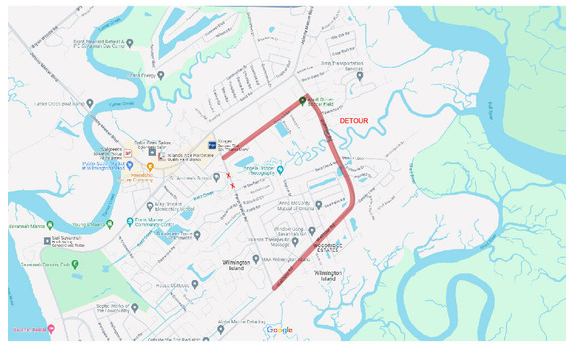

[View as a webpage](#) / [Share](#)

Chatham County Board of Commissioners
124 Bull Street, Savannah, GA 31401

Penn Waller Road to Close for Drainage Upgrades

For Immediate Release

Chatham County, GA (September 23, 2024) - Penn Waller Road will be closed to thru traffic starting September 24, 2024, for drainage upgrades. The closure will affect the stretch of Penn Waller Road from Concord Road to Walthour Road and is expected to remain in place until mid-December.

During this period, a detour will be in effect, directing traffic to Concord Road and Walthour Road.

WHAT: Closure of Penn Waller Road

WHEN: Tuesday, September 24, 2024, until mid-December

WHERE: Stretch of Penn Waller Road from Concord Road to Walthour Road