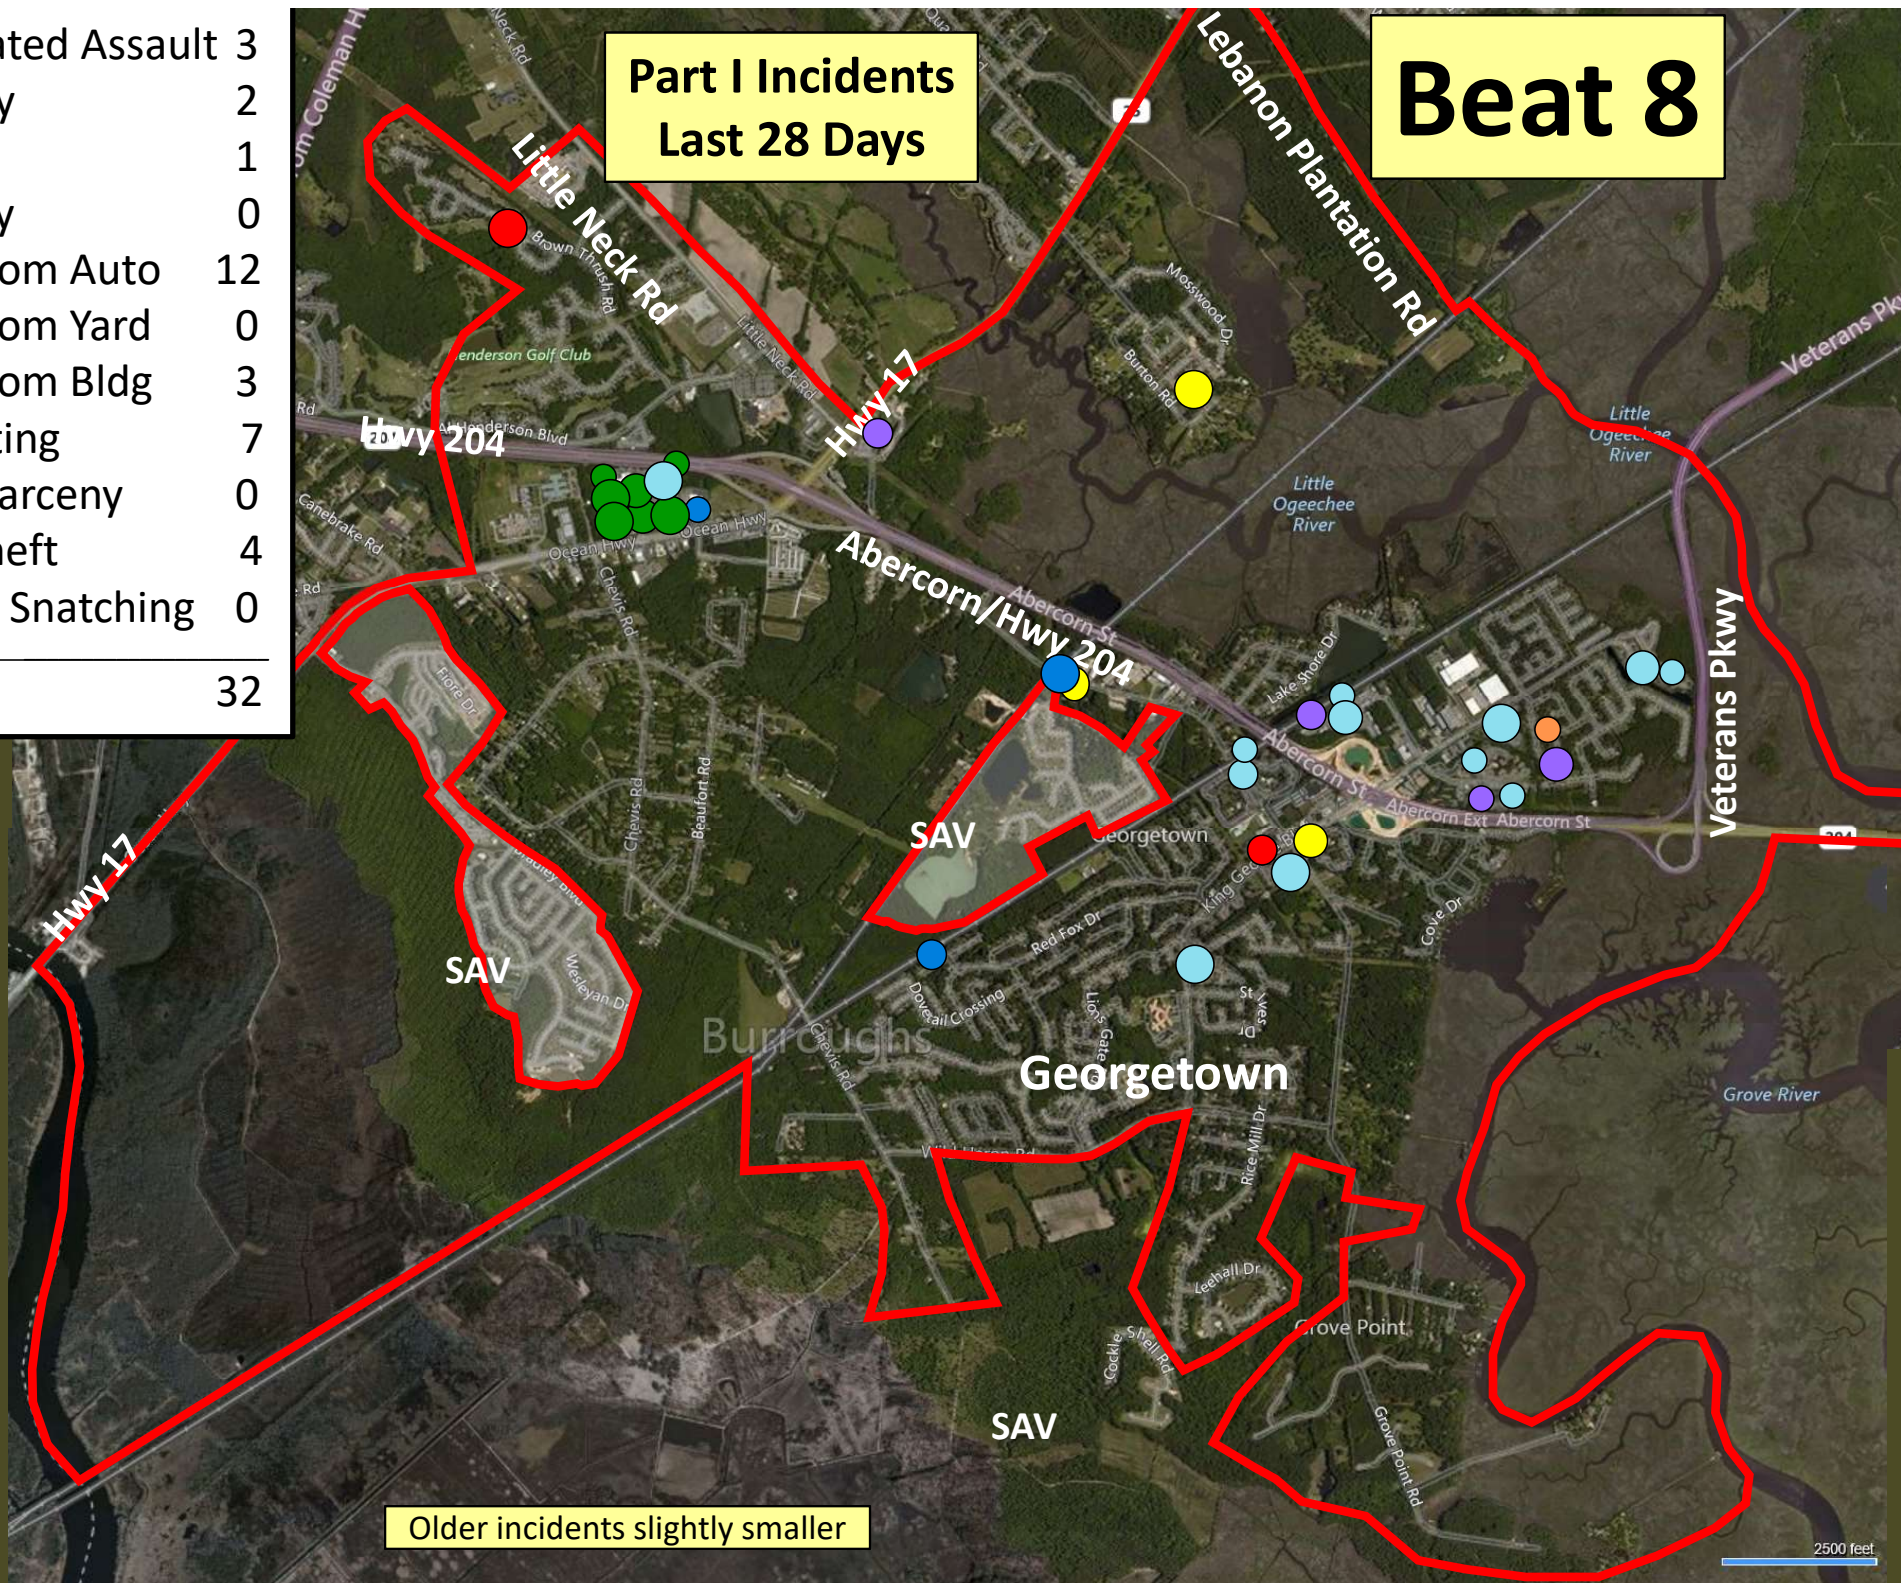

Beat 8

Part I Incidents Last 28 Days

● Aggravated Assault	3
● Robbery	2
● Rape	1
● Burglary	0
● Theft from Auto	12
● Theft from Yard	0
● Theft from Bldg	3
● Shoplifting	7
● Other Larceny	0
● Auto Theft	4
● Sudden Snatching	0
Total	32

Older incidents slightly smaller