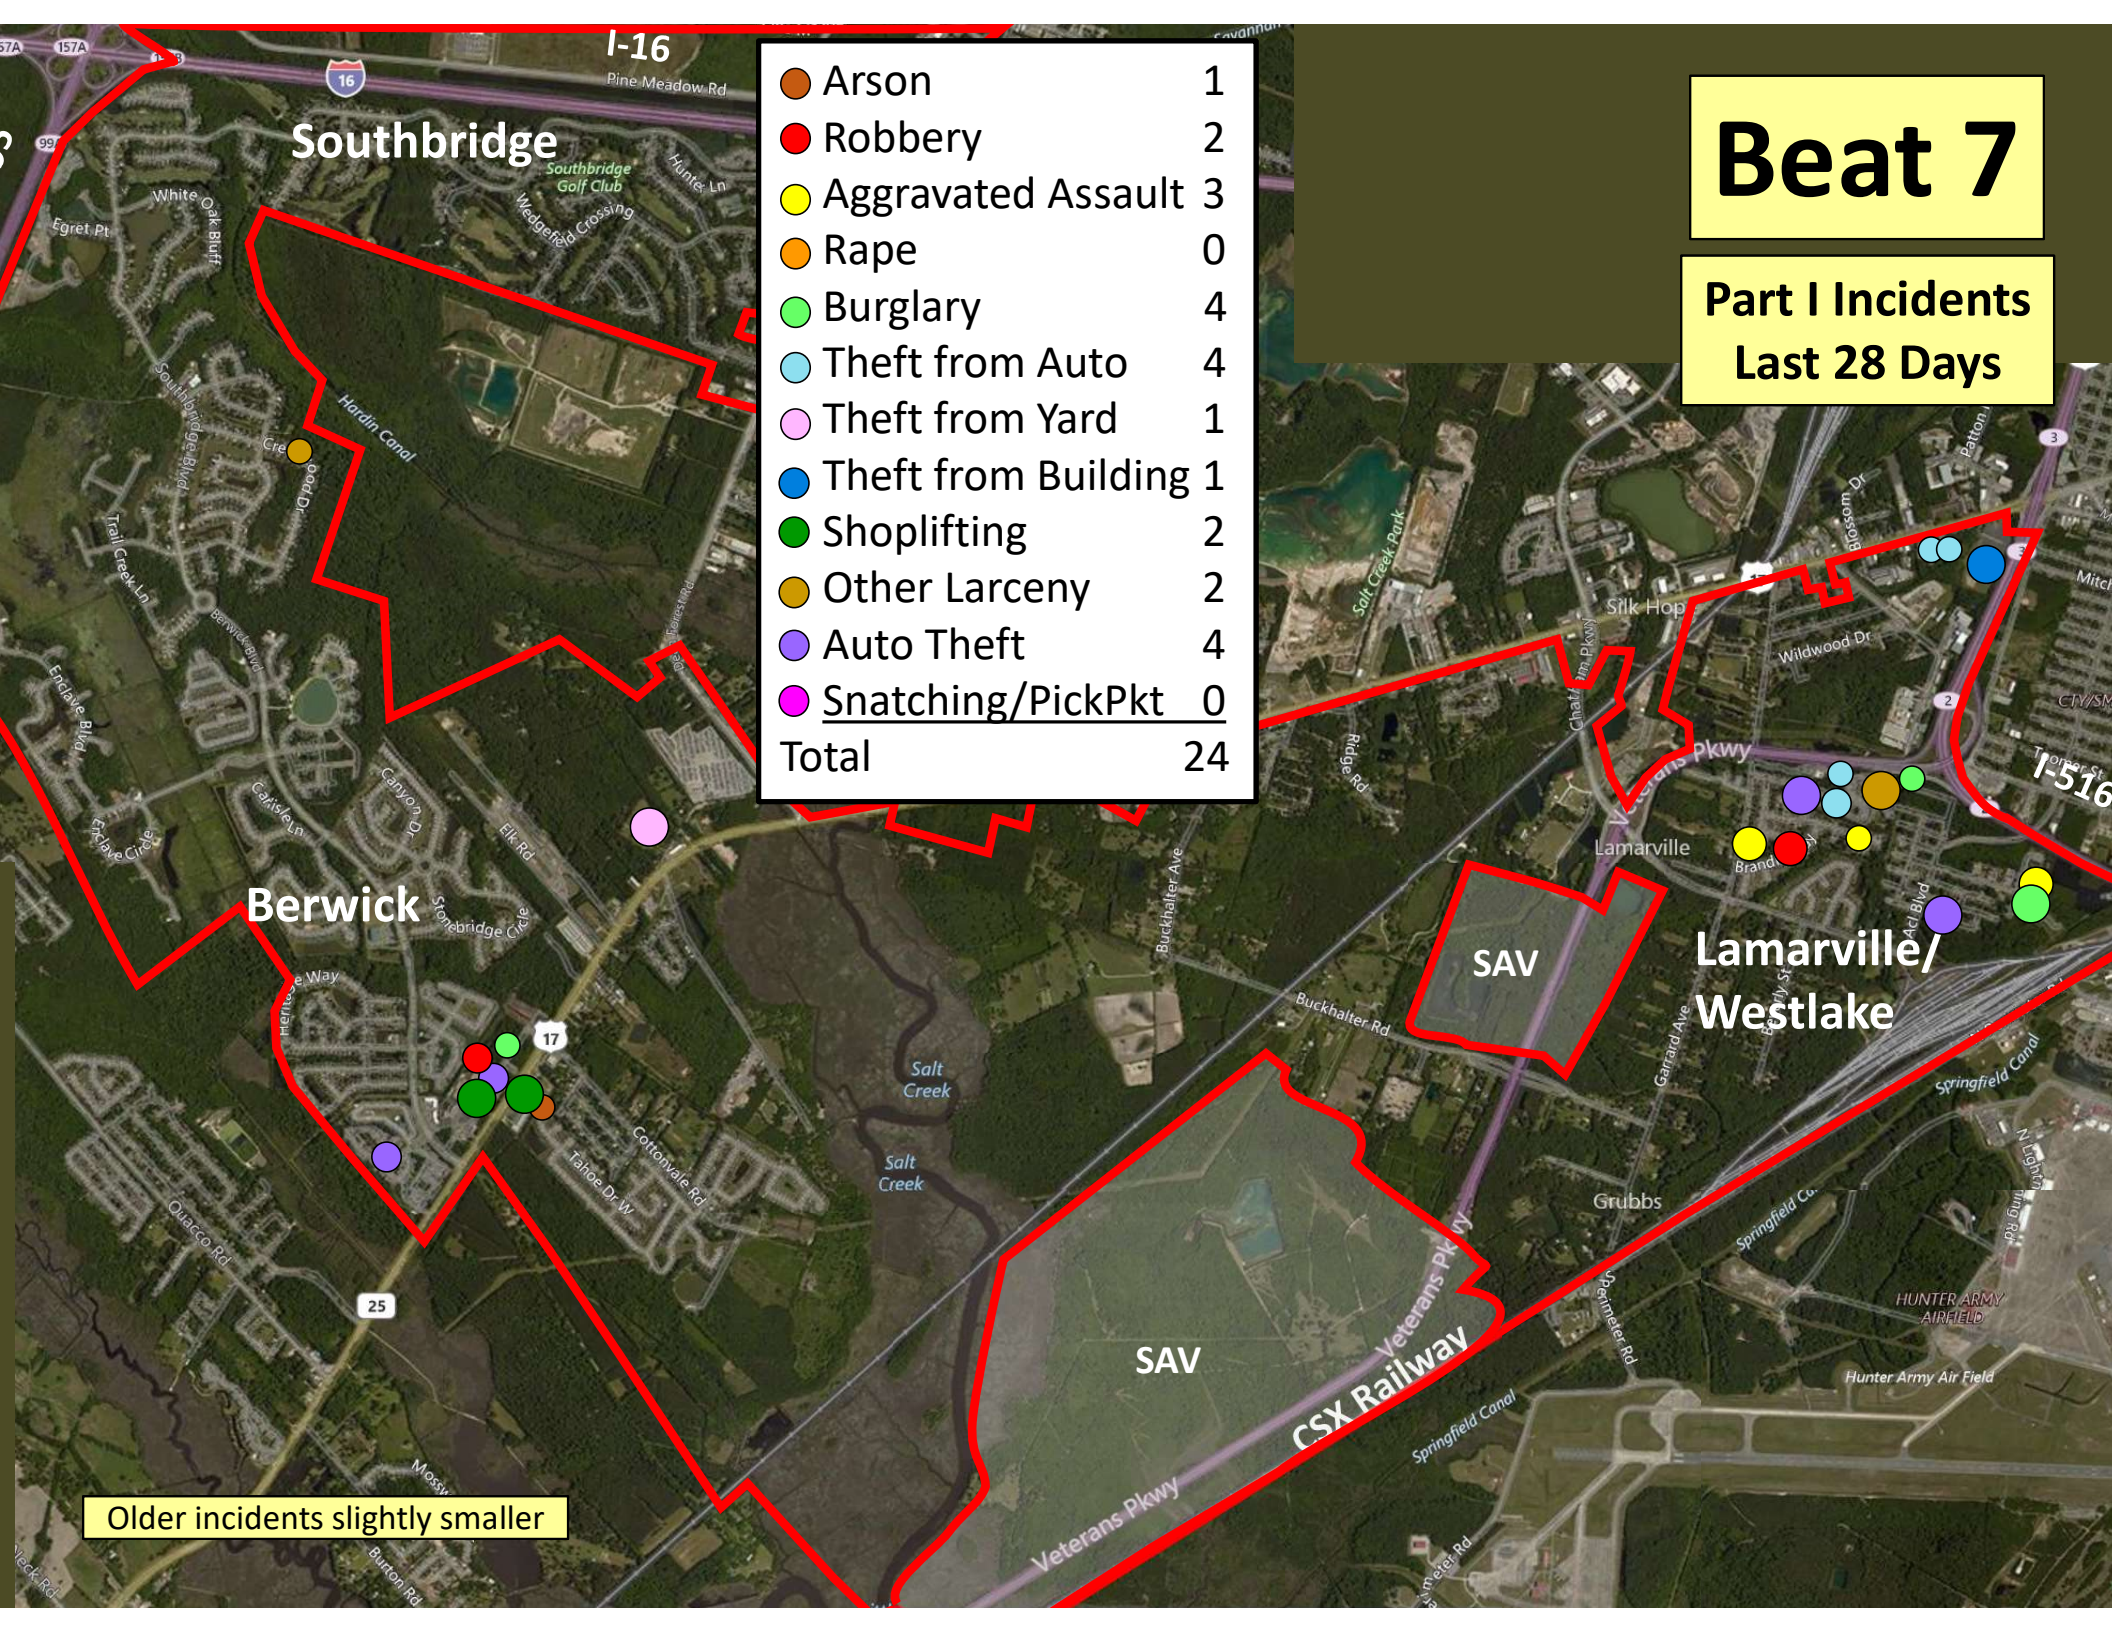

Beat 7

Part I Incidents
Last 28 Days

Arson	1
Robbery	2
Aggravated Assault	3
Rape	0
Burglary	4
Theft from Auto	4
Theft from Yard	1
Theft from Building	1
Shoplifting	2
Other Larceny	2
Auto Theft	4
Snatching/PickPkt	0
Total	24

Older incidents slightly smaller