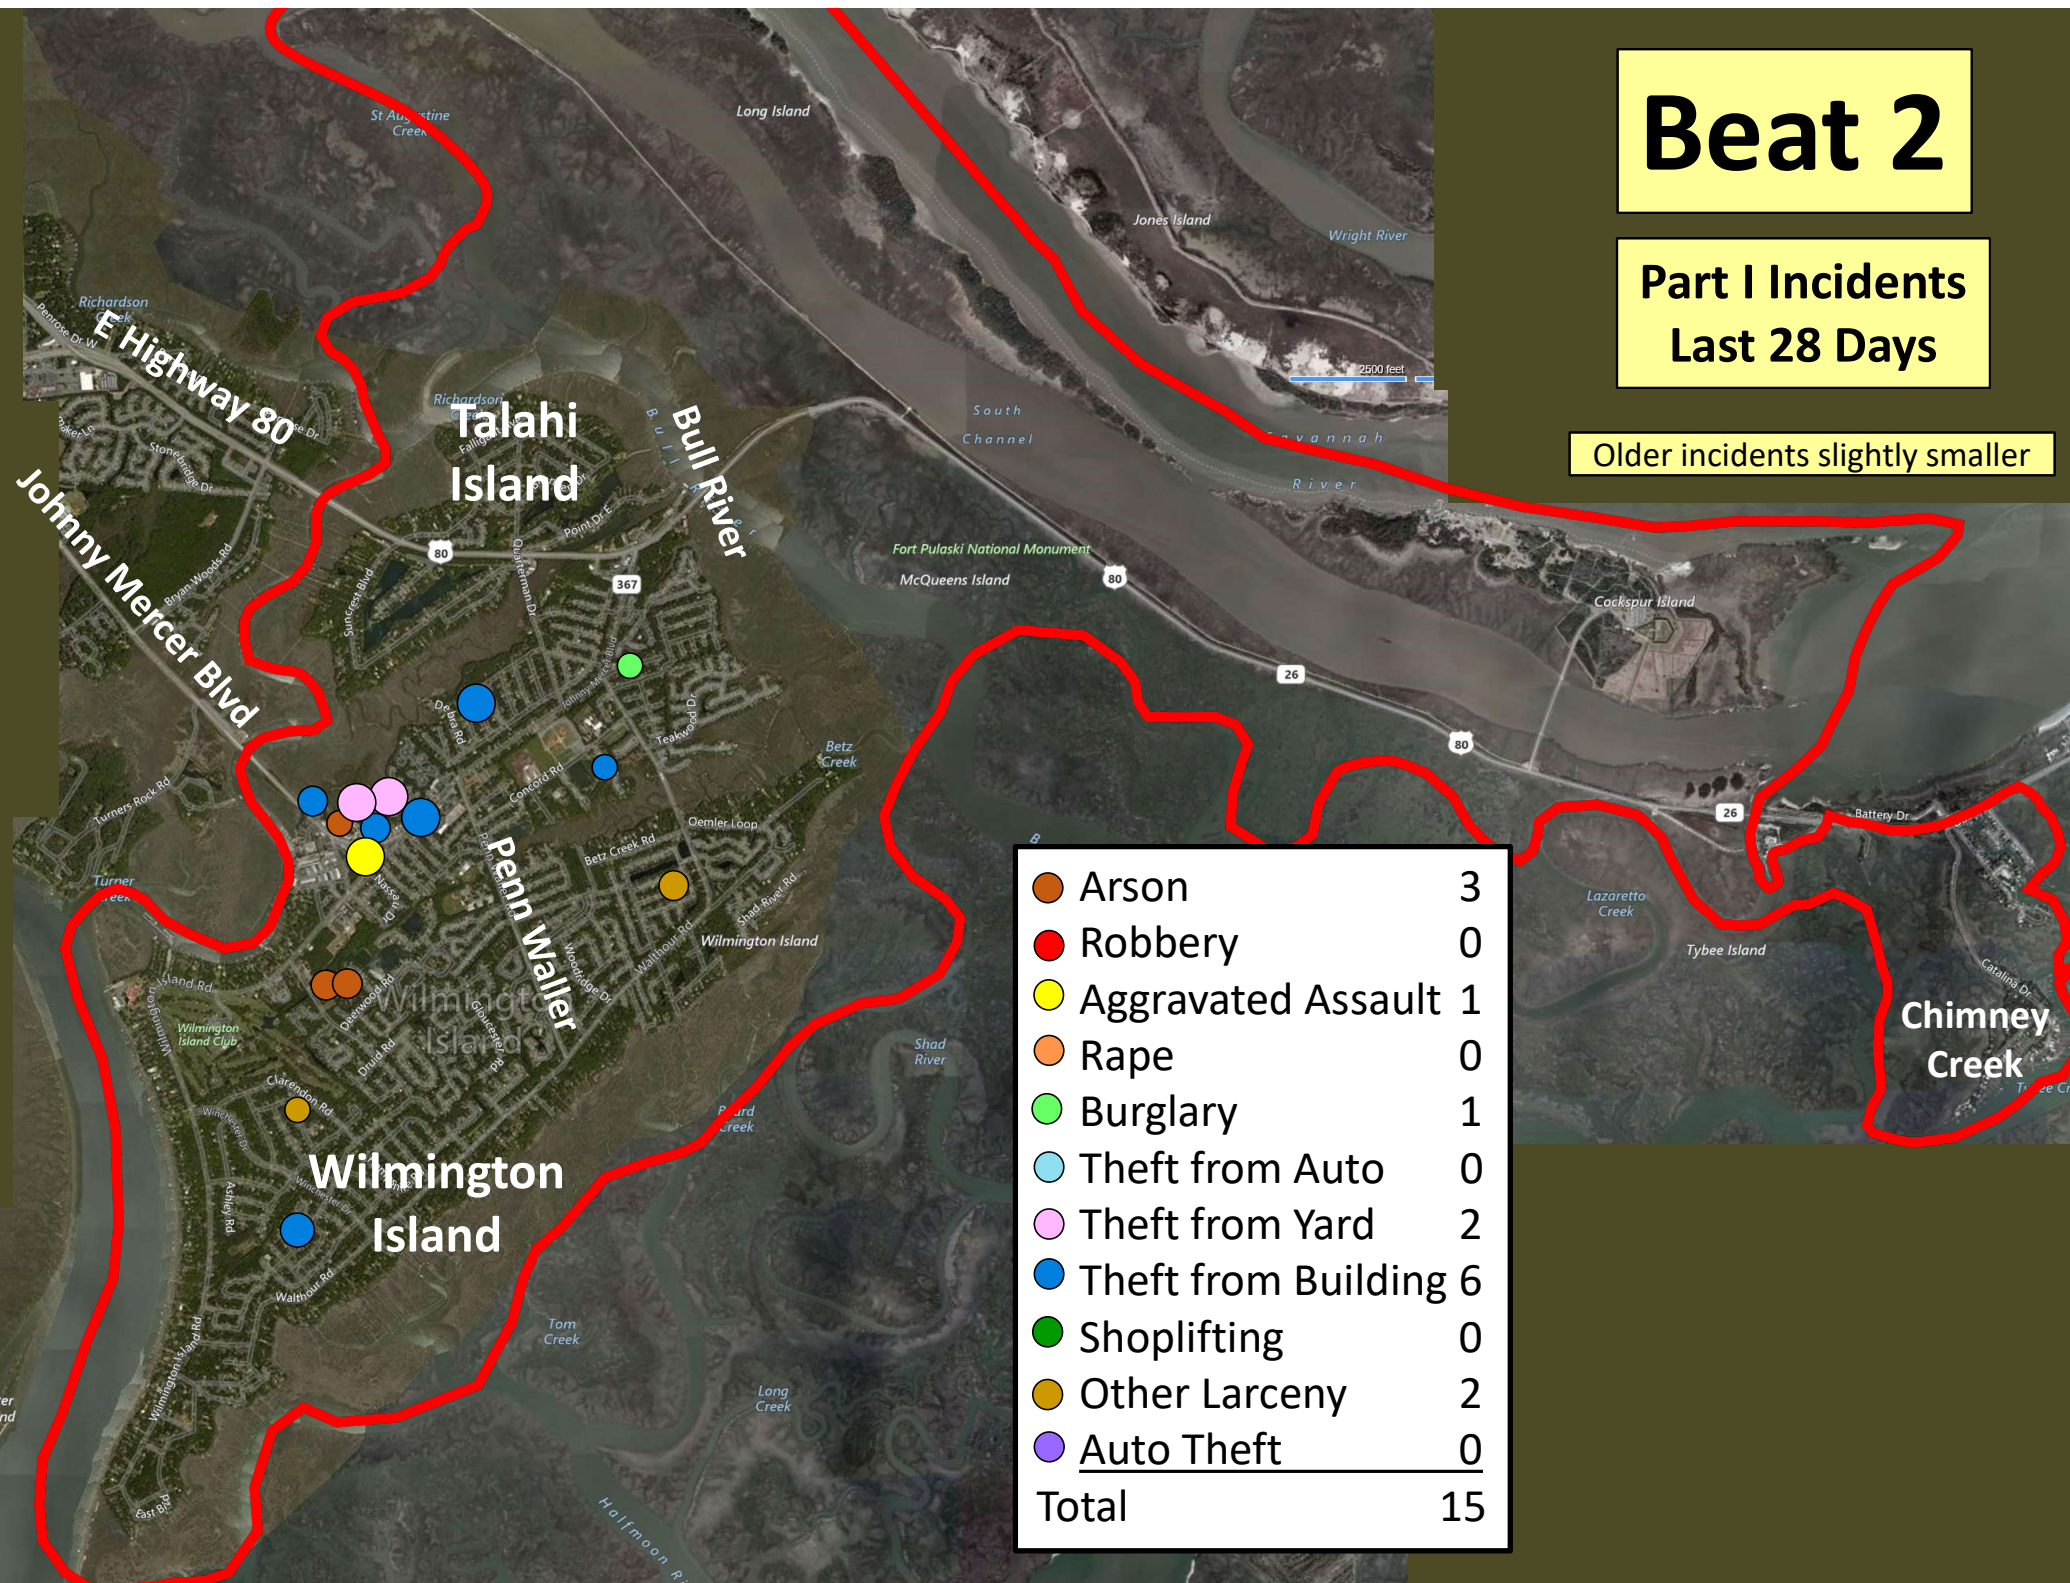

# Beat 1

## Part I Incidents Last 28 Days

● Robbery	0
● Aggravated Assault	2
● Rape	0
● Burglary	0
● Theft from Auto	3
● Theft from Yard	0
● Theft from Building	1
● Shoplifting	0
● Other Larceny	1
● Auto Theft	0
● Snatching/PickPkt	0
<b>Total</b>	<b>7</b>

Older incidents slightly smaller

# Beat 2

Part I Incidents  
Last 28 Days

Older incidents slightly smaller