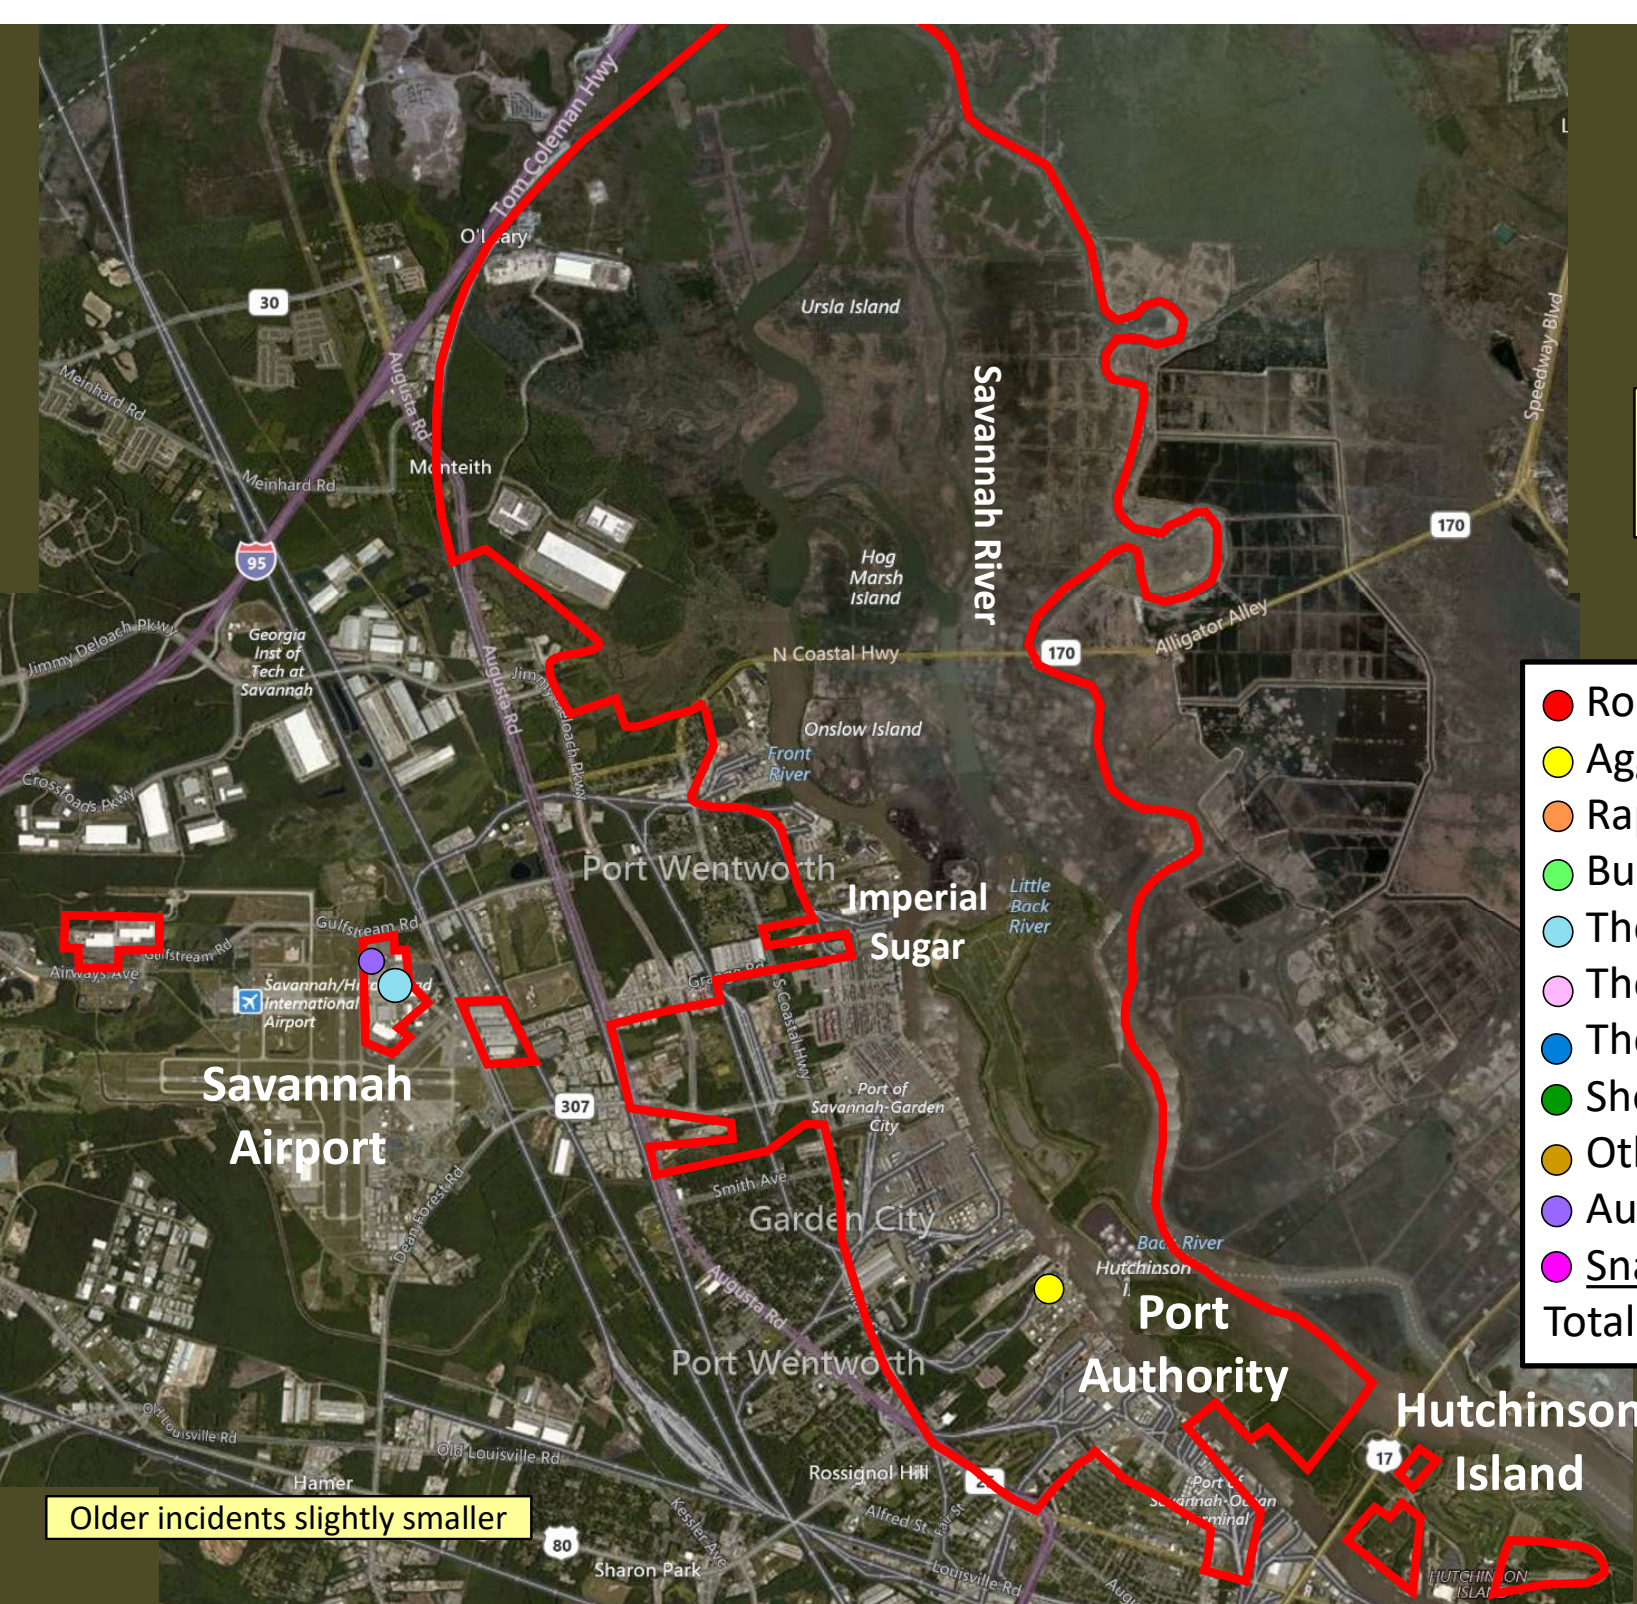

Beat 6

Part I Incidents
Last 28 Days

● Robbery	0
● Aggravated Assault	1
● Rape	0
● Burglary	0
● Theft from Auto	1
● Theft from Yard	0
● Theft from Building	0
● Shoplifting	0
● Other Larceny	0
● Auto Theft	1
● Snatching/PickPkt	0
Total	3

Older incidents slightly smaller