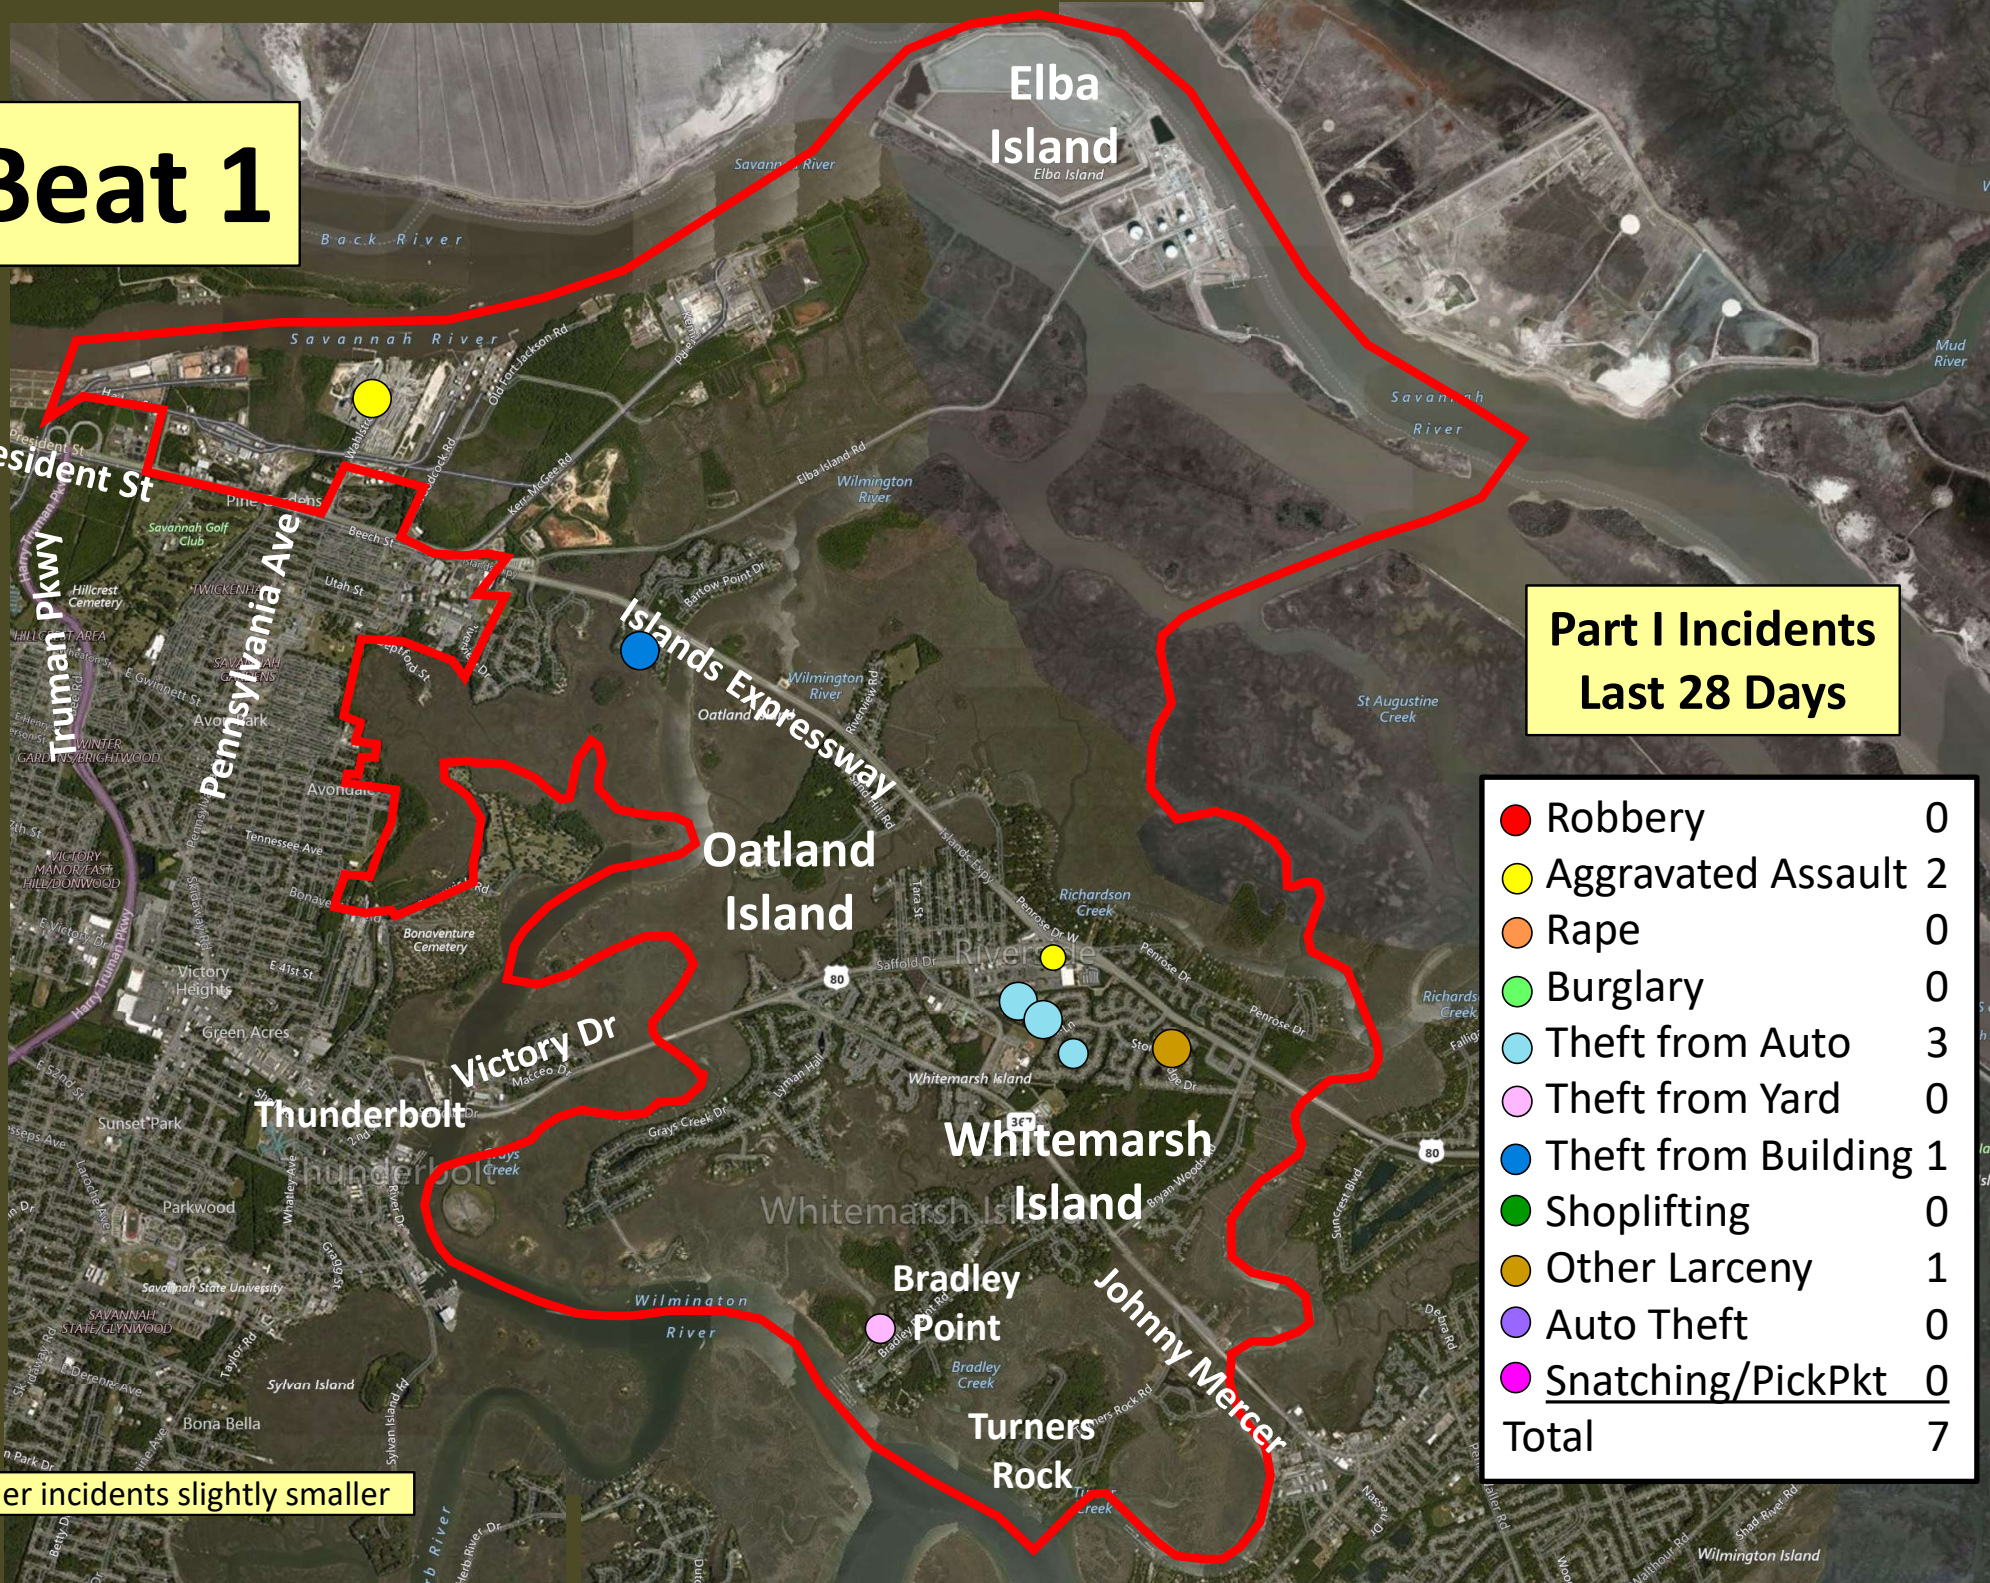

# Beat 1

## Part I Incidents Last 28 Days

● Robbery	0
● Aggravated Assault	2
● Rape	0
● Burglary	0
● Theft from Auto	3
● Theft from Yard	0
● Theft from Building	1
● Shoplifting	0
● Other Larceny	1
● Auto Theft	0
● Snatching/PickPkt	0
<b>Total</b>	<b>7</b>

Older incidents slightly smaller