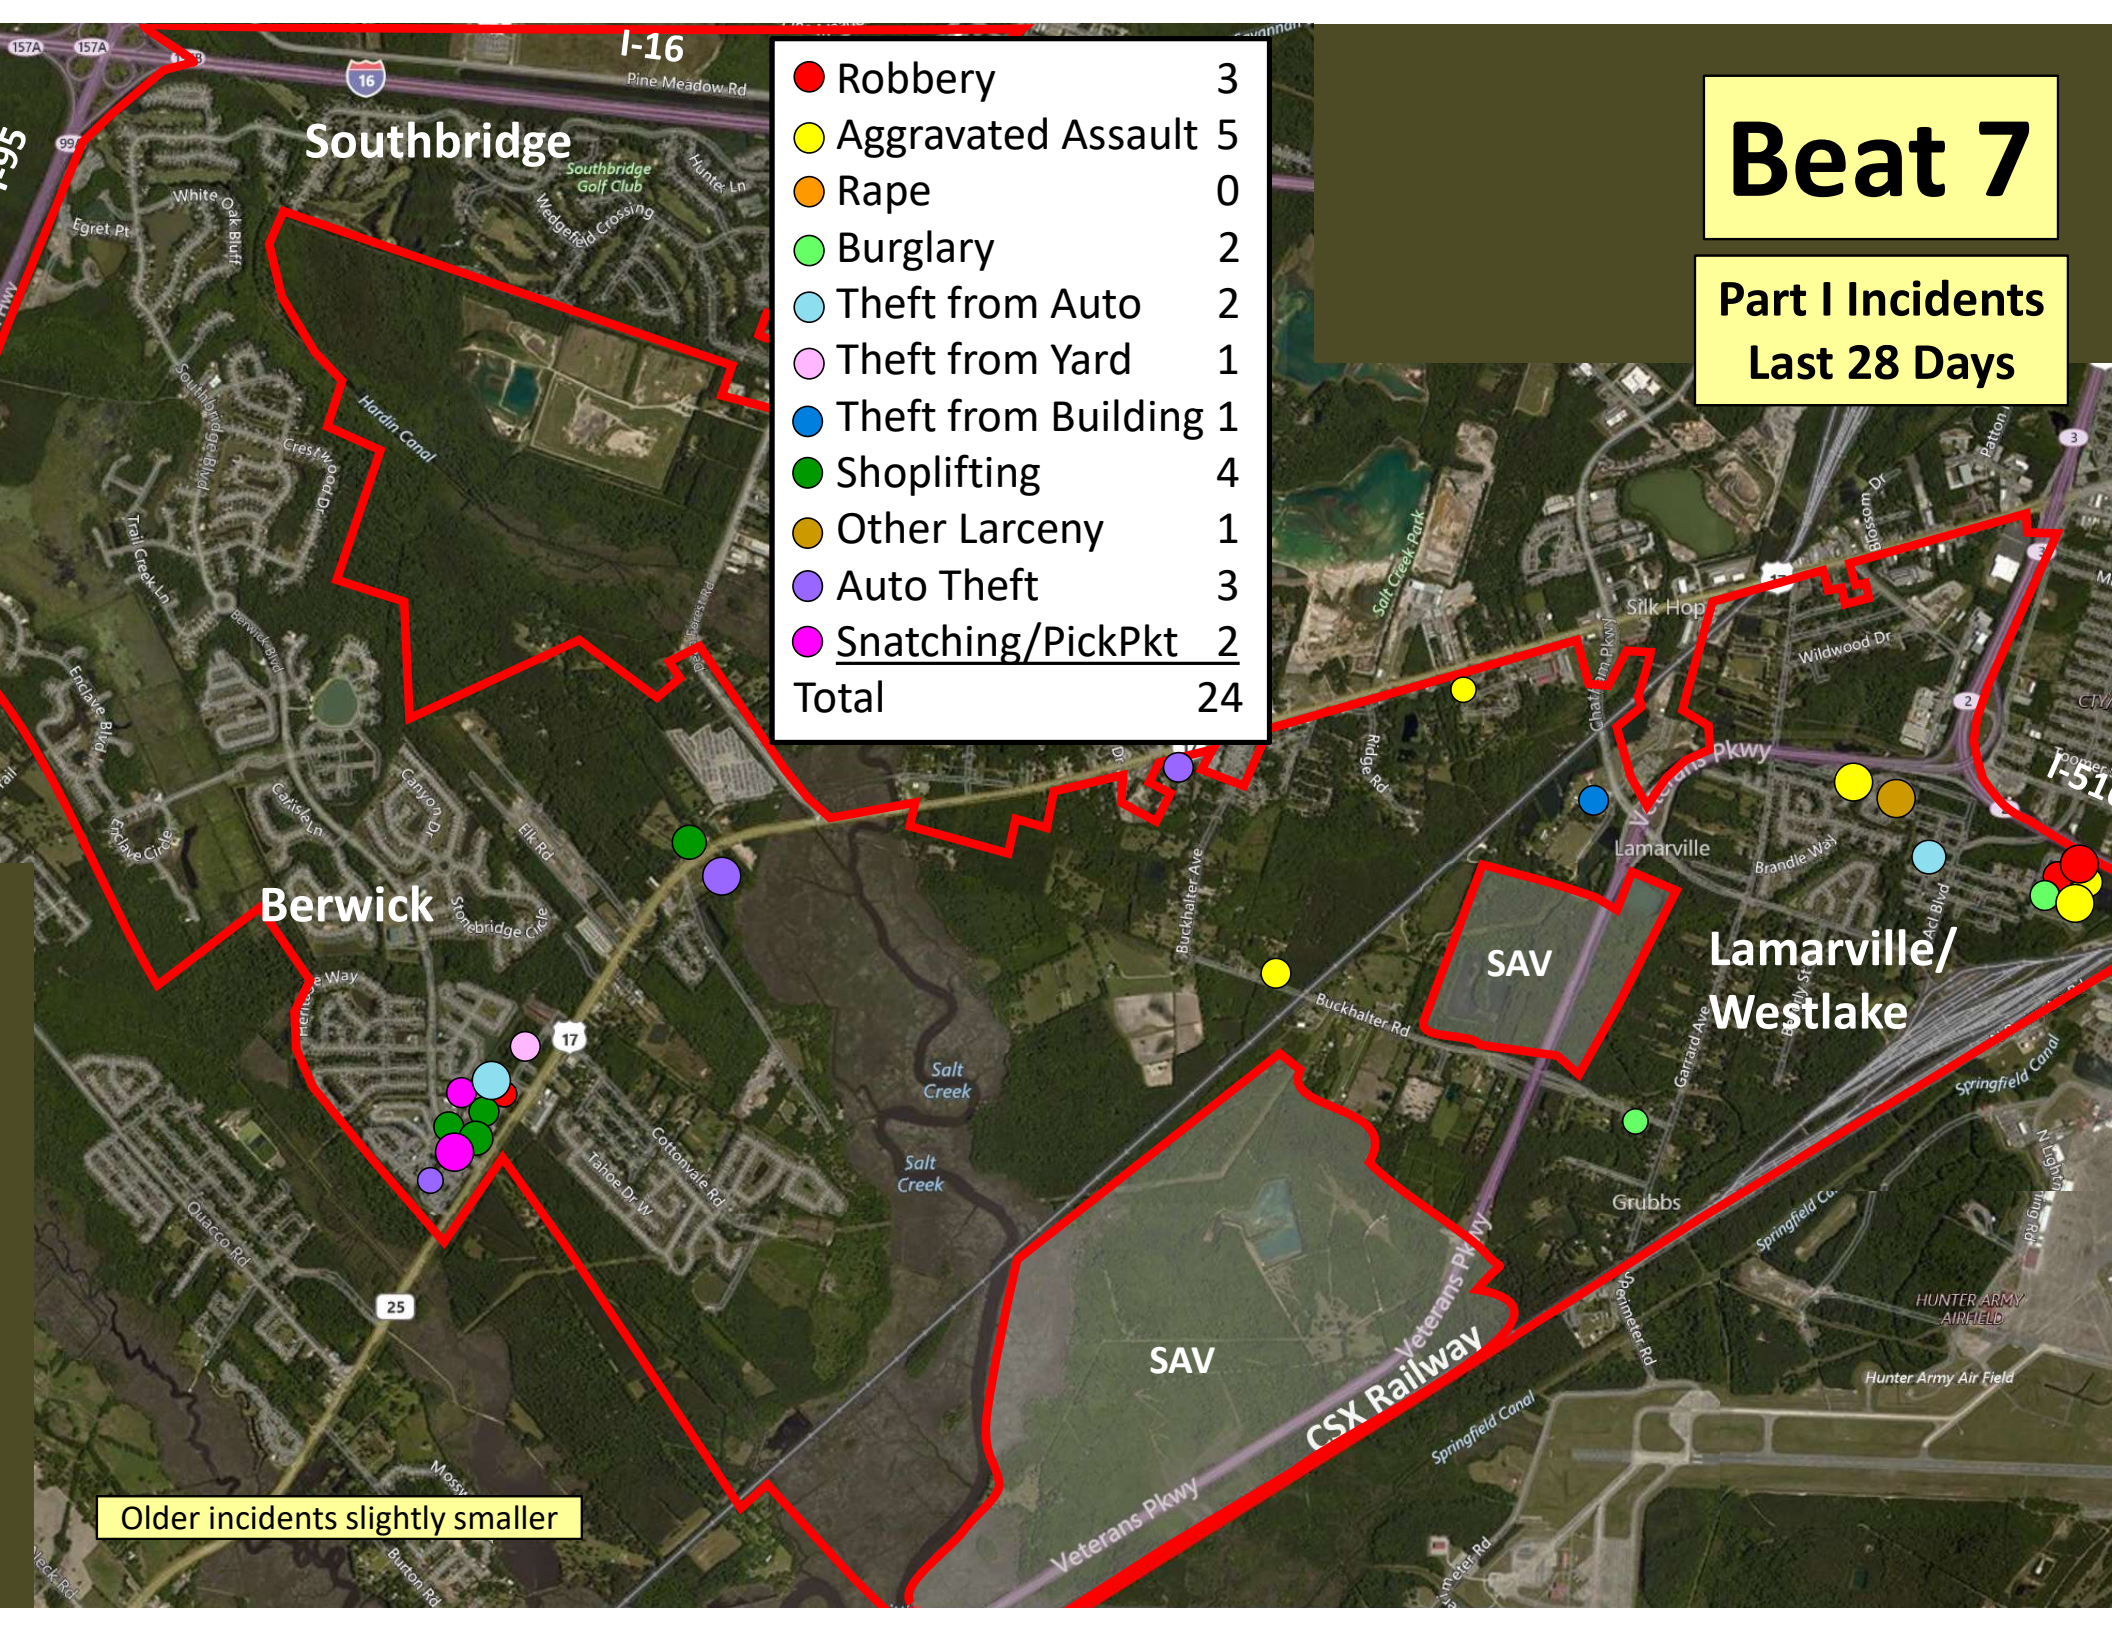

Beat 6

Part I Incidents
Last 28 Days

● Robbery	0
● Aggravated Assault	0
● Rape	0
● Burglary	0
● Theft from Auto	0
● Theft from Yard	0
● Theft from Building	0
● Shoplifting	0
● Other Larceny	0
● Auto Theft	1
● Snatching/PickPkt	0
Total	1

Older incidents slightly smaller

Beat 7

Part I Incidents
Last 28 Days

● Robbery	3
● Aggravated Assault	5
● Rape	0
● Burglary	2
● Theft from Auto	2
● Theft from Yard	1
● Theft from Building	1
● Shoplifting	4
● Other Larceny	1
● Auto Theft	3
● Snatching/PickPkt	2
Total	24