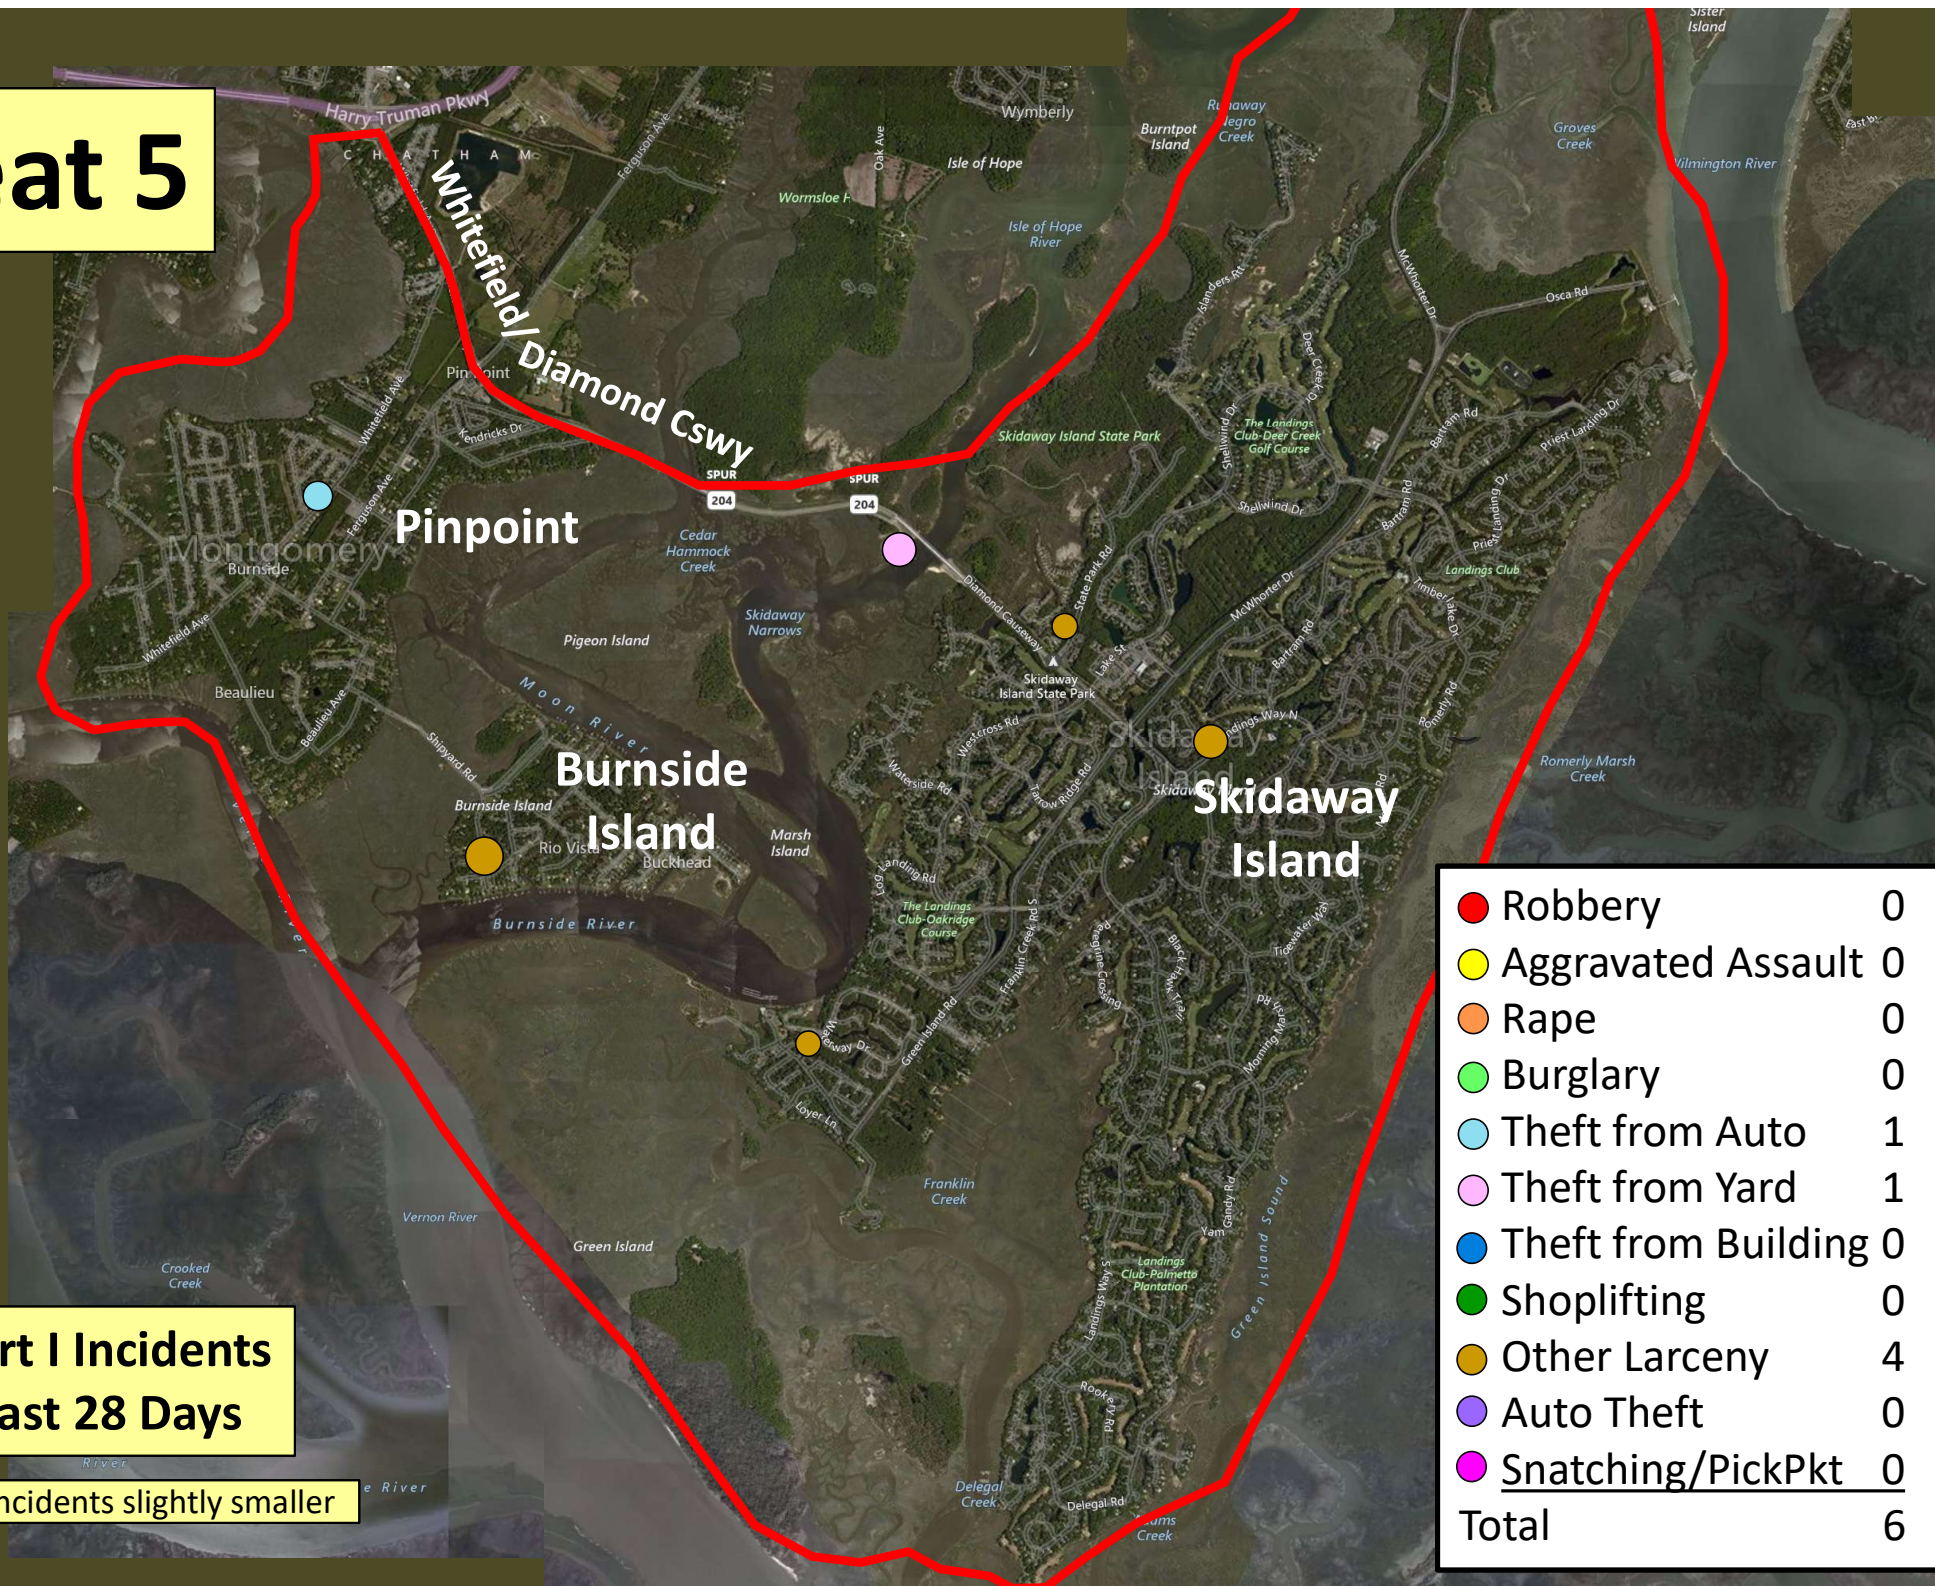

Beat 5

Part I Incidents
Last 28 Days

Older incidents slightly smaller

● Robbery	0
● Aggravated Assault	0
● Rape	0
● Burglary	0
● Theft from Auto	1
● Theft from Yard	1
● Theft from Building	0
● Shoplifting	0
● Other Larceny	4
● Auto Theft	0
● Snatching/PickPkt	0
Total	6