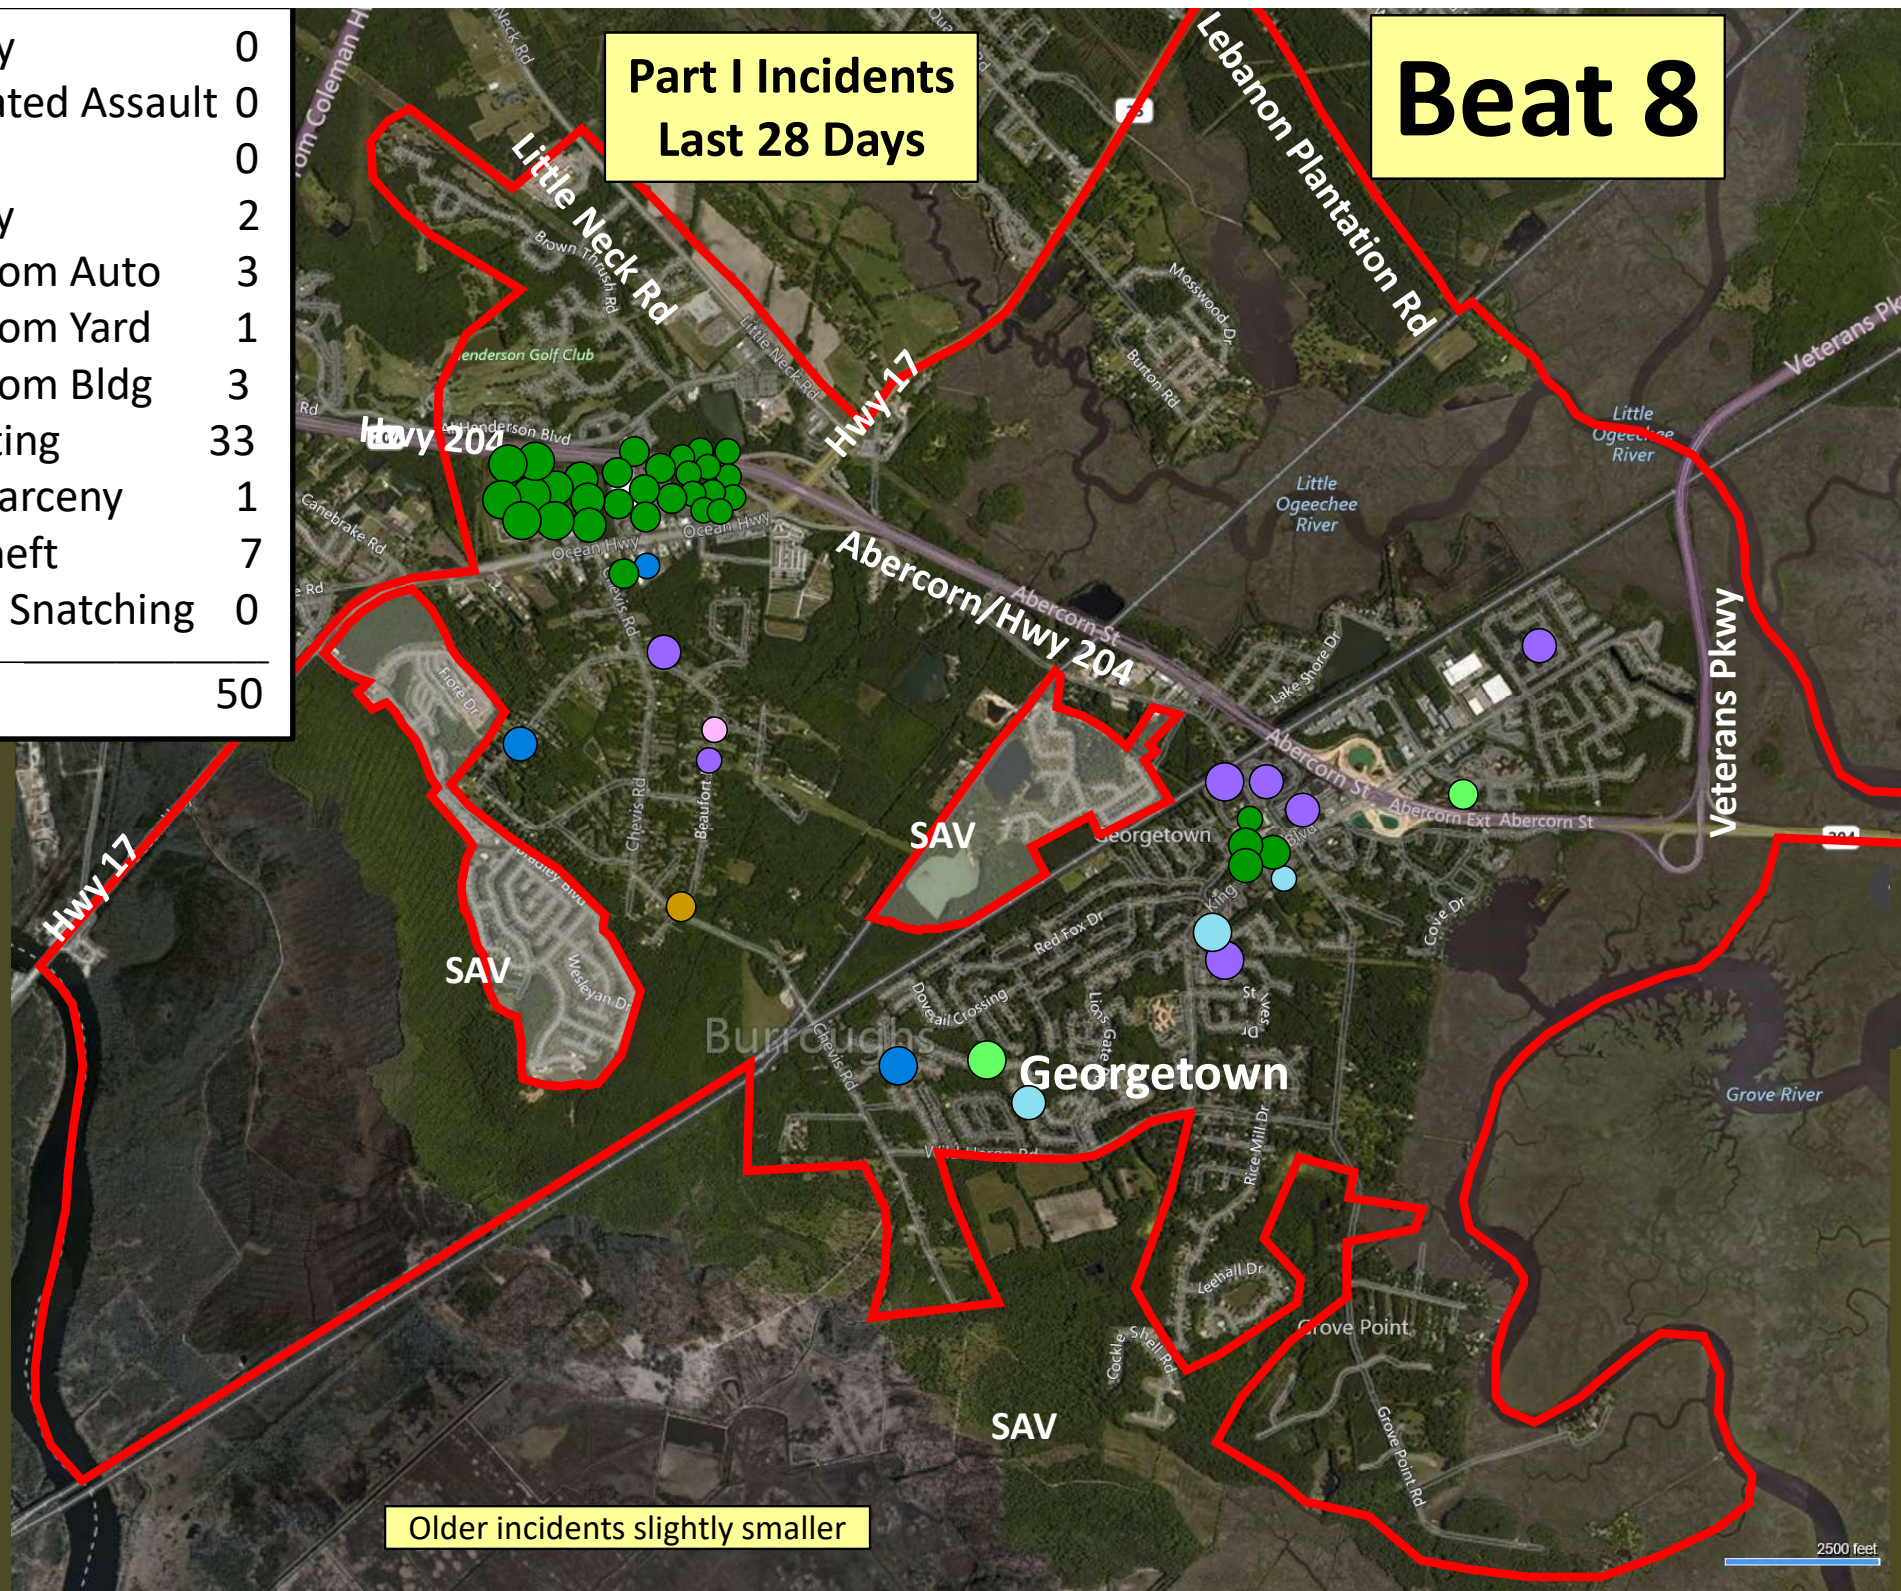

Older incidents slightly smaller

Beat 7

Part I Incidents
Last 28 Days

● Robbery	3
● Aggravated Assault	5
● Rape	0
● Burglary	2
● Theft from Auto	2
● Theft from Yard	1
● Theft from Building	1
● Shoplifting	4
● Other Larceny	1
● Auto Theft	3
● Snatching/PickPkt	2
Total	24

Older incidents slightly smaller

Beat 8

Part I Incidents Last 28 Days

● Robbery	0
● Aggravated Assault	0
● Rape	0
● Burglary	2
● Theft from Auto	3
● Theft from Yard	1
● Theft from Bldg	3
● Shoplifting	33
● Other Larceny	1
● Auto Theft	7
● Sudden Snatching	0
Total	50