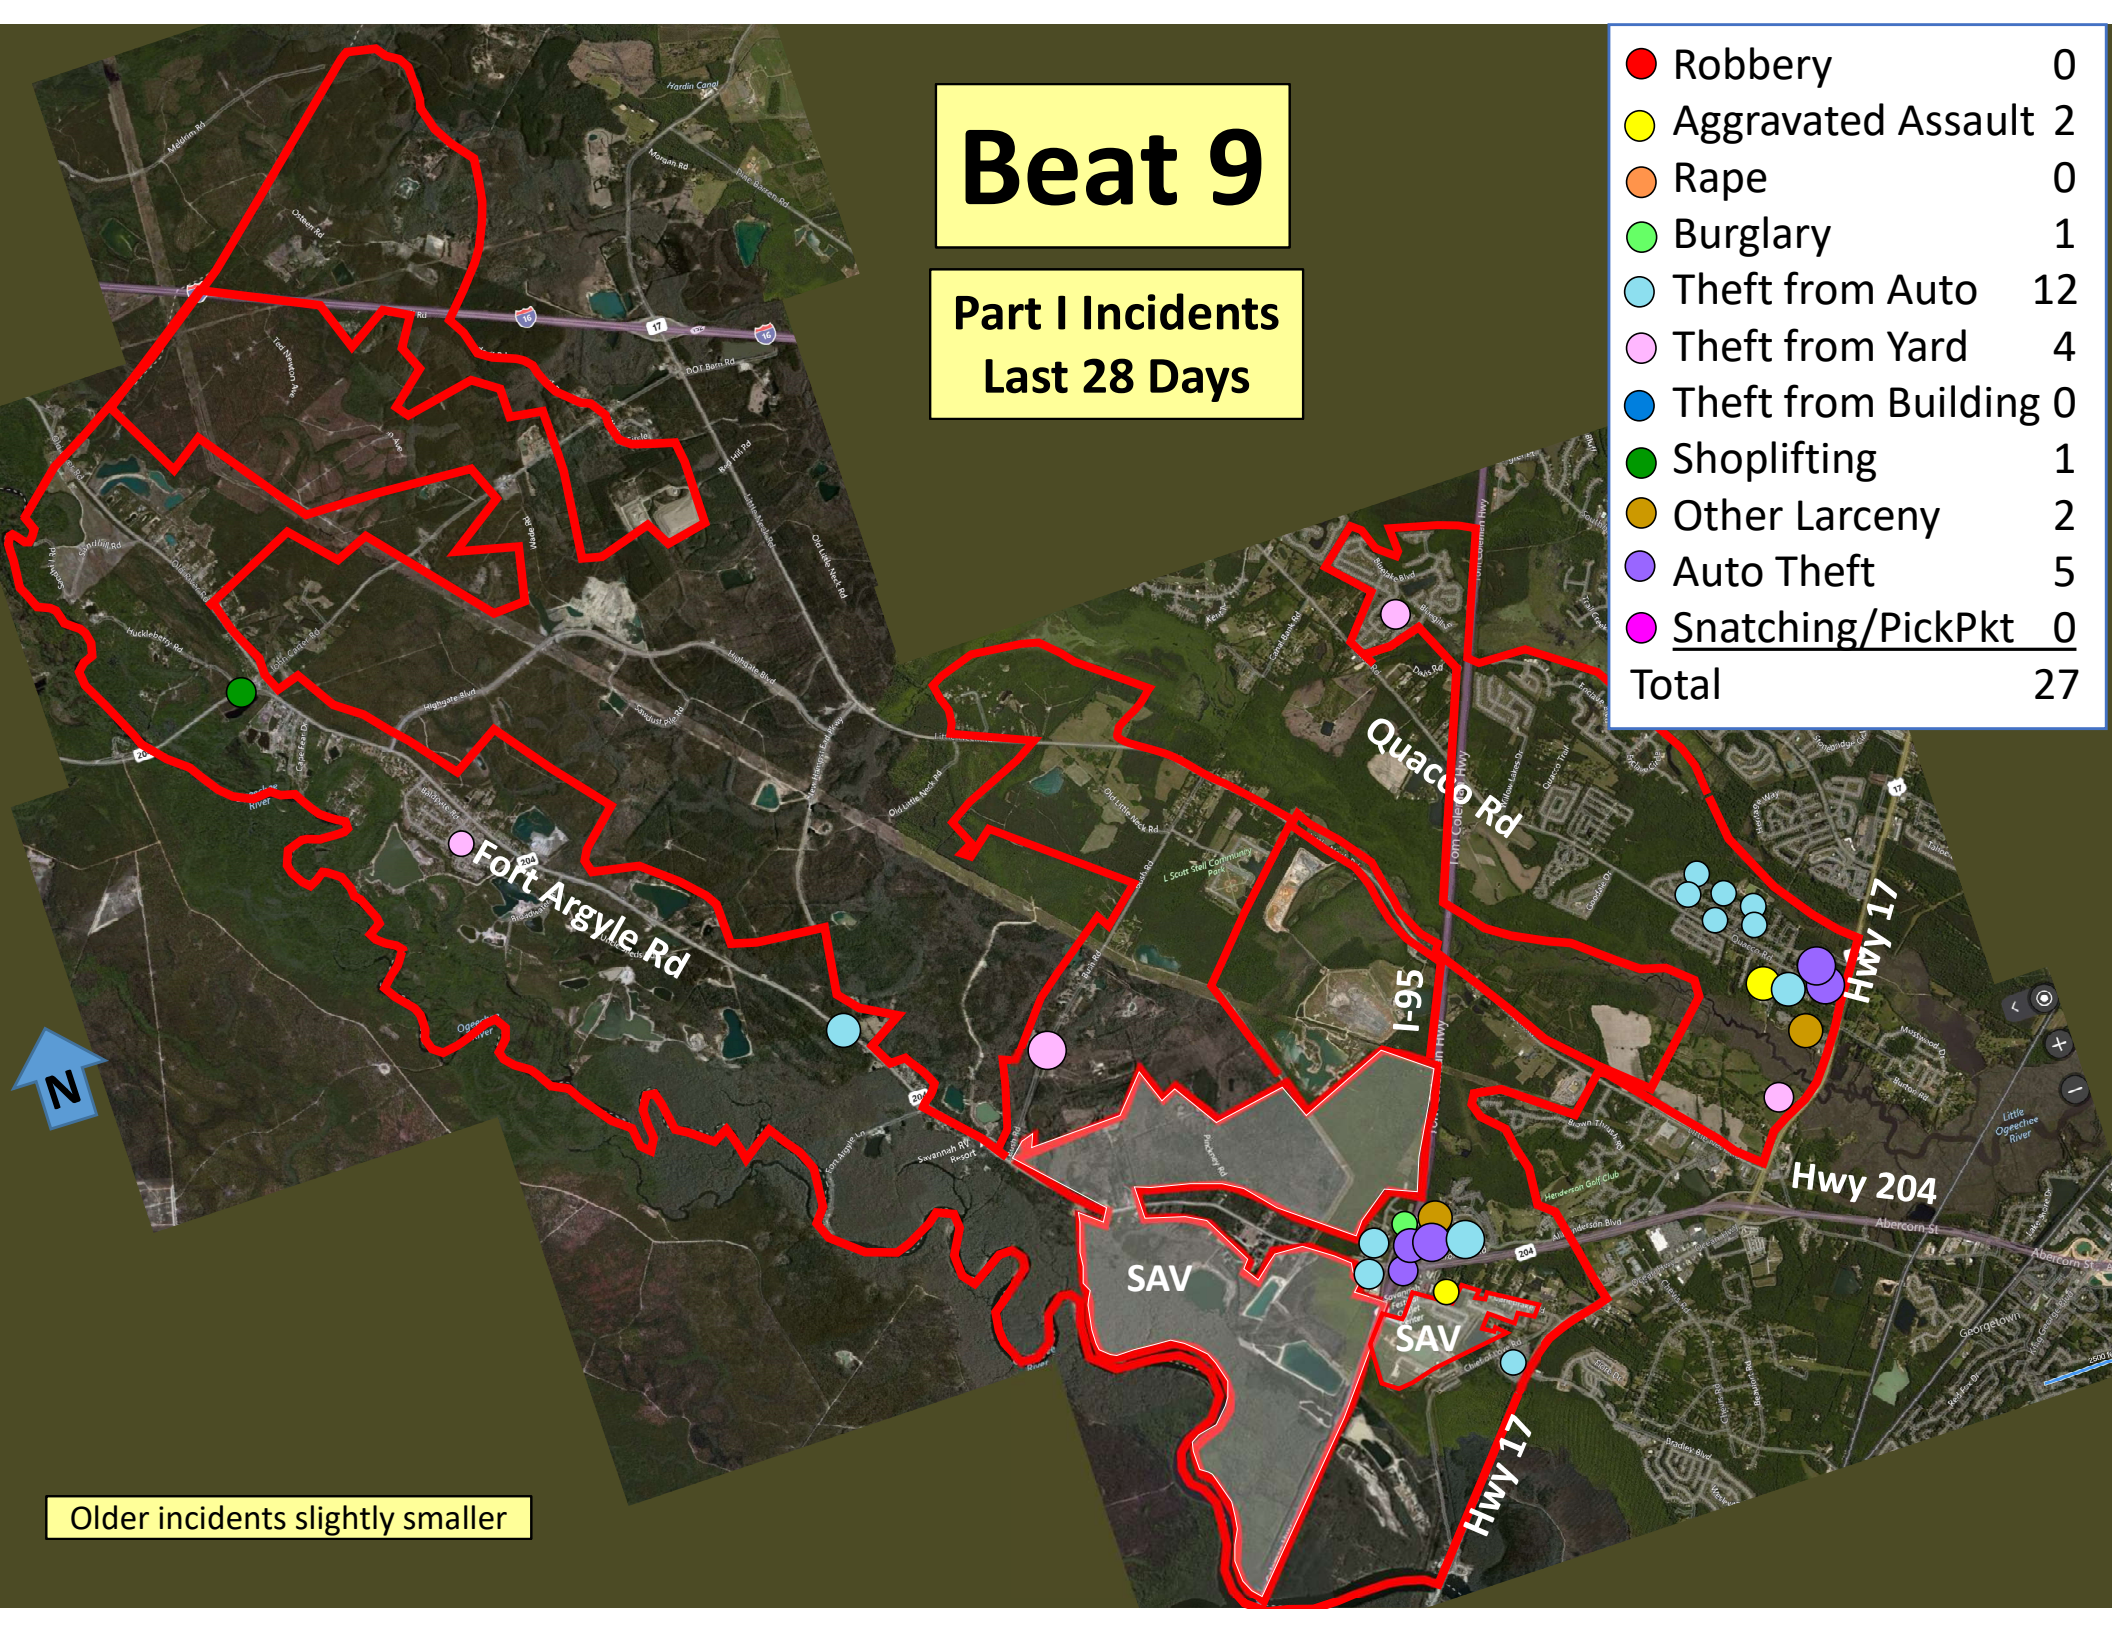

Beat 9

Part I Incidents
Last 28 Days

● Robbery	0
● Aggravated Assault	2
● Rape	0
● Burglary	1
● Theft from Auto	12
● Theft from Yard	4
● Theft from Building	0
● Shoplifting	1
● Other Larceny	2
● Auto Theft	5
● Snatching/PickPkt	0
Total	27

Older incidents slightly smaller