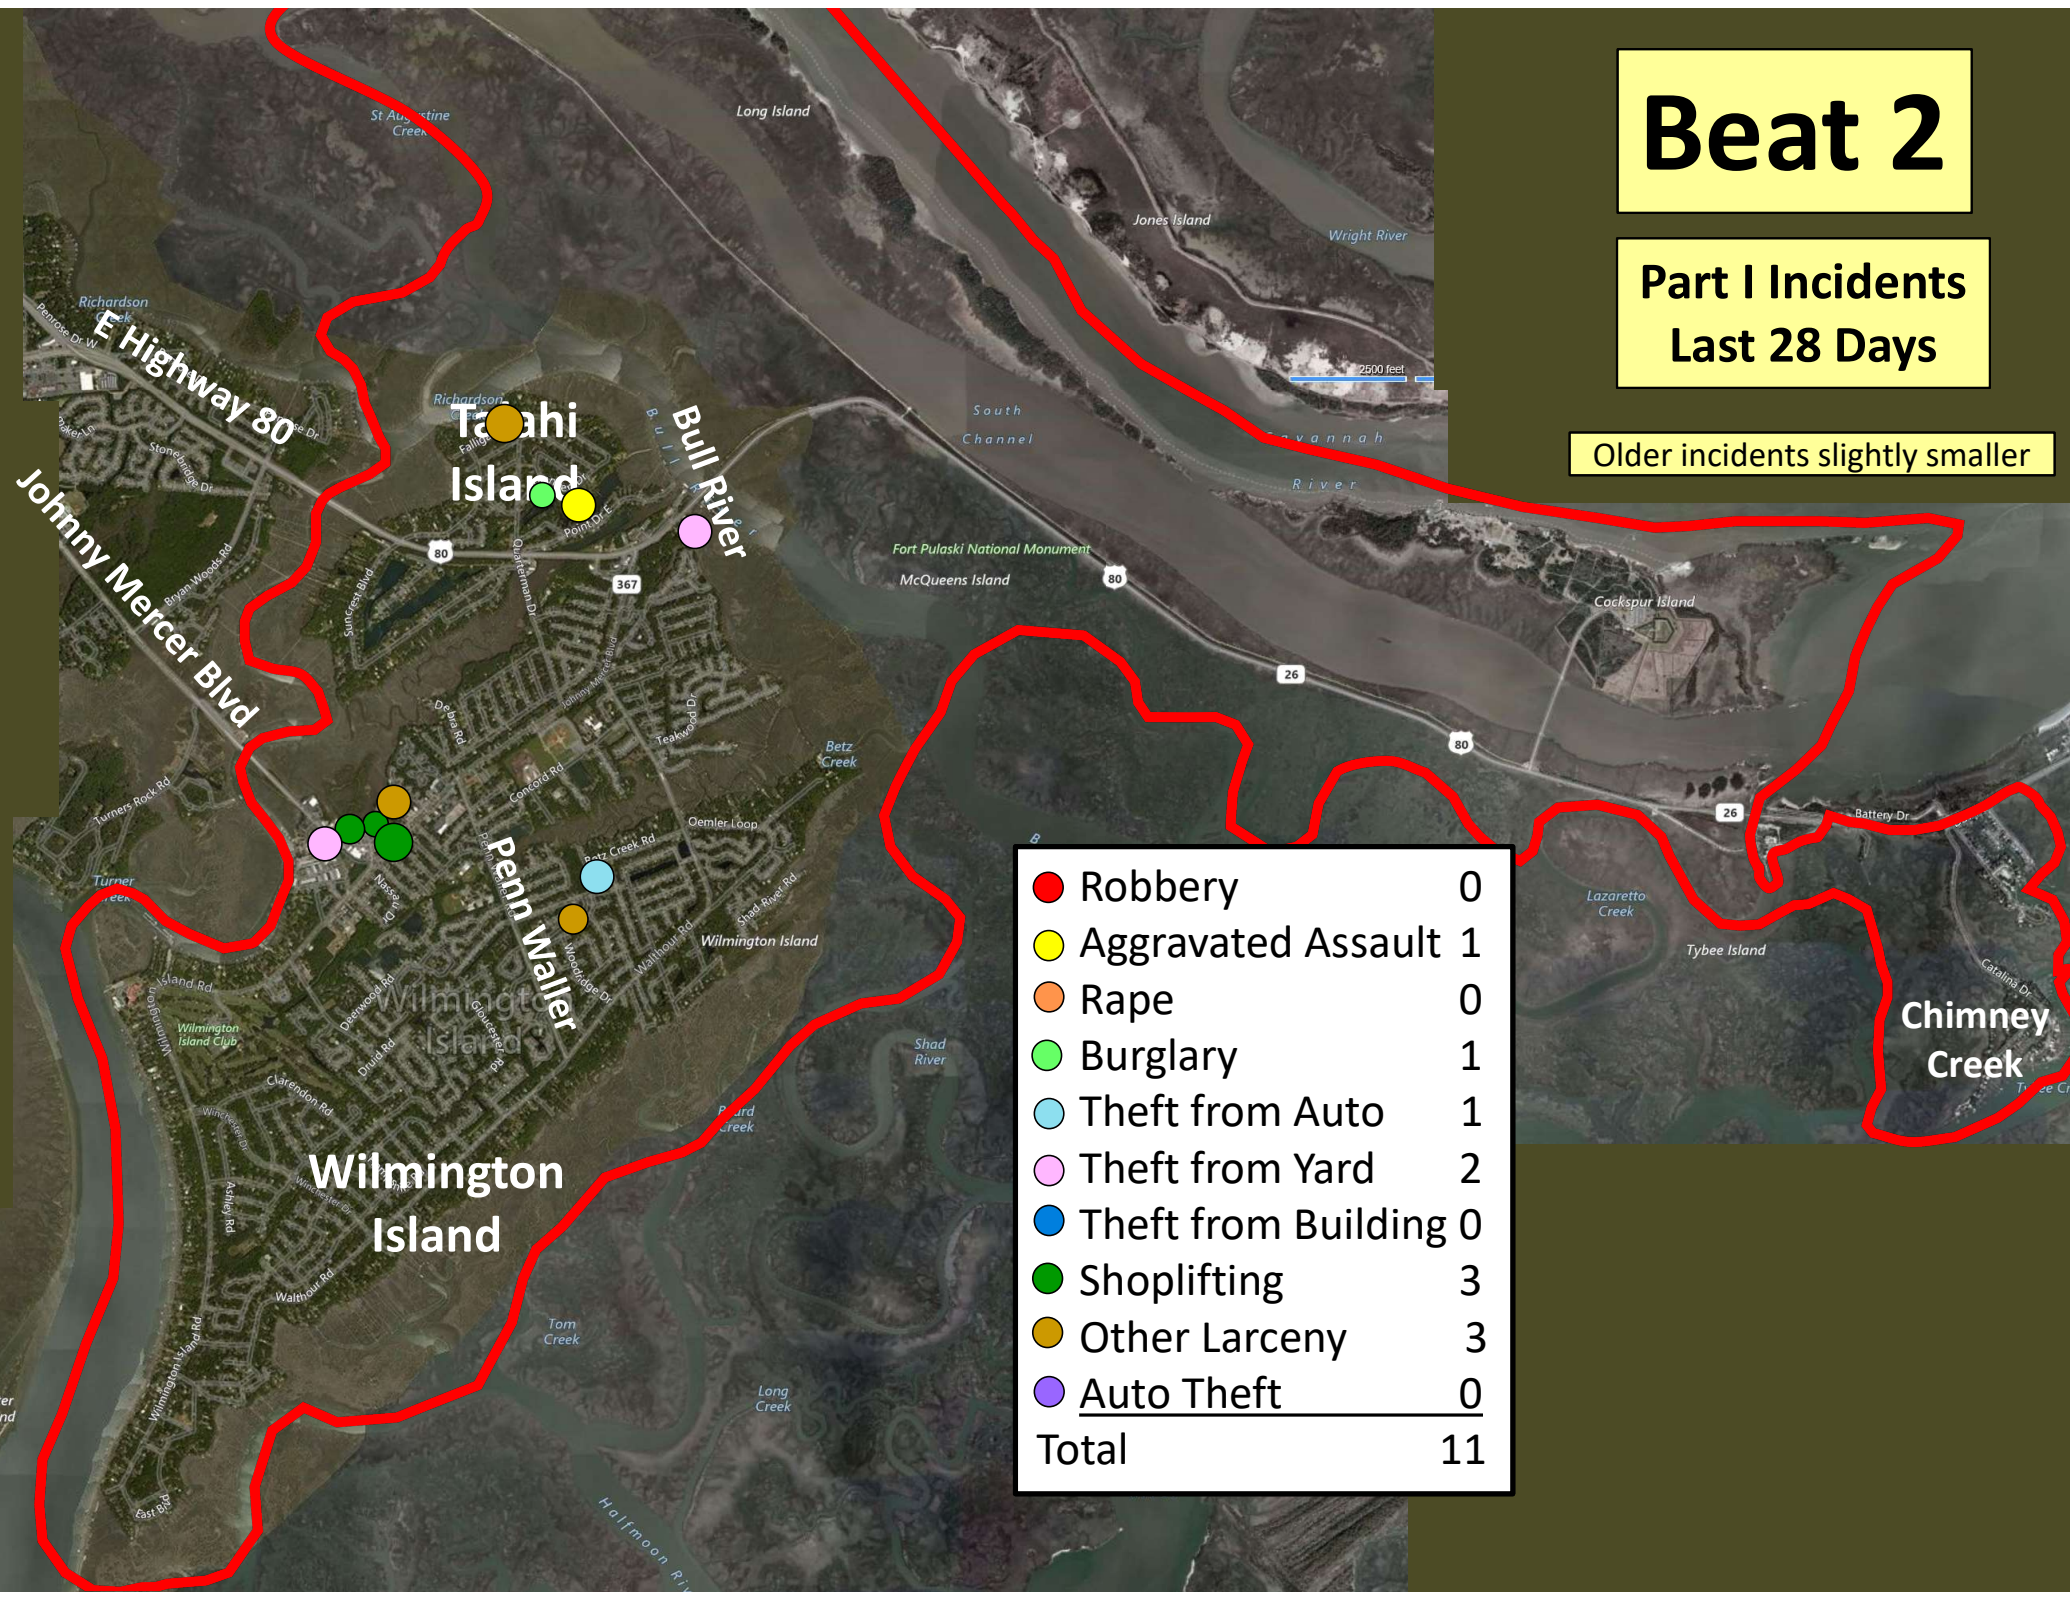

Beat 1

Part I Incidents Last 28 Days

● Robbery	0
● Aggravated Assault	1
● Rape	0
● Burglary	1
● Theft from Auto	4
● Theft from Yard	0
● Theft from Building	1
● Shoplifting	4
● Other Larceny	0
● Auto Theft	2
● Snatching/PickPkt	0
Total	13

Older incidents slightly smaller

Beat 2

Part I Incidents
Last 28 Days

Older incidents slightly smaller

● Robbery	0
● Aggravated Assault	1
● Rape	0
● Burglary	1
● Theft from Auto	1
● Theft from Yard	2
● Theft from Building	0
● Shoplifting	3
● Other Larceny	3
● Auto Theft	0
Total	11

Beat 3

● Robbery	2
● Aggravated Assault	0
● Rape	0
● Burglary	1
● Theft from Auto	5
● Theft from Yard	0
● Theft from Building	0
● Shoplifting	0
● Other Larceny	1
● Auto Theft	0
Total	9

Part I Incidents Last 28 Days

Older incidents slightly smaller

Beat 7

Part I Incidents
Last 28 Days

● Robbery	3
● Aggravated Assault	5
● Rape	0
● Burglary	2
● Theft from Auto	2
● Theft from Yard	1
● Theft from Building	1
● Shoplifting	4
● Other Larceny	1
● Auto Theft	3
● Snatching/PickPkt	2
Total	24