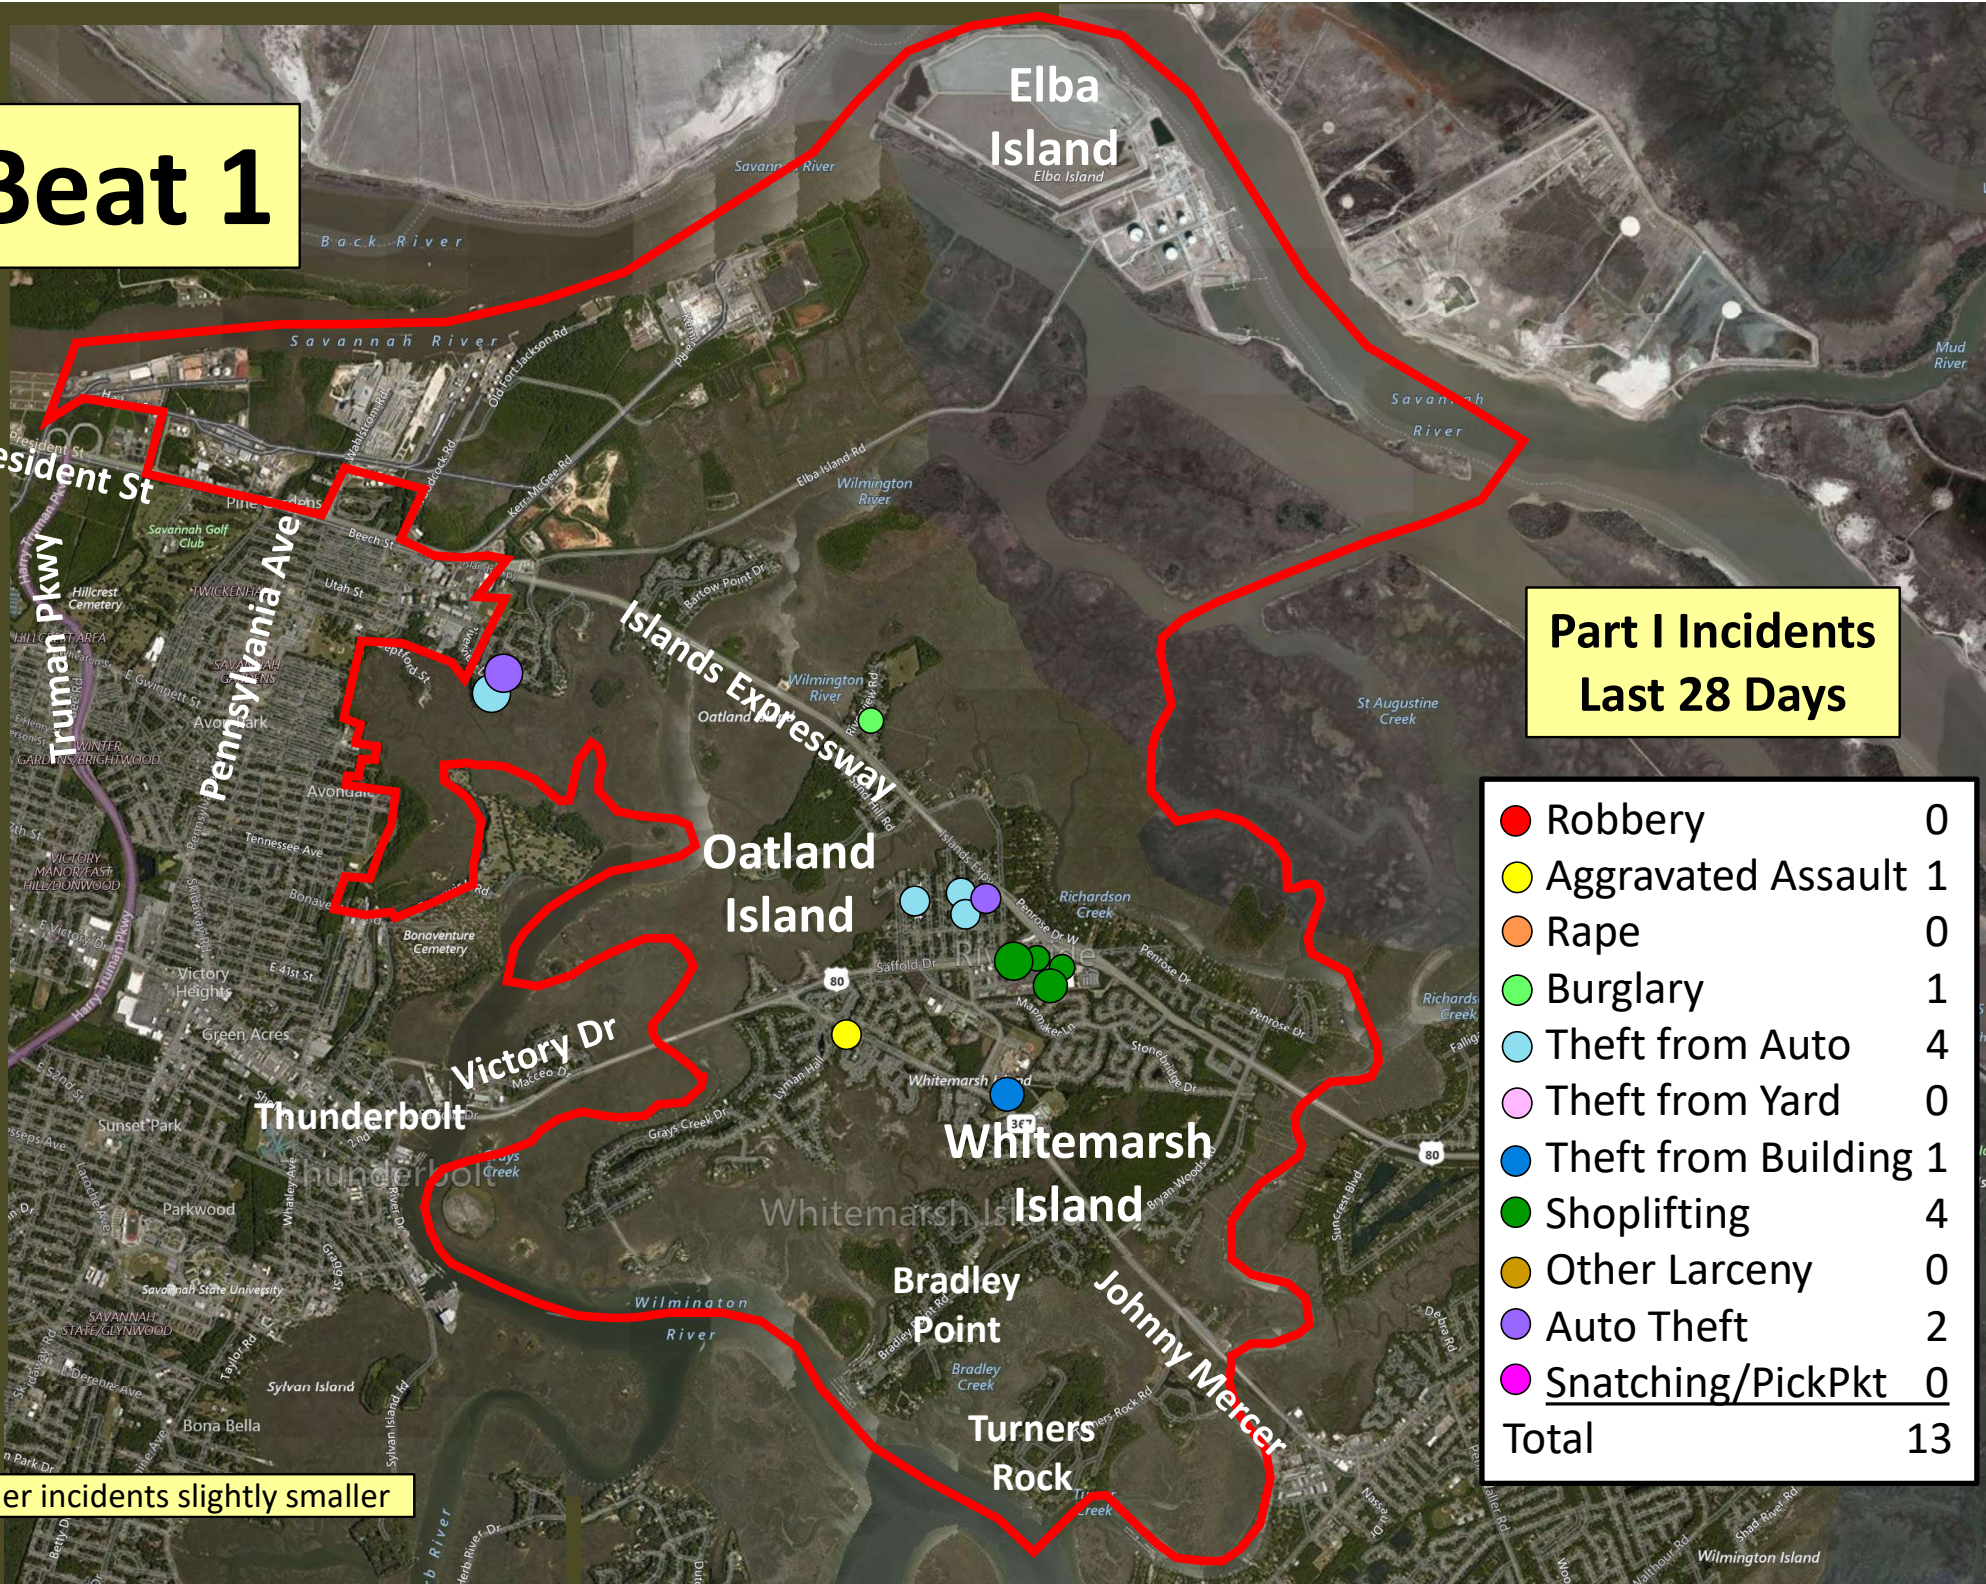

Beat 1

Part I Incidents Last 28 Days

● Robbery	0
● Aggravated Assault	1
● Rape	0
● Burglary	1
● Theft from Auto	4
● Theft from Yard	0
● Theft from Building	1
● Shoplifting	4
● Other Larceny	0
● Auto Theft	2
● Snatching/PickPkt	0
Total	13

Older incidents slightly smaller

Beat 2

Part I Incidents
Last 28 Days

Older incidents slightly smaller

● Robbery	0
● Aggravated Assault	1
● Rape	0
● Burglary	1
● Theft from Auto	1
● Theft from Yard	2
● Theft from Building	0
● Shoplifting	3
● Other Larceny	3
● Auto Theft	0
Total	11