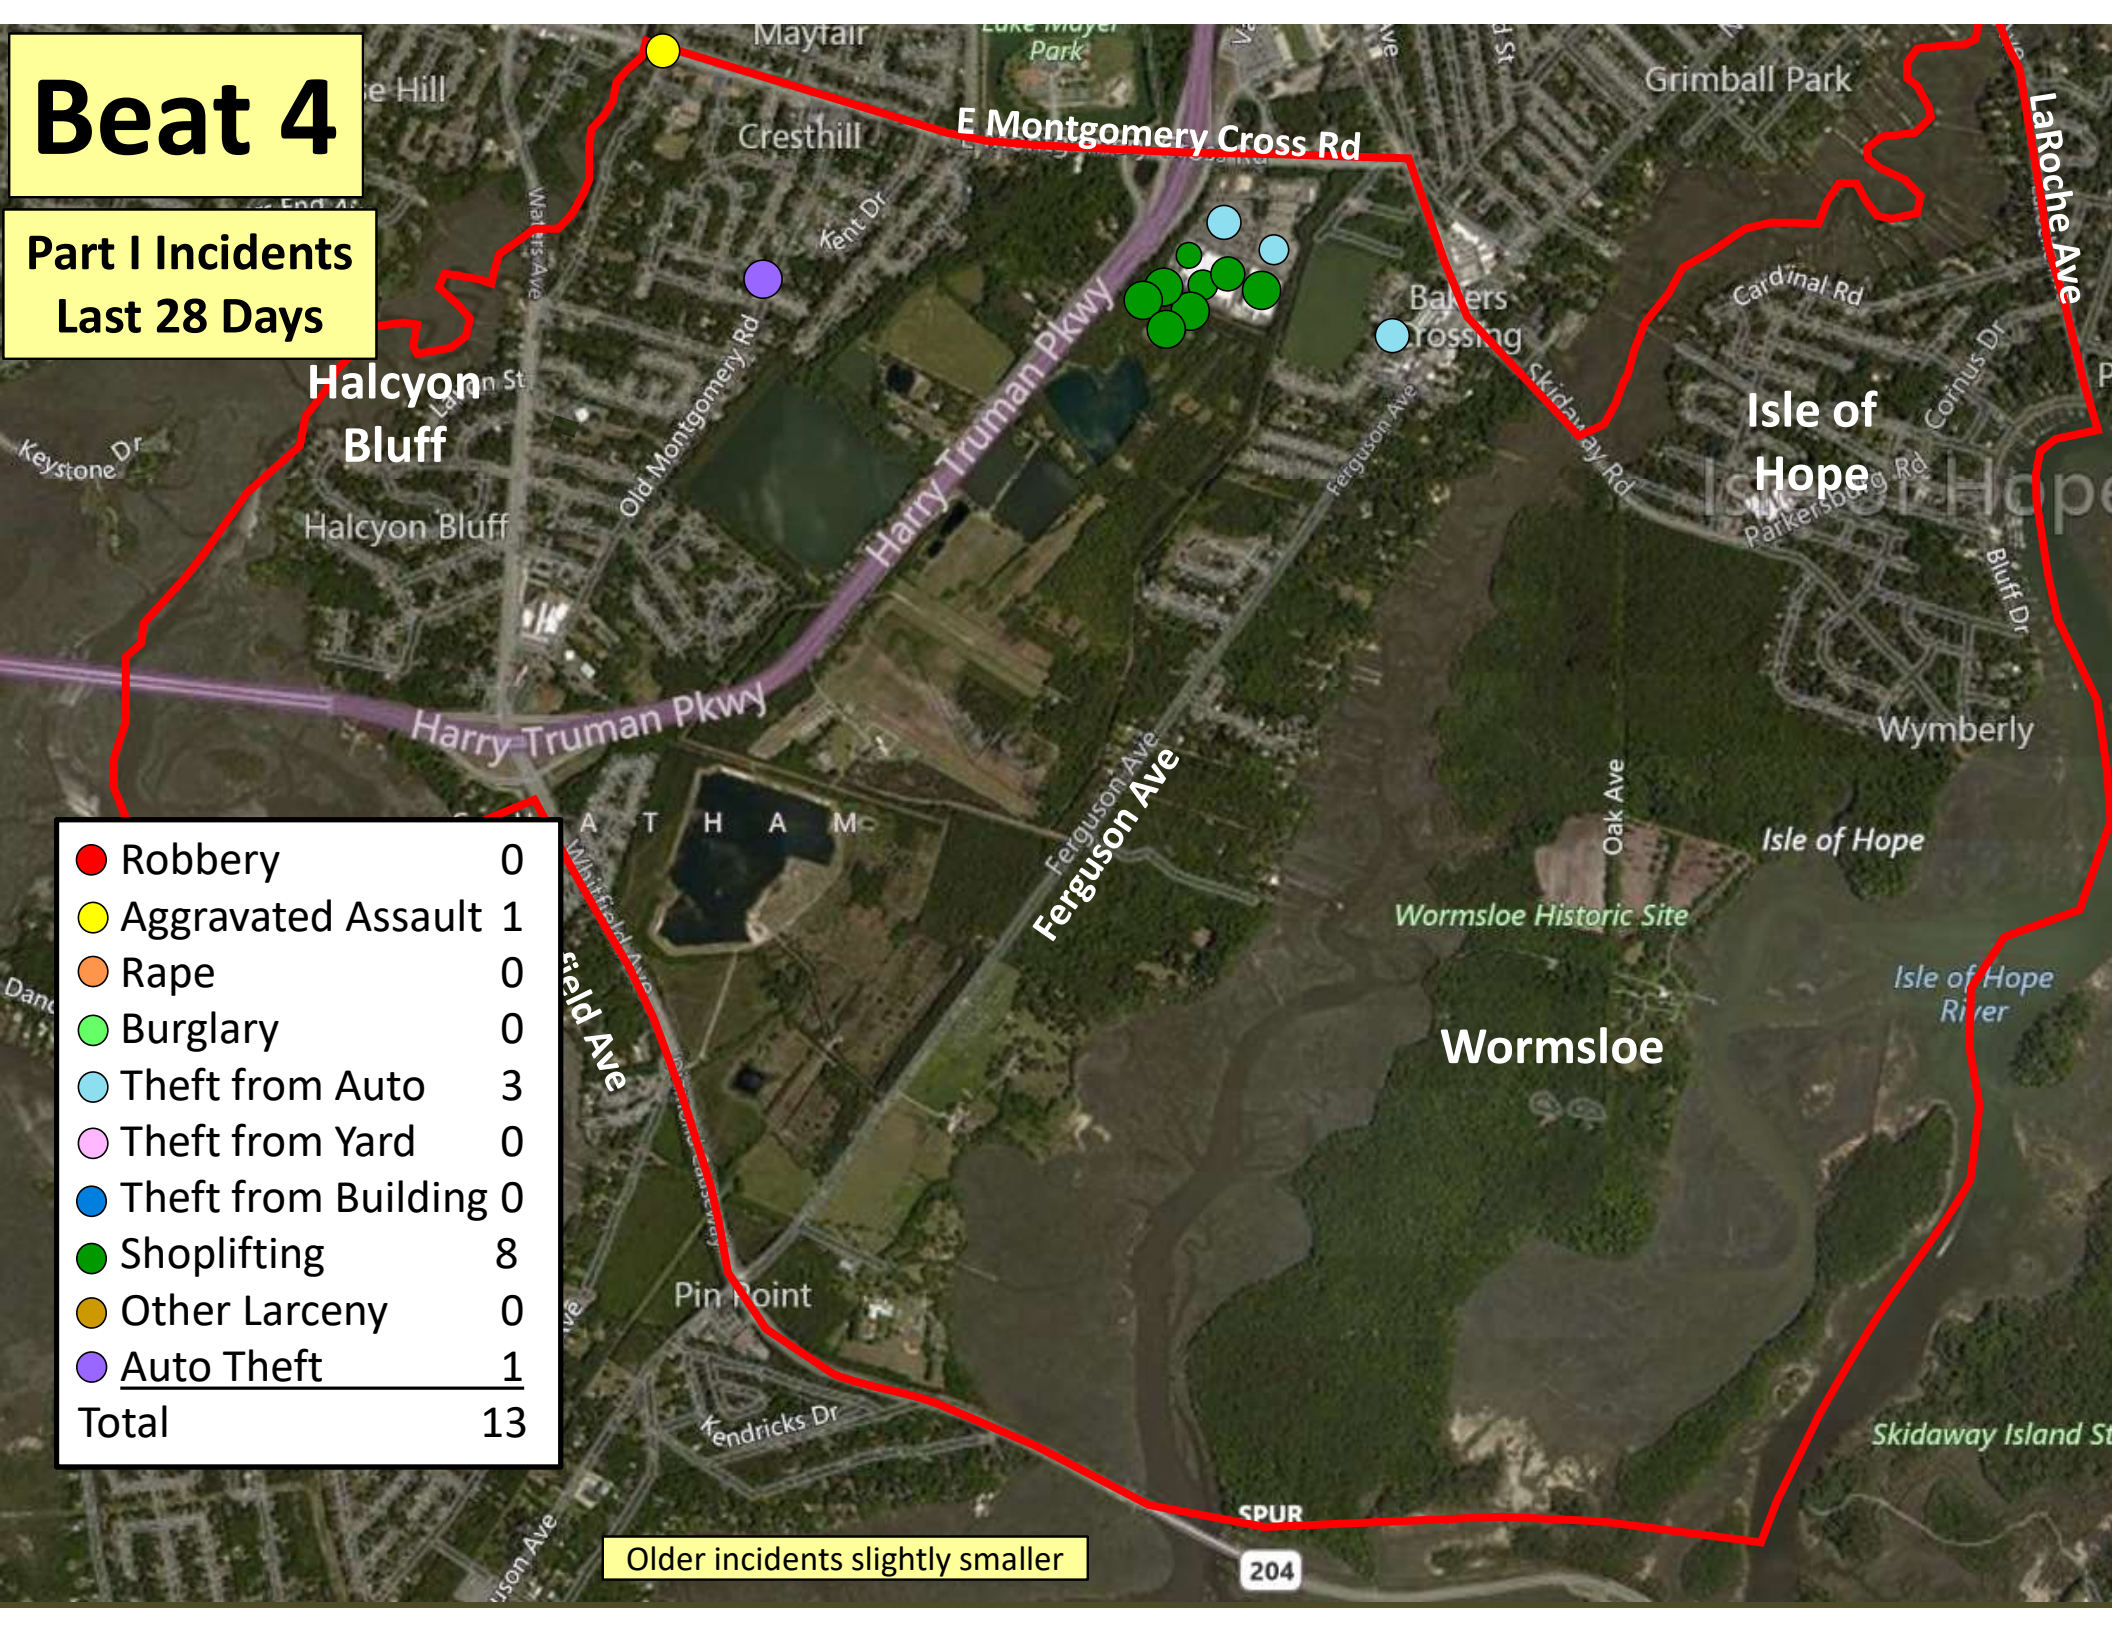

Beat 4

Part I Incidents
Last 28 Days

● Robbery	0
● Aggravated Assault	1
● Rape	0
● Burglary	0
● Theft from Auto	3
● Theft from Yard	0
● Theft from Building	0
● Shoplifting	8
● Other Larceny	0
● Auto Theft	1
Total	13

Older incidents slightly smaller