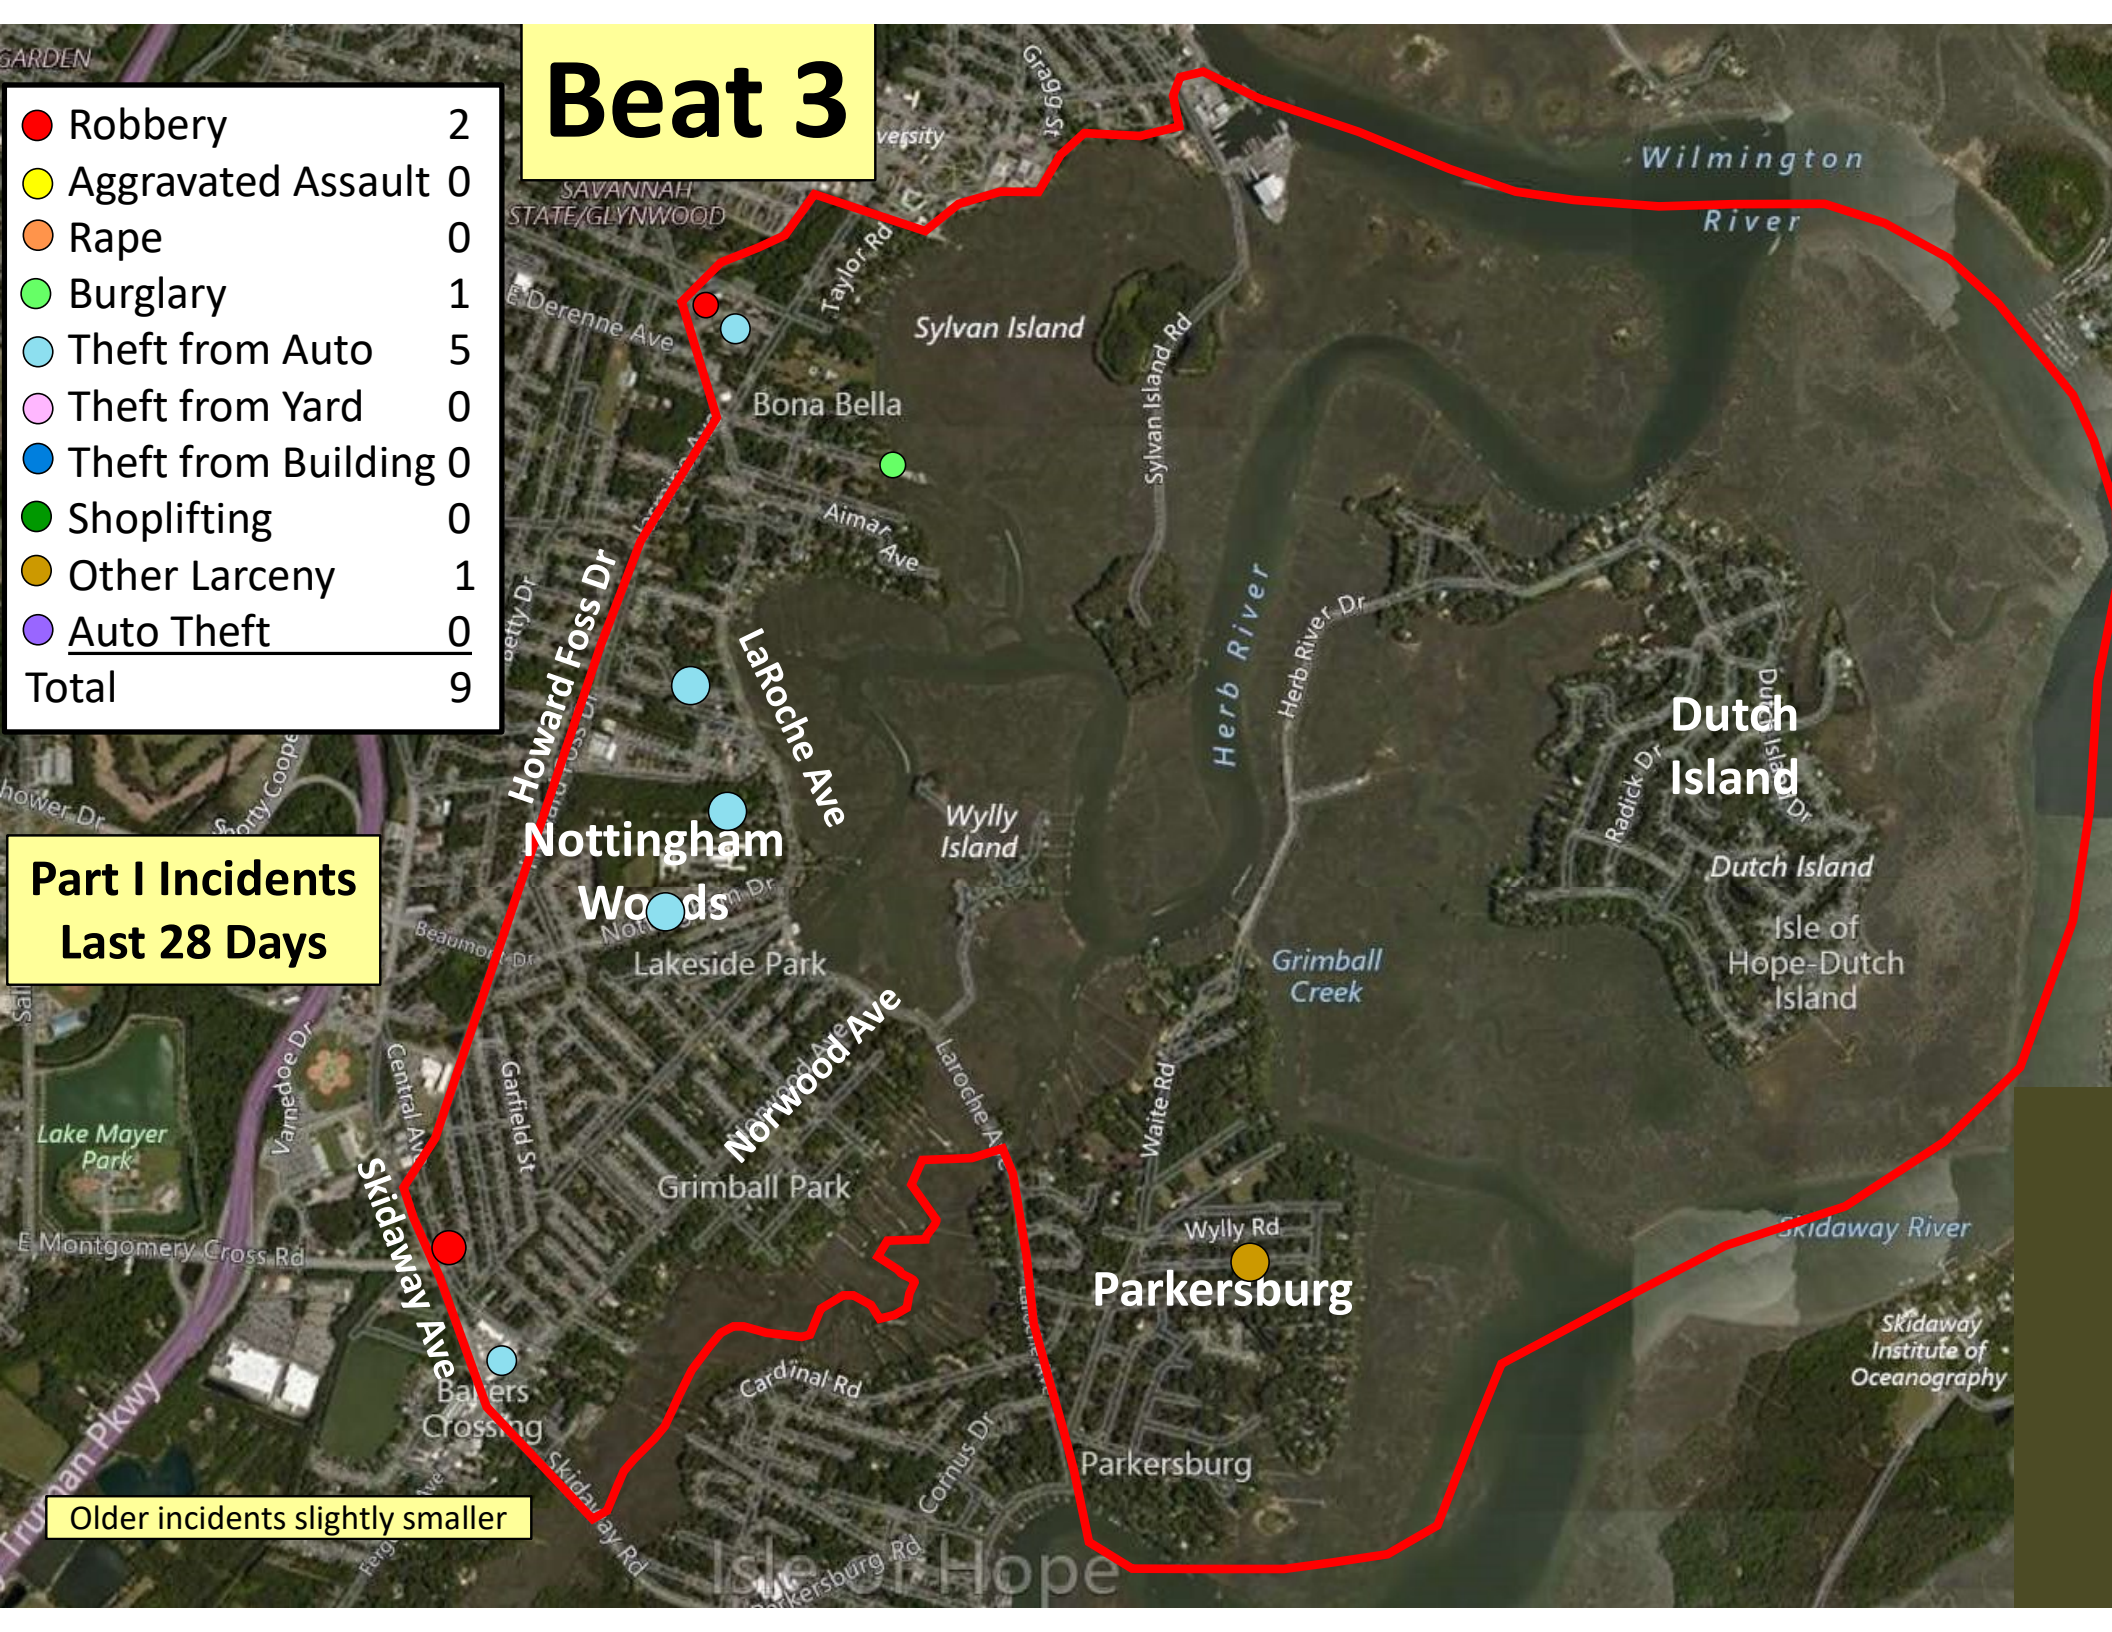

Beat 3

● Robbery	2
● Aggravated Assault	0
● Rape	0
● Burglary	1
● Theft from Auto	5
● Theft from Yard	0
● Theft from Building	0
● Shoplifting	0
● Other Larceny	1
● Auto Theft	0
Total	9

Part I Incidents Last 28 Days

Older incidents slightly smaller