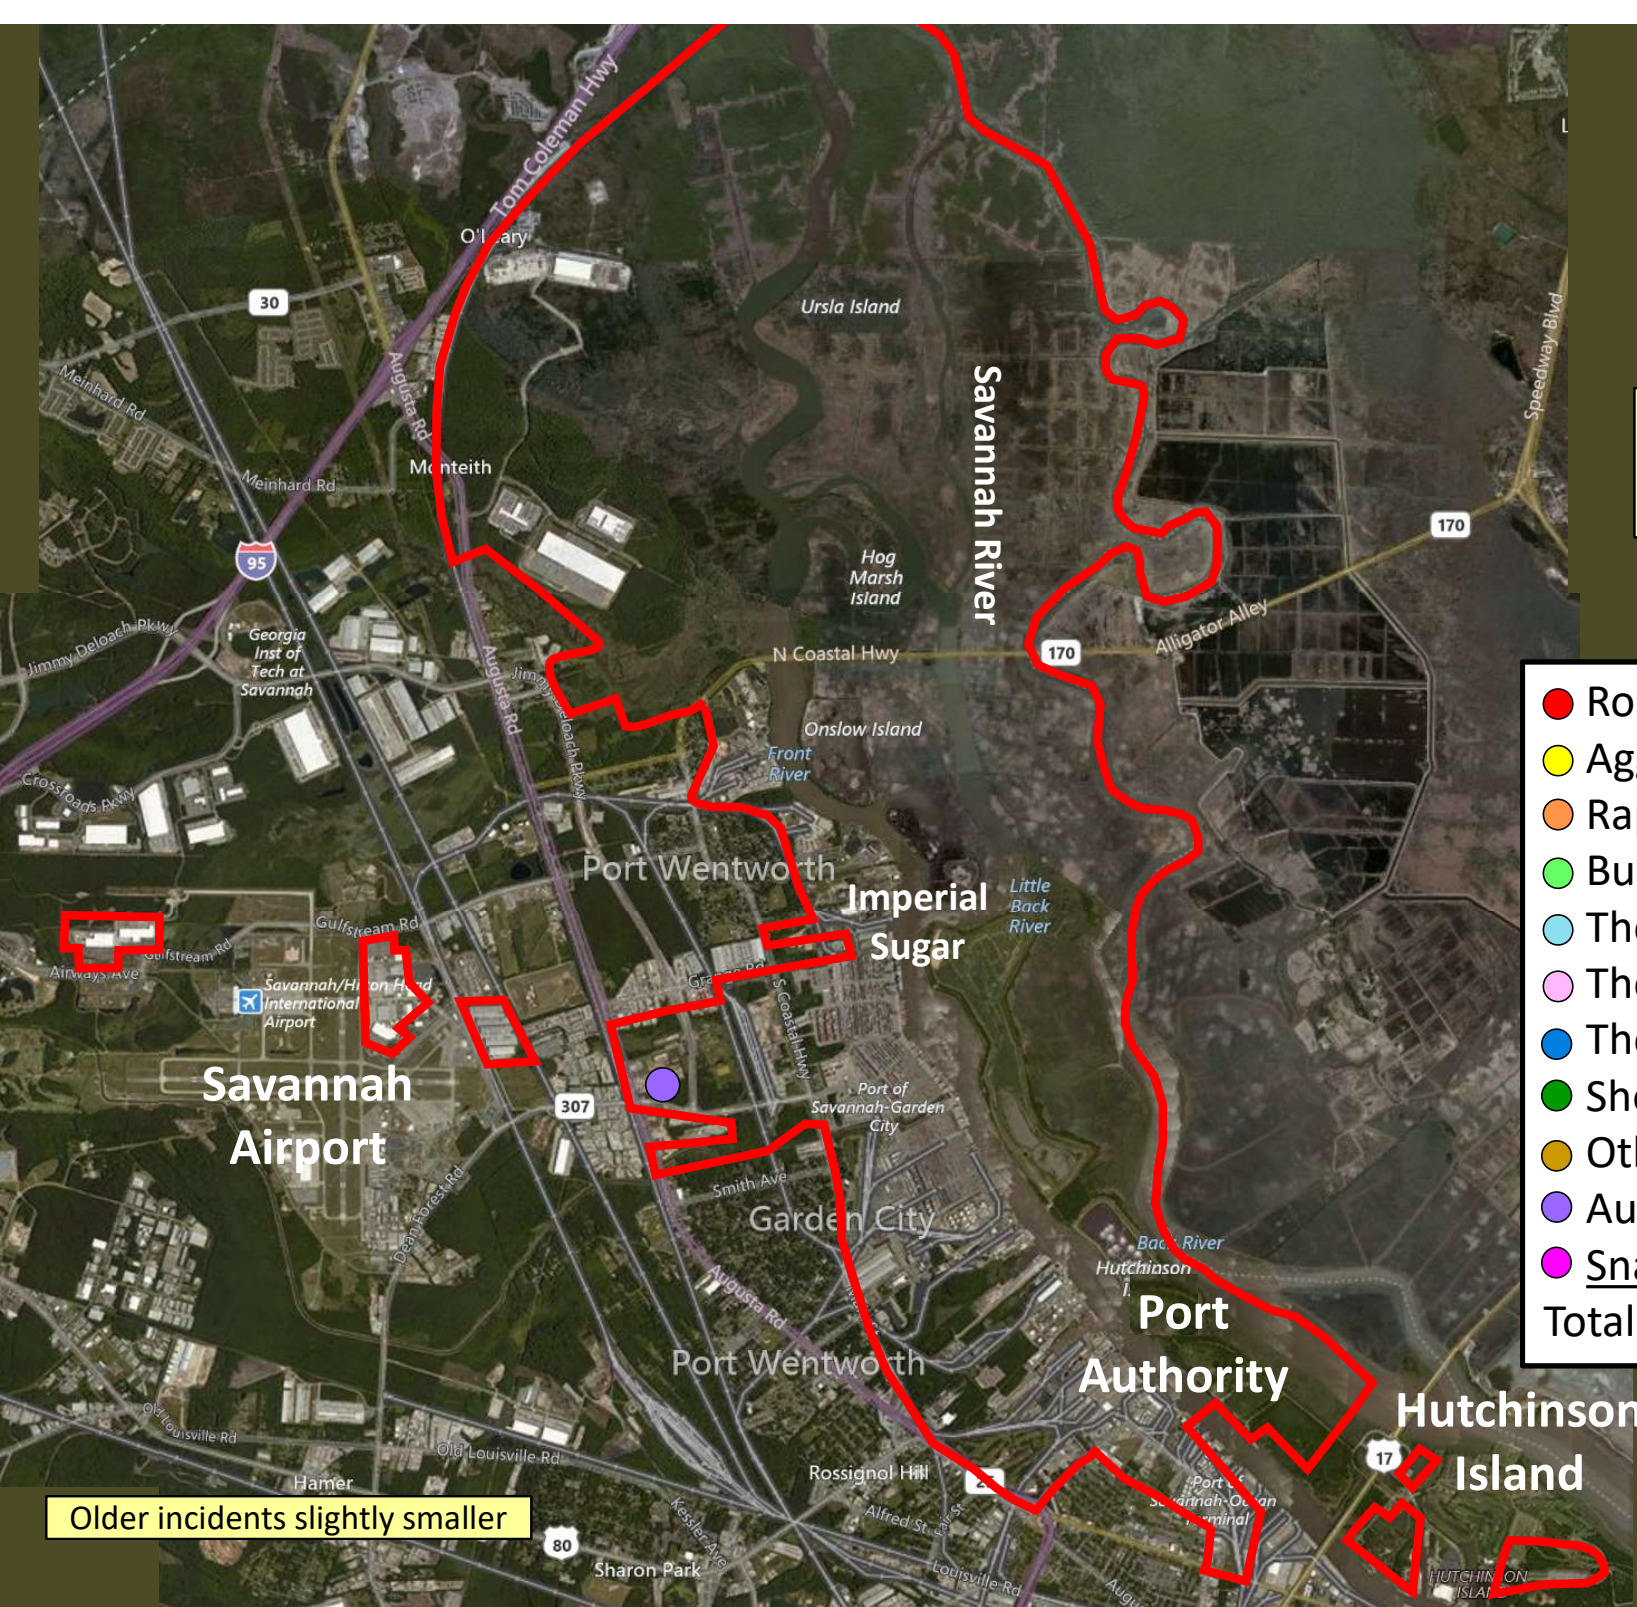

Beat 6

Part I Incidents
Last 28 Days

● Robbery	0
● Aggravated Assault	0
● Rape	0
● Burglary	0
● Theft from Auto	0
● Theft from Yard	0
● Theft from Building	0
● Shoplifting	0
● Other Larceny	0
● Auto Theft	1
● Snatching/PickPkt	0
Total	1

Older incidents slightly smaller