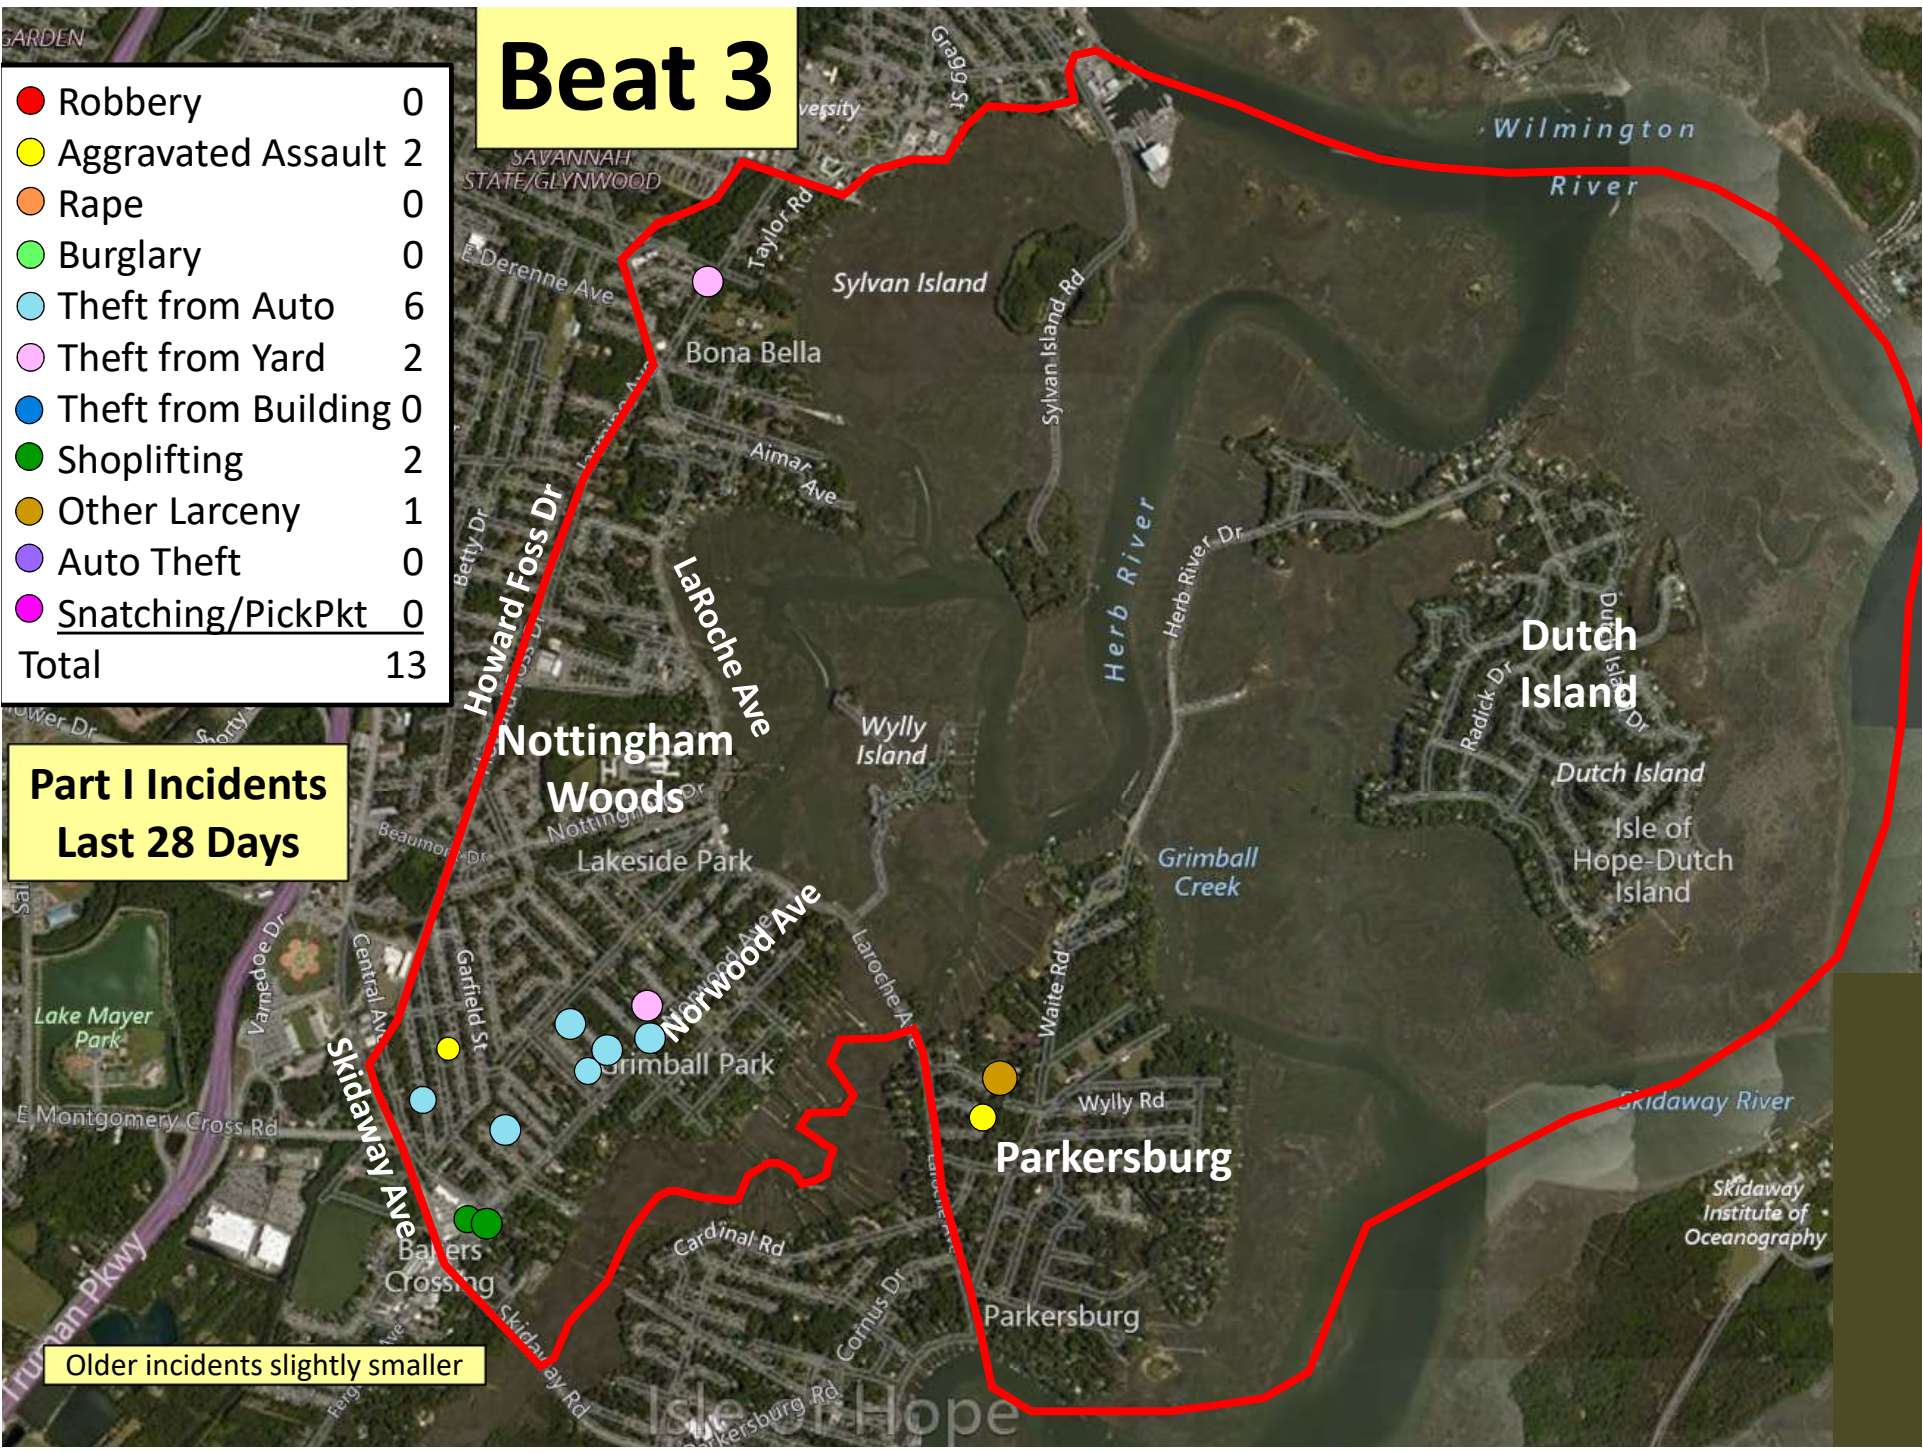

Beat 1

Part I Incidents Last 28 Days

● Robbery	0
● Aggravated Assault	1
● Rape	1
● Burglary	0
● Theft from Auto	0
● Theft from Yard	1
● Theft from Building	0
● Shoplifting	0
● Other Larceny	1
● Auto Theft	0
● Snatching/PickPkt	0
Total	4

Older incidents slightly smaller

Beat 2

Part I Incidents
Last 28 Days

Older incidents slightly smaller

Beat 3

● Robbery	0
● Aggravated Assault	2
● Rape	0
● Burglary	0
● Theft from Auto	6
● Theft from Yard	2
● Theft from Building	0
● Shoplifting	2
● Other Larceny	1
● Auto Theft	0
● Snatching/PickPkt	0
Total	13

Part I Incidents Last 28 Days

Older incidents slightly smaller

Beat 4

Part I Incidents
Last 28 Days

● Aggravated Assault	0
● Rape	0
● Burglary	1
● Theft from Auto	1
● Theft from Yard	1
● Theft from Building	0
● Shoplifting	10
● Other Larceny	2
● Auto Theft	0
● Snatching/PickPkt	0
Total	15