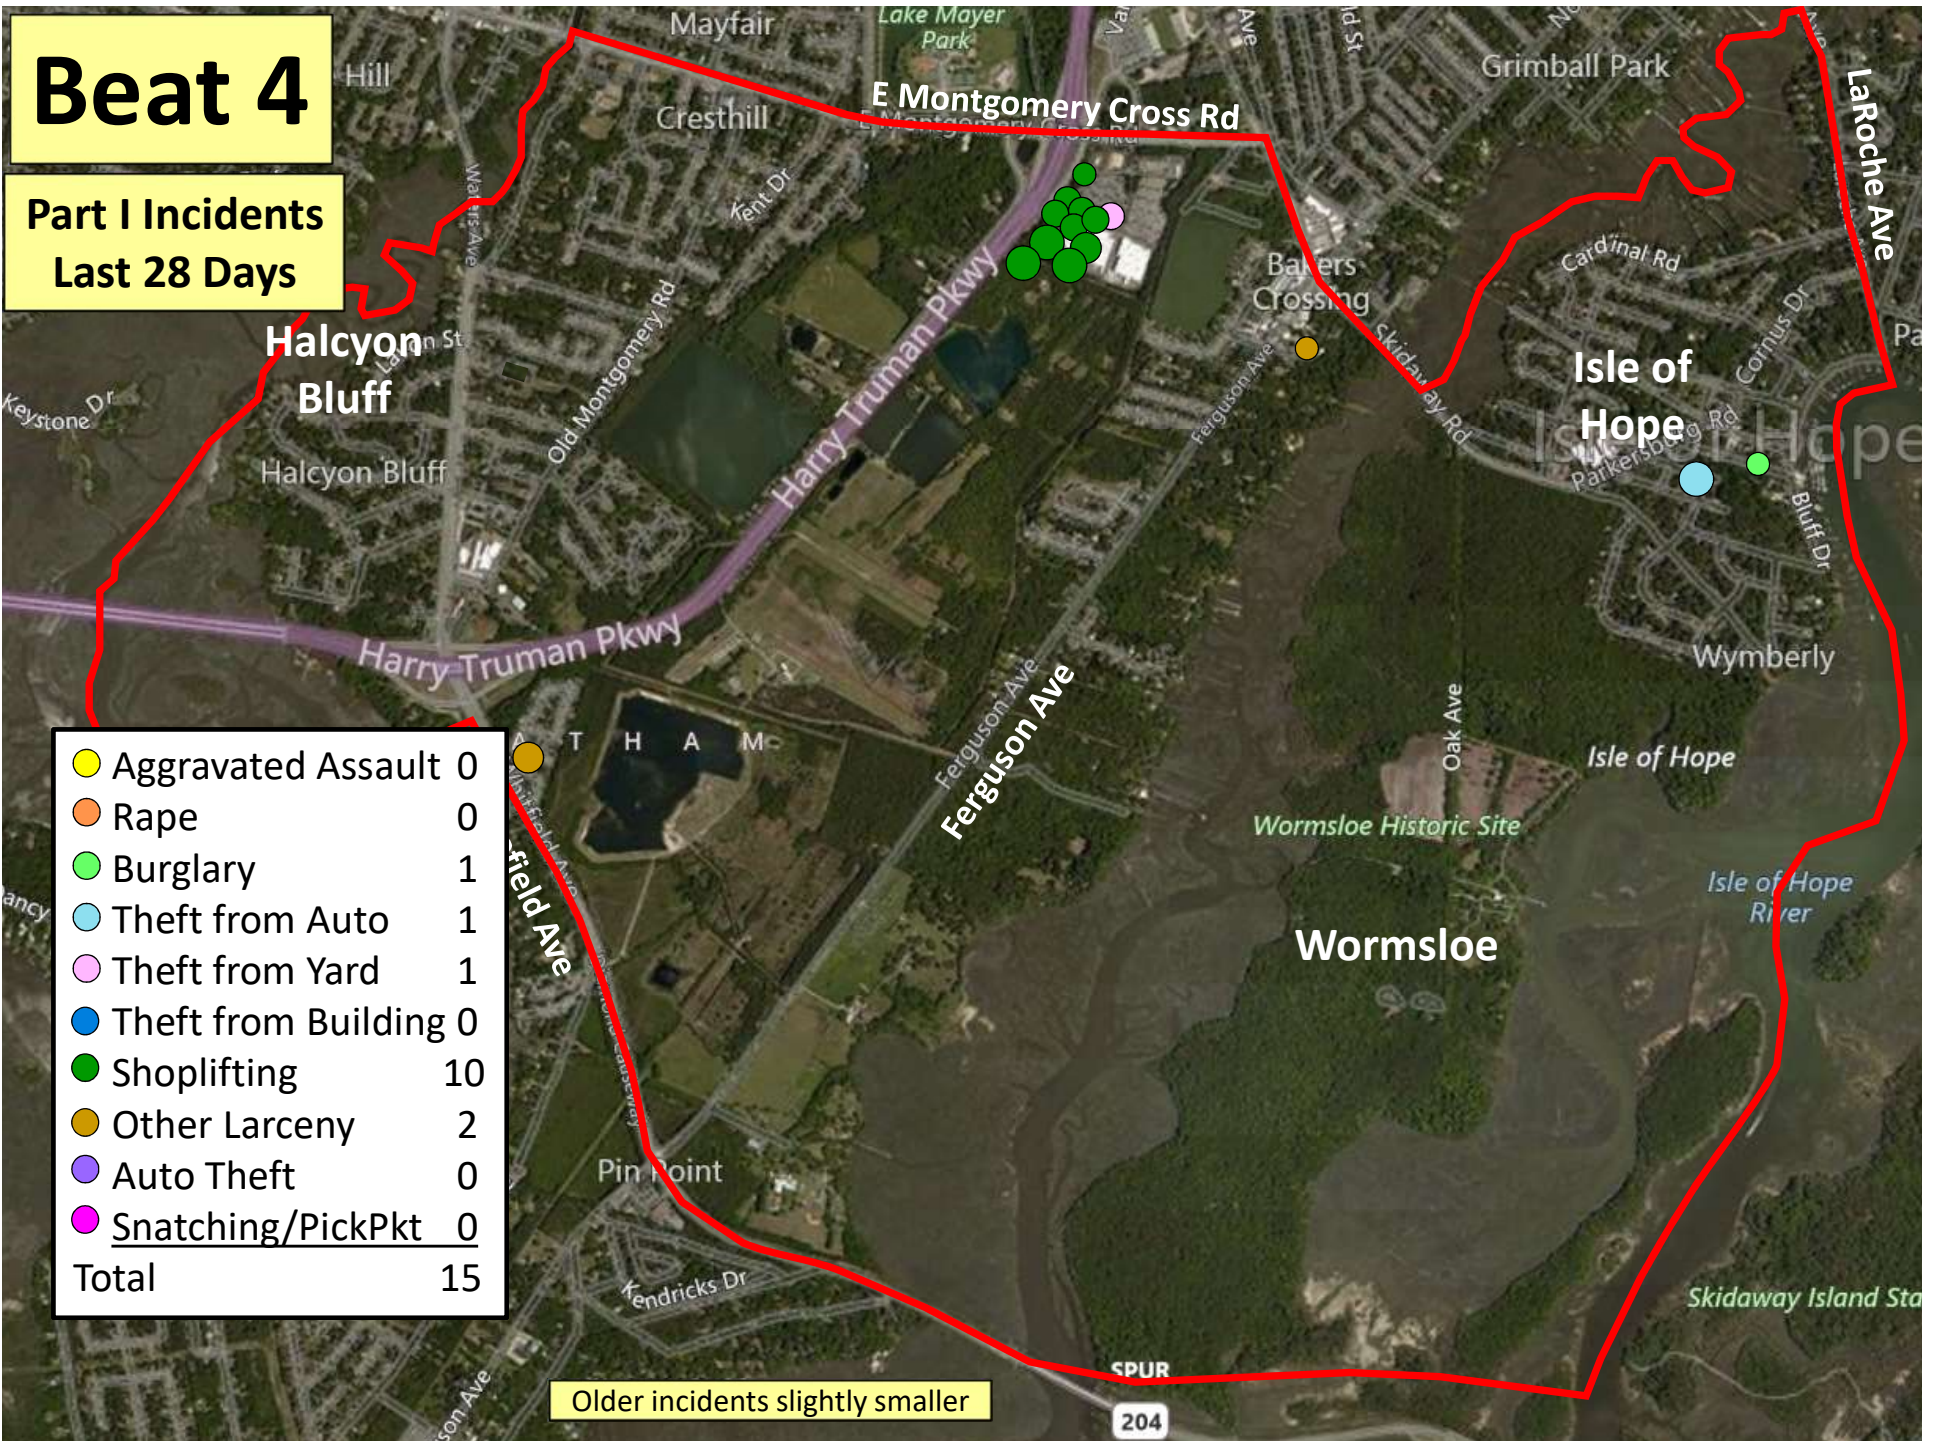

Beat 4

Part I Incidents
Last 28 Days

● Aggravated Assault	0
● Rape	0
● Burglary	1
● Theft from Auto	1
● Theft from Yard	1
● Theft from Building	0
● Shoplifting	10
● Other Larceny	2
● Auto Theft	0
● Snatching/PickPkt	0
Total	15

Older incidents slightly smaller