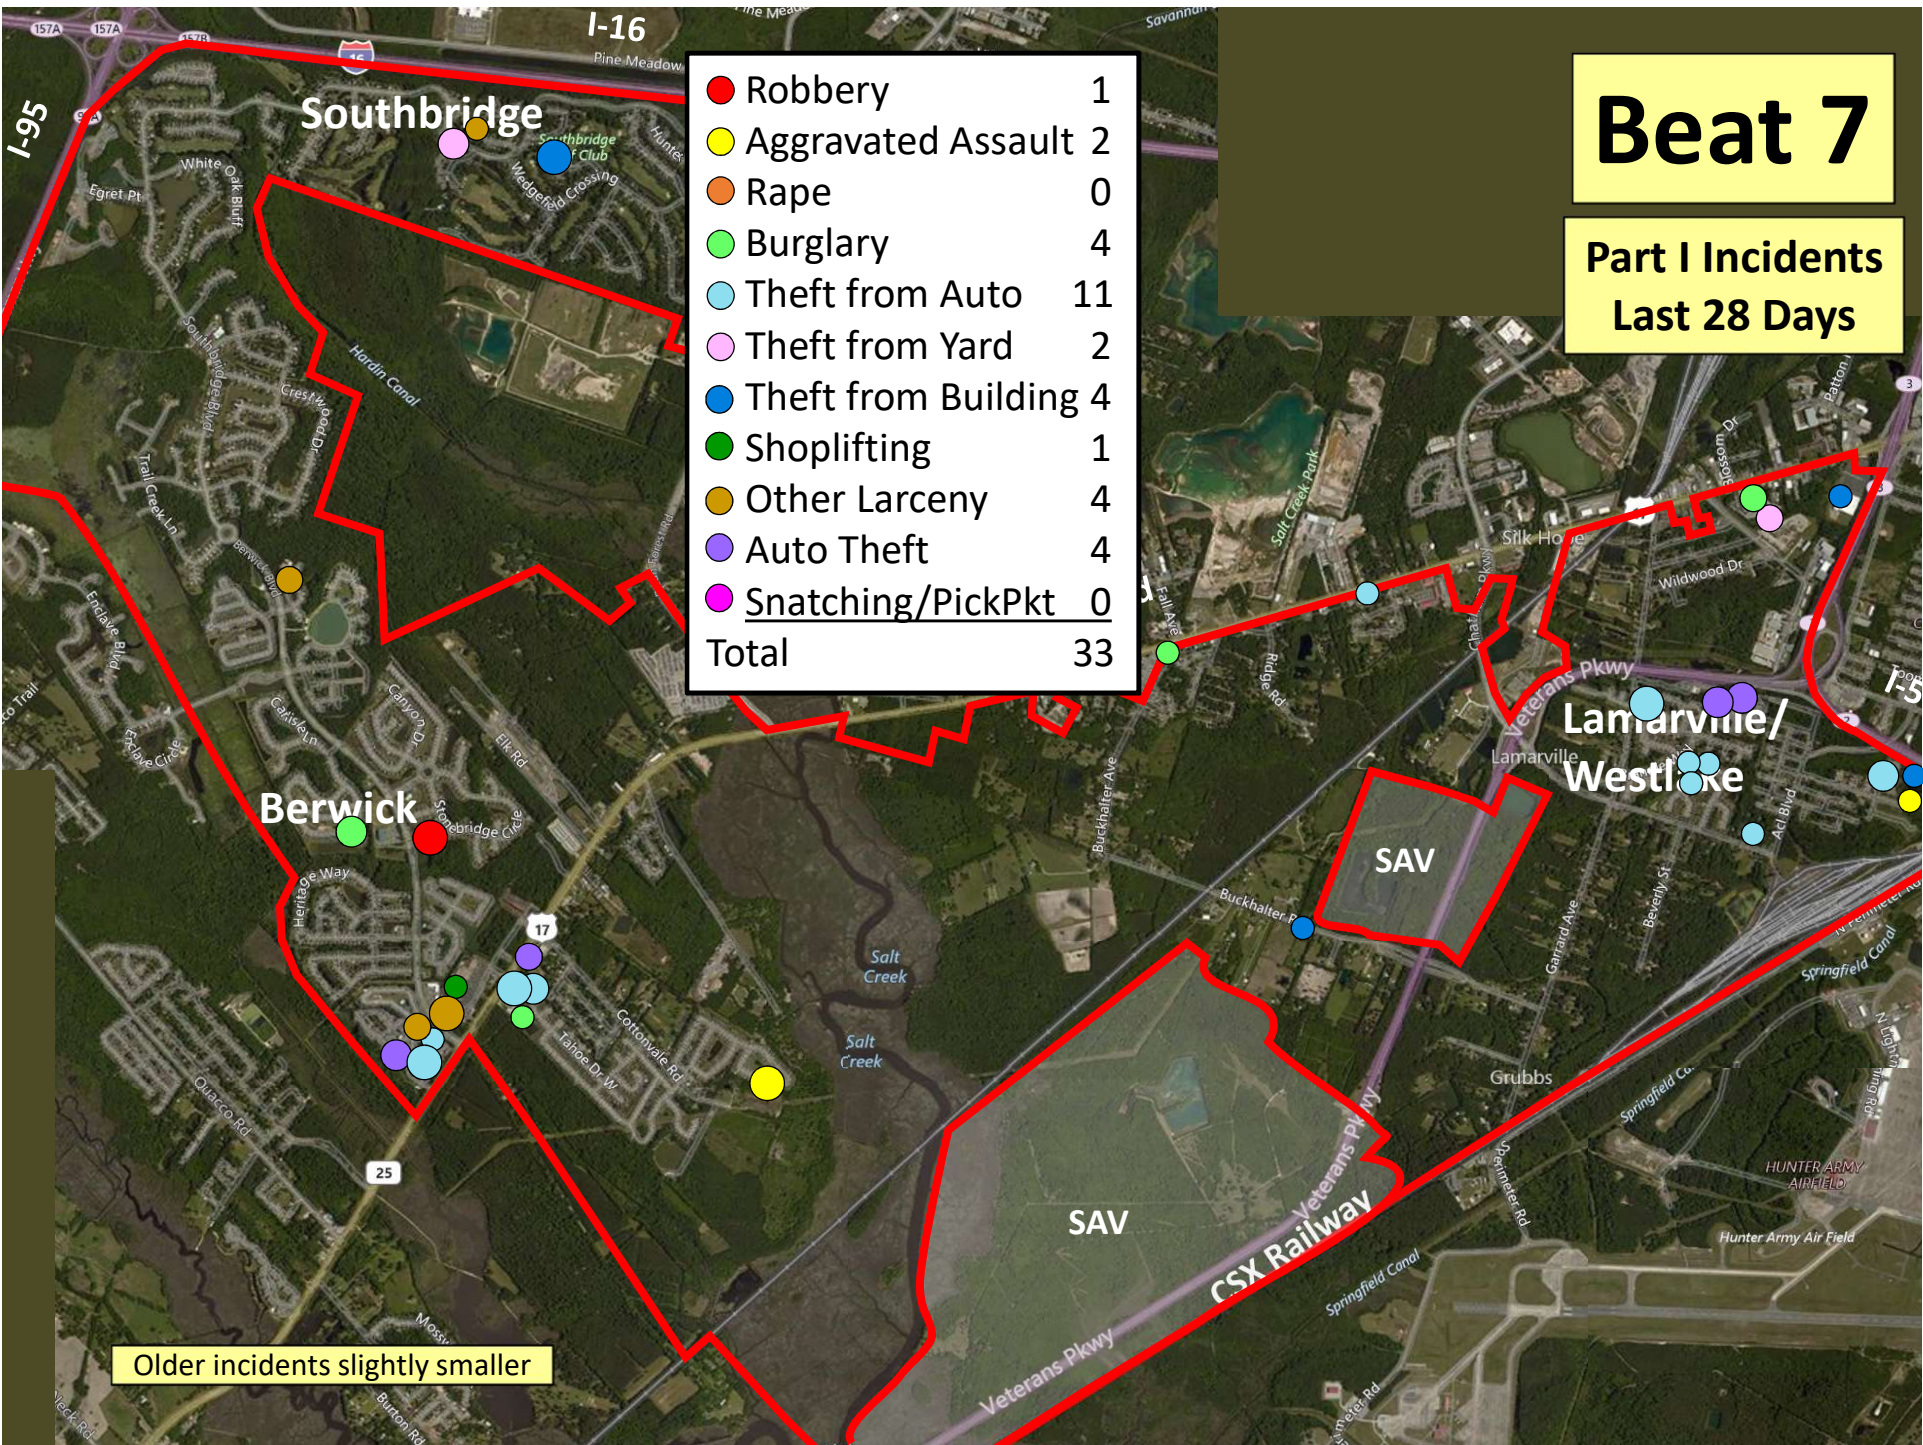

**Part I Incidents
Last 28 Days**

Older incidents slightly smaller

Beat 6

Part I Incidents
Last 28 Days

● Robbery	0
● Aggravated Assault	0
● Rape	0
● Burglary	0
● Theft from Auto	0
● Theft from Yard	3
● Theft from Building	0
● Shoplifting	0
● Other Larceny	0
● Auto Theft	0
● Snatching/PickPkt	0
Total	3

Older incidents slightly smaller

Beat 7

Part I Incidents
Last 28 Days

● Robbery	1
● Aggravated Assault	2
● Rape	0
● Burglary	4
● Theft from Auto	11
● Theft from Yard	2
● Theft from Building	4
● Shoplifting	1
● Other Larceny	4
● Auto Theft	4
● Snatching/PickPkt	0
Total	33

Older incidents slightly smaller

**Part I Incidents
Last 28 Days**

Beat 8

● Robbery	1
● Aggravated Assault	2
● Rape	0
● Burglary	4
● Theft from Auto	21
● Theft from Yard	3
● Theft from Bldg	2
● Shoplifting	14
● Other Larceny	3
● Auto Theft	3
● Sudden Snatching	1
Total	54

Older incidents slightly smaller

Beat 9

Part I Incidents Last 28 Days

Note: The Enclave subdivision is now in Beat 7

● Robbery	1
● Aggravated Assault	3
● Rape	0
● Burglary	4
● Theft from Auto	7
● Theft from Yard	2
● Theft from Building	3
● Shoplifting	2
● Other Larceny	0
● Auto Theft	4
● Snatching/PickPkt	0
Total	26