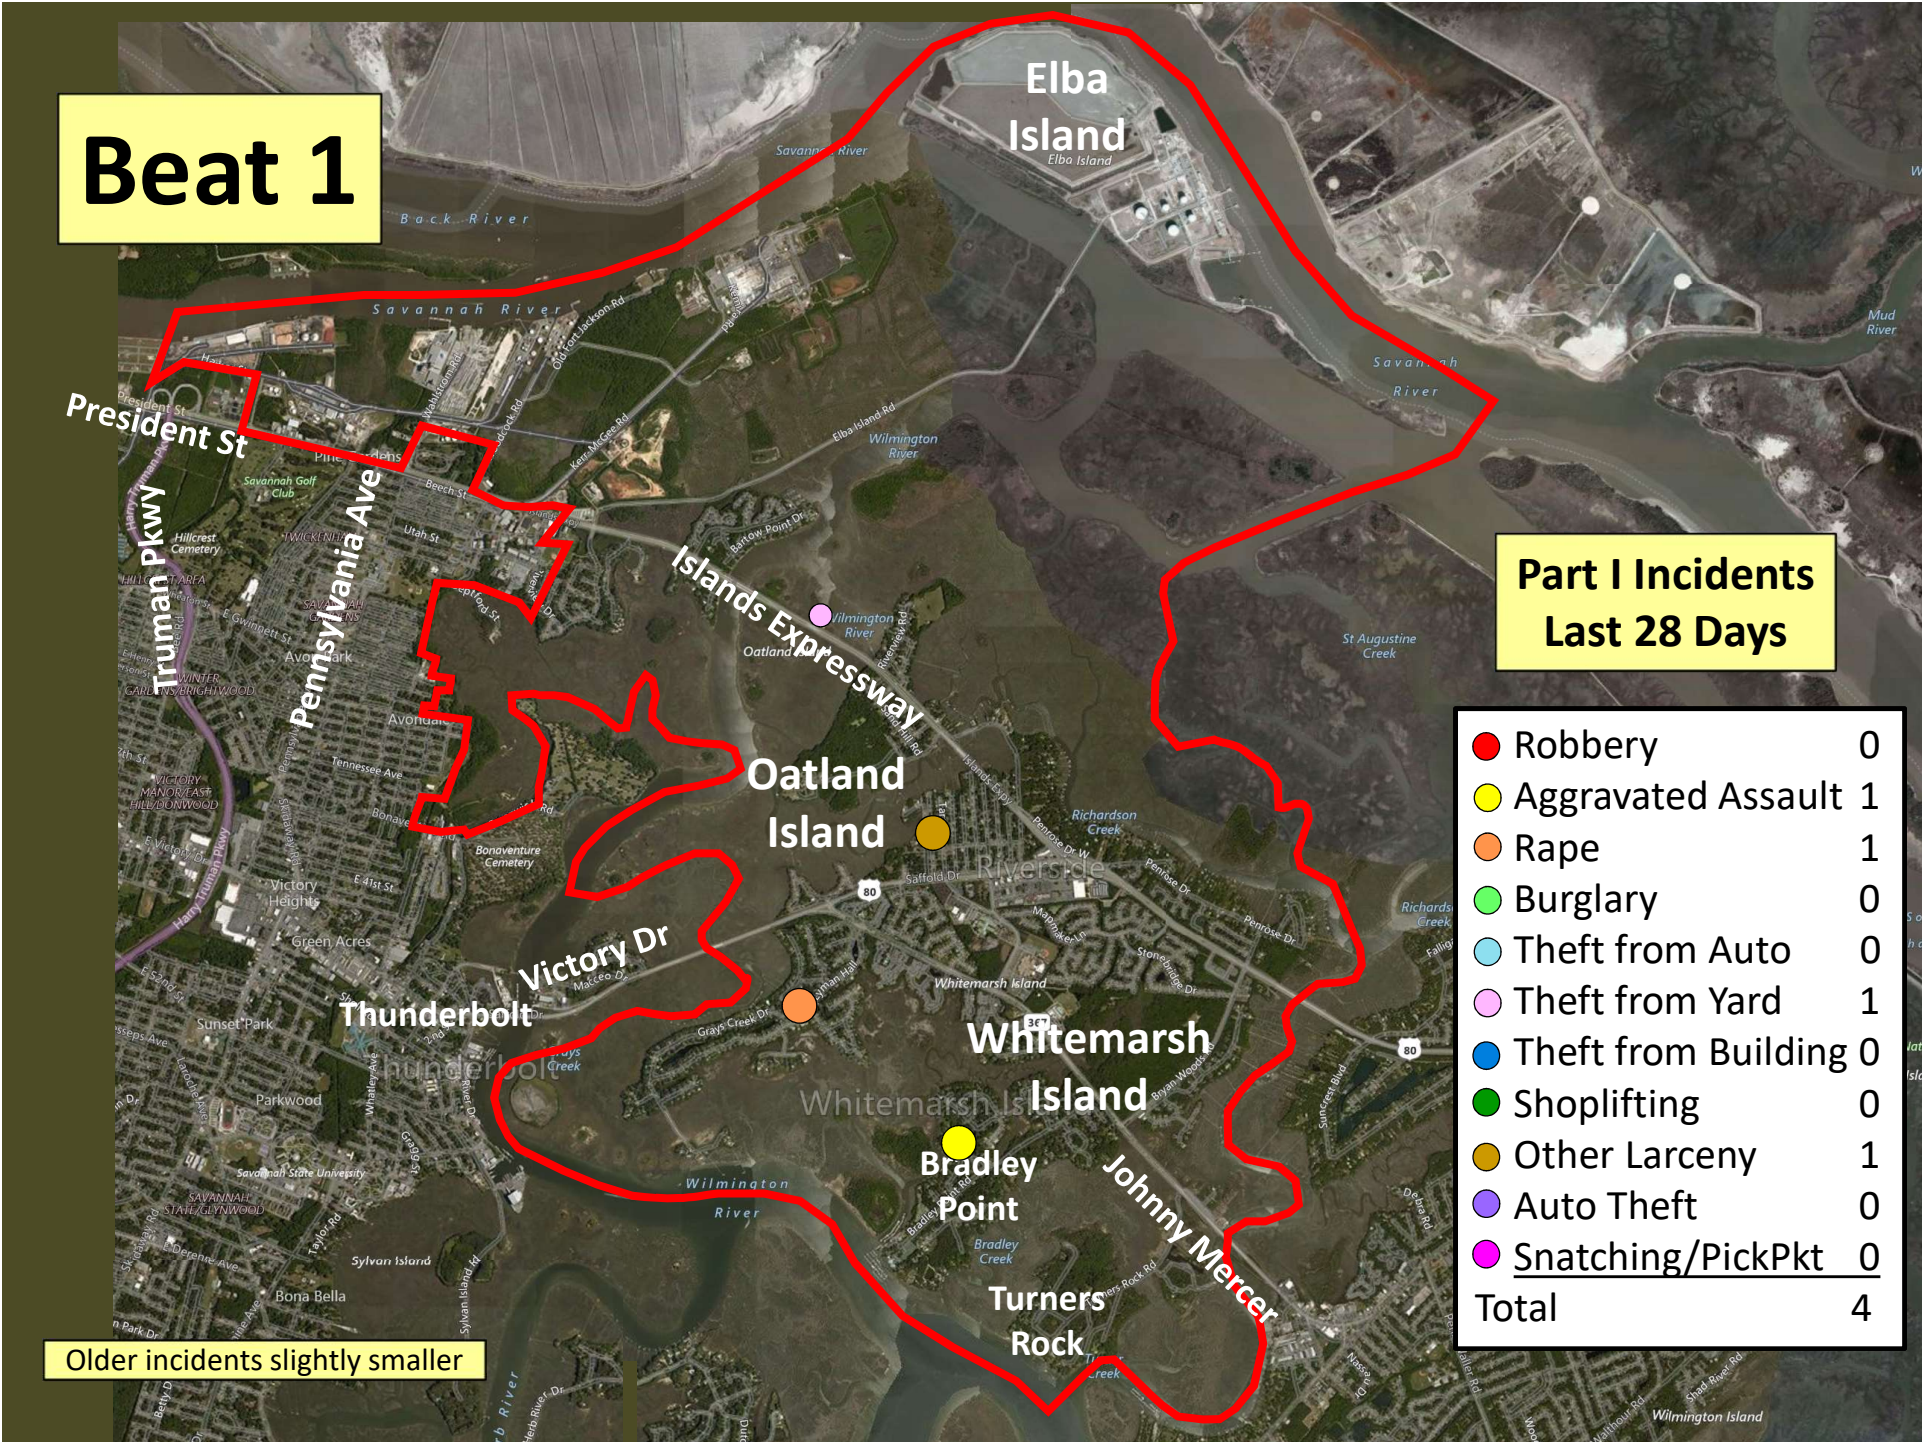

Beat 1

Part I Incidents Last 28 Days

● Robbery	0
● Aggravated Assault	1
● Rape	1
● Burglary	0
● Theft from Auto	0
● Theft from Yard	1
● Theft from Building	0
● Shoplifting	0
● Other Larceny	1
● Auto Theft	0
● Snatching/PickPkt	0
Total	4

Older incidents slightly smaller

Beat 2

Part I Incidents
Last 28 Days

Older incidents slightly smaller

Beat 3

● Robbery	0
● Aggravated Assault	2
● Rape	0
● Burglary	0
● Theft from Auto	6
● Theft from Yard	2
● Theft from Building	0
● Shoplifting	2
● Other Larceny	1
● Auto Theft	0
● Snatching/PickPkt	0
Total	13

Part I Incidents Last 28 Days

Older incidents slightly smaller

Beat 4

Part I Incidents
Last 28 Days

● Aggravated Assault	0
● Rape	0
● Burglary	1
● Theft from Auto	1
● Theft from Yard	1
● Theft from Building	0
● Shoplifting	10
● Other Larceny	2
● Auto Theft	0
● Snatching/PickPkt	0
Total	15

Older incidents slightly smaller

Beat 9

Part I Incidents Last 28 Days

Note: The Enclave subdivision is now in Beat 7

● Robbery	1
● Aggravated Assault	3
● Rape	0
● Burglary	4
● Theft from Auto	7
● Theft from Yard	2
● Theft from Building	3
● Shoplifting	2
● Other Larceny	0
● Auto Theft	4
● Snatching/PickPkt	0
Total	26