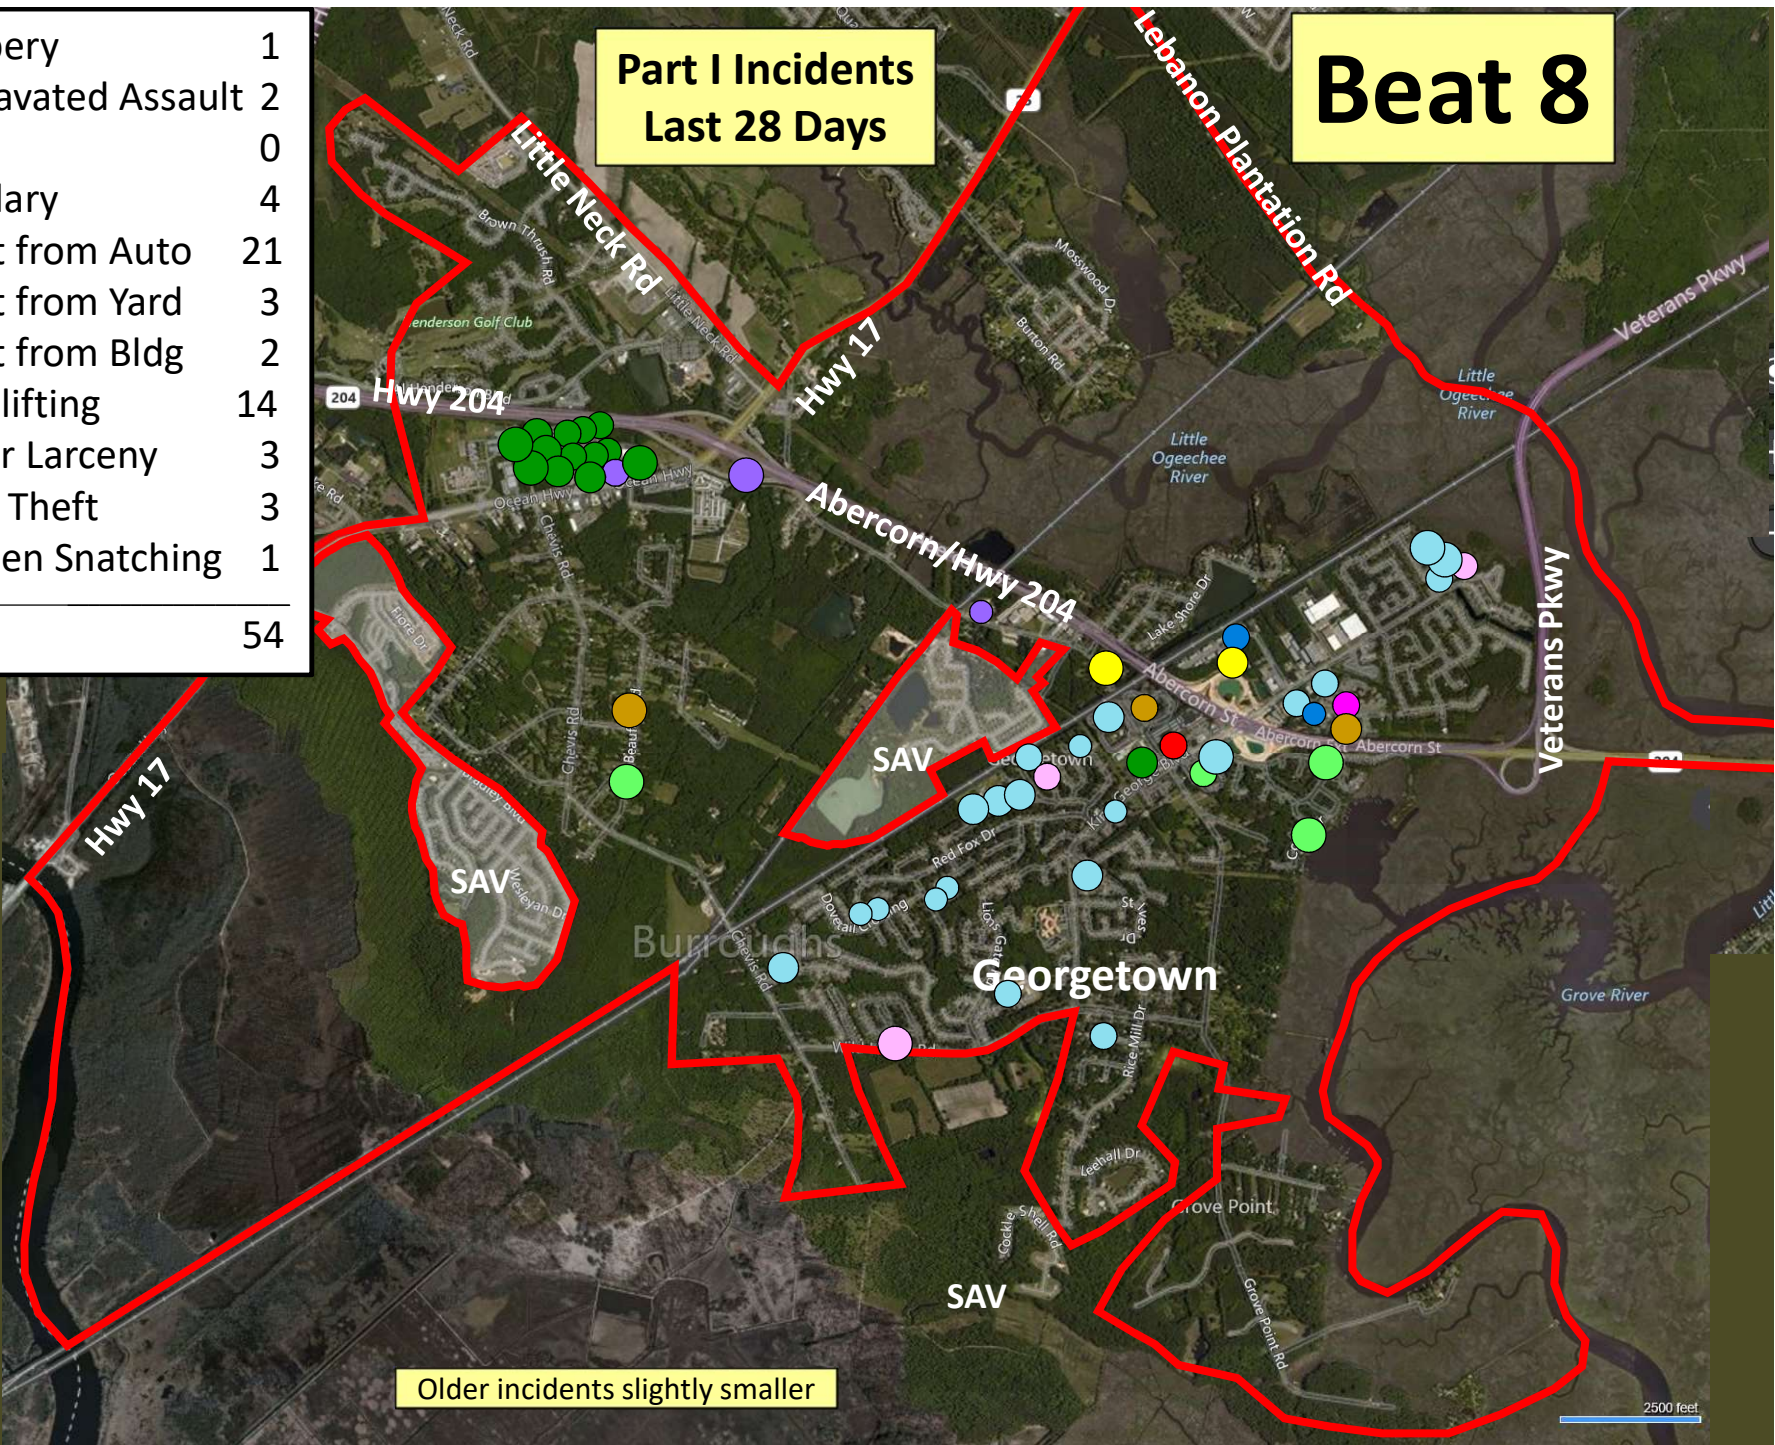

**Part I Incidents
Last 28 Days**

Older incidents slightly smaller

Beat 6

Part I Incidents
Last 28 Days

● Robbery	0
● Aggravated Assault	0
● Rape	0
● Burglary	0
● Theft from Auto	0
● Theft from Yard	3
● Theft from Building	0
● Shoplifting	0
● Other Larceny	0
● Auto Theft	0
● Snatching/PickPkt	0
Total	3

Older incidents slightly smaller

Beat 7

Part I Incidents
Last 28 Days

● Robbery	1
● Aggravated Assault	2
● Rape	0
● Burglary	4
● Theft from Auto	11
● Theft from Yard	2
● Theft from Building	4
● Shoplifting	1
● Other Larceny	4
● Auto Theft	4
● Snatching/PickPkt	0
Total	33

Older incidents slightly smaller

**Part I Incidents
Last 28 Days**

Beat 8

● Robbery	1
● Aggravated Assault	2
● Rape	0
● Burglary	4
● Theft from Auto	21
● Theft from Yard	3
● Theft from Bldg	2
● Shoplifting	14
● Other Larceny	3
● Auto Theft	3
● Sudden Snatching	1
Total	54

Older incidents slightly smaller

Beat 9

Part I Incidents Last 28 Days

Note: The Enclave subdivision is now in Beat 7

● Robbery	1
● Aggravated Assault	3
● Rape	0
● Burglary	4
● Theft from Auto	7
● Theft from Yard	2
● Theft from Building	3
● Shoplifting	2
● Other Larceny	0
● Auto Theft	4
● Snatching/PickPkt	0
Total	26