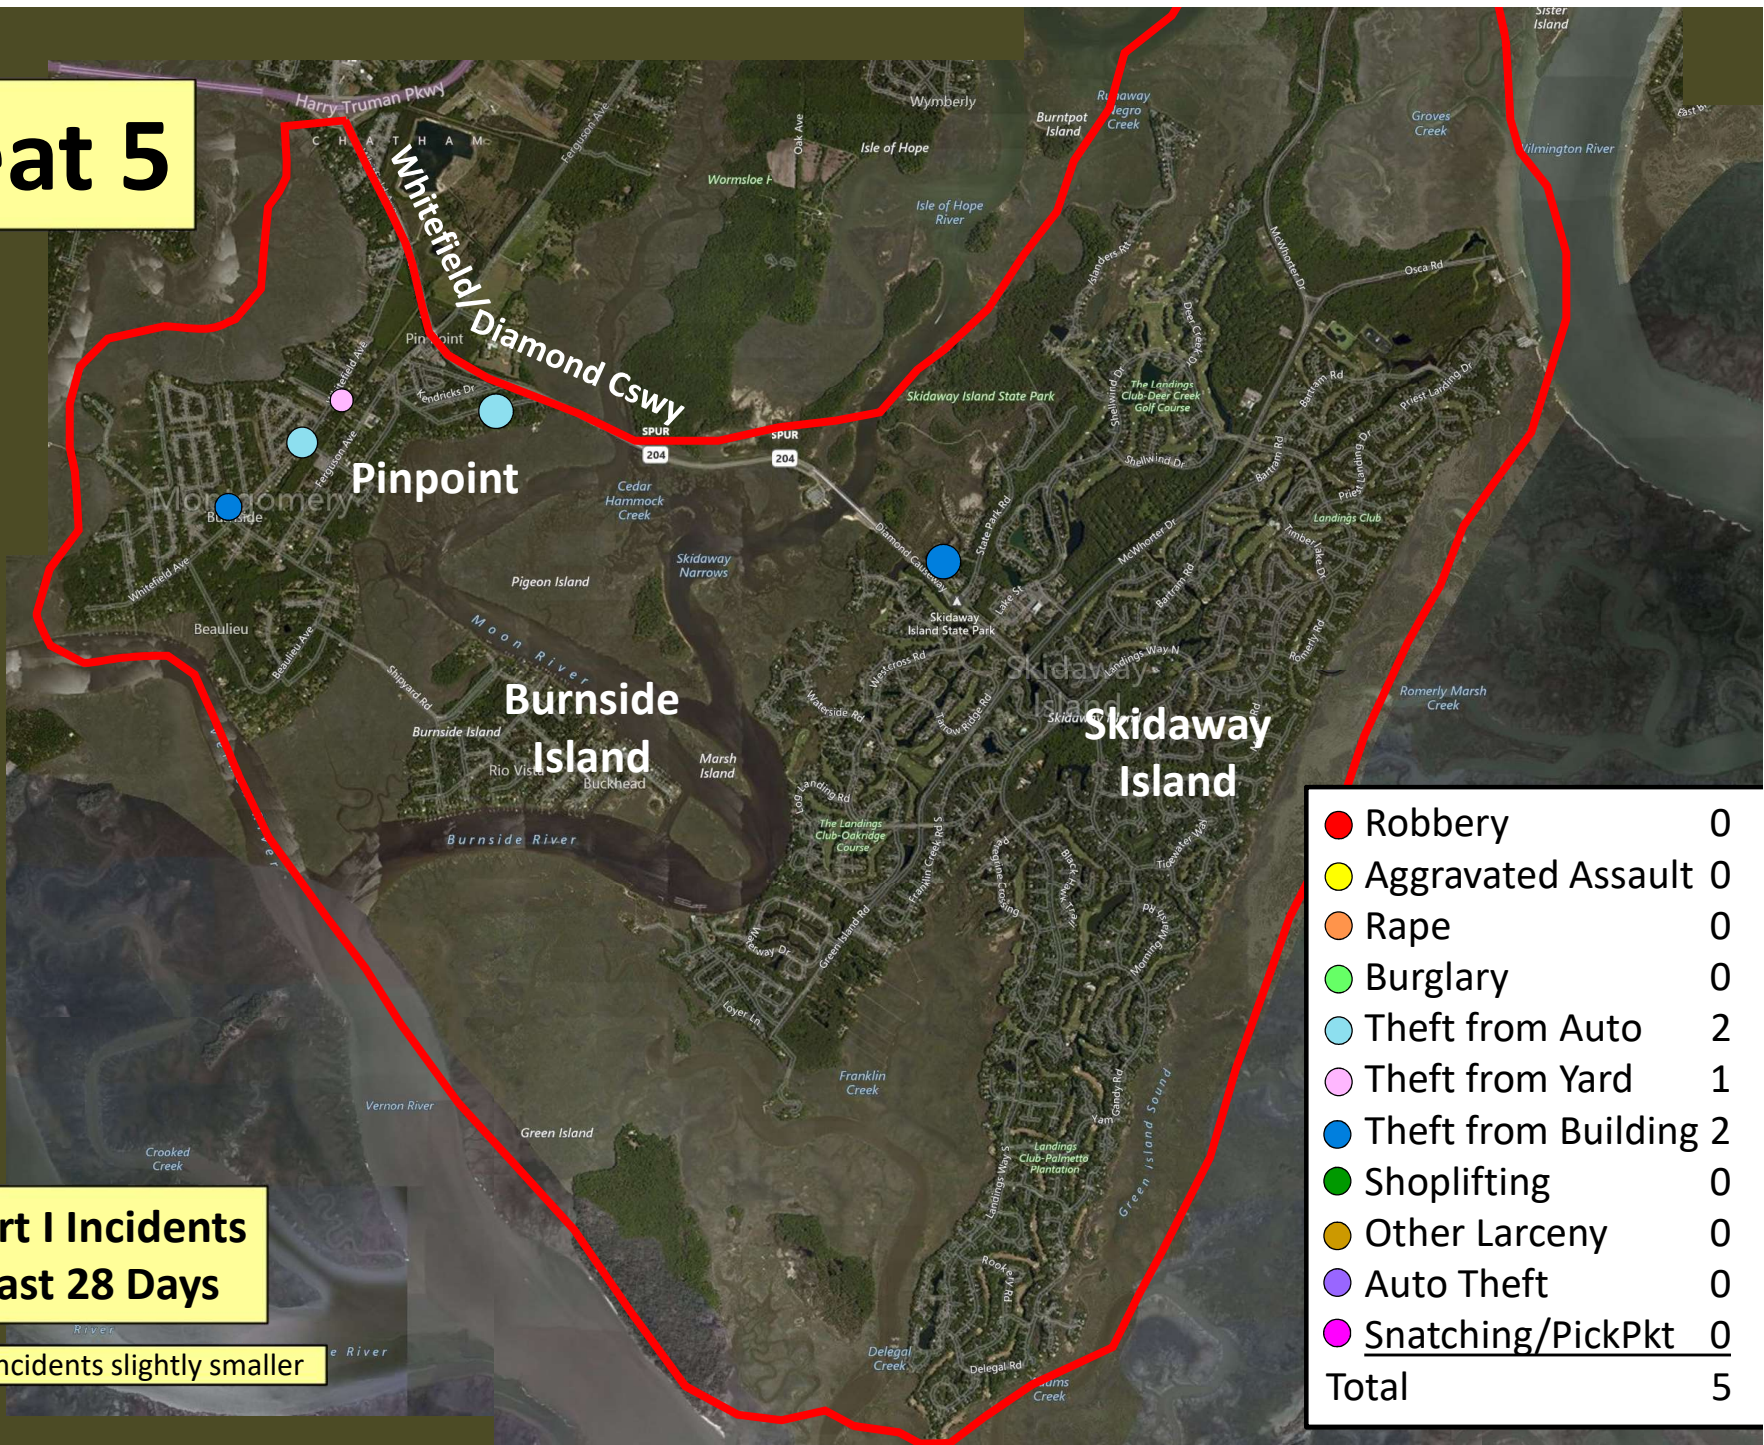

Beat 5

● Robbery	0
● Aggravated Assault	0
● Rape	0
● Burglary	0
● Theft from Auto	2
● Theft from Yard	1
● Theft from Building	2
● Shoplifting	0
● Other Larceny	0
● Auto Theft	0
● Snatching/PickPkt	0
Total	5

**Part I Incidents
Last 28 Days**

Older incidents slightly smaller