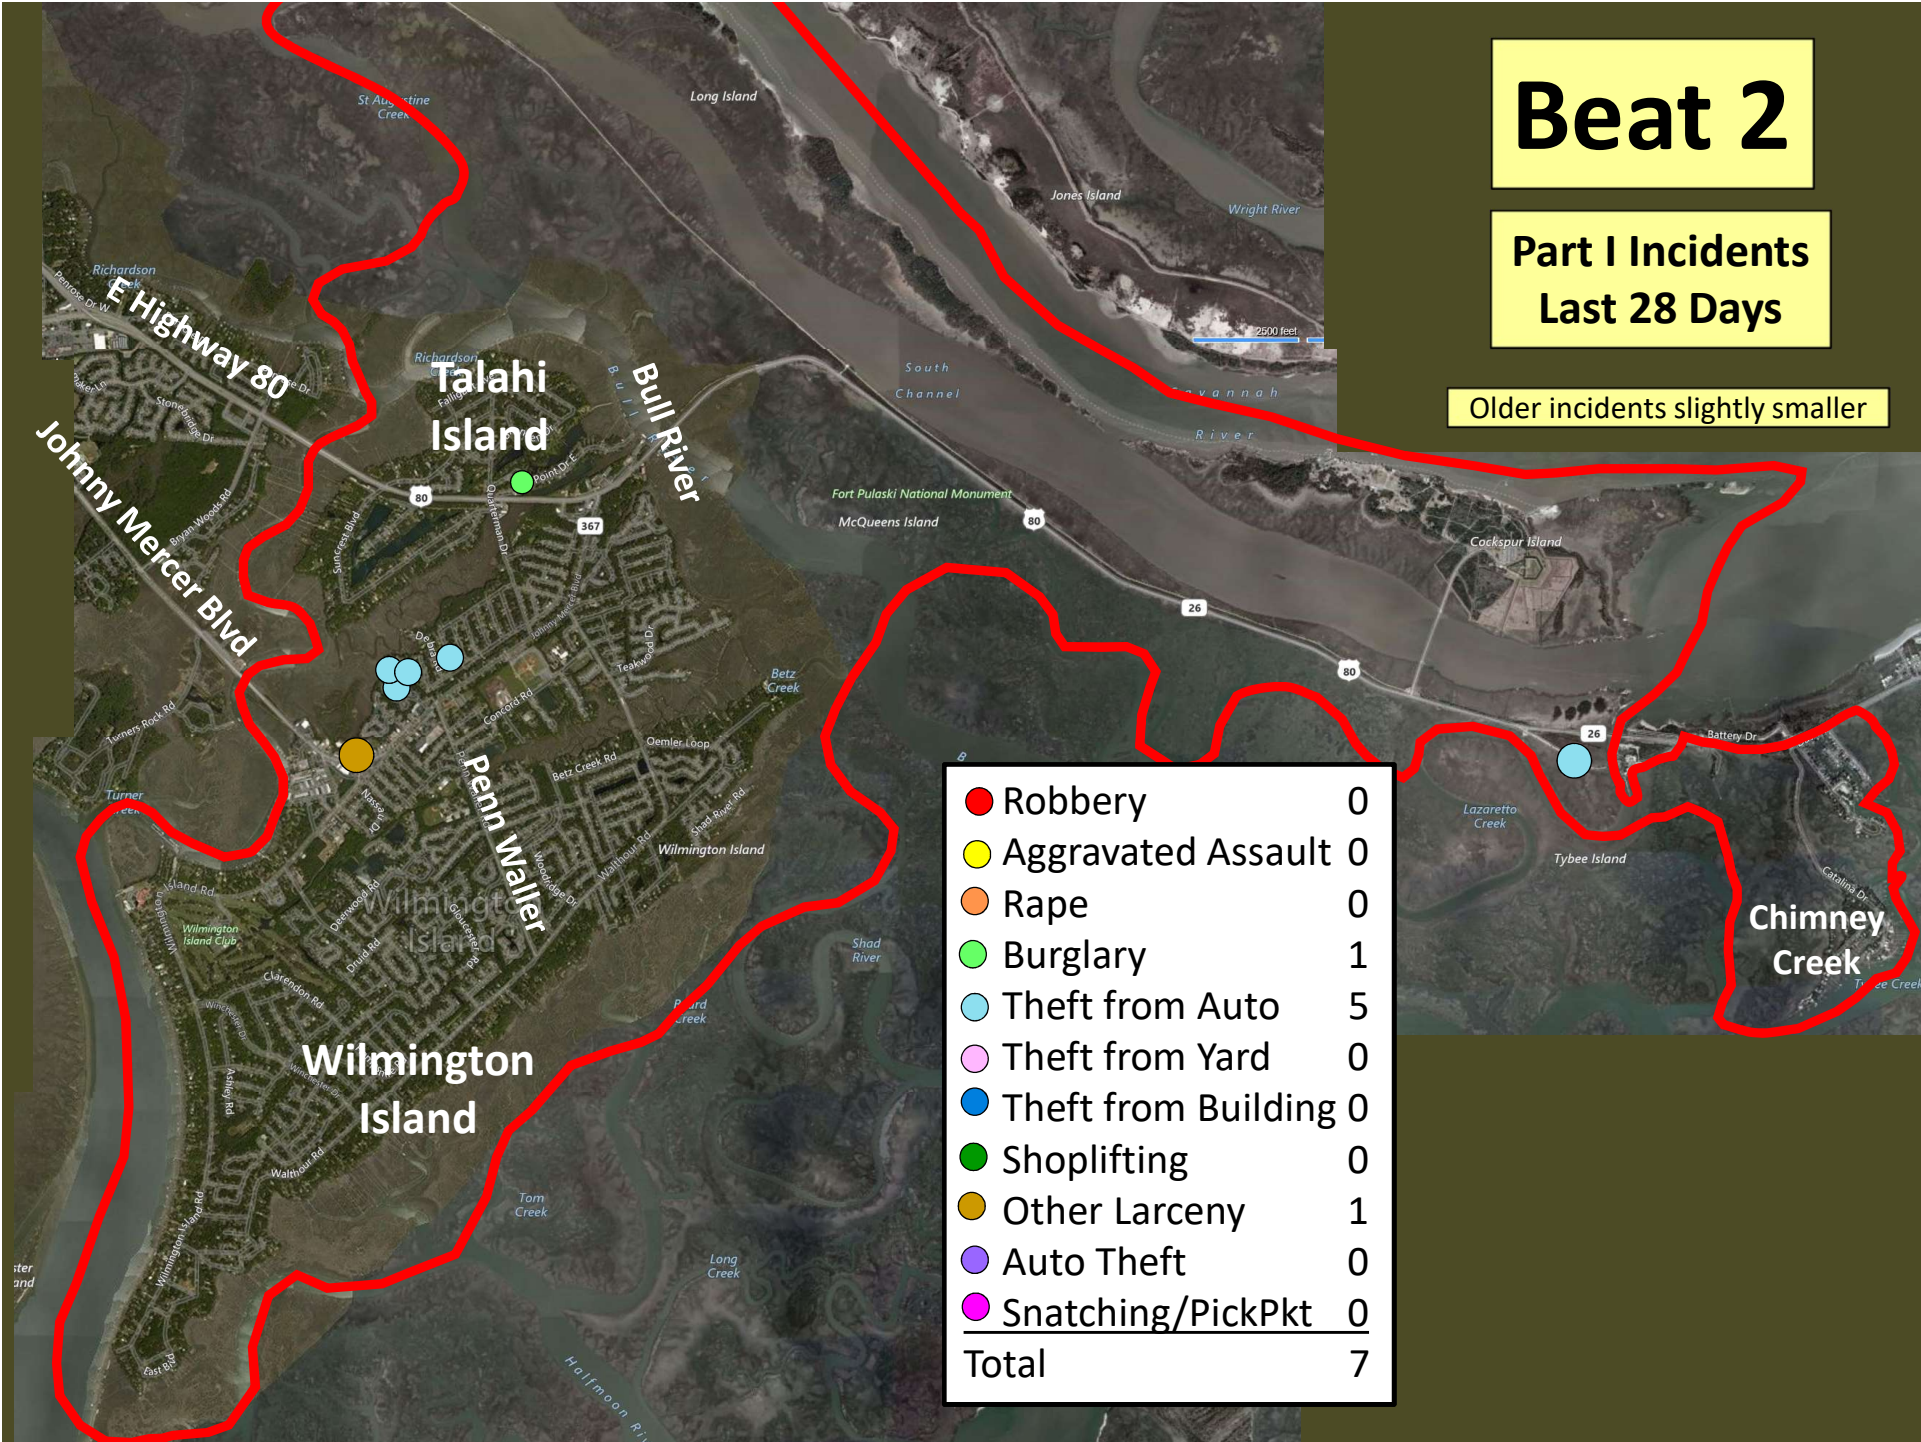

Beat 1

Part I Incidents Last 28 Days

● Robbery	0
● Aggravated Assault	1
● Rape	1
● Burglary	0
● Theft from Auto	0
● Theft from Yard	1
● Theft from Building	0
● Shoplifting	0
● Other Larceny	1
● Auto Theft	0
● Snatching/PickPkt	0
Total	4

Older incidents slightly smaller

Beat 2

Part I Incidents
Last 28 Days

Older incidents slightly smaller

Beat 3

● Robbery	0
● Aggravated Assault	2
● Rape	0
● Burglary	0
● Theft from Auto	6
● Theft from Yard	2
● Theft from Building	0
● Shoplifting	2
● Other Larceny	1
● Auto Theft	0
● Snatching/PickPkt	0
Total	13

Part I Incidents Last 28 Days

Older incidents slightly smaller

Beat 4

Part I Incidents
Last 28 Days

● Aggravated Assault	0
● Rape	0
● Burglary	1
● Theft from Auto	1
● Theft from Yard	1
● Theft from Building	0
● Shoplifting	10
● Other Larceny	2
● Auto Theft	0
● Snatching/PickPkt	0
Total	15

Older incidents slightly smaller

Beat 9

Part I Incidents Last 28 Days

Note: The Enclave subdivision is now in Beat 7

● Robbery	1
● Aggravated Assault	3
● Rape	0
● Burglary	4
● Theft from Auto	7
● Theft from Yard	2
● Theft from Building	3
● Shoplifting	2
● Other Larceny	0
● Auto Theft	4
● Snatching/PickPkt	0
Total	26