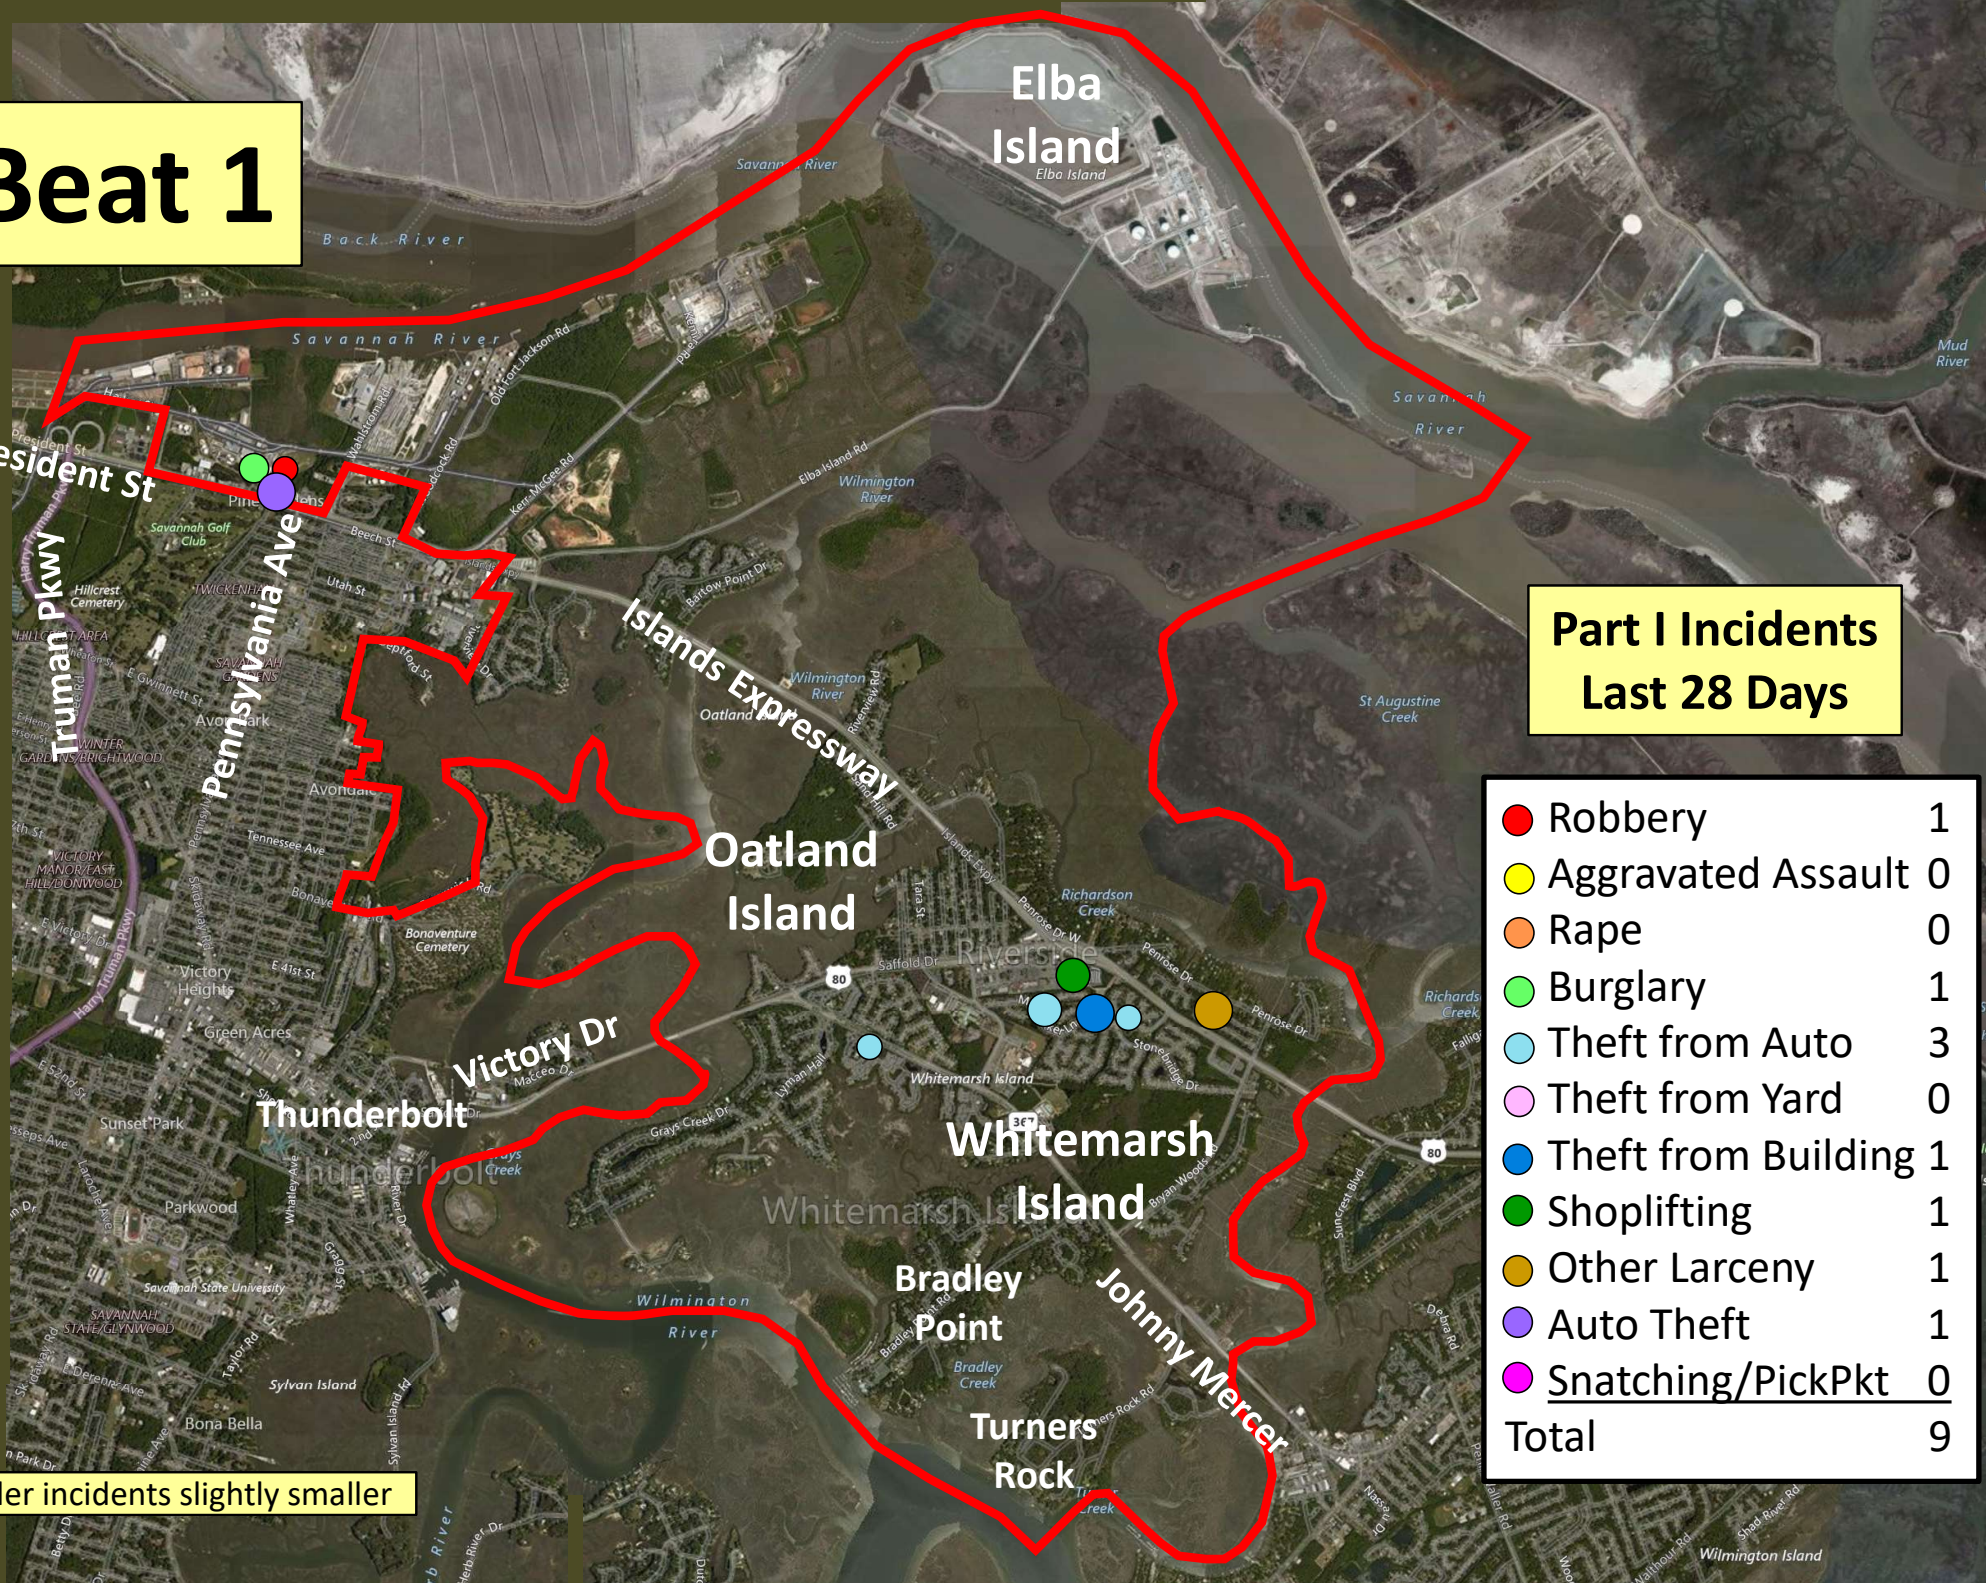

Beat 1

Part I Incidents Last 28 Days

● Robbery	1
● Aggravated Assault	0
● Rape	0
● Burglary	1
● Theft from Auto	3
● Theft from Yard	0
● Theft from Building	1
● Shoplifting	1
● Other Larceny	1
● Auto Theft	1
● Snatching/PickPkt	0
Total	9

Older incidents slightly smaller

Beat 2

Part I Incidents
Last 28 Days

Older incidents slightly smaller

 Homicide	1
 Robbery	0
 Aggravated Assault	1
 Rape	0
 Burglary	0
 Theft from Auto	5
 Theft from Yard	0
 Theft from Building	0
 Shoplifting	4
 Other Larceny	0
 Auto Theft	2
Total	13