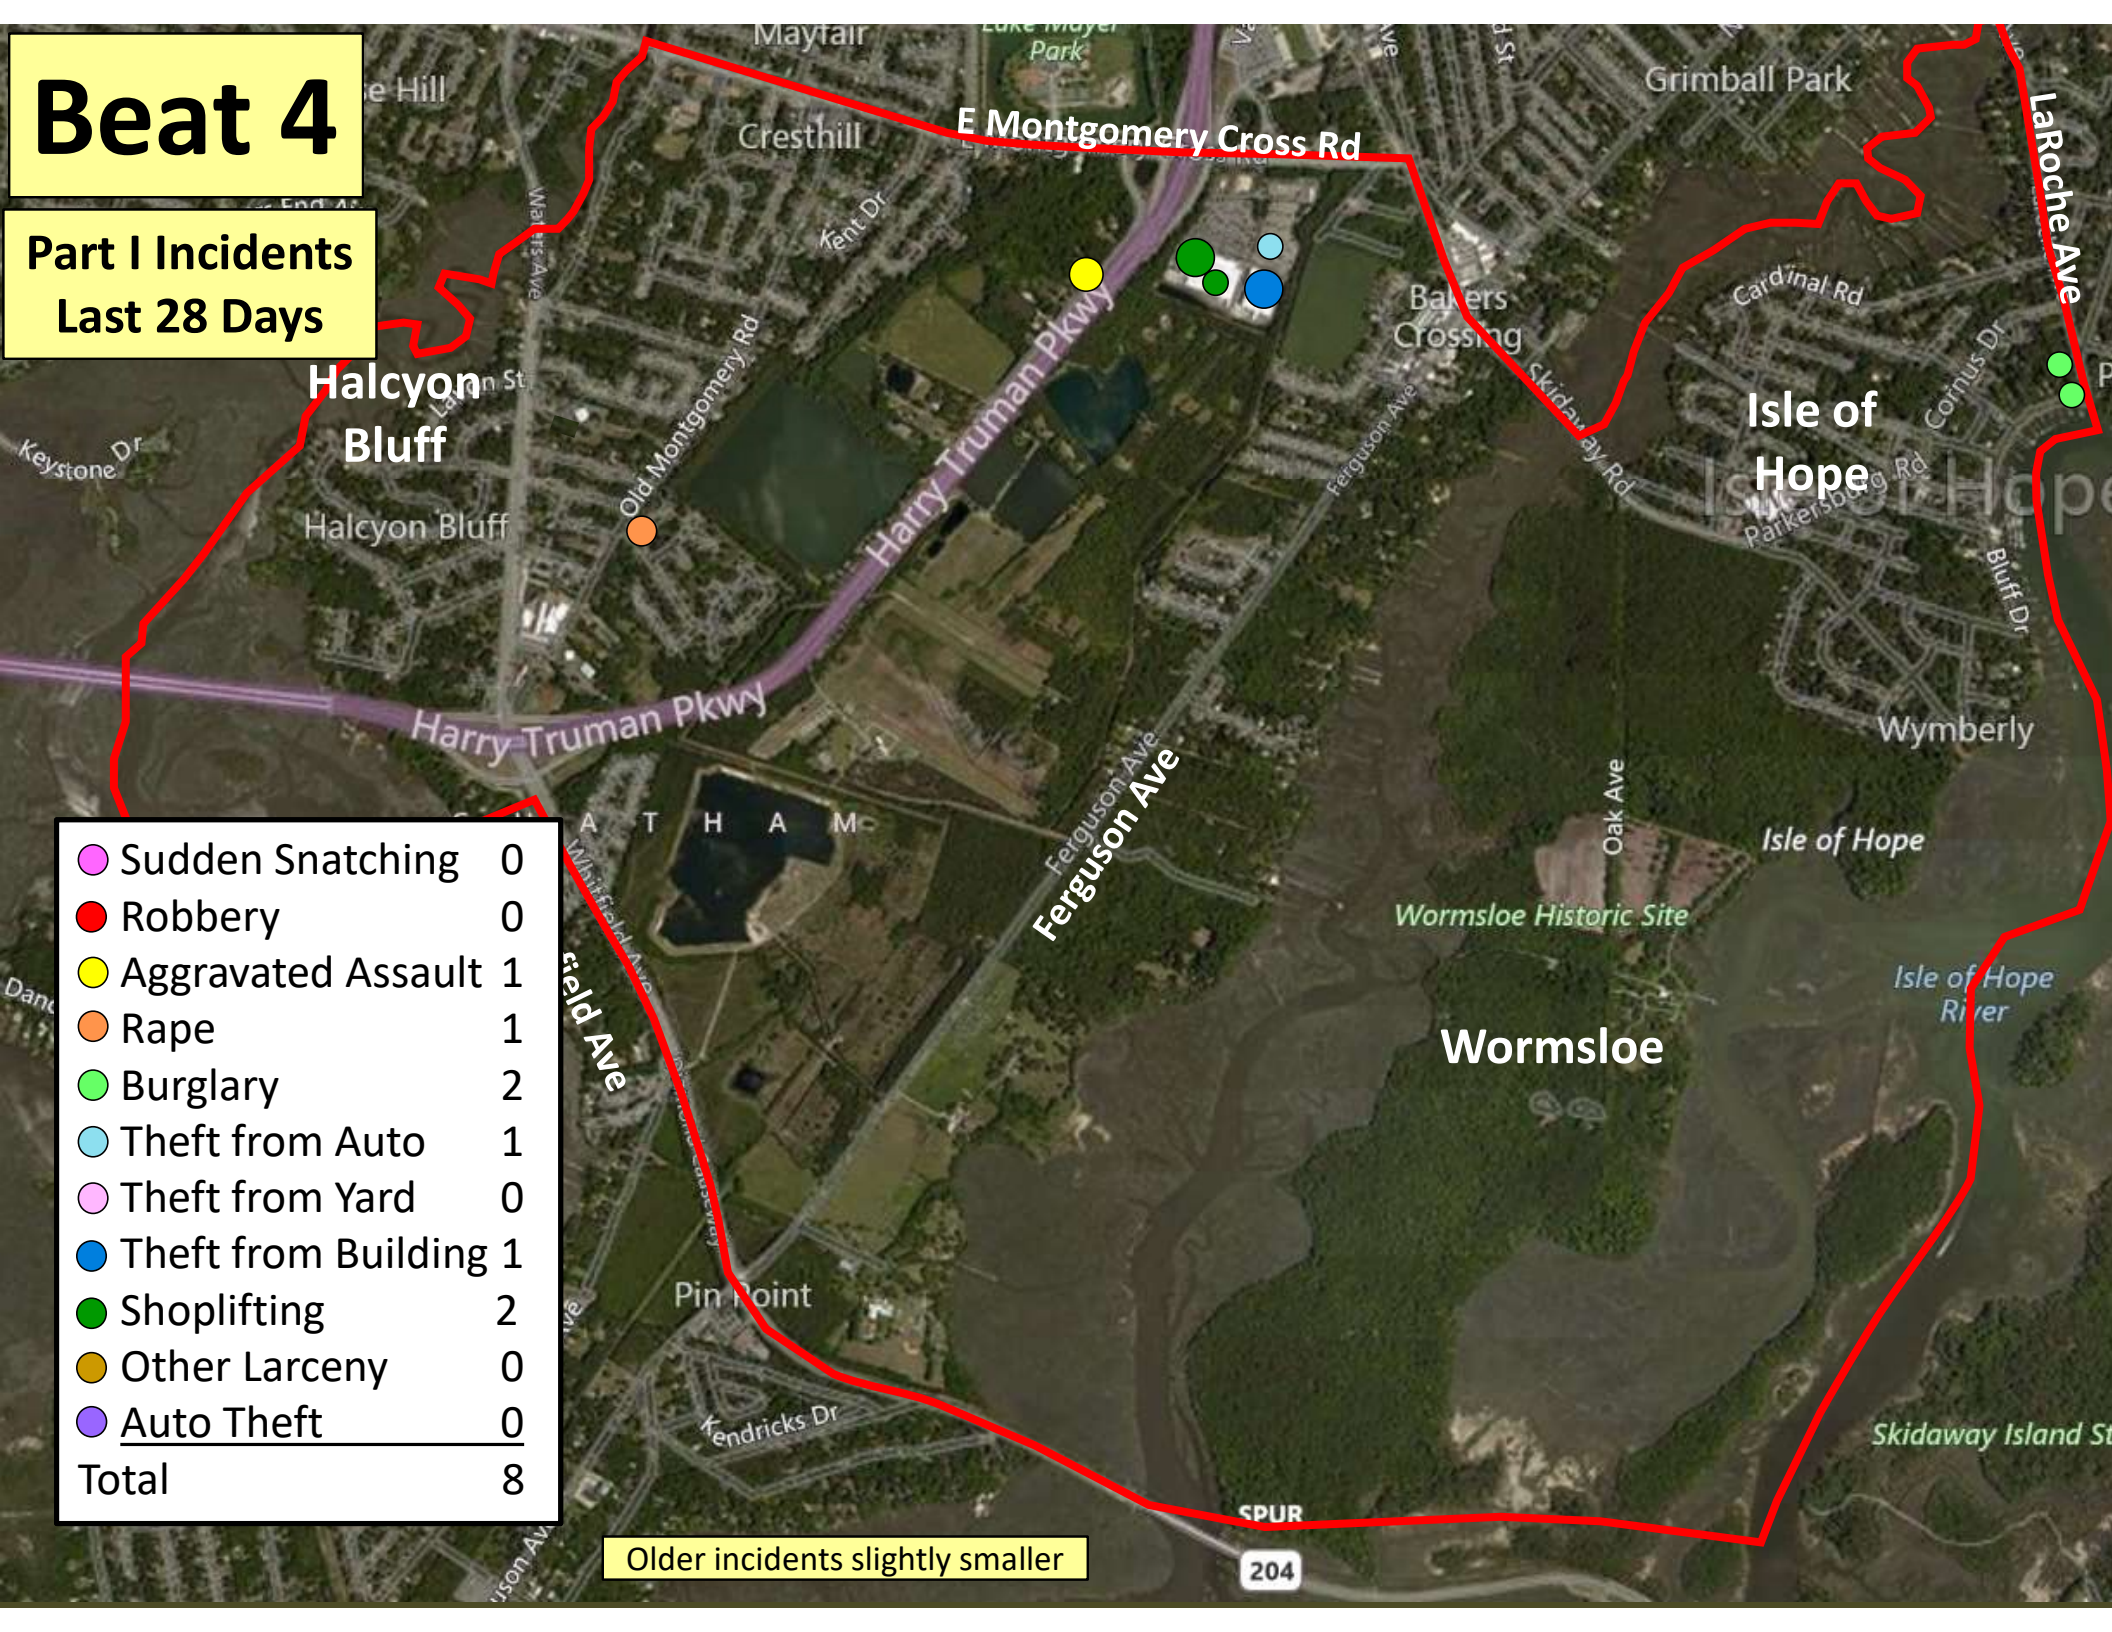

Beat 4

Part I Incidents
Last 28 Days

● Sudden Snatching	0
● Robbery	0
● Aggravated Assault	1
● Rape	1
● Burglary	2
● Theft from Auto	1
● Theft from Yard	0
● Theft from Building	1
● Shoplifting	2
● Other Larceny	0
● Auto Theft	0
Total	8

Older incidents slightly smaller