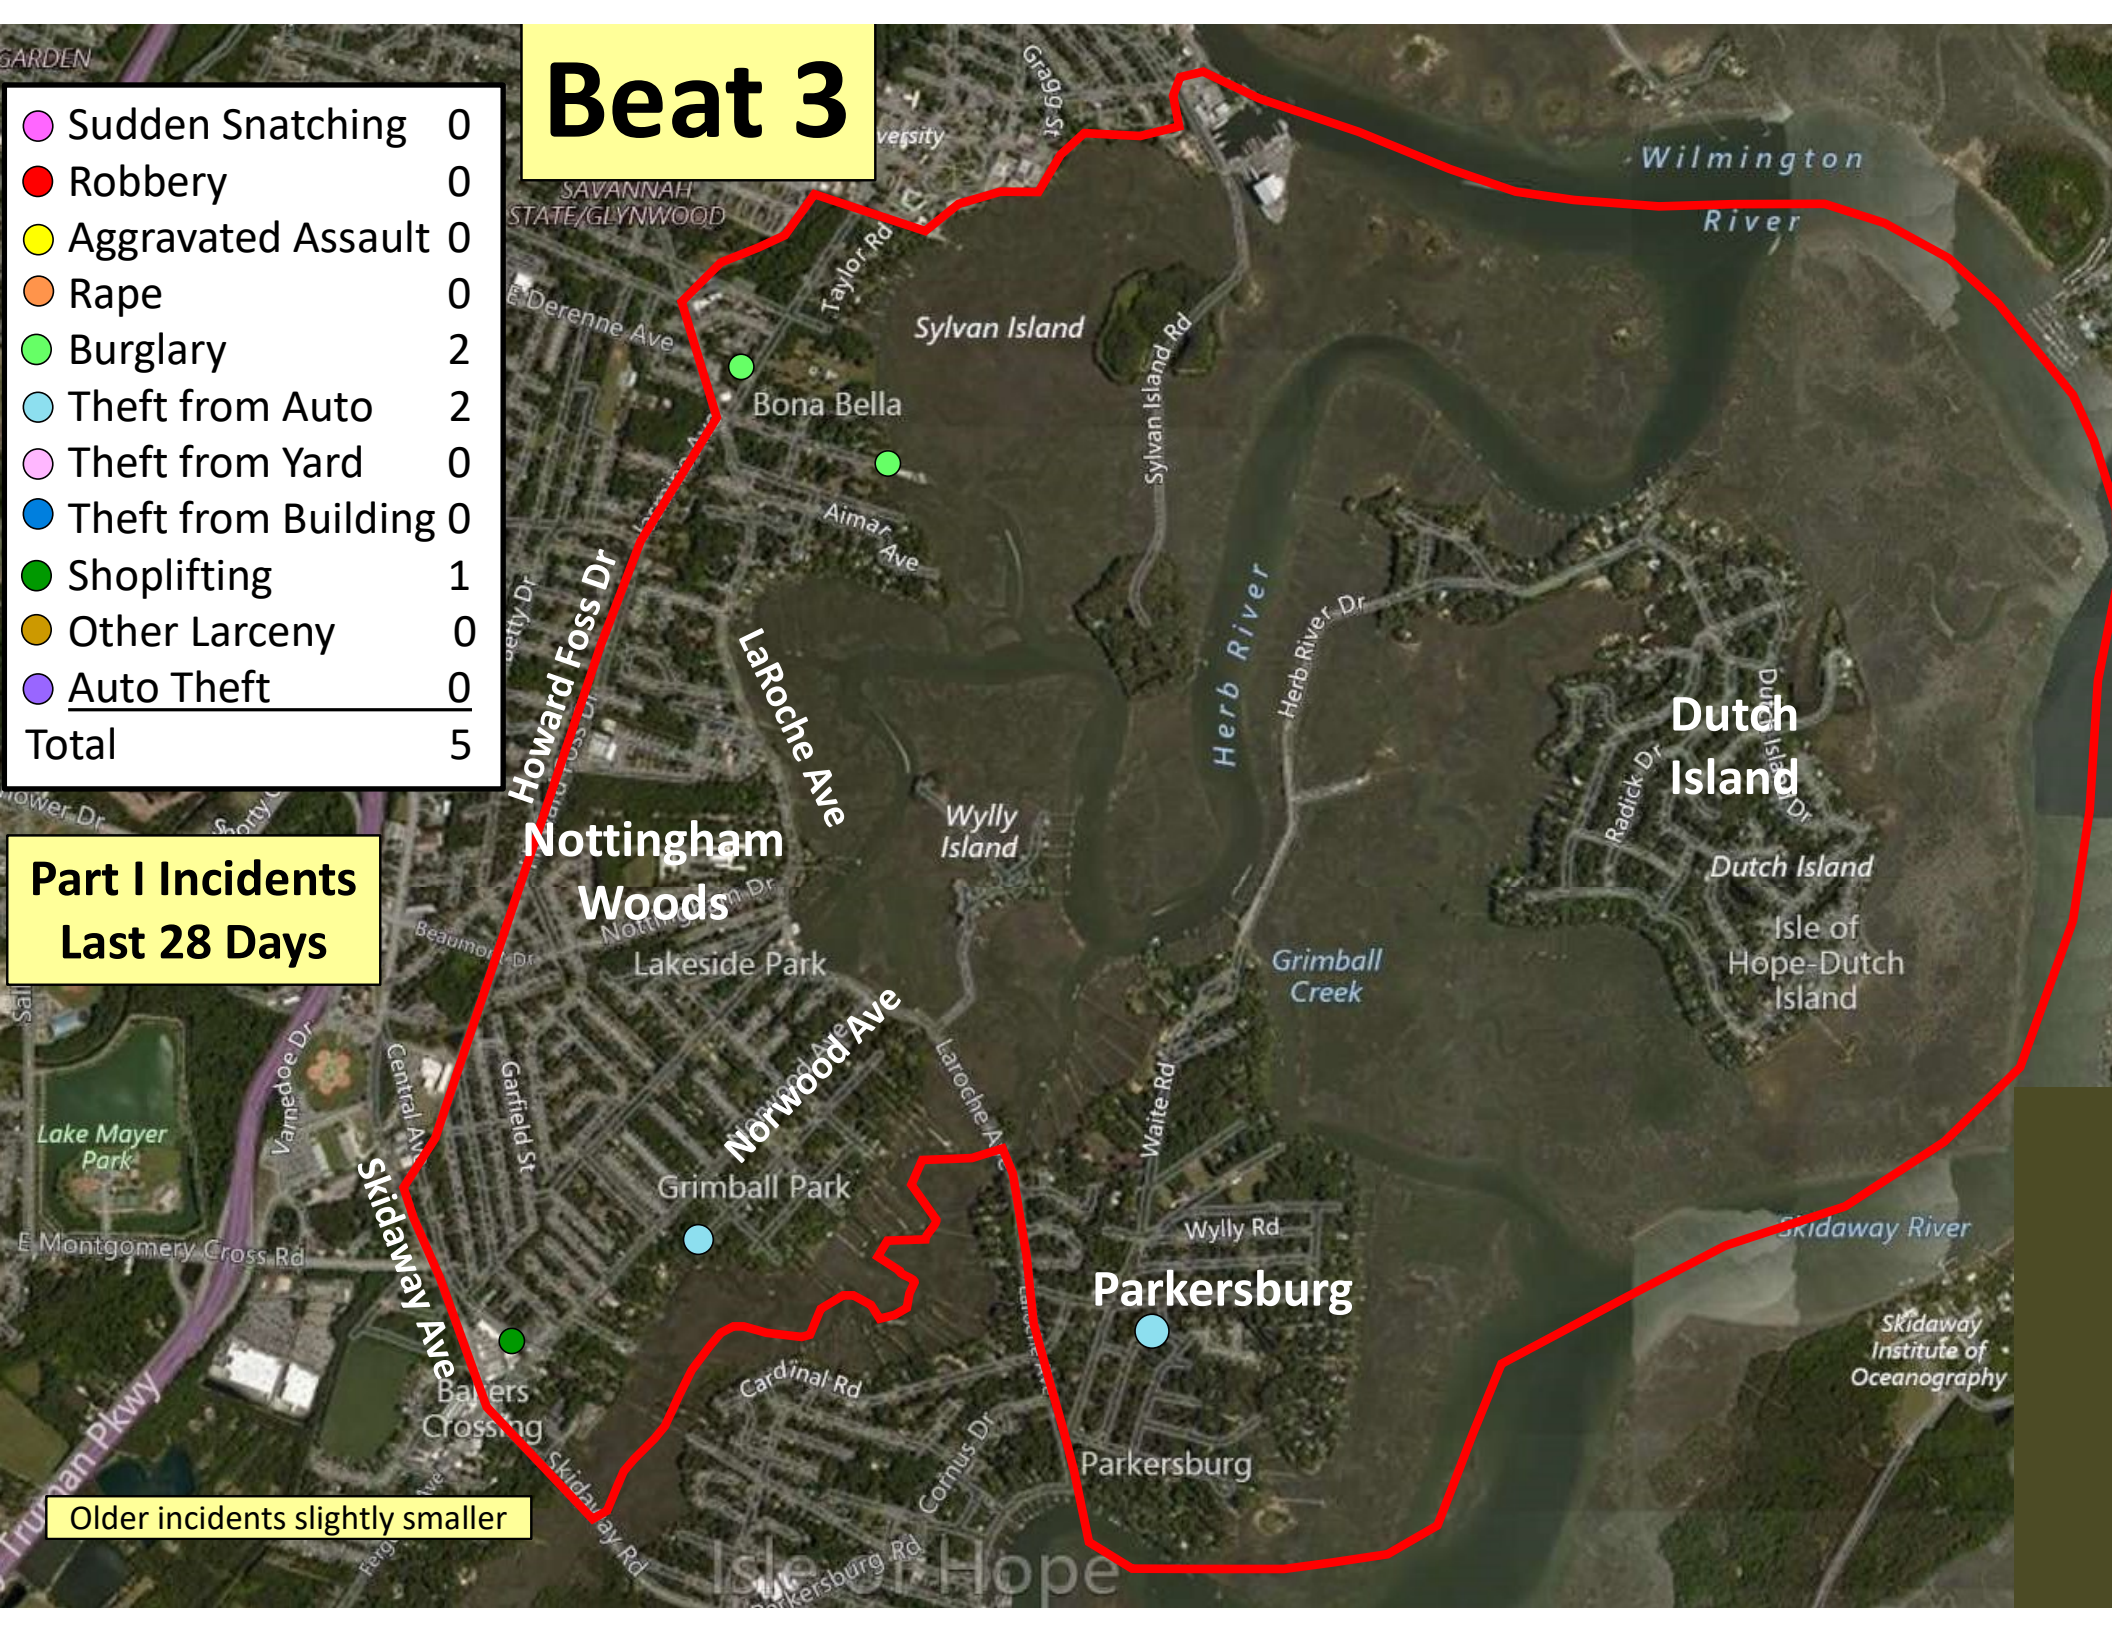

Beat 3

● Sudden Snatching	0
● Robbery	0
● Aggravated Assault	0
● Rape	0
● Burglary	2
● Theft from Auto	2
● Theft from Yard	0
● Theft from Building	0
● Shoplifting	1
● Other Larceny	0
● Auto Theft	0
Total	5

Part I Incidents Last 28 Days

Older incidents slightly smaller