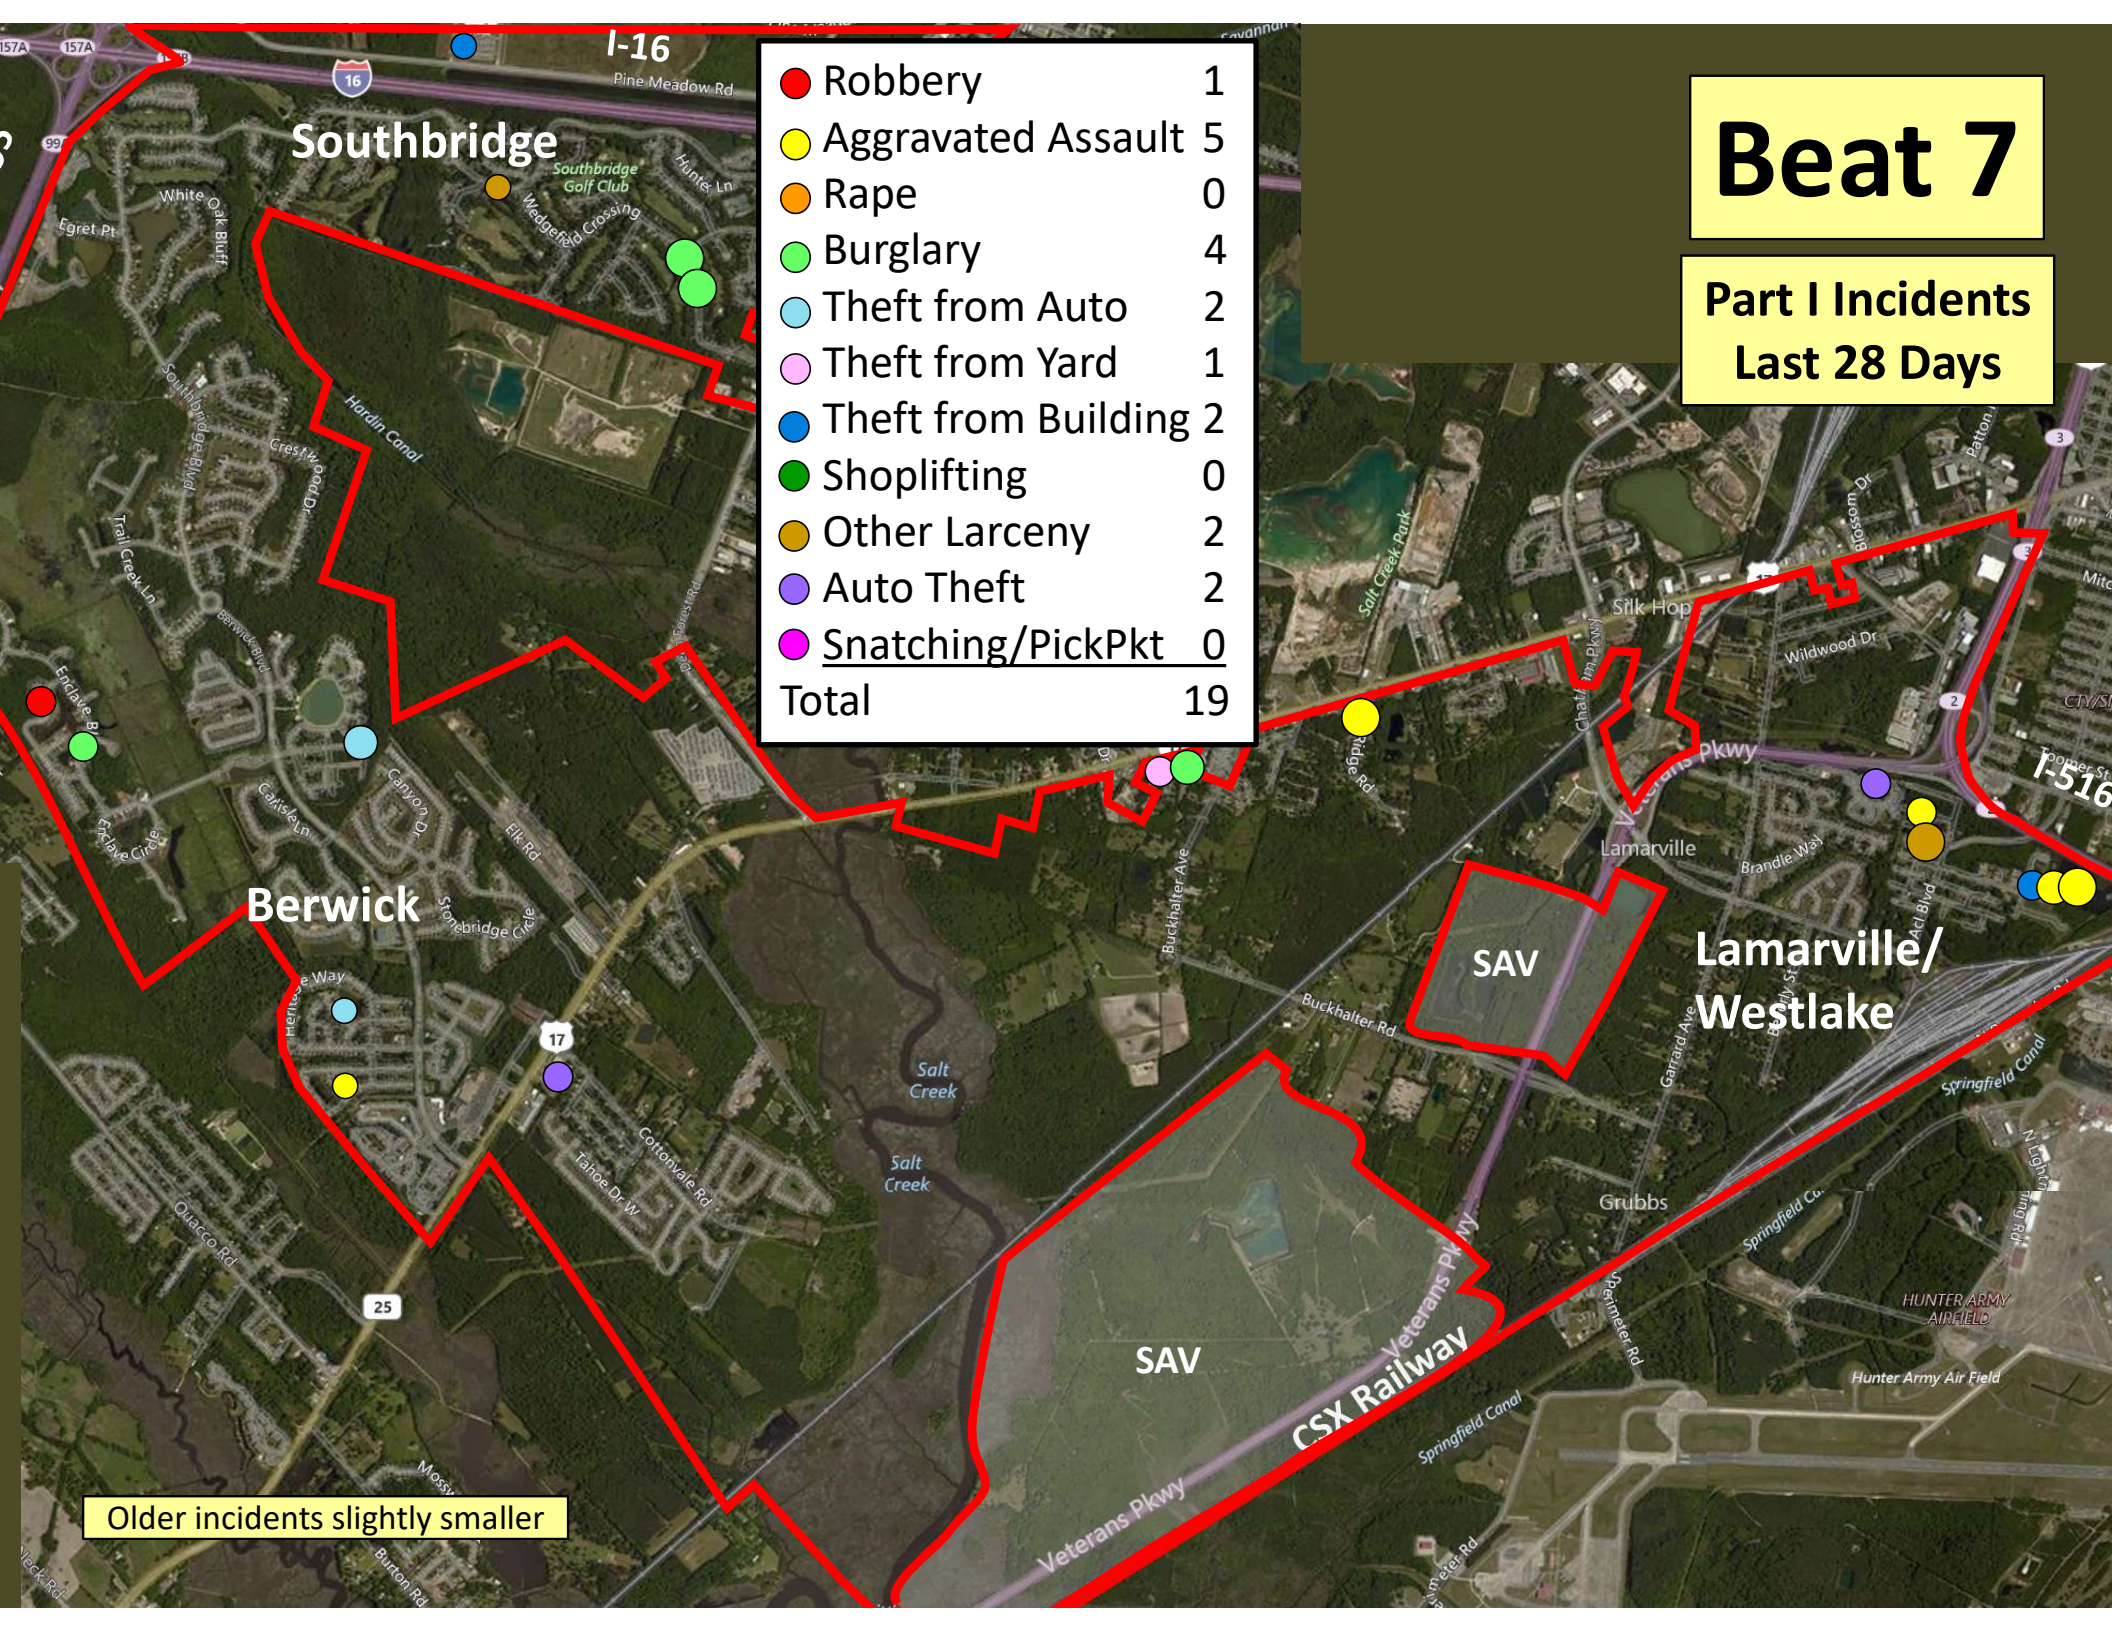

Older incidents slightly smaller

Beat 7

Part I Incidents
Last 28 Days

● Robbery	1
● Aggravated Assault	5
● Rape	0
● Burglary	4
● Theft from Auto	2
● Theft from Yard	1
● Theft from Building	2
● Shoplifting	0
● Other Larceny	2
● Auto Theft	2
● Snatching/PickPkt	0
Total	19

Older incidents slightly smaller

Beat 8

Part I Incidents Last 28 Days

● Robbery	0
● Aggravated Assault	3
● Rape	1
● Burglary	1
● Theft from Auto	10
● Theft from Yard	5
● Theft from Bldg	3
● Shoplifting	11
● Other Larceny	0
● Auto Theft	3
● Sudden Snatching	0
Total	37