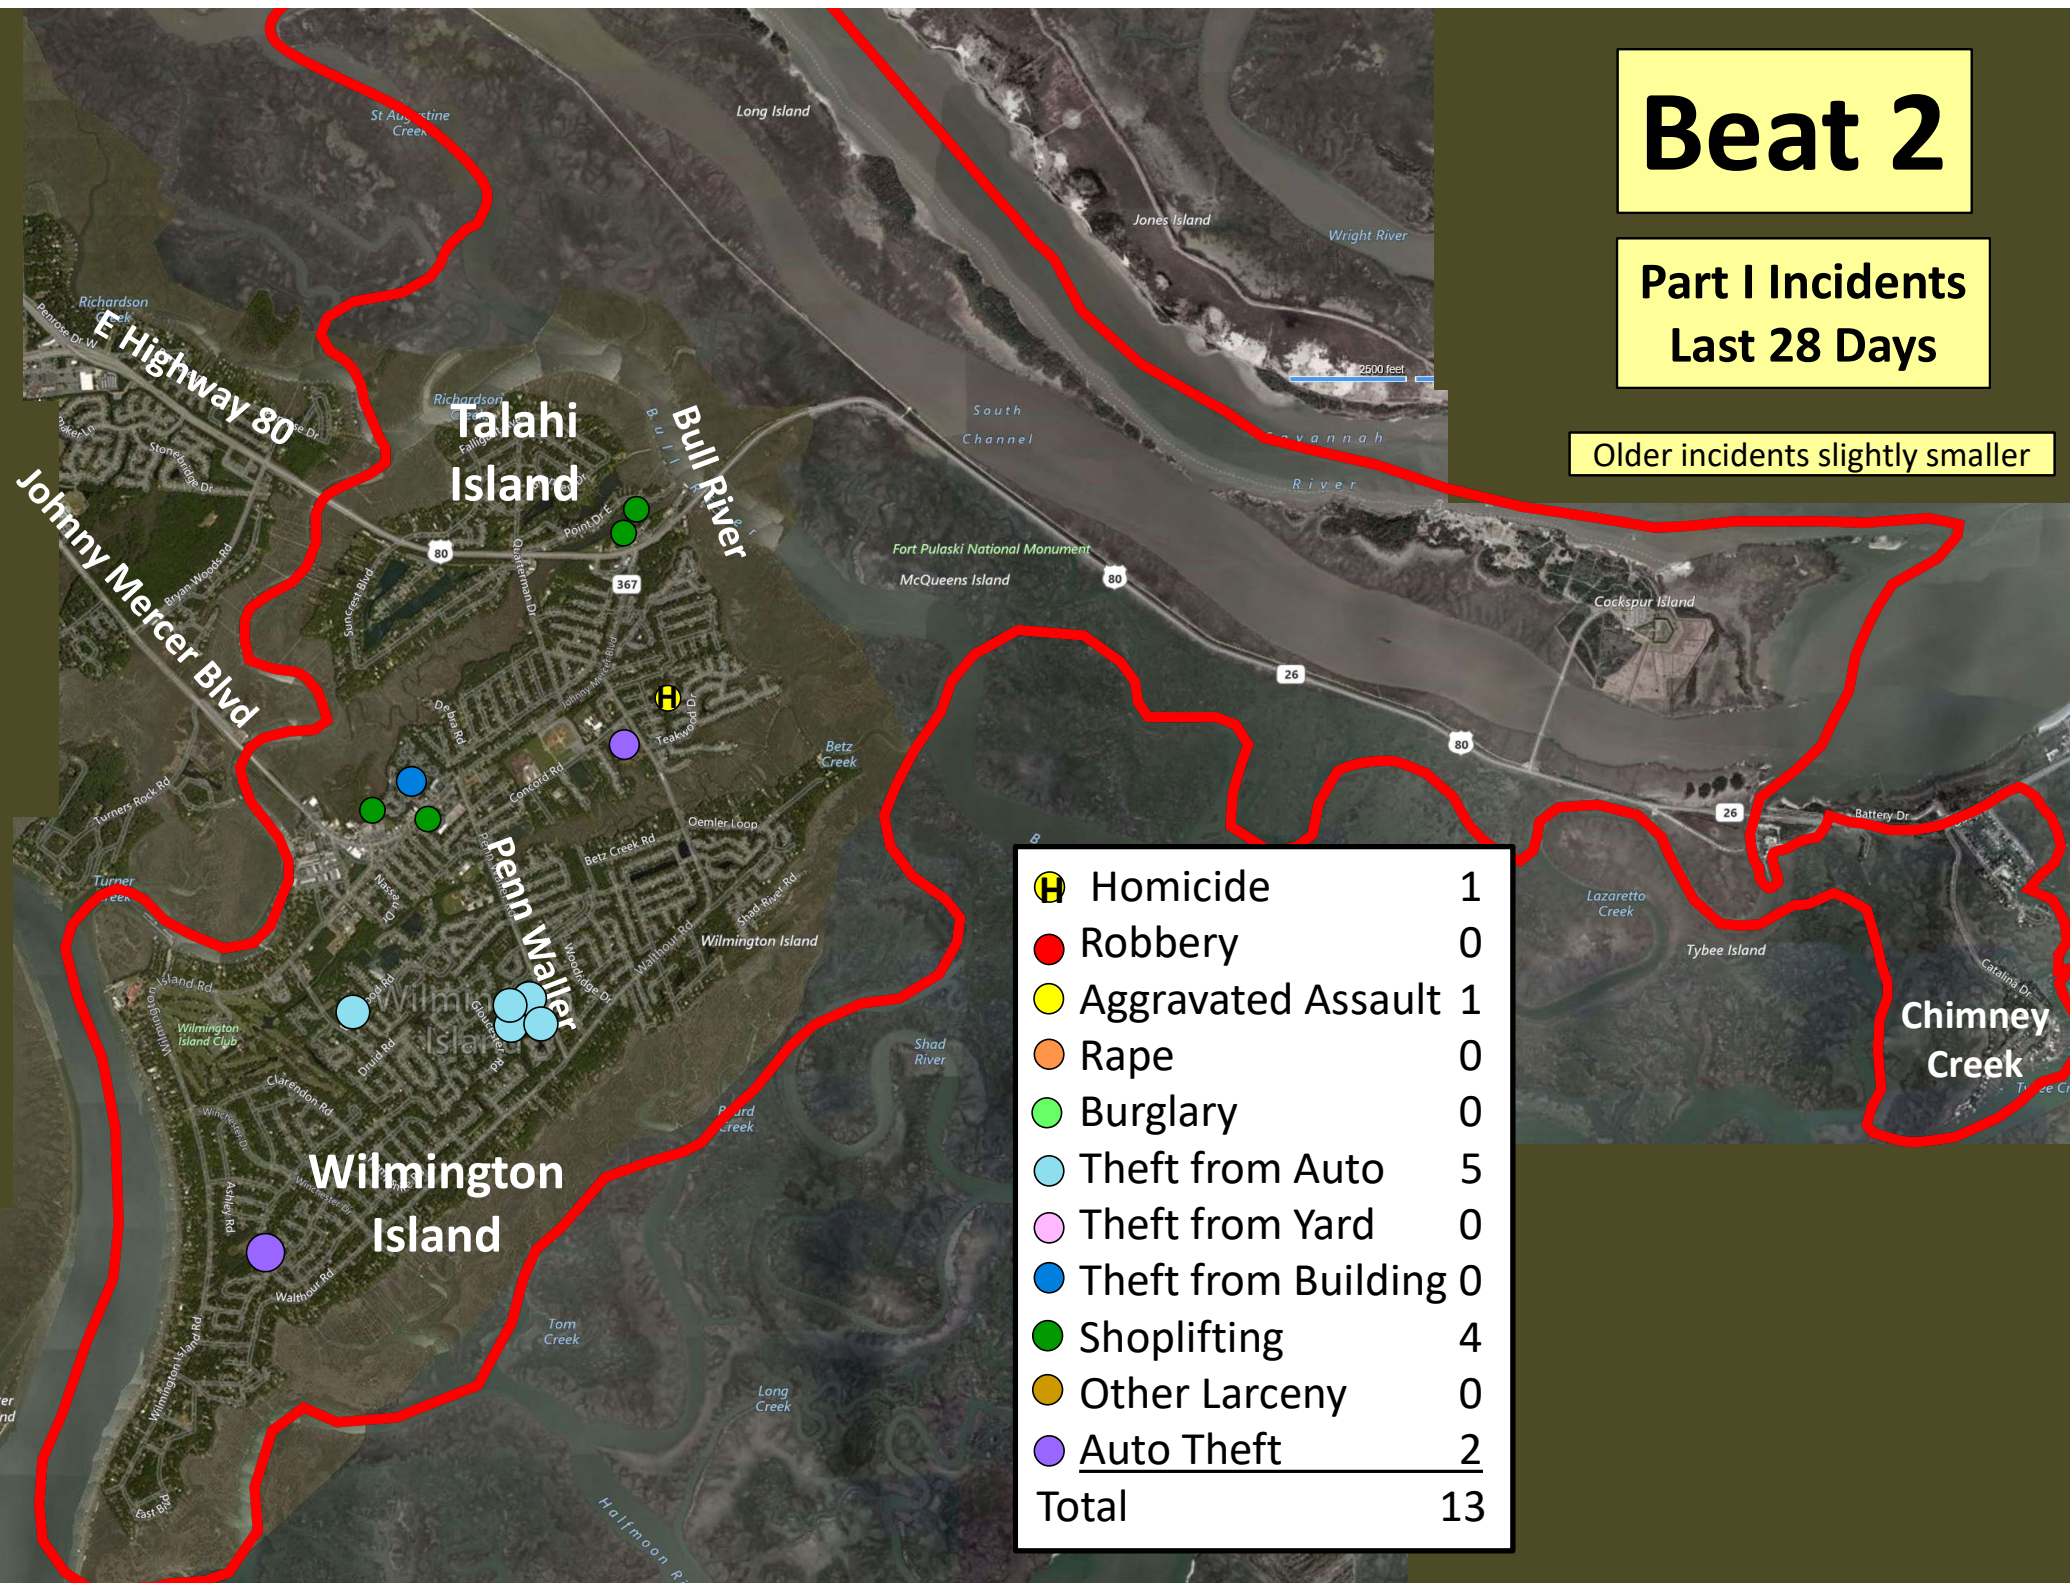

Beat 1

Part I Incidents Last 28 Days

● Robbery	1
● Aggravated Assault	0
● Rape	0
● Burglary	1
● Theft from Auto	3
● Theft from Yard	0
● Theft from Building	1
● Shoplifting	1
● Other Larceny	1
● Auto Theft	1
● Snatching/PickPkt	0
Total	9

Older incidents slightly smaller

Beat 2

Part I Incidents
Last 28 Days

Older incidents slightly smaller

 Homicide	1
 Robbery	0
 Aggravated Assault	1
 Rape	0
 Burglary	0
 Theft from Auto	5
 Theft from Yard	0
 Theft from Building	0
 Shoplifting	4
 Other Larceny	0
 Auto Theft	2
Total	13

Part I Incidents Last 28 Days

Older incidents slightly smaller

Beat 4

Part I Incidents
Last 28 Days

● Sudden Snatching	0
● Robbery	0
● Aggravated Assault	1
● Rape	1
● Burglary	2
● Theft from Auto	1
● Theft from Yard	0
● Theft from Building	1
● Shoplifting	2
● Other Larceny	0
● Auto Theft	0
Total	8

Older incidents slightly smaller