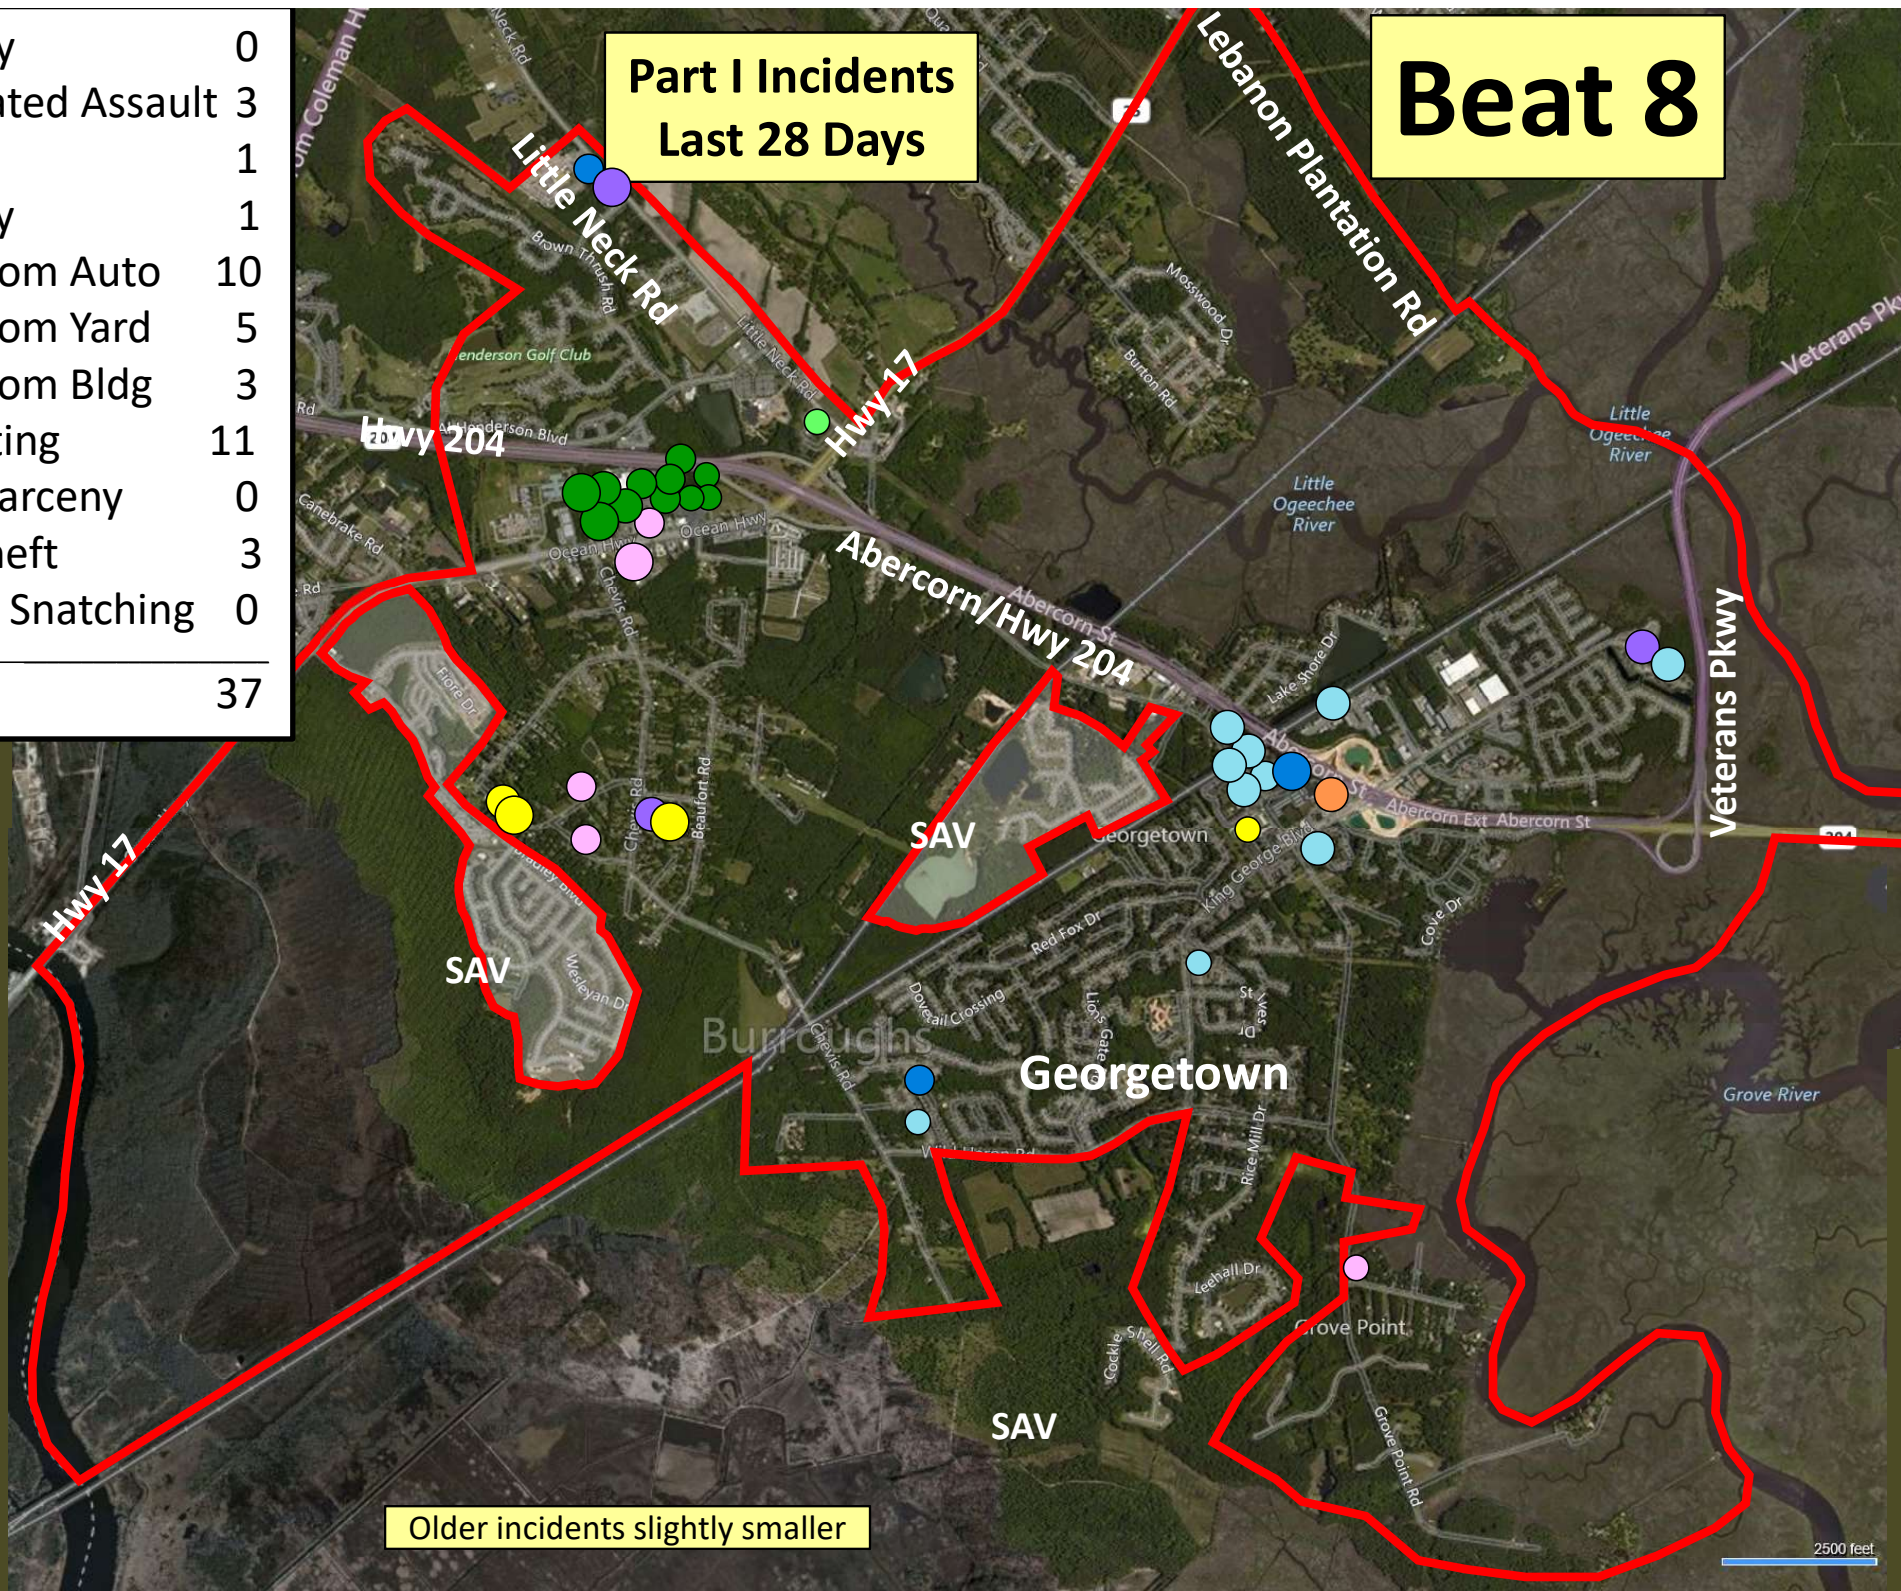

Beat 6

Part I Incidents
Last 28 Days

● Robbery	0
● Aggravated Assault	0
● Rape	0
● Burglary	0
● Theft from Auto	1
● Theft from Yard	0
● Theft from Building	0
● Shoplifting	0
● Other Larceny	0
● Auto Theft	0
● Snatching/PickPkt	0
Total	0

Older incidents slightly smaller

Beat 7

Part I Incidents
Last 28 Days

● Robbery	1
● Aggravated Assault	5
● Rape	0
● Burglary	4
● Theft from Auto	2
● Theft from Yard	1
● Theft from Building	2
● Shoplifting	0
● Other Larceny	2
● Auto Theft	2
● Snatching/PickPkt	0
Total	19

Older incidents slightly smaller

Beat 8

Part I Incidents Last 28 Days

● Robbery	0
● Aggravated Assault	3
● Rape	1
● Burglary	1
● Theft from Auto	10
● Theft from Yard	5
● Theft from Bldg	3
● Shoplifting	11
● Other Larceny	0
● Auto Theft	3
● Sudden Snatching	0
Total	37

Older incidents slightly smaller

Beat 9

Part I Incidents
Last 28 Days

Homicide	1
Robbery	1
Aggravated Assault	3
Rape	0
Burglary	4
Theft from Auto	9
Theft from Yard	2
Theft from Building	1
Shoplifting	2
Other Larceny	1
Auto Theft	0
Snatching/PickPkt	0
Total	24