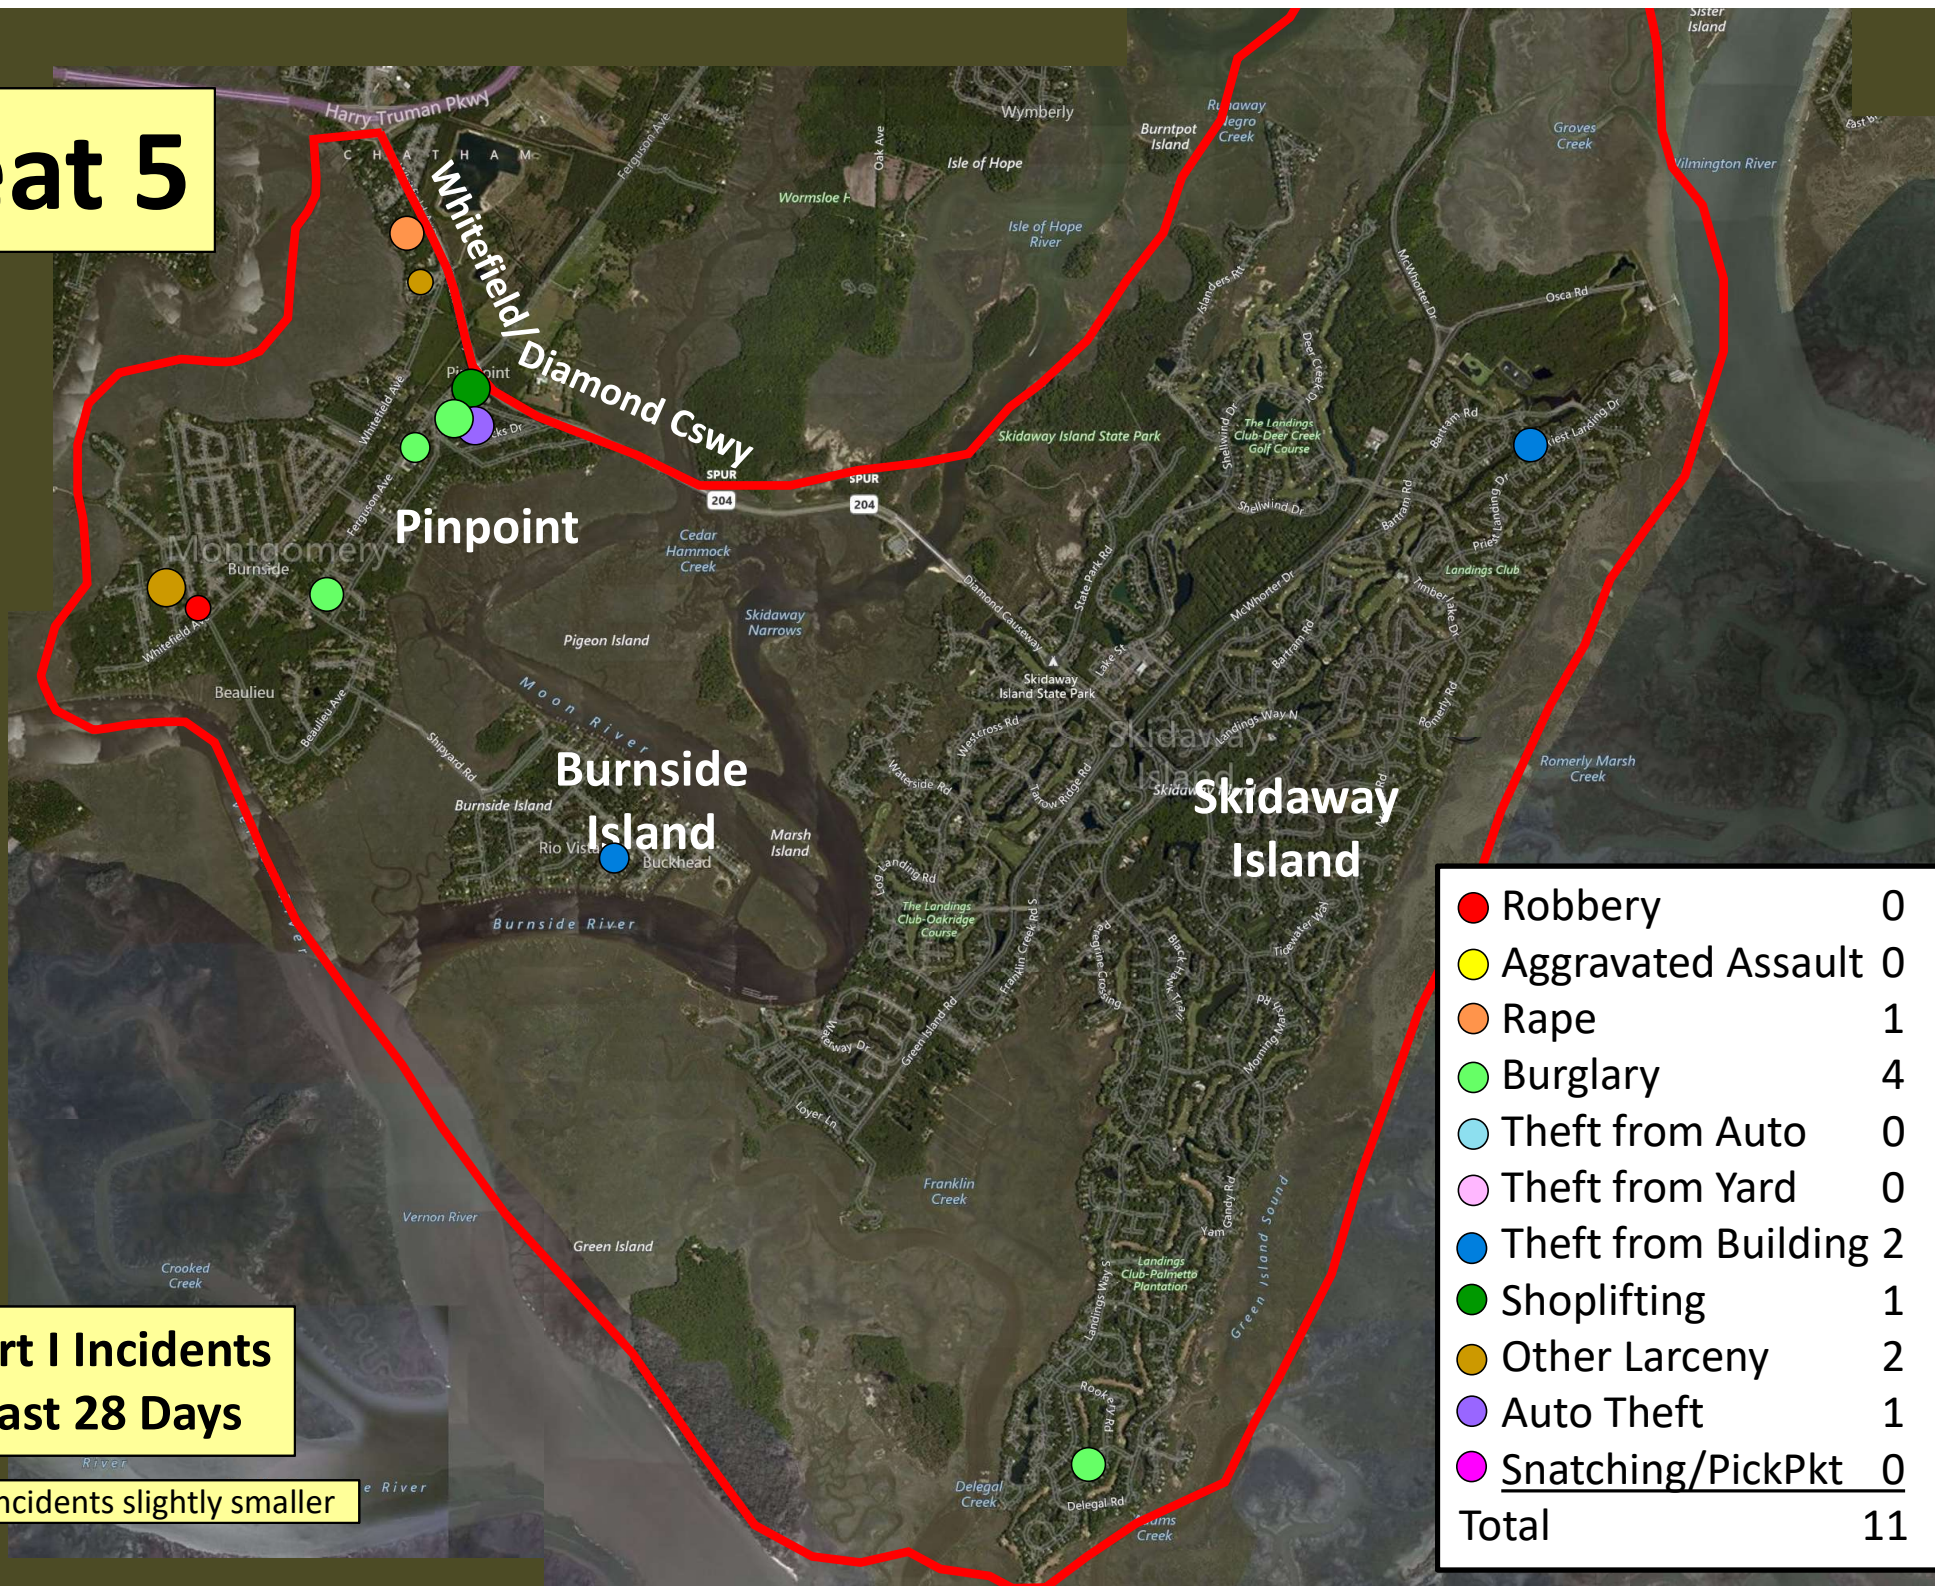

Part I Incidents Last 28 Days

Older incidents slightly smaller

Beat 4

Part I Incidents
Last 28 Days

● Sudden Snatching	0
● Robbery	0
● Aggravated Assault	1
● Rape	1
● Burglary	2
● Theft from Auto	1
● Theft from Yard	0
● Theft from Building	1
● Shoplifting	2
● Other Larceny	0
● Auto Theft	0
Total	8

Older incidents slightly smaller

Beat 5

**Part I Incidents
Last 28 Days**

Older incidents slightly smaller

● Robbery	0
● Aggravated Assault	0
● Rape	1
● Burglary	4
● Theft from Auto	0
● Theft from Yard	0
● Theft from Building	2
● Shoplifting	1
● Other Larceny	2
● Auto Theft	1
● Snatching/PickPkt	0
Total	11