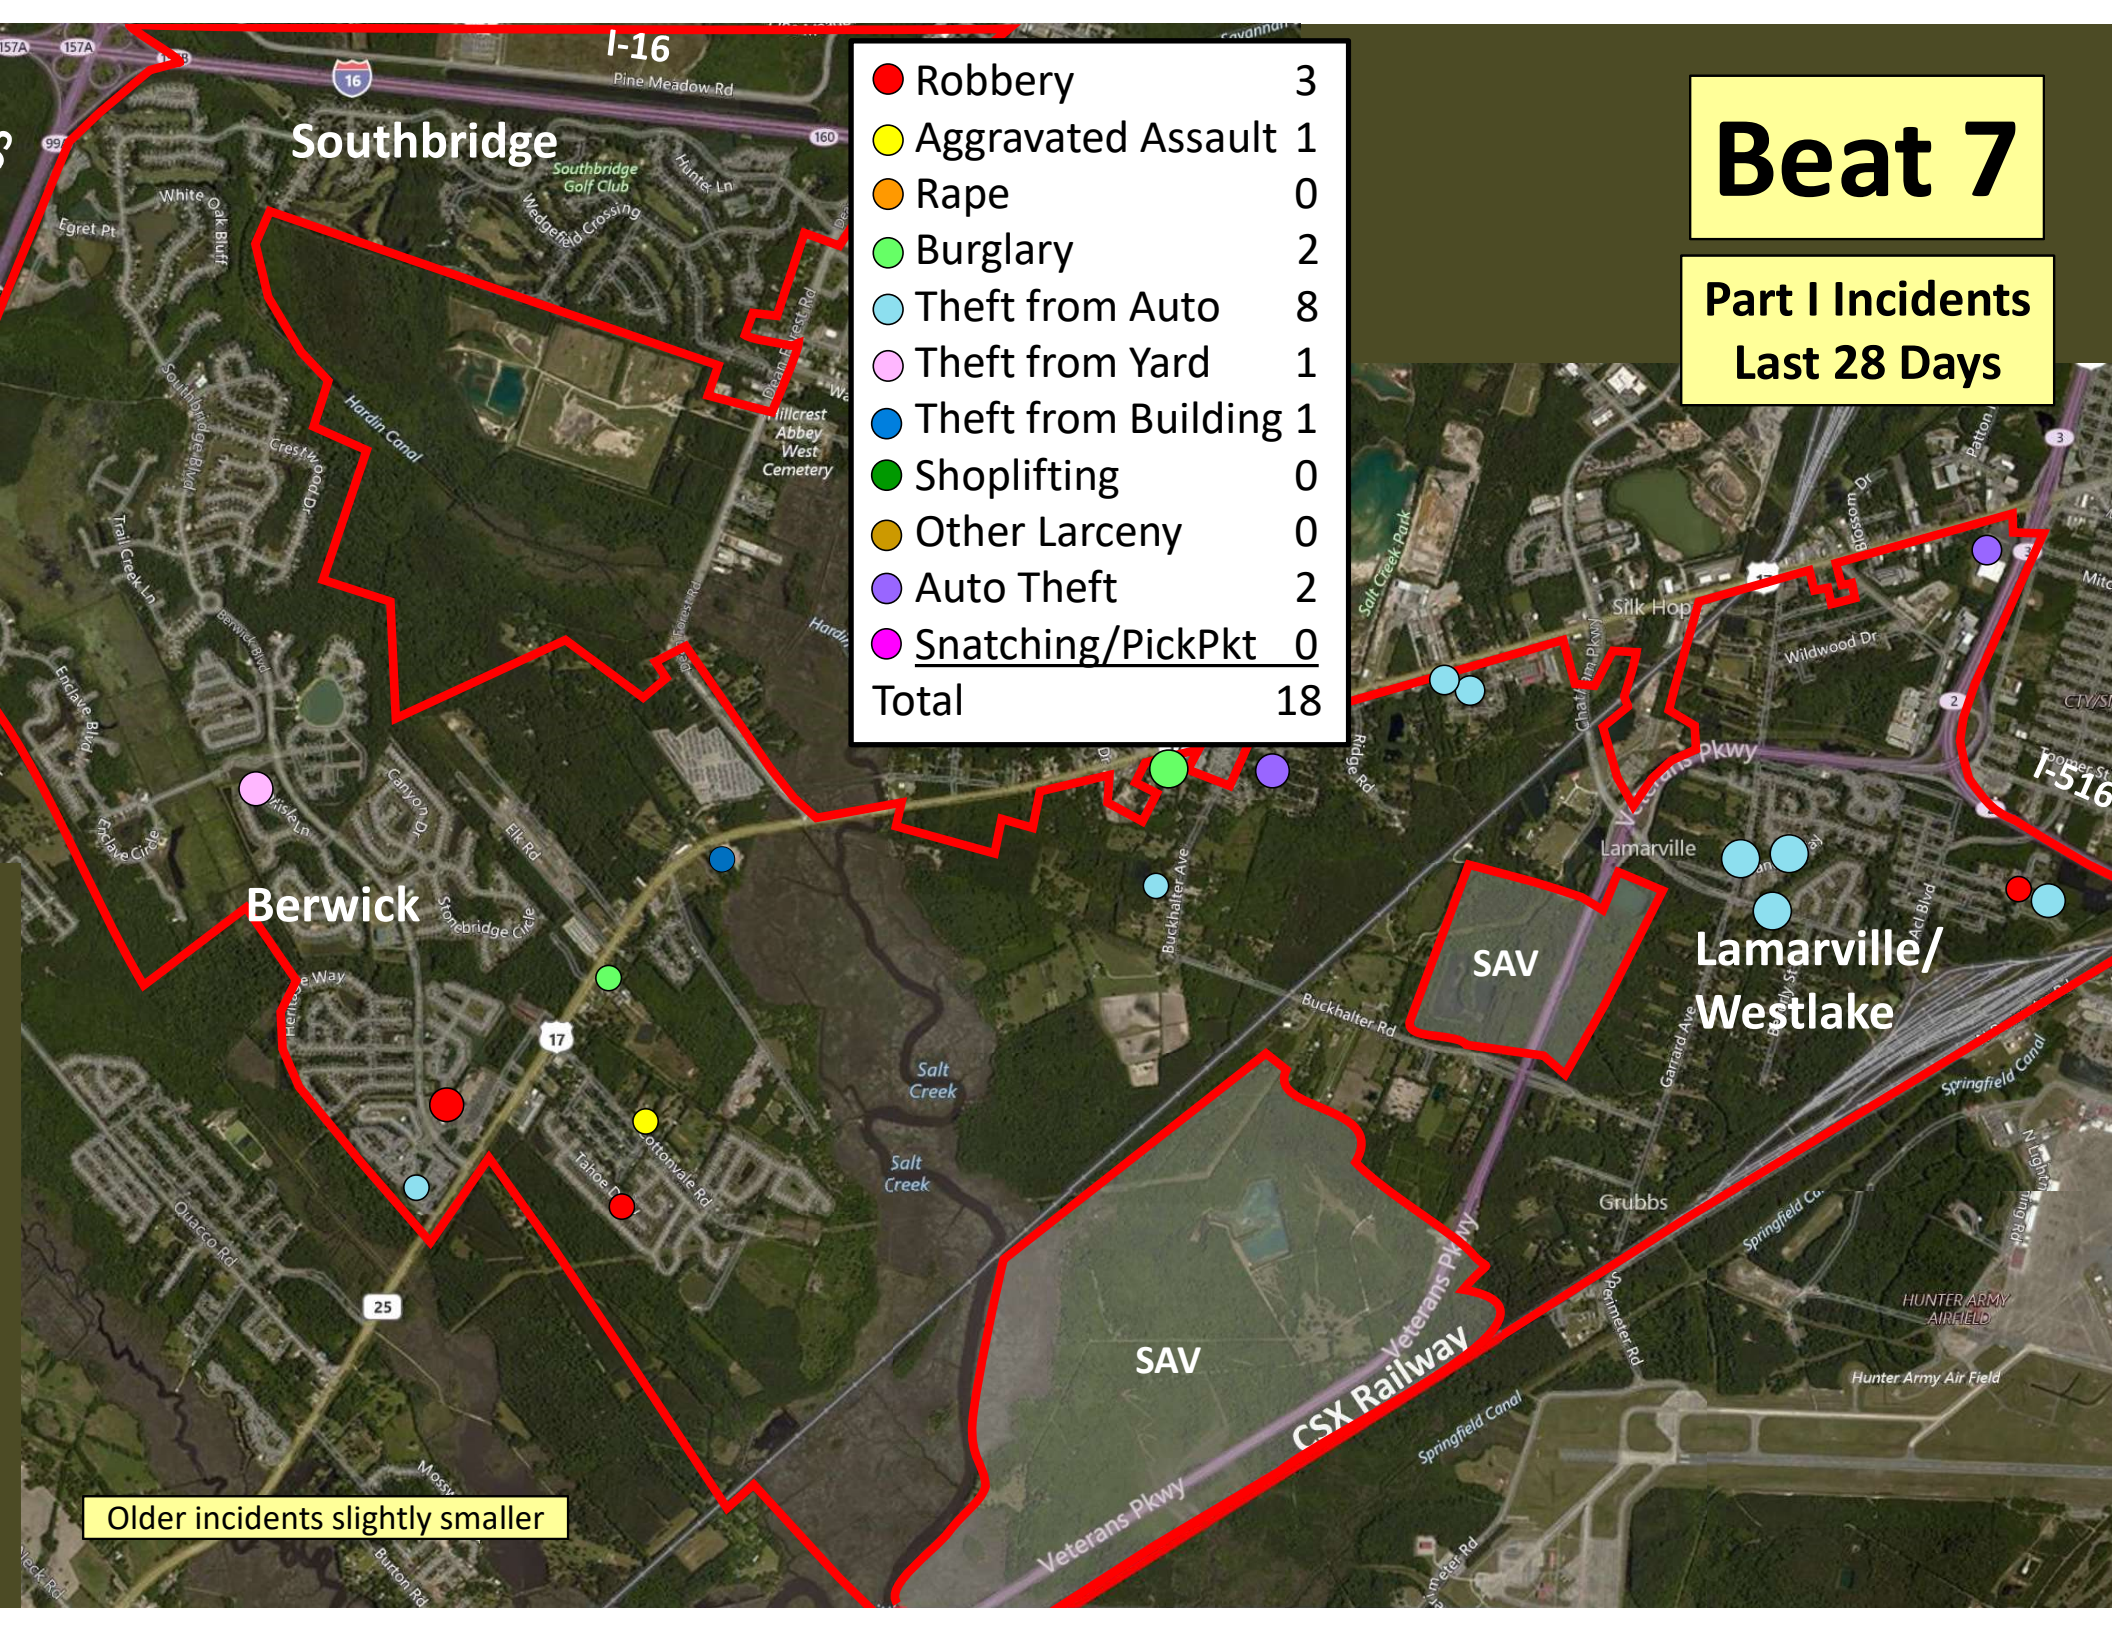

Older incidents slightly smaller

Beat 5

Part I Incidents Last 28 Days

Older incidents slightly smaller

● Robbery	0
● Aggravated Assault	0
● Rape	1
● Burglary	0
● Theft from Auto	2
● Theft from Yard	2
● Theft from Building	1
● Shoplifting	0
● Other Larceny	5
● Auto Theft	1
● Snatching/PickPkt	0
Total	12

Beat 6

Part I Incidents
Last 28 Days

● Robbery	0
● Aggravated Assault	0
● Rape	0
● Burglary	0
● Theft from Auto	1
● Theft from Yard	0
● Theft from Building	0
● Shoplifting	0
● Other Larceny	0
● Auto Theft	0
● Snatching/PickPkt	0
Total	1

Older incidents slightly smaller

Beat 7

Part I Incidents
Last 28 Days

● Robbery	3
● Aggravated Assault	1
● Rape	0
● Burglary	2
● Theft from Auto	8
● Theft from Yard	1
● Theft from Building	1
● Shoplifting	0
● Other Larceny	0
● Auto Theft	2
● Snatching/PickPkt	0
Total	18

Older incidents slightly smaller

Beat 8

Part I Incidents Last 28 Days

● Robbery	1
● Aggravated Assault	2
● Rape	1
● Burglary	1
● Theft from Auto	12
● Theft from Yard	1
● Theft from Bldg	0
● Shoplifting	12
● Other Larceny	0
● Auto Theft	11
● Sudden Snatching	1
Total	42