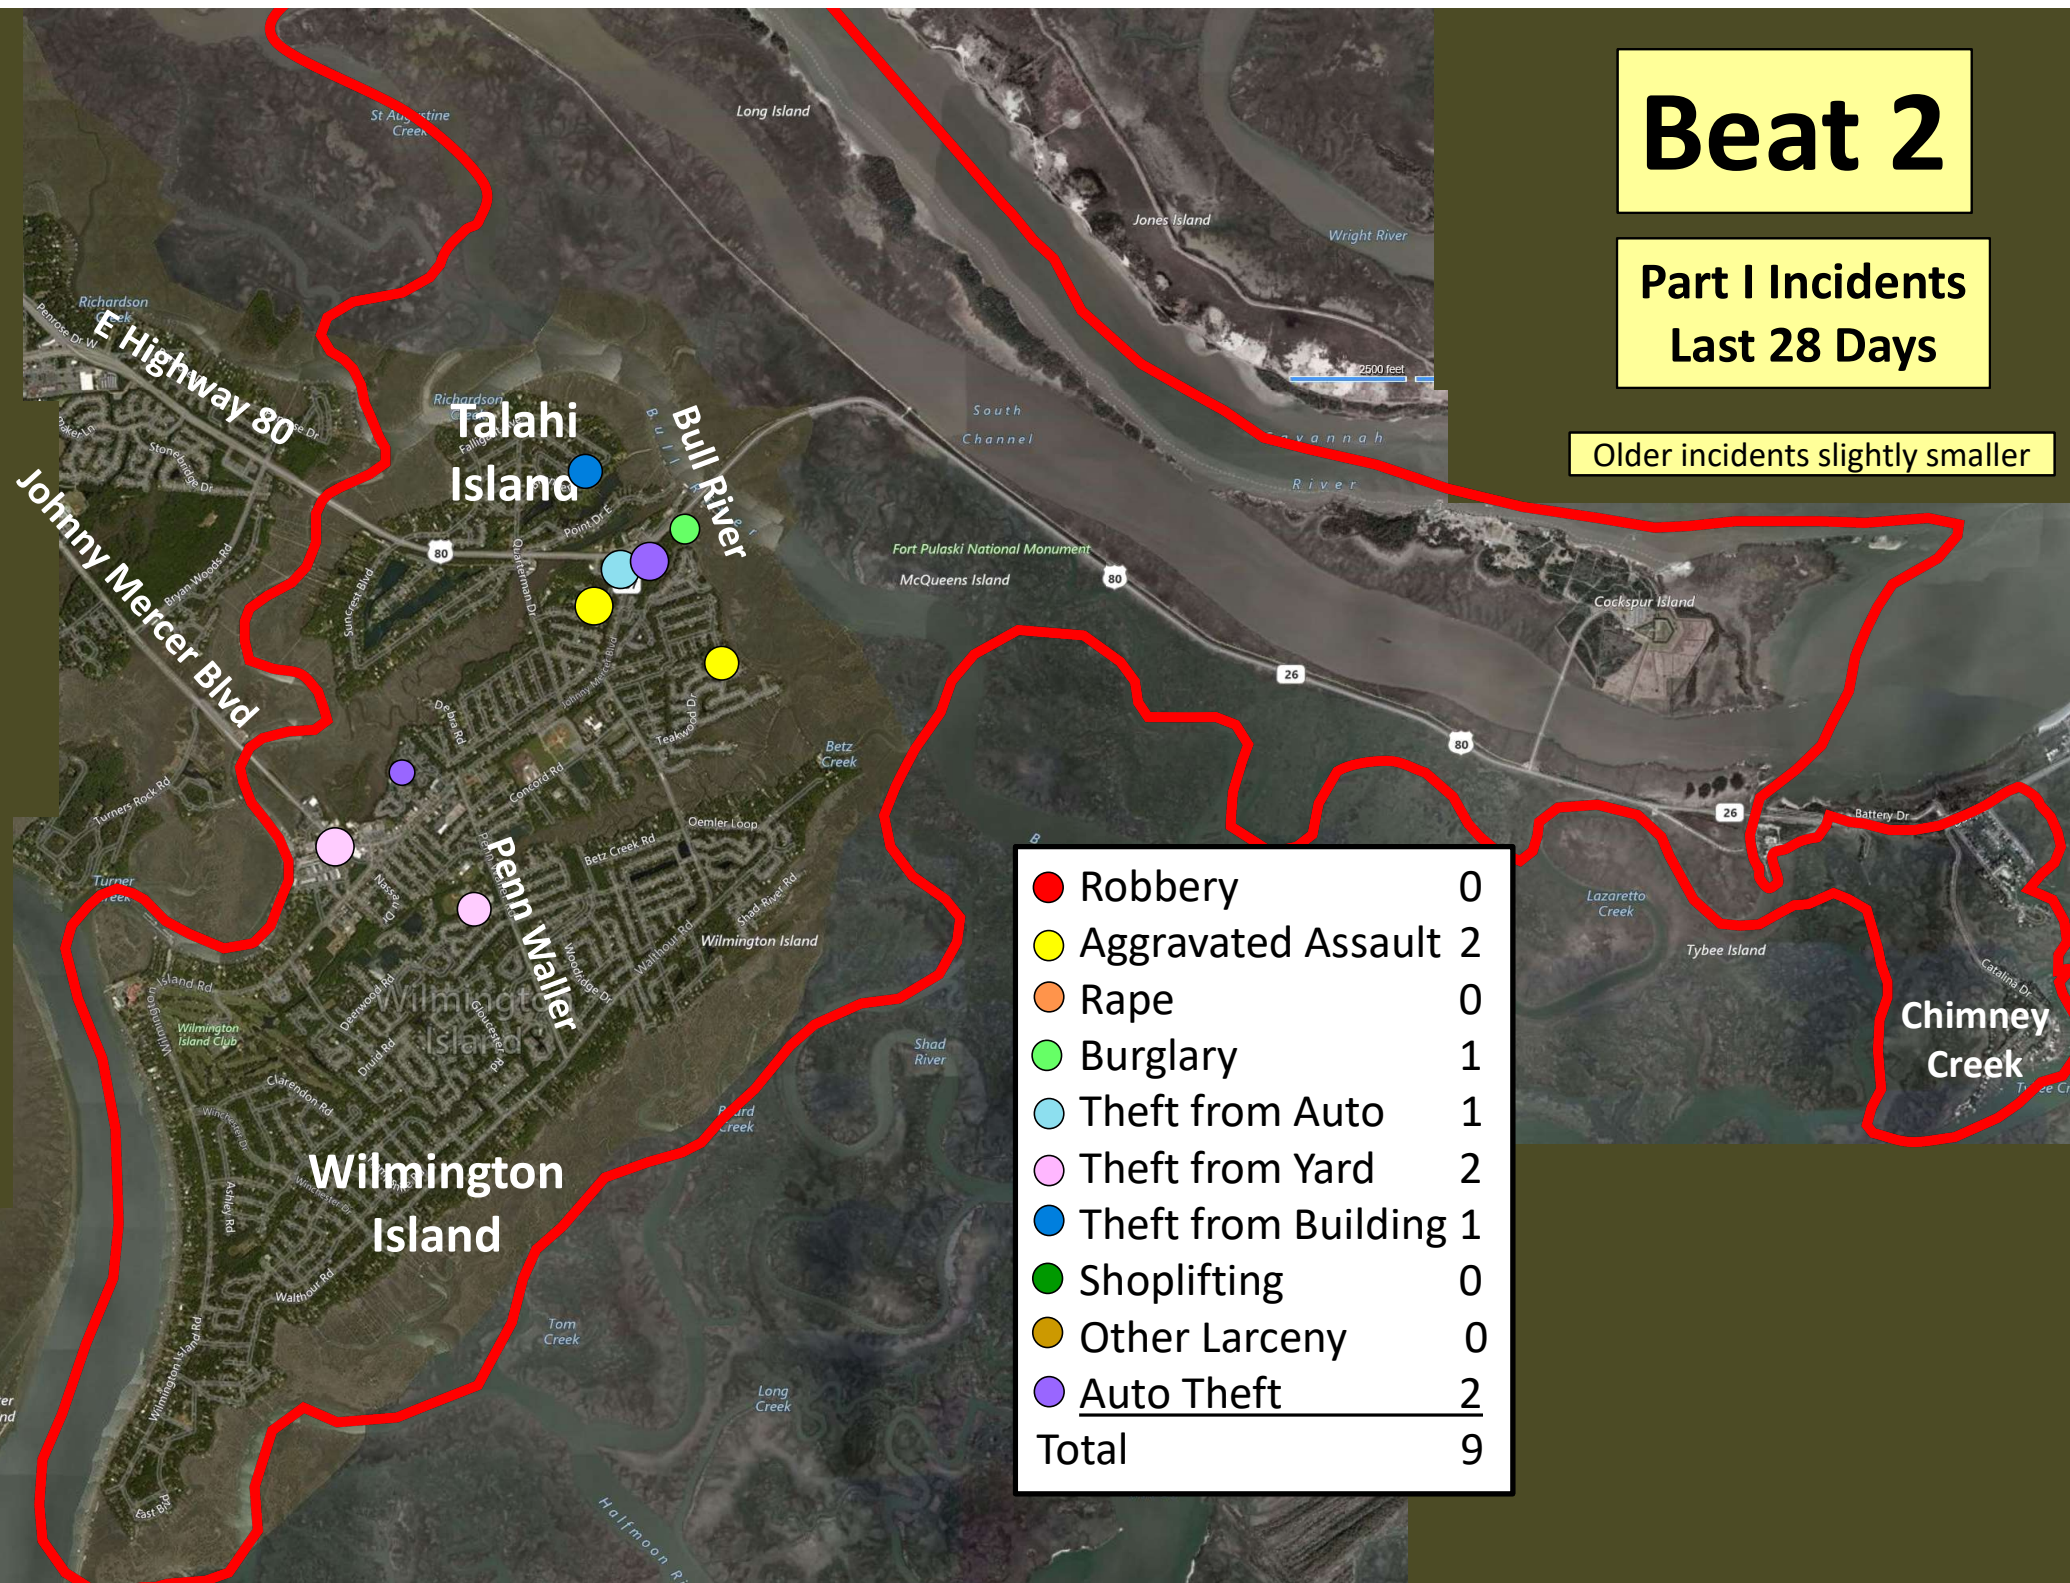

Beat 1

Part I Incidents Last 28 Days

● Robbery	0
● Aggravated Assault	0
● Rape	0
● Burglary	1
● Theft from Auto	0
● Theft from Yard	1
● Theft from Building	1
● Shoplifting	2
● Other Larceny	2
● Auto Theft	0
● Snatching/PickPkt	0
Total	7

Older incidents slightly smaller

Beat 2

Part I Incidents
Last 28 Days

Older incidents slightly smaller

● Robbery	0
● Aggravated Assault	2
● Rape	0
● Burglary	1
● Theft from Auto	1
● Theft from Yard	2
● Theft from Building	1
● Shoplifting	0
● Other Larceny	0
● Auto Theft	2
Total	9

Beat 3

● Robbery	0
● Aggravated Assault	0
● Rape	0
● Burglary	1
● Theft from Auto	1
● Theft from Yard	1
● Theft from Building	1
● Shoplifting	1
● Other Larceny	1
● Auto Theft	3
Total	9

Part I Incidents Last 28 Days