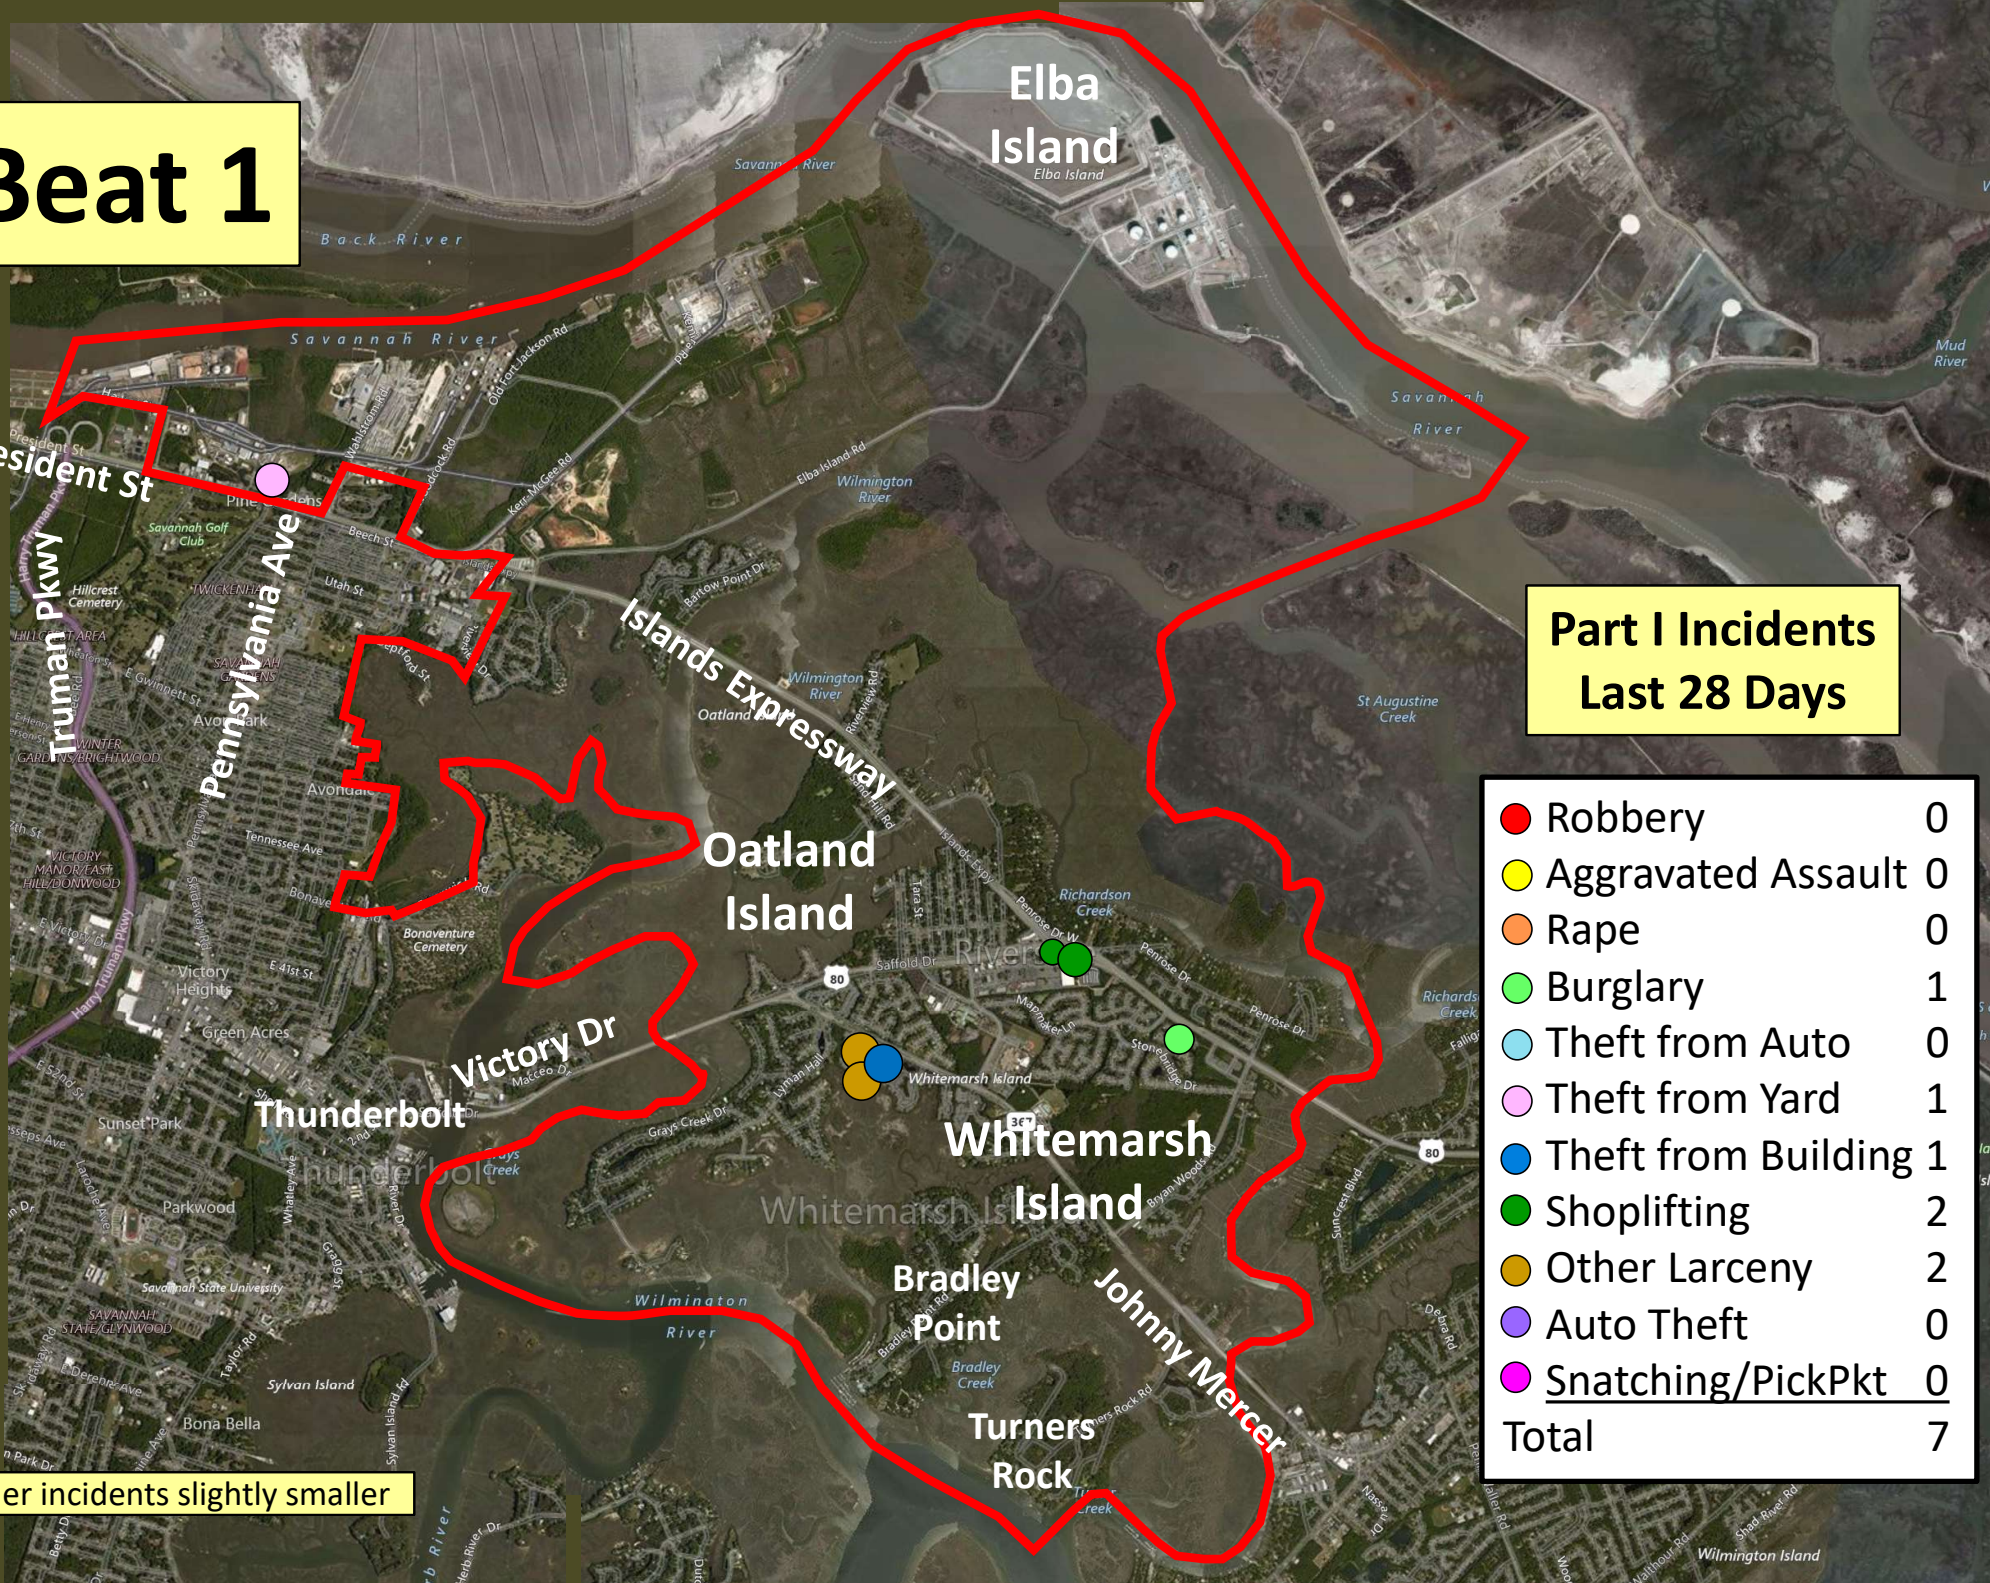

Beat 1

Part I Incidents Last 28 Days

● Robbery	0
● Aggravated Assault	0
● Rape	0
● Burglary	1
● Theft from Auto	0
● Theft from Yard	1
● Theft from Building	1
● Shoplifting	2
● Other Larceny	2
● Auto Theft	0
● Snatching/PickPkt	0
Total	7

Older incidents slightly smaller

Beat 2

Part I Incidents
Last 28 Days

Older incidents slightly smaller

● Robbery	0
● Aggravated Assault	2
● Rape	0
● Burglary	1
● Theft from Auto	1
● Theft from Yard	2
● Theft from Building	1
● Shoplifting	0
● Other Larceny	0
● Auto Theft	2
Total	9