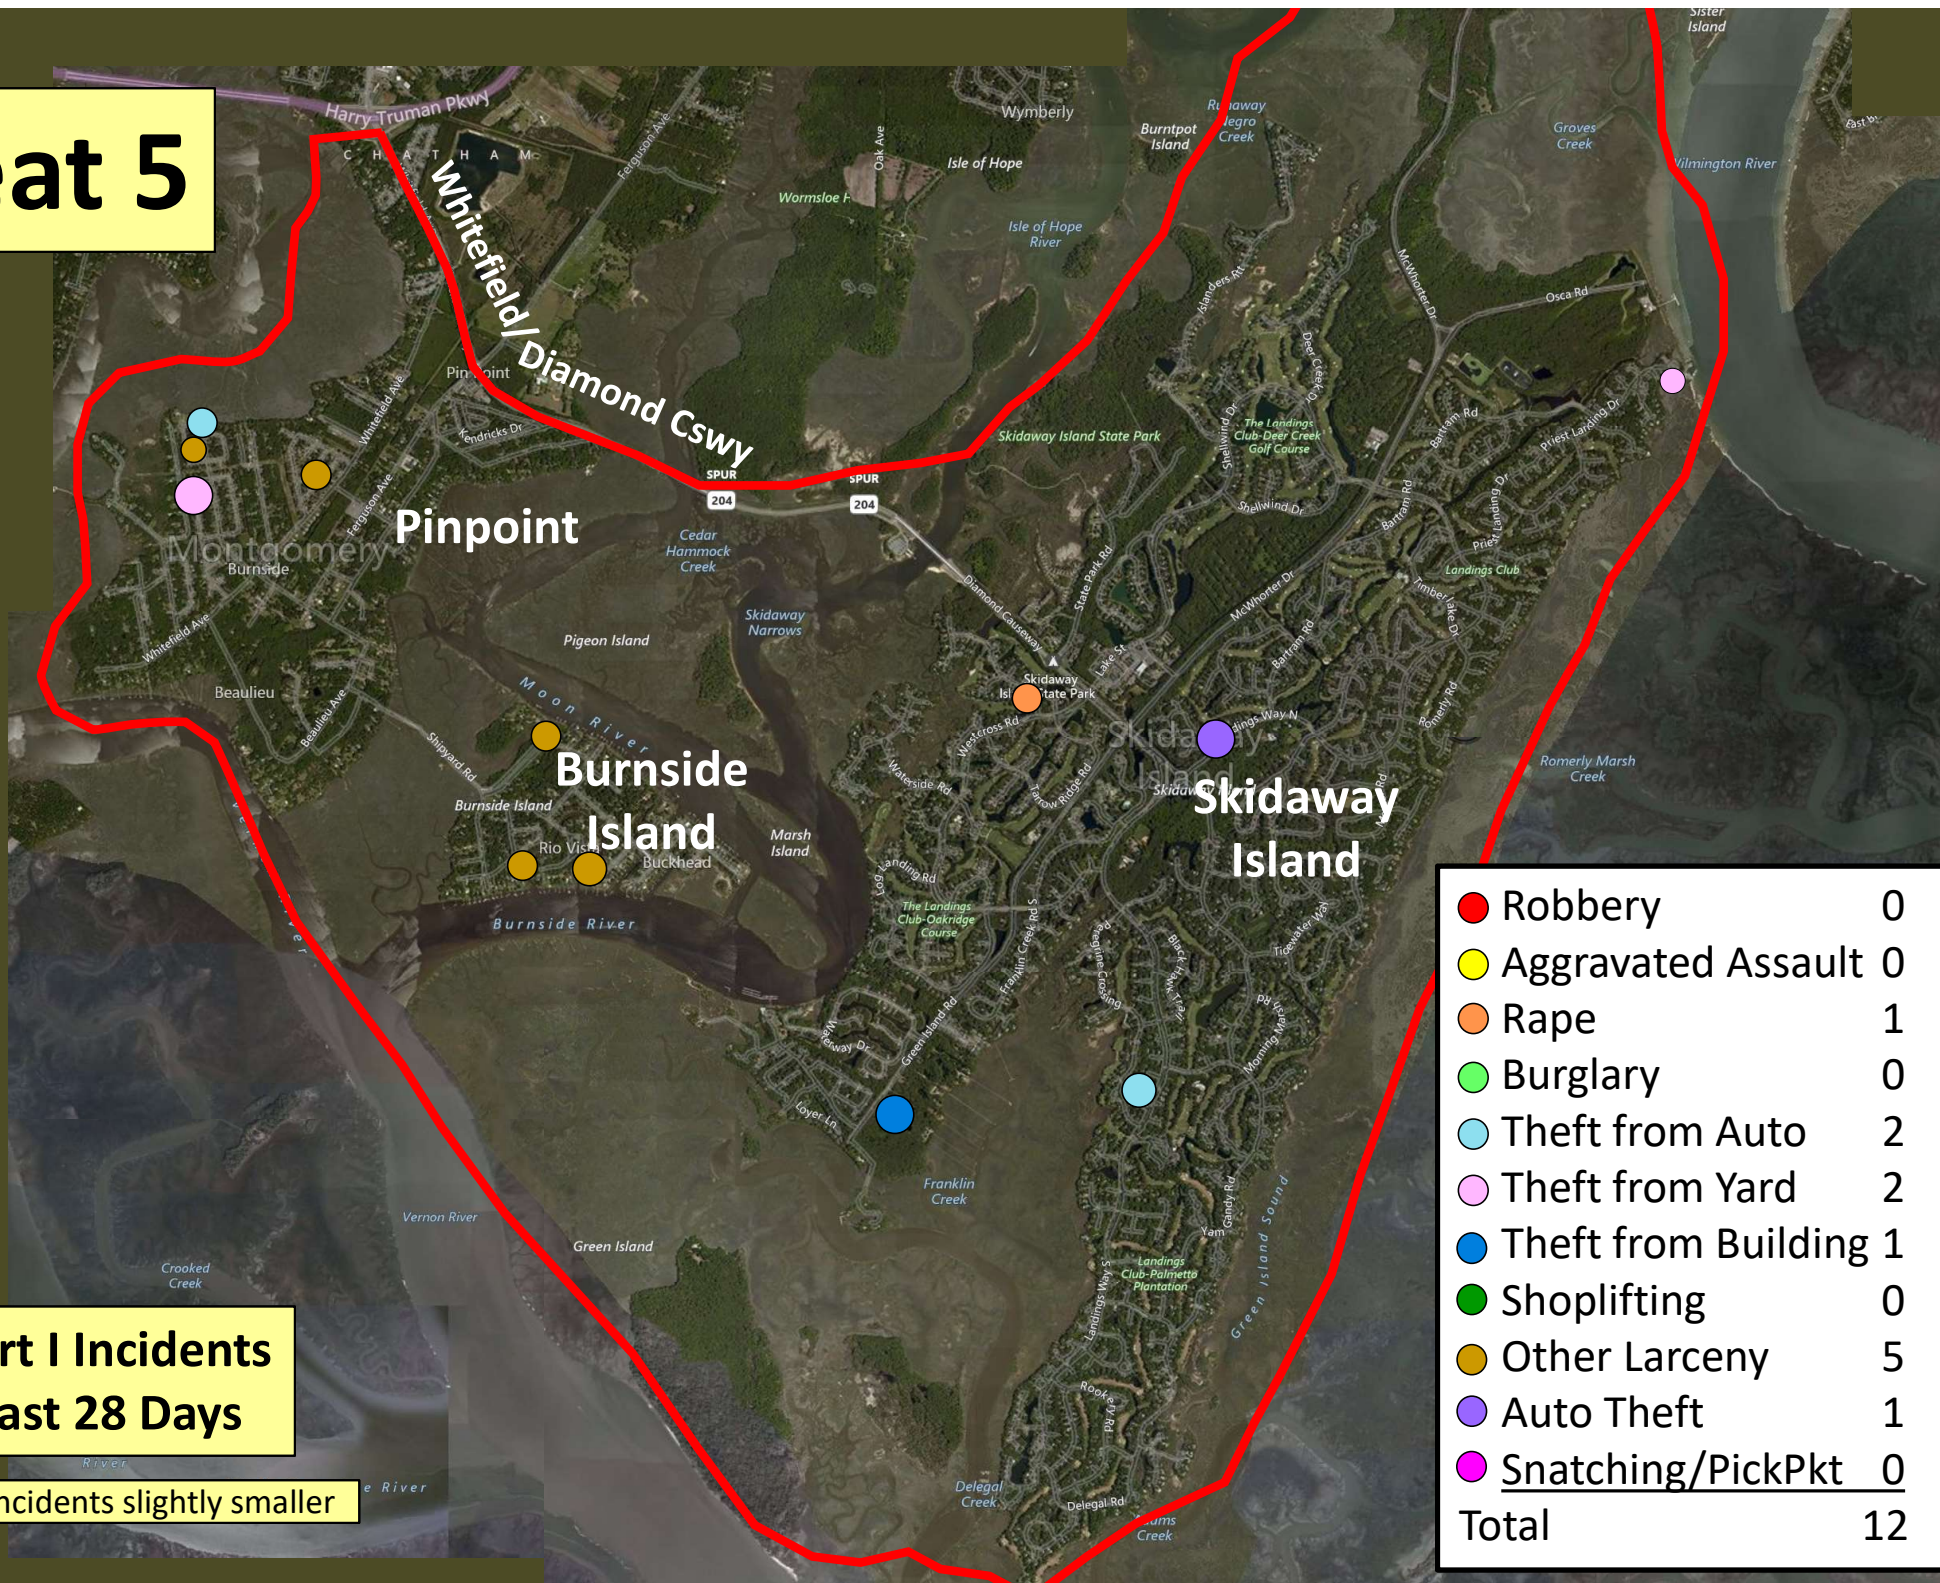

Older incidents slightly smaller

Beat 4

Part I Incidents
Last 28 Days

● Robbery	0
● Aggravated Assault	0
● Rape	1
● Burglary	1
● Theft from Auto	0
● Theft from Yard	0
● Theft from Building	0
● Shoplifting	5
● Other Larceny	1
● Auto Theft	0
Total	8

Older incidents slightly smaller

Beat 5

Part I Incidents Last 28 Days

Older incidents slightly smaller

● Robbery	0
● Aggravated Assault	0
● Rape	1
● Burglary	0
● Theft from Auto	2
● Theft from Yard	2
● Theft from Building	1
● Shoplifting	0
● Other Larceny	5
● Auto Theft	1
● Snatching/PickPkt	0
Total	12