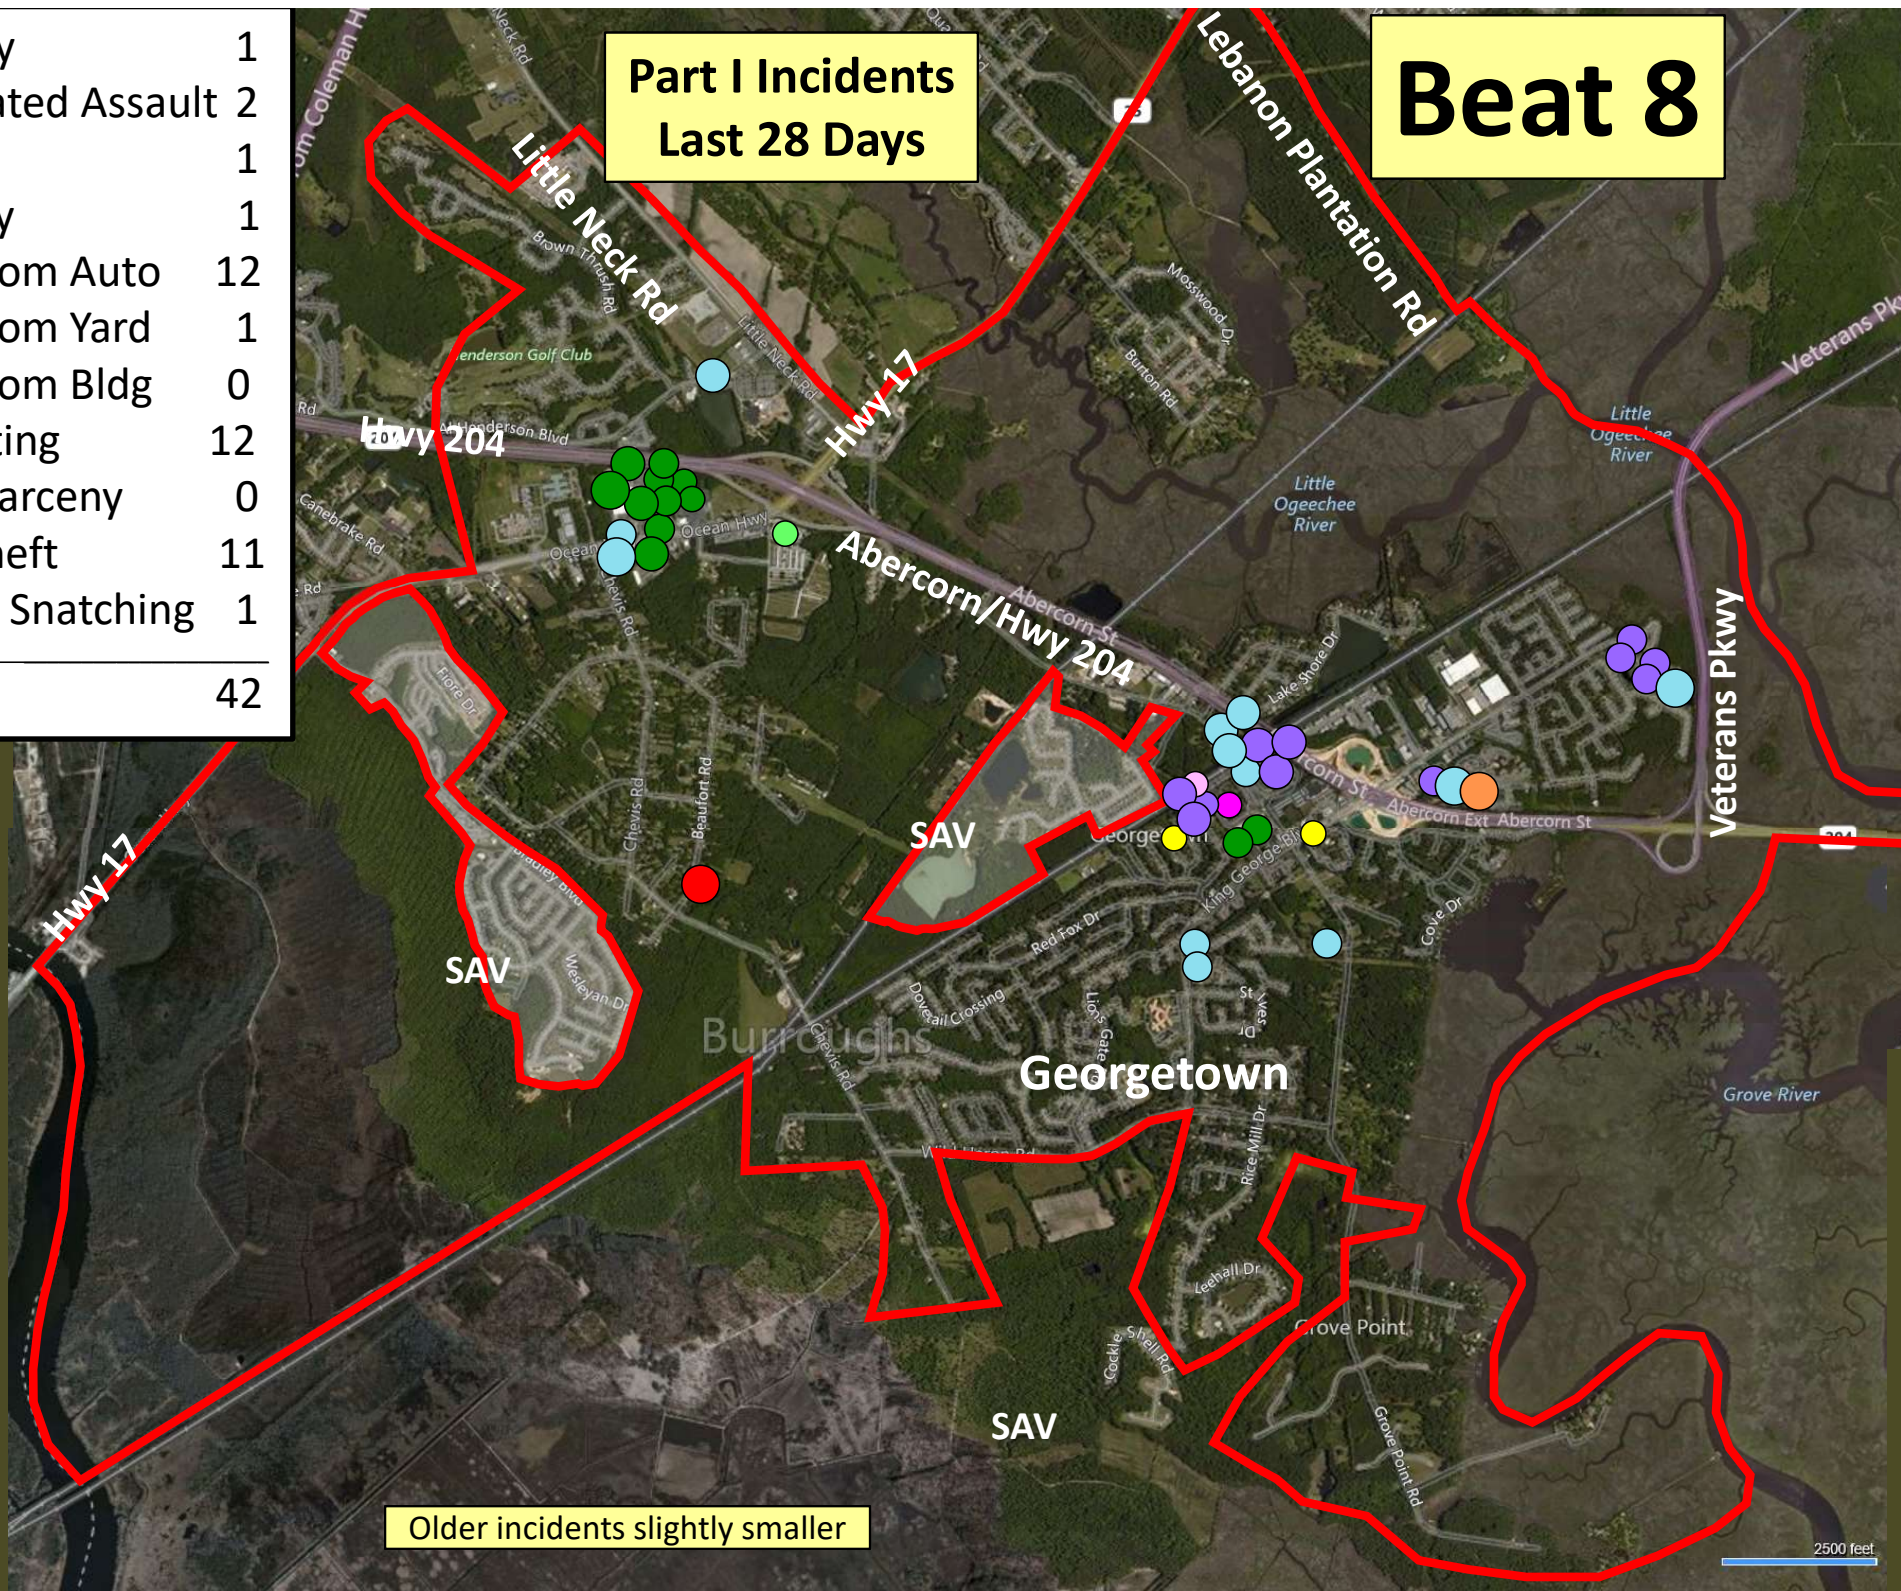

Beat 6

Part I Incidents
Last 28 Days

● Robbery	0
● Aggravated Assault	0
● Rape	0
● Burglary	0
● Theft from Auto	1
● Theft from Yard	0
● Theft from Building	0
● Shoplifting	0
● Other Larceny	0
● Auto Theft	0
● Snatching/PickPkt	0
Total	1

Older incidents slightly smaller

Beat 7

Part I Incidents
Last 28 Days

● Robbery	3
● Aggravated Assault	1
● Rape	0
● Burglary	2
● Theft from Auto	8
● Theft from Yard	1
● Theft from Building	1
● Shoplifting	0
● Other Larceny	0
● Auto Theft	2
● Snatching/PickPkt	0
Total	18

Older incidents slightly smaller

Beat 8

Part I Incidents Last 28 Days

● Robbery	1
● Aggravated Assault	2
● Rape	1
● Burglary	1
● Theft from Auto	12
● Theft from Yard	1
● Theft from Bldg	0
● Shoplifting	12
● Other Larceny	0
● Auto Theft	11
● Sudden Snatching	1
Total	42

Older incidents slightly smaller

Beat 9

Part I Incidents
Last 28 Days

● Robbery	1
● Aggravated Assault	3
● Rape	1
● Burglary	1
● Theft from Auto	4
● Theft from Yard	3
● Theft from Building	3
● Shoplifting	0
● Other Larceny	0
● Auto Theft	4
● Snatching/PickPkt	0
Total	20