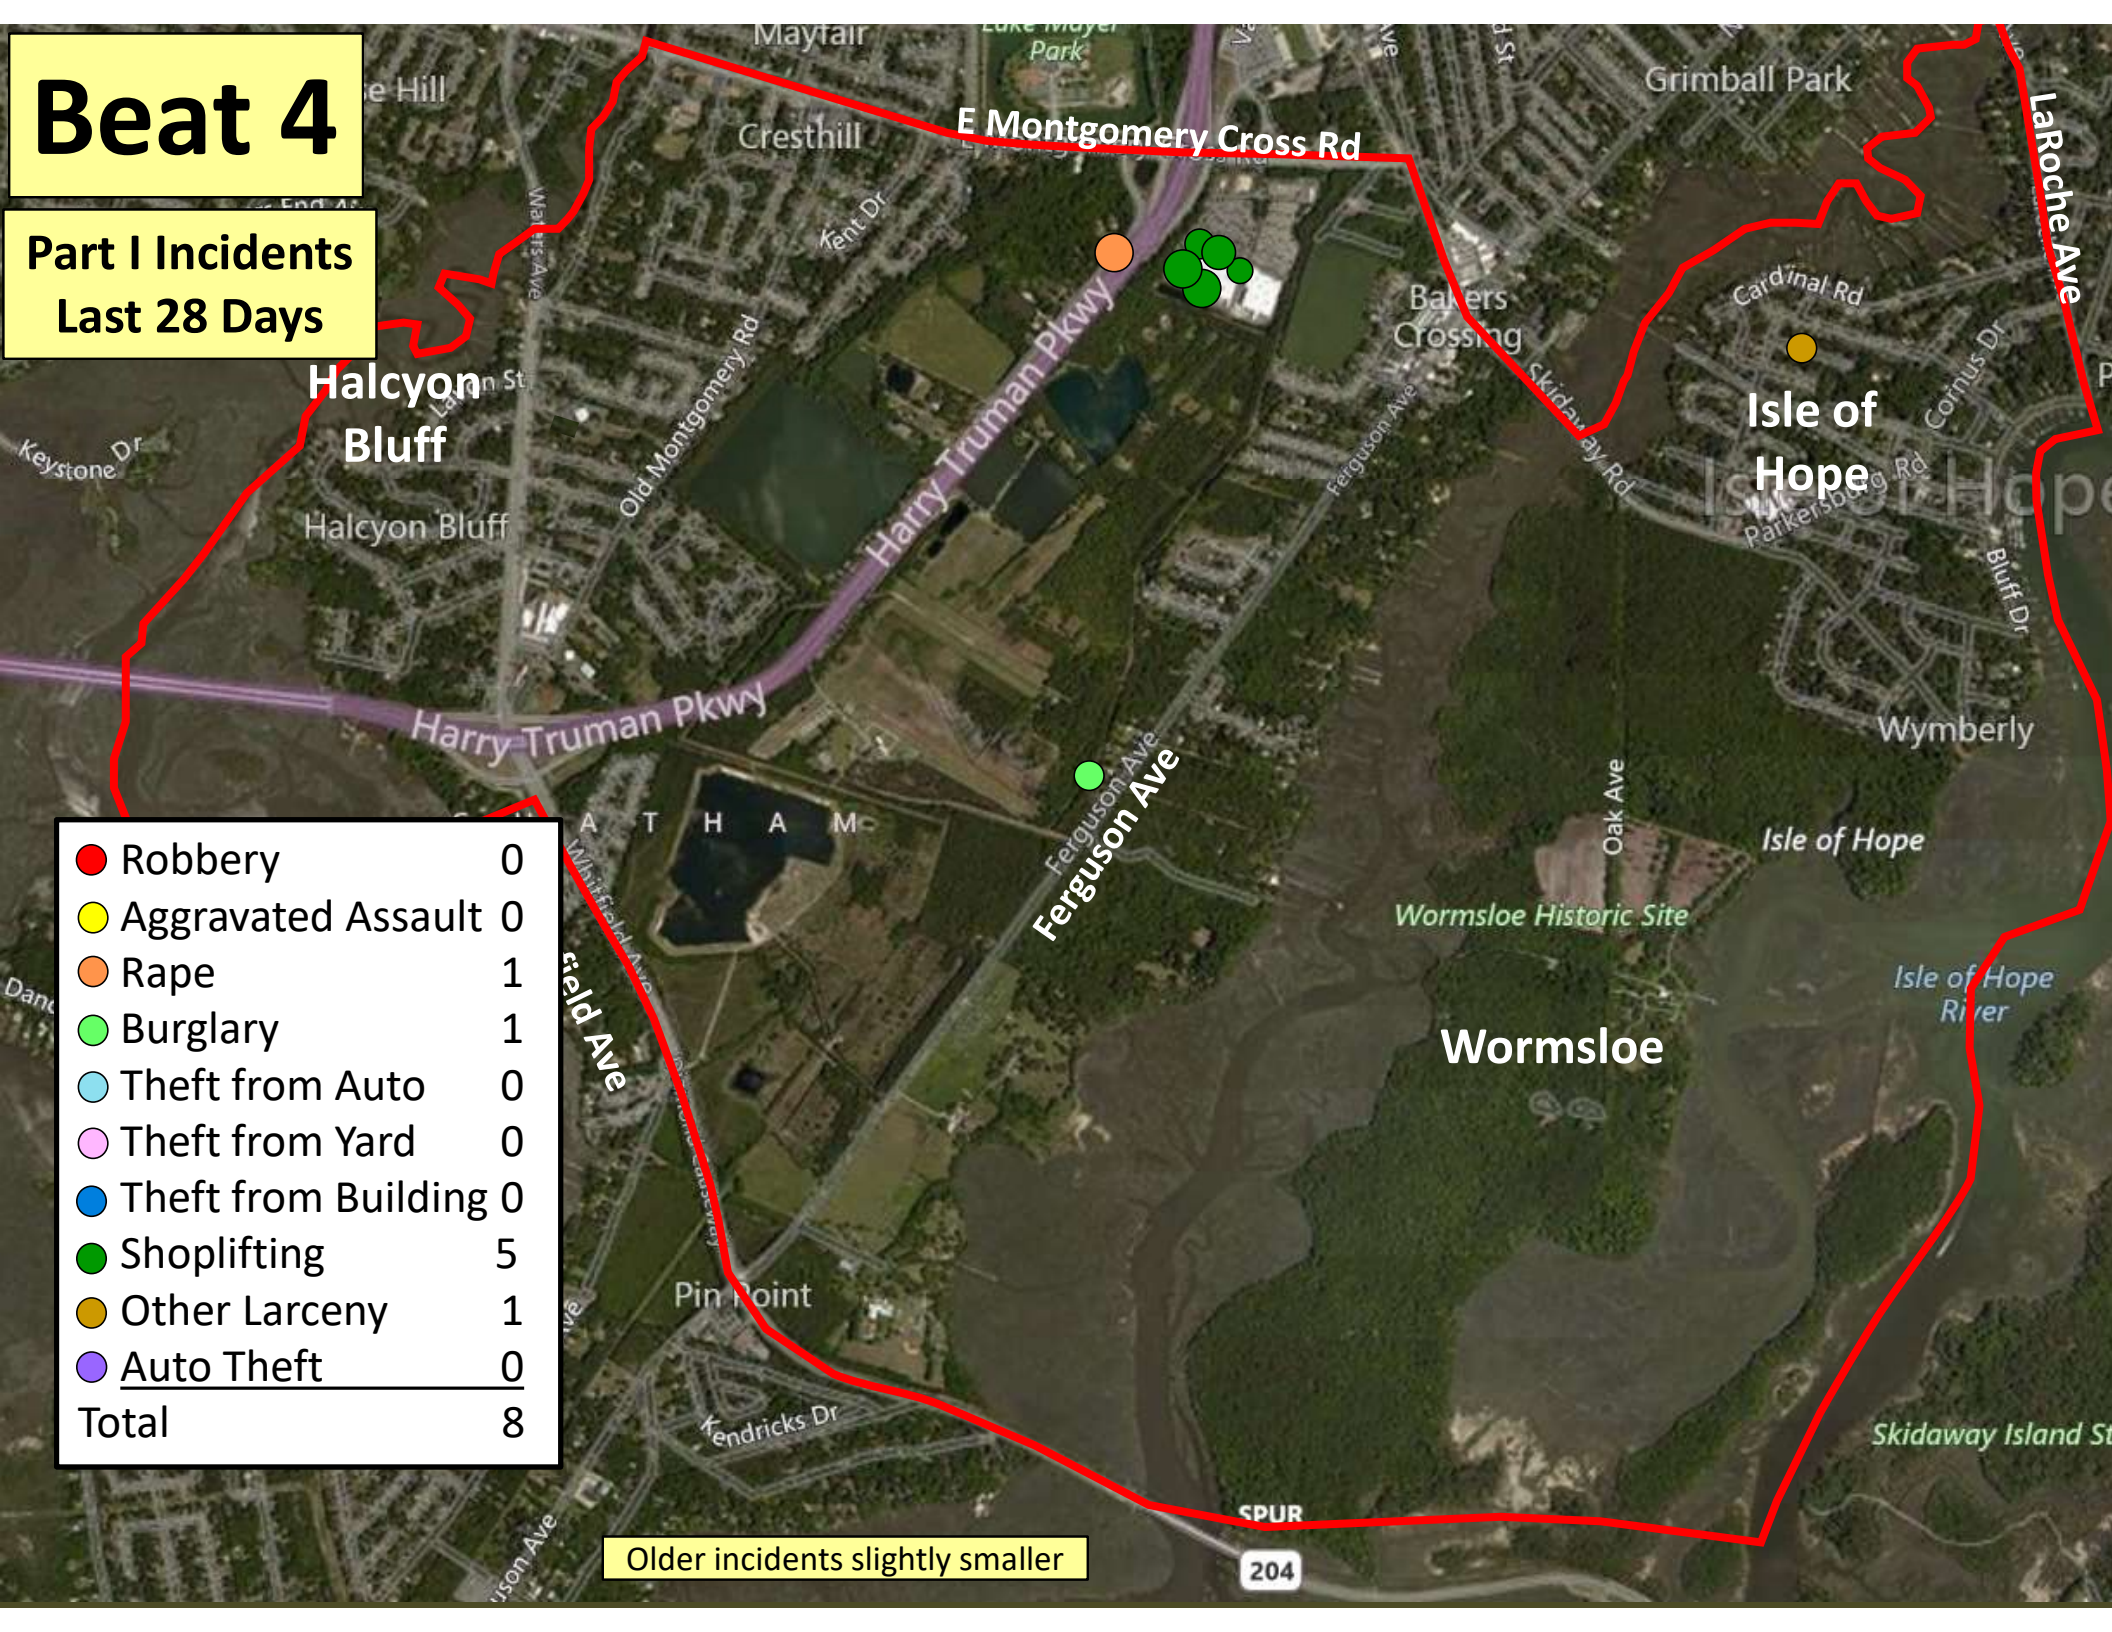

Beat 4

Part I Incidents
Last 28 Days

● Robbery	0
● Aggravated Assault	0
● Rape	1
● Burglary	1
● Theft from Auto	0
● Theft from Yard	0
● Theft from Building	0
● Shoplifting	5
● Other Larceny	1
● Auto Theft	0
Total	8

Older incidents slightly smaller