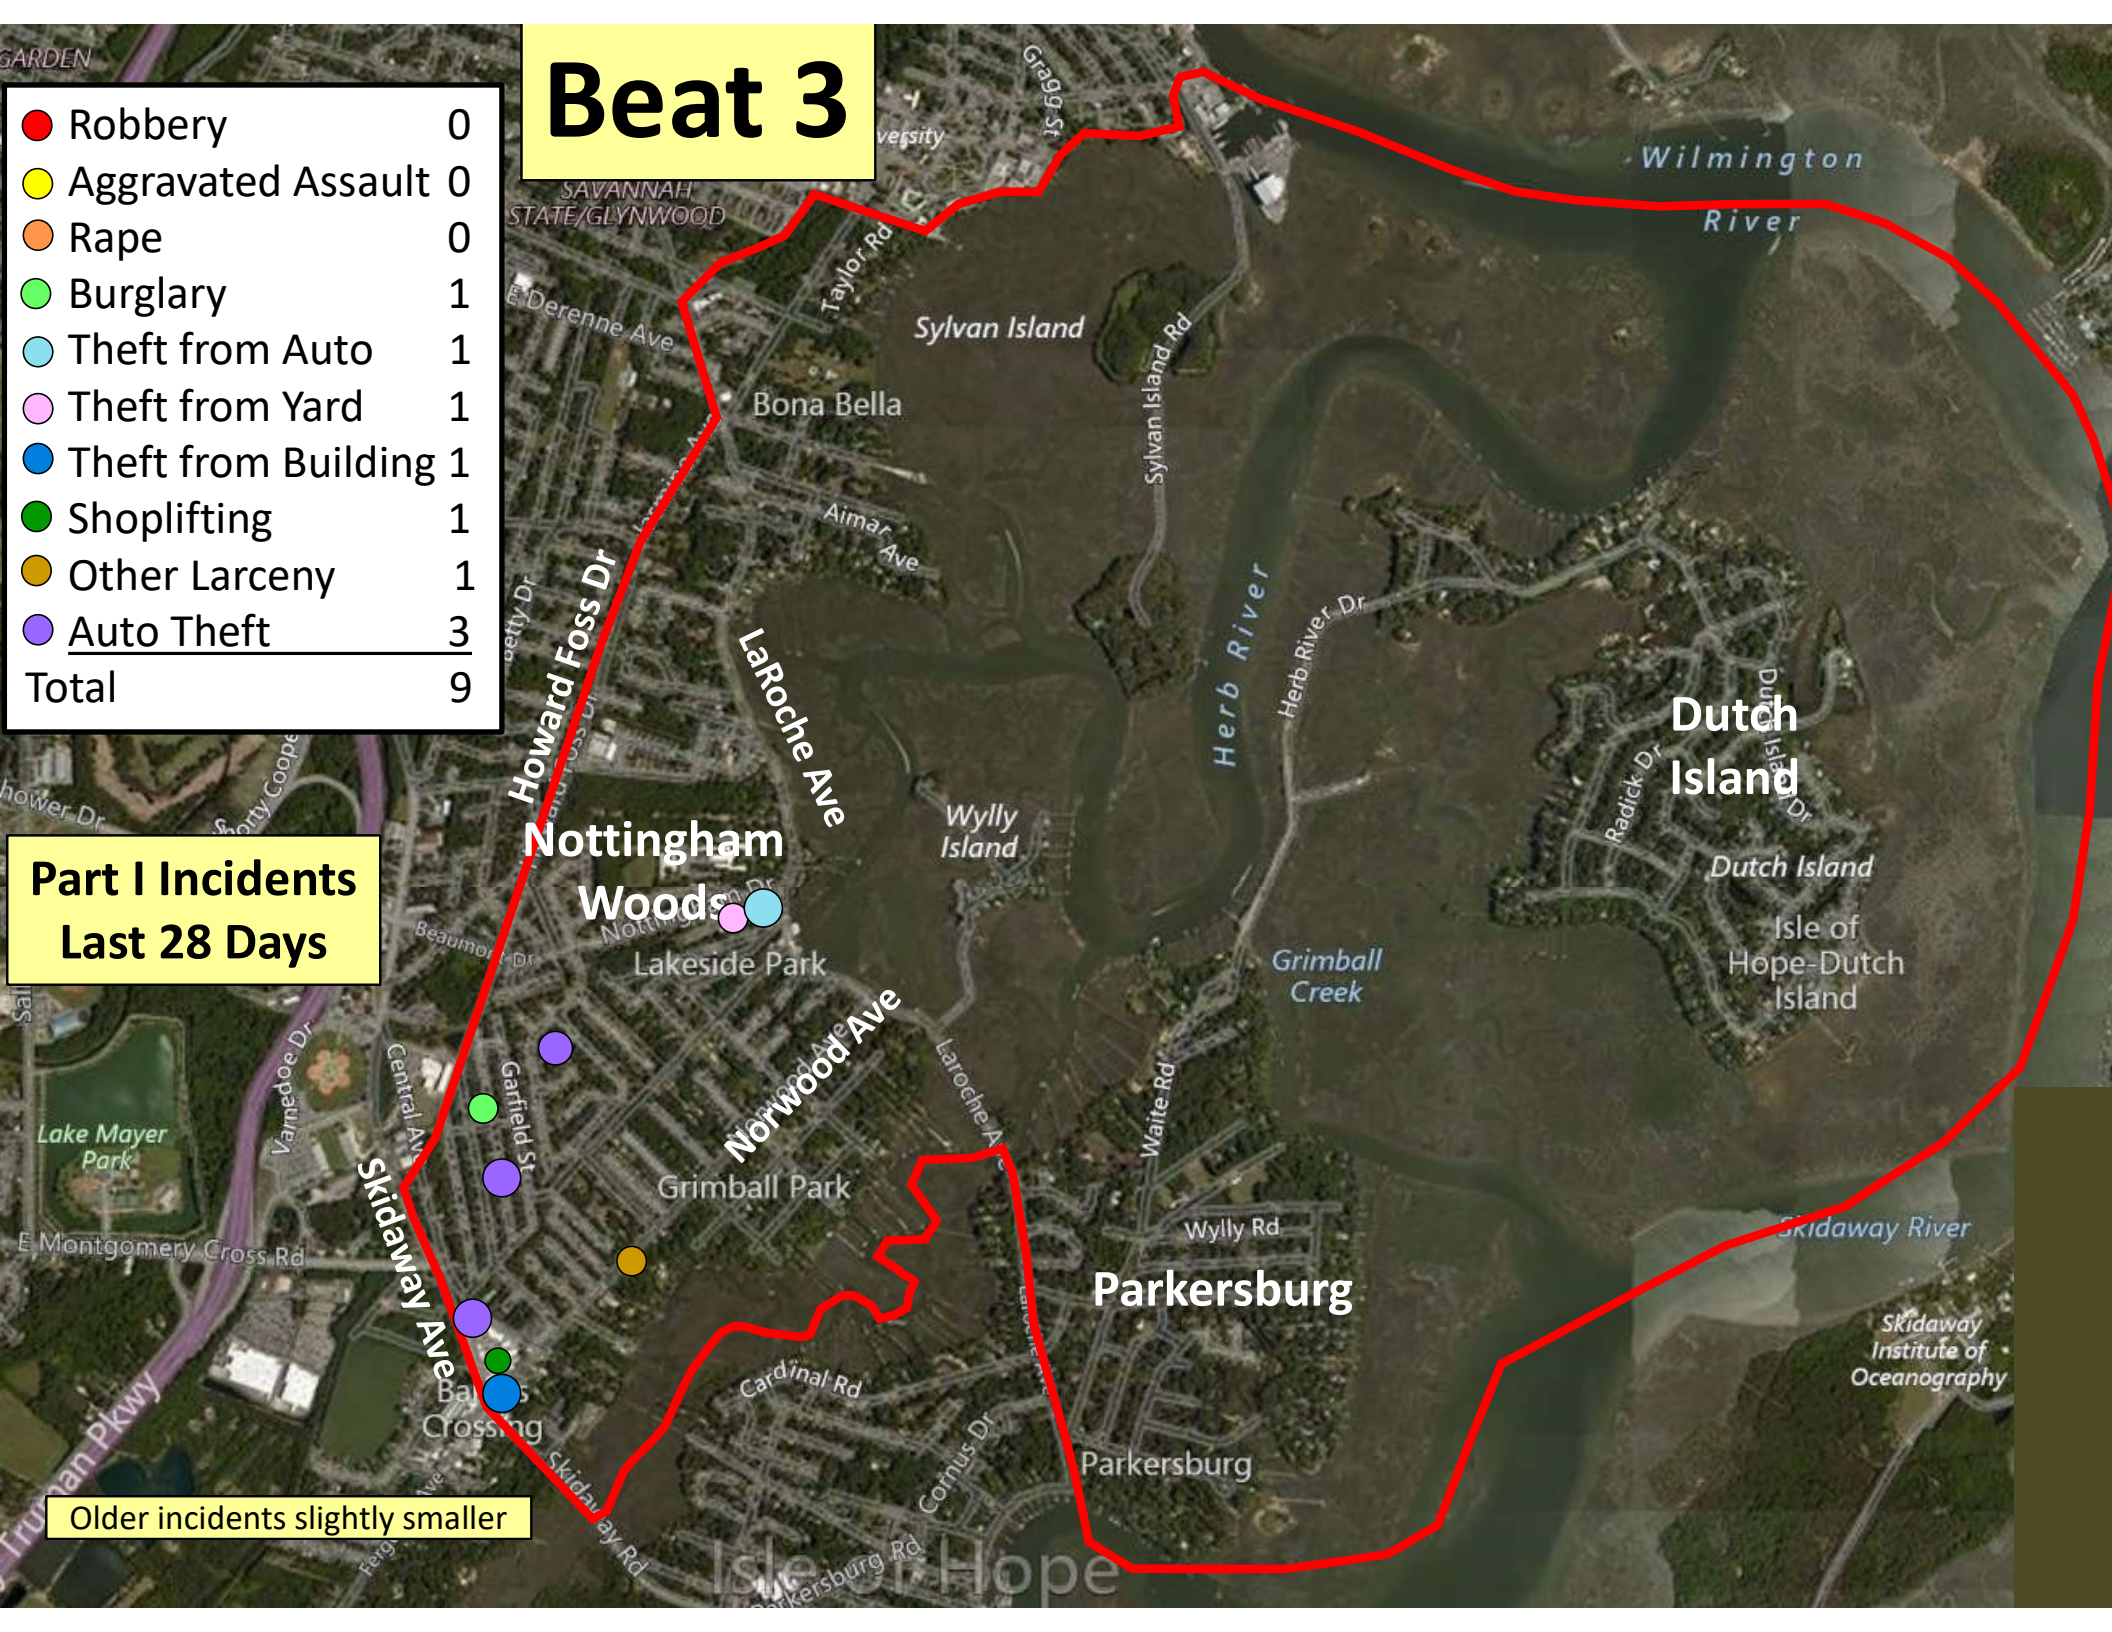

Beat 3

● Robbery	0
● Aggravated Assault	0
● Rape	0
● Burglary	1
● Theft from Auto	1
● Theft from Yard	1
● Theft from Building	1
● Shoplifting	1
● Other Larceny	1
● Auto Theft	3
Total	9

Part I Incidents Last 28 Days

Older incidents slightly smaller