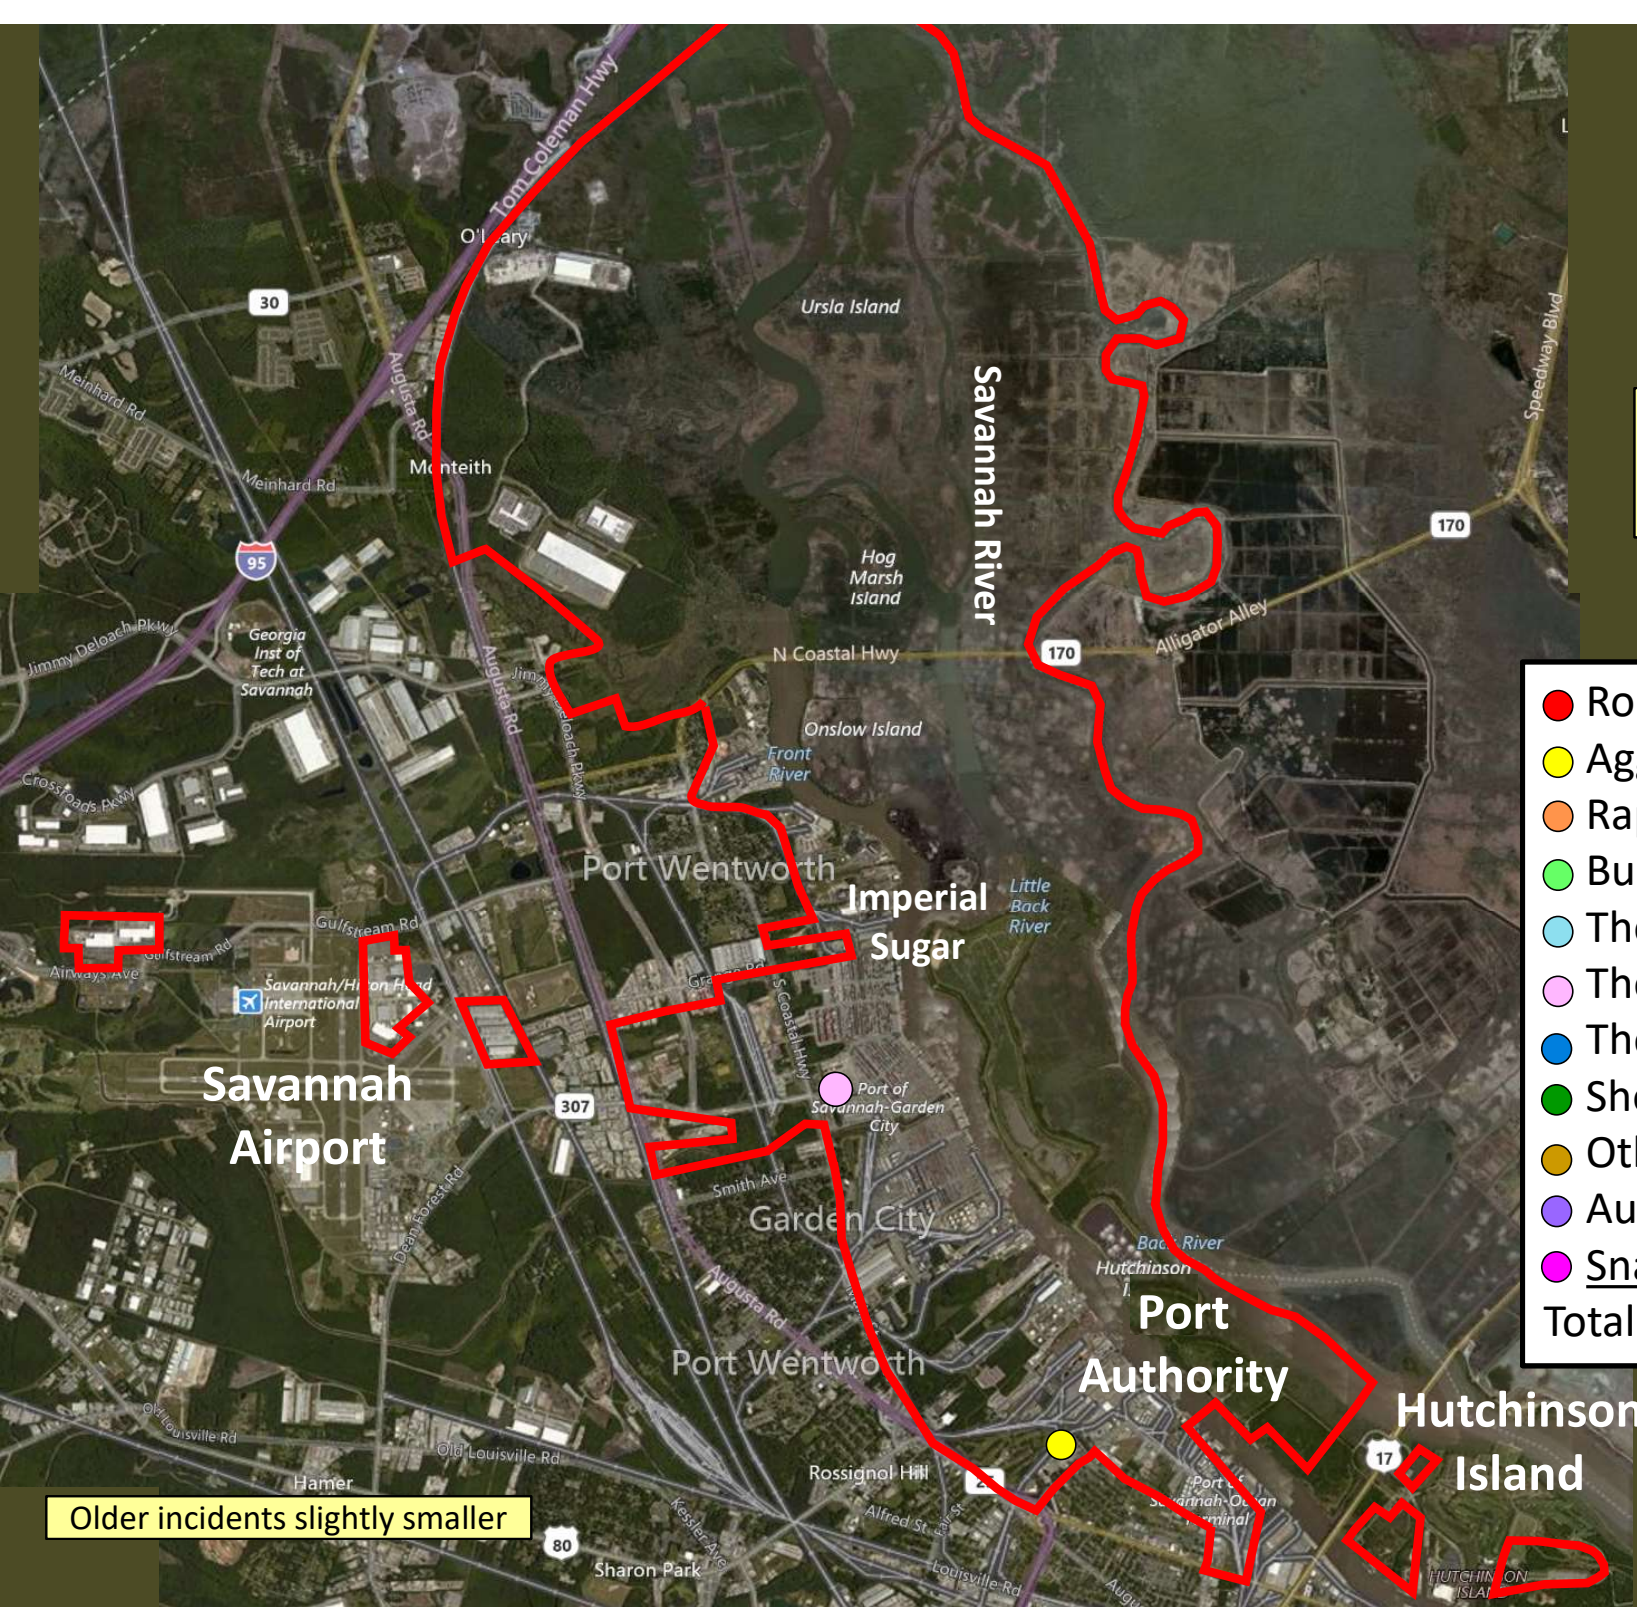

Beat 6

Part I Incidents
Last 28 Days

● Robbery	0
● Aggravated Assault	1
● Rape	0
● Burglary	0
● Theft from Auto	0
● Theft from Yard	1
● Theft from Building	0
● Shoplifting	0
● Other Larceny	0
● Auto Theft	0
● Snatching/PickPkt	0
Total	2

Older incidents slightly smaller