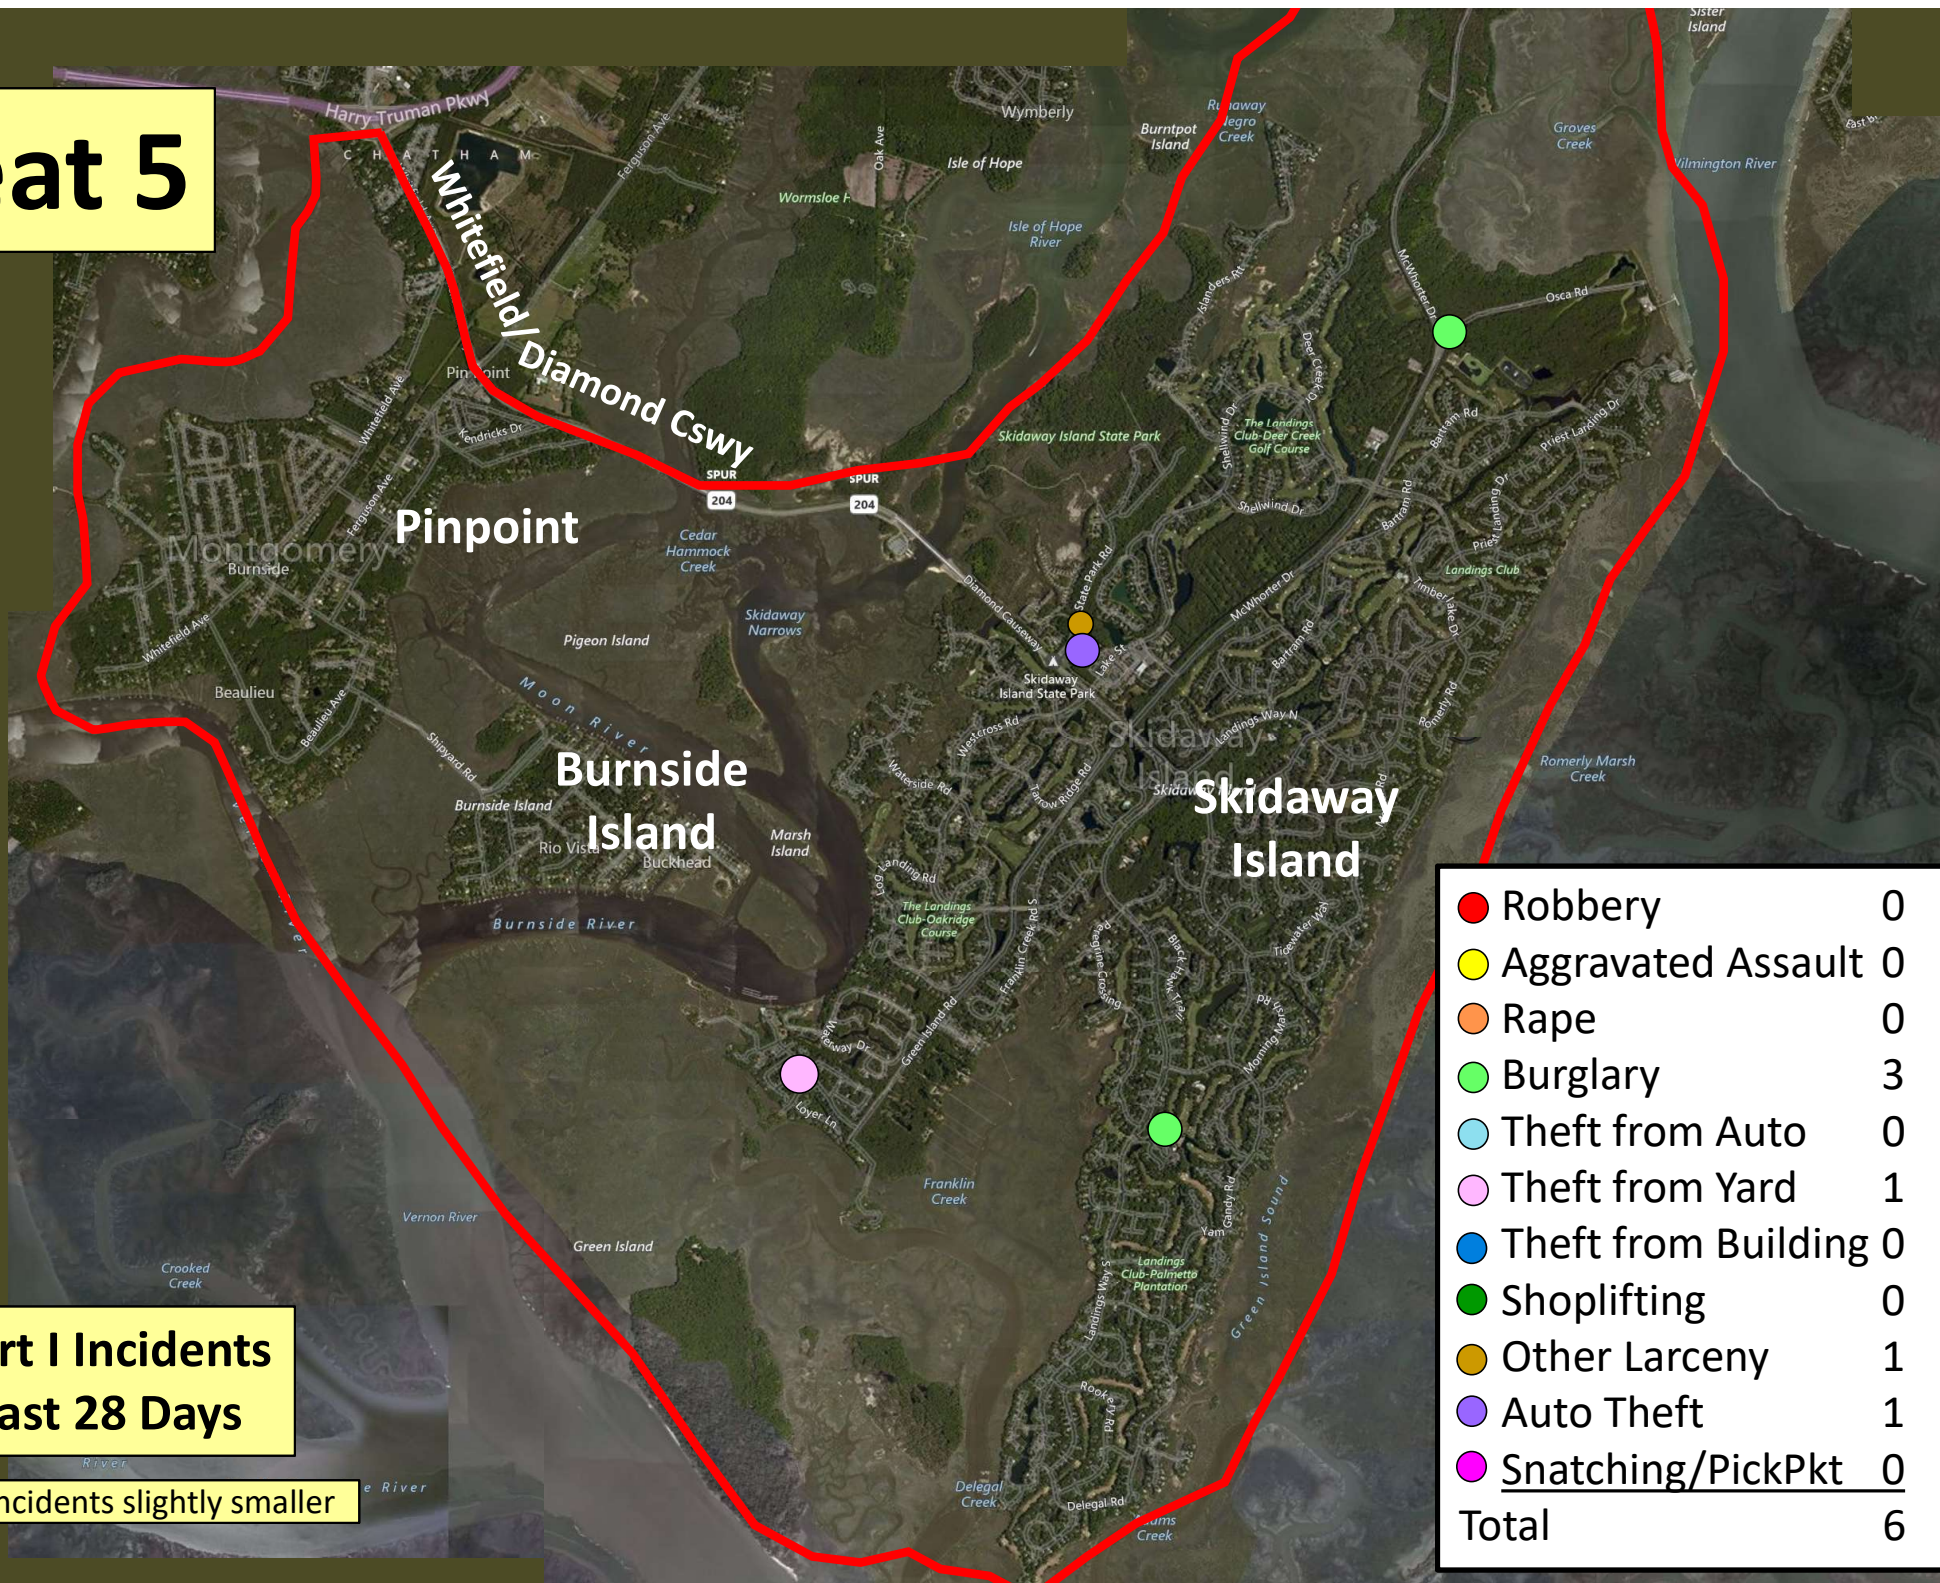

Beat 5

**Part I Incidents
Last 28 Days**

Older incidents slightly smaller

● Robbery	0
● Aggravated Assault	0
● Rape	0
● Burglary	3
● Theft from Auto	0
● Theft from Yard	1
● Theft from Building	0
● Shoplifting	0
● Other Larceny	1
● Auto Theft	1
● Snatching/PickPkt	0
Total	6