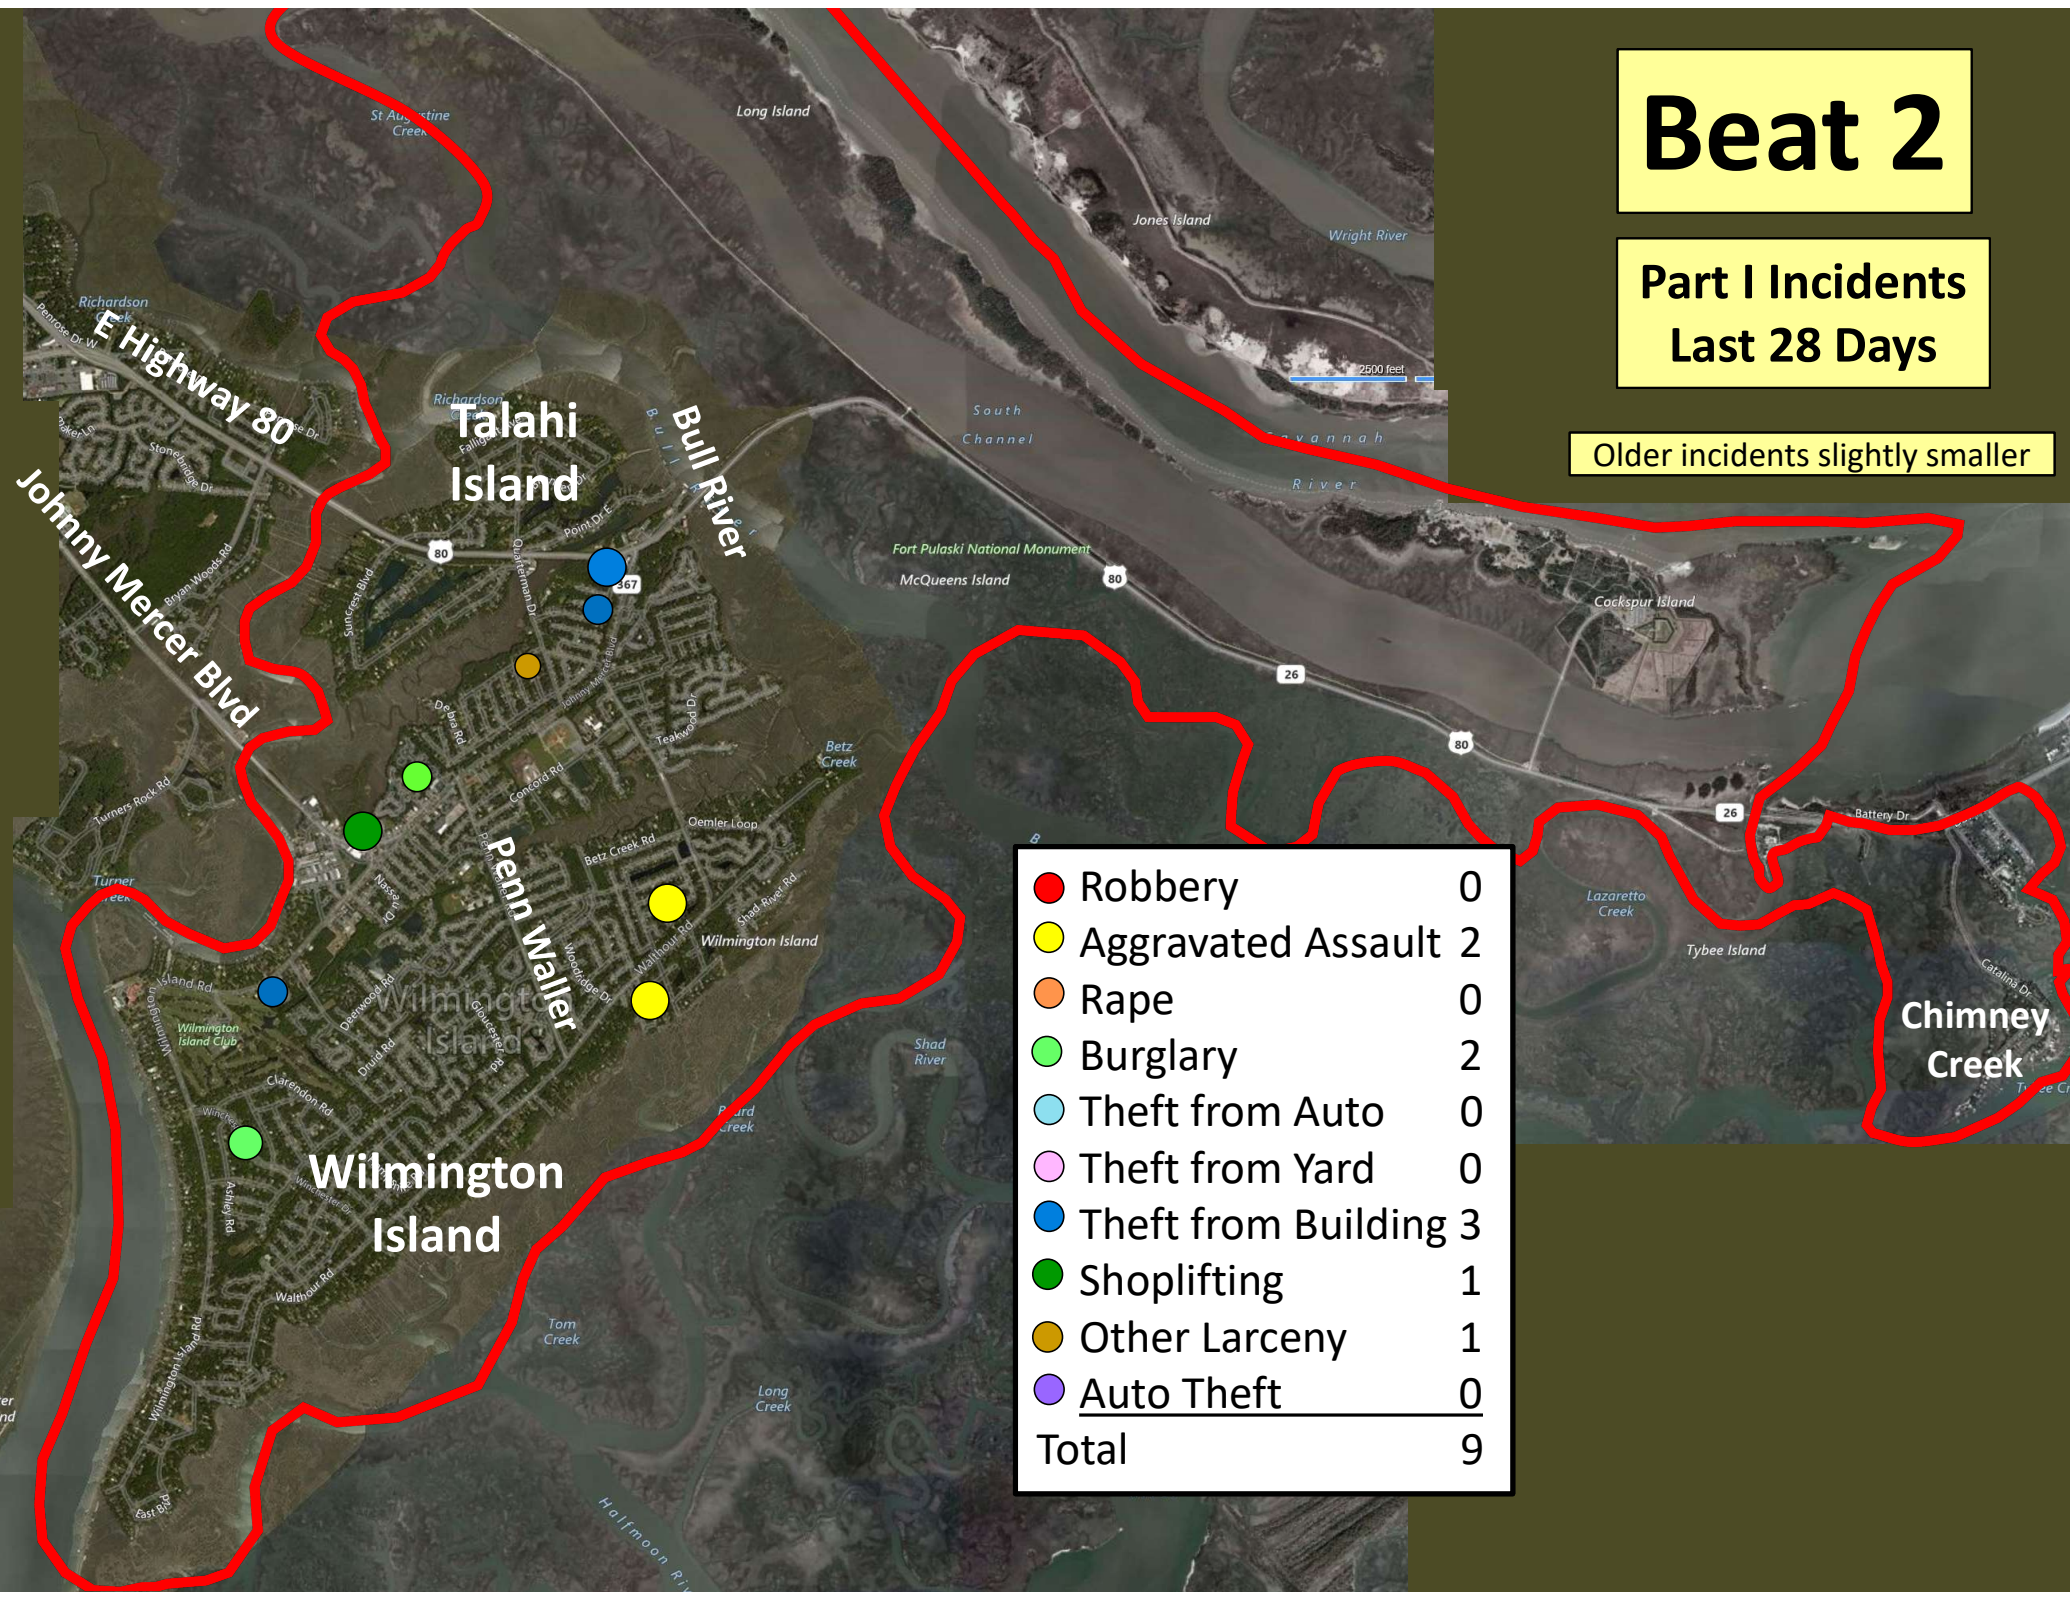

## Part I Incidents Last 28 Days

● Robbery	0
● Aggravated Assault	0
● Rape	0
● Burglary	1
● Theft from Auto	0
● Theft from Yard	1
● Theft from Building	0
● Shoplifting	2
● Other Larceny	0
● Auto Theft	0
● Snatching/PickPkt	0
<b>Total</b>	<b>4</b>

Older incidents slightly smaller

# Beat 2

Part I Incidents  
Last 28 Days

Older incidents slightly smaller