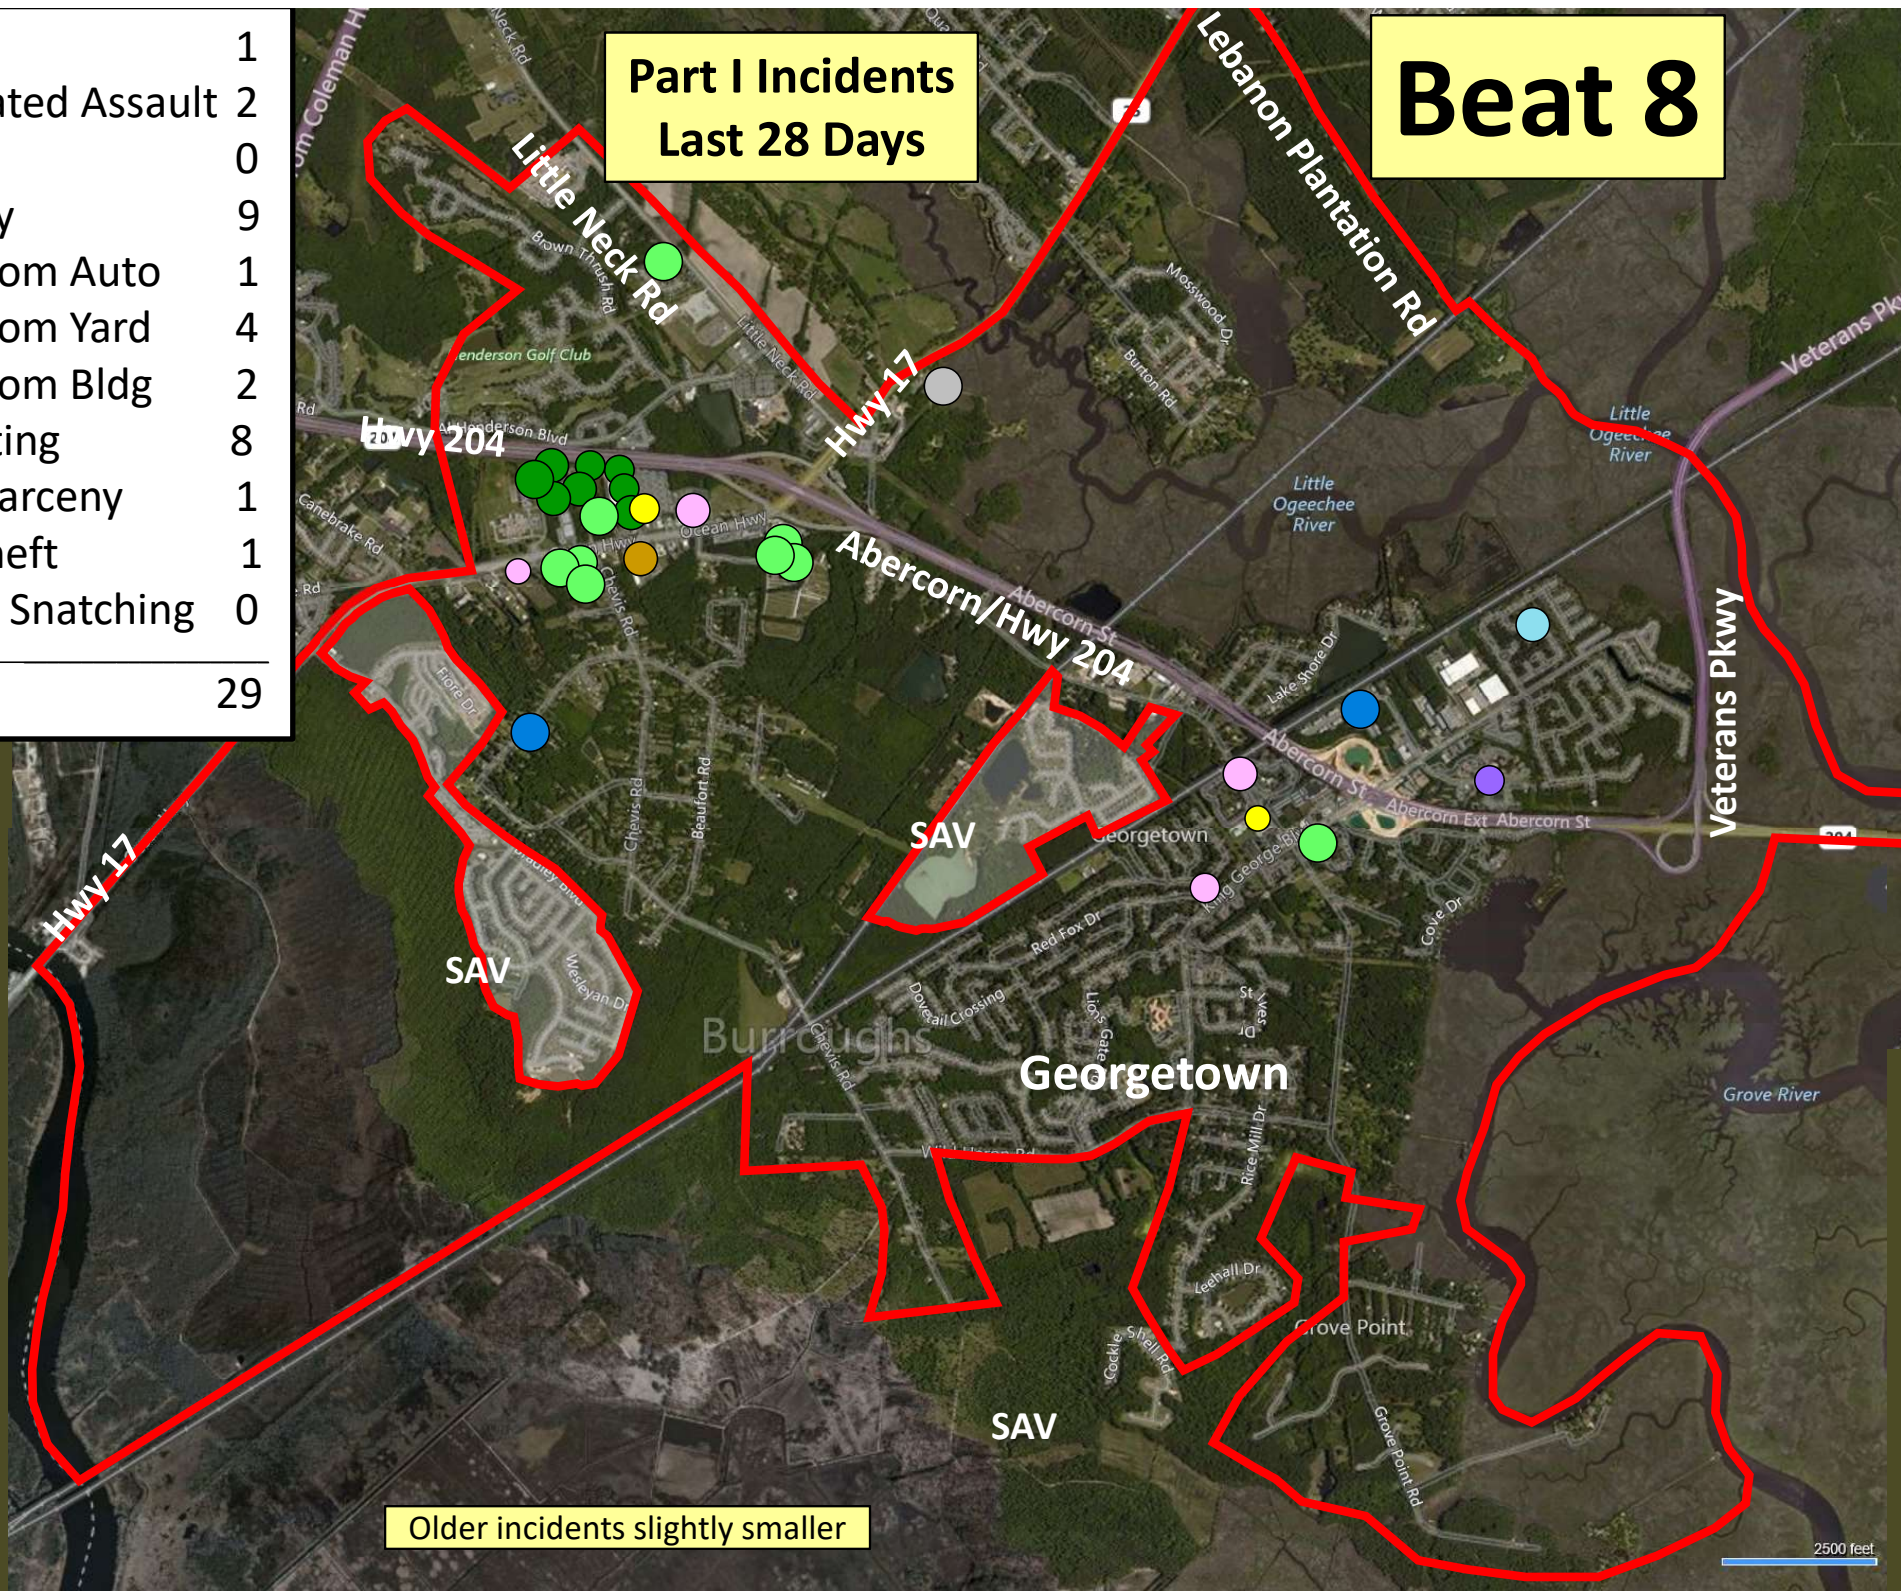

Beat 8

Part I Incidents Last 28 Days

Arson	1
Aggravated Assault	2
Rape	0
Burglary	9
Theft from Auto	1
Theft from Yard	4
Theft from Bldg	2
Shoplifting	8
Other Larceny	1
Auto Theft	1
Sudden Snatching	0
Total	29

Older incidents slightly smaller