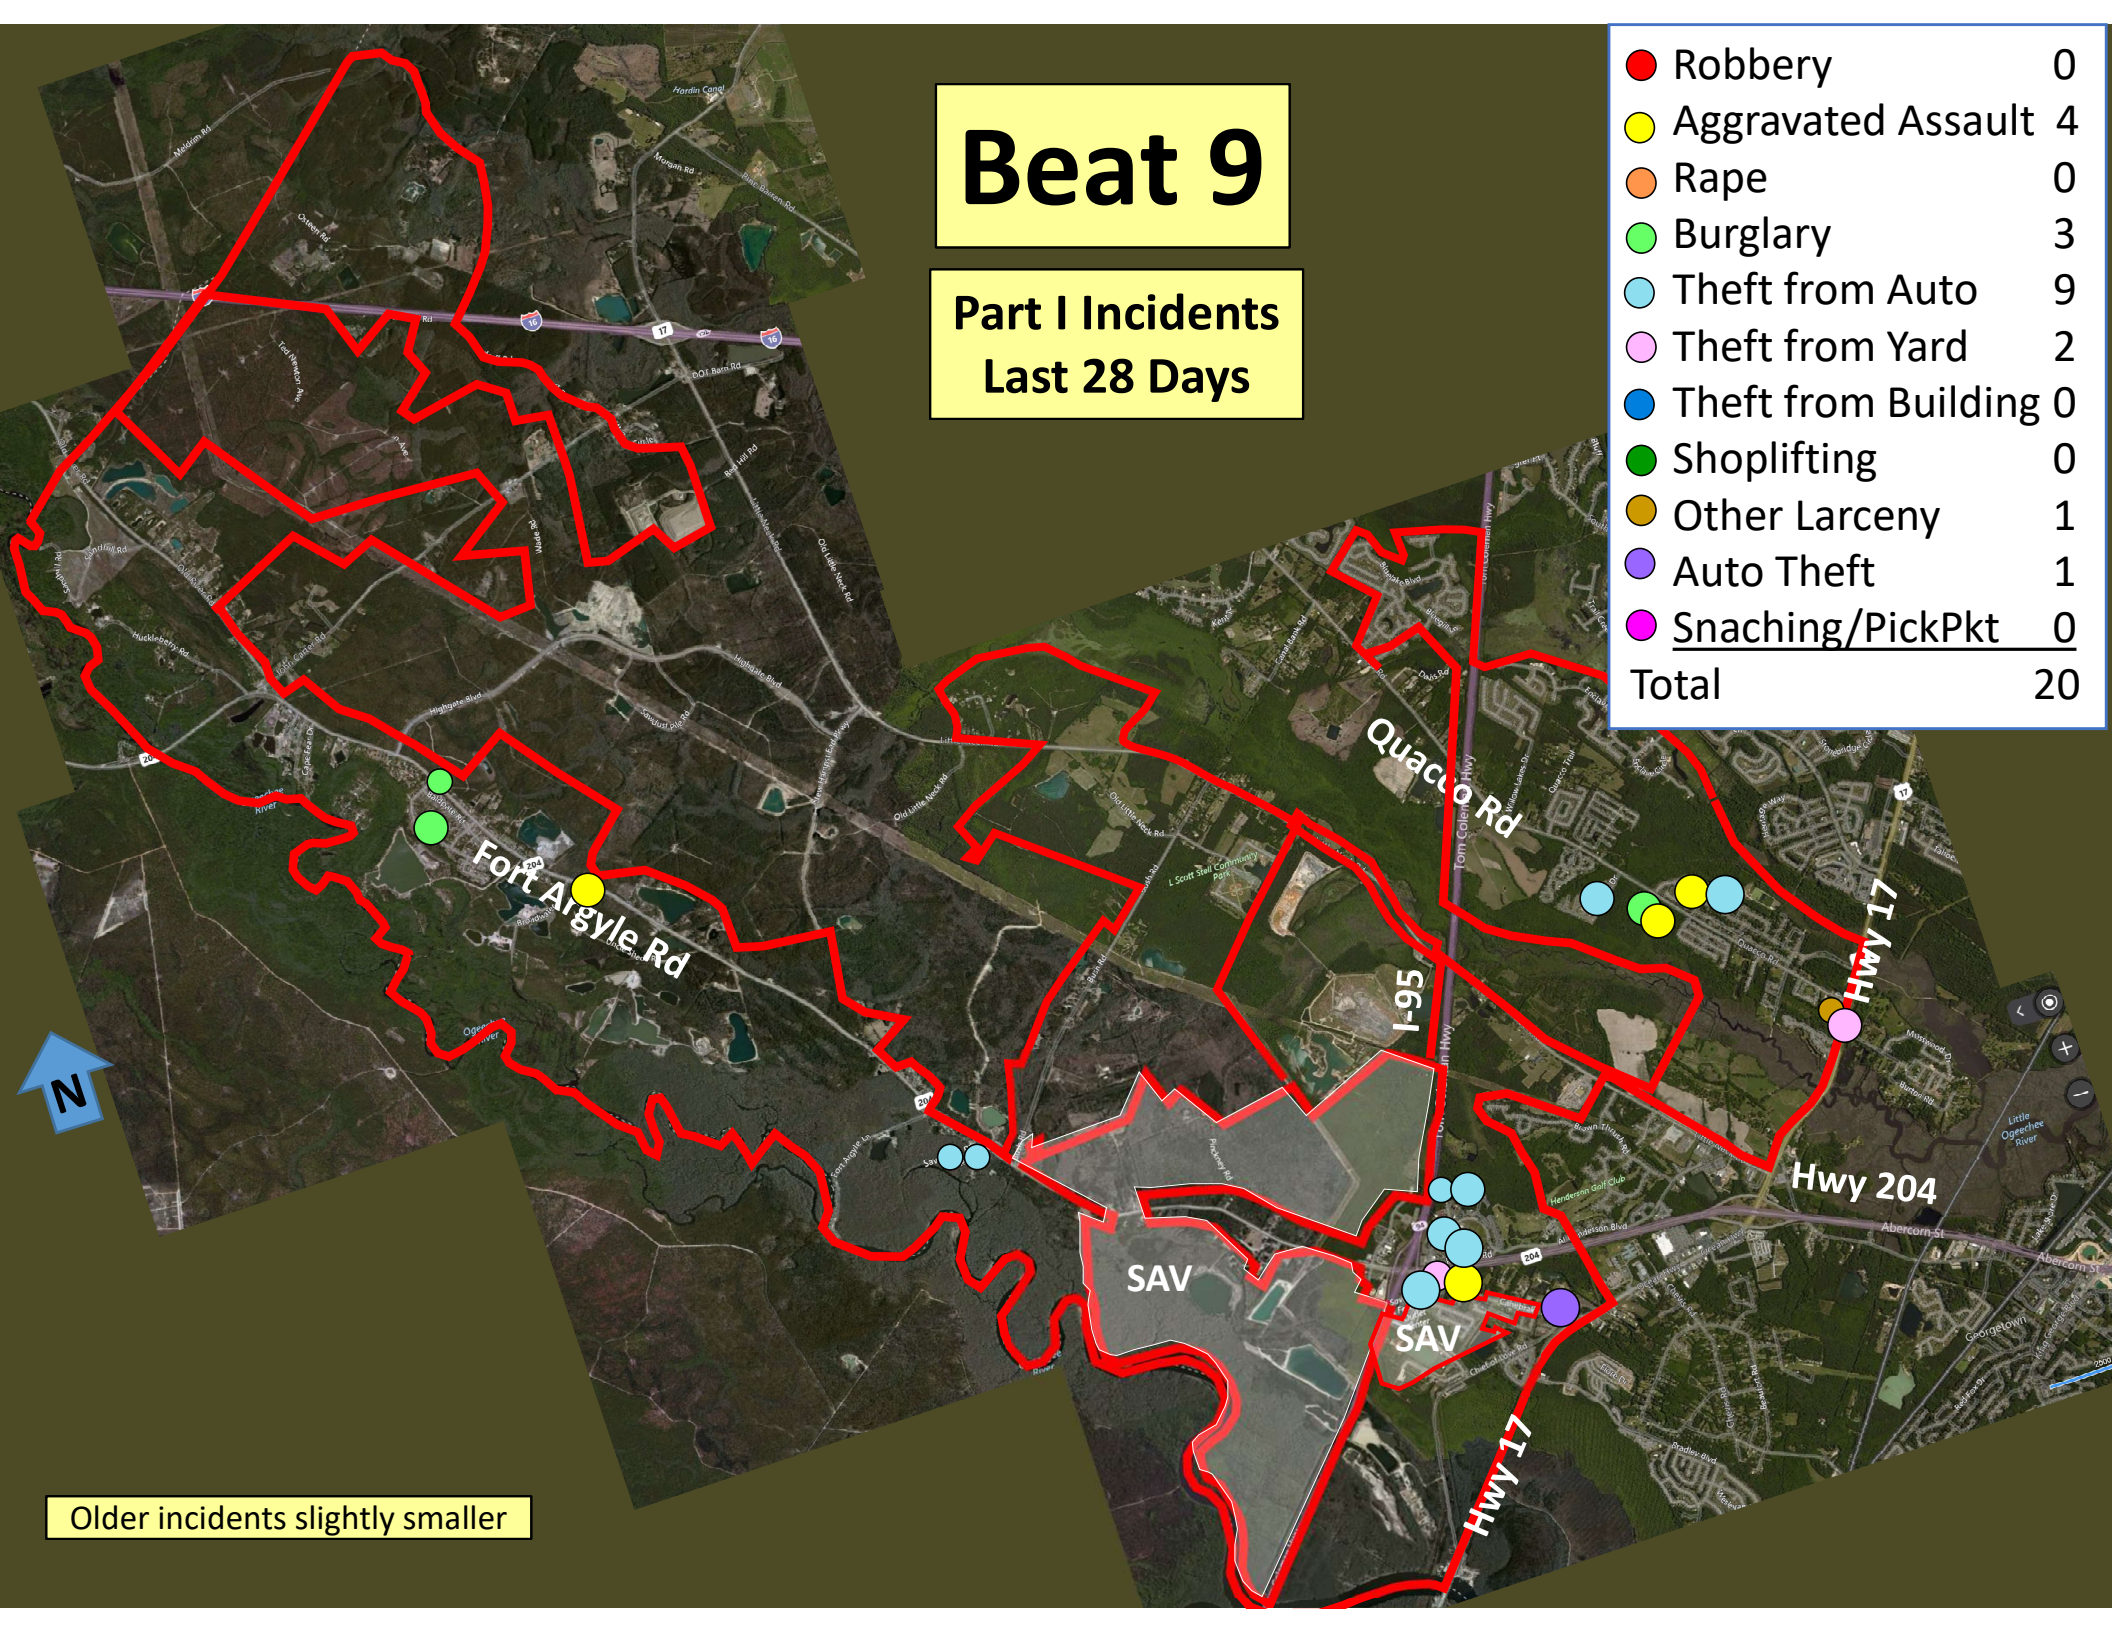

Beat 9

Part I Incidents
Last 28 Days

● Robbery	0
● Aggravated Assault	4
● Rape	0
● Burglary	3
● Theft from Auto	9
● Theft from Yard	2
● Theft from Building	0
● Shoplifting	0
● Other Larceny	1
● Auto Theft	1
● Snatching/PickPkt	0
Total	20

Older incidents slightly smaller