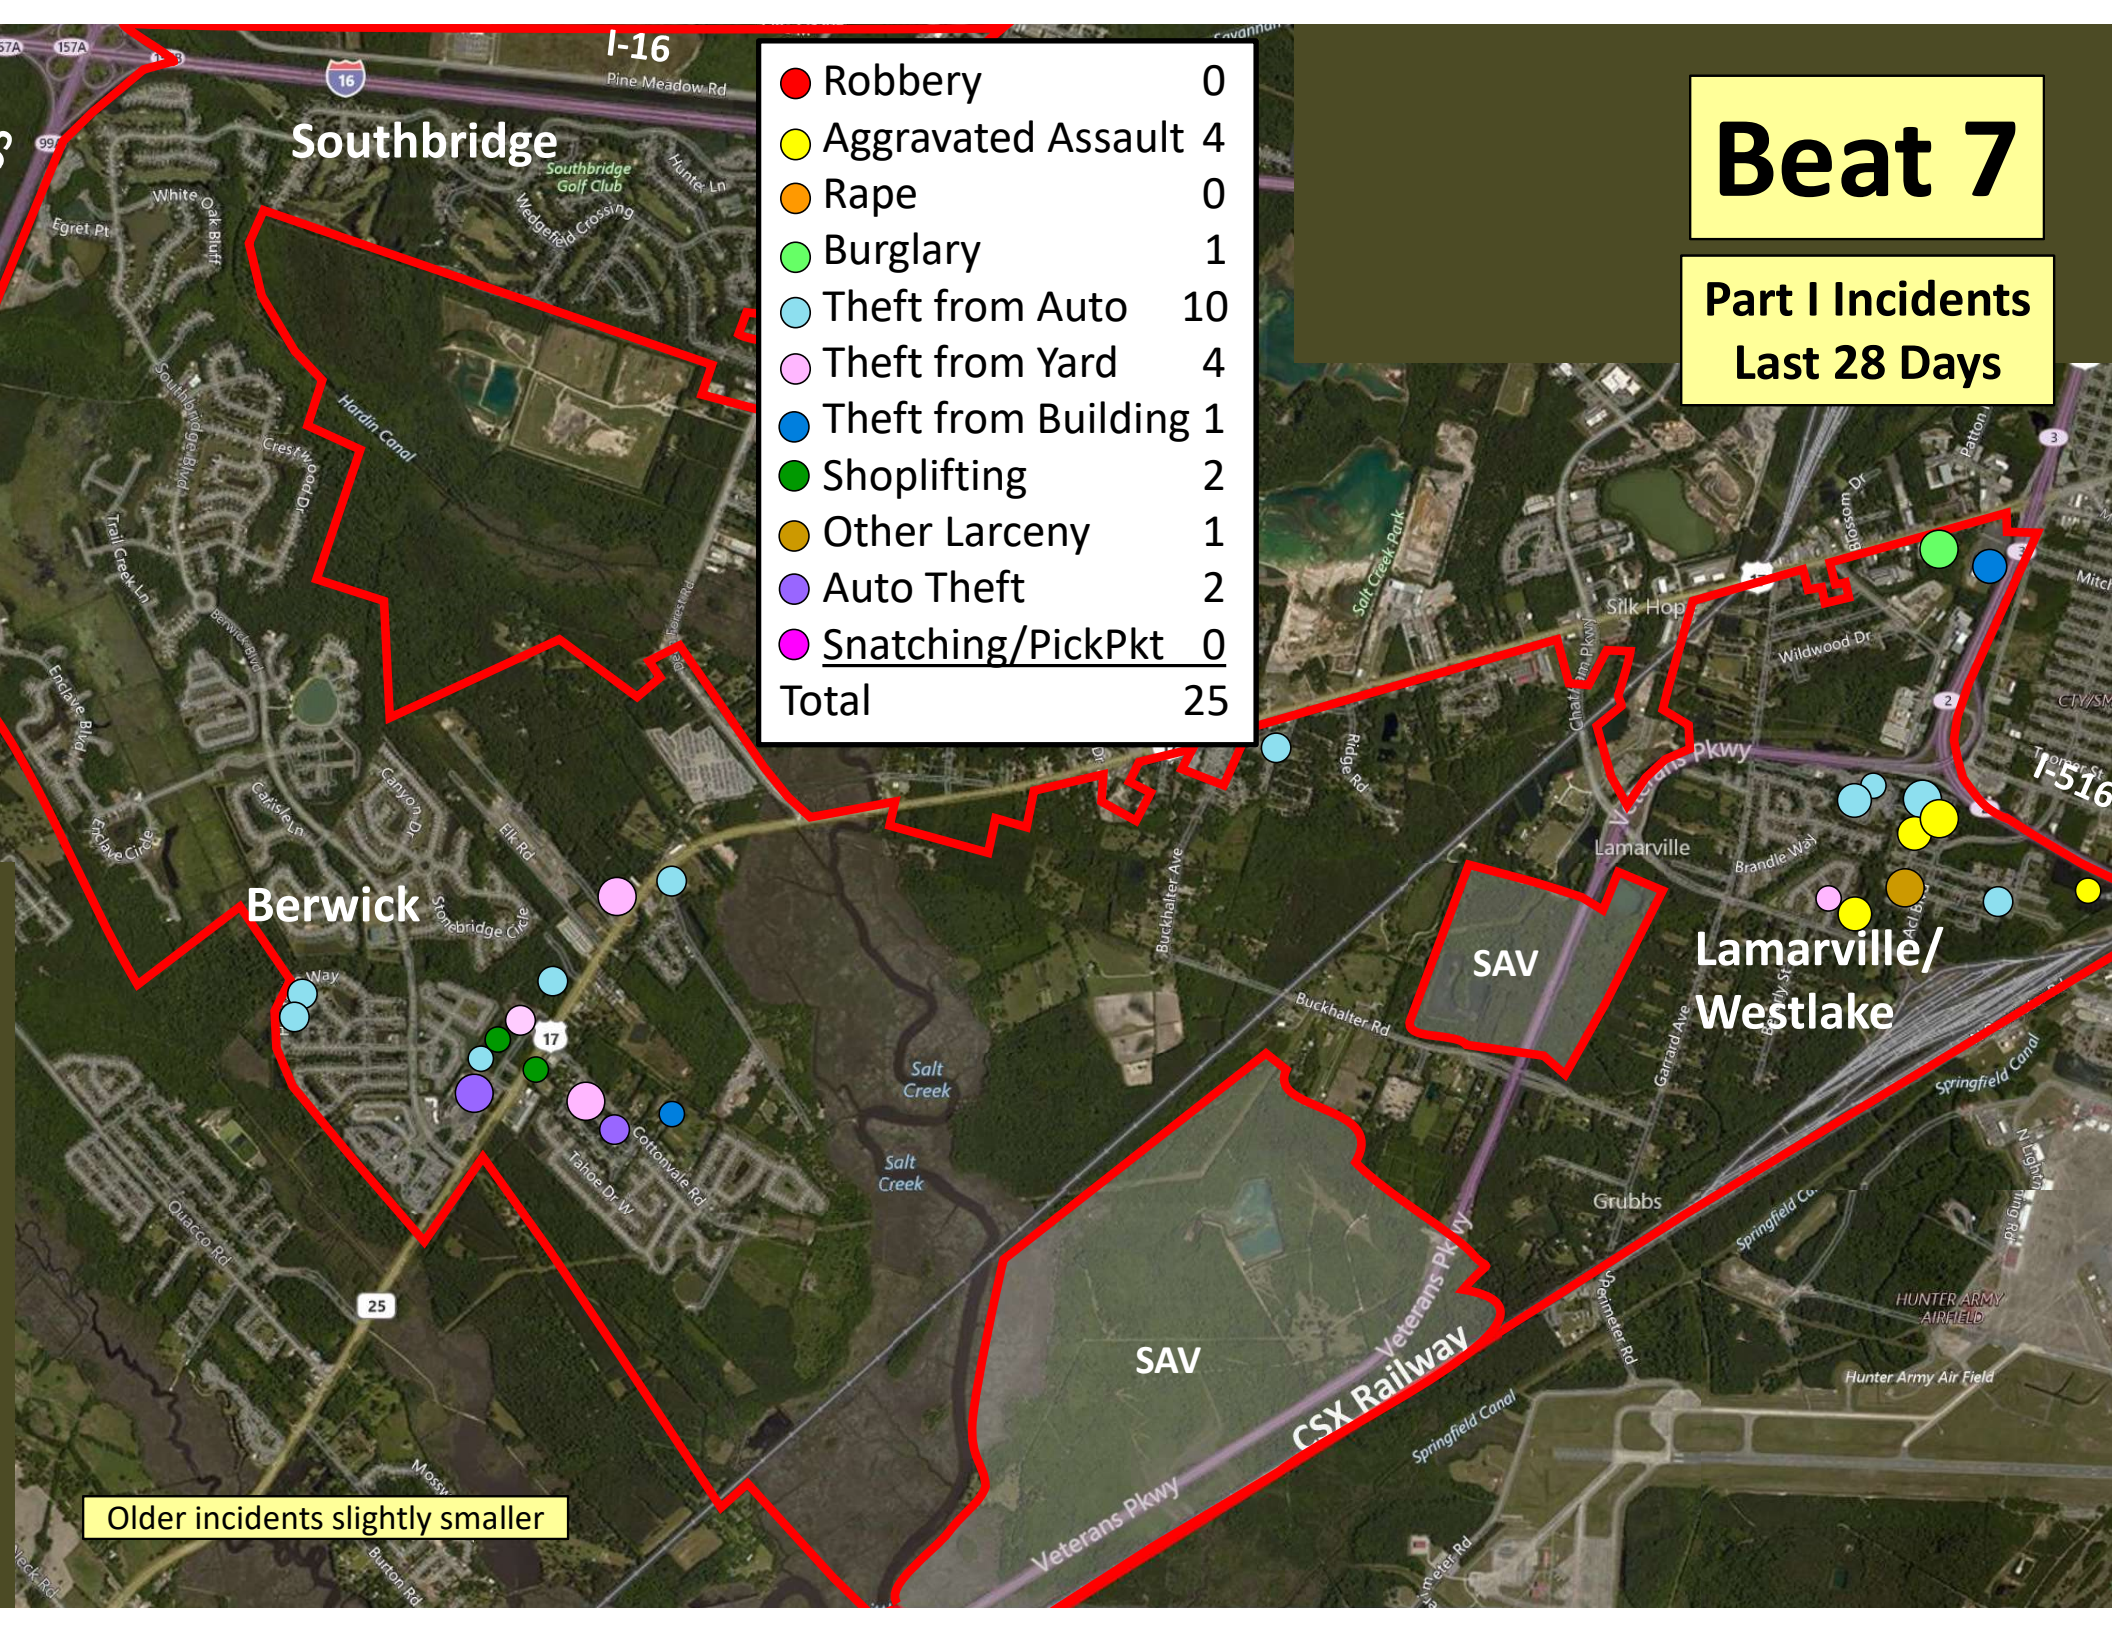

Beat 7

Part I Incidents
Last 28 Days

● Robbery	0
● Aggravated Assault	4
● Rape	0
● Burglary	1
● Theft from Auto	10
● Theft from Yard	4
● Theft from Building	1
● Shoplifting	2
● Other Larceny	1
● Auto Theft	2
● Snatching/PickPkt	0
Total	25

Older incidents slightly smaller