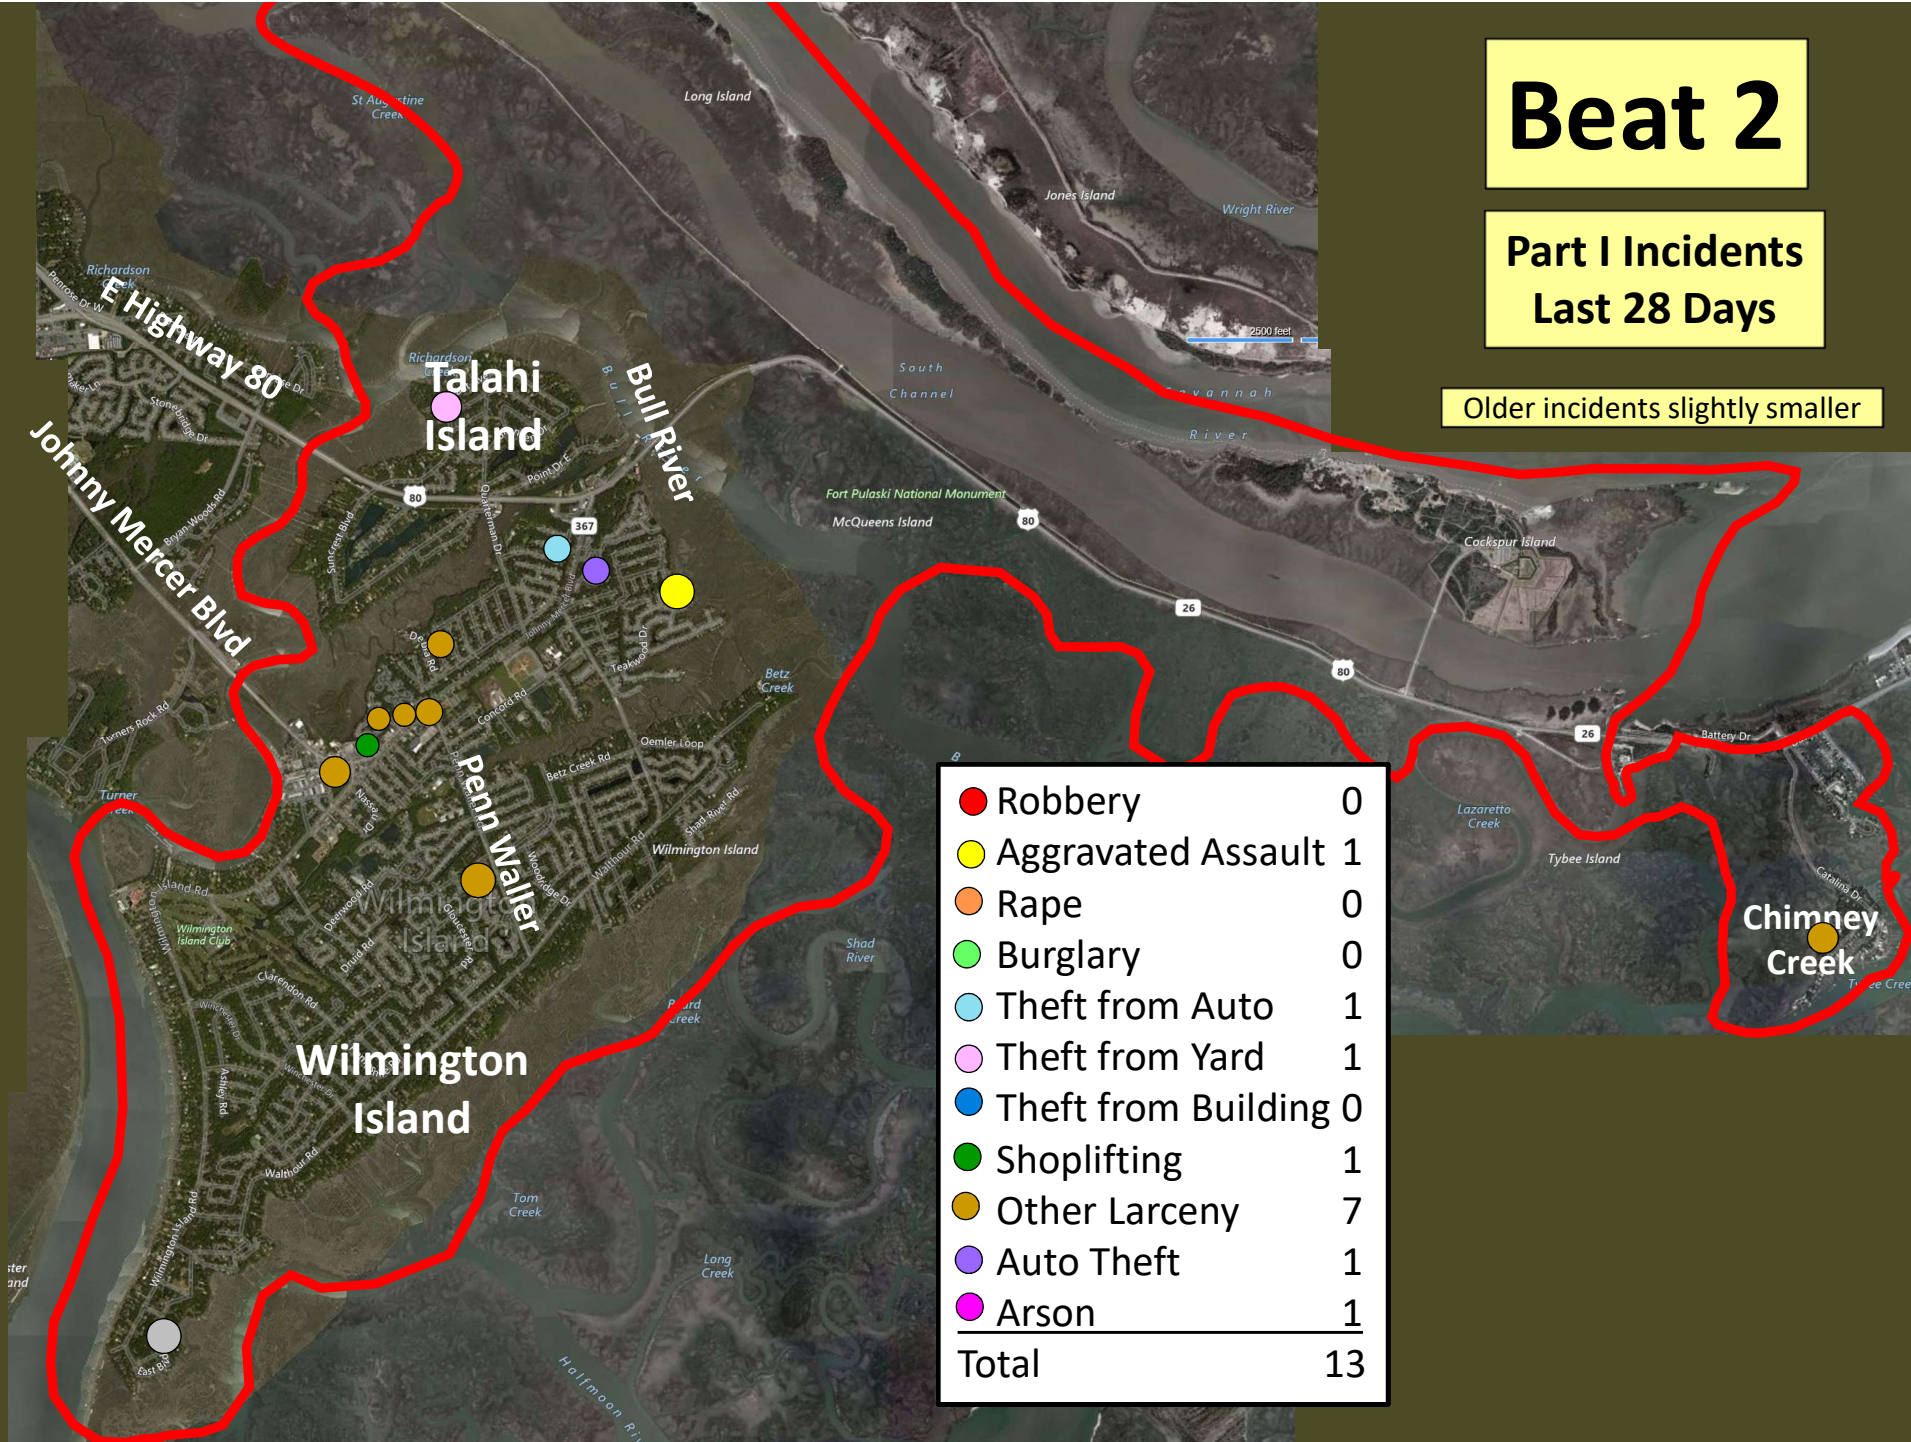

Beat 1

Part I Incidents Last 28 Days

● Robbery	0
● Aggravated Assault	1
● Rape	0
● Burglary	3
● Theft from Auto	2
● Theft from Yard	1
● Theft from Building	1
● Shoplifting	1
● Other Larceny	3
● Auto Theft	0
● Snatching/PickPkt	0
Total	12

Older incidents slightly smaller

Beat 2

Part I Incidents
Last 28 Days

Older incidents slightly smaller

Beat 3

● Robbery	0
● Aggravated Assault	0
● Rape	0
● Burglary	1
● Theft from Auto	6
● Theft from Yard	0
● Theft from Building	0
● Shoplifting	0
● Other Larceny	1
● Auto Theft	1
● Snatching/PickPkt	0
Total	9

**Part I Incidents
Last 28 Days**

Older incidents slightly smaller

Beat 4

Part I Incidents
Last 28 Days

● Sudden Snatching	0
● Aggravated Assault	0
● Rape	0
● Burglary	0
● Theft from Auto	1
● Theft from Yard	1
● Theft from Building	1
● Shoplifting	15
● Other Larceny	0
● Auto Theft	0
Total	19

Older incidents slightly smaller

Beat 5

**Part I Incidents
Last 28 Days**

Older incidents slightly smaller

● Robbery	0
● Aggravated Assault	1
● Rape	0
● Burglary	1
● Theft from Auto	0
● Theft from Yard	0
● Theft from Building	1
● Shoplifting	1
● Other Larceny	1
● Auto Theft	0
● Snatching/PickPkt	0
Total	5