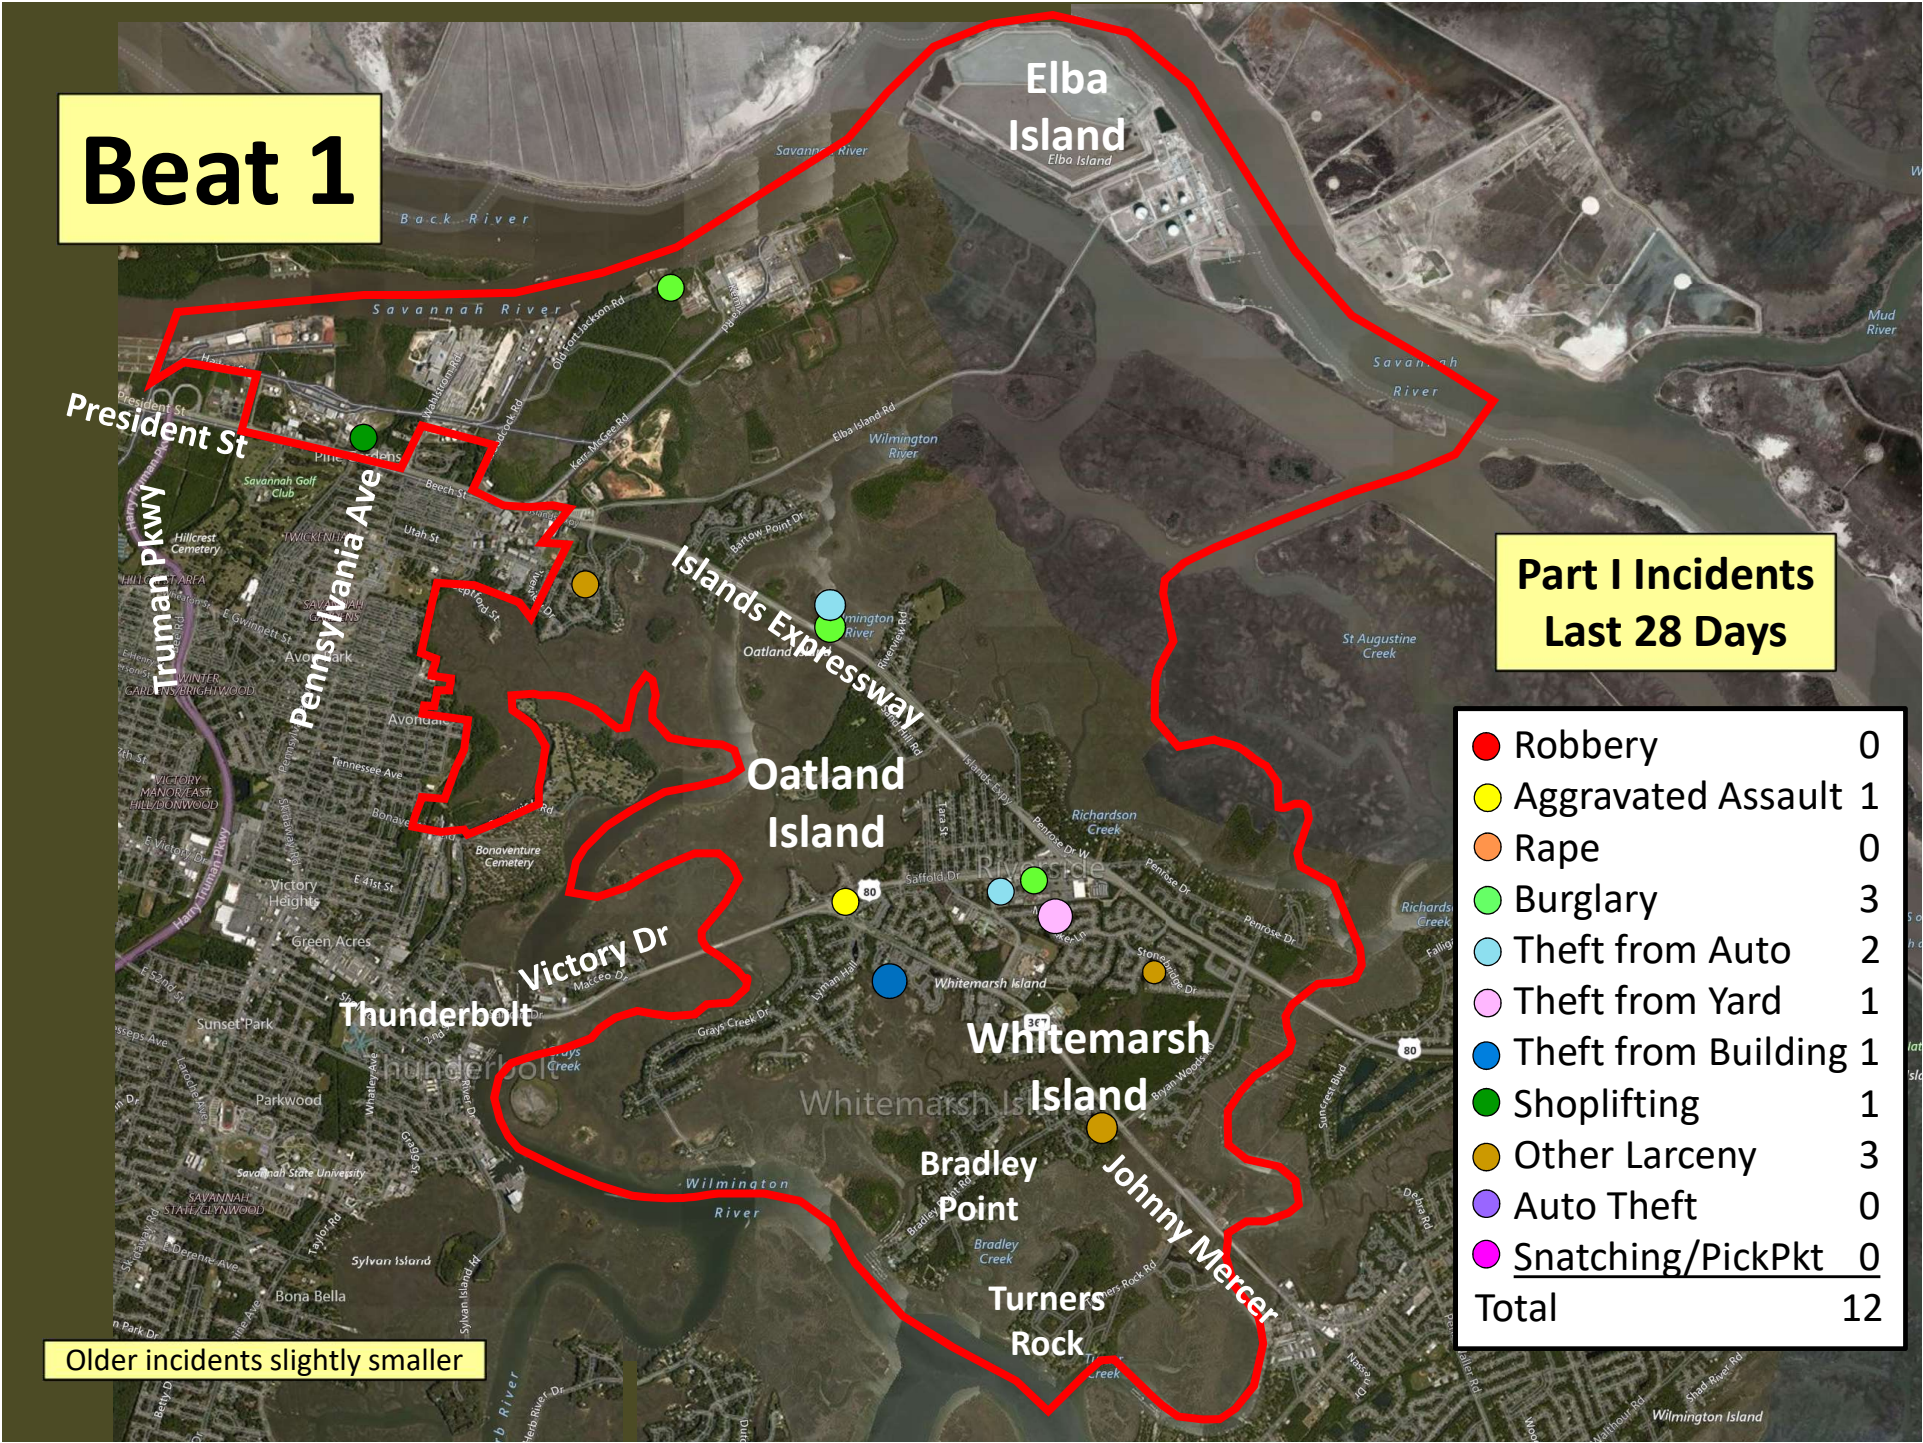

Beat 1

Part I Incidents Last 28 Days

● Robbery	0
● Aggravated Assault	1
● Rape	0
● Burglary	3
● Theft from Auto	2
● Theft from Yard	1
● Theft from Building	1
● Shoplifting	1
● Other Larceny	3
● Auto Theft	0
● Snatching/PickPkt	0
Total	12

Older incidents slightly smaller

Beat 2

Part I Incidents
Last 28 Days

Older incidents slightly smaller

Beat 3

● Robbery	0
● Aggravated Assault	0
● Rape	0
● Burglary	1
● Theft from Auto	6
● Theft from Yard	0
● Theft from Building	0
● Shoplifting	0
● Other Larceny	1
● Auto Theft	1
● Snatching/PickPkt	0
Total	9

**Part I Incidents
Last 28 Days**

Older incidents slightly smaller

Beat 4

Part I Incidents
Last 28 Days

● Sudden Snatching	0
● Aggravated Assault	0
● Rape	0
● Burglary	0
● Theft from Auto	1
● Theft from Yard	1
● Theft from Building	1
● Shoplifting	15
● Other Larceny	0
● Auto Theft	0
Total	19