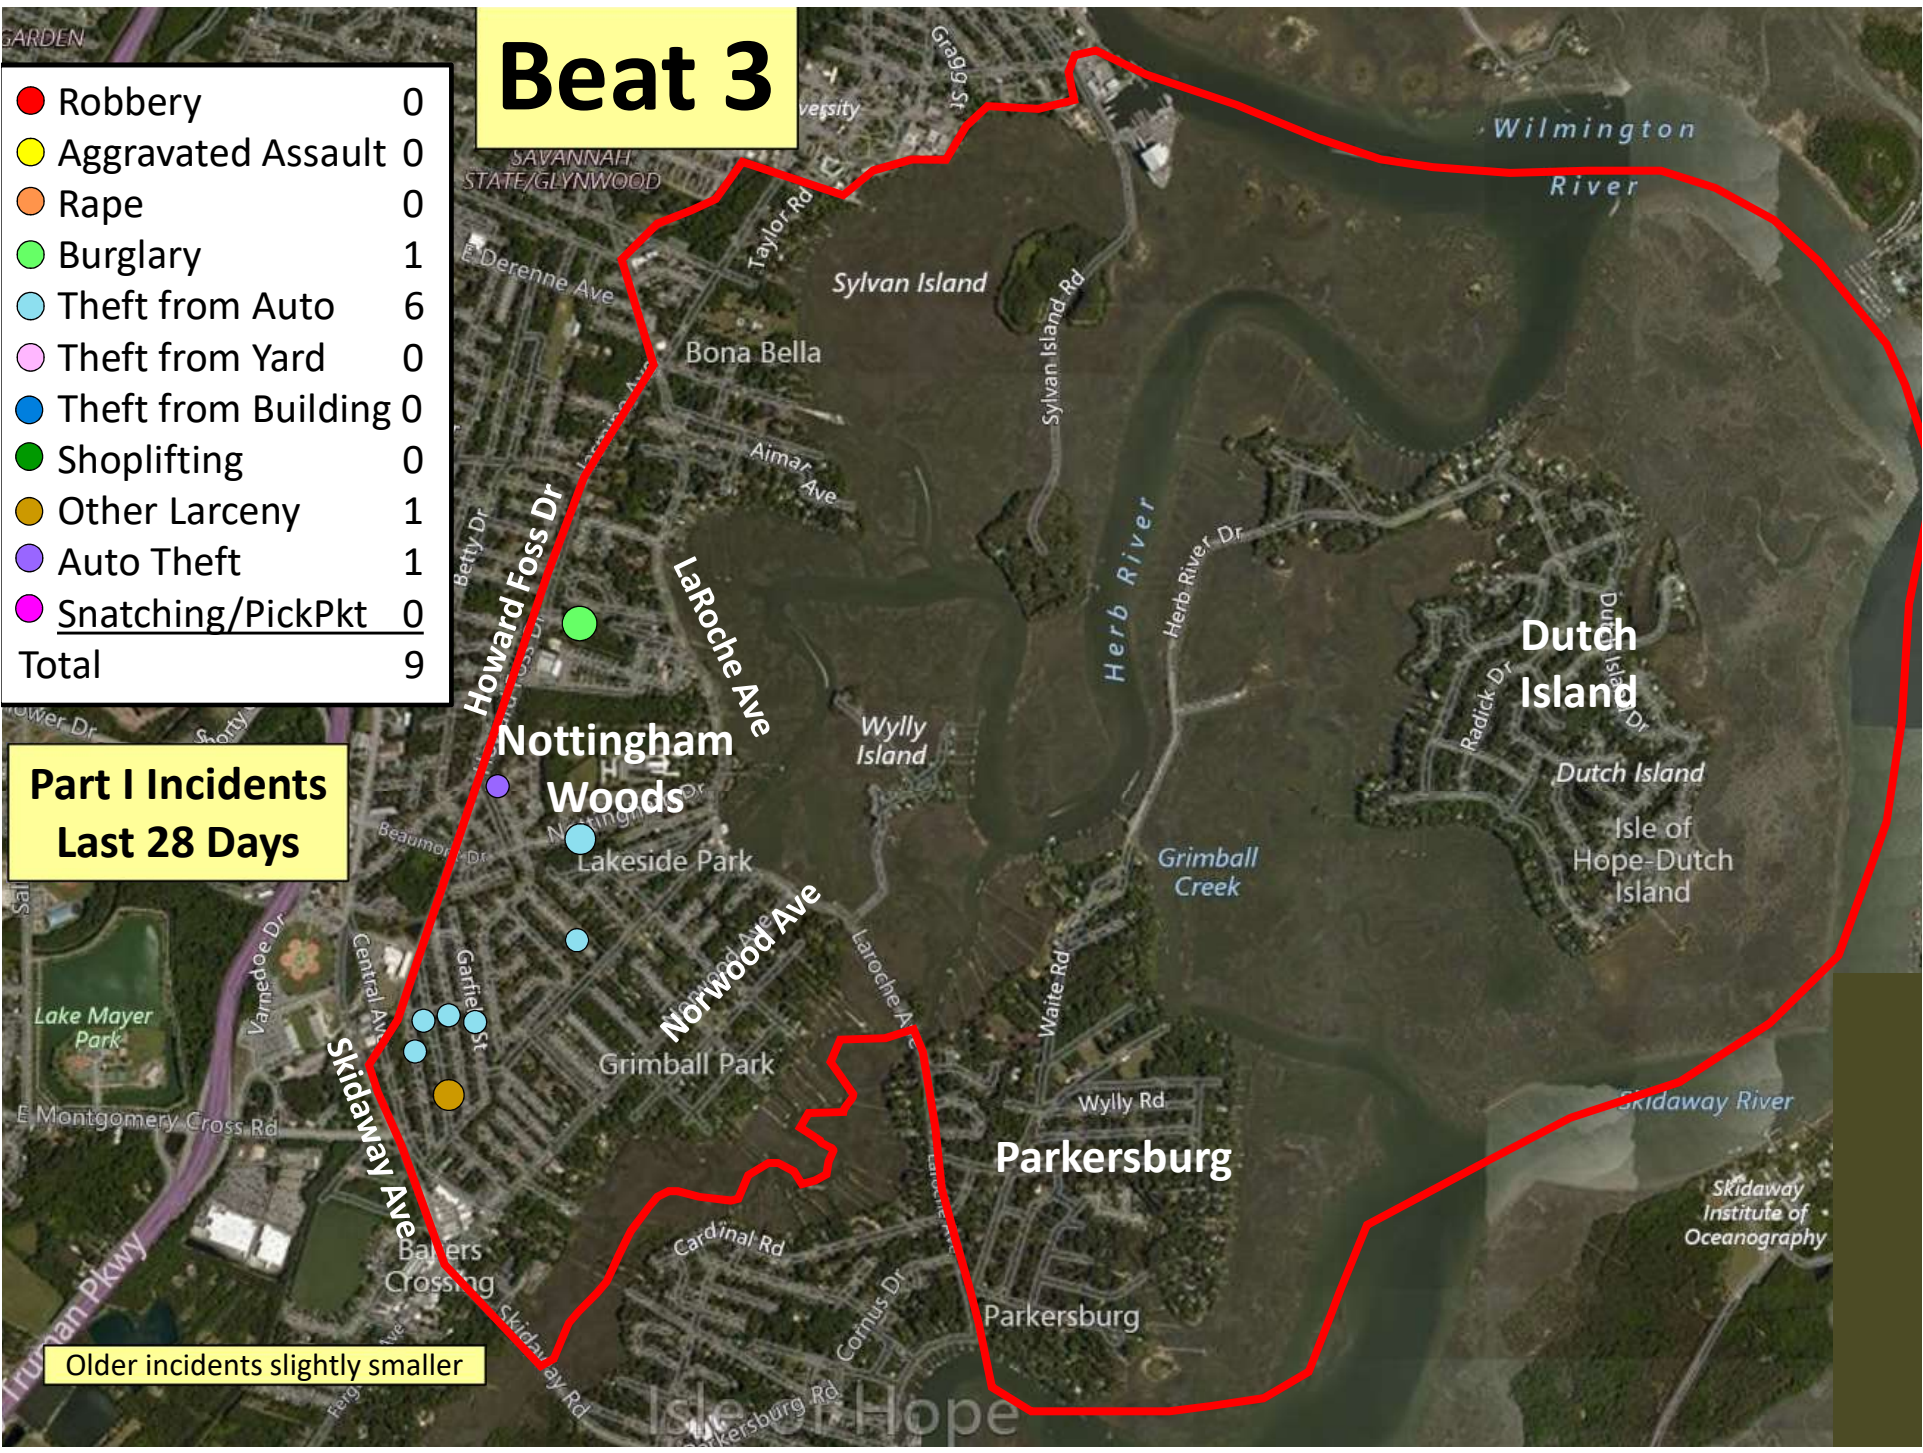

Beat 1

Part I Incidents Last 28 Days

● Robbery	0
● Aggravated Assault	1
● Rape	0
● Burglary	3
● Theft from Auto	2
● Theft from Yard	1
● Theft from Building	1
● Shoplifting	1
● Other Larceny	3
● Auto Theft	0
● Snatching/PickPkt	0
Total	12

Older incidents slightly smaller

Beat 2

Part I Incidents
Last 28 Days

Older incidents slightly smaller

Beat 3

● Robbery	0
● Aggravated Assault	0
● Rape	0
● Burglary	1
● Theft from Auto	6
● Theft from Yard	0
● Theft from Building	0
● Shoplifting	0
● Other Larceny	1
● Auto Theft	1
● Snatching/PickPkt	0
Total	9

**Part I Incidents
Last 28 Days**

Older incidents slightly smaller

Beat 4

Part I Incidents
Last 28 Days

● Sudden Snatching	0
● Aggravated Assault	0
● Rape	0
● Burglary	0
● Theft from Auto	1
● Theft from Yard	1
● Theft from Building	1
● Shoplifting	15
● Other Larceny	0
● Auto Theft	0
Total	19