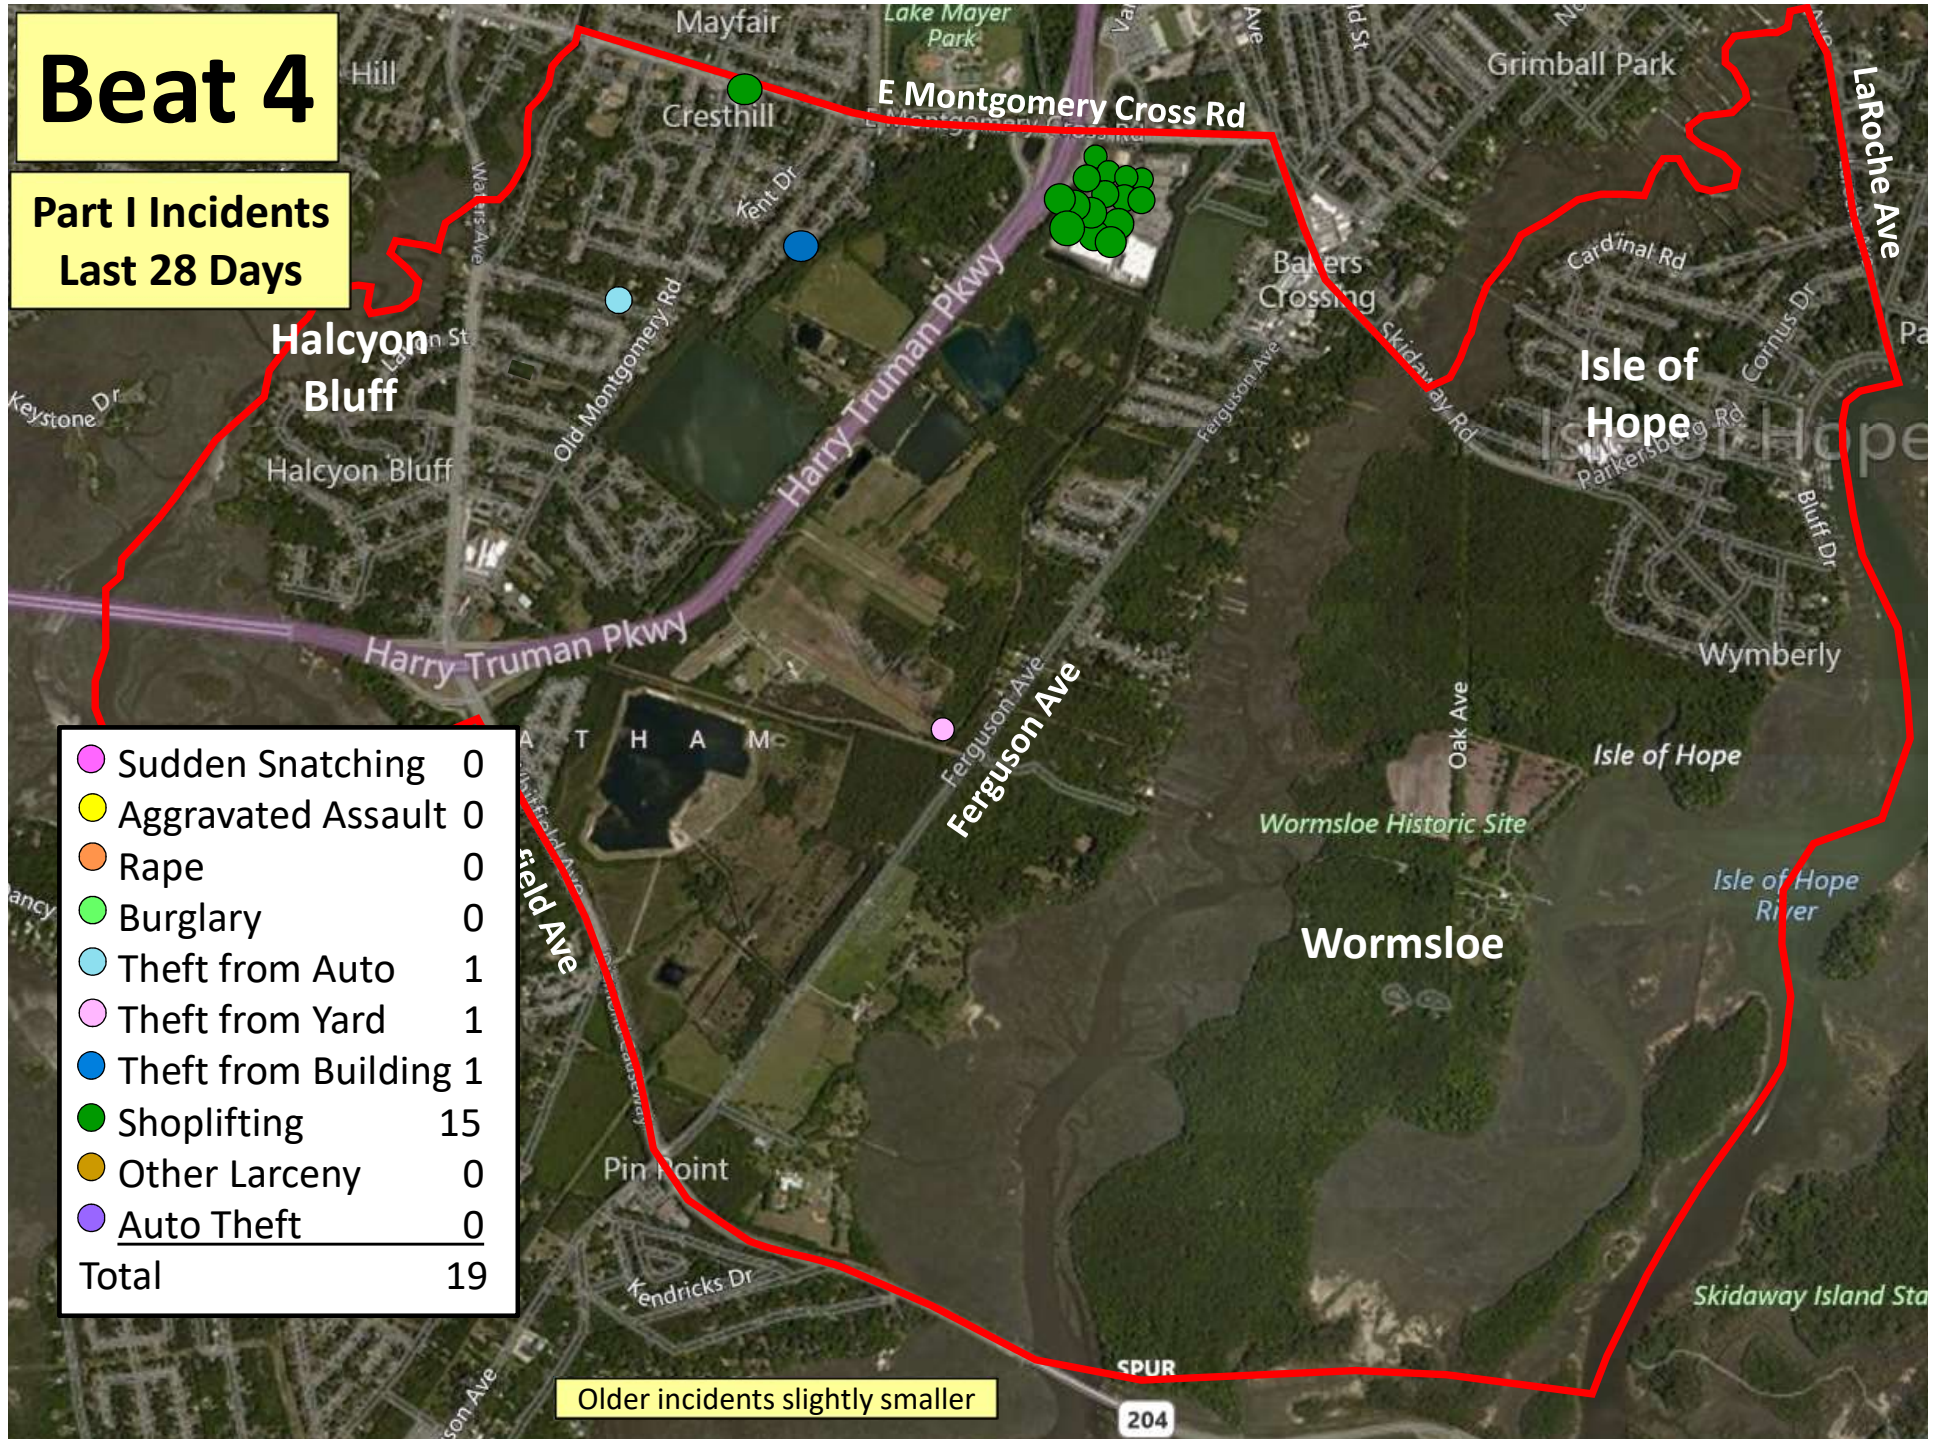

Older incidents slightly smaller

Beat 2

Part I Incidents
Last 28 Days

Older incidents slightly smaller

Beat 3

● Robbery	0
● Aggravated Assault	0
● Rape	0
● Burglary	1
● Theft from Auto	6
● Theft from Yard	0
● Theft from Building	0
● Shoplifting	0
● Other Larceny	1
● Auto Theft	1
● Snatching/PickPkt	0
Total	9

**Part I Incidents
Last 28 Days**

Older incidents slightly smaller

Beat 4

Part I Incidents
Last 28 Days

● Sudden Snatching	0
● Aggravated Assault	0
● Rape	0
● Burglary	0
● Theft from Auto	1
● Theft from Yard	1
● Theft from Building	1
● Shoplifting	15
● Other Larceny	0
● Auto Theft	0
Total	19