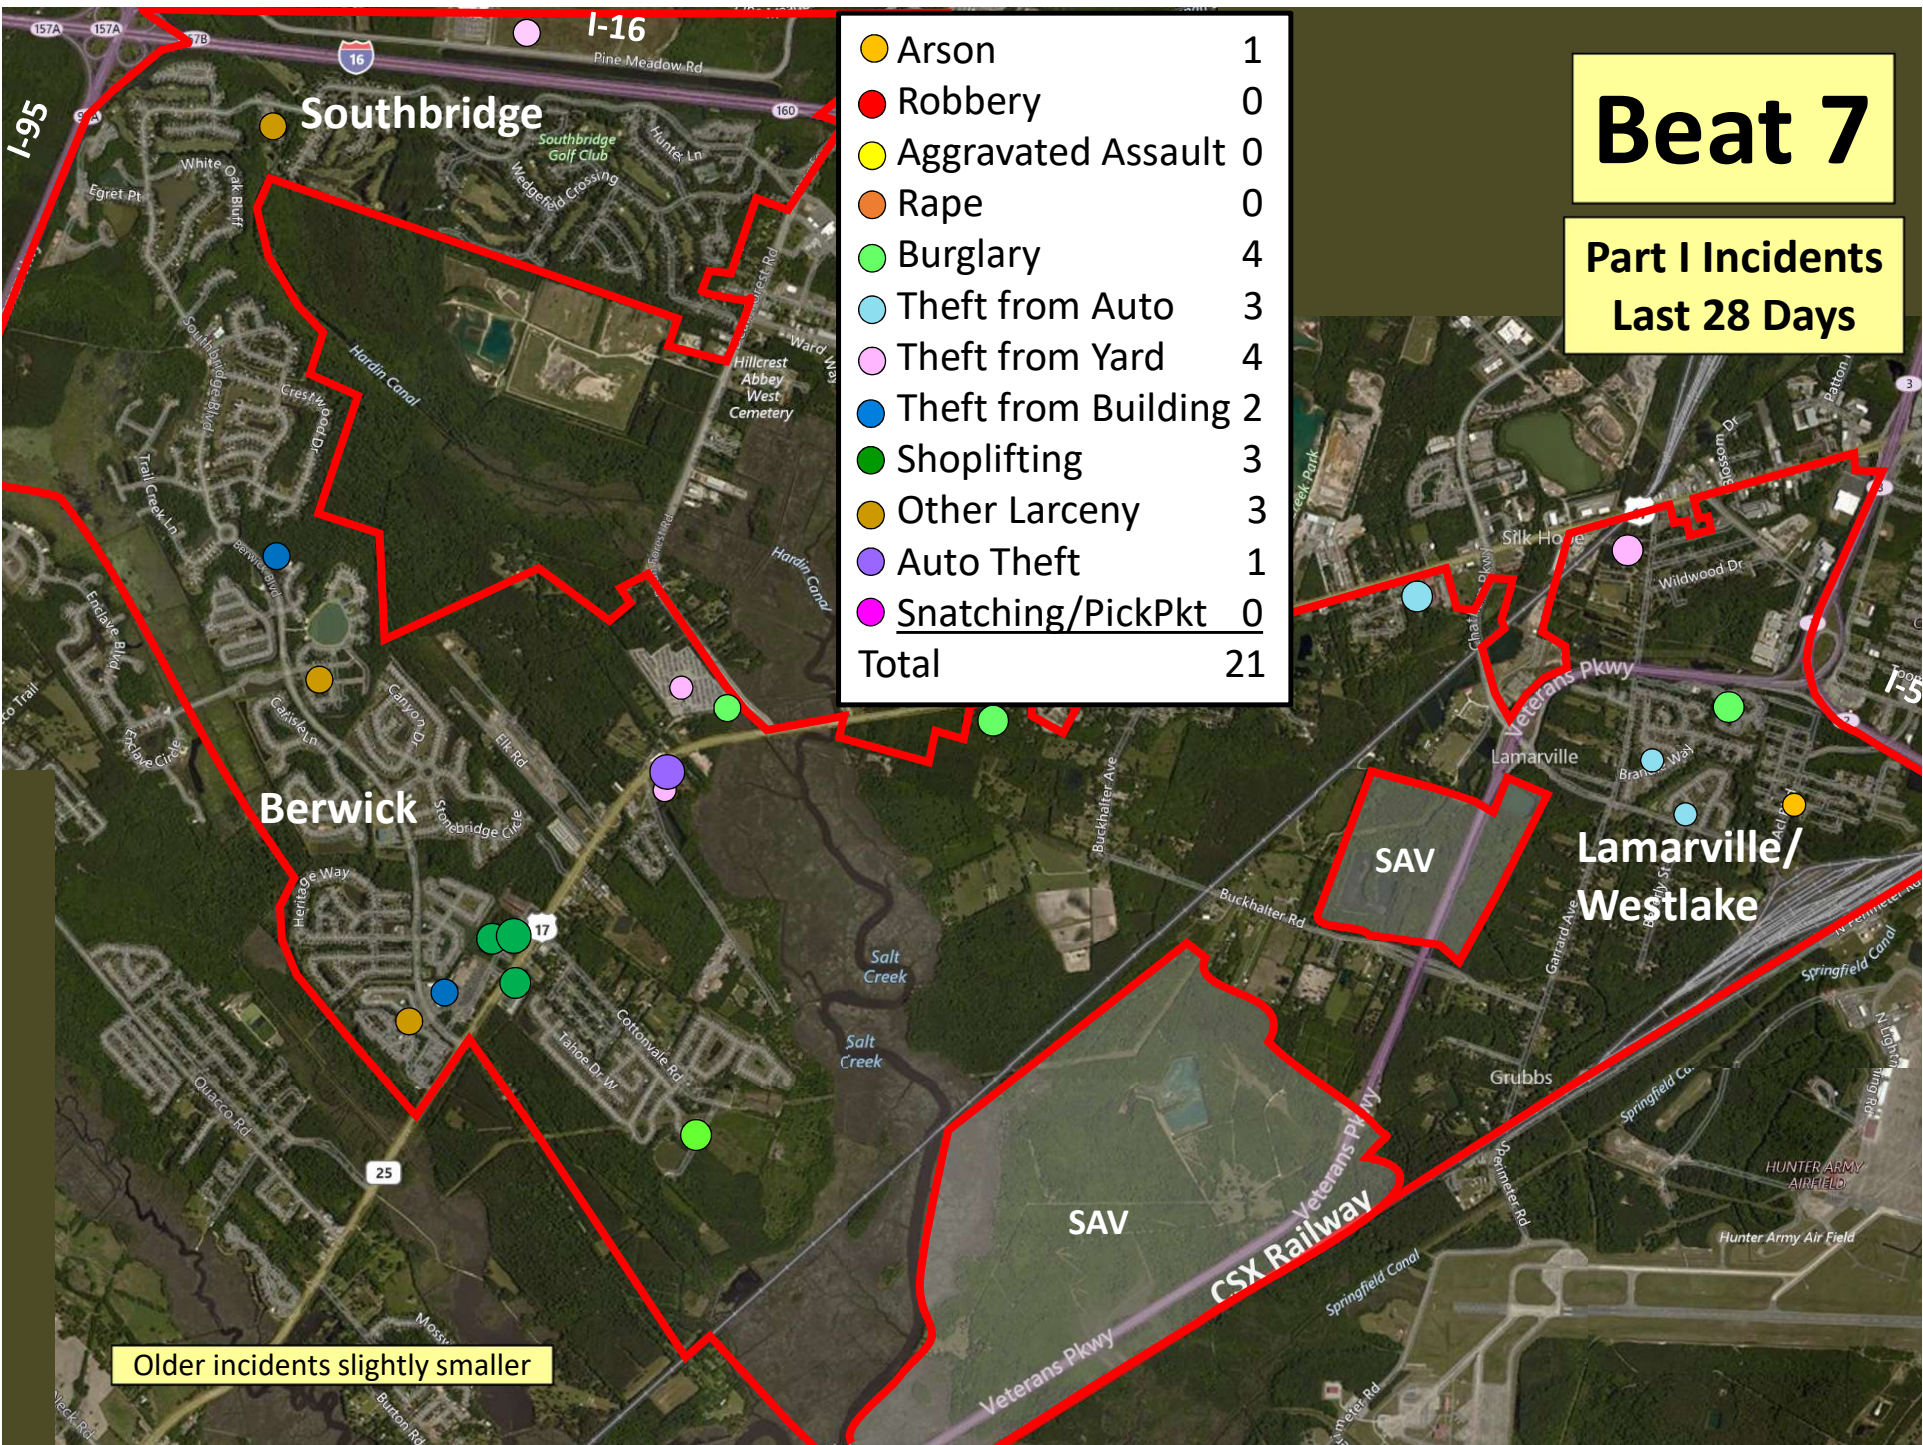

Older incidents slightly smaller

Beat 5

**Part I Incidents
Last 28 Days**

Older incidents slightly smaller

● Robbery	0
● Aggravated Assault	1
● Rape	0
● Burglary	1
● Theft from Auto	0
● Theft from Yard	0
● Theft from Building	1
● Shoplifting	1
● Other Larceny	1
● Auto Theft	0
● Snatching/PickPkt	0
Total	5

Beat 6

Part I Incidents
Last 28 Days

● Robbery	1
● Aggravated Assault	0
● Rape	0
● Burglary	0
● Theft from Auto	0
● Theft from Yard	0
● Theft from Building	0
● Shoplifting	0
● Other Larceny	0
● Auto Theft	0
● Snatching/PickPkt	0
Total	1

Older incidents slightly smaller

Beat 7

Part I Incidents
Last 28 Days

Arson	1
Robbery	0
Aggravated Assault	0
Rape	0
Burglary	4
Theft from Auto	3
Theft from Yard	4
Theft from Building	2
Shoplifting	3
Other Larceny	3
Auto Theft	1
Snatching/PickPkt	0
Total	21

Older incidents slightly smaller

**Part I Incidents
Last 28 Days**

Beat 8

● Robbery	1
● Aggravated Assault	1
Ⓜ Homicide	1
● Burglary	4
● Theft from Auto	4
● Theft from Yard	1
● Theft from Bldg	1
● Shoplifting	11
● Other Larceny	0
● Auto Theft	2
● Sudden Snatching	0
Total	26