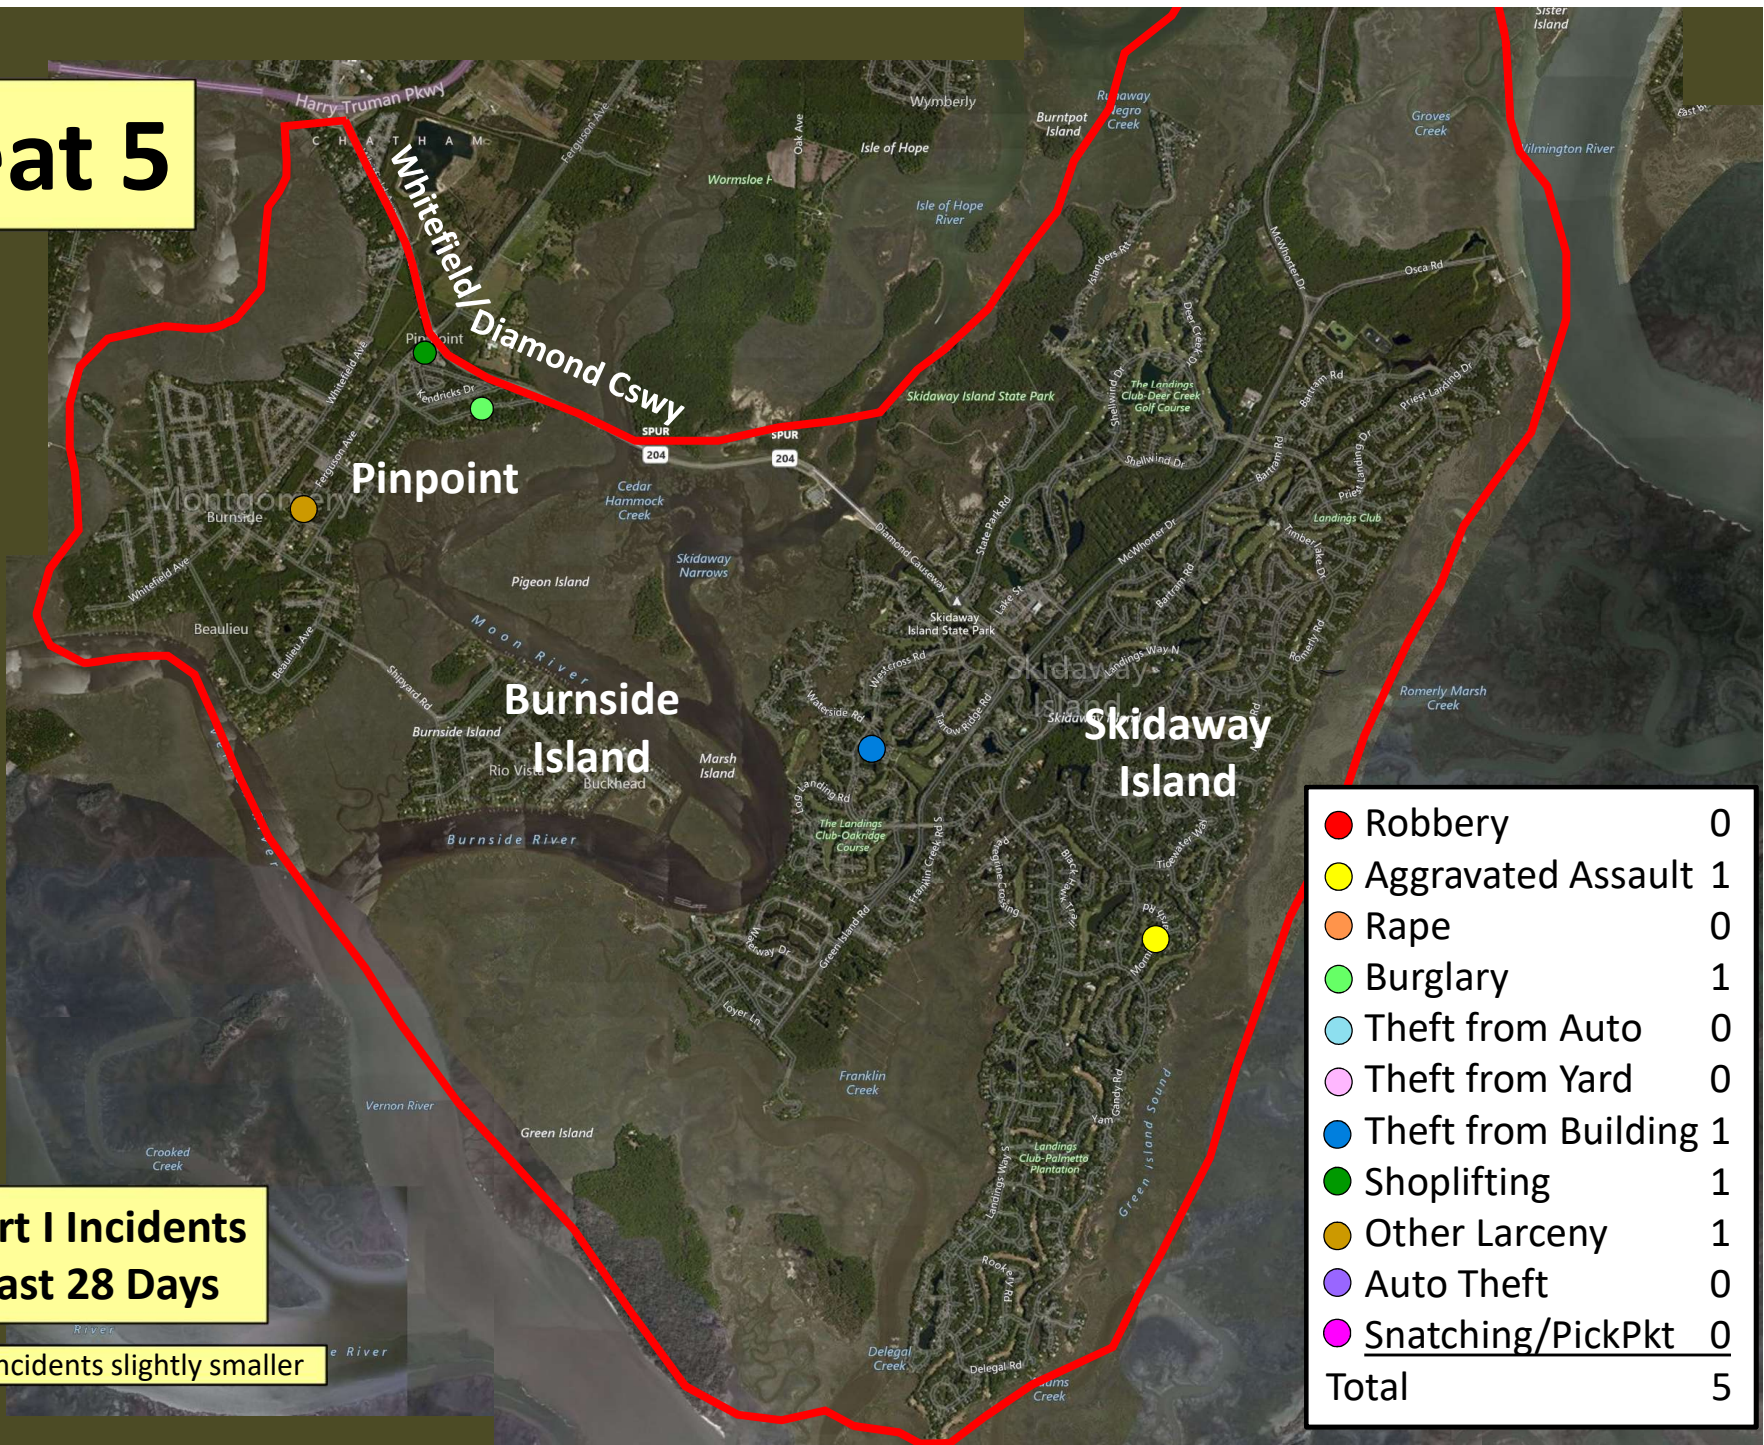

**Part I Incidents
Last 28 Days**

Older incidents slightly smaller

Beat 4

Part I Incidents
Last 28 Days

● Sudden Snatching	0
● Aggravated Assault	0
● Rape	0
● Burglary	0
● Theft from Auto	1
● Theft from Yard	1
● Theft from Building	1
● Shoplifting	15
● Other Larceny	0
● Auto Theft	0
Total	19

Older incidents slightly smaller

Beat 5

**Part I Incidents
Last 28 Days**

Older incidents slightly smaller

● Robbery	0
● Aggravated Assault	1
● Rape	0
● Burglary	1
● Theft from Auto	0
● Theft from Yard	0
● Theft from Building	1
● Shoplifting	1
● Other Larceny	1
● Auto Theft	0
● Snatching/PickPkt	0
Total	5