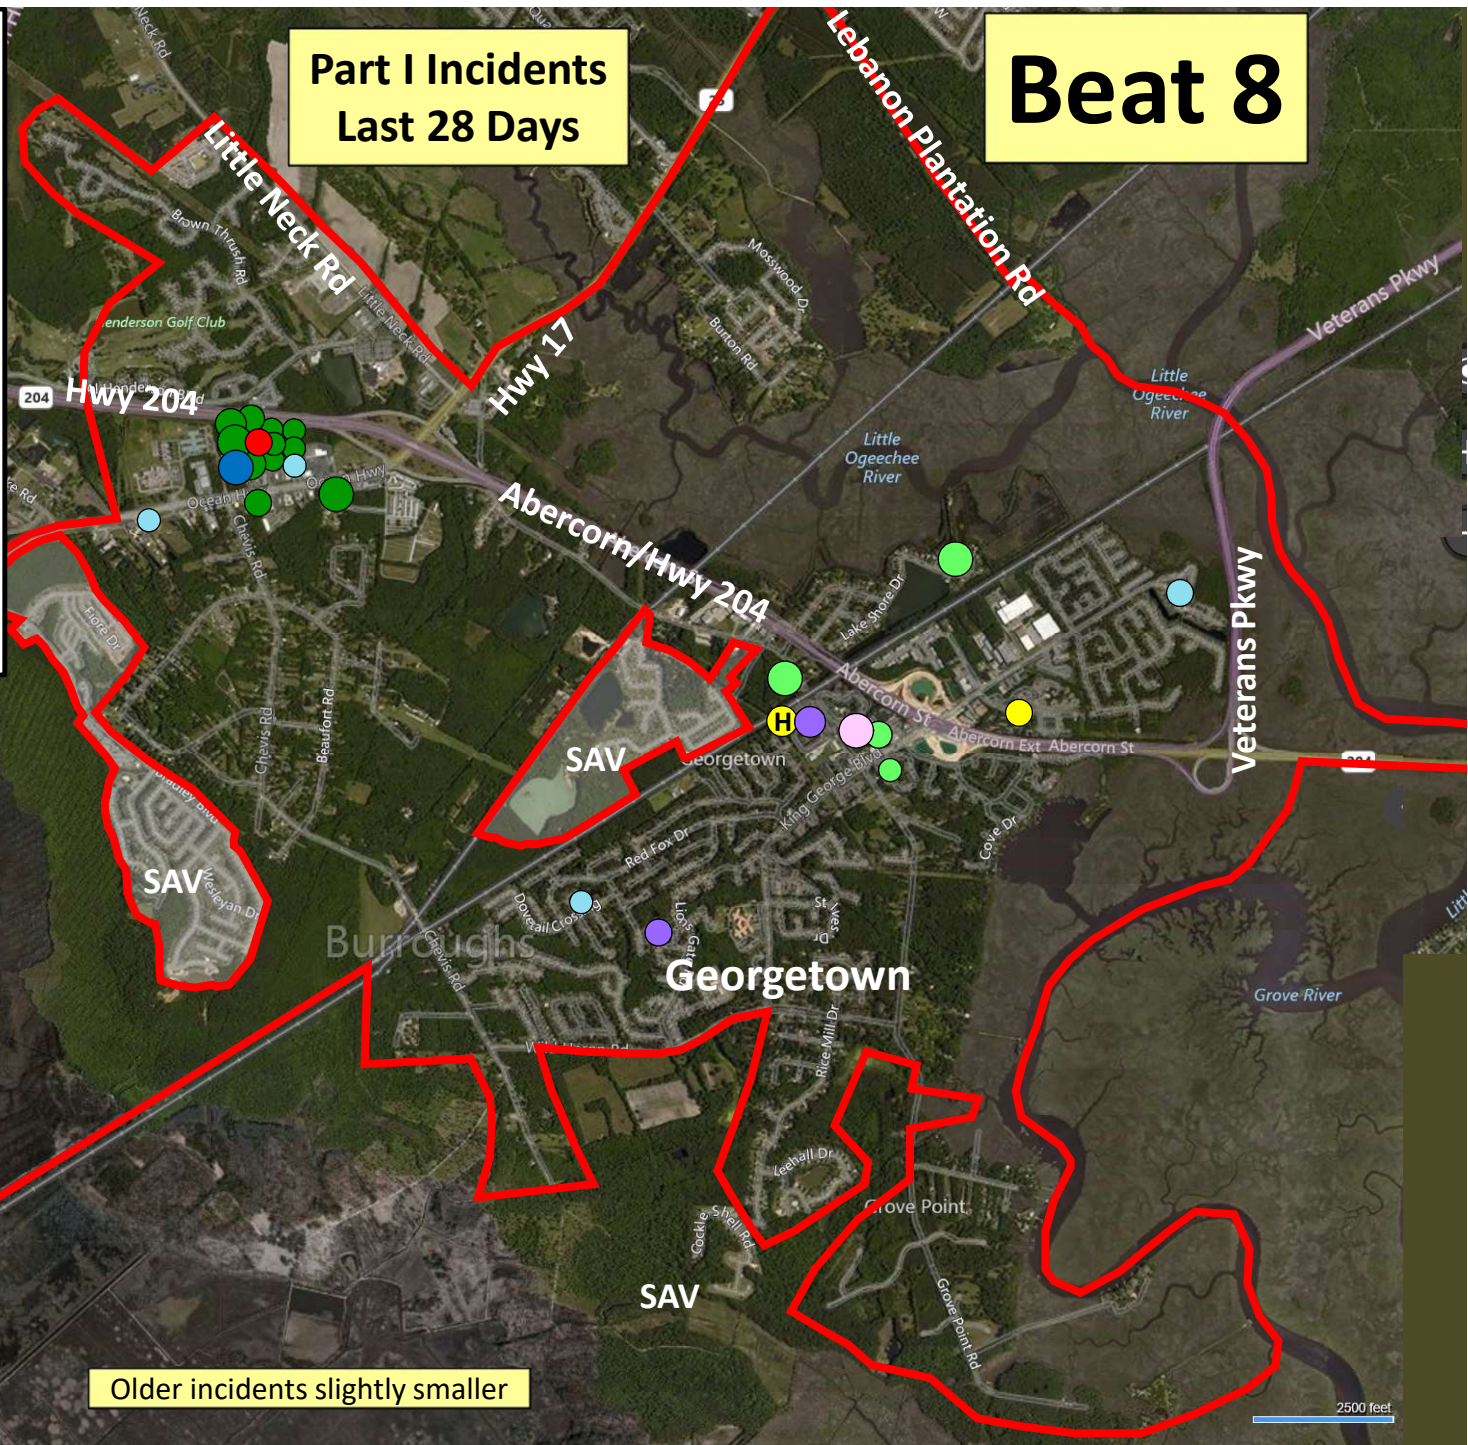

Older incidents slightly smaller

Beat 7

Part I Incidents
Last 28 Days

Arson	1
Robbery	0
Aggravated Assault	0
Rape	0
Burglary	4
Theft from Auto	3
Theft from Yard	4
Theft from Building	2
Shoplifting	3
Other Larceny	3
Auto Theft	1
Snatching/PickPkt	0
Total	21

Older incidents slightly smaller

**Part I Incidents
Last 28 Days**

Beat 8

● Robbery	1
● Aggravated Assault	1
Ⓜ Homicide	1
● Burglary	4
● Theft from Auto	4
● Theft from Yard	1
● Theft from Bldg	1
● Shoplifting	11
● Other Larceny	0
● Auto Theft	2
● Sudden Snatching	0
Total	26