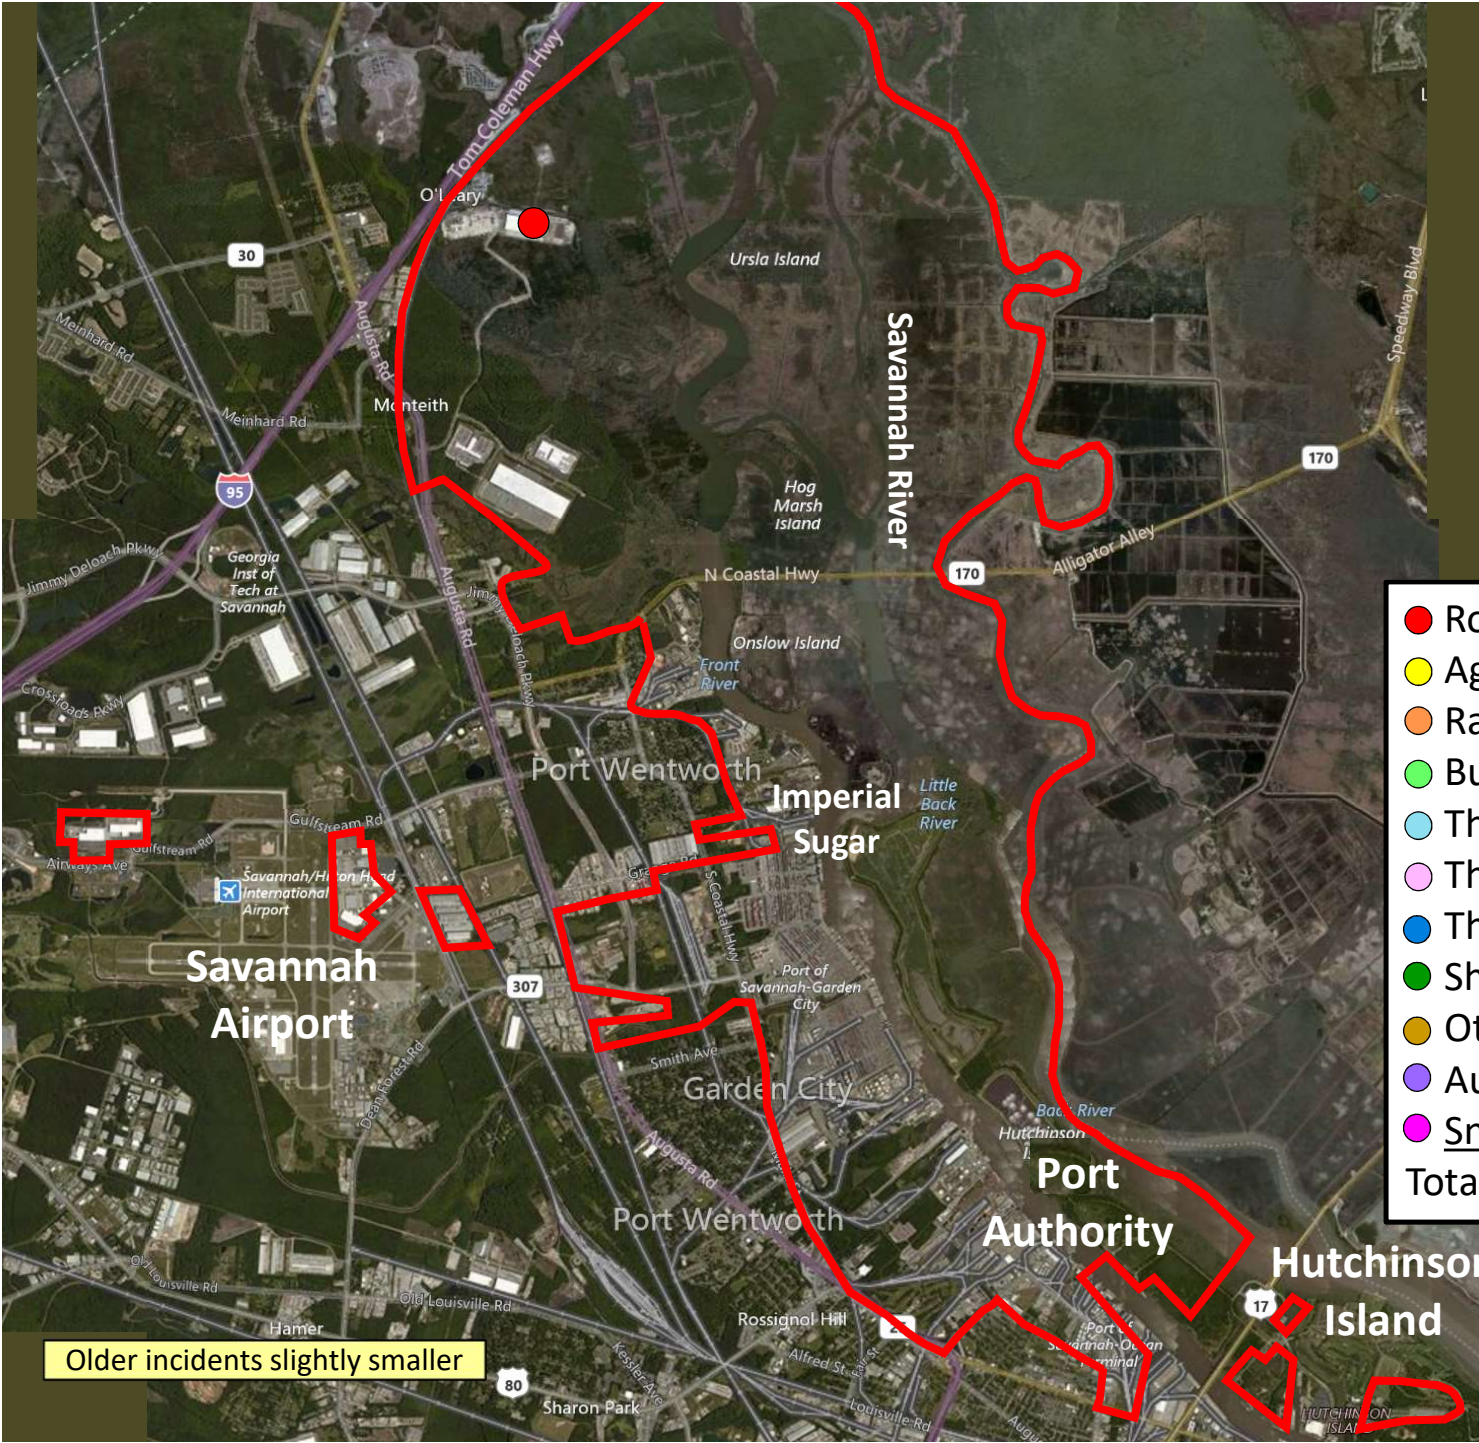

Beat 6

Part I Incidents
Last 28 Days

● Robbery	1
● Aggravated Assault	0
● Rape	0
● Burglary	0
● Theft from Auto	0
● Theft from Yard	0
● Theft from Building	0
● Shoplifting	0
● Other Larceny	0
● Auto Theft	0
● Snatching/PickPkt	0
Total	1

Older incidents slightly smaller