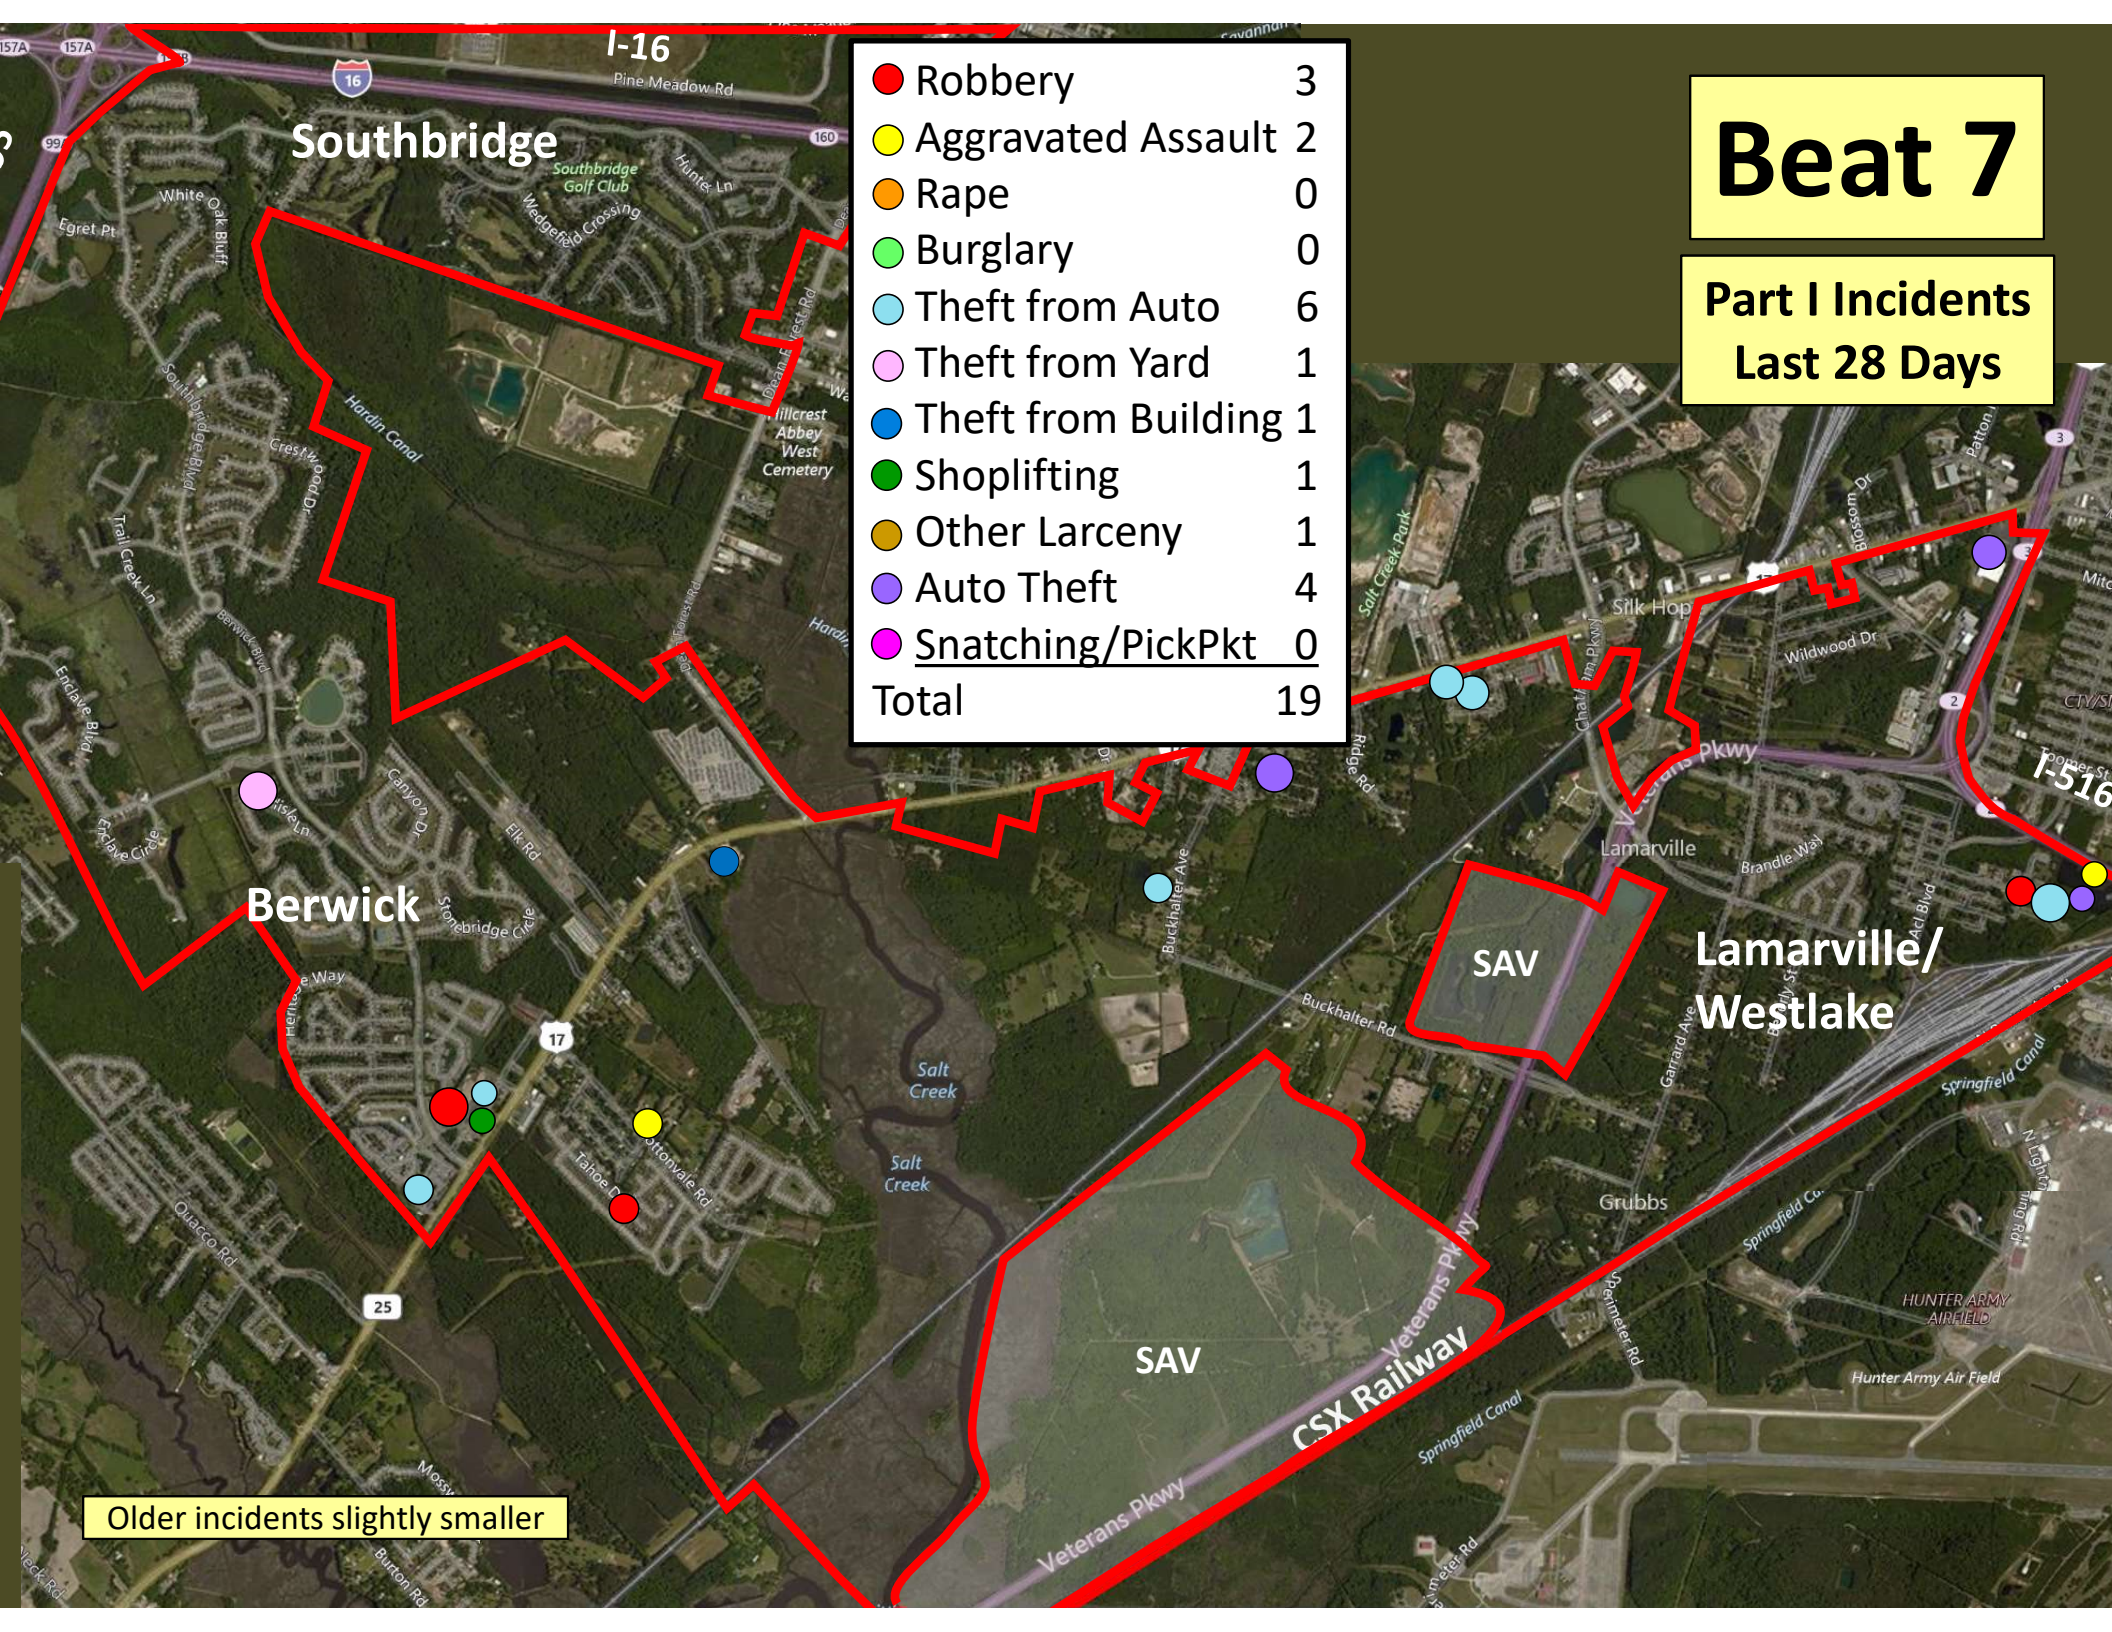

Older incidents slightly smaller

Beat 5

**Part I Incidents
Last 28 Days**

Older incidents slightly smaller

● Robbery	0
● Aggravated Assault	1
● Rape	1
● Burglary	0
● Theft from Auto	3
● Theft from Yard	1
● Theft from Building	0
● Shoplifting	0
● Other Larceny	5
● Auto Theft	2
● Snatching/PickPkt	0
Total	13

Beat 6

Part I Incidents
Last 28 Days

● Robbery	0
● Aggravated Assault	0
● Rape	0
● Burglary	0
● Theft from Auto	1
● Theft from Yard	1
● Theft from Building	0
● Shoplifting	0
● Other Larceny	0
● Auto Theft	0
● Snatching/PickPkt	0
Total	2

Older incidents slightly smaller

Beat 7

Part I Incidents
Last 28 Days

● Robbery	3
● Aggravated Assault	2
● Rape	0
● Burglary	0
● Theft from Auto	6
● Theft from Yard	1
● Theft from Building	1
● Shoplifting	1
● Other Larceny	1
● Auto Theft	4
● Snatching/PickPkt	0
Total	19