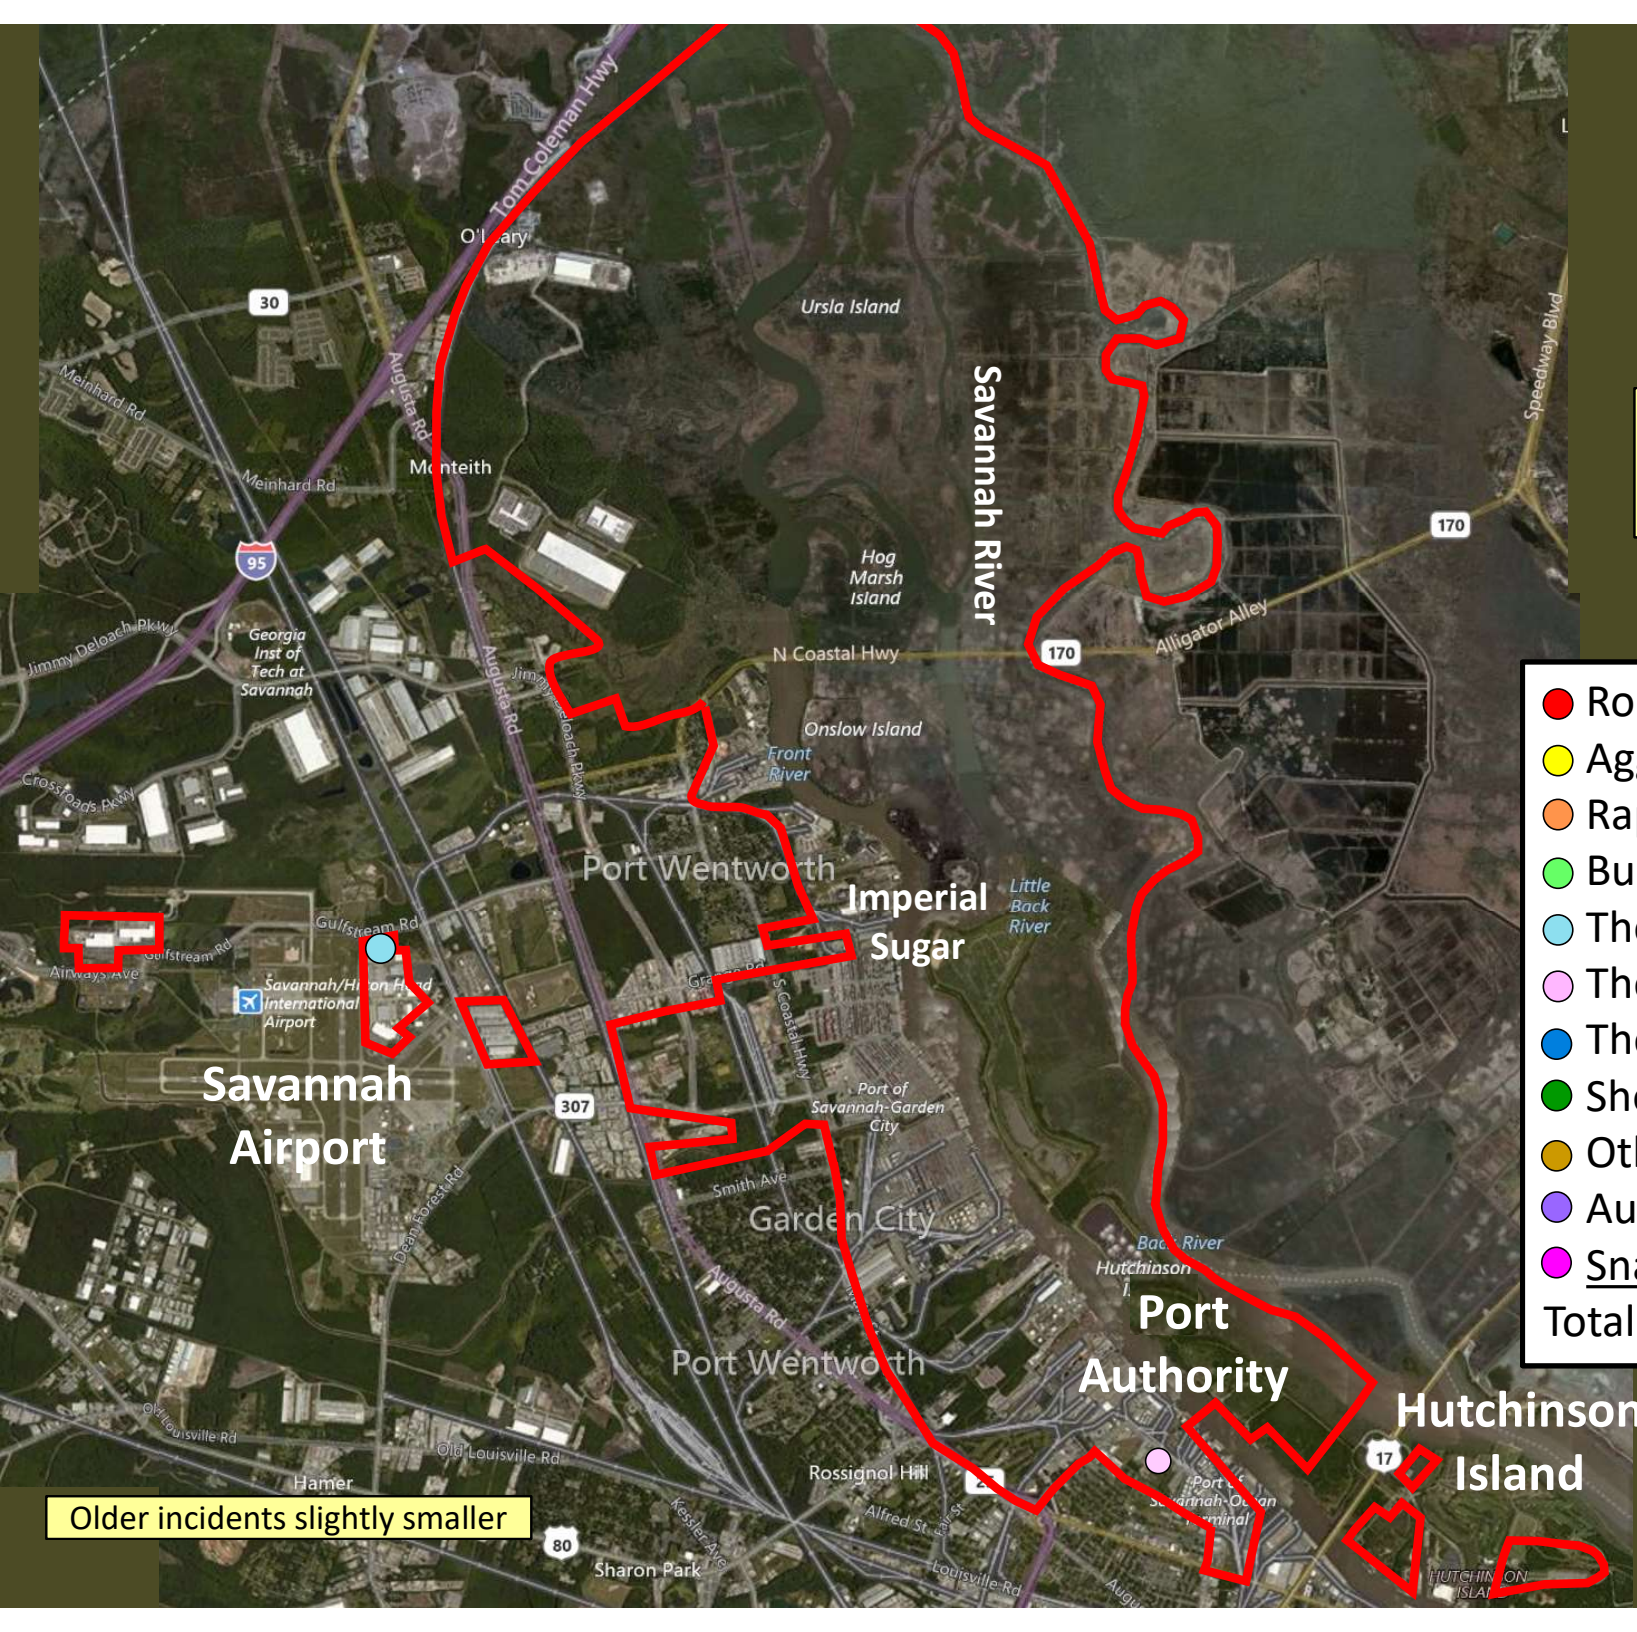

Beat 6

Part I Incidents
Last 28 Days

● Robbery	0
● Aggravated Assault	0
● Rape	0
● Burglary	0
● Theft from Auto	1
● Theft from Yard	1
● Theft from Building	0
● Shoplifting	0
● Other Larceny	0
● Auto Theft	0
● Snatching/PickPkt	0
Total	2

Older incidents slightly smaller