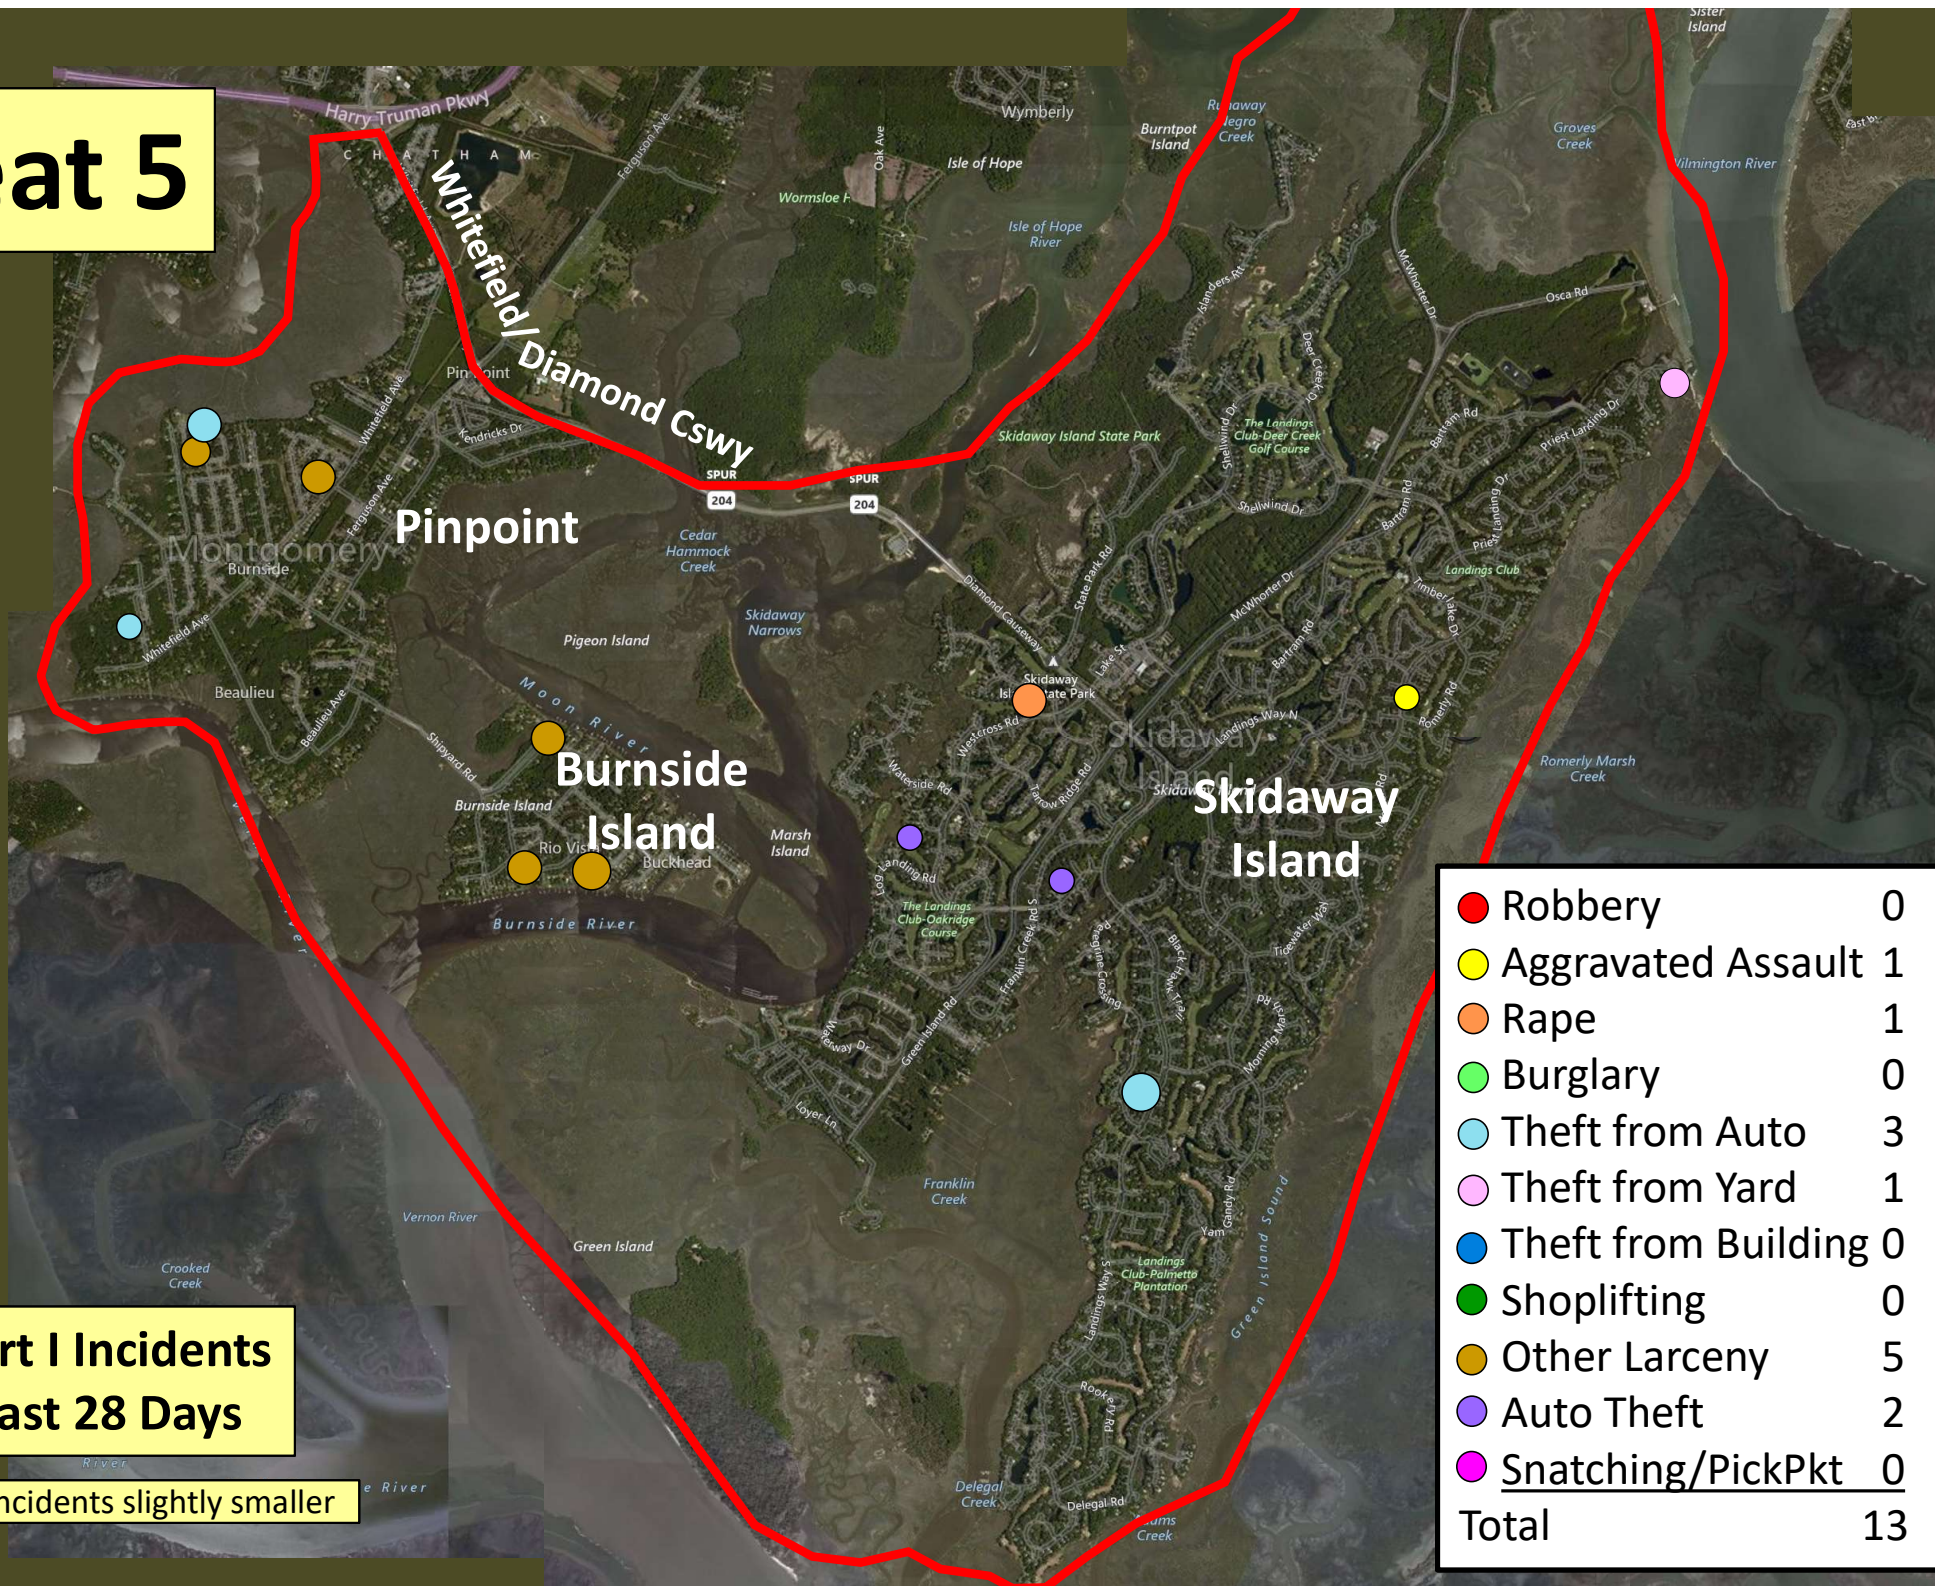

Older incidents slightly smaller

Beat 4

Part I Incidents
Last 28 Days

● Robbery	0
● Aggravated Assault	0
● Rape	1
● Burglary	1
● Theft from Auto	0
● Theft from Yard	1
● Theft from Building	0
● Shoplifting	6
● Other Larceny	1
● Auto Theft	1
Total	11

Older incidents slightly smaller

Beat 5

**Part I Incidents
Last 28 Days**

Older incidents slightly smaller

● Robbery	0
● Aggravated Assault	1
● Rape	1
● Burglary	0
● Theft from Auto	3
● Theft from Yard	1
● Theft from Building	0
● Shoplifting	0
● Other Larceny	5
● Auto Theft	2
● Snatching/PickPkt	0
Total	13