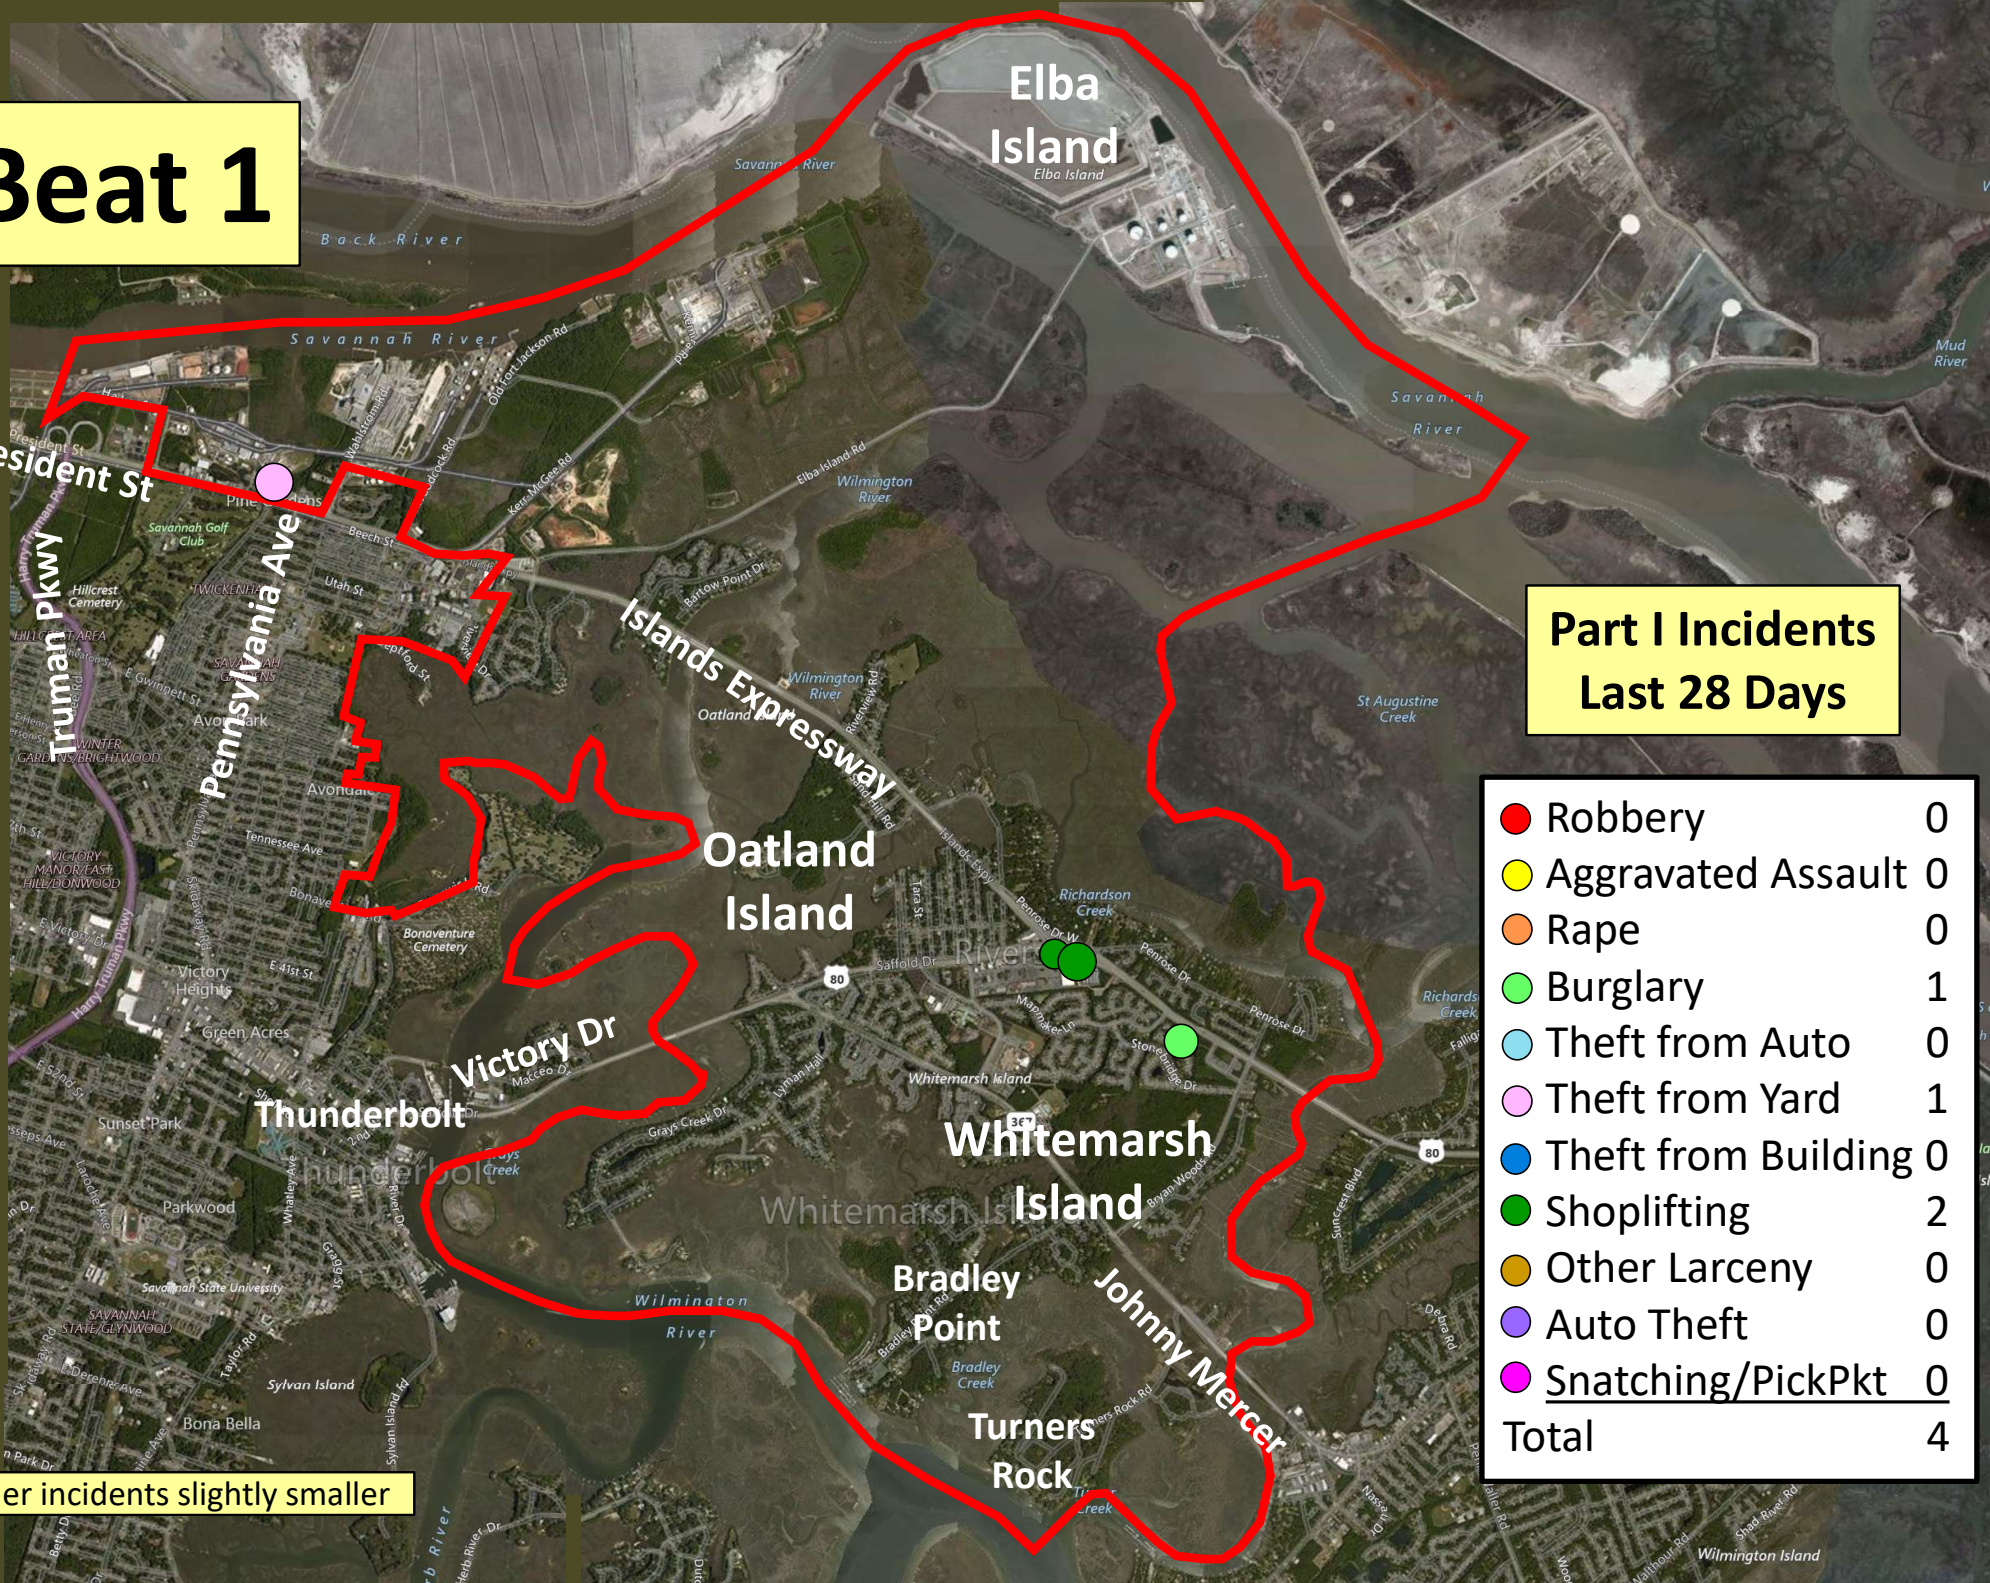

Beat 1

Part I Incidents Last 28 Days

● Robbery	0
● Aggravated Assault	0
● Rape	0
● Burglary	1
● Theft from Auto	0
● Theft from Yard	1
● Theft from Building	0
● Shoplifting	2
● Other Larceny	0
● Auto Theft	0
● Snatching/PickPkt	0
Total	4

Older incidents slightly smaller

Beat 2

Part I Incidents
Last 28 Days

Older incidents slightly smaller

● Robbery	0
● Aggravated Assault	2
● Rape	0
● Burglary	2
● Theft from Auto	1
● Theft from Yard	0
● Theft from Building	1
● Shoplifting	0
● Other Larceny	0
● Auto Theft	1
Total	7