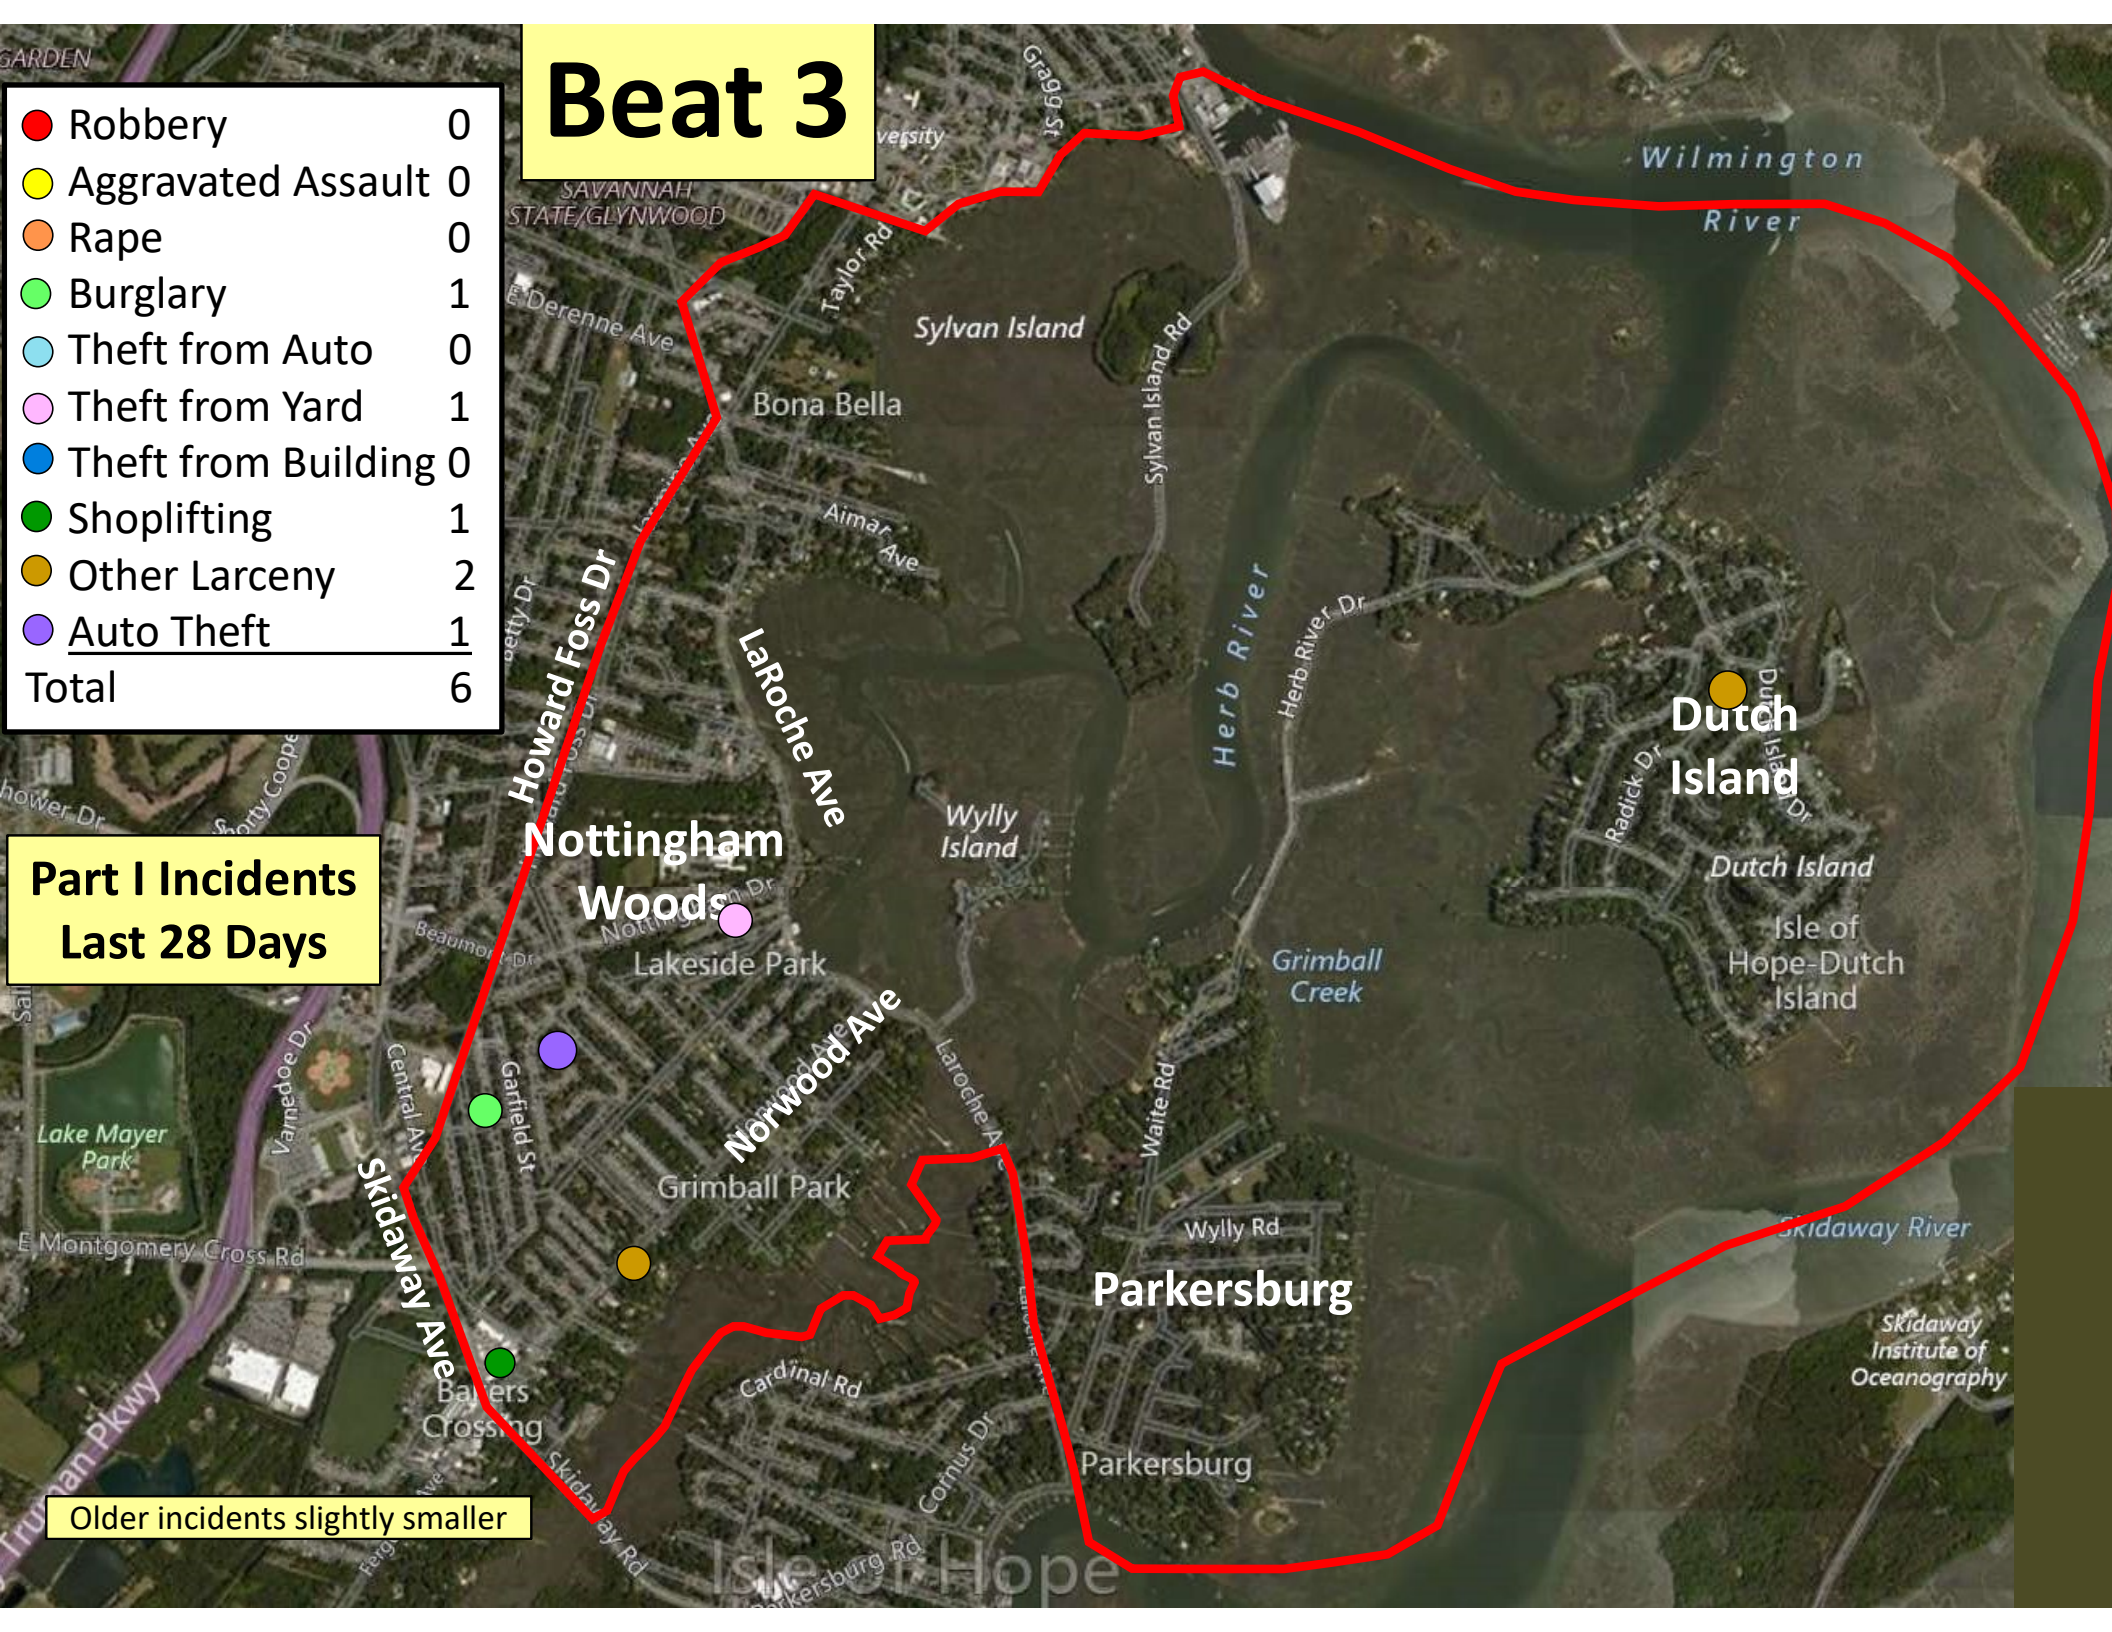

Beat 3

● Robbery	0
● Aggravated Assault	0
● Rape	0
● Burglary	1
● Theft from Auto	0
● Theft from Yard	1
● Theft from Building	0
● Shoplifting	1
● Other Larceny	2
● Auto Theft	1
Total	6

Part I Incidents Last 28 Days

Older incidents slightly smaller