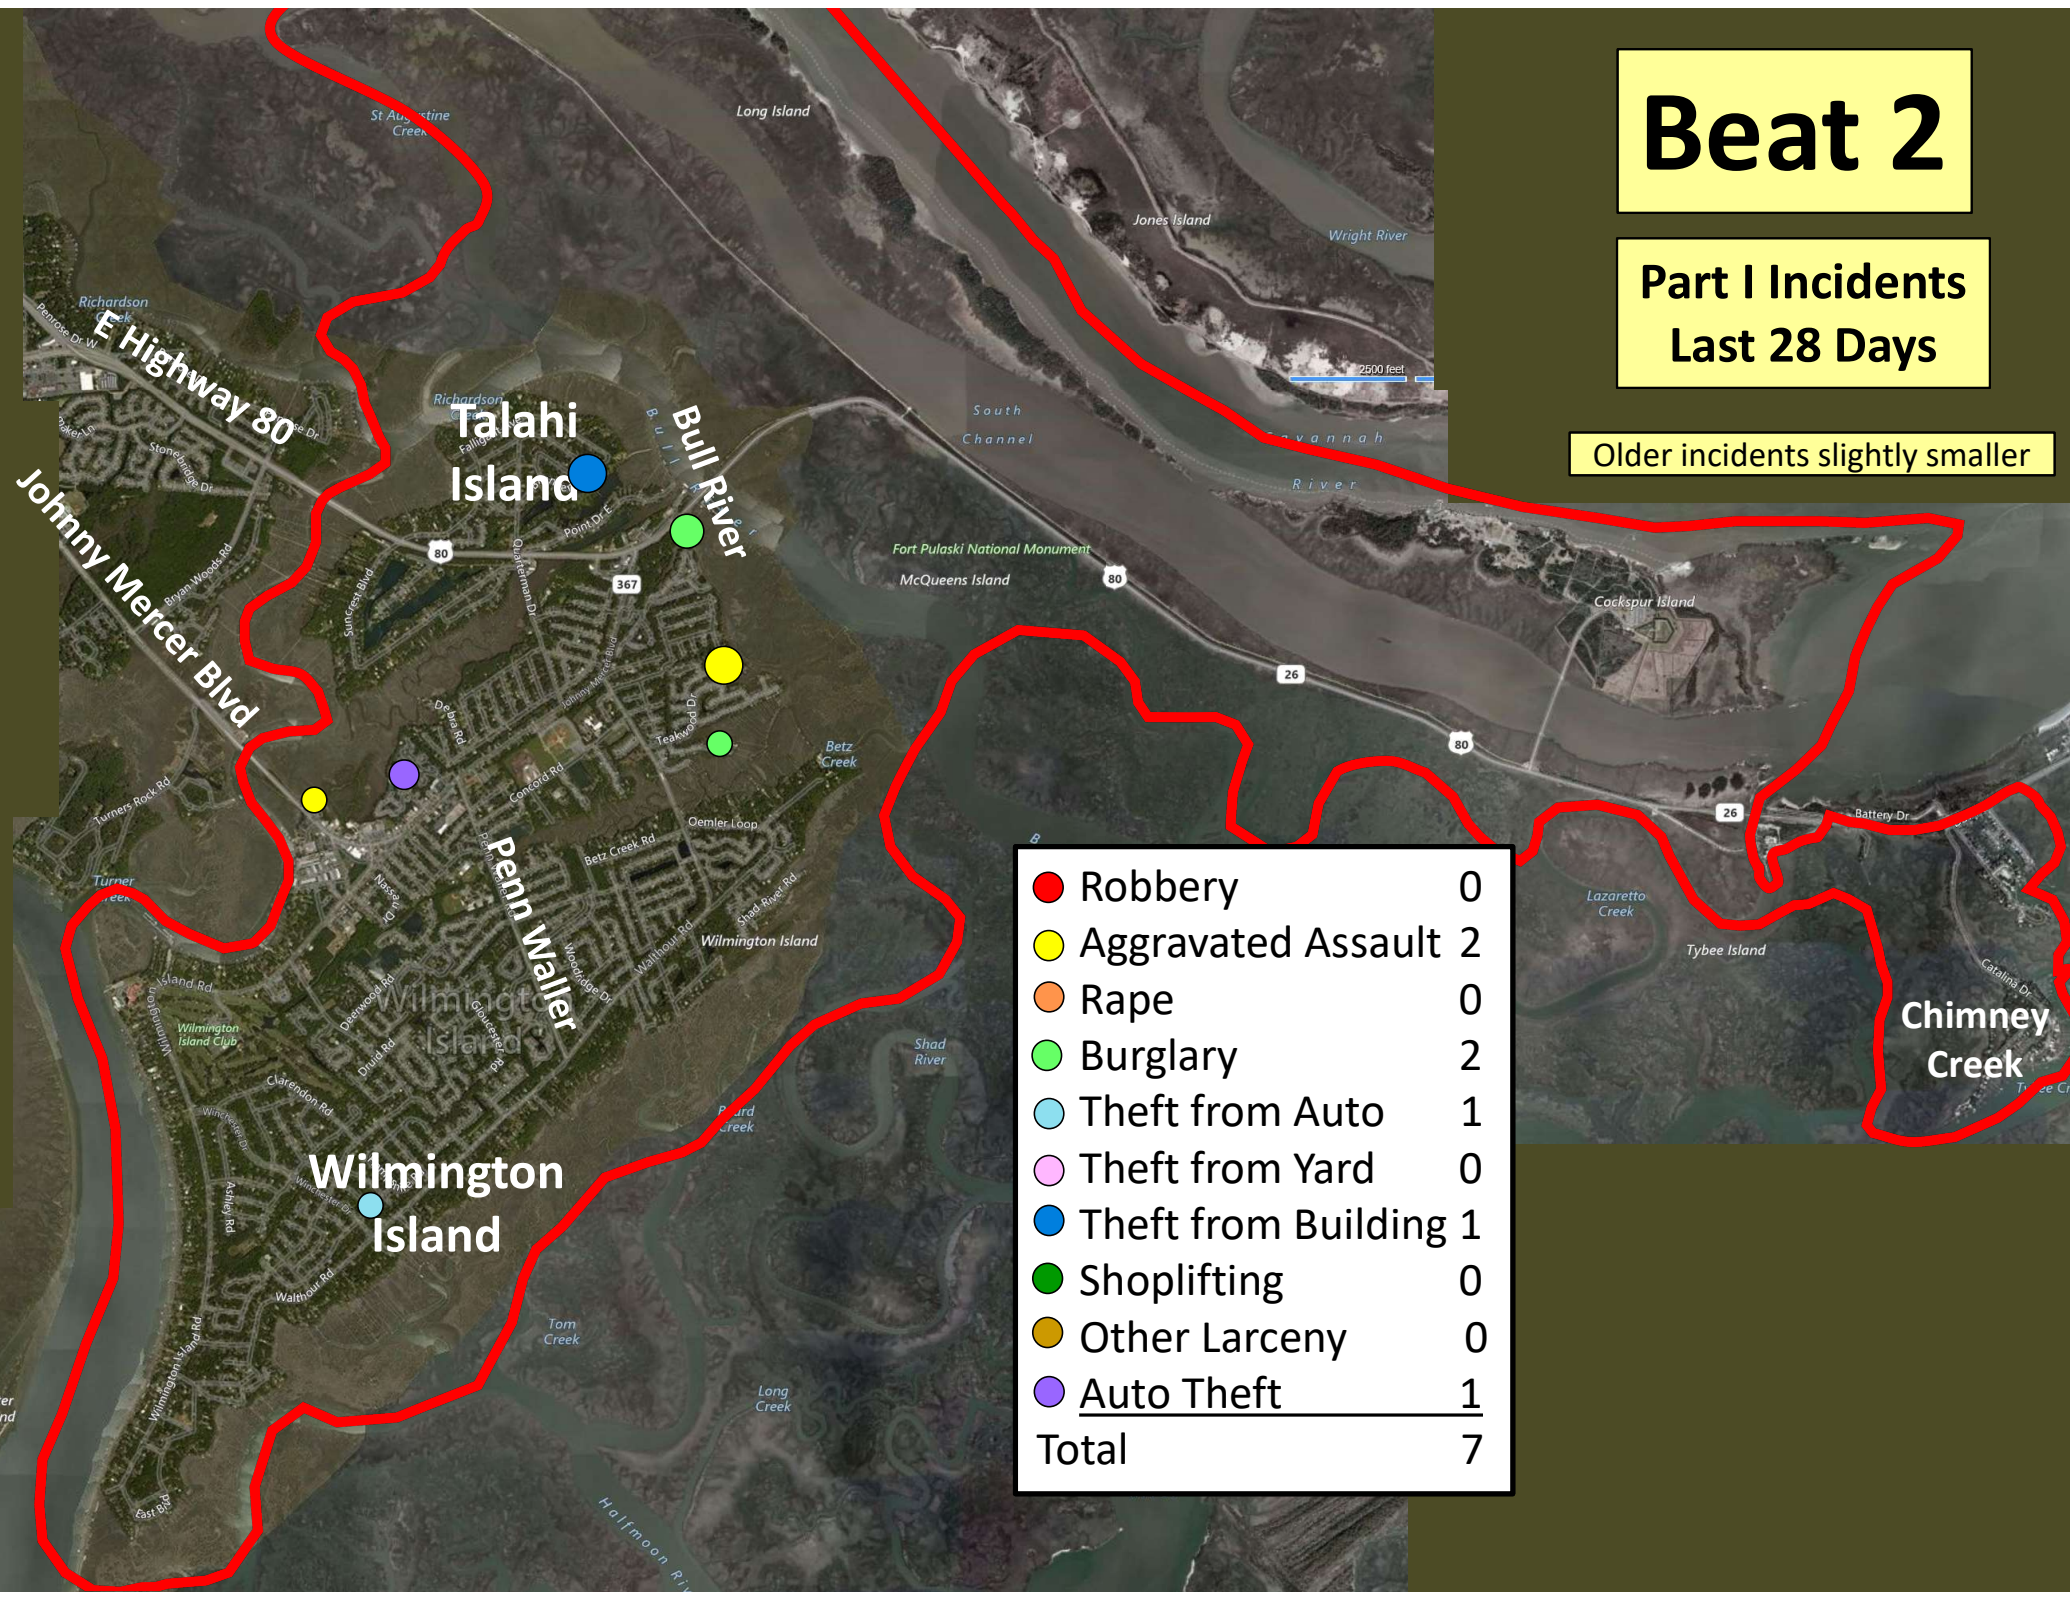

Beat 1

Part I Incidents Last 28 Days

● Robbery	0
● Aggravated Assault	0
● Rape	0
● Burglary	1
● Theft from Auto	0
● Theft from Yard	1
● Theft from Building	0
● Shoplifting	2
● Other Larceny	0
● Auto Theft	0
● Snatching/PickPkt	0
Total	4

Older incidents slightly smaller

Beat 2

Part I Incidents
Last 28 Days

Older incidents slightly smaller

● Robbery	0
● Aggravated Assault	2
● Rape	0
● Burglary	2
● Theft from Auto	1
● Theft from Yard	0
● Theft from Building	1
● Shoplifting	0
● Other Larceny	0
● Auto Theft	1
Total	7

Beat 3

● Robbery	0
● Aggravated Assault	0
● Rape	0
● Burglary	1
● Theft from Auto	0
● Theft from Yard	1
● Theft from Building	0
● Shoplifting	1
● Other Larceny	2
● Auto Theft	1
Total	6

Part I Incidents Last 28 Days

Older incidents slightly smaller

Beat 5

**Part I Incidents
Last 28 Days**

Older incidents slightly smaller

● Robbery	0
● Aggravated Assault	1
● Rape	1
● Burglary	0
● Theft from Auto	3
● Theft from Yard	1
● Theft from Building	0
● Shoplifting	0
● Other Larceny	5
● Auto Theft	2
● Snatching/PickPkt	0
Total	13