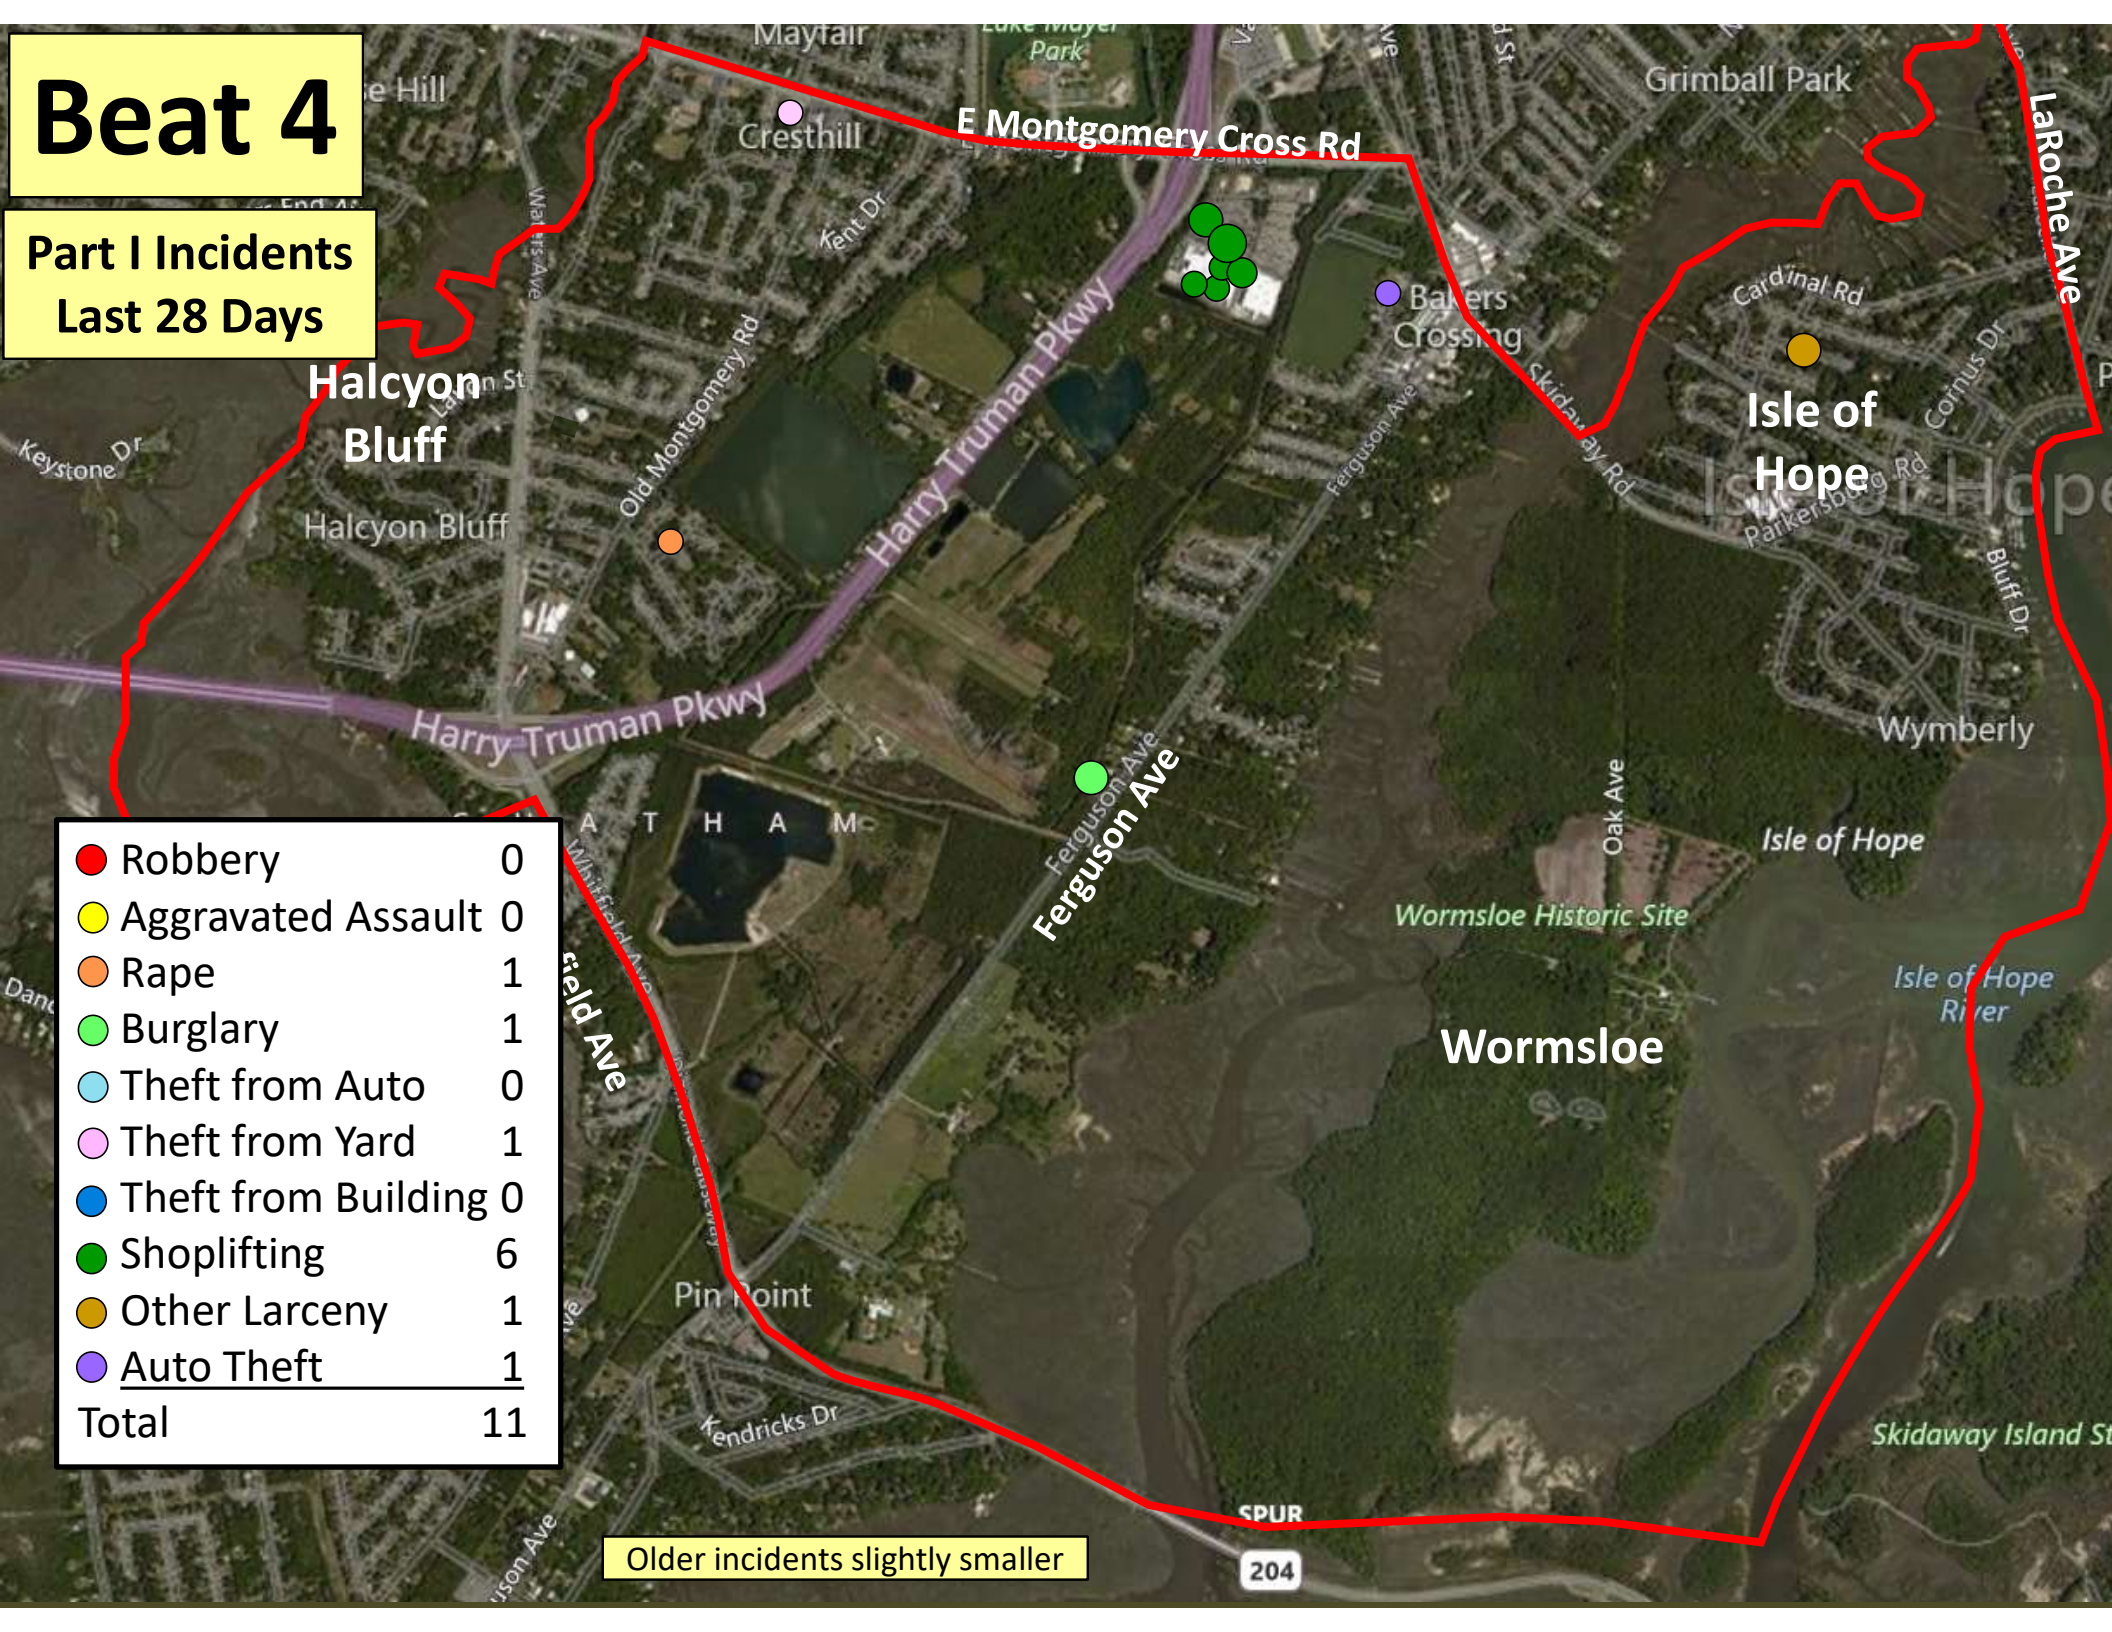

Beat 4

Part I Incidents
Last 28 Days

● Robbery	0
● Aggravated Assault	0
● Rape	1
● Burglary	1
● Theft from Auto	0
● Theft from Yard	1
● Theft from Building	0
● Shoplifting	6
● Other Larceny	1
● Auto Theft	1
Total	11

Older incidents slightly smaller