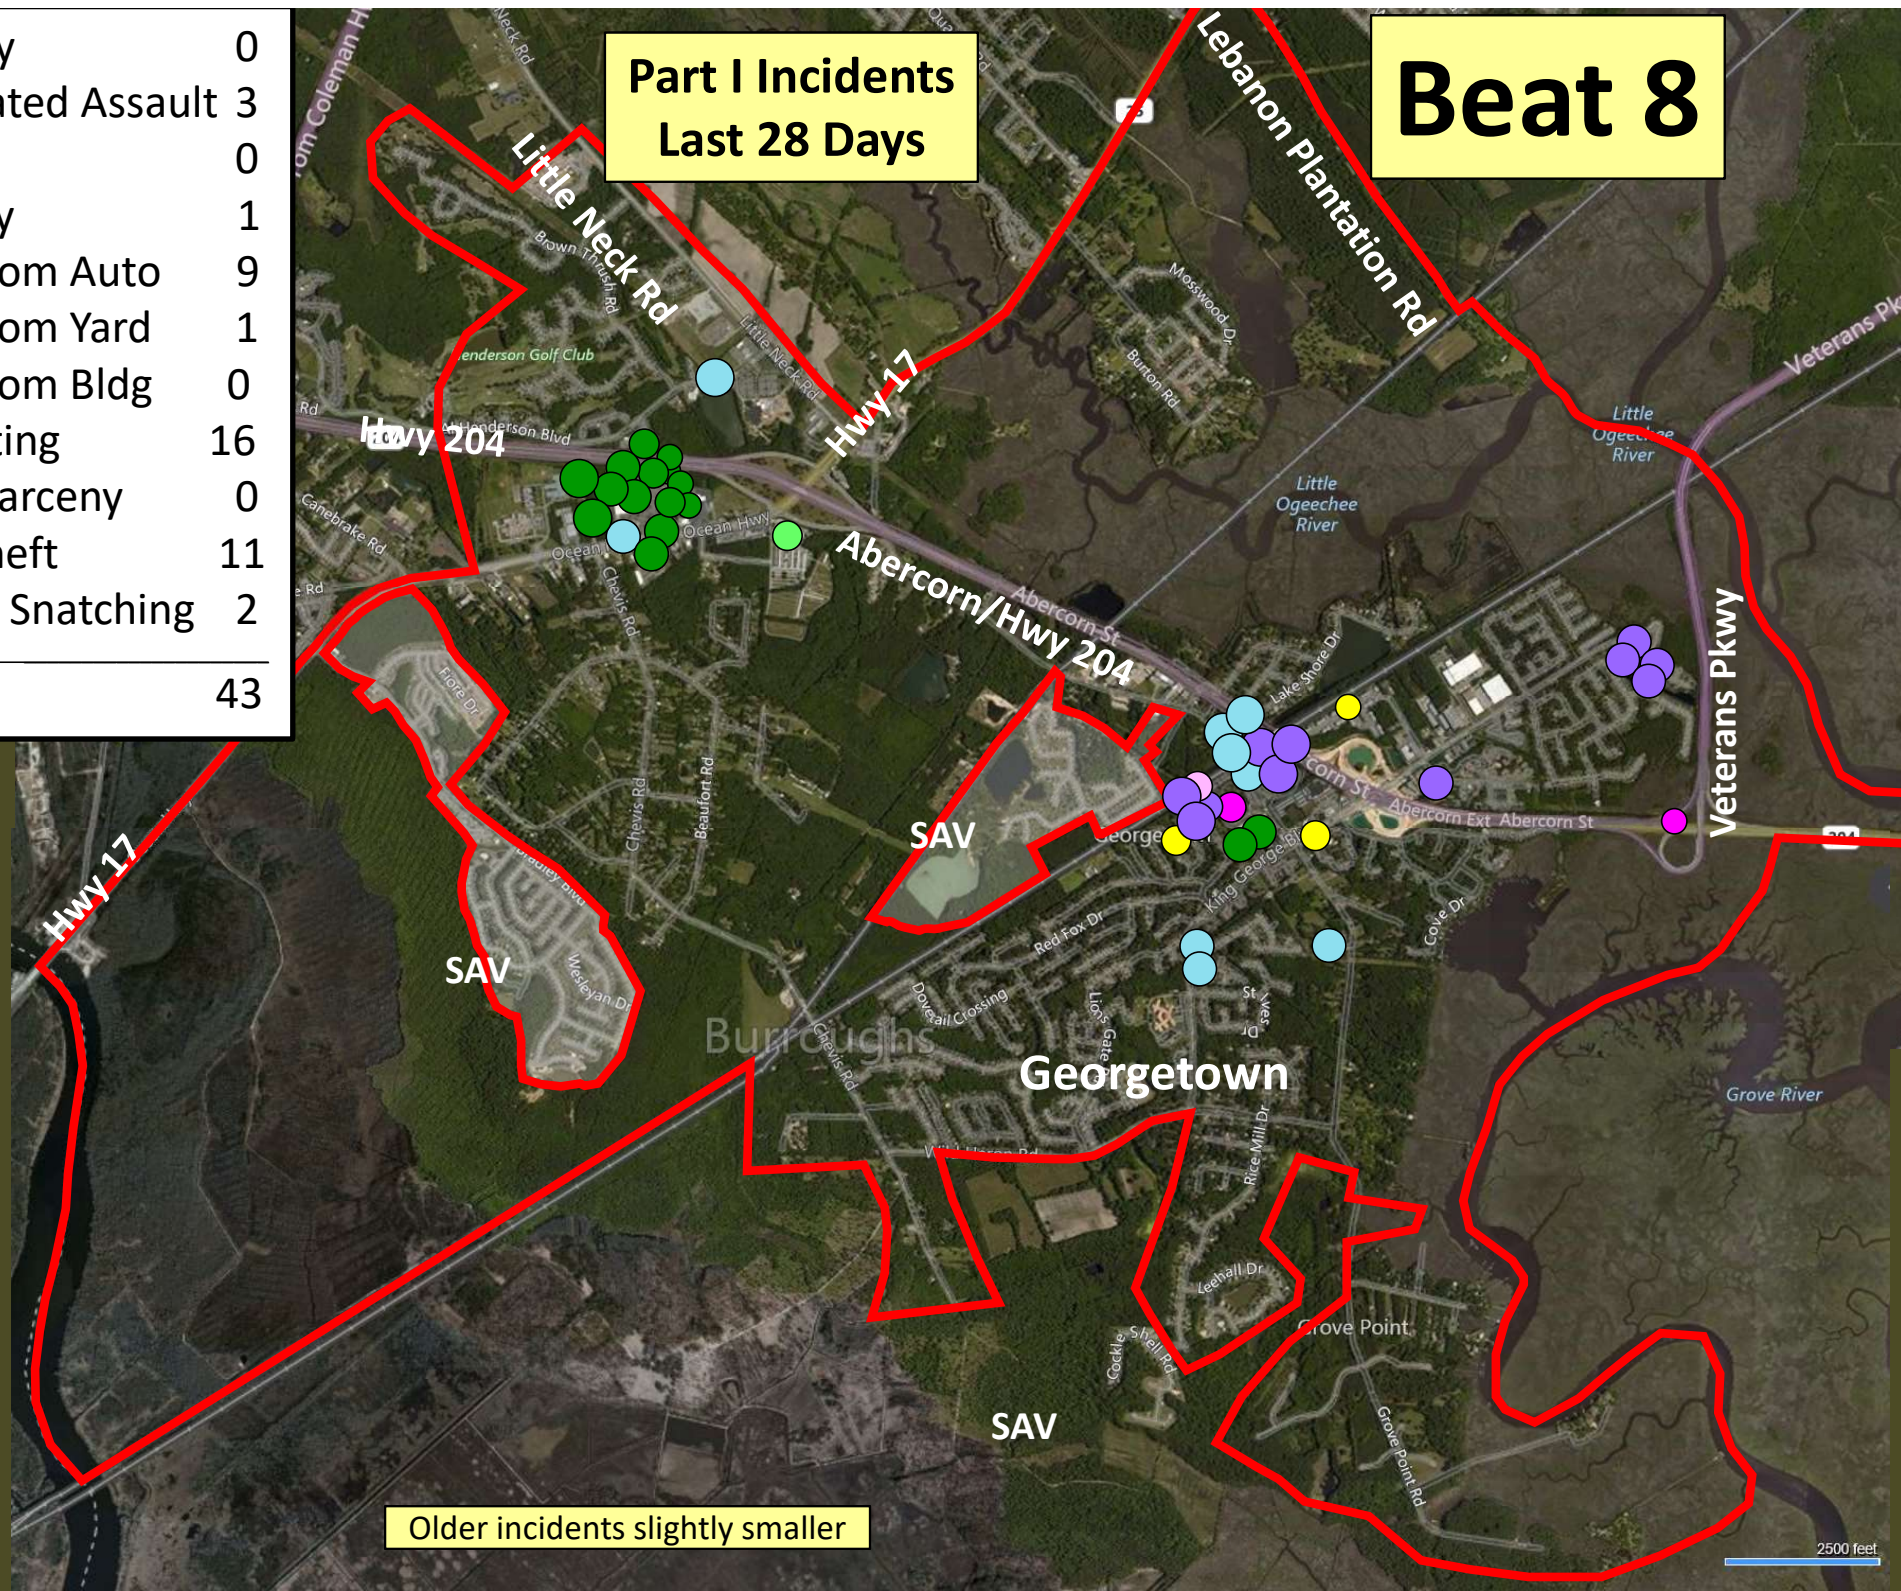

Beat 6

Part I Incidents
Last 28 Days

● Robbery	0
● Aggravated Assault	0
● Rape	0
● Burglary	0
● Theft from Auto	1
● Theft from Yard	1
● Theft from Building	0
● Shoplifting	0
● Other Larceny	0
● Auto Theft	0
● Snatching/PickPkt	0
Total	2

Older incidents slightly smaller

Beat 7

Part I Incidents
Last 28 Days

● Robbery	3
● Aggravated Assault	2
● Rape	0
● Burglary	0
● Theft from Auto	6
● Theft from Yard	1
● Theft from Building	1
● Shoplifting	1
● Other Larceny	1
● Auto Theft	4
● Snatching/PickPkt	0
Total	19

Older incidents slightly smaller

Beat 8

Part I Incidents Last 28 Days

● Robbery	0
● Aggravated Assault	3
● Rape	0
● Burglary	1
● Theft from Auto	9
● Theft from Yard	1
● Theft from Bldg	0
● Shoplifting	16
● Other Larceny	0
● Auto Theft	11
● Sudden Snatching	2
Total	43

Older incidents slightly smaller

Beat 9

Part I Incidents
Last 28 Days

● Robbery	1
● Aggravated Assault	4
● Rape	1
● Burglary	1
● Theft from Auto	2
● Theft from Yard	3
● Theft from Building	3
● Shoplifting	0
● Other Larceny	0
● Auto Theft	4
● Snatching/PickPkt	0
Total	19