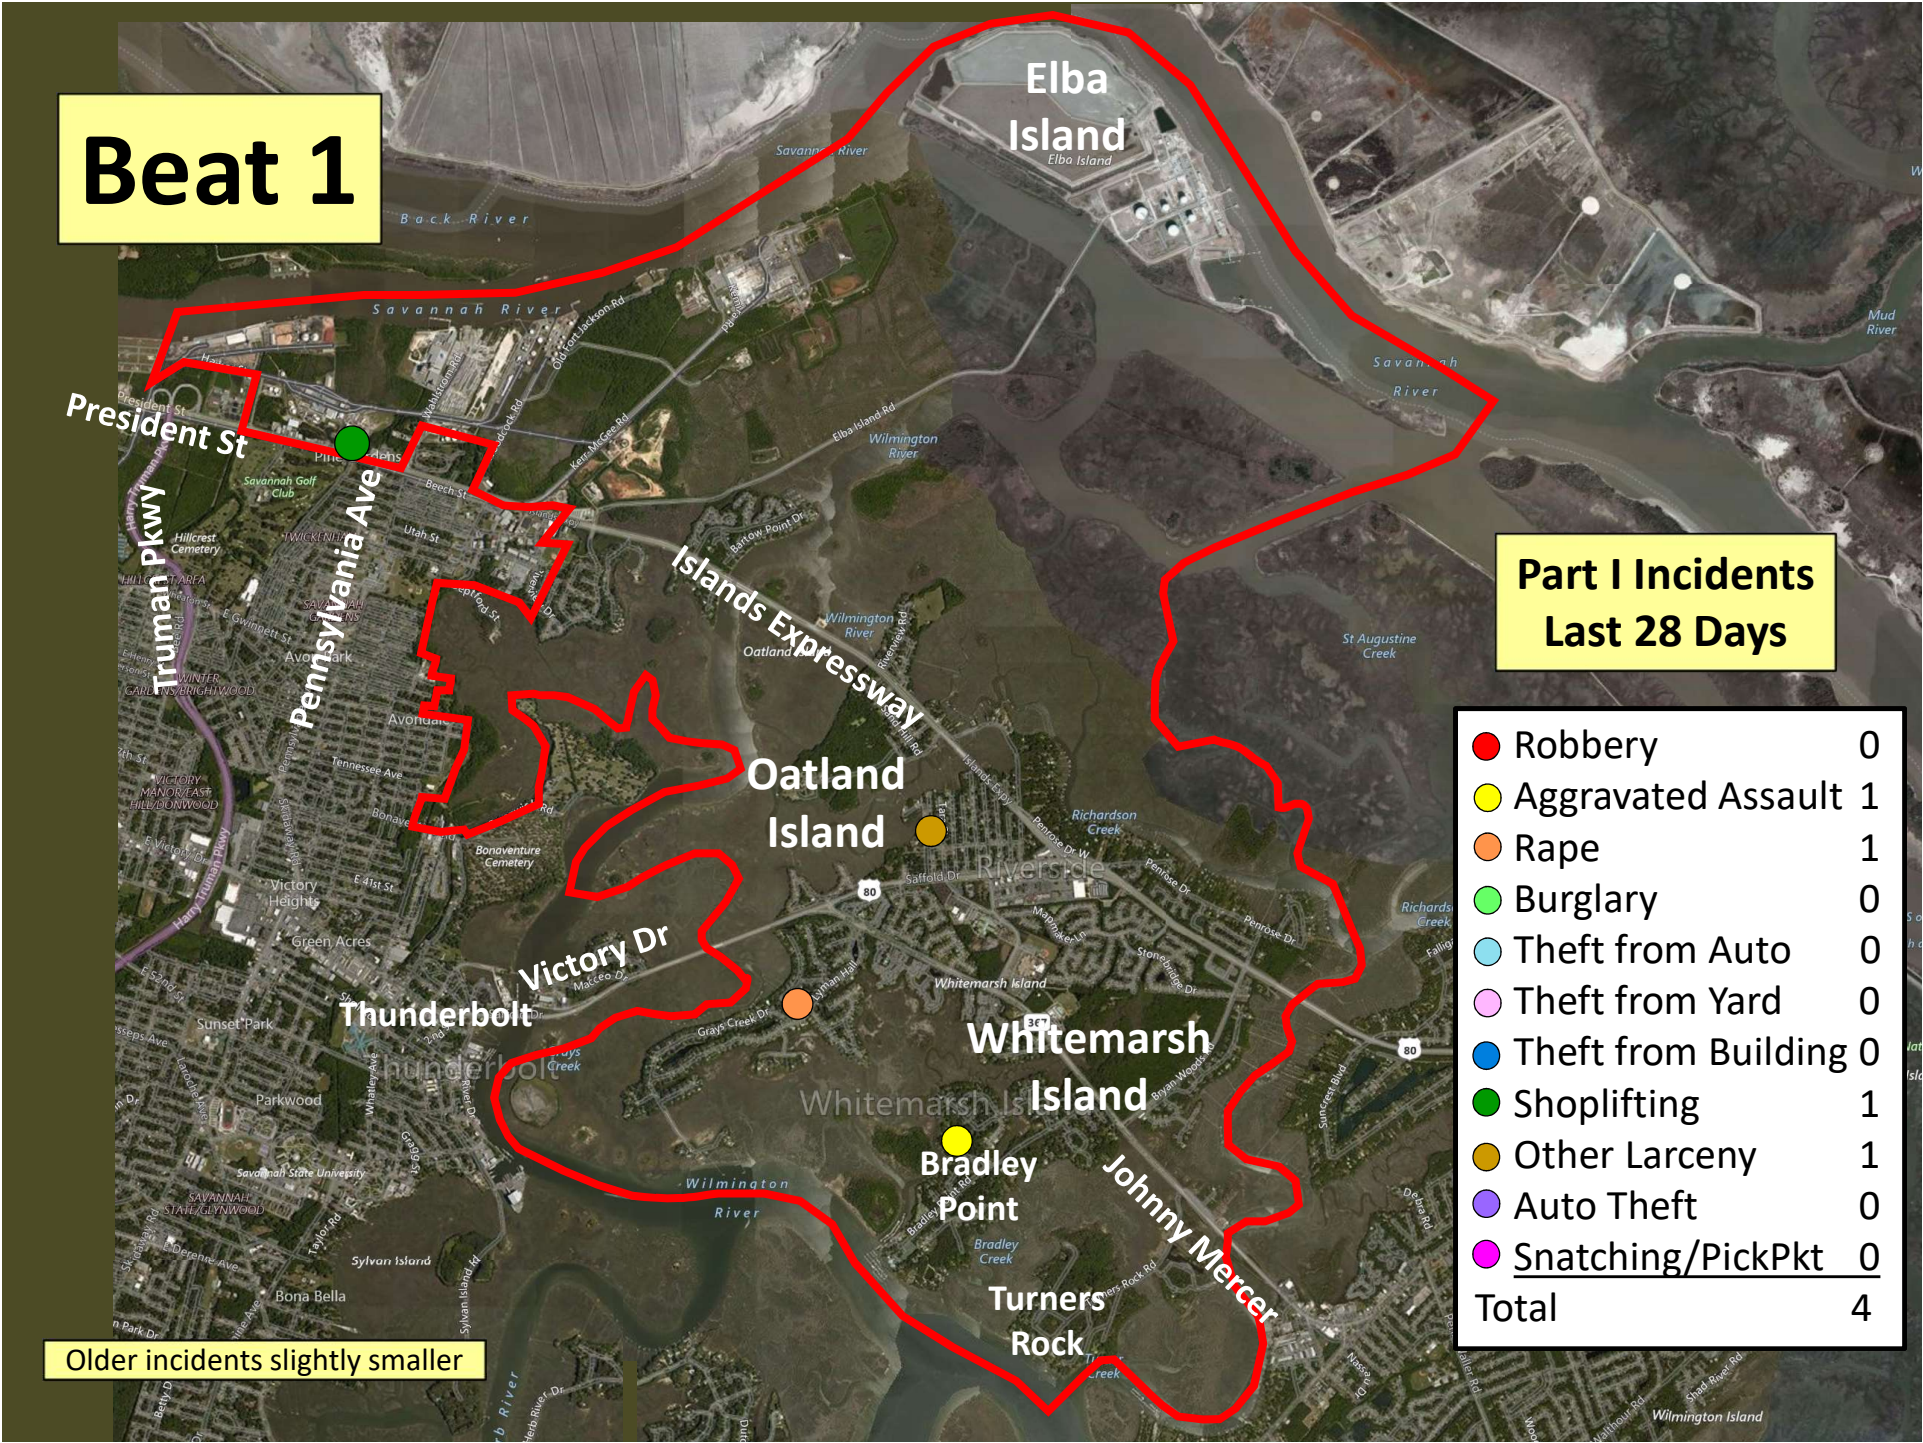

Beat 1

Part I Incidents Last 28 Days

● Robbery	0
● Aggravated Assault	1
● Rape	1
● Burglary	0
● Theft from Auto	0
● Theft from Yard	0
● Theft from Building	0
● Shoplifting	1
● Other Larceny	1
● Auto Theft	0
● Snatching/PickPkt	0
Total	4

Older incidents slightly smaller

Beat 2

Part I Incidents
Last 28 Days

Older incidents slightly smaller

Beat 3

● Robbery	0
● Aggravated Assault	1
● Rape	0
● Burglary	1
● Theft from Auto	6
● Theft from Yard	2
● Theft from Building	0
● Shoplifting	2
● Other Larceny	1
● Auto Theft	0
● Snatching/PickPkt	0
Total	13

Part I Incidents Last 28 Days

Older incidents slightly smaller

Beat 4

Part I Incidents
Last 28 Days

● Aggravated Assault	0
● Rape	1
● Burglary	1
● Theft from Auto	1
● Theft from Yard	2
● Theft from Building	1
● Shoplifting	9
● Other Larceny	2
● Auto Theft	0
● Snatching/PickPkt	0
Total	17

Older incidents slightly smaller

2500 feet

Beat 9

Part I Incidents Last 28 Days

Note: The Enclave subdivision is now in Beat 7

● Robbery	1
● Aggravated Assault	2
● Rape	0
● Burglary	4
● Theft from Auto	8
● Theft from Yard	3
● Theft from Building	3
● Shoplifting	0
● Other Larceny	2
● Auto Theft	3
● Snatching/PickPkt	0
Total	26