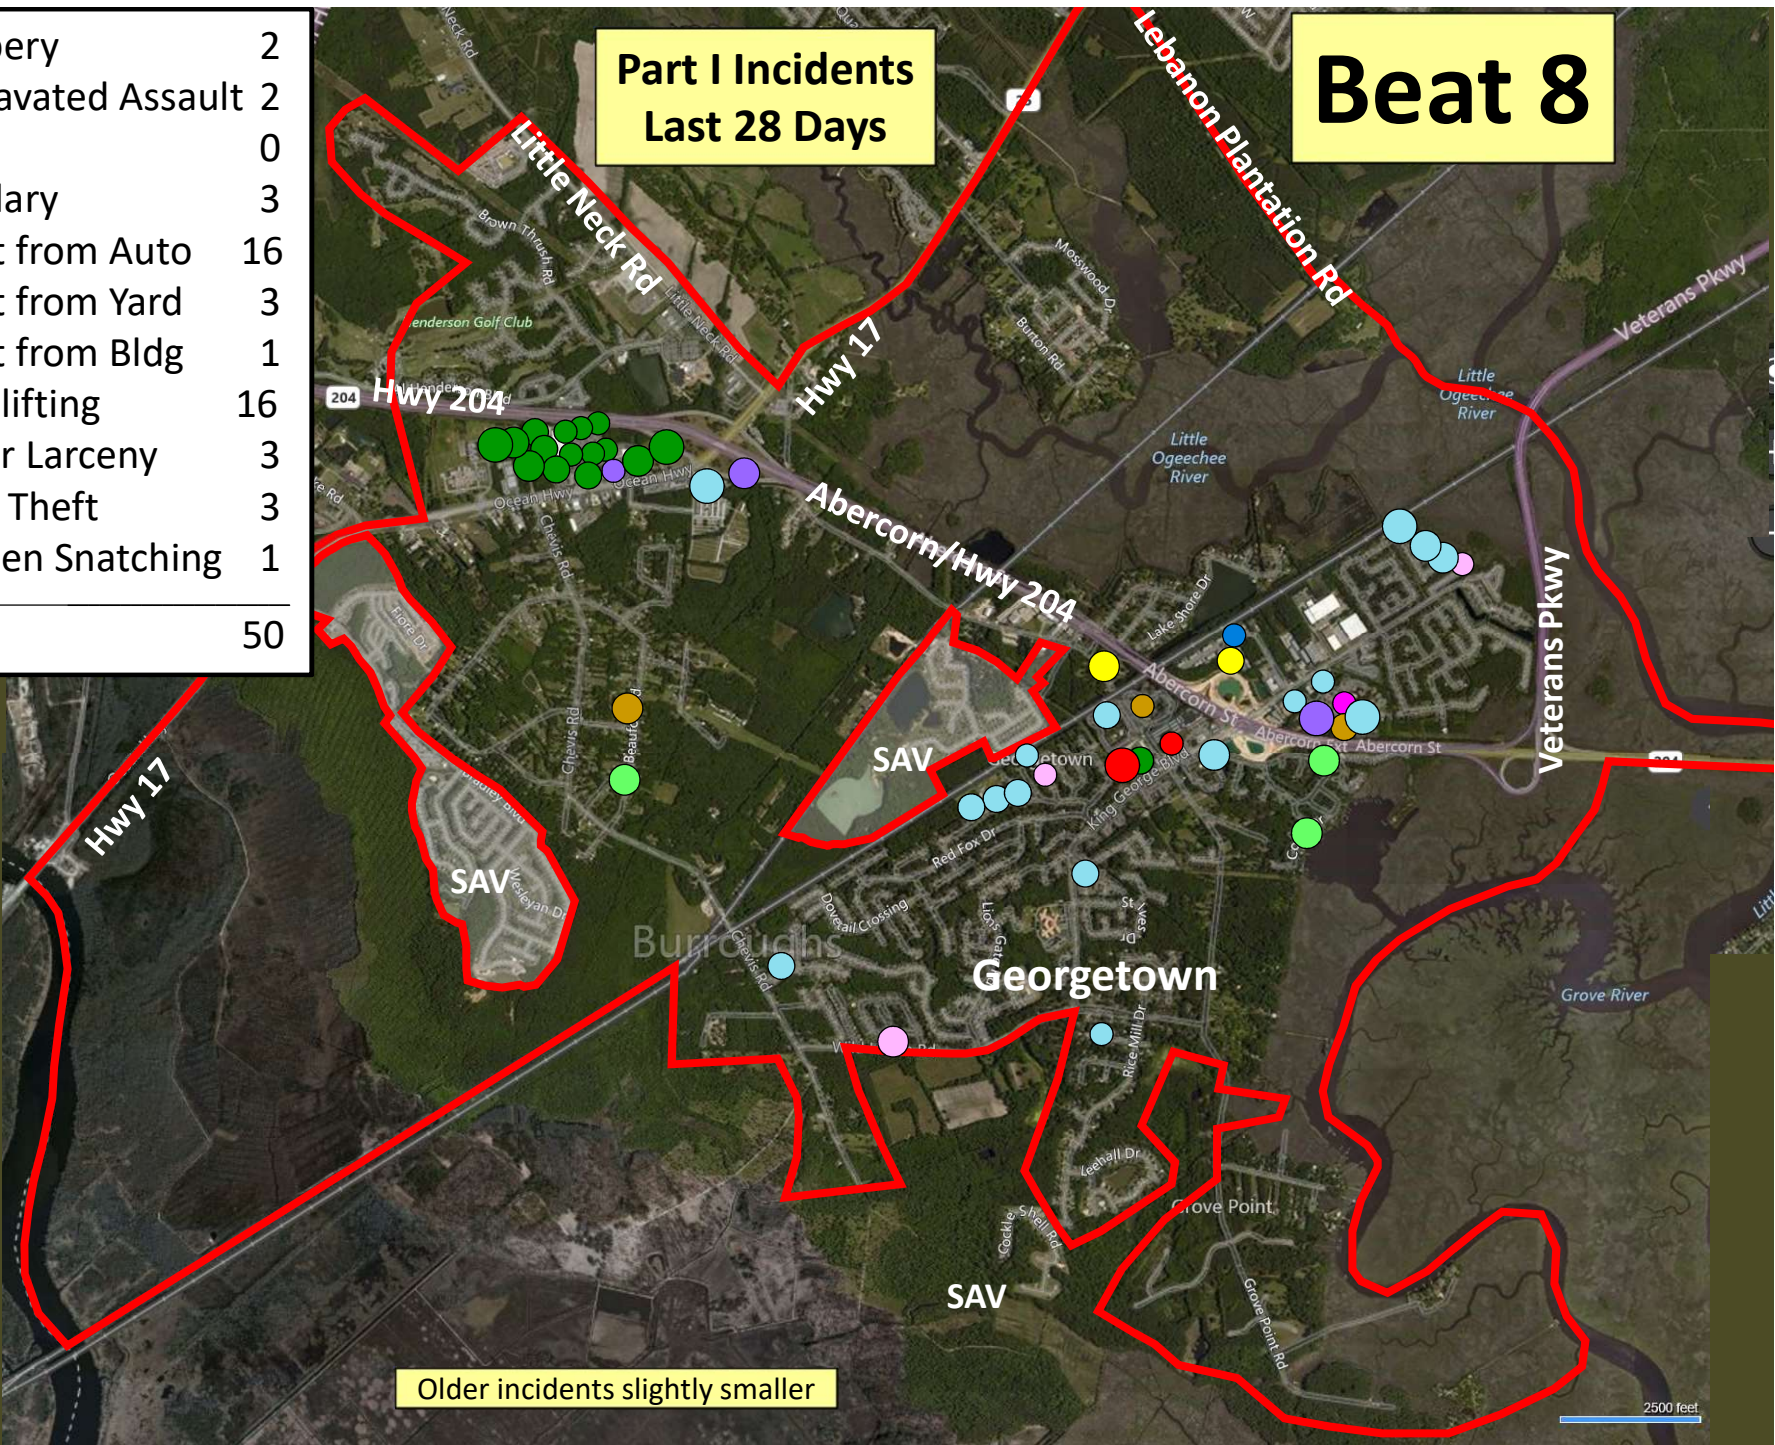

Older incidents slightly smaller

Beat 5

**Part I Incidents
Last 28 Days**

Older incidents slightly smaller

Beat 6

Part I Incidents
Last 28 Days

● Robbery	0
● Aggravated Assault	0
● Rape	0
● Burglary	0
● Theft from Auto	0
● Theft from Yard	3
● Theft from Building	0
● Shoplifting	0
● Other Larceny	0
● Auto Theft	0
● Snatching/PickPkt	0
Total	3

Older incidents slightly smaller

Beat 7

Part I Incidents
Last 28 Days

● Robbery	1
● Aggravated Assault	2
● Rape	0
● Burglary	3
● Theft from Auto	6
● Theft from Yard	4
● Theft from Building	1
● Shoplifting	0
● Other Larceny	5
● Auto Theft	5
● Snatching/PickPkt	0
Total	27

Older incidents slightly smaller

**Part I Incidents
Last 28 Days**

Beat 8

● Robbery	2
● Aggravated Assault	2
● Rape	0
● Burglary	3
● Theft from Auto	16
● Theft from Yard	3
● Theft from Bldg	1
● Shoplifting	16
● Other Larceny	3
● Auto Theft	3
● Sudden Snatching	1
Total	50

Older incidents slightly smaller

2500 feet

Beat 9

Part I Incidents Last 28 Days

Note: The Enclave subdivision is now in Beat 7

● Robbery	1
● Aggravated Assault	2
● Rape	0
● Burglary	4
● Theft from Auto	8
● Theft from Yard	3
● Theft from Building	3
● Shoplifting	0
● Other Larceny	2
● Auto Theft	3
● Snatching/PickPkt	0
Total	26