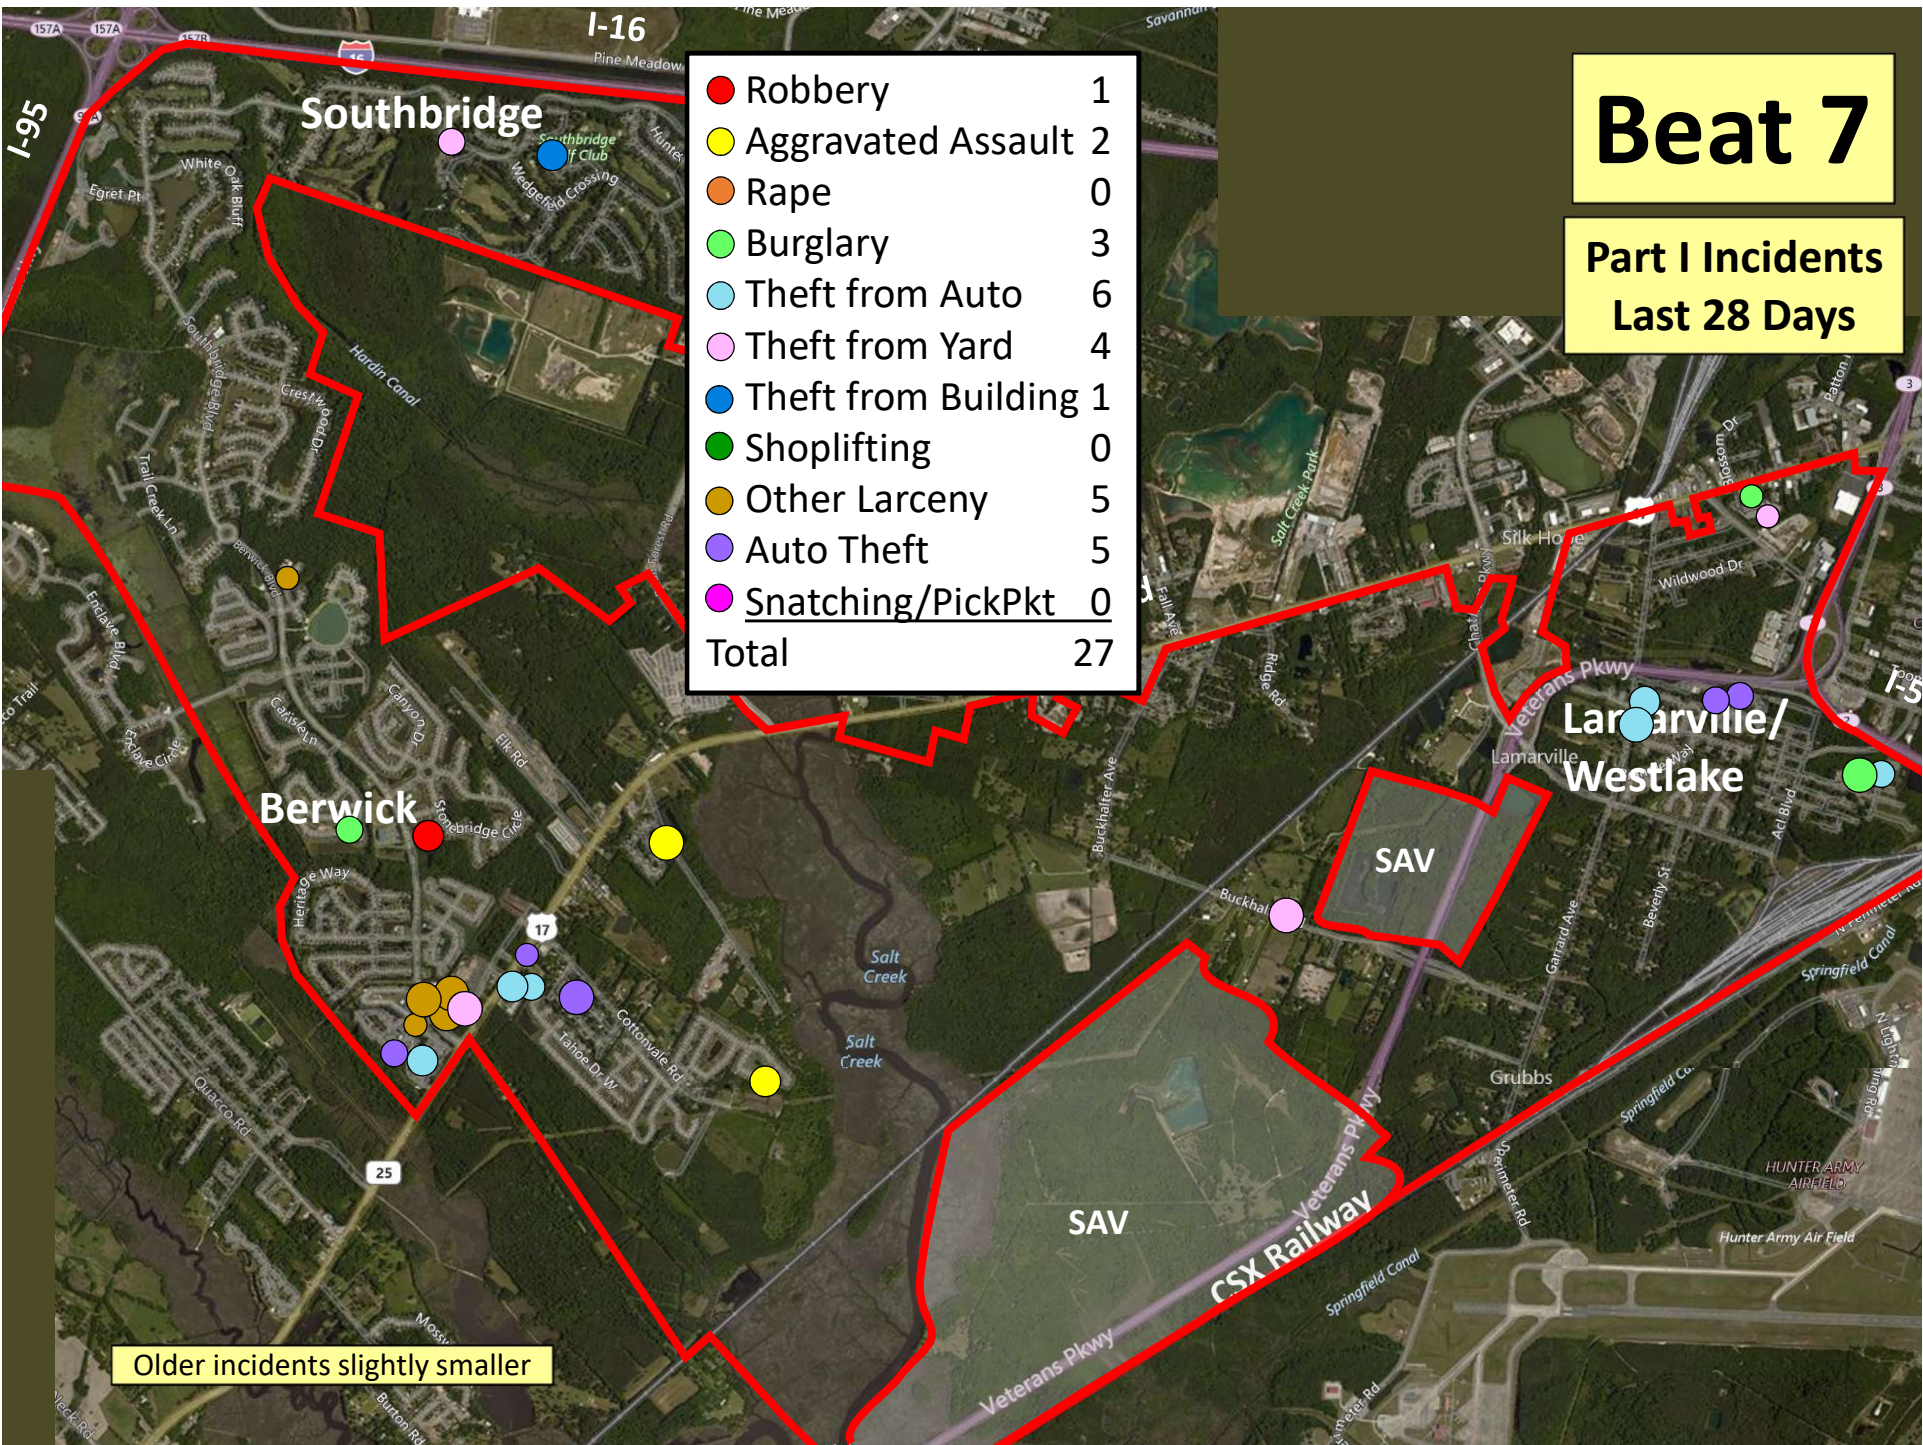

Part I Incidents Last 28 Days

Older incidents slightly smaller

Beat 4

Part I Incidents
Last 28 Days

● Aggravated Assault	0
● Rape	1
● Burglary	1
● Theft from Auto	1
● Theft from Yard	2
● Theft from Building	1
● Shoplifting	9
● Other Larceny	2
● Auto Theft	0
● Snatching/PickPkt	0
Total	17

Older incidents slightly smaller

Beat 5

**Part I Incidents
Last 28 Days**

Older incidents slightly smaller

Beat 6

Part I Incidents
Last 28 Days

● Robbery	0
● Aggravated Assault	0
● Rape	0
● Burglary	0
● Theft from Auto	0
● Theft from Yard	3
● Theft from Building	0
● Shoplifting	0
● Other Larceny	0
● Auto Theft	0
● Snatching/PickPkt	0
Total	3

Older incidents slightly smaller

Beat 7

Part I Incidents
Last 28 Days

● Robbery	1
● Aggravated Assault	2
● Rape	0
● Burglary	3
● Theft from Auto	6
● Theft from Yard	4
● Theft from Building	1
● Shoplifting	0
● Other Larceny	5
● Auto Theft	5
● Snatching/PickPkt	0
Total	27

Older incidents slightly smaller

2500 feet

Beat 9

Part I Incidents Last 28 Days

Note: The Enclave subdivision is now in Beat 7

● Robbery	1
● Aggravated Assault	2
● Rape	0
● Burglary	4
● Theft from Auto	8
● Theft from Yard	3
● Theft from Building	3
● Shoplifting	0
● Other Larceny	2
● Auto Theft	3
● Snatching/PickPkt	0
Total	26