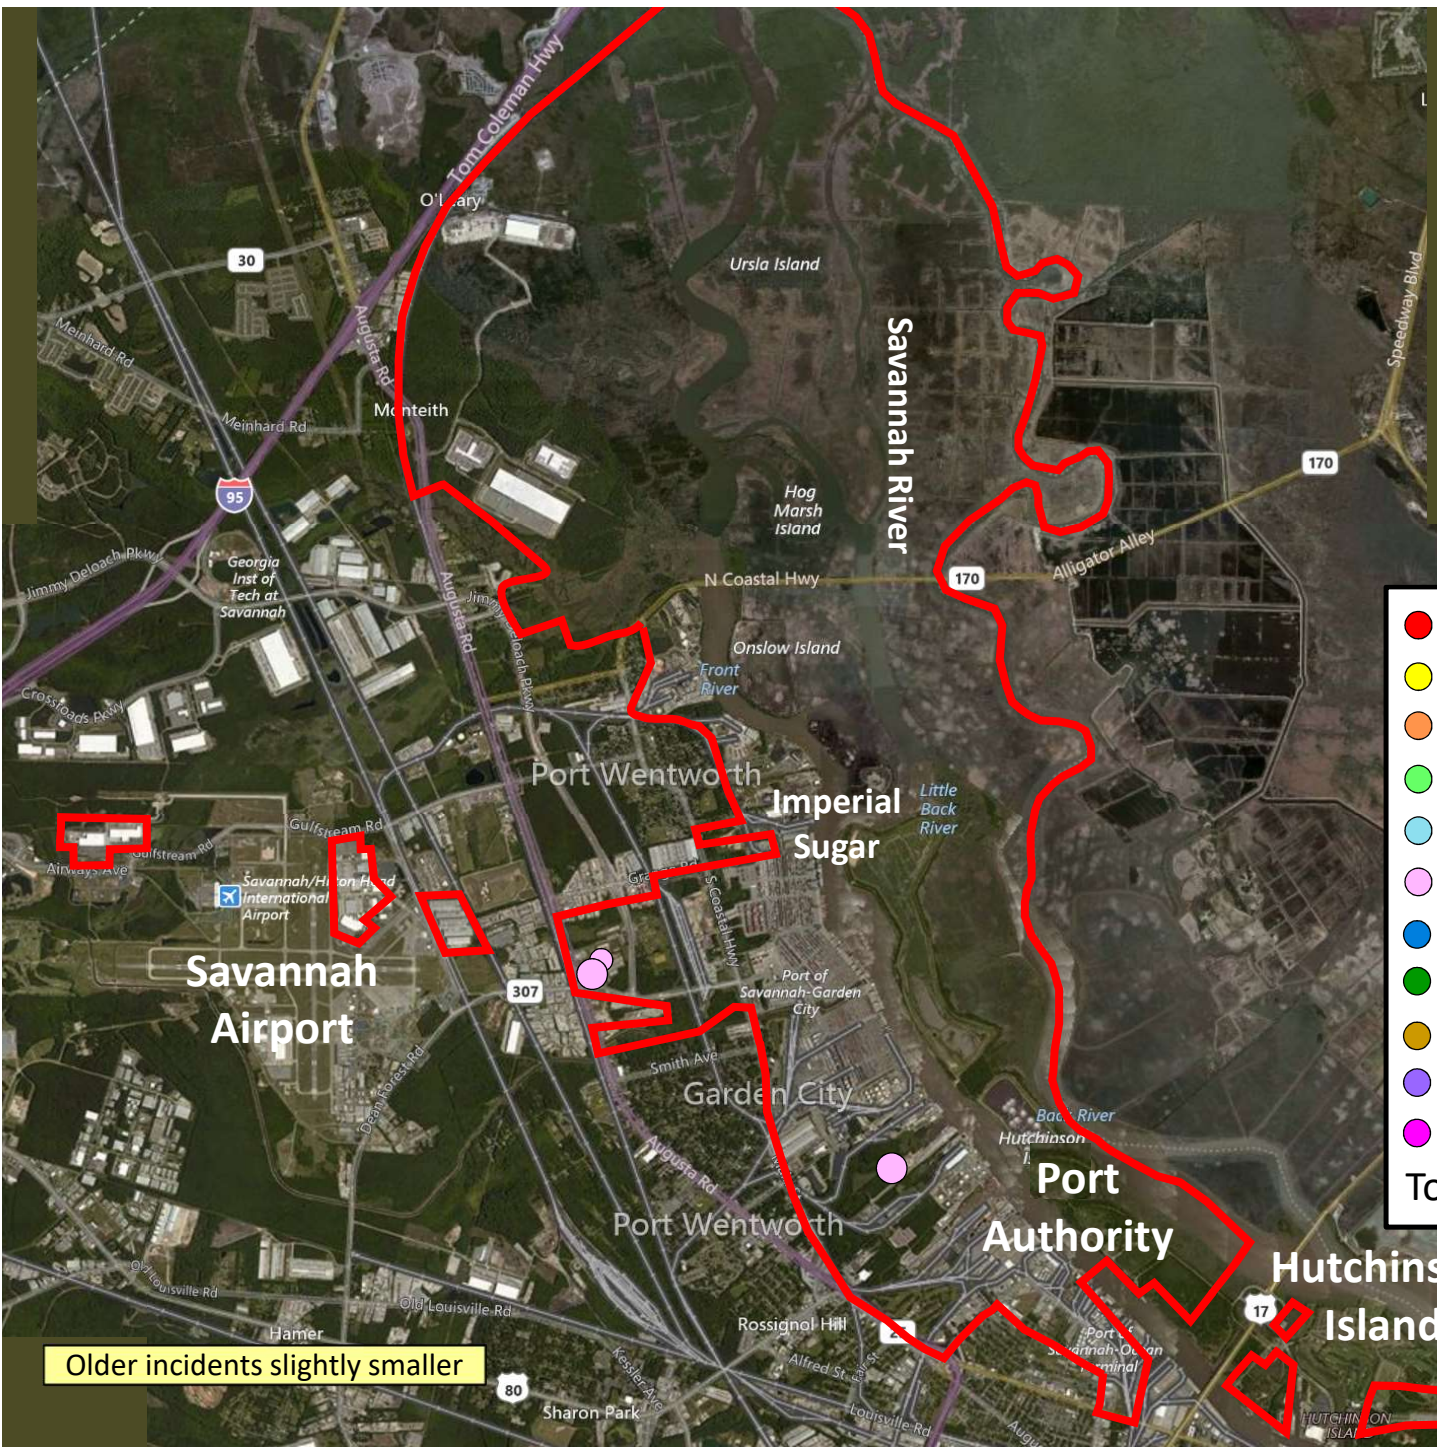

Older incidents slightly smaller

Beat 5

**Part I Incidents
Last 28 Days**

Older incidents slightly smaller

Beat 6

Part I Incidents
Last 28 Days

● Robbery	0
● Aggravated Assault	0
● Rape	0
● Burglary	0
● Theft from Auto	0
● Theft from Yard	3
● Theft from Building	0
● Shoplifting	0
● Other Larceny	0
● Auto Theft	0
● Snatching/PickPkt	0
Total	3

Older incidents slightly smaller

Beat 7

Part I Incidents
Last 28 Days

● Robbery	1
● Aggravated Assault	2
● Rape	0
● Burglary	3
● Theft from Auto	6
● Theft from Yard	4
● Theft from Building	1
● Shoplifting	0
● Other Larceny	5
● Auto Theft	5
● Snatching/PickPkt	0
Total	27

Older incidents slightly smaller

2500 feet

Beat 9

Part I Incidents Last 28 Days

Note: The Enclave subdivision is now in Beat 7

● Robbery	1
● Aggravated Assault	2
● Rape	0
● Burglary	4
● Theft from Auto	8
● Theft from Yard	3
● Theft from Building	3
● Shoplifting	0
● Other Larceny	2
● Auto Theft	3
● Snatching/PickPkt	0
Total	26