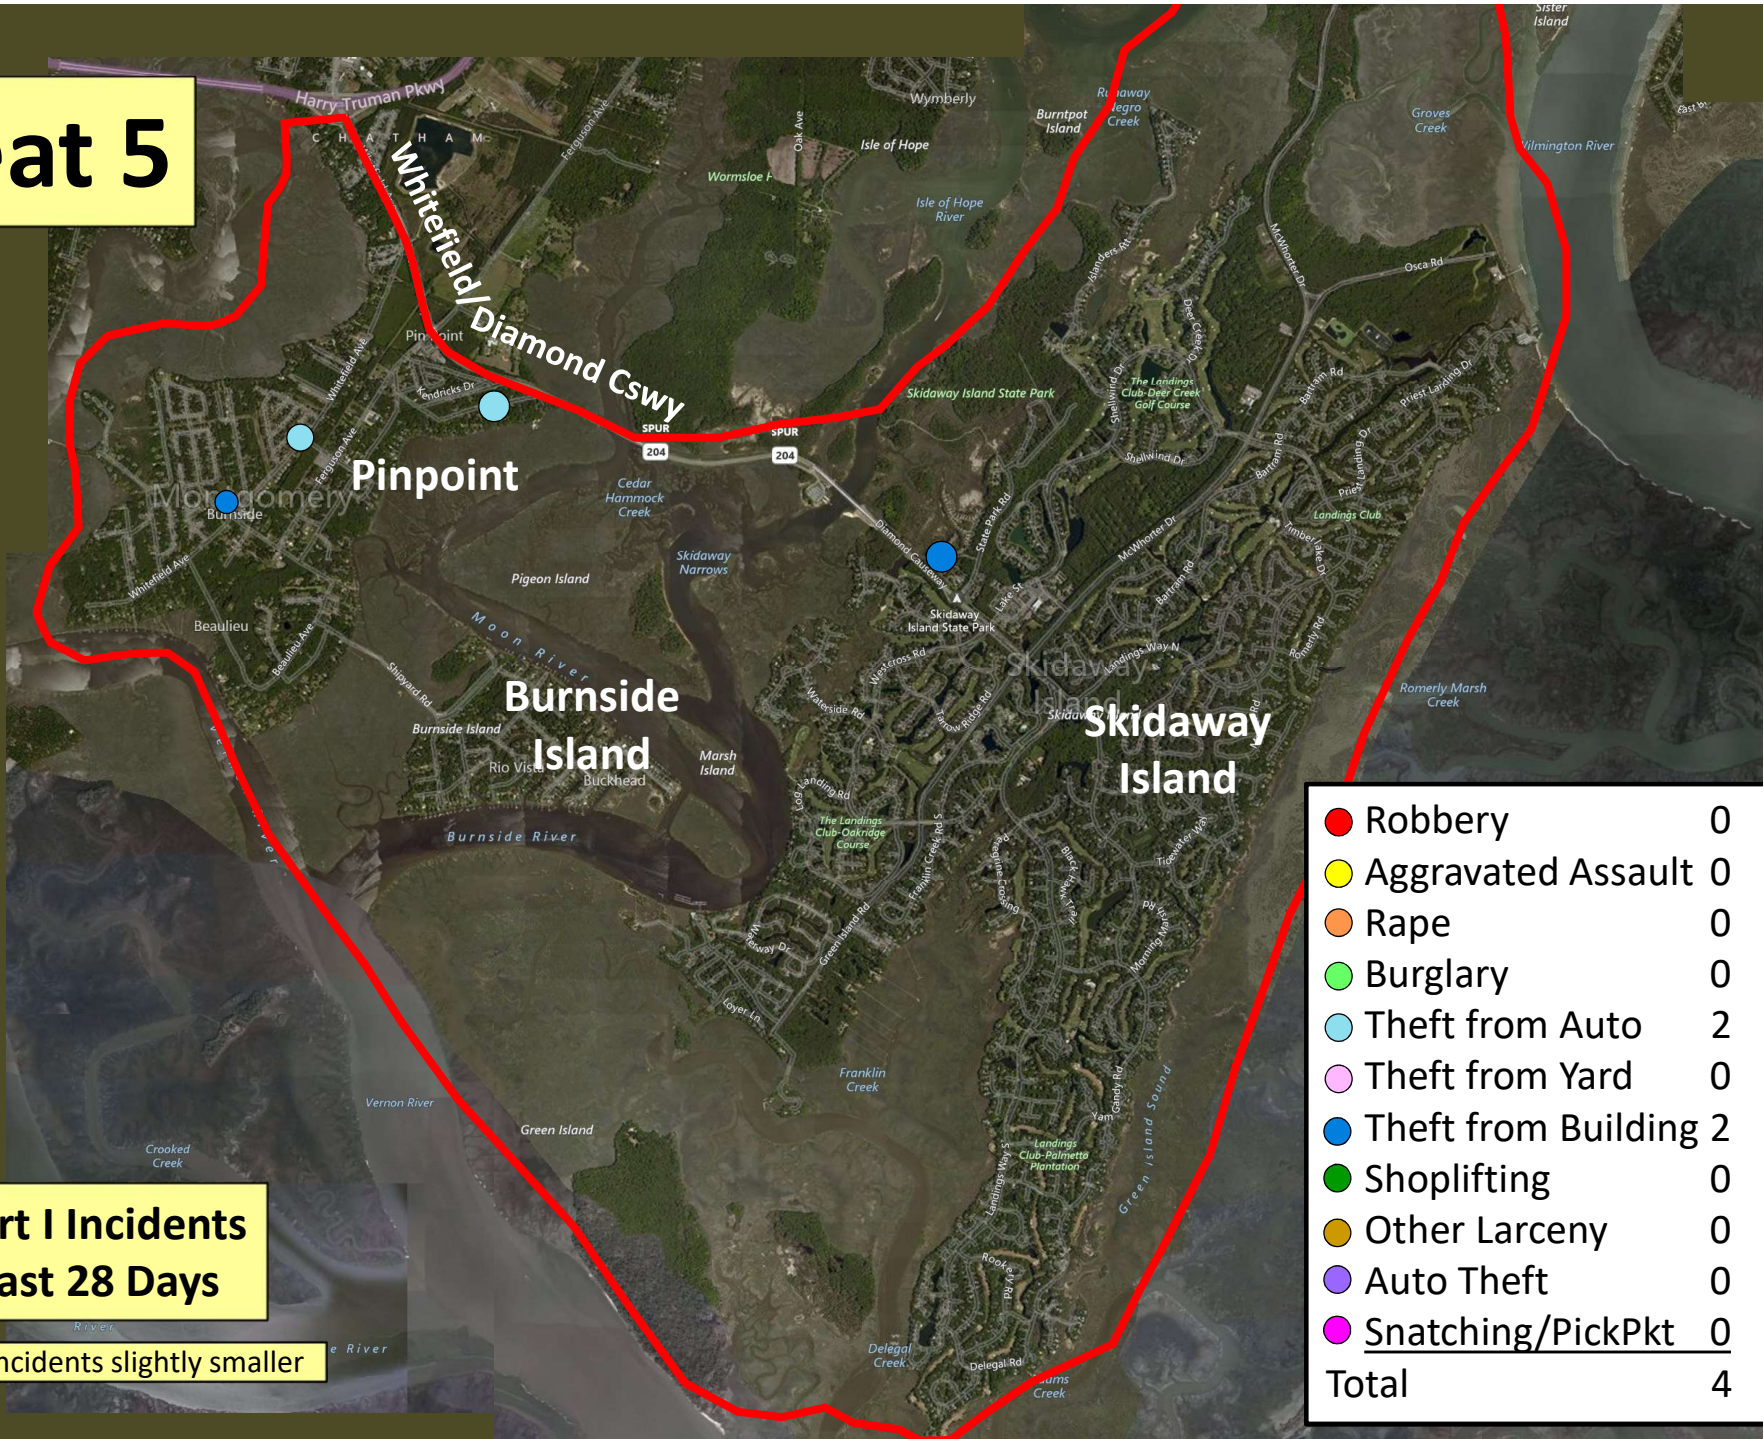

Part I Incidents Last 28 Days

Older incidents slightly smaller

Beat 4

Part I Incidents
Last 28 Days

● Aggravated Assault	0
● Rape	1
● Burglary	1
● Theft from Auto	1
● Theft from Yard	2
● Theft from Building	1
● Shoplifting	9
● Other Larceny	2
● Auto Theft	0
● Snatching/PickPkt	0
Total	17

Older incidents slightly smaller

Beat 5

**Part I Incidents
Last 28 Days**

Older incidents slightly smaller

Beat 6

Part I Incidents
Last 28 Days

● Robbery	0
● Aggravated Assault	0
● Rape	0
● Burglary	0
● Theft from Auto	0
● Theft from Yard	3
● Theft from Building	0
● Shoplifting	0
● Other Larceny	0
● Auto Theft	0
● Snatching/PickPkt	0
Total	3