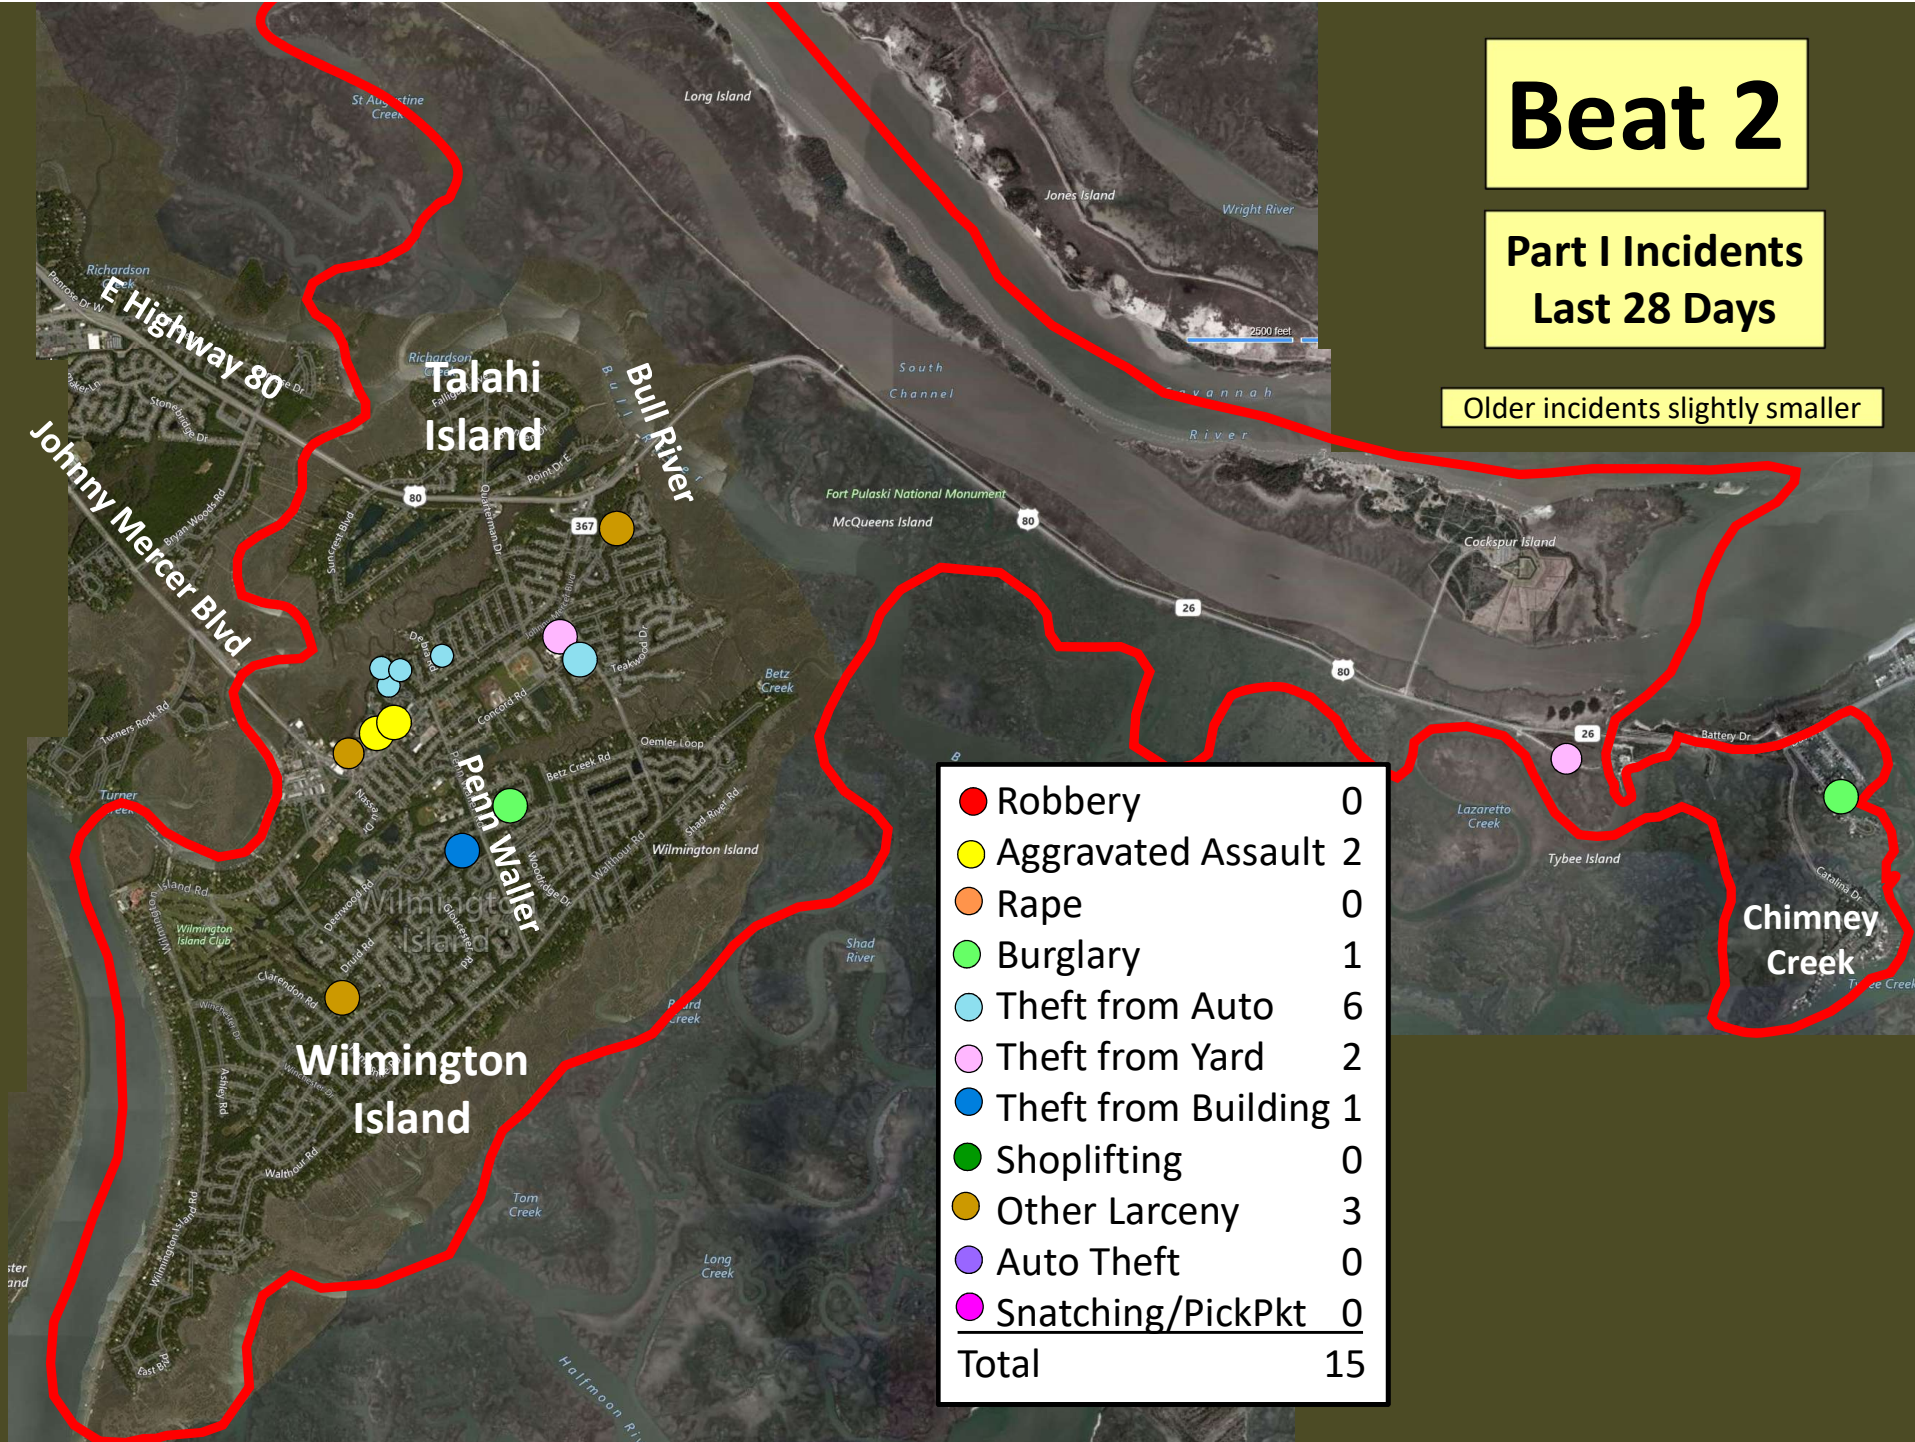

Beat 1

Part I Incidents Last 28 Days

● Robbery	0
● Aggravated Assault	1
● Rape	1
● Burglary	0
● Theft from Auto	0
● Theft from Yard	0
● Theft from Building	0
● Shoplifting	1
● Other Larceny	1
● Auto Theft	0
● Snatching/PickPkt	0
Total	4

Older incidents slightly smaller

Beat 2

Part I Incidents
Last 28 Days

Older incidents slightly smaller

Beat 3

● Robbery	0
● Aggravated Assault	1
● Rape	0
● Burglary	1
● Theft from Auto	6
● Theft from Yard	2
● Theft from Building	0
● Shoplifting	2
● Other Larceny	1
● Auto Theft	0
● Snatching/PickPkt	0
Total	13

Part I Incidents Last 28 Days

Older incidents slightly smaller

Beat 4

Part I Incidents
Last 28 Days

● Aggravated Assault	0
● Rape	1
● Burglary	1
● Theft from Auto	1
● Theft from Yard	2
● Theft from Building	1
● Shoplifting	9
● Other Larceny	2
● Auto Theft	0
● Snatching/PickPkt	0
Total	17

Older incidents slightly smaller

2500 feet

Beat 9

Part I Incidents Last 28 Days

Note: The Enclave subdivision is now in Beat 7

● Robbery	1
● Aggravated Assault	2
● Rape	0
● Burglary	4
● Theft from Auto	8
● Theft from Yard	3
● Theft from Building	3
● Shoplifting	0
● Other Larceny	2
● Auto Theft	3
● Snatching/PickPkt	0
Total	26