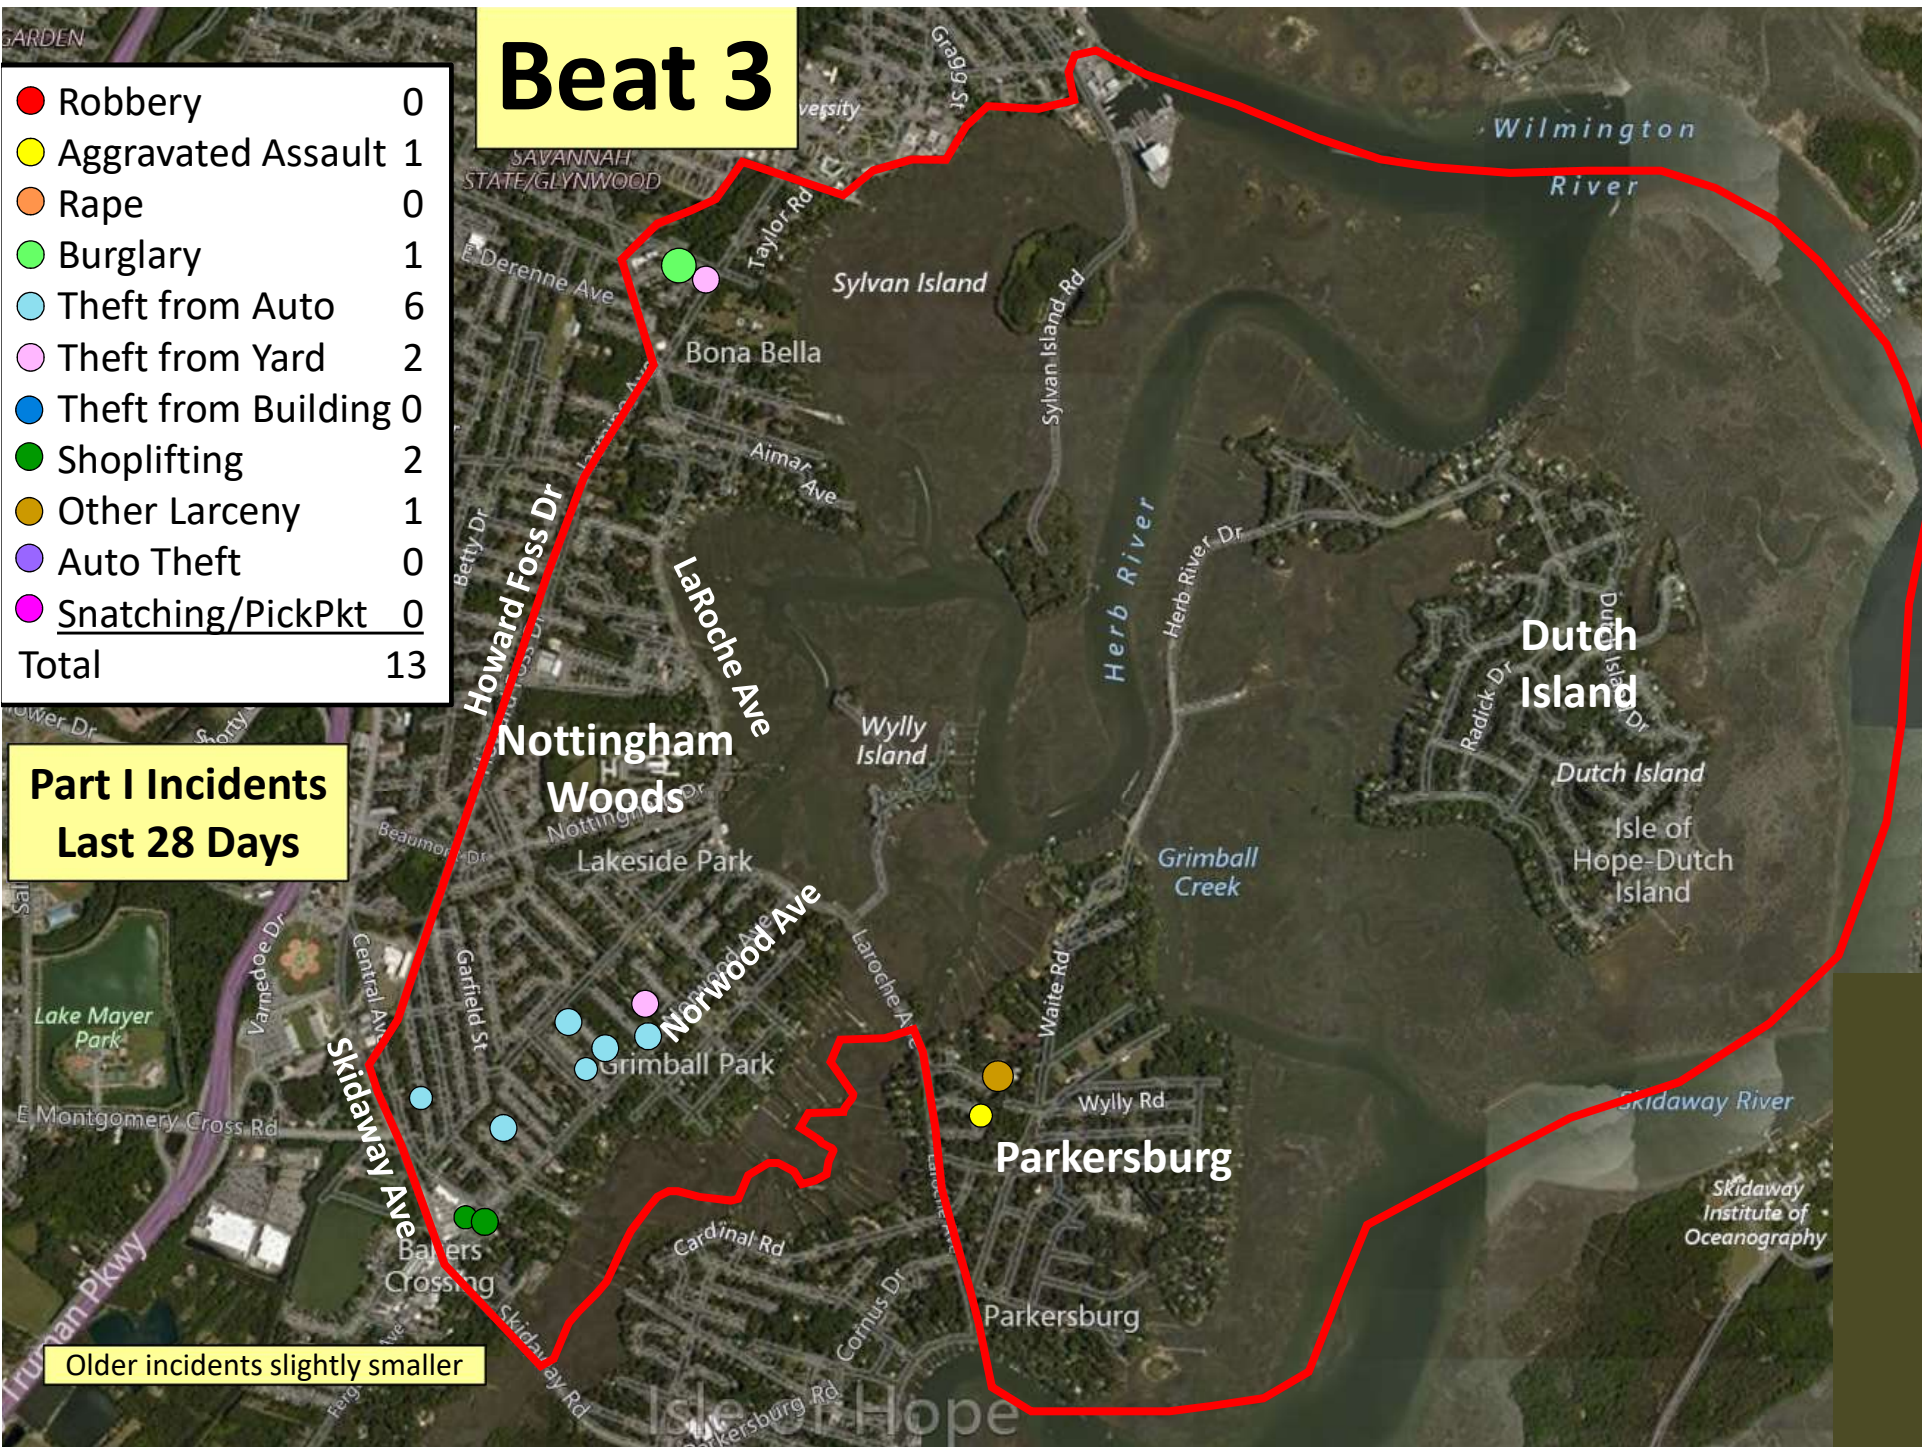

Beat 1

Part I Incidents Last 28 Days

● Robbery	0
● Aggravated Assault	1
● Rape	1
● Burglary	0
● Theft from Auto	0
● Theft from Yard	0
● Theft from Building	0
● Shoplifting	1
● Other Larceny	1
● Auto Theft	0
● Snatching/PickPkt	0
Total	4

Older incidents slightly smaller

Beat 2

Part I Incidents
Last 28 Days

Older incidents slightly smaller

Beat 3

● Robbery	0
● Aggravated Assault	1
● Rape	0
● Burglary	1
● Theft from Auto	6
● Theft from Yard	2
● Theft from Building	0
● Shoplifting	2
● Other Larceny	1
● Auto Theft	0
● Snatching/PickPkt	0
Total	13

Part I Incidents Last 28 Days

Older incidents slightly smaller

Beat 4

Part I Incidents
Last 28 Days

● Aggravated Assault	0
● Rape	1
● Burglary	1
● Theft from Auto	1
● Theft from Yard	2
● Theft from Building	1
● Shoplifting	9
● Other Larceny	2
● Auto Theft	0
● Snatching/PickPkt	0
Total	17

Older incidents slightly smaller

2500 feet

Beat 9

Part I Incidents Last 28 Days

Note: The Enclave subdivision is now in Beat 7

● Robbery	1
● Aggravated Assault	2
● Rape	0
● Burglary	4
● Theft from Auto	8
● Theft from Yard	3
● Theft from Building	3
● Shoplifting	0
● Other Larceny	2
● Auto Theft	3
● Snatching/PickPkt	0
Total	26