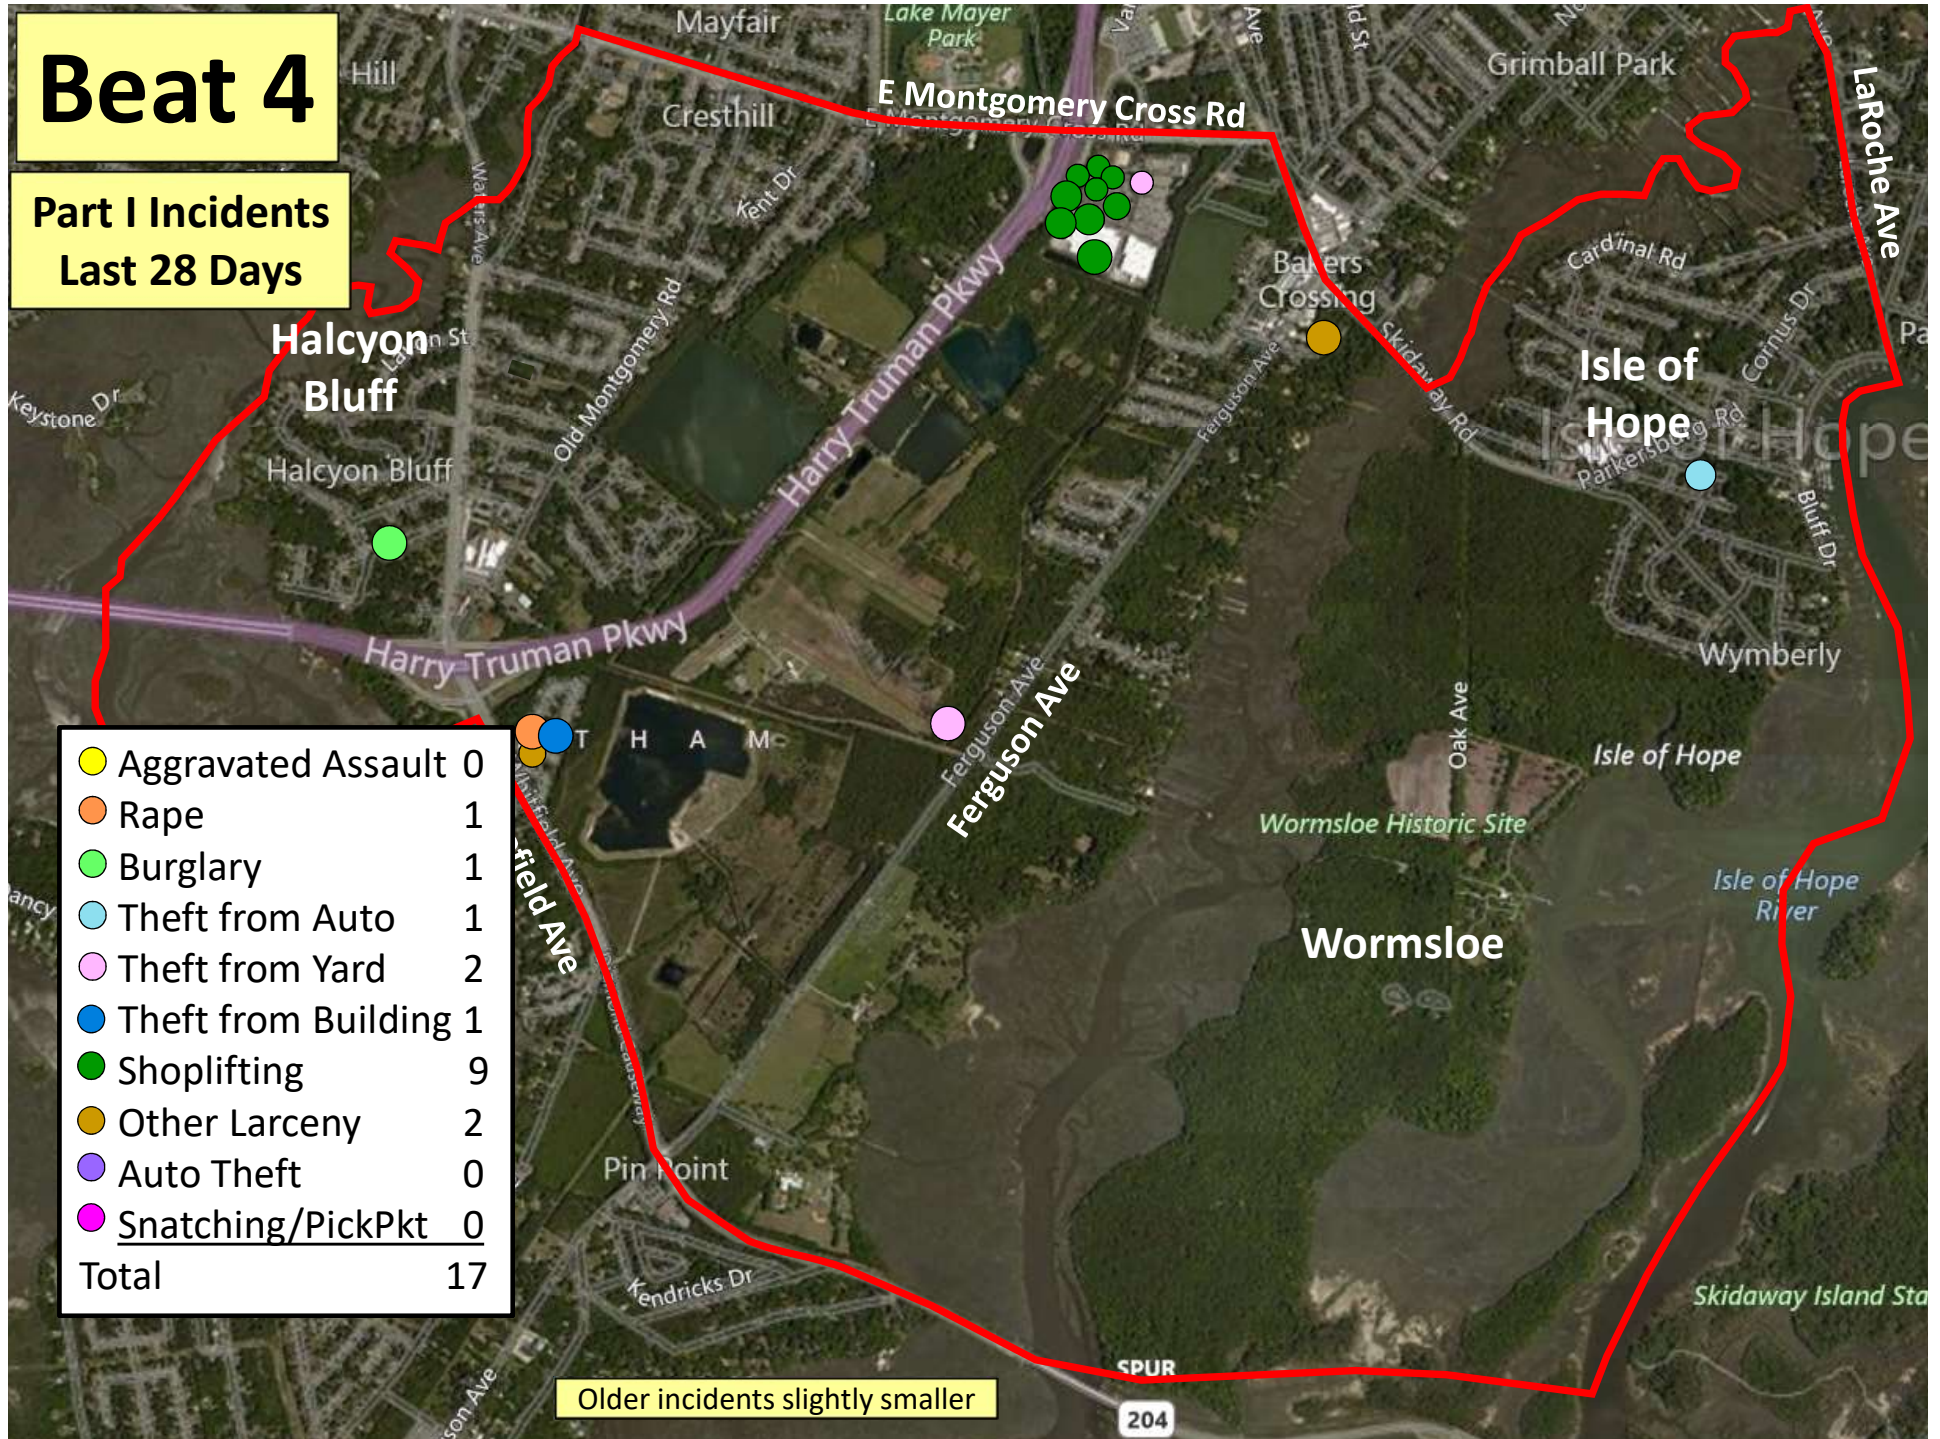

Older incidents slightly smaller

Beat 2

Part I Incidents
Last 28 Days

Older incidents slightly smaller

Beat 3

● Robbery	0
● Aggravated Assault	1
● Rape	0
● Burglary	1
● Theft from Auto	6
● Theft from Yard	2
● Theft from Building	0
● Shoplifting	2
● Other Larceny	1
● Auto Theft	0
● Snatching/PickPkt	0
Total	13

Part I Incidents Last 28 Days

Older incidents slightly smaller

Beat 4

Part I Incidents
Last 28 Days

● Aggravated Assault	0
● Rape	1
● Burglary	1
● Theft from Auto	1
● Theft from Yard	2
● Theft from Building	1
● Shoplifting	9
● Other Larceny	2
● Auto Theft	0
● Snatching/PickPkt	0
Total	17

Older incidents slightly smaller

2500 feet

Beat 9

Part I Incidents Last 28 Days

Note: The Enclave subdivision is now in Beat 7

● Robbery	1
● Aggravated Assault	2
● Rape	0
● Burglary	4
● Theft from Auto	8
● Theft from Yard	3
● Theft from Building	3
● Shoplifting	0
● Other Larceny	2
● Auto Theft	3
● Snatching/PickPkt	0
Total	26