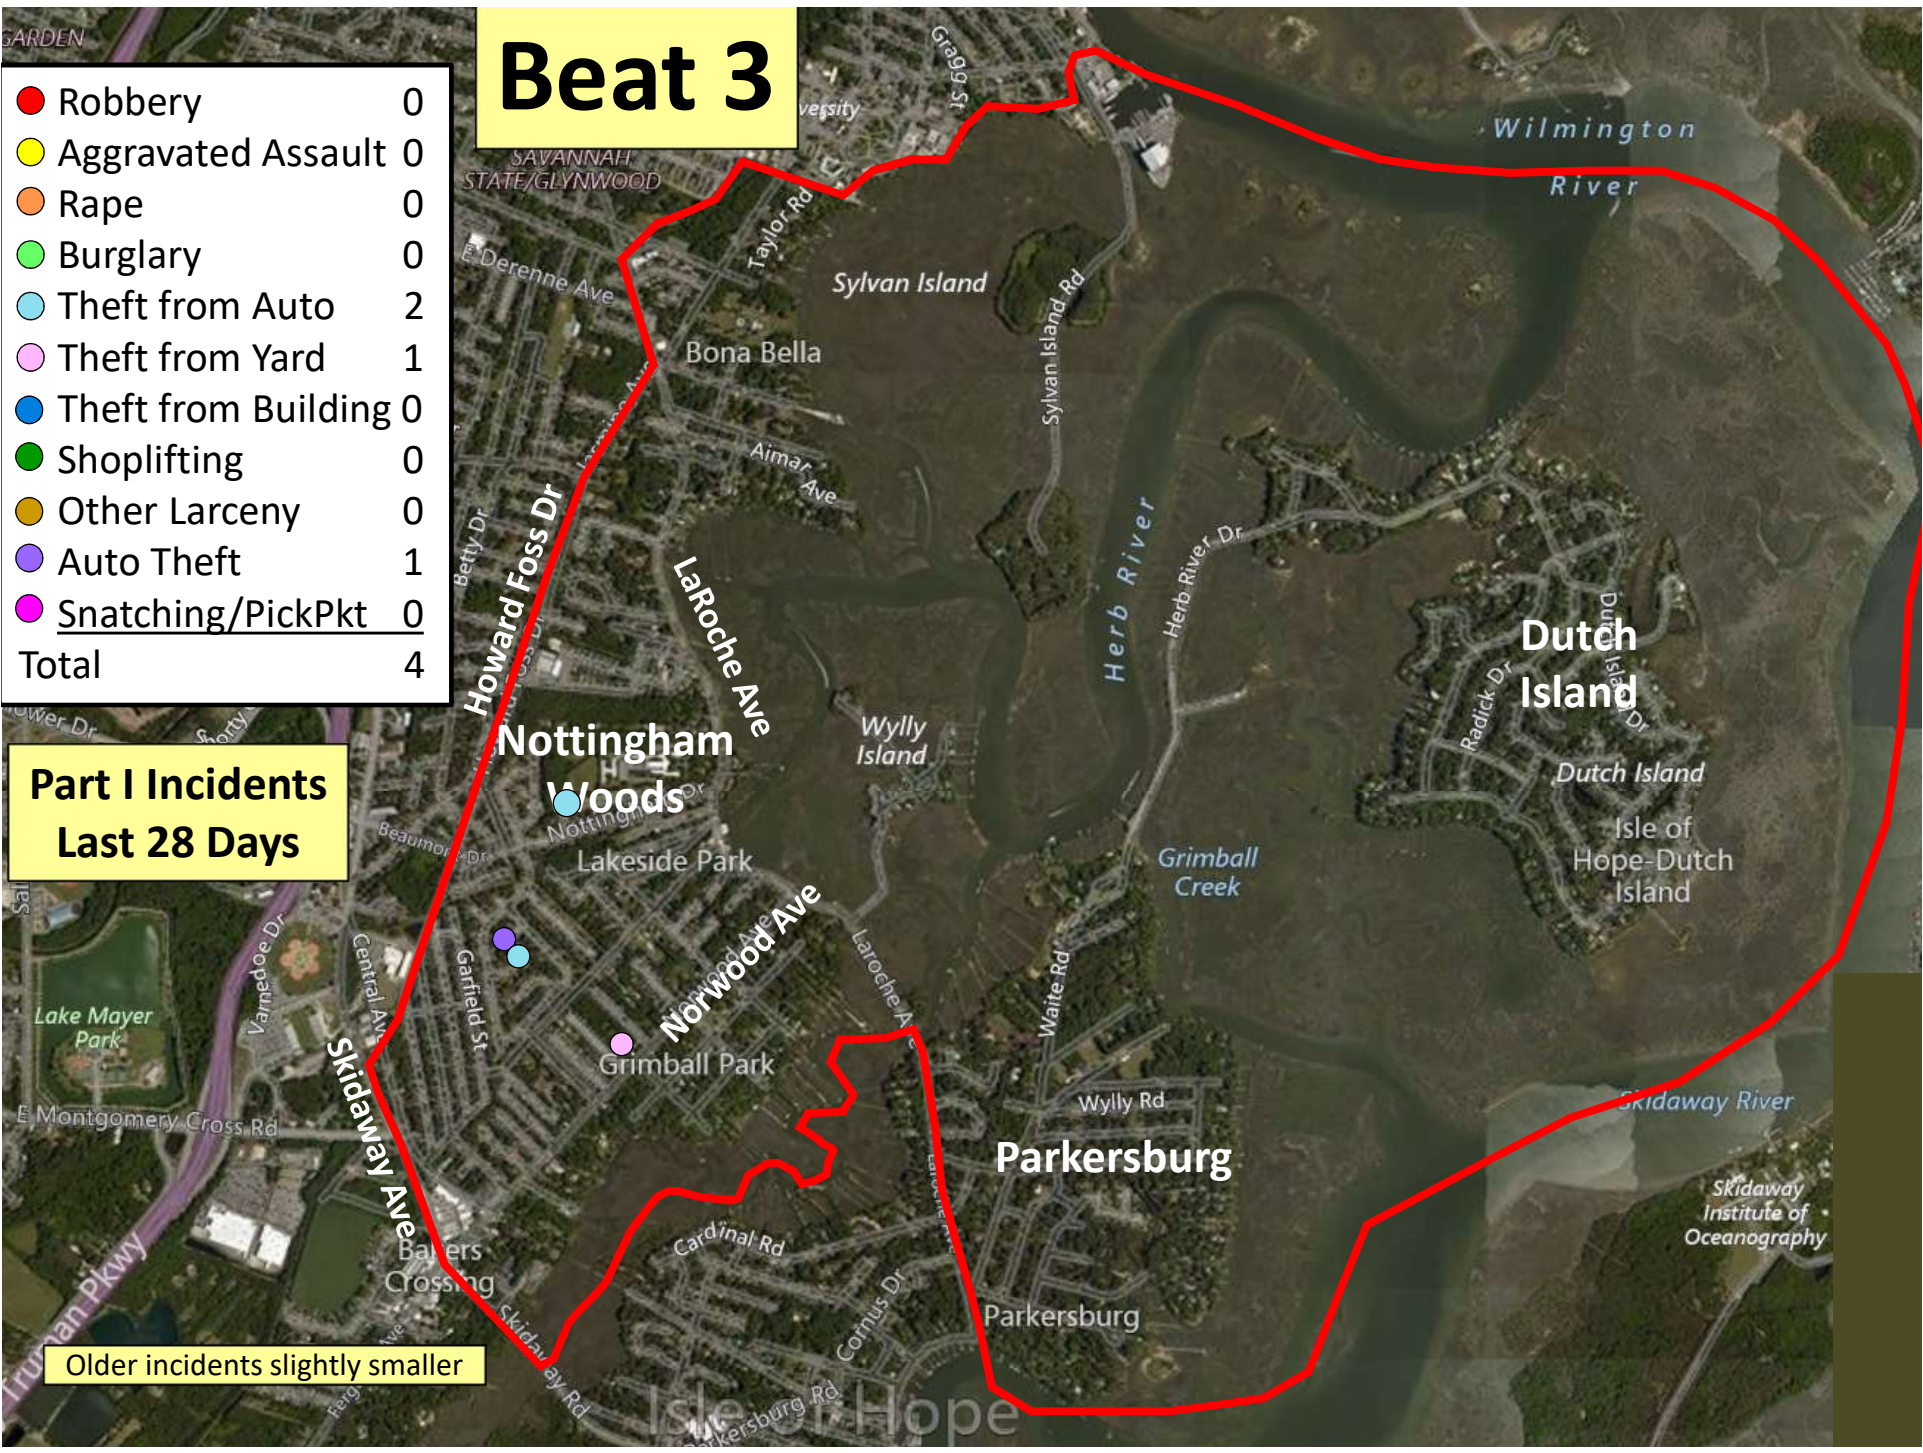

Older incidents slightly smaller

Beat 2

Part I Incidents
Last 28 Days

Older incidents slightly smaller

Beat 3

● Robbery	0
● Aggravated Assault	0
● Rape	0
● Burglary	0
● Theft from Auto	2
● Theft from Yard	1
● Theft from Building	0
● Shoplifting	0
● Other Larceny	0
● Auto Theft	1
● Snatching/PickPkt	0
Total	4

Part I Incidents Last 28 Days

Older incidents slightly smaller

Beat 4

Part I Incidents
Last 28 Days

Older incidents slightly smaller

204

Beat 5

**Part I Incidents
Last 28 Days**