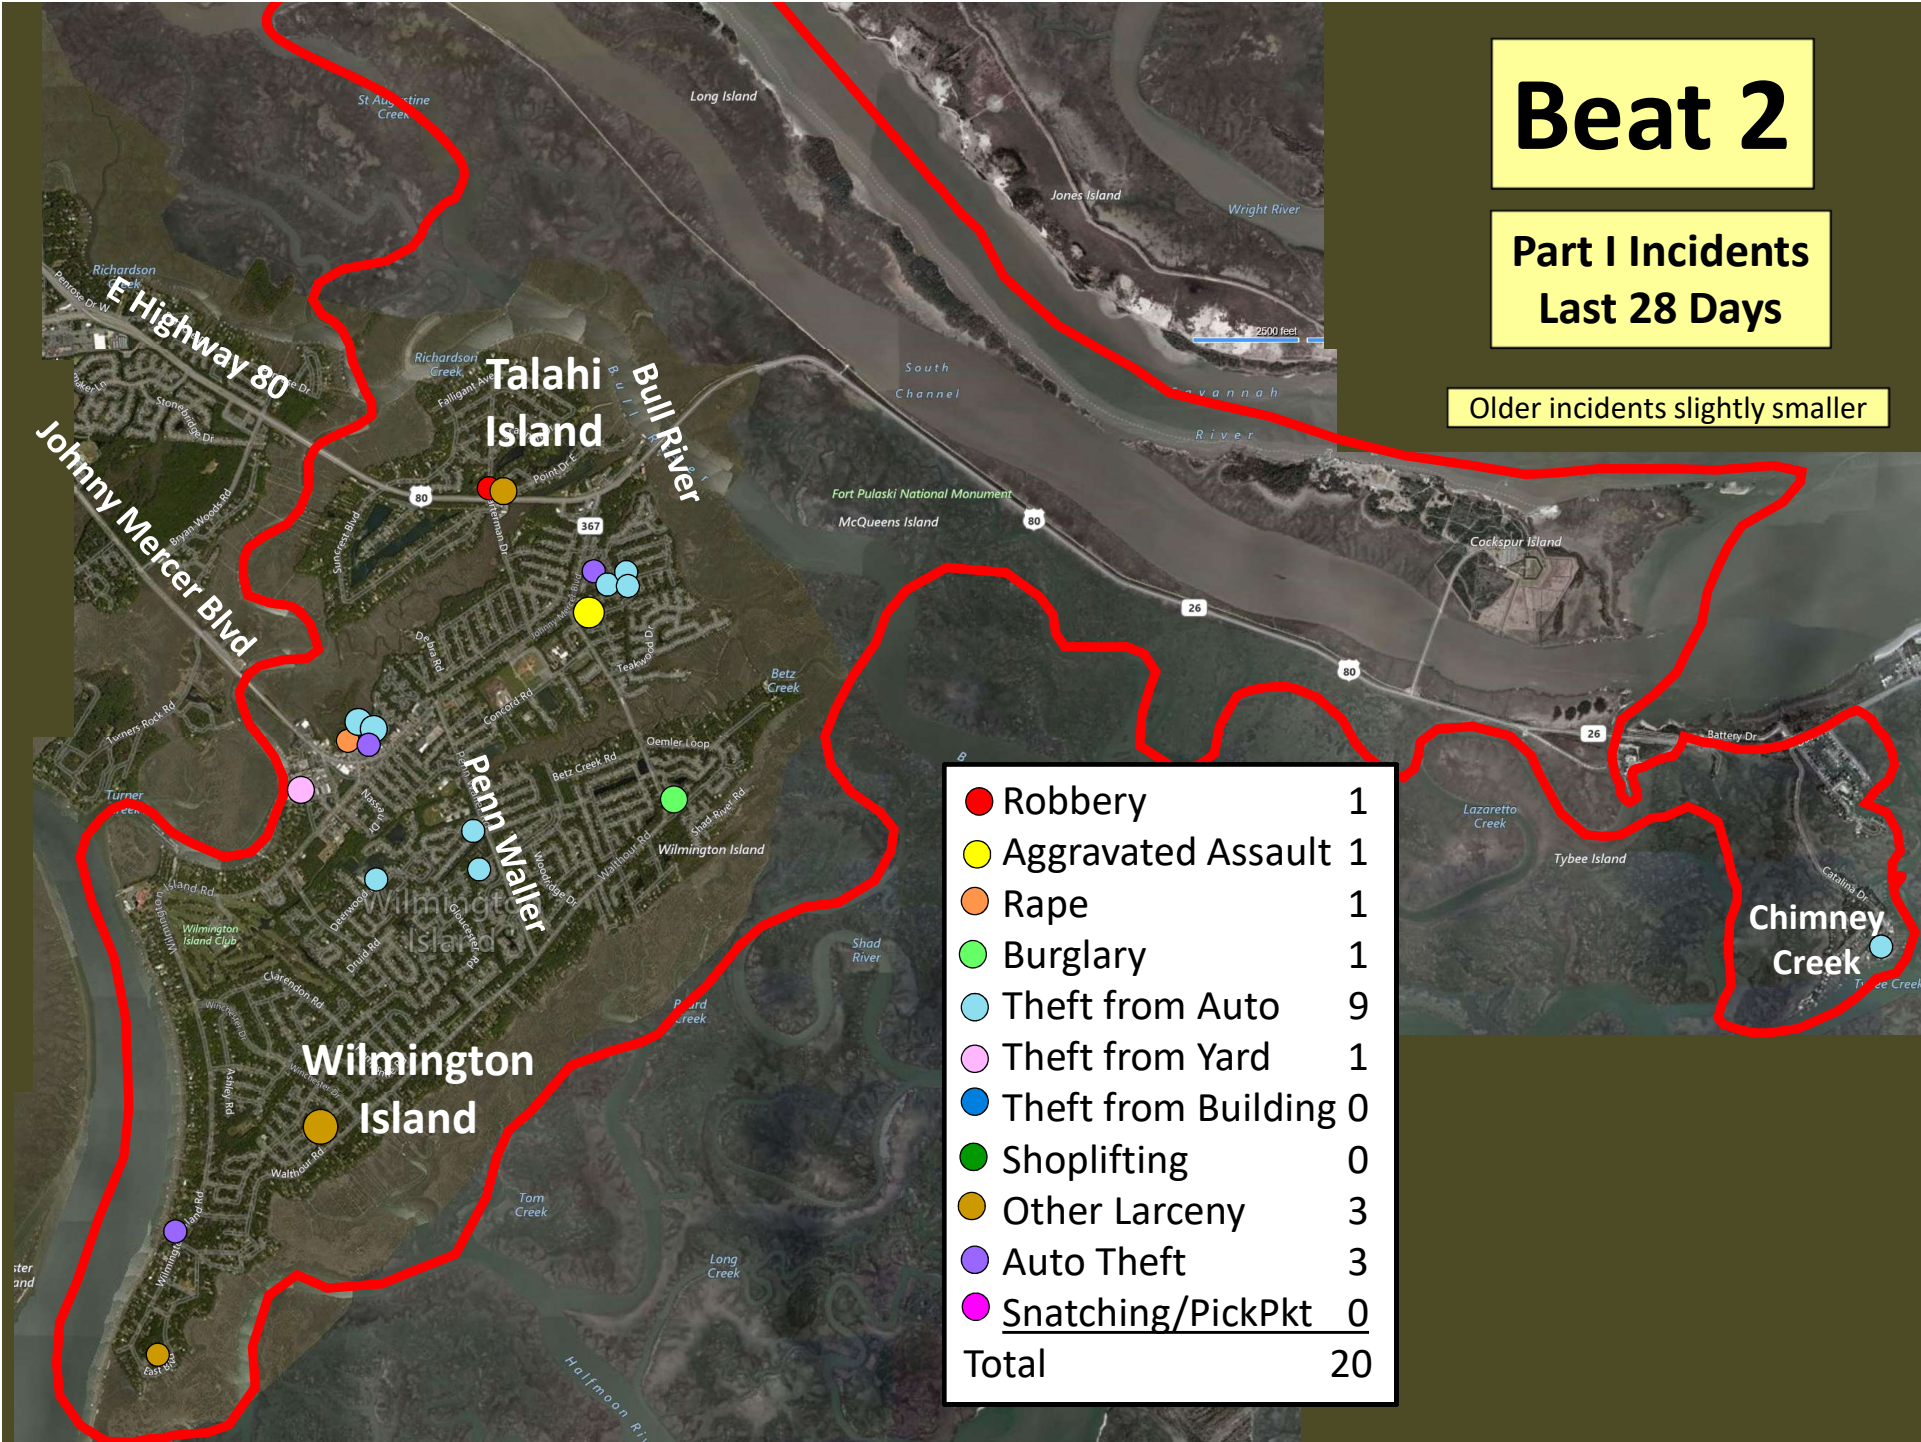

Beat 1

Part I Incidents Last 28 Days

● Robbery	0
● Aggravated Assault	2
● Rape	1
● Burglary	3
● Theft from Auto	7
● Theft from Yard	2
● Theft from Building	1
● Shoplifting	0
● Other Larceny	0
● Auto Theft	1
● Snatching/PickPkt	0
Total	18

Older incidents slightly smaller

Beat 2

Part I Incidents
Last 28 Days

Older incidents slightly smaller

Beat 3

● Robbery	0
● Aggravated Assault	0
● Rape	0
● Burglary	0
● Theft from Auto	2
● Theft from Yard	1
● Theft from Building	0
● Shoplifting	0
● Other Larceny	0
● Auto Theft	1
● Snatching/PickPkt	0
Total	4

Part I Incidents Last 28 Days

Older incidents slightly smaller

Beat 4

Part I Incidents
Last 28 Days

Older incidents slightly smaller

204

Beat 5

**Part I Incidents
Last 28 Days**

Note: The Enclave subdivision is now in Beat 7

Older incidents slightly smaller

**Part I Incidents
Last 28 Days**

Beat 8

● Robbery	1
● Aggravated Assault	4
● Rape	0
● Burglary	4
● Theft from Auto	12
● Theft from Yard	4
● Theft from Bldg	2
● Shoplifting	12
● Other Larceny	1
● Auto Theft	2
● Snatching/PickPkt	0
Total	42