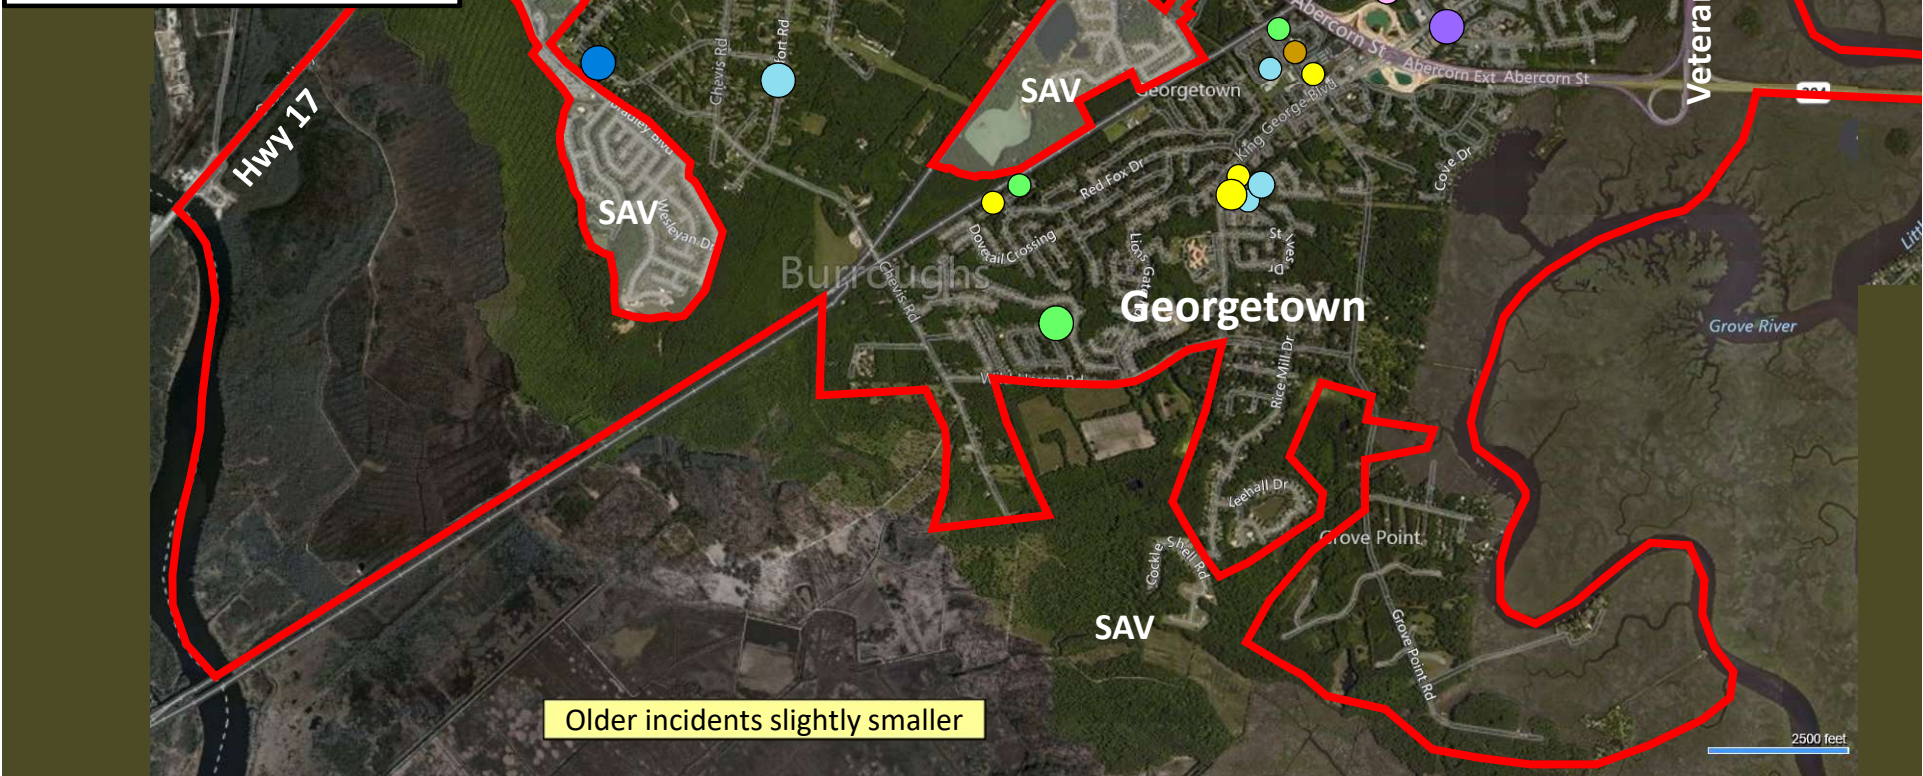

Older incidents slightly smaller

Beat 7

Part I Incidents
Last 28 Days

● Robbery	1
● Aggravated Assault	3
● Rape	0
● Burglary	3
● Theft from Auto	8
● Theft from Yard	3
● Theft from Building	1
● Shoplifting	2
● Other Larceny	1
● Auto Theft	5
● Snatching/PickPkt	0
Total	26

Note: The Enclave subdivision is now in Beat 7

Older incidents slightly smaller

**Part I Incidents
Last 28 Days**

Beat 8

● Robbery	1
● Aggravated Assault	4
● Rape	0
● Burglary	4
● Theft from Auto	12
● Theft from Yard	4
● Theft from Bldg	2
● Shoplifting	12
● Other Larceny	1
● Auto Theft	2
● Snatching/PickPkt	0
Total	42

Older incidents slightly smaller

Beat 9

Part I Incidents Last 28 Days

Note: The Enclave subdivision is now in Beat 7

● Robbery	3
● Aggravated Assault	4
● Rape	0
● Burglary	2
● Theft from Auto	14
● Theft from Yard	1
● Theft from Building	3
● Shoplifting	0
● Other Larceny	2
● Auto Theft	2
● Snatching/PickPkt	1
Total	32