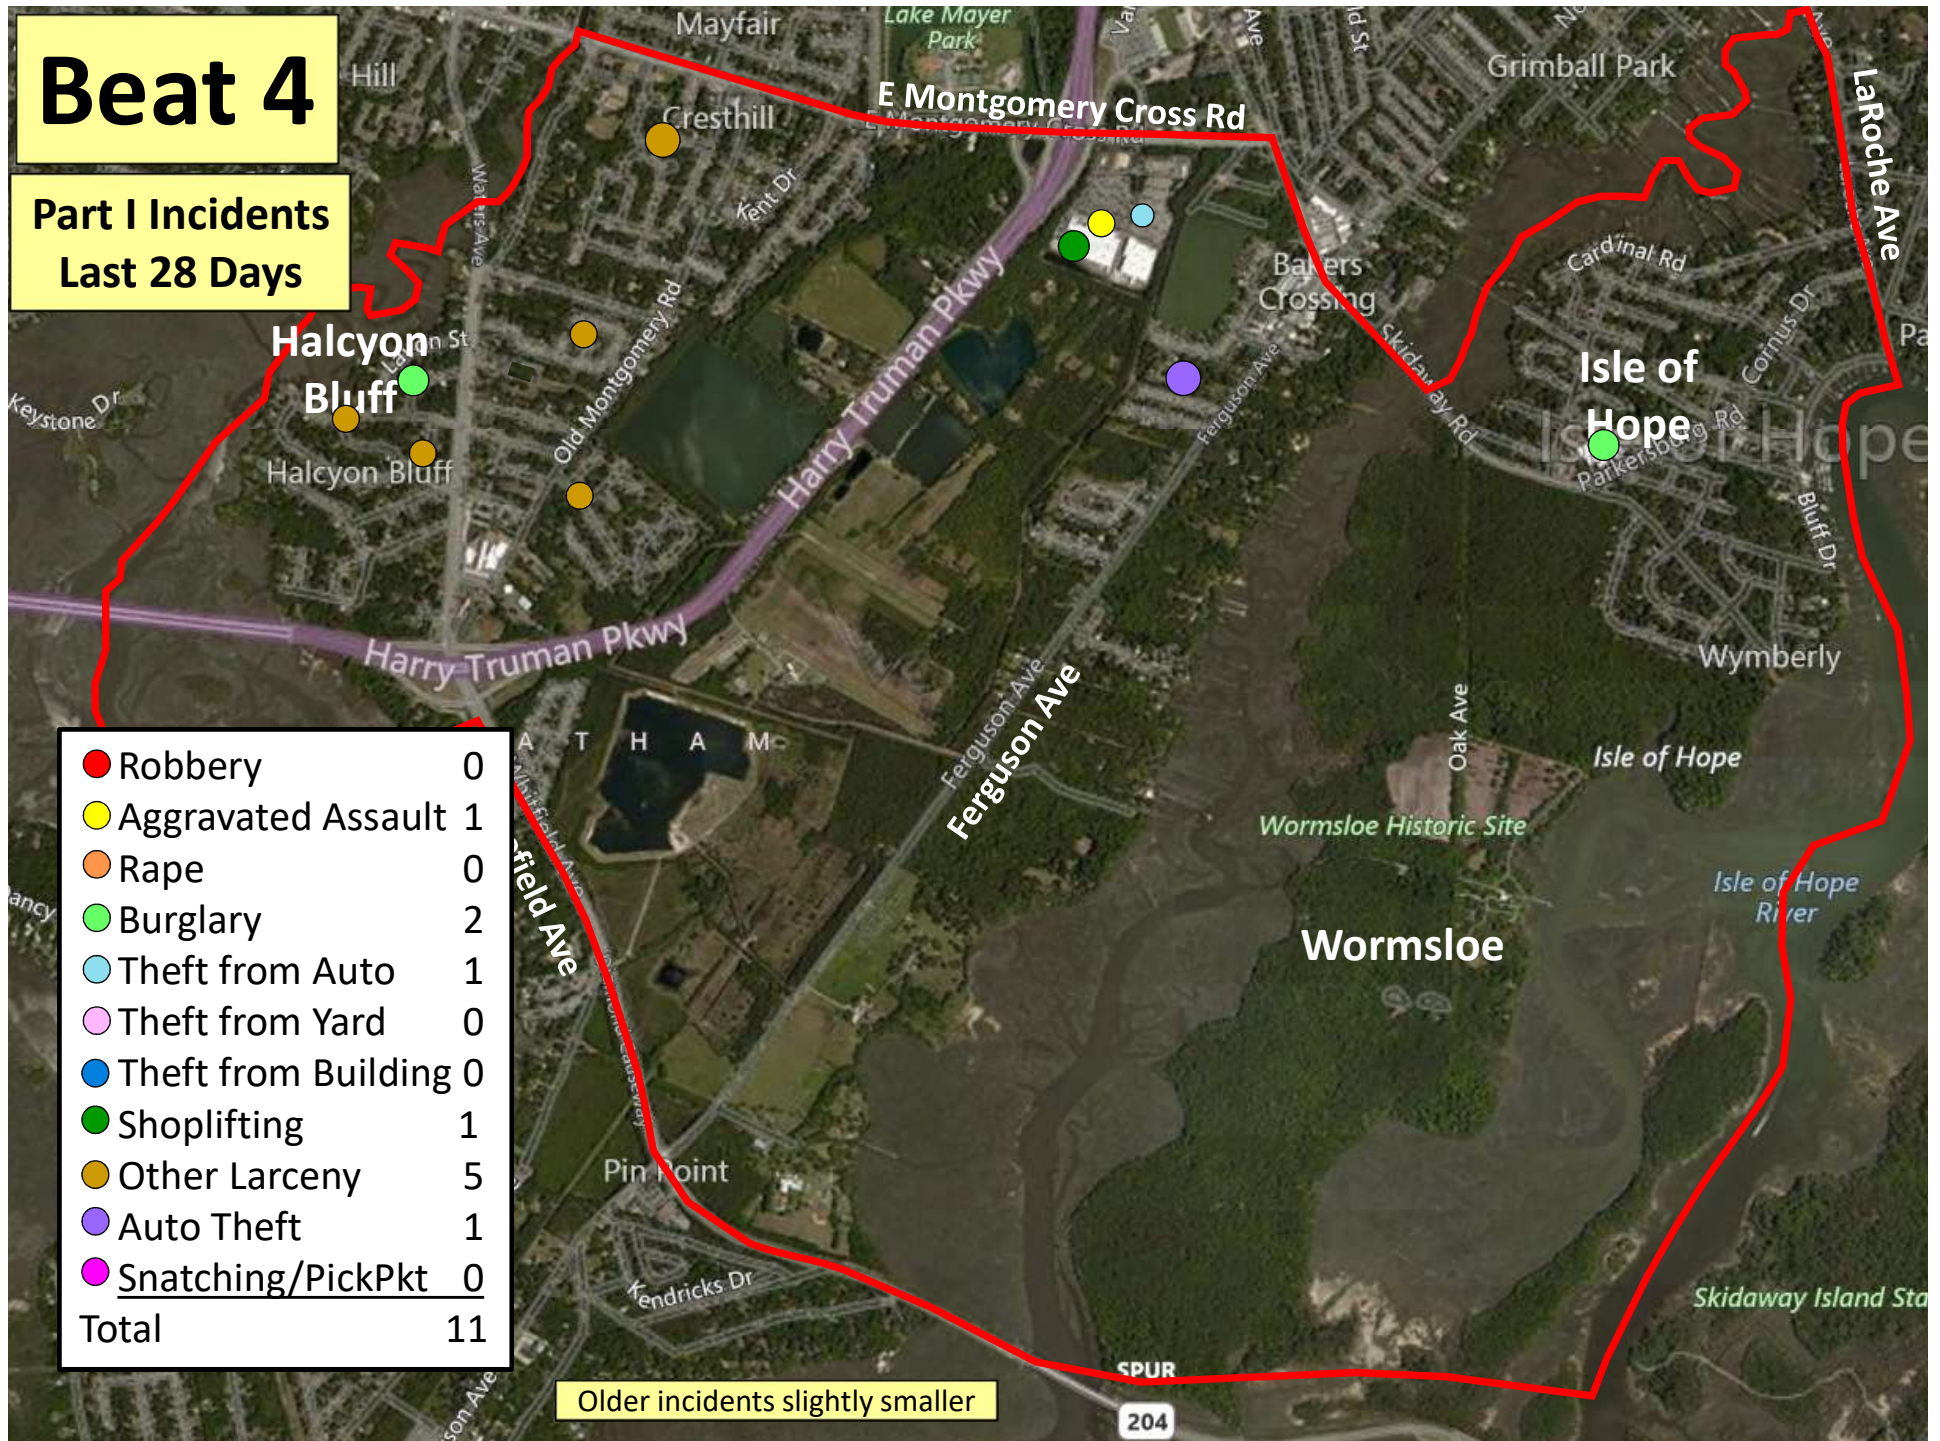

Beat 1

Part I Incidents Last 28 Days

● Robbery	0
● Aggravated Assault	2
● Rape	1
● Burglary	3
● Theft from Auto	7
● Theft from Yard	2
● Theft from Building	1
● Shoplifting	0
● Other Larceny	0
● Auto Theft	1
● Snatching/PickPkt	0
Total	18

Older incidents slightly smaller

Beat 2

Part I Incidents
Last 28 Days

Older incidents slightly smaller

Beat 3

● Robbery	0
● Aggravated Assault	0
● Rape	0
● Burglary	0
● Theft from Auto	2
● Theft from Yard	1
● Theft from Building	0
● Shoplifting	0
● Other Larceny	0
● Auto Theft	1
● Snatching/PickPkt	0
Total	4

Part I Incidents Last 28 Days

Older incidents slightly smaller

Beat 4

Part I Incidents
Last 28 Days

Older incidents slightly smaller

204

Beat 5

**Part I Incidents
Last 28 Days**