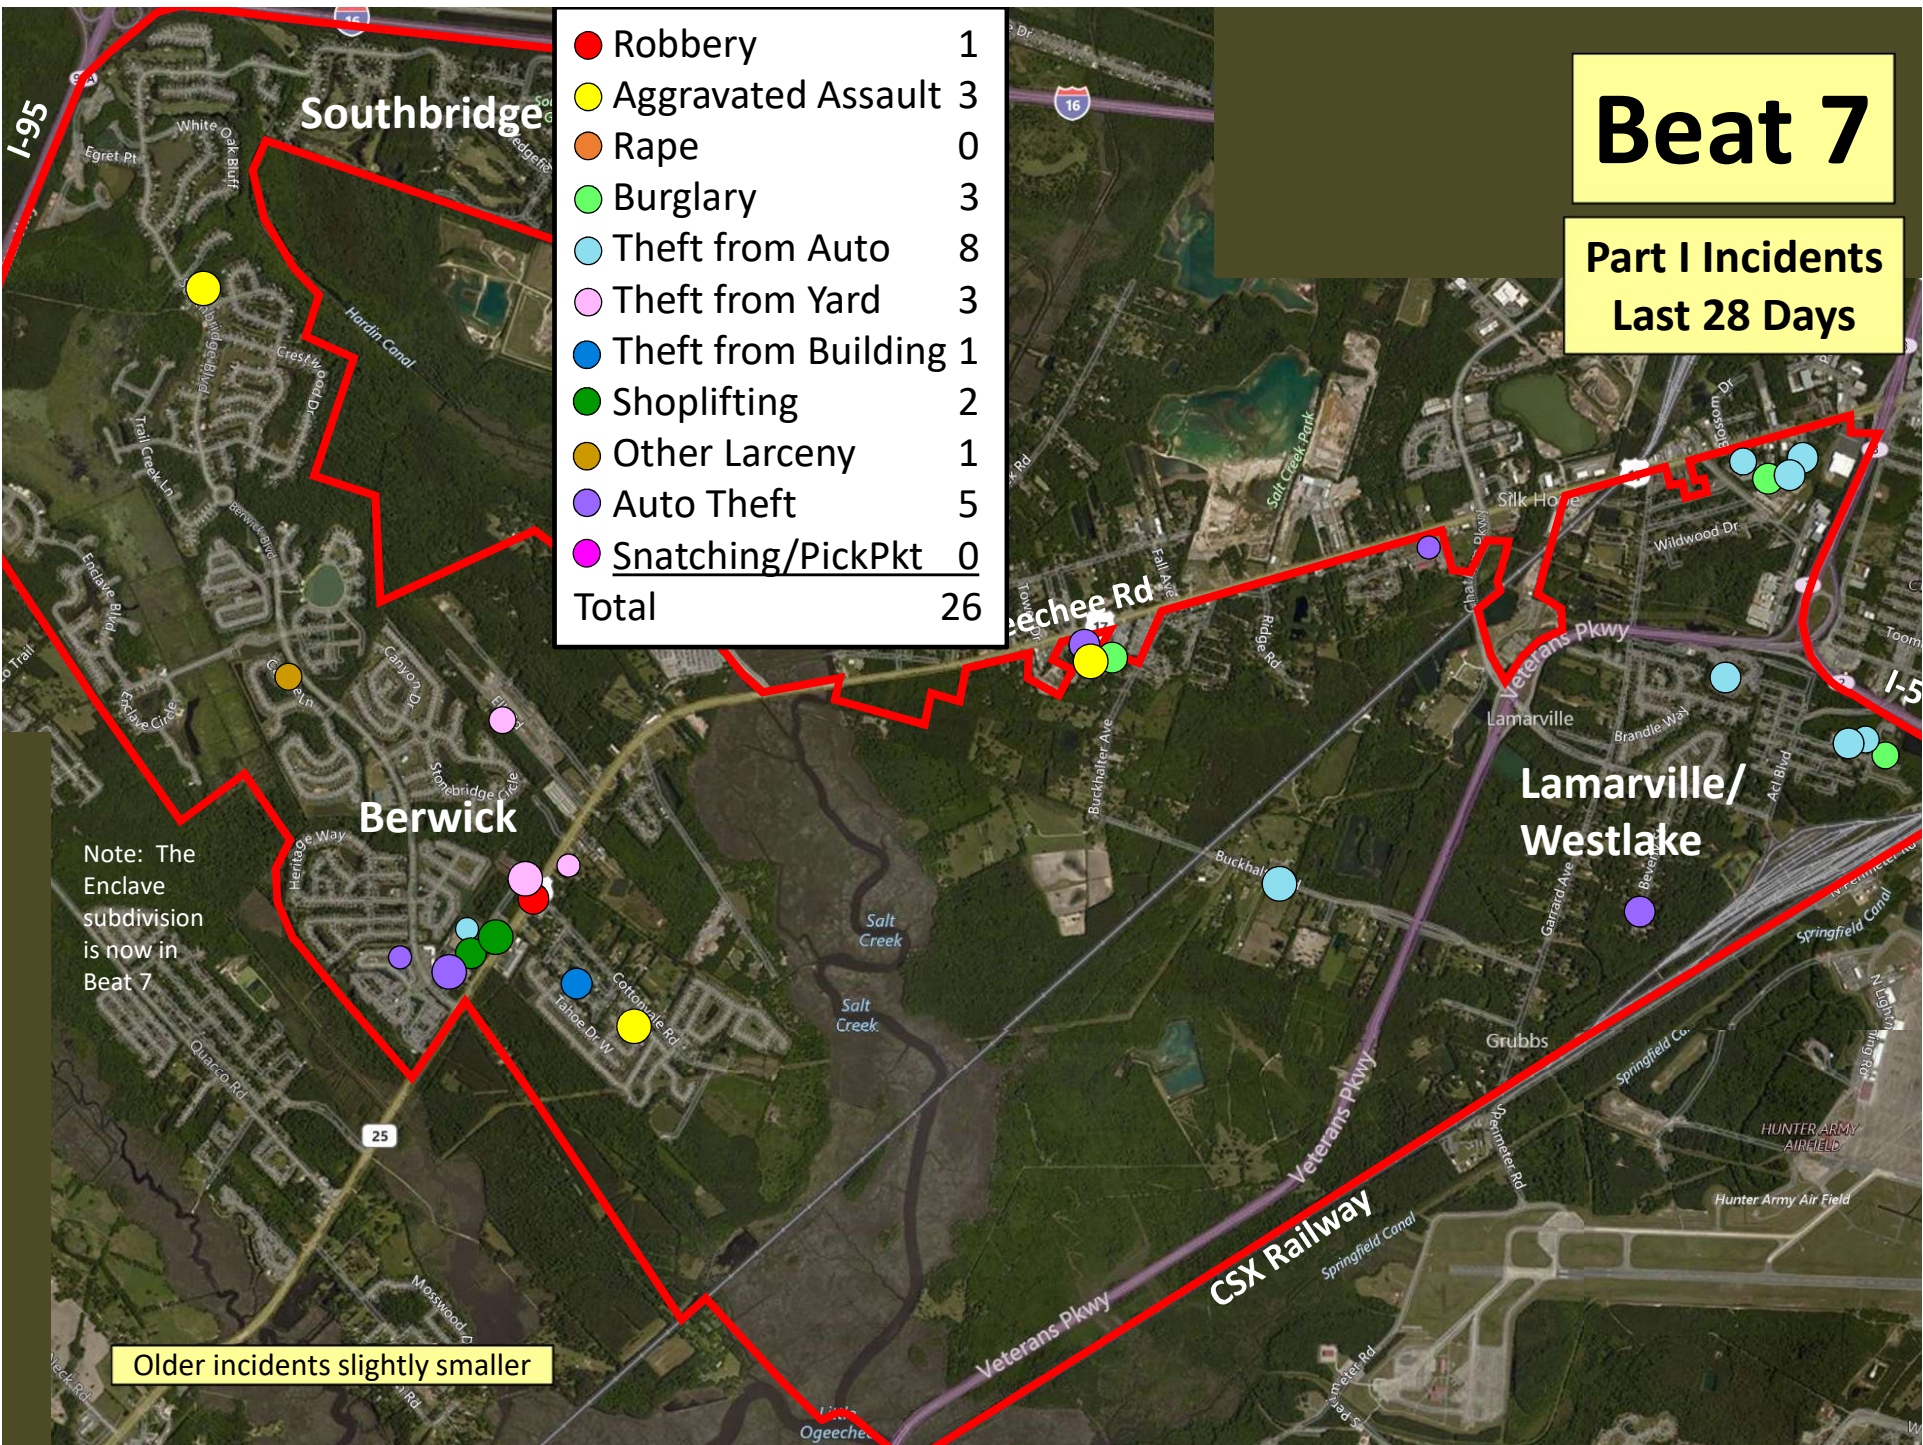

Beat 6

Part I Incidents
Last 28 Days

● Robbery	0
● Aggravated Assault	0
● Rape	0
● Burglary	0
● Theft from Auto	0
● Theft from Yard	0
● Theft from Building	0
● Shoplifting	0
● Other Larceny	0
● Auto Theft	0
● Snatching/PickPkt	0
Total	0

Older incidents slightly smaller

Beat 7

Part I Incidents
Last 28 Days

● Robbery	1
● Aggravated Assault	3
● Rape	0
● Burglary	3
● Theft from Auto	8
● Theft from Yard	3
● Theft from Building	1
● Shoplifting	2
● Other Larceny	1
● Auto Theft	5
● Snatching/PickPkt	0
Total	26

Note: The Enclave subdivision is now in Beat 7

Older incidents slightly smaller

**Part I Incidents
Last 28 Days**

Beat 8

● Robbery	1
● Aggravated Assault	4
● Rape	0
● Burglary	4
● Theft from Auto	12
● Theft from Yard	4
● Theft from Bldg	2
● Shoplifting	12
● Other Larceny	1
● Auto Theft	2
● Snatching/PickPkt	0
Total	42

Older incidents slightly smaller

Beat 9

Part I Incidents Last 28 Days

Note: The Enclave subdivision is now in Beat 7

● Robbery	3
● Aggravated Assault	4
● Rape	0
● Burglary	2
● Theft from Auto	14
● Theft from Yard	1
● Theft from Building	3
● Shoplifting	0
● Other Larceny	2
● Auto Theft	2
● Snatching/PickPkt	1
Total	32