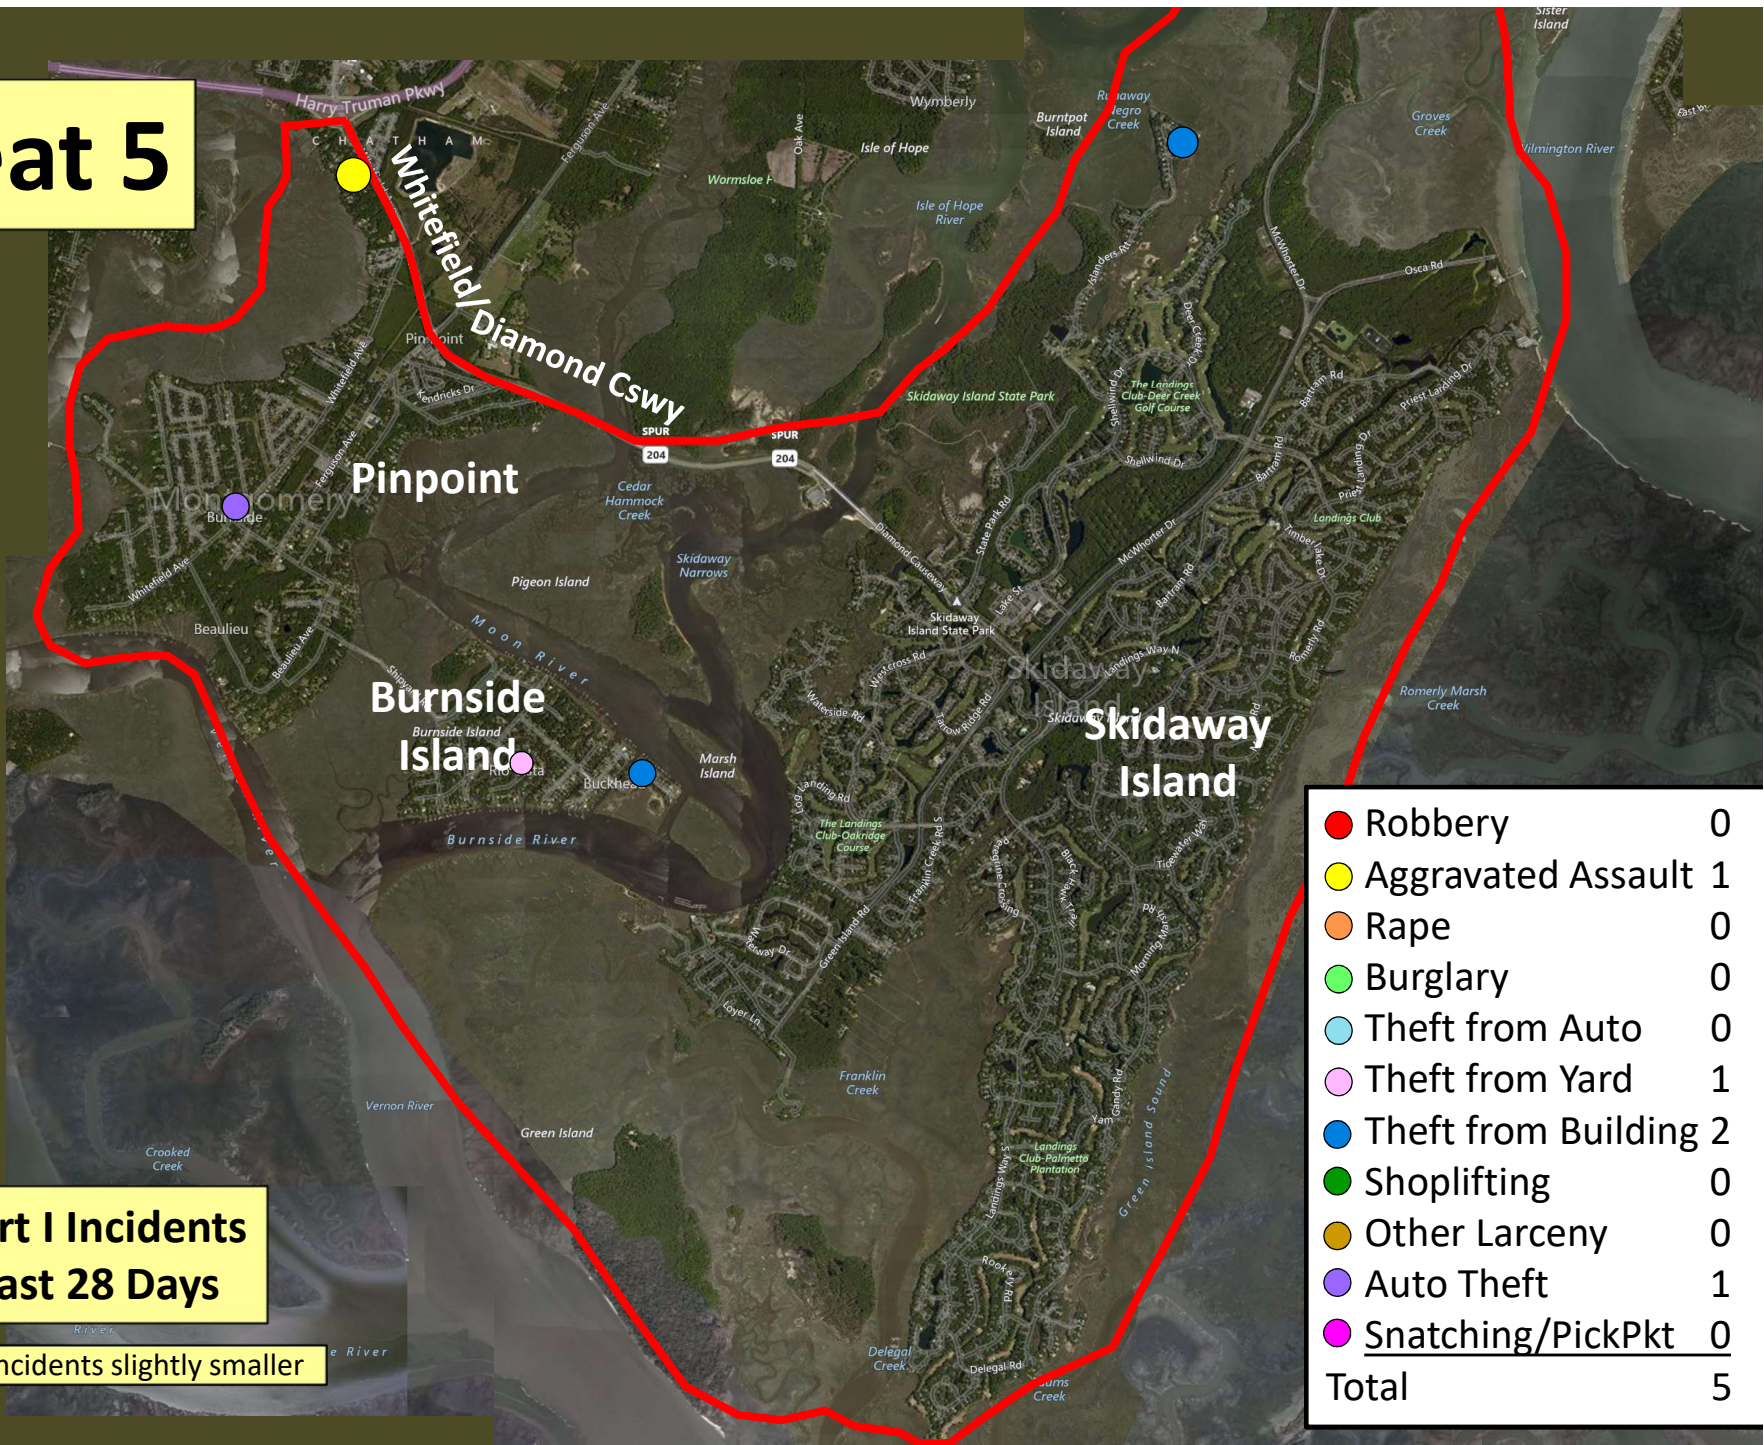

Part I Incidents Last 28 Days

Older incidents slightly smaller

Beat 4

Part I Incidents
Last 28 Days

Older incidents slightly smaller

204

Beat 5

**Part I Incidents
Last 28 Days**