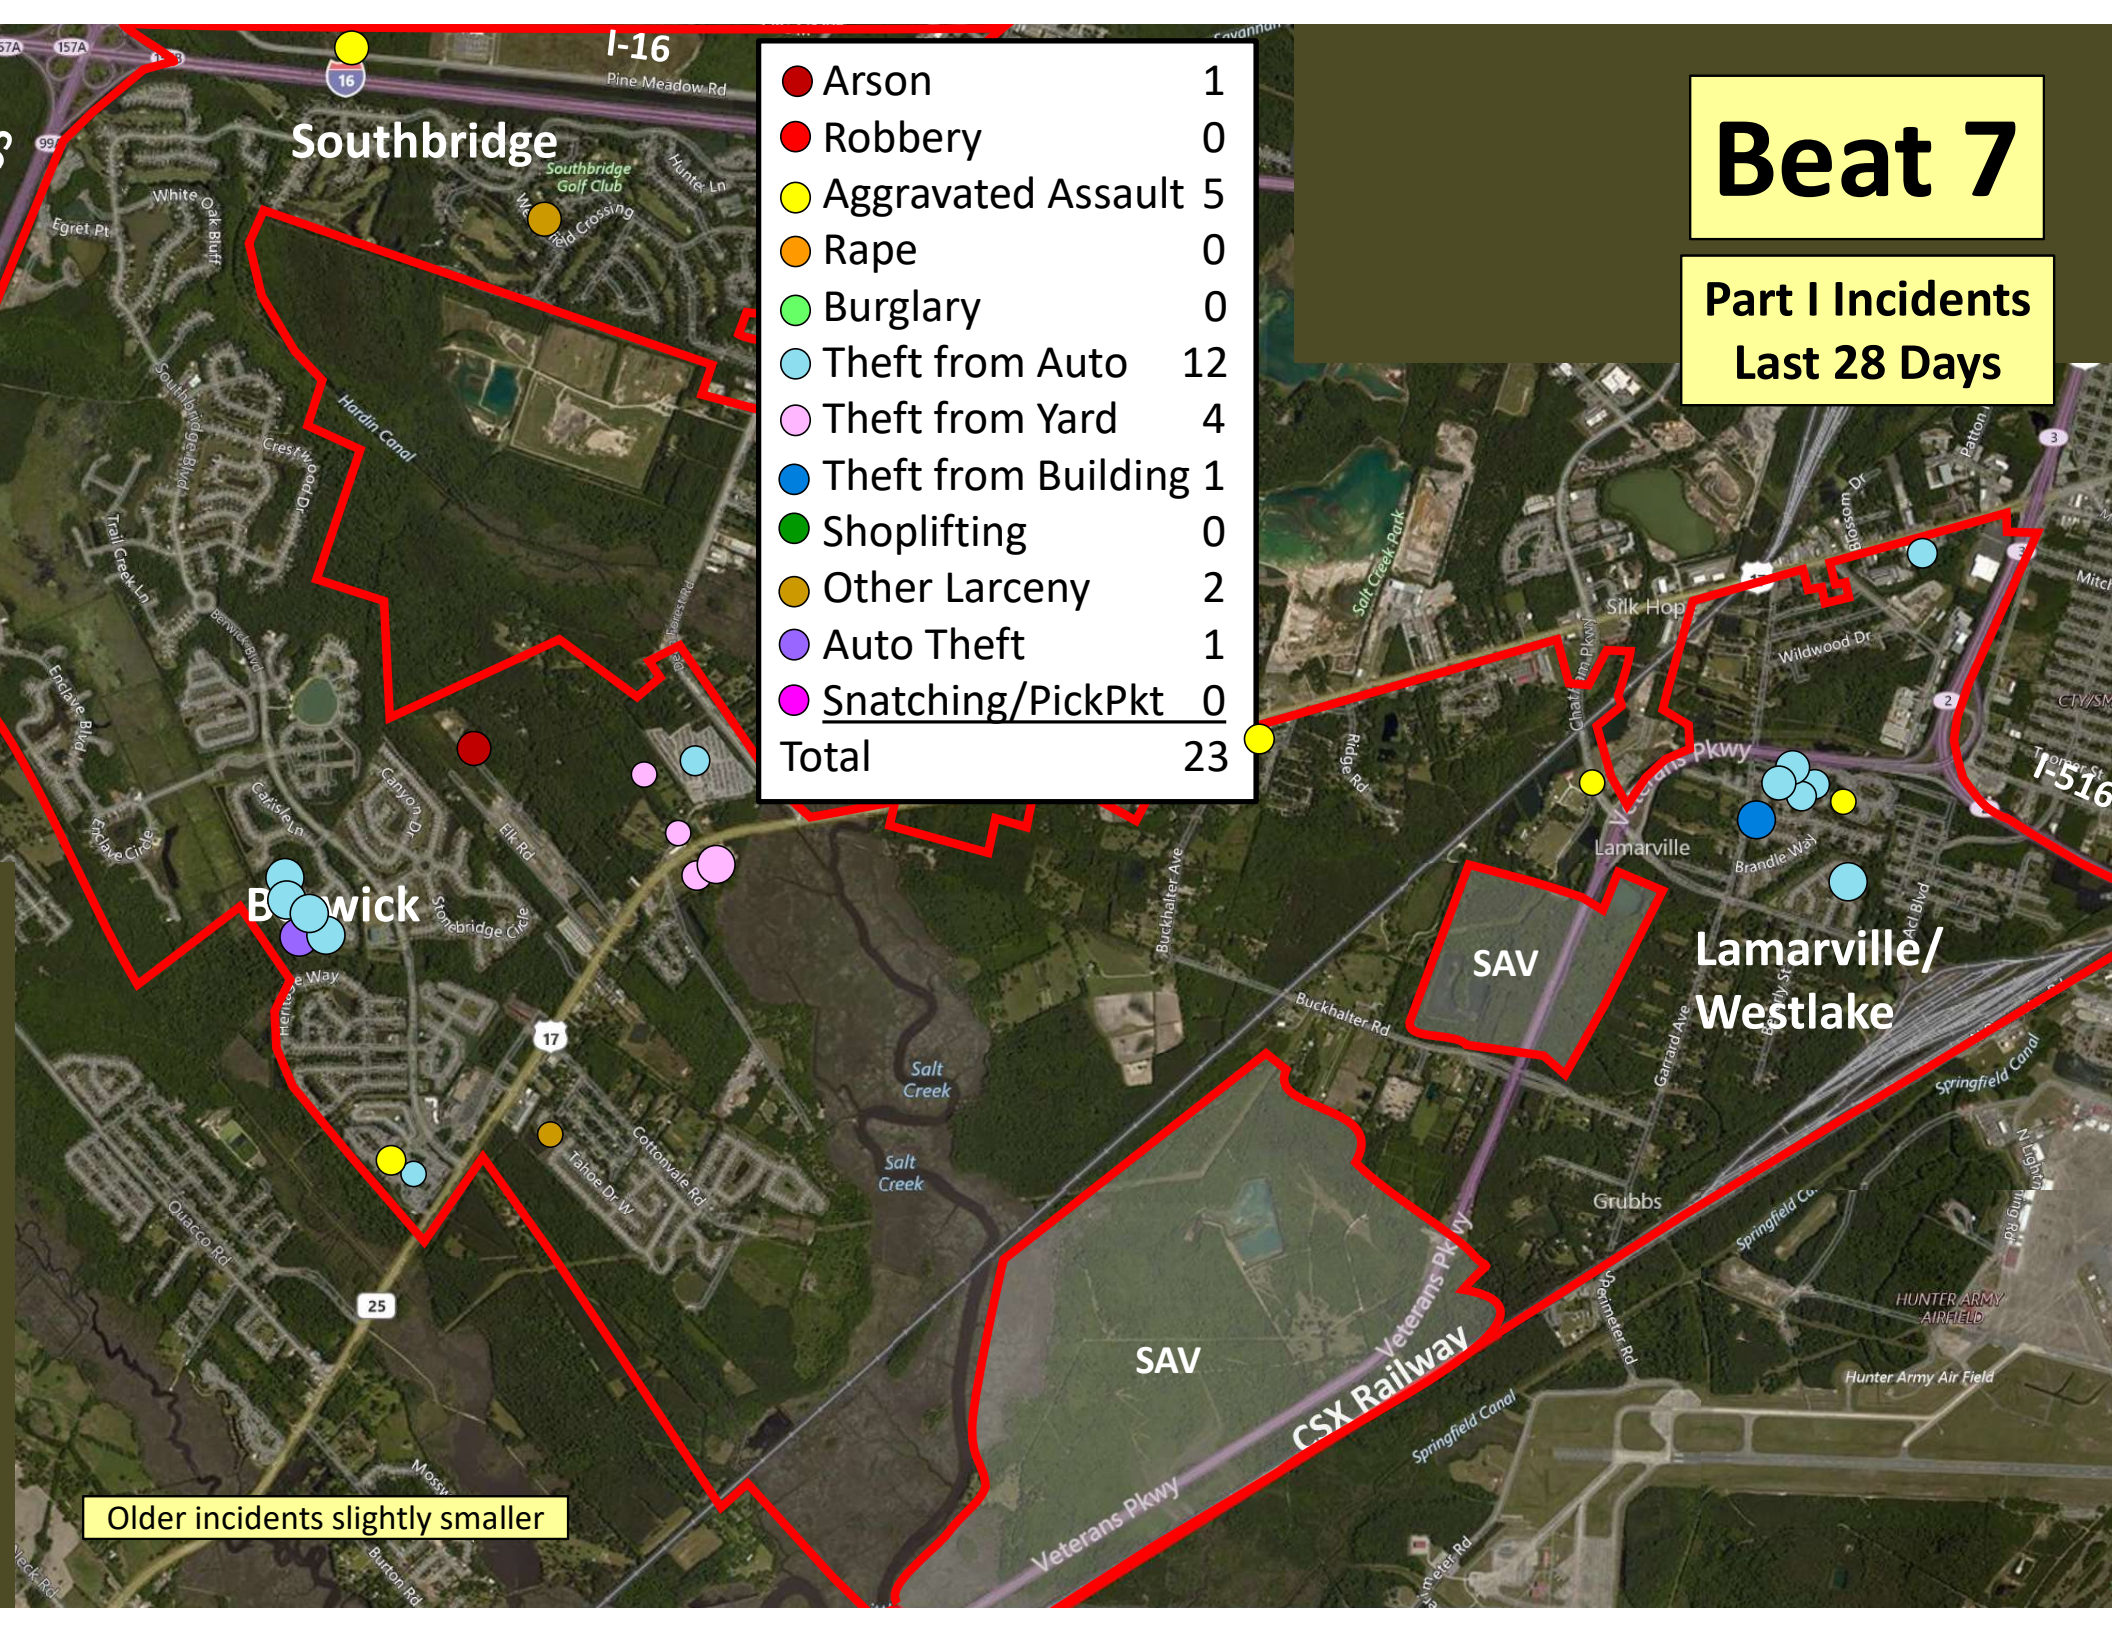

Beat 7

Part I Incidents
Last 28 Days

● Arson	1
● Robbery	0
● Aggravated Assault	5
● Rape	0
● Burglary	0
● Theft from Auto	12
● Theft from Yard	4
● Theft from Building	1
● Shoplifting	0
● Other Larceny	2
● Auto Theft	1
● Snatching/PickPkt	0
Total	23

Older incidents slightly smaller