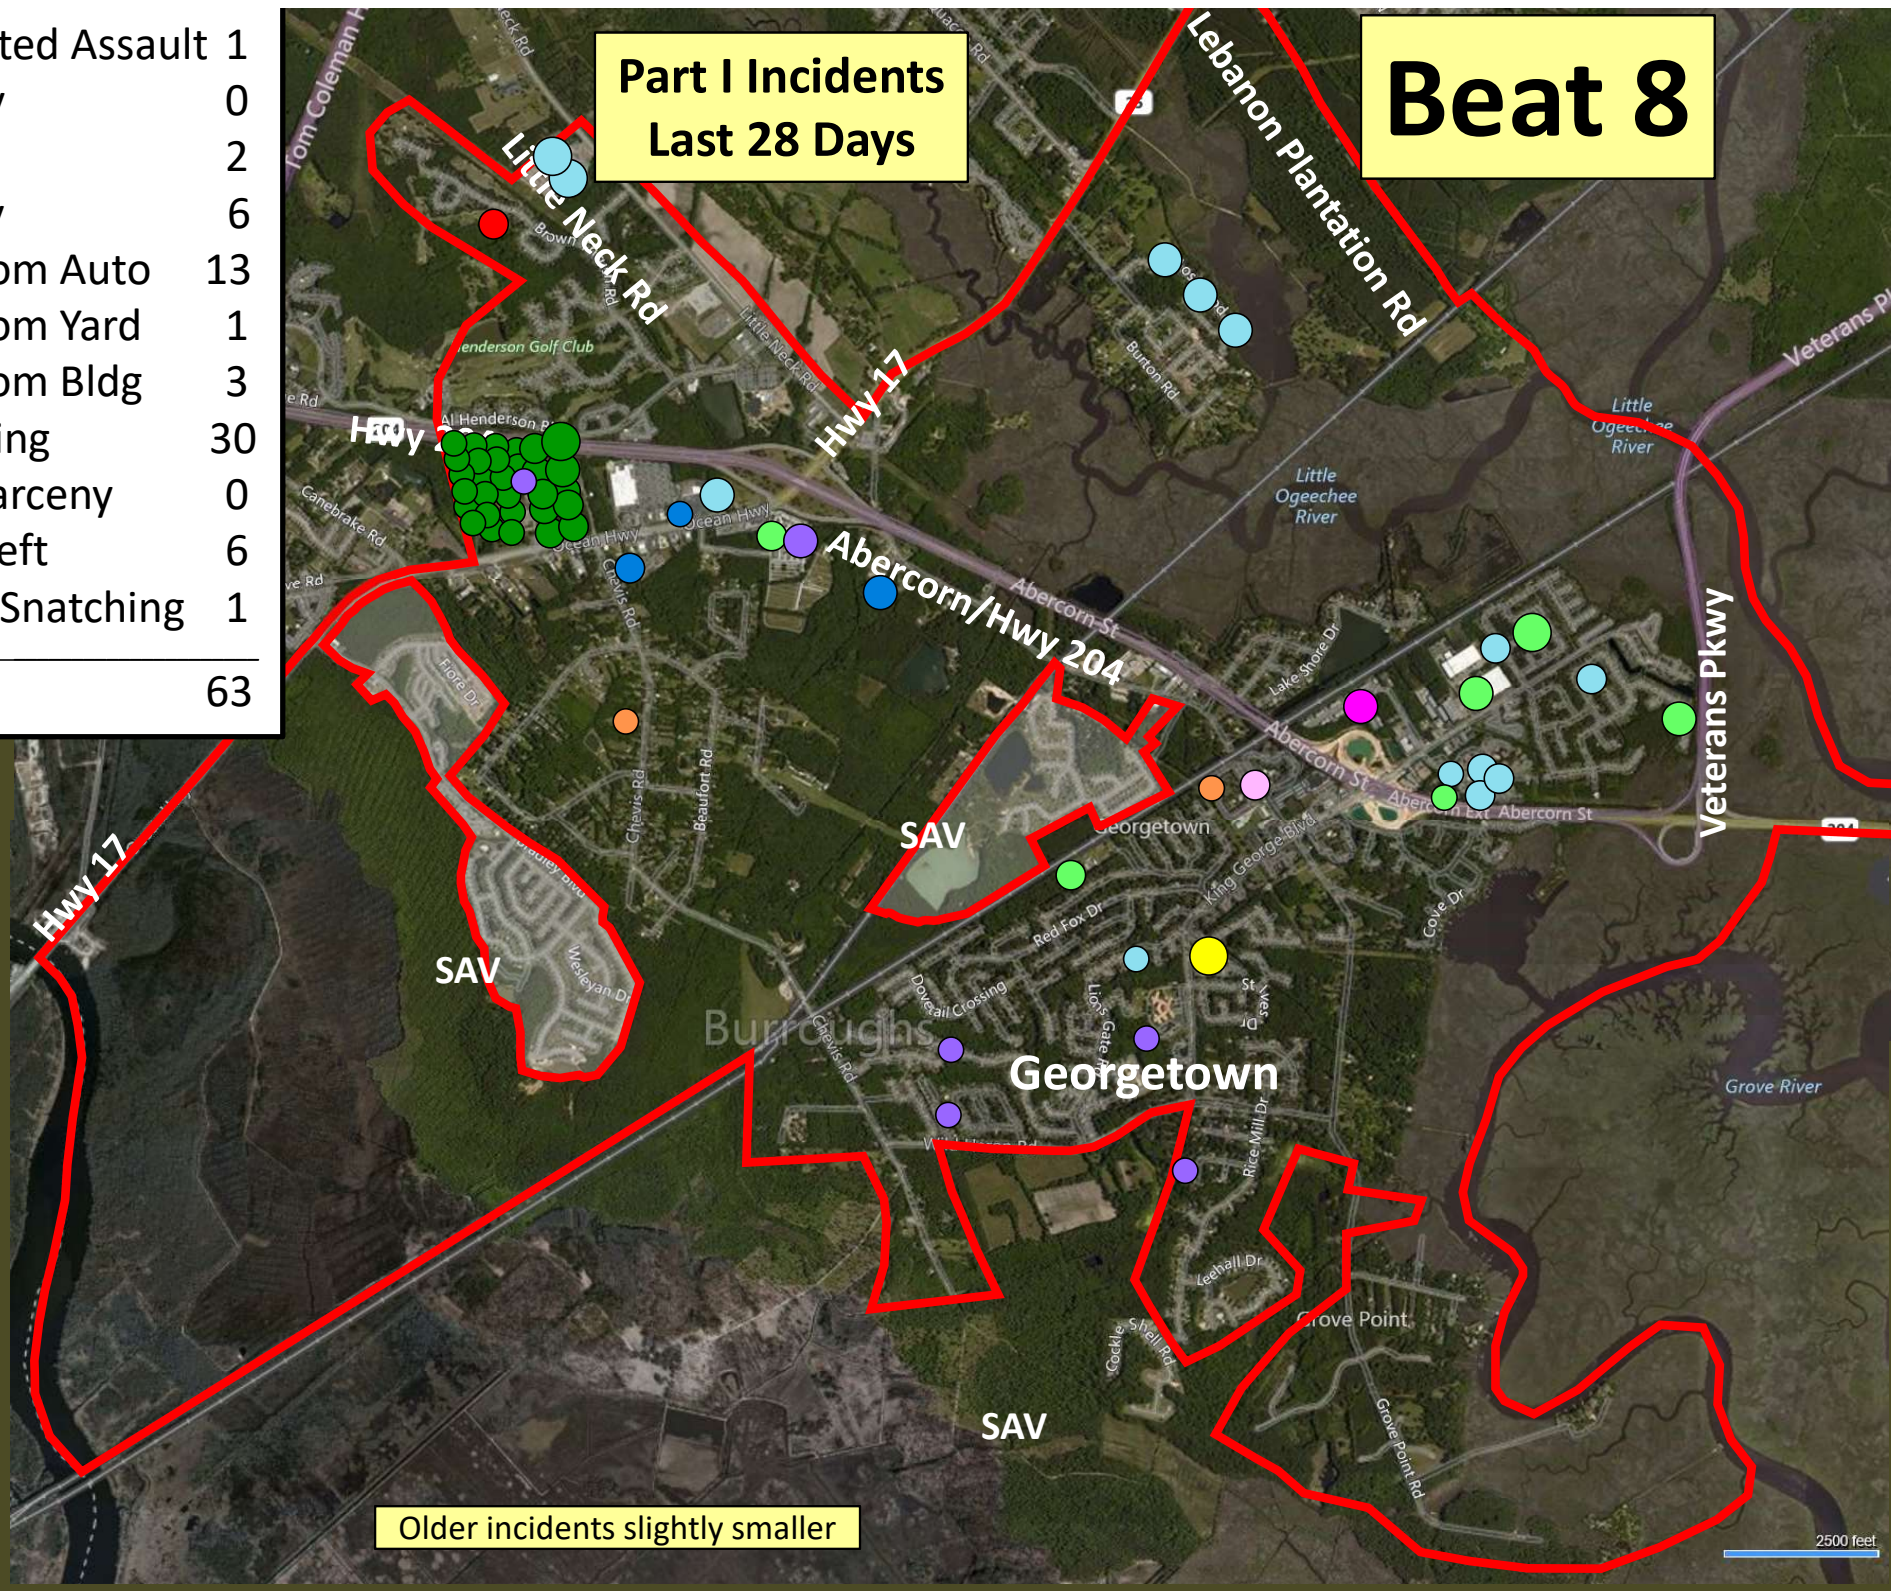

Beat 8

Part I Incidents Last 28 Days

Aggravated Assault	1
Robbery	0
Rape	2
Burglary	6
Theft from Auto	13
Theft from Yard	1
Theft from Bldg	3
Shoplifting	30
Other Larceny	0
Auto Theft	6
Sudden Snatching	1
Total	63

Older incidents slightly smaller