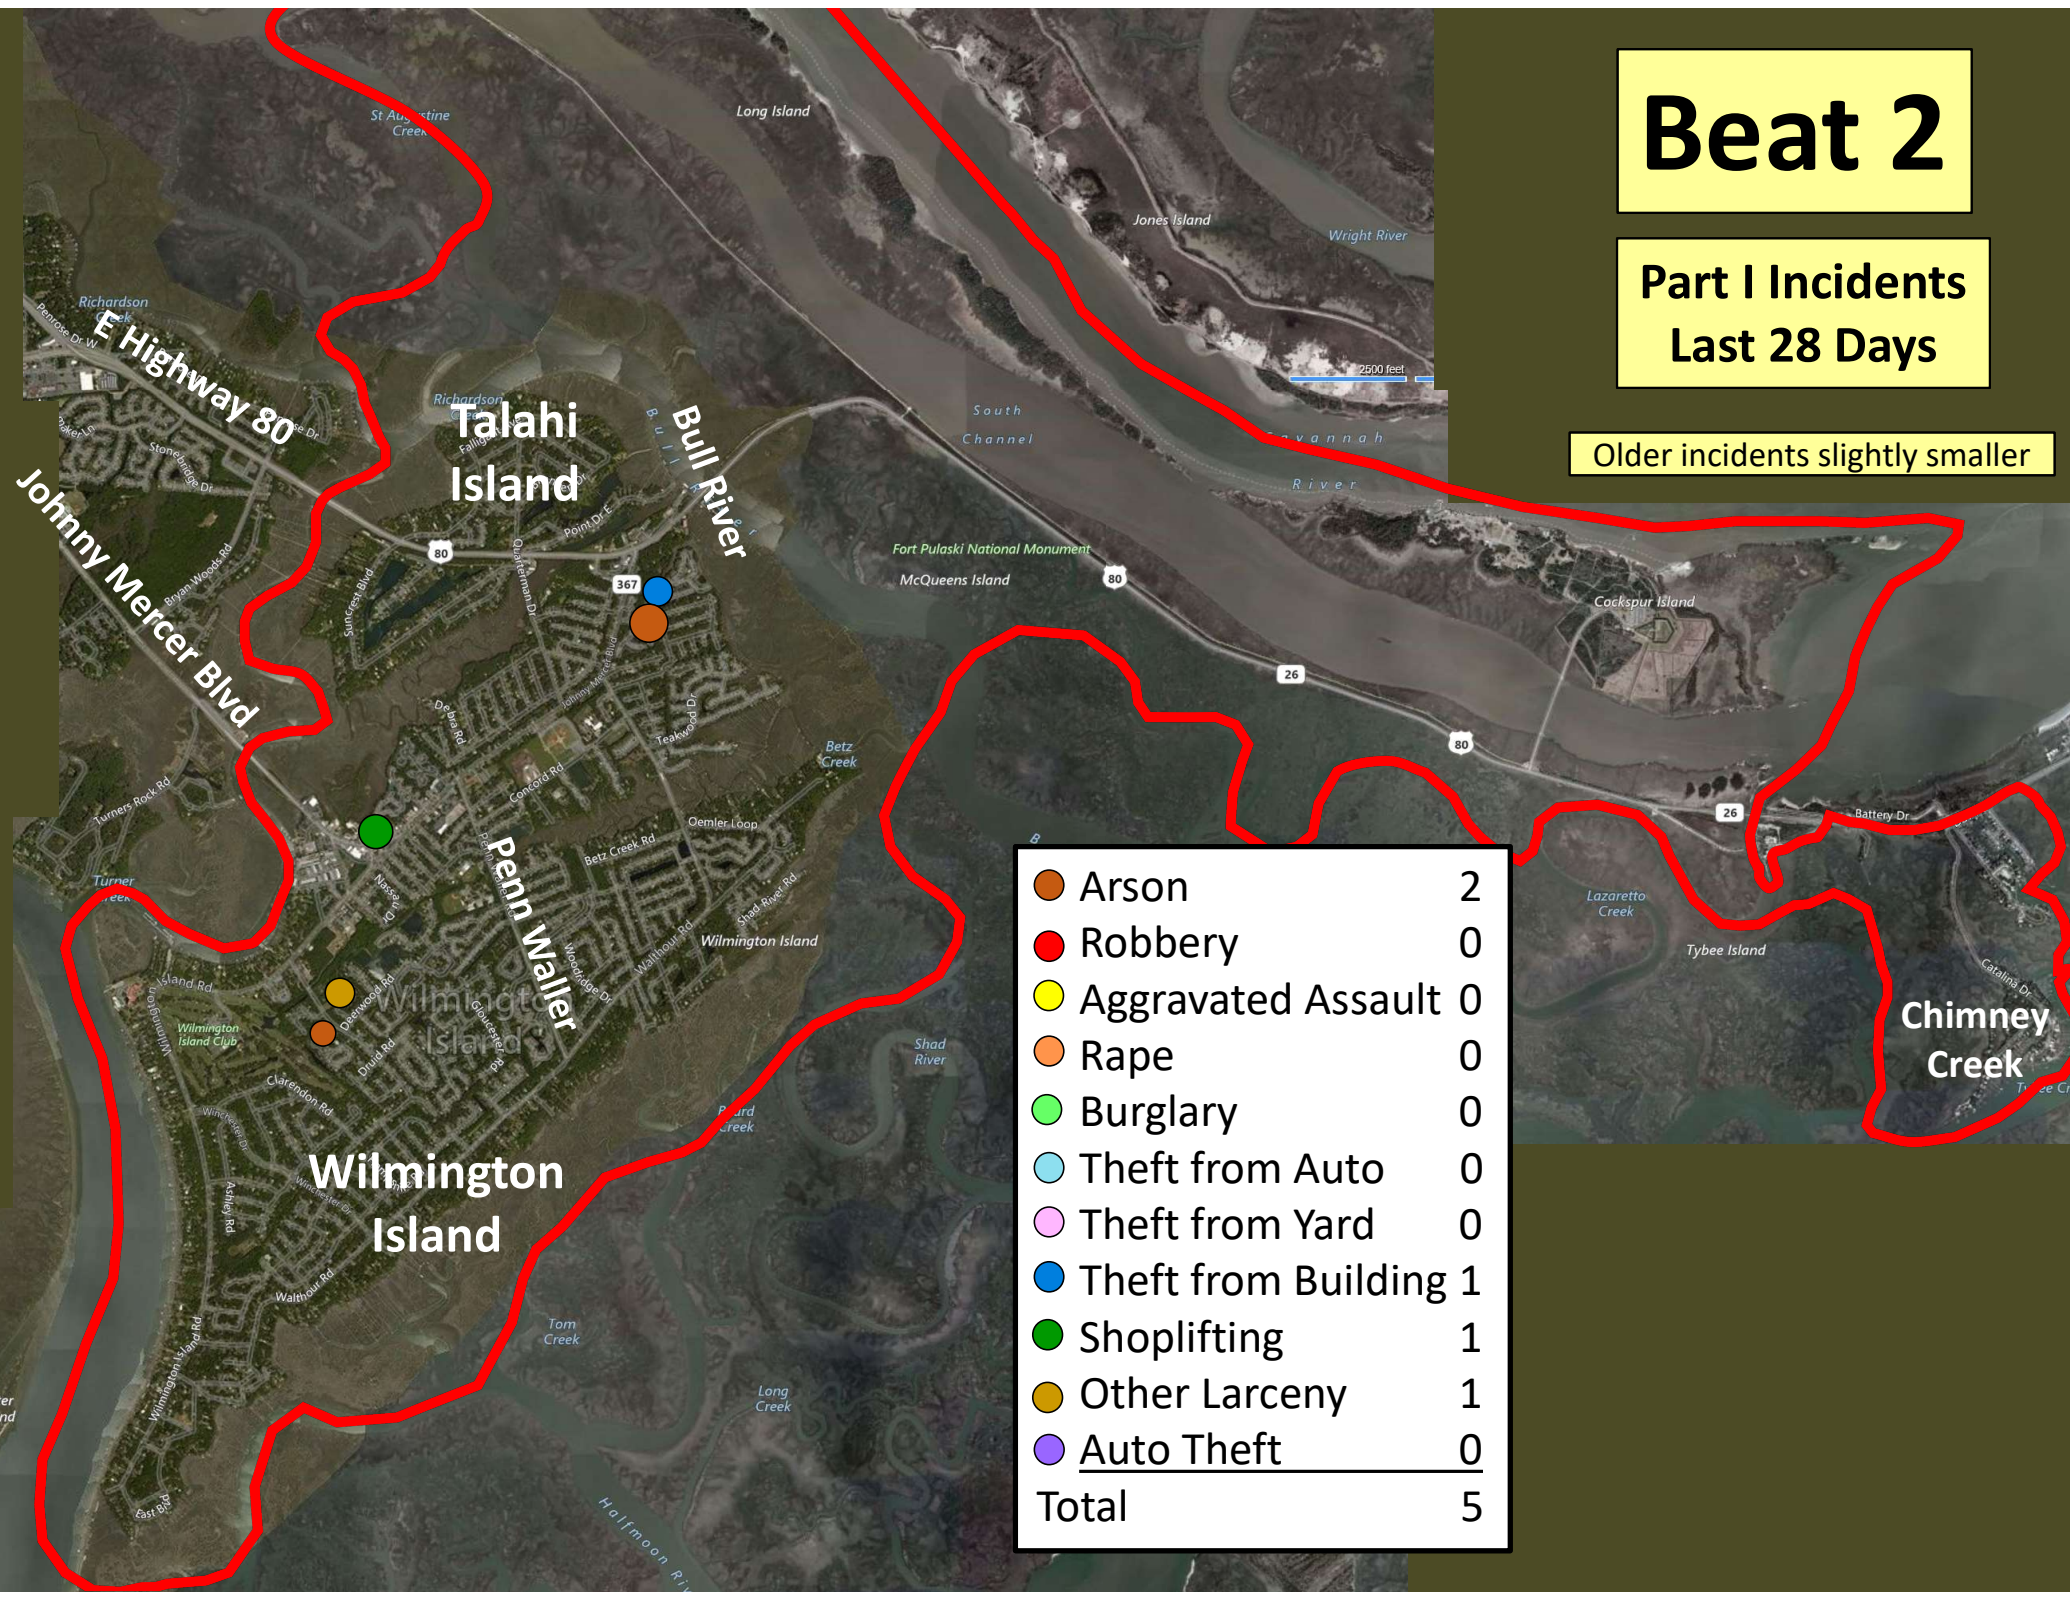

# Beat 1

## Part I Incidents Last 28 Days

● Robbery	0
● Aggravated Assault	1
● Rape	0
● Burglary	0
● Theft from Auto	2
● Theft from Yard	1
● Theft from Building	0
● Shoplifting	0
● Other Larceny	0
● Auto Theft	0
● Snatching/PickPkt	0
<b>Total</b>	<b>4</b>

Older incidents slightly smaller

# Beat 2

Part I Incidents  
Last 28 Days

Older incidents slightly smaller