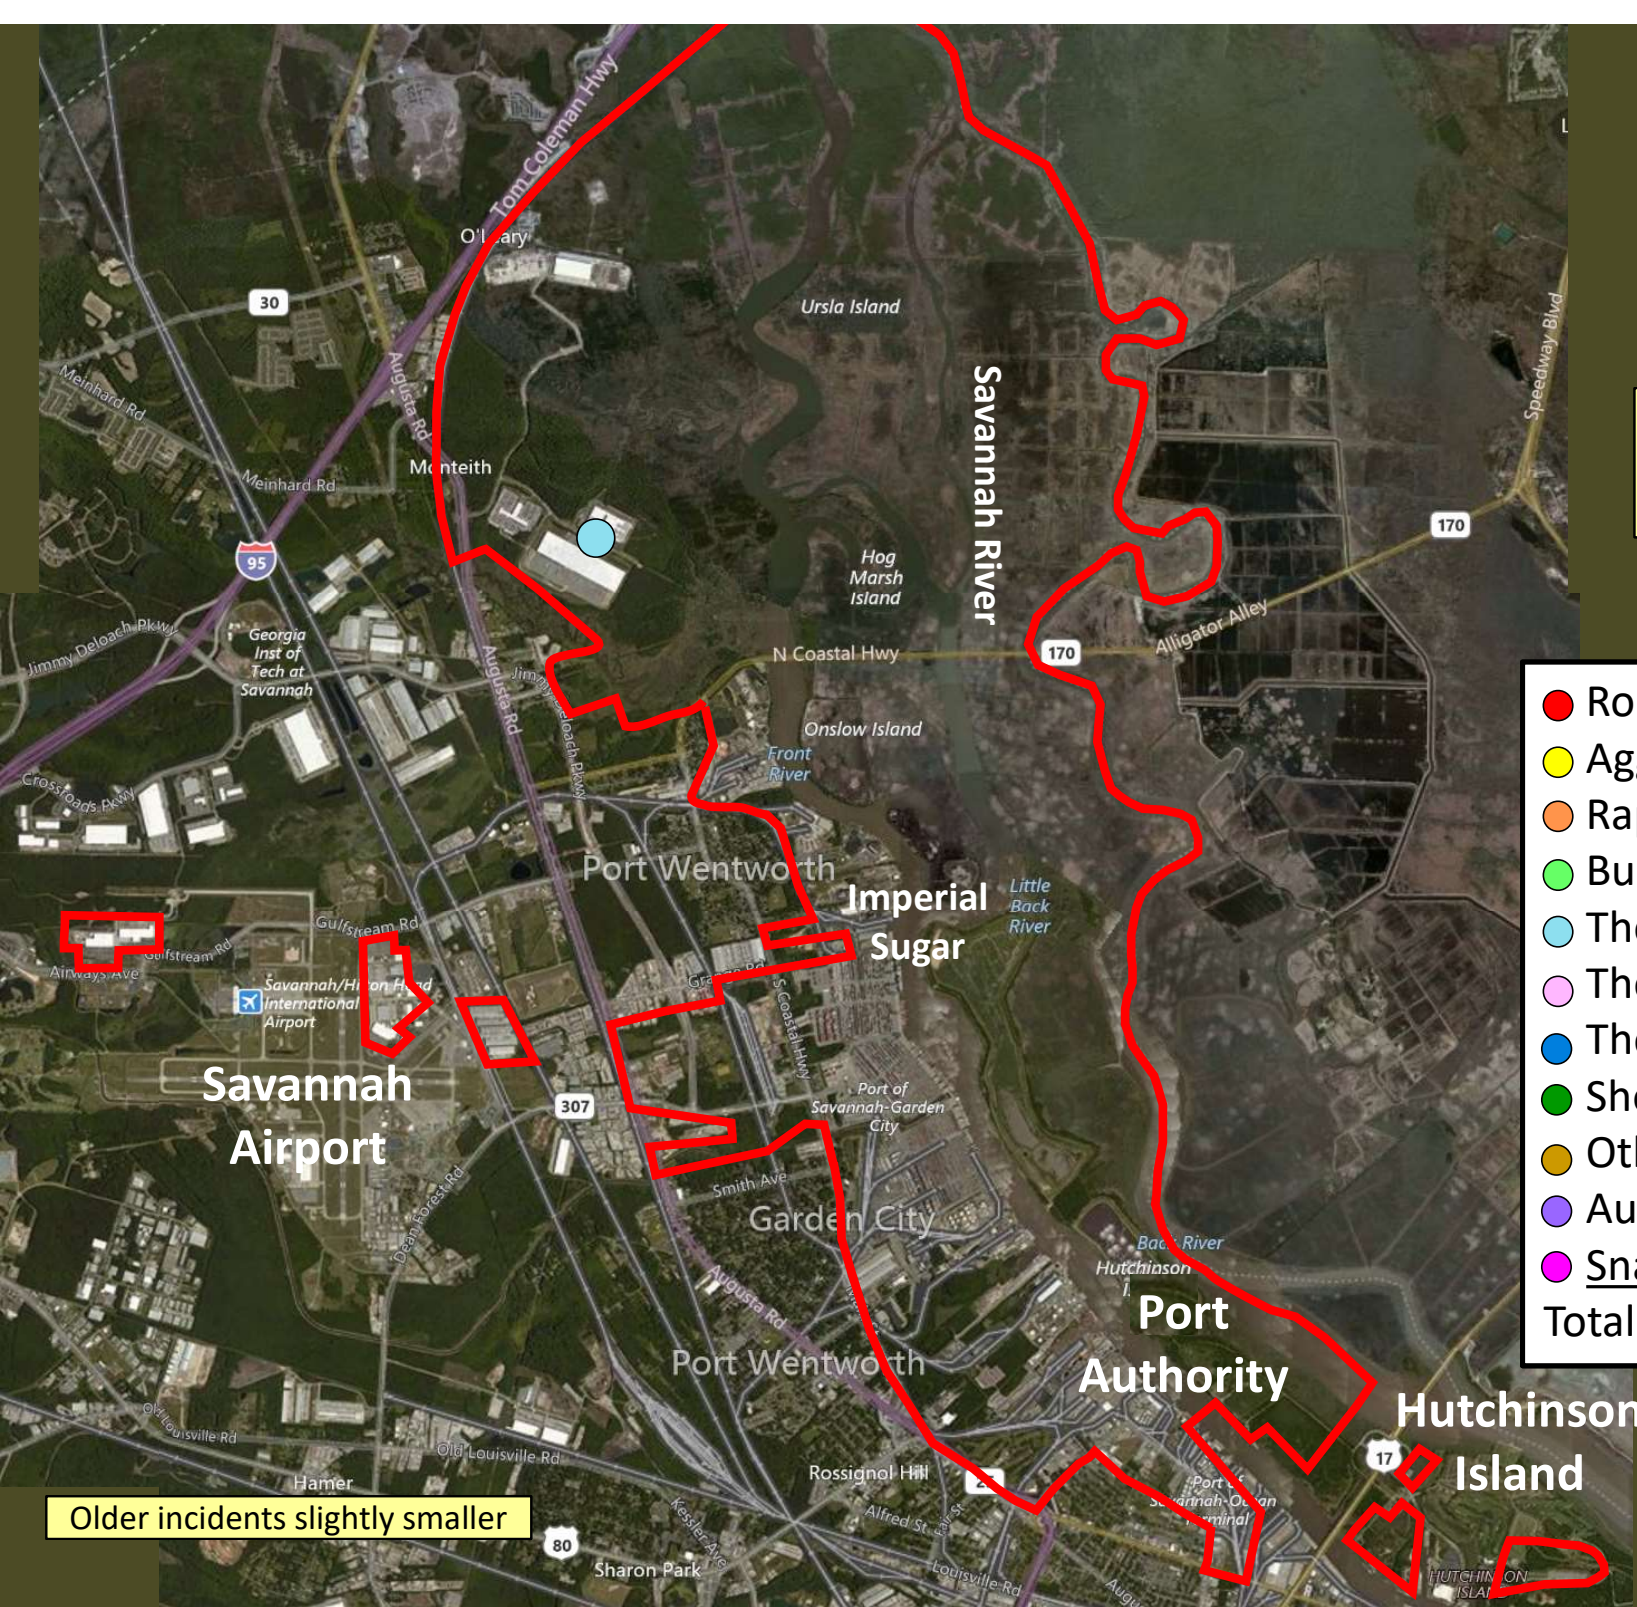

Beat 6

Part I Incidents
Last 28 Days

● Robbery	0
● Aggravated Assault	0
● Rape	0
● Burglary	0
● Theft from Auto	1
● Theft from Yard	0
● Theft from Building	0
● Shoplifting	0
● Other Larceny	0
● Auto Theft	0
● Snatching/PickPkt	0
Total	1

Older incidents slightly smaller