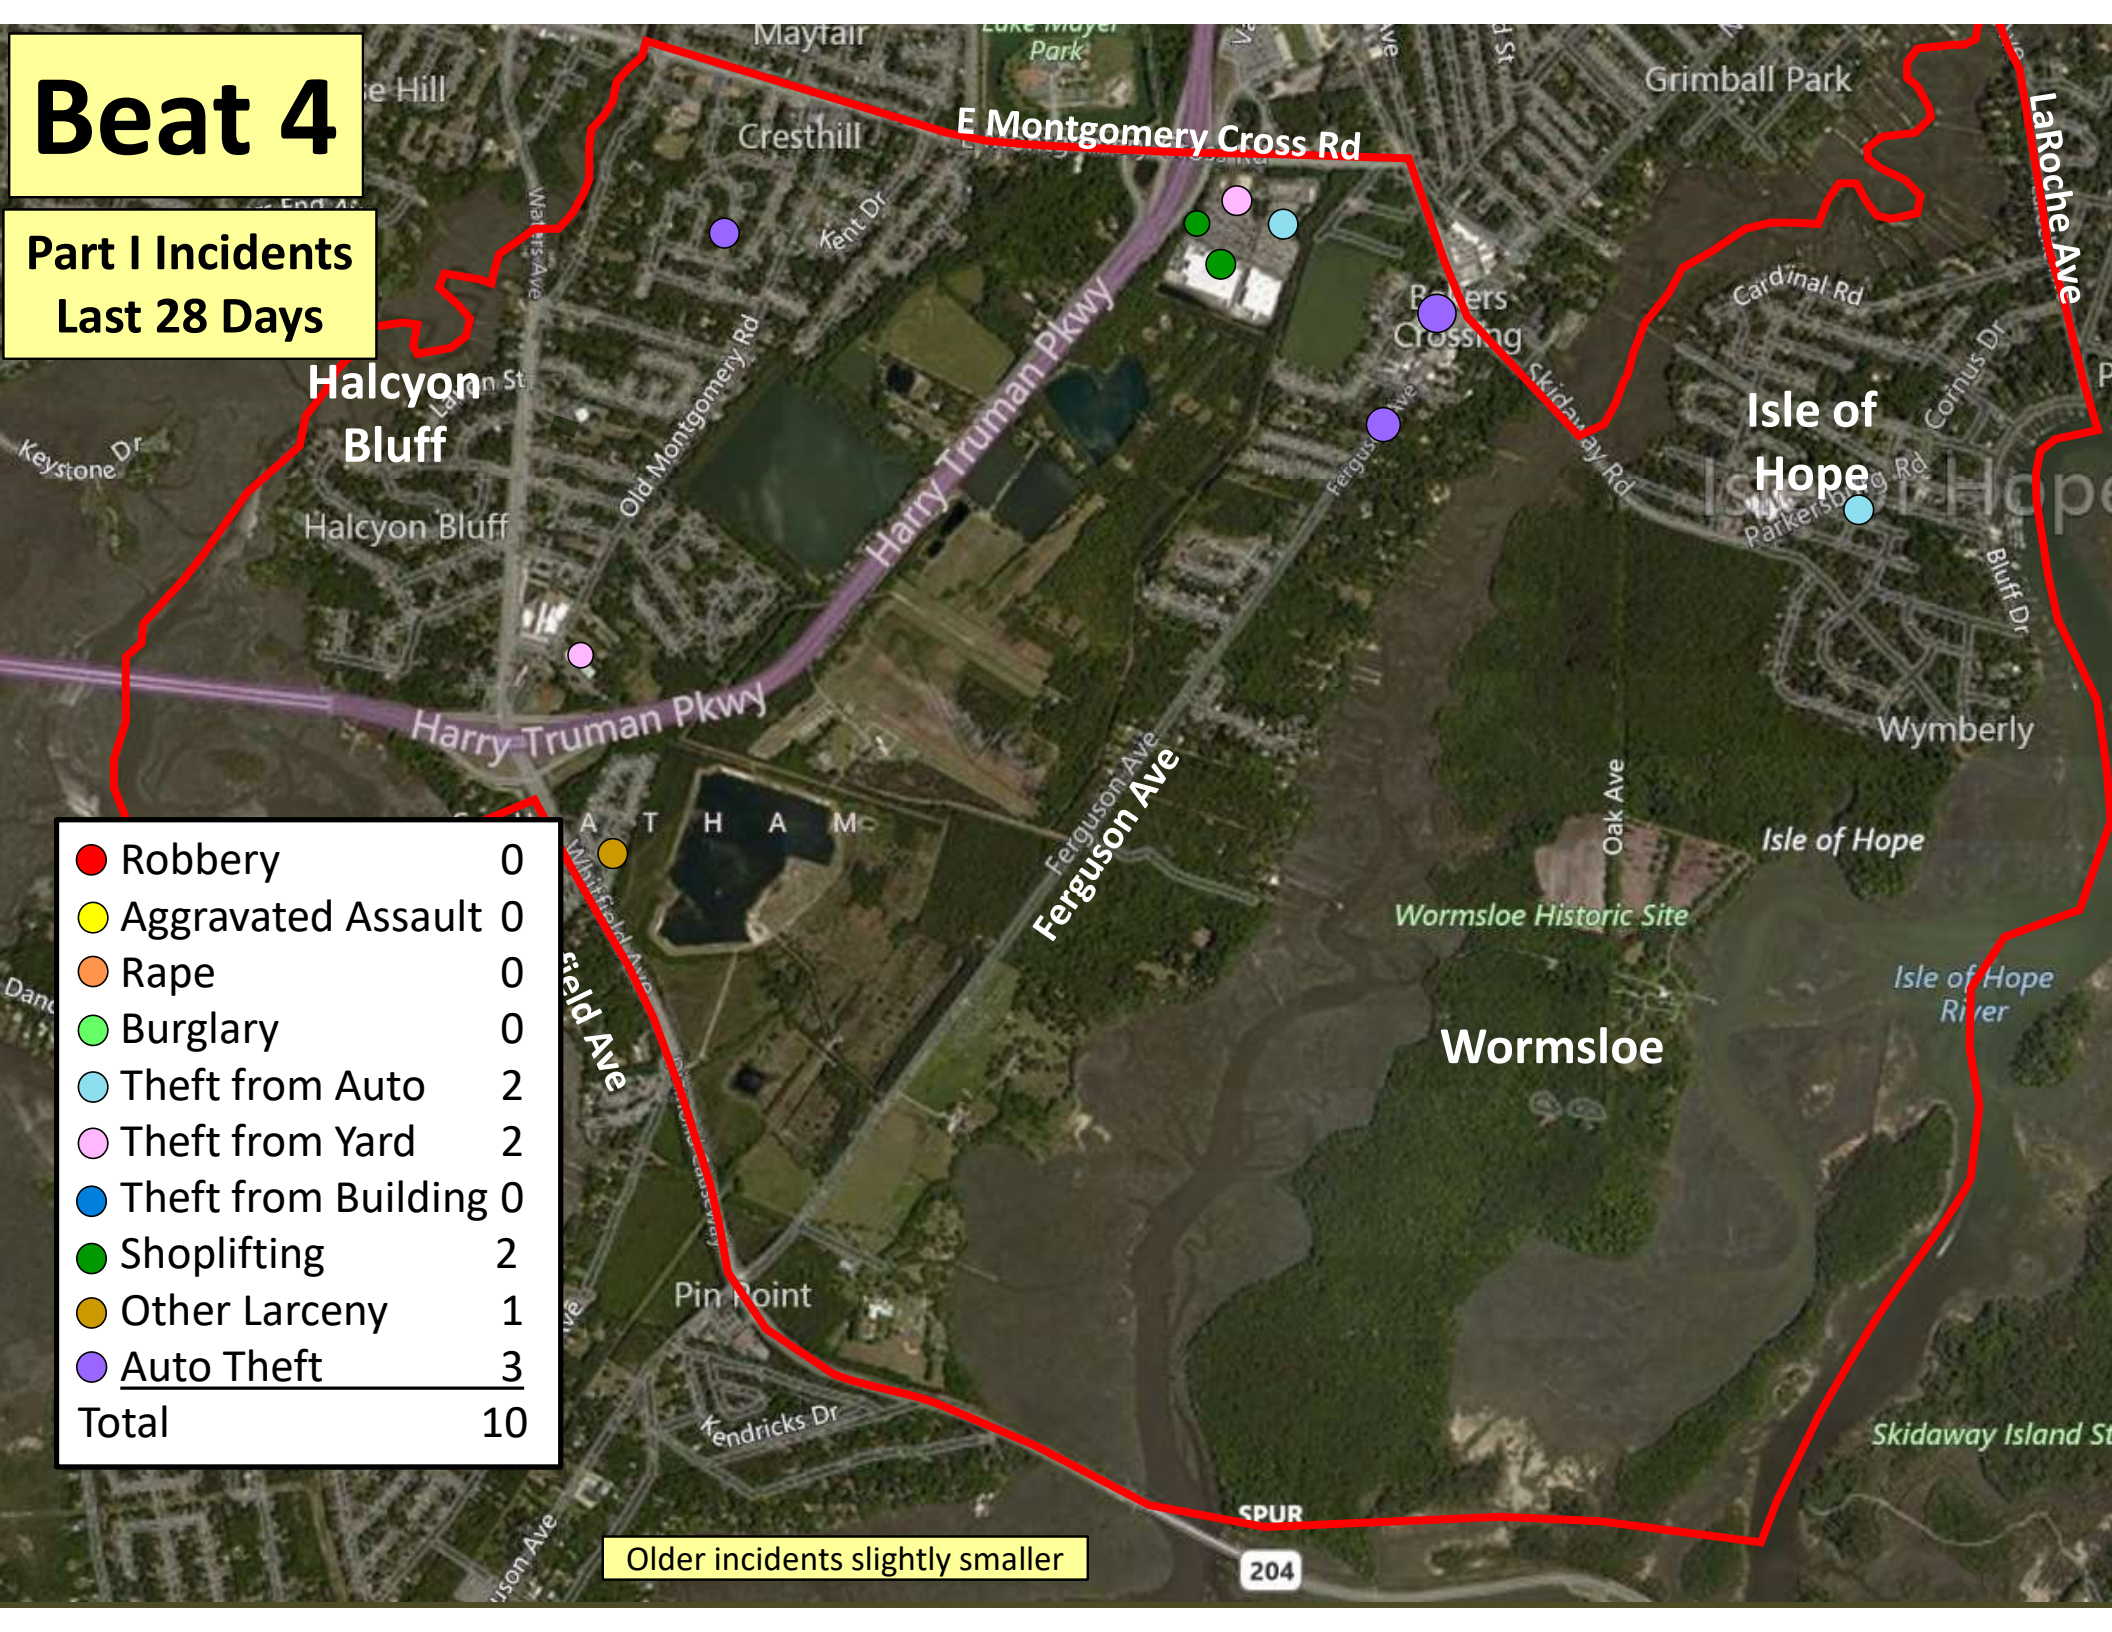

Beat 4

Part I Incidents
Last 28 Days

● Robbery	0
● Aggravated Assault	0
● Rape	0
● Burglary	0
● Theft from Auto	2
● Theft from Yard	2
● Theft from Building	0
● Shoplifting	2
● Other Larceny	1
● Auto Theft	3
Total	10

Older incidents slightly smaller