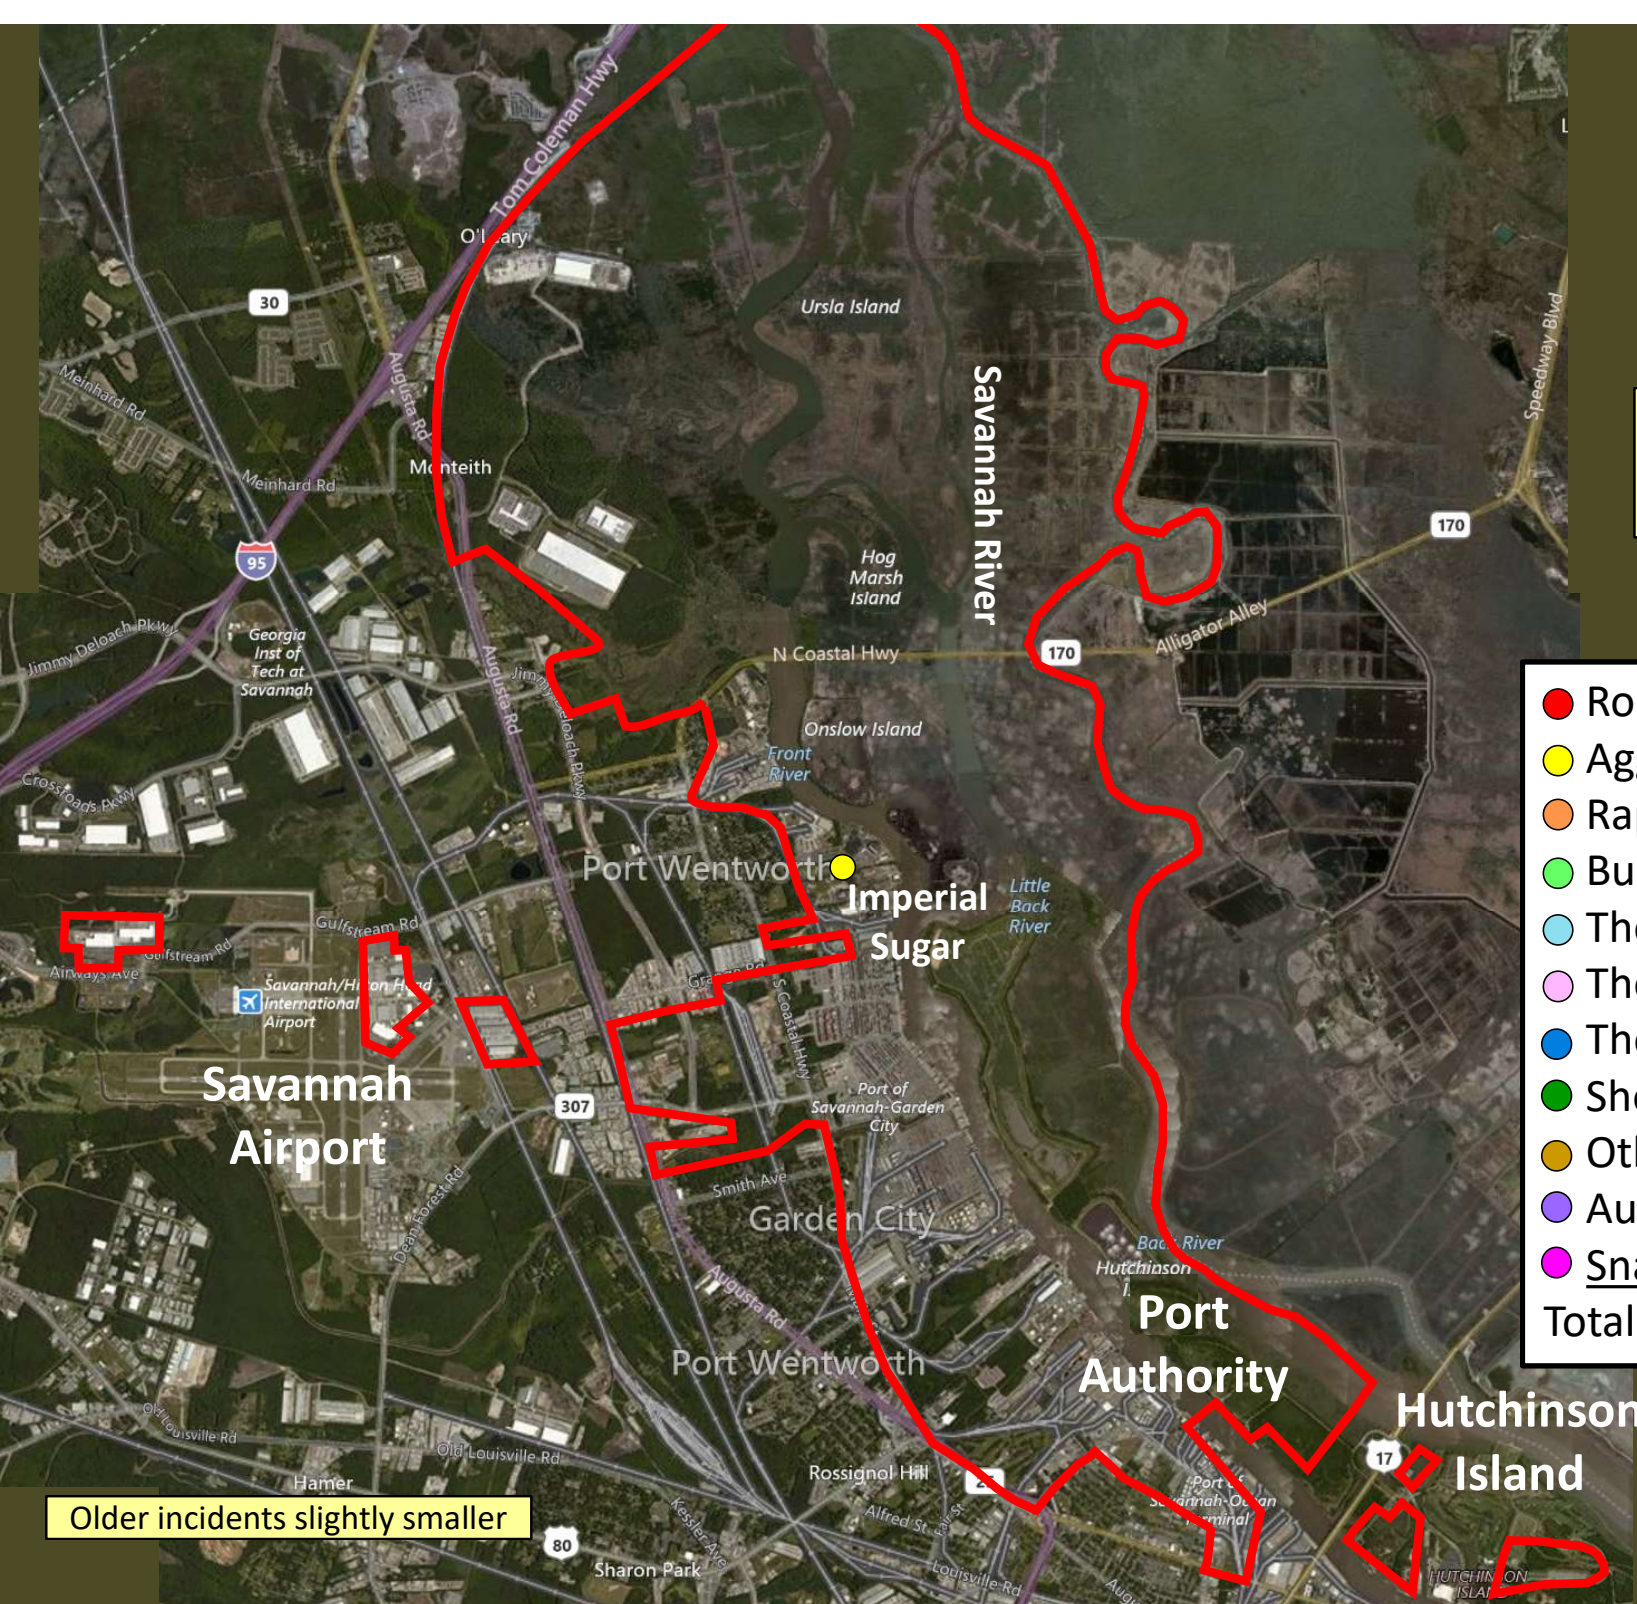

**Part I Incidents
Last 28 Days**

Older incidents slightly smaller

Beat 6

Part I Incidents
Last 28 Days

● Robbery	0
● Aggravated Assault	1
● Rape	0
● Burglary	0
● Theft from Auto	0
● Theft from Yard	0
● Theft from Building	0
● Shoplifting	0
● Other Larceny	0
● Auto Theft	0
● Snatching/PickPkt	0
Total	1

Older incidents slightly smaller

Beat 7

Part I Incidents
Last 28 Days

Arson	1
Robbery	1
Aggravated Assault	5
Rape	1
Burglary	3
Theft from Auto	9
Theft from Yard	4
Theft from Building	1
Shoplifting	0
Other Larceny	1
Auto Theft	1
Snatching/PickPkt	0
Total	27