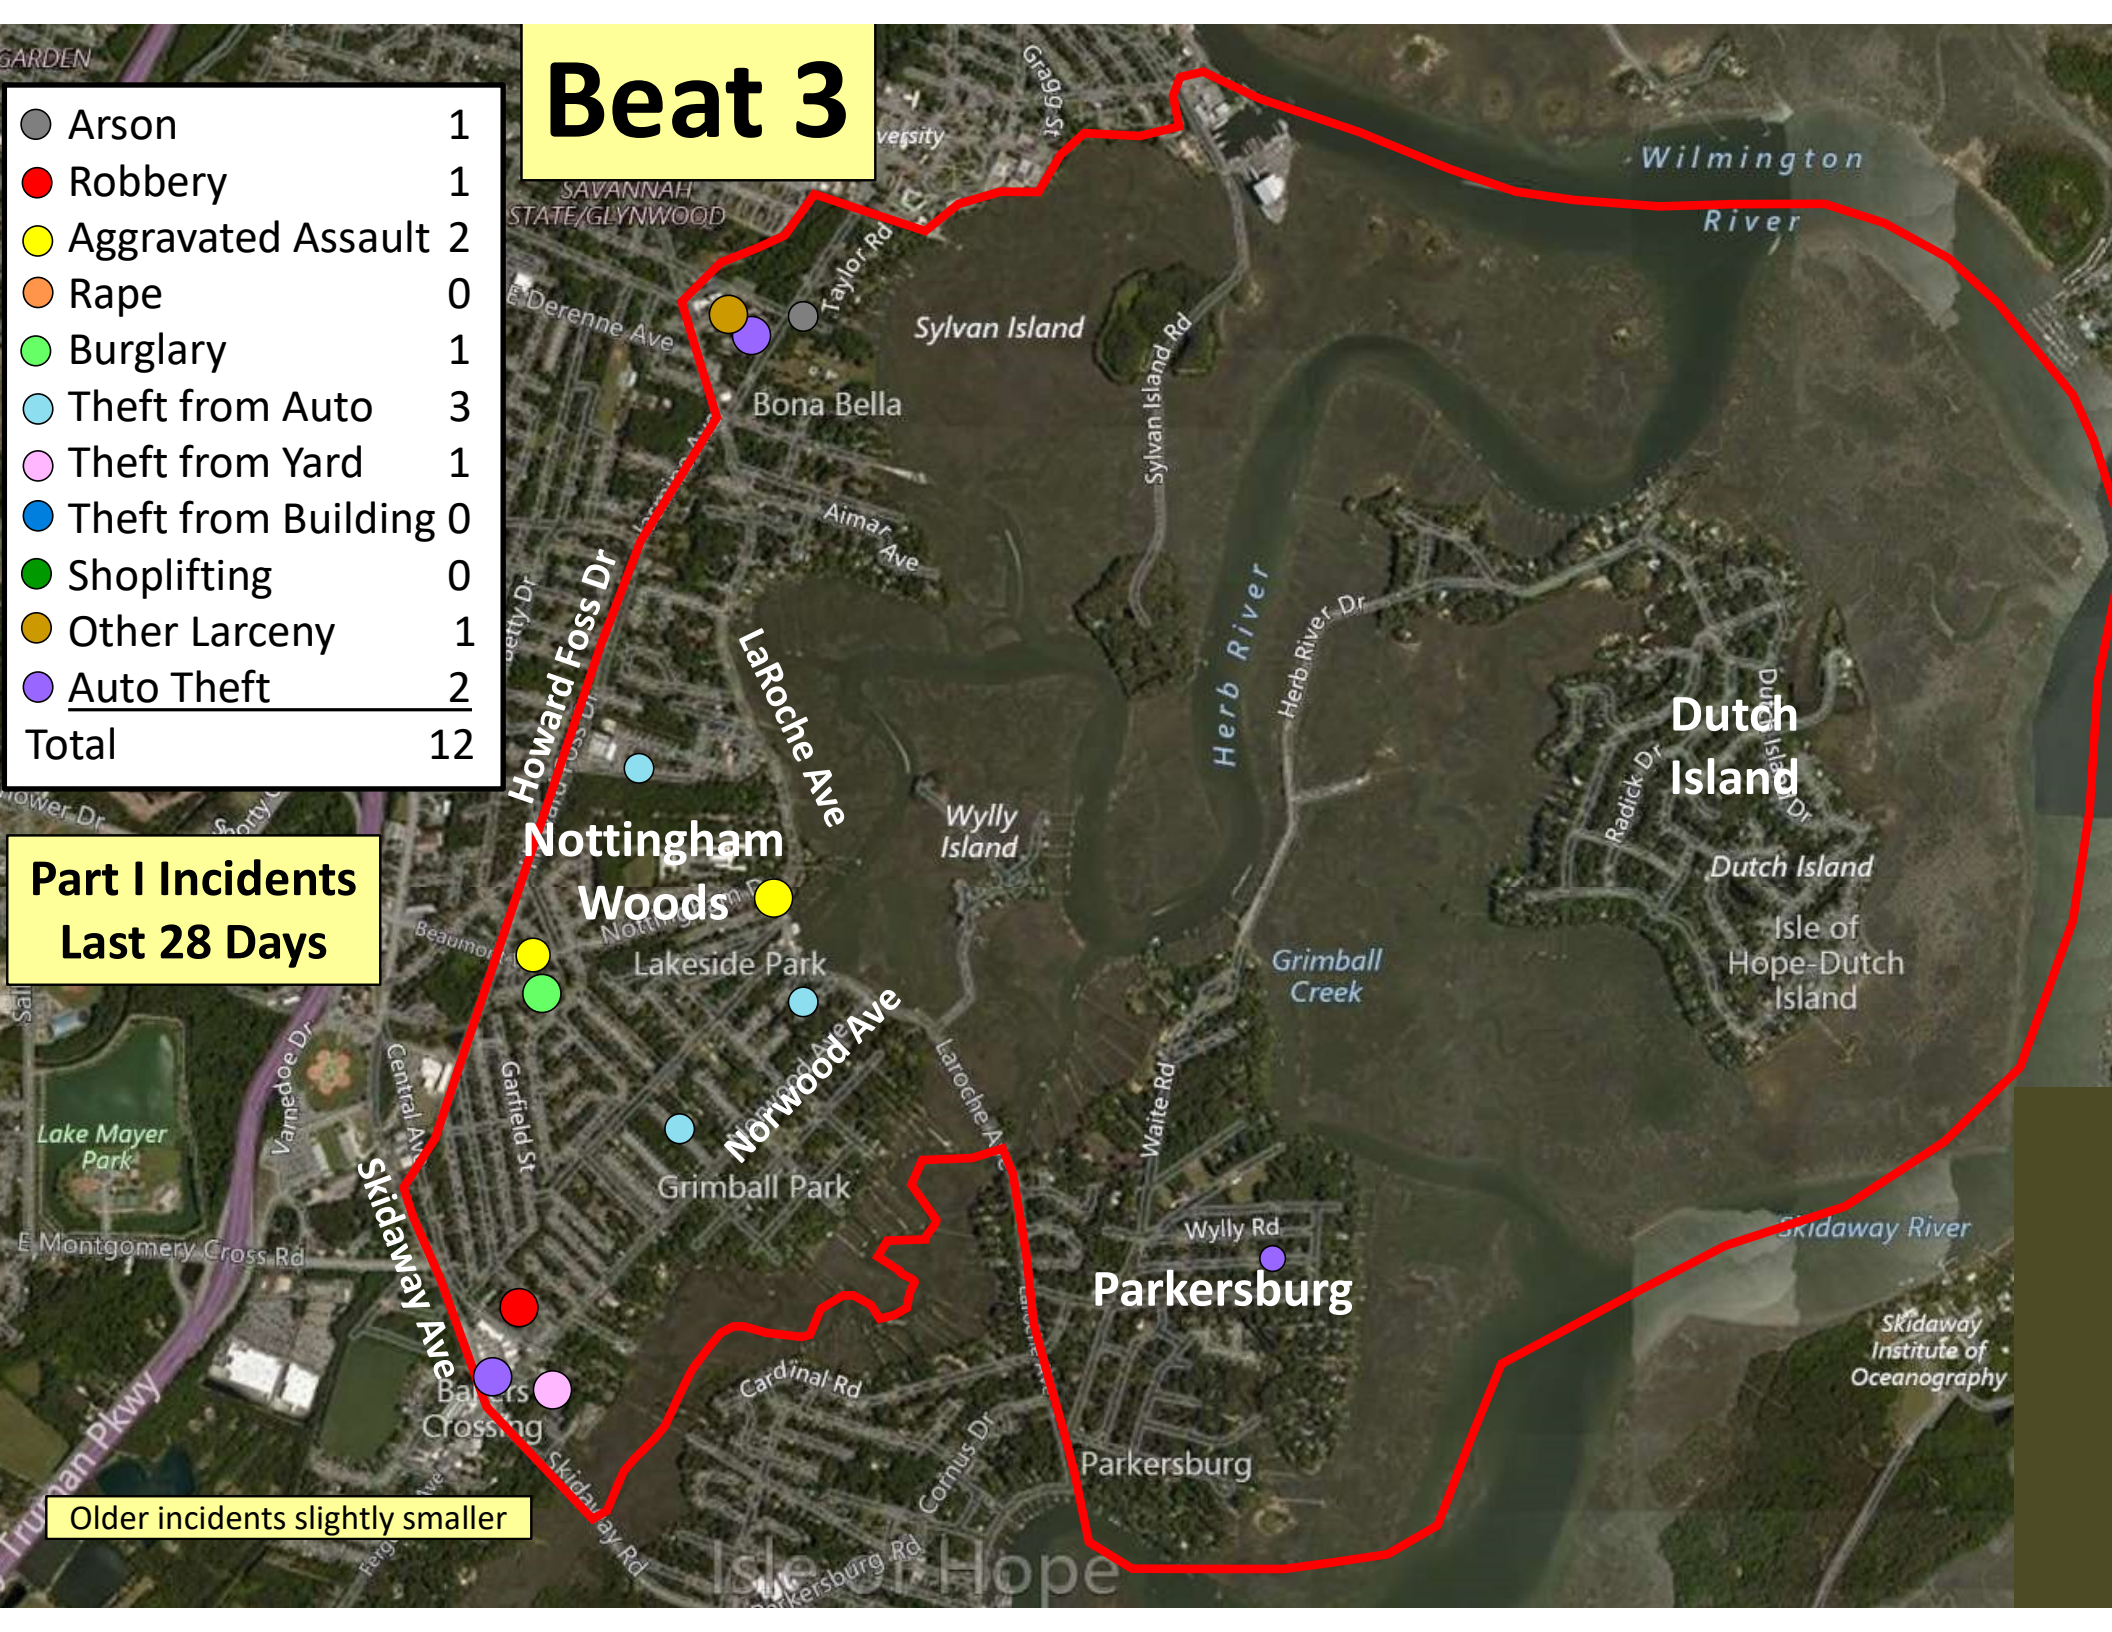

Older incidents slightly smaller

Beat 2

Part I Incidents
Last 28 Days

Older incidents slightly smaller

● Robbery	0
● Aggravated Assault	0
● Rape	1
● Burglary	2
● Theft from Auto	2
● Theft from Yard	2
● Theft from Building	3
● Shoplifting	5
● Other Larceny	1
● Auto Theft	0
Total	16

Beat 3

Arson	1
Robbery	1
Aggravated Assault	2
Rape	0
Burglary	1
Theft from Auto	3
Theft from Yard	1
Theft from Building	0
Shoplifting	0
Other Larceny	1
Auto Theft	2
Total	12

Part I Incidents Last 28 Days