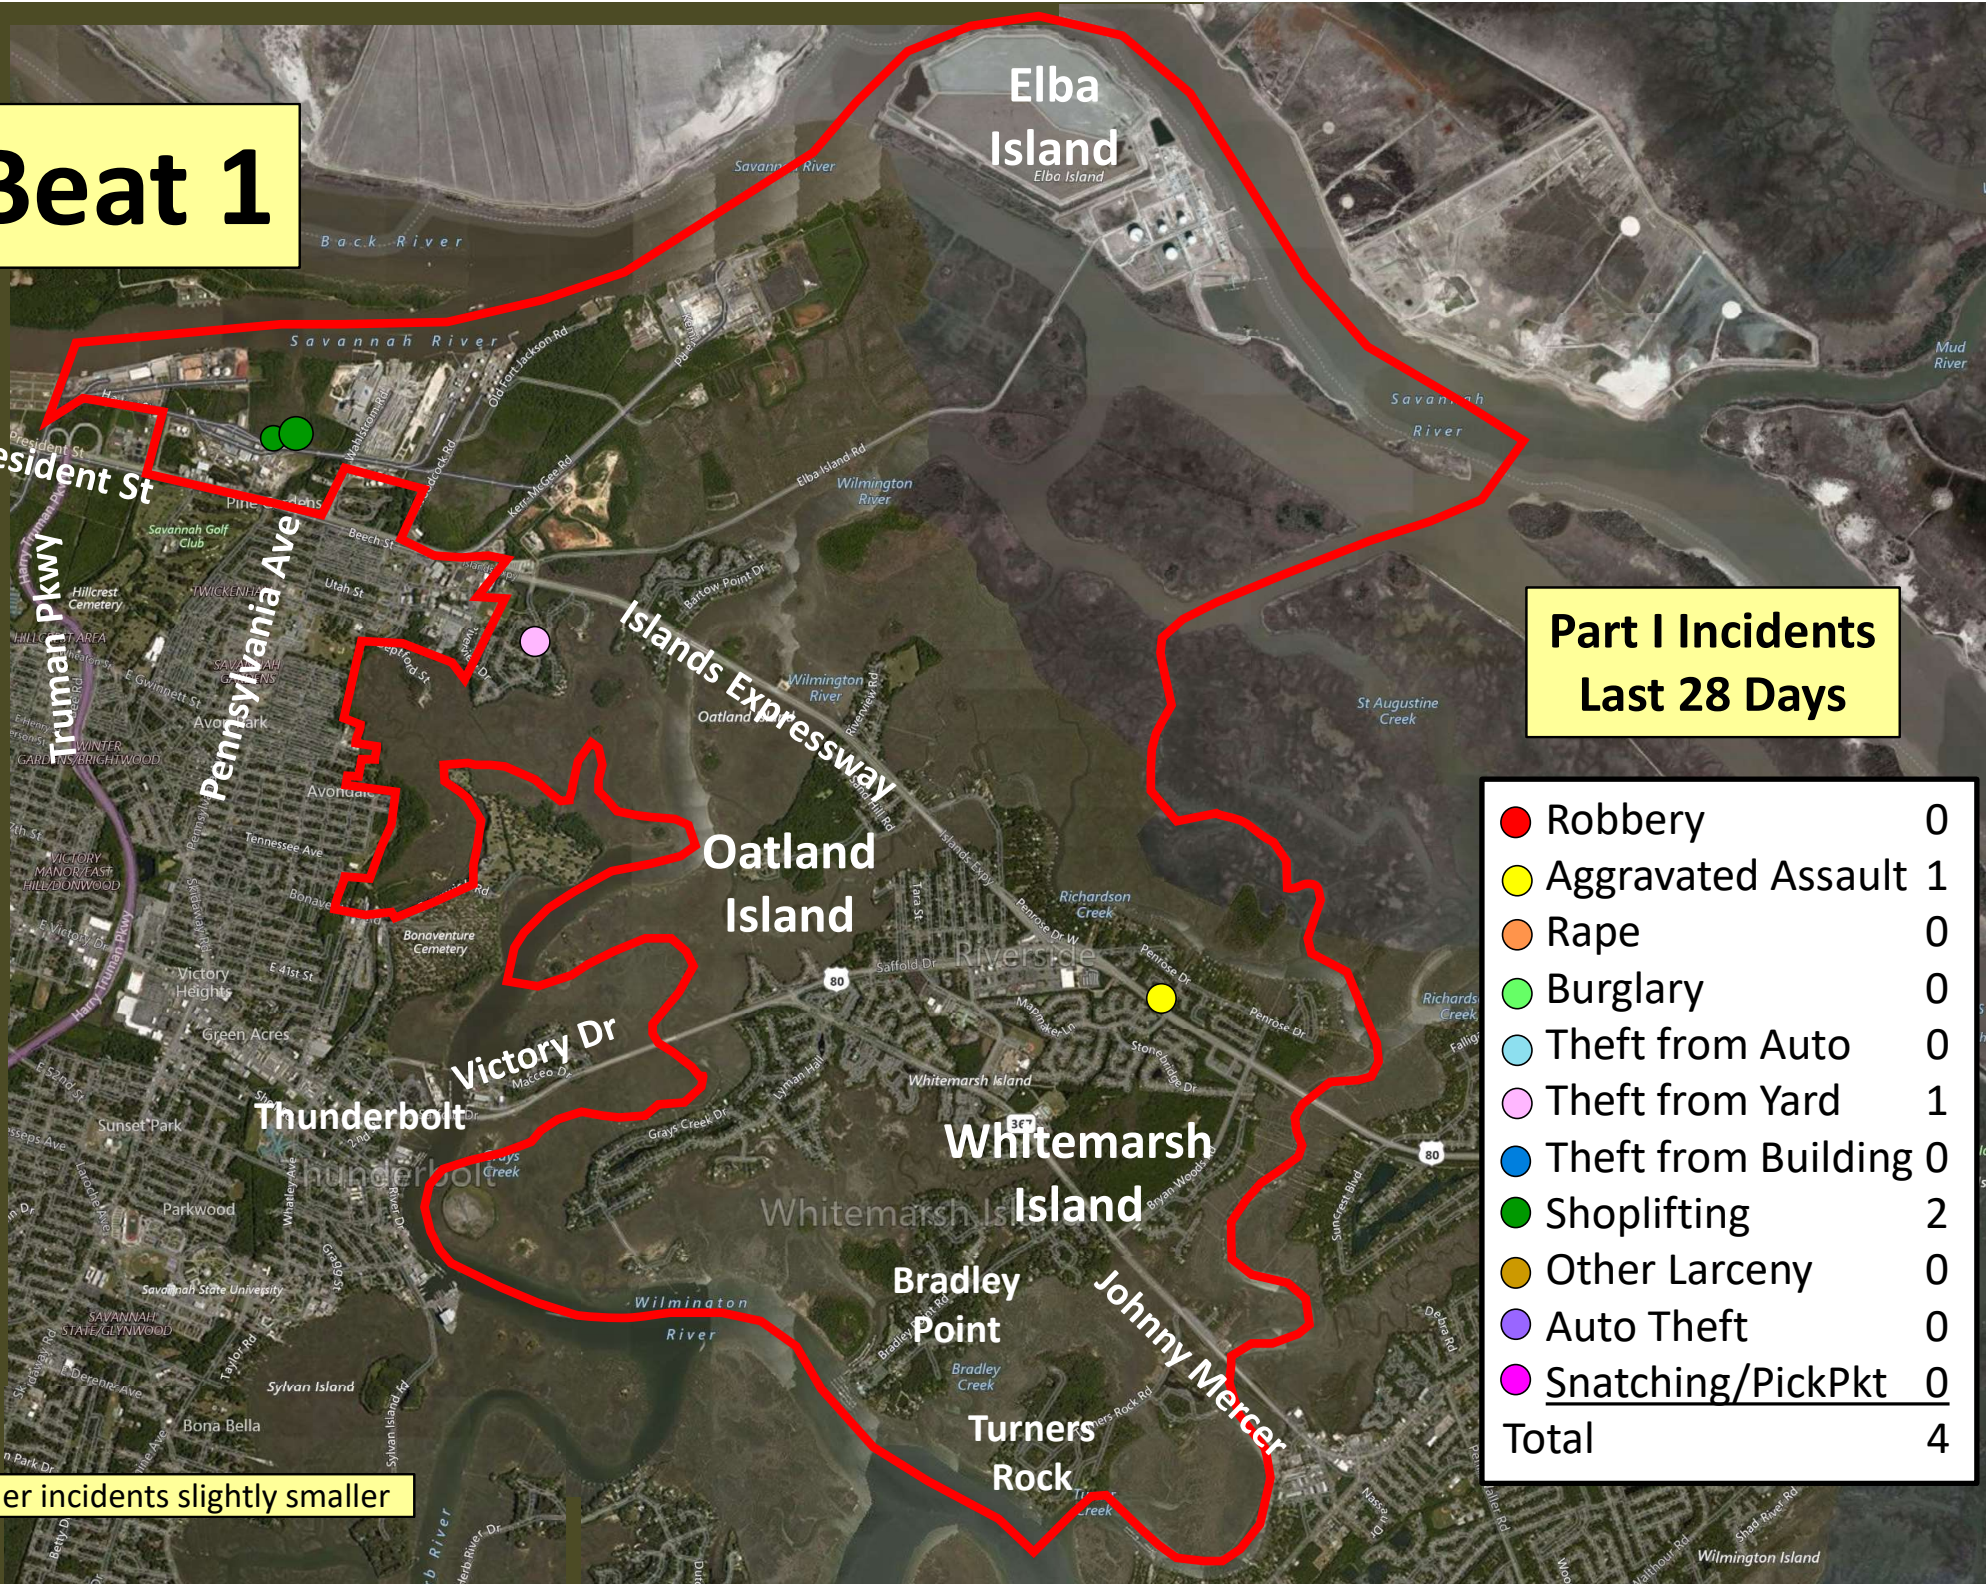

Beat 1

Part I Incidents Last 28 Days

● Robbery	0
● Aggravated Assault	1
● Rape	0
● Burglary	0
● Theft from Auto	0
● Theft from Yard	1
● Theft from Building	0
● Shoplifting	2
● Other Larceny	0
● Auto Theft	0
● Snatching/PickPkt	0
Total	4

Older incidents slightly smaller

Beat 2

Part I Incidents
Last 28 Days

Older incidents slightly smaller

● Robbery	0
● Aggravated Assault	0
● Rape	1
● Burglary	2
● Theft from Auto	2
● Theft from Yard	2
● Theft from Building	3
● Shoplifting	5
● Other Larceny	1
● Auto Theft	0
Total	16

Beat 3

Arson	1
Robbery	1
Aggravated Assault	2
Rape	0
Burglary	1
Theft from Auto	3
Theft from Yard	1
Theft from Building	0
Shoplifting	0
Other Larceny	1
Auto Theft	2
Total	12

Part I Incidents Last 28 Days