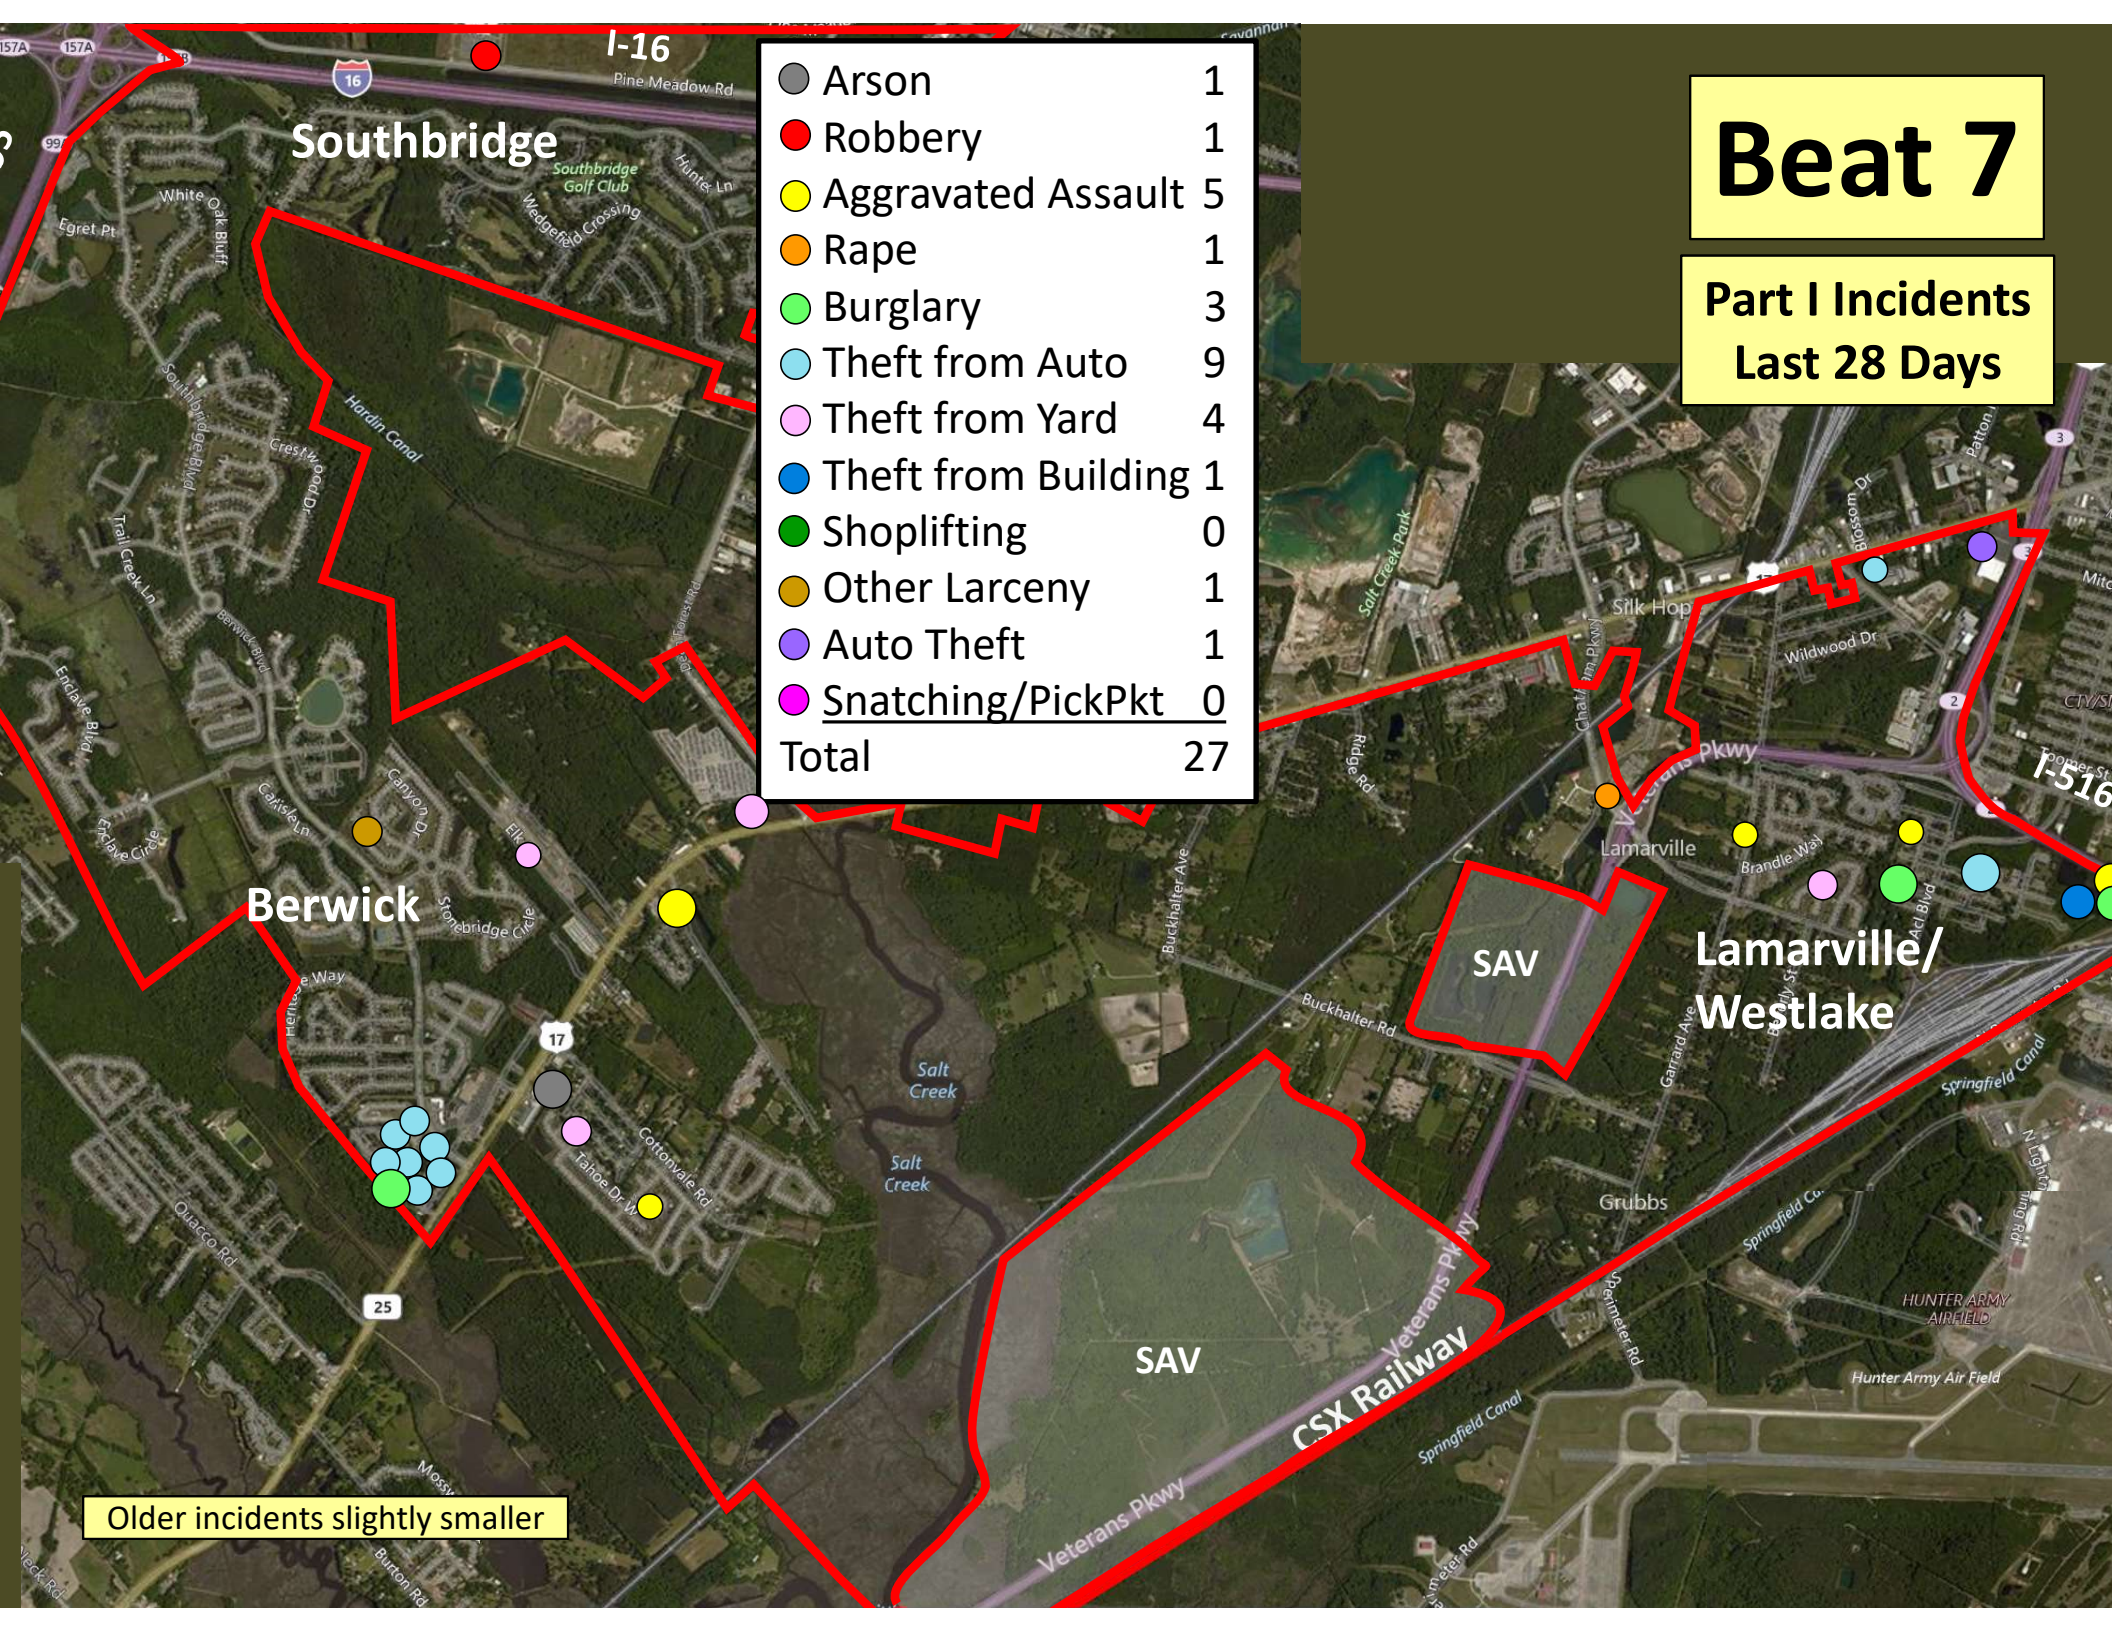

**Part I Incidents
Last 28 Days**

Older incidents slightly smaller

Beat 6

Part I Incidents
Last 28 Days

● Robbery	0
● Aggravated Assault	1
● Rape	0
● Burglary	0
● Theft from Auto	0
● Theft from Yard	0
● Theft from Building	0
● Shoplifting	0
● Other Larceny	0
● Auto Theft	0
● Snatching/PickPkt	0
Total	1

Older incidents slightly smaller

Beat 7

Part I Incidents
Last 28 Days

Arson	1
Robbery	1
Aggravated Assault	5
Rape	1
Burglary	3
Theft from Auto	9
Theft from Yard	4
Theft from Building	1
Shoplifting	0
Other Larceny	1
Auto Theft	1
Snatching/PickPkt	0
Total	27

Older incidents slightly smaller

Beat 8

Part I Incidents Last 28 Days

● Robbery	1
● Aggravated Assault	1
● Rape	3
● Burglary	1
● Theft from Auto	17
● Theft from Yard	3
● Theft from Bldg	0
● Shoplifting	27
● Other Larceny	0
● Auto Theft	6
● Sudden Snatching	0
Total	58