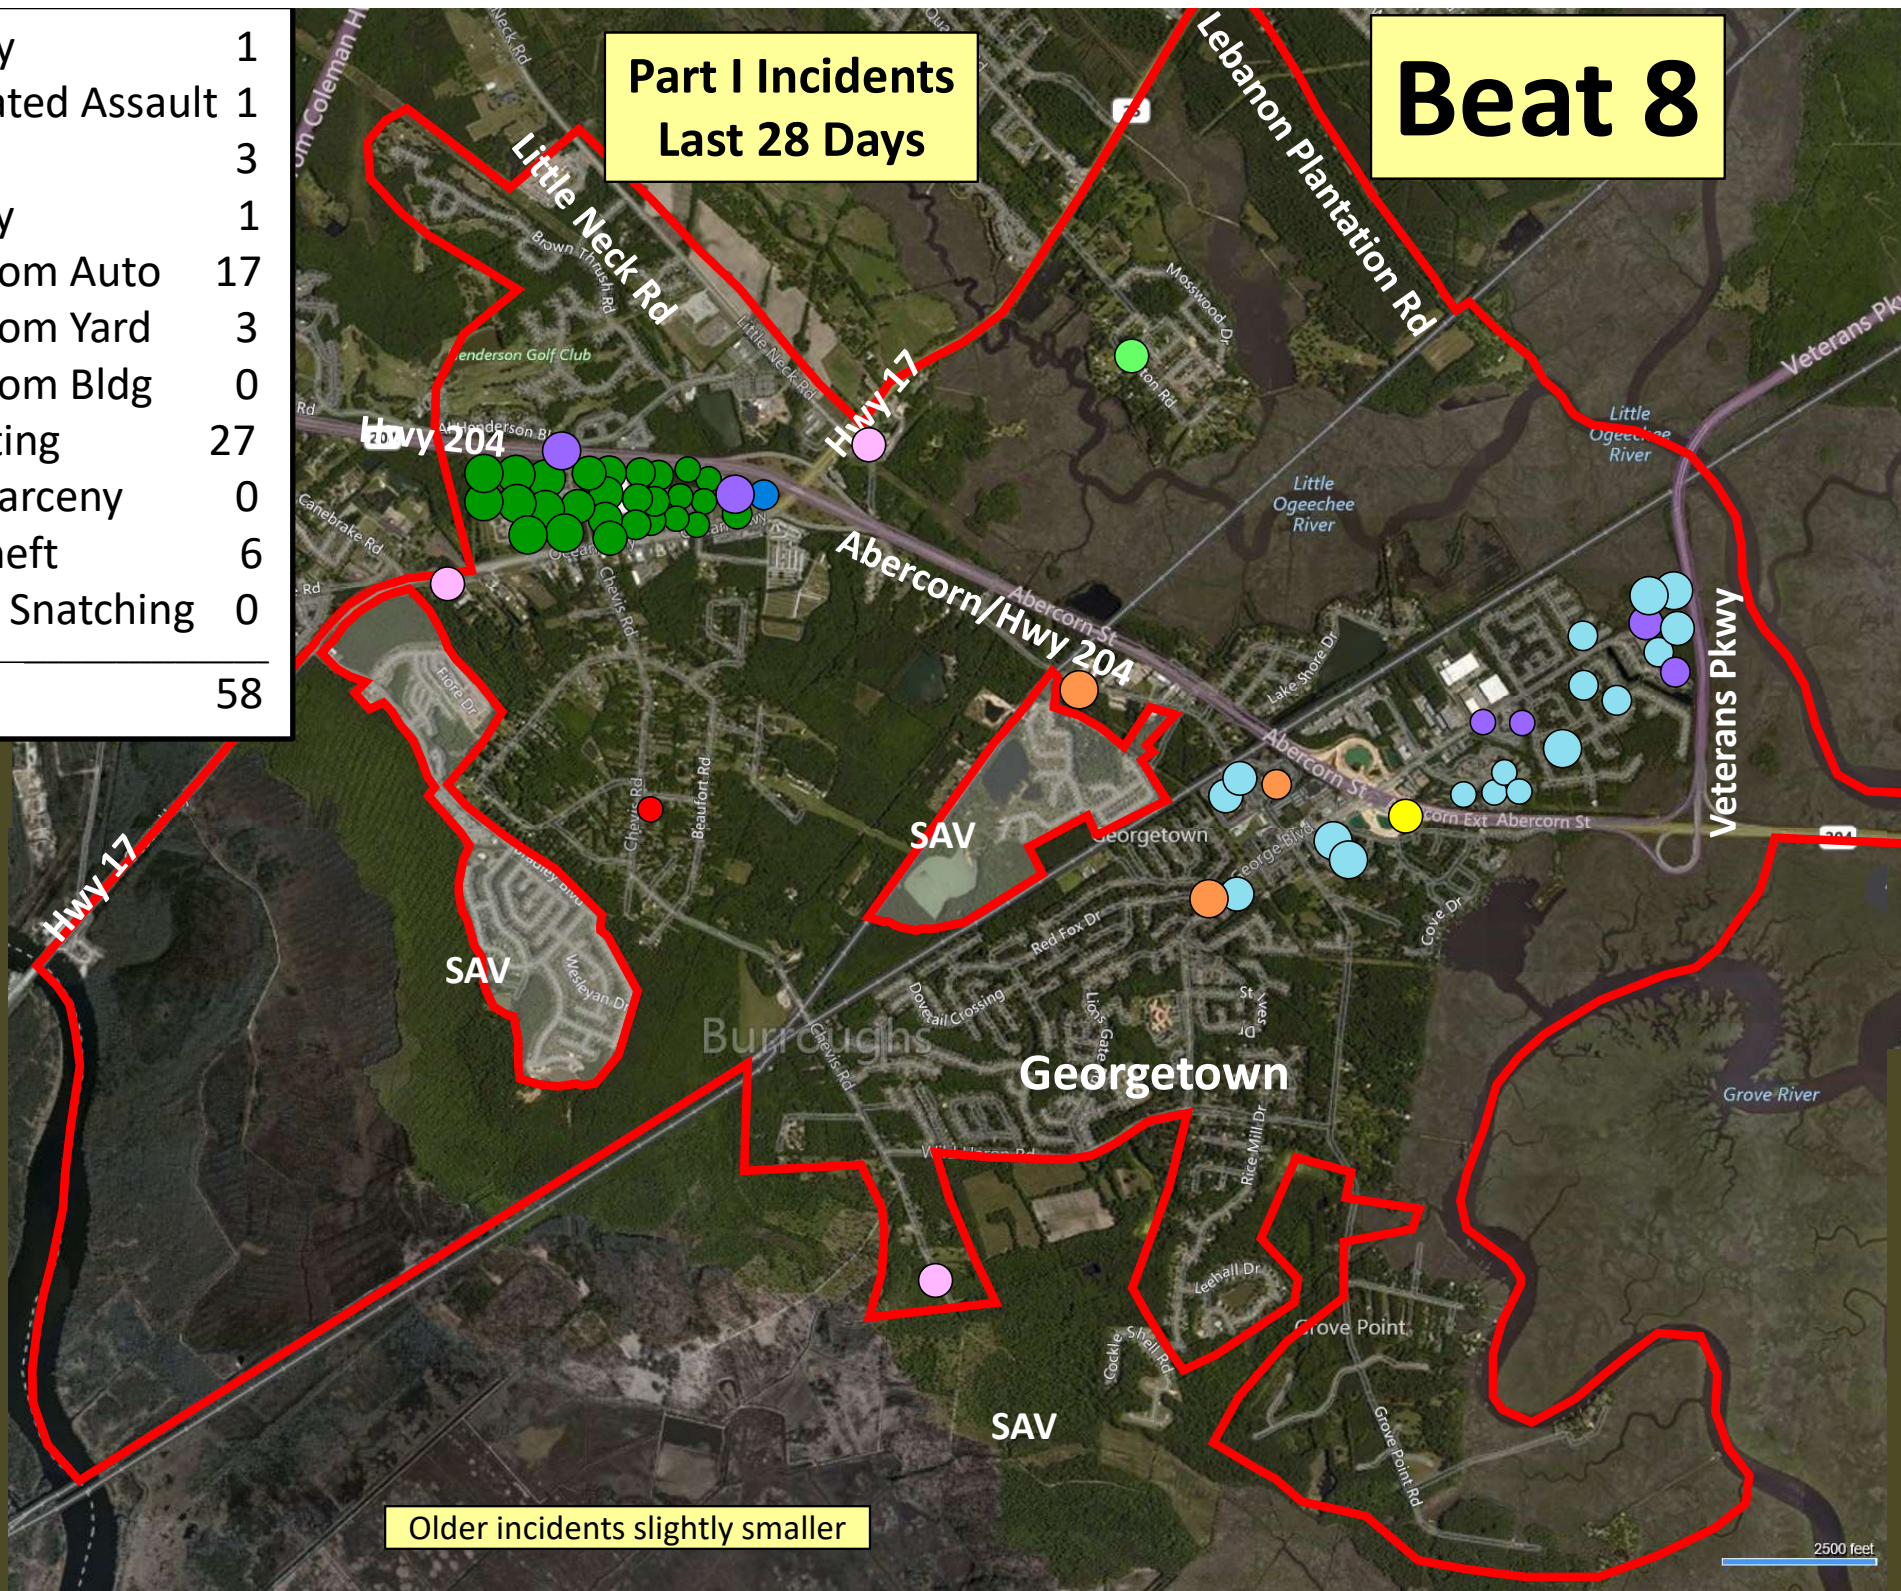

**Part I Incidents
Last 28 Days**

Older incidents slightly smaller

Beat 6

Part I Incidents
Last 28 Days

● Robbery	0
● Aggravated Assault	1
● Rape	0
● Burglary	0
● Theft from Auto	0
● Theft from Yard	0
● Theft from Building	0
● Shoplifting	0
● Other Larceny	0
● Auto Theft	0
● Snatching/PickPkt	0
Total	1

Older incidents slightly smaller

Beat 7

Part I Incidents
Last 28 Days

Arson	1
Robbery	1
Aggravated Assault	5
Rape	1
Burglary	3
Theft from Auto	9
Theft from Yard	4
Theft from Building	1
Shoplifting	0
Other Larceny	1
Auto Theft	1
Snatching/PickPkt	0
Total	27

Older incidents slightly smaller

Beat 8

Part I Incidents Last 28 Days

● Robbery	1
● Aggravated Assault	1
● Rape	3
● Burglary	1
● Theft from Auto	17
● Theft from Yard	3
● Theft from Bldg	0
● Shoplifting	27
● Other Larceny	0
● Auto Theft	6
● Sudden Snatching	0
Total	58

Older incidents slightly smaller

Beat 9

Part I Incidents
Last 28 Days

Arson	1
Robbery	3
Aggravated Assault	6
Rape	1
Burglary	6
Theft from Auto	8
Theft from Yard	4
Theft from Building	2
Shoplifting	3
Other Larceny	0
Auto Theft	7
Snatching/PickPkt	0
Total	40