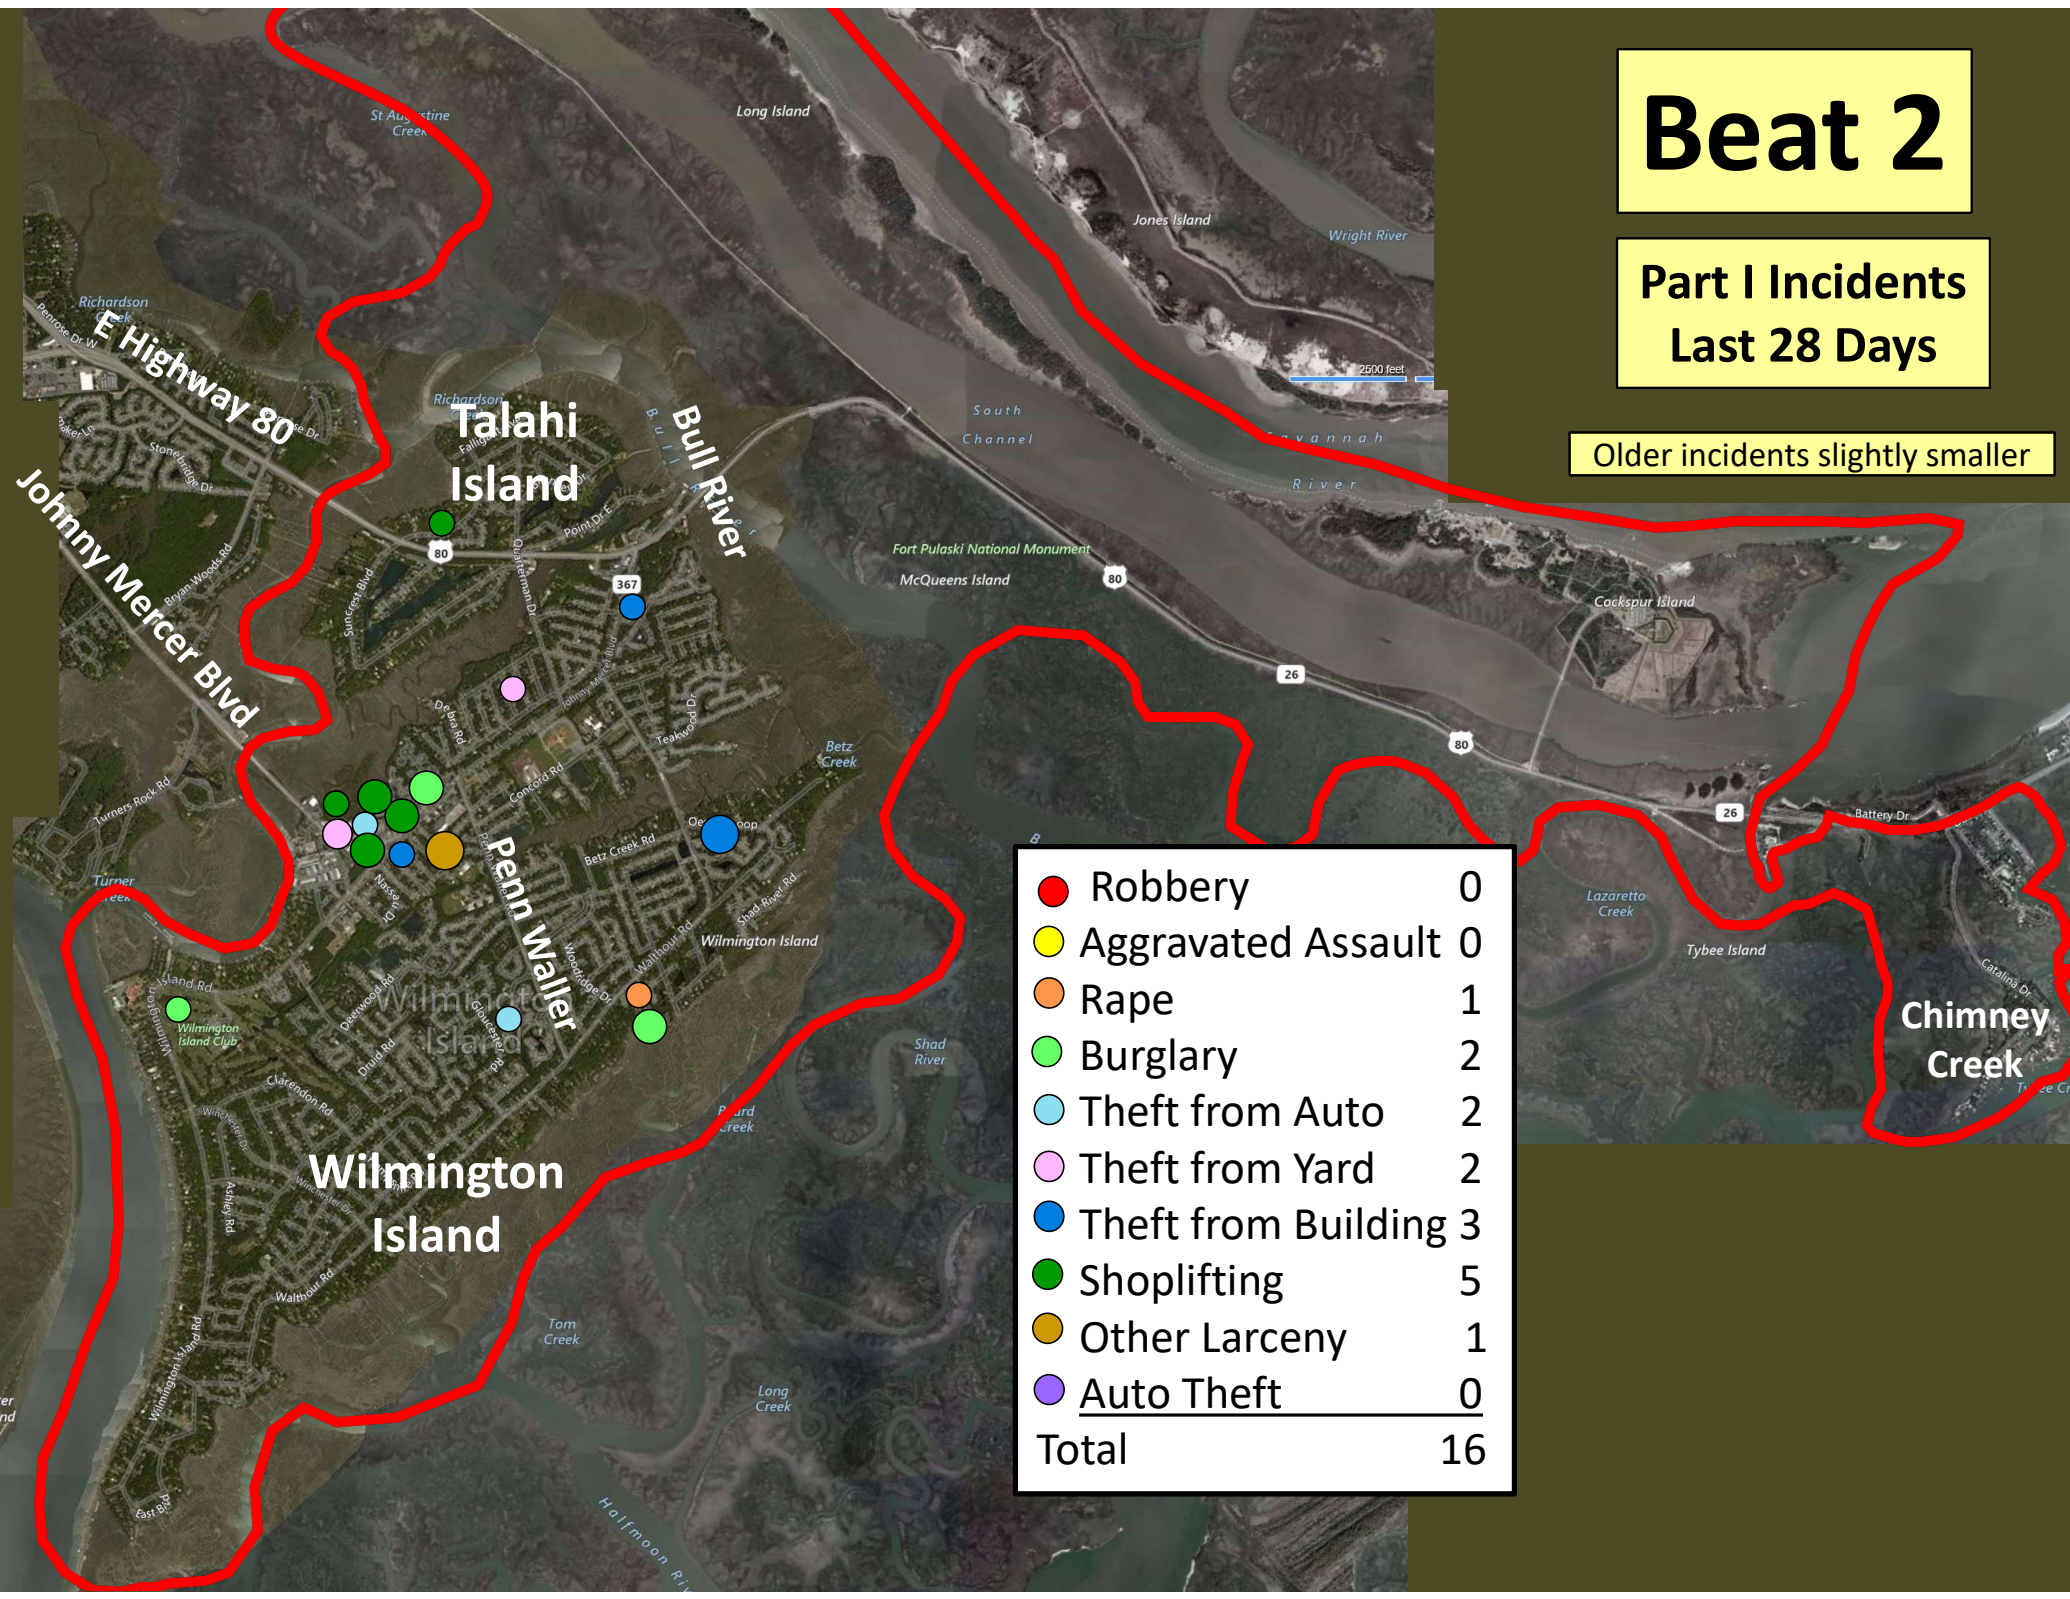

Beat 1

Part I Incidents Last 28 Days

● Robbery	0
● Aggravated Assault	1
● Rape	0
● Burglary	0
● Theft from Auto	0
● Theft from Yard	1
● Theft from Building	0
● Shoplifting	2
● Other Larceny	0
● Auto Theft	0
● Snatching/PickPkt	0
Total	4

Older incidents slightly smaller

Beat 2

Part I Incidents
Last 28 Days

Older incidents slightly smaller

● Robbery	0
● Aggravated Assault	0
● Rape	1
● Burglary	2
● Theft from Auto	2
● Theft from Yard	2
● Theft from Building	3
● Shoplifting	5
● Other Larceny	1
● Auto Theft	0
Total	16

Beat 3

Arson	1
Robbery	1
Aggravated Assault	2
Rape	0
Burglary	1
Theft from Auto	3
Theft from Yard	1
Theft from Building	0
Shoplifting	0
Other Larceny	1
Auto Theft	2
Total	12

Part I Incidents Last 28 Days

Older incidents slightly smaller

Beat 9

Part I Incidents
Last 28 Days

Arson	1
Robbery	3
Aggravated Assault	6
Rape	1
Burglary	6
Theft from Auto	8
Theft from Yard	4
Theft from Building	2
Shoplifting	3
Other Larceny	0
Auto Theft	7
Snatching/PickPkt	0
Total	40