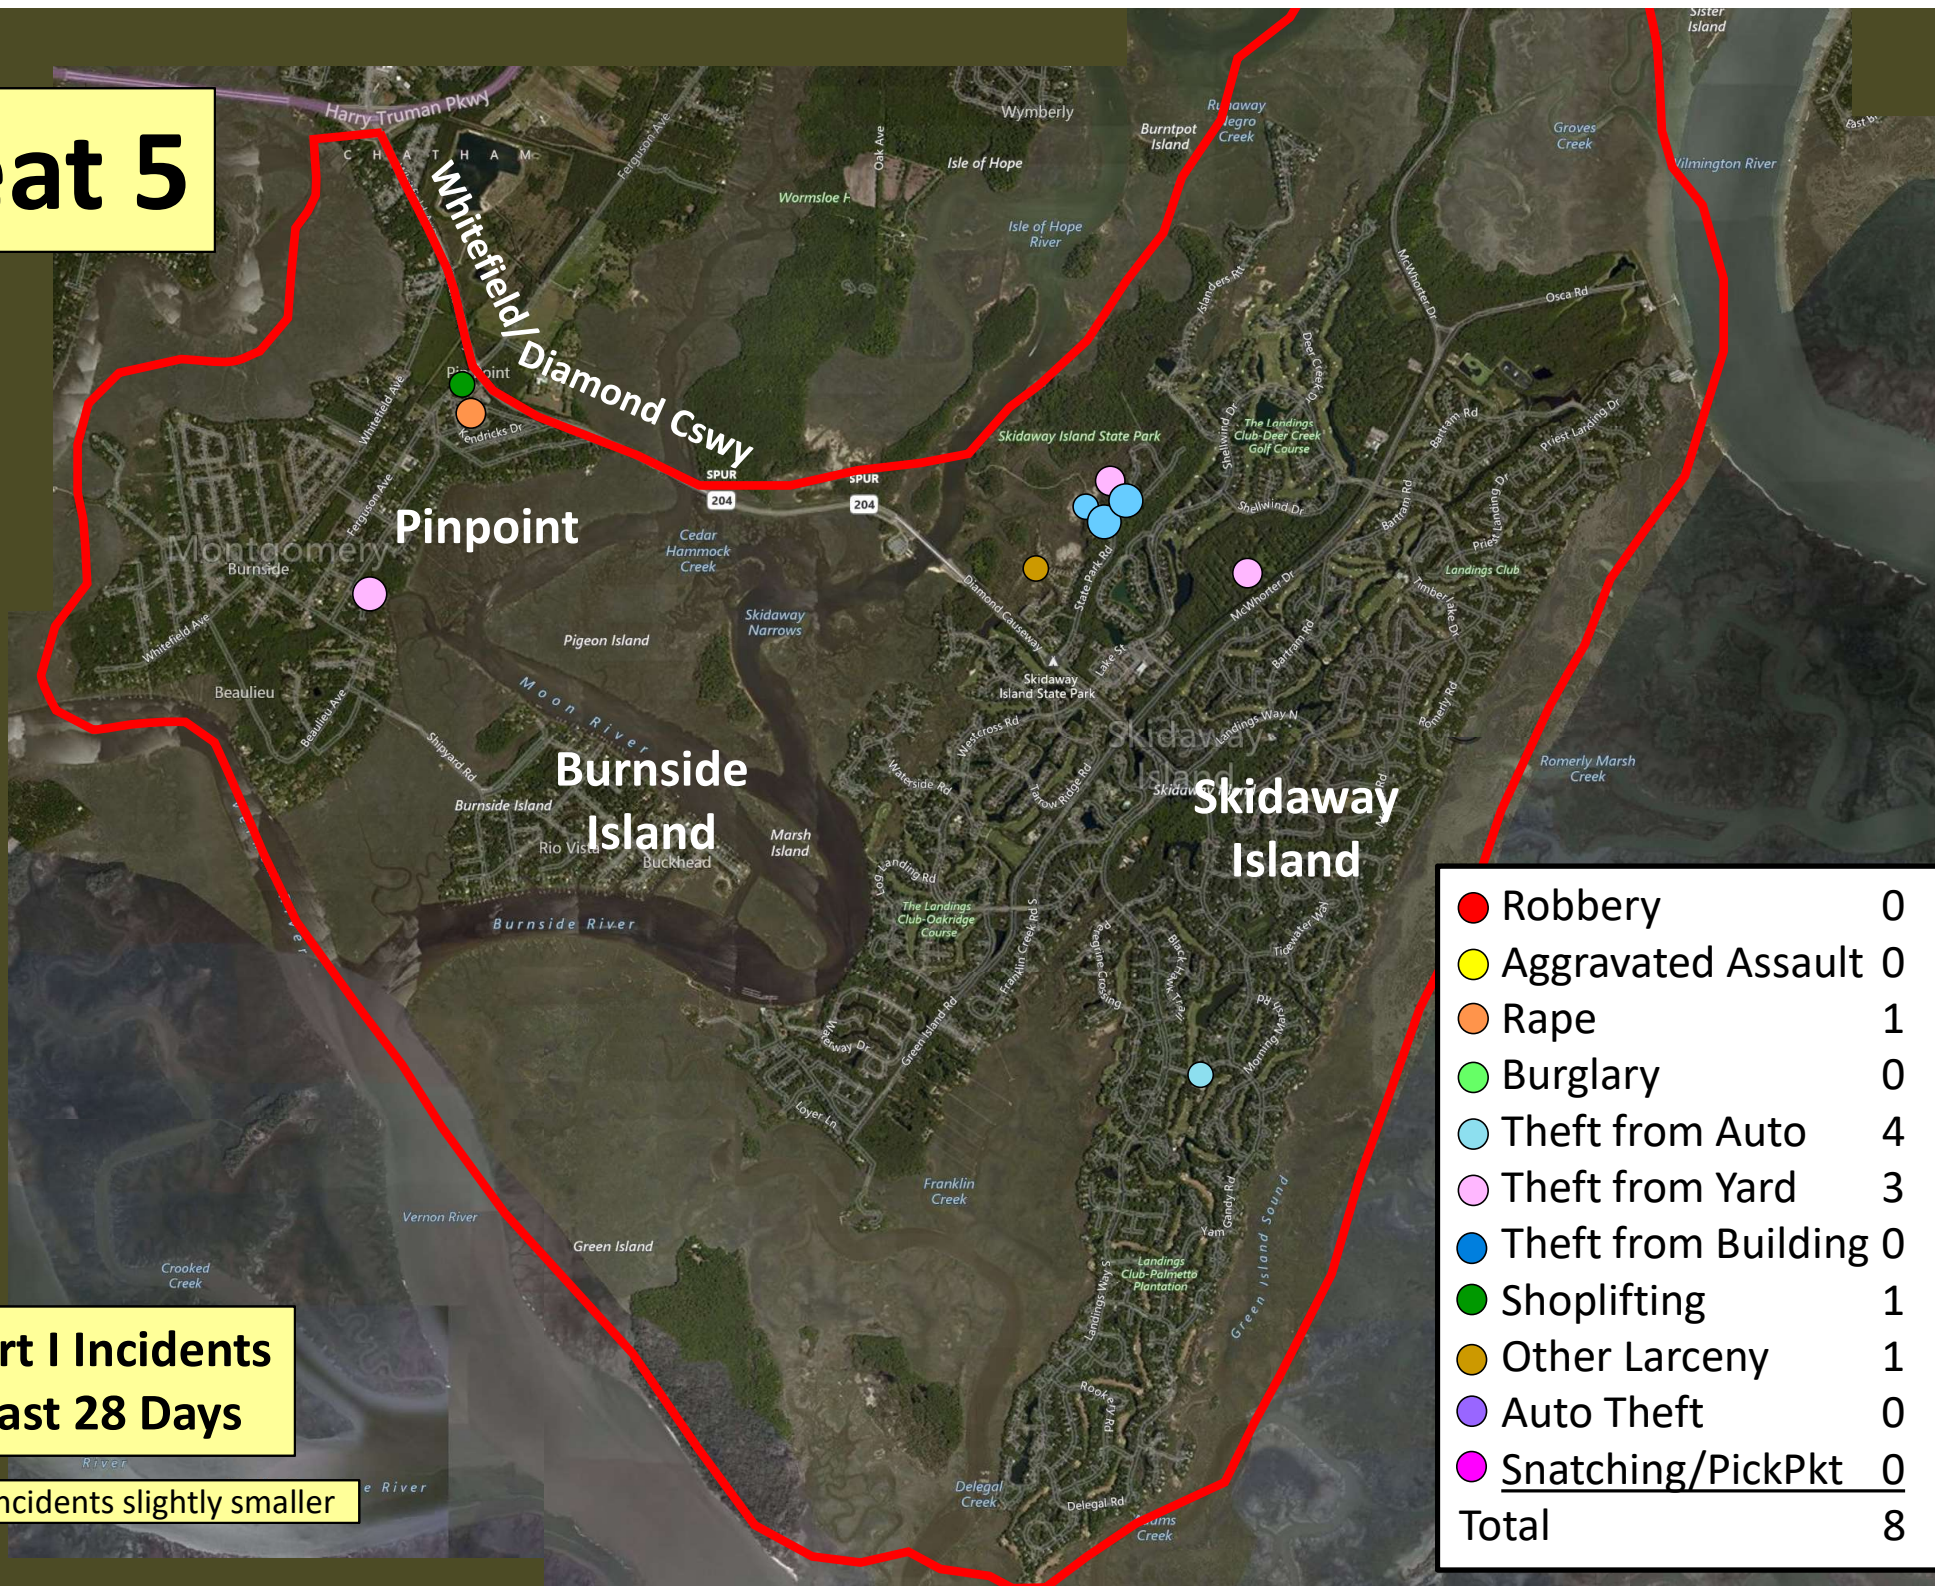

Beat 5

● Robbery	0
● Aggravated Assault	0
● Rape	1
● Burglary	0
● Theft from Auto	4
● Theft from Yard	3
● Theft from Building	0
● Shoplifting	1
● Other Larceny	1
● Auto Theft	0
● Snatching/PickPkt	0
Total	8

**Part I Incidents
Last 28 Days**

Older incidents slightly smaller