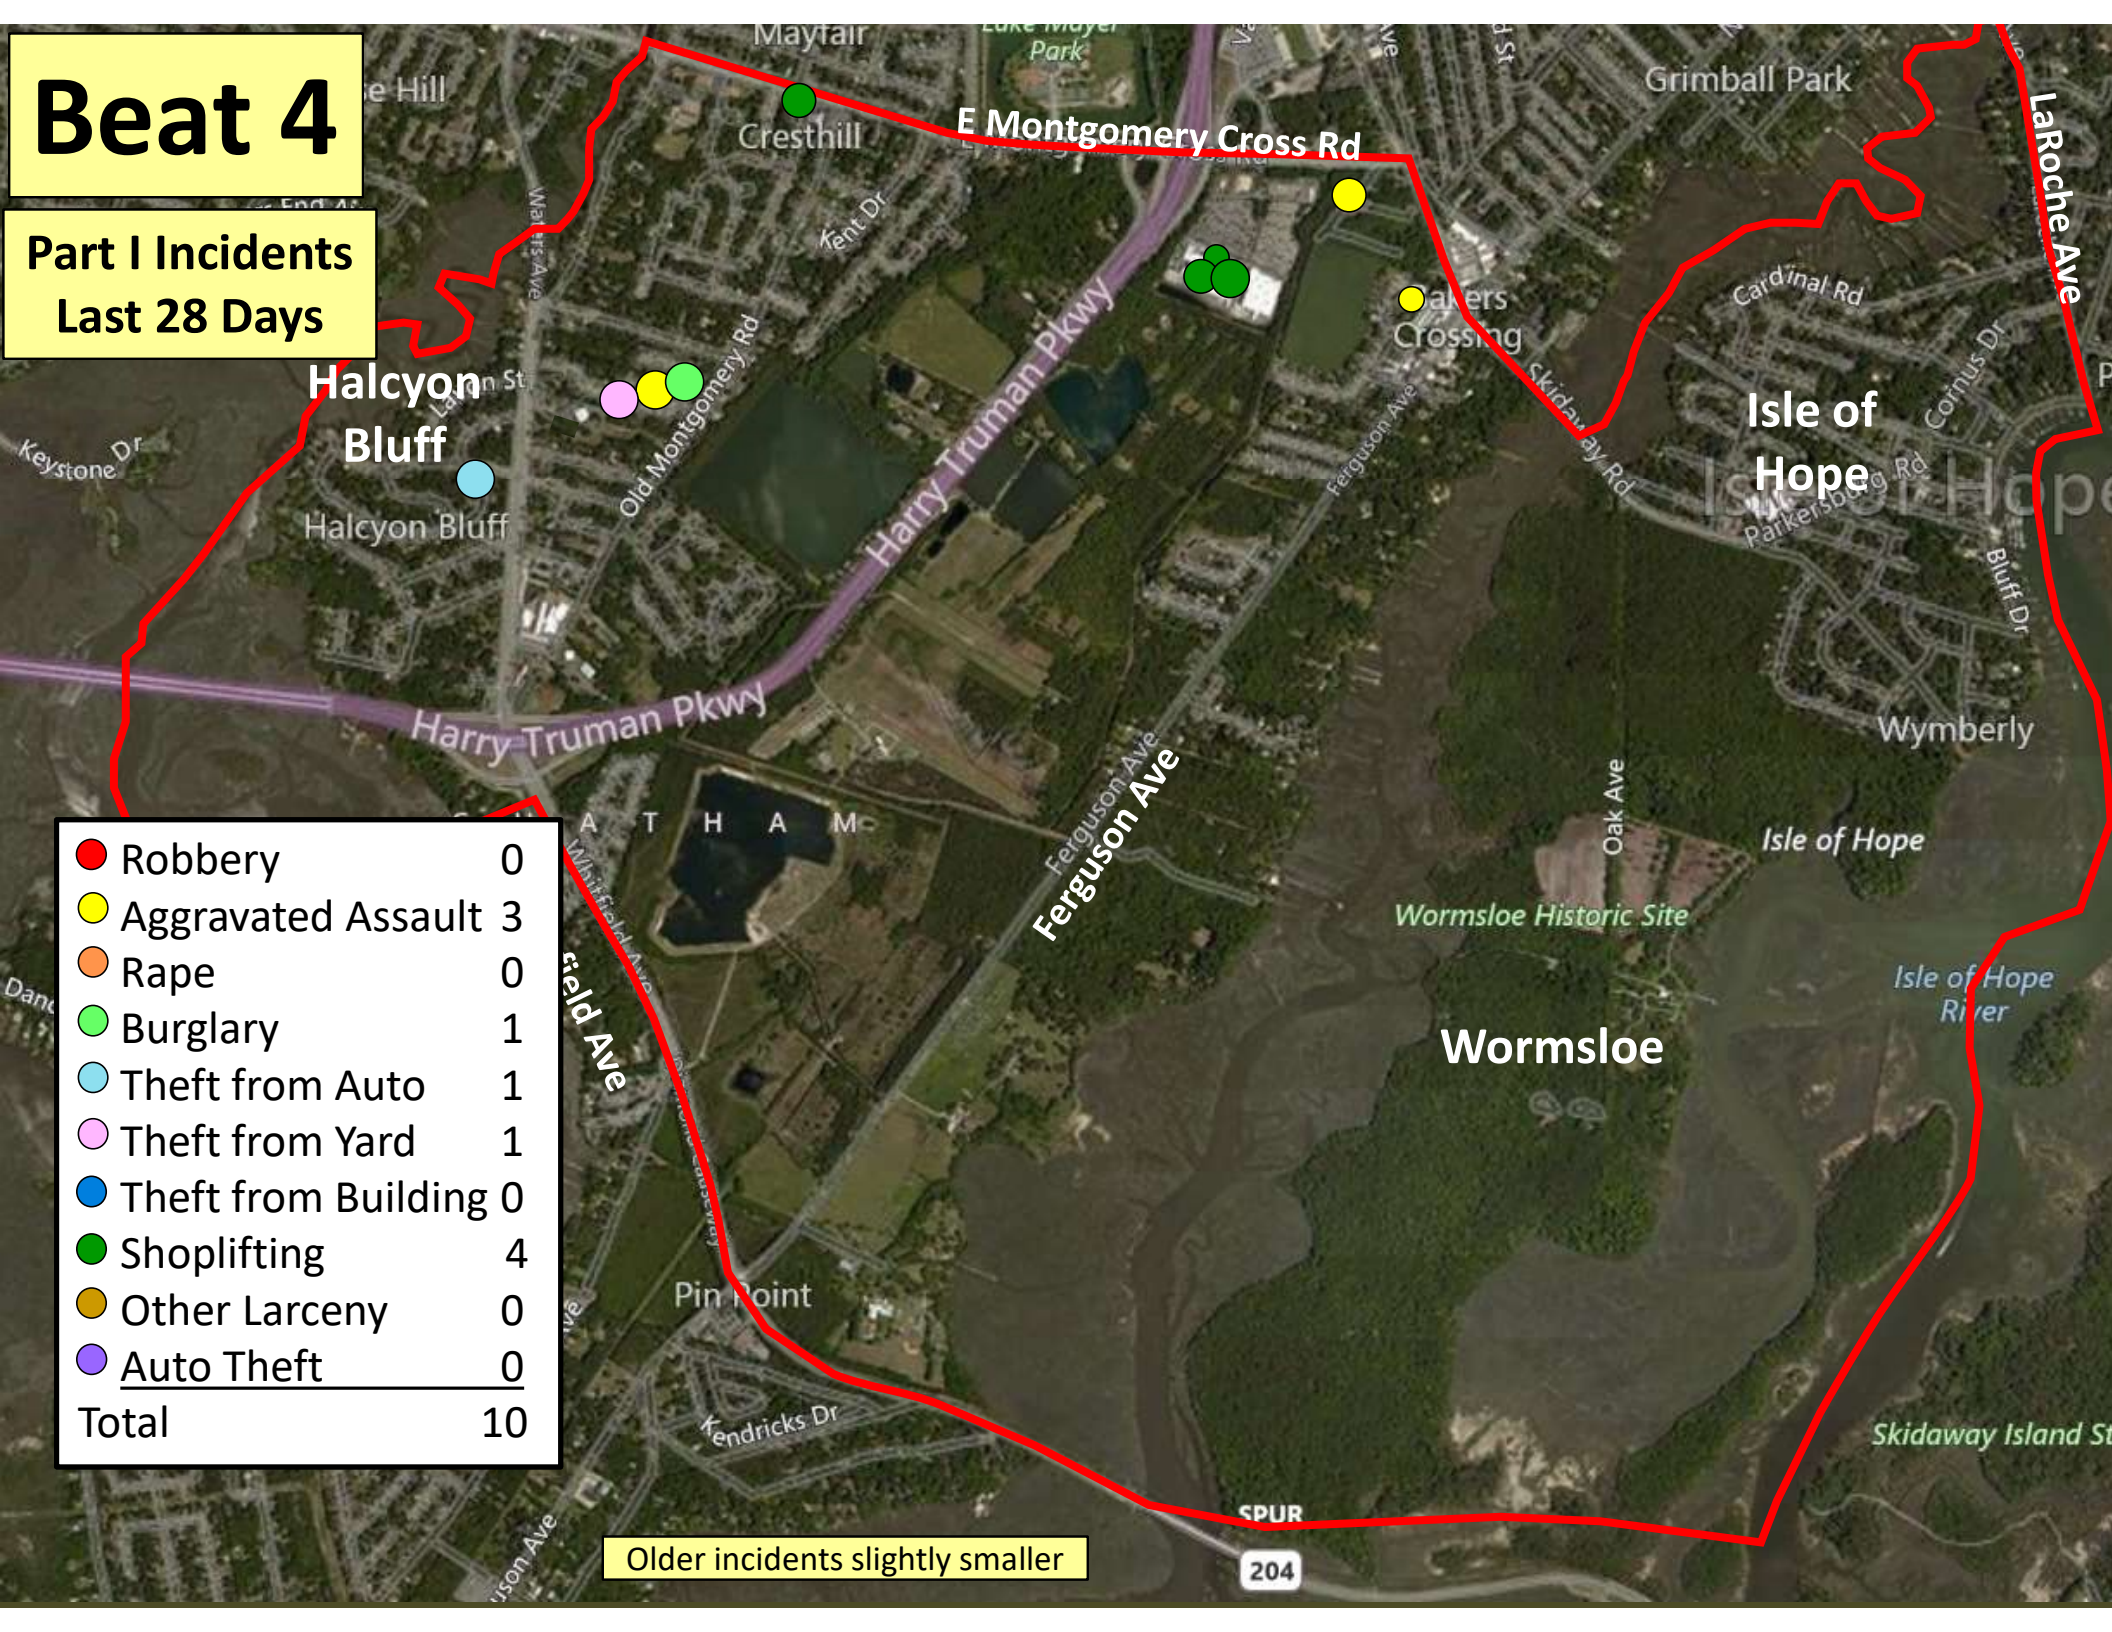

Part I Incidents Last 28 Days

Older incidents slightly smaller

Beat 4

Part I Incidents
Last 28 Days

● Robbery	0
● Aggravated Assault	3
● Rape	0
● Burglary	1
● Theft from Auto	1
● Theft from Yard	1
● Theft from Building	0
● Shoplifting	4
● Other Larceny	0
● Auto Theft	0
Total	10

Older incidents slightly smaller

Beat 5

**Part I Incidents
Last 28 Days**

Older incidents slightly smaller

● Robbery	0
● Aggravated Assault	3
● Rape	0
● Burglary	0
● Theft from Auto	1
● Theft from Yard	1
● Theft from Building	0
● Shoplifting	0
● Other Larceny	1
● Auto Theft	1
● Snatching/PickPkt	0
Total	8