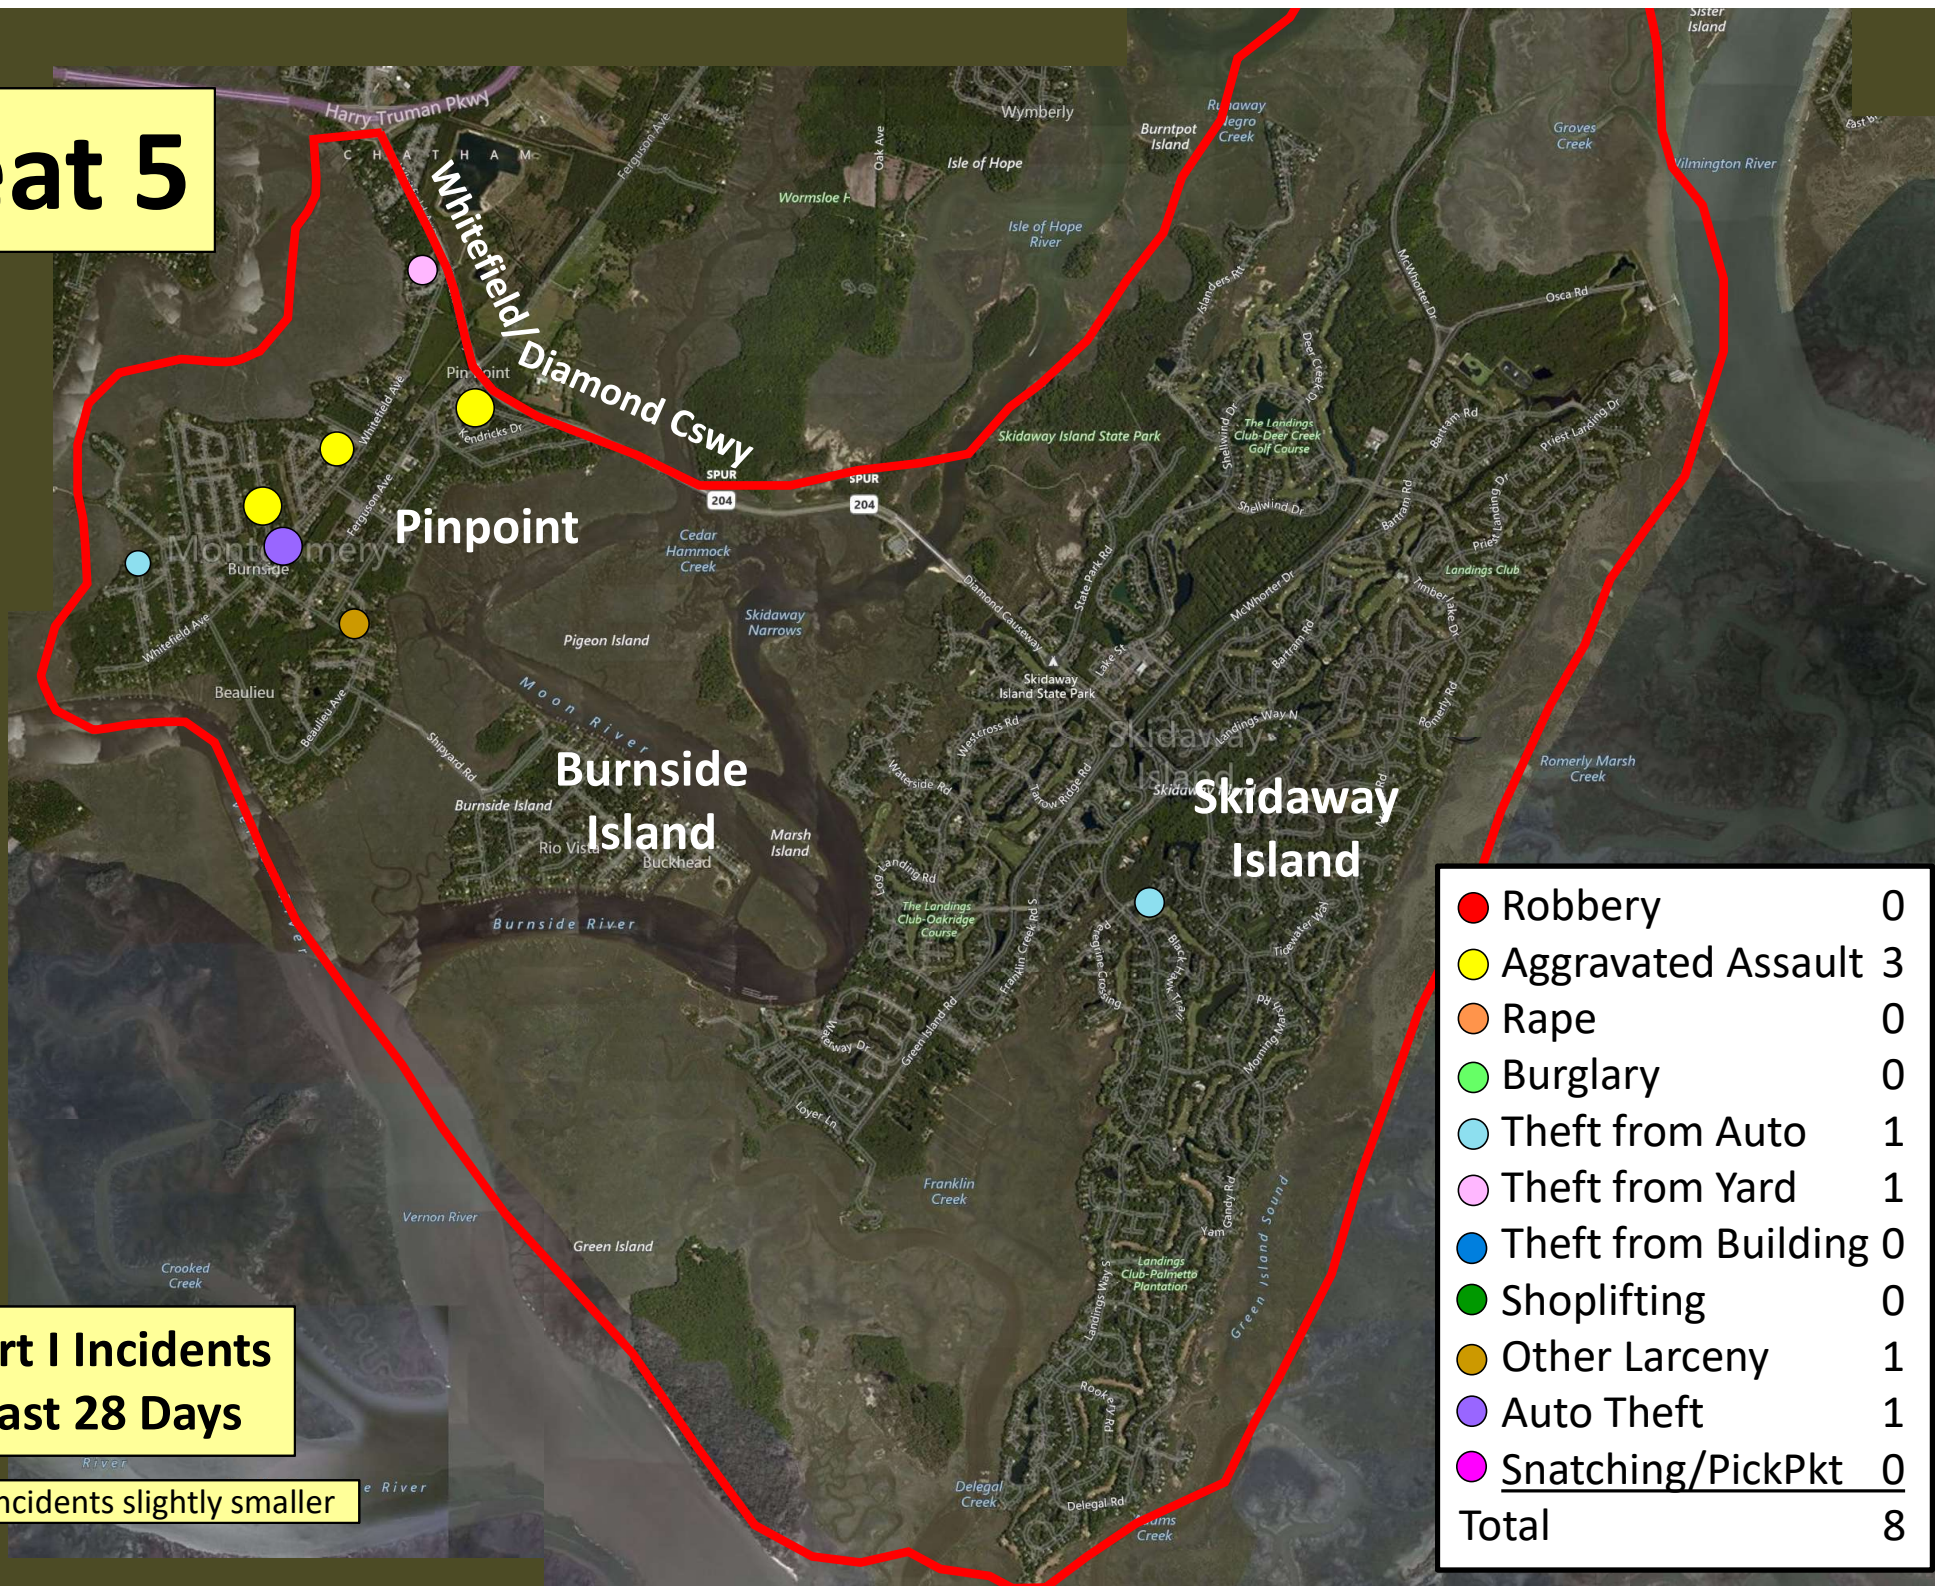

Part I Incidents Last 28 Days

Older incidents slightly smaller

Beat 4

Part I Incidents
Last 28 Days

● Robbery	0
● Aggravated Assault	3
● Rape	0
● Burglary	1
● Theft from Auto	1
● Theft from Yard	1
● Theft from Building	0
● Shoplifting	4
● Other Larceny	0
● Auto Theft	0
Total	10

Older incidents slightly smaller

Beat 5

**Part I Incidents
Last 28 Days**

Older incidents slightly smaller

● Robbery	0
● Aggravated Assault	3
● Rape	0
● Burglary	0
● Theft from Auto	1
● Theft from Yard	1
● Theft from Building	0
● Shoplifting	0
● Other Larceny	1
● Auto Theft	1
● Snatching/PickPkt	0
Total	8