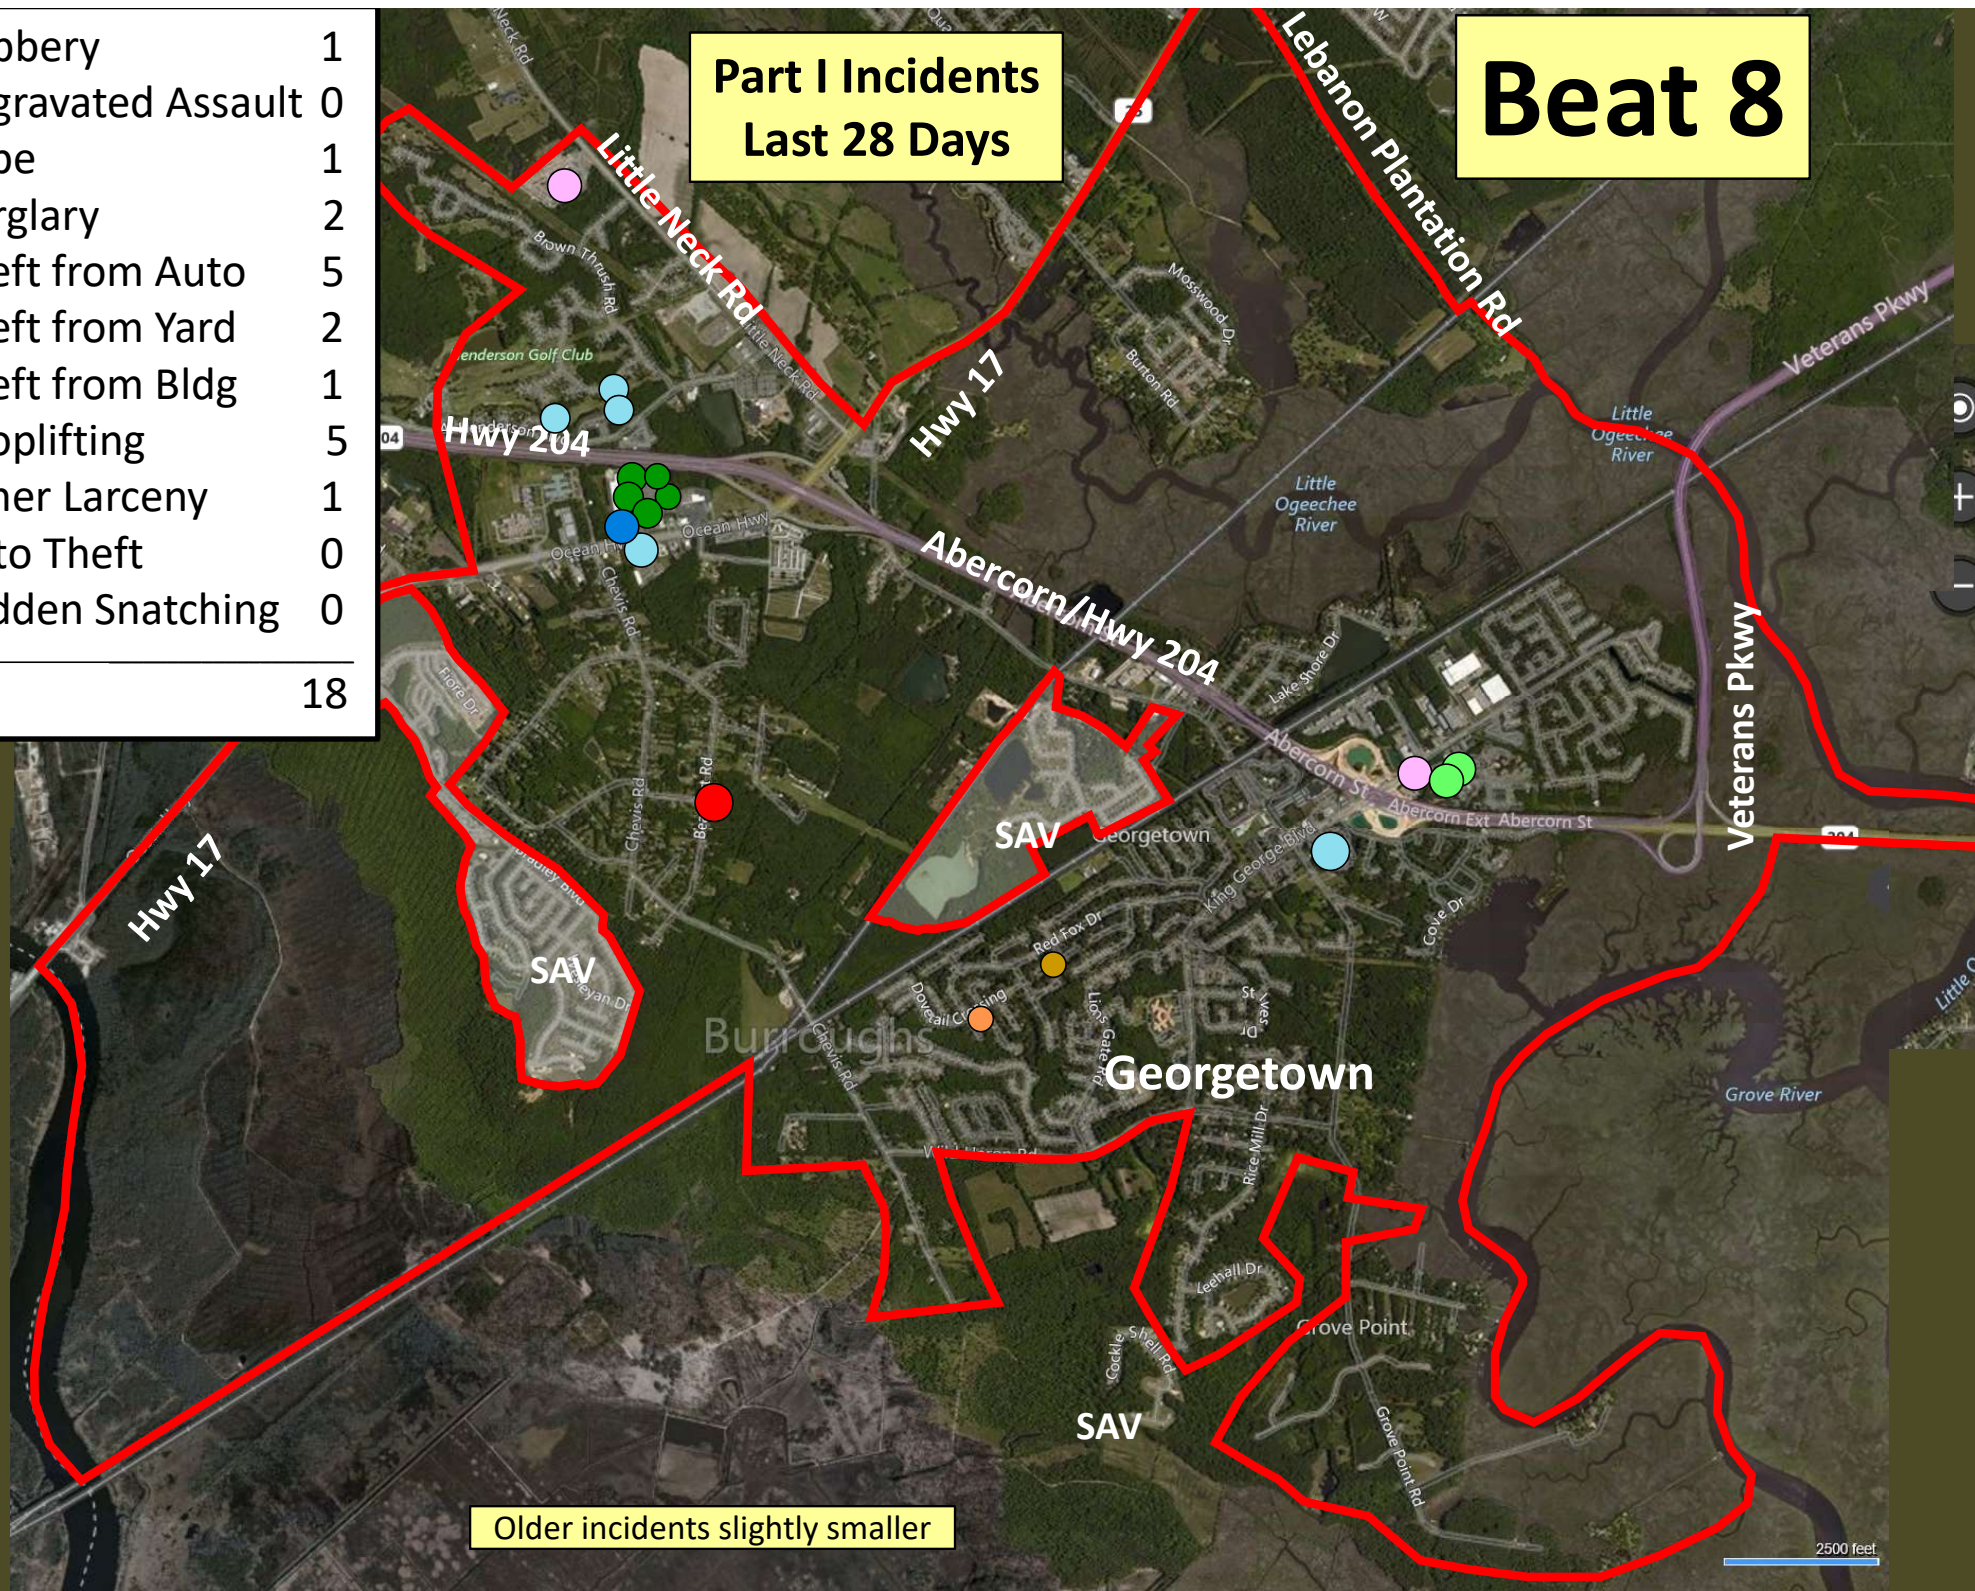

Older incidents slightly smaller

Beat 7

Part I Incidents
Last 28 Days

● Robbery	2
● Aggravated Assault	5
● Rape	1
● Burglary	2
● Theft from Auto	3
● Theft from Yard	2
● Theft from Building	2
● Shoplifting	4
● Other Larceny	2
● Auto Theft	3
● Snatching/PickPkt	1
Total	27

Older incidents slightly smaller

Beat 8

Part I Incidents Last 28 Days

● Robbery	1
● Aggravated Assault	0
● Rape	1
● Burglary	2
● Theft from Auto	5
● Theft from Yard	2
● Theft from Bldg	1
● Shoplifting	5
● Other Larceny	1
● Auto Theft	0
● Sudden Snatching	0
Total	18