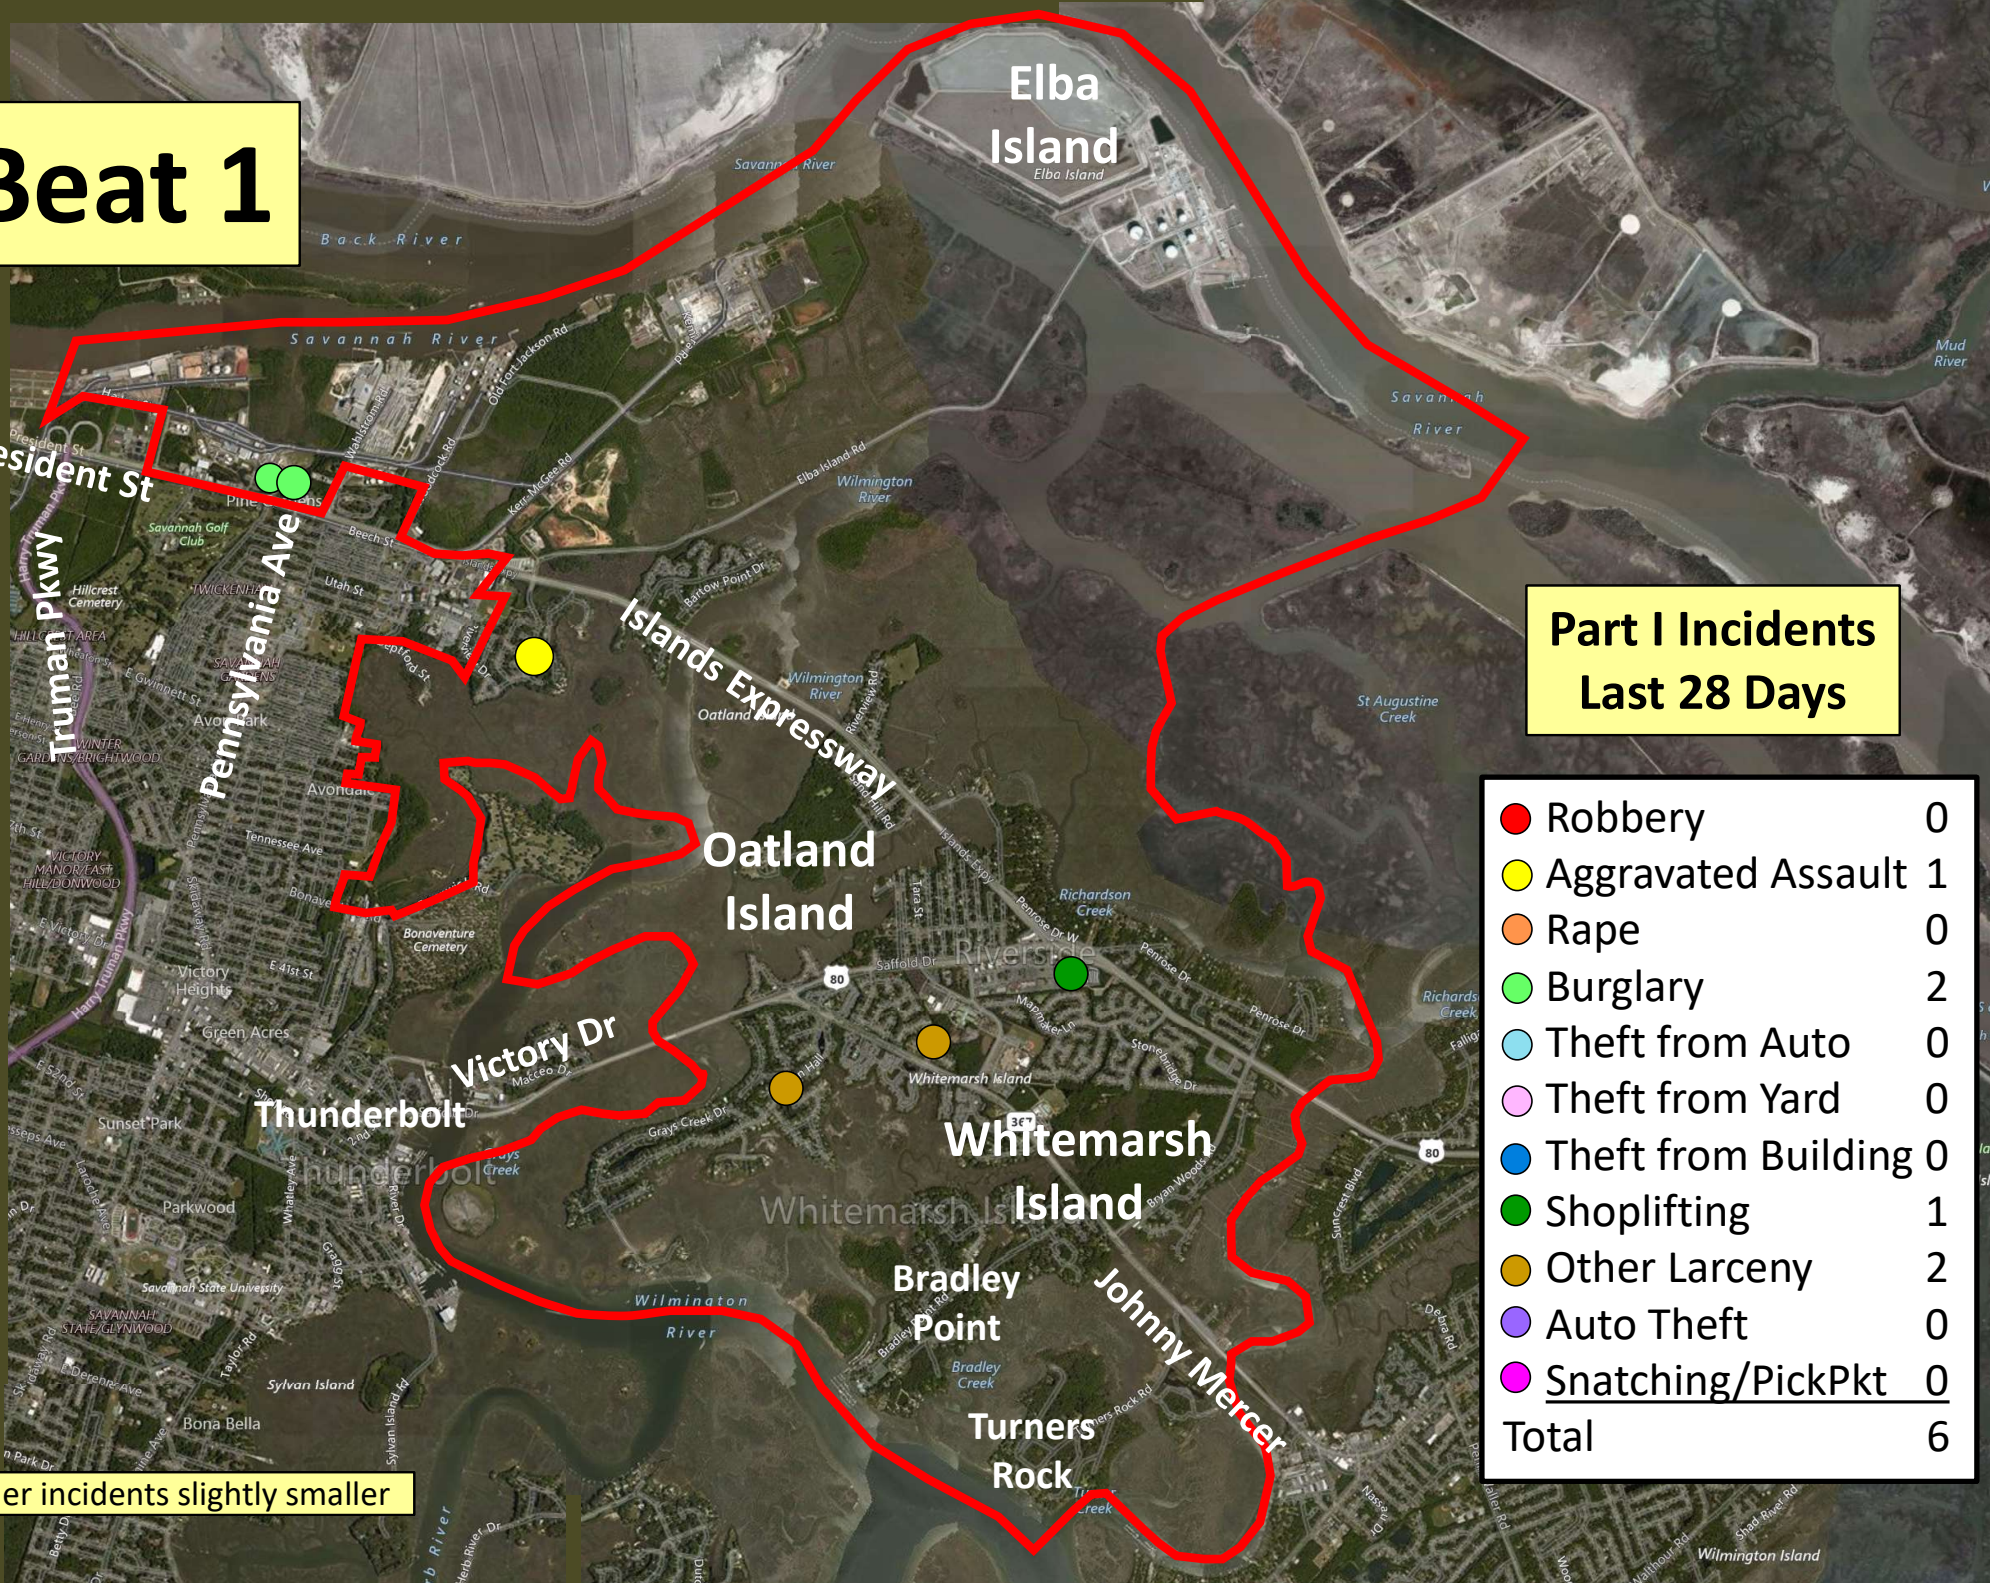

Beat 1

Part I Incidents Last 28 Days

● Robbery	0
● Aggravated Assault	1
● Rape	0
● Burglary	2
● Theft from Auto	0
● Theft from Yard	0
● Theft from Building	0
● Shoplifting	1
● Other Larceny	2
● Auto Theft	0
● Snatching/PickPkt	0
Total	6

Older incidents slightly smaller

Beat 2

Part I Incidents
Last 28 Days

Older incidents slightly smaller

Beat 3

● Robbery	0
● Aggravated Assault	3
● Rape	0
● Burglary	1
● Theft from Auto	3
● Theft from Yard	1
● Theft from Building	0
● Shoplifting	0
● Other Larceny	0
● Auto Theft	0
● Snatching/PickPkt	1
Total	9

Part I Incidents Last 28 Days

Older incidents slightly smaller

Beat 4

Part I Incidents
Last 28 Days

● Robbery	0
● Aggravated Assault	3
● Rape	0
● Burglary	1
● Theft from Auto	1
● Theft from Yard	1
● Theft from Building	0
● Shoplifting	4
● Other Larceny	0
● Auto Theft	0
Total	10