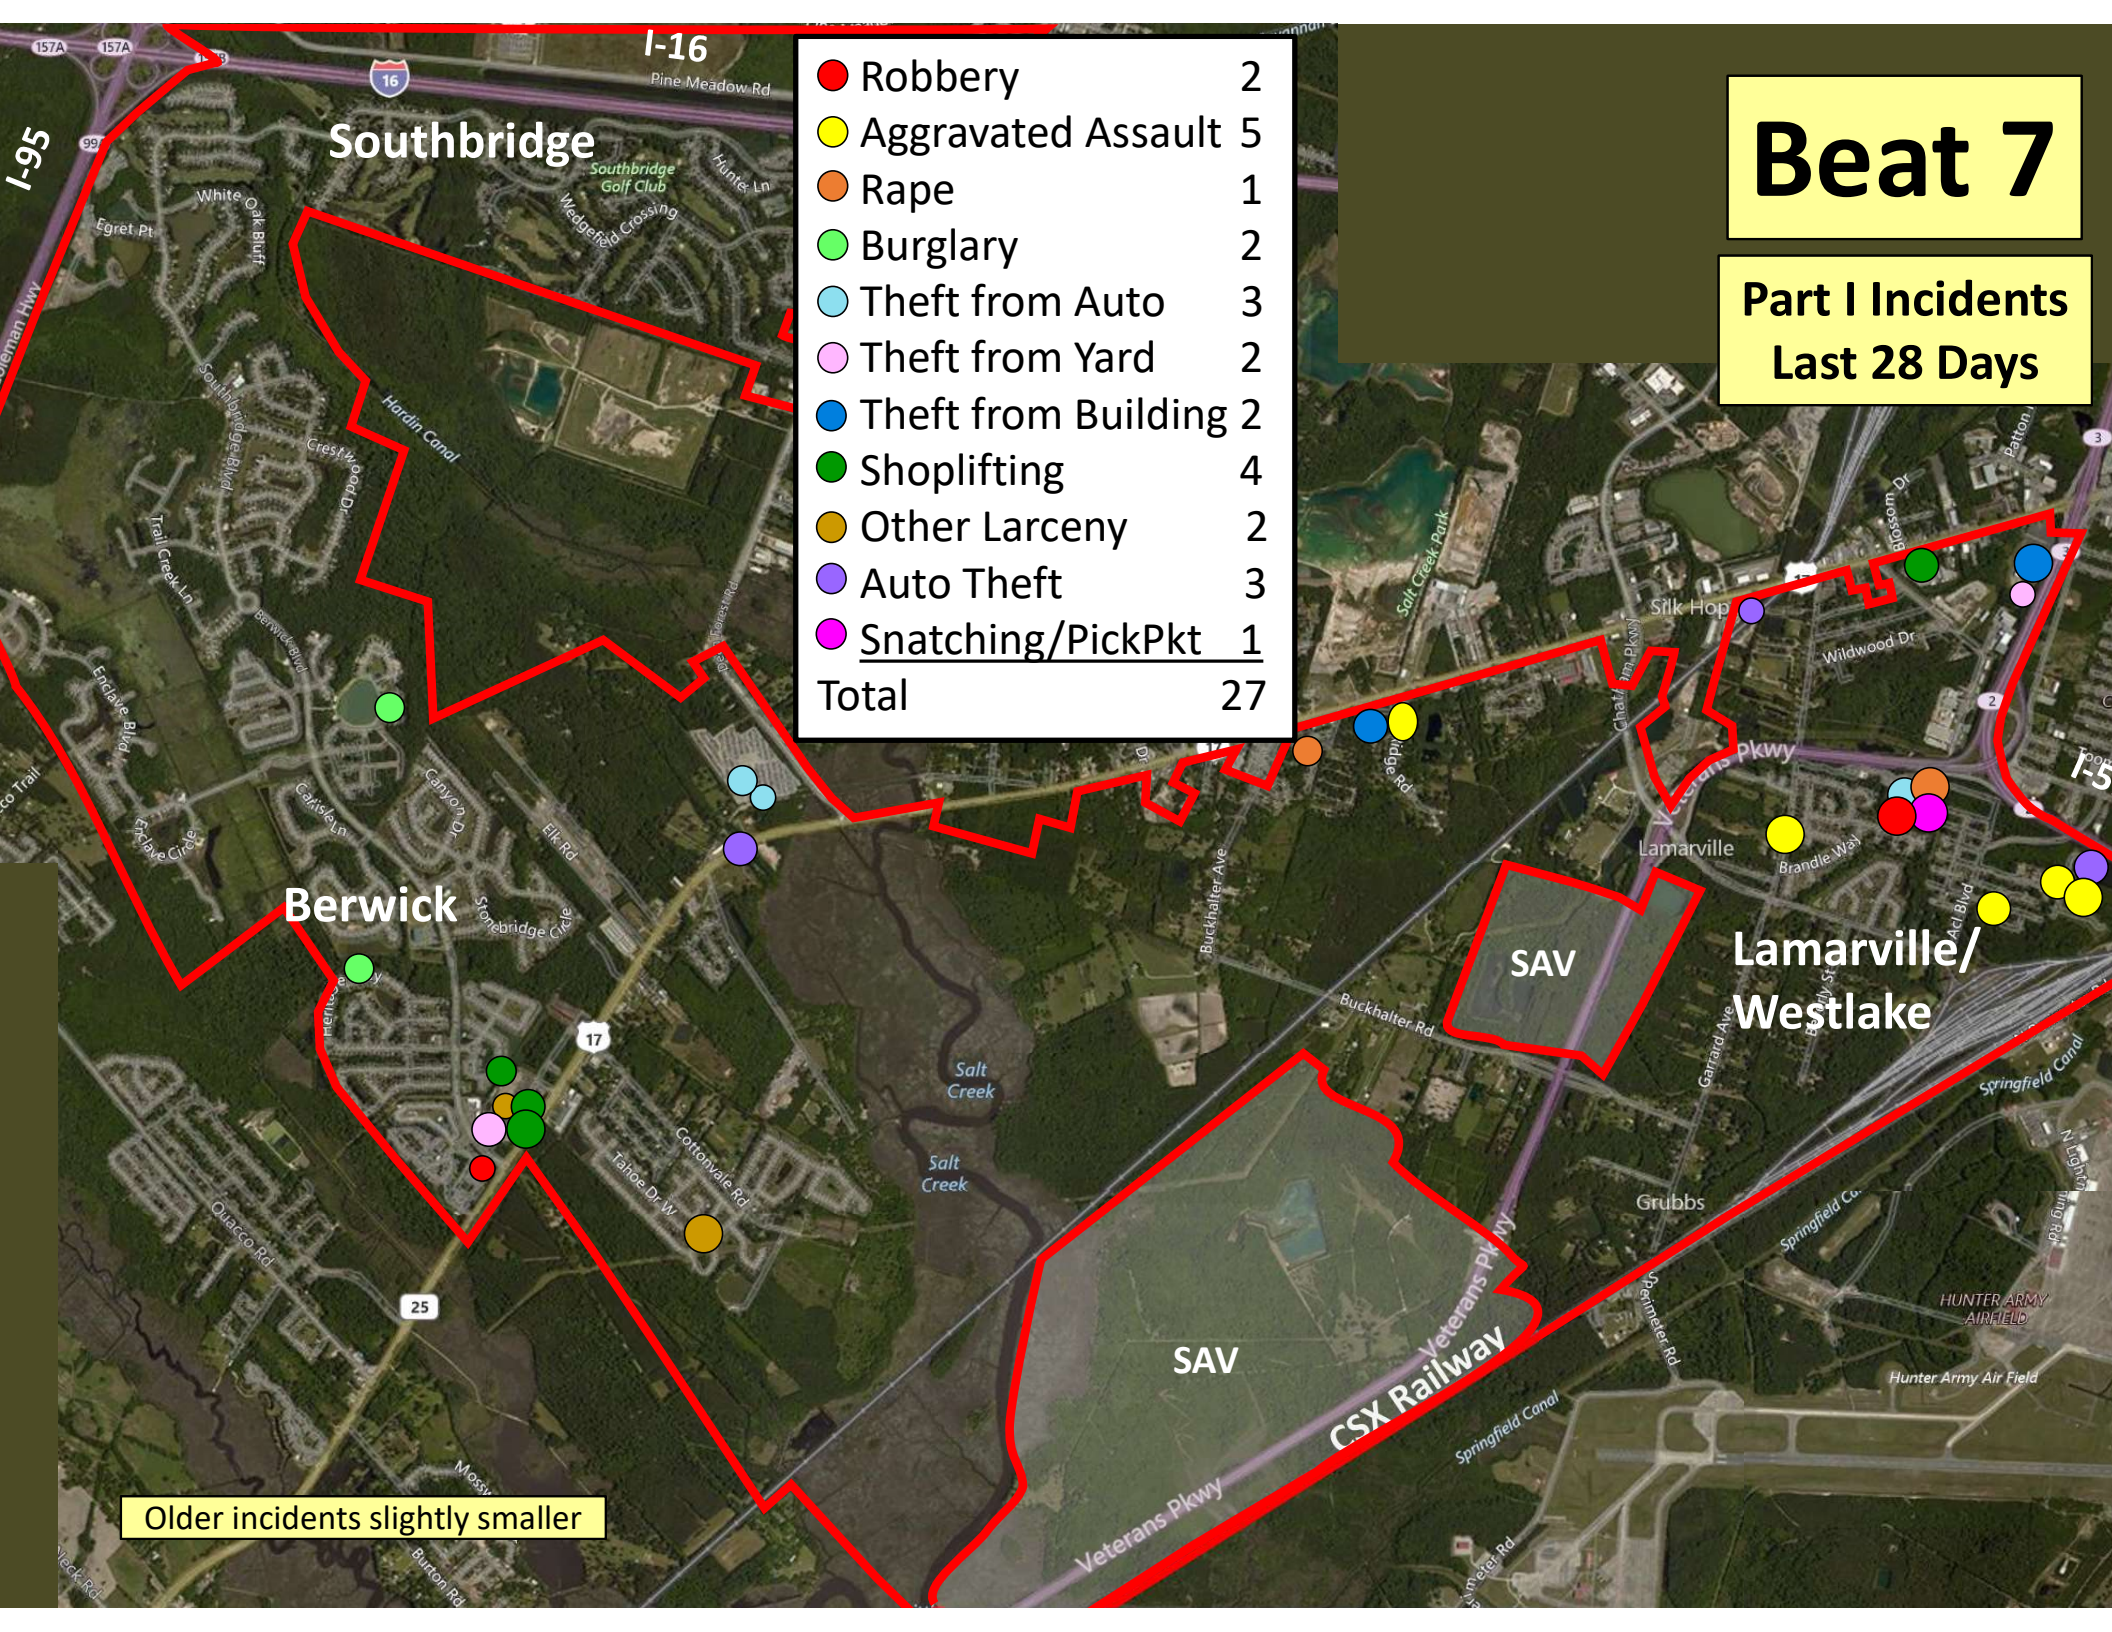

Older incidents slightly smaller

Beat 5

**Part I Incidents
Last 28 Days**

Older incidents slightly smaller

● Robbery	0
● Aggravated Assault	3
● Rape	0
● Burglary	0
● Theft from Auto	1
● Theft from Yard	1
● Theft from Building	0
● Shoplifting	0
● Other Larceny	1
● Auto Theft	1
● Snatching/PickPkt	0
Total	8

Beat 6

Part I Incidents
Last 28 Days

● Robbery	0
● Aggravated Assault	0
● Rape	0
● Burglary	0
● Theft from Auto	0
● Theft from Yard	0
● Theft from Building	0
● Shoplifting	0
● Other Larceny	0
● Auto Theft	0
● Snatching/PickPkt	0
Total	0

Older incidents slightly smaller

Beat 7

Part I Incidents
Last 28 Days

● Robbery	2
● Aggravated Assault	5
● Rape	1
● Burglary	2
● Theft from Auto	3
● Theft from Yard	2
● Theft from Building	2
● Shoplifting	4
● Other Larceny	2
● Auto Theft	3
● Snatching/PickPkt	1
Total	27

Older incidents slightly smaller

Beat 8

Part I Incidents Last 28 Days

● Robbery	1
● Aggravated Assault	0
● Rape	1
● Burglary	2
● Theft from Auto	5
● Theft from Yard	2
● Theft from Bldg	1
● Shoplifting	5
● Other Larceny	1
● Auto Theft	0
● Sudden Snatching	0
Total	18