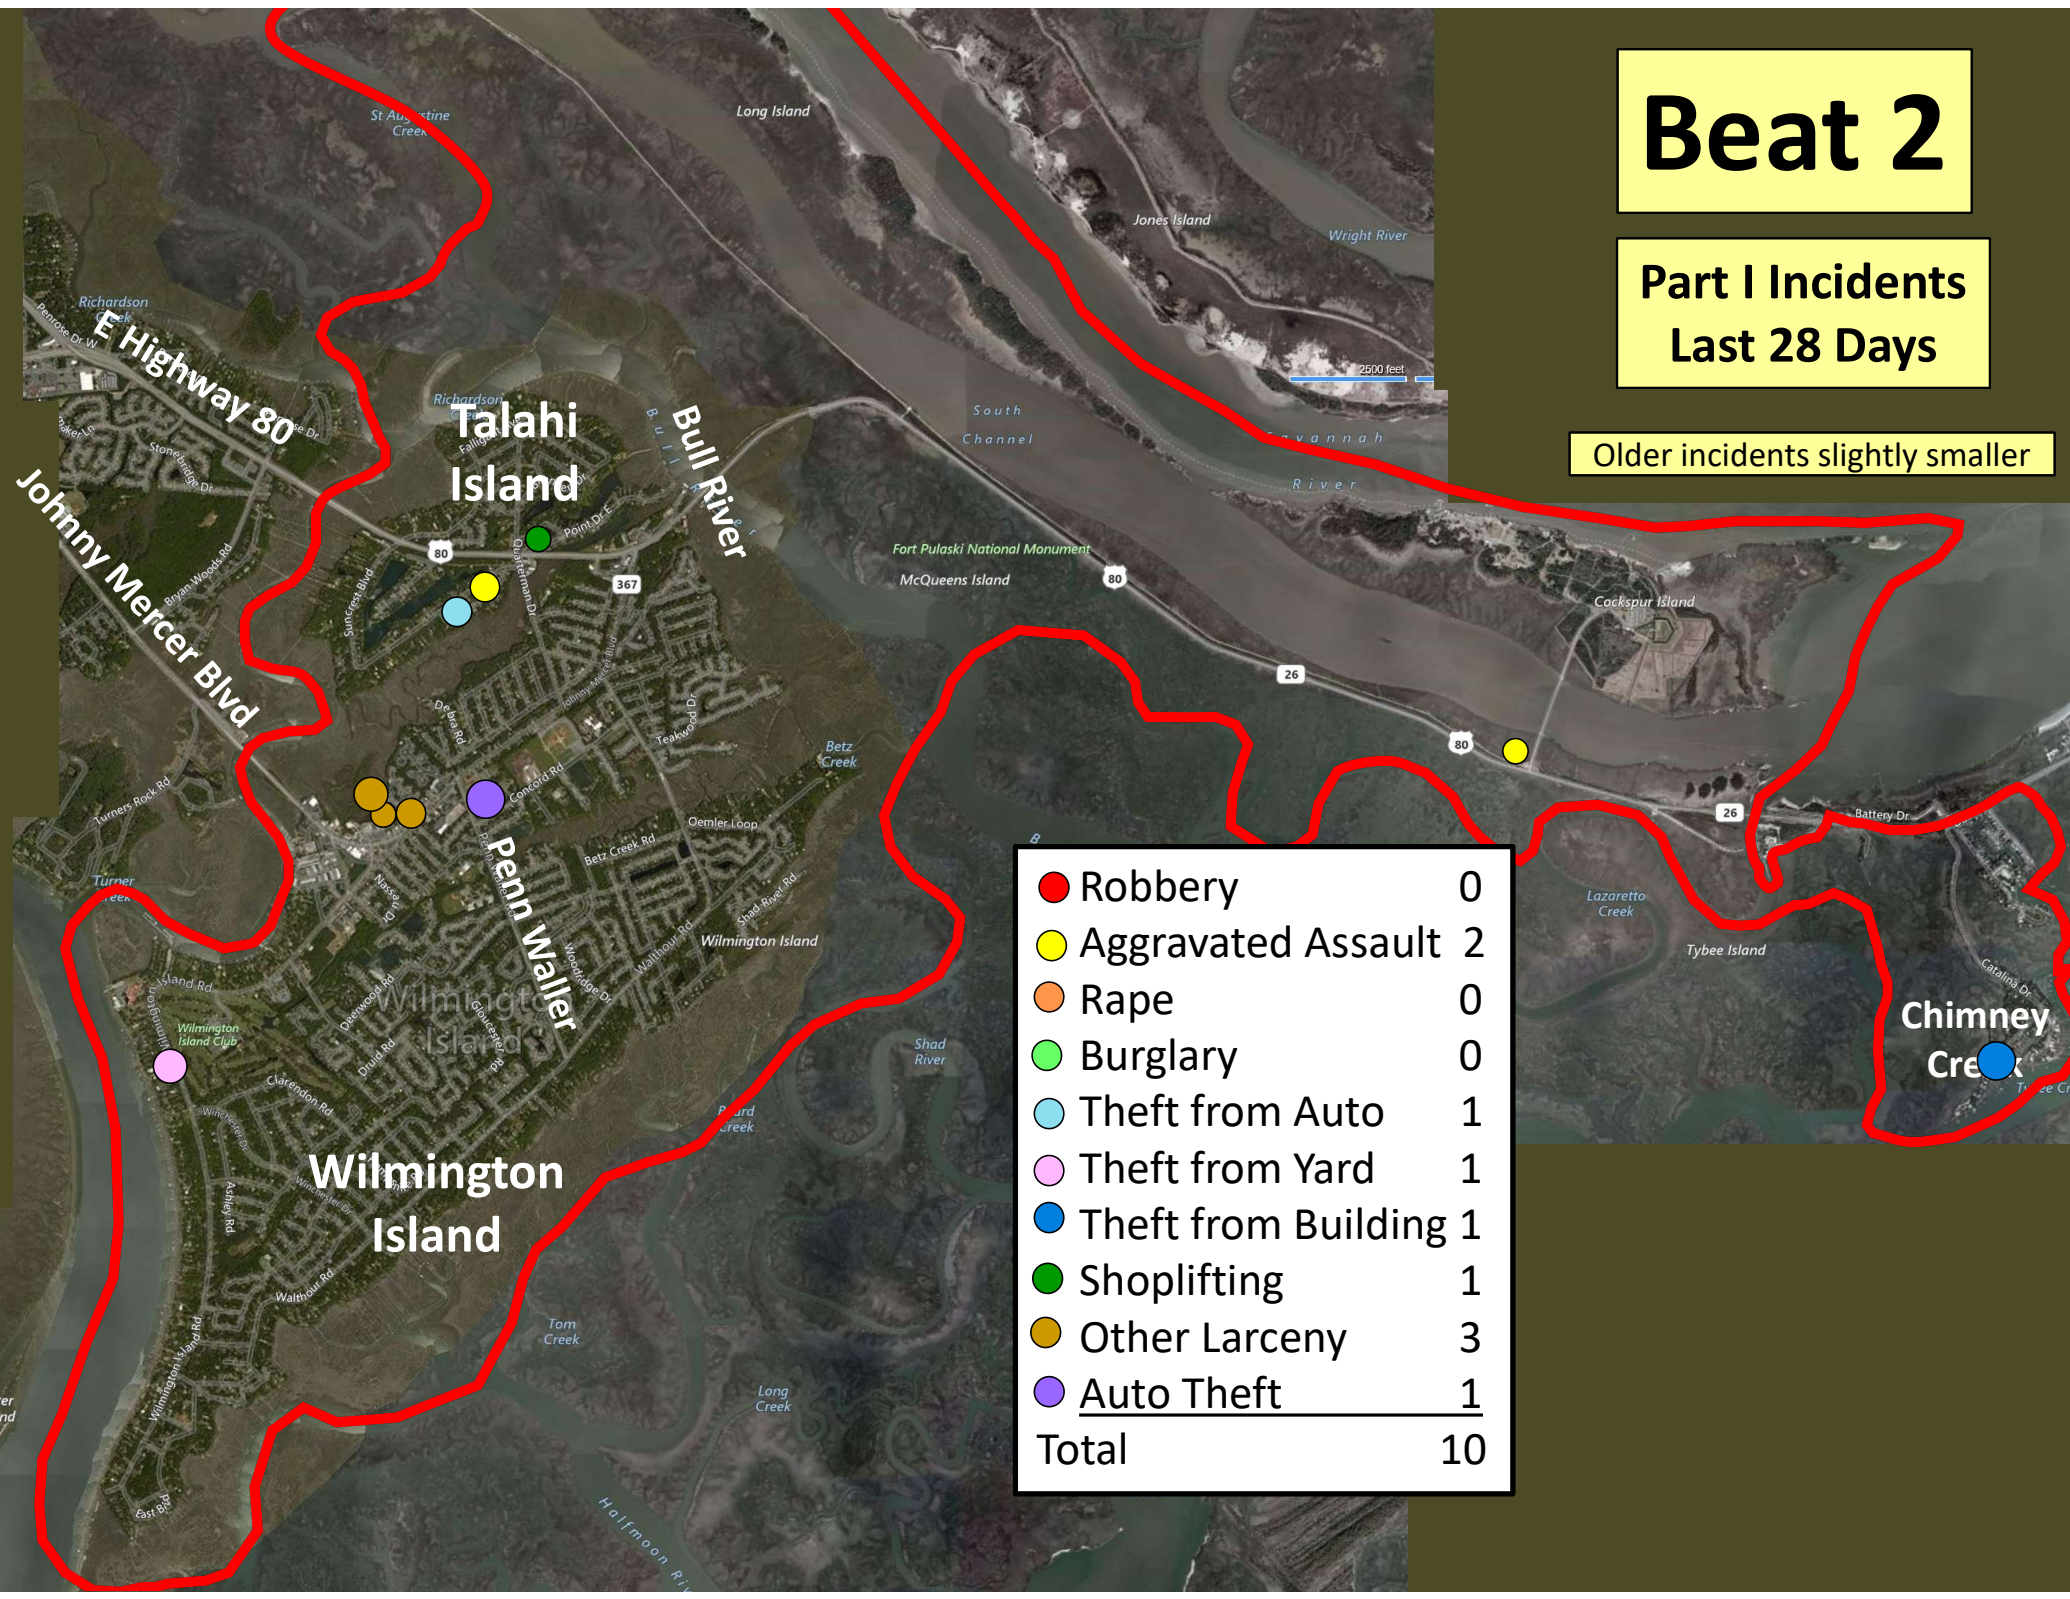

Beat 1

Part I Incidents Last 28 Days

● Robbery	0
● Aggravated Assault	1
● Rape	0
● Burglary	2
● Theft from Auto	0
● Theft from Yard	0
● Theft from Building	0
● Shoplifting	1
● Other Larceny	2
● Auto Theft	0
● Snatching/PickPkt	0
Total	6

Older incidents slightly smaller

Beat 2

Part I Incidents
Last 28 Days

Older incidents slightly smaller

Beat 3

● Robbery	0
● Aggravated Assault	3
● Rape	0
● Burglary	1
● Theft from Auto	3
● Theft from Yard	1
● Theft from Building	0
● Shoplifting	0
● Other Larceny	0
● Auto Theft	0
● Snatching/PickPkt	1
Total	9

Part I Incidents Last 28 Days

Older incidents slightly smaller

Beat 4

Part I Incidents
Last 28 Days

● Robbery	0
● Aggravated Assault	3
● Rape	0
● Burglary	1
● Theft from Auto	1
● Theft from Yard	1
● Theft from Building	0
● Shoplifting	4
● Other Larceny	0
● Auto Theft	0
Total	10

Older incidents slightly smaller

2500 feet

Beat 9

Part I Incidents
Last 28 Days

● Robbery	2
● Aggravated Assault	3
● Rape	1
● Burglary	6
● Theft from Auto	2
● Theft from Yard	0
● Theft from Building	1
● Shoplifting	1
● Other Larceny	1
● Auto Theft	3
● Snatching/PickPkt	1
Total	21