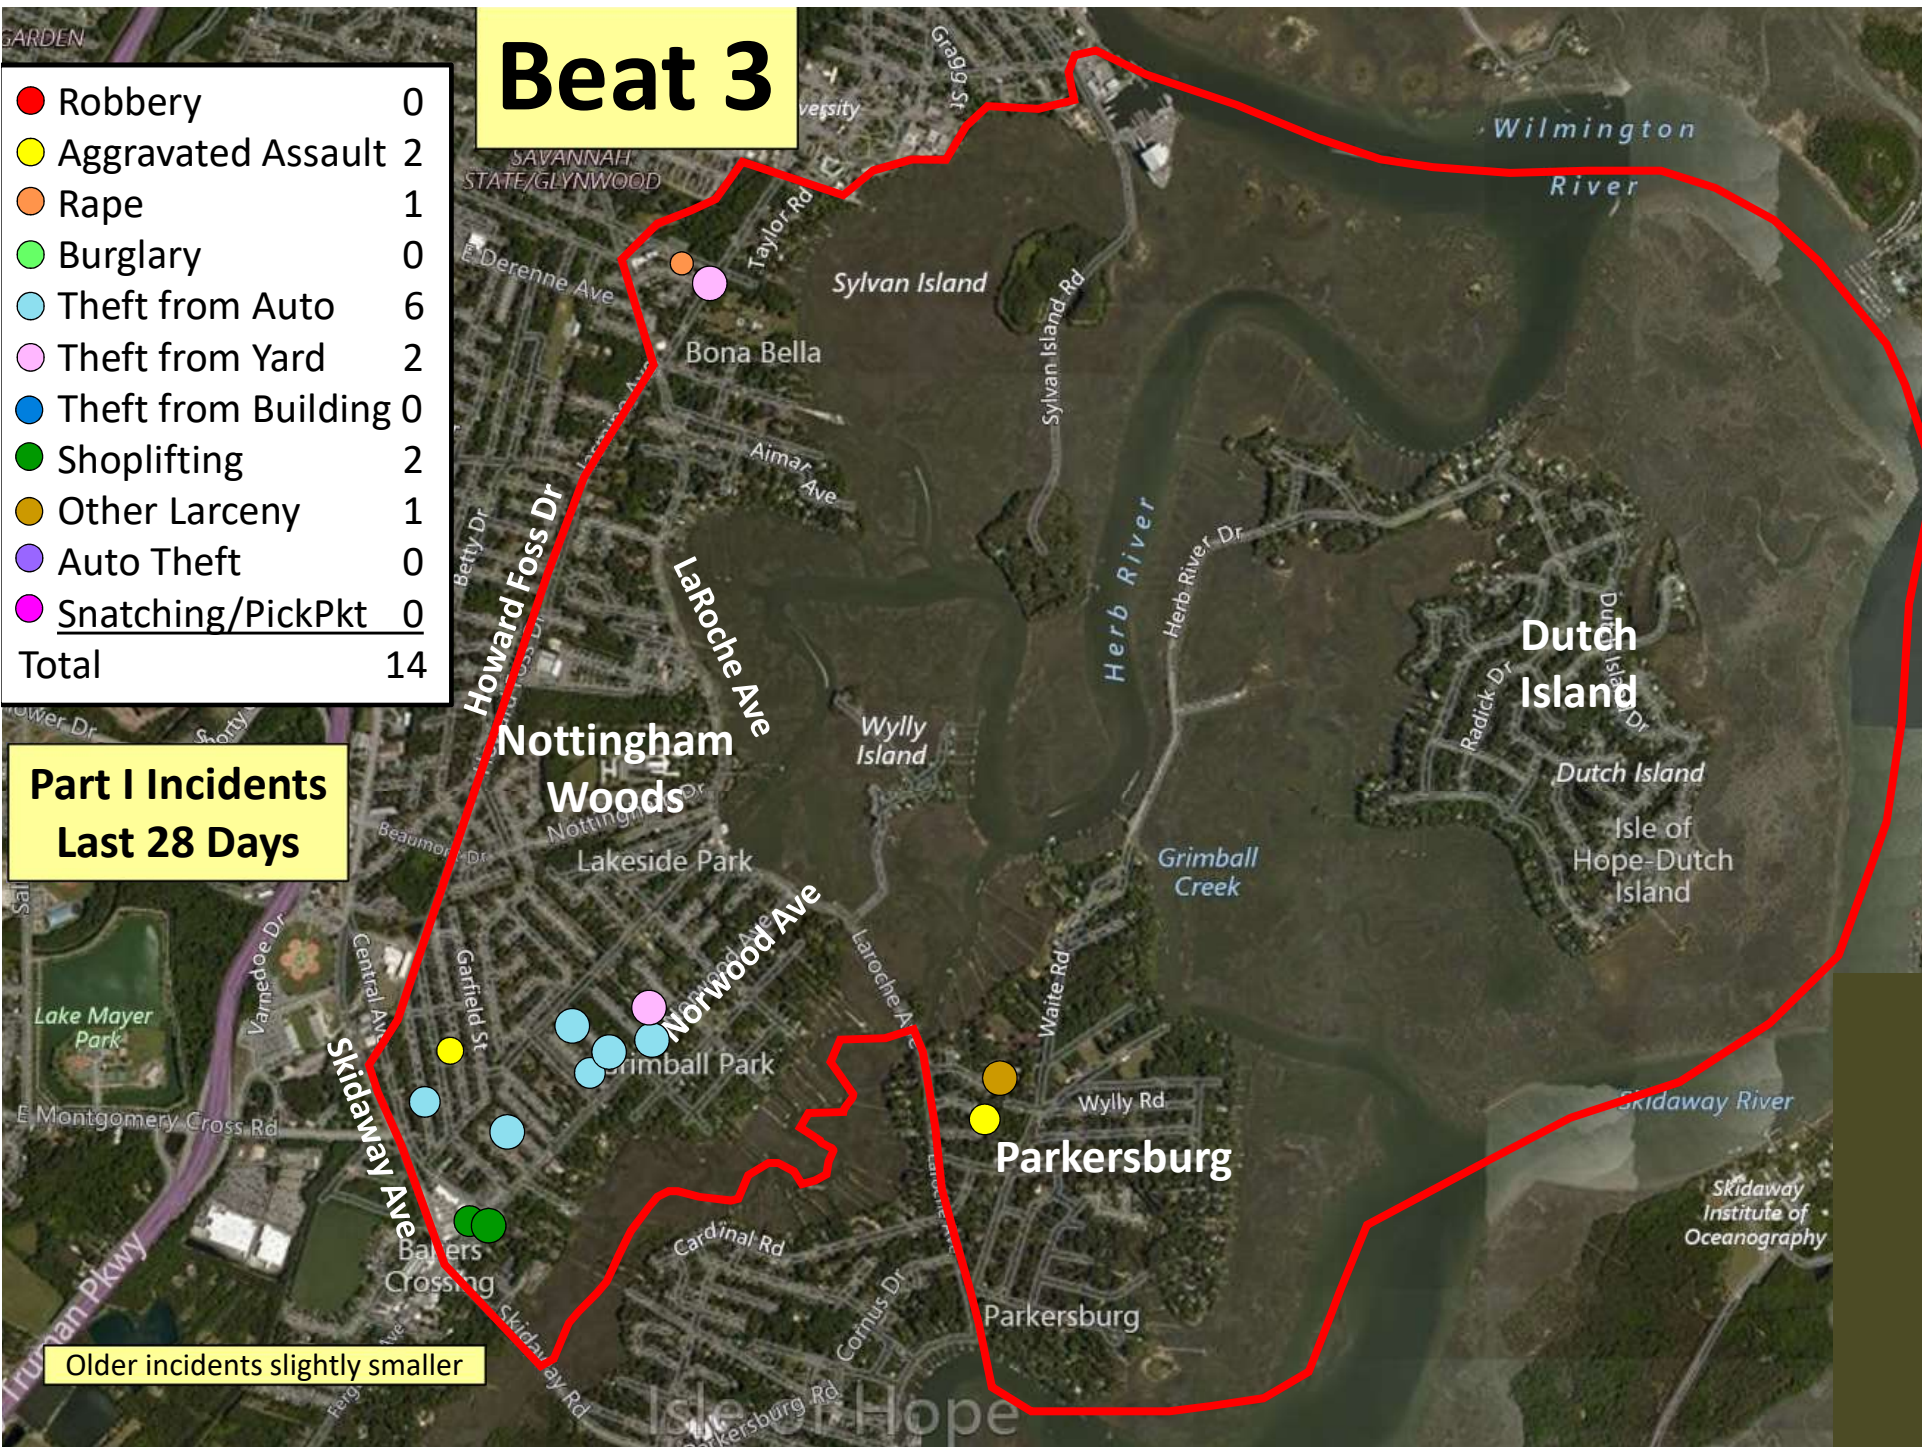

Beat 1

Part I Incidents Last 28 Days

● Robbery	0
● Aggravated Assault	1
● Rape	0
● Burglary	0
● Theft from Auto	0
● Theft from Yard	1
● Theft from Building	0
● Shoplifting	0
● Other Larceny	0
● Auto Theft	0
● Snatching/PickPkt	0
Total	2

Older incidents slightly smaller

Beat 2

Part I Incidents
Last 28 Days

Older incidents slightly smaller

Beat 3

● Robbery	0
● Aggravated Assault	2
● Rape	1
● Burglary	0
● Theft from Auto	6
● Theft from Yard	2
● Theft from Building	0
● Shoplifting	2
● Other Larceny	1
● Auto Theft	0
● Snatching/PickPkt	0
Total	14

Part I Incidents Last 28 Days

Older incidents slightly smaller

Beat 4

Part I Incidents
Last 28 Days

● Aggravated Assault	0
● Rape	0
● Burglary	1
● Theft from Auto	0
● Theft from Yard	1
● Theft from Building	0
● Shoplifting	10
● Other Larceny	3
● Auto Theft	0
● Snatching/PickPkt	0
Total	15

**Part I Incidents
Last 28 Days**

Beat 8

Older incidents slightly smaller

2500 feet

Beat 9

Part I Incidents Last 28 Days

Note: The Enclave subdivision is now in Beat 7

● Robbery	1
● Aggravated Assault	4
● Rape	1
● Burglary	2
● Theft from Auto	3
● Theft from Yard	1
● Theft from Building	2
● Shoplifting	2
● Other Larceny	0
● Auto Theft	6
● Snatching/PickPkt	0
Total	22