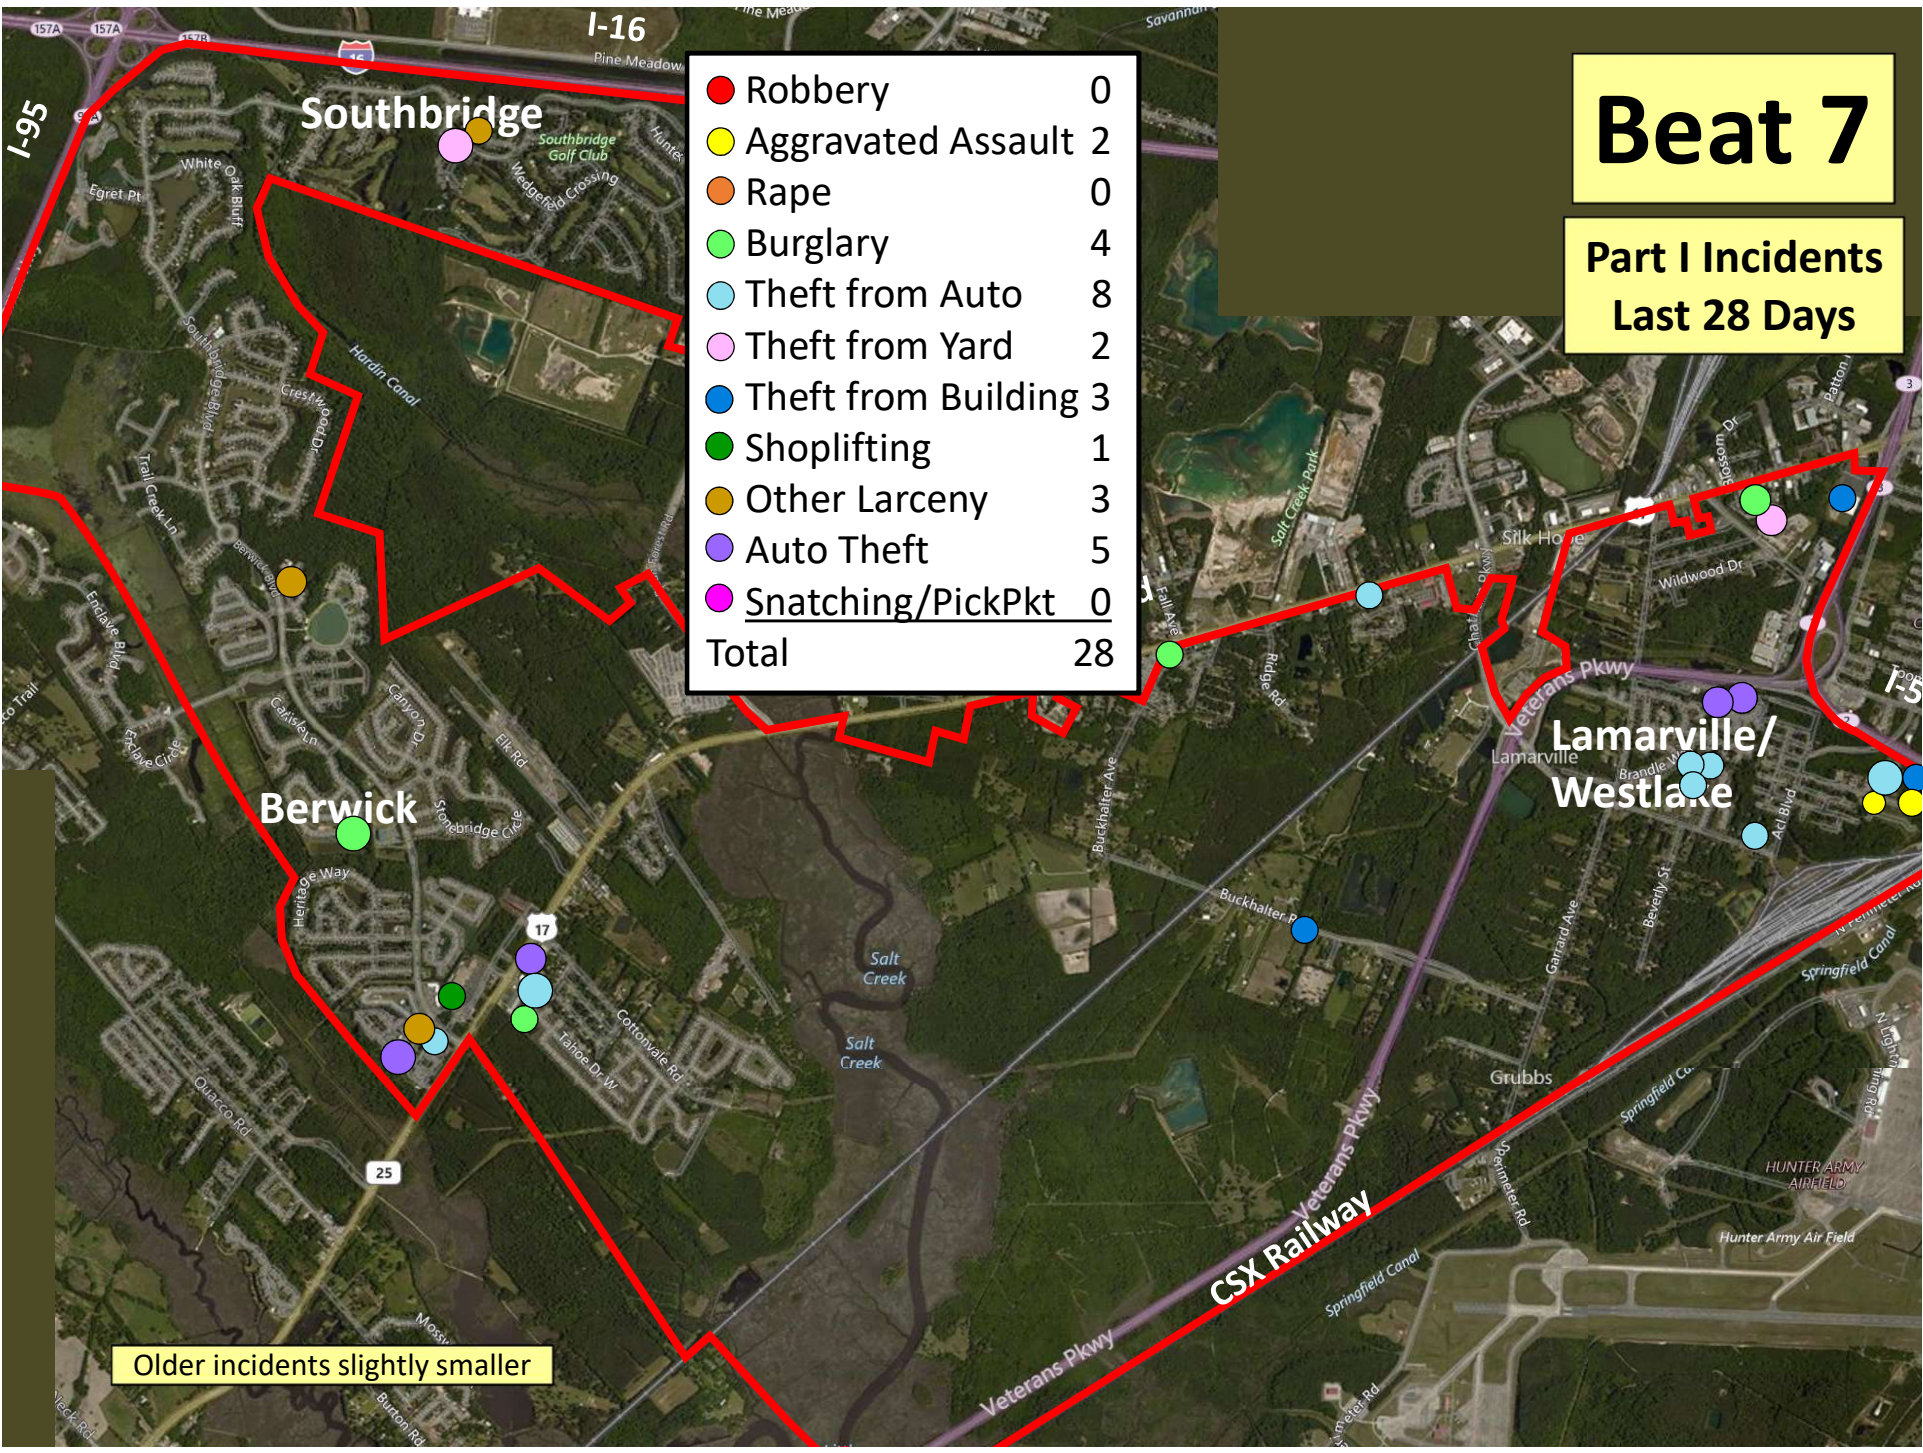

**Part I Incidents
Last 28 Days**

Older incidents slightly smaller

Beat 6

Part I Incidents Last 28 Days

● Robbery	0
● Aggravated Assault	0
● Rape	0
● Burglary	0
● Theft from Auto	0
● Theft from Yard	2
● Theft from Building	0
● Shoplifting	0
● Other Larceny	0
● Auto Theft	0
● Snatching/PickPkt	0
Total	2

Older incidents slightly smaller

Beat 7

Part I Incidents
Last 28 Days

● Robbery	0
● Aggravated Assault	2
● Rape	0
● Burglary	4
● Theft from Auto	8
● Theft from Yard	2
● Theft from Building	3
● Shoplifting	1
● Other Larceny	3
● Auto Theft	5
● Snatching/PickPkt	0
Total	28

**Part I Incidents
Last 28 Days**

Beat 8

Older incidents slightly smaller

2500 feet

Beat 9

Part I Incidents Last 28 Days

Note: The Enclave subdivision is now in Beat 7

● Robbery	1
● Aggravated Assault	4
● Rape	1
● Burglary	2
● Theft from Auto	3
● Theft from Yard	1
● Theft from Building	2
● Shoplifting	2
● Other Larceny	0
● Auto Theft	6
● Snatching/PickPkt	0
Total	22