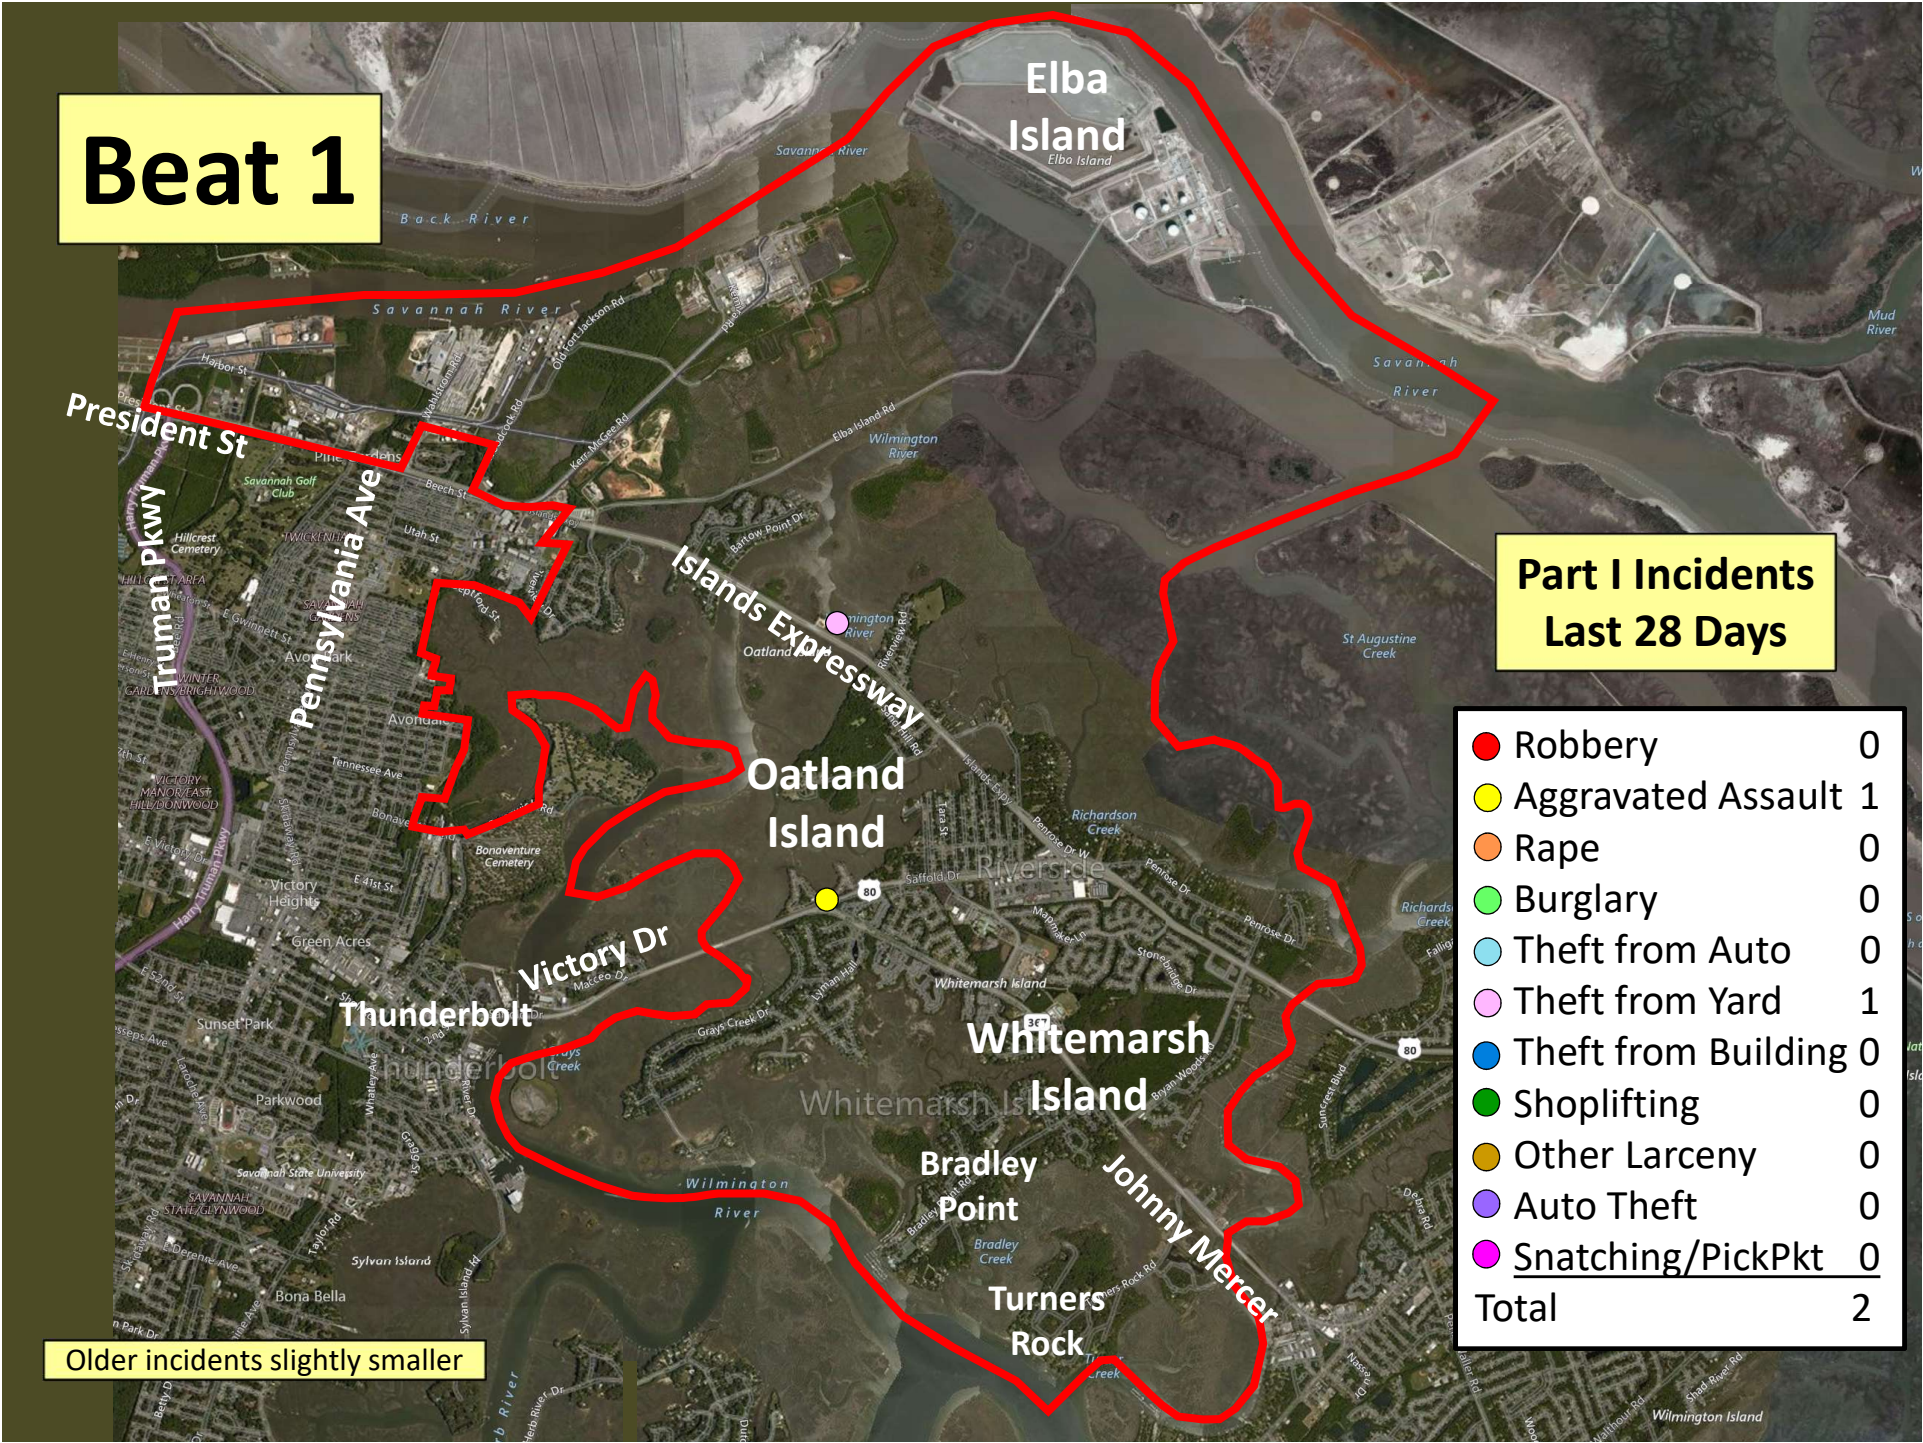

Beat 1

Part I Incidents Last 28 Days

● Robbery	0
● Aggravated Assault	1
● Rape	0
● Burglary	0
● Theft from Auto	0
● Theft from Yard	1
● Theft from Building	0
● Shoplifting	0
● Other Larceny	0
● Auto Theft	0
● Snatching/PickPkt	0
Total	2

Older incidents slightly smaller

Beat 2

Part I Incidents
Last 28 Days

Older incidents slightly smaller

Beat 3

● Robbery	0
● Aggravated Assault	2
● Rape	1
● Burglary	0
● Theft from Auto	6
● Theft from Yard	2
● Theft from Building	0
● Shoplifting	2
● Other Larceny	1
● Auto Theft	0
● Snatching/PickPkt	0
Total	14

**Part I Incidents
Last 28 Days**

Beat 8

Older incidents slightly smaller

2500 feet

Beat 9

Part I Incidents Last 28 Days

Note: The Enclave subdivision is now in Beat 7

● Robbery	1
● Aggravated Assault	4
● Rape	1
● Burglary	2
● Theft from Auto	3
● Theft from Yard	1
● Theft from Building	2
● Shoplifting	2
● Other Larceny	0
● Auto Theft	6
● Snatching/PickPkt	0
Total	22