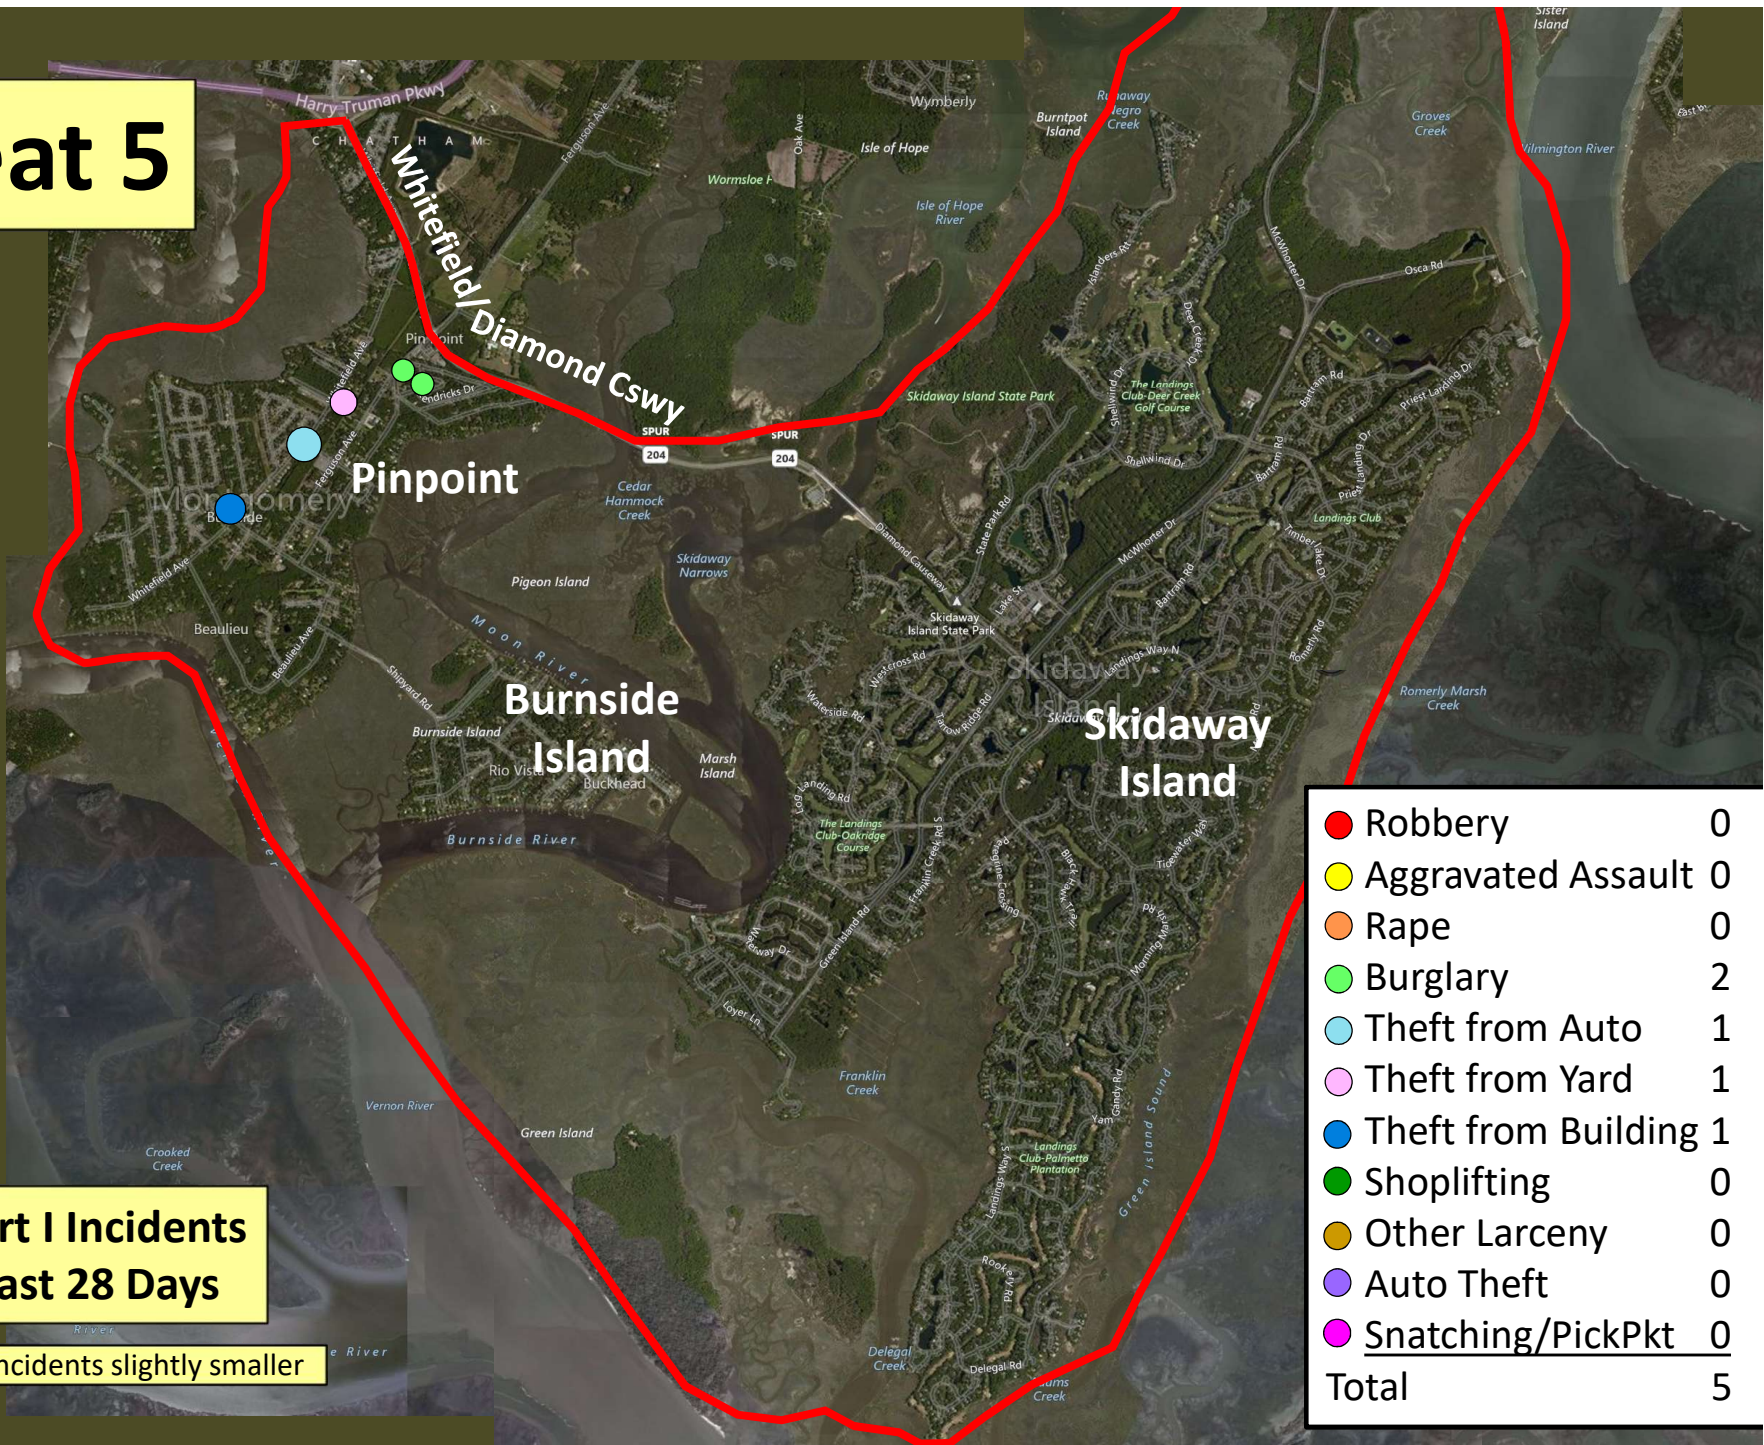

Beat 5

● Robbery	0
● Aggravated Assault	0
● Rape	0
● Burglary	2
● Theft from Auto	1
● Theft from Yard	1
● Theft from Building	1
● Shoplifting	0
● Other Larceny	0
● Auto Theft	0
● Snatching/PickPkt	0
Total	5

**Part I Incidents
Last 28 Days**

Older incidents slightly smaller