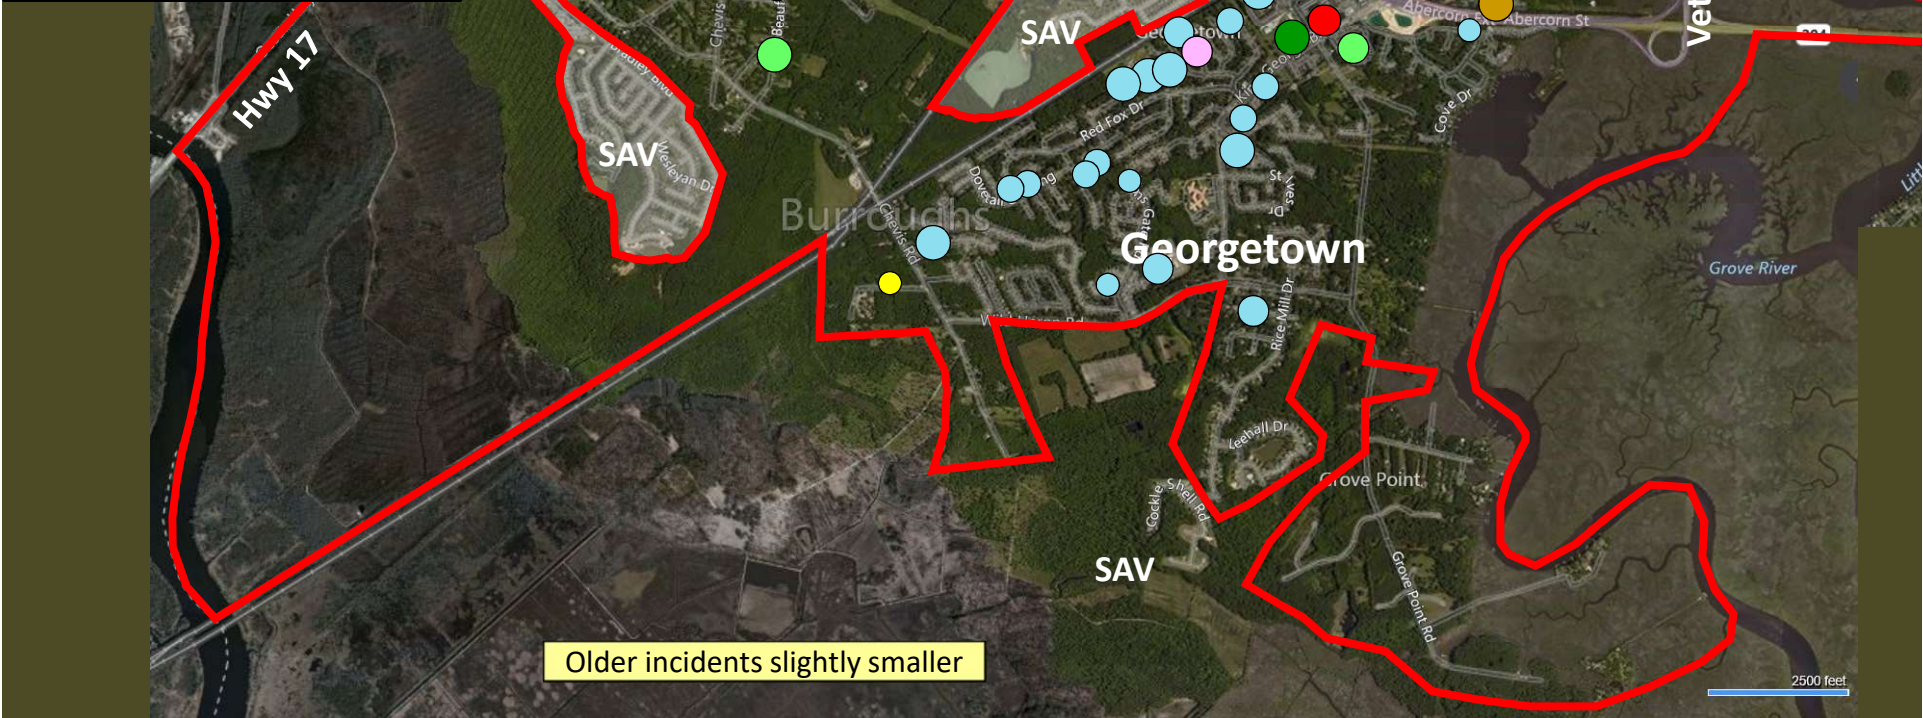

Older incidents slightly smaller

Beat 7

Part I Incidents
Last 28 Days

● Robbery	0
● Aggravated Assault	2
● Rape	0
● Burglary	4
● Theft from Auto	8
● Theft from Yard	2
● Theft from Building	3
● Shoplifting	1
● Other Larceny	3
● Auto Theft	5
● Snatching/PickPkt	0
Total	28

**Part I Incidents
Last 28 Days**

Beat 8

Older incidents slightly smaller

2500 feet

Beat 9

Part I Incidents Last 28 Days

Note: The Enclave subdivision is now in Beat 7

● Robbery	1
● Aggravated Assault	4
● Rape	1
● Burglary	2
● Theft from Auto	3
● Theft from Yard	1
● Theft from Building	2
● Shoplifting	2
● Other Larceny	0
● Auto Theft	6
● Snatching/PickPkt	0
Total	22