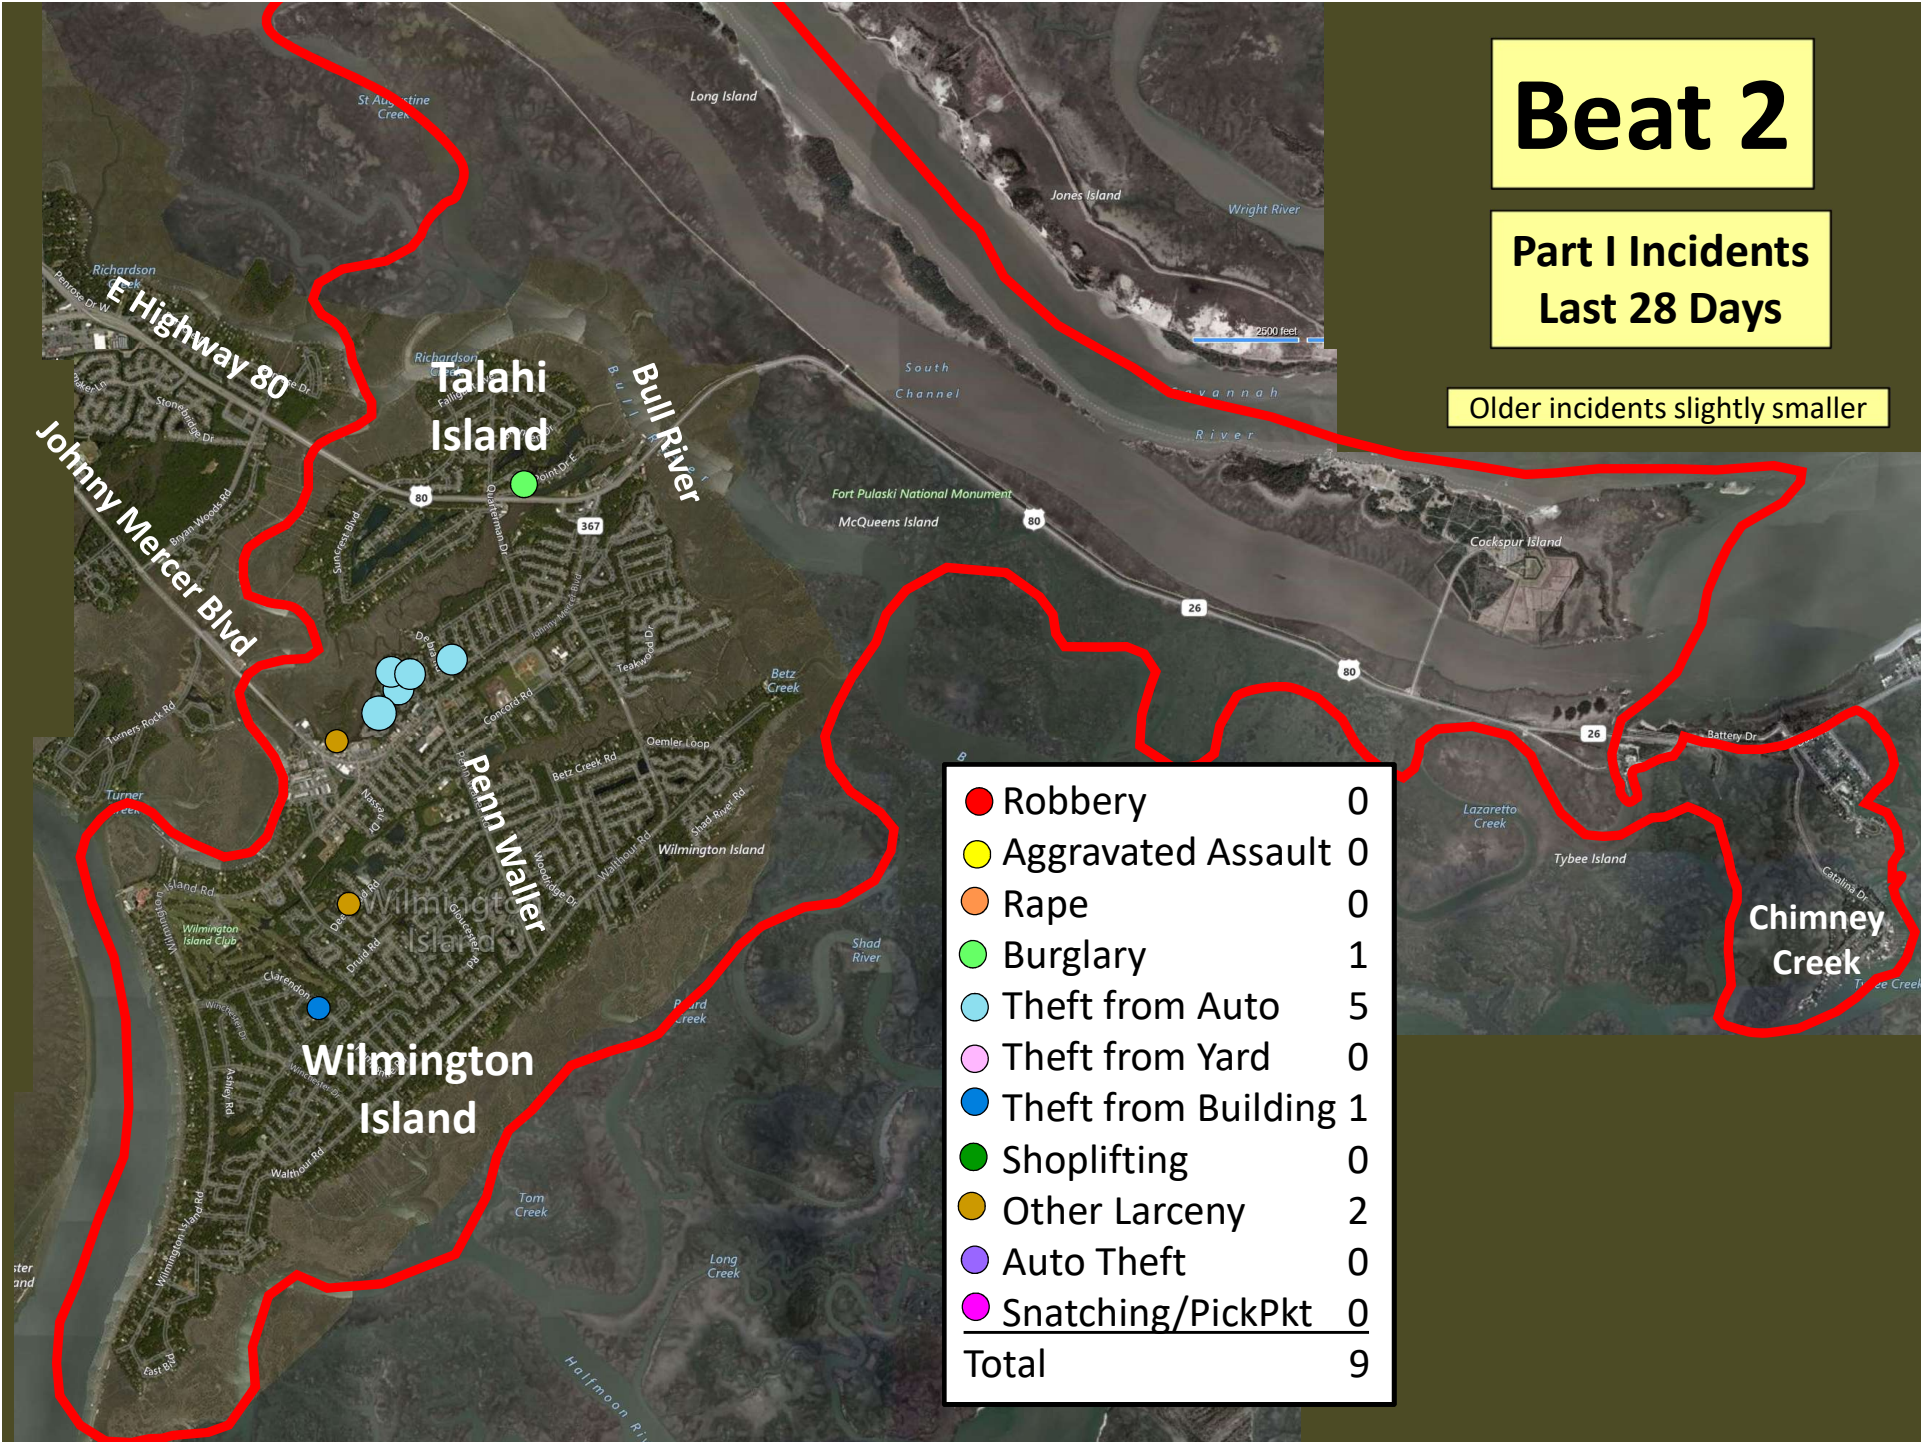

Beat 1

Part I Incidents Last 28 Days

● Robbery	0
● Aggravated Assault	1
● Rape	0
● Burglary	0
● Theft from Auto	0
● Theft from Yard	1
● Theft from Building	0
● Shoplifting	0
● Other Larceny	0
● Auto Theft	0
● Snatching/PickPkt	0
Total	2

Older incidents slightly smaller

Beat 2

Part I Incidents
Last 28 Days

Older incidents slightly smaller

Beat 3

● Robbery	0
● Aggravated Assault	2
● Rape	1
● Burglary	0
● Theft from Auto	6
● Theft from Yard	2
● Theft from Building	0
● Shoplifting	2
● Other Larceny	1
● Auto Theft	0
● Snatching/PickPkt	0
Total	14

Part I Incidents Last 28 Days

Older incidents slightly smaller

Beat 4

Part I Incidents
Last 28 Days

● Aggravated Assault	0
● Rape	0
● Burglary	1
● Theft from Auto	0
● Theft from Yard	1
● Theft from Building	0
● Shoplifting	10
● Other Larceny	3
● Auto Theft	0
● Snatching/PickPkt	0
Total	15

**Part I Incidents
Last 28 Days**

Beat 8

Older incidents slightly smaller

2500 feet

Beat 9

Part I Incidents Last 28 Days

Note: The Enclave subdivision is now in Beat 7

● Robbery	1
● Aggravated Assault	4
● Rape	1
● Burglary	2
● Theft from Auto	3
● Theft from Yard	1
● Theft from Building	2
● Shoplifting	2
● Other Larceny	0
● Auto Theft	6
● Snatching/PickPkt	0
Total	22