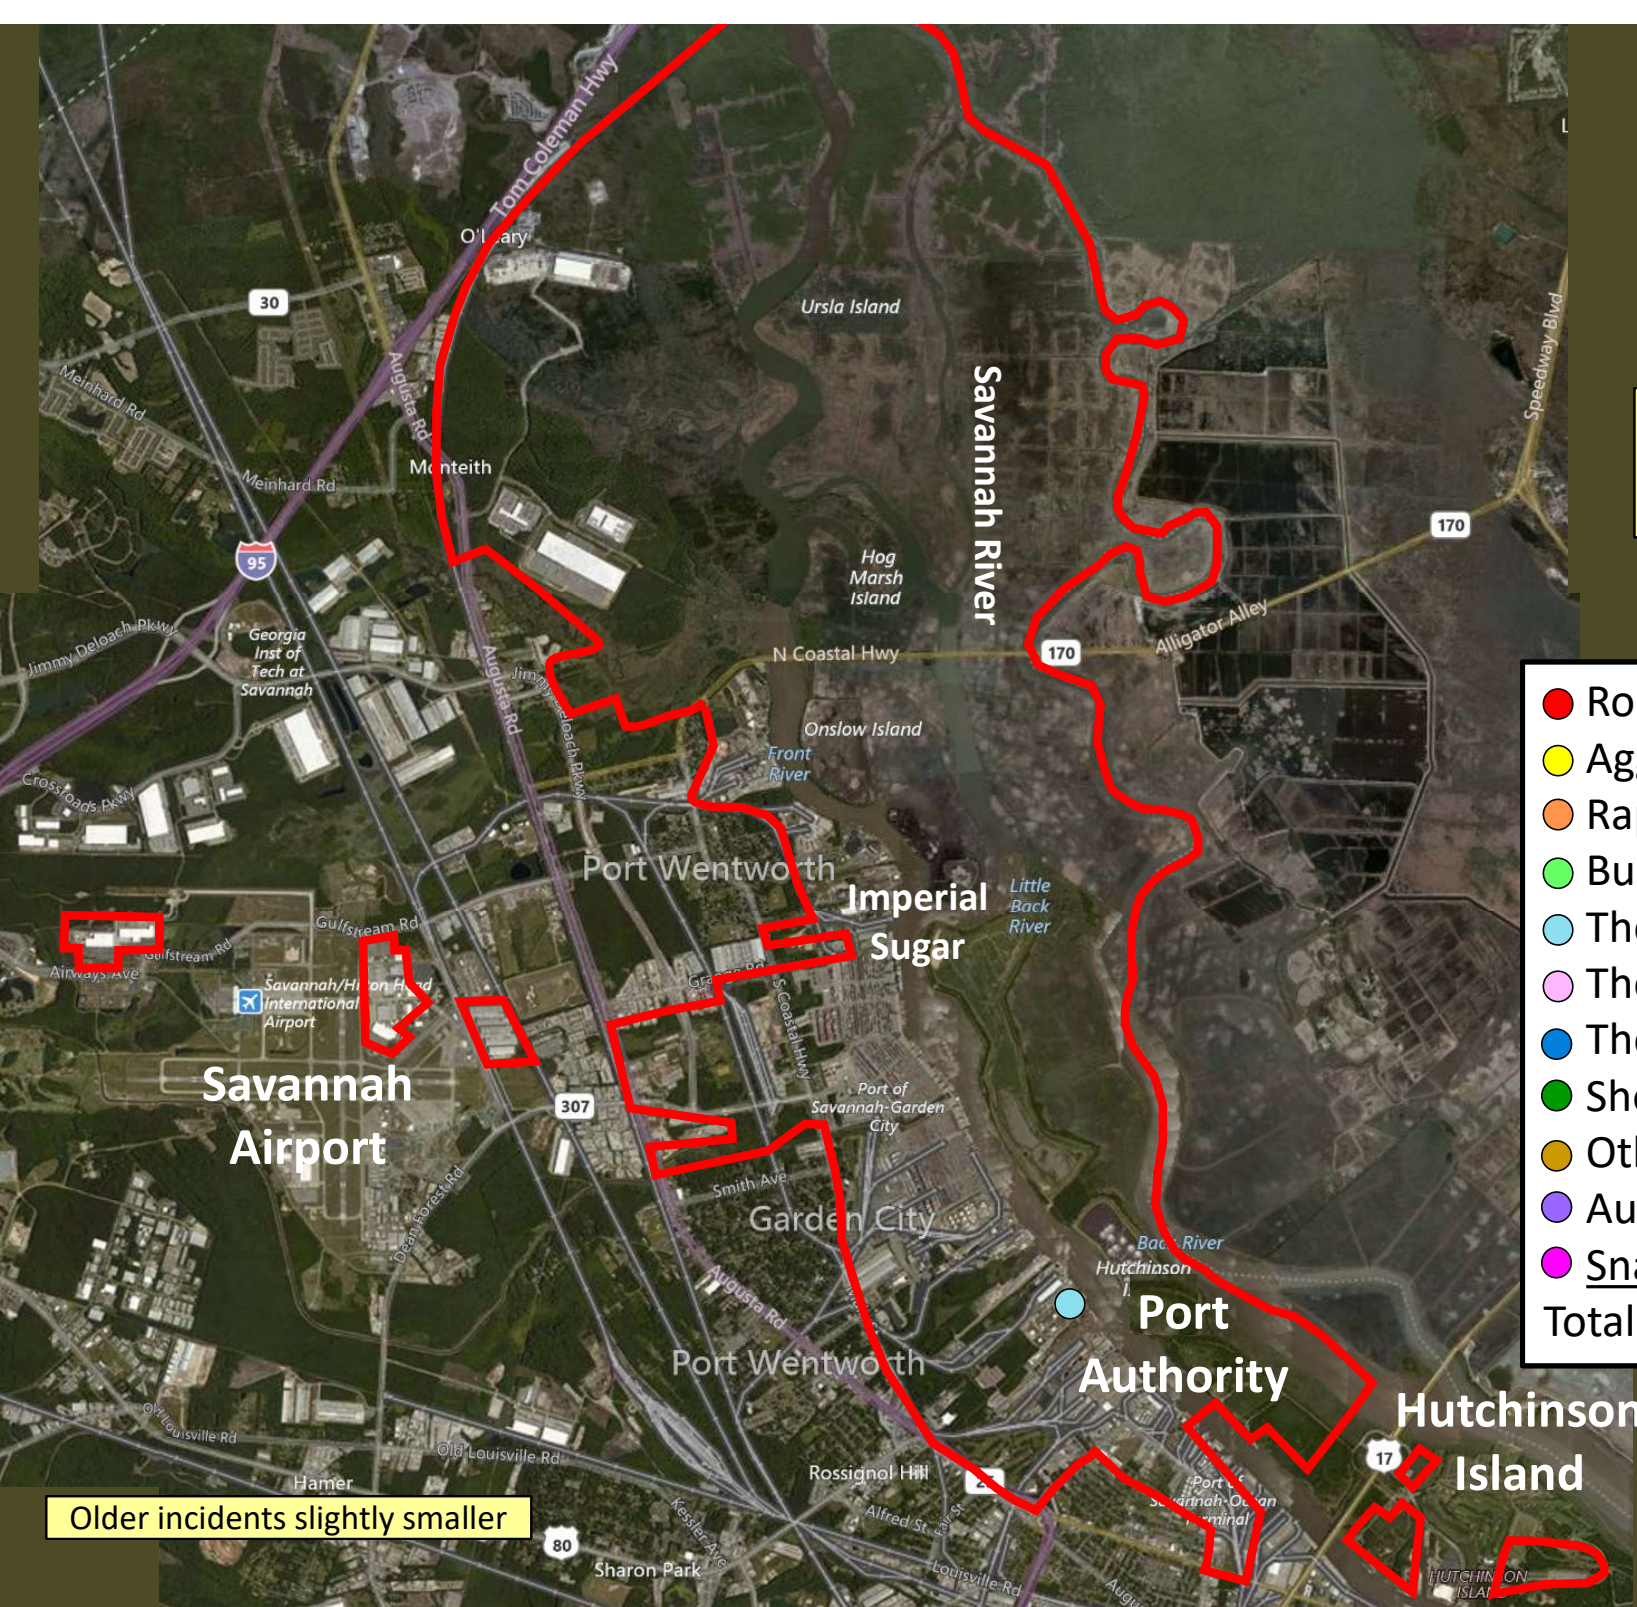

Beat 6

Part I Incidents
Last 28 Days

● Robbery	0
● Aggravated Assault	0
● Rape	0
● Burglary	0
● Theft from Auto	1
● Theft from Yard	0
● Theft from Building	0
● Shoplifting	0
● Other Larceny	0
● Auto Theft	0
● Snatching/PickPkt	0
Total	1

Older incidents slightly smaller