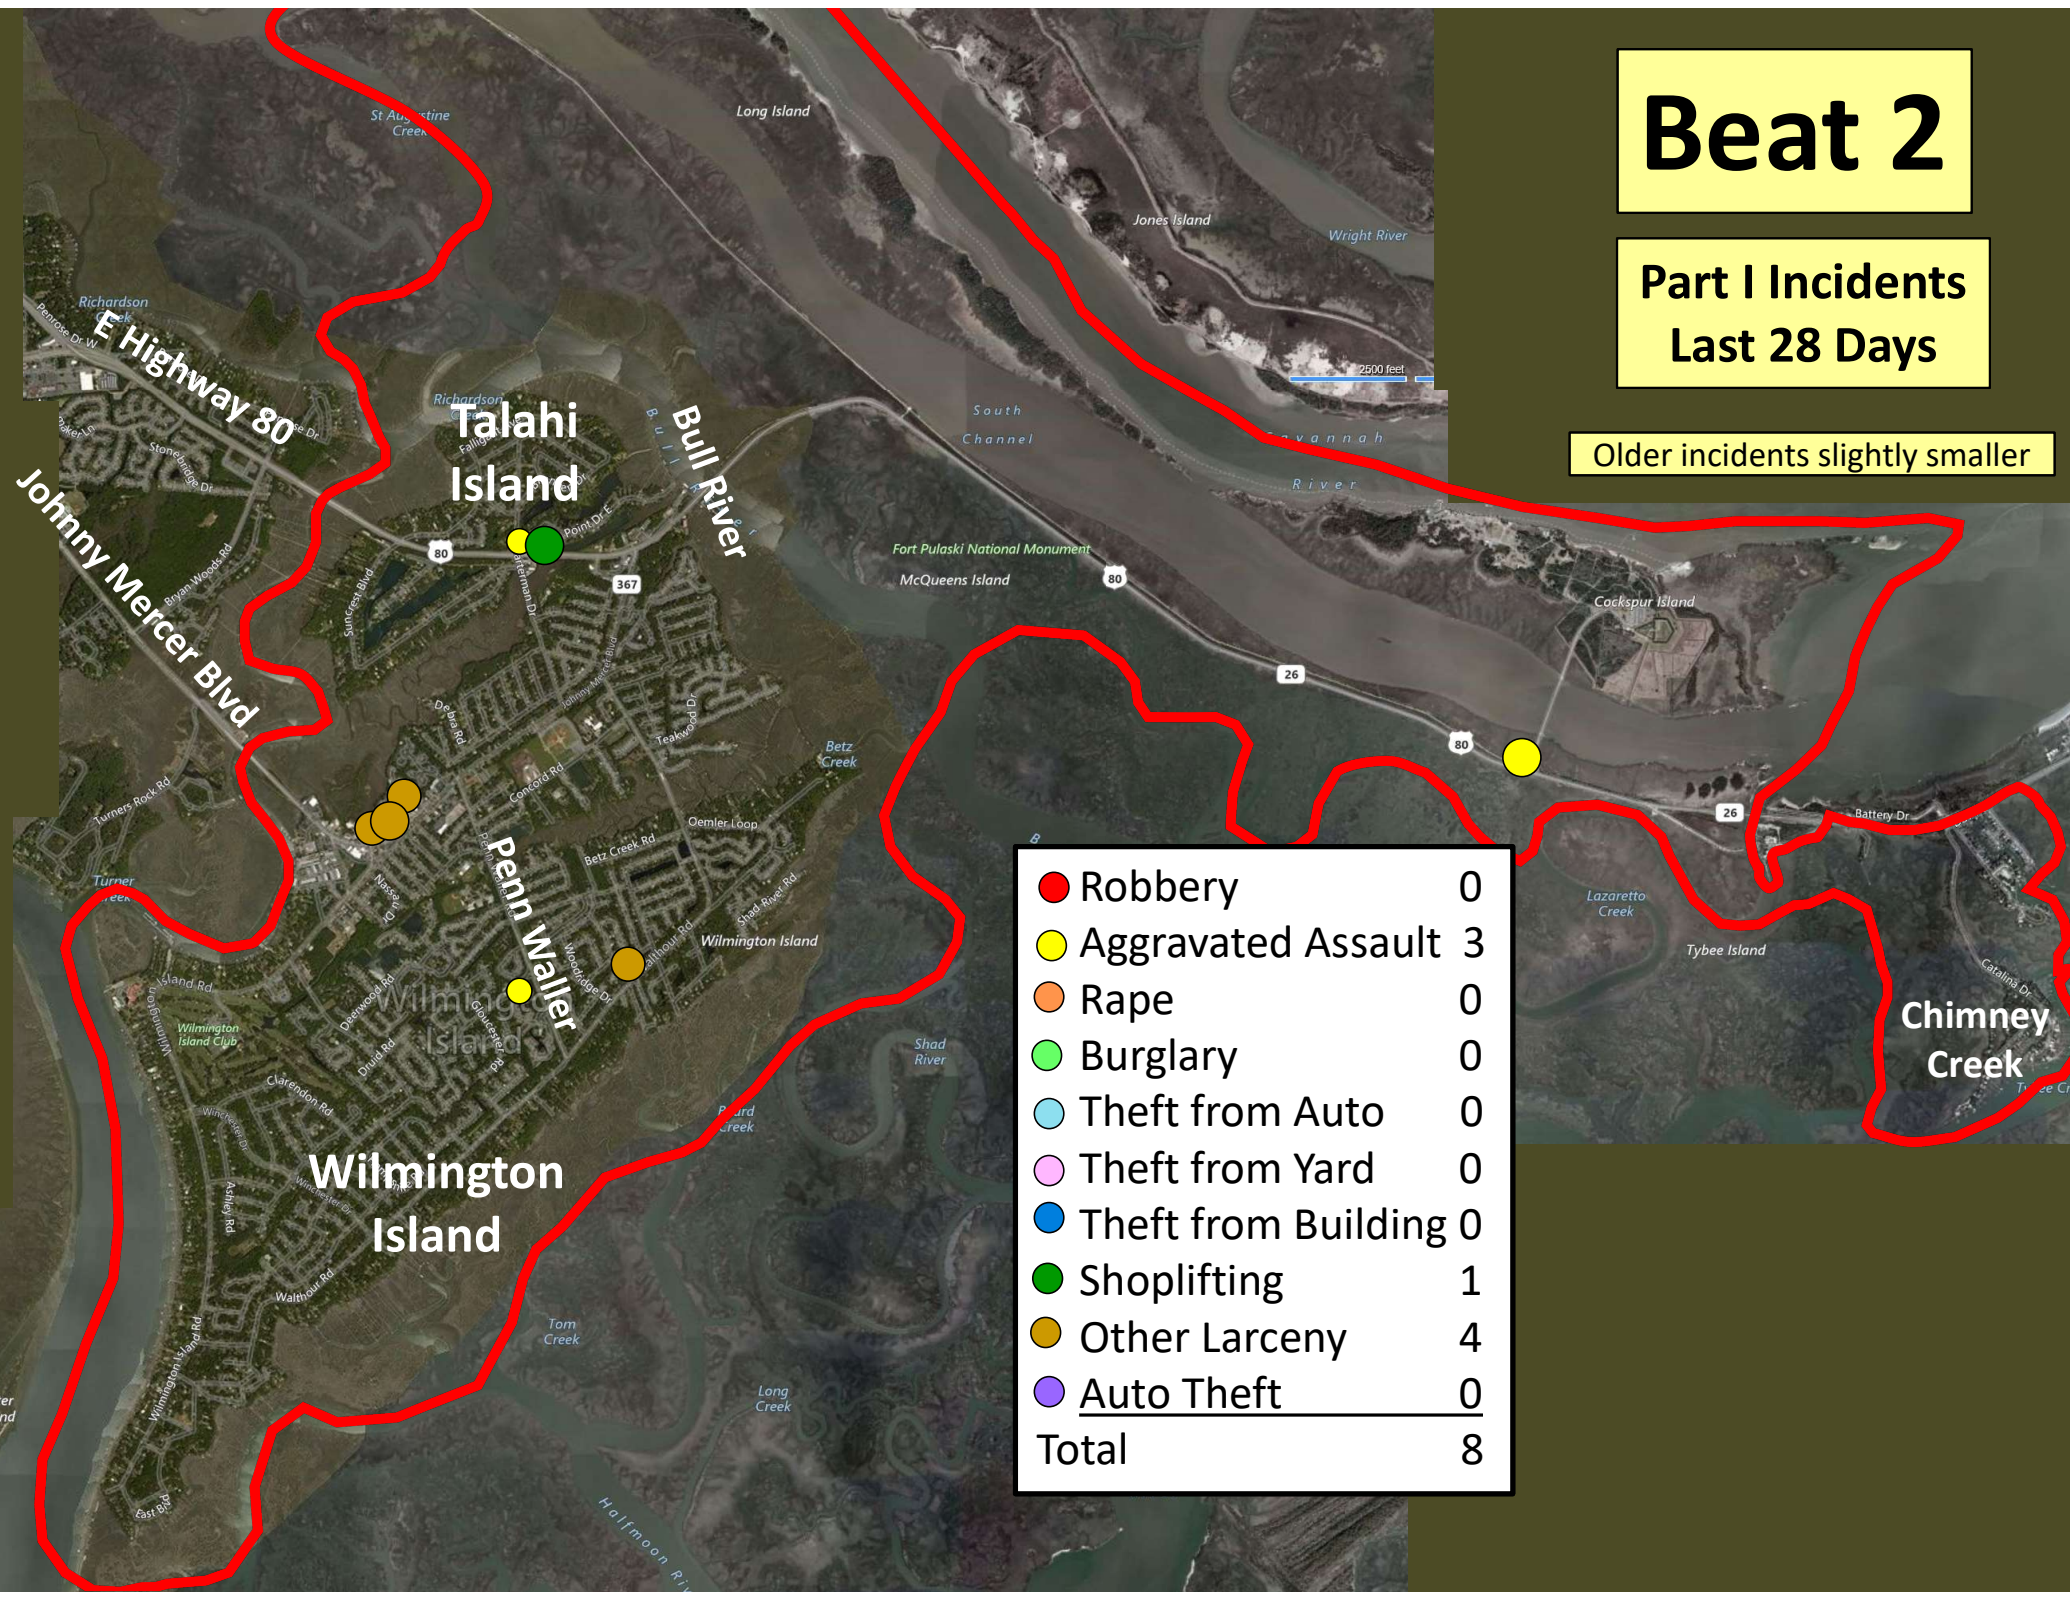

Beat 2

Part I Incidents
Last 28 Days

Older incidents slightly smaller

● Robbery	0
● Aggravated Assault	3
● Rape	0
● Burglary	0
● Theft from Auto	0
● Theft from Yard	0
● Theft from Building	0
● Shoplifting	1
● Other Larceny	4
● Auto Theft	0
Total	8