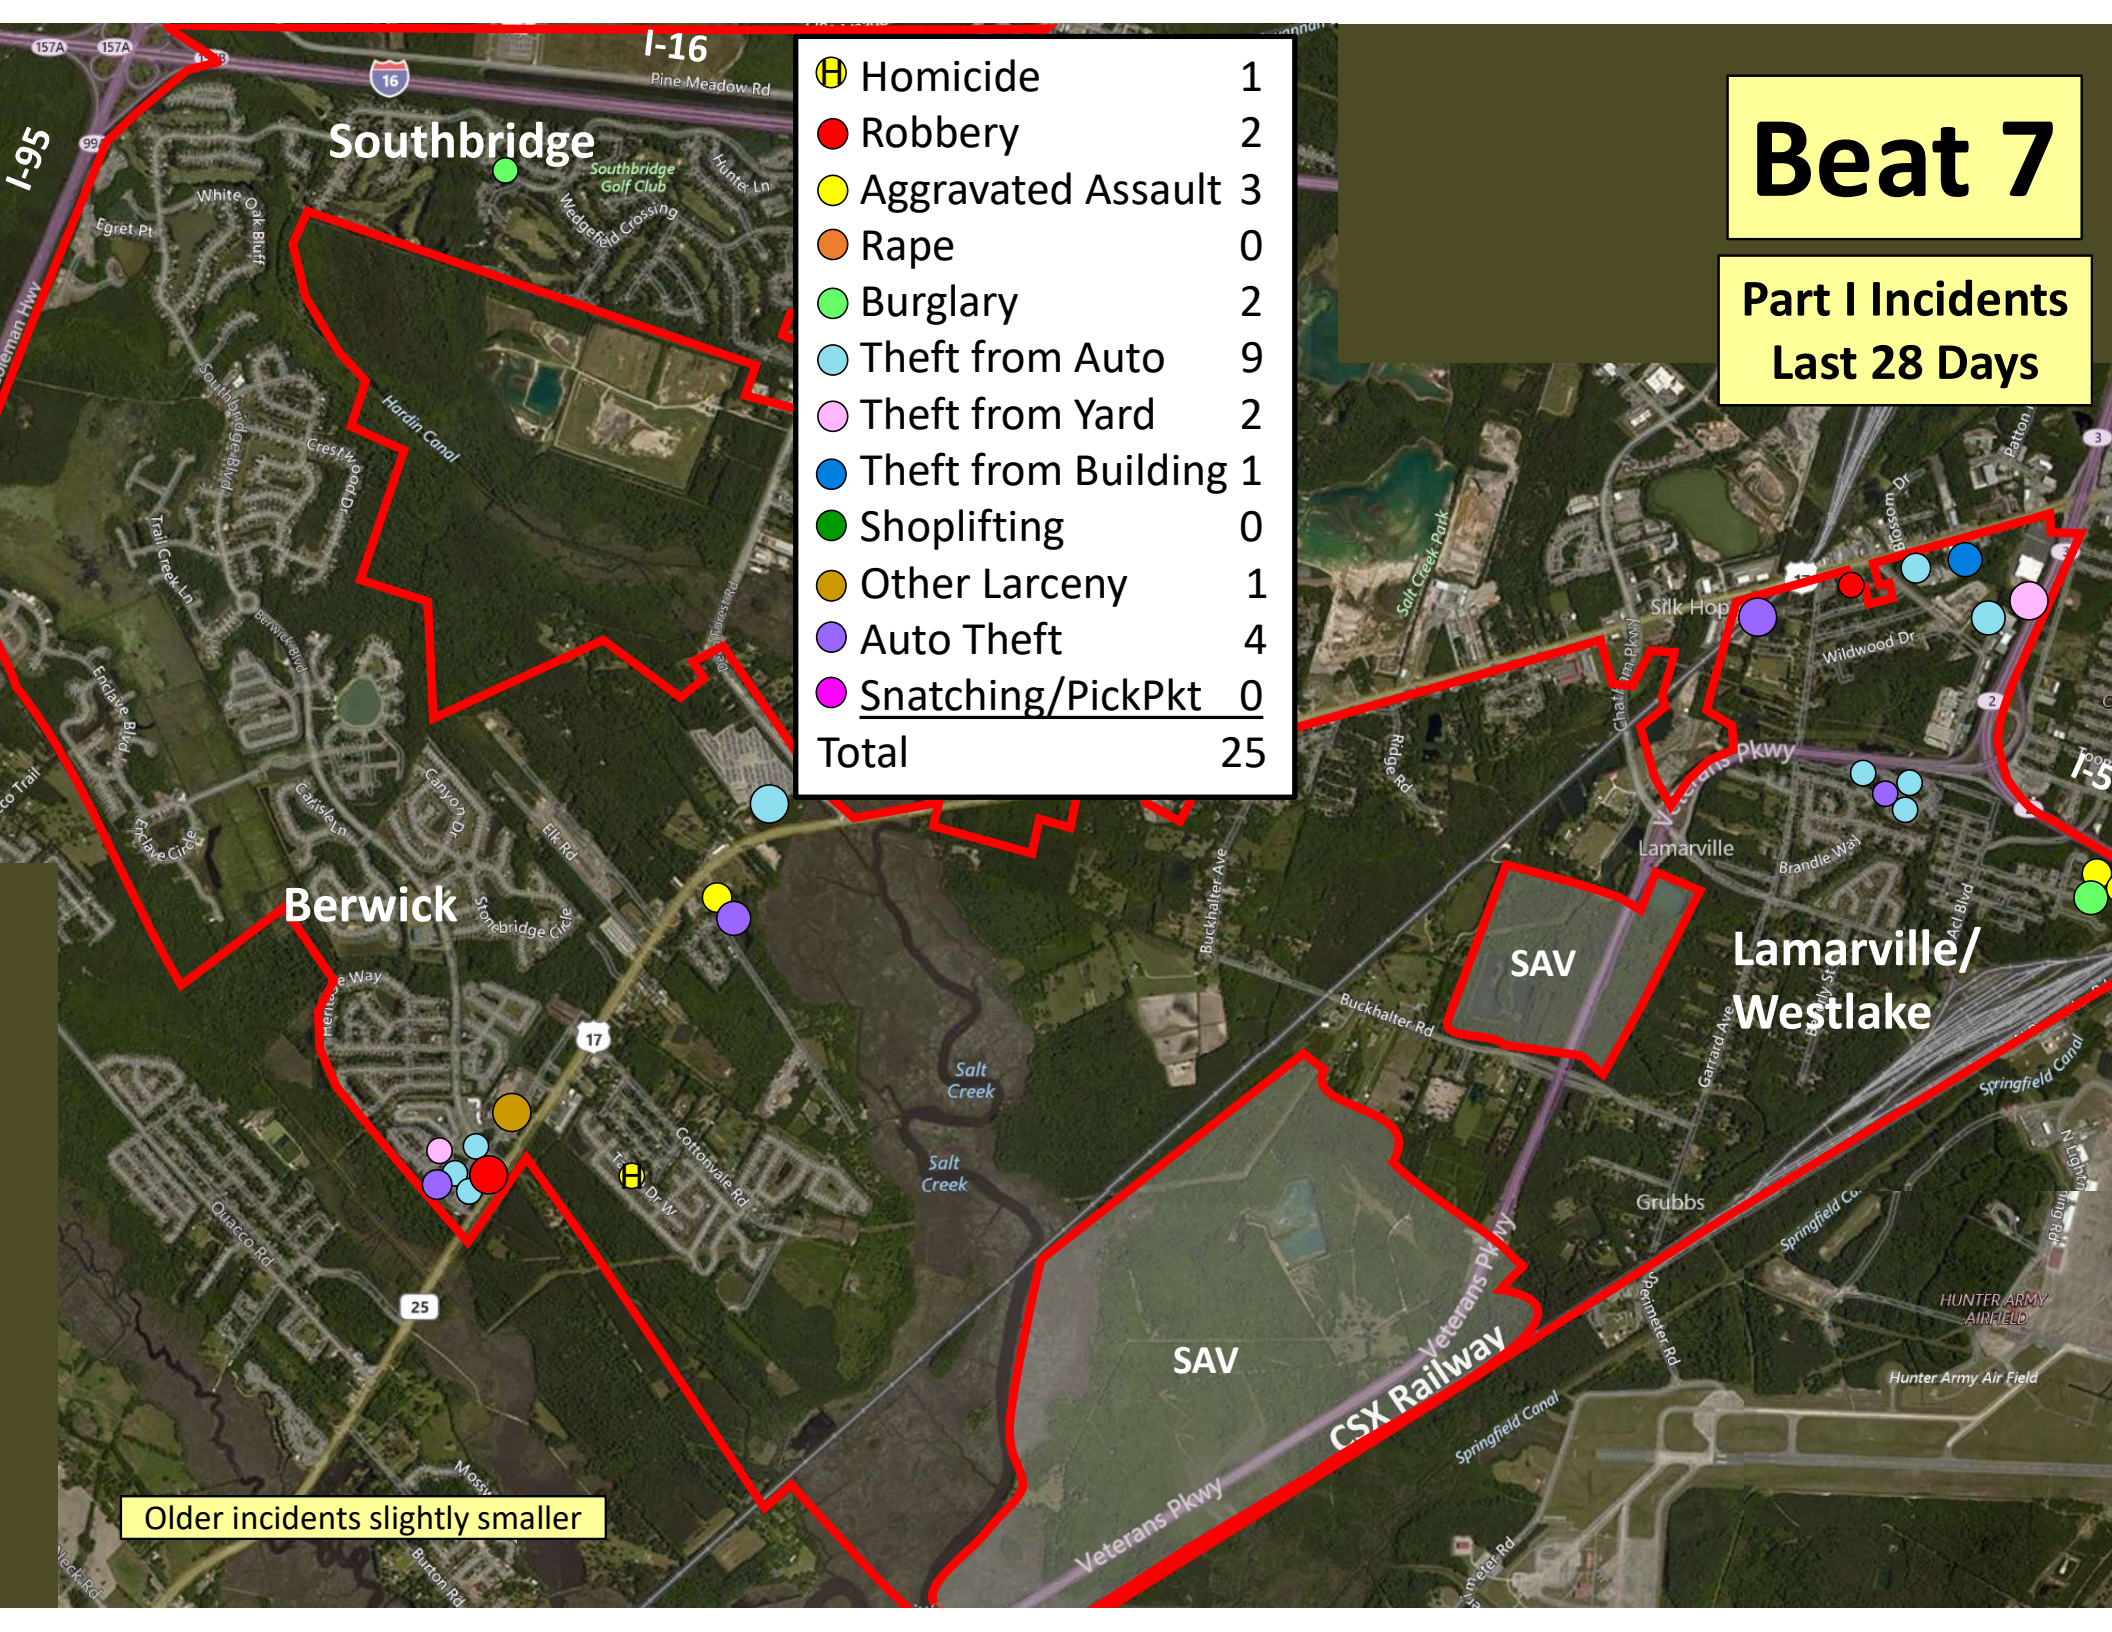

# Beat 5

**Part I Incidents  
Last 28 Days**

Older incidents slightly smaller

● Robbery	1
● Aggravated Assault	2
● Rape	0
● Burglary	1
● Theft from Auto	2
● Theft from Yard	2
● Theft from Building	0
● Shoplifting	0
● Other Larceny	1
● Auto Theft	0
● Snatching/PickPkt	0
<b>Total</b>	<b>9</b>

# Beat 6

Part I Incidents  
Last 28 Days

● Robbery	0
● Aggravated Assault	0
● Rape	0
● Burglary	0
● Theft from Auto	1
● Theft from Yard	0
● Theft from Building	0
● Shoplifting	0
● Other Larceny	0
● Auto Theft	0
● Snatching/PickPkt	0
<b>Total</b>	<b>1</b>

# Beat 7

Part I Incidents  
Last 28 Days

Homicide	1
Robbery	2
Aggravated Assault	3
Rape	0
Burglary	2
Theft from Auto	9
Theft from Yard	2
Theft from Building	1
Shoplifting	0
Other Larceny	1
Auto Theft	4
Snatching/PickPkt	0
<b>Total</b>	<b>25</b>