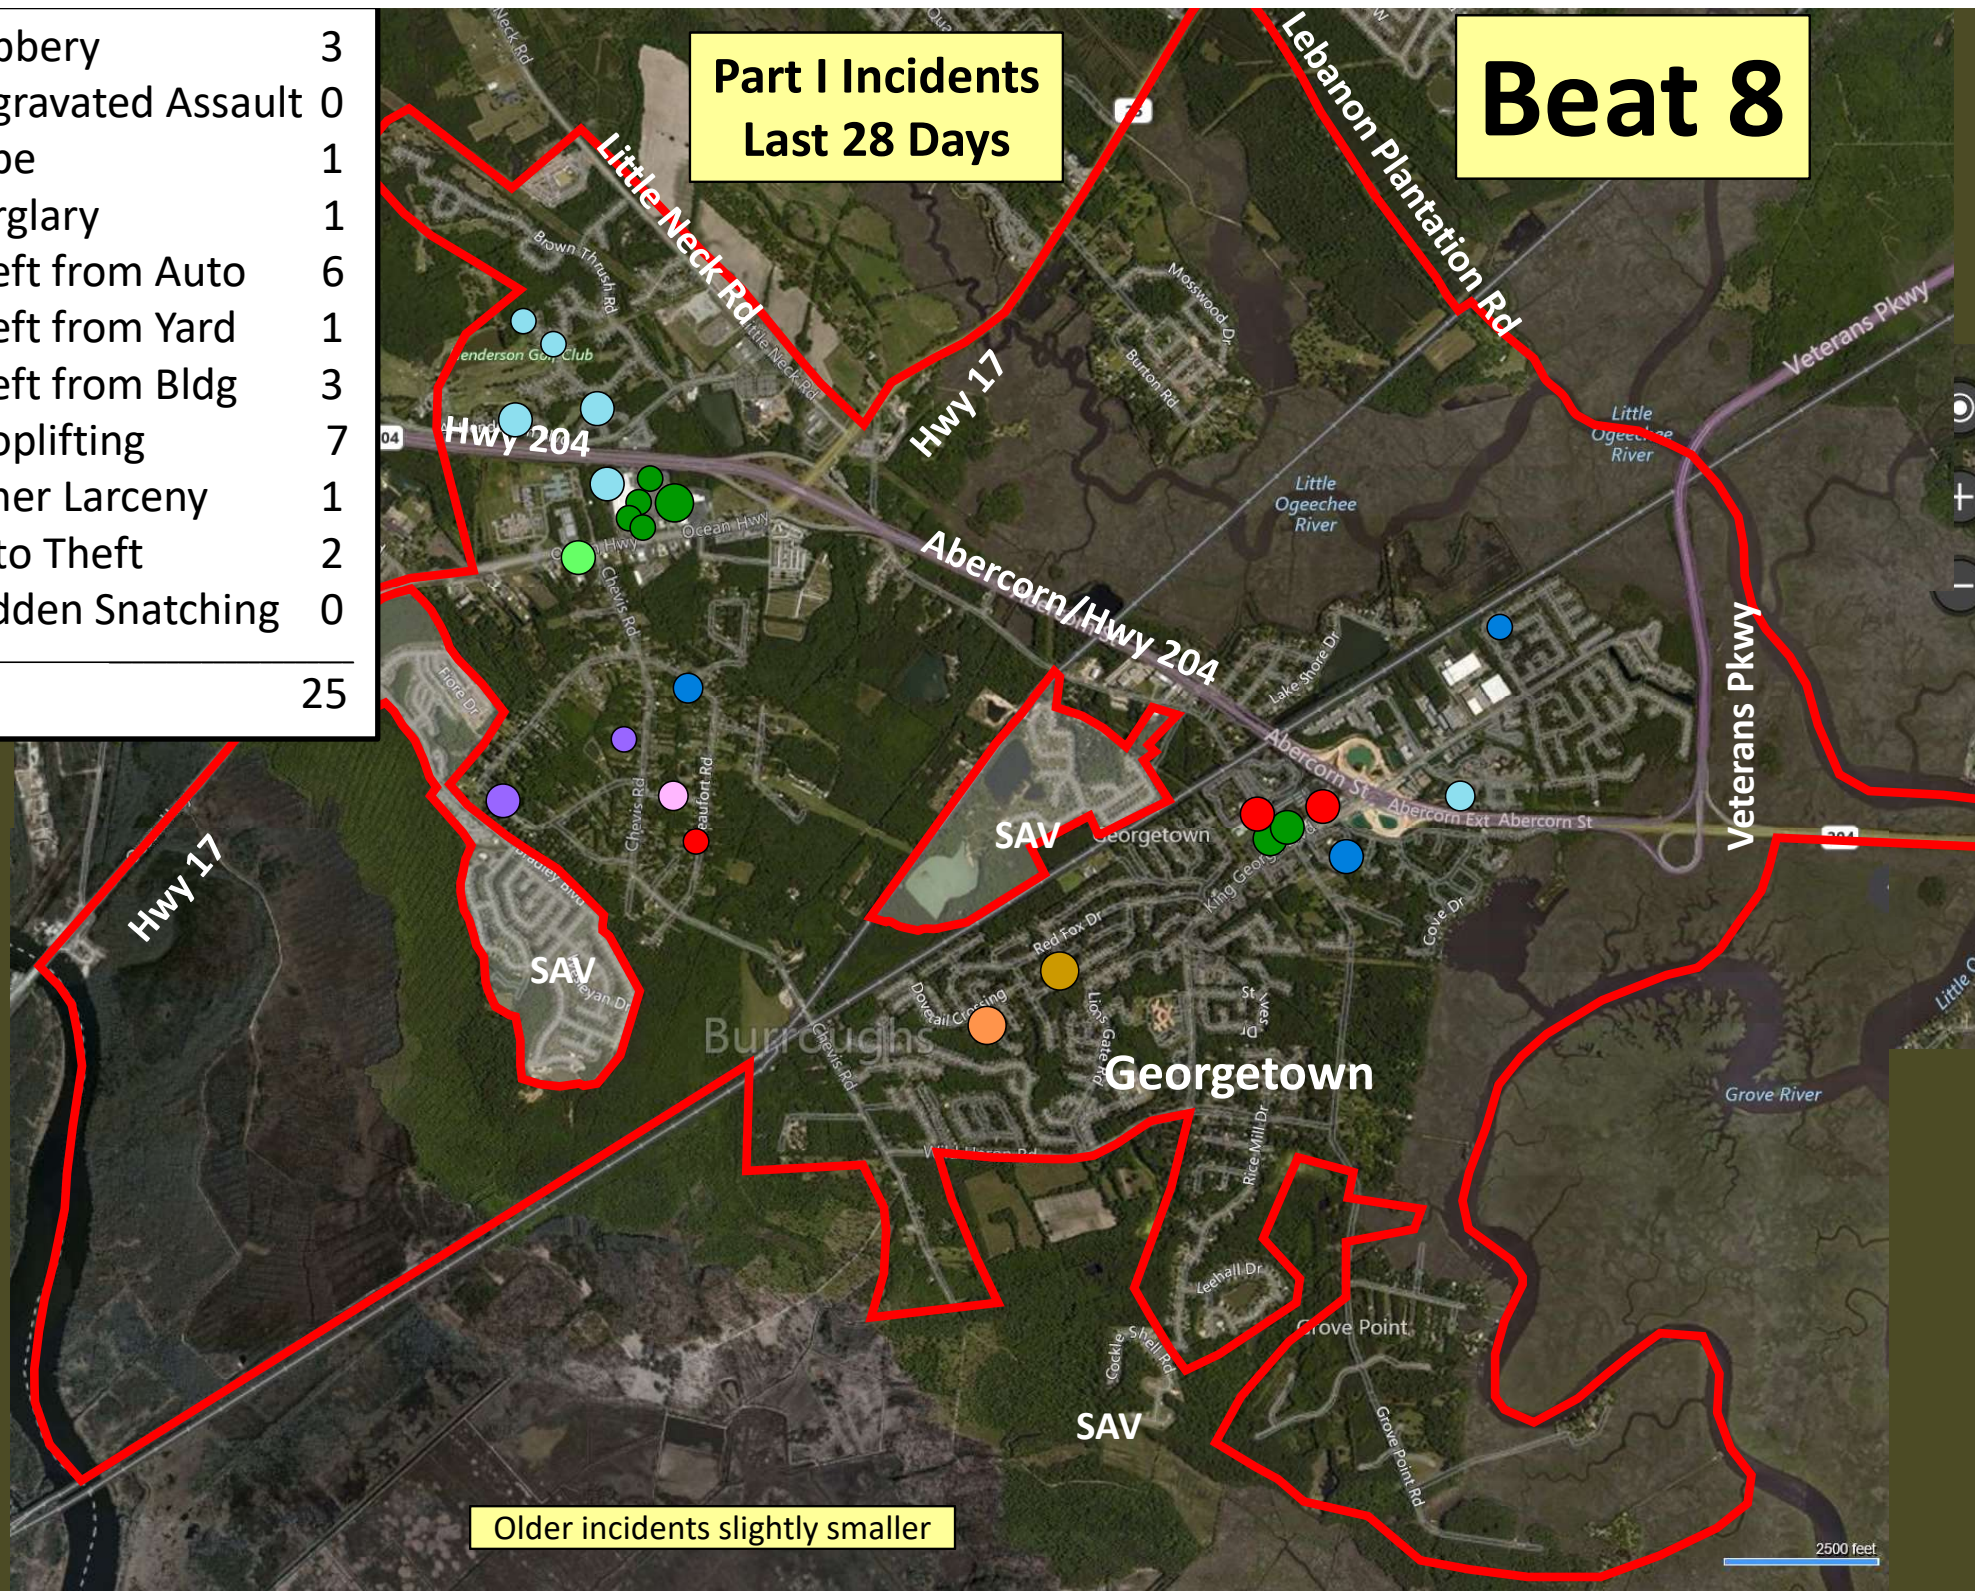

Beat 8

Part I Incidents Last 28 Days

● Robbery	3
● Aggravated Assault	0
● Rape	1
● Burglary	1
● Theft from Auto	6
● Theft from Yard	1
● Theft from Bldg	3
● Shoplifting	7
● Other Larceny	1
● Auto Theft	2
● Sudden Snatching	0
Total	25

Older incidents slightly smaller