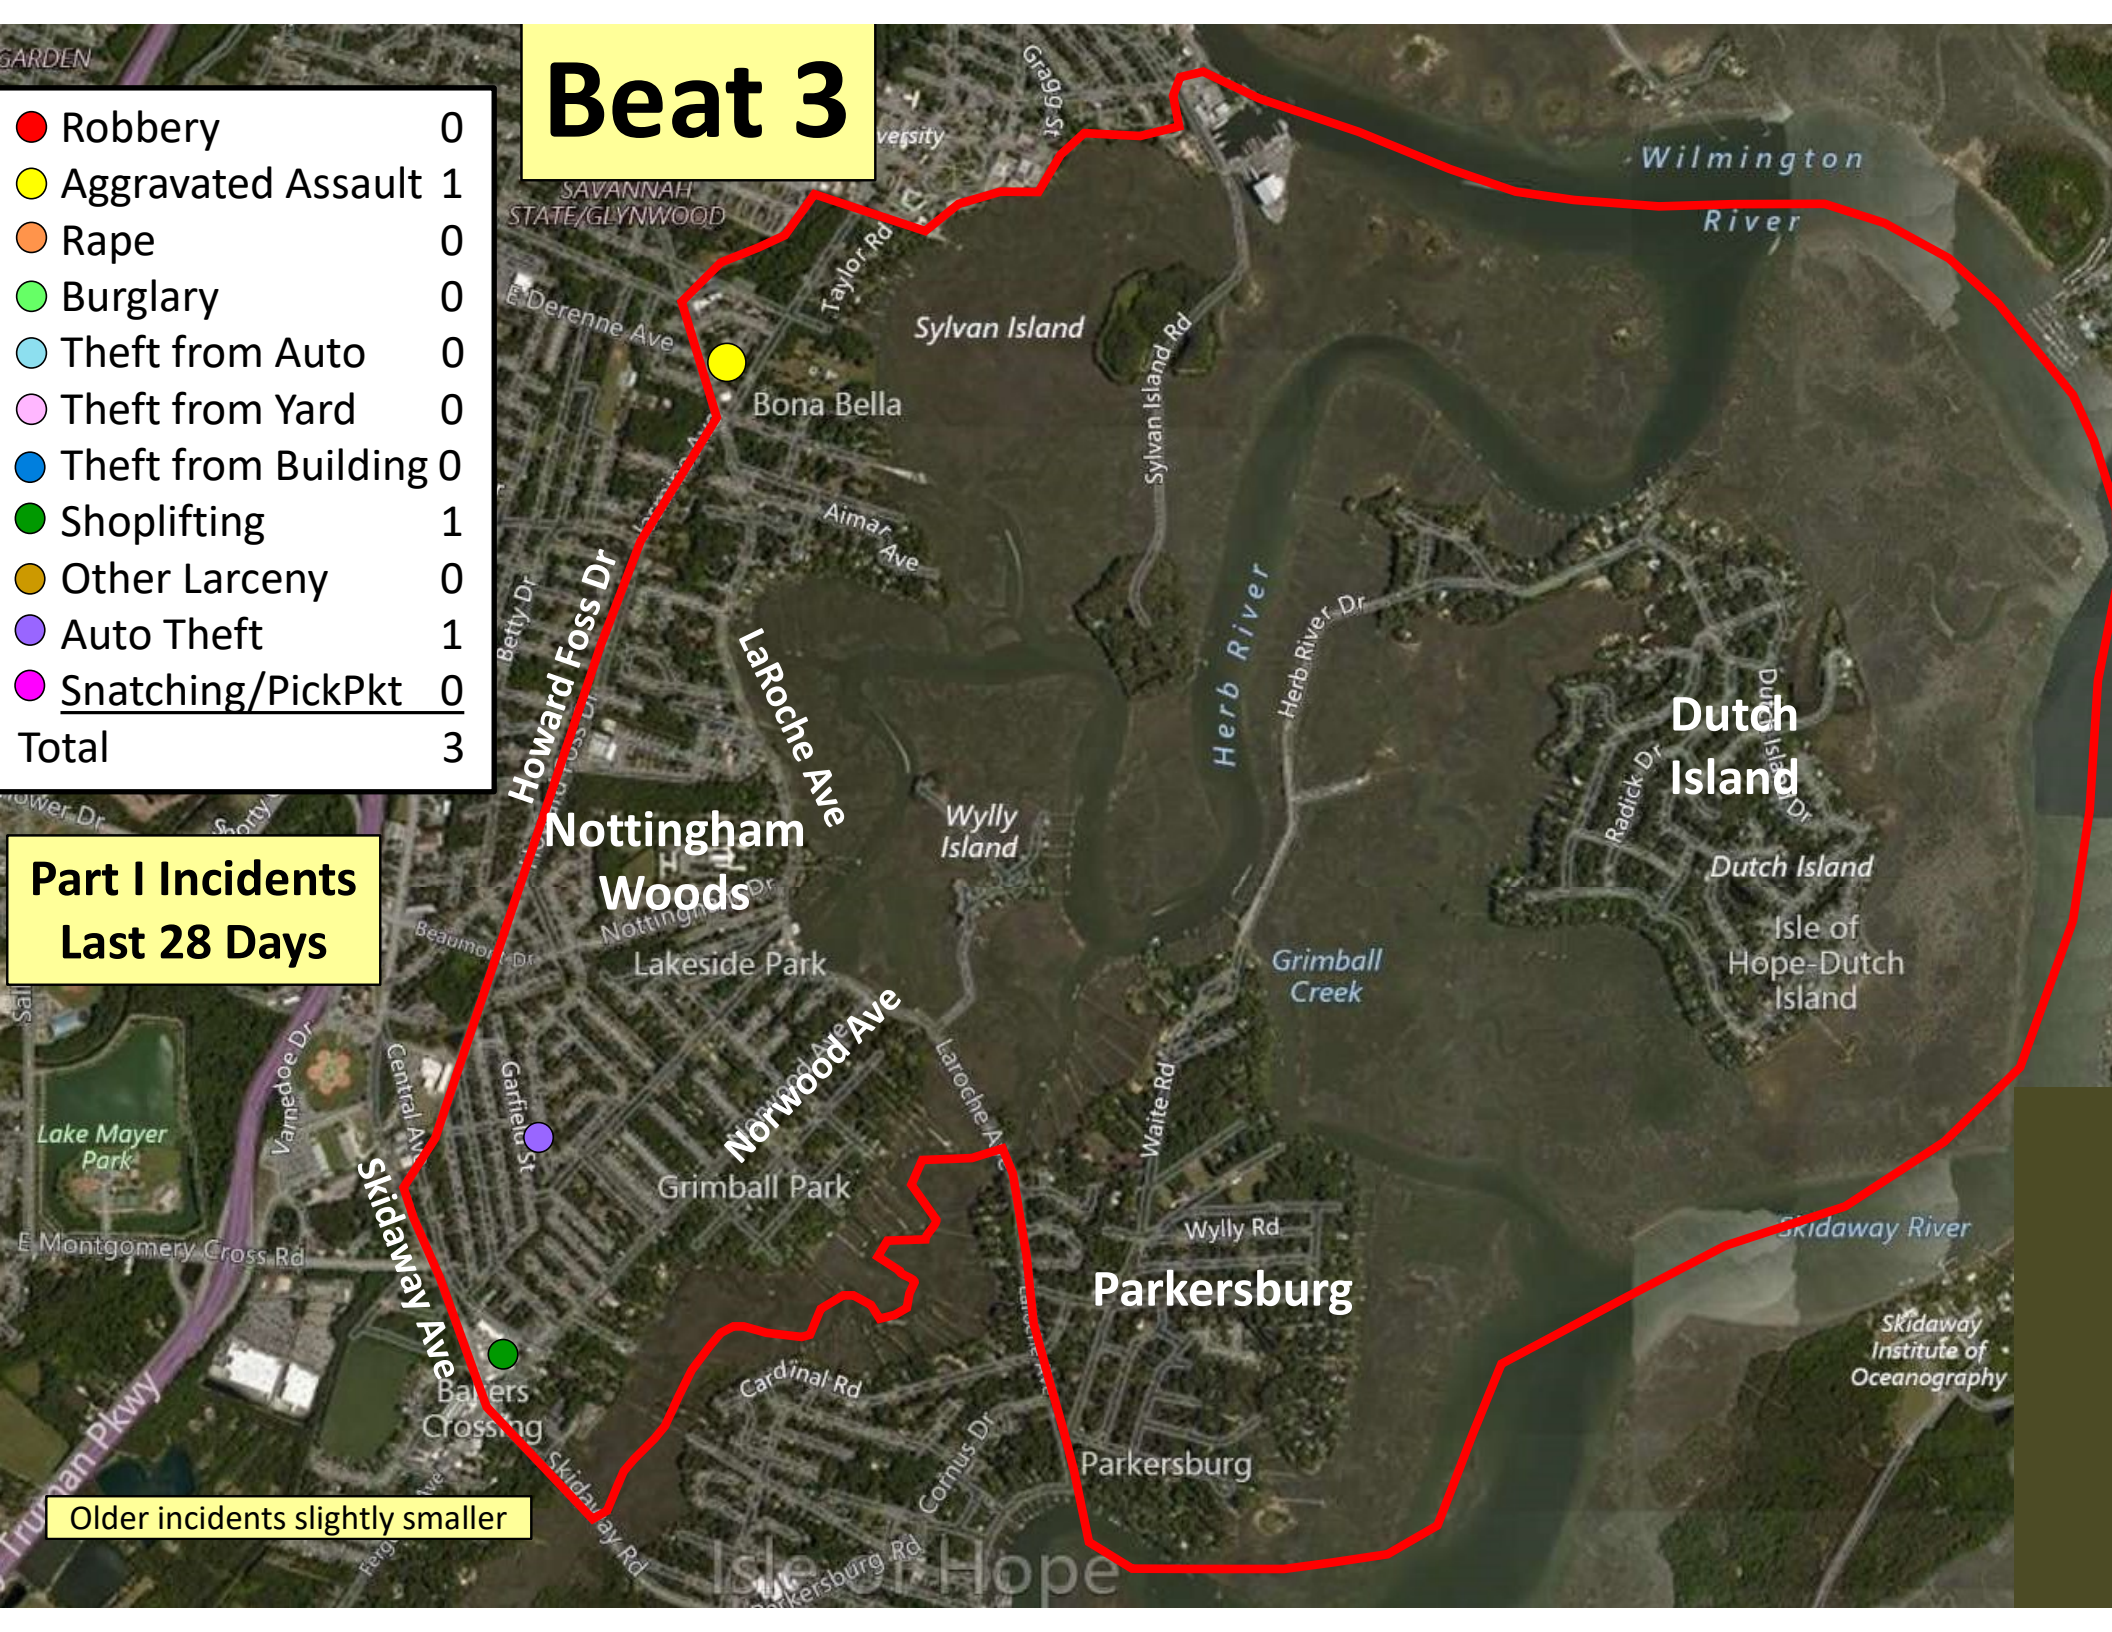

Beat 3

● Robbery	0
● Aggravated Assault	1
● Rape	0
● Burglary	0
● Theft from Auto	0
● Theft from Yard	0
● Theft from Building	0
● Shoplifting	1
● Other Larceny	0
● Auto Theft	1
● Snatching/PickPkt	0
Total	3

Part I Incidents Last 28 Days

Older incidents slightly smaller