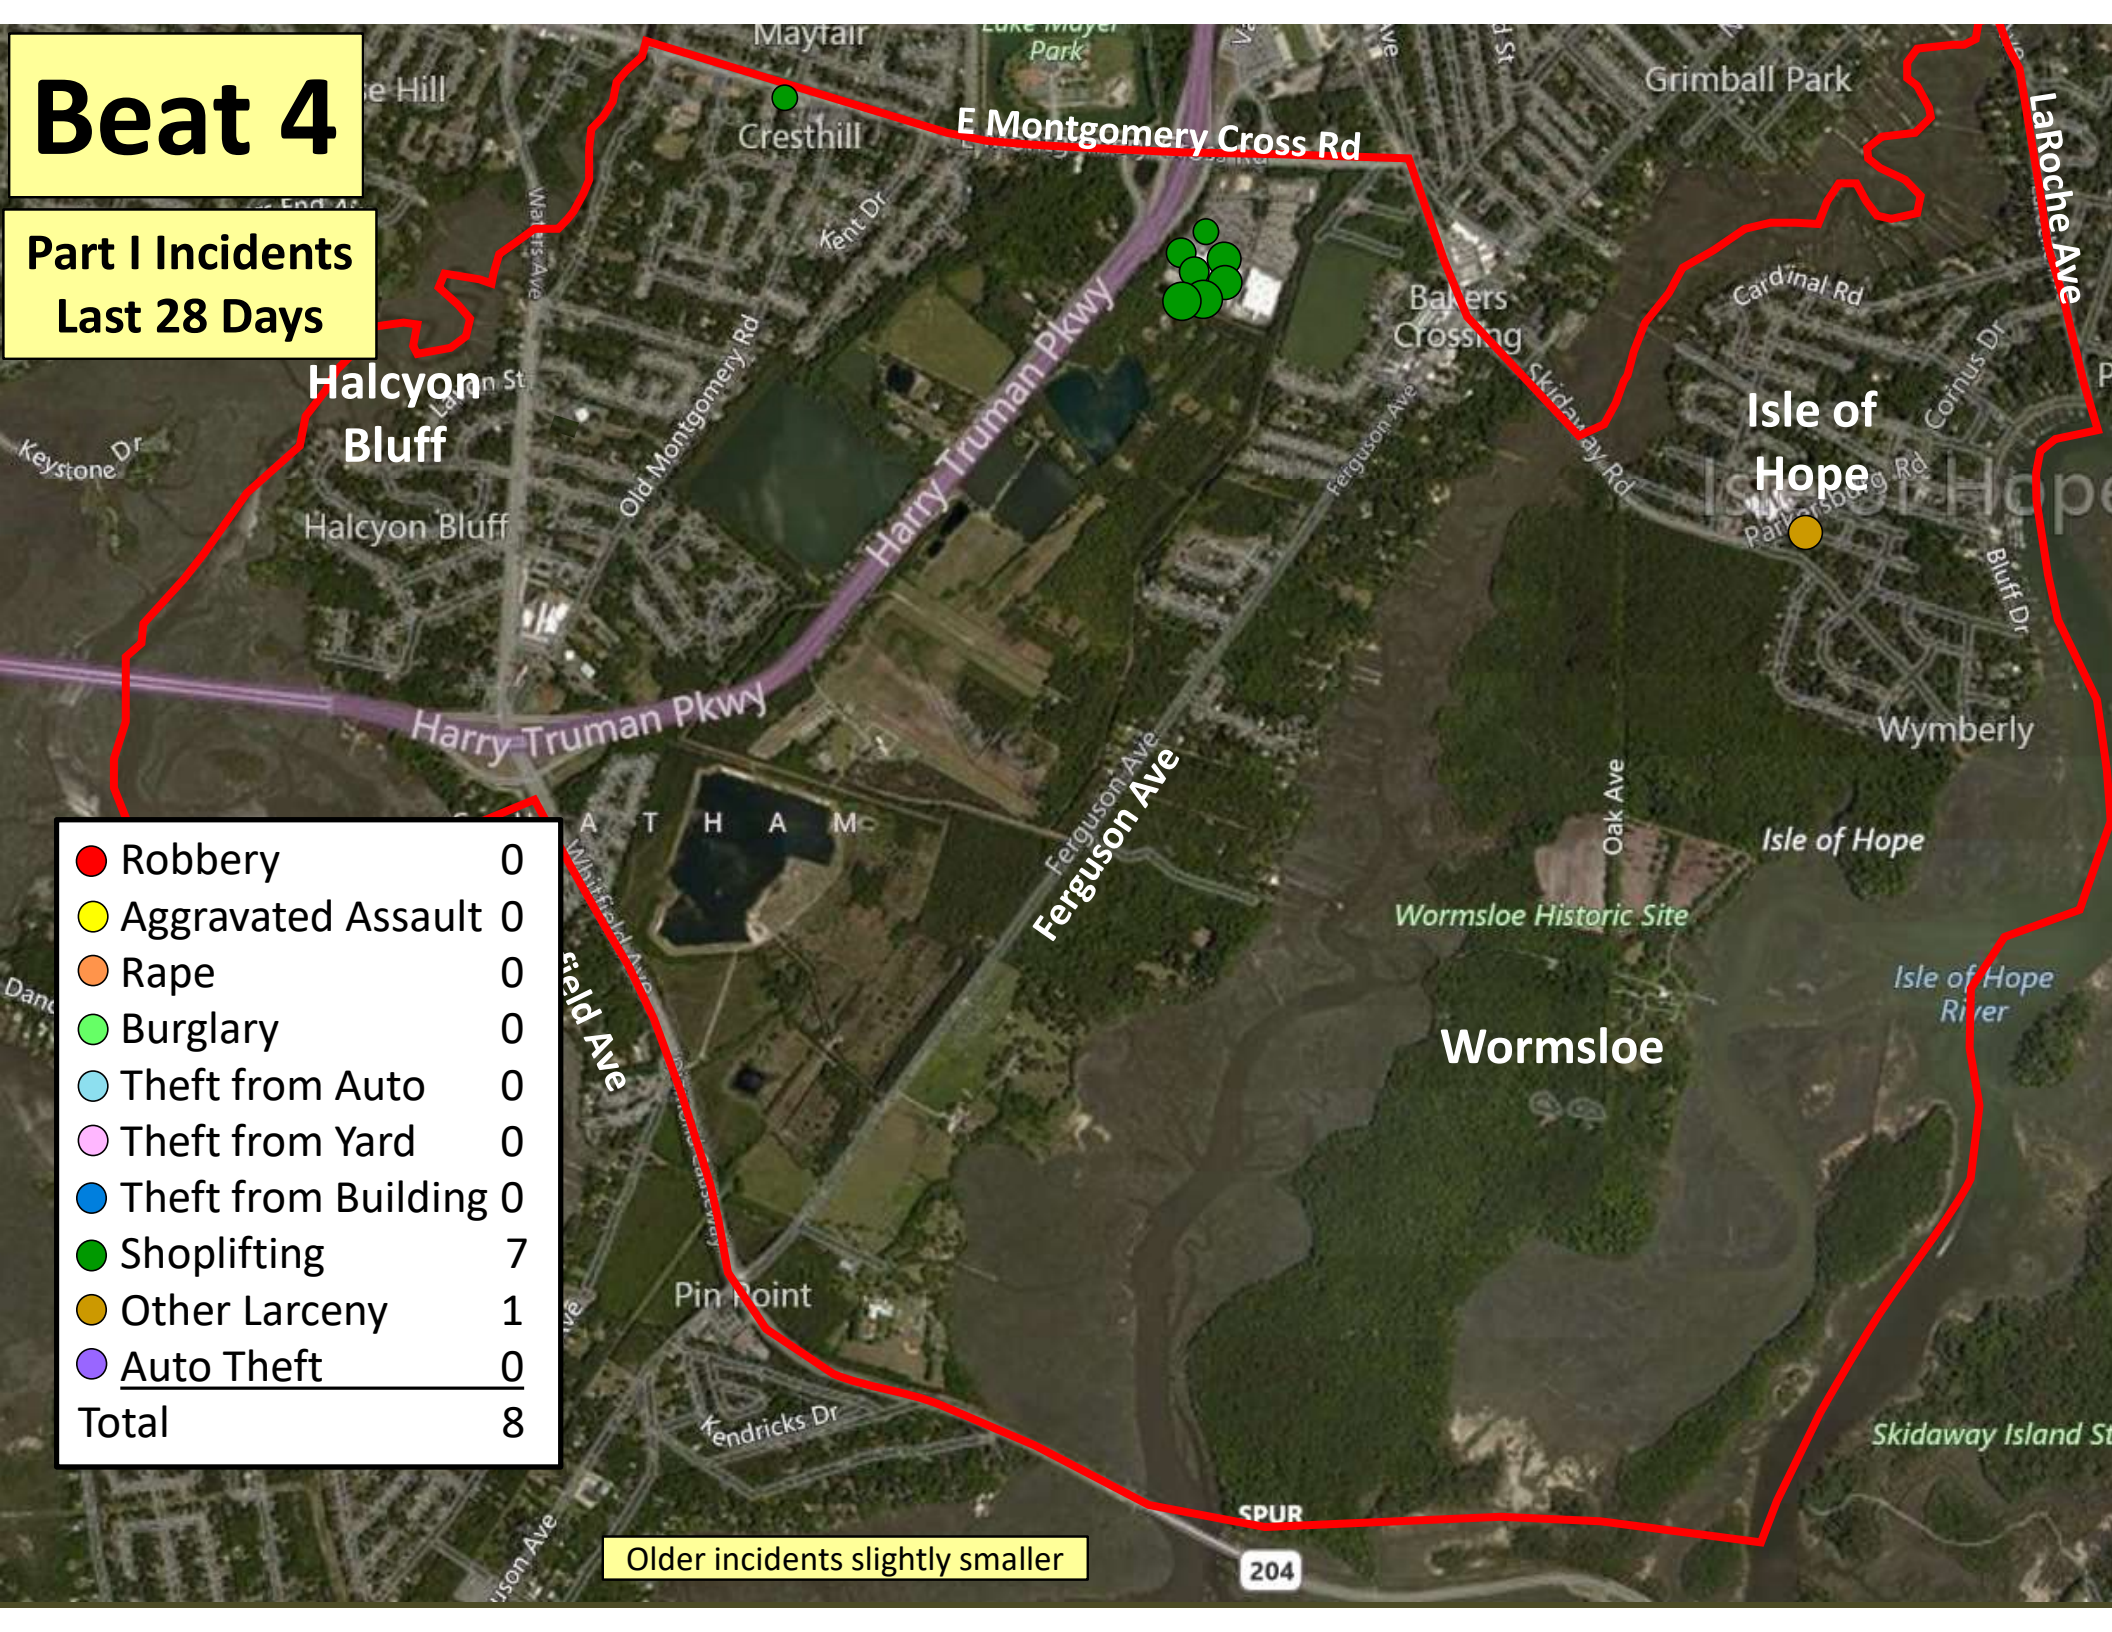

Beat 4

Part I Incidents
Last 28 Days

● Robbery	0
● Aggravated Assault	0
● Rape	0
● Burglary	0
● Theft from Auto	0
● Theft from Yard	0
● Theft from Building	0
● Shoplifting	7
● Other Larceny	1
● Auto Theft	0
Total	8

Older incidents slightly smaller