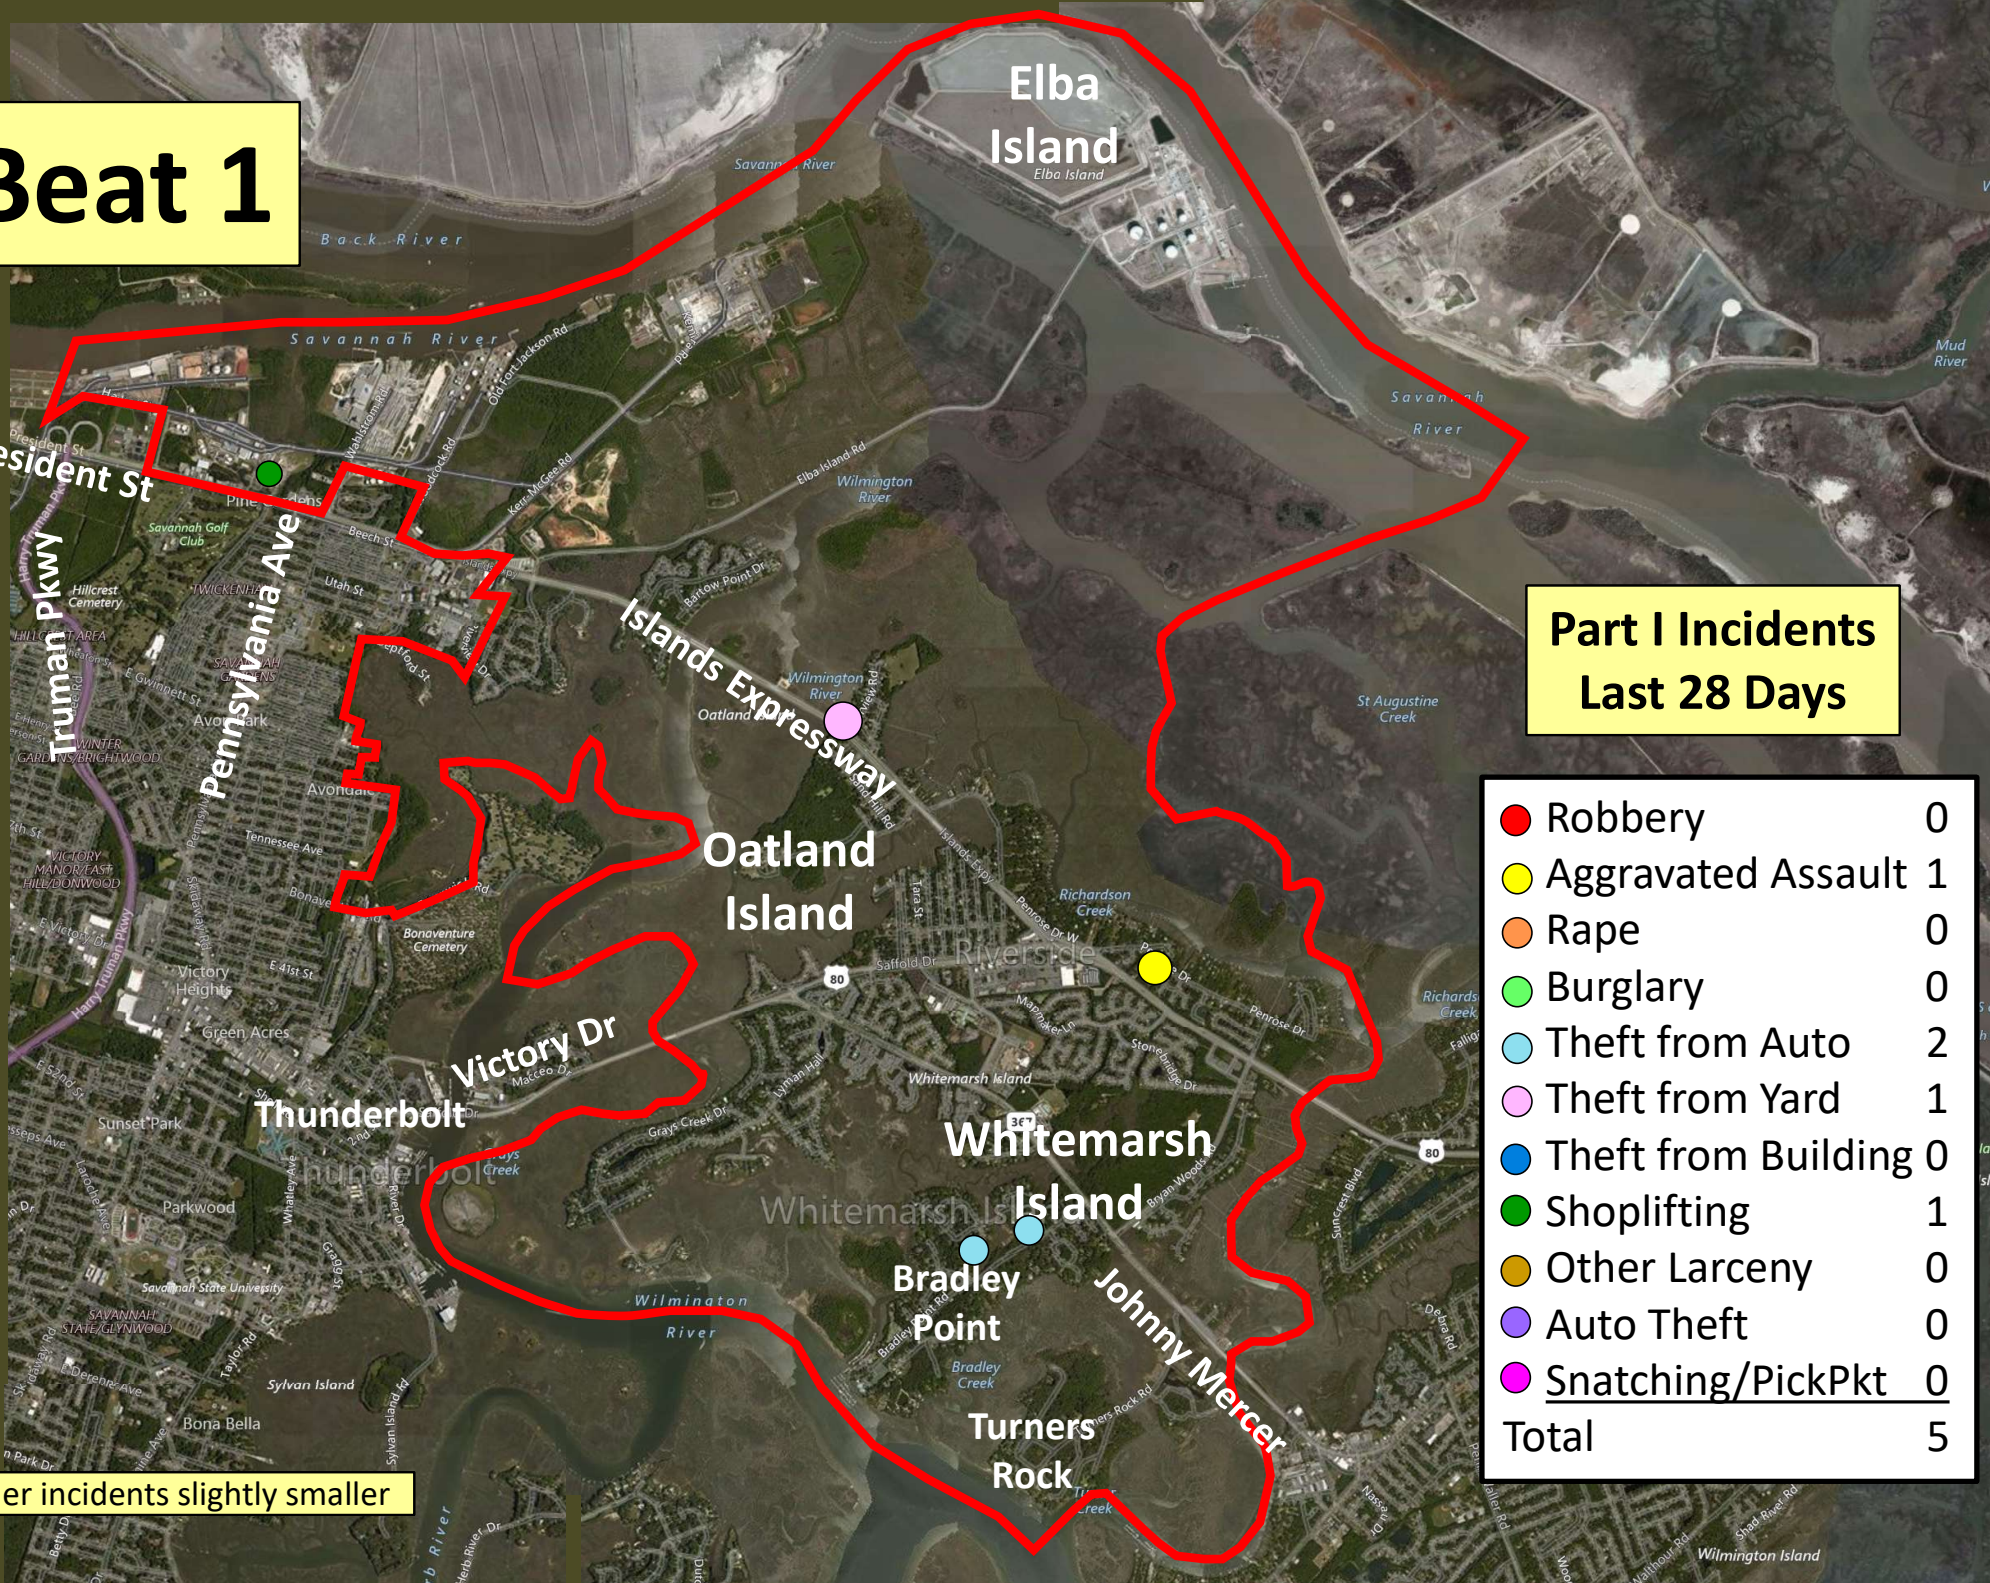

Beat 1

Part I Incidents Last 28 Days

● Robbery	0
● Aggravated Assault	1
● Rape	0
● Burglary	0
● Theft from Auto	2
● Theft from Yard	1
● Theft from Building	0
● Shoplifting	1
● Other Larceny	0
● Auto Theft	0
● Snatching/PickPkt	0
Total	5

Older incidents slightly smaller

Beat 2

Part I Incidents
Last 28 Days

Older incidents slightly smaller

Arson	1
Robbery	0
Aggravated Assault	0
Rape	0
Burglary	0
Theft from Auto	0
Theft from Yard	0
Theft from Building	1
Shoplifting	3
Other Larceny	1
Auto Theft	0
Total	6

Older incidents slightly smaller

Beat 5

Pinpoint

Burnside Island

Skidaway Island

Part I Incidents
Last 28 Days

Older incidents slightly smaller

● Robbery	0
● Aggravated Assault	0
● Rape	0
● Burglary	1
● Theft from Auto	0
● Theft from Yard	2
● Theft from Building	1
● Shoplifting	0
● Other Larceny	1
● Auto Theft	0
● Snatching/PickPkt	0
Total	5