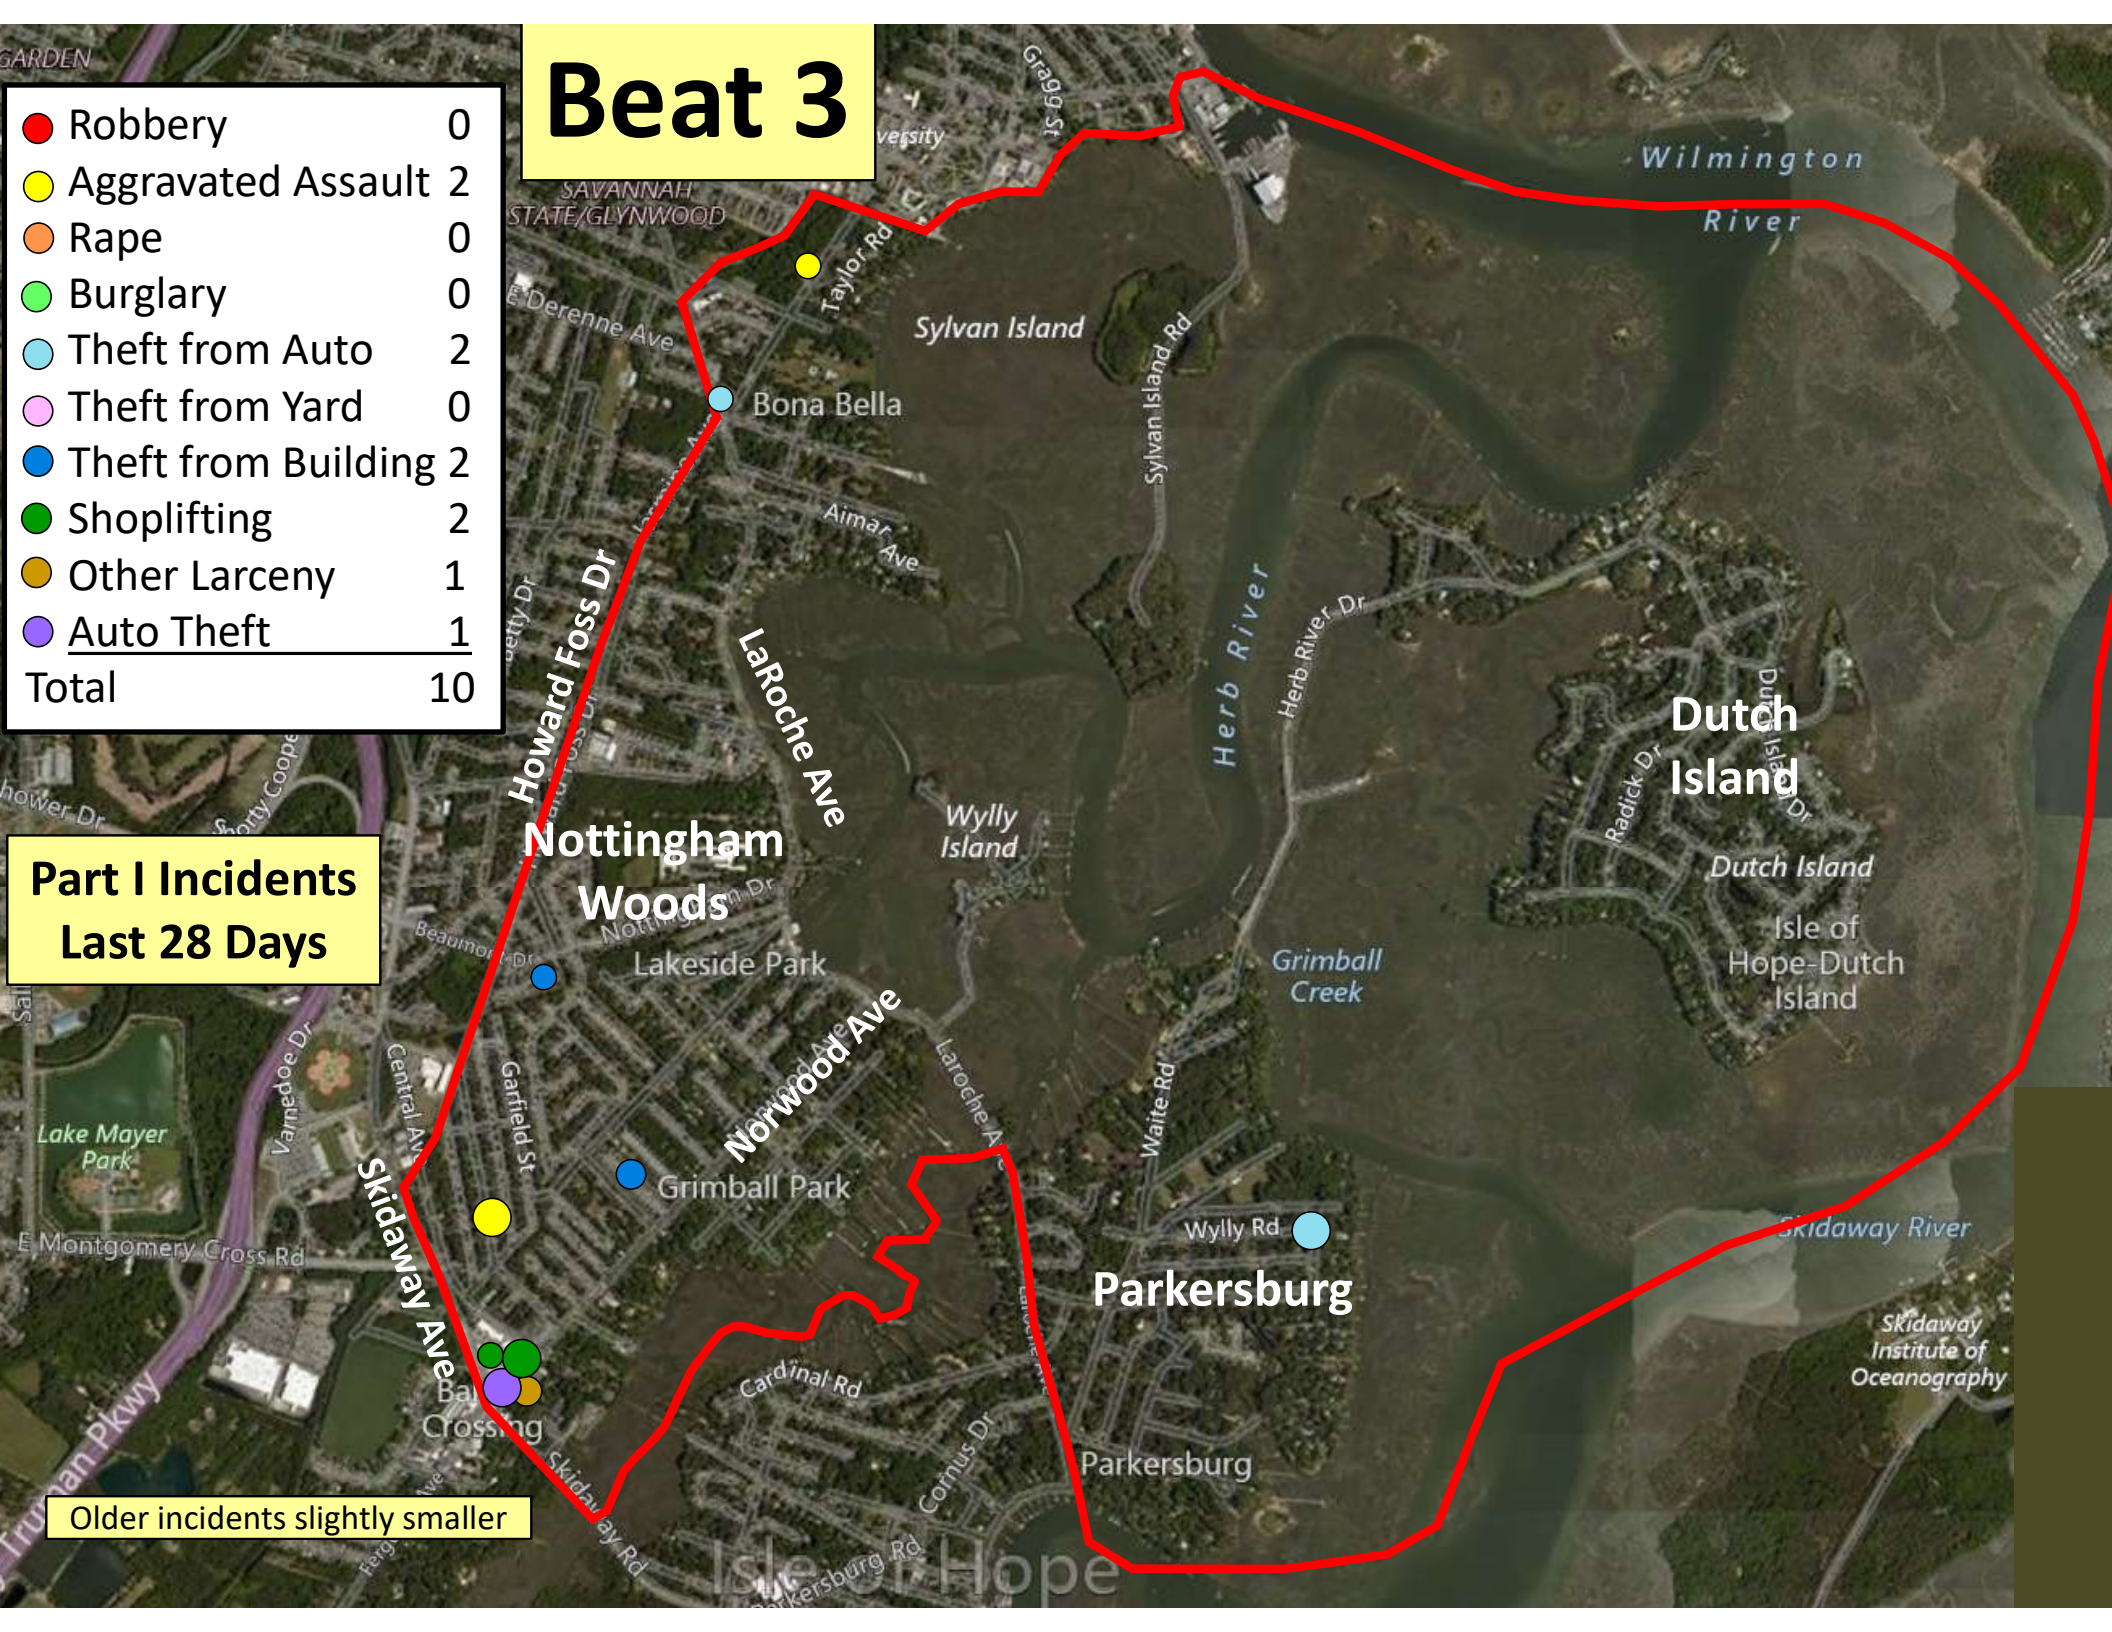

Beat 3

● Robbery	0
● Aggravated Assault	2
● Rape	0
● Burglary	0
● Theft from Auto	2
● Theft from Yard	0
● Theft from Building	2
● Shoplifting	2
● Other Larceny	1
● Auto Theft	1
Total	10

Part I Incidents Last 28 Days

Older incidents slightly smaller