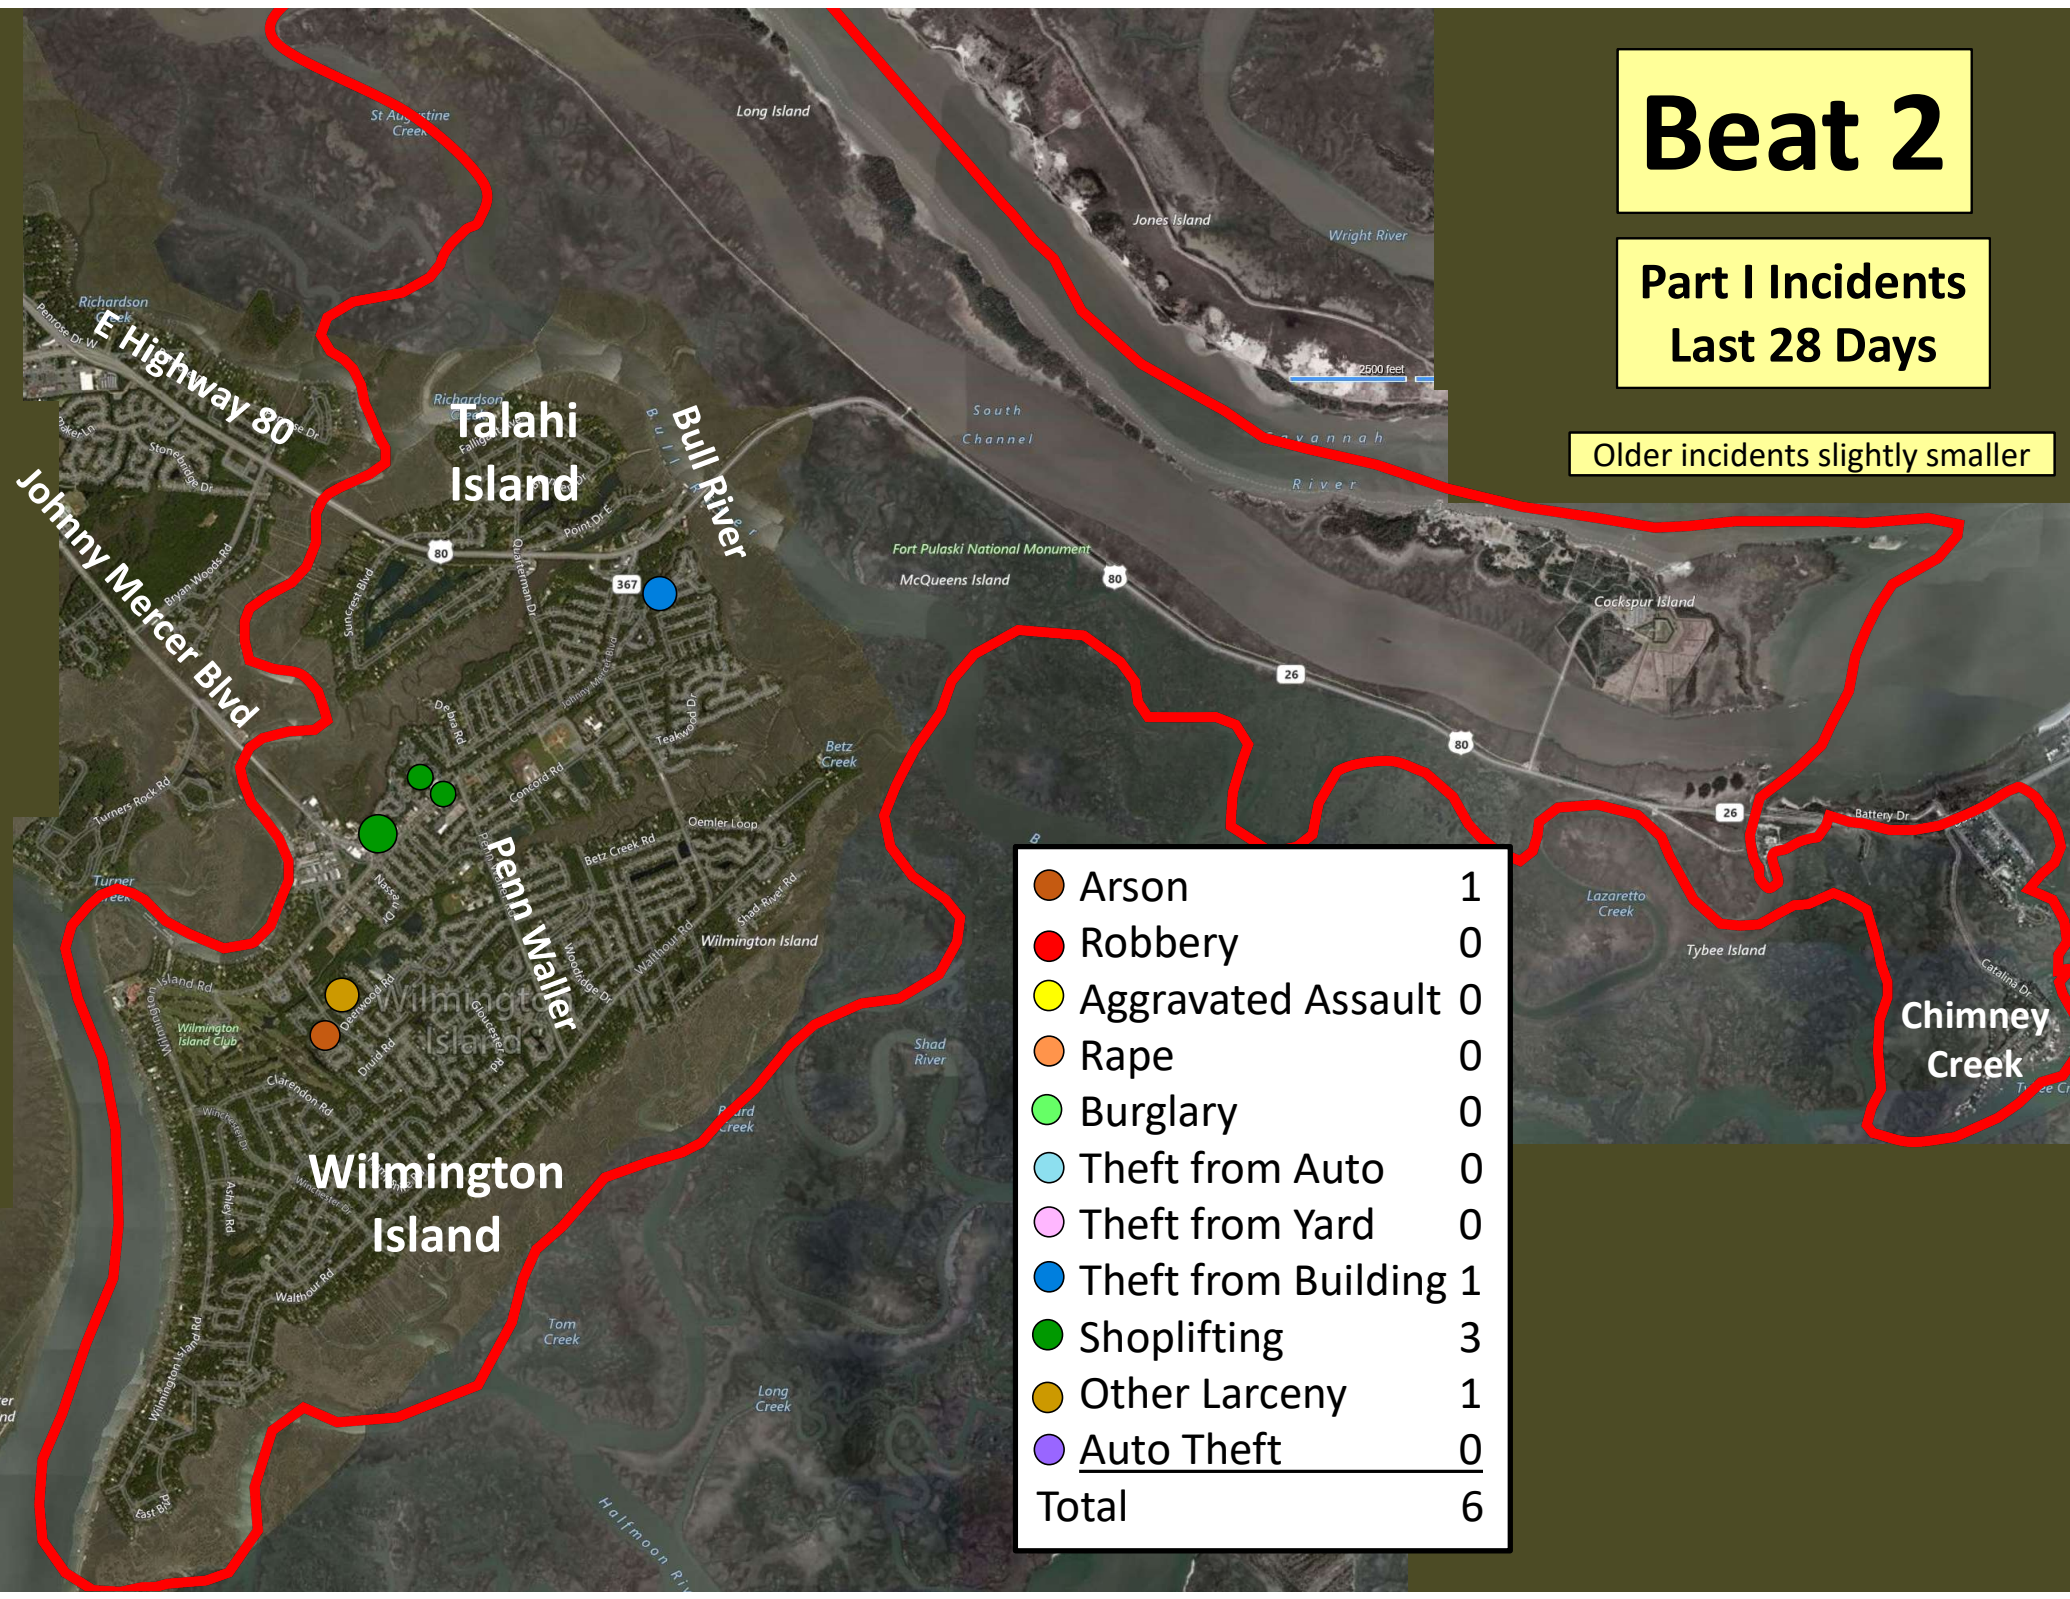

Beat 1

Part I Incidents Last 28 Days

● Robbery	0
● Aggravated Assault	1
● Rape	0
● Burglary	0
● Theft from Auto	2
● Theft from Yard	1
● Theft from Building	0
● Shoplifting	1
● Other Larceny	0
● Auto Theft	0
● Snatching/PickPkt	0
Total	5

Older incidents slightly smaller

Beat 2

Part I Incidents
Last 28 Days

Older incidents slightly smaller

Arson	1
Robbery	0
Aggravated Assault	0
Rape	0
Burglary	0
Theft from Auto	0
Theft from Yard	0
Theft from Building	1
Shoplifting	3
Other Larceny	1
Auto Theft	0
Total	6

Beat 3

● Robbery	0
● Aggravated Assault	2
● Rape	0
● Burglary	0
● Theft from Auto	2
● Theft from Yard	0
● Theft from Building	2
● Shoplifting	2
● Other Larceny	1
● Auto Theft	1
Total	10

Part I Incidents Last 28 Days

Older incidents slightly smaller

Beat 5

Pinpoint

Burnside Island

Skidaway Island

Part I Incidents
Last 28 Days

Older incidents slightly smaller

● Robbery	0
● Aggravated Assault	0
● Rape	0
● Burglary	1
● Theft from Auto	0
● Theft from Yard	2
● Theft from Building	1
● Shoplifting	0
● Other Larceny	1
● Auto Theft	0
● Snatching/PickPkt	0
Total	5