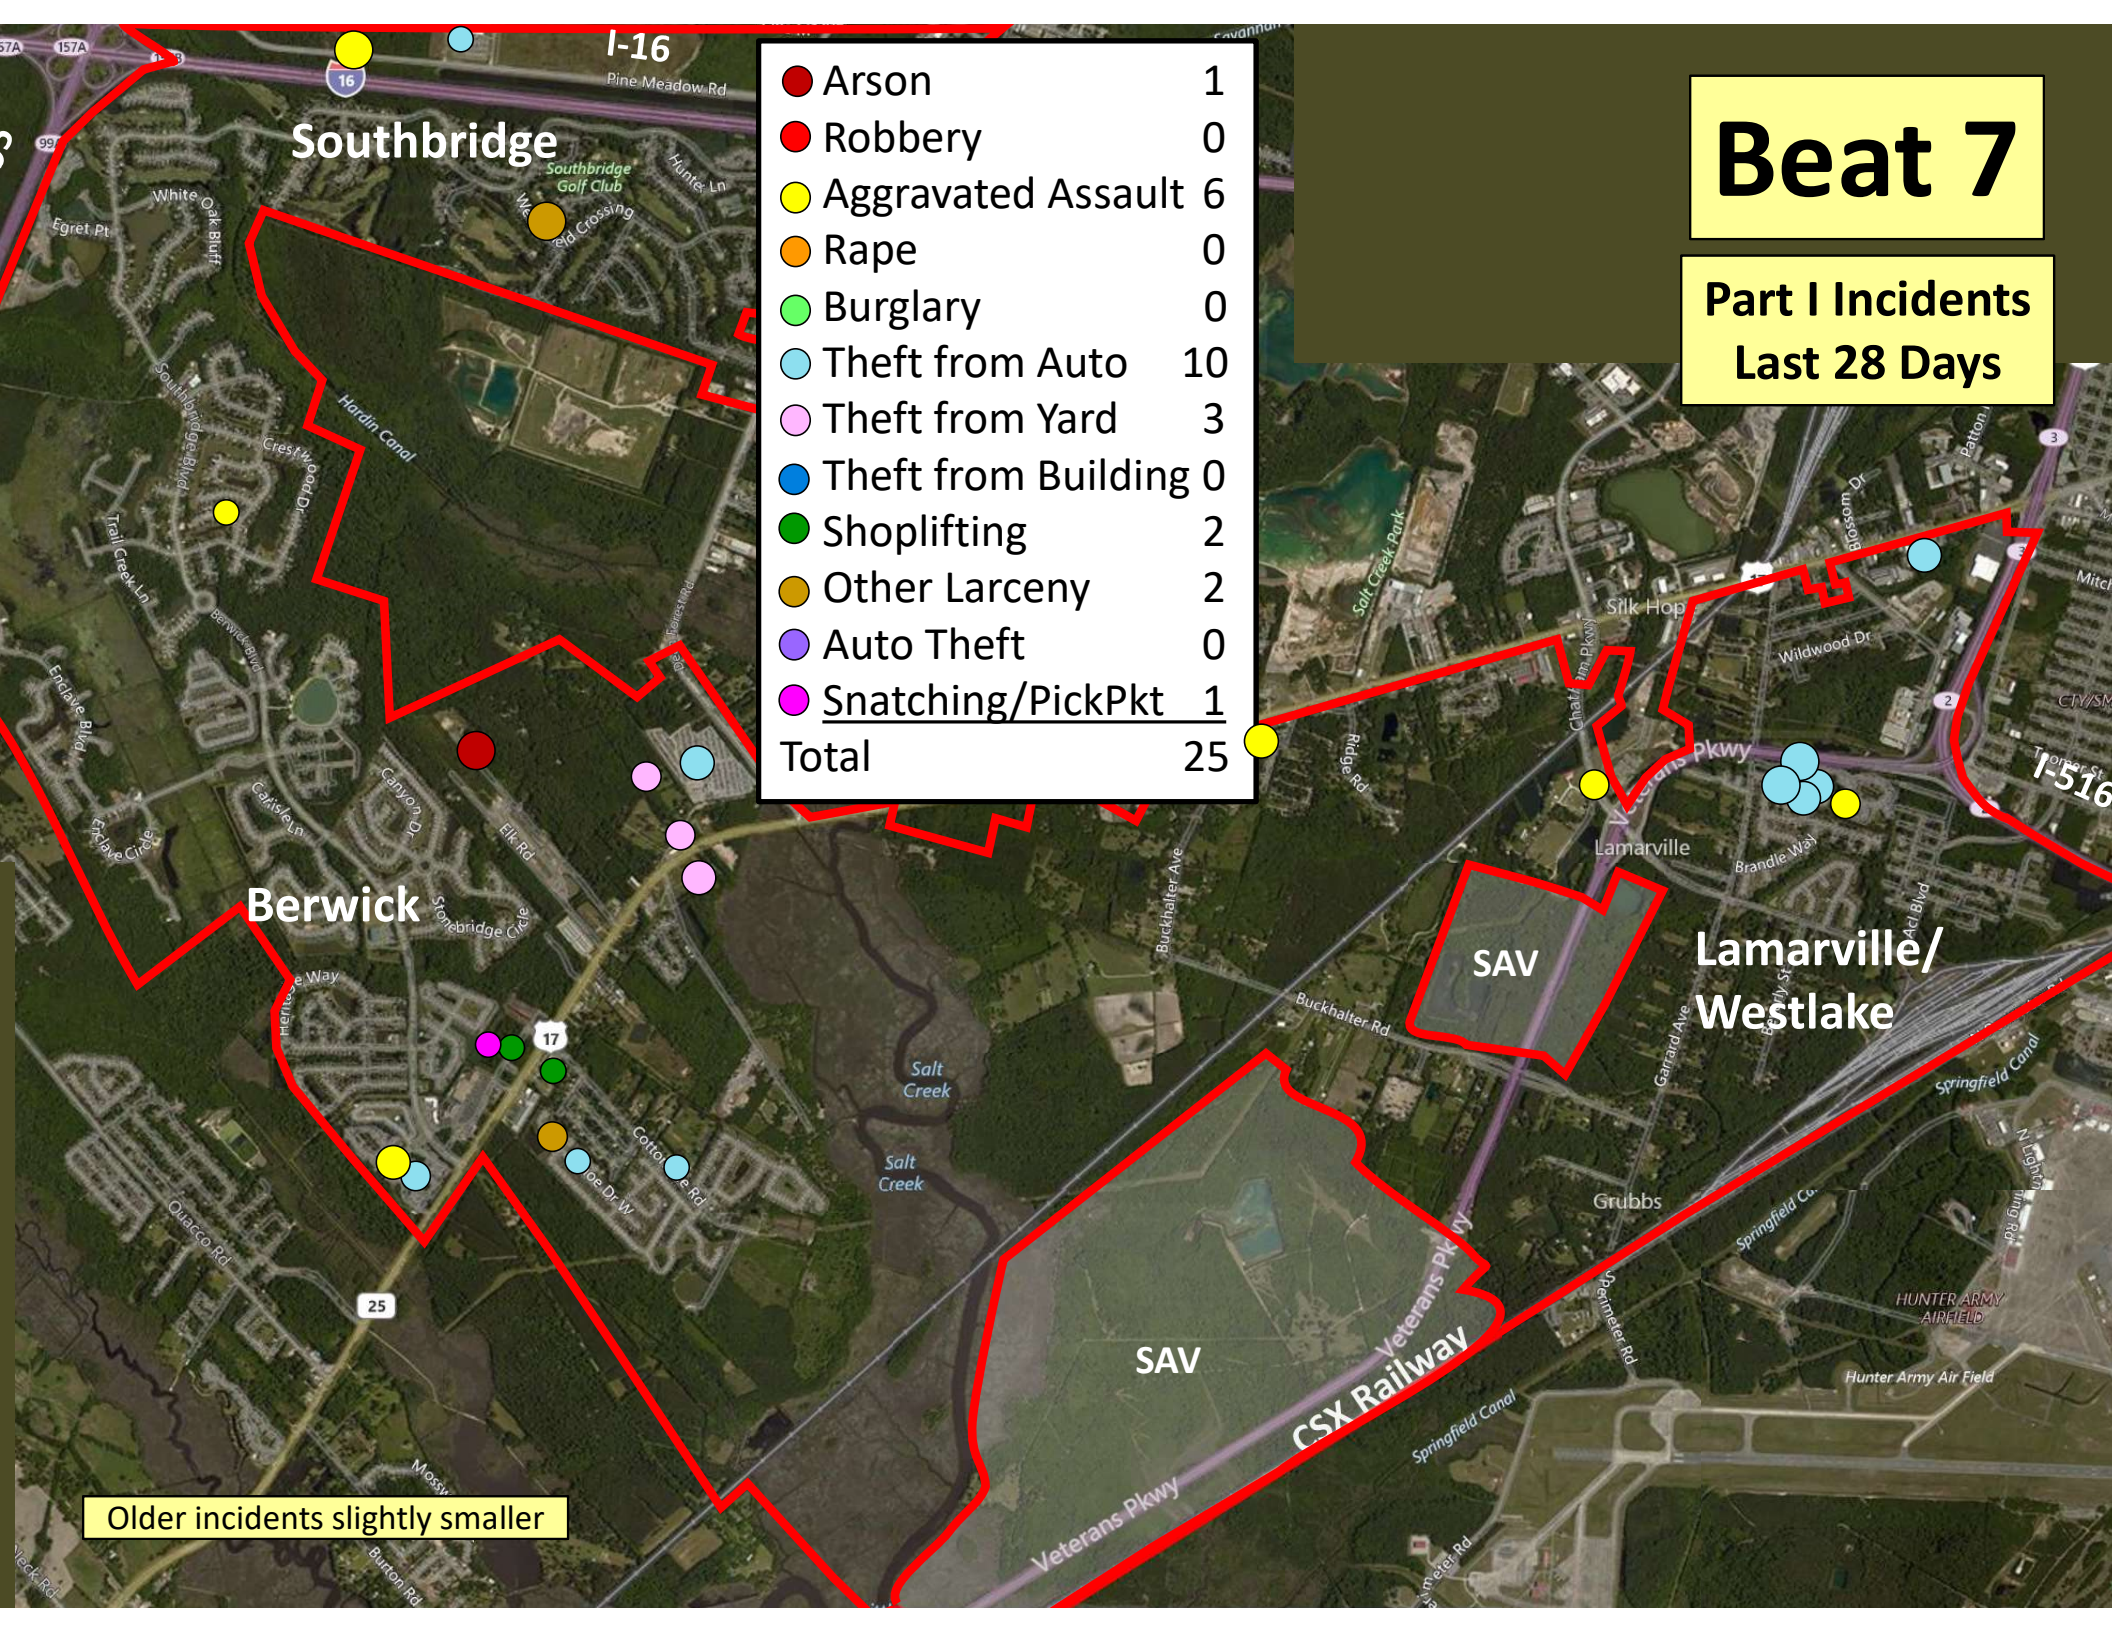

Beat 6

Part I Incidents
Last 28 Days

● Robbery	0
● Aggravated Assault	0
● Rape	0
● Burglary	0
● Theft from Auto	0
● Theft from Yard	0
● Theft from Building	0
● Shoplifting	0
● Other Larceny	0
● Auto Theft	0
● Snatching/PickPkt	0
Total	0

Older incidents slightly smaller

Beat 7

Part I Incidents
Last 28 Days

● Arson	1
● Robbery	0
● Aggravated Assault	6
● Rape	0
● Burglary	0
● Theft from Auto	10
● Theft from Yard	3
● Theft from Building	0
● Shoplifting	2
● Other Larceny	2
● Auto Theft	0
● Snatching/PickPkt	1
Total	25

Older incidents slightly smaller

Beat 8

Part I Incidents Last 28 Days

● Aggravated Assault	0
● Robbery	0
● Rape	2
● Burglary	5
● Theft from Auto	18
● Theft from Yard	2
● Theft from Bldg	3
● Shoplifting	31
● Other Larceny	0
● Auto Theft	6
● Sudden Snatching	1
Total	68