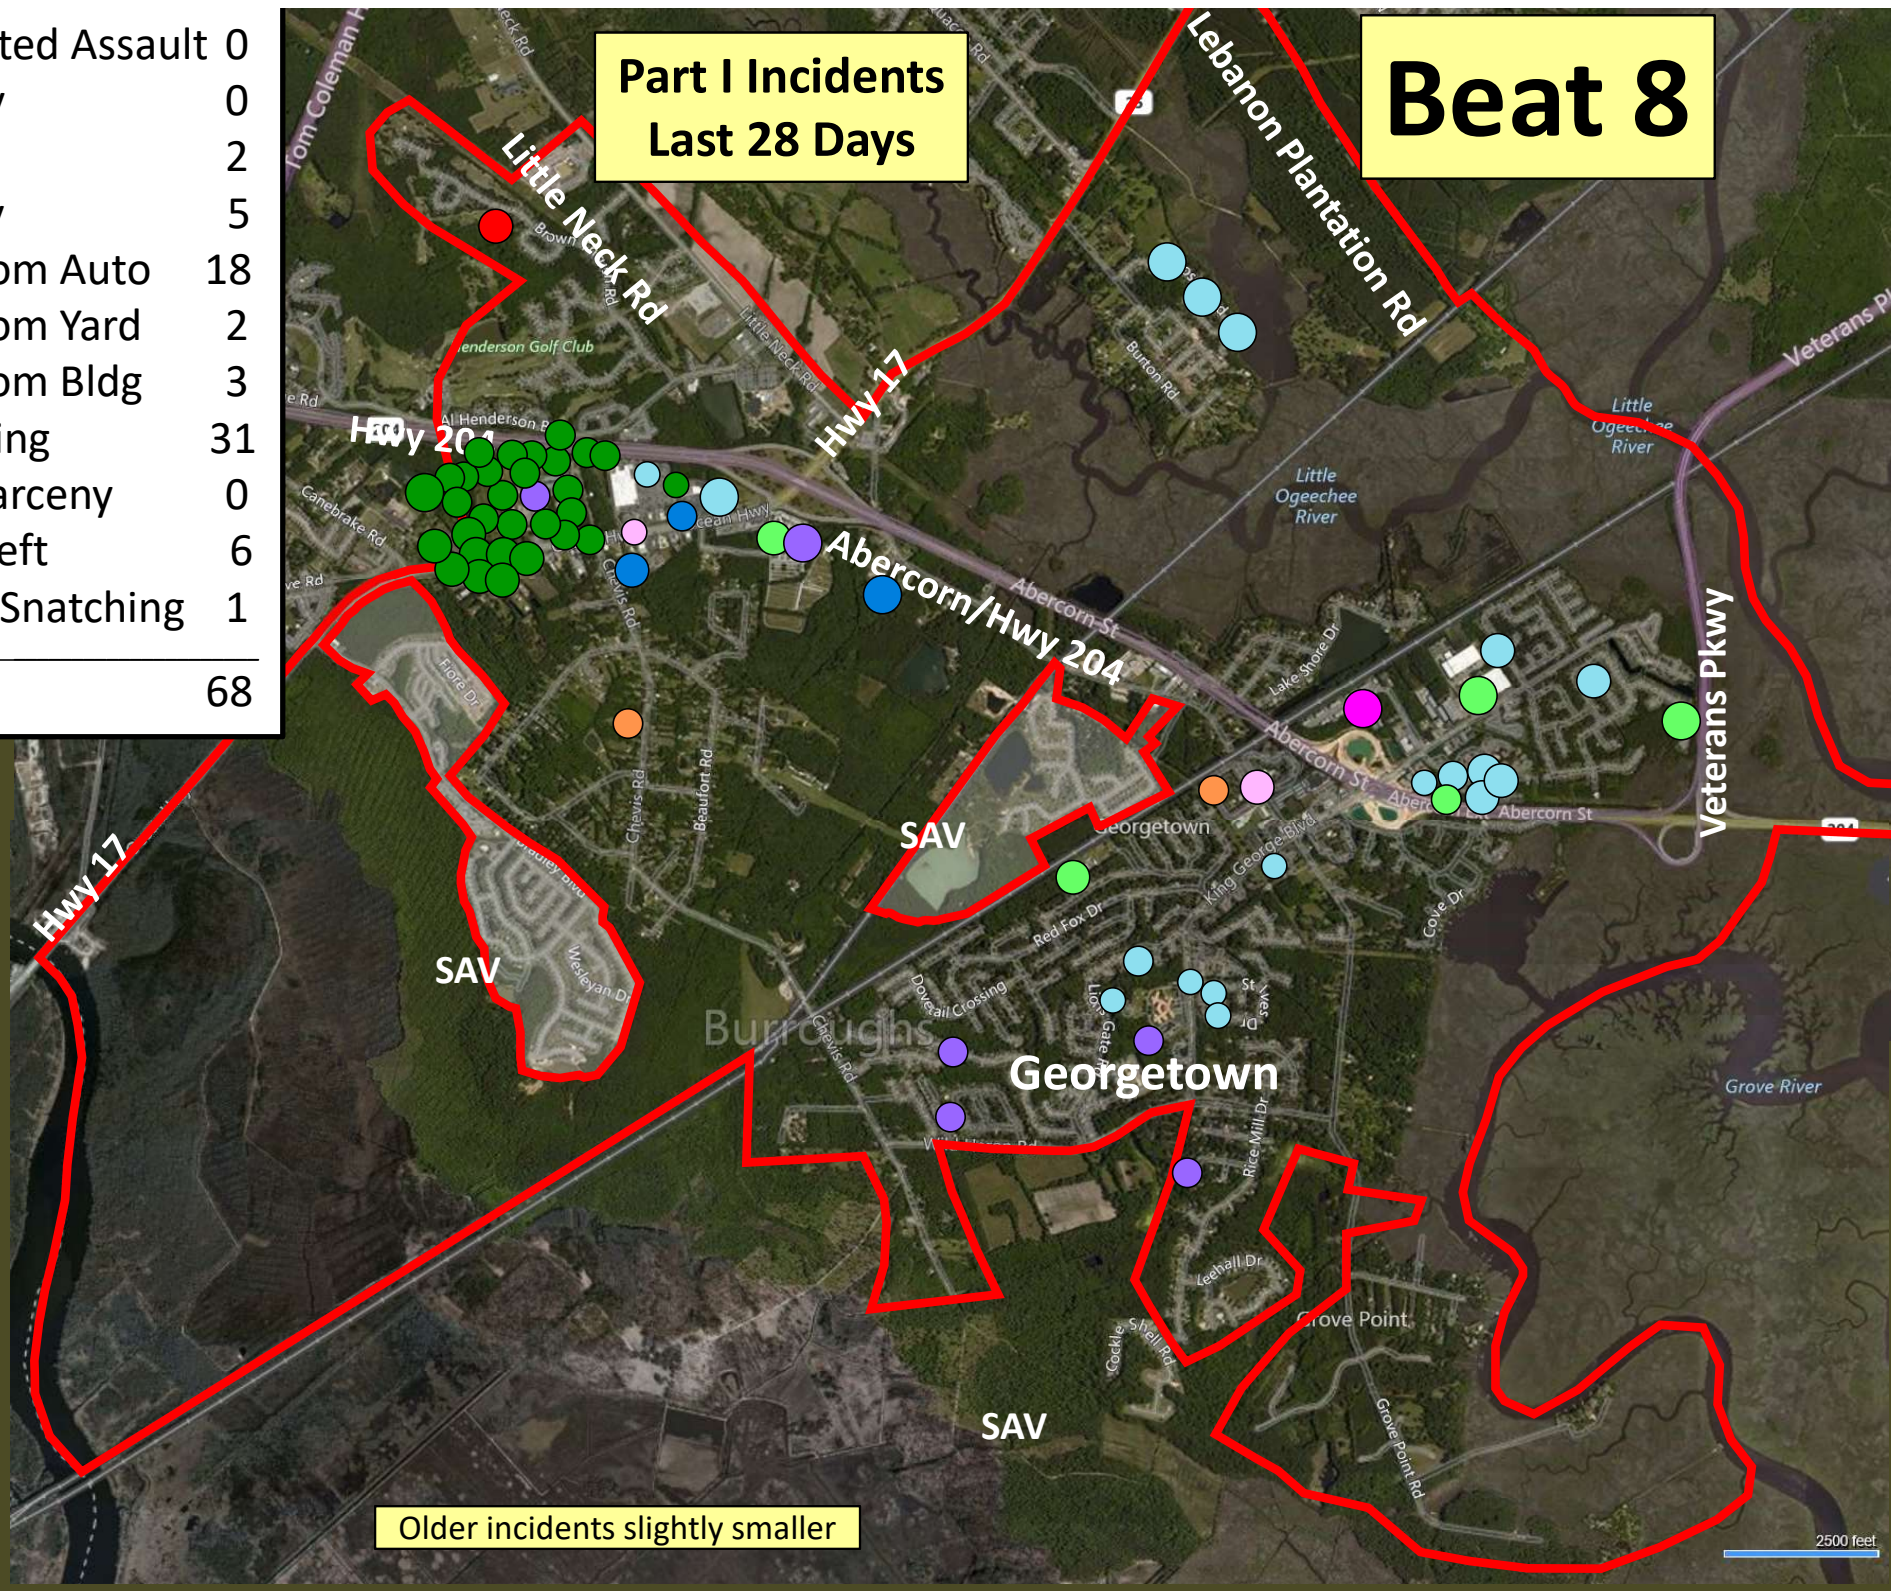

Older incidents slightly smaller

Beat 5

Pinpoint

Burnside Island

Skidaway Island

Part I Incidents
Last 28 Days

Older incidents slightly smaller

● Robbery	0
● Aggravated Assault	0
● Rape	0
● Burglary	1
● Theft from Auto	0
● Theft from Yard	2
● Theft from Building	1
● Shoplifting	0
● Other Larceny	1
● Auto Theft	0
● Snatching/PickPkt	0
Total	5

Older incidents slightly smaller

Beat 7

Part I Incidents
Last 28 Days

● Arson	1
● Robbery	0
● Aggravated Assault	6
● Rape	0
● Burglary	0
● Theft from Auto	10
● Theft from Yard	3
● Theft from Building	0
● Shoplifting	2
● Other Larceny	2
● Auto Theft	0
● Snatching/PickPkt	1
Total	25

Older incidents slightly smaller

Beat 8

Part I Incidents Last 28 Days

● Aggravated Assault	0
● Robbery	0
● Rape	2
● Burglary	5
● Theft from Auto	18
● Theft from Yard	2
● Theft from Bldg	3
● Shoplifting	31
● Other Larceny	0
● Auto Theft	6
● Sudden Snatching	1
Total	68

Older incidents slightly smaller

Beat 9

Part I Incidents
Last 28 Days

Arson	1
Robbery	0
Aggravated Assault	3
Rape	0
Burglary	3
Theft from Auto	7
Theft from Yard	4
Theft from Building	4
Shoplifting	0
Other Larceny	0
Auto Theft	3
Snatching/PickPkt	0
Total	25