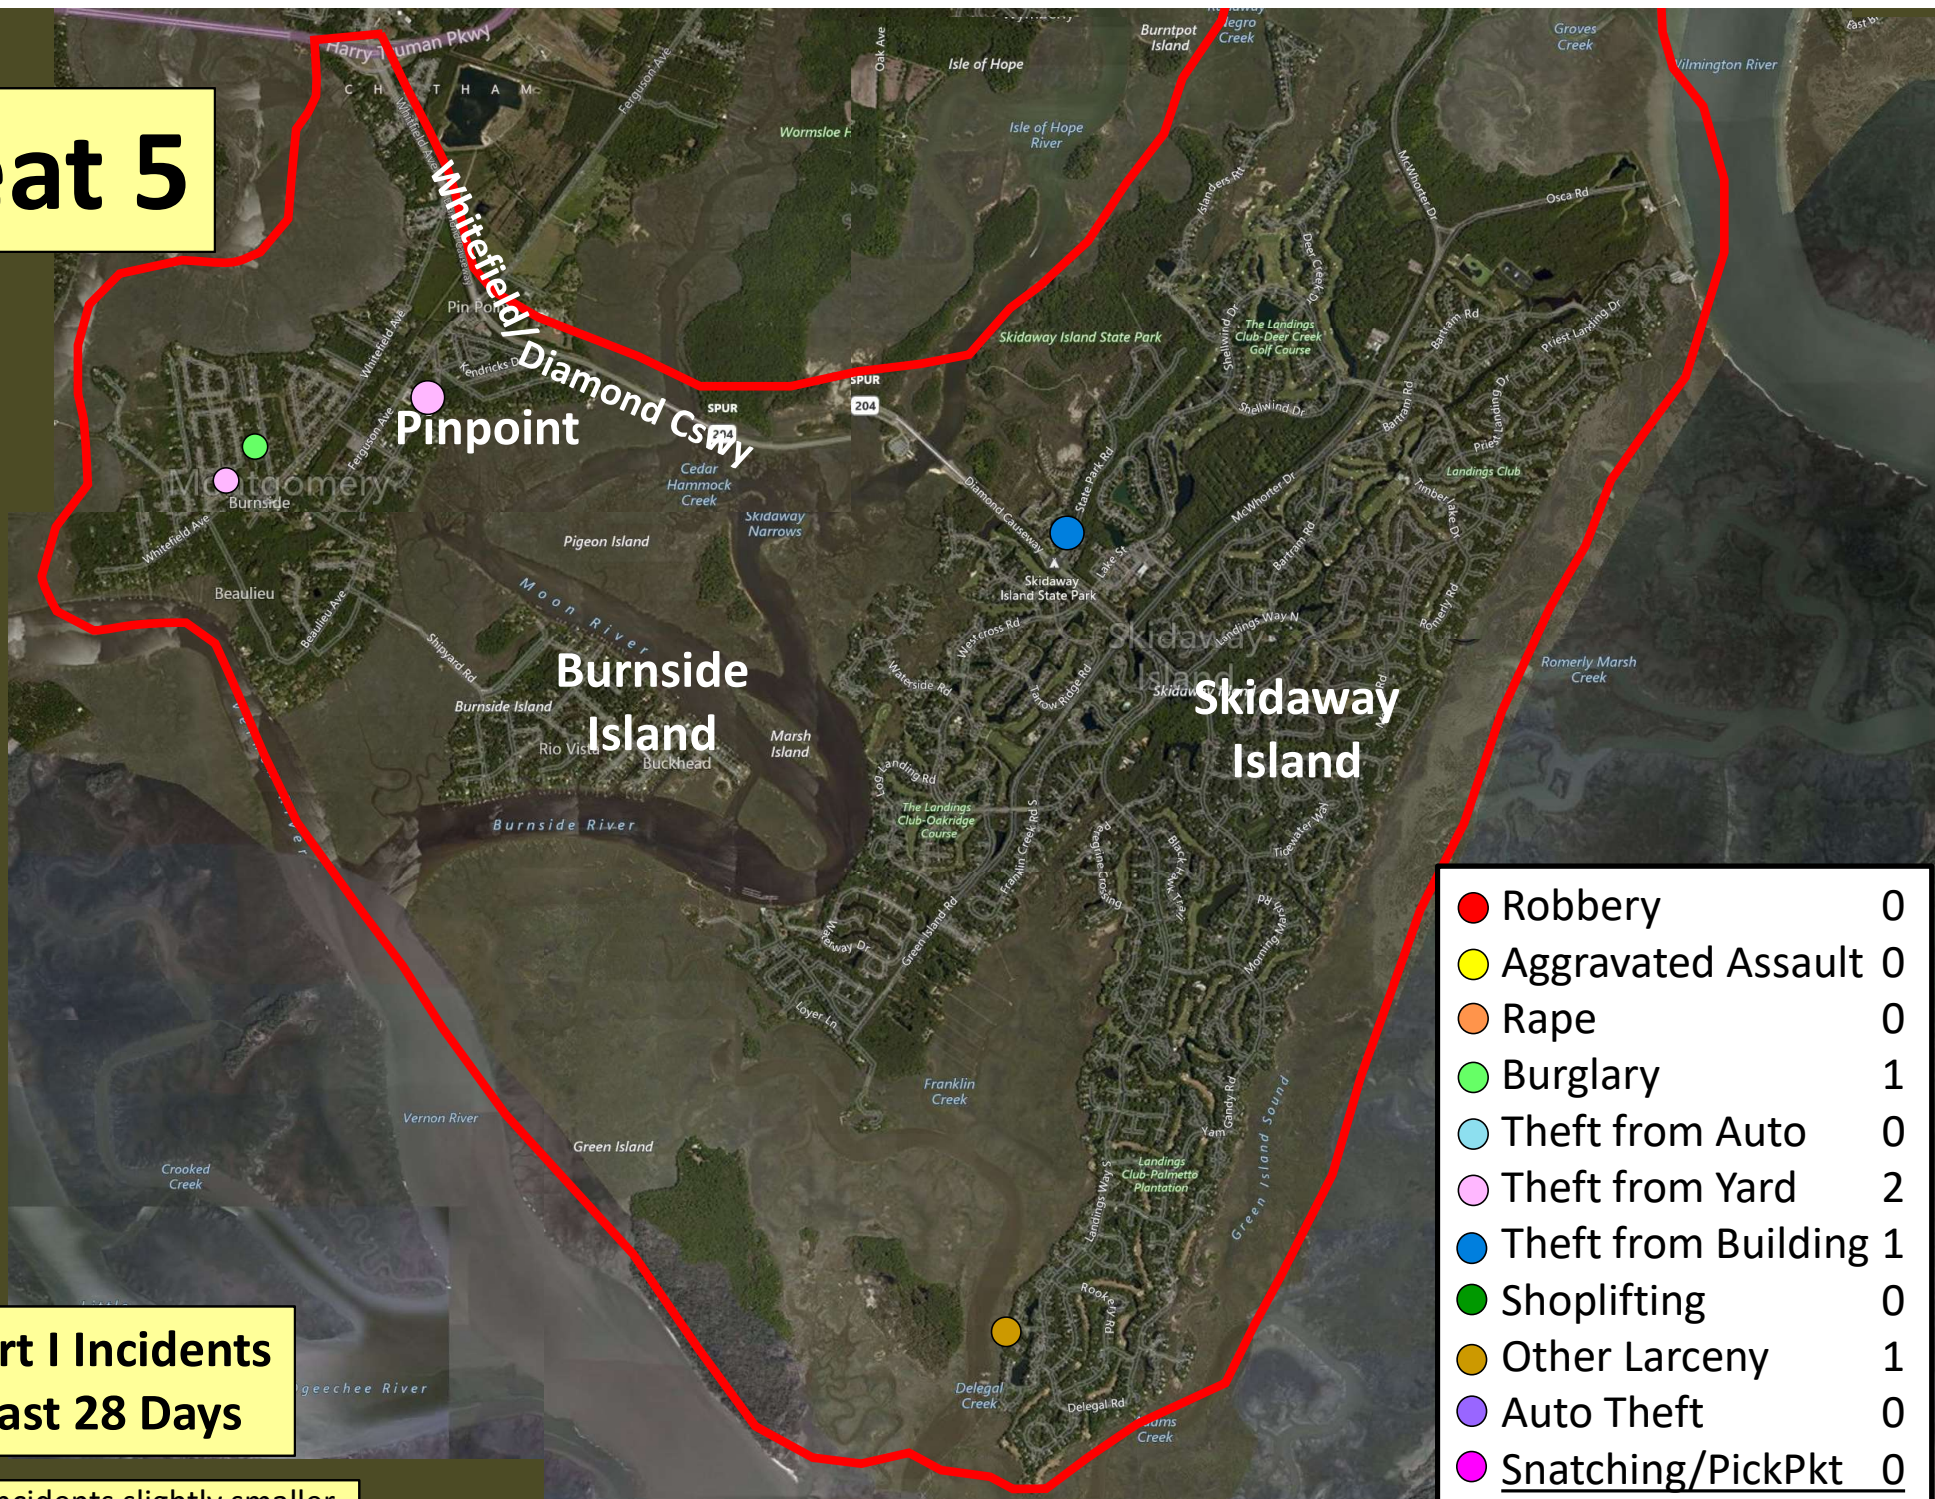

Older incidents slightly smaller

Beat 4

Part I Incidents
Last 28 Days

● Robbery	0
● Aggravated Assault	0
● Rape	0
● Burglary	0
● Theft from Auto	0
● Theft from Yard	0
● Theft from Building	0
● Shoplifting	7
● Other Larceny	1
● Auto Theft	0
Total	8

Older incidents slightly smaller

Beat 5

Pinpoint

Burnside Island

Skidaway Island

Part I Incidents
Last 28 Days

Older incidents slightly smaller

● Robbery	0
● Aggravated Assault	0
● Rape	0
● Burglary	1
● Theft from Auto	0
● Theft from Yard	2
● Theft from Building	1
● Shoplifting	0
● Other Larceny	1
● Auto Theft	0
● Snatching/PickPkt	0
Total	5