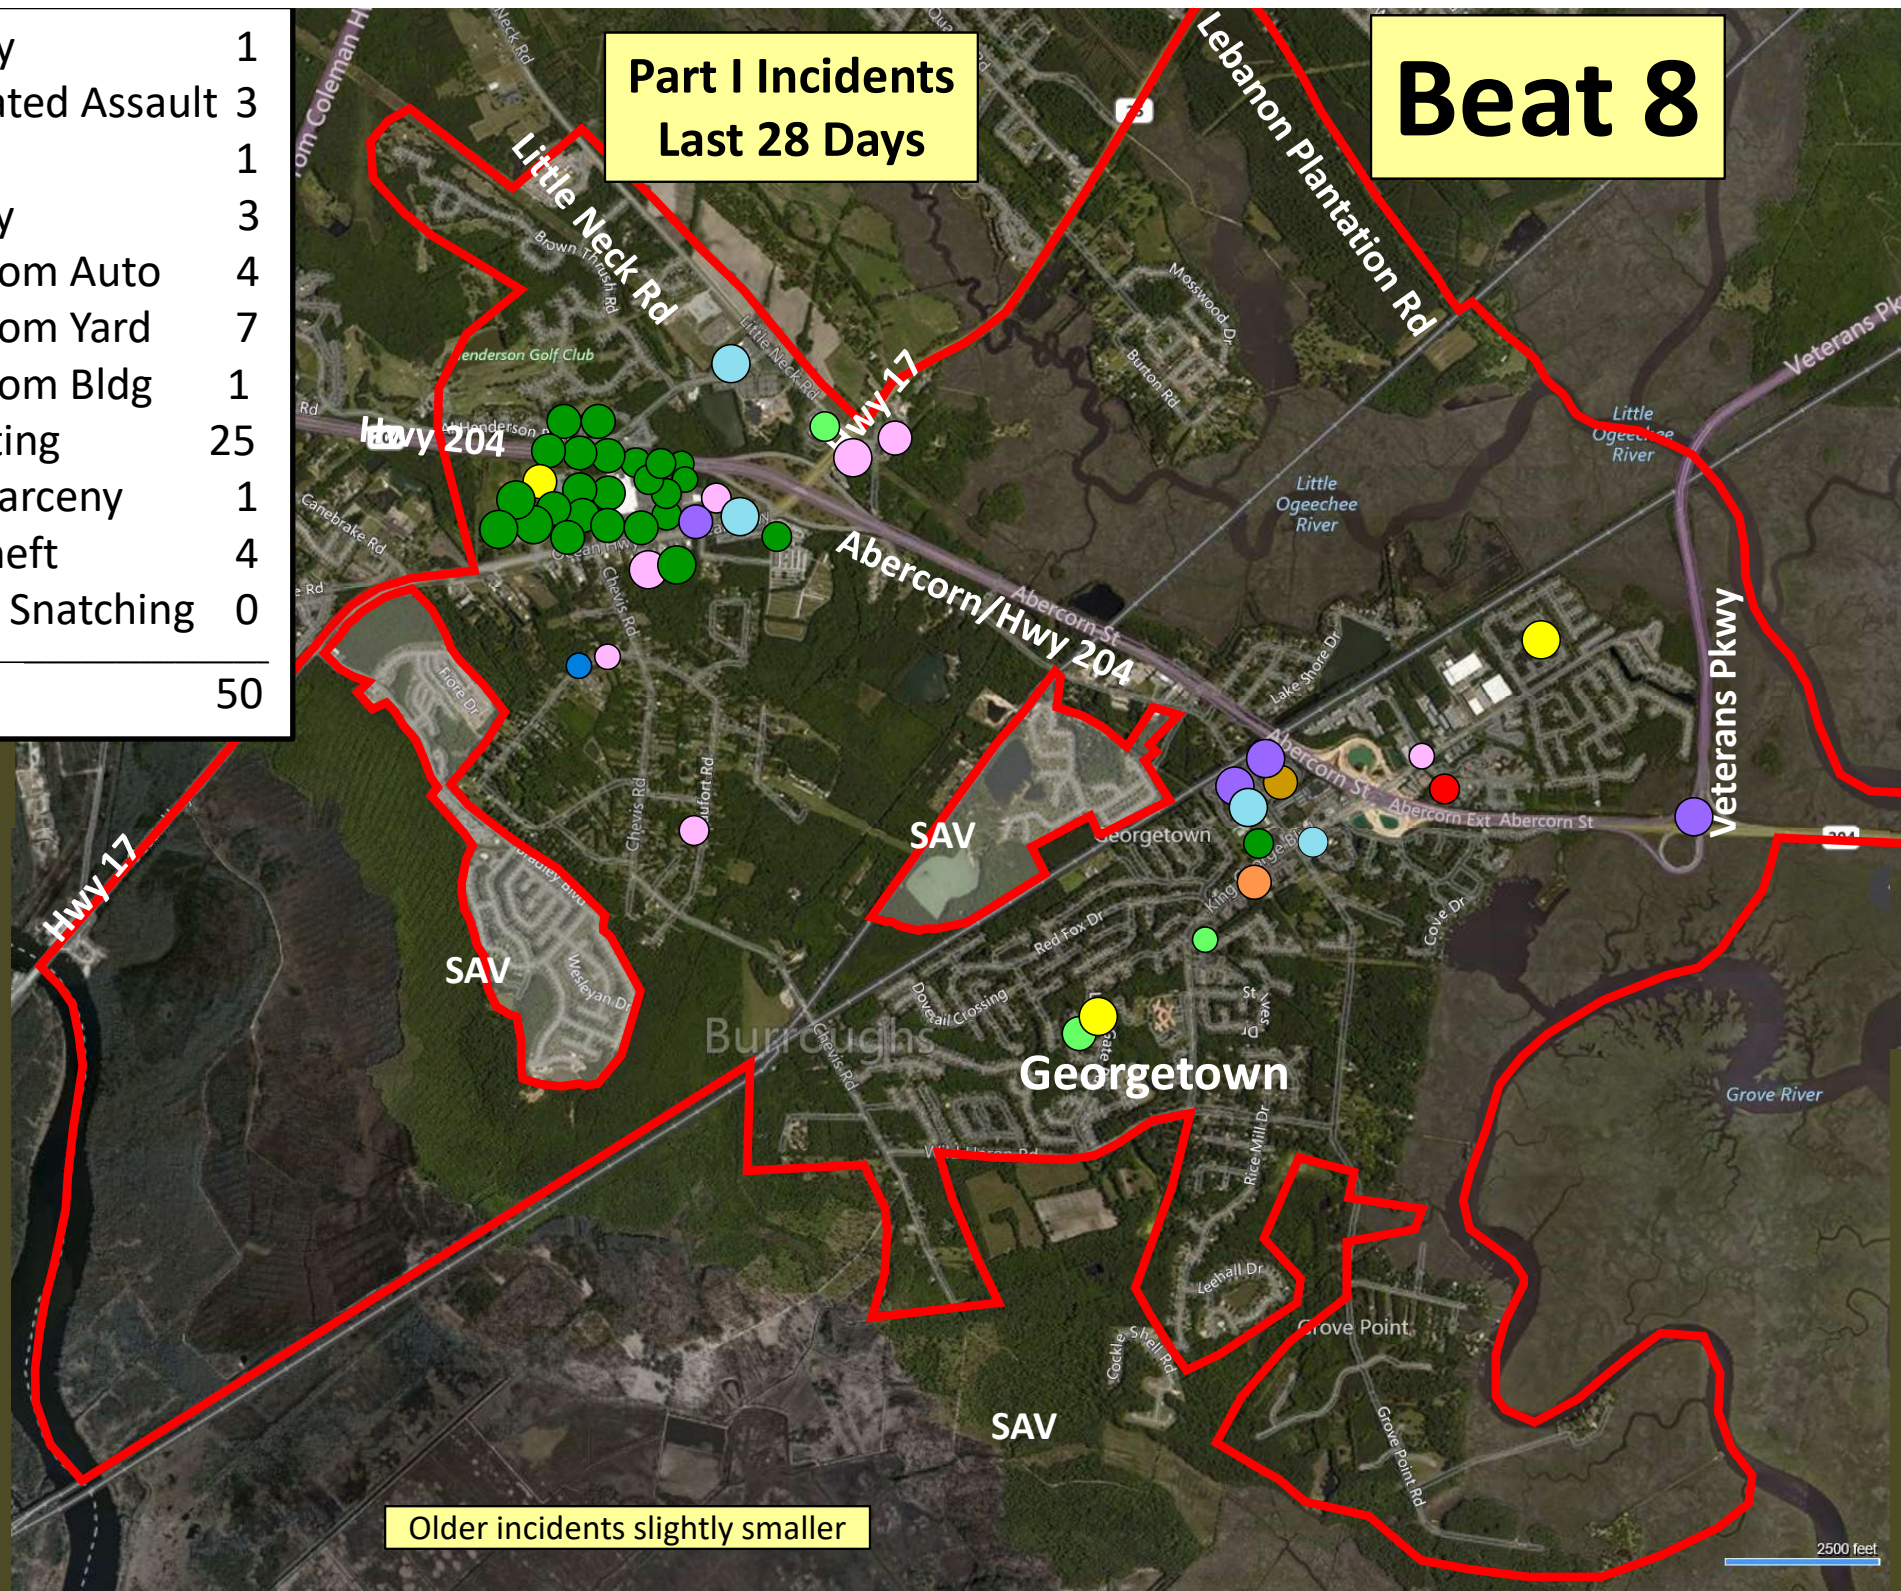

Beat 8

Part I Incidents Last 28 Days

● Robbery	1
● Aggravated Assault	3
● Rape	1
● Burglary	3
● Theft from Auto	4
● Theft from Yard	7
● Theft from Bldg	1
● Shoplifting	25
● Other Larceny	1
● Auto Theft	4
● Sudden Snatching	0
Total	50

Older incidents slightly smaller