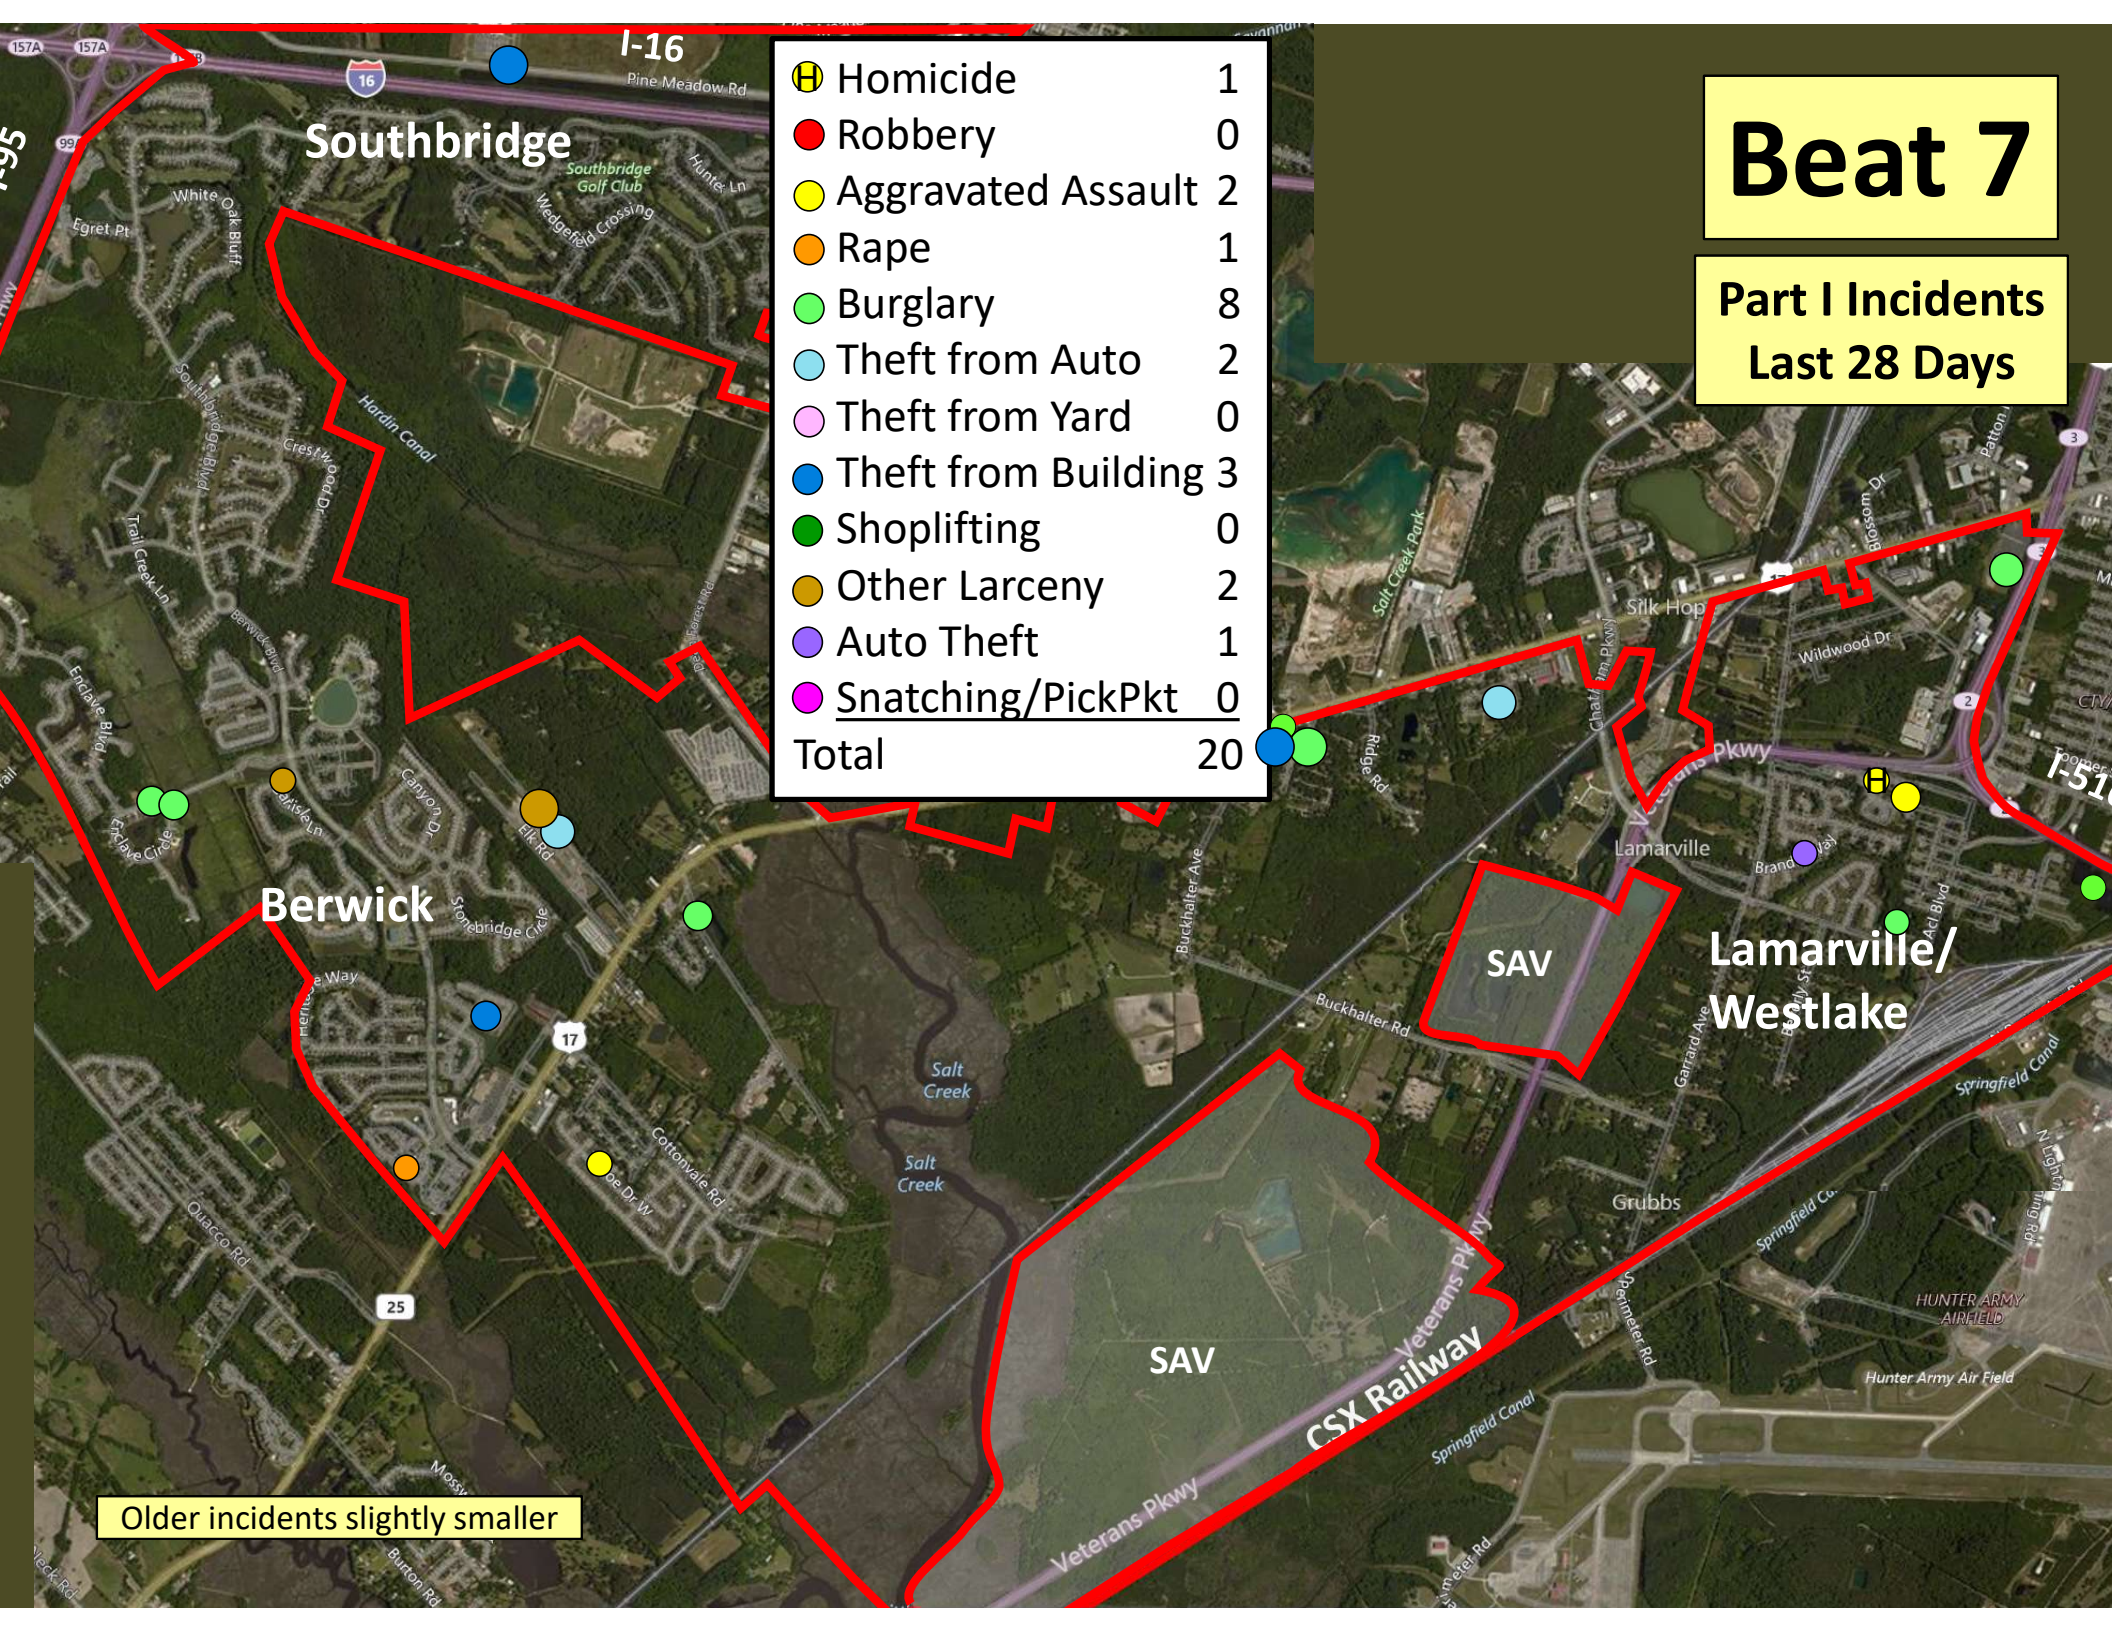

Older incidents slightly smaller

# Beat 7

Part I Incidents  
Last 28 Days

Homicide	1
Robbery	0
Aggravated Assault	2
Rape	1
Burglary	8
Theft from Auto	2
Theft from Yard	0
Theft from Building	3
Shoplifting	0
Other Larceny	2
Auto Theft	1
Snatching/PickPkt	0
<b>Total</b>	<b>20</b>