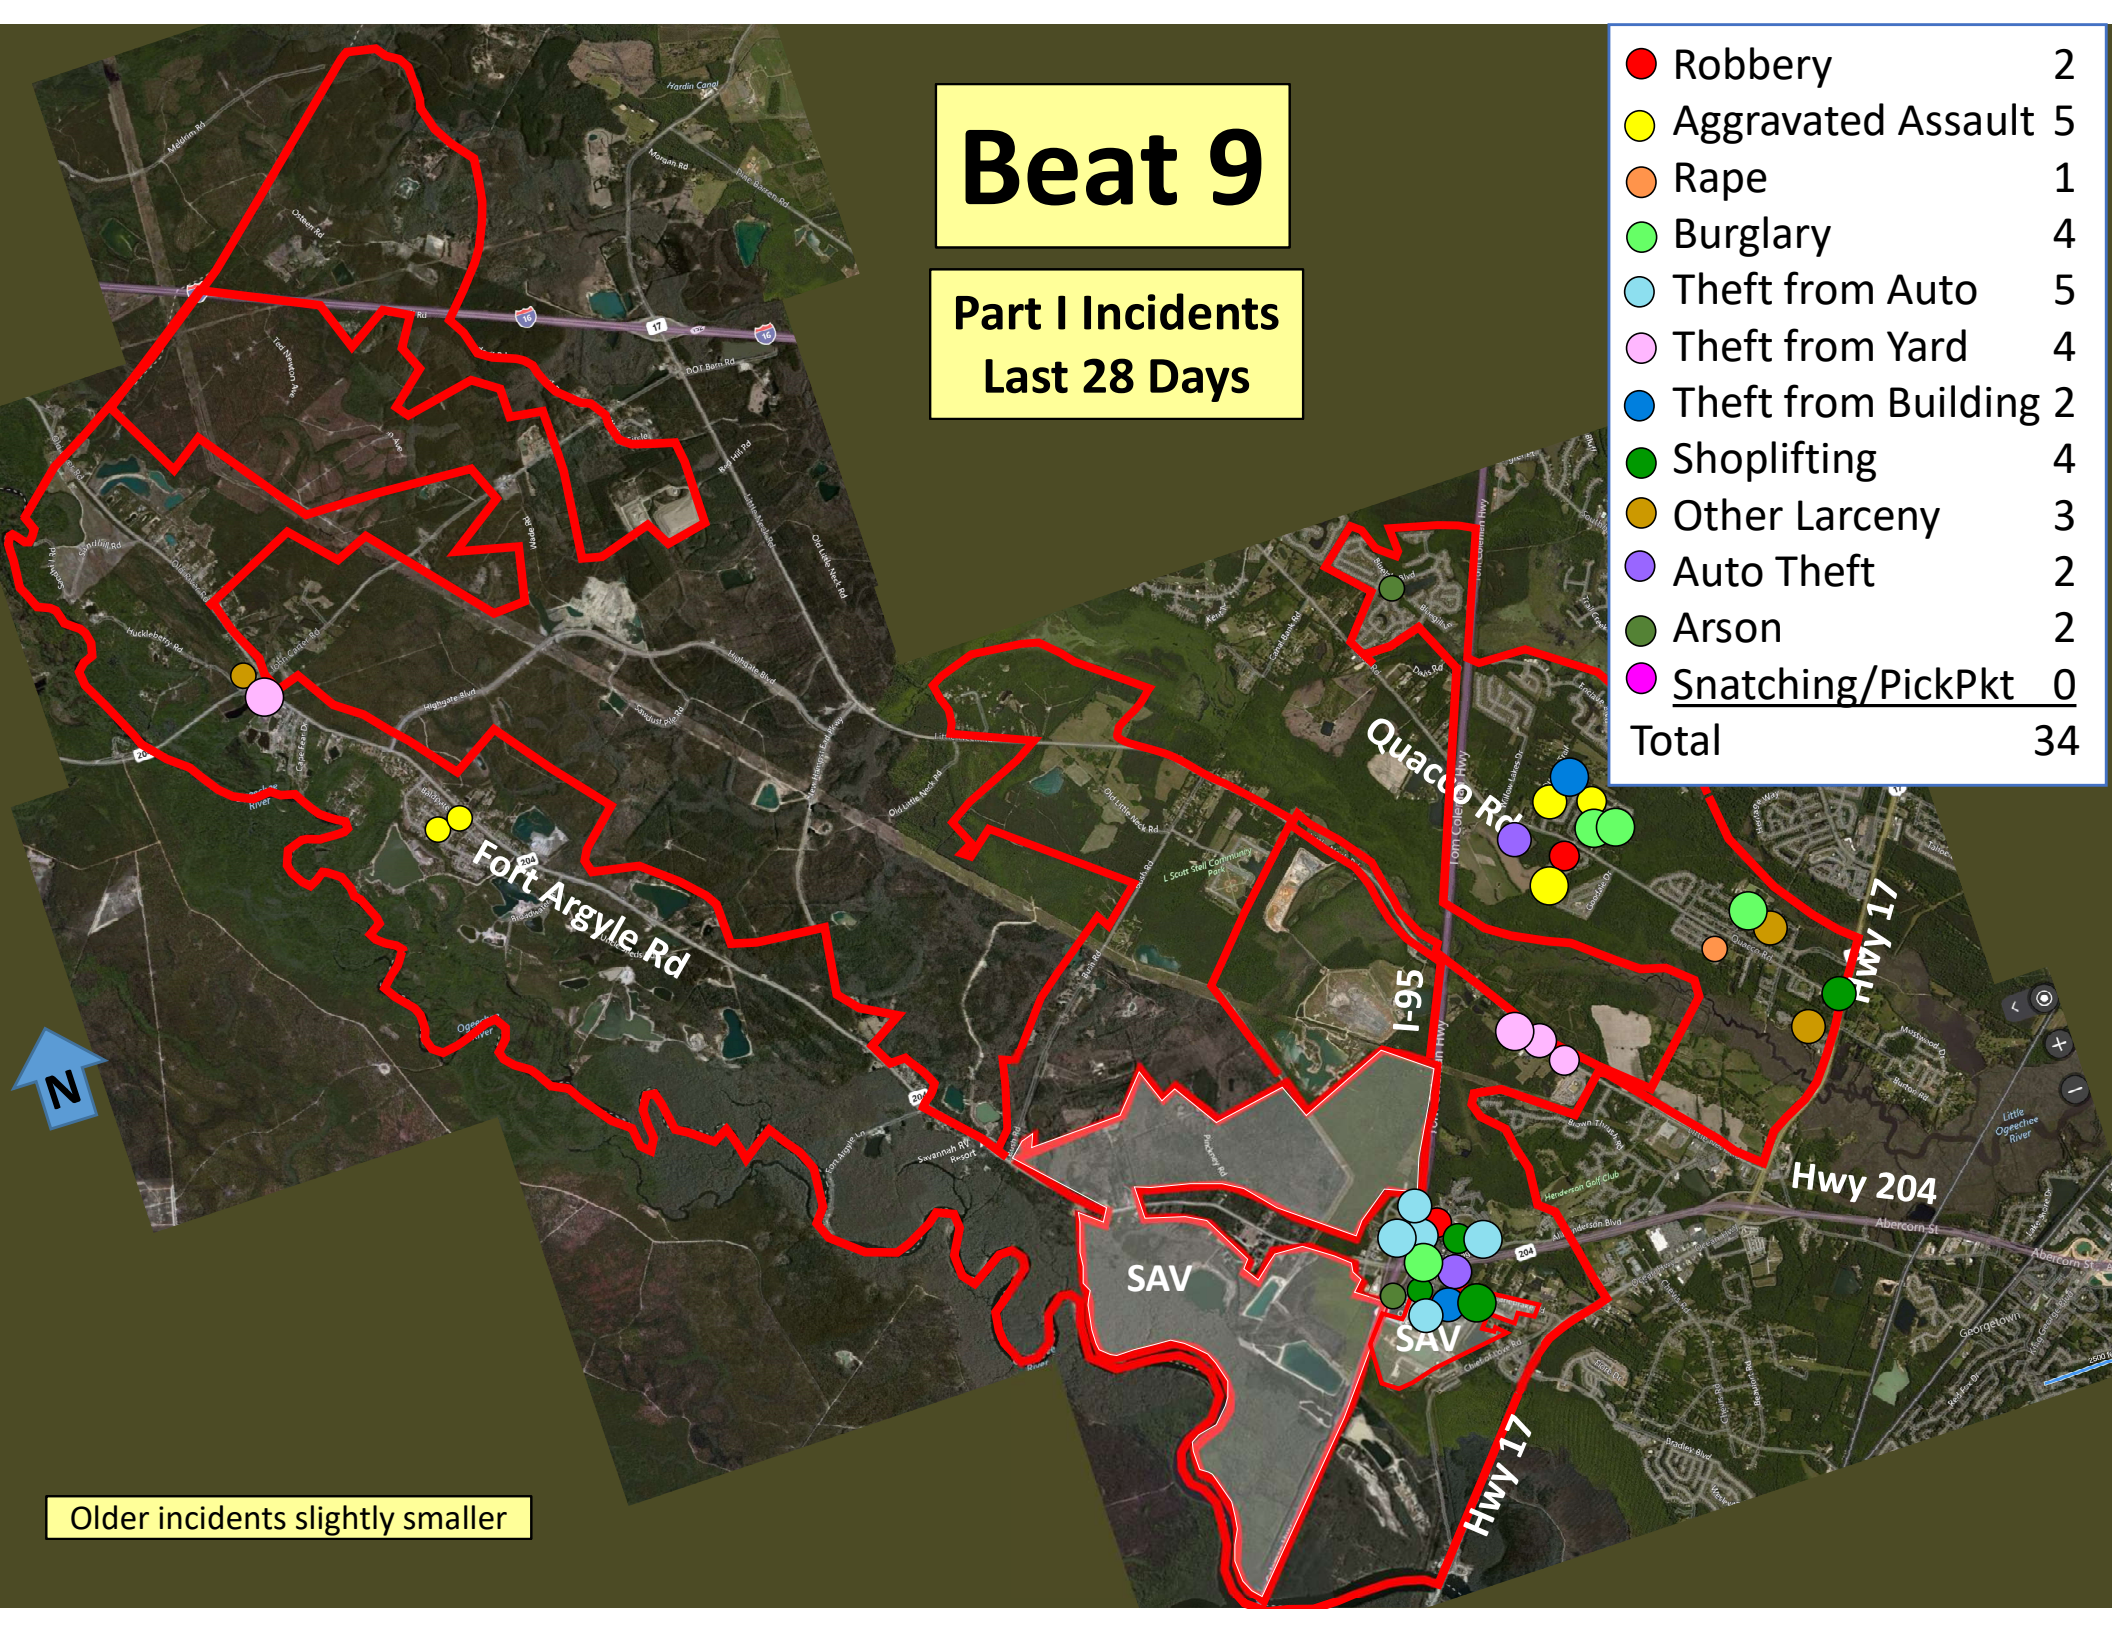

Beat 9

Part I Incidents
Last 28 Days

● Robbery	2
● Aggravated Assault	5
● Rape	1
● Burglary	4
● Theft from Auto	5
● Theft from Yard	4
● Theft from Building	2
● Shoplifting	4
● Other Larceny	3
● Auto Theft	2
● Arson	2
● Snatching/PickPkt	0
Total	34

Older incidents slightly smaller