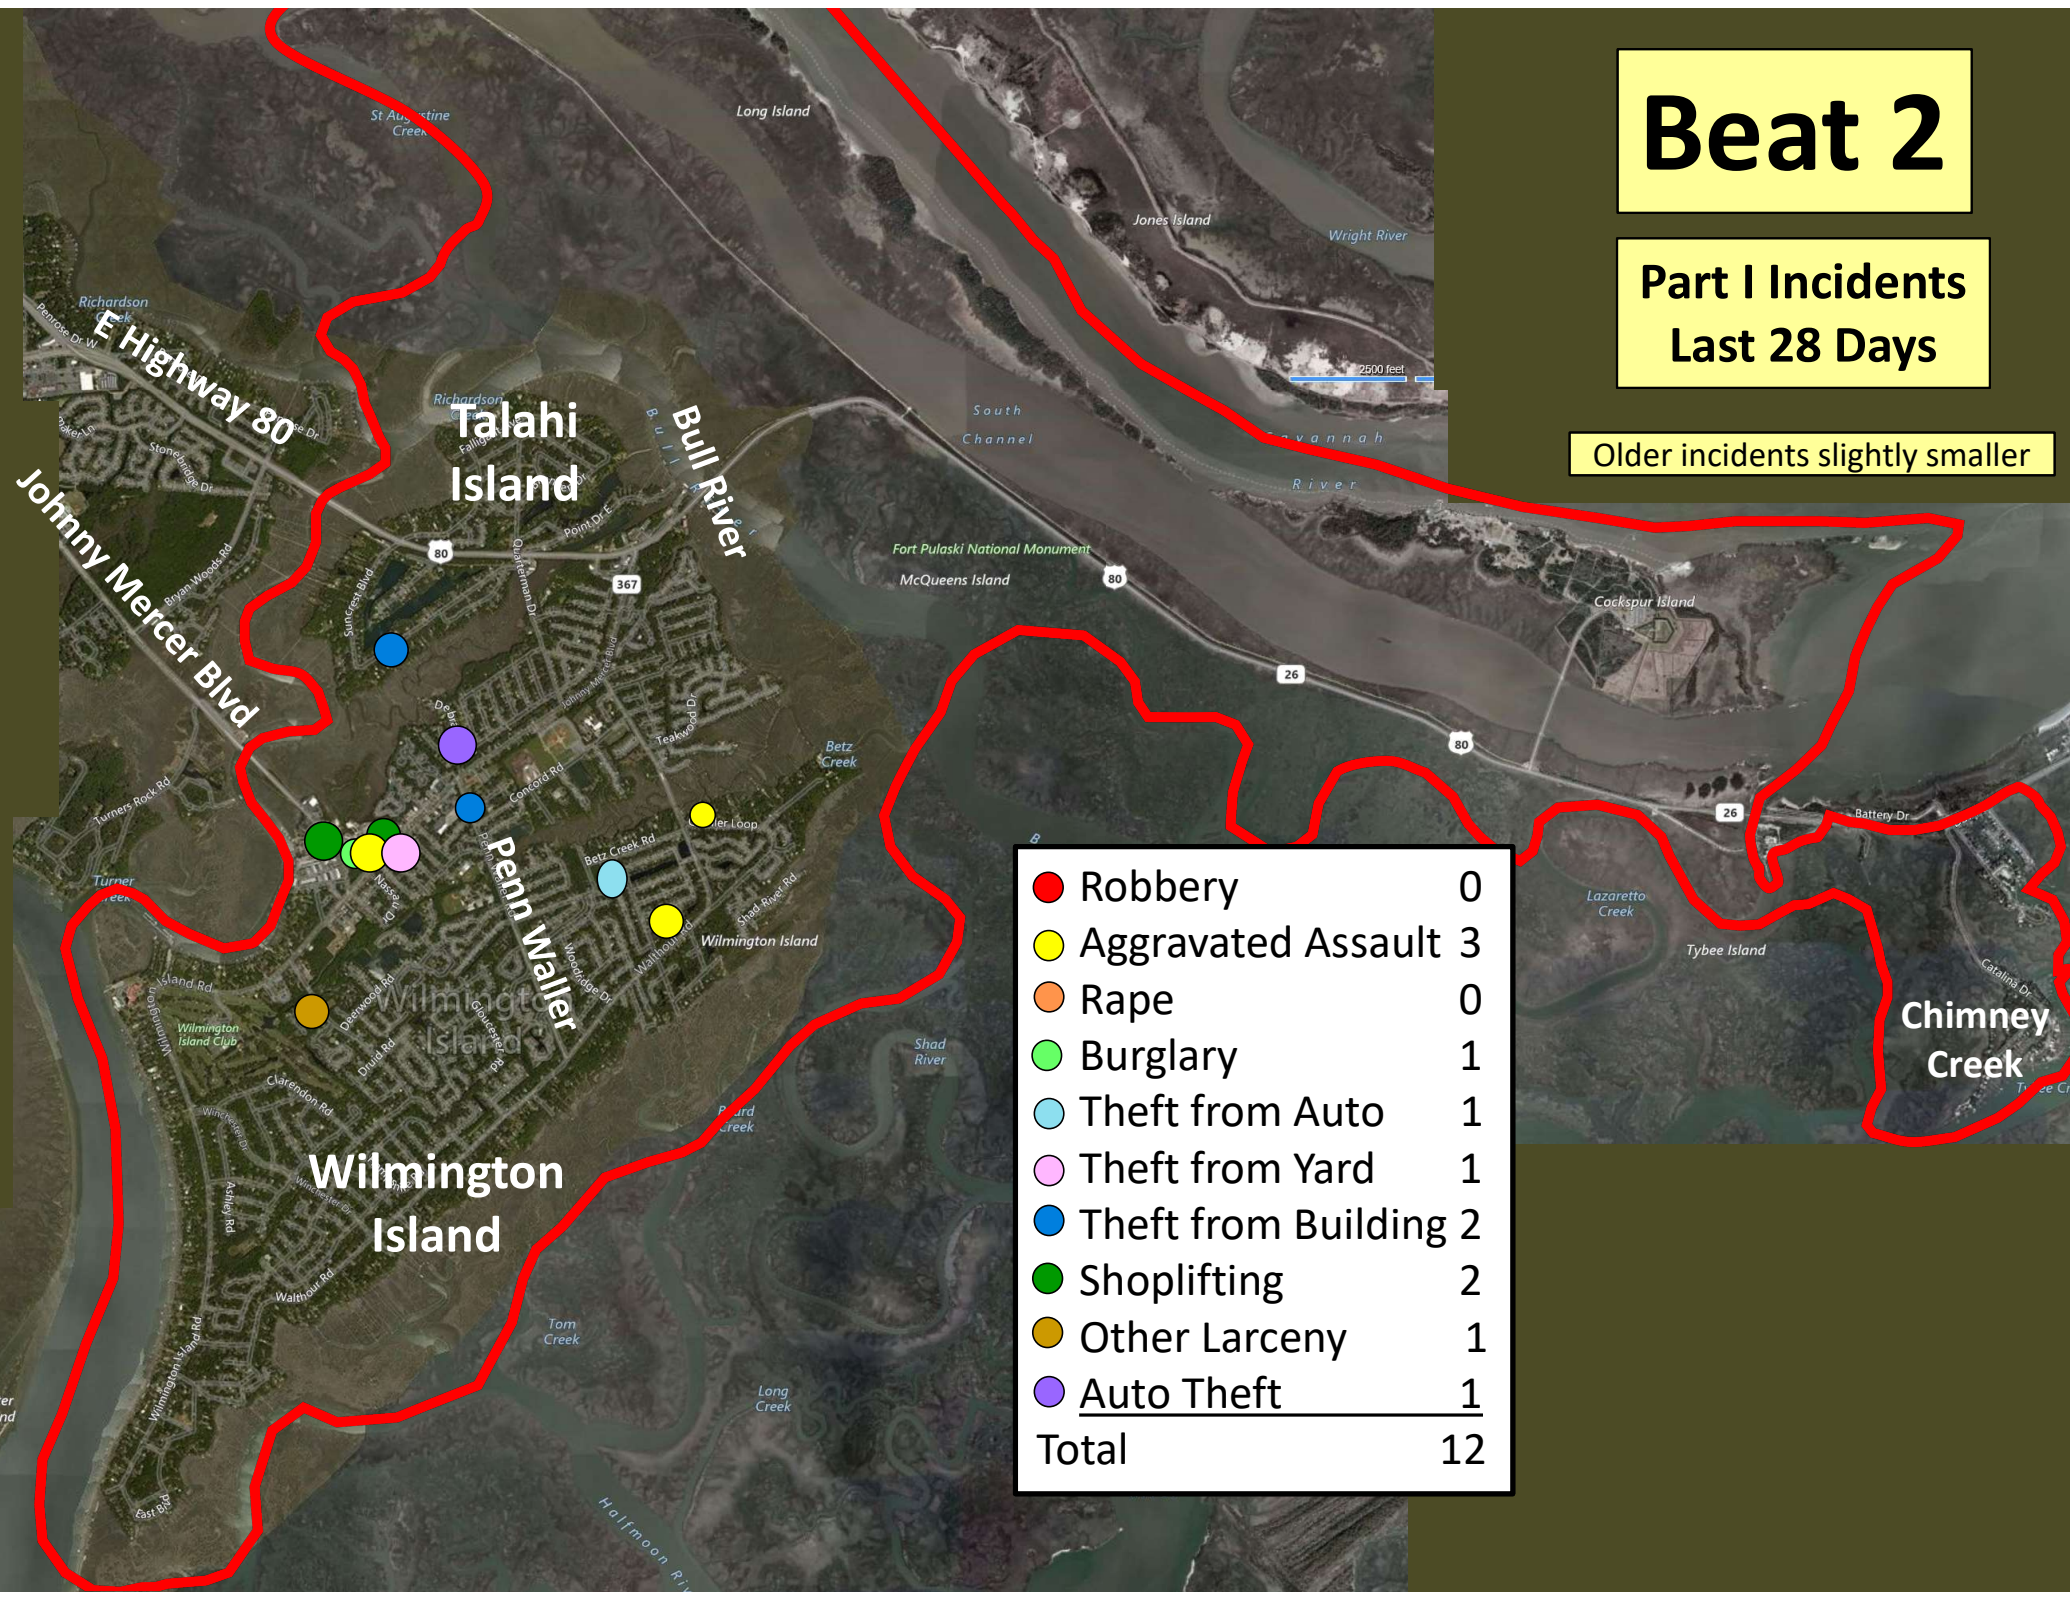

Older incidents slightly smaller

# Beat 2

Part I Incidents  
Last 28 Days

Older incidents slightly smaller

## Part I Incidents Last 28 Days

Older incidents slightly smaller