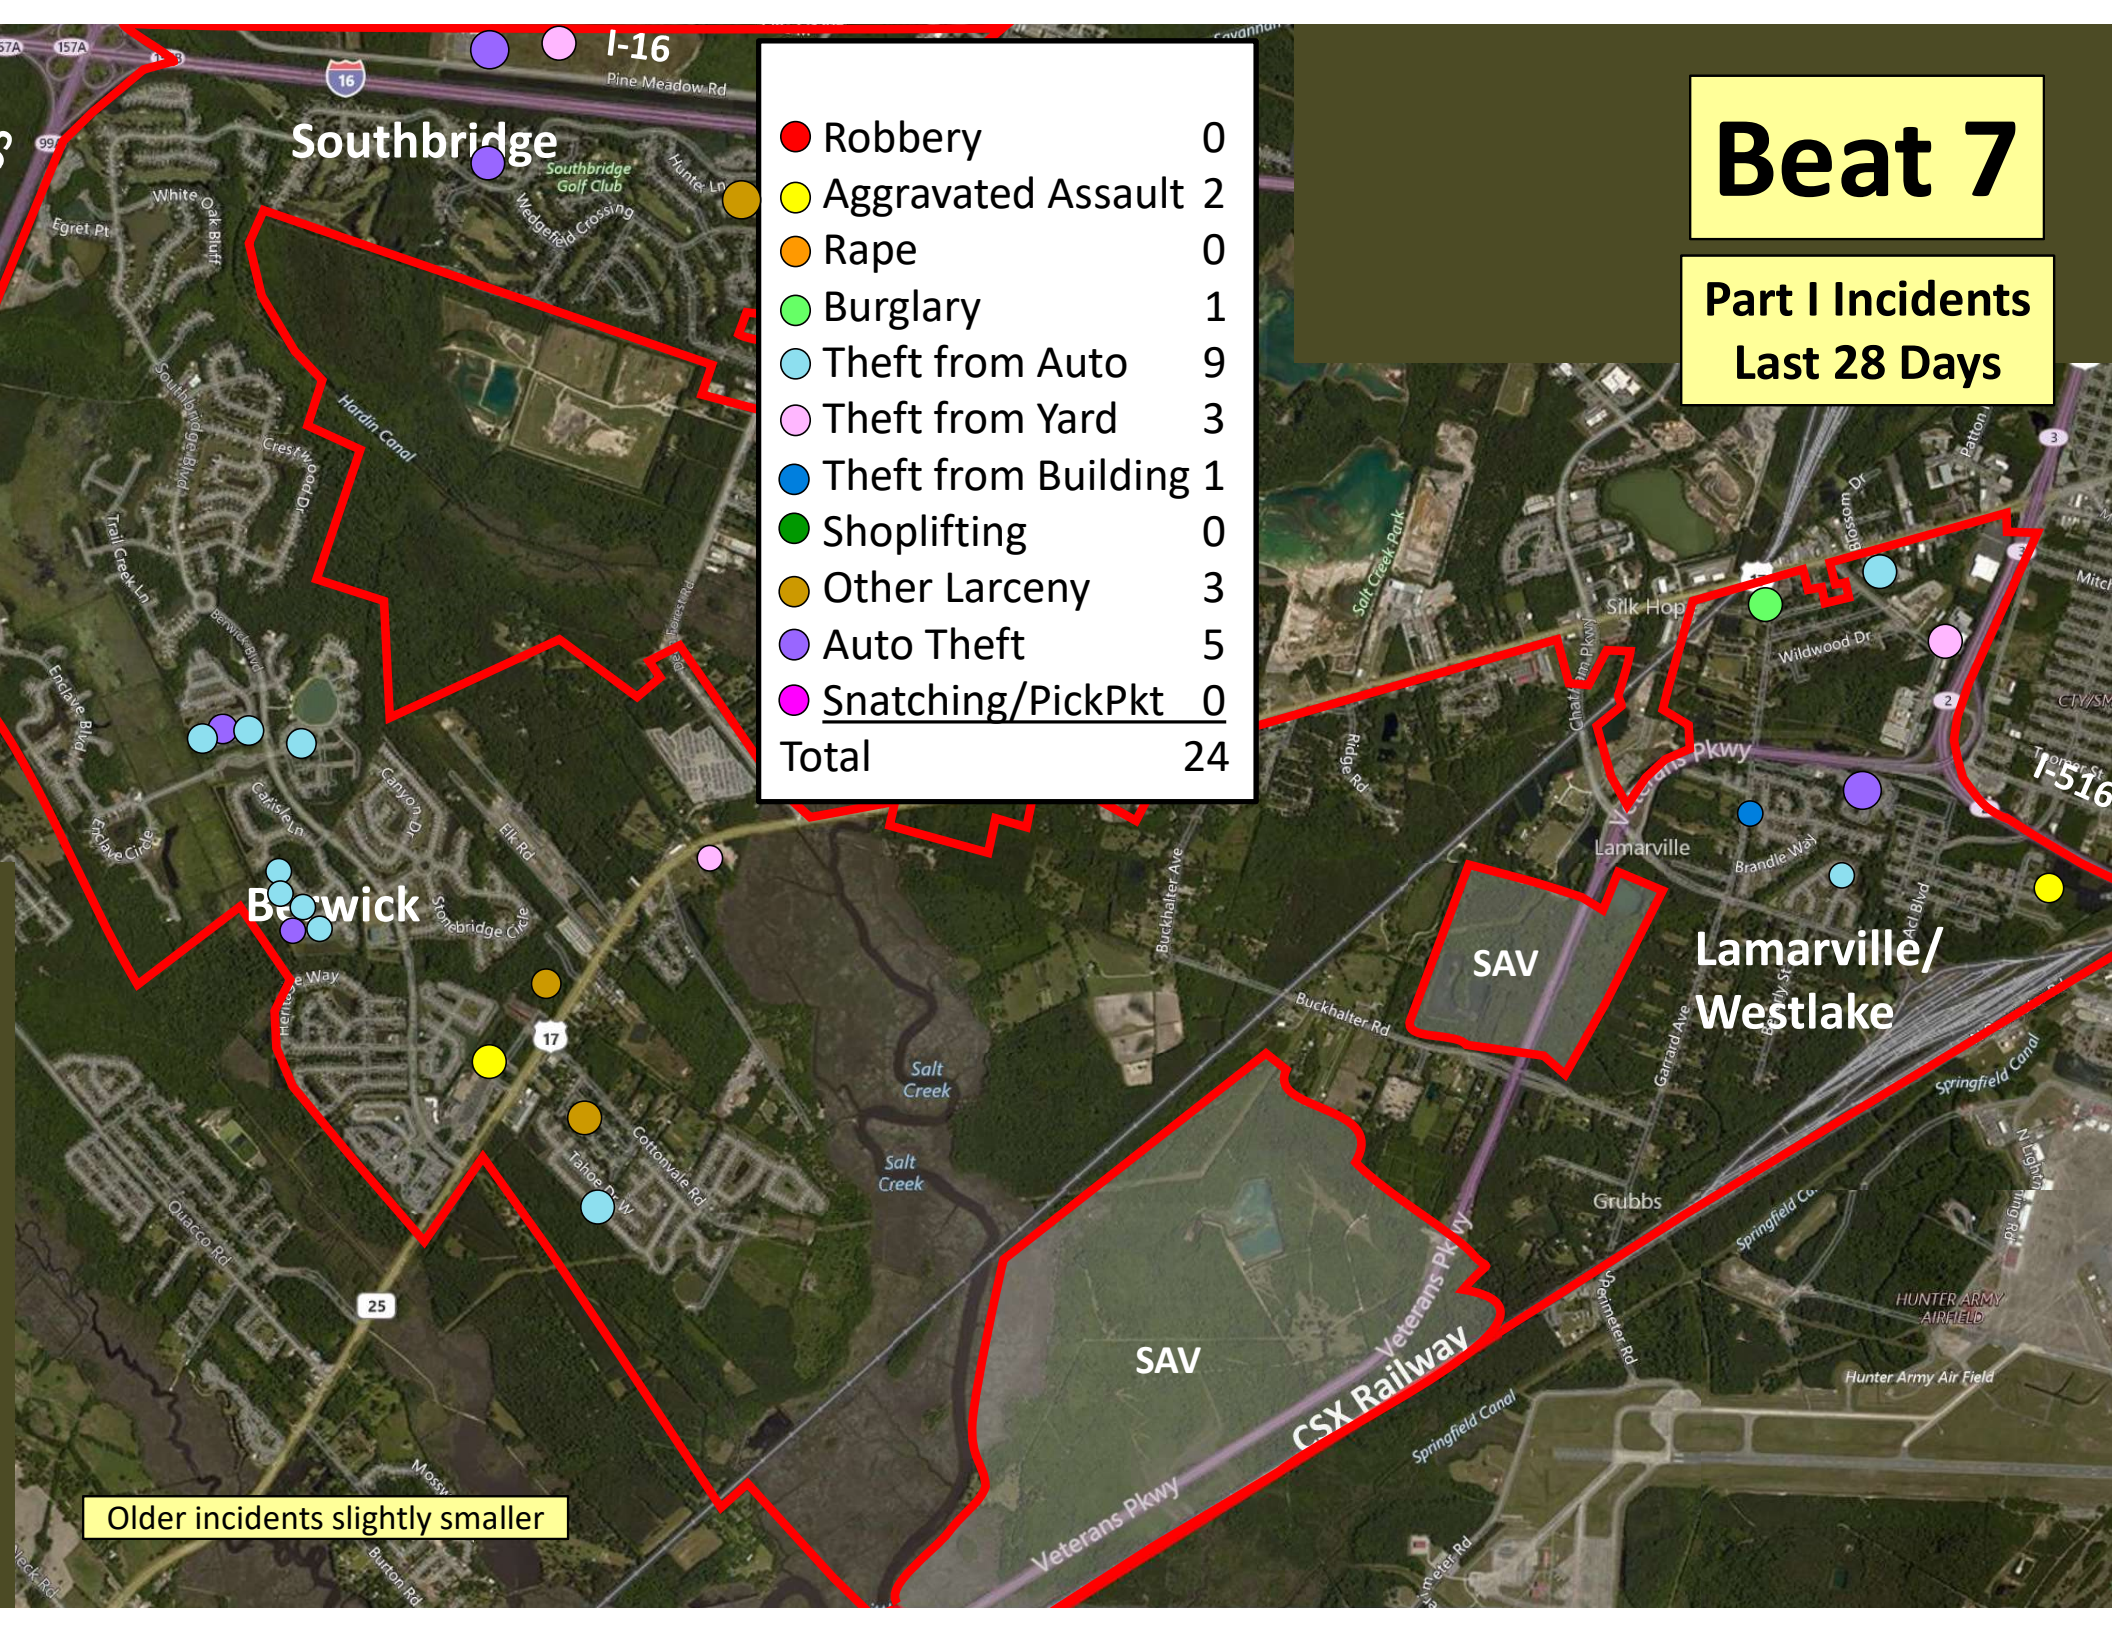

Beat 7

Part I Incidents
Last 28 Days

● Robbery	0
● Aggravated Assault	2
● Rape	0
● Burglary	1
● Theft from Auto	9
● Theft from Yard	3
● Theft from Building	1
● Shoplifting	0
● Other Larceny	3
● Auto Theft	5
● Snatching/PickPkt	0
Total	24

Older incidents slightly smaller