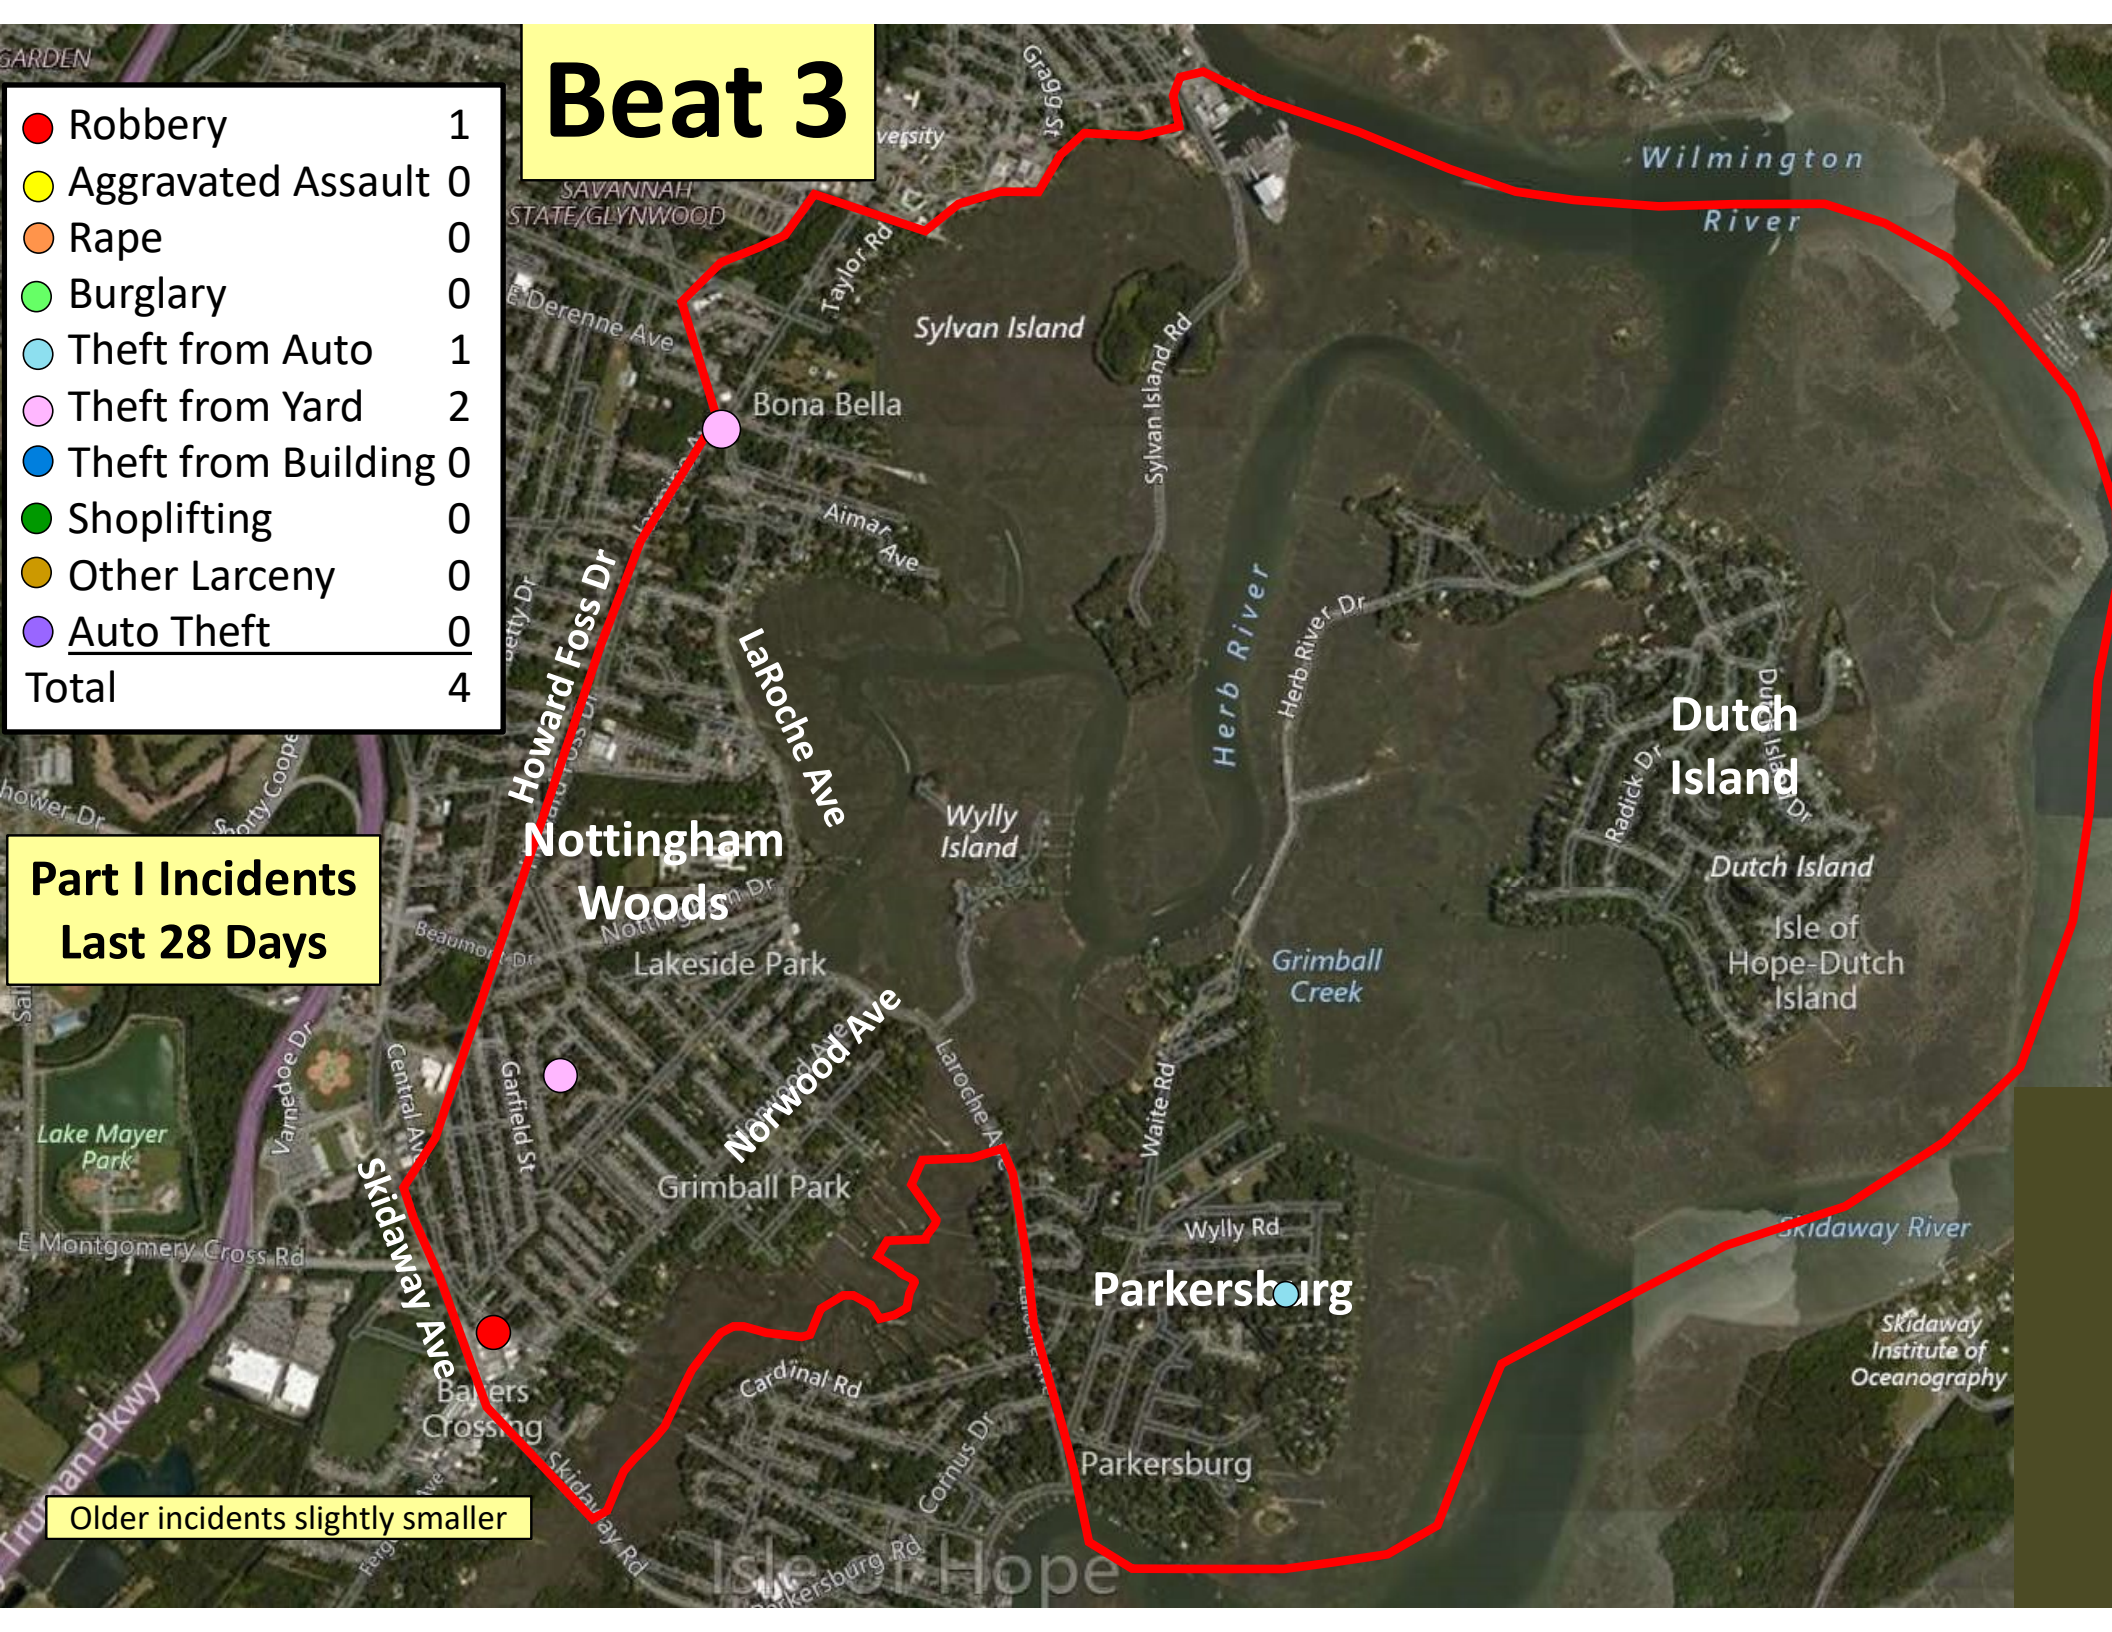

Beat 3

● Robbery	1
● Aggravated Assault	0
● Rape	0
● Burglary	0
● Theft from Auto	1
● Theft from Yard	2
● Theft from Building	0
● Shoplifting	0
● Other Larceny	0
● Auto Theft	0
Total	4

Part I Incidents Last 28 Days

Older incidents slightly smaller