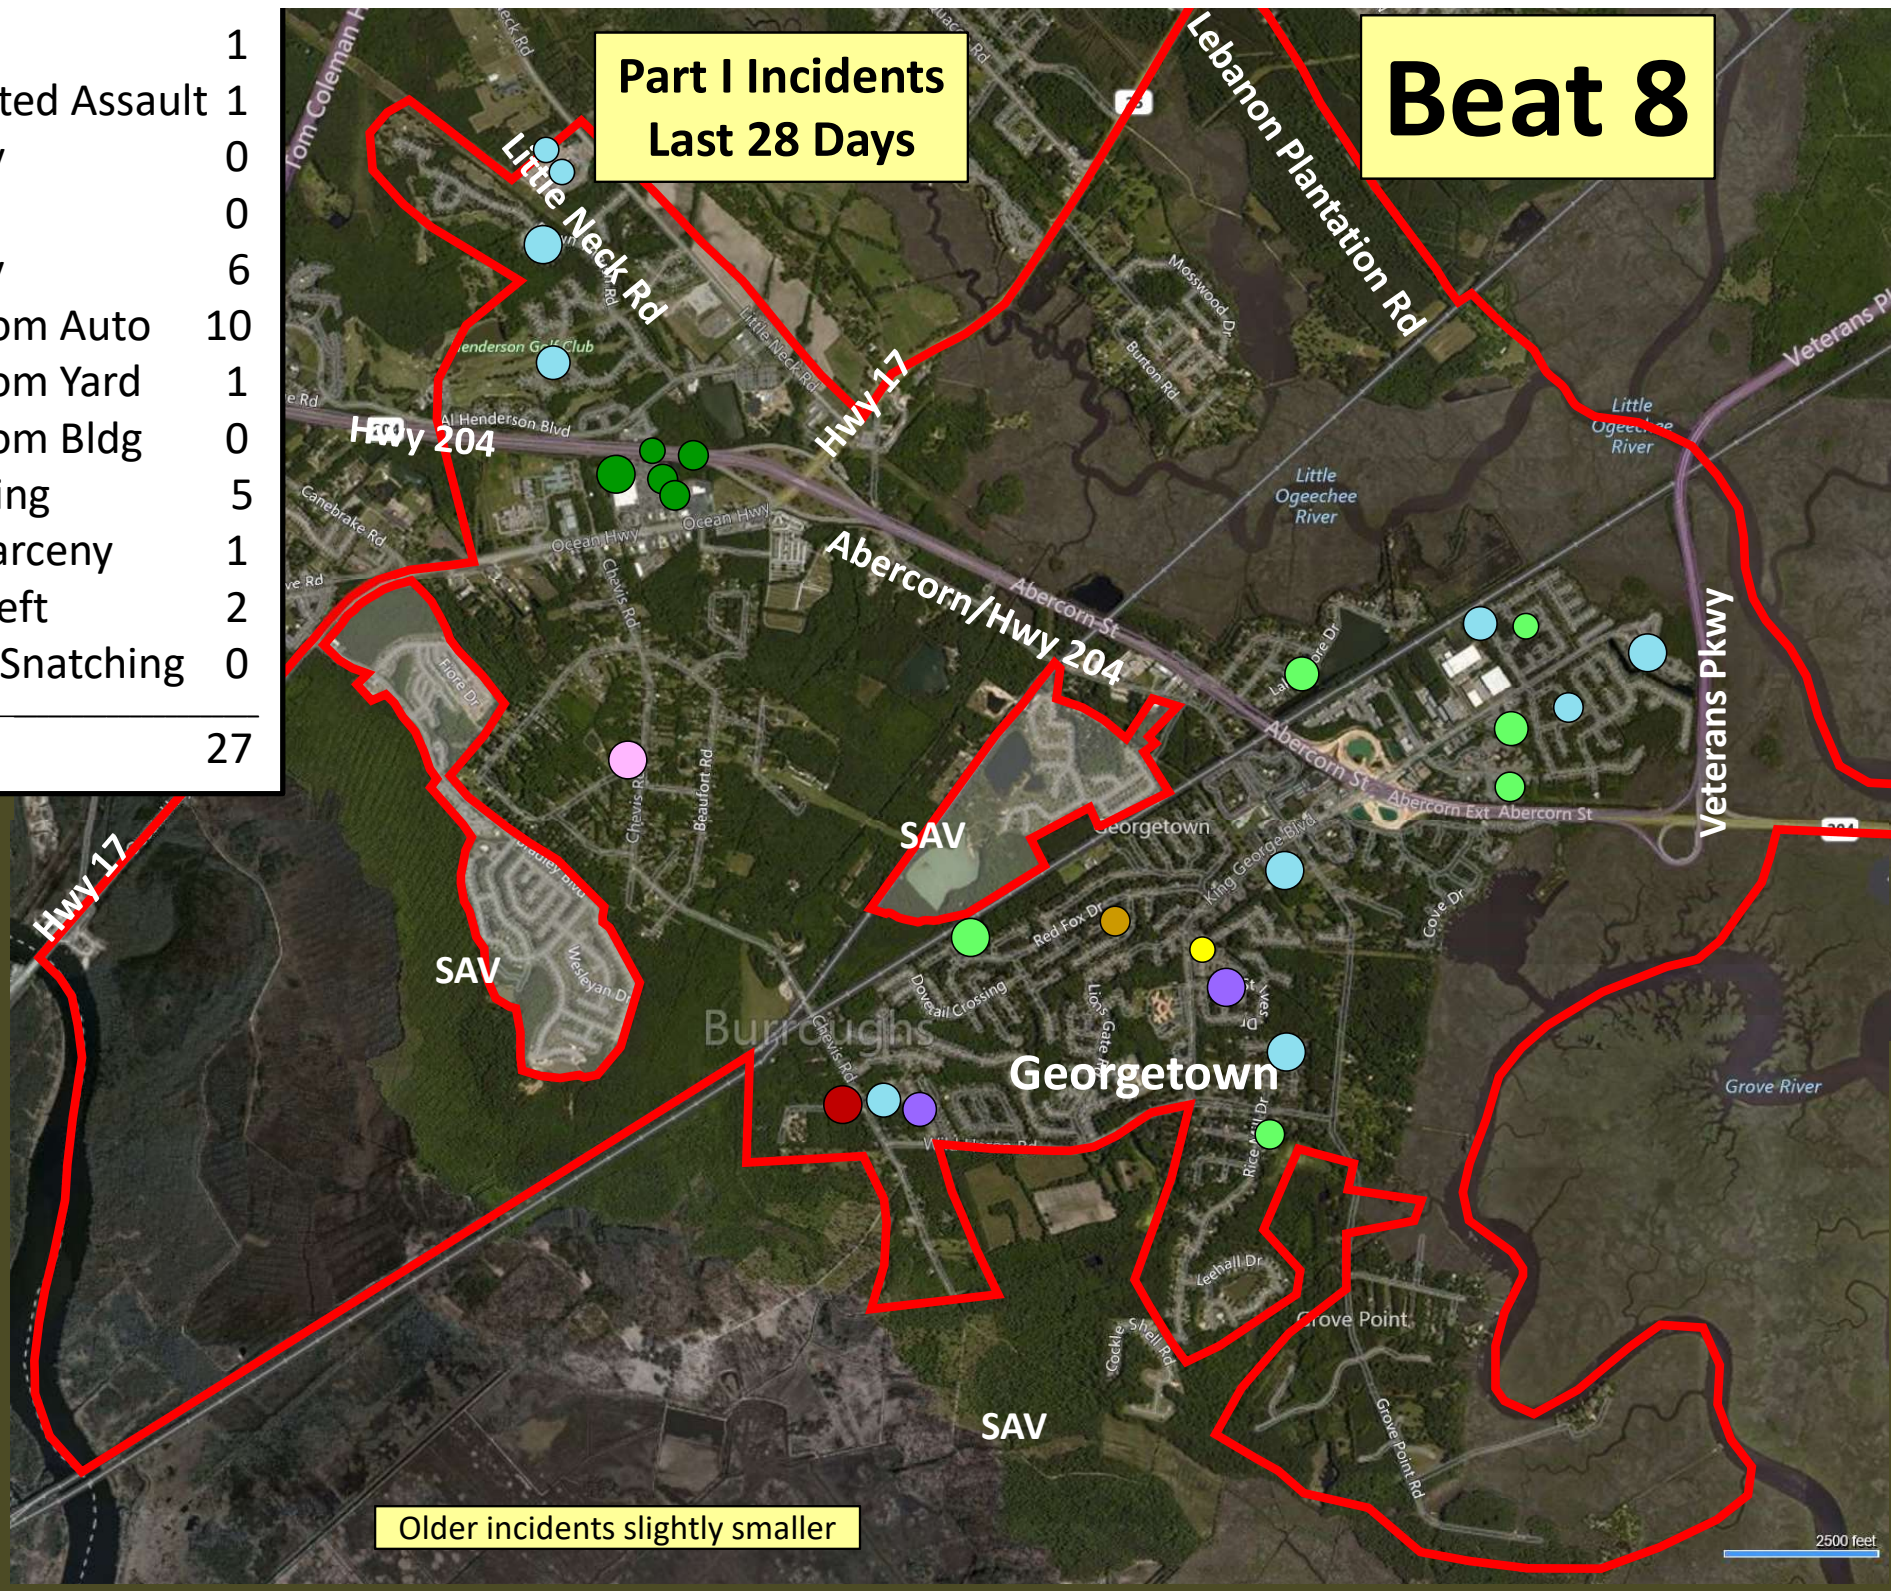

Older incidents slightly smaller

Beat 5

Pinpoint

Whitefield/
Diamond Cswy

Burnside
Island

Skidaway
Island

Part I Incidents
Last 28 Days

Older incidents slightly smaller

Older incidents slightly smaller

Beat 7

Part I Incidents
Last 28 Days

● Robbery	0
● Aggravated Assault	2
● Rape	0
● Burglary	1
● Theft from Auto	9
● Theft from Yard	3
● Theft from Building	1
● Shoplifting	0
● Other Larceny	3
● Auto Theft	5
● Snatching/PickPkt	0
Total	24

Older incidents slightly smaller

Beat 8

Part I Incidents Last 28 Days

● Arson	1
● Aggravated Assault	1
● Robbery	0
● Rape	0
● Burglary	6
● Theft from Auto	10
● Theft from Yard	1
● Theft from Bldg	0
● Shoplifting	5
● Other Larceny	1
● Auto Theft	2
● Sudden Snatching	0
Total	27