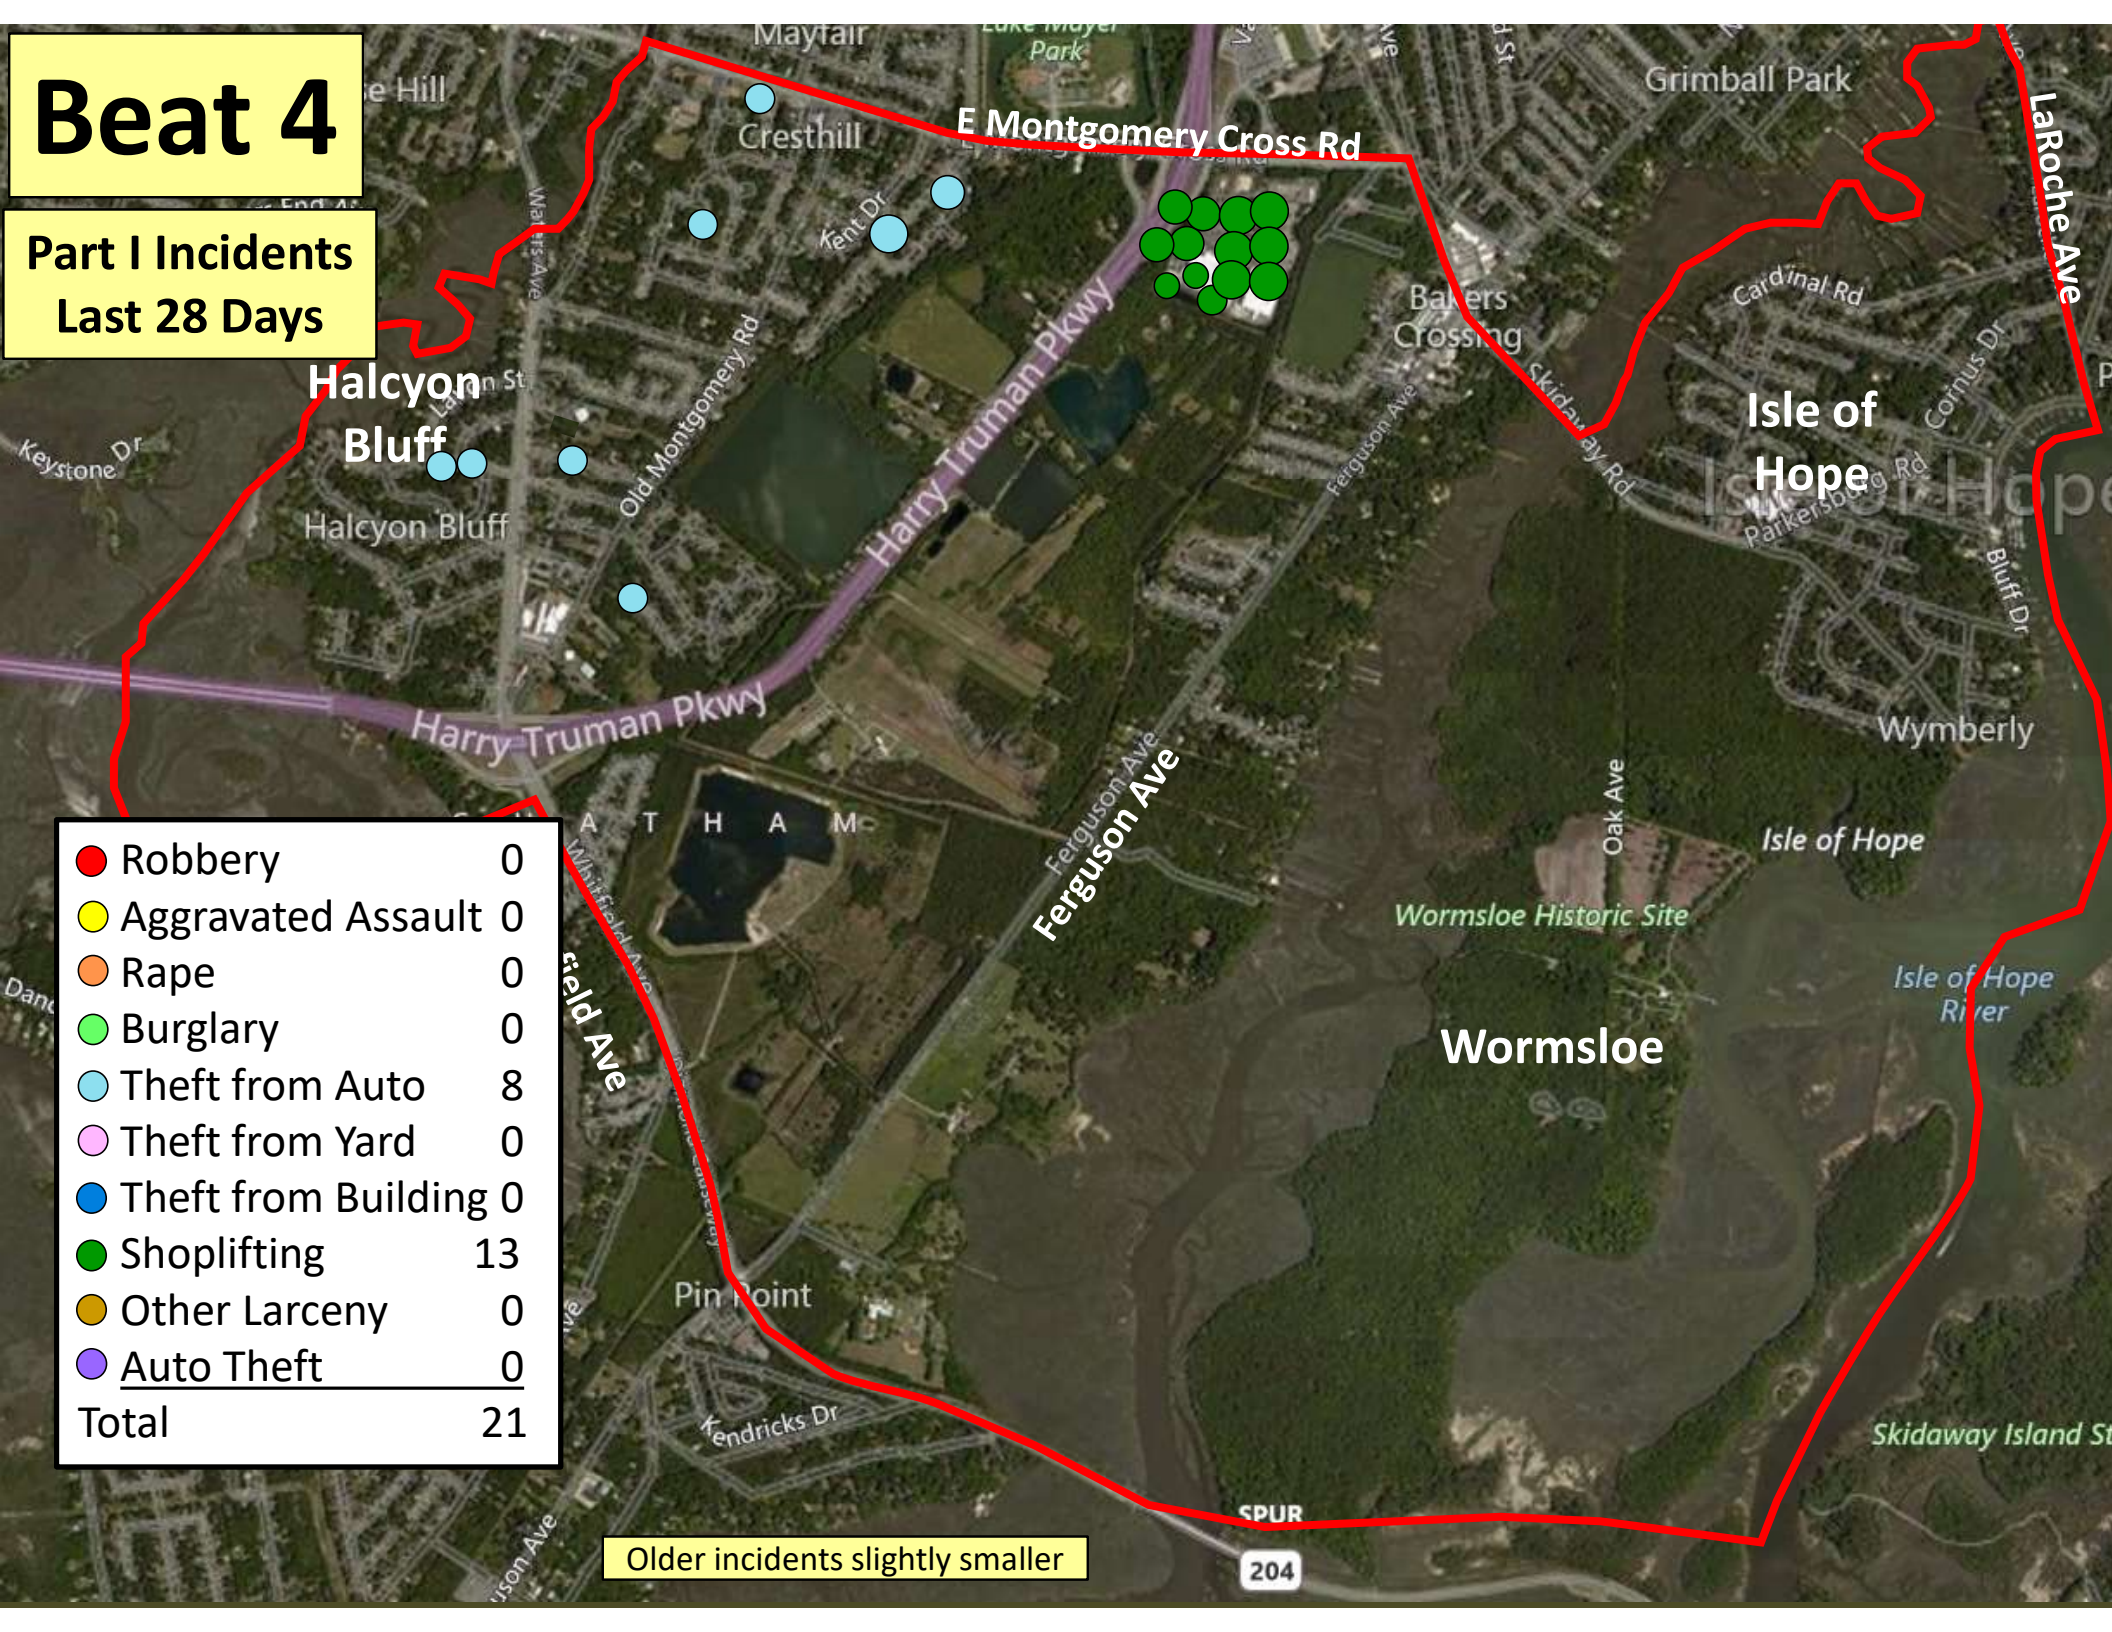

Older incidents slightly smaller

Beat 5

Pinpoint

Whitefield/
Diamond Cswy

Burnside
Island

Skidaway
Island

Part I Incidents
Last 28 Days

Older incidents slightly smaller