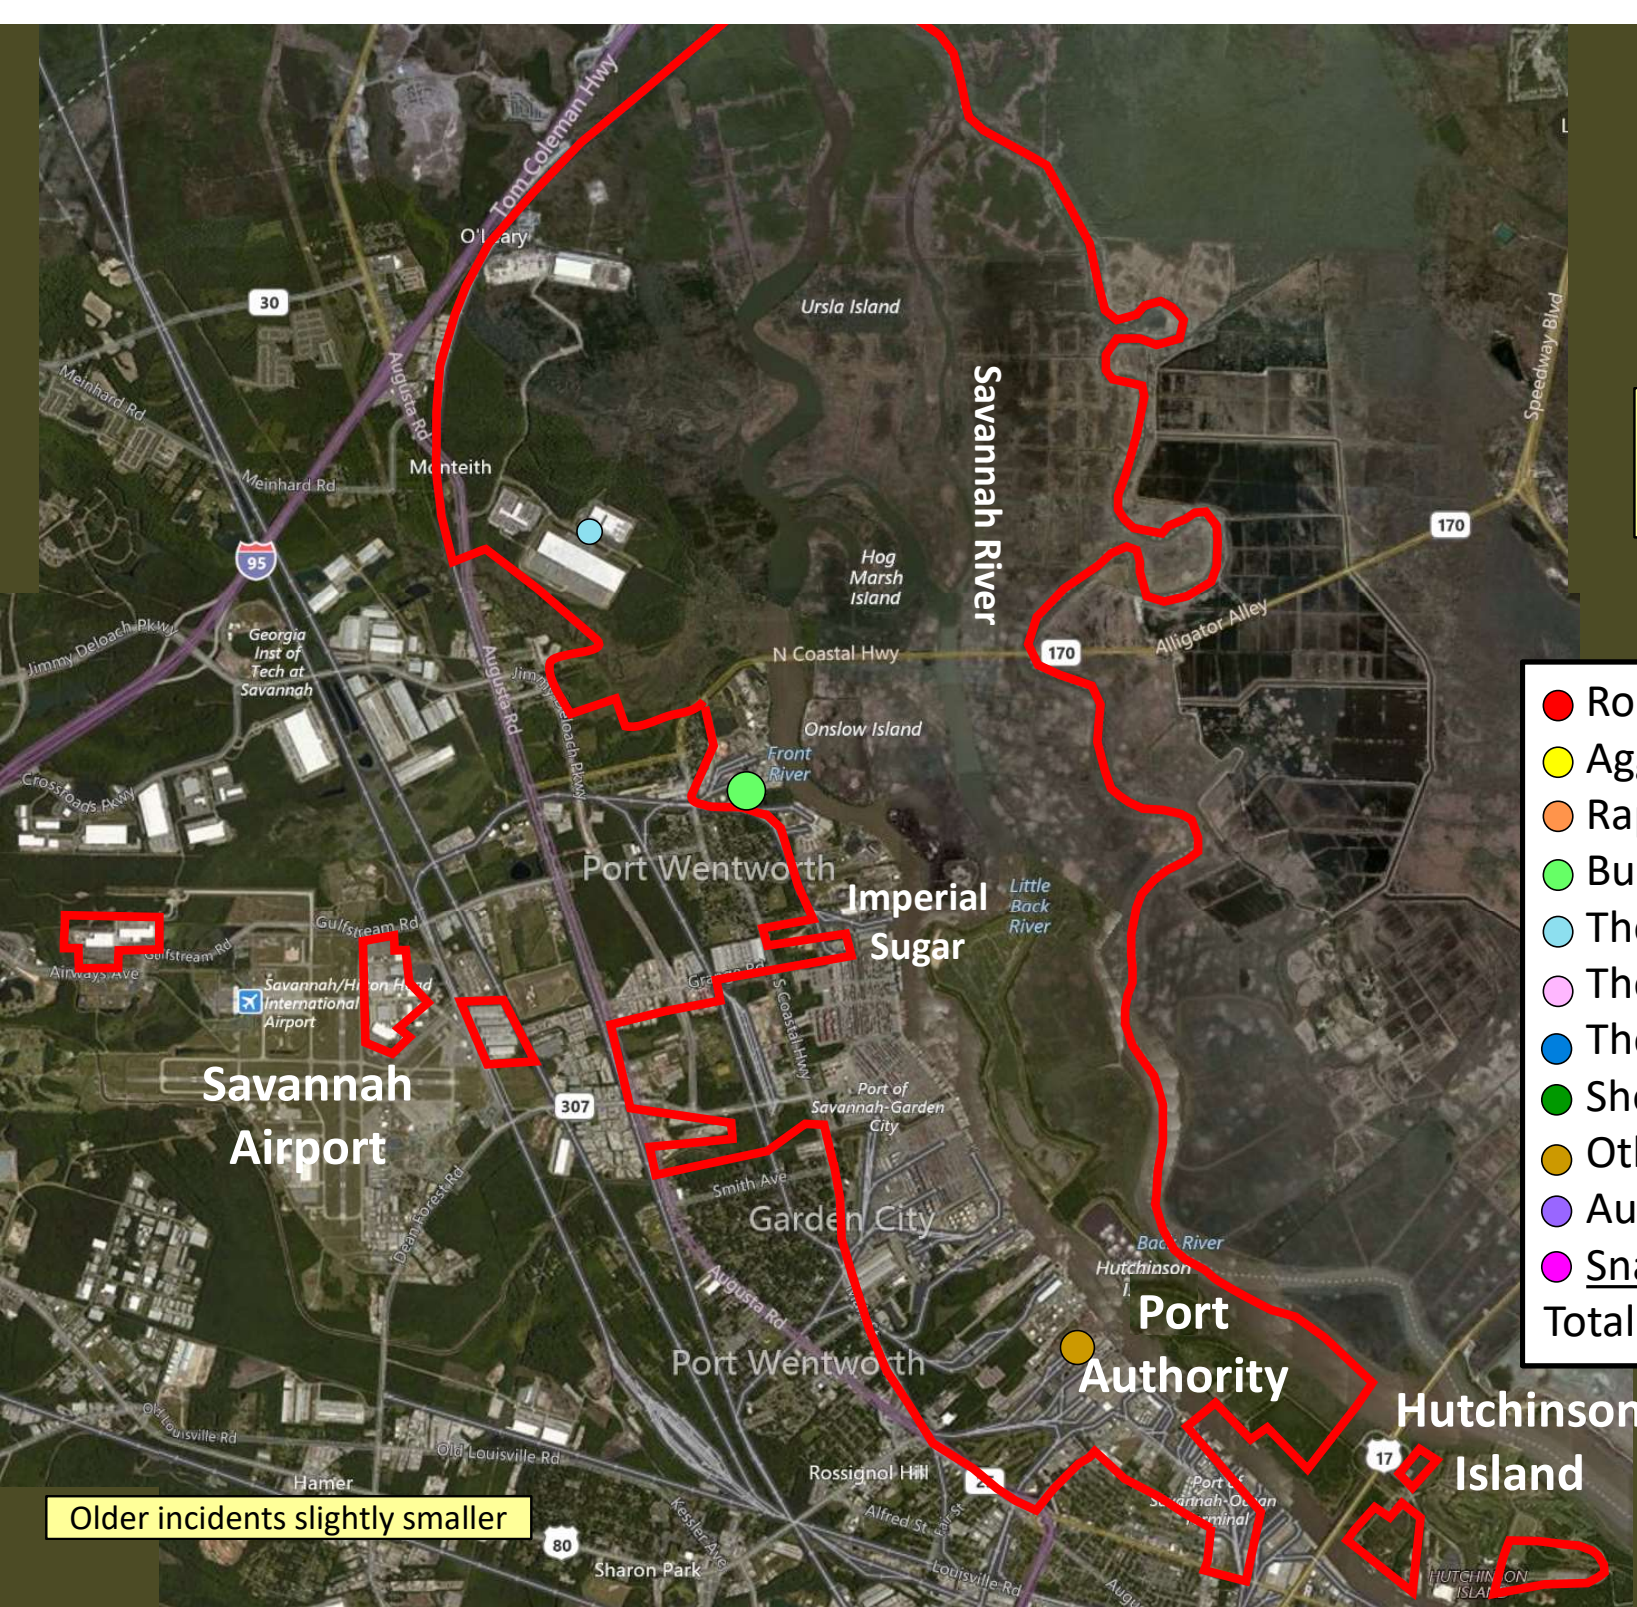

Beat 6

Part I Incidents
Last 28 Days

● Robbery	0
● Aggravated Assault	0
● Rape	0
● Burglary	1
● Theft from Auto	1
● Theft from Yard	0
● Theft from Building	0
● Shoplifting	0
● Other Larceny	1
● Auto Theft	0
● Snatching/PickPkt	0
Total	3

Older incidents slightly smaller