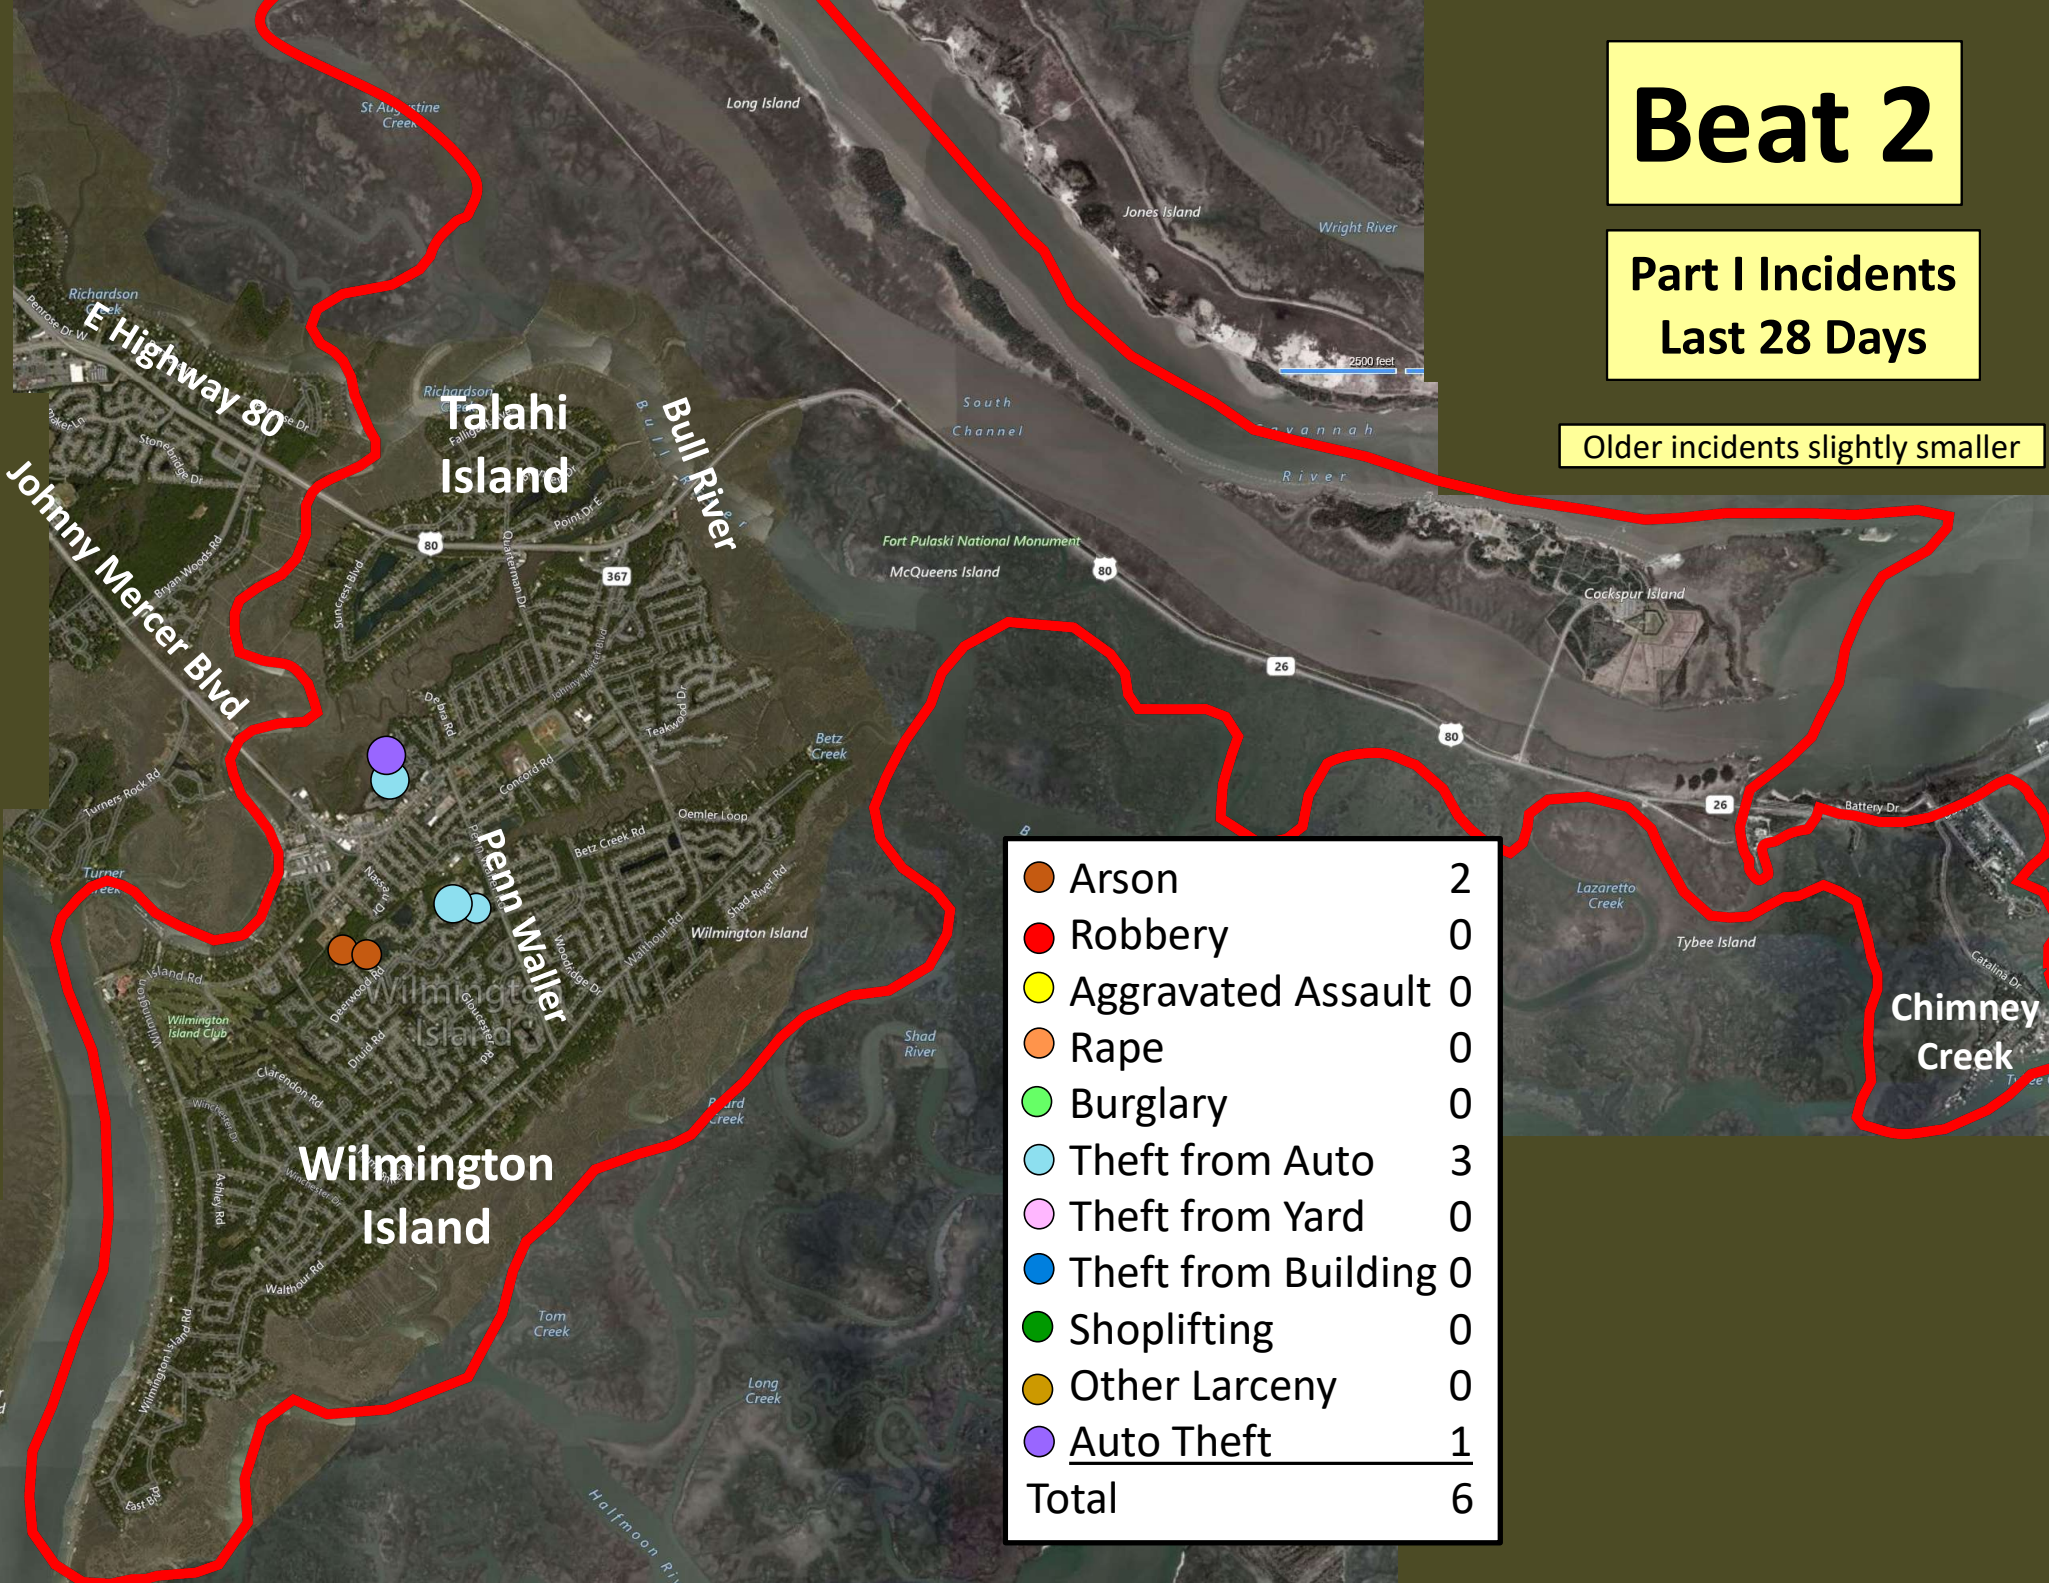

Beat 1

Part I Incidents Last 28 Days

● Robbery	0
● Aggravated Assault	0
● Rape	0
● Burglary	1
● Theft from Auto	0
● Theft from Yard	0
● Theft from Building	1
● Shoplifting	0
● Other Larceny	0
● Auto Theft	0
● Snatching/PickPkt	0
Total	2

Older incidents slightly smaller

Beat 2

Part I Incidents
Last 28 Days

Older incidents slightly smaller

Arson	2
Robbery	0
Aggravated Assault	0
Rape	0
Burglary	0
Theft from Auto	3
Theft from Yard	0
Theft from Building	0
Shoplifting	0
Other Larceny	0
<u>Auto Theft</u>	<u>1</u>
Total	6

Beat 3

● Robbery	1
● Aggravated Assault	0
● Rape	0
● Burglary	0
● Theft from Auto	1
● Theft from Yard	2
● Theft from Building	0
● Shoplifting	0
● Other Larceny	0
● Auto Theft	0
Total	4

Part I Incidents Last 28 Days

Older incidents slightly smaller

Beat 5

Pinpoint

Whitefield/
Diamond Cswy

Burnside
Island

Skidaway
Island

Part I Incidents
Last 28 Days

Older incidents slightly smaller