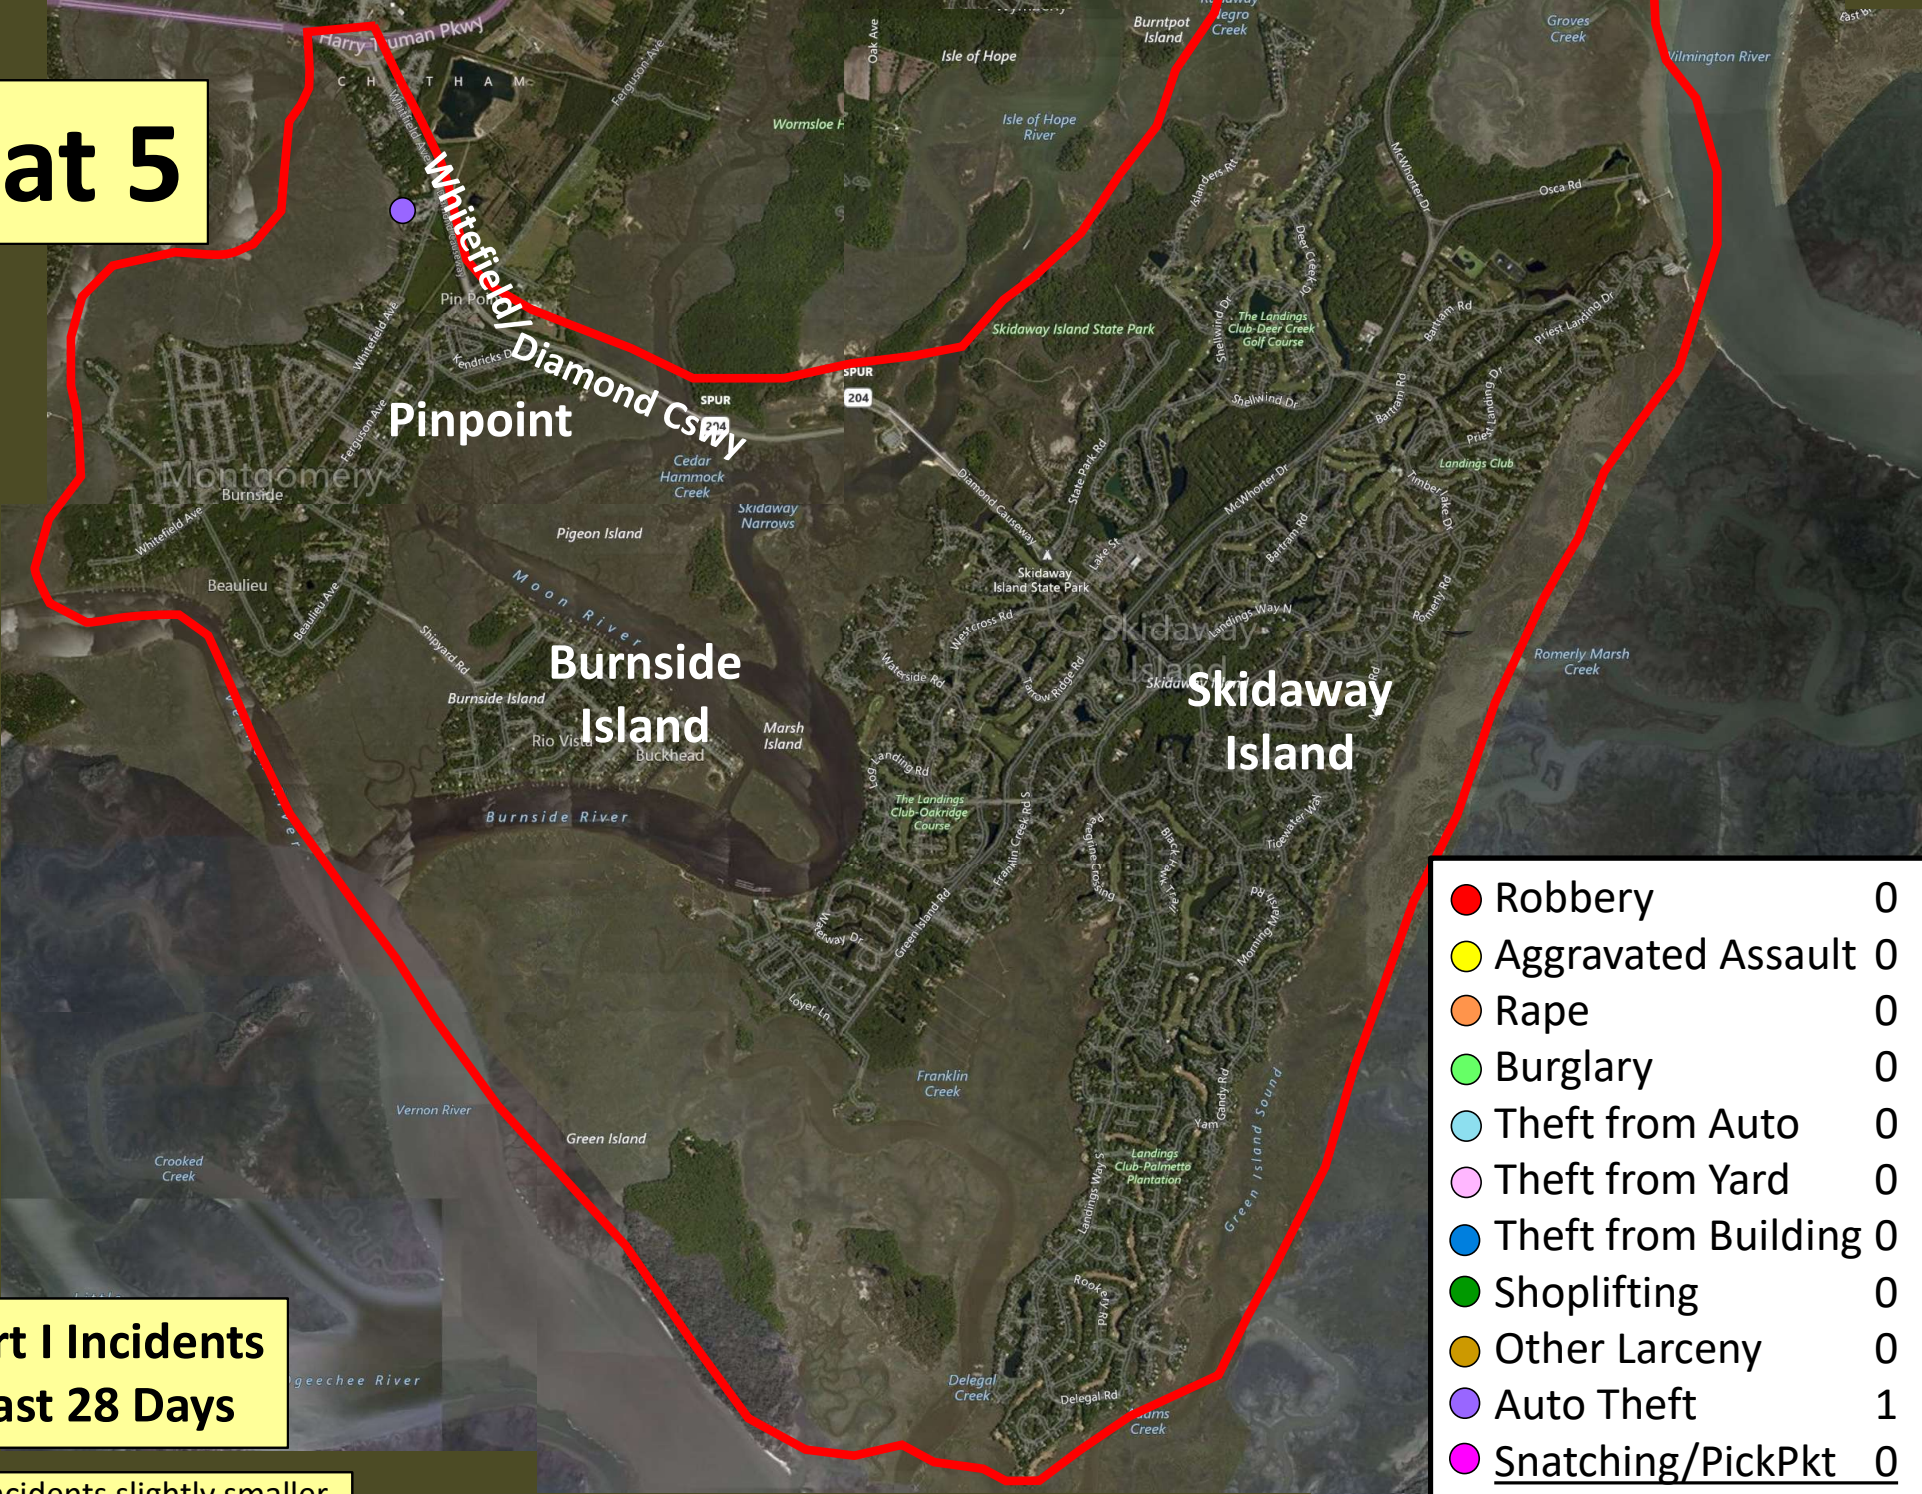

Beat 5

Pinpoint

Whitefield/
Diamond Cswy

Burnside
Island

Skidaway
Island

Part I Incidents
Last 28 Days

Older incidents slightly smaller

● Robbery	0
● Aggravated Assault	0
● Rape	0
● Burglary	0
● Theft from Auto	0
● Theft from Yard	0
● Theft from Building	0
● Shoplifting	0
● Other Larceny	0
● Auto Theft	1
● Snatching/PickPkt	0
Total	1