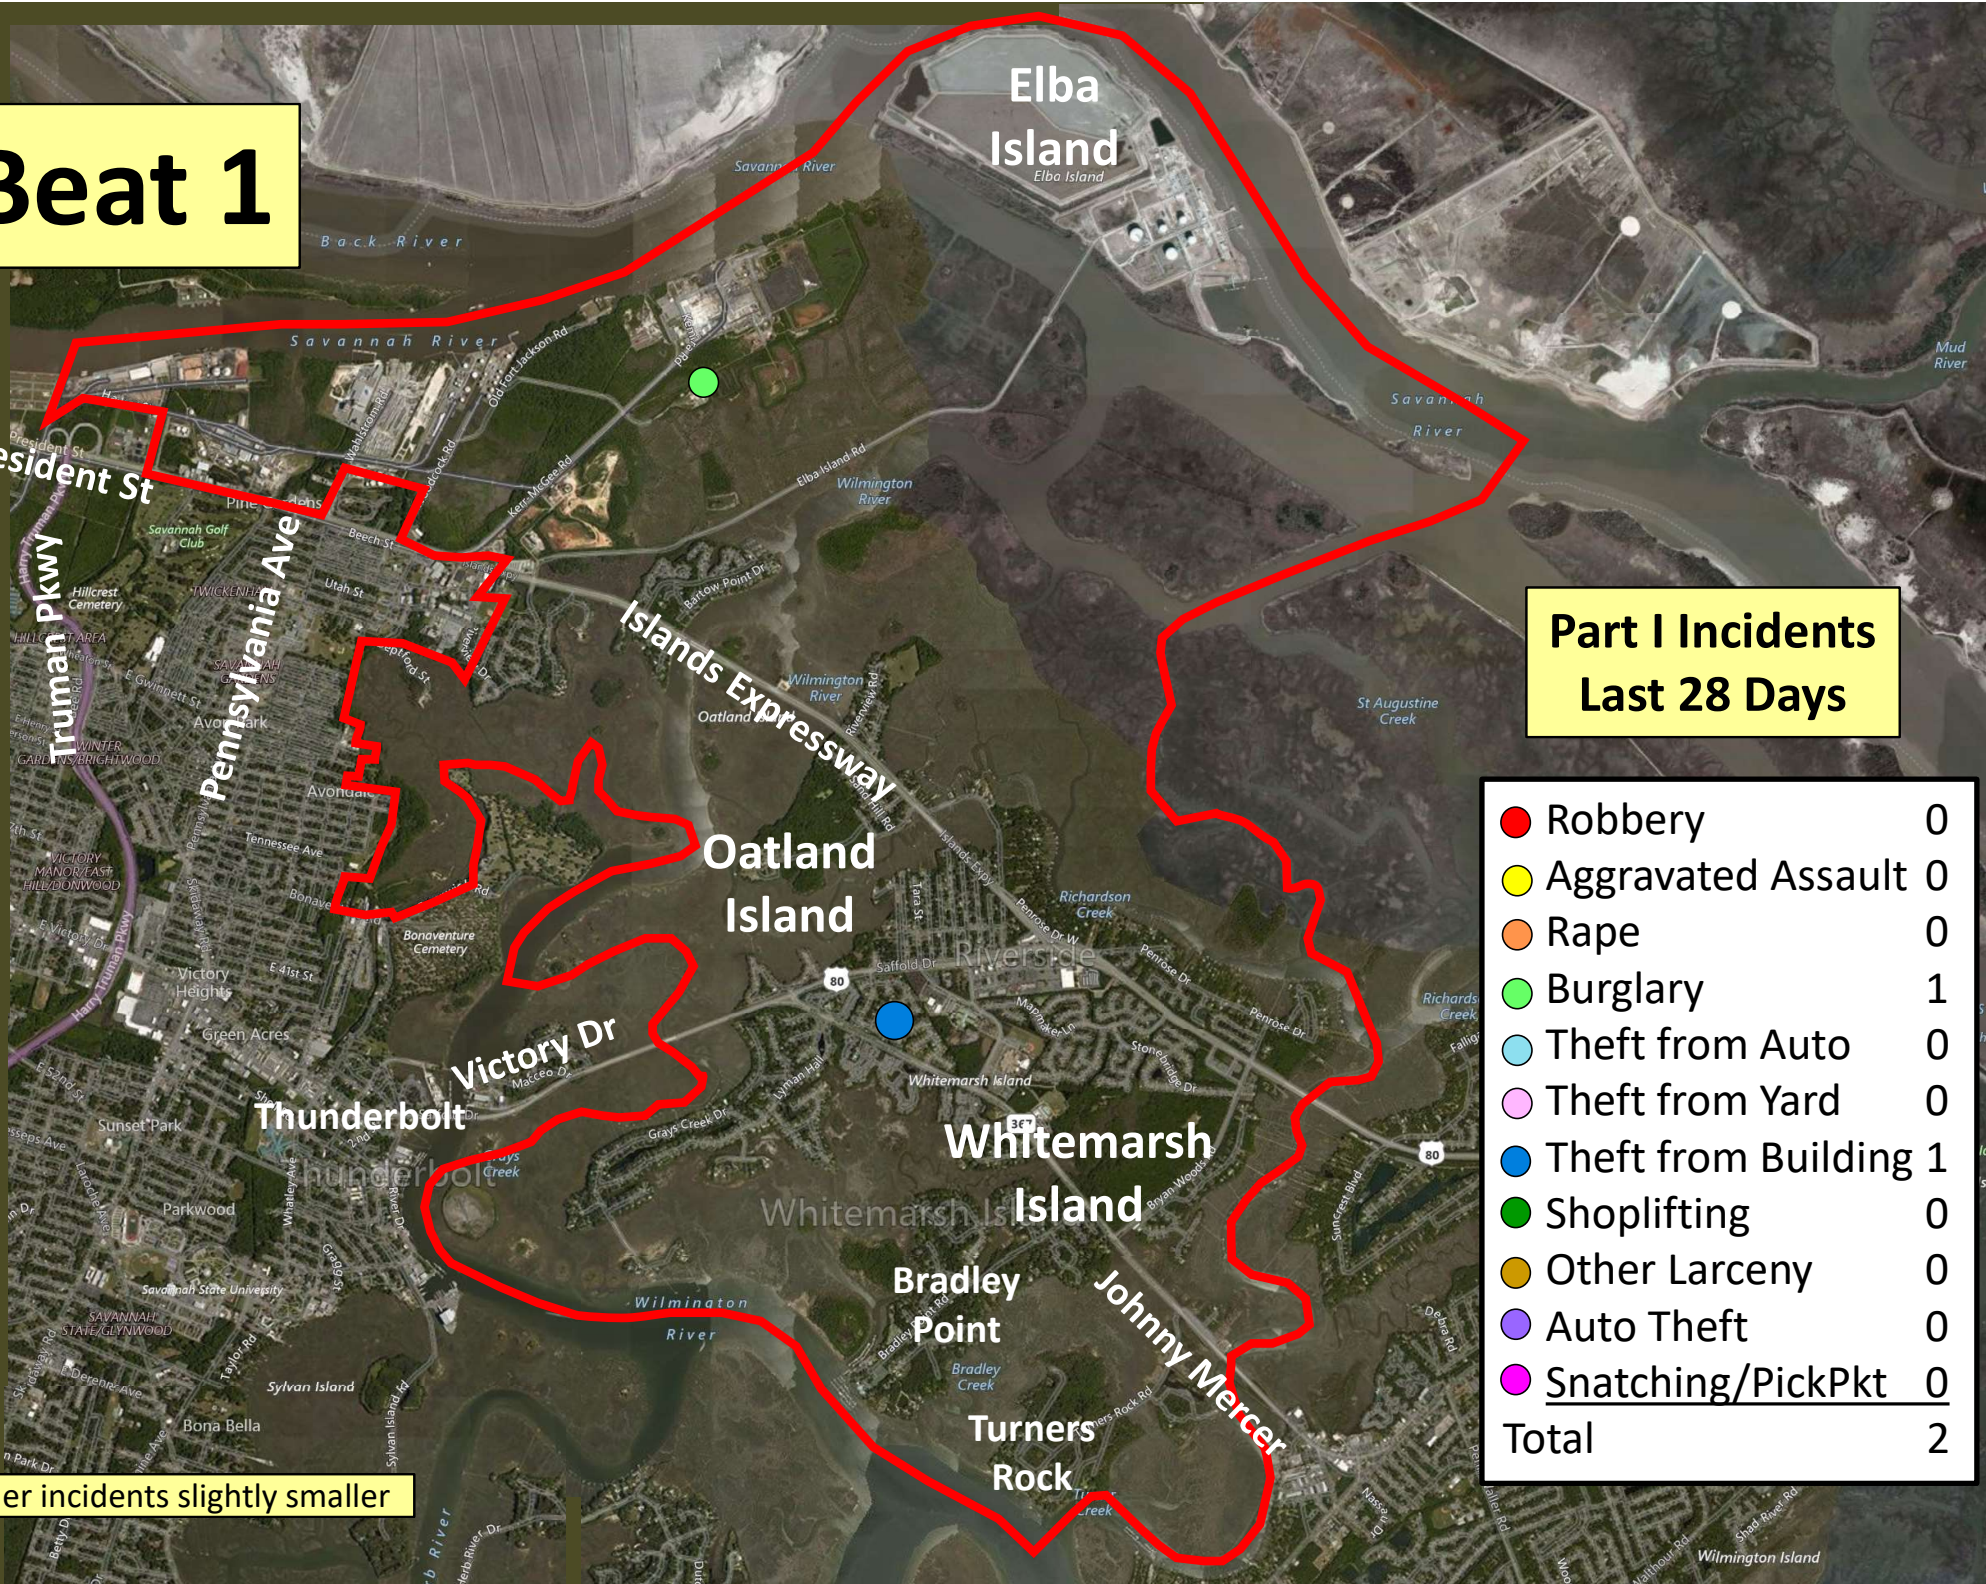

Beat 1

Part I Incidents Last 28 Days

● Robbery	0
● Aggravated Assault	0
● Rape	0
● Burglary	1
● Theft from Auto	0
● Theft from Yard	0
● Theft from Building	1
● Shoplifting	0
● Other Larceny	0
● Auto Theft	0
● Snatching/PickPkt	0
Total	2

Older incidents slightly smaller

Beat 2

Part I Incidents
Last 28 Days

Older incidents slightly smaller

Arson	2
Robbery	0
Aggravated Assault	0
Rape	0
Burglary	0
Theft from Auto	3
Theft from Yard	0
Theft from Building	0
Shoplifting	0
Other Larceny	0
<u>Auto Theft</u>	<u>1</u>
Total	6

Older incidents slightly smaller

Beat 5

Pinpoint

Whitefield/
Diamond Cswy

Burnside
Island

Skidaway
Island

Part I Incidents
Last 28 Days

Older incidents slightly smaller