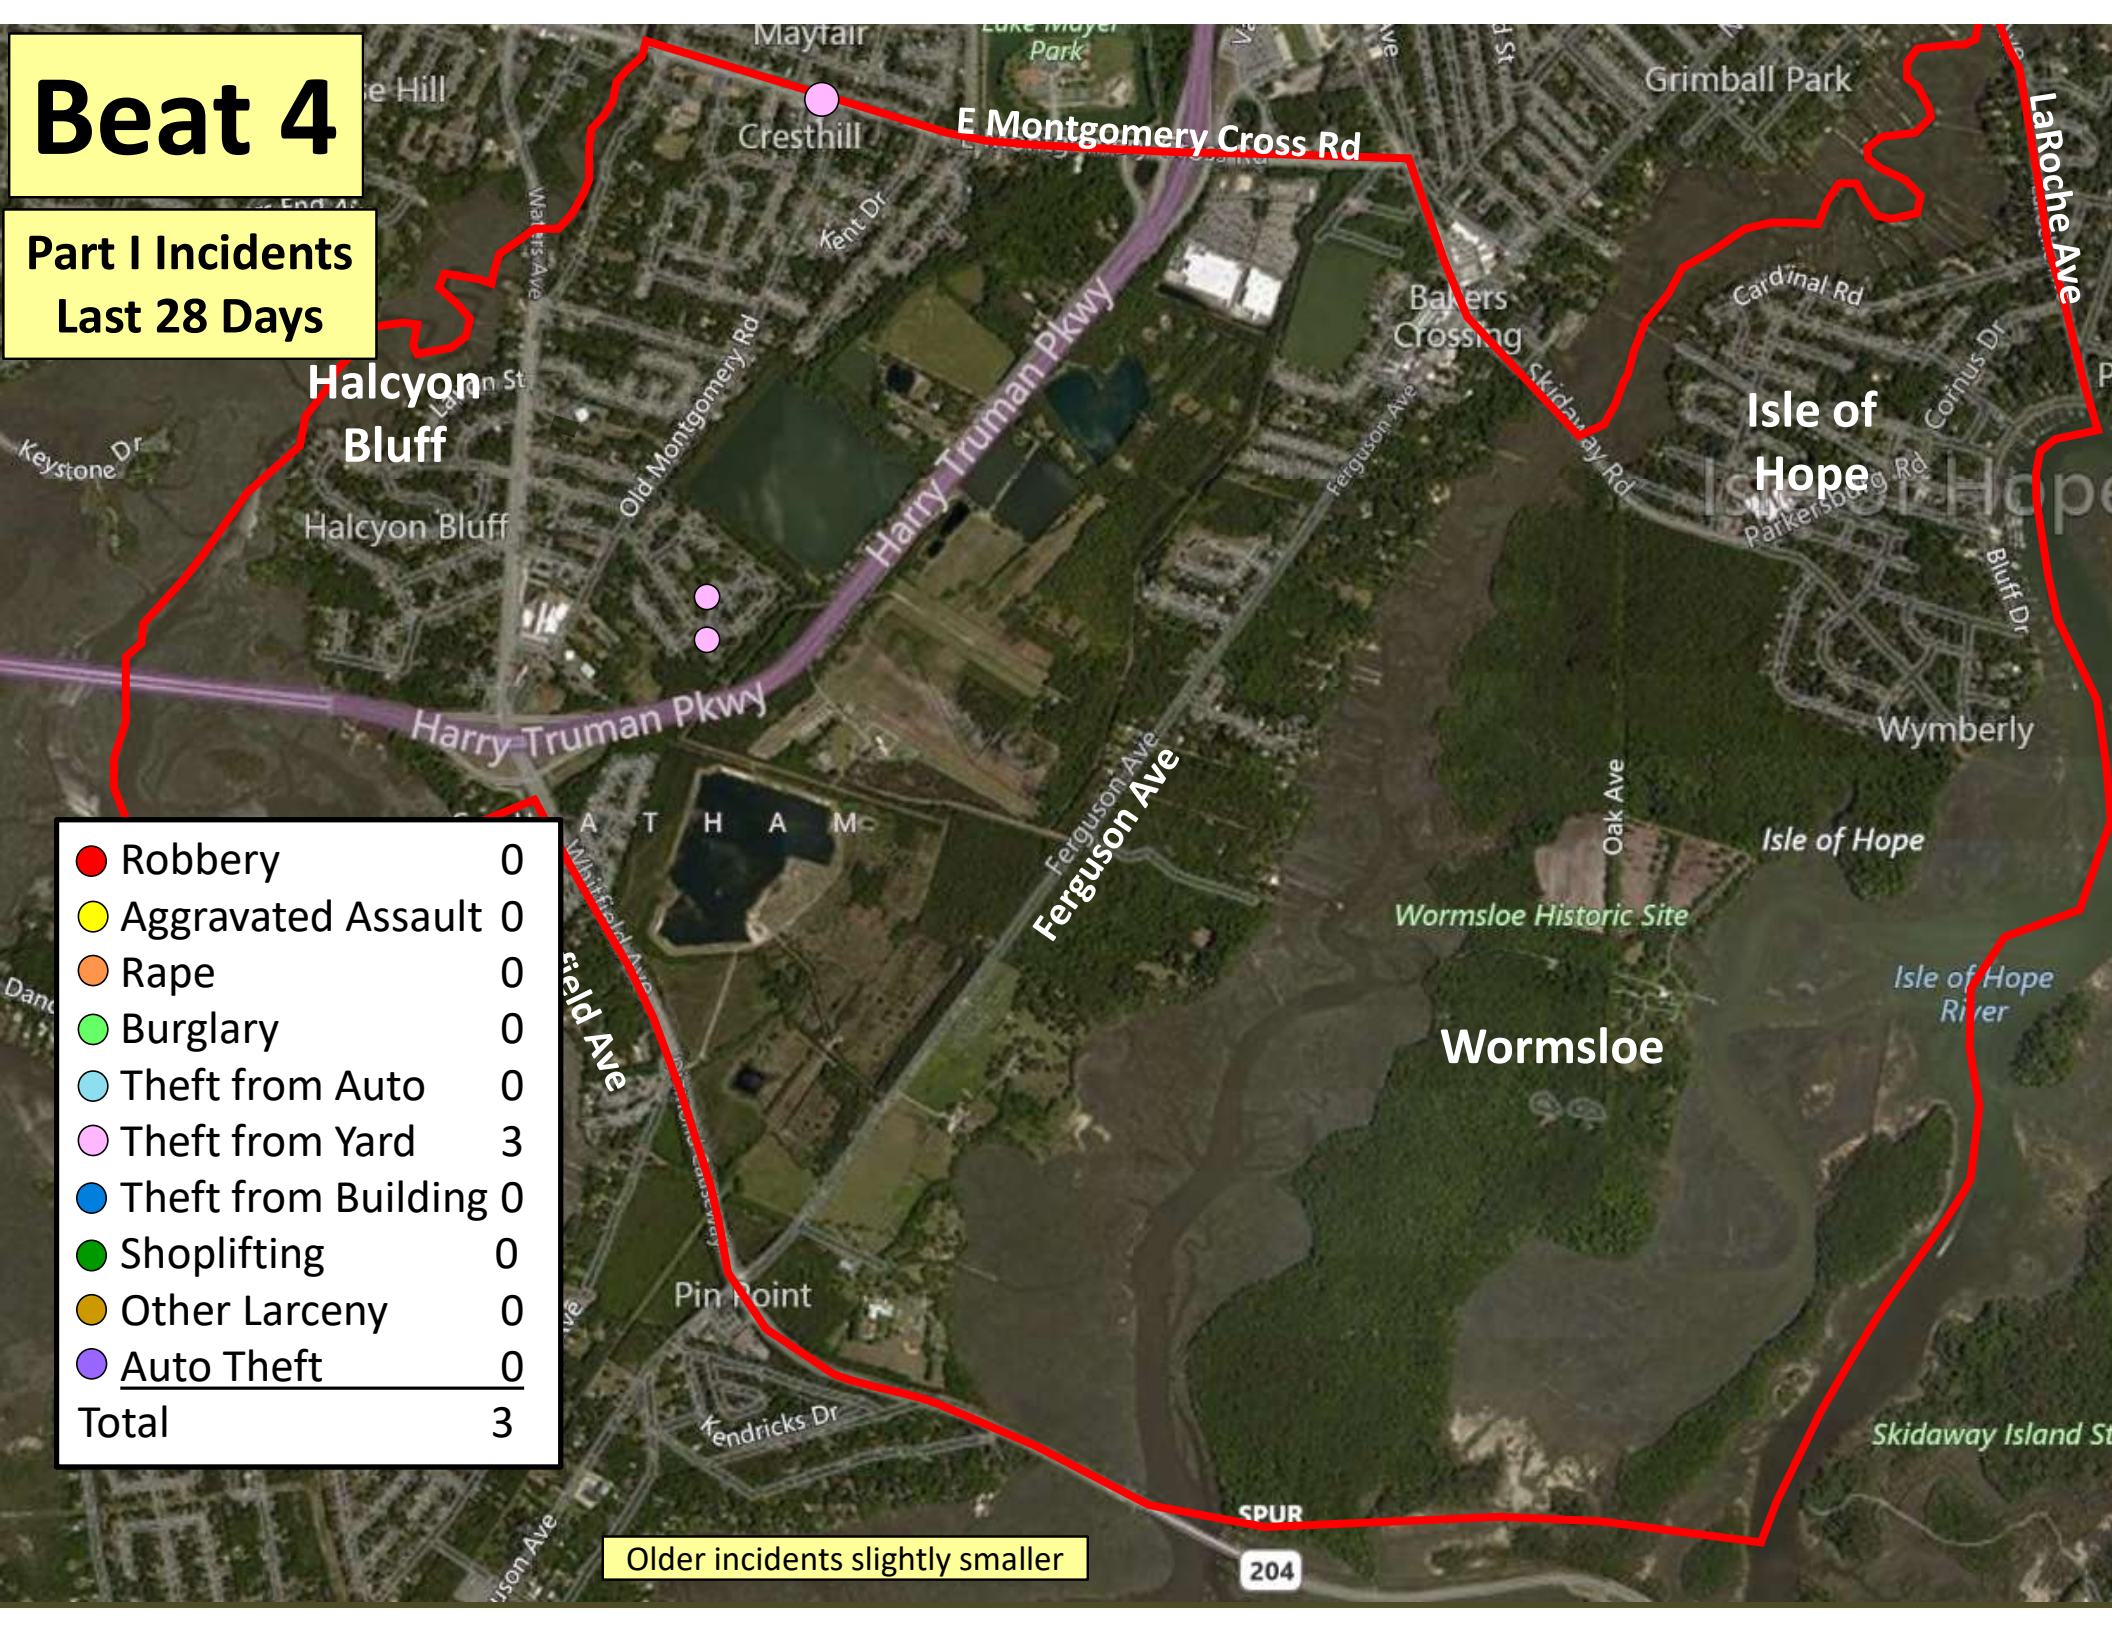

Beat 4

Part I Incidents
Last 28 Days

● Robbery	0
● Aggravated Assault	0
● Rape	0
● Burglary	0
● Theft from Auto	0
● Theft from Yard	3
● Theft from Building	0
● Shoplifting	0
● Other Larceny	0
● Auto Theft	0
Total	3

Older incidents slightly smaller