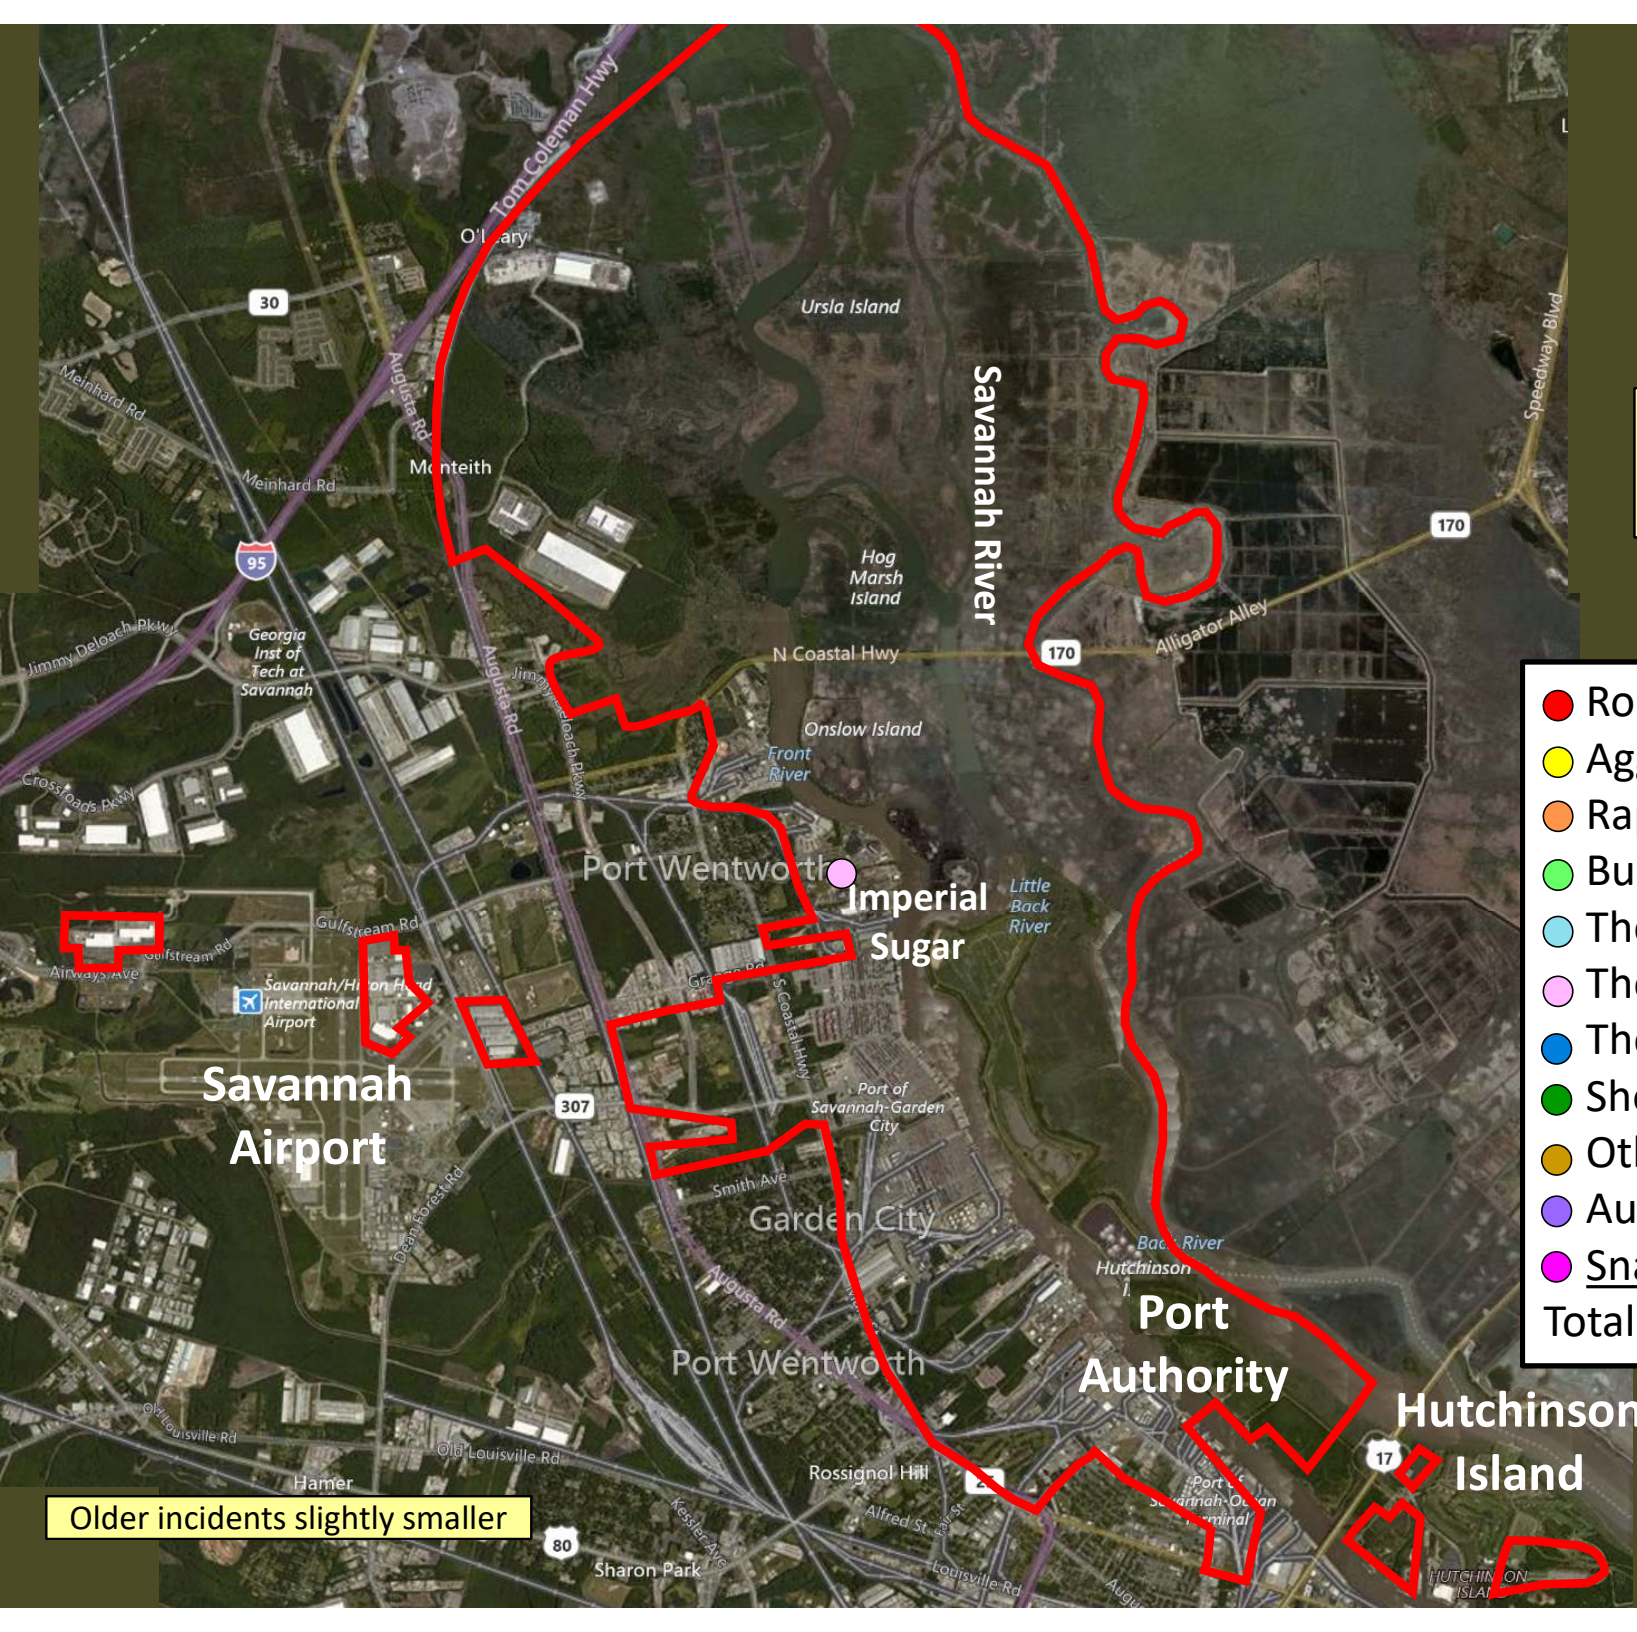

Beat 6

Part I Incidents
Last 28 Days

● Robbery	0
● Aggravated Assault	0
● Rape	0
● Burglary	0
● Theft from Auto	0
● Theft from Yard	1
● Theft from Building	0
● Shoplifting	0
● Other Larceny	0
● Auto Theft	0
● Snatching/PickPkt	0
Total	1

Older incidents slightly smaller