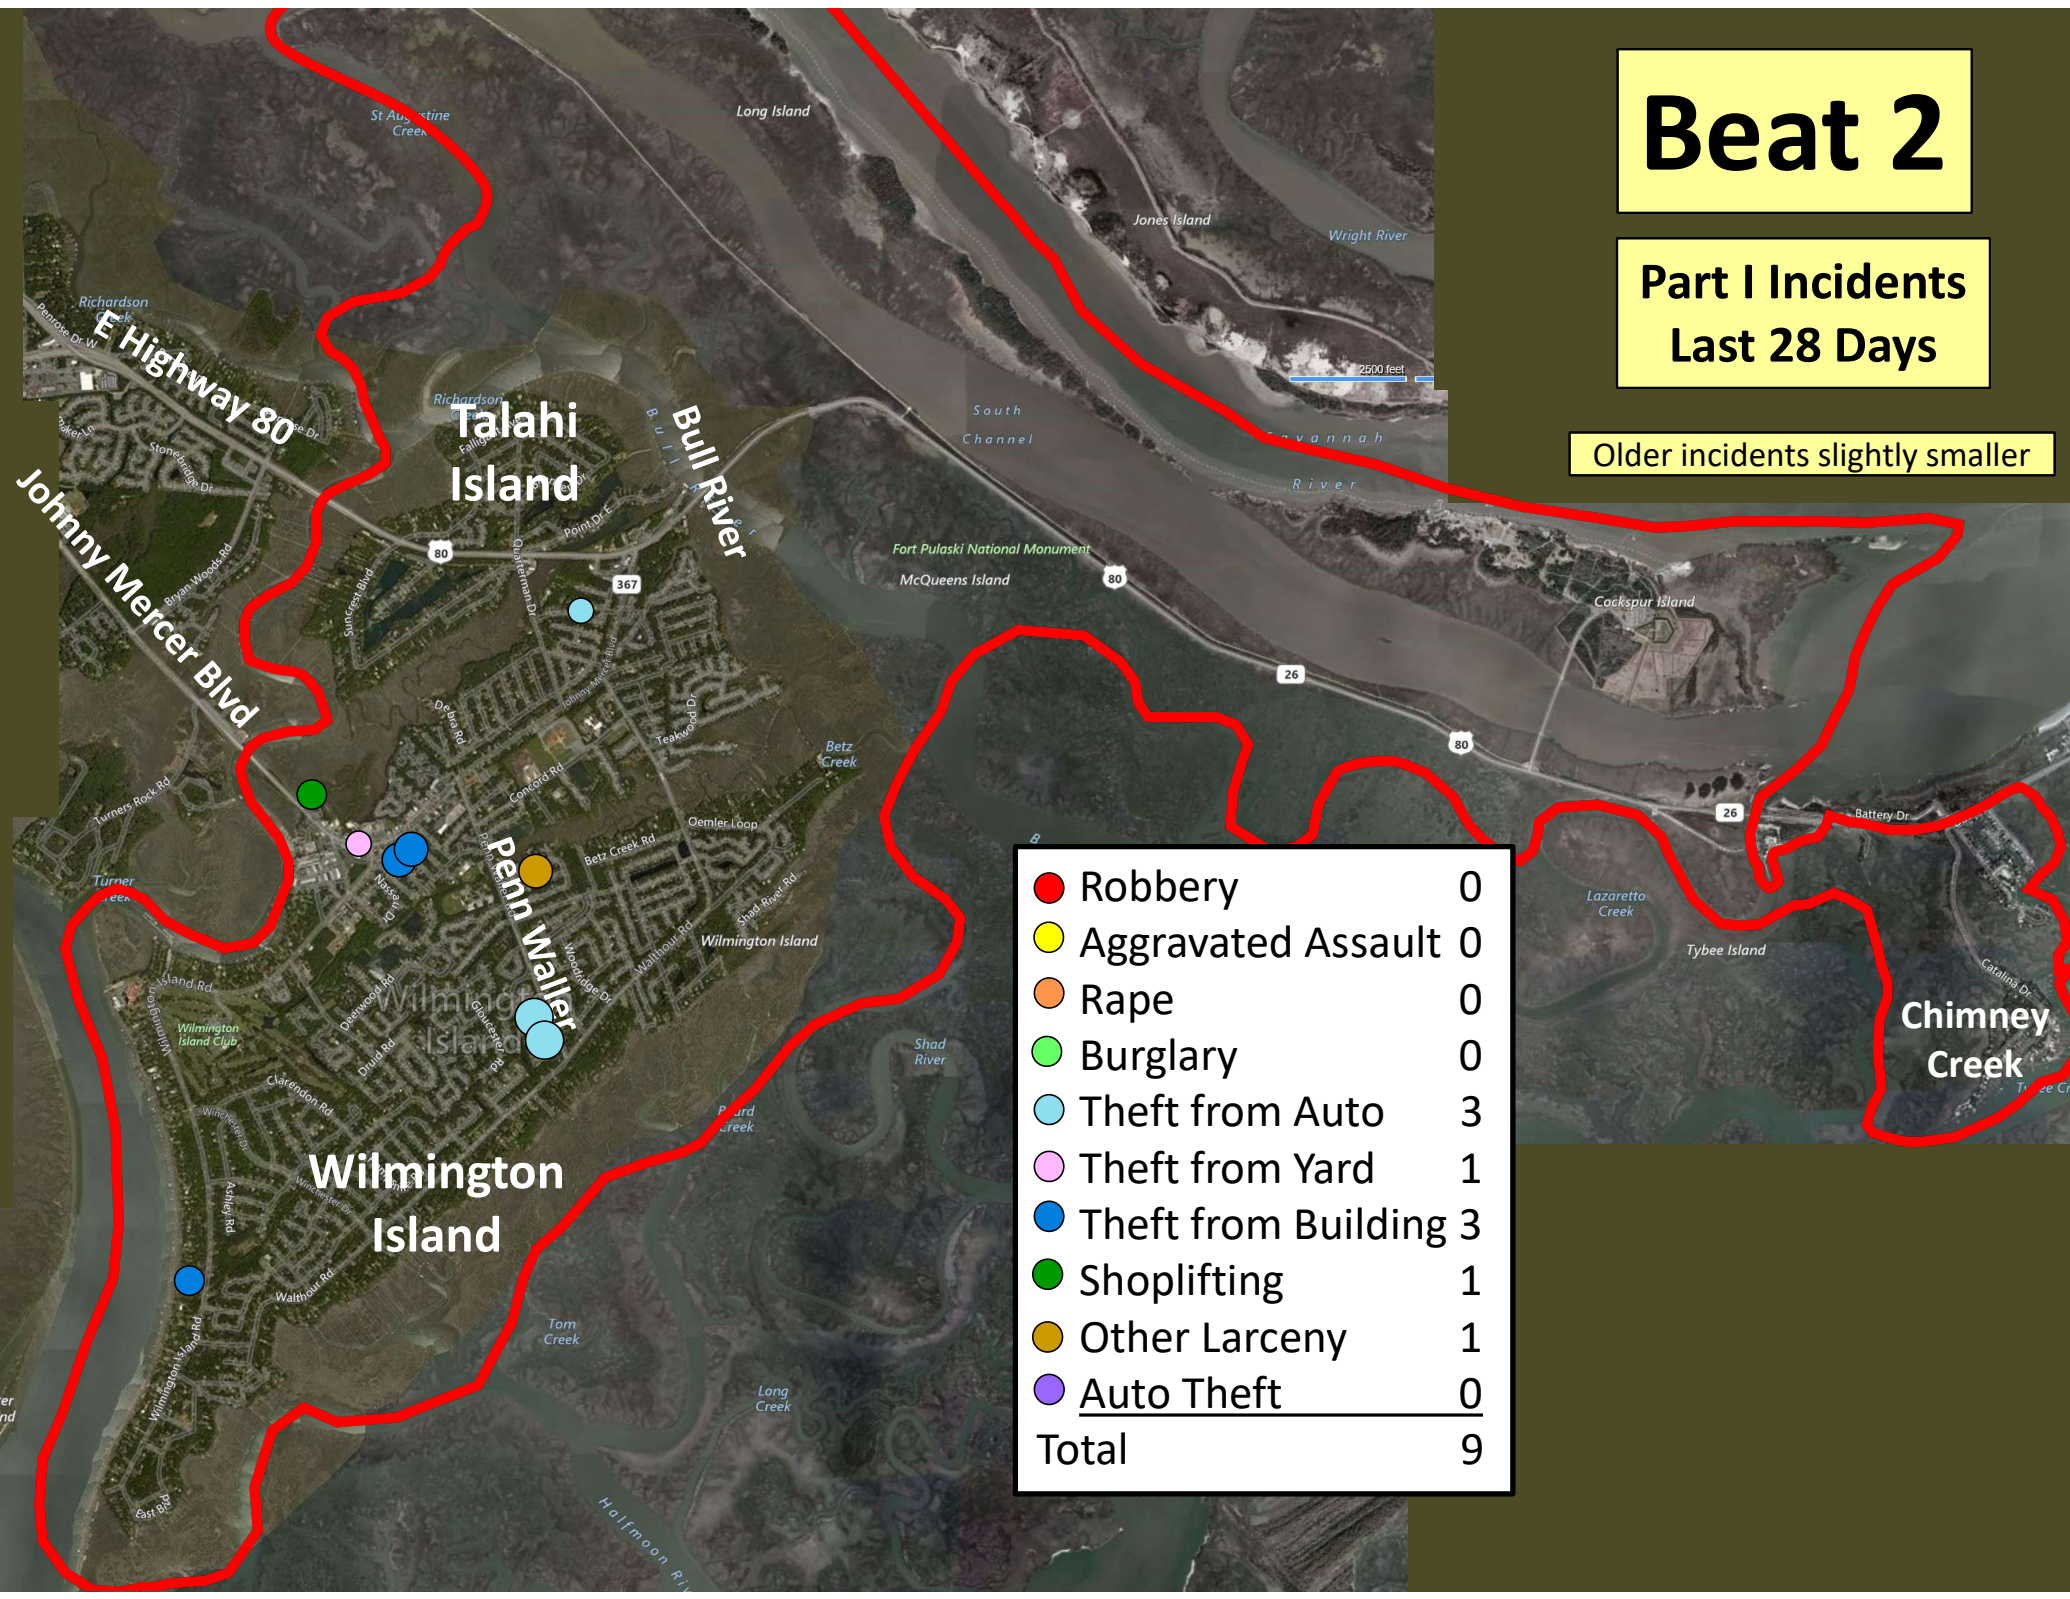

Beat 1

Part I Incidents Last 28 Days

● Robbery	0
● Aggravated Assault	0
● Rape	0
● Burglary	1
● Theft from Auto	2
● Theft from Yard	2
● Theft from Building	0
● Shoplifting	2
● Other Larceny	0
● Auto Theft	1
● Snatching/PickPkt	0
Total	8

Older incidents slightly smaller

Beat 2

Part I Incidents
Last 28 Days

Older incidents slightly smaller

● Robbery	0
● Aggravated Assault	0
● Rape	0
● Burglary	0
● Theft from Auto	3
● Theft from Yard	1
● Theft from Building	3
● Shoplifting	1
● Other Larceny	1
● Auto Theft	0
Total	9

Beat 3

● Robbery	1
● Aggravated Assault	3
● Rape	1
● Burglary	0
● Theft from Auto	1
● Theft from Yard	0
● Theft from Building	0
● Shoplifting	0
● Other Larceny	0
● Auto Theft	0
Total	6

Part I Incidents Last 28 Days

Older incidents slightly smaller

Beat 5

**Part I Incidents
Last 28 Days**

Older incidents slightly smaller

● Robbery	0
● Aggravated Assault	1
● Rape	0
● Burglary	1
● Theft from Auto	1
● Theft from Yard	3
● Theft from Building	1
● Shoplifting	0
● Other Larceny	2
● Auto Theft	0
● Snatching/PickPkt	1
Total	10