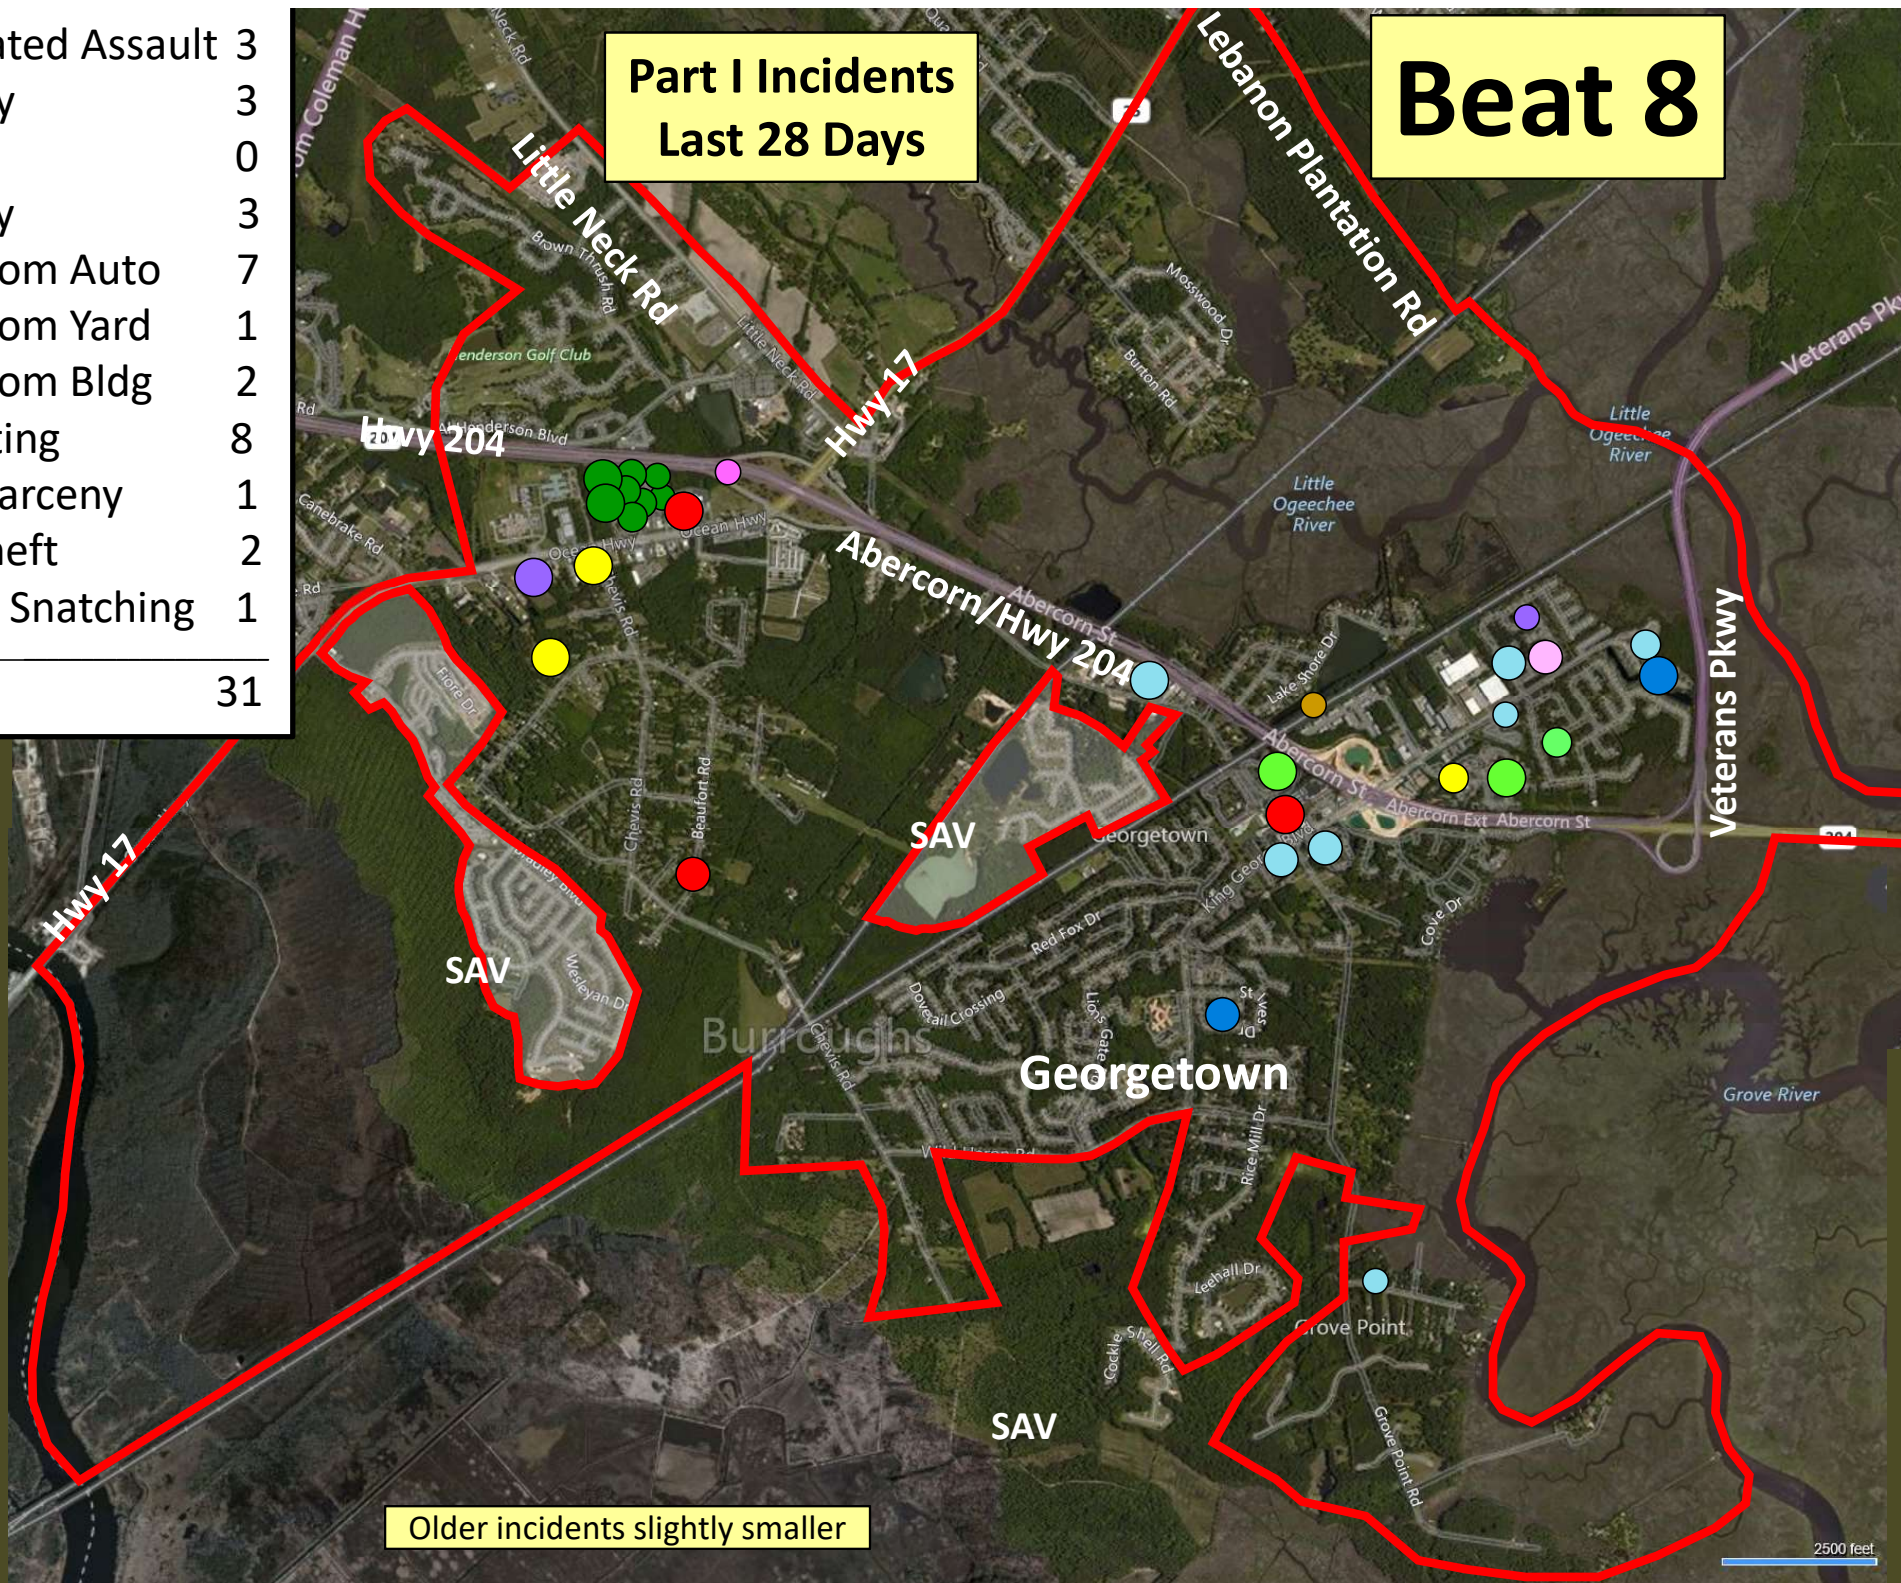

Beat 6

Part I Incidents
Last 28 Days

● Robbery	0
● Aggravated Assault	0
● Rape	0
● Burglary	0
● Theft from Auto	0
● Theft from Yard	1
● Theft from Building	0
● Shoplifting	0
● Other Larceny	0
● Auto Theft	0
● Snatching/PickPkt	0
Total	1

Older incidents slightly smaller

Beat 7

Part I Incidents
Last 28 Days

● Robbery	1
● Aggravated Assault	3
● Rape	1
● Burglary	1
● Theft from Auto	5
● Theft from Yard	0
● Theft from Building	1
● Shoplifting	0
● Other Larceny	1
● Auto Theft	3
● Snatching/PickPkt	0
Total	16

Older incidents slightly smaller

Beat 8

Part I Incidents Last 28 Days

● Aggravated Assault	3
● Robbery	3
● Rape	0
● Burglary	3
● Theft from Auto	7
● Theft from Yard	1
● Theft from Bldg	2
● Shoplifting	8
● Other Larceny	1
● Auto Theft	2
● Sudden Snatching	1
Total	31