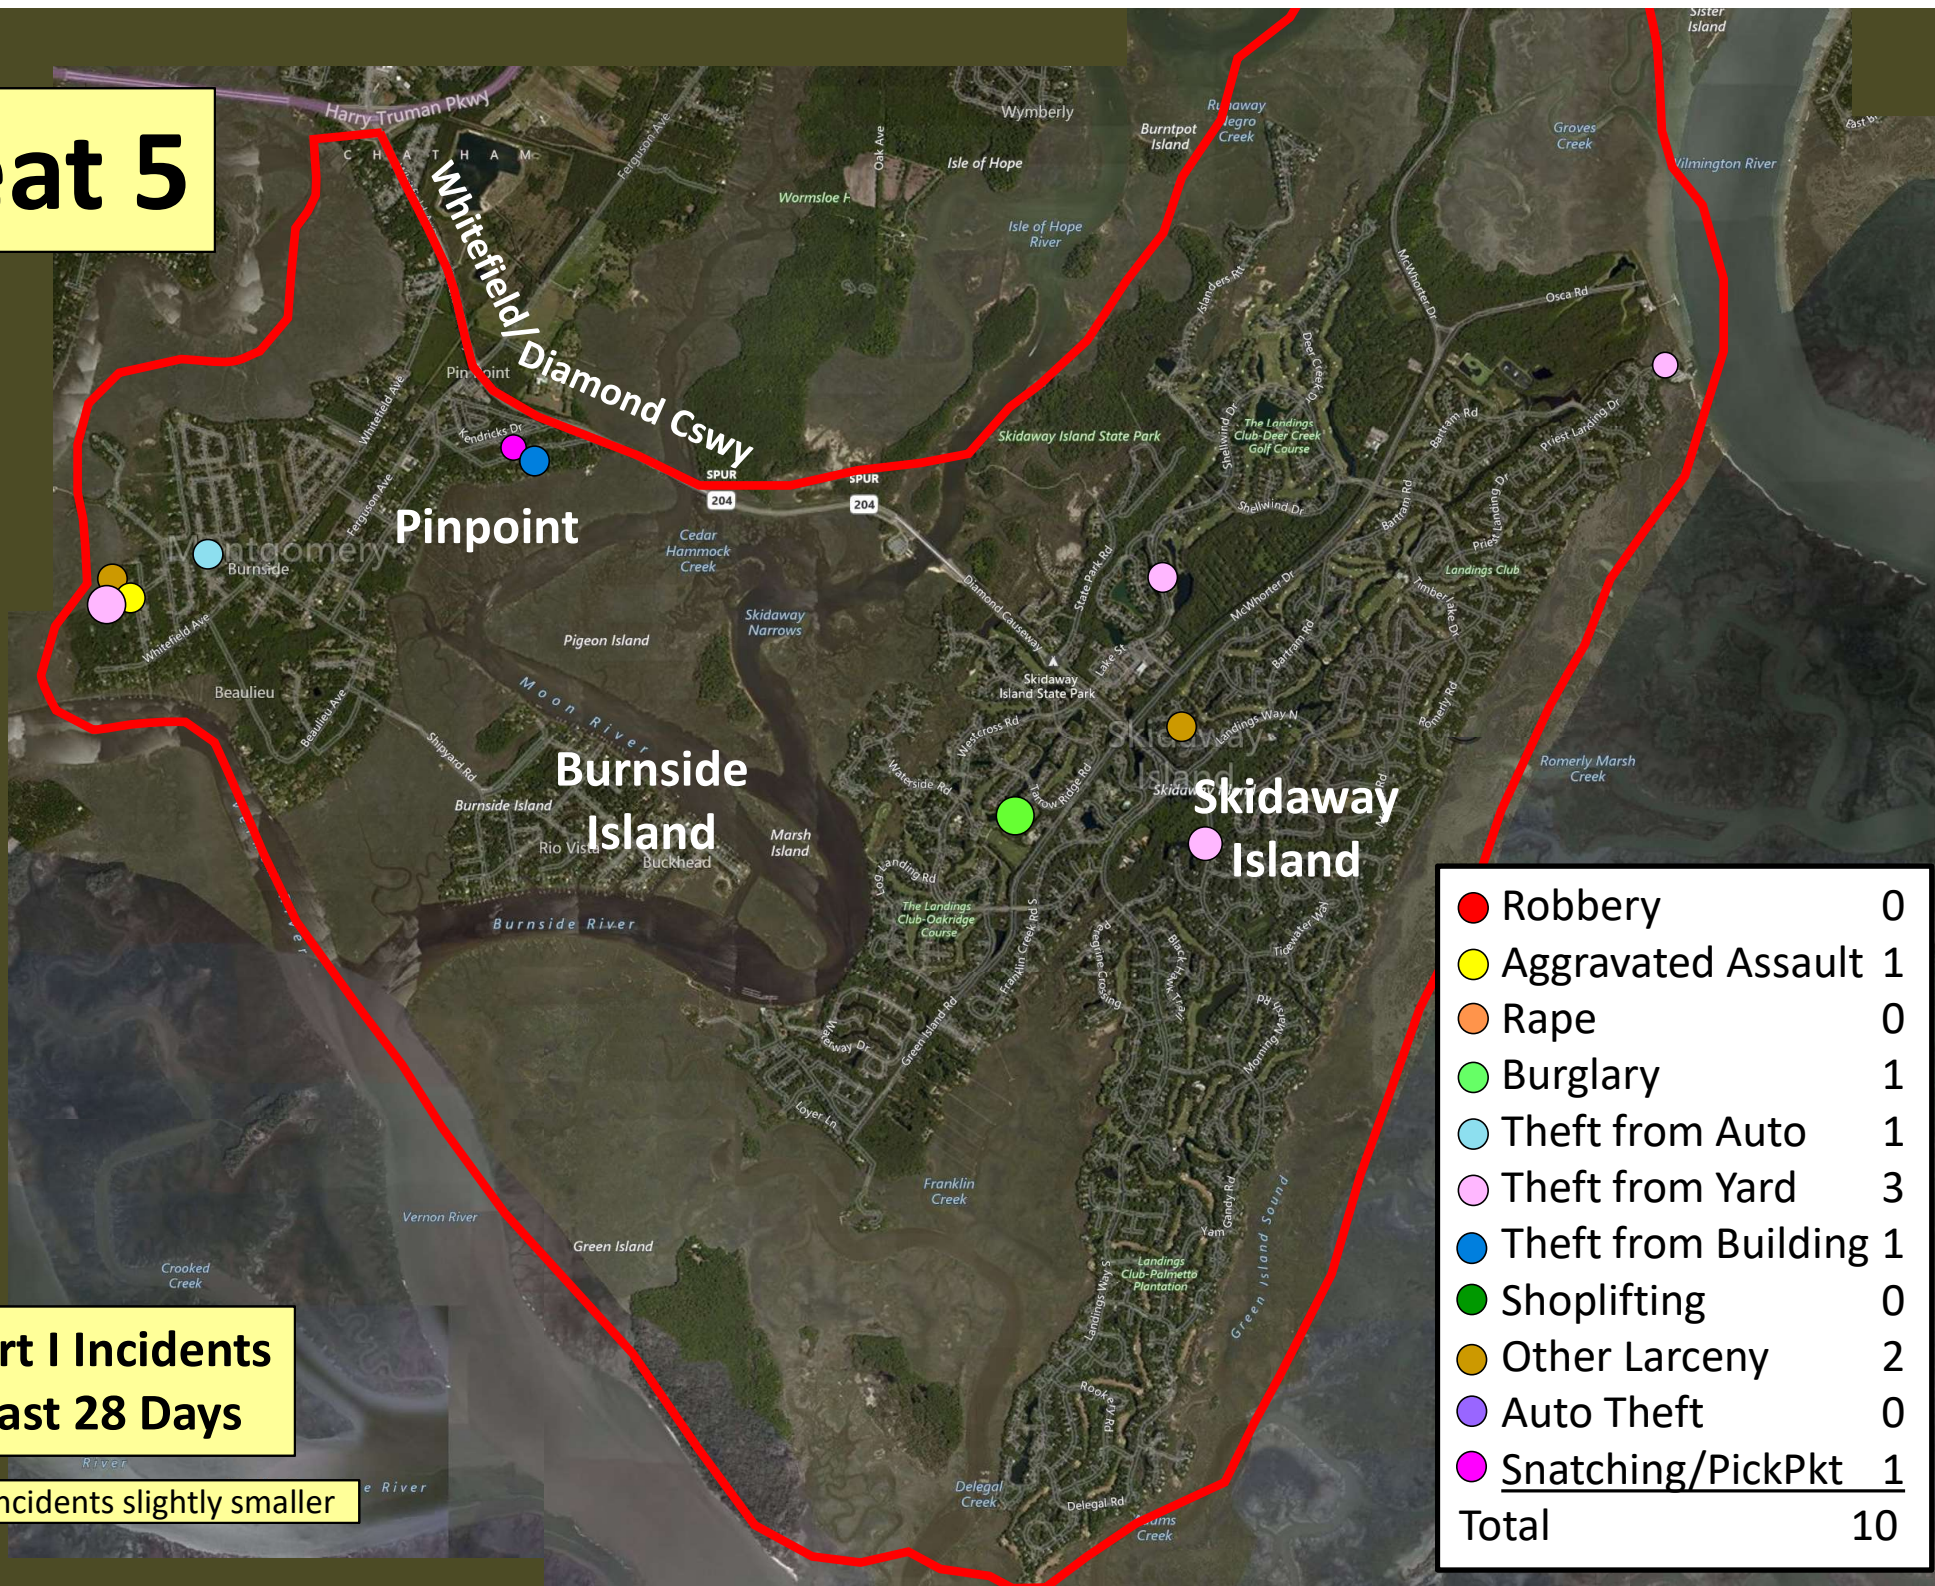

Older incidents slightly smaller

Beat 4

Part I Incidents
Last 28 Days

● Robbery	0
● Aggravated Assault	0
● Rape	0
● Burglary	0
● Theft from Auto	0
● Theft from Yard	3
● Theft from Building	0
● Shoplifting	0
● Other Larceny	0
● Auto Theft	0
Total	3

Older incidents slightly smaller

Beat 5

**Part I Incidents
Last 28 Days**

Older incidents slightly smaller

● Robbery	0
● Aggravated Assault	1
● Rape	0
● Burglary	1
● Theft from Auto	1
● Theft from Yard	3
● Theft from Building	1
● Shoplifting	0
● Other Larceny	2
● Auto Theft	0
● Snatching/PickPkt	1
Total	10