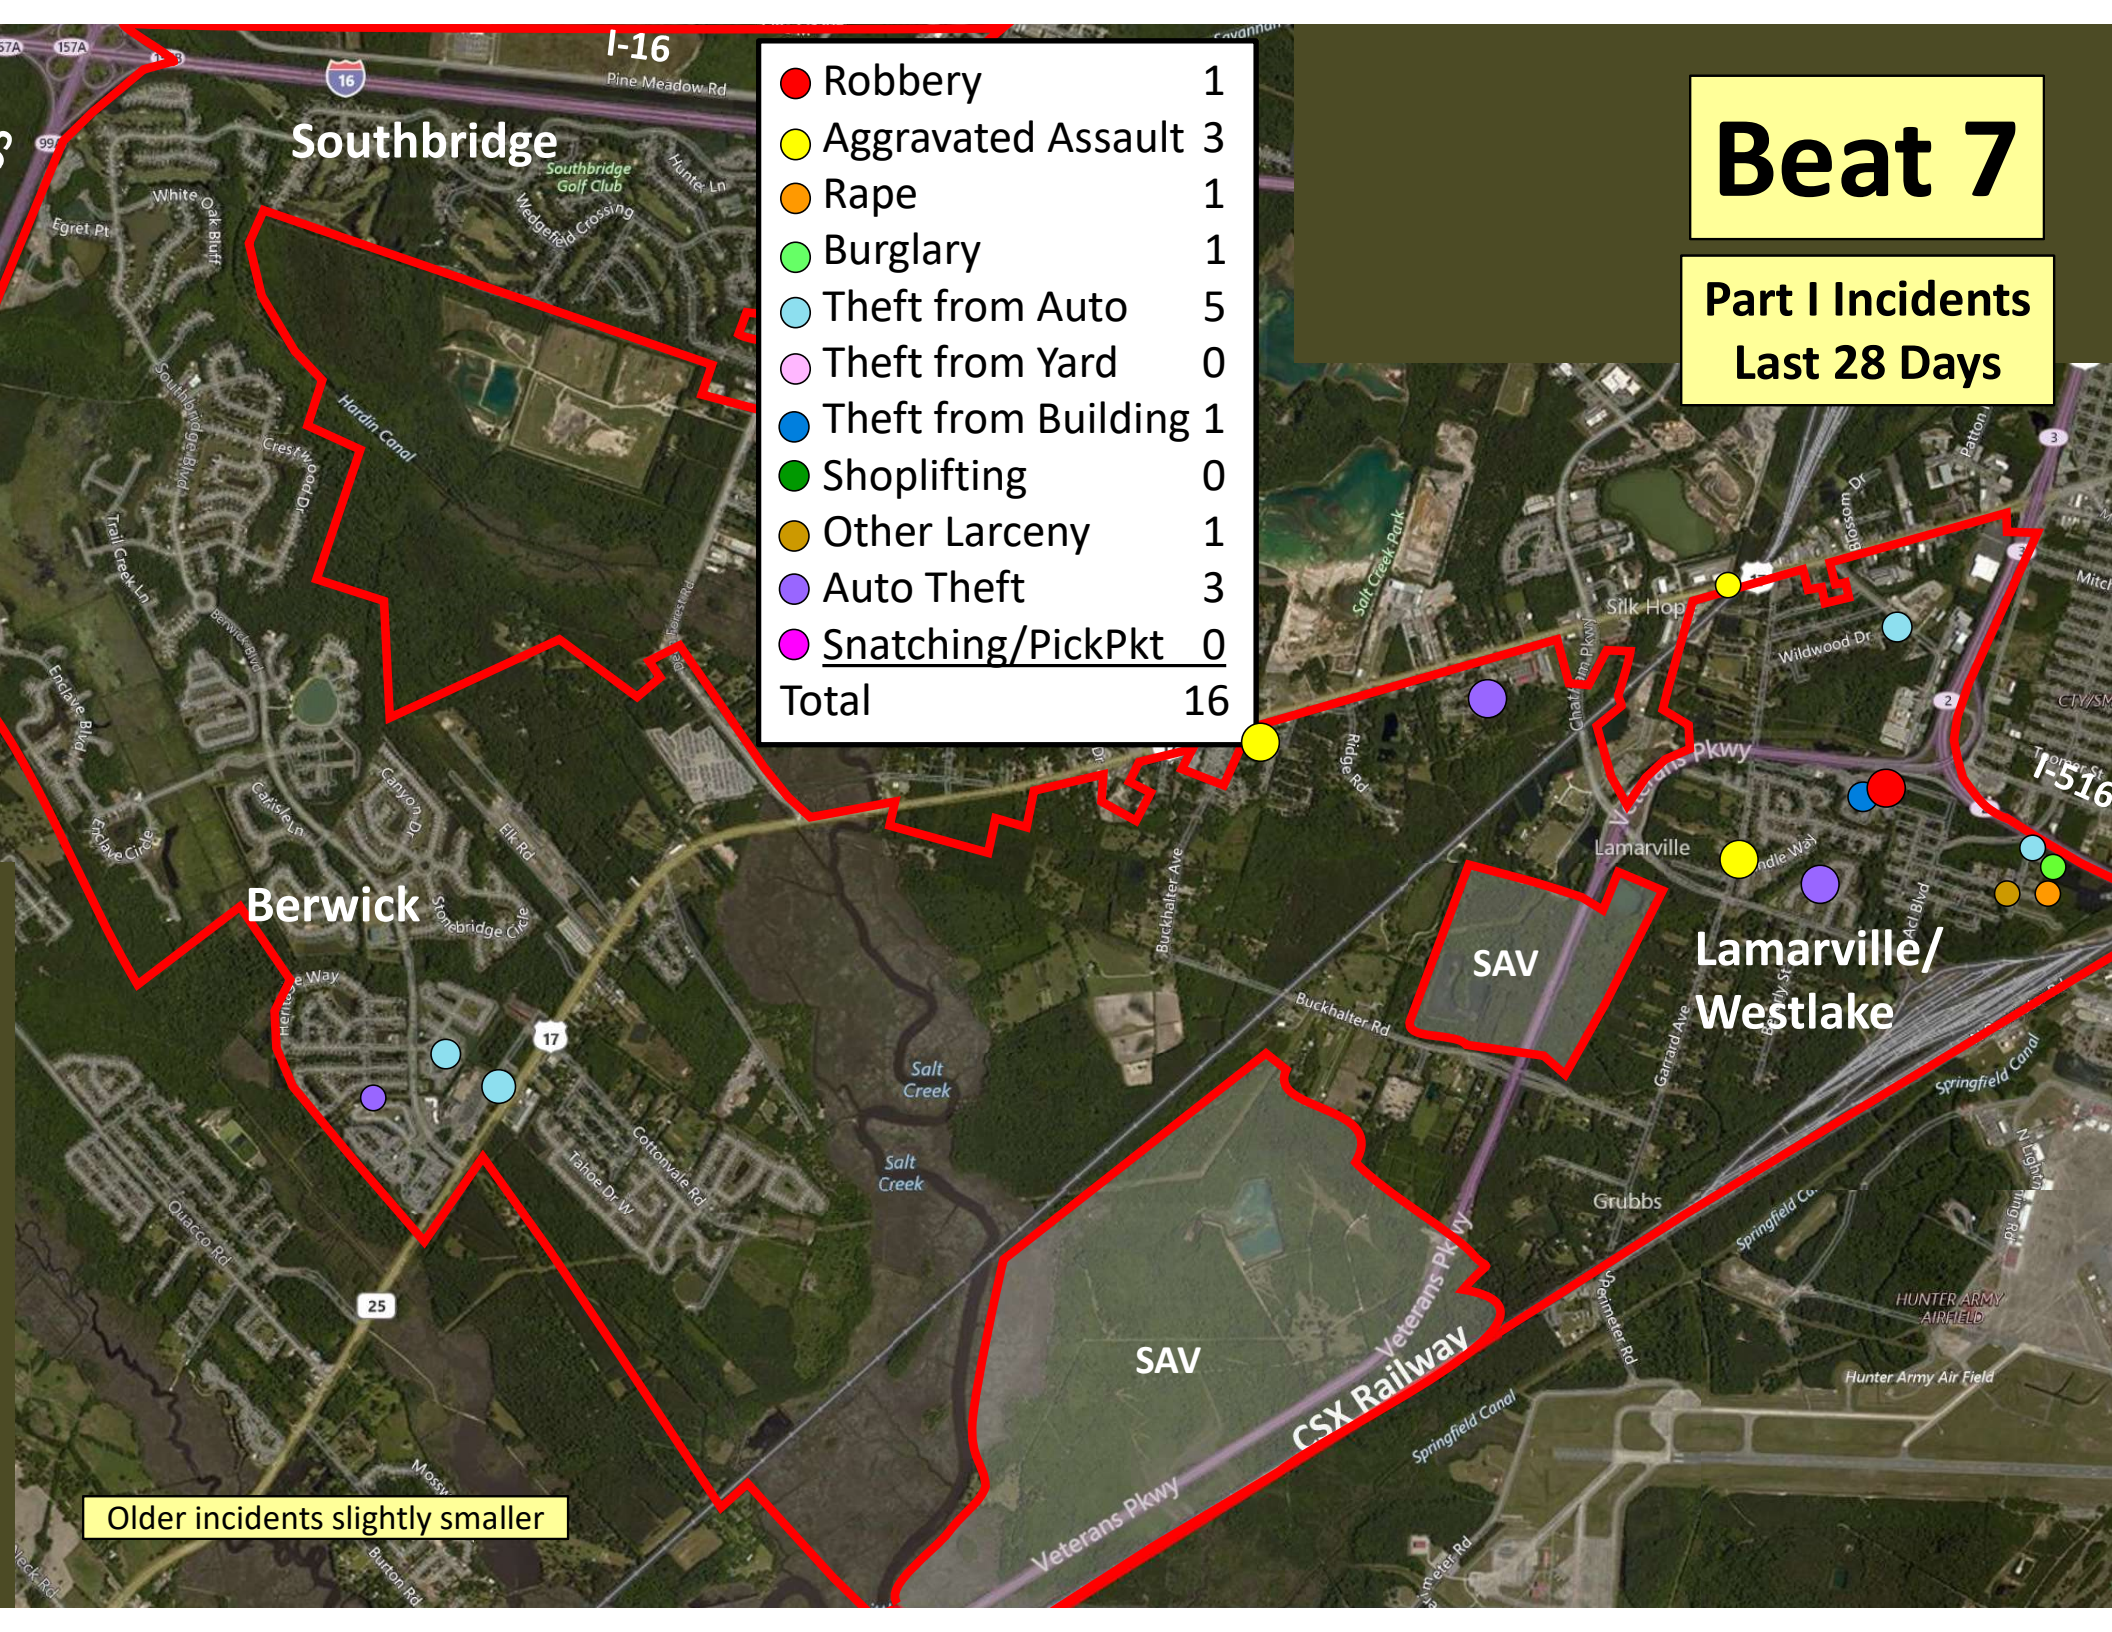

Beat 7

Part I Incidents
Last 28 Days

● Robbery	1
● Aggravated Assault	3
● Rape	1
● Burglary	1
● Theft from Auto	5
● Theft from Yard	0
● Theft from Building	1
● Shoplifting	0
● Other Larceny	1
● Auto Theft	3
● Snatching/PickPkt	0
Total	16

Older incidents slightly smaller