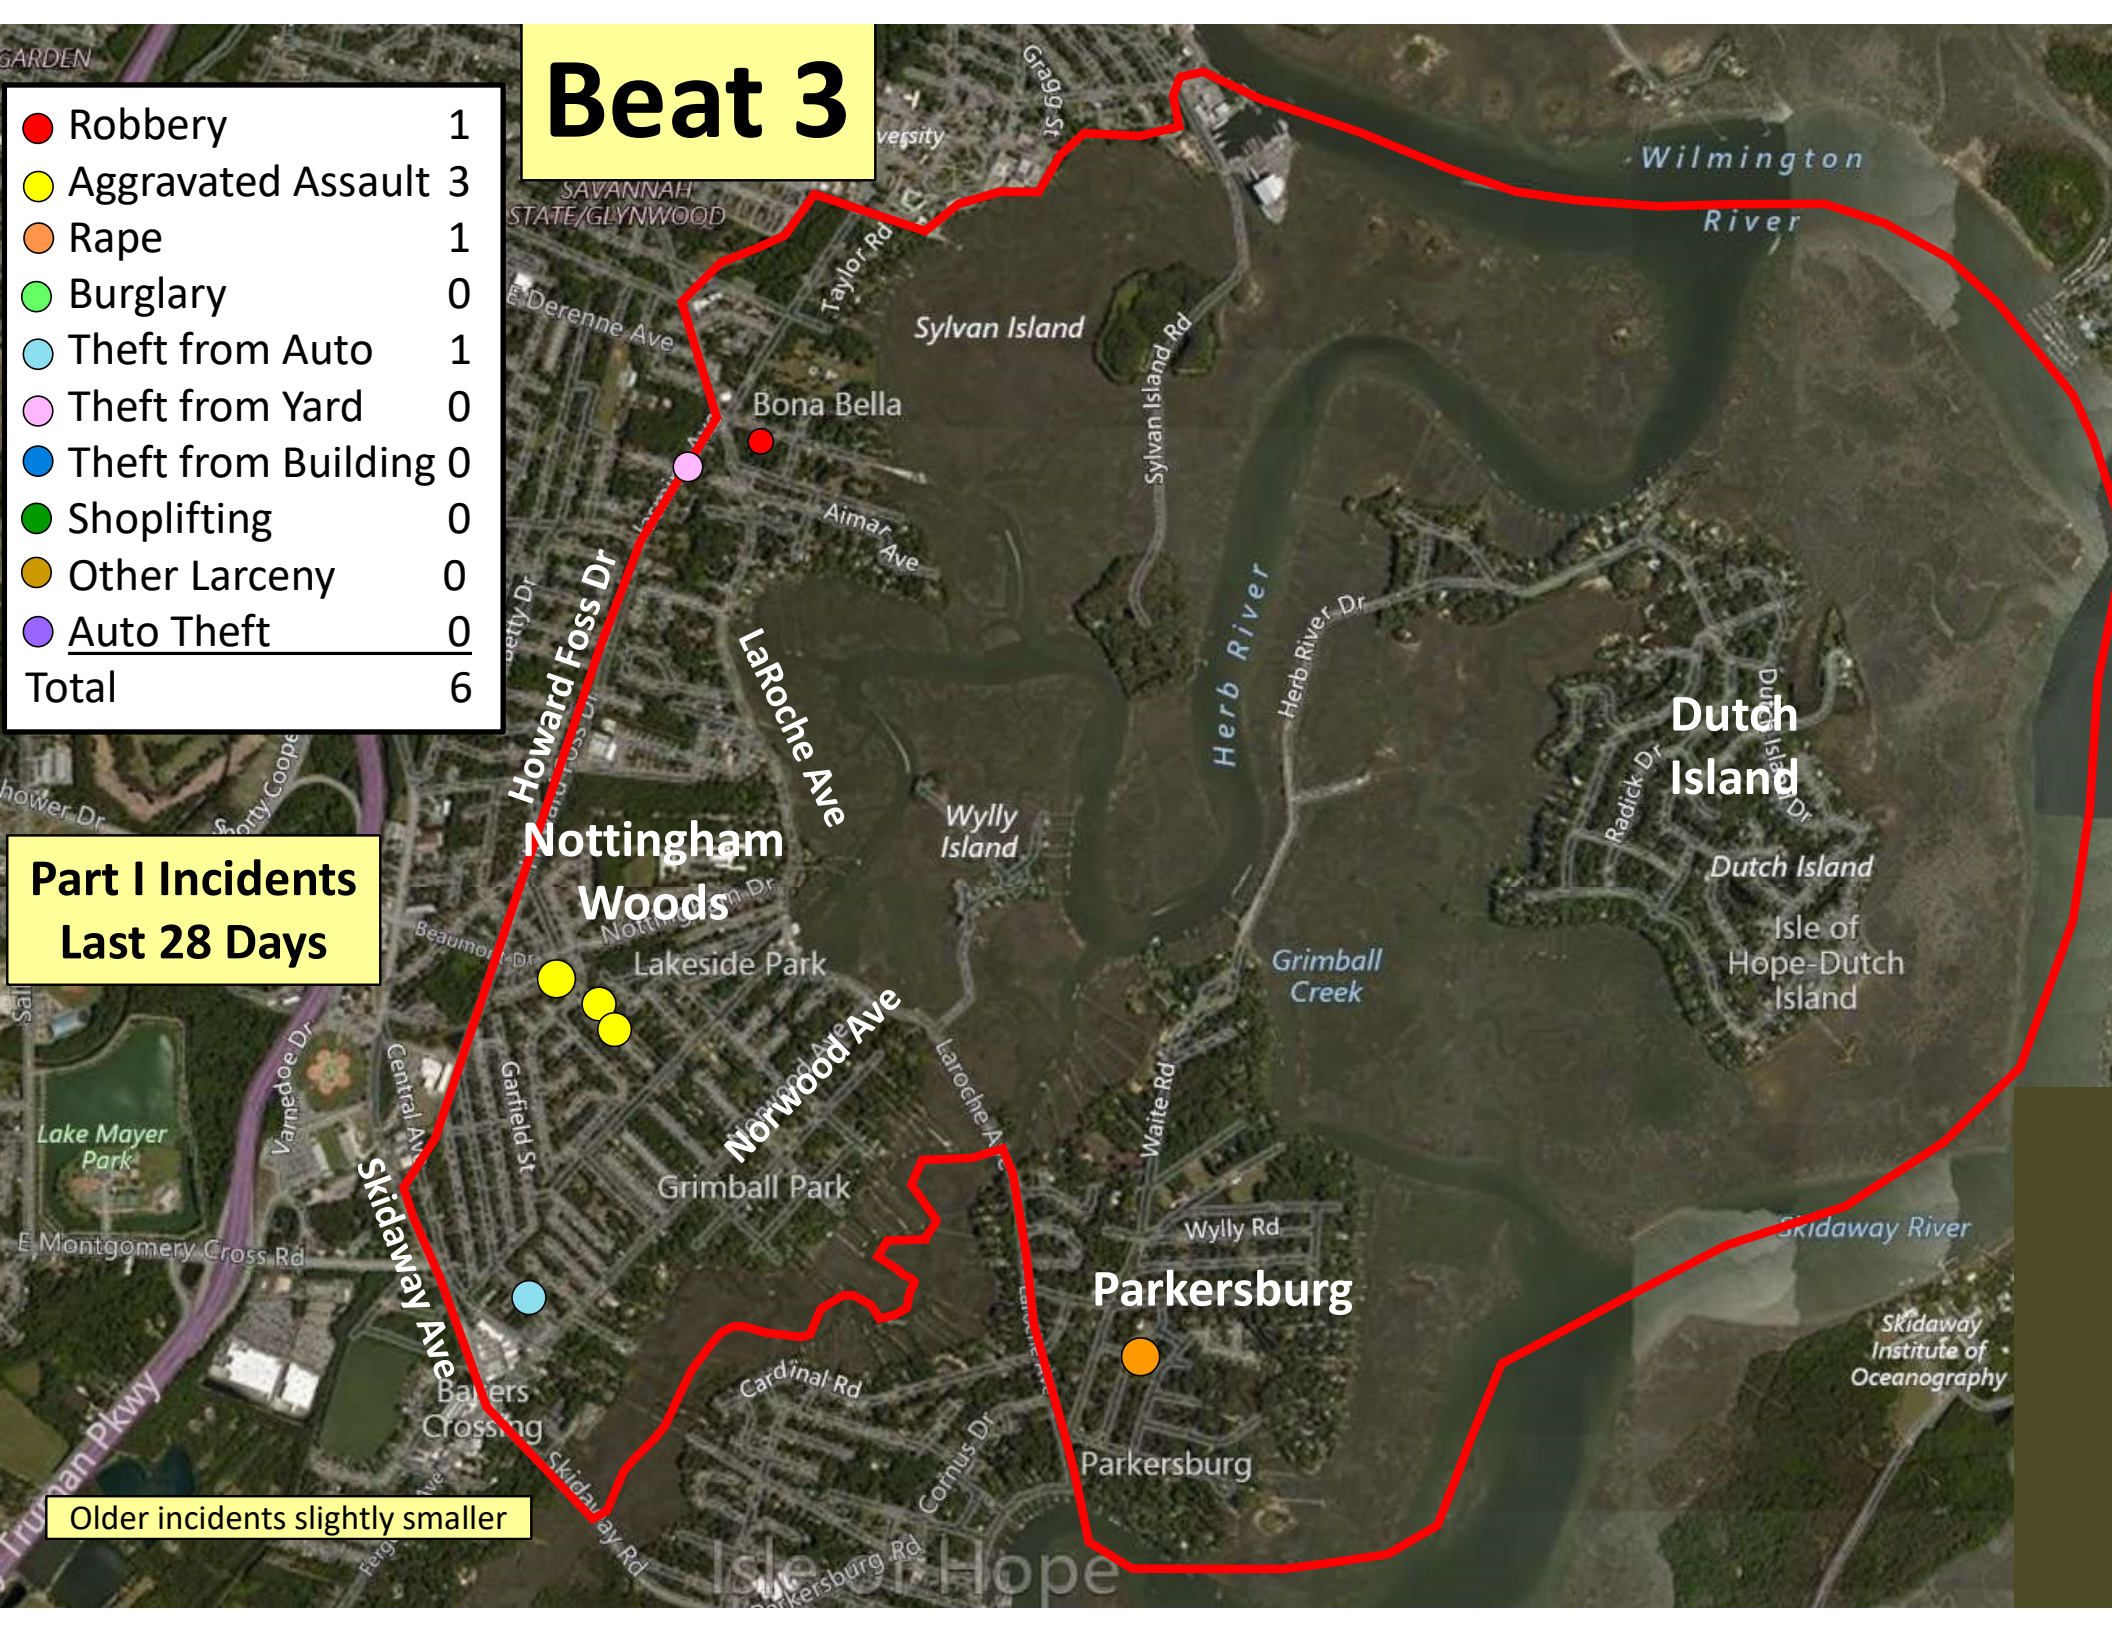

Beat 3

● Robbery	1
● Aggravated Assault	3
● Rape	1
● Burglary	0
● Theft from Auto	1
● Theft from Yard	0
● Theft from Building	0
● Shoplifting	0
● Other Larceny	0
● Auto Theft	0
Total	6

Part I Incidents Last 28 Days

Older incidents slightly smaller