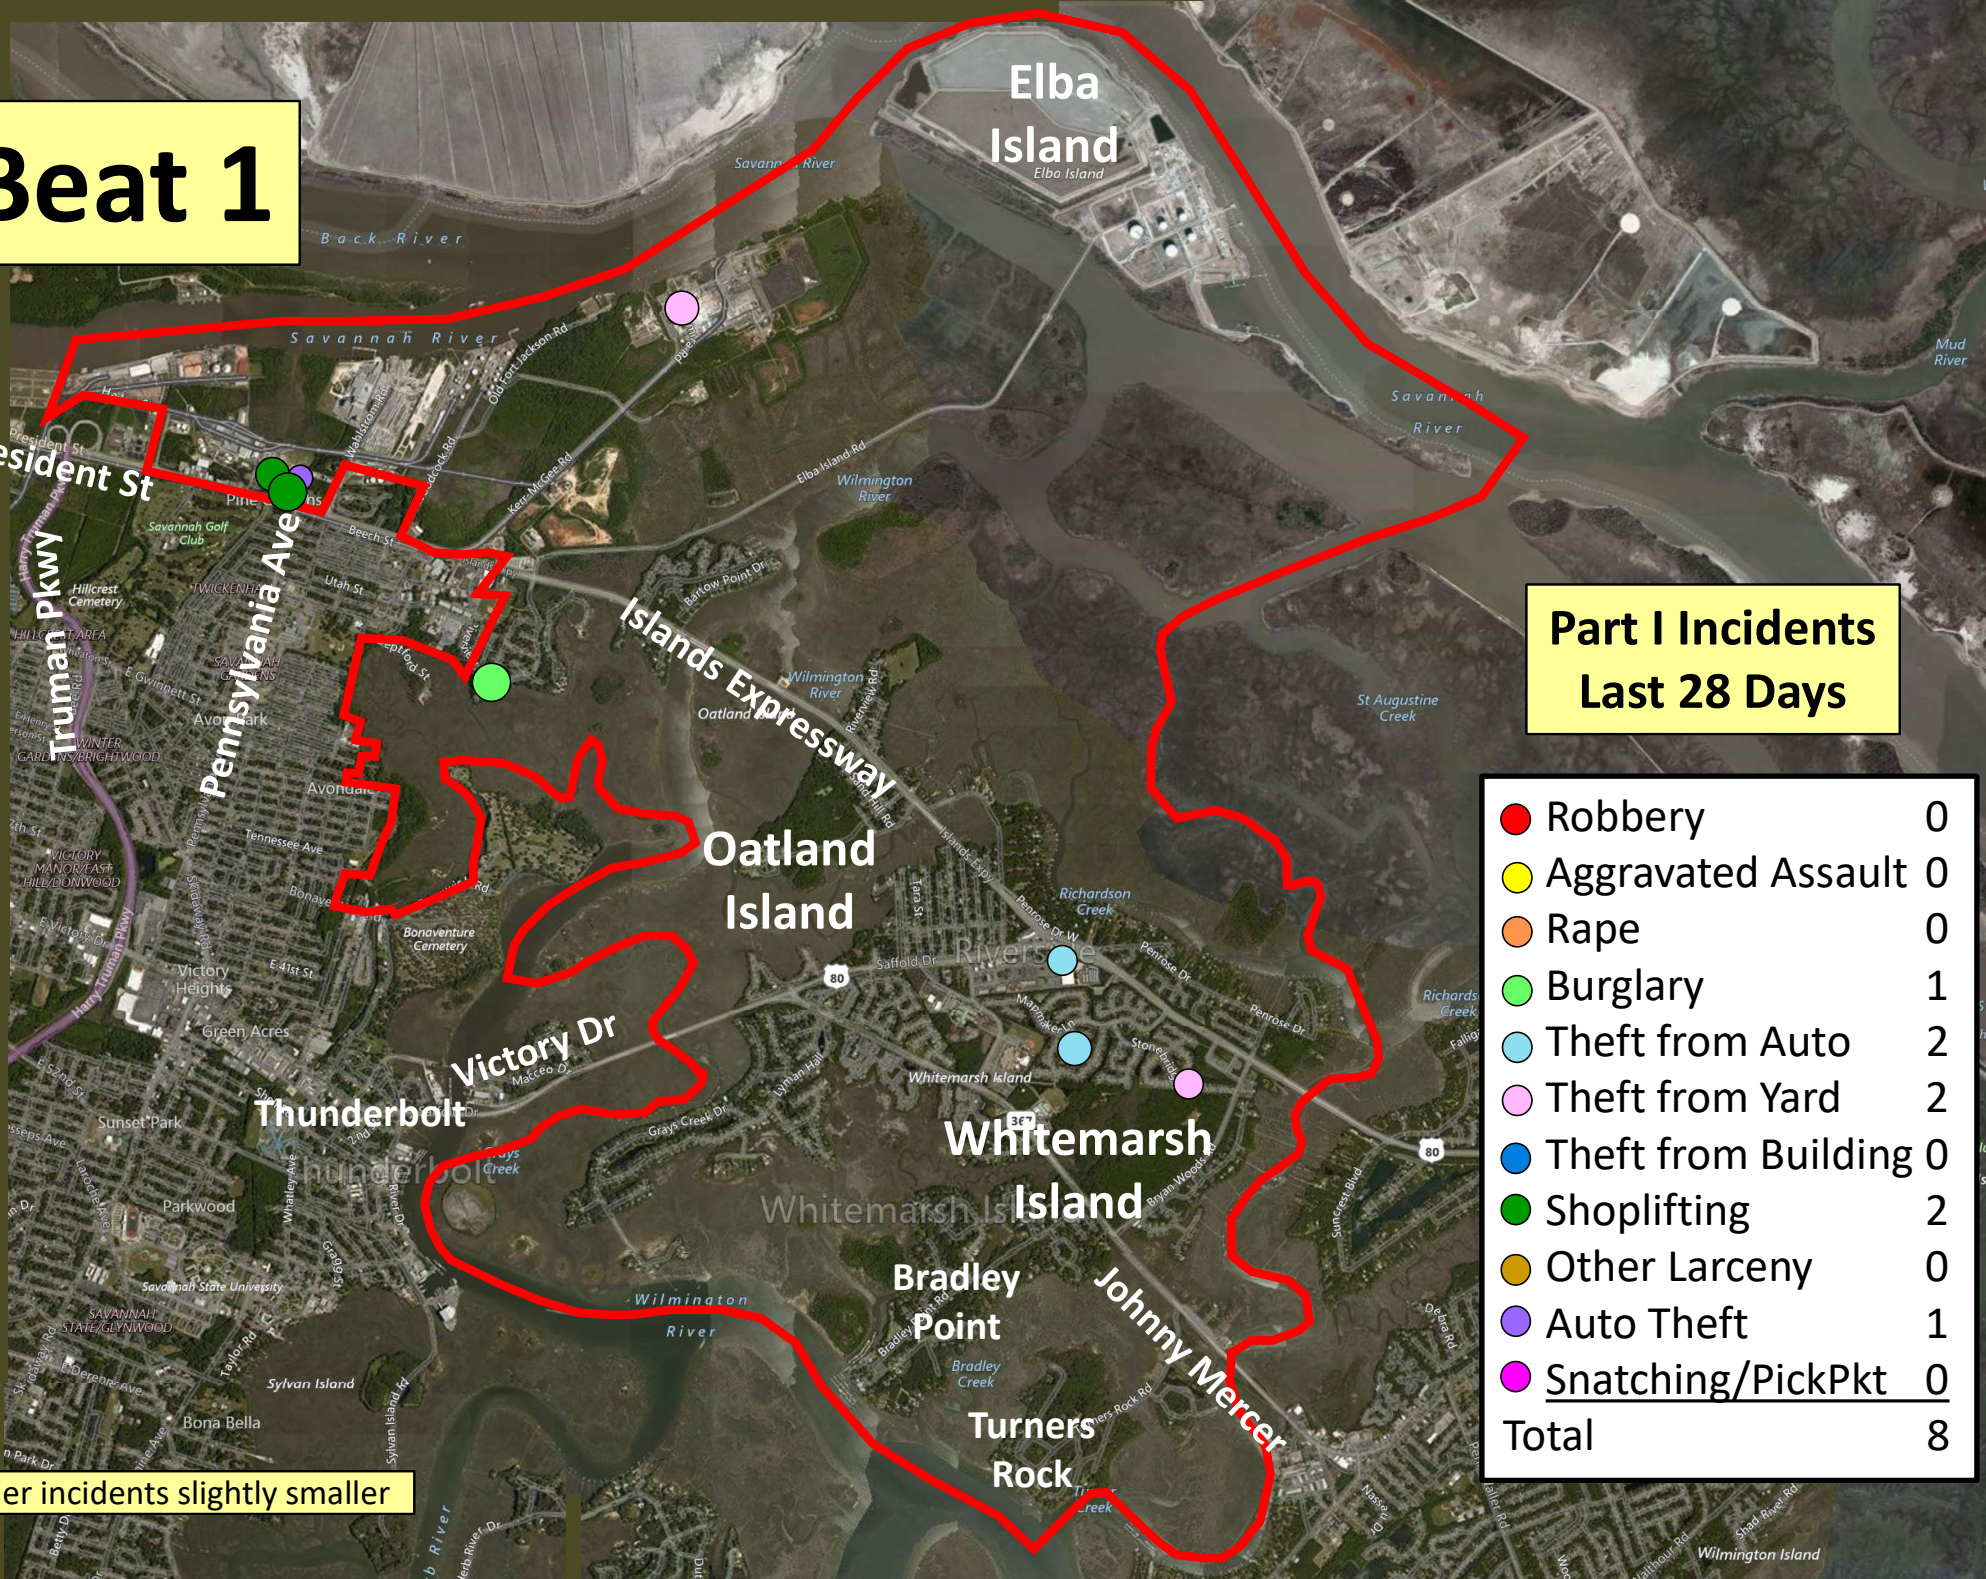

Beat 1

Part I Incidents Last 28 Days

● Robbery	0
● Aggravated Assault	0
● Rape	0
● Burglary	1
● Theft from Auto	2
● Theft from Yard	2
● Theft from Building	0
● Shoplifting	2
● Other Larceny	0
● Auto Theft	1
● Snatching/PickPkt	0
Total	8

Older incidents slightly smaller

Beat 2

Part I Incidents
Last 28 Days

Older incidents slightly smaller

● Robbery	0
● Aggravated Assault	0
● Rape	0
● Burglary	0
● Theft from Auto	3
● Theft from Yard	1
● Theft from Building	3
● Shoplifting	1
● Other Larceny	1
● Auto Theft	0
Total	9