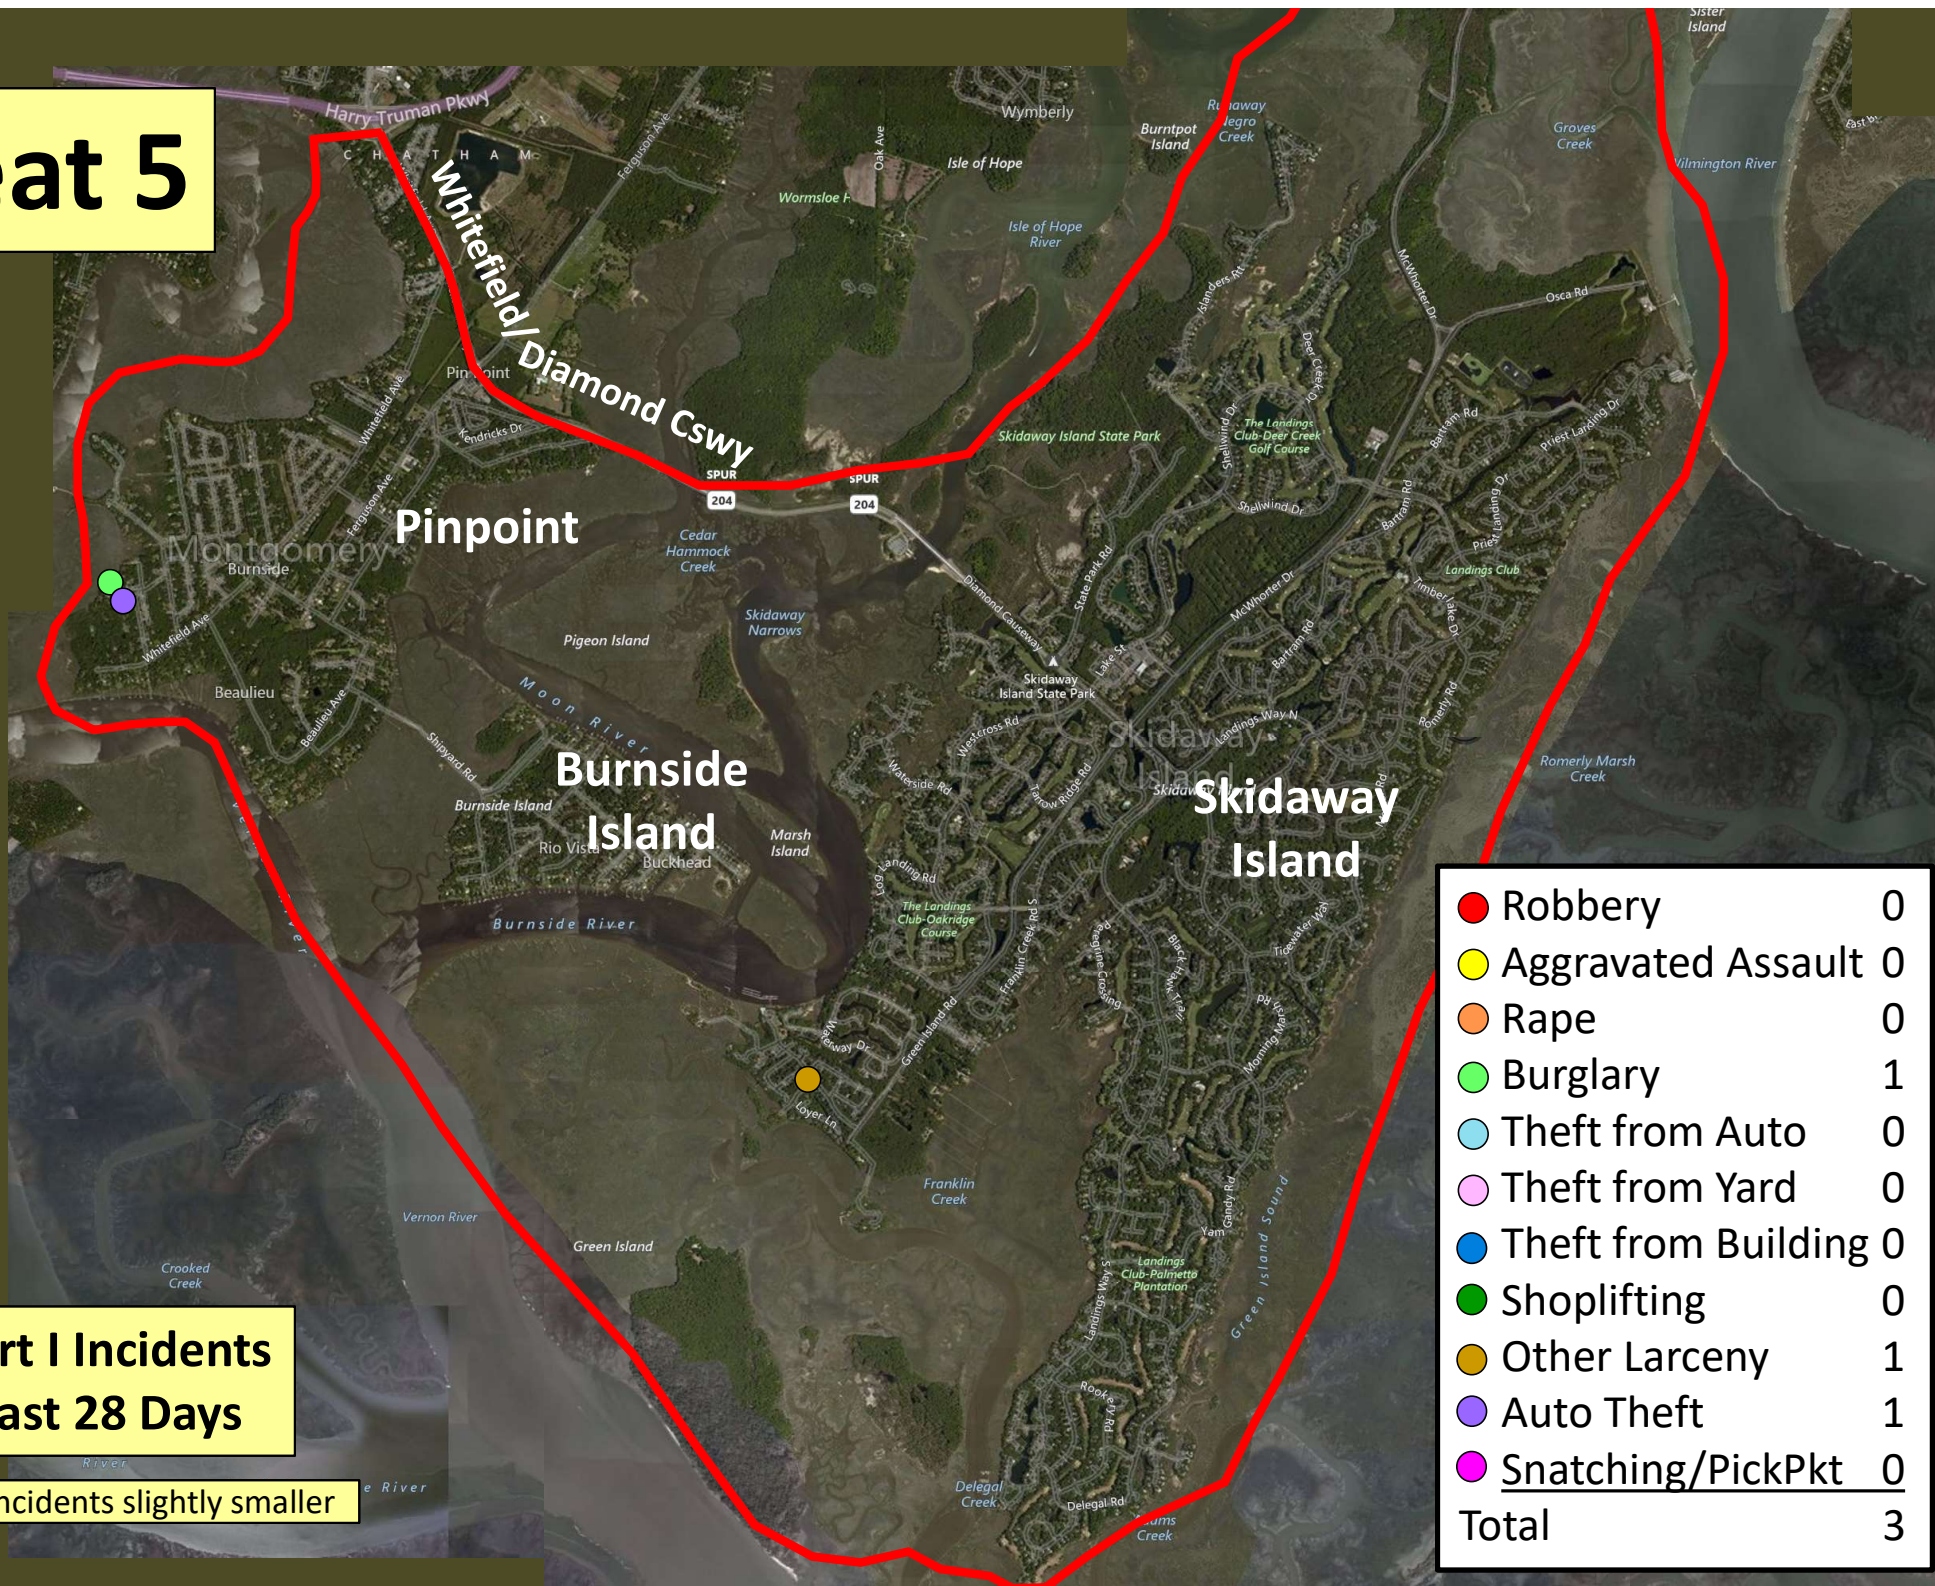

Beat 5

Part I Incidents
Last 28 Days

Older incidents slightly smaller

● Robbery	0
● Aggravated Assault	0
● Rape	0
● Burglary	1
● Theft from Auto	0
● Theft from Yard	0
● Theft from Building	0
● Shoplifting	0
● Other Larceny	1
● Auto Theft	1
● Snatching/PickPkt	0
Total	3