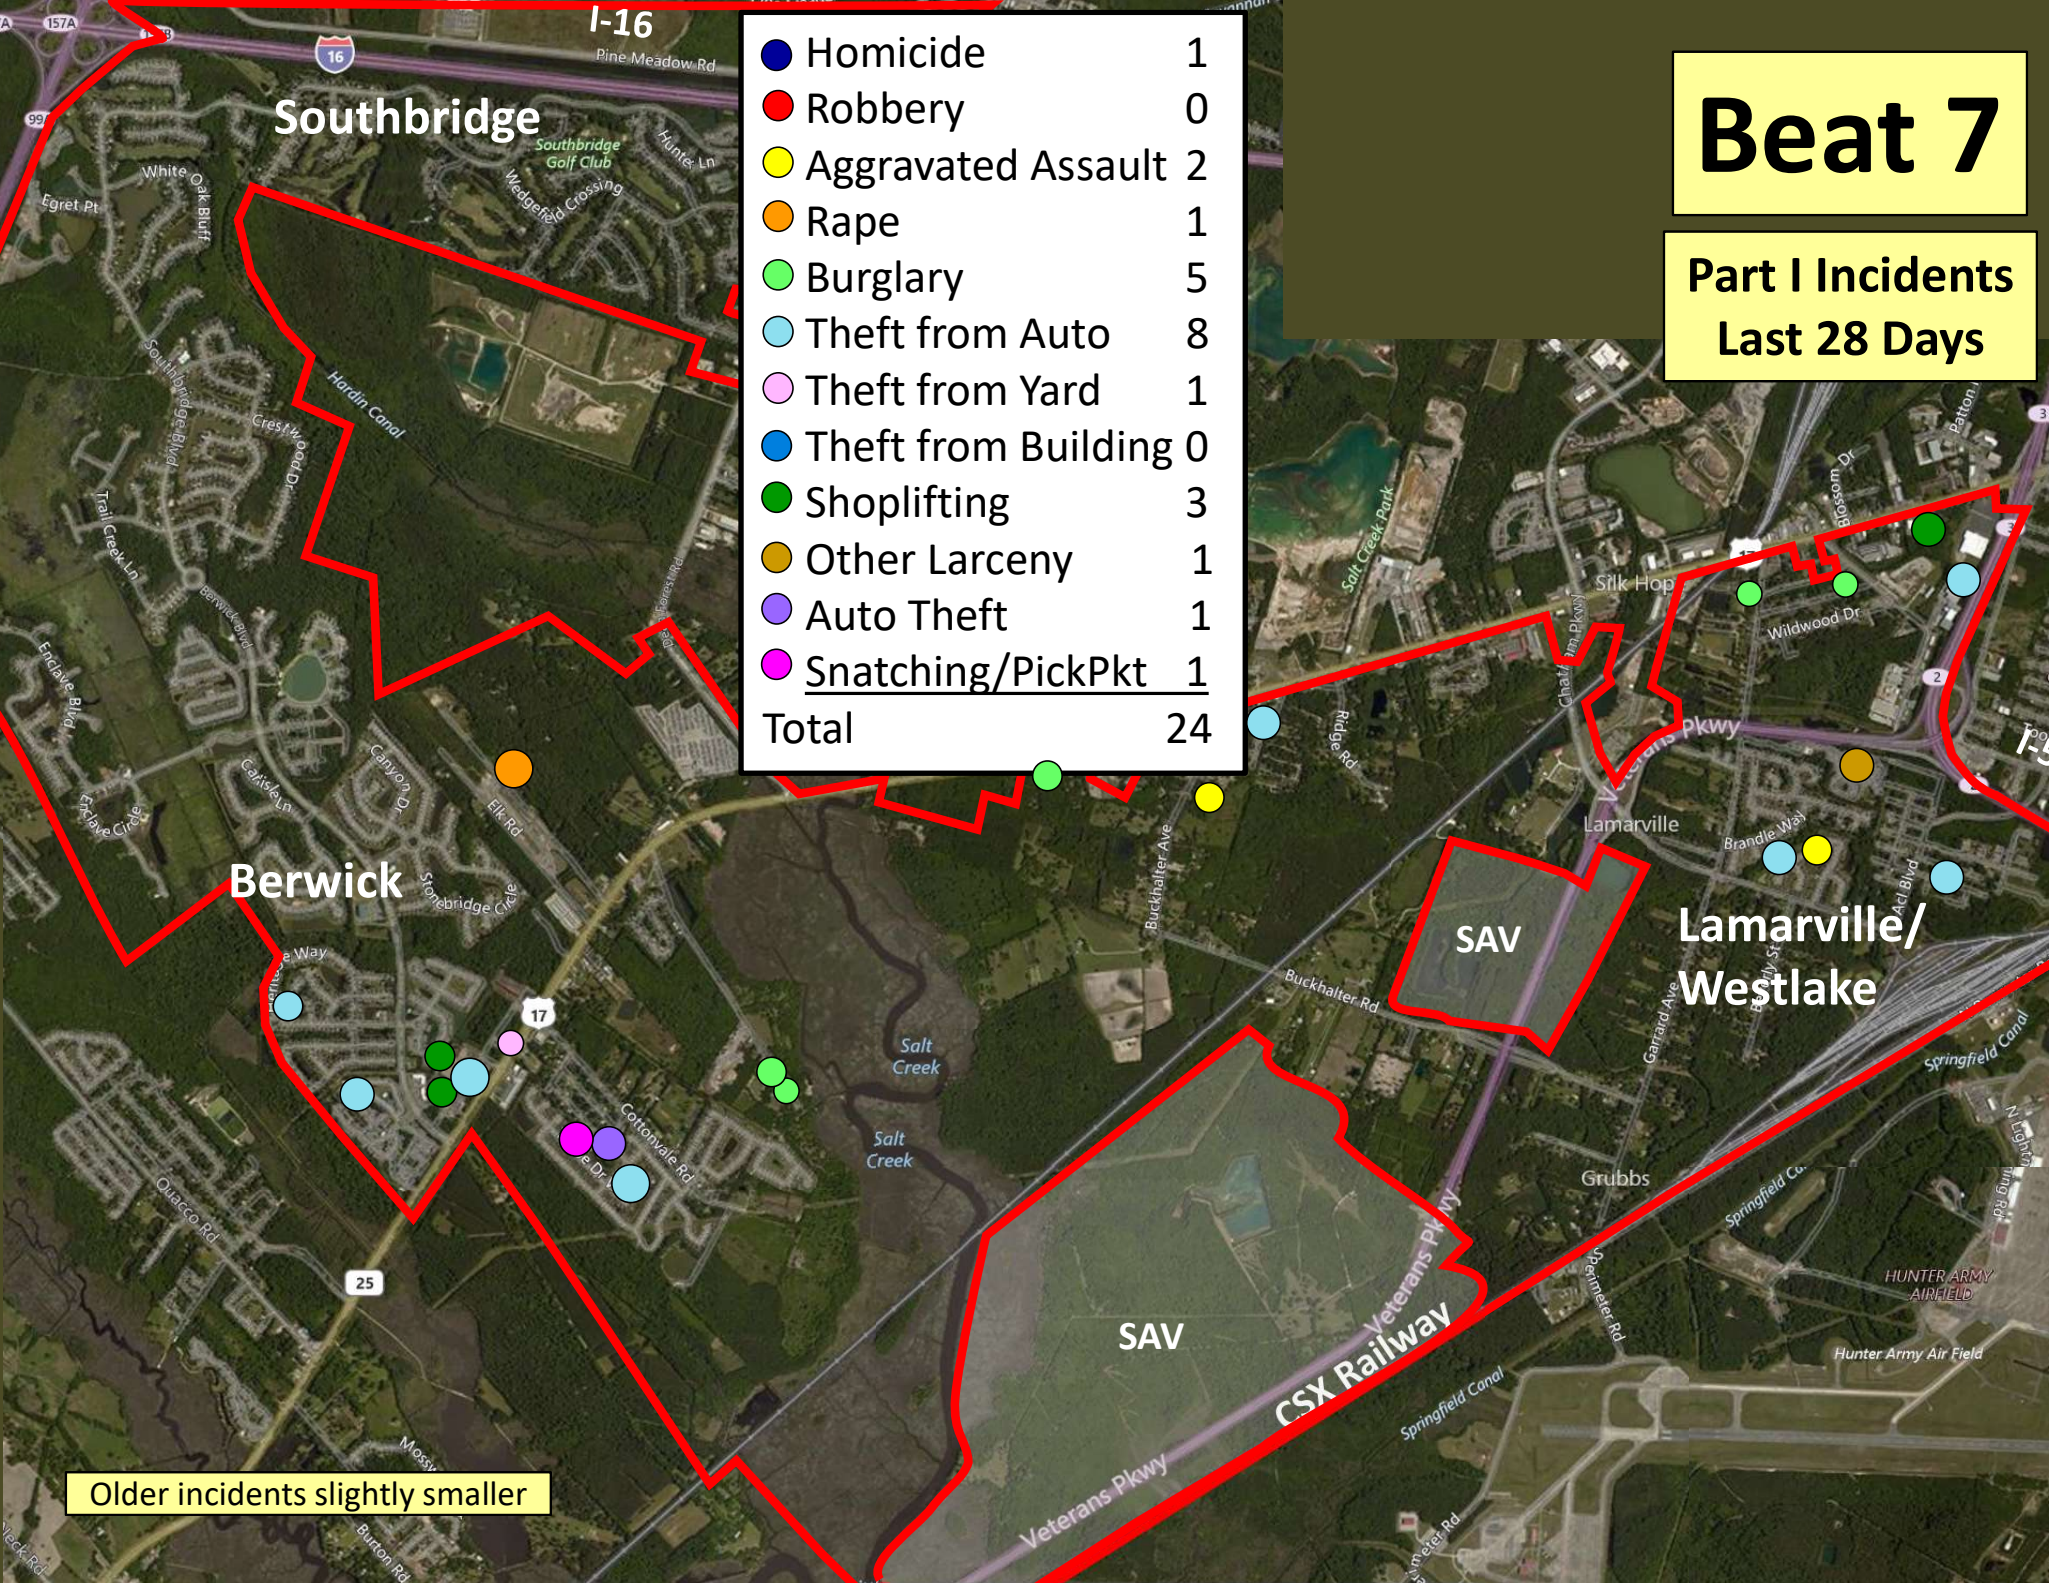

Older incidents slightly smaller

204

Beat 5

Part I Incidents
Last 28 Days

Older incidents slightly smaller

● Robbery	0
● Aggravated Assault	0
● Rape	0
● Burglary	1
● Theft from Auto	0
● Theft from Yard	0
● Theft from Building	0
● Shoplifting	0
● Other Larceny	1
● Auto Theft	1
● Snatching/PickPkt	0
Total	3

Beat 6

Part I Incidents
Last 28 Days

● Robbery	0
● Aggravated Assault	0
● Rape	0
● Burglary	0
● Theft from Auto	0
● Theft from Yard	1
● Theft from Building	0
● Shoplifting	0
● Other Larceny	0
● Auto Theft	0
● Snatching/PickPkt	0
Total	1

Older incidents slightly smaller

Beat 7

Part I Incidents
Last 28 Days

● Homicide	1
● Robbery	0
● Aggravated Assault	2
● Rape	1
● Burglary	5
● Theft from Auto	8
● Theft from Yard	1
● Theft from Building	0
● Shoplifting	3
● Other Larceny	1
● Auto Theft	1
● Snatching/PickPkt	1
Total	24

Older incidents slightly smaller

Beat 8

Part I Incidents Last 28 Days

● Robbery	2
● Aggravated Assault	6
● Rape	0
● Burglary	3
● Theft from Auto	4
● Theft from Yard	0
● Theft from Bldg	2
● Shoplifting	11
● Other Larceny	1
● Auto Theft	3
● Sudden Snatching	0
Total	32