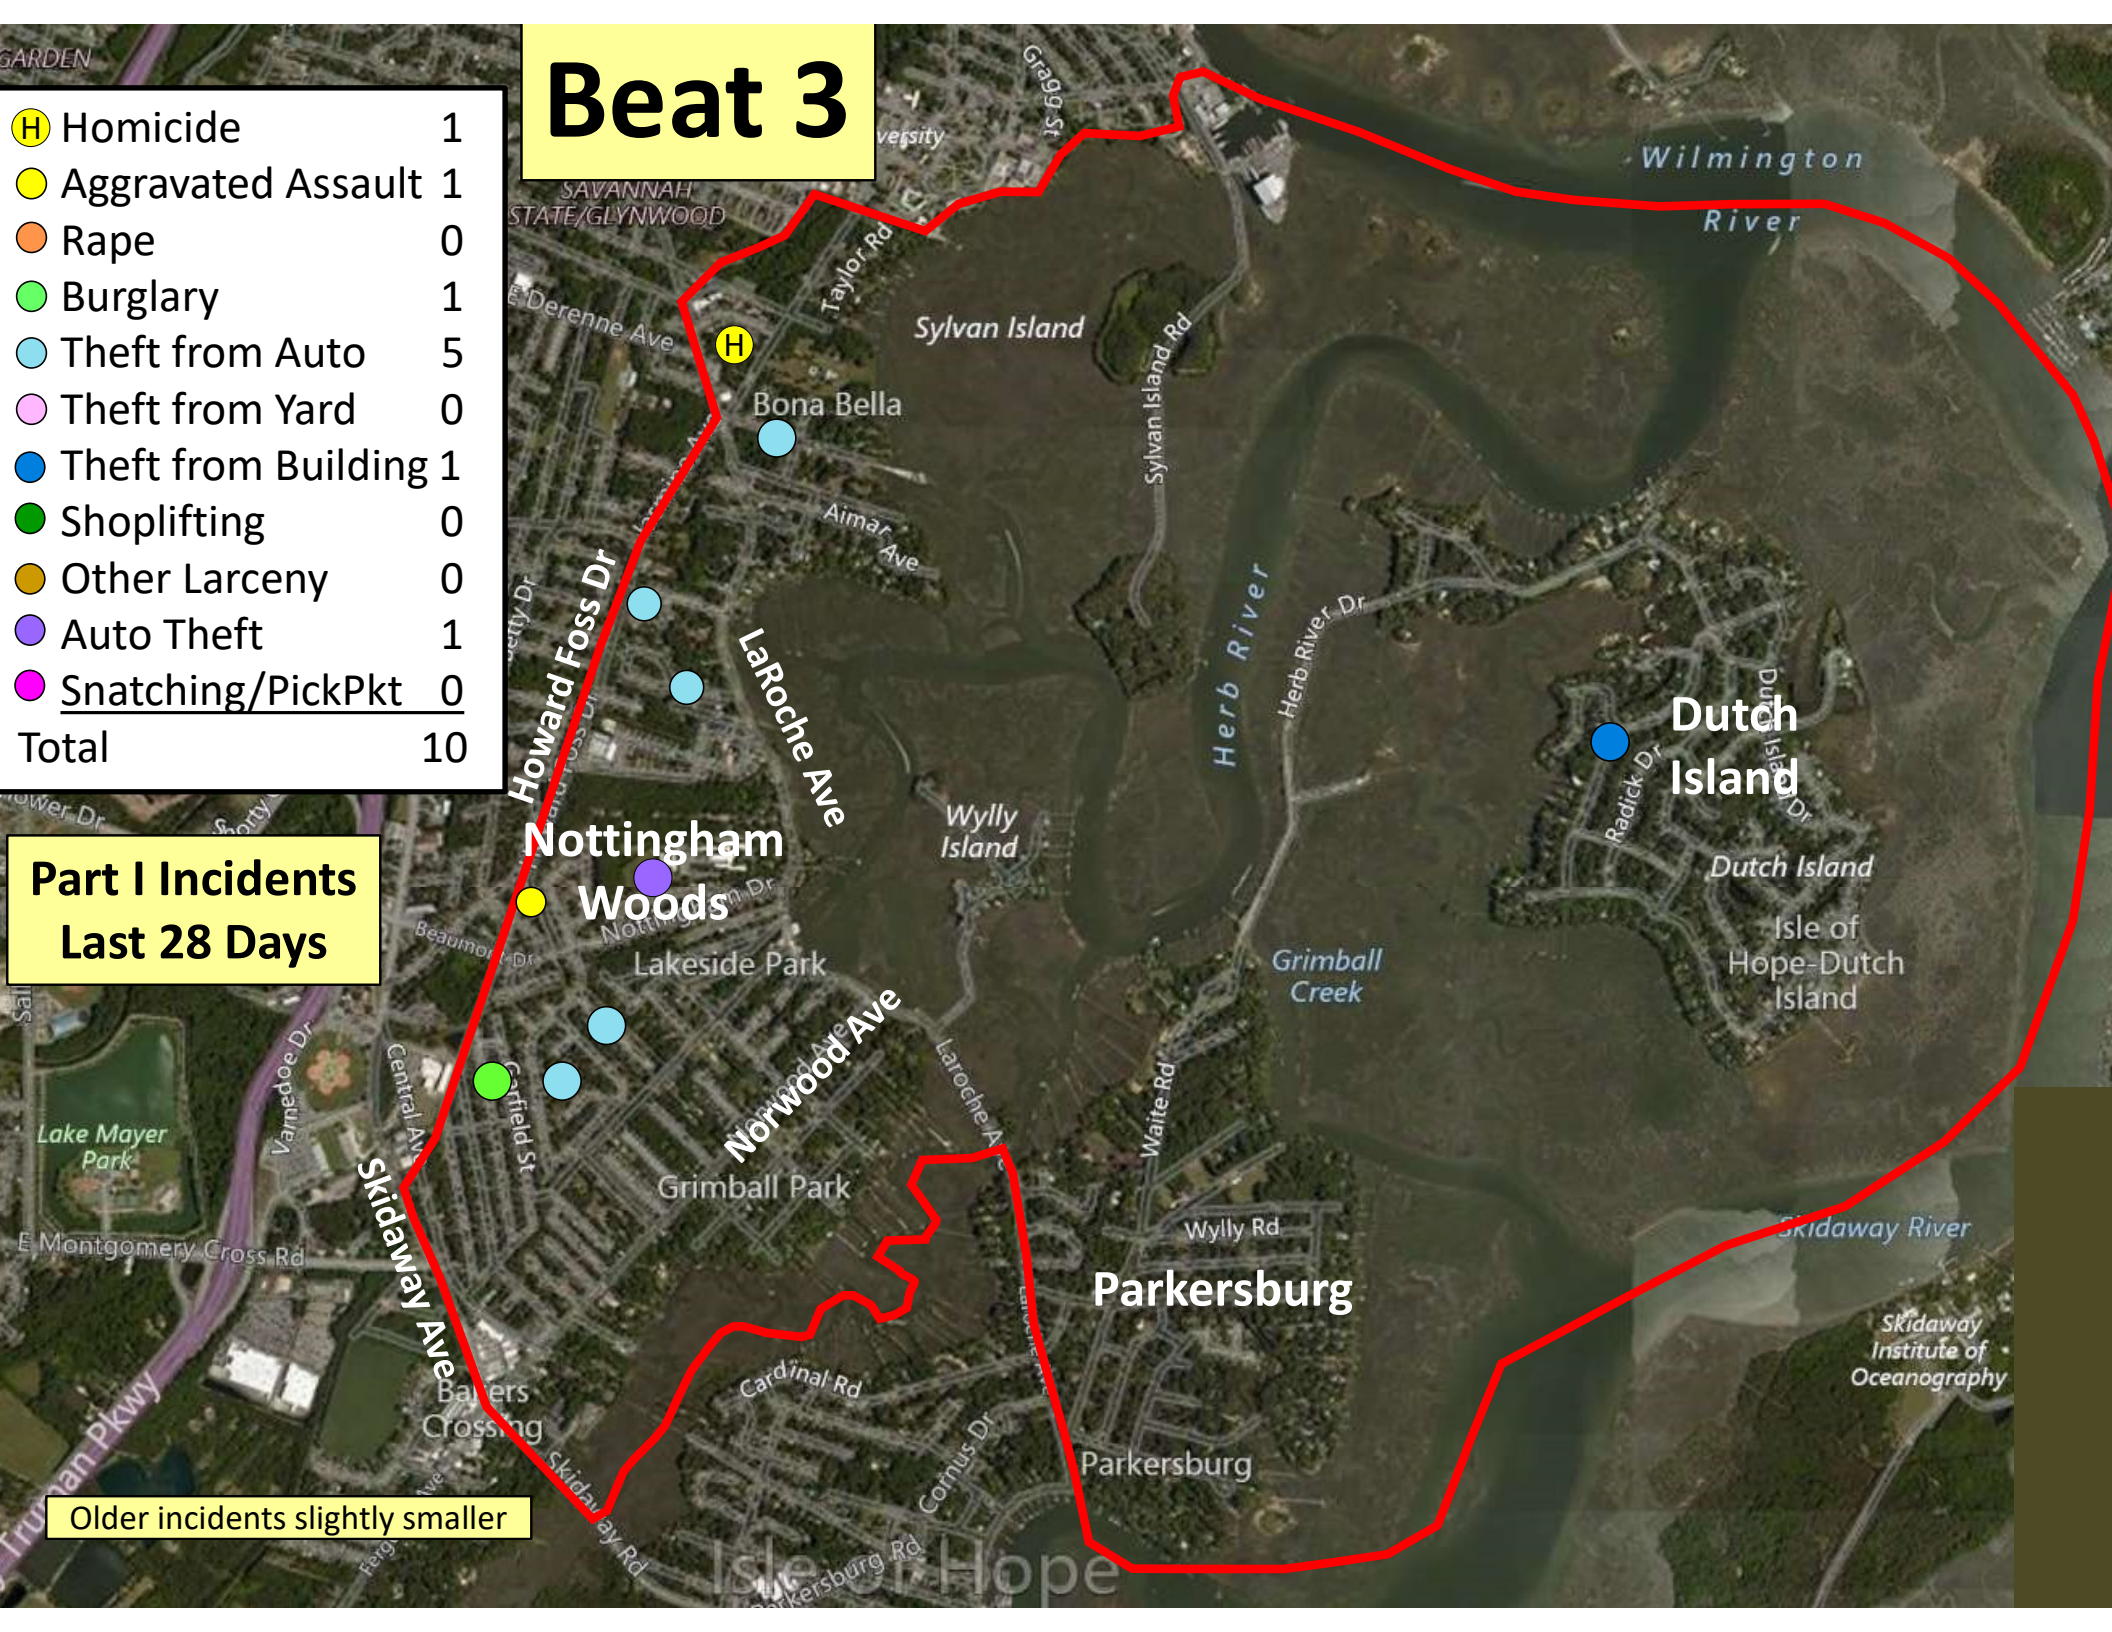

Older incidents slightly smaller

Beat 2

Part I Incidents
Last 28 Days

Older incidents slightly smaller

● Robbery	0
● Aggravated Assault	0
● Rape	1
● Burglary	0
● Theft from Auto	9
● Theft from Yard	2
● Theft from Building	1
● Shoplifting	0
● Other Larceny	1
● Auto Theft	1
Total	15

Beat 3

Homicide	1
Aggravated Assault	1
Rape	0
Burglary	1
Theft from Auto	5
Theft from Yard	0
Theft from Building	1
Shoplifting	0
Other Larceny	0
Auto Theft	1
Snatching/PickPkt	0
Total	10

Part I Incidents Last 28 Days