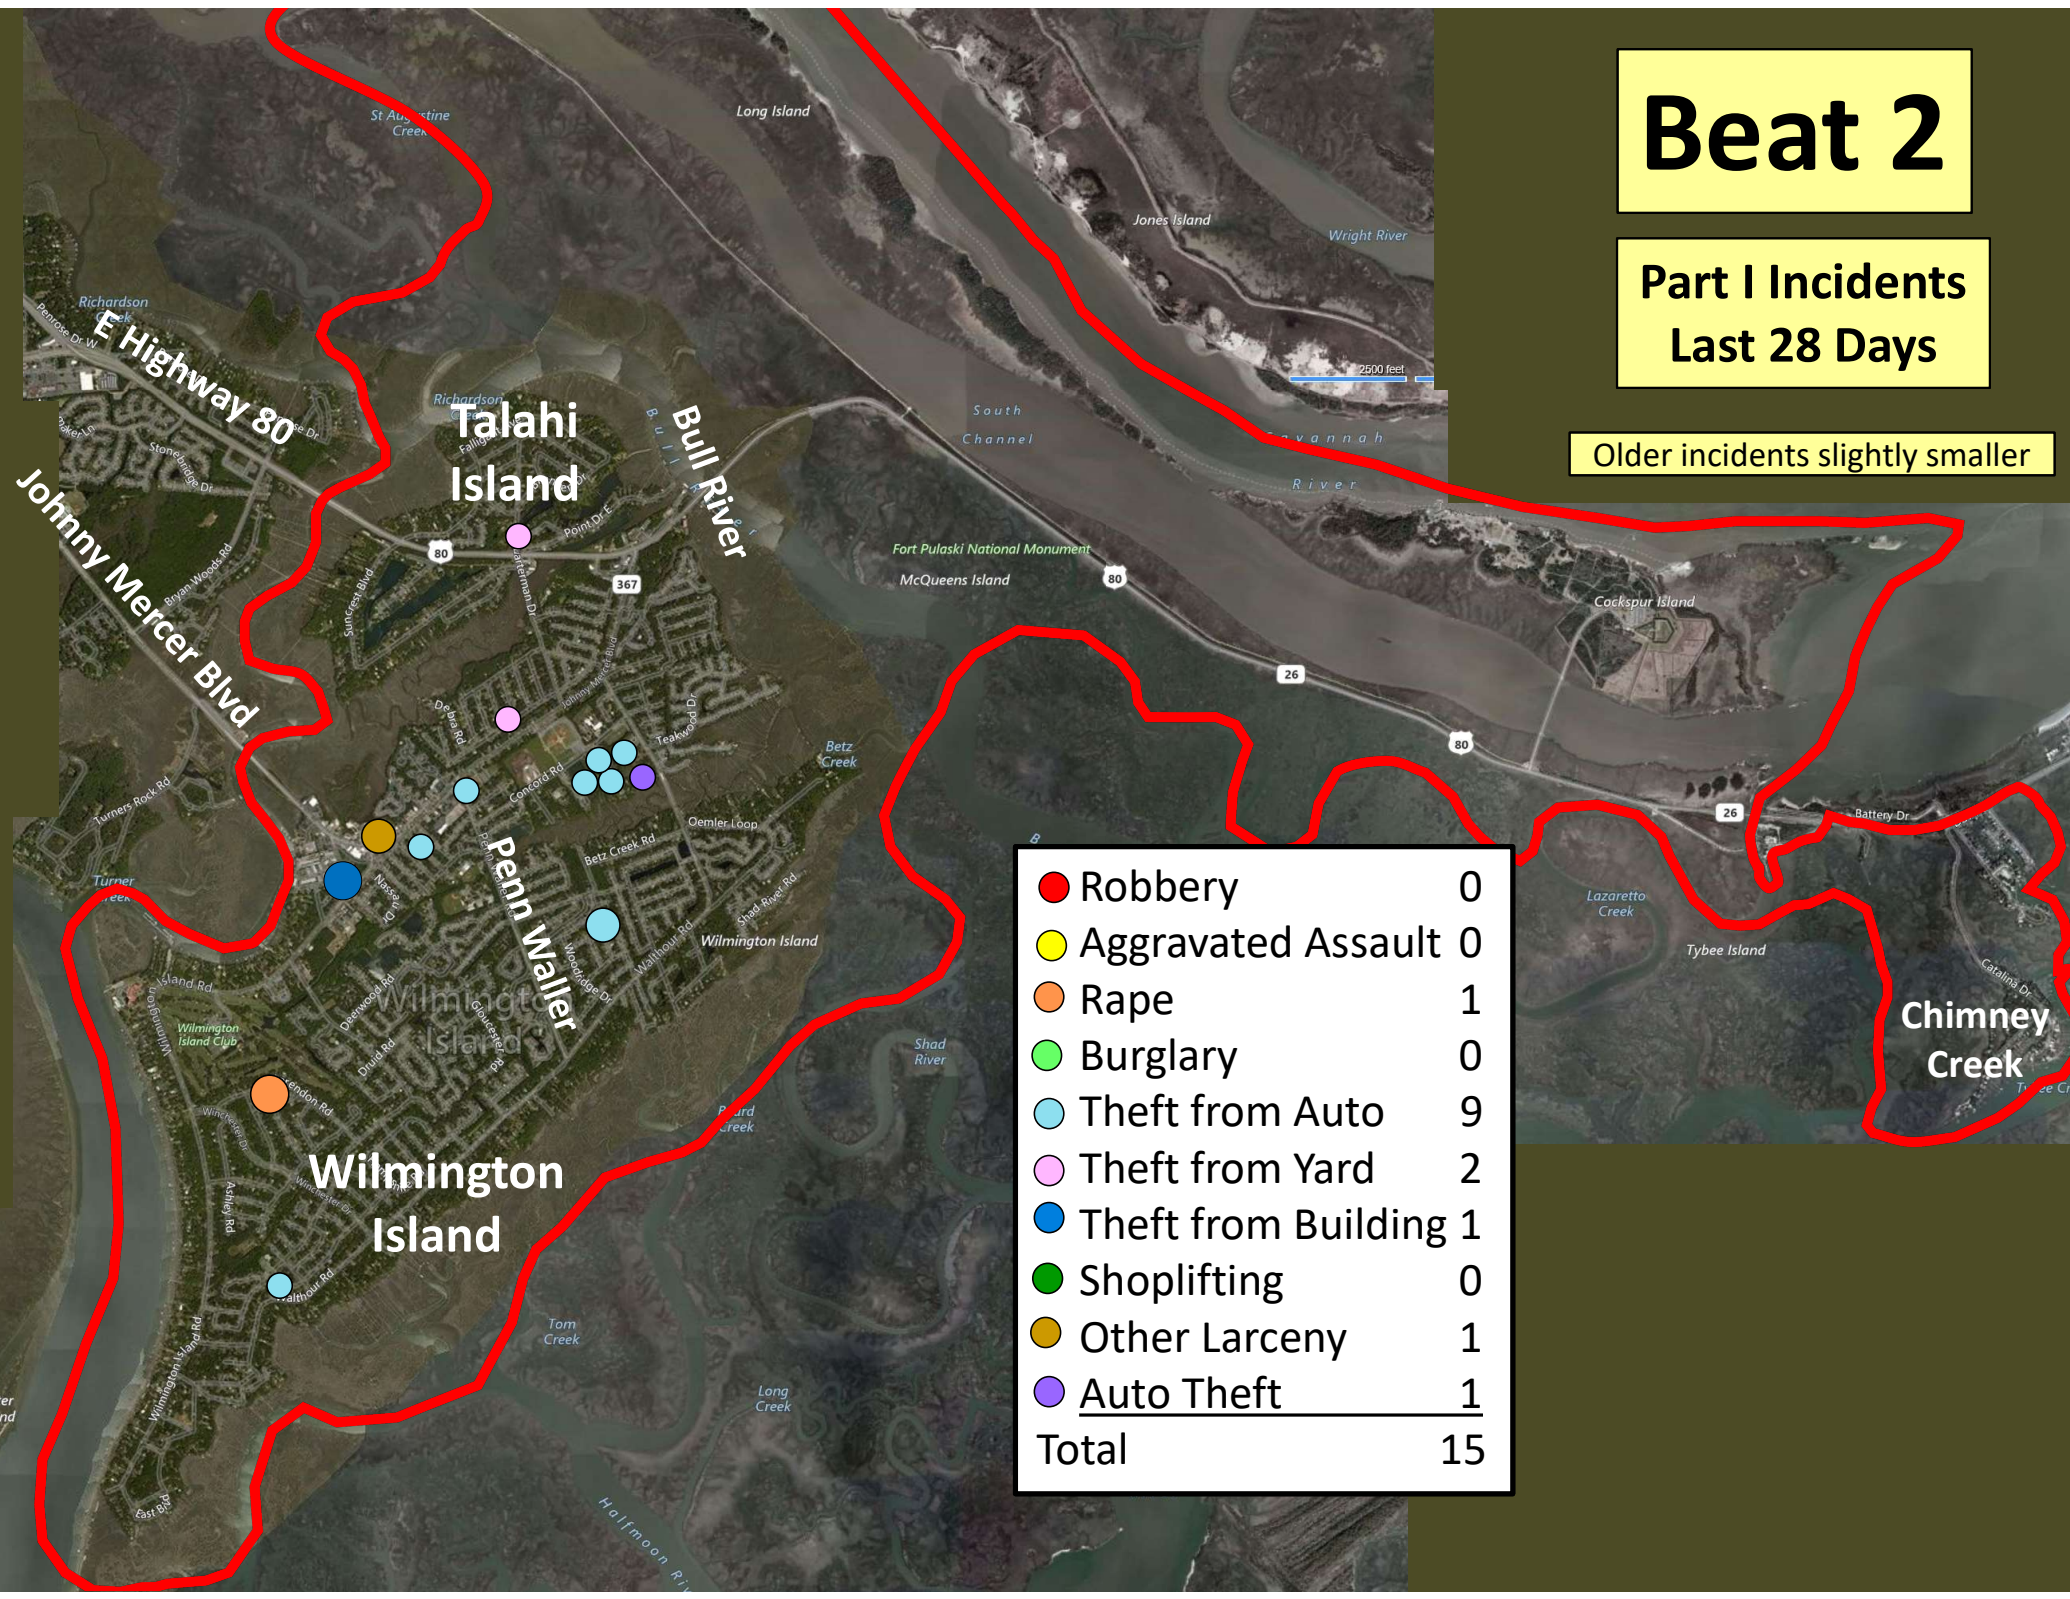

Beat 1

Part I Incidents Last 28 Days

● Robbery	0
● Aggravated Assault	0
● Rape	0
● Burglary	0
● Theft from Auto	4
● Theft from Yard	1
● Theft from Building	1
● Shoplifting	1
● Other Larceny	1
● Auto Theft	1
● Snatching/PickPkt	0
Total	8

Older incidents slightly smaller

Beat 2

Part I Incidents
Last 28 Days

Older incidents slightly smaller

● Robbery	0
● Aggravated Assault	0
● Rape	1
● Burglary	0
● Theft from Auto	9
● Theft from Yard	2
● Theft from Building	1
● Shoplifting	0
● Other Larceny	1
● Auto Theft	1
Total	15

Beat 3

Homicide	1
Aggravated Assault	1
Rape	0
Burglary	1
Theft from Auto	5
Theft from Yard	0
Theft from Building	1
Shoplifting	0
Other Larceny	0
Auto Theft	1
Snatching/PickPkt	0
Total	10

Part I Incidents Last 28 Days

Older incidents slightly smaller

Beat 4

Part I Incidents
Last 28 Days

● Robbery	0
● Aggravated Assault	0
● Rape	1
● Burglary	1
● Theft from Auto	1
● Theft from Yard	0
● Theft from Building	1
● Shoplifting	4
● Other Larceny	0
● Auto Theft	1
Total	9