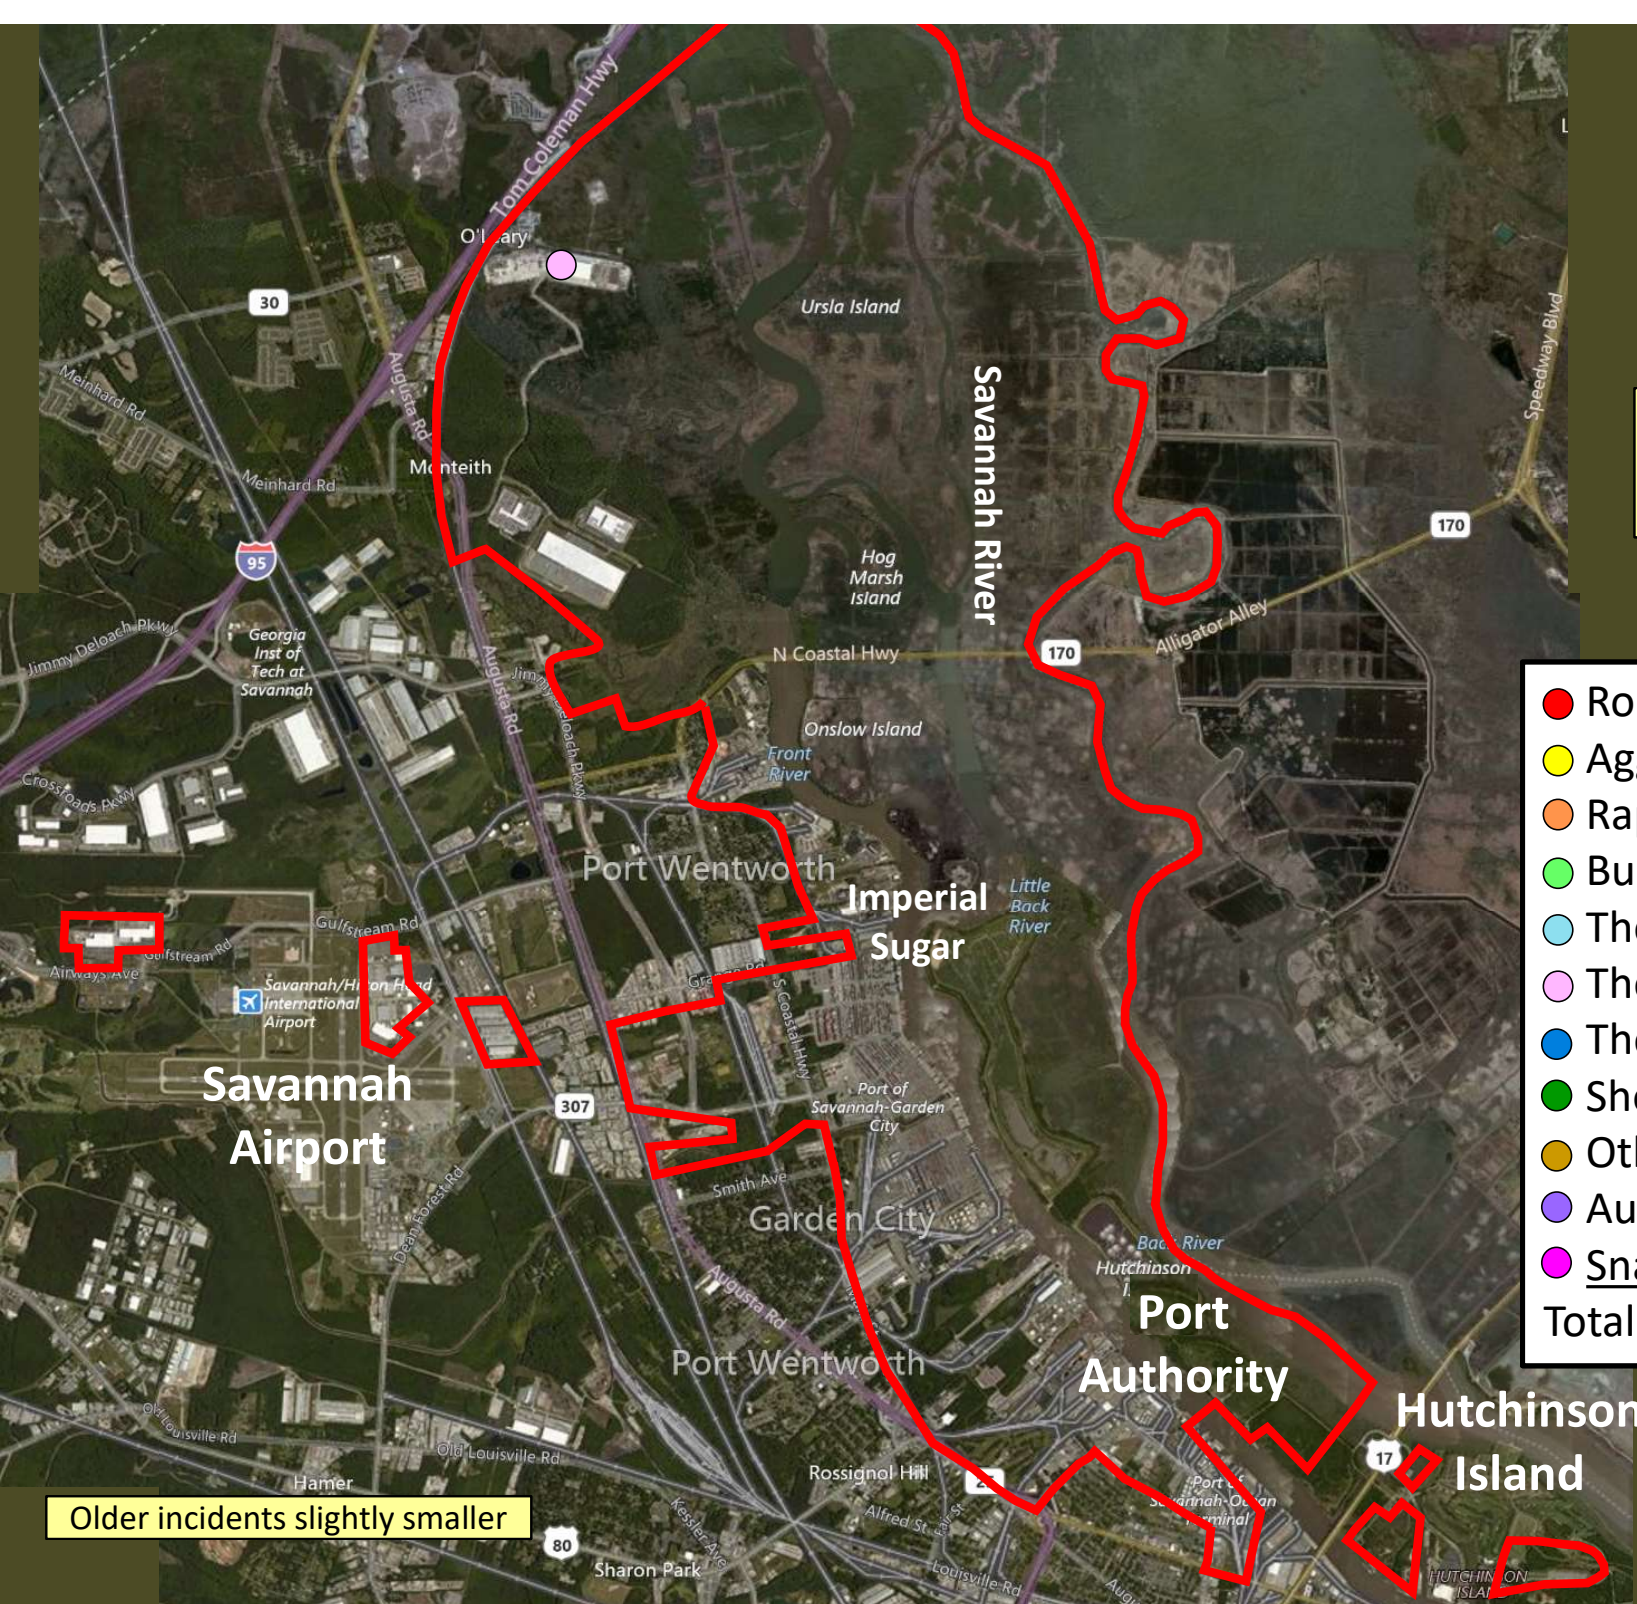

Beat 6

Part I Incidents
Last 28 Days

● Robbery	0
● Aggravated Assault	0
● Rape	0
● Burglary	0
● Theft from Auto	0
● Theft from Yard	1
● Theft from Building	0
● Shoplifting	0
● Other Larceny	0
● Auto Theft	0
● Snatching/PickPkt	0
Total	1

Older incidents slightly smaller