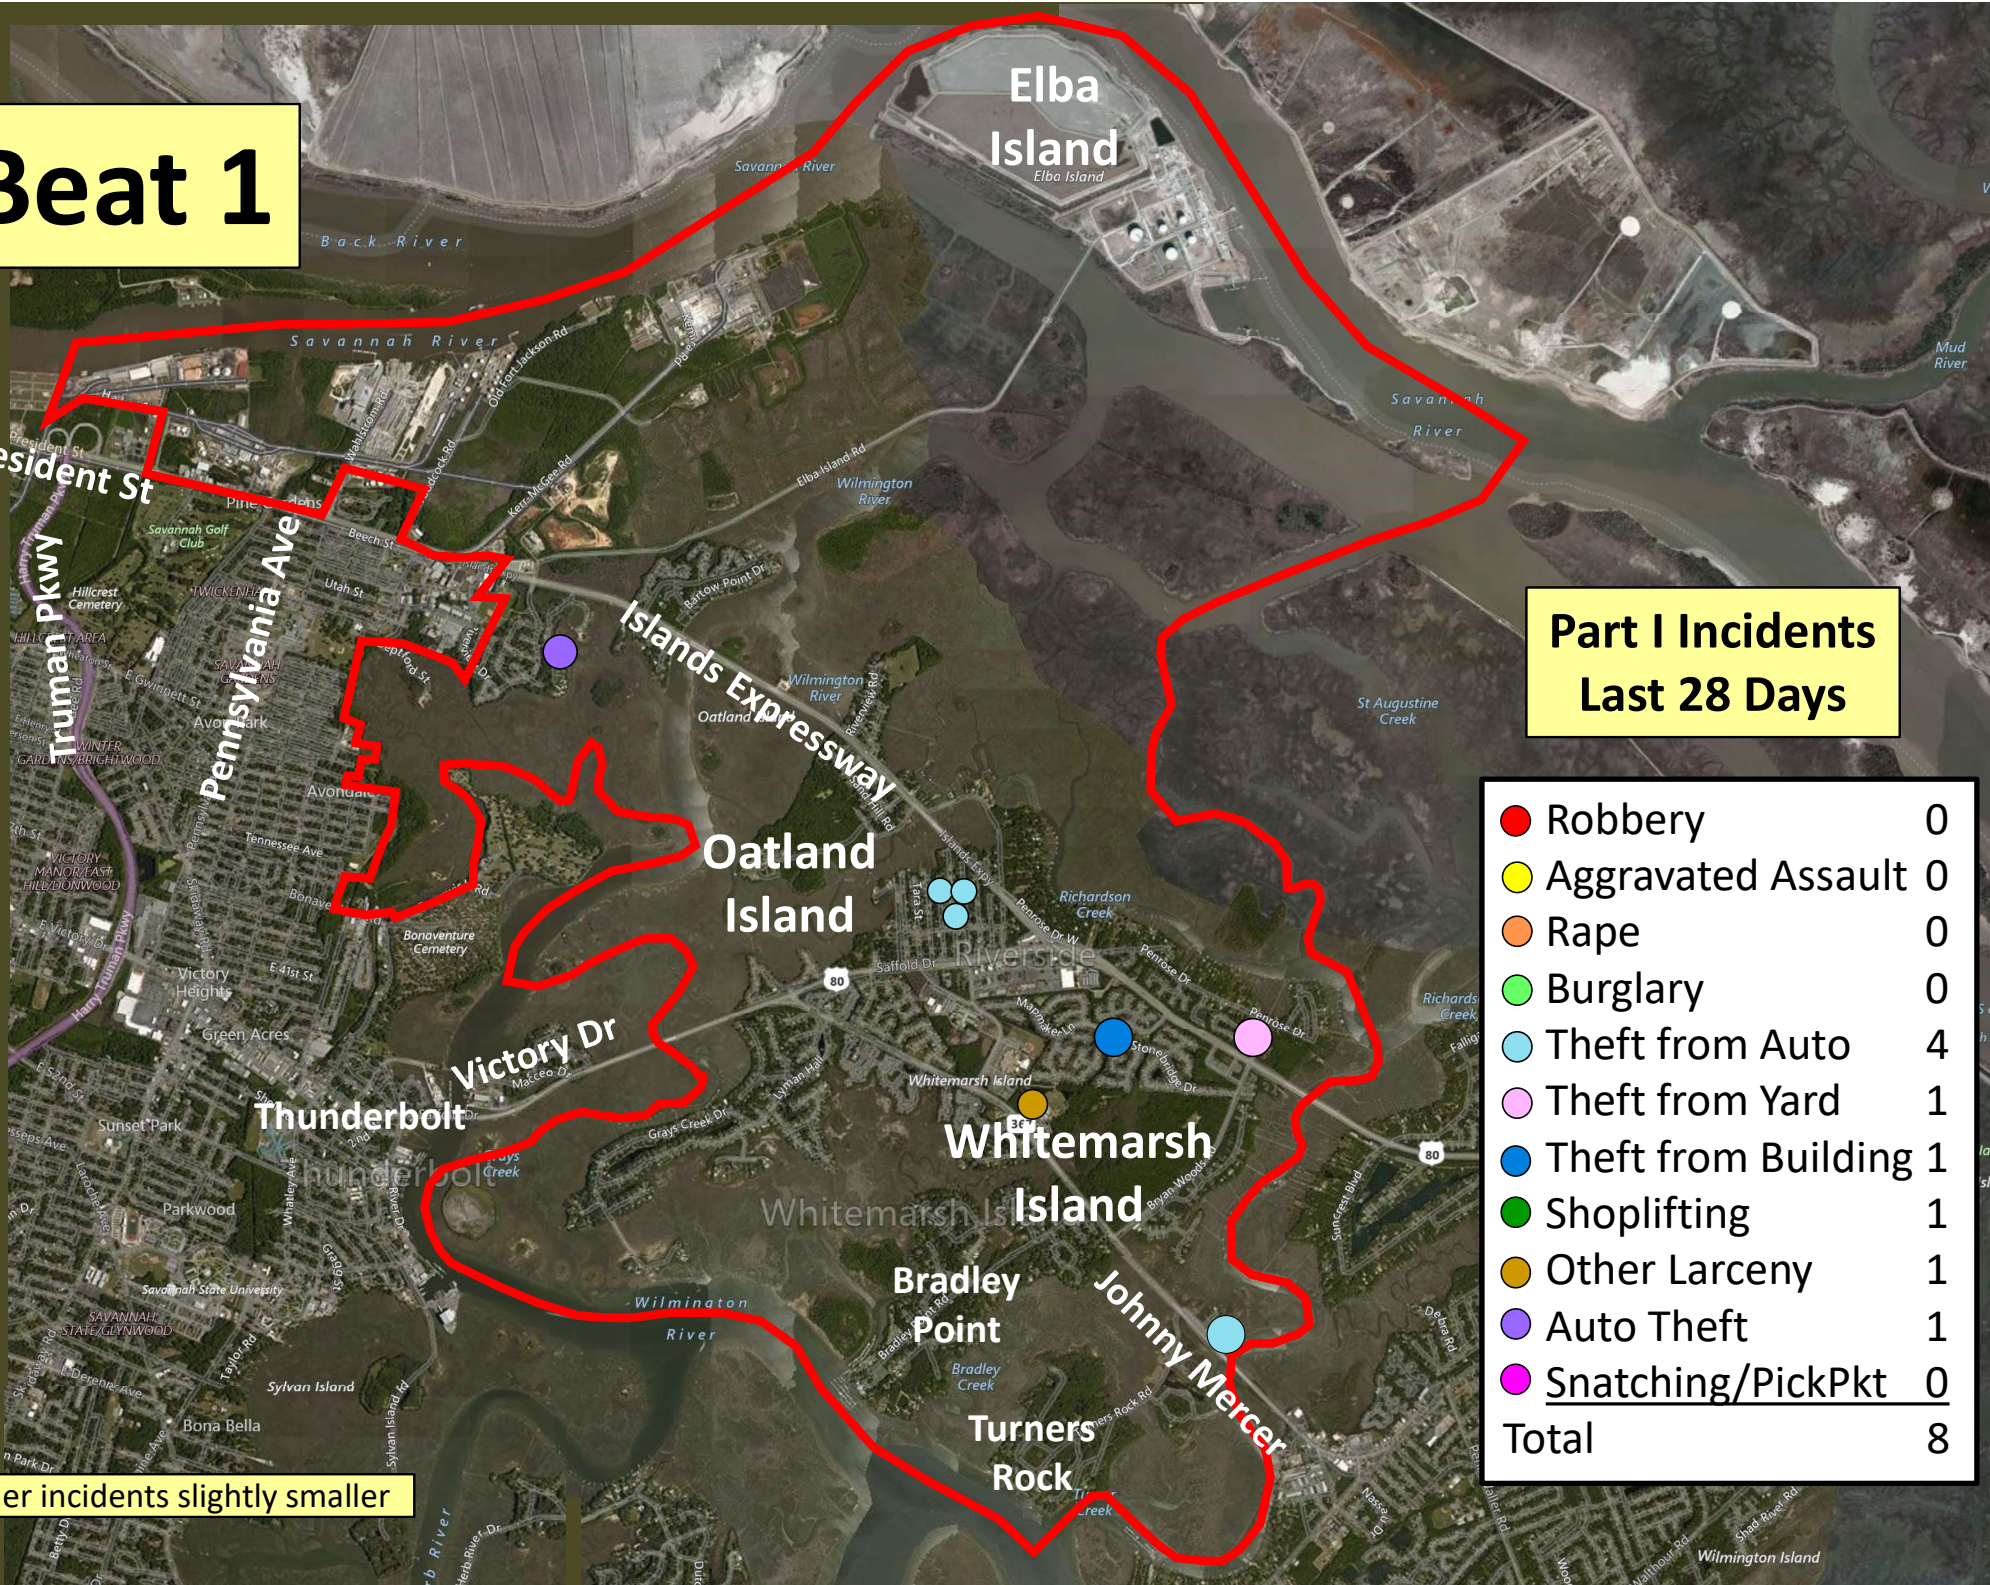

Beat 1

Part I Incidents Last 28 Days

● Robbery	0
● Aggravated Assault	0
● Rape	0
● Burglary	0
● Theft from Auto	4
● Theft from Yard	1
● Theft from Building	1
● Shoplifting	1
● Other Larceny	1
● Auto Theft	1
● Snatching/PickPkt	0
Total	8

Older incidents slightly smaller

Beat 2

Part I Incidents
Last 28 Days

Older incidents slightly smaller

● Robbery	0
● Aggravated Assault	0
● Rape	1
● Burglary	0
● Theft from Auto	9
● Theft from Yard	2
● Theft from Building	1
● Shoplifting	0
● Other Larceny	1
● Auto Theft	1
Total	15

Beat 3

Homicide	1
Aggravated Assault	1
Rape	0
Burglary	1
Theft from Auto	5
Theft from Yard	0
Theft from Building	1
Shoplifting	0
Other Larceny	0
Auto Theft	1
Snatching/PickPkt	0
Total	10

Part I Incidents Last 28 Days