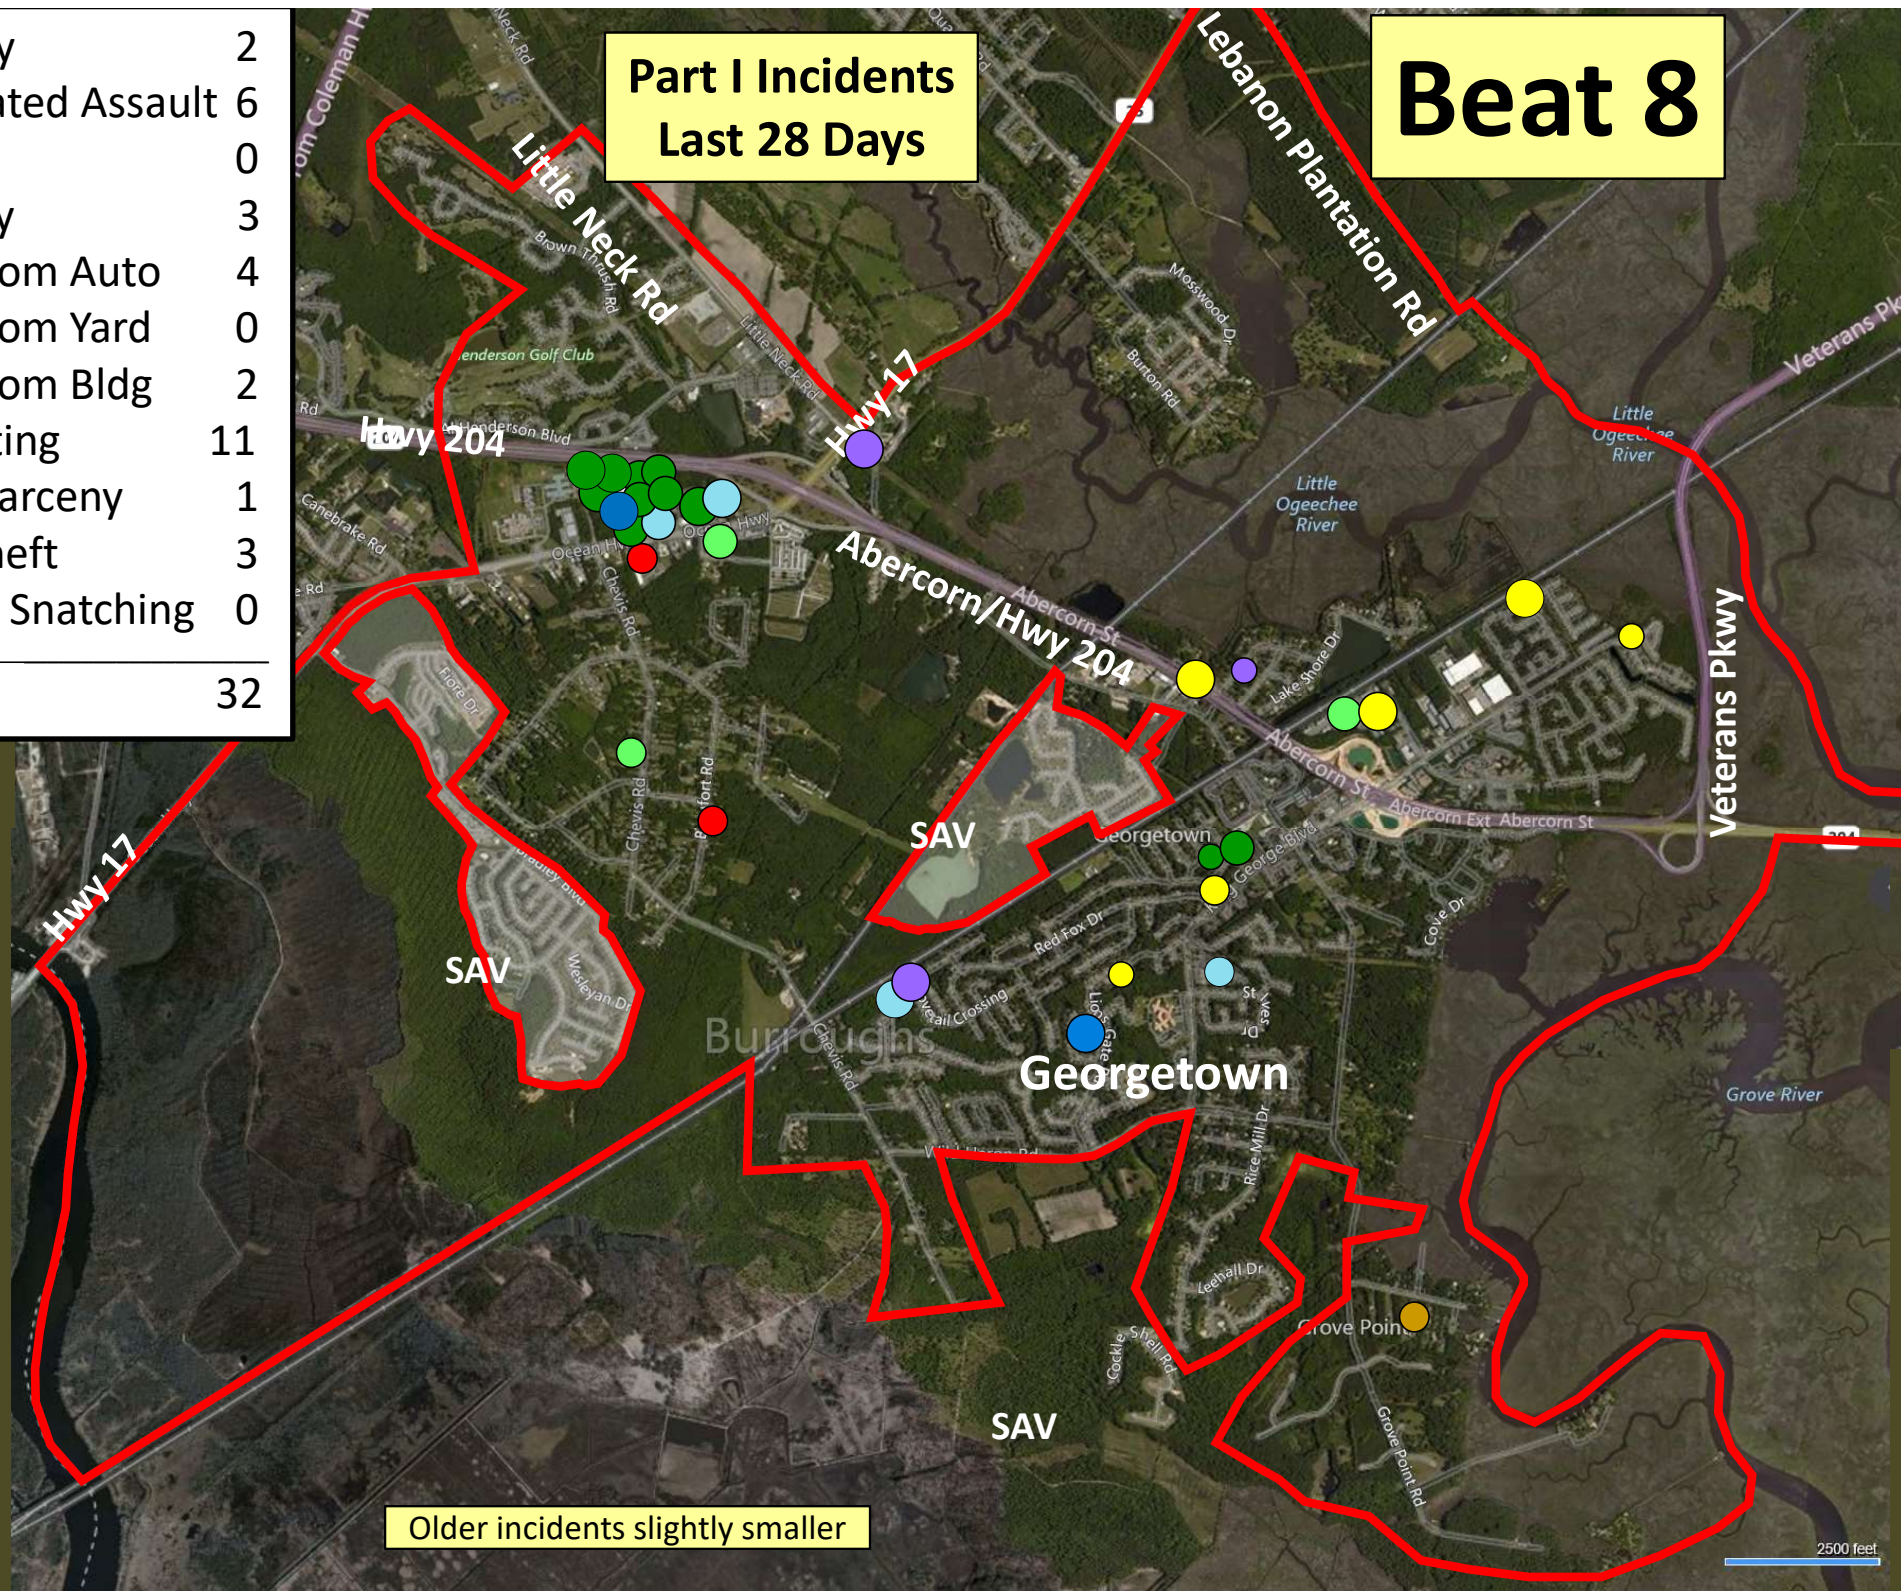

Beat 6

Part I Incidents
Last 28 Days

● Robbery	0
● Aggravated Assault	0
● Rape	0
● Burglary	0
● Theft from Auto	0
● Theft from Yard	1
● Theft from Building	0
● Shoplifting	0
● Other Larceny	0
● Auto Theft	0
● Snatching/PickPkt	0
Total	1

Older incidents slightly smaller

Beat 7

Part I Incidents
Last 28 Days

● Homicide	1
● Robbery	0
● Aggravated Assault	2
● Rape	1
● Burglary	5
● Theft from Auto	8
● Theft from Yard	1
● Theft from Building	0
● Shoplifting	3
● Other Larceny	1
● Auto Theft	1
● Snatching/PickPkt	1
Total	24

Older incidents slightly smaller

Beat 8

Part I Incidents Last 28 Days

● Robbery	2
● Aggravated Assault	6
● Rape	0
● Burglary	3
● Theft from Auto	4
● Theft from Yard	0
● Theft from Bldg	2
● Shoplifting	11
● Other Larceny	1
● Auto Theft	3
● Sudden Snatching	0
Total	32

Older incidents slightly smaller

Beat 9

Part I Incidents
Last 28 Days

● Robbery	1
● Aggravated Assault	1
● Rape	0
● Burglary	3
● Theft from Auto	7
● Theft from Yard	2
● Theft from Building	2
● Shoplifting	0
● Other Larceny	0
● Auto Theft	4
● Snatching/PickPkt	0
Total	20