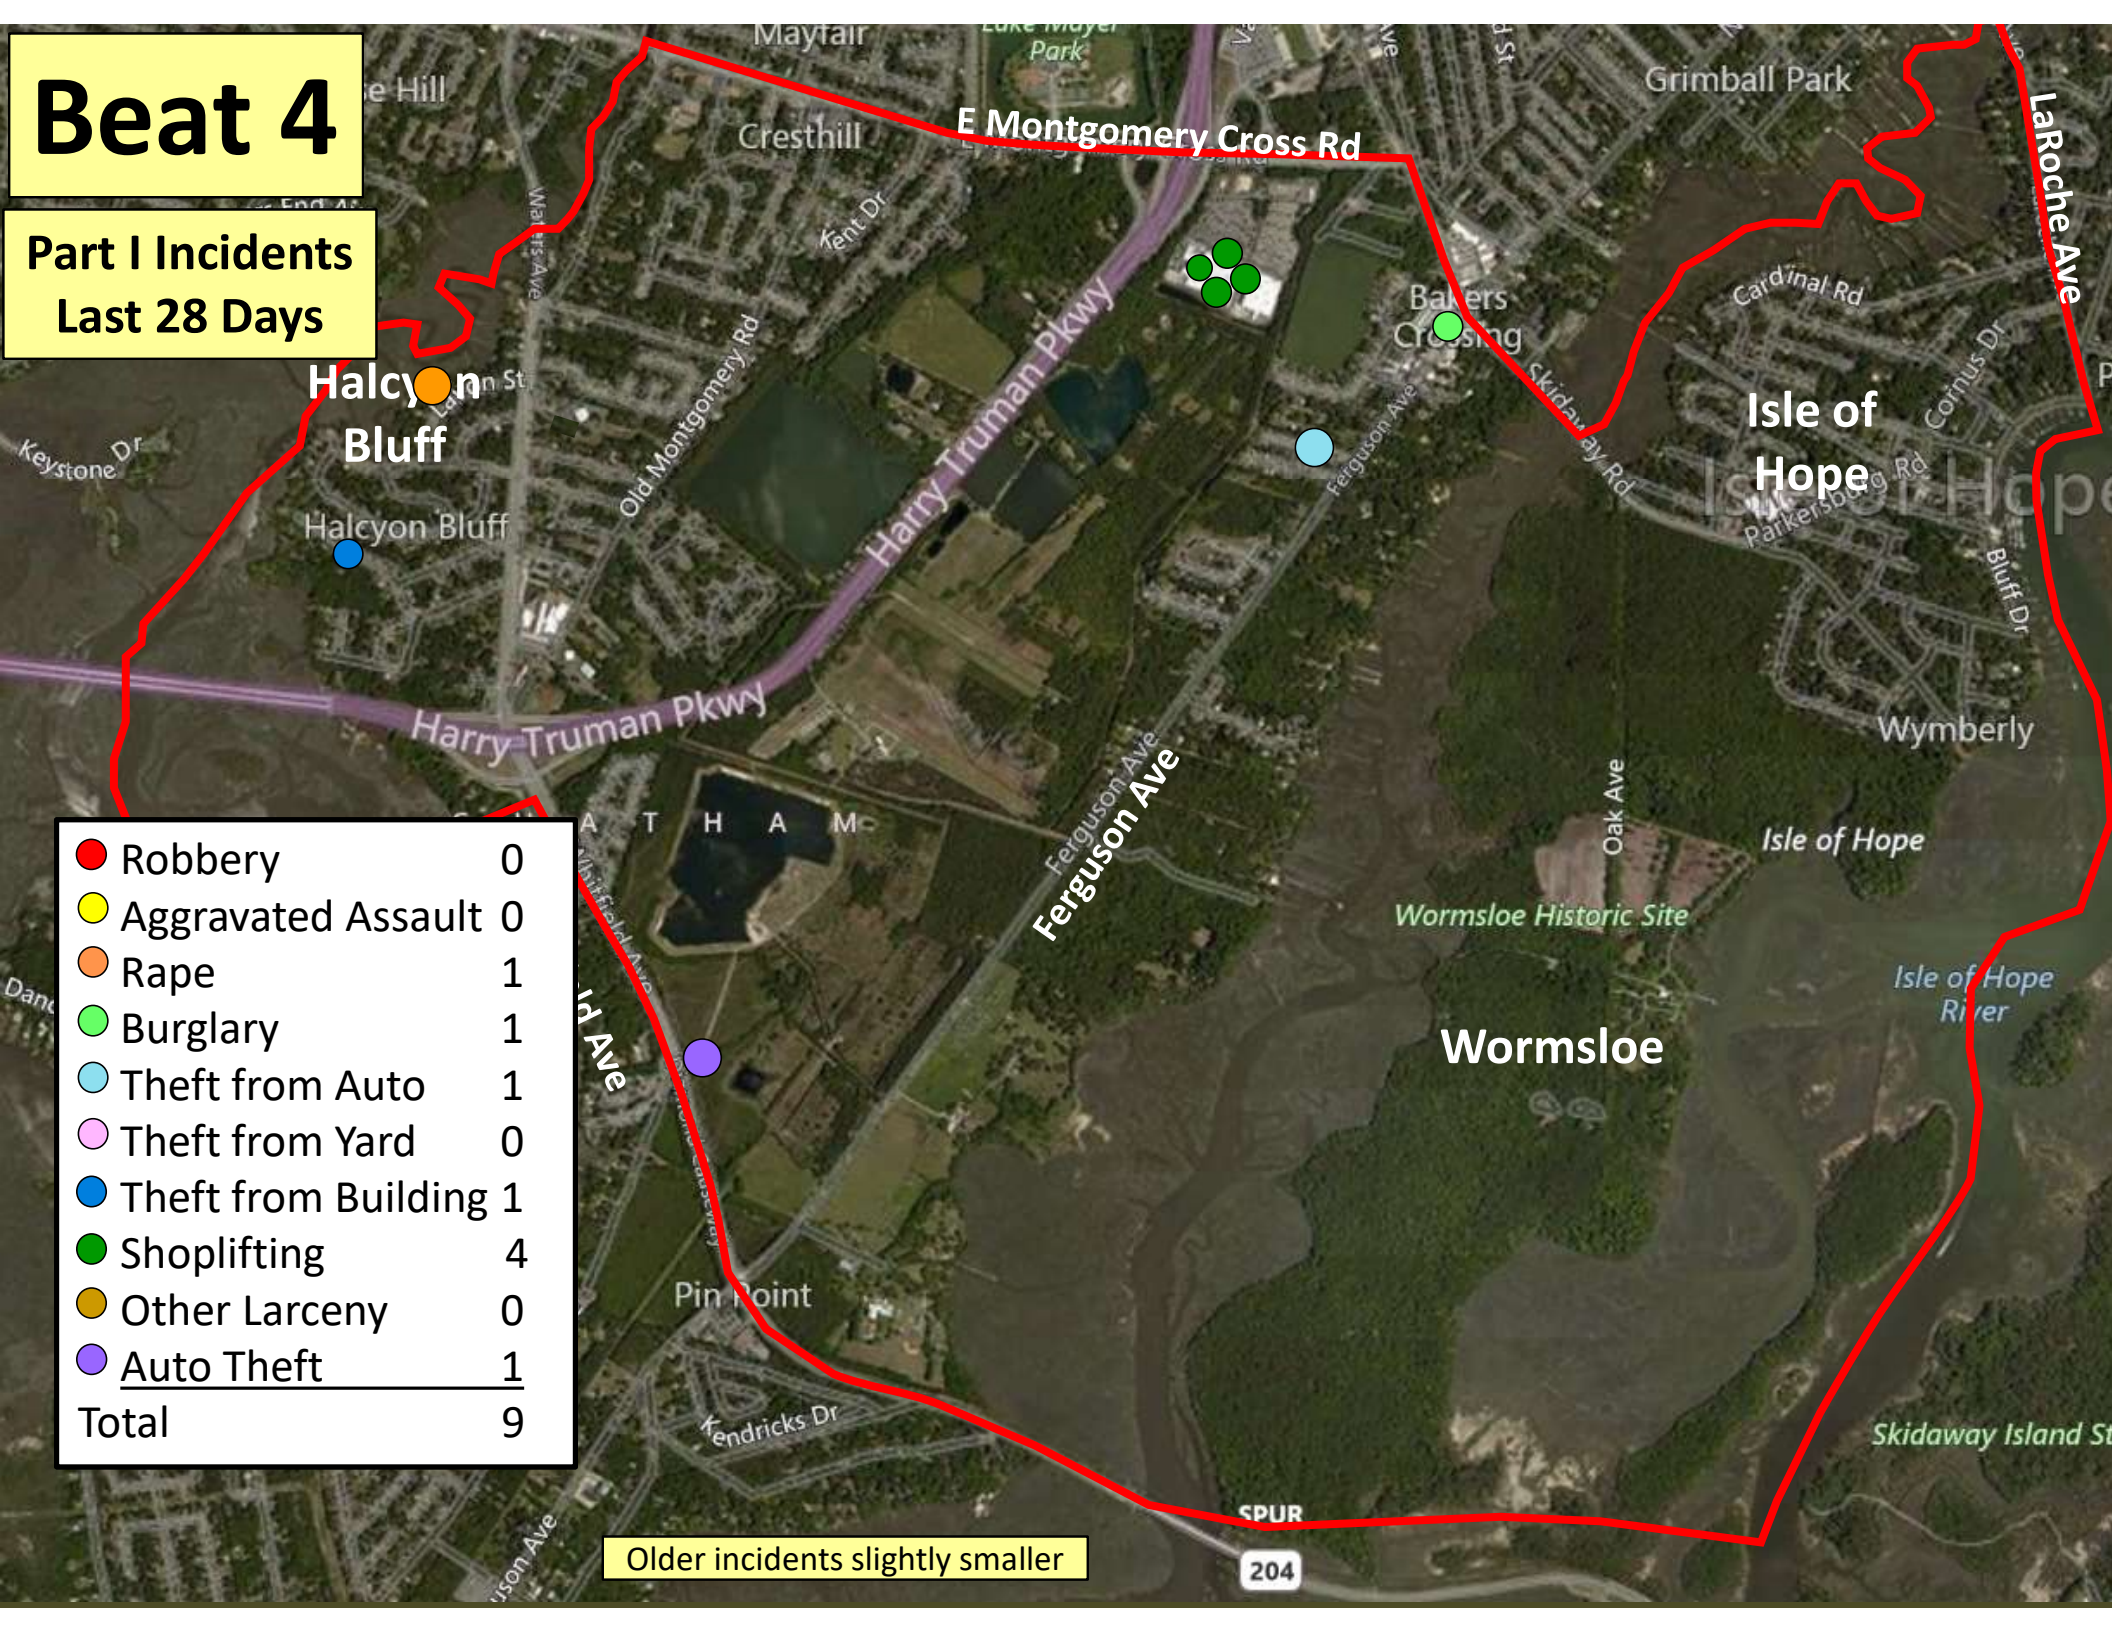

Beat 4

Part I Incidents
Last 28 Days

● Robbery	0
● Aggravated Assault	0
● Rape	1
● Burglary	1
● Theft from Auto	1
● Theft from Yard	0
● Theft from Building	1
● Shoplifting	4
● Other Larceny	0
● Auto Theft	1
Total	9

Older incidents slightly smaller

204