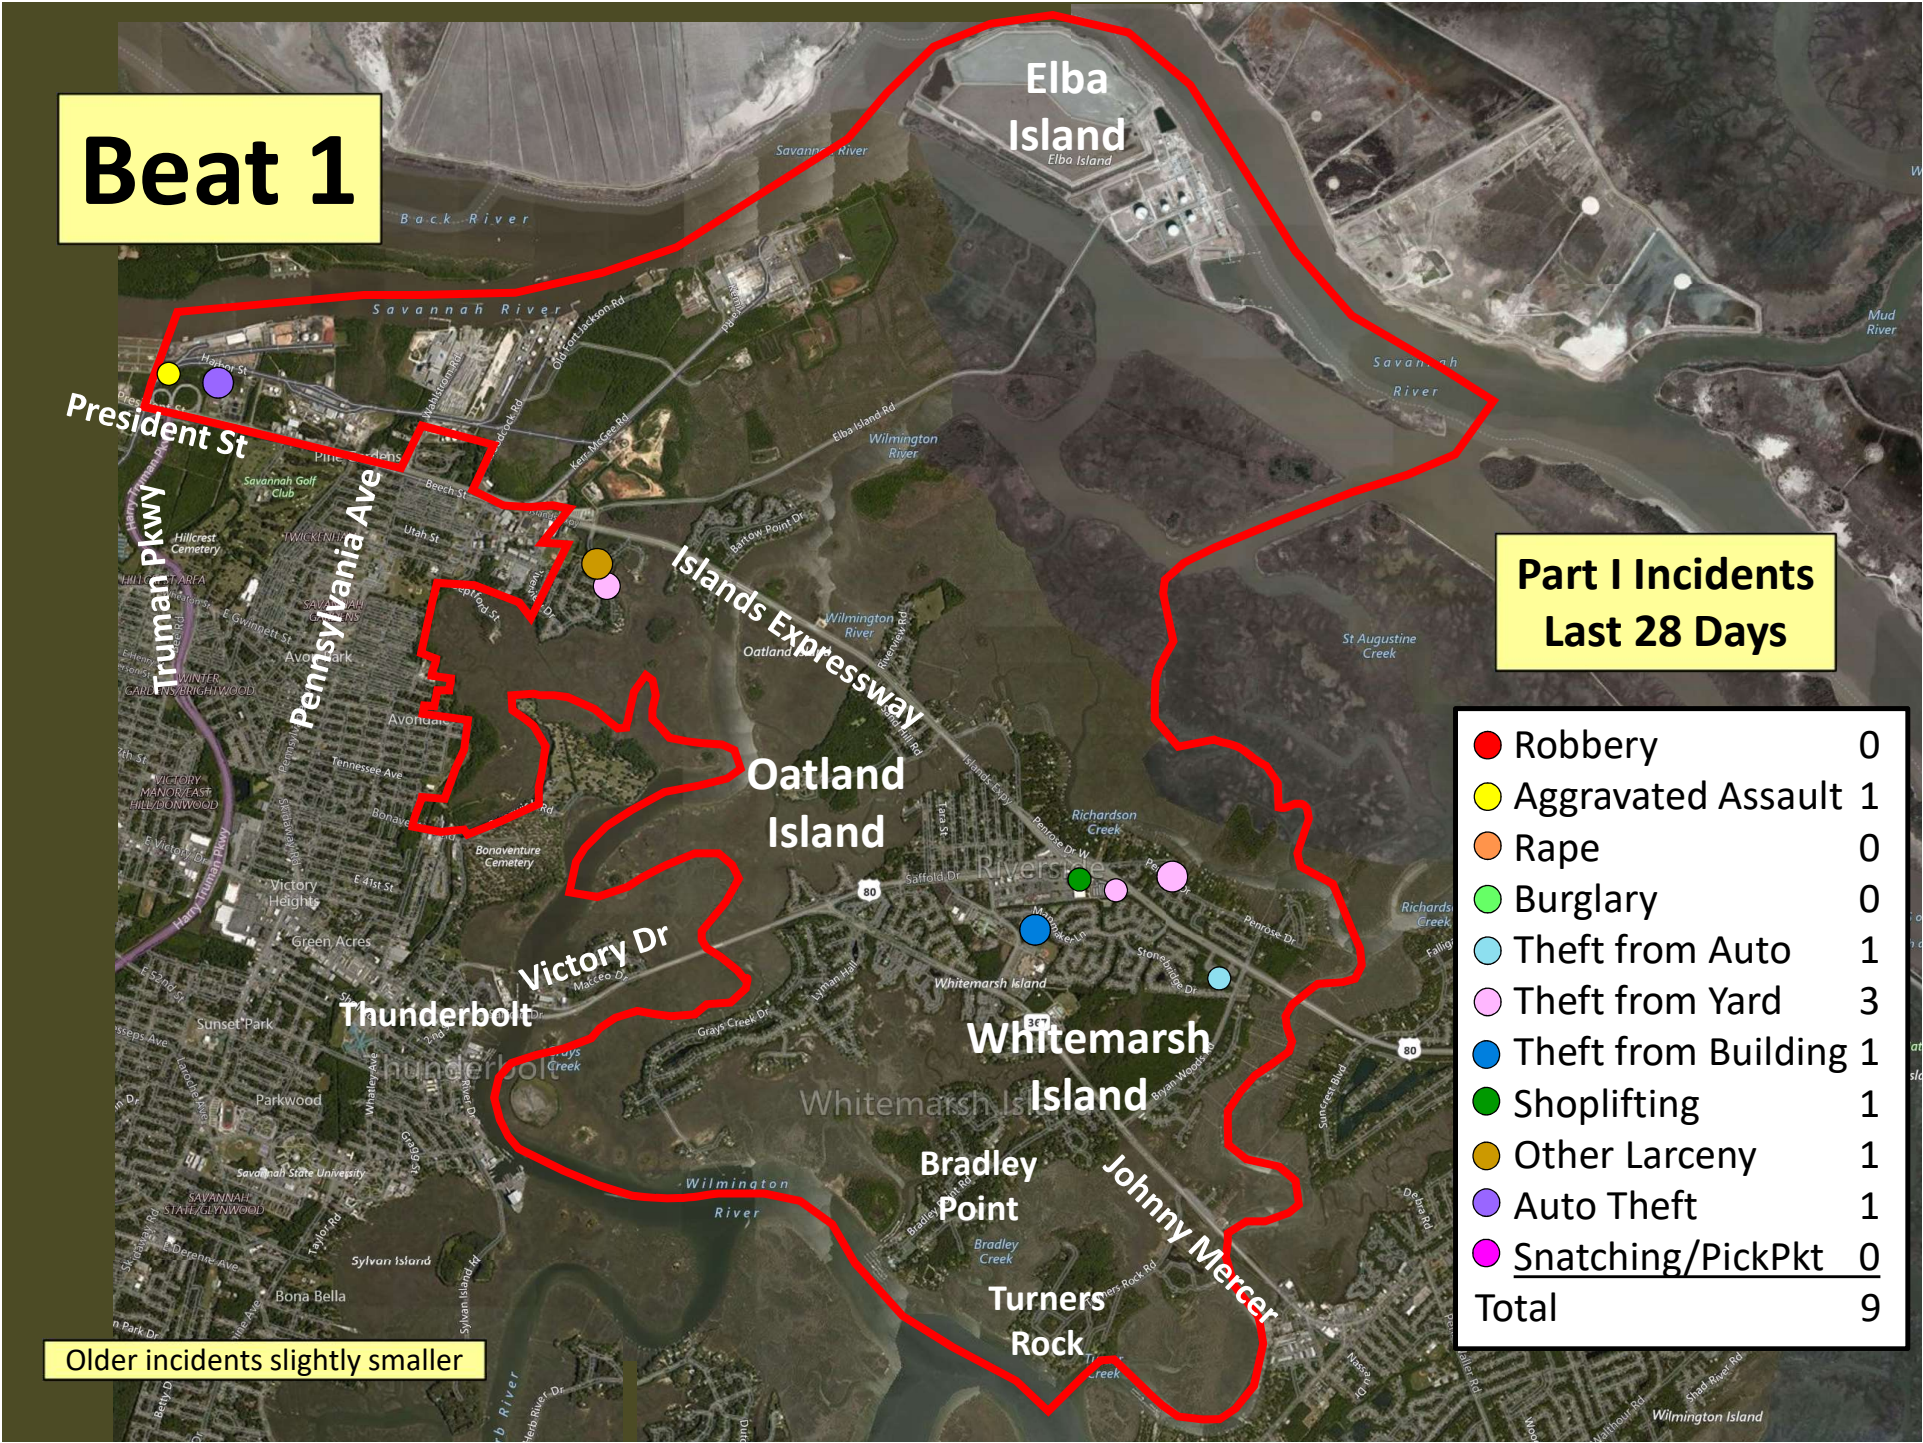

Beat 1

Part I Incidents Last 28 Days

● Robbery	0
● Aggravated Assault	1
● Rape	0
● Burglary	0
● Theft from Auto	1
● Theft from Yard	3
● Theft from Building	1
● Shoplifting	1
● Other Larceny	1
● Auto Theft	1
● Snatching/PickPkt	0
Total	9

Older incidents slightly smaller

Beat 2

Part I Incidents
Last 28 Days

Older incidents slightly smaller

Beat 3

● Robbery	2
● Aggravated Assault	2
● Rape	0
● Burglary	0
● Theft from Auto	1
● Theft from Yard	1
● Theft from Building	1
● Shoplifting	0
● Other Larceny	0
● Auto Theft	0
● Snatching/PickPkt	0
Total	7

**Part I Incidents
Last 28 Days**

Older incidents slightly smaller

Beat 4

Part I Incidents
Last 28 Days

Older incidents slightly smaller

204

Beat 5

● Robbery	0
● Aggravated Assault	0
● Rape	1
● Burglary	1
● Theft from Auto	0
● Theft from Yard	1
● Theft from Building	4
● Shoplifting	0
● Other Larceny	0
● Auto Theft	2
● Snatching/PickPkt	0
Total	9

**Part I Incidents
Last 28 Days**

Beat 8

Older incidents slightly smaller

2500 feet

Beat 9

Part I Incidents Last 28 Days

Note: The Enclave subdivision is now in Beat 7

● Robbery	1
● Aggravated Assault	0
● Rape	1
● Burglary	2
● Theft from Auto	5
● Theft from Yard	2
● Theft from Building	5
● Shoplifting	0
● Other Larceny	0
● Auto Theft	3
● Snatching/PickPkt	0
Total	19