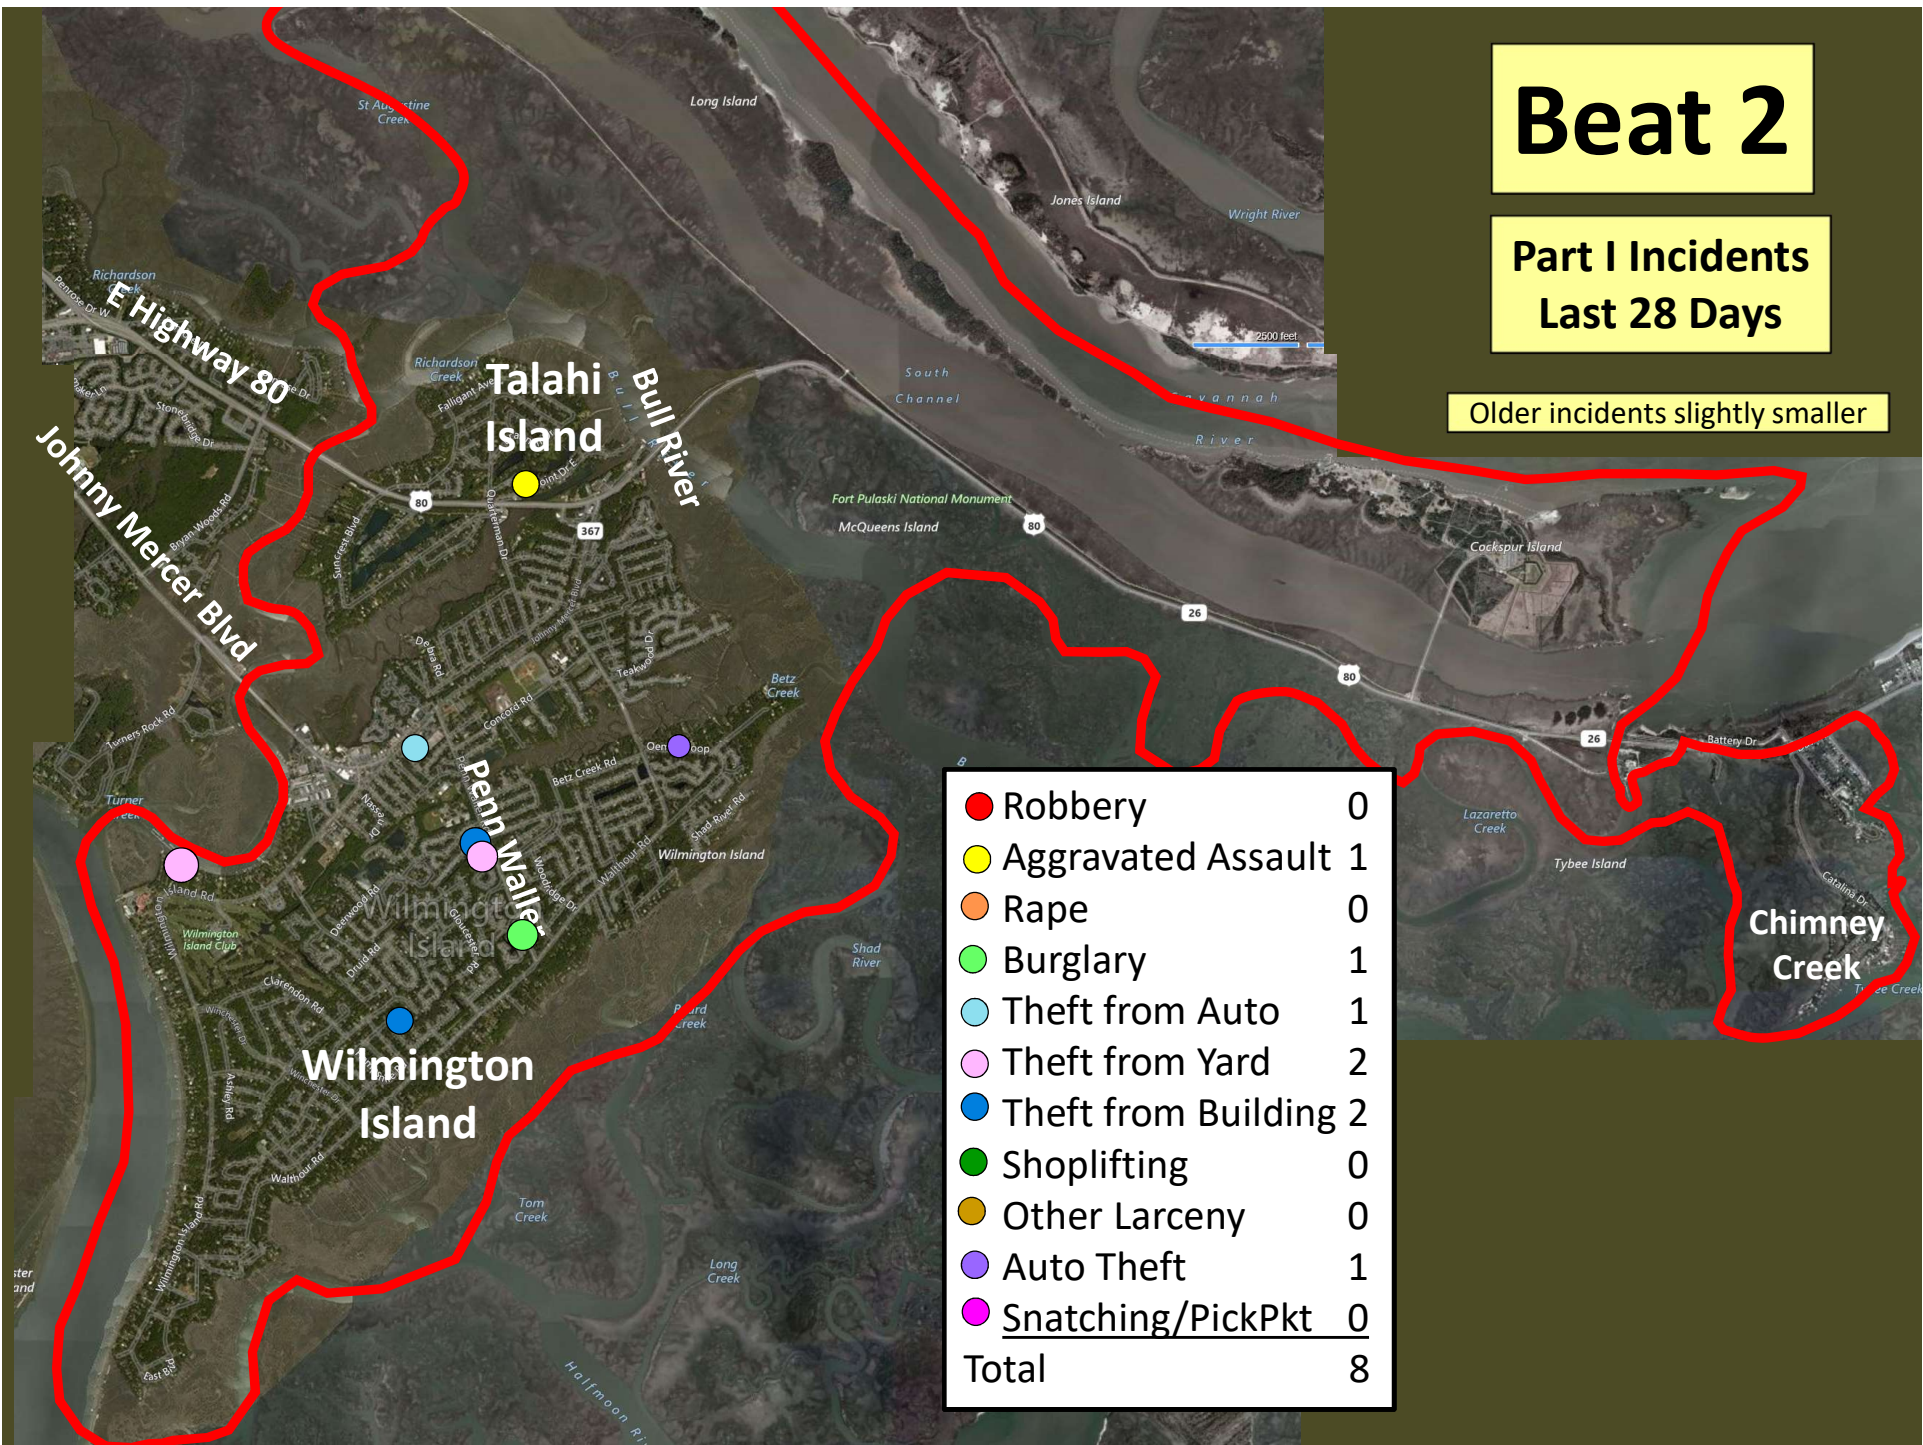

Beat 1

Part I Incidents Last 28 Days

● Robbery	0
● Aggravated Assault	1
● Rape	0
● Burglary	0
● Theft from Auto	1
● Theft from Yard	3
● Theft from Building	1
● Shoplifting	1
● Other Larceny	1
● Auto Theft	1
● Snatching/PickPkt	0
Total	9

Older incidents slightly smaller

Beat 2

Part I Incidents
Last 28 Days

Older incidents slightly smaller

Beat 3

● Robbery	2
● Aggravated Assault	2
● Rape	0
● Burglary	0
● Theft from Auto	1
● Theft from Yard	1
● Theft from Building	1
● Shoplifting	0
● Other Larceny	0
● Auto Theft	0
● Snatching/PickPkt	0
Total	7

**Part I Incidents
Last 28 Days**

Older incidents slightly smaller

Beat 4

Part I Incidents
Last 28 Days

Older incidents slightly smaller

204

Beat 5

● Robbery	0
● Aggravated Assault	0
● Rape	1
● Burglary	1
● Theft from Auto	0
● Theft from Yard	1
● Theft from Building	4
● Shoplifting	0
● Other Larceny	0
● Auto Theft	2
● Snatching/PickPkt	0
Total	9

**Part I Incidents
Last 28 Days**

Beat 8

Older incidents slightly smaller

2500 feet

Beat 9

Part I Incidents Last 28 Days

Note: The Enclave subdivision is now in Beat 7

● Robbery	1
● Aggravated Assault	0
● Rape	1
● Burglary	2
● Theft from Auto	5
● Theft from Yard	2
● Theft from Building	5
● Shoplifting	0
● Other Larceny	0
● Auto Theft	3
● Snatching/PickPkt	0
Total	19