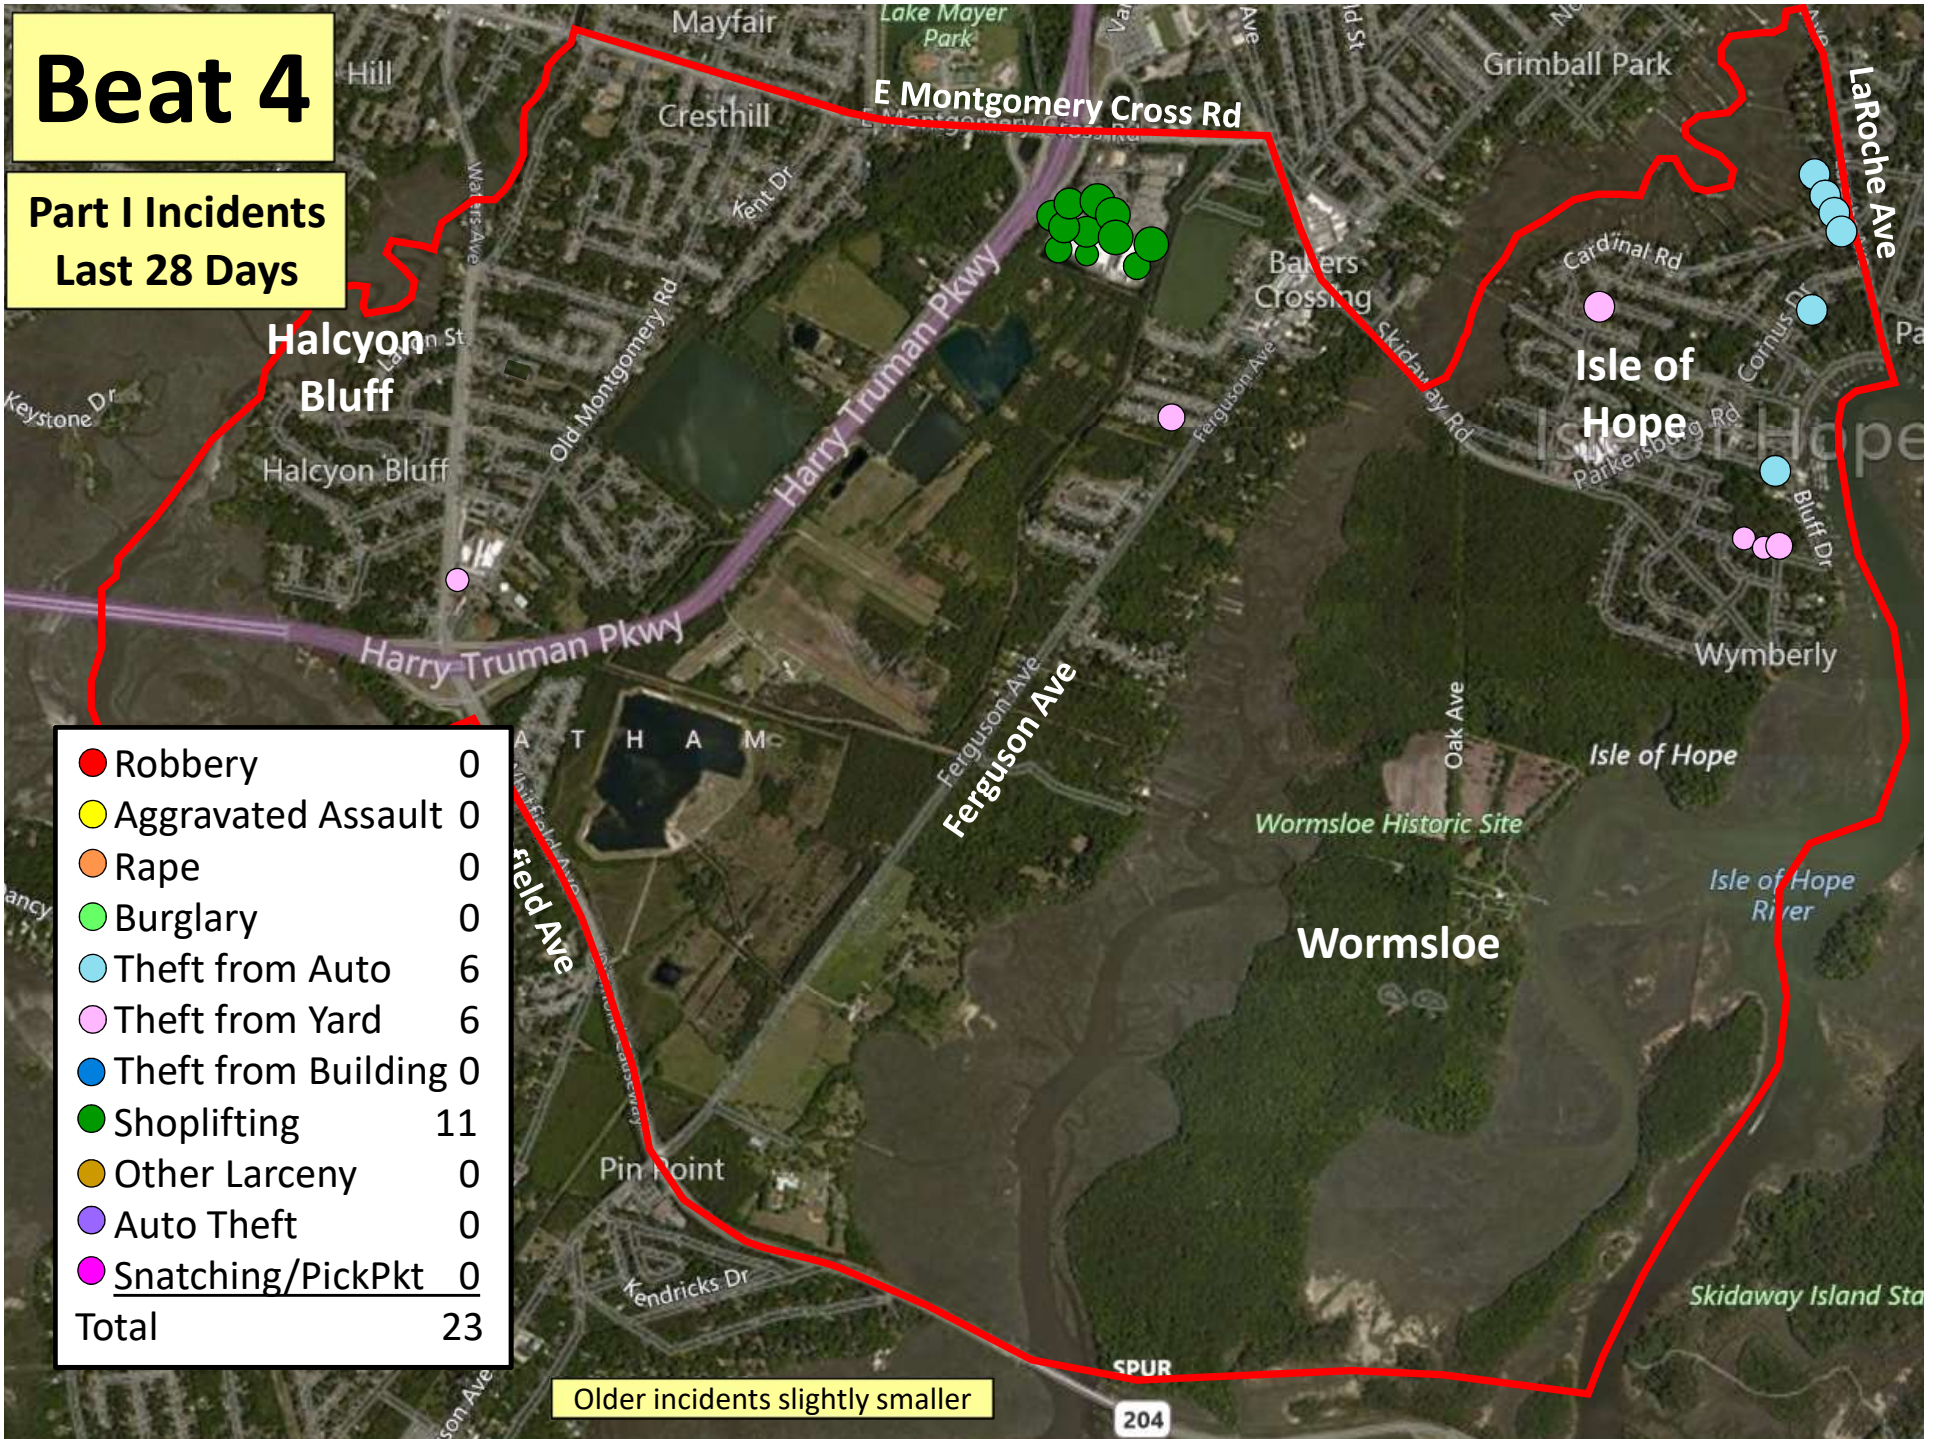

Older incidents slightly smaller

Beat 2

Part I Incidents
Last 28 Days

Older incidents slightly smaller

Beat 3

● Robbery	2
● Aggravated Assault	2
● Rape	0
● Burglary	0
● Theft from Auto	1
● Theft from Yard	1
● Theft from Building	1
● Shoplifting	0
● Other Larceny	0
● Auto Theft	0
● Snatching/PickPkt	0
Total	7

**Part I Incidents
Last 28 Days**

Older incidents slightly smaller

Beat 4

Part I Incidents
Last 28 Days

Older incidents slightly smaller

204

Beat 5

● Robbery	0
● Aggravated Assault	0
● Rape	1
● Burglary	1
● Theft from Auto	0
● Theft from Yard	1
● Theft from Building	4
● Shoplifting	0
● Other Larceny	0
● Auto Theft	2
● Snatching/PickPkt	0
Total	9

**Part I Incidents
Last 28 Days**

Beat 8

Older incidents slightly smaller

2500 feet

Beat 9

Part I Incidents Last 28 Days

Note: The Enclave subdivision is now in Beat 7

● Robbery	1
● Aggravated Assault	0
● Rape	1
● Burglary	2
● Theft from Auto	5
● Theft from Yard	2
● Theft from Building	5
● Shoplifting	0
● Other Larceny	0
● Auto Theft	3
● Snatching/PickPkt	0
Total	19