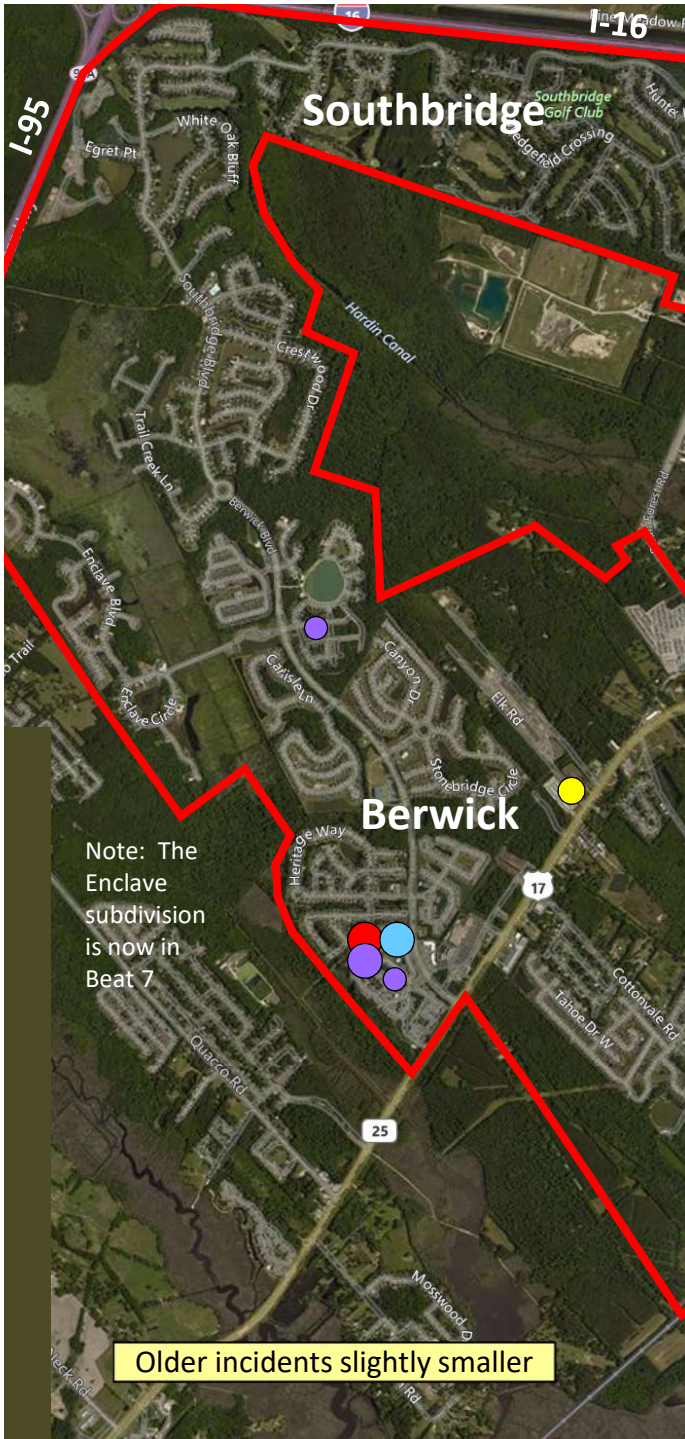

● Robbery	2
● Aggravated Assault	4
● Rape	2
● Burglary	2
● Theft from Auto	8
● Theft from Yard	2
● Theft from Building	0
● Shoplifting	1
● Other Larceny	0
● Auto Theft	6
● Snatching/PickPkt	0
Total	27