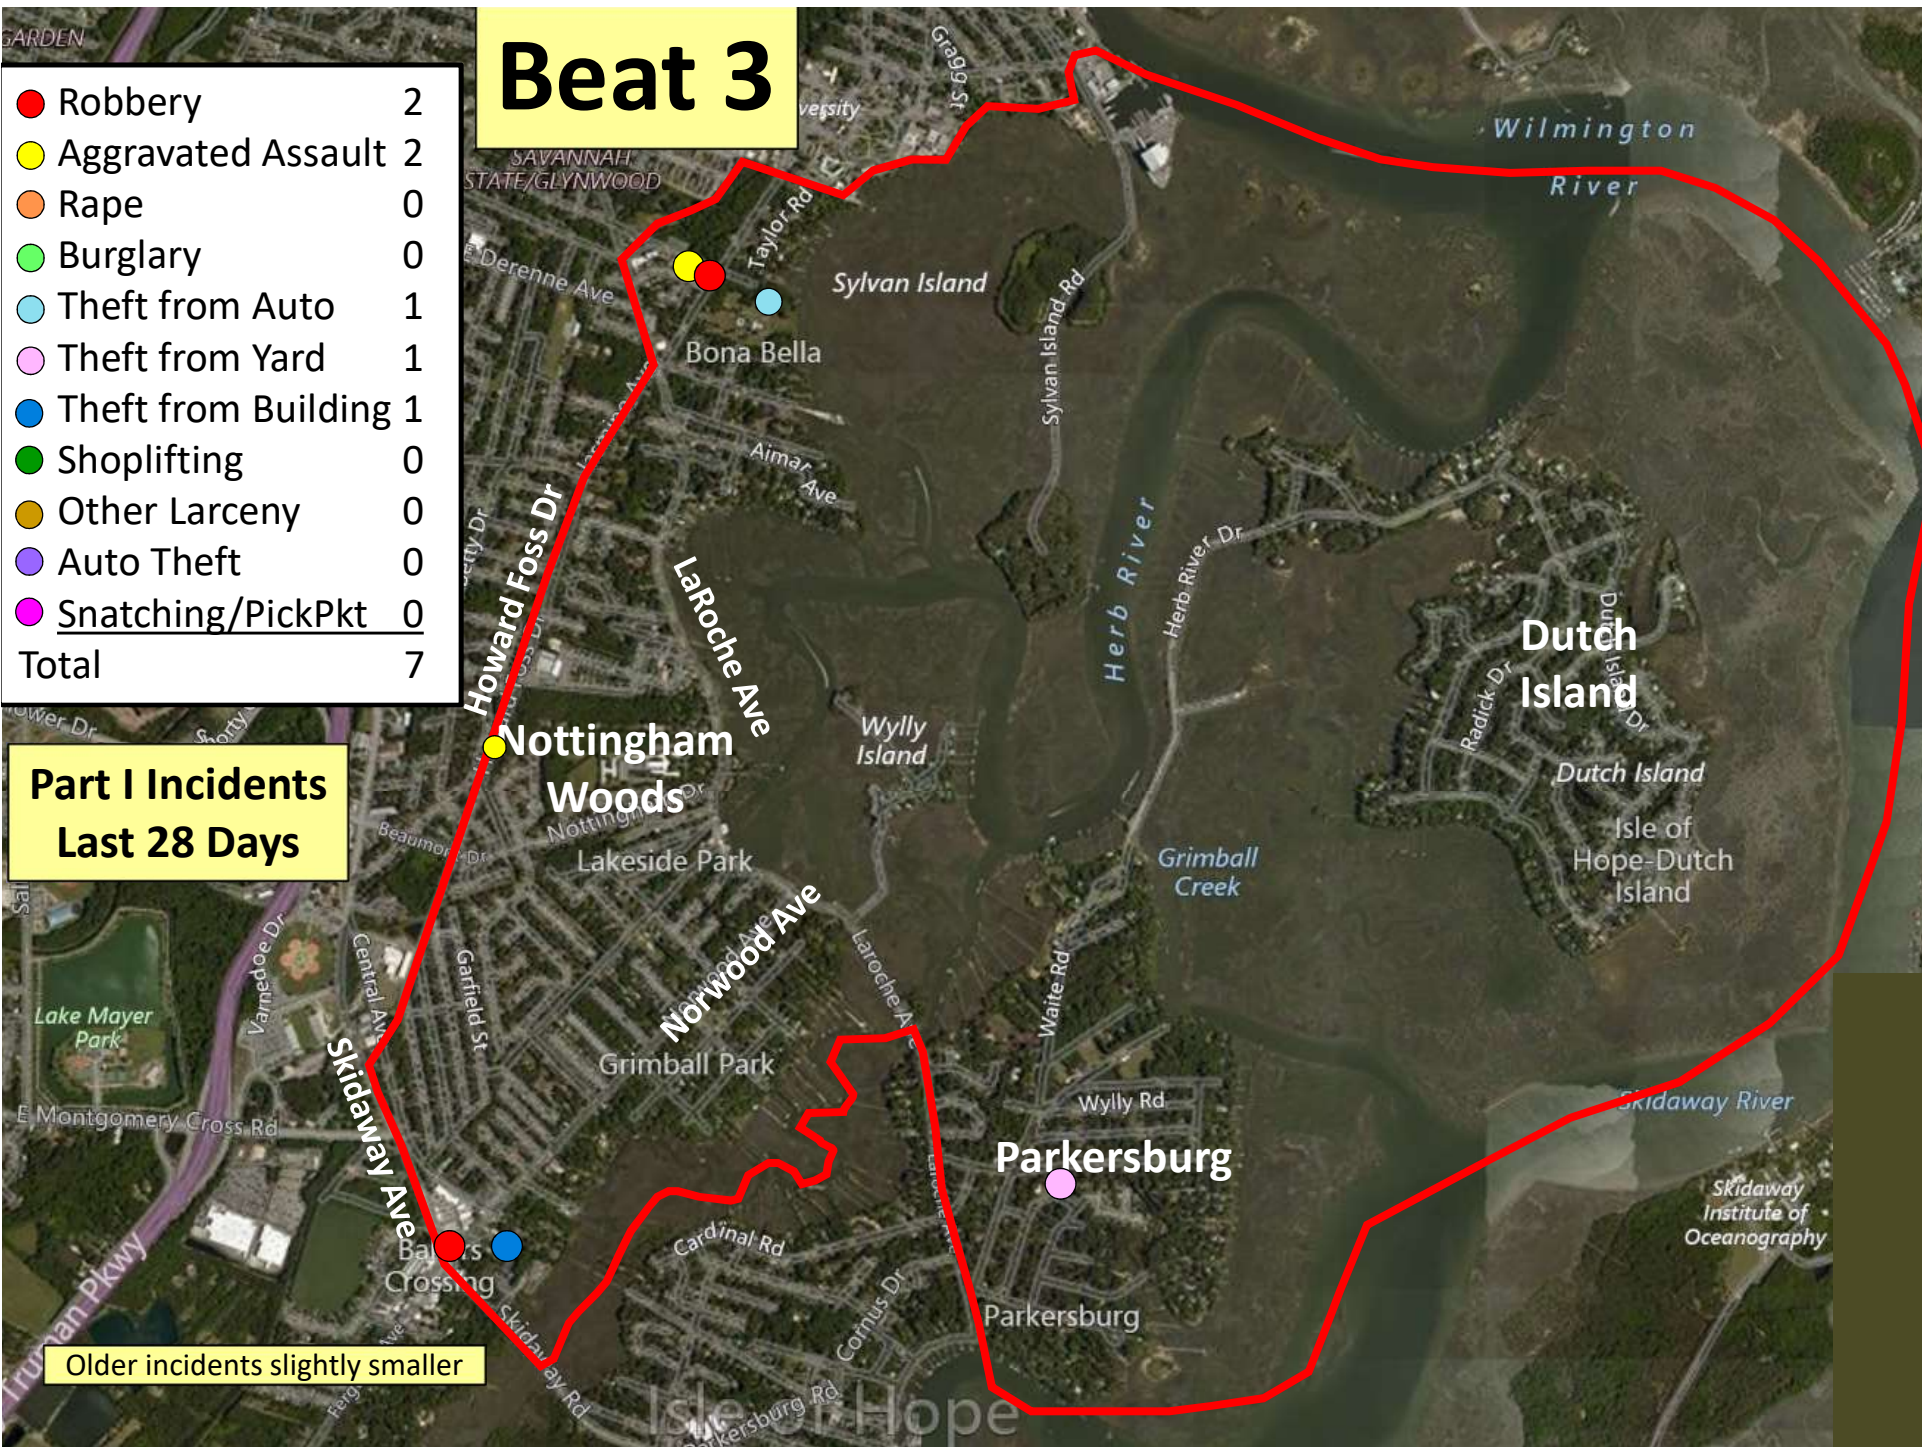

Older incidents slightly smaller

Beat 2

Part I Incidents
Last 28 Days

Older incidents slightly smaller

Beat 3

● Robbery	2
● Aggravated Assault	2
● Rape	0
● Burglary	0
● Theft from Auto	1
● Theft from Yard	1
● Theft from Building	1
● Shoplifting	0
● Other Larceny	0
● Auto Theft	0
● Snatching/PickPkt	0
Total	7

**Part I Incidents
Last 28 Days**

Older incidents slightly smaller

Beat 4

Part I Incidents
Last 28 Days

Older incidents slightly smaller

204

Beat 5

● Robbery	0
● Aggravated Assault	0
● Rape	1
● Burglary	1
● Theft from Auto	0
● Theft from Yard	1
● Theft from Building	4
● Shoplifting	0
● Other Larceny	0
● Auto Theft	2
● Snatching/PickPkt	0
Total	9

**Part I Incidents
Last 28 Days**

Beat 8

Older incidents slightly smaller

2500 feet

Beat 9

Part I Incidents Last 28 Days

Note: The Enclave subdivision is now in Beat 7

● Robbery	1
● Aggravated Assault	0
● Rape	1
● Burglary	2
● Theft from Auto	5
● Theft from Yard	2
● Theft from Building	5
● Shoplifting	0
● Other Larceny	0
● Auto Theft	3
● Snatching/PickPkt	0
Total	19