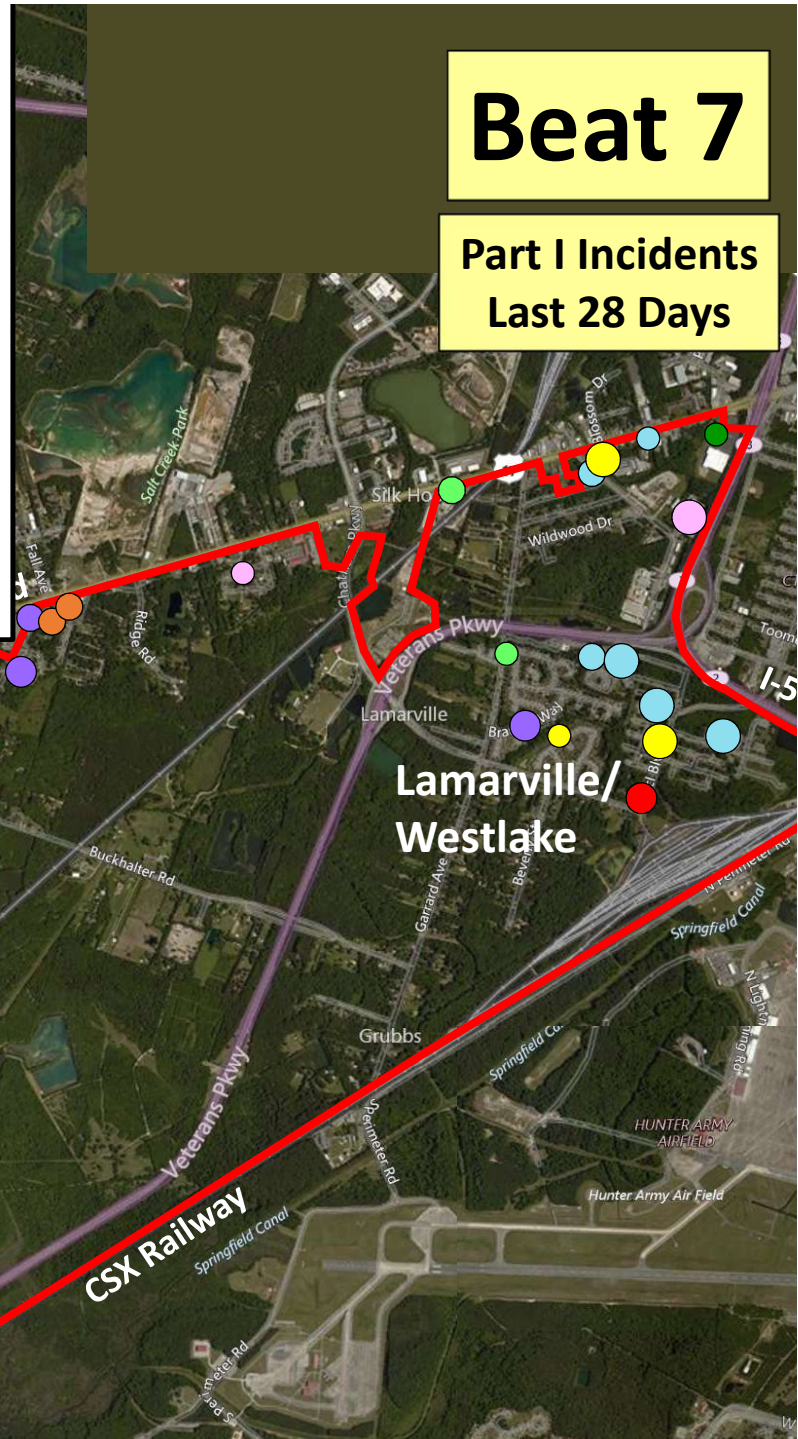

**Part I Incidents
Last 28 Days**

Older incidents slightly smaller

Beat 4

Part I Incidents
Last 28 Days

Older incidents slightly smaller

204

Beat 5

● Robbery	0
● Aggravated Assault	0
● Rape	1
● Burglary	1
● Theft from Auto	0
● Theft from Yard	1
● Theft from Building	4
● Shoplifting	0
● Other Larceny	0
● Auto Theft	2
● Snatching/PickPkt	0
Total	9

**Part I Incidents
Last 28 Days**

Older incidents slightly smaller

Beat 6

Part I Incidents
Last 28 Days

● Robbery	0
● Aggravated Assault	0
● Rape	0
● Burglary	0
● Theft from Auto	0
● Theft from Yard	1
● Theft from Building	0
● Shoplifting	0
● Other Larceny	1
● Auto Theft	0
● Snatching/PickPkt	1
Total	3

Older incidents slightly smaller

● Robbery	2
● Aggravated Assault	4
● Rape	2
● Burglary	2
● Theft from Auto	8
● Theft from Yard	2
● Theft from Building	0
● Shoplifting	1
● Other Larceny	0
● Auto Theft	6
● Snatching/PickPkt	0
Total	27

**Part I Incidents
Last 28 Days**

Beat 8

Older incidents slightly smaller

2500 feet

Beat 9

Part I Incidents Last 28 Days

Note: The Enclave subdivision is now in Beat 7

● Robbery	1
● Aggravated Assault	0
● Rape	1
● Burglary	2
● Theft from Auto	5
● Theft from Yard	2
● Theft from Building	5
● Shoplifting	0
● Other Larceny	0
● Auto Theft	3
● Snatching/PickPkt	0
Total	19