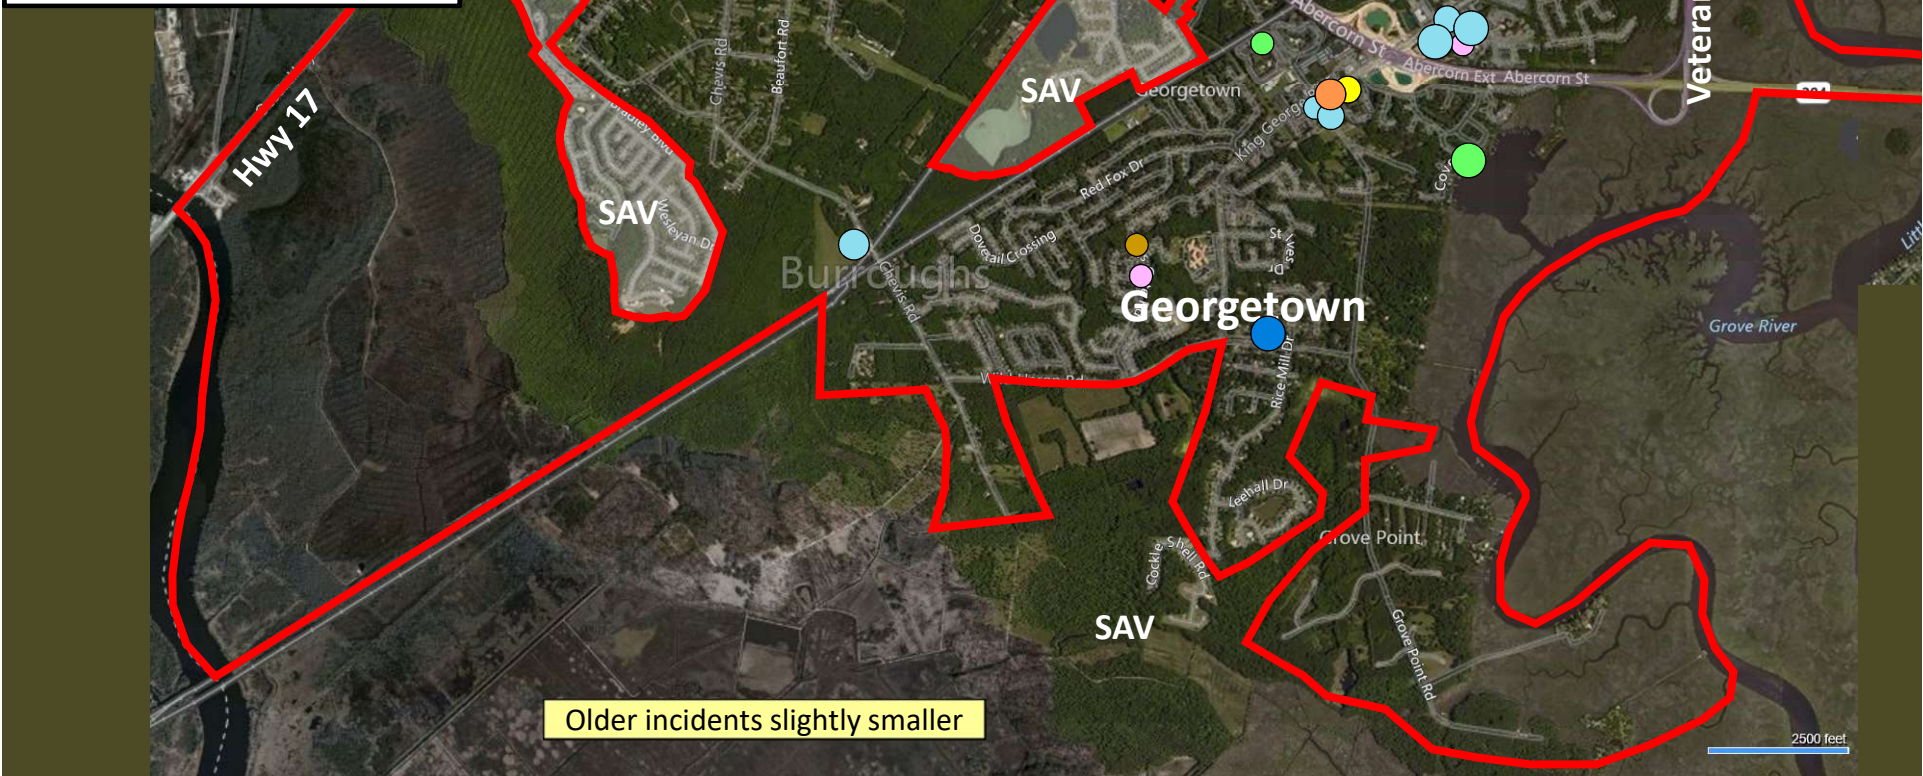

Older incidents slightly smaller

● Robbery	2
● Aggravated Assault	4
● Rape	2
● Burglary	2
● Theft from Auto	8
● Theft from Yard	2
● Theft from Building	0
● Shoplifting	1
● Other Larceny	0
● Auto Theft	6
● Snatching/PickPkt	0
Total	27

**Part I Incidents
Last 28 Days**

Beat 8

Older incidents slightly smaller

2500 feet

Beat 9

Part I Incidents Last 28 Days

Note: The Enclave subdivision is now in Beat 7

● Robbery	1
● Aggravated Assault	0
● Rape	1
● Burglary	2
● Theft from Auto	5
● Theft from Yard	2
● Theft from Building	5
● Shoplifting	0
● Other Larceny	0
● Auto Theft	3
● Snatching/PickPkt	0
Total	19