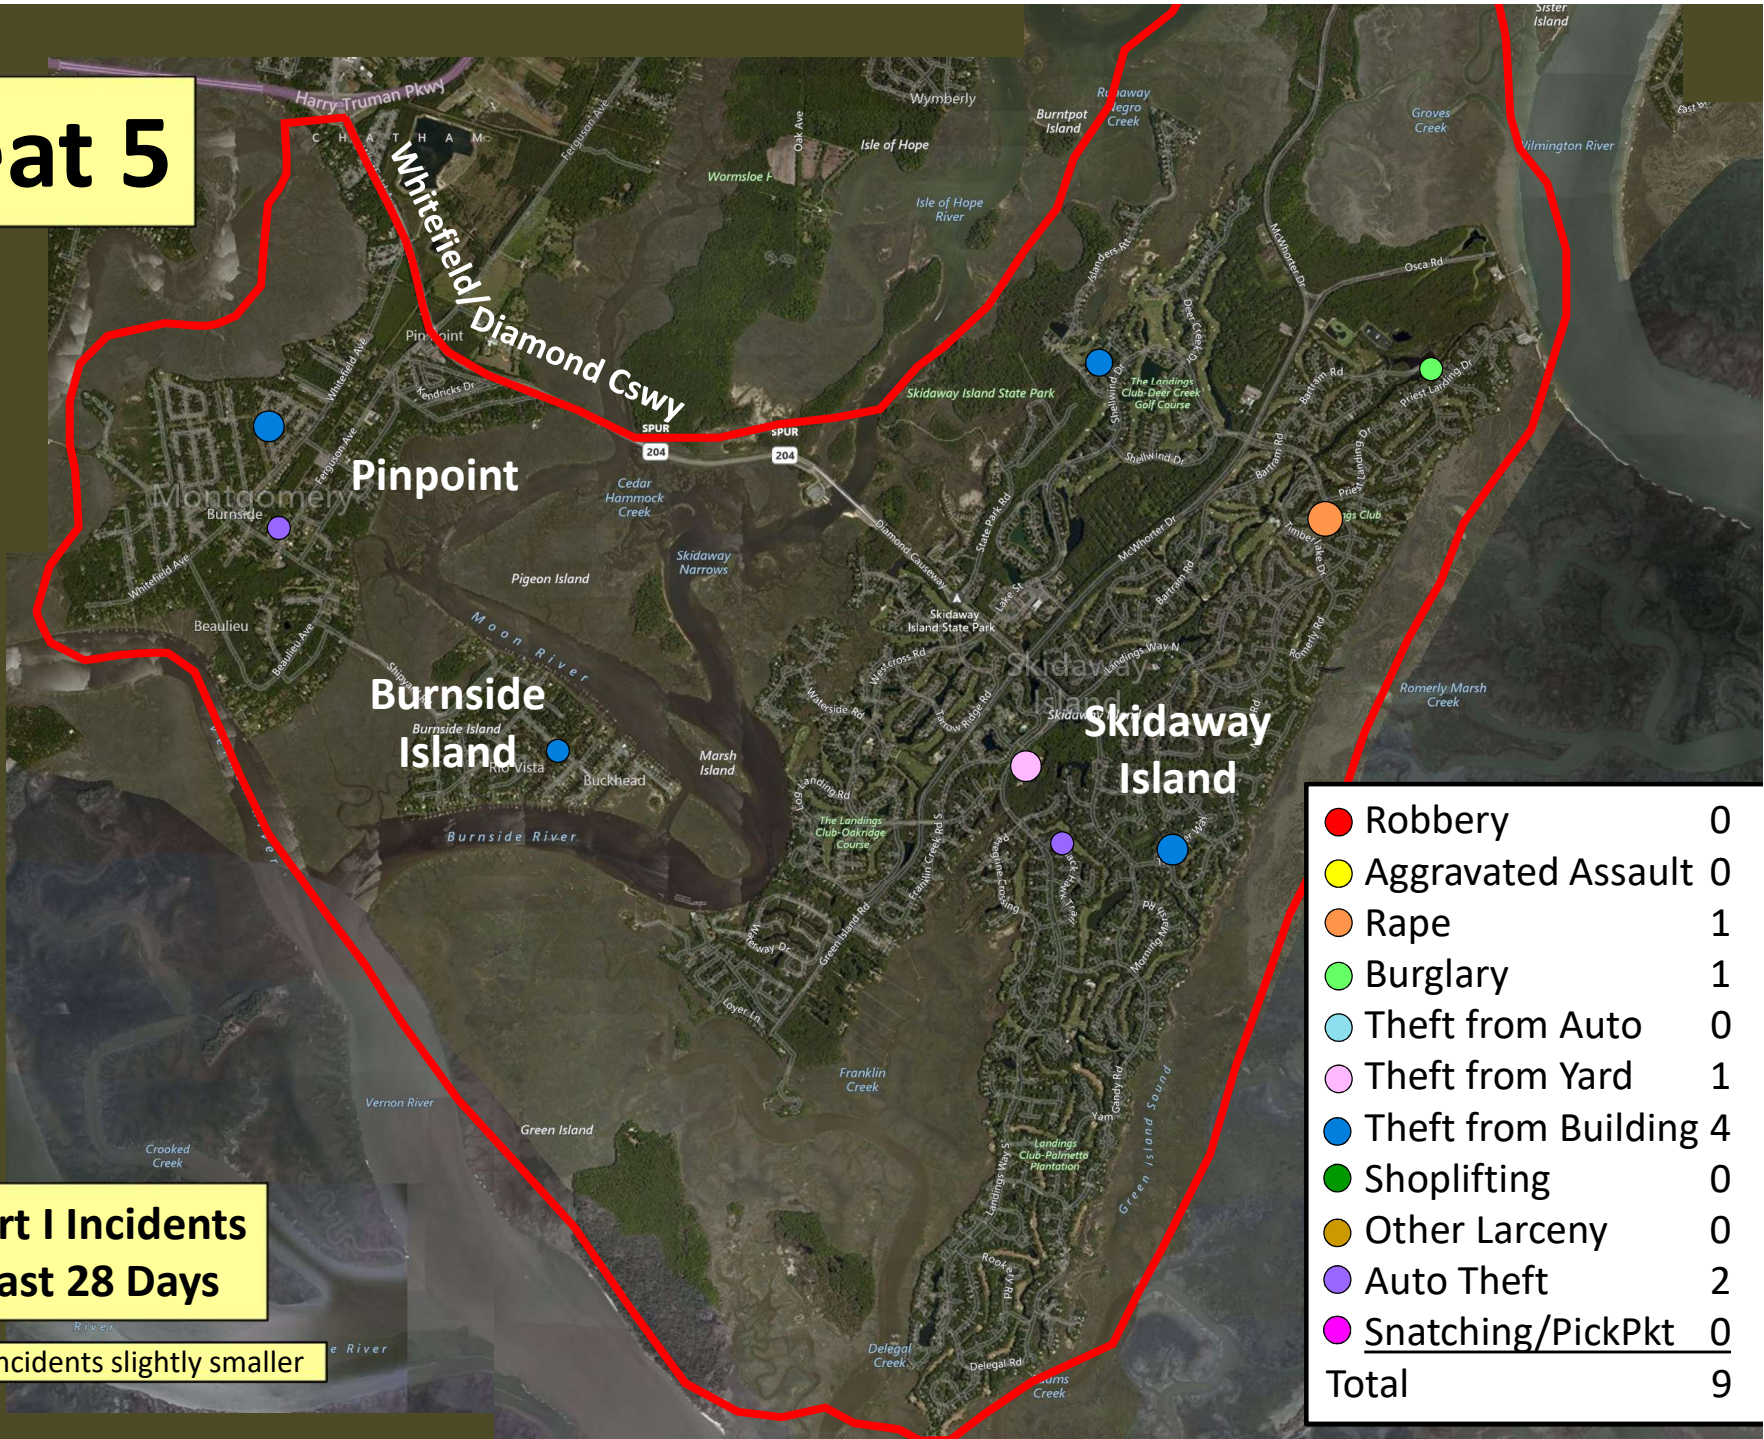

**Part I Incidents
Last 28 Days**

Older incidents slightly smaller

Beat 4

Part I Incidents
Last 28 Days

Older incidents slightly smaller

204

Beat 5

● Robbery	0
● Aggravated Assault	0
● Rape	1
● Burglary	1
● Theft from Auto	0
● Theft from Yard	1
● Theft from Building	4
● Shoplifting	0
● Other Larceny	0
● Auto Theft	2
● Snatching/PickPkt	0
Total	9

**Part I Incidents
Last 28 Days**

Older incidents slightly smaller

Beat 6

Part I Incidents
Last 28 Days

● Robbery	0
● Aggravated Assault	0
● Rape	0
● Burglary	0
● Theft from Auto	0
● Theft from Yard	1
● Theft from Building	0
● Shoplifting	0
● Other Larceny	1
● Auto Theft	0
● Snatching/PickPkt	1
Total	3

**Part I Incidents
Last 28 Days**

Beat 8

Older incidents slightly smaller

2500 feet

Beat 9

Part I Incidents Last 28 Days

Note: The Enclave subdivision is now in Beat 7

● Robbery	1
● Aggravated Assault	0
● Rape	1
● Burglary	2
● Theft from Auto	5
● Theft from Yard	2
● Theft from Building	5
● Shoplifting	0
● Other Larceny	0
● Auto Theft	3
● Snatching/PickPkt	0
Total	19