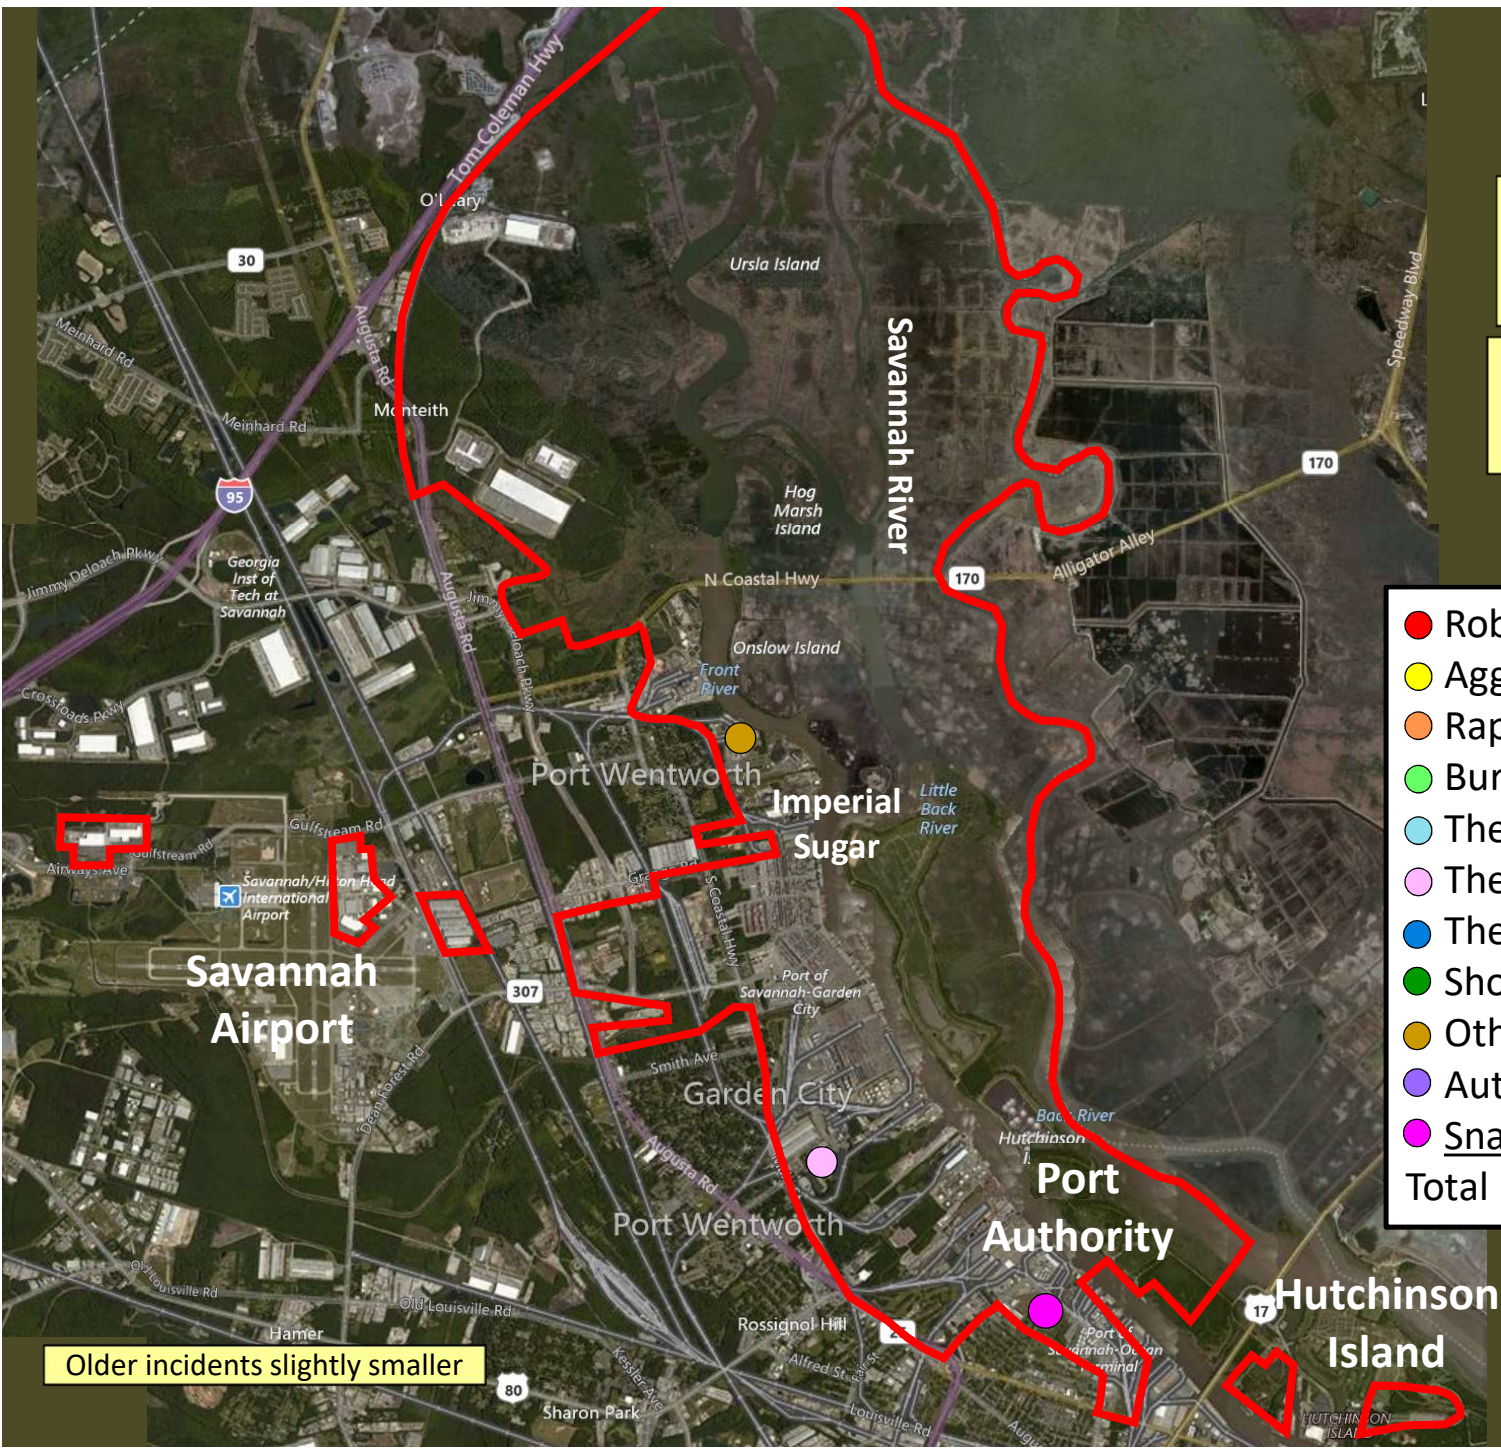

Beat 6

Part I Incidents
Last 28 Days

● Robbery	0
● Aggravated Assault	0
● Rape	0
● Burglary	0
● Theft from Auto	0
● Theft from Yard	1
● Theft from Building	0
● Shoplifting	0
● Other Larceny	1
● Auto Theft	0
● Snatching/PickPkt	1
Total	3

Older incidents slightly smaller