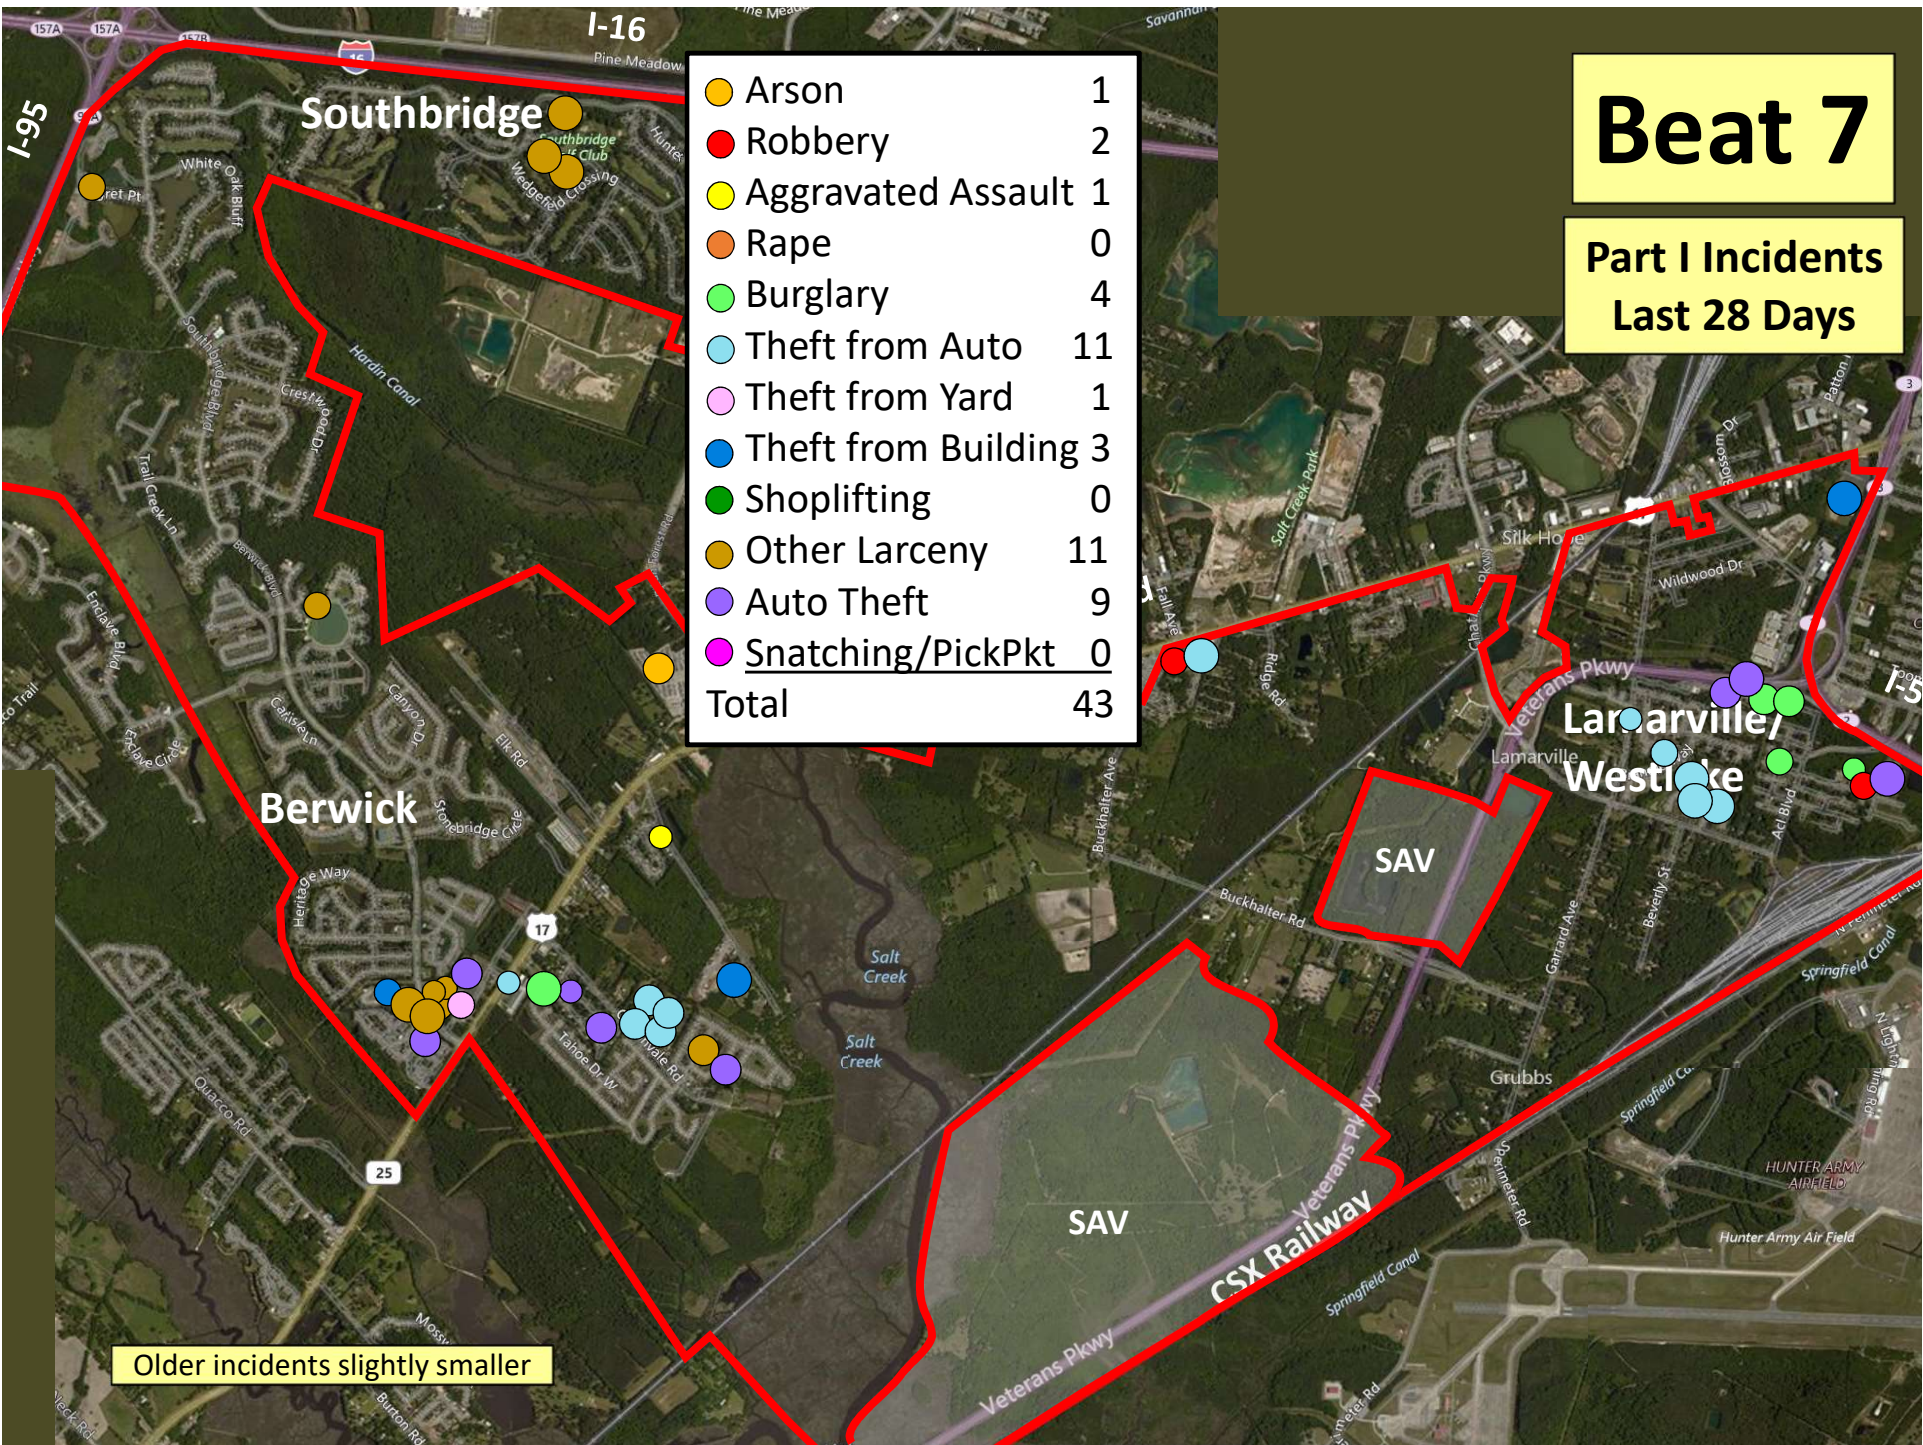

Part I Incidents Last 28 Days

Older incidents slightly smaller

Beat 4

Part I Incidents
Last 28 Days

Older incidents slightly smaller

204

Beat 5

● Robbery	0
● Aggravated Assault	0
● Rape	0
● Burglary	1
● Theft from Auto	3
● Theft from Yard	1
● Theft from Building	2
● Shoplifting	0
● Other Larceny	0
● Auto Theft	0
● Snatching/PickPkt	0
Total	7

**Part I Incidents
Last 28 Days**

Older incidents slightly smaller

Beat 6

Part I Incidents
Last 28 Days

● Robbery	0
● Aggravated Assault	0
● Rape	0
● Burglary	1
● Theft from Auto	0
● Theft from Yard	1
● Theft from Building	0
● Shoplifting	0
● Other Larceny	0
● Auto Theft	0
● Snatching/PickPkt	0
Total	2

Older incidents slightly smaller

Beat 7

Part I Incidents
Last 28 Days

Arson	1
Robbery	2
Aggravated Assault	1
Rape	0
Burglary	4
Theft from Auto	11
Theft from Yard	1
Theft from Building	3
Shoplifting	0
Other Larceny	11
Auto Theft	9
Snatching/PickPkt	0
Total	43

**Part I Incidents
Last 28 Days**

Beat 8

Older incidents slightly smaller

2500 feet

Beat 9

Part I Incidents Last 28 Days

Note: The Enclave subdivision is now in Beat 7

● Robbery	0
● Aggravated Assault	4
● Rape	0
● Burglary	6
● Theft from Auto	9
● Theft from Yard	2
● Theft from Building	1
● Shoplifting	0
● Other Larceny	5
● Auto Theft	3
● Snatching/PickPkt	0
Total	30