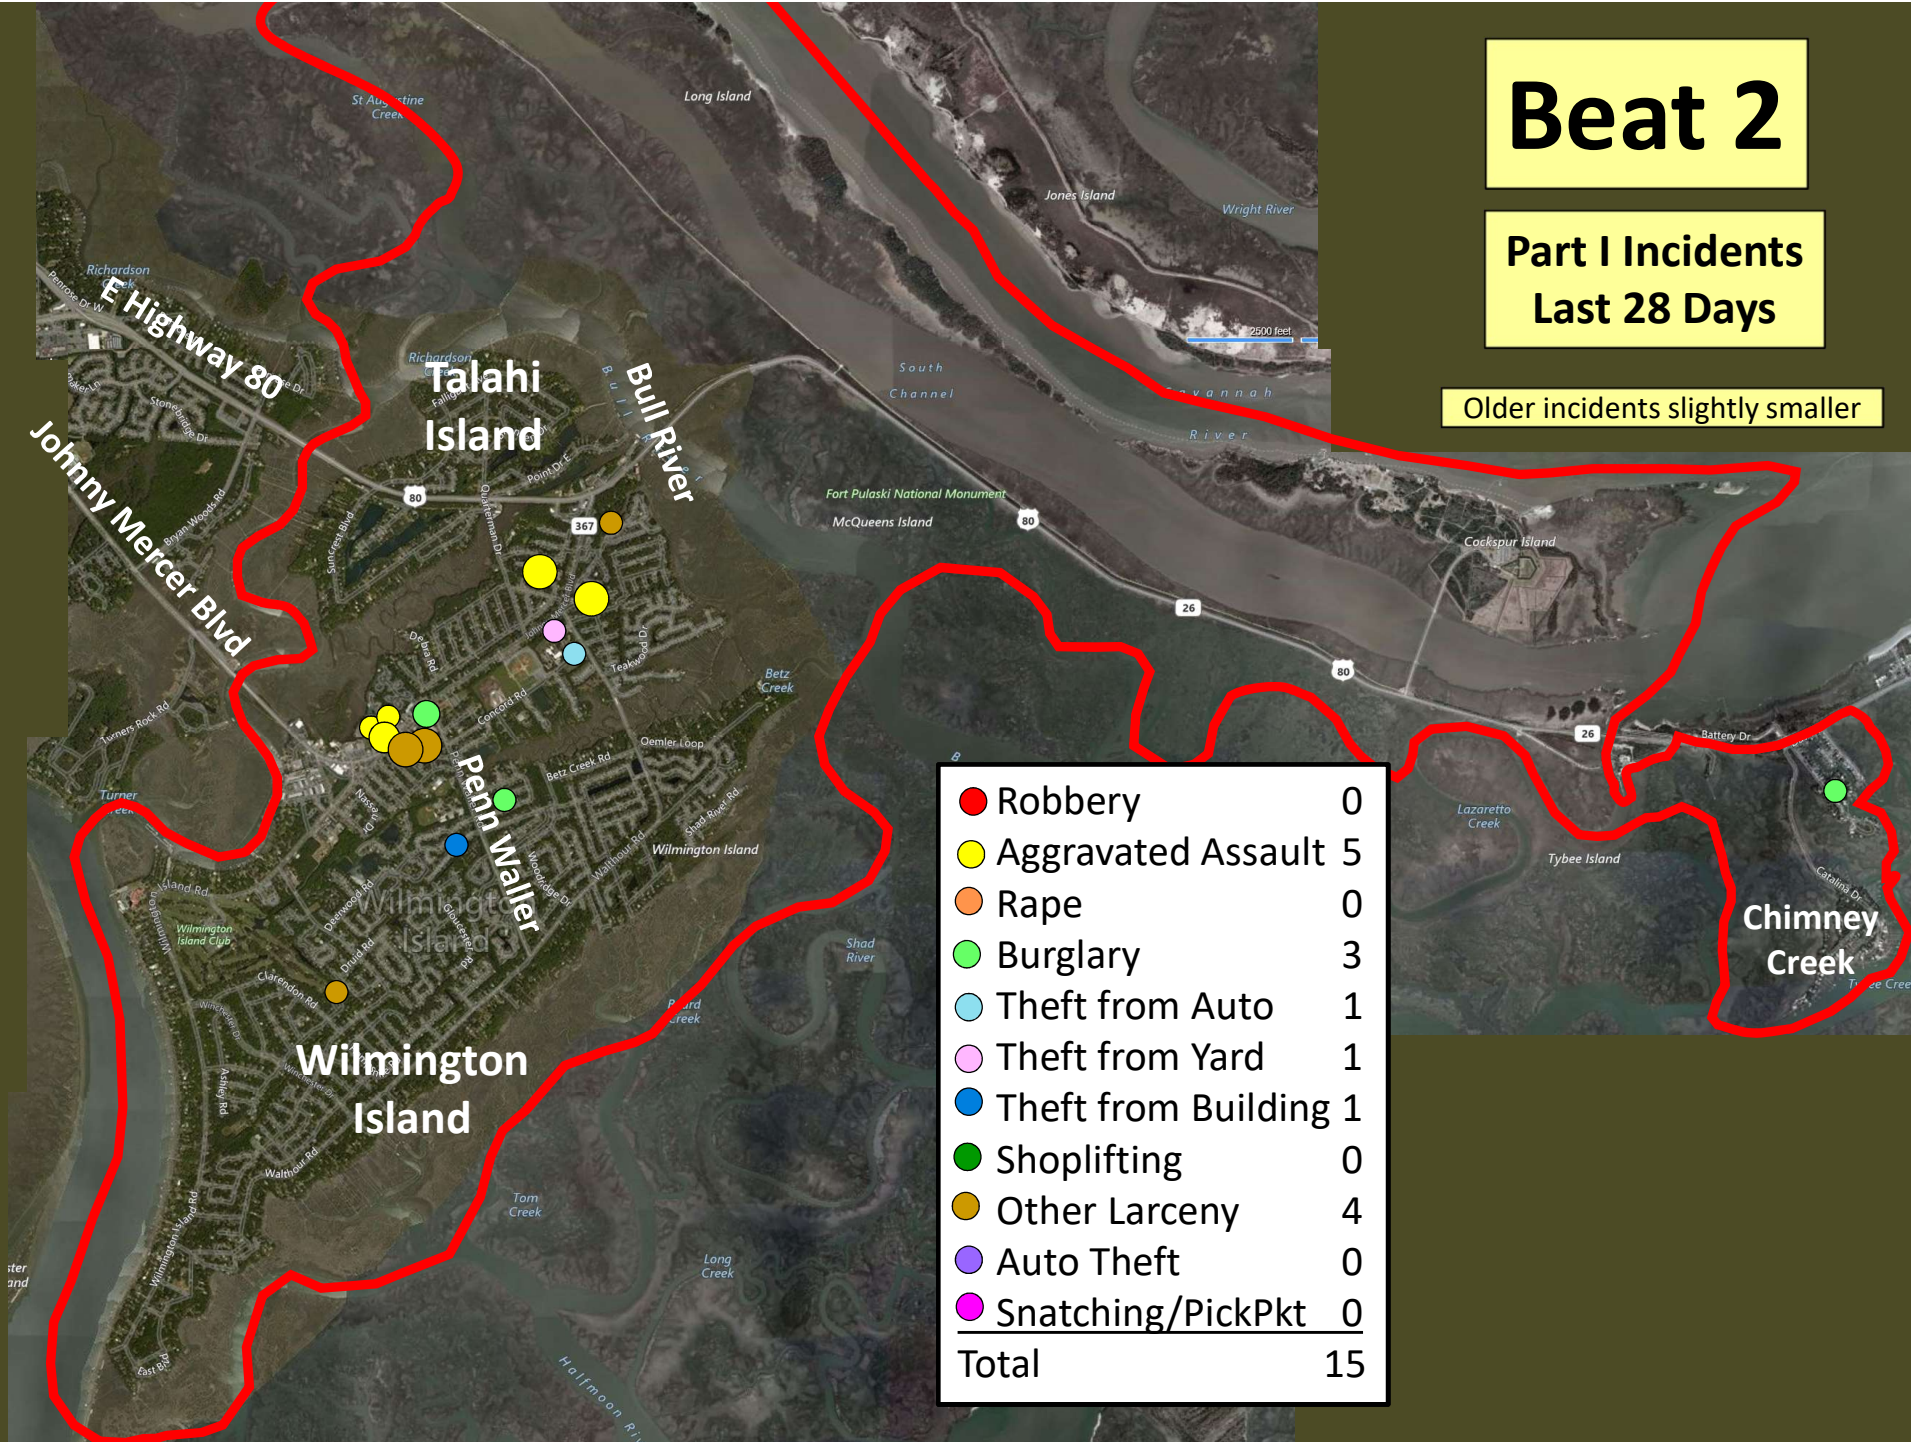

Beat 1

Part I Incidents Last 28 Days

● Robbery	0
● Aggravated Assault	2
● Rape	1
● Burglary	0
● Theft from Auto	1
● Theft from Yard	0
● Theft from Building	0
● Shoplifting	2
● Other Larceny	1
● Auto Theft	0
● Snatching/PickPkt	0
Total	7

Older incidents slightly smaller

Beat 2

Part I Incidents
Last 28 Days

Older incidents slightly smaller

Beat 3

● Robbery	0
● Aggravated Assault	0
● Rape	0
● Burglary	2
● Theft from Auto	0
● Theft from Yard	0
● Theft from Building	1
● Shoplifting	0
● Other Larceny	1
● Auto Theft	1
● Snatching/PickPkt	0
Total	5

Part I Incidents Last 28 Days

Older incidents slightly smaller

Beat 4

Part I Incidents
Last 28 Days

Older incidents slightly smaller

204

Beat 5

● Robbery	0
● Aggravated Assault	0
● Rape	0
● Burglary	1
● Theft from Auto	3
● Theft from Yard	1
● Theft from Building	2
● Shoplifting	0
● Other Larceny	0
● Auto Theft	0
● Snatching/PickPkt	0
Total	7

**Part I Incidents
Last 28 Days**

Beat 8

Older incidents slightly smaller

2500 feet

Beat 9

Part I Incidents Last 28 Days

Note: The Enclave subdivision is now in Beat 7

● Robbery	0
● Aggravated Assault	4
● Rape	0
● Burglary	6
● Theft from Auto	9
● Theft from Yard	2
● Theft from Building	1
● Shoplifting	0
● Other Larceny	5
● Auto Theft	3
● Snatching/PickPkt	0
Total	30