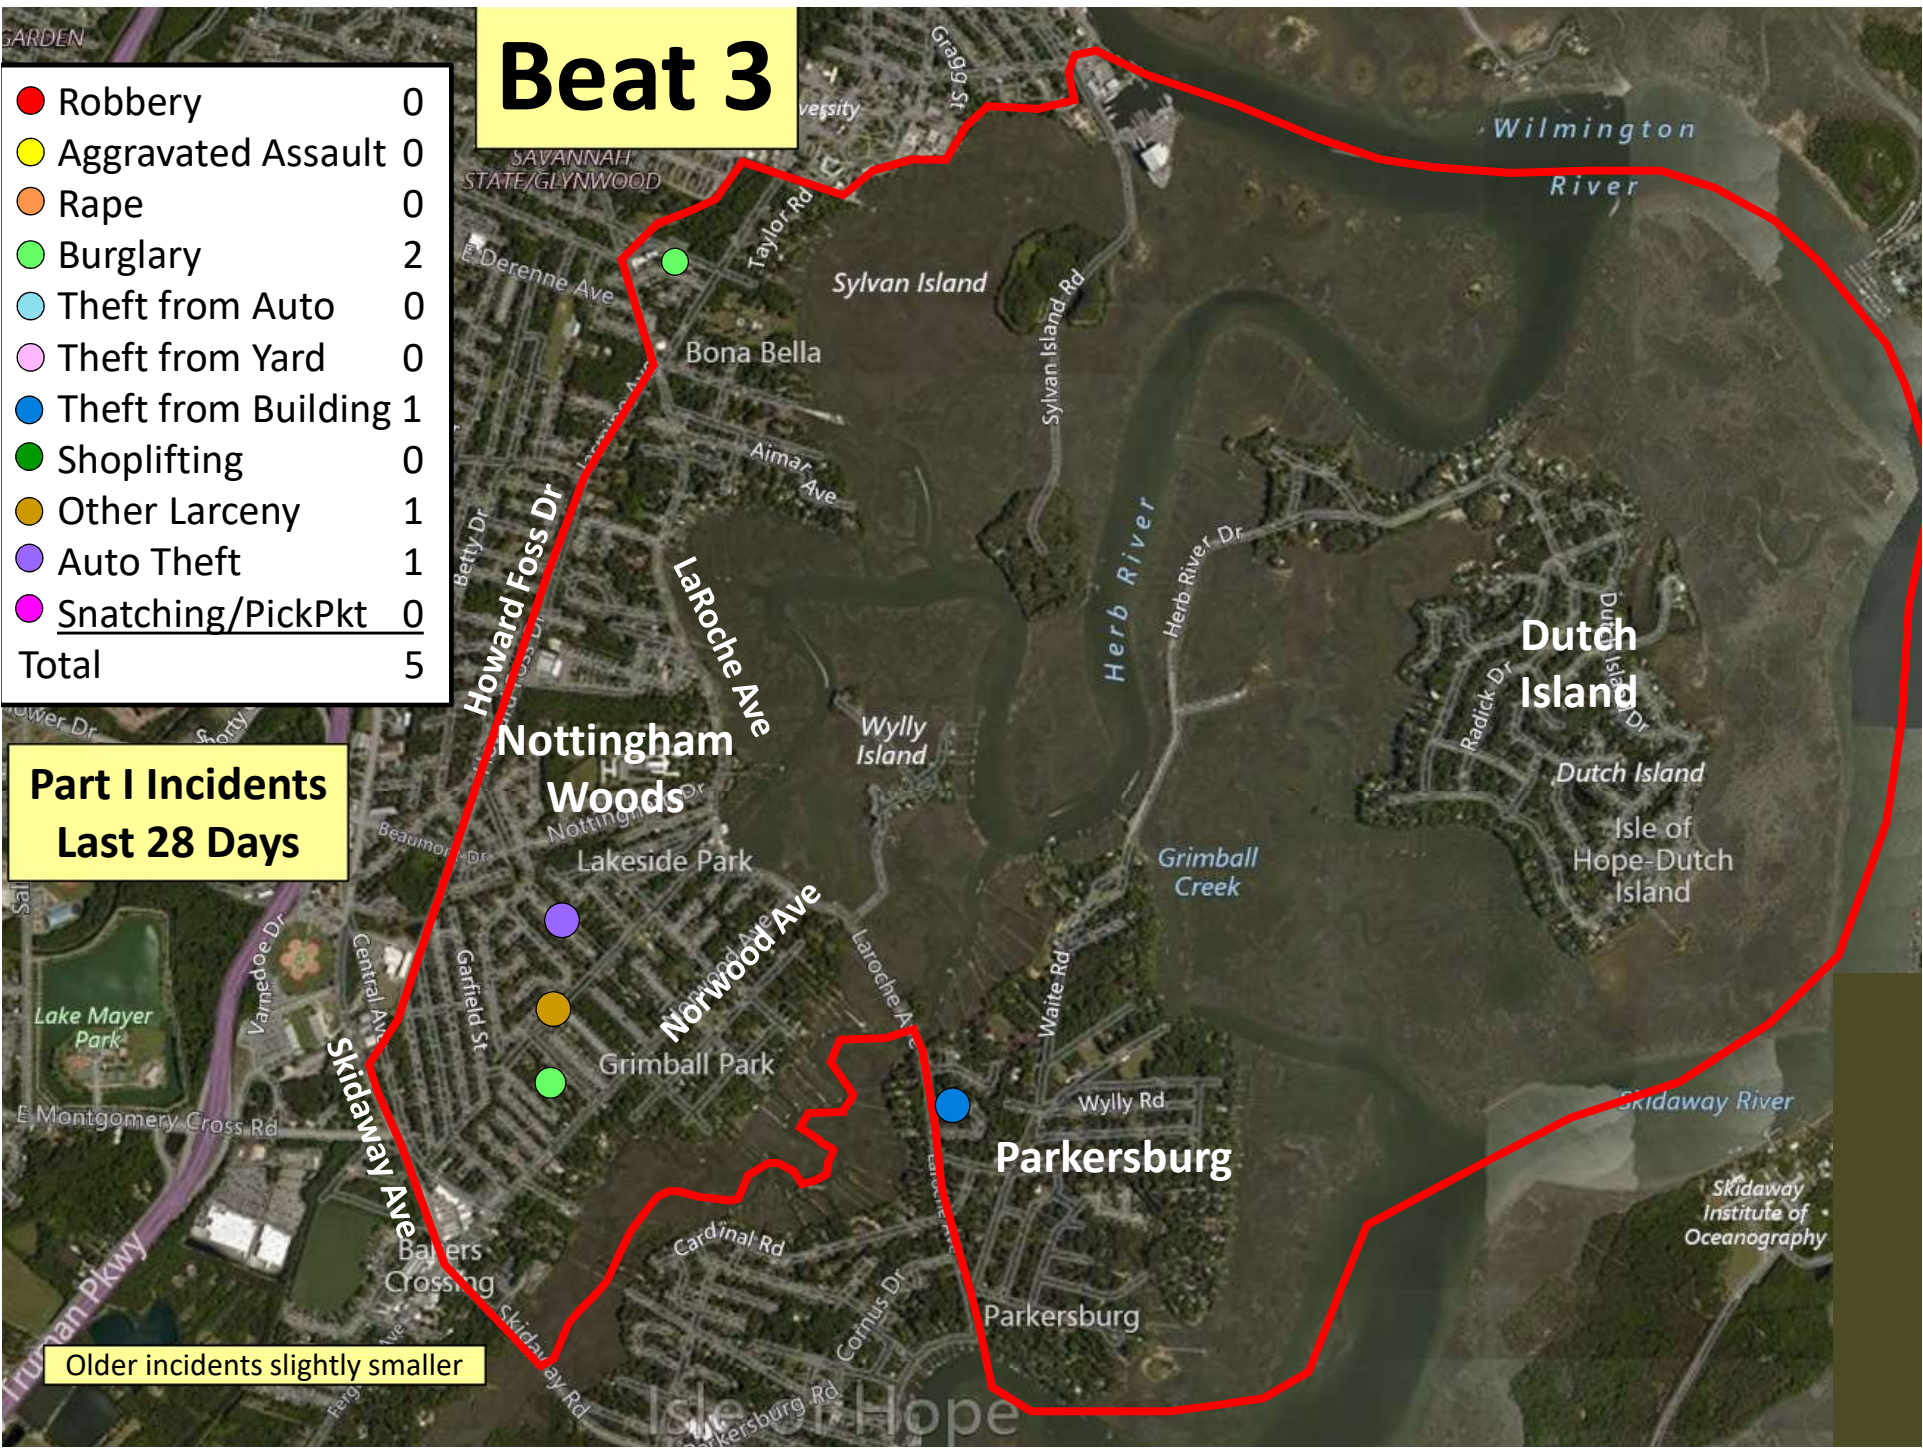

Beat 1

Part I Incidents Last 28 Days

● Robbery	0
● Aggravated Assault	2
● Rape	1
● Burglary	0
● Theft from Auto	1
● Theft from Yard	0
● Theft from Building	0
● Shoplifting	2
● Other Larceny	1
● Auto Theft	0
● Snatching/PickPkt	0
Total	7

Older incidents slightly smaller

Beat 2

Part I Incidents
Last 28 Days

Older incidents slightly smaller

Beat 3

● Robbery	0
● Aggravated Assault	0
● Rape	0
● Burglary	2
● Theft from Auto	0
● Theft from Yard	0
● Theft from Building	1
● Shoplifting	0
● Other Larceny	1
● Auto Theft	1
● Snatching/PickPkt	0
Total	5

Part I Incidents Last 28 Days

Older incidents slightly smaller

Beat 4

Part I Incidents
Last 28 Days

Older incidents slightly smaller

204

Beat 5

● Robbery	0
● Aggravated Assault	0
● Rape	0
● Burglary	1
● Theft from Auto	3
● Theft from Yard	1
● Theft from Building	2
● Shoplifting	0
● Other Larceny	0
● Auto Theft	0
● Snatching/PickPkt	0
Total	7

**Part I Incidents
Last 28 Days**

Beat 8

Older incidents slightly smaller

2500 feet

Beat 9

Part I Incidents Last 28 Days

Note: The Enclave subdivision is now in Beat 7

● Robbery	0
● Aggravated Assault	4
● Rape	0
● Burglary	6
● Theft from Auto	9
● Theft from Yard	2
● Theft from Building	1
● Shoplifting	0
● Other Larceny	5
● Auto Theft	3
● Snatching/PickPkt	0
Total	30