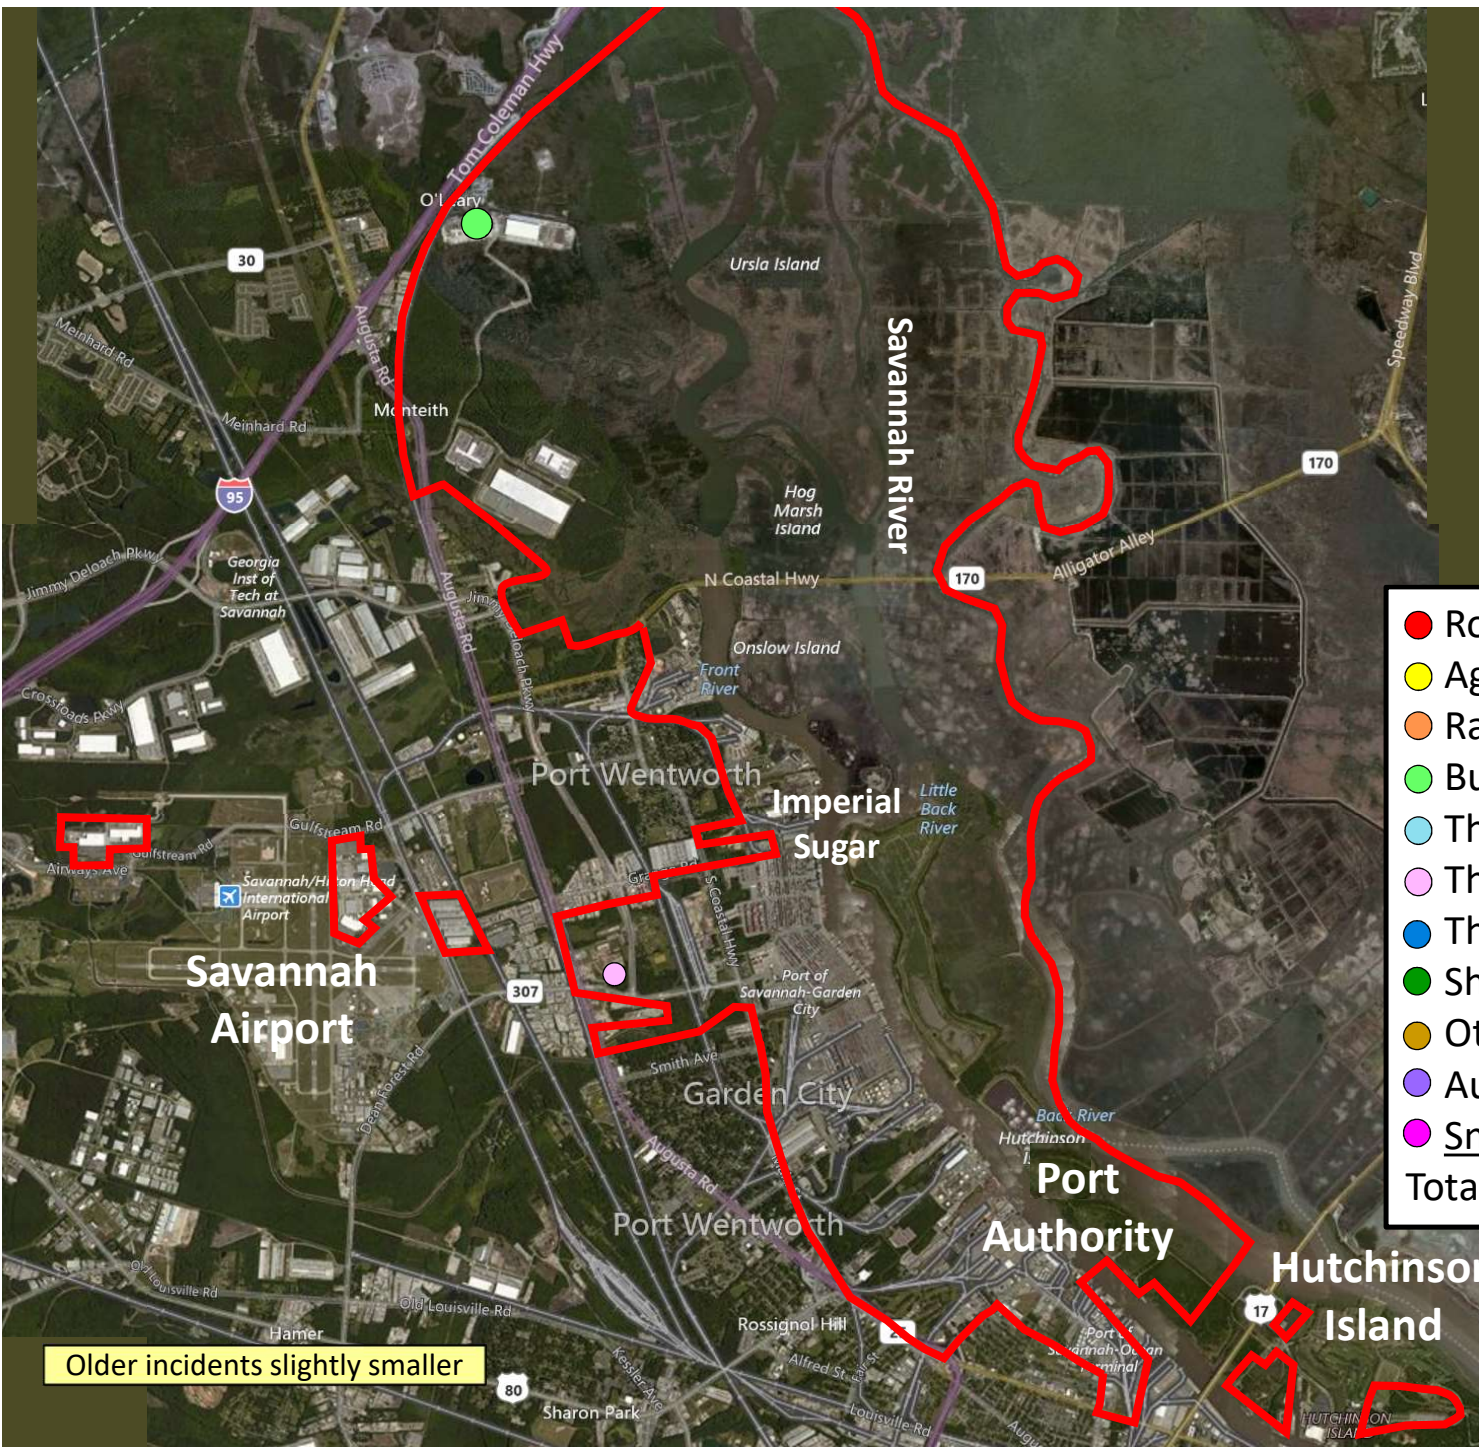

Beat 6

Part I Incidents
Last 28 Days

● Robbery	0
● Aggravated Assault	0
● Rape	0
● Burglary	1
● Theft from Auto	0
● Theft from Yard	1
● Theft from Building	0
● Shoplifting	0
● Other Larceny	0
● Auto Theft	0
● Snatching/PickPkt	0
Total	2

Older incidents slightly smaller