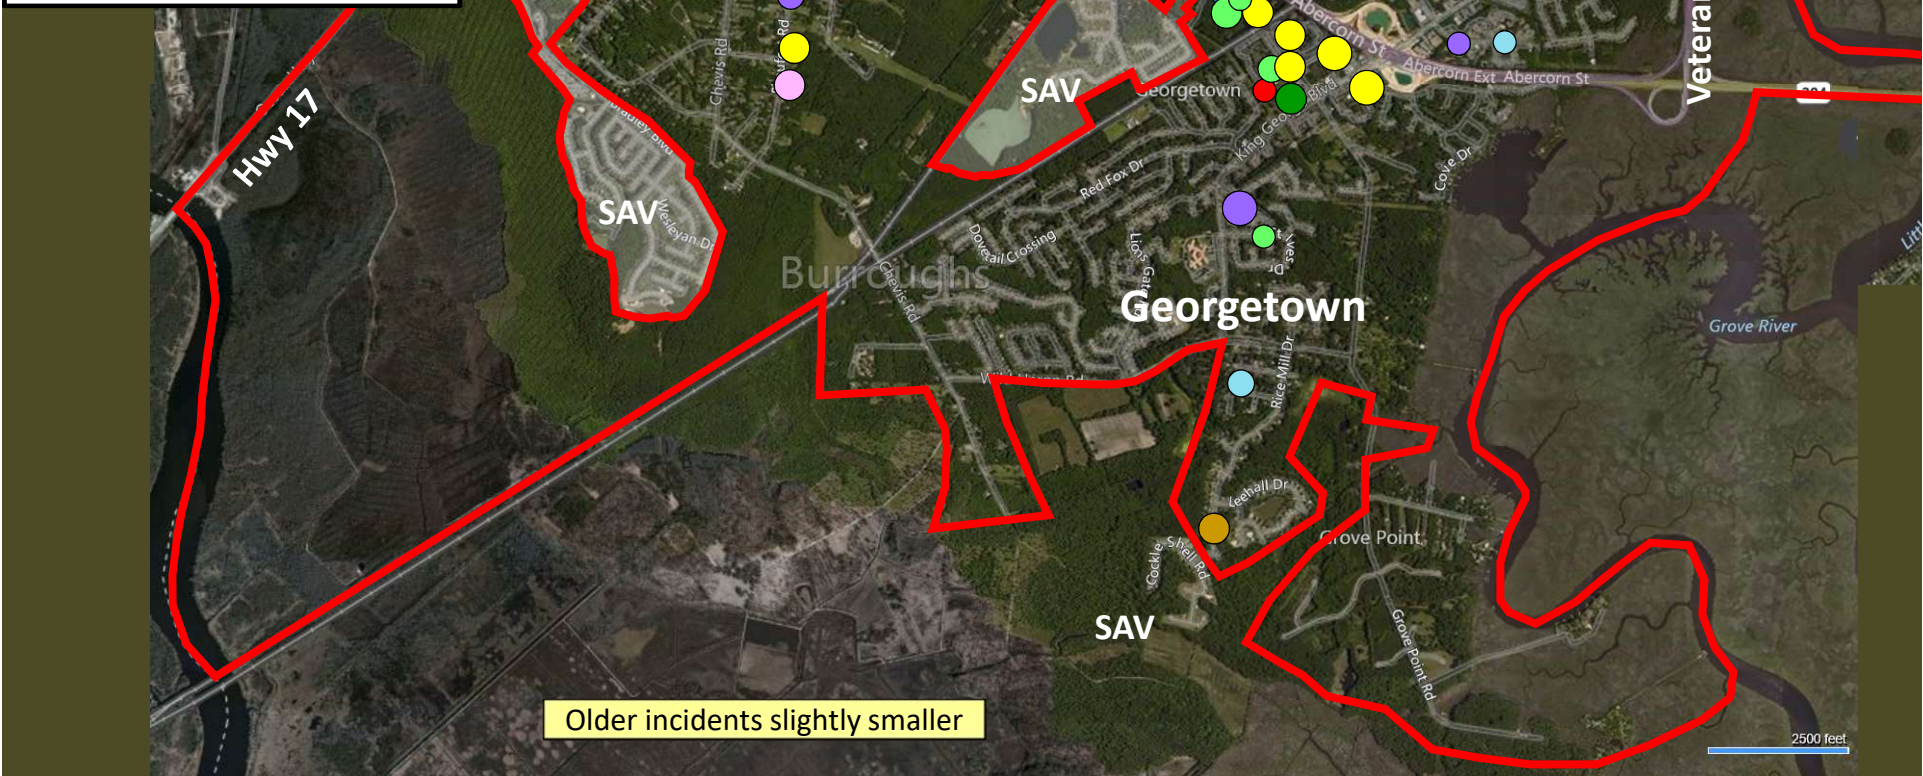

Older incidents slightly smaller

Beat 7

Part I Incidents
Last 28 Days

Arson	1
Robbery	2
Aggravated Assault	1
Rape	0
Burglary	4
Theft from Auto	11
Theft from Yard	1
Theft from Building	3
Shoplifting	0
Other Larceny	11
Auto Theft	9
Snatching/PickPkt	0
Total	43

Older incidents slightly smaller

● Robbery	1
● Aggravated Assault	6
● Rape	0
● Burglary	7
● Theft from Auto	6
● Theft from Yard	1
● Theft from Bldg	0
● Shoplifting	7
● Other Larceny	1
● Auto Theft	3
● Sudden Snatching	0
Total	32

**Part I Incidents
Last 28 Days**

Beat 8

Older incidents slightly smaller

2500 feet

Beat 9

Part I Incidents Last 28 Days

Note: The Enclave subdivision is now in Beat 7

● Robbery	0
● Aggravated Assault	4
● Rape	0
● Burglary	6
● Theft from Auto	9
● Theft from Yard	2
● Theft from Building	1
● Shoplifting	0
● Other Larceny	5
● Auto Theft	3
● Snatching/PickPkt	0
Total	30