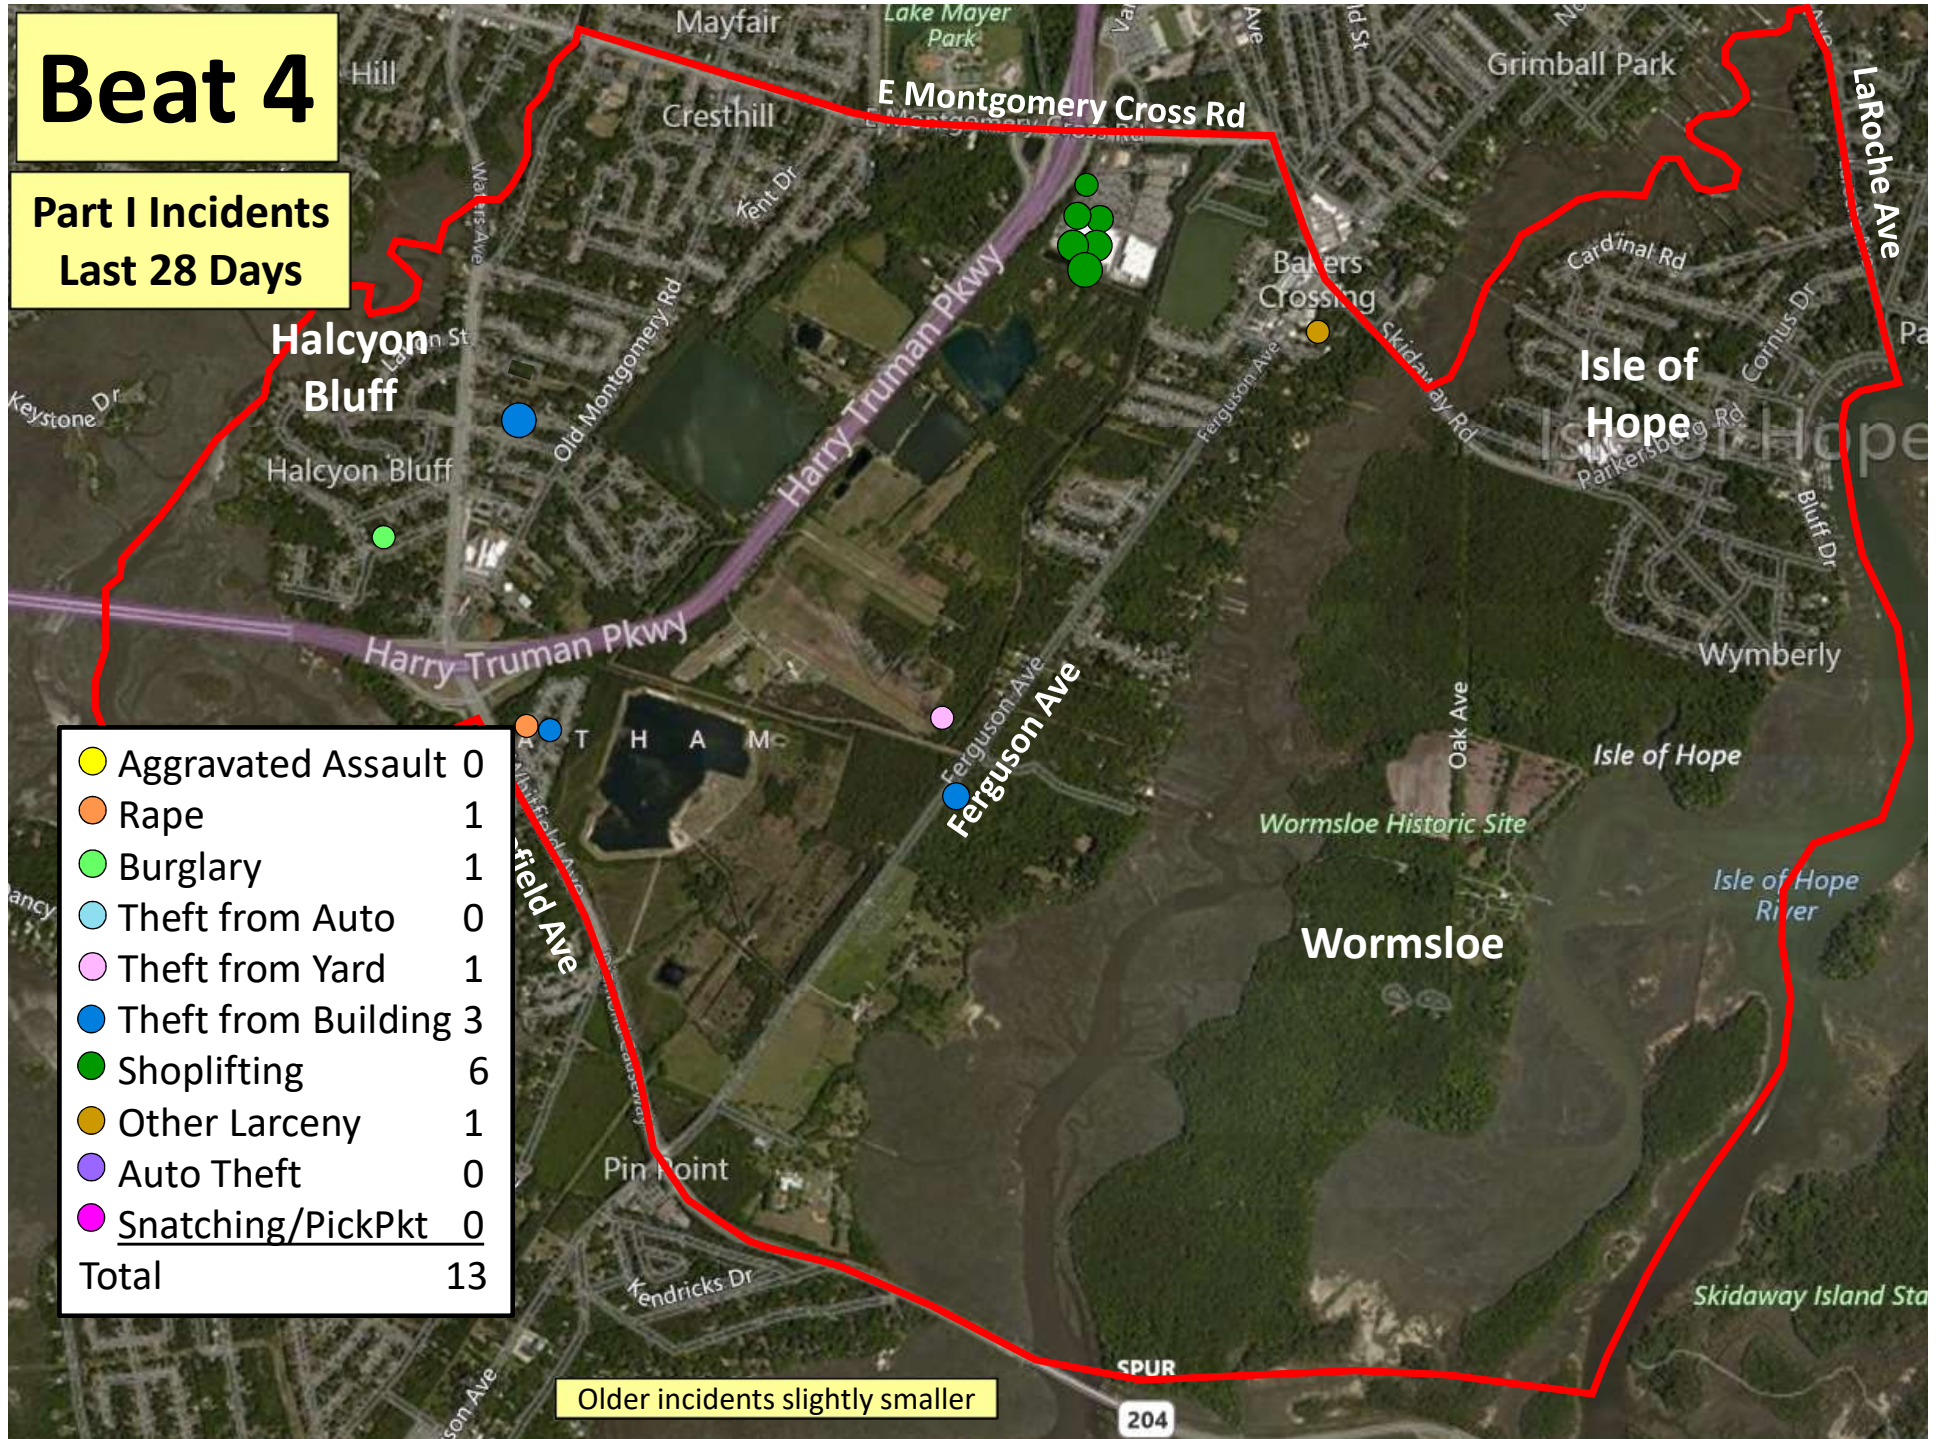

Older incidents slightly smaller

Beat 2

Part I Incidents
Last 28 Days

Older incidents slightly smaller

Beat 3

● Robbery	0
● Aggravated Assault	0
● Rape	0
● Burglary	2
● Theft from Auto	0
● Theft from Yard	0
● Theft from Building	1
● Shoplifting	0
● Other Larceny	1
● Auto Theft	1
● Snatching/PickPkt	0
Total	5

Part I Incidents Last 28 Days

Older incidents slightly smaller

Beat 4

Part I Incidents
Last 28 Days

Older incidents slightly smaller

204

Beat 5

● Robbery	0
● Aggravated Assault	0
● Rape	0
● Burglary	1
● Theft from Auto	3
● Theft from Yard	1
● Theft from Building	2
● Shoplifting	0
● Other Larceny	0
● Auto Theft	0
● Snatching/PickPkt	0
Total	7

**Part I Incidents
Last 28 Days**

Beat 8

Older incidents slightly smaller

2500 feet

Beat 9

Part I Incidents Last 28 Days

Note: The Enclave subdivision is now in Beat 7

● Robbery	0
● Aggravated Assault	4
● Rape	0
● Burglary	6
● Theft from Auto	9
● Theft from Yard	2
● Theft from Building	1
● Shoplifting	0
● Other Larceny	5
● Auto Theft	3
● Snatching/PickPkt	0
Total	30