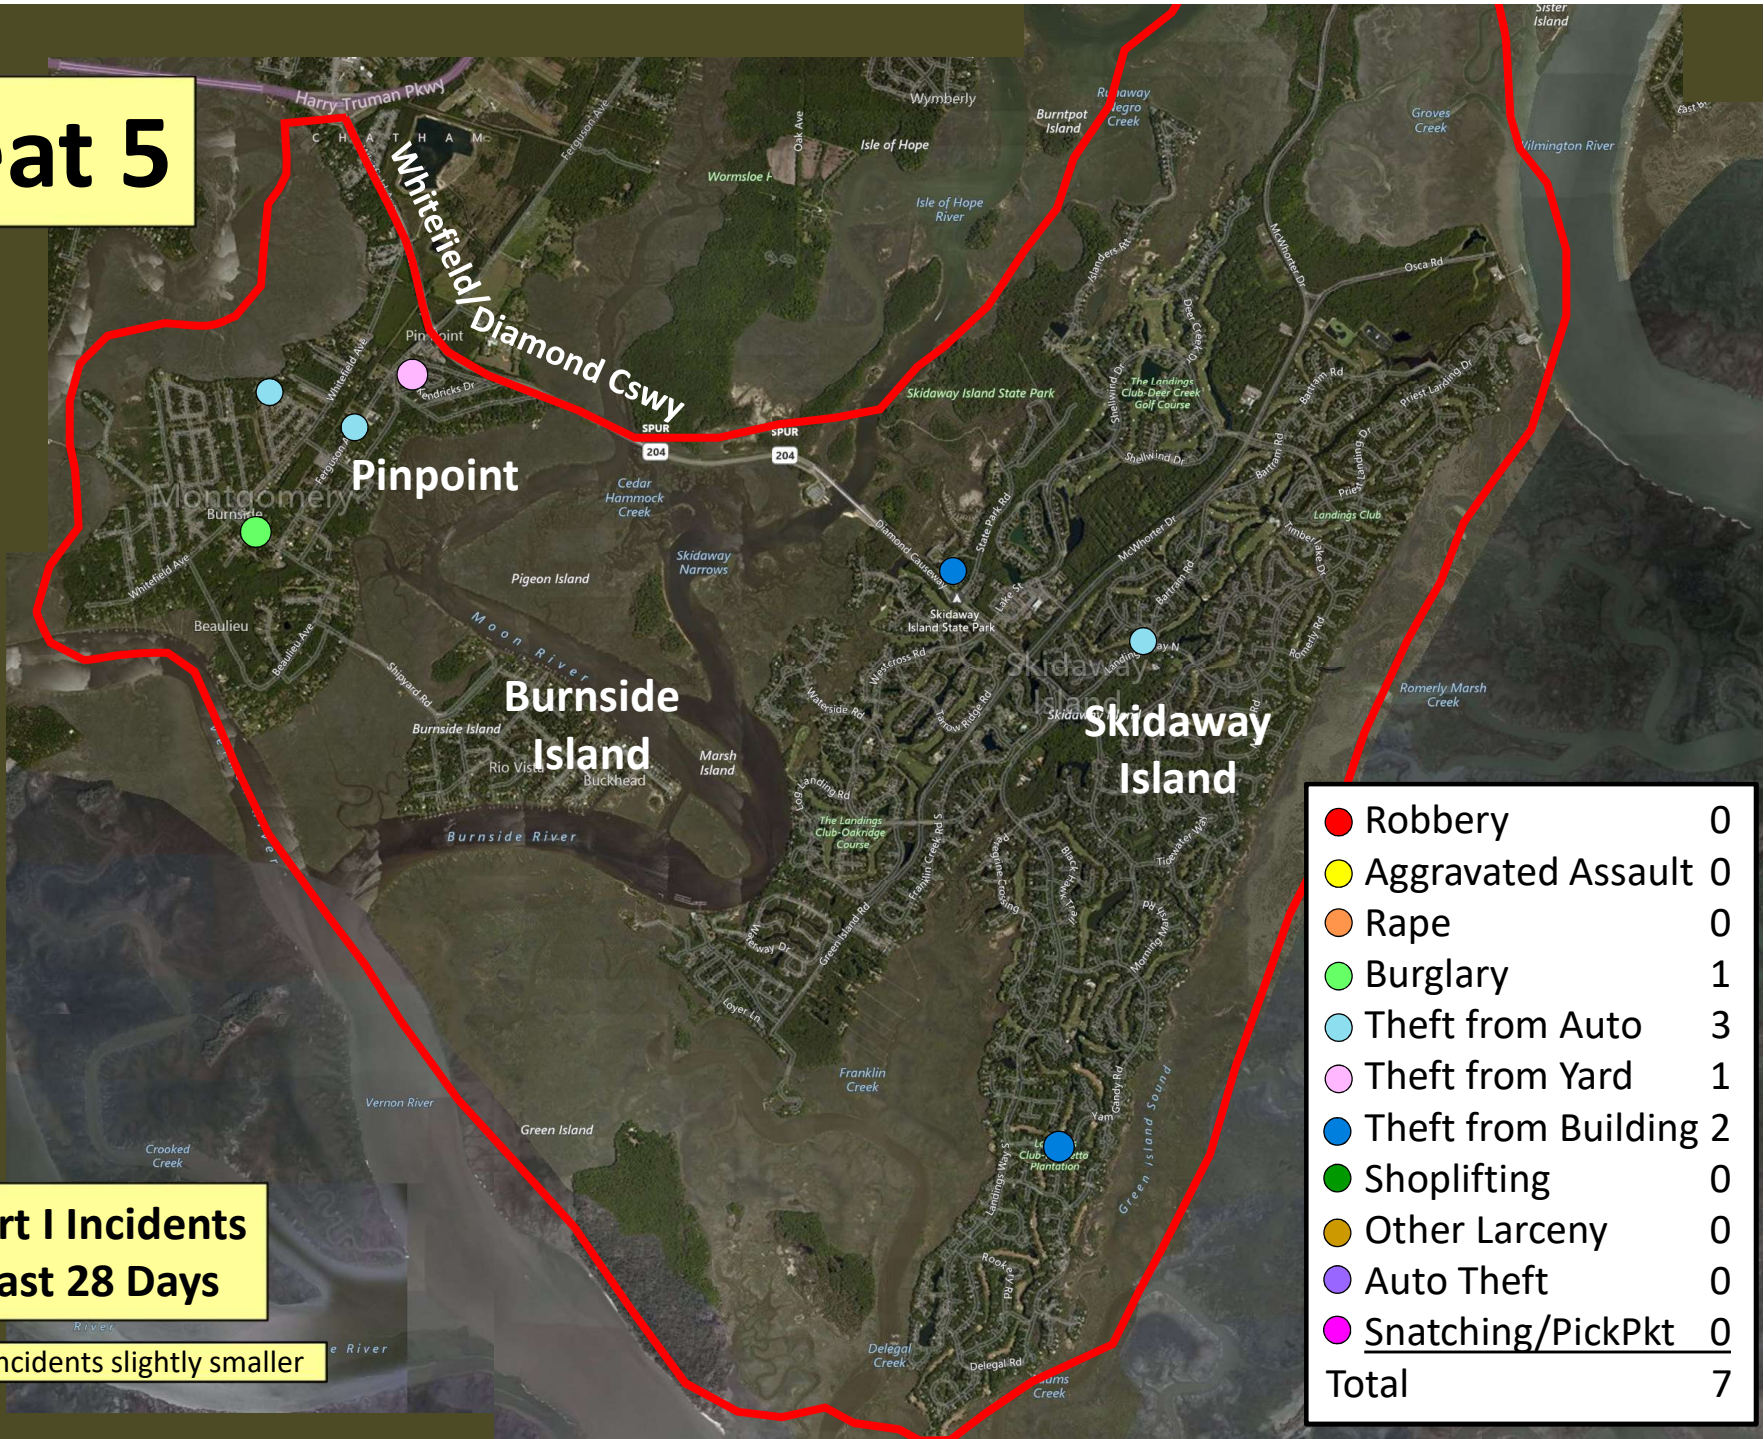

Part I Incidents Last 28 Days

Older incidents slightly smaller

Beat 4

Part I Incidents
Last 28 Days

Older incidents slightly smaller

204

Beat 5

● Robbery	0
● Aggravated Assault	0
● Rape	0
● Burglary	1
● Theft from Auto	3
● Theft from Yard	1
● Theft from Building	2
● Shoplifting	0
● Other Larceny	0
● Auto Theft	0
● Snatching/PickPkt	0
Total	7

**Part I Incidents
Last 28 Days**

Older incidents slightly smaller

Beat 6

Part I Incidents
Last 28 Days

● Robbery	0
● Aggravated Assault	0
● Rape	0
● Burglary	1
● Theft from Auto	0
● Theft from Yard	1
● Theft from Building	0
● Shoplifting	0
● Other Larceny	0
● Auto Theft	0
● Snatching/PickPkt	0
Total	2