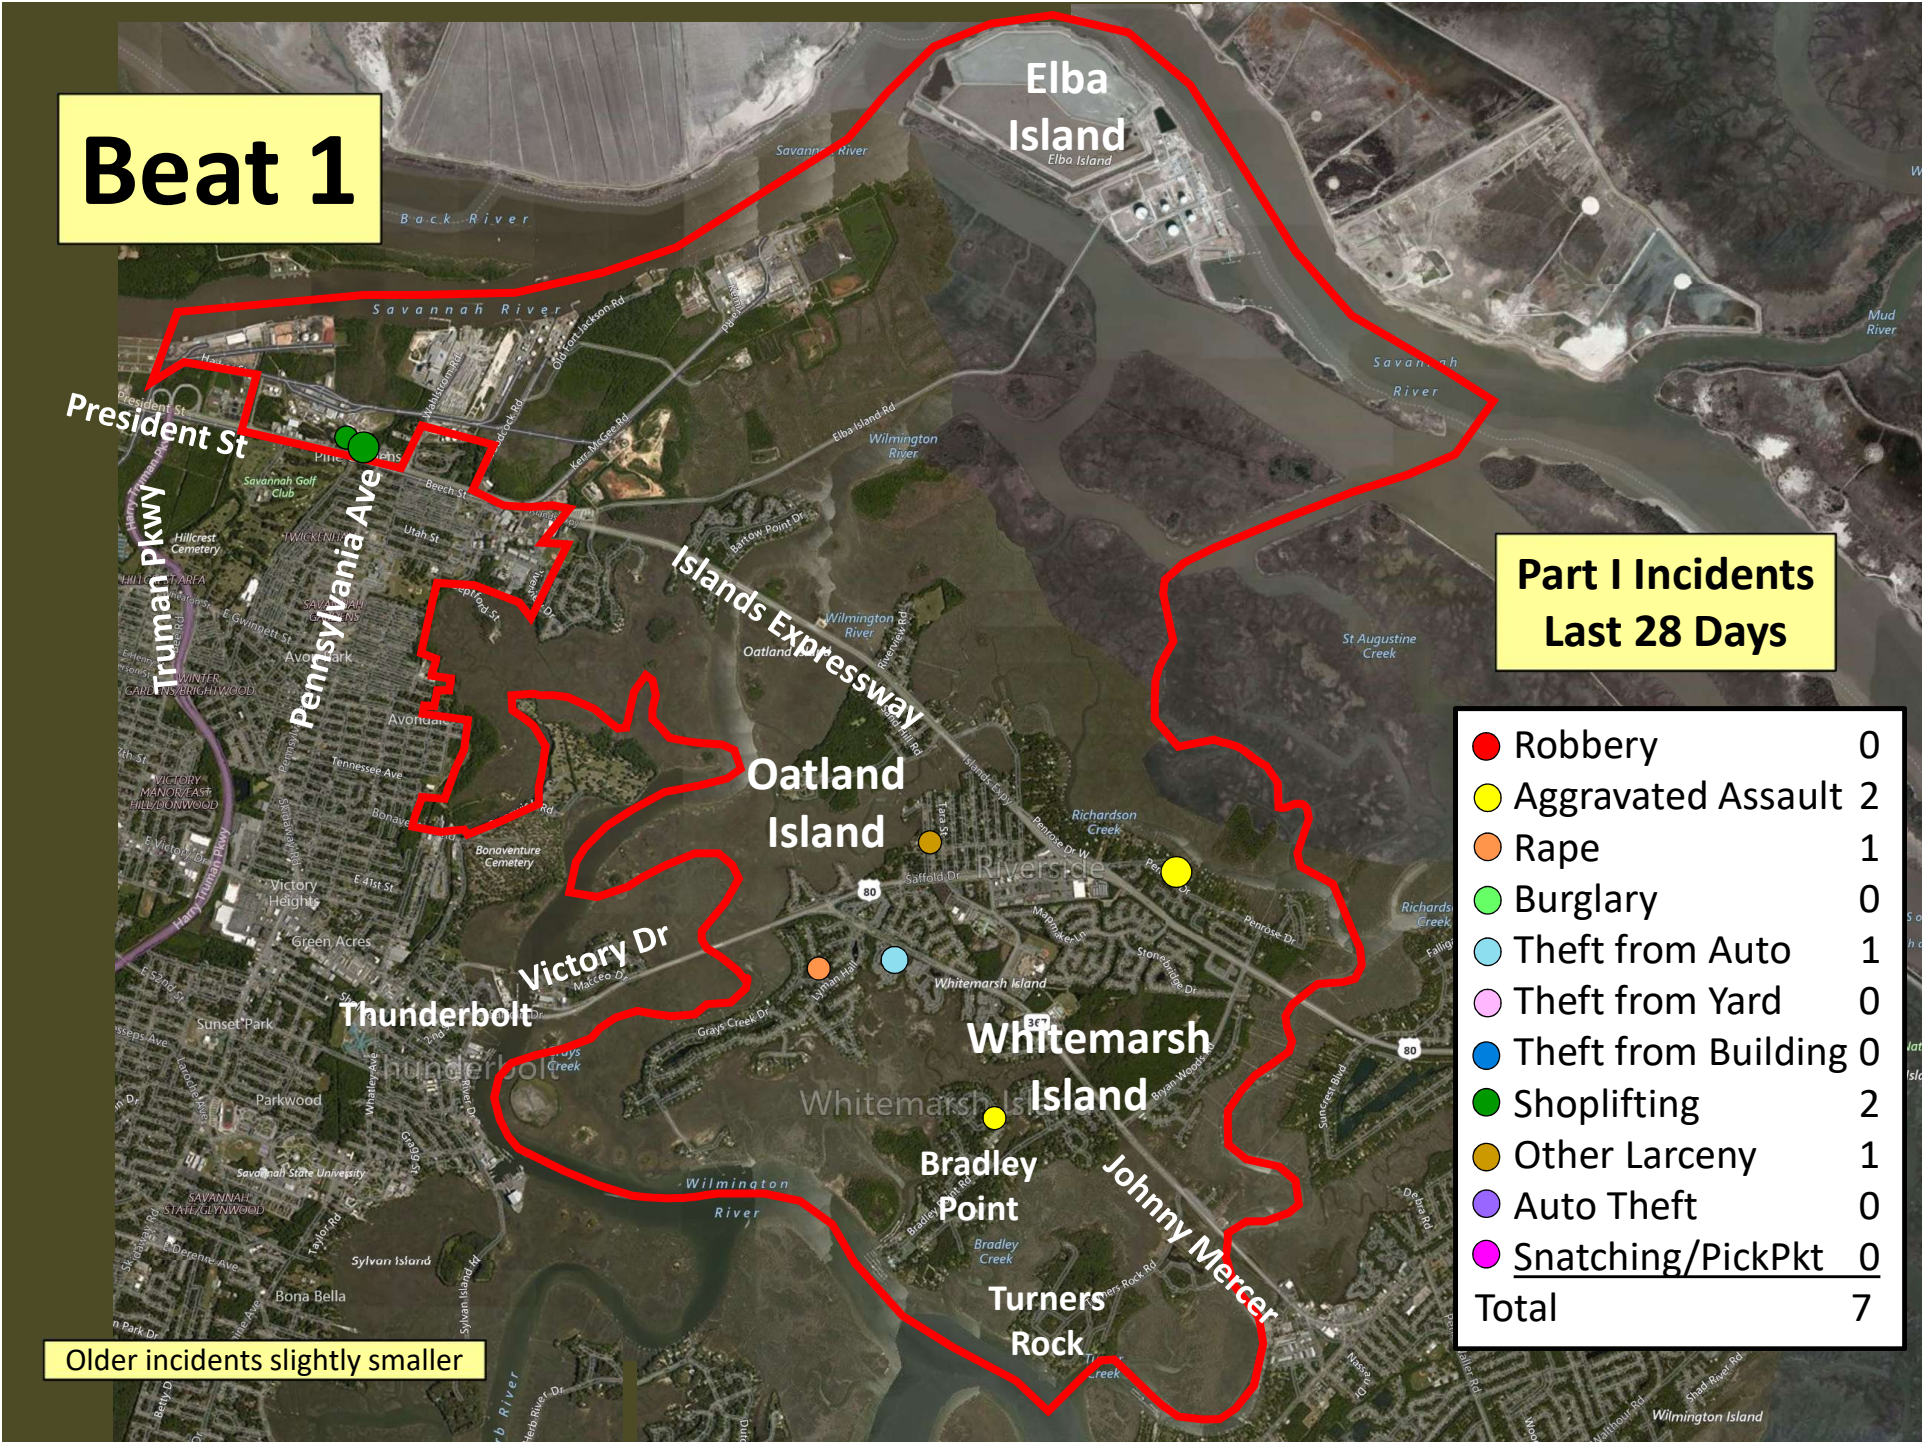

Beat 1

Part I Incidents Last 28 Days

● Robbery	0
● Aggravated Assault	2
● Rape	1
● Burglary	0
● Theft from Auto	1
● Theft from Yard	0
● Theft from Building	0
● Shoplifting	2
● Other Larceny	1
● Auto Theft	0
● Snatching/PickPkt	0
Total	7

Older incidents slightly smaller

Beat 2

Part I Incidents
Last 28 Days

Older incidents slightly smaller

Beat 3

● Robbery	0
● Aggravated Assault	0
● Rape	0
● Burglary	2
● Theft from Auto	0
● Theft from Yard	0
● Theft from Building	1
● Shoplifting	0
● Other Larceny	1
● Auto Theft	1
● Snatching/PickPkt	0
Total	5

Part I Incidents Last 28 Days

Older incidents slightly smaller

Beat 4

Part I Incidents
Last 28 Days

Older incidents slightly smaller

204

Beat 5

● Robbery	0
● Aggravated Assault	0
● Rape	0
● Burglary	1
● Theft from Auto	3
● Theft from Yard	1
● Theft from Building	2
● Shoplifting	0
● Other Larceny	0
● Auto Theft	0
● Snatching/PickPkt	0
Total	7

**Part I Incidents
Last 28 Days**

Beat 8

Older incidents slightly smaller

2500 feet

Beat 9

Part I Incidents Last 28 Days

Note: The Enclave subdivision is now in Beat 7

● Robbery	0
● Aggravated Assault	4
● Rape	0
● Burglary	6
● Theft from Auto	9
● Theft from Yard	2
● Theft from Building	1
● Shoplifting	0
● Other Larceny	5
● Auto Theft	3
● Snatching/PickPkt	0
Total	30