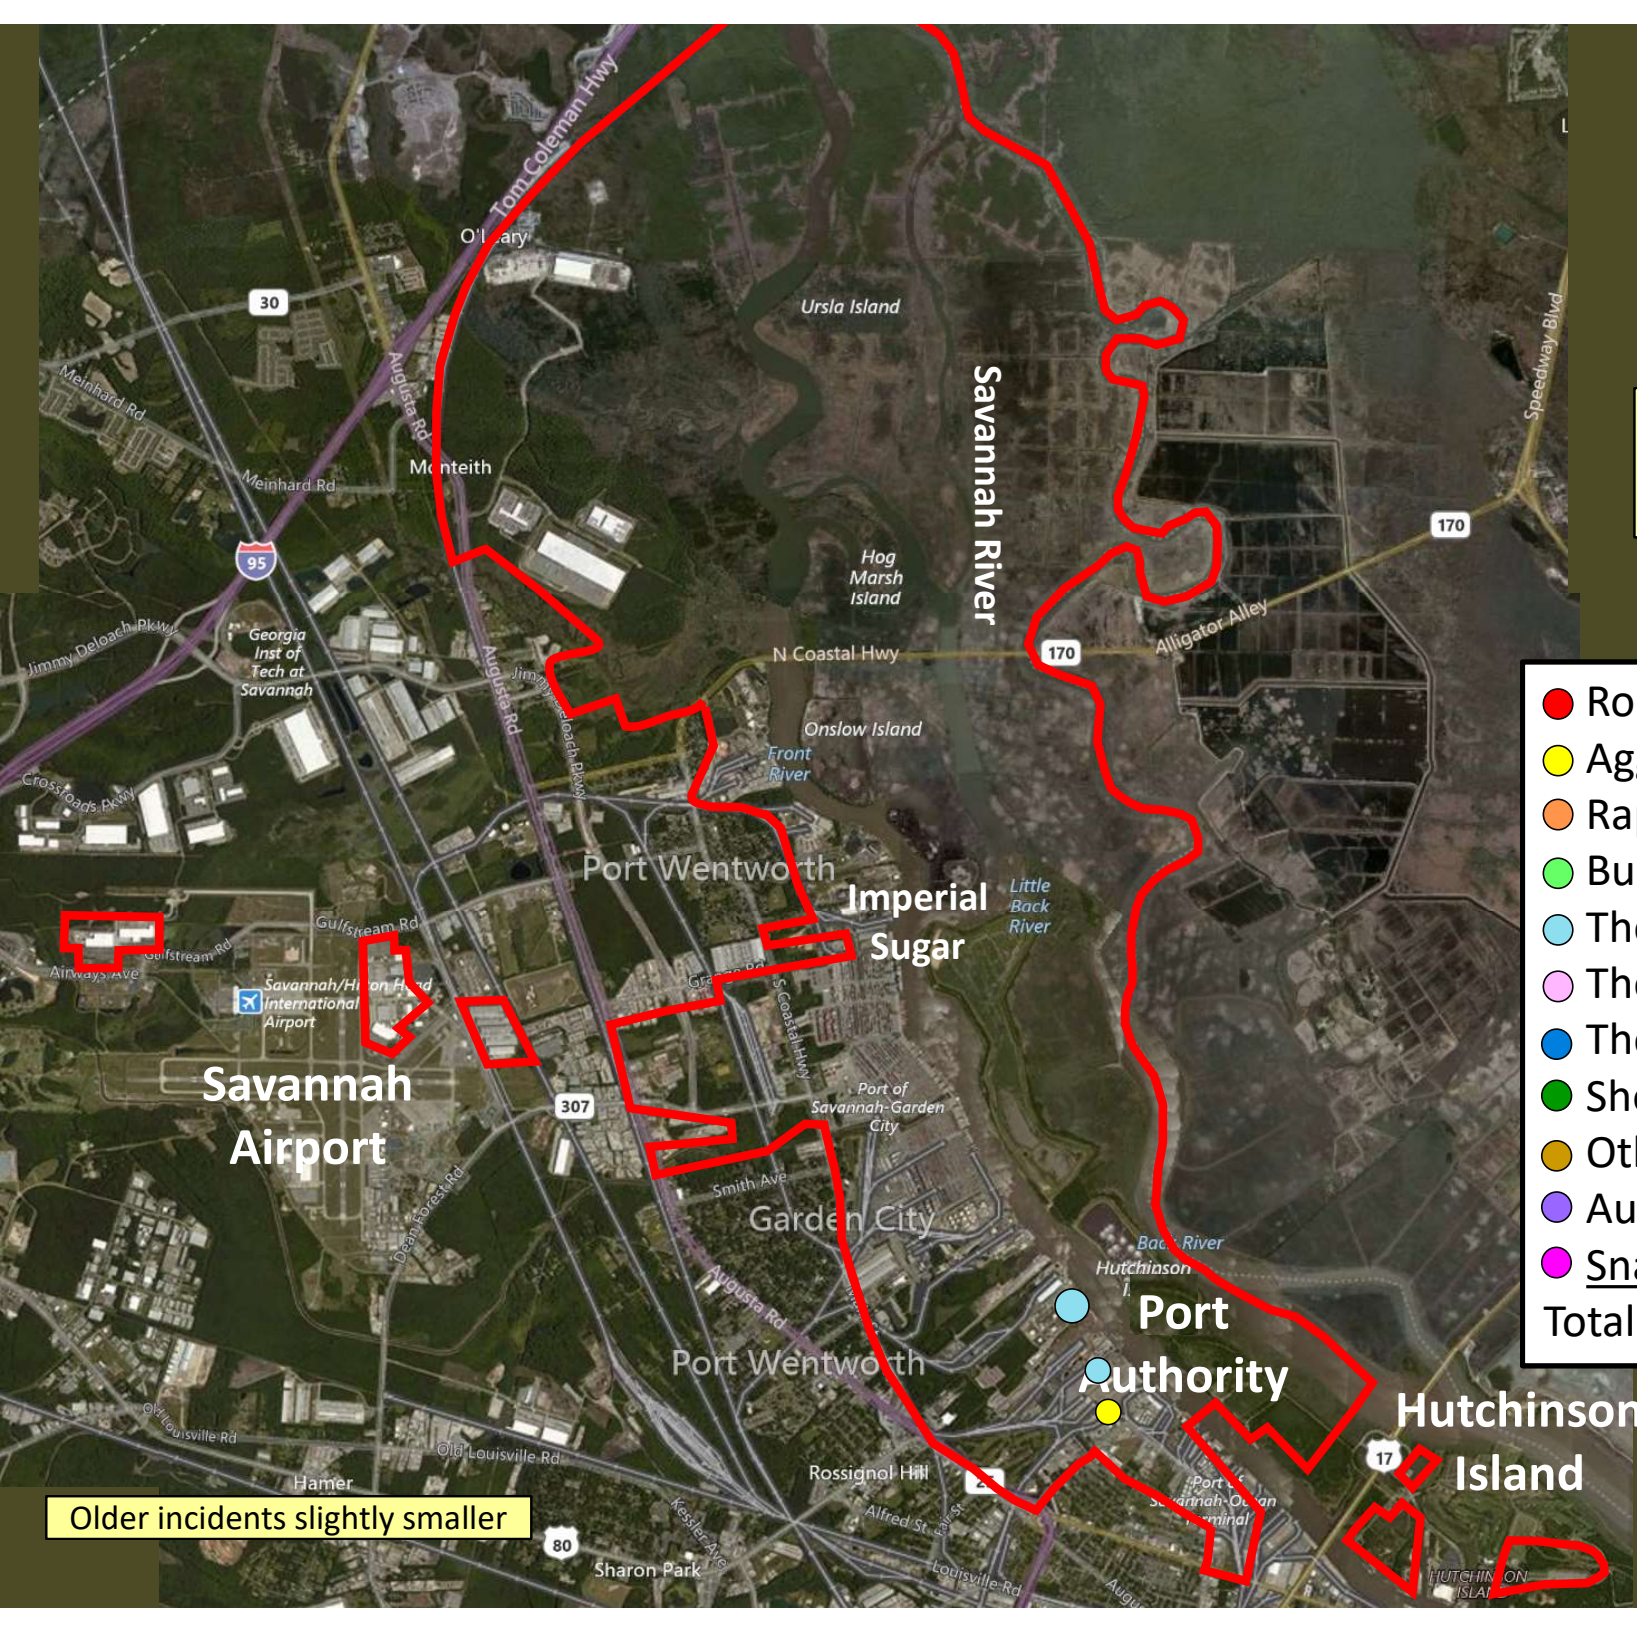

Beat 6

Part I Incidents
Last 28 Days

● Robbery	0
● Aggravated Assault	1
● Rape	0
● Burglary	0
● Theft from Auto	2
● Theft from Yard	0
● Theft from Building	0
● Shoplifting	0
● Other Larceny	0
● Auto Theft	0
● Snatching/PickPkt	0
Total	3

Older incidents slightly smaller