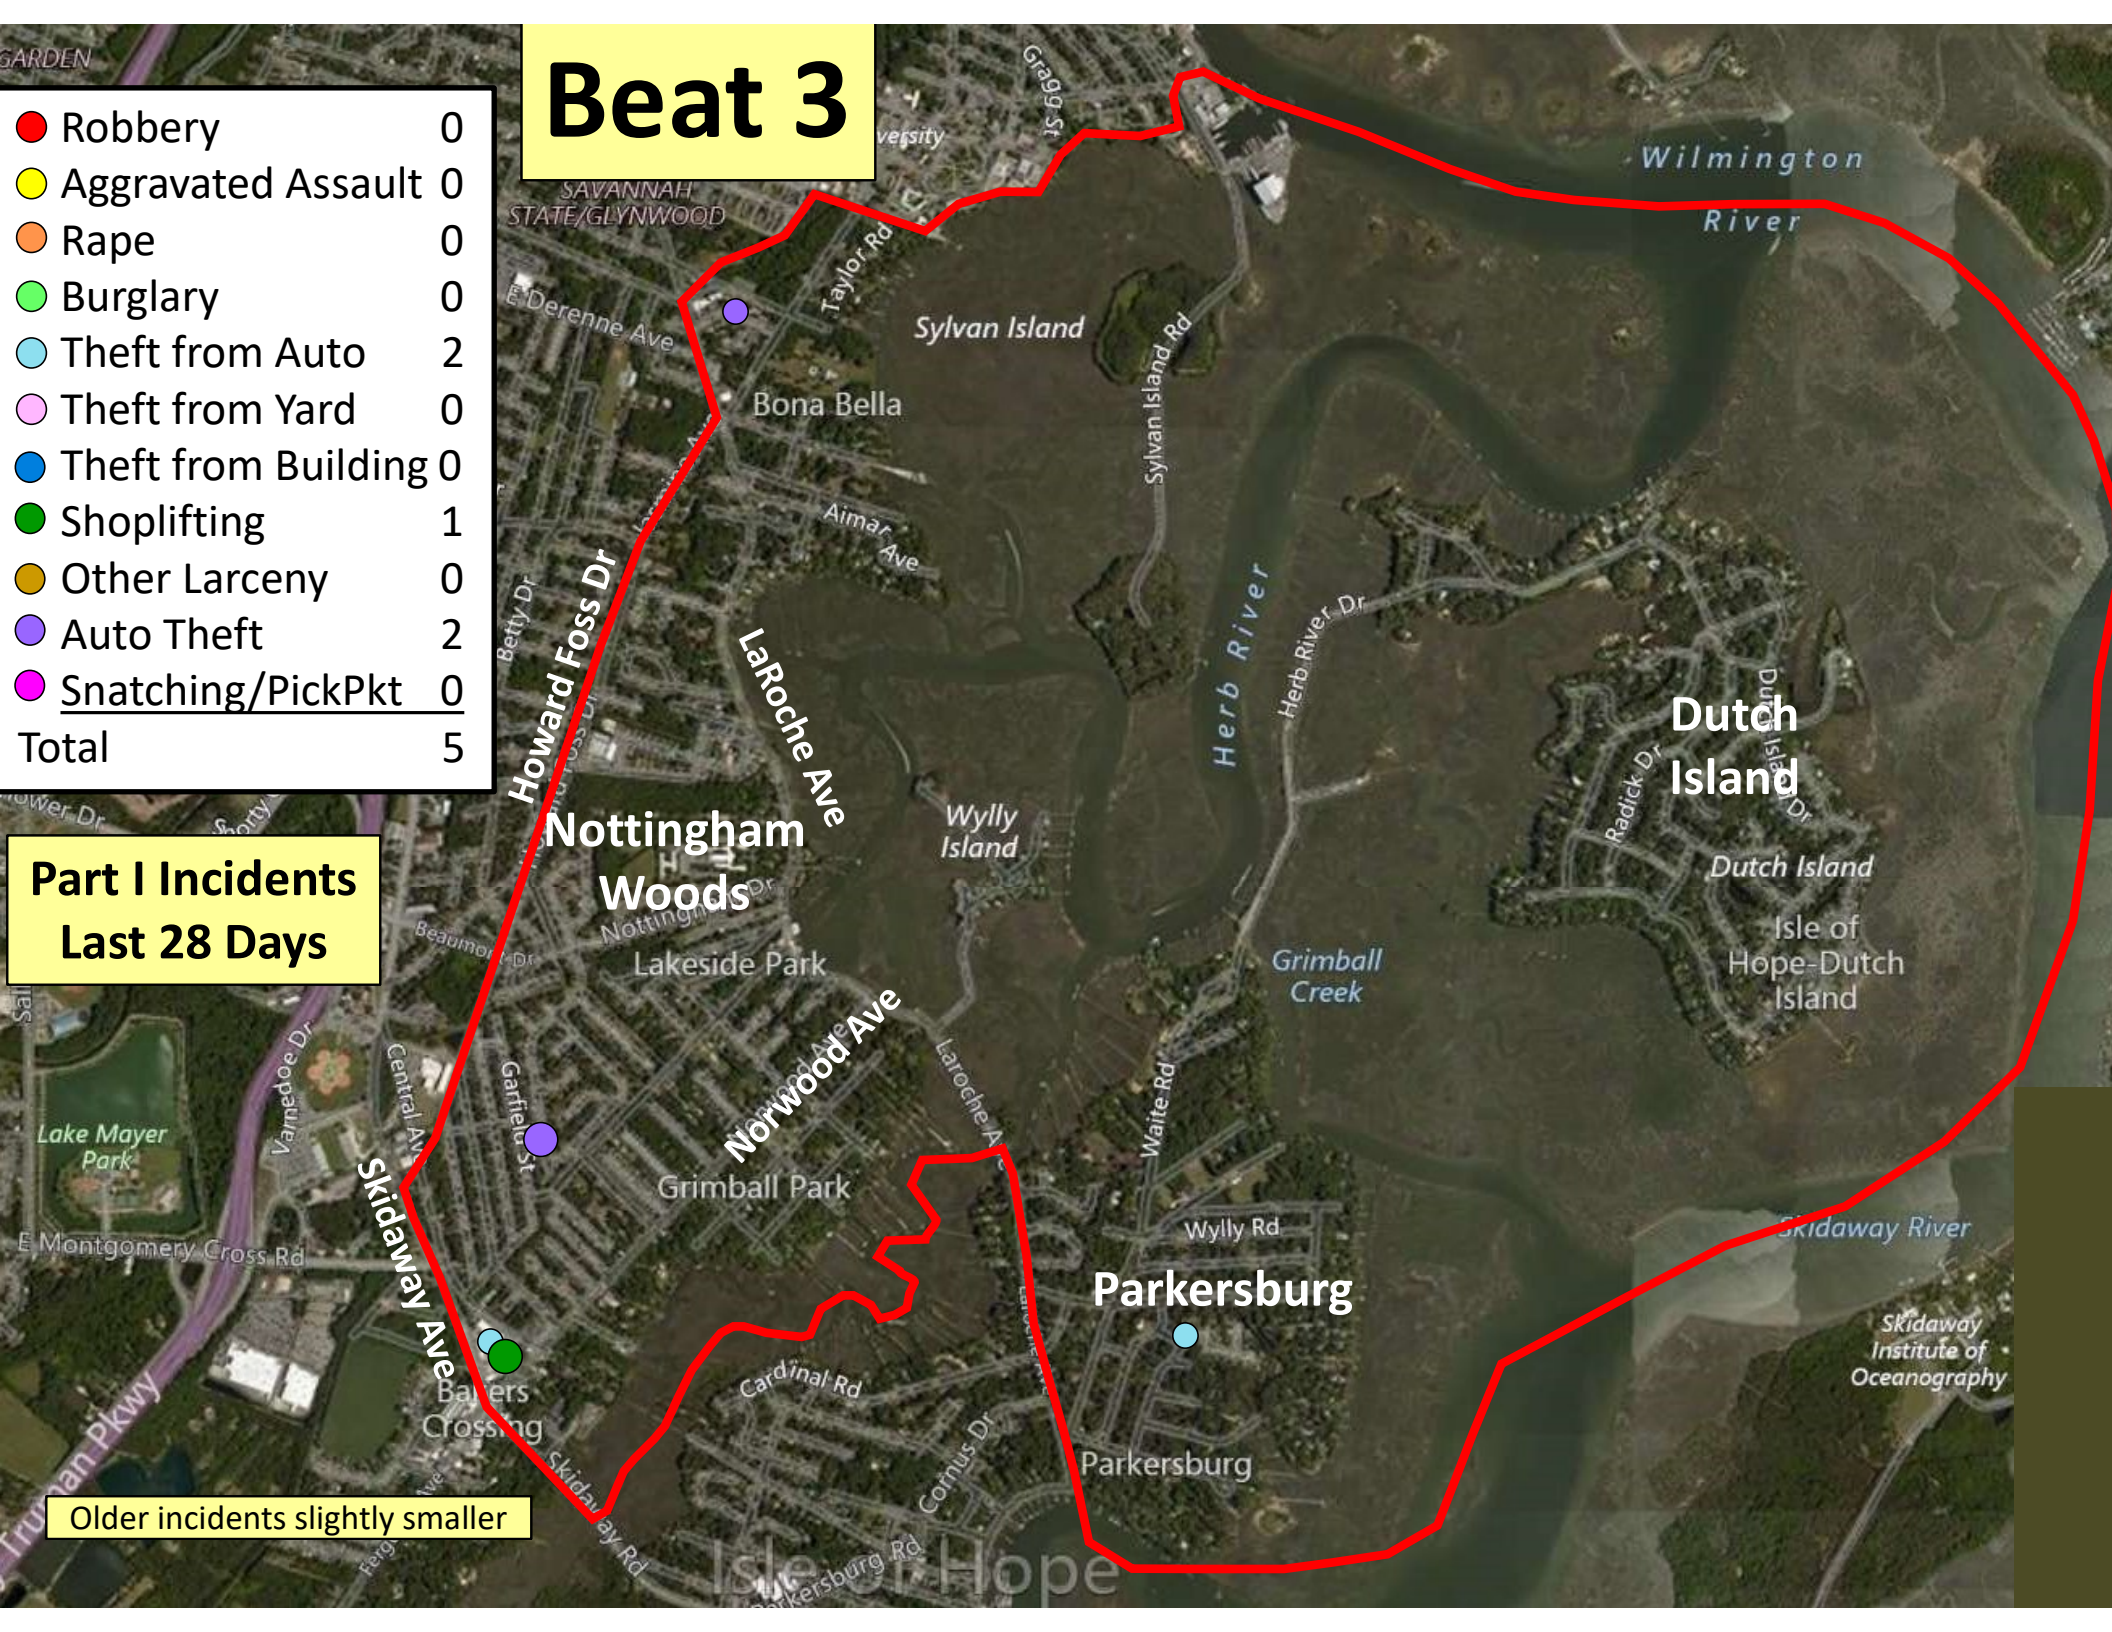

Beat 3

● Robbery	0
● Aggravated Assault	0
● Rape	0
● Burglary	0
● Theft from Auto	2
● Theft from Yard	0
● Theft from Building	0
● Shoplifting	1
● Other Larceny	0
● Auto Theft	2
● Snatching/PickPkt	0
Total	5

Part I Incidents Last 28 Days

Older incidents slightly smaller