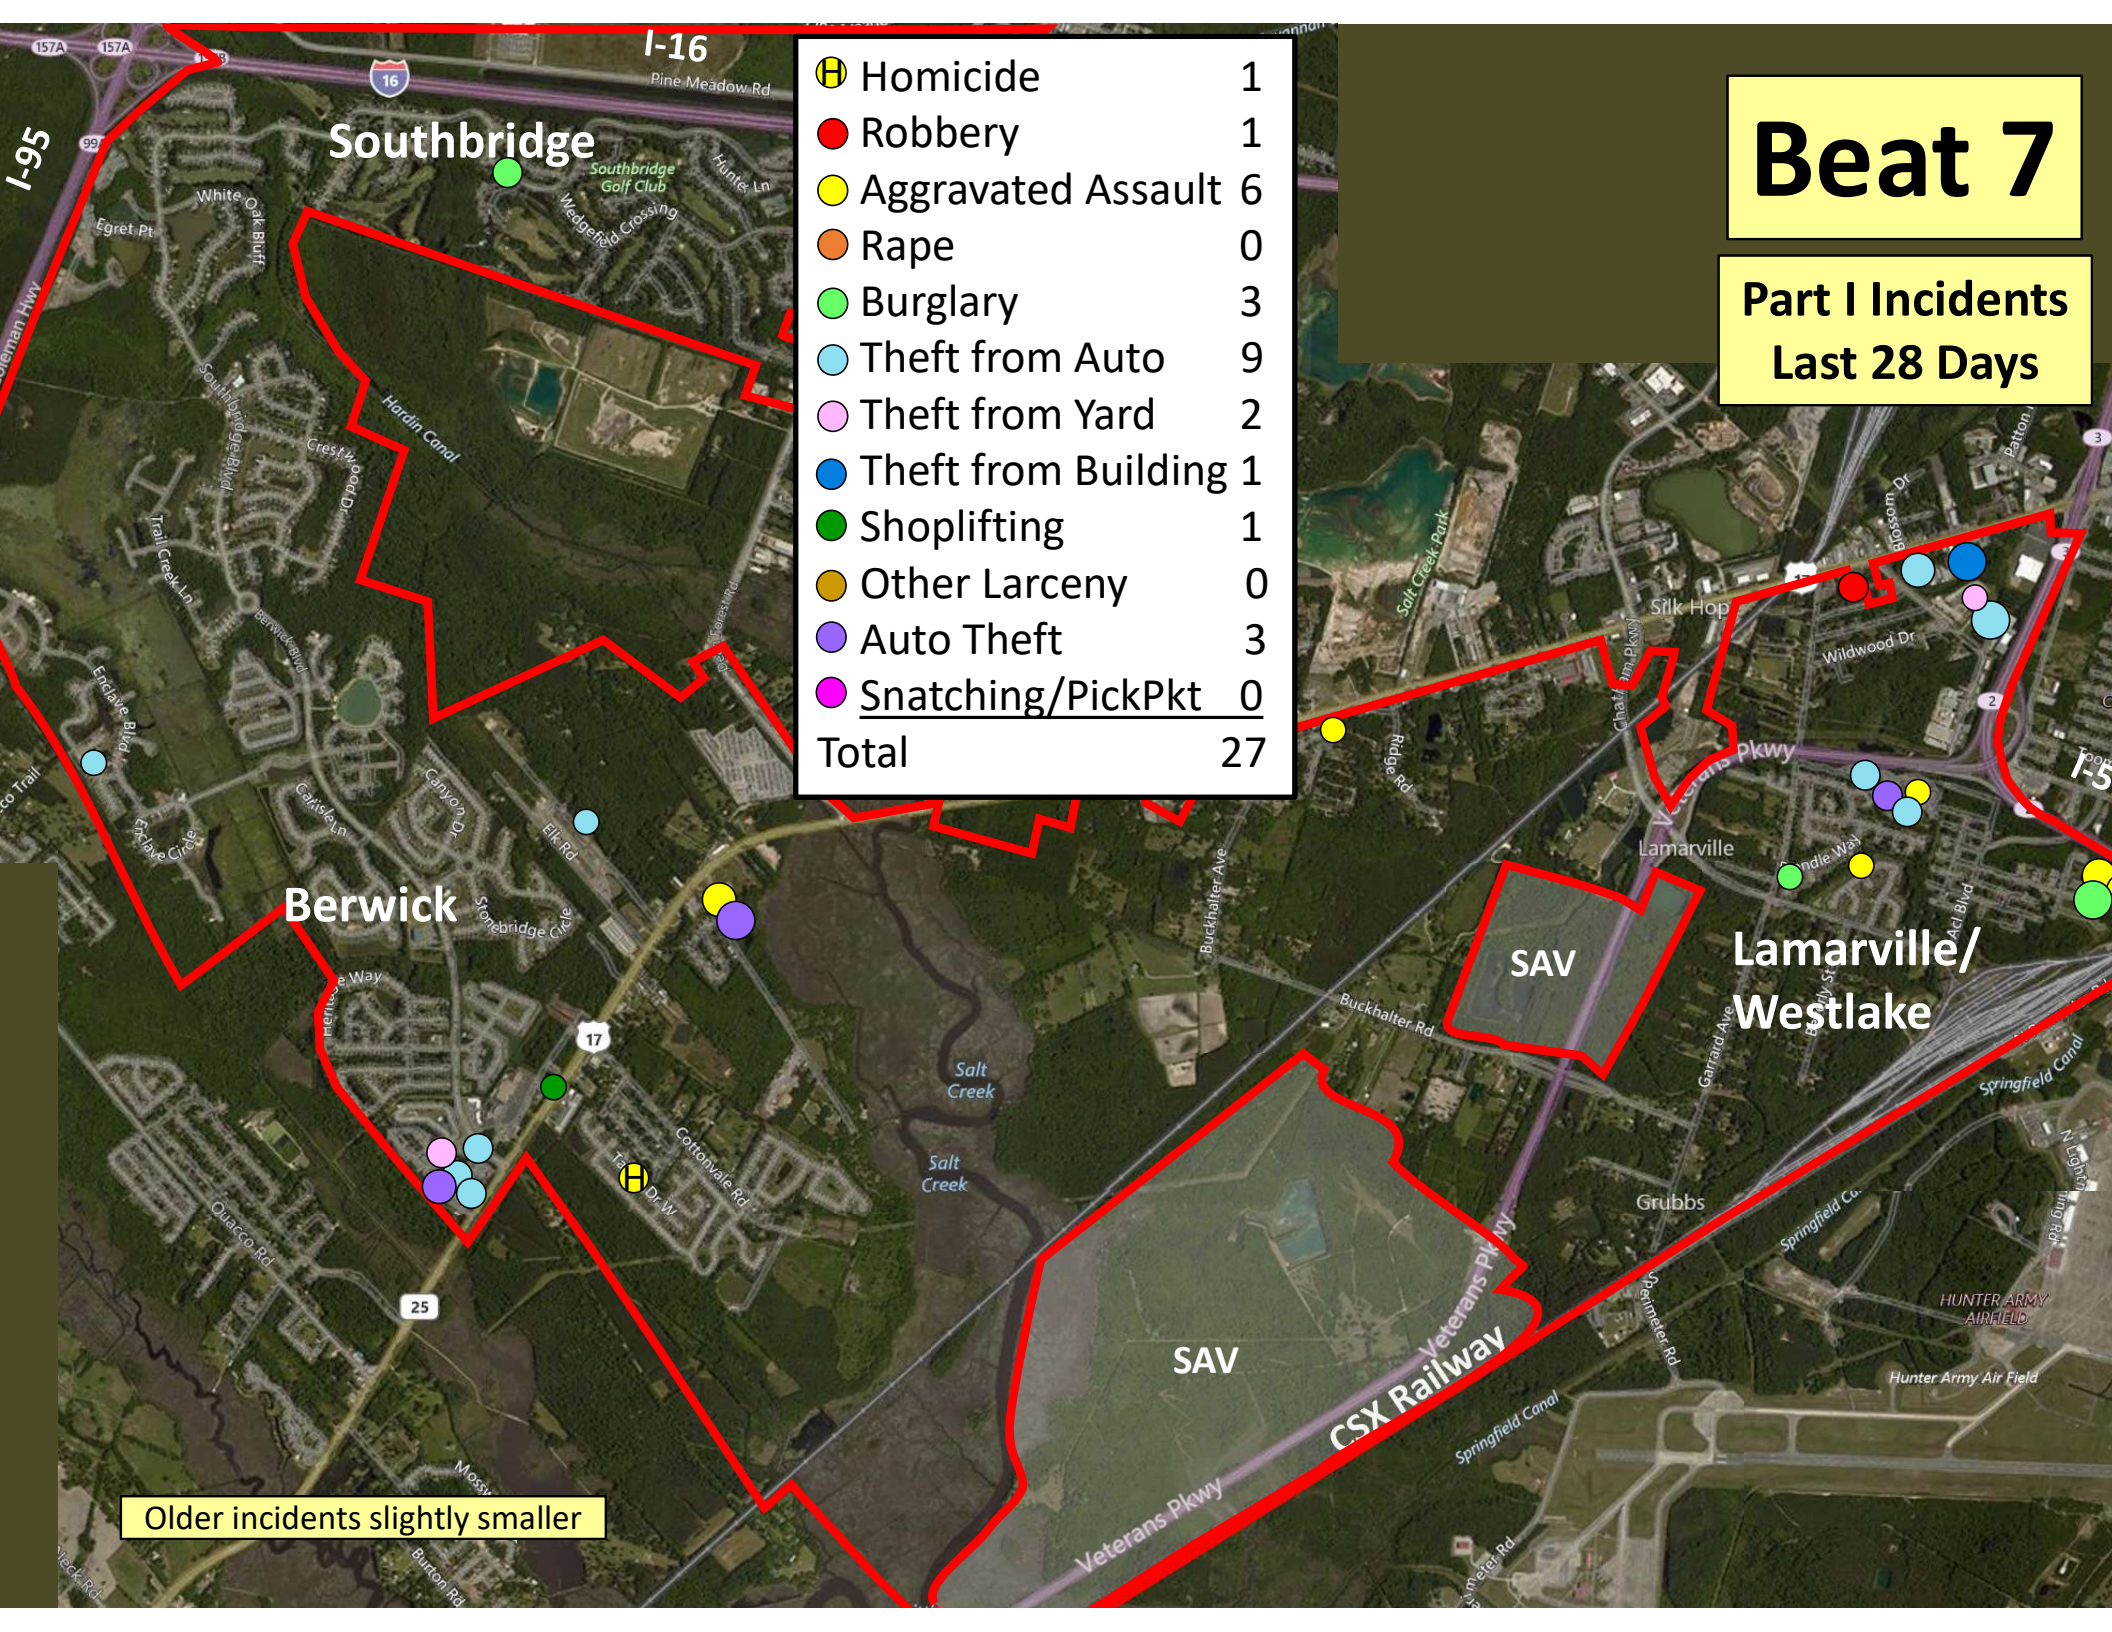

# Beat 5

**Part I Incidents  
Last 28 Days**

Older incidents slightly smaller

● Robbery	1
● Aggravated Assault	2
● Rape	0
● Burglary	1
● Theft from Auto	1
● Theft from Yard	2
● Theft from Building	0
● Shoplifting	0
● Other Larceny	1
● Auto Theft	0
● Snatching/PickPkt	0
<b>Total</b>	<b>8</b>

# Beat 6

Part I Incidents  
Last 28 Days

● Robbery	0
● Aggravated Assault	1
● Rape	0
● Burglary	0
● Theft from Auto	2
● Theft from Yard	0
● Theft from Building	0
● Shoplifting	0
● Other Larceny	0
● Auto Theft	0
● Snatching/PickPkt	0
<b>Total</b>	<b>3</b>

# Beat 7

Part I Incidents  
Last 28 Days

Homicide	1
Robbery	1
Aggravated Assault	6
Rape	0
Burglary	3
Theft from Auto	9
Theft from Yard	2
Theft from Building	1
Shoplifting	1
Other Larceny	0
Auto Theft	3
Snatching/PickPkt	0
<b>Total</b>	<b>27</b>