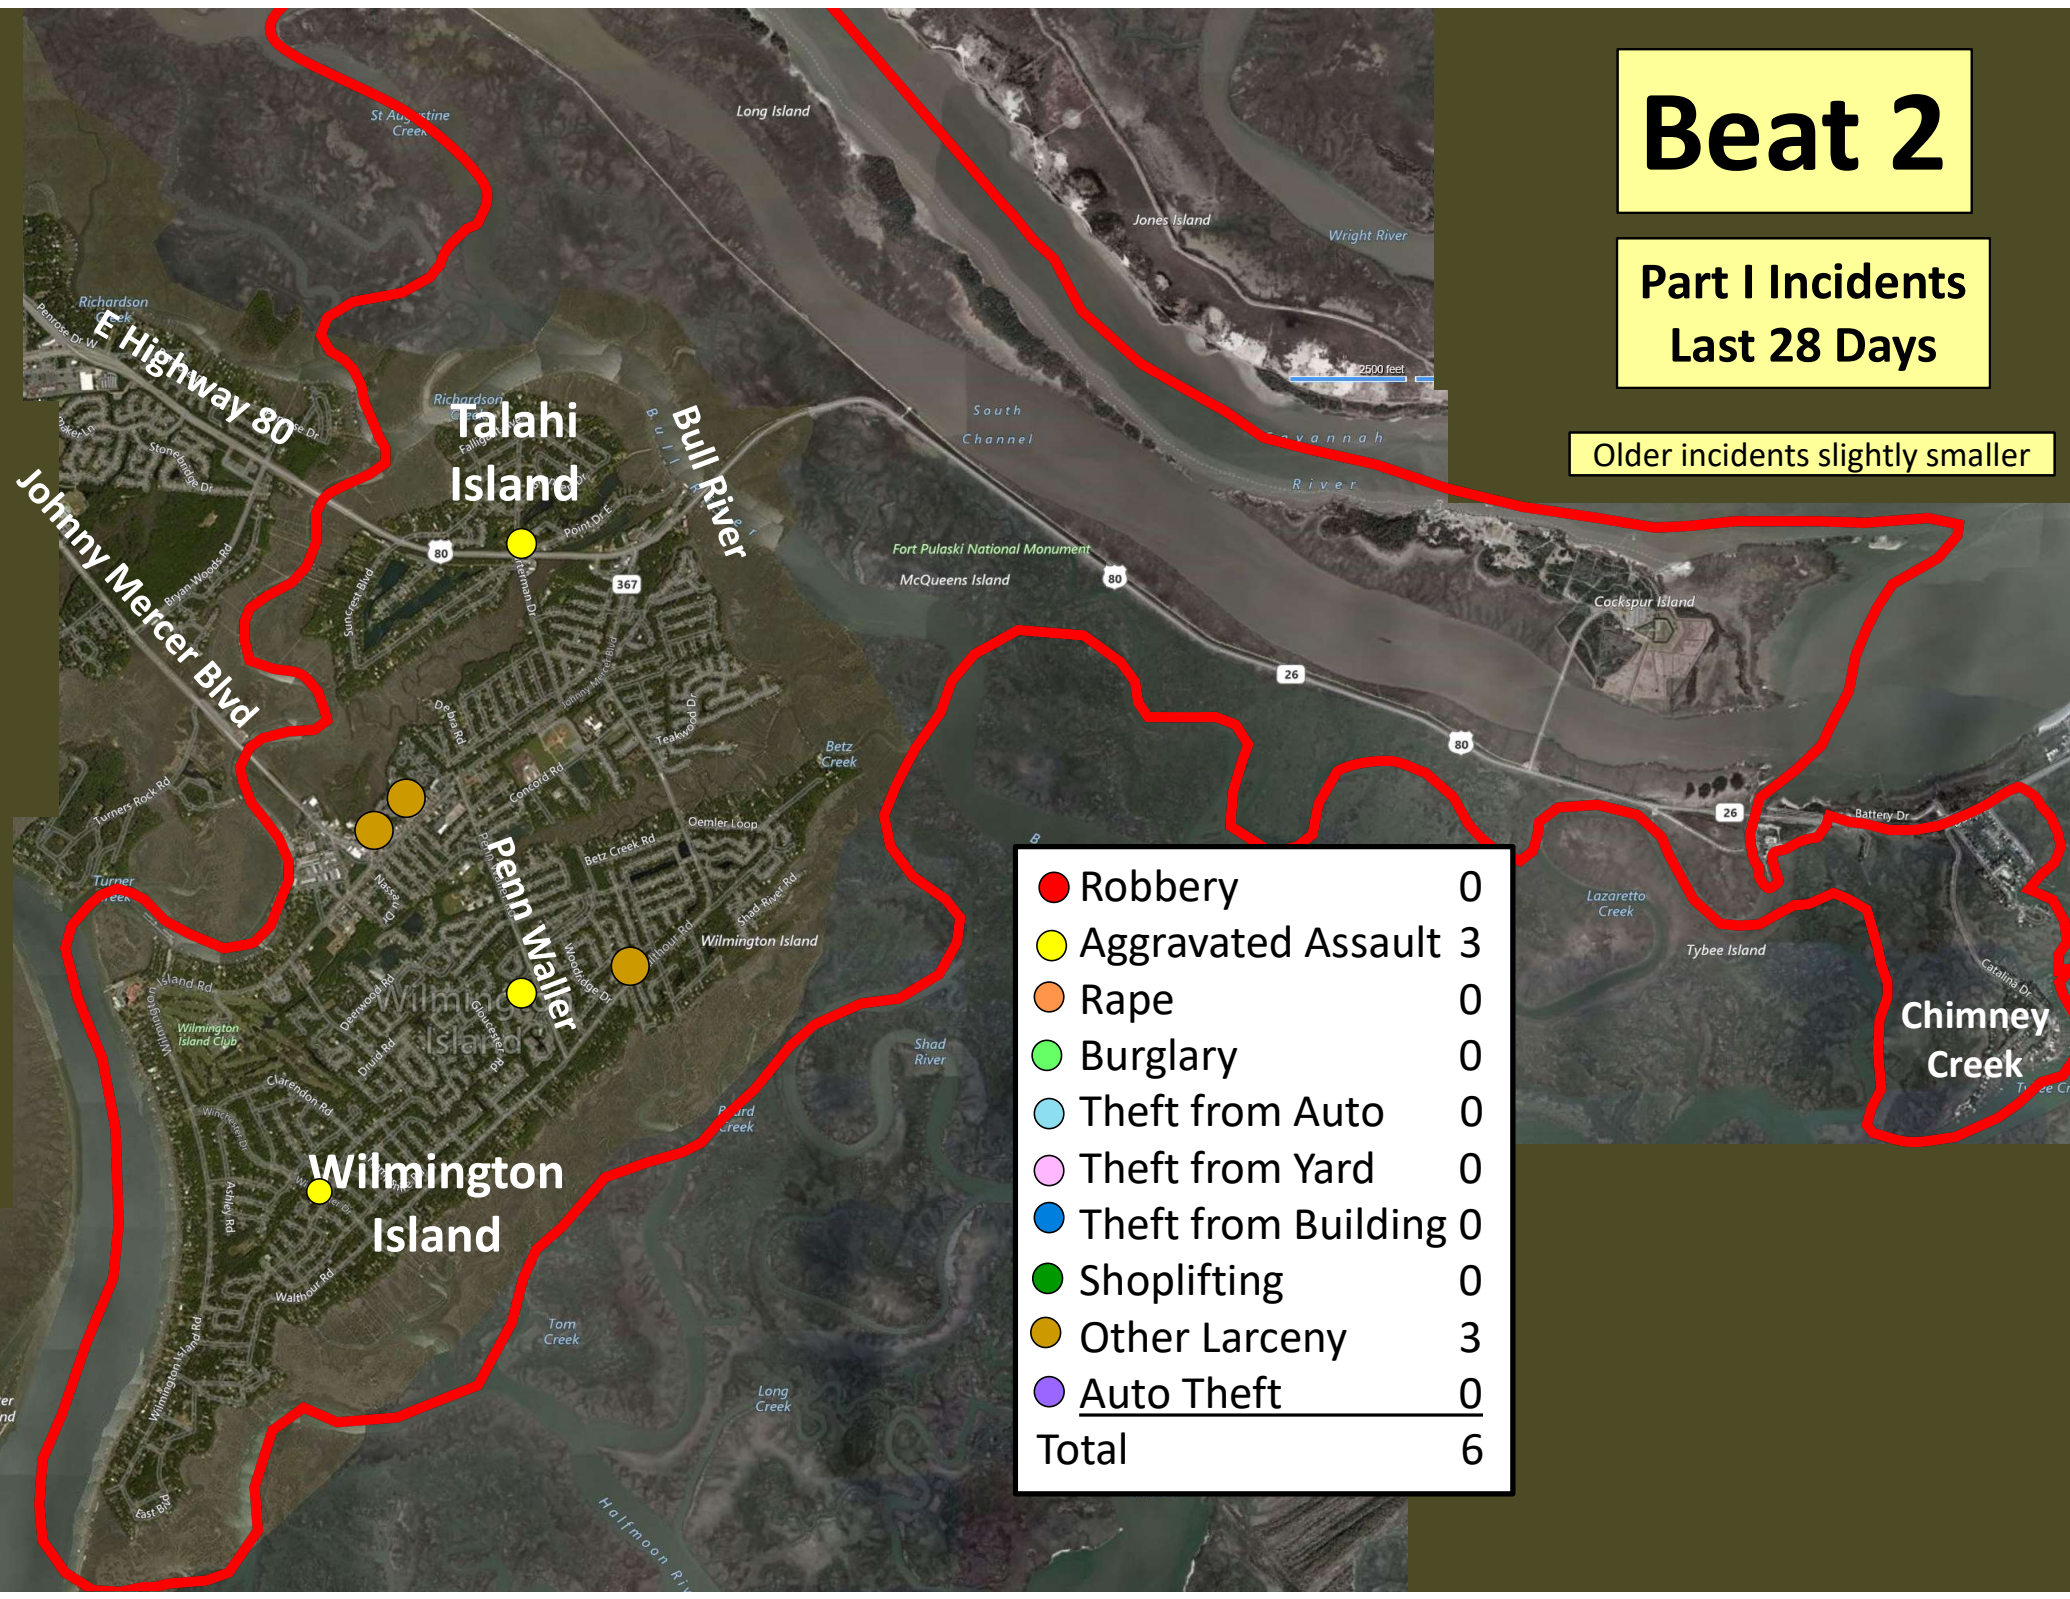

Beat 2

Part I Incidents
Last 28 Days

Older incidents slightly smaller

● Robbery	0
● Aggravated Assault	3
● Rape	0
● Burglary	0
● Theft from Auto	0
● Theft from Yard	0
● Theft from Building	0
● Shoplifting	0
● Other Larceny	3
● Auto Theft	0
Total	6