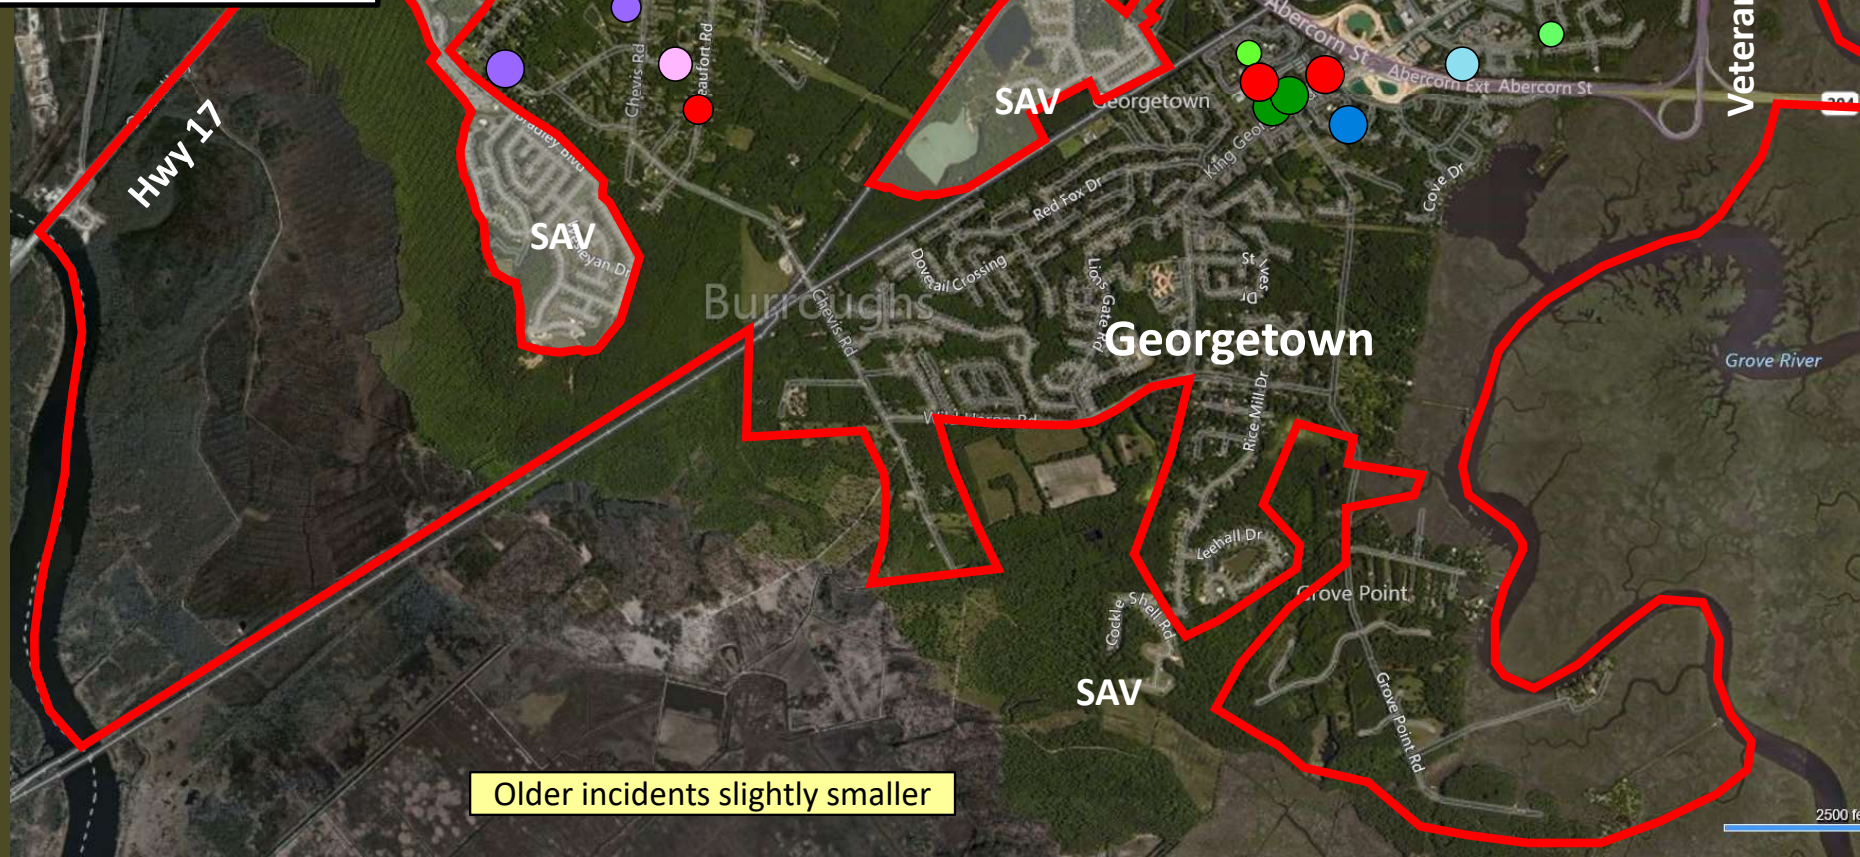

Beat 8

Part I Incidents Last 28 Days

● Robbery	3
● Aggravated Assault	0
● Rape	0
● Burglary	4
● Theft from Auto	7
● Theft from Yard	1
● Theft from Bldg	3
● Shoplifting	5
● Other Larceny	0
● Auto Theft	2
● Sudden Snatching	0
Total	25

Older incidents slightly smaller