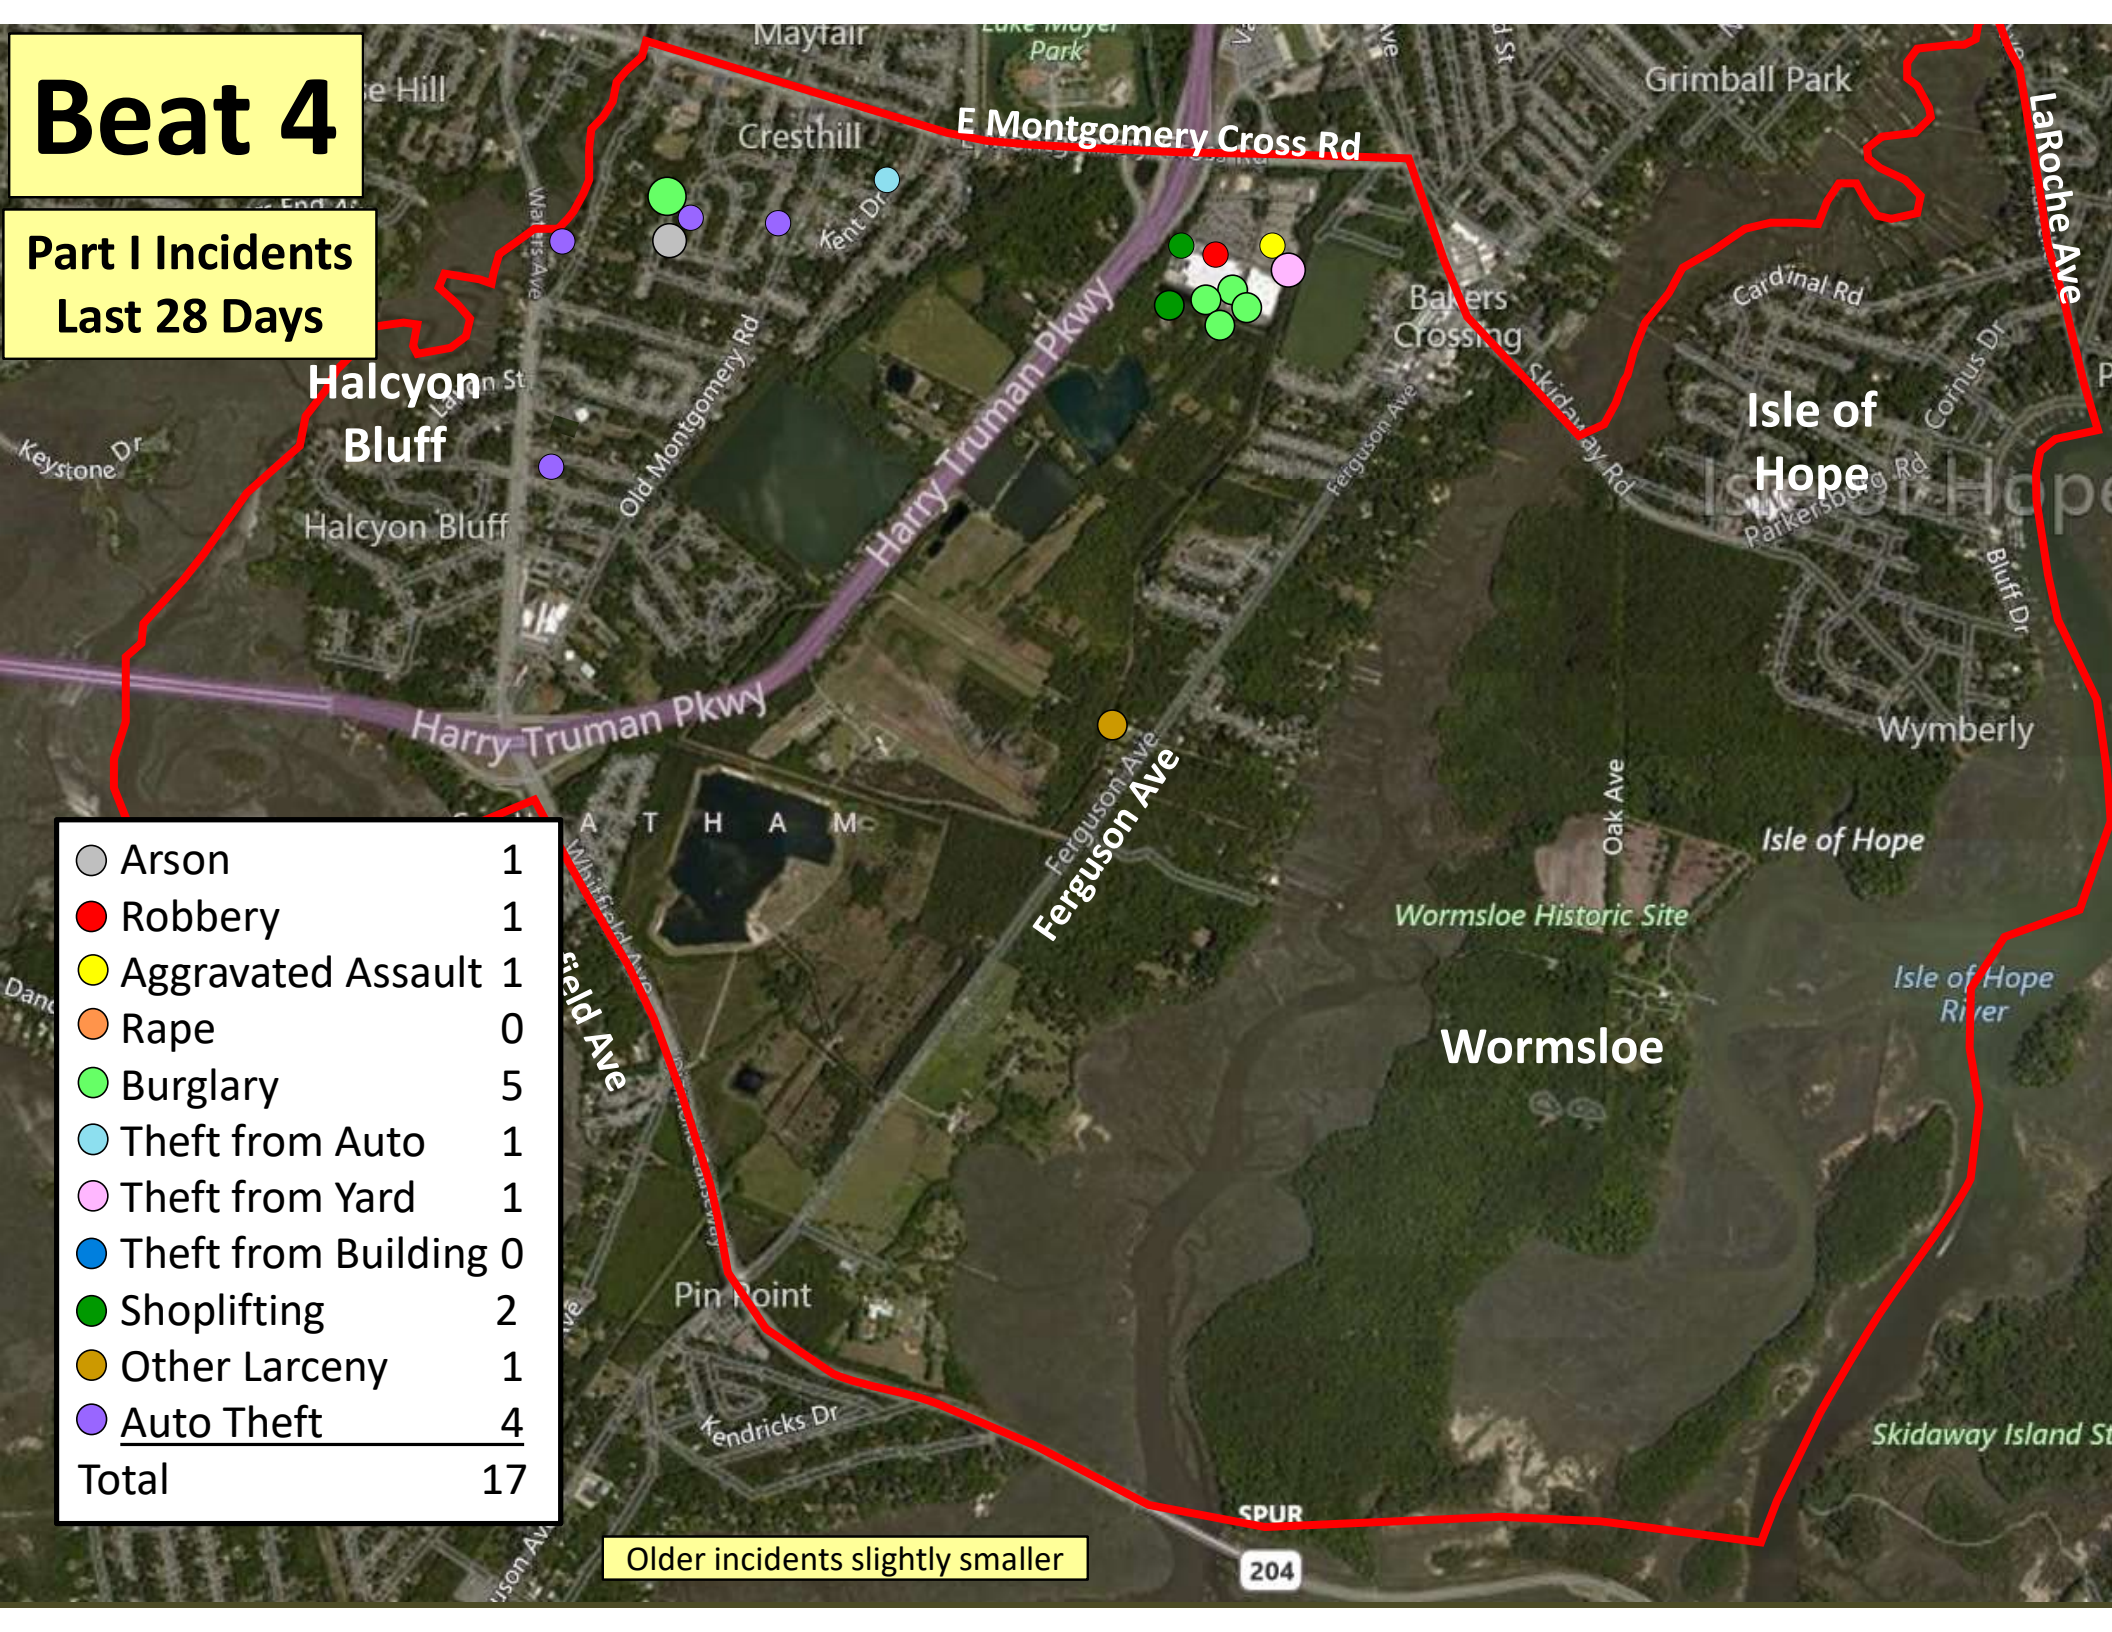

Beat 4

Part I Incidents
Last 28 Days

Arson	1
Robbery	1
Aggravated Assault	1
Rape	0
Burglary	5
Theft from Auto	1
Theft from Yard	1
Theft from Building	0
Shoplifting	2
Other Larceny	1
Auto Theft	4
Total	17

Older incidents slightly smaller