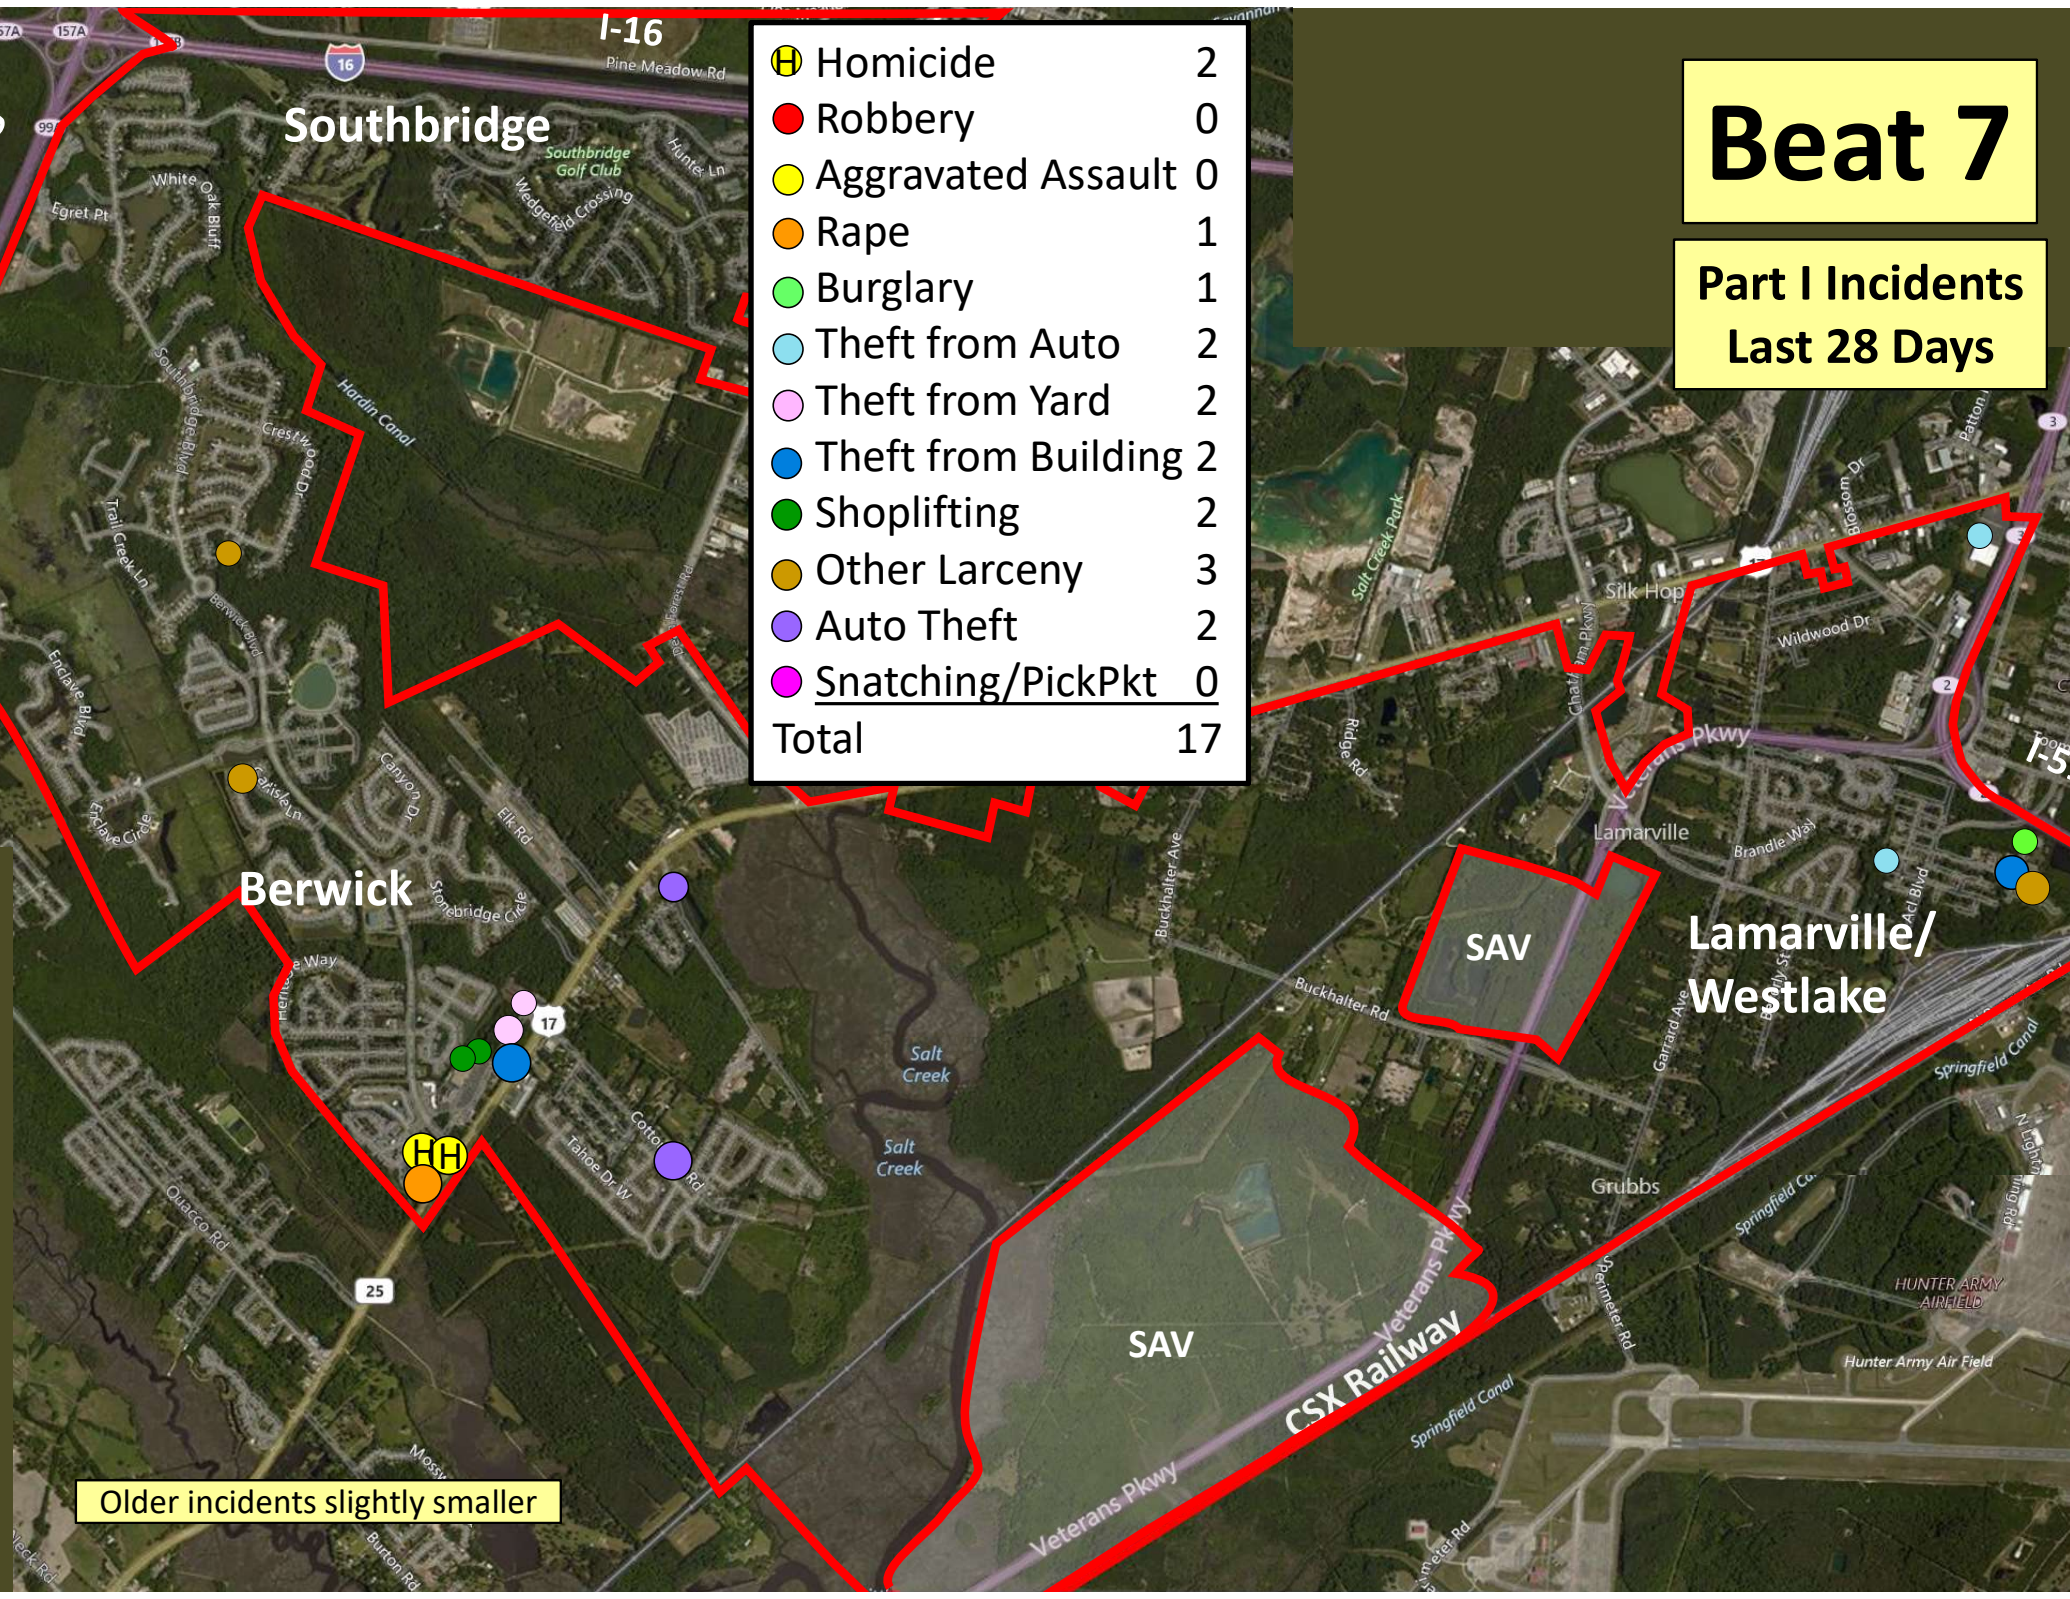

Older incidents slightly smaller

Beat 5

**Part I Incidents
Last 28 Days**

Older incidents slightly smaller

● Robbery	0
● Aggravated Assault	1
● Rape	0
● Burglary	2
● Theft from Auto	4
● Theft from Yard	0
● Theft from Building	1
● Shoplifting	0
● Other Larceny	5
● Auto Theft	0
● Snatching/PickPkt	0
Total	13

Beat 6

Part I Incidents
Last 28 Days

● Robbery	0
● Aggravated Assault	0
● Rape	0
● Burglary	0
● Theft from Auto	0
● Theft from Yard	1
● Theft from Building	0
● Shoplifting	0
● Other Larceny	0
● Auto Theft	0
● Snatching/PickPkt	0
Total	1

Older incidents slightly smaller

Beat 7

Part I Incidents
Last 28 Days

Homicide	2
Robbery	0
Aggravated Assault	0
Rape	1
Burglary	1
Theft from Auto	2
Theft from Yard	2
Theft from Building	2
Shoplifting	2
Other Larceny	3
Auto Theft	2
Snatching/PickPkt	0
Total	17

Older incidents slightly smaller

Beat 8

Part I Incidents Last 28 Days

● Robbery	0
● Aggravated Assault	0
● Rape	2
● Burglary	4
● Theft from Auto	5
● Theft from Yard	0
● Theft from Bldg	1
● Shoplifting	19
● Other Larceny	2
● Auto Theft	3
● Sudden Snatching	0
Total	36