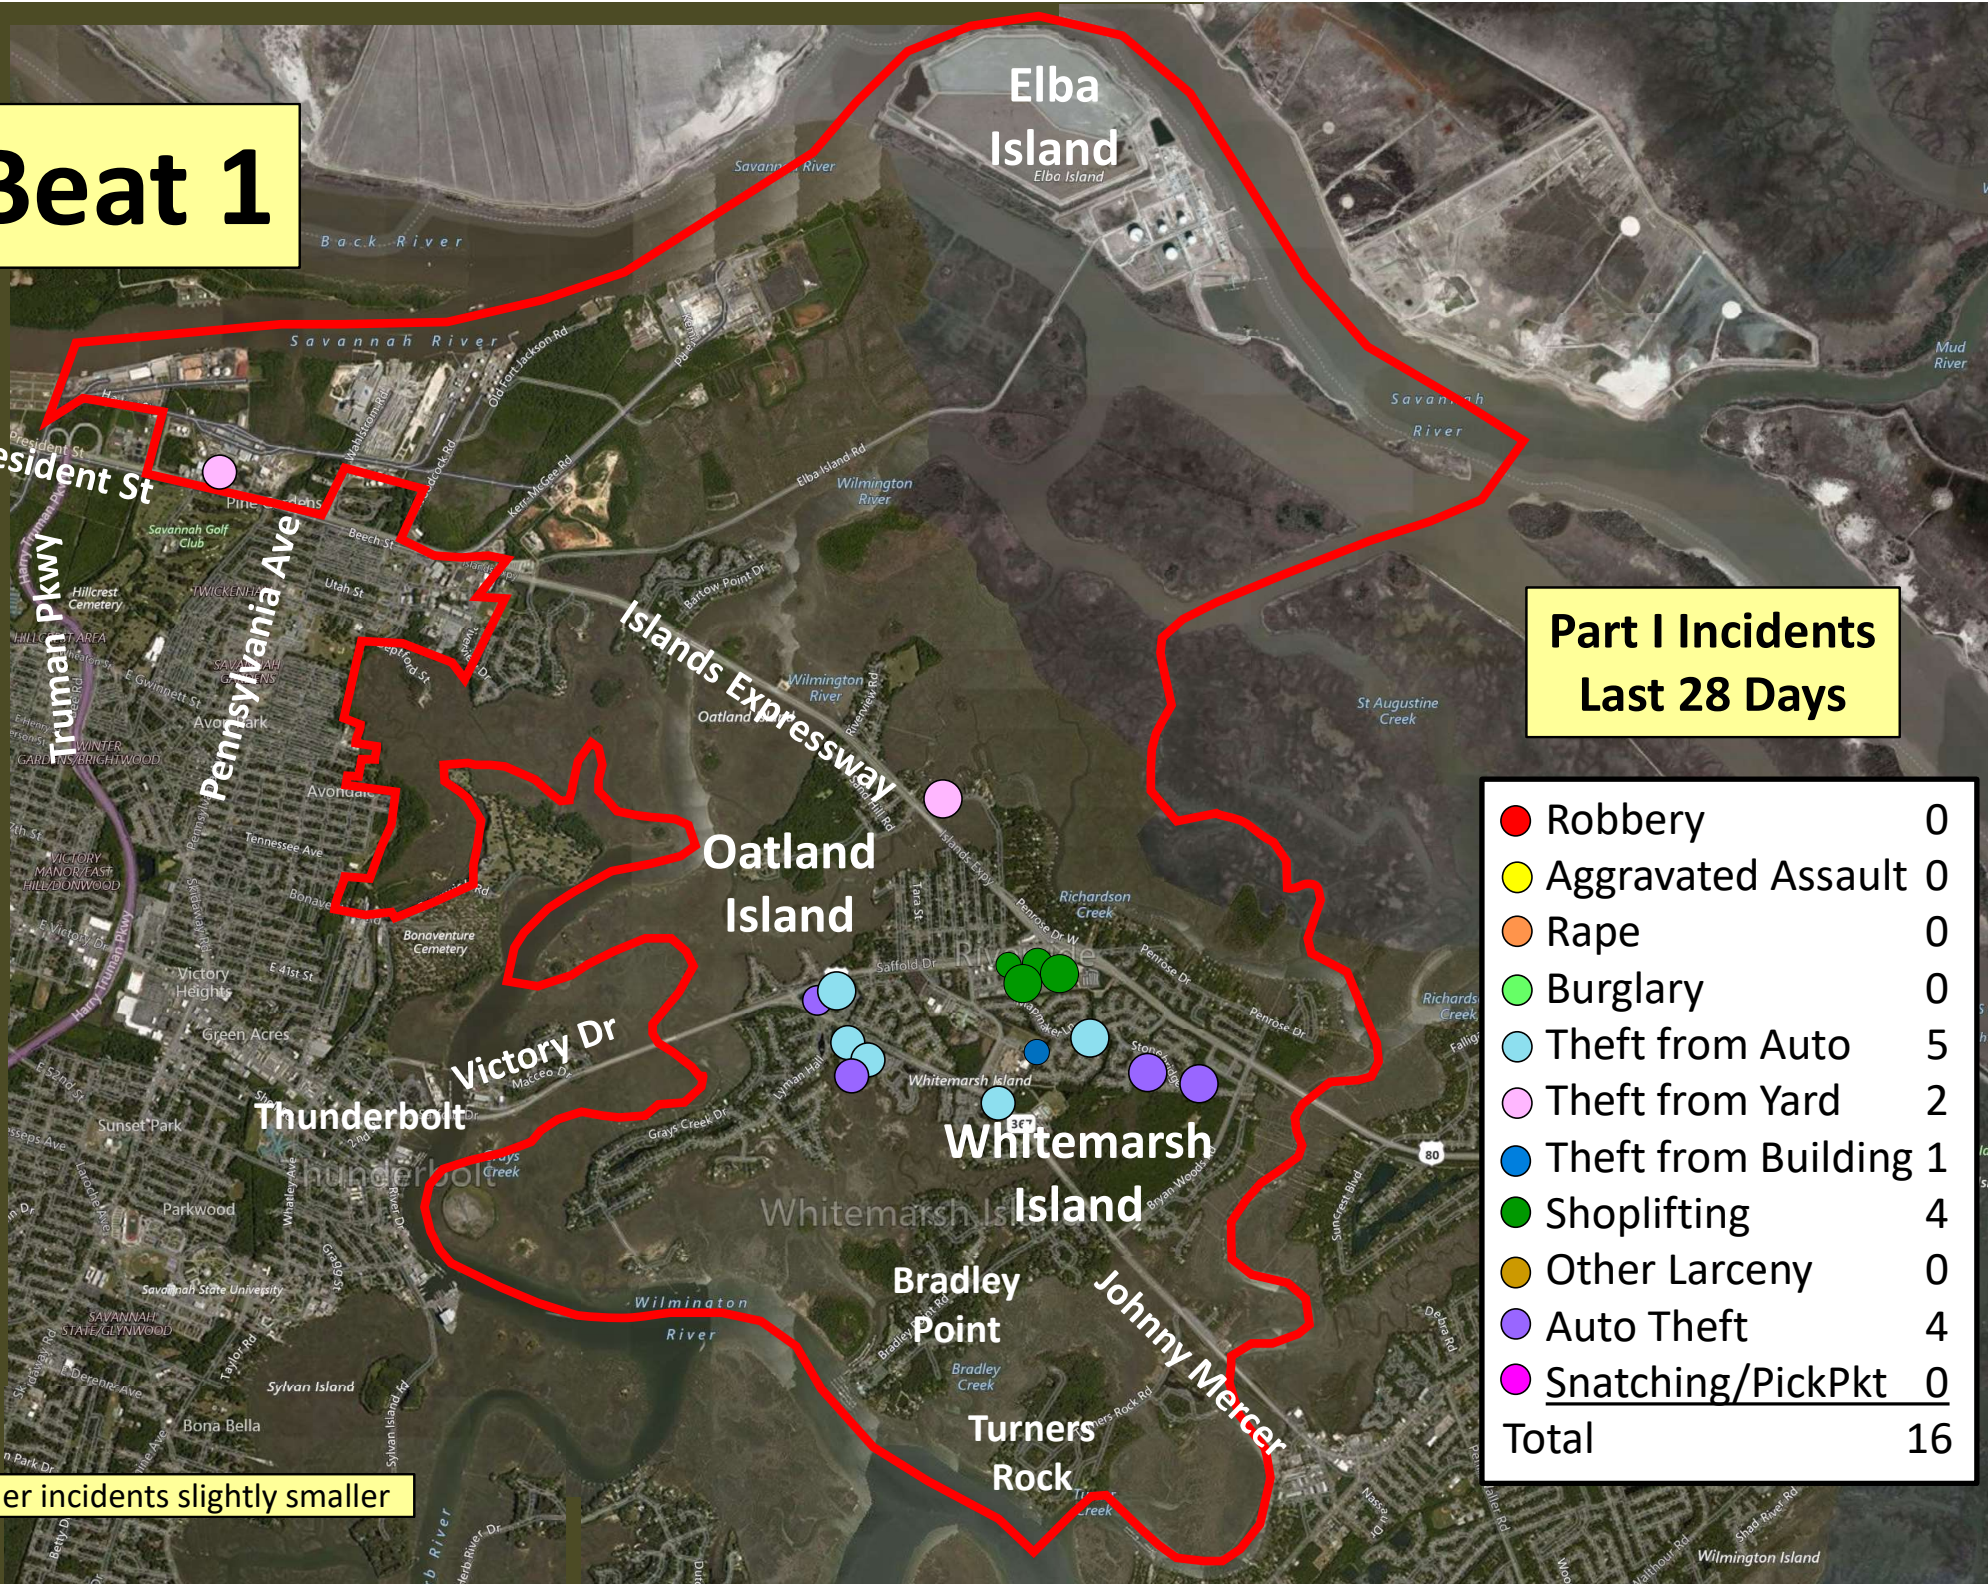

Beat 1

Part I Incidents Last 28 Days

● Robbery	0
● Aggravated Assault	0
● Rape	0
● Burglary	0
● Theft from Auto	5
● Theft from Yard	2
● Theft from Building	1
● Shoplifting	4
● Other Larceny	0
● Auto Theft	4
● Snatching/PickPkt	0
Total	16

Older incidents slightly smaller

Beat 2

Part I Incidents
Last 28 Days

Older incidents slightly smaller

● Robbery	0
● Aggravated Assault	0
● Rape	0
● Burglary	1
● Theft from Auto	24
● Theft from Yard	2
● Theft from Building	1
● Shoplifting	0
● Other Larceny	1
● Auto Theft	5
Total	34

Beat 3

Aggravated Assault	2
Rape	0
Burglary	2
Theft from Auto	4
Theft from Yard	0
Theft from Building	1
Shoplifting	2
Other Larceny	0
Auto Theft	2
Snatching/PickPkt	0
Total	13

Part I Incidents Last 28 Days