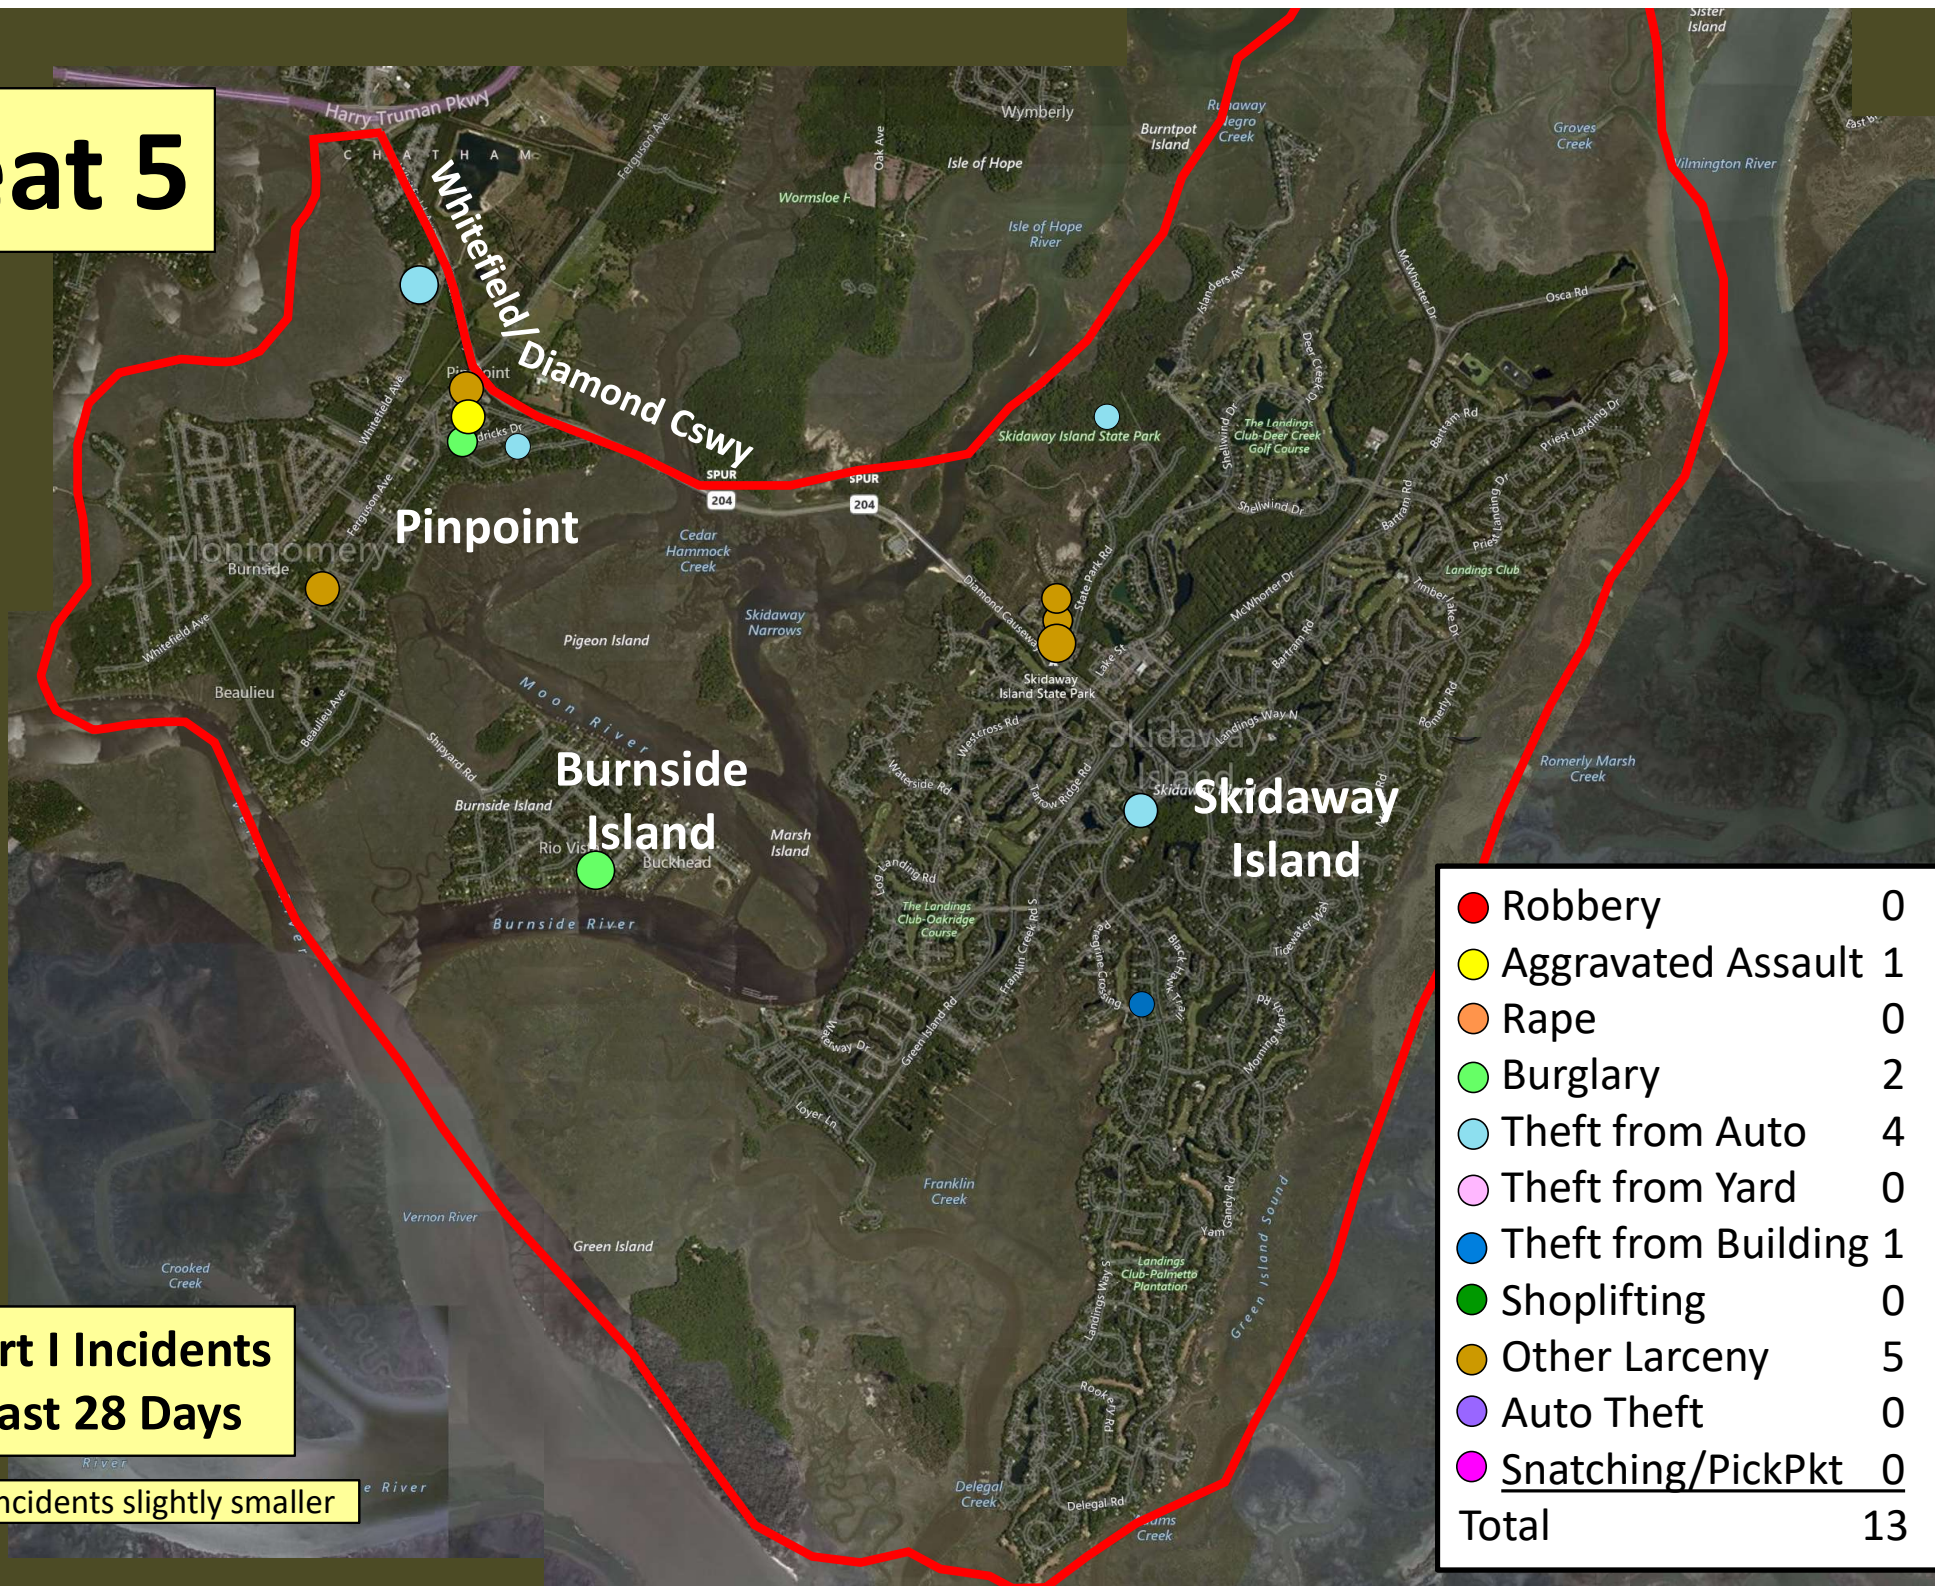

Older incidents slightly smaller

Beat 4

Part I Incidents
Last 28 Days

Arson	1
Robbery	1
Aggravated Assault	1
Rape	0
Burglary	5
Theft from Auto	1
Theft from Yard	1
Theft from Building	0
Shoplifting	2
Other Larceny	1
Auto Theft	4
Total	17

Older incidents slightly smaller

Beat 5

**Part I Incidents
Last 28 Days**

Older incidents slightly smaller

● Robbery	0
● Aggravated Assault	1
● Rape	0
● Burglary	2
● Theft from Auto	4
● Theft from Yard	0
● Theft from Building	1
● Shoplifting	0
● Other Larceny	5
● Auto Theft	0
● Snatching/PickPkt	0
Total	13