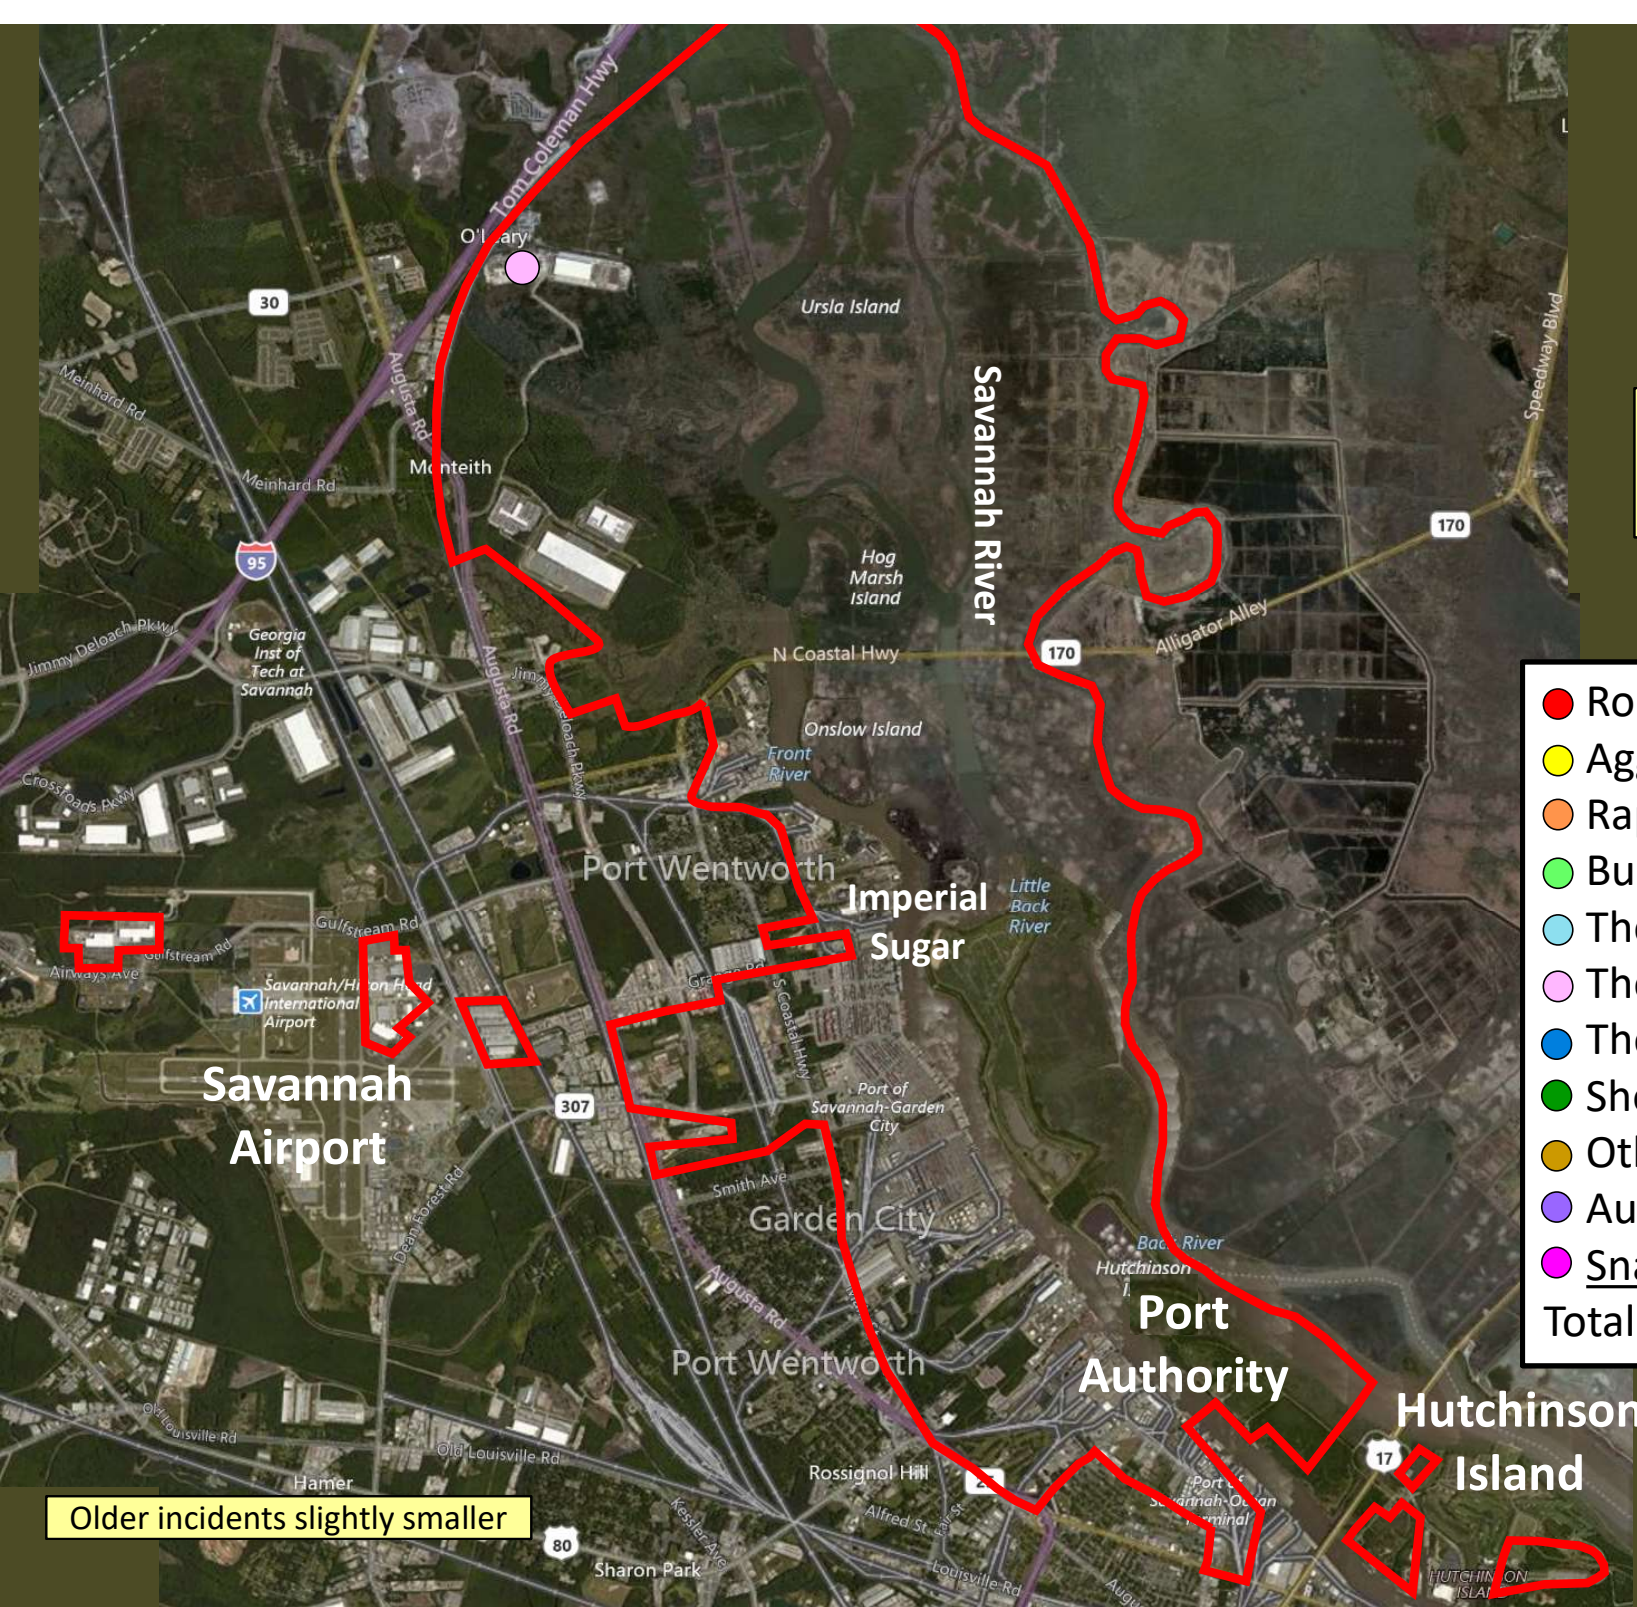

Beat 6

Part I Incidents
Last 28 Days

● Robbery	0
● Aggravated Assault	0
● Rape	0
● Burglary	0
● Theft from Auto	0
● Theft from Yard	1
● Theft from Building	0
● Shoplifting	0
● Other Larceny	0
● Auto Theft	0
● Snatching/PickPkt	0
Total	1

Older incidents slightly smaller