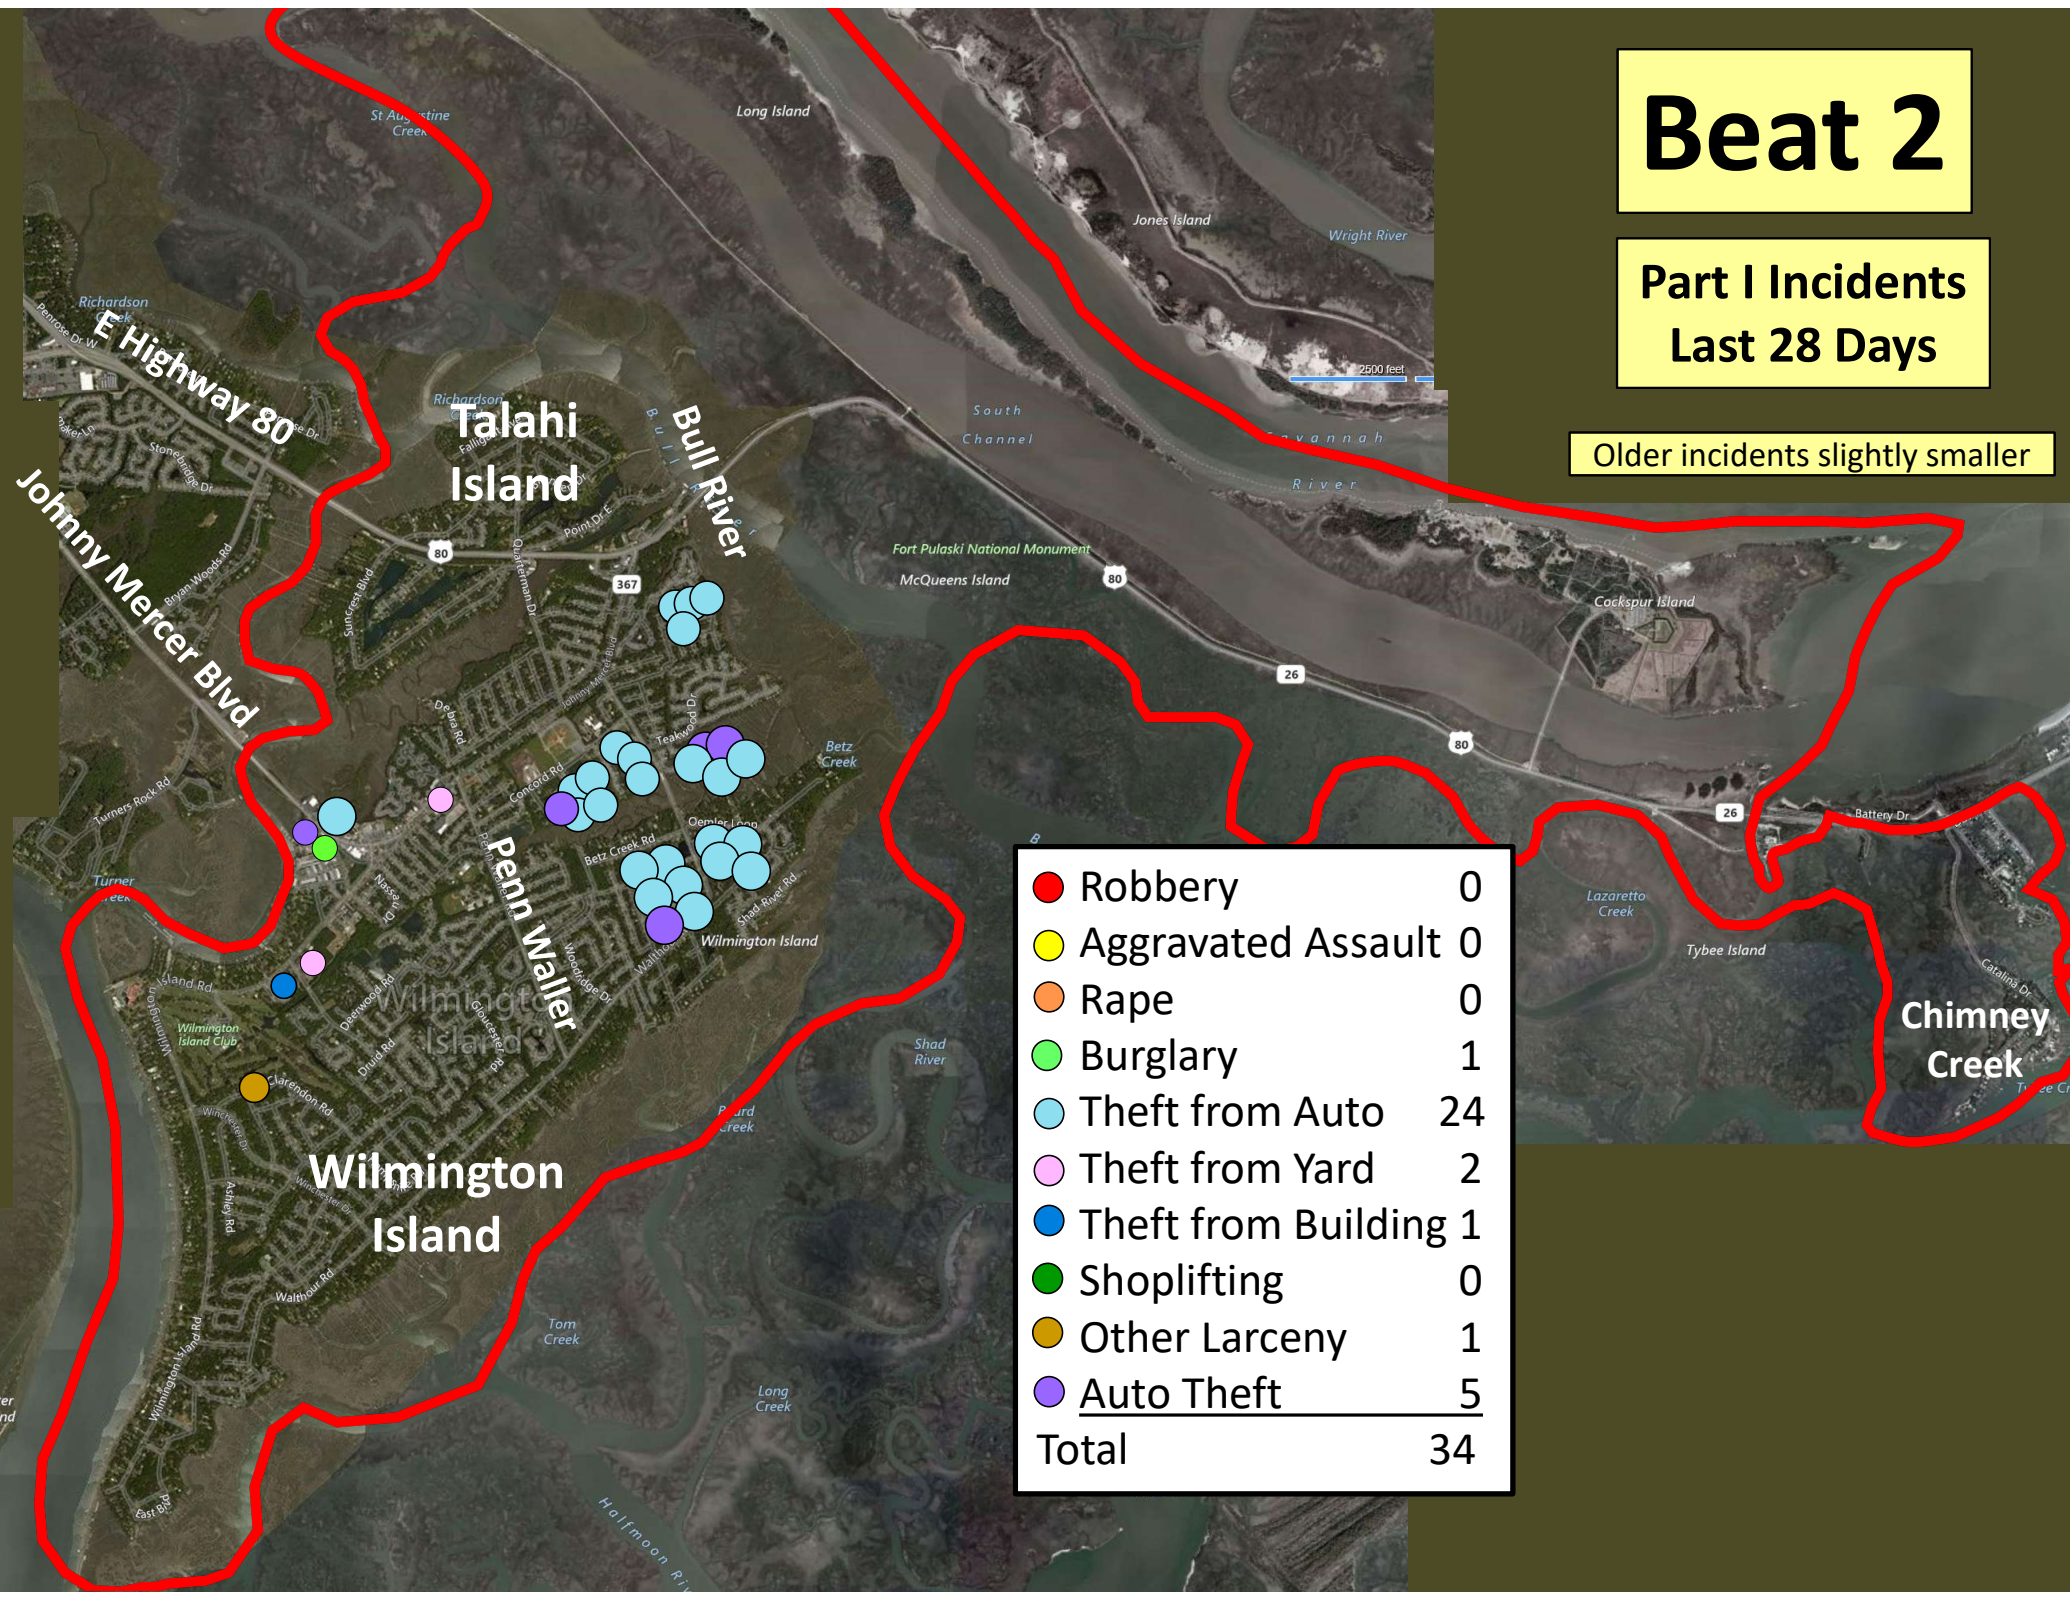

Beat 1

Part I Incidents Last 28 Days

● Robbery	0
● Aggravated Assault	0
● Rape	0
● Burglary	0
● Theft from Auto	5
● Theft from Yard	2
● Theft from Building	1
● Shoplifting	4
● Other Larceny	0
● Auto Theft	4
● Snatching/PickPkt	0
Total	16

Older incidents slightly smaller

Beat 2

Part I Incidents
Last 28 Days

Older incidents slightly smaller

● Robbery	0
● Aggravated Assault	0
● Rape	0
● Burglary	1
● Theft from Auto	24
● Theft from Yard	2
● Theft from Building	1
● Shoplifting	0
● Other Larceny	1
● Auto Theft	5
Total	34

Beat 3

Aggravated Assault	2
Rape	0
Burglary	2
Theft from Auto	4
Theft from Yard	0
Theft from Building	1
Shoplifting	2
Other Larceny	0
Auto Theft	2
Snatching/PickPkt	0
Total	13

Part I Incidents Last 28 Days

Older incidents slightly smaller

Beat 4

Part I Incidents
Last 28 Days

Arson	1
Robbery	1
Aggravated Assault	1
Rape	0
Burglary	5
Theft from Auto	1
Theft from Yard	1
Theft from Building	0
Shoplifting	2
Other Larceny	1
Auto Theft	4
Total	17