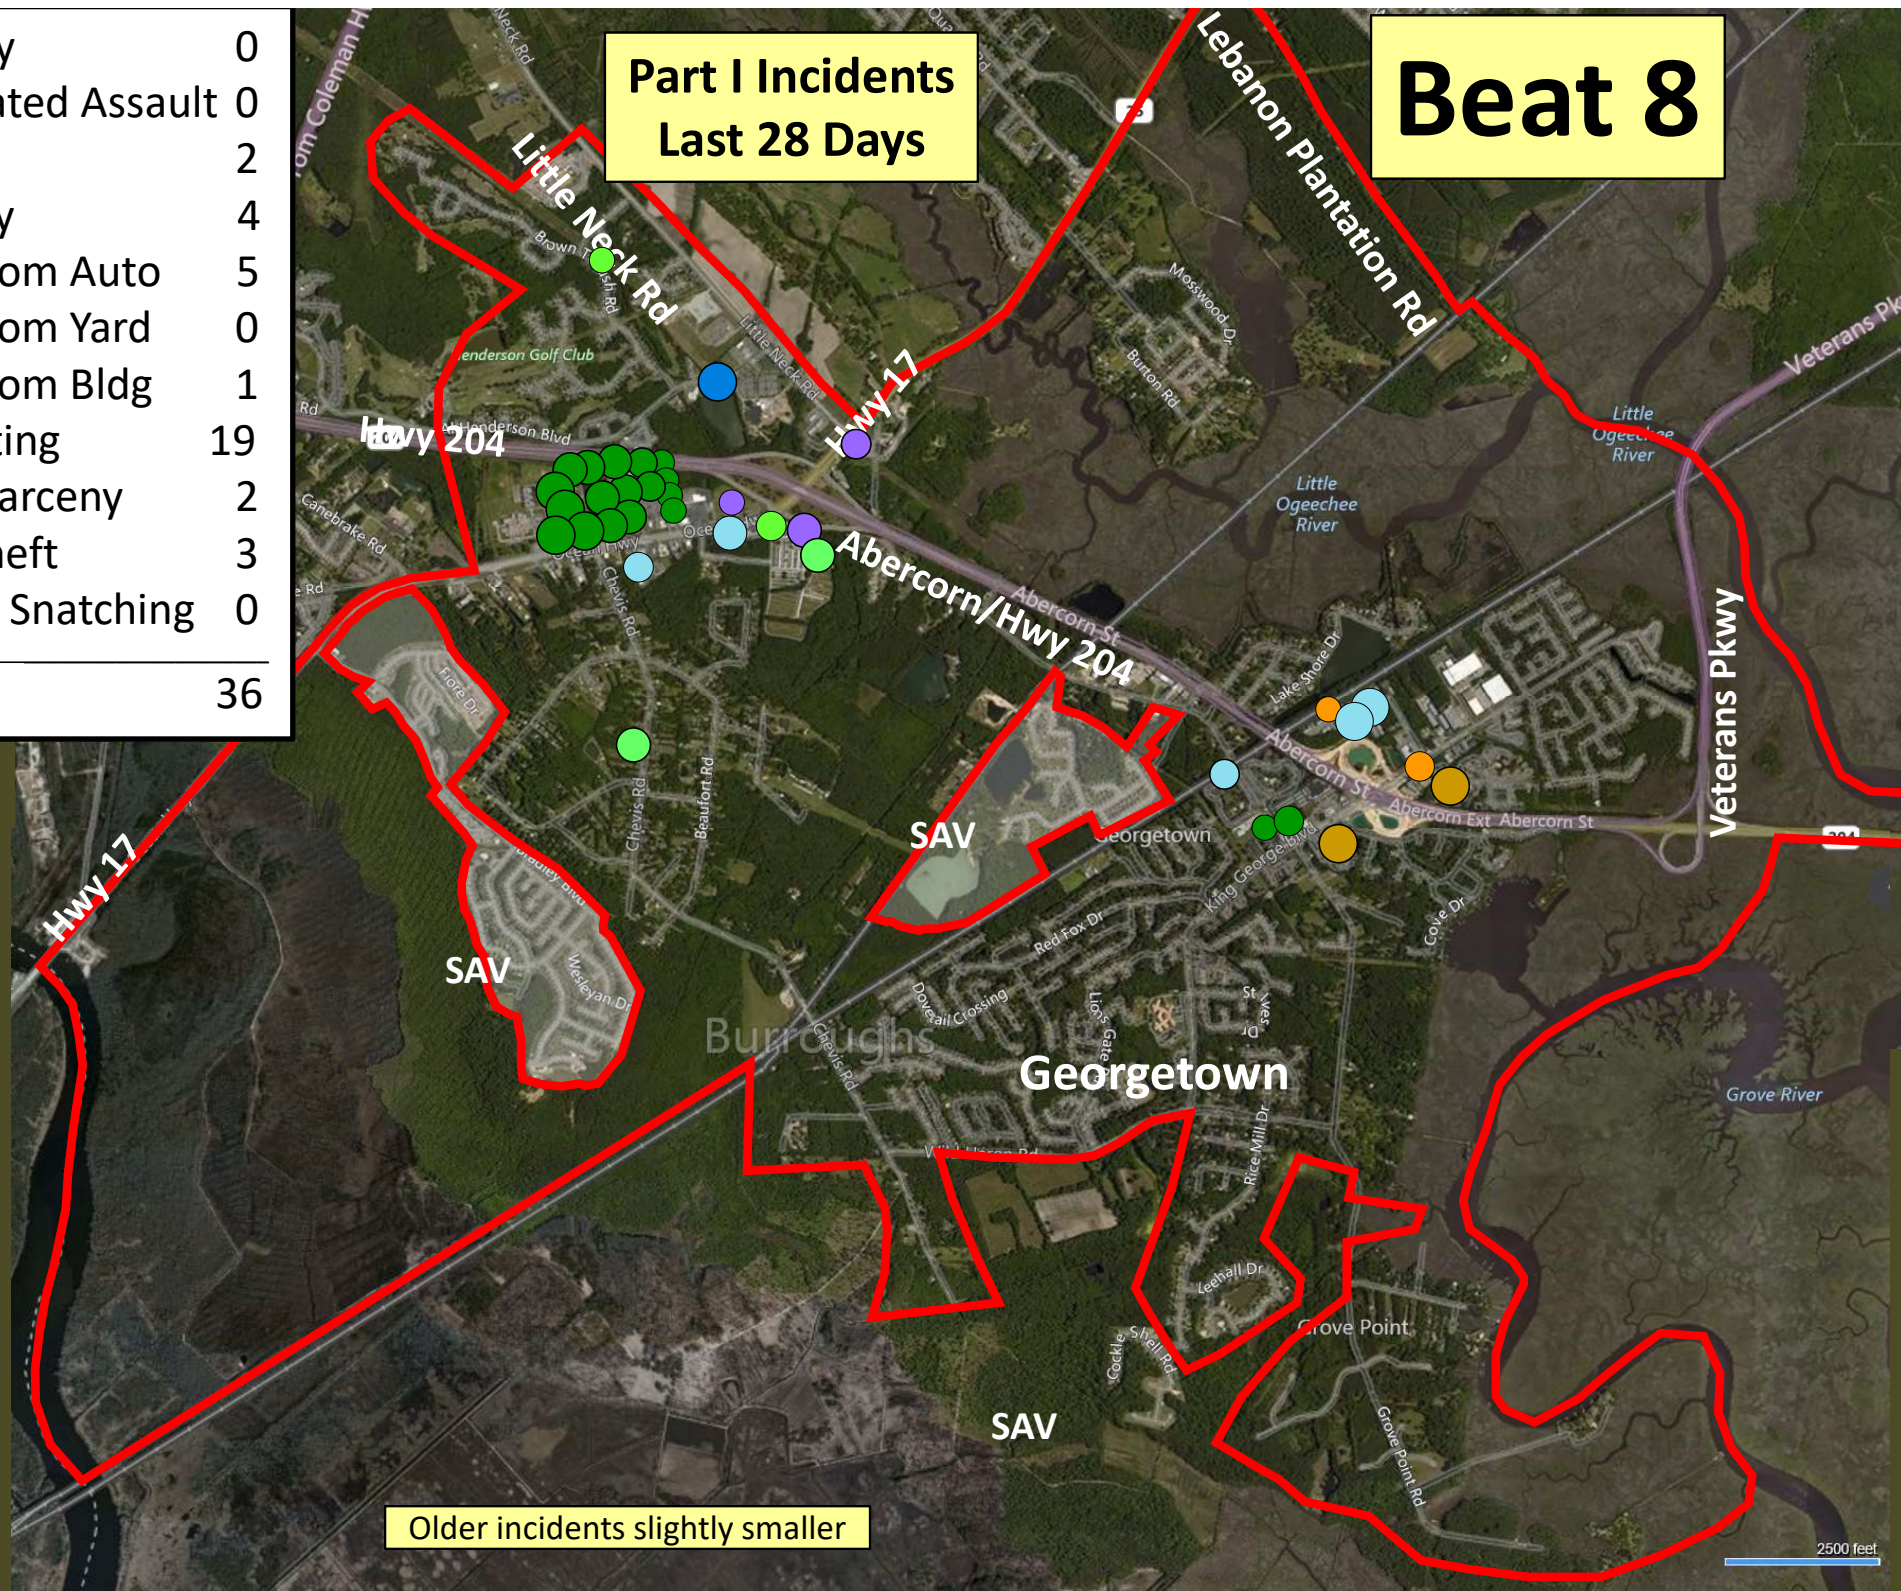

Beat 6

Part I Incidents
Last 28 Days

● Robbery	0
● Aggravated Assault	0
● Rape	0
● Burglary	0
● Theft from Auto	0
● Theft from Yard	1
● Theft from Building	0
● Shoplifting	0
● Other Larceny	0
● Auto Theft	0
● Snatching/PickPkt	0
Total	1

Older incidents slightly smaller

Beat 7

Part I Incidents
Last 28 Days

Homicide	2
Robbery	0
Aggravated Assault	0
Rape	1
Burglary	1
Theft from Auto	2
Theft from Yard	2
Theft from Building	2
Shoplifting	2
Other Larceny	3
Auto Theft	2
Snatching/PickPkt	0
Total	17

Older incidents slightly smaller

Beat 8

Part I Incidents Last 28 Days

● Robbery	0
● Aggravated Assault	0
● Rape	2
● Burglary	4
● Theft from Auto	5
● Theft from Yard	0
● Theft from Bldg	1
● Shoplifting	19
● Other Larceny	2
● Auto Theft	3
● Sudden Snatching	0
Total	36

Older incidents slightly smaller

Beat 9

Part I Incidents
Last 28 Days

	Homicide	1
	Robbery	2
	Aggravated Assault	5
	Rape	0
	Burglary	3
	Theft from Auto	6
	Theft from Yard	5
	Theft from Building	1
	Shoplifting	0
	Other Larceny	2
	Auto Theft	2
	Snatching/PickPkt	0
Total		27