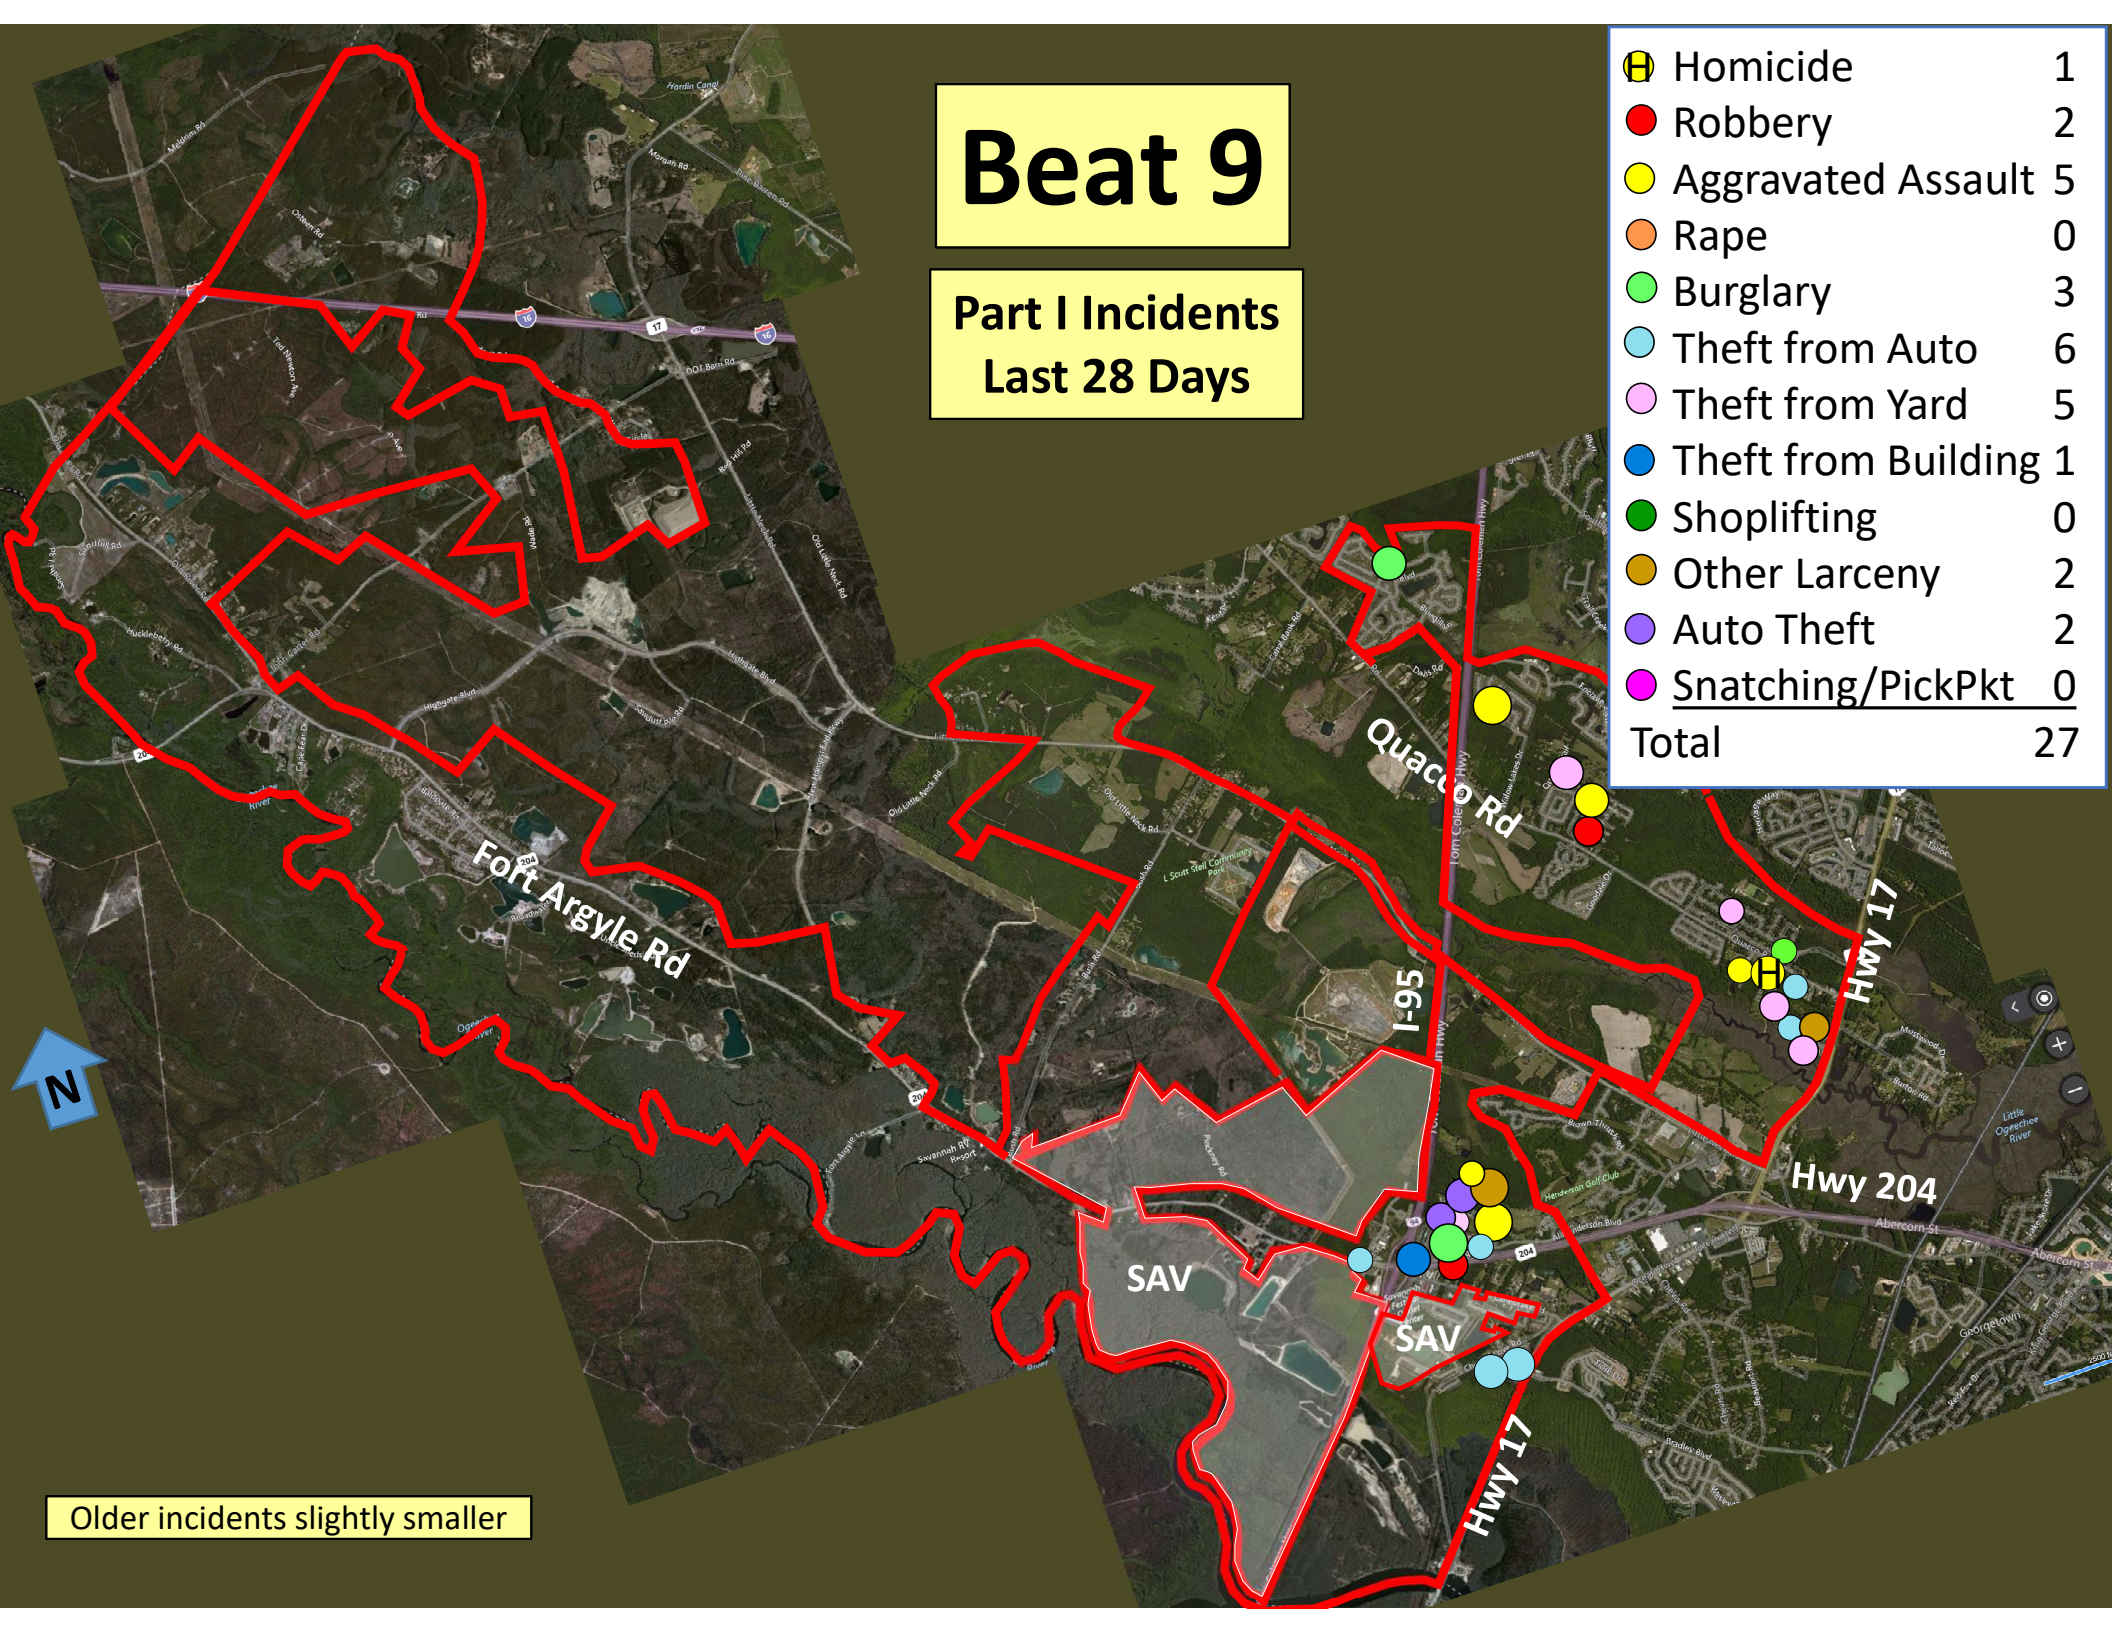

Older incidents slightly smaller

Beat 7

Part I Incidents
Last 28 Days

Homicide	2
Robbery	0
Aggravated Assault	0
Rape	1
Burglary	1
Theft from Auto	2
Theft from Yard	2
Theft from Building	2
Shoplifting	2
Other Larceny	3
Auto Theft	2
Snatching/PickPkt	0
Total	17

Older incidents slightly smaller

Beat 8

Part I Incidents Last 28 Days

● Robbery	0
● Aggravated Assault	0
● Rape	2
● Burglary	4
● Theft from Auto	5
● Theft from Yard	0
● Theft from Bldg	1
● Shoplifting	19
● Other Larceny	2
● Auto Theft	3
● Sudden Snatching	0
Total	36

Older incidents slightly smaller

Beat 9

Part I Incidents
Last 28 Days

	Homicide	1
	Robbery	2
	Aggravated Assault	5
	Rape	0
	Burglary	3
	Theft from Auto	6
	Theft from Yard	5
	Theft from Building	1
	Shoplifting	0
	Other Larceny	2
	Auto Theft	2
	Snatching/PickPkt	0
Total		27