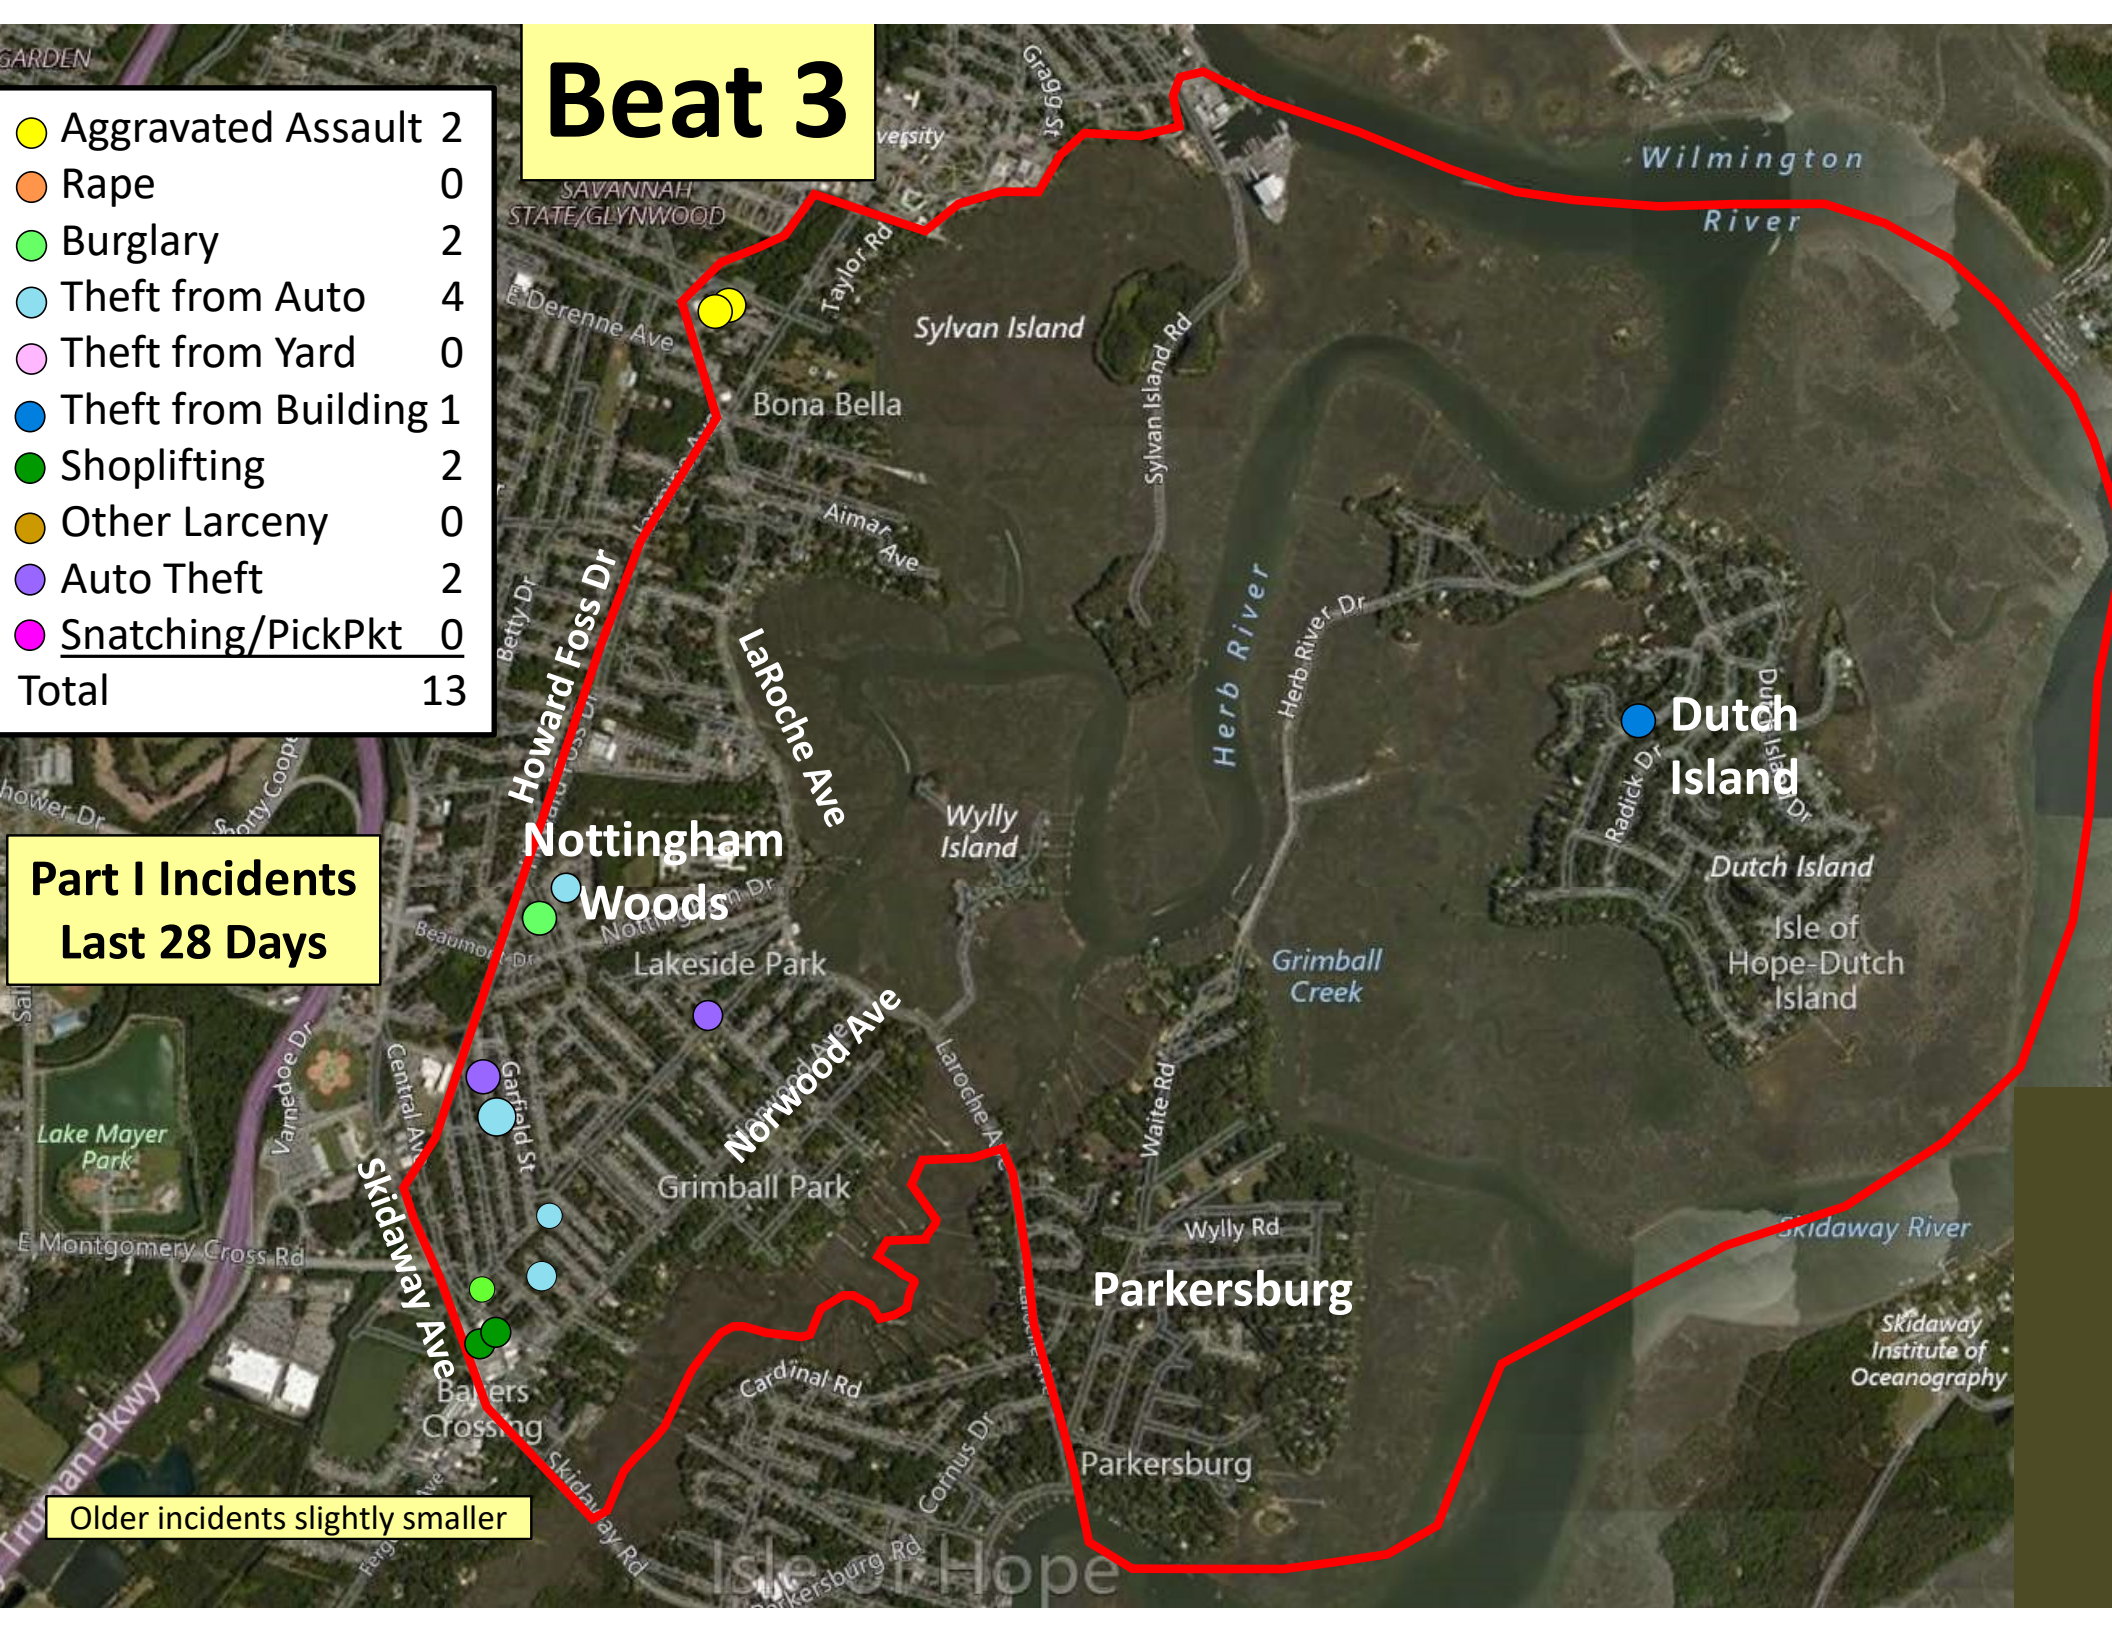

Older incidents slightly smaller

Beat 2

Part I Incidents
Last 28 Days

Older incidents slightly smaller

● Robbery	0
● Aggravated Assault	0
● Rape	0
● Burglary	1
● Theft from Auto	24
● Theft from Yard	2
● Theft from Building	1
● Shoplifting	0
● Other Larceny	1
● Auto Theft	5
Total	34

Beat 3

Aggravated Assault	2
Rape	0
Burglary	2
Theft from Auto	4
Theft from Yard	0
Theft from Building	1
Shoplifting	2
Other Larceny	0
Auto Theft	2
Snatching/PickPkt	0
Total	13

Part I Incidents Last 28 Days