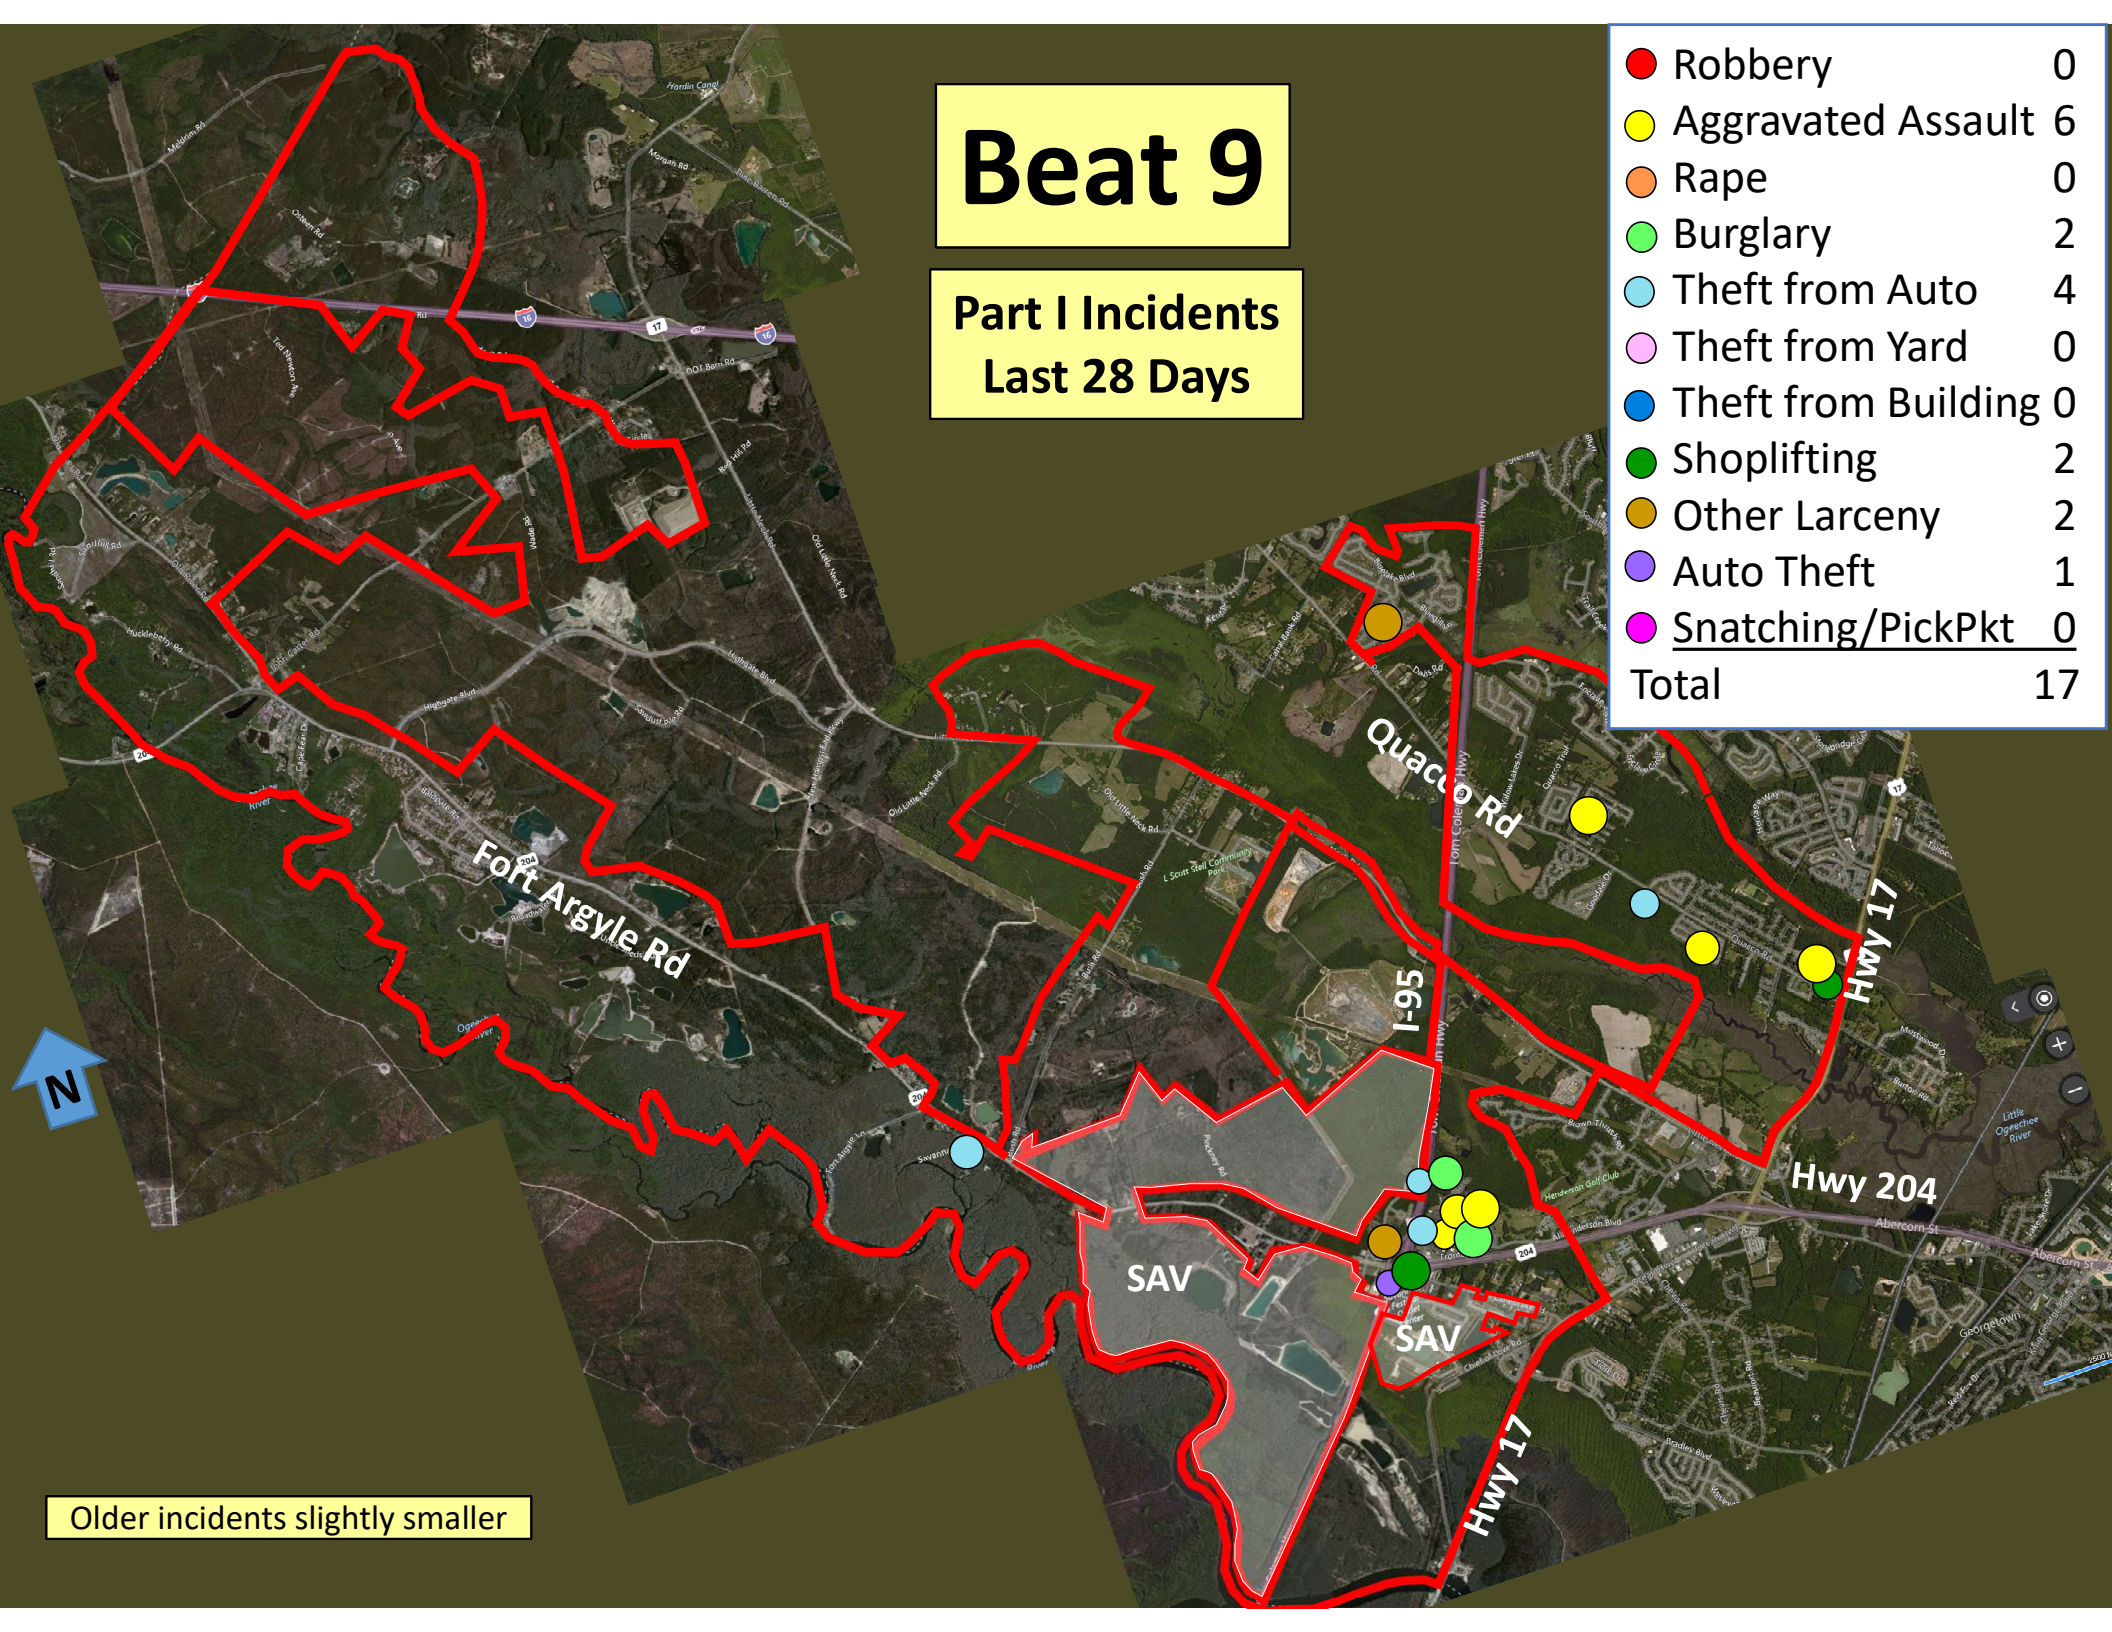

Beat 9

Part I Incidents
Last 28 Days

● Robbery	0
● Aggravated Assault	6
● Rape	0
● Burglary	2
● Theft from Auto	4
● Theft from Yard	0
● Theft from Building	0
● Shoplifting	2
● Other Larceny	2
● Auto Theft	1
● Snatching/PickPkt	0
Total	17

Older incidents slightly smaller