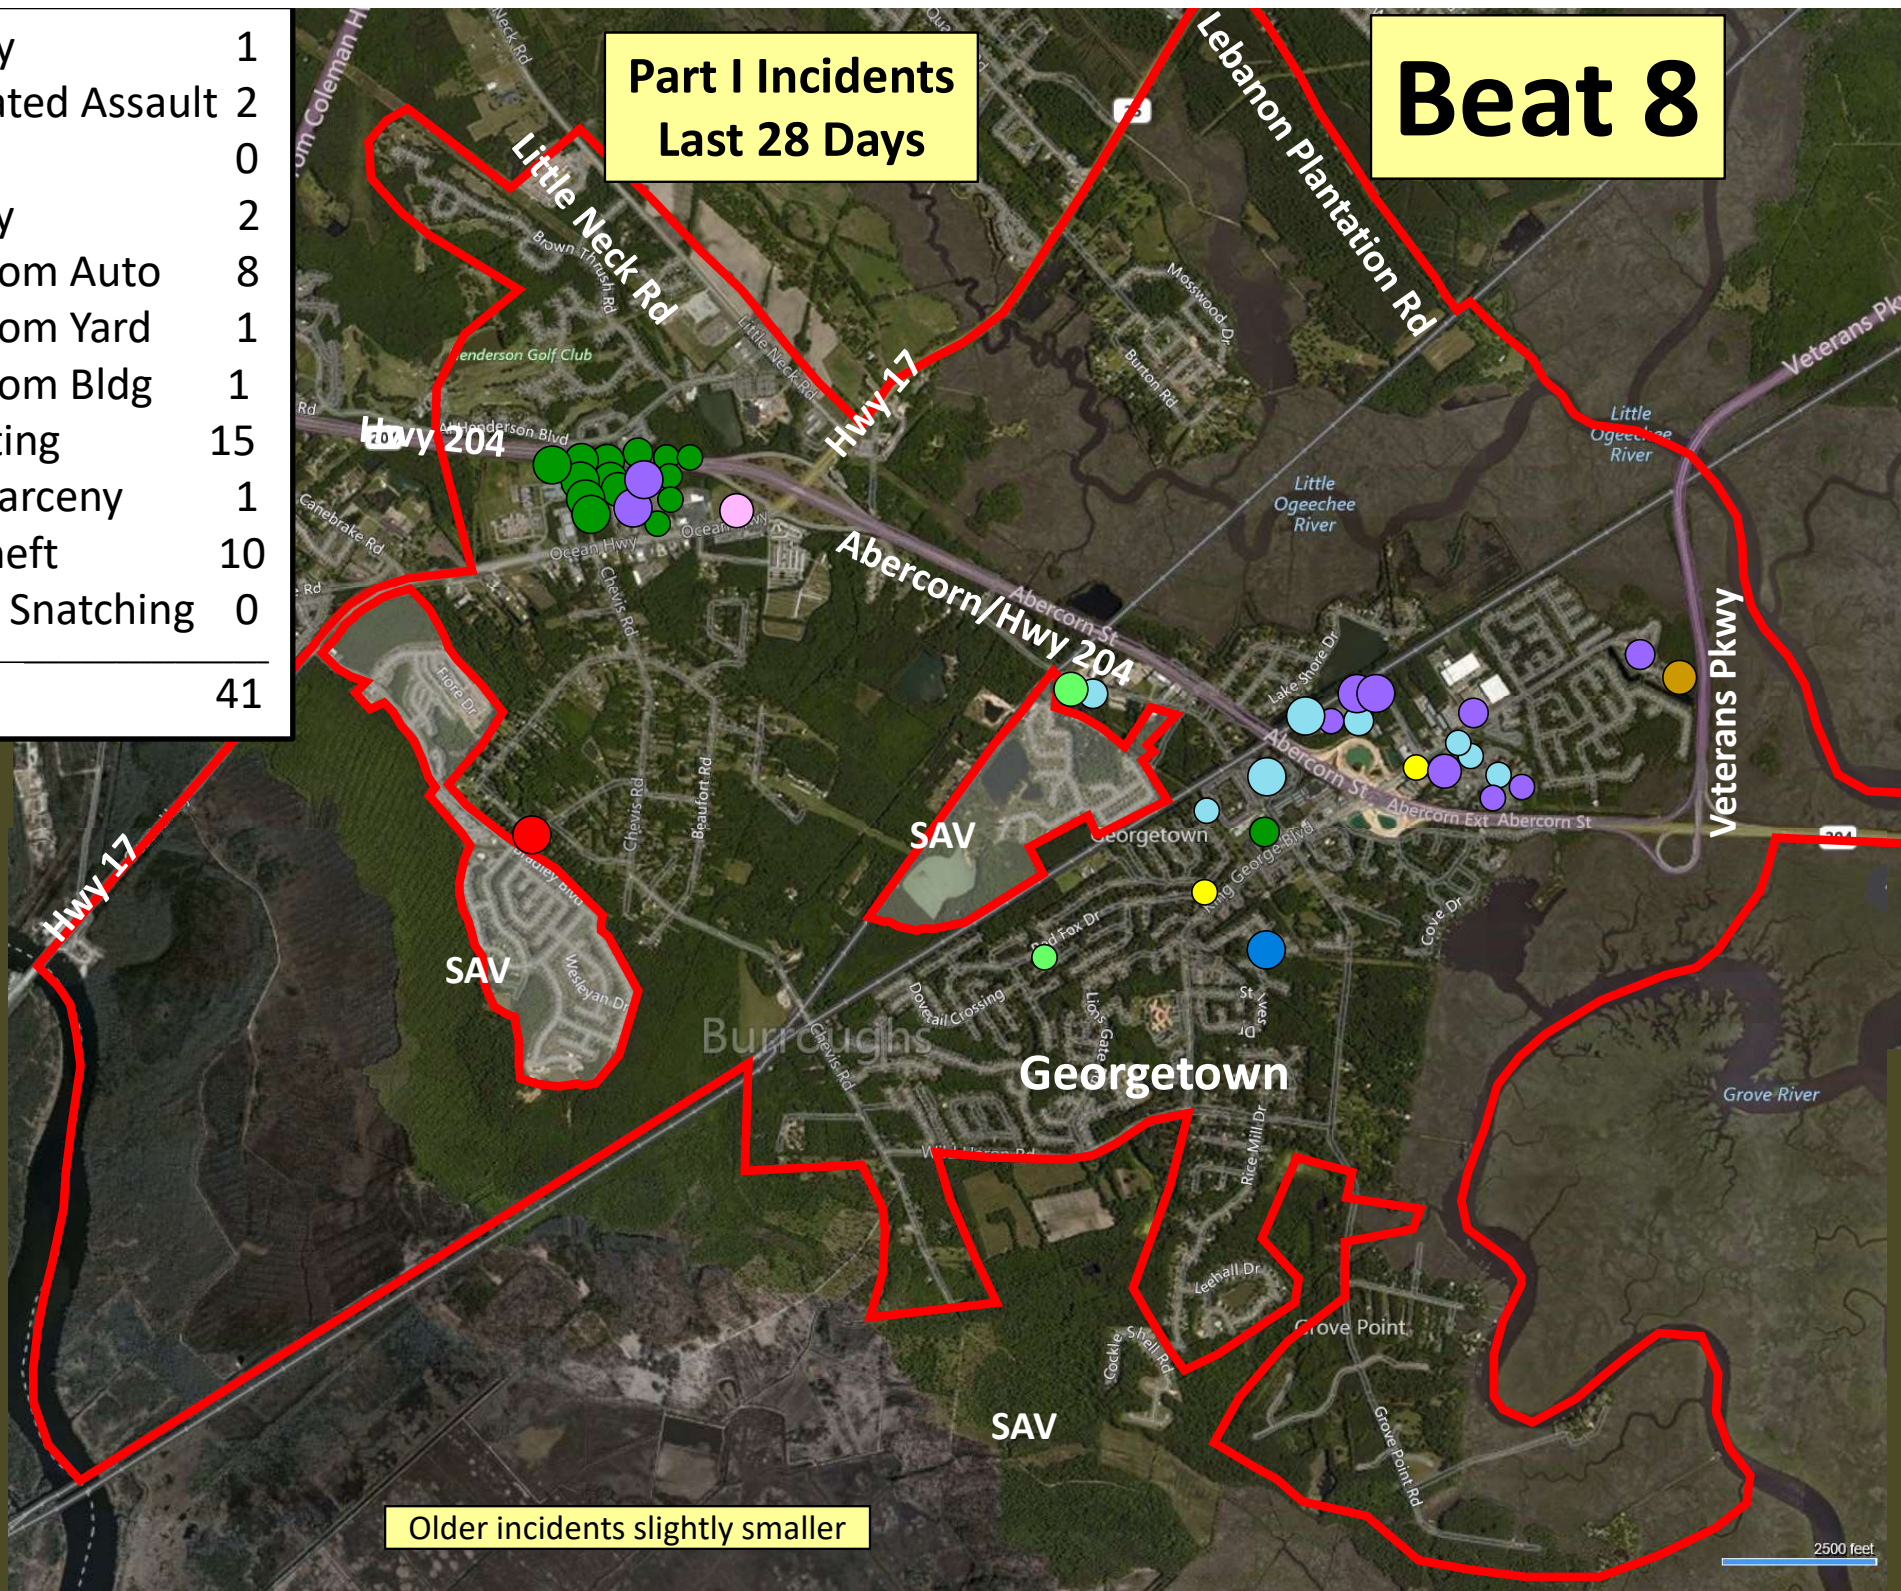

Beat 8

Part I Incidents Last 28 Days

● Robbery	1
● Aggravated Assault	2
● Rape	0
● Burglary	2
● Theft from Auto	8
● Theft from Yard	1
● Theft from Bldg	1
● Shoplifting	15
● Other Larceny	1
● Auto Theft	10
● Sudden Snatching	0
Total	41

Older incidents slightly smaller