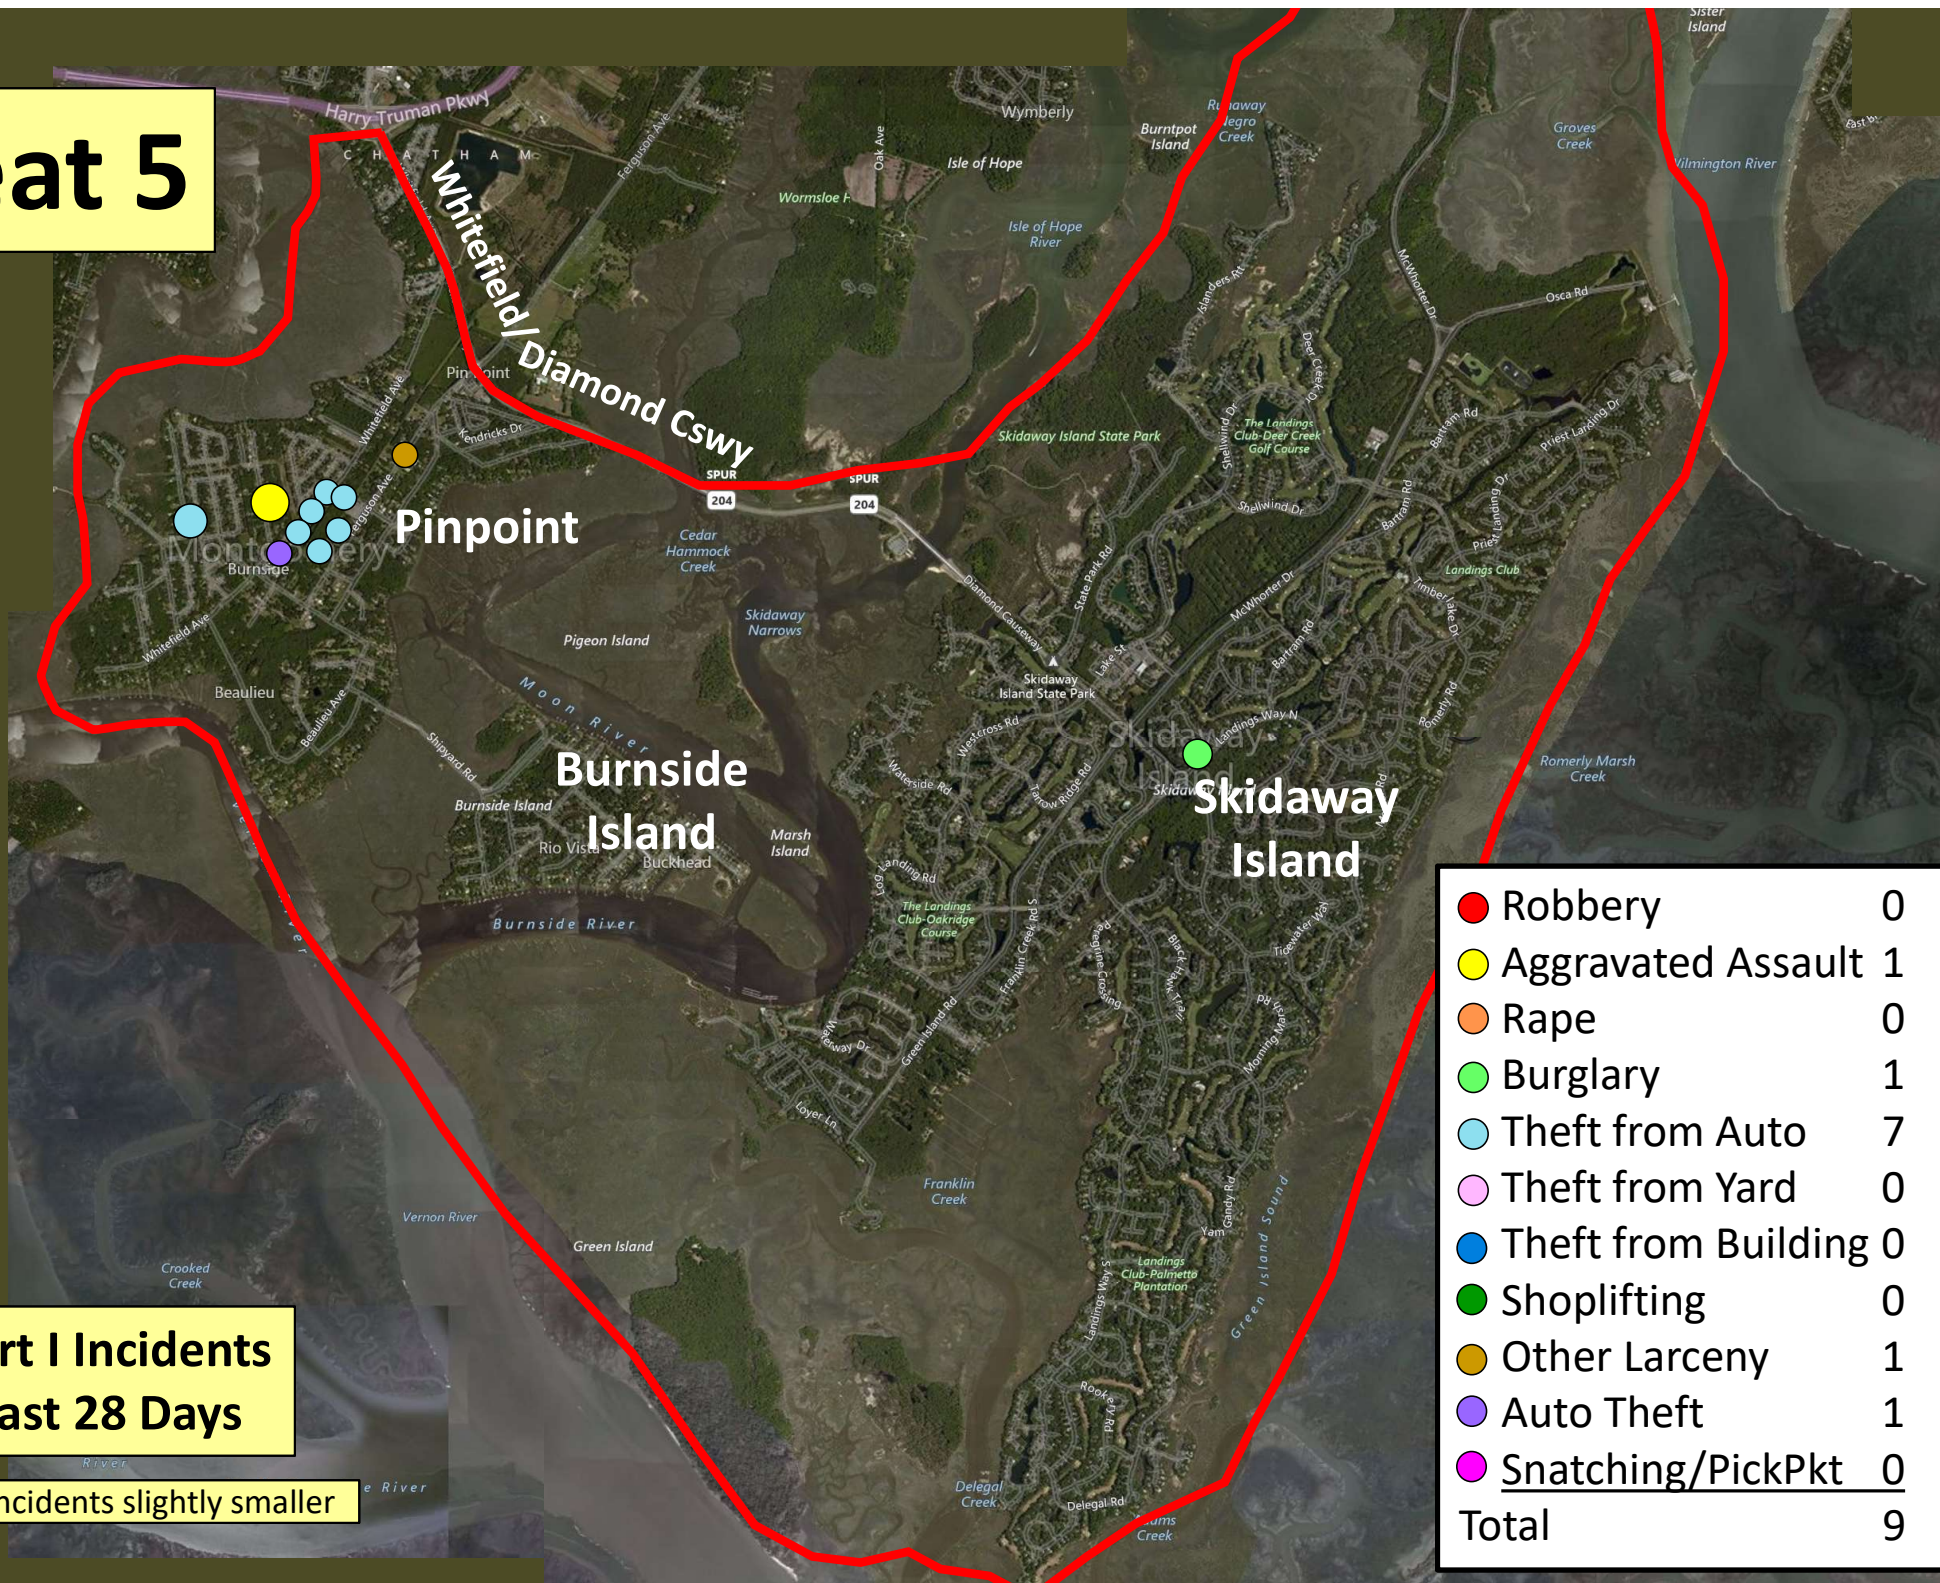

Beat 5

Pinpoint

Burnside Island

Skidaway Island

Part I Incidents
Last 28 Days

Older incidents slightly smaller

● Robbery	0
● Aggravated Assault	1
● Rape	0
● Burglary	1
● Theft from Auto	7
● Theft from Yard	0
● Theft from Building	0
● Shoplifting	0
● Other Larceny	1
● Auto Theft	1
● Snatching/PickPkt	0
Total	9