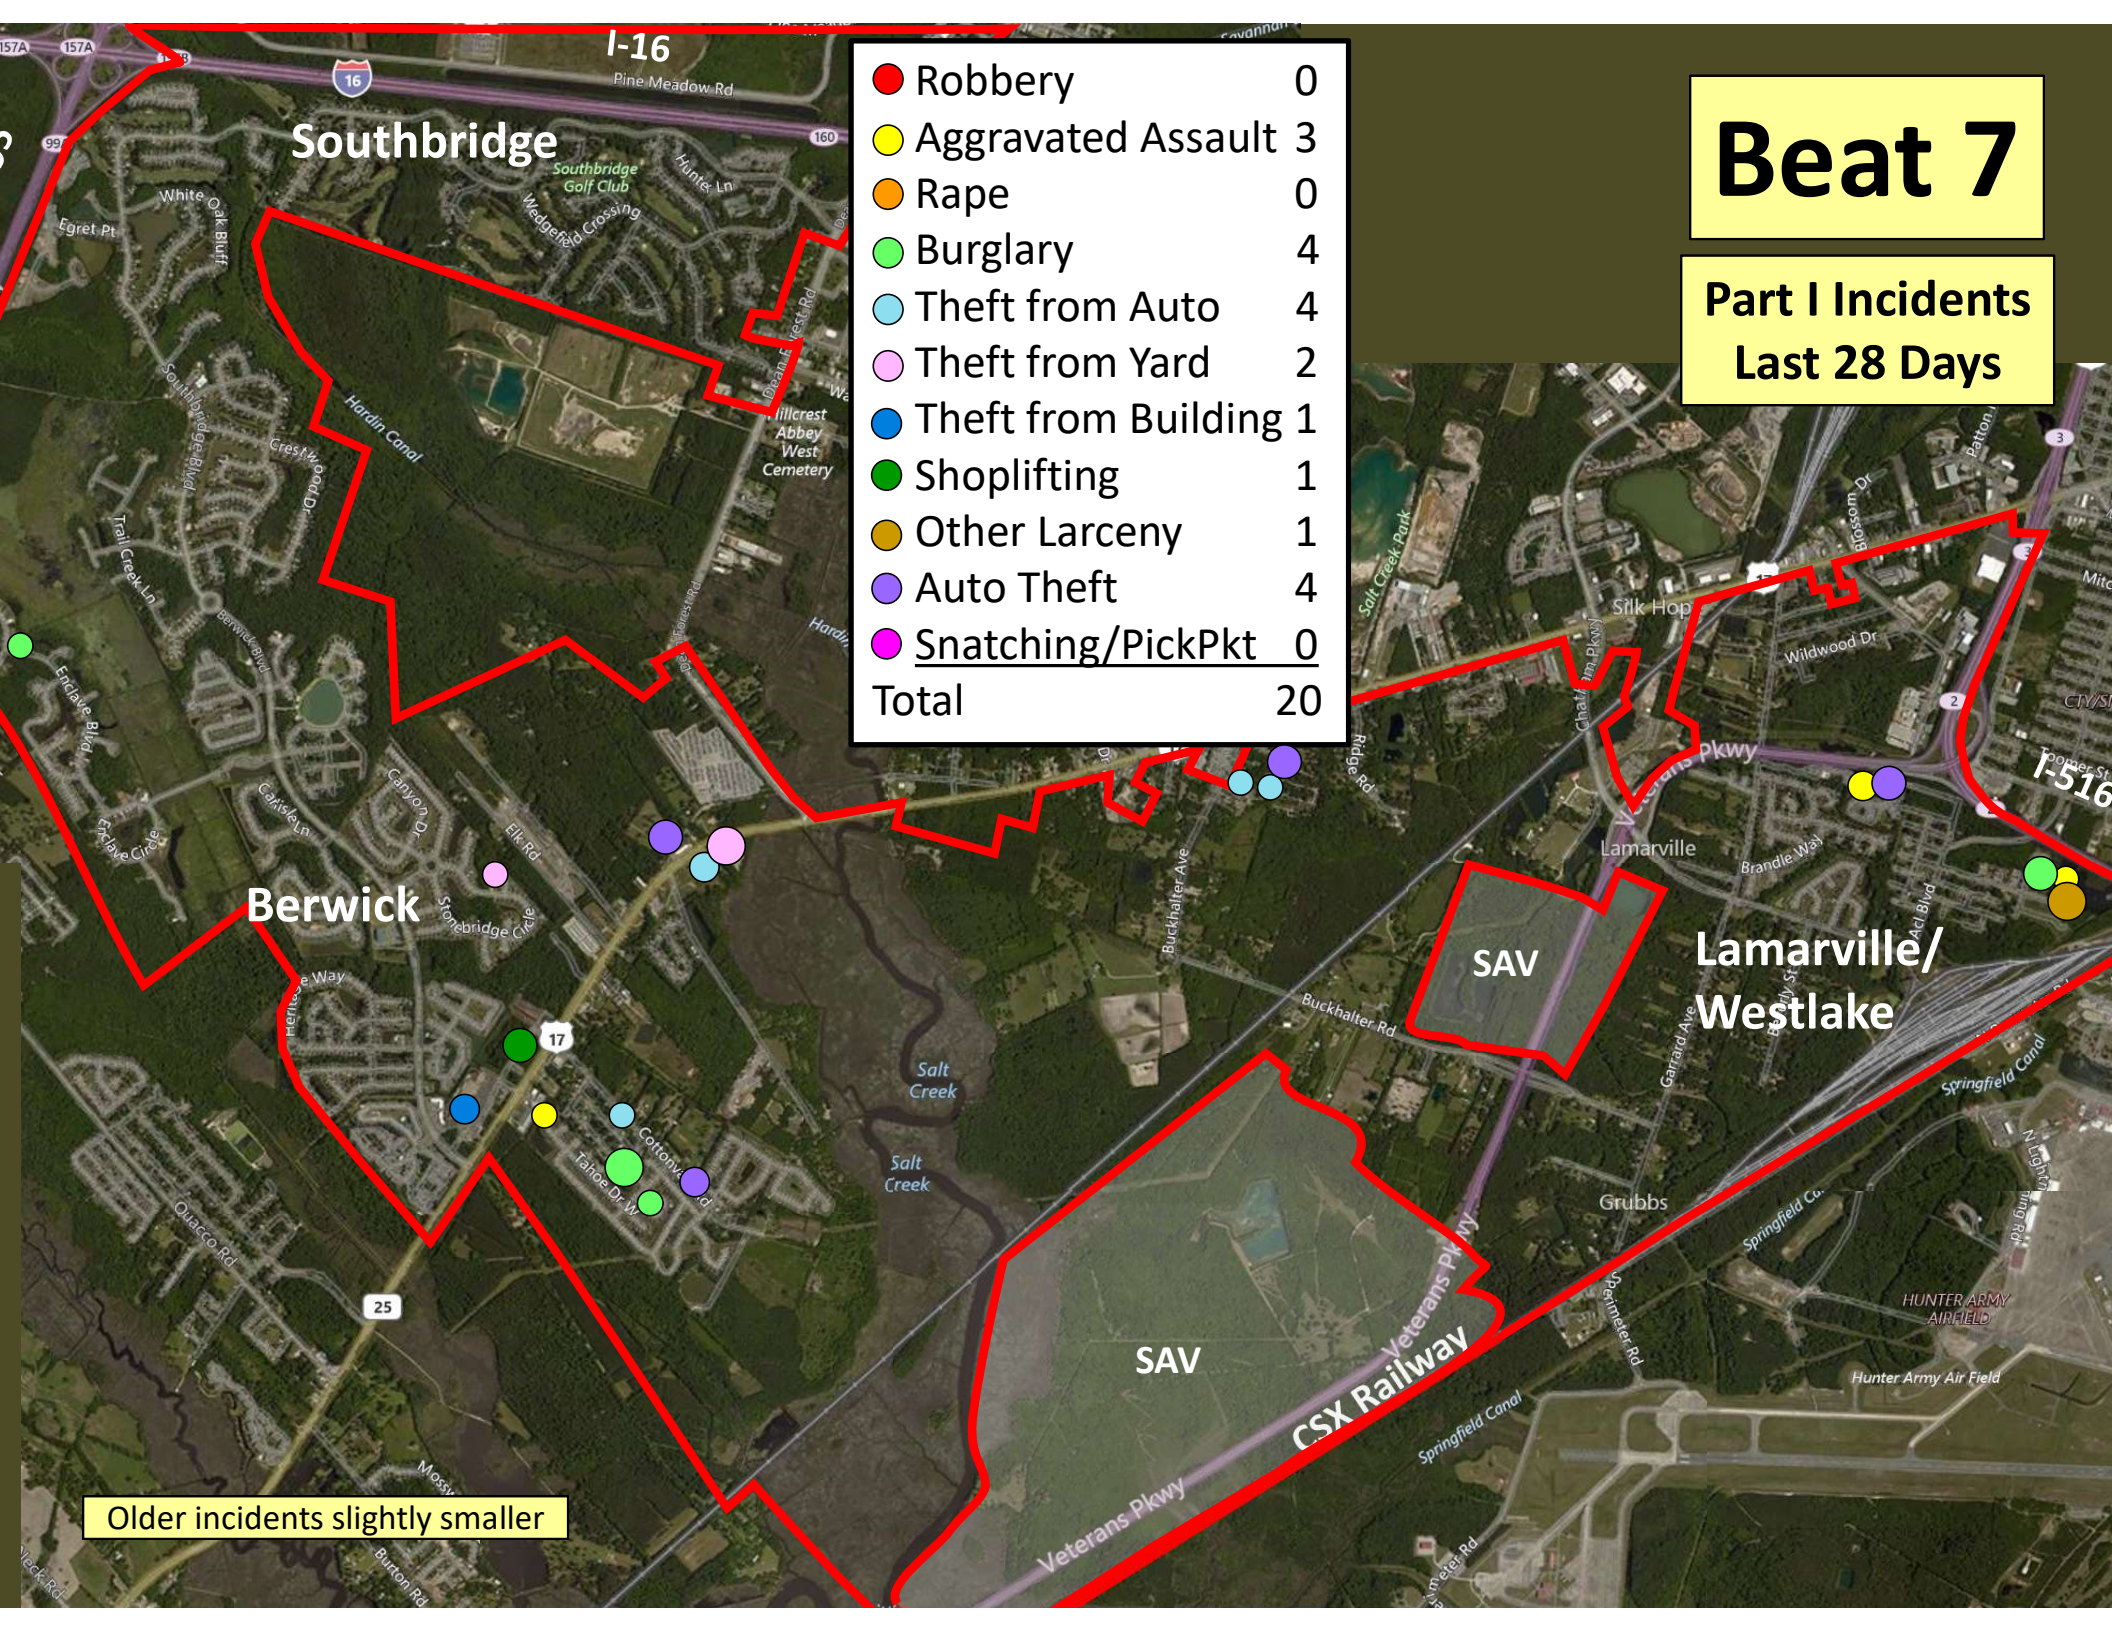

Beat 7

Part I Incidents
Last 28 Days

● Robbery	0
● Aggravated Assault	3
● Rape	0
● Burglary	4
● Theft from Auto	4
● Theft from Yard	2
● Theft from Building	1
● Shoplifting	1
● Other Larceny	1
● Auto Theft	4
● Snatching/PickPkt	0
Total	20

Older incidents slightly smaller