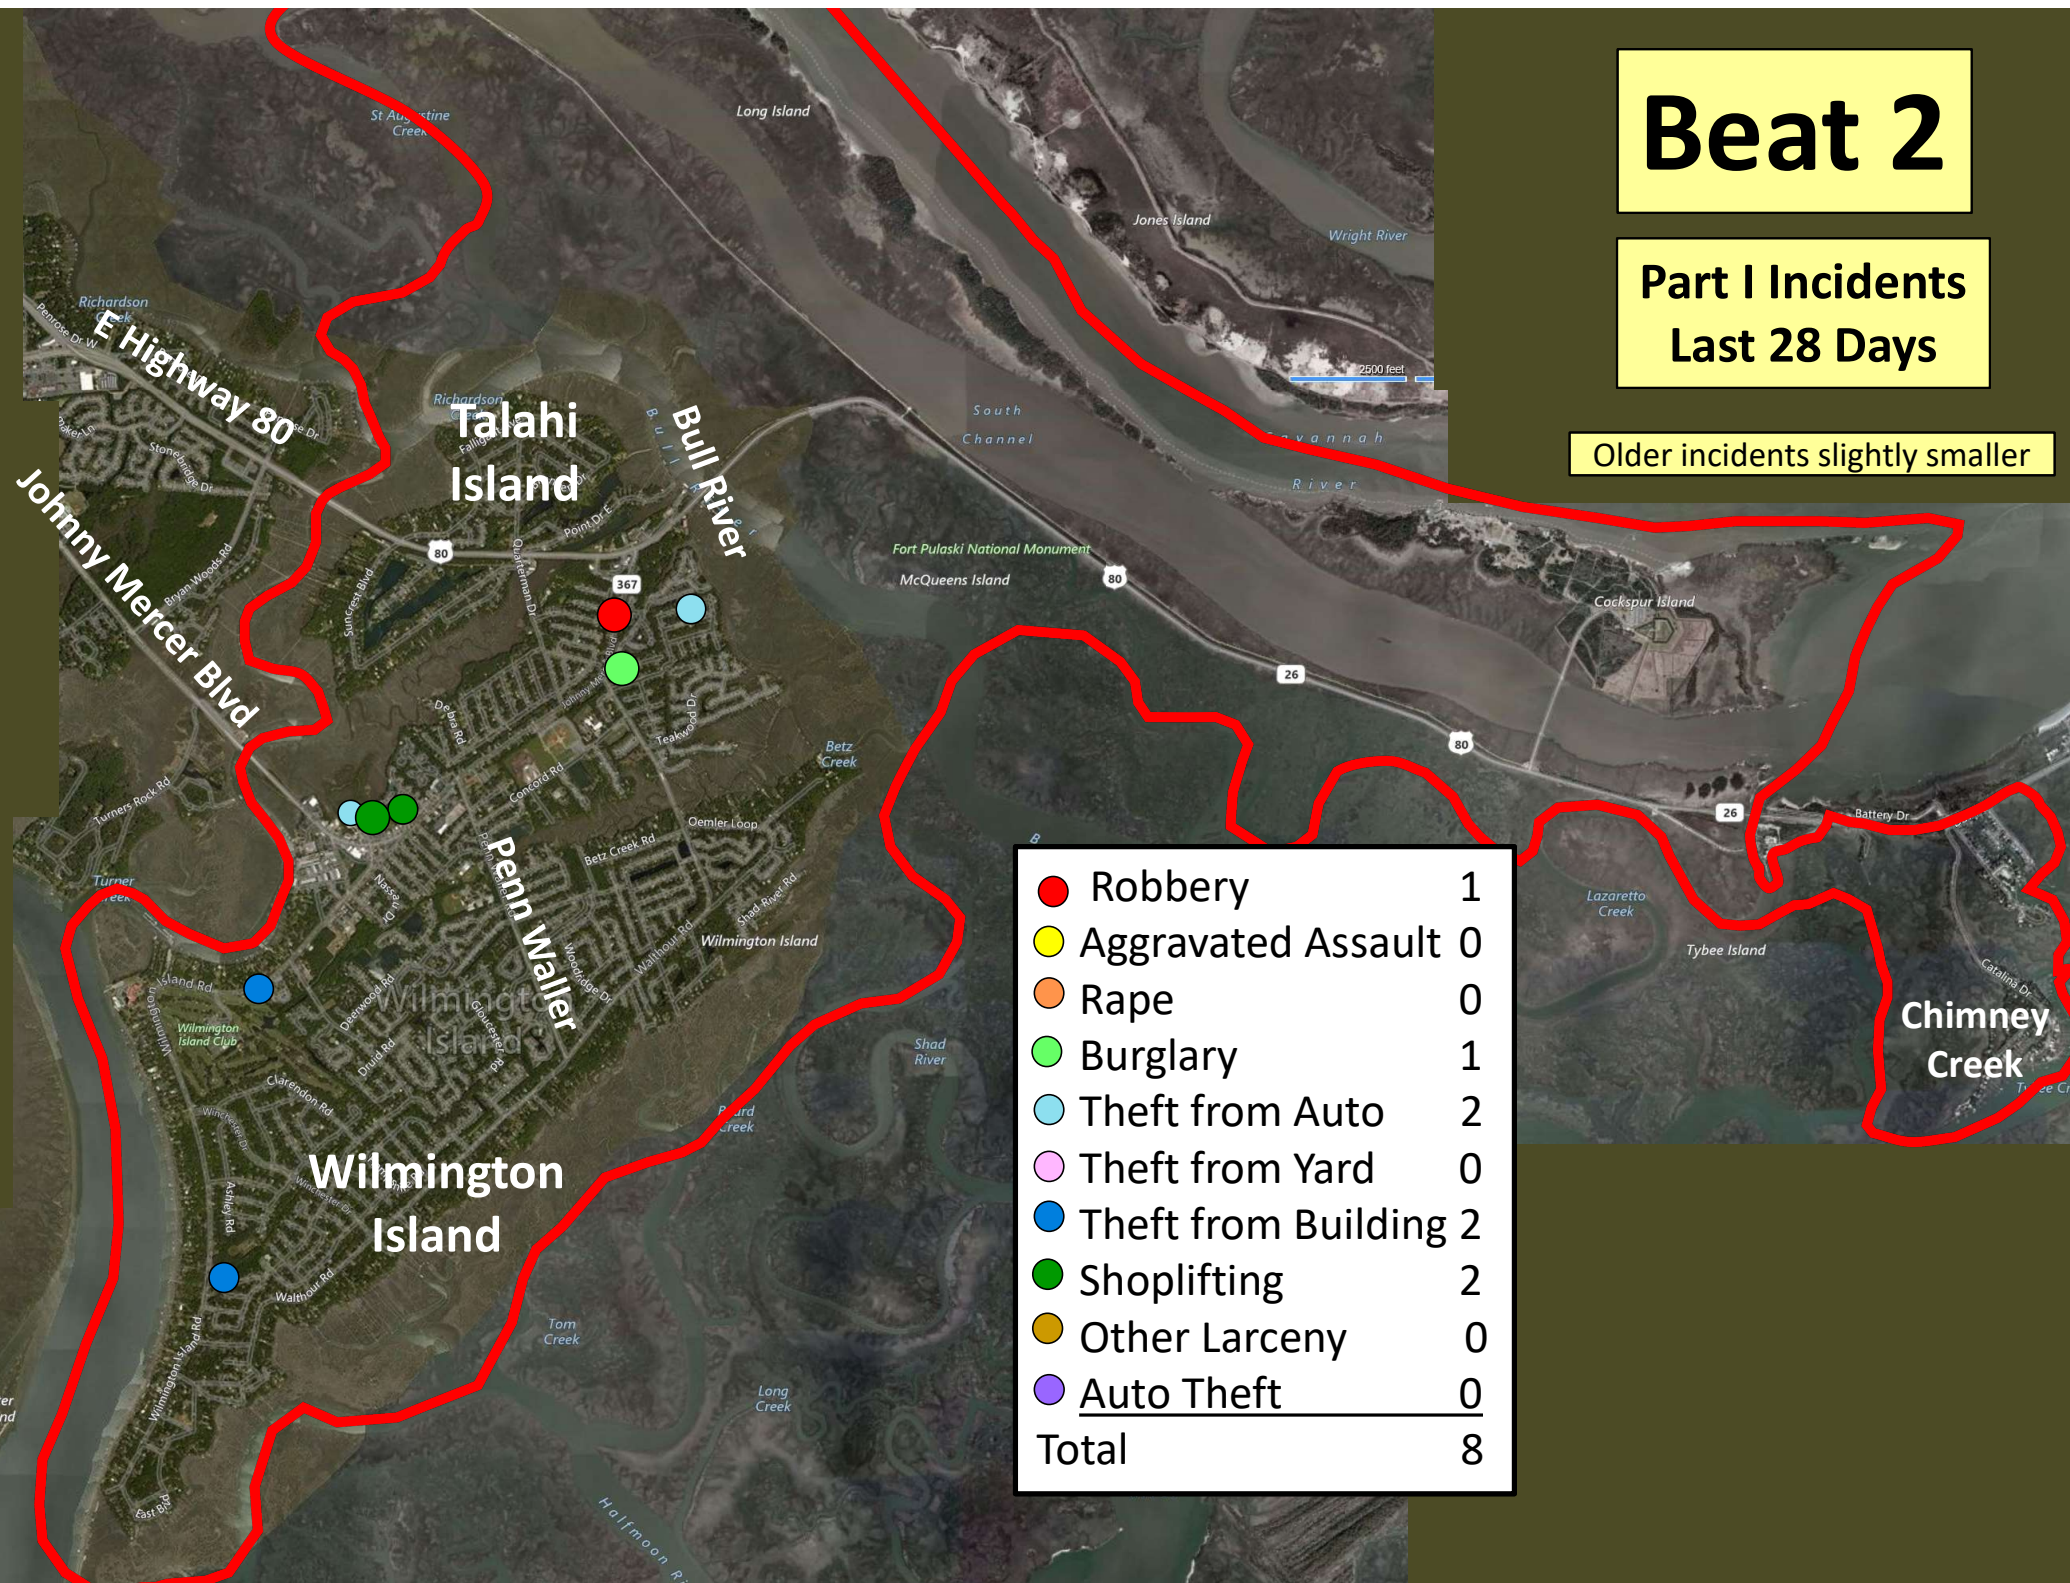

# Beat 1

## Part I Incidents Last 28 Days

● Robbery	0
● Aggravated Assault	1
● Rape	0
● Burglary	0
● Theft from Auto	1
● Theft from Yard	0
● Theft from Building	0
● Shoplifting	1
● Other Larceny	0
● Auto Theft	0
● Snatching/PickPkt	0
<b>Total</b>	<b>3</b>

Older incidents slightly smaller

# Beat 2

Part I Incidents  
Last 28 Days

Older incidents slightly smaller