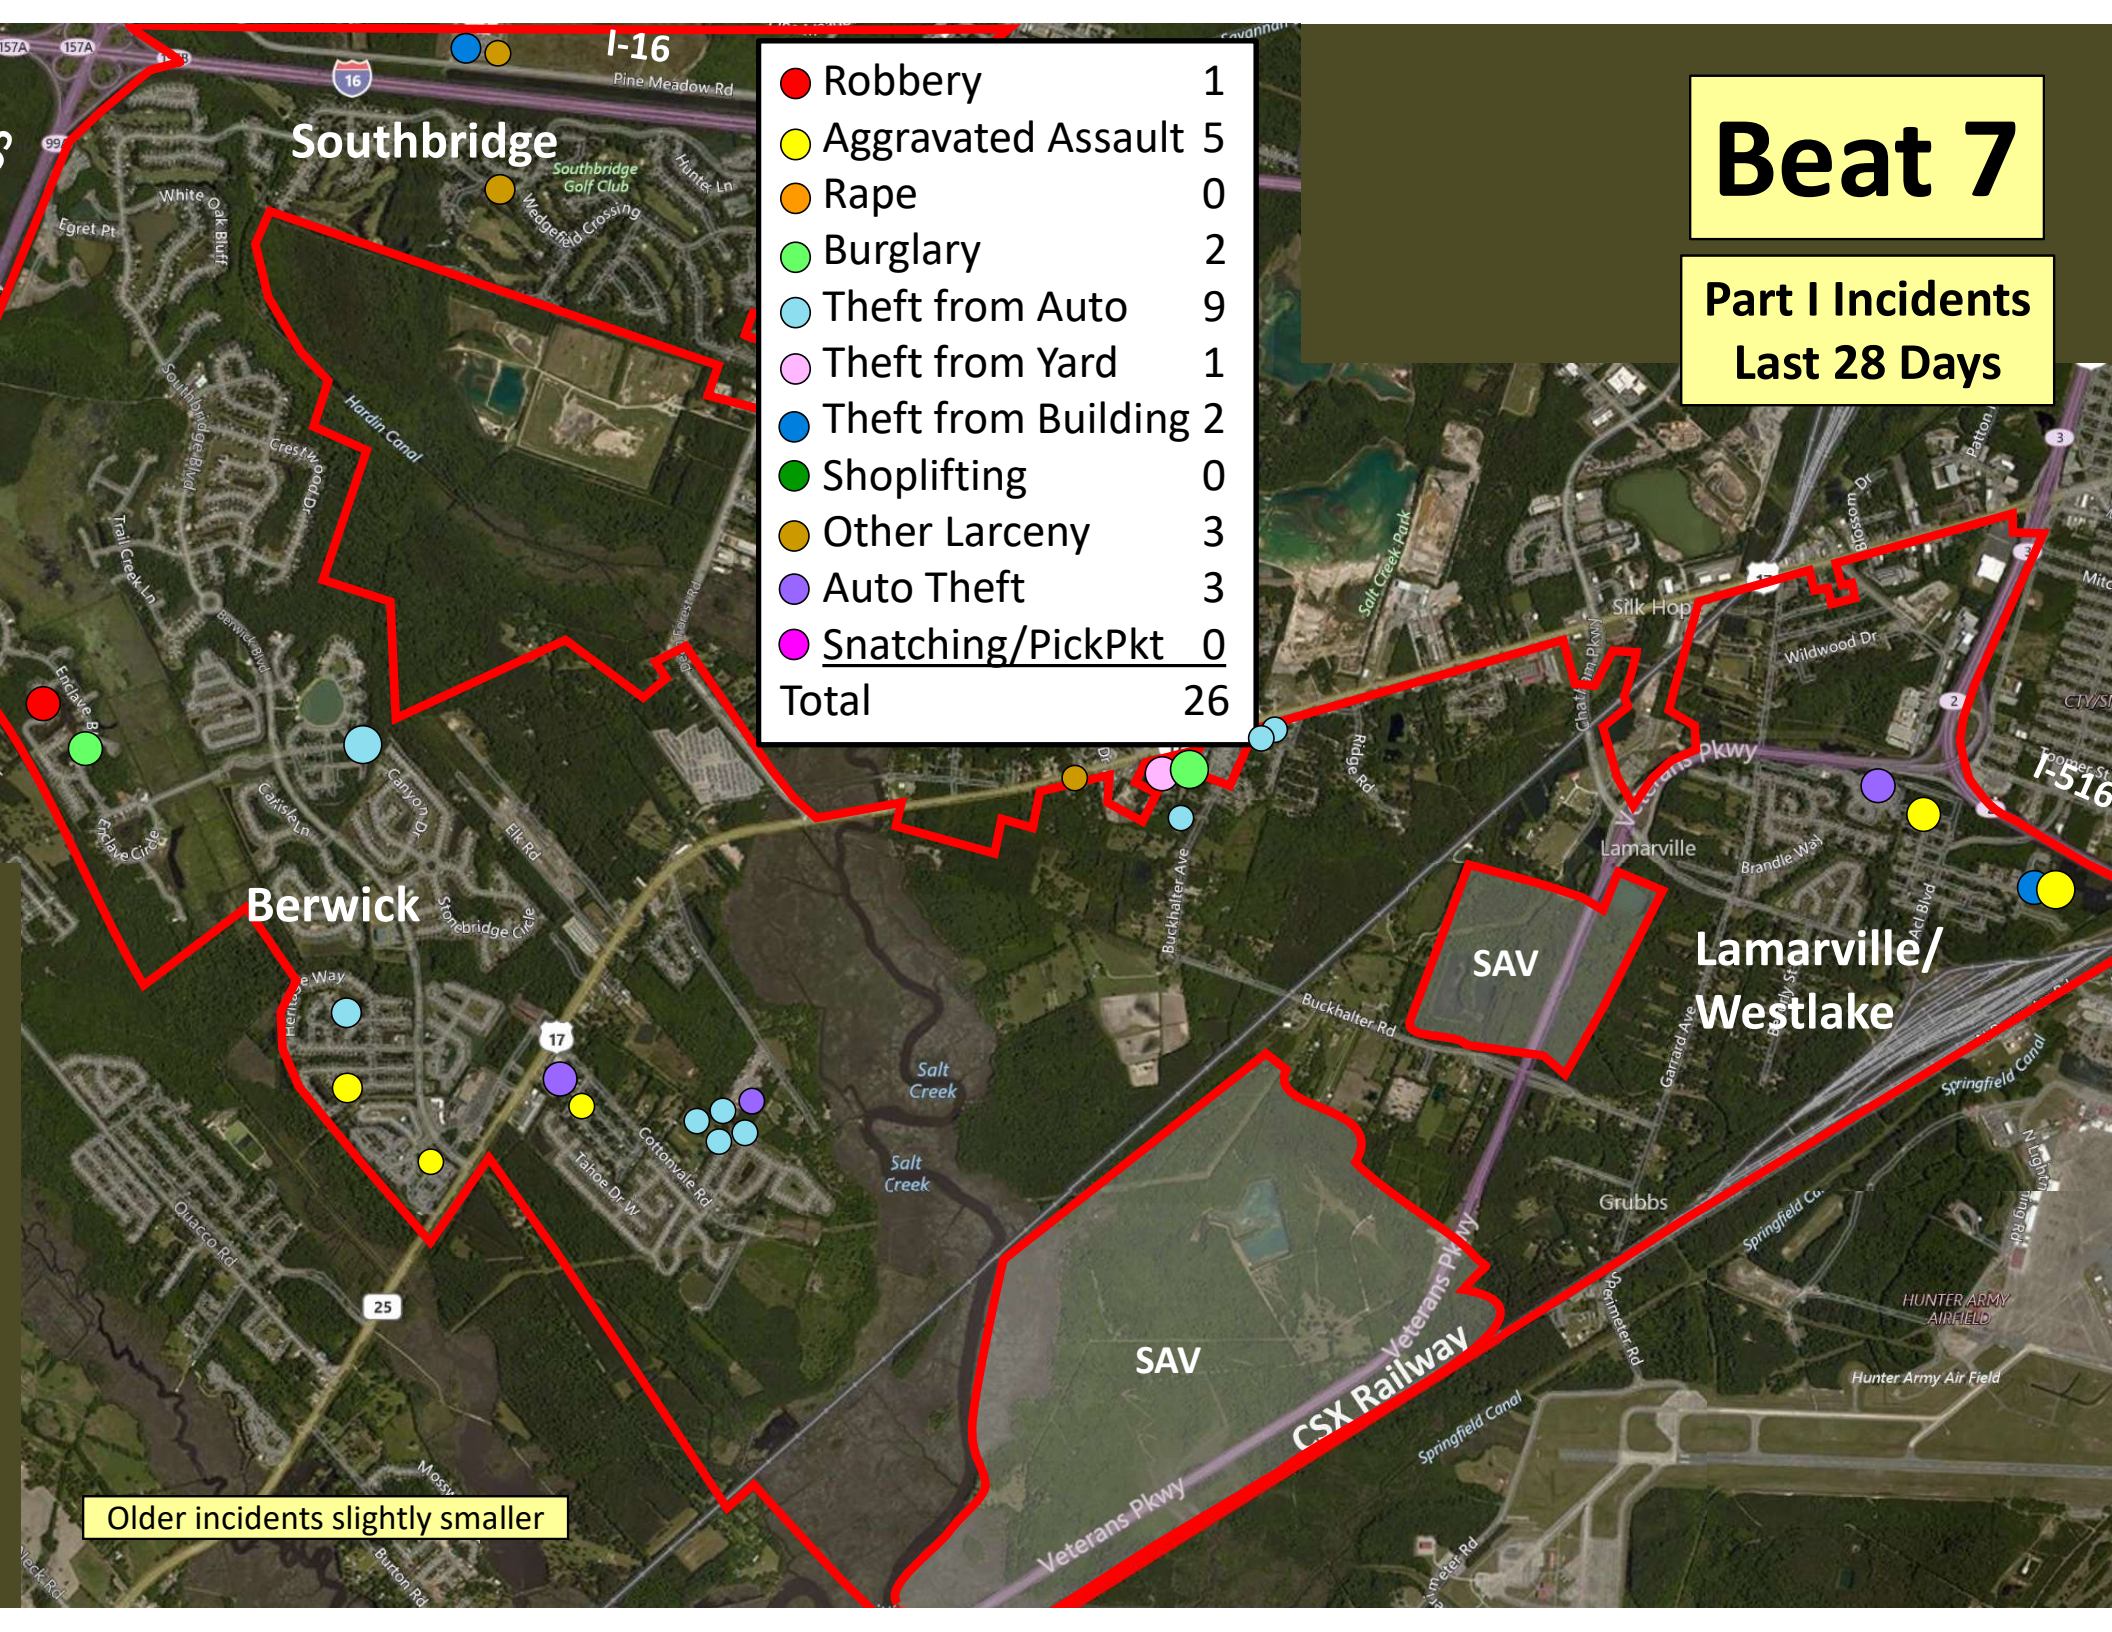

Older incidents slightly smaller

Beat 7

Part I Incidents
Last 28 Days

● Robbery	1
● Aggravated Assault	5
● Rape	0
● Burglary	2
● Theft from Auto	9
● Theft from Yard	1
● Theft from Building	2
● Shoplifting	0
● Other Larceny	3
● Auto Theft	3
● Snatching/PickPkt	0
Total	26

Older incidents slightly smaller

Beat 8

Part I Incidents Last 28 Days

● Robbery	0
● Aggravated Assault	3
● Rape	1
● Burglary	1
● Theft from Auto	11
● Theft from Yard	4
● Theft from Bldg	4
● Shoplifting	10
● Other Larceny	0
● Auto Theft	2
● Sudden Snatching	0
Total	36