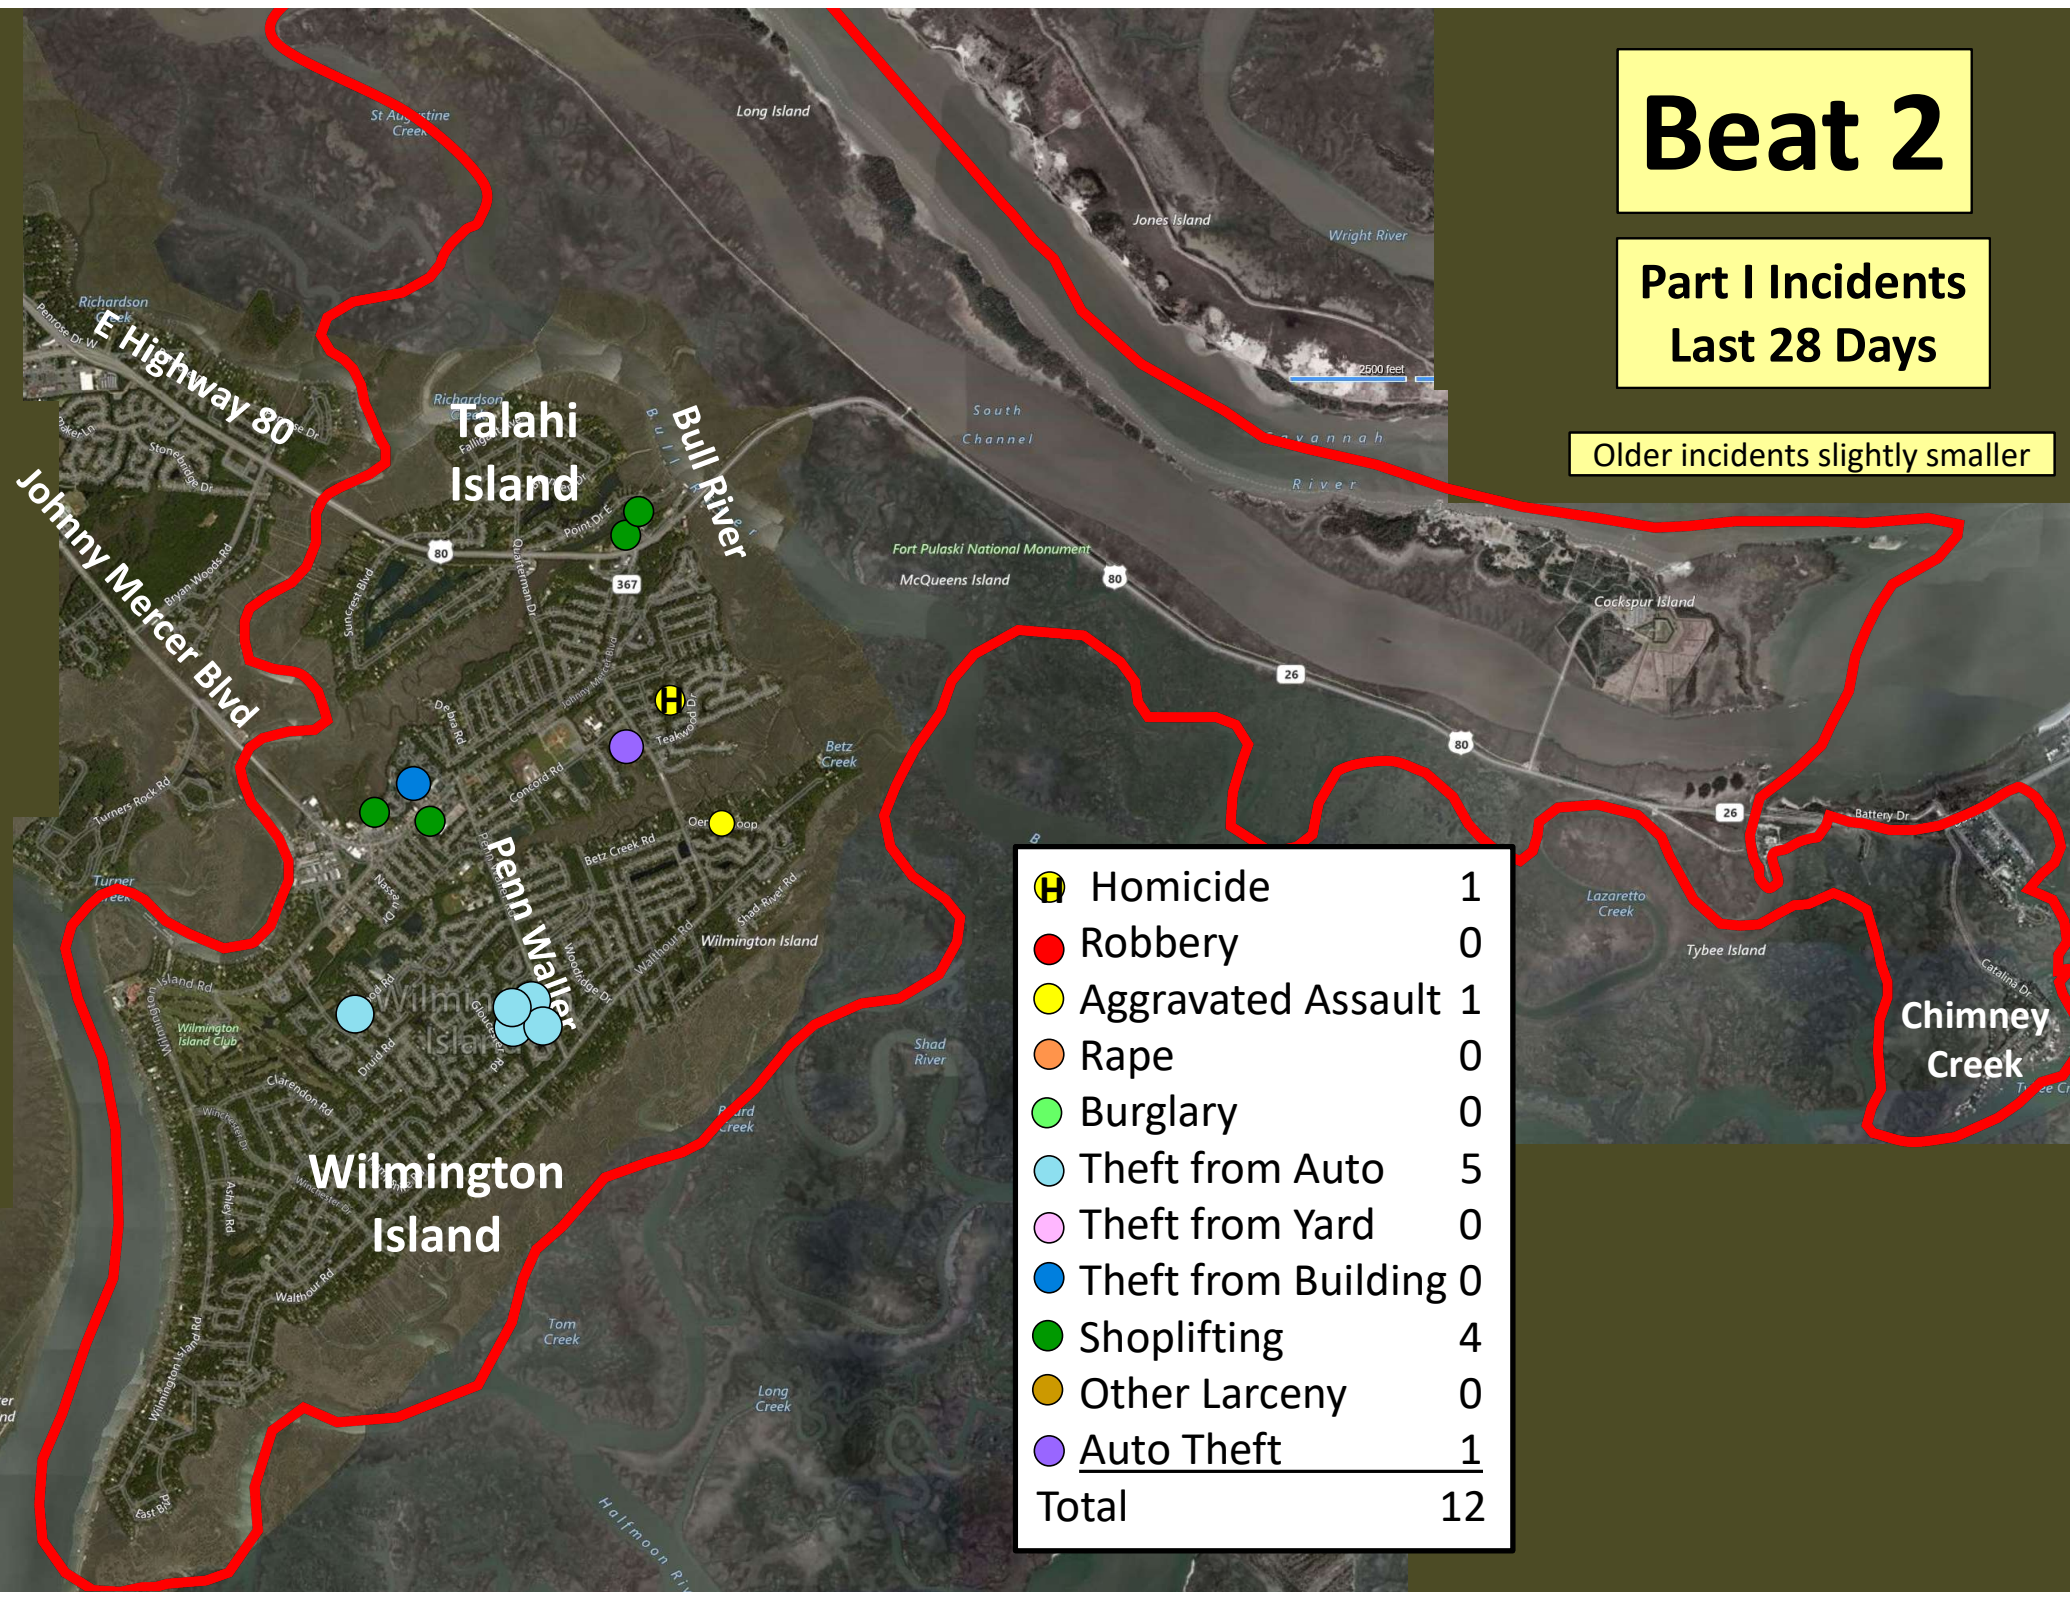

Beat 1

Part I Incidents Last 28 Days

● Robbery	1
● Aggravated Assault	0
● Rape	0
● Burglary	1
● Theft from Auto	3
● Theft from Yard	0
● Theft from Building	0
● Shoplifting	1
● Other Larceny	0
● Auto Theft	0
● Snatching/PickPkt	0
Total	6

Older incidents slightly smaller

Beat 2

Part I Incidents
Last 28 Days

Older incidents slightly smaller

Homicide	1
Robbery	0
Aggravated Assault	1
Rape	0
Burglary	0
Theft from Auto	5
Theft from Yard	0
Theft from Building	0
Shoplifting	4
Other Larceny	0
Auto Theft	1
Total	12

Beat 3

● Sudden Snatching	0
● Robbery	0
● Aggravated Assault	0
● Rape	0
● Burglary	3
● Theft from Auto	2
● Theft from Yard	0
● Theft from Building	3
● Shoplifting	1
● Other Larceny	0
● Auto Theft	0
Total	9

Part I Incidents Last 28 Days

Older incidents slightly smaller

Beat 4

Part I Incidents
Last 28 Days

● Sudden Snatching	0
● Robbery	0
● Aggravated Assault	2
● Rape	2
● Burglary	2
● Theft from Auto	1
● Theft from Yard	0
● Theft from Building	2
● Shoplifting	2
● Other Larceny	0
● Auto Theft	0
Total	11