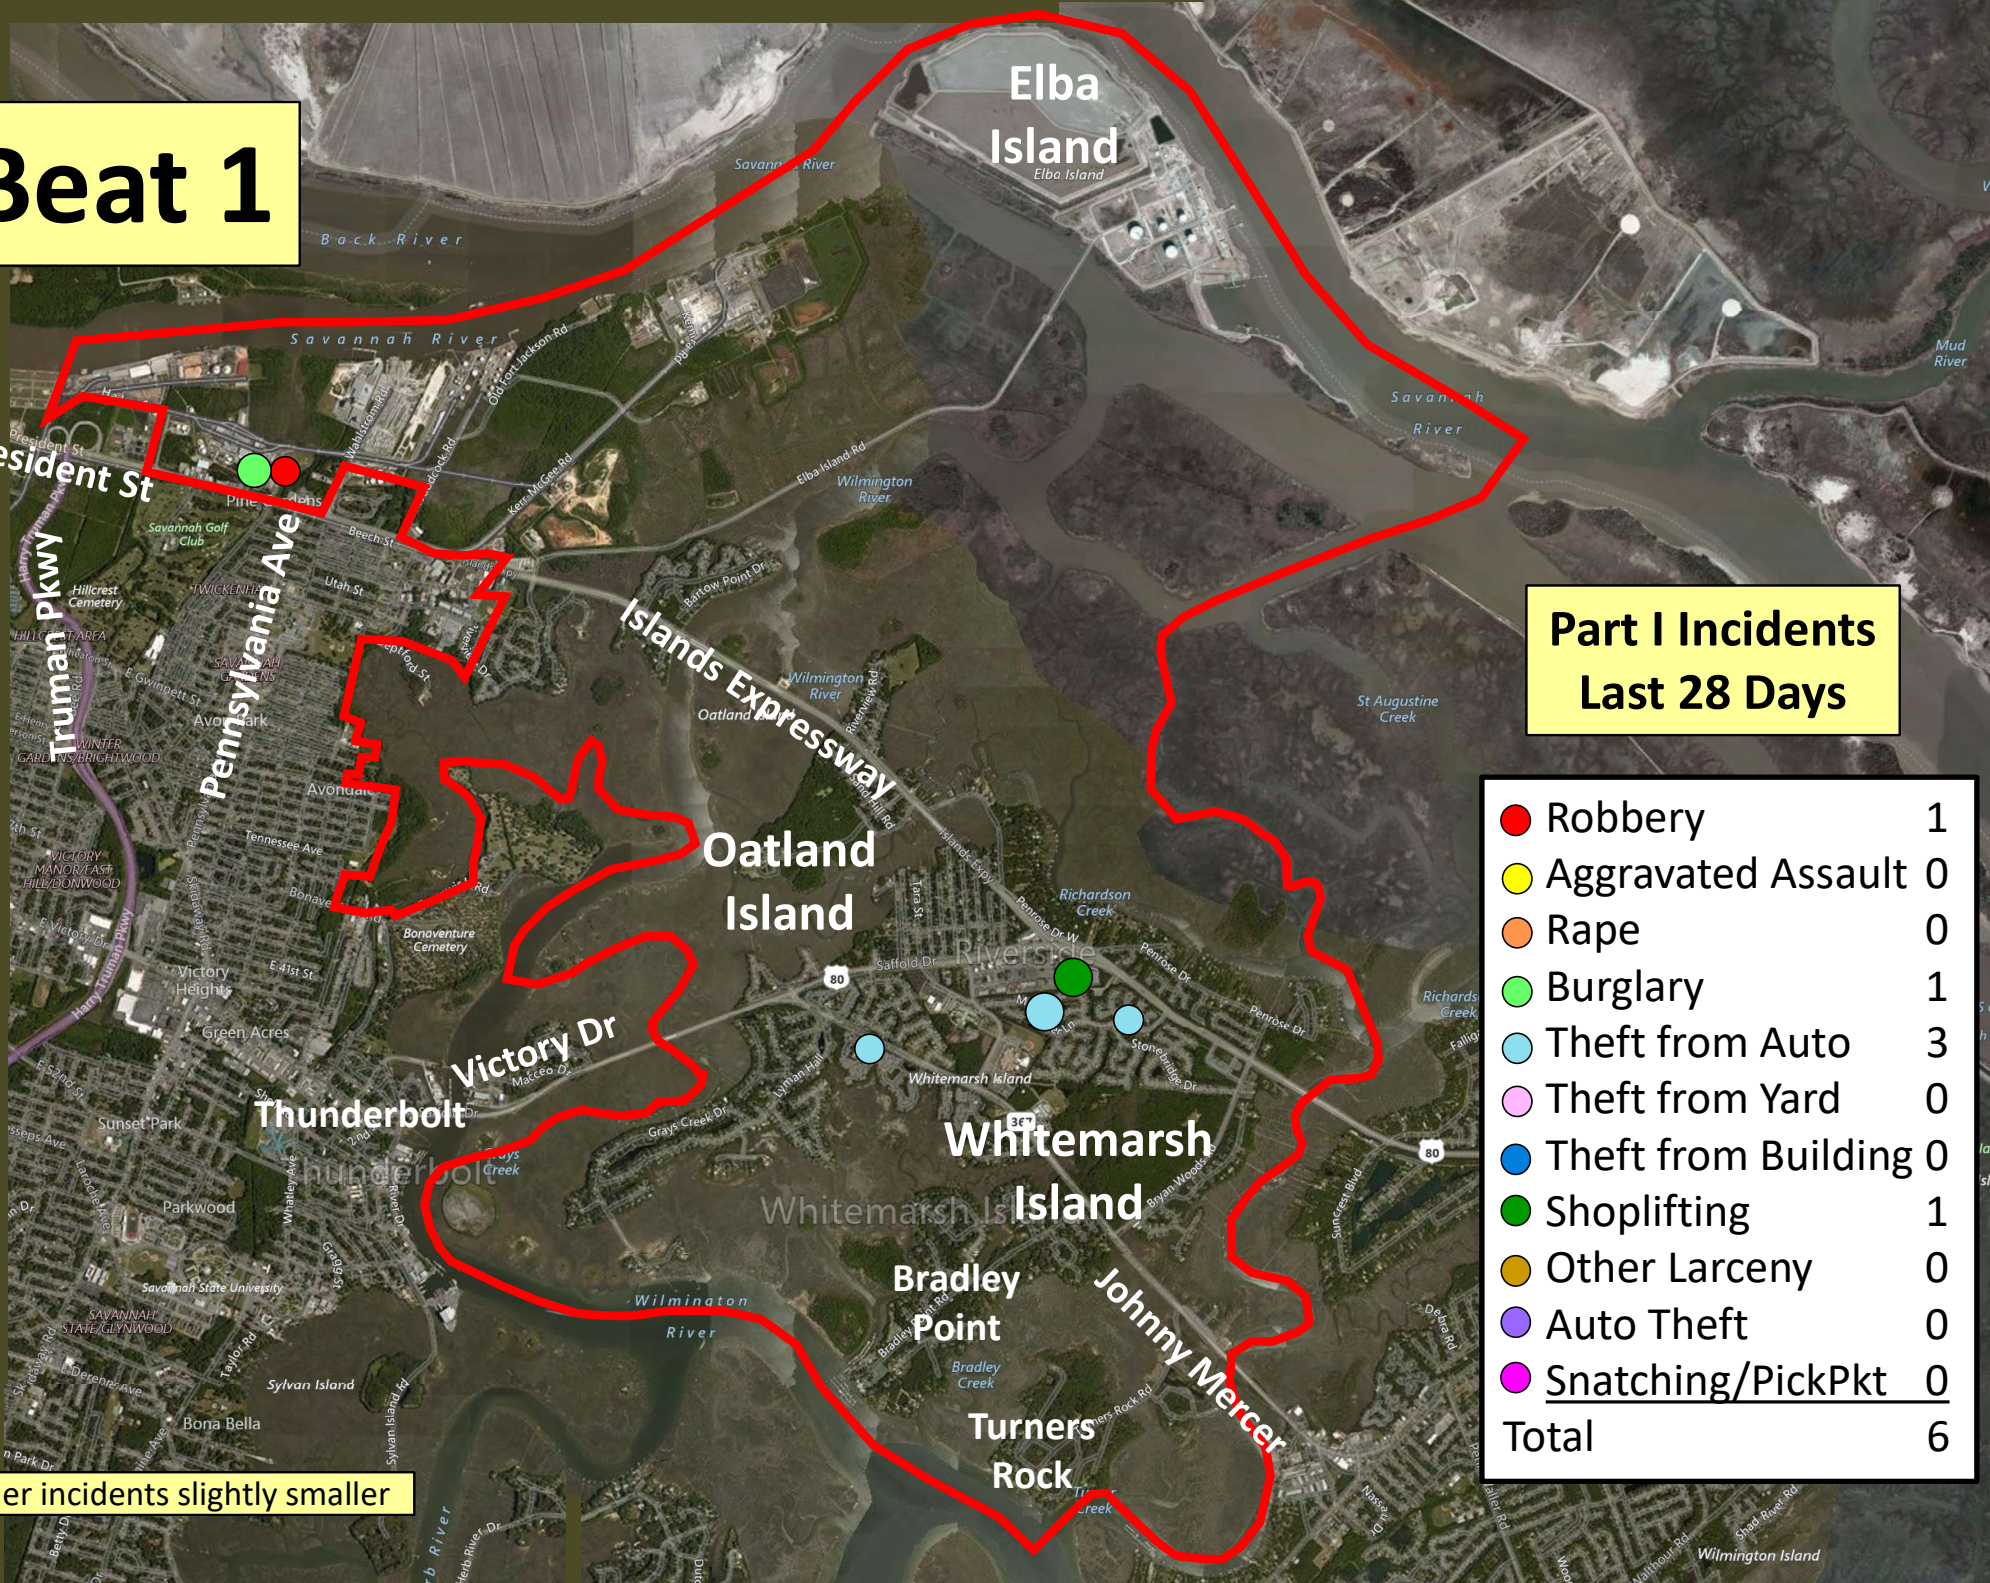

Beat 1

Part I Incidents Last 28 Days

● Robbery	1
● Aggravated Assault	0
● Rape	0
● Burglary	1
● Theft from Auto	3
● Theft from Yard	0
● Theft from Building	0
● Shoplifting	1
● Other Larceny	0
● Auto Theft	0
● Snatching/PickPkt	0
Total	6

Older incidents slightly smaller

Beat 2

Part I Incidents
Last 28 Days

Older incidents slightly smaller

Homicide	1
Robbery	0
Aggravated Assault	1
Rape	0
Burglary	0
Theft from Auto	5
Theft from Yard	0
Theft from Building	0
Shoplifting	4
Other Larceny	0
Auto Theft	1
Total	12