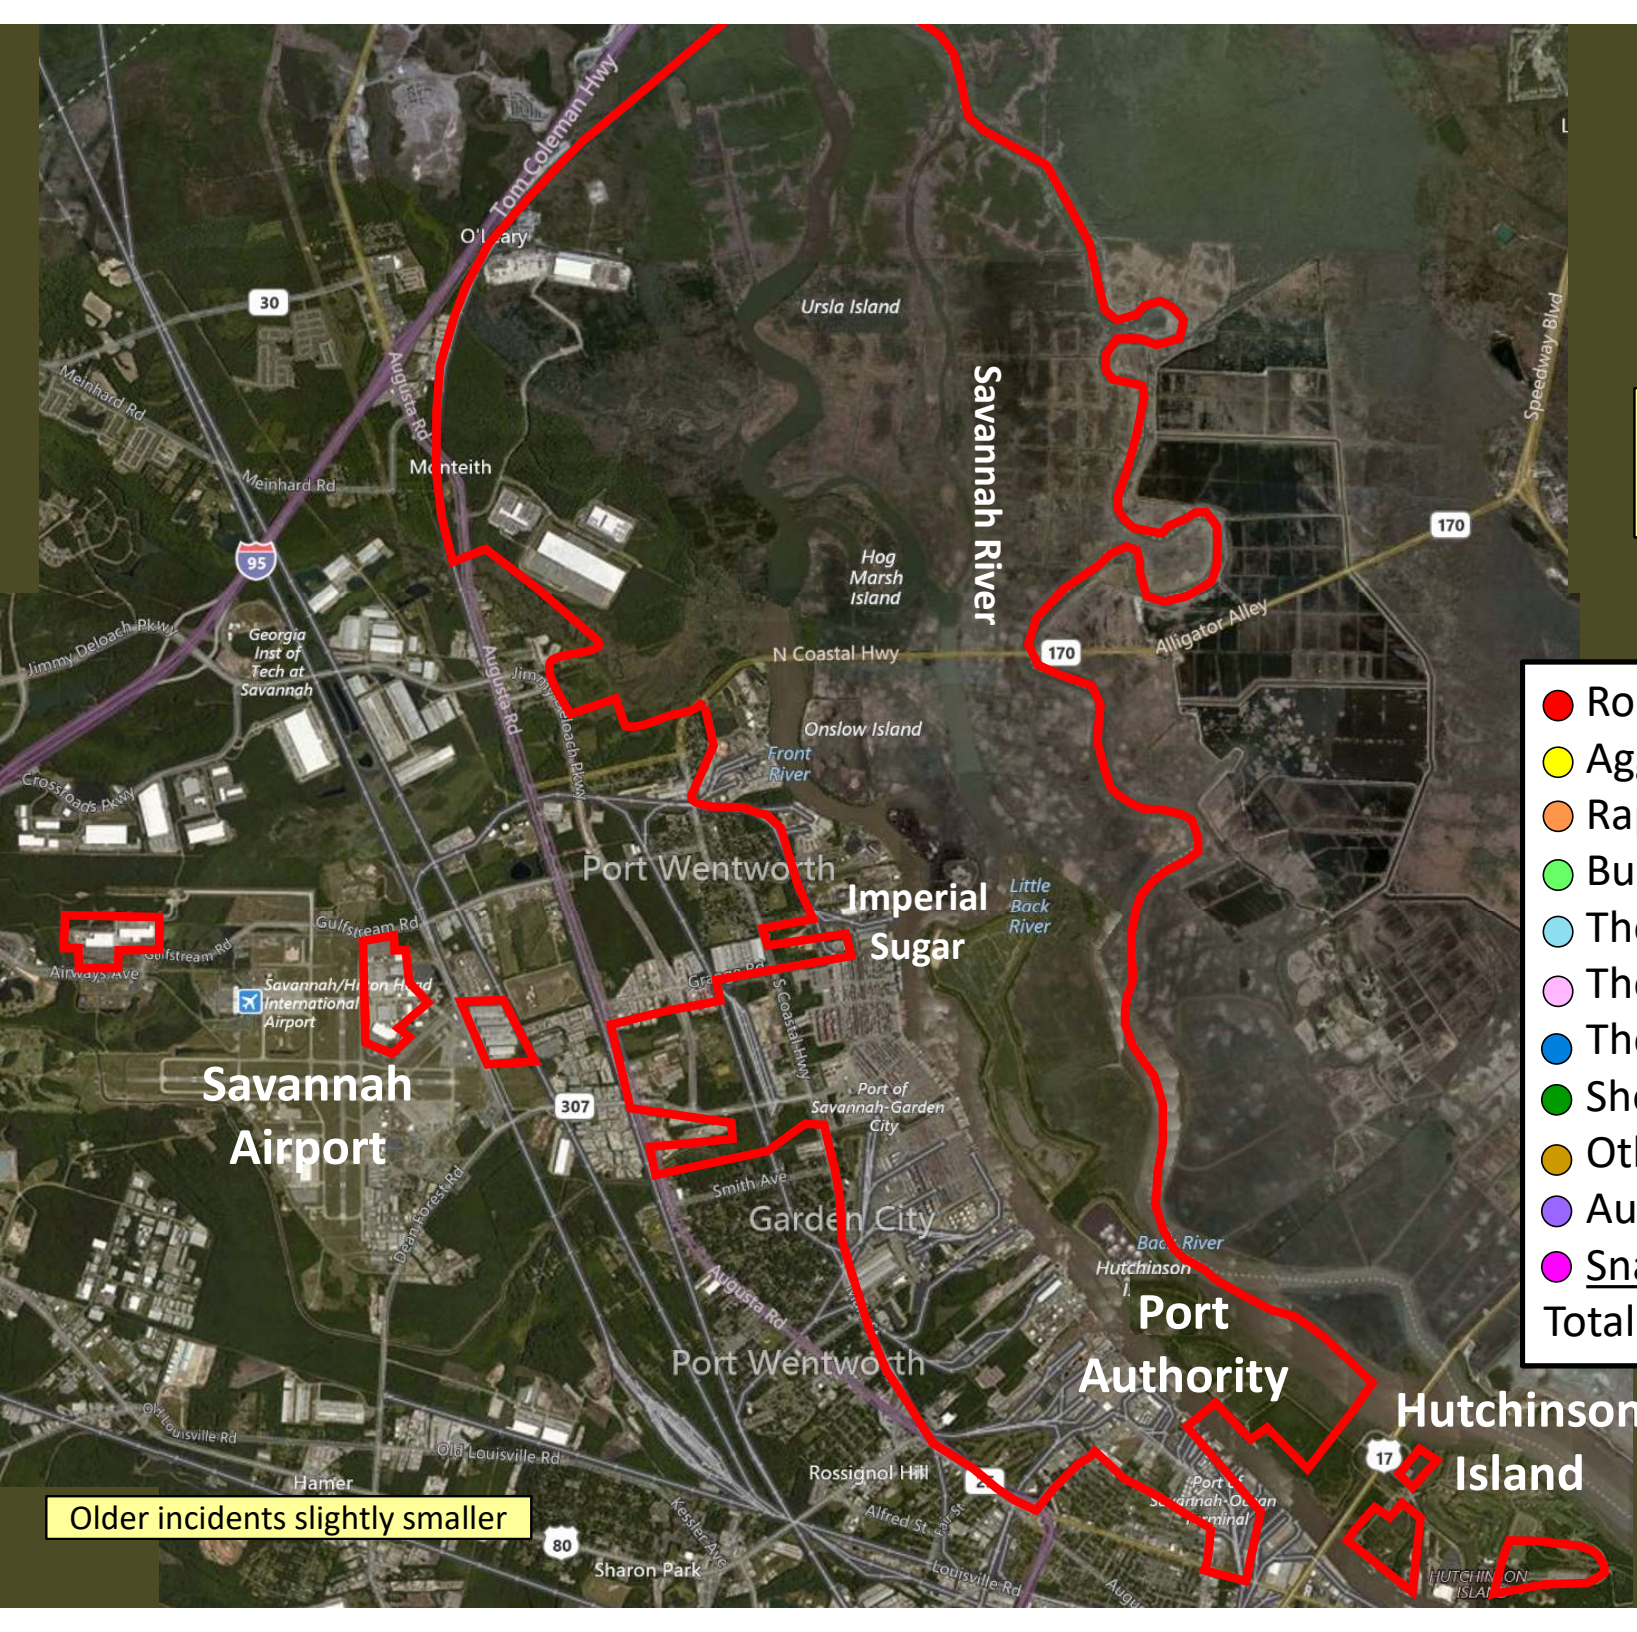

Beat 6

Part I Incidents
Last 28 Days

● Robbery	0
● Aggravated Assault	0
● Rape	0
● Burglary	0
● Theft from Auto	1
● Theft from Yard	0
● Theft from Building	0
● Shoplifting	0
● Other Larceny	0
● Auto Theft	0
● Snatching/PickPkt	0
Total	0

Older incidents slightly smaller