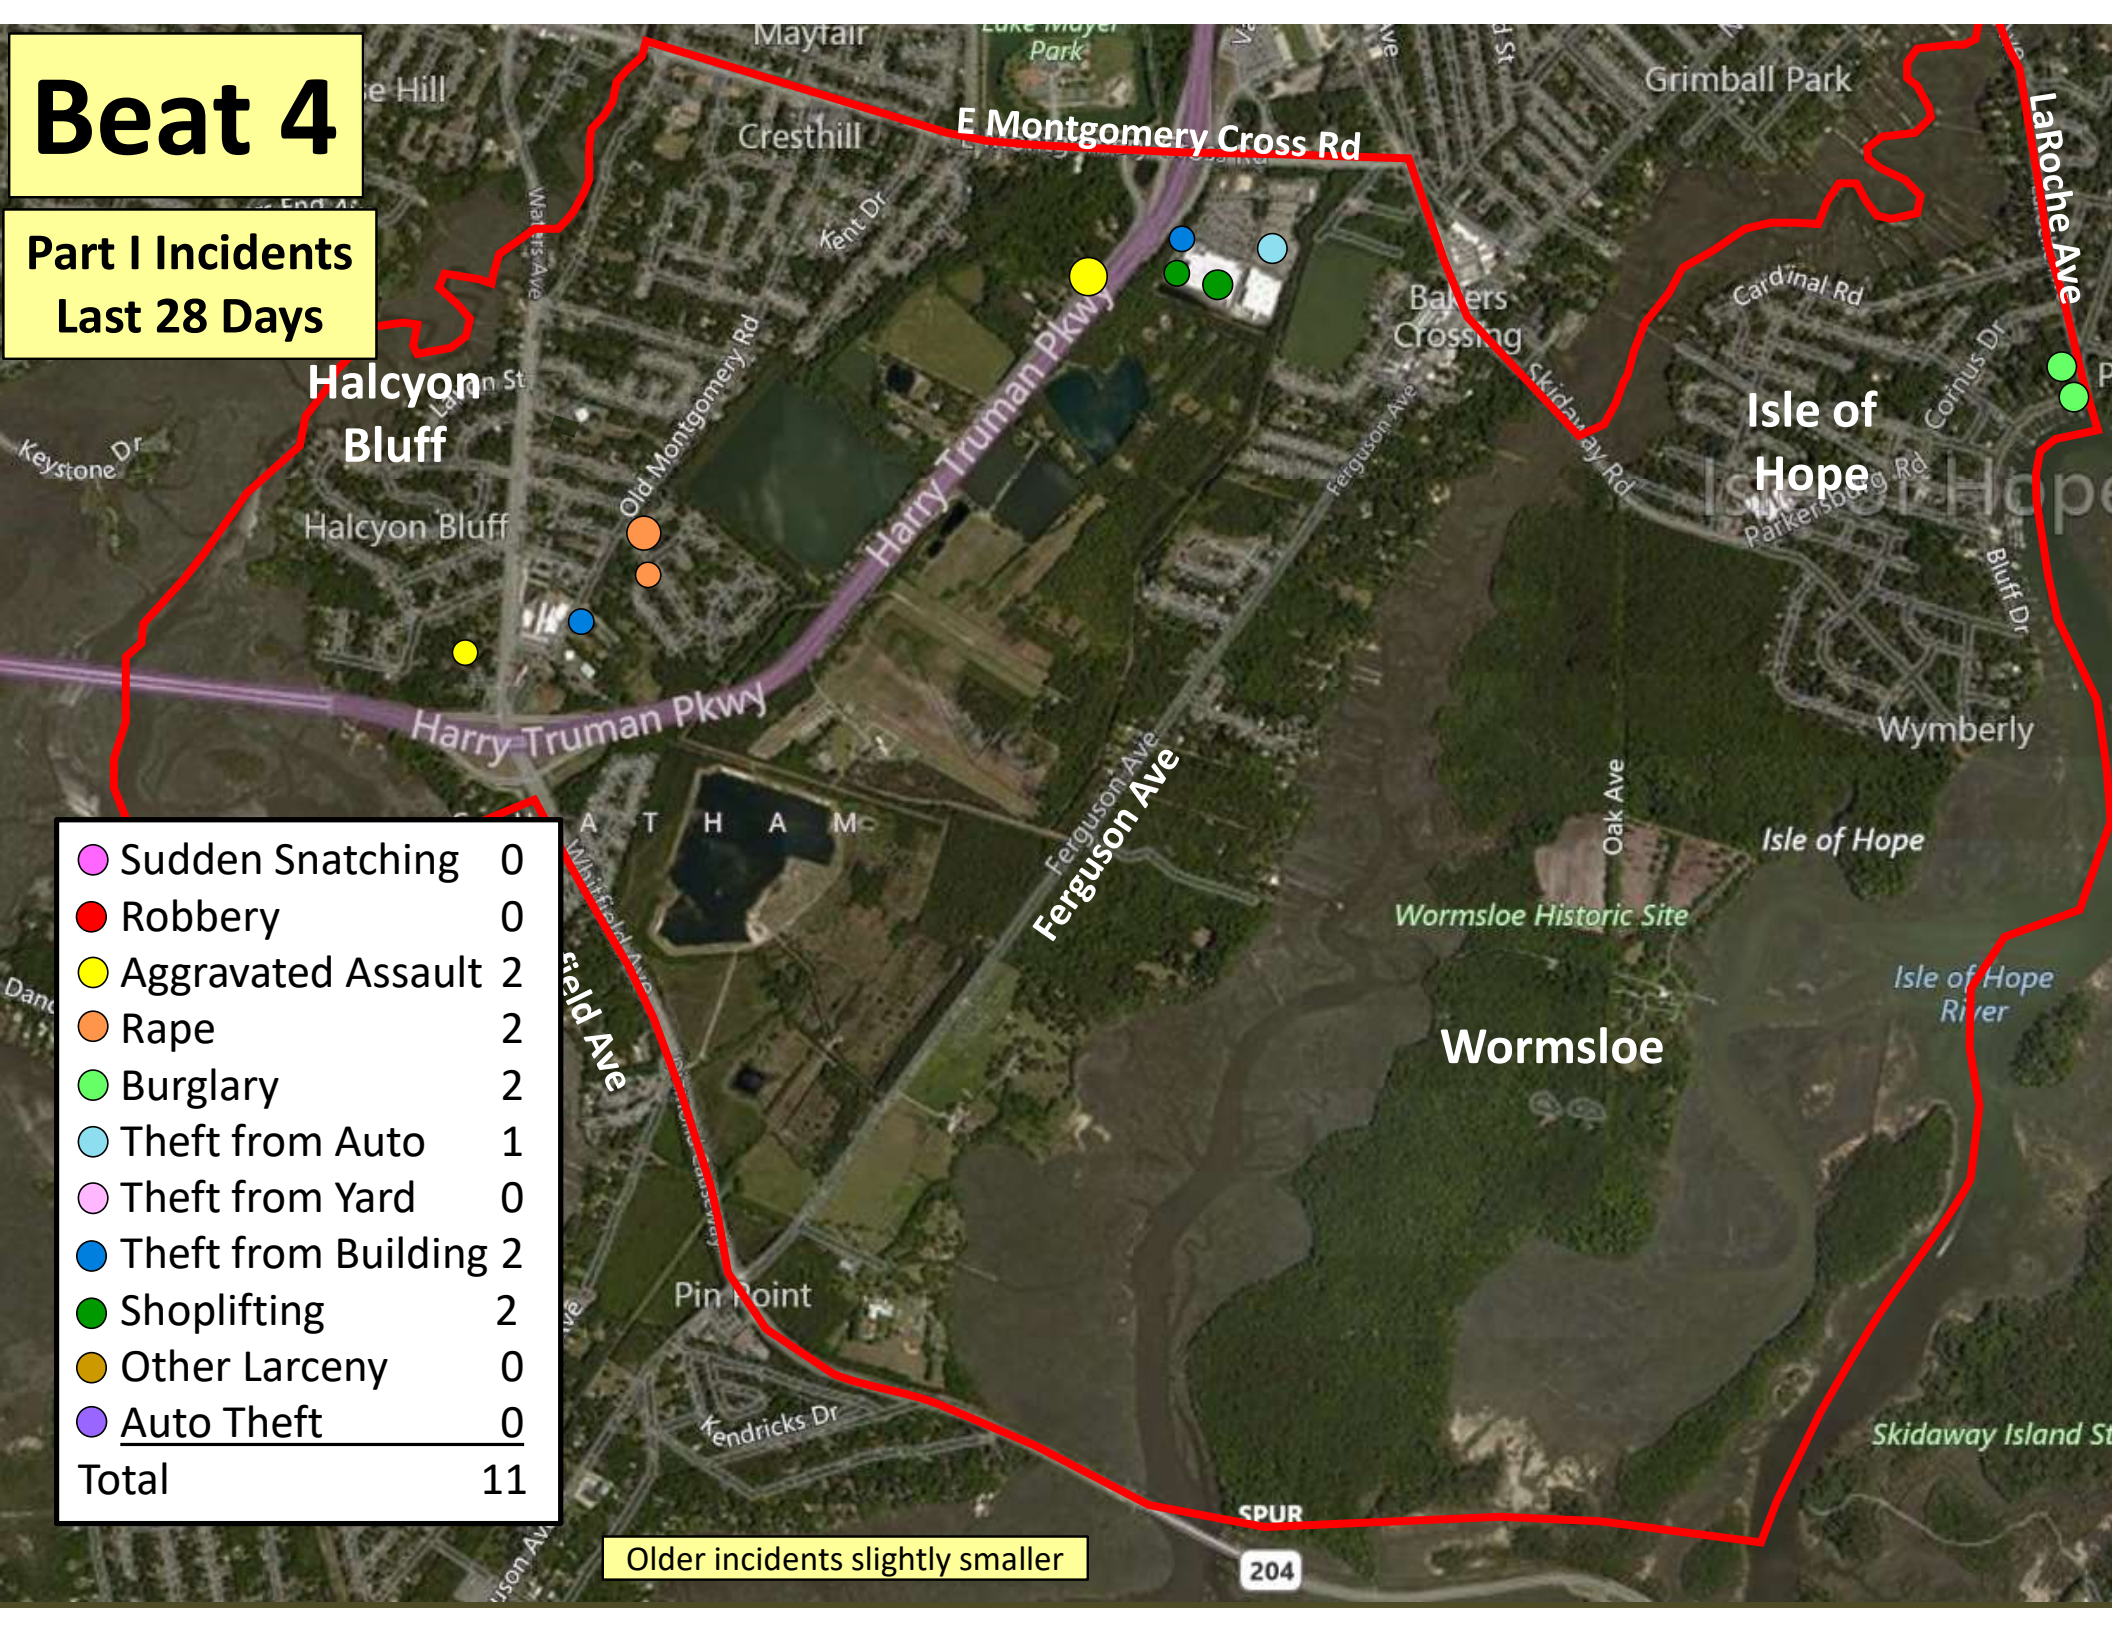

Beat 4

Part I Incidents
Last 28 Days

● Sudden Snatching	0
● Robbery	0
● Aggravated Assault	2
● Rape	2
● Burglary	2
● Theft from Auto	1
● Theft from Yard	0
● Theft from Building	2
● Shoplifting	2
● Other Larceny	0
● Auto Theft	0
Total	11

Older incidents slightly smaller