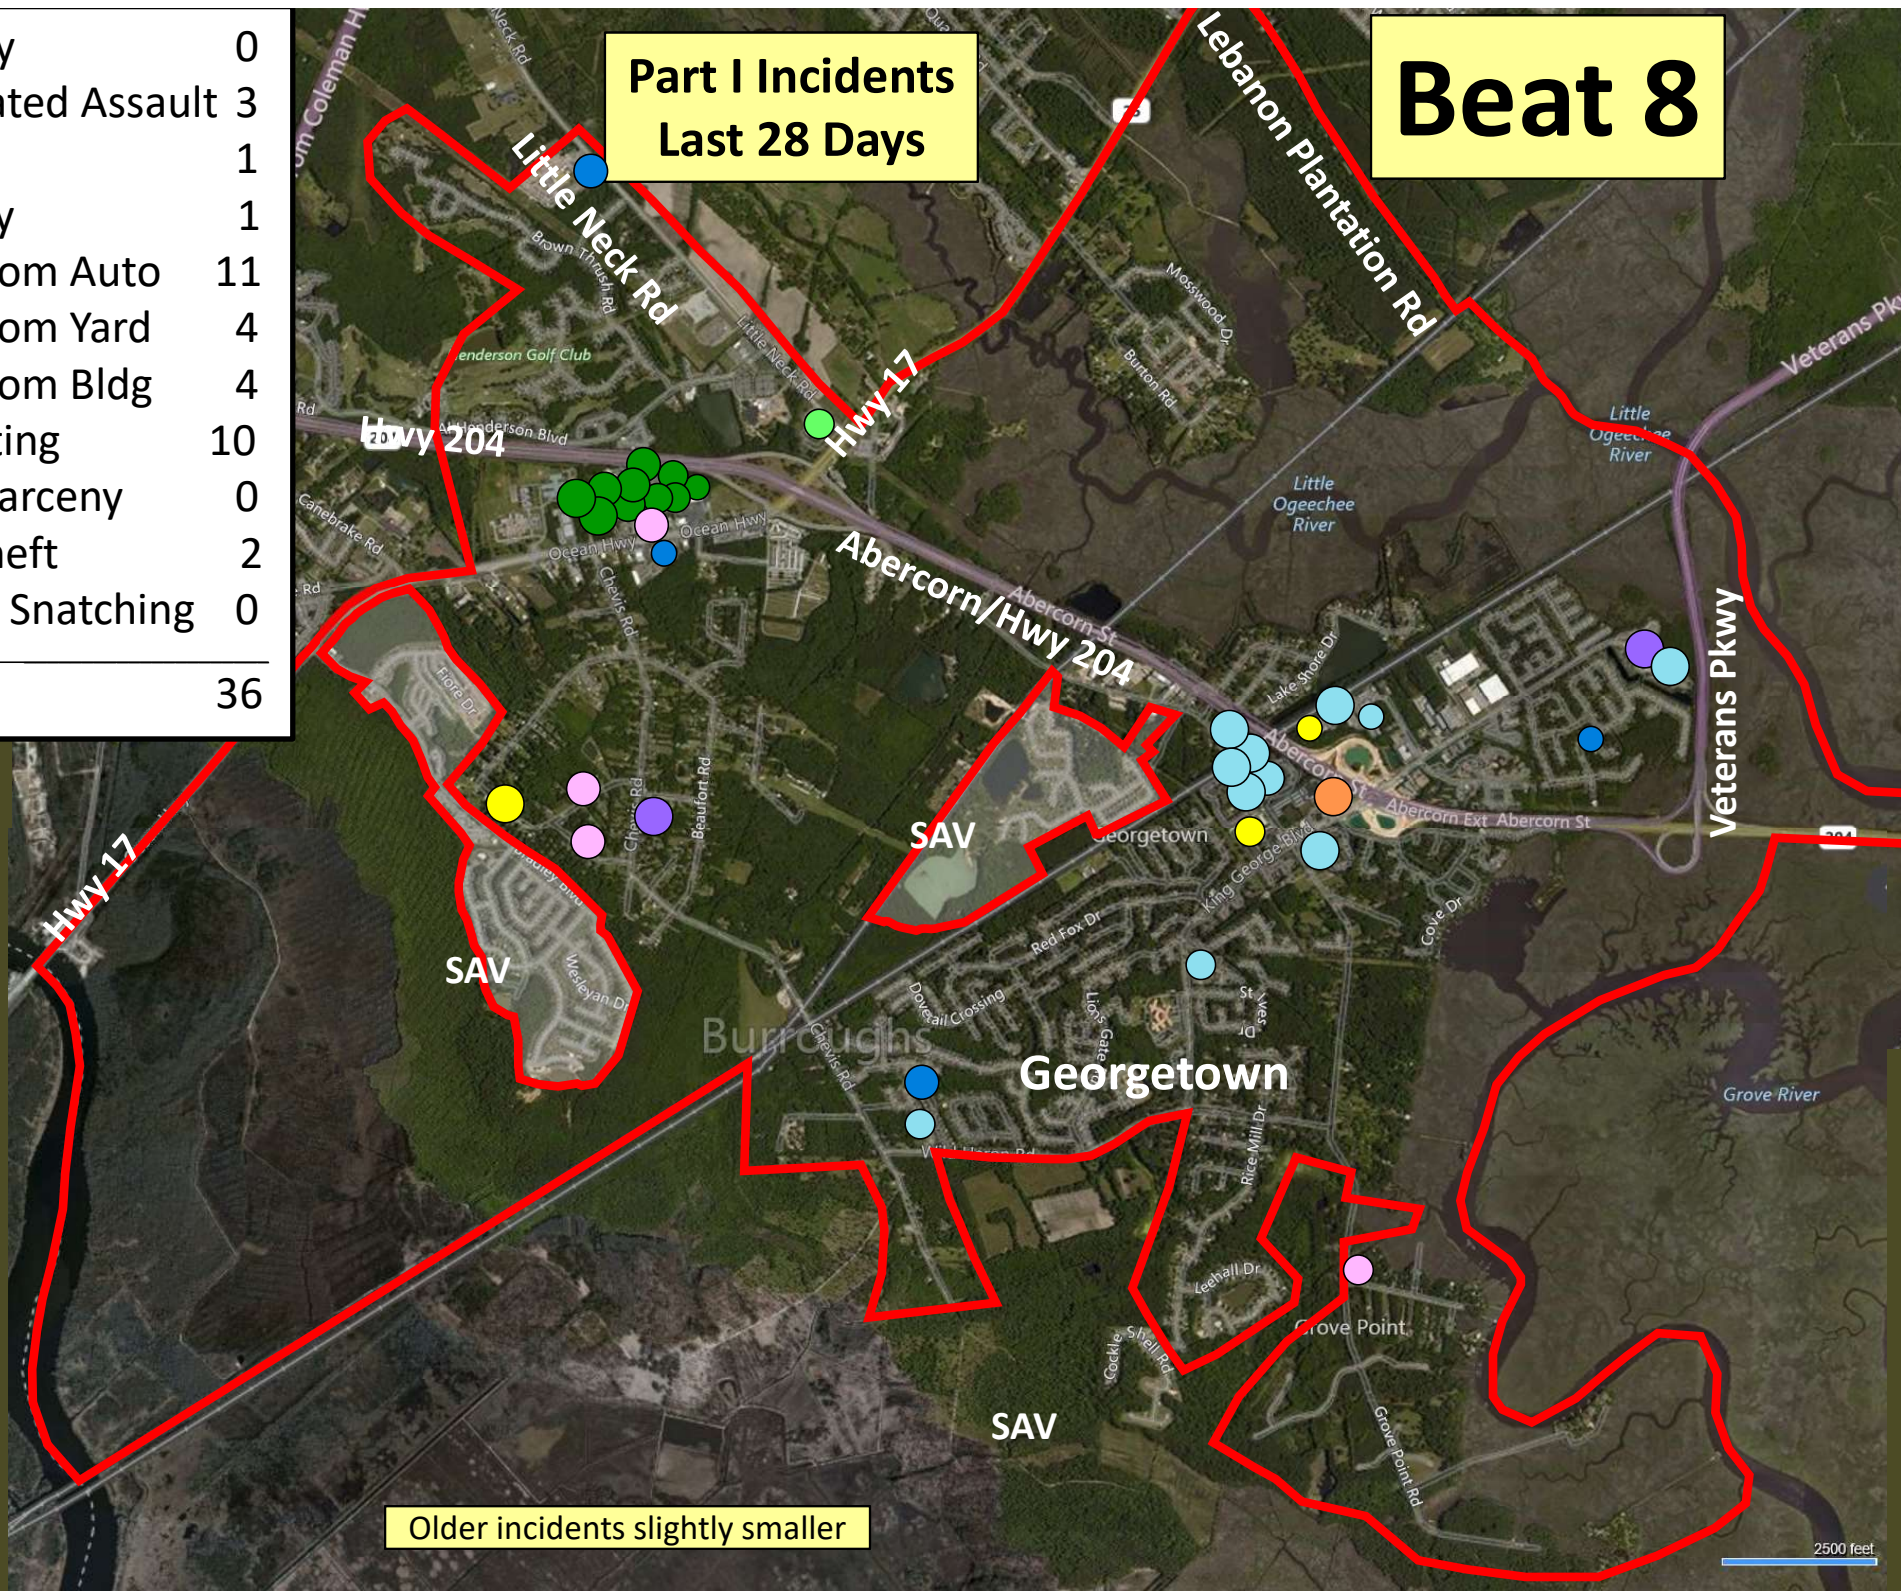

Beat 6

Part I Incidents
Last 28 Days

● Robbery	0
● Aggravated Assault	0
● Rape	0
● Burglary	0
● Theft from Auto	1
● Theft from Yard	0
● Theft from Building	0
● Shoplifting	0
● Other Larceny	0
● Auto Theft	0
● Snatching/PickPkt	0
Total	0

Older incidents slightly smaller

Beat 7

Part I Incidents
Last 28 Days

● Robbery	1
● Aggravated Assault	5
● Rape	0
● Burglary	2
● Theft from Auto	9
● Theft from Yard	1
● Theft from Building	2
● Shoplifting	0
● Other Larceny	3
● Auto Theft	3
● Snatching/PickPkt	0
Total	26

Older incidents slightly smaller

Beat 8

Part I Incidents Last 28 Days

● Robbery	0
● Aggravated Assault	3
● Rape	1
● Burglary	1
● Theft from Auto	11
● Theft from Yard	4
● Theft from Bldg	4
● Shoplifting	10
● Other Larceny	0
● Auto Theft	2
● Sudden Snatching	0
Total	36

Older incidents slightly smaller

Beat 9

Part I Incidents
Last 28 Days

Homicide	1
Robbery	0
Aggravated Assault	4
Rape	0
Burglary	1
Theft from Auto	6
Theft from Yard	2
Theft from Building	3
Shoplifting	0
Other Larceny	1
Auto Theft	0
Snatching/PickPkt	0
Total	18