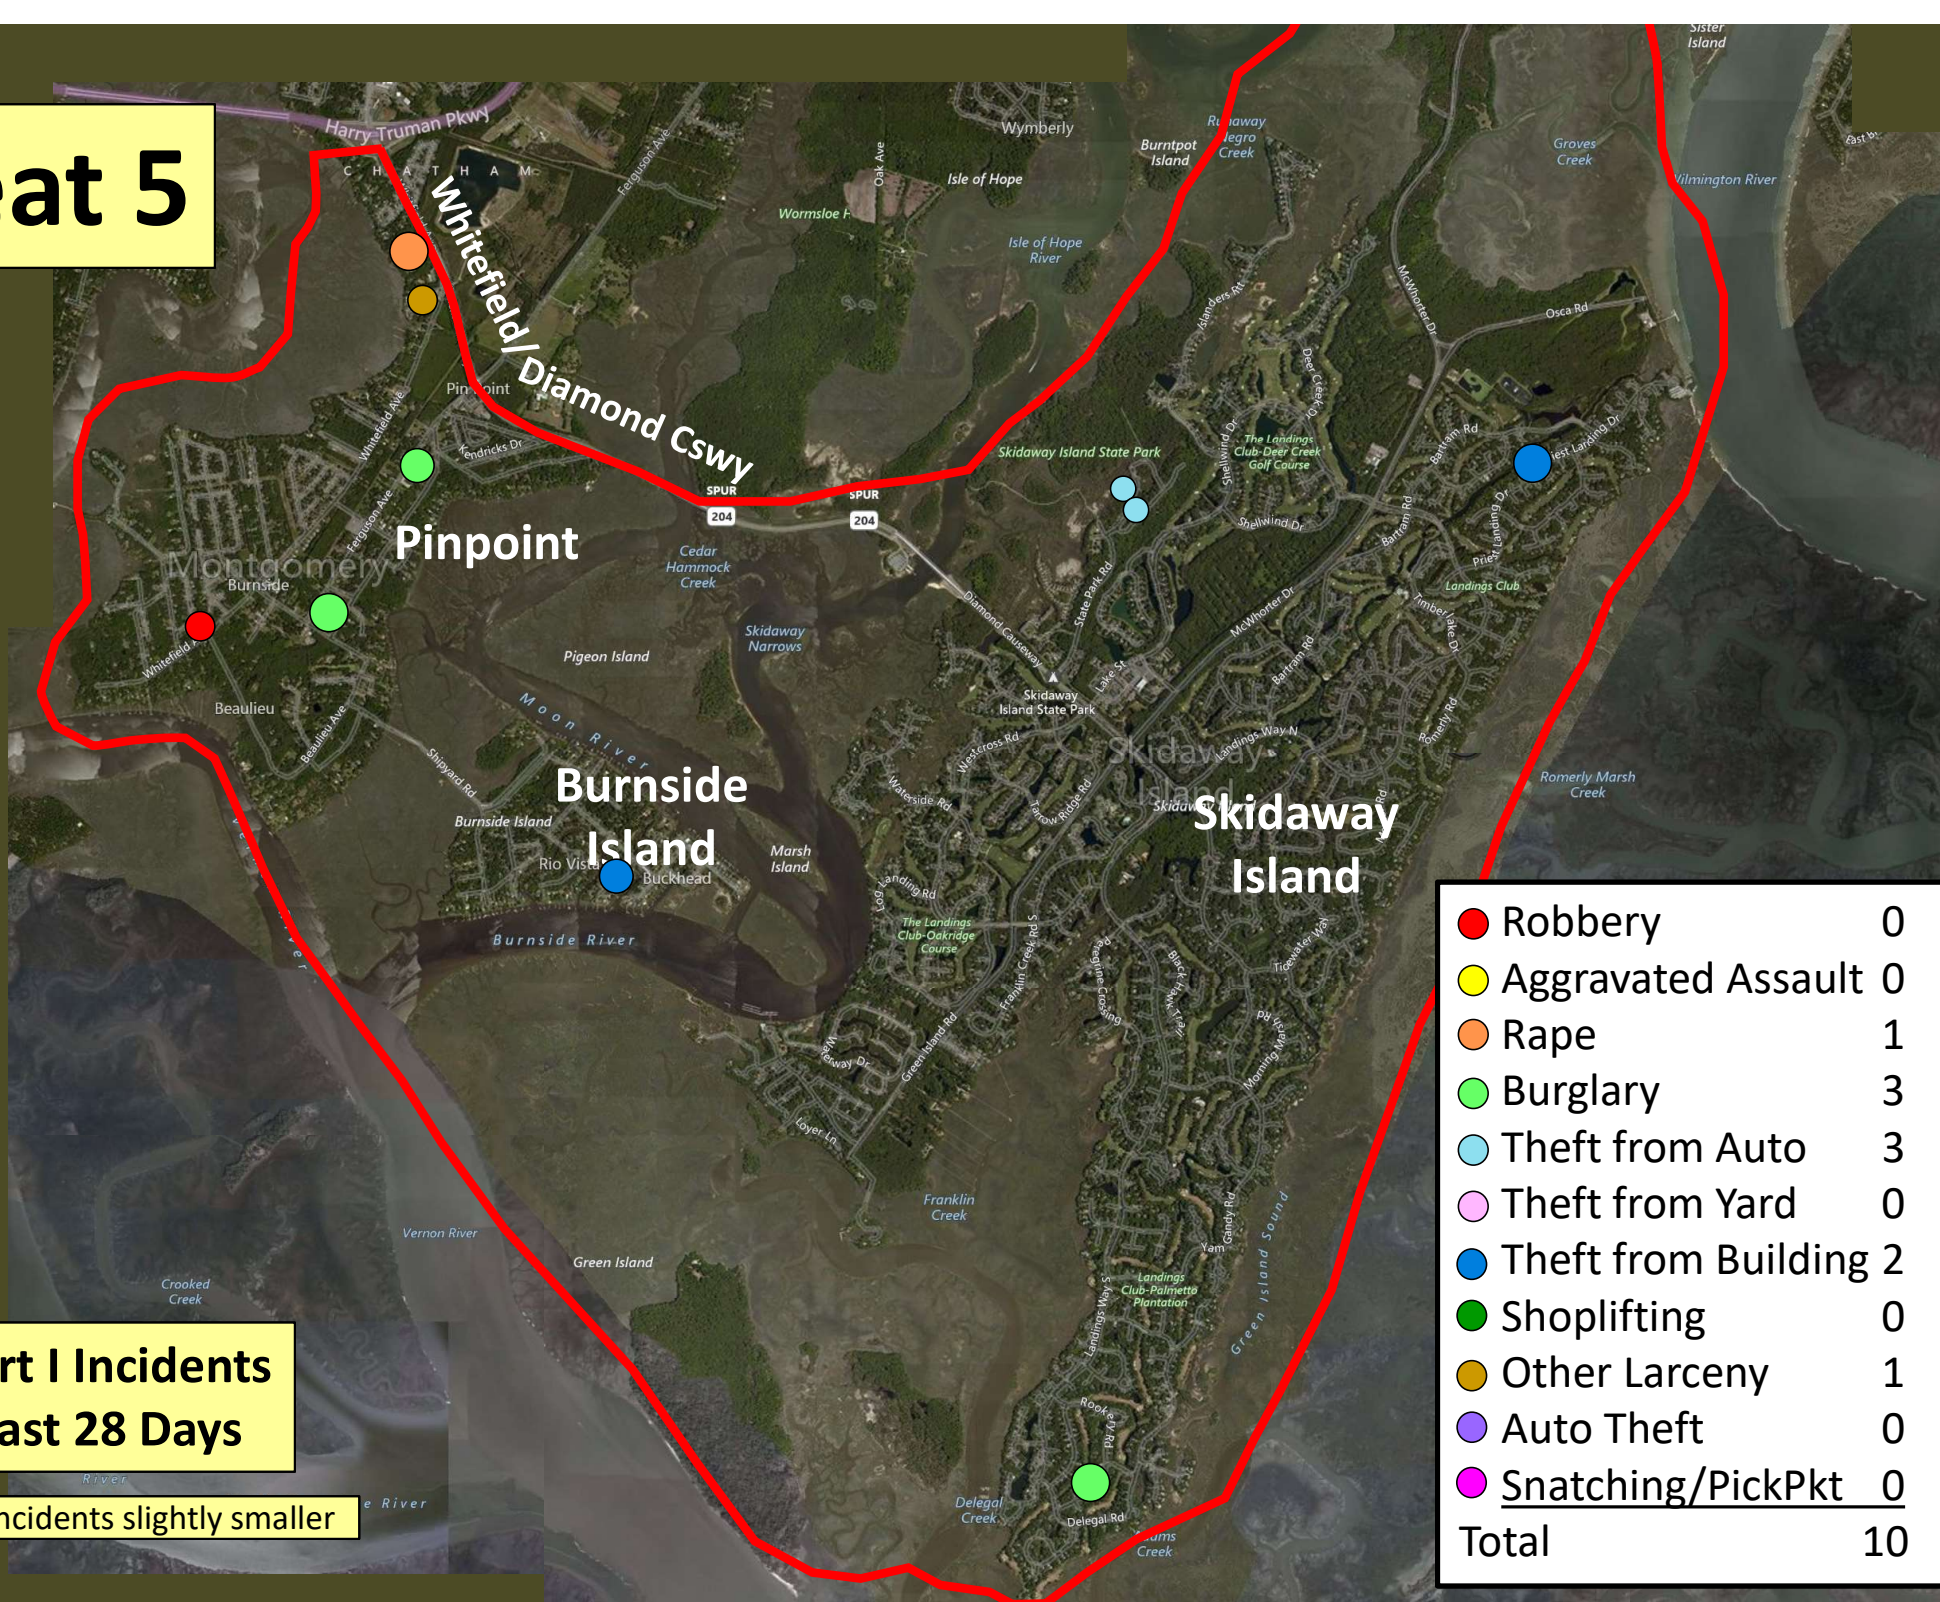

Part I Incidents Last 28 Days

Older incidents slightly smaller

Beat 4

Part I Incidents
Last 28 Days

● Sudden Snatching	0
● Robbery	0
● Aggravated Assault	2
● Rape	2
● Burglary	2
● Theft from Auto	1
● Theft from Yard	0
● Theft from Building	2
● Shoplifting	2
● Other Larceny	0
● Auto Theft	0
Total	11

Older incidents slightly smaller

Beat 5

**Part I Incidents
Last 28 Days**

Older incidents slightly smaller

● Robbery	0
● Aggravated Assault	0
● Rape	1
● Burglary	3
● Theft from Auto	3
● Theft from Yard	0
● Theft from Building	2
● Shoplifting	0
● Other Larceny	1
● Auto Theft	0
● Snatching/PickPkt	0
Total	10