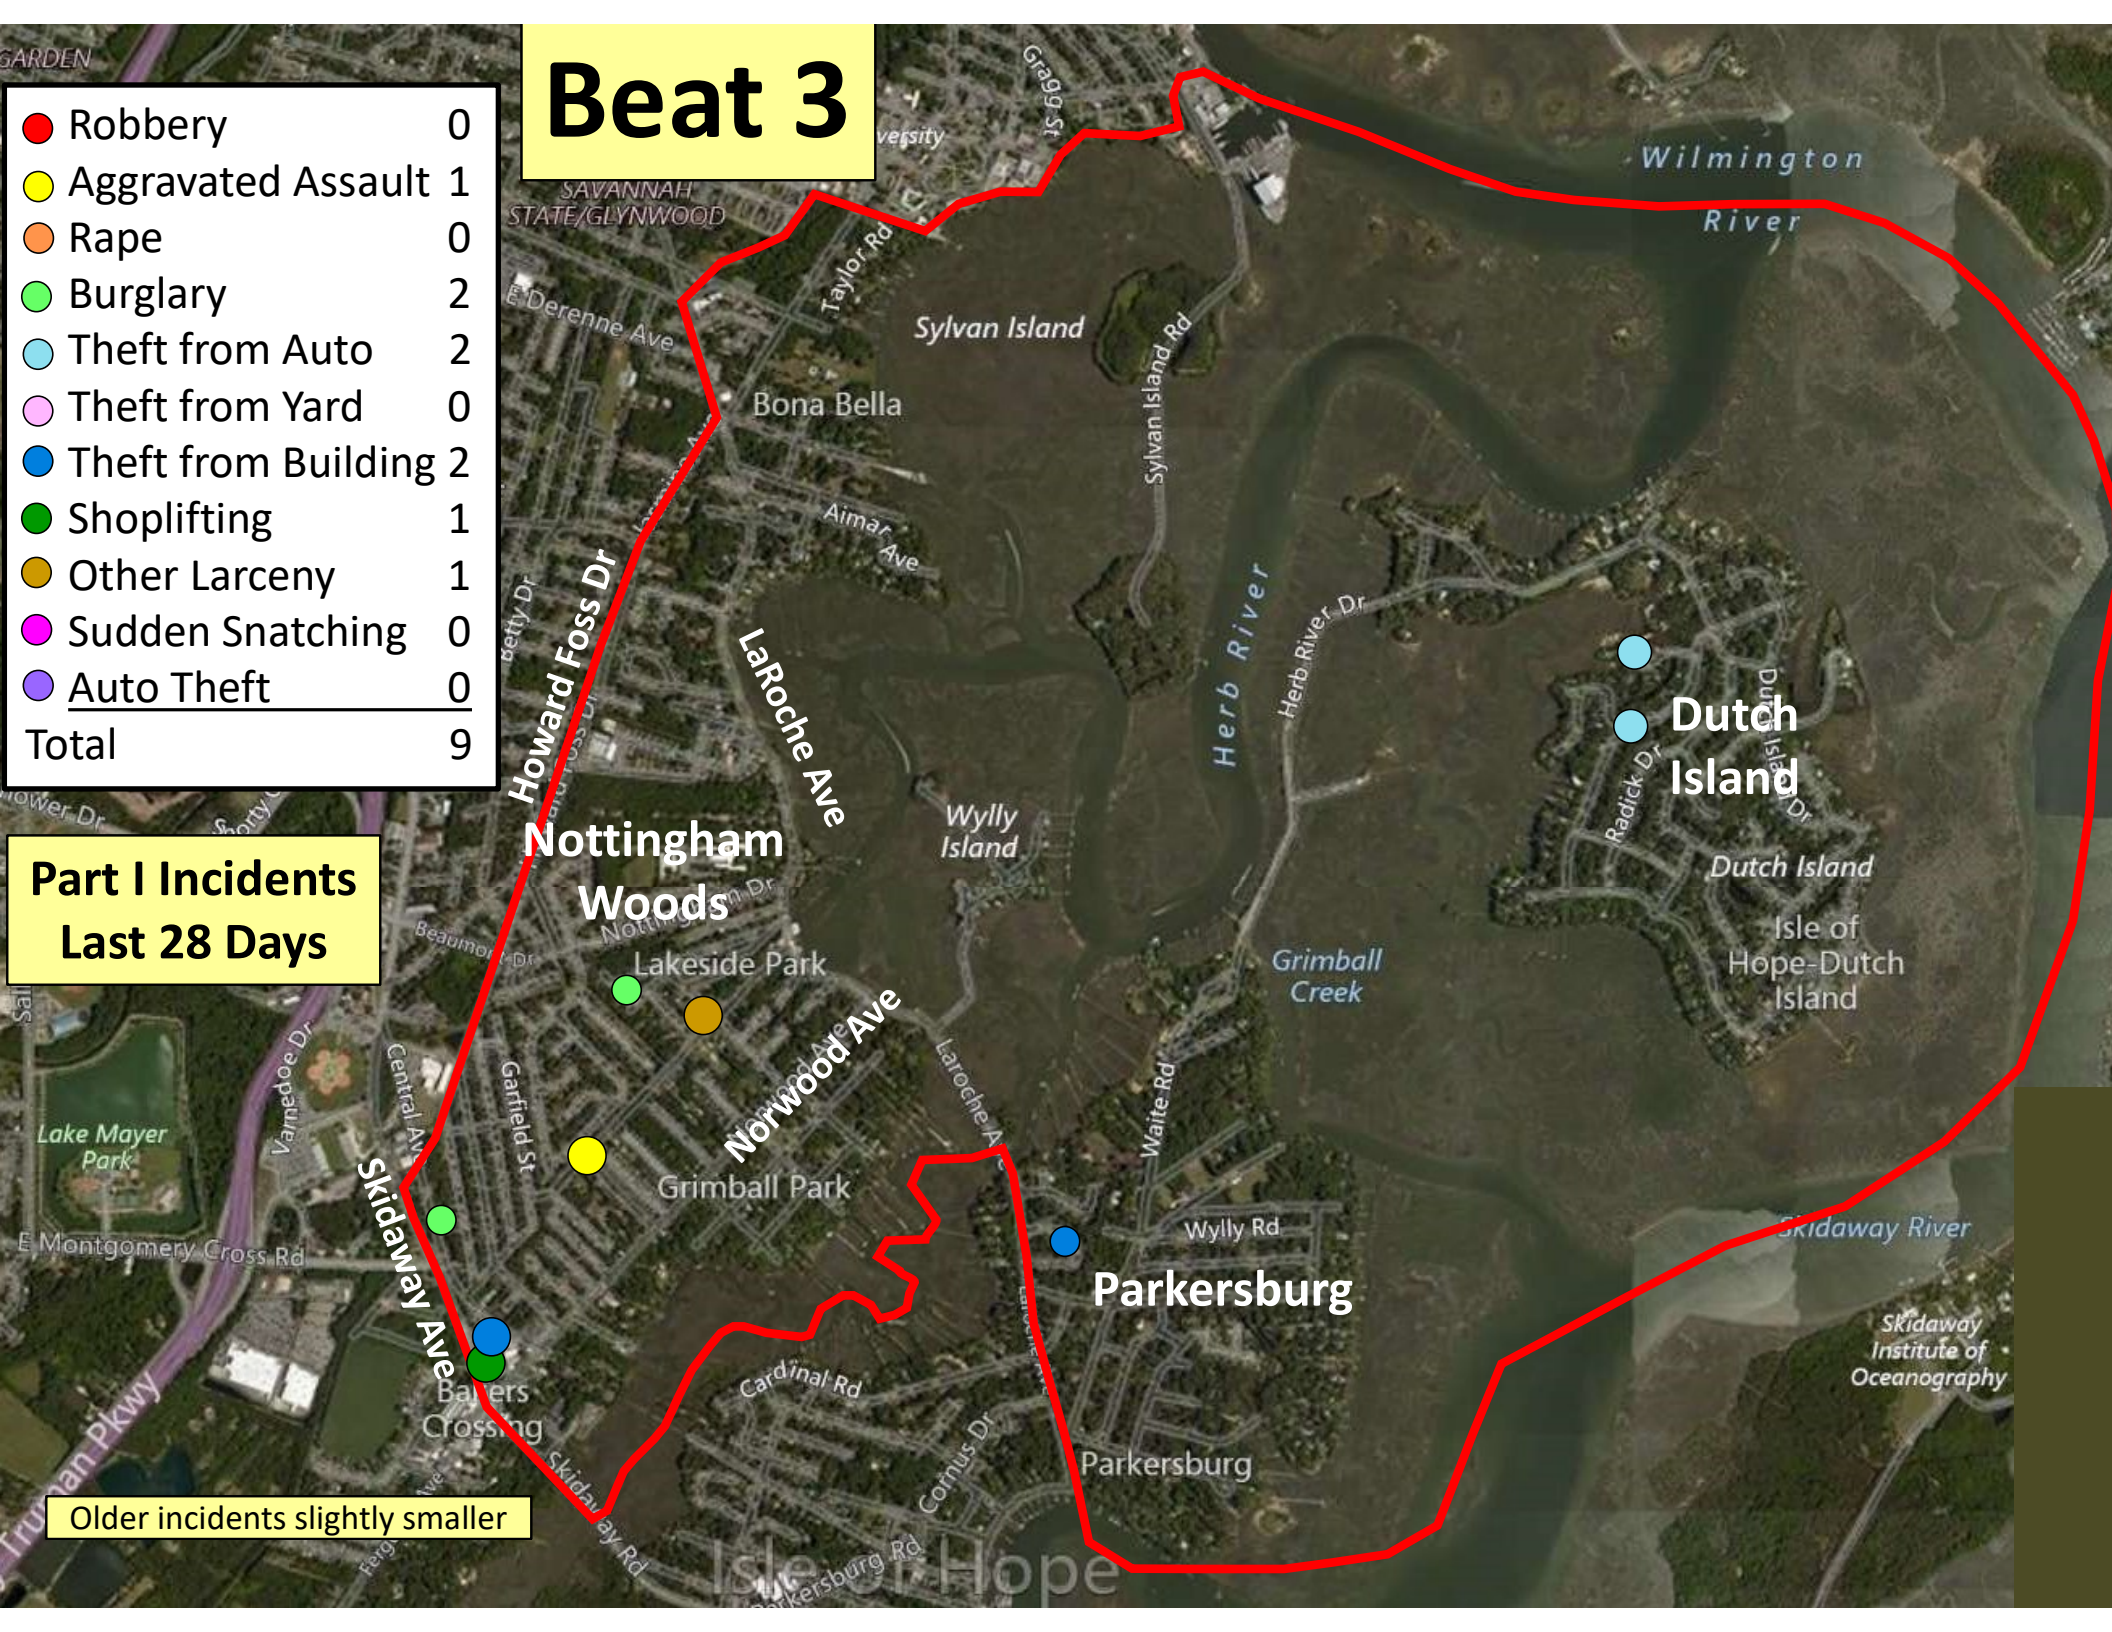

Beat 3

● Robbery	0
● Aggravated Assault	1
● Rape	0
● Burglary	2
● Theft from Auto	2
● Theft from Yard	0
● Theft from Building	2
● Shoplifting	1
● Other Larceny	1
● Sudden Snatching	0
● Auto Theft	0
Total	9

Part I Incidents Last 28 Days

Older incidents slightly smaller