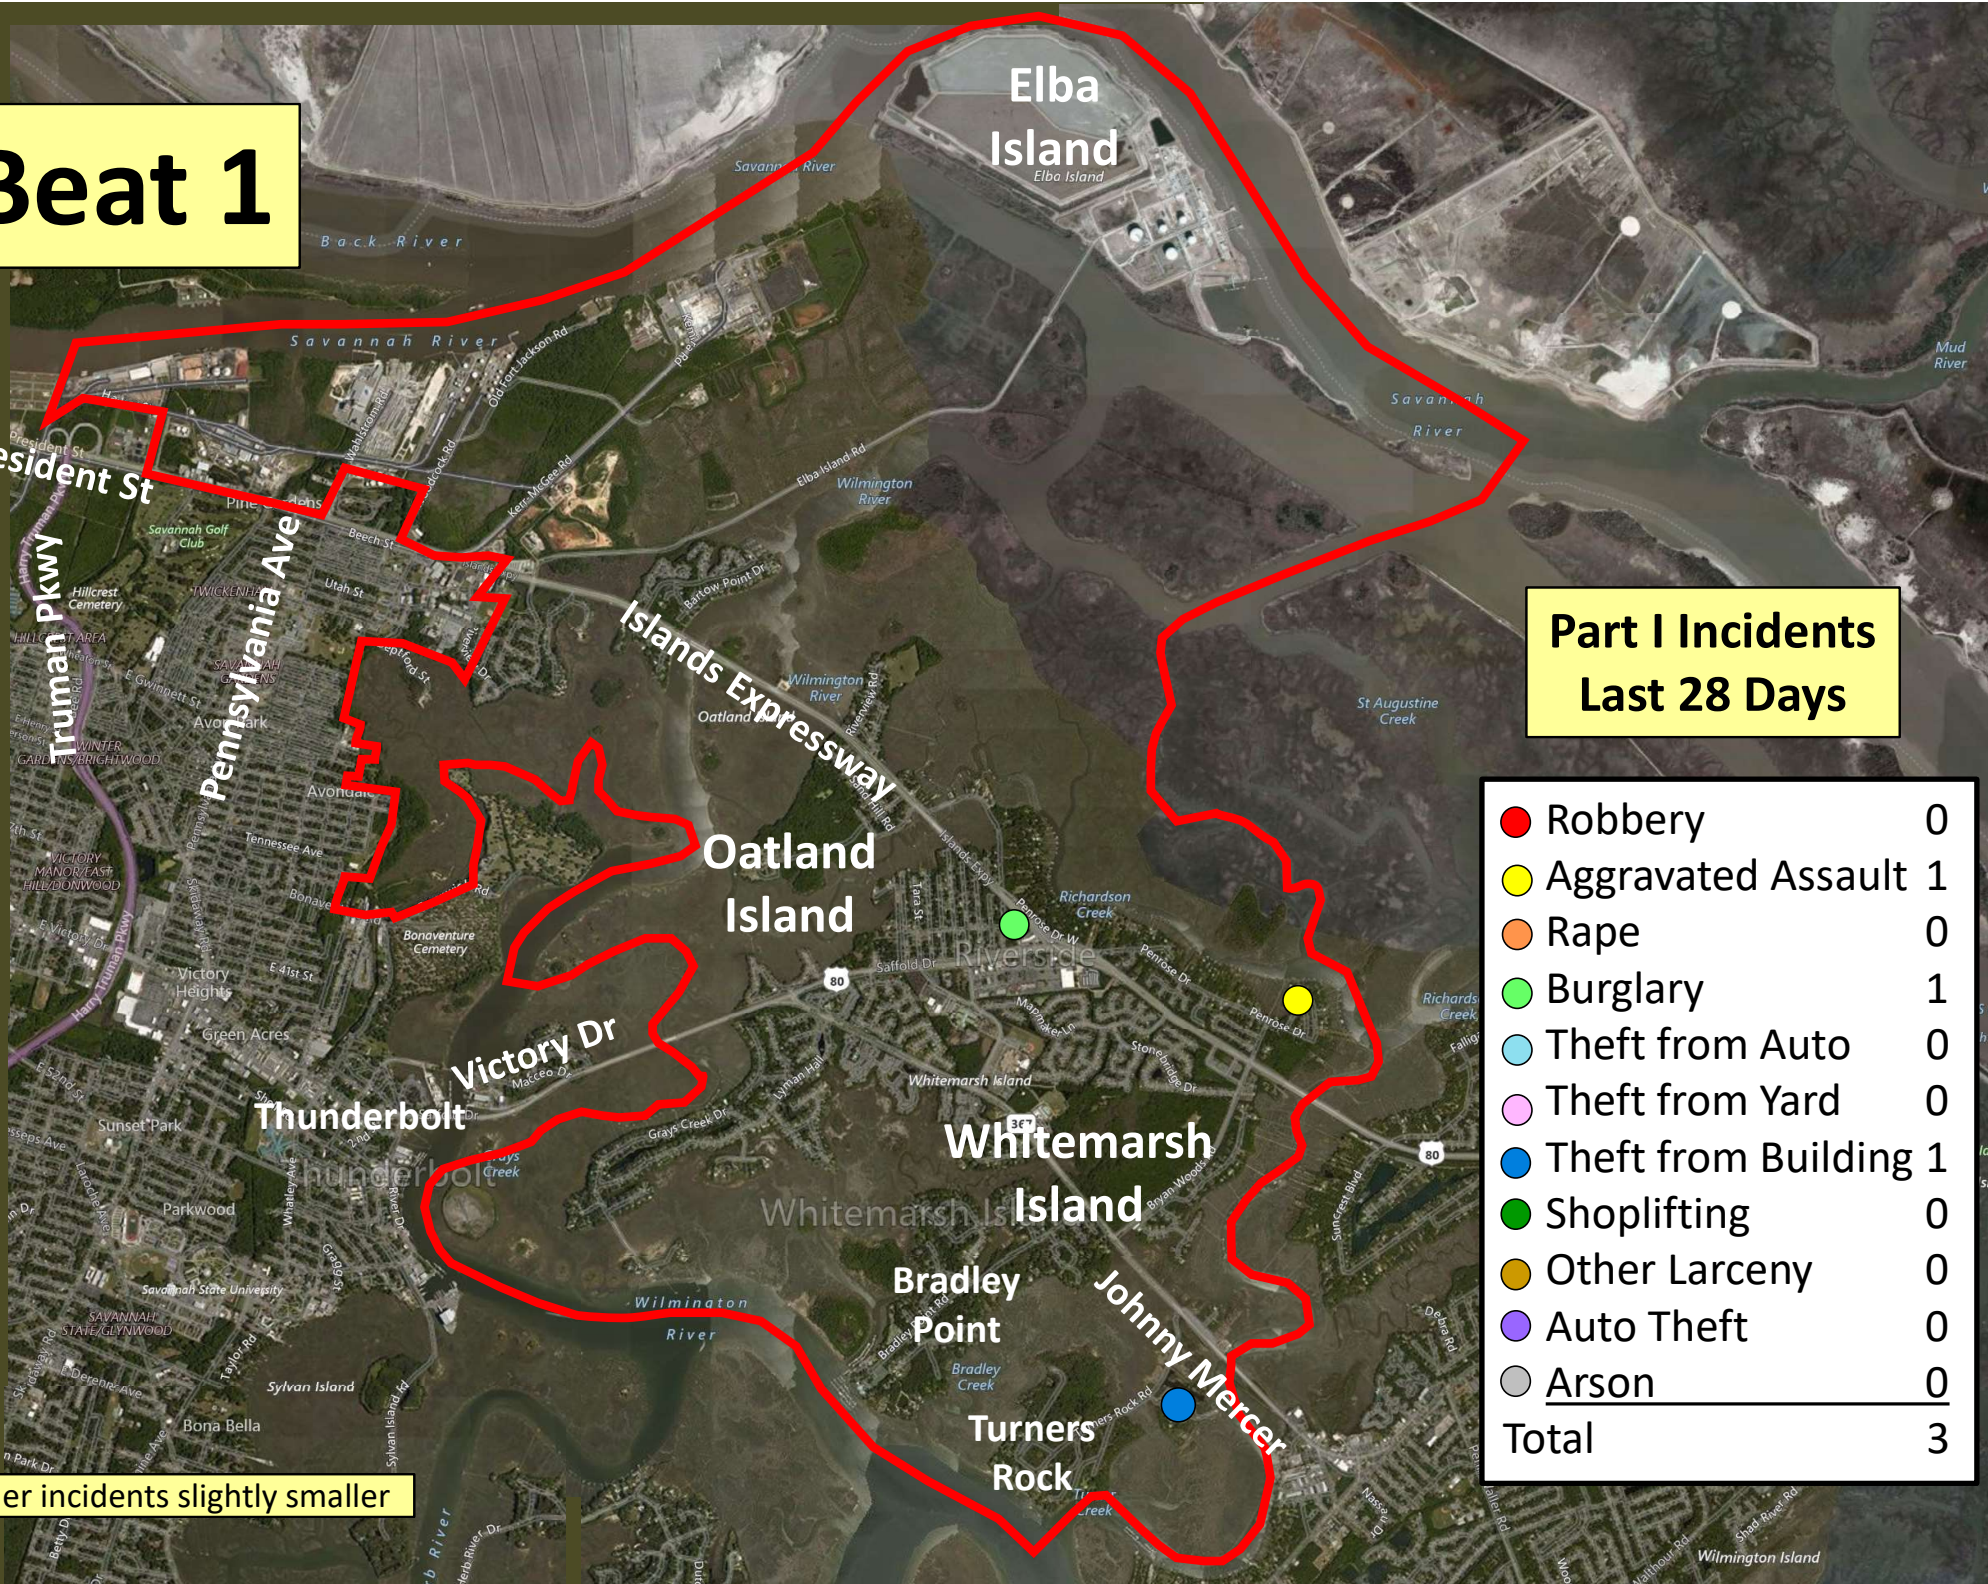

Beat 1

Part I Incidents Last 28 Days

● Robbery	0
● Aggravated Assault	1
● Rape	0
● Burglary	1
● Theft from Auto	0
● Theft from Yard	0
● Theft from Building	1
● Shoplifting	0
● Other Larceny	0
● Auto Theft	0
● Arson	0
Total	3

Older incidents slightly smaller

Beat 2

Part I Incidents
Last 28 Days

Older incidents slightly smaller

● Robbery	0
● Aggravated Assault	0
● Rape	0
● Burglary	0
● Theft from Auto	0
● Theft from Yard	0
● Theft from Building	0
● Shoplifting	0
● Other Larceny	0
● <u>Auto Theft</u>	<u>1</u>
Total	1