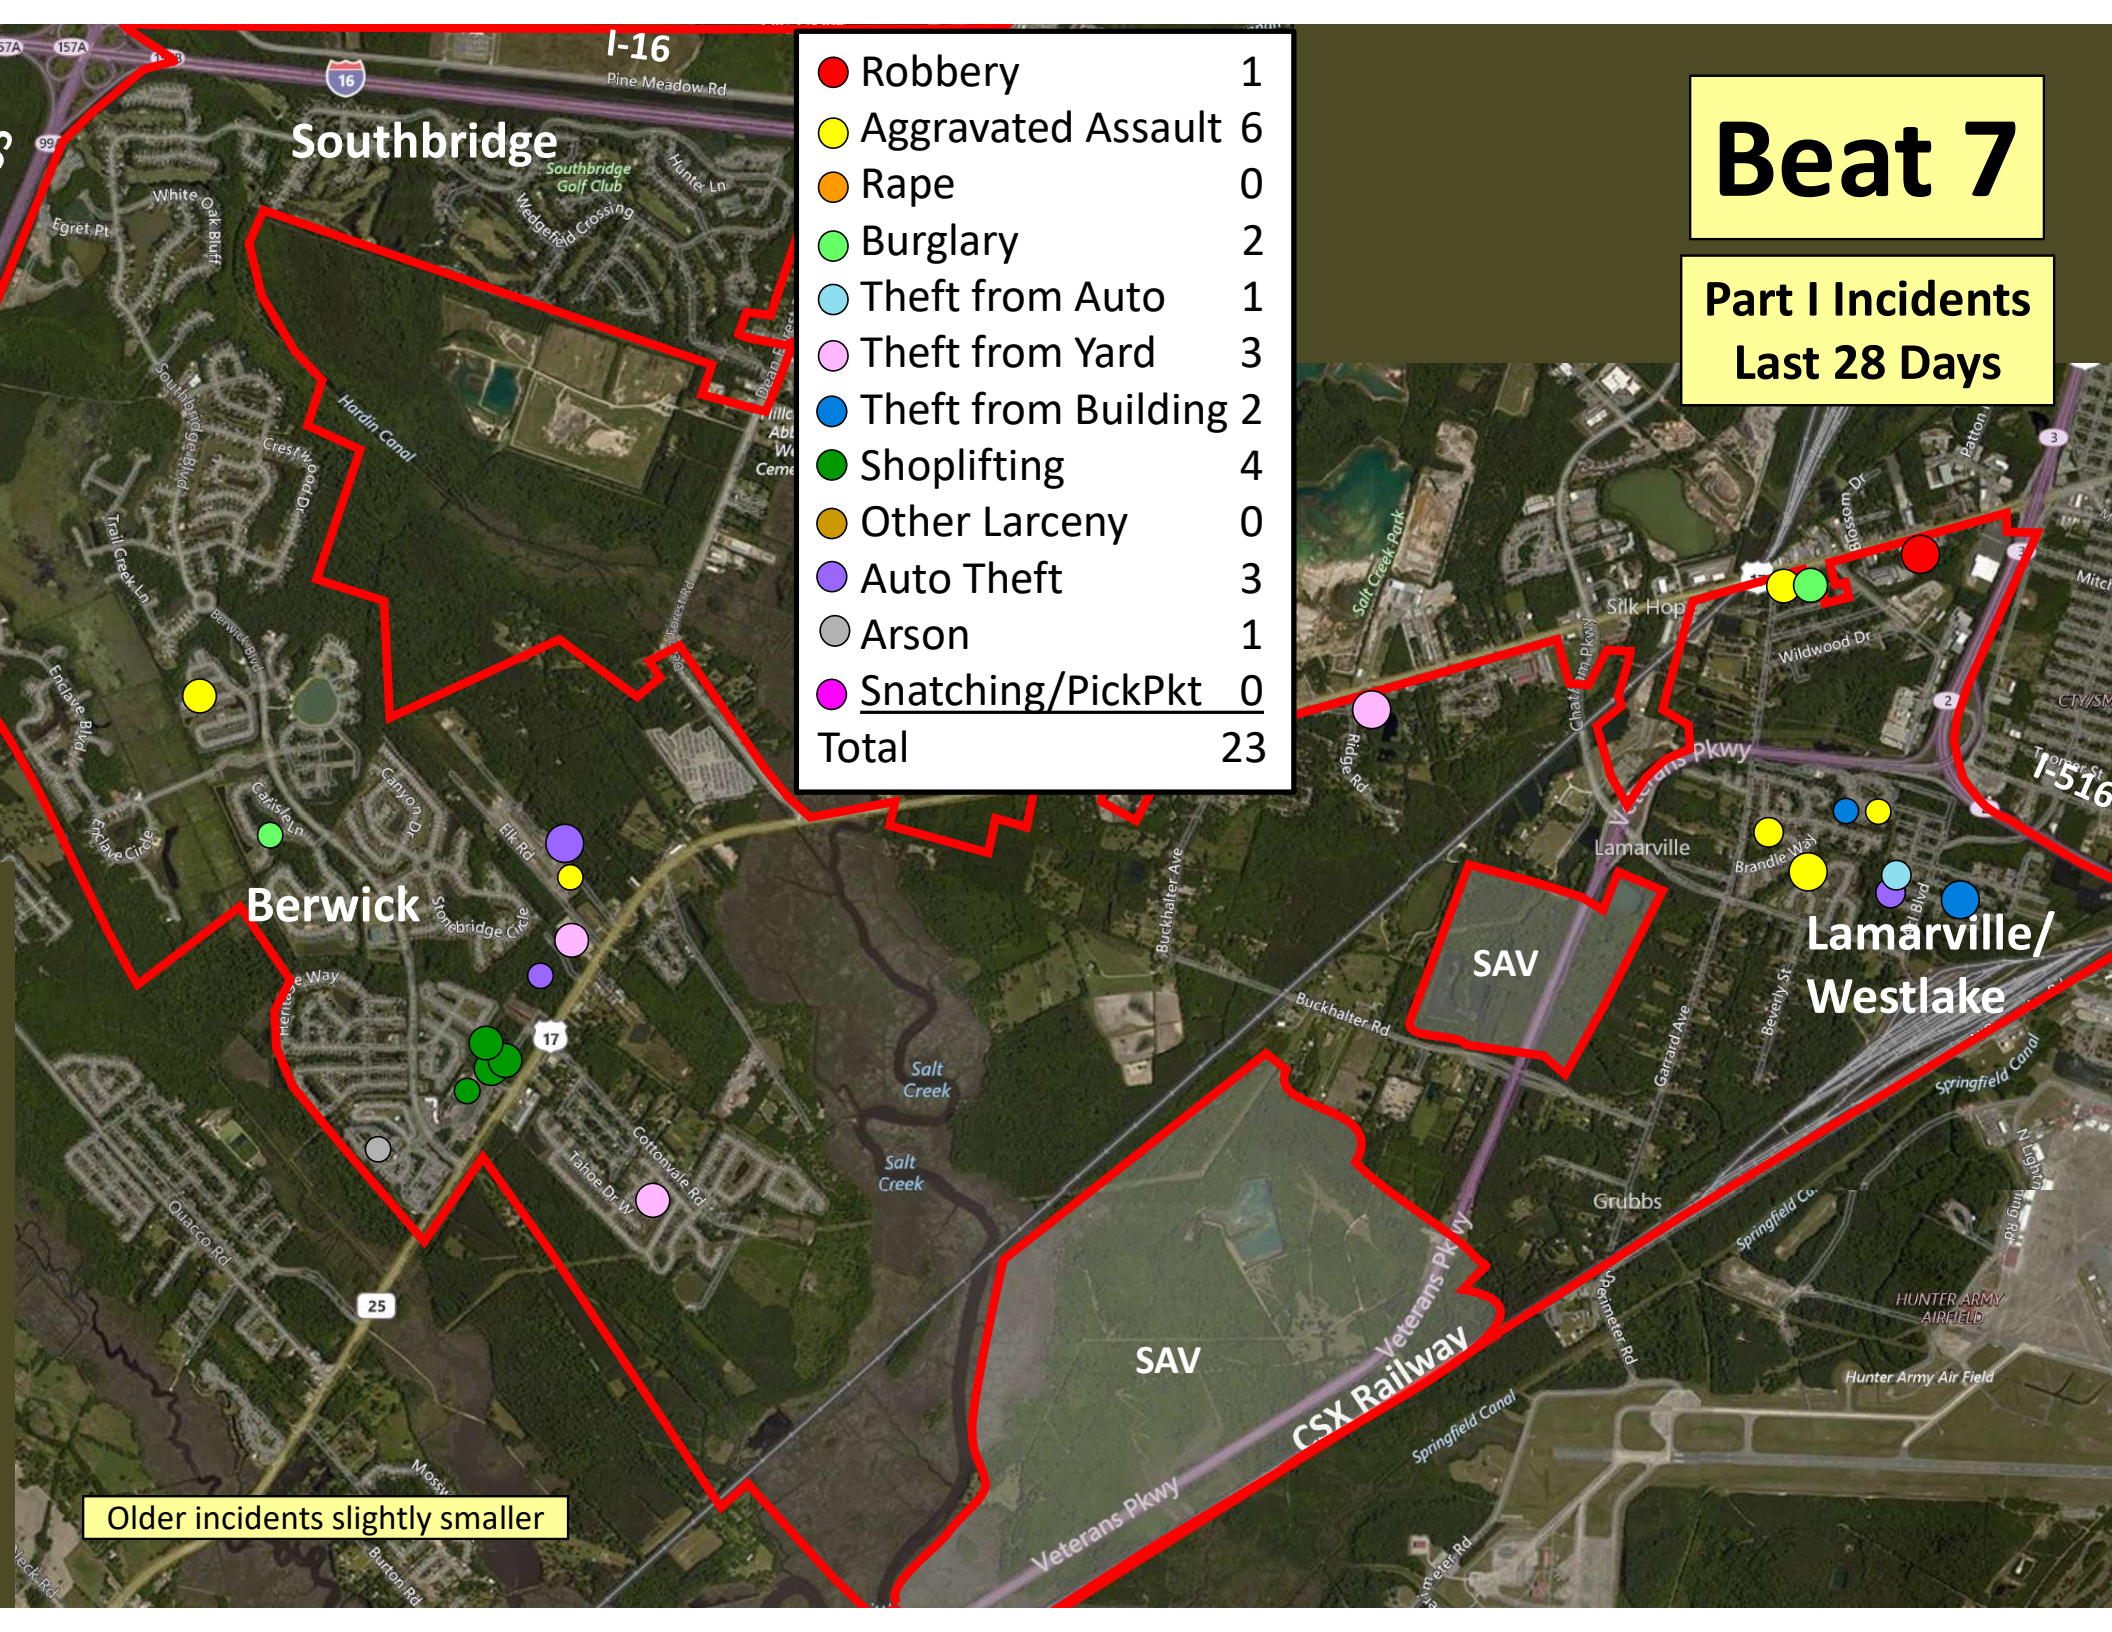

Part I Incidents Last 28 Days

Older incidents slightly smaller

Beat 4

Part I Incidents
Last 28 Days

● Robbery	1
● Aggravated Assault	0
● Rape	0
● Burglary	0
● Theft from Auto	1
● Theft from Yard	0
● Theft from Building	1
● Shoplifting	8
● Other Larceny	0
● Sudden Snatching	0
● Auto Theft	0
Total	11

Older incidents slightly smaller

Beat 5

**Part I Incidents
Last 28 Days**

Older incidents slightly smaller

● Robbery	0
● Aggravated Assault	1
● Rape	0
● Burglary	3
● Theft from Auto	2
● Theft from Yard	0
● Theft from Building	0
● Shoplifting	0
● Other Larceny	1
● Auto Theft	3
● Arson	1
Total	11

Beat 6

Part I Incidents
Last 28 Days

Arson	0
Robbery	0
Aggravated Assault	0
Rape	0
Burglary	0
Theft from Auto	0
Theft from Yard	0
Theft from Building	0
Shoplifting	0
Other Larceny	0
Auto Theft	0
Snatching/PickPkt	0
Total	0

Older incidents slightly smaller

Beat 7

Part I Incidents
Last 28 Days

● Robbery	1
● Aggravated Assault	6
● Rape	0
● Burglary	2
● Theft from Auto	1
● Theft from Yard	3
● Theft from Building	2
● Shoplifting	4
● Other Larceny	0
● Auto Theft	3
● Arson	1
● Snatching/PickPkt	0
Total	23