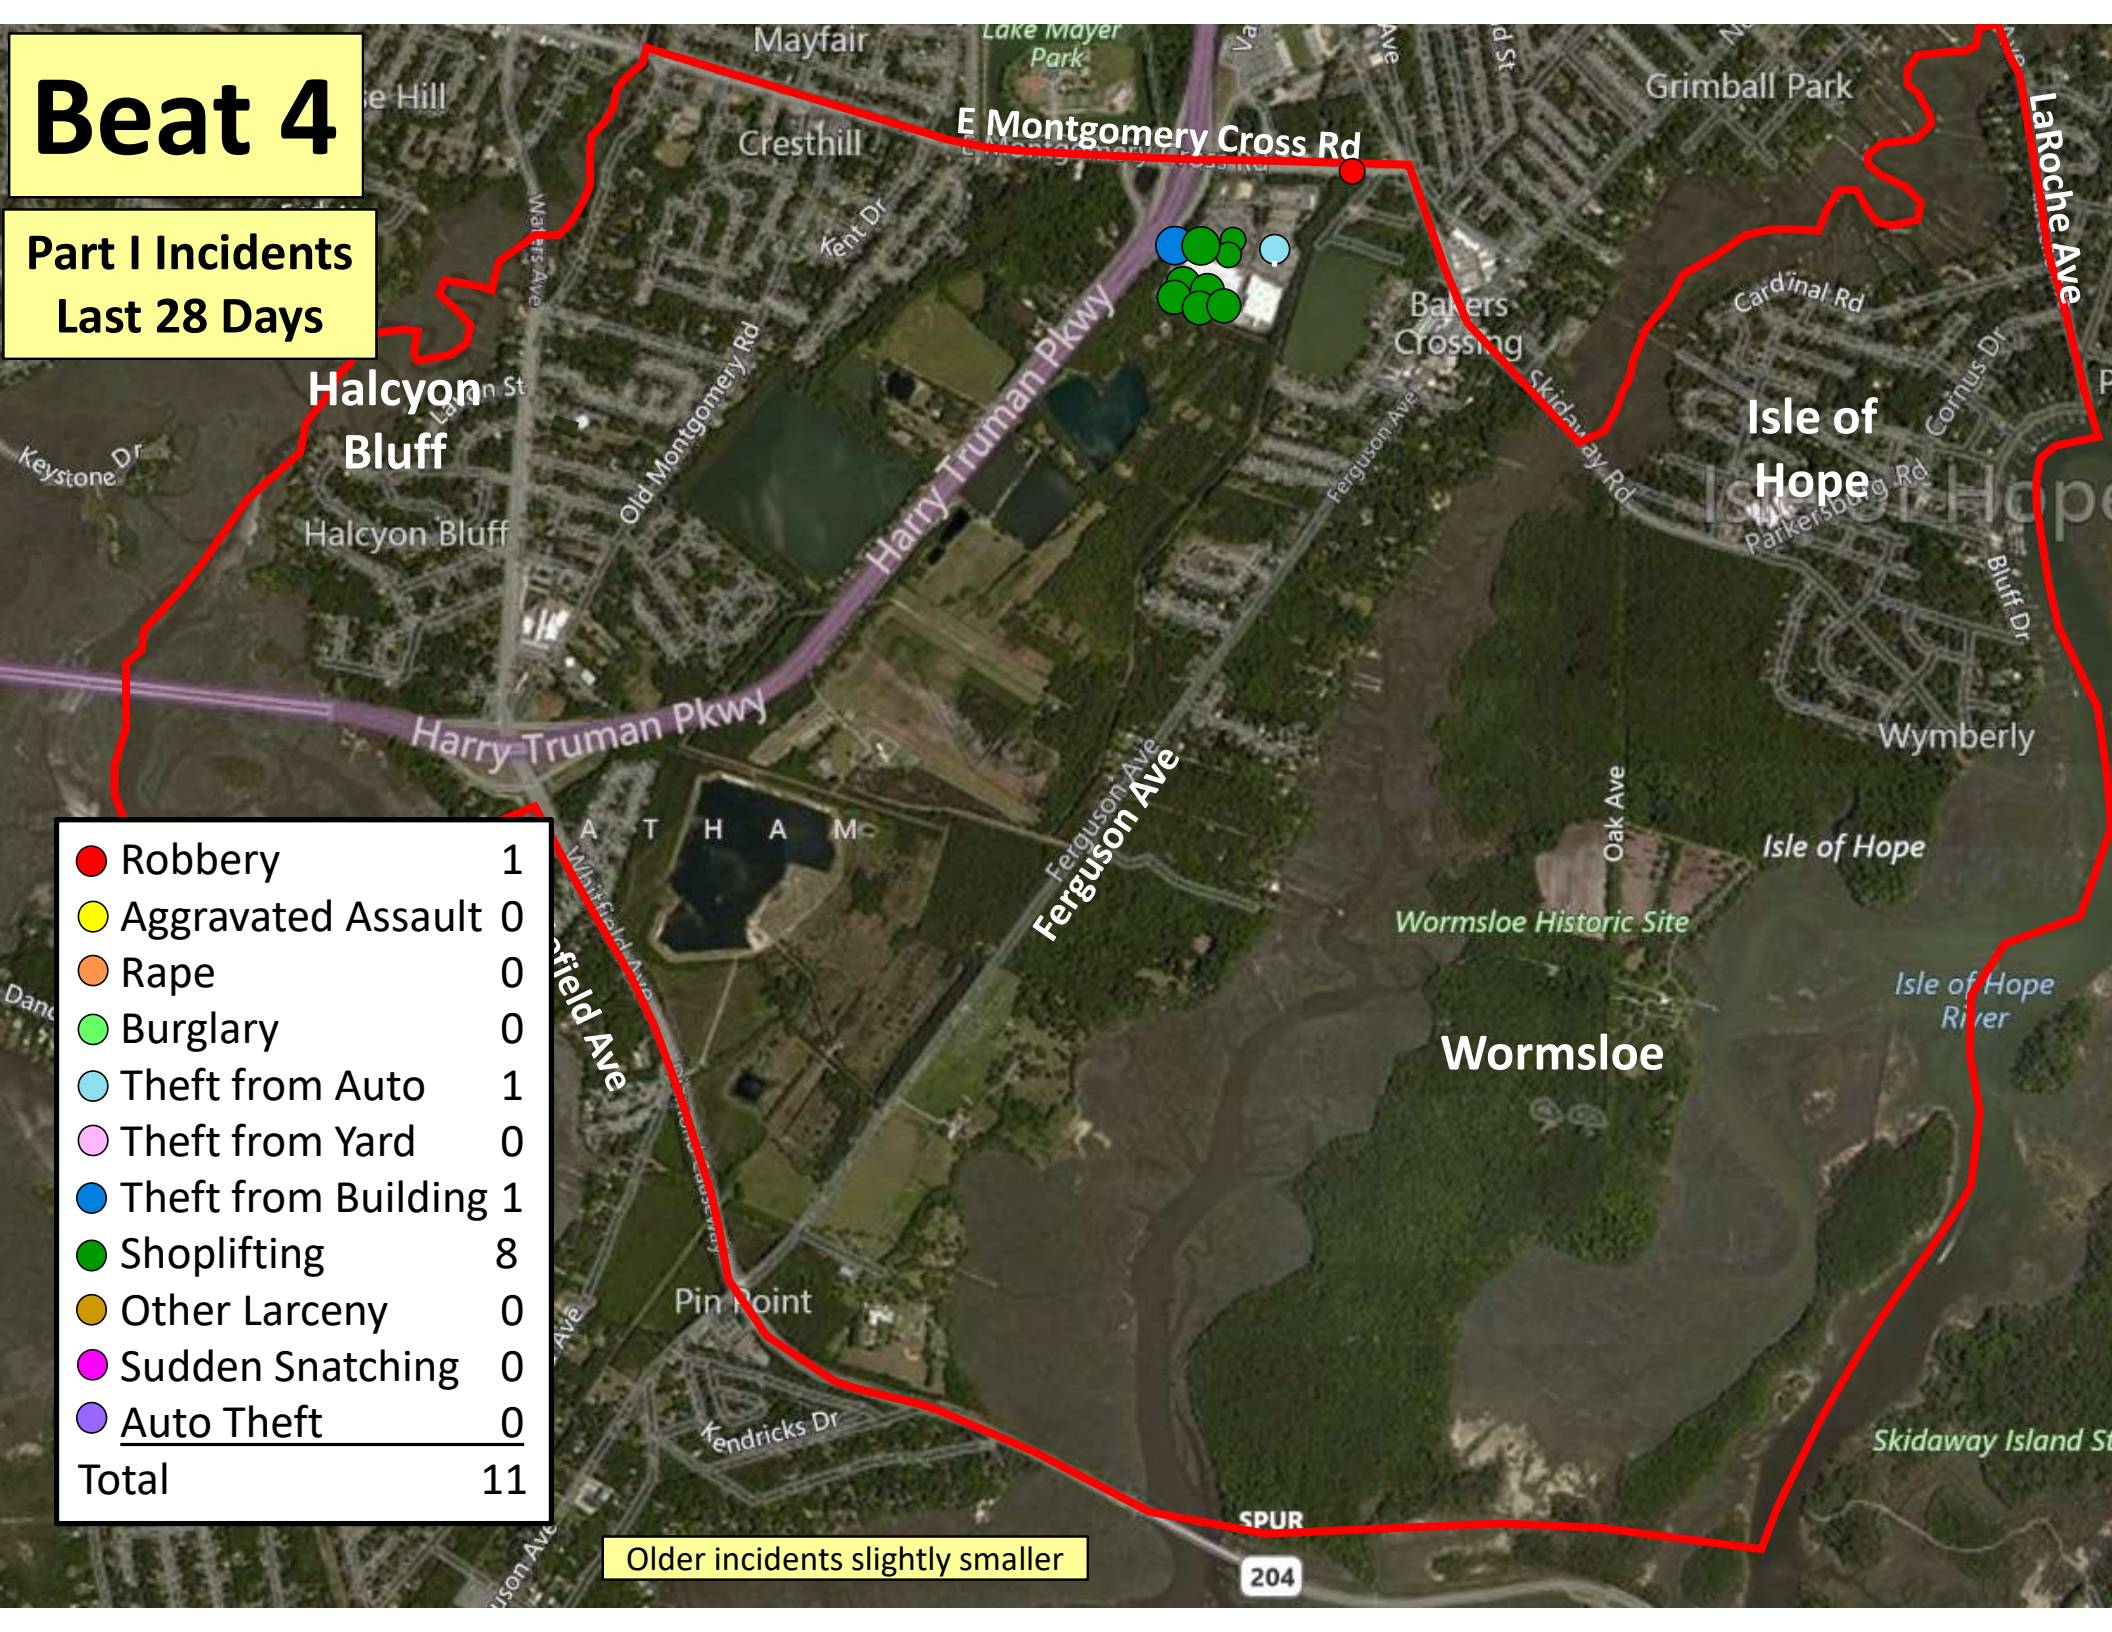

Beat 4

Part I Incidents
Last 28 Days

● Robbery	1
● Aggravated Assault	0
● Rape	0
● Burglary	0
● Theft from Auto	1
● Theft from Yard	0
● Theft from Building	1
● Shoplifting	8
● Other Larceny	0
● Sudden Snatching	0
● Auto Theft	0
Total	11

Older incidents slightly smaller