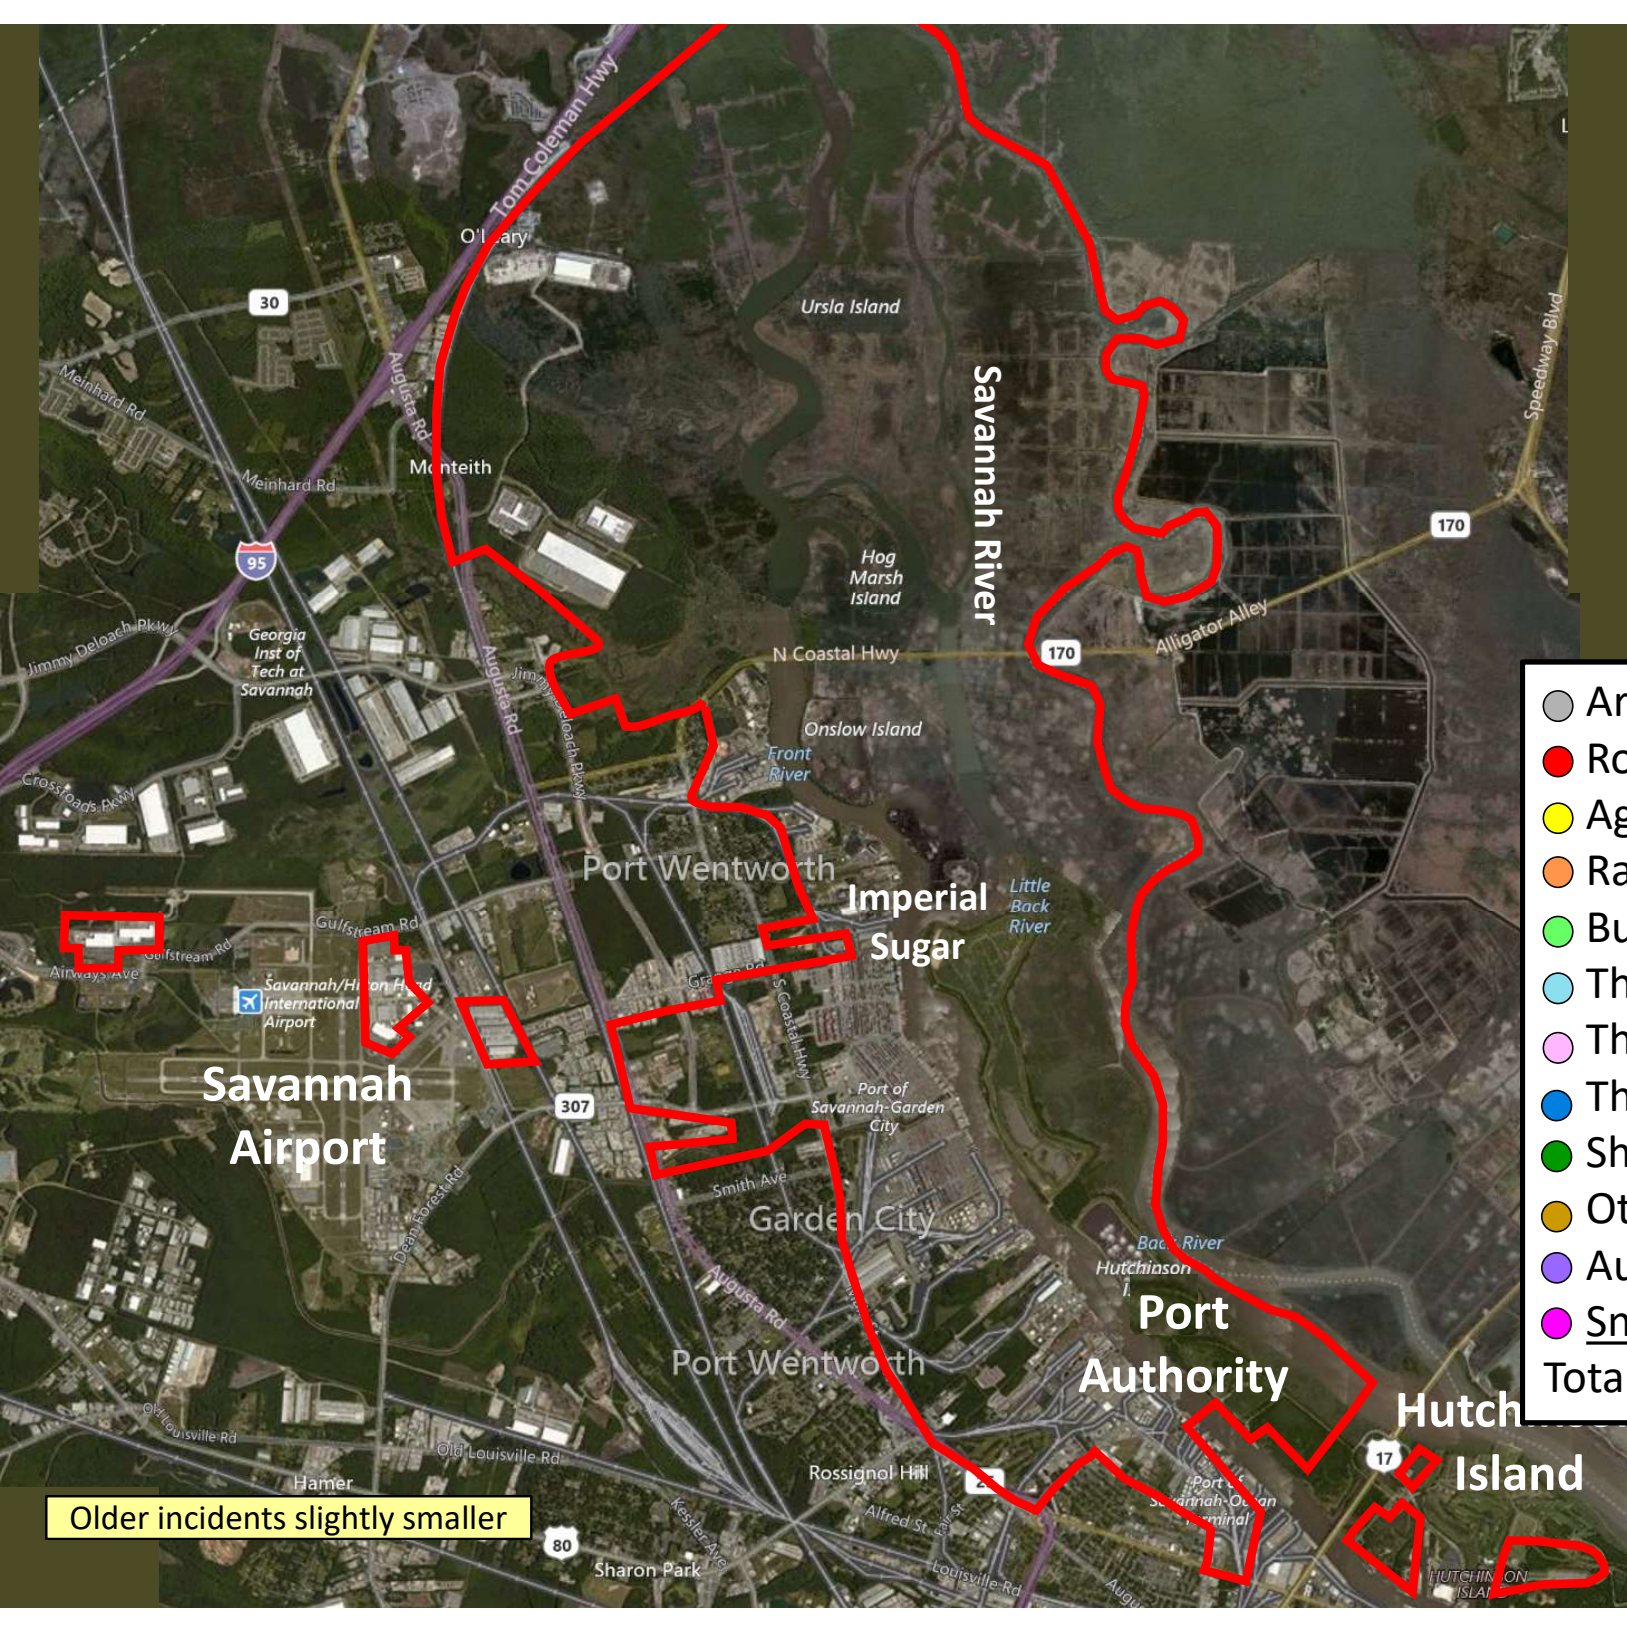

Beat 6

Part I Incidents
Last 28 Days

Arson	0
Robbery	0
Aggravated Assault	0
Rape	0
Burglary	0
Theft from Auto	0
Theft from Yard	0
Theft from Building	0
Shoplifting	0
Other Larceny	0
Auto Theft	0
Snatching/PickPkt	0
Total	0

Older incidents slightly smaller