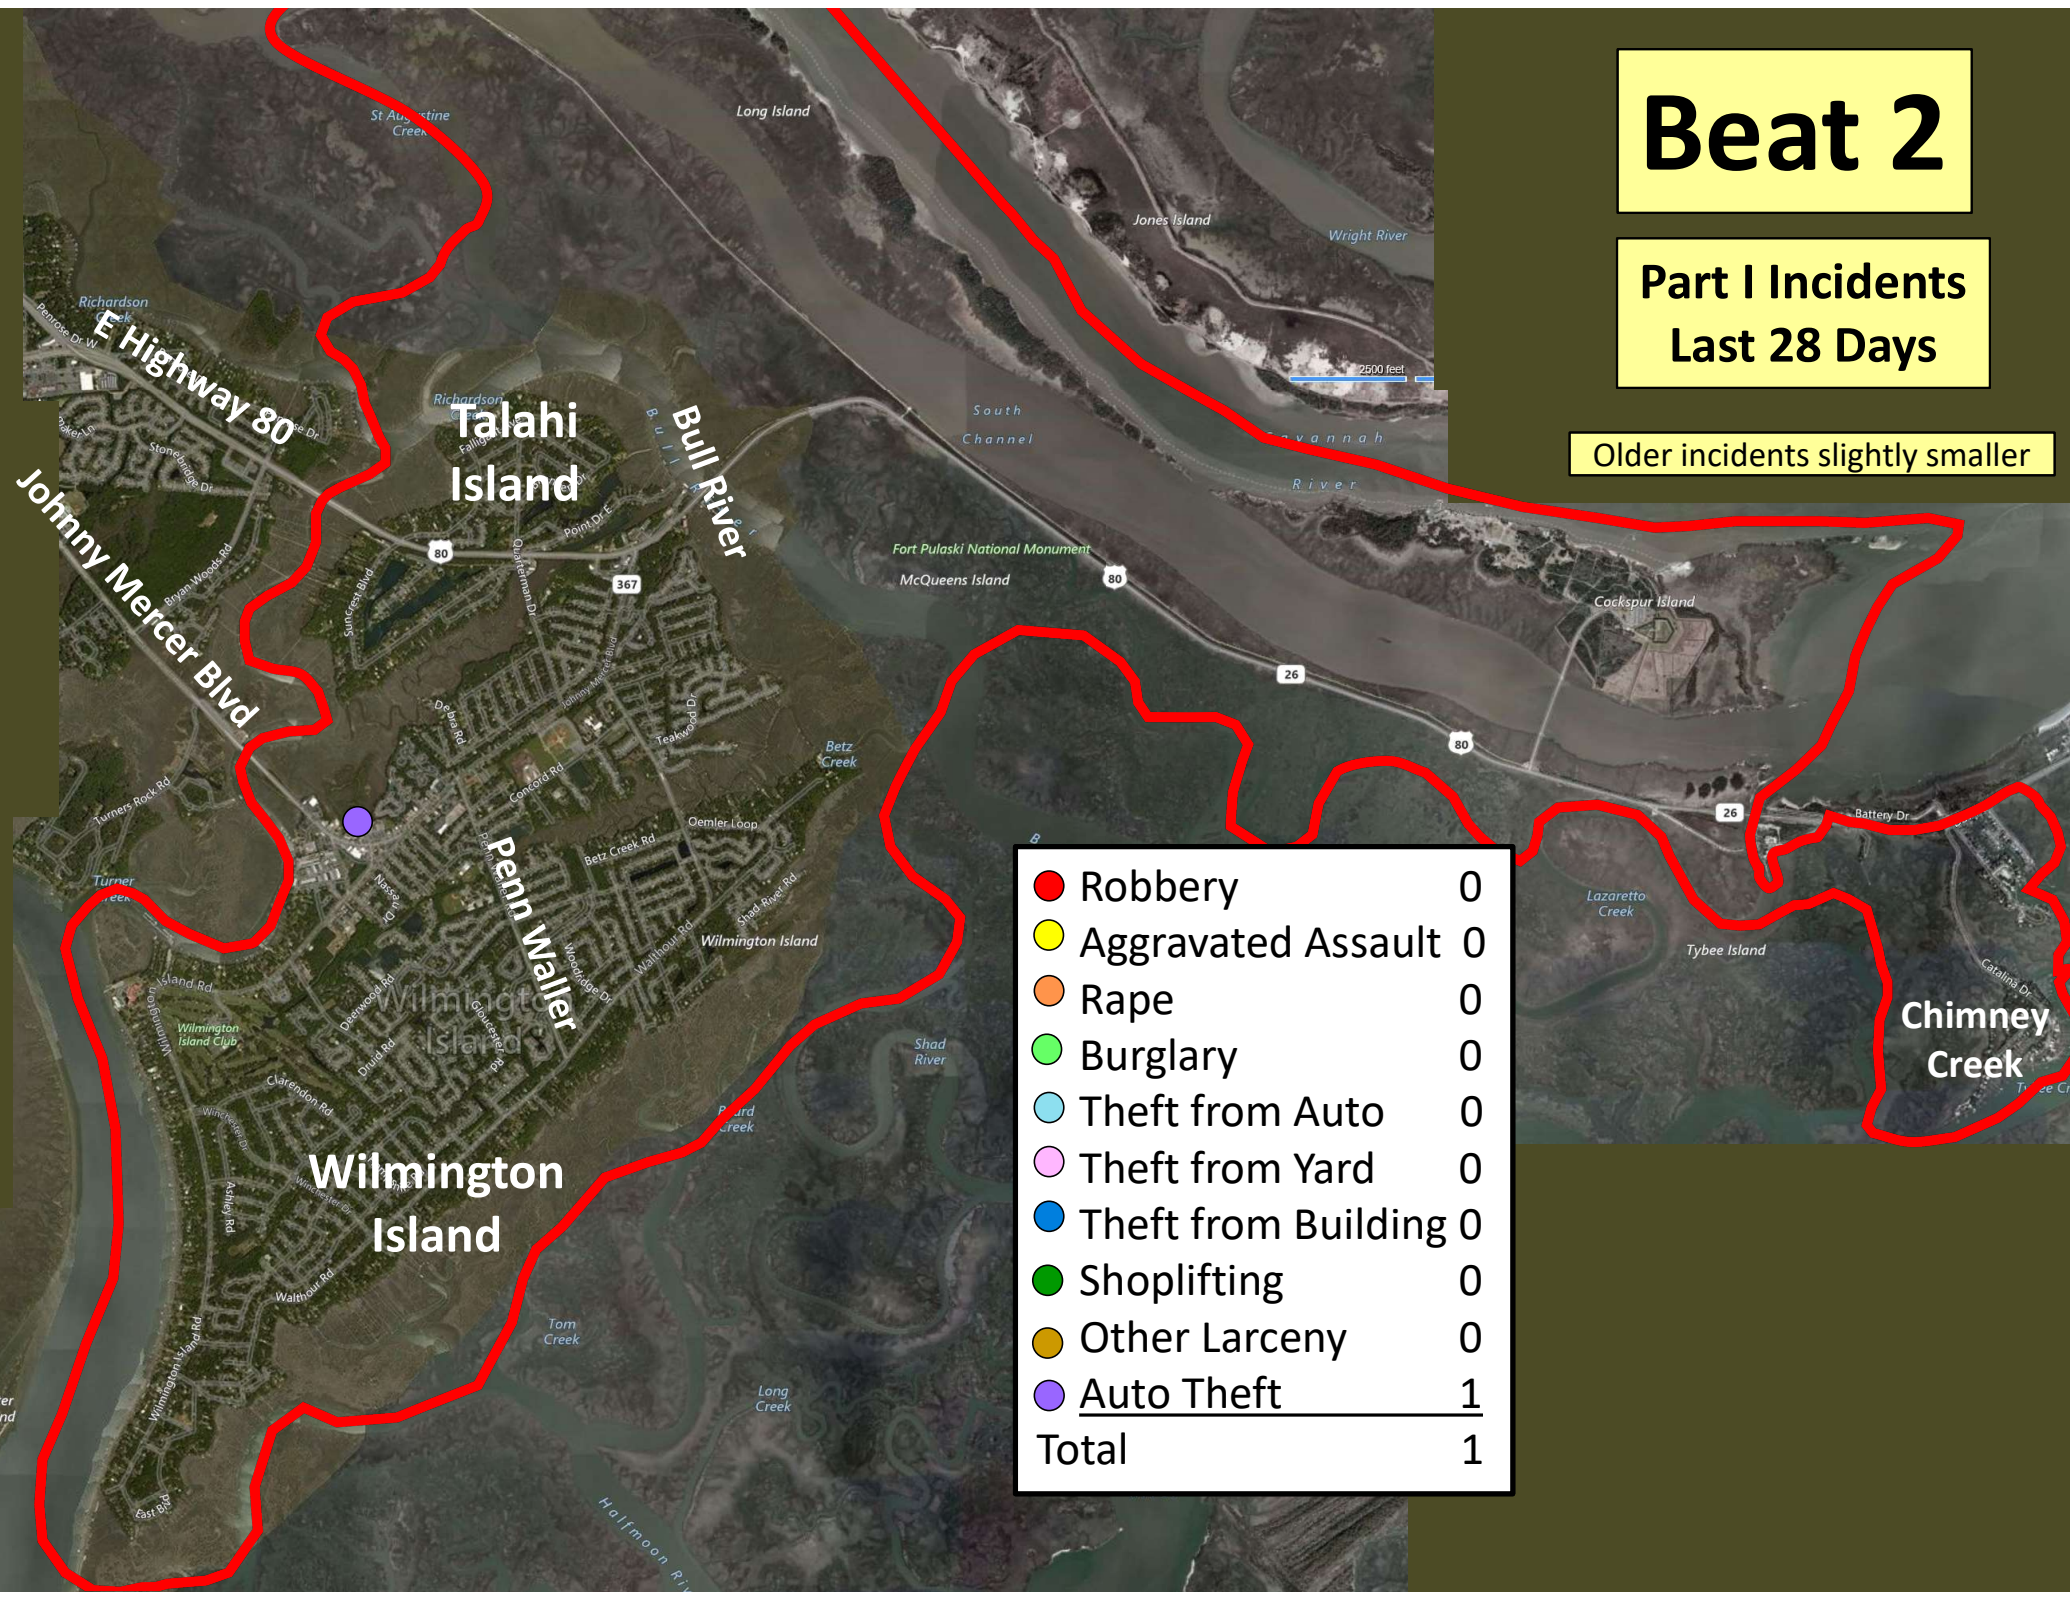

Beat 1

Part I Incidents Last 28 Days

● Robbery	0
● Aggravated Assault	1
● Rape	0
● Burglary	1
● Theft from Auto	0
● Theft from Yard	0
● Theft from Building	1
● Shoplifting	0
● Other Larceny	0
● Auto Theft	0
● Arson	0
Total	3

Older incidents slightly smaller

Beat 2

Part I Incidents
Last 28 Days

Older incidents slightly smaller

● Robbery	0
● Aggravated Assault	0
● Rape	0
● Burglary	0
● Theft from Auto	0
● Theft from Yard	0
● Theft from Building	0
● Shoplifting	0
● Other Larceny	0
● <u>Auto Theft</u>	<u>1</u>
Total	1

Beat 3

● Robbery	0
● Aggravated Assault	1
● Rape	0
● Burglary	2
● Theft from Auto	2
● Theft from Yard	0
● Theft from Building	2
● Shoplifting	1
● Other Larceny	1
● Sudden Snatching	0
● Auto Theft	0
Total	9

Older incidents slightly smaller