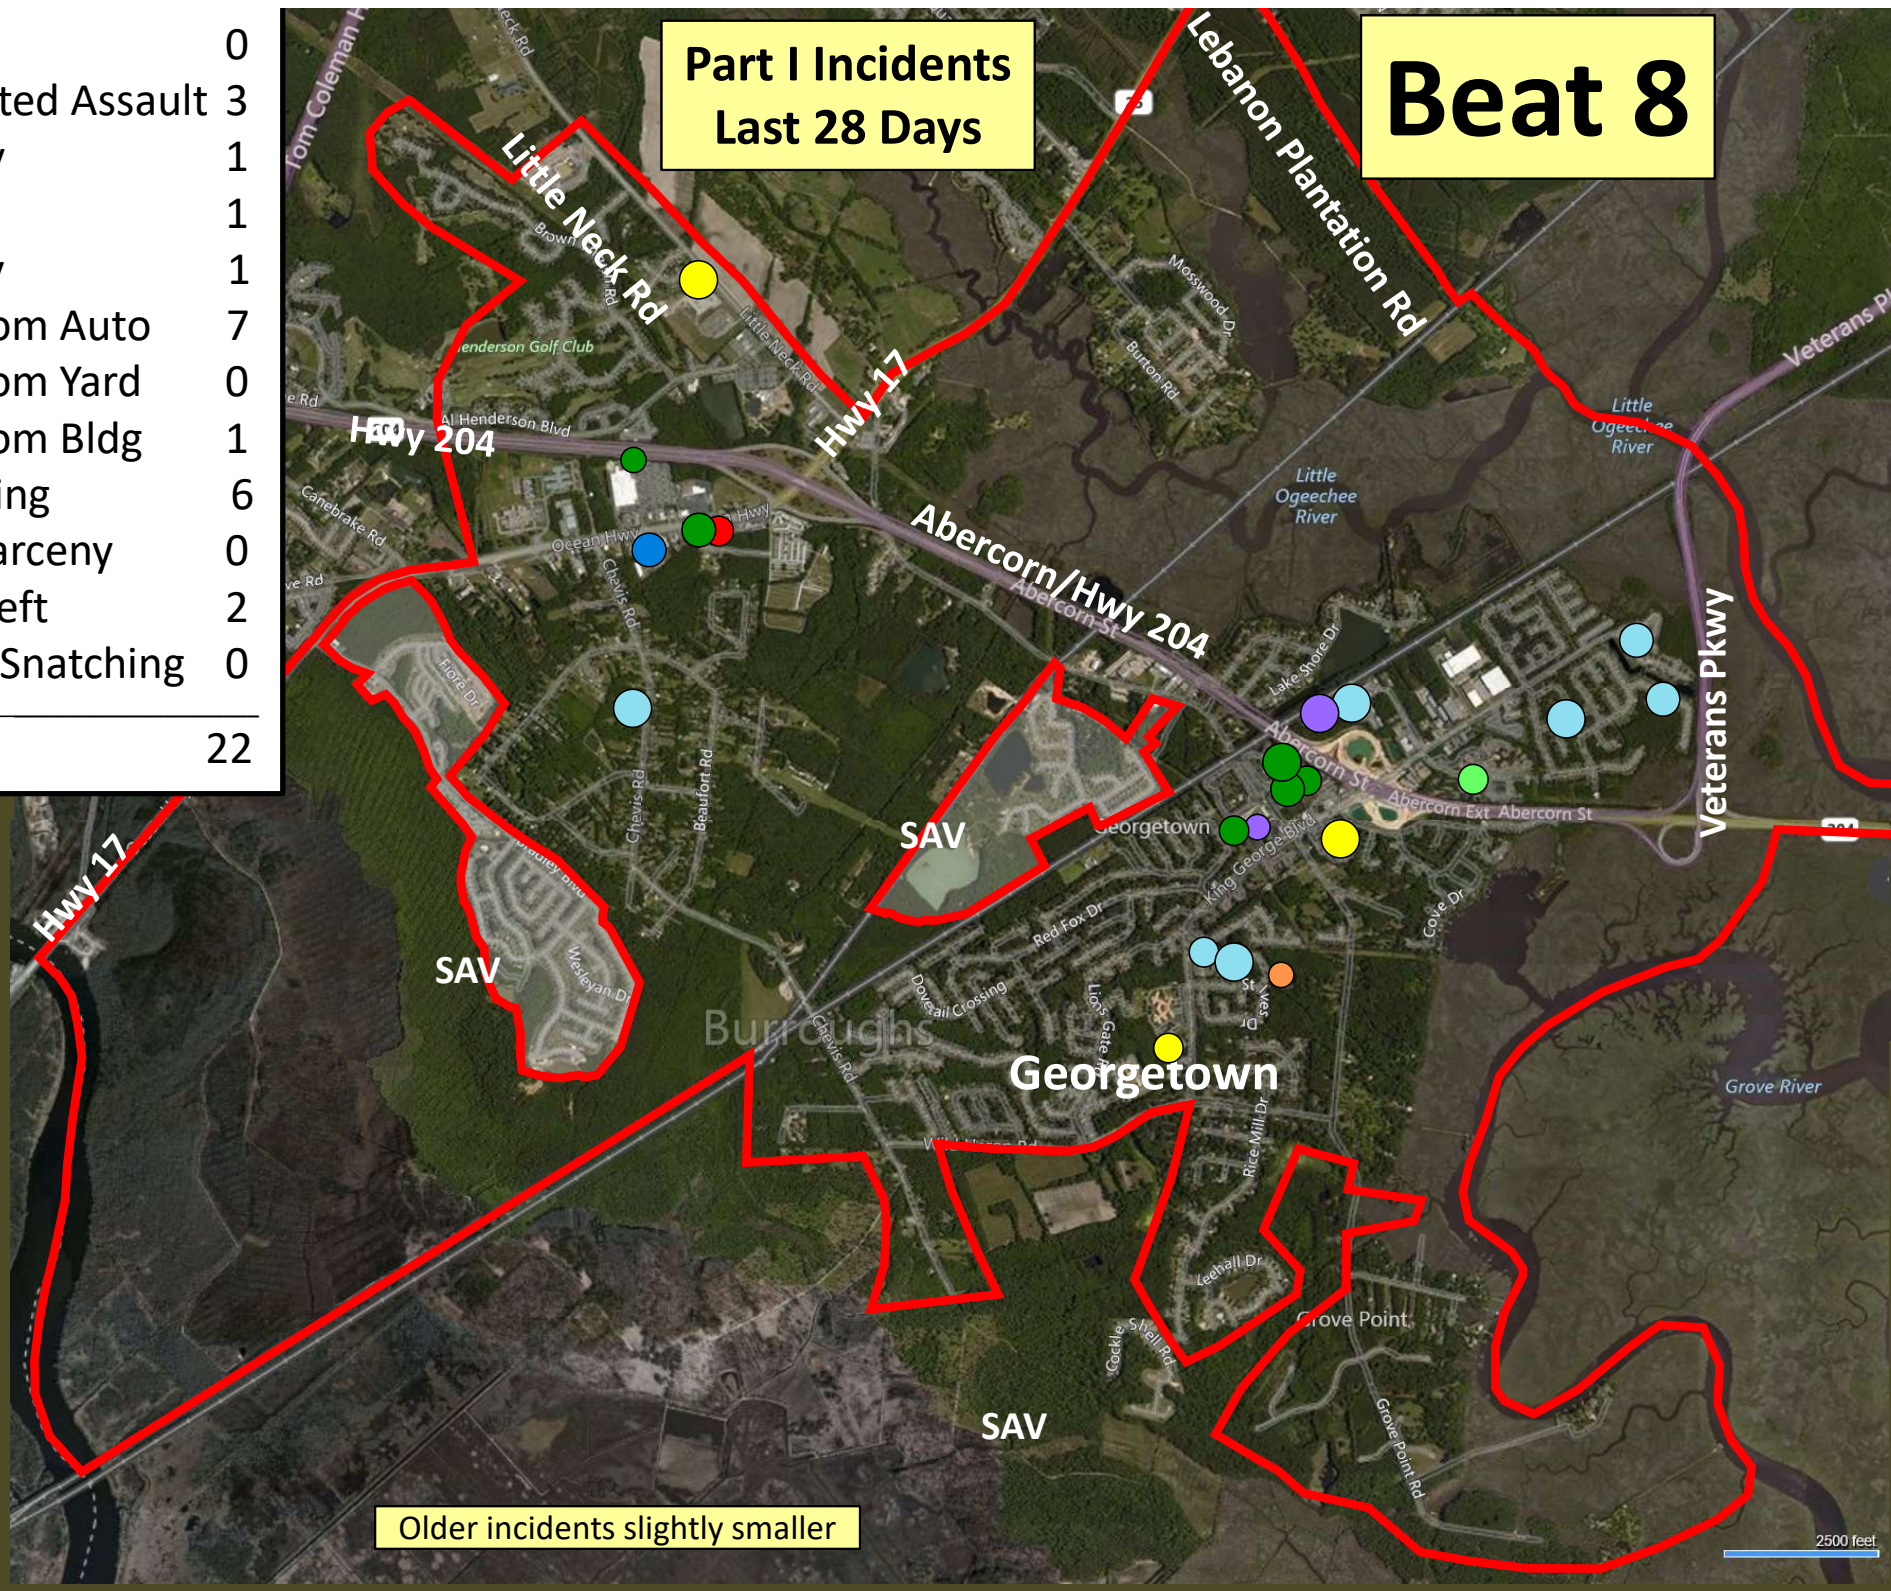

Beat 6

Part I Incidents
Last 28 Days

Arson	0
Robbery	0
Aggravated Assault	0
Rape	0
Burglary	0
Theft from Auto	0
Theft from Yard	0
Theft from Building	0
Shoplifting	0
Other Larceny	0
Auto Theft	0
Snatching/PickPkt	0
Total	0

Older incidents slightly smaller

Beat 7

Part I Incidents
Last 28 Days

● Robbery	1
● Aggravated Assault	6
● Rape	0
● Burglary	2
● Theft from Auto	1
● Theft from Yard	3
● Theft from Building	2
● Shoplifting	4
● Other Larceny	0
● Auto Theft	3
● Arson	1
● Snatching/PickPkt	0
Total	23

Older incidents slightly smaller

Beat 8

Part I Incidents Last 28 Days

Arson	0
Aggravated Assault	3
Robbery	1
Rape	1
Burglary	1
Theft from Auto	7
Theft from Yard	0
Theft from Bldg	1
Shoplifting	6
Other Larceny	0
Auto Theft	2
Sudden Snatching	0
Total	22