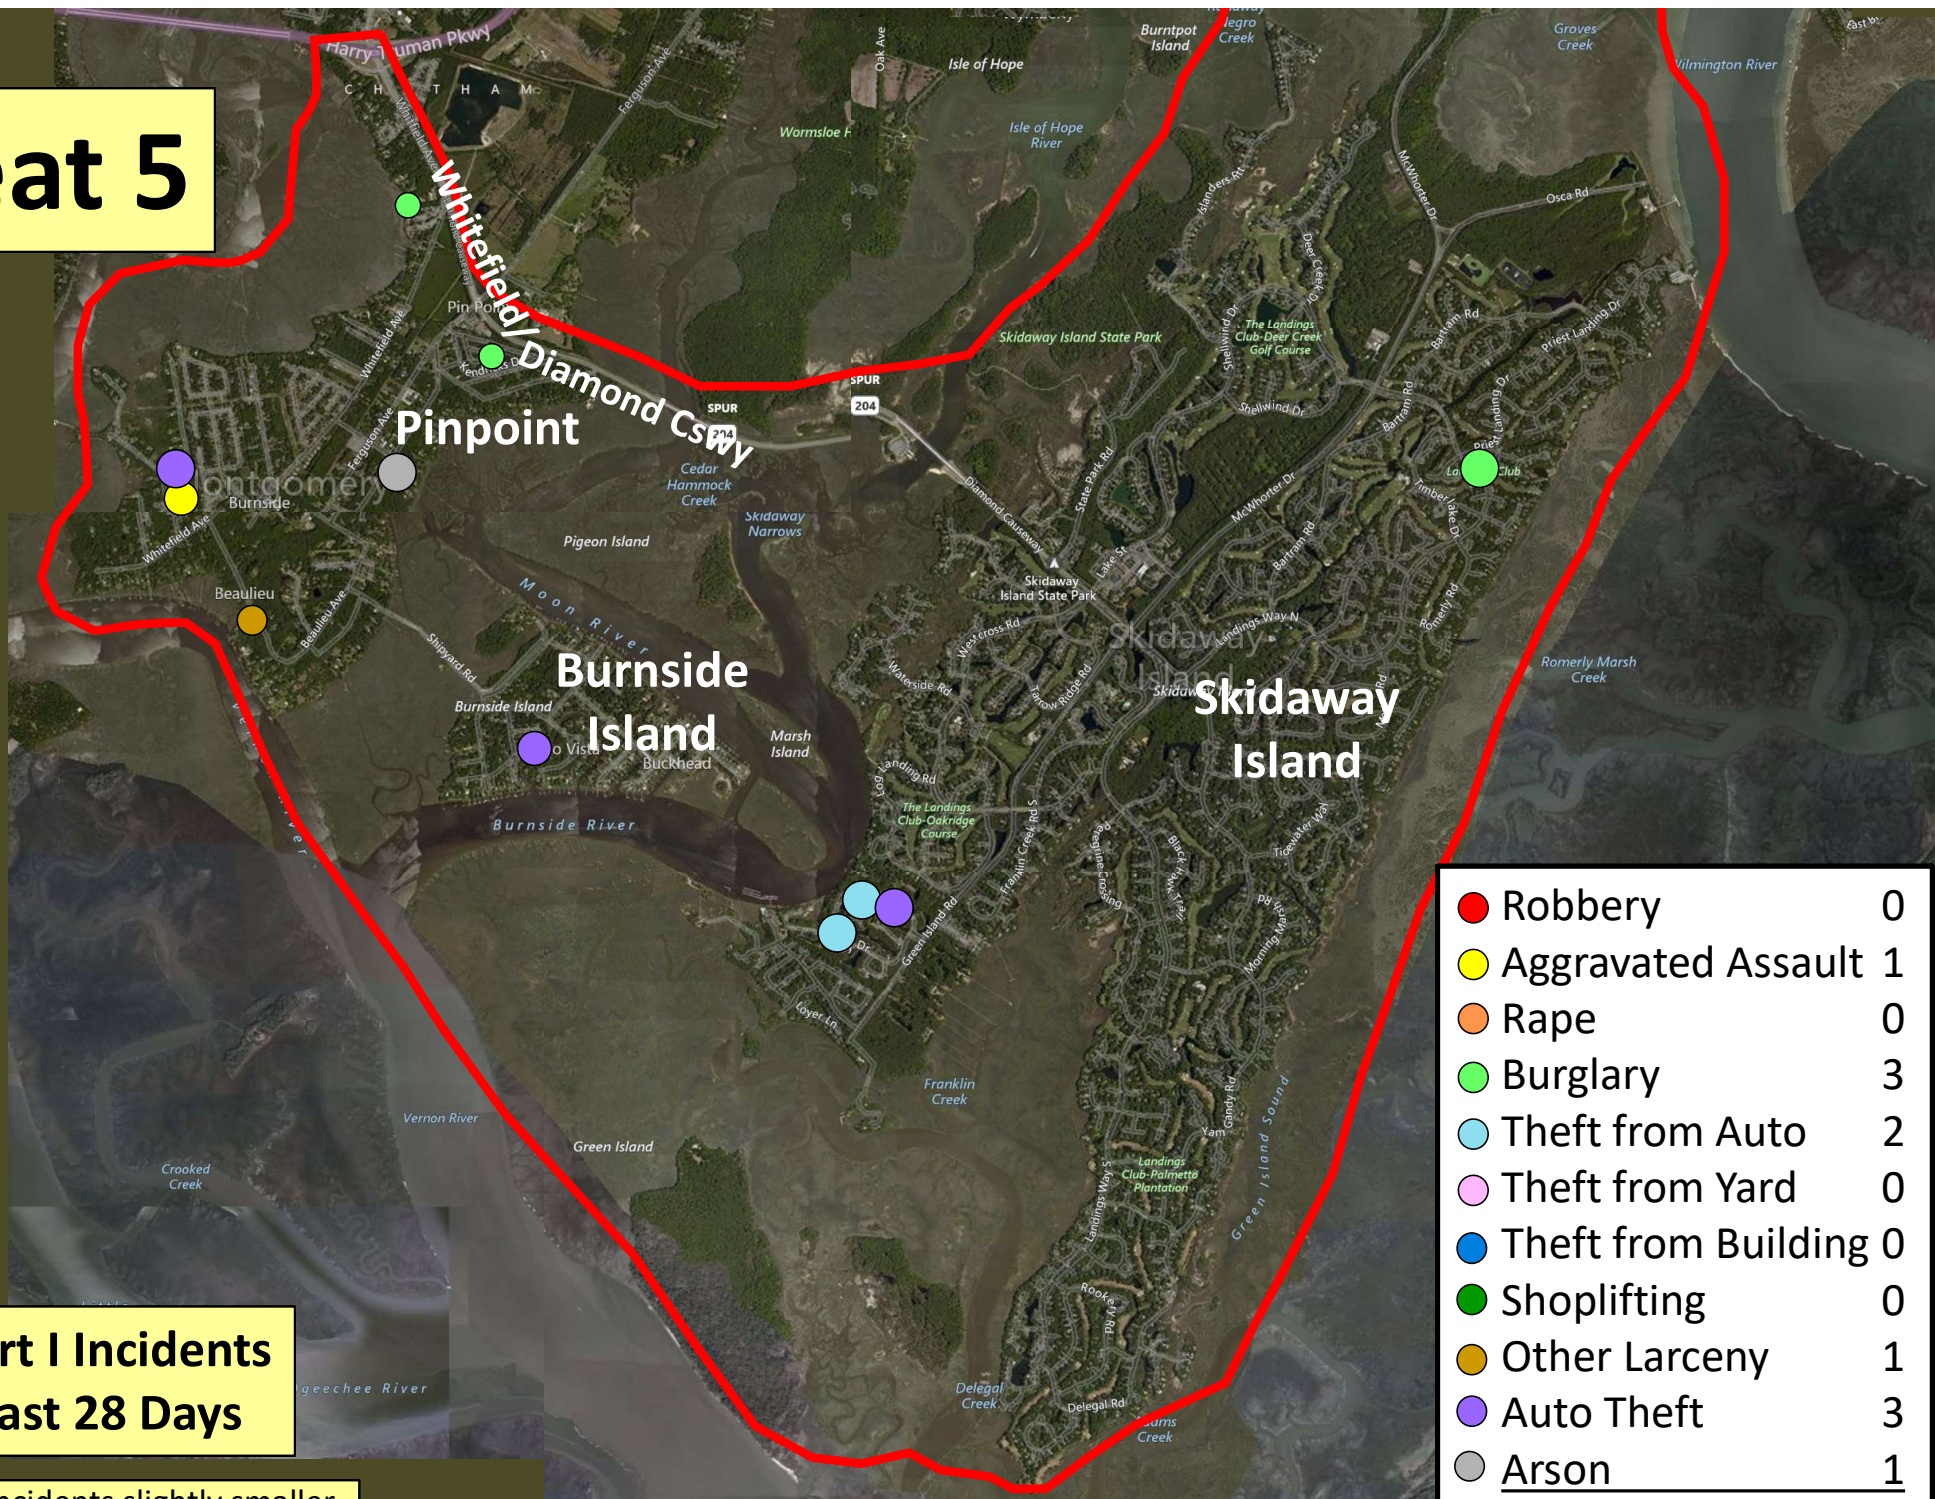

Part I Incidents Last 28 Days

Older incidents slightly smaller

Beat 4

Part I Incidents
Last 28 Days

● Robbery	1
● Aggravated Assault	0
● Rape	0
● Burglary	0
● Theft from Auto	1
● Theft from Yard	0
● Theft from Building	1
● Shoplifting	8
● Other Larceny	0
● Sudden Snatching	0
● Auto Theft	0
Total	11

Older incidents slightly smaller

Beat 5

**Part I Incidents
Last 28 Days**

Older incidents slightly smaller

● Robbery	0
● Aggravated Assault	1
● Rape	0
● Burglary	3
● Theft from Auto	2
● Theft from Yard	0
● Theft from Building	0
● Shoplifting	0
● Other Larceny	1
● Auto Theft	3
● Arson	1
Total	11