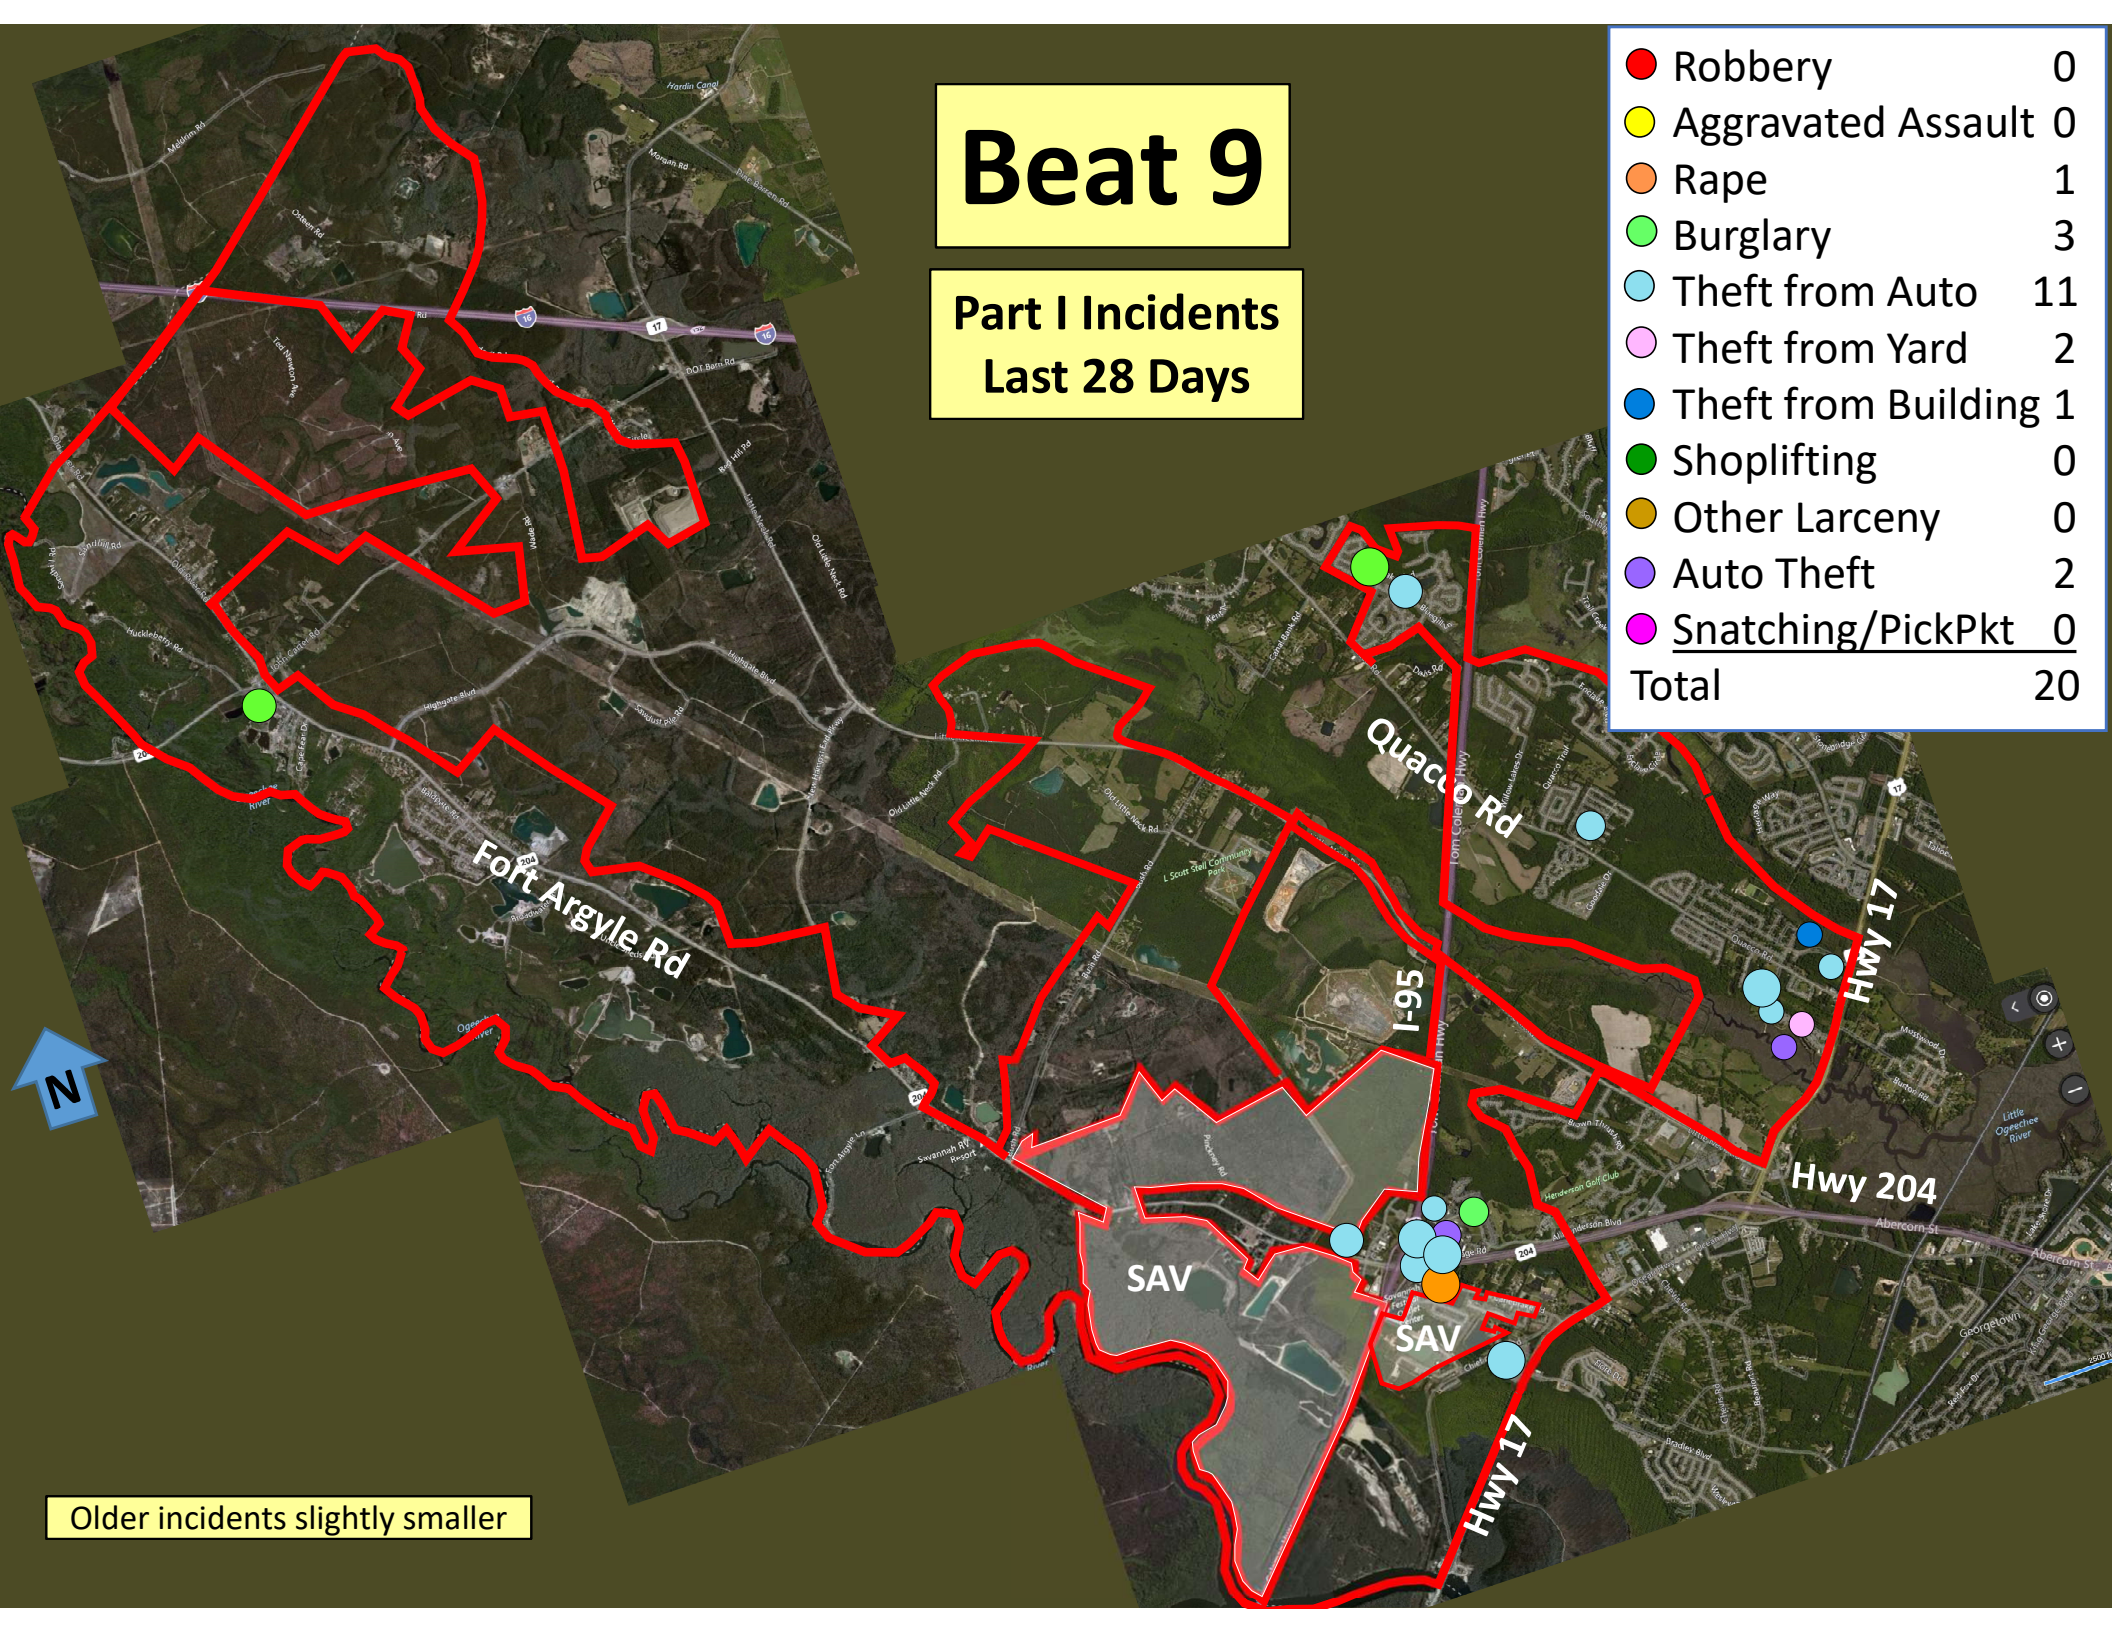

Beat 9

Part I Incidents
Last 28 Days

● Robbery	0
● Aggravated Assault	0
● Rape	1
● Burglary	3
● Theft from Auto	11
● Theft from Yard	2
● Theft from Building	1
● Shoplifting	0
● Other Larceny	0
● Auto Theft	2
● Snatching/PickPkt	0
Total	20

Older incidents slightly smaller