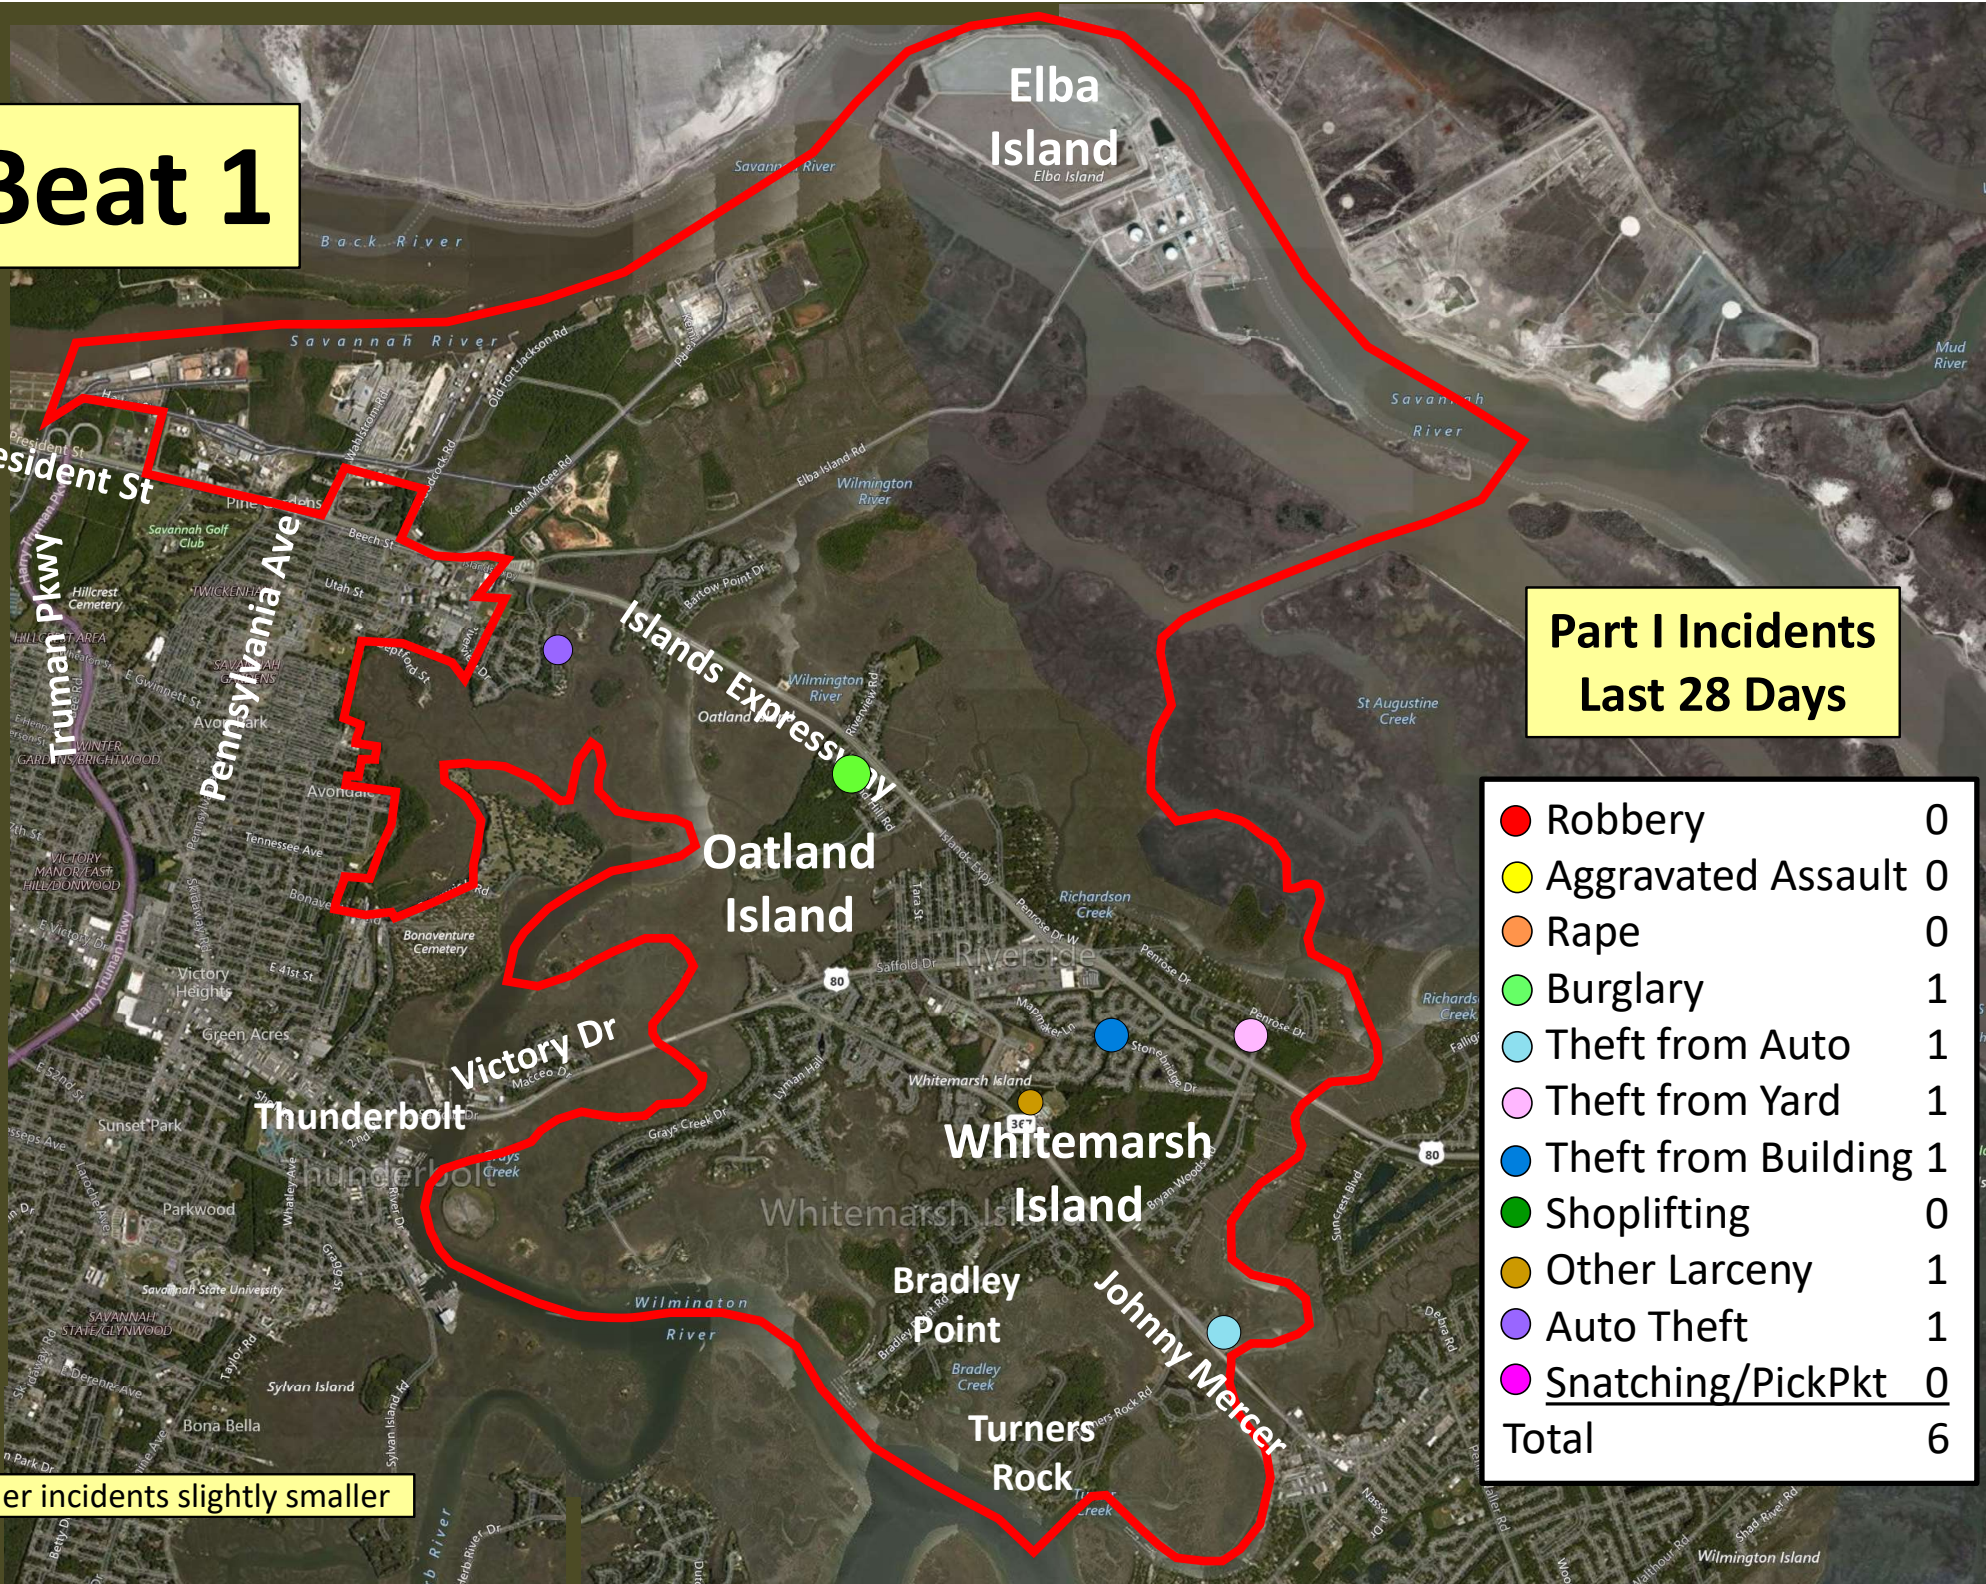

Beat 1

Part I Incidents Last 28 Days

● Robbery	0
● Aggravated Assault	0
● Rape	0
● Burglary	1
● Theft from Auto	1
● Theft from Yard	1
● Theft from Building	1
● Shoplifting	0
● Other Larceny	1
● Auto Theft	1
● Snatching/PickPkt	0
Total	6

Older incidents slightly smaller

Beat 2

Part I Incidents
Last 28 Days

Older incidents slightly smaller

● Robbery	0
● Aggravated Assault	1
● Rape	1
● Burglary	1
● Theft from Auto	2
● Theft from Yard	1
● Theft from Building	0
● Shoplifting	0
● Other Larceny	1
● Auto Theft	1
Total	8

Beat 3

Homicide	1
Aggravated Assault	1
Rape	0
Burglary	1
Theft from Auto	7
Theft from Yard	0
Theft from Building	1
Shoplifting	0
Other Larceny	0
Auto Theft	2
Snatching/PickPkt	0
Total	13

Part I Incidents Last 28 Days