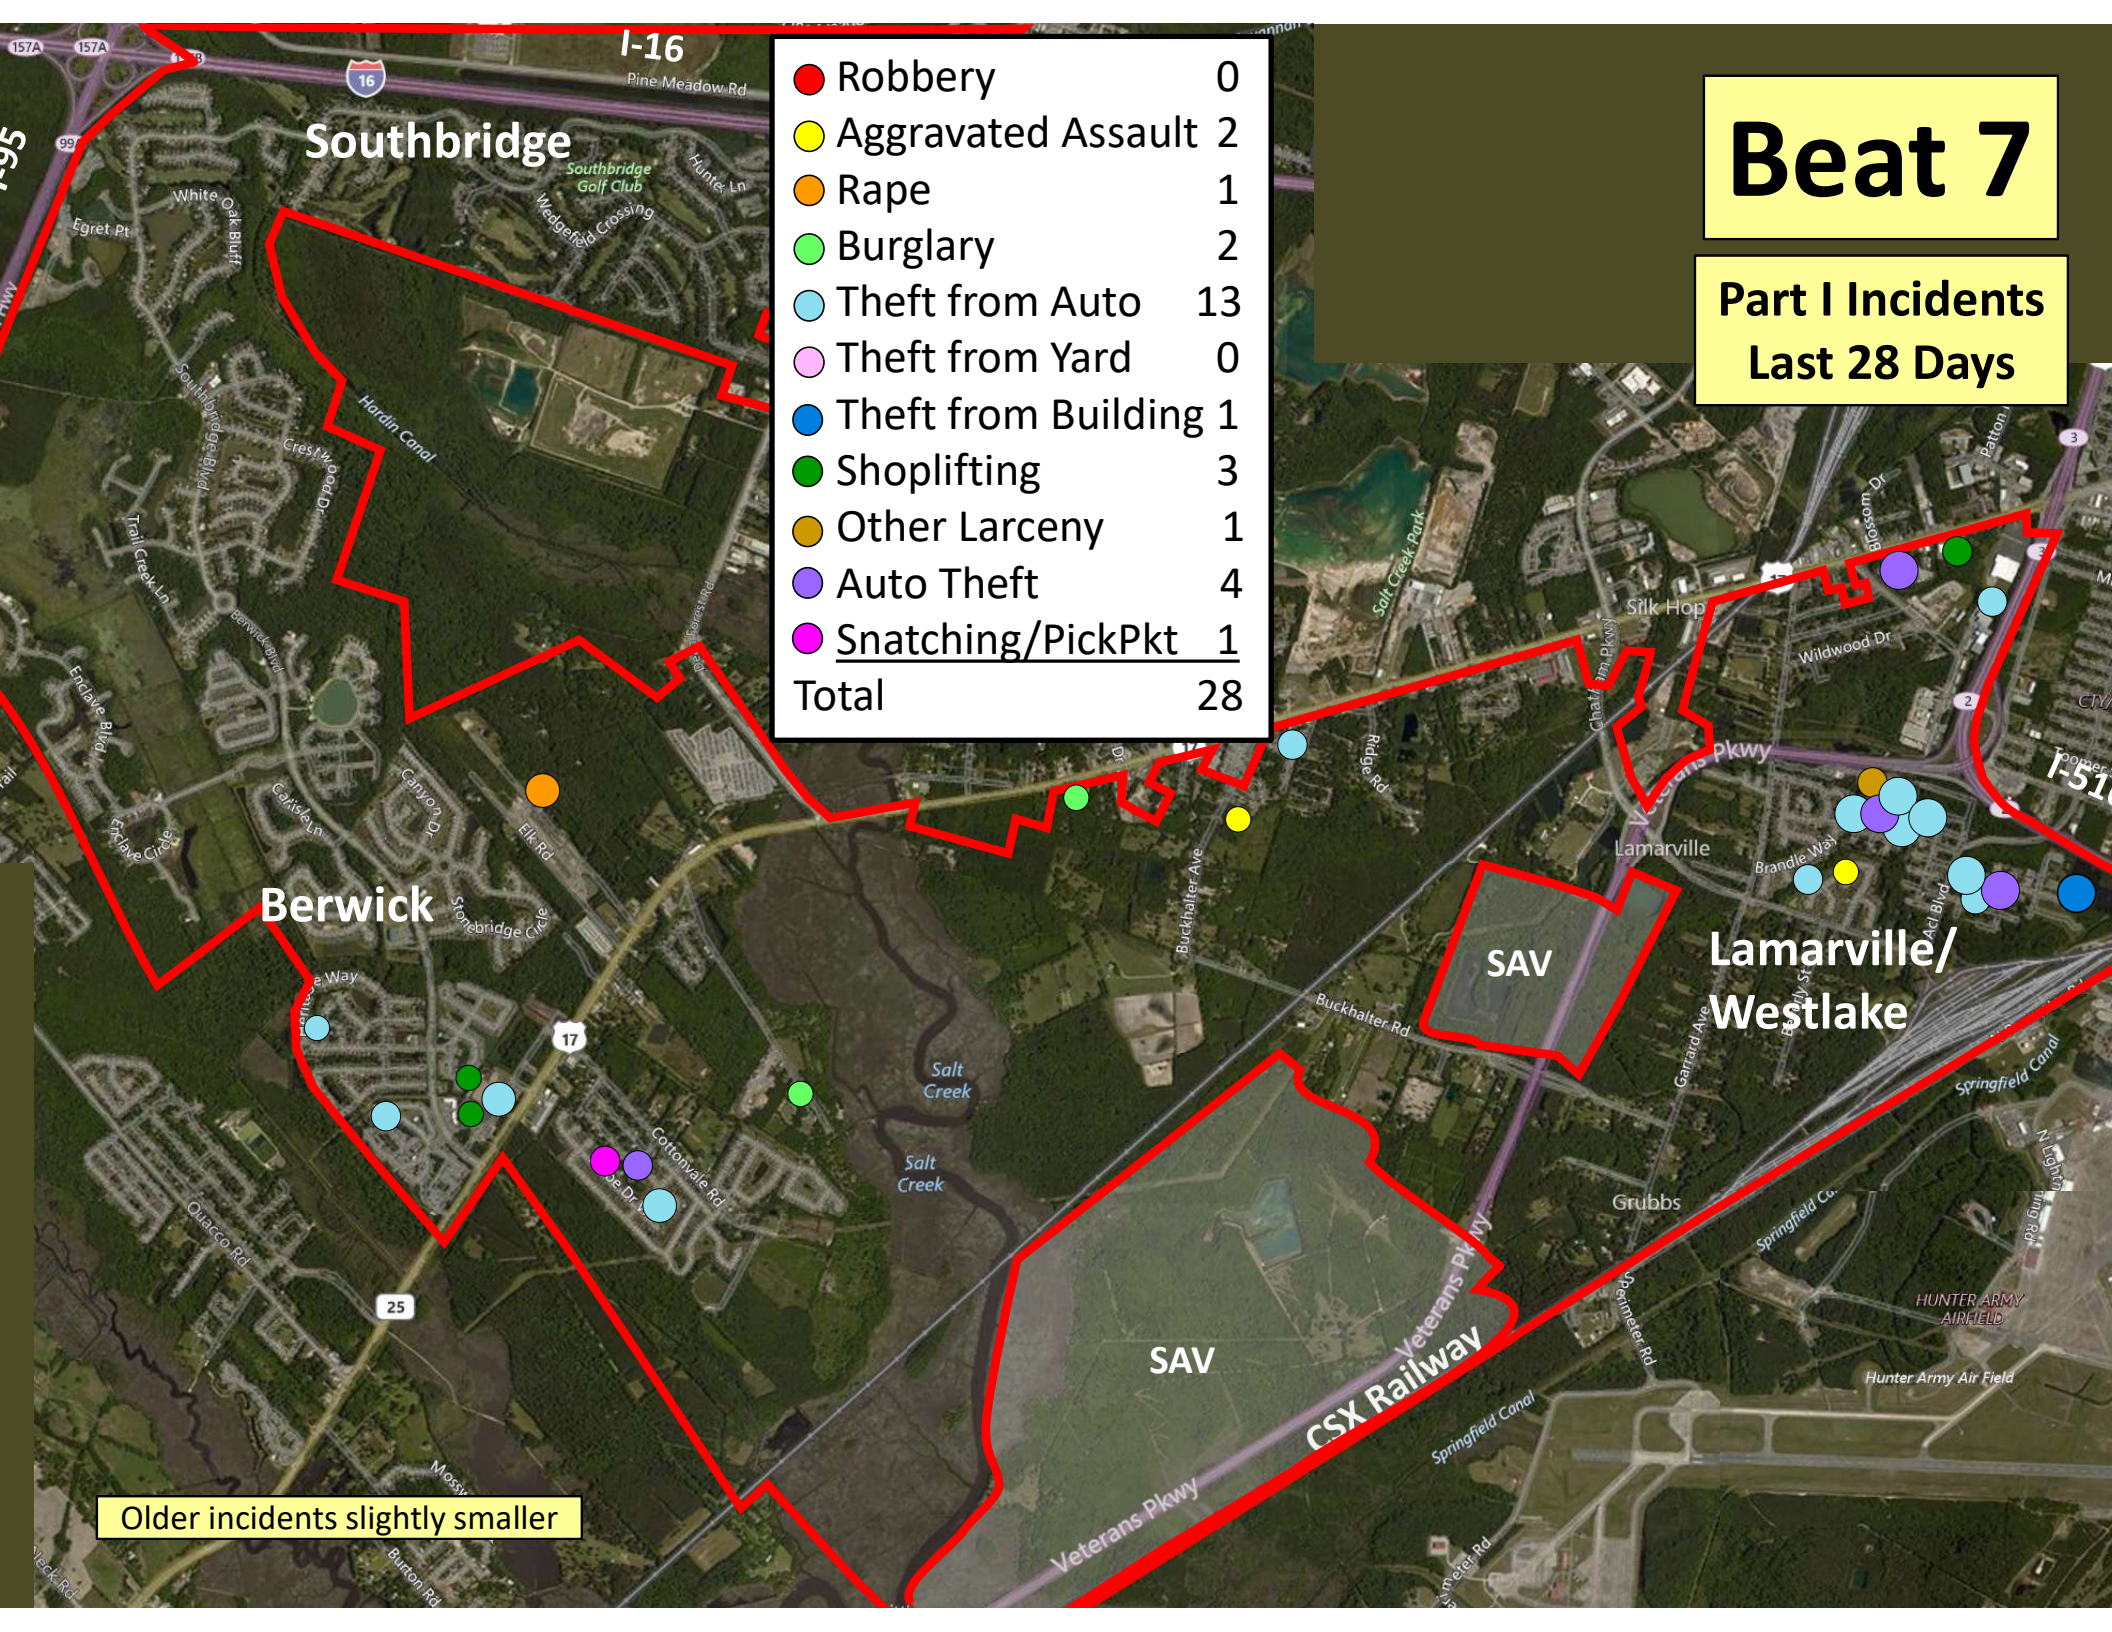

Older incidents slightly smaller

Beat 5

**Part I Incidents
Last 28 Days**

Older incidents slightly smaller

● Robbery	0
● Aggravated Assault	1
● Rape	0
● Burglary	1
● Theft from Auto	1
● Theft from Yard	0
● Theft from Building	0
● Shoplifting	1
● Other Larceny	1
● Auto Theft	0
● Snatching/PickPkt	0
Total	5

Beat 6

Part I Incidents
Last 28 Days

● Robbery	0
● Aggravated Assault	0
● Rape	0
● Burglary	0
● Theft from Auto	0
● Theft from Yard	0
● Theft from Building	0
● Shoplifting	0
● Other Larceny	0
● Auto Theft	0
● Snatching/PickPkt	0
Total	0

Older incidents slightly smaller

Beat 7

Part I Incidents
Last 28 Days

● Robbery	0
● Aggravated Assault	2
● Rape	1
● Burglary	2
● Theft from Auto	13
● Theft from Yard	0
● Theft from Building	1
● Shoplifting	3
● Other Larceny	1
● Auto Theft	4
● Snatching/PickPkt	1
Total	28