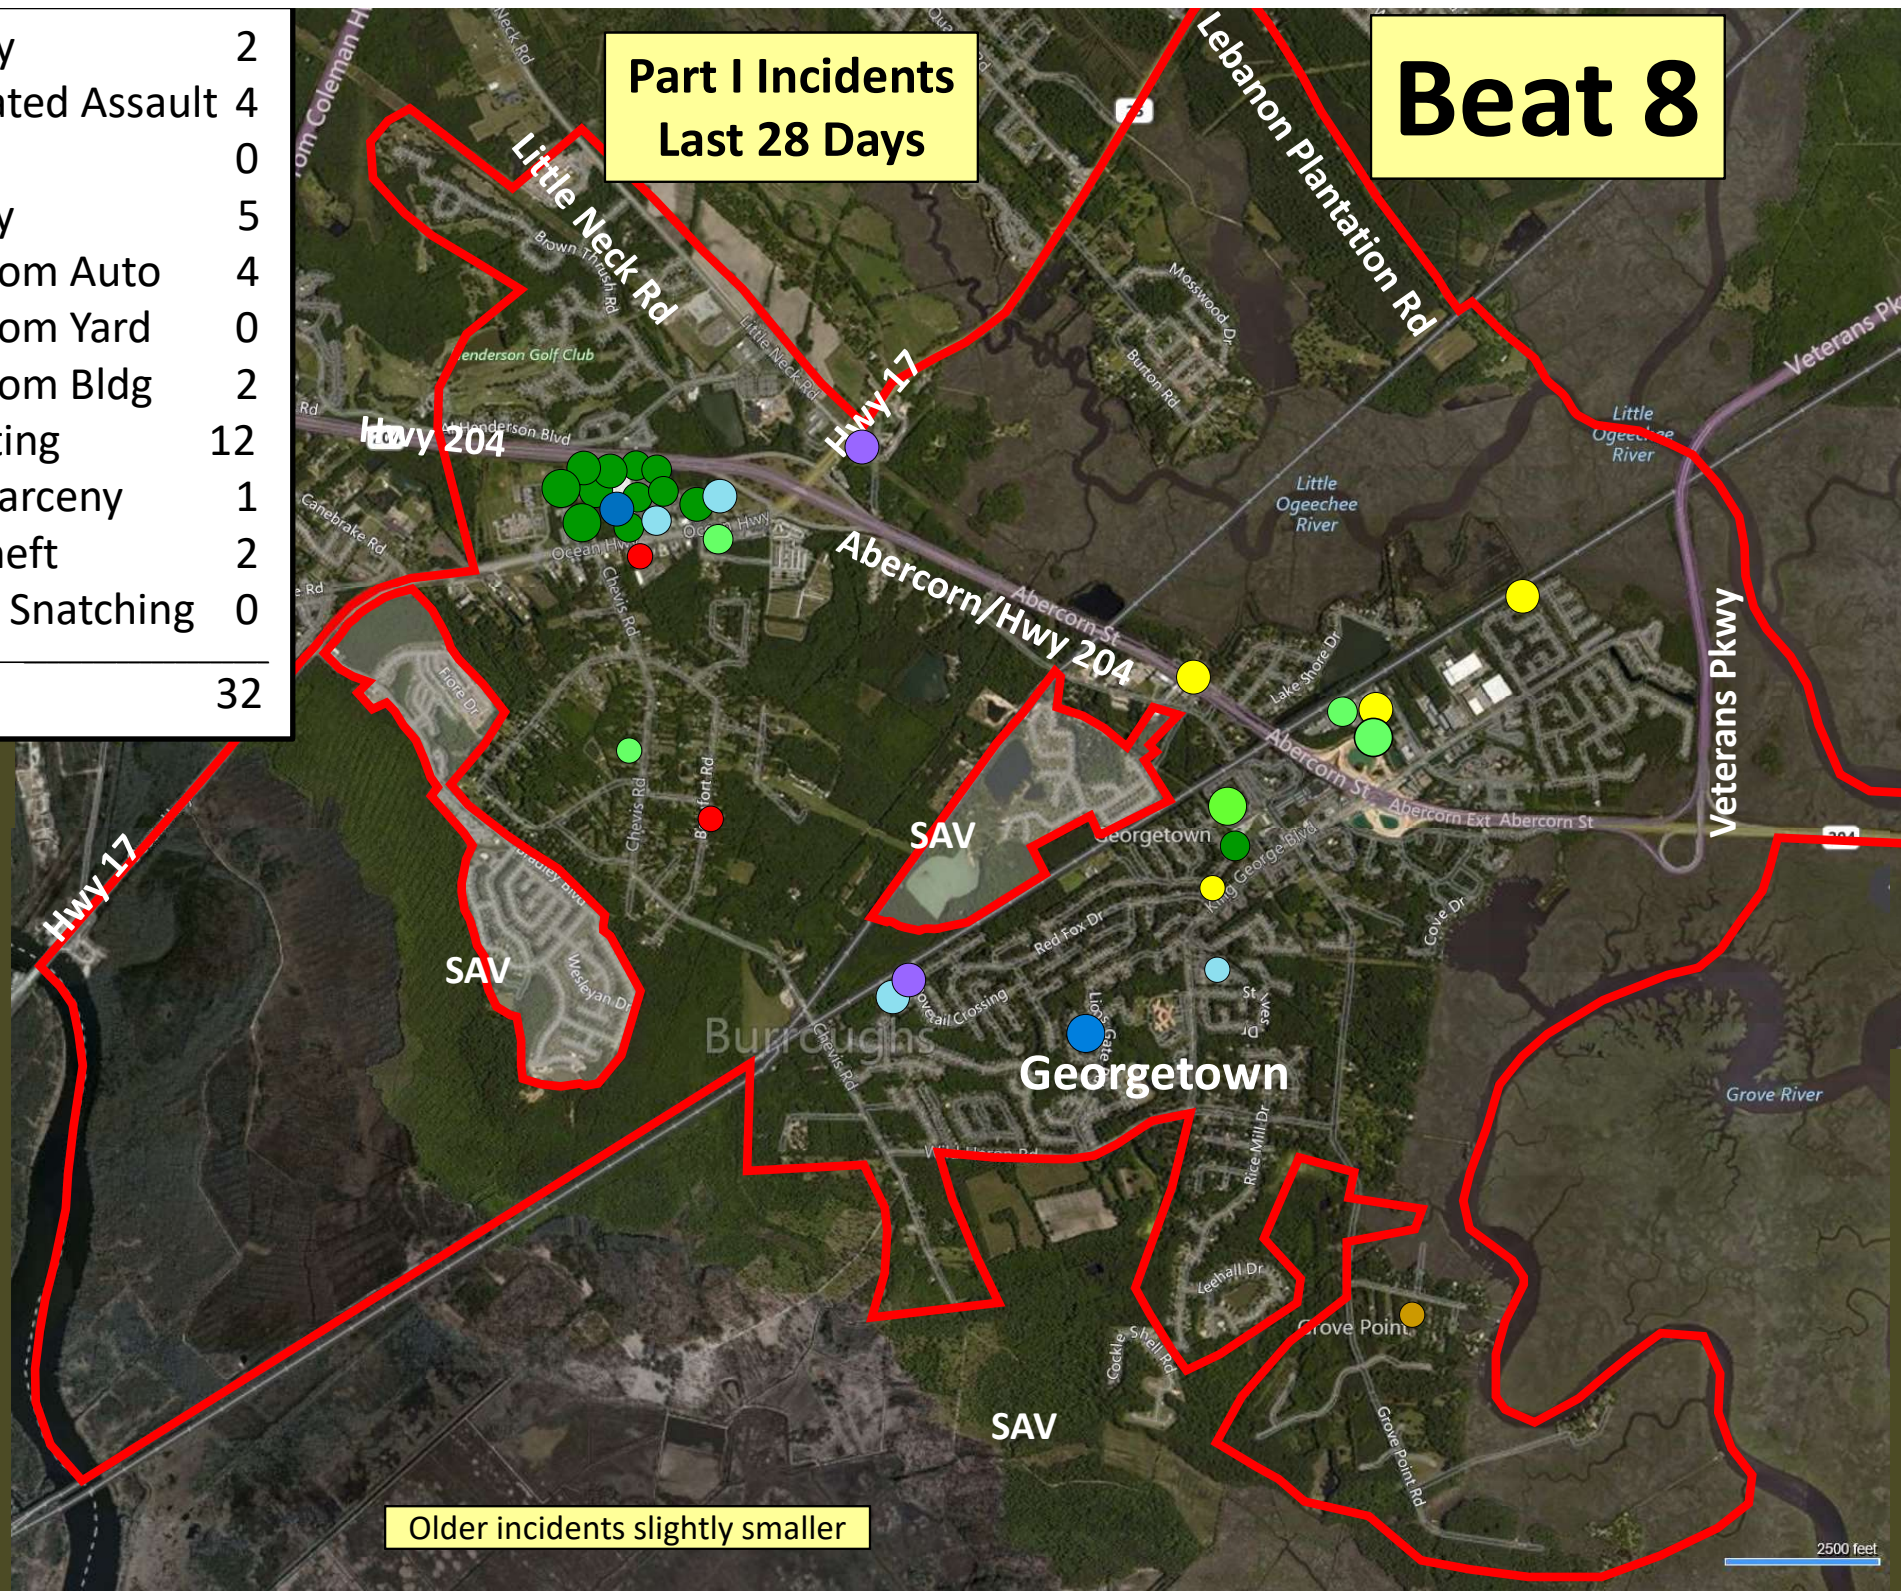

Beat 6

Part I Incidents
Last 28 Days

● Robbery	0
● Aggravated Assault	0
● Rape	0
● Burglary	0
● Theft from Auto	0
● Theft from Yard	0
● Theft from Building	0
● Shoplifting	0
● Other Larceny	0
● Auto Theft	0
● Snatching/PickPkt	0
Total	0

Older incidents slightly smaller

Beat 7

Part I Incidents
Last 28 Days

● Robbery	0
● Aggravated Assault	2
● Rape	1
● Burglary	2
● Theft from Auto	13
● Theft from Yard	0
● Theft from Building	1
● Shoplifting	3
● Other Larceny	1
● Auto Theft	4
● Snatching/PickPkt	1
Total	28

Older incidents slightly smaller

Beat 8

Part I Incidents Last 28 Days

● Robbery	2
● Aggravated Assault	4
● Rape	0
● Burglary	5
● Theft from Auto	4
● Theft from Yard	0
● Theft from Bldg	2
● Shoplifting	12
● Other Larceny	1
● Auto Theft	2
● Sudden Snatching	0
Total	32