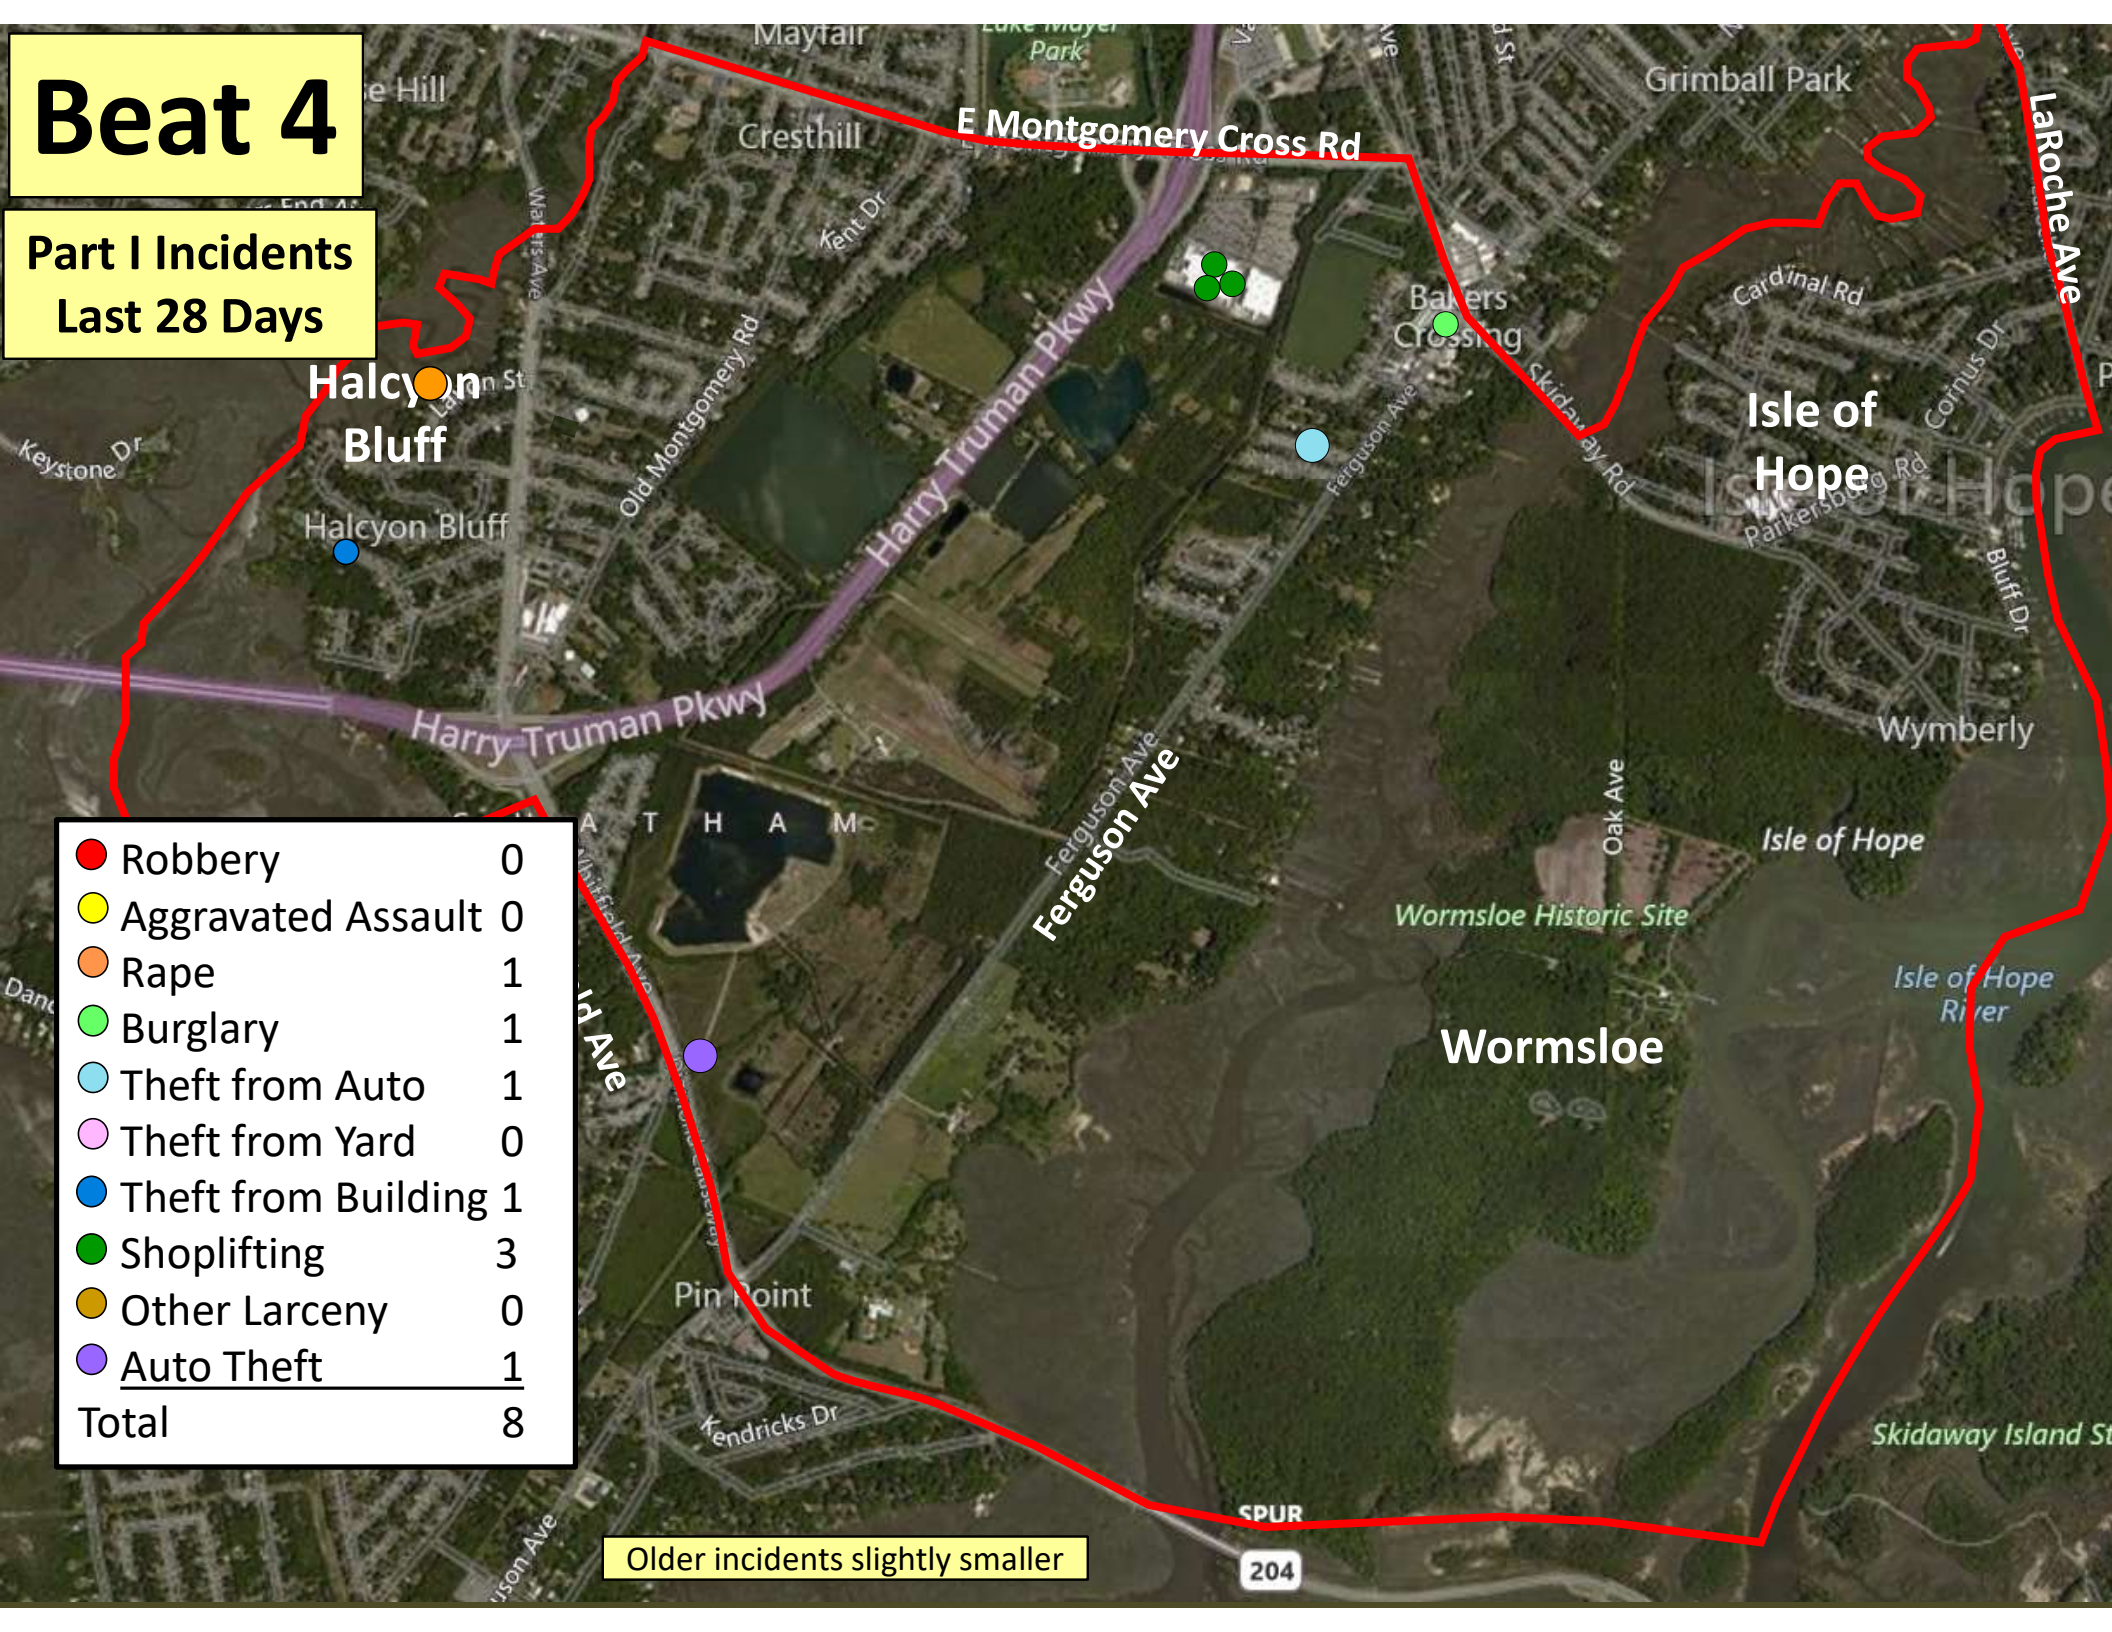

Beat 4

Part I Incidents
Last 28 Days

● Robbery	0
● Aggravated Assault	0
● Rape	1
● Burglary	1
● Theft from Auto	1
● Theft from Yard	0
● Theft from Building	1
● Shoplifting	3
● Other Larceny	0
● Auto Theft	1
Total	8

Older incidents slightly smaller