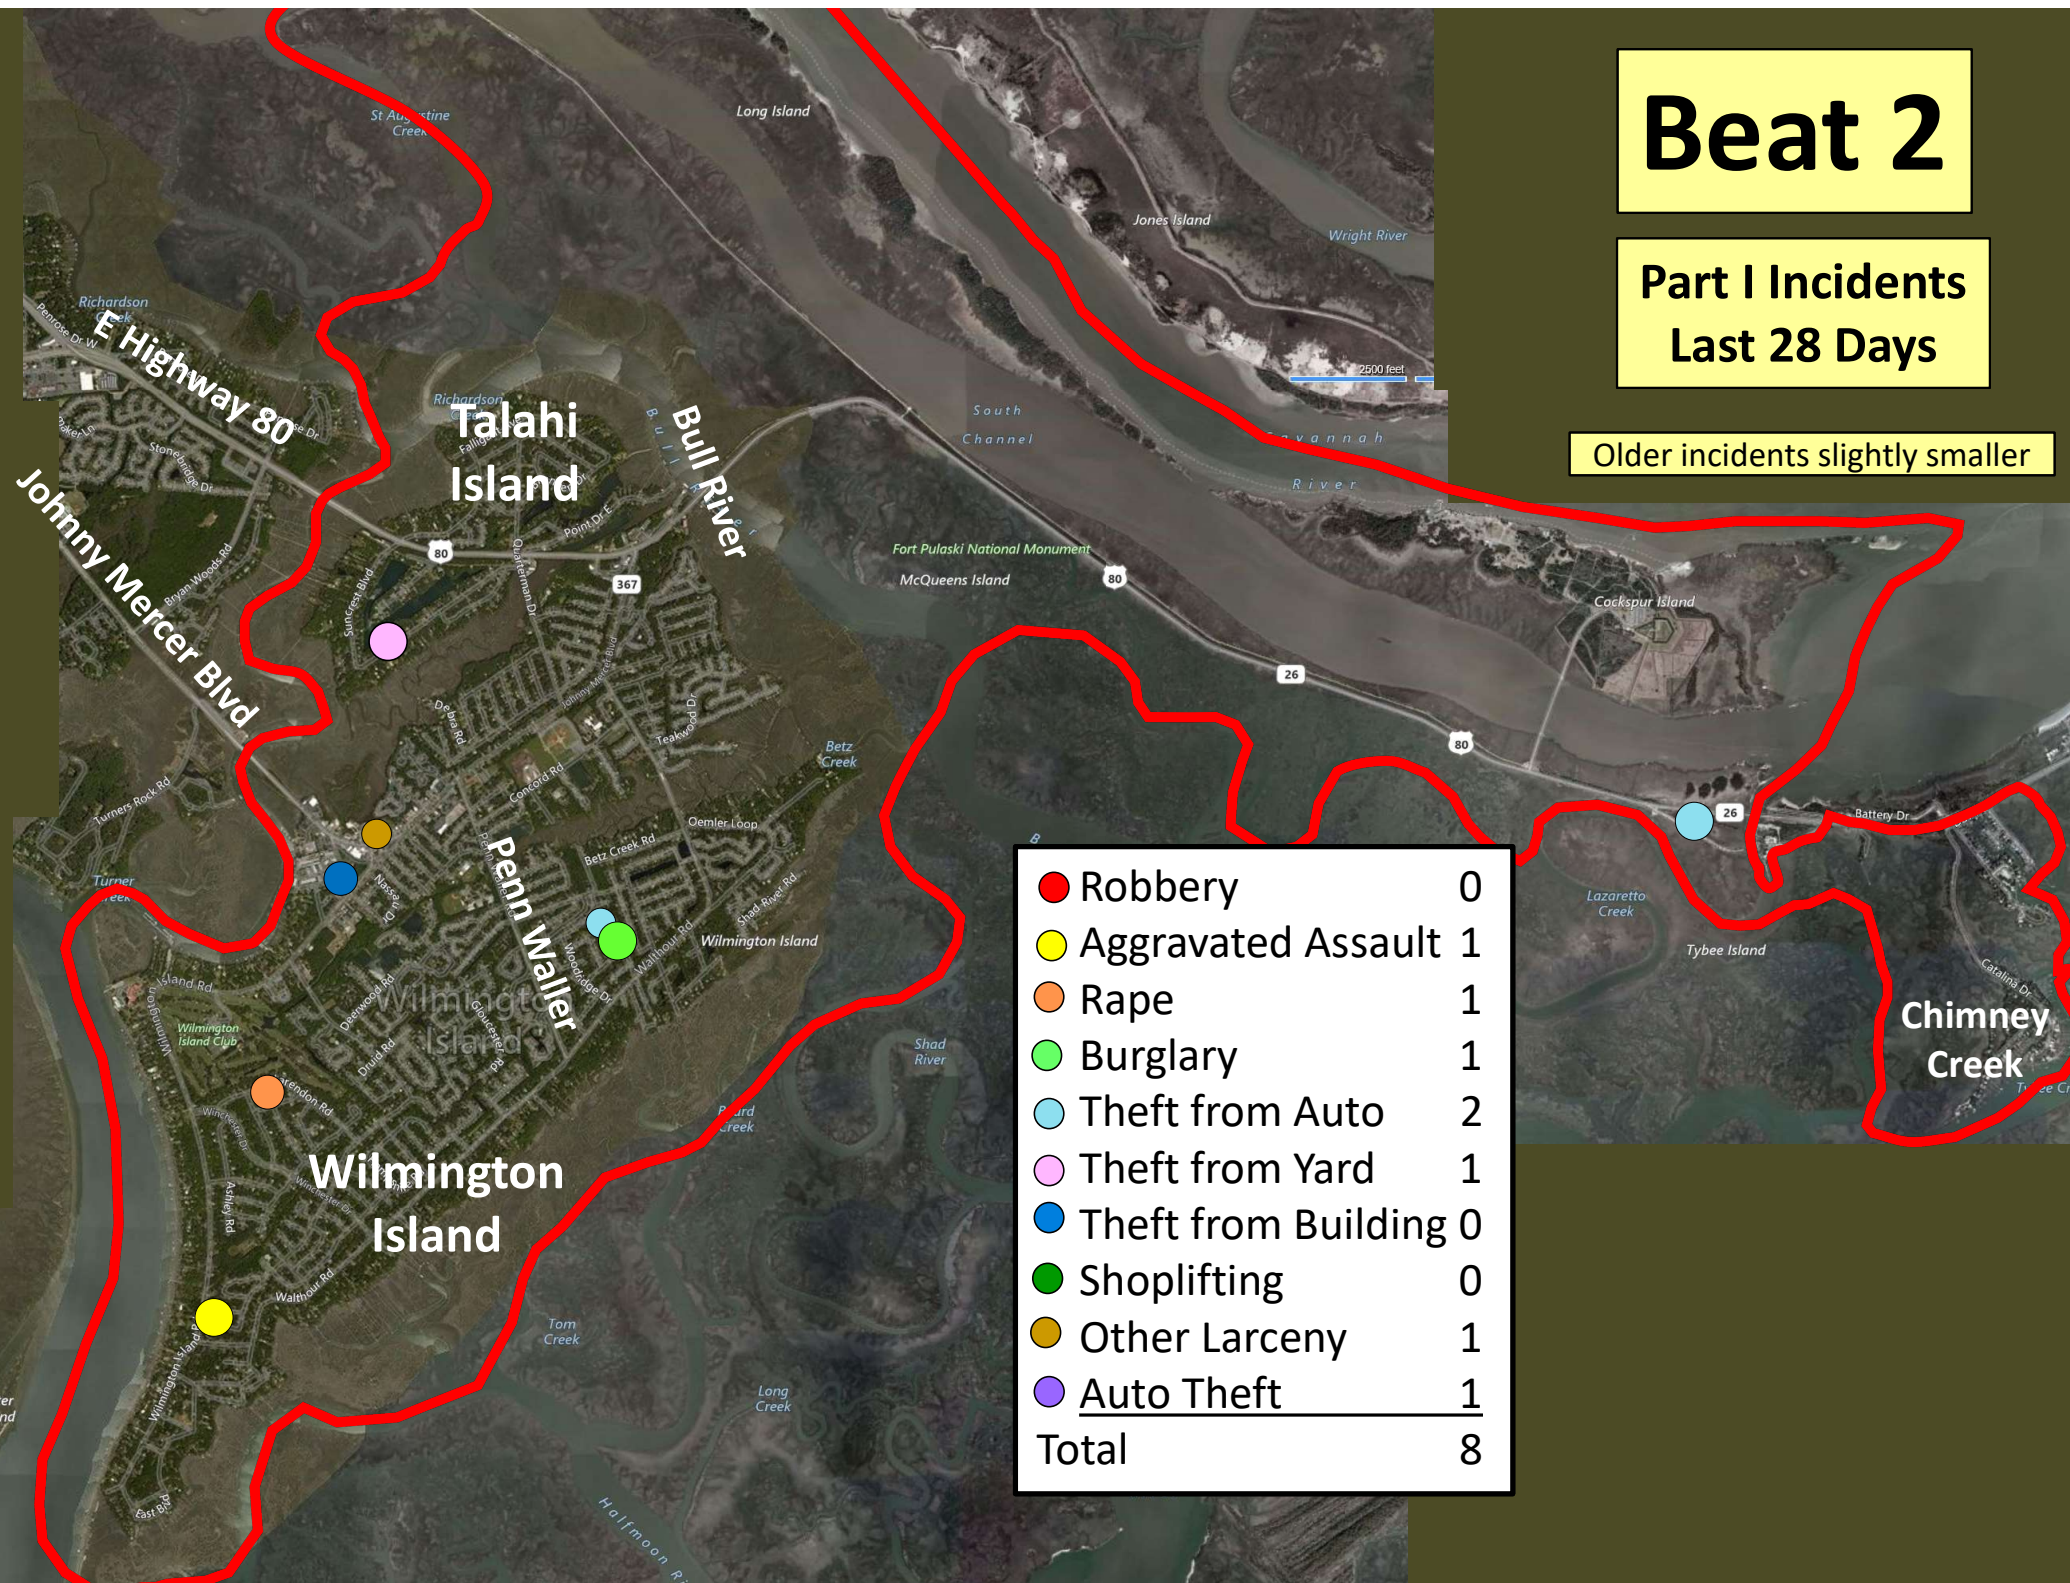

Beat 1

Part I Incidents Last 28 Days

● Robbery	0
● Aggravated Assault	0
● Rape	0
● Burglary	1
● Theft from Auto	1
● Theft from Yard	1
● Theft from Building	1
● Shoplifting	0
● Other Larceny	1
● Auto Theft	1
● Snatching/PickPkt	0
Total	6

Older incidents slightly smaller

Beat 2

Part I Incidents
Last 28 Days

Older incidents slightly smaller

● Robbery	0
● Aggravated Assault	1
● Rape	1
● Burglary	1
● Theft from Auto	2
● Theft from Yard	1
● Theft from Building	0
● Shoplifting	0
● Other Larceny	1
● Auto Theft	1
Total	8

Beat 3

Homicide	1
Aggravated Assault	1
Rape	0
Burglary	1
Theft from Auto	7
Theft from Yard	0
Theft from Building	1
Shoplifting	0
Other Larceny	0
Auto Theft	2
Snatching/PickPkt	0
Total	13

Part I Incidents Last 28 Days