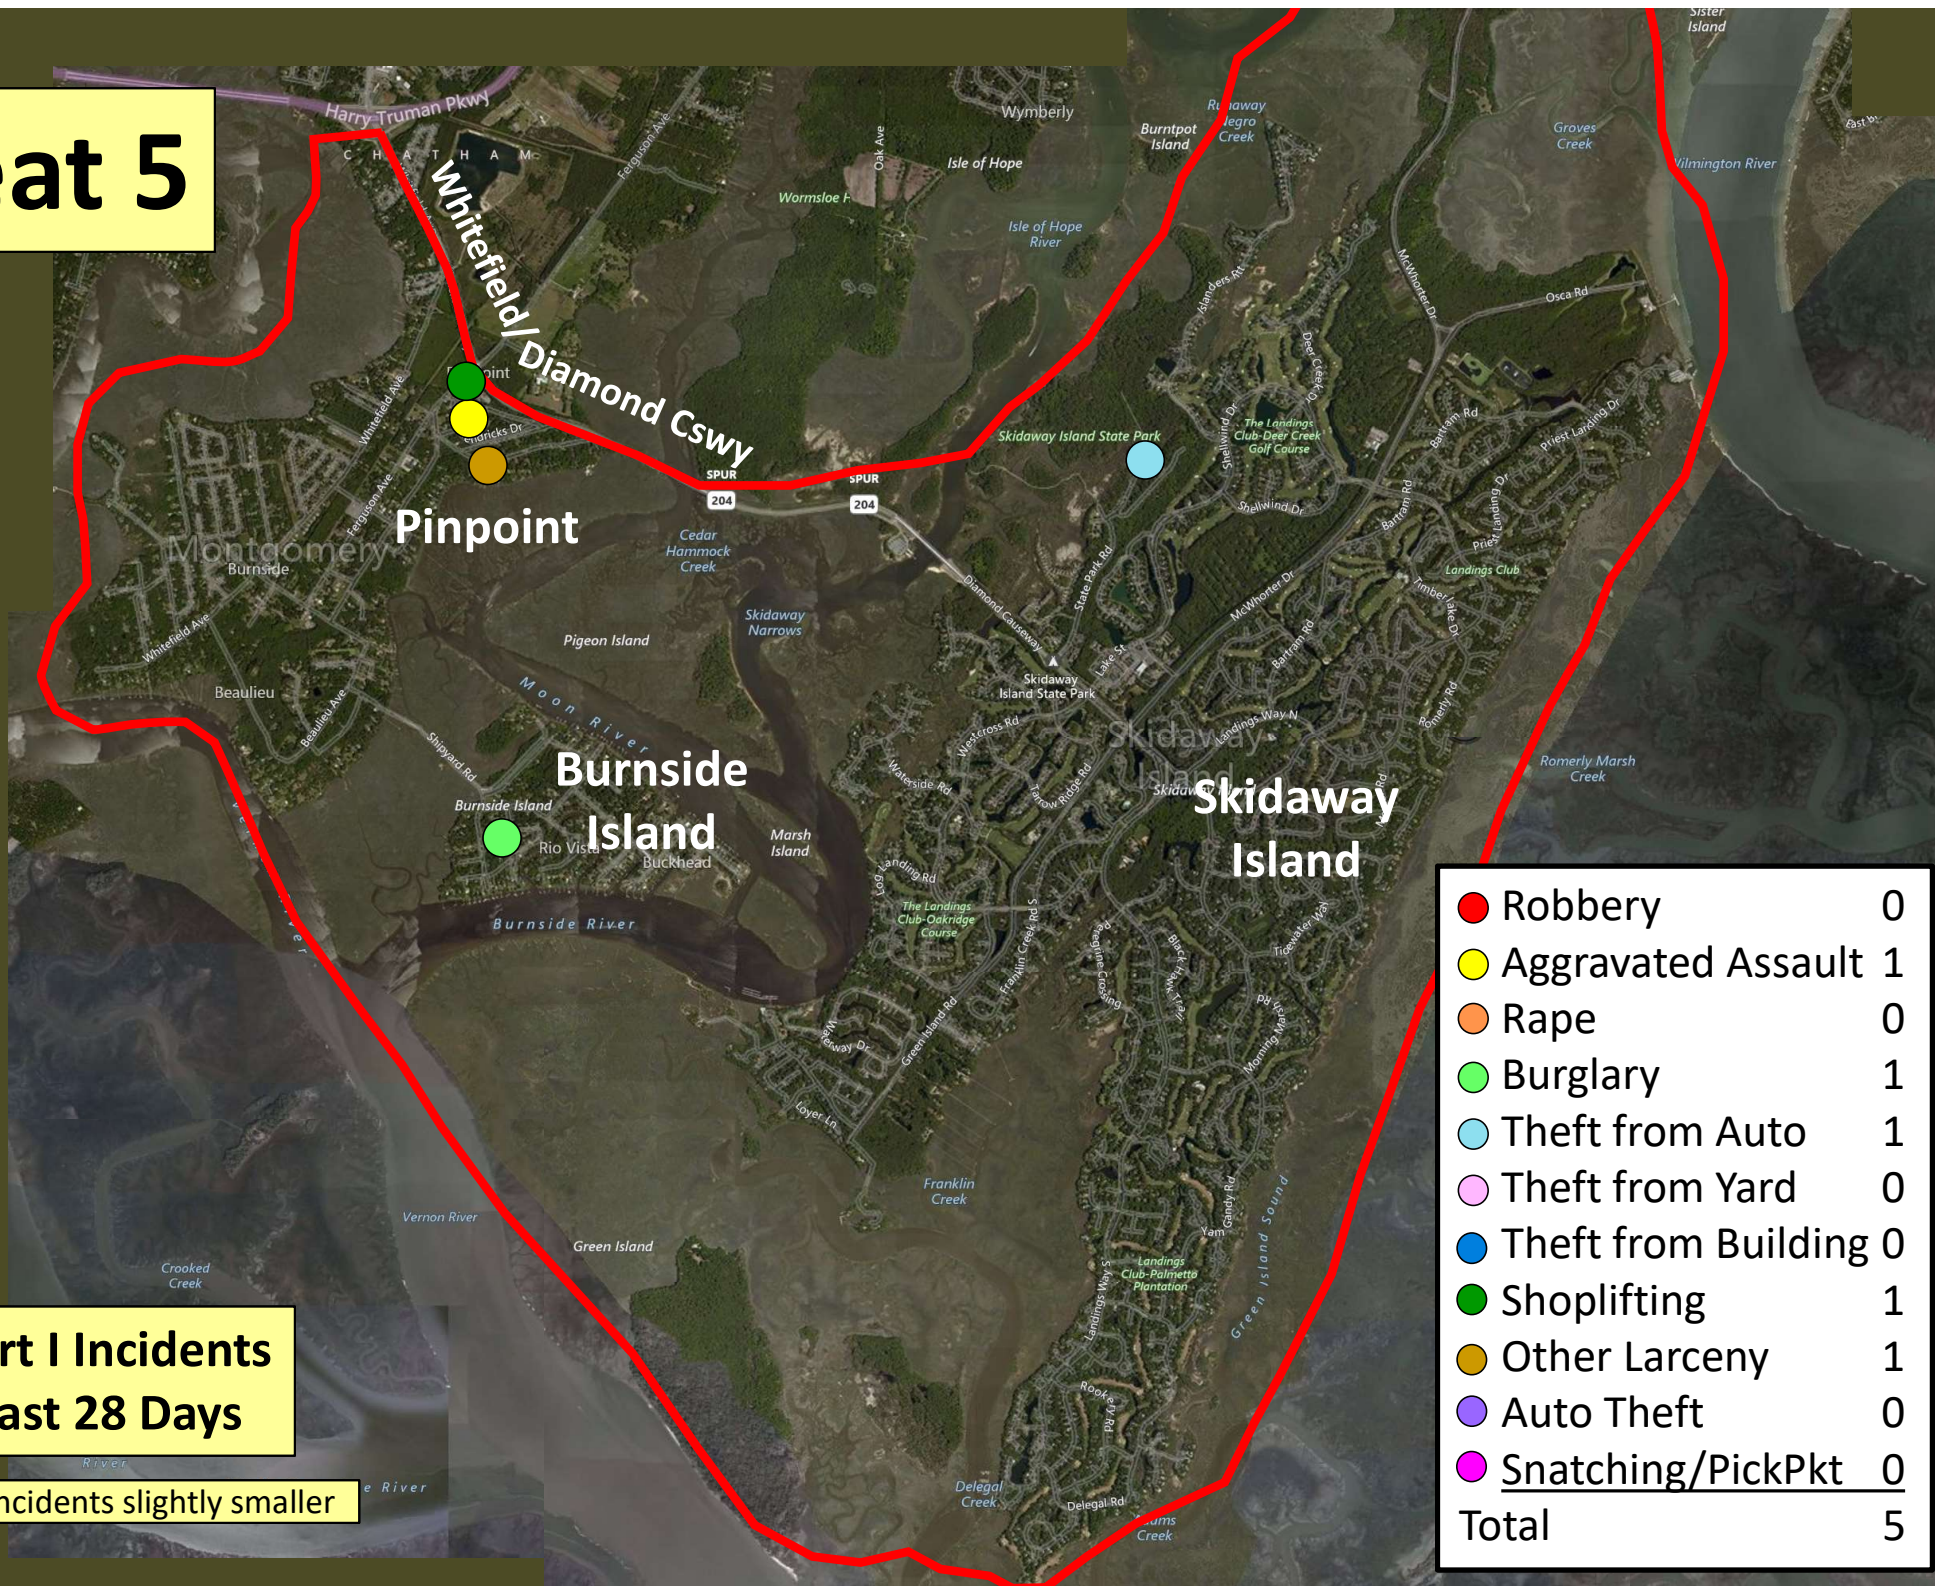

Beat 5

**Part I Incidents
Last 28 Days**

Older incidents slightly smaller

● Robbery	0
● Aggravated Assault	1
● Rape	0
● Burglary	1
● Theft from Auto	1
● Theft from Yard	0
● Theft from Building	0
● Shoplifting	1
● Other Larceny	1
● Auto Theft	0
● Snatching/PickPkt	0
Total	5