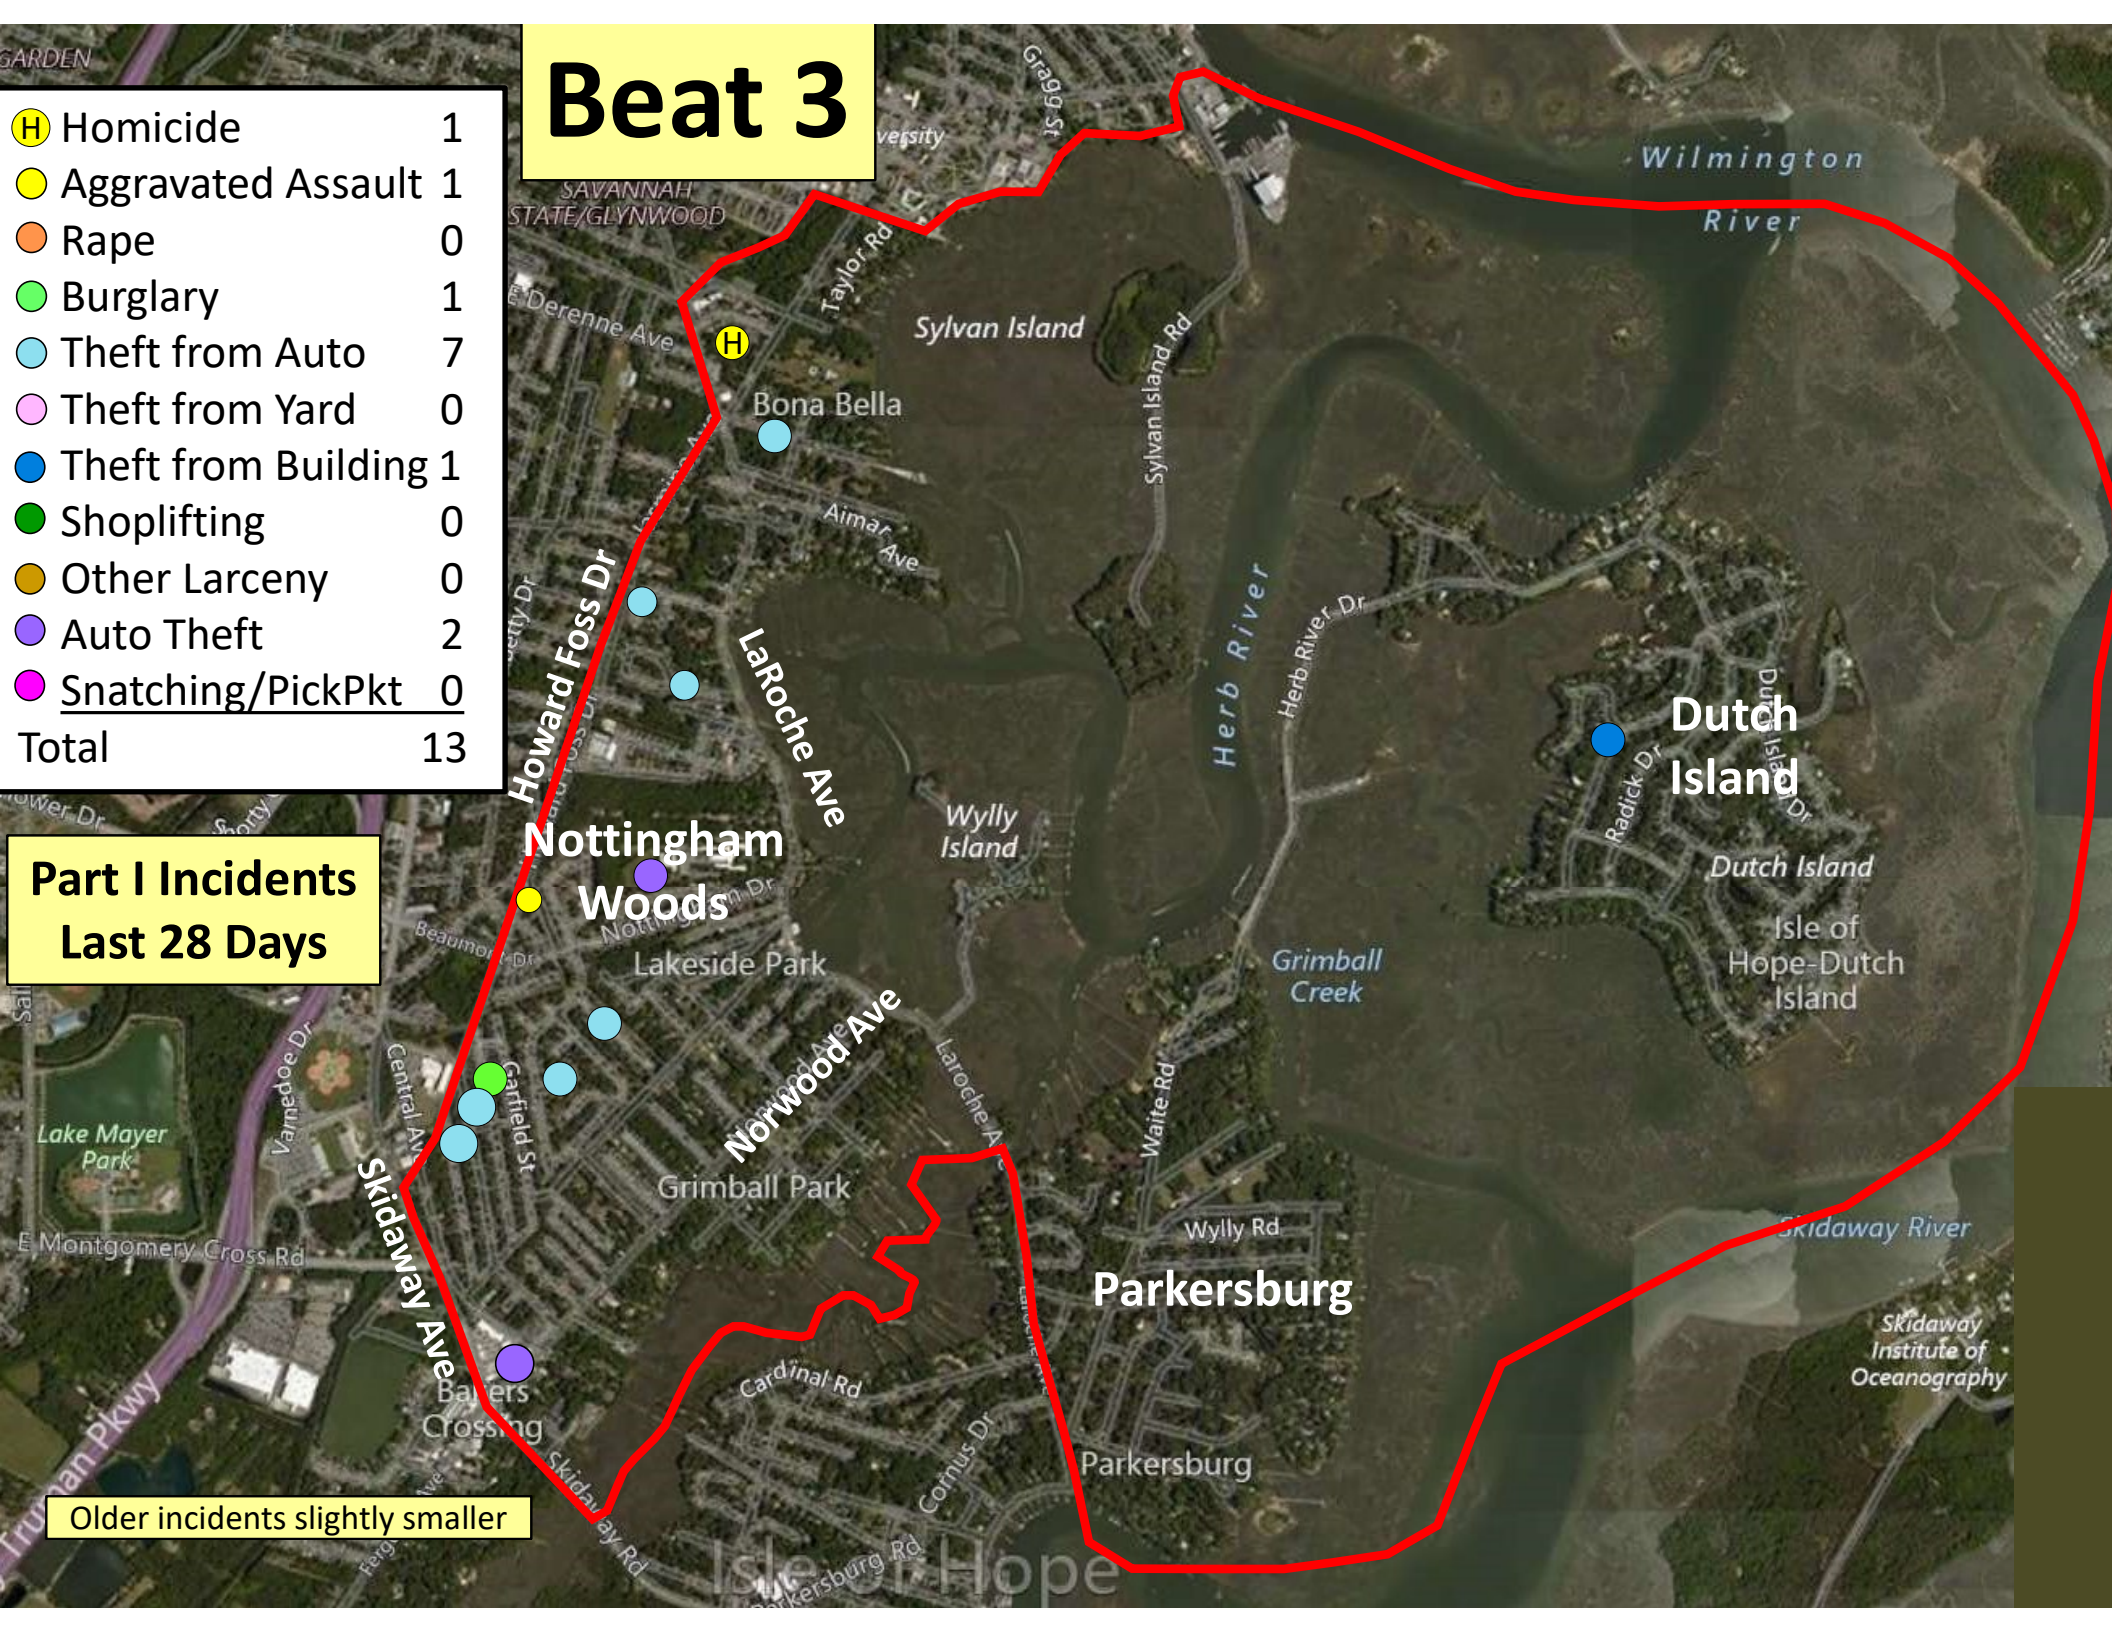

Older incidents slightly smaller

Beat 2

Part I Incidents
Last 28 Days

Older incidents slightly smaller

● Robbery	0
● Aggravated Assault	1
● Rape	1
● Burglary	1
● Theft from Auto	2
● Theft from Yard	1
● Theft from Building	0
● Shoplifting	0
● Other Larceny	1
● Auto Theft	1
Total	8

Beat 3

Homicide	1
Aggravated Assault	1
Rape	0
Burglary	1
Theft from Auto	7
Theft from Yard	0
Theft from Building	1
Shoplifting	0
Other Larceny	0
Auto Theft	2
Snatching/PickPkt	0
Total	13

Part I Incidents Last 28 Days