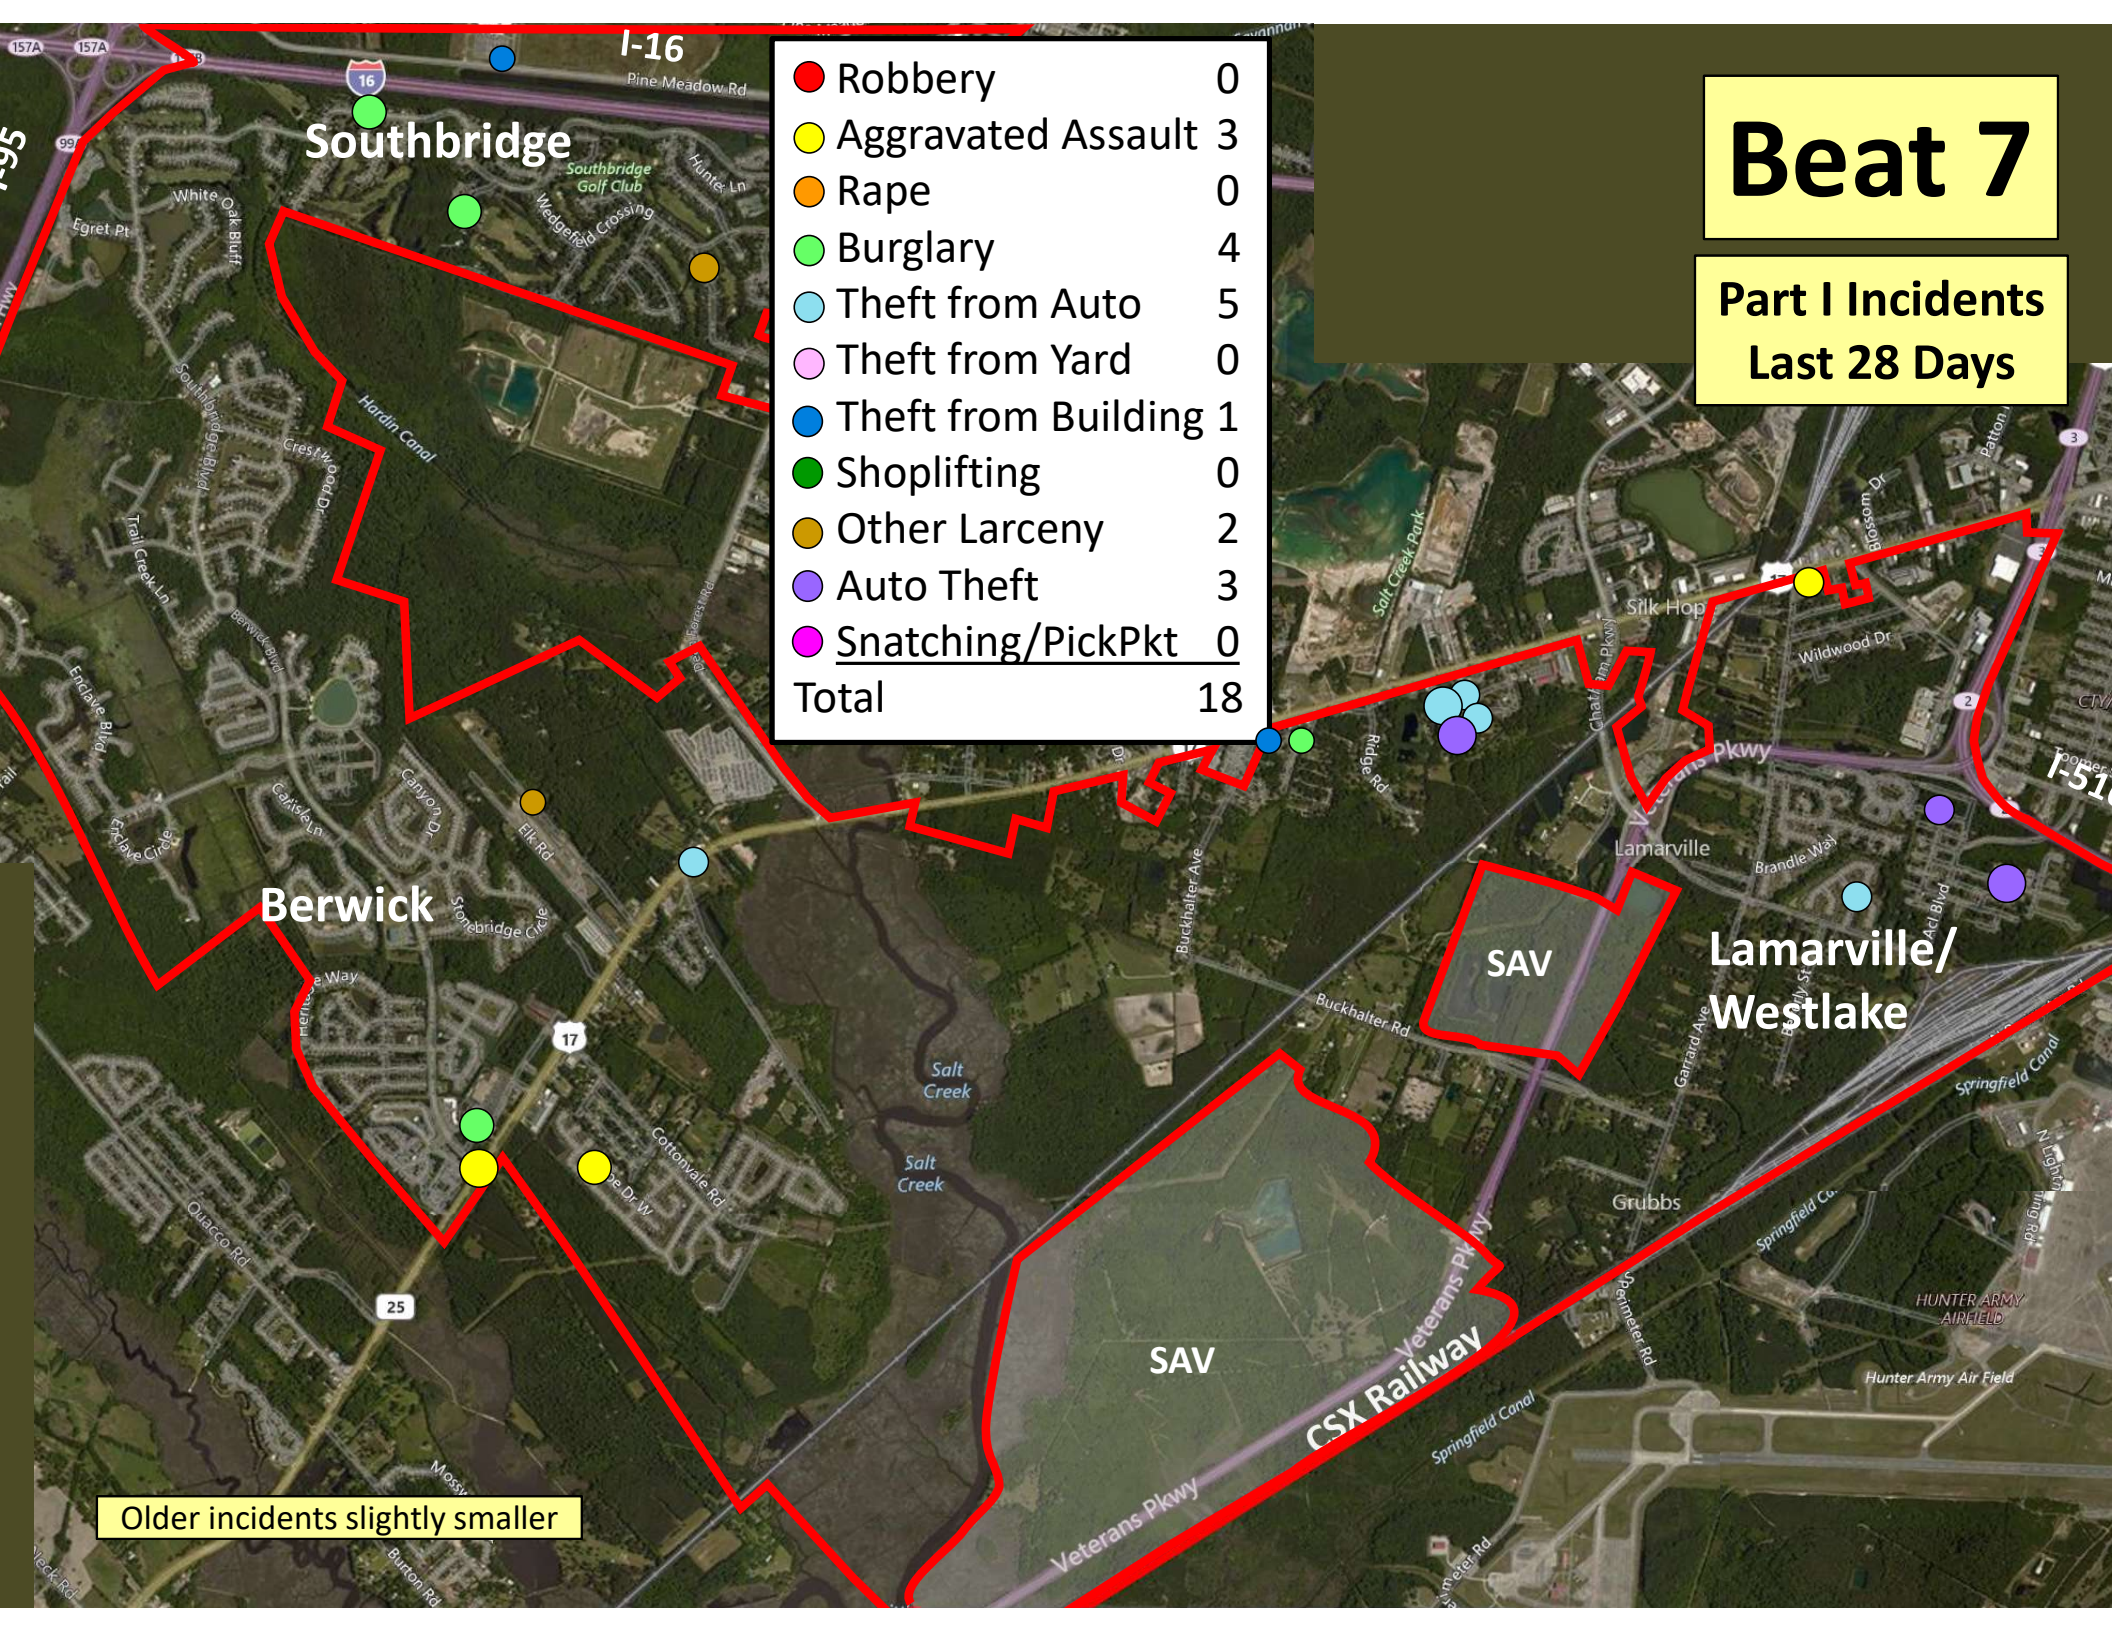

Beat 7

Part I Incidents
Last 28 Days

● Robbery	0
● Aggravated Assault	3
● Rape	0
● Burglary	4
● Theft from Auto	5
● Theft from Yard	0
● Theft from Building	1
● Shoplifting	0
● Other Larceny	2
● Auto Theft	3
● Snatching/PickPkt	0
Total	18

Older incidents slightly smaller