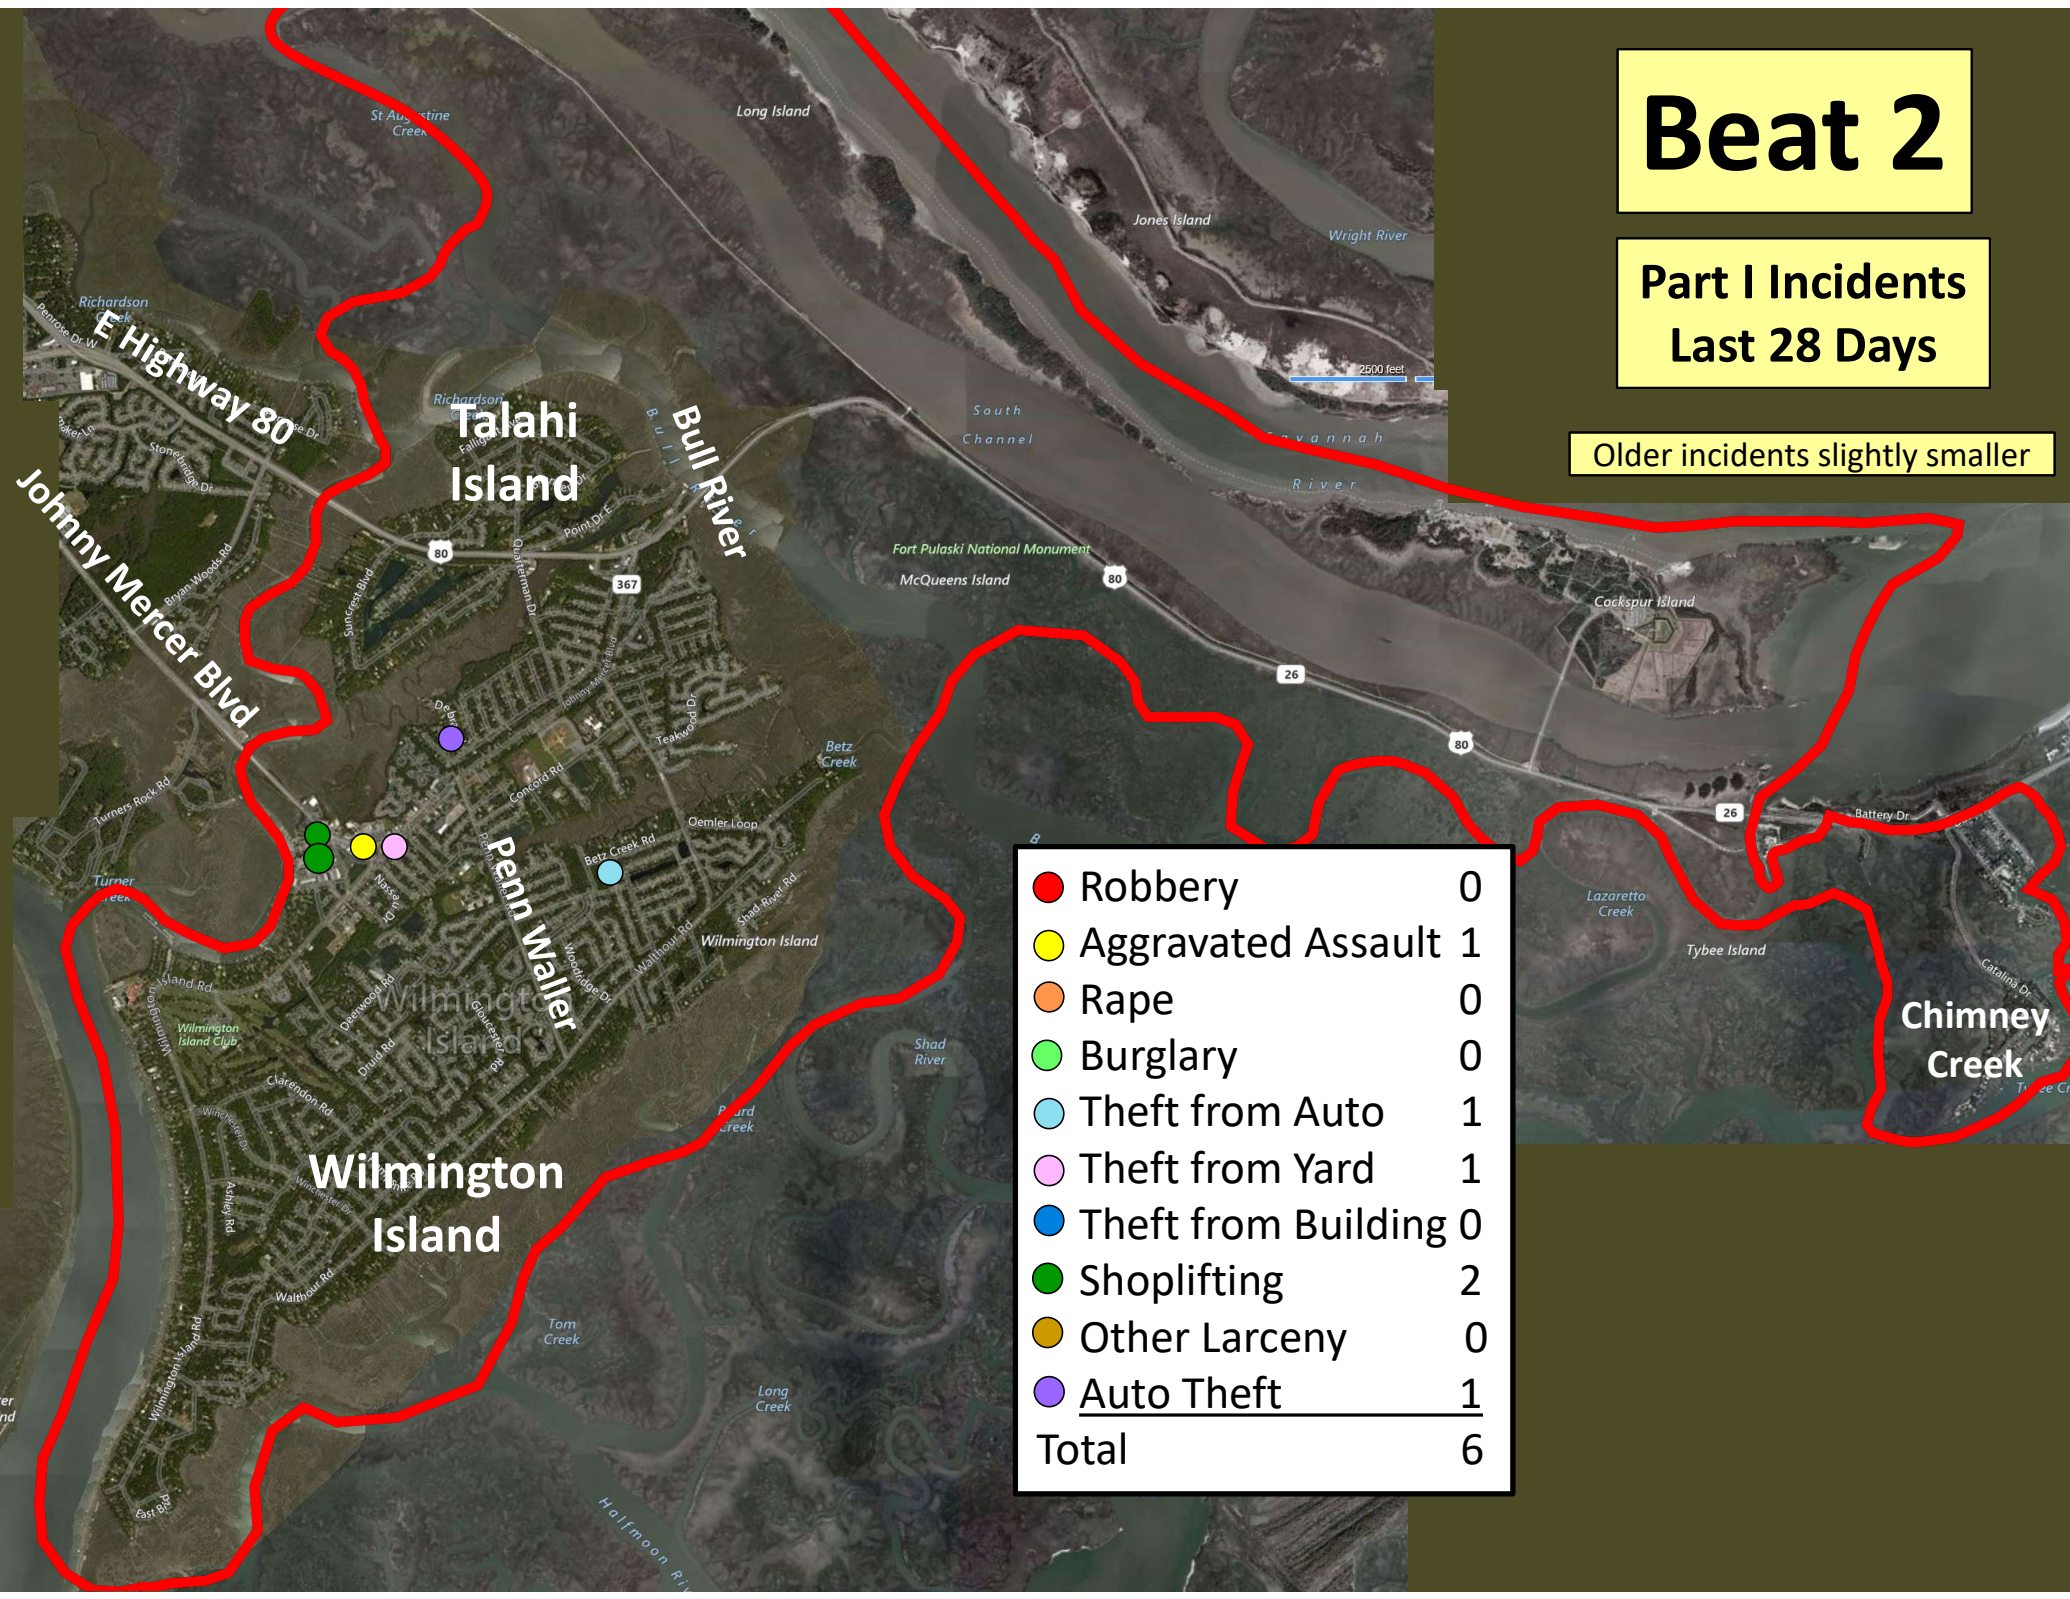

Older incidents slightly smaller

# Beat 2

Part I Incidents  
Last 28 Days

Older incidents slightly smaller