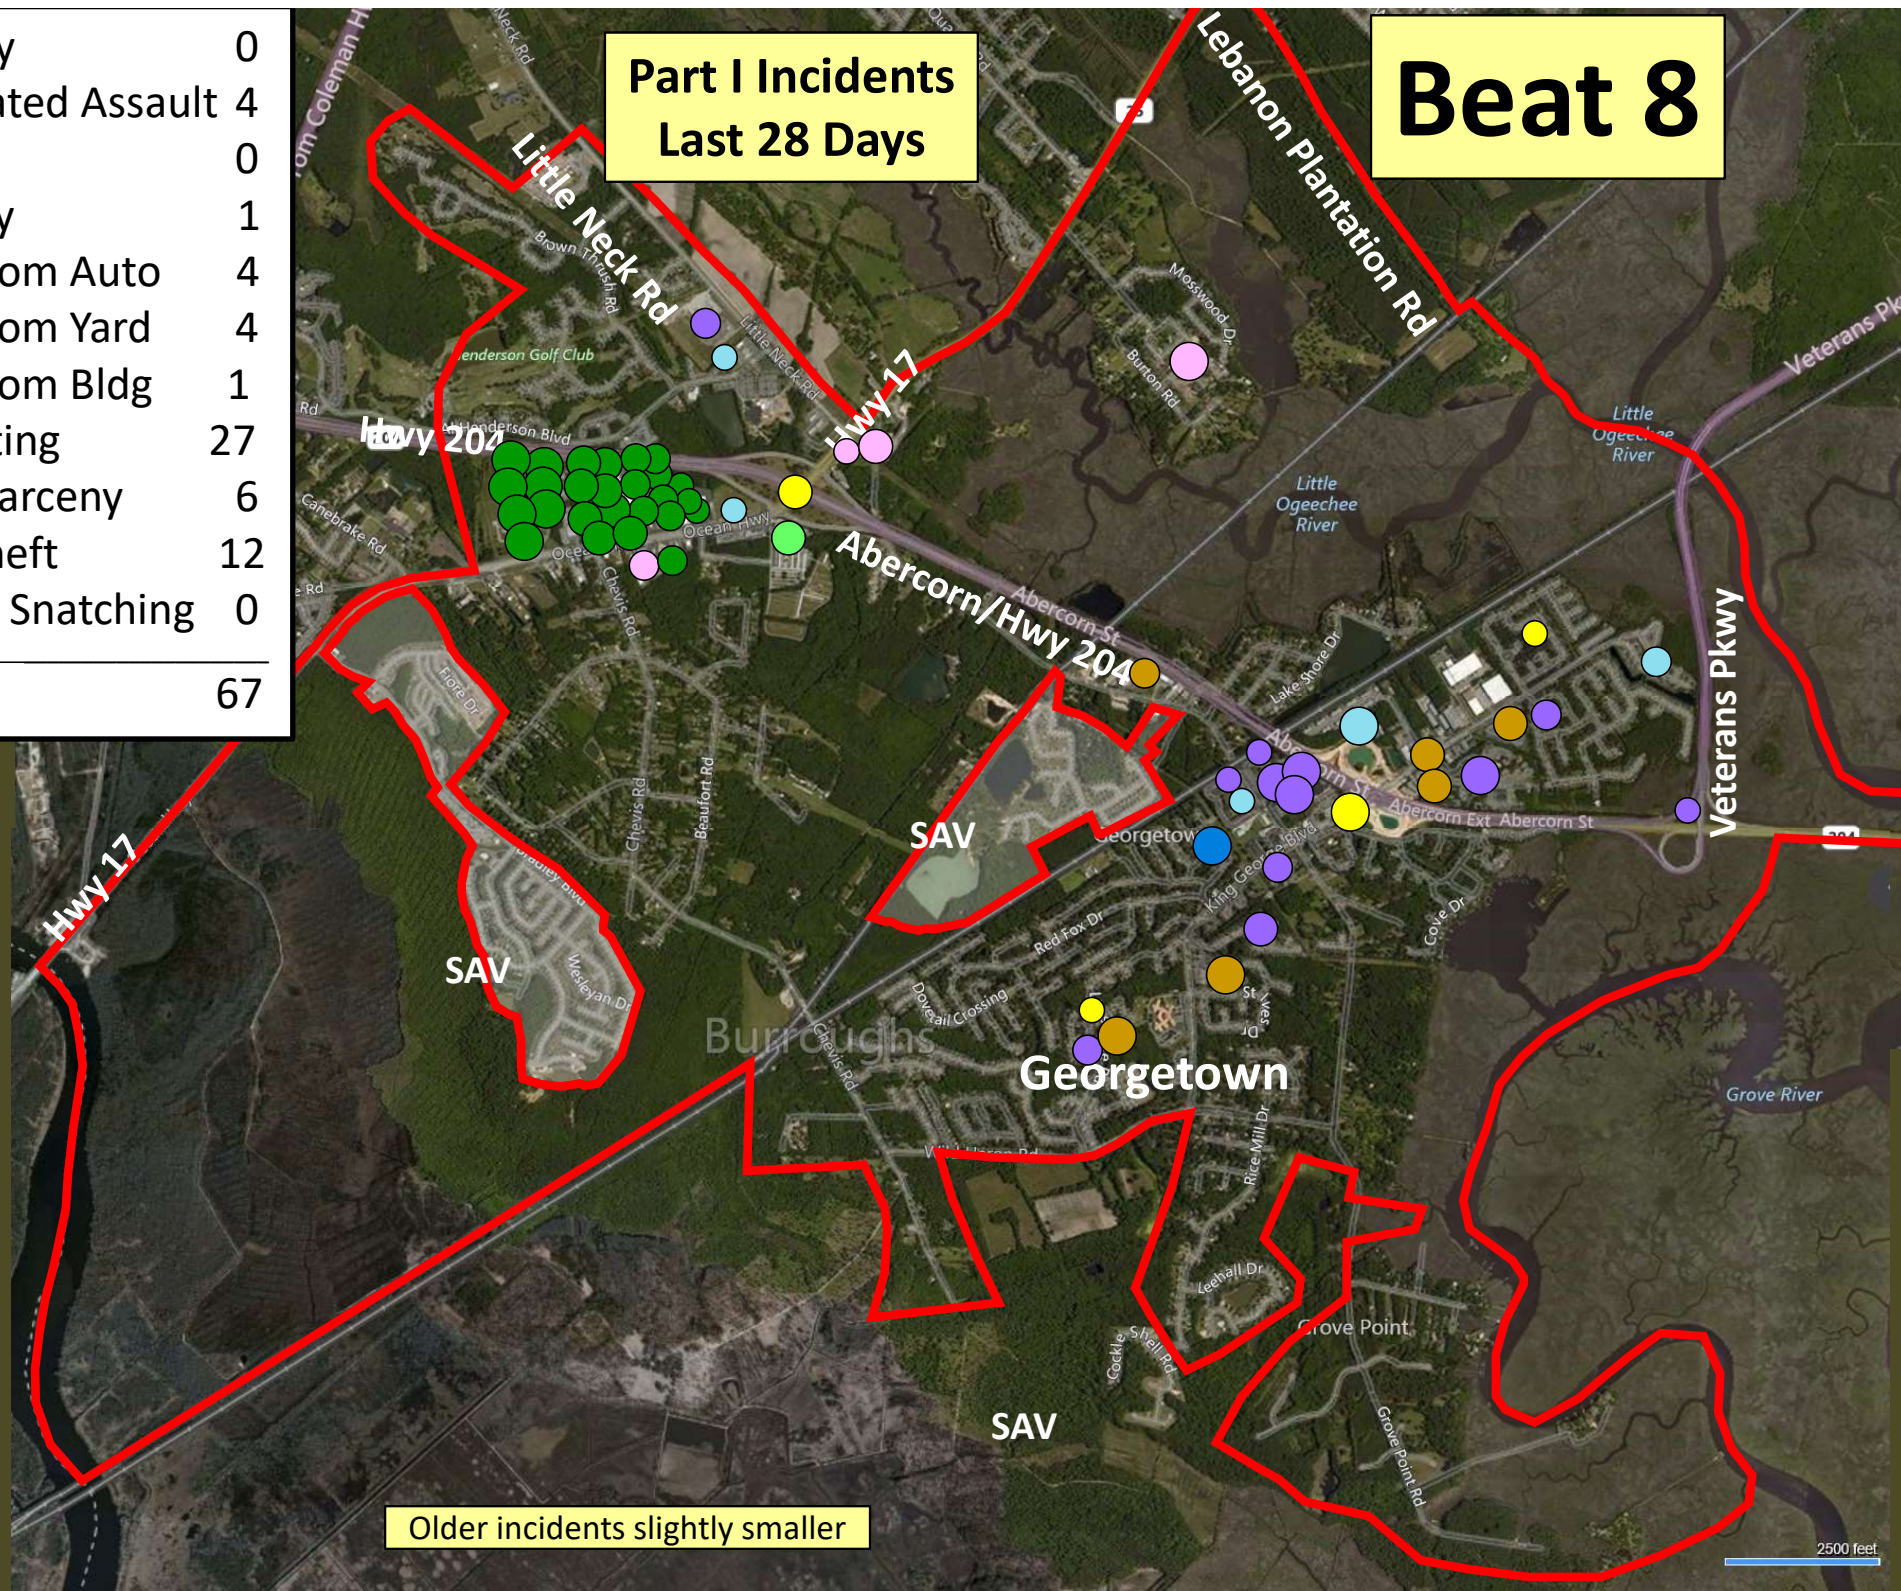

Beat 8

Part I Incidents Last 28 Days

● Robbery	0
● Aggravated Assault	4
● Rape	0
● Burglary	1
● Theft from Auto	4
● Theft from Yard	4
● Theft from Bldg	1
● Shoplifting	27
● Other Larceny	6
● Auto Theft	12
● Sudden Snatching	0
Total	67

Older incidents slightly smaller