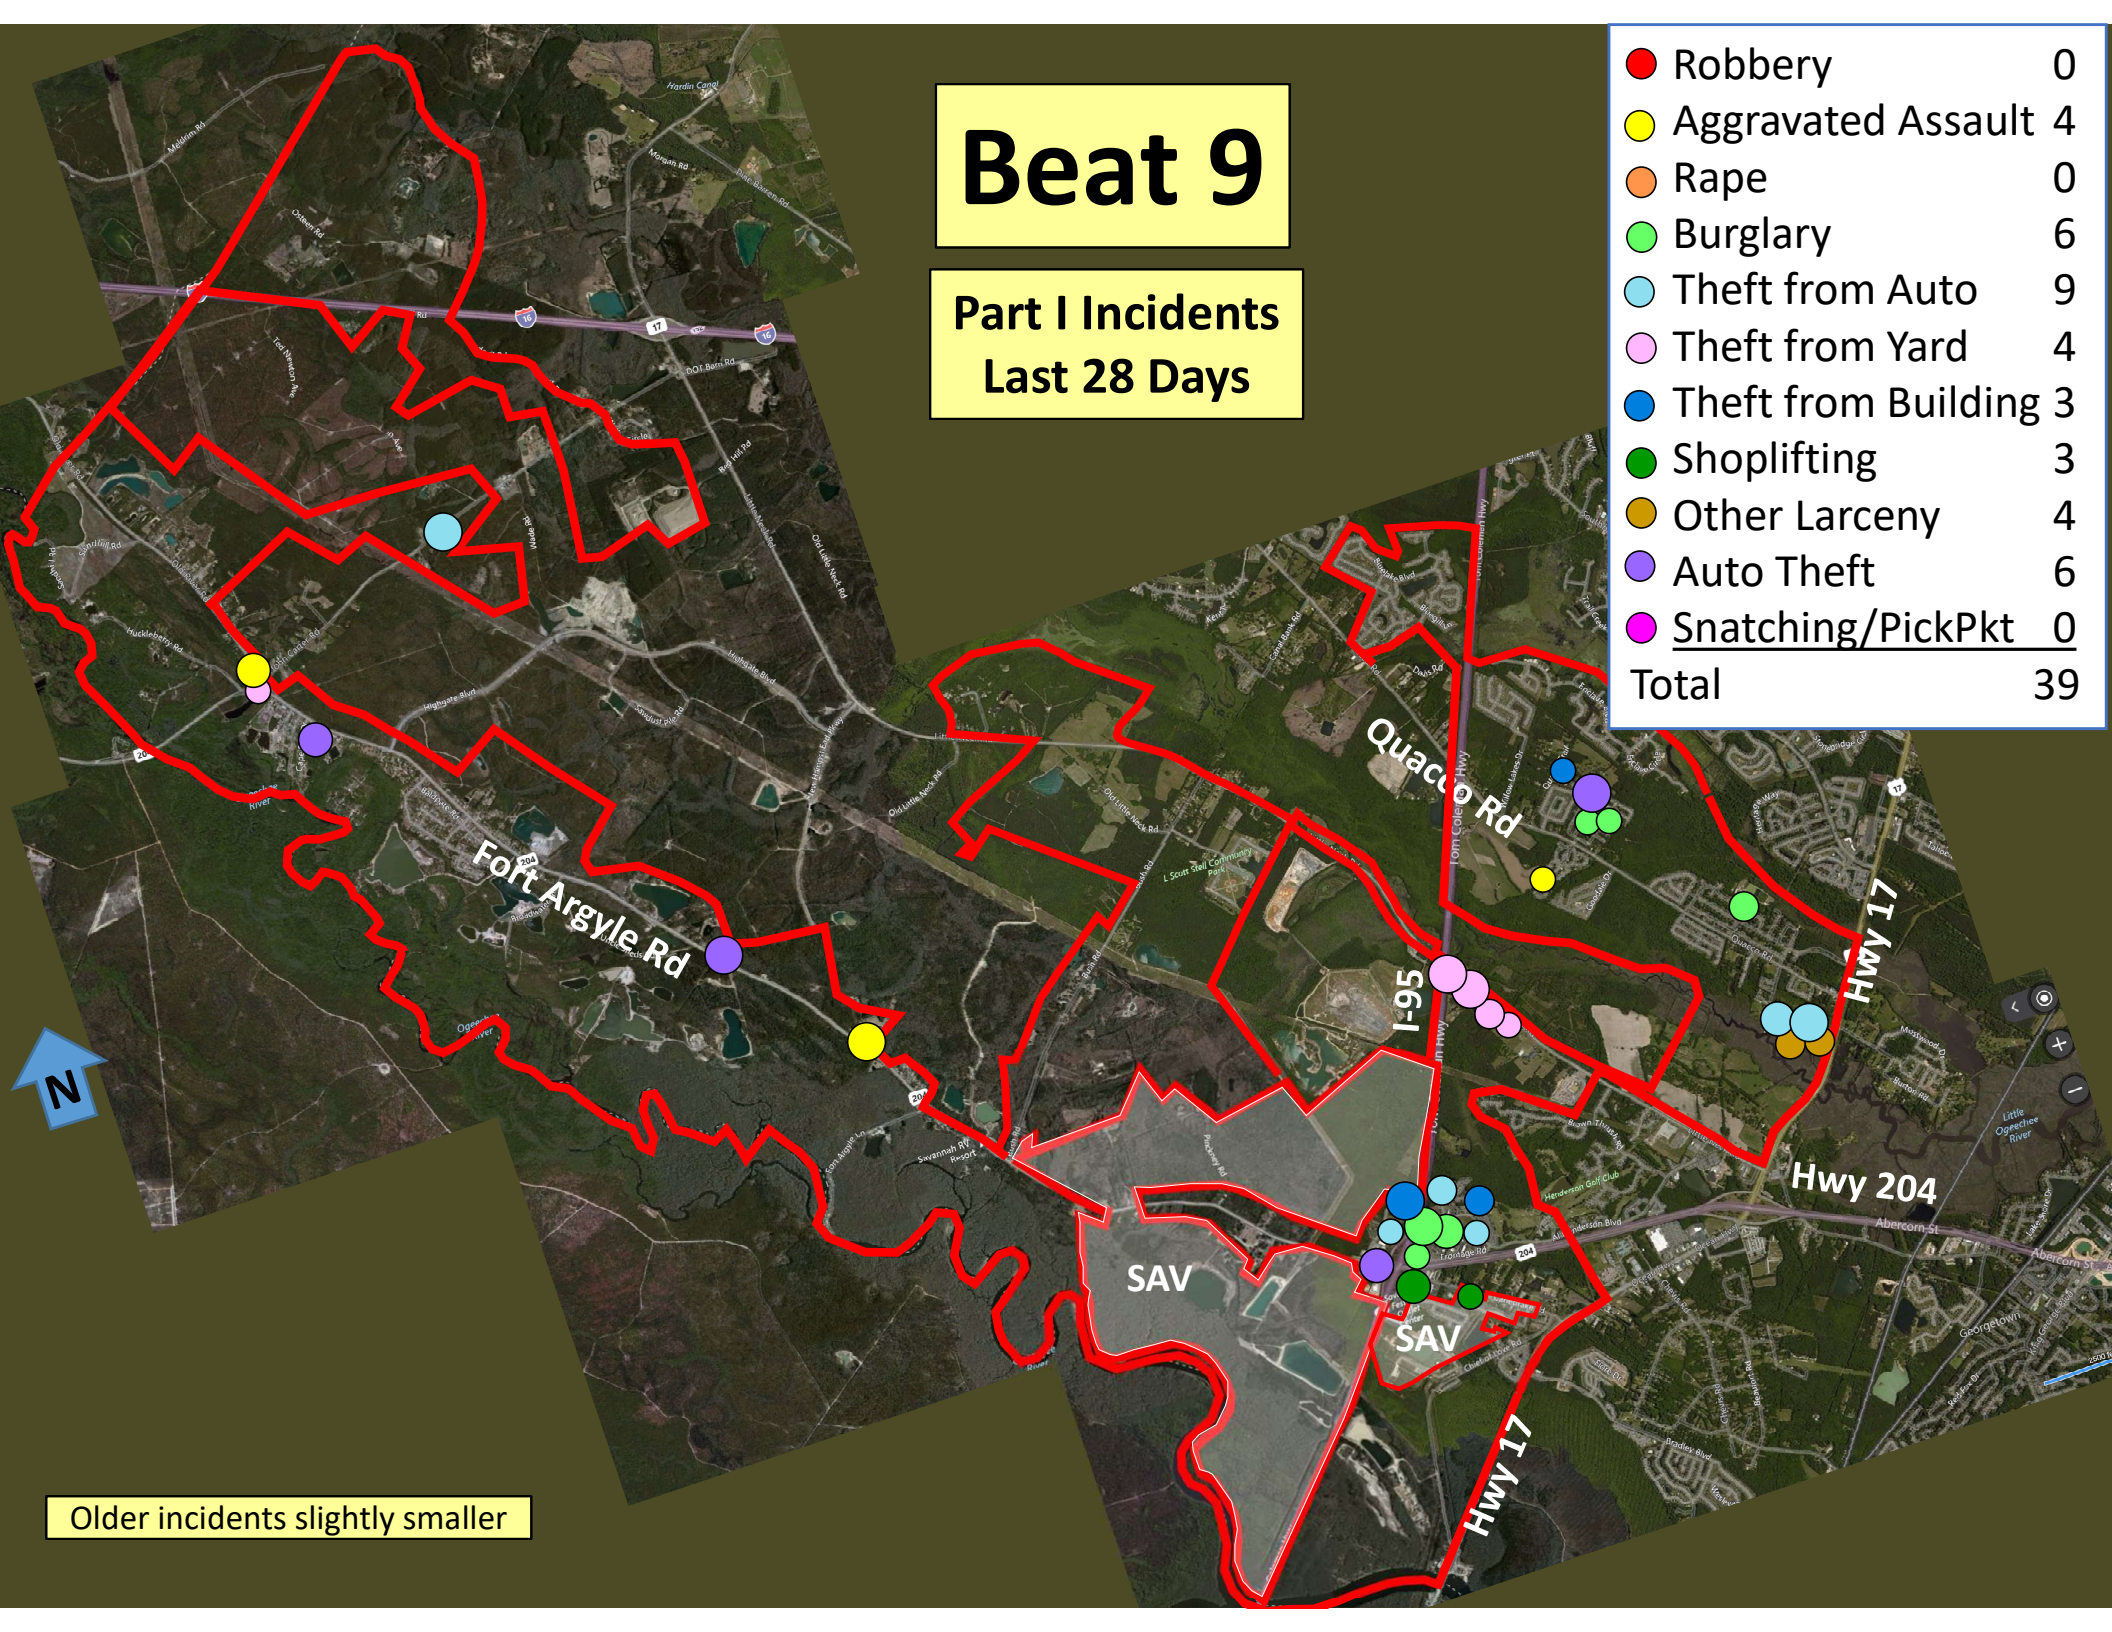

Beat 9

Part I Incidents
Last 28 Days

● Robbery	0
● Aggravated Assault	4
● Rape	0
● Burglary	6
● Theft from Auto	9
● Theft from Yard	4
● Theft from Building	3
● Shoplifting	3
● Other Larceny	4
● Auto Theft	6
● Snatching/PickPkt	0
Total	39

Older incidents slightly smaller