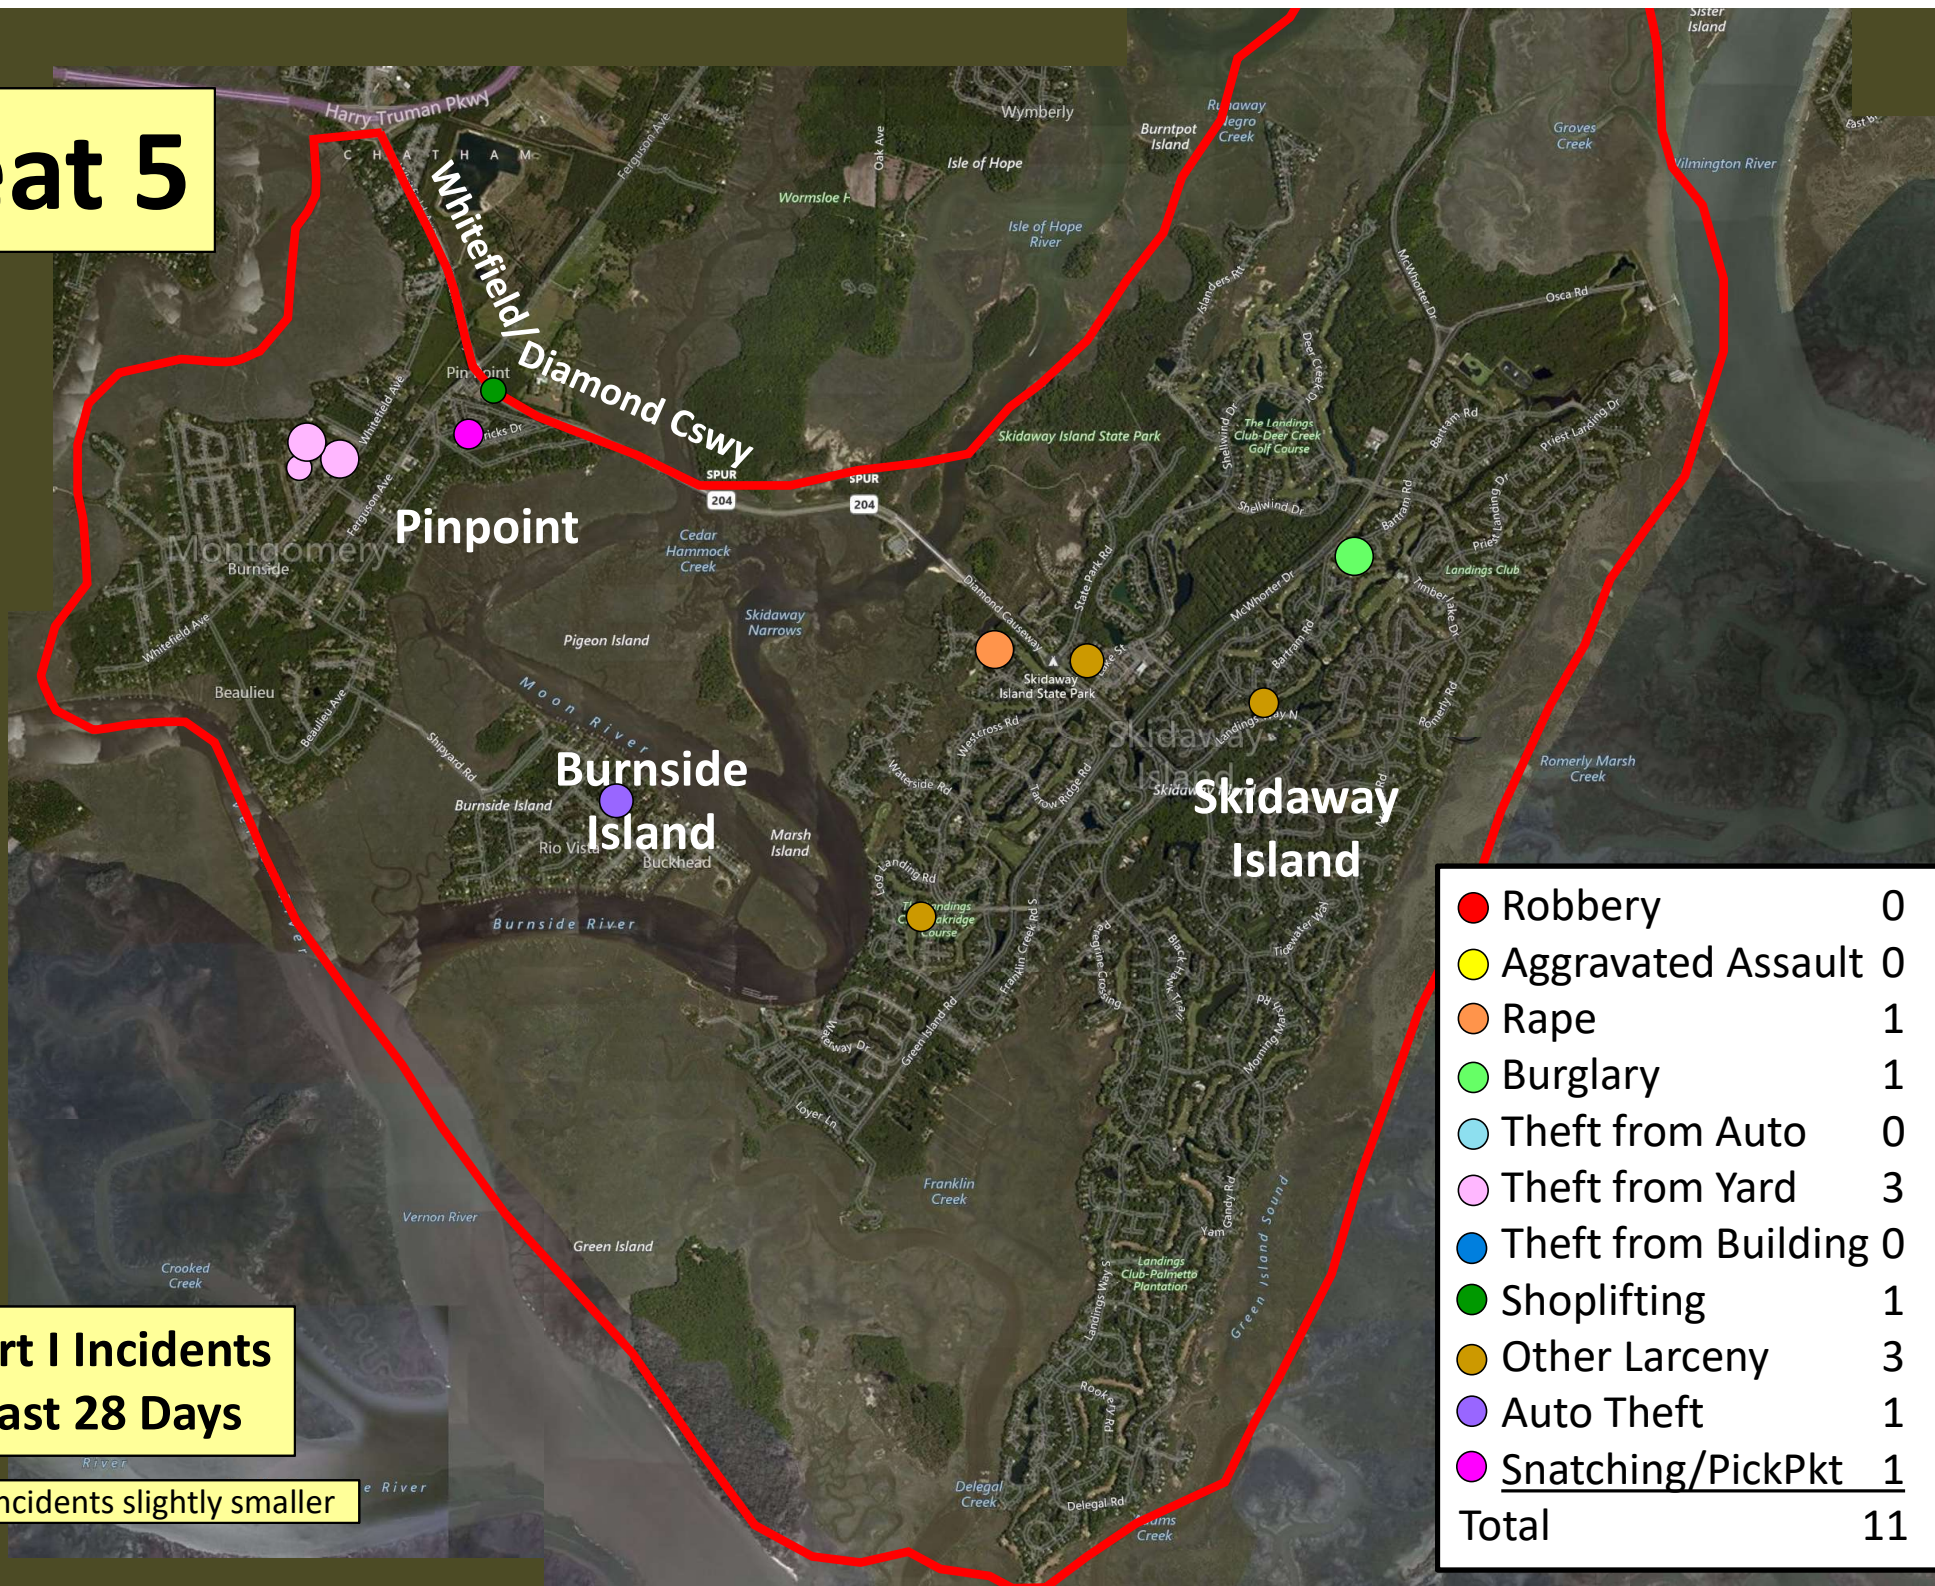

Beat 5

**Part I Incidents
Last 28 Days**

Older incidents slightly smaller

● Robbery	0
● Aggravated Assault	0
● Rape	1
● Burglary	1
● Theft from Auto	0
● Theft from Yard	3
● Theft from Building	0
● Shoplifting	1
● Other Larceny	3
● Auto Theft	1
● Snatching/PickPkt	1
Total	11