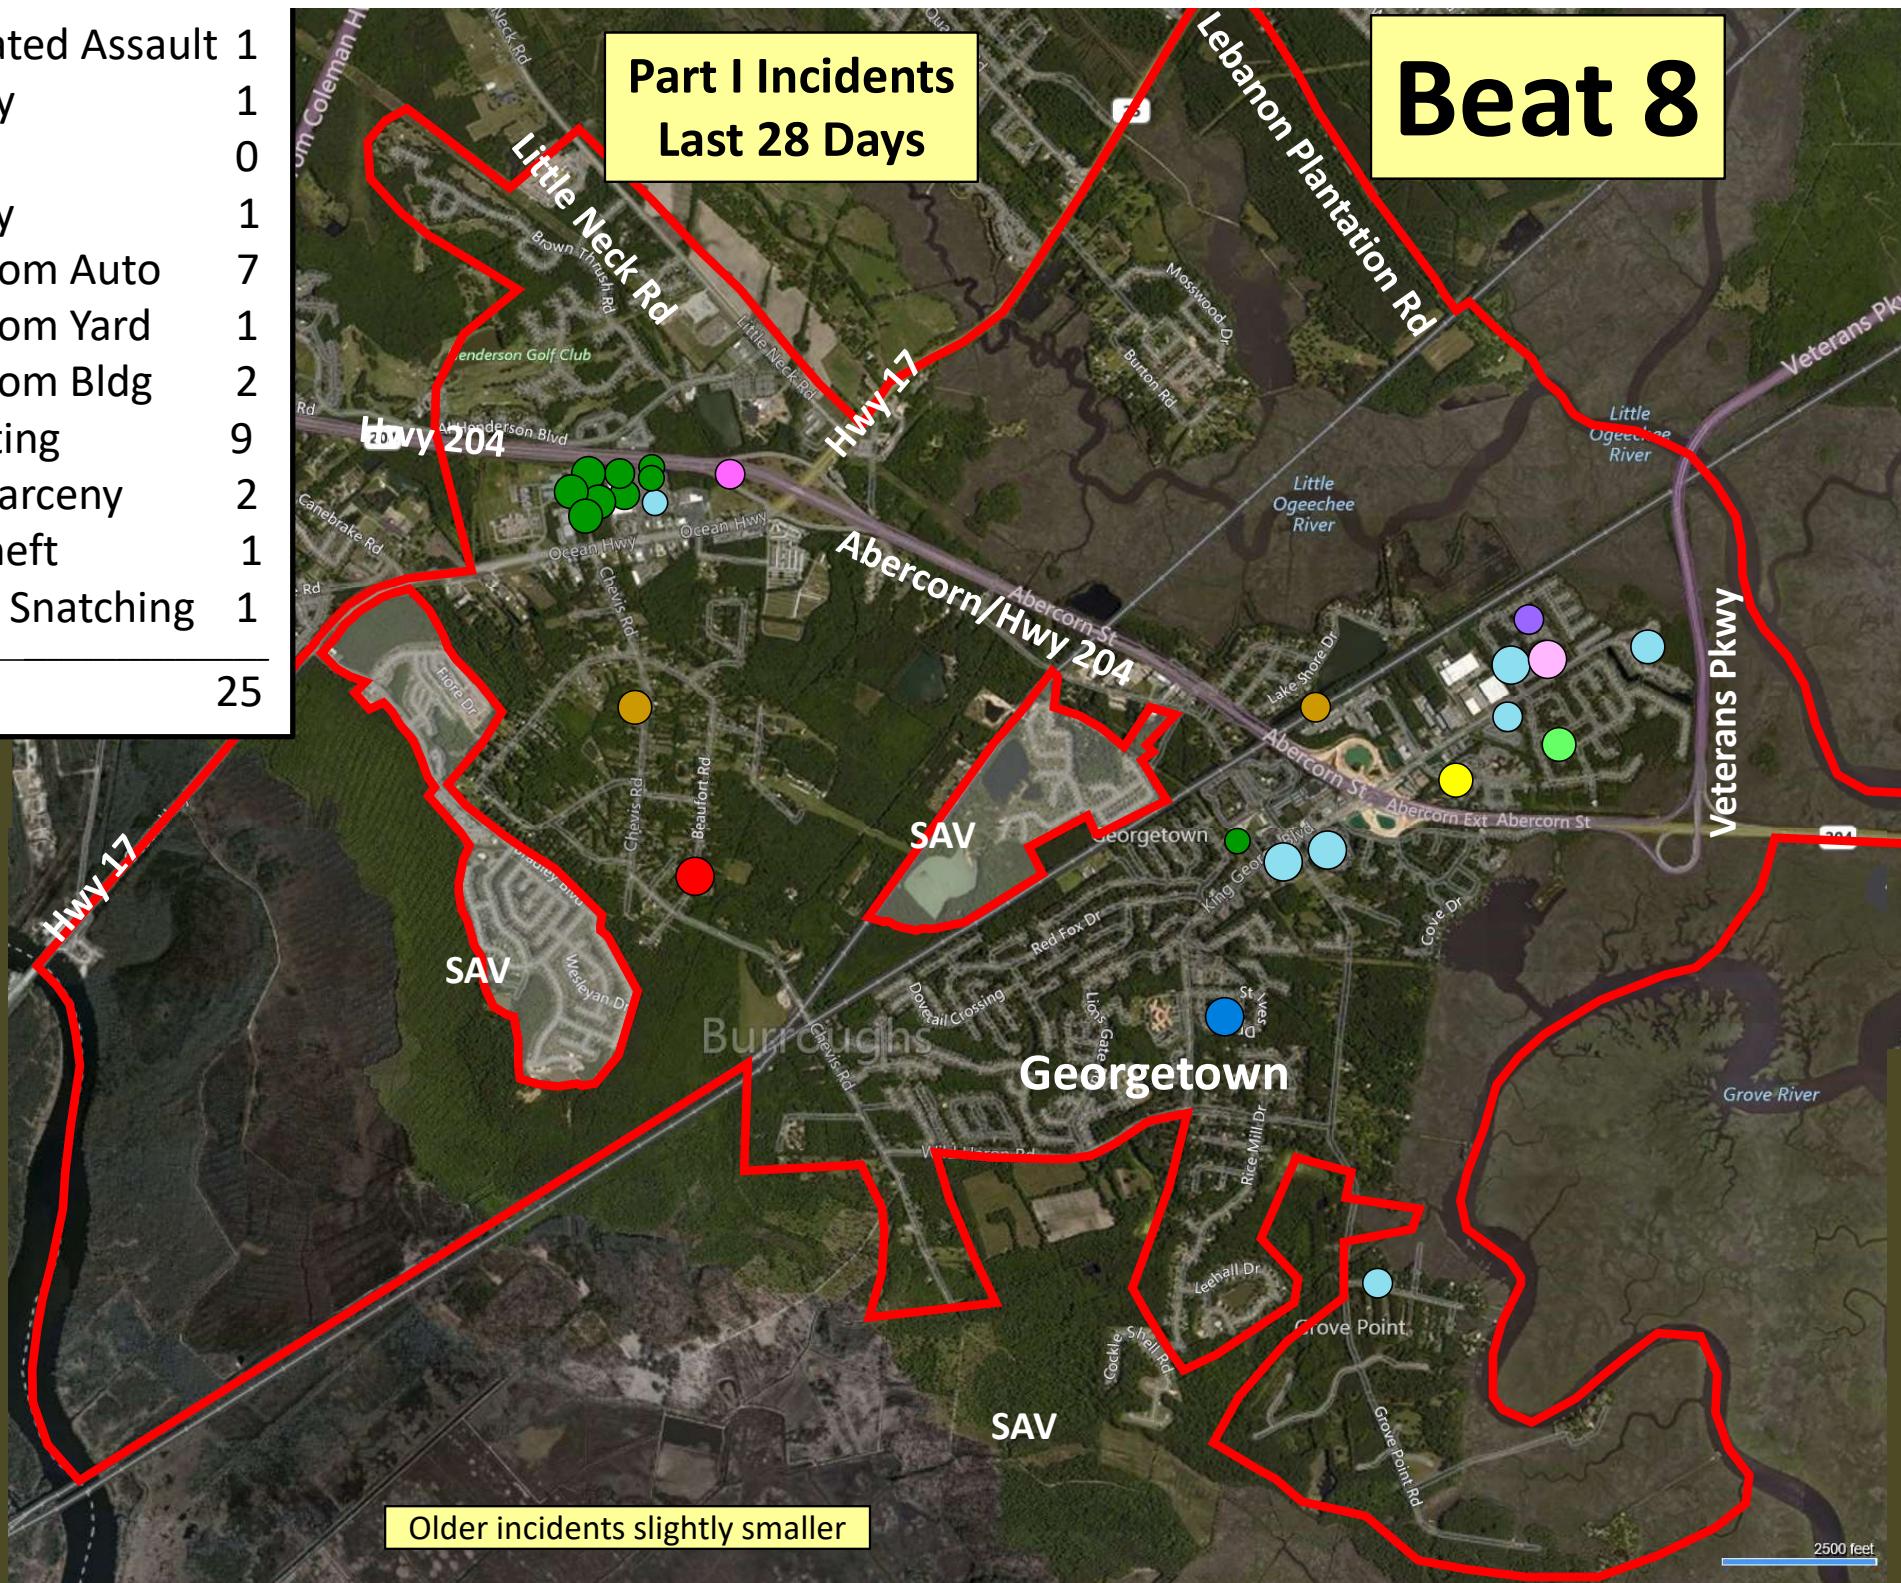

Older incidents slightly smaller

Beat 7

Part I Incidents
Last 28 Days

● Robbery	1
● Aggravated Assault	3
● Rape	1
● Burglary	2
● Theft from Auto	7
● Theft from Yard	0
● Theft from Building	1
● Shoplifting	0
● Other Larceny	2
● Auto Theft	1
● Snatching/PickPkt	0
Total	18

Older incidents slightly smaller

Beat 8

Part I Incidents Last 28 Days

● Aggravated Assault	1
● Robbery	1
● Rape	0
● Burglary	1
● Theft from Auto	7
● Theft from Yard	1
● Theft from Bldg	2
● Shoplifting	9
● Other Larceny	2
● Auto Theft	1
● Sudden Snatching	1
Total	25