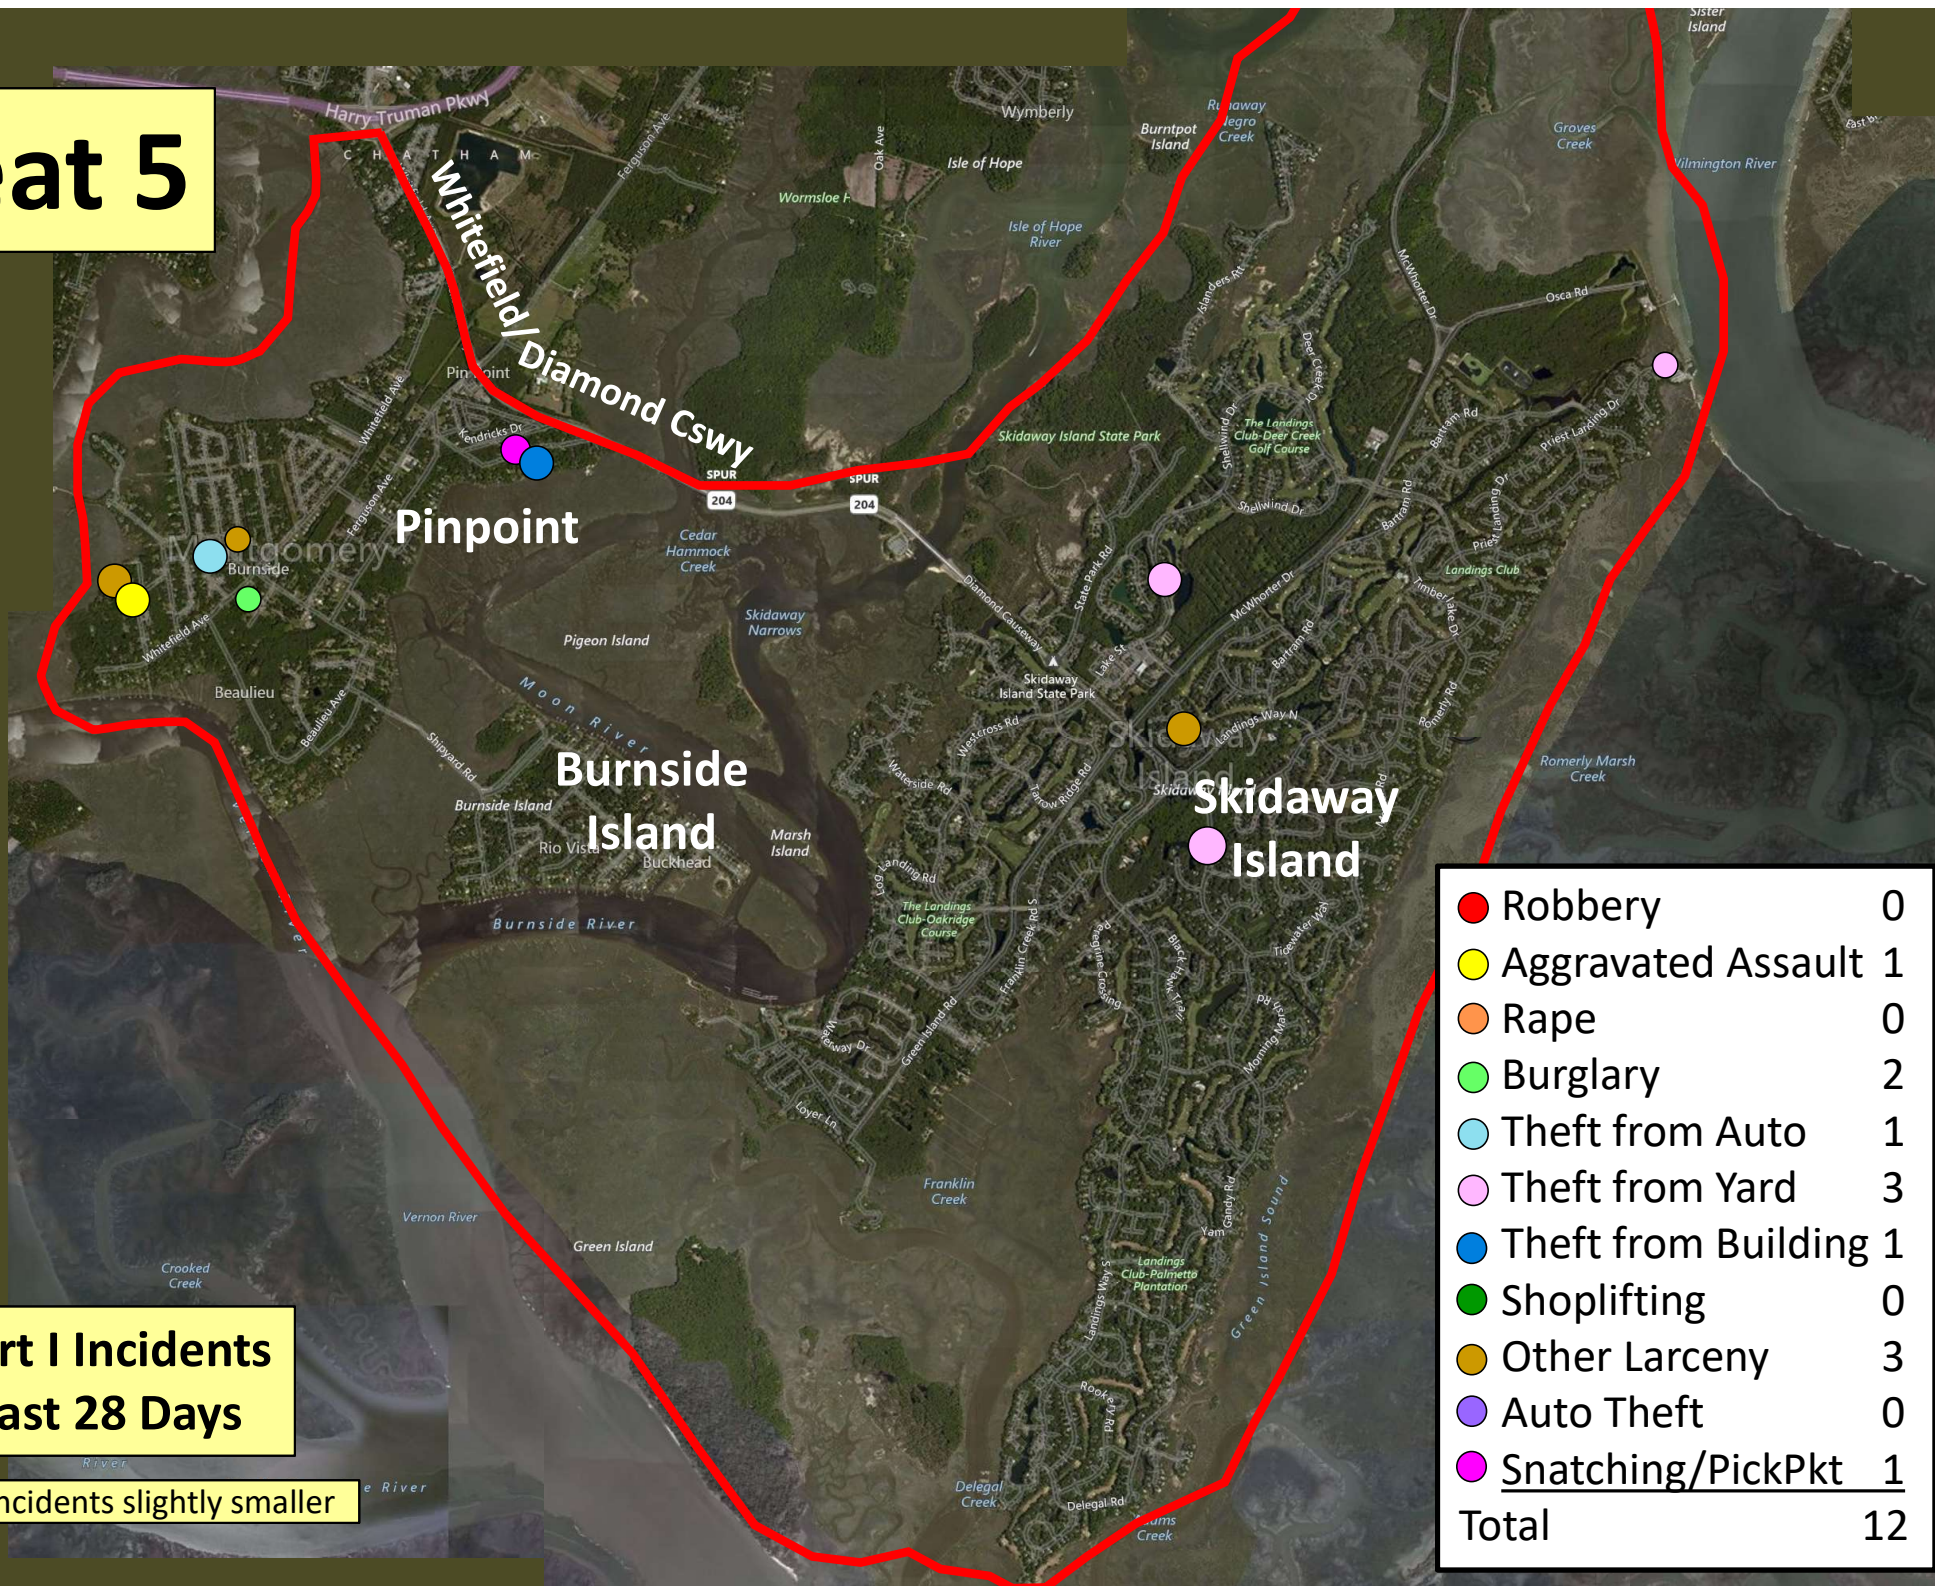

Older incidents slightly smaller

Beat 4

Part I Incidents
Last 28 Days

● Robbery	0
● Aggravated Assault	0
● Rape	1
● Burglary	0
● Theft from Auto	0
● Theft from Yard	3
● Theft from Building	0
● Shoplifting	0
● Other Larceny	0
● Auto Theft	0
Total	4

Older incidents slightly smaller

Beat 5

**Part I Incidents
Last 28 Days**

Older incidents slightly smaller

● Robbery	0
● Aggravated Assault	1
● Rape	0
● Burglary	2
● Theft from Auto	1
● Theft from Yard	3
● Theft from Building	1
● Shoplifting	0
● Other Larceny	3
● Auto Theft	0
● Snatching/PickPkt	1
Total	12