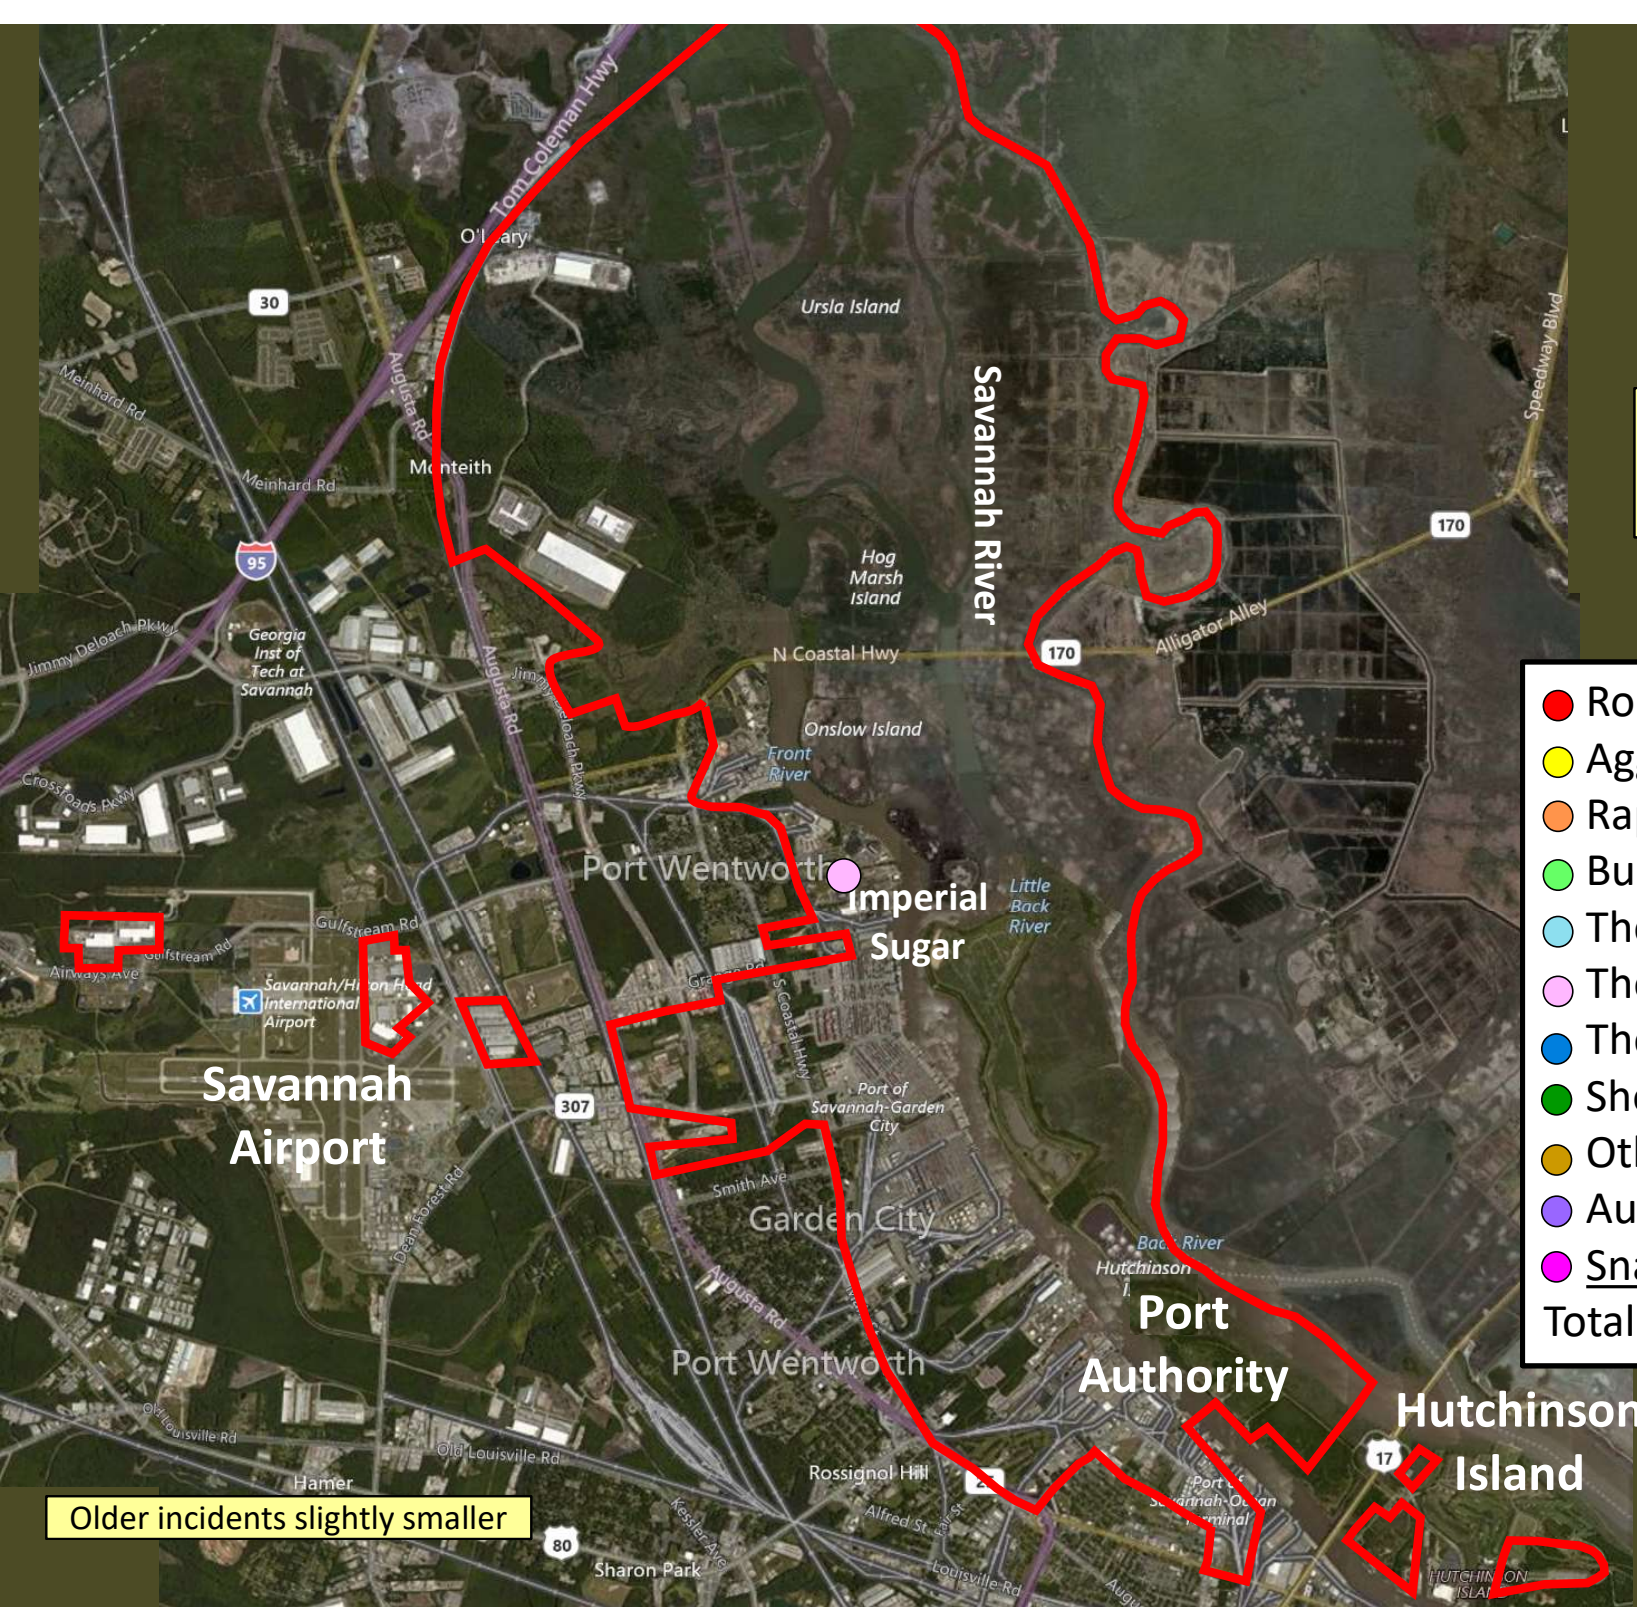

Beat 6

Part I Incidents
Last 28 Days

● Robbery	0
● Aggravated Assault	0
● Rape	0
● Burglary	0
● Theft from Auto	0
● Theft from Yard	1
● Theft from Building	0
● Shoplifting	0
● Other Larceny	0
● Auto Theft	0
● Snatching/PickPkt	0
Total	1

Older incidents slightly smaller