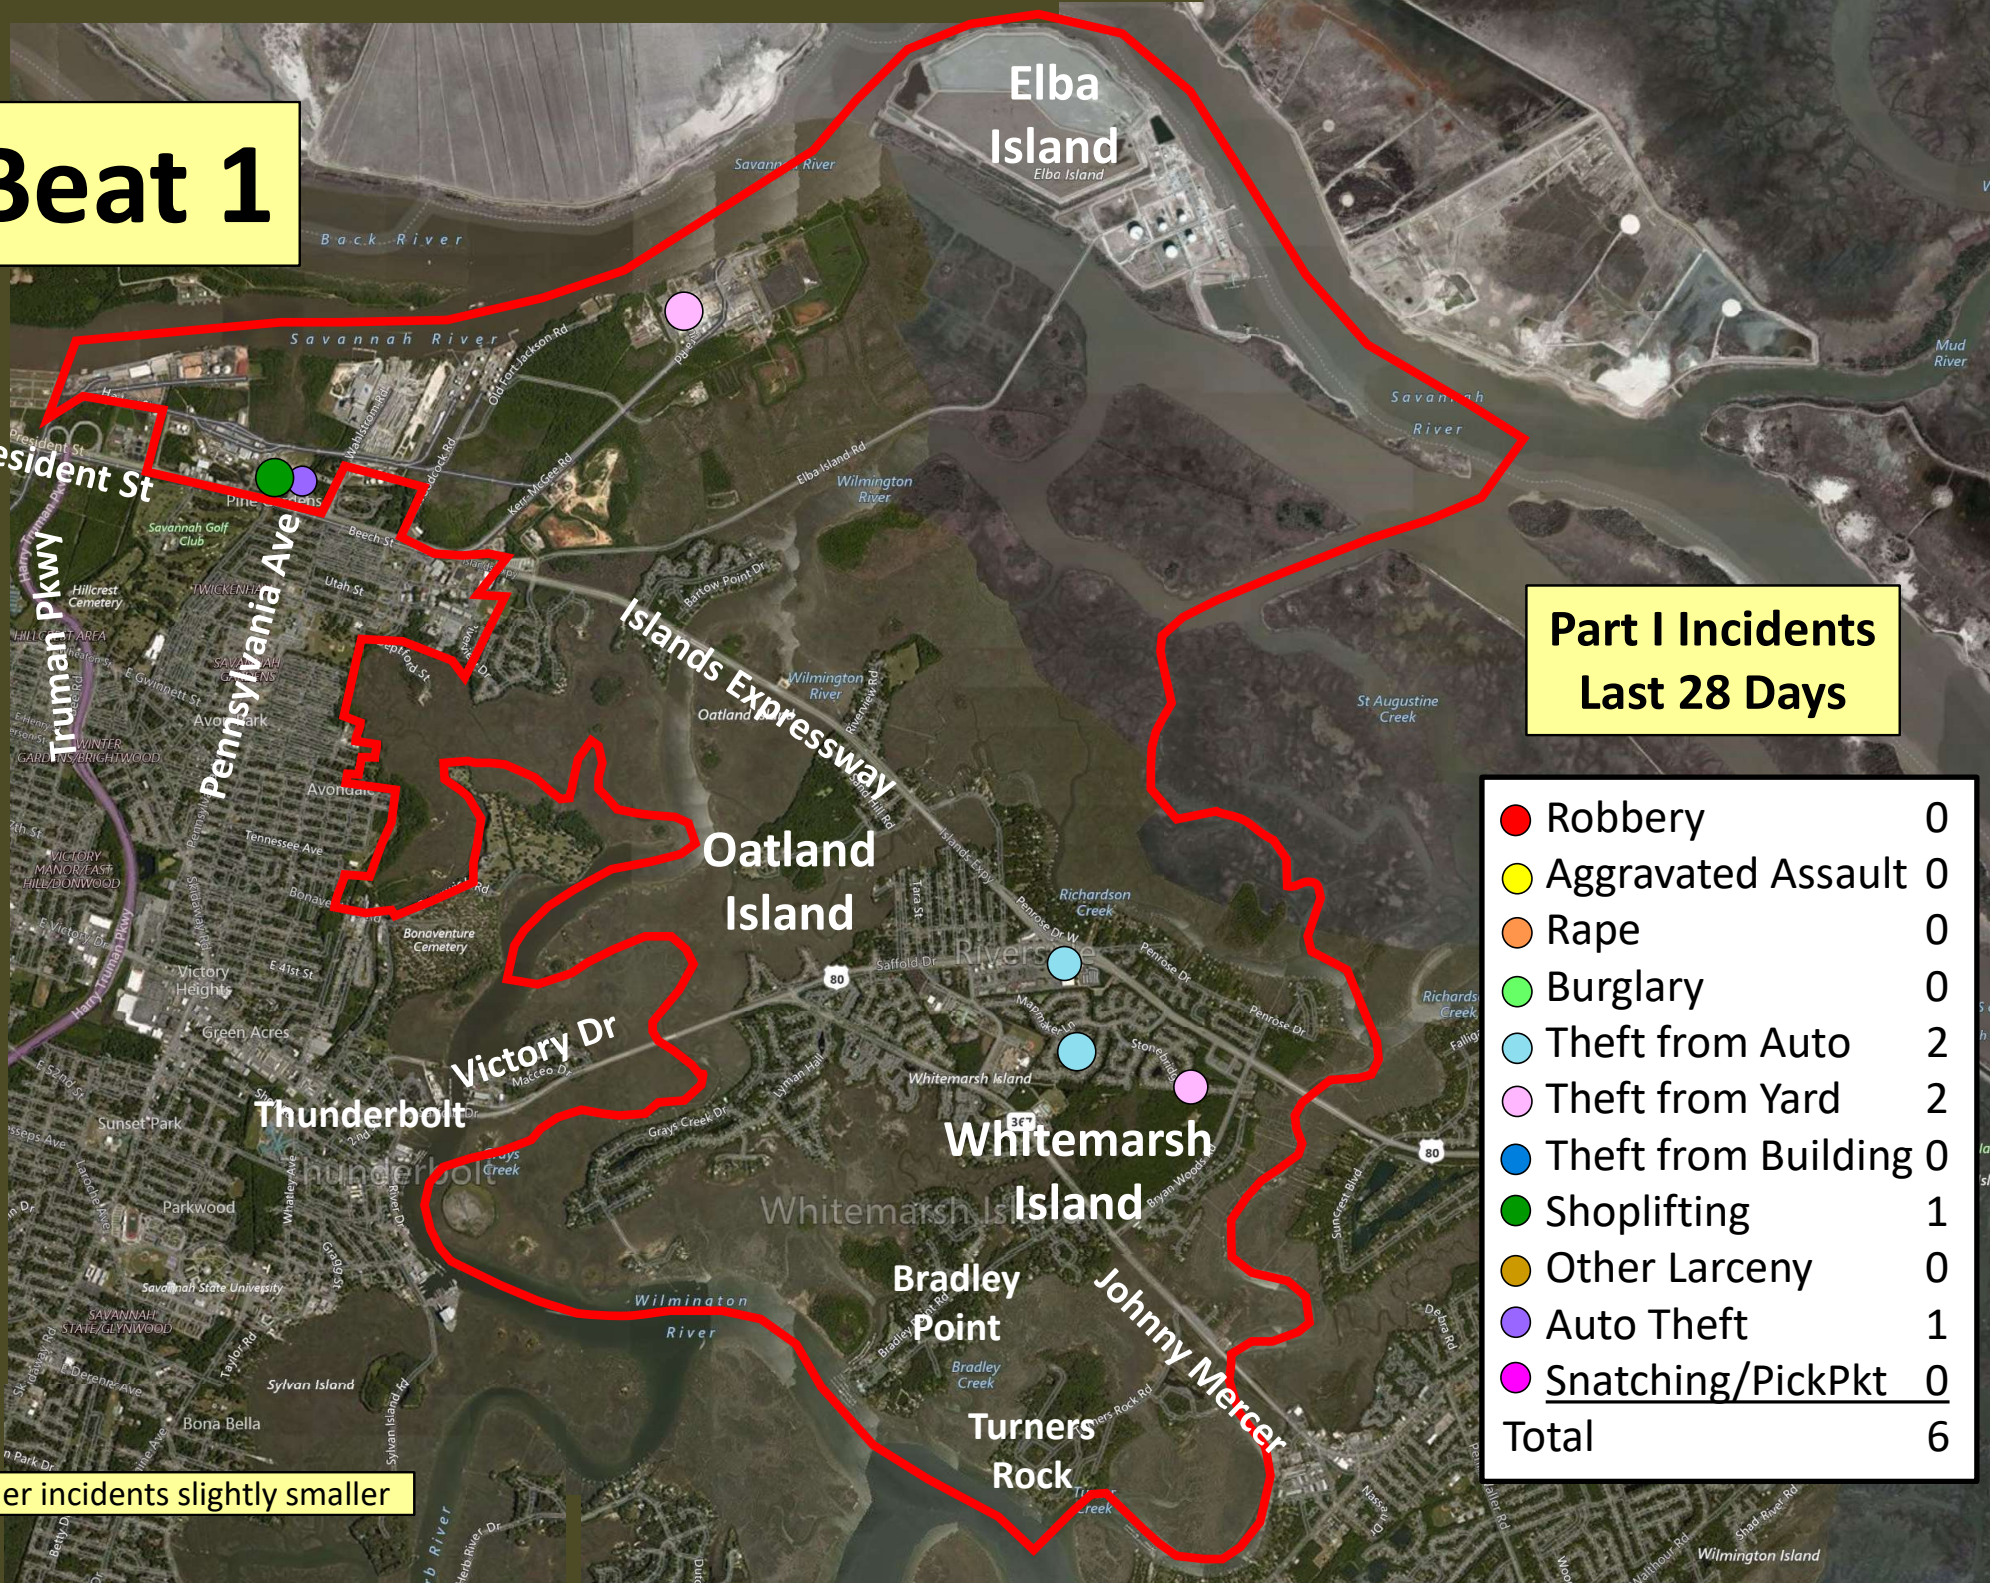

Beat 1

Part I Incidents Last 28 Days

● Robbery	0
● Aggravated Assault	0
● Rape	0
● Burglary	0
● Theft from Auto	2
● Theft from Yard	2
● Theft from Building	0
● Shoplifting	1
● Other Larceny	0
● Auto Theft	1
● Snatching/PickPkt	0
Total	6

Older incidents slightly smaller

Beat 2

Part I Incidents
Last 28 Days

Older incidents slightly smaller

● Robbery	0
● Aggravated Assault	0
● Rape	0
● Burglary	1
● Theft from Auto	1
● Theft from Yard	1
● Theft from Building	3
● Shoplifting	1
● Other Larceny	0
● Auto Theft	0
Total	7