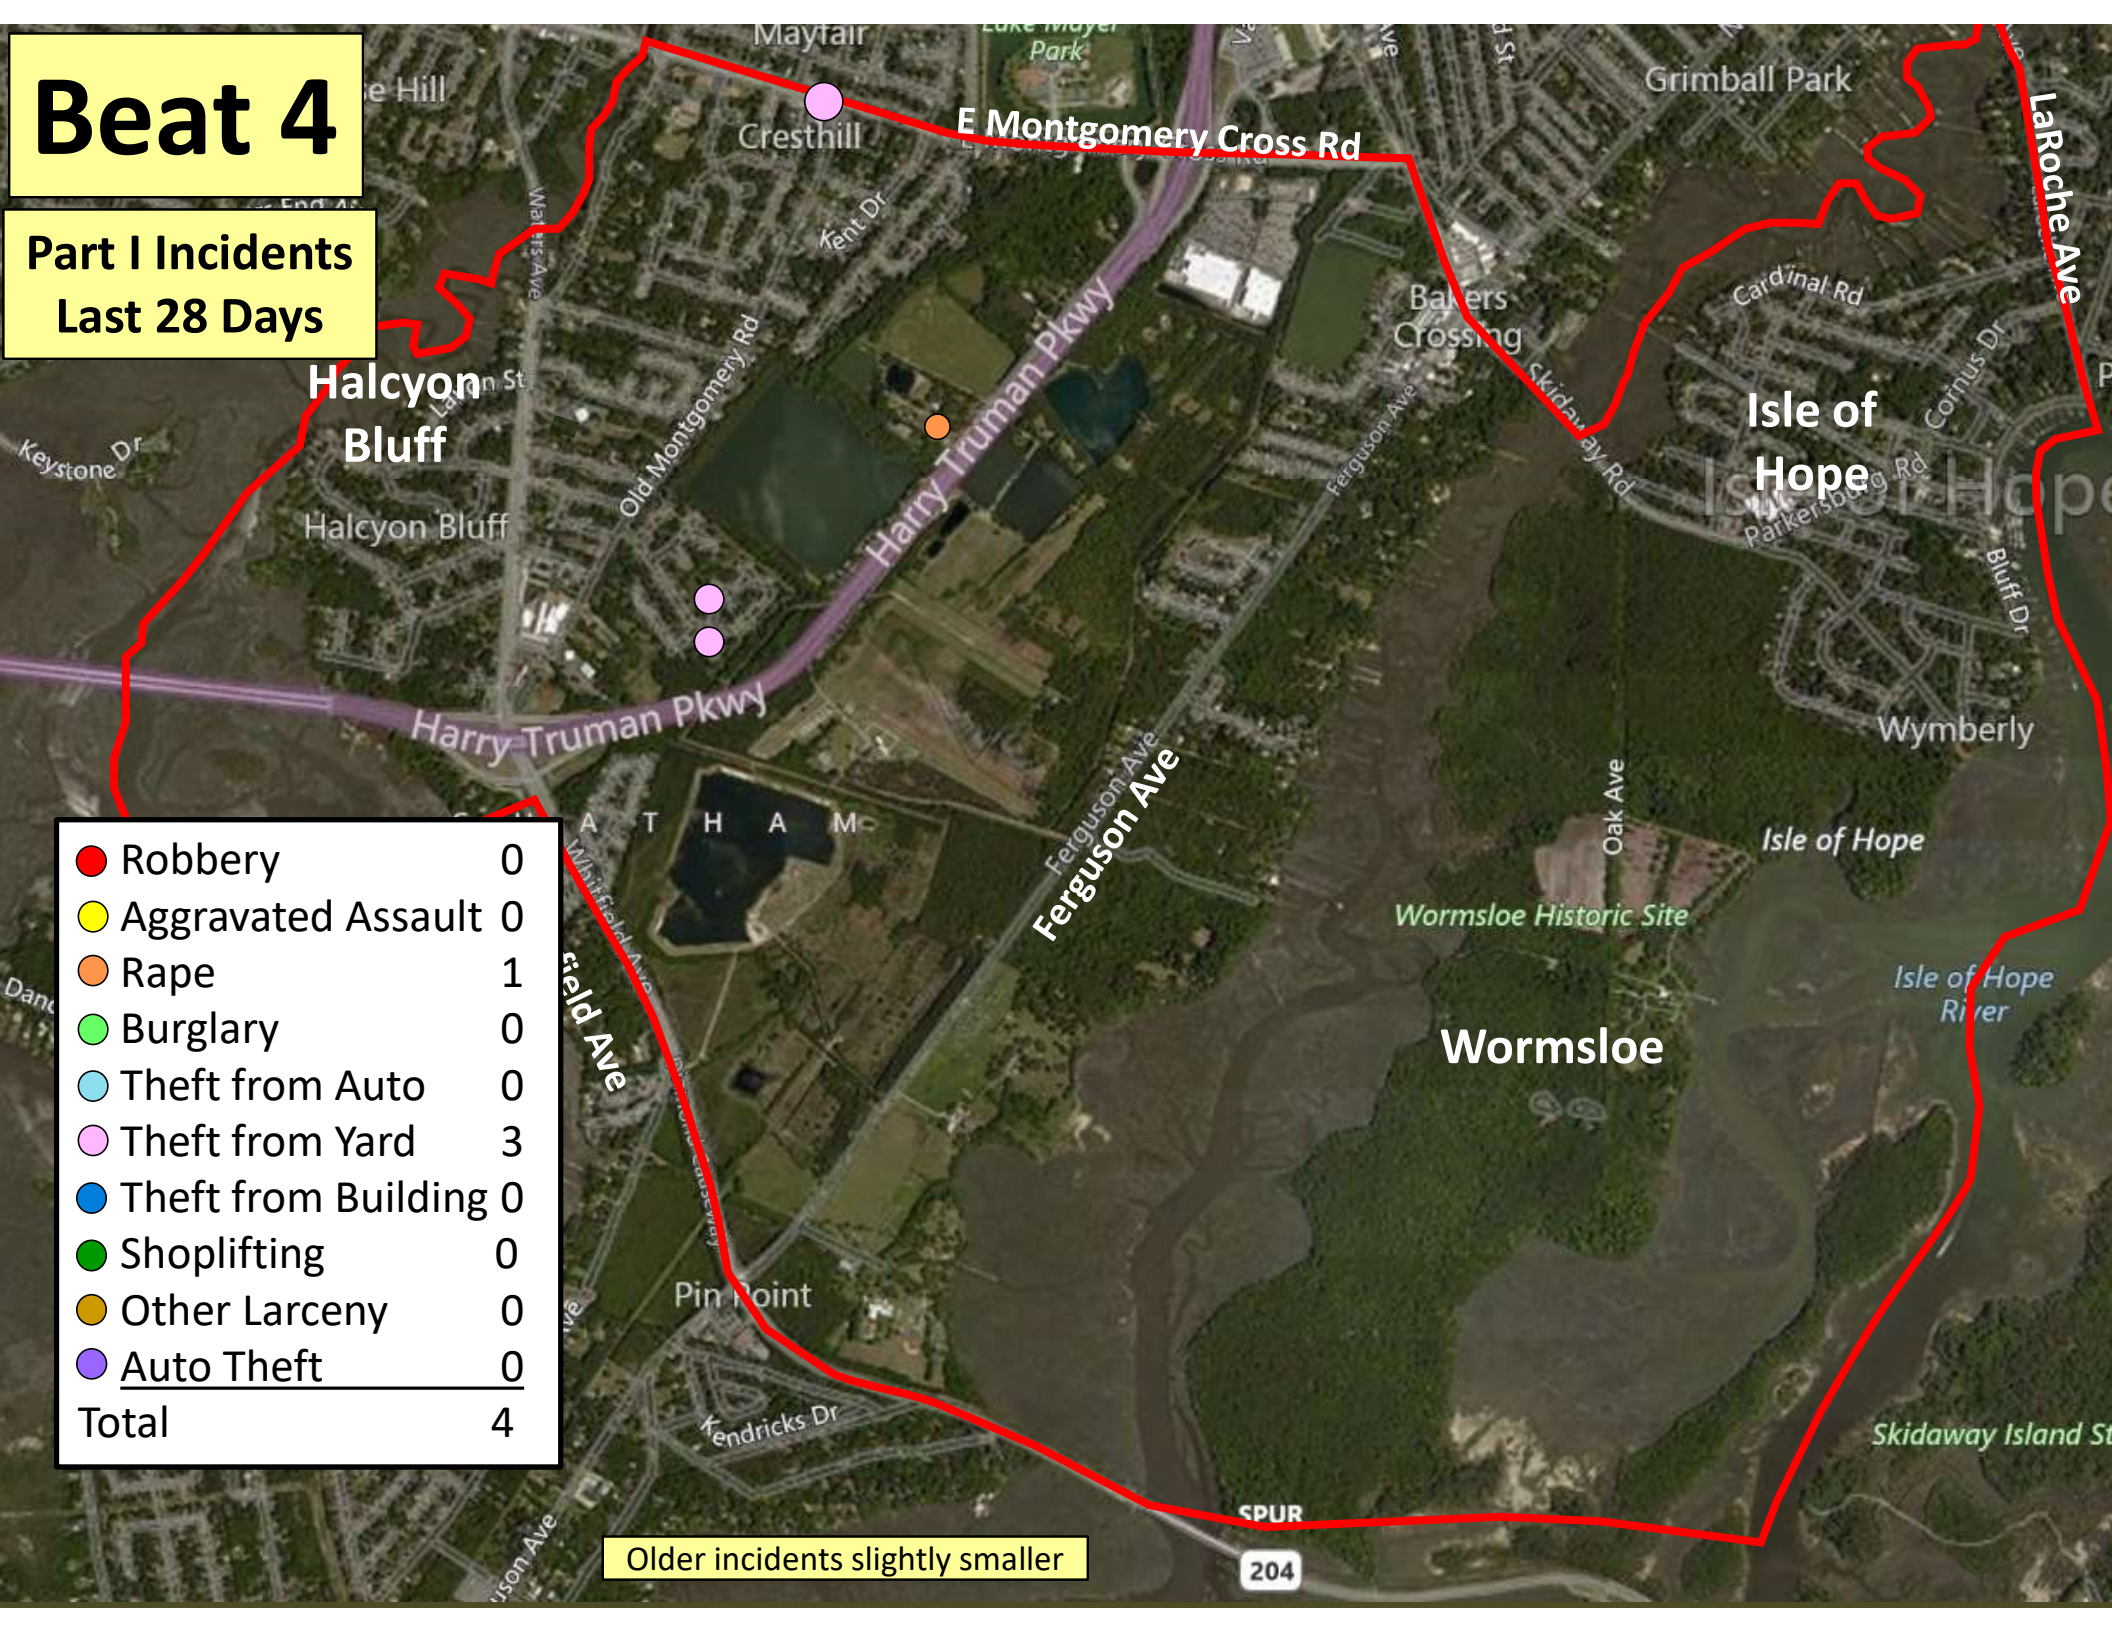

Beat 4

Part I Incidents
Last 28 Days

● Robbery	0
● Aggravated Assault	0
● Rape	1
● Burglary	0
● Theft from Auto	0
● Theft from Yard	3
● Theft from Building	0
● Shoplifting	0
● Other Larceny	0
● Auto Theft	0
Total	4

Older incidents slightly smaller