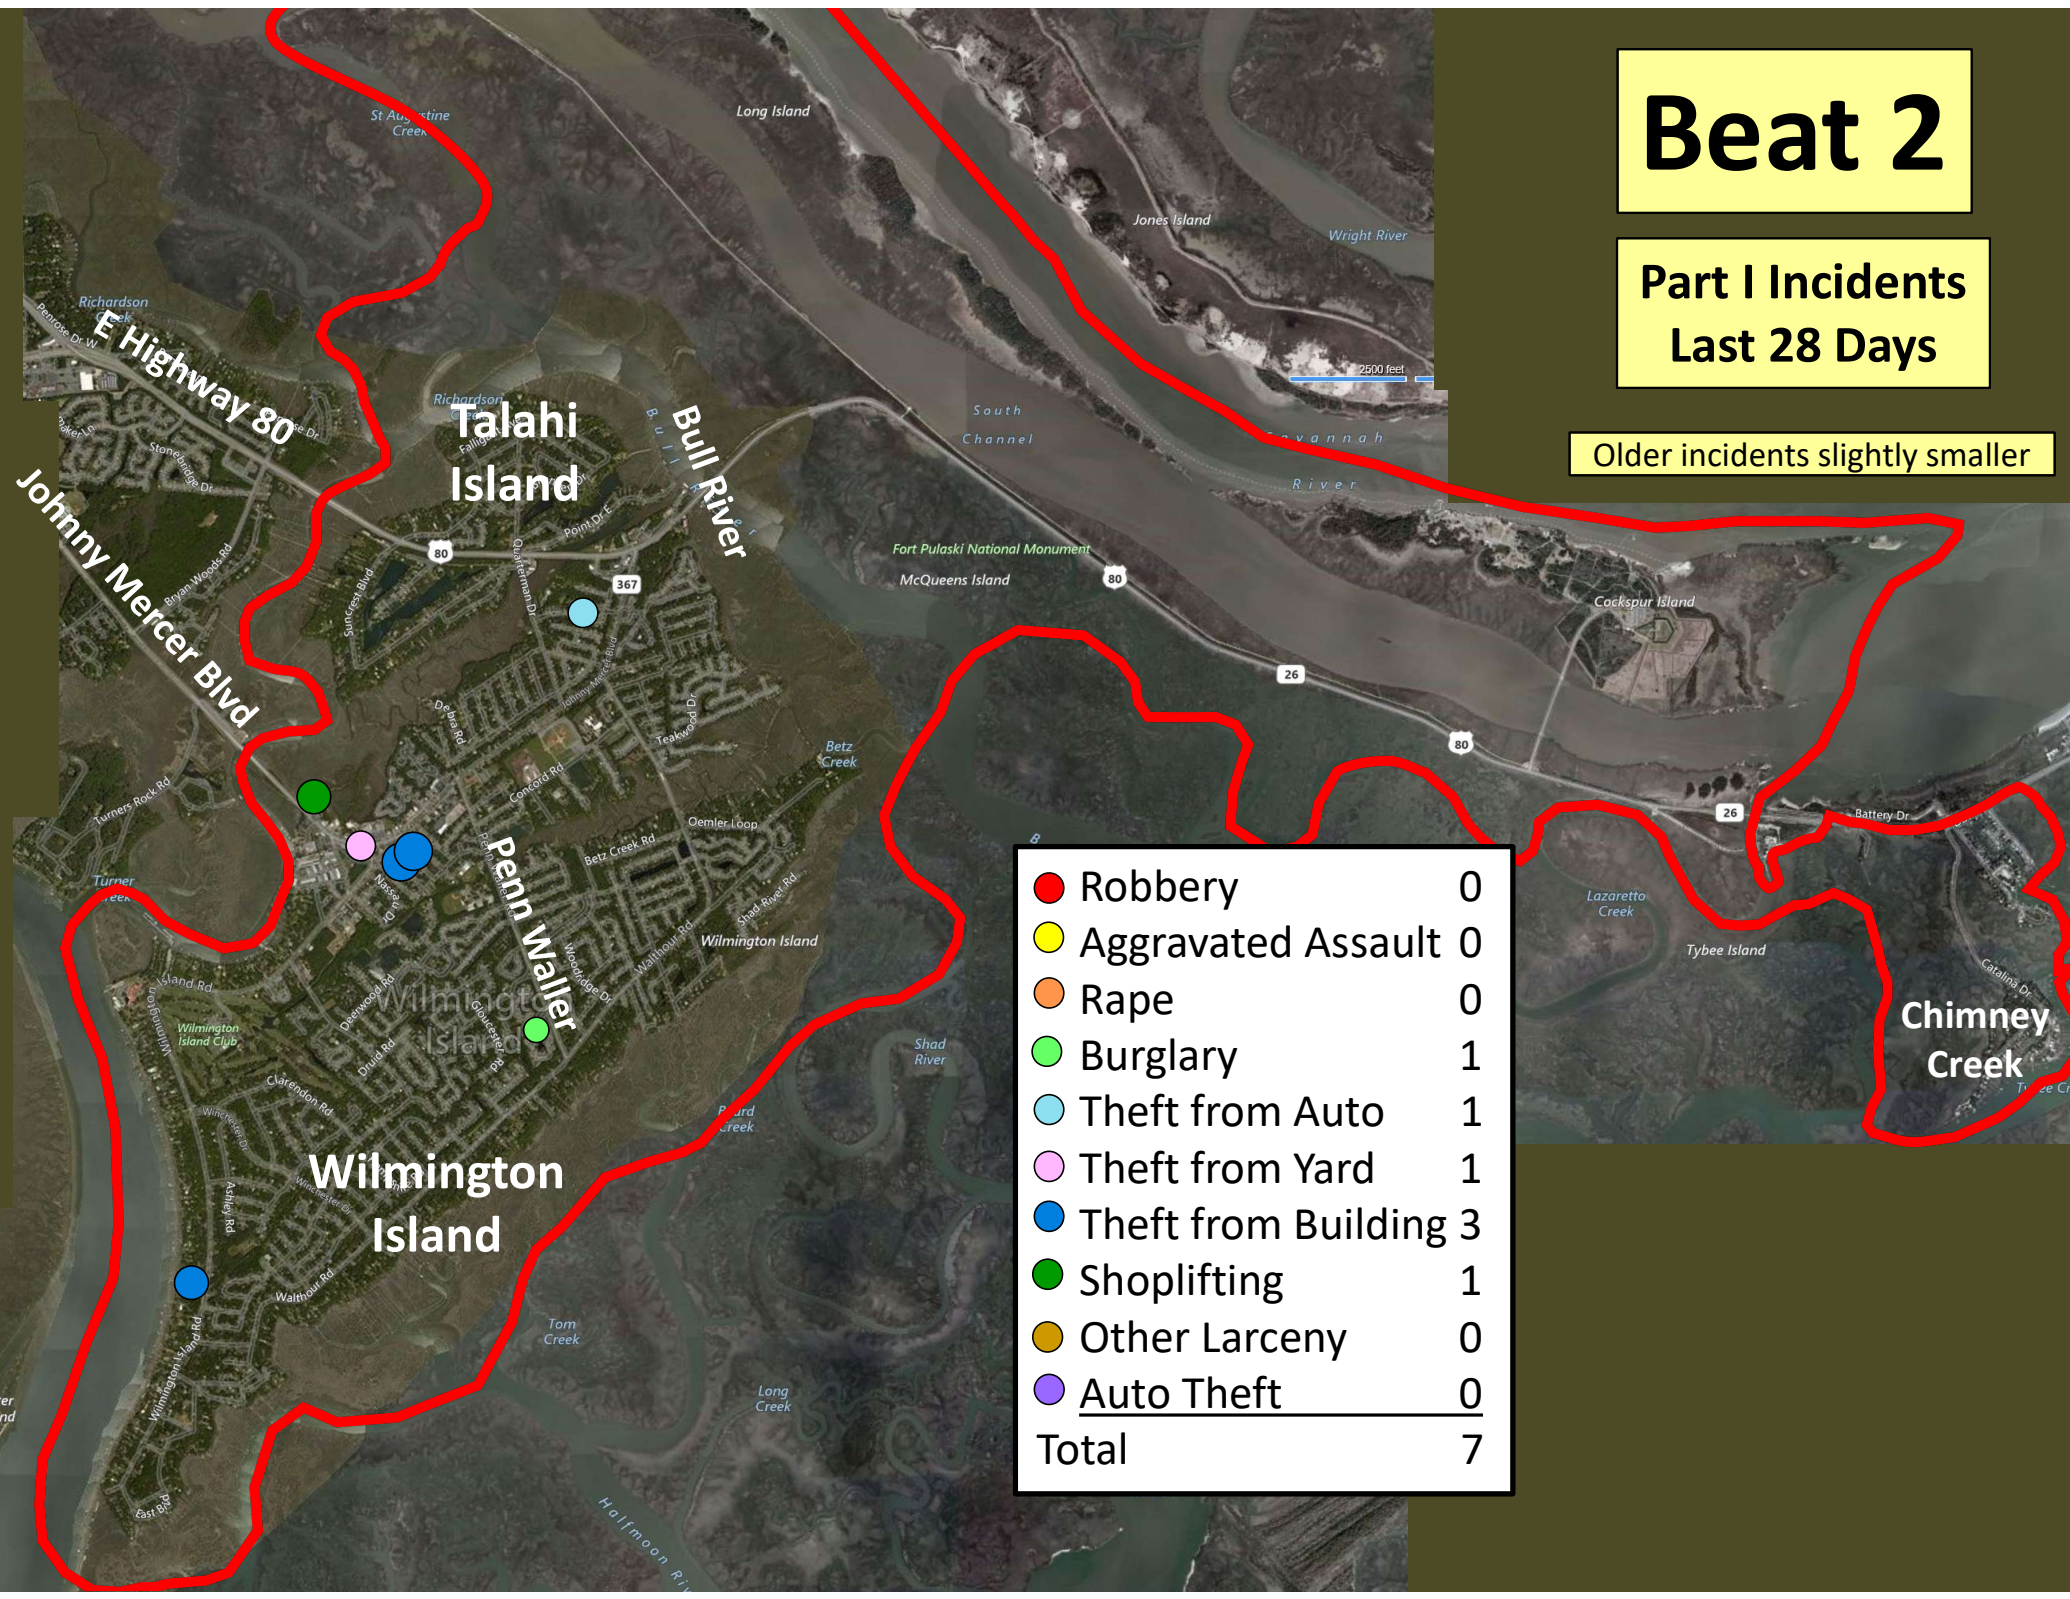

Beat 1

Part I Incidents Last 28 Days

● Robbery	0
● Aggravated Assault	0
● Rape	0
● Burglary	0
● Theft from Auto	2
● Theft from Yard	2
● Theft from Building	0
● Shoplifting	1
● Other Larceny	0
● Auto Theft	1
● Snatching/PickPkt	0
Total	6

Older incidents slightly smaller

Beat 2

Part I Incidents
Last 28 Days

Older incidents slightly smaller

● Robbery	0
● Aggravated Assault	0
● Rape	0
● Burglary	1
● Theft from Auto	1
● Theft from Yard	1
● Theft from Building	3
● Shoplifting	1
● Other Larceny	0
● Auto Theft	0
Total	7

Beat 3

● Robbery	1
● Aggravated Assault	2
● Rape	0
● Burglary	0
● Theft from Auto	1
● Theft from Yard	1
● Theft from Building	0
● Shoplifting	0
● Other Larceny	0
● Auto Theft	1
Total	6

Part I Incidents Last 28 Days

Older incidents slightly smaller