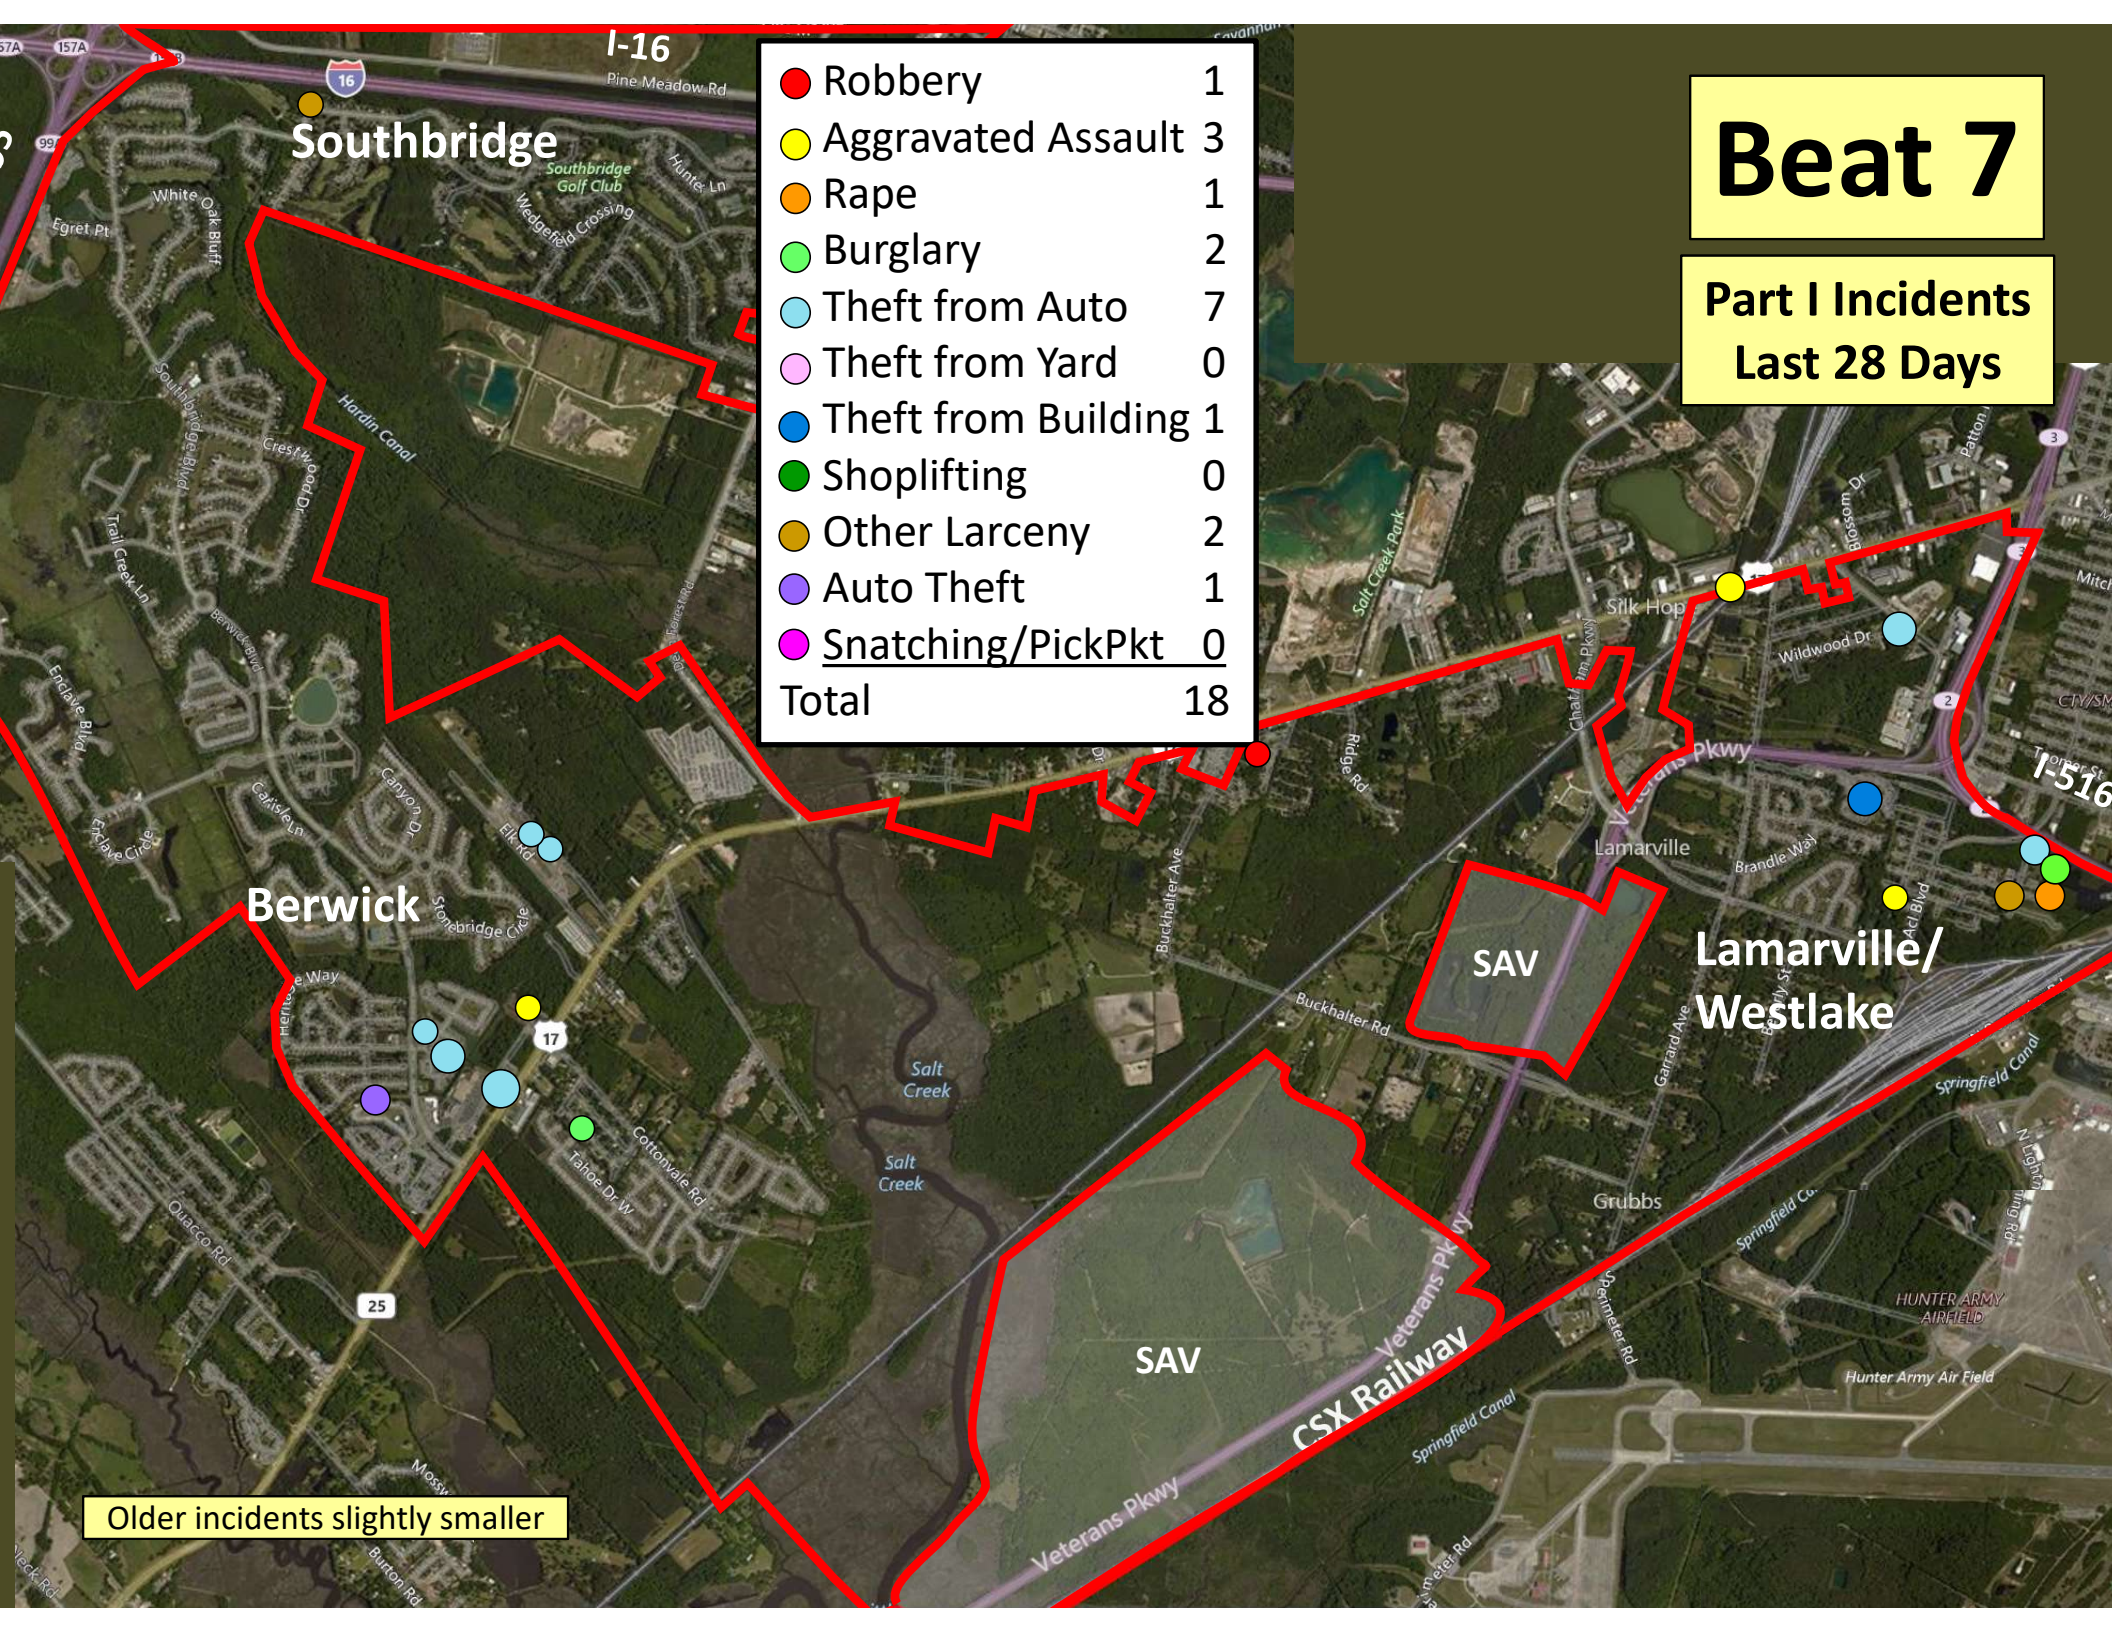

Beat 7

Part I Incidents
Last 28 Days

● Robbery	1
● Aggravated Assault	3
● Rape	1
● Burglary	2
● Theft from Auto	7
● Theft from Yard	0
● Theft from Building	1
● Shoplifting	0
● Other Larceny	2
● Auto Theft	1
● Snatching/PickPkt	0
Total	18

Older incidents slightly smaller