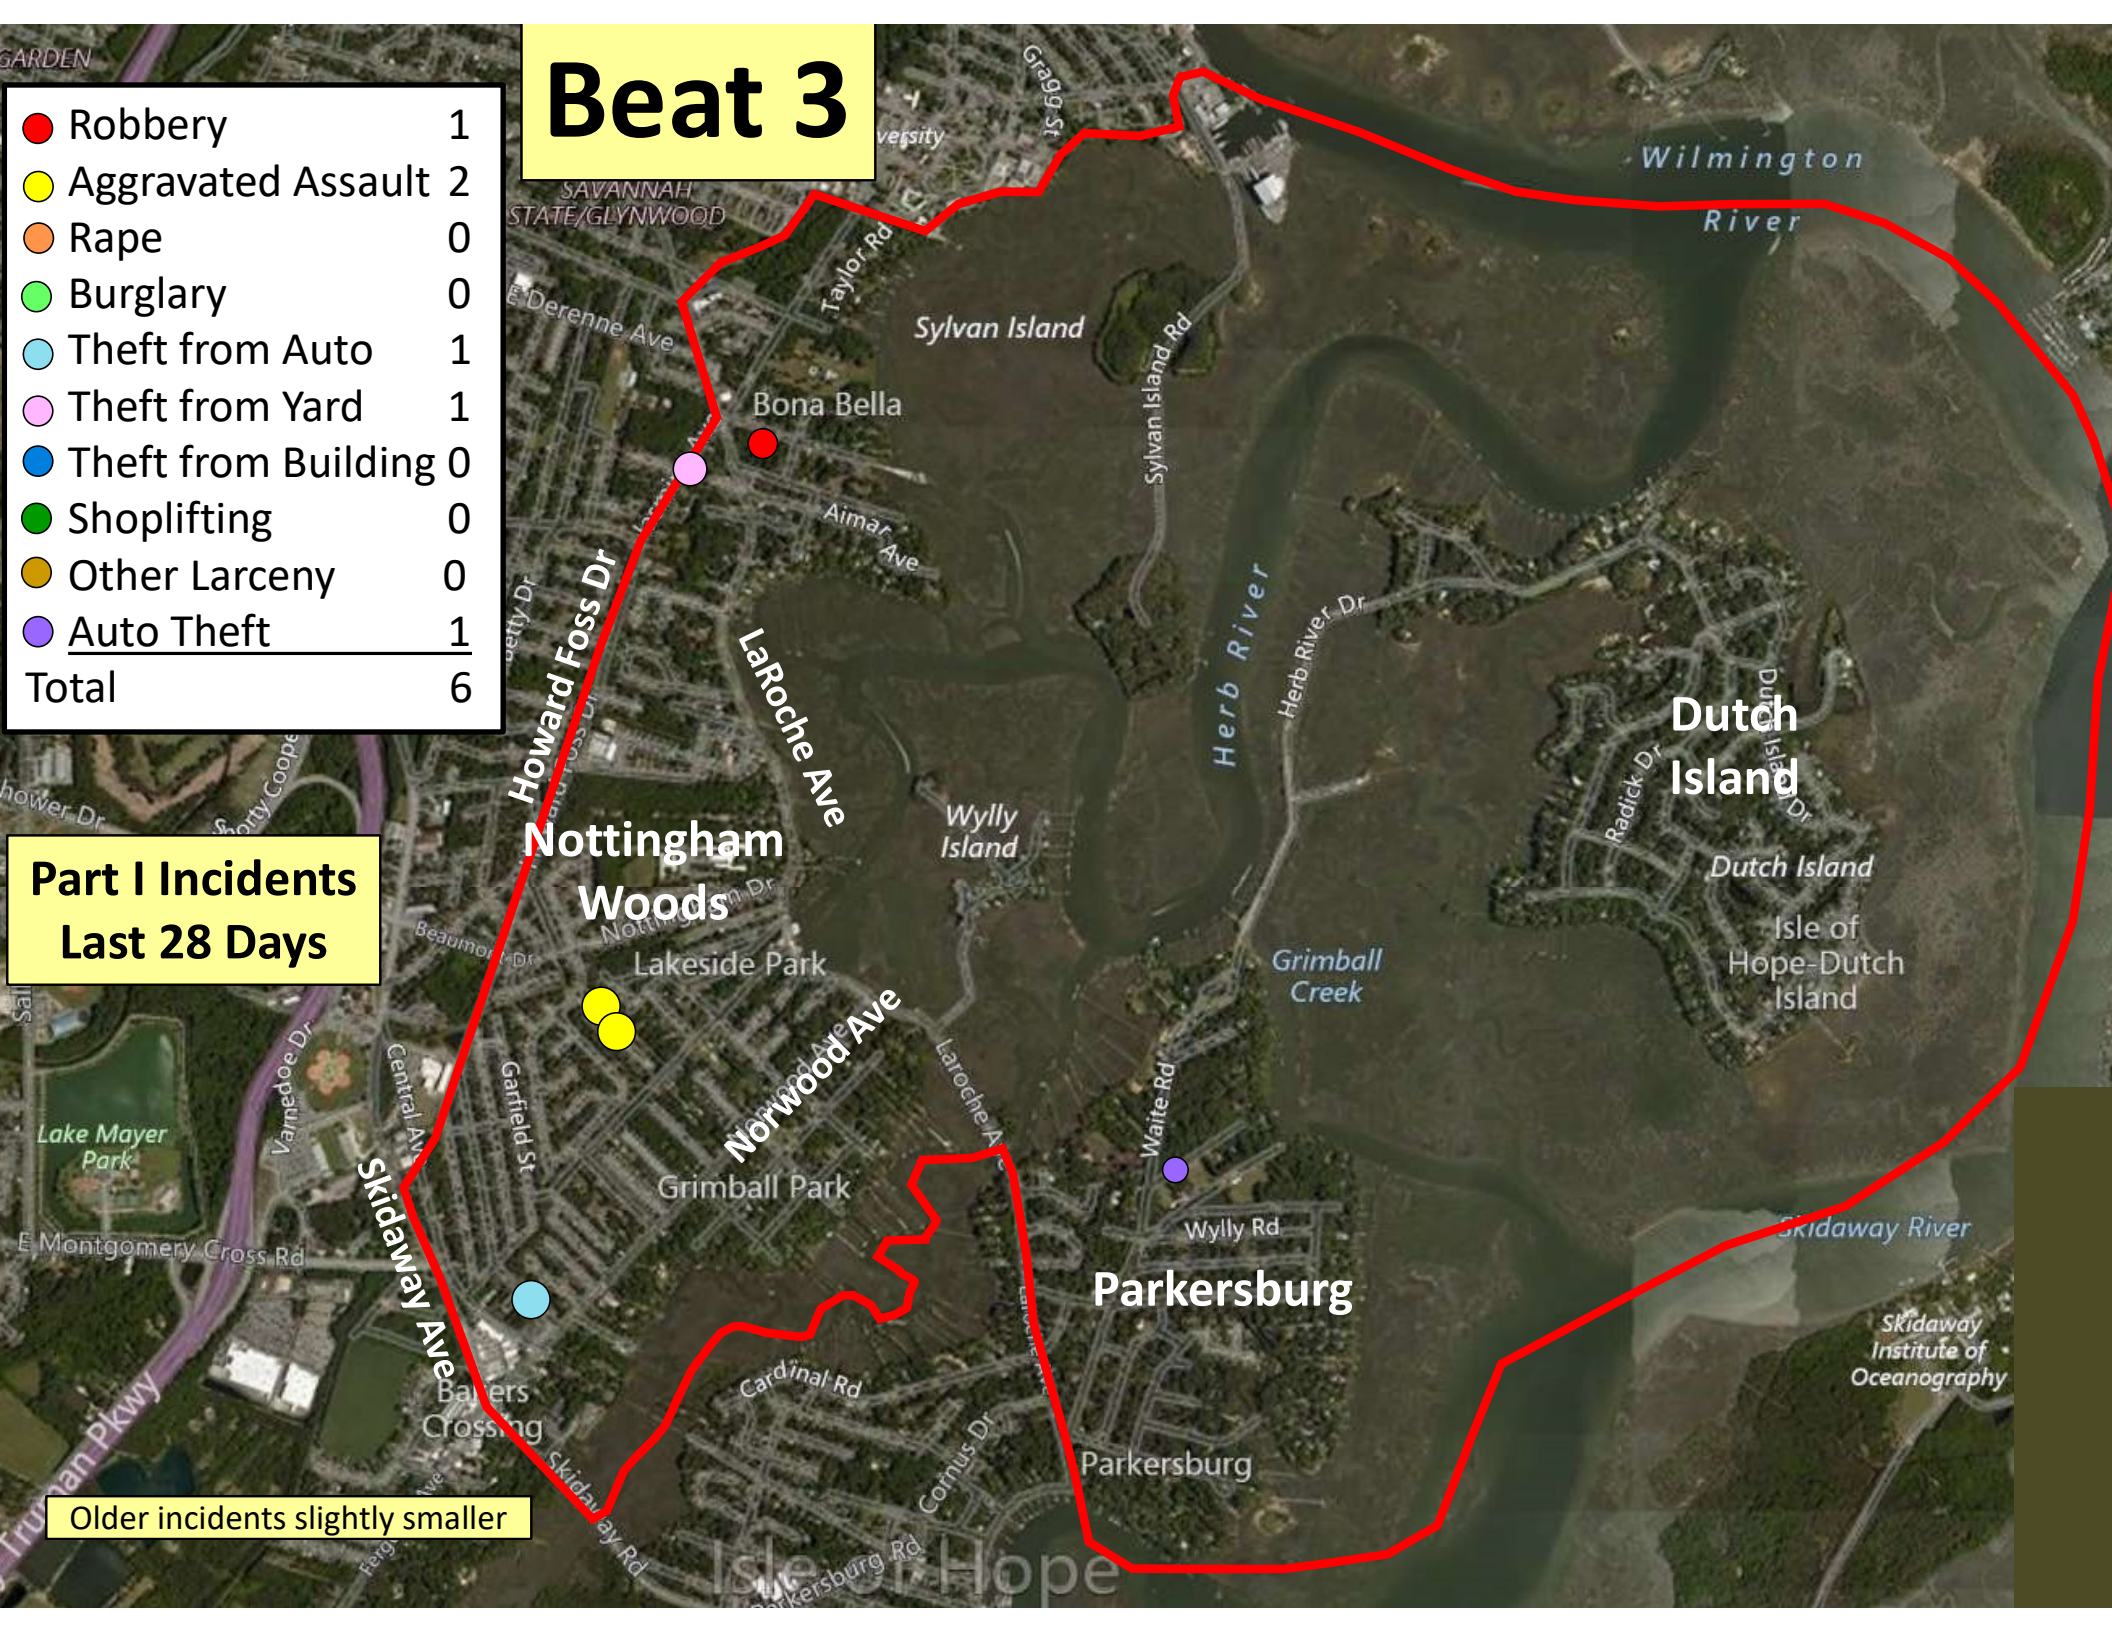

Beat 3

● Robbery	1
● Aggravated Assault	2
● Rape	0
● Burglary	0
● Theft from Auto	1
● Theft from Yard	1
● Theft from Building	0
● Shoplifting	0
● Other Larceny	0
● Auto Theft	1
Total	6

Part I Incidents Last 28 Days

Older incidents slightly smaller