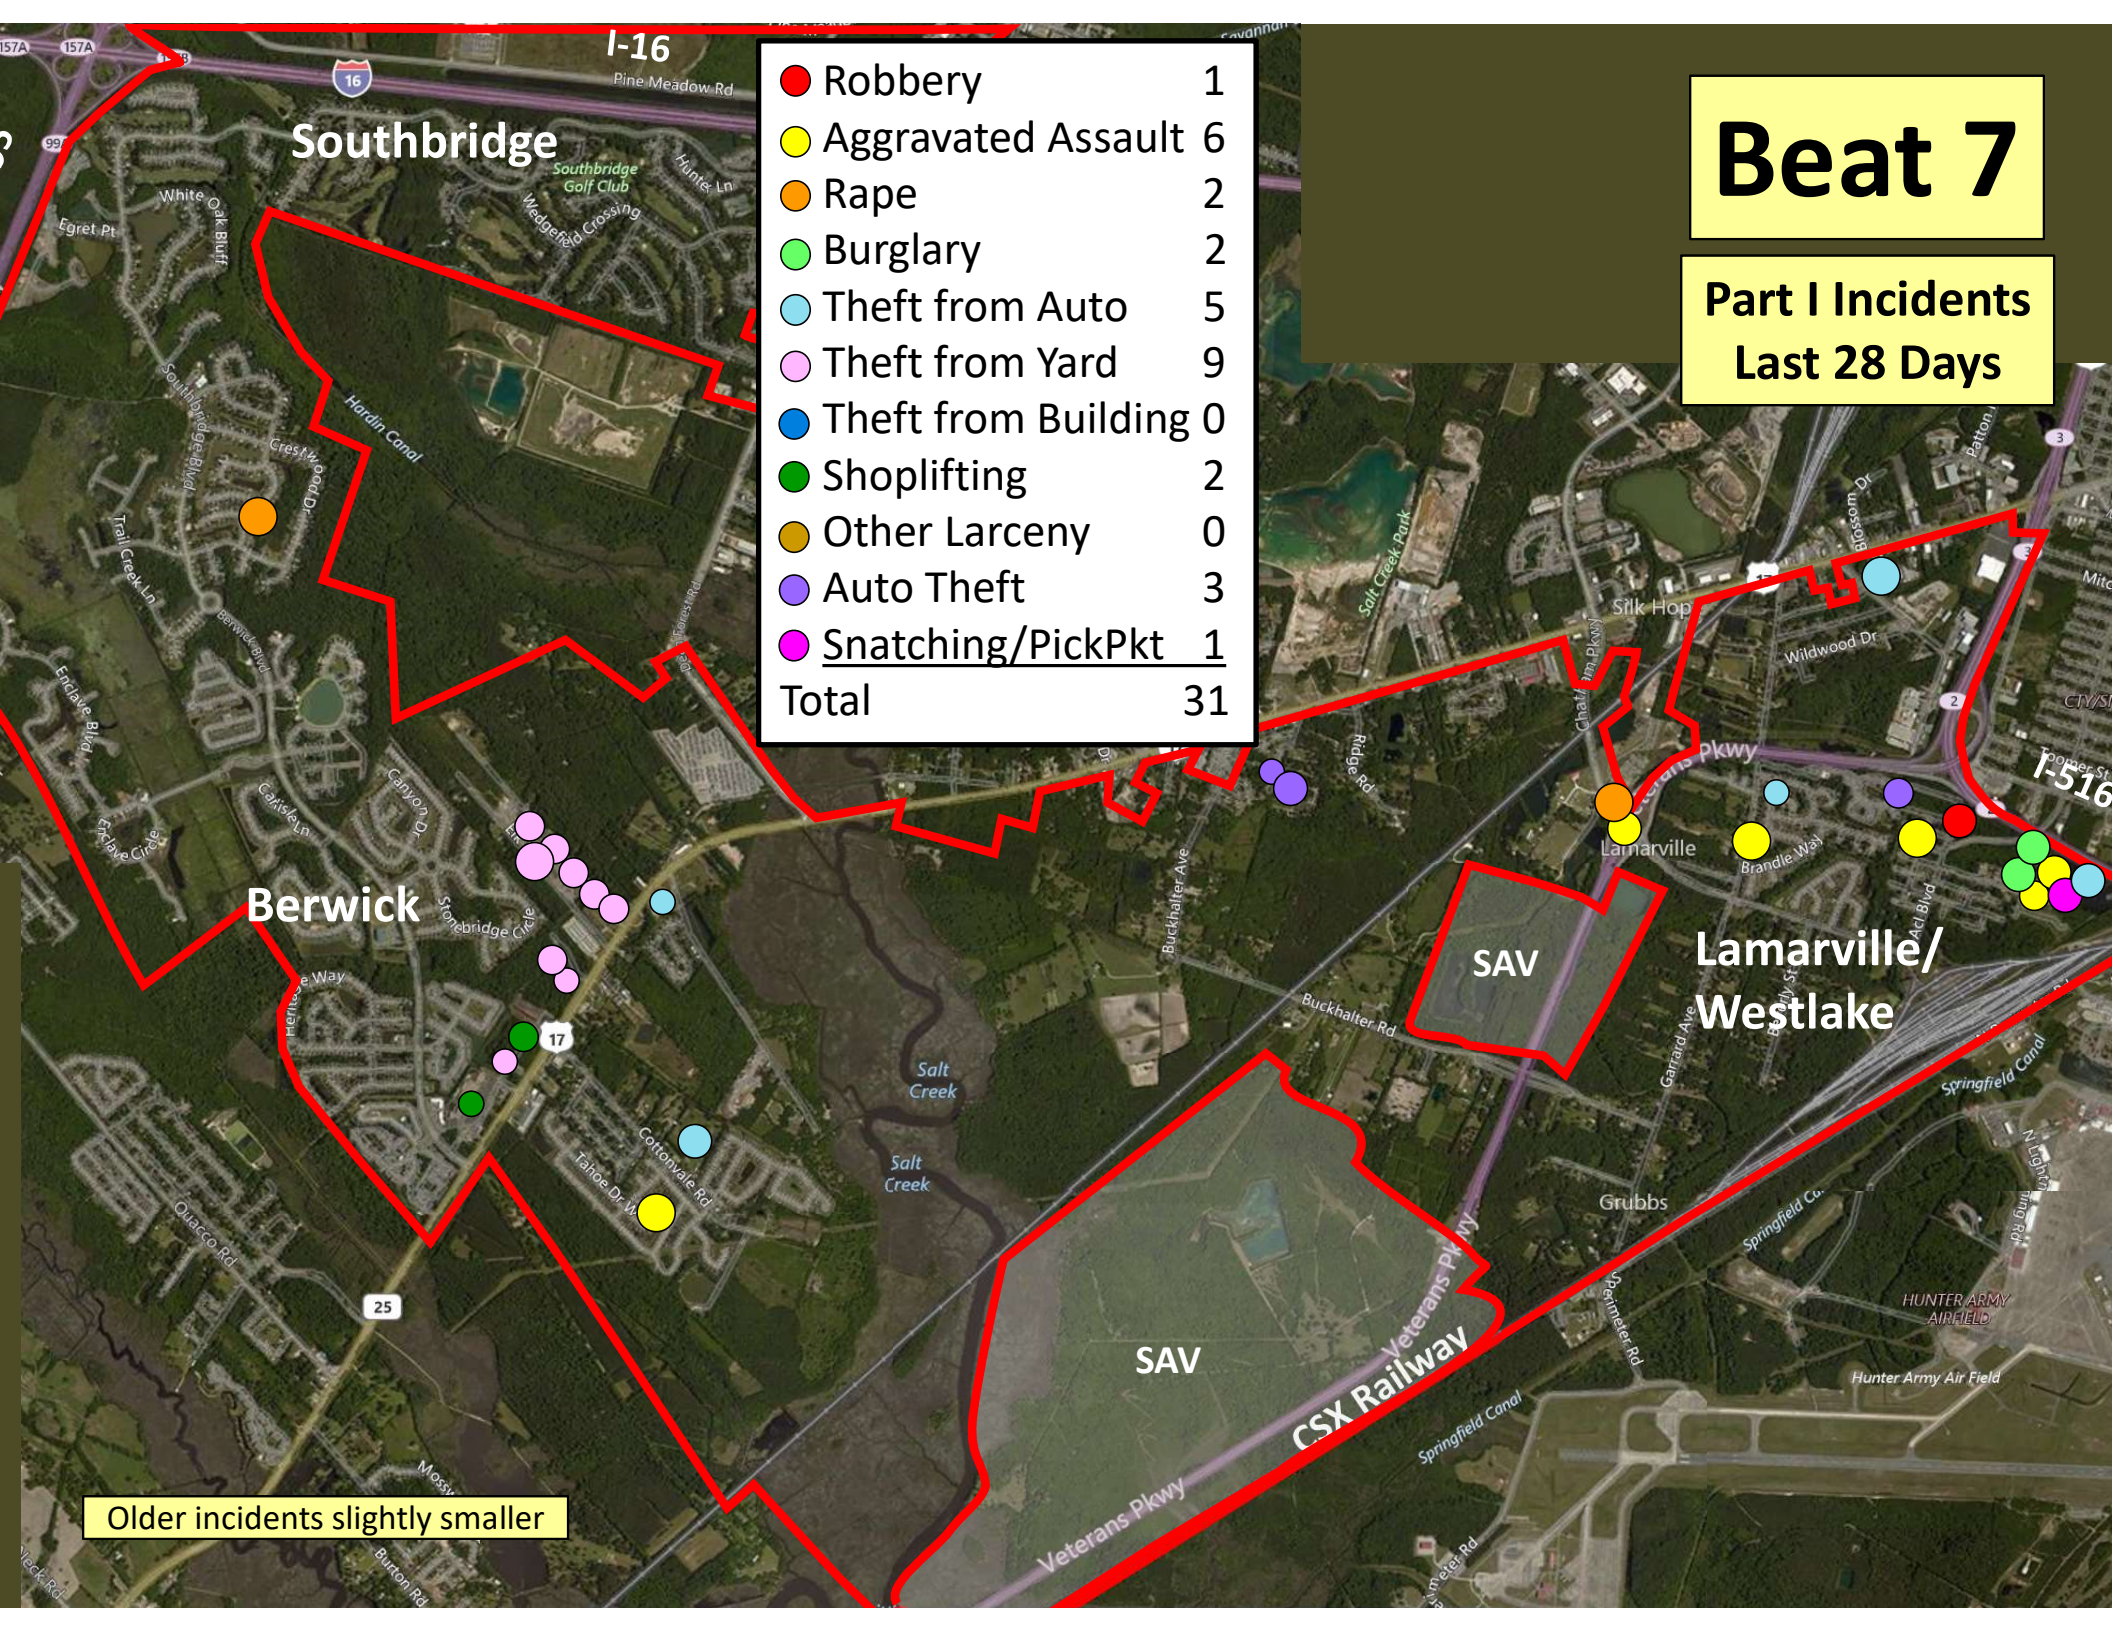

Beat 7

Part I Incidents
Last 28 Days

● Robbery	1
● Aggravated Assault	6
● Rape	2
● Burglary	2
● Theft from Auto	5
● Theft from Yard	9
● Theft from Building	0
● Shoplifting	2
● Other Larceny	0
● Auto Theft	3
● Snatching/PickPkt	1
Total	31

Older incidents slightly smaller