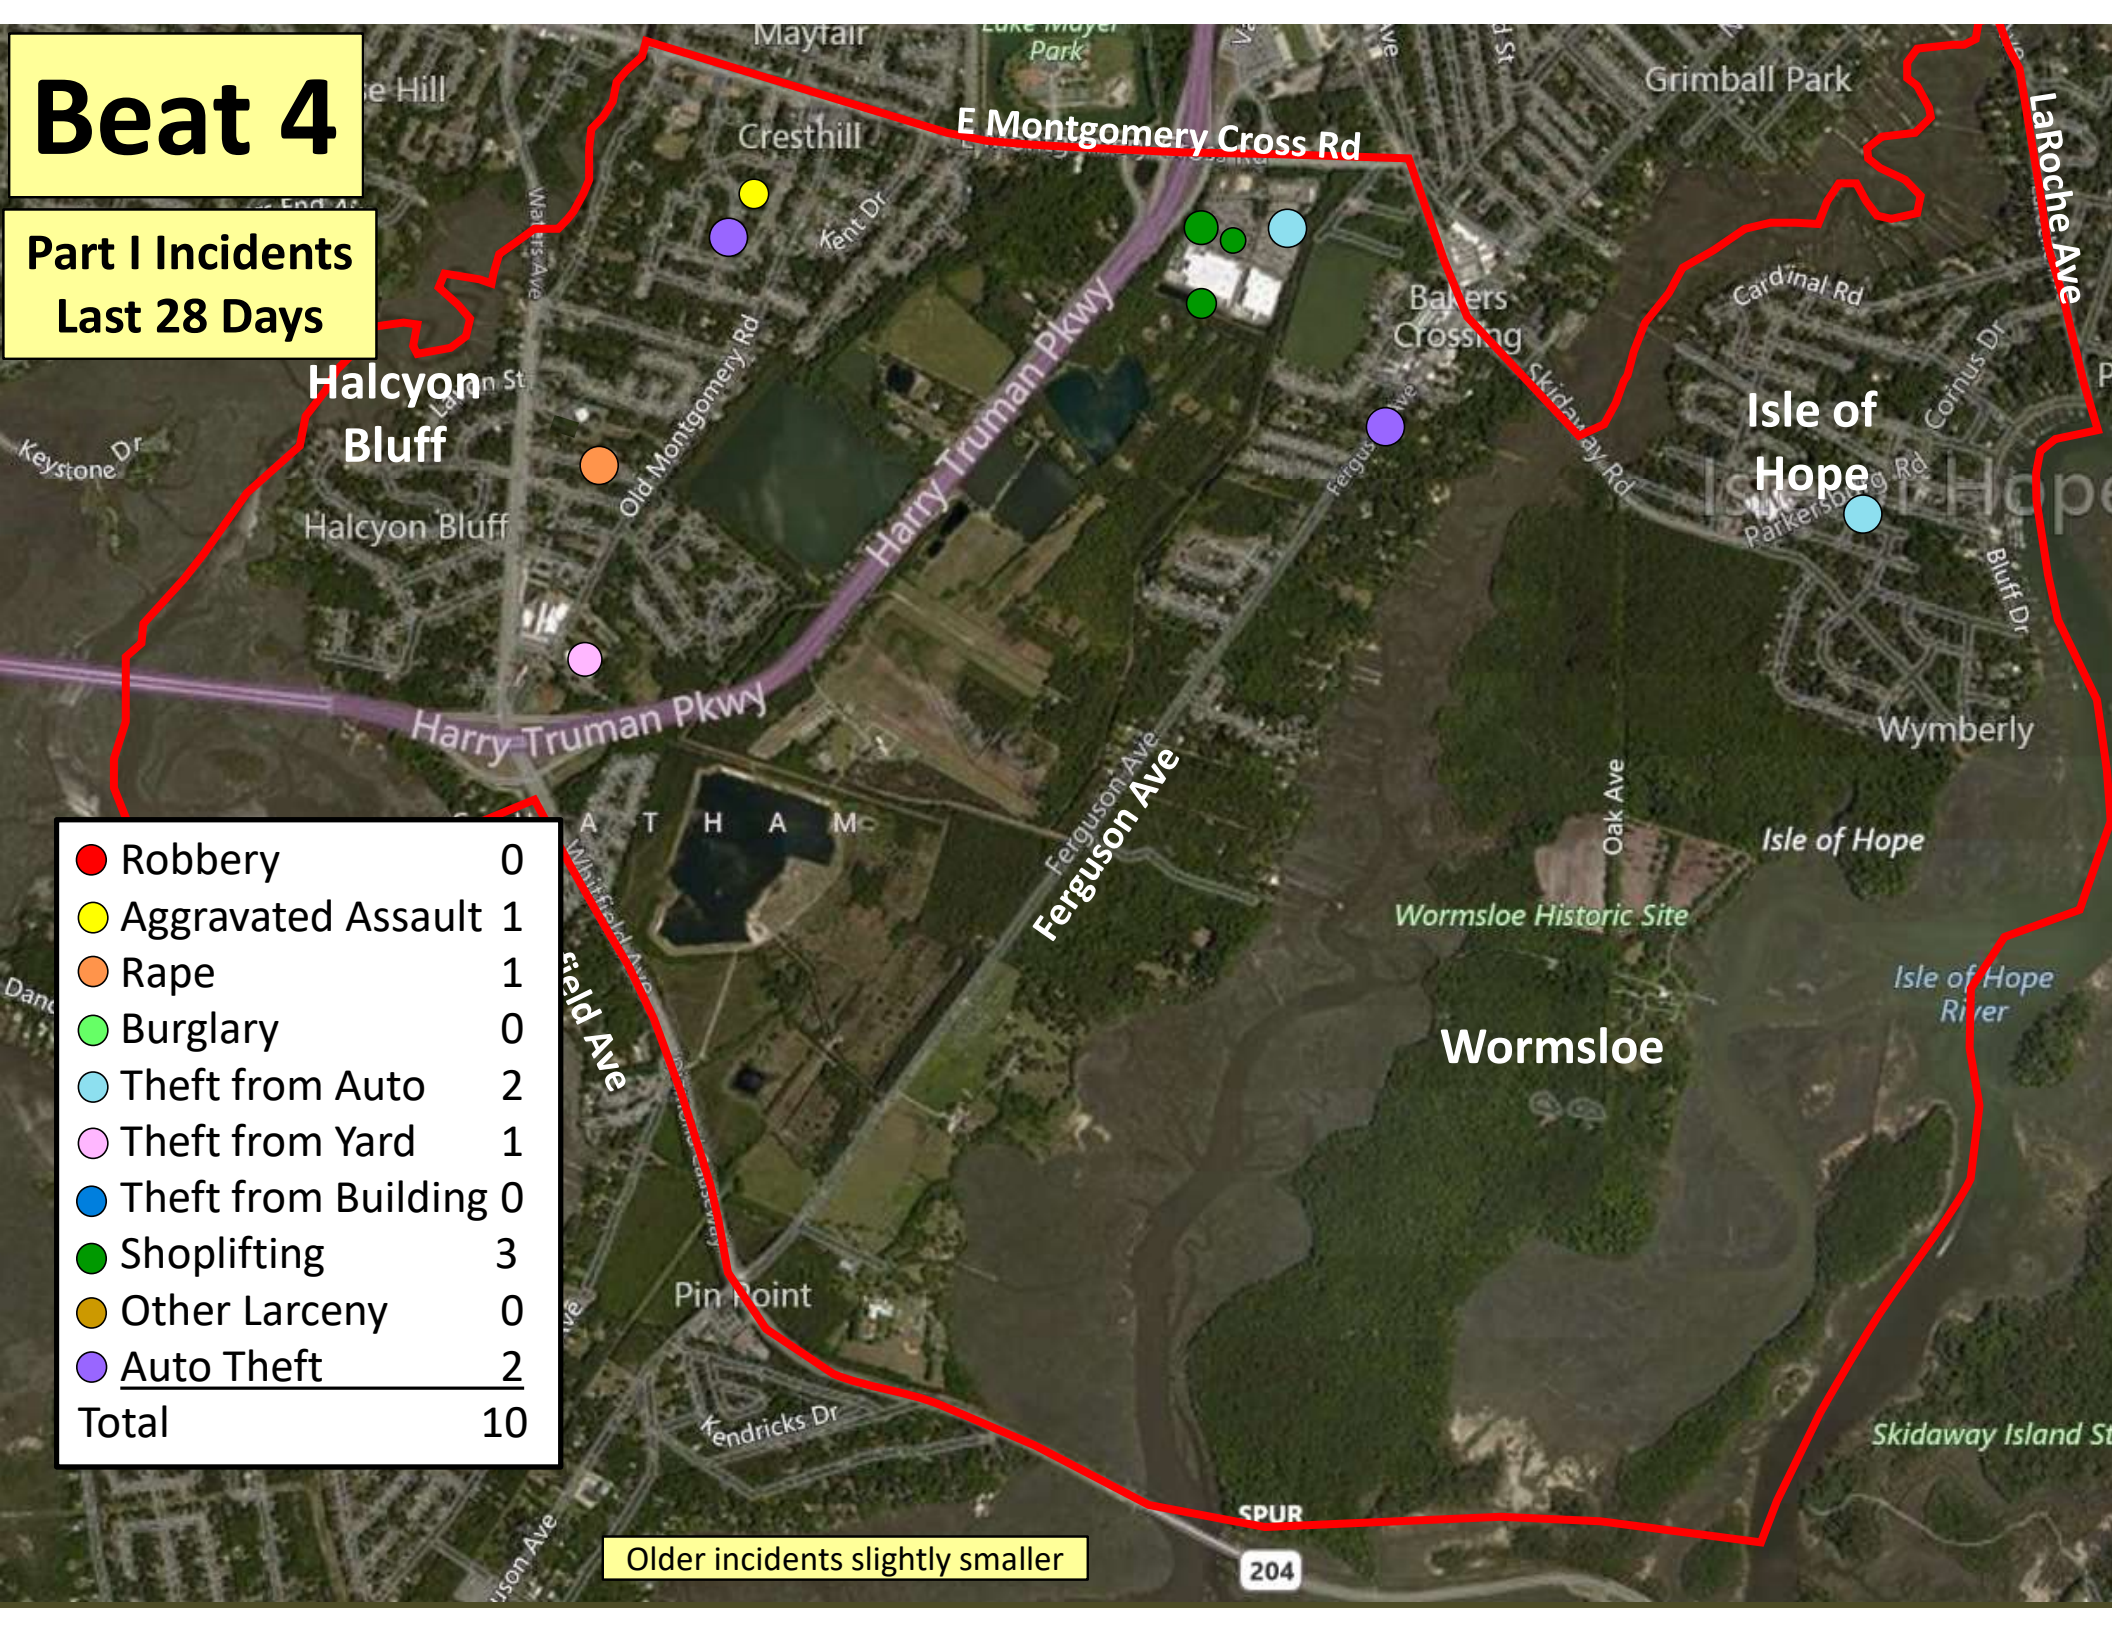

Beat 4

Part I Incidents
Last 28 Days

● Robbery	0
● Aggravated Assault	1
● Rape	1
● Burglary	0
● Theft from Auto	2
● Theft from Yard	1
● Theft from Building	0
● Shoplifting	3
● Other Larceny	0
● Auto Theft	2
Total	10

Older incidents slightly smaller