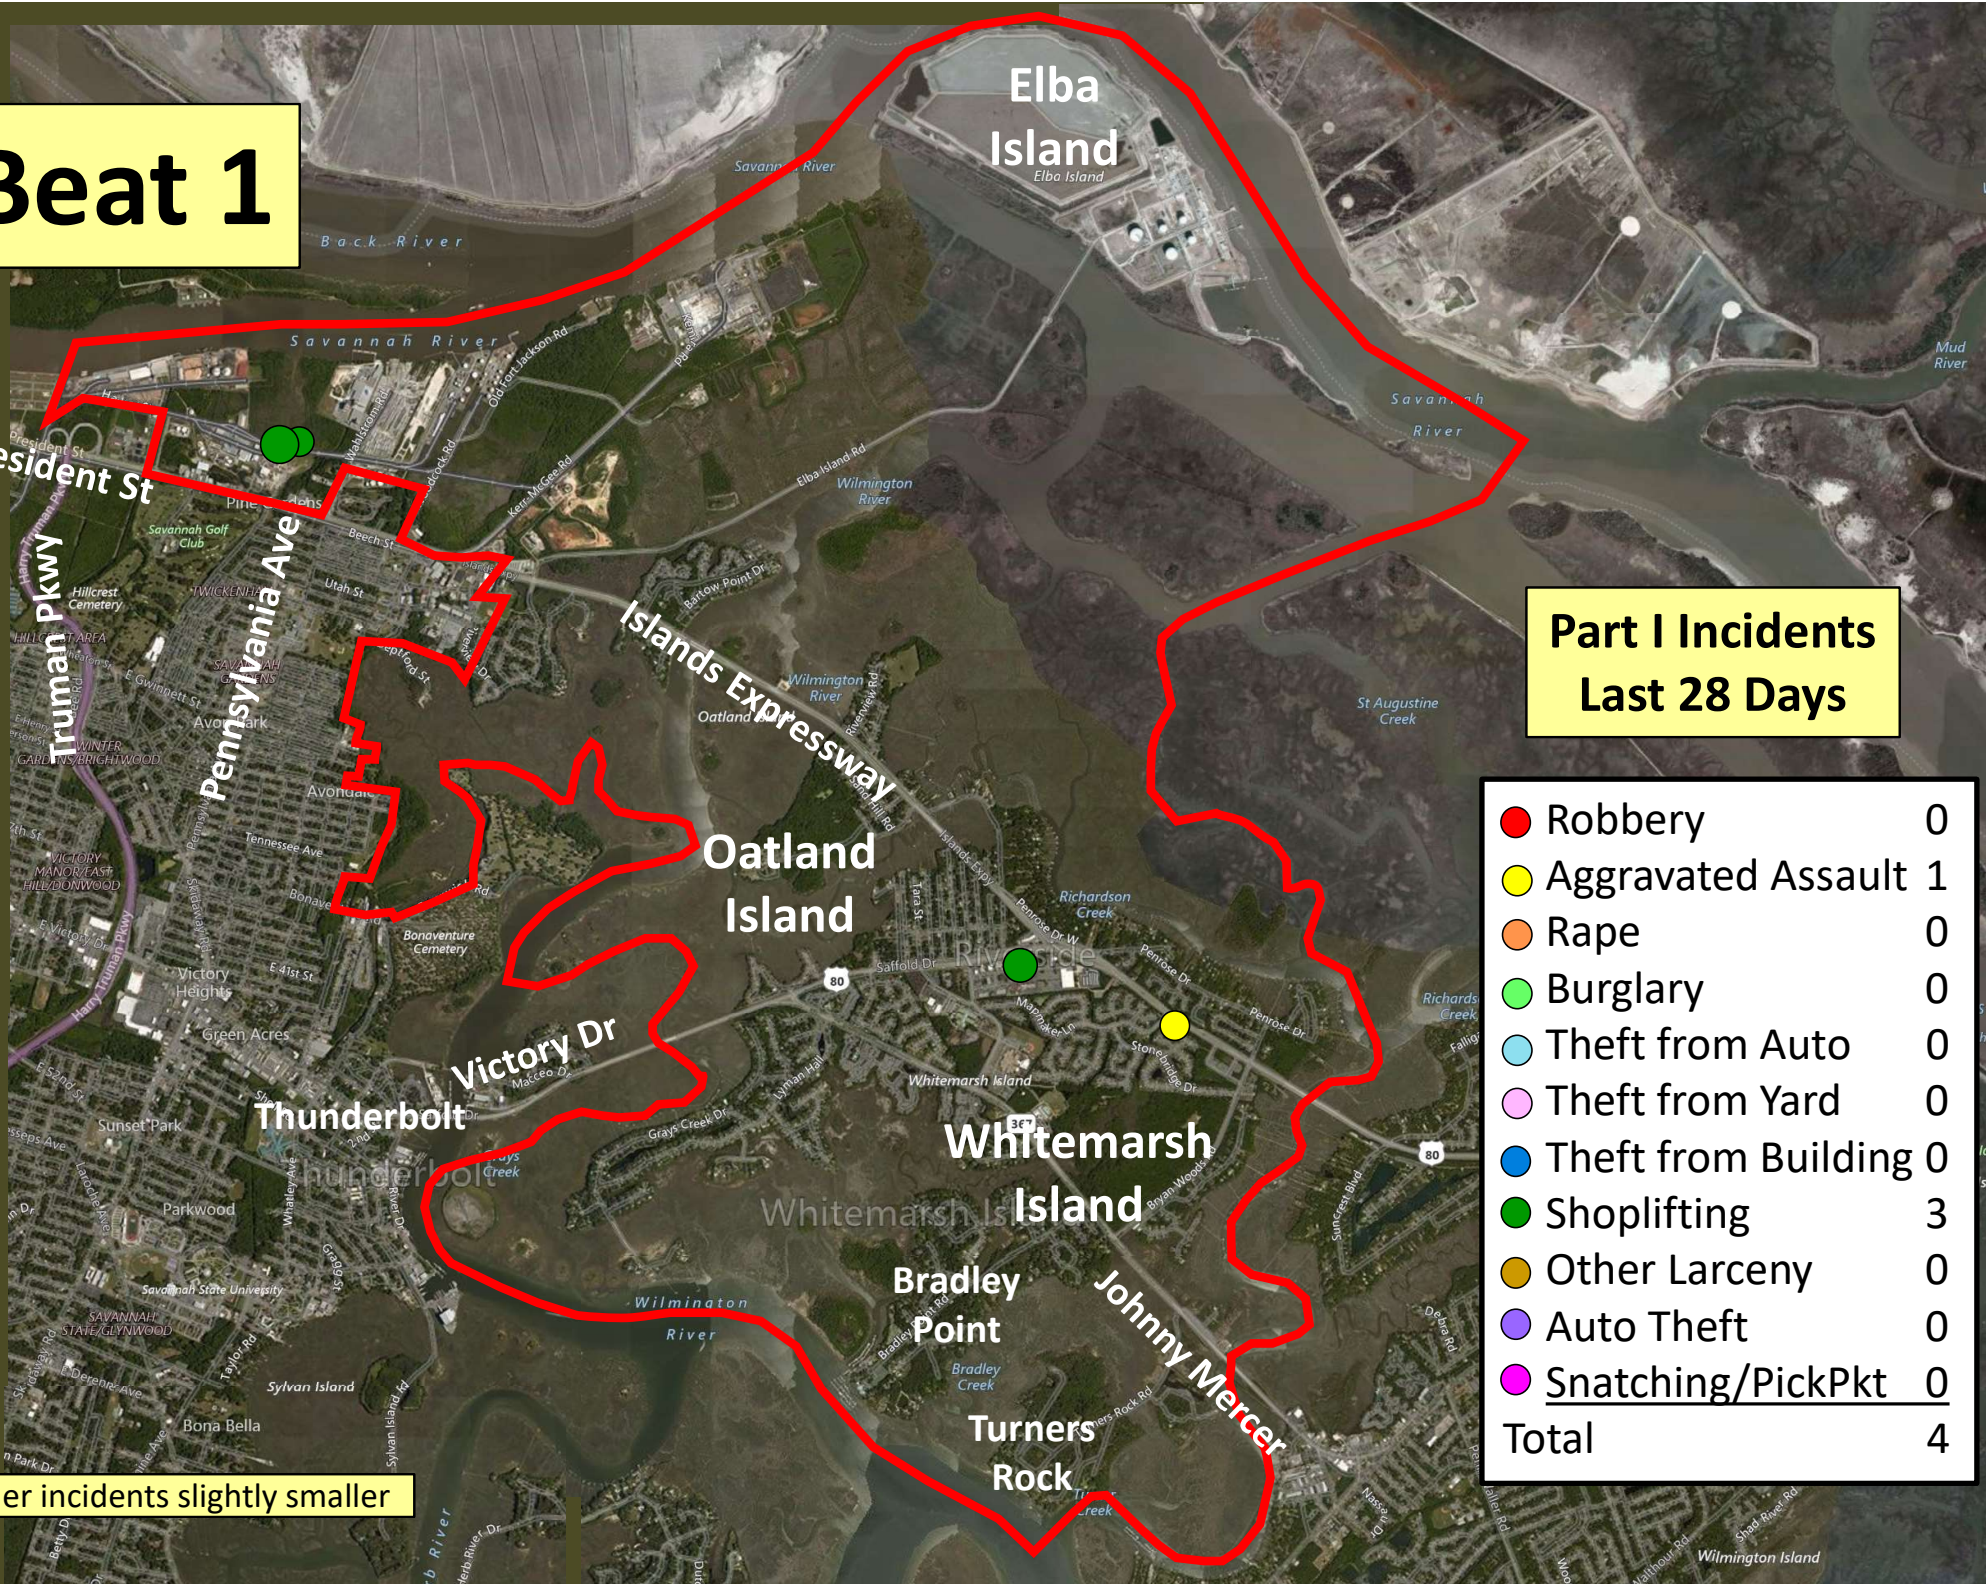

Beat 1

Part I Incidents Last 28 Days

● Robbery	0
● Aggravated Assault	1
● Rape	0
● Burglary	0
● Theft from Auto	0
● Theft from Yard	0
● Theft from Building	0
● Shoplifting	3
● Other Larceny	0
● Auto Theft	0
● Snatching/PickPkt	0
Total	4

Older incidents slightly smaller

Beat 2

Part I Incidents
Last 28 Days

Older incidents slightly smaller

● Robbery	0
● Aggravated Assault	0
● Rape	1
● Burglary	1
● Theft from Auto	4
● Theft from Yard	2
● Theft from Building	2
● Shoplifting	3
● Other Larceny	0
● Auto Theft	0
Total	13