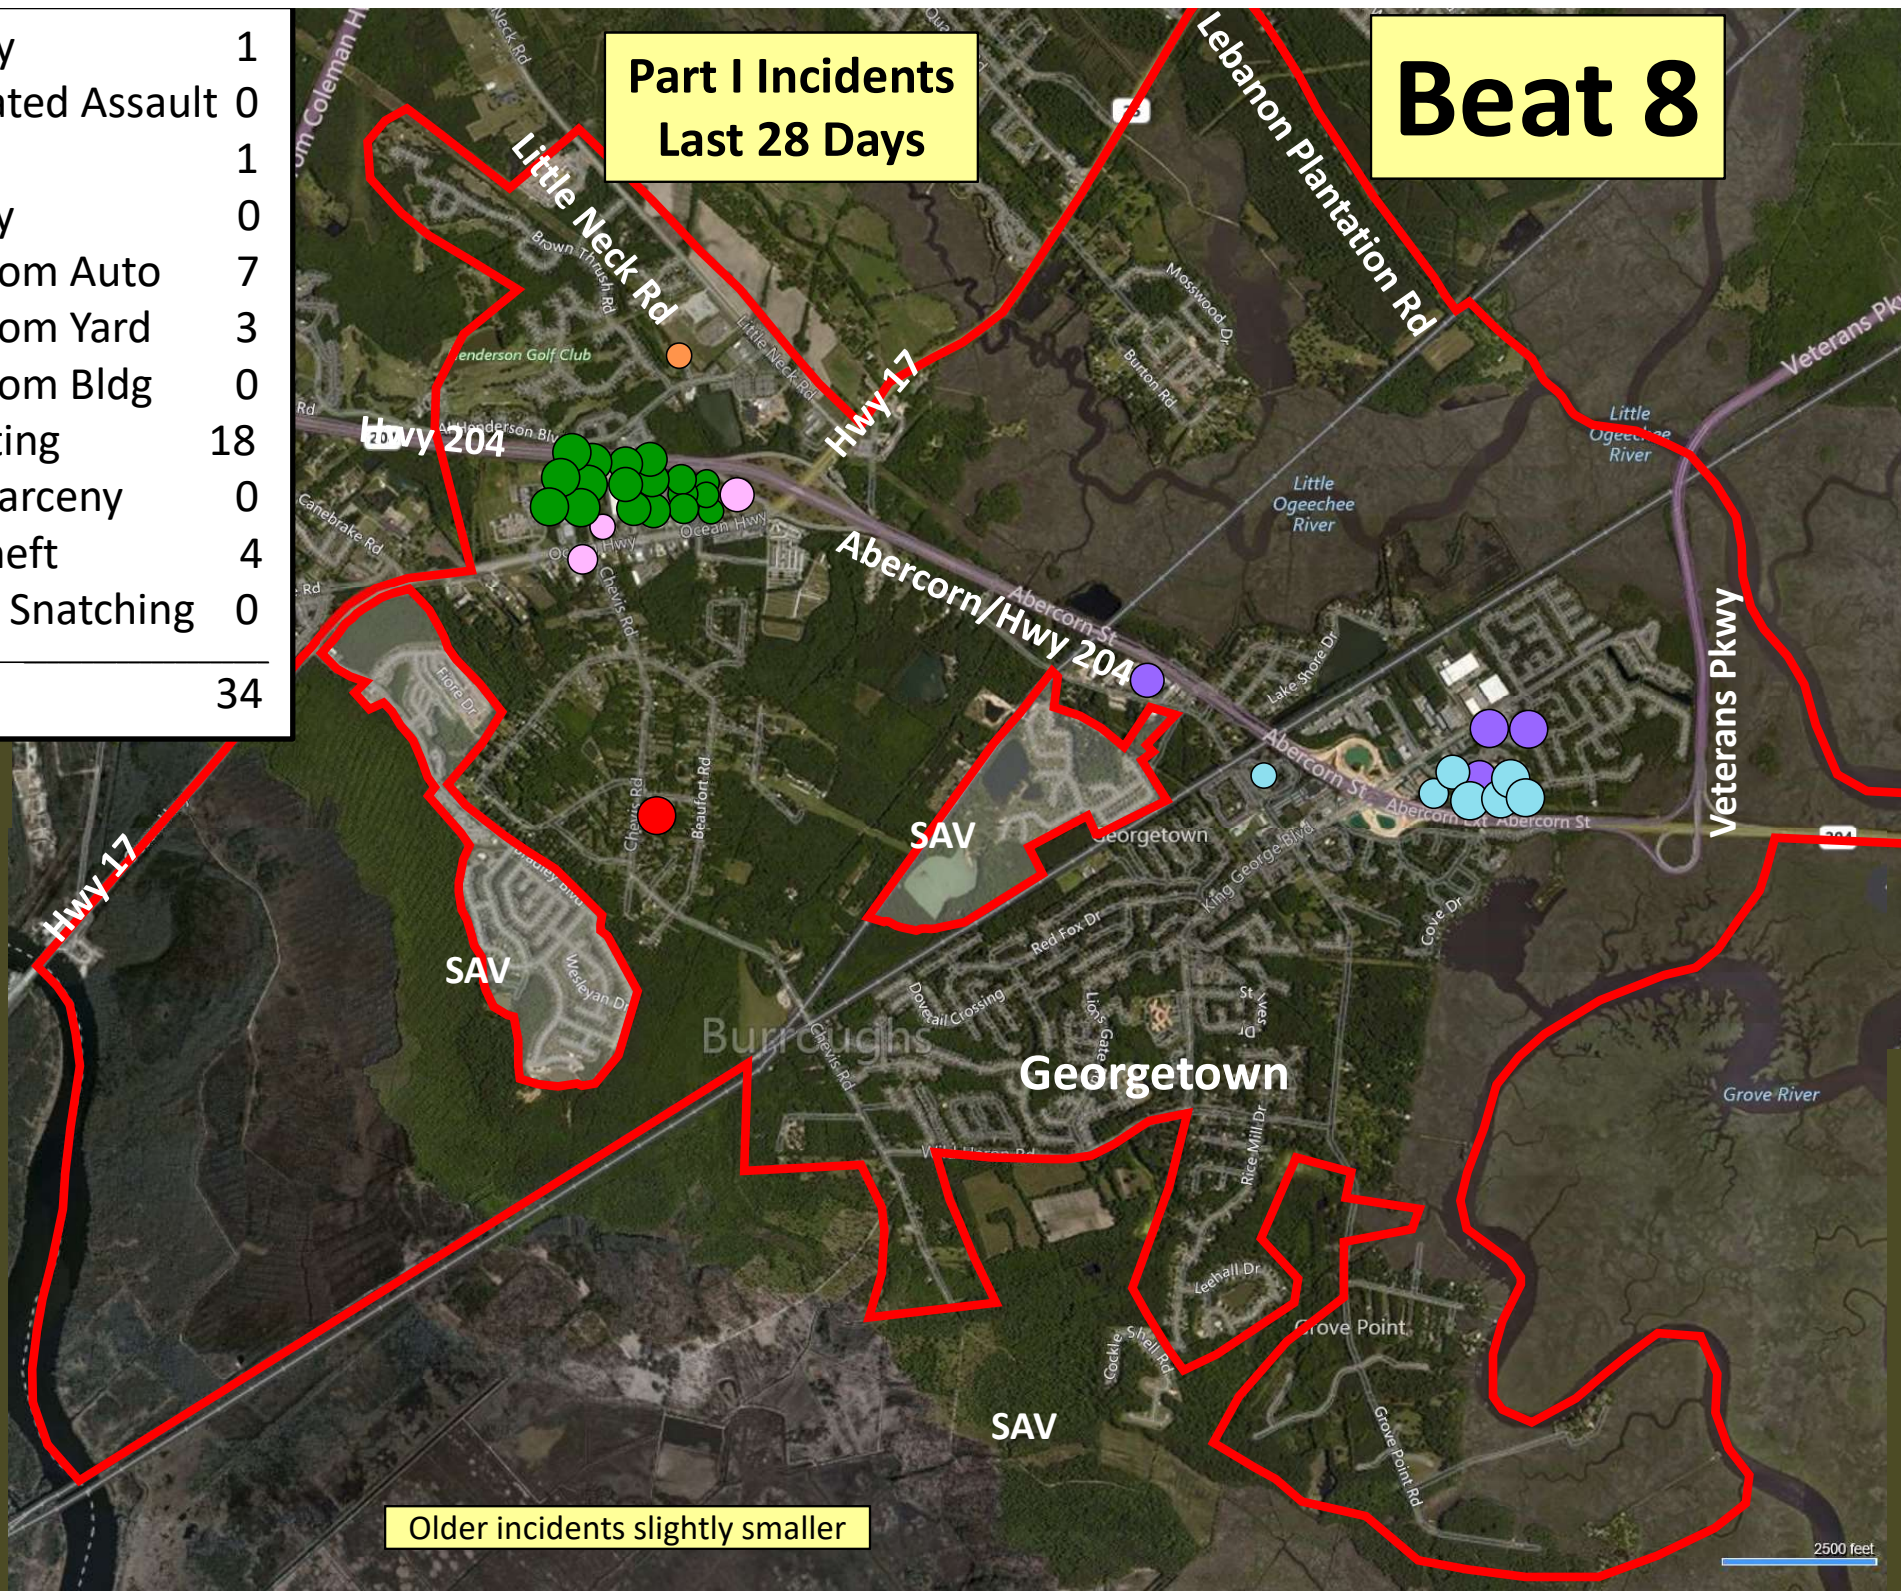

**Part I Incidents
Last 28 Days**

Older incidents slightly smaller

Beat 6

Part I Incidents Last 28 Days

● Robbery	0
● Aggravated Assault	1
● Rape	0
● Burglary	0
● Theft from Auto	0
● Theft from Yard	2
● Theft from Building	0
● Shoplifting	0
● Other Larceny	0
● Auto Theft	0
● Snatching/PickPkt	0
Total	3

Older incidents slightly smaller

Beat 7

Part I Incidents
Last 28 Days

● Robbery	1
● Aggravated Assault	6
● Rape	2
● Burglary	2
● Theft from Auto	5
● Theft from Yard	9
● Theft from Building	0
● Shoplifting	2
● Other Larceny	0
● Auto Theft	3
● Snatching/PickPkt	1
Total	31

Older incidents slightly smaller

Beat 8

Part I Incidents Last 28 Days

● Robbery	1
● Aggravated Assault	0
● Rape	1
● Burglary	0
● Theft from Auto	7
● Theft from Yard	3
● Theft from Bldg	0
● Shoplifting	18
● Other Larceny	0
● Auto Theft	4
● Sudden Snatching	0
Total	34

Older incidents slightly smaller

Beat 9

Part I Incidents
Last 28 Days

● Robbery	1
● Aggravated Assault	4
● Rape	1
● Burglary	5
● Theft from Auto	6
● Theft from Yard	2
● Theft from Building	1
● Shoplifting	2
● Other Larceny	0
● Auto Theft	2
● Snatching/PickPkt	1
Total	25