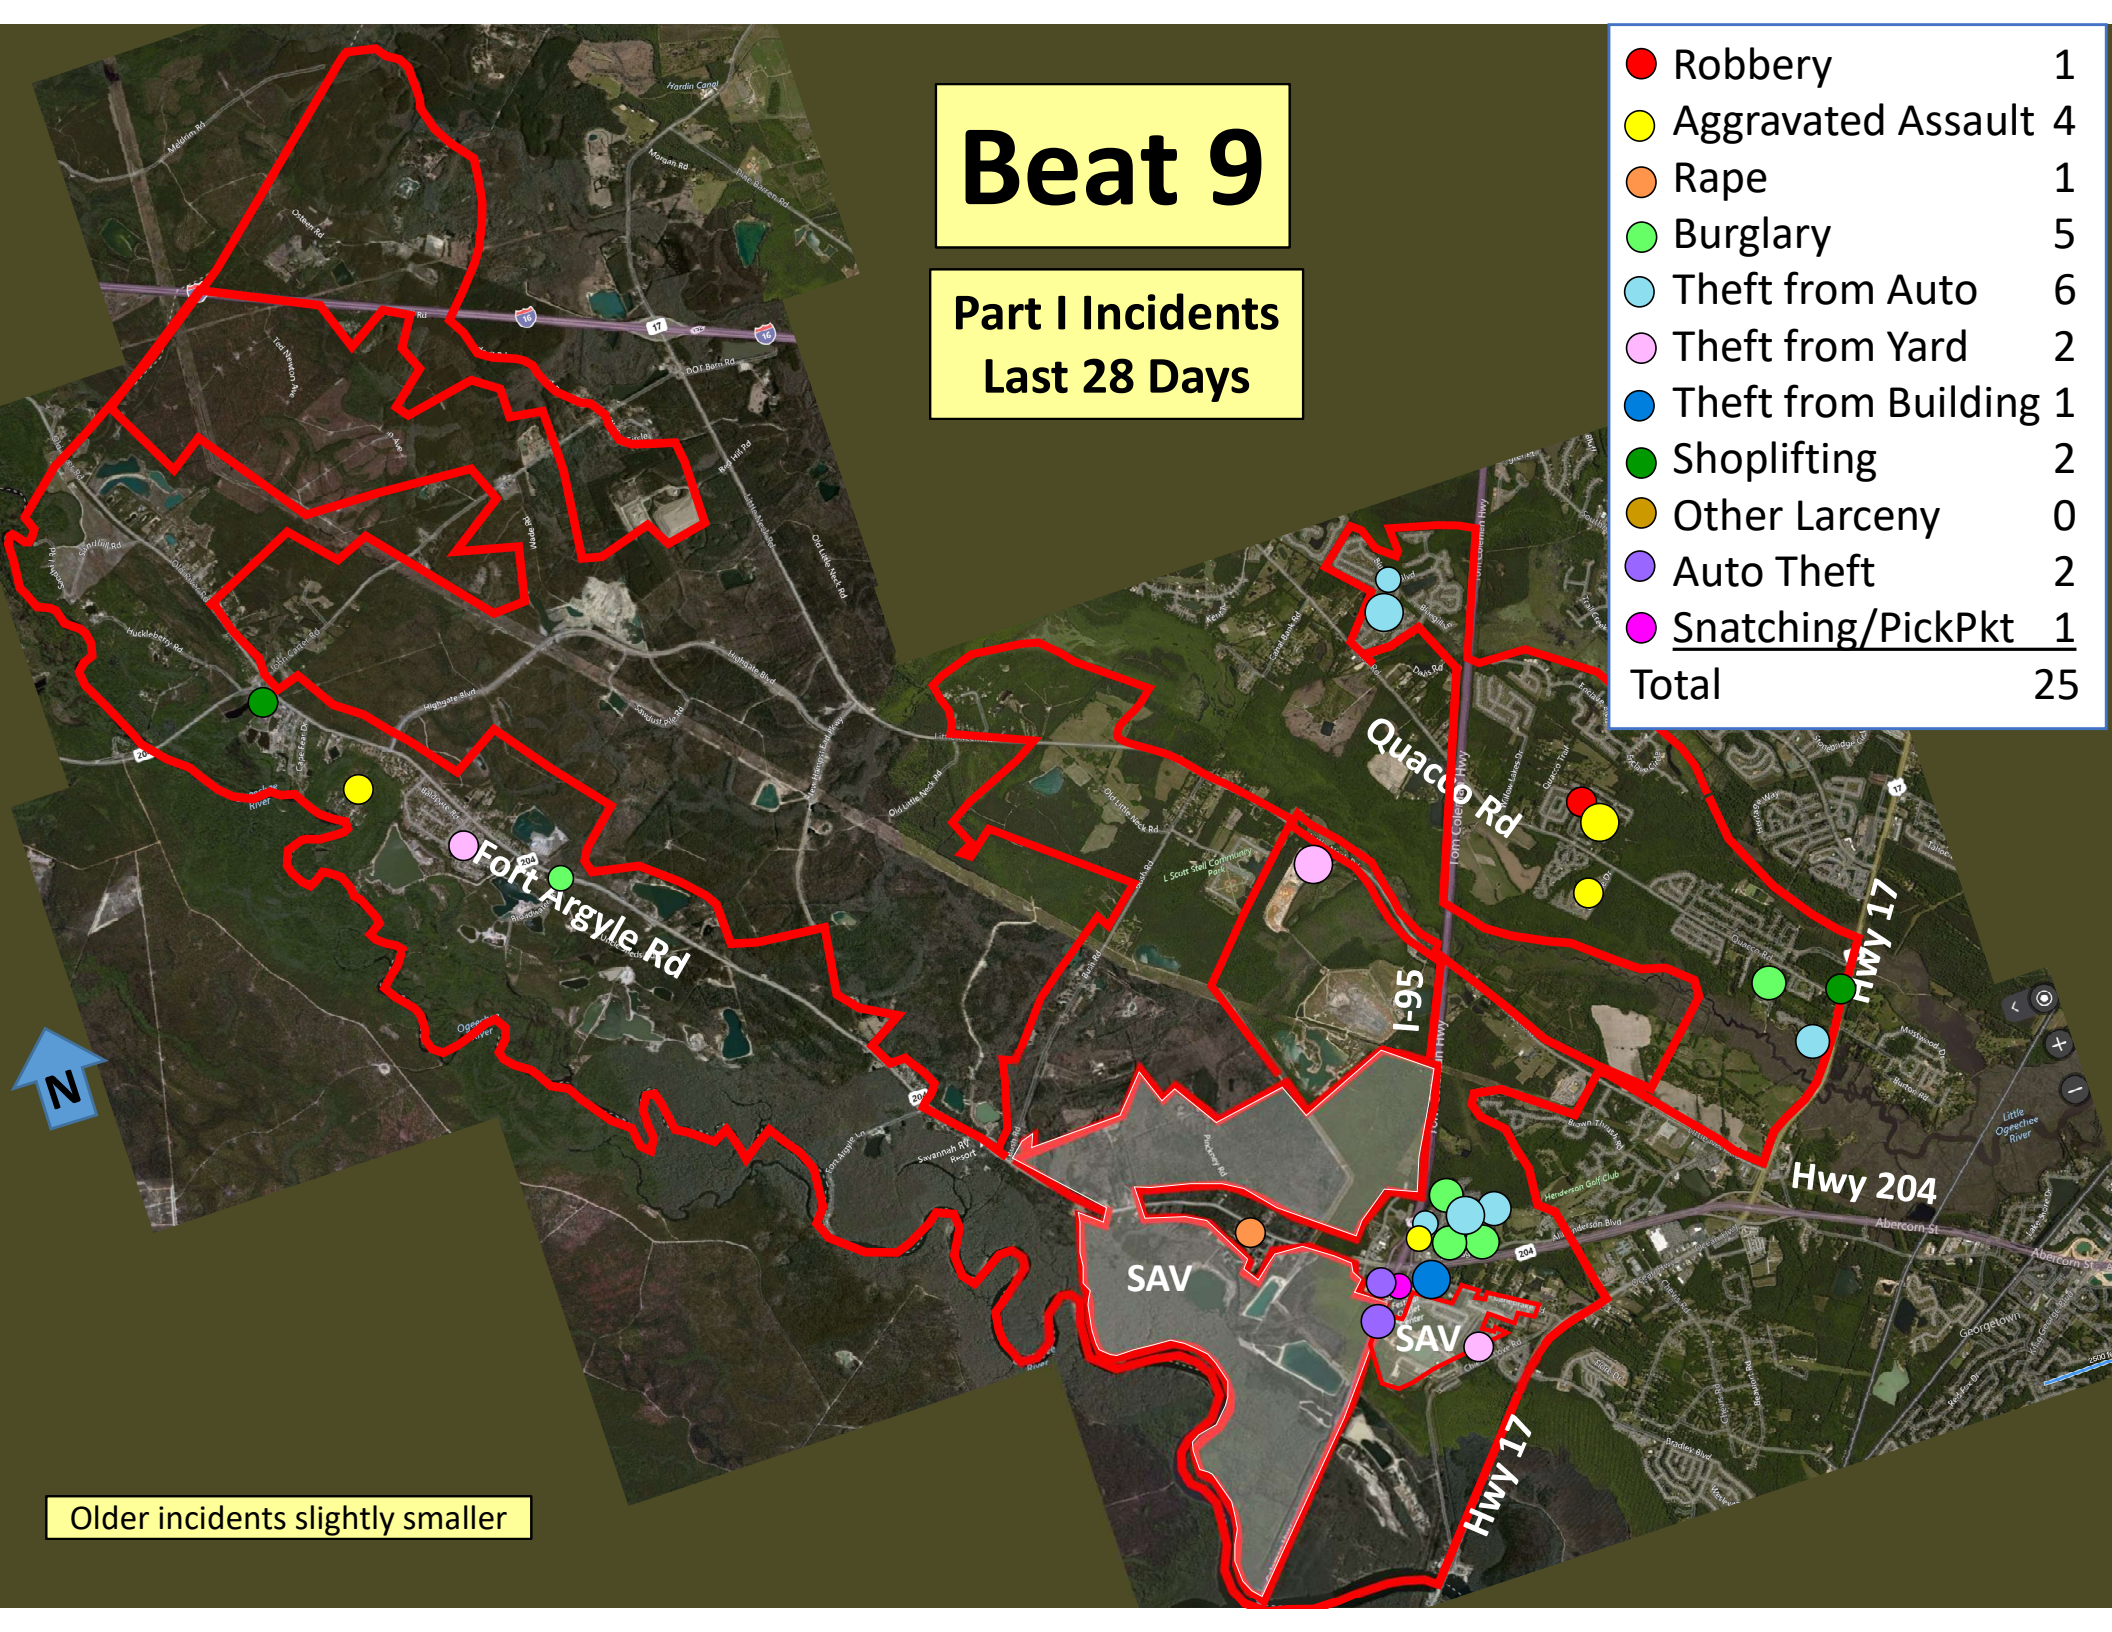

Older incidents slightly smaller

Beat 7

Part I Incidents
Last 28 Days

● Robbery	1
● Aggravated Assault	6
● Rape	2
● Burglary	2
● Theft from Auto	5
● Theft from Yard	9
● Theft from Building	0
● Shoplifting	2
● Other Larceny	0
● Auto Theft	3
● Snatching/PickPkt	1
Total	31

Older incidents slightly smaller

Beat 8

Part I Incidents Last 28 Days

● Robbery	1
● Aggravated Assault	0
● Rape	1
● Burglary	0
● Theft from Auto	7
● Theft from Yard	3
● Theft from Bldg	0
● Shoplifting	18
● Other Larceny	0
● Auto Theft	4
● Sudden Snatching	0
Total	34

Older incidents slightly smaller

Beat 9

Part I Incidents
Last 28 Days

● Robbery	1
● Aggravated Assault	4
● Rape	1
● Burglary	5
● Theft from Auto	6
● Theft from Yard	2
● Theft from Building	1
● Shoplifting	2
● Other Larceny	0
● Auto Theft	2
● Snatching/PickPkt	1
Total	25