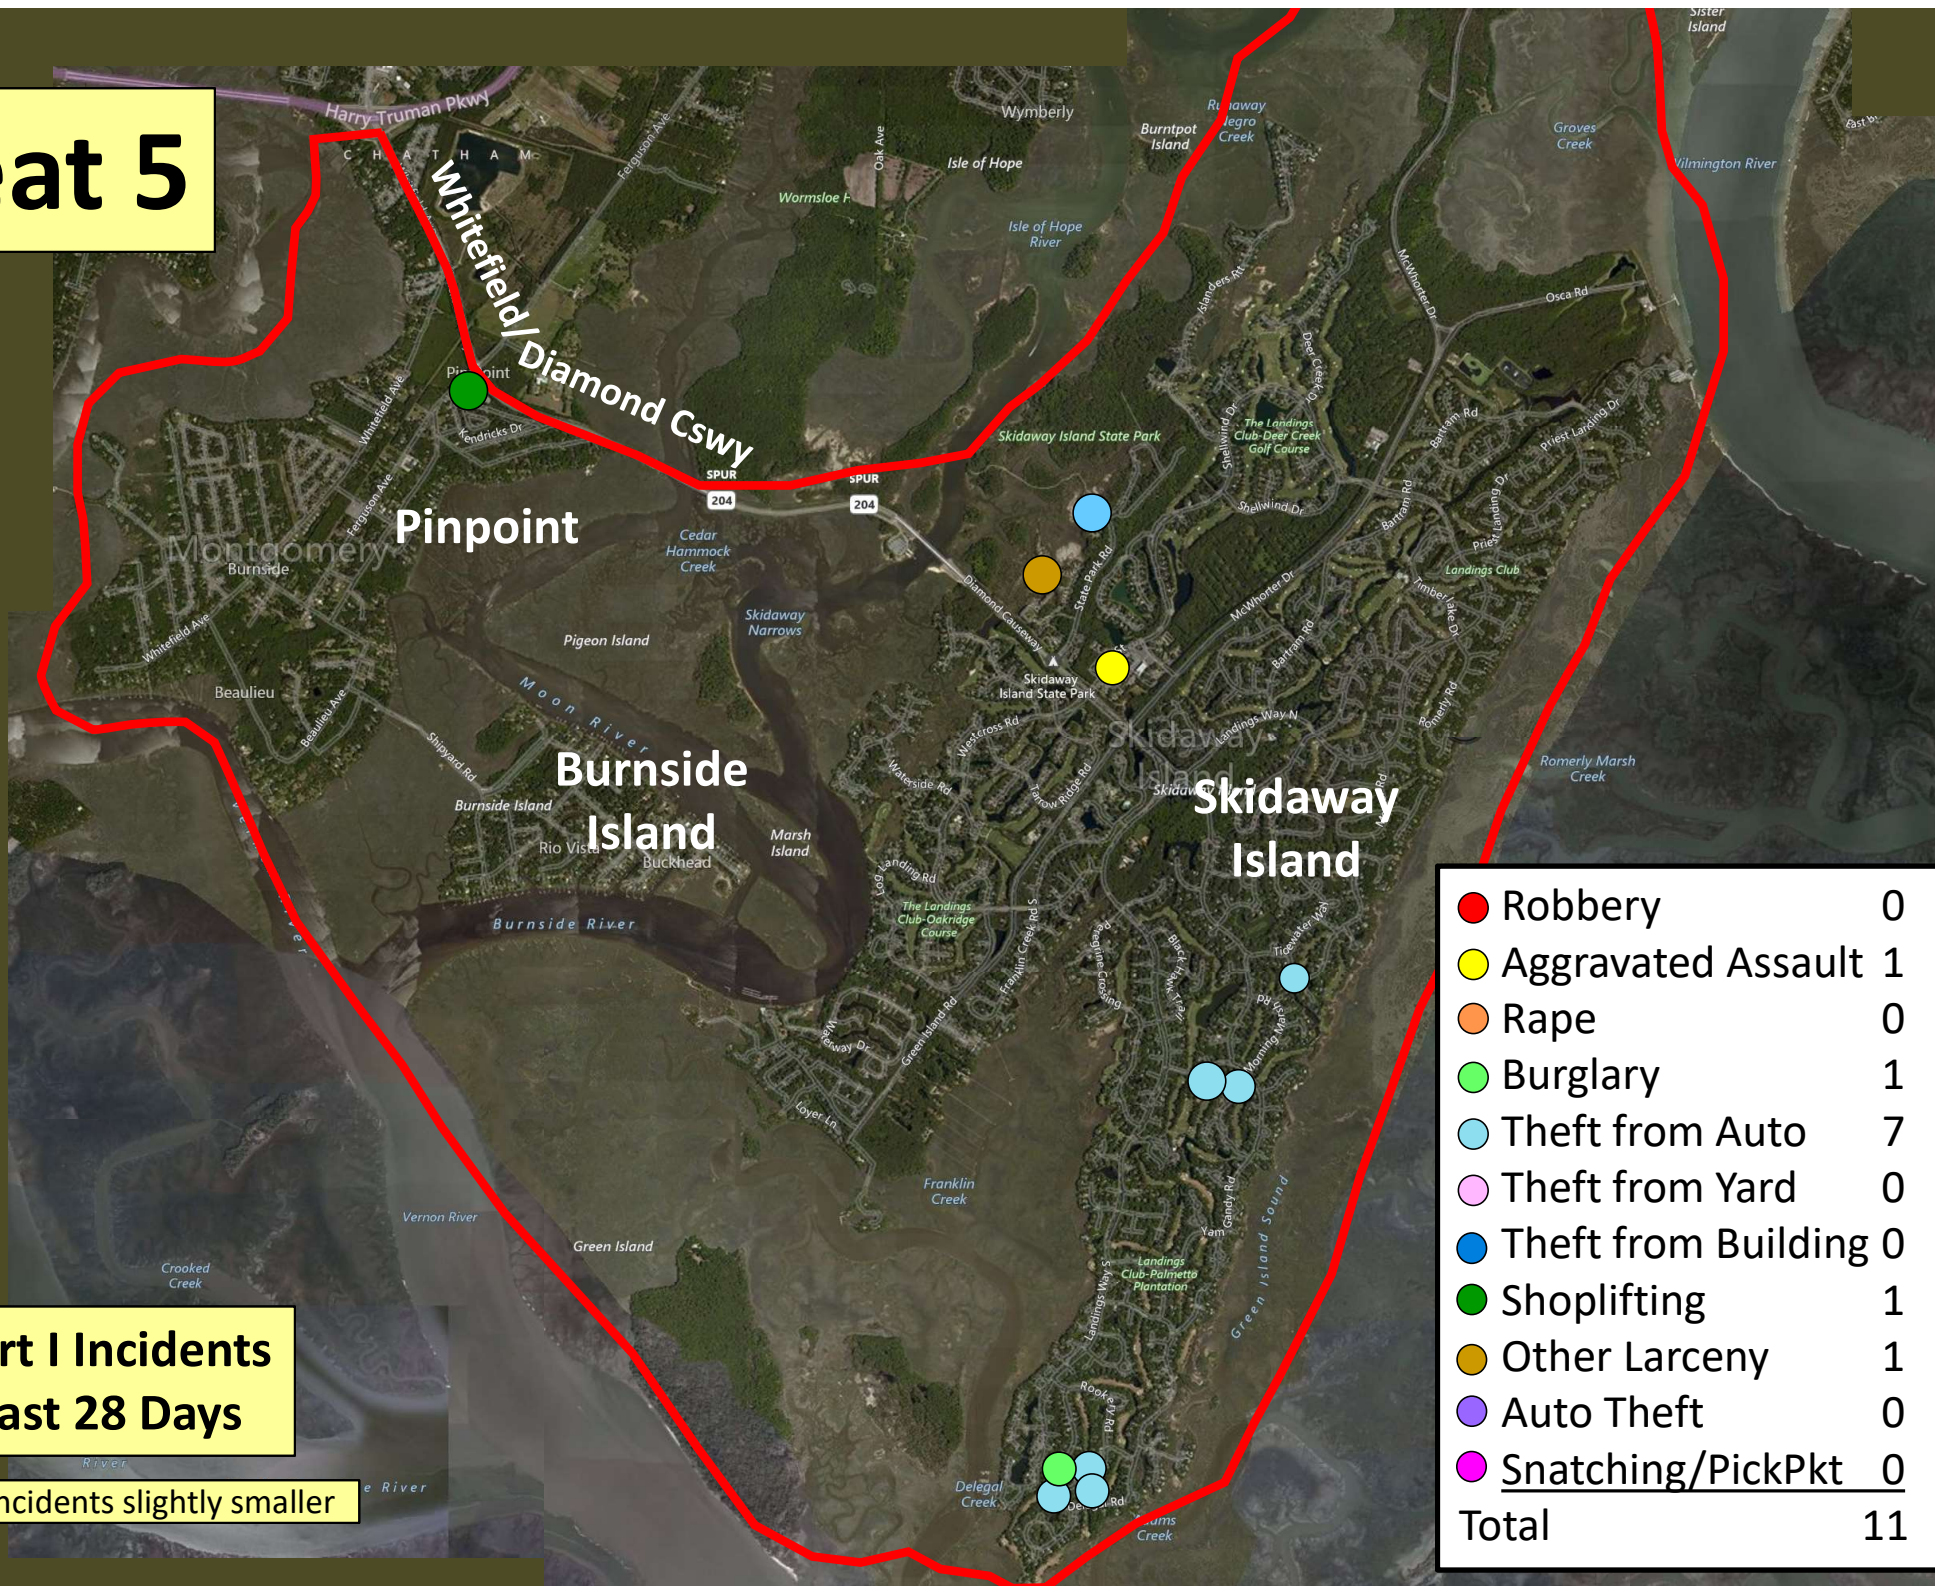

Beat 5

● Robbery	0
● Aggravated Assault	1
● Rape	0
● Burglary	1
● Theft from Auto	7
● Theft from Yard	0
● Theft from Building	0
● Shoplifting	1
● Other Larceny	1
● Auto Theft	0
● Snatching/PickPkt	0
Total	11

**Part I Incidents
Last 28 Days**

Older incidents slightly smaller