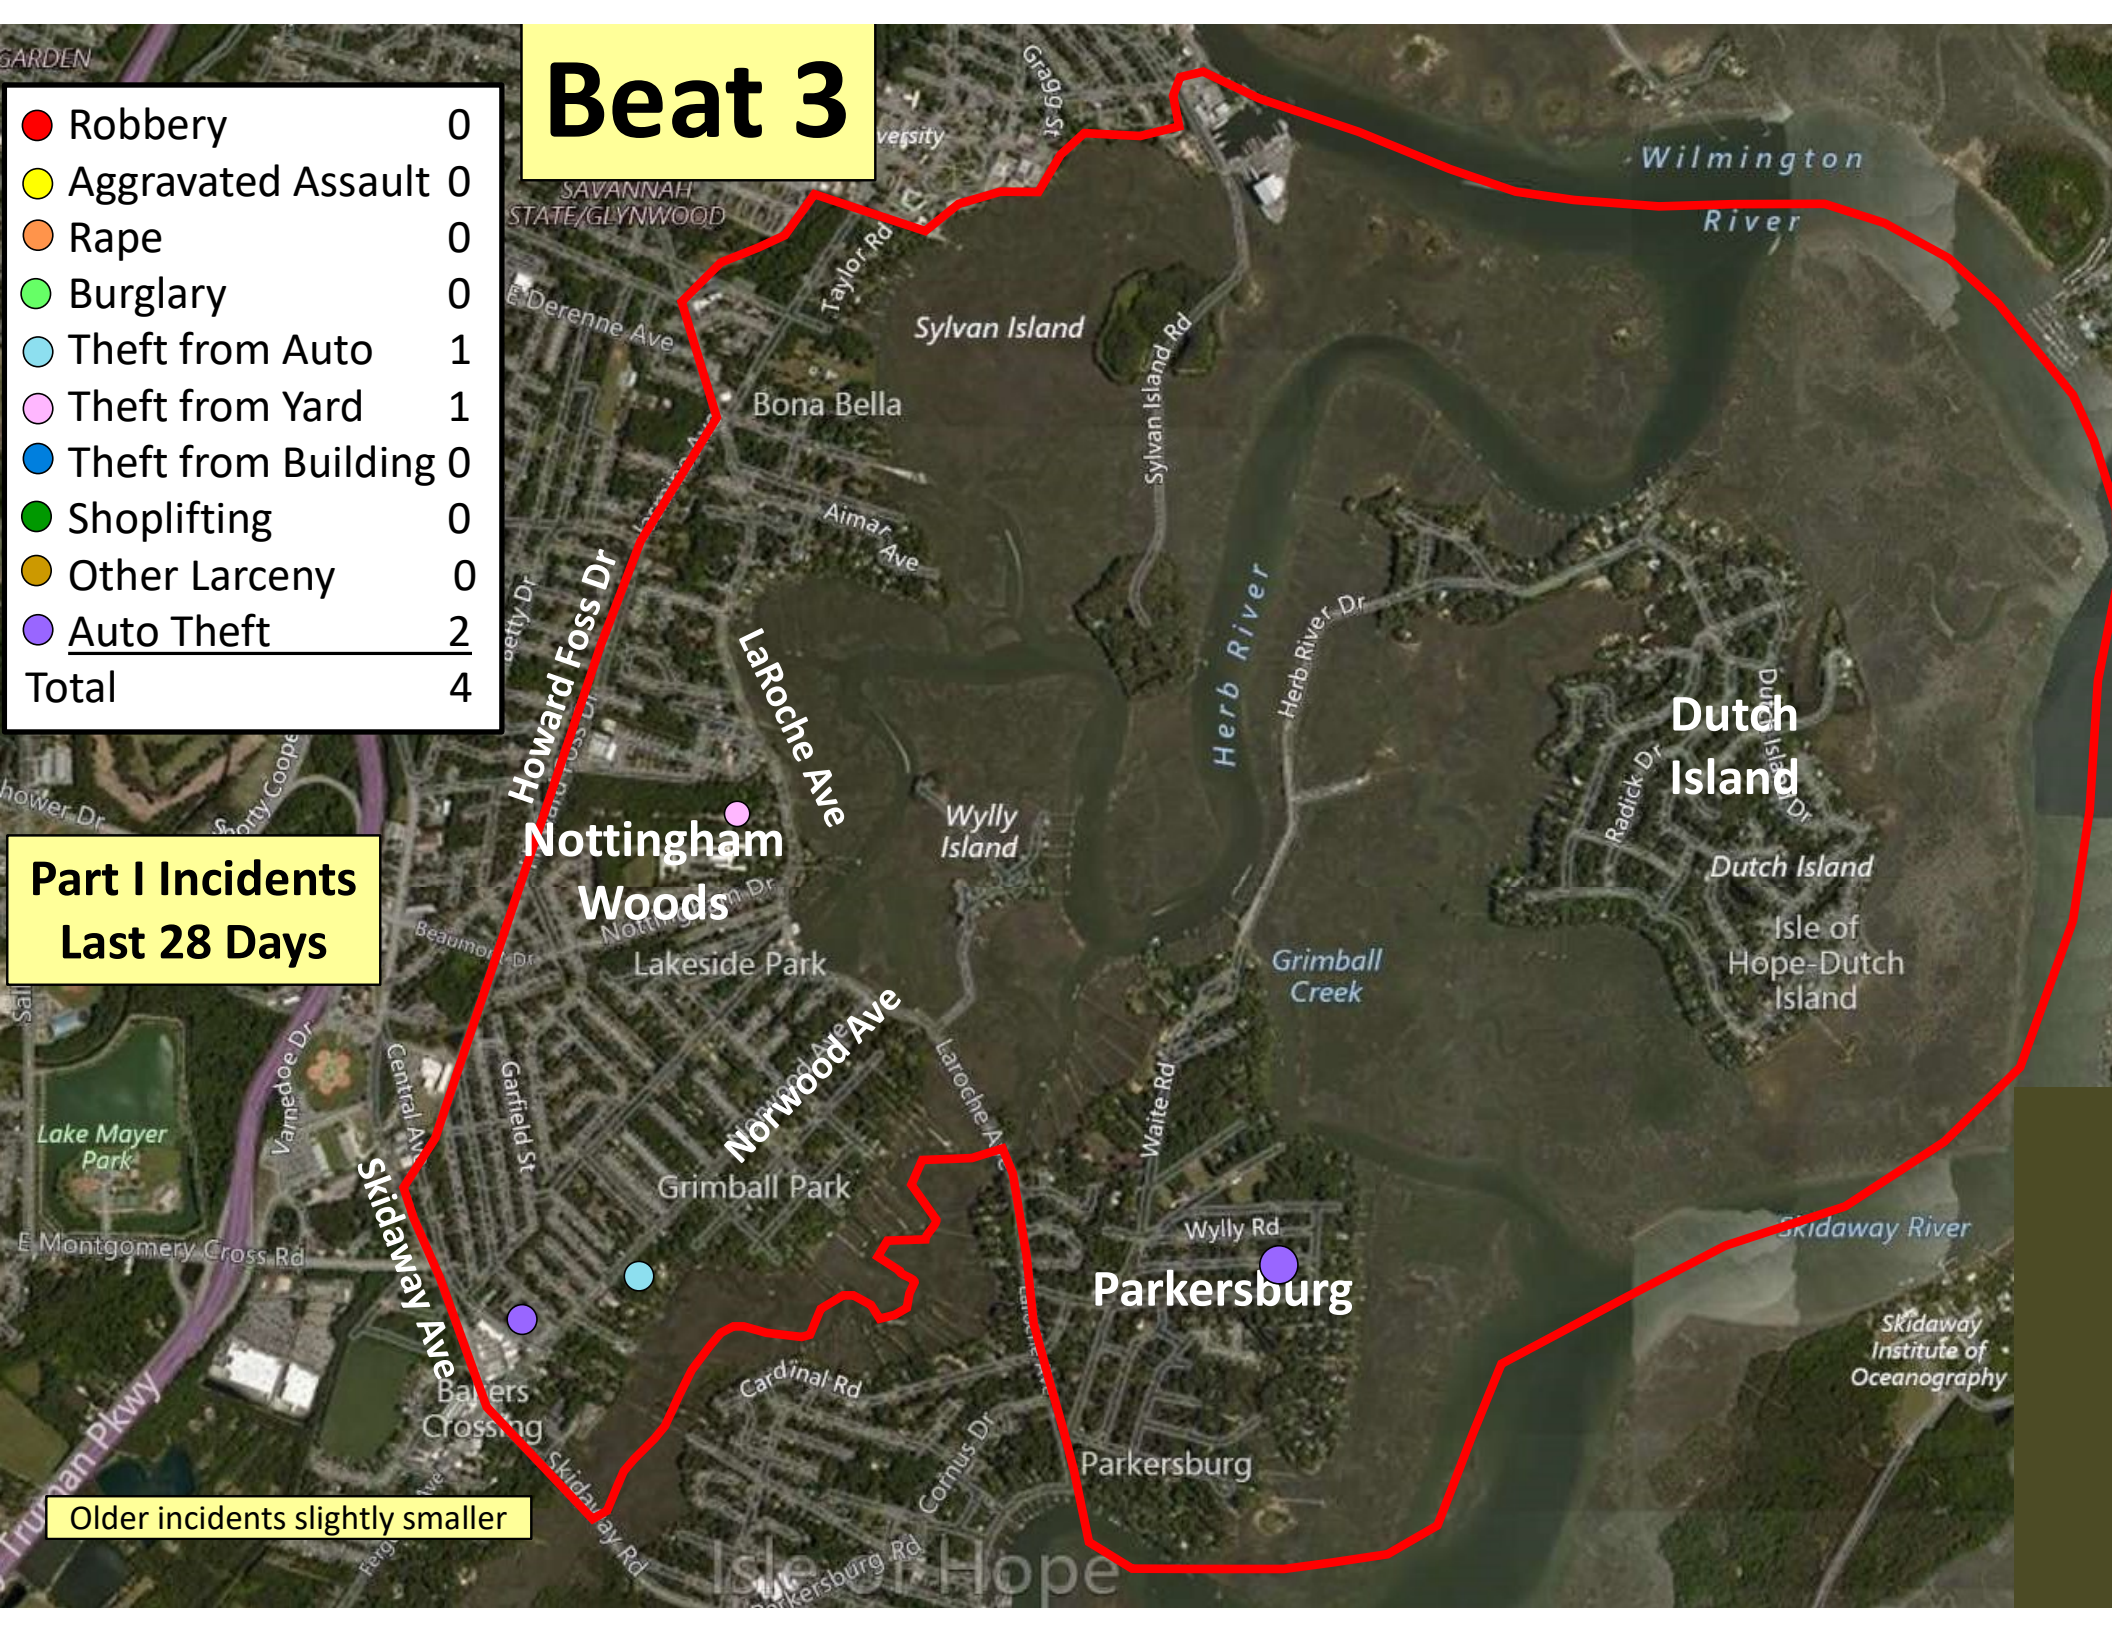

Beat 3

● Robbery	0
● Aggravated Assault	0
● Rape	0
● Burglary	0
● Theft from Auto	1
● Theft from Yard	1
● Theft from Building	0
● Shoplifting	0
● Other Larceny	0
● Auto Theft	2
Total	4

Part I Incidents Last 28 Days

Older incidents slightly smaller