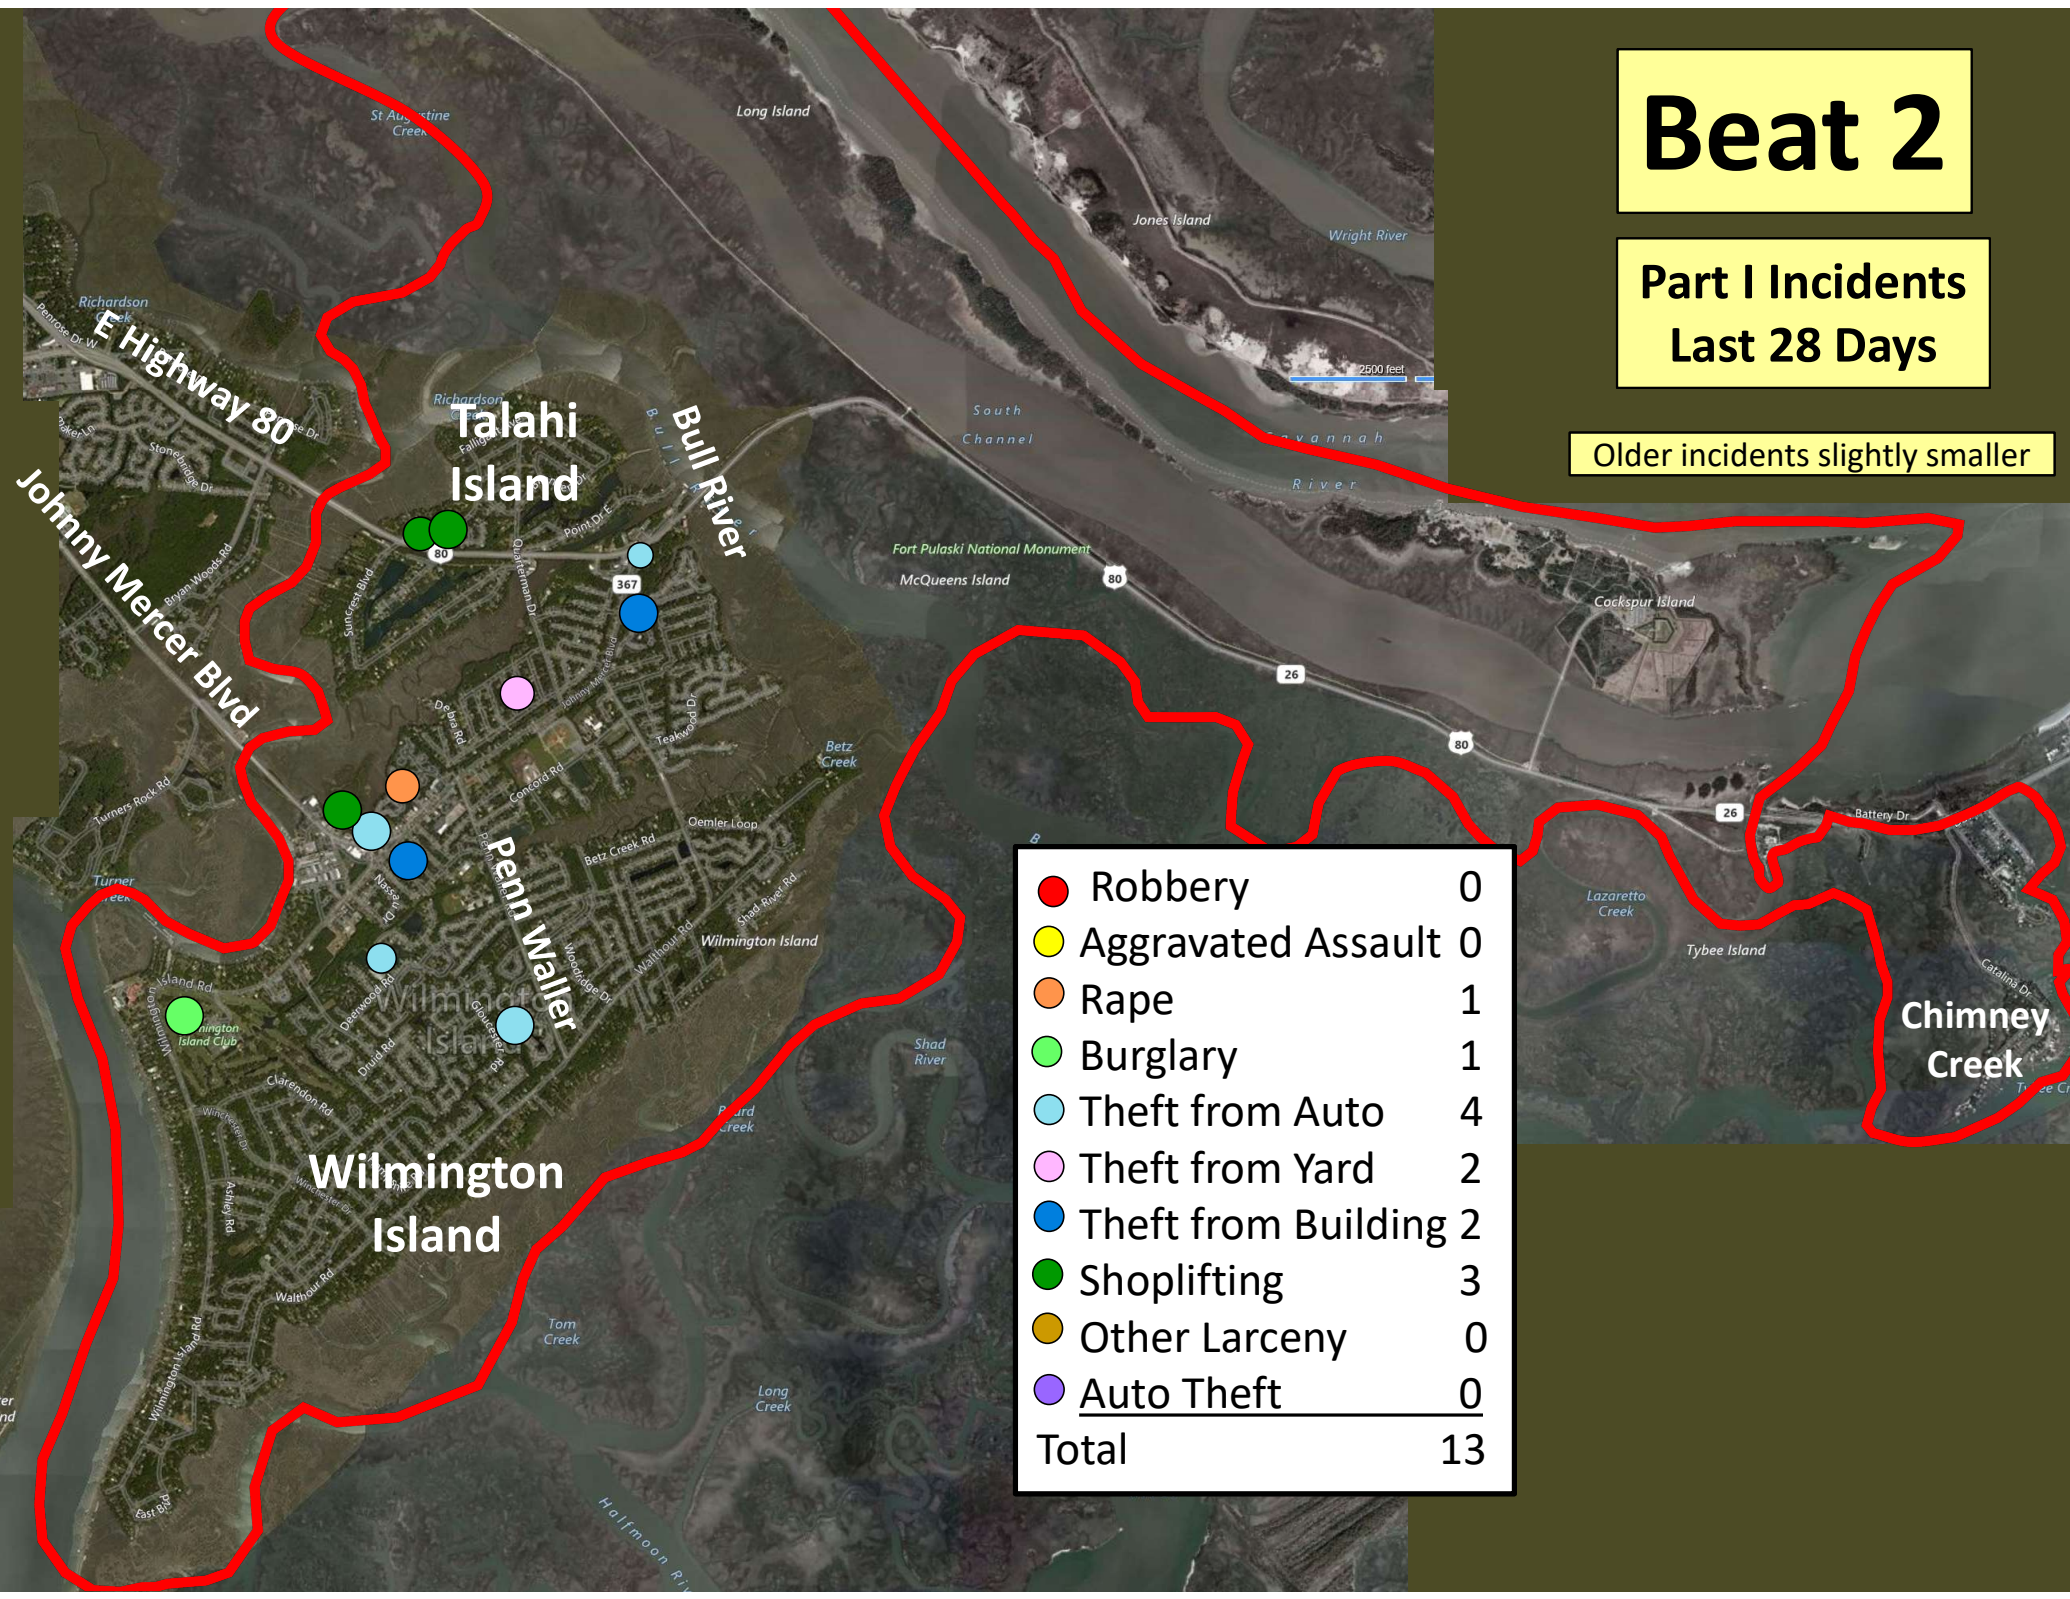

Beat 1

Part I Incidents Last 28 Days

● Robbery	0
● Aggravated Assault	1
● Rape	0
● Burglary	0
● Theft from Auto	0
● Theft from Yard	0
● Theft from Building	0
● Shoplifting	3
● Other Larceny	0
● Auto Theft	0
● Snatching/PickPkt	0
Total	4

Older incidents slightly smaller

Beat 2

Part I Incidents
Last 28 Days

Older incidents slightly smaller

● Robbery	0
● Aggravated Assault	0
● Rape	1
● Burglary	1
● Theft from Auto	4
● Theft from Yard	2
● Theft from Building	2
● Shoplifting	3
● Other Larceny	0
● Auto Theft	0
Total	13

Older incidents slightly smaller

Beat 9

Part I Incidents
Last 28 Days

● Robbery	1
● Aggravated Assault	4
● Rape	1
● Burglary	5
● Theft from Auto	6
● Theft from Yard	2
● Theft from Building	1
● Shoplifting	2
● Other Larceny	0
● Auto Theft	2
● Snatching/PickPkt	1
Total	25

Older incidents slightly smaller