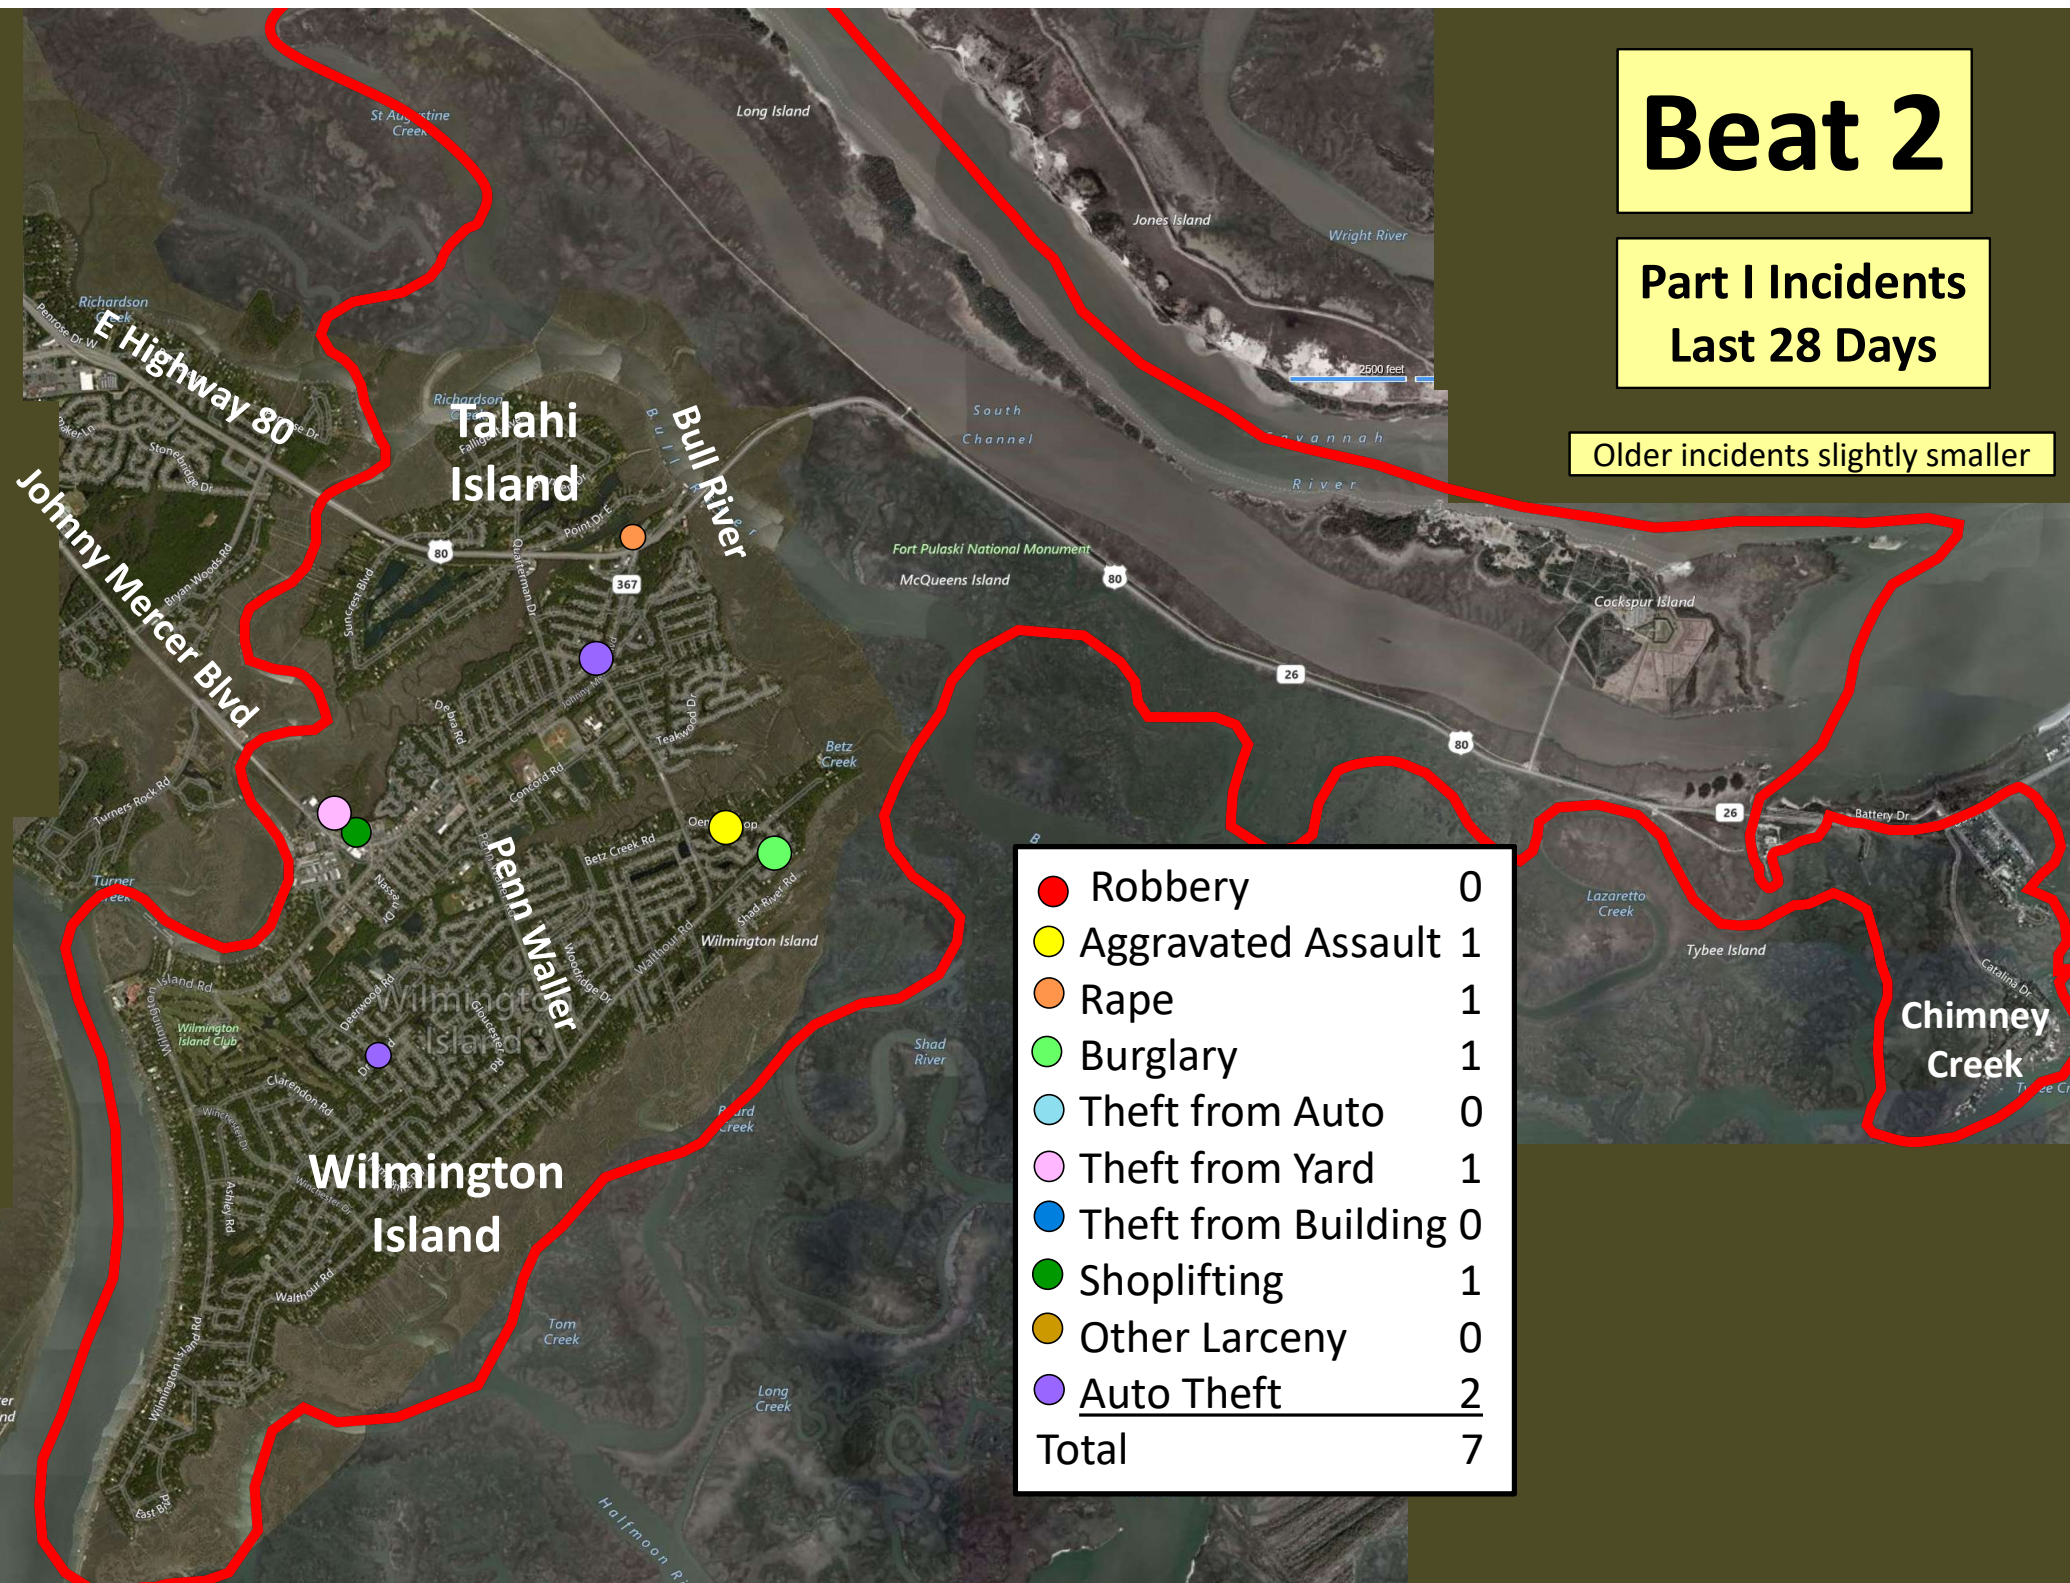

# Beat 1

## Part I Incidents Last 28 Days

● Robbery	0
● Aggravated Assault	0
● Rape	1
● Burglary	0
● Theft from Auto	1
● Theft from Yard	0
● Theft from Building	0
● Shoplifting	0
● Other Larceny	1
● Auto Theft	1
● Snatching/PickPkt	0
<b>Total</b>	<b>4</b>

Older incidents slightly smaller

# Beat 2

Part I Incidents  
Last 28 Days

Older incidents slightly smaller