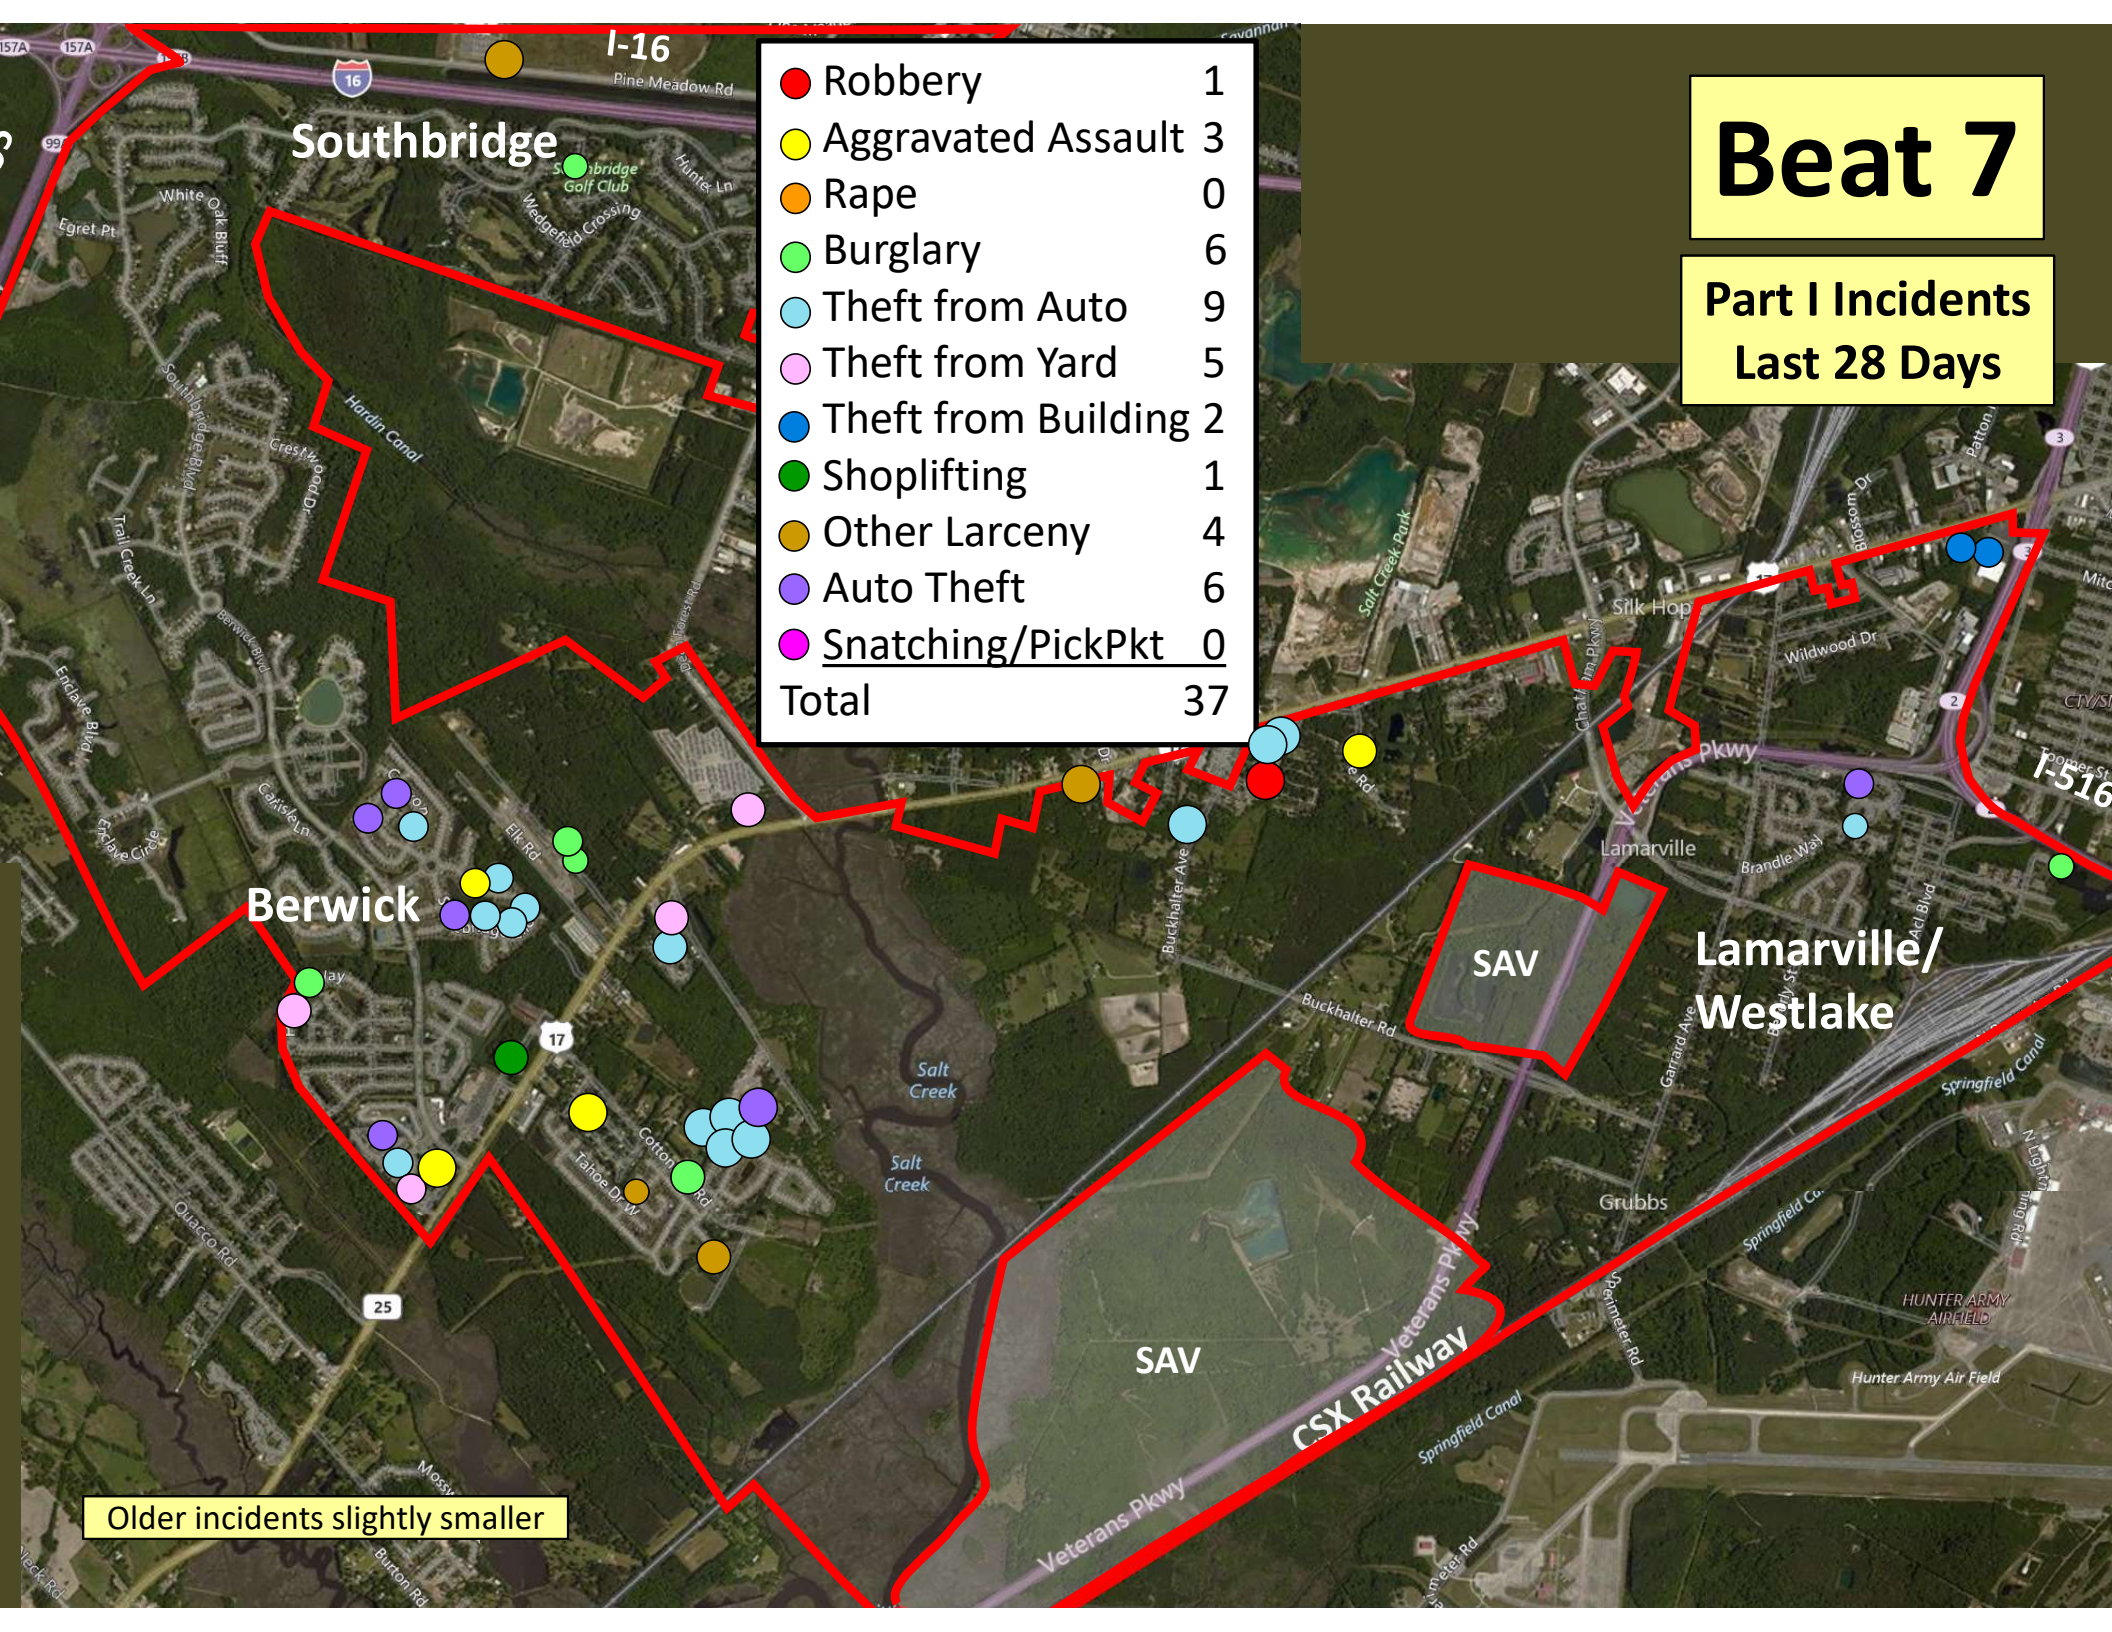

Beat 7

Part I Incidents
Last 28 Days

● Robbery	1
● Aggravated Assault	3
● Rape	0
● Burglary	6
● Theft from Auto	9
● Theft from Yard	5
● Theft from Building	2
● Shoplifting	1
● Other Larceny	4
● Auto Theft	6
● Snatching/PickPkt	0
Total	37

Older incidents slightly smaller