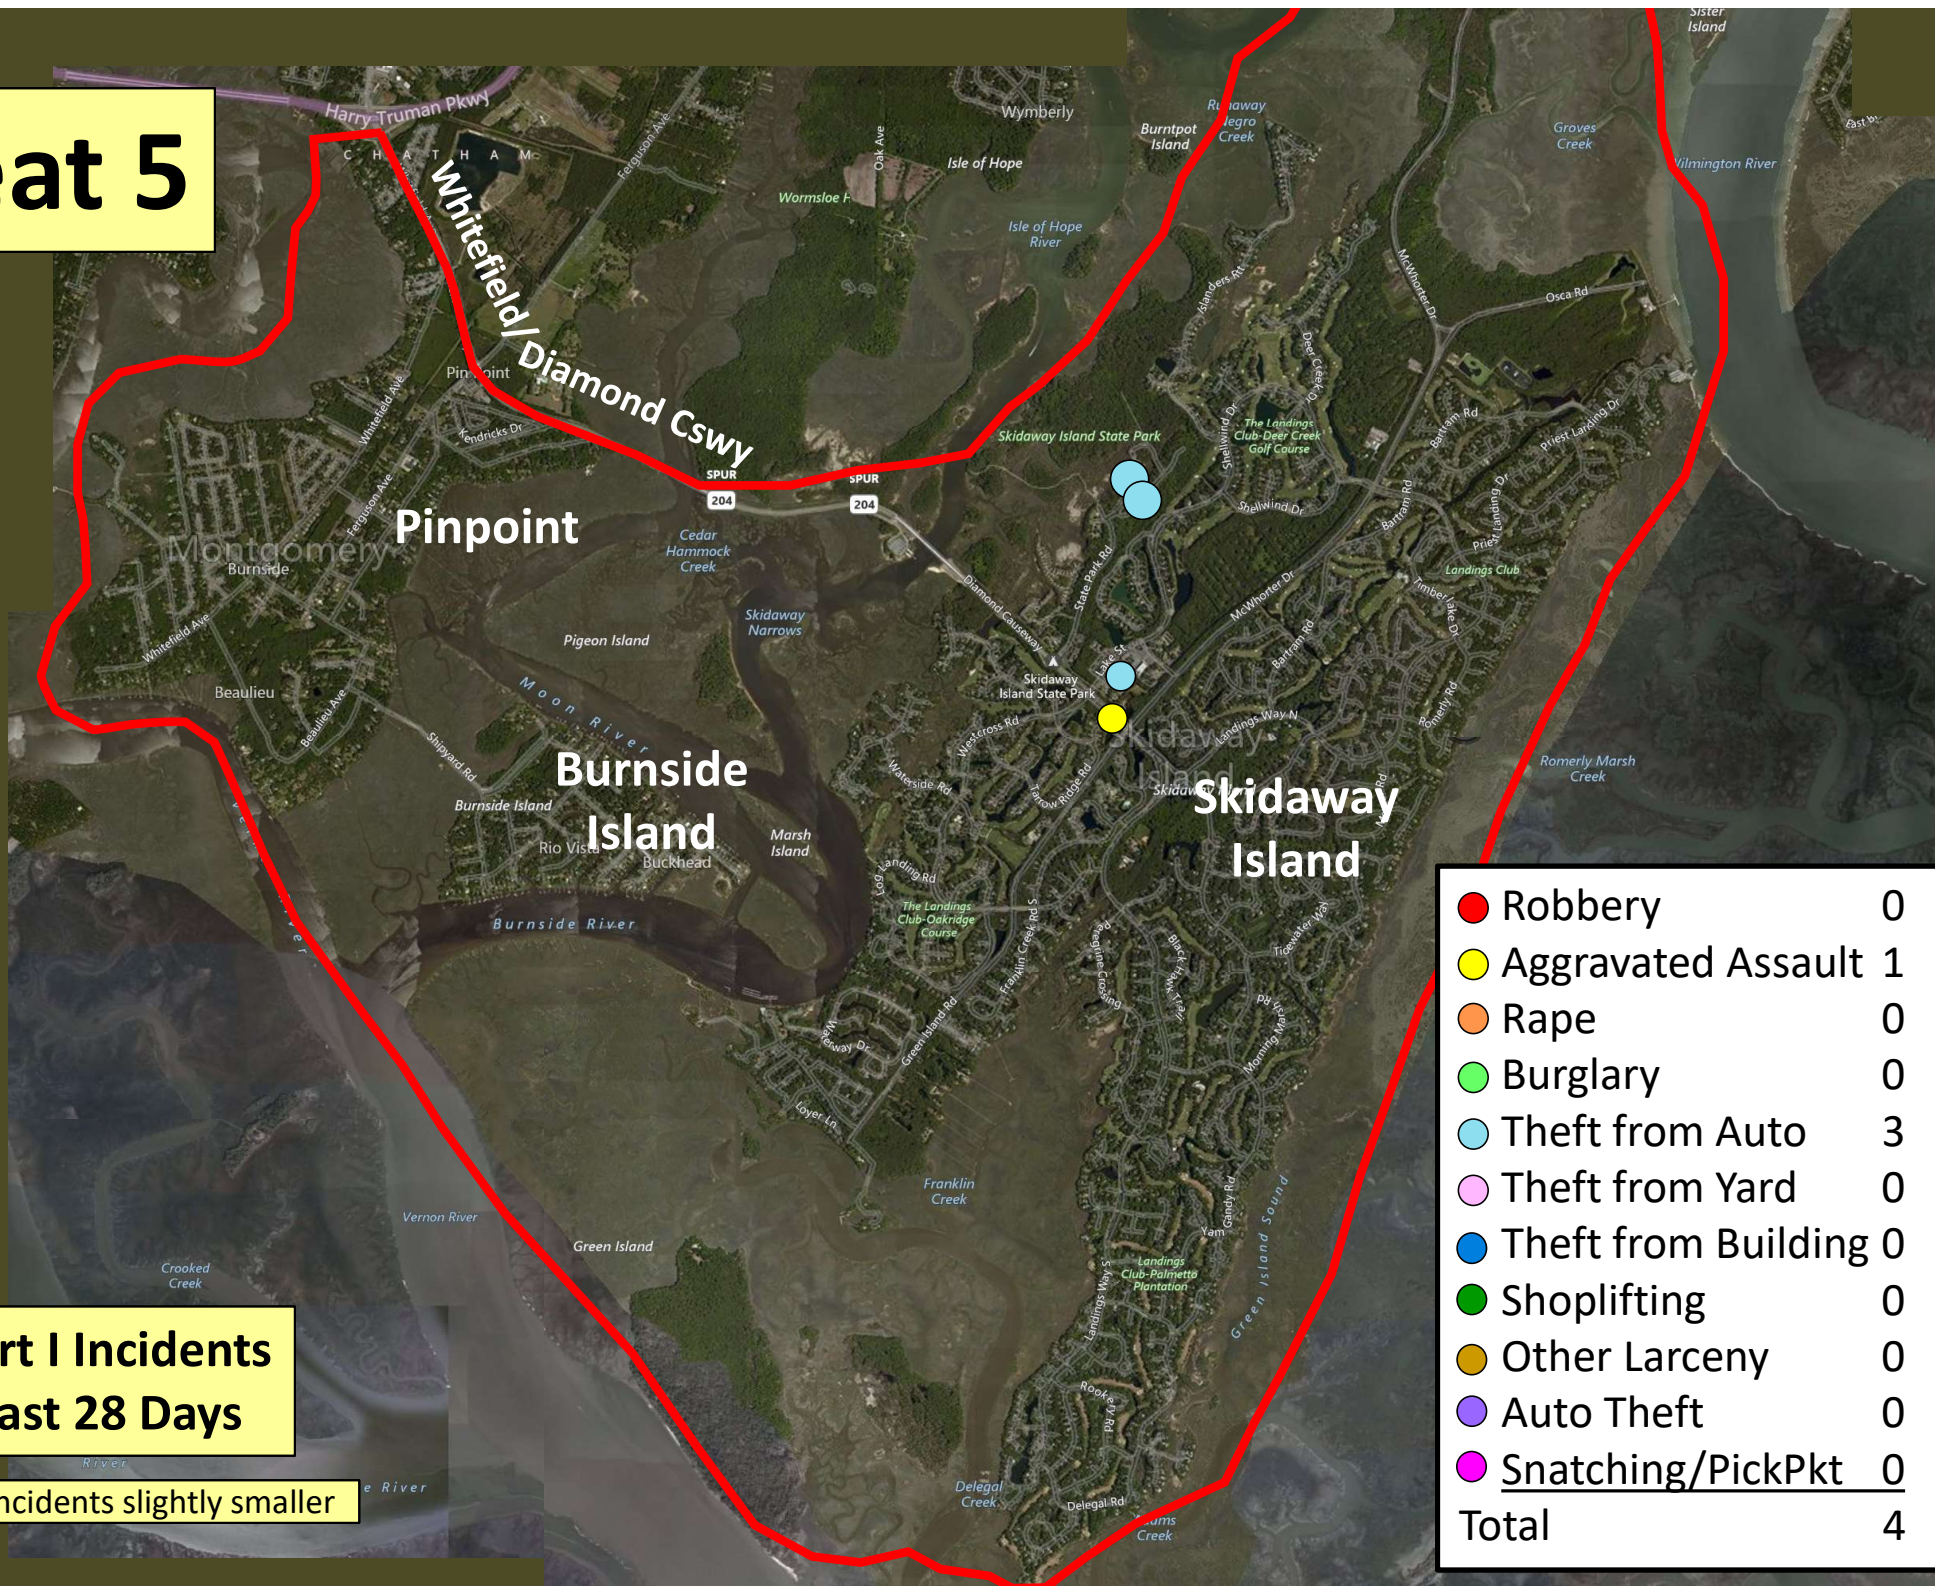

Beat 5

● Robbery	0
● Aggravated Assault	1
● Rape	0
● Burglary	0
● Theft from Auto	3
● Theft from Yard	0
● Theft from Building	0
● Shoplifting	0
● Other Larceny	0
● Auto Theft	0
● Snatching/PickPkt	0
Total	4

**Part I Incidents
Last 28 Days**

Older incidents slightly smaller