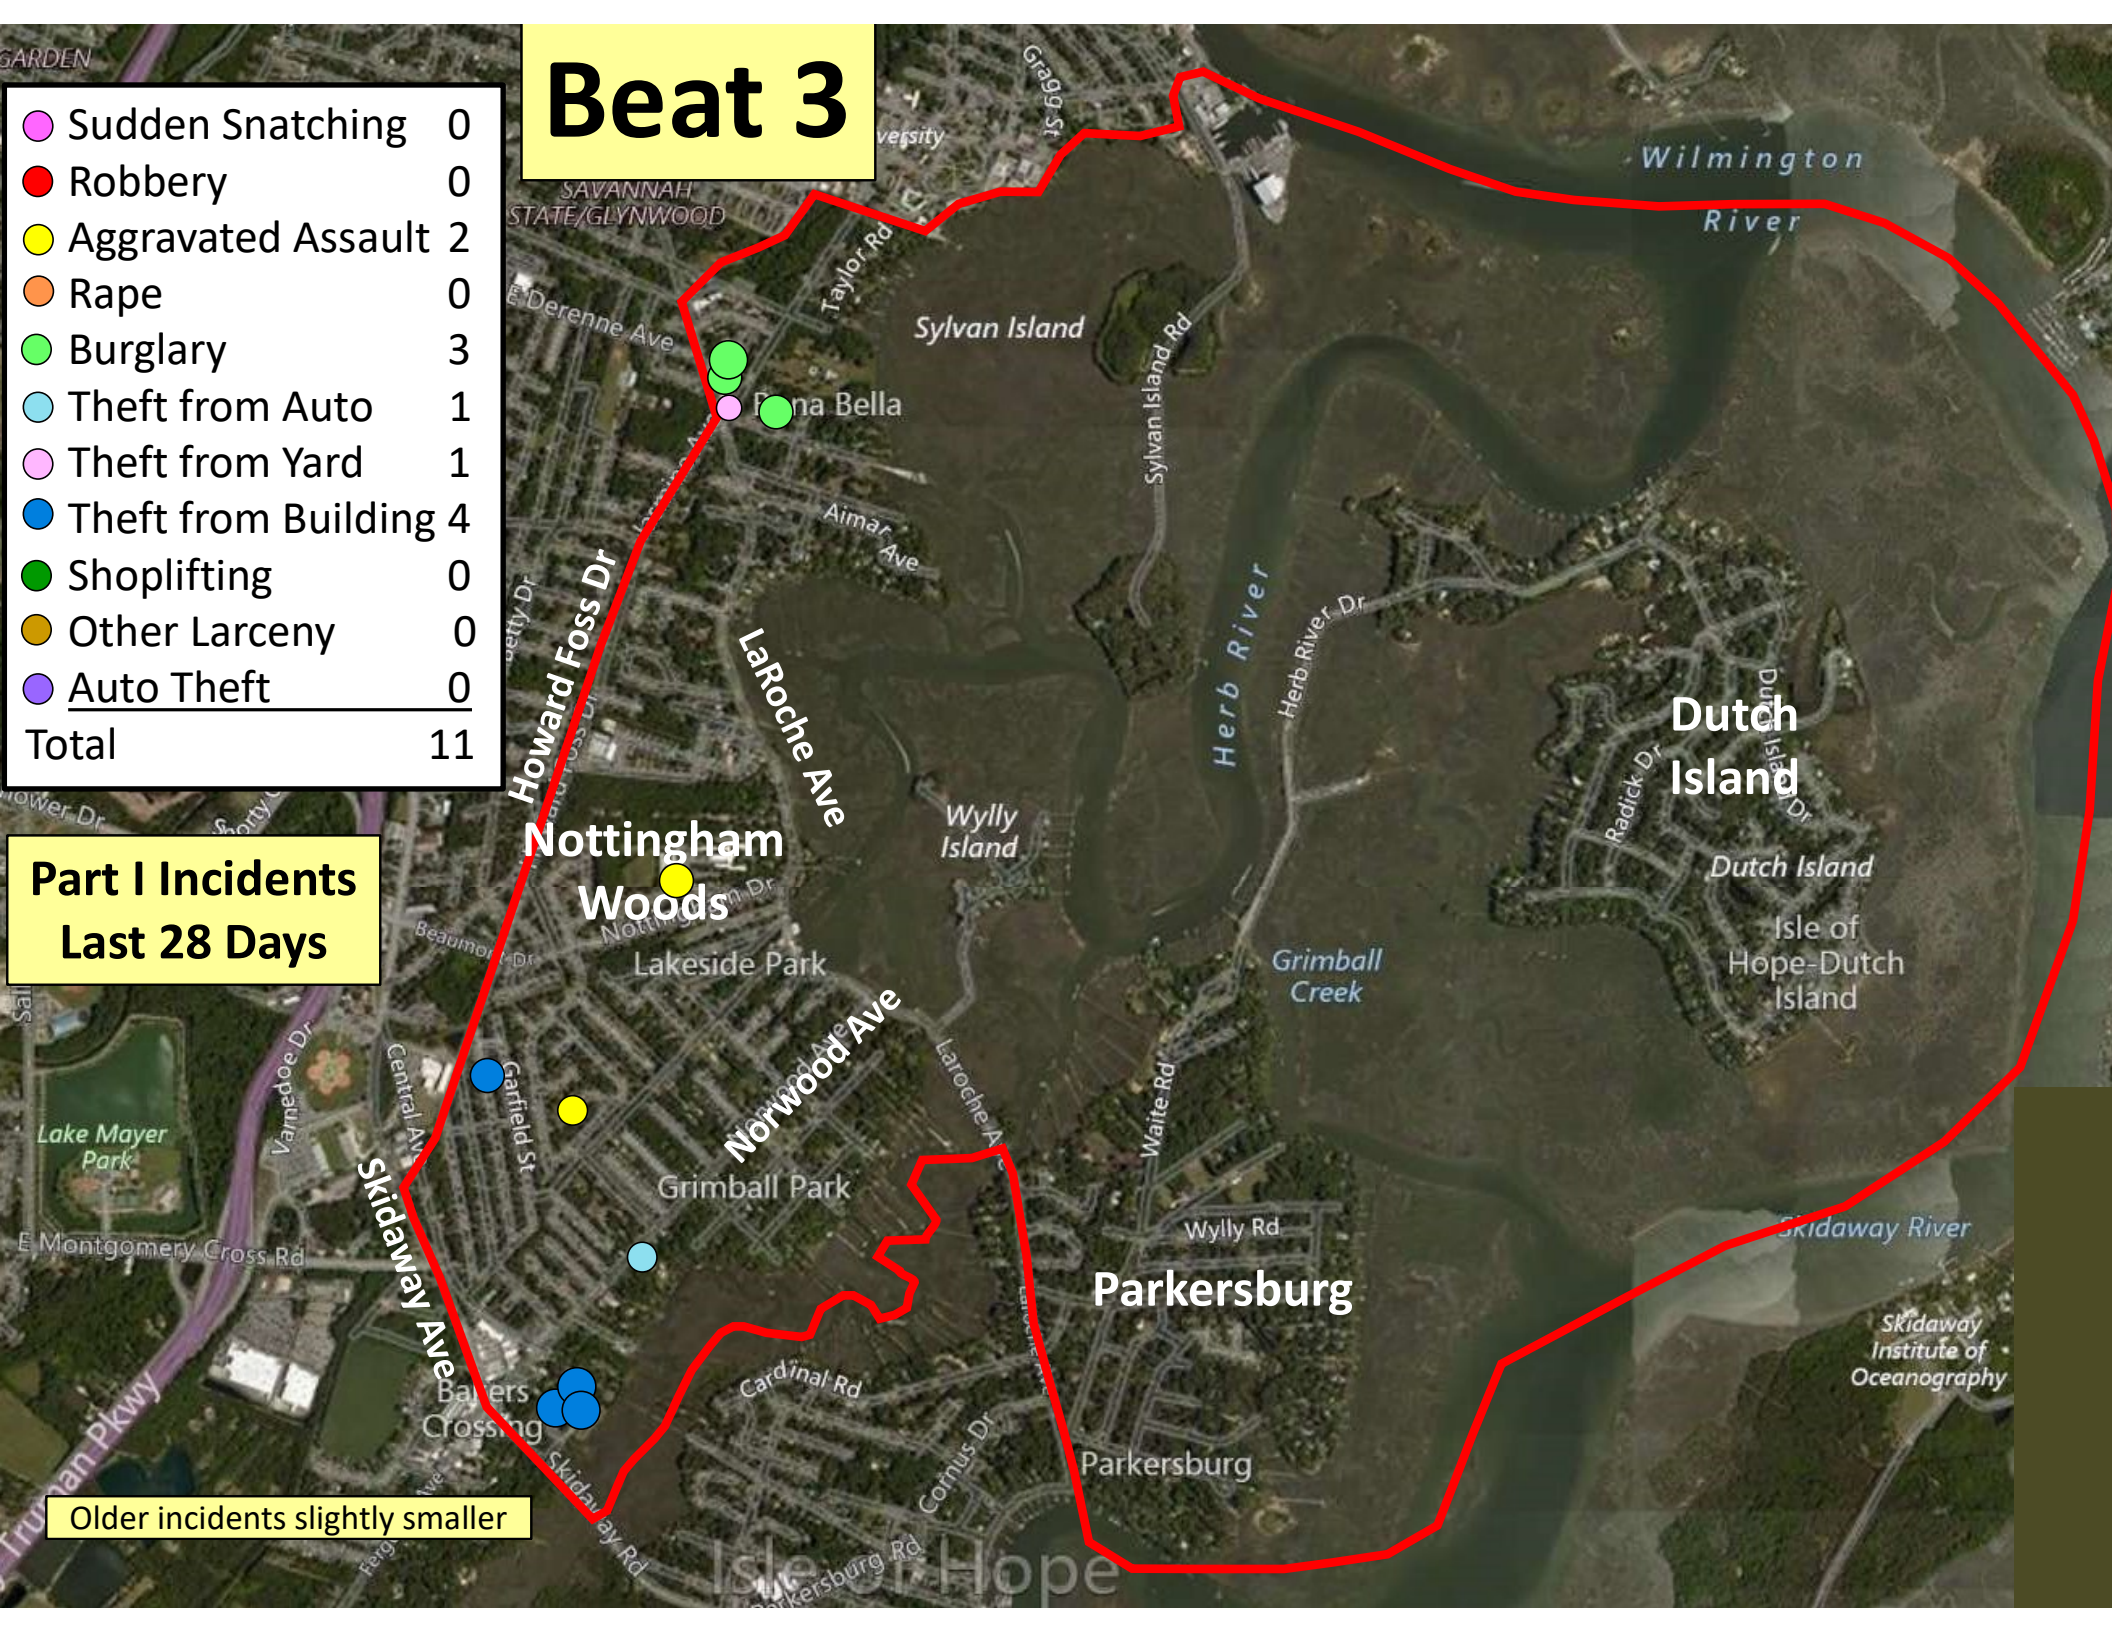

Beat 3

● Sudden Snatching	0
● Robbery	0
● Aggravated Assault	2
● Rape	0
● Burglary	3
● Theft from Auto	1
● Theft from Yard	1
● Theft from Building	4
● Shoplifting	0
● Other Larceny	0
● Auto Theft	0
Total	11

Part I Incidents Last 28 Days

Older incidents slightly smaller