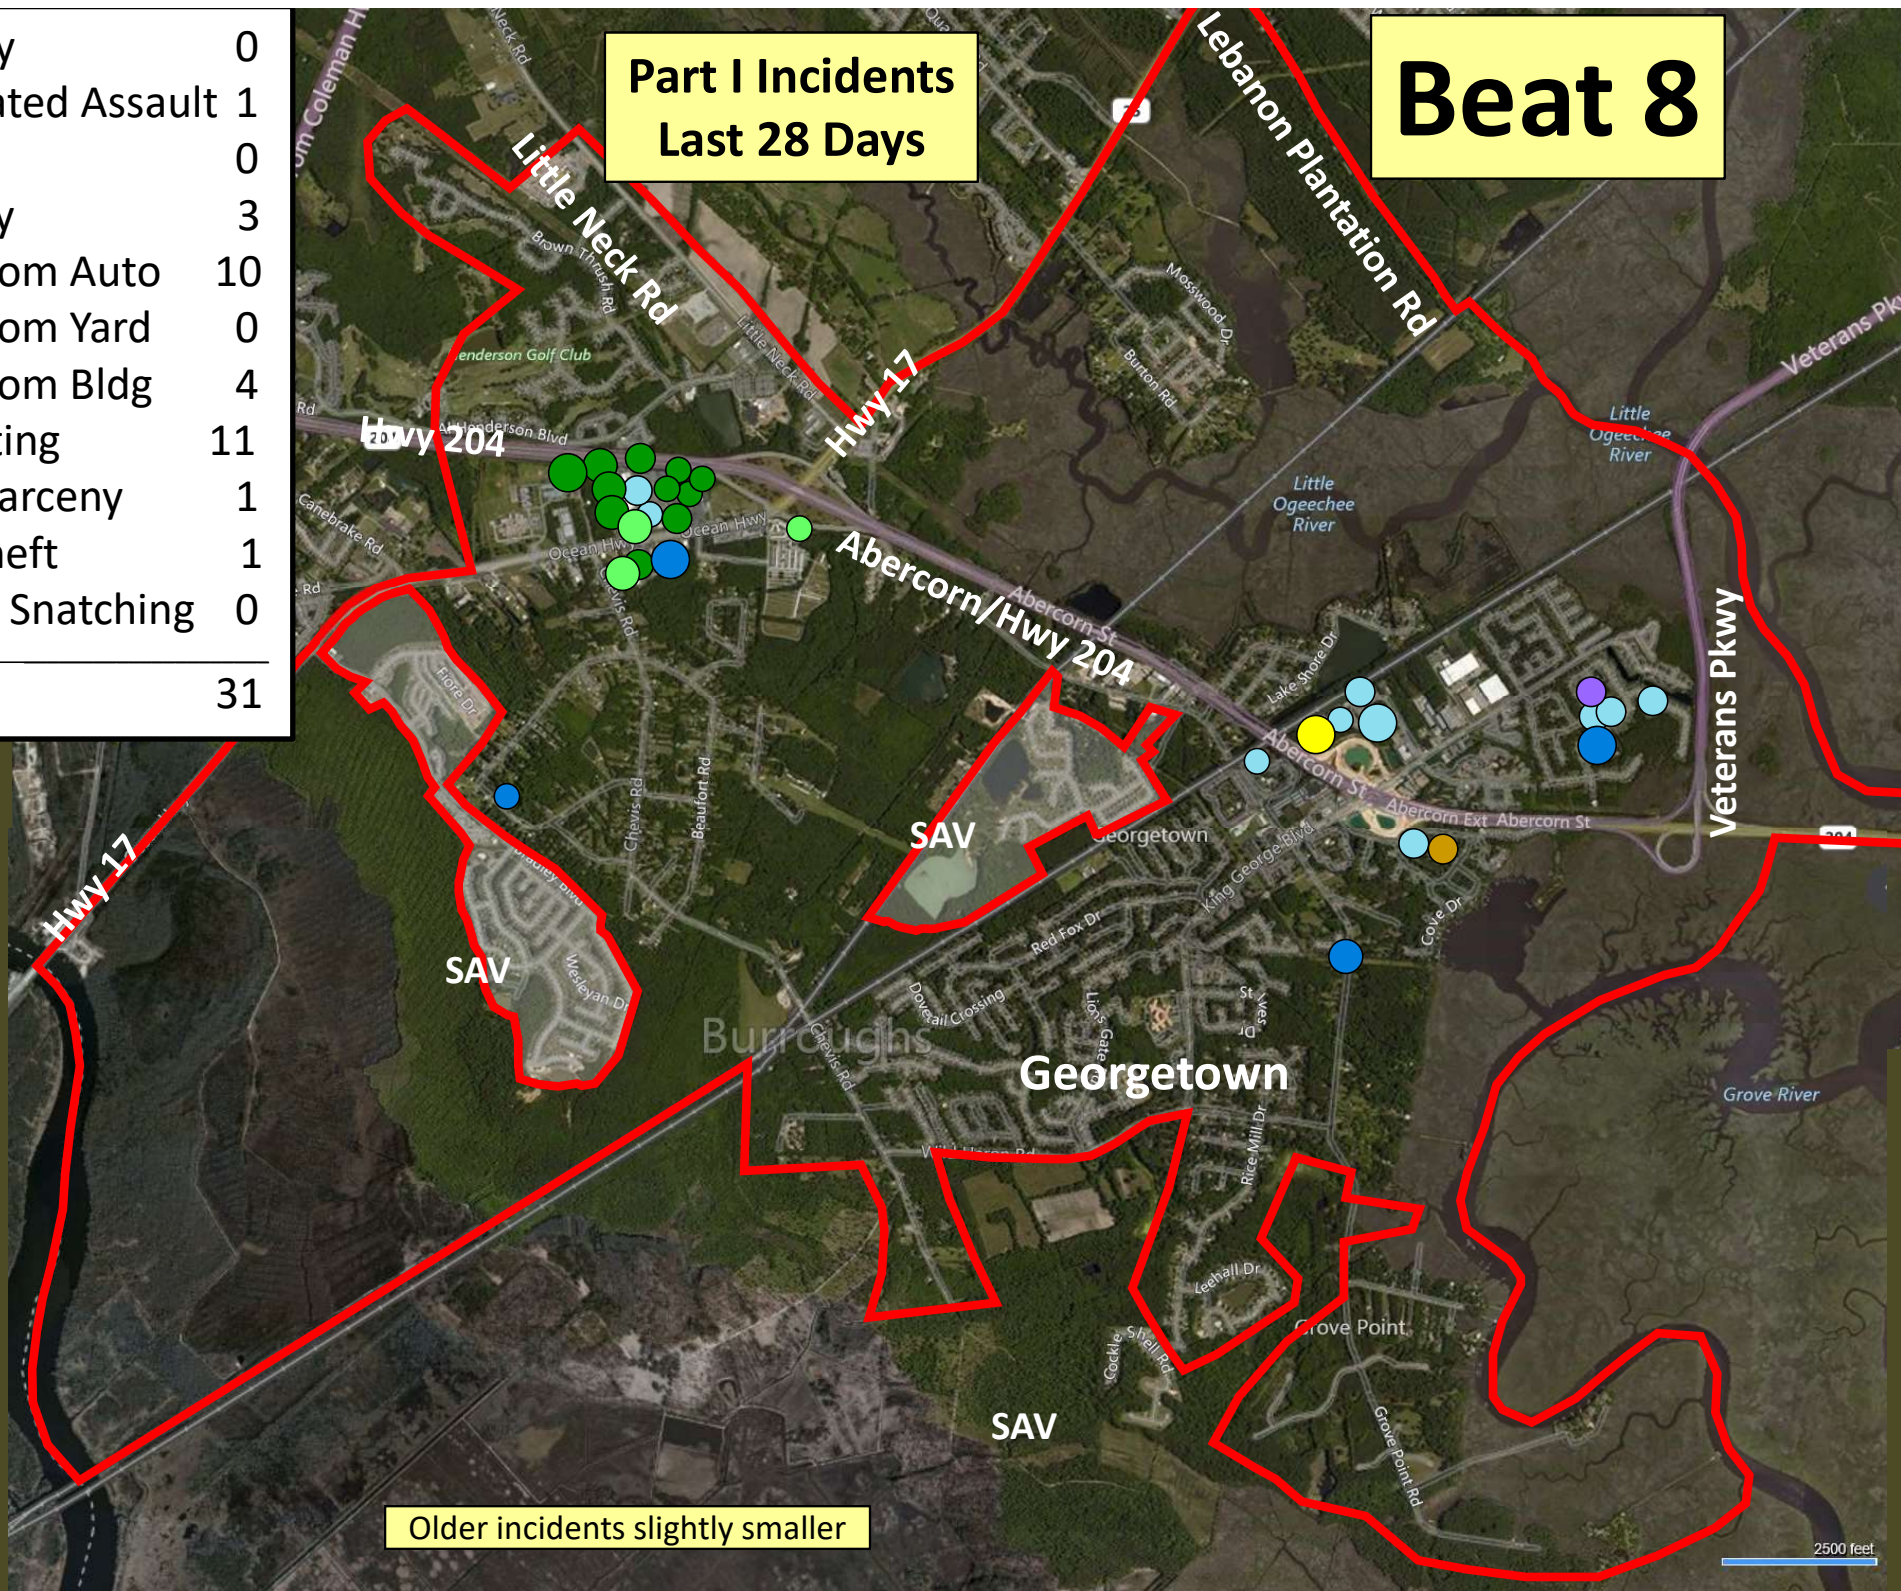

Beat 8

Part I Incidents Last 28 Days

● Robbery	0
● Aggravated Assault	1
● Rape	0
● Burglary	3
● Theft from Auto	10
● Theft from Yard	0
● Theft from Bldg	4
● Shoplifting	11
● Other Larceny	1
● Auto Theft	1
● Sudden Snatching	0
Total	31

Older incidents slightly smaller