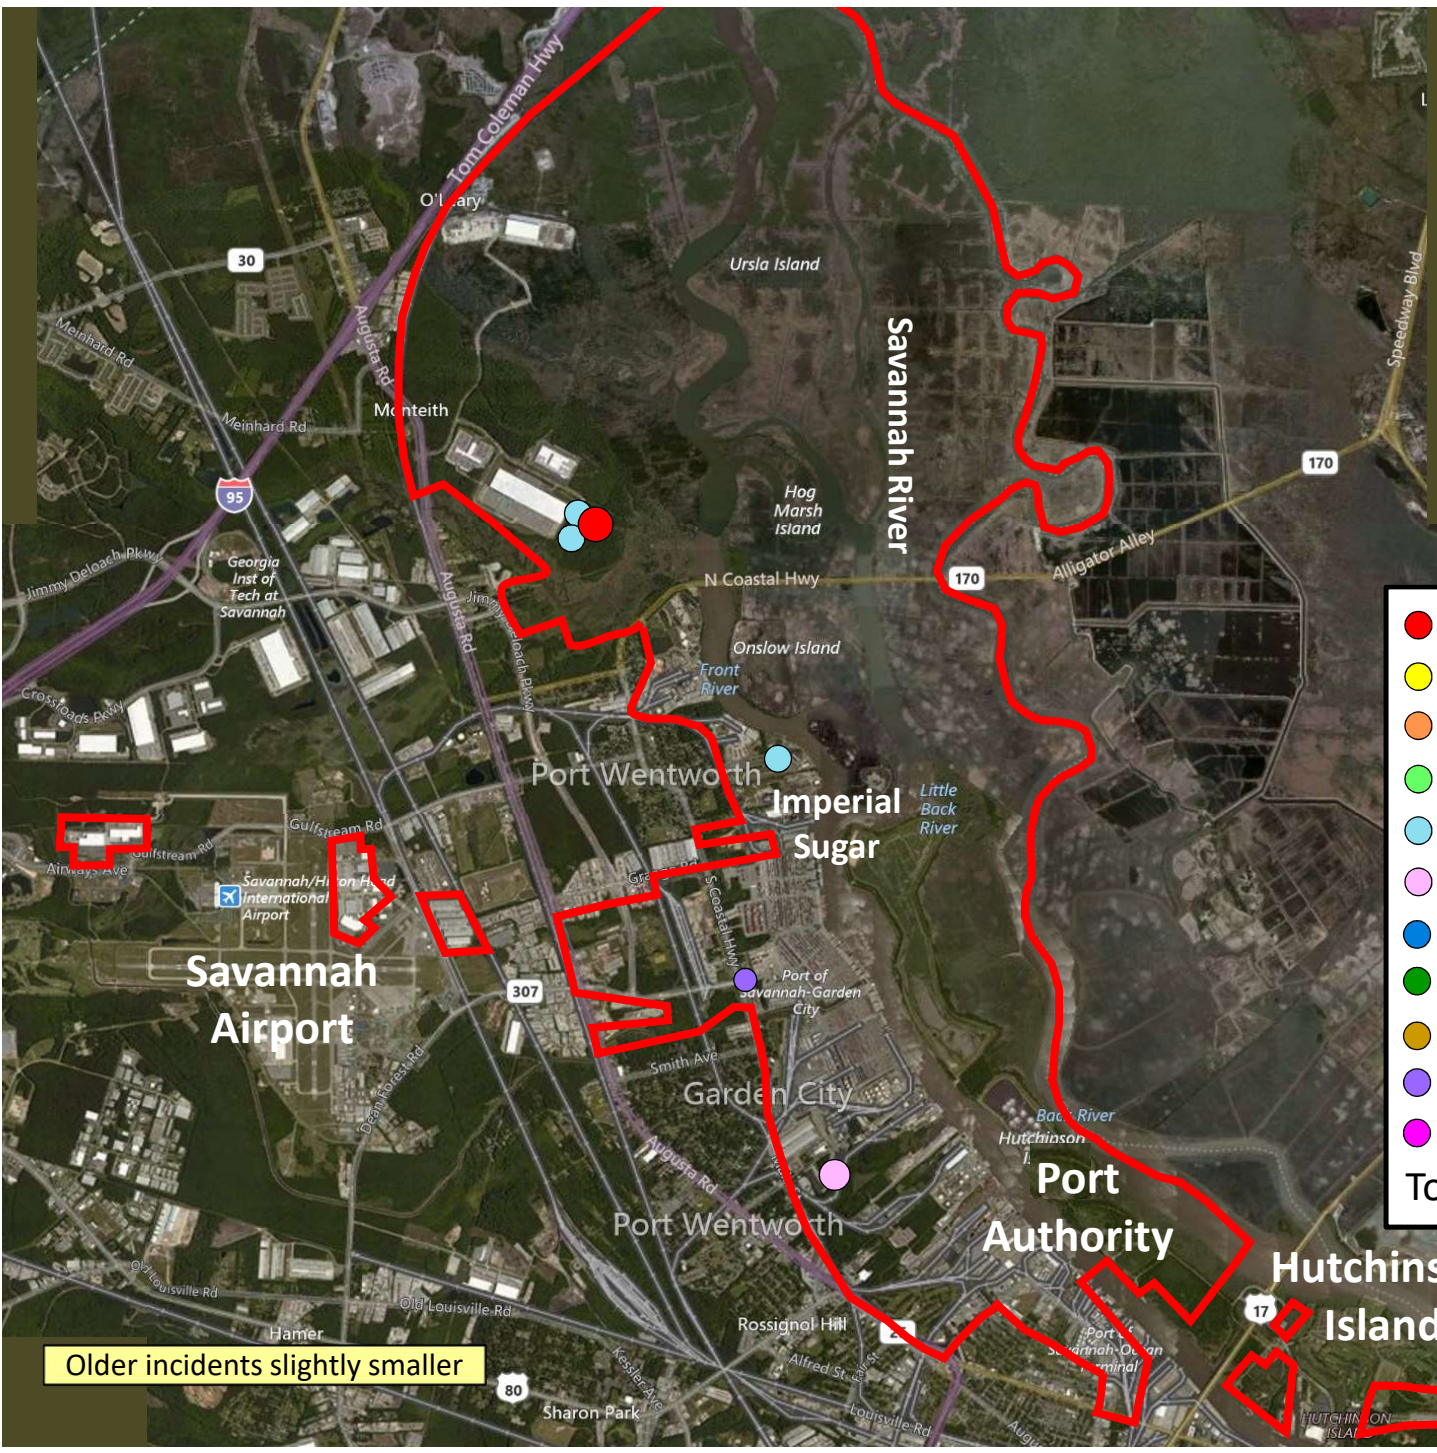

Older incidents slightly smaller

Beat 5

● Robbery	0
● Aggravated Assault	0
● Rape	1
● Burglary	3
● Theft from Auto	3
● Theft from Yard	3
● Theft from Building	0
● Shoplifting	1
● Other Larceny	1
● Auto Theft	0
● Snatching/PickPkt	0
Total	12

**Part I Incidents
Last 28 Days**

Older incidents slightly smaller

Beat 6

Part I Incidents Last 28 Days

● Robbery	1
● Aggravated Assault	0
● Rape	0
● Burglary	0
● Theft from Auto	3
● Theft from Yard	1
● Theft from Building	0
● Shoplifting	0
● Other Larceny	0
● Auto Theft	1
● Snatching/PickPkt	0
Total	6

**Part I Incidents
Last 28 Days**

Beat 8

Older incidents slightly smaller

2500 feet

Beat 9

Part I Incidents Last 28 Days

Note: The Enclave subdivision is now in Beat 7

● Robbery	1
● Aggravated Assault	2
● Rape	1
● Burglary	4
● Theft from Auto	11
● Theft from Yard	0
● Theft from Building	0
● Shoplifting	0
● Other Larceny	0
● Auto Theft	2
● Snatching/PickPkt	1
Total	22