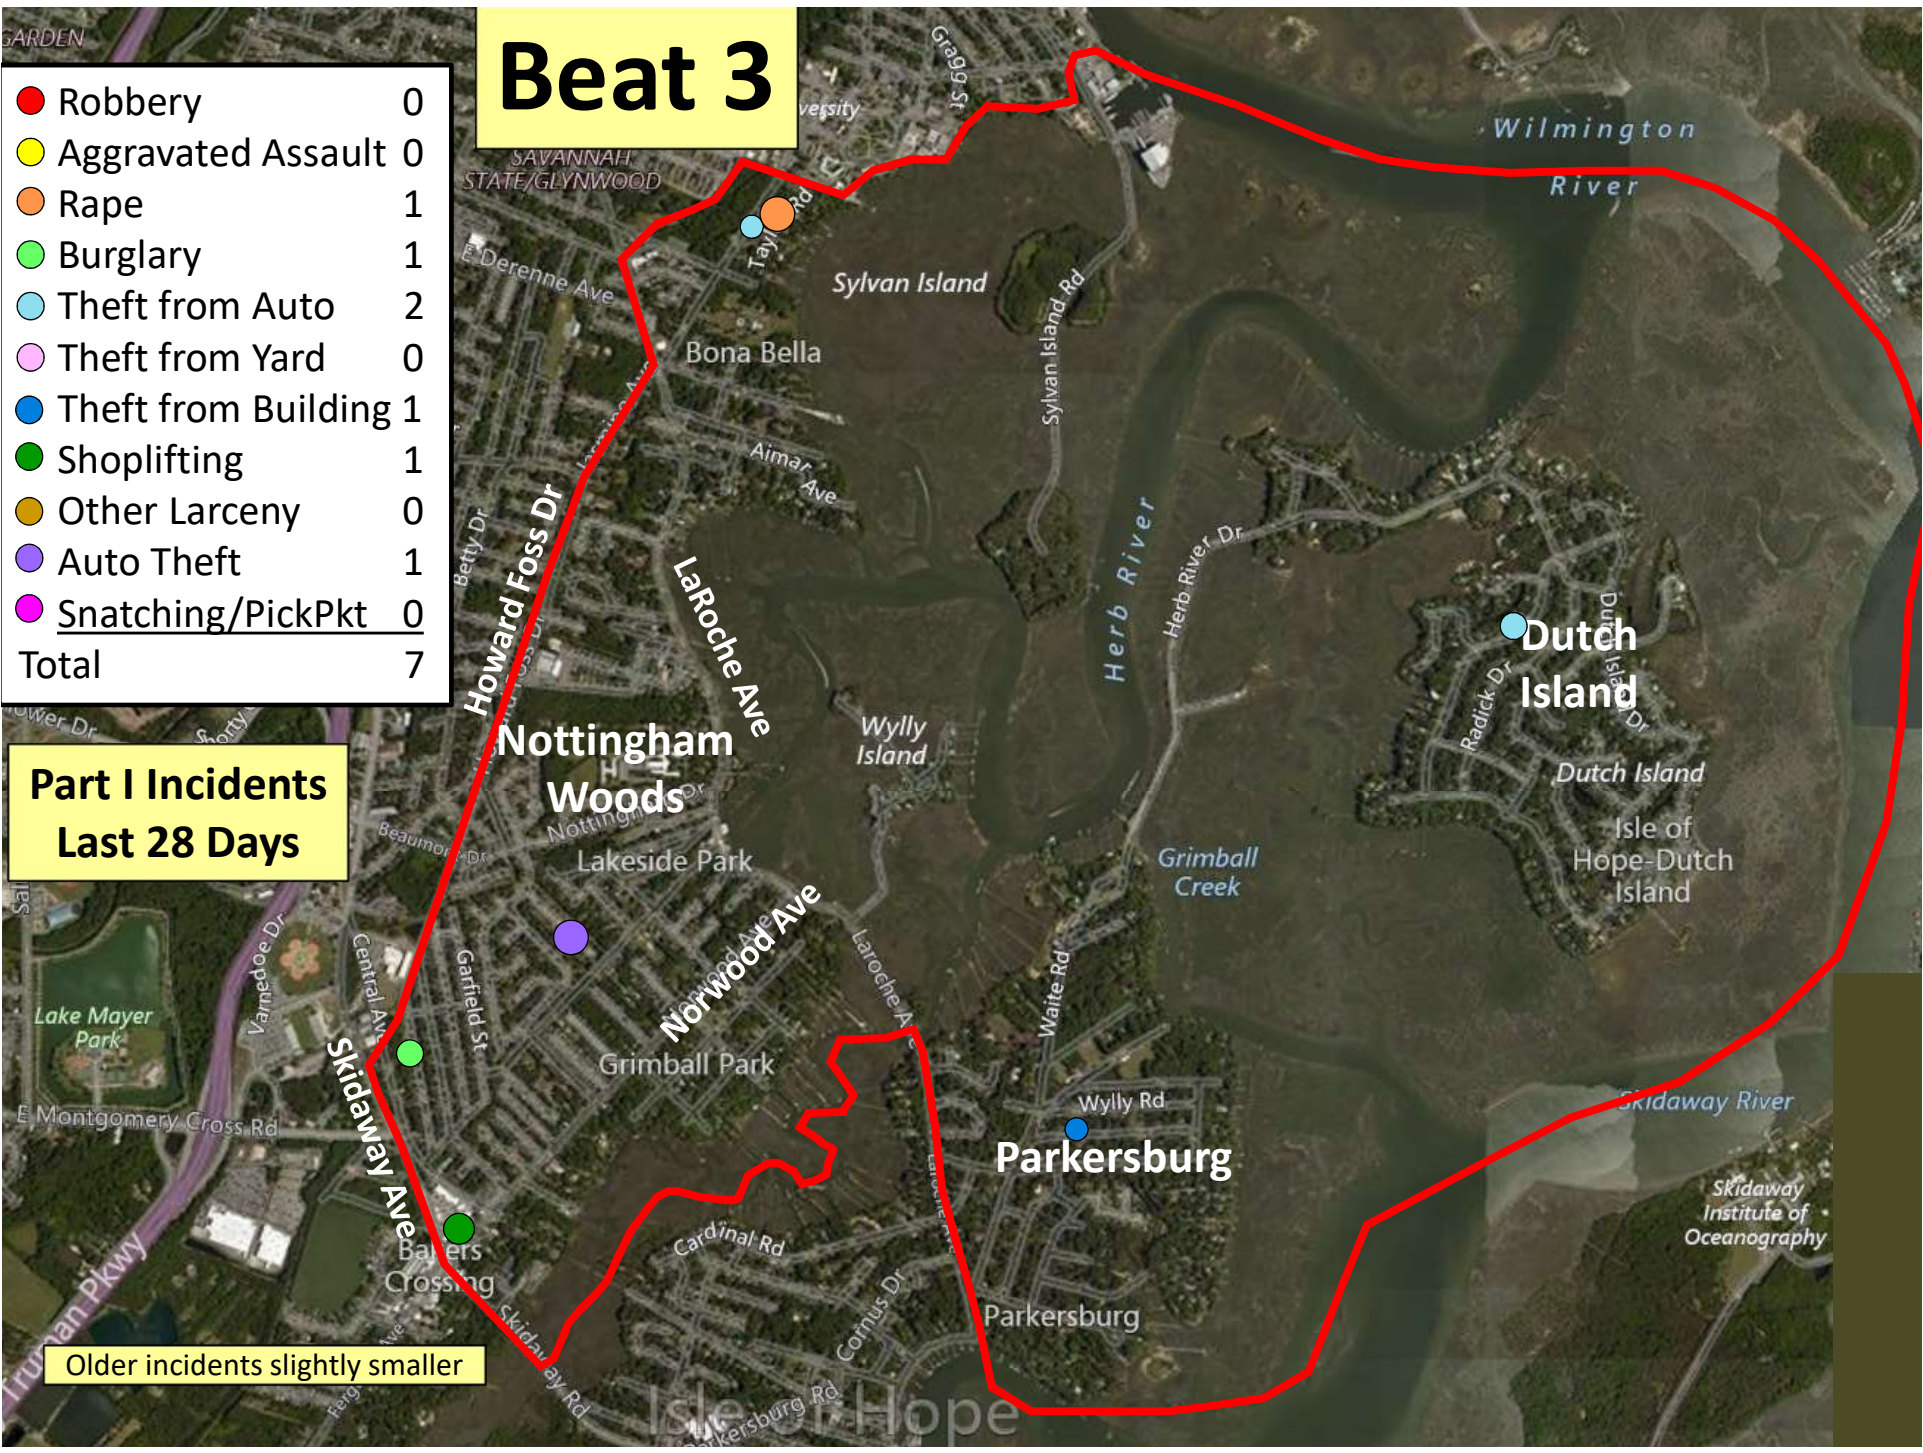

Older incidents slightly smaller

Beat 2

Part I Incidents
Last 28 Days

Older incidents slightly smaller

Beat 3

● Robbery	0
● Aggravated Assault	0
● Rape	1
● Burglary	1
● Theft from Auto	2
● Theft from Yard	0
● Theft from Building	1
● Shoplifting	1
● Other Larceny	0
● Auto Theft	1
● Snatching/PickPkt	0
Total	7

Part I Incidents Last 28 Days

Older incidents slightly smaller

Beat 4

Part I Incidents
Last 28 Days

● Aggravated Assault	0
● Rape	0
● Burglary	0
● Theft from Auto	1
● Theft from Yard	1
● Theft from Building	0
● Shoplifting	10
● Other Larceny	1
● Auto Theft	2
● Snatching/PickPkt	0
Total	15