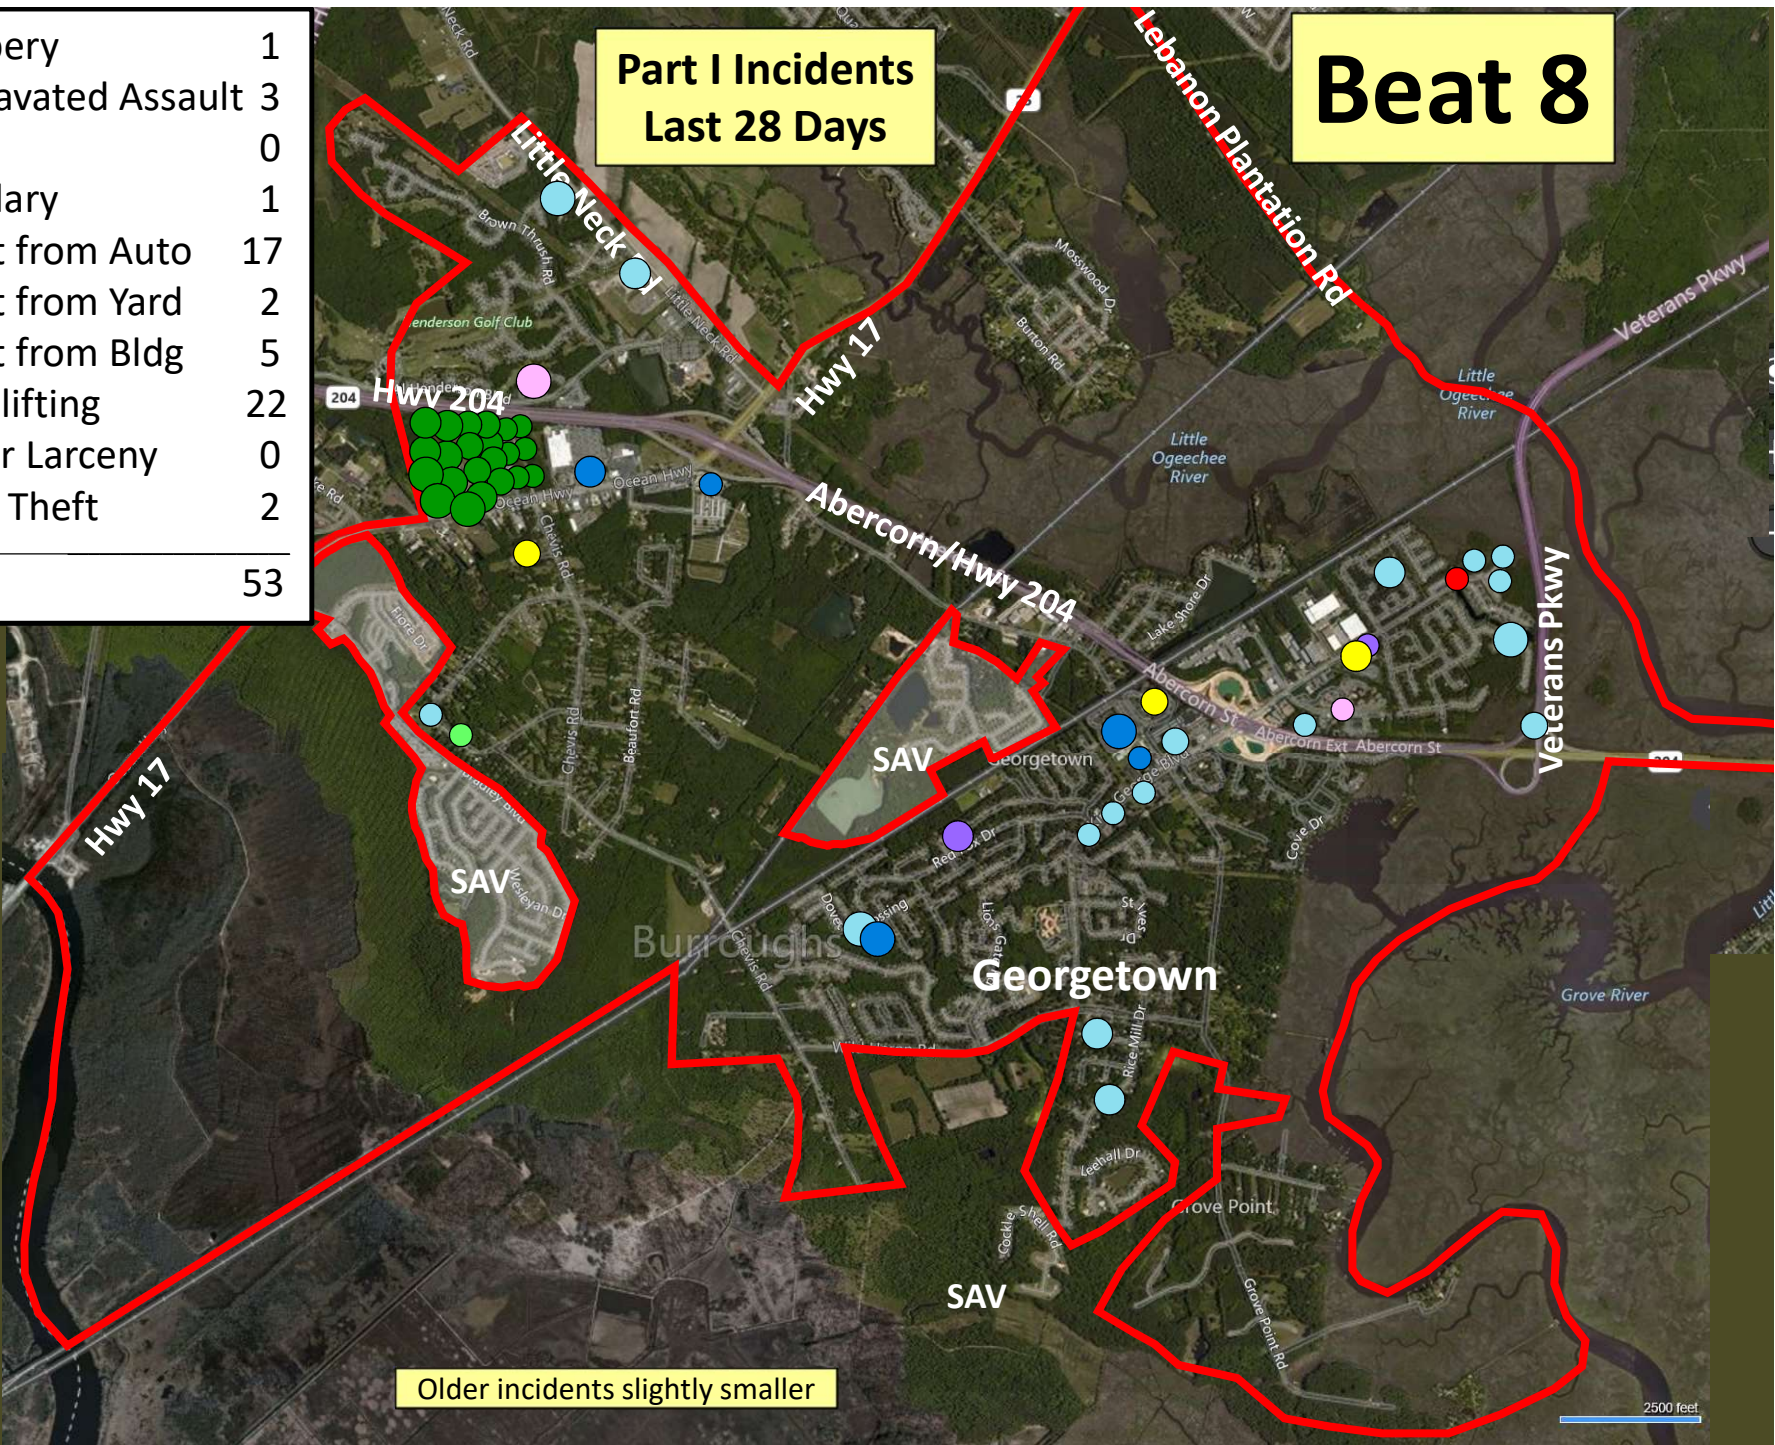

**Part I Incidents
Last 28 Days**

Older incidents slightly smaller

Beat 6

Part I Incidents Last 28 Days

● Robbery	1
● Aggravated Assault	0
● Rape	0
● Burglary	0
● Theft from Auto	3
● Theft from Yard	1
● Theft from Building	0
● Shoplifting	0
● Other Larceny	0
● Auto Theft	1
● Snatching/PickPkt	0
Total	6

Older incidents slightly smaller

Beat 7

Part I Incidents
Last 28 Days

● Robbery	0
● Aggravated Assault	2
● Rape	0
● Burglary	2
● Theft from Auto	15
● Theft from Yard	5
● Theft from Building	1
● Shoplifting	1
● Other Larceny	0
● Auto Theft	2
● Snatching/PickPkt	1
Total	29

Older incidents slightly smaller

● Robbery	1
● Aggravated Assault	3
● Rape	0
● Burglary	1
● Theft from Auto	17
● Theft from Yard	2
● Theft from Bldg	5
● Shoplifting	22
● Other Larceny	0
● Auto Theft	2
Total	53

**Part I Incidents
Last 28 Days**

Beat 8

Older incidents slightly smaller

2500 feet

Beat 9

Part I Incidents Last 28 Days

Note: The Enclave subdivision is now in Beat 7

● Robbery	1
● Aggravated Assault	2
● Rape	1
● Burglary	4
● Theft from Auto	11
● Theft from Yard	0
● Theft from Building	0
● Shoplifting	0
● Other Larceny	0
● Auto Theft	2
● Snatching/PickPkt	1
Total	22