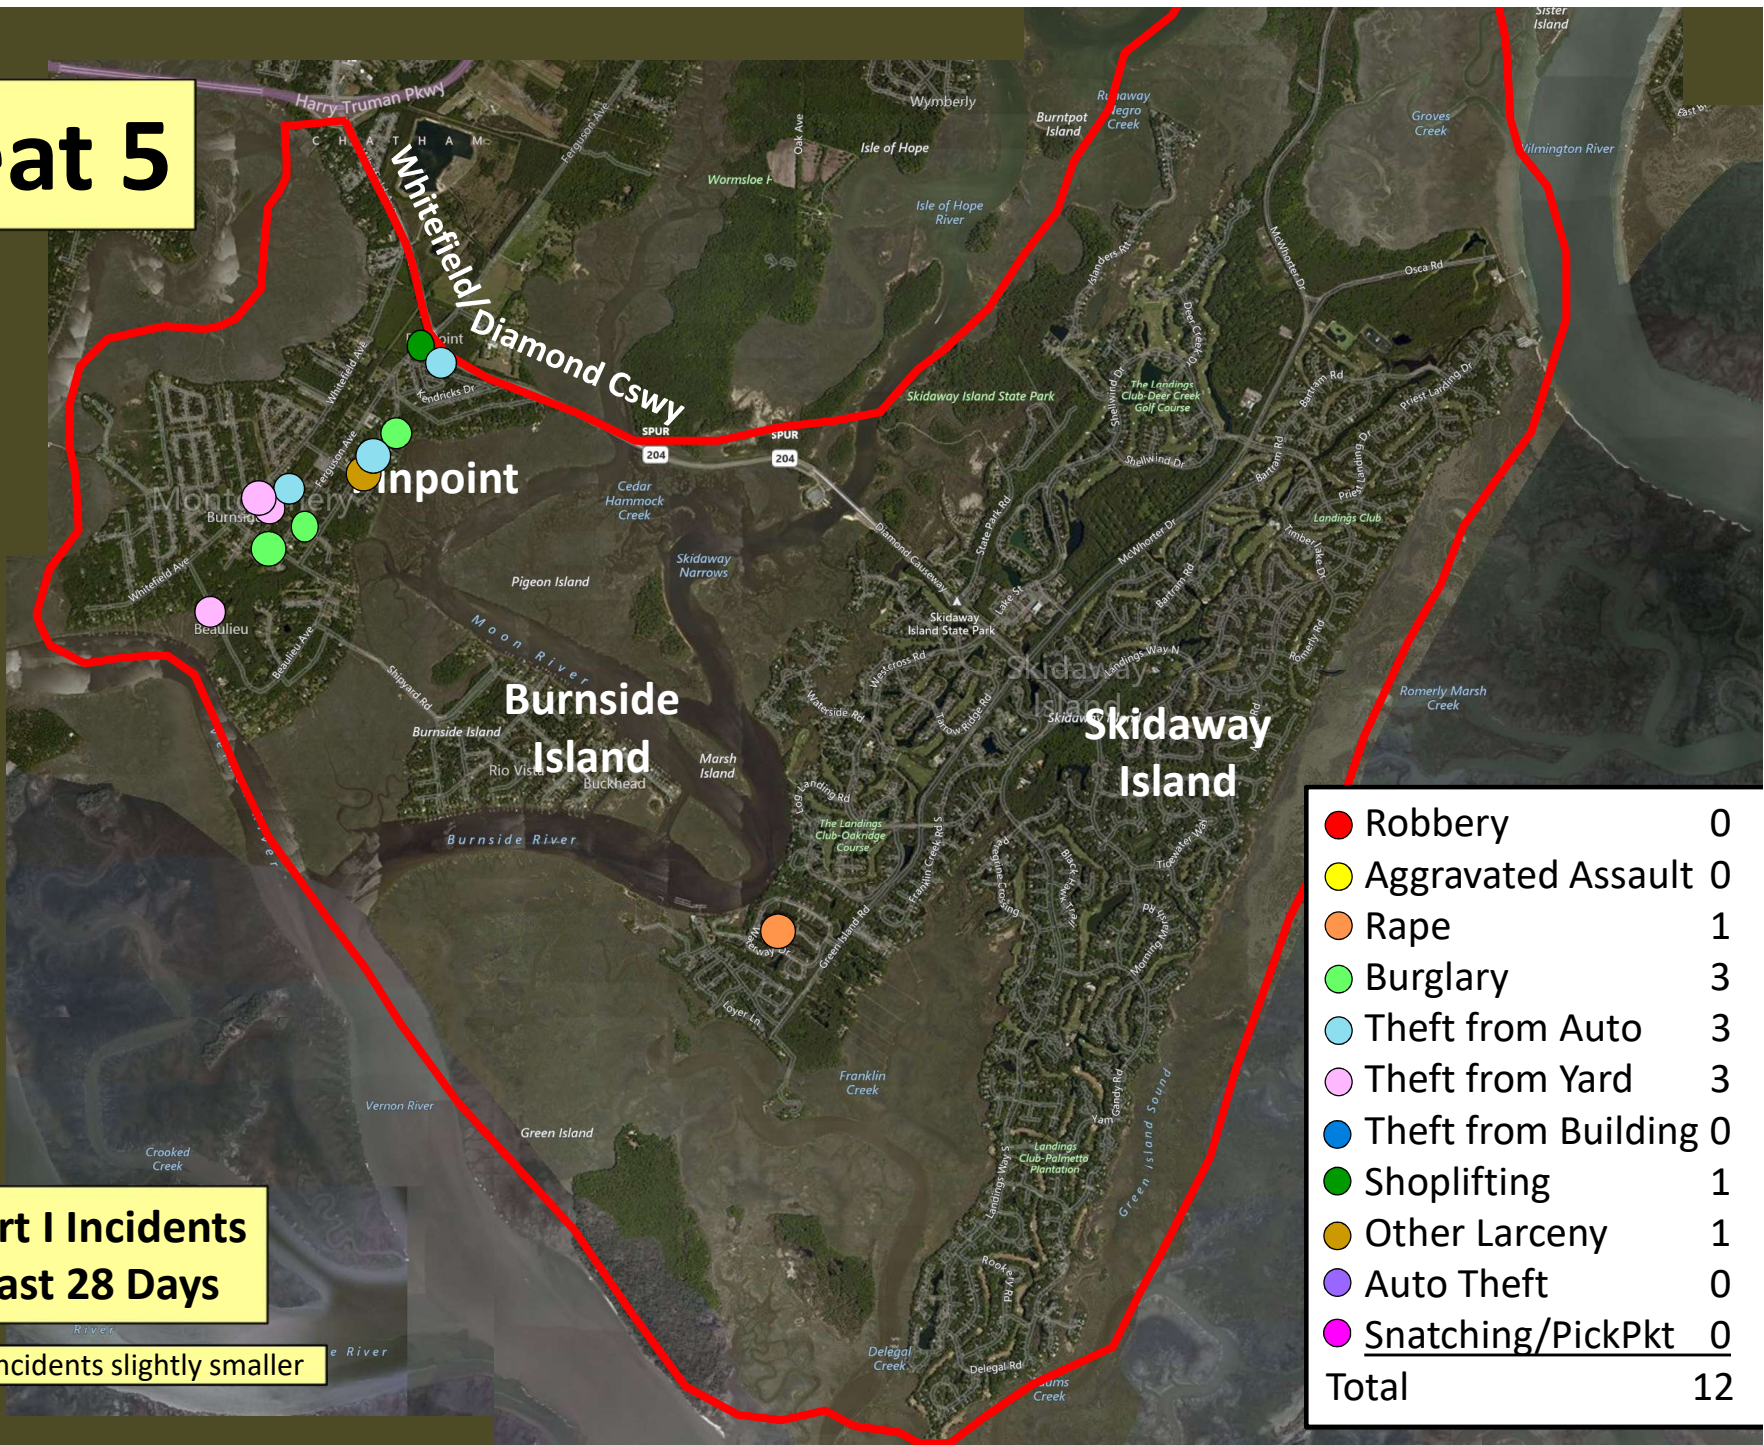

Part I Incidents Last 28 Days

Older incidents slightly smaller

Beat 4

Part I Incidents
Last 28 Days

● Aggravated Assault	0
● Rape	0
● Burglary	0
● Theft from Auto	1
● Theft from Yard	1
● Theft from Building	0
● Shoplifting	10
● Other Larceny	1
● Auto Theft	2
● Snatching/PickPkt	0
Total	15

Older incidents slightly smaller

Beat 5

● Robbery	0
● Aggravated Assault	0
● Rape	1
● Burglary	3
● Theft from Auto	3
● Theft from Yard	3
● Theft from Building	0
● Shoplifting	1
● Other Larceny	1
● Auto Theft	0
● Snatching/PickPkt	0
Total	12