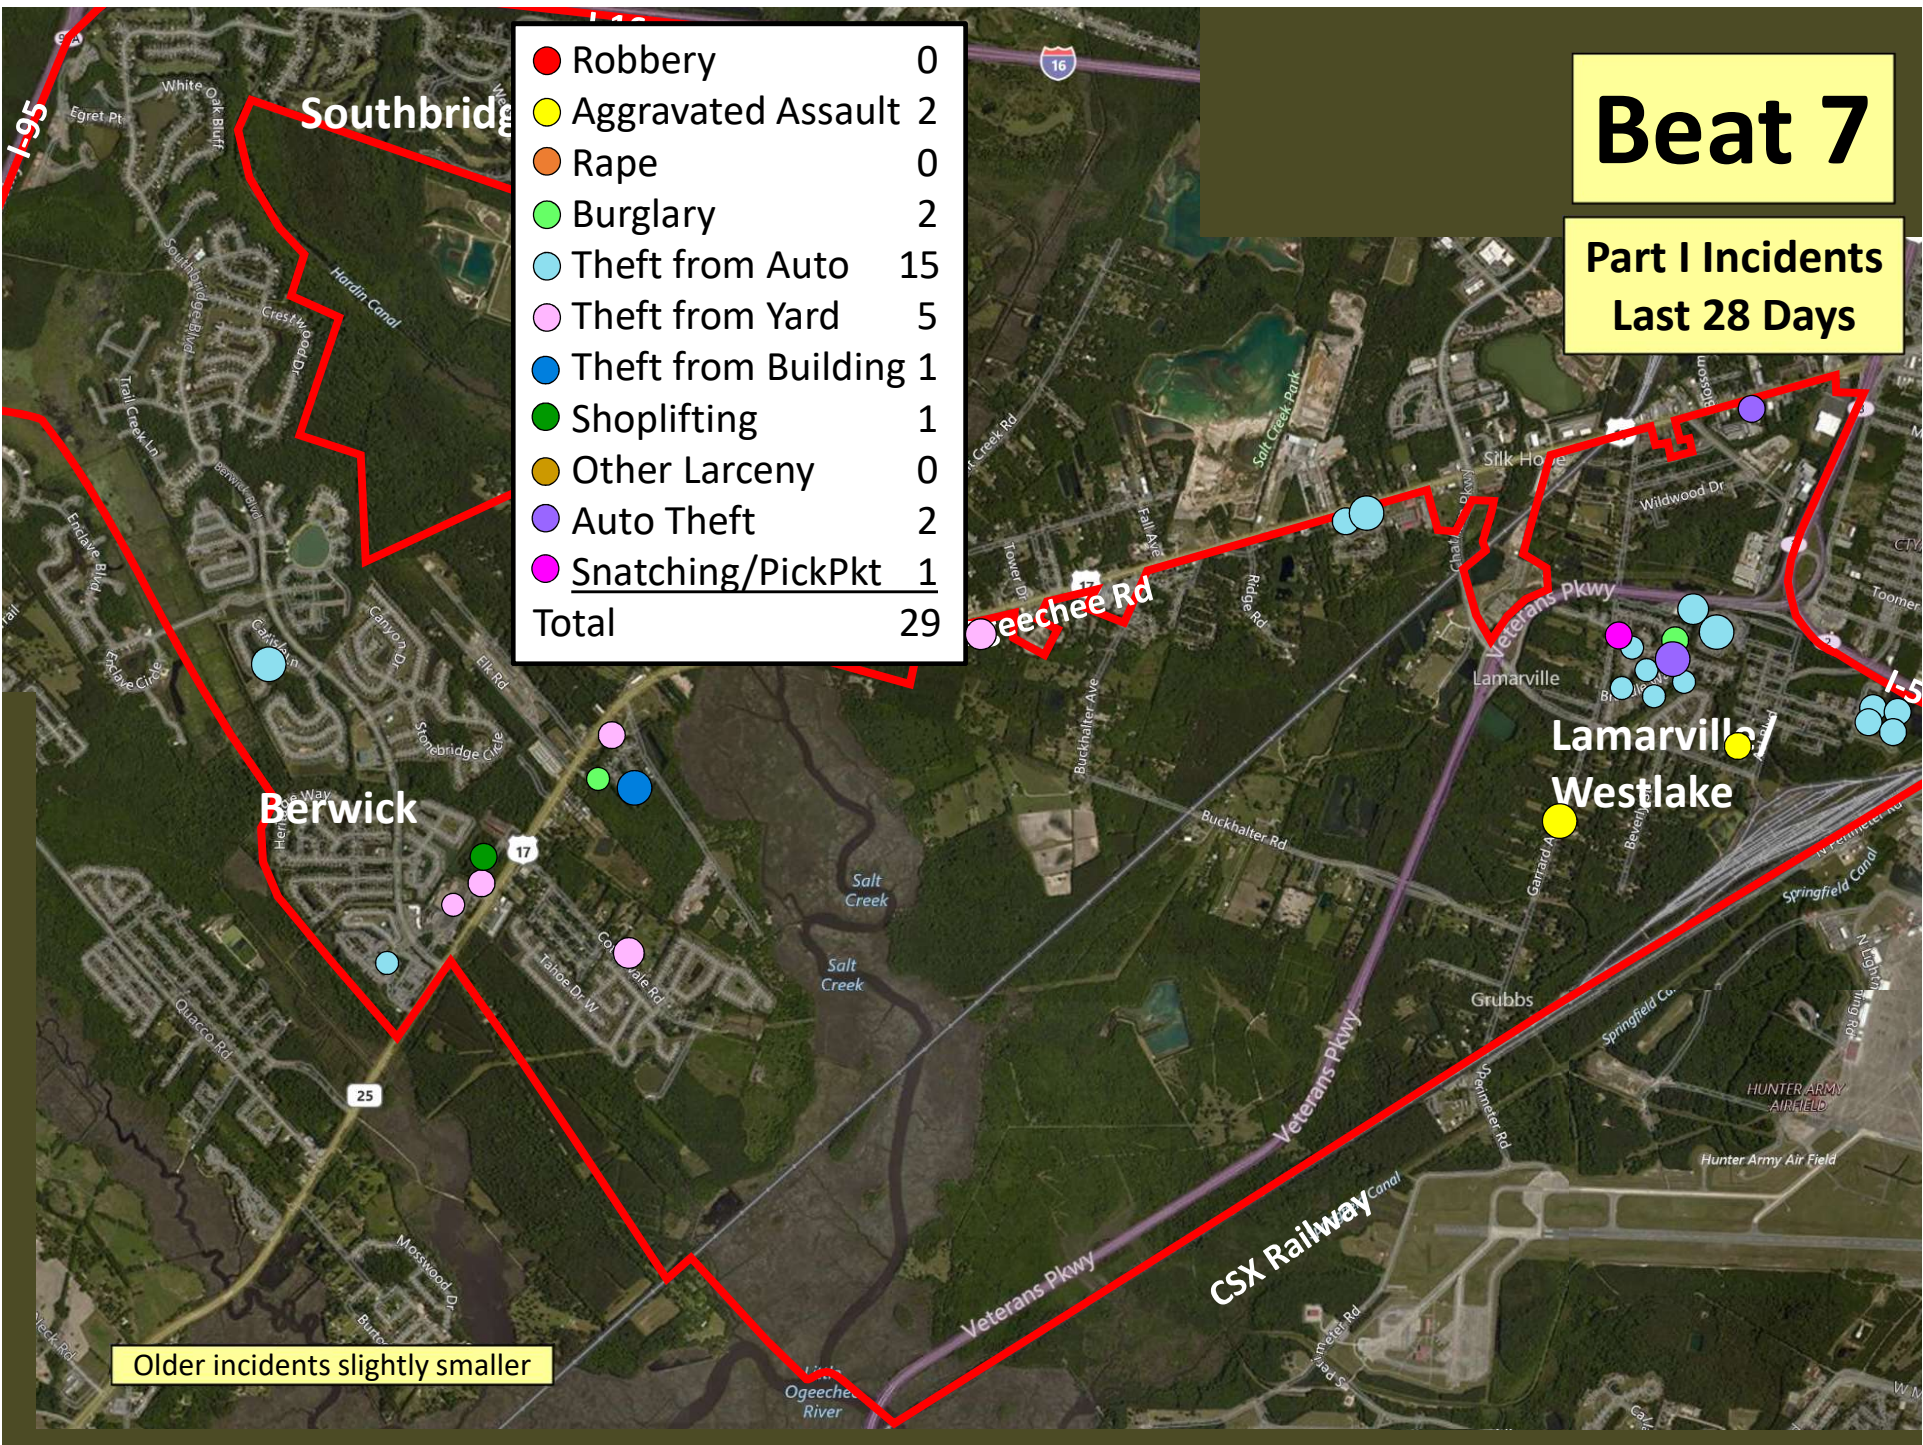

**Part I Incidents
Last 28 Days**

Older incidents slightly smaller

Beat 6

Part I Incidents Last 28 Days

● Robbery	1
● Aggravated Assault	0
● Rape	0
● Burglary	0
● Theft from Auto	3
● Theft from Yard	1
● Theft from Building	0
● Shoplifting	0
● Other Larceny	0
● Auto Theft	1
● Snatching/PickPkt	0
Total	6

Older incidents slightly smaller

Beat 7

Part I Incidents
Last 28 Days

● Robbery	0
● Aggravated Assault	2
● Rape	0
● Burglary	2
● Theft from Auto	15
● Theft from Yard	5
● Theft from Building	1
● Shoplifting	1
● Other Larceny	0
● Auto Theft	2
● Snatching/PickPkt	1
Total	29

**Part I Incidents
Last 28 Days**

Beat 8

Older incidents slightly smaller

2500 feet

Beat 9

Part I Incidents Last 28 Days

Note: The Enclave subdivision is now in Beat 7

● Robbery	1
● Aggravated Assault	2
● Rape	1
● Burglary	4
● Theft from Auto	11
● Theft from Yard	0
● Theft from Building	0
● Shoplifting	0
● Other Larceny	0
● Auto Theft	2
● Snatching/PickPkt	1
Total	22