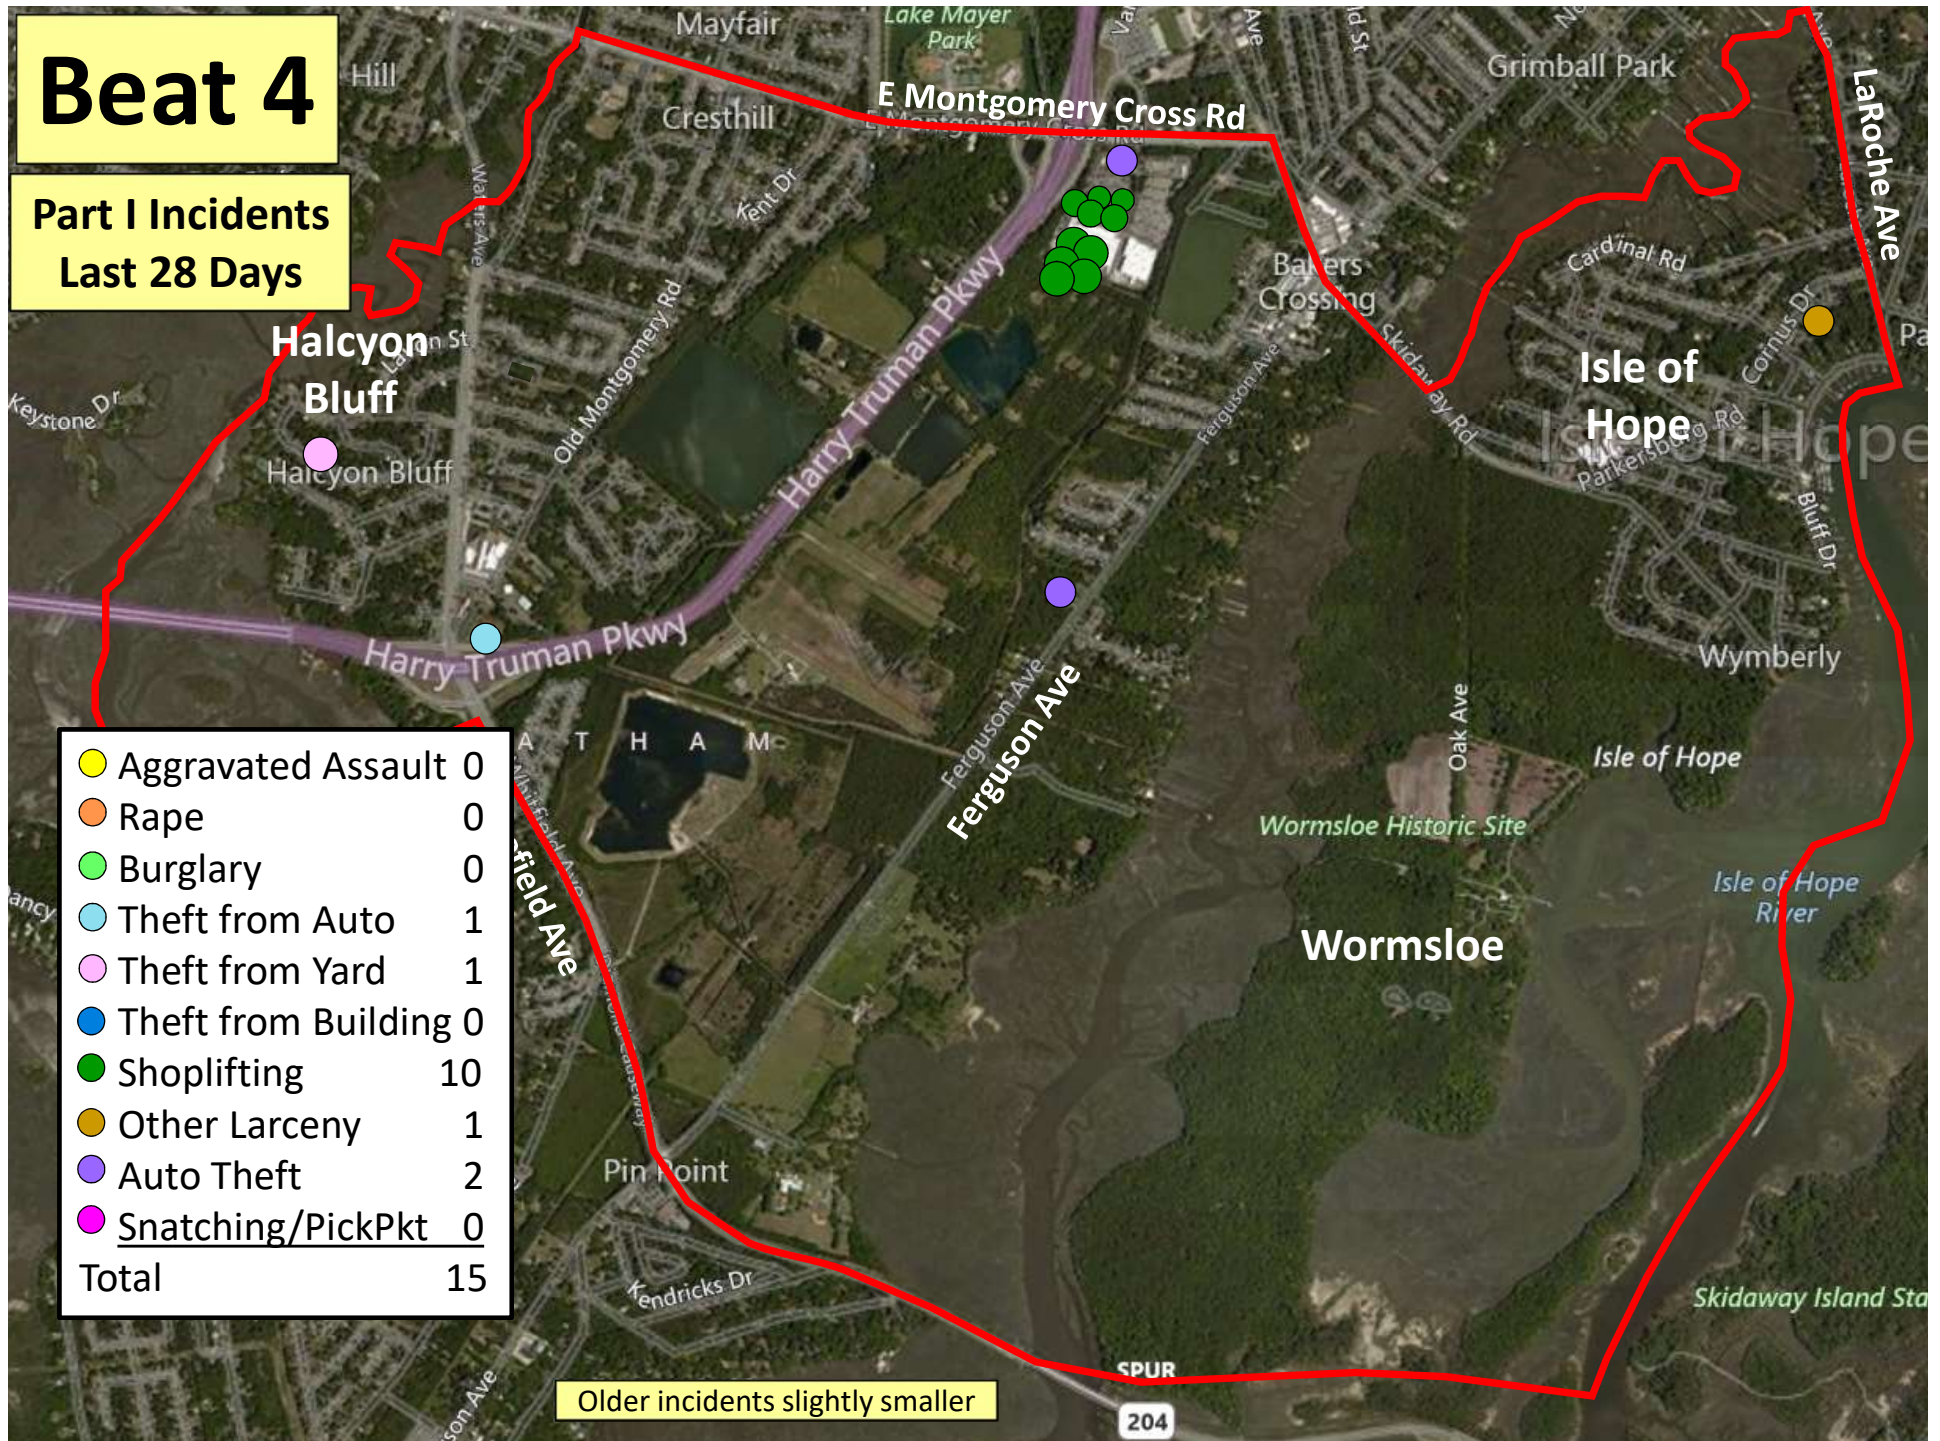

Beat 4

Part I Incidents
Last 28 Days

● Aggravated Assault	0
● Rape	0
● Burglary	0
● Theft from Auto	1
● Theft from Yard	1
● Theft from Building	0
● Shoplifting	10
● Other Larceny	1
● Auto Theft	2
● Snatching/PickPkt	0
Total	15

Older incidents slightly smaller