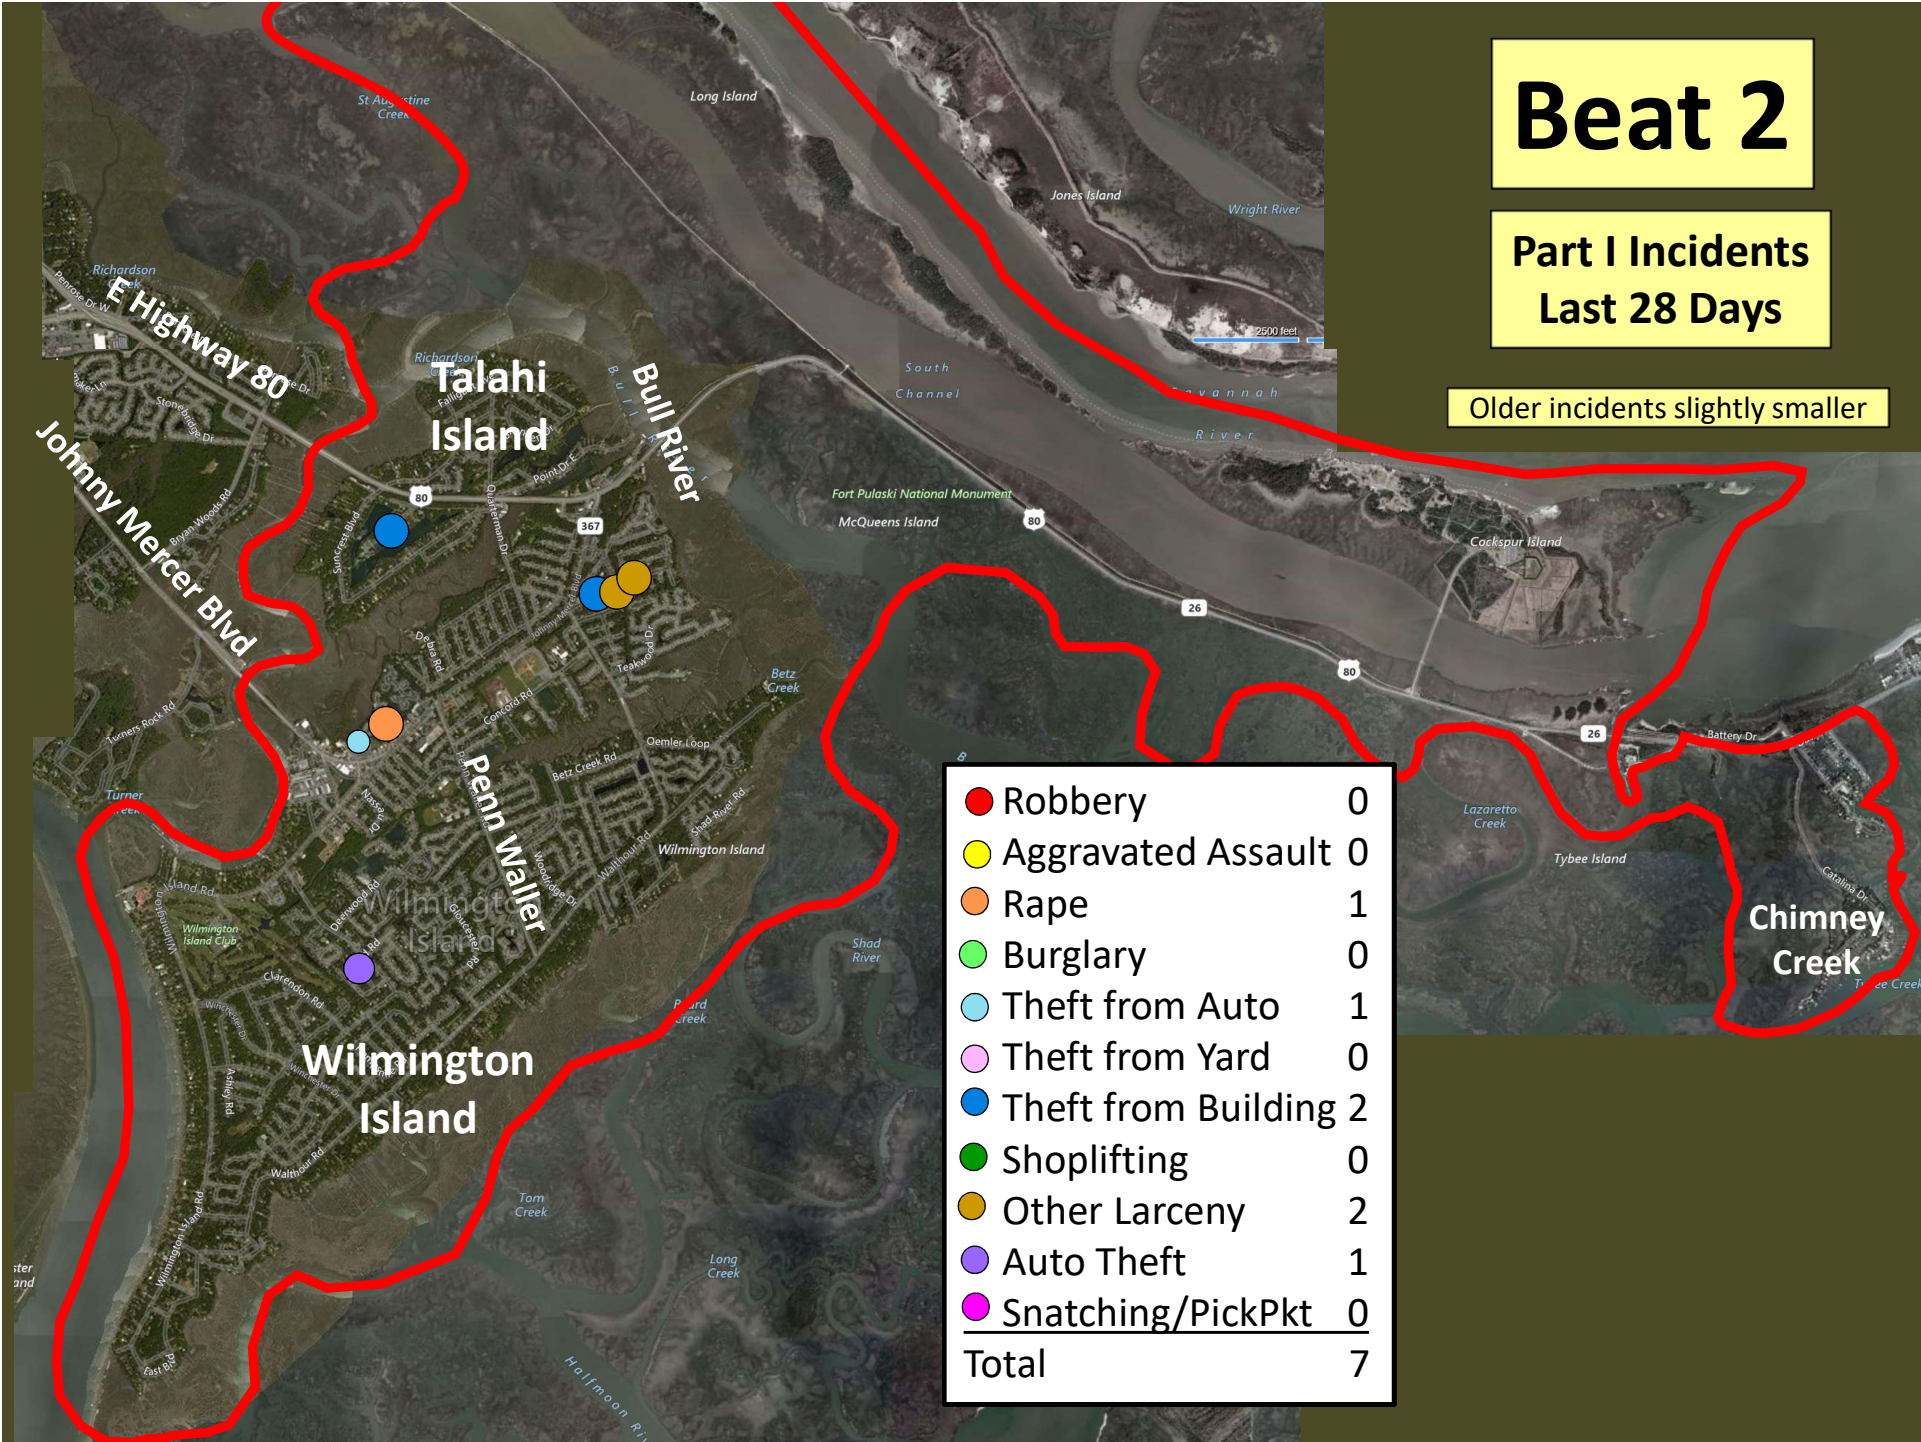

Beat 1

Part I Incidents Last 28 Days

● Arson	1
● Robbery	0
● Aggravated Assault	0
● Rape	1
● Burglary	1
● Theft from Auto	5
● Theft from Yard	0
● Theft from Building	1
● Shoplifting	2
● Other Larceny	0
● Auto Theft	0
● Snatching/PickPkt	0
Total	10

Older incidents slightly smaller

Beat 2

Part I Incidents
Last 28 Days

Older incidents slightly smaller

Beat 3

● Robbery	0
● Aggravated Assault	0
● Rape	1
● Burglary	1
● Theft from Auto	2
● Theft from Yard	0
● Theft from Building	1
● Shoplifting	1
● Other Larceny	0
● Auto Theft	1
● Snatching/PickPkt	0
Total	7

Part I Incidents Last 28 Days

Older incidents slightly smaller

Beat 4

Part I Incidents
Last 28 Days

● Aggravated Assault	0
● Rape	0
● Burglary	0
● Theft from Auto	1
● Theft from Yard	1
● Theft from Building	0
● Shoplifting	10
● Other Larceny	1
● Auto Theft	2
● Snatching/PickPkt	0
Total	15

**Part I Incidents
Last 28 Days**

Beat 8

Older incidents slightly smaller

2500 feet

Beat 9

Part I Incidents Last 28 Days

Note: The Enclave subdivision is now in Beat 7

● Robbery	1
● Aggravated Assault	2
● Rape	1
● Burglary	4
● Theft from Auto	11
● Theft from Yard	0
● Theft from Building	0
● Shoplifting	0
● Other Larceny	0
● Auto Theft	2
● Snatching/PickPkt	1
Total	22