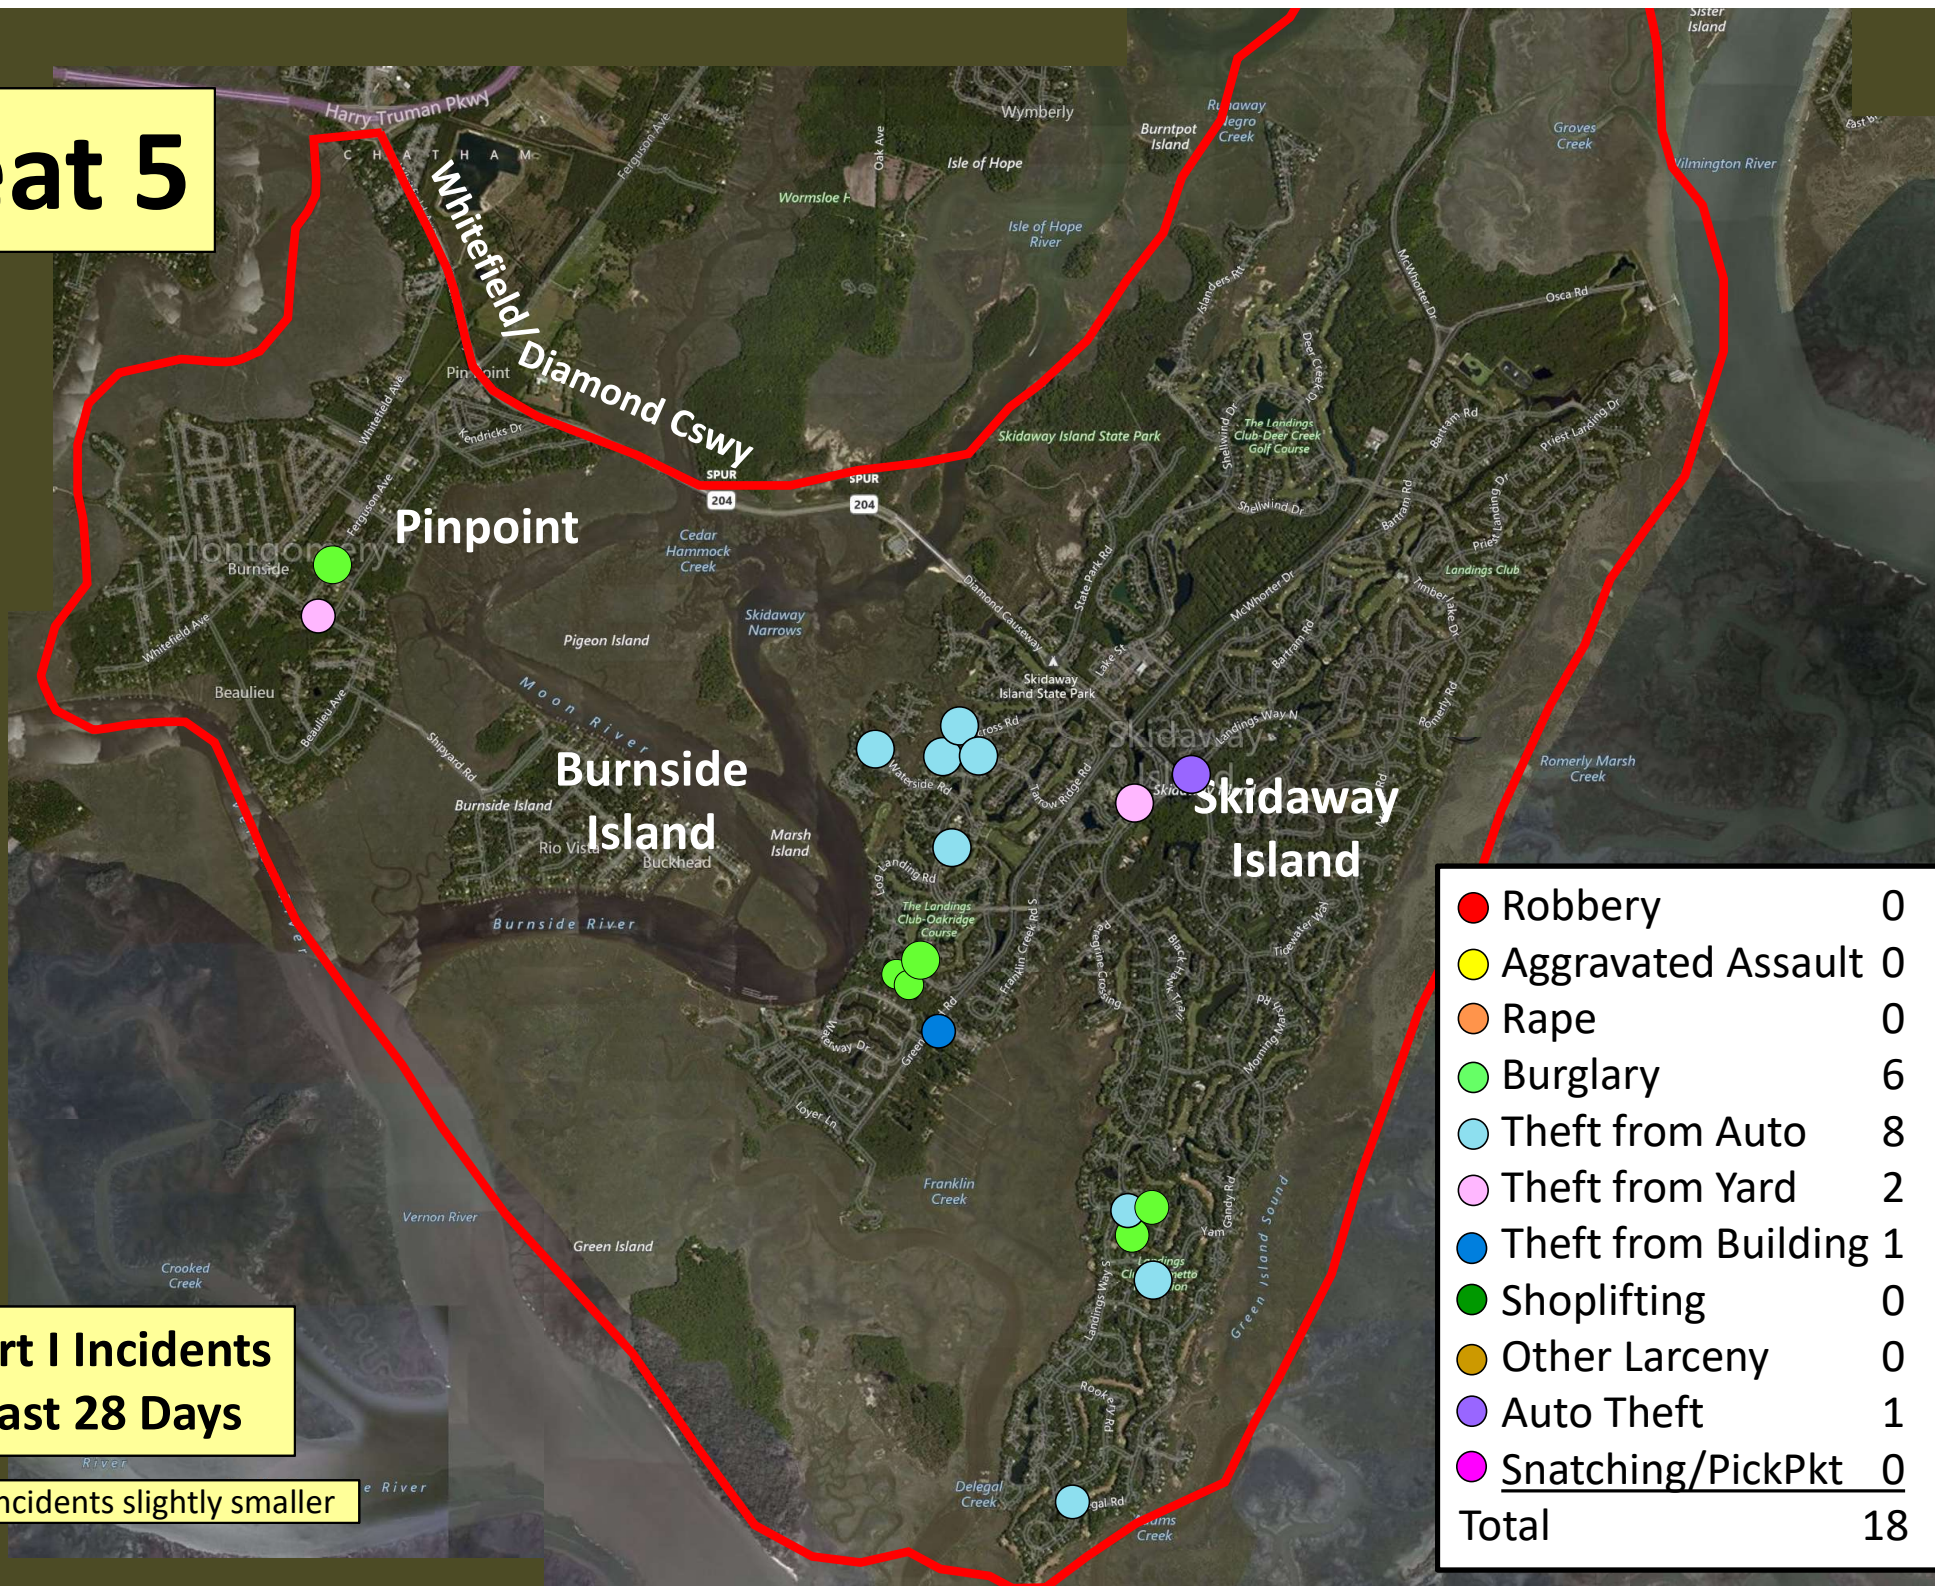

Older incidents slightly smaller

Beat 4

Part I Incidents
Last 28 Days

● Sudden Snatching	1
● Robbery	0
● Aggravated Assault	0
● Rape	0
● Burglary	1
● Theft from Auto	0
● Theft from Yard	0
● Theft from Building	0
● Shoplifting	5
● Other Larceny	0
● Auto Theft	1
Total	8

Older incidents slightly smaller

Beat 5

**Part I Incidents
Last 28 Days**

Older incidents slightly smaller

● Robbery	0
● Aggravated Assault	0
● Rape	0
● Burglary	6
● Theft from Auto	8
● Theft from Yard	2
● Theft from Building	1
● Shoplifting	0
● Other Larceny	0
● Auto Theft	1
● Snatching/PickPkt	0
Total	18