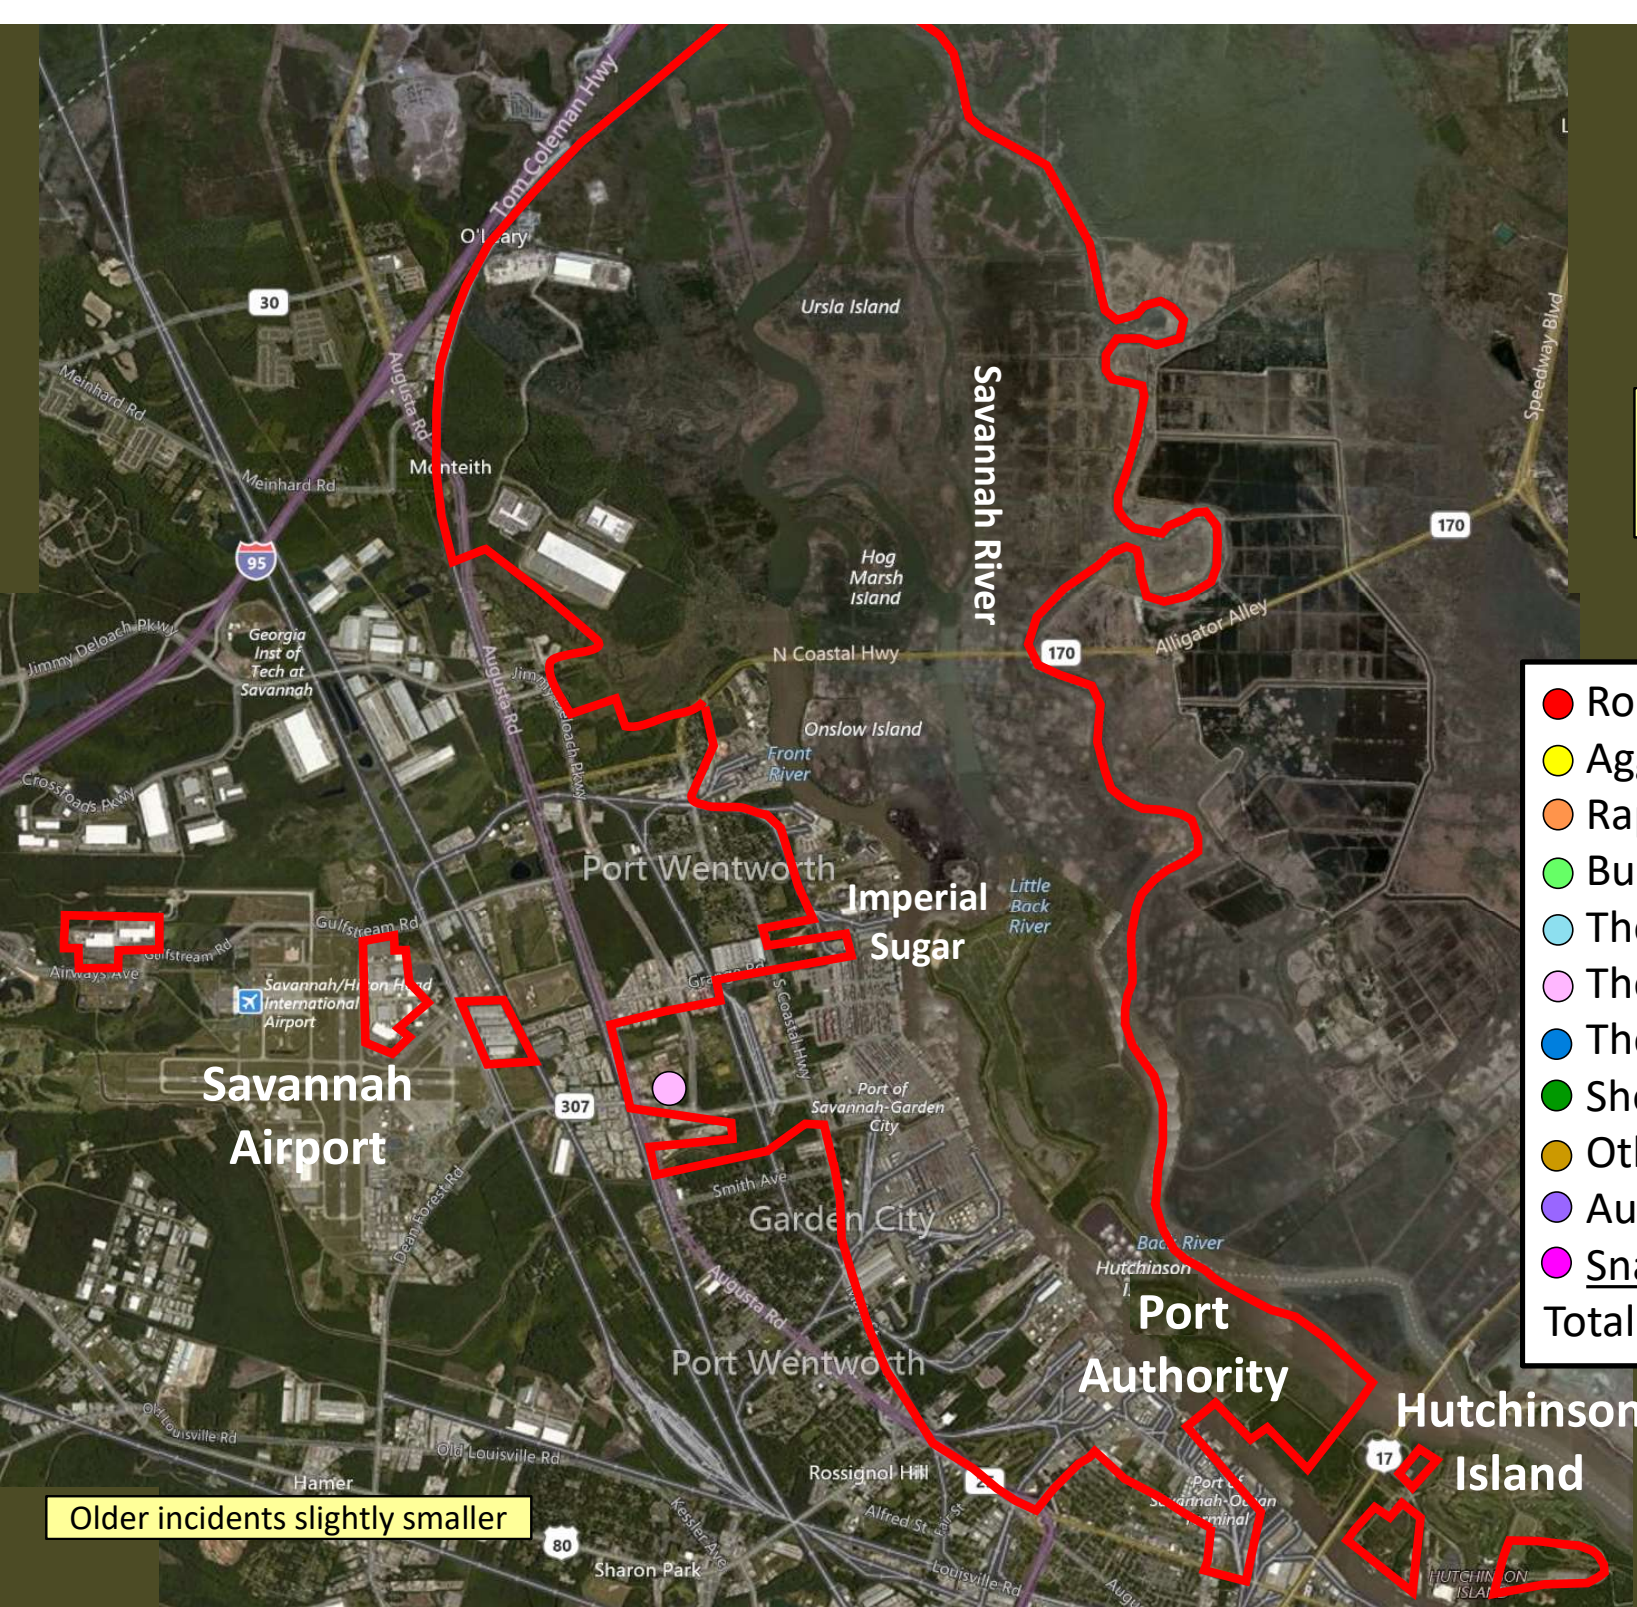

Beat 6

Part I Incidents
Last 28 Days

● Robbery	0
● Aggravated Assault	0
● Rape	0
● Burglary	0
● Theft from Auto	0
● Theft from Yard	1
● Theft from Building	0
● Shoplifting	0
● Other Larceny	0
● Auto Theft	0
● Snatching/PickPkt	0
Total	1

Older incidents slightly smaller