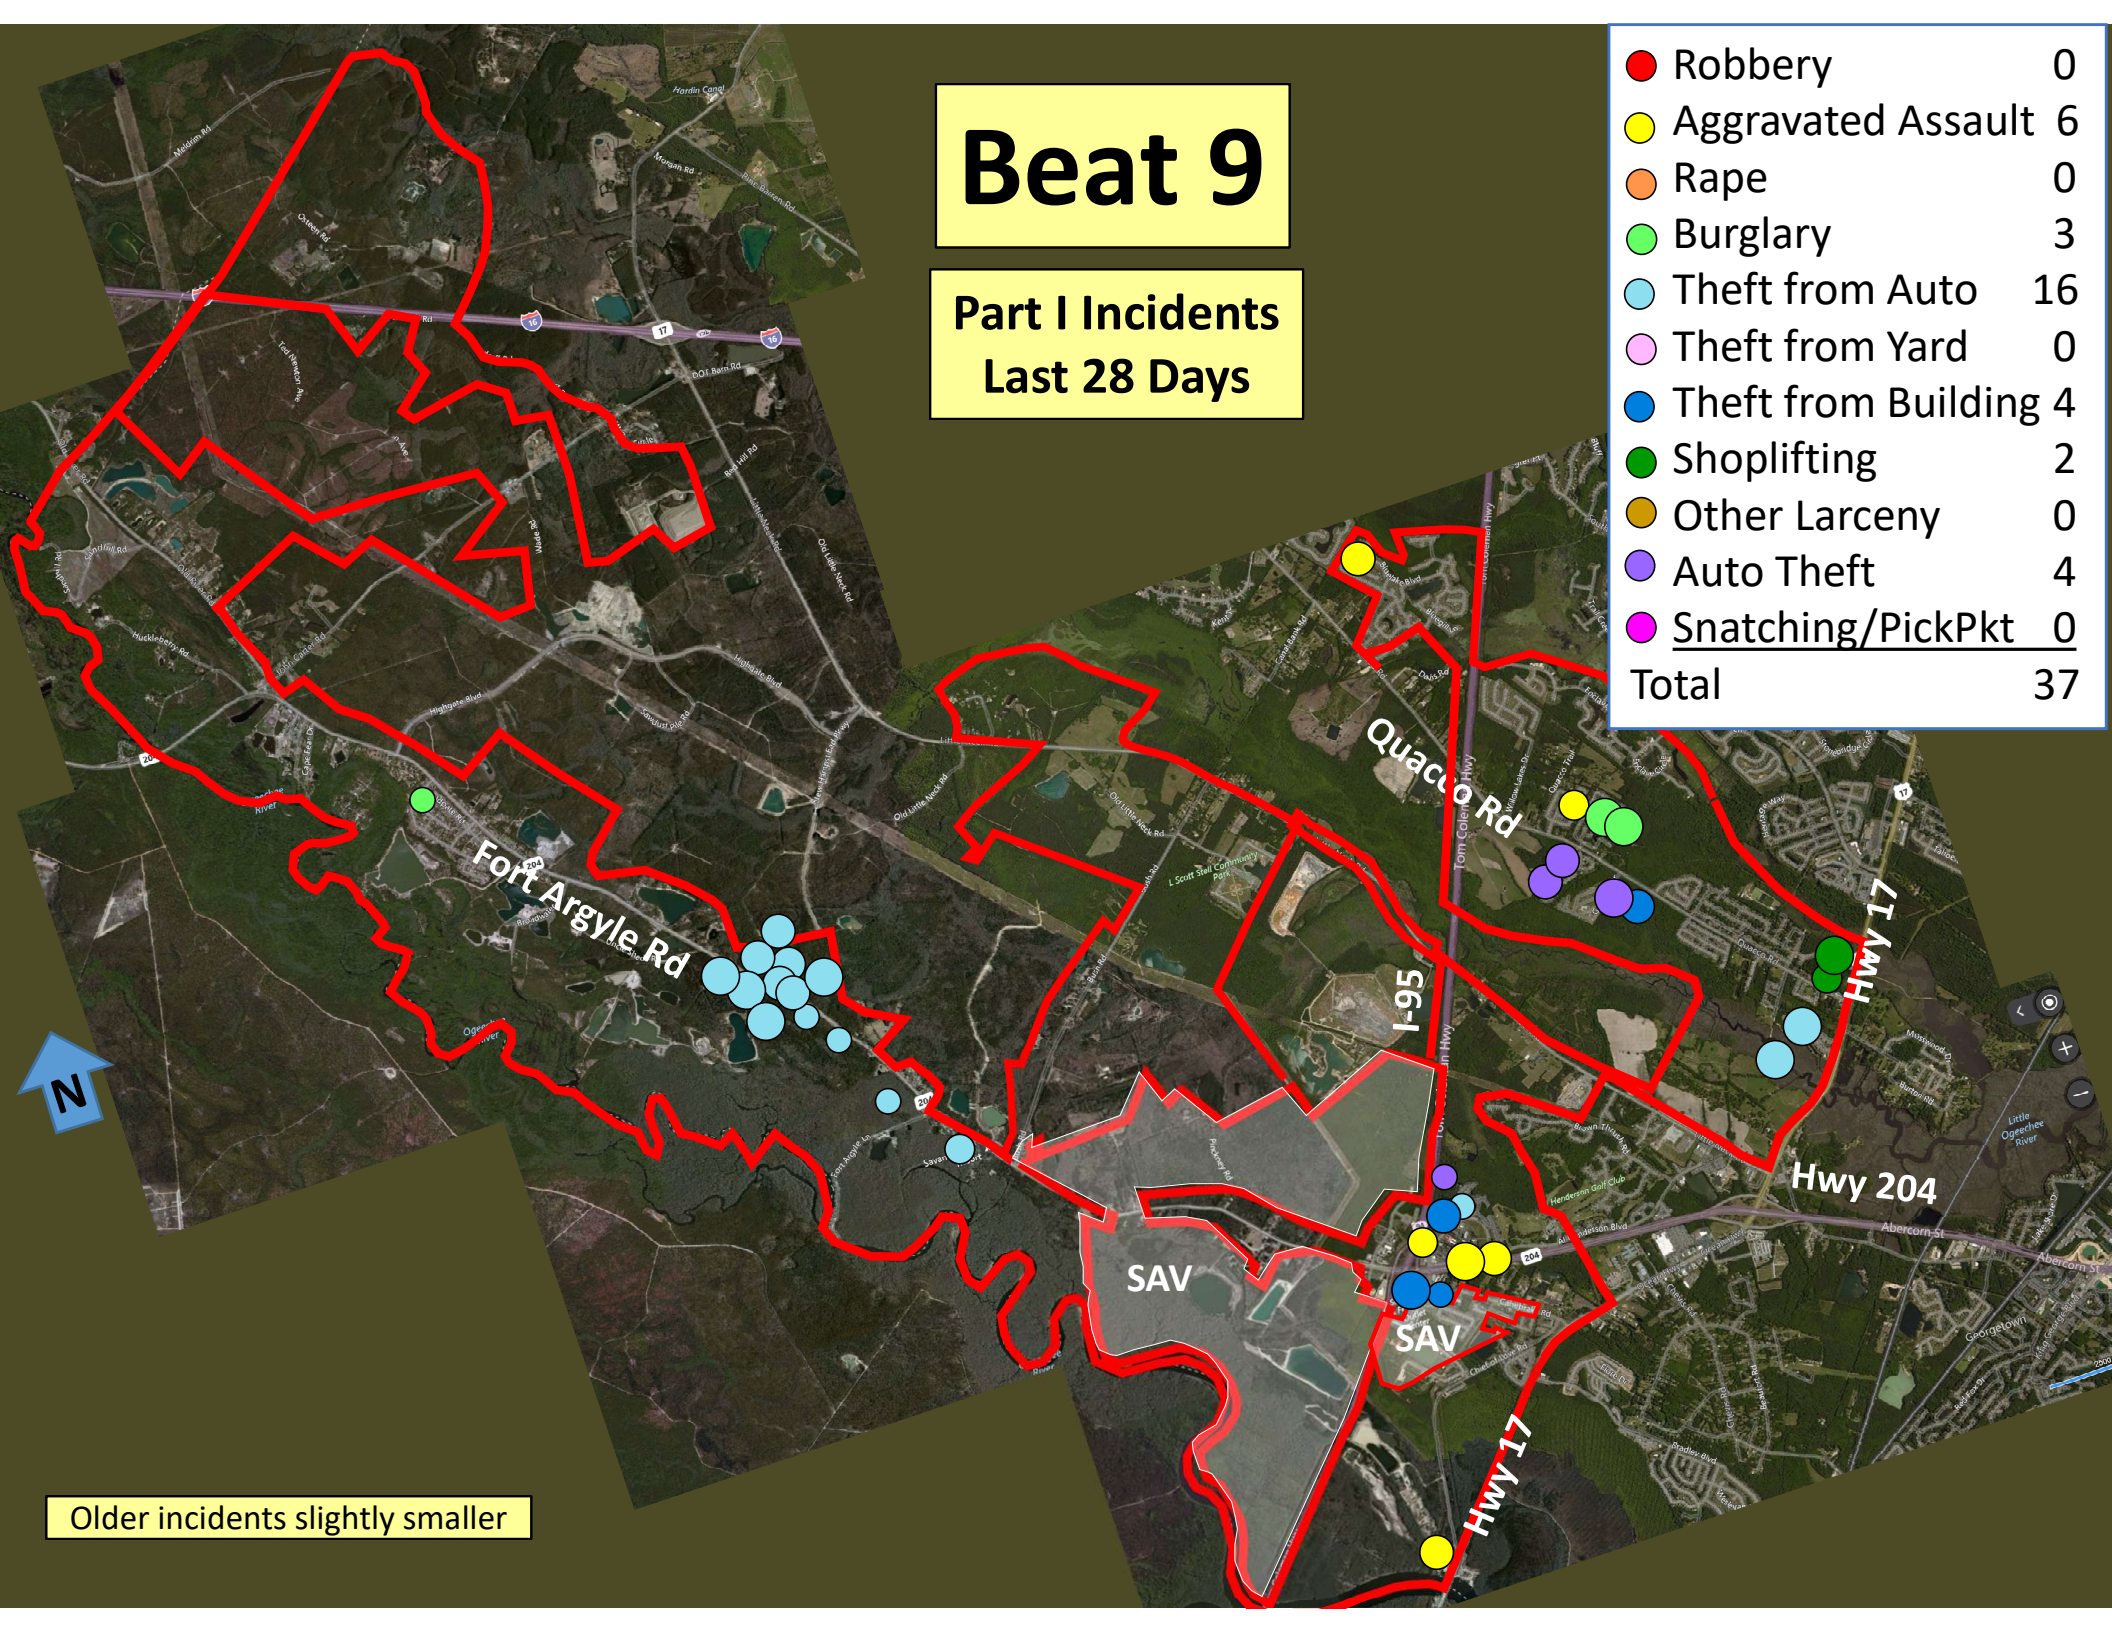

Older incidents slightly smaller

Beat 7

Part I Incidents
Last 28 Days

Arson	1
Robbery	0
Aggravated Assault	0
Rape	2
Burglary	3
Theft from Auto	16
Theft from Yard	1
Theft from Building	0
Shoplifting	1
Other Larceny	0
Auto Theft	1
Snatching/PickPkt	0
Total	25

Older incidents slightly smaller

Beat 8

Part I Incidents Last 28 Days

● Robbery	0
● Aggravated Assault	2
● Rape	1
● Burglary	0
● Theft from Auto	7
● Theft from Yard	0
● Theft from Bldg	0
● Shoplifting	36
● Other Larceny	1
● Auto Theft	2
● Sudden Snatching	0
Total	49

Older incidents slightly smaller

Beat 9

Part I Incidents
Last 28 Days

● Robbery	0
● Aggravated Assault	6
● Rape	0
● Burglary	3
● Theft from Auto	16
● Theft from Yard	0
● Theft from Building	4
● Shoplifting	2
● Other Larceny	0
● Auto Theft	4
● Snatching/PickPkt	0
Total	37