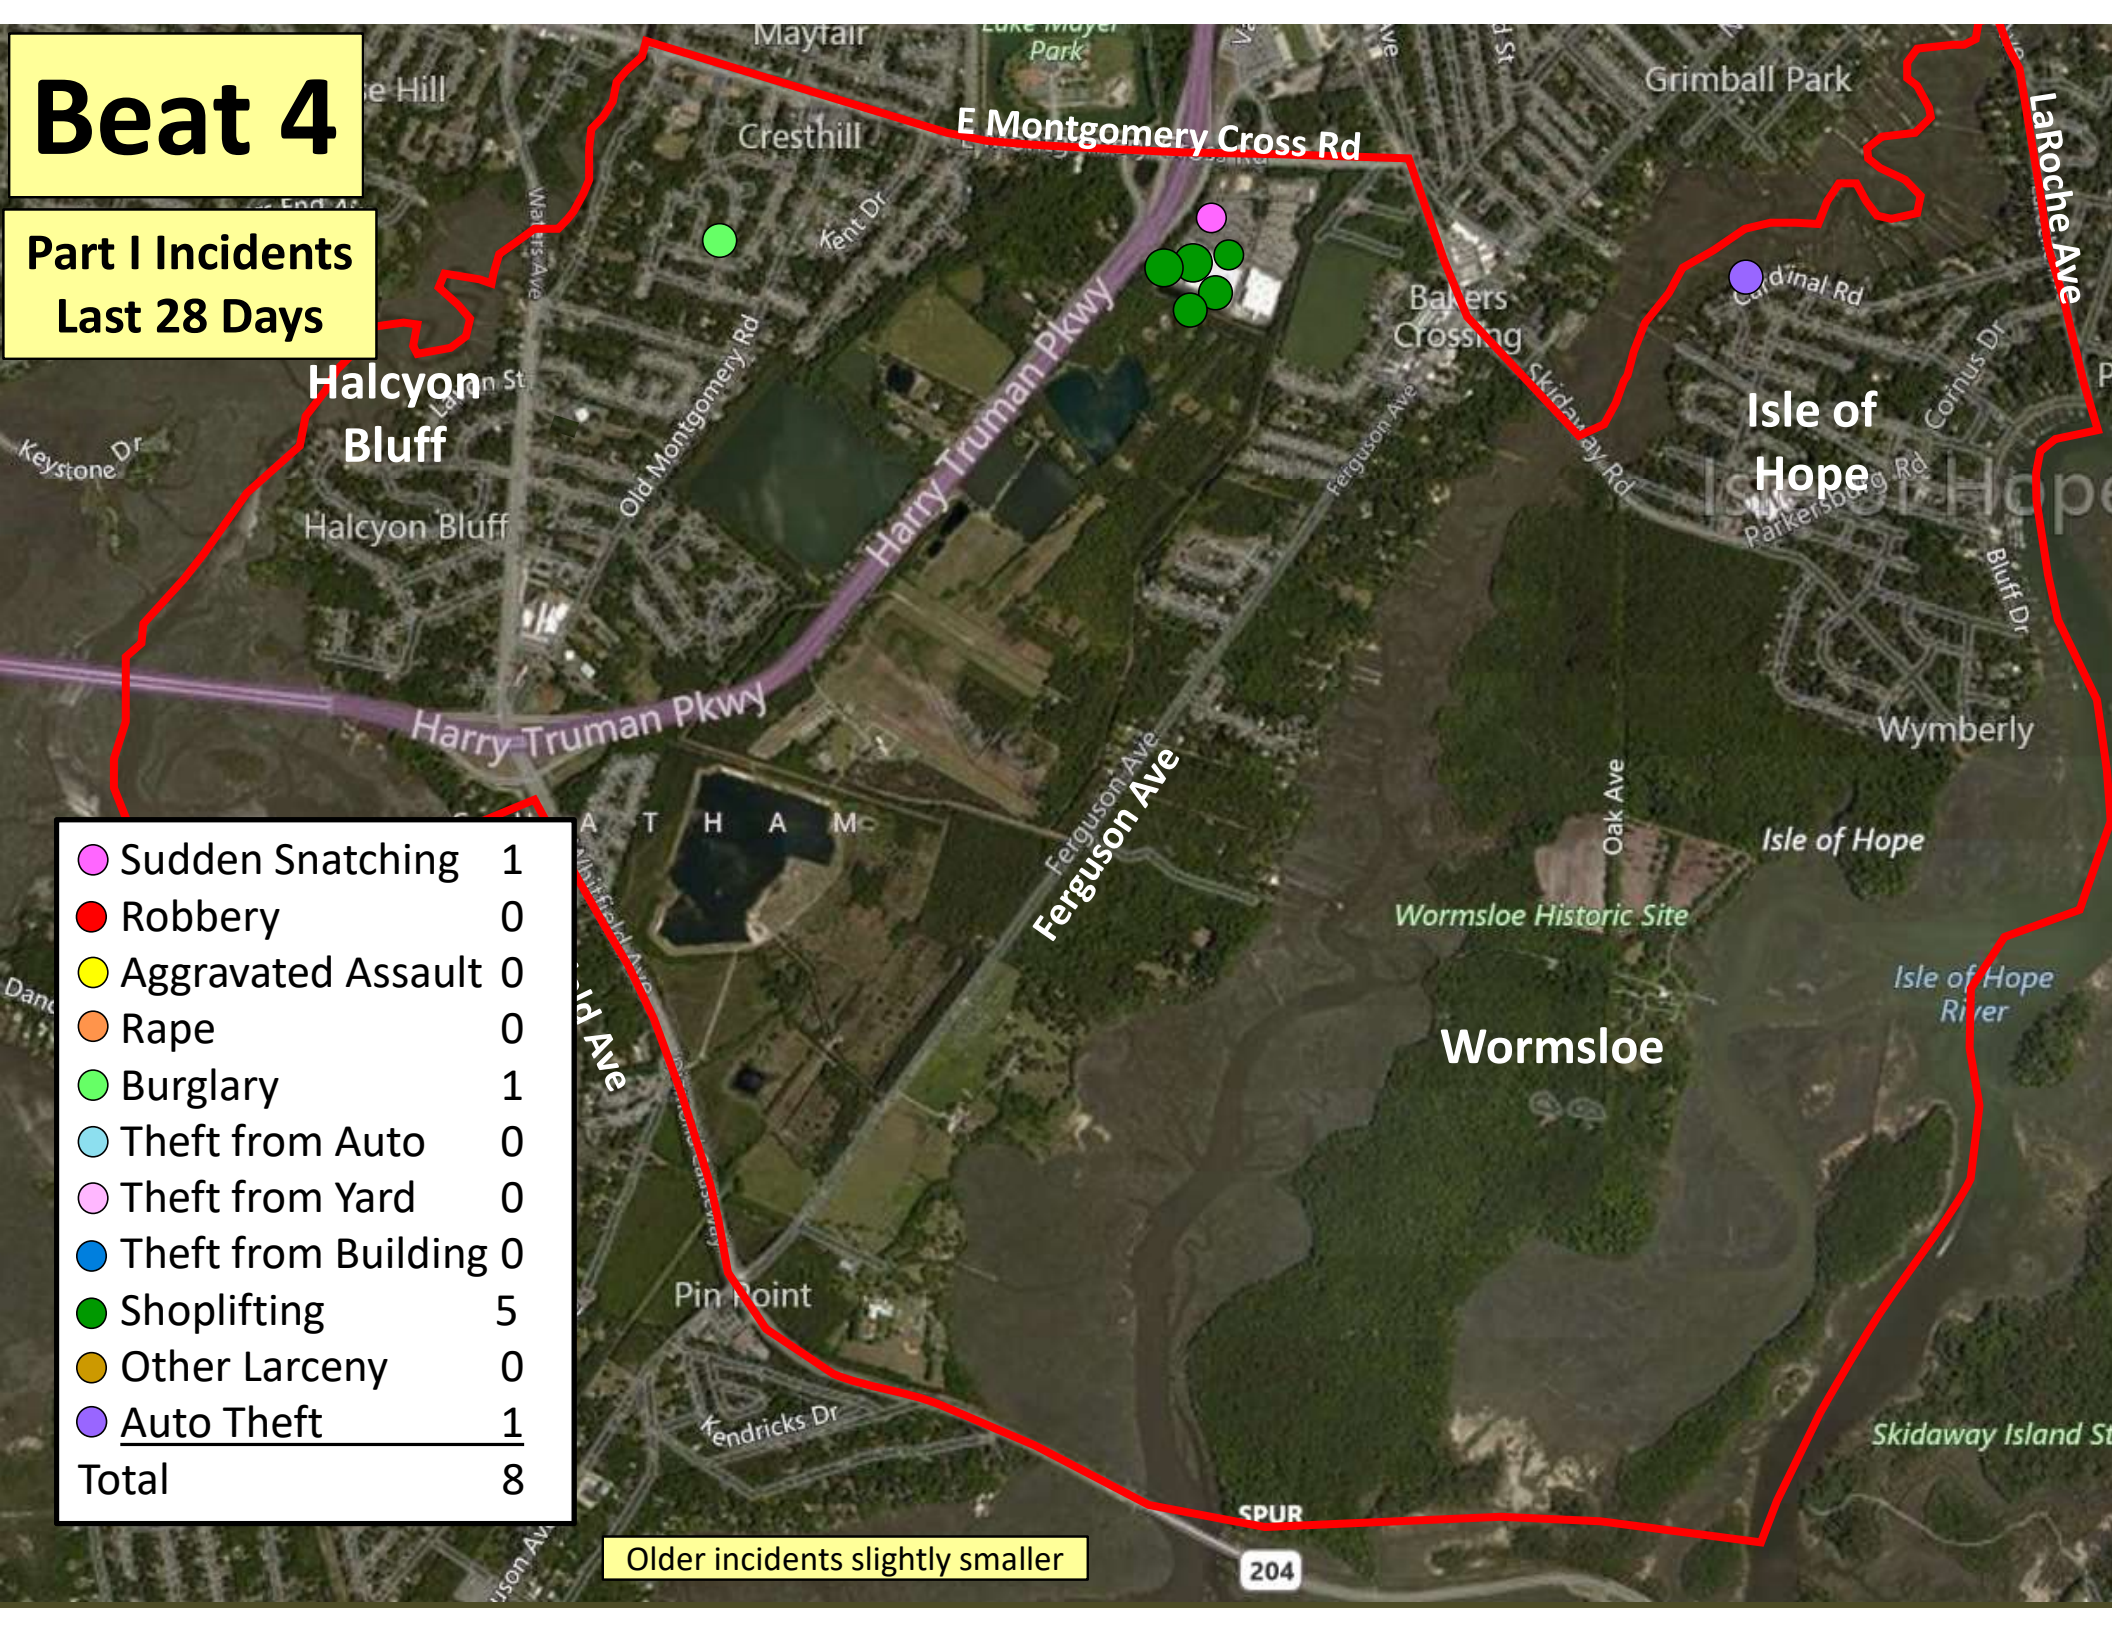

Beat 4

Part I Incidents
Last 28 Days

● Sudden Snatching	1
● Robbery	0
● Aggravated Assault	0
● Rape	0
● Burglary	1
● Theft from Auto	0
● Theft from Yard	0
● Theft from Building	0
● Shoplifting	5
● Other Larceny	0
● Auto Theft	1
Total	8

Older incidents slightly smaller