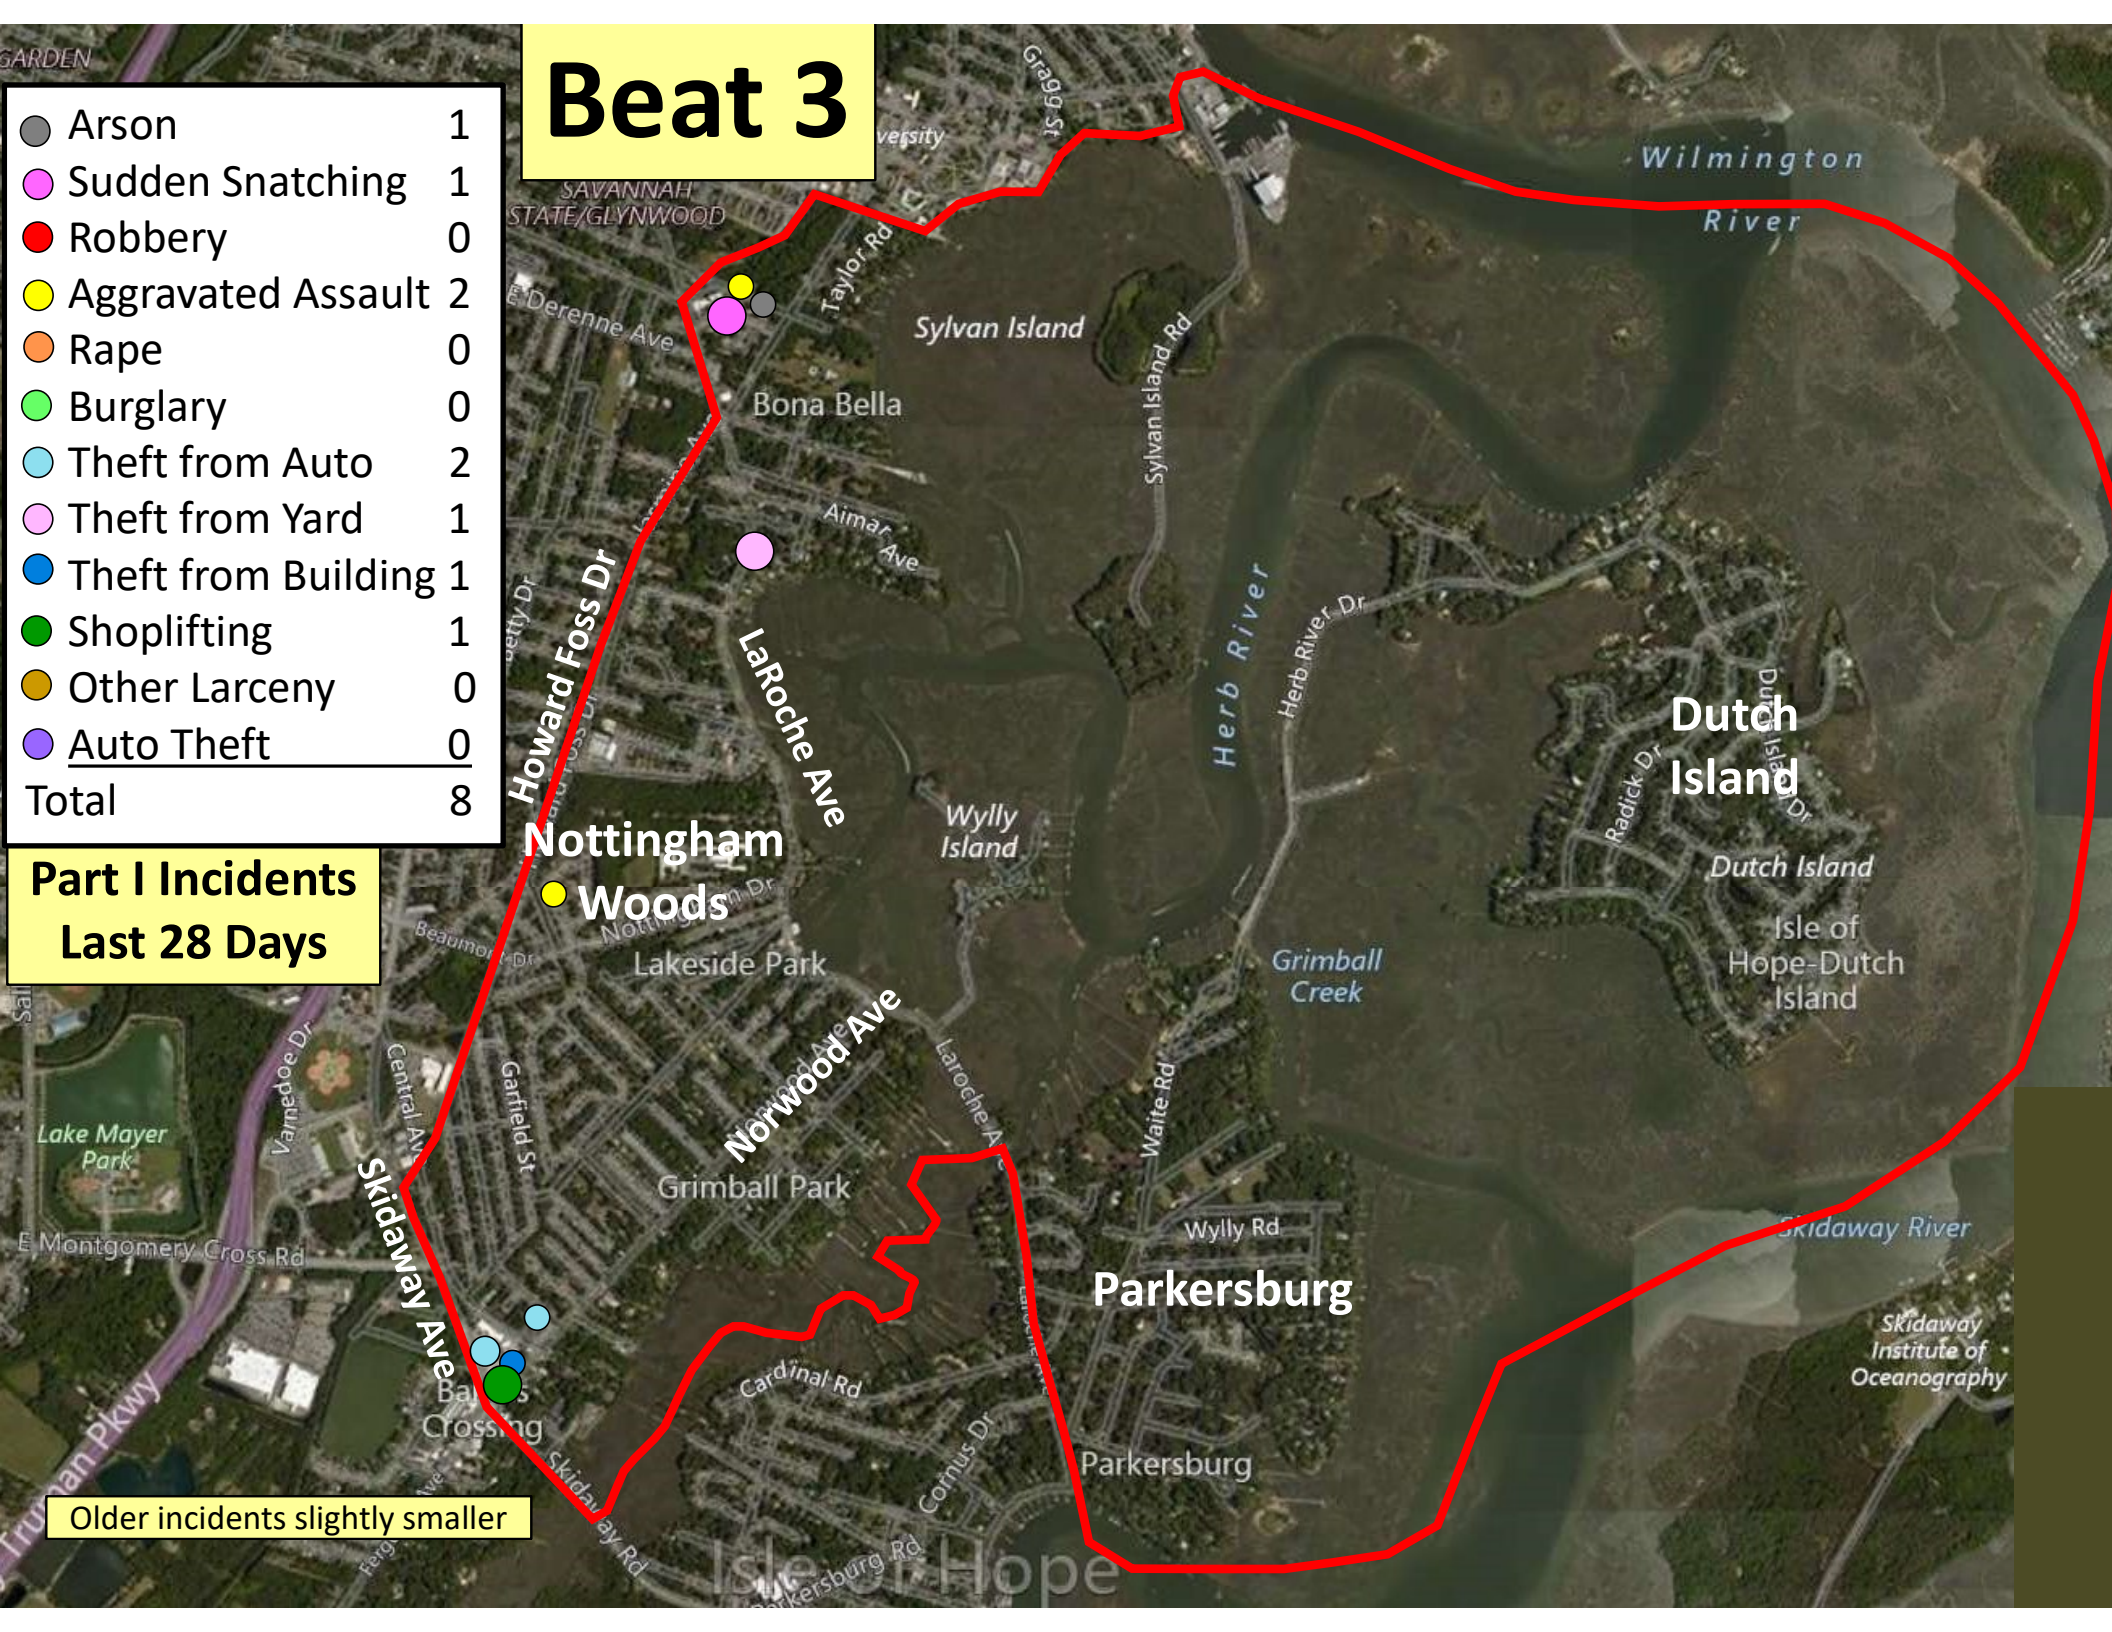

Older incidents slightly smaller

Beat 2

Part I Incidents
Last 28 Days

Older incidents slightly smaller

● Robbery	0
● Aggravated Assault	2
● Rape	0
● Burglary	0
● Theft from Auto	1
● Theft from Yard	0
● Theft from Building	1
● Shoplifting	5
● Other Larceny	0
● Auto Theft	2
Total	11

Beat 3

Arson	1
Sudden Snatching	1
Robbery	0
Aggravated Assault	2
Rape	0
Burglary	0
Theft from Auto	2
Theft from Yard	1
Theft from Building	1
Shoplifting	1
Other Larceny	0
Auto Theft	0
Total	8

Part I Incidents Last 28 Days