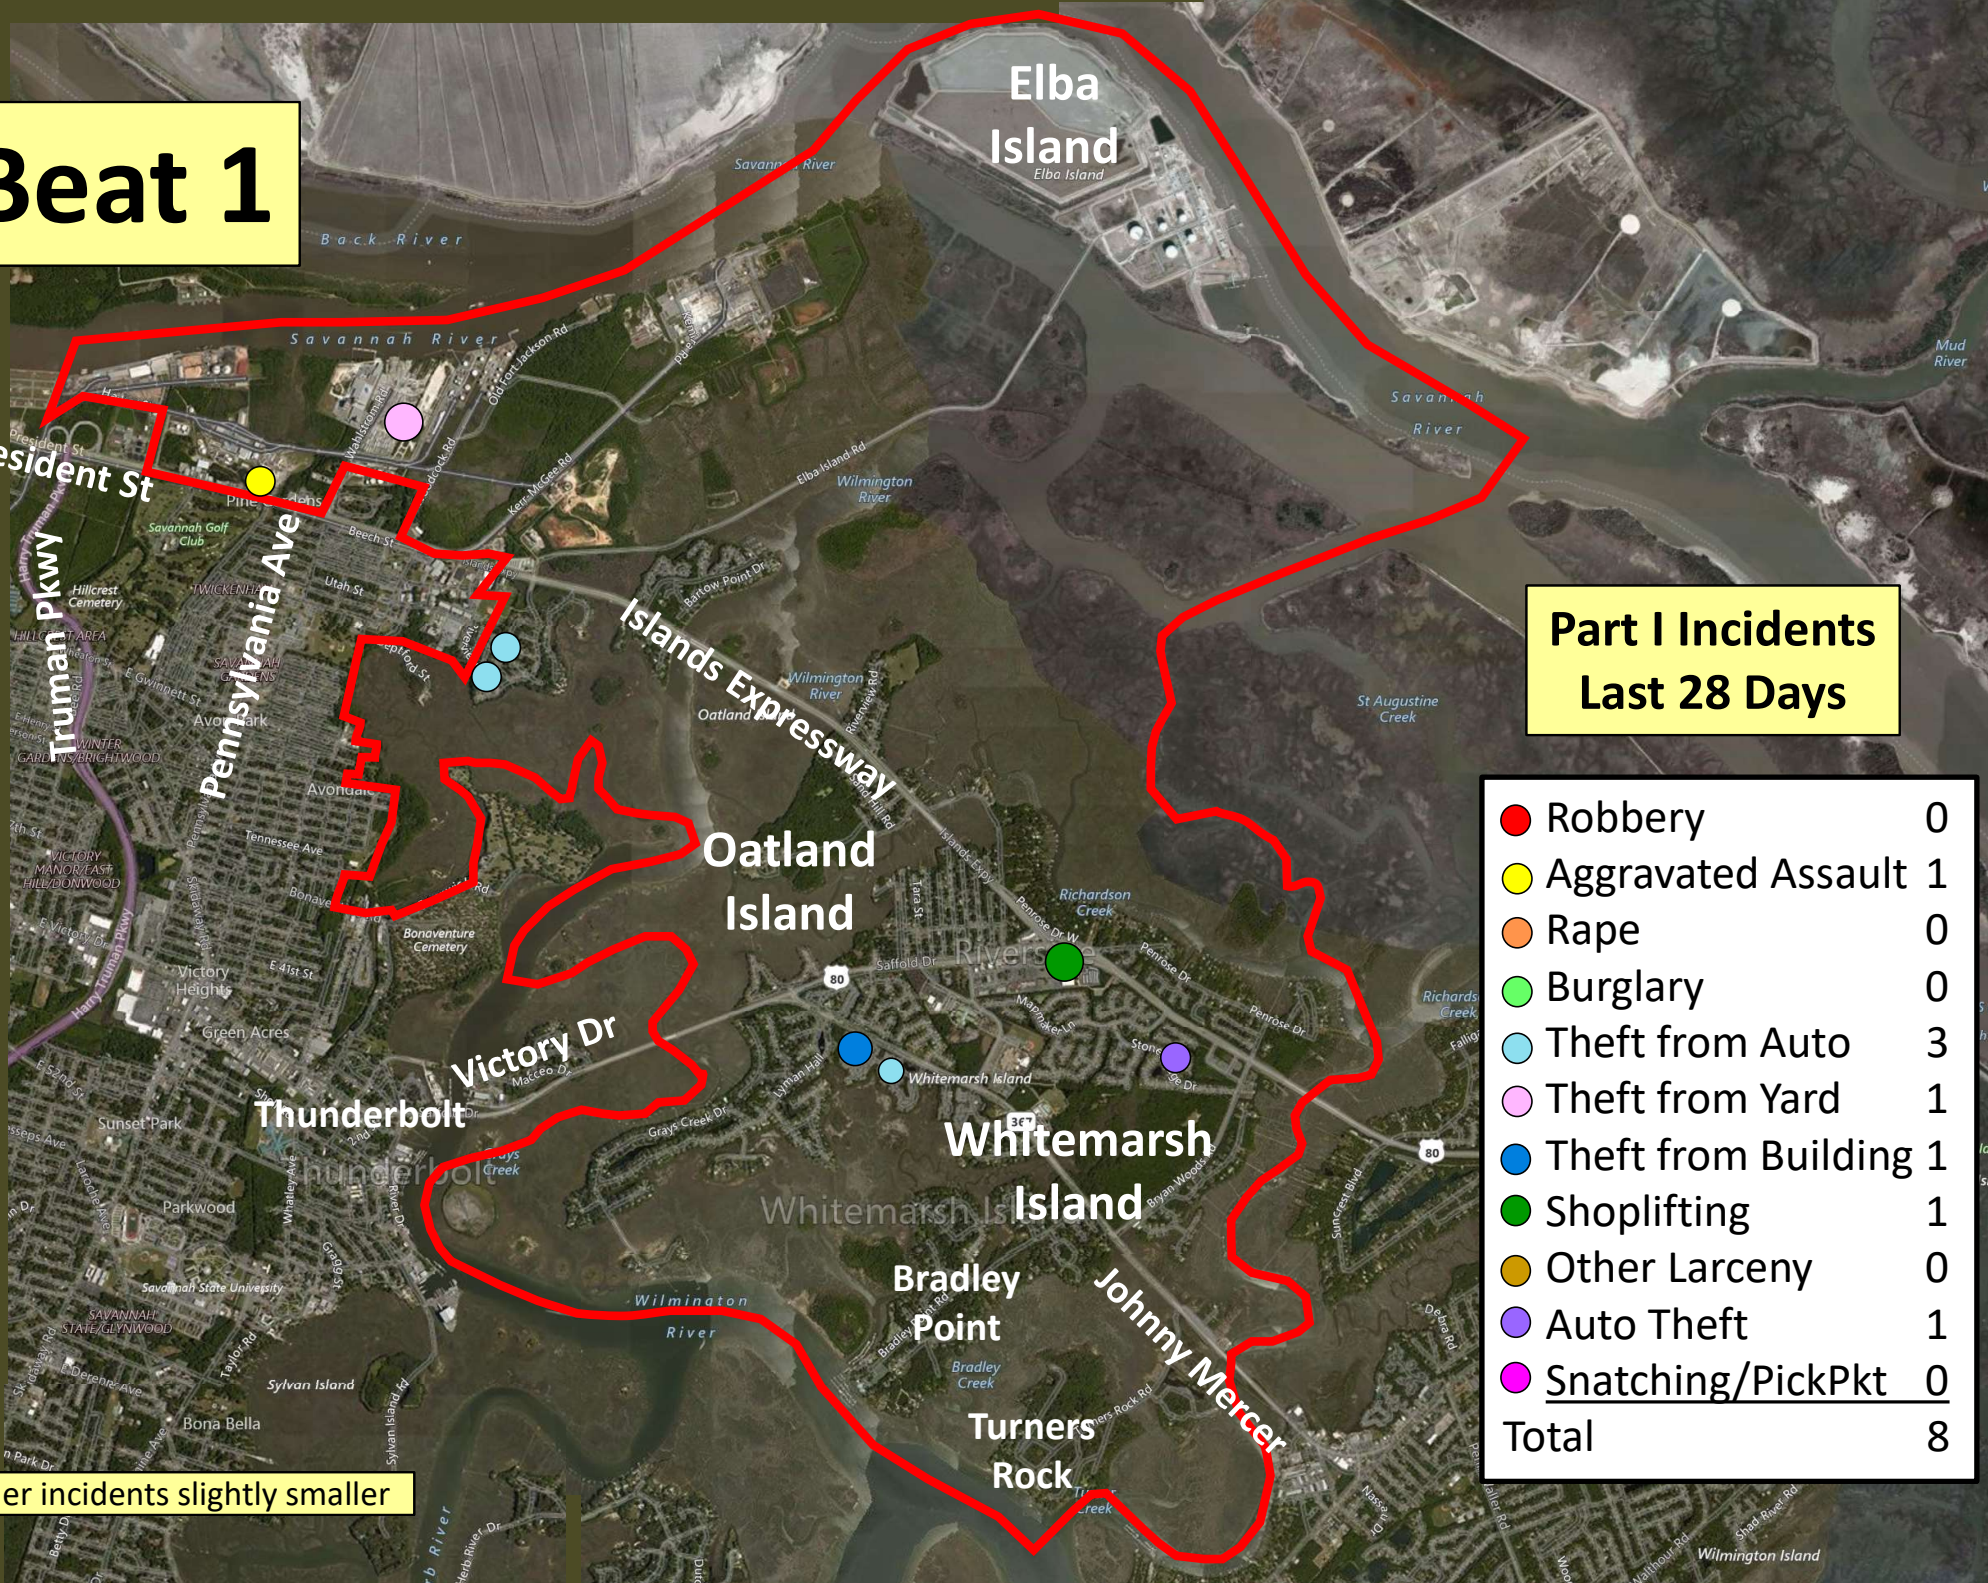

Beat 1

Part I Incidents Last 28 Days

● Robbery	0
● Aggravated Assault	1
● Rape	0
● Burglary	0
● Theft from Auto	3
● Theft from Yard	1
● Theft from Building	1
● Shoplifting	1
● Other Larceny	0
● Auto Theft	1
● Snatching/PickPkt	0
Total	8

Older incidents slightly smaller

Beat 2

Part I Incidents
Last 28 Days

Older incidents slightly smaller

● Robbery	0
● Aggravated Assault	2
● Rape	0
● Burglary	0
● Theft from Auto	1
● Theft from Yard	0
● Theft from Building	1
● Shoplifting	5
● Other Larceny	0
● Auto Theft	2
Total	11

Beat 3

Arson	1
Sudden Snatching	1
Robbery	0
Aggravated Assault	2
Rape	0
Burglary	0
Theft from Auto	2
Theft from Yard	1
Theft from Building	1
Shoplifting	1
Other Larceny	0
Auto Theft	0
Total	8

Part I Incidents Last 28 Days