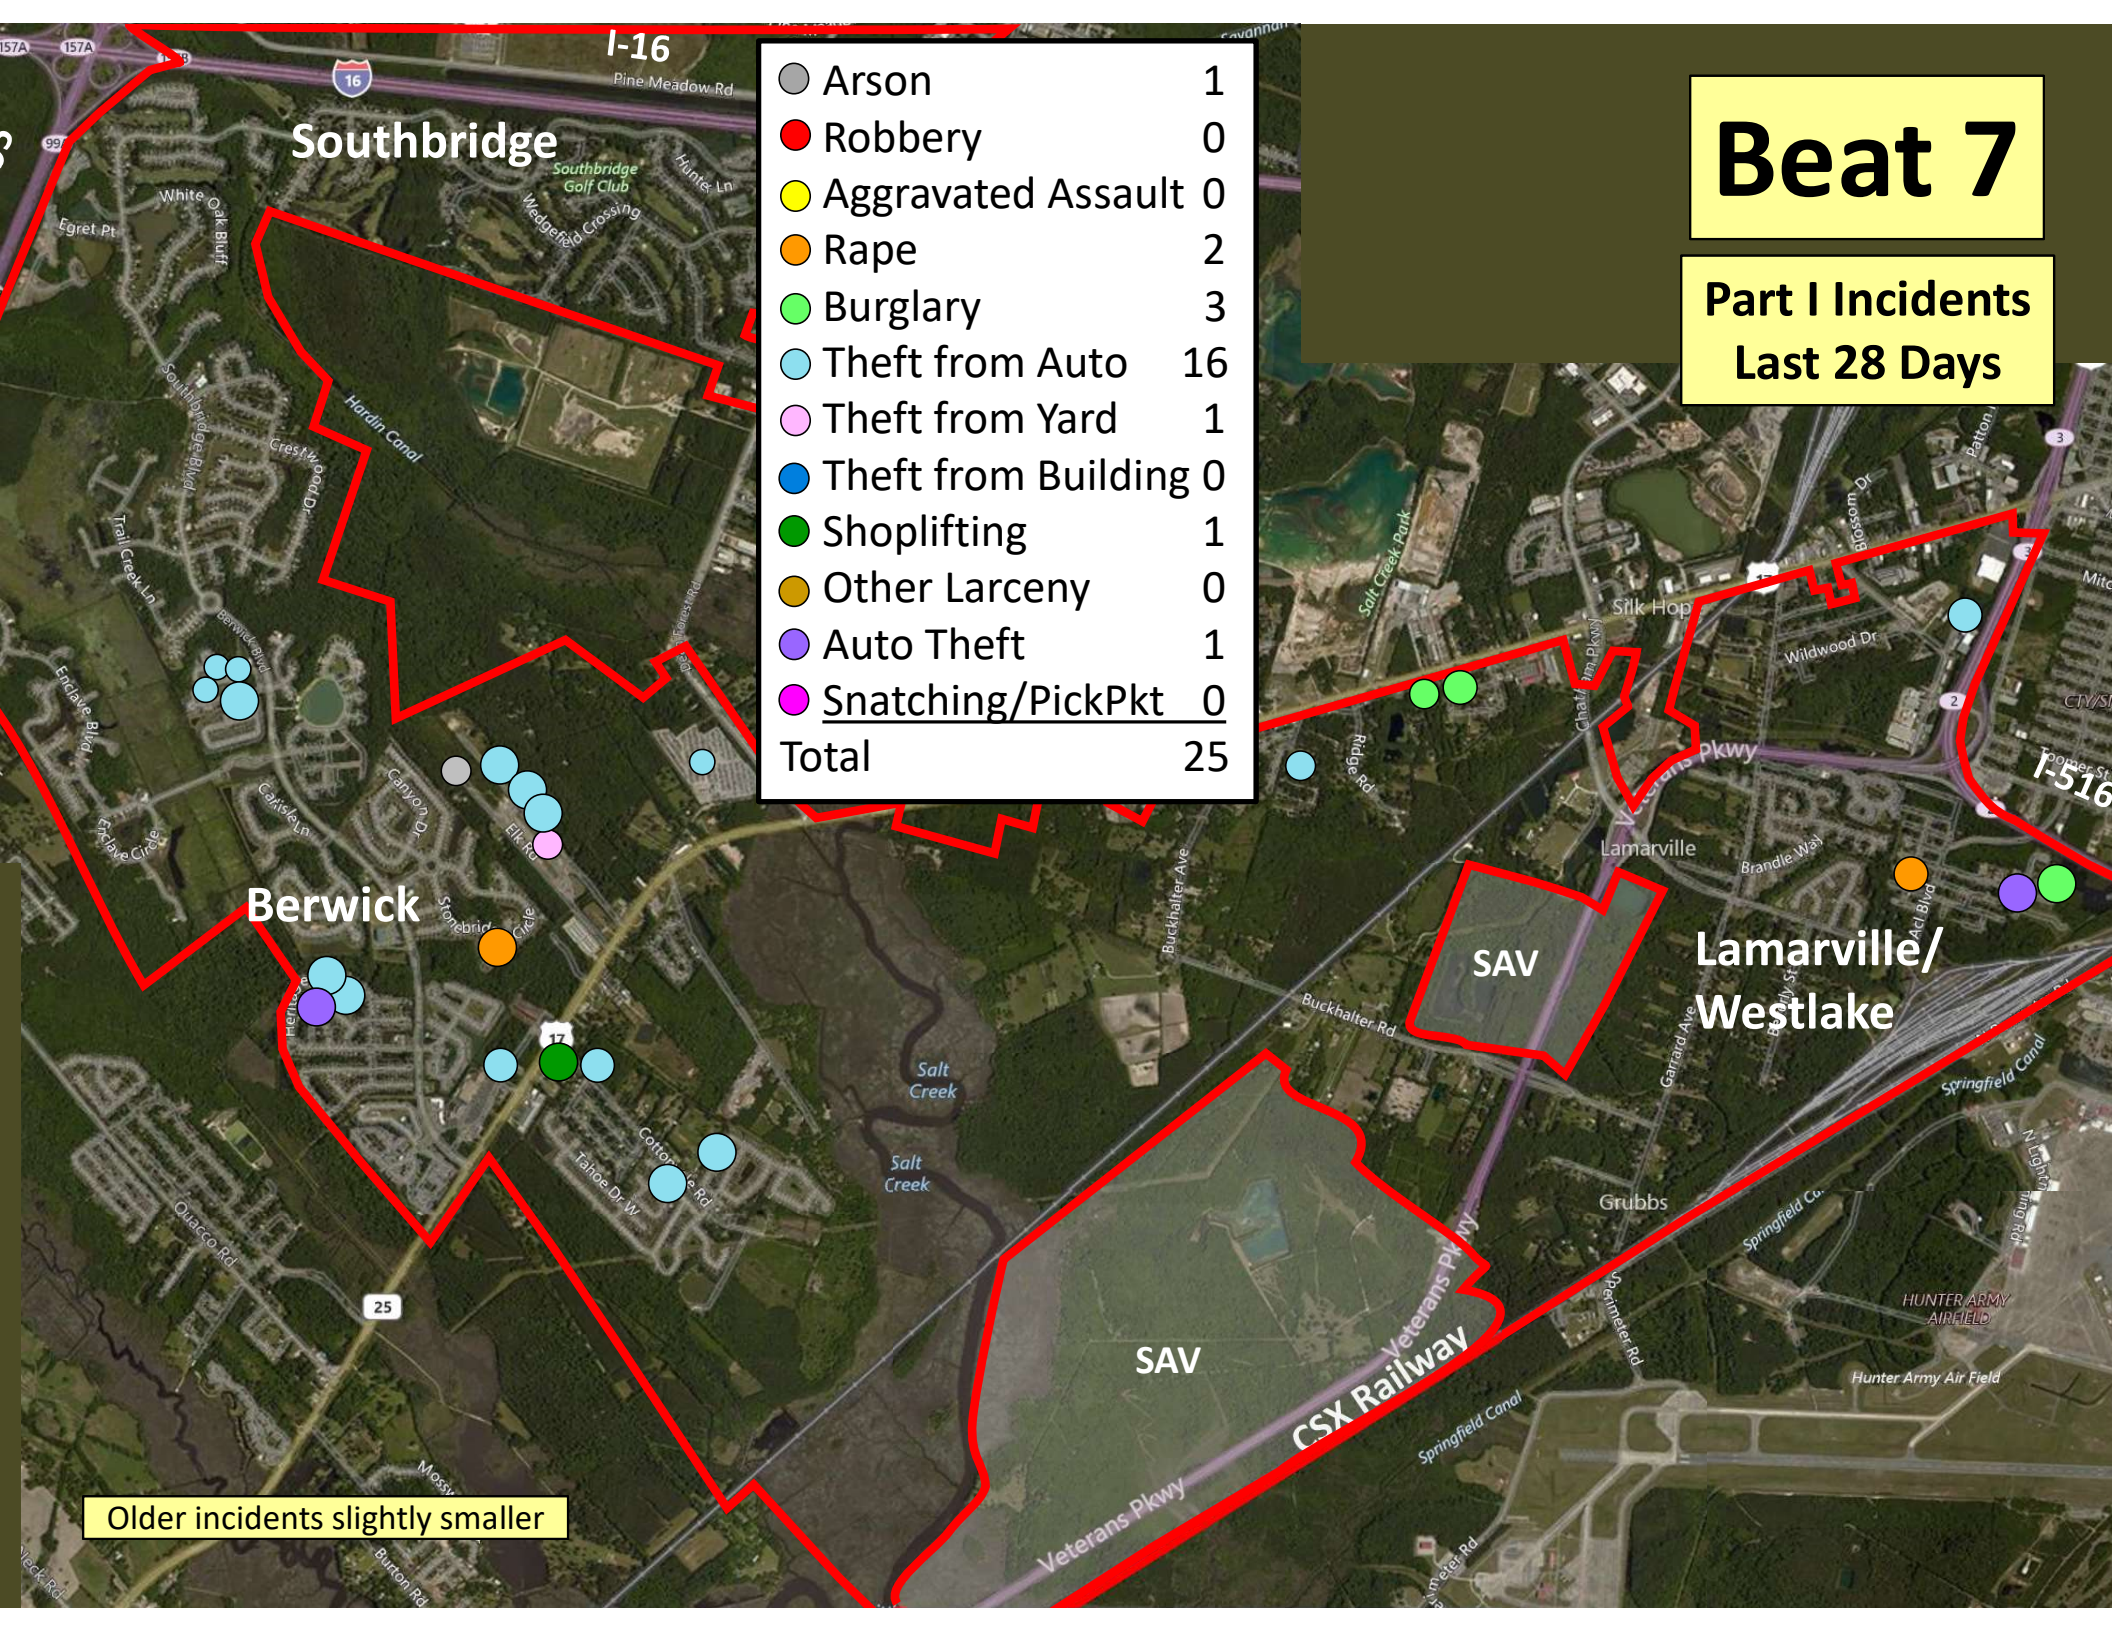

Older incidents slightly smaller

Beat 5

**Part I Incidents
Last 28 Days**

Older incidents slightly smaller

● Robbery	0
● Aggravated Assault	0
● Rape	0
● Burglary	6
● Theft from Auto	8
● Theft from Yard	2
● Theft from Building	1
● Shoplifting	0
● Other Larceny	0
● Auto Theft	1
● Snatching/PickPkt	0
Total	18

Beat 6

Part I Incidents
Last 28 Days

● Robbery	0
● Aggravated Assault	0
● Rape	0
● Burglary	0
● Theft from Auto	0
● Theft from Yard	1
● Theft from Building	0
● Shoplifting	0
● Other Larceny	0
● Auto Theft	0
● Snatching/PickPkt	0
Total	1

Older incidents slightly smaller

Beat 7

Part I Incidents
Last 28 Days

Arson	1
Robbery	0
Aggravated Assault	0
Rape	2
Burglary	3
Theft from Auto	16
Theft from Yard	1
Theft from Building	0
Shoplifting	1
Other Larceny	0
Auto Theft	1
Snatching/PickPkt	0
Total	25

Older incidents slightly smaller

Beat 8

Part I Incidents Last 28 Days

● Robbery	0
● Aggravated Assault	2
● Rape	1
● Burglary	0
● Theft from Auto	7
● Theft from Yard	0
● Theft from Bldg	0
● Shoplifting	36
● Other Larceny	1
● Auto Theft	2
● Sudden Snatching	0
Total	49