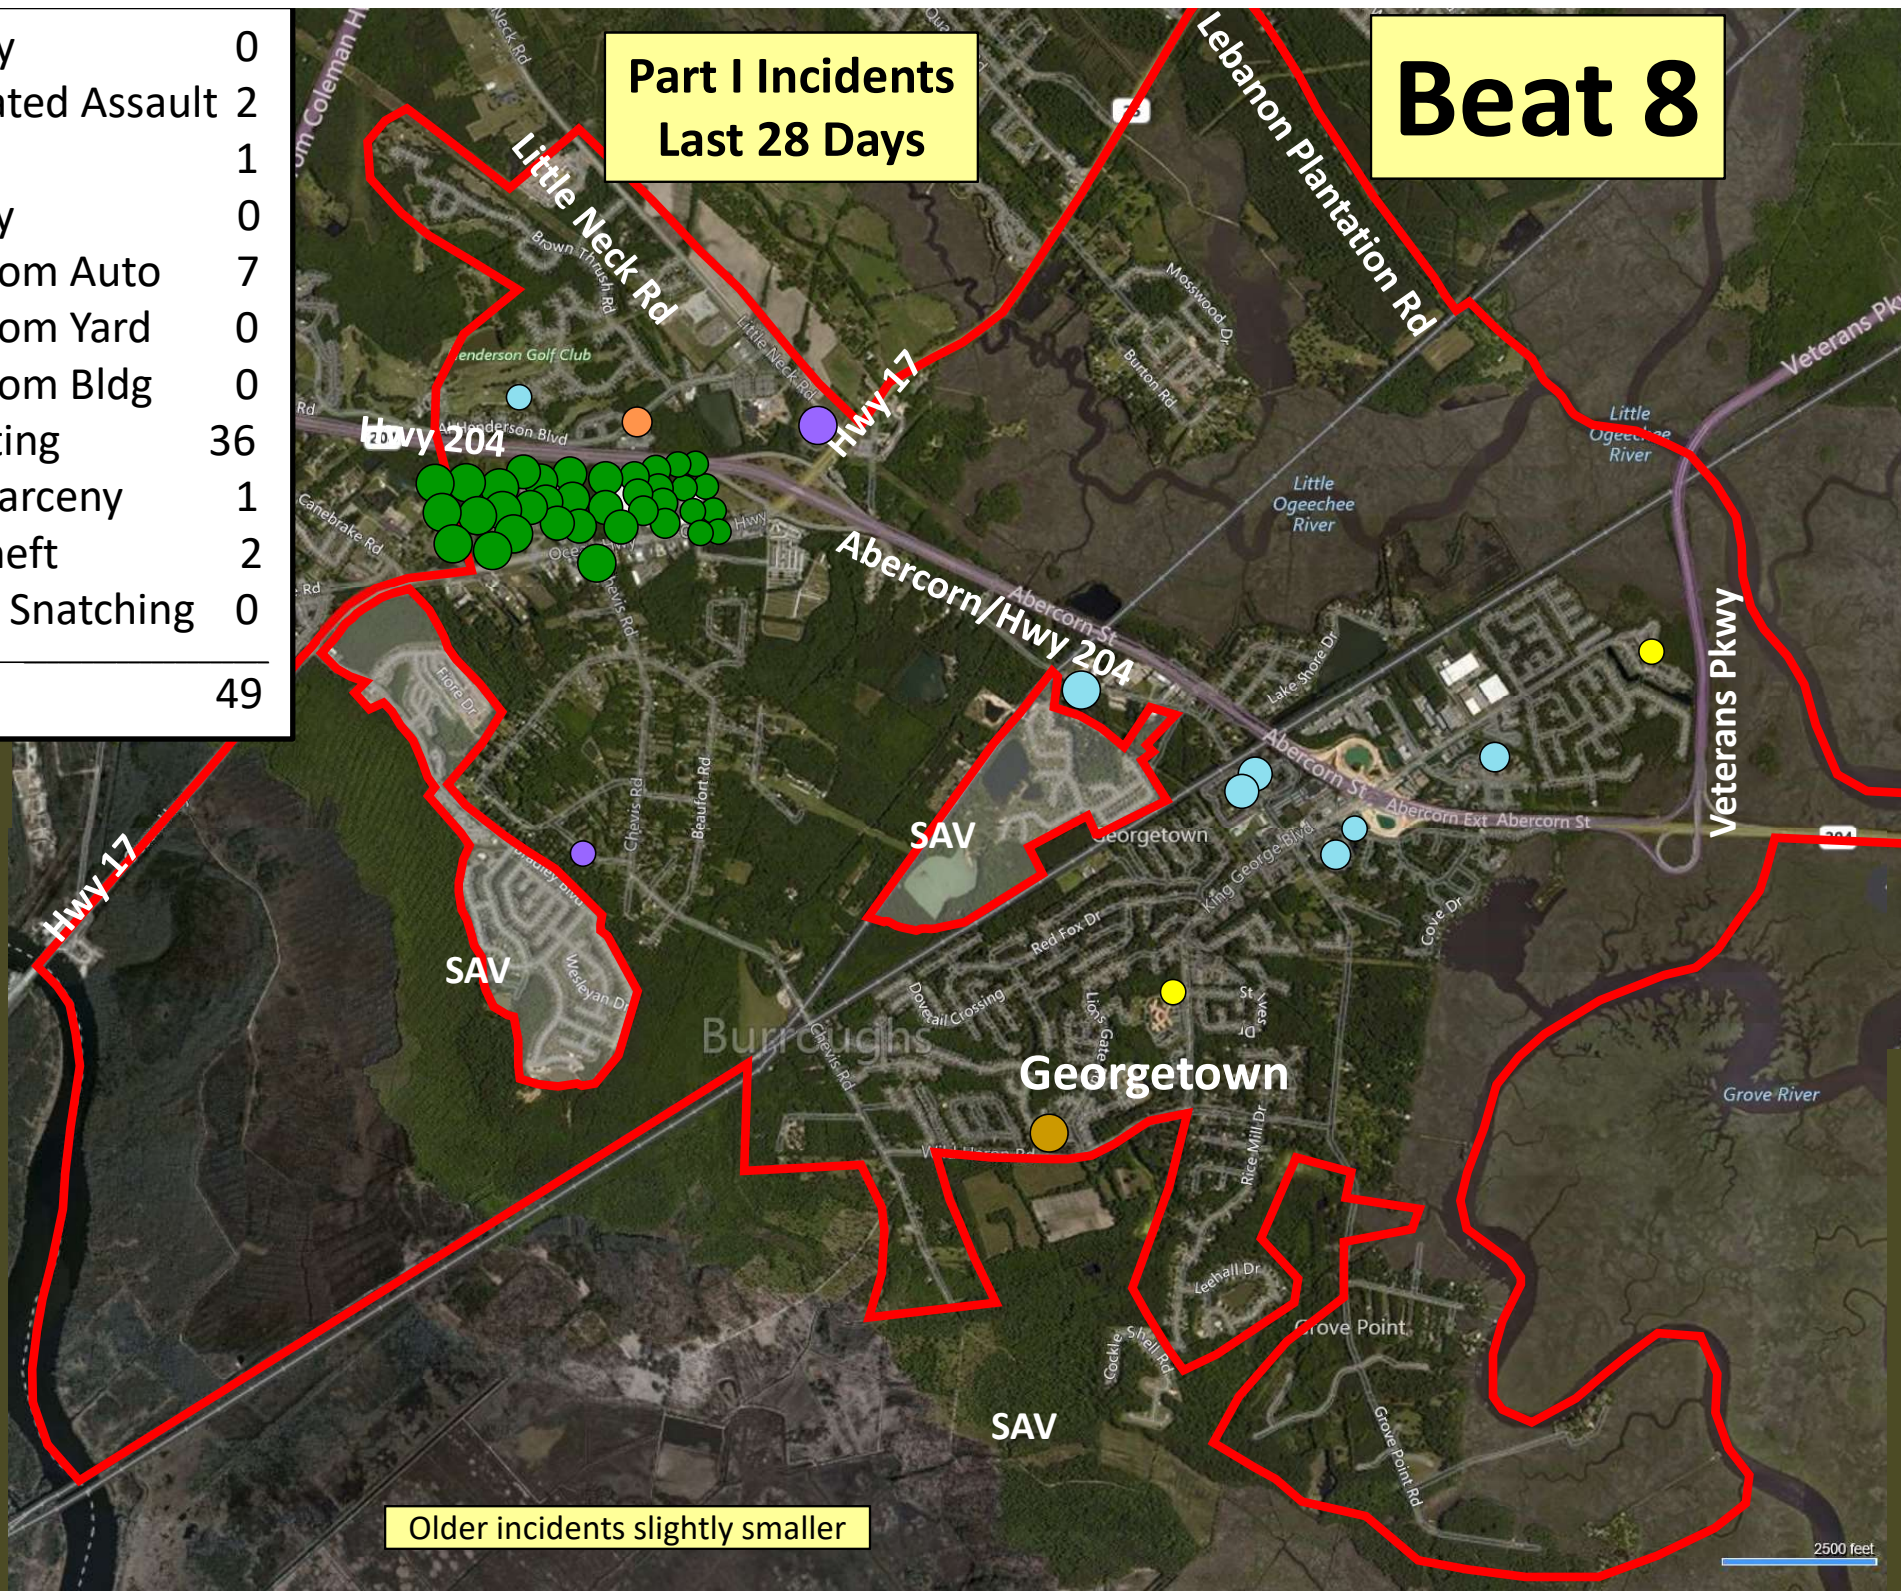

Older incidents slightly smaller

Beat 7

Part I Incidents
Last 28 Days

Arson	1
Robbery	0
Aggravated Assault	0
Rape	2
Burglary	3
Theft from Auto	16
Theft from Yard	1
Theft from Building	0
Shoplifting	1
Other Larceny	0
Auto Theft	1
Snatching/PickPkt	0
Total	25

Older incidents slightly smaller

Beat 8

Part I Incidents Last 28 Days

● Robbery	0
● Aggravated Assault	2
● Rape	1
● Burglary	0
● Theft from Auto	7
● Theft from Yard	0
● Theft from Bldg	0
● Shoplifting	36
● Other Larceny	1
● Auto Theft	2
● Sudden Snatching	0
Total	49