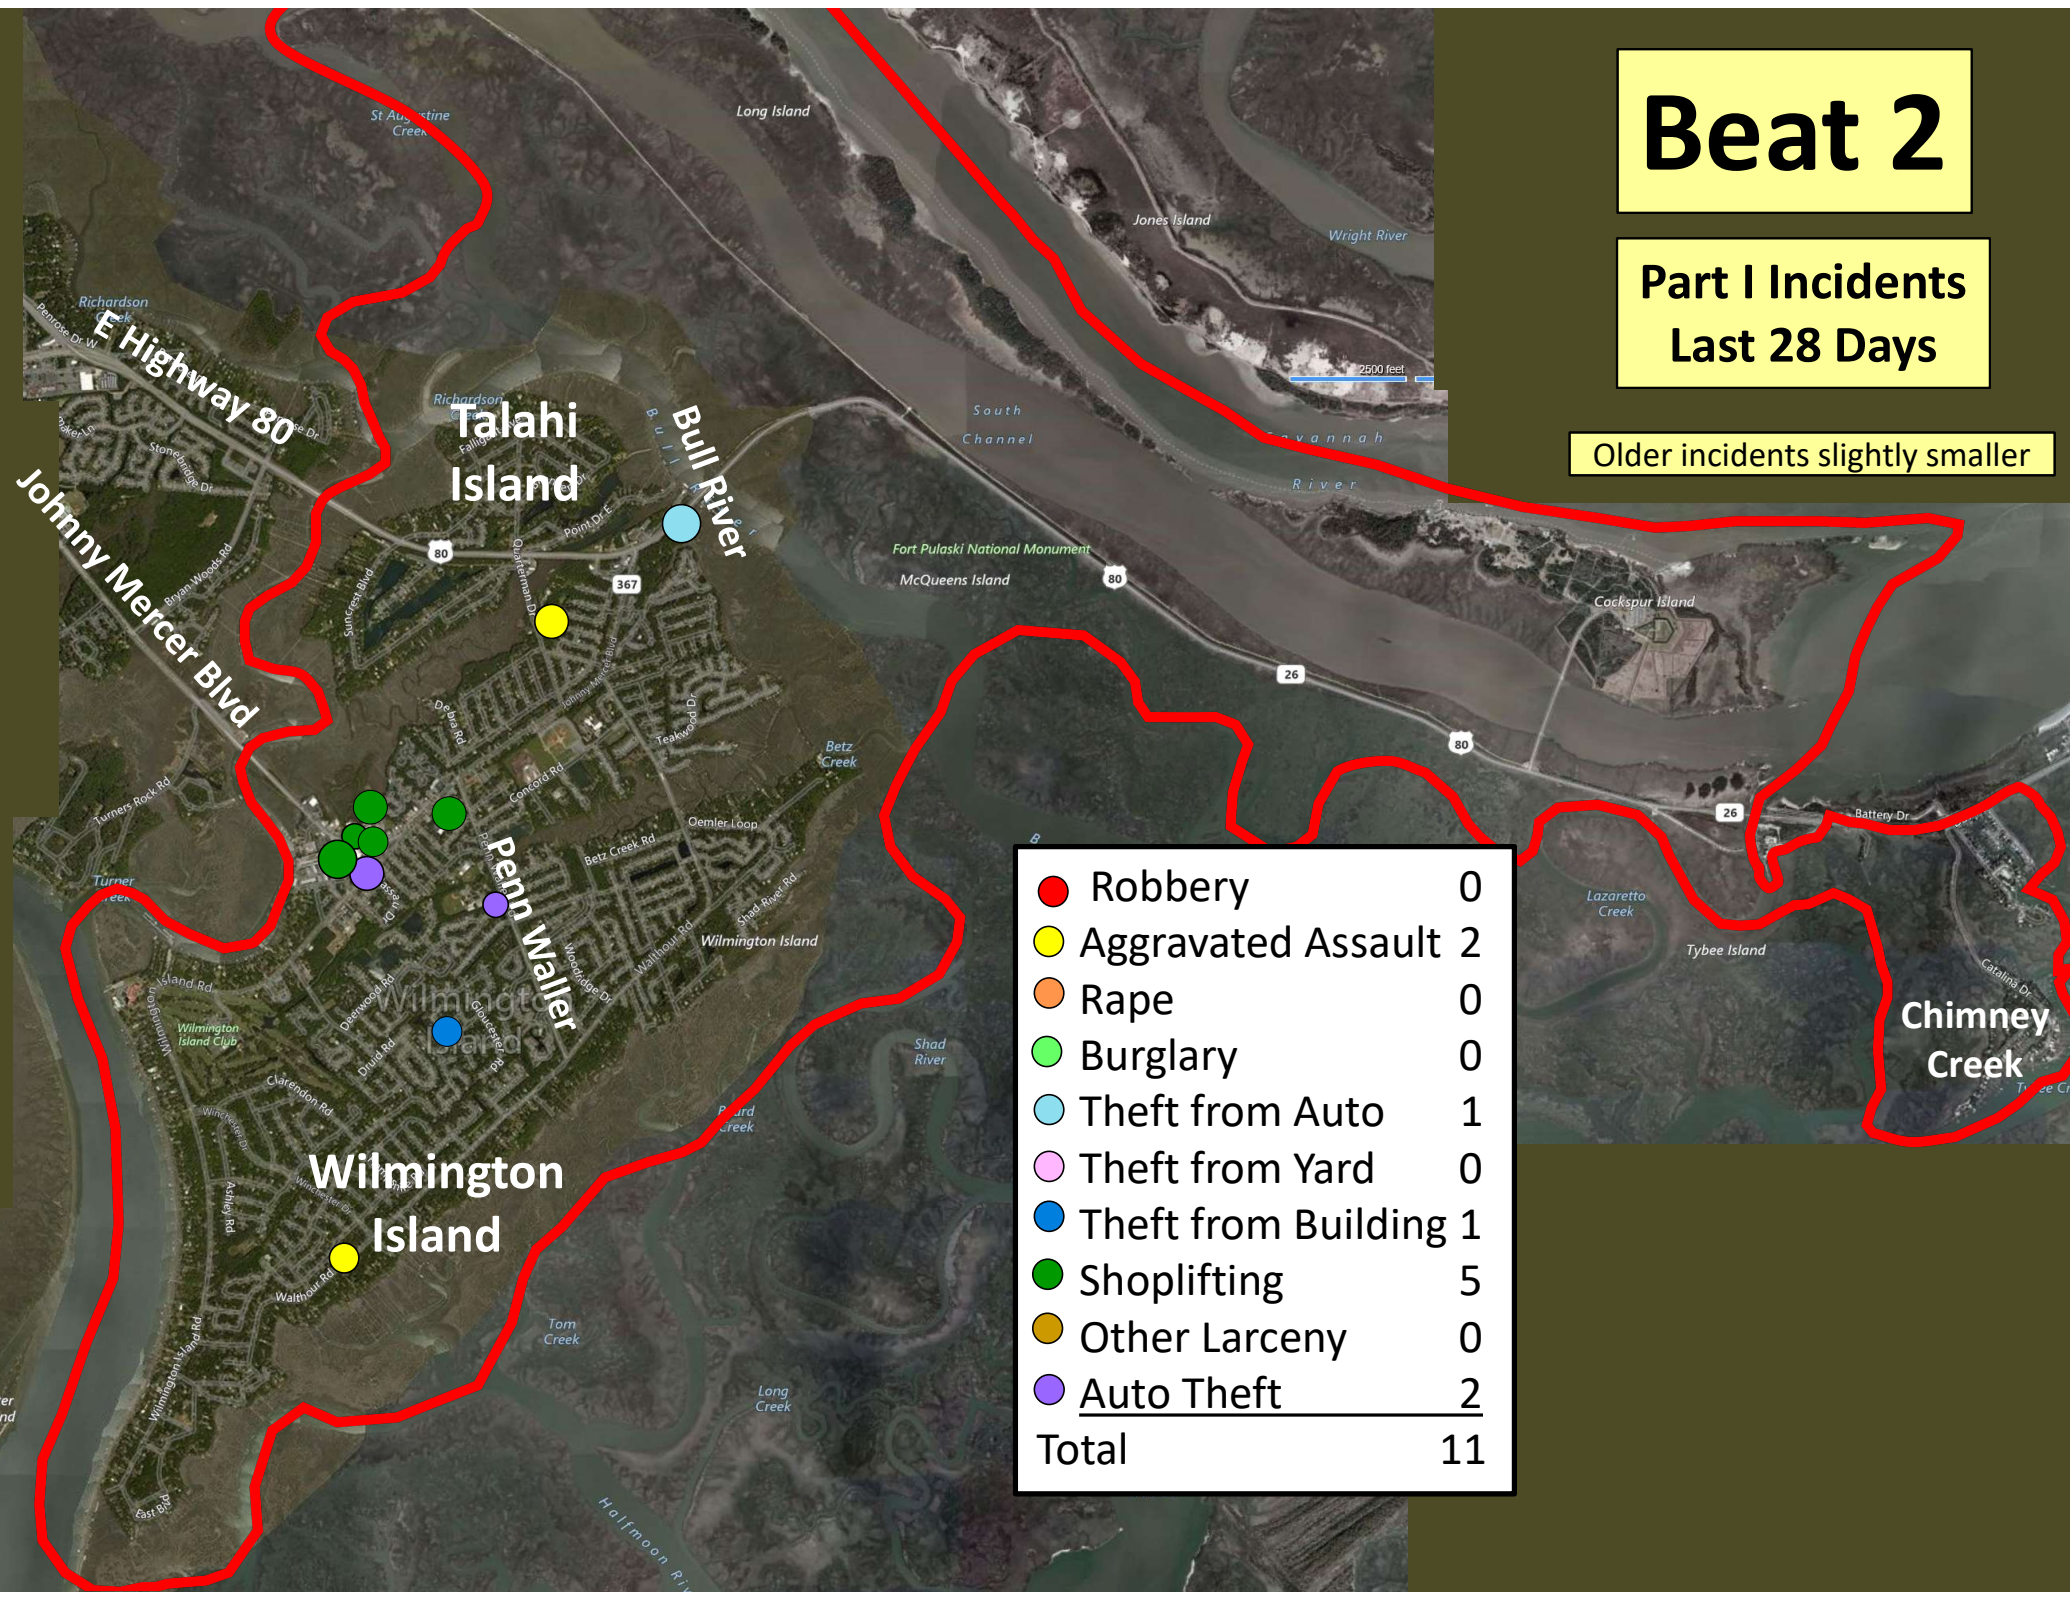

Beat 1

Part I Incidents Last 28 Days

● Robbery	0
● Aggravated Assault	1
● Rape	0
● Burglary	0
● Theft from Auto	3
● Theft from Yard	1
● Theft from Building	1
● Shoplifting	1
● Other Larceny	0
● Auto Theft	1
● Snatching/PickPkt	0
Total	8

Older incidents slightly smaller

Beat 2

Part I Incidents
Last 28 Days

Older incidents slightly smaller

● Robbery	0
● Aggravated Assault	2
● Rape	0
● Burglary	0
● Theft from Auto	1
● Theft from Yard	0
● Theft from Building	1
● Shoplifting	5
● Other Larceny	0
● Auto Theft	2
Total	11

Beat 3

Arson	1
Sudden Snatching	1
Robbery	0
Aggravated Assault	2
Rape	0
Burglary	0
Theft from Auto	2
Theft from Yard	1
Theft from Building	1
Shoplifting	1
Other Larceny	0
Auto Theft	0
Total	8

Part I Incidents Last 28 Days

Older incidents slightly smaller

Beat 4

Part I Incidents
Last 28 Days

● Sudden Snatching	1
● Robbery	0
● Aggravated Assault	0
● Rape	0
● Burglary	1
● Theft from Auto	0
● Theft from Yard	0
● Theft from Building	0
● Shoplifting	5
● Other Larceny	0
● Auto Theft	1
Total	8