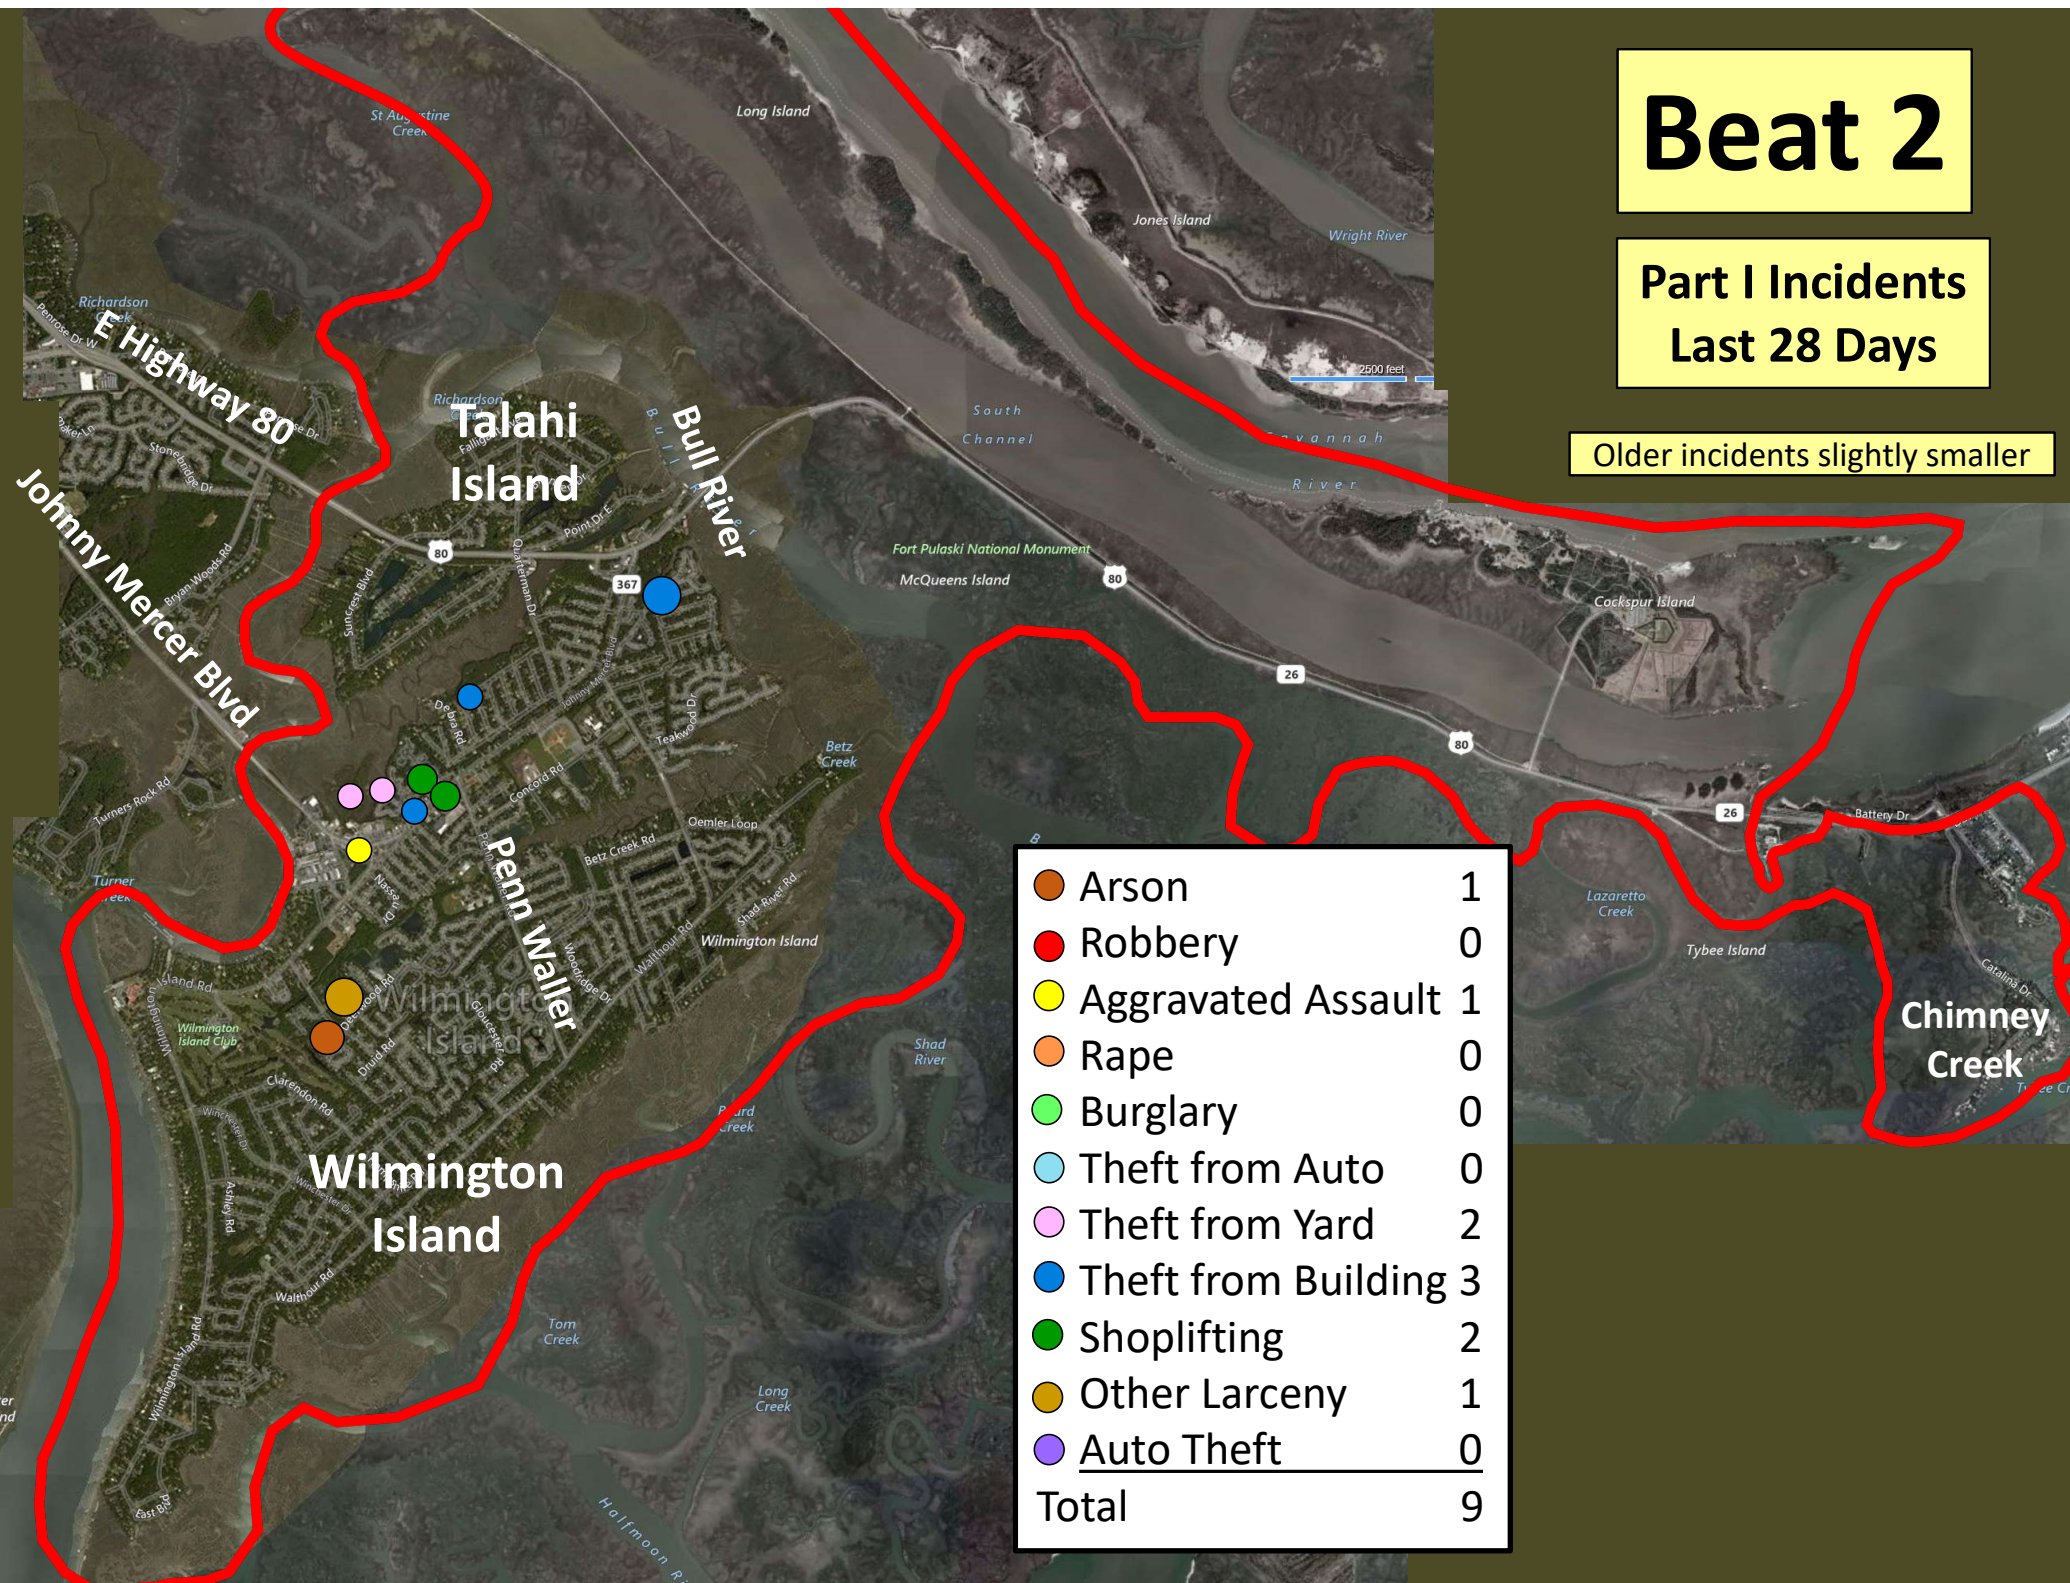

Beat 1

Part I Incidents Last 28 Days

● Robbery	0
● Aggravated Assault	2
● Rape	0
● Burglary	0
● Theft from Auto	4
● Theft from Yard	0
● Theft from Building	1
● Shoplifting	1
● Other Larceny	1
● Auto Theft	0
● Snatching/PickPkt	0
Total	9

Older incidents slightly smaller

Beat 2

Part I Incidents
Last 28 Days

Older incidents slightly smaller

Arson	1
Robbery	0
Aggravated Assault	1
Rape	0
Burglary	0
Theft from Auto	0
Theft from Yard	2
Theft from Building	3
Shoplifting	2
Other Larceny	1
Auto Theft	0
Total	9

Beat 3

● Robbery	0
● Aggravated Assault	1
● Rape	0
● Burglary	0
● Theft from Auto	1
● Theft from Yard	0
● Theft from Building	2
● Shoplifting	1
● Other Larceny	1
● Auto Theft	1
Total	7

Part I Incidents Last 28 Days

Older incidents slightly smaller