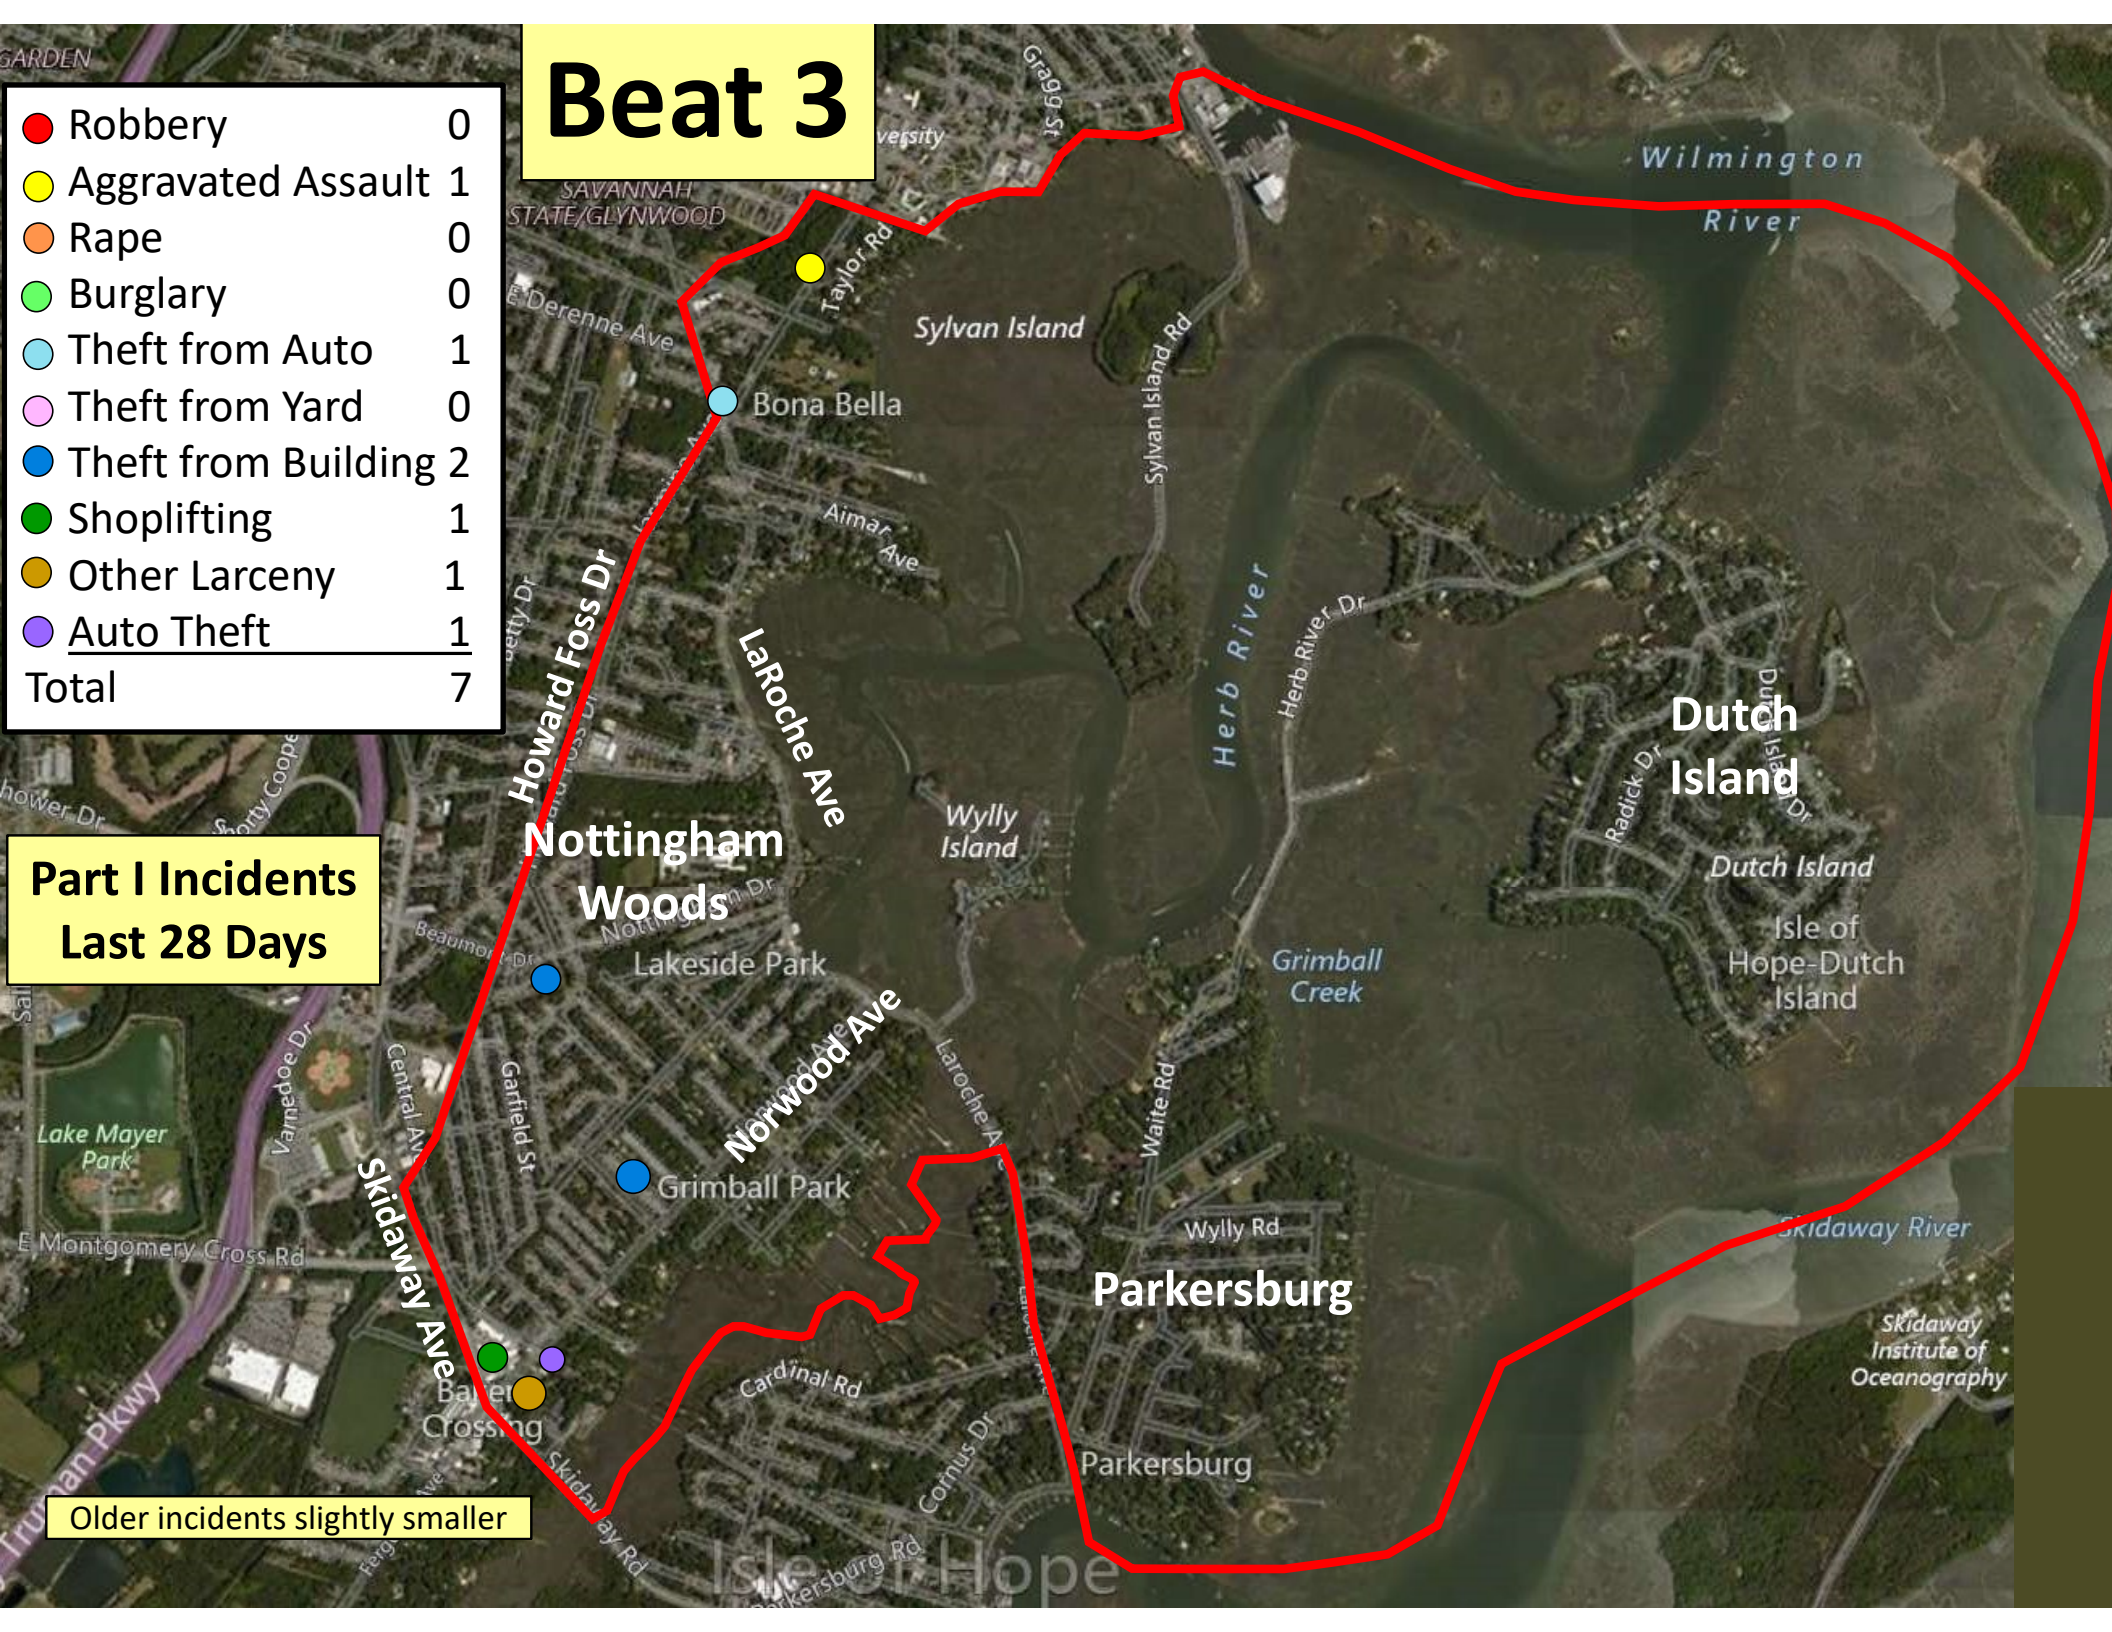

Beat 3

● Robbery	0
● Aggravated Assault	1
● Rape	0
● Burglary	0
● Theft from Auto	1
● Theft from Yard	0
● Theft from Building	2
● Shoplifting	1
● Other Larceny	1
● Auto Theft	1
Total	7

Part I Incidents Last 28 Days

Older incidents slightly smaller