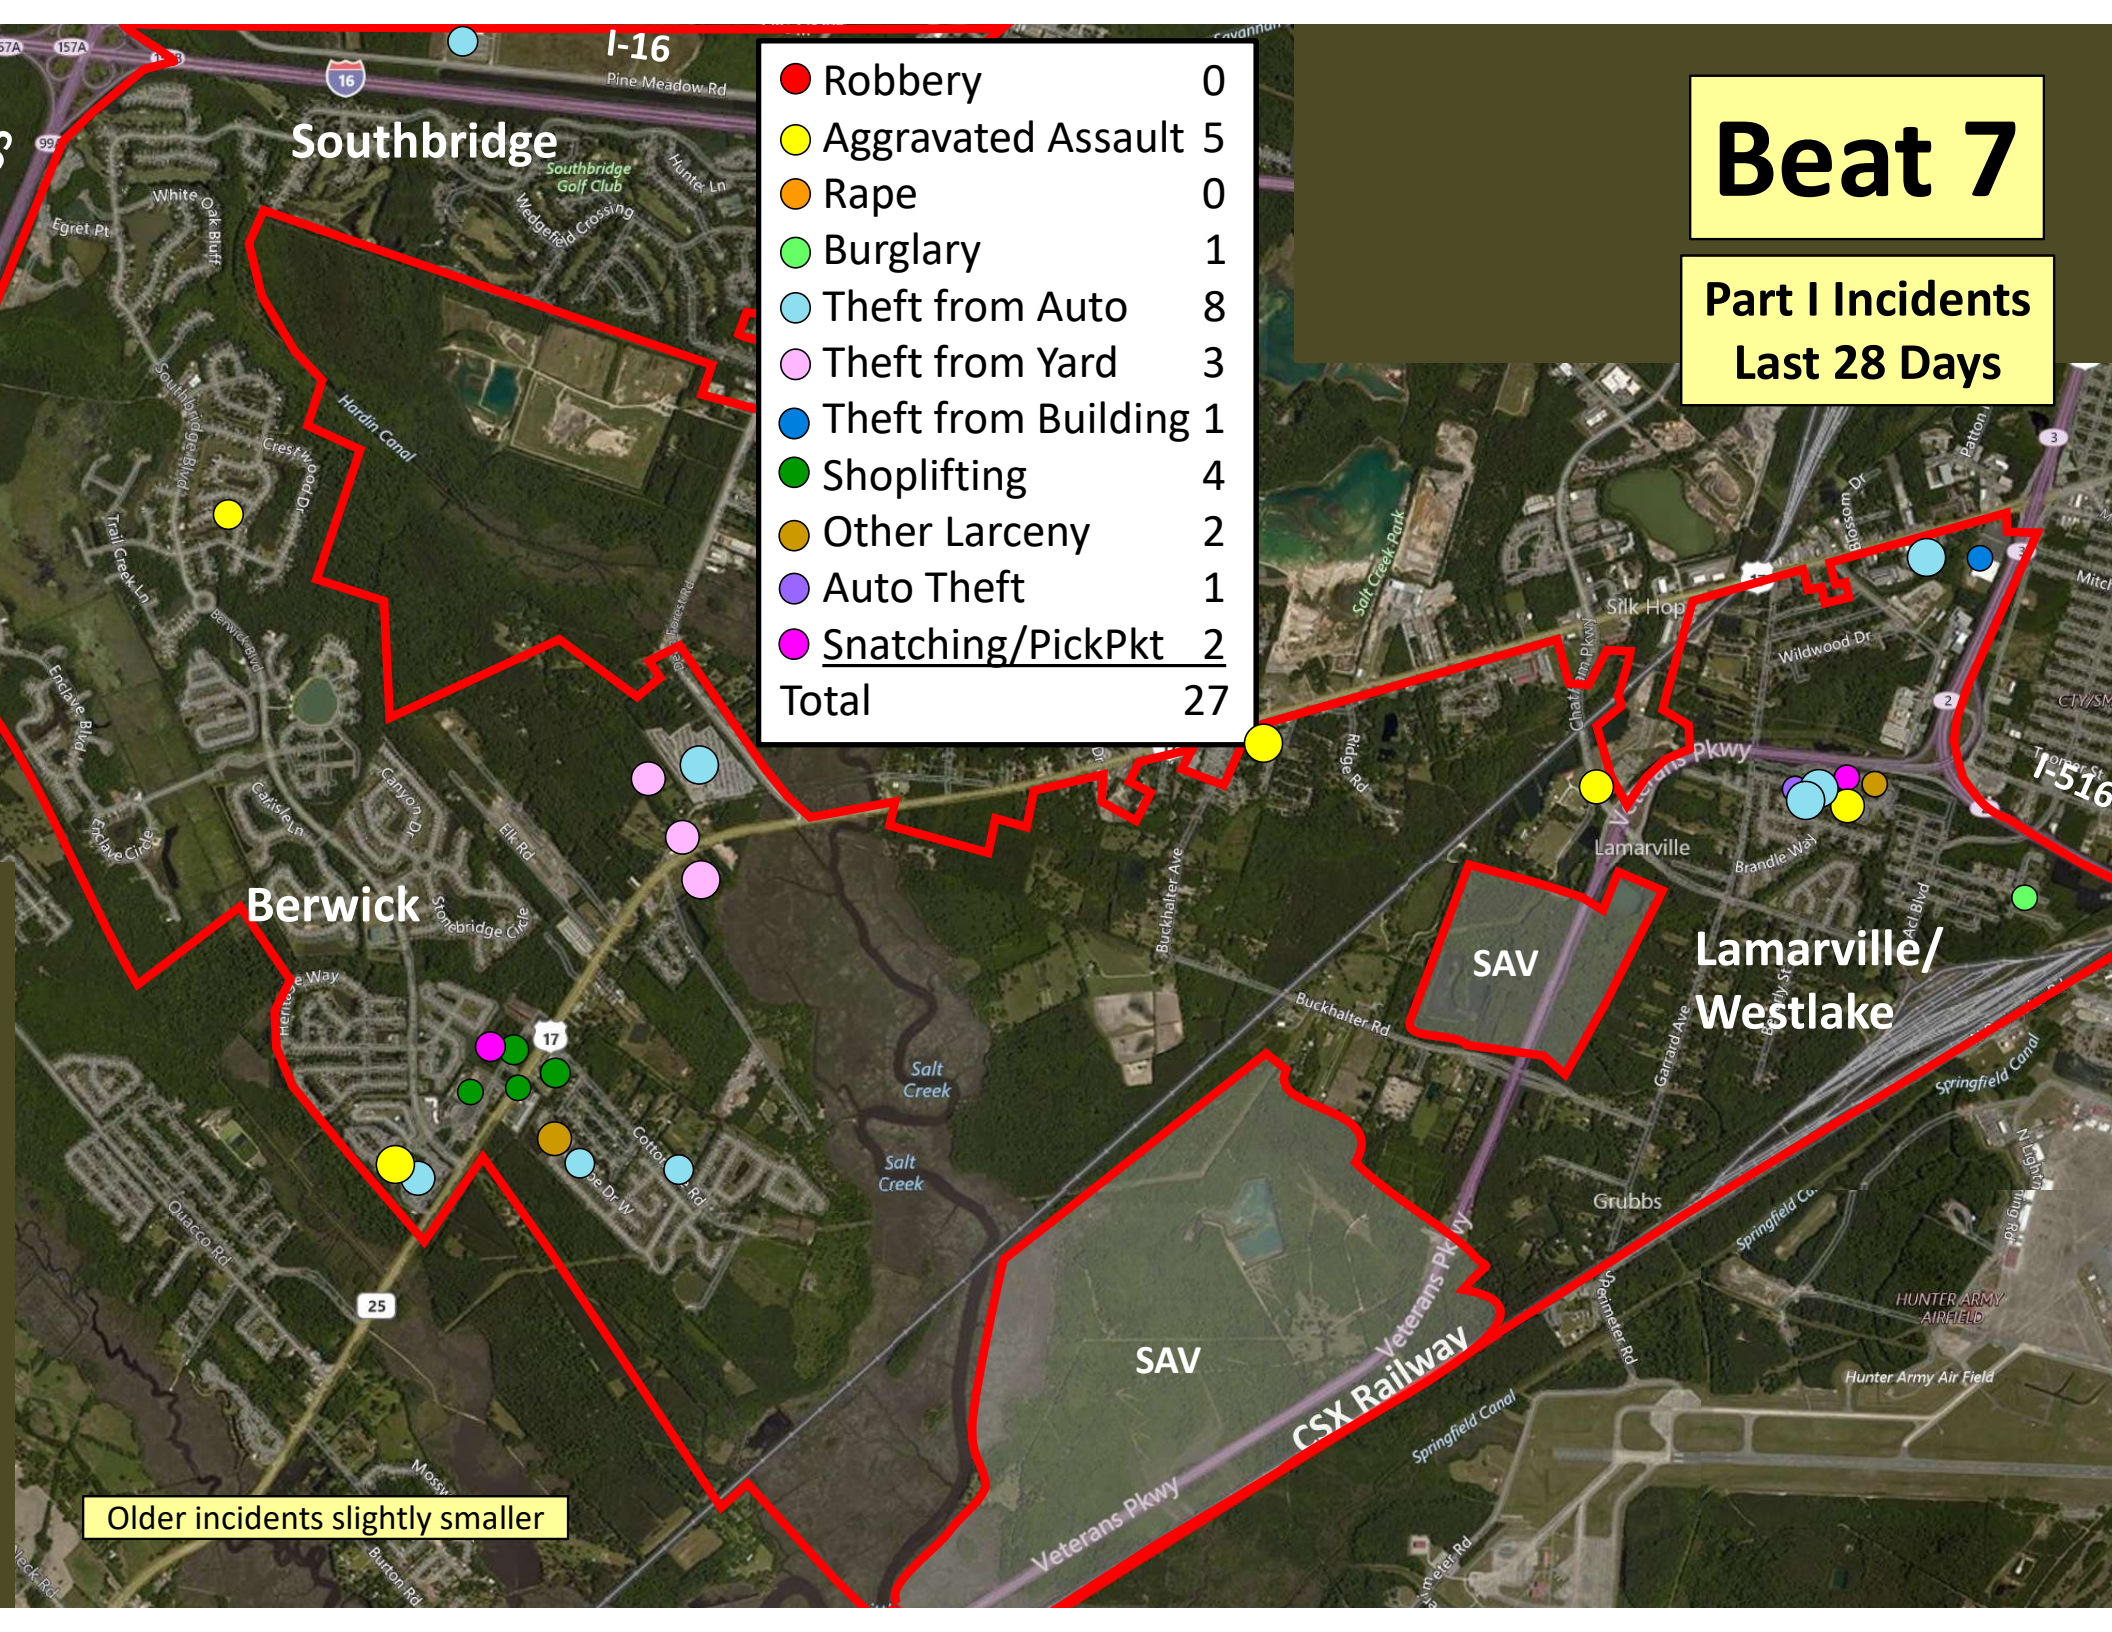

Older incidents slightly smaller

Beat 7

Part I Incidents
Last 28 Days

● Robbery	0
● Aggravated Assault	5
● Rape	0
● Burglary	1
● Theft from Auto	8
● Theft from Yard	3
● Theft from Building	1
● Shoplifting	4
● Other Larceny	2
● Auto Theft	1
● Snatching/PickPkt	2
Total	27

Older incidents slightly smaller

Beat 8

Part I Incidents Last 28 Days

Aggravated Assault	2
Robbery	0
Rape	2
Burglary	3
Theft from Auto	16
Theft from Yard	2
Theft from Bldg	2
Shoplifting	33
Other Larceny	0
Auto Theft	5
Sudden Snatching	0
Total	63