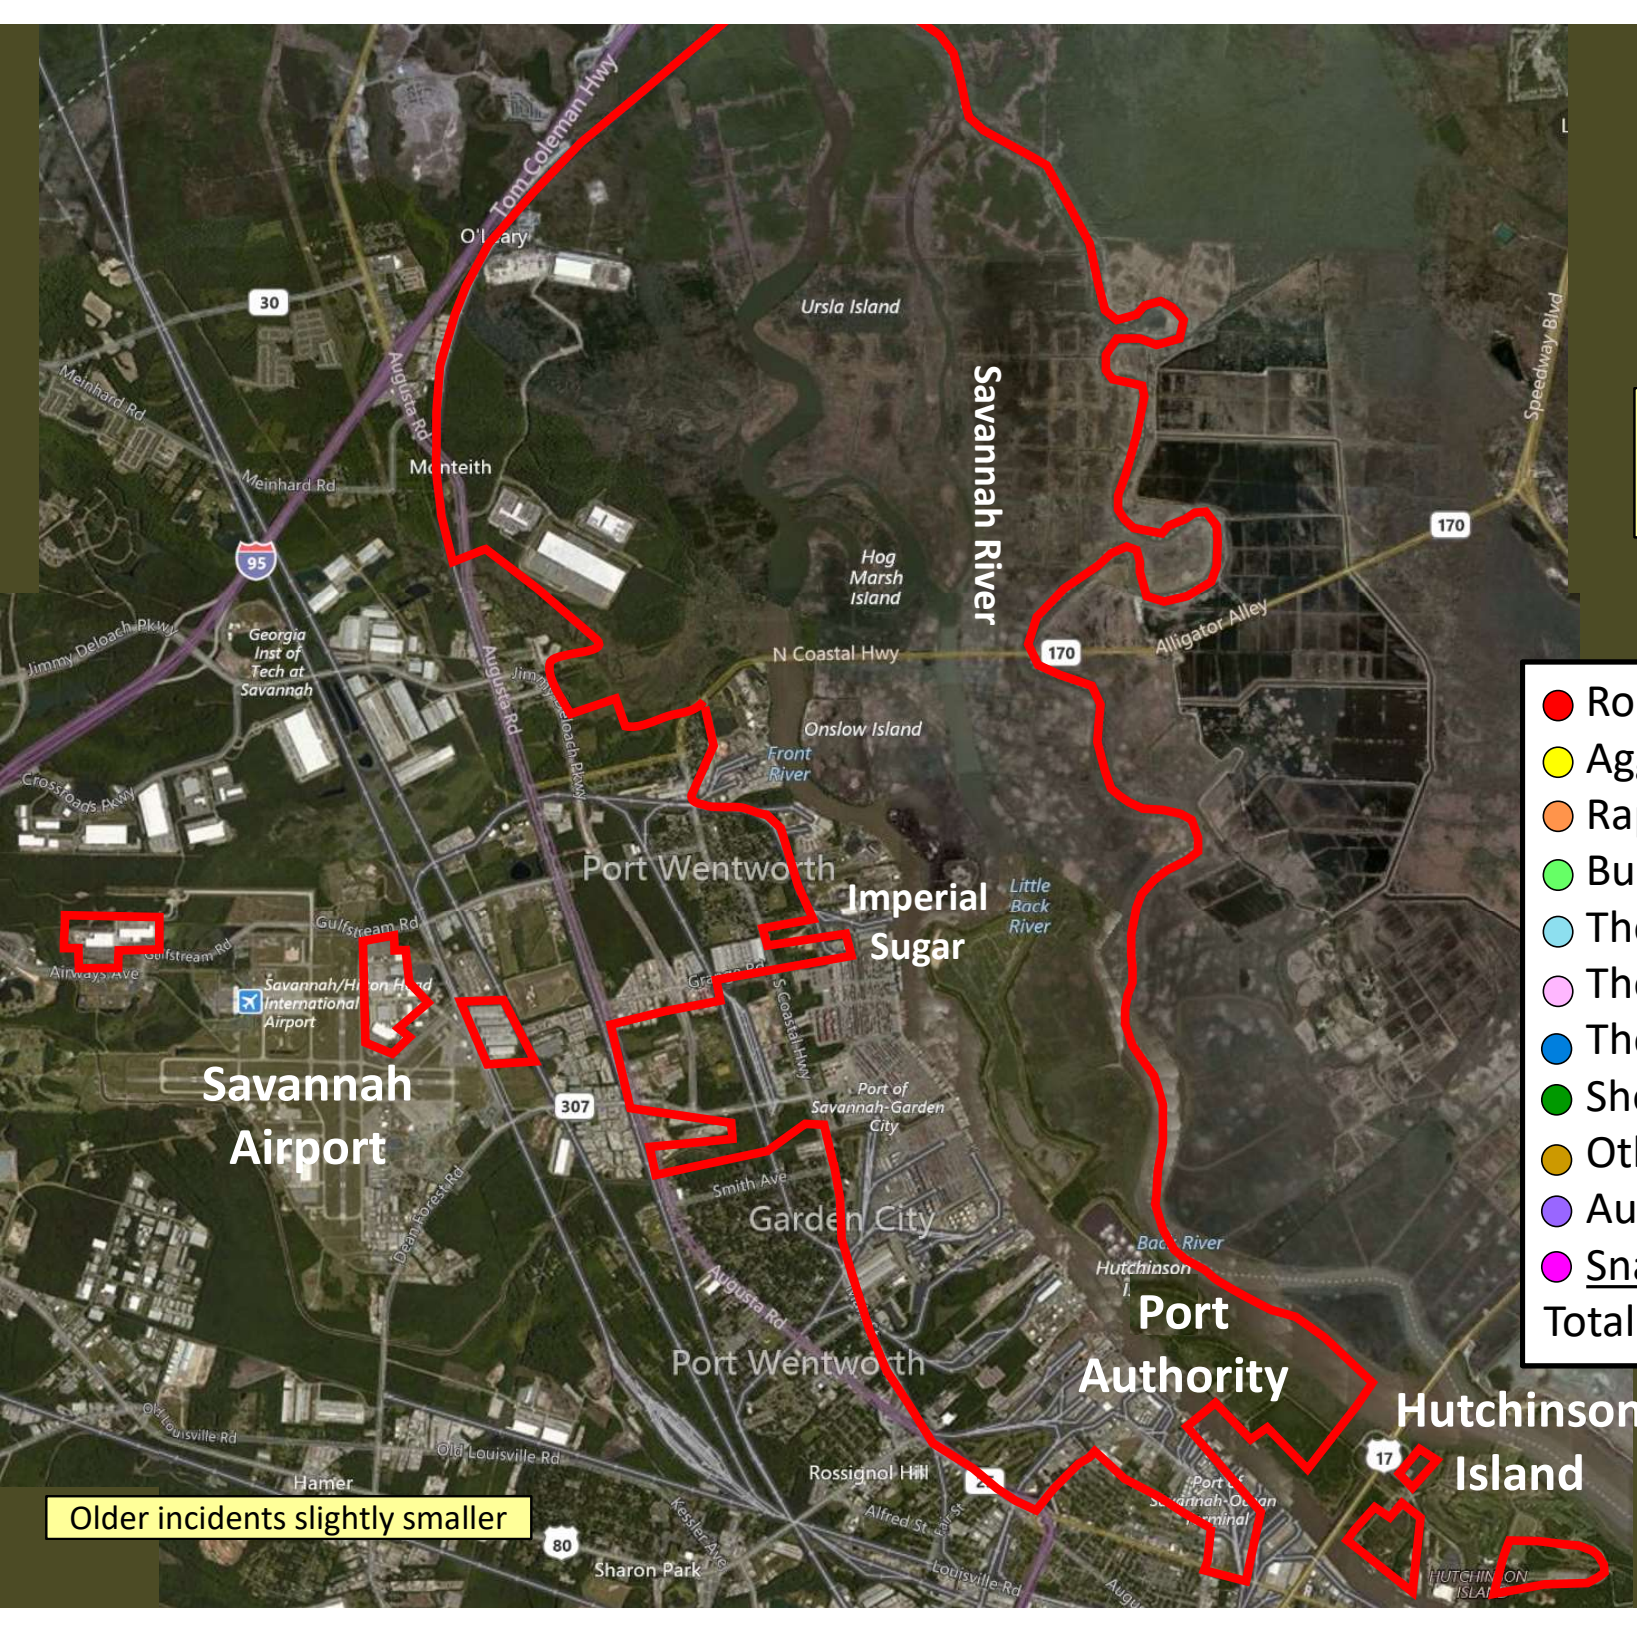

Beat 6

Part I Incidents
Last 28 Days

● Robbery	0
● Aggravated Assault	0
● Rape	0
● Burglary	0
● Theft from Auto	0
● Theft from Yard	0
● Theft from Building	0
● Shoplifting	0
● Other Larceny	0
● Auto Theft	0
● Snatching/PickPkt	0
Total	0

Older incidents slightly smaller