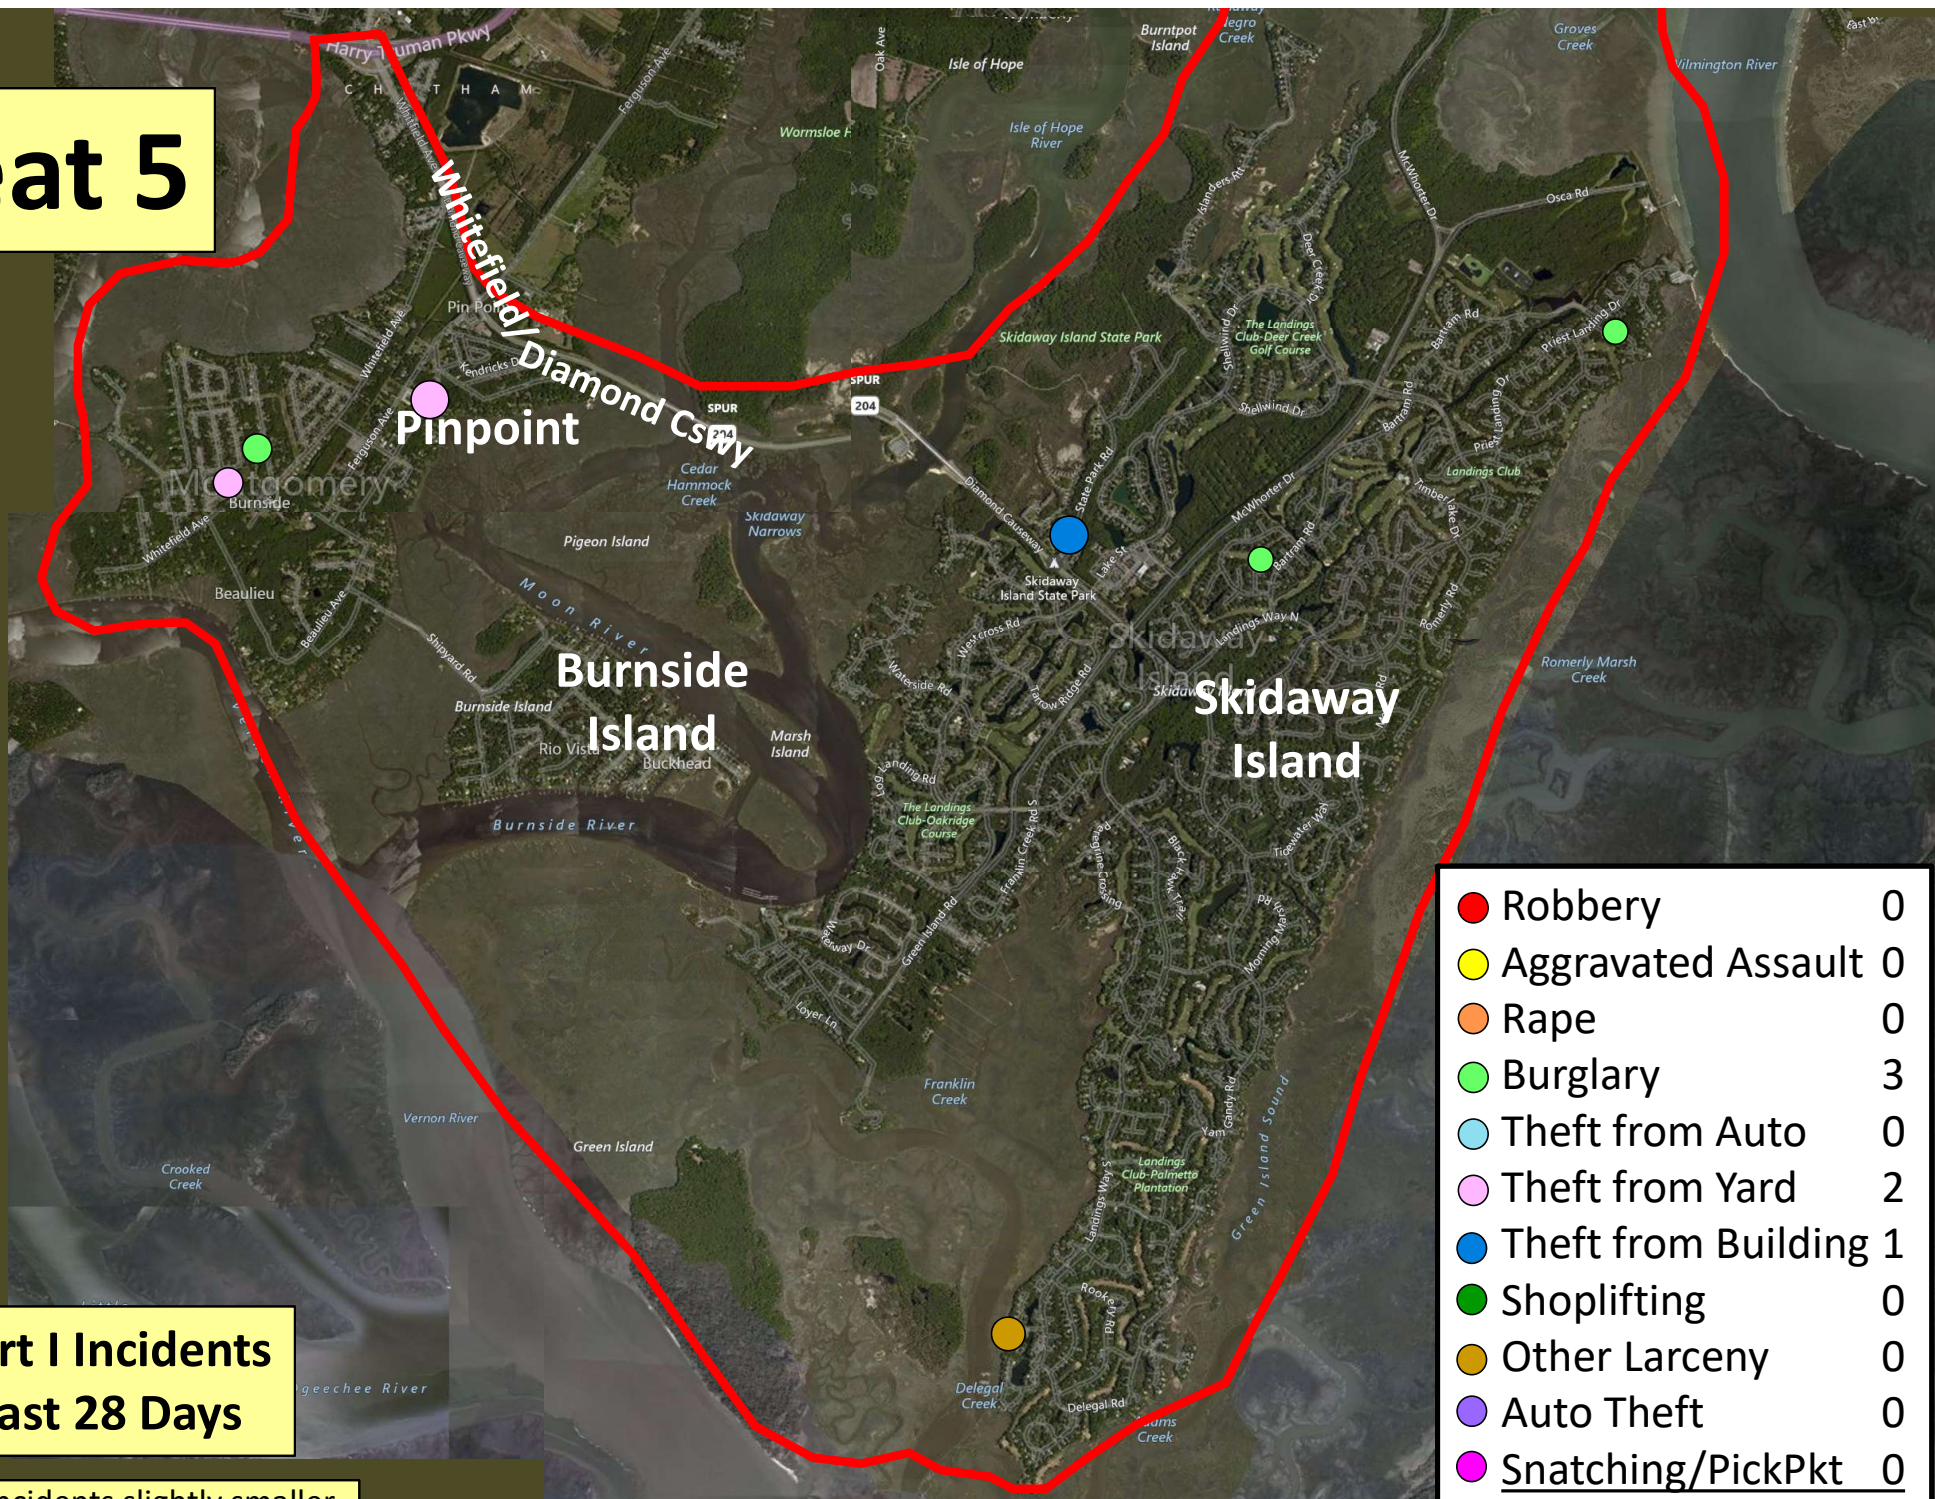

Beat 5

**Part I Incidents
Last 28 Days**

Older incidents slightly smaller

● Robbery	0
● Aggravated Assault	0
● Rape	0
● Burglary	3
● Theft from Auto	0
● Theft from Yard	2
● Theft from Building	1
● Shoplifting	0
● Other Larceny	0
● Auto Theft	0
● Snatching/PickPkt	0
Total	7