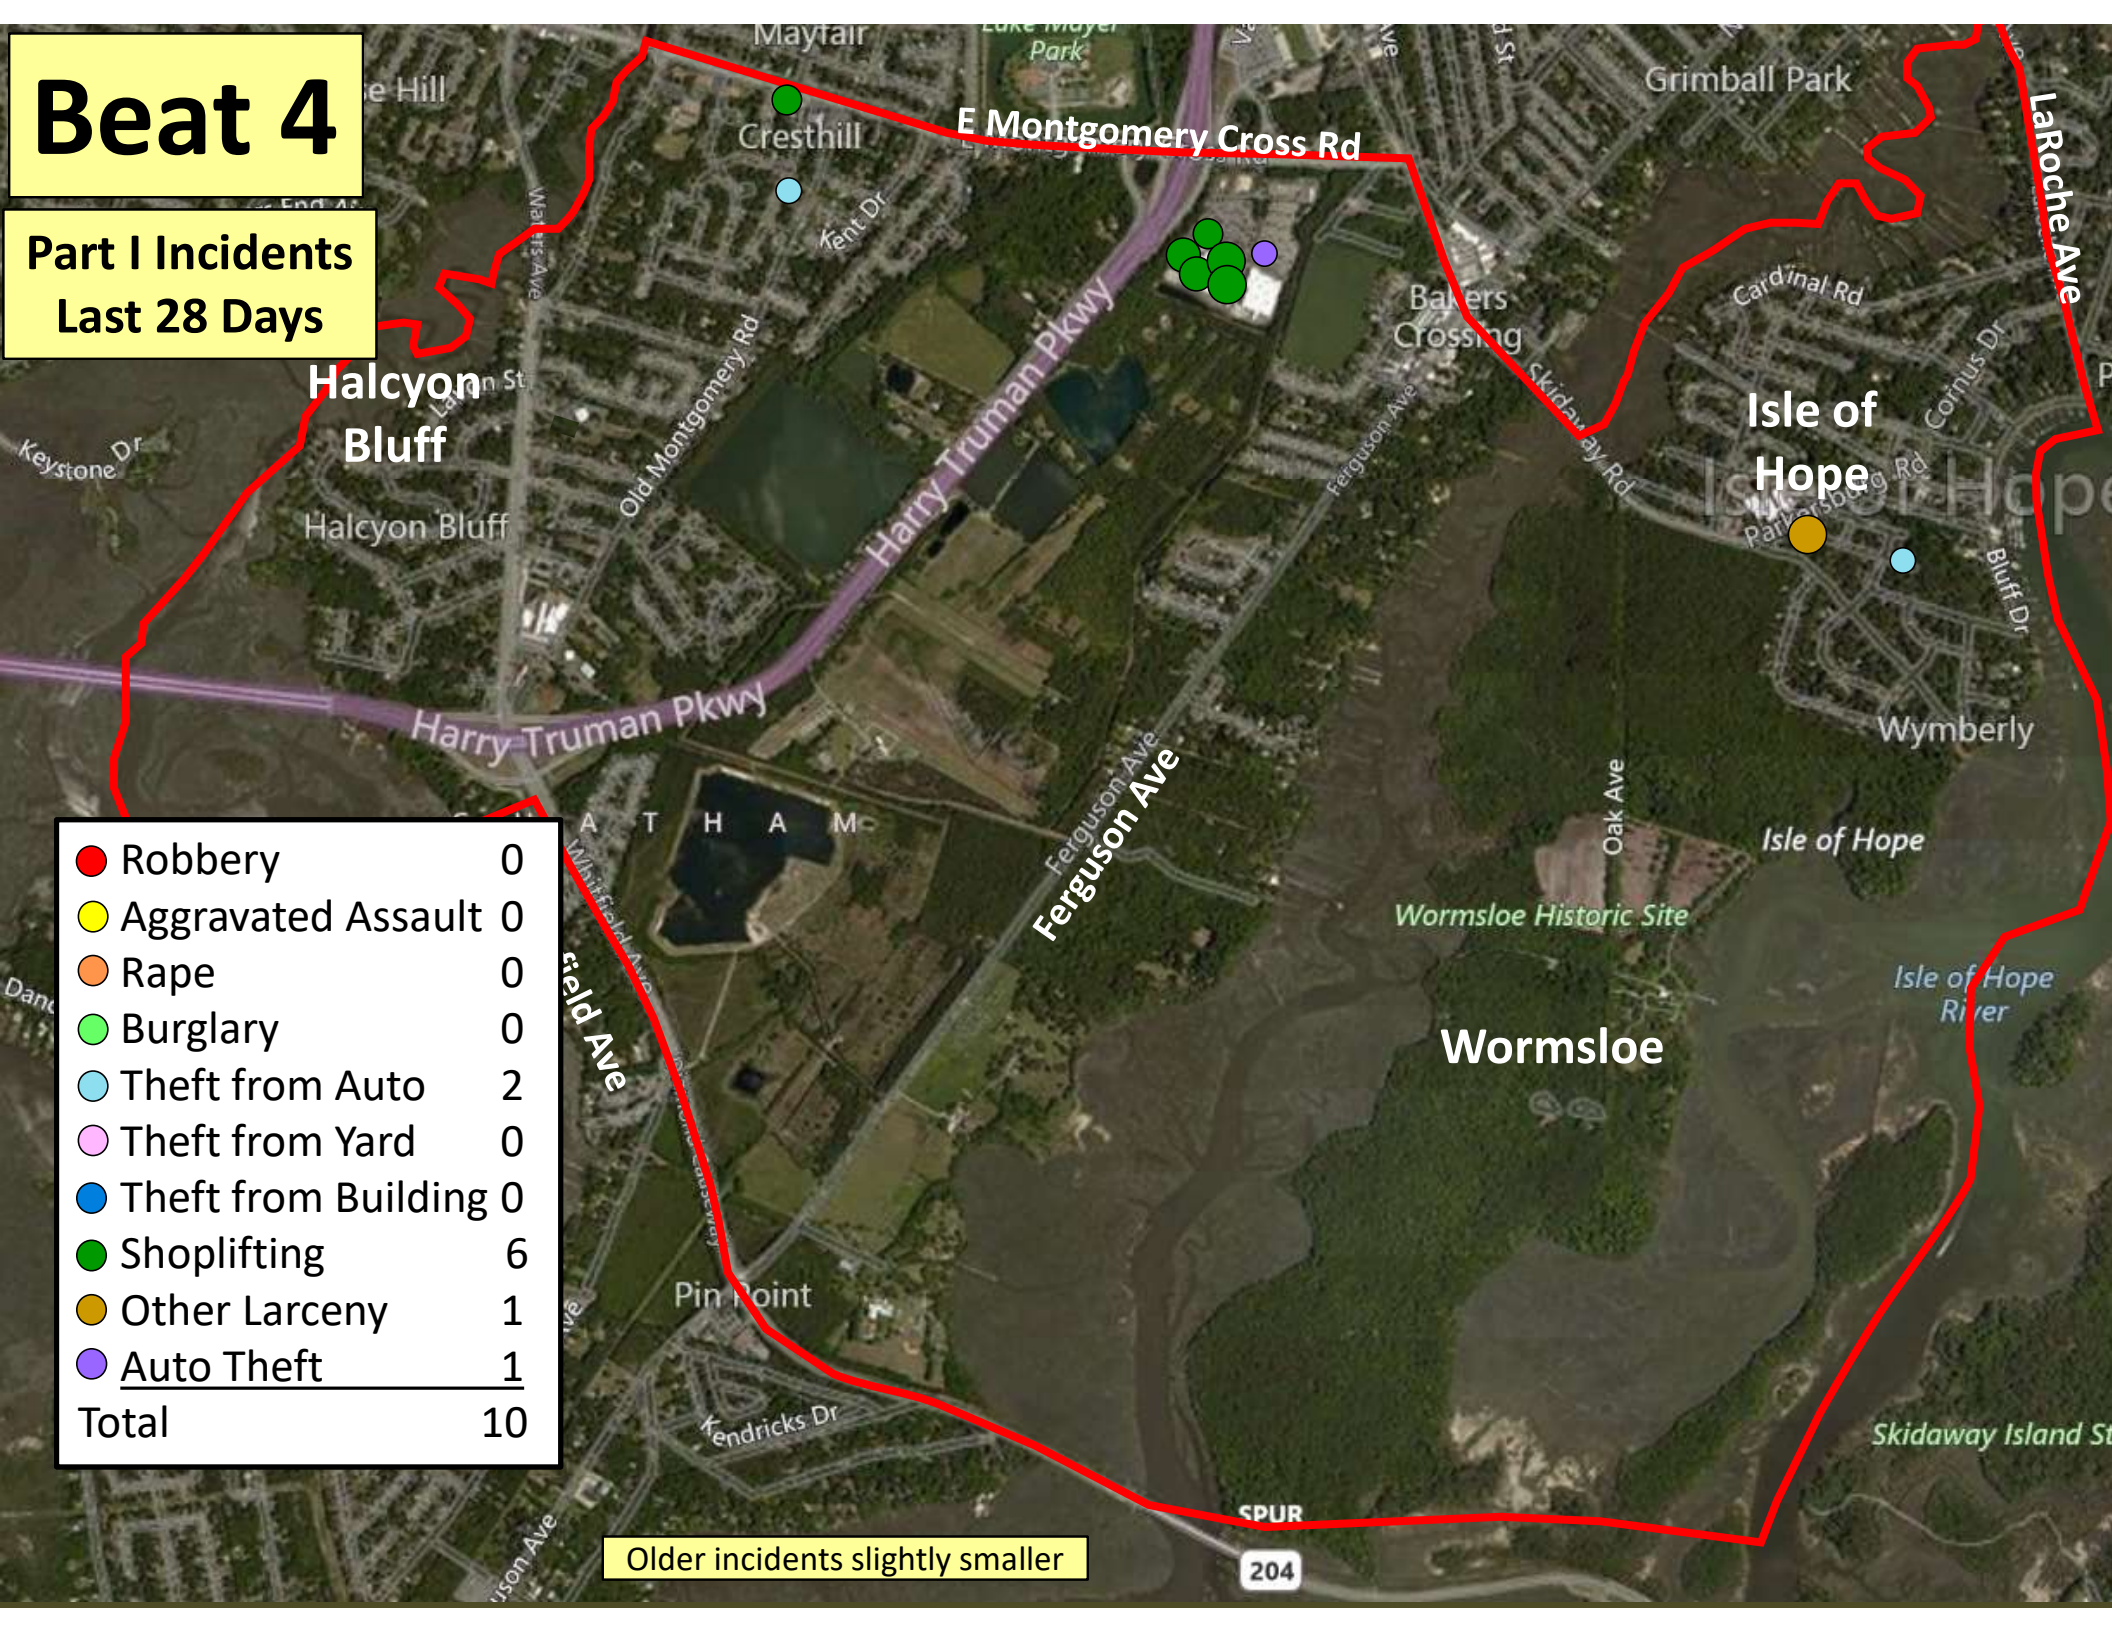

Beat 4

Part I Incidents
Last 28 Days

● Robbery	0
● Aggravated Assault	0
● Rape	0
● Burglary	0
● Theft from Auto	2
● Theft from Yard	0
● Theft from Building	0
● Shoplifting	6
● Other Larceny	1
● Auto Theft	1
Total	10

Older incidents slightly smaller