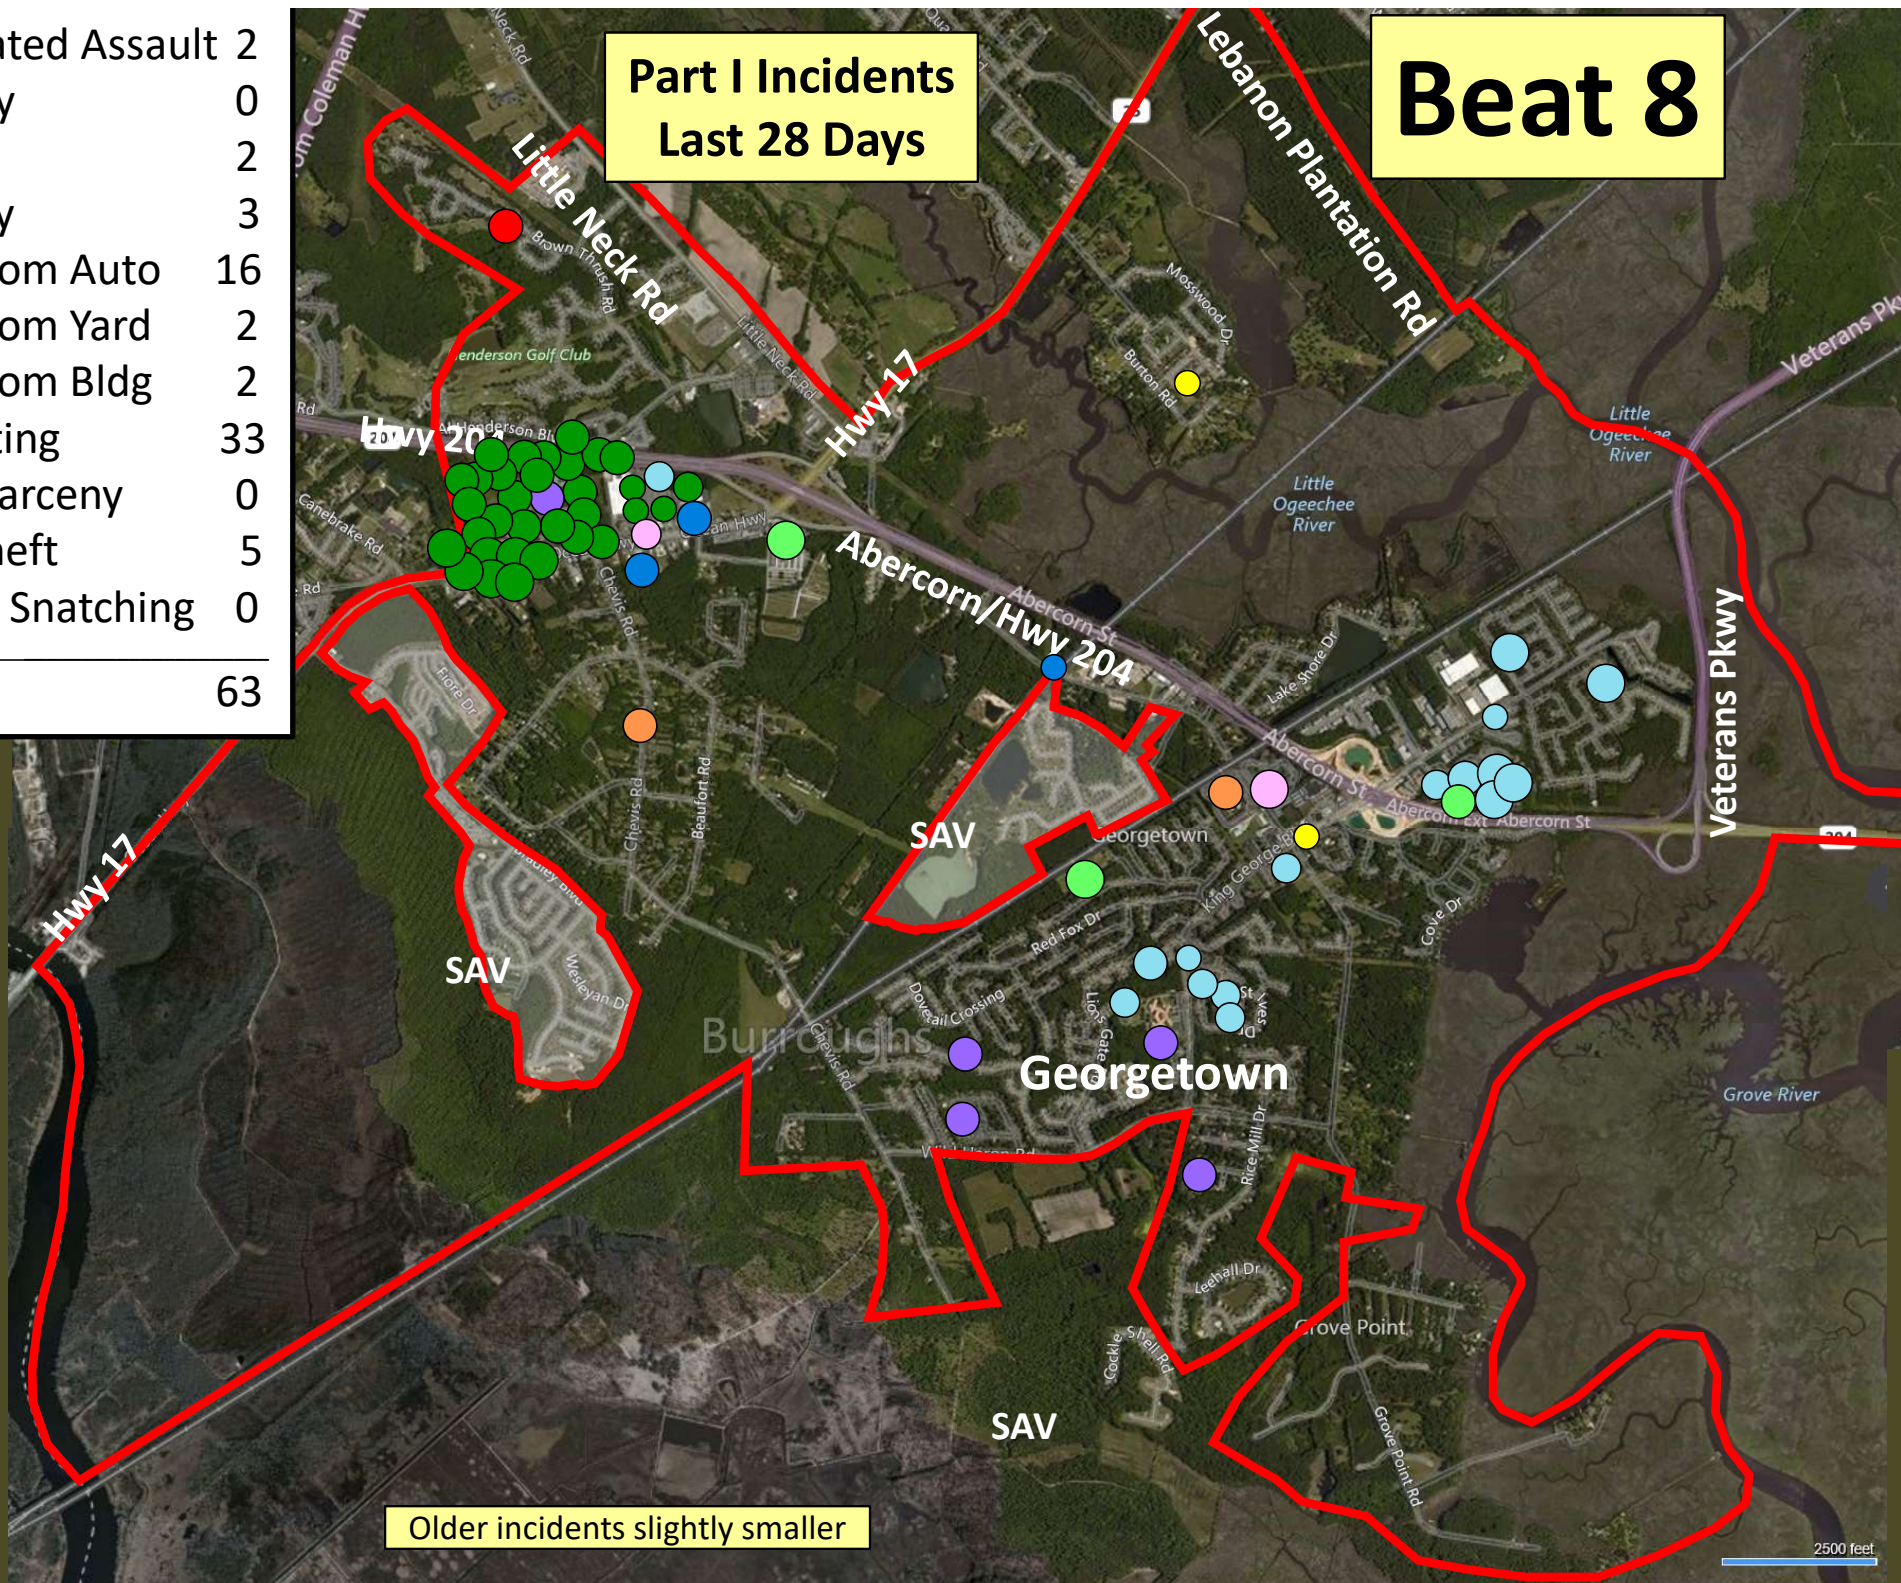

Older incidents slightly smaller

Beat 7

Part I Incidents
Last 28 Days

● Robbery	0
● Aggravated Assault	5
● Rape	0
● Burglary	1
● Theft from Auto	8
● Theft from Yard	3
● Theft from Building	1
● Shoplifting	4
● Other Larceny	2
● Auto Theft	1
● Snatching/PickPkt	2
Total	27

Older incidents slightly smaller

Beat 8

Part I Incidents Last 28 Days

Aggravated Assault	2
Robbery	0
Rape	2
Burglary	3
Theft from Auto	16
Theft from Yard	2
Theft from Bldg	2
Shoplifting	33
Other Larceny	0
Auto Theft	5
Sudden Snatching	0
Total	63

Older incidents slightly smaller

Beat 9

Part I Incidents
Last 28 Days

Arson	1
Robbery	1
Aggravated Assault	4
Rape	0
Burglary	4
Theft from Auto	7
Theft from Yard	3
Theft from Building	6
Shoplifting	3
Other Larceny	1
Auto Theft	3
Snatching/PickPkt	0
Total	33