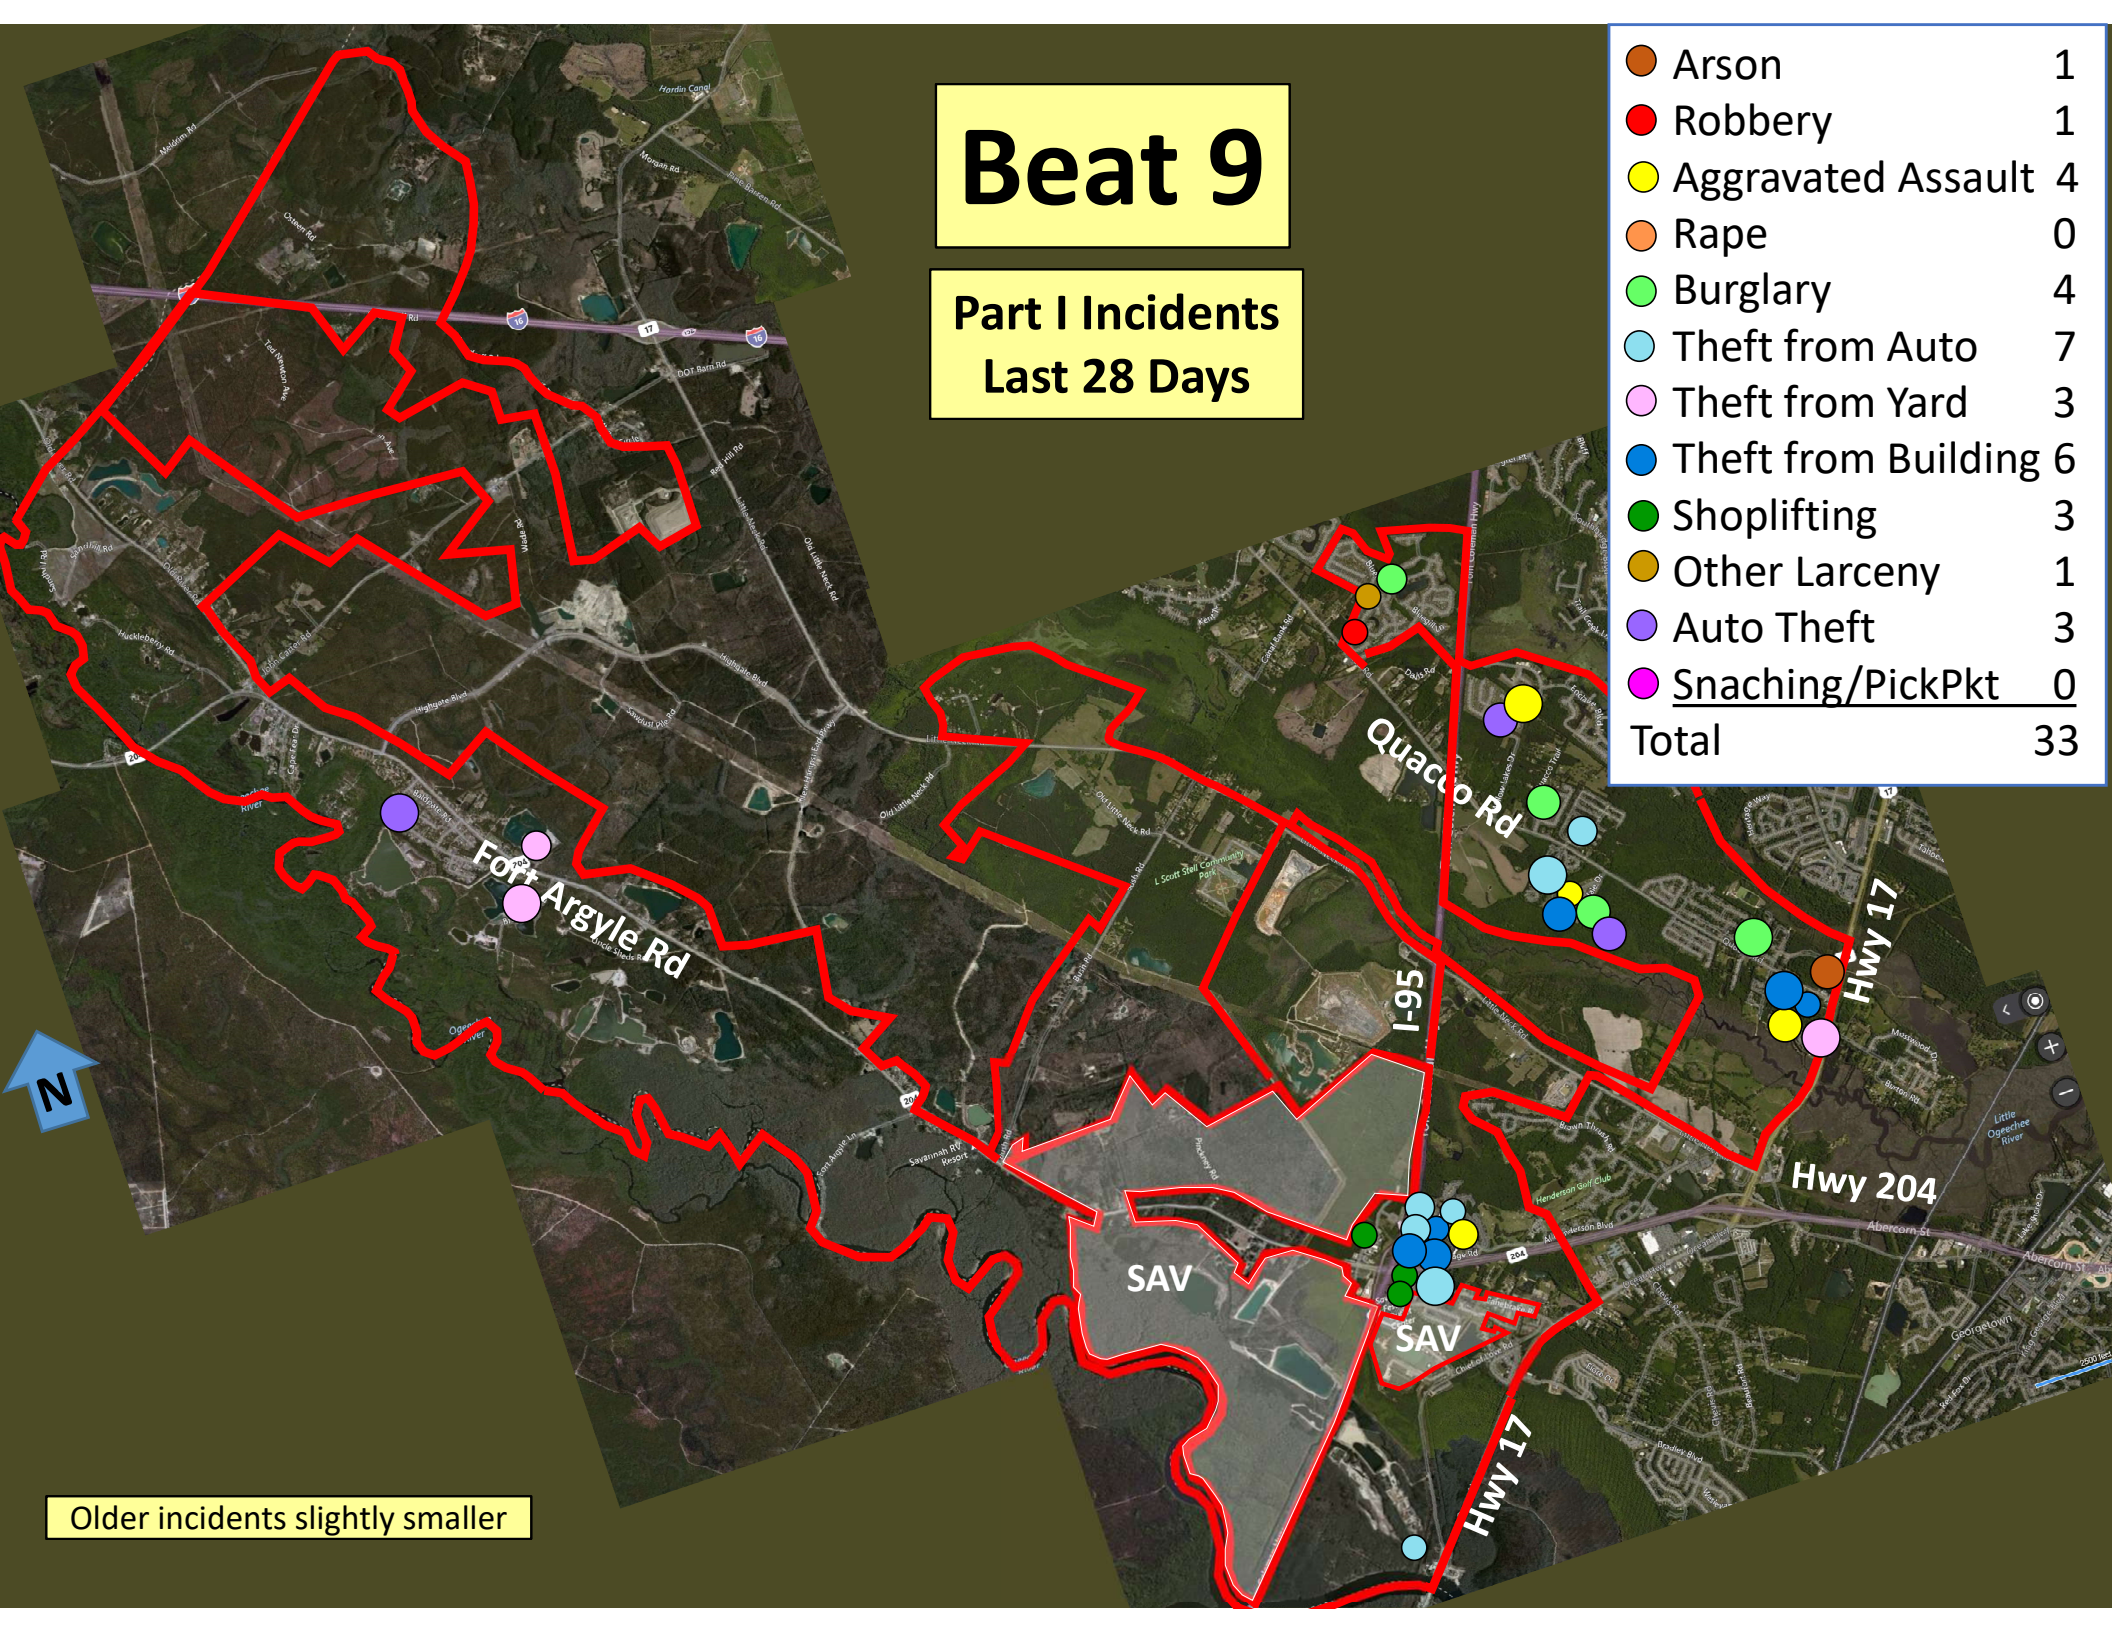

Older incidents slightly smaller

Beat 7

Part I Incidents
Last 28 Days

● Robbery	0
● Aggravated Assault	5
● Rape	0
● Burglary	1
● Theft from Auto	8
● Theft from Yard	3
● Theft from Building	1
● Shoplifting	4
● Other Larceny	2
● Auto Theft	1
● Snatching/PickPkt	2
Total	27

Older incidents slightly smaller

Beat 8

Part I Incidents Last 28 Days

Aggravated Assault	2
Robbery	0
Rape	2
Burglary	3
Theft from Auto	16
Theft from Yard	2
Theft from Bldg	2
Shoplifting	33
Other Larceny	0
Auto Theft	5
Sudden Snatching	0
Total	63

Older incidents slightly smaller

Beat 9

Part I Incidents
Last 28 Days

Arson	1
Robbery	1
Aggravated Assault	4
Rape	0
Burglary	4
Theft from Auto	7
Theft from Yard	3
Theft from Building	6
Shoplifting	3
Other Larceny	1
Auto Theft	3
Snatching/PickPkt	0
Total	33