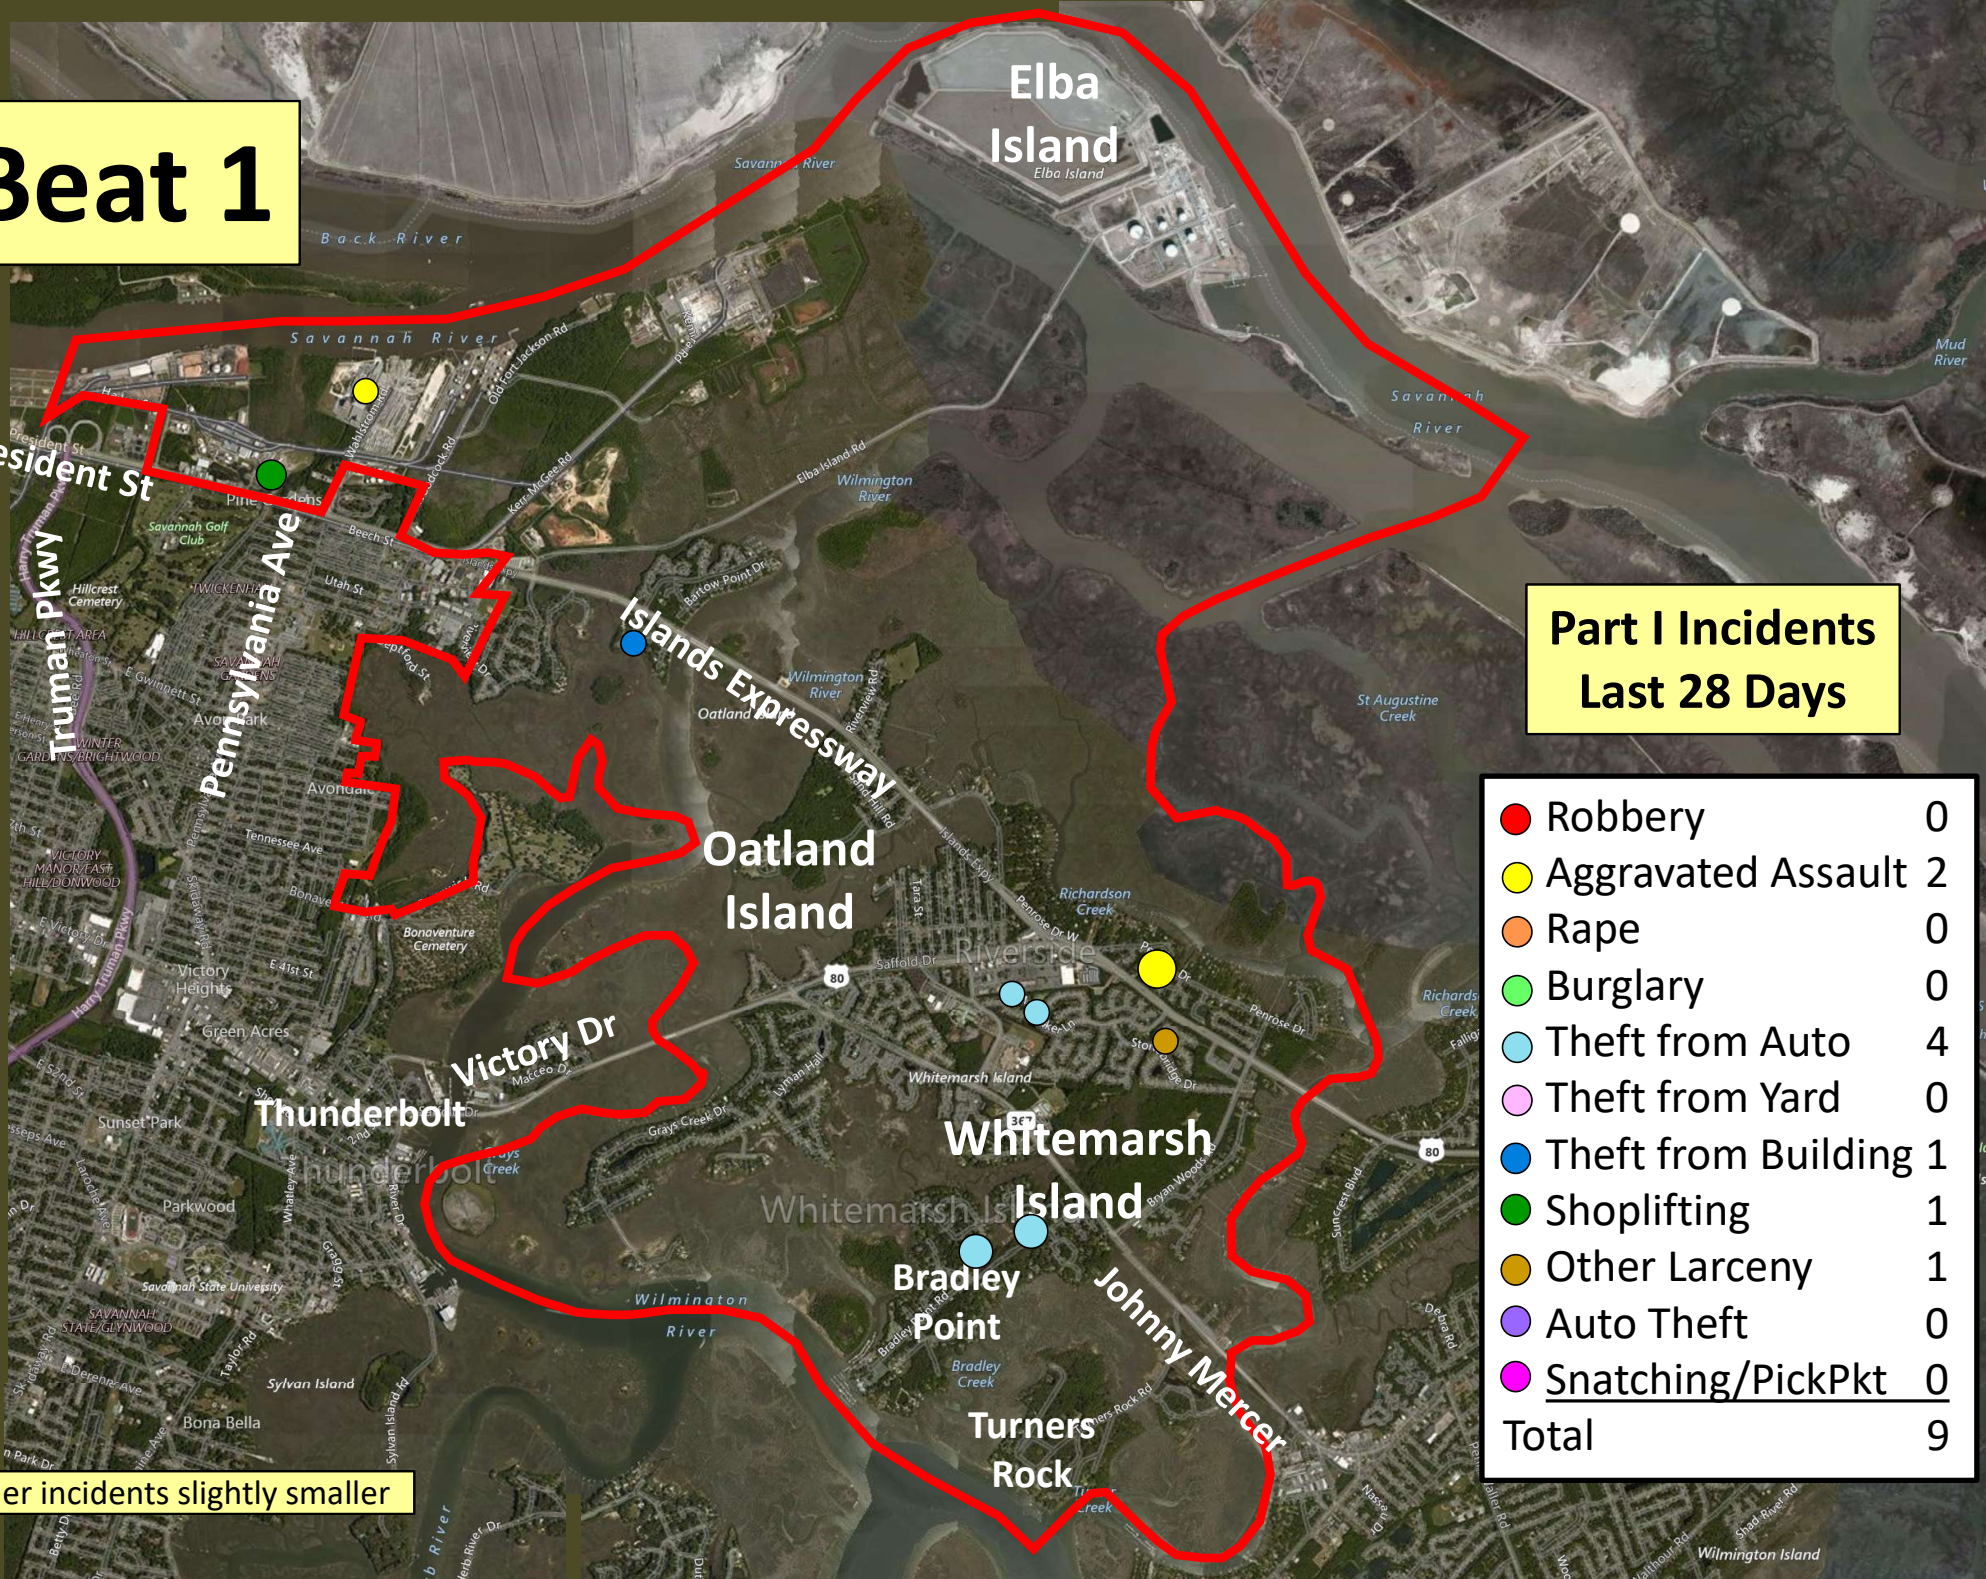

Beat 1

Part I Incidents Last 28 Days

● Robbery	0
● Aggravated Assault	2
● Rape	0
● Burglary	0
● Theft from Auto	4
● Theft from Yard	0
● Theft from Building	1
● Shoplifting	1
● Other Larceny	1
● Auto Theft	0
● Snatching/PickPkt	0
Total	9

Older incidents slightly smaller

Beat 2

Part I Incidents
Last 28 Days

Older incidents slightly smaller

Arson	1
Robbery	0
Aggravated Assault	1
Rape	0
Burglary	0
Theft from Auto	0
Theft from Yard	2
Theft from Building	3
Shoplifting	2
Other Larceny	1
Auto Theft	0
Total	9