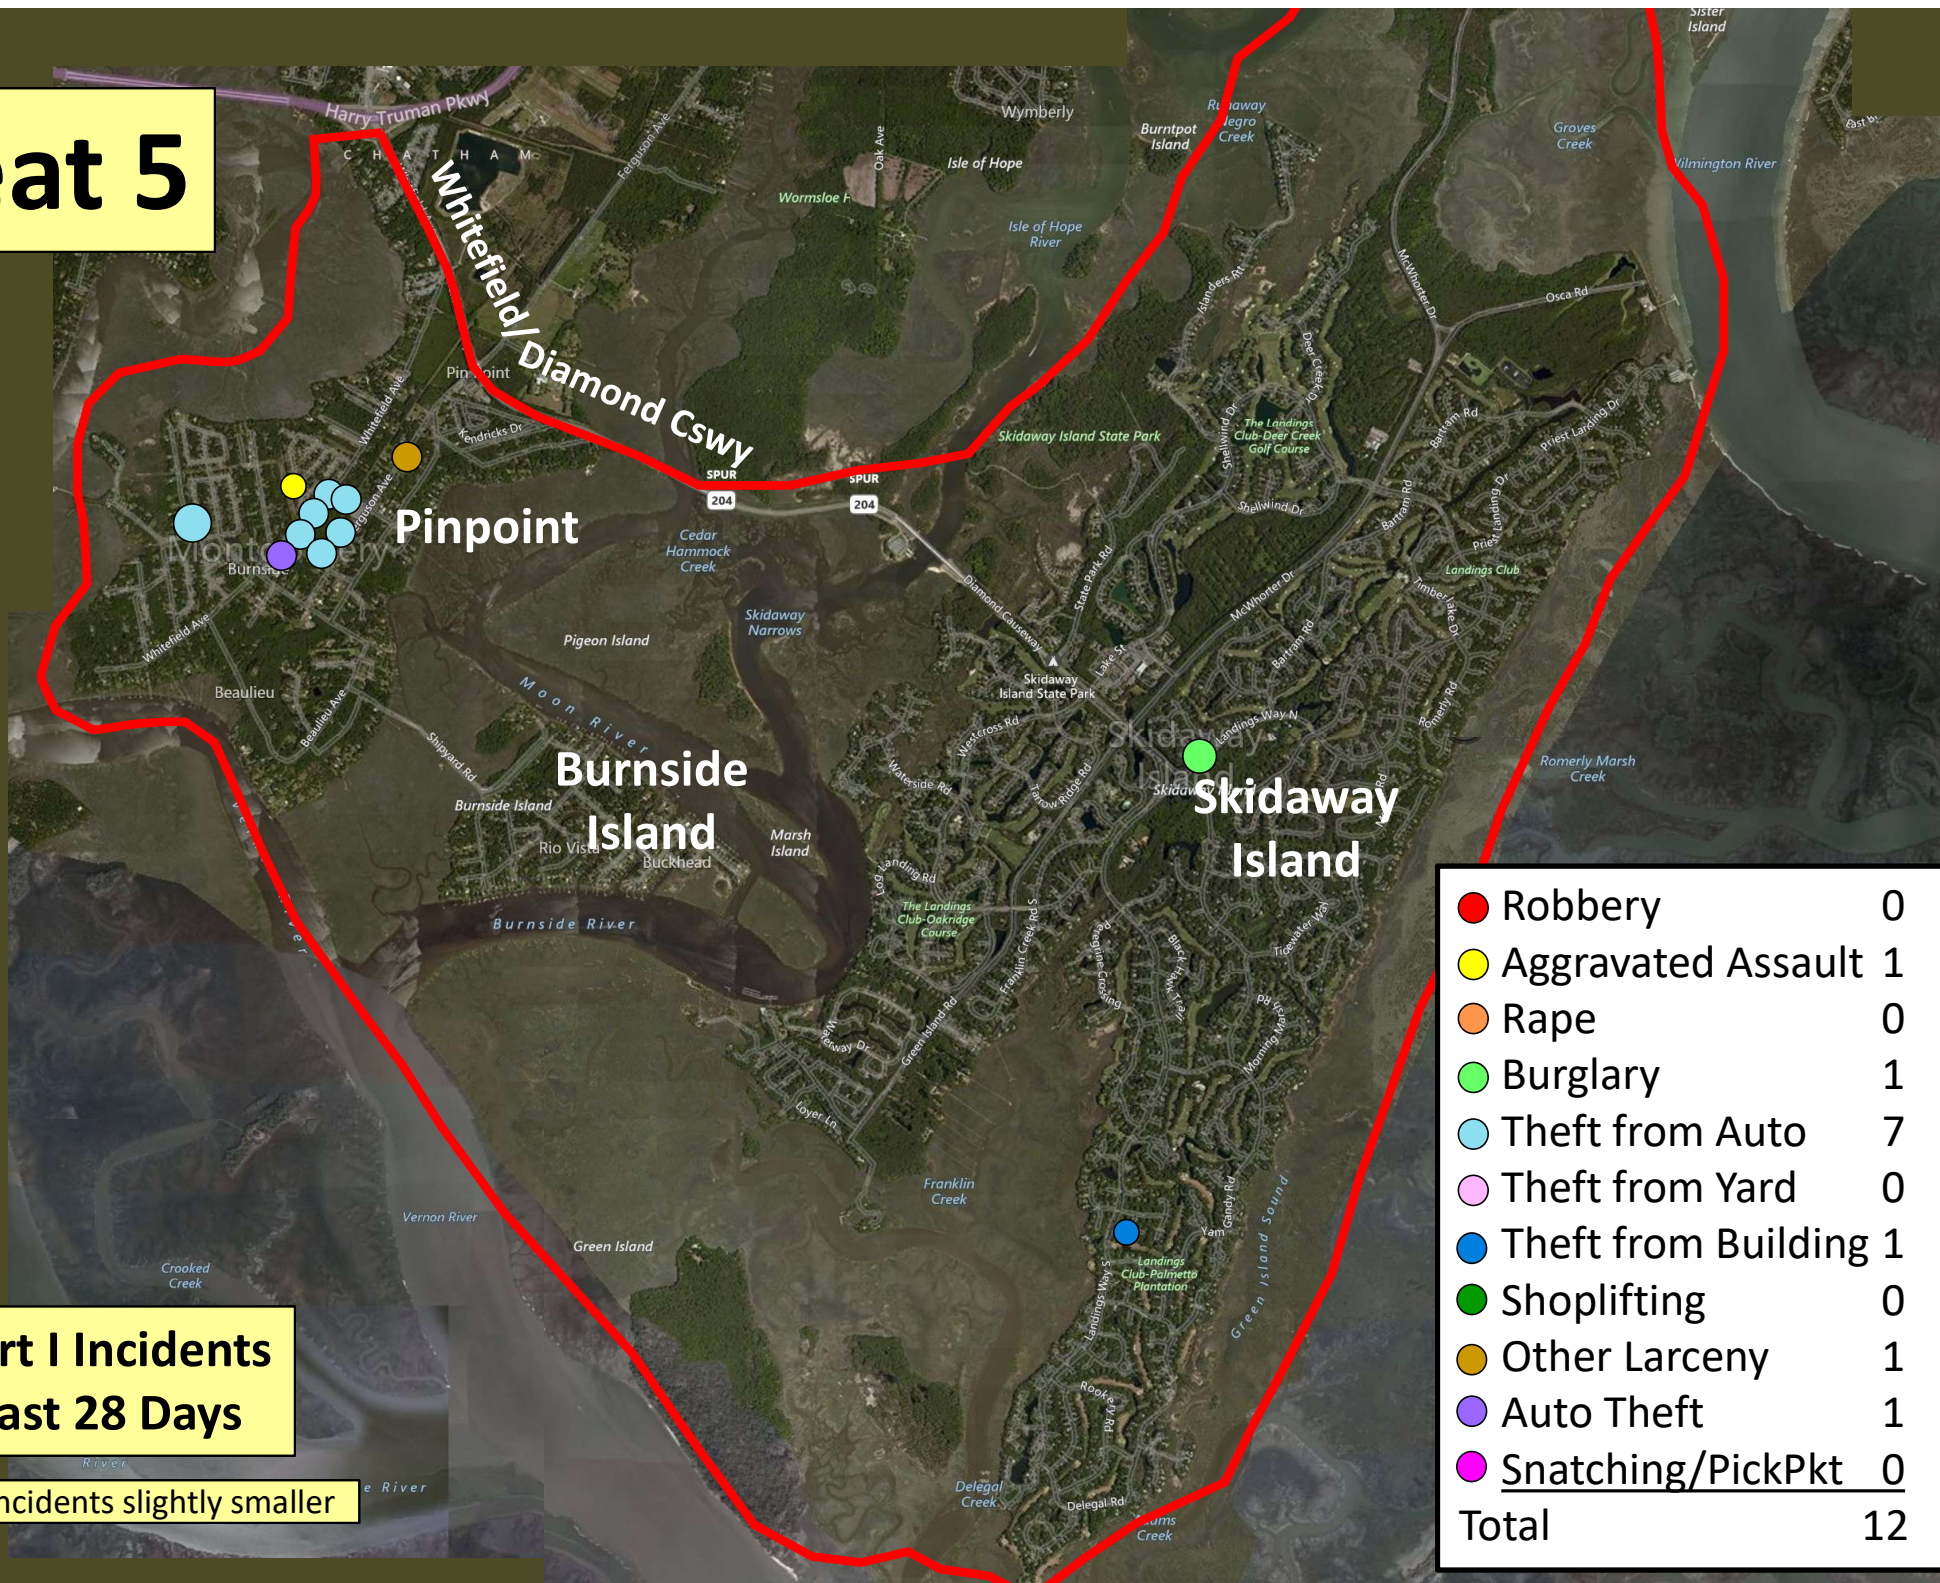

Older incidents slightly smaller

Beat 4

Part I Incidents
Last 28 Days

● Robbery	0
● Aggravated Assault	0
● Rape	0
● Burglary	4
● Theft from Auto	0
● Theft from Yard	0
● Theft from Building	0
● Shoplifting	1
● Other Larceny	0
● Auto Theft	3
Total	8

Older incidents slightly smaller

Beat 5

Pinpoint

Burnside Island

Skidaway Island

Part I Incidents
Last 28 Days

Older incidents slightly smaller

● Robbery	0
● Aggravated Assault	1
● Rape	0
● Burglary	1
● Theft from Auto	7
● Theft from Yard	0
● Theft from Building	1
● Shoplifting	0
● Other Larceny	1
● Auto Theft	1
● Snatching/PickPkt	0
Total	12