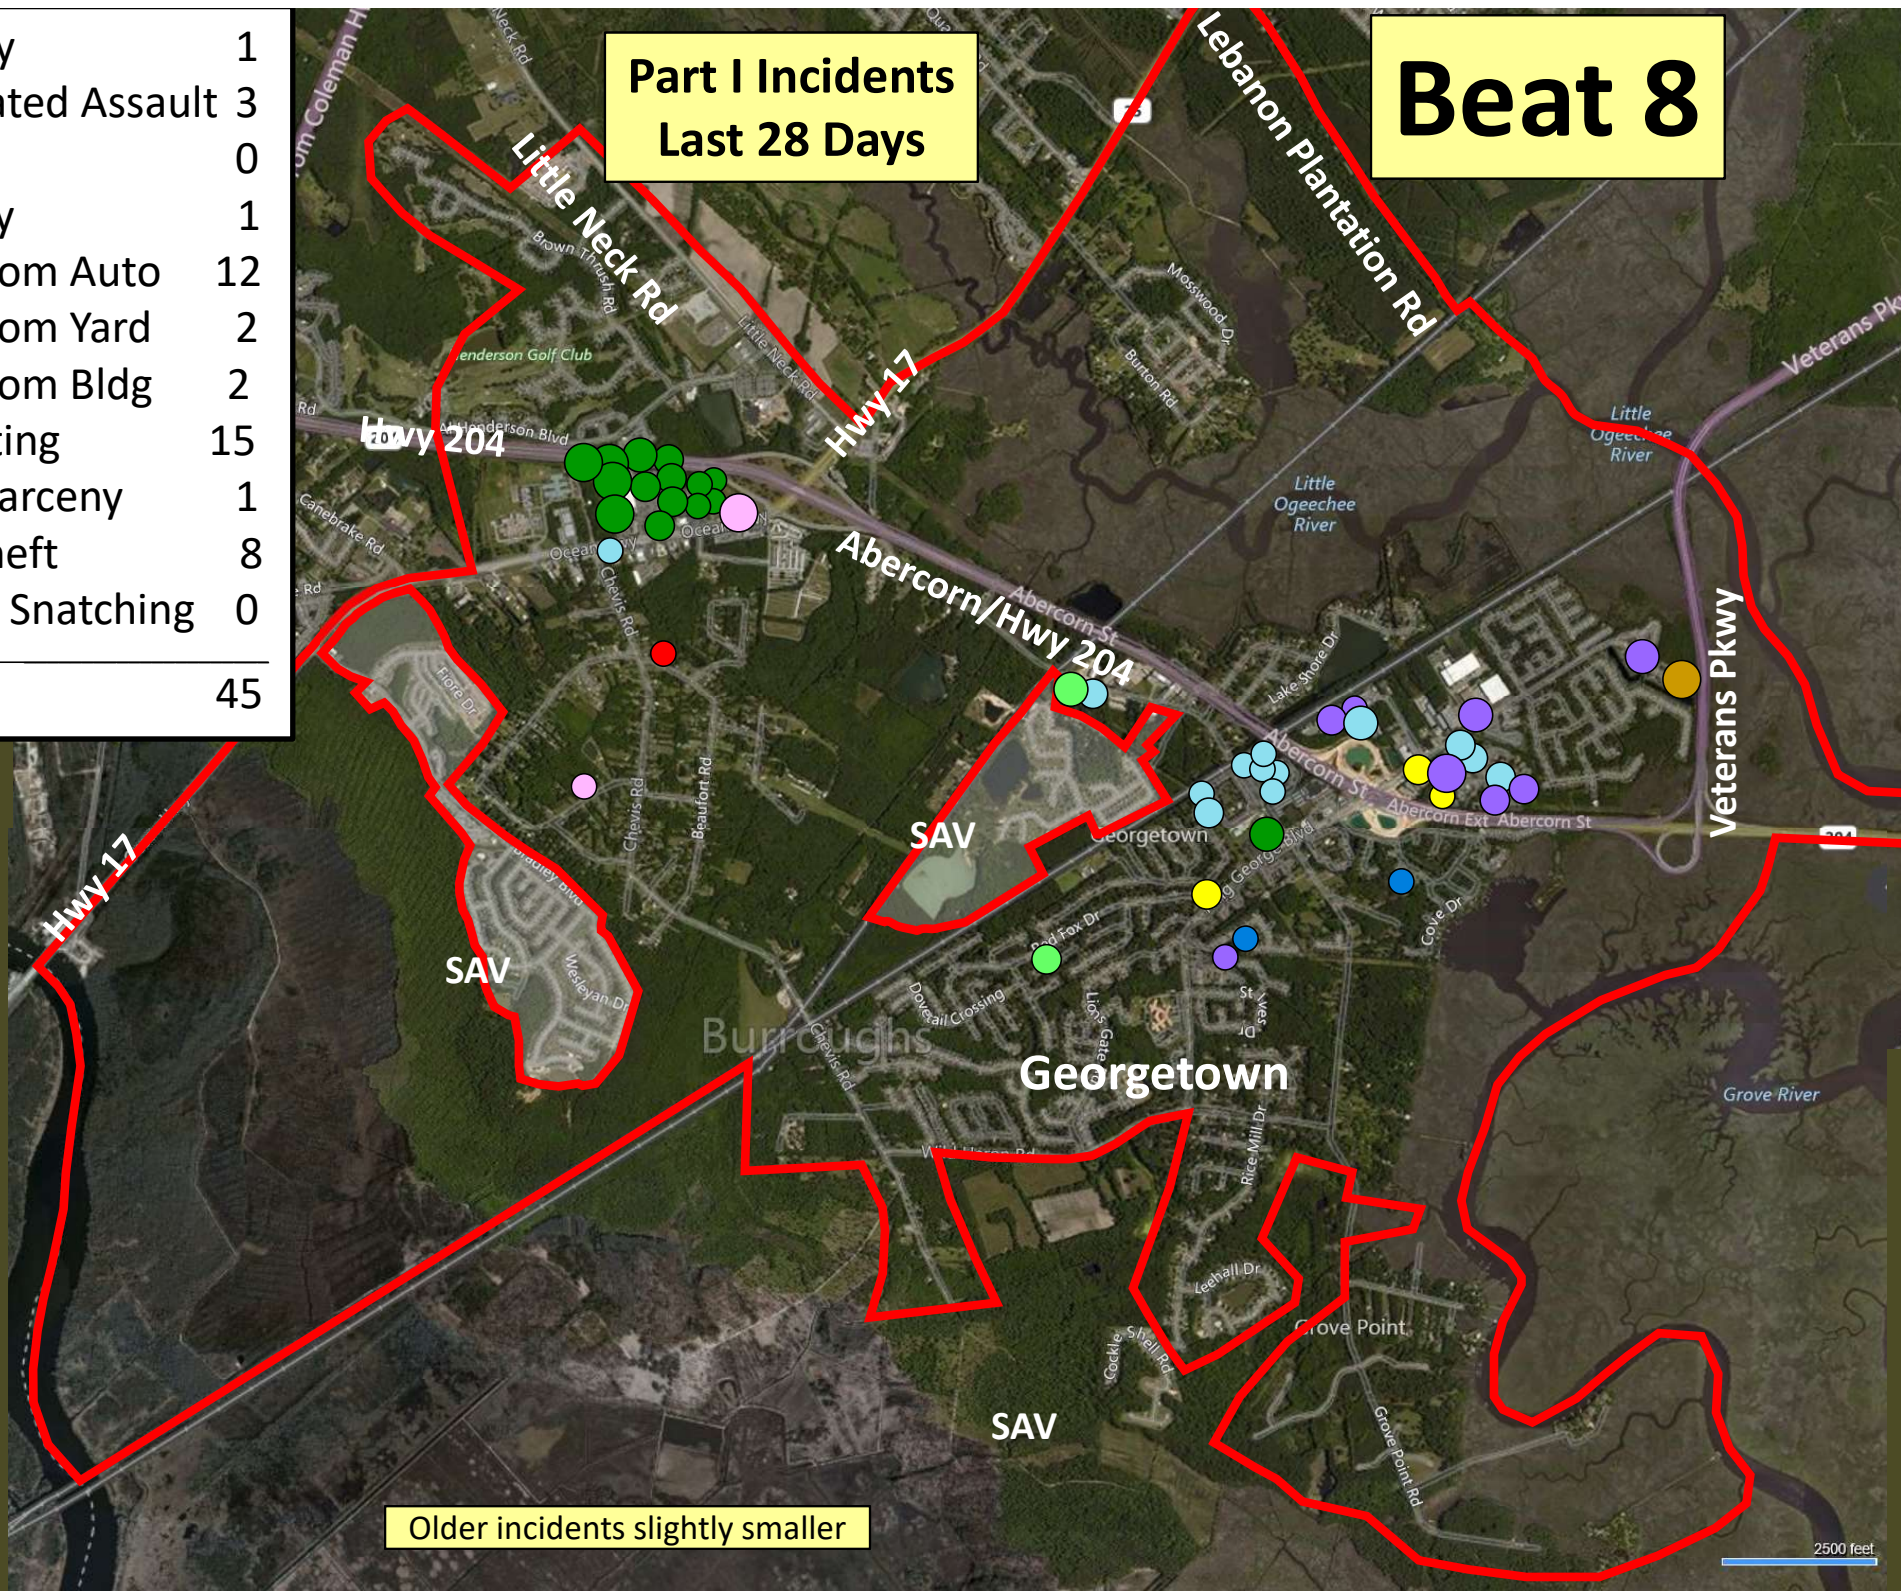

Older incidents slightly smaller

Beat 5

Pinpoint

Burnside Island

Skidaway Island

Part I Incidents
Last 28 Days

Older incidents slightly smaller

● Robbery	0
● Aggravated Assault	1
● Rape	0
● Burglary	1
● Theft from Auto	7
● Theft from Yard	0
● Theft from Building	1
● Shoplifting	0
● Other Larceny	1
● Auto Theft	1
● Snatching/PickPkt	0
Total	12

Older incidents slightly smaller

Beat 7

Part I Incidents
Last 28 Days

● Robbery	0
● Aggravated Assault	3
● Rape	0
● Burglary	3
● Theft from Auto	4
● Theft from Yard	1
● Theft from Building	1
● Shoplifting	1
● Other Larceny	0
● Auto Theft	5
● Snatching/PickPkt	0
Total	18

Older incidents slightly smaller

Beat 8

Part I Incidents Last 28 Days

● Robbery	1
● Aggravated Assault	3
● Rape	0
● Burglary	1
● Theft from Auto	12
● Theft from Yard	2
● Theft from Bldg	2
● Shoplifting	15
● Other Larceny	1
● Auto Theft	8
● Sudden Snatching	0
Total	45

Older incidents slightly smaller

Beat 9

Part I Incidents
Last 28 Days

● Robbery	1
● Aggravated Assault	4
● Rape	0
● Burglary	2
● Theft from Auto	6
● Theft from Yard	3
● Theft from Building	0
● Shoplifting	1
● Other Larceny	1
● Auto Theft	1
● Snatching/PickPkt	0
Total	19