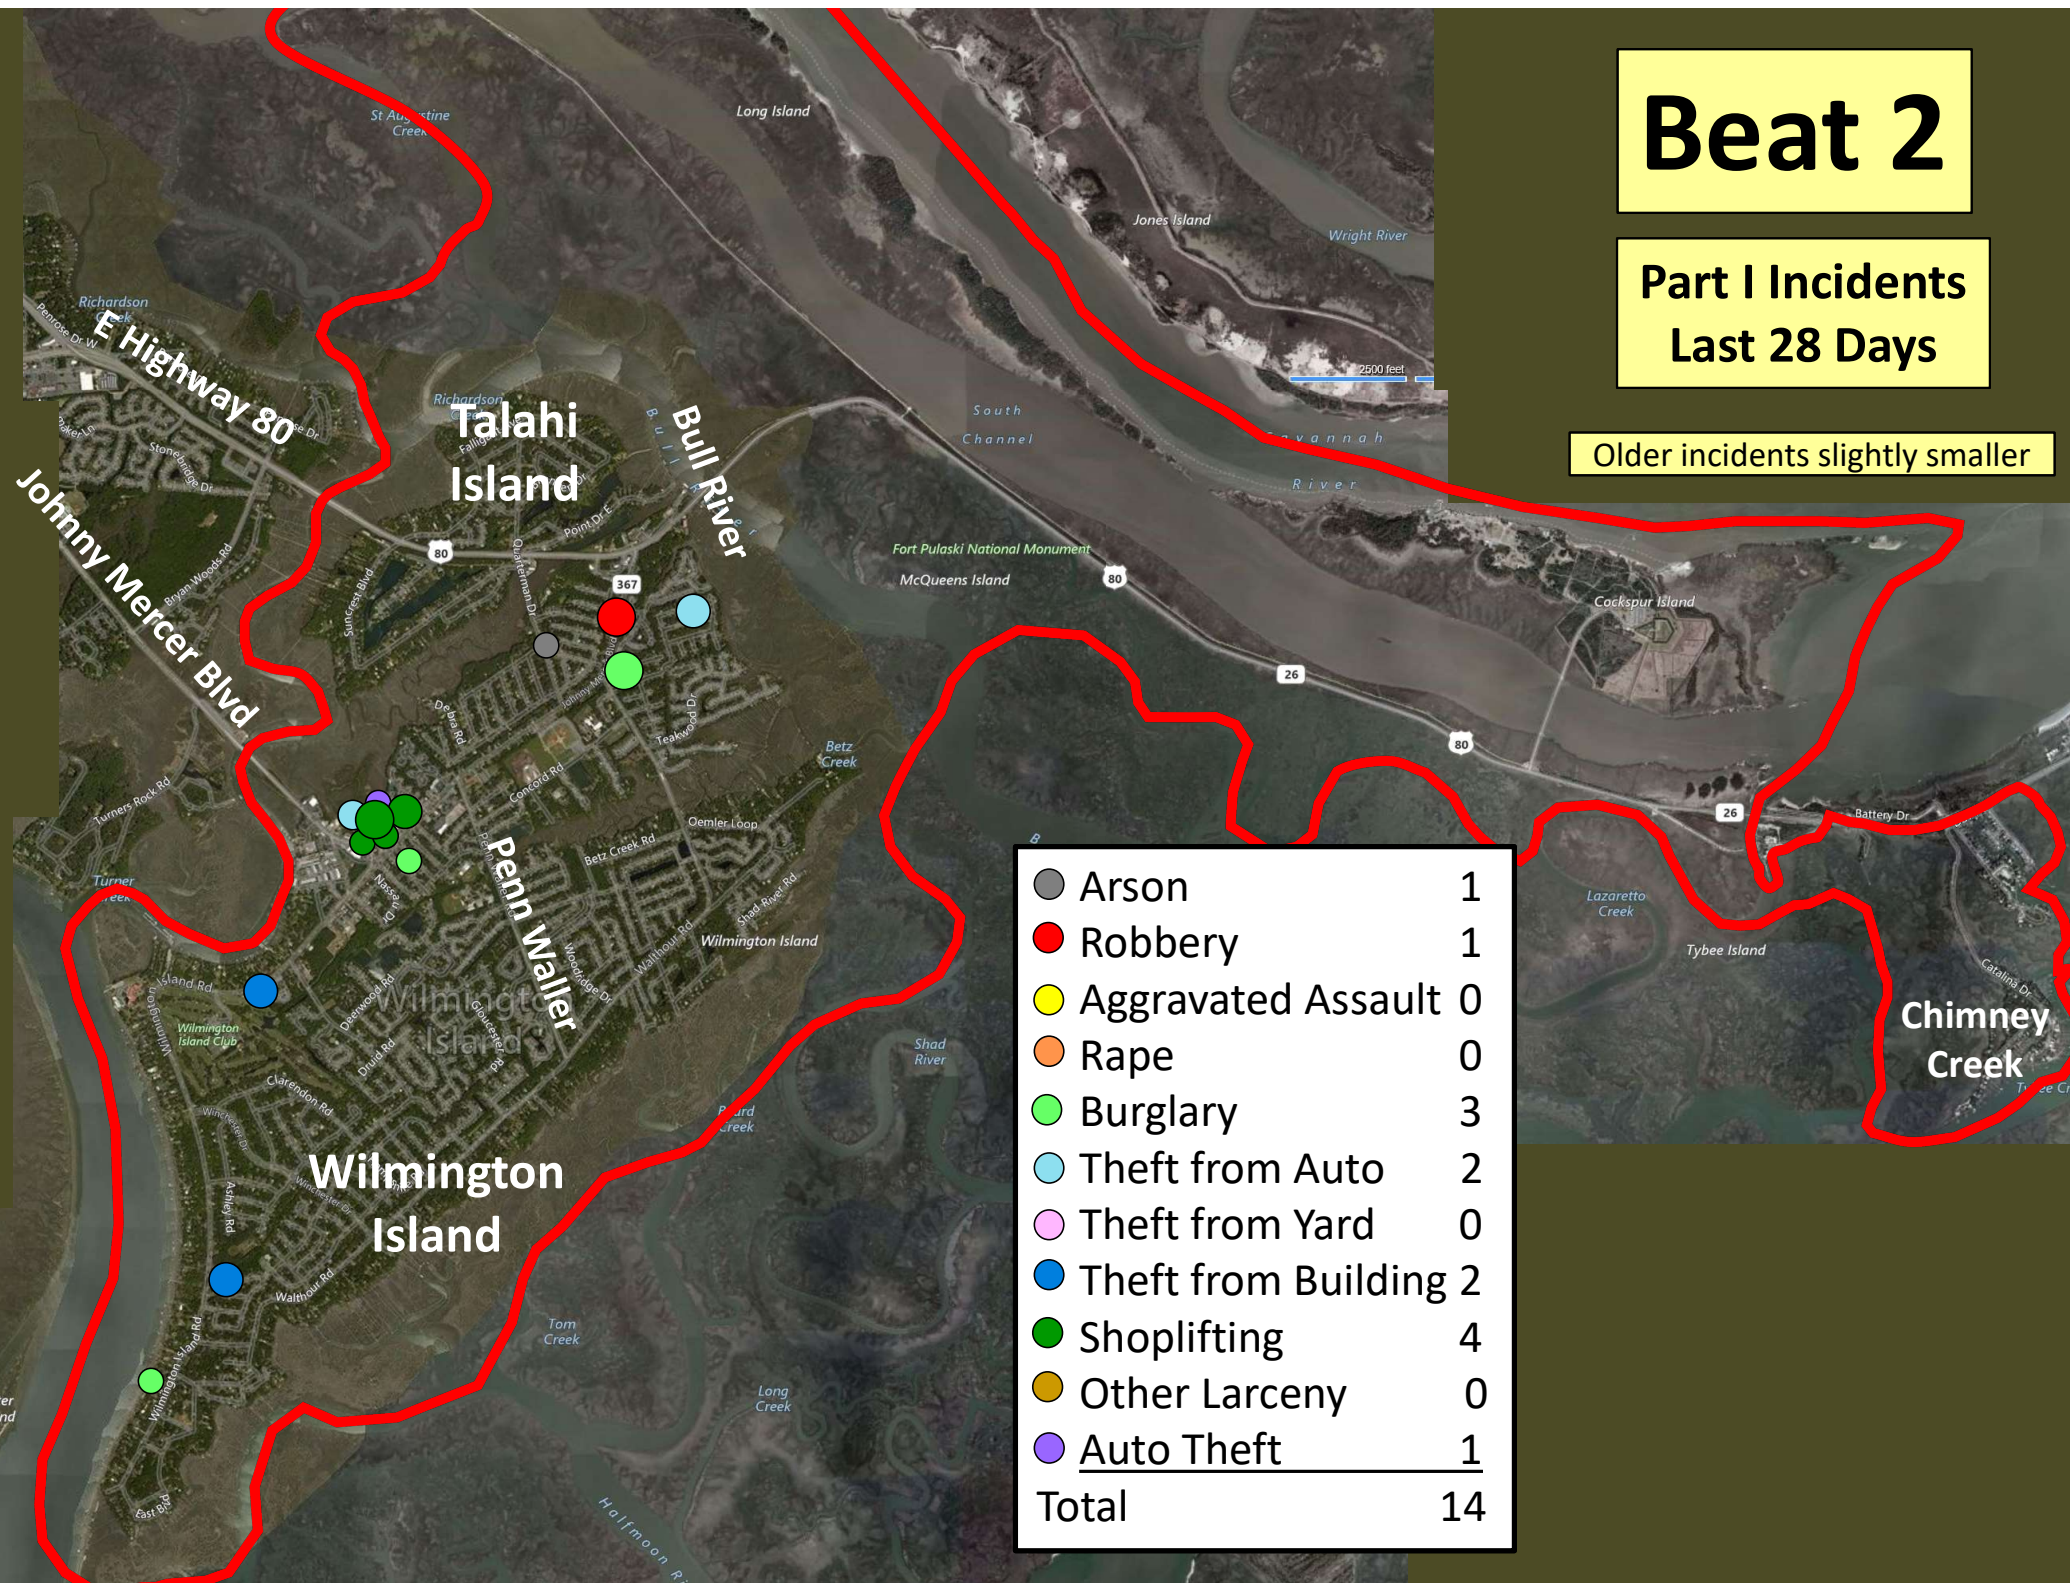

Beat 1

Part I Incidents Last 28 Days

● Robbery	0
● Aggravated Assault	1
● Rape	0
● Burglary	0
● Theft from Auto	1
● Theft from Yard	1
● Theft from Building	0
● Shoplifting	1
● Other Larceny	0
● Auto Theft	1
● Snatching/PickPkt	0
Total	5

Older incidents slightly smaller

Beat 2

Part I Incidents
Last 28 Days

Older incidents slightly smaller

Arson	1
Robbery	1
Aggravated Assault	0
Rape	0
Burglary	3
Theft from Auto	2
Theft from Yard	0
Theft from Building	2
Shoplifting	4
Other Larceny	0
Auto Theft	1
Total	14

Older incidents slightly smaller

Beat 5

Pinpoint

Burnside Island

Skidaway Island

Part I Incidents
Last 28 Days

Older incidents slightly smaller

● Robbery	0
● Aggravated Assault	1
● Rape	0
● Burglary	1
● Theft from Auto	7
● Theft from Yard	0
● Theft from Building	1
● Shoplifting	0
● Other Larceny	1
● Auto Theft	1
● Snatching/PickPkt	0
Total	12

Older incidents slightly smaller