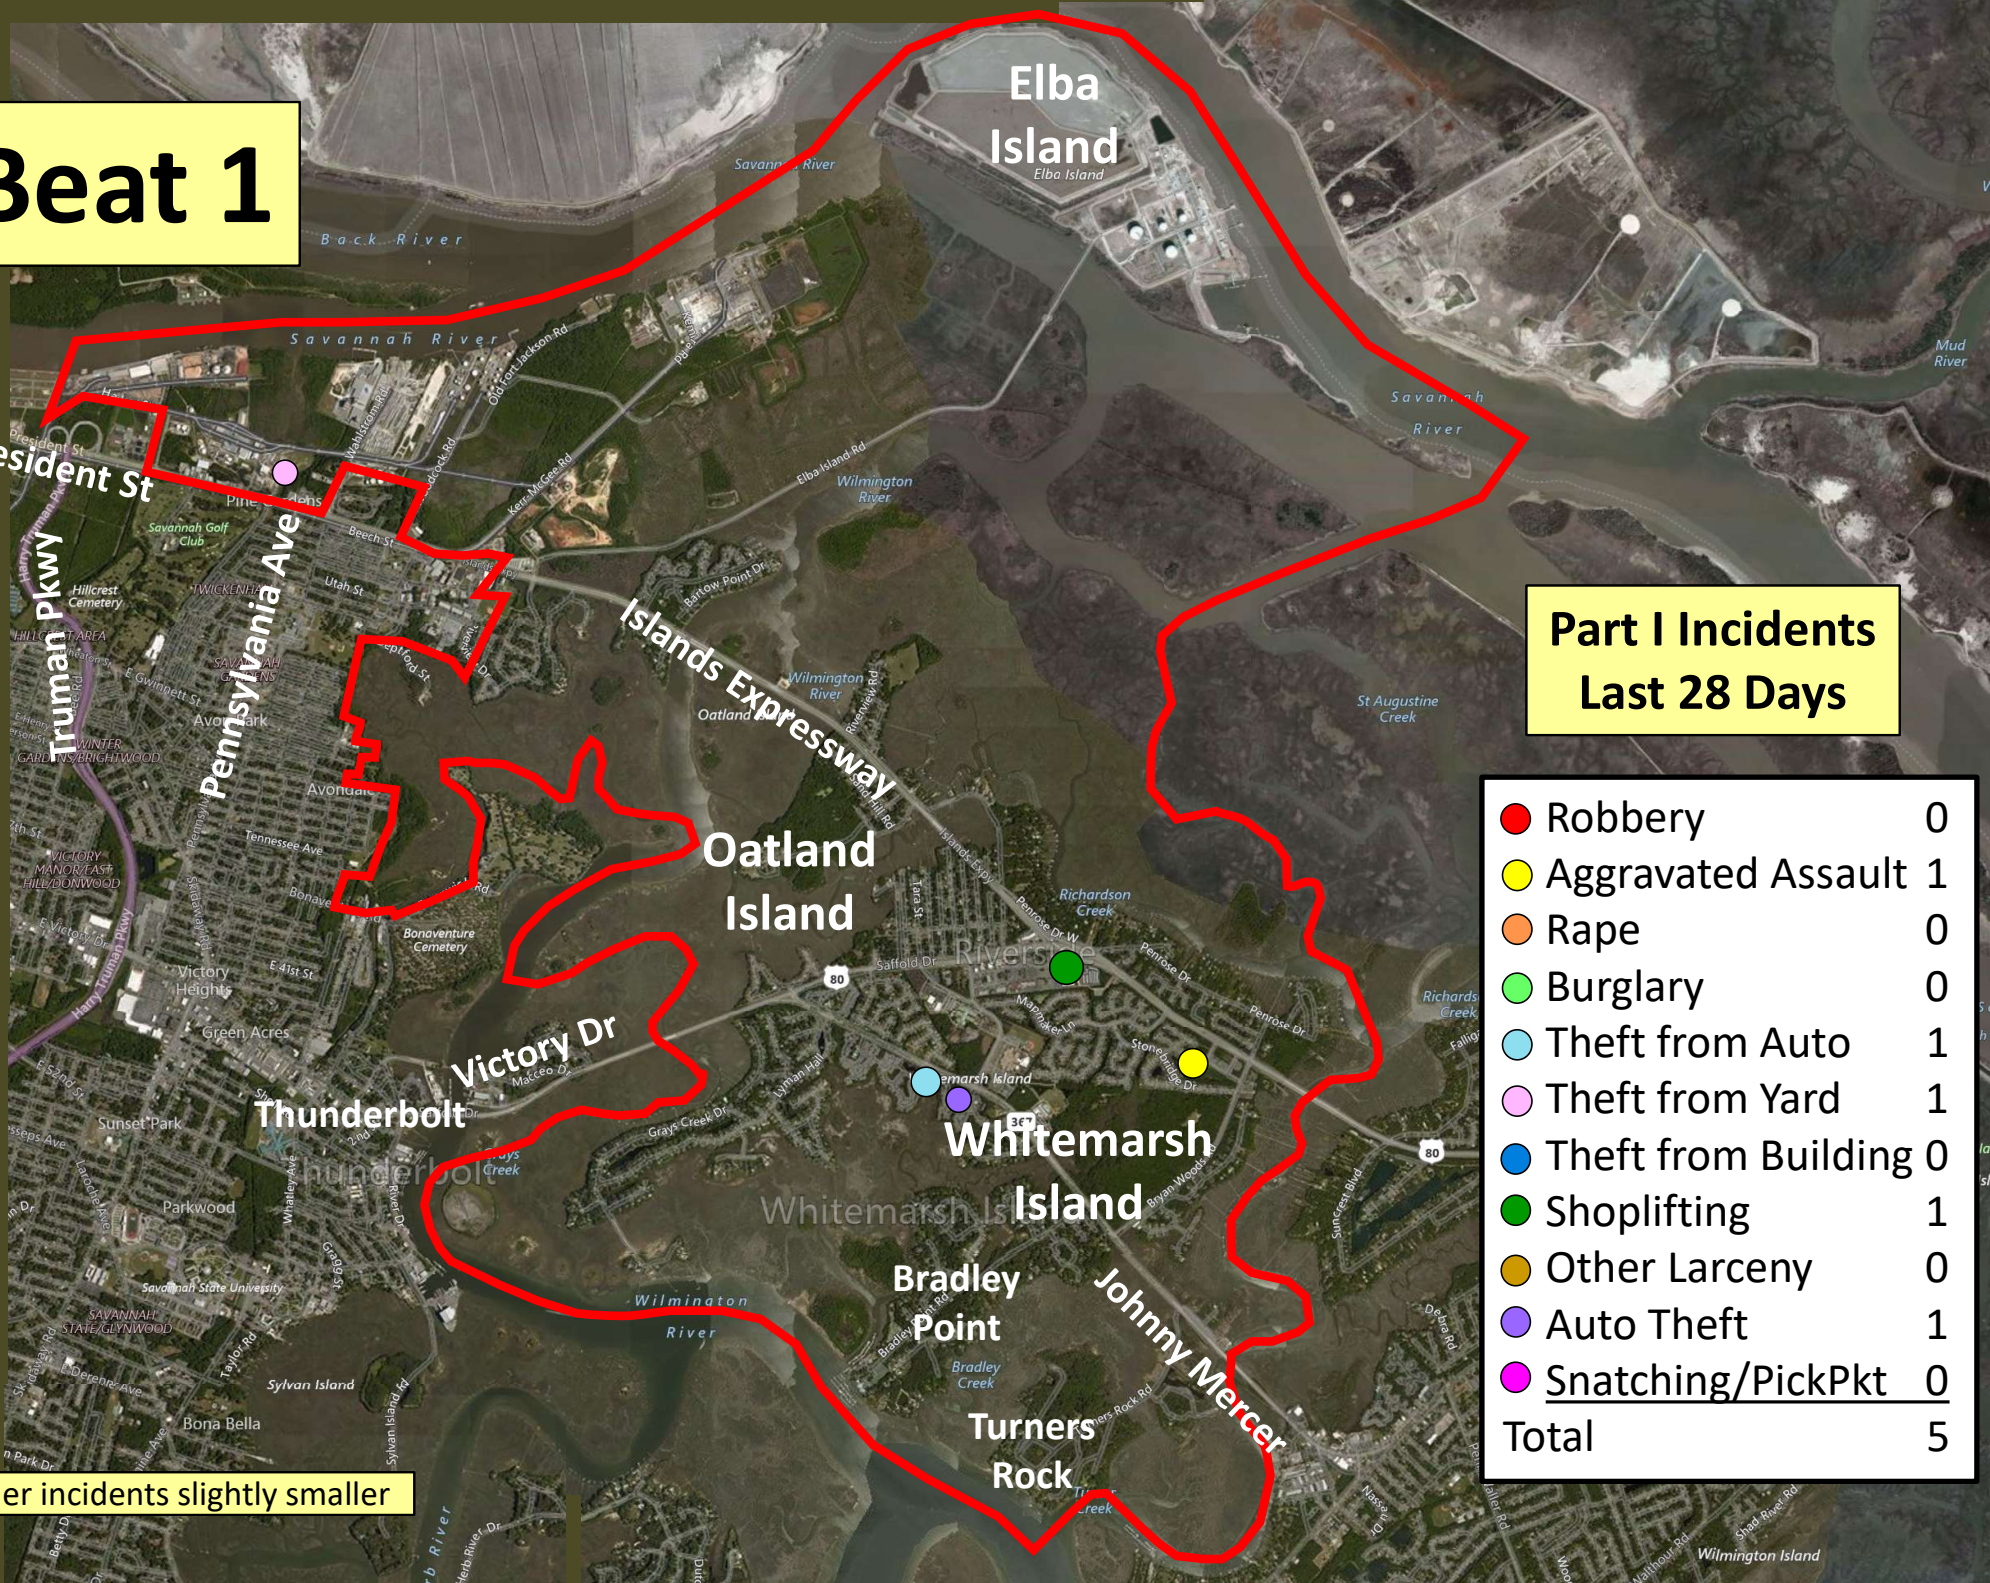

Beat 1

Part I Incidents Last 28 Days

● Robbery	0
● Aggravated Assault	1
● Rape	0
● Burglary	0
● Theft from Auto	1
● Theft from Yard	1
● Theft from Building	0
● Shoplifting	1
● Other Larceny	0
● Auto Theft	1
● Snatching/PickPkt	0
Total	5

Older incidents slightly smaller

Beat 2

Part I Incidents
Last 28 Days

Older incidents slightly smaller

Arson	1
Robbery	1
Aggravated Assault	0
Rape	0
Burglary	3
Theft from Auto	2
Theft from Yard	0
Theft from Building	2
Shoplifting	4
Other Larceny	0
Auto Theft	1
Total	14

Older incidents slightly smaller

Beat 5

Pinpoint

Burnside Island

Skidaway Island

Part I Incidents
Last 28 Days

Older incidents slightly smaller

● Robbery	0
● Aggravated Assault	1
● Rape	0
● Burglary	1
● Theft from Auto	7
● Theft from Yard	0
● Theft from Building	1
● Shoplifting	0
● Other Larceny	1
● Auto Theft	1
● Snatching/PickPkt	0
Total	12