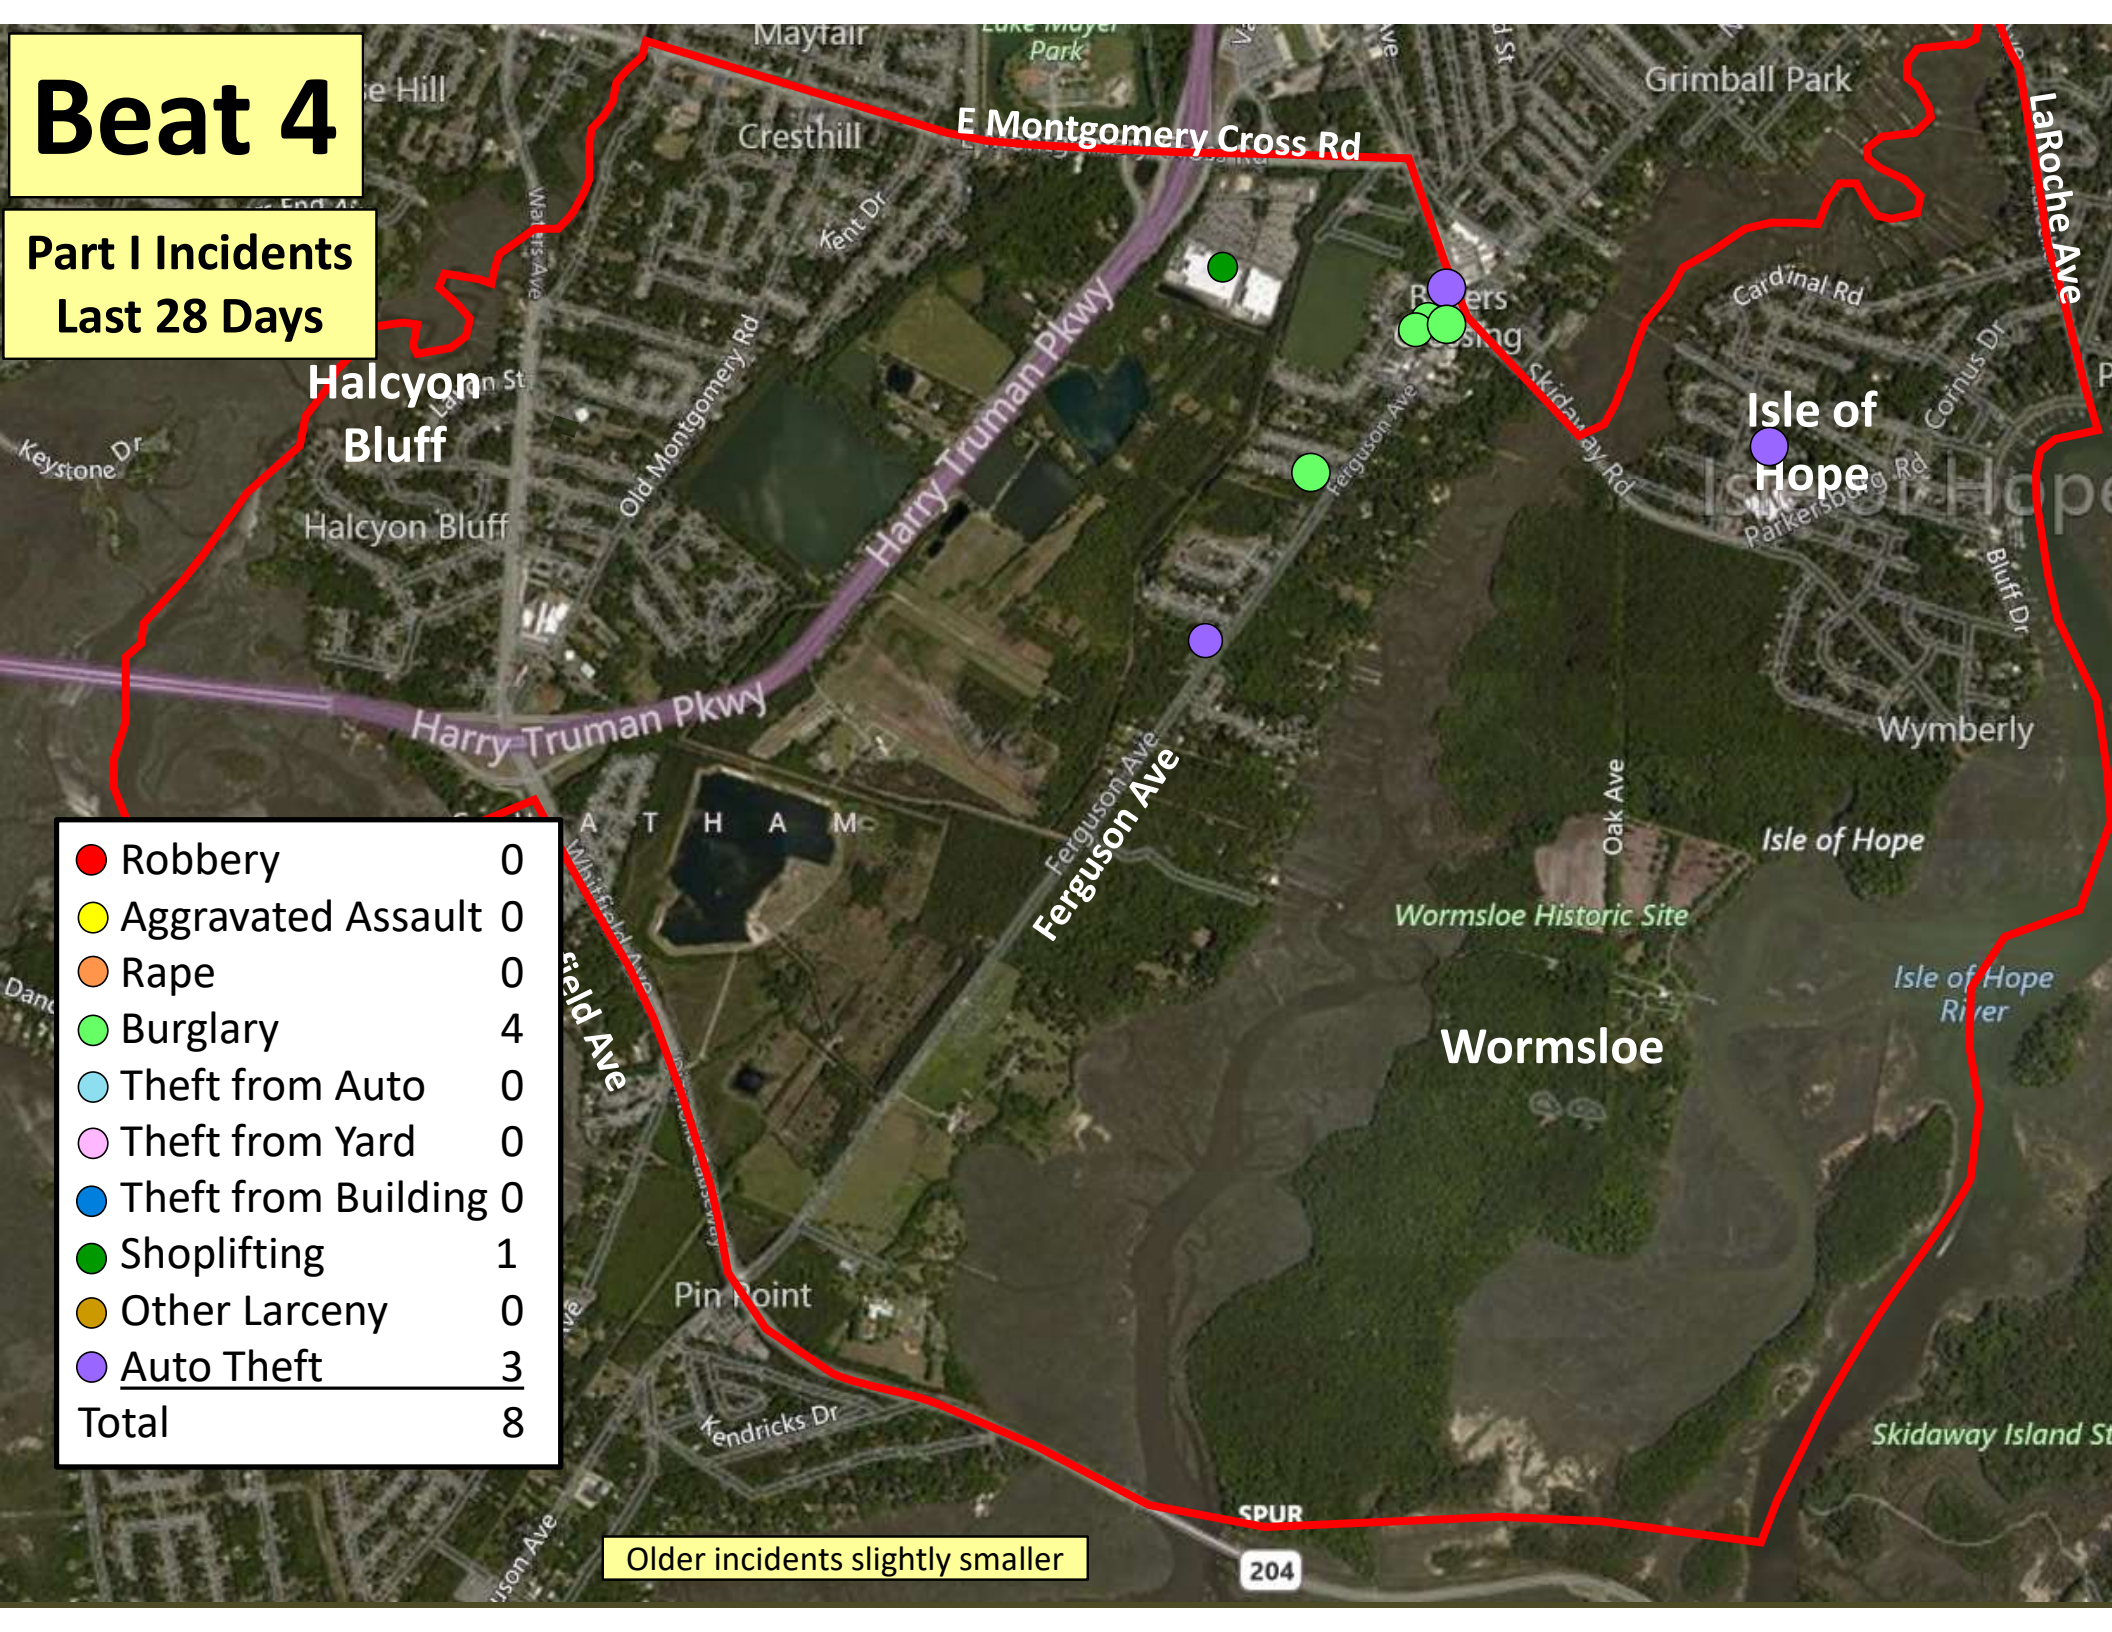

Older incidents slightly smaller

Beat 5

Pinpoint

Burnside Island

Skidaway Island

Part I Incidents
Last 28 Days

Older incidents slightly smaller

● Robbery	0
● Aggravated Assault	1
● Rape	0
● Burglary	1
● Theft from Auto	7
● Theft from Yard	0
● Theft from Building	1
● Shoplifting	0
● Other Larceny	1
● Auto Theft	1
● Snatching/PickPkt	0
Total	12