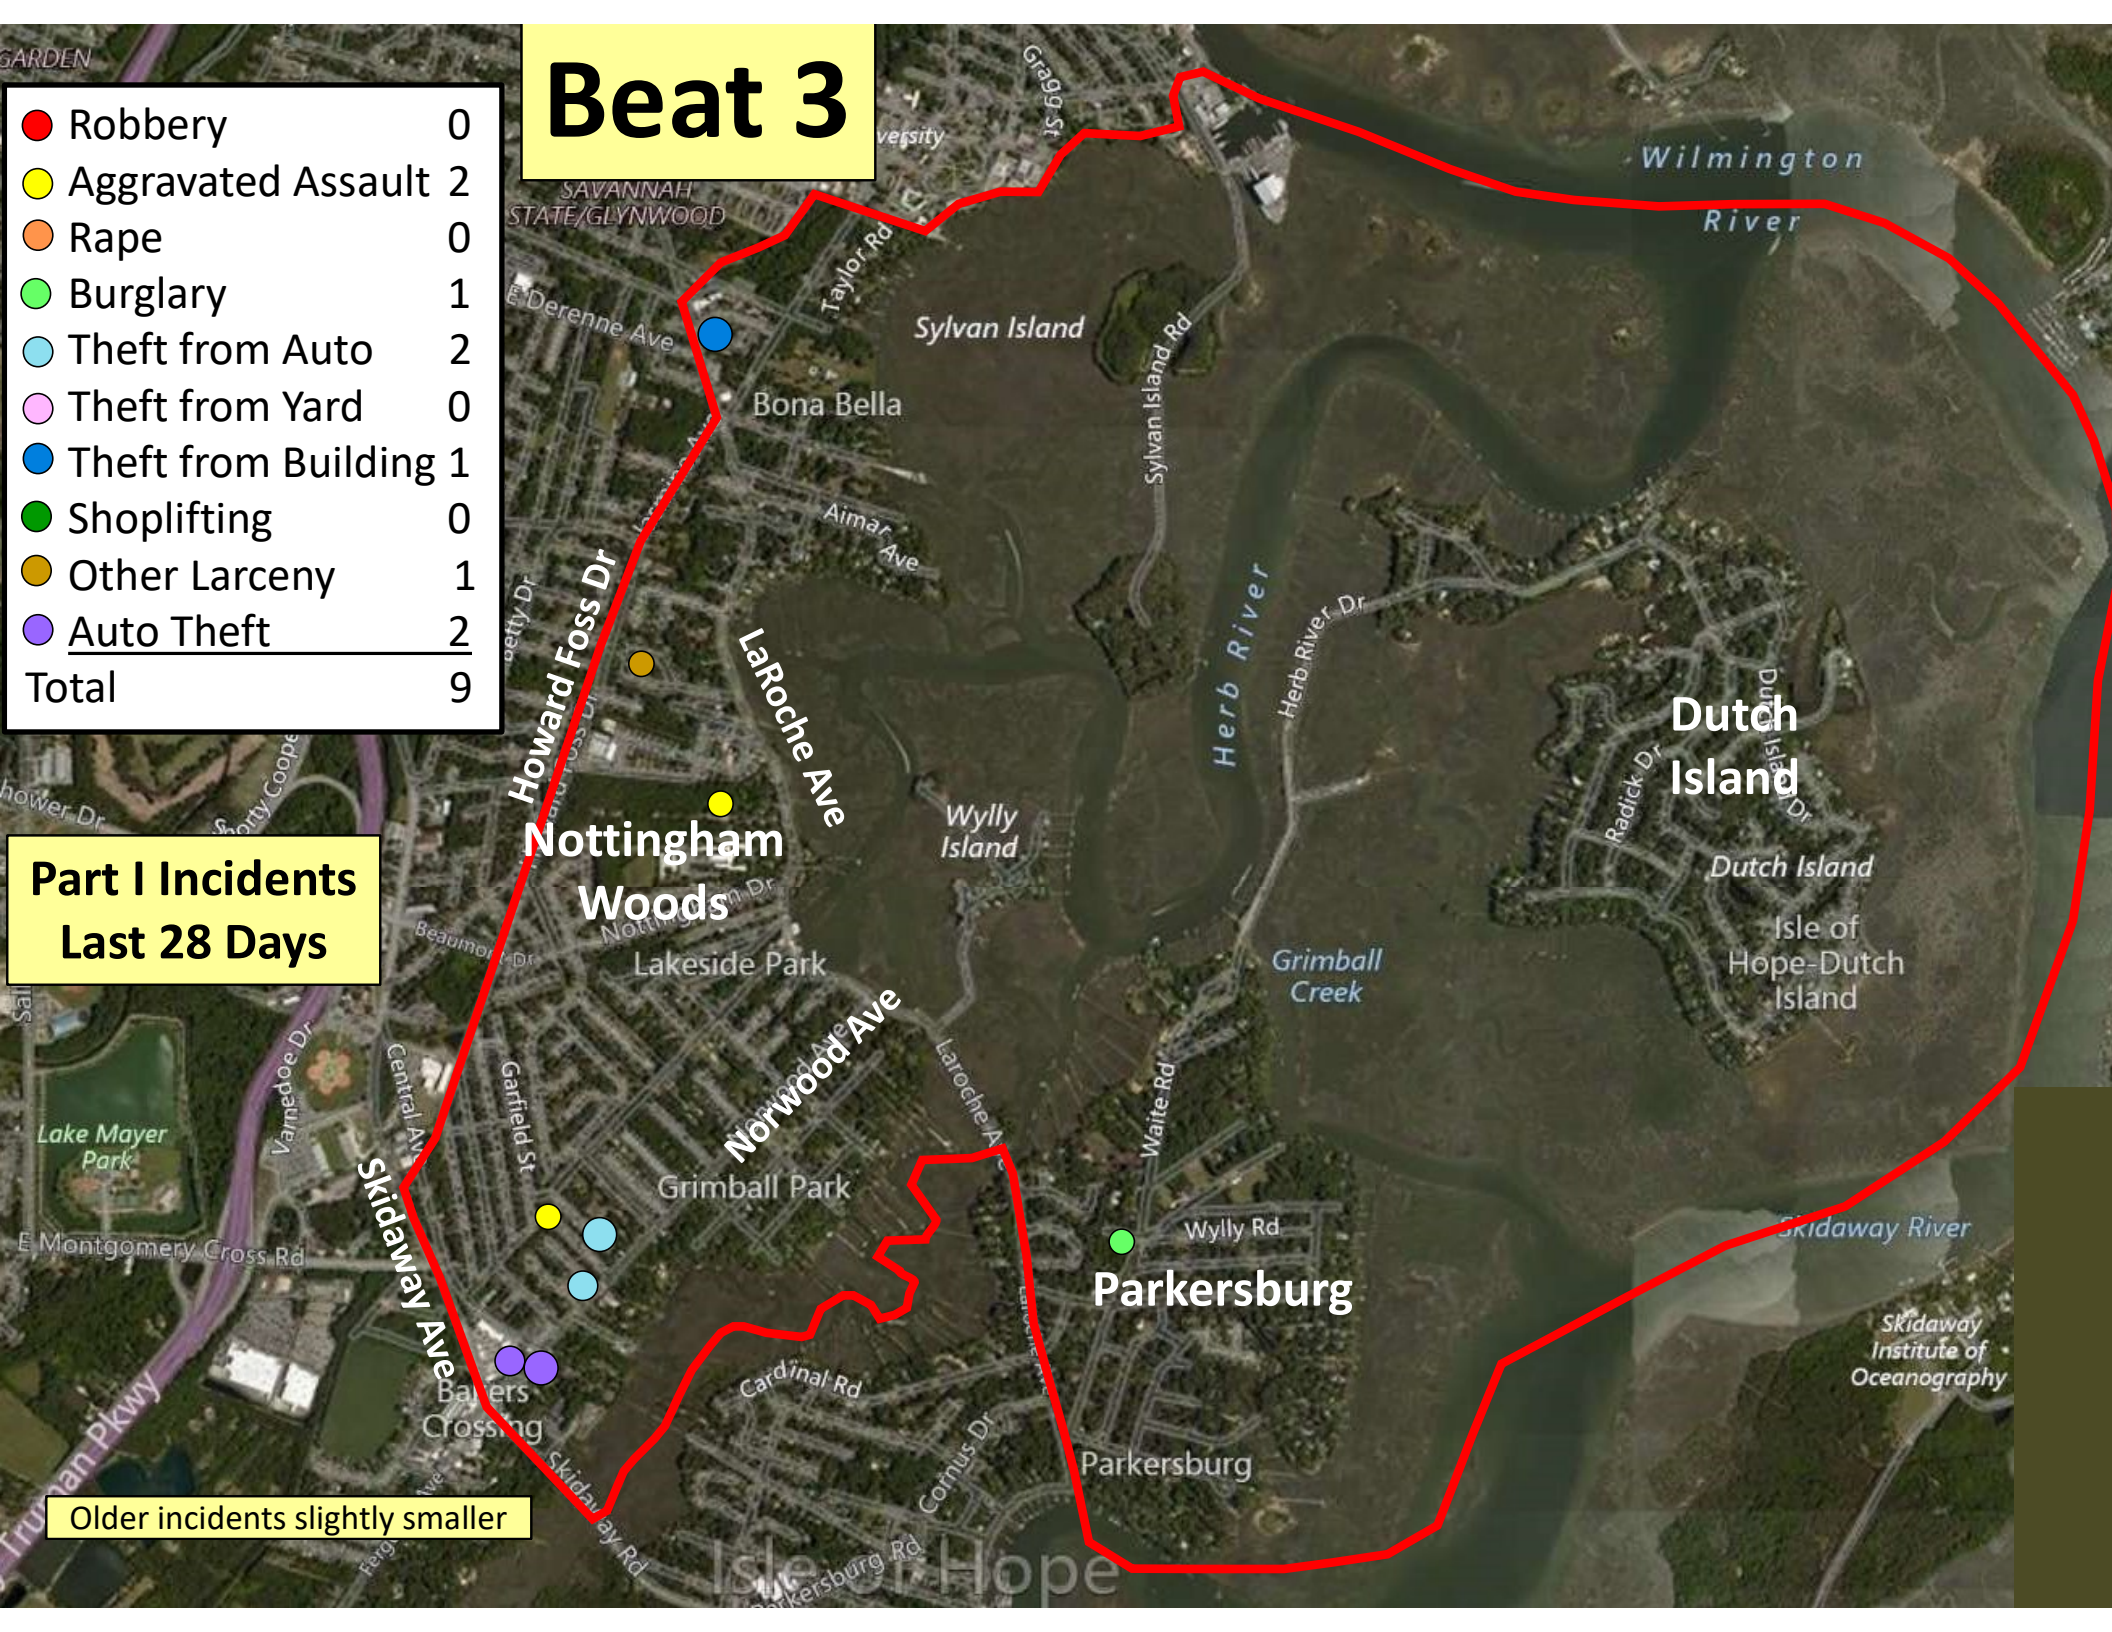

Beat 3

● Robbery	0
● Aggravated Assault	2
● Rape	0
● Burglary	1
● Theft from Auto	2
● Theft from Yard	0
● Theft from Building	1
● Shoplifting	0
● Other Larceny	1
● Auto Theft	2
Total	9

Part I Incidents Last 28 Days

Older incidents slightly smaller