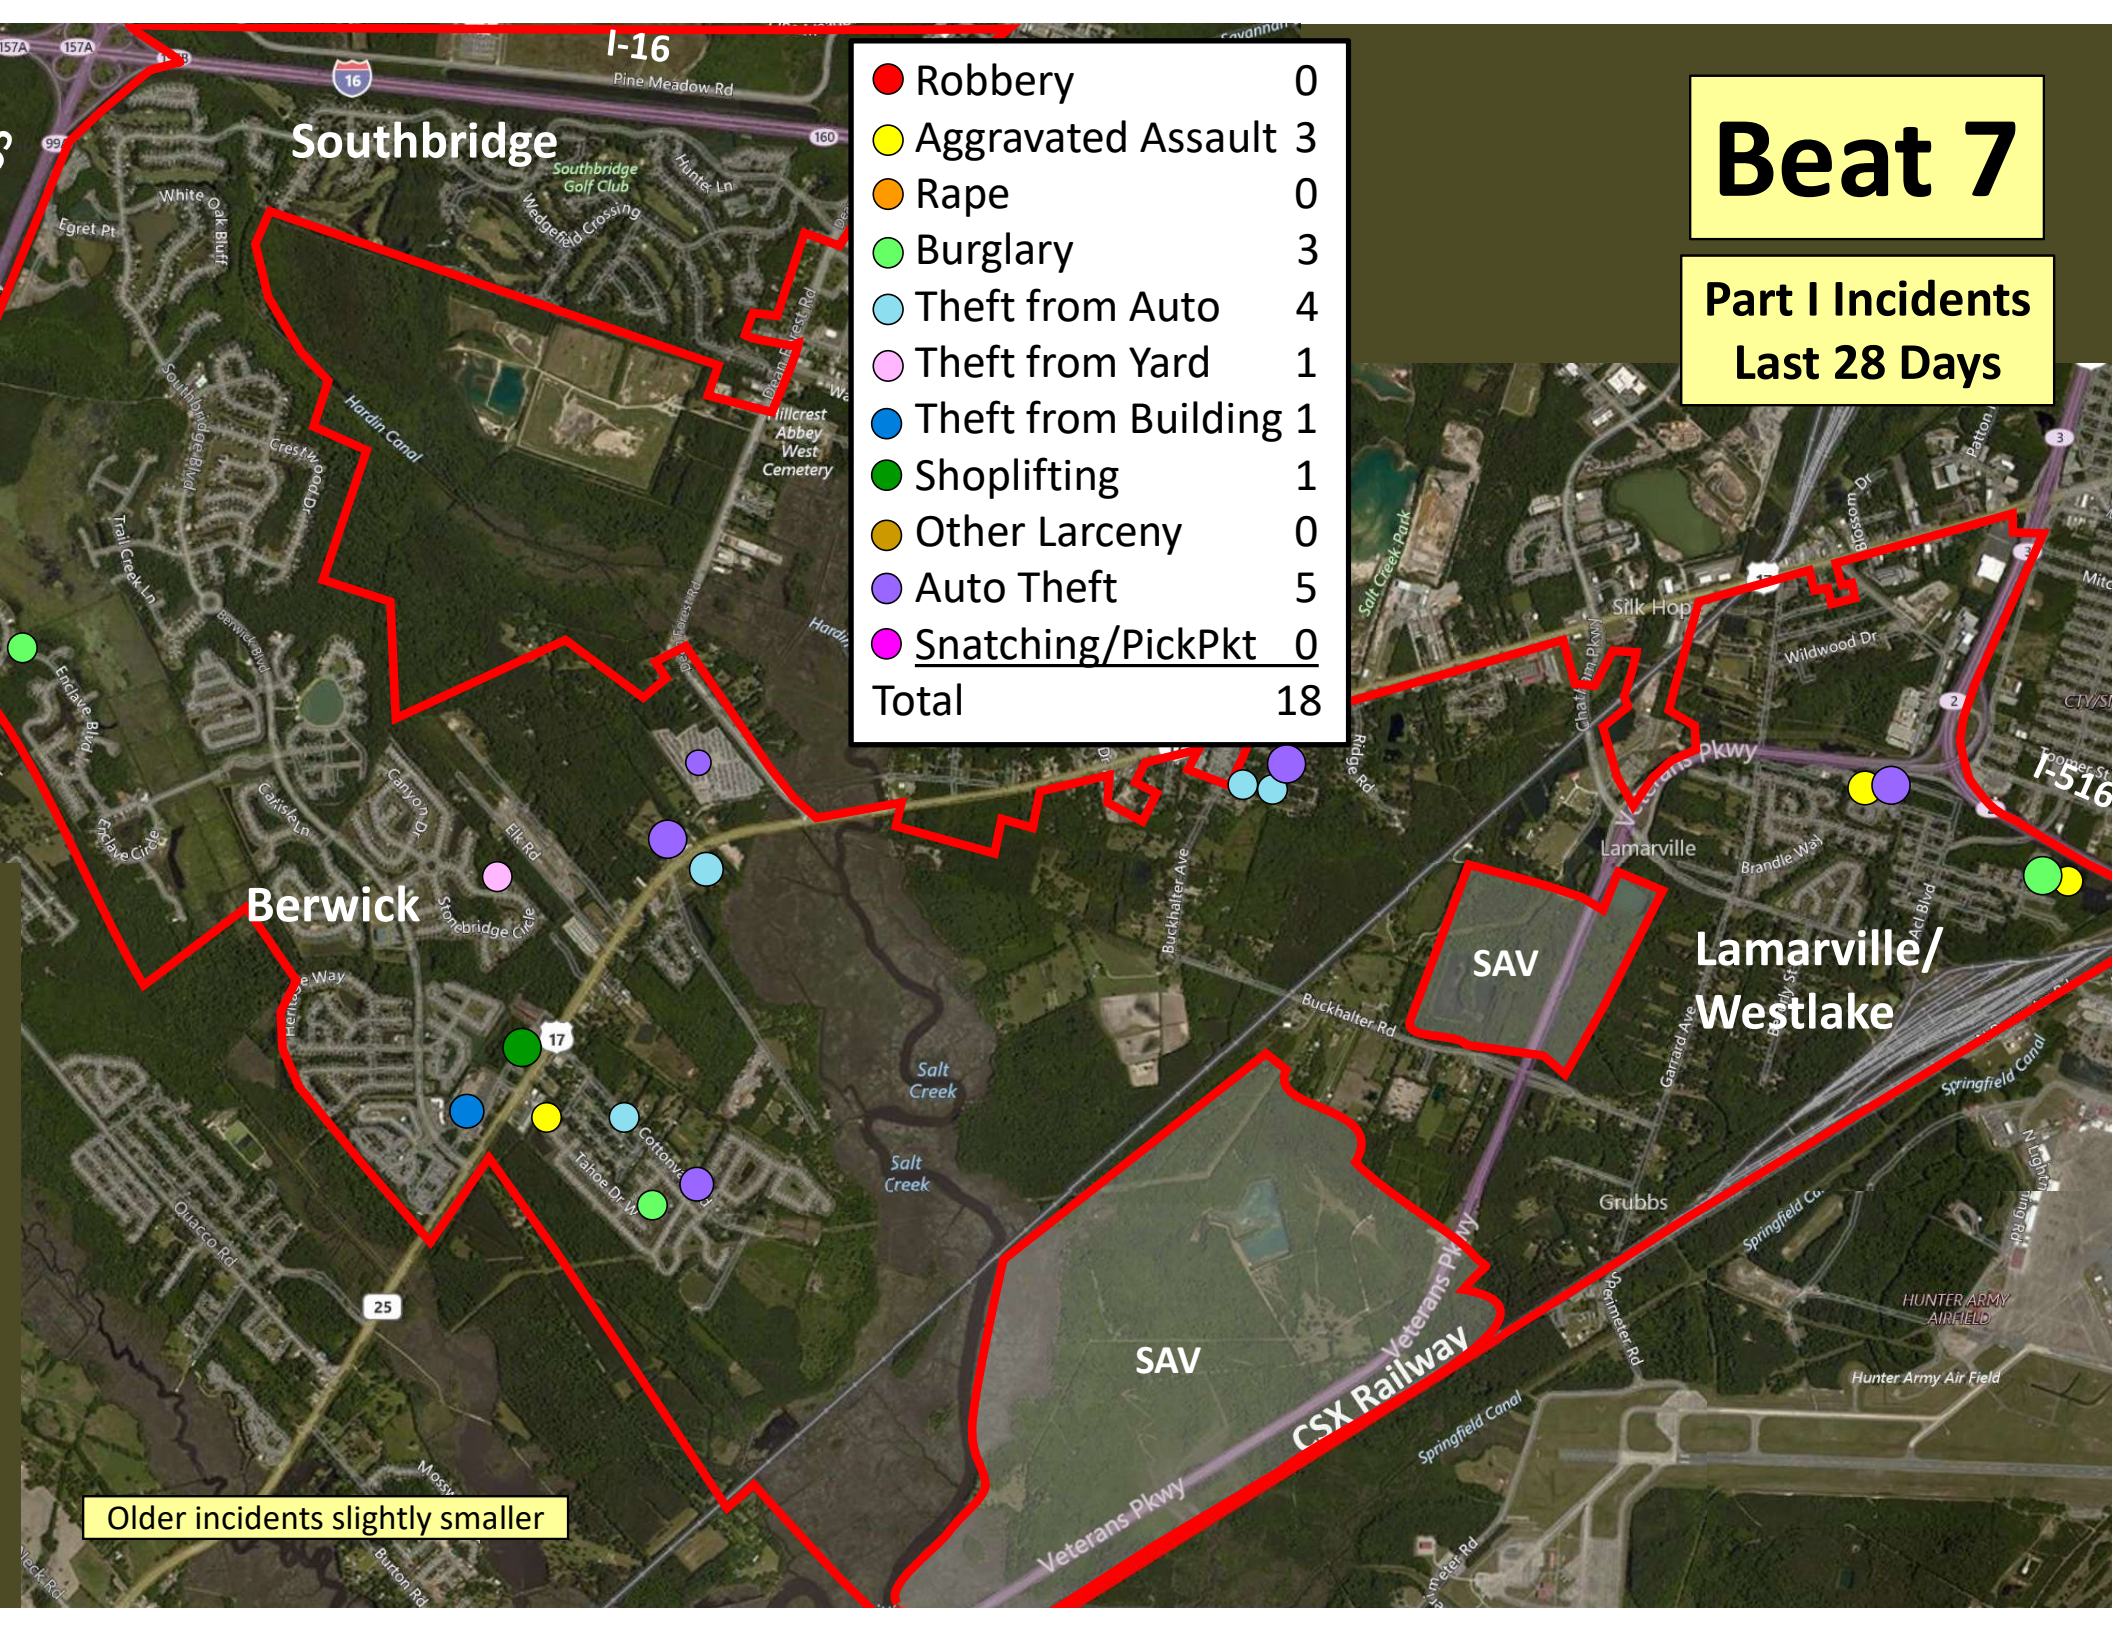

Older incidents slightly smaller

Beat 7

Part I Incidents
Last 28 Days

● Robbery	0
● Aggravated Assault	3
● Rape	0
● Burglary	3
● Theft from Auto	4
● Theft from Yard	1
● Theft from Building	1
● Shoplifting	1
● Other Larceny	0
● Auto Theft	5
● Snatching/PickPkt	0
Total	18

Older incidents slightly smaller

Beat 8

Part I Incidents Last 28 Days

● Robbery	1
● Aggravated Assault	3
● Rape	0
● Burglary	1
● Theft from Auto	12
● Theft from Yard	2
● Theft from Bldg	2
● Shoplifting	15
● Other Larceny	1
● Auto Theft	8
● Sudden Snatching	0
Total	45