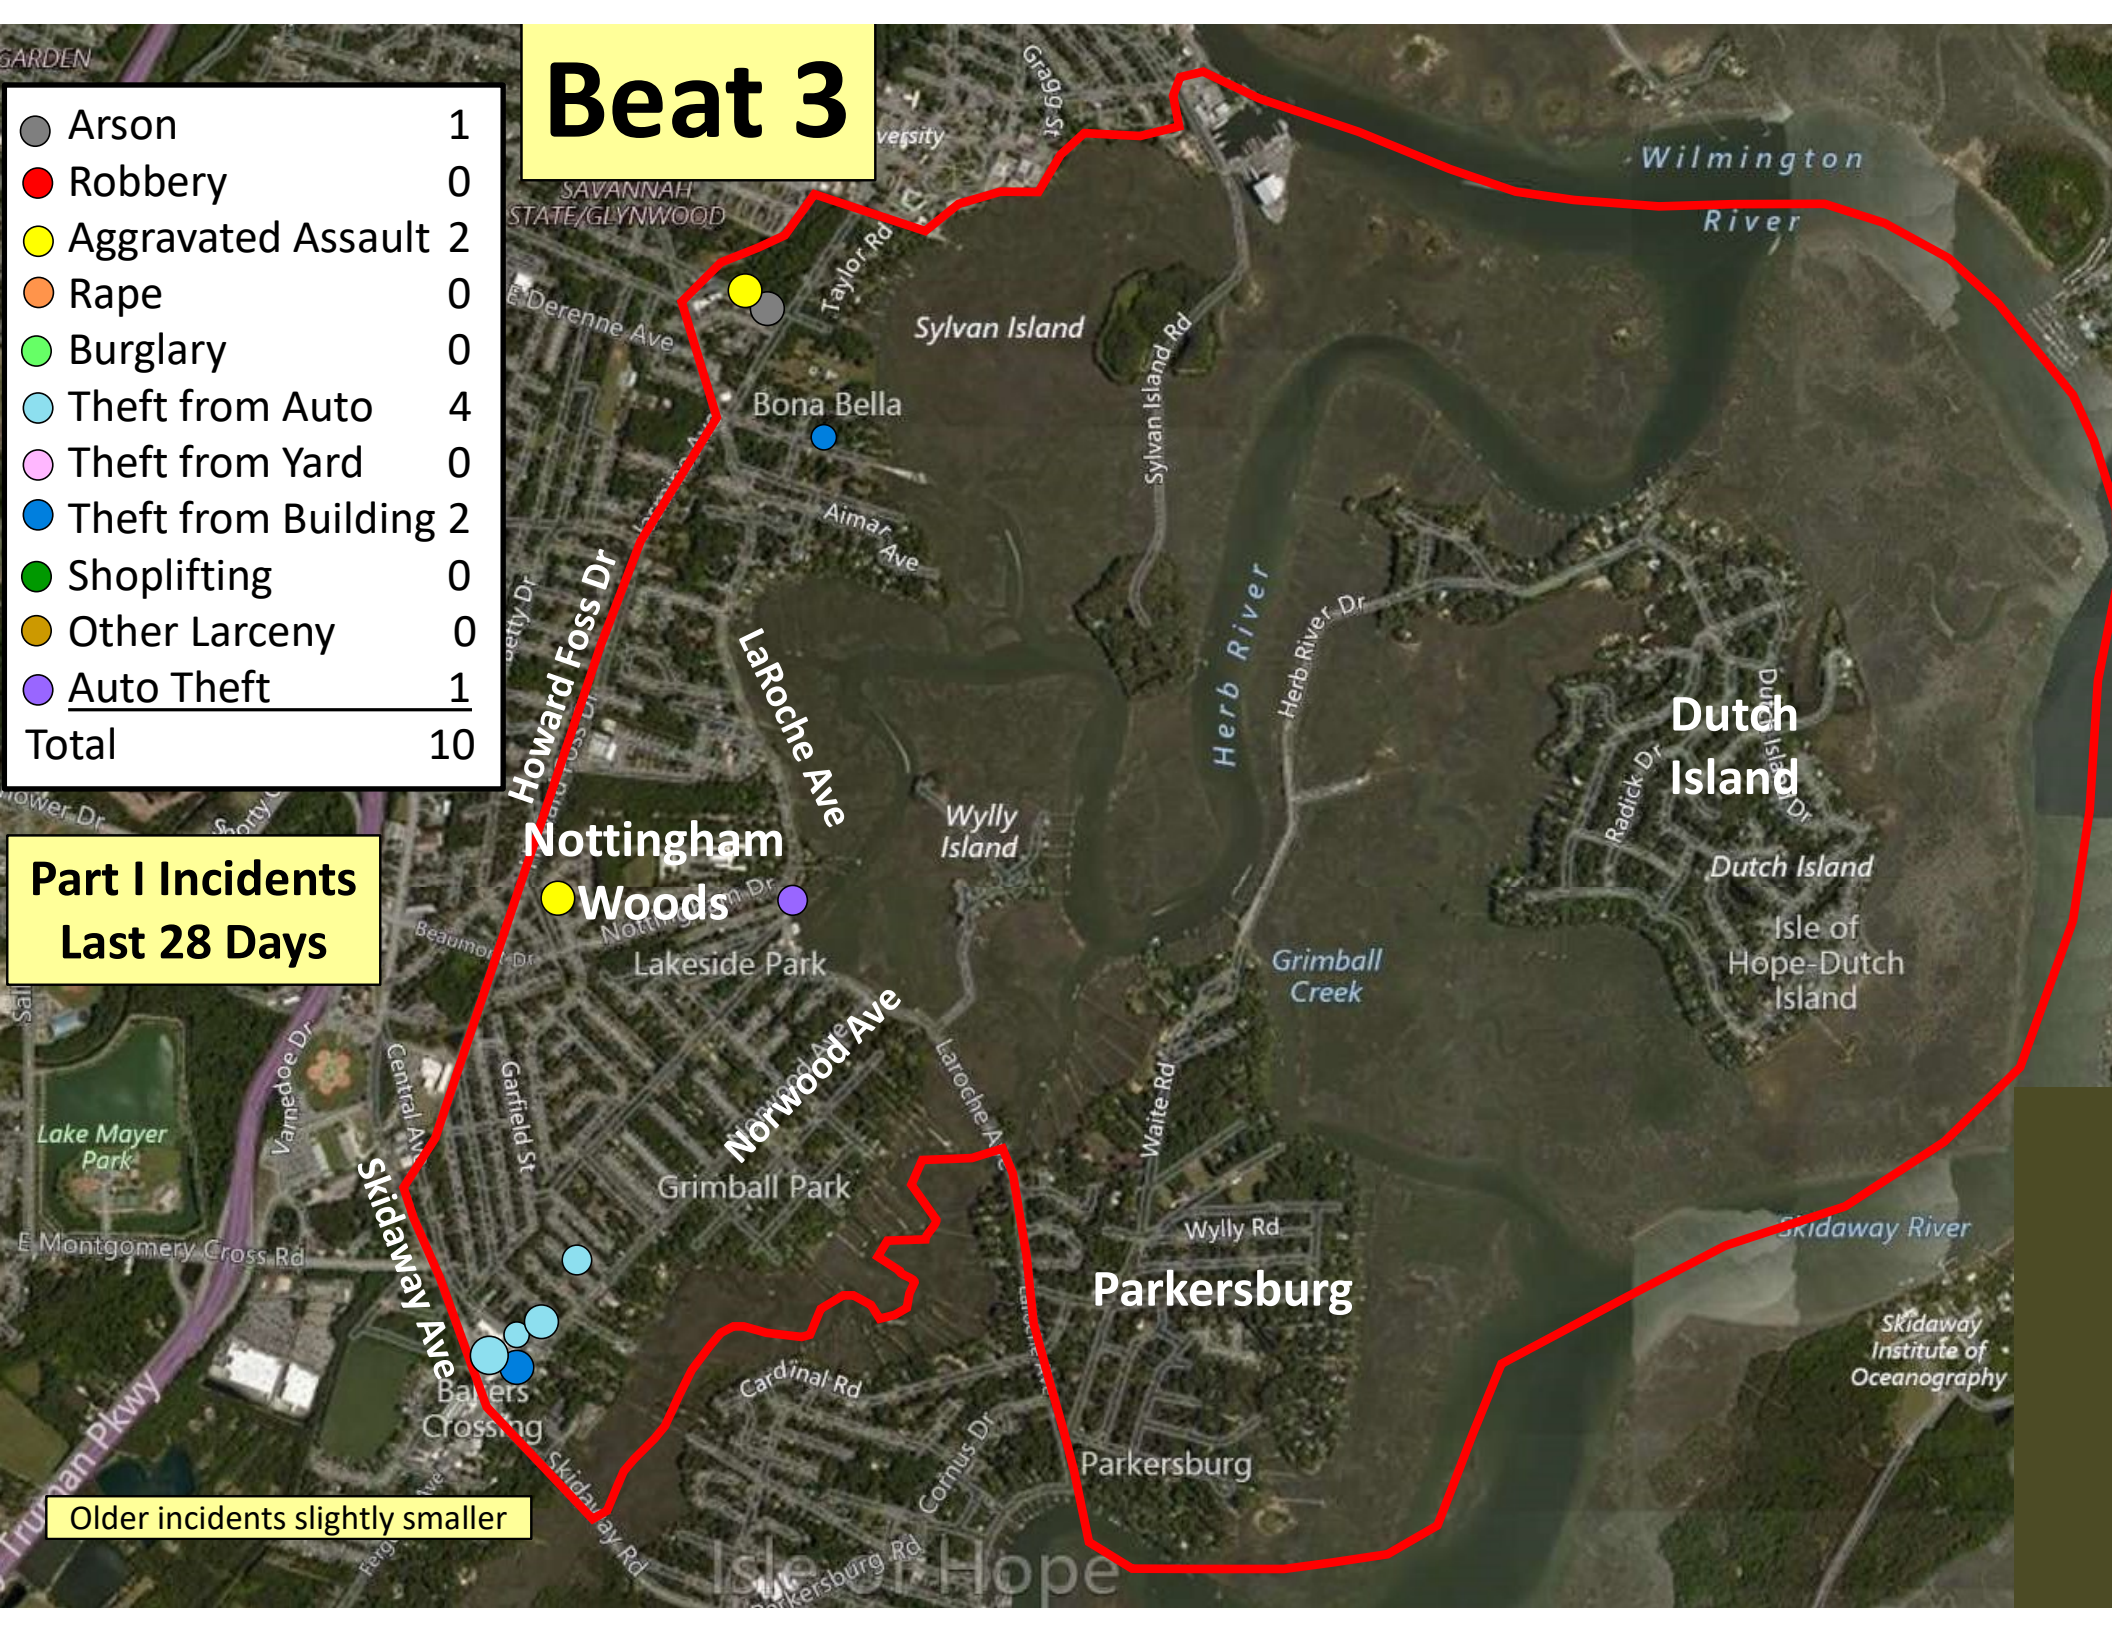

Beat 3

Arson	1
Robbery	0
Aggravated Assault	2
Rape	0
Burglary	0
Theft from Auto	4
Theft from Yard	0
Theft from Building	2
Shoplifting	0
Other Larceny	0
Auto Theft	1
Total	10

Part I Incidents Last 28 Days

Older incidents slightly smaller