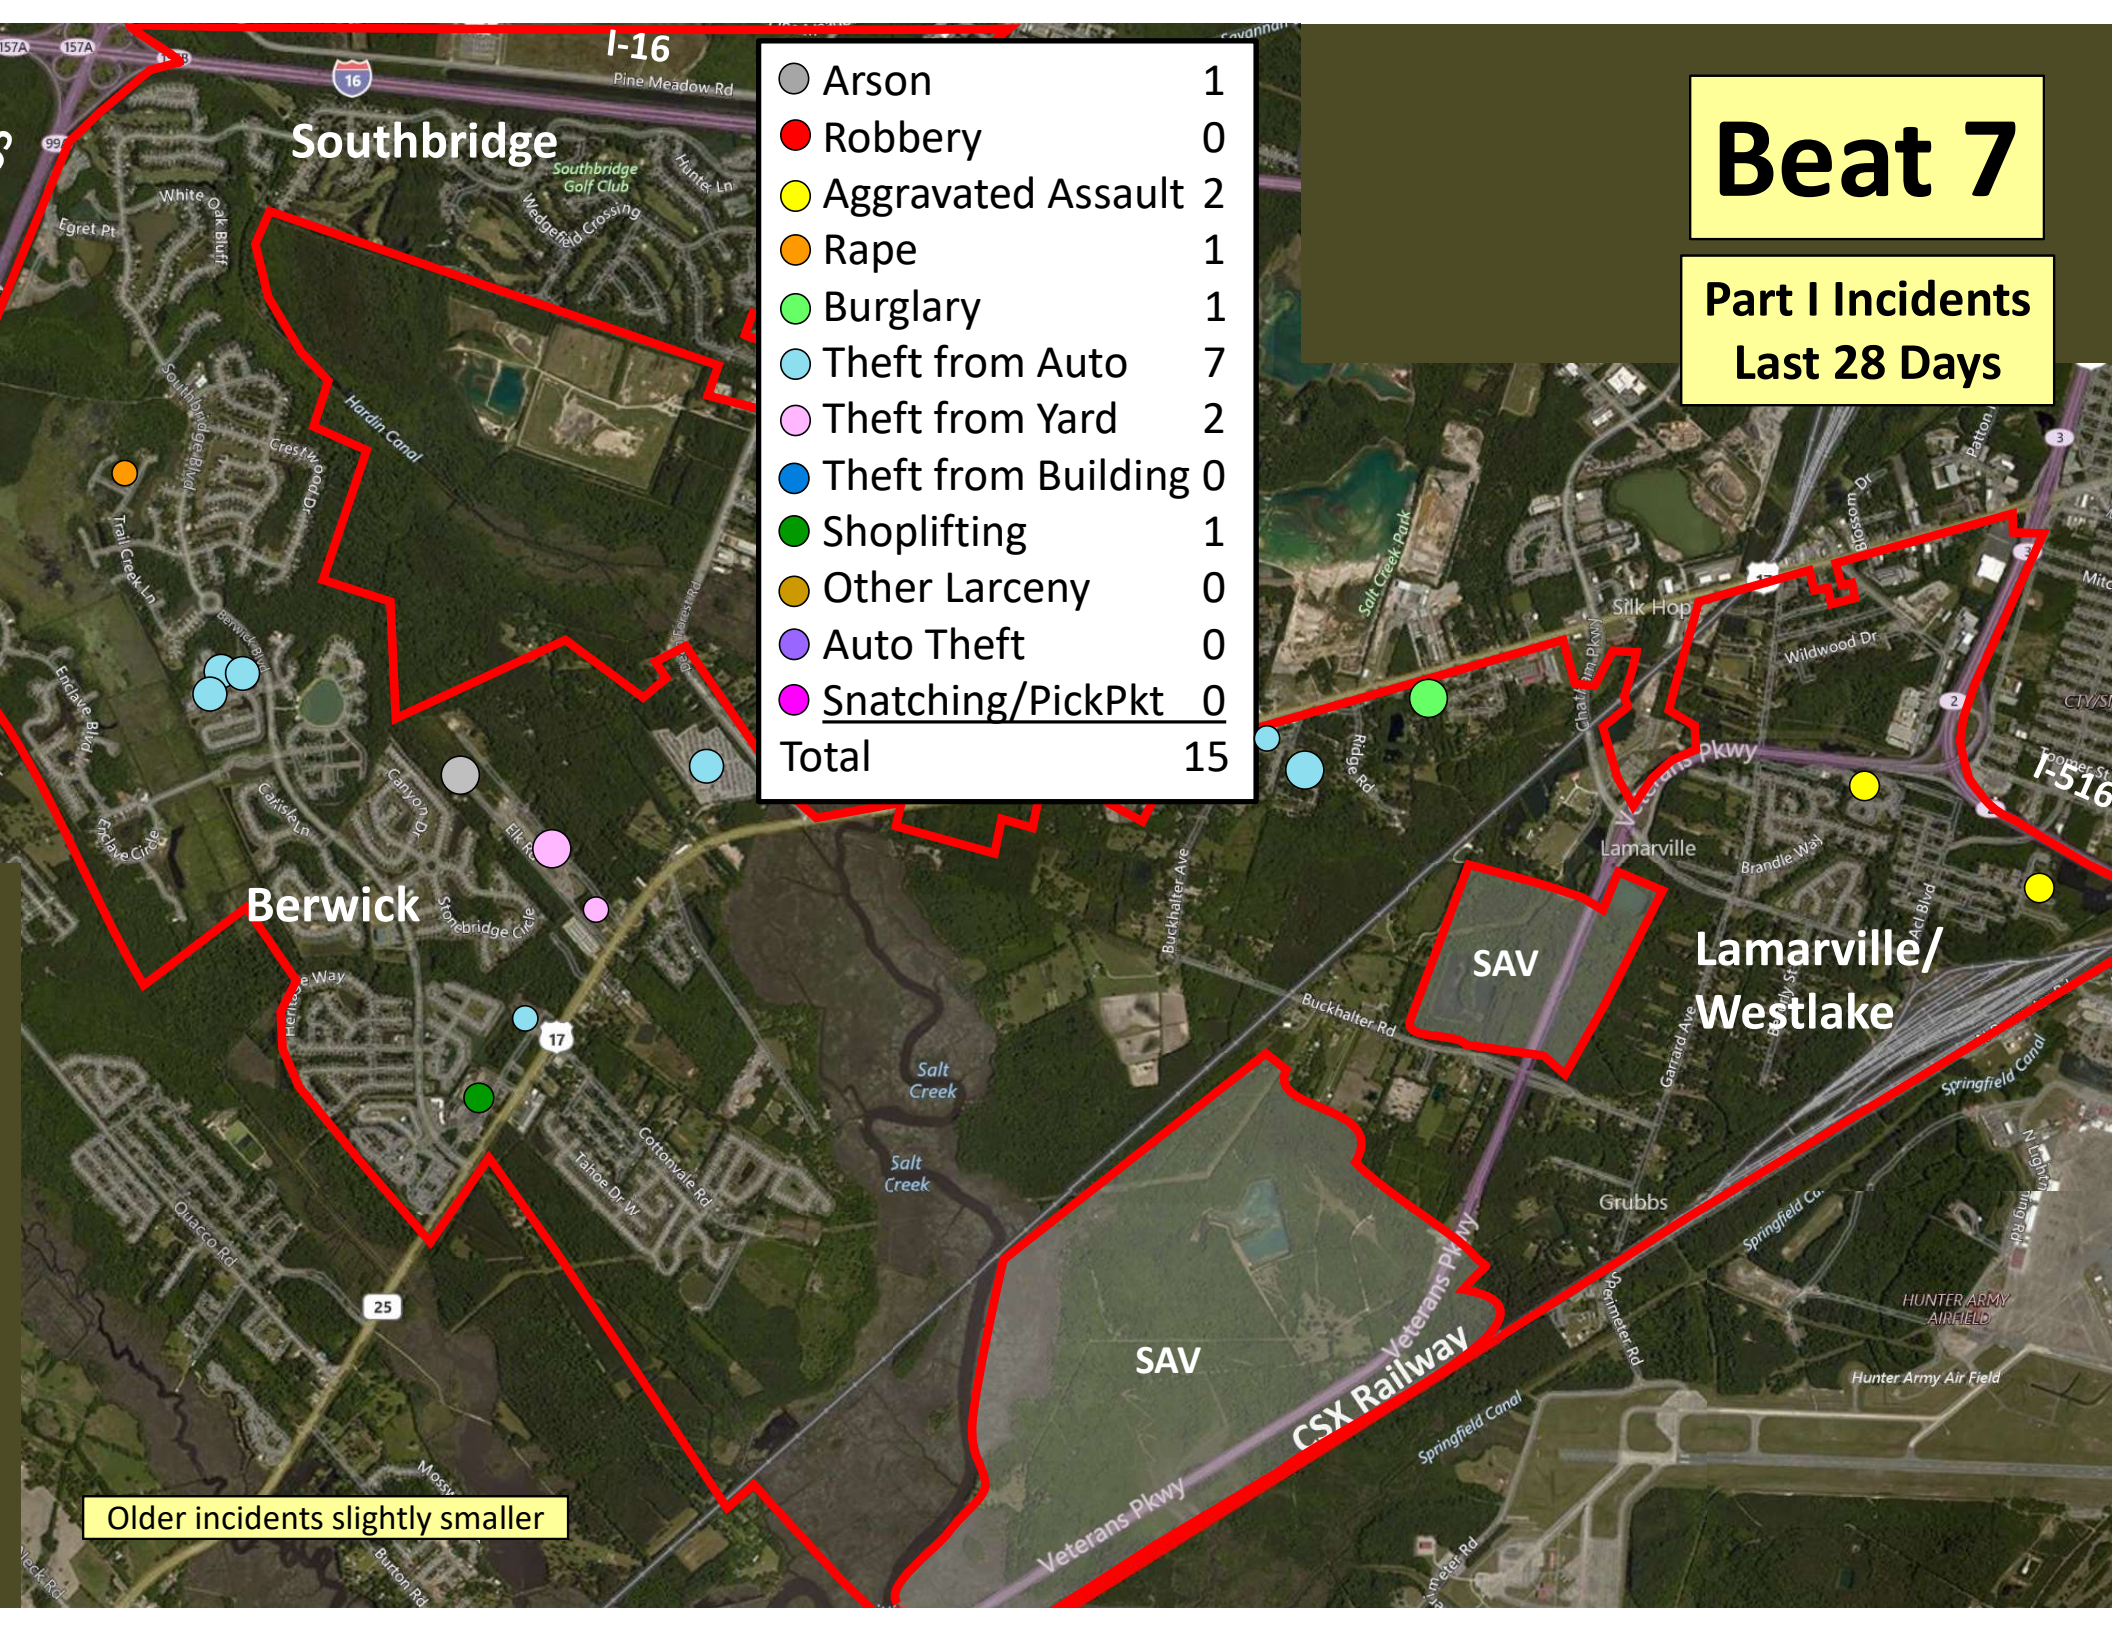

**Part I Incidents
Last 28 Days**

Older incidents slightly smaller

Beat 6

Part I Incidents Last 28 Days

● Robbery	0
● Aggravated Assault	0
● Rape	0
● Burglary	0
● Theft from Auto	0
● Theft from Yard	0
● Theft from Building	0
● Shoplifting	0
● Other Larceny	0
● Auto Theft	1
● Snatching/PickPkt	0
Total	1

Older incidents slightly smaller

Beat 7

Part I Incidents
Last 28 Days

Arson	1
Robbery	0
Aggravated Assault	2
Rape	1
Burglary	1
Theft from Auto	7
Theft from Yard	2
Theft from Building	0
Shoplifting	1
Other Larceny	0
Auto Theft	0
Snatching/PickPkt	0
Total	15

Older incidents slightly smaller

Beat 8

Part I Incidents Last 28 Days

● Robbery	1
● Aggravated Assault	2
● Rape	1
● Burglary	0
● Theft from Auto	6
● Theft from Yard	1
● Theft from Bldg	0
● Shoplifting	29
● Other Larceny	2
● Auto Theft	3
● Sudden Snatching	0
Total	45