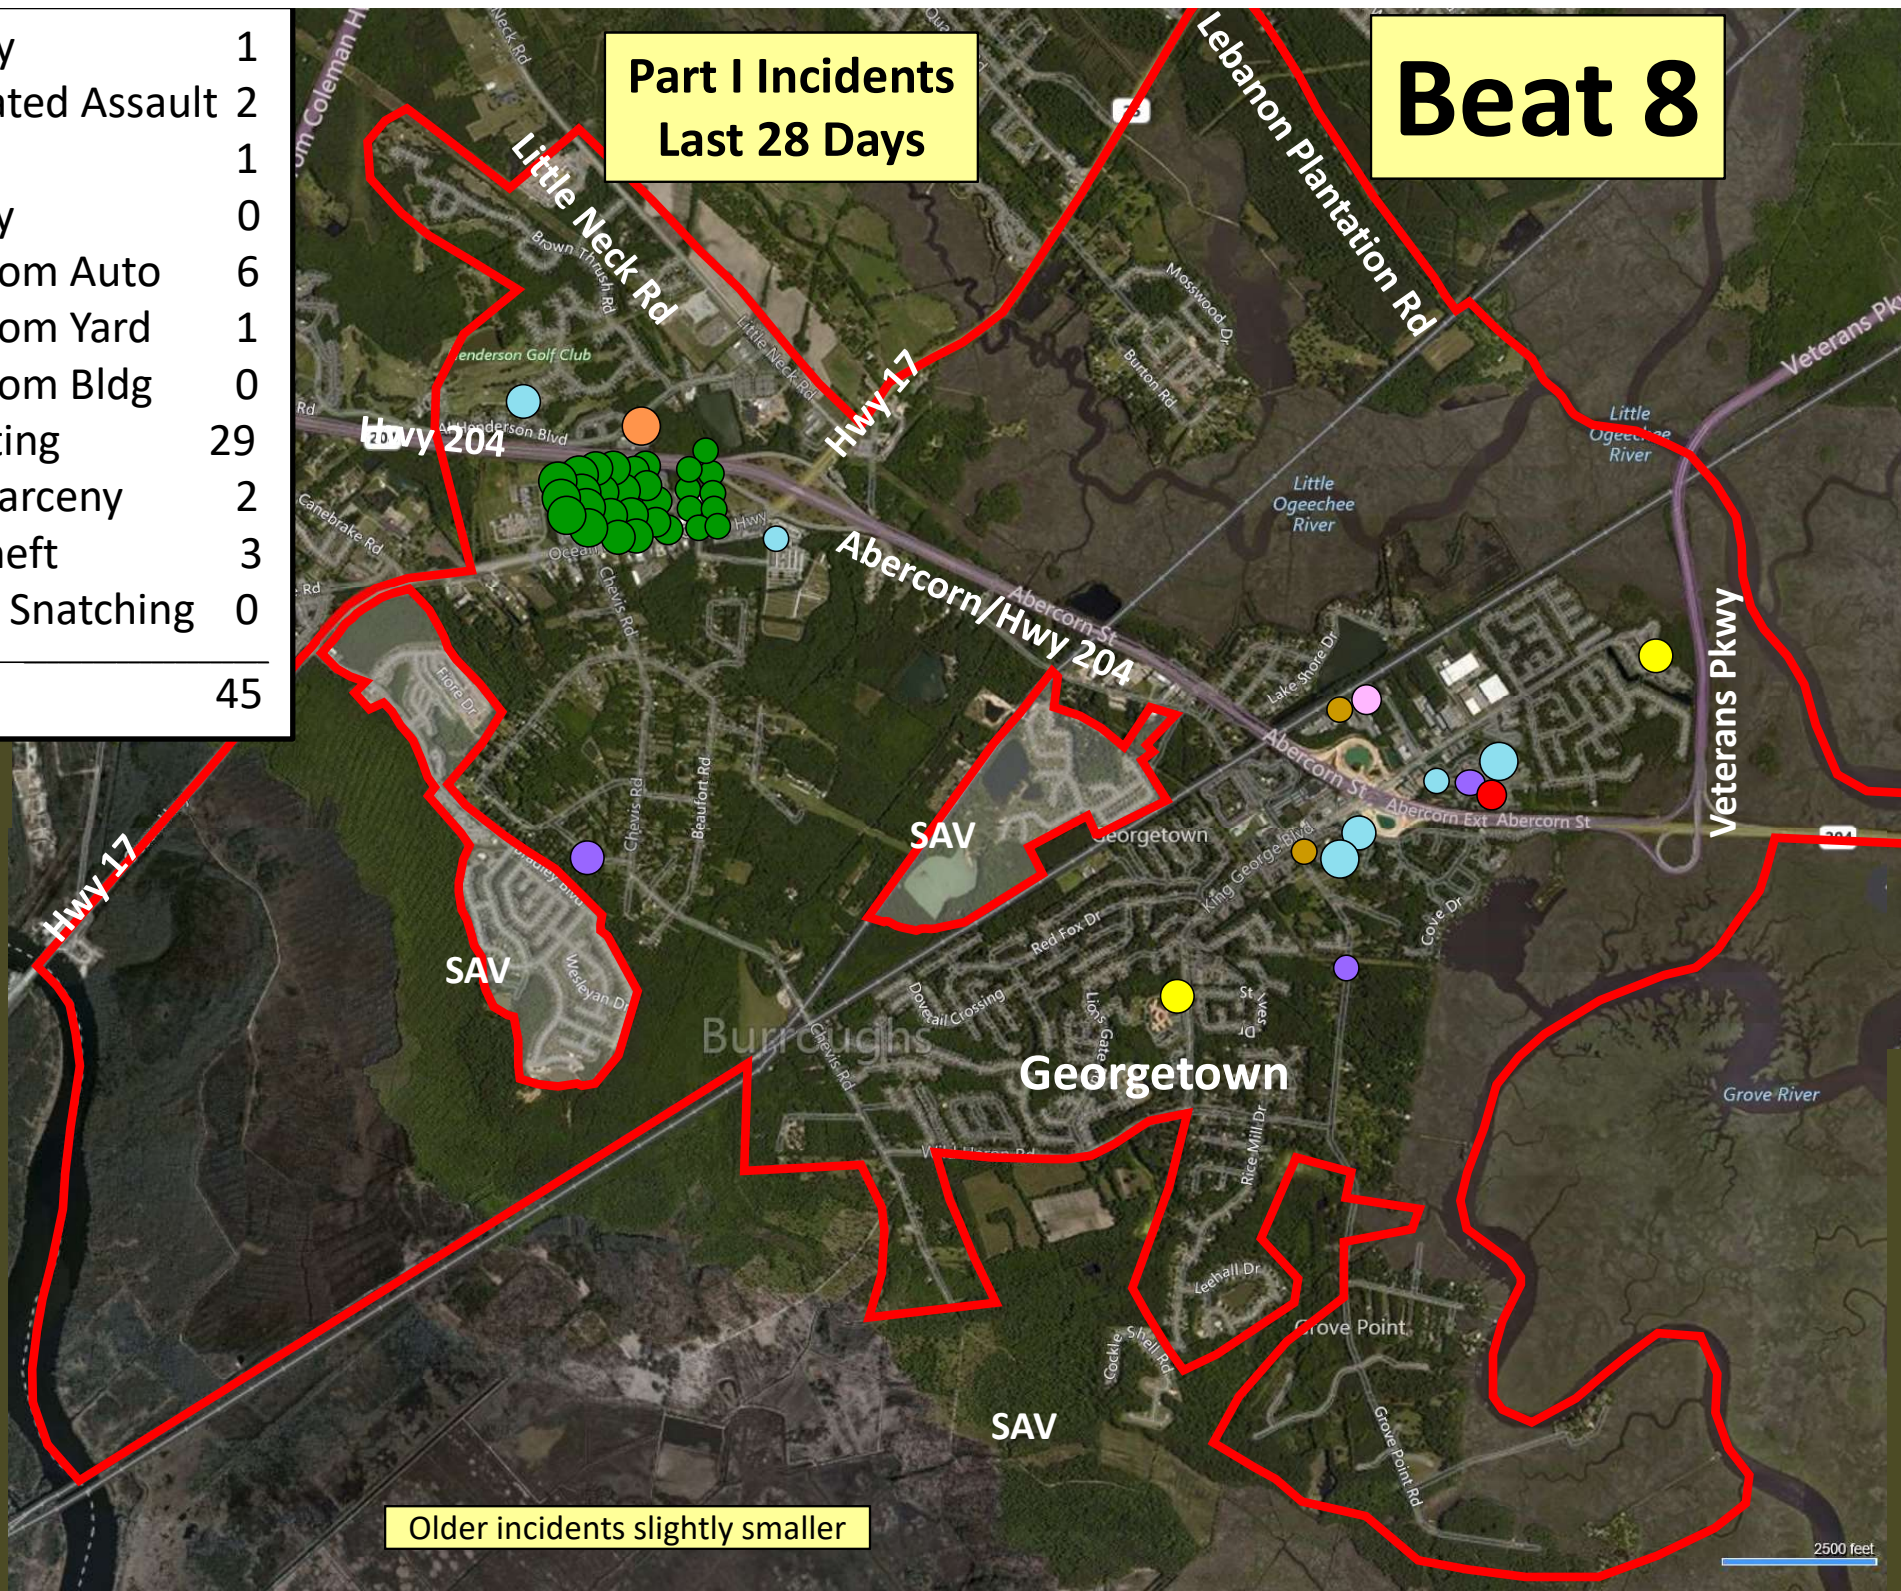

**Part I Incidents
Last 28 Days**

Older incidents slightly smaller

Beat 6

Part I Incidents Last 28 Days

● Robbery	0
● Aggravated Assault	0
● Rape	0
● Burglary	0
● Theft from Auto	0
● Theft from Yard	0
● Theft from Building	0
● Shoplifting	0
● Other Larceny	0
● Auto Theft	1
● Snatching/PickPkt	0
Total	1

Older incidents slightly smaller

Beat 7

Part I Incidents
Last 28 Days

Arson	1
Robbery	0
Aggravated Assault	2
Rape	1
Burglary	1
Theft from Auto	7
Theft from Yard	2
Theft from Building	0
Shoplifting	1
Other Larceny	0
Auto Theft	0
Snatching/PickPkt	0
Total	15

Older incidents slightly smaller

Beat 8

Part I Incidents Last 28 Days

● Robbery	1
● Aggravated Assault	2
● Rape	1
● Burglary	0
● Theft from Auto	6
● Theft from Yard	1
● Theft from Bldg	0
● Shoplifting	29
● Other Larceny	2
● Auto Theft	3
● Sudden Snatching	0
Total	45