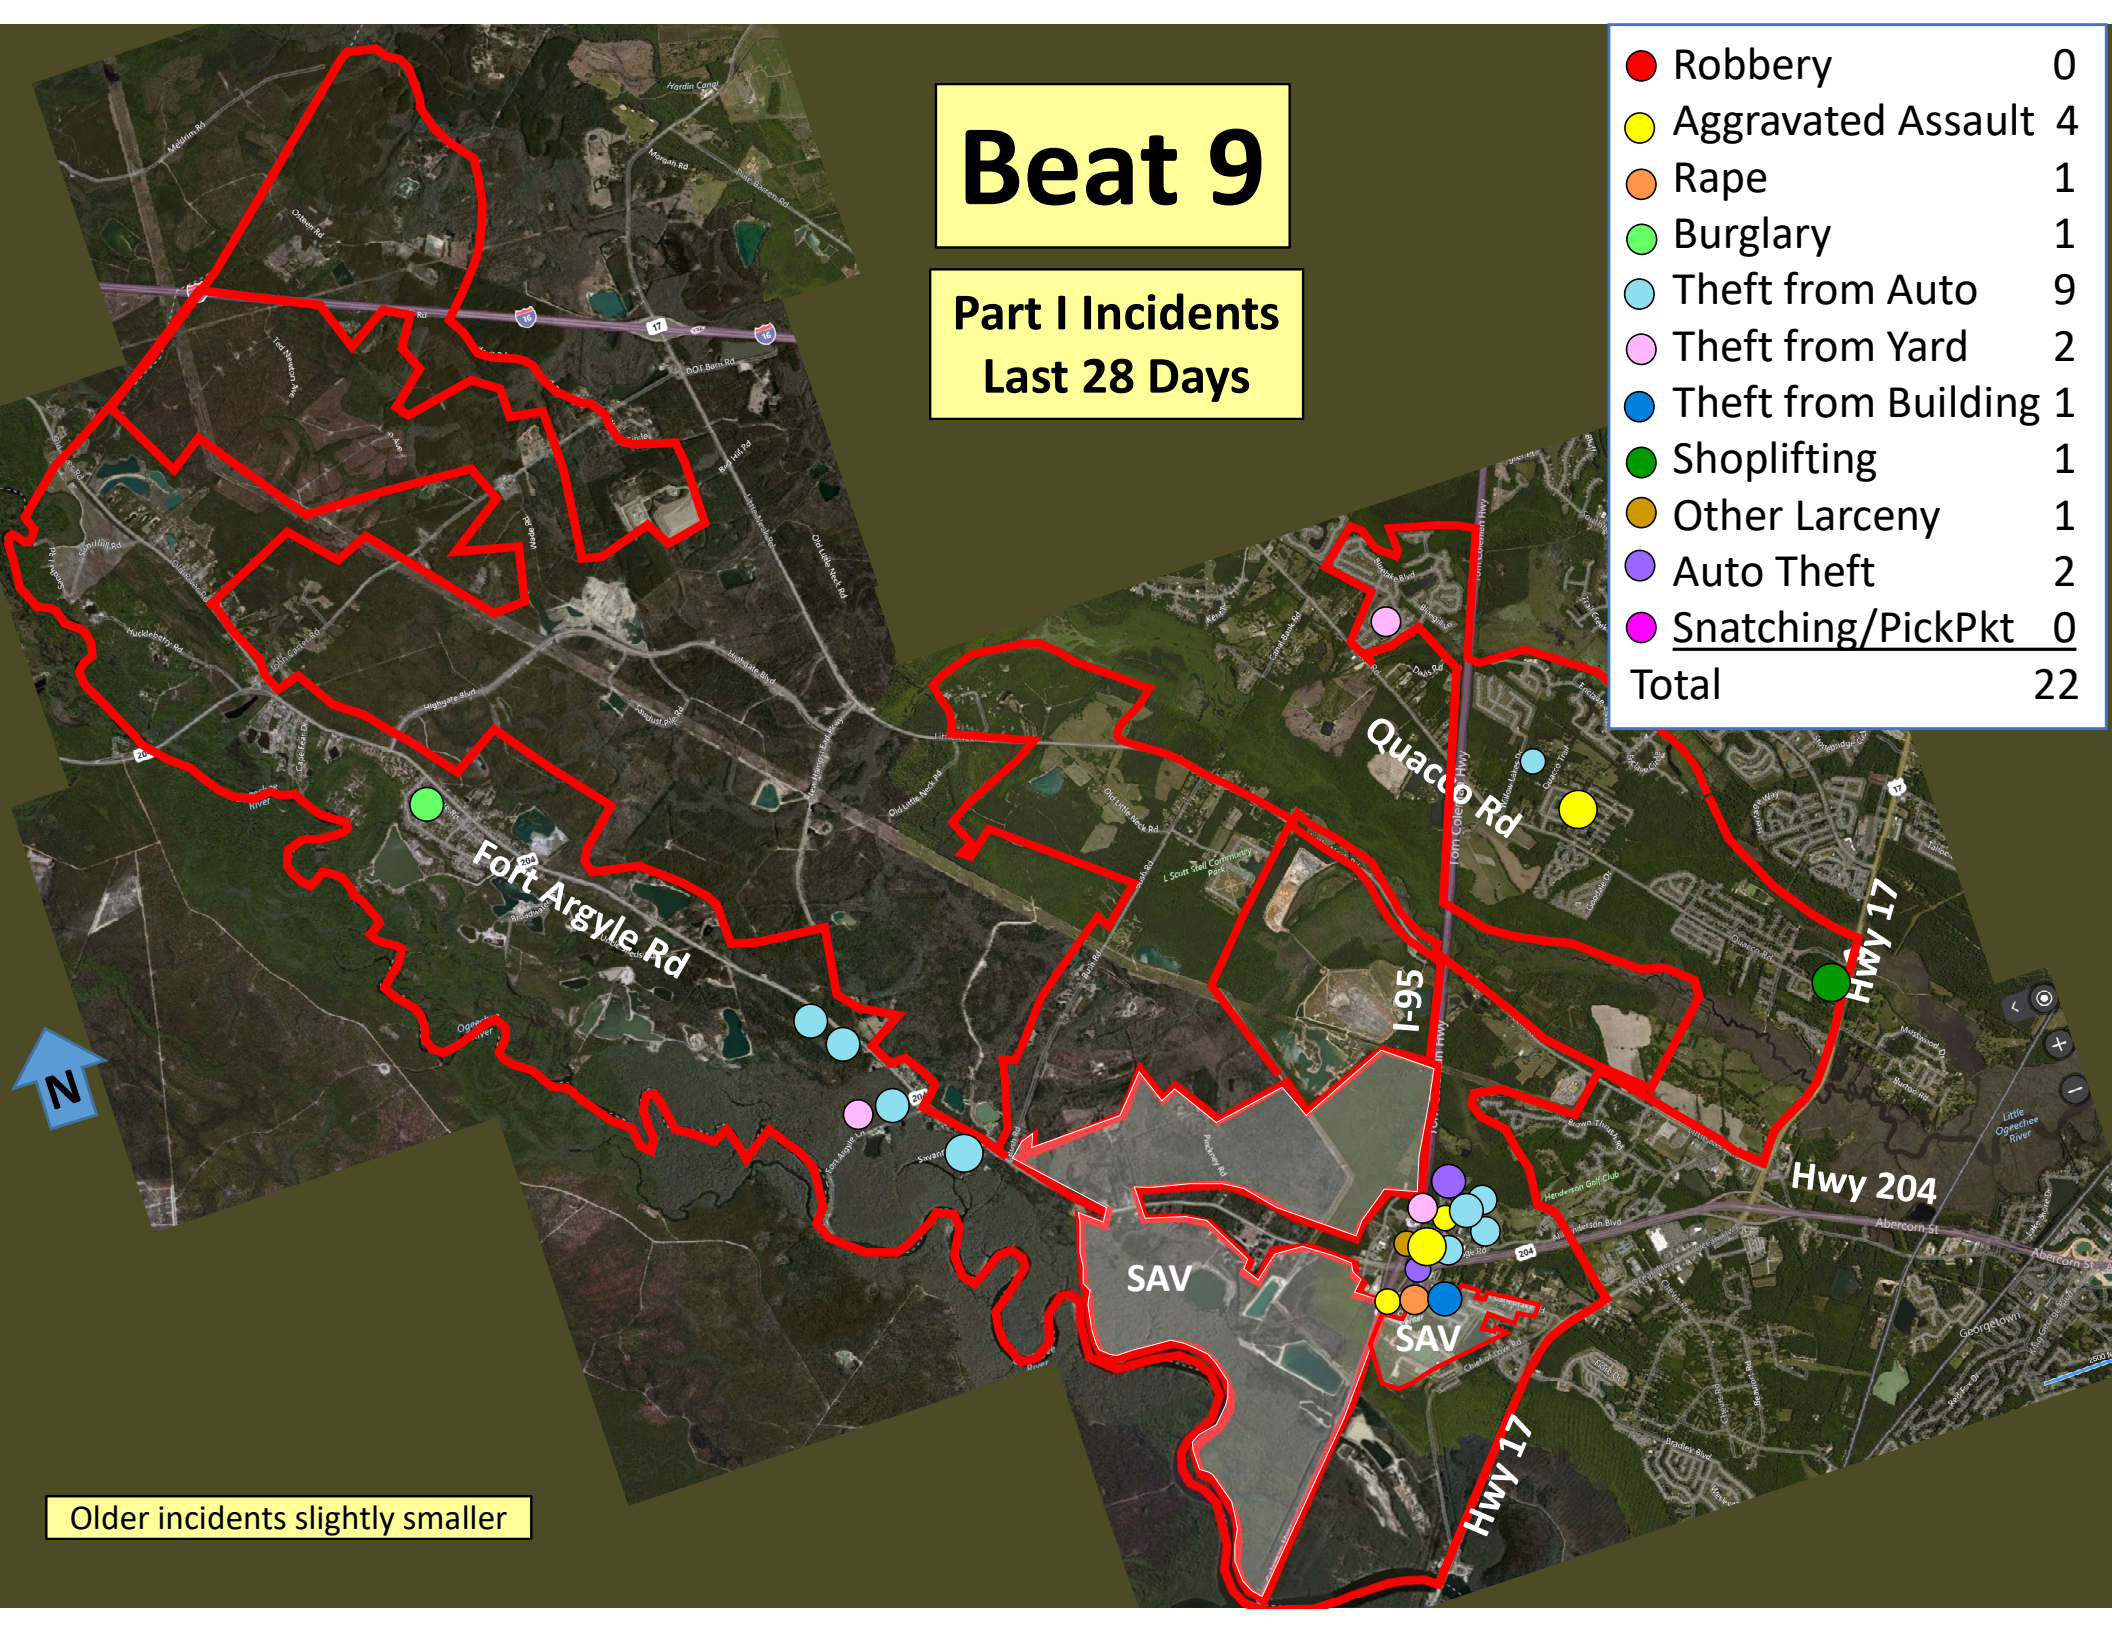

Older incidents slightly smaller

Beat 8

Part I Incidents Last 28 Days

● Robbery	1
● Aggravated Assault	2
● Rape	1
● Burglary	0
● Theft from Auto	6
● Theft from Yard	1
● Theft from Bldg	0
● Shoplifting	29
● Other Larceny	2
● Auto Theft	3
● Sudden Snatching	0
Total	45

Older incidents slightly smaller

Beat 9

Part I Incidents
Last 28 Days

● Robbery	0
● Aggravated Assault	4
● Rape	1
● Burglary	1
● Theft from Auto	9
● Theft from Yard	2
● Theft from Building	1
● Shoplifting	1
● Other Larceny	1
● Auto Theft	2
● Snatching/PickPkt	0
Total	22