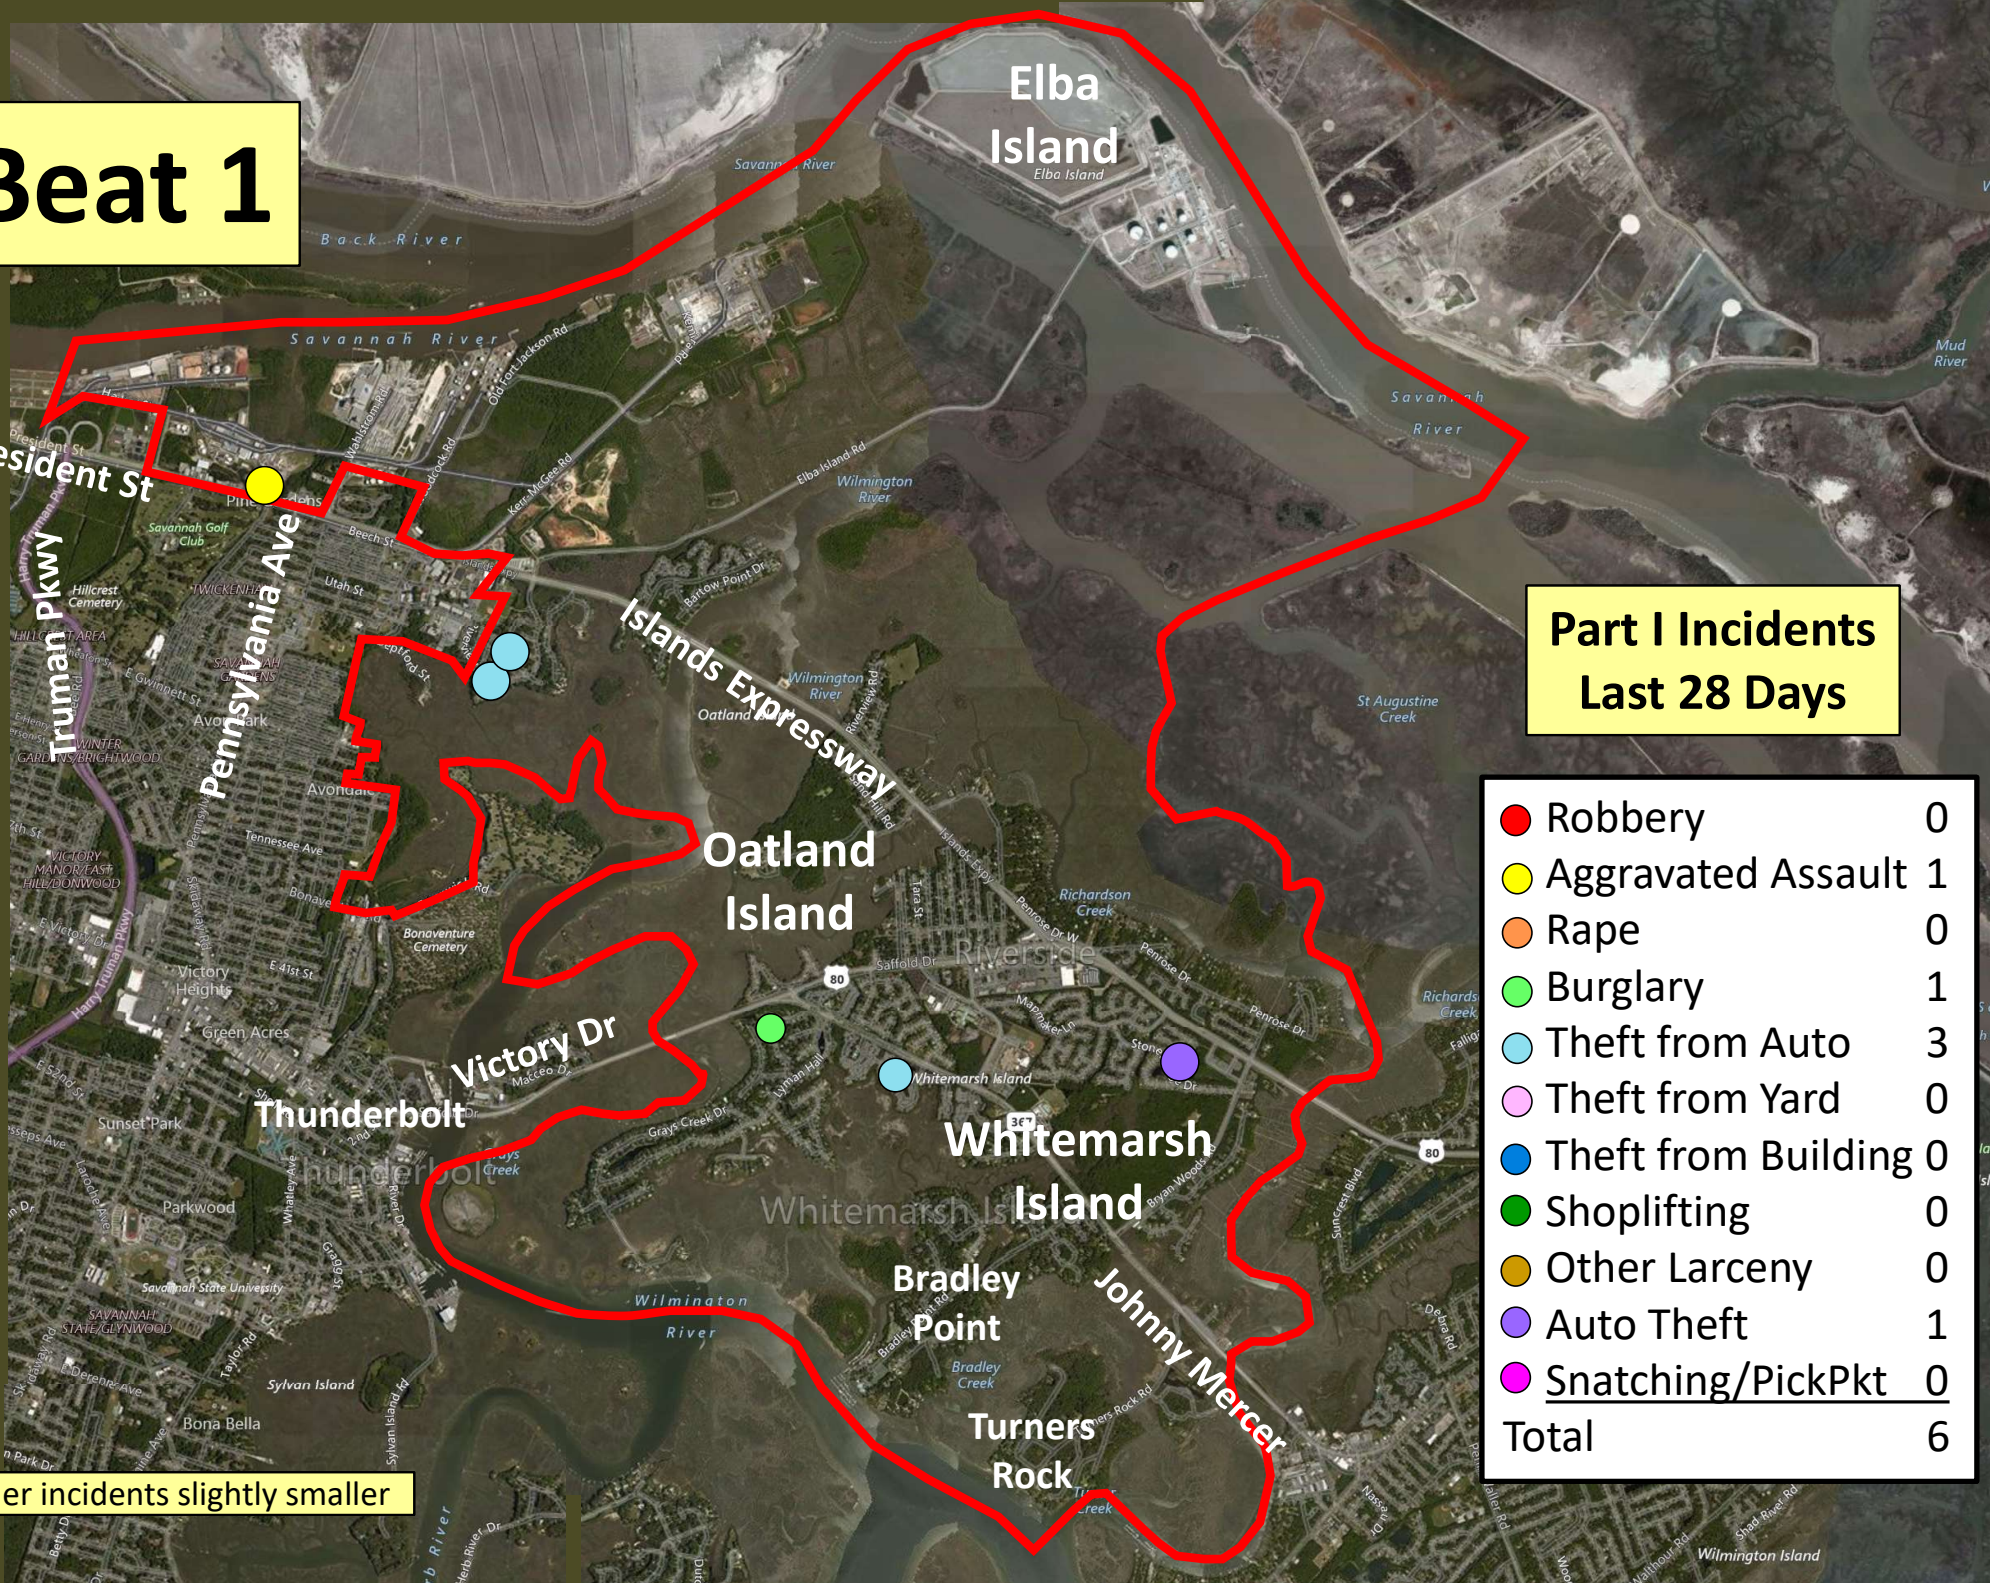

Beat 1

Part I Incidents Last 28 Days

● Robbery	0
● Aggravated Assault	1
● Rape	0
● Burglary	1
● Theft from Auto	3
● Theft from Yard	0
● Theft from Building	0
● Shoplifting	0
● Other Larceny	0
● Auto Theft	1
● Snatching/PickPkt	0
Total	6

Older incidents slightly smaller

Beat 2

Part I Incidents
Last 28 Days

Older incidents slightly smaller

● Robbery	0
● Aggravated Assault	1
● Rape	0
● Burglary	1
● Theft from Auto	1
● Theft from Yard	1
● Theft from Building	2
● Shoplifting	3
● Other Larceny	2
● Auto Theft	1
Total	12