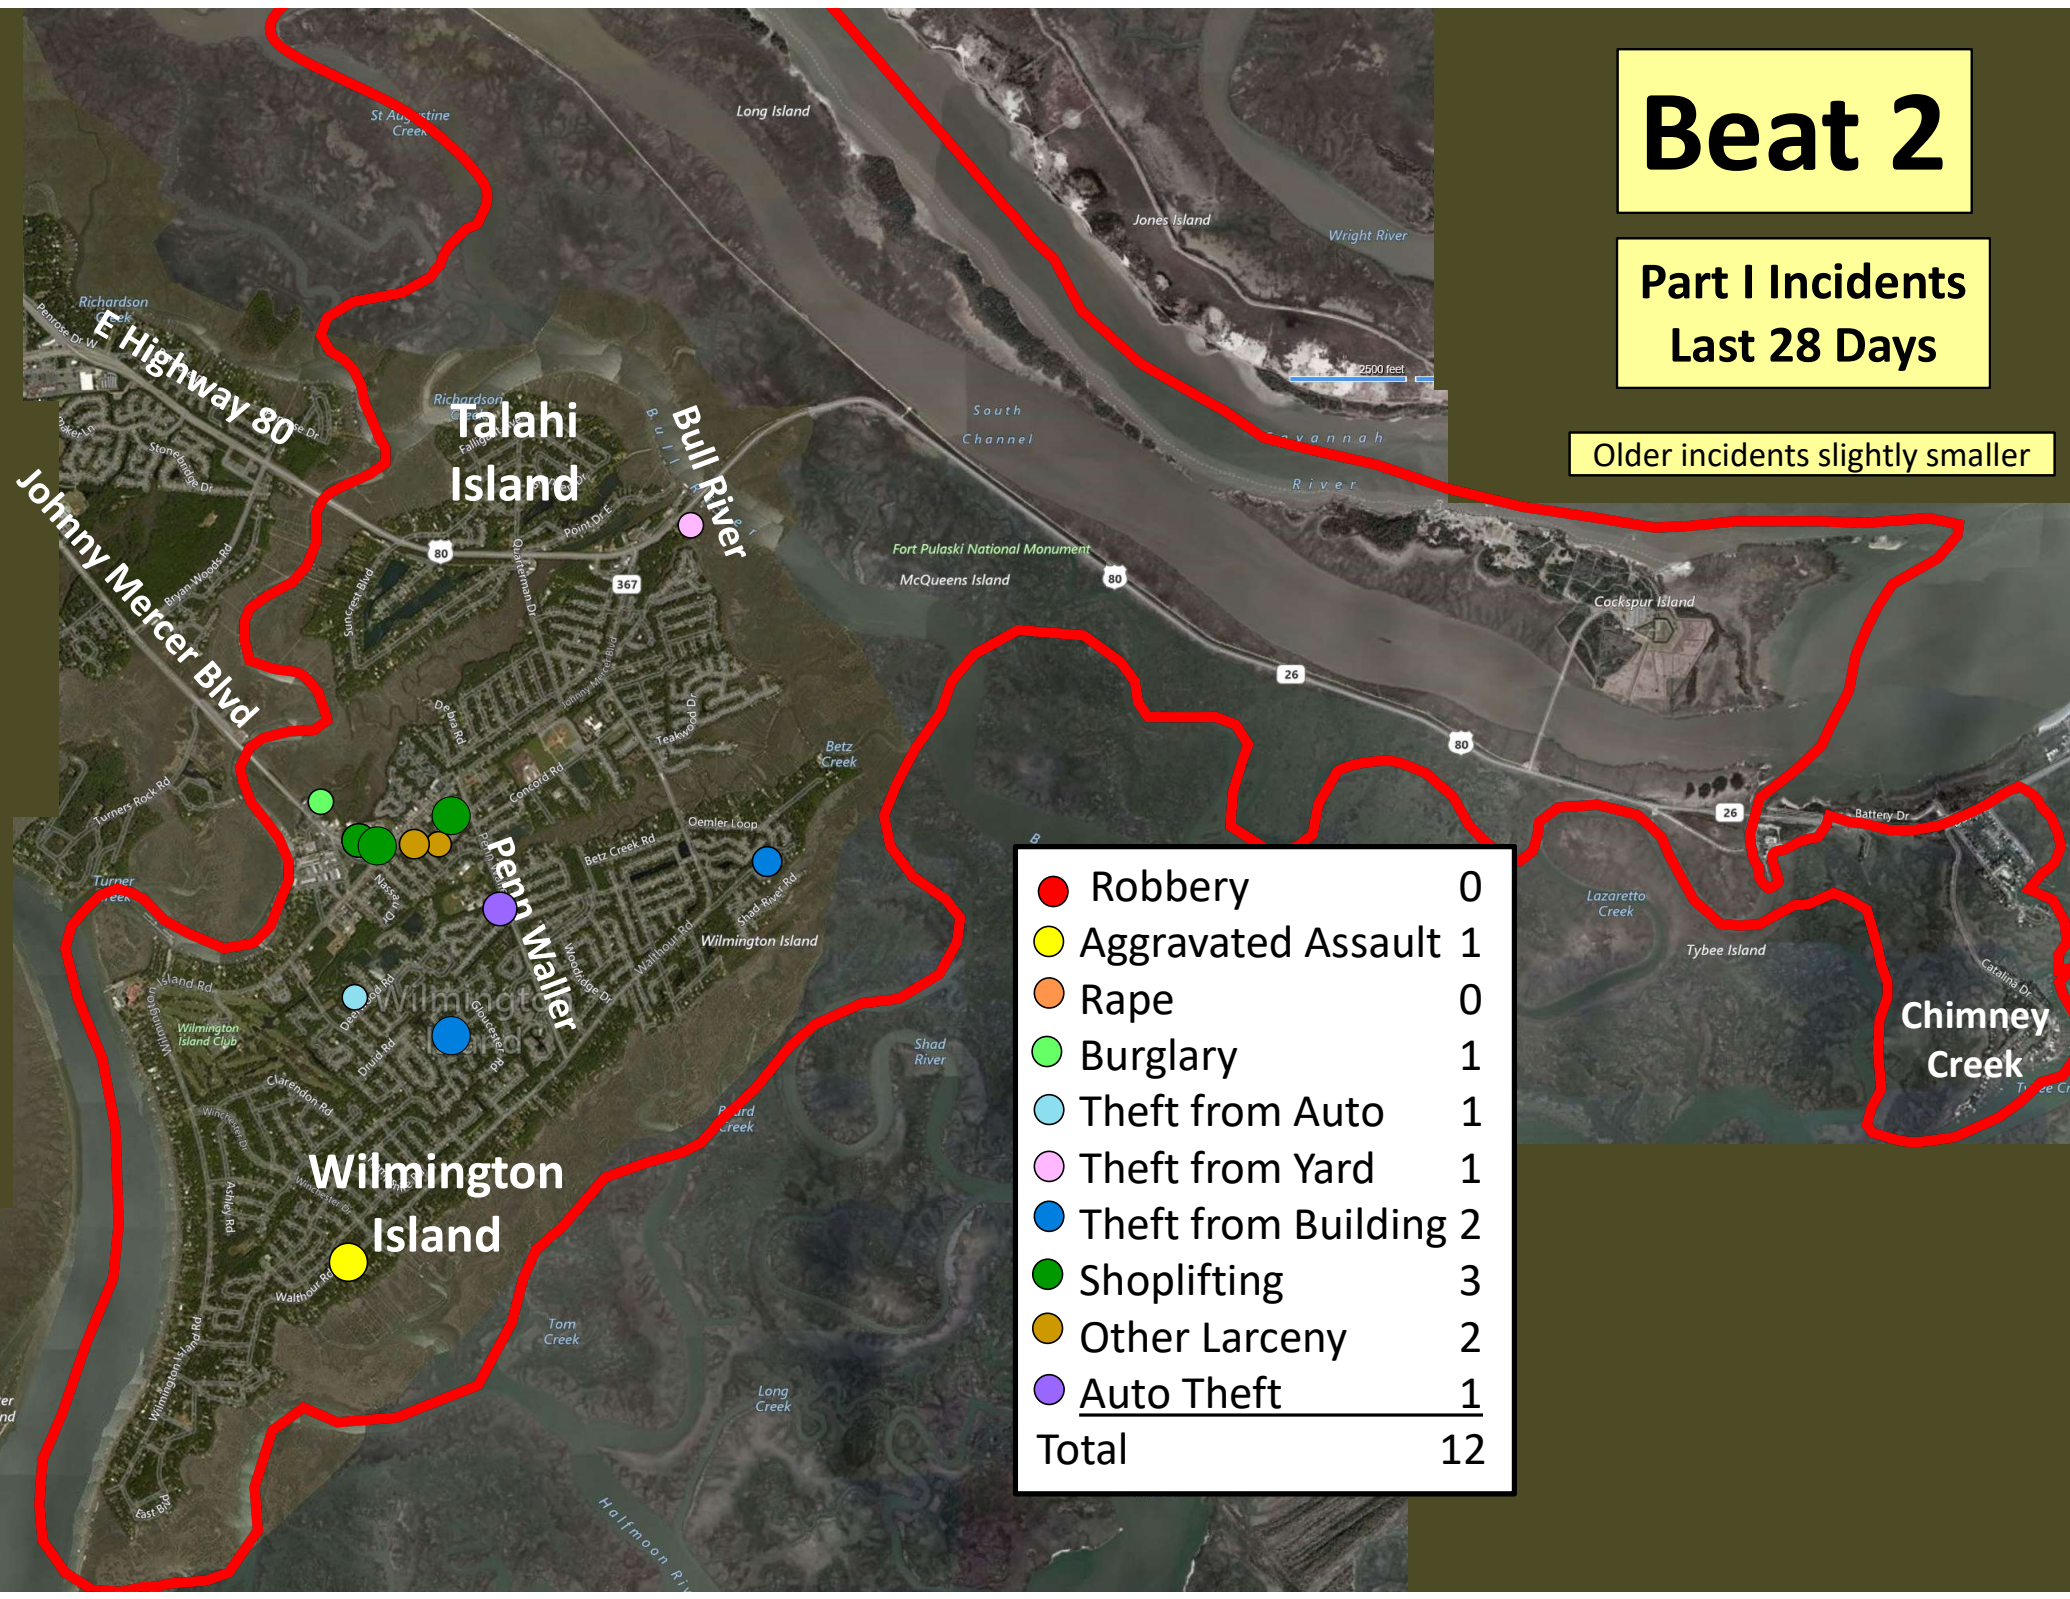

Beat 1

Part I Incidents Last 28 Days

● Robbery	0
● Aggravated Assault	1
● Rape	0
● Burglary	1
● Theft from Auto	3
● Theft from Yard	0
● Theft from Building	0
● Shoplifting	0
● Other Larceny	0
● Auto Theft	1
● Snatching/PickPkt	0
Total	6

Older incidents slightly smaller

Beat 2

Part I Incidents
Last 28 Days

Older incidents slightly smaller

● Robbery	0
● Aggravated Assault	1
● Rape	0
● Burglary	1
● Theft from Auto	1
● Theft from Yard	1
● Theft from Building	2
● Shoplifting	3
● Other Larceny	2
● Auto Theft	1
Total	12

Beat 3

Arson	1
Robbery	0
Aggravated Assault	2
Rape	0
Burglary	0
Theft from Auto	4
Theft from Yard	0
Theft from Building	2
Shoplifting	0
Other Larceny	0
Auto Theft	1
Total	10

Part I Incidents Last 28 Days

Older incidents slightly smaller

Beat 4

Part I Incidents
Last 28 Days

● Sudden Snatching	1
● Robbery	0
● Aggravated Assault	0
● Rape	0
● Burglary	0
● Theft from Auto	1
● Theft from Yard	0
● Theft from Building	0
● Shoplifting	4
● Other Larceny	0
● Auto Theft	1
Total	5