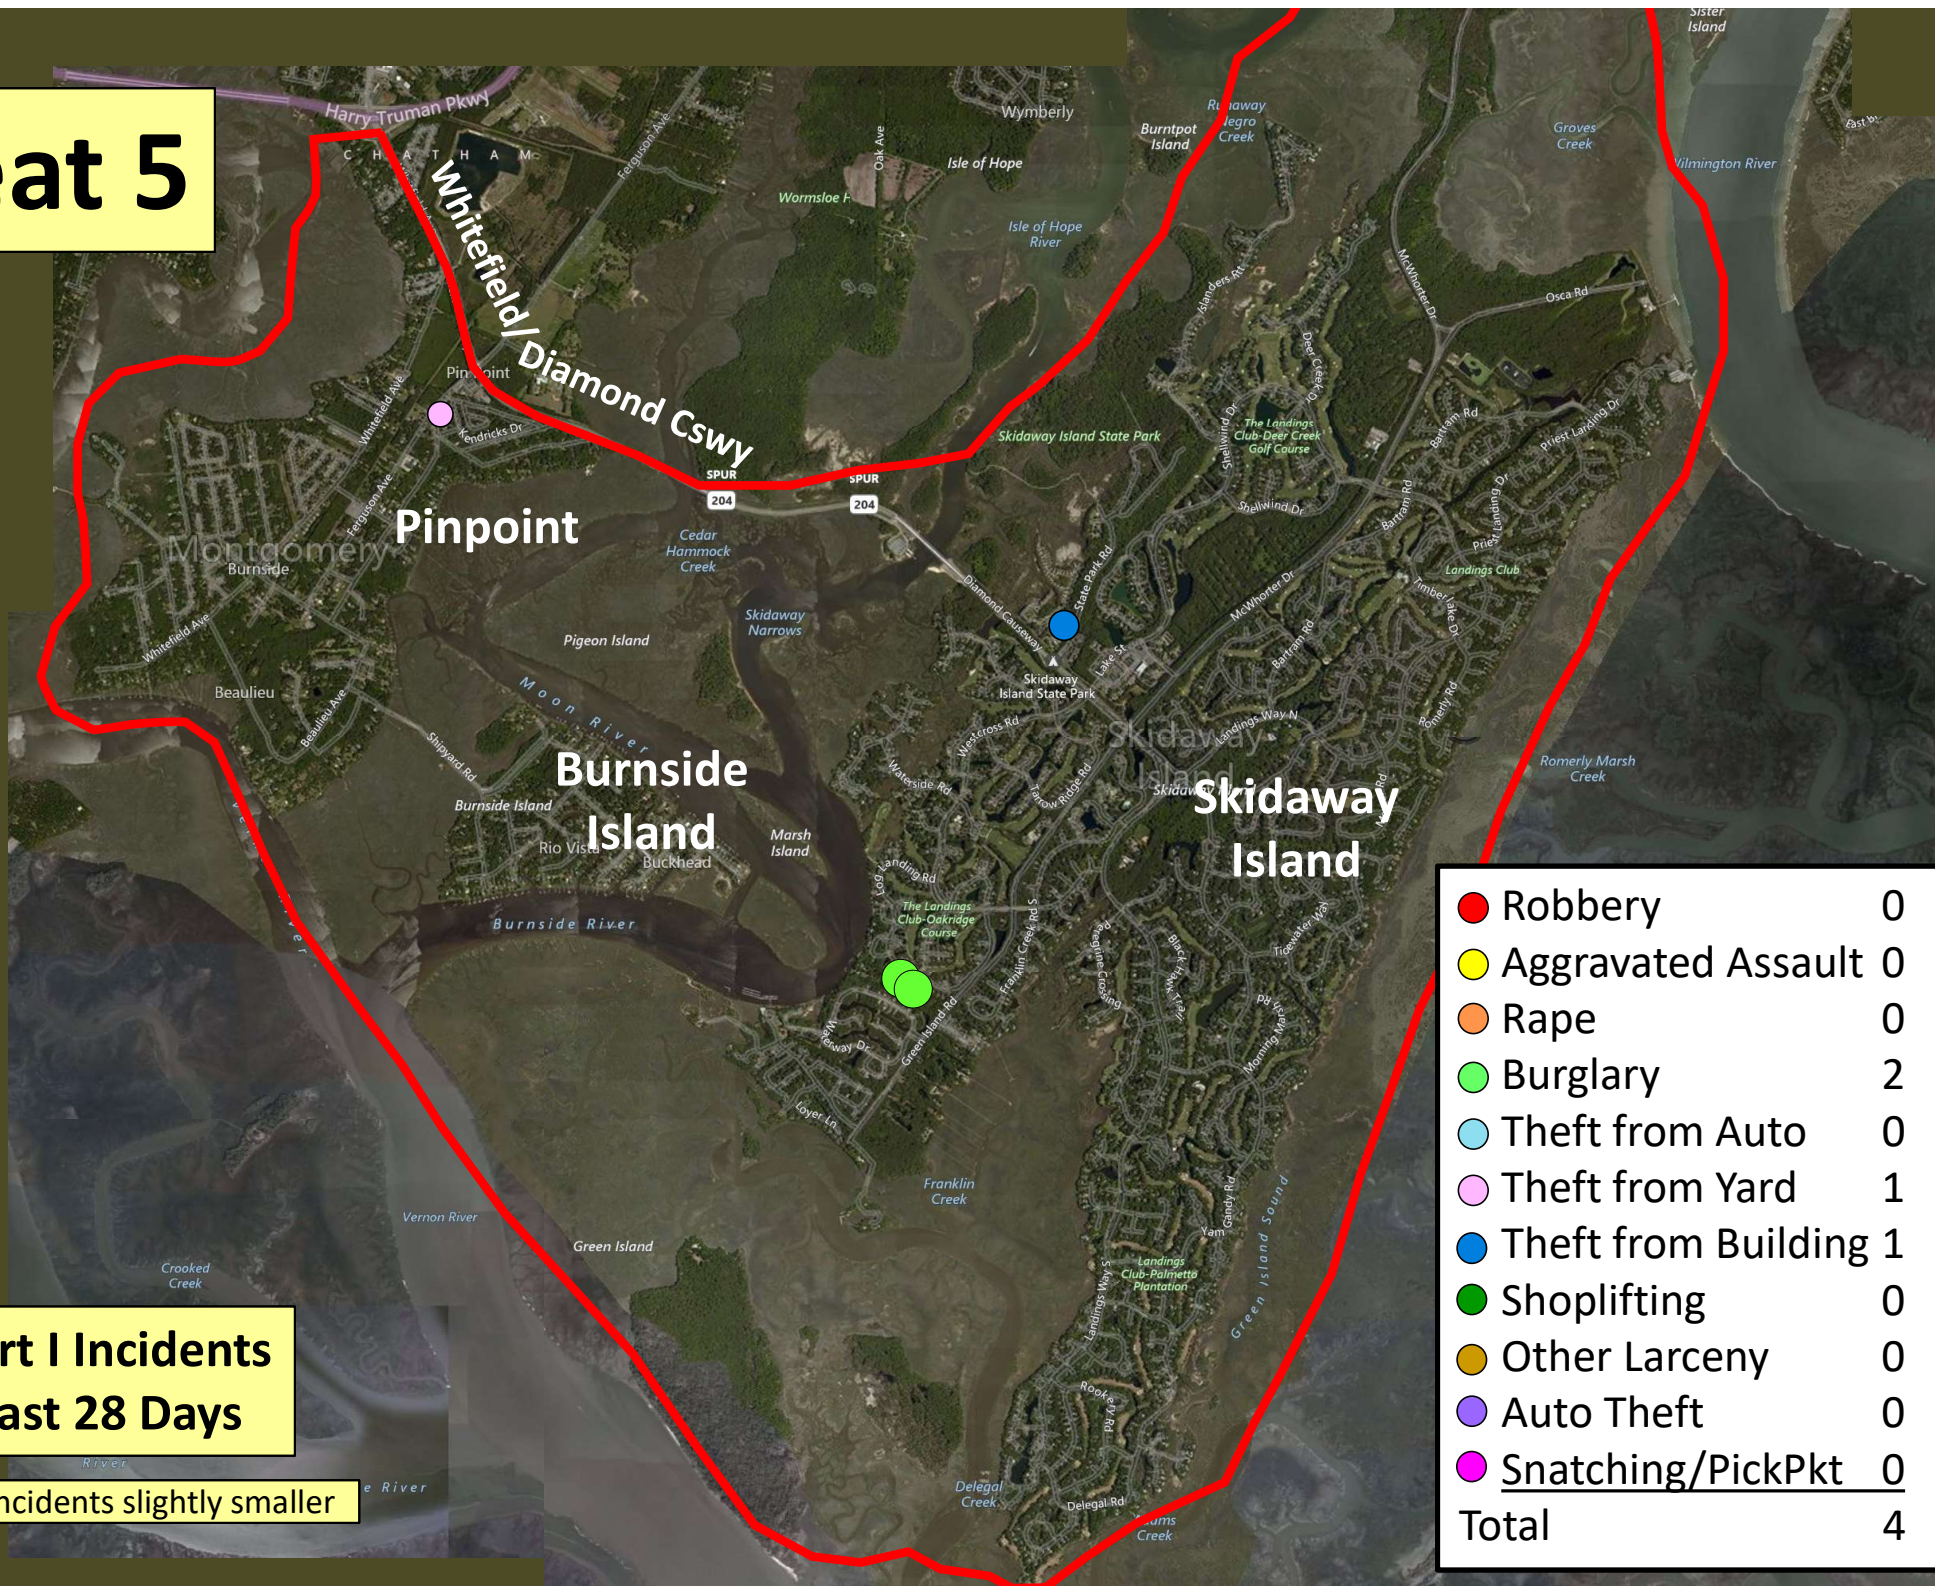

Beat 5

● Robbery	0
● Aggravated Assault	0
● Rape	0
● Burglary	2
● Theft from Auto	0
● Theft from Yard	1
● Theft from Building	1
● Shoplifting	0
● Other Larceny	0
● Auto Theft	0
● Snatching/PickPkt	0
Total	4

**Part I Incidents
Last 28 Days**

Older incidents slightly smaller