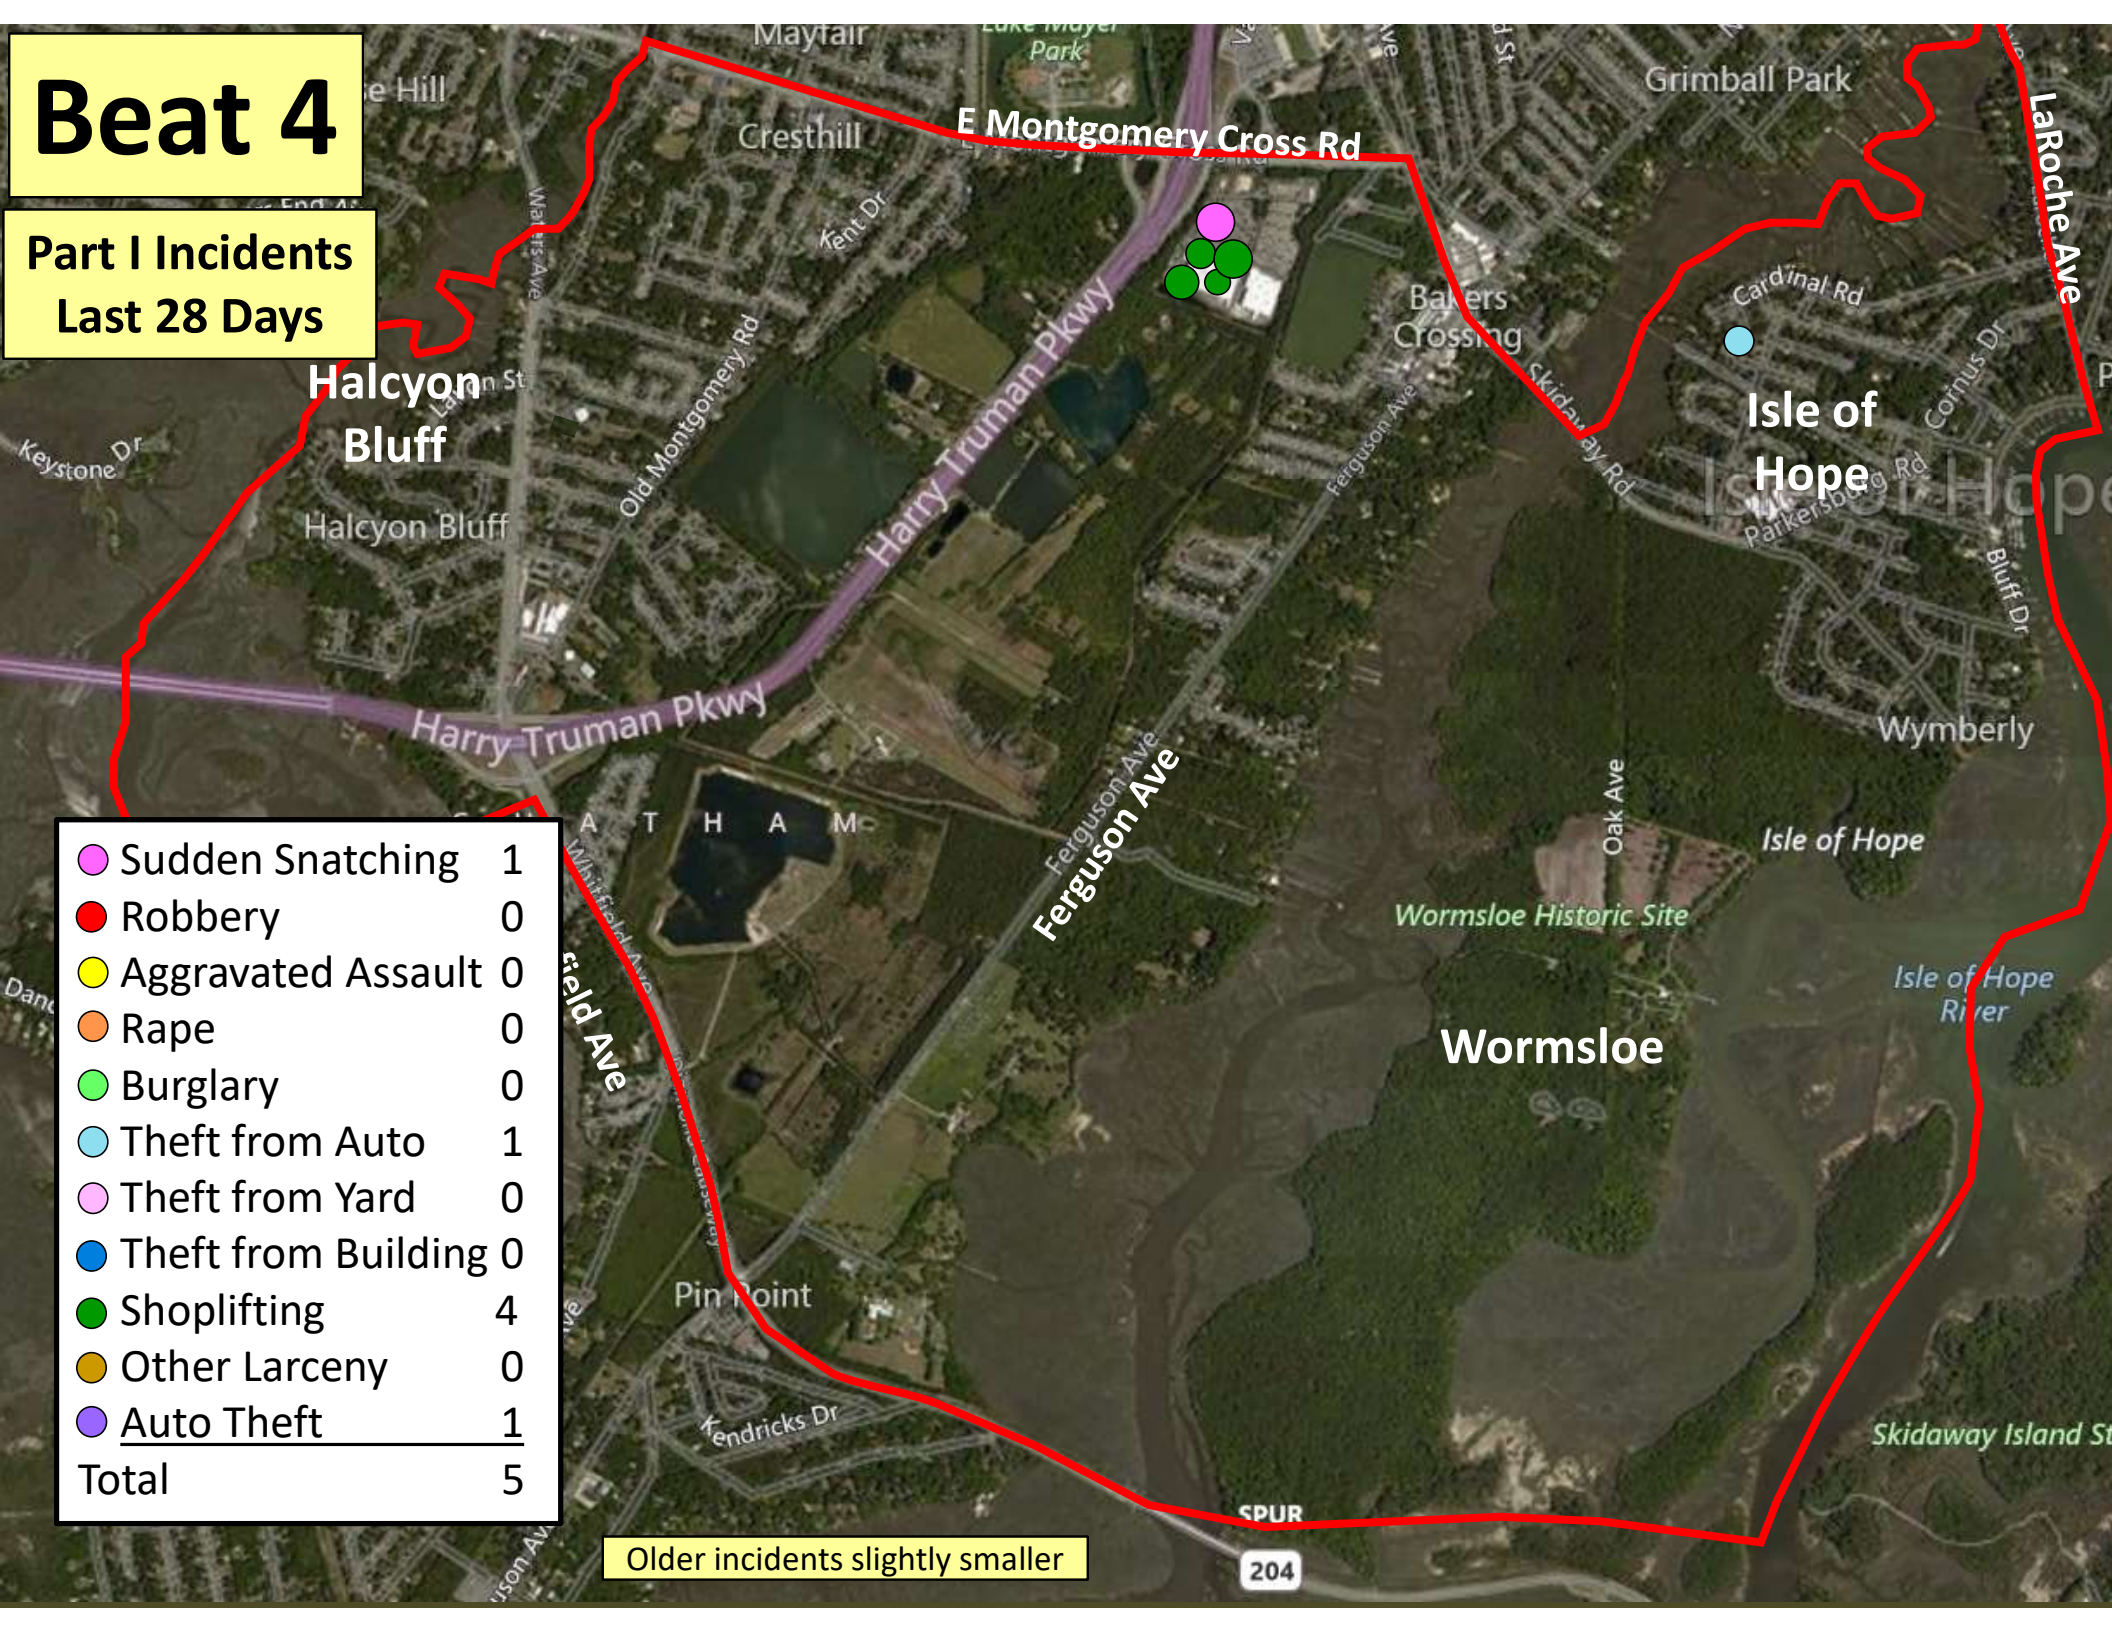

Beat 4

Part I Incidents
Last 28 Days

● Sudden Snatching	1
● Robbery	0
● Aggravated Assault	0
● Rape	0
● Burglary	0
● Theft from Auto	1
● Theft from Yard	0
● Theft from Building	0
● Shoplifting	4
● Other Larceny	0
● Auto Theft	1
Total	5

Older incidents slightly smaller