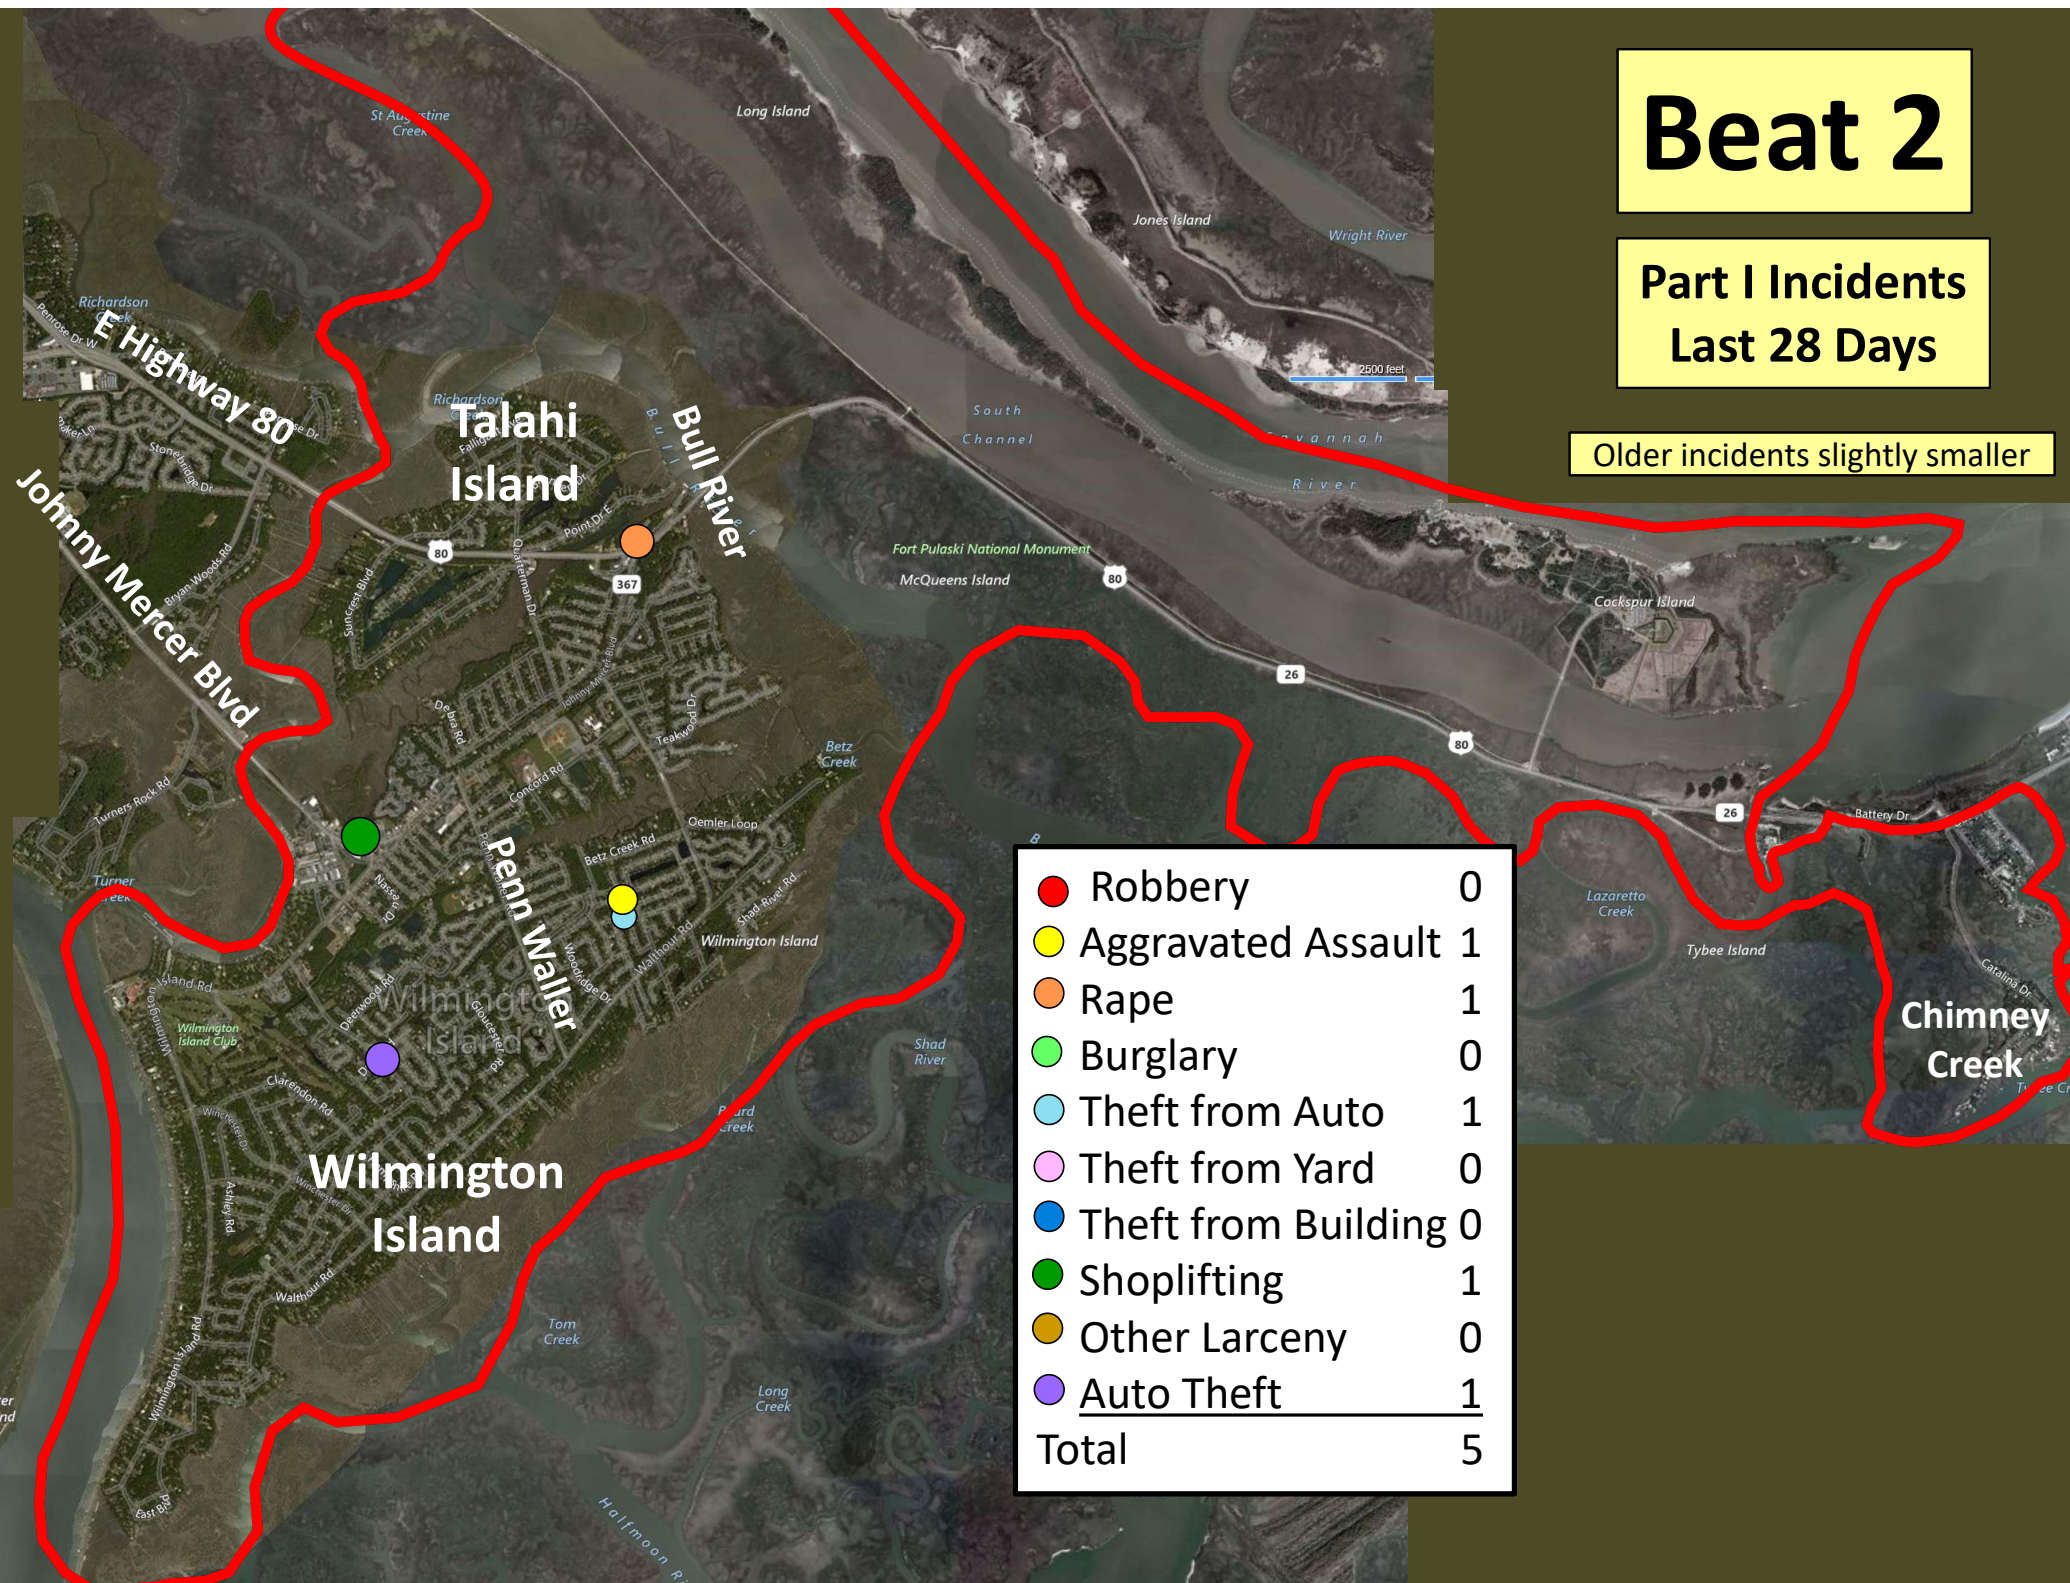

## Part I Incidents Last 28 Days

● Robbery	0
● Aggravated Assault	0
● Rape	0
● Burglary	0
● Theft from Auto	4
● Theft from Yard	0
● Theft from Building	0
● Shoplifting	1
● Other Larceny	1
● Auto Theft	0
● Snatching/PickPkt	0
<b>Total</b>	<b>6</b>

Older incidents slightly smaller

# Beat 2

Part I Incidents  
Last 28 Days

Older incidents slightly smaller