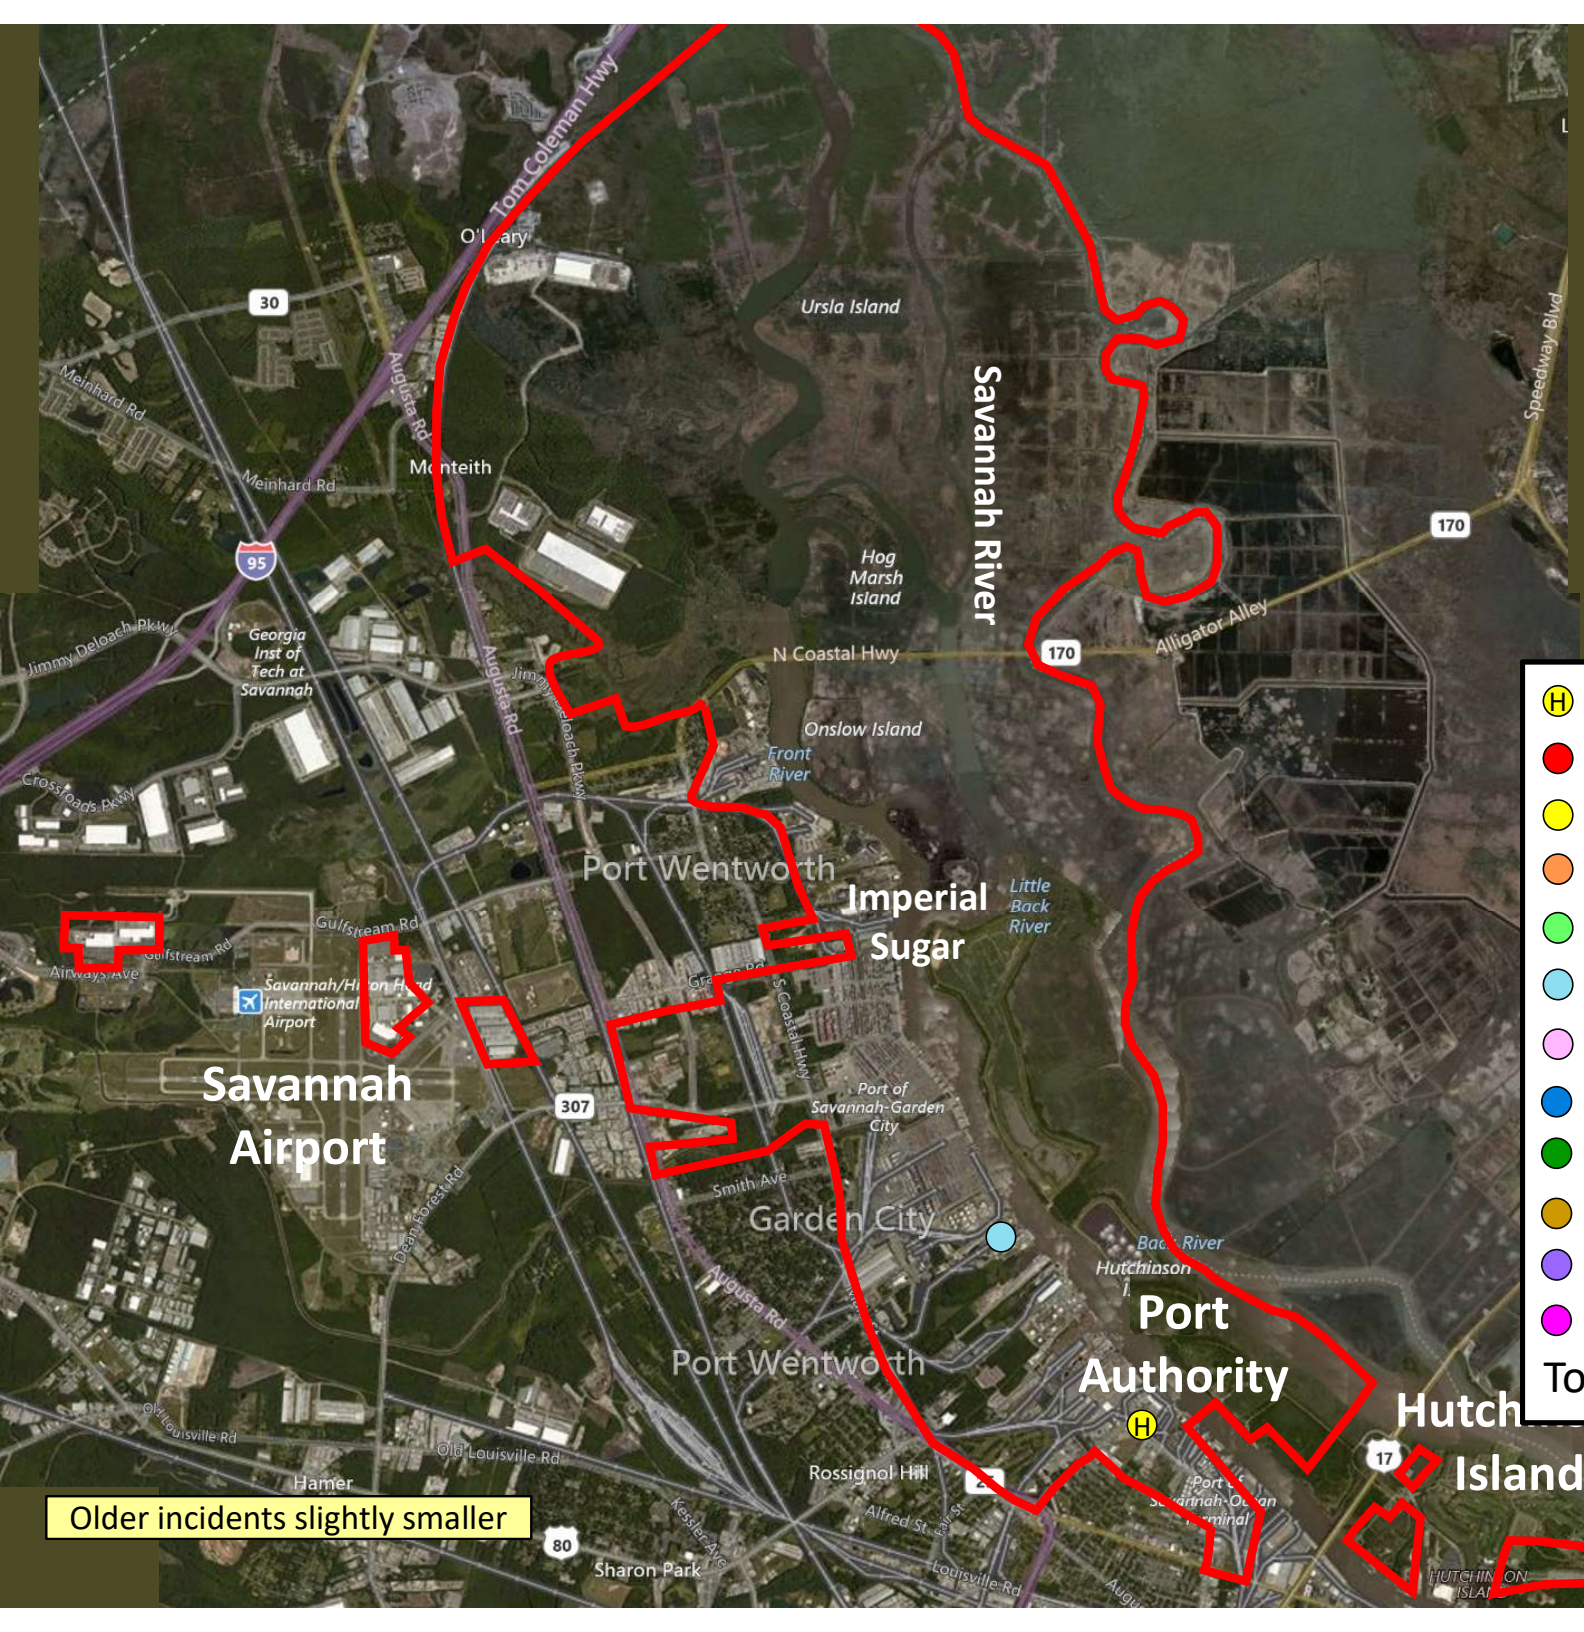

Beat 6

Part I Incidents
Last 28 Days

🟡 H	Homicide	1
🔴	Robbery	0
🟡	Aggravated Assault	0
🟠	Rape	0
🟢	Burglary	0
🟠	Theft from Auto	1
🟡	Theft from Yard	0
🟢	Theft from Building	0
🟢	Shoplifting	0
🟡	Other Larceny	0
🟠	Auto Theft	0
🟡	Snatching/PickPkt	0
Total		2

Older incidents slightly smaller