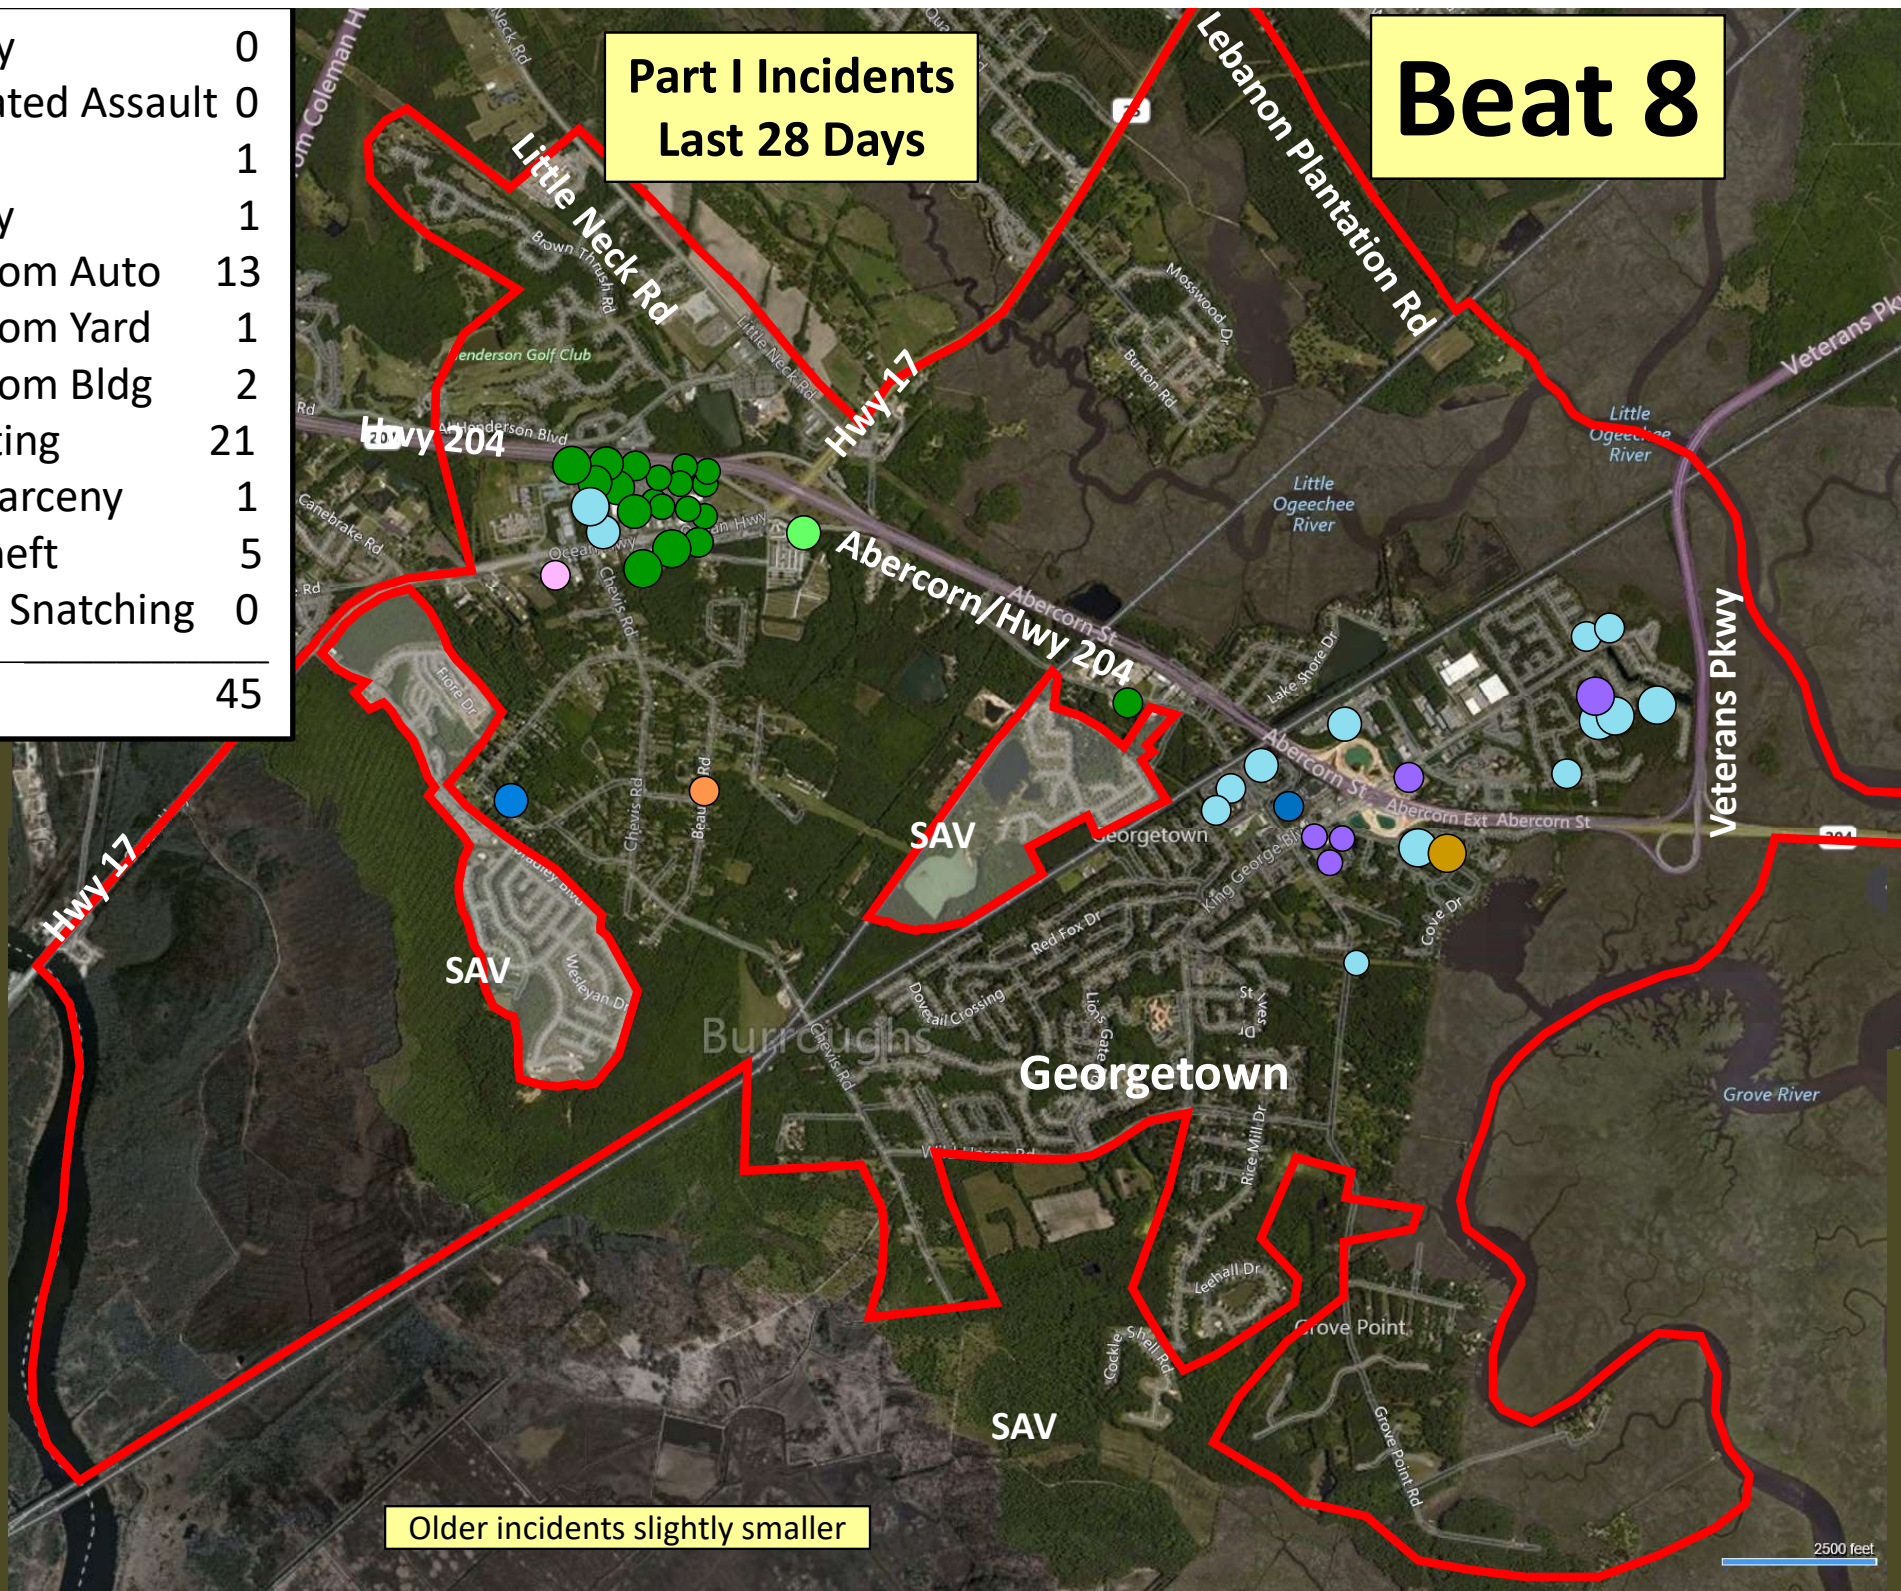

Beat 8

Part I Incidents Last 28 Days

● Robbery	0
● Aggravated Assault	0
● Rape	1
● Burglary	1
● Theft from Auto	13
● Theft from Yard	1
● Theft from Bldg	2
● Shoplifting	21
● Other Larceny	1
● Auto Theft	5
● Sudden Snatching	0
Total	45

Older incidents slightly smaller