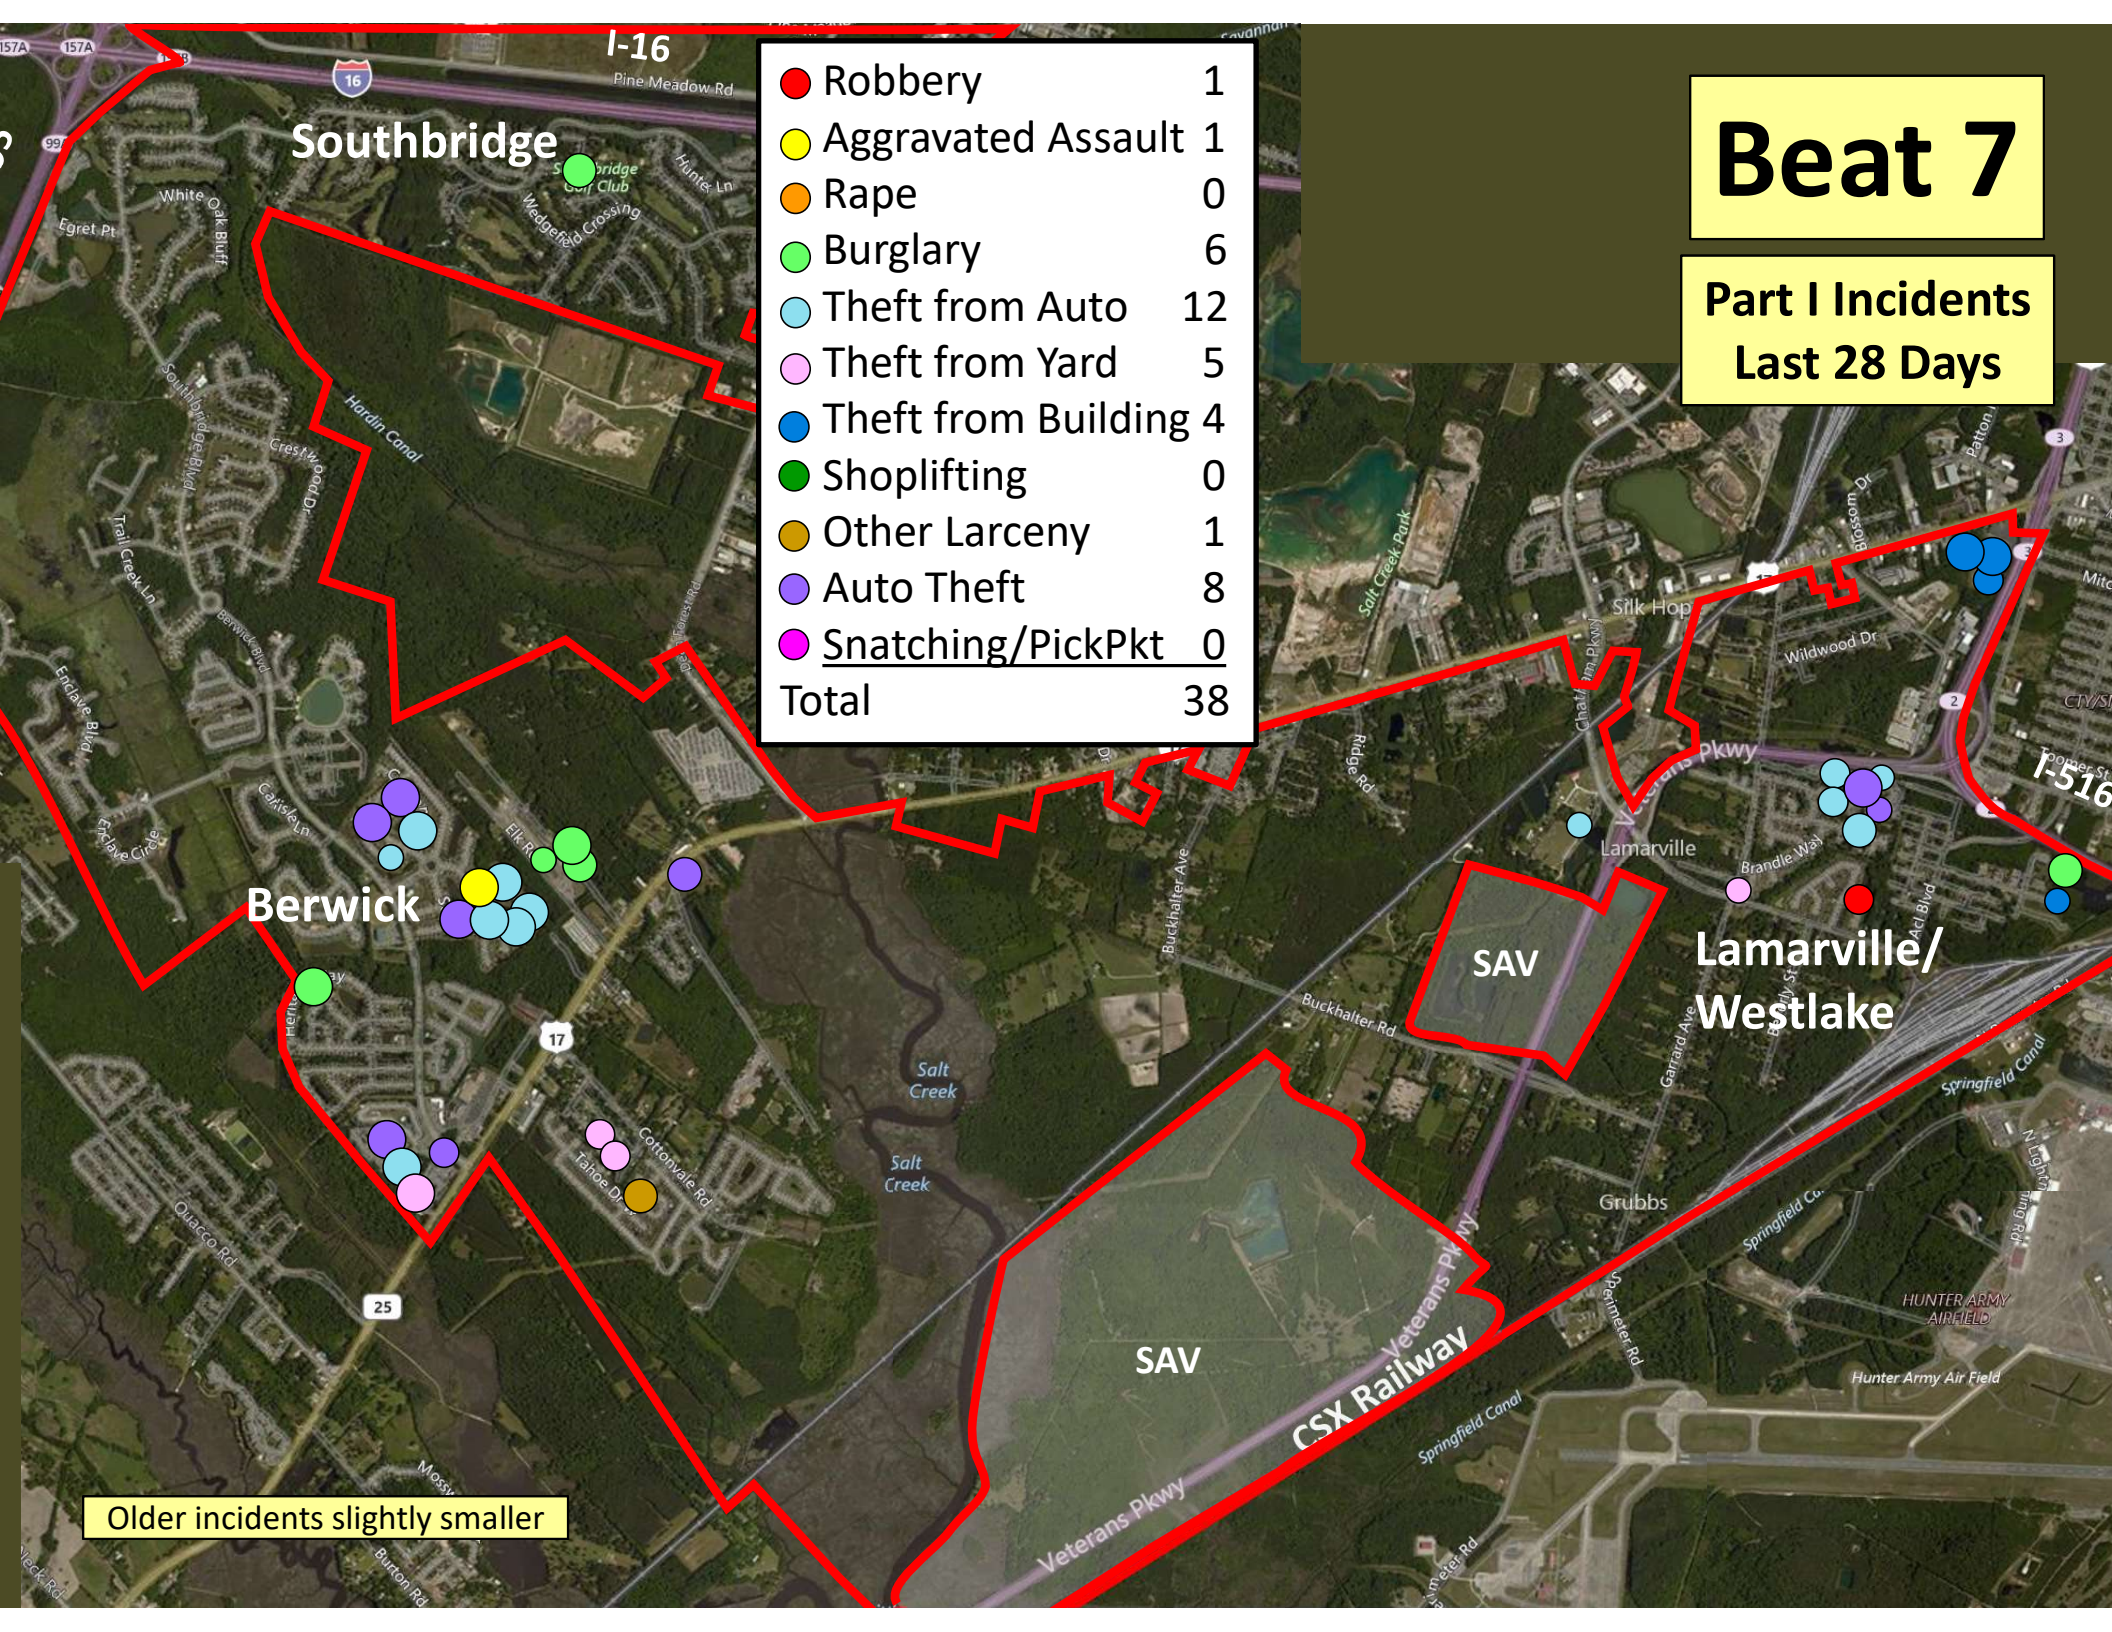

Beat 7

Part I Incidents
Last 28 Days

● Robbery	1
● Aggravated Assault	1
● Rape	0
● Burglary	6
● Theft from Auto	12
● Theft from Yard	5
● Theft from Building	4
● Shoplifting	0
● Other Larceny	1
● Auto Theft	8
● Snatching/PickPkt	0
Total	38

Older incidents slightly smaller