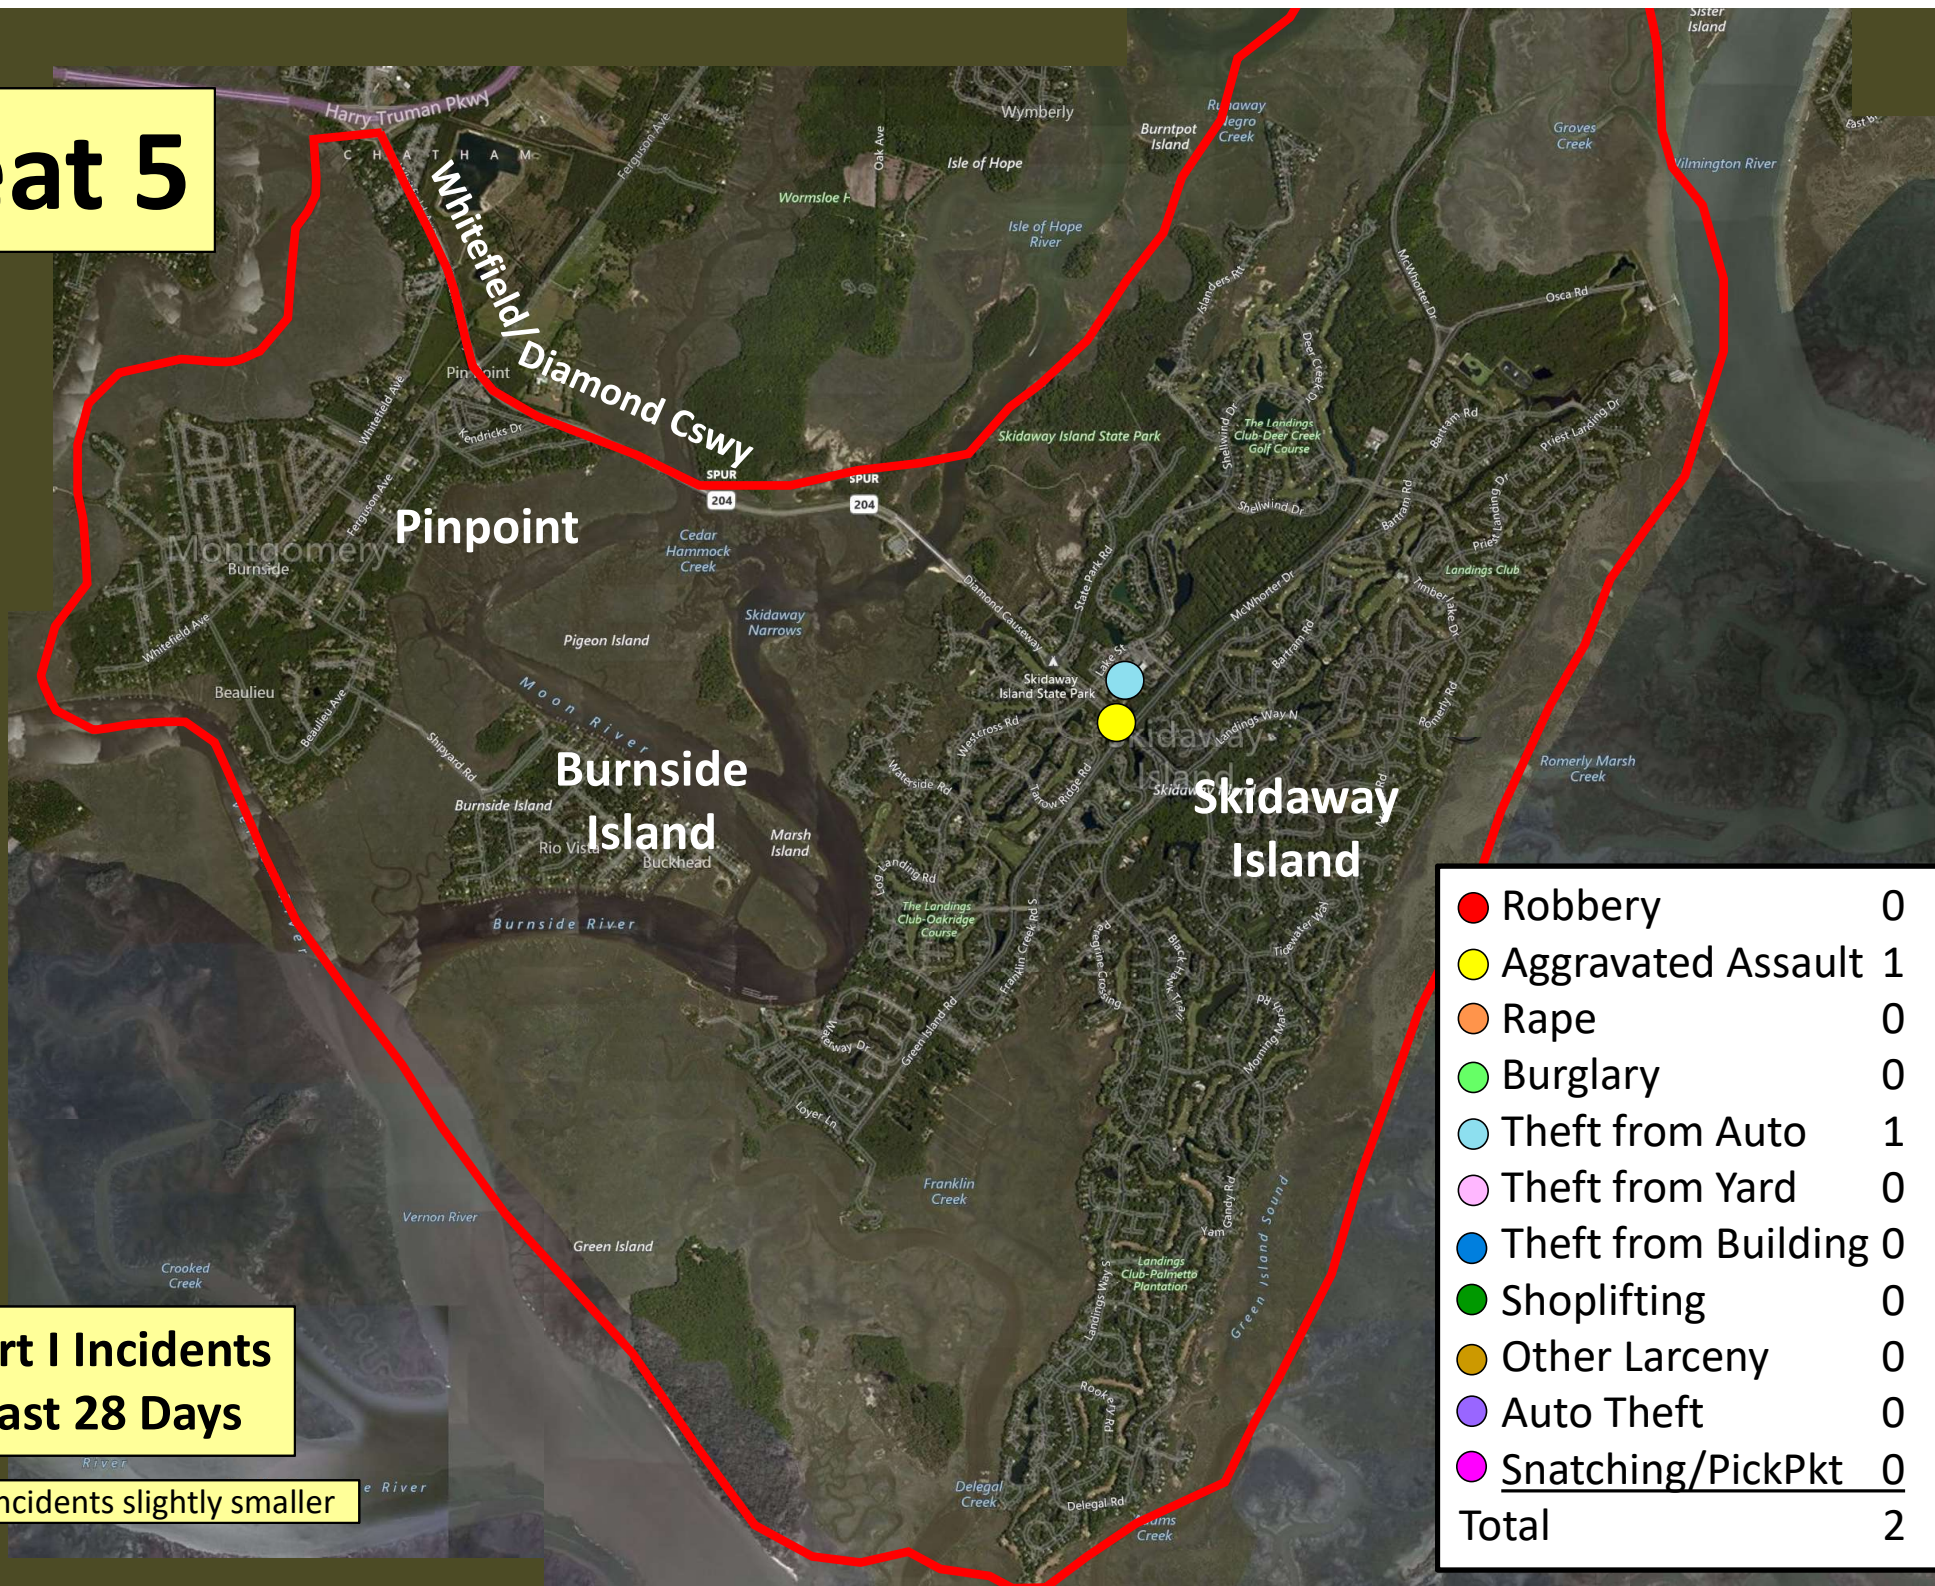

Beat 5

Part I Incidents
Last 28 Days

Older incidents slightly smaller

● Robbery	0
● Aggravated Assault	1
● Rape	0
● Burglary	0
● Theft from Auto	1
● Theft from Yard	0
● Theft from Building	0
● Shoplifting	0
● Other Larceny	0
● Auto Theft	0
● Snatching/PickPkt	0
Total	2