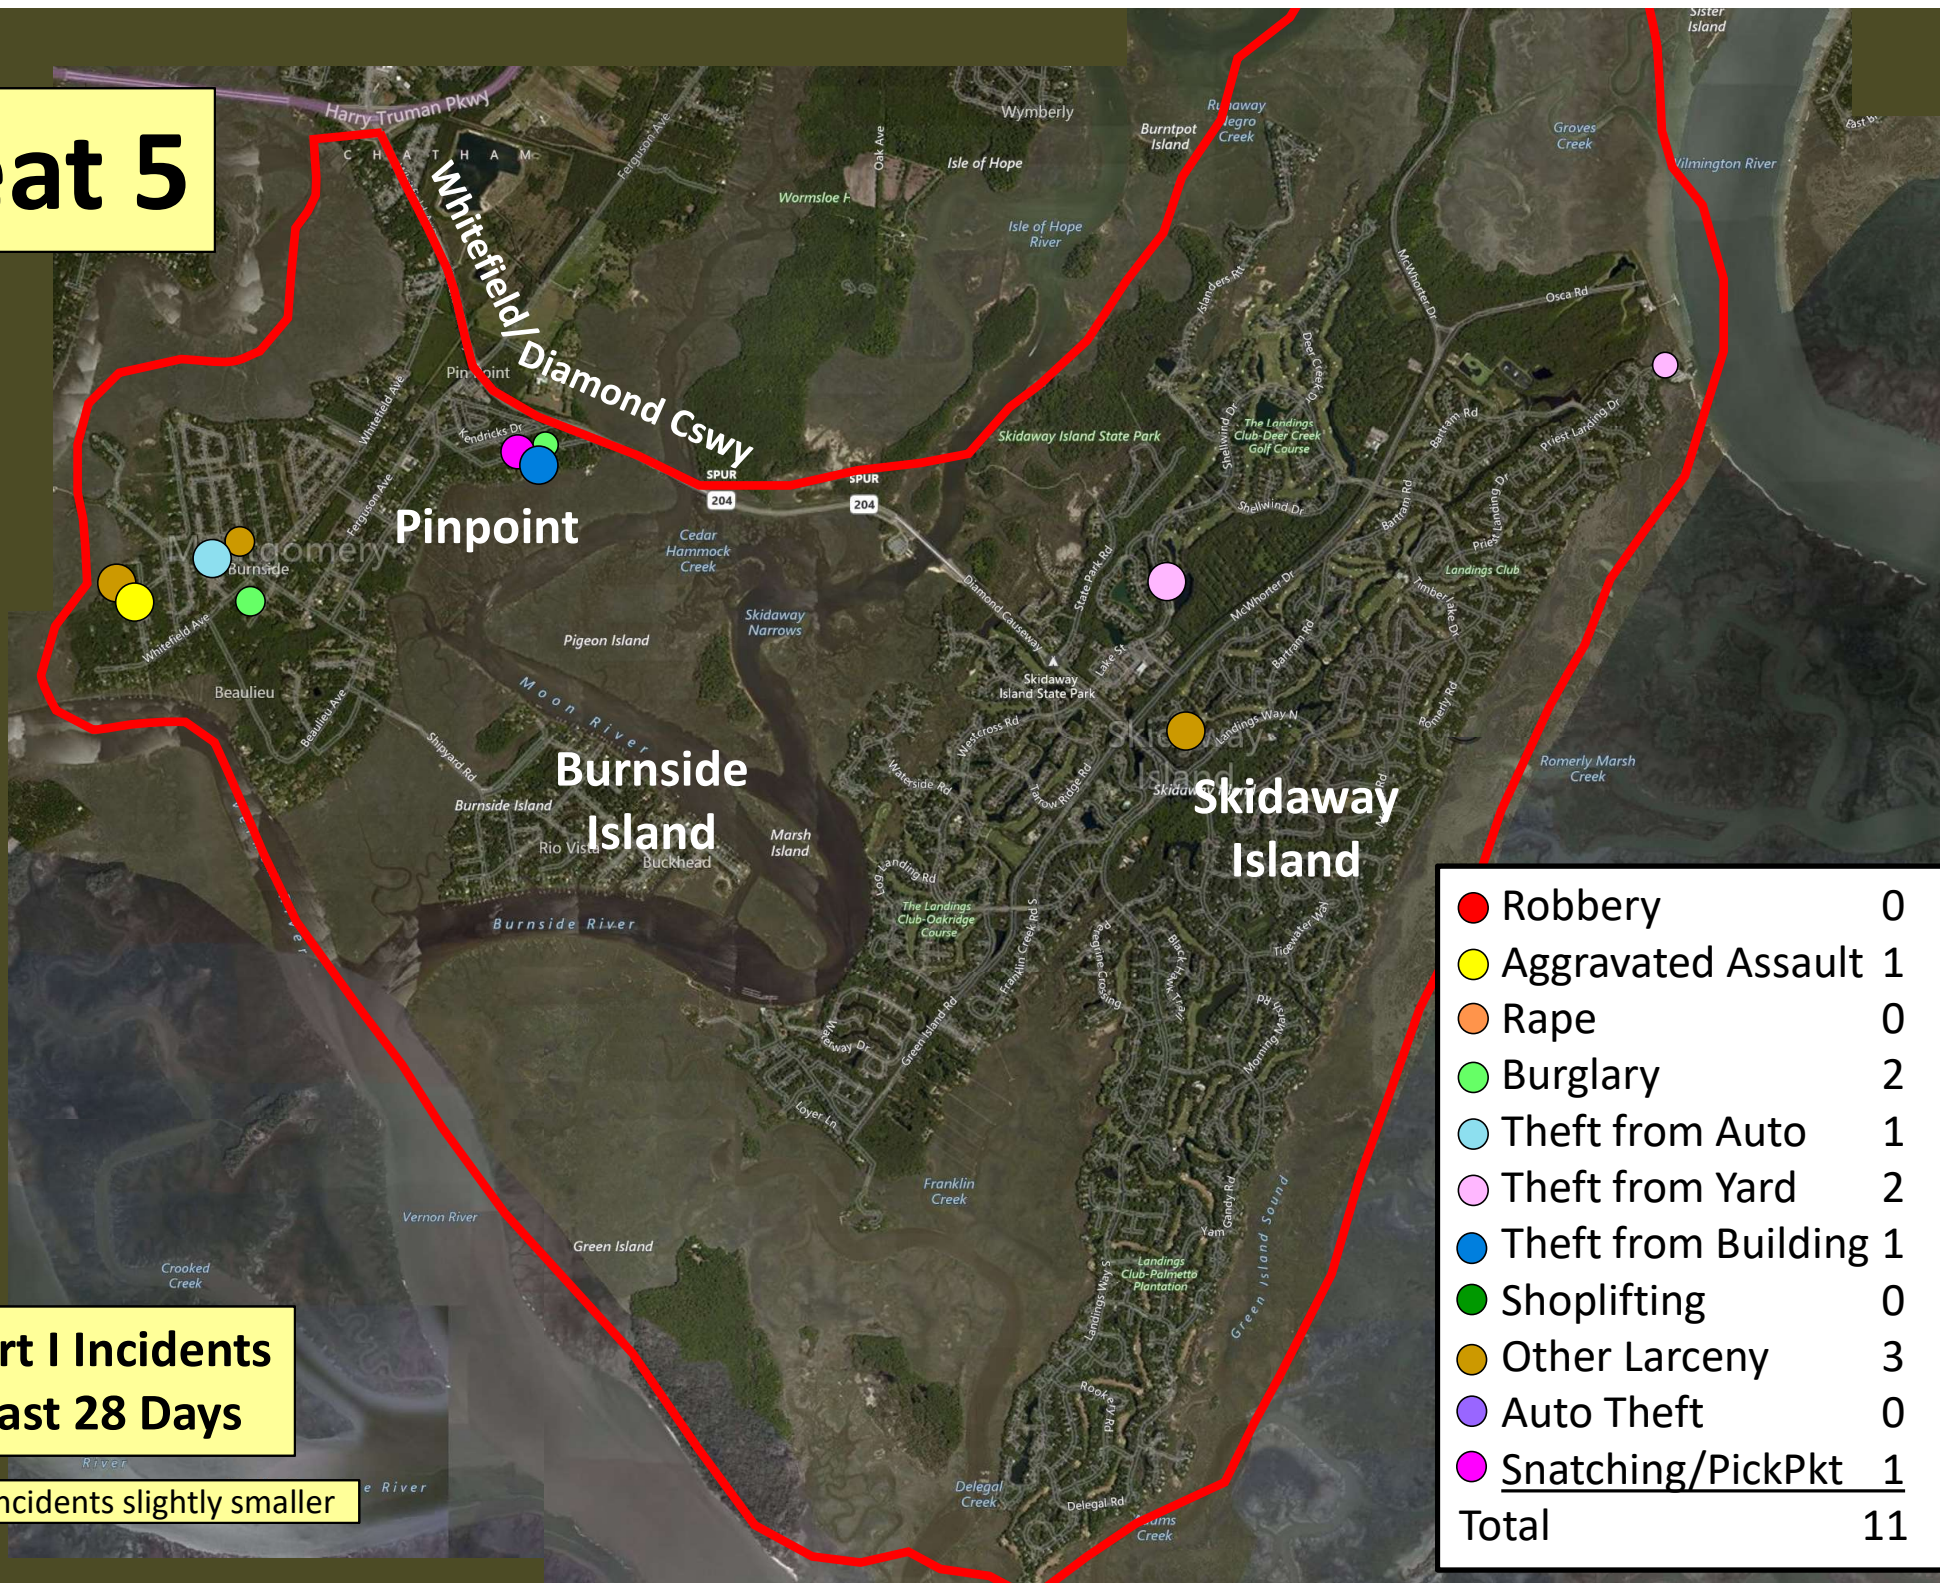

Older incidents slightly smaller

Beat 4

Part I Incidents
Last 28 Days

● Robbery	0
● Aggravated Assault	0
● Rape	2
● Burglary	1
● Theft from Auto	0
● Theft from Yard	2
● Theft from Building	0
● Shoplifting	0
● Other Larceny	0
● Auto Theft	0
Total	5

Older incidents slightly smaller

Beat 5

Pinpoint

Burnside Island

Skidaway Island

Part I Incidents
Last 28 Days

Older incidents slightly smaller

● Robbery	0
● Aggravated Assault	1
● Rape	0
● Burglary	2
● Theft from Auto	1
● Theft from Yard	2
● Theft from Building	1
● Shoplifting	0
● Other Larceny	3
● Auto Theft	0
● Snatching/PickPkt	1
Total	11