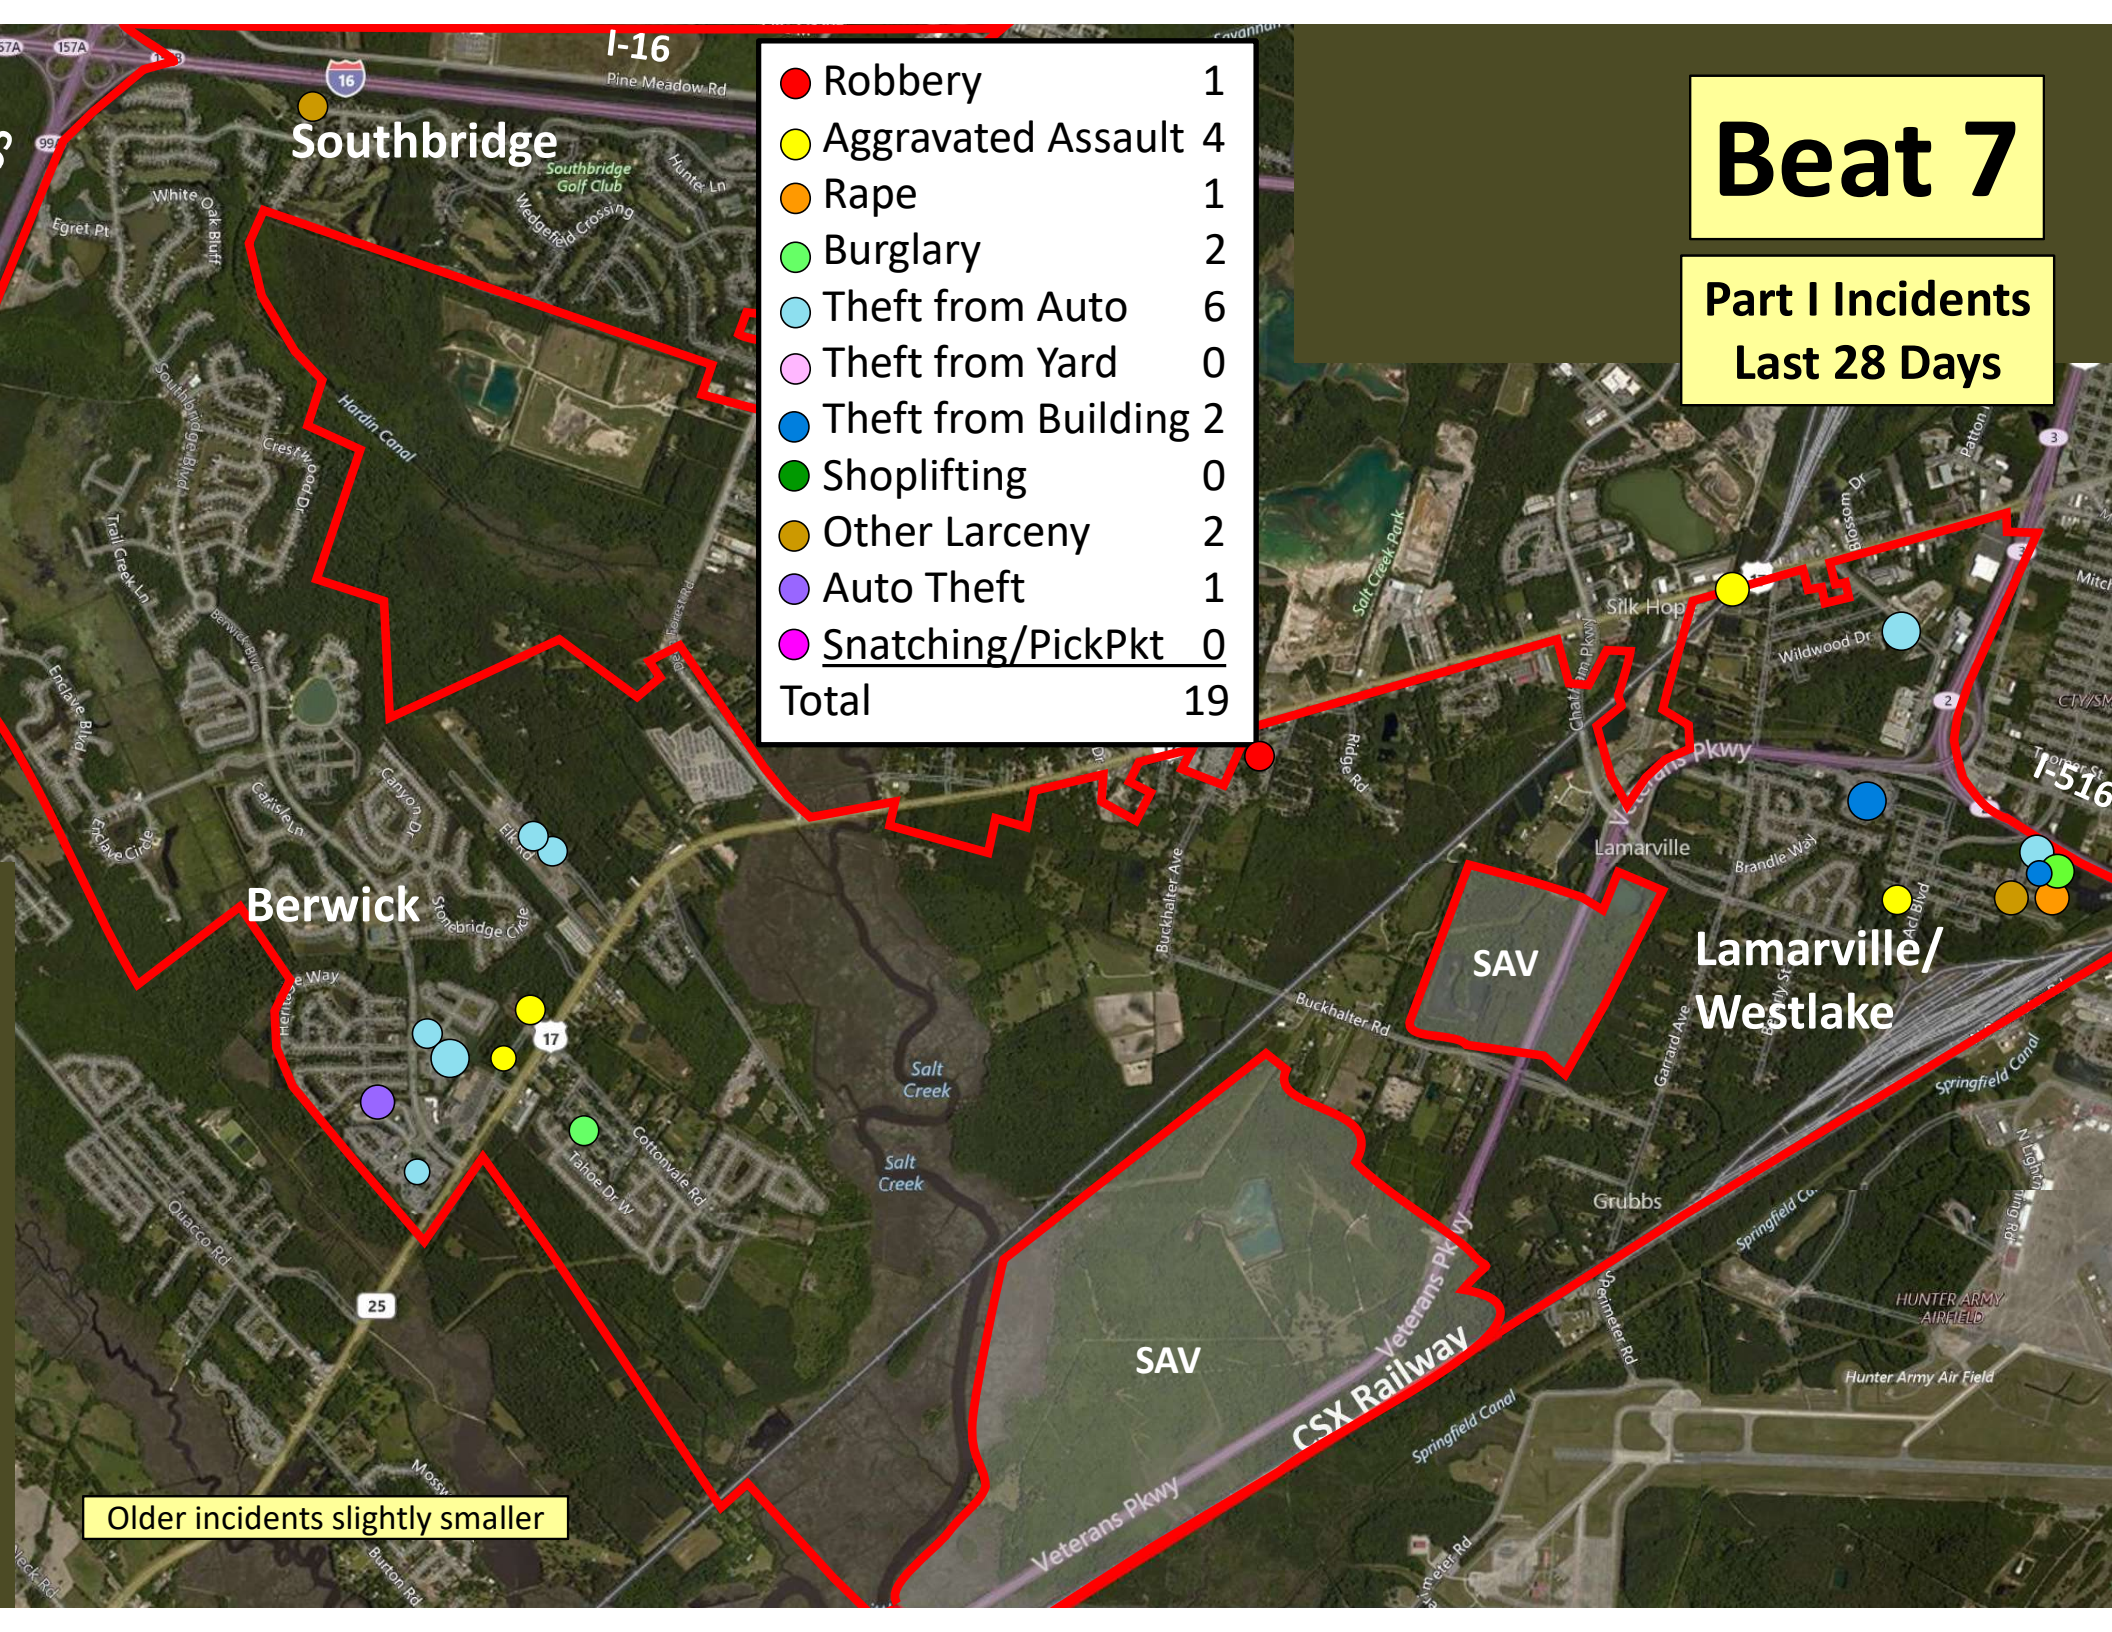

Beat 7

Part I Incidents
Last 28 Days

● Robbery	1
● Aggravated Assault	4
● Rape	1
● Burglary	2
● Theft from Auto	6
● Theft from Yard	0
● Theft from Building	2
● Shoplifting	0
● Other Larceny	2
● Auto Theft	1
● Snatching/PickPkt	0
Total	19

Older incidents slightly smaller