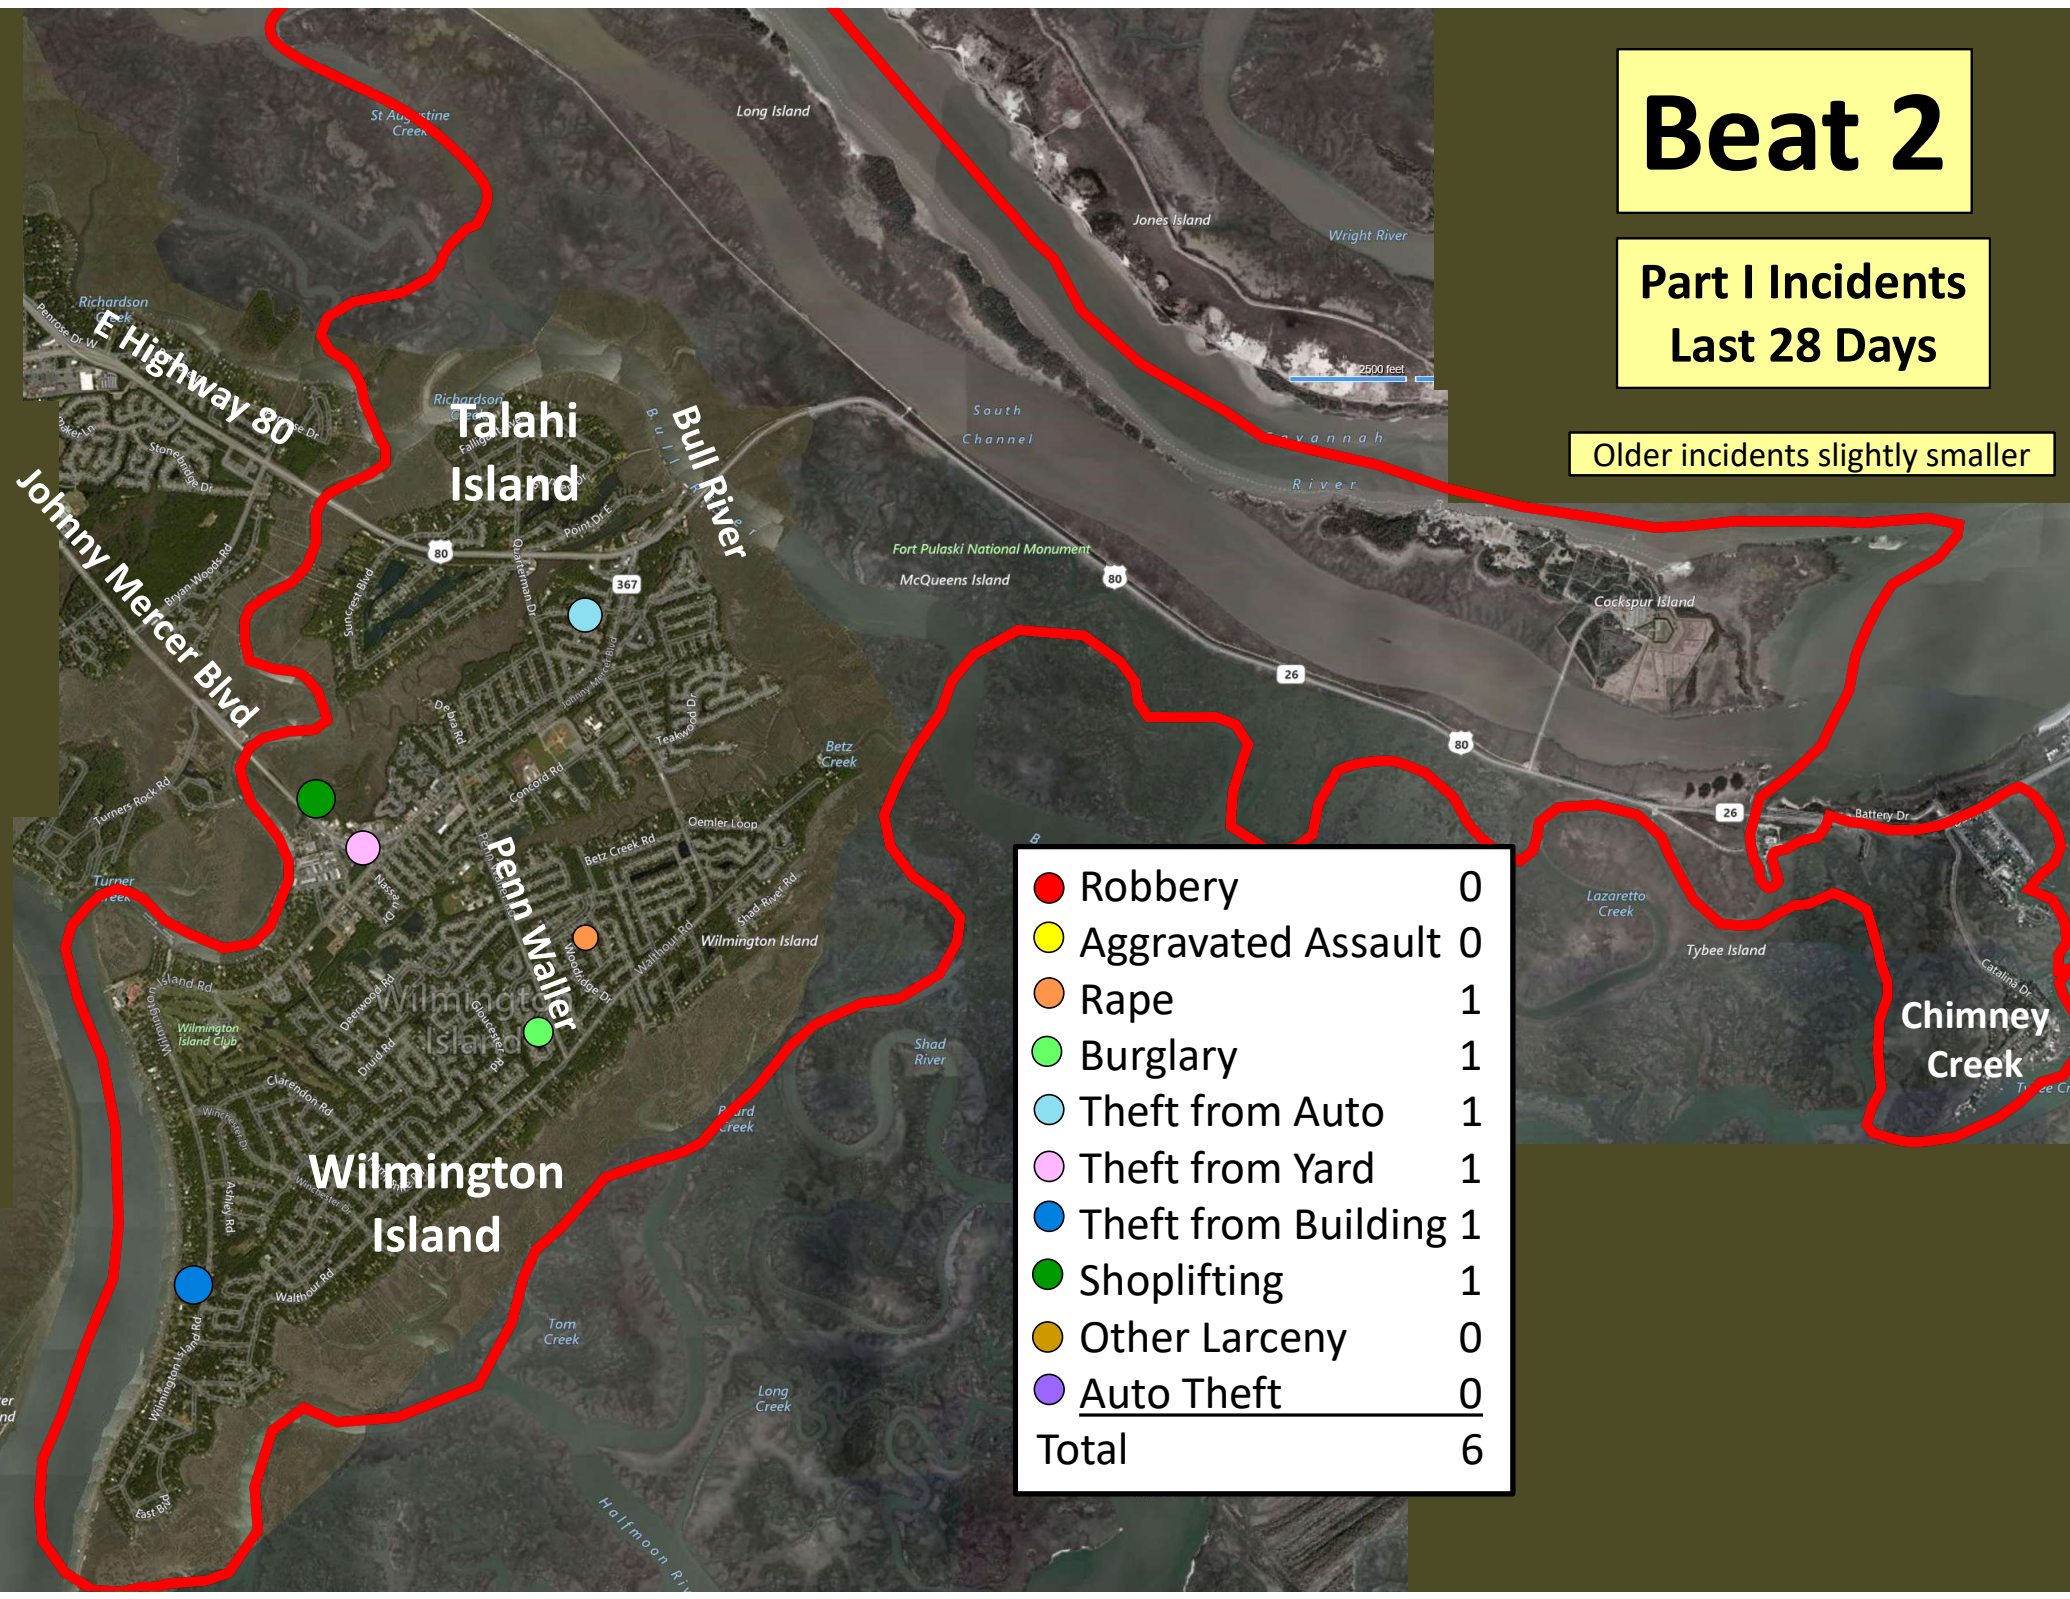

Beat 1

Part I Incidents Last 28 Days

● Robbery	0
● Aggravated Assault	0
● Rape	0
● Burglary	0
● Theft from Auto	1
● Theft from Yard	1
● Theft from Building	0
● Shoplifting	0
● Other Larceny	0
● Auto Theft	1
● Snatching/PickPkt	0
Total	3

Older incidents slightly smaller

Beat 2

Part I Incidents
Last 28 Days

Older incidents slightly smaller

● Robbery	0
● Aggravated Assault	0
● Rape	1
● Burglary	1
● Theft from Auto	1
● Theft from Yard	1
● Theft from Building	1
● Shoplifting	1
● Other Larceny	0
● Auto Theft	0
Total	6

Beat 3

● Robbery	1
● Aggravated Assault	1
● Rape	0
● Burglary	0
● Theft from Auto	0
● Theft from Yard	1
● Theft from Building	1
● Shoplifting	0
● Other Larceny	0
● Auto Theft	1
Total	5

Part I Incidents Last 28 Days

Older incidents slightly smaller

Beat 5

Pinpoint

Burnside Island

Skidaway Island

Part I Incidents
Last 28 Days

Older incidents slightly smaller

● Robbery	0
● Aggravated Assault	1
● Rape	0
● Burglary	2
● Theft from Auto	1
● Theft from Yard	2
● Theft from Building	1
● Shoplifting	0
● Other Larceny	3
● Auto Theft	0
● Snatching/PickPkt	1
Total	11