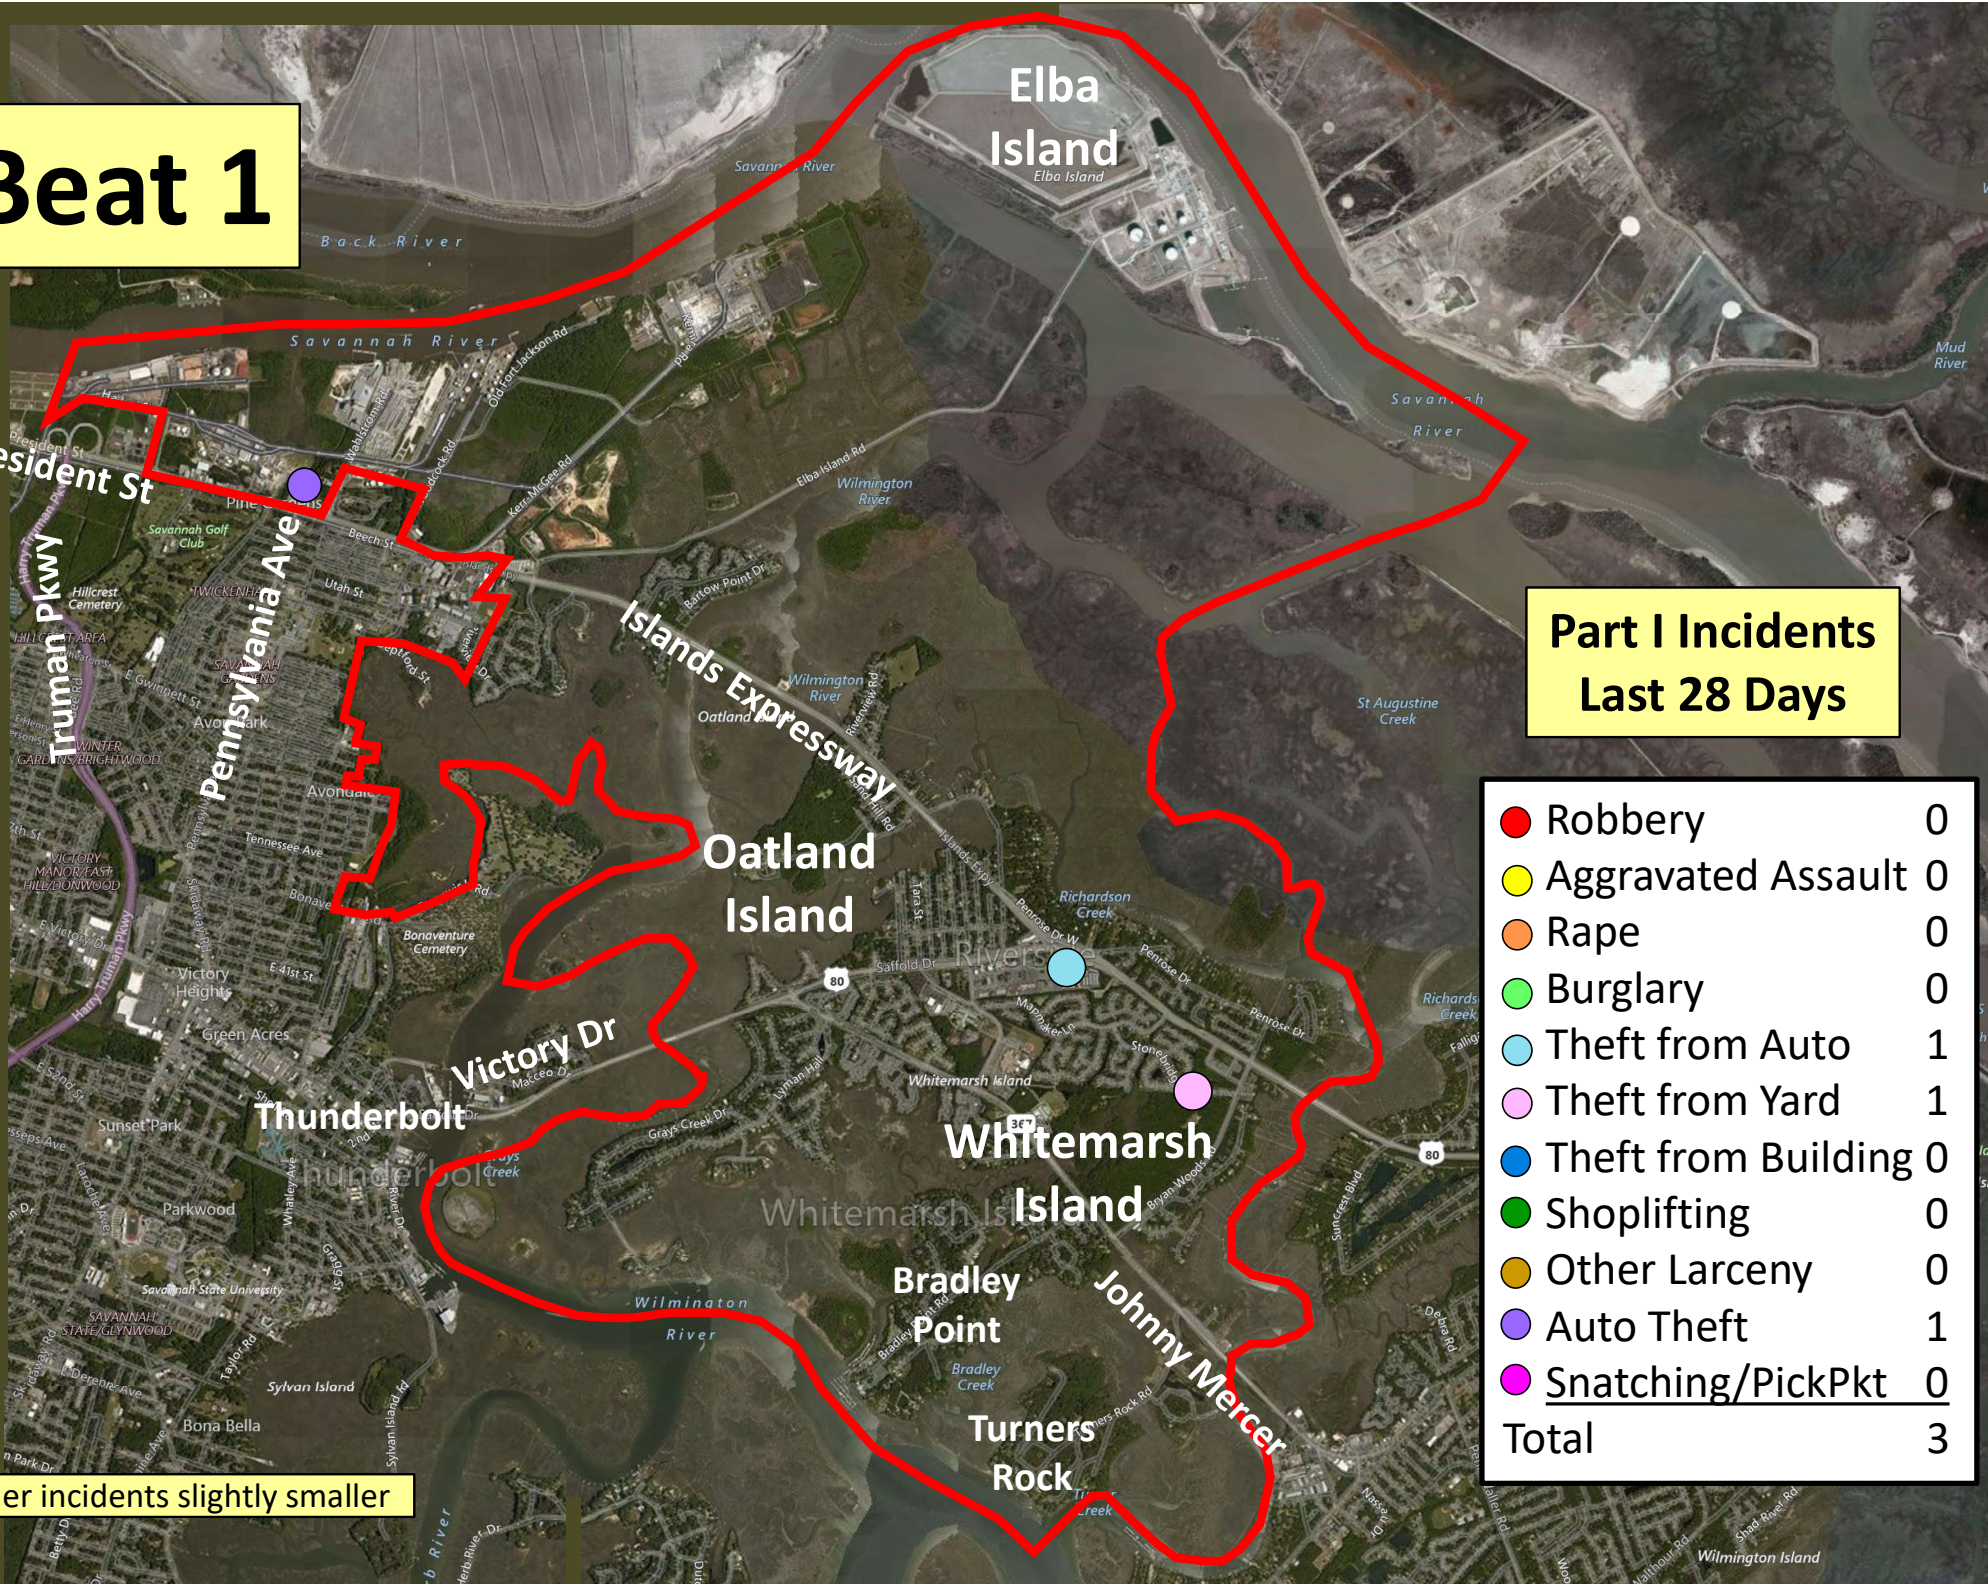

Beat 1

Part I Incidents Last 28 Days

● Robbery	0
● Aggravated Assault	0
● Rape	0
● Burglary	0
● Theft from Auto	1
● Theft from Yard	1
● Theft from Building	0
● Shoplifting	0
● Other Larceny	0
● Auto Theft	1
● Snatching/PickPkt	0
Total	3

Older incidents slightly smaller

Beat 2

Part I Incidents
Last 28 Days

Older incidents slightly smaller

● Robbery	0
● Aggravated Assault	0
● Rape	1
● Burglary	1
● Theft from Auto	1
● Theft from Yard	1
● Theft from Building	1
● Shoplifting	1
● Other Larceny	0
● Auto Theft	0
Total	6

Older incidents slightly smaller

Beat 5

Pinpoint

Burnside Island

Skidaway Island

Part I Incidents
Last 28 Days

Older incidents slightly smaller

● Robbery	0
● Aggravated Assault	1
● Rape	0
● Burglary	2
● Theft from Auto	1
● Theft from Yard	2
● Theft from Building	1
● Shoplifting	0
● Other Larceny	3
● Auto Theft	0
● Snatching/PickPkt	1
Total	11