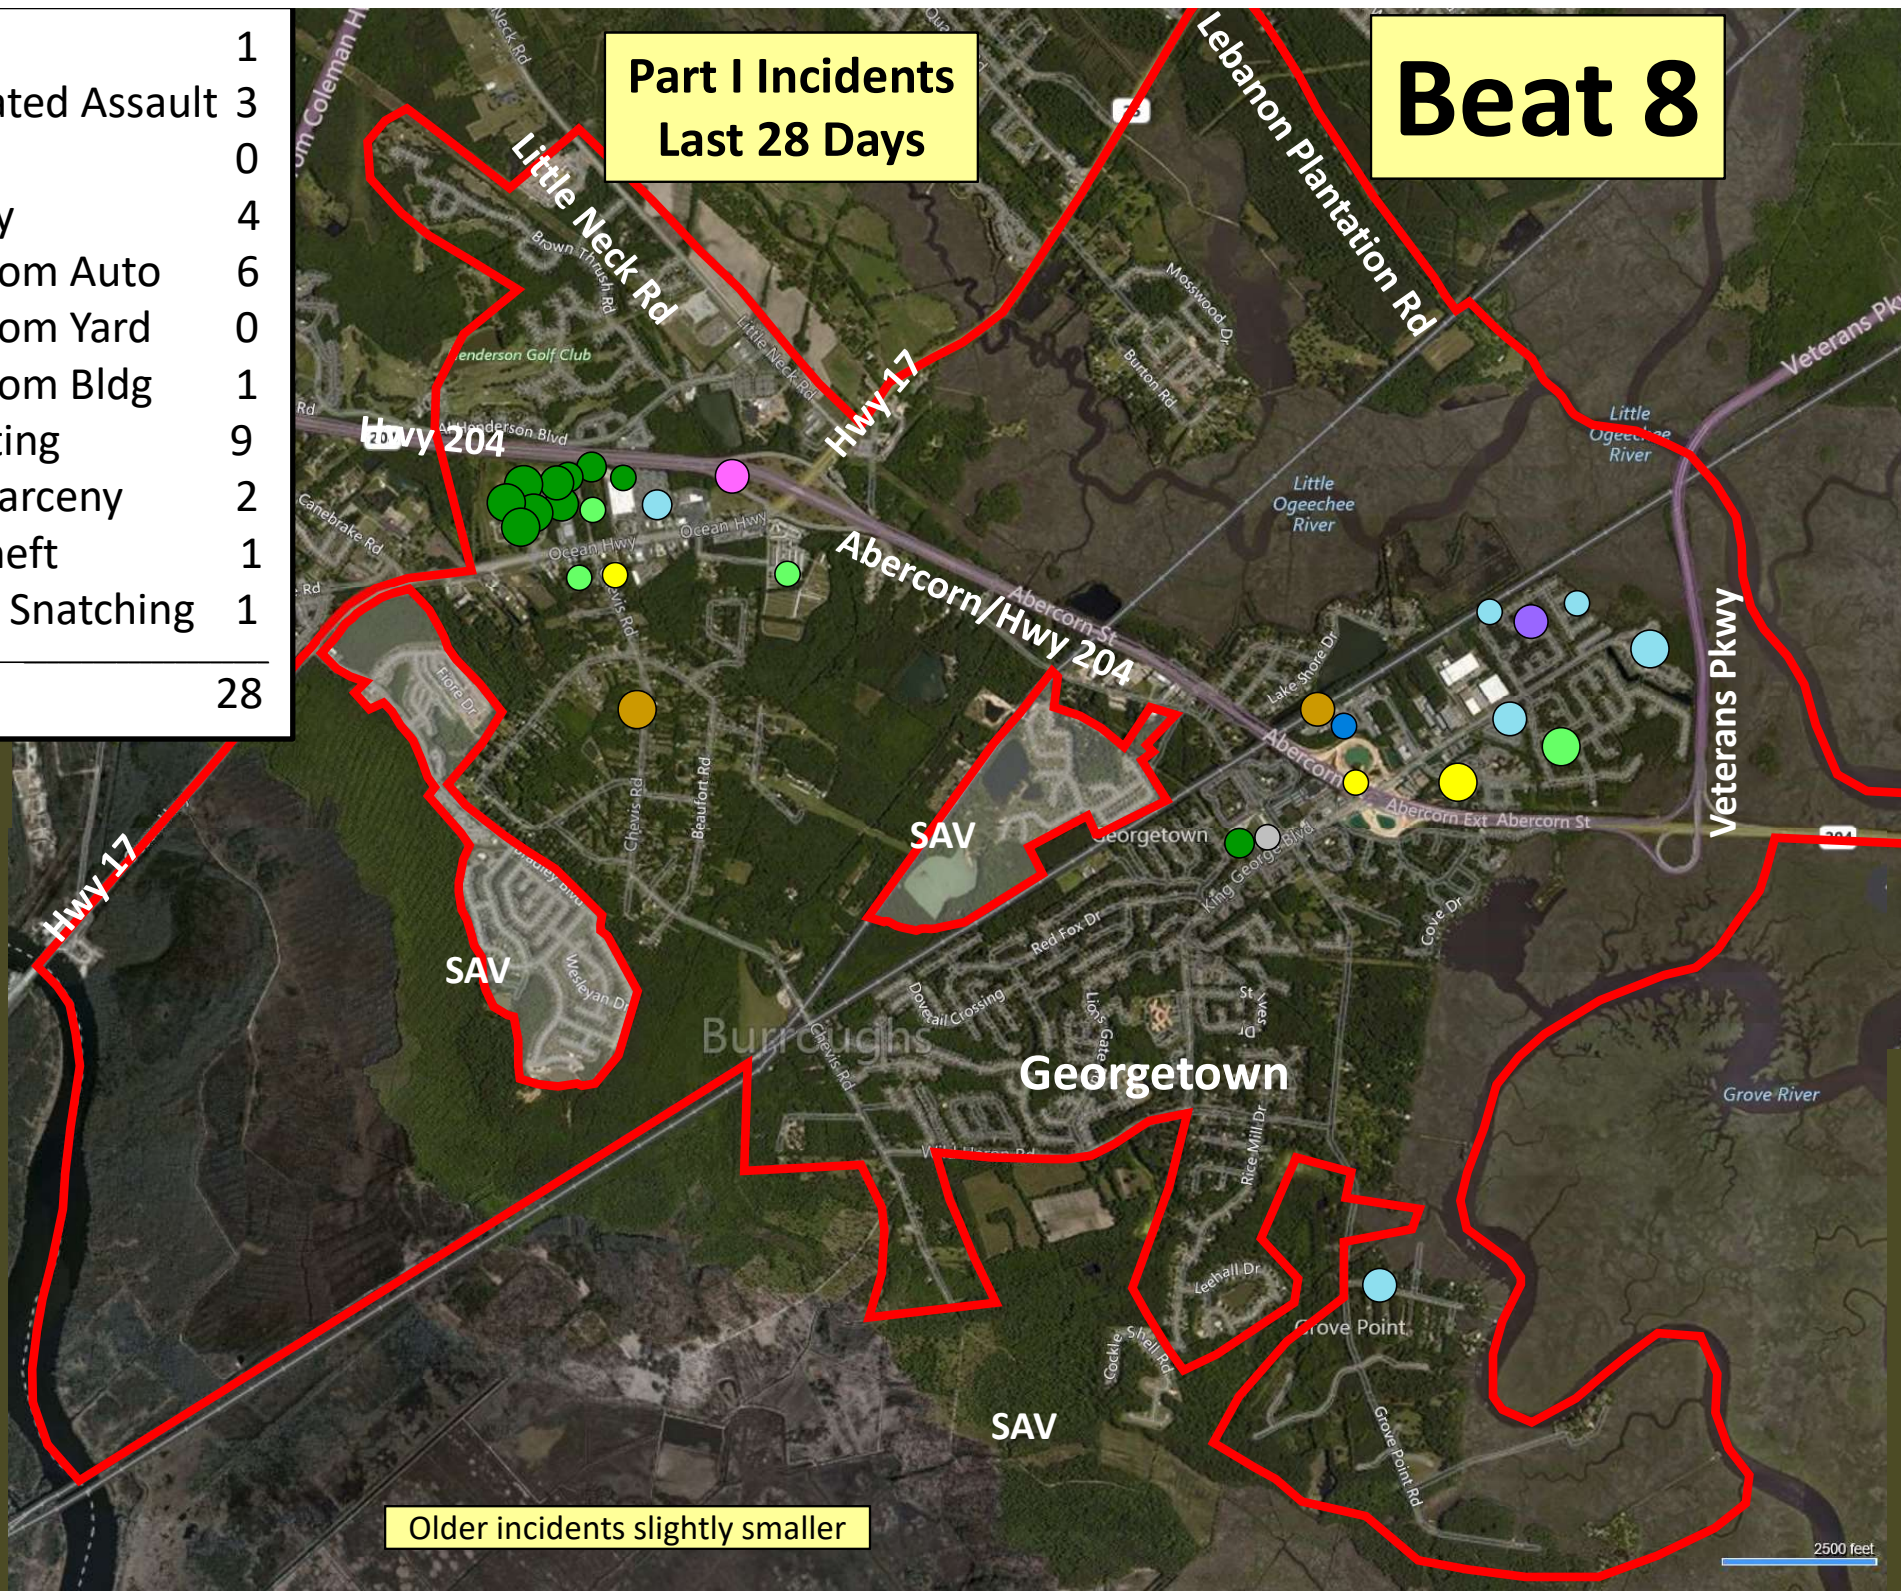

Older incidents slightly smaller

Beat 5

Pinpoint

Burnside Island

Skidaway Island

Part I Incidents
Last 28 Days

Older incidents slightly smaller

● Robbery	0
● Aggravated Assault	1
● Rape	0
● Burglary	2
● Theft from Auto	1
● Theft from Yard	2
● Theft from Building	1
● Shoplifting	0
● Other Larceny	3
● Auto Theft	0
● Snatching/PickPkt	1
Total	11

Beat 6

Part I Incidents
Last 28 Days

● Robbery	0
● Aggravated Assault	0
● Rape	0
● Burglary	0
● Theft from Auto	0
● Theft from Yard	1
● Theft from Building	0
● Shoplifting	0
● Other Larceny	0
● Auto Theft	0
● Snatching/PickPkt	0
Total	1

Older incidents slightly smaller

Beat 7

Part I Incidents
Last 28 Days

● Robbery	1
● Aggravated Assault	4
● Rape	1
● Burglary	2
● Theft from Auto	6
● Theft from Yard	0
● Theft from Building	2
● Shoplifting	0
● Other Larceny	2
● Auto Theft	1
● Snatching/PickPkt	0
Total	19

Older incidents slightly smaller

Beat 8

Part I Incidents Last 28 Days

Arson	1
Aggravated Assault	3
Rape	0
Burglary	4
Theft from Auto	6
Theft from Yard	0
Theft from Bldg	1
Shoplifting	9
Other Larceny	2
Auto Theft	1
Sudden Snatching	1
Total	28