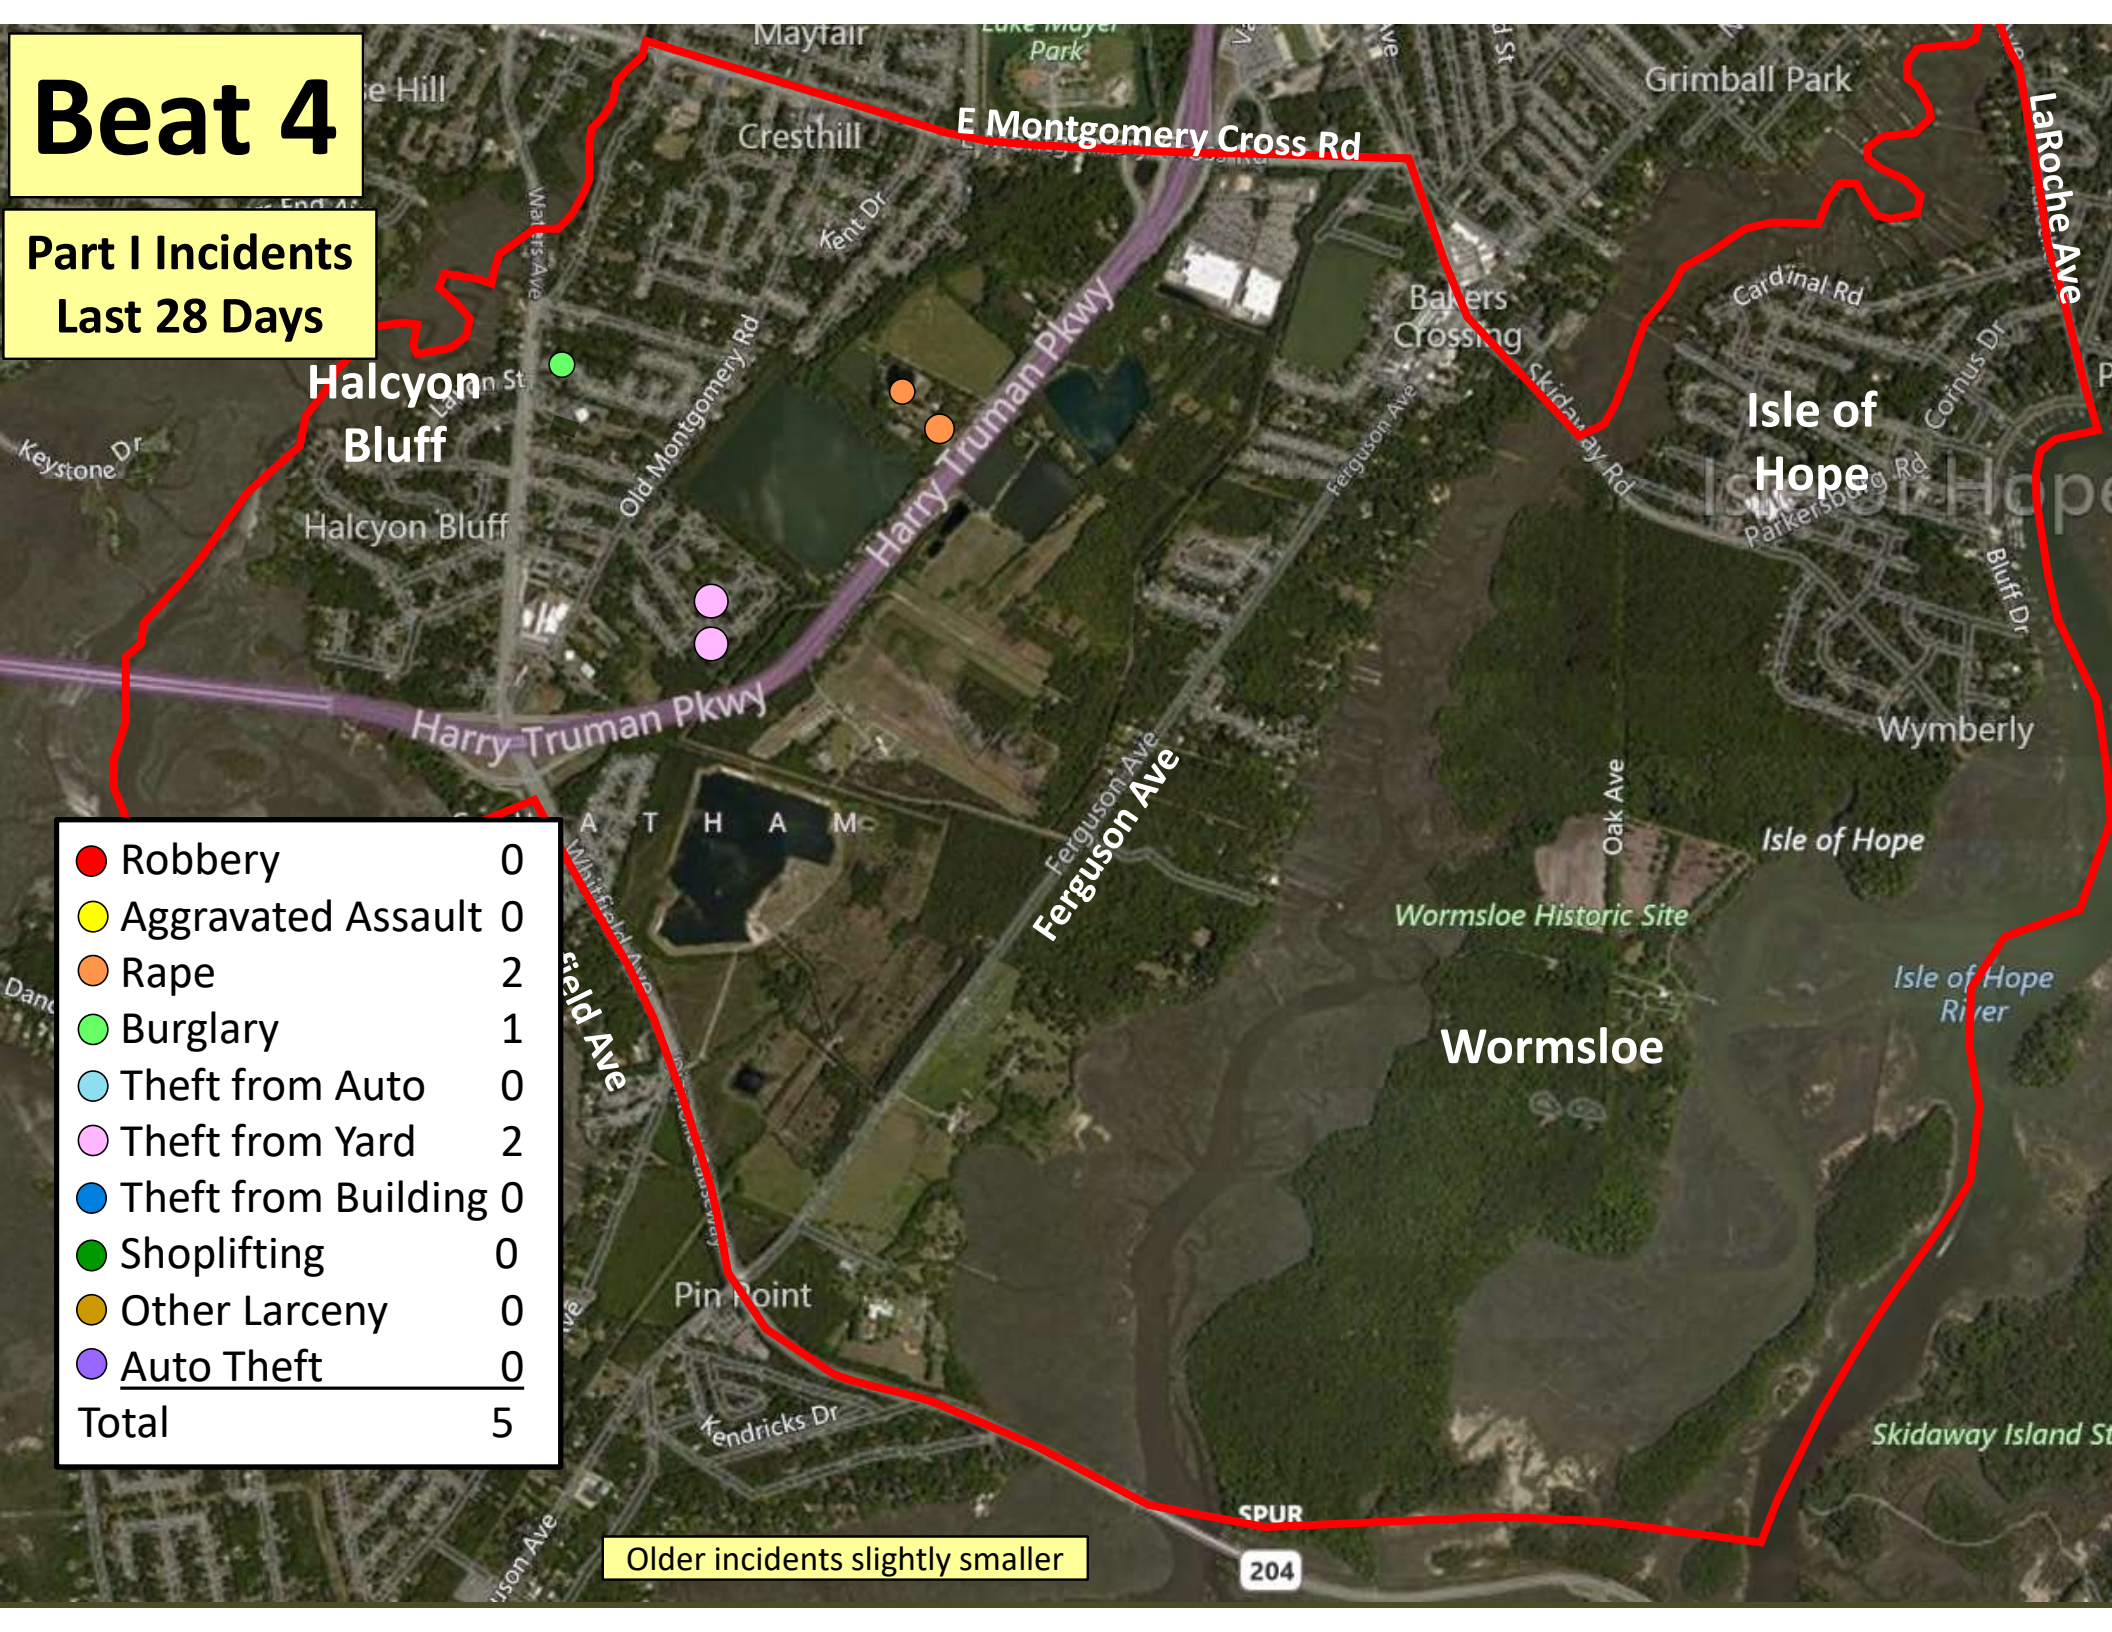

Older incidents slightly smaller

Beat 4

Part I Incidents
Last 28 Days

● Robbery	0
● Aggravated Assault	0
● Rape	2
● Burglary	1
● Theft from Auto	0
● Theft from Yard	2
● Theft from Building	0
● Shoplifting	0
● Other Larceny	0
● Auto Theft	0
Total	5

Older incidents slightly smaller

Beat 5

Pinpoint

Burnside Island

Skidaway Island

Part I Incidents
Last 28 Days

Older incidents slightly smaller

● Robbery	0
● Aggravated Assault	1
● Rape	0
● Burglary	2
● Theft from Auto	1
● Theft from Yard	2
● Theft from Building	1
● Shoplifting	0
● Other Larceny	3
● Auto Theft	0
● Snatching/PickPkt	1
Total	11