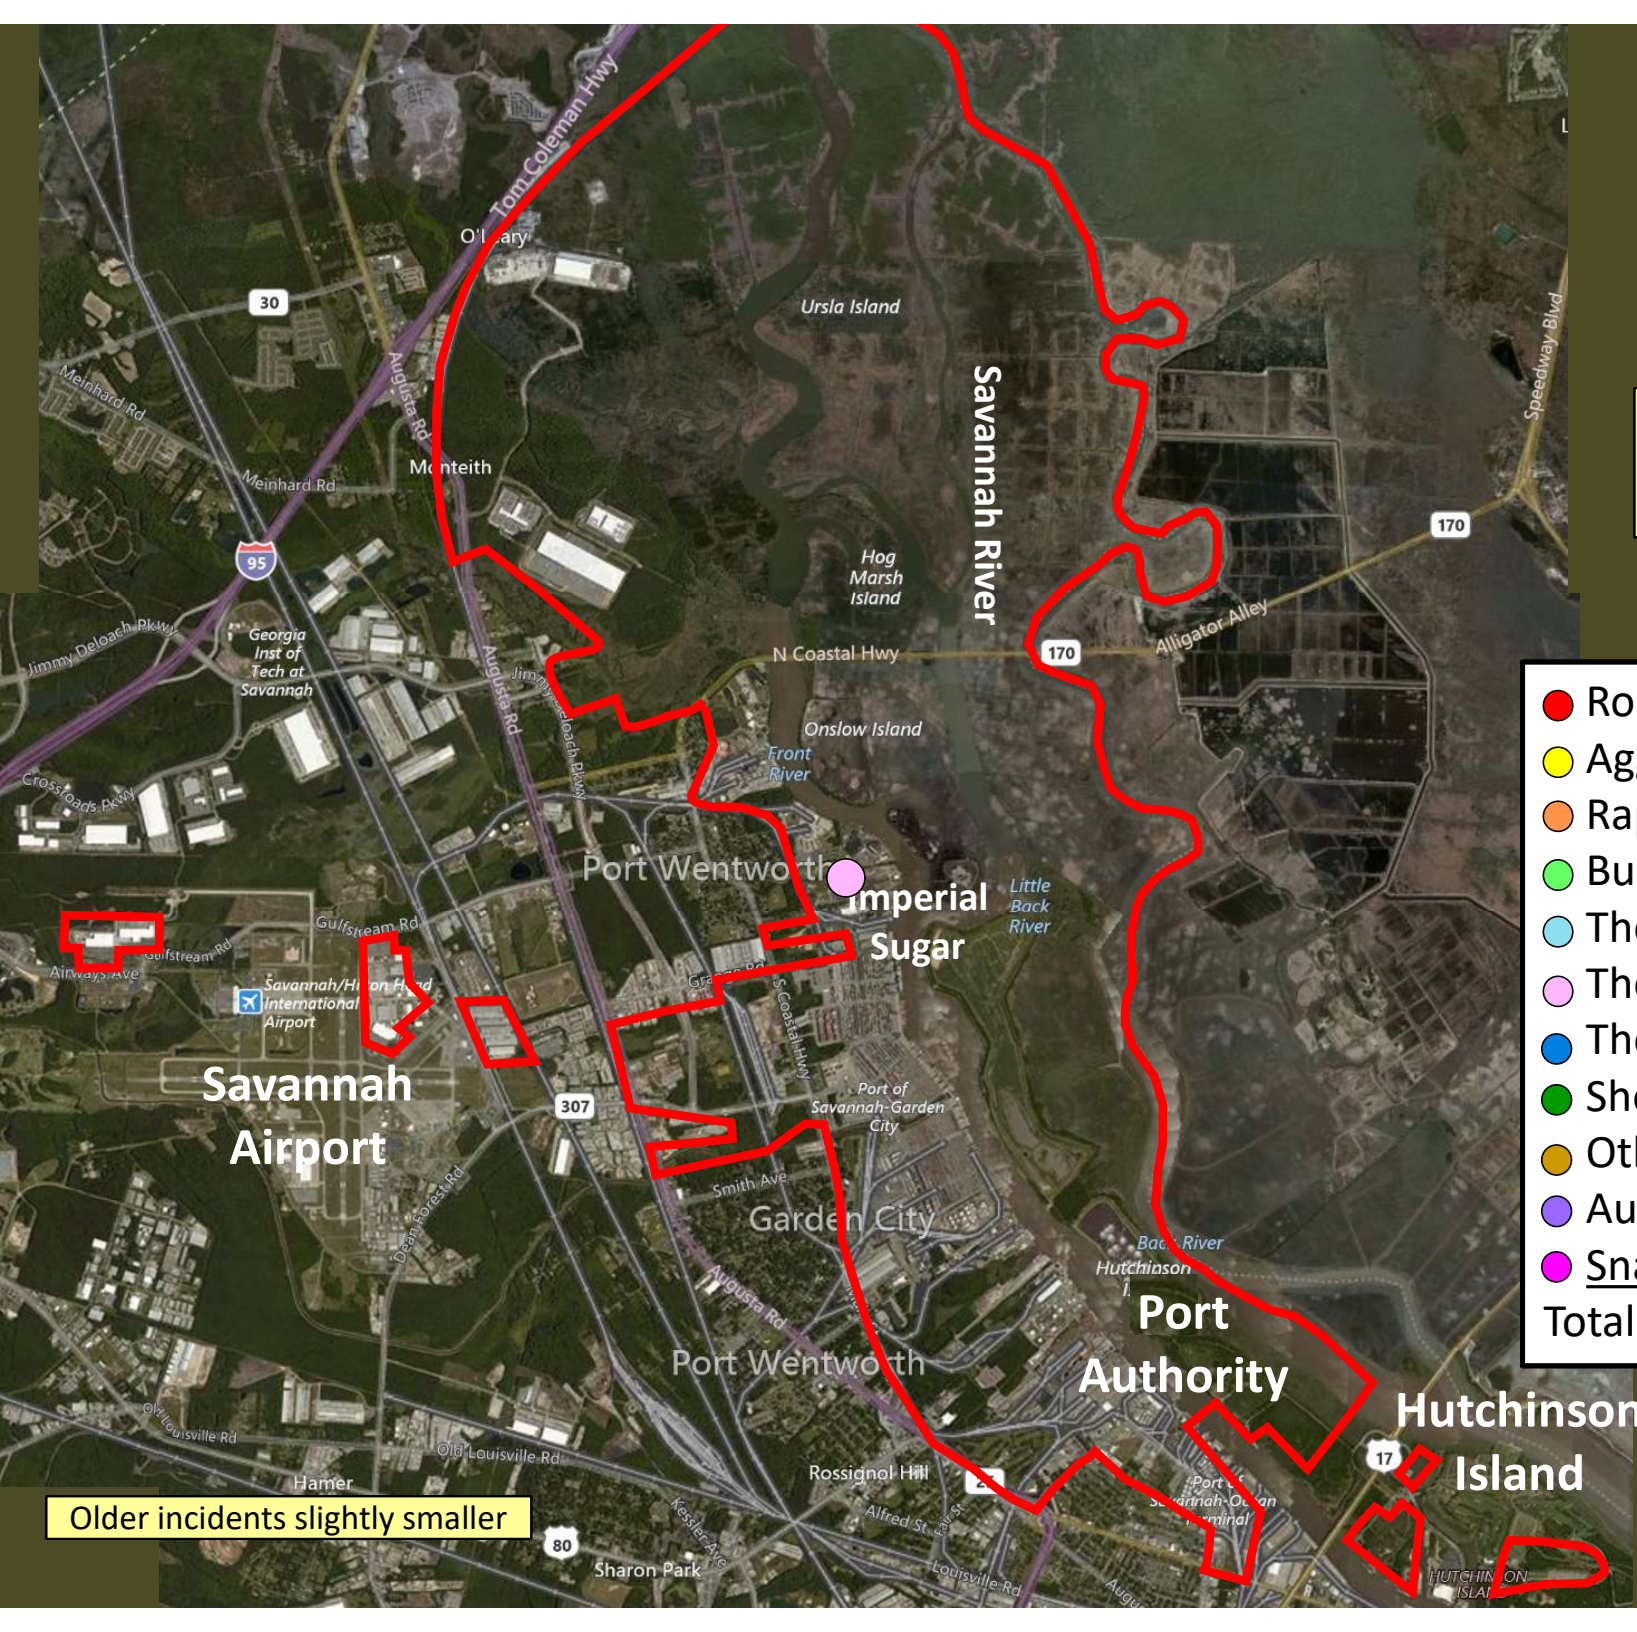

Beat 6

Part I Incidents
Last 28 Days

● Robbery	0
● Aggravated Assault	0
● Rape	0
● Burglary	0
● Theft from Auto	0
● Theft from Yard	1
● Theft from Building	0
● Shoplifting	0
● Other Larceny	0
● Auto Theft	0
● Snatching/PickPkt	0
Total	1

Older incidents slightly smaller