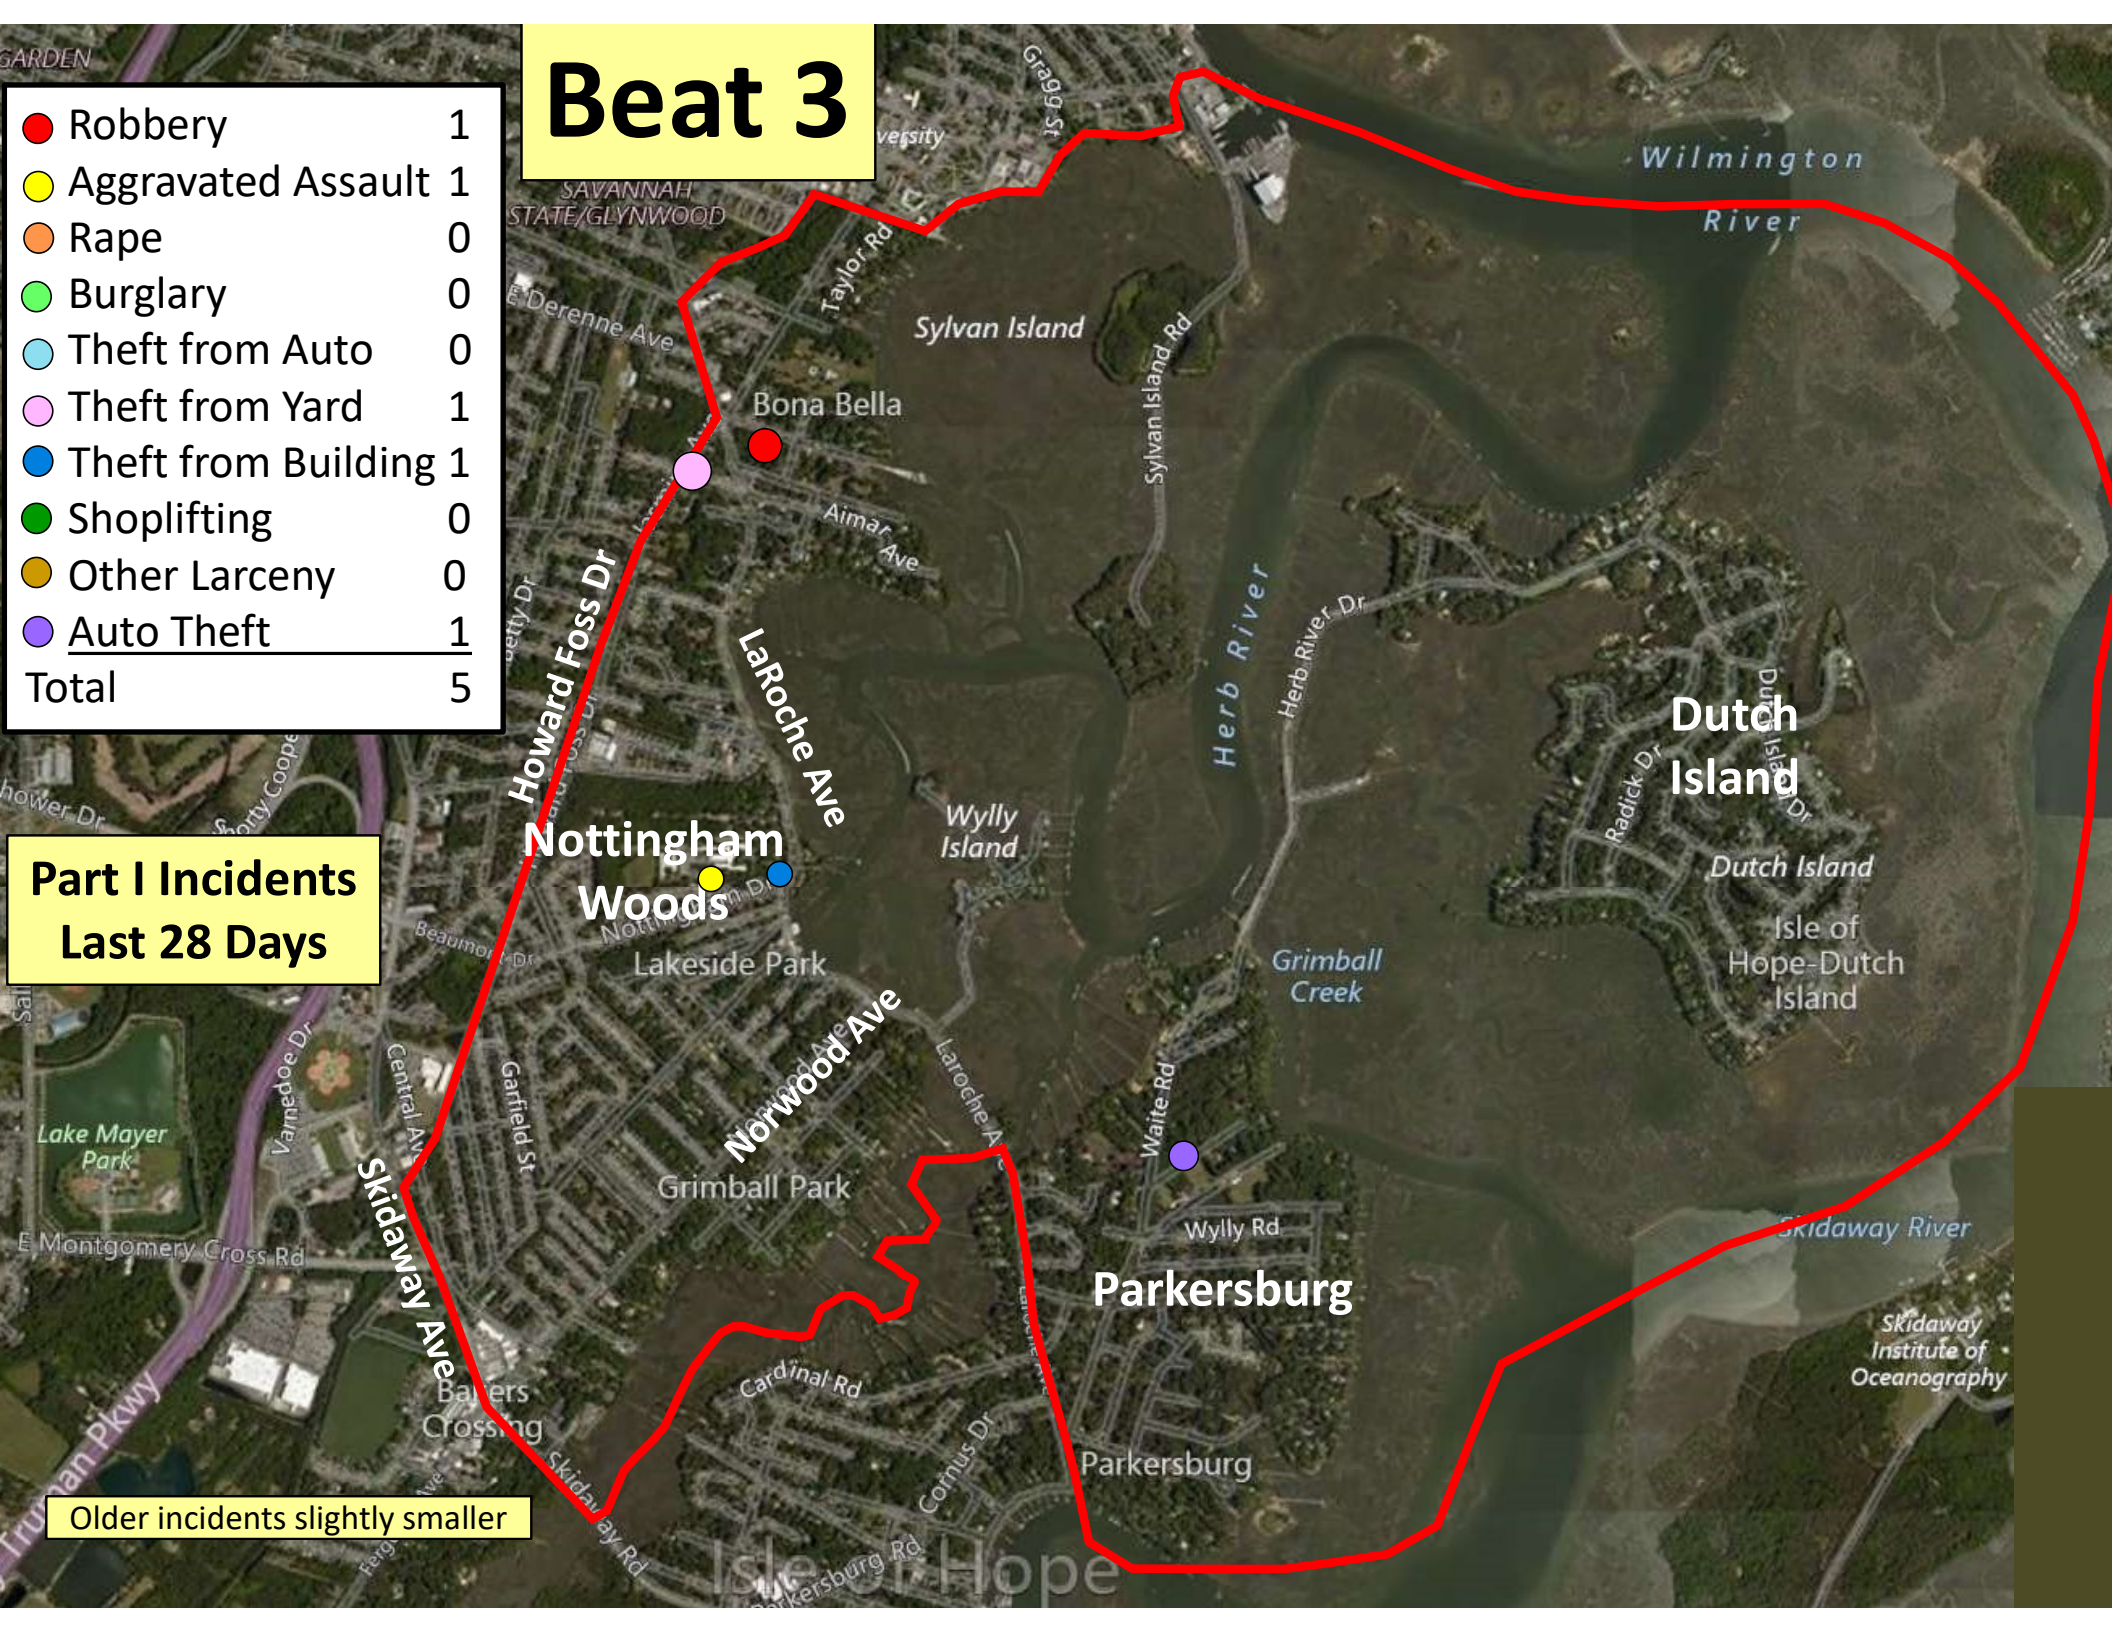

Beat 3

● Robbery	1
● Aggravated Assault	1
● Rape	0
● Burglary	0
● Theft from Auto	0
● Theft from Yard	1
● Theft from Building	1
● Shoplifting	0
● Other Larceny	0
● Auto Theft	1
Total	5

Part I Incidents Last 28 Days

Older incidents slightly smaller