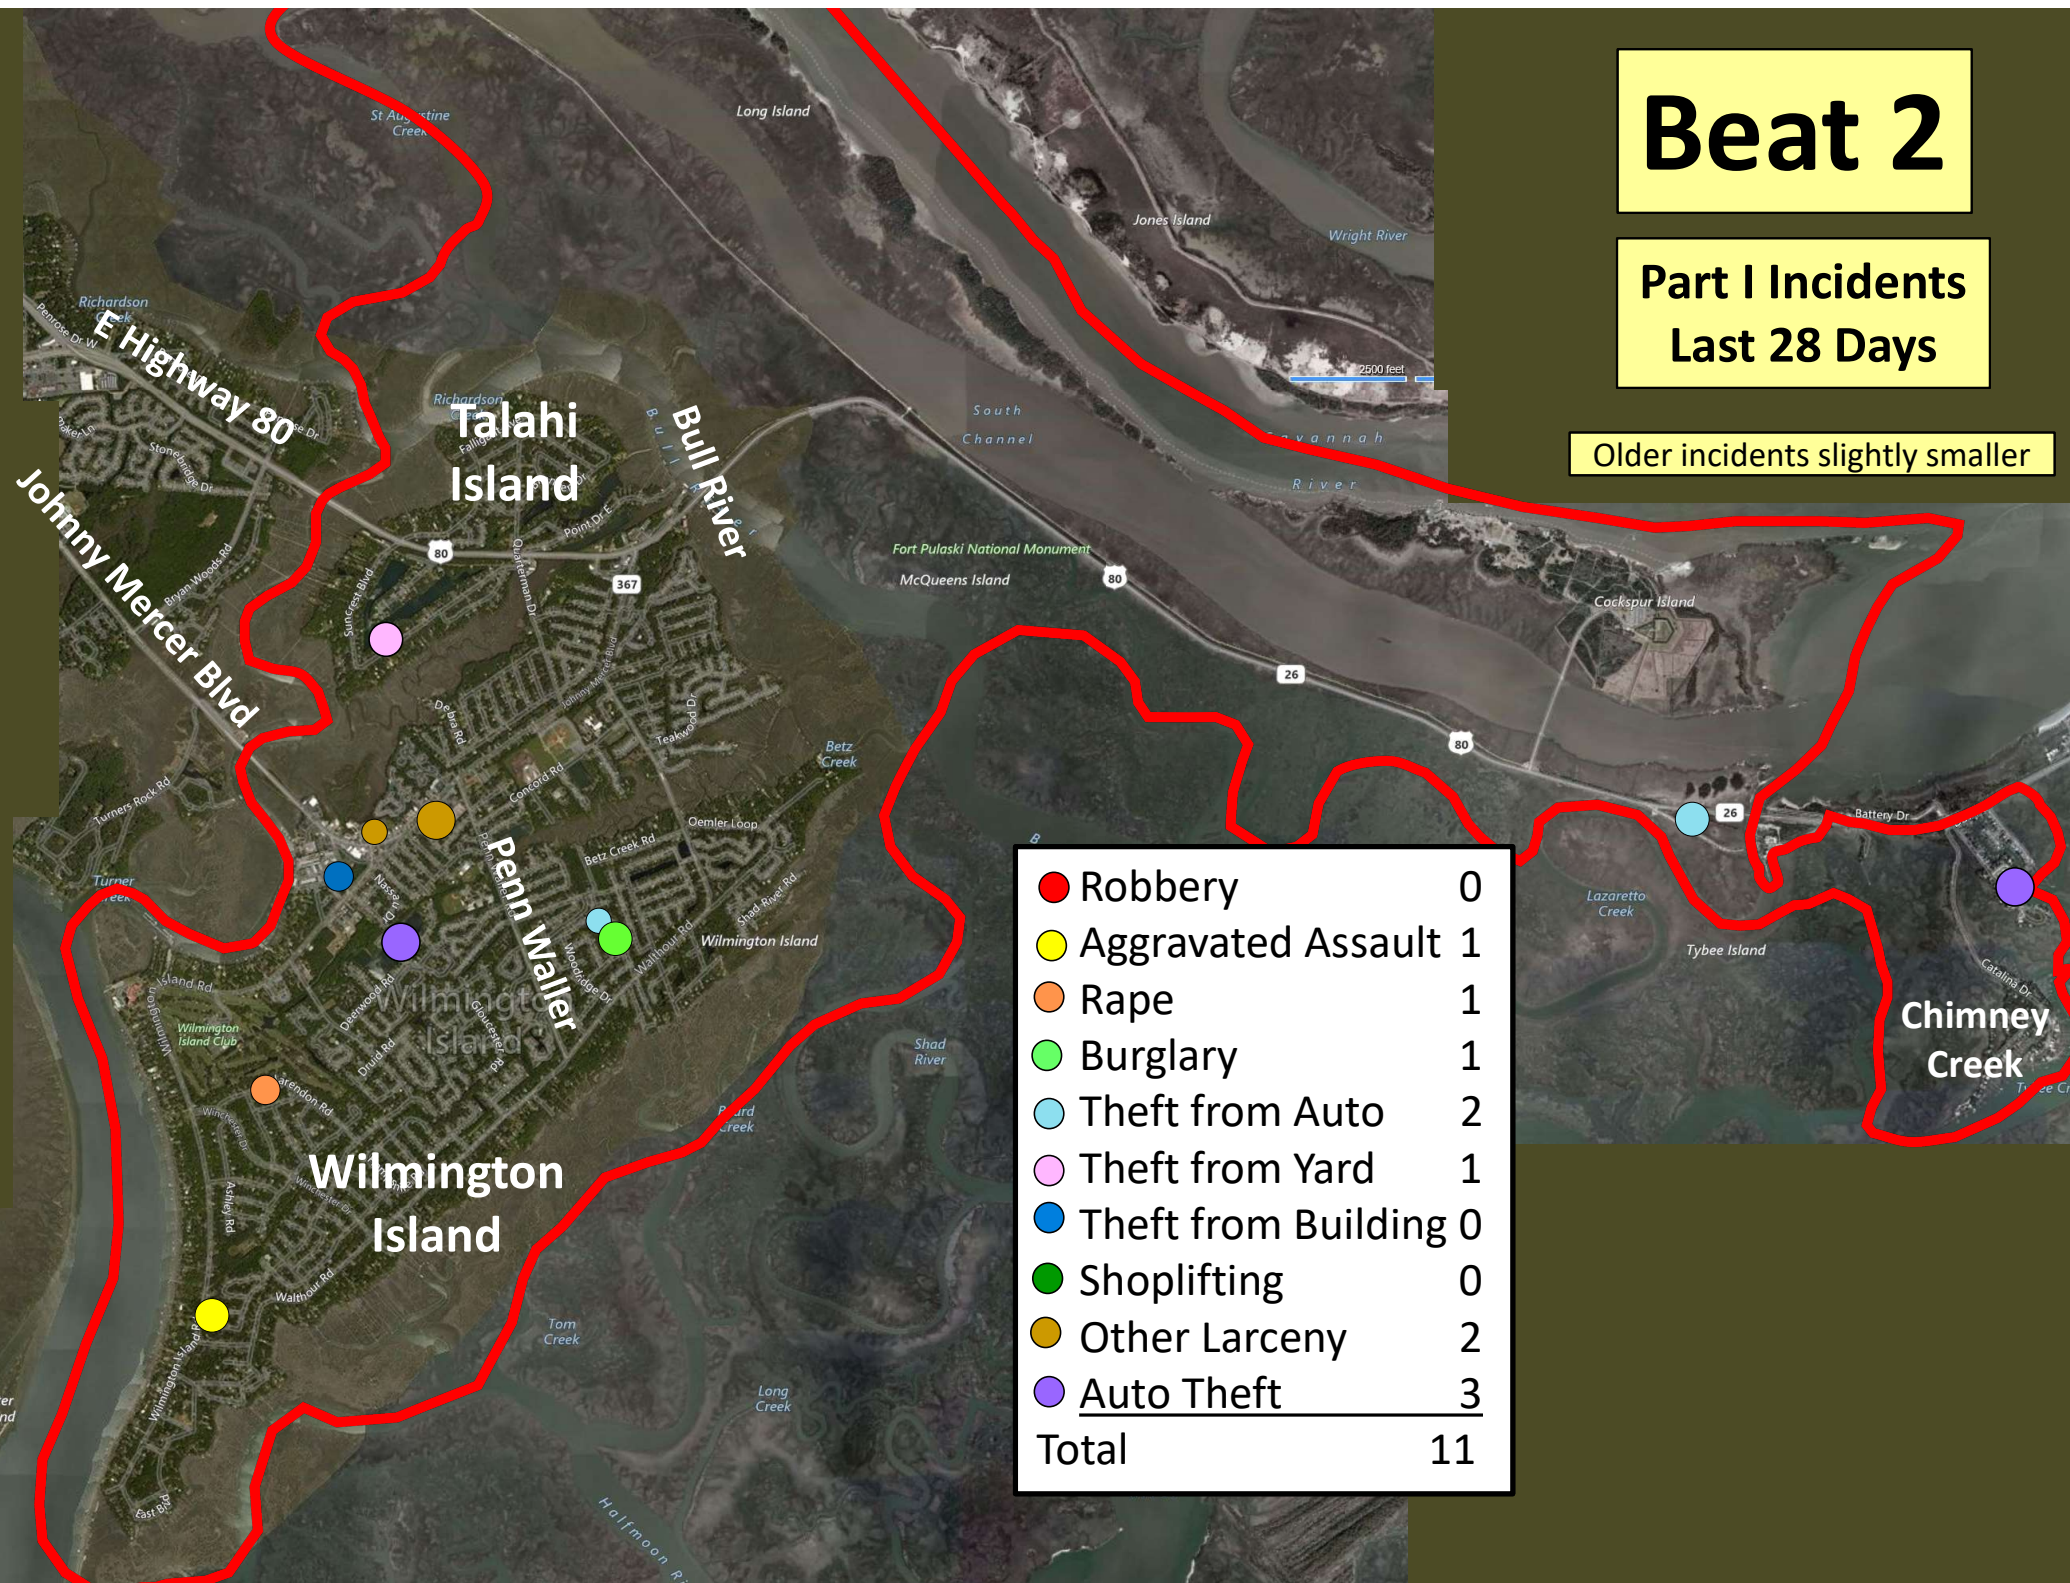

Beat 1

Part I Incidents Last 28 Days

● Robbery	0
● Aggravated Assault	0
● Rape	0
● Burglary	1
● Theft from Auto	1
● Theft from Yard	1
● Theft from Building	1
● Shoplifting	0
● Other Larceny	0
● Auto Theft	1
● Snatching/PickPkt	0
Total	5

Older incidents slightly smaller

Beat 2

Part I Incidents
Last 28 Days

Older incidents slightly smaller

● Robbery	0
● Aggravated Assault	1
● Rape	1
● Burglary	1
● Theft from Auto	2
● Theft from Yard	1
● Theft from Building	0
● Shoplifting	0
● Other Larceny	2
● Auto Theft	3
Total	11

Beat 3

Homicide	1
Aggravated Assault	0
Rape	0
Burglary	1
Theft from Auto	11
Theft from Yard	0
Theft from Building	1
Shoplifting	0
Other Larceny	0
Auto Theft	3
Snatching/PickPkt	0
Total	17

Part I Incidents Last 28 Days