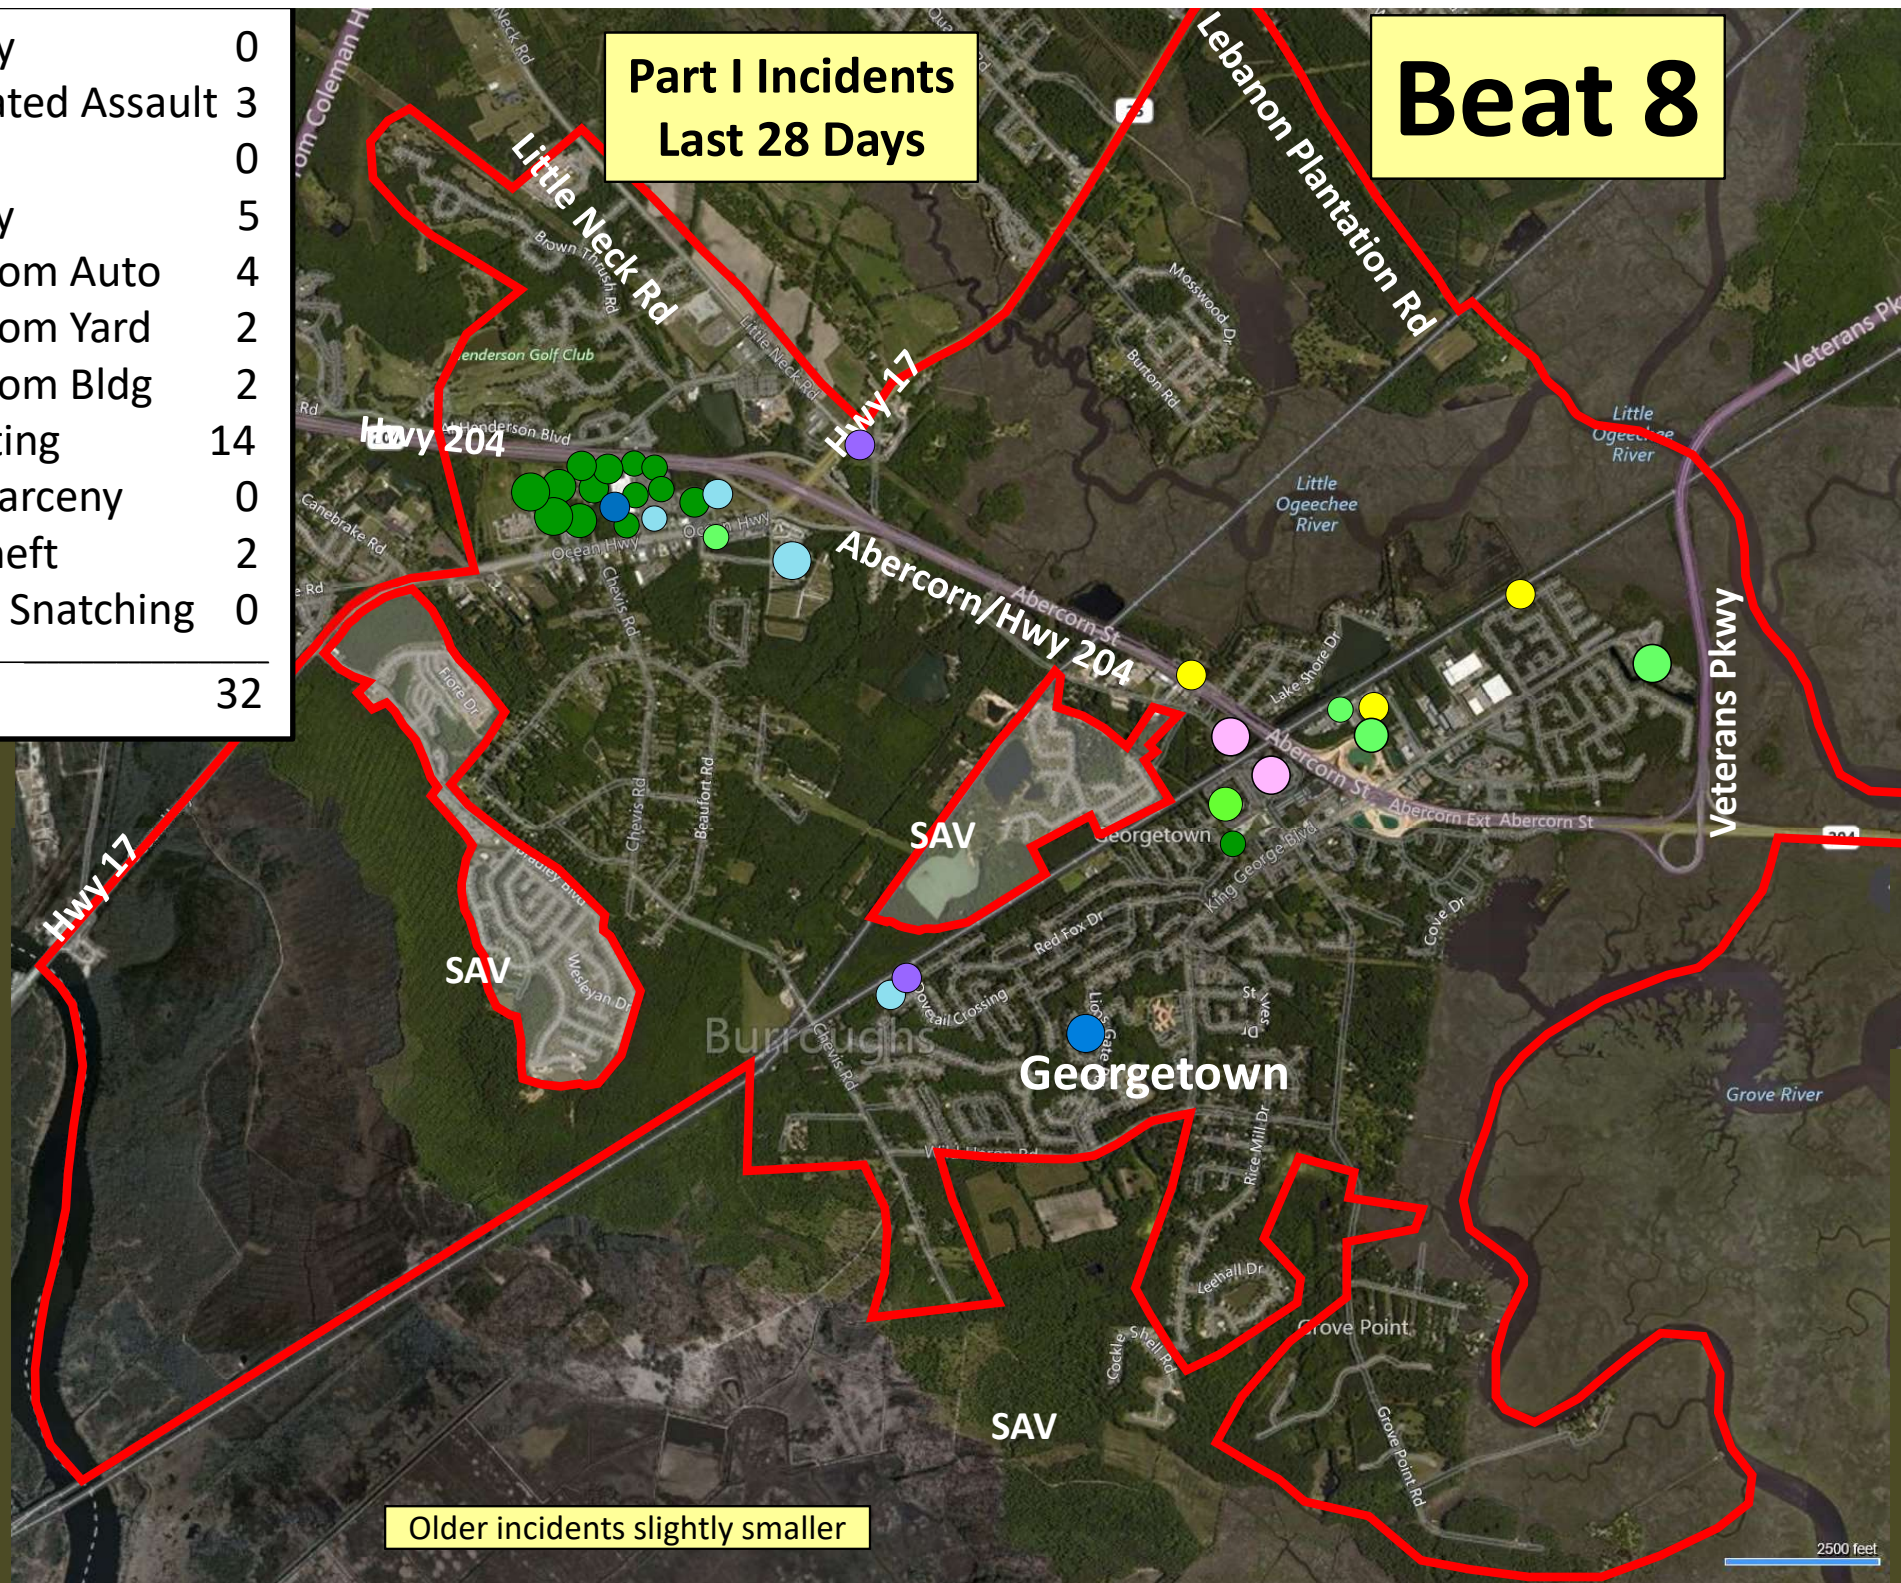

Older incidents slightly smaller

Beat 7

Part I Incidents
Last 28 Days

● Robbery	0
● Aggravated Assault	1
● Rape	1
● Burglary	0
● Theft from Auto	11
● Theft from Yard	0
● Theft from Building	1
● Shoplifting	1
● Other Larceny	1
● Auto Theft	6
● Snatching/PickPkt	1
Total	23

Older incidents slightly smaller

Beat 8

Part I Incidents Last 28 Days

● Robbery	0
● Aggravated Assault	3
● Rape	0
● Burglary	5
● Theft from Auto	4
● Theft from Yard	2
● Theft from Bldg	2
● Shoplifting	14
● Other Larceny	0
● Auto Theft	2
● Sudden Snatching	0
Total	32