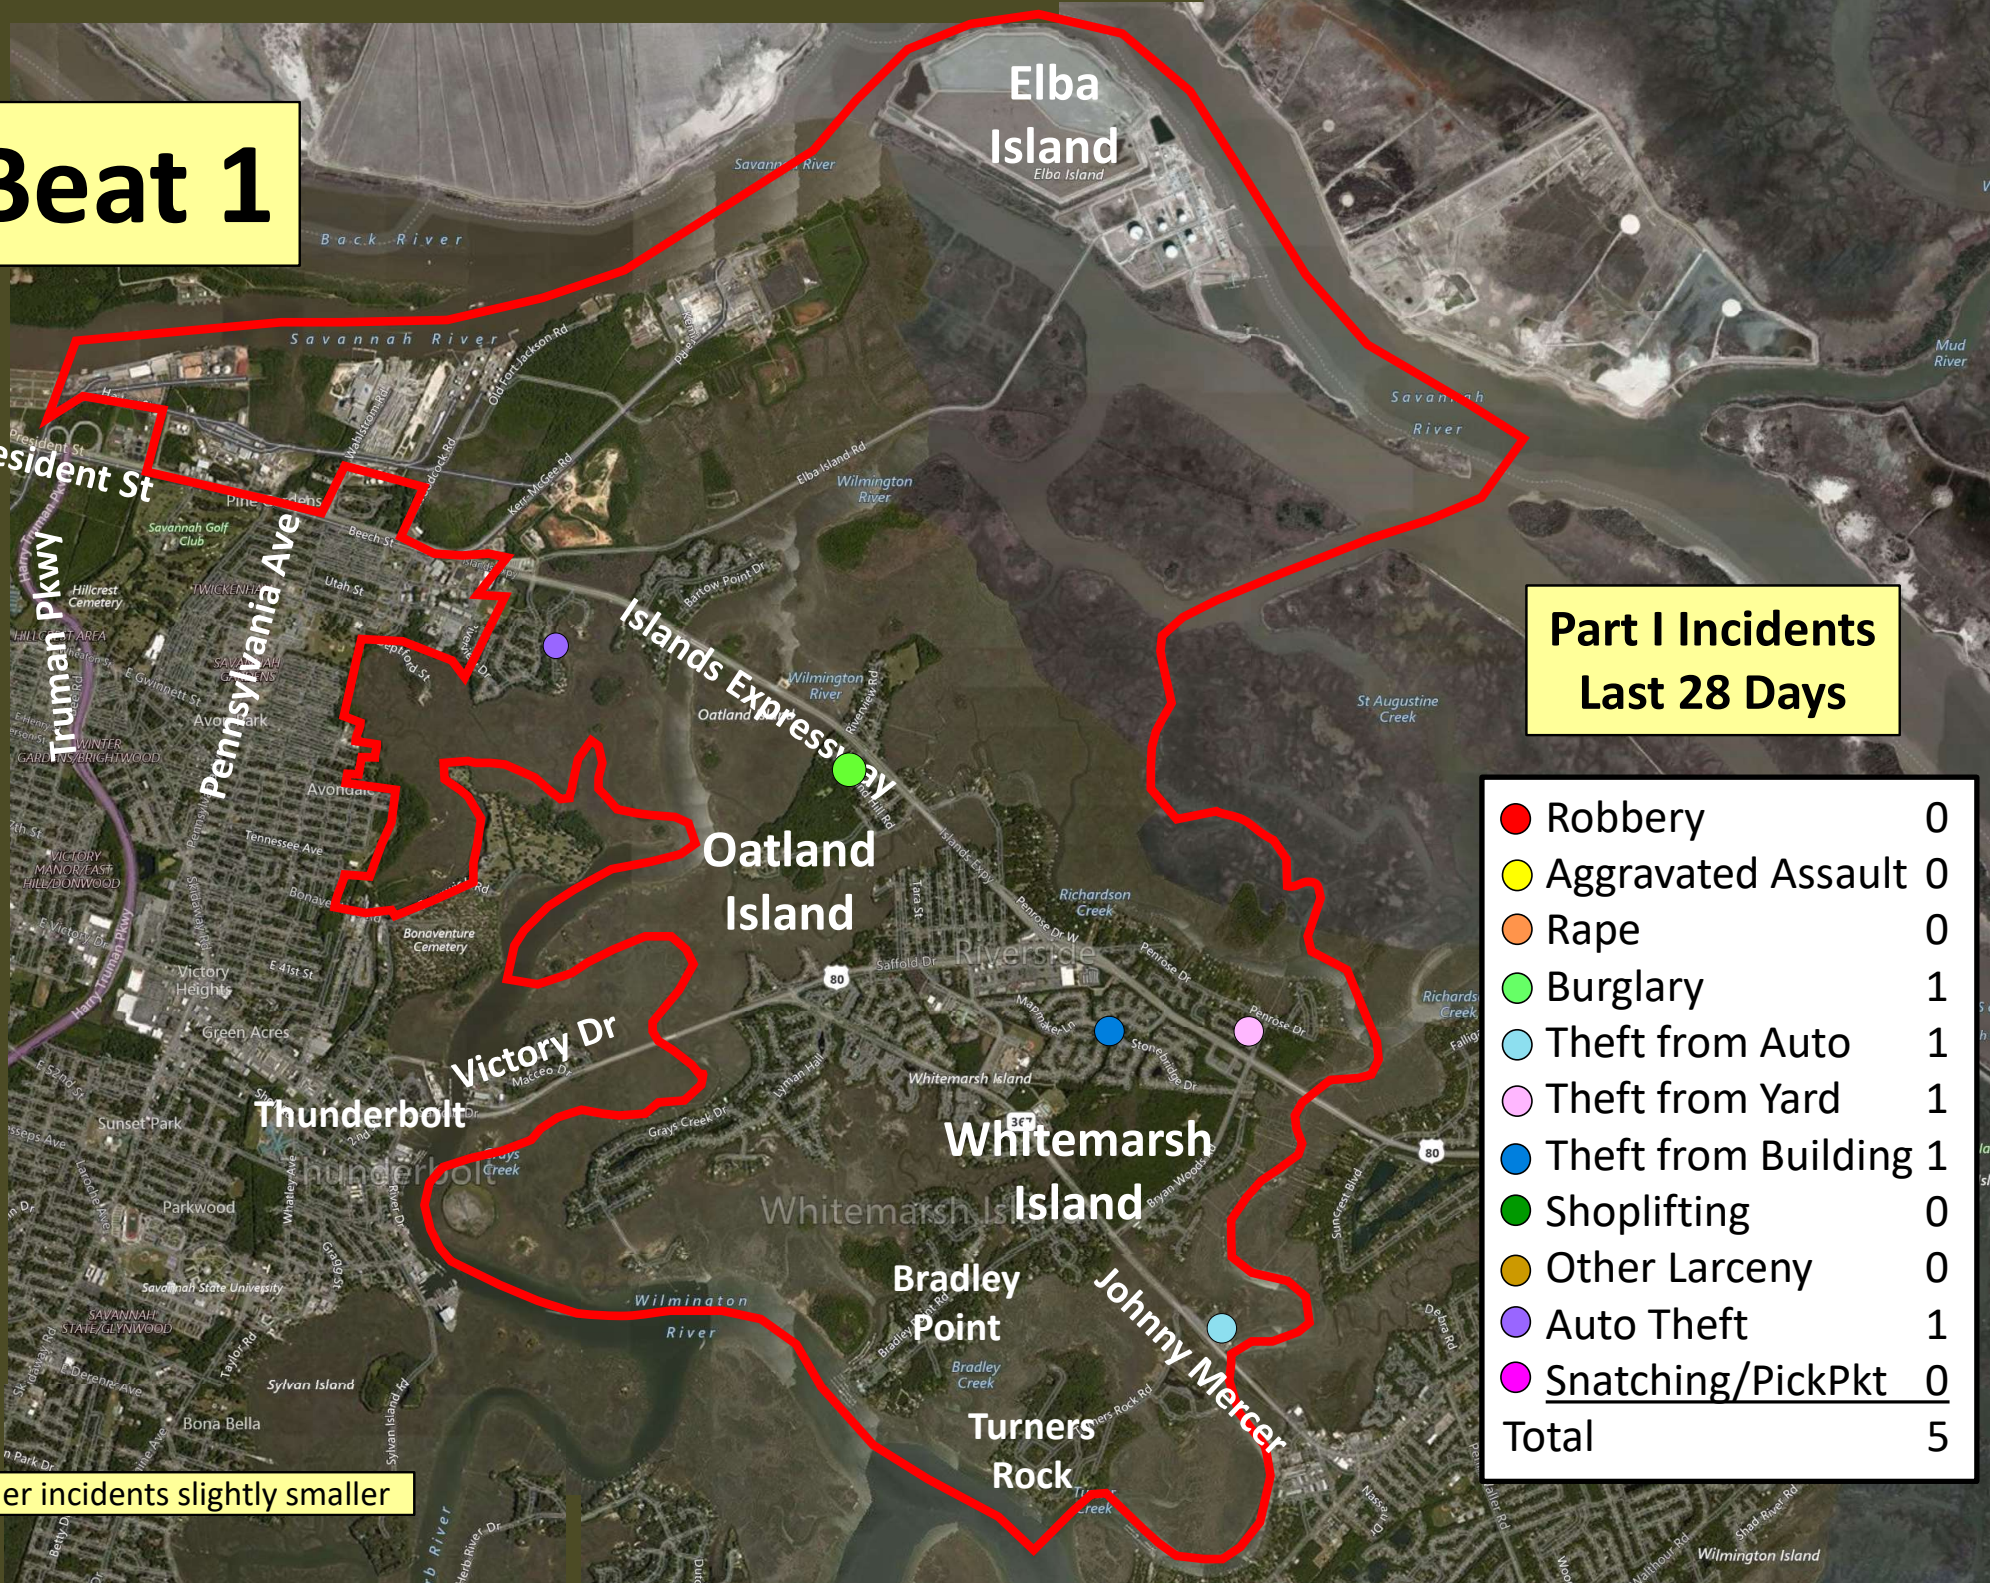

Beat 1

Part I Incidents Last 28 Days

● Robbery	0
● Aggravated Assault	0
● Rape	0
● Burglary	1
● Theft from Auto	1
● Theft from Yard	1
● Theft from Building	1
● Shoplifting	0
● Other Larceny	0
● Auto Theft	1
● Snatching/PickPkt	0
Total	5

Older incidents slightly smaller

Beat 2

Part I Incidents
Last 28 Days

Older incidents slightly smaller

● Robbery	0
● Aggravated Assault	1
● Rape	1
● Burglary	1
● Theft from Auto	2
● Theft from Yard	1
● Theft from Building	0
● Shoplifting	0
● Other Larceny	2
● Auto Theft	3
Total	11

Beat 3

Homicide	1
Aggravated Assault	0
Rape	0
Burglary	1
Theft from Auto	11
Theft from Yard	0
Theft from Building	1
Shoplifting	0
Other Larceny	0
Auto Theft	3
Snatching/PickPkt	0
Total	17

Part I Incidents Last 28 Days