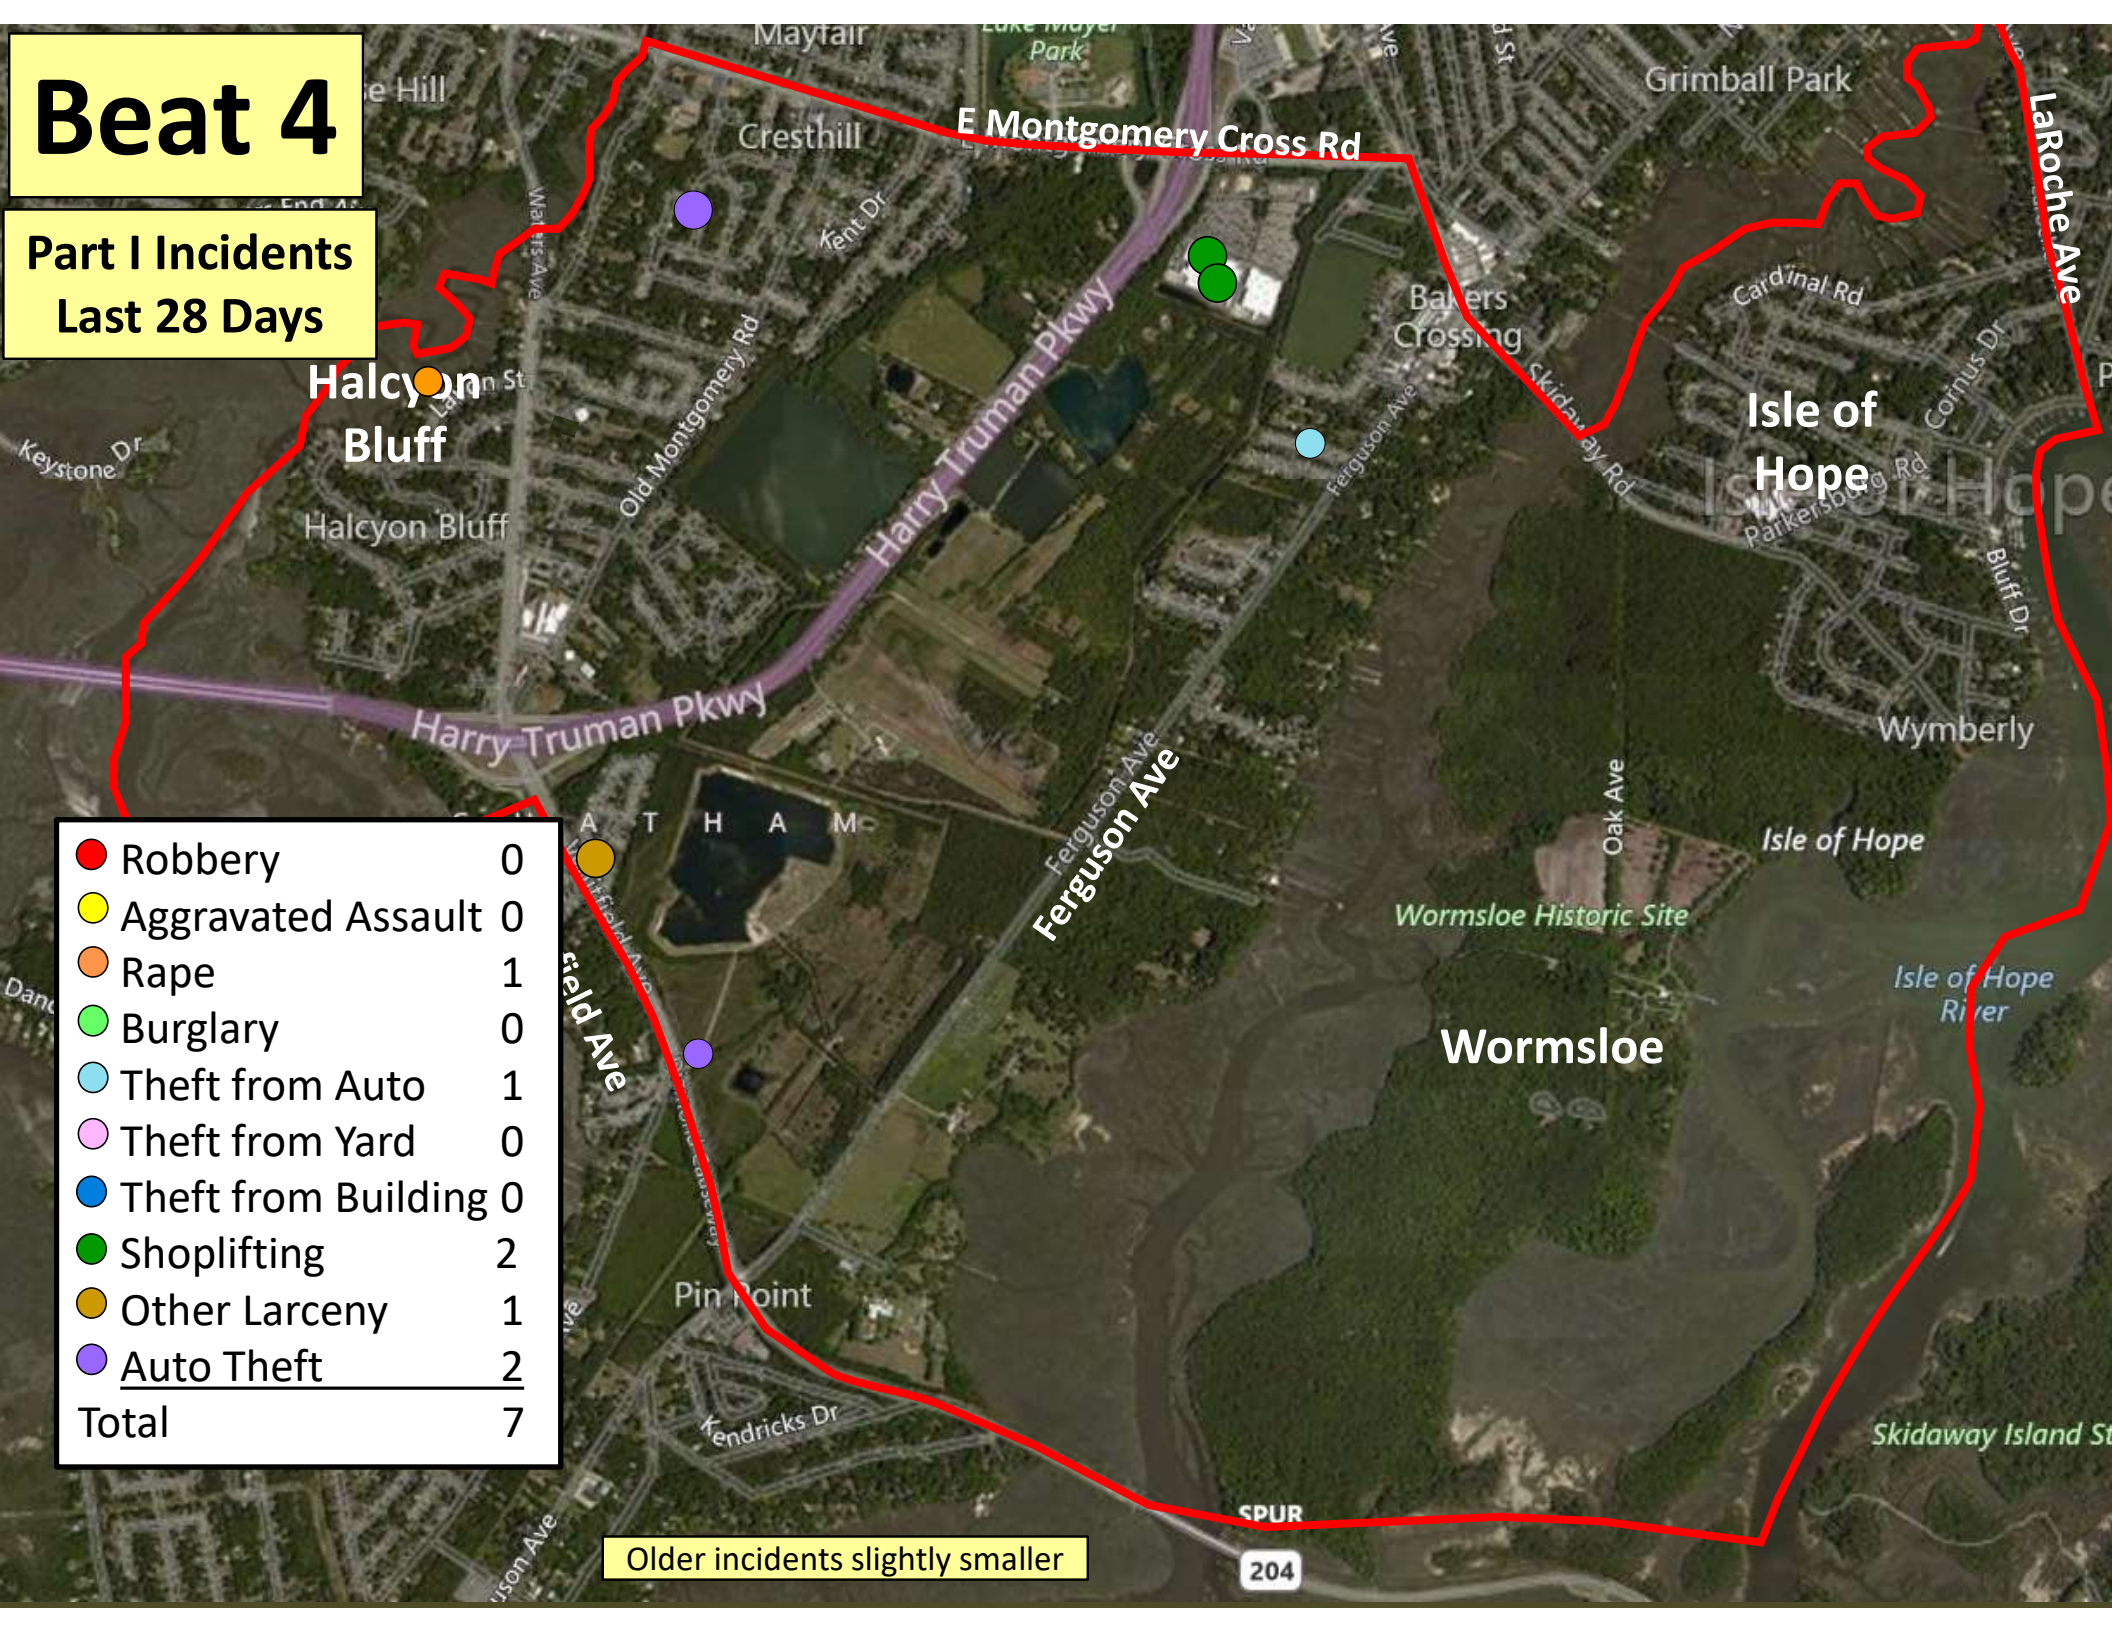

Beat 4

Part I Incidents
Last 28 Days

● Robbery	0
● Aggravated Assault	0
● Rape	1
● Burglary	0
● Theft from Auto	1
● Theft from Yard	0
● Theft from Building	0
● Shoplifting	2
● Other Larceny	1
● Auto Theft	2
Total	7

Older incidents slightly smaller