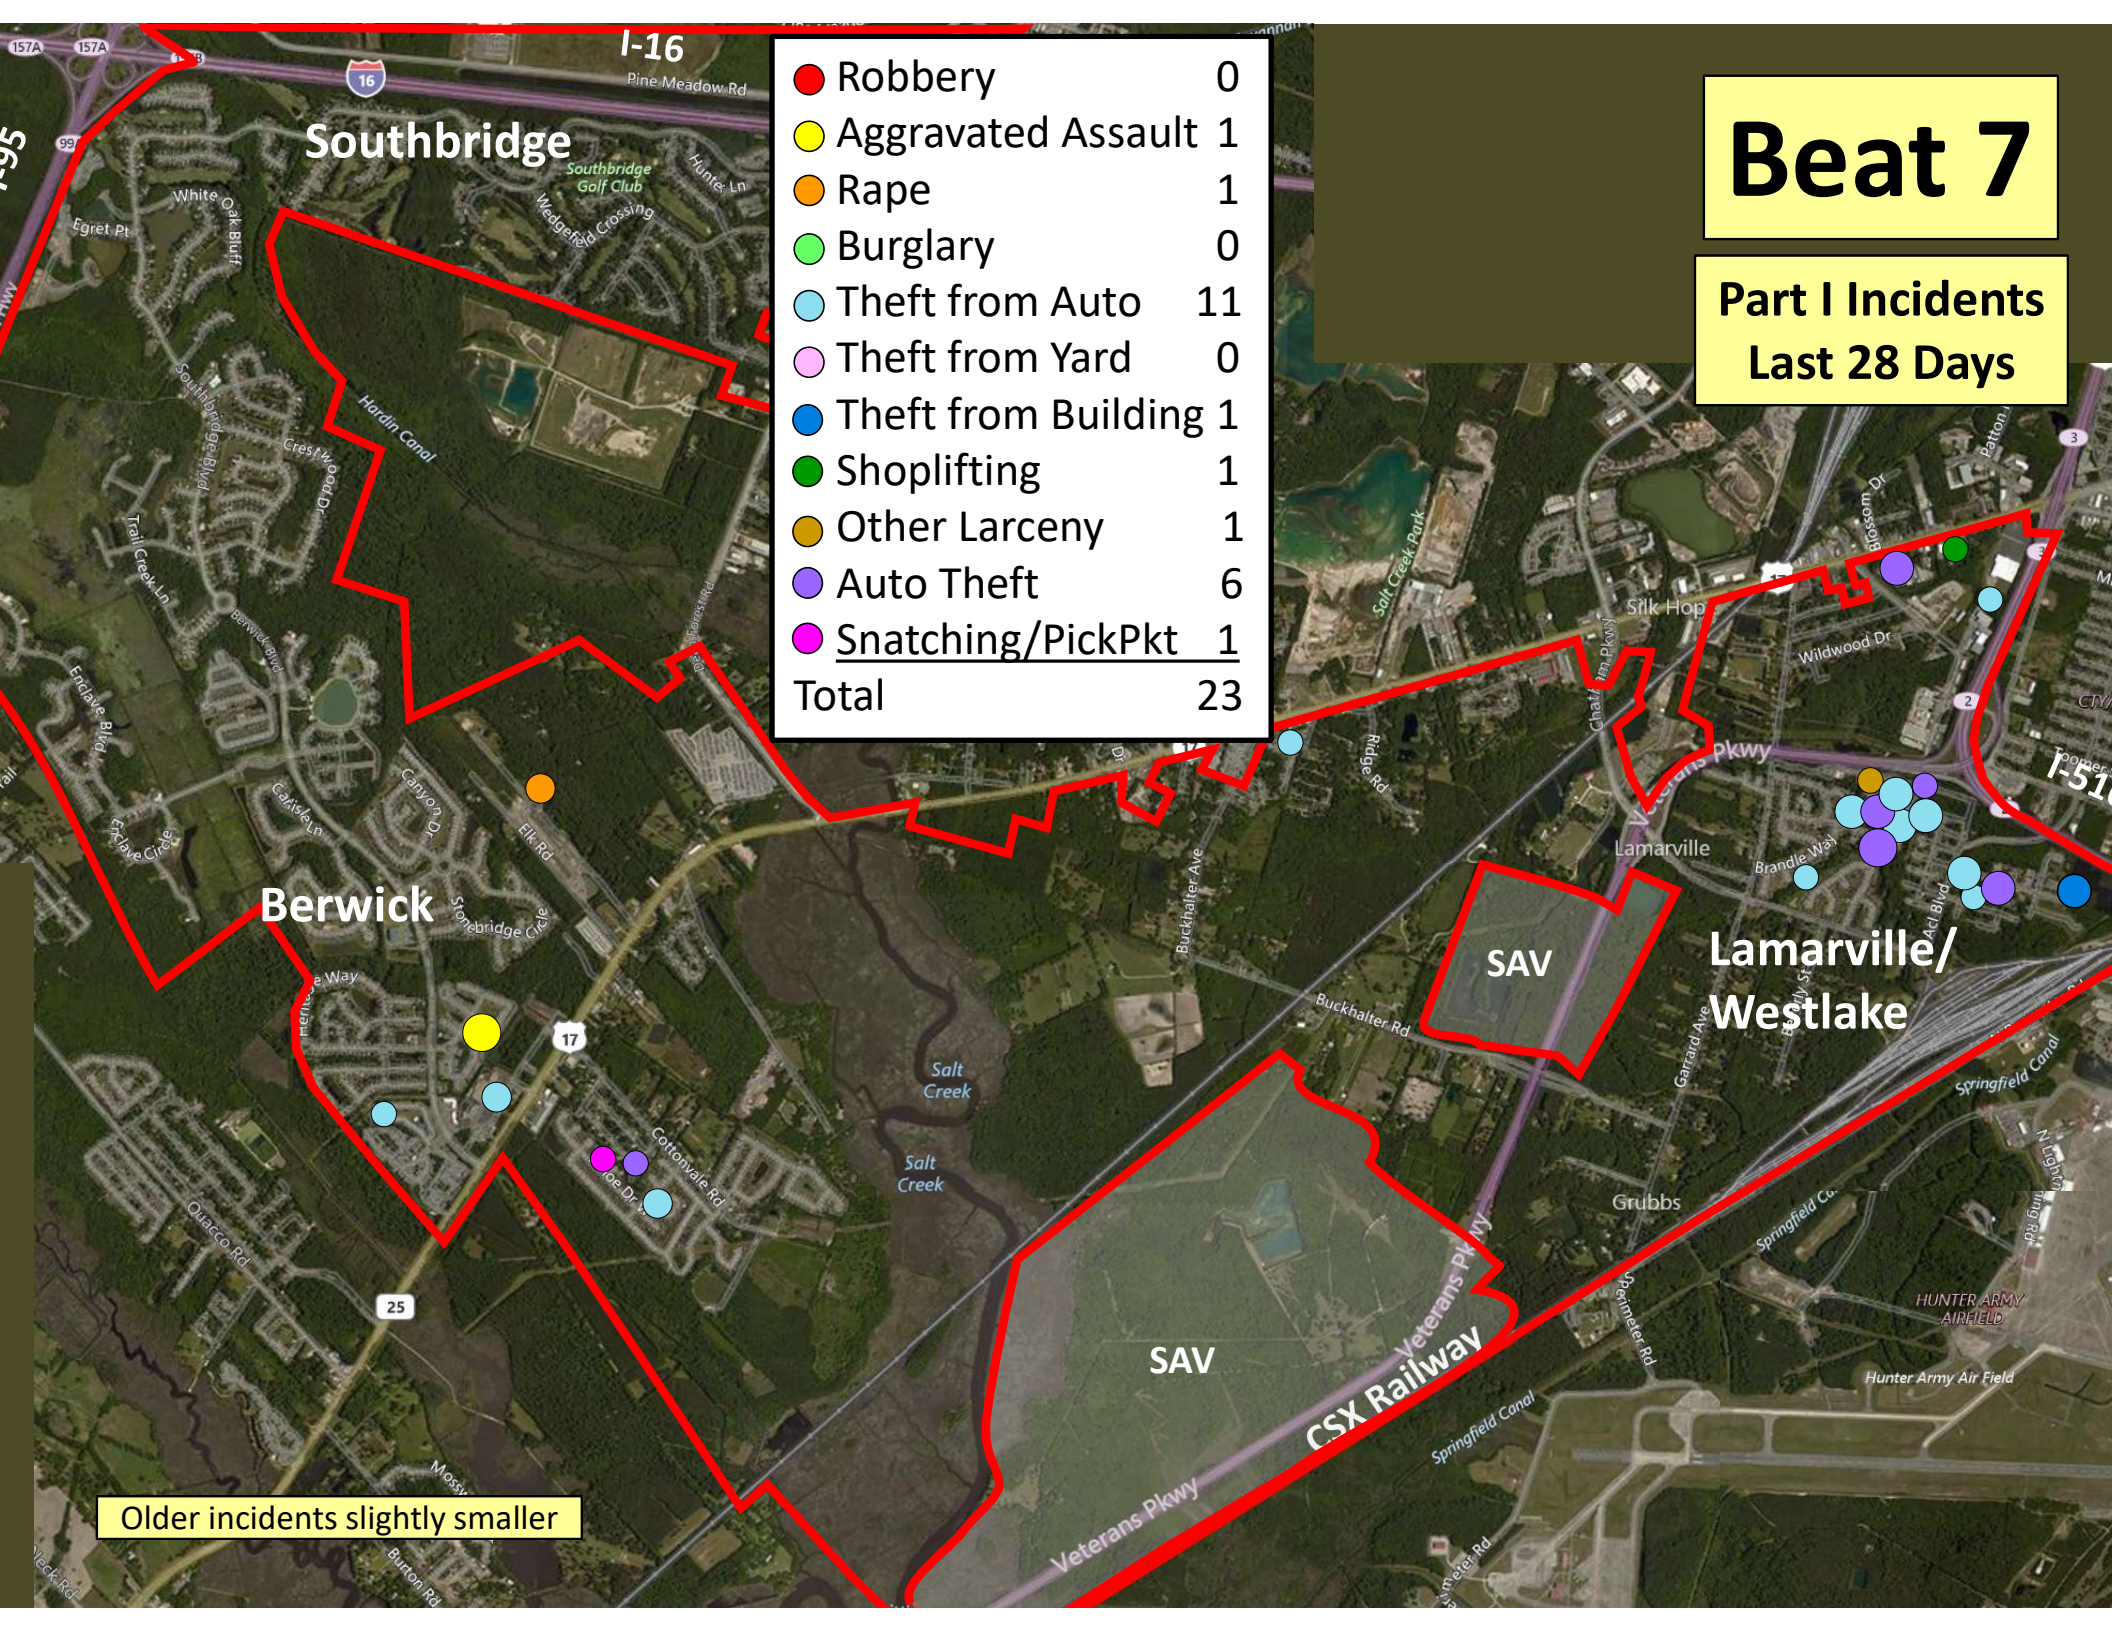

Older incidents slightly smaller

Beat 7

Part I Incidents
Last 28 Days

● Robbery	0
● Aggravated Assault	1
● Rape	1
● Burglary	0
● Theft from Auto	11
● Theft from Yard	0
● Theft from Building	1
● Shoplifting	1
● Other Larceny	1
● Auto Theft	6
● Snatching/PickPkt	1
Total	23

Older incidents slightly smaller

Beat 8

Part I Incidents Last 28 Days

● Robbery	0
● Aggravated Assault	3
● Rape	0
● Burglary	5
● Theft from Auto	4
● Theft from Yard	2
● Theft from Bldg	2
● Shoplifting	14
● Other Larceny	0
● Auto Theft	2
● Sudden Snatching	0
Total	32