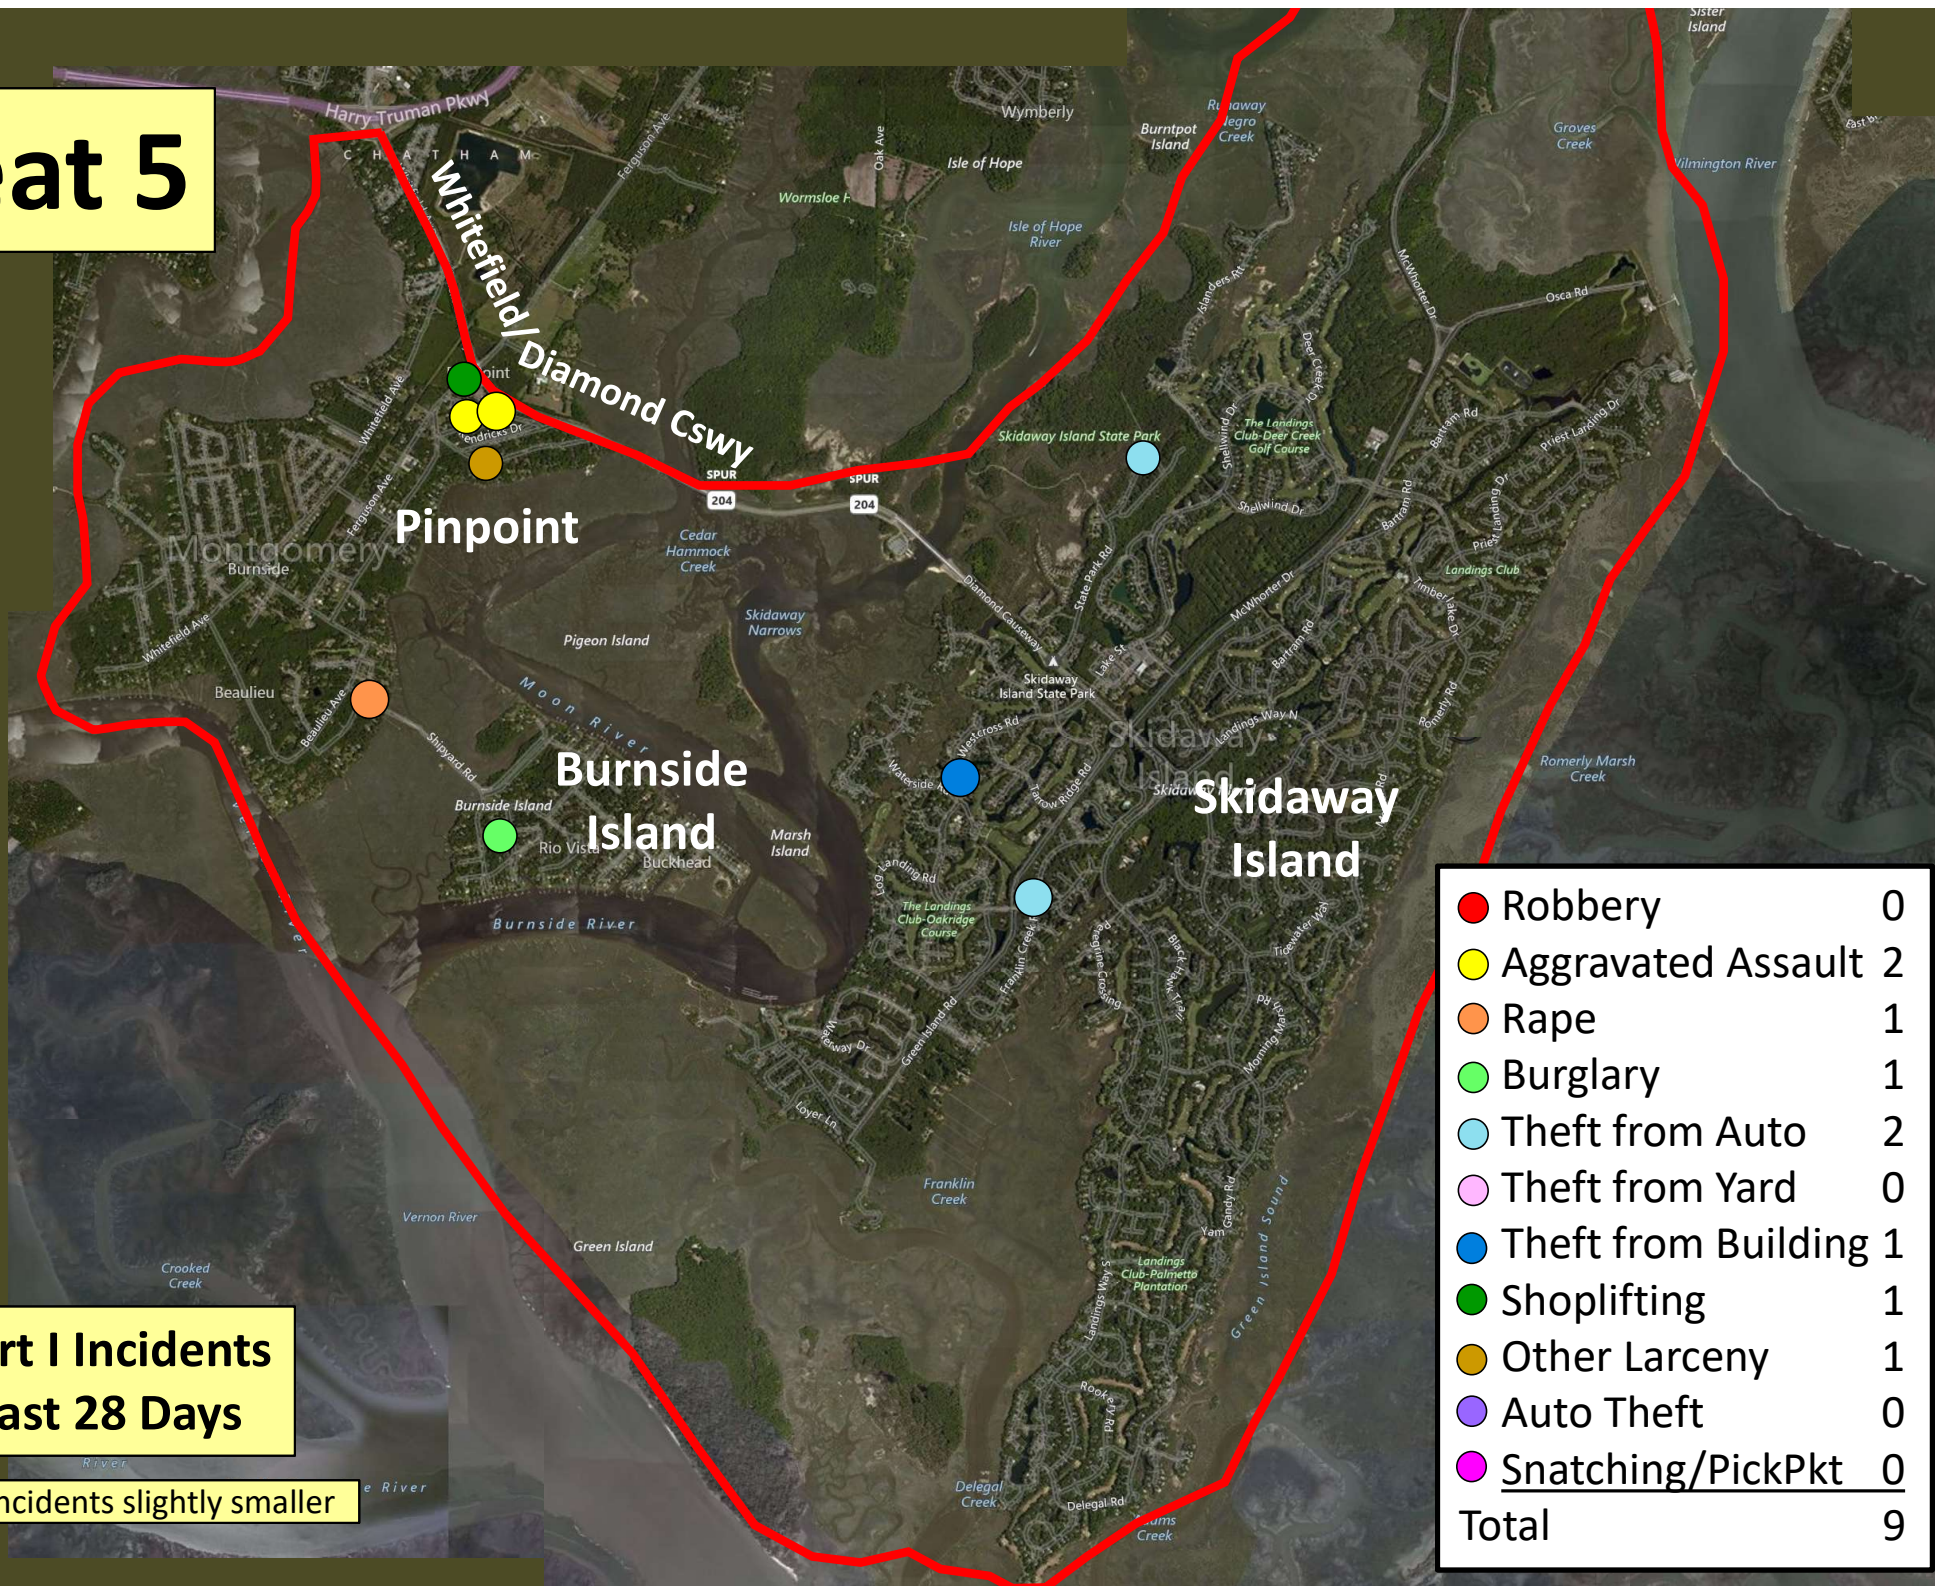

Beat 5

**Part I Incidents
Last 28 Days**

Older incidents slightly smaller

● Robbery	0
● Aggravated Assault	2
● Rape	1
● Burglary	1
● Theft from Auto	2
● Theft from Yard	0
● Theft from Building	1
● Shoplifting	1
● Other Larceny	1
● Auto Theft	0
● Snatching/PickPkt	0
Total	9