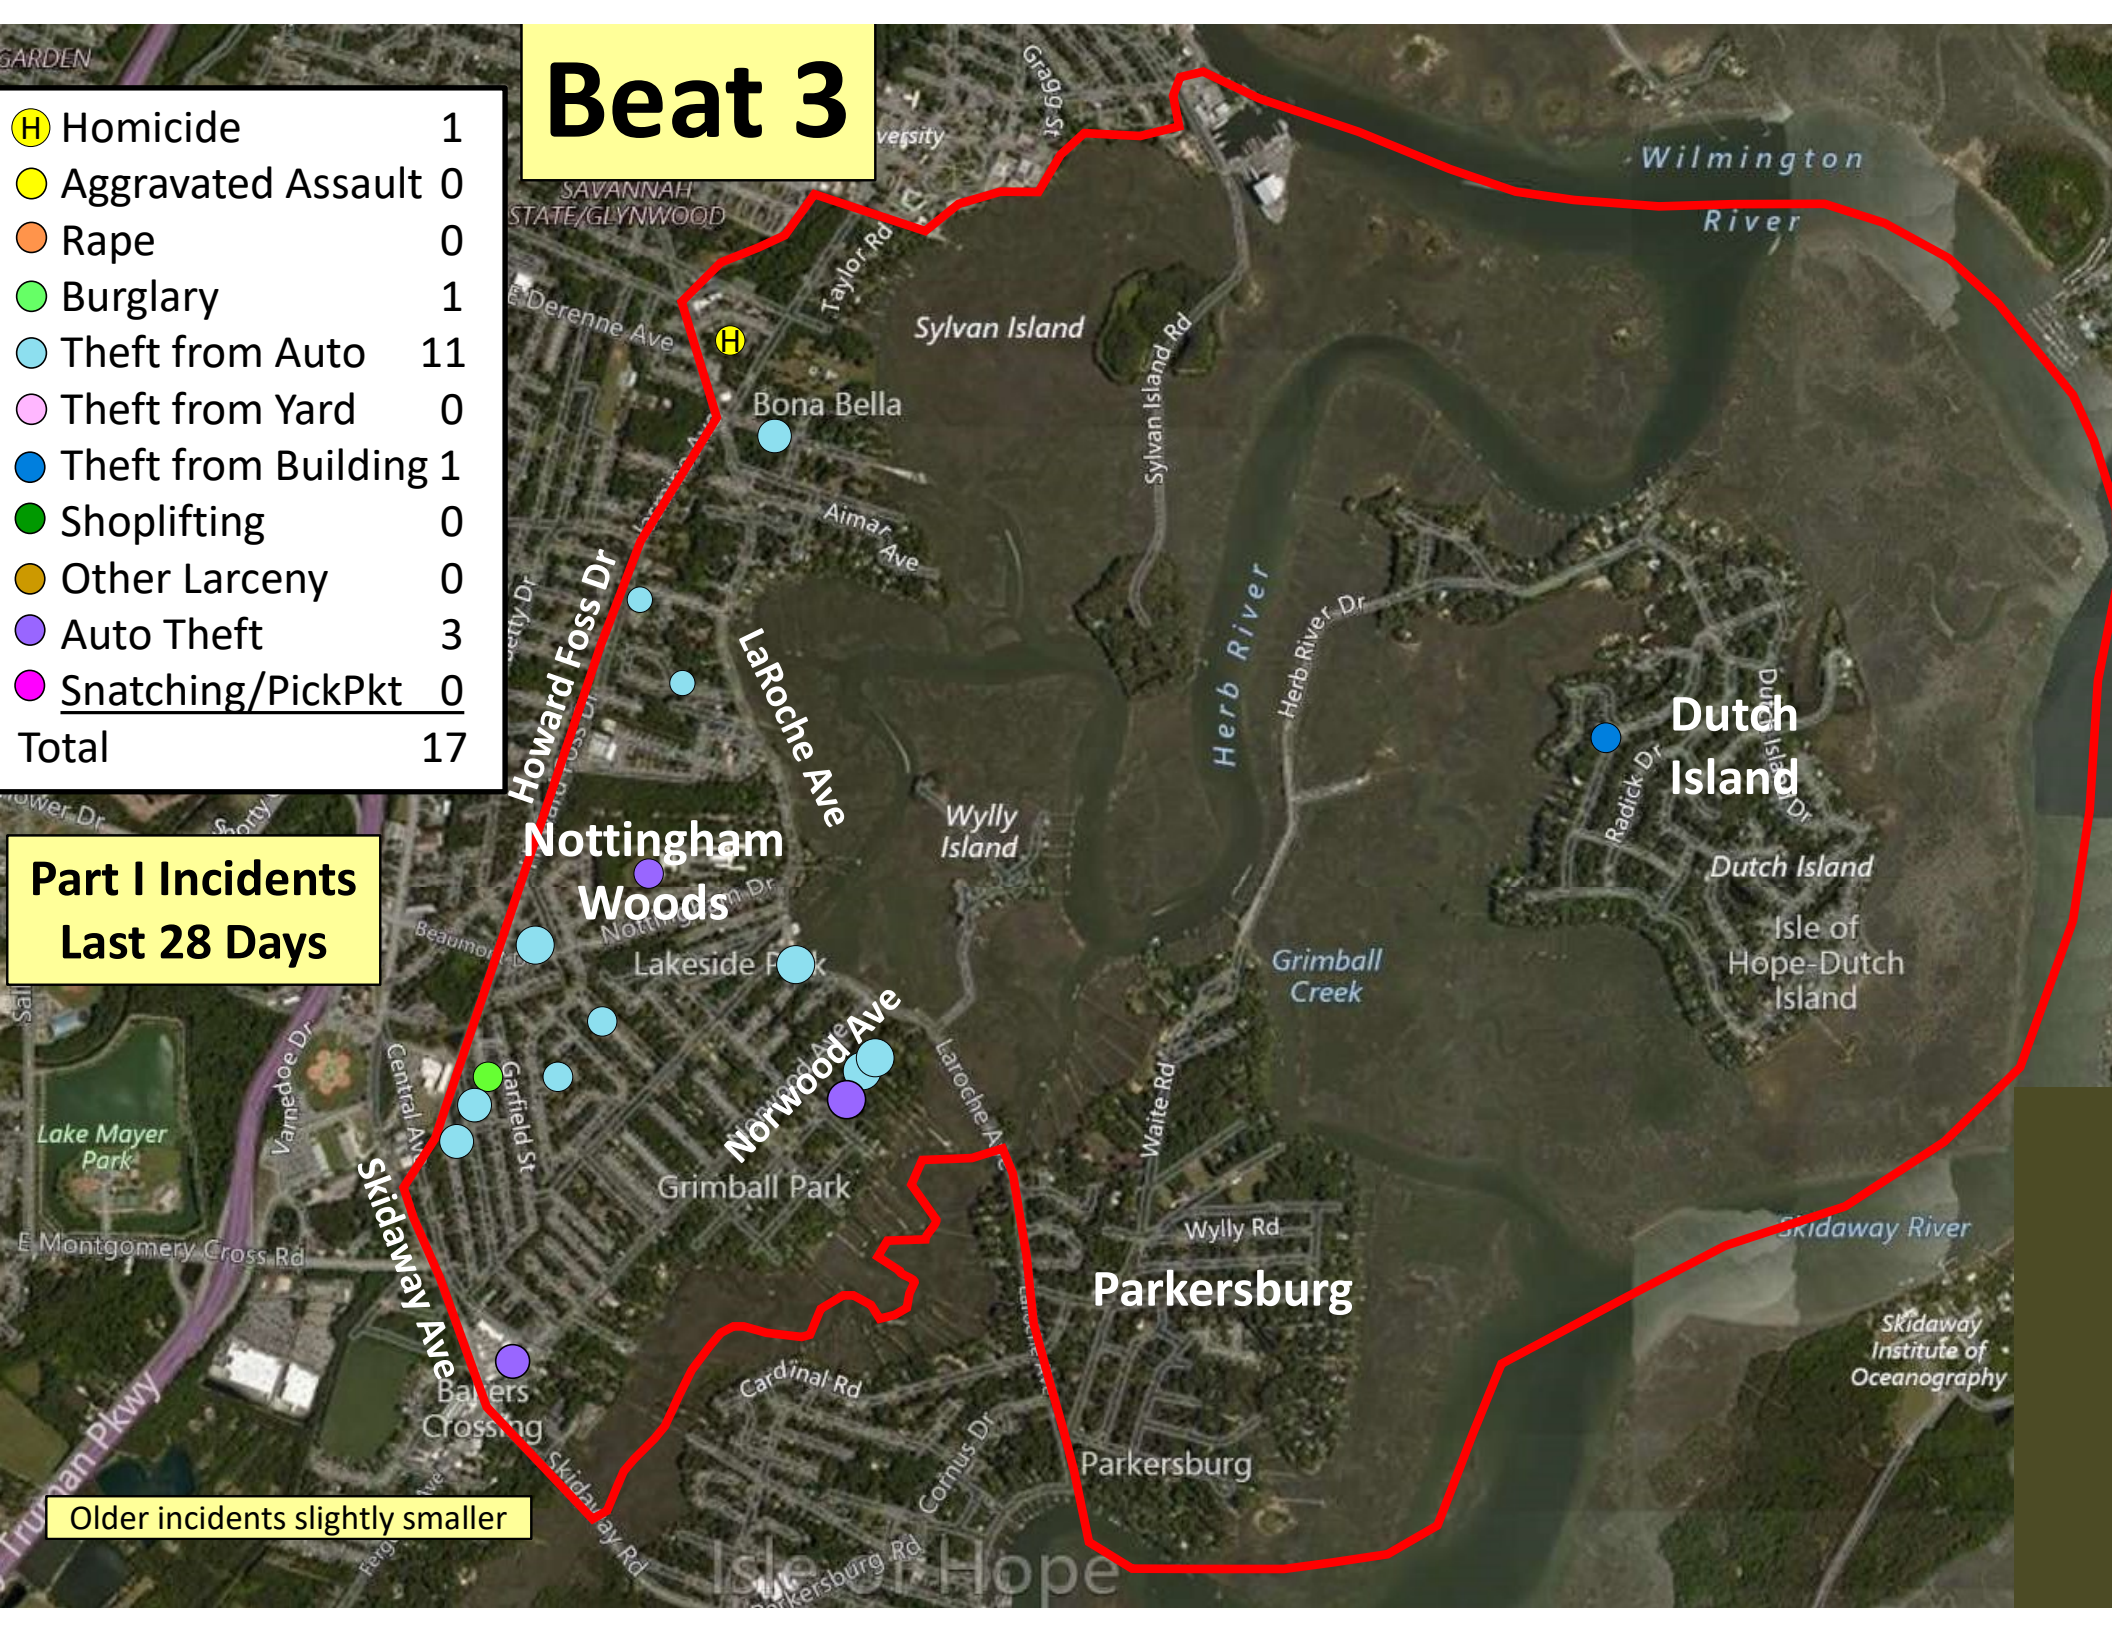

Older incidents slightly smaller

Beat 2

Part I Incidents
Last 28 Days

Older incidents slightly smaller

● Robbery	0
● Aggravated Assault	1
● Rape	1
● Burglary	1
● Theft from Auto	2
● Theft from Yard	1
● Theft from Building	0
● Shoplifting	0
● Other Larceny	2
● Auto Theft	3
Total	11

Beat 3

Homicide	1
Aggravated Assault	0
Rape	0
Burglary	1
Theft from Auto	11
Theft from Yard	0
Theft from Building	1
Shoplifting	0
Other Larceny	0
Auto Theft	3
Snatching/PickPkt	0
Total	17

Part I Incidents Last 28 Days