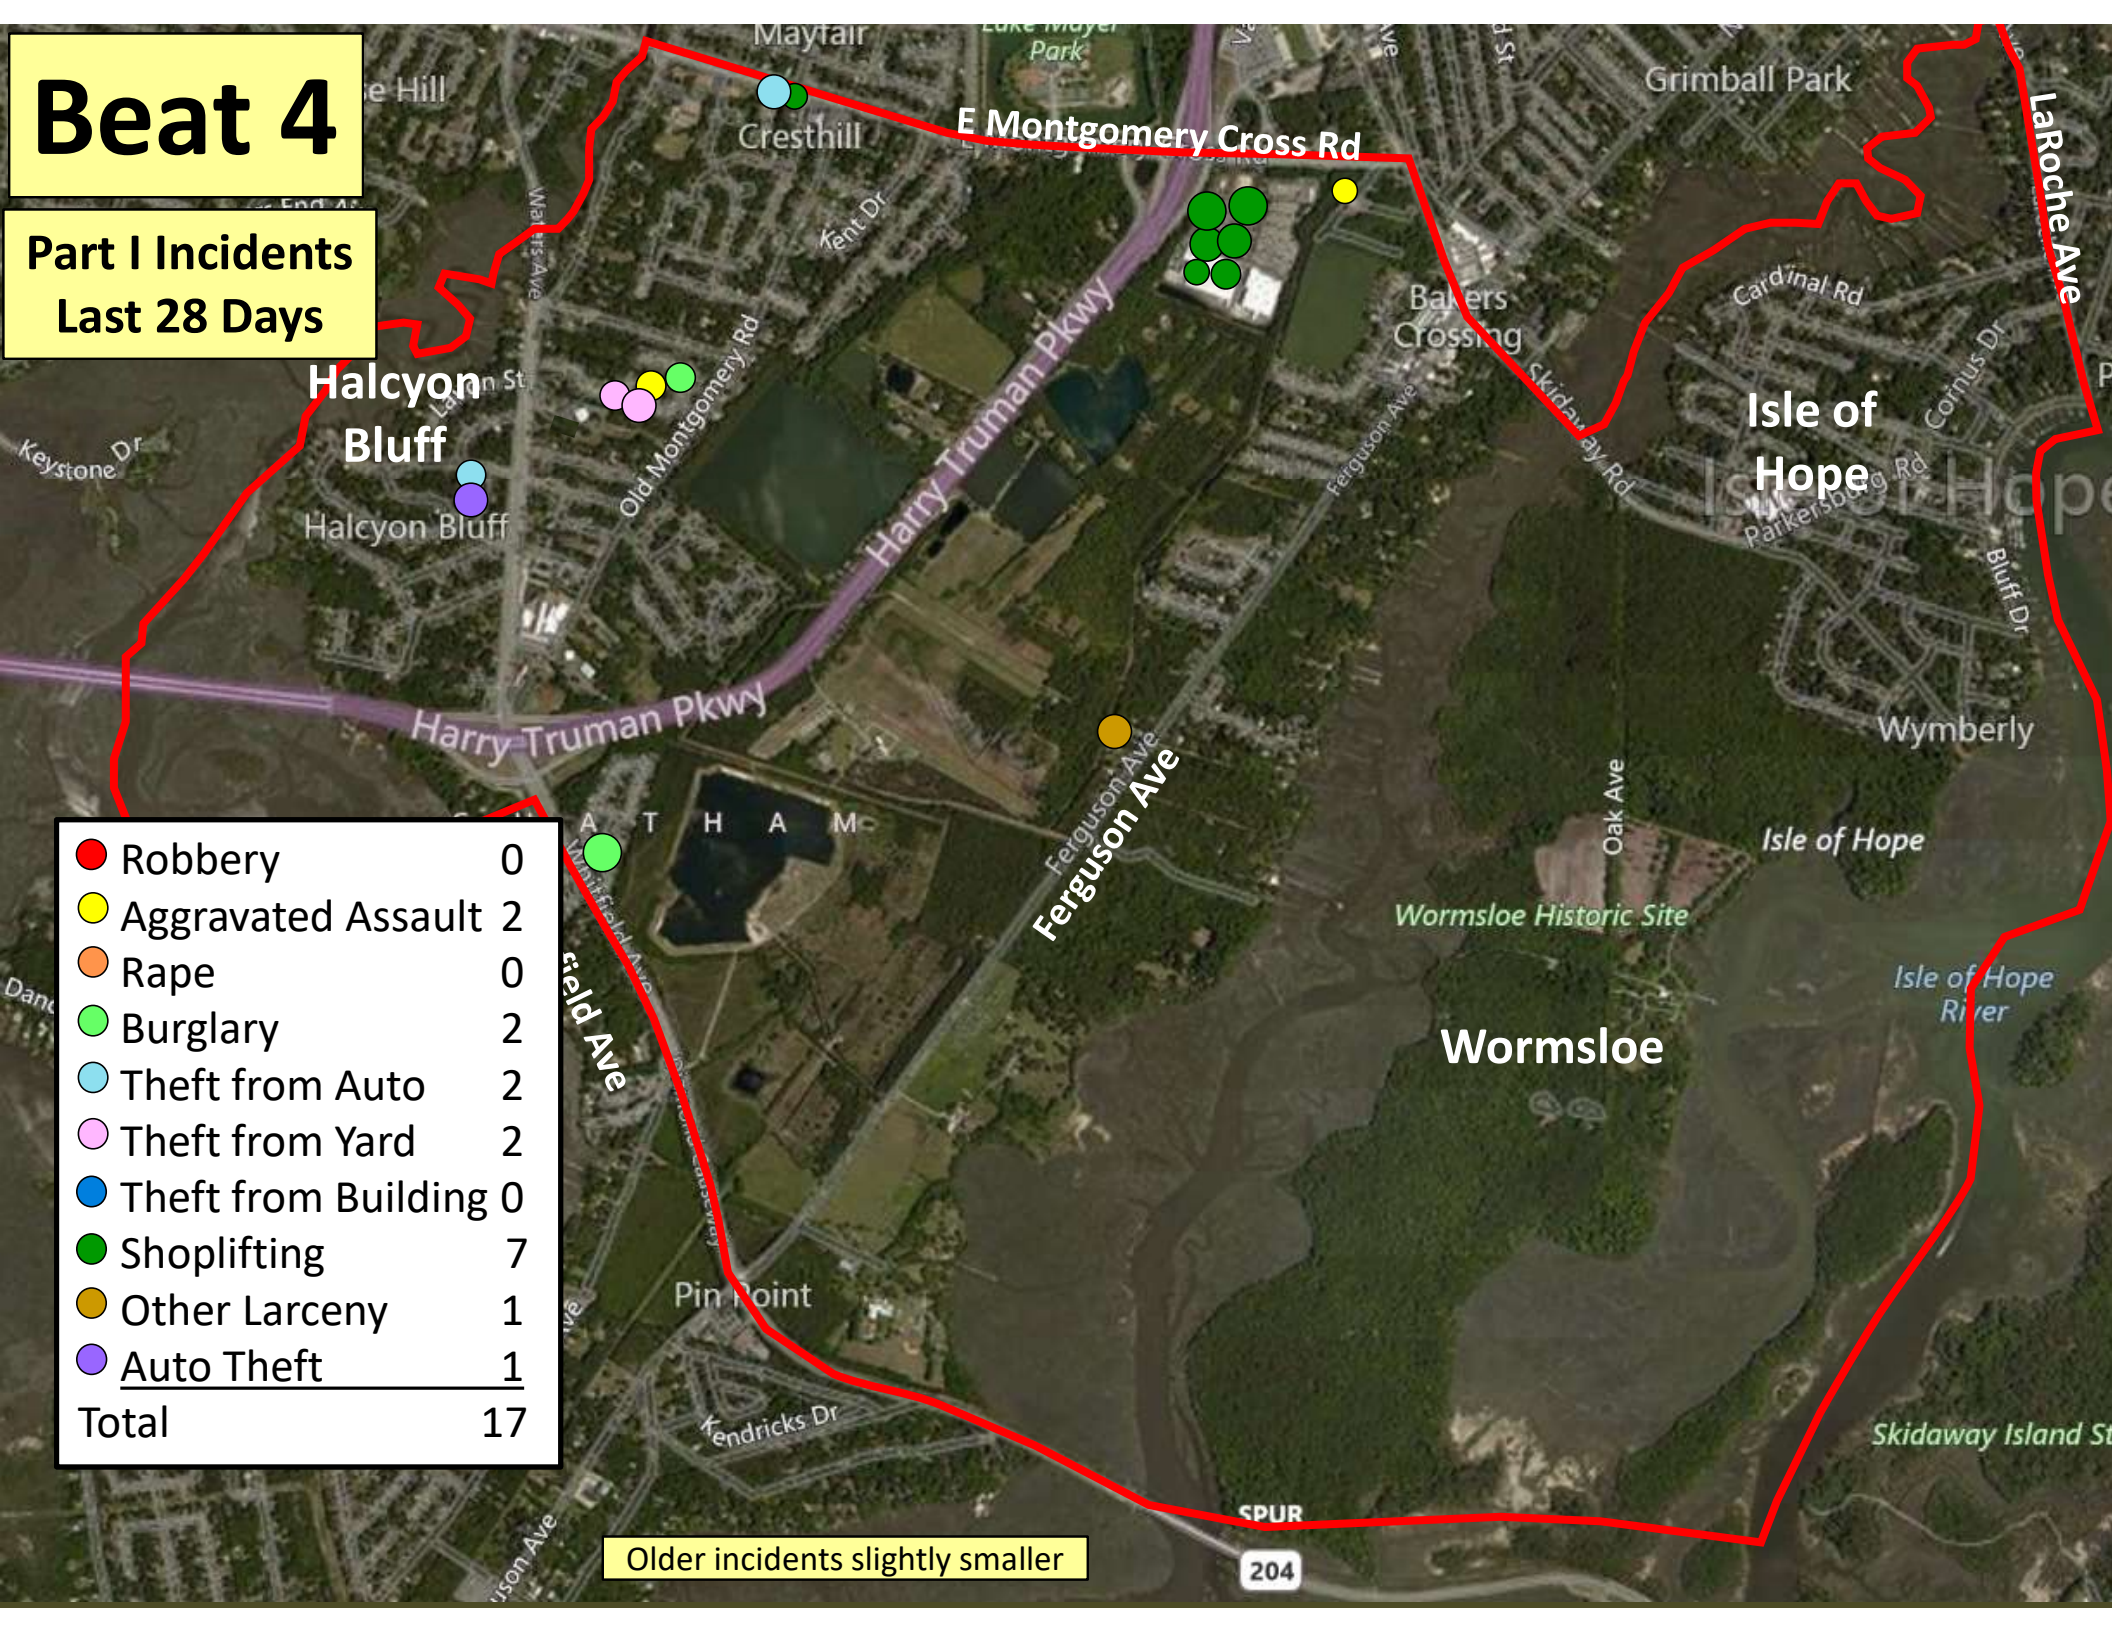

Part I Incidents Last 28 Days

Older incidents slightly smaller

Beat 4

Part I Incidents
Last 28 Days

● Robbery	0
● Aggravated Assault	2
● Rape	0
● Burglary	2
● Theft from Auto	2
● Theft from Yard	2
● Theft from Building	0
● Shoplifting	7
● Other Larceny	1
● Auto Theft	1
Total	17

Older incidents slightly smaller

Beat 5

**Part I Incidents
Last 28 Days**

Older incidents slightly smaller

● Robbery	0
● Aggravated Assault	4
● Rape	0
● Burglary	0
● Theft from Auto	0
● Theft from Yard	1
● Theft from Building	1
● Shoplifting	0
● Other Larceny	0
● Auto Theft	1
● Snatching/PickPkt	0
Total	7