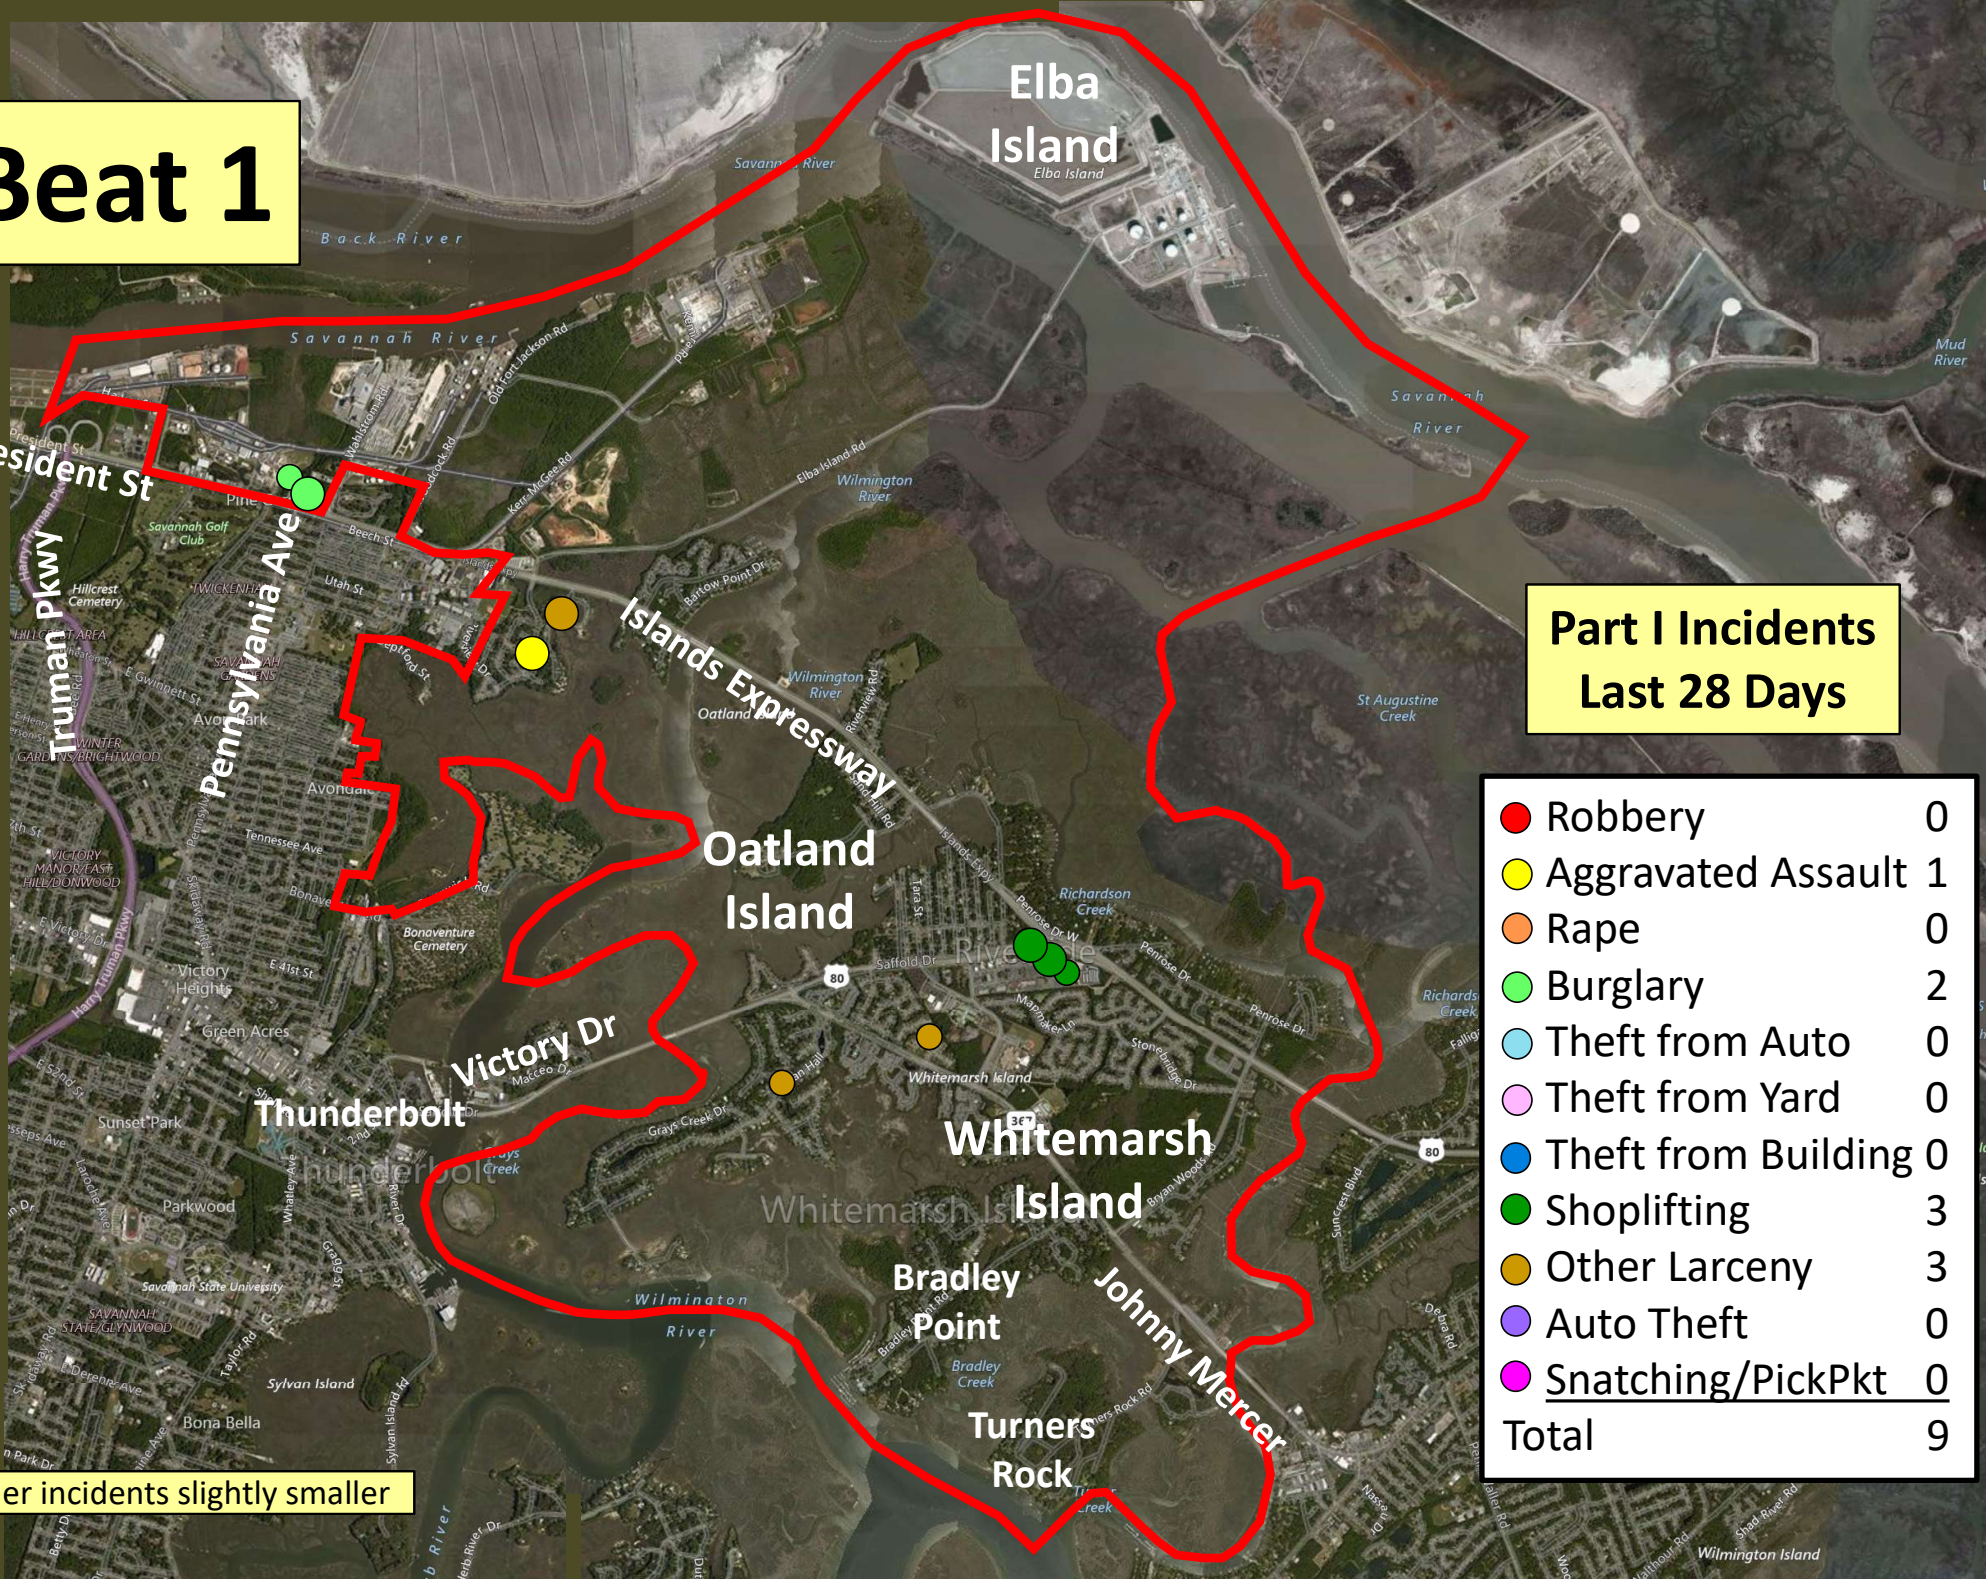

Beat 1

Part I Incidents Last 28 Days

● Robbery	0
● Aggravated Assault	1
● Rape	0
● Burglary	2
● Theft from Auto	0
● Theft from Yard	0
● Theft from Building	0
● Shoplifting	3
● Other Larceny	3
● Auto Theft	0
● Snatching/PickPkt	0
Total	9

Older incidents slightly smaller

Beat 2

Part I Incidents
Last 28 Days

Older incidents slightly smaller

Beat 3

● Robbery	0
● Aggravated Assault	1
● Rape	1
● Burglary	1
● Theft from Auto	3
● Theft from Yard	1
● Theft from Building	1
● Shoplifting	1
● Other Larceny	0
● Auto Theft	1
● Snatching/PickPkt	0
Total	10

Part I Incidents Last 28 Days

Older incidents slightly smaller

Beat 4

Part I Incidents
Last 28 Days

● Robbery	0
● Aggravated Assault	2
● Rape	0
● Burglary	2
● Theft from Auto	2
● Theft from Yard	2
● Theft from Building	0
● Shoplifting	7
● Other Larceny	1
● Auto Theft	1
Total	17