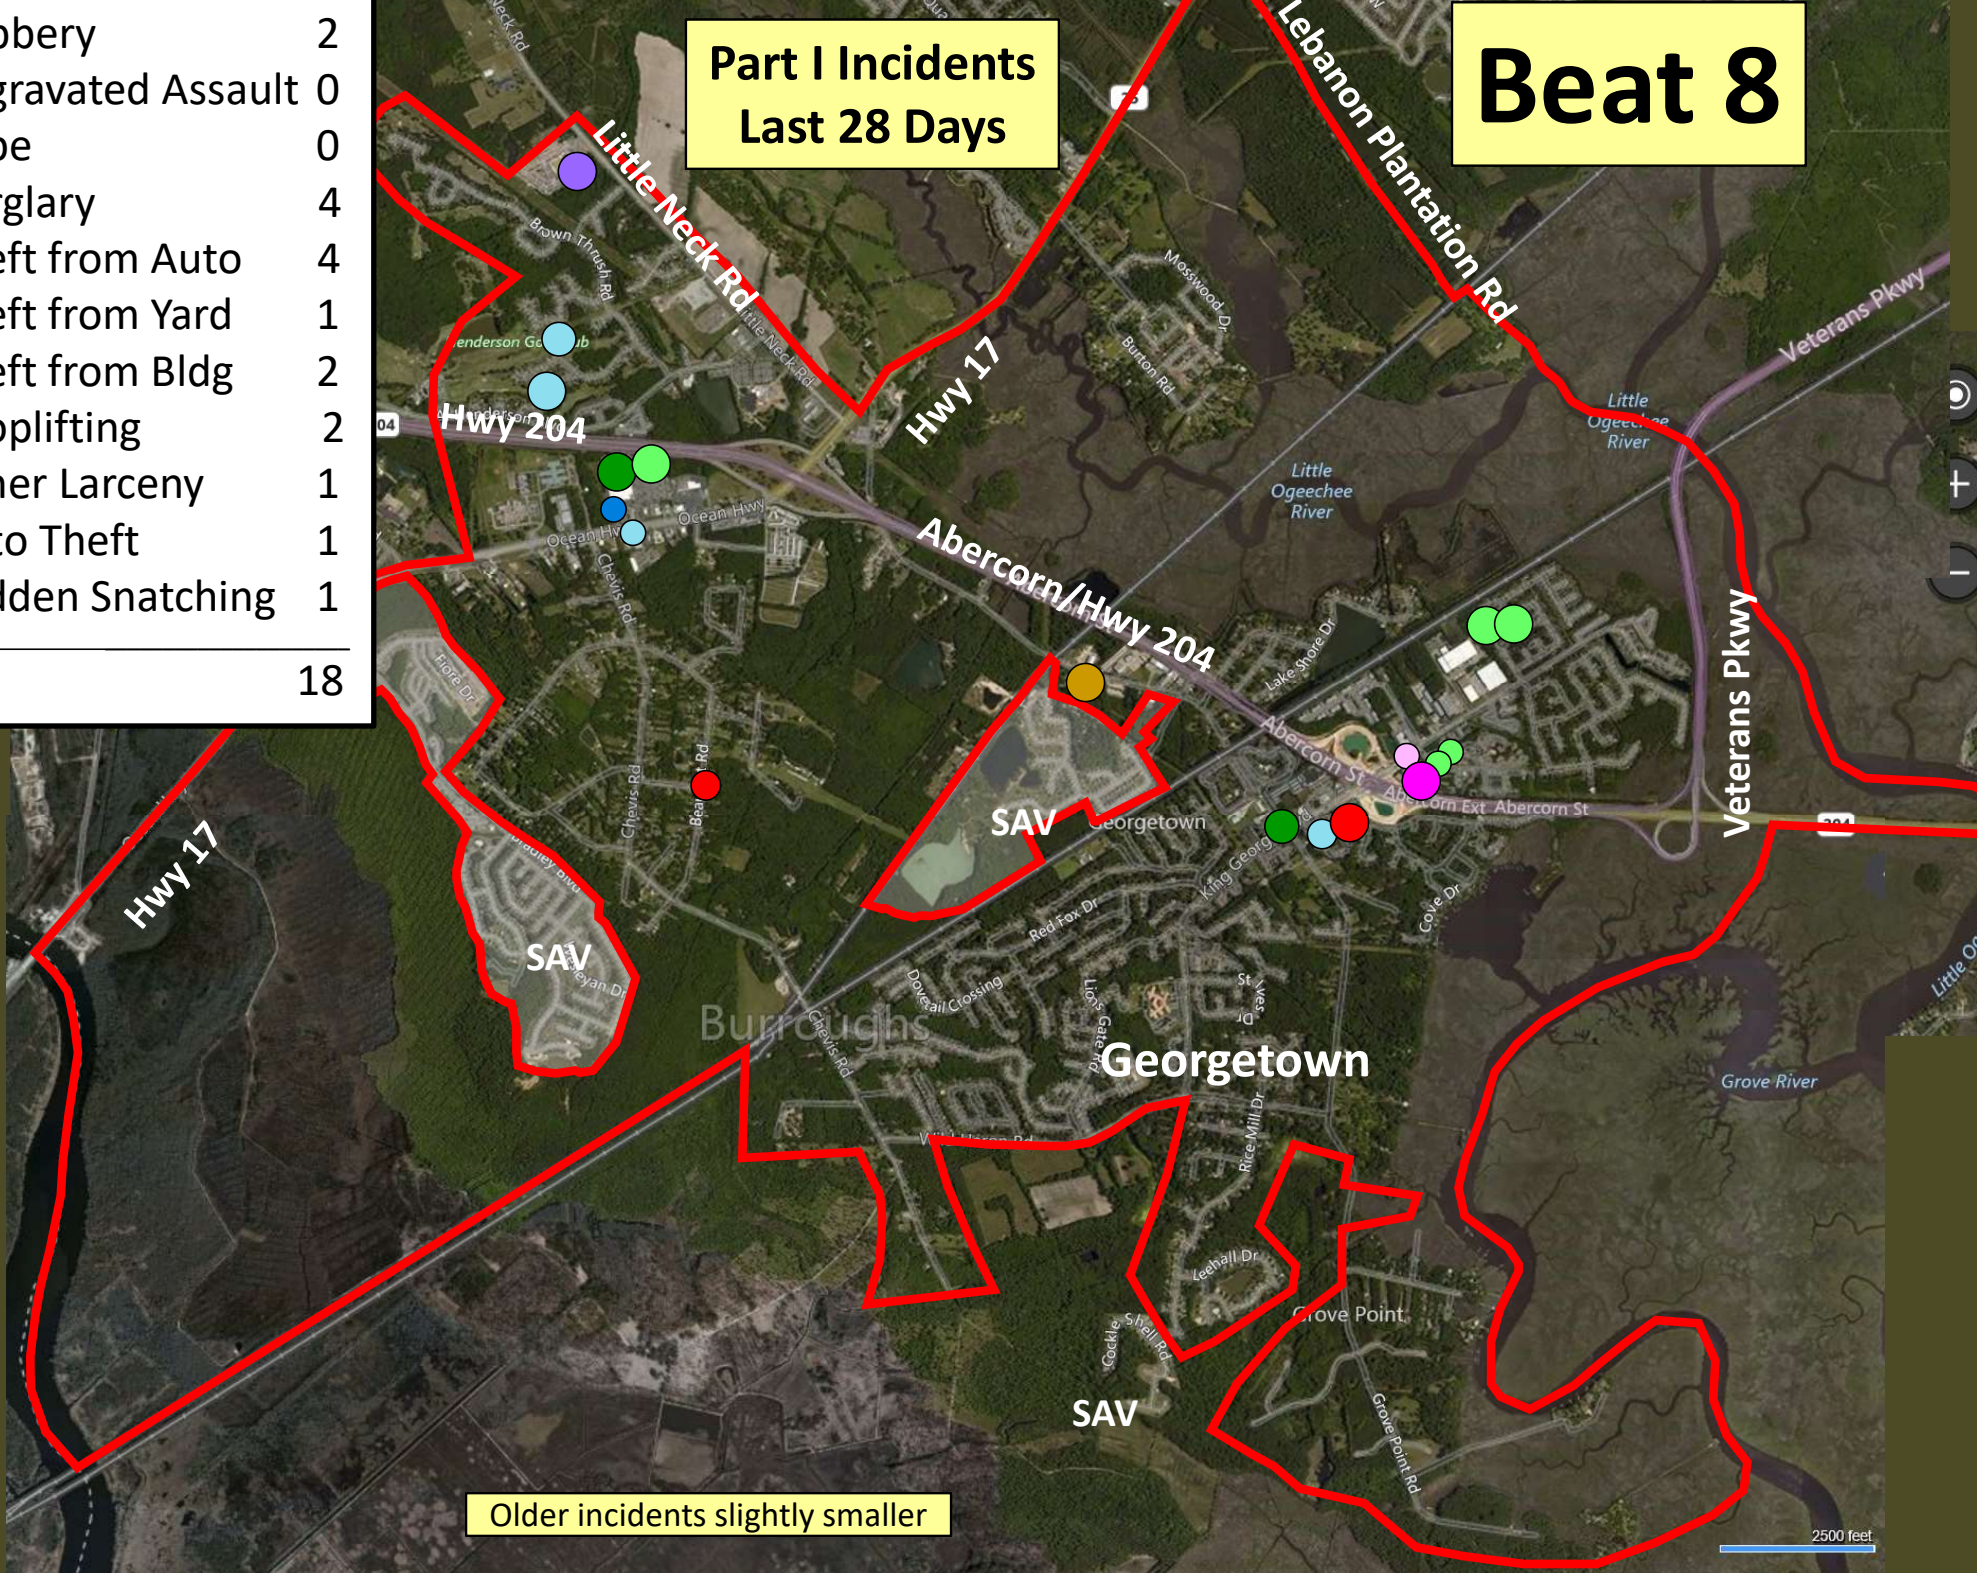

Older incidents slightly smaller

Beat 7

Part I Incidents
Last 28 Days

● Robbery	2
● Aggravated Assault	9
● Rape	1
● Burglary	1
● Theft from Auto	2
● Theft from Yard	1
● Theft from Building	4
● Shoplifting	4
● Other Larceny	4
● Auto Theft	4
● Snatching/PickPkt	1
Total	33

Older incidents slightly smaller

Beat 8

Part I Incidents Last 28 Days

● Robbery	2
● Aggravated Assault	0
● Rape	0
● Burglary	4
● Theft from Auto	4
● Theft from Yard	1
● Theft from Bldg	2
● Shoplifting	2
● Other Larceny	1
● Auto Theft	1
● Sudden Snatching	1
Total	18

Older incidents slightly smaller

2500 feet

Beat 9

Part I Incidents
Last 28 Days

● Robbery	3
● Aggravated Assault	5
● Rape	3
● Burglary	5
● Theft from Auto	3
● Theft from Yard	2
● Theft from Building	0
● Shoplifting	1
● Other Larceny	2
● Auto Theft	3
● Snatching/PickPkt	1
Total	28