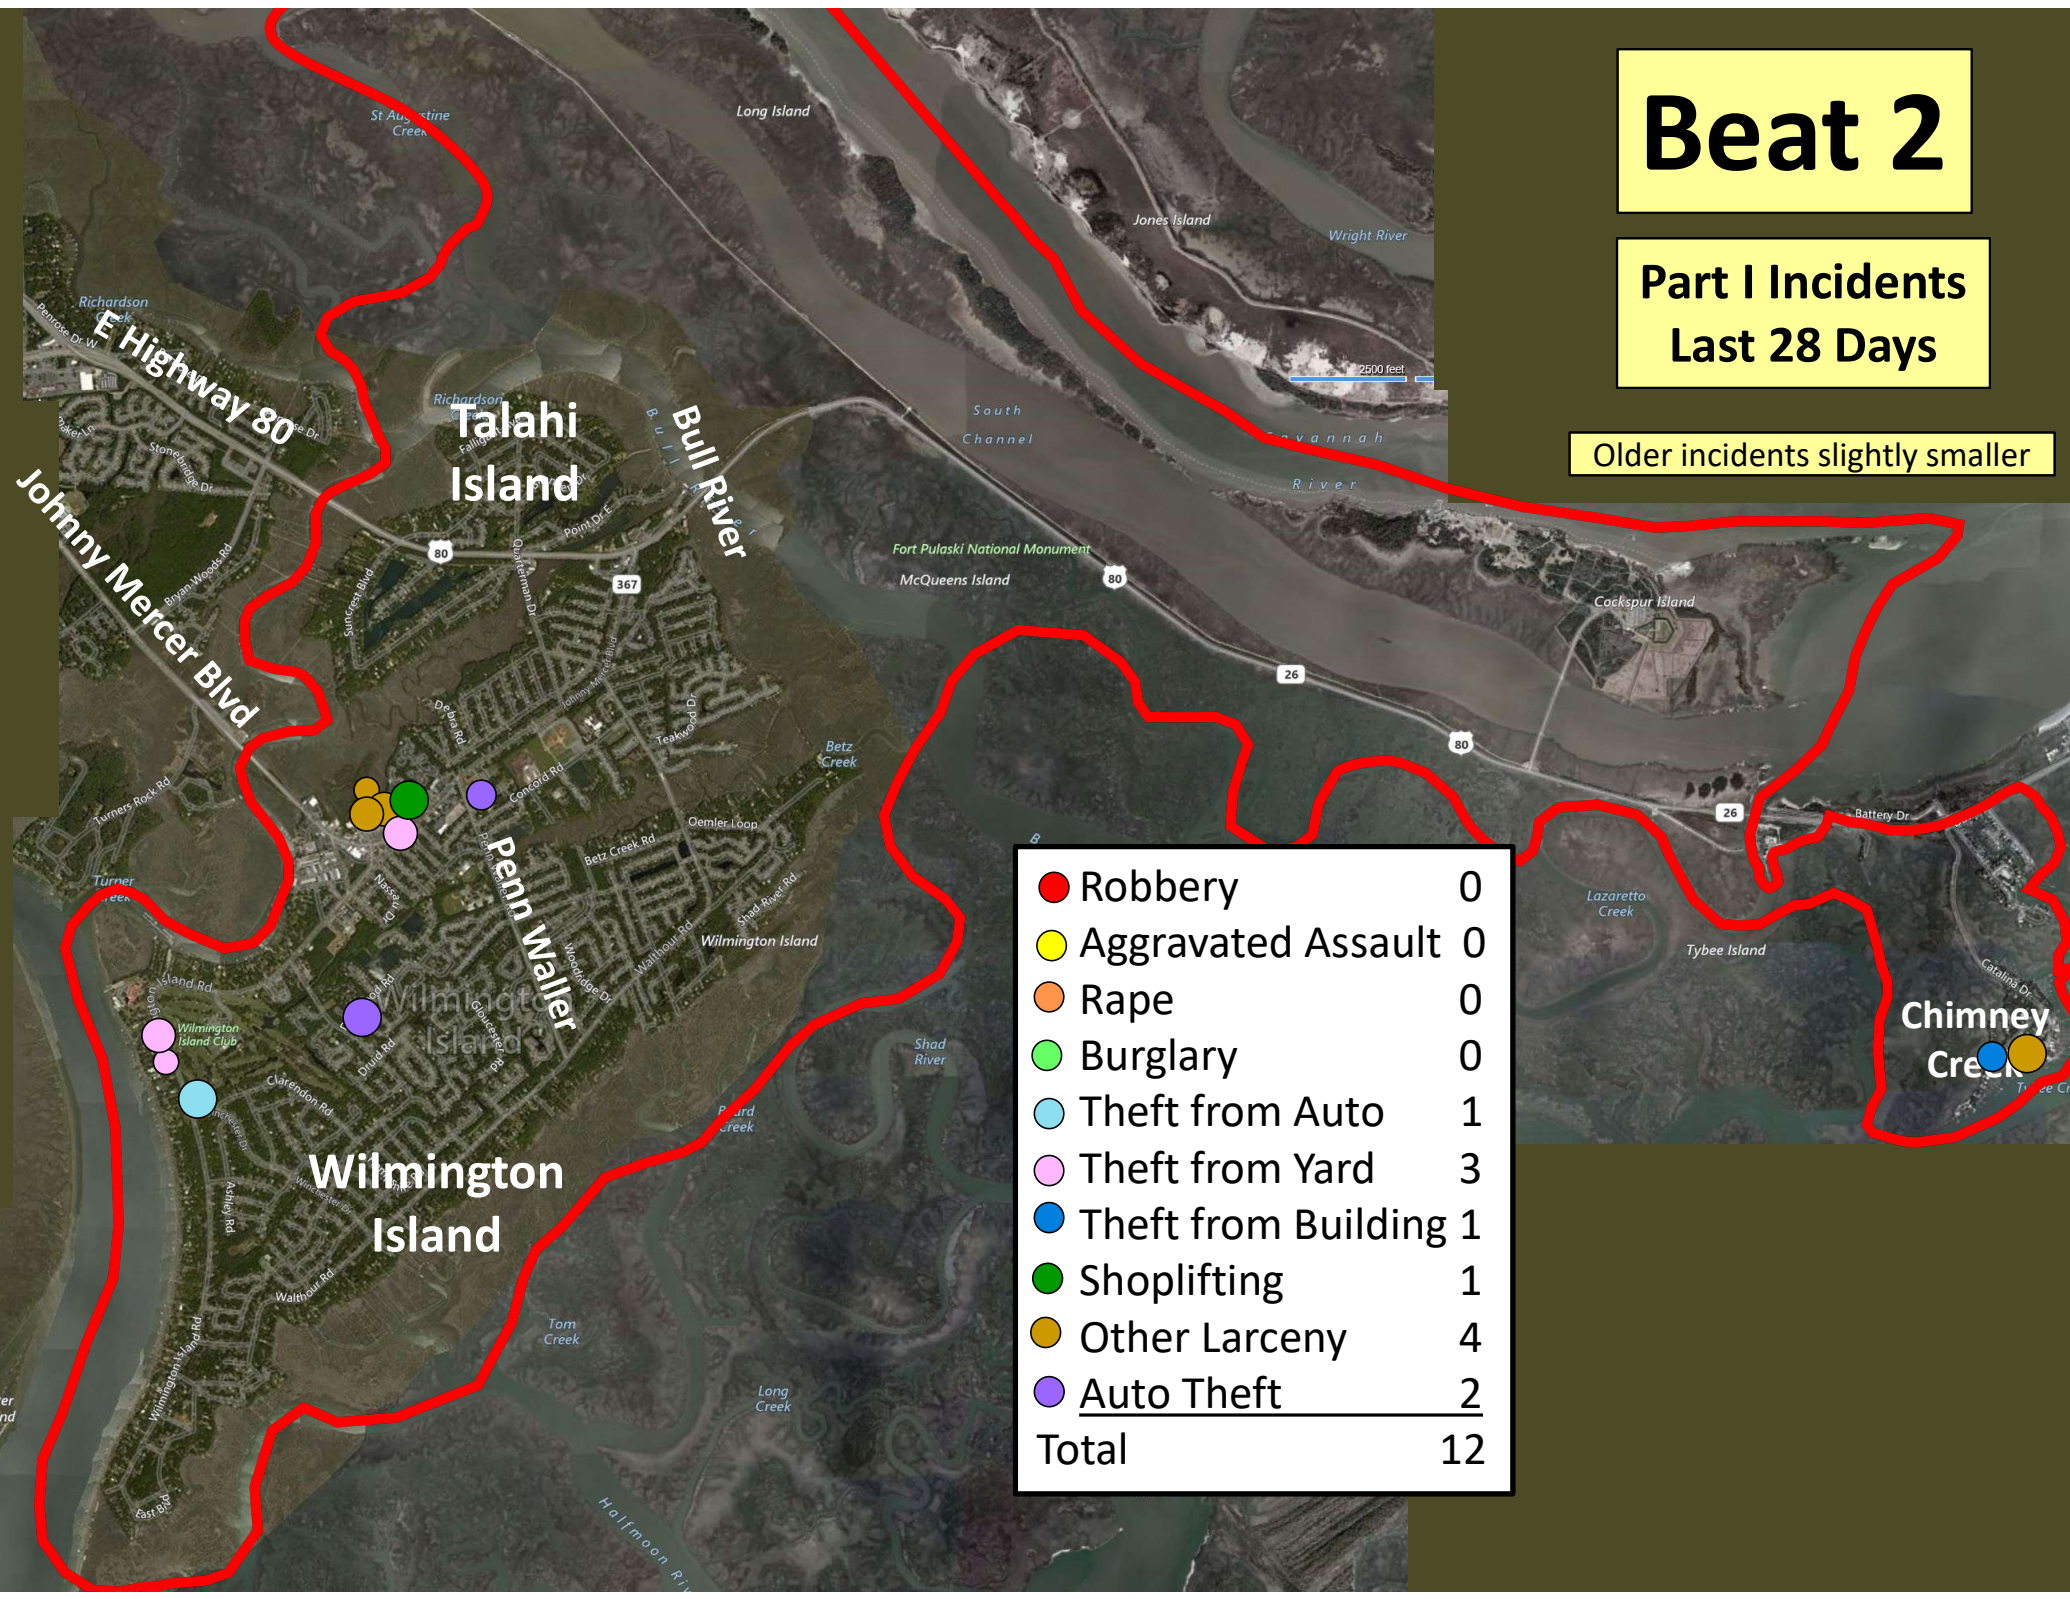

Beat 1

Part I Incidents Last 28 Days

● Robbery	0
● Aggravated Assault	1
● Rape	0
● Burglary	2
● Theft from Auto	0
● Theft from Yard	0
● Theft from Building	0
● Shoplifting	3
● Other Larceny	3
● Auto Theft	0
● Snatching/PickPkt	0
Total	9

Older incidents slightly smaller

Beat 2

Part I Incidents
Last 28 Days

Older incidents slightly smaller

Beat 3

● Robbery	0
● Aggravated Assault	1
● Rape	1
● Burglary	1
● Theft from Auto	3
● Theft from Yard	1
● Theft from Building	1
● Shoplifting	1
● Other Larceny	0
● Auto Theft	1
● Snatching/PickPkt	0
Total	10

Part I Incidents Last 28 Days

Older incidents slightly smaller

Beat 4

Part I Incidents
Last 28 Days

● Robbery	0
● Aggravated Assault	2
● Rape	0
● Burglary	2
● Theft from Auto	2
● Theft from Yard	2
● Theft from Building	0
● Shoplifting	7
● Other Larceny	1
● Auto Theft	1
Total	17

Older incidents slightly smaller

2500 feet

Beat 9

Part I Incidents
Last 28 Days

● Robbery	3
● Aggravated Assault	5
● Rape	3
● Burglary	5
● Theft from Auto	3
● Theft from Yard	2
● Theft from Building	0
● Shoplifting	1
● Other Larceny	2
● Auto Theft	3
● Snatching/PickPkt	1
Total	28