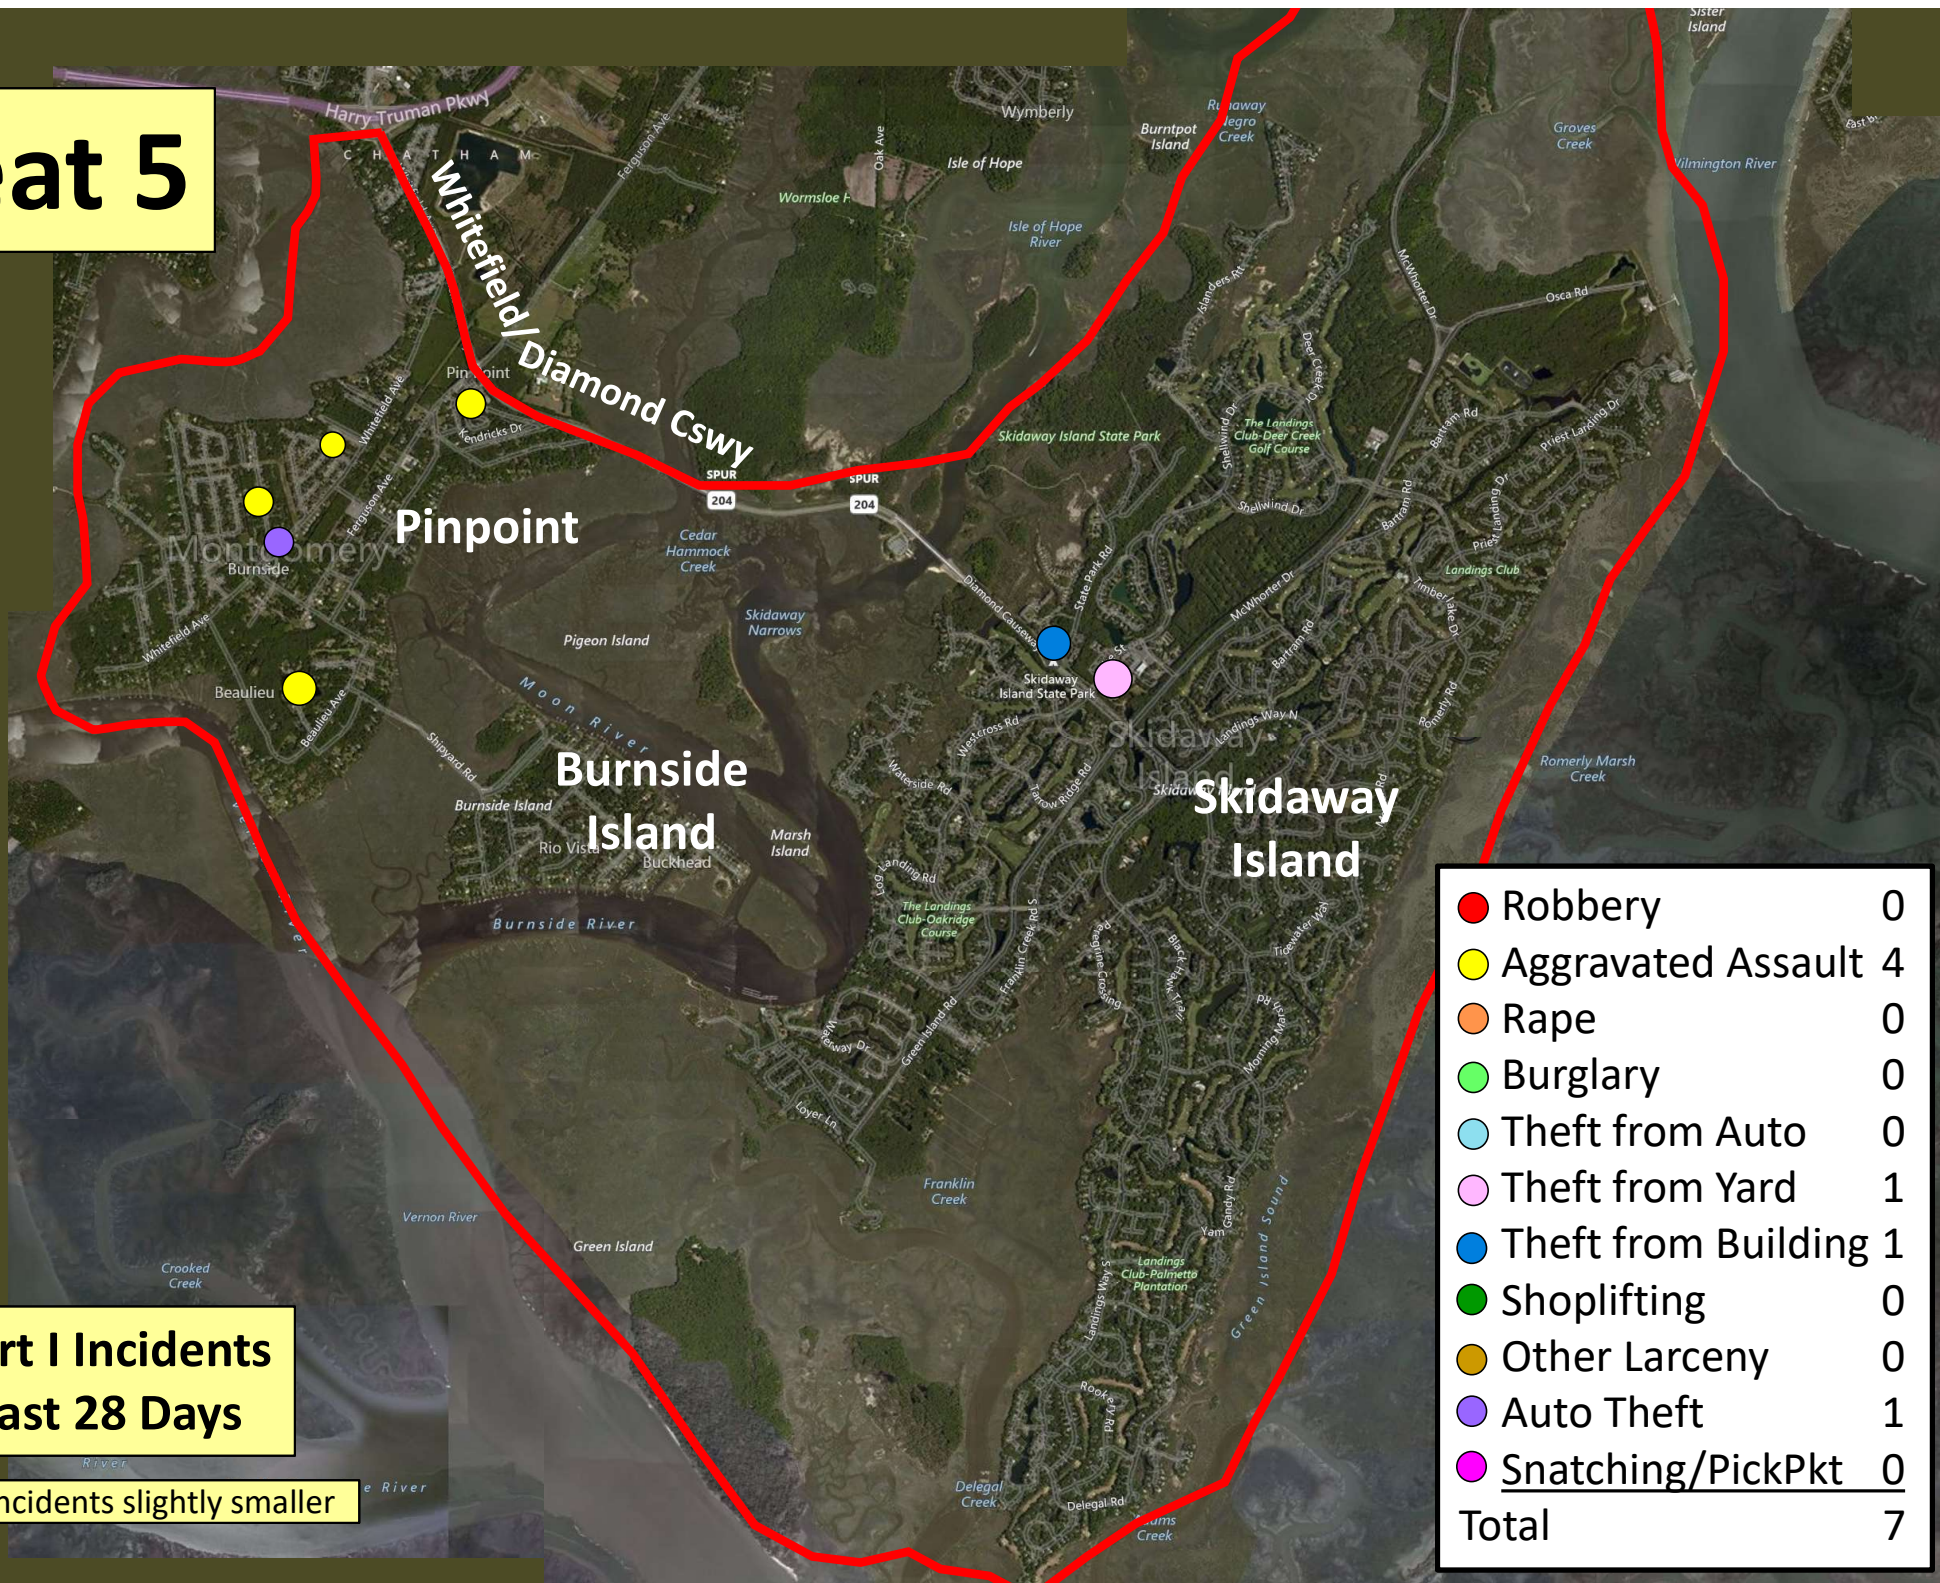

Part I Incidents Last 28 Days

Older incidents slightly smaller

Beat 4

Part I Incidents
Last 28 Days

● Robbery	0
● Aggravated Assault	2
● Rape	0
● Burglary	2
● Theft from Auto	2
● Theft from Yard	2
● Theft from Building	0
● Shoplifting	7
● Other Larceny	1
● Auto Theft	1
Total	17

Older incidents slightly smaller

Beat 5

**Part I Incidents
Last 28 Days**

Older incidents slightly smaller

● Robbery	0
● Aggravated Assault	4
● Rape	0
● Burglary	0
● Theft from Auto	0
● Theft from Yard	1
● Theft from Building	1
● Shoplifting	0
● Other Larceny	0
● Auto Theft	1
● Snatching/PickPkt	0
Total	7