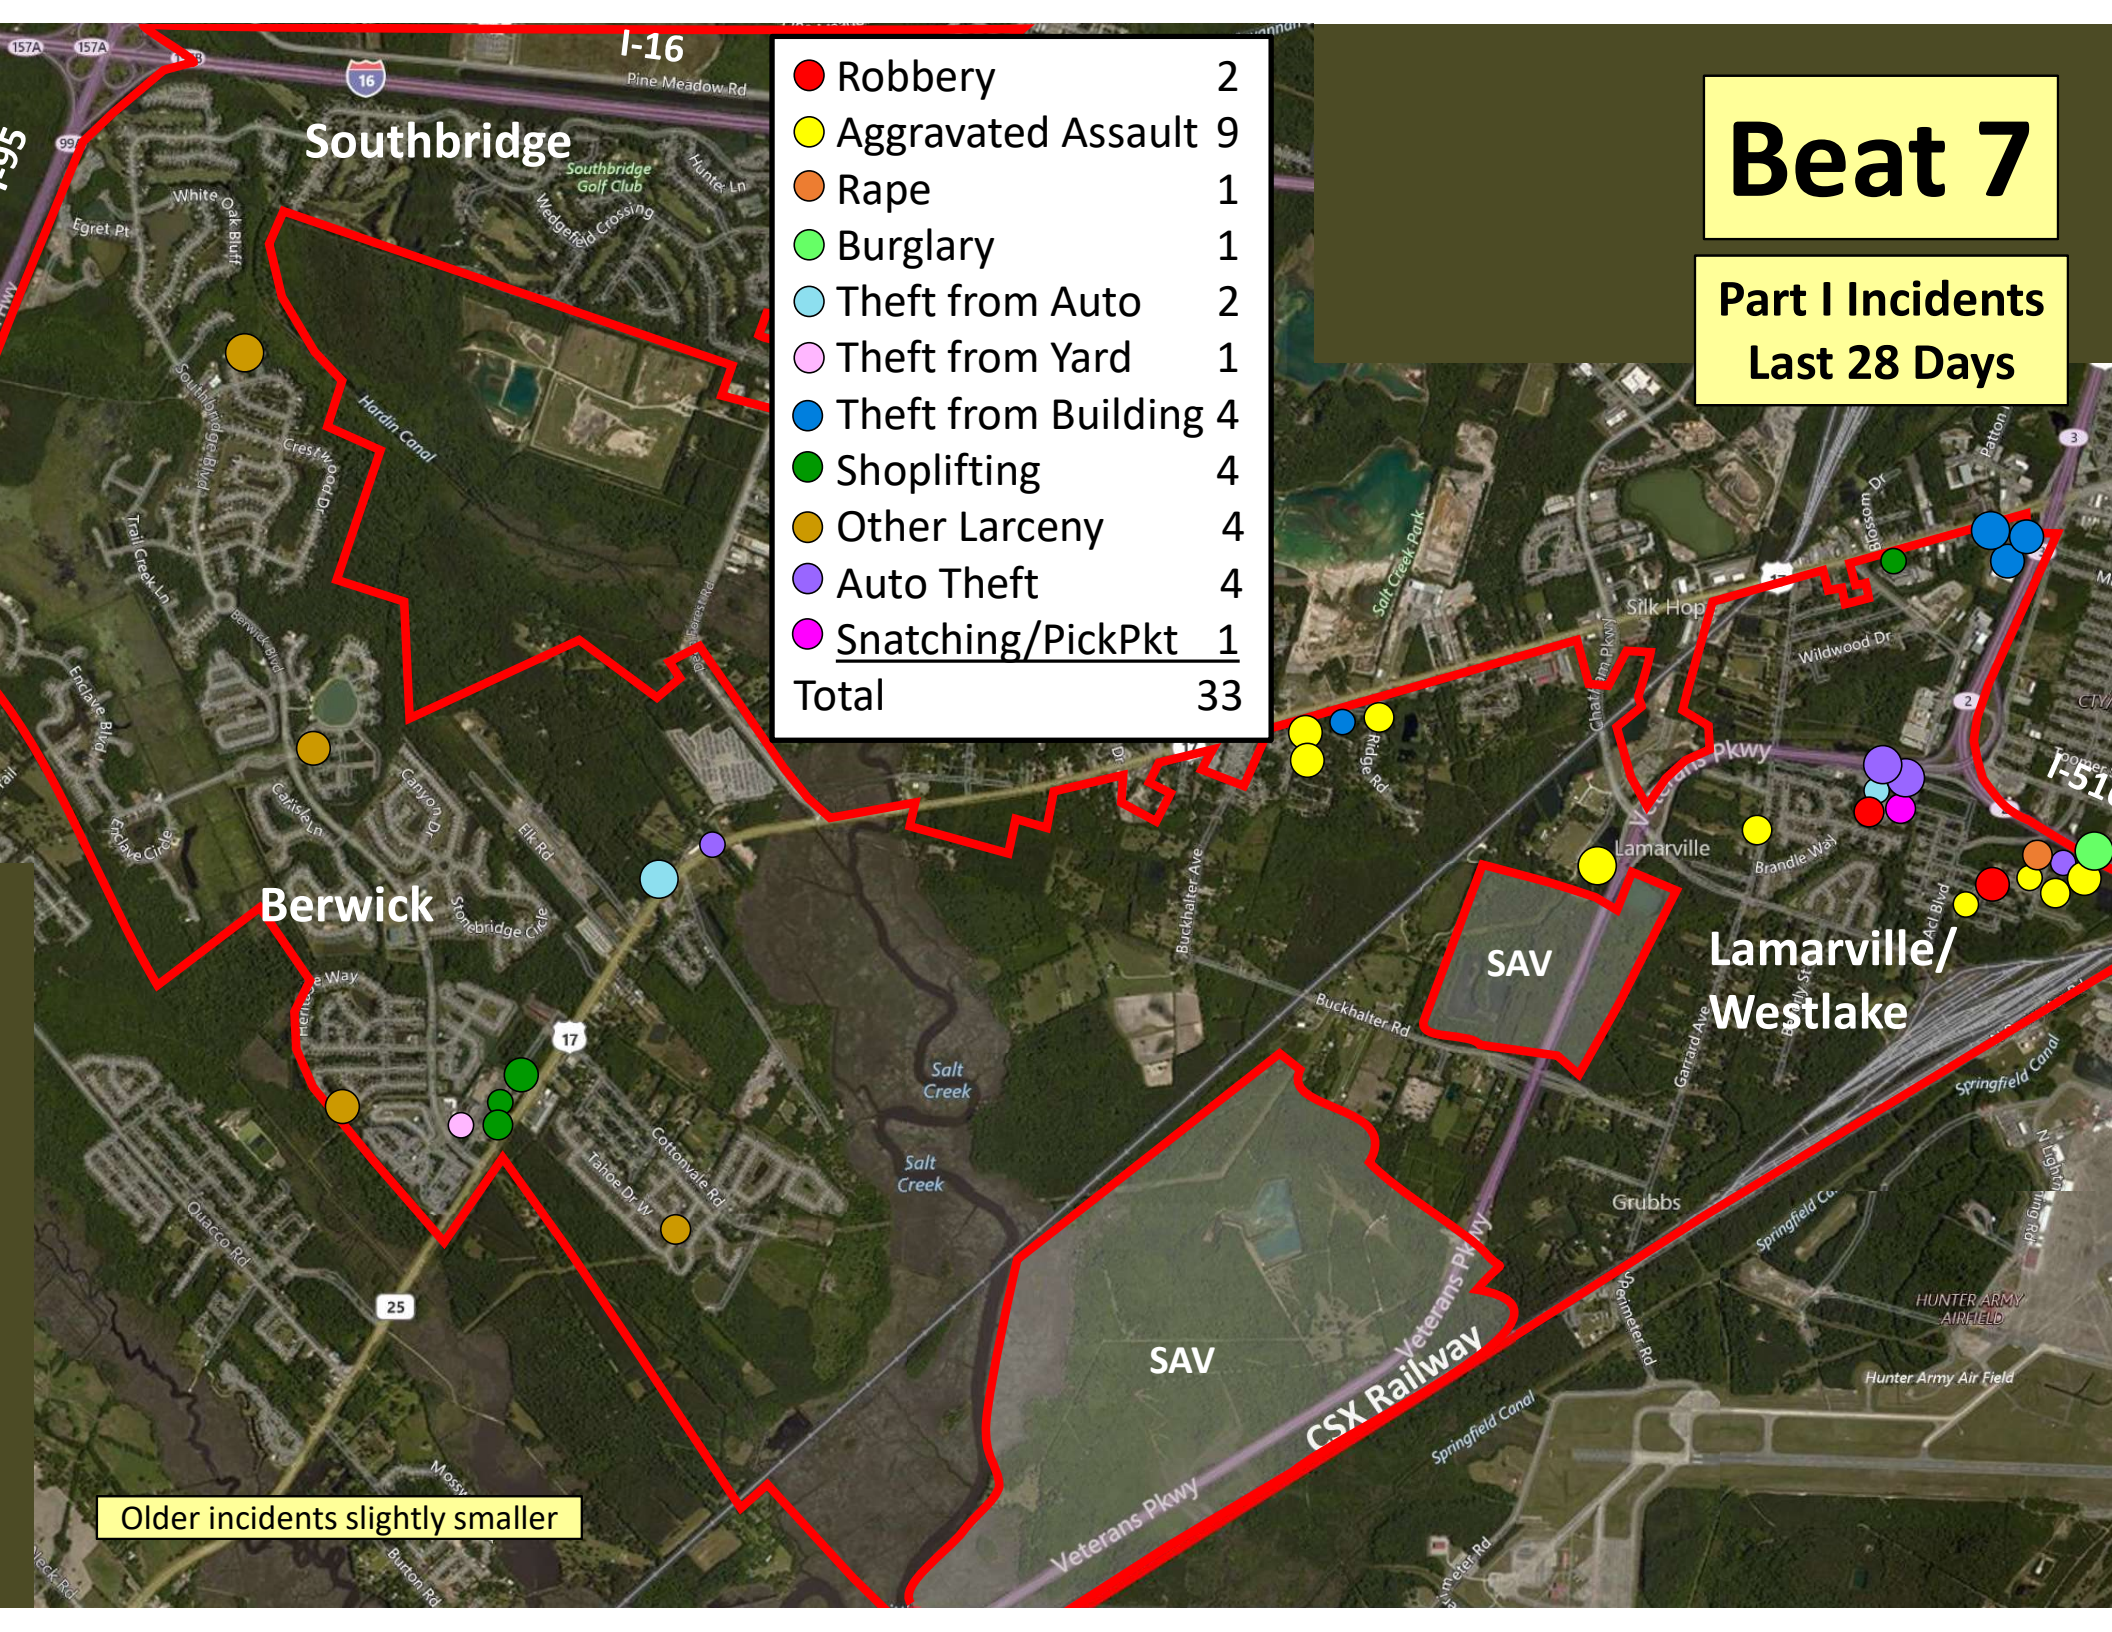

Older incidents slightly smaller

Beat 5

**Part I Incidents
Last 28 Days**

Older incidents slightly smaller

● Robbery	0
● Aggravated Assault	4
● Rape	0
● Burglary	0
● Theft from Auto	0
● Theft from Yard	1
● Theft from Building	1
● Shoplifting	0
● Other Larceny	0
● Auto Theft	1
● Snatching/PickPkt	0
Total	7

Beat 6

Part I Incidents
Last 28 Days

● Robbery	0
● Aggravated Assault	0
● Rape	0
● Burglary	1
● Theft from Auto	0
● Theft from Yard	0
● Theft from Building	0
● Shoplifting	0
● Other Larceny	0
● Auto Theft	0
● Snatching/PickPkt	0
Total	1

Older incidents slightly smaller

Beat 7

Part I Incidents
Last 28 Days

● Robbery	2
● Aggravated Assault	9
● Rape	1
● Burglary	1
● Theft from Auto	2
● Theft from Yard	1
● Theft from Building	4
● Shoplifting	4
● Other Larceny	4
● Auto Theft	4
● Snatching/PickPkt	1
Total	33

Older incidents slightly smaller

Beat 8

Part I Incidents Last 28 Days

● Robbery	2
● Aggravated Assault	0
● Rape	0
● Burglary	4
● Theft from Auto	4
● Theft from Yard	1
● Theft from Bldg	2
● Shoplifting	2
● Other Larceny	1
● Auto Theft	1
● Sudden Snatching	1
Total	18