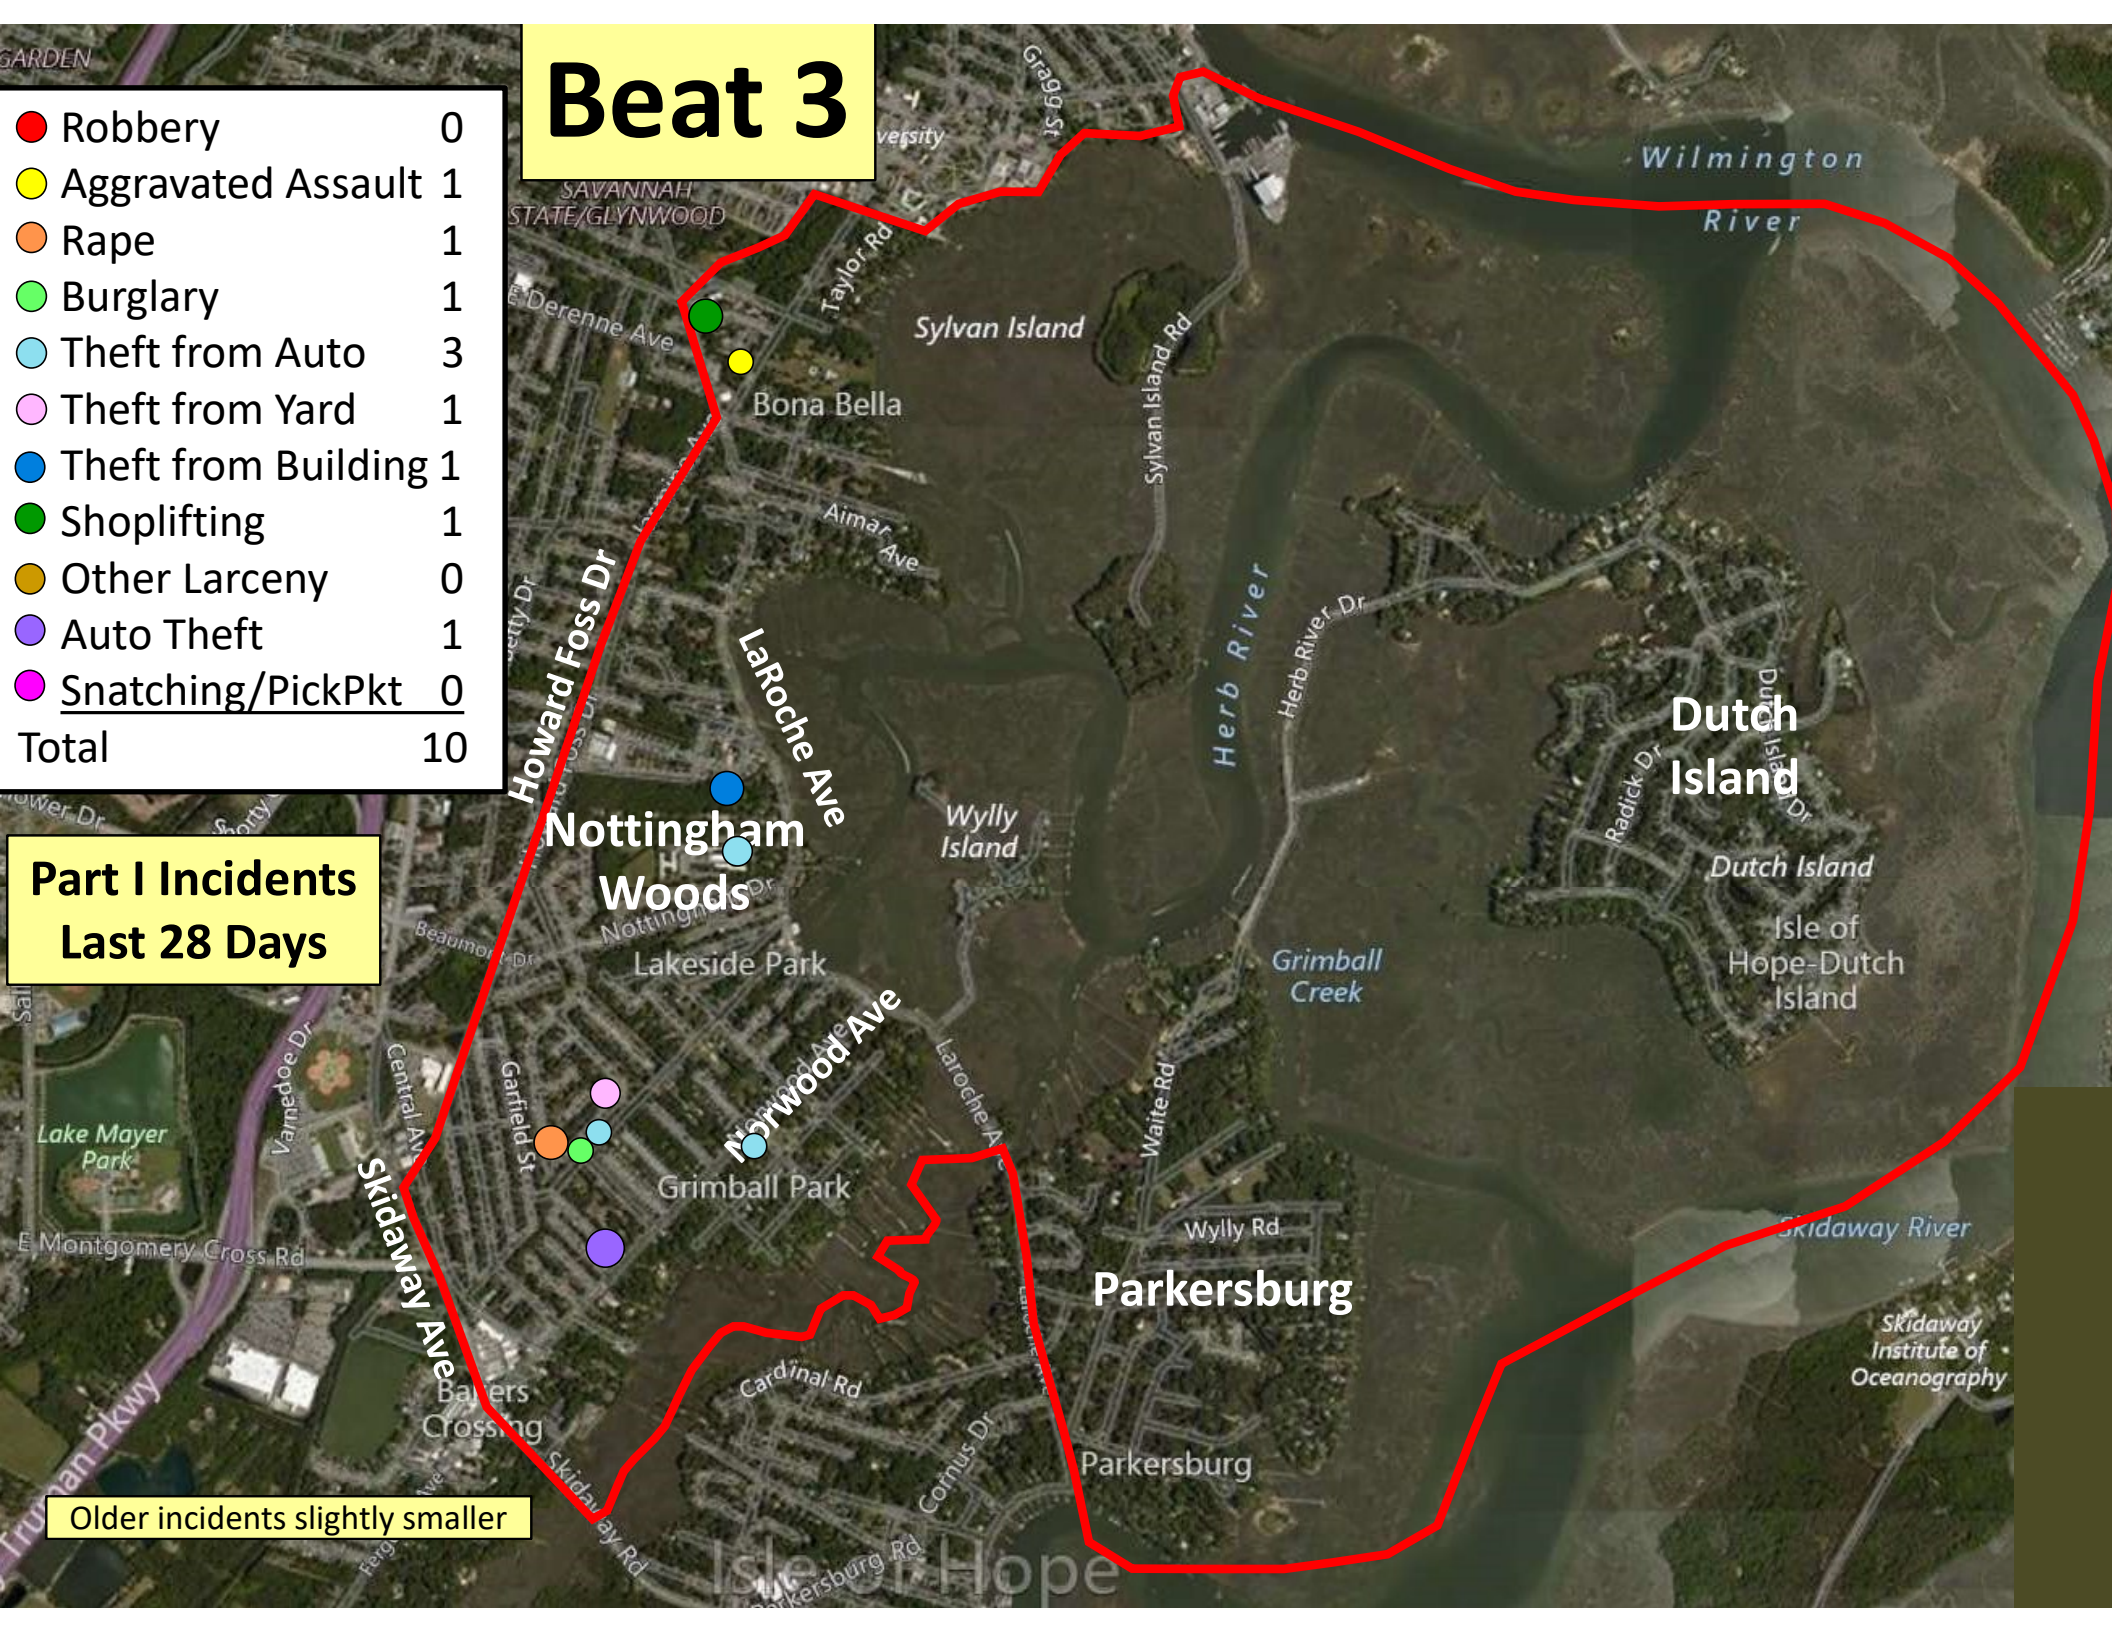

Older incidents slightly smaller

Beat 2

Part I Incidents
Last 28 Days

Older incidents slightly smaller

Beat 3

● Robbery	0
● Aggravated Assault	1
● Rape	1
● Burglary	1
● Theft from Auto	3
● Theft from Yard	1
● Theft from Building	1
● Shoplifting	1
● Other Larceny	0
● Auto Theft	1
● Snatching/PickPkt	0
Total	10

Part I Incidents Last 28 Days

Older incidents slightly smaller

Beat 4

Part I Incidents
Last 28 Days

● Robbery	0
● Aggravated Assault	2
● Rape	0
● Burglary	2
● Theft from Auto	2
● Theft from Yard	2
● Theft from Building	0
● Shoplifting	7
● Other Larceny	1
● Auto Theft	1
Total	17