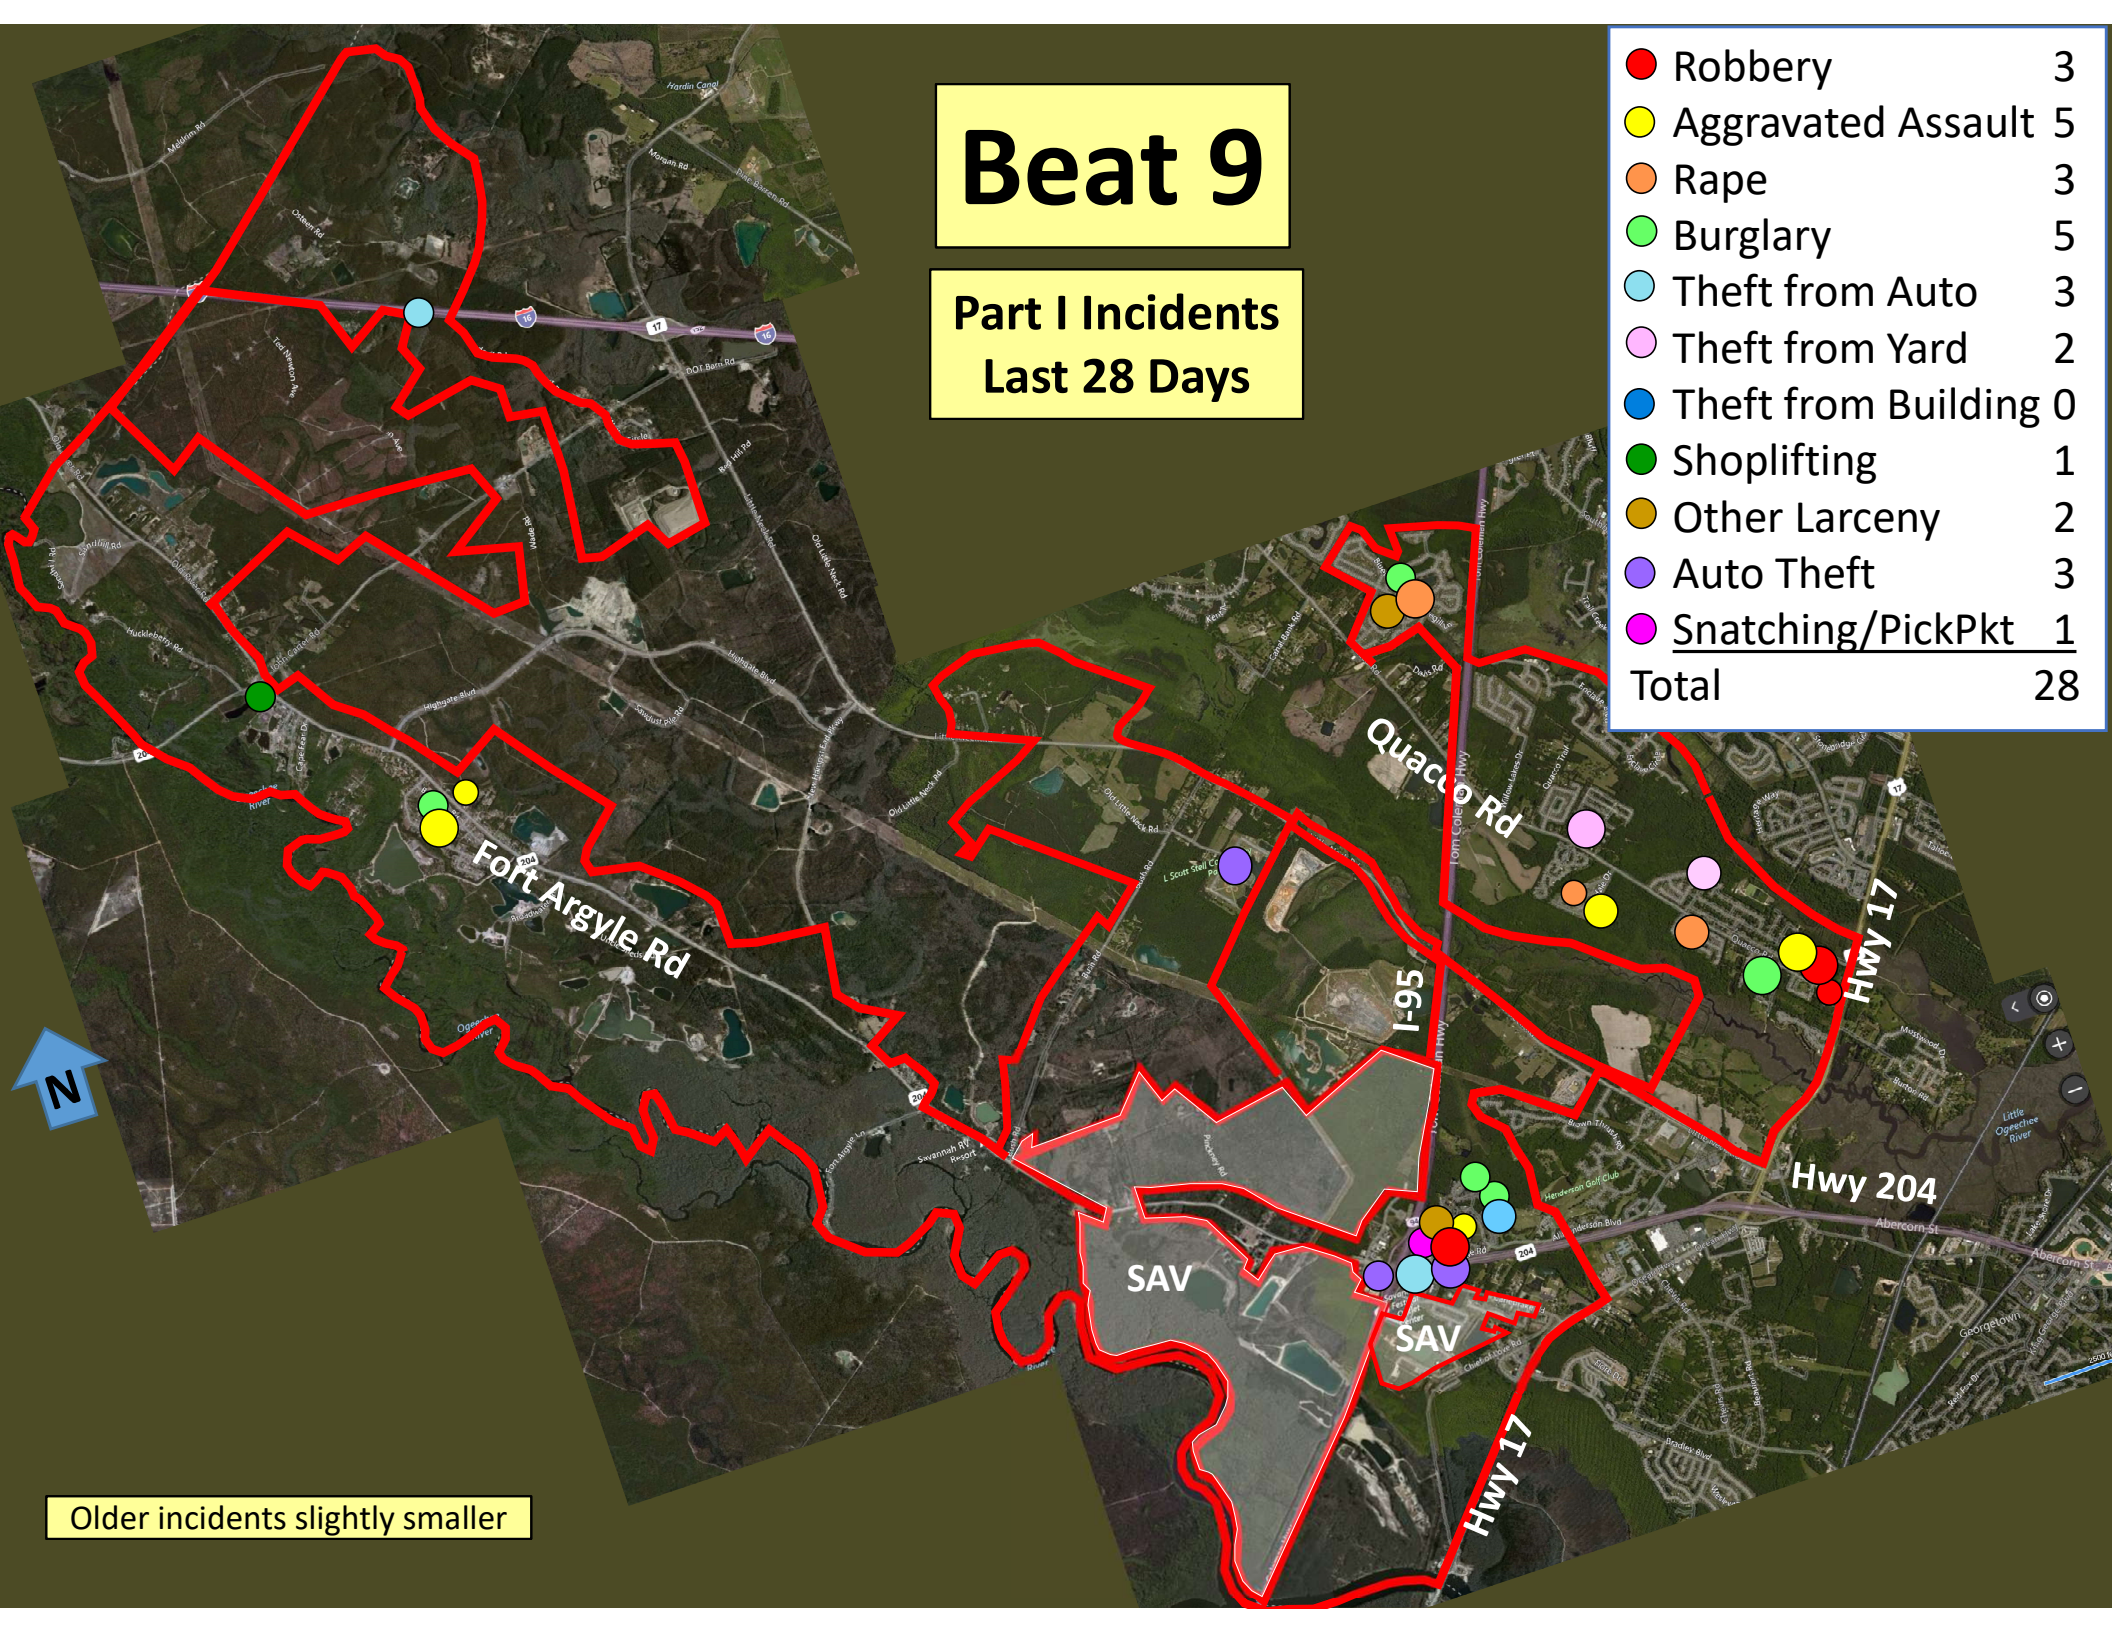

Older incidents slightly smaller

Beat 7

Part I Incidents
Last 28 Days

● Robbery	2
● Aggravated Assault	9
● Rape	1
● Burglary	1
● Theft from Auto	2
● Theft from Yard	1
● Theft from Building	4
● Shoplifting	4
● Other Larceny	4
● Auto Theft	4
● Snatching/PickPkt	1
Total	33

Older incidents slightly smaller

Beat 8

Part I Incidents Last 28 Days

● Robbery	2
● Aggravated Assault	0
● Rape	0
● Burglary	4
● Theft from Auto	4
● Theft from Yard	1
● Theft from Bldg	2
● Shoplifting	2
● Other Larceny	1
● Auto Theft	1
● Sudden Snatching	1
Total	18

Older incidents slightly smaller

2500 feet

Beat 9

Part I Incidents
Last 28 Days

● Robbery	3
● Aggravated Assault	5
● Rape	3
● Burglary	5
● Theft from Auto	3
● Theft from Yard	2
● Theft from Building	0
● Shoplifting	1
● Other Larceny	2
● Auto Theft	3
● Snatching/PickPkt	1
Total	28