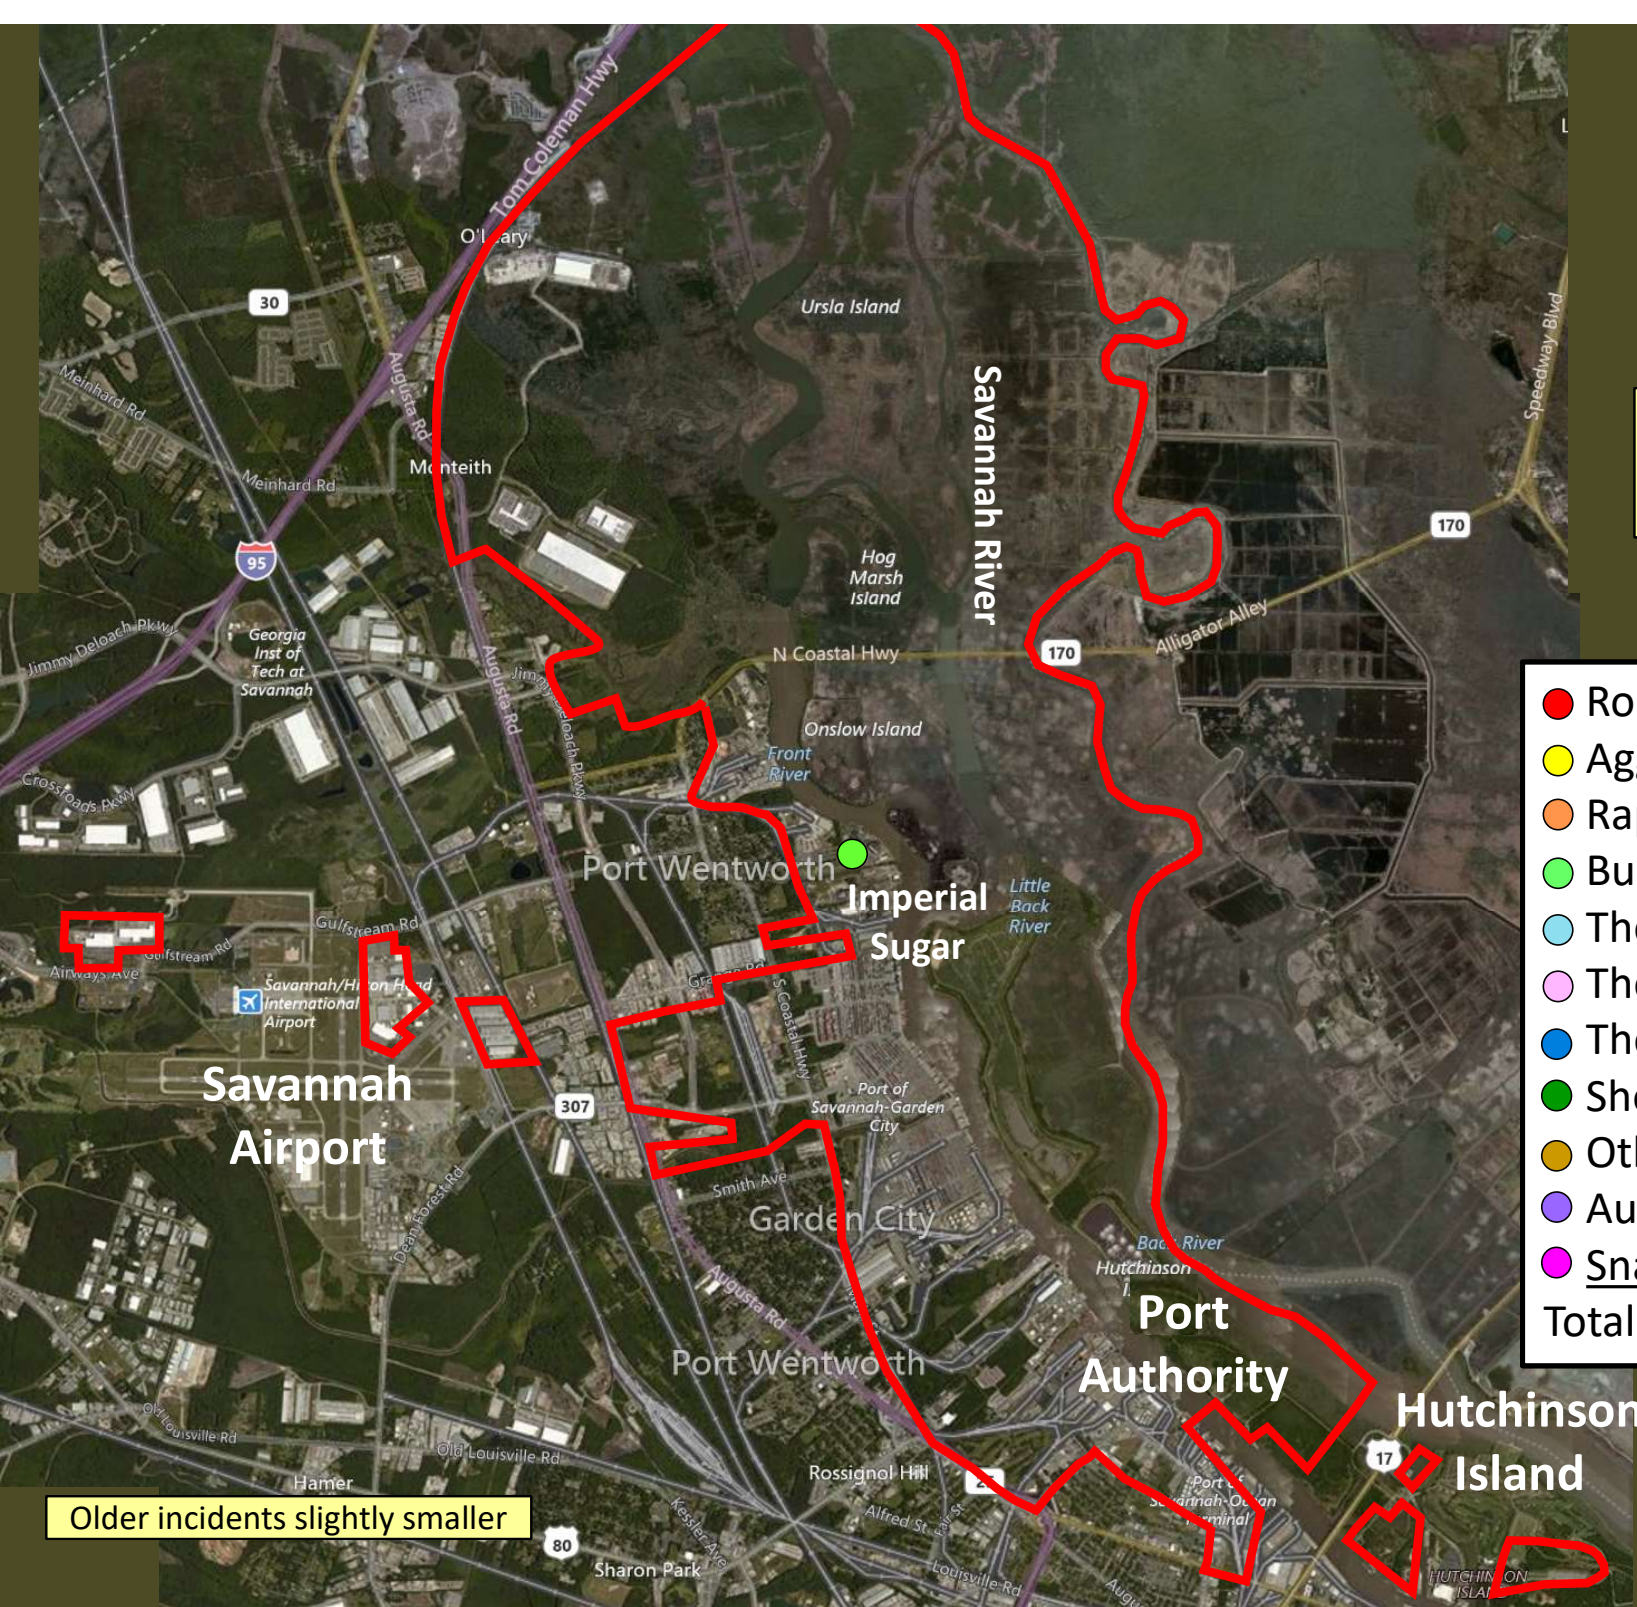

Beat 6

Part I Incidents
Last 28 Days

● Robbery	0
● Aggravated Assault	0
● Rape	0
● Burglary	1
● Theft from Auto	0
● Theft from Yard	0
● Theft from Building	0
● Shoplifting	0
● Other Larceny	0
● Auto Theft	0
● Snatching/PickPkt	0
Total	1

Older incidents slightly smaller