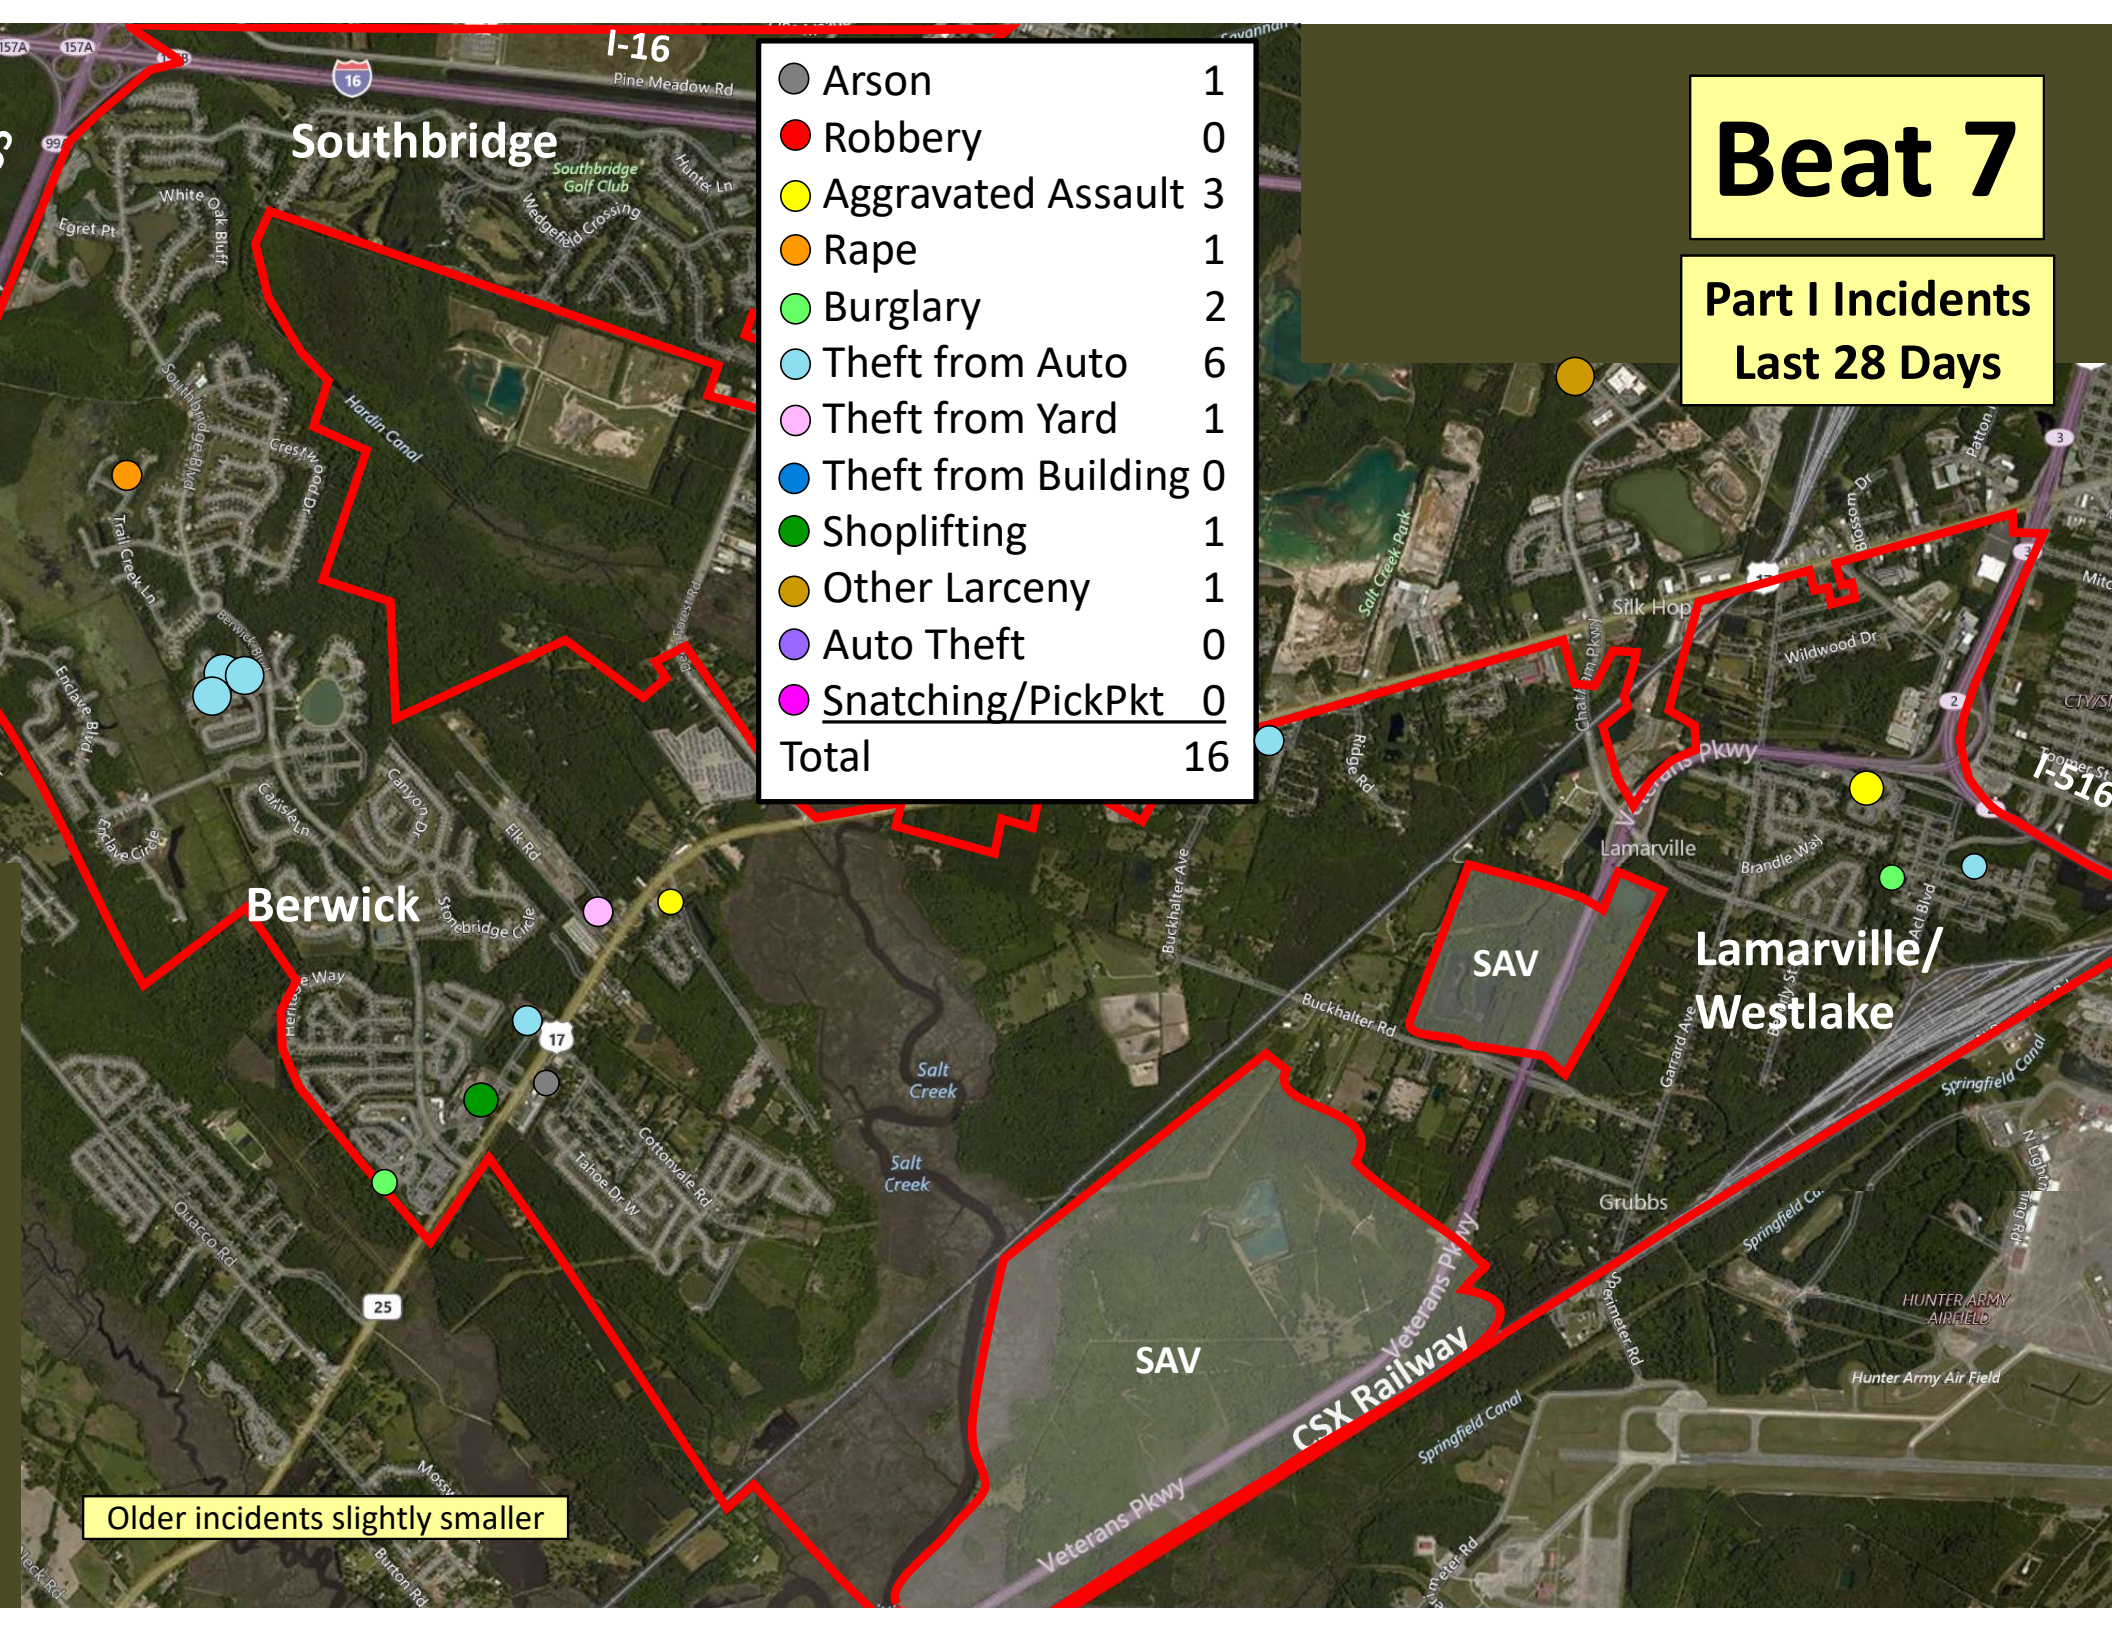

Older incidents slightly smaller

Beat 7

Part I Incidents
Last 28 Days

Arson	1
Robbery	0
Aggravated Assault	3
Rape	1
Burglary	2
Theft from Auto	6
Theft from Yard	1
Theft from Building	0
Shoplifting	1
Other Larceny	1
Auto Theft	0
Snatching/PickPkt	0
Total	16

Older incidents slightly smaller

Beat 8

Part I Incidents Last 28 Days

● Robbery	1
● Aggravated Assault	3
● Rape	1
● Burglary	0
● Theft from Auto	9
● Theft from Yard	1
● Theft from Bldg	0
● Shoplifting	30
● Other Larceny	2
● Auto Theft	5
● Sudden Snatching	0
Total	52