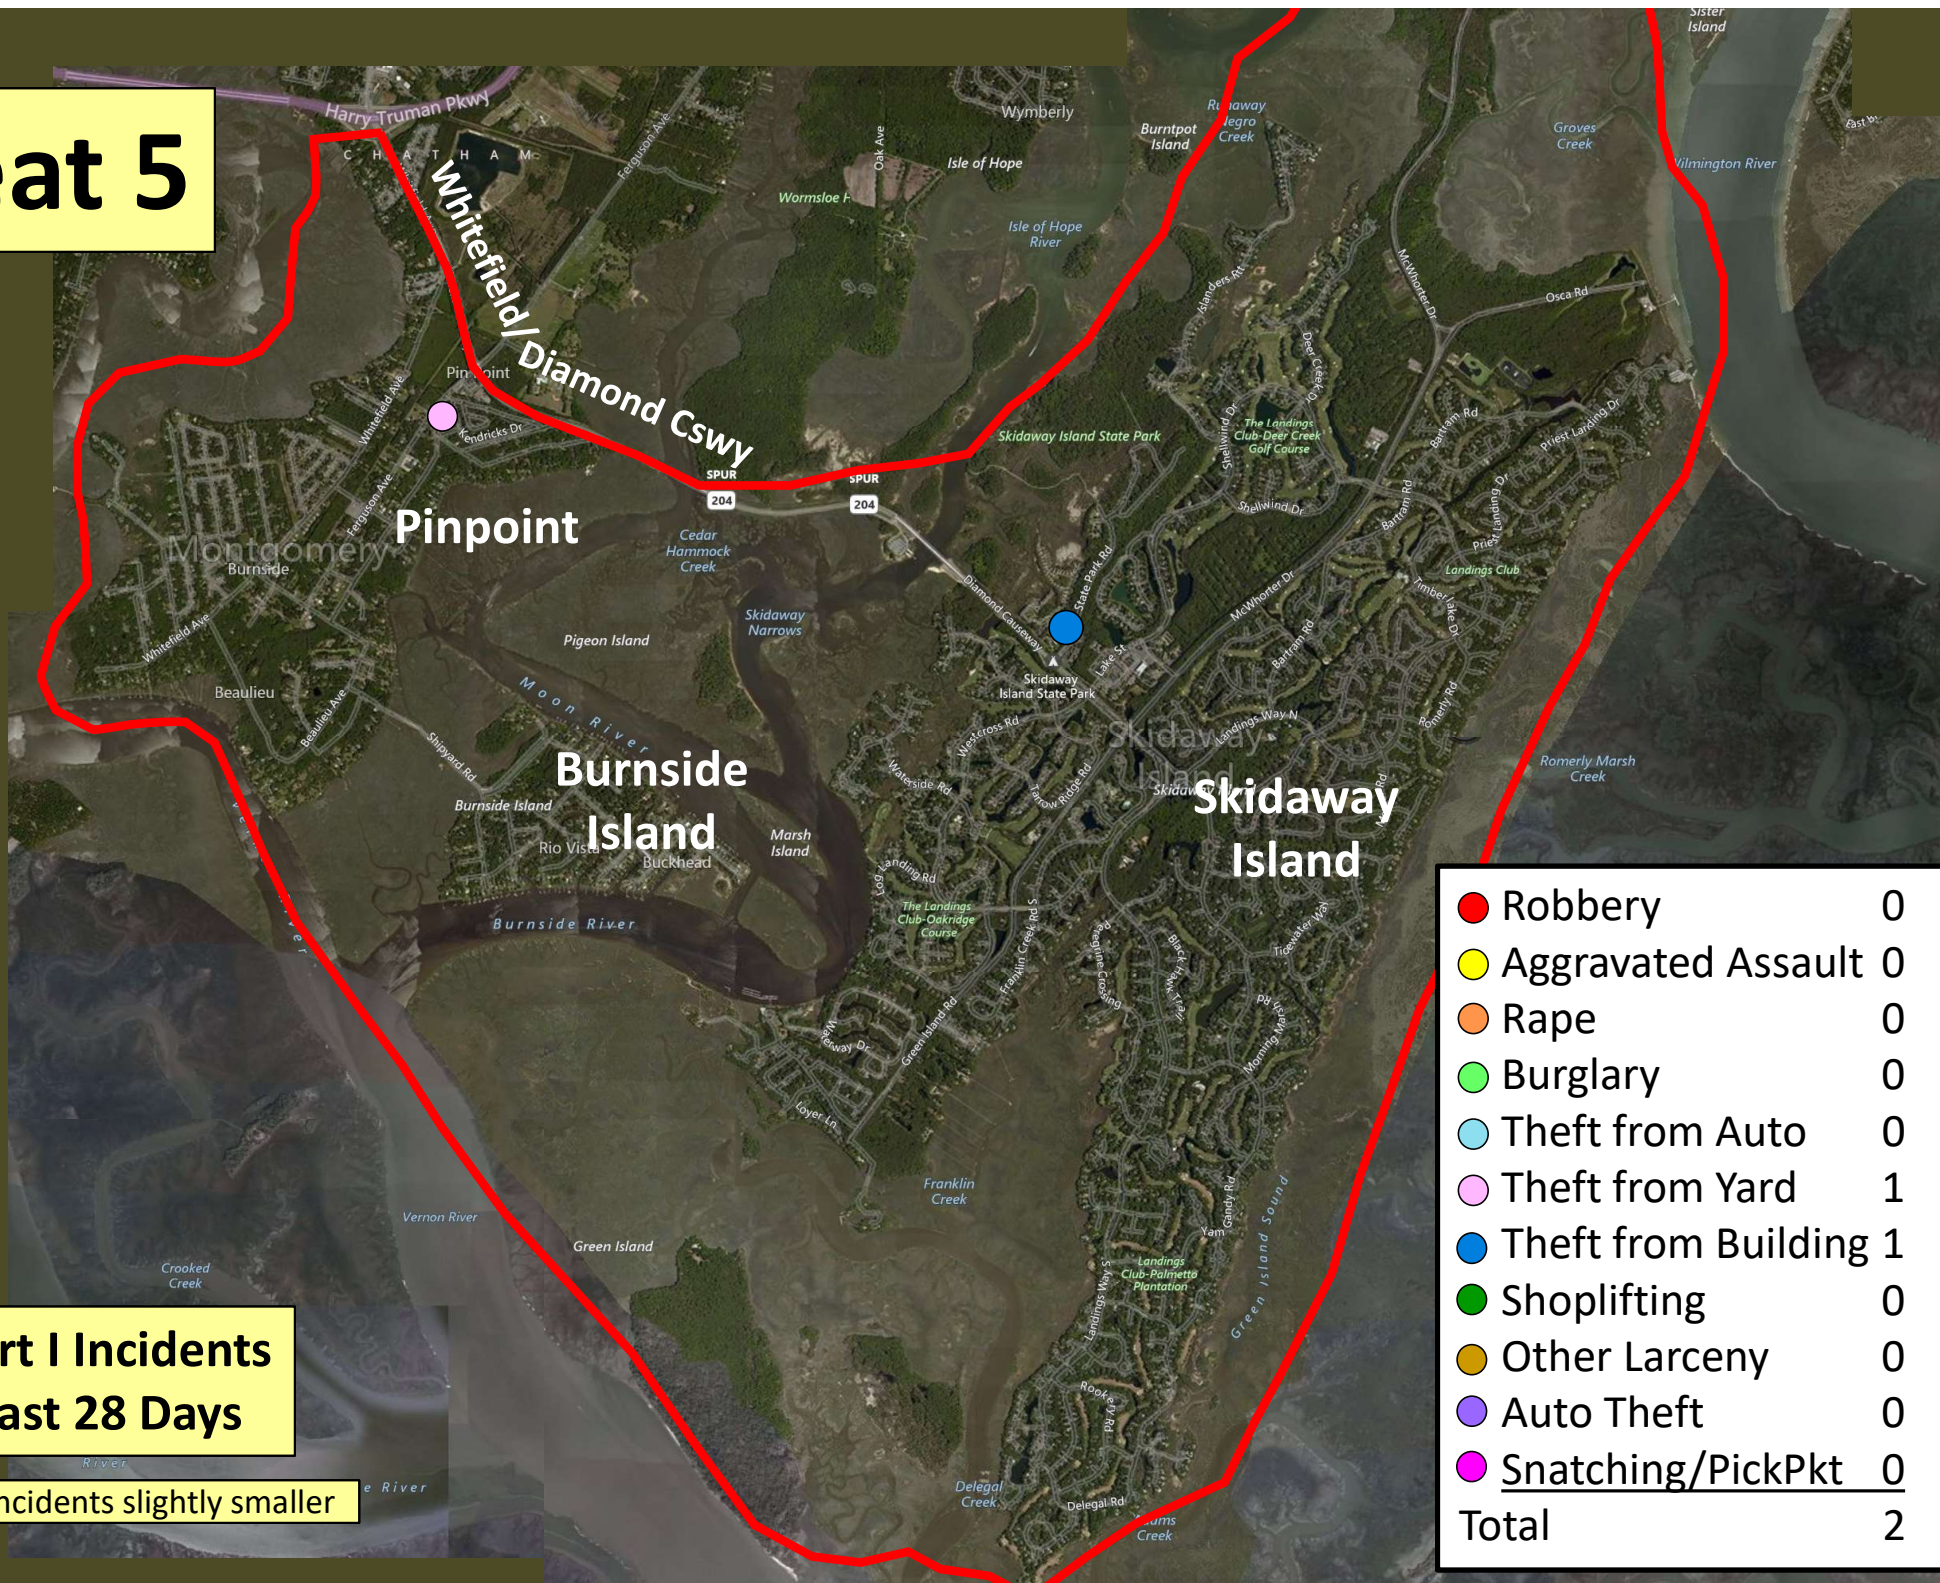

Beat 5

● Robbery	0
● Aggravated Assault	0
● Rape	0
● Burglary	0
● Theft from Auto	0
● Theft from Yard	1
● Theft from Building	1
● Shoplifting	0
● Other Larceny	0
● Auto Theft	0
● Snatching/PickPkt	0
Total	2

**Part I Incidents
Last 28 Days**

Older incidents slightly smaller