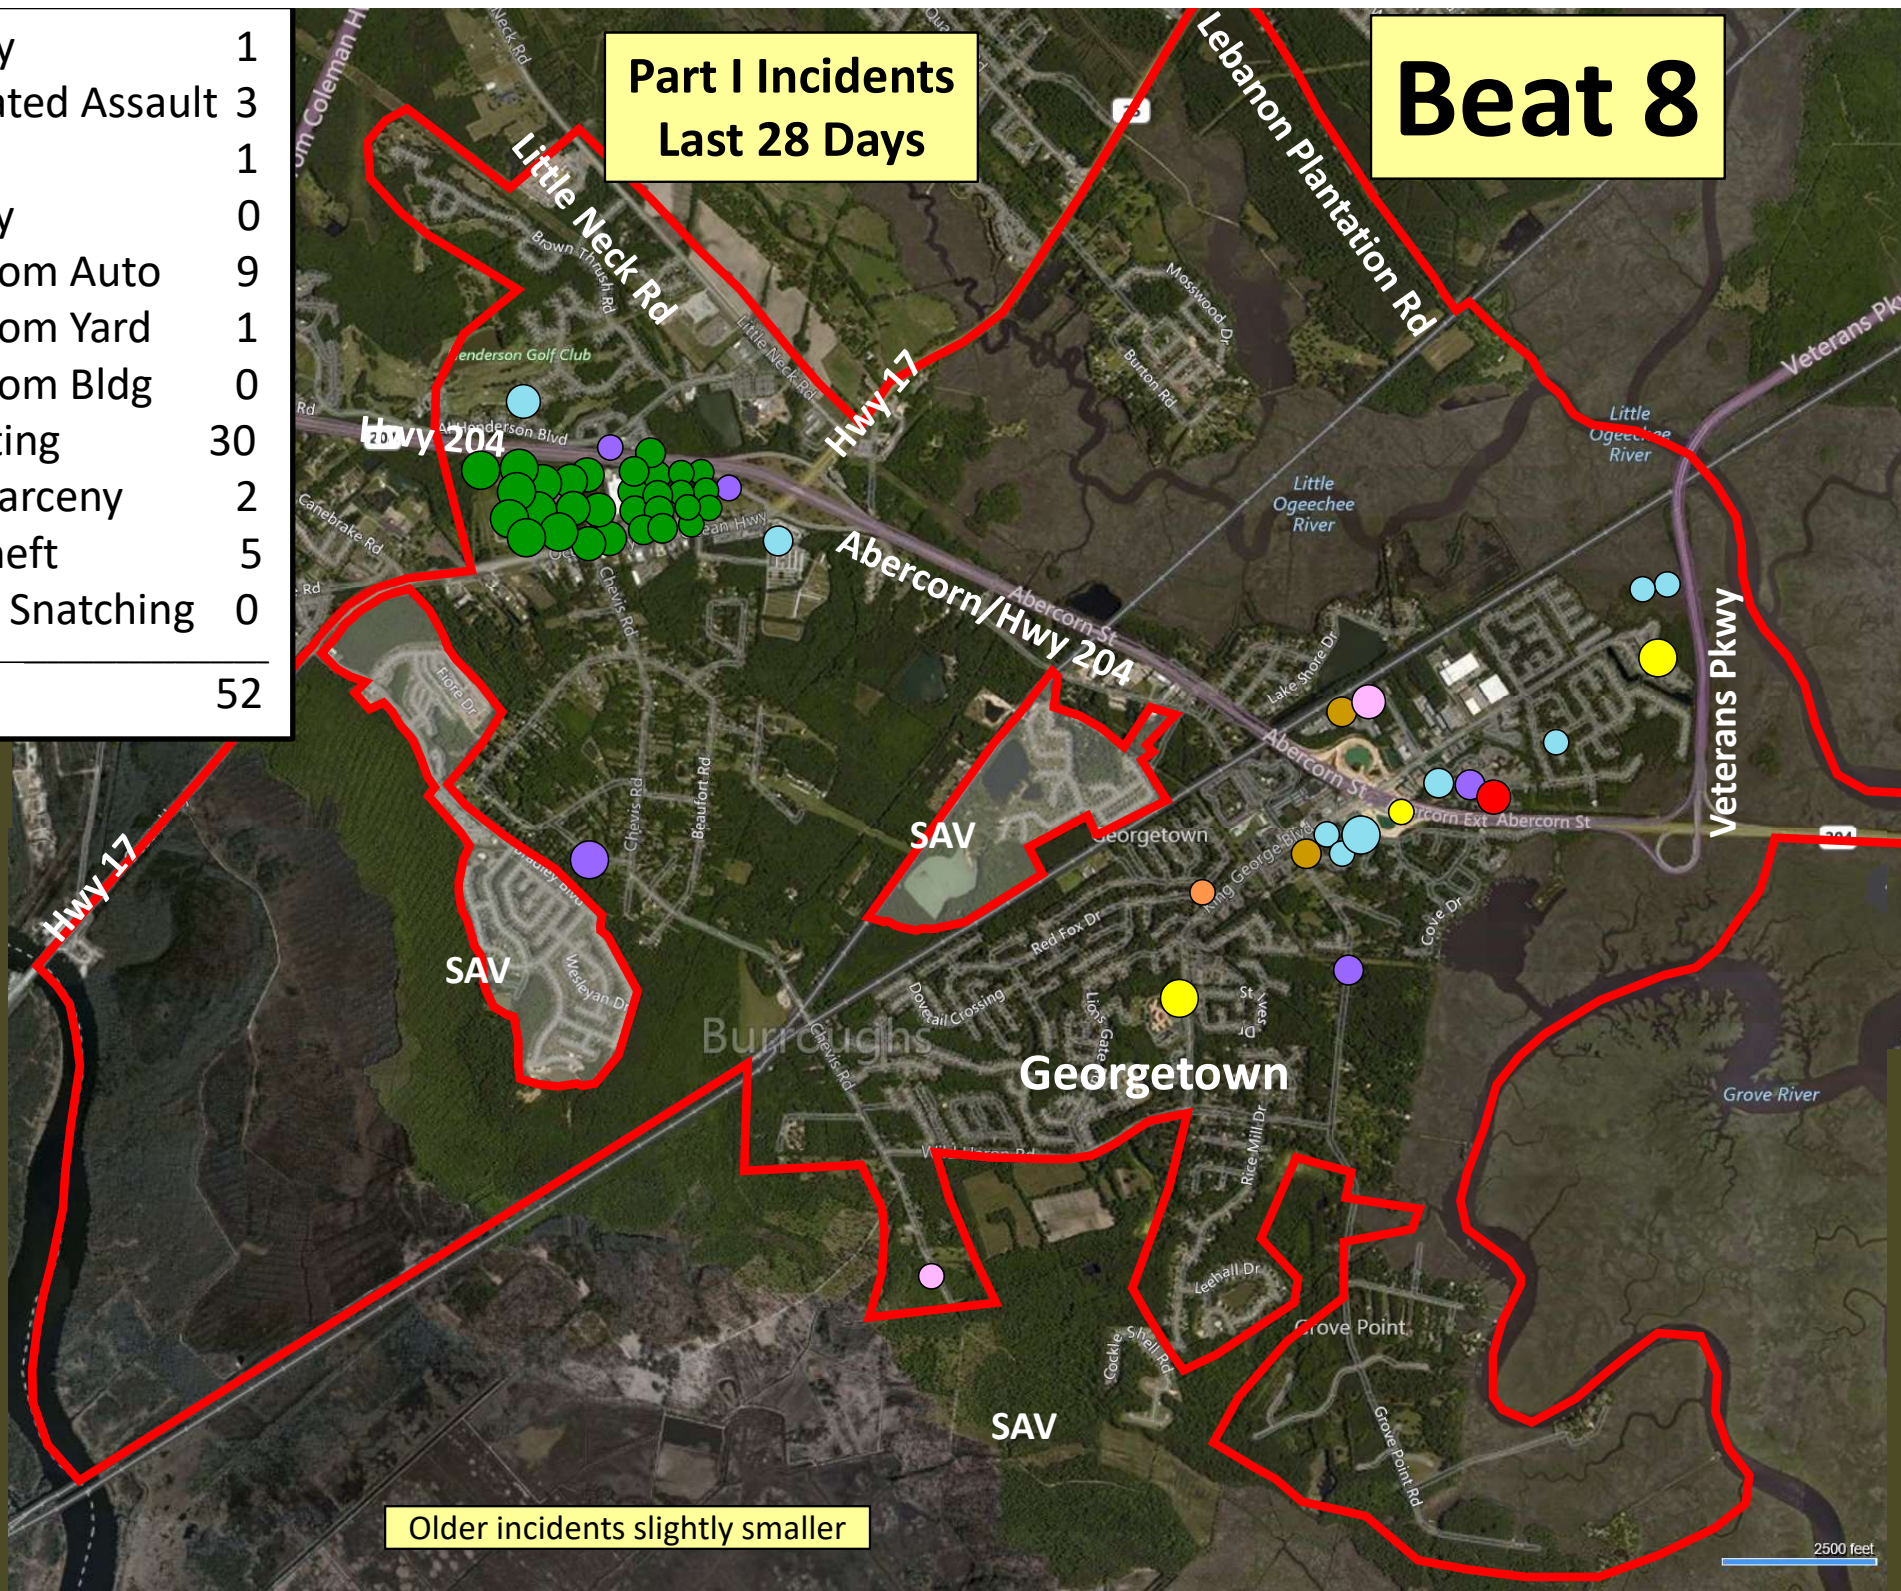

**Part I Incidents
Last 28 Days**

Older incidents slightly smaller

Beat 6

Part I Incidents
Last 28 Days

● Robbery	0
● Aggravated Assault	0
● Rape	0
● Burglary	0
● Theft from Auto	0
● Theft from Yard	0
● Theft from Building	0
● Shoplifting	0
● Other Larceny	0
● Auto Theft	1
● Snatching/PickPkt	0
Total	1

Older incidents slightly smaller

Beat 7

Part I Incidents
Last 28 Days

Arson	1
Robbery	0
Aggravated Assault	3
Rape	1
Burglary	2
Theft from Auto	6
Theft from Yard	1
Theft from Building	0
Shoplifting	1
Other Larceny	1
Auto Theft	0
Snatching/PickPkt	0
Total	16

Older incidents slightly smaller

Beat 8

Part I Incidents Last 28 Days

● Robbery	1
● Aggravated Assault	3
● Rape	1
● Burglary	0
● Theft from Auto	9
● Theft from Yard	1
● Theft from Bldg	0
● Shoplifting	30
● Other Larceny	2
● Auto Theft	5
● Sudden Snatching	0
Total	52

Older incidents slightly smaller

Beat 9

Part I Incidents
Last 28 Days

● Robbery	1
● Aggravated Assault	2
● Rape	1
● Burglary	2
● Theft from Auto	8
● Theft from Yard	3
● Theft from Building	1
● Shoplifting	0
● Other Larceny	1
● Auto Theft	2
● Snatching/PickPkt	0
Total	21