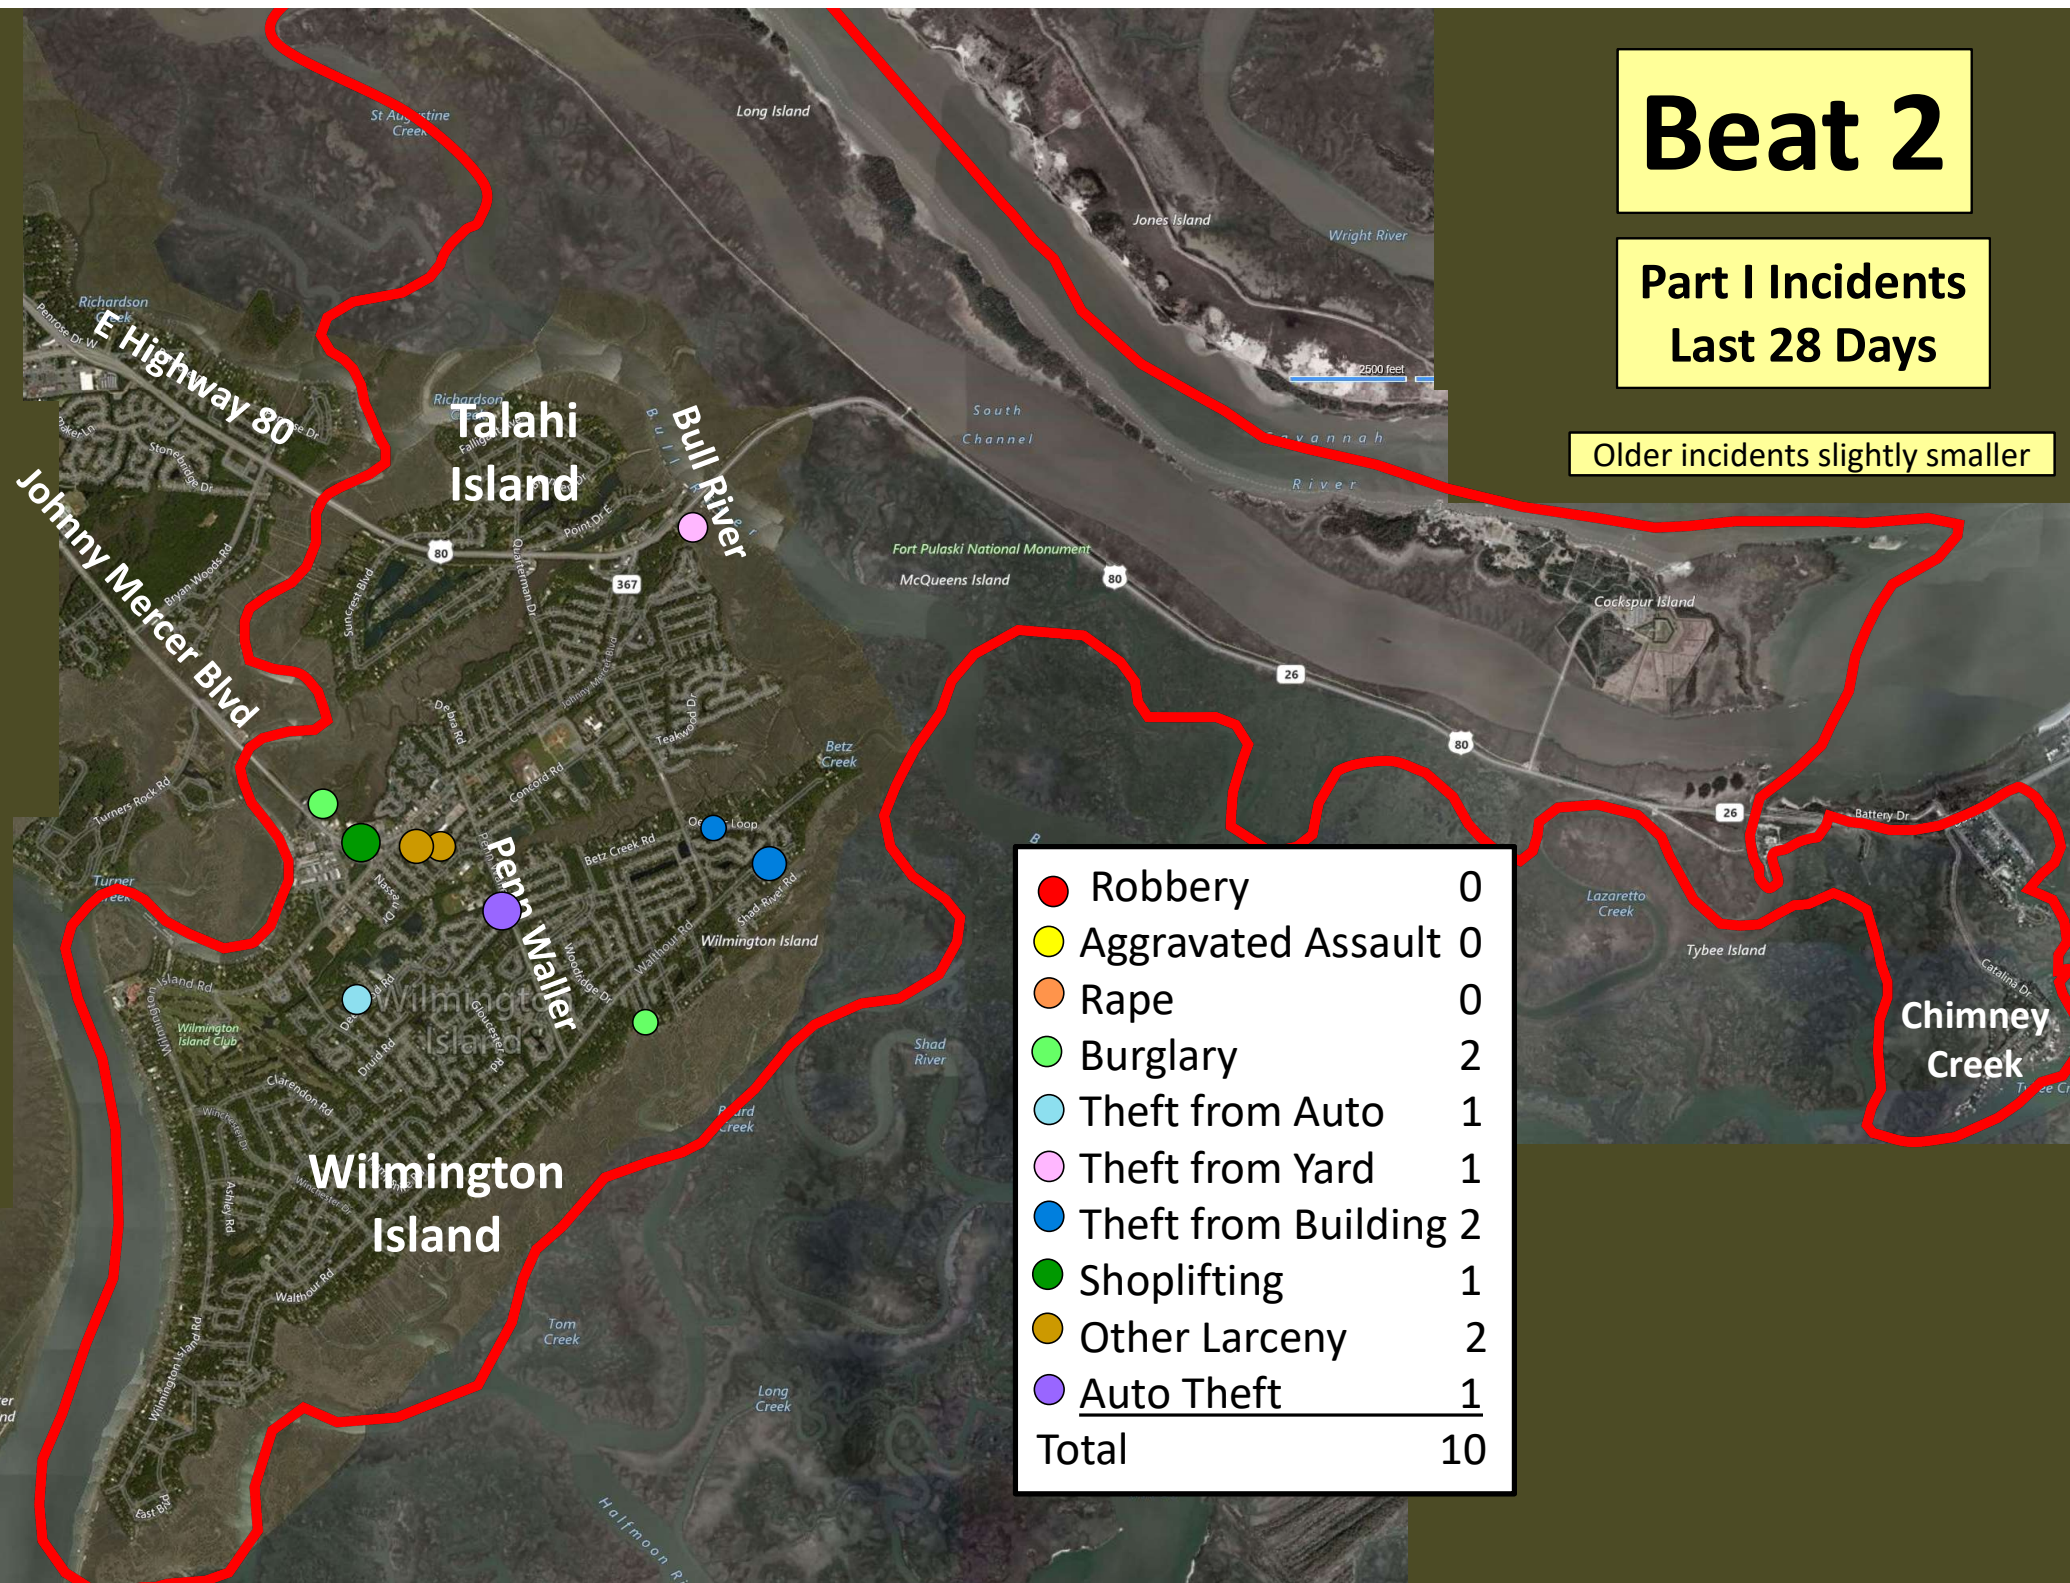

Beat 1

Part I Incidents Last 28 Days

● Robbery	0
● Aggravated Assault	0
● Rape	0
● Burglary	1
● Theft from Auto	1
● Theft from Yard	0
● Theft from Building	0
● Shoplifting	0
● Other Larceny	0
● Auto Theft	0
● Snatching/PickPkt	0
Total	2

Older incidents slightly smaller

Beat 2

Part I Incidents
Last 28 Days

Older incidents slightly smaller

● Robbery	0
● Aggravated Assault	0
● Rape	0
● Burglary	2
● Theft from Auto	1
● Theft from Yard	1
● Theft from Building	2
● Shoplifting	1
● Other Larceny	2
● Auto Theft	1
Total	10

Beat 3

Arson	1
Robbery	1
Aggravated Assault	3
Rape	0
Burglary	1
Theft from Auto	3
Theft from Yard	1
Theft from Building	2
Shoplifting	0
Other Larceny	1
Auto Theft	3
Total	16

Part I Incidents Last 28 Days