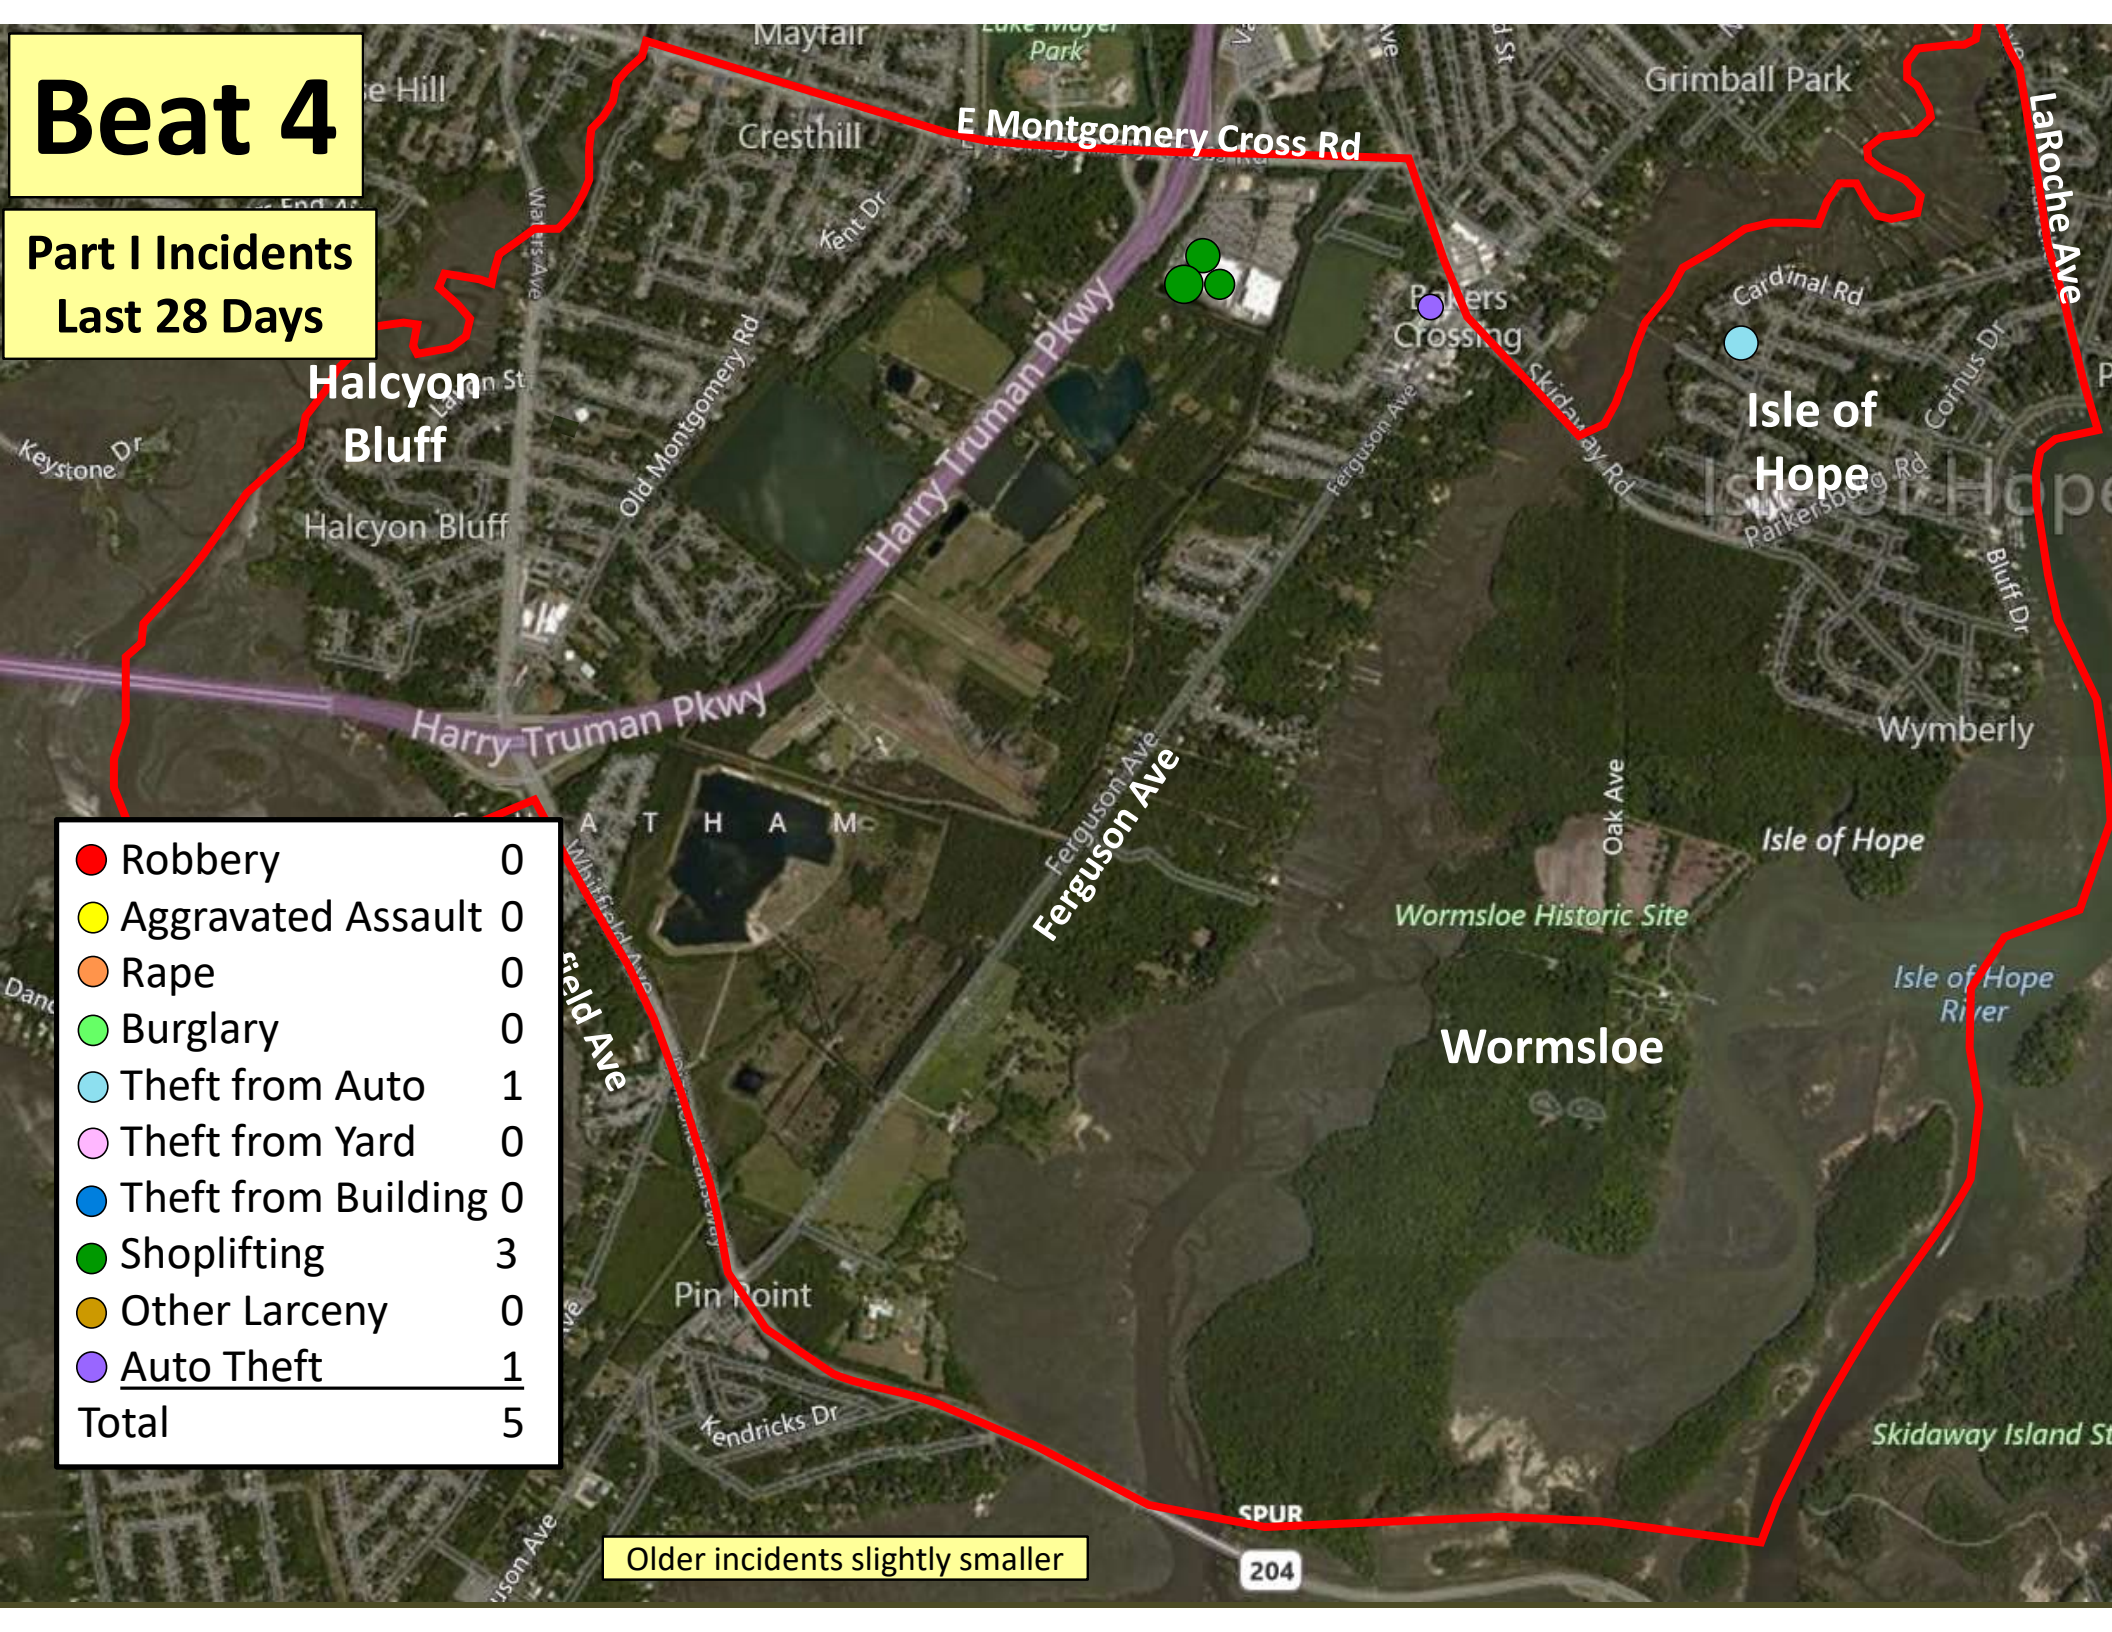

Beat 4

Part I Incidents
Last 28 Days

● Robbery	0
● Aggravated Assault	0
● Rape	0
● Burglary	0
● Theft from Auto	1
● Theft from Yard	0
● Theft from Building	0
● Shoplifting	3
● Other Larceny	0
● Auto Theft	1
Total	5

Older incidents slightly smaller