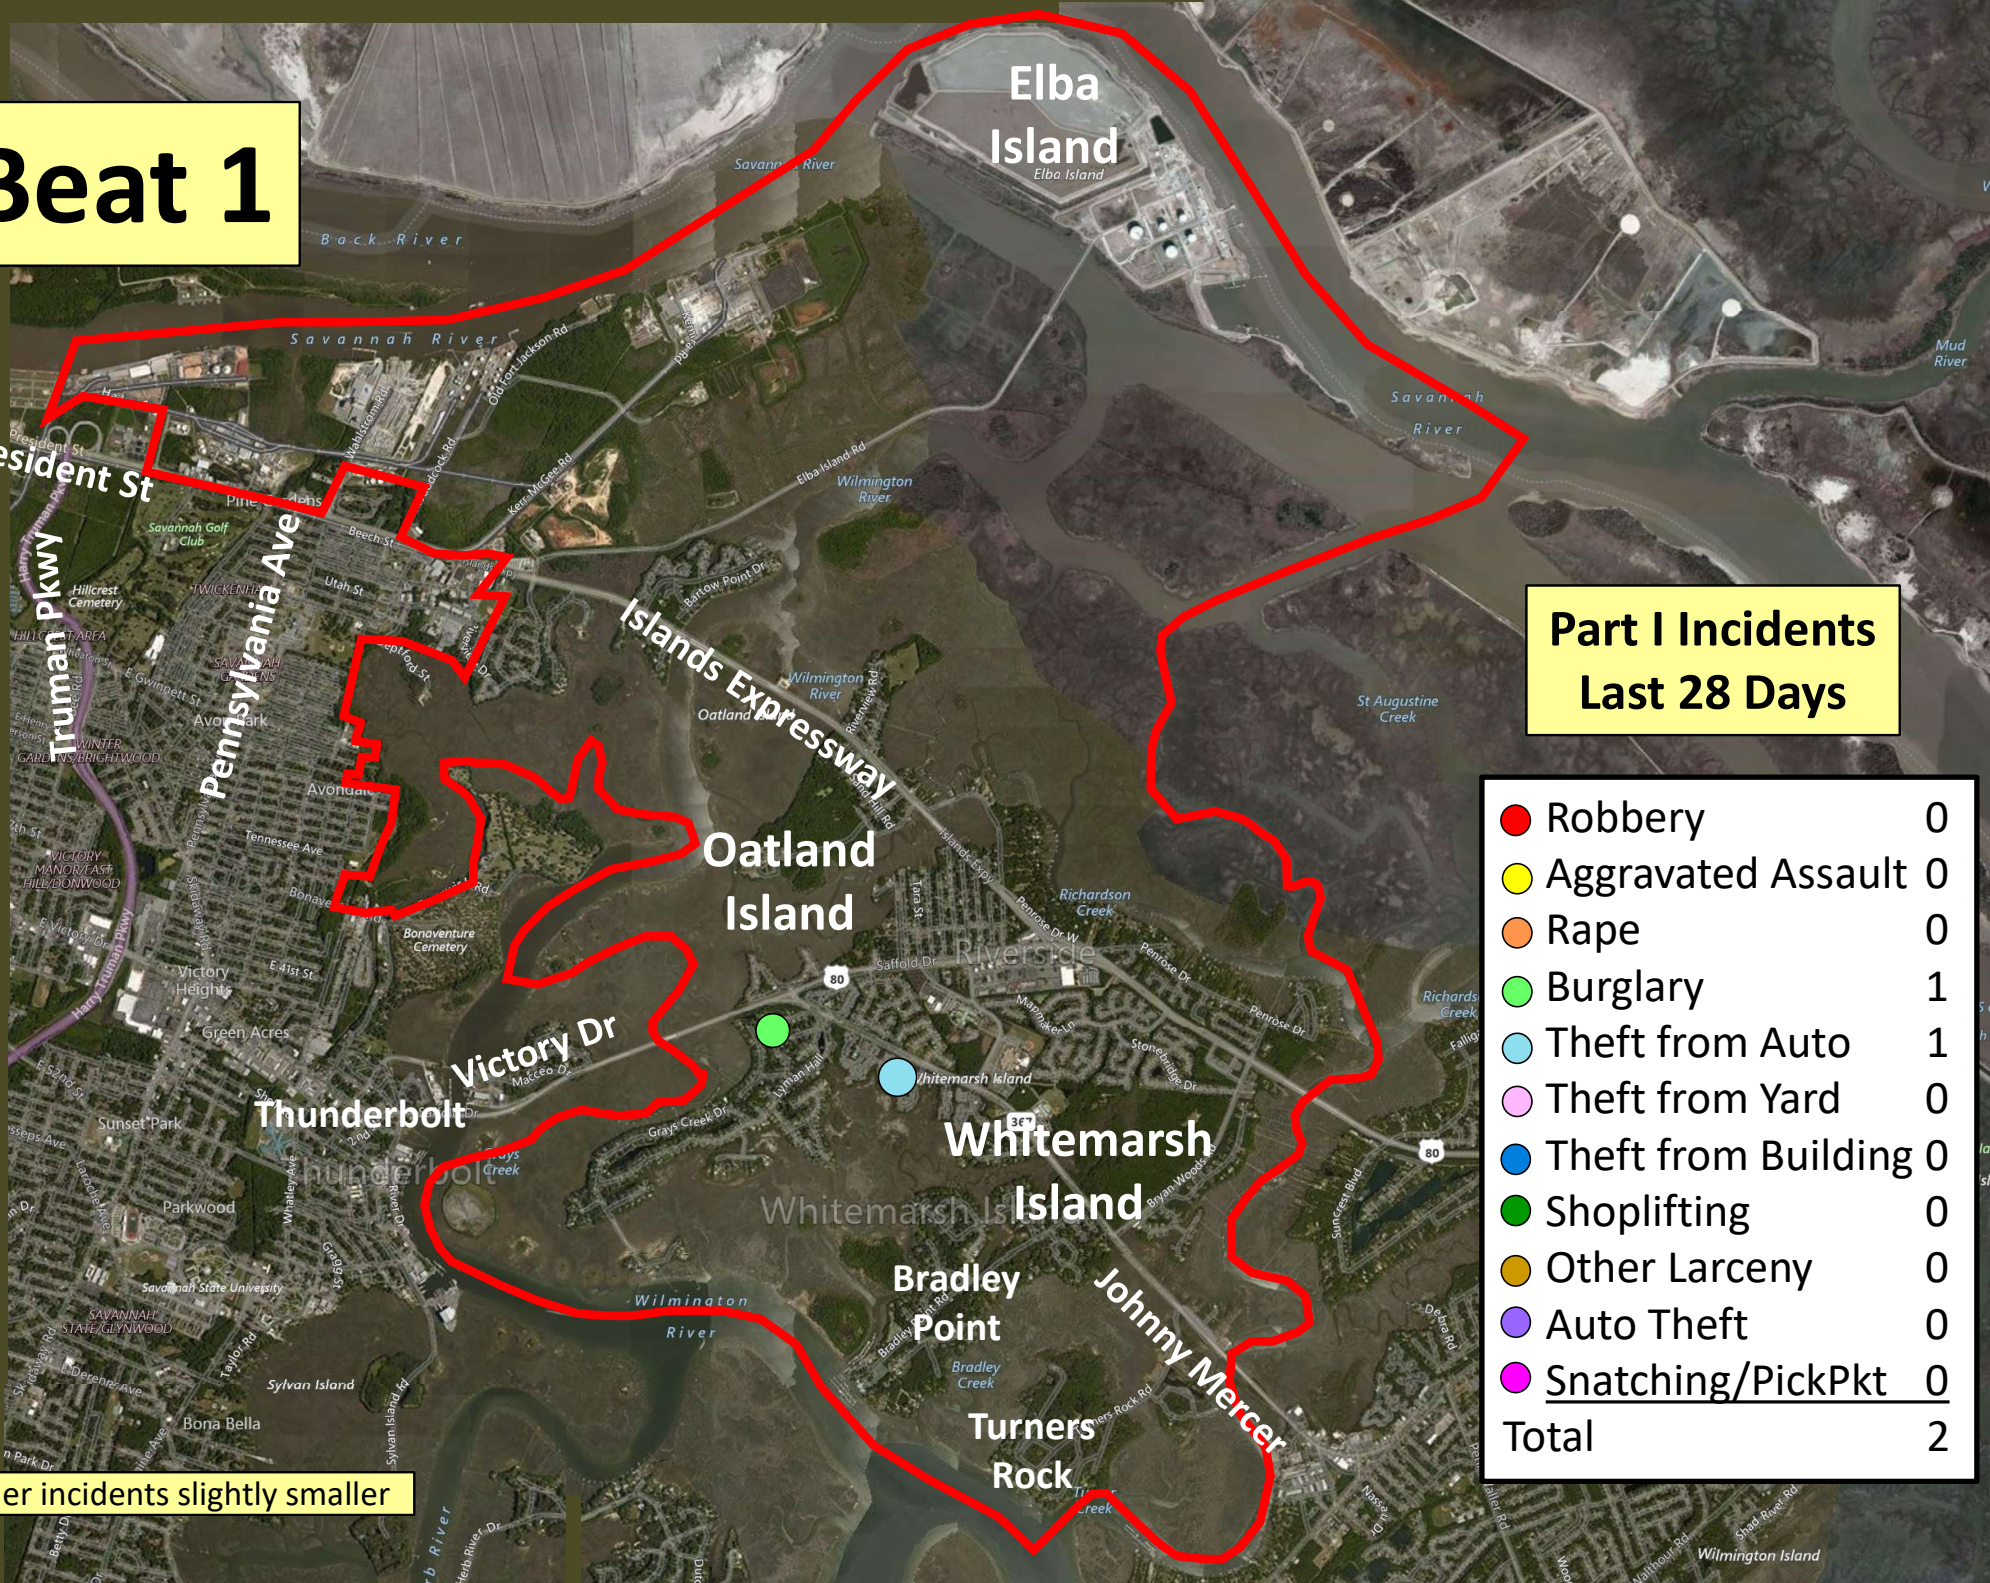

Beat 1

Part I Incidents Last 28 Days

● Robbery	0
● Aggravated Assault	0
● Rape	0
● Burglary	1
● Theft from Auto	1
● Theft from Yard	0
● Theft from Building	0
● Shoplifting	0
● Other Larceny	0
● Auto Theft	0
● Snatching/PickPkt	0
Total	2

Older incidents slightly smaller

Beat 2

Part I Incidents
Last 28 Days

Older incidents slightly smaller

● Robbery	0
● Aggravated Assault	0
● Rape	0
● Burglary	2
● Theft from Auto	1
● Theft from Yard	1
● Theft from Building	2
● Shoplifting	1
● Other Larceny	2
● Auto Theft	1
Total	10

Beat 3

Arson	1
Robbery	1
Aggravated Assault	3
Rape	0
Burglary	1
Theft from Auto	3
Theft from Yard	1
Theft from Building	2
Shoplifting	0
Other Larceny	1
Auto Theft	3
Total	16

Part I Incidents Last 28 Days