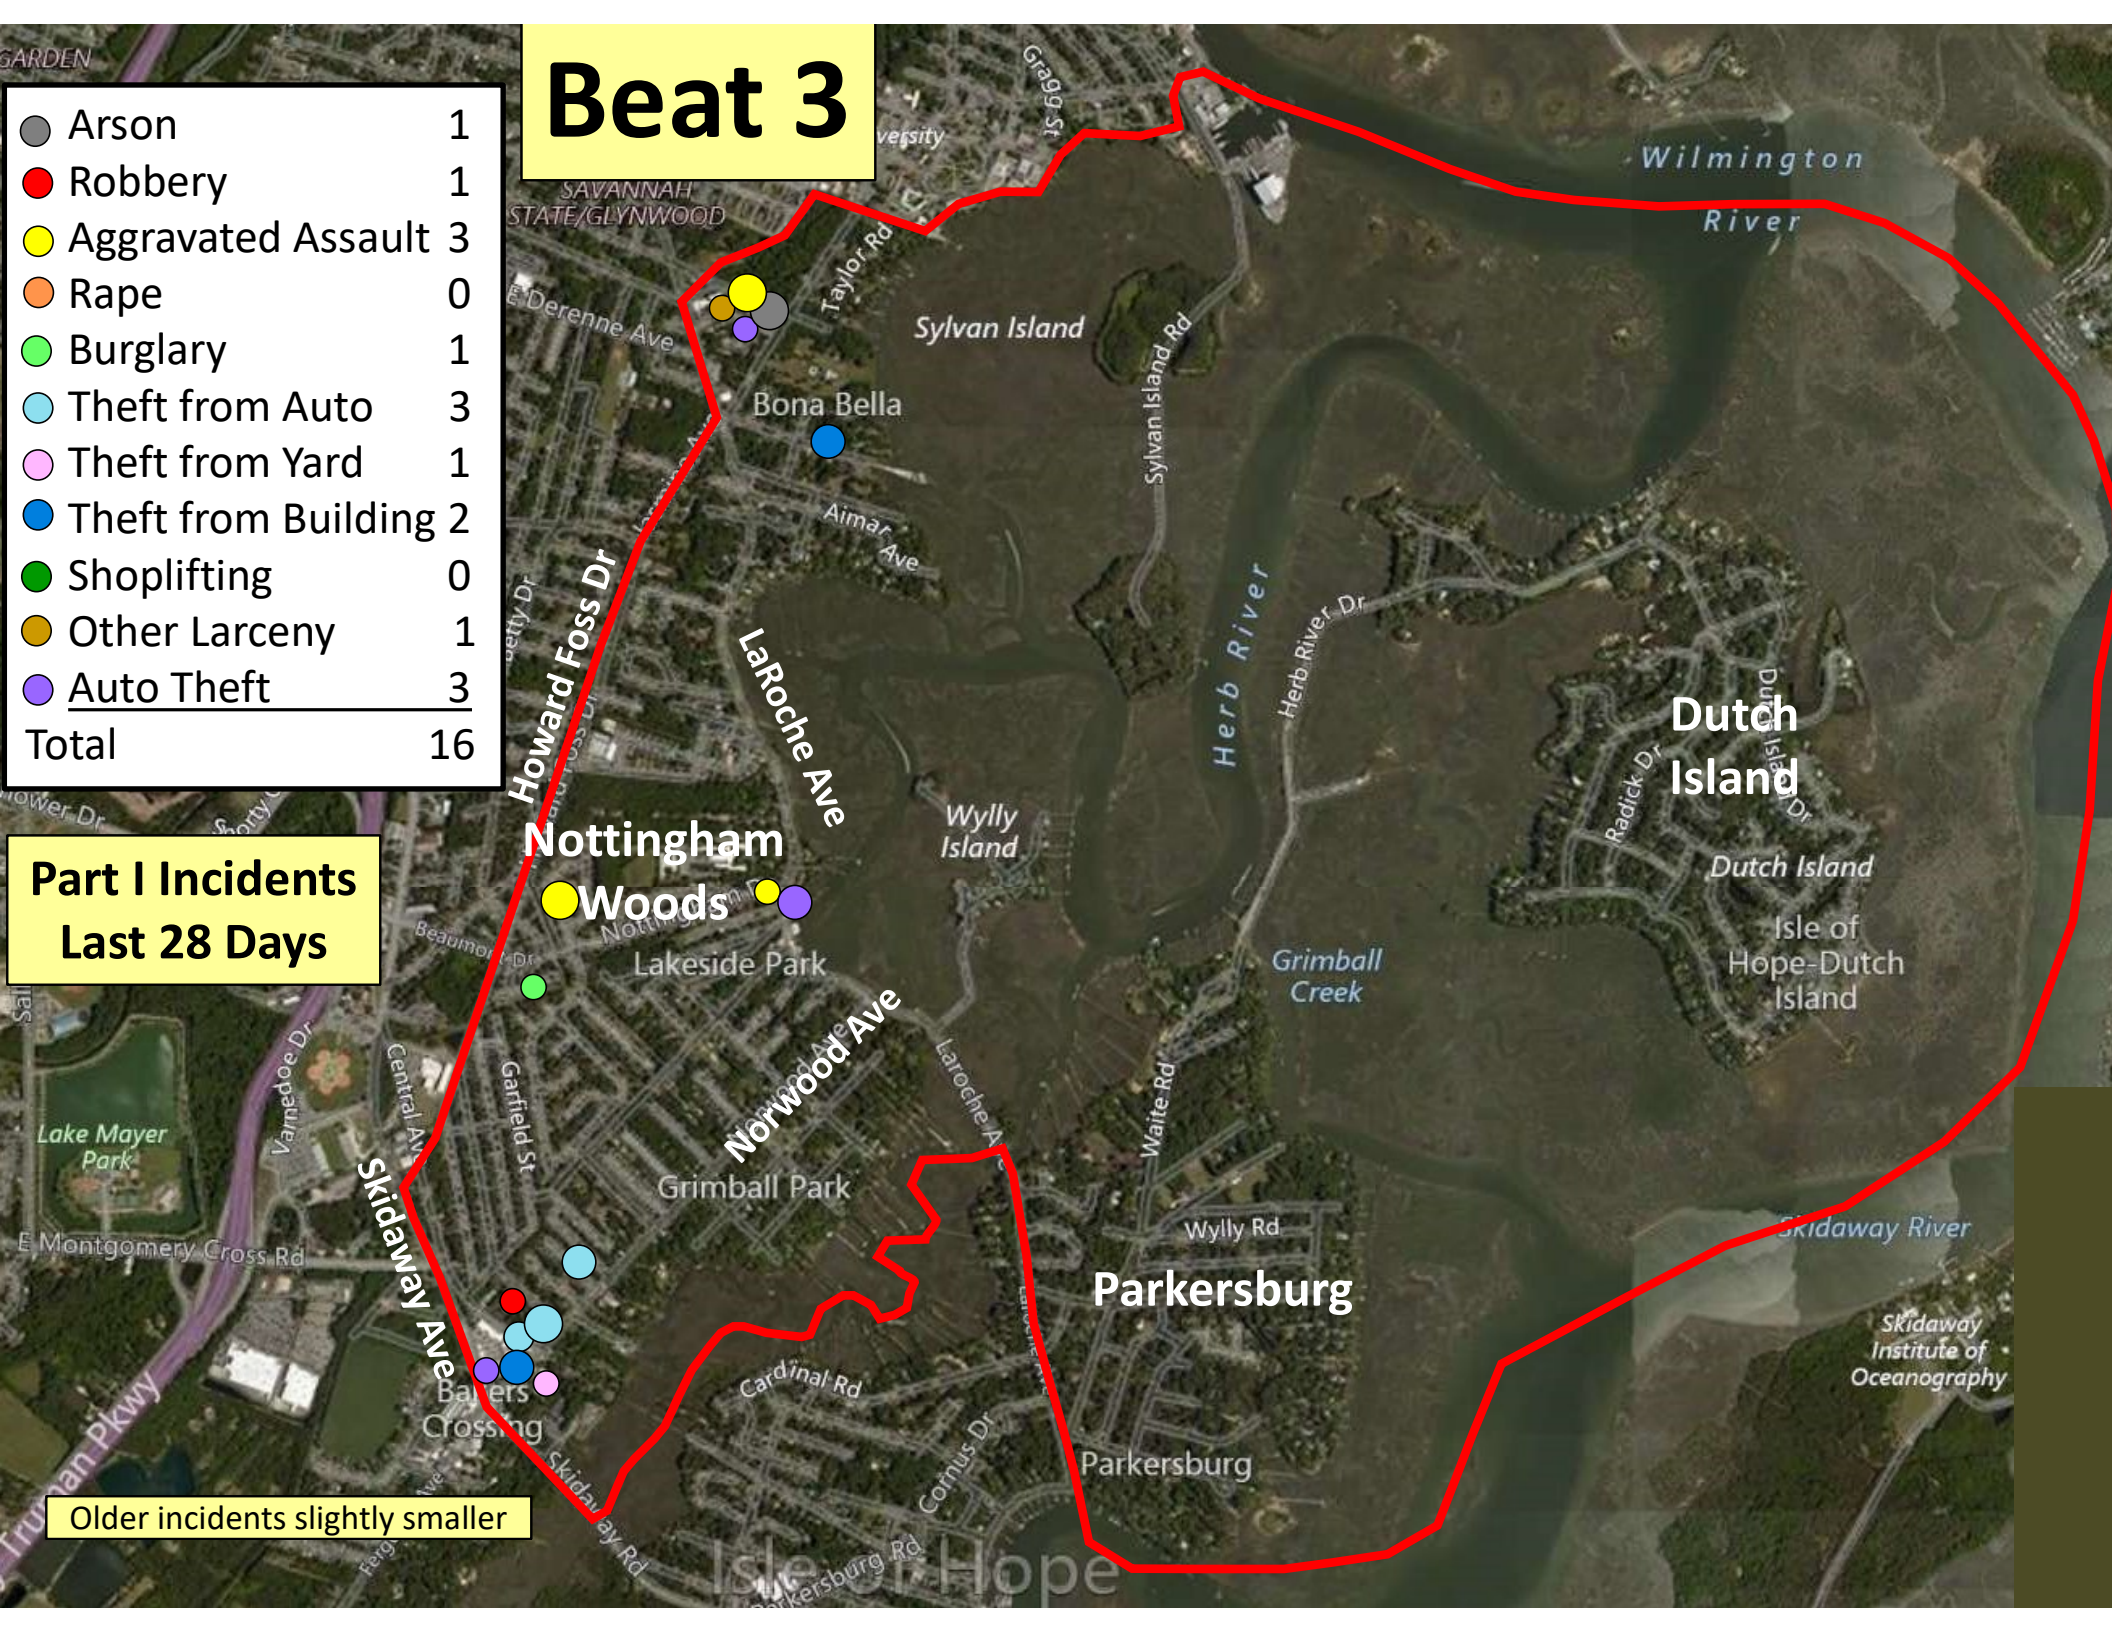

Older incidents slightly smaller

Beat 2

Part I Incidents
Last 28 Days

Older incidents slightly smaller

● Robbery	0
● Aggravated Assault	0
● Rape	0
● Burglary	2
● Theft from Auto	1
● Theft from Yard	1
● Theft from Building	2
● Shoplifting	1
● Other Larceny	2
● Auto Theft	1
Total	10

Beat 3

Arson	1
Robbery	1
Aggravated Assault	3
Rape	0
Burglary	1
Theft from Auto	3
Theft from Yard	1
Theft from Building	2
Shoplifting	0
Other Larceny	1
Auto Theft	3
Total	16

Part I Incidents Last 28 Days