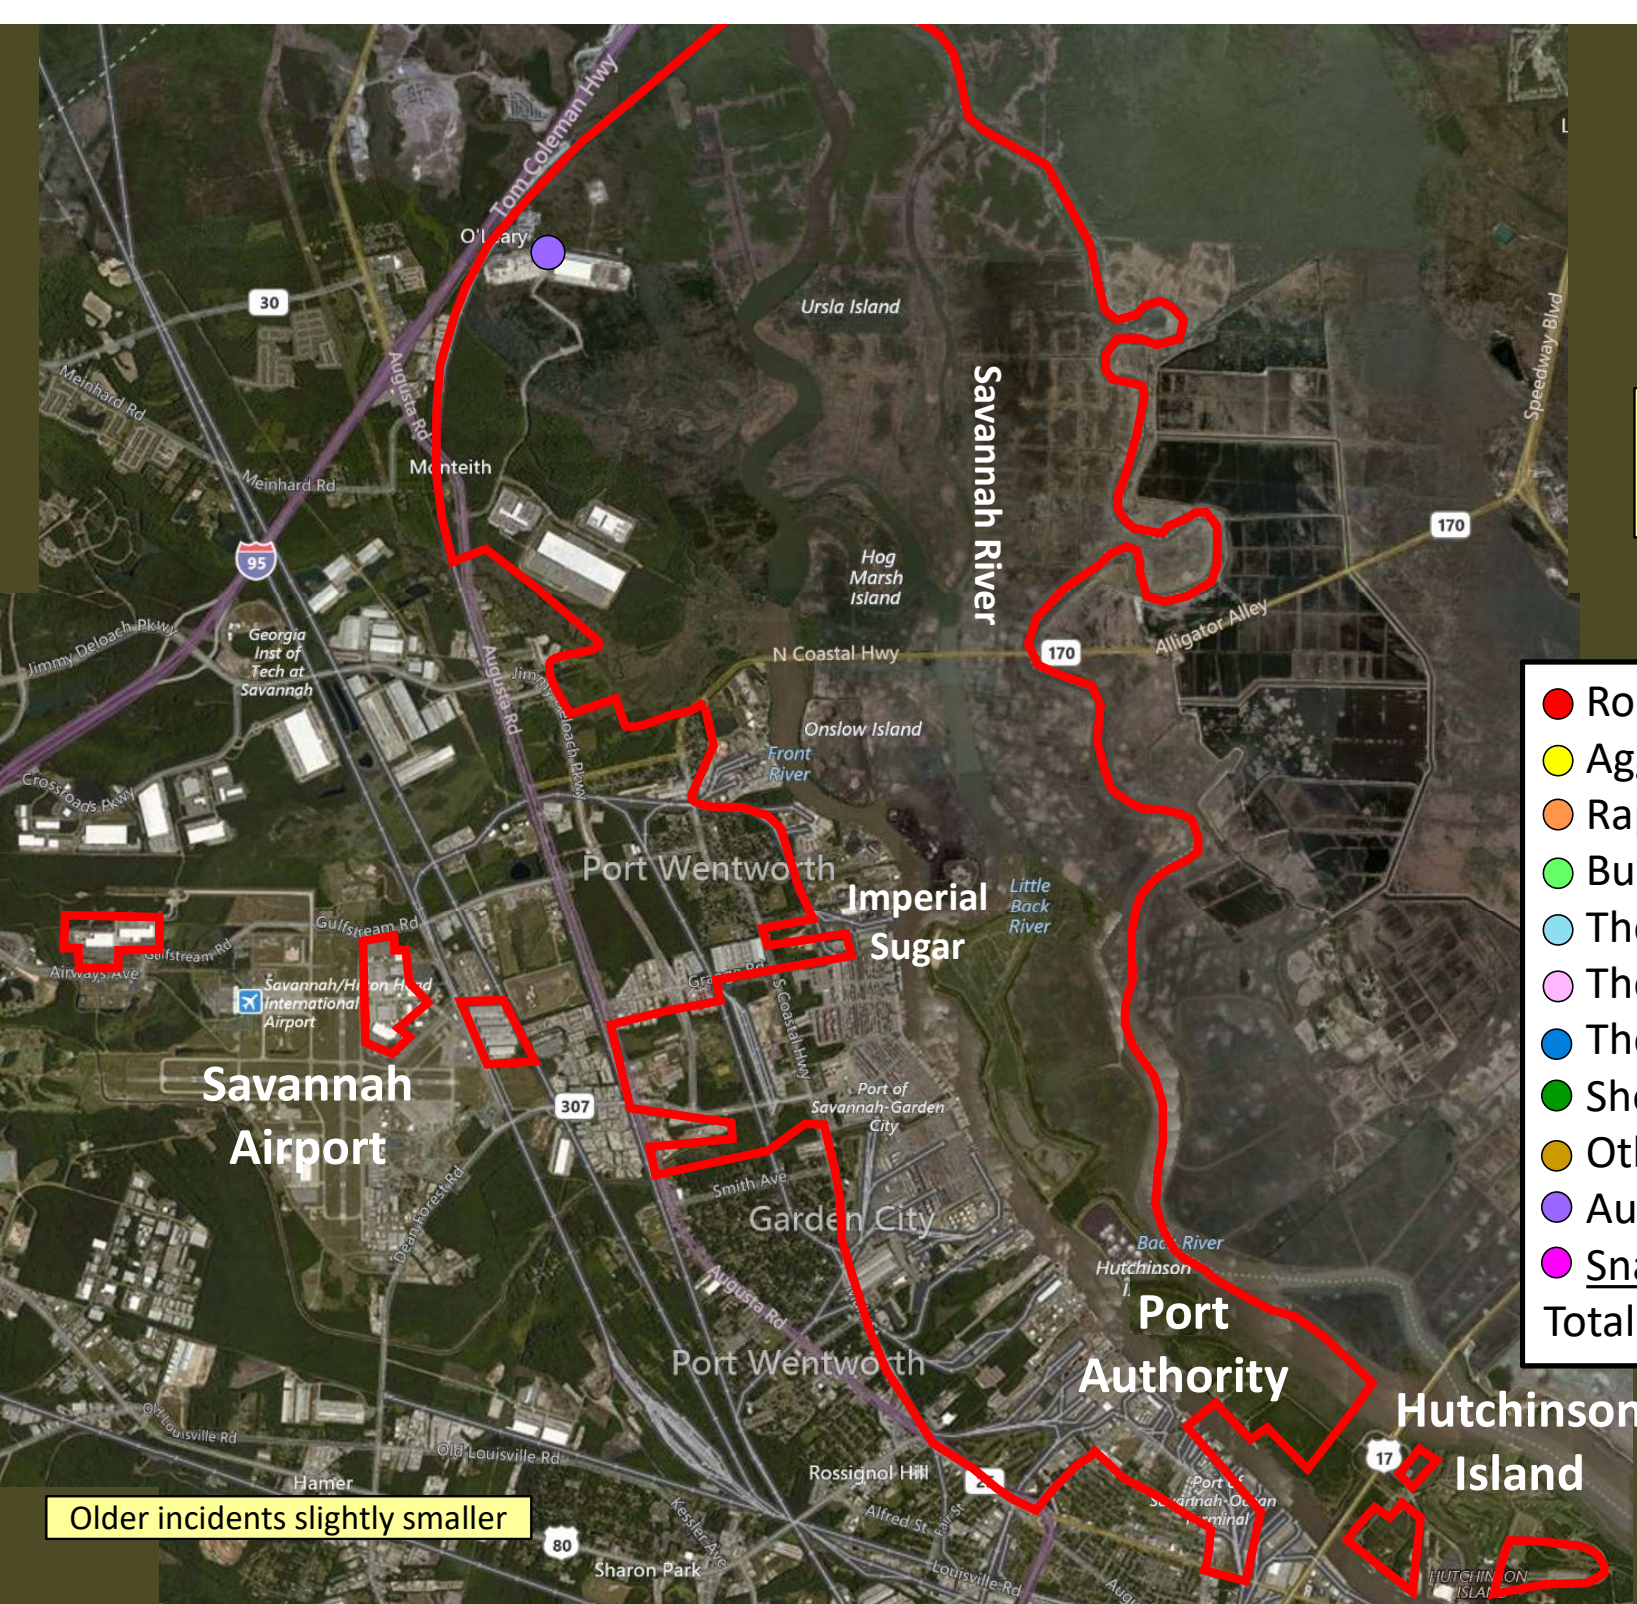

**Part I Incidents
Last 28 Days**

Older incidents slightly smaller

Beat 6

Part I Incidents
Last 28 Days

● Robbery	0
● Aggravated Assault	0
● Rape	0
● Burglary	0
● Theft from Auto	0
● Theft from Yard	0
● Theft from Building	0
● Shoplifting	0
● Other Larceny	0
● Auto Theft	1
● Snatching/PickPkt	0
Total	1

Older incidents slightly smaller

Beat 7

Part I Incidents
Last 28 Days

Arson	1
Robbery	0
Aggravated Assault	3
Rape	1
Burglary	2
Theft from Auto	6
Theft from Yard	1
Theft from Building	0
Shoplifting	1
Other Larceny	1
Auto Theft	0
Snatching/PickPkt	0
Total	16