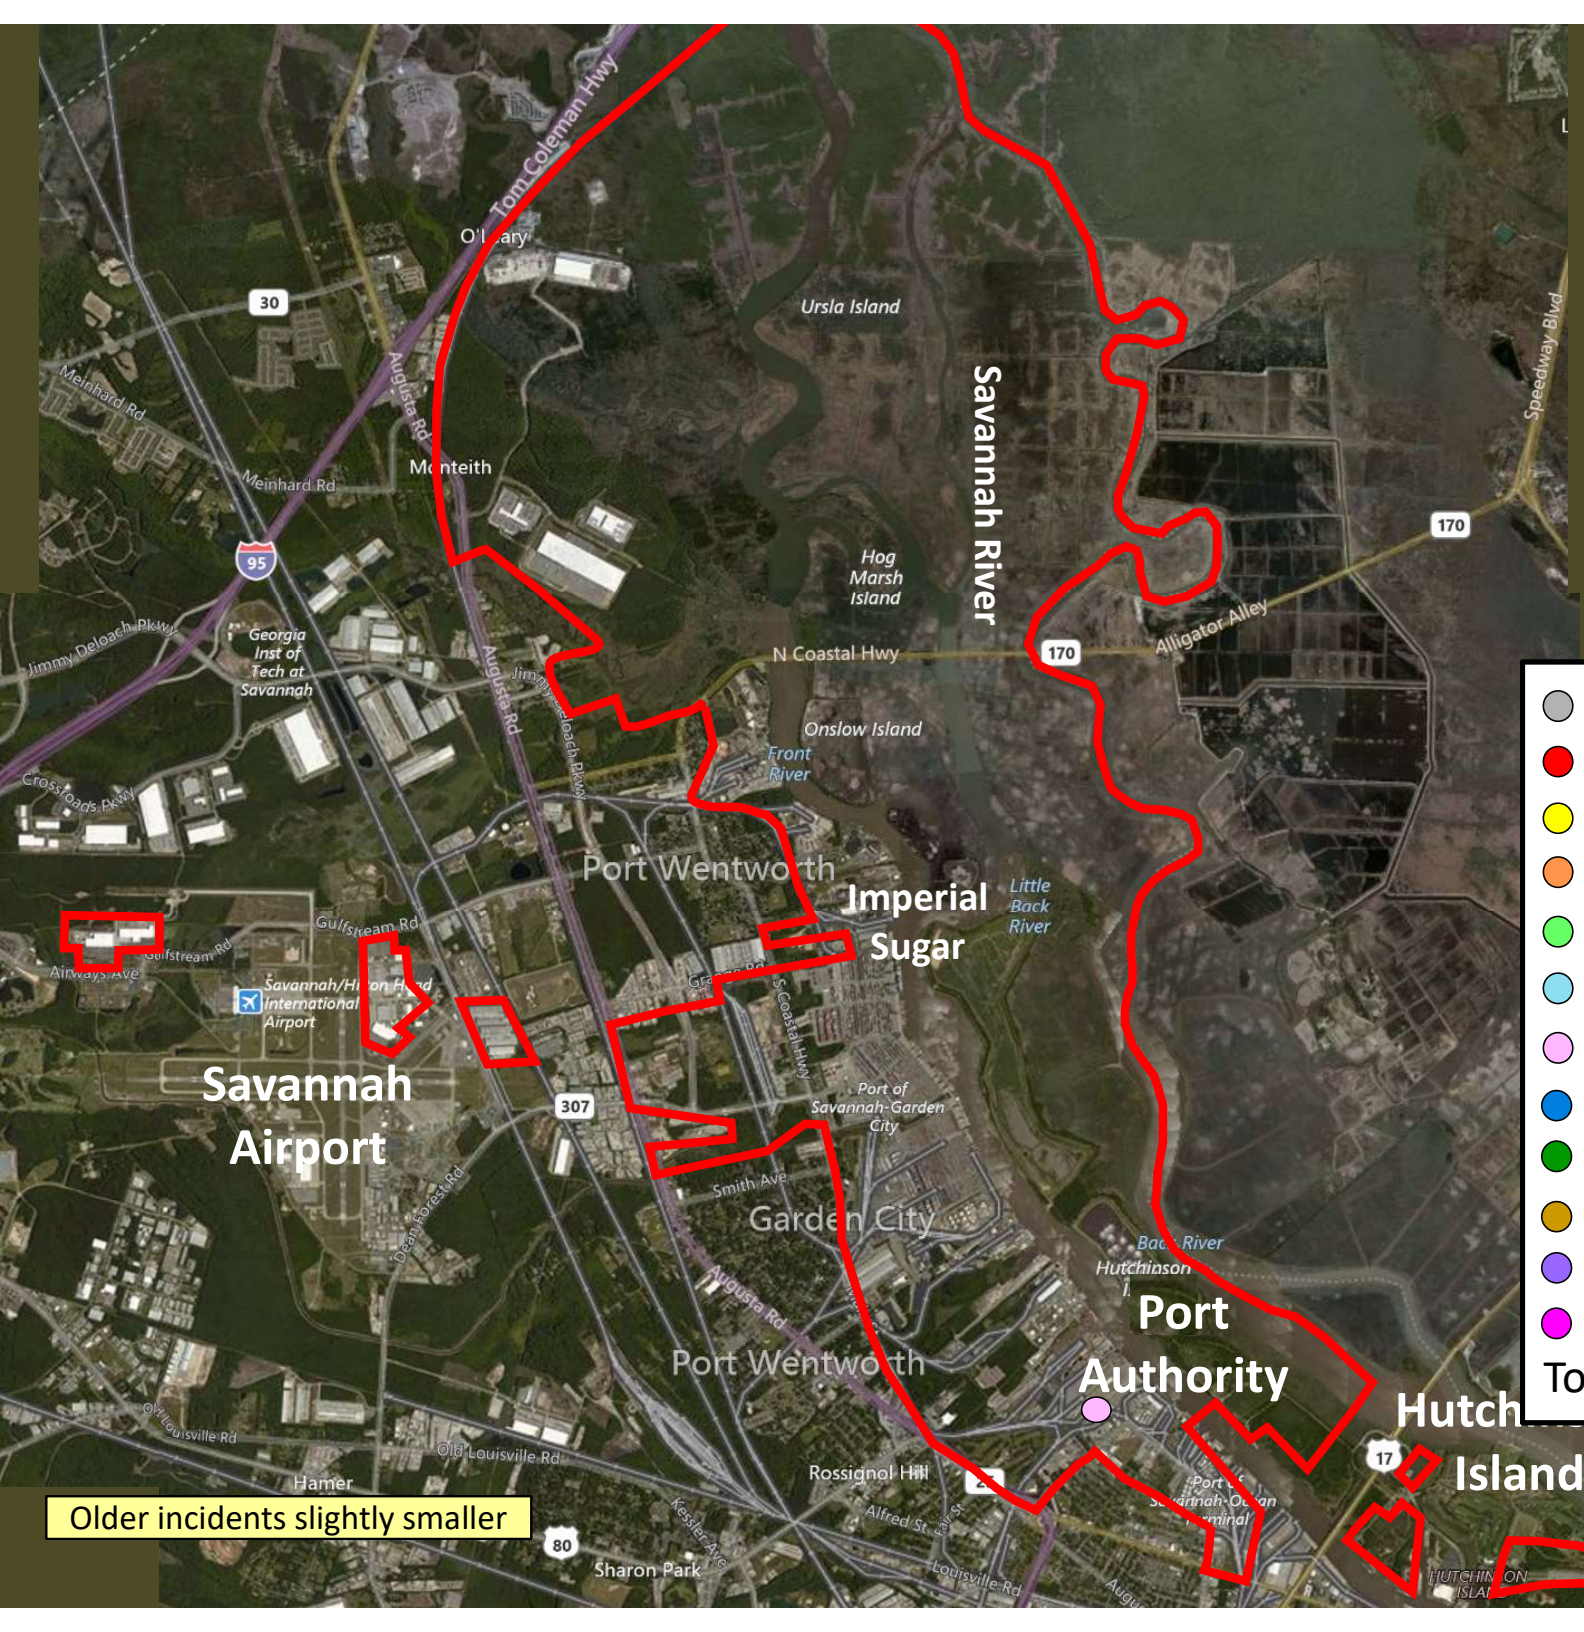

Beat 6

Part I Incidents
Last 28 Days

Arson	0
Robbery	0
Aggravated Assault	0
Rape	0
Burglary	0
Theft from Auto	0
Theft from Yard	1
Theft from Building	0
Shoplifting	0
Other Larceny	0
Auto Theft	0
Snatching/PickPkt	0
Total	2

Older incidents slightly smaller