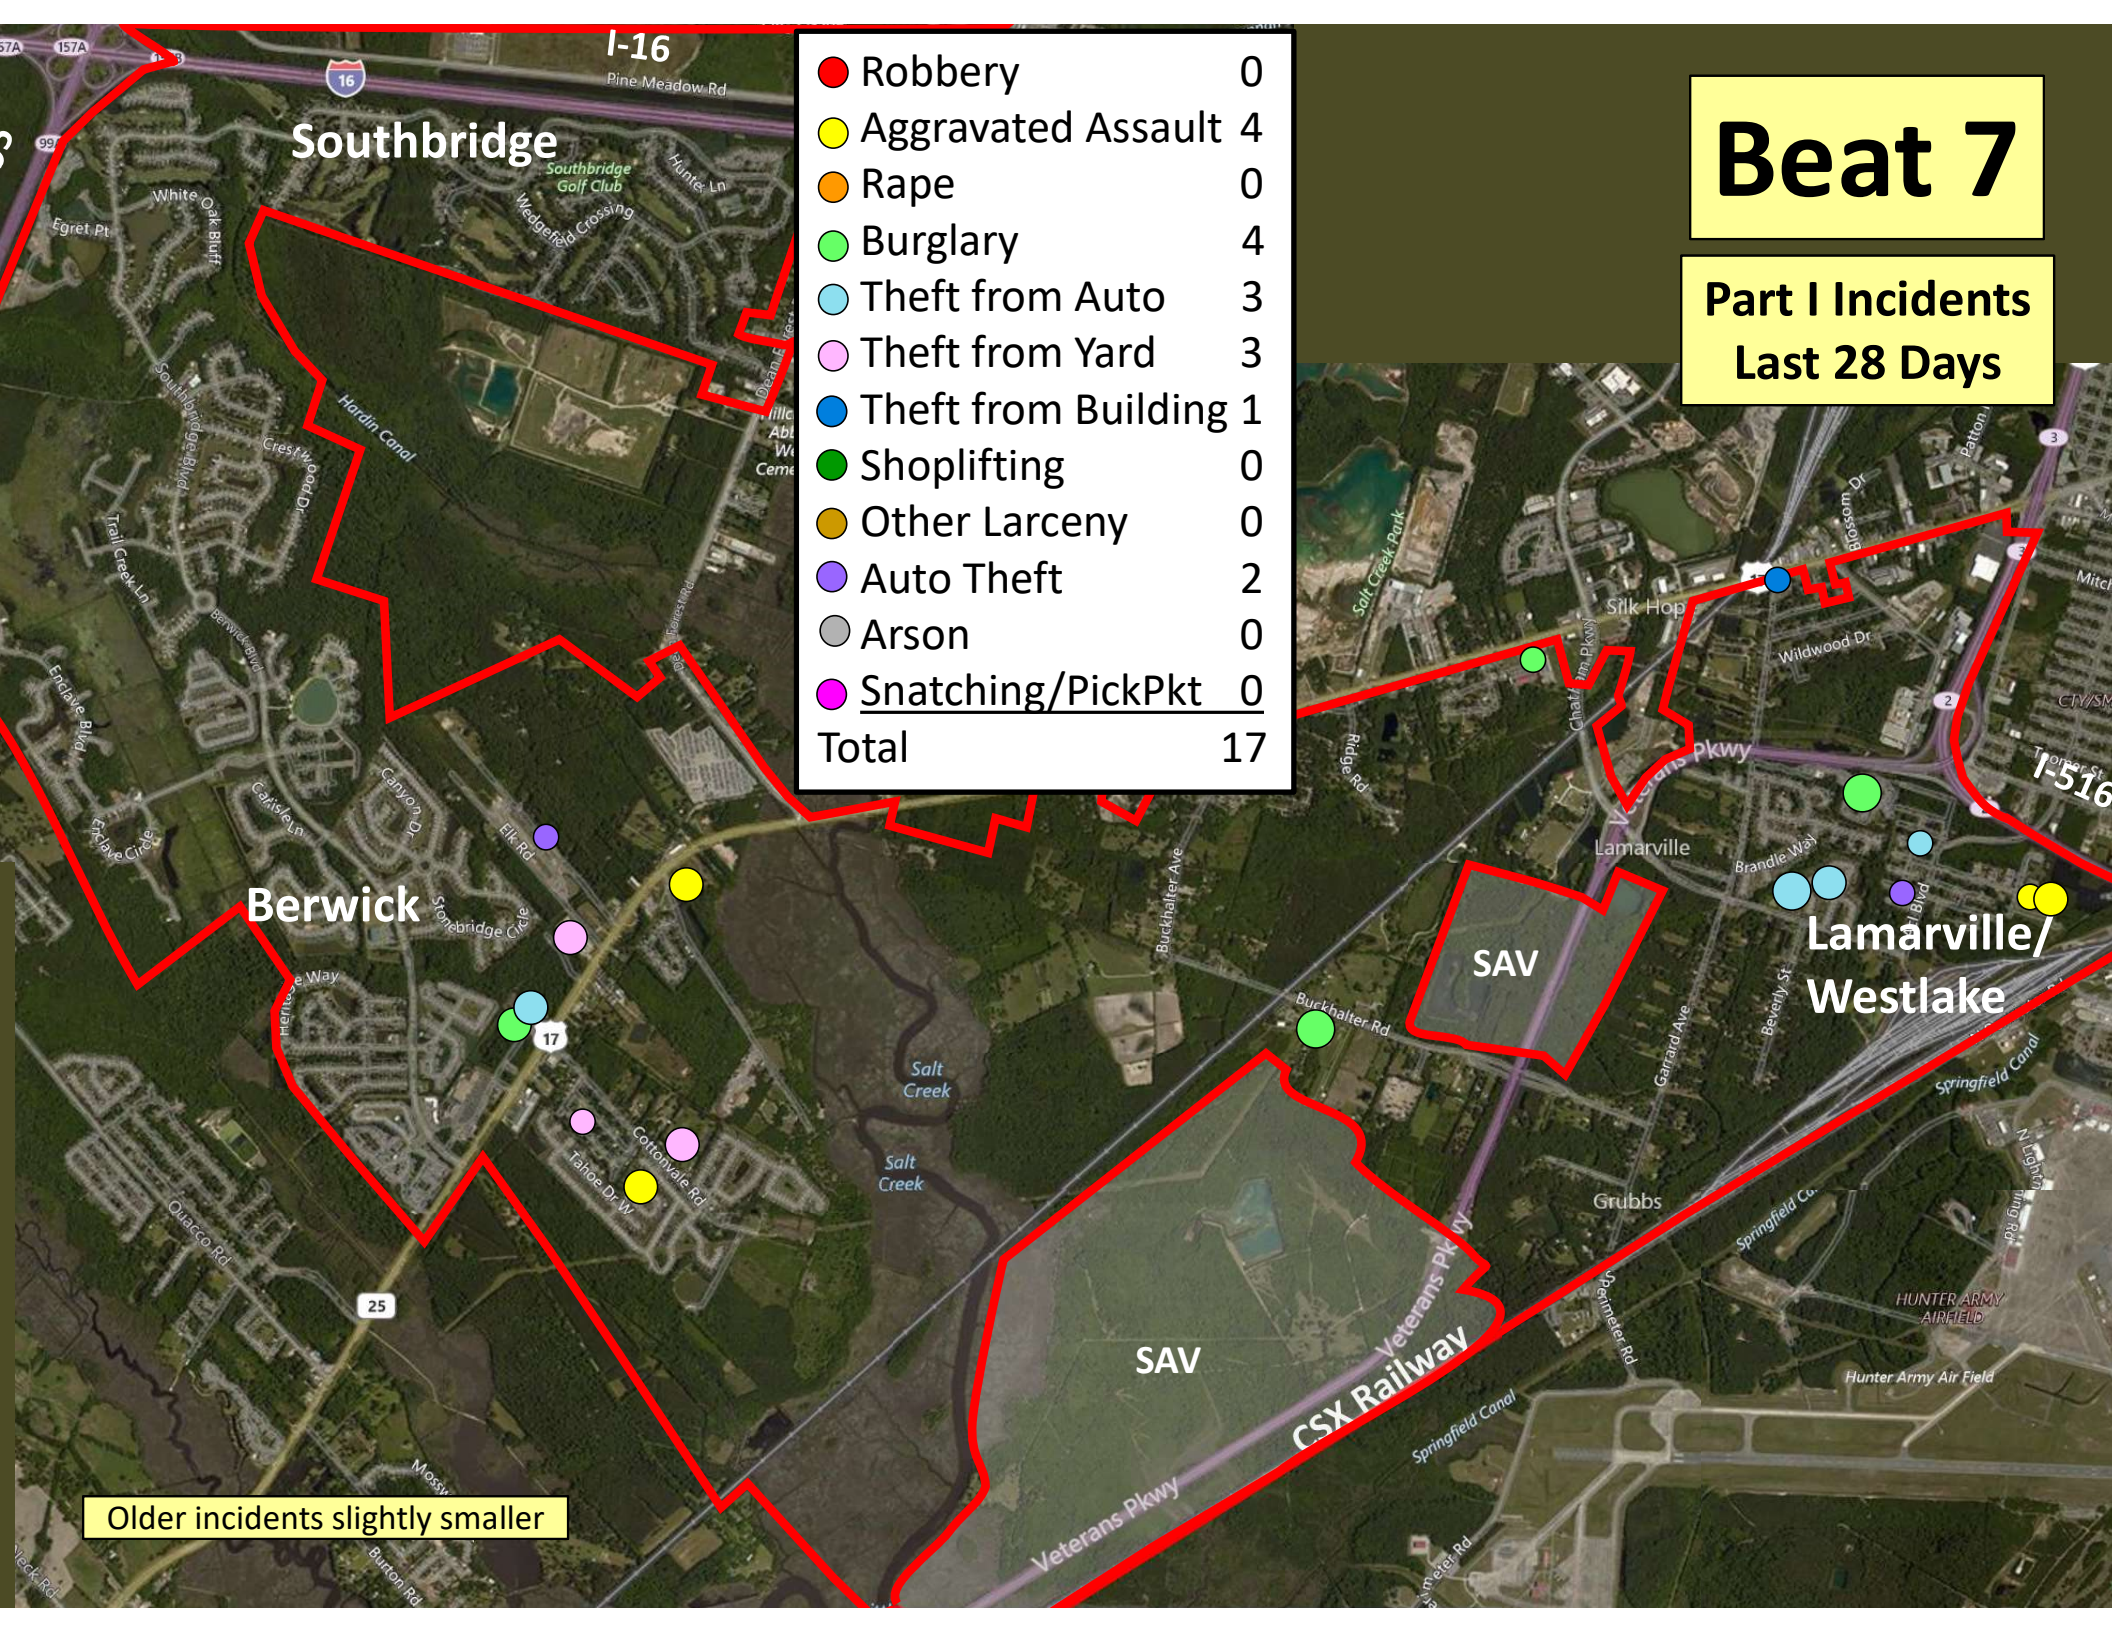

Part I Incidents Last 28 Days

Older incidents slightly smaller

Beat 4

Part I Incidents
Last 28 Days

● Robbery	0
● Aggravated Assault	0
● Rape	0
● Burglary	0
● Theft from Auto	4
● Theft from Yard	0
● Theft from Building	1
● Shoplifting	7
● Other Larceny	0
● Sudden Snatching	0
● Auto Theft	0
Total	12

Older incidents slightly smaller

Beat 6

Part I Incidents
Last 28 Days

Arson	0
Robbery	0
Aggravated Assault	0
Rape	0
Burglary	0
Theft from Auto	0
Theft from Yard	1
Theft from Building	0
Shoplifting	0
Other Larceny	0
Auto Theft	0
Snatching/PickPkt	0
Total	2

Older incidents slightly smaller

● Robbery	0
● Aggravated Assault	4
● Rape	0
● Burglary	4
● Theft from Auto	3
● Theft from Yard	3
● Theft from Building	1
● Shoplifting	0
● Other Larceny	0
● Auto Theft	2
● Arson	0
● Snatching/PickPkt	0
Total	17

Beat 7

**Part I Incidents
Last 28 Days**

Older incidents slightly smaller

SAV

Lamarville/
Westlake

SAV

Veterans Pkwy
CSX Railway

I-516