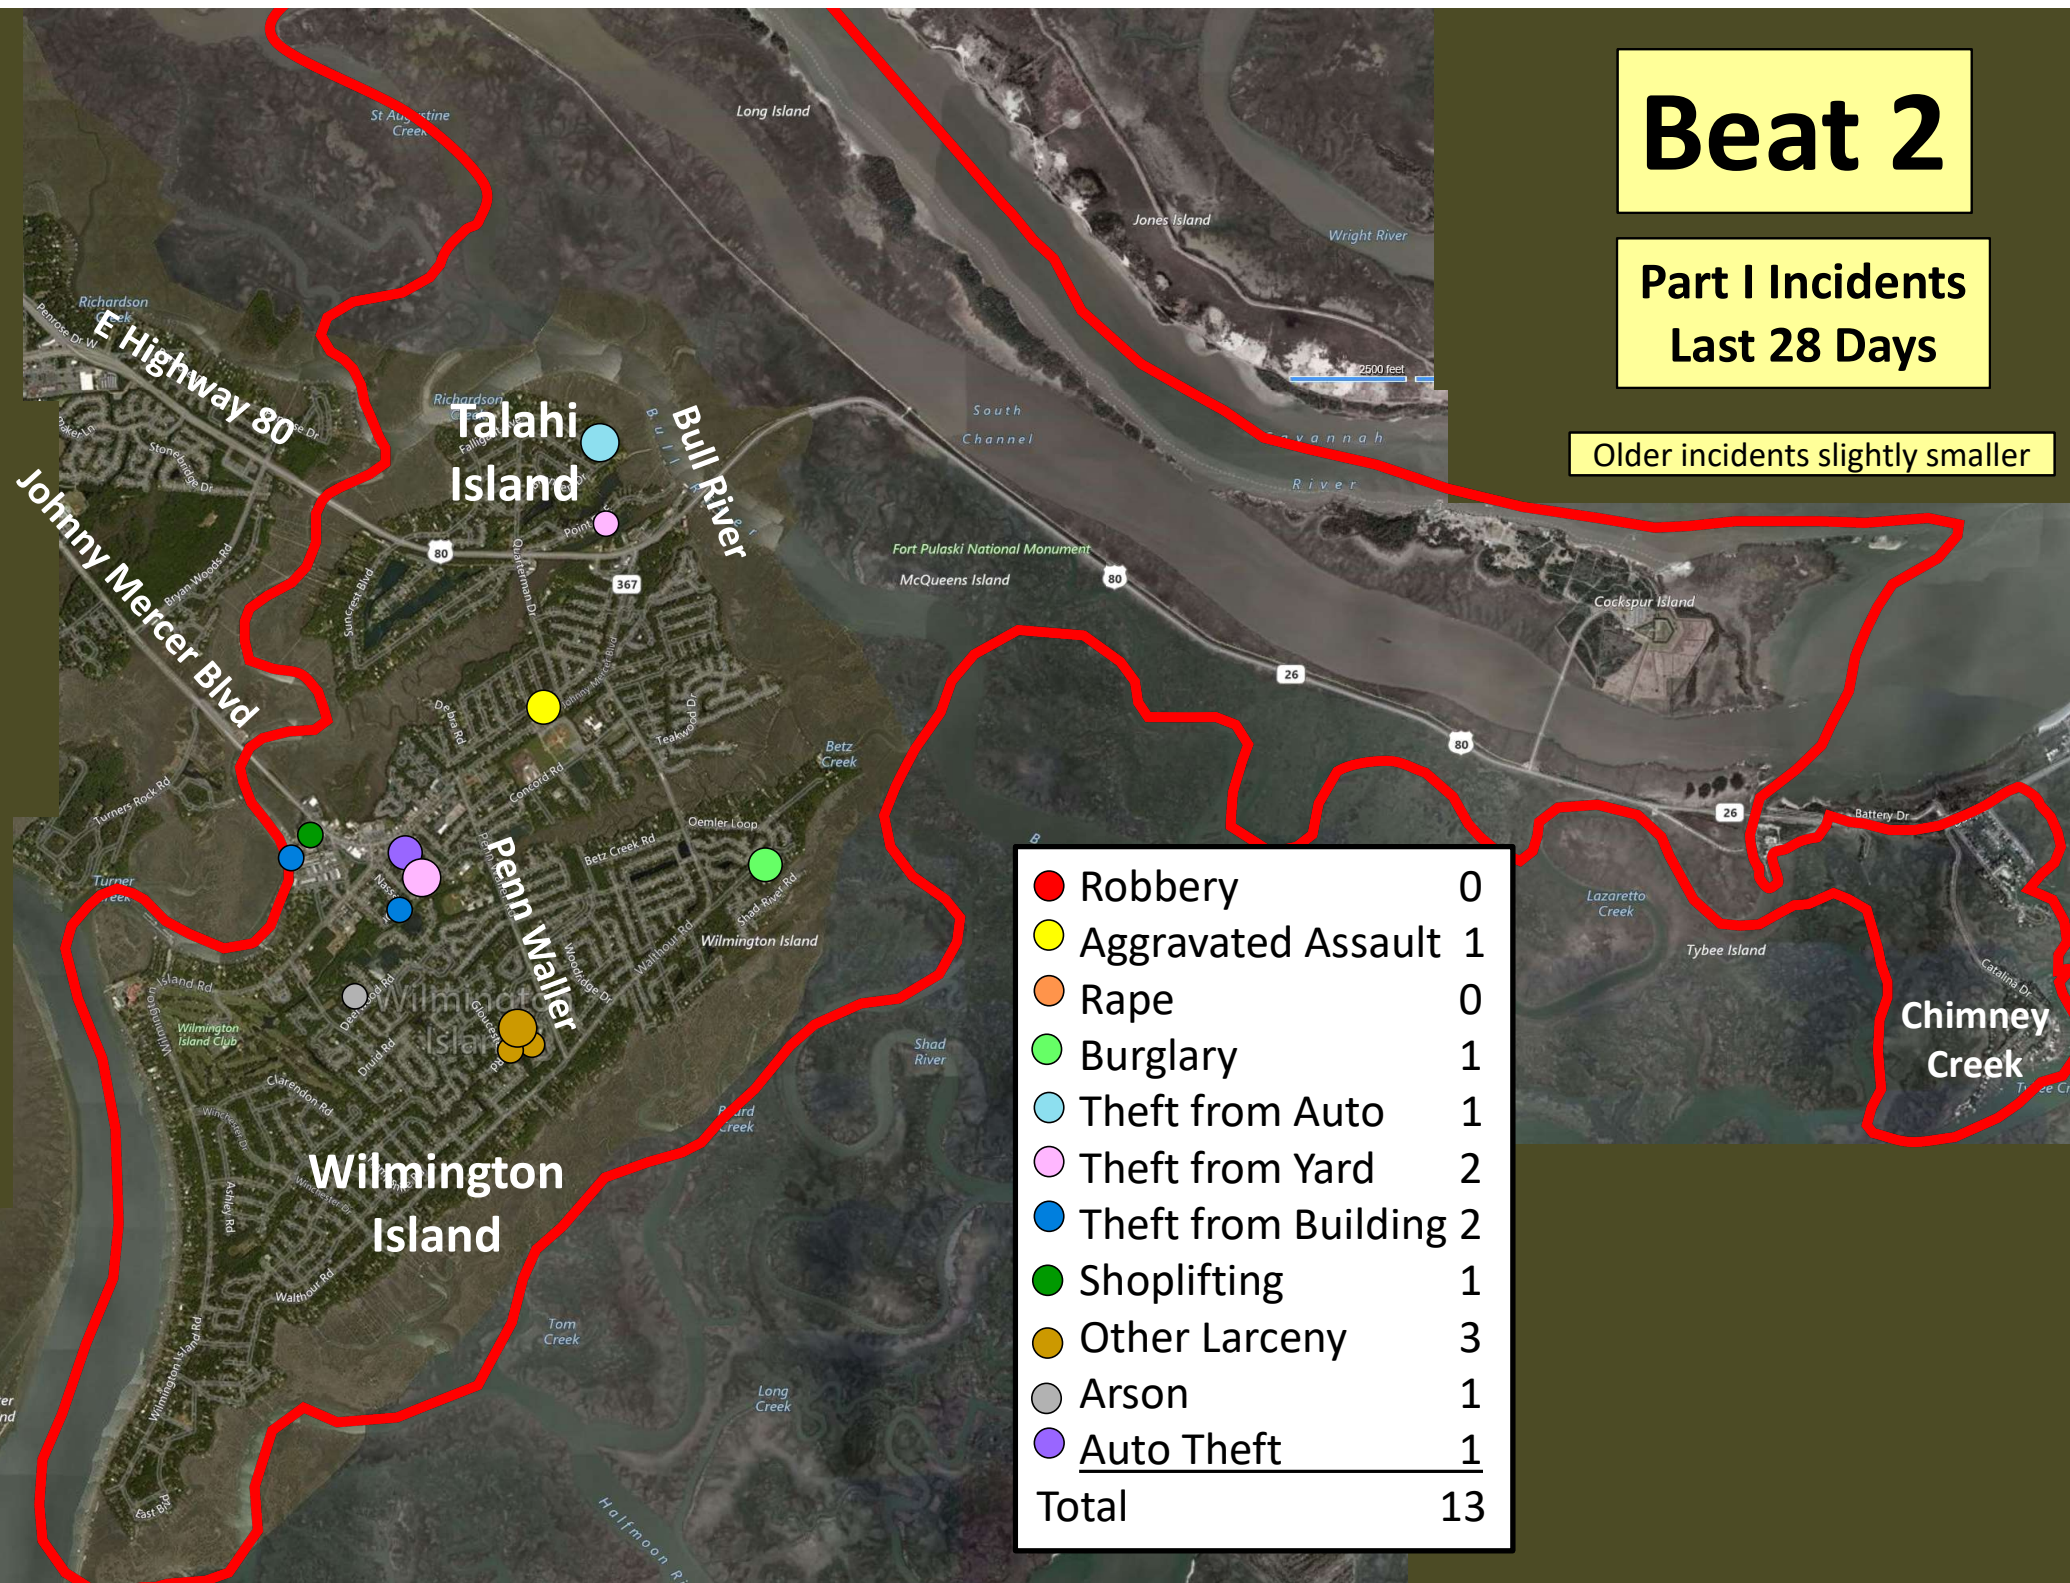

Beat 1

Part I Incidents Last 28 Days

● Robbery	0
● Aggravated Assault	0
● Rape	0
● Burglary	0
● Theft from Auto	3
● Theft from Yard	1
● Theft from Building	2
● Shoplifting	0
● Other Larceny	1
● Auto Theft	0
● Arson	0
Total	7

Older incidents slightly smaller

Beat 2

Part I Incidents
Last 28 Days

Older incidents slightly smaller

● Robbery	0
● Aggravated Assault	1
● Rape	0
● Burglary	1
● Theft from Auto	1
● Theft from Yard	2
● Theft from Building	2
● Shoplifting	1
● Other Larceny	3
● Arson	1
● <u>Auto Theft</u>	1
Total	13