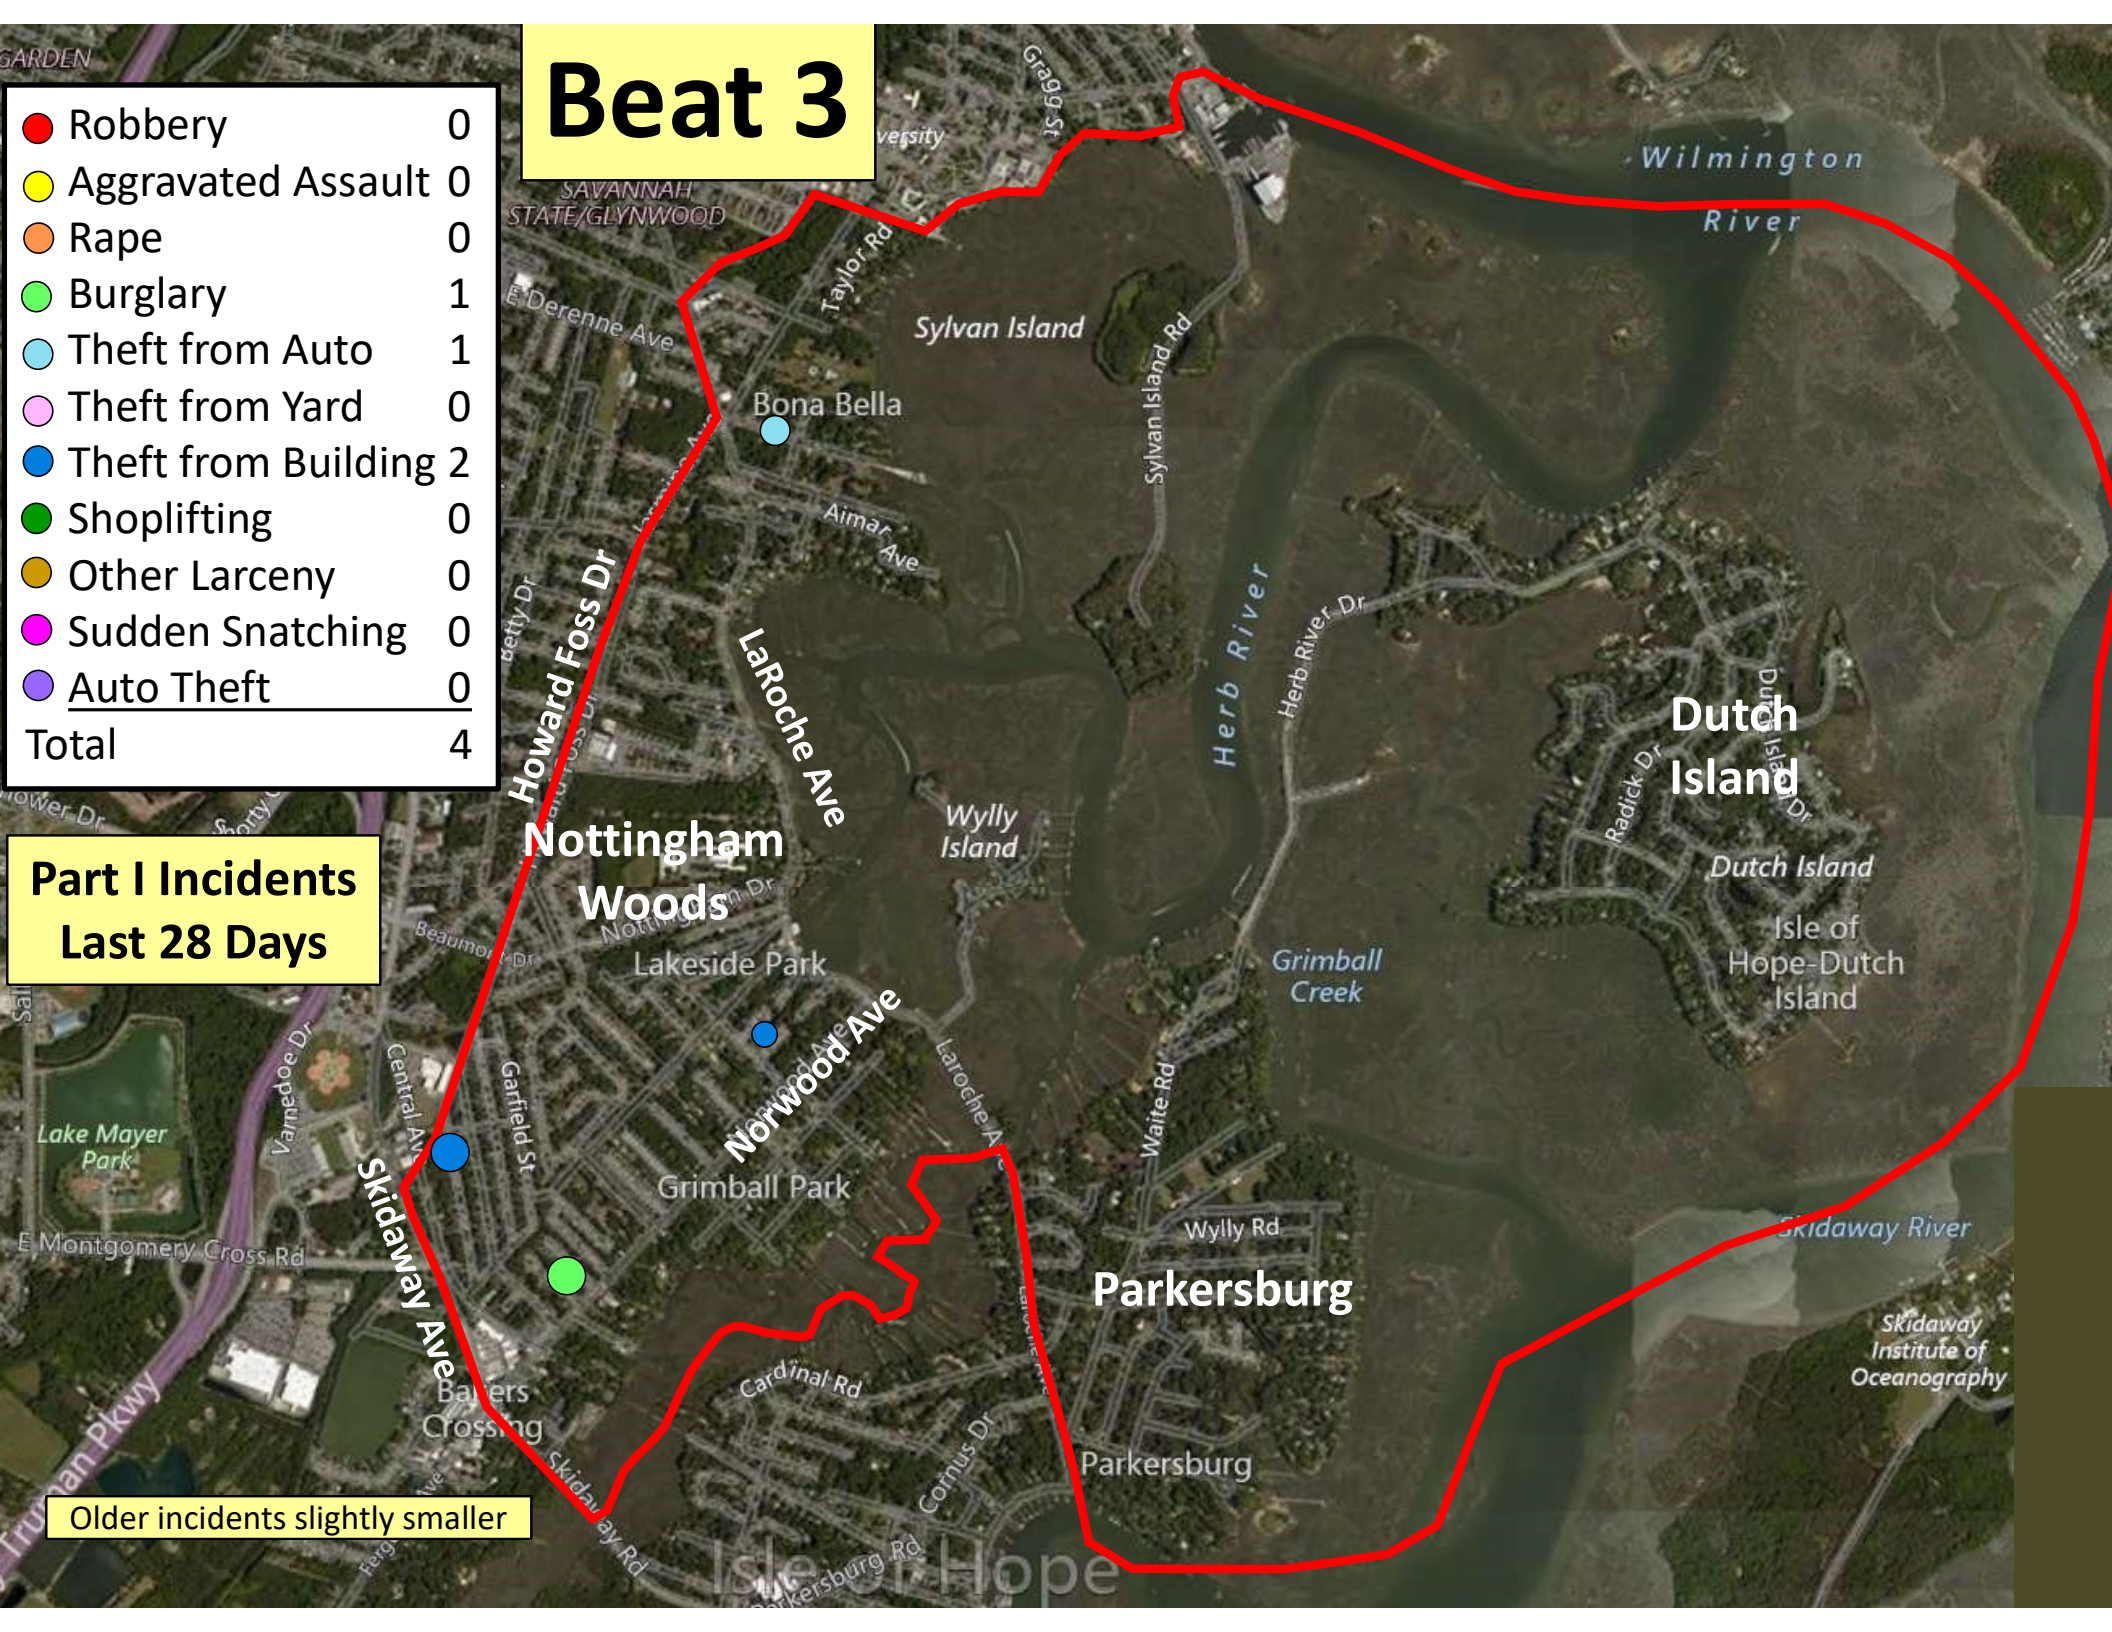

Beat 3

● Robbery	0
● Aggravated Assault	0
● Rape	0
● Burglary	1
● Theft from Auto	1
● Theft from Yard	0
● Theft from Building	2
● Shoplifting	0
● Other Larceny	0
● Sudden Snatching	0
● Auto Theft	0
Total	4

Part I Incidents Last 28 Days

Older incidents slightly smaller