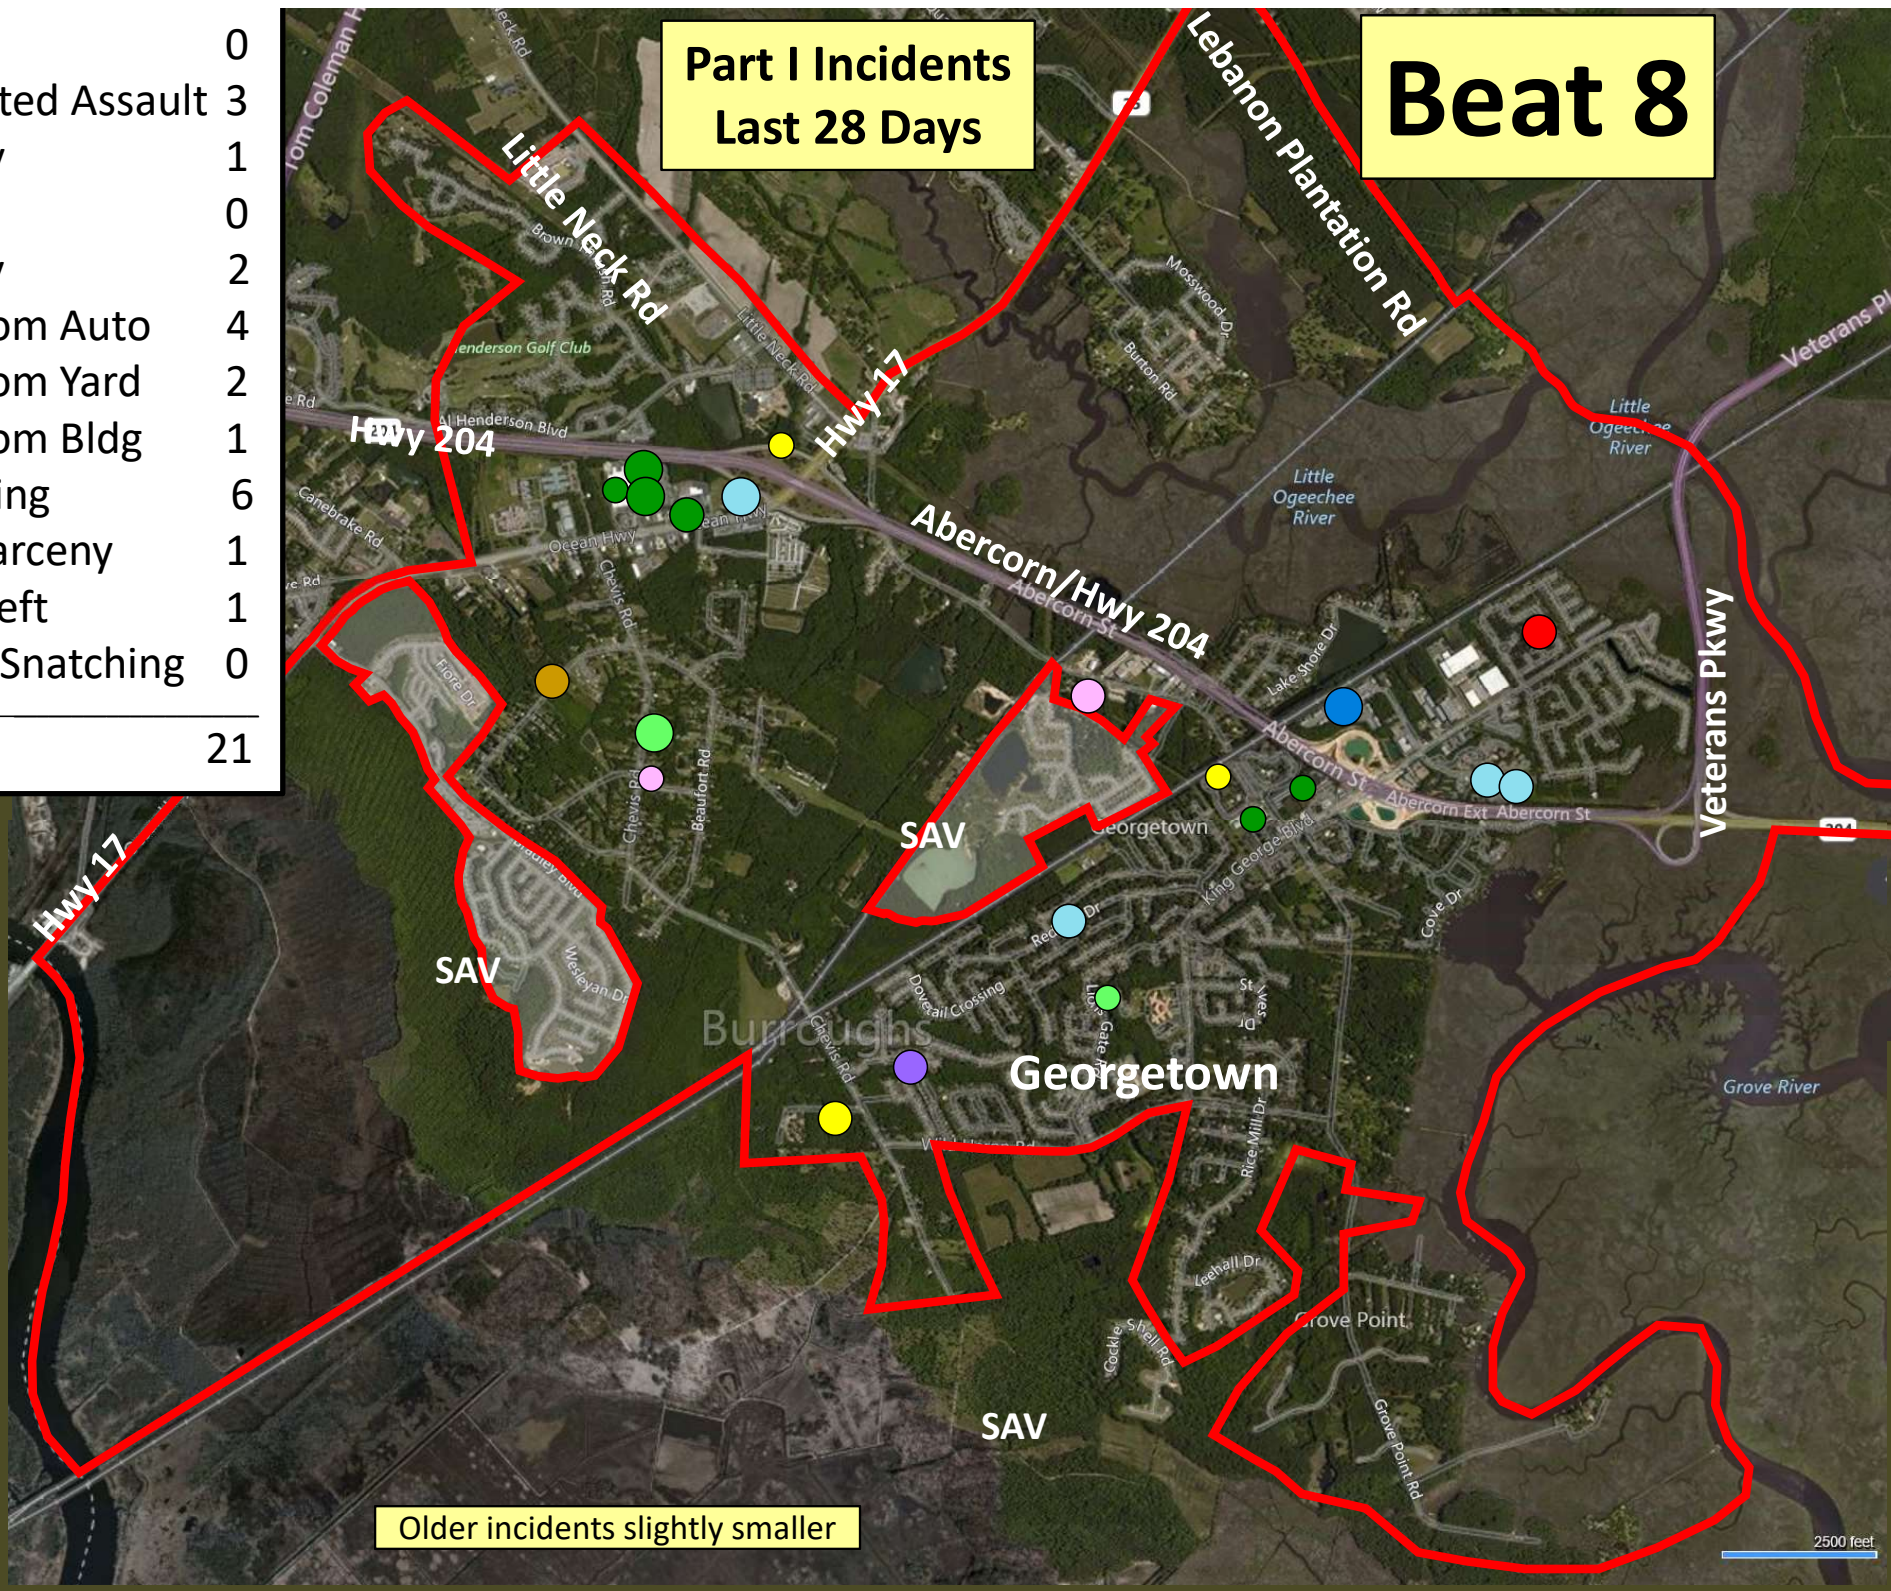

Beat 8

Part I Incidents Last 28 Days

Arson	0
Aggravated Assault	3
Robbery	1
Rape	0
Burglary	2
Theft from Auto	4
Theft from Yard	2
Theft from Bldg	1
Shoplifting	6
Other Larceny	1
Auto Theft	1
Sudden Snatching	0
Total	21

Older incidents slightly smaller