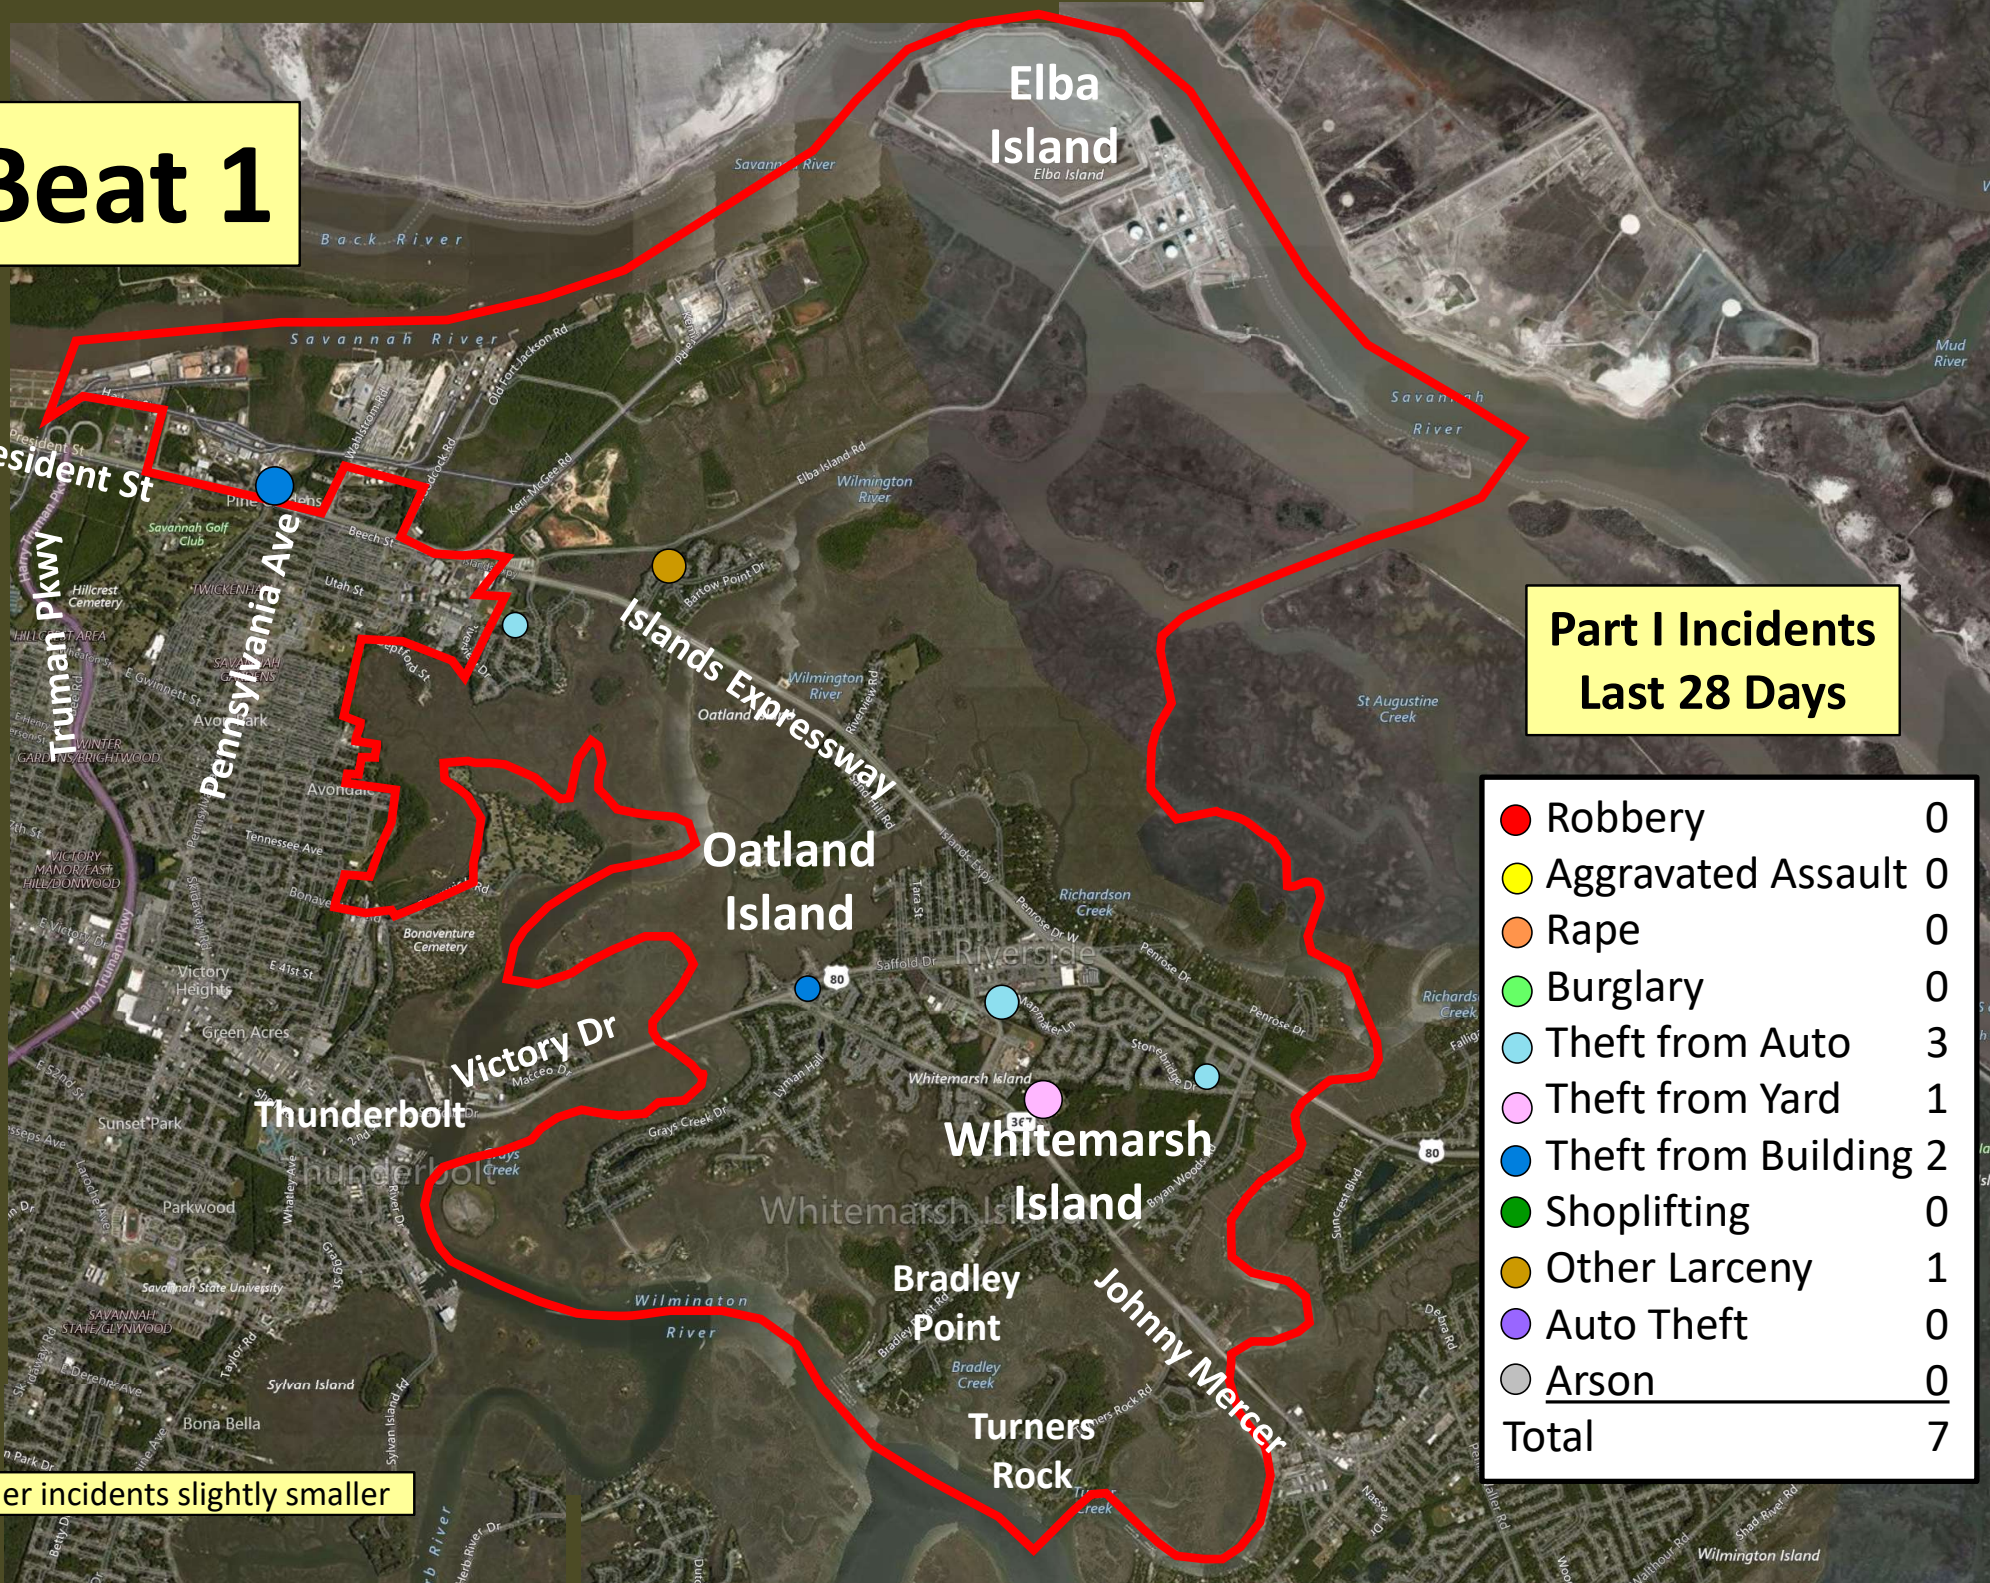

Beat 1

Part I Incidents Last 28 Days

● Robbery	0
● Aggravated Assault	0
● Rape	0
● Burglary	0
● Theft from Auto	3
● Theft from Yard	1
● Theft from Building	2
● Shoplifting	0
● Other Larceny	1
● Auto Theft	0
● Arson	0
Total	7

Older incidents slightly smaller

Beat 2

Part I Incidents
Last 28 Days

Older incidents slightly smaller

● Robbery	0
● Aggravated Assault	1
● Rape	0
● Burglary	1
● Theft from Auto	1
● Theft from Yard	2
● Theft from Building	2
● Shoplifting	1
● Other Larceny	3
● Arson	1
● <u>Auto Theft</u>	1
Total	13