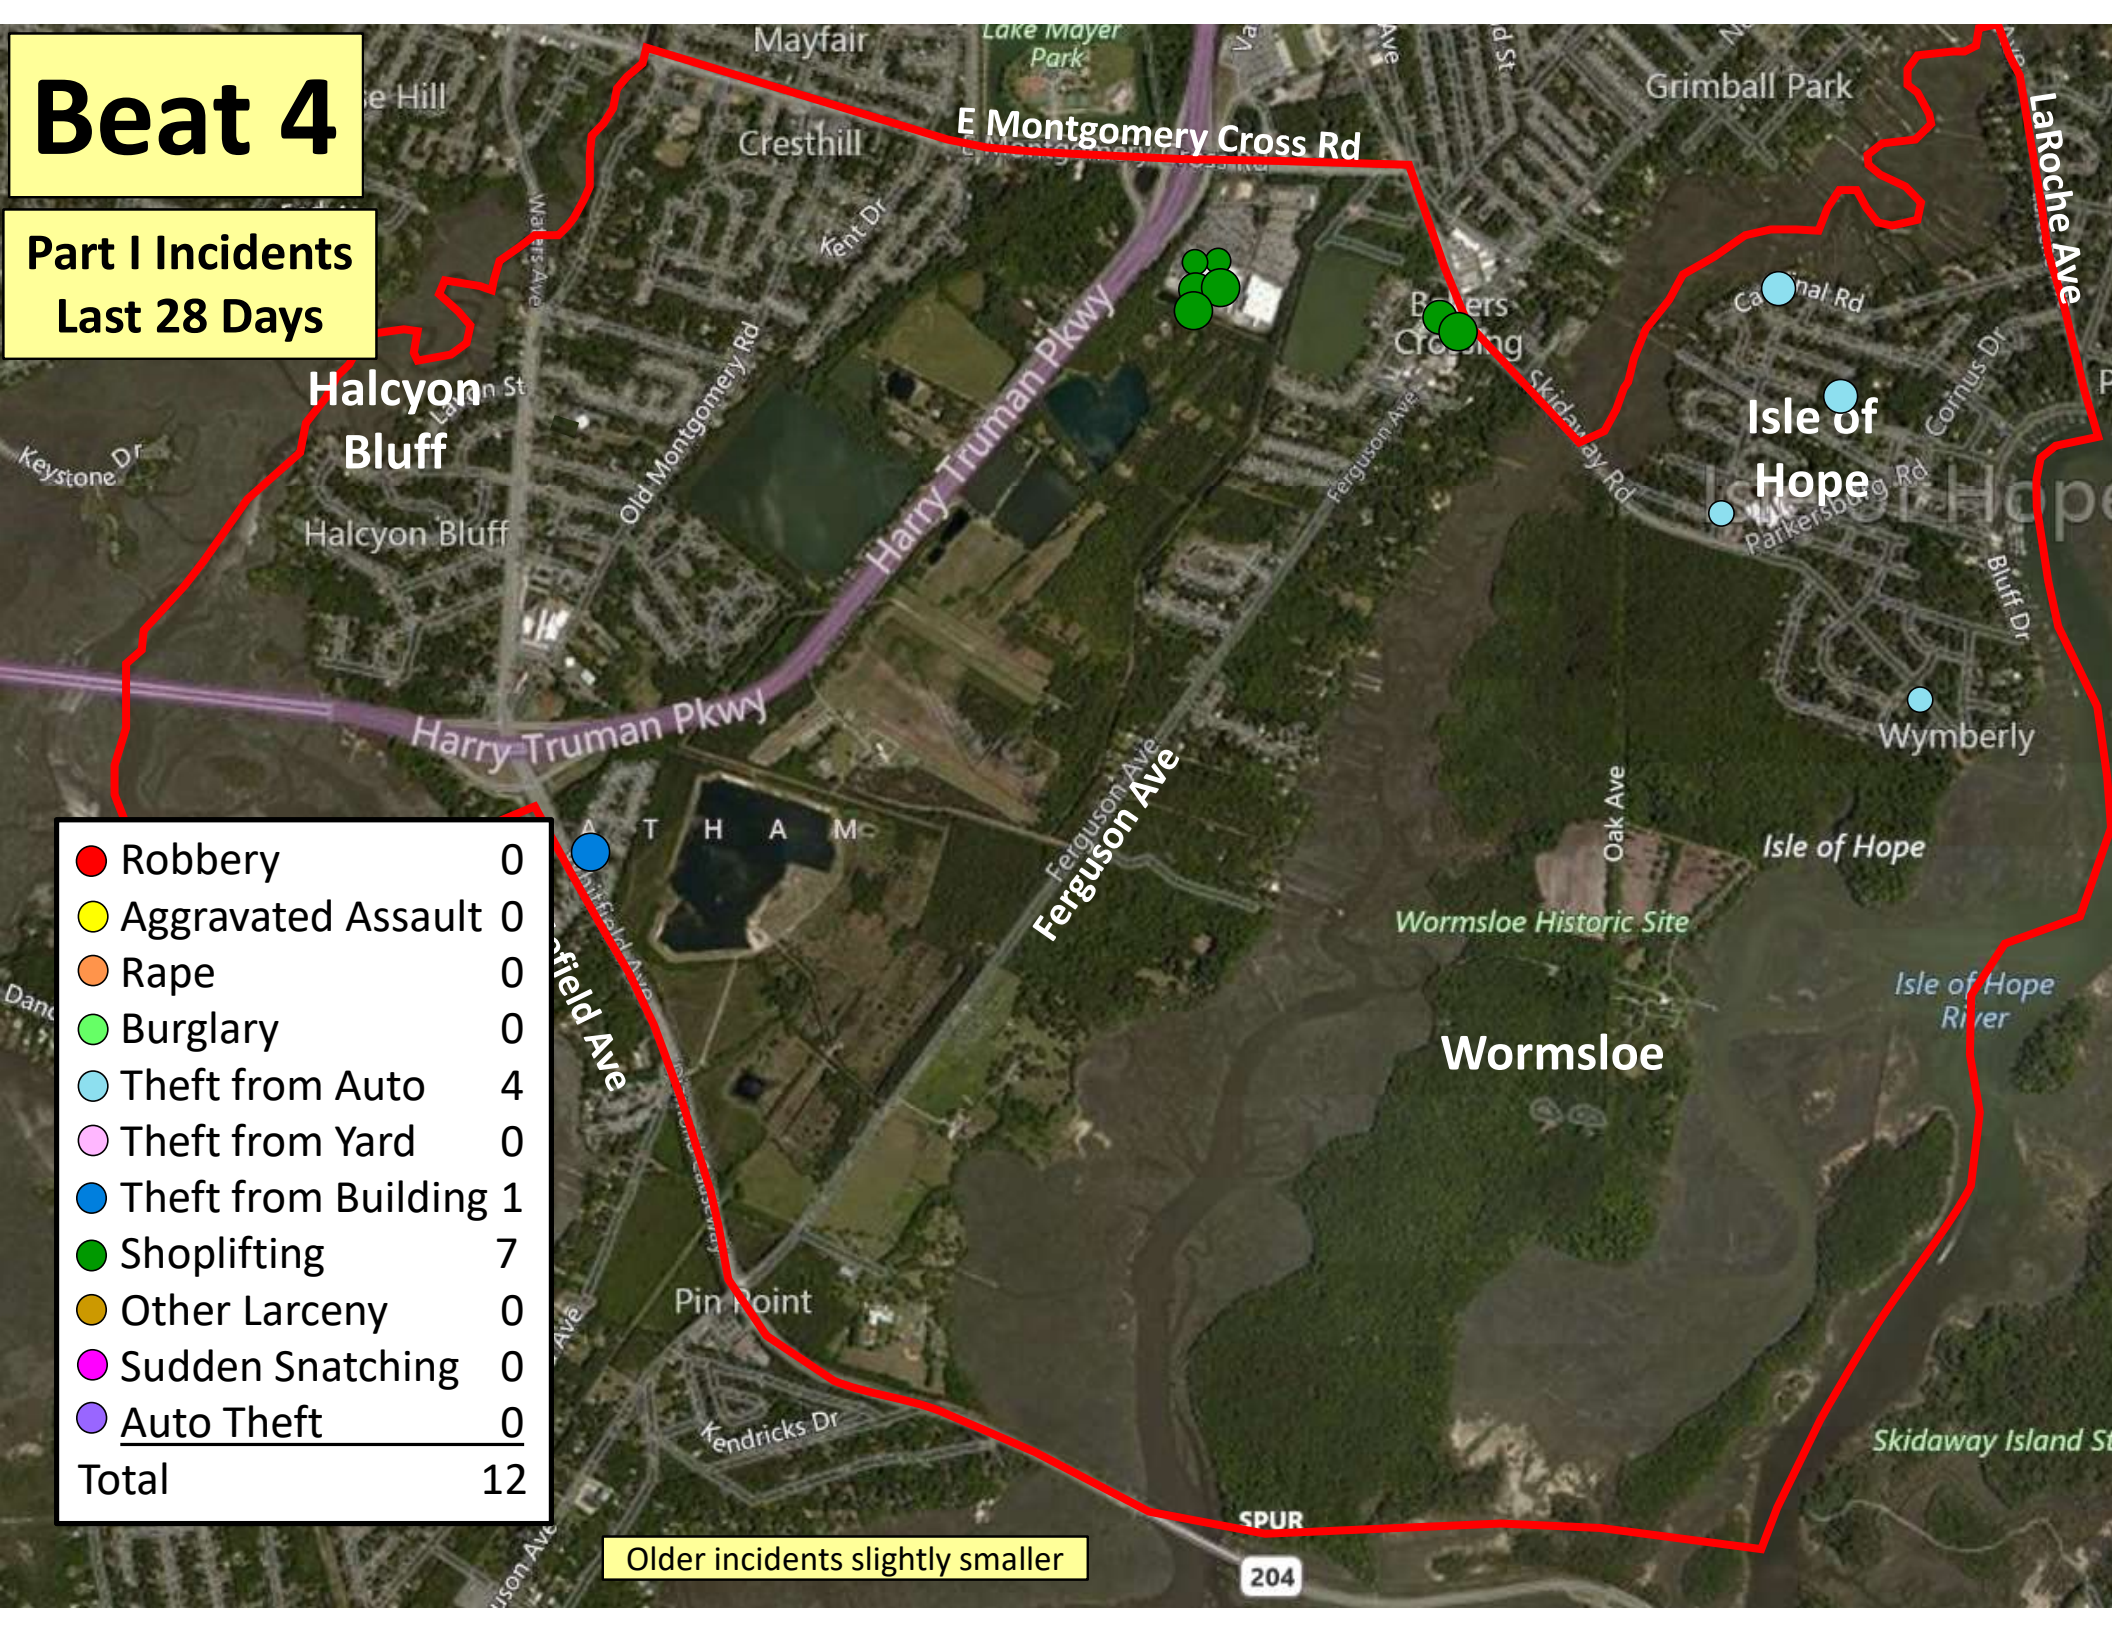

Beat 4

Part I Incidents
Last 28 Days

● Robbery	0
● Aggravated Assault	0
● Rape	0
● Burglary	0
● Theft from Auto	4
● Theft from Yard	0
● Theft from Building	1
● Shoplifting	7
● Other Larceny	0
● Sudden Snatching	0
● Auto Theft	0
Total	12

Older incidents slightly smaller