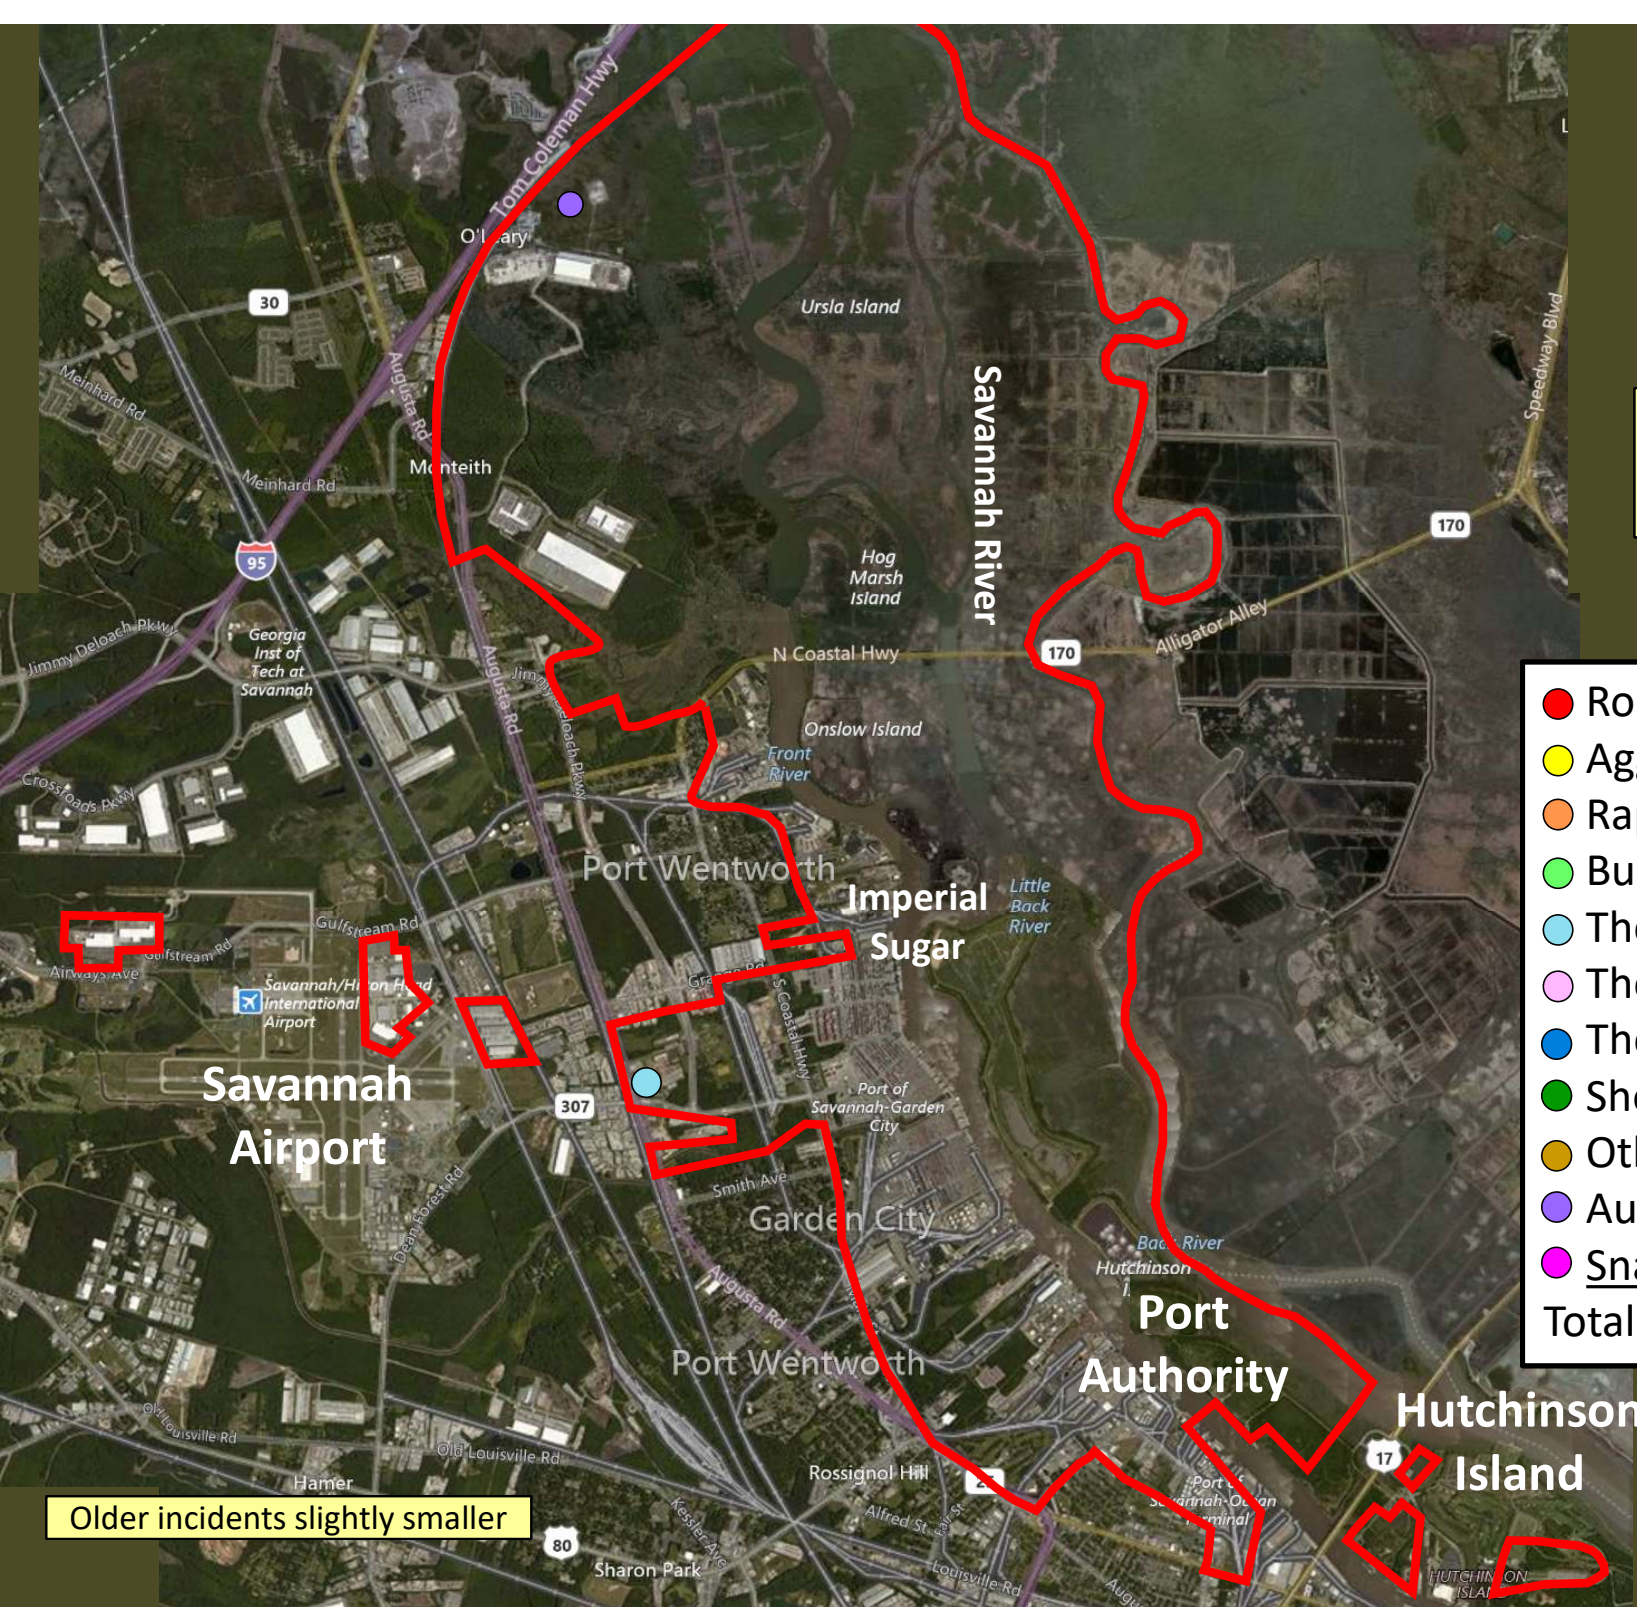

Beat 6

Part I Incidents
Last 28 Days

● Robbery	0
● Aggravated Assault	0
● Rape	0
● Burglary	0
● Theft from Auto	1
● Theft from Yard	0
● Theft from Building	0
● Shoplifting	0
● Other Larceny	0
● Auto Theft	1
● Snatching/PickPkt	0
Total	2

Older incidents slightly smaller