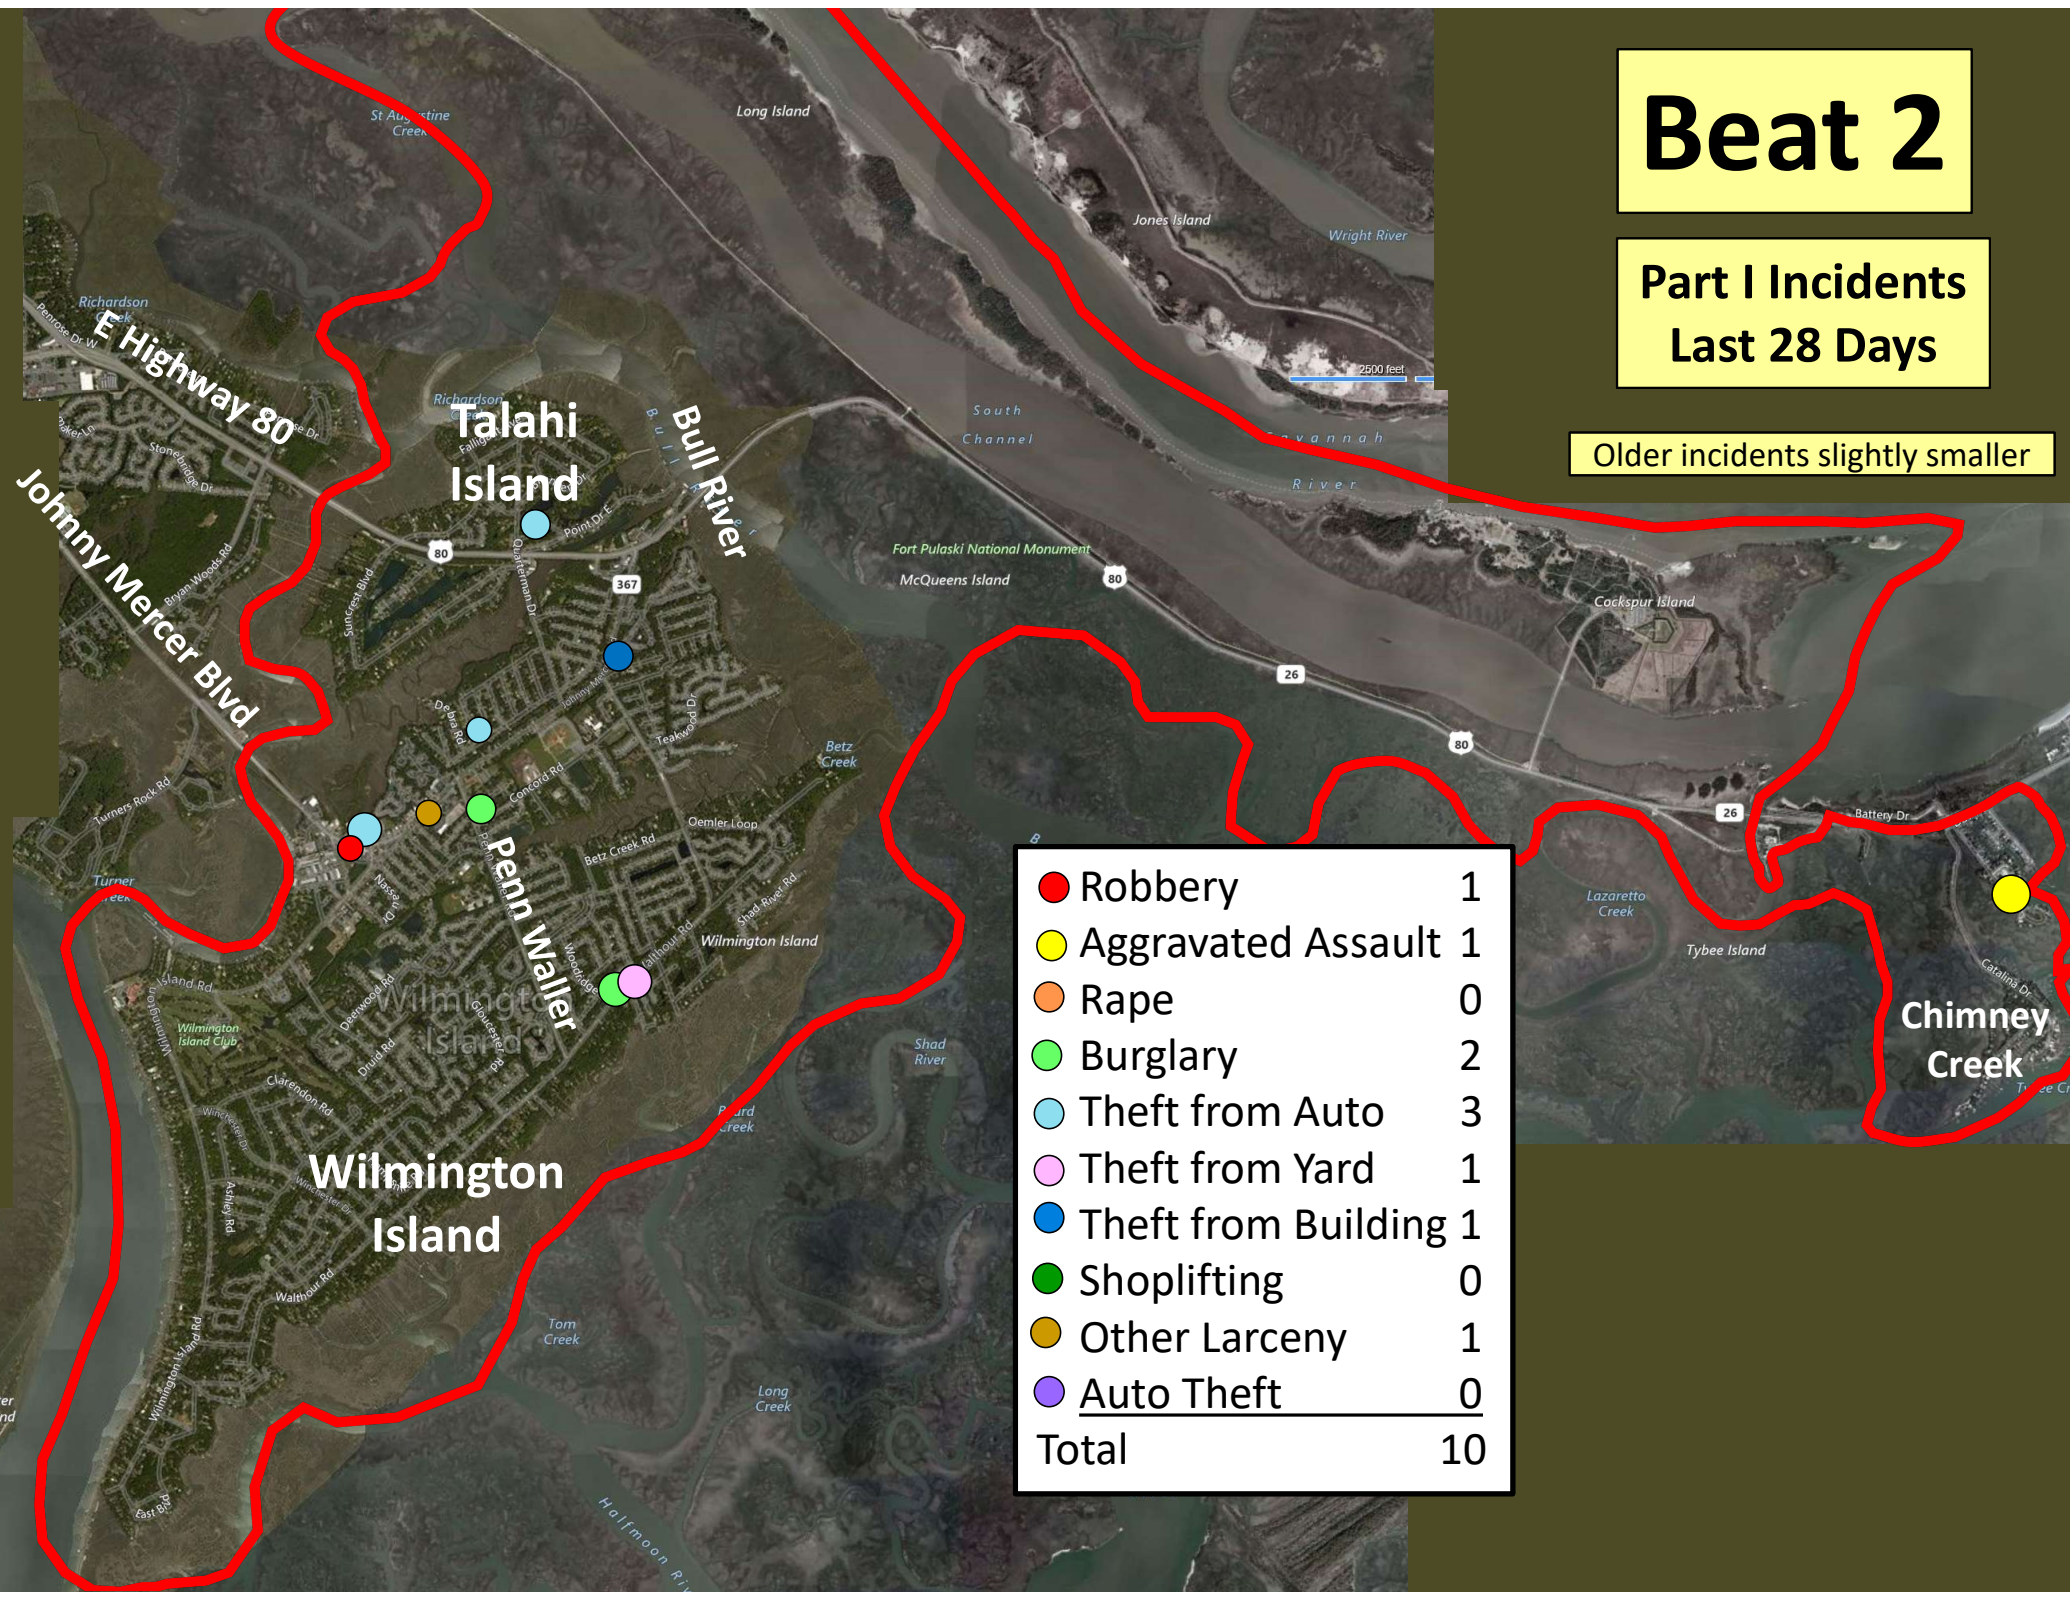

Beat 1

Part I Incidents Last 28 Days

● Robbery	0
● Aggravated Assault	1
● Rape	0
● Burglary	0
● Theft from Auto	3
● Theft from Yard	1
● Theft from Building	0
● Shoplifting	2
● Other Larceny	1
● Auto Theft	0
● Snatching/PickPkt	0
Total	8

Older incidents slightly smaller

Beat 2

Part I Incidents
Last 28 Days

Older incidents slightly smaller

● Robbery	1
● Aggravated Assault	1
● Rape	0
● Burglary	2
● Theft from Auto	3
● Theft from Yard	1
● Theft from Building	1
● Shoplifting	0
● Other Larceny	1
● Auto Theft	0
Total	10

Beat 3

● Robbery	0
● Aggravated Assault	1
● Rape	0
● Burglary	2
● Theft from Auto	6
● Theft from Yard	1
● Theft from Building	2
● Shoplifting	0
● Other Larceny	0
● Auto Theft	1
● Snatching/PickPkt	0
Total	13

Older incidents slightly smaller

2500 feet

Beat 9

Part I Incidents
Last 28 Days

● Robbery	0
● Aggravated Assault	5
● Rape	1
● Burglary	3
● Theft from Auto	8
● Theft from Yard	3
● Theft from Building	1
● Shoplifting	0
● Other Larceny	0
● Auto Theft	2
● Snatching/PickPkt	0
Total	23