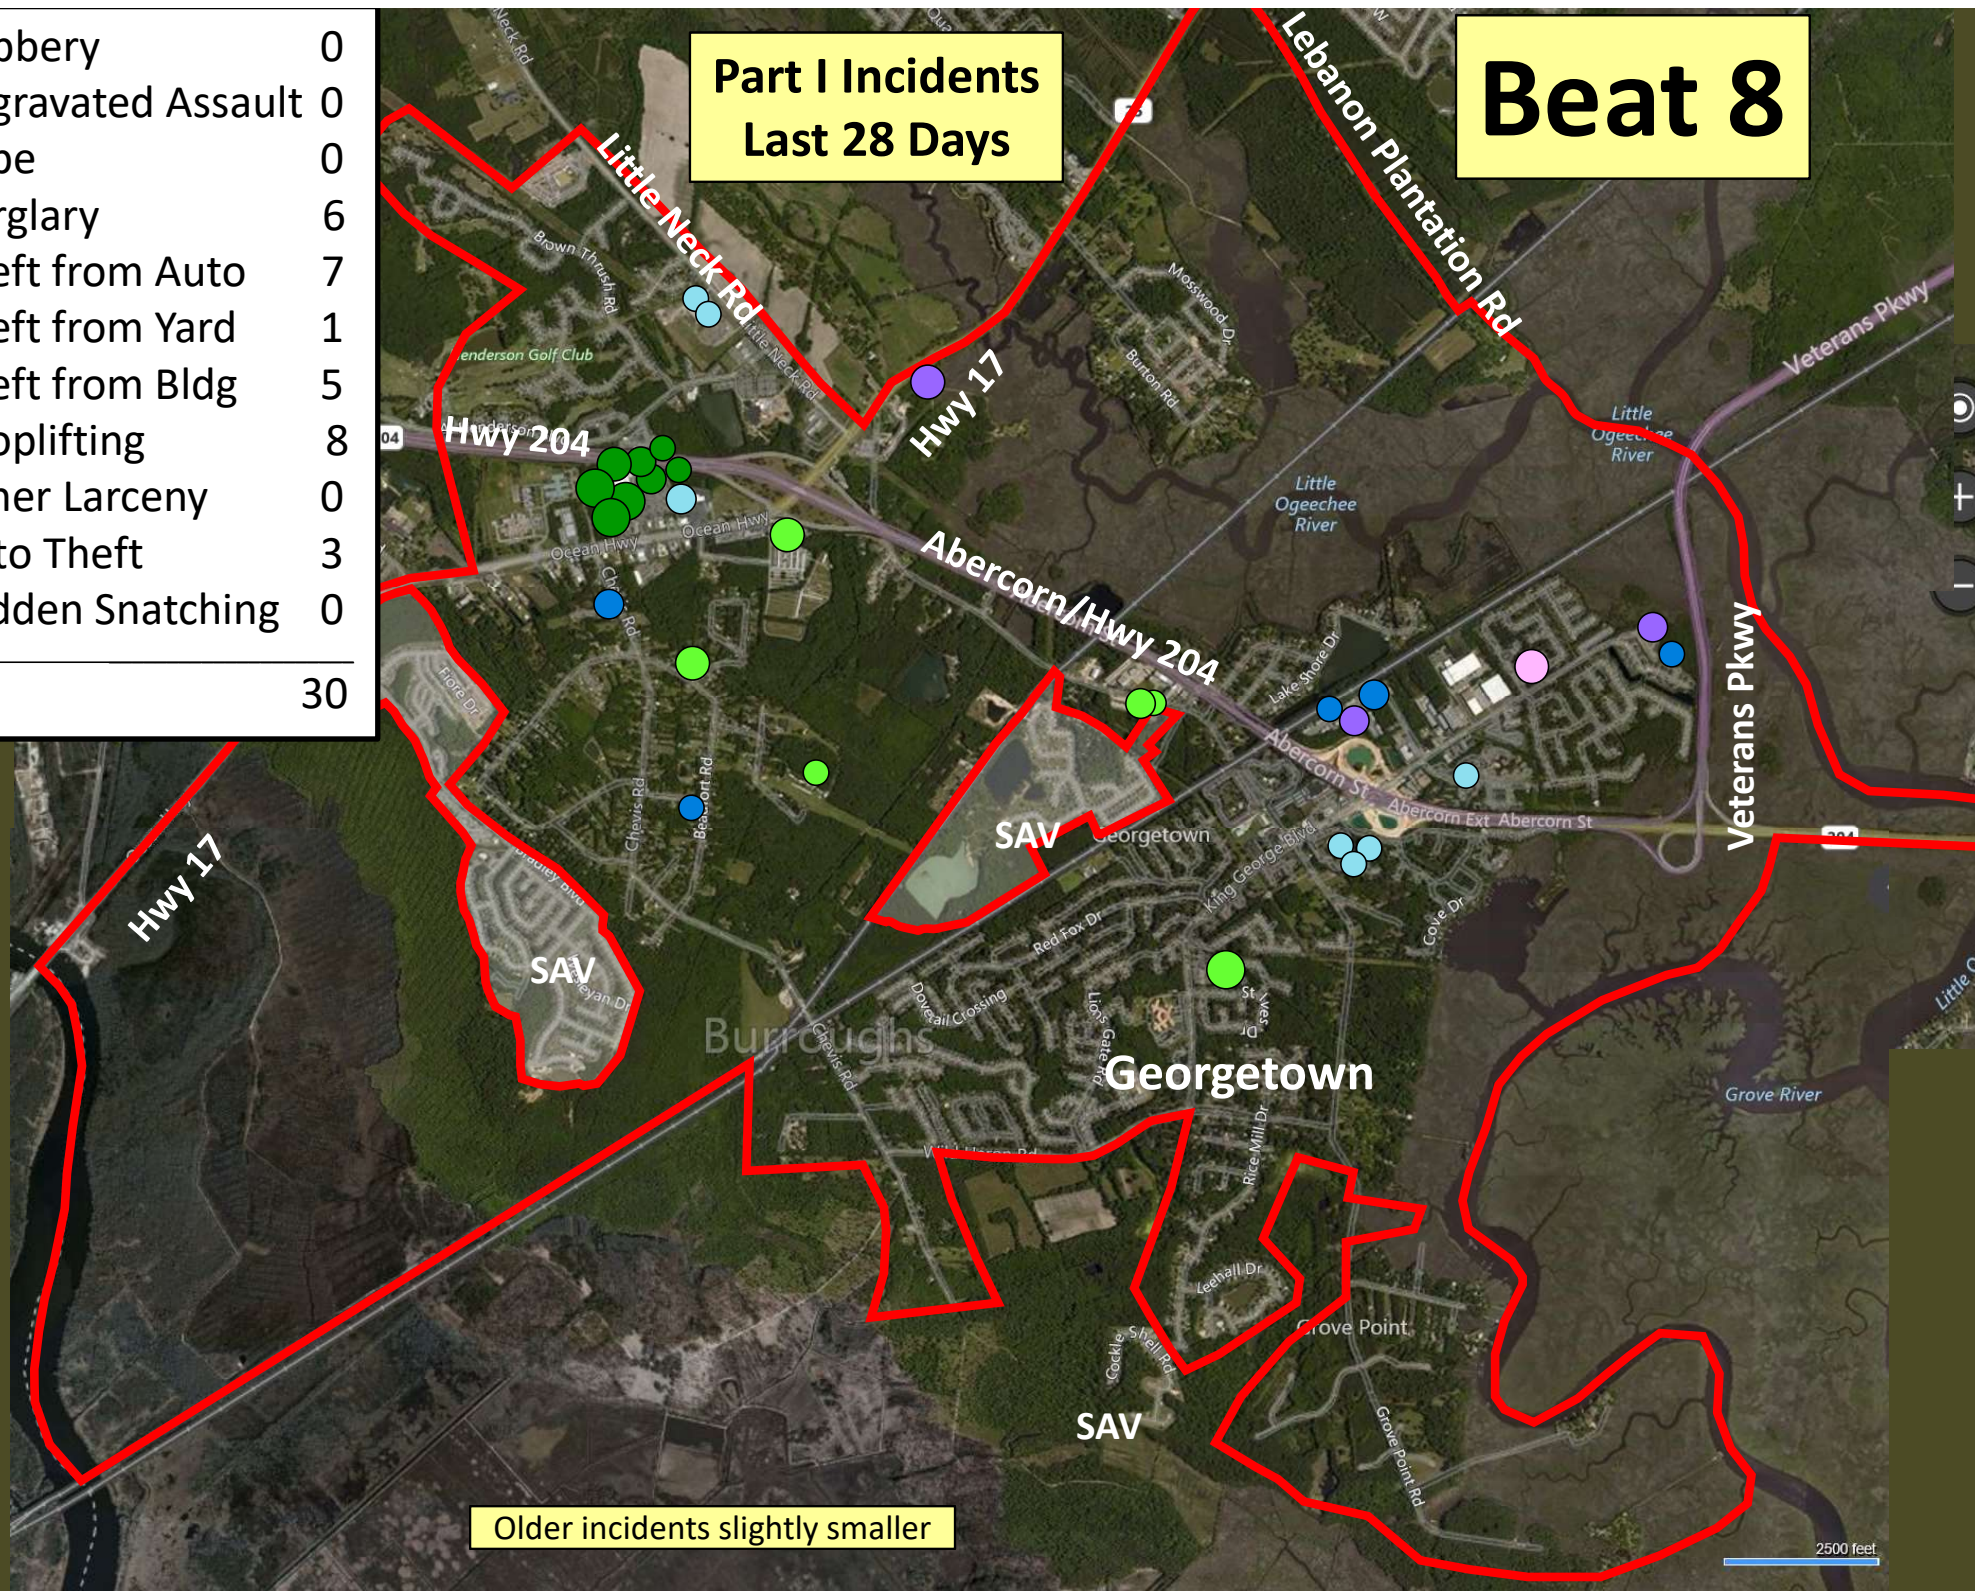

Older incidents slightly smaller

Beat 7

Part I Incidents
Last 28 Days

Arson	3
Robbery	2
Aggravated Assault	2
Rape	0
Burglary	4
Theft from Auto	20
Theft from Yard	7
Theft from Building	2
Shoplifting	0
Other Larceny	2
Auto Theft	7
Snatching/PickPkt	0
Total	49

Older incidents slightly smaller

Beat 8

Part I Incidents Last 28 Days

● Robbery	0
● Aggravated Assault	0
● Rape	0
● Burglary	6
● Theft from Auto	7
● Theft from Yard	1
● Theft from Bldg	5
● Shoplifting	8
● Other Larceny	0
● Auto Theft	3
● Sudden Snatching	0
Total	30