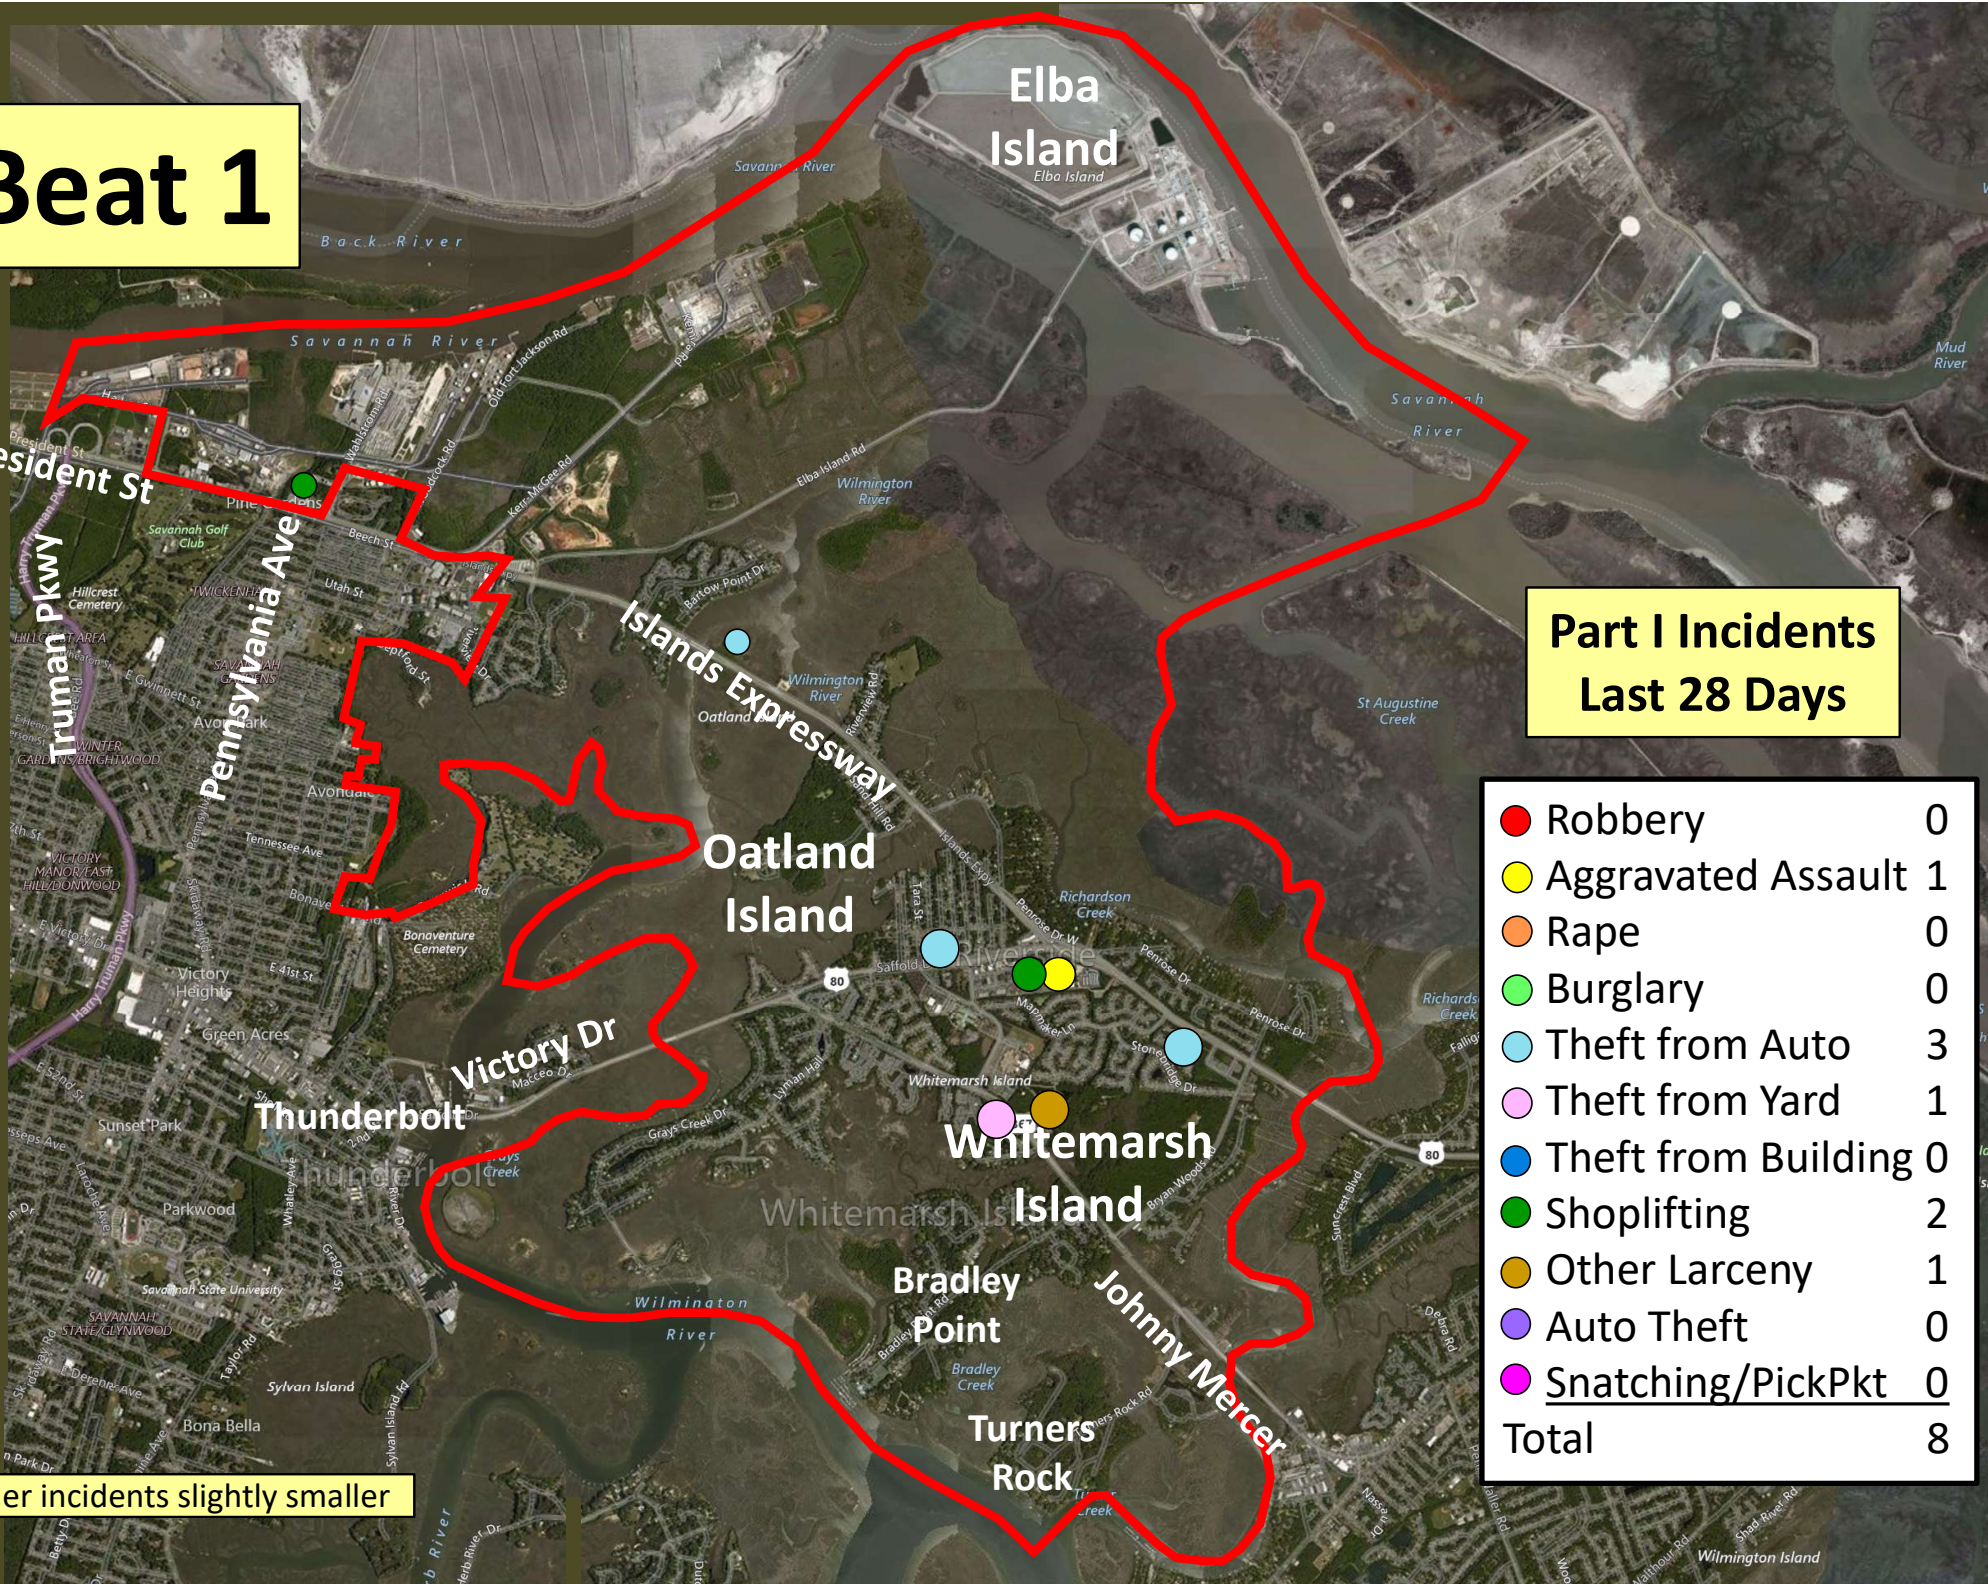

Beat 1

Part I Incidents Last 28 Days

● Robbery	0
● Aggravated Assault	1
● Rape	0
● Burglary	0
● Theft from Auto	3
● Theft from Yard	1
● Theft from Building	0
● Shoplifting	2
● Other Larceny	1
● Auto Theft	0
● Snatching/PickPkt	0
Total	8

Older incidents slightly smaller

Beat 2

Part I Incidents
Last 28 Days

Older incidents slightly smaller

● Robbery	1
● Aggravated Assault	1
● Rape	0
● Burglary	2
● Theft from Auto	3
● Theft from Yard	1
● Theft from Building	1
● Shoplifting	0
● Other Larceny	1
● Auto Theft	0
Total	10