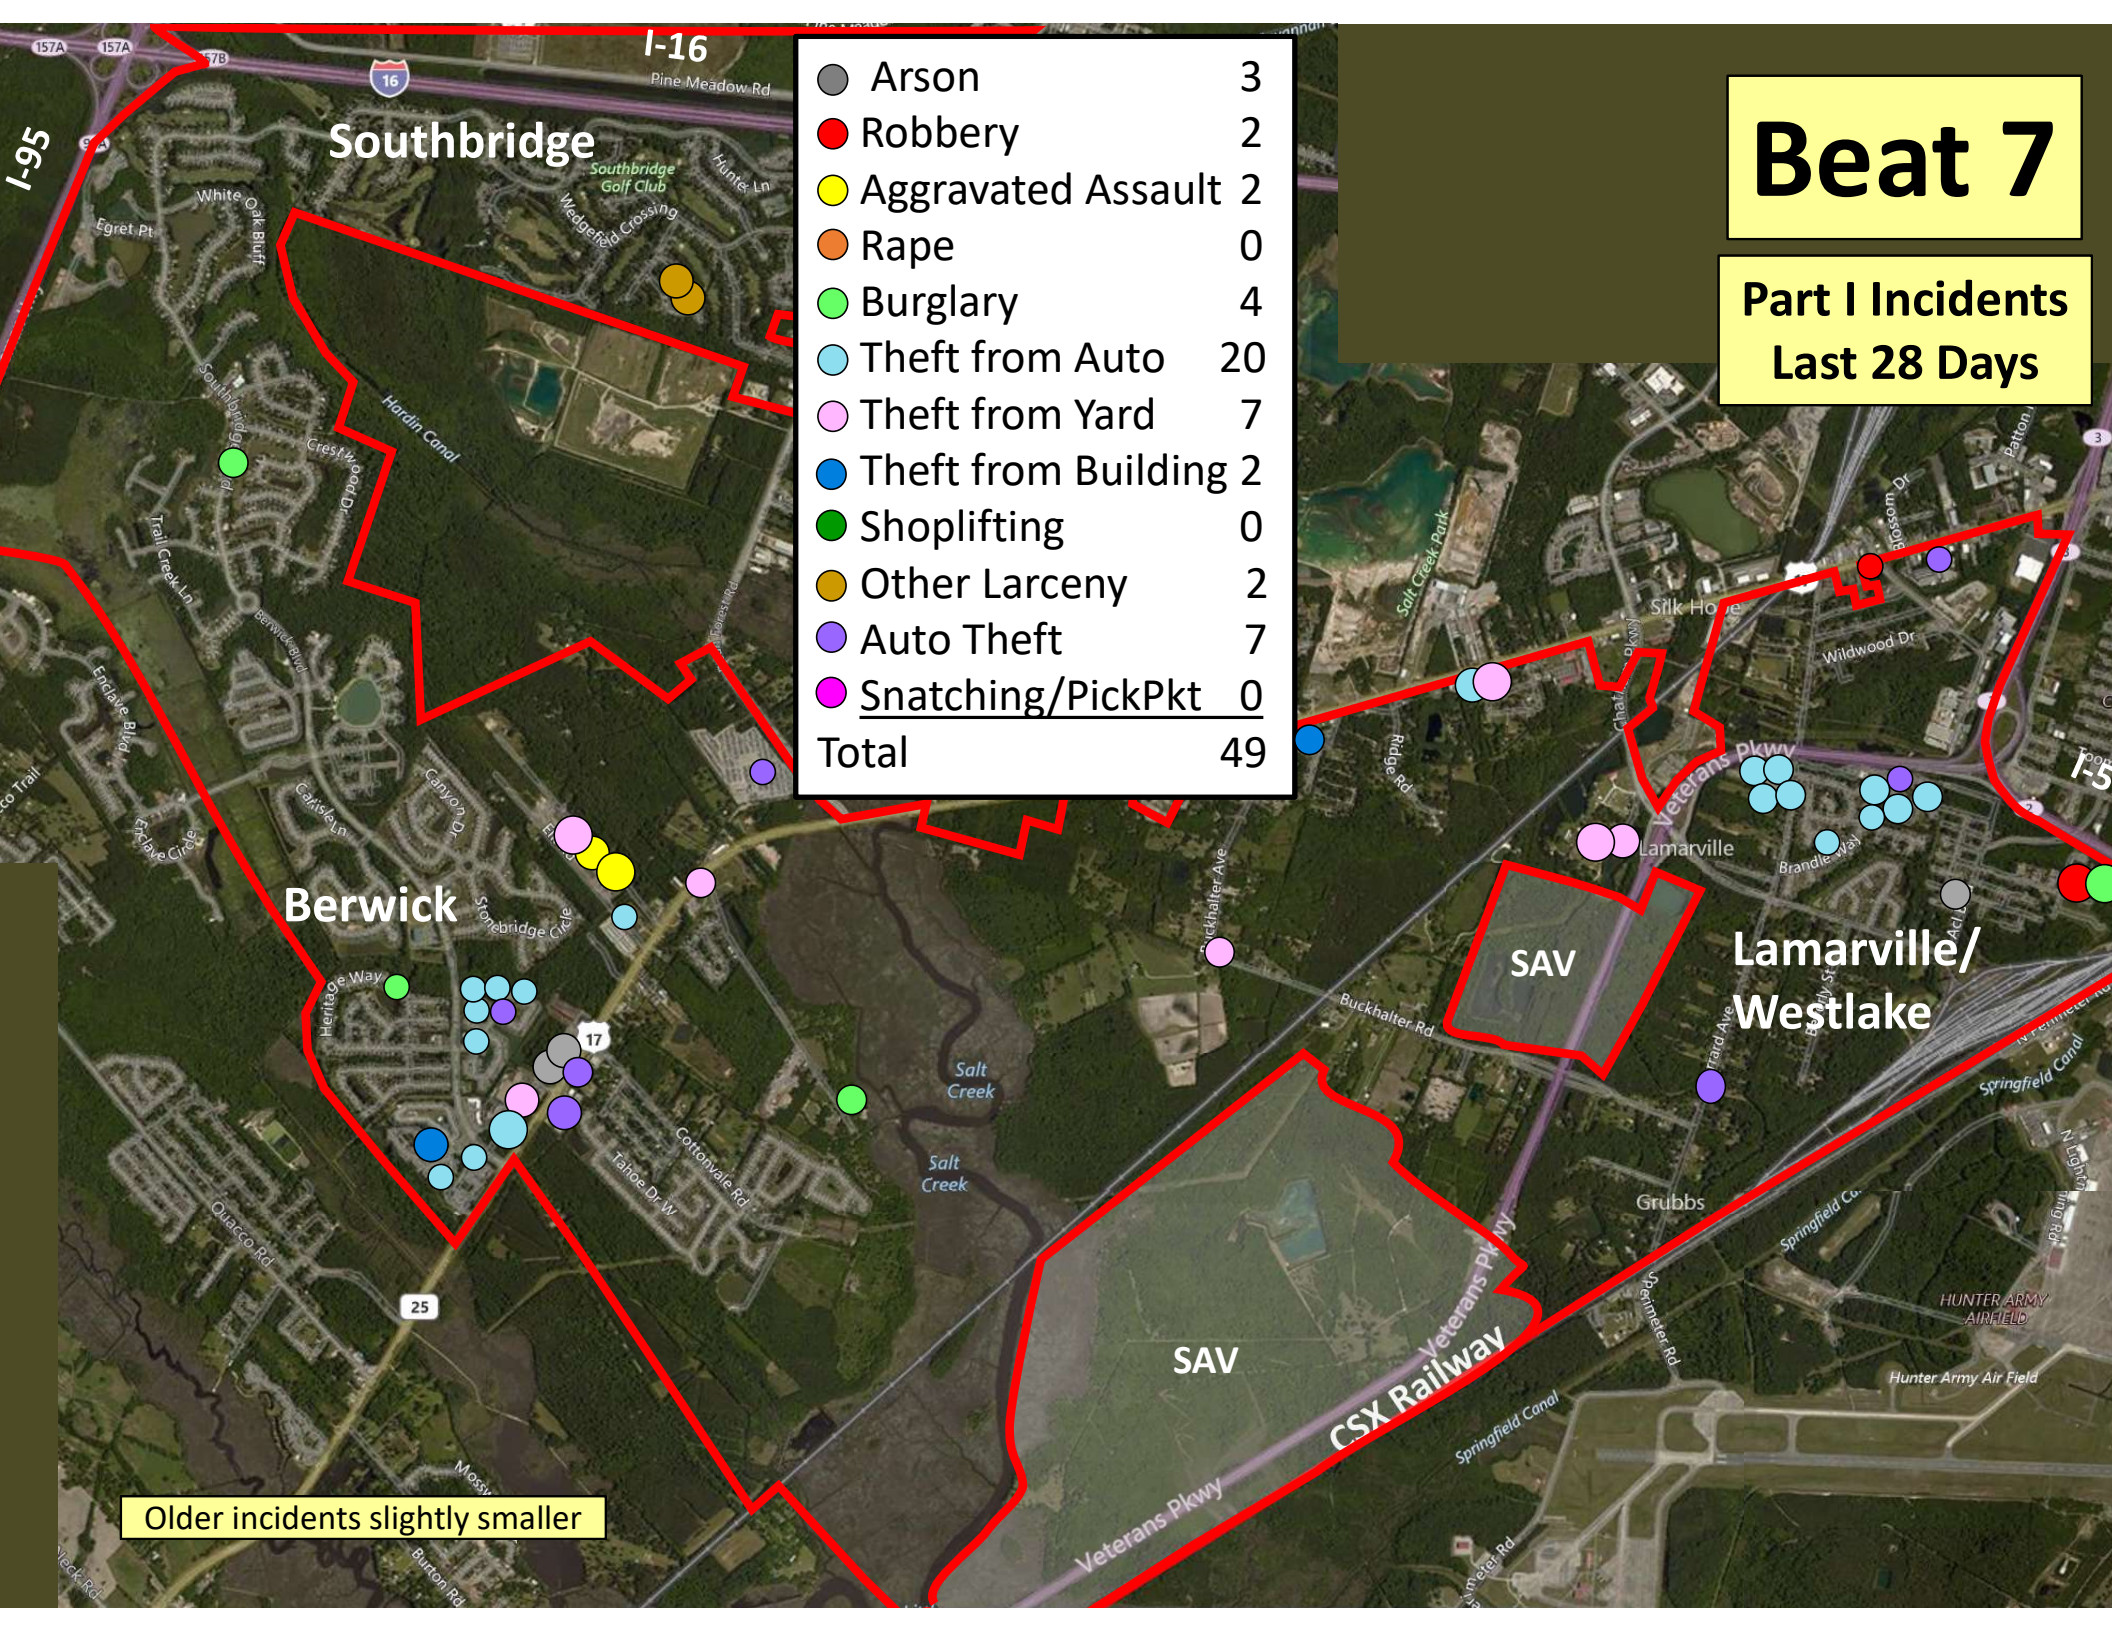

Older incidents slightly smaller

Beat 5

**Part I Incidents
Last 28 Days**

Older incidents slightly smaller

● Robbery	0
● Aggravated Assault	1
● Rape	0
● Burglary	1
● Theft from Auto	3
● Theft from Yard	1
● Theft from Building	0
● Shoplifting	0
● Other Larceny	1
● Auto Theft	2
● Snatching/PickPkt	0
Total	9

Beat 6

Part I Incidents
Last 28 Days

● Robbery	0
● Aggravated Assault	0
● Rape	0
● Burglary	0
● Theft from Auto	1
● Theft from Yard	0
● Theft from Building	0
● Shoplifting	0
● Other Larceny	0
● Auto Theft	1
● Snatching/PickPkt	0
Total	2

Older incidents slightly smaller

Beat 7

Part I Incidents
Last 28 Days

Arson	3
Robbery	2
Aggravated Assault	2
Rape	0
Burglary	4
Theft from Auto	20
Theft from Yard	7
Theft from Building	2
Shoplifting	0
Other Larceny	2
Auto Theft	7
Snatching/PickPkt	0
Total	49

Older incidents slightly smaller

Beat 8

Part I Incidents Last 28 Days

● Robbery	0
● Aggravated Assault	0
● Rape	0
● Burglary	6
● Theft from Auto	7
● Theft from Yard	1
● Theft from Bldg	5
● Shoplifting	8
● Other Larceny	0
● Auto Theft	3
● Sudden Snatching	0
Total	30