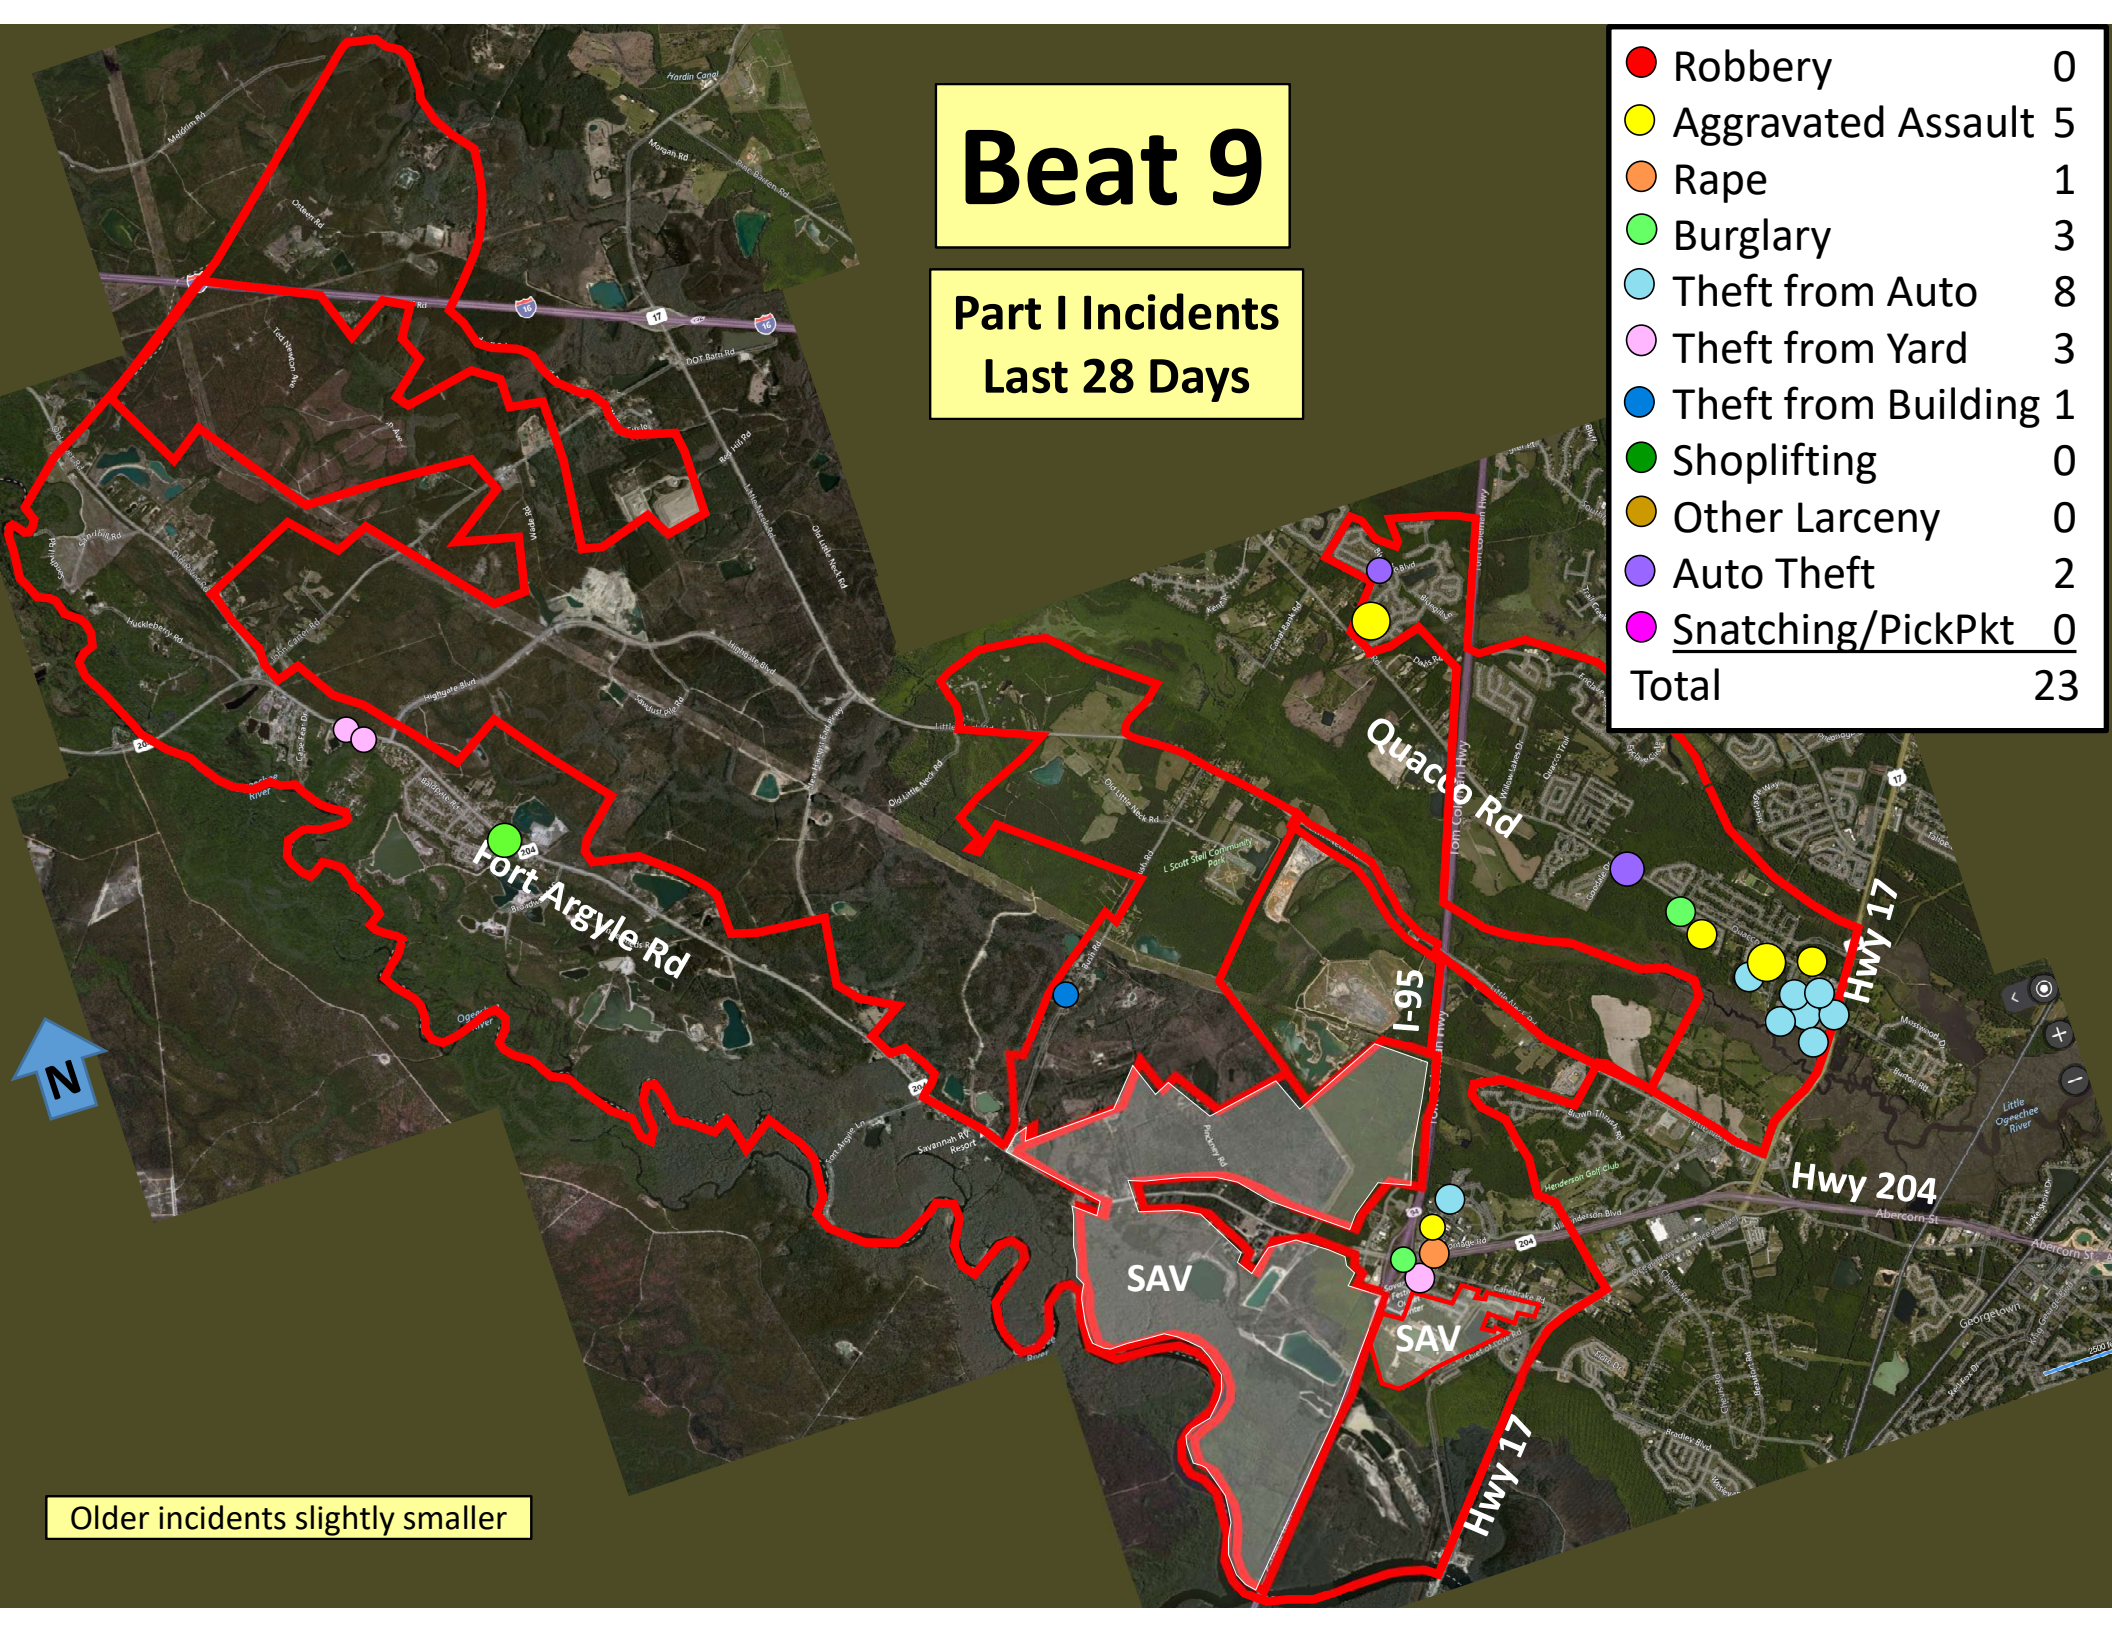

Older incidents slightly smaller

Beat 7

Part I Incidents
Last 28 Days

Arson	3
Robbery	2
Aggravated Assault	2
Rape	0
Burglary	4
Theft from Auto	20
Theft from Yard	7
Theft from Building	2
Shoplifting	0
Other Larceny	2
Auto Theft	7
Snatching/PickPkt	0
Total	49

Older incidents slightly smaller

Beat 8

Part I Incidents Last 28 Days

● Robbery	0
● Aggravated Assault	0
● Rape	0
● Burglary	6
● Theft from Auto	7
● Theft from Yard	1
● Theft from Bldg	5
● Shoplifting	8
● Other Larceny	0
● Auto Theft	3
● Sudden Snatching	0
Total	30

Older incidents slightly smaller

2500 feet

Beat 9

Part I Incidents
Last 28 Days

● Robbery	0
● Aggravated Assault	5
● Rape	1
● Burglary	3
● Theft from Auto	8
● Theft from Yard	3
● Theft from Building	1
● Shoplifting	0
● Other Larceny	0
● Auto Theft	2
● Snatching/PickPkt	0
Total	23