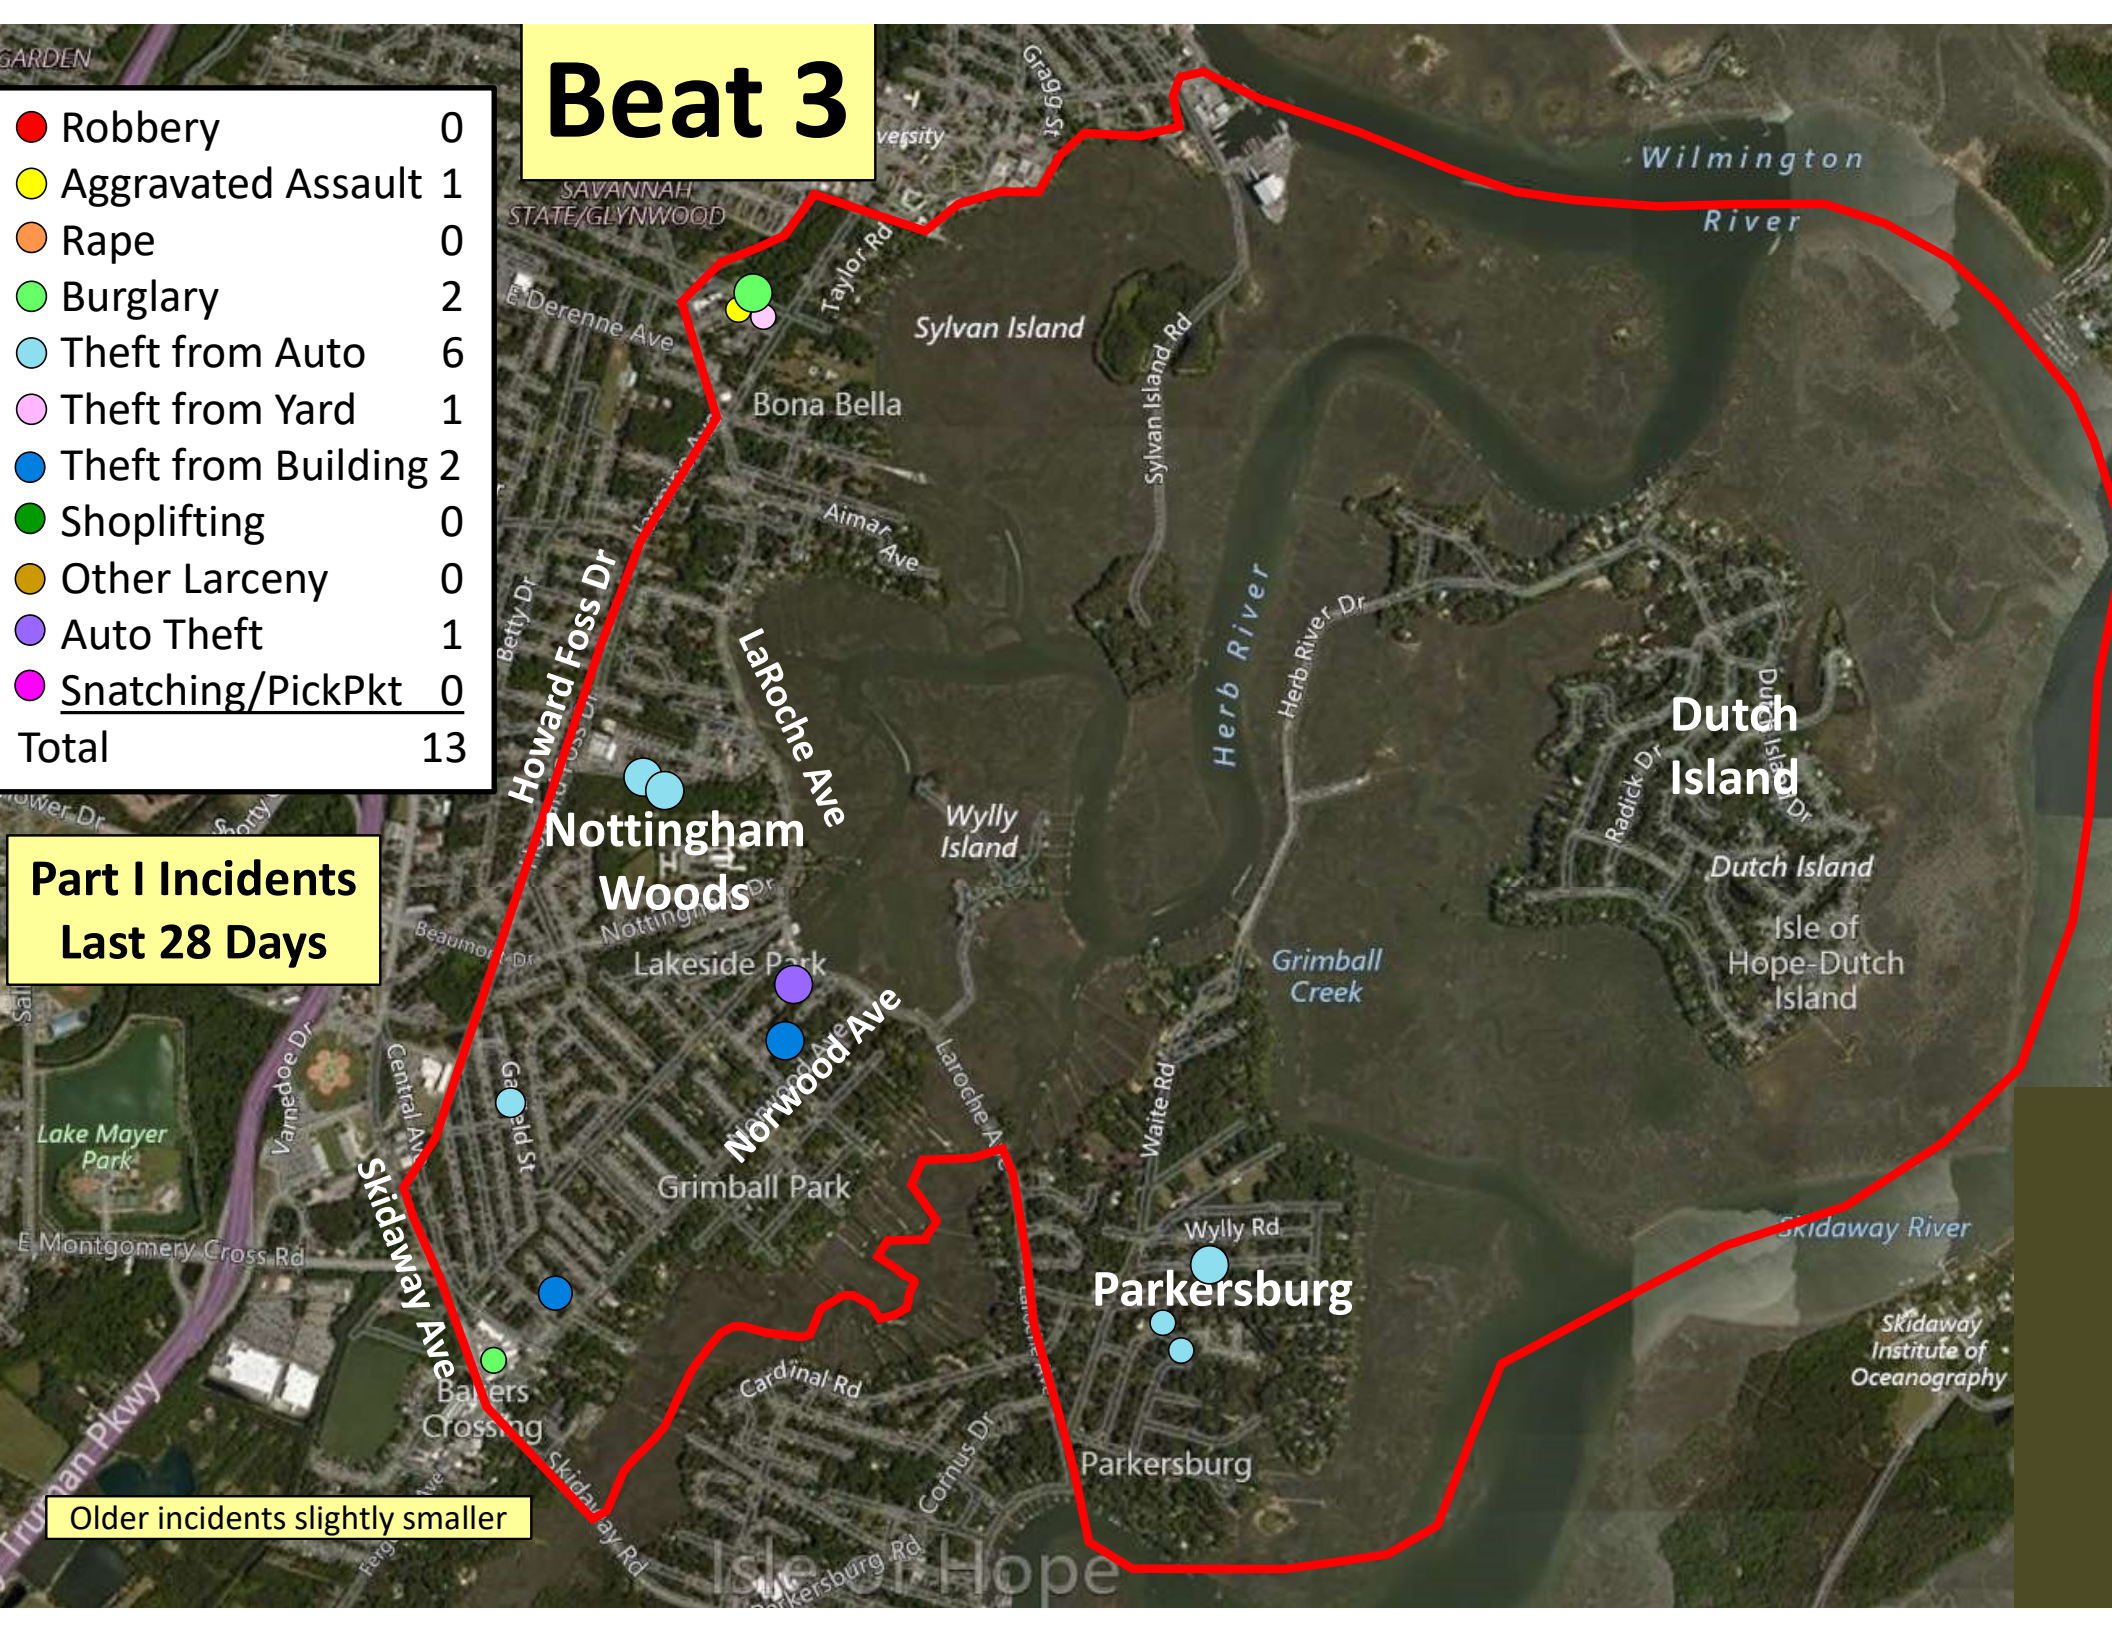

Beat 3

● Robbery	0
● Aggravated Assault	1
● Rape	0
● Burglary	2
● Theft from Auto	6
● Theft from Yard	1
● Theft from Building	2
● Shoplifting	0
● Other Larceny	0
● Auto Theft	1
● Snatching/PickPkt	0
Total	13

Part I Incidents Last 28 Days

Older incidents slightly smaller