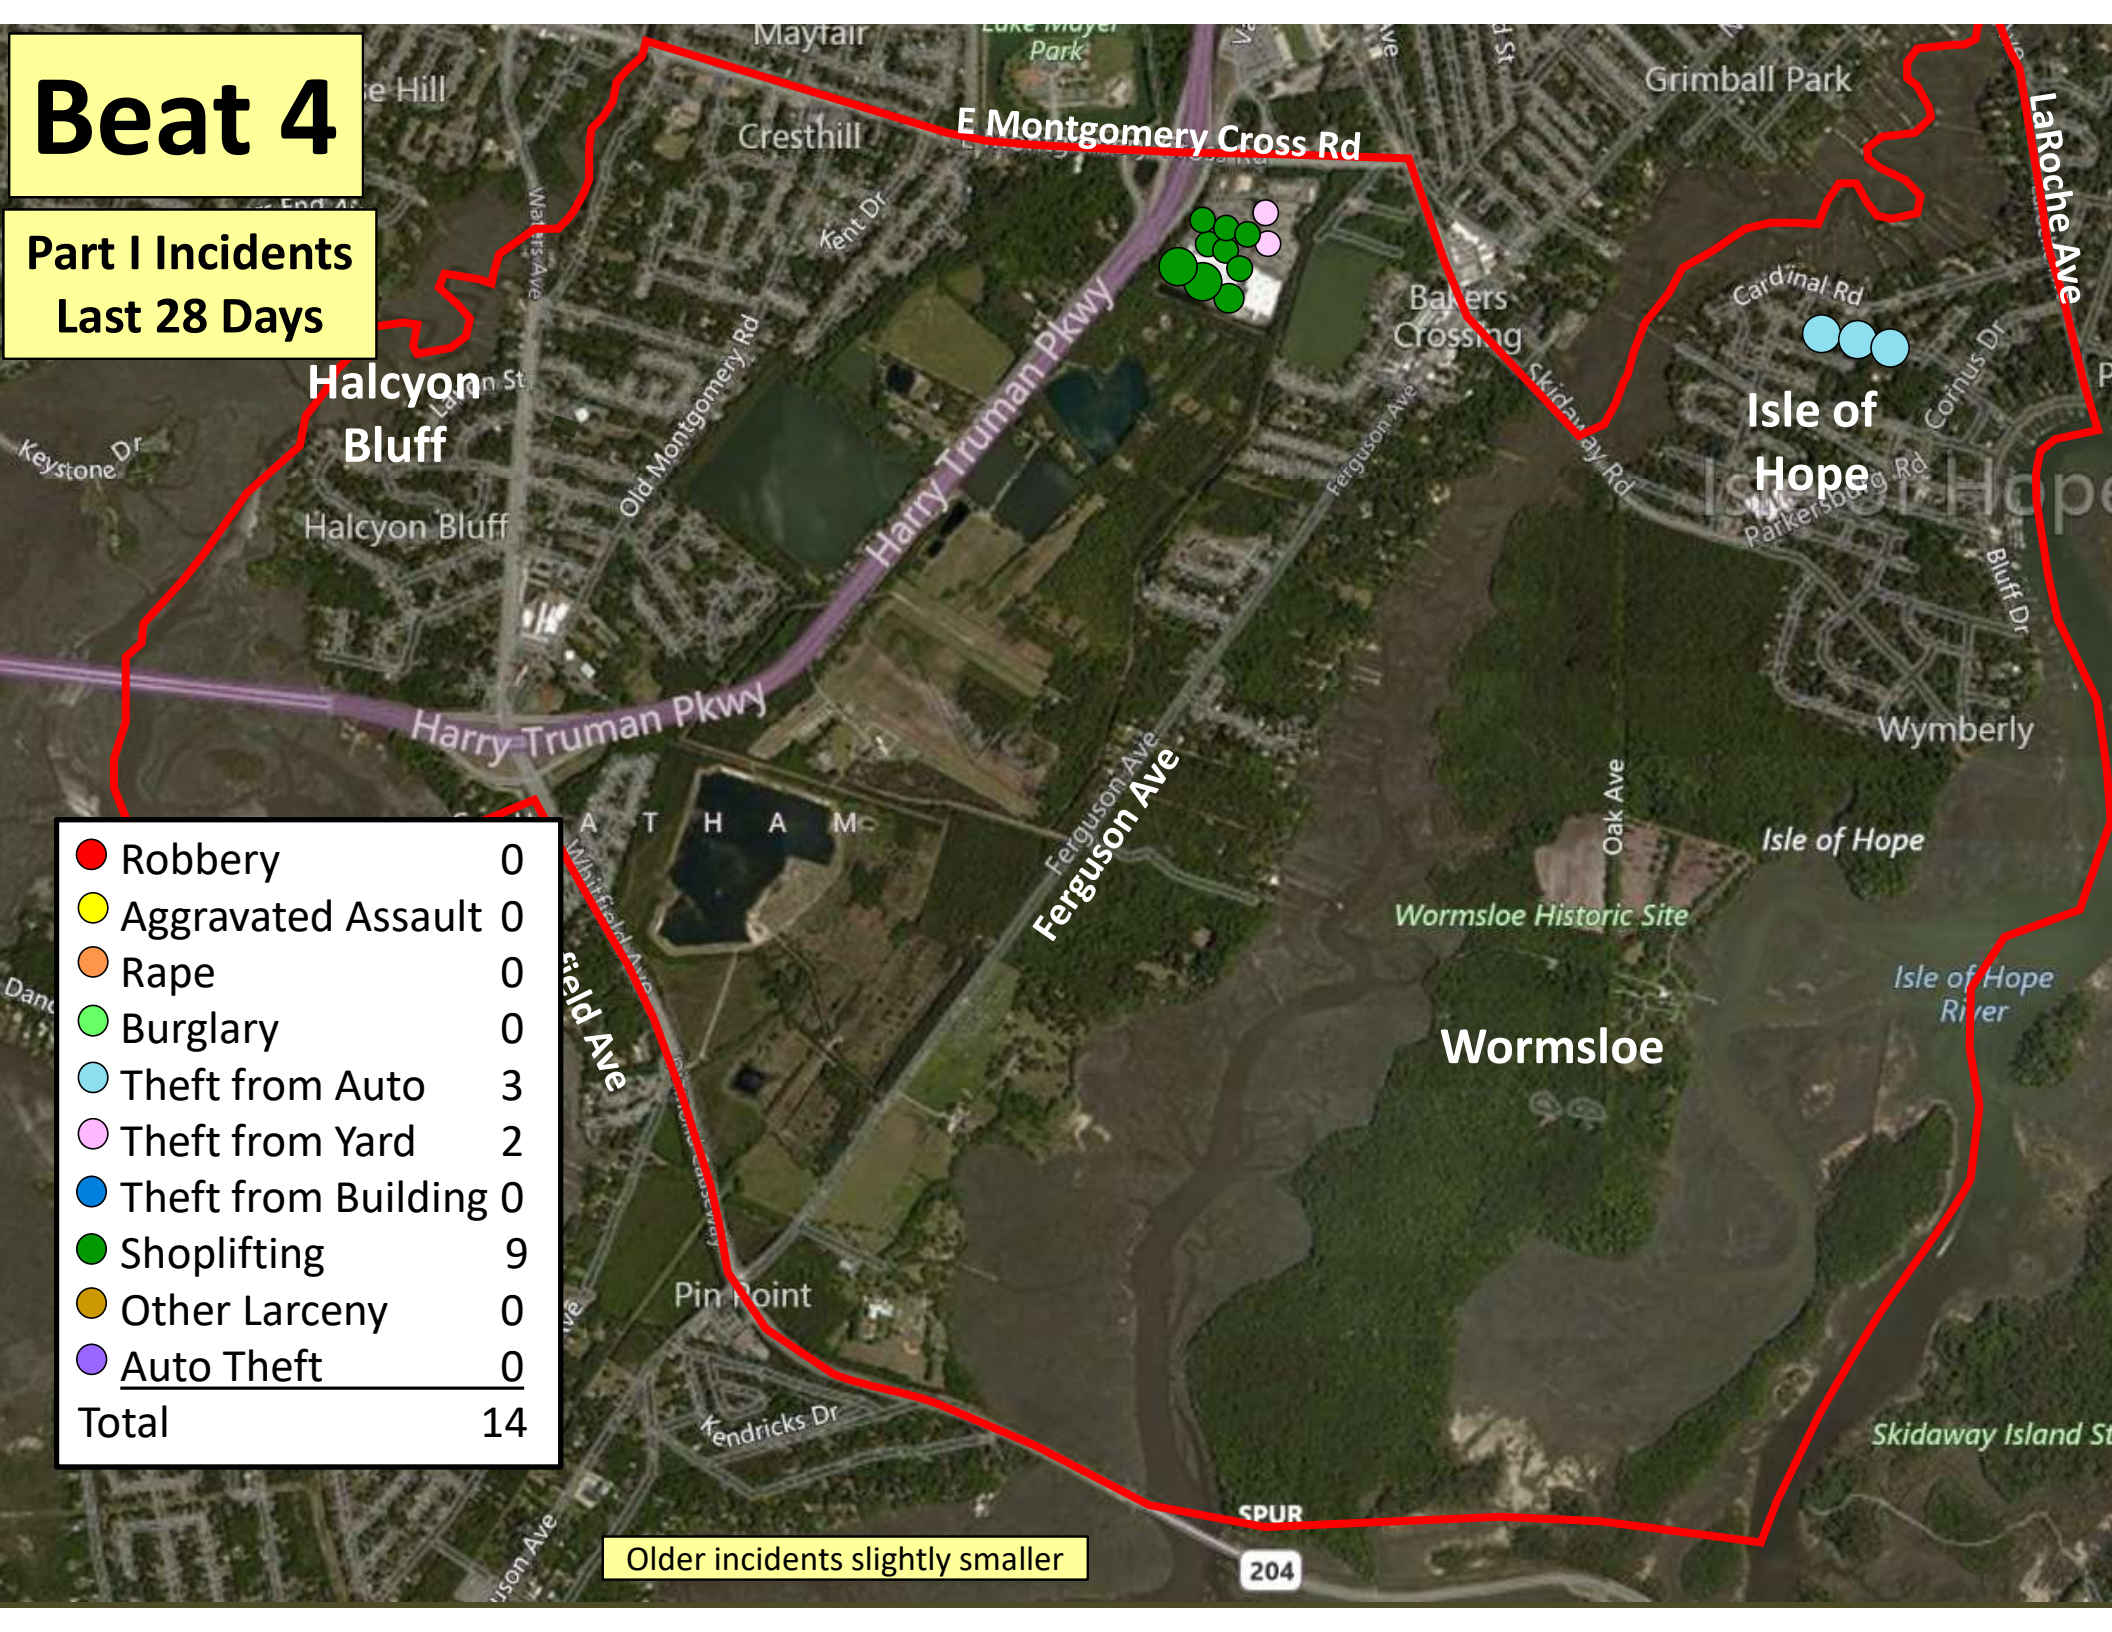

Beat 4

Part I Incidents
Last 28 Days

● Robbery	0
● Aggravated Assault	0
● Rape	0
● Burglary	0
● Theft from Auto	3
● Theft from Yard	2
● Theft from Building	0
● Shoplifting	9
● Other Larceny	0
● Auto Theft	0
Total	14

Older incidents slightly smaller