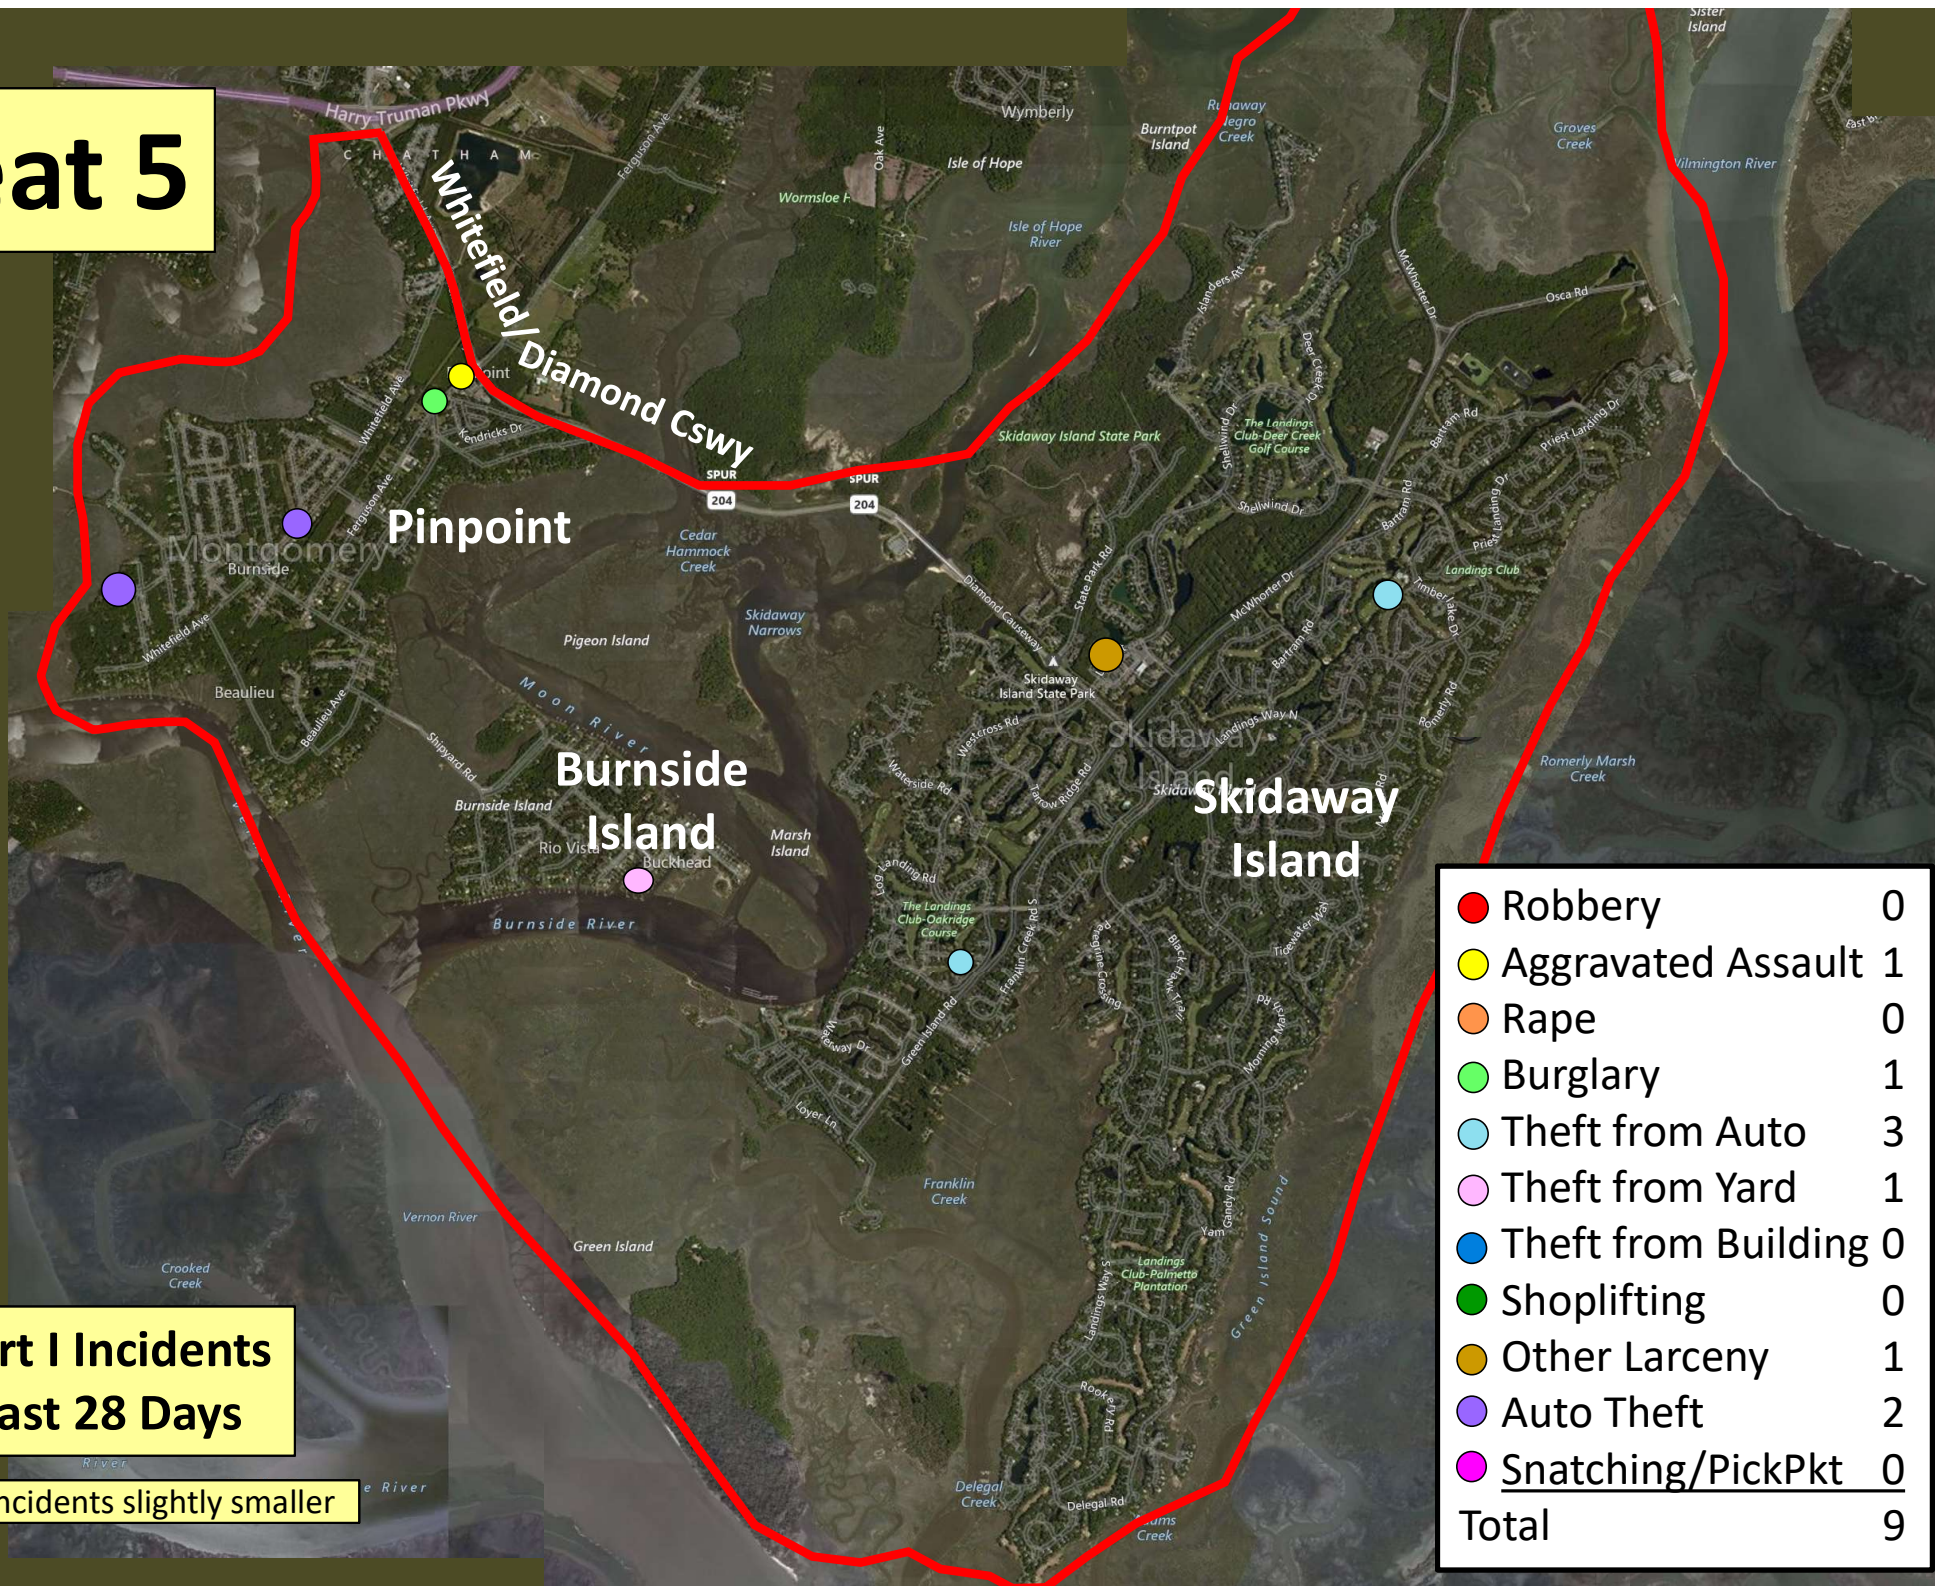

Beat 5

**Part I Incidents
Last 28 Days**

Older incidents slightly smaller

● Robbery	0
● Aggravated Assault	1
● Rape	0
● Burglary	1
● Theft from Auto	3
● Theft from Yard	1
● Theft from Building	0
● Shoplifting	0
● Other Larceny	1
● Auto Theft	2
● Snatching/PickPkt	0
Total	9