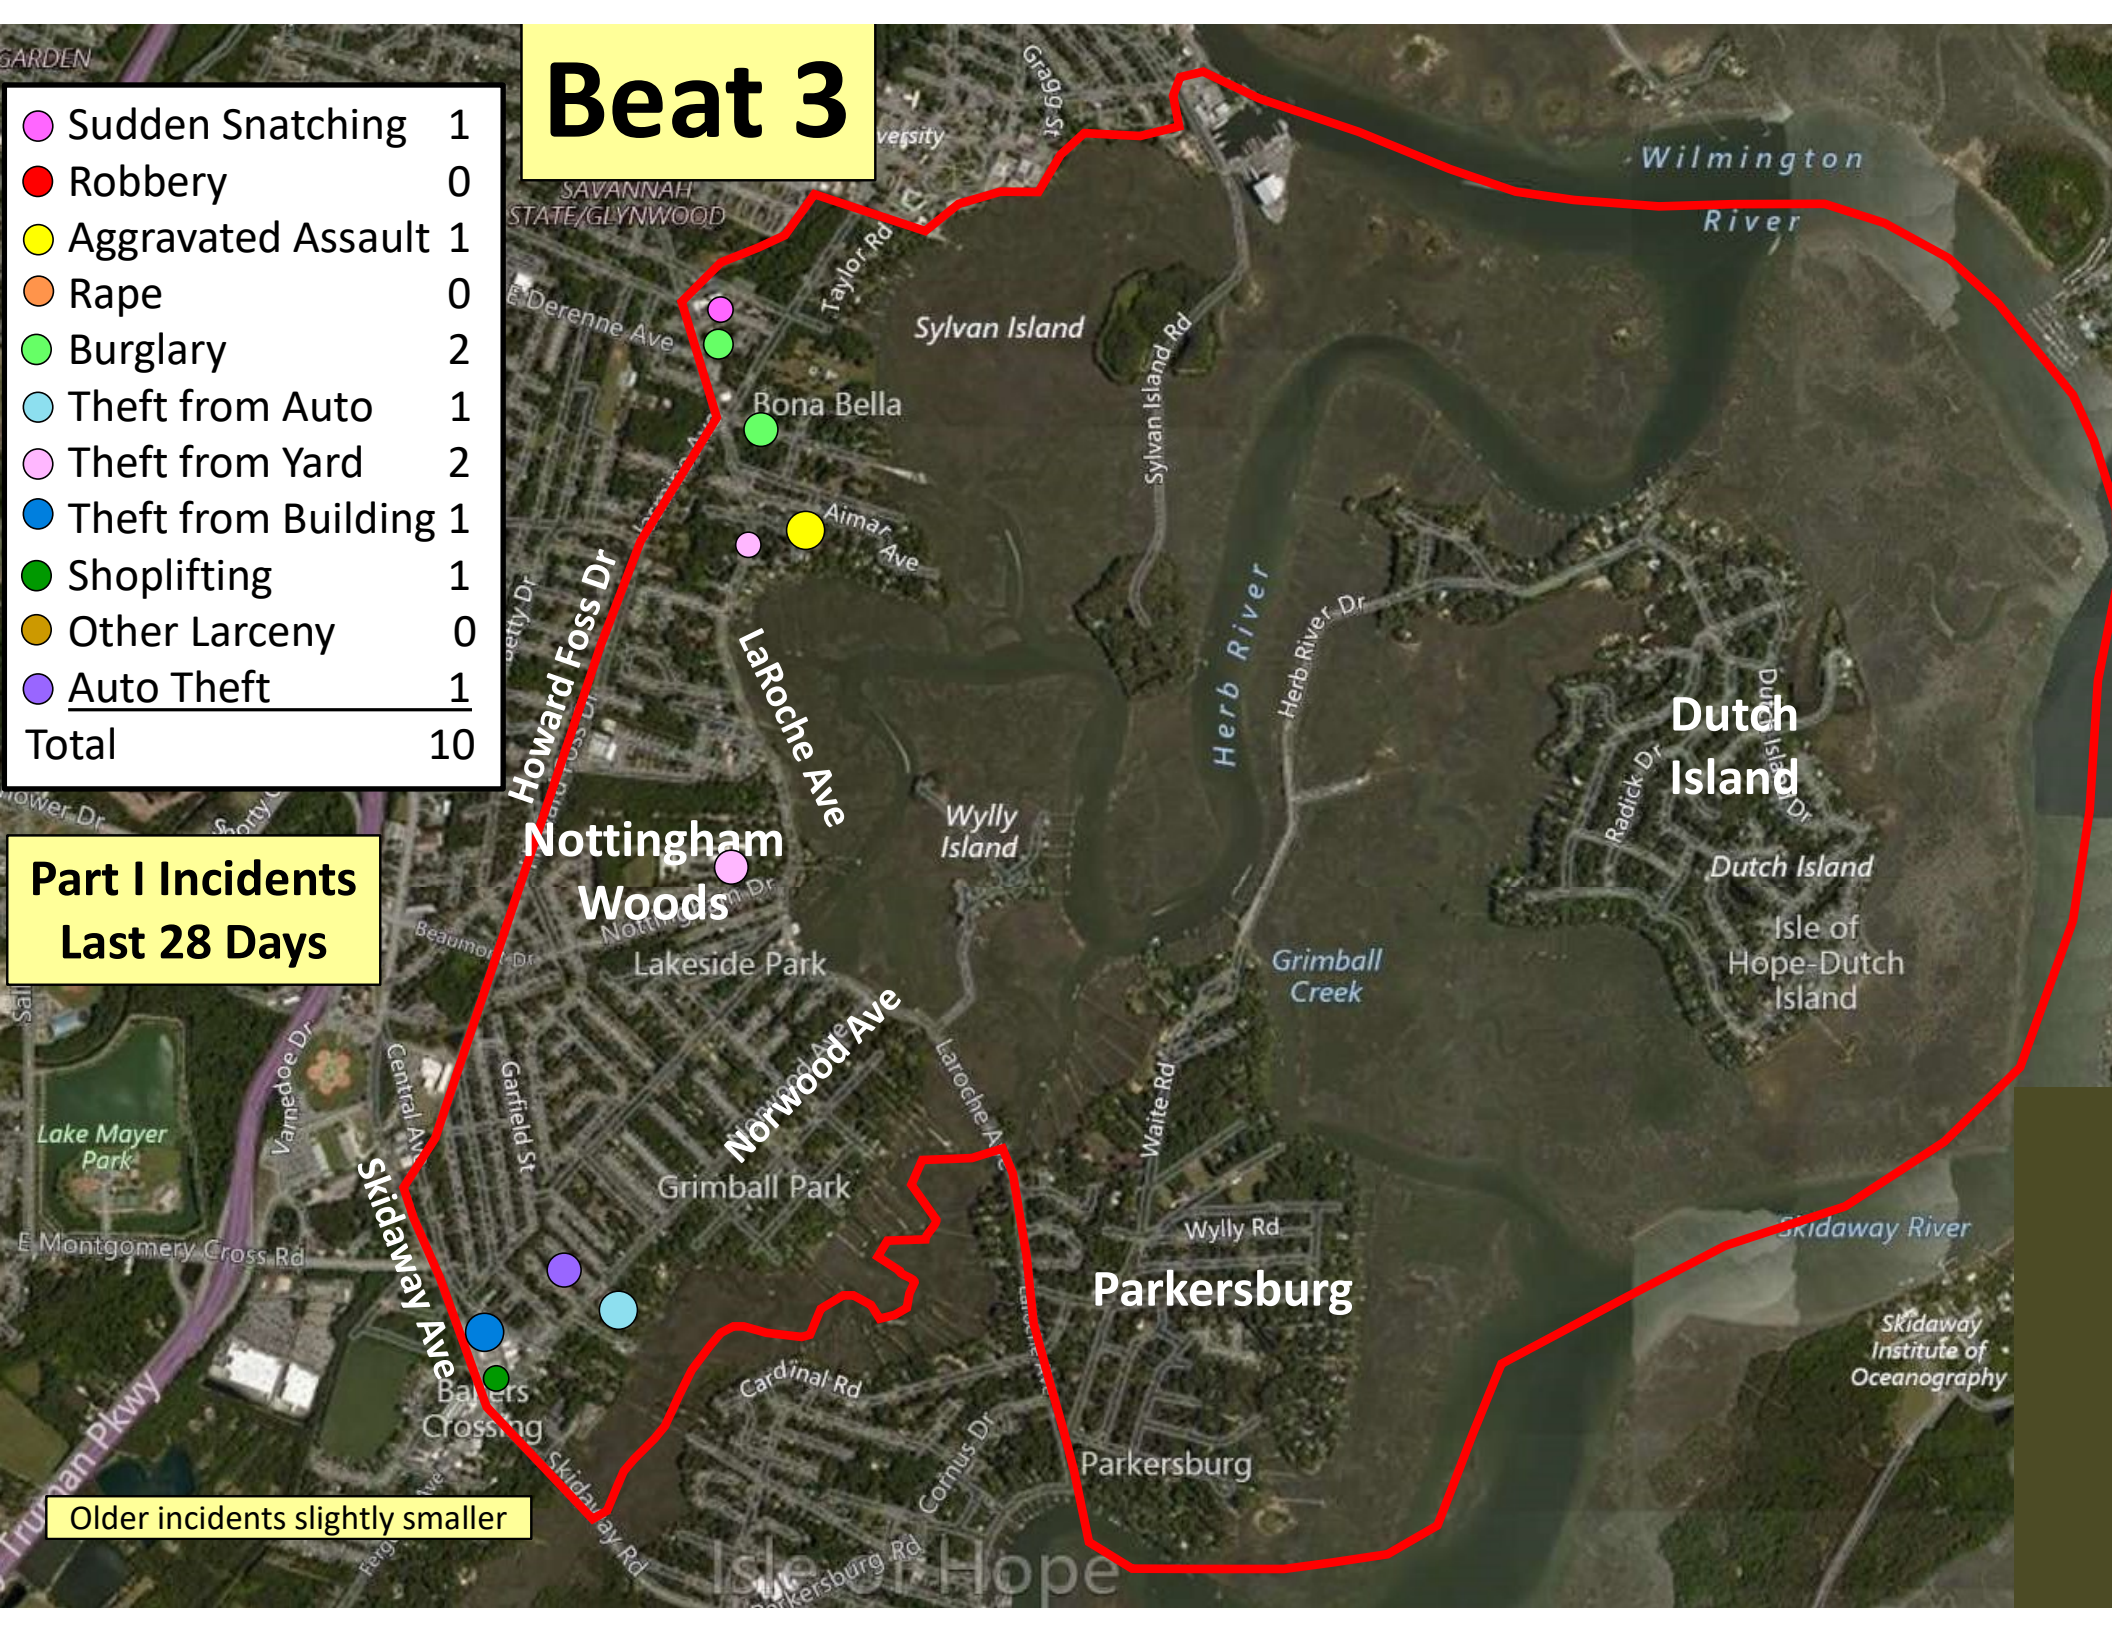

Beat 3

● Sudden Snatching	1
● Robbery	0
● Aggravated Assault	1
● Rape	0
● Burglary	2
● Theft from Auto	1
● Theft from Yard	2
● Theft from Building	1
● Shoplifting	1
● Other Larceny	0
● Auto Theft	1
Total	10

Part I Incidents Last 28 Days

Older incidents slightly smaller