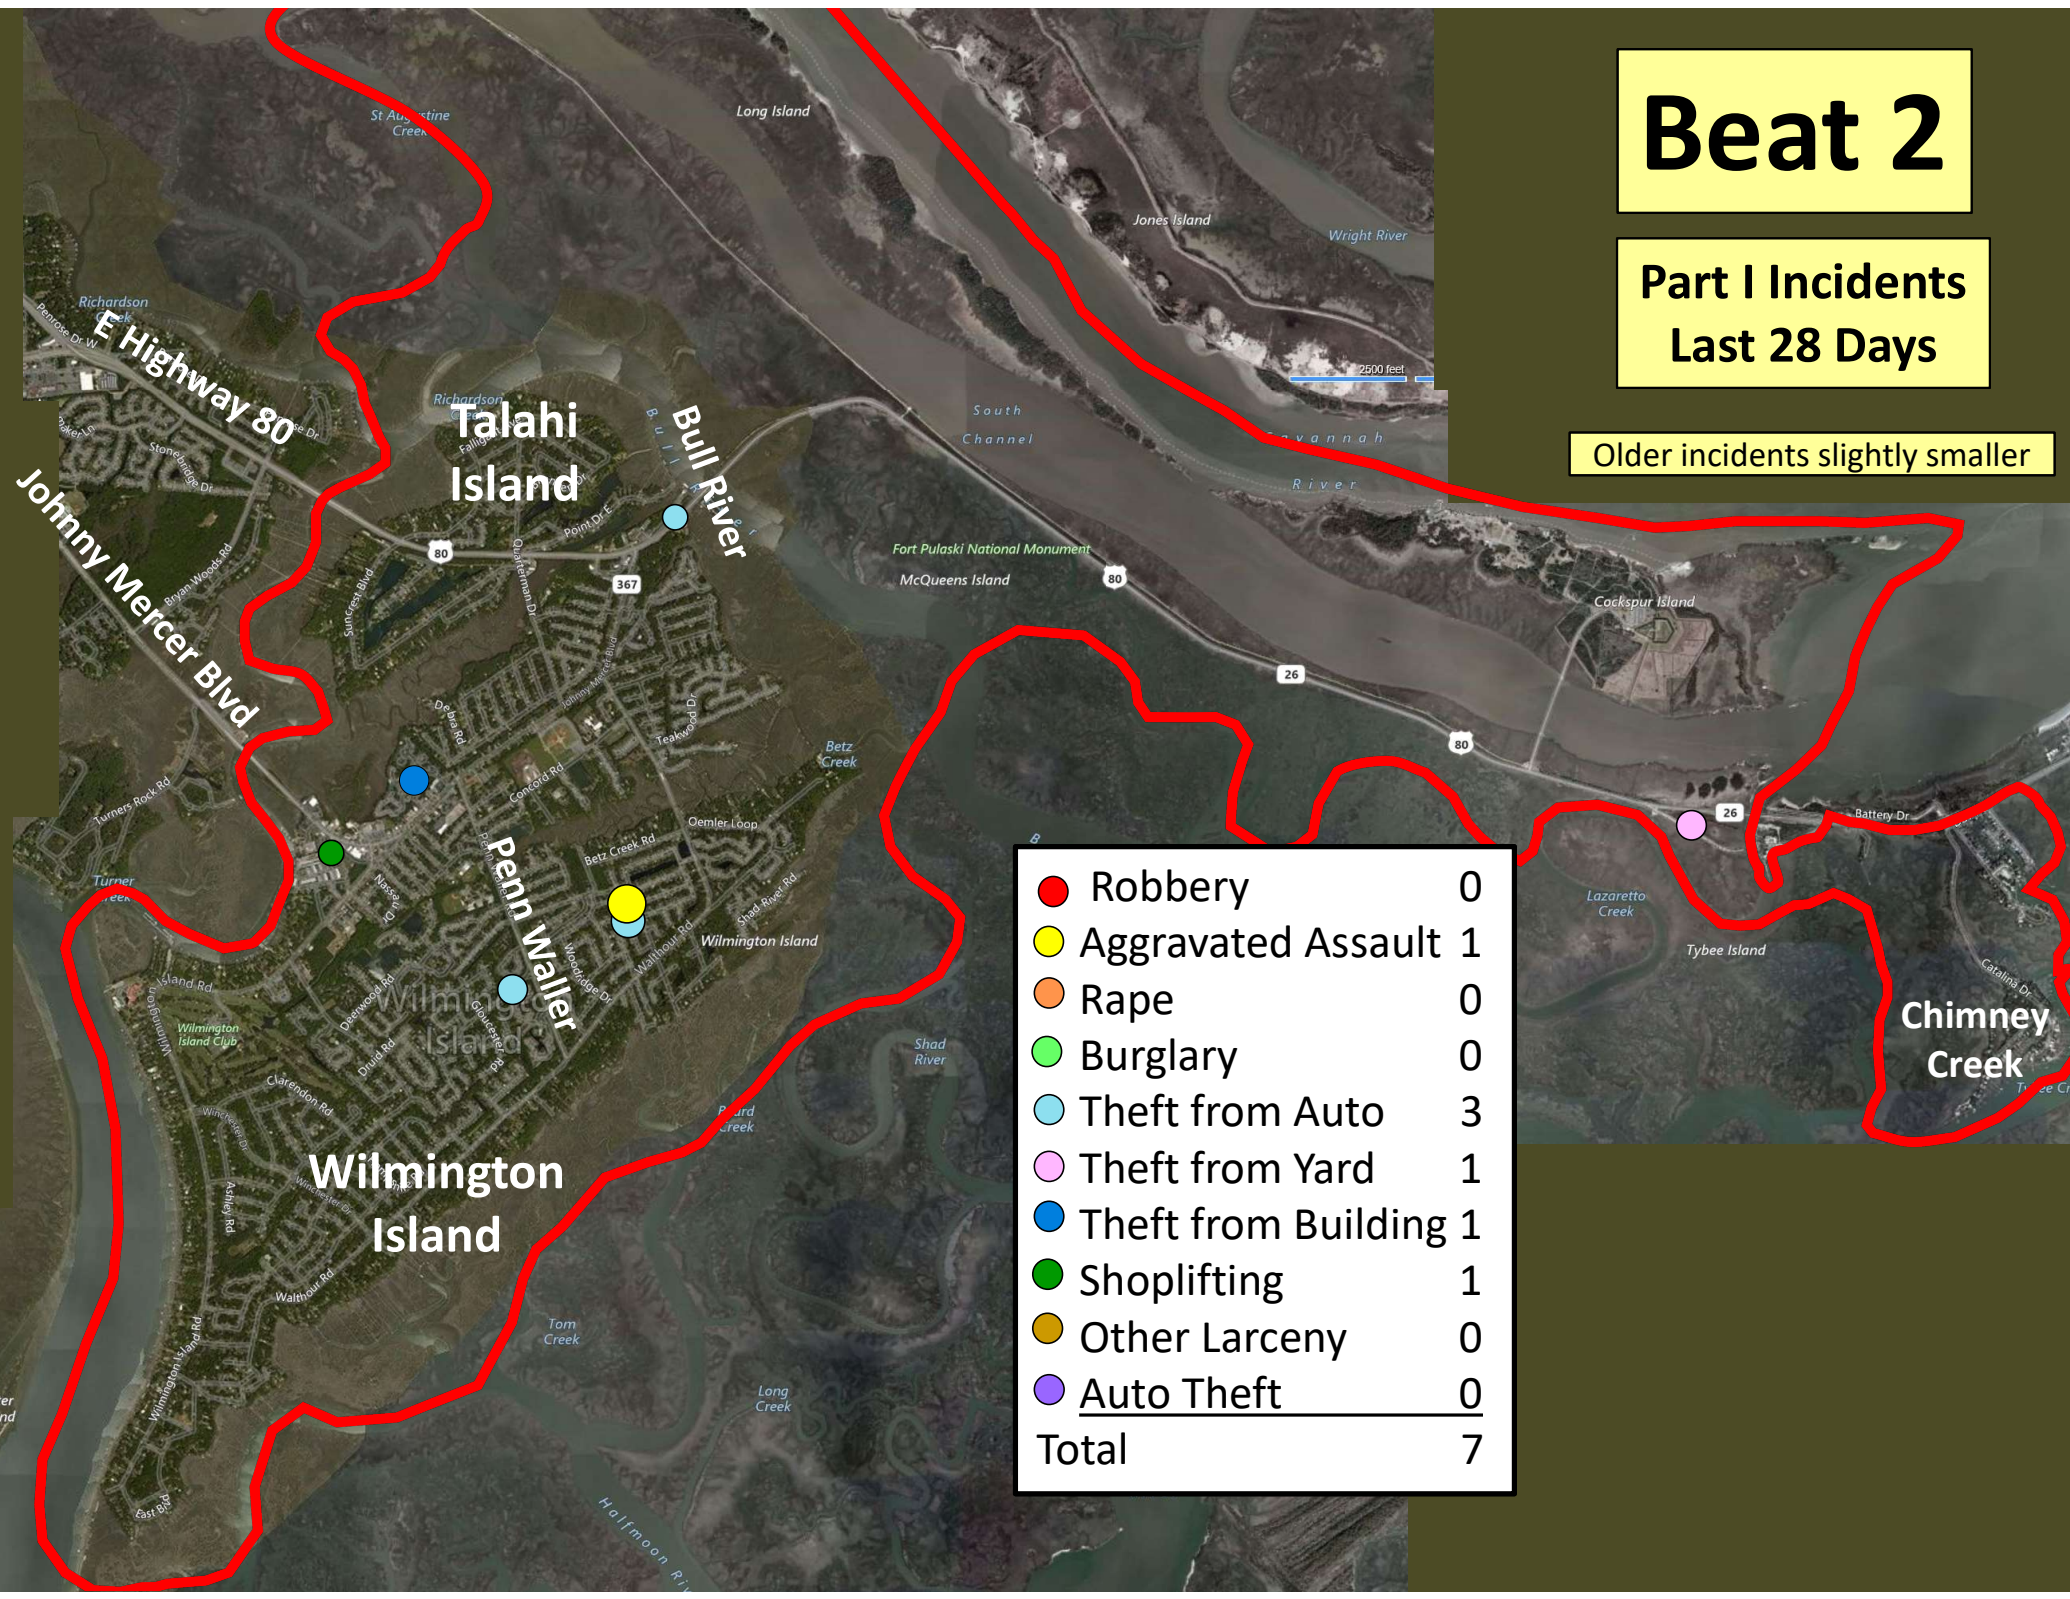

Beat 2

Part I Incidents
Last 28 Days

Older incidents slightly smaller

● Robbery	0
● Aggravated Assault	1
● Rape	0
● Burglary	0
● Theft from Auto	3
● Theft from Yard	1
● Theft from Building	1
● Shoplifting	1
● Other Larceny	0
● Auto Theft	0
Total	7