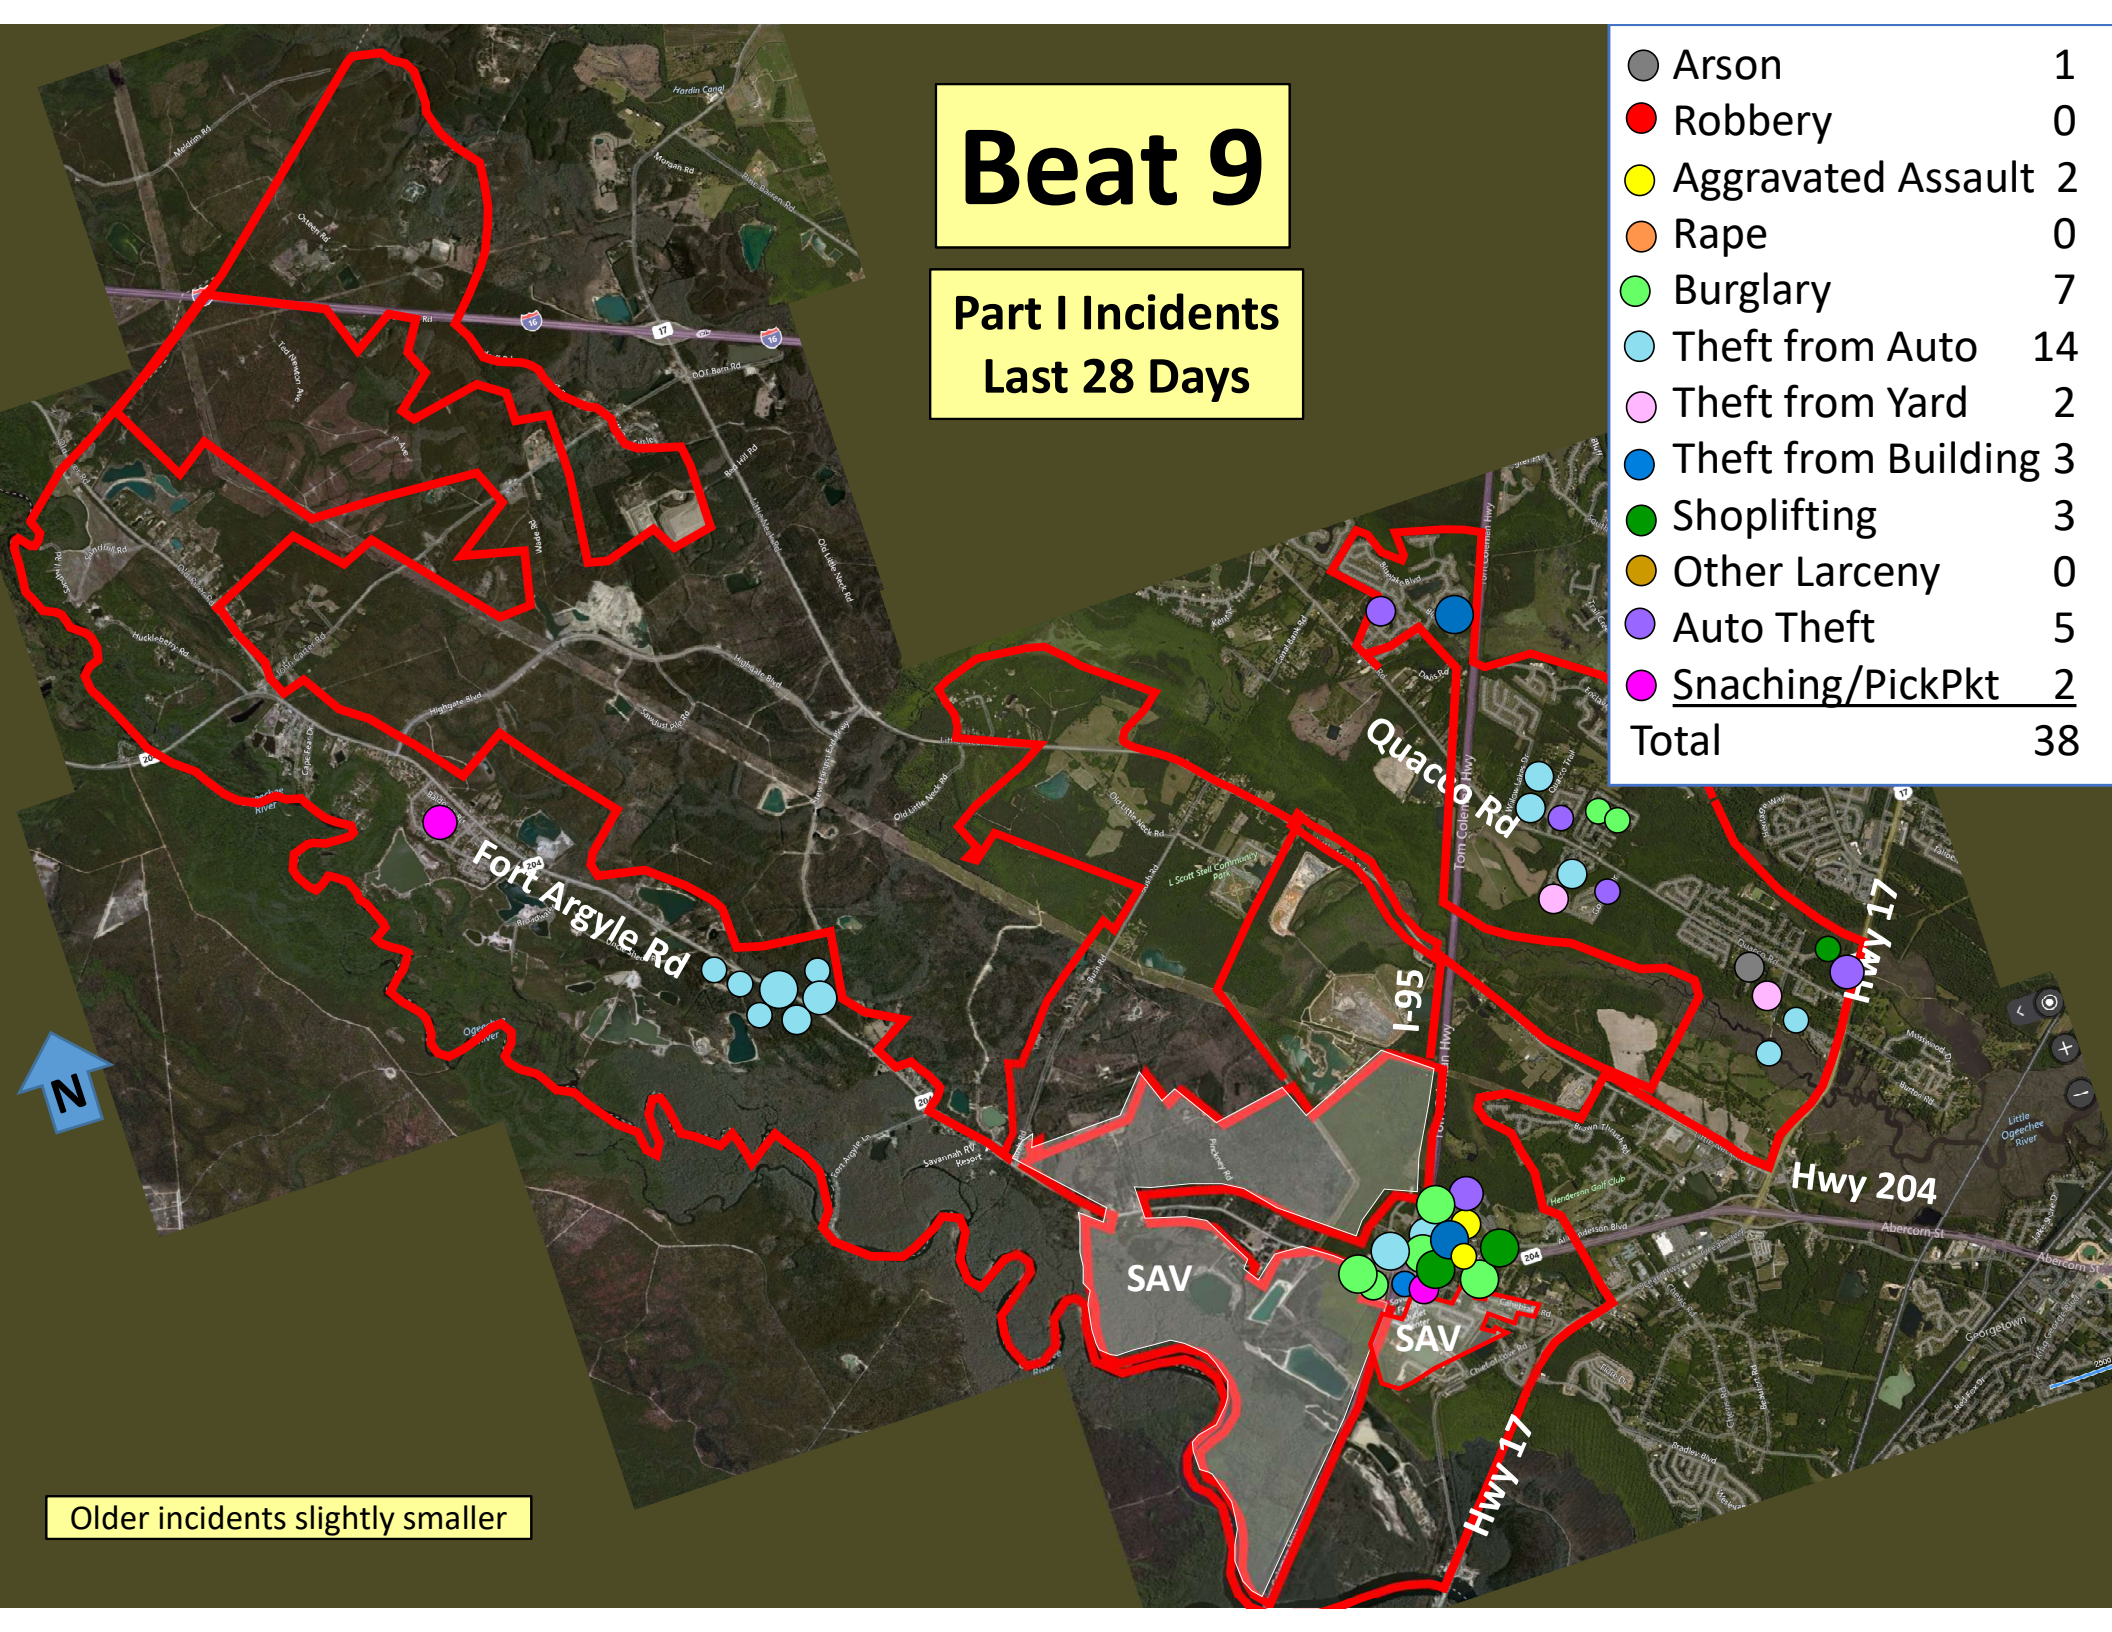

Beat 9

Part I Incidents
Last 28 Days

Arson	1
Robbery	0
Aggravated Assault	2
Rape	0
Burglary	7
Theft from Auto	14
Theft from Yard	2
Theft from Building	3
Shoplifting	3
Other Larceny	0
Auto Theft	5
Snatching/PickPkt	2
Total	38

Older incidents slightly smaller