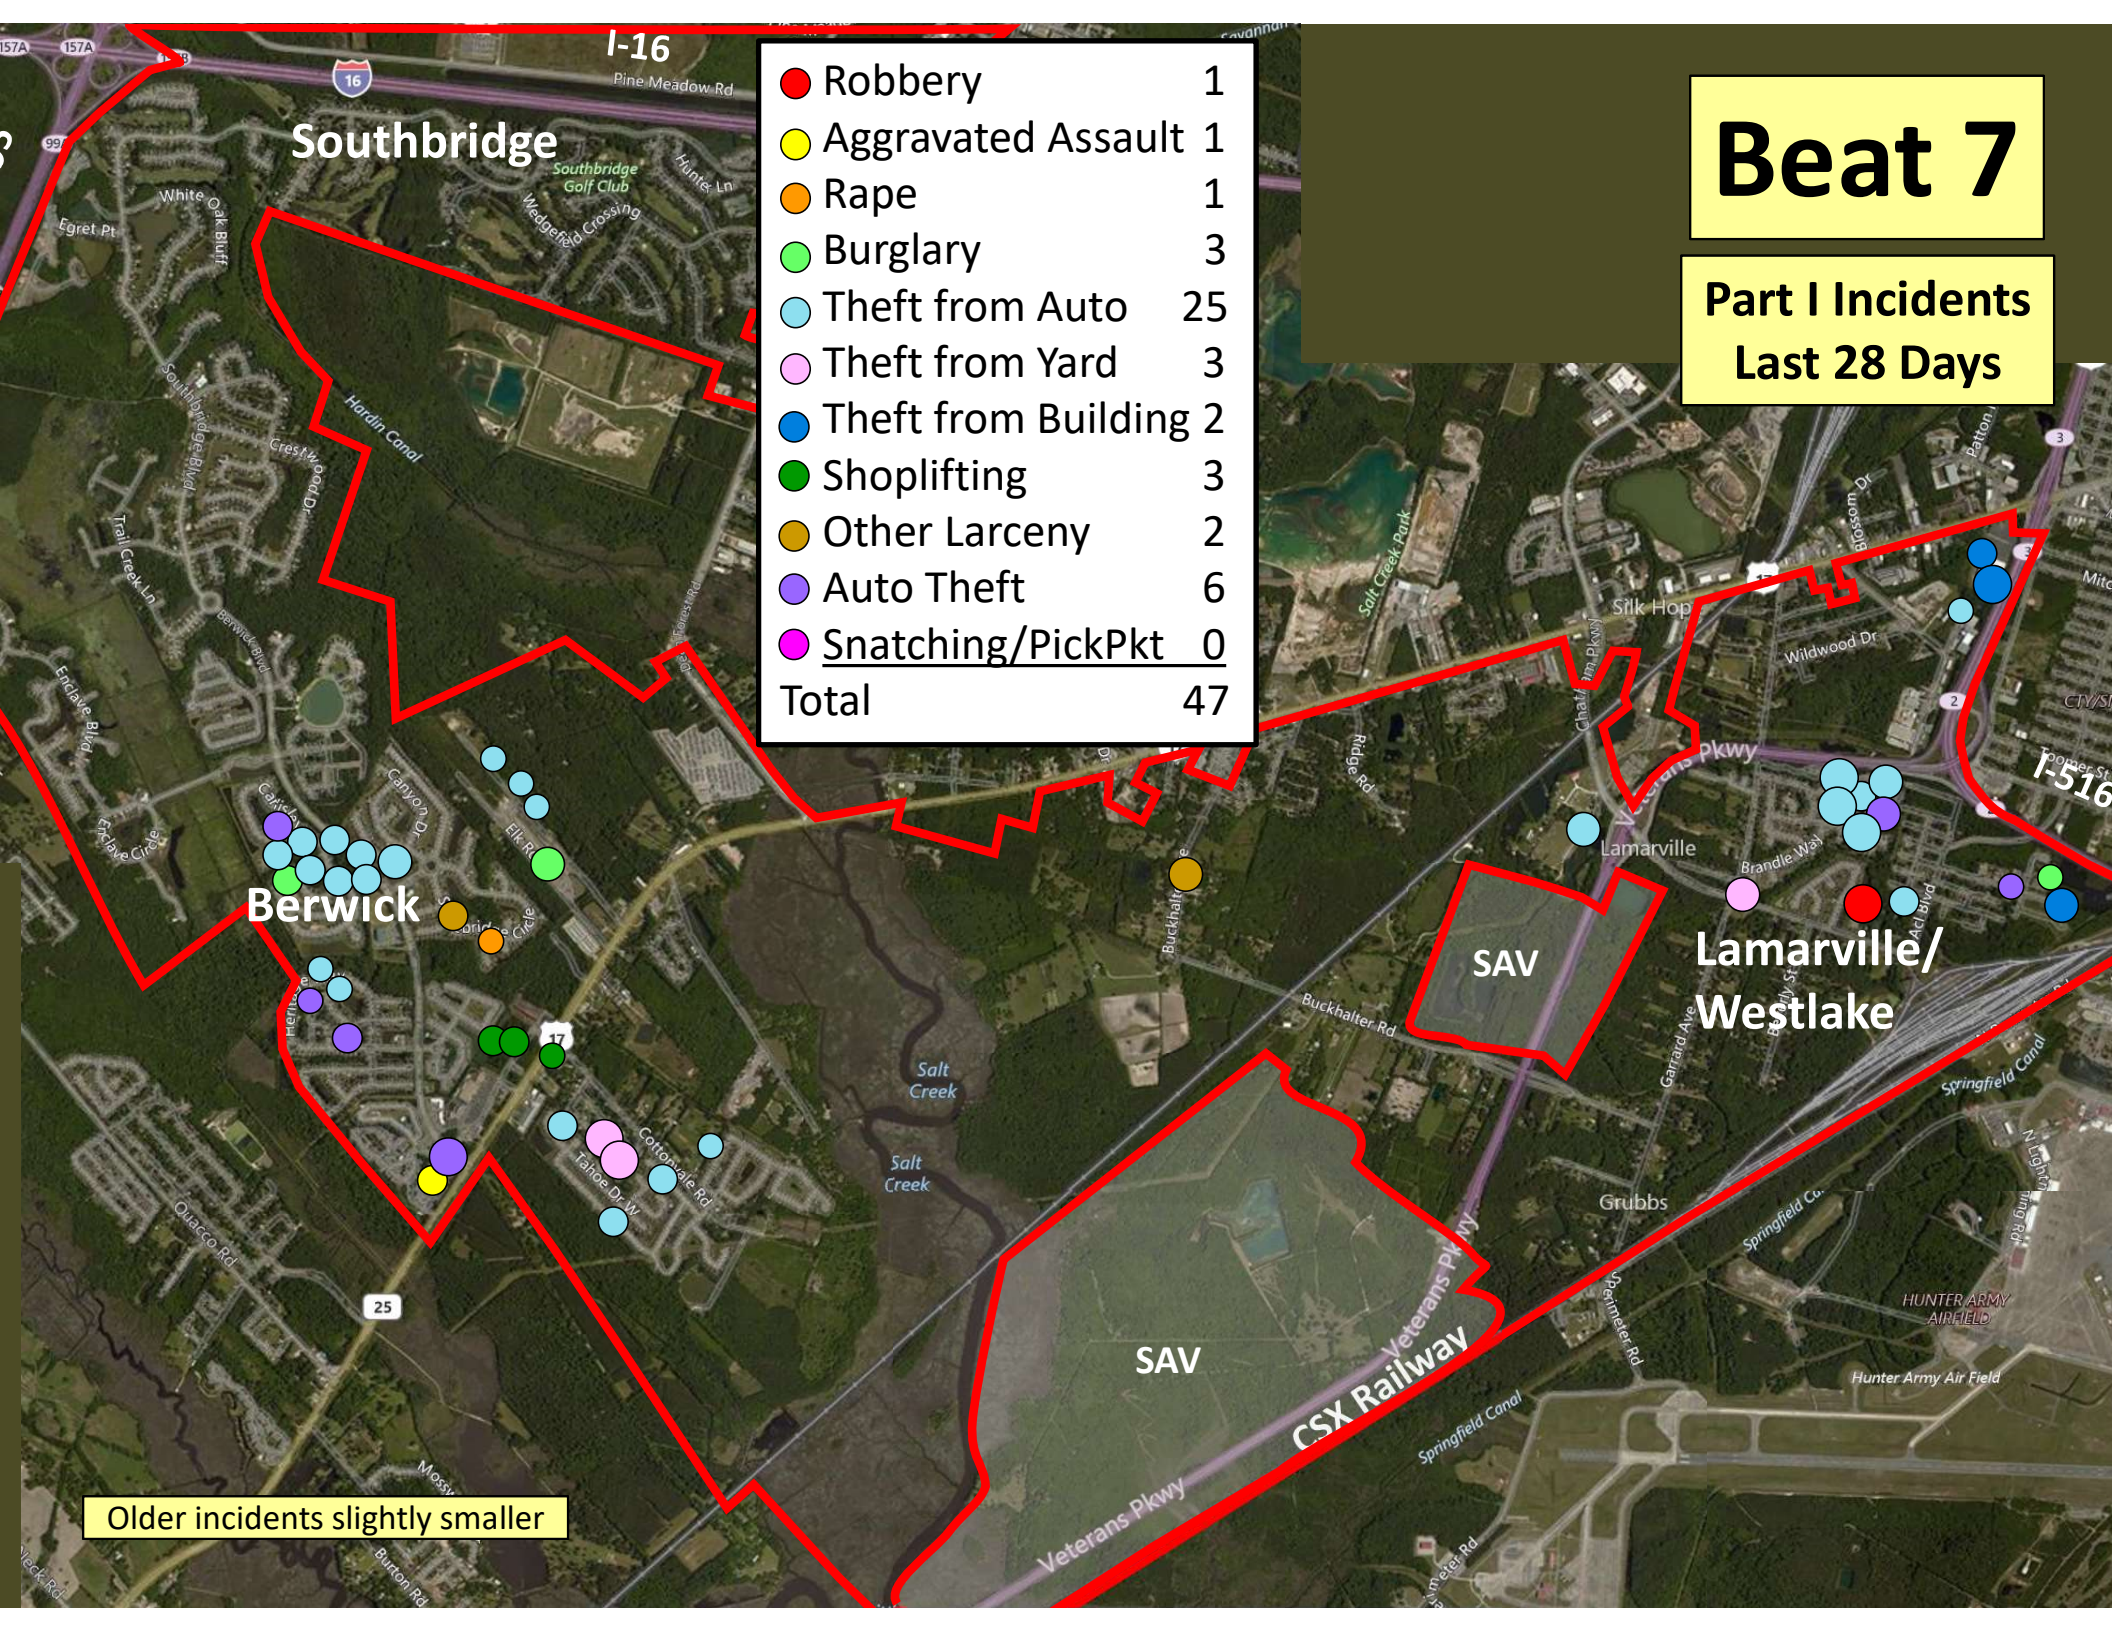

Beat 7

Part I Incidents
Last 28 Days

● Robbery	1
● Aggravated Assault	1
● Rape	1
● Burglary	3
● Theft from Auto	25
● Theft from Yard	3
● Theft from Building	2
● Shoplifting	3
● Other Larceny	2
● Auto Theft	6
● Snatching/PickPkt	0
Total	47

Older incidents slightly smaller