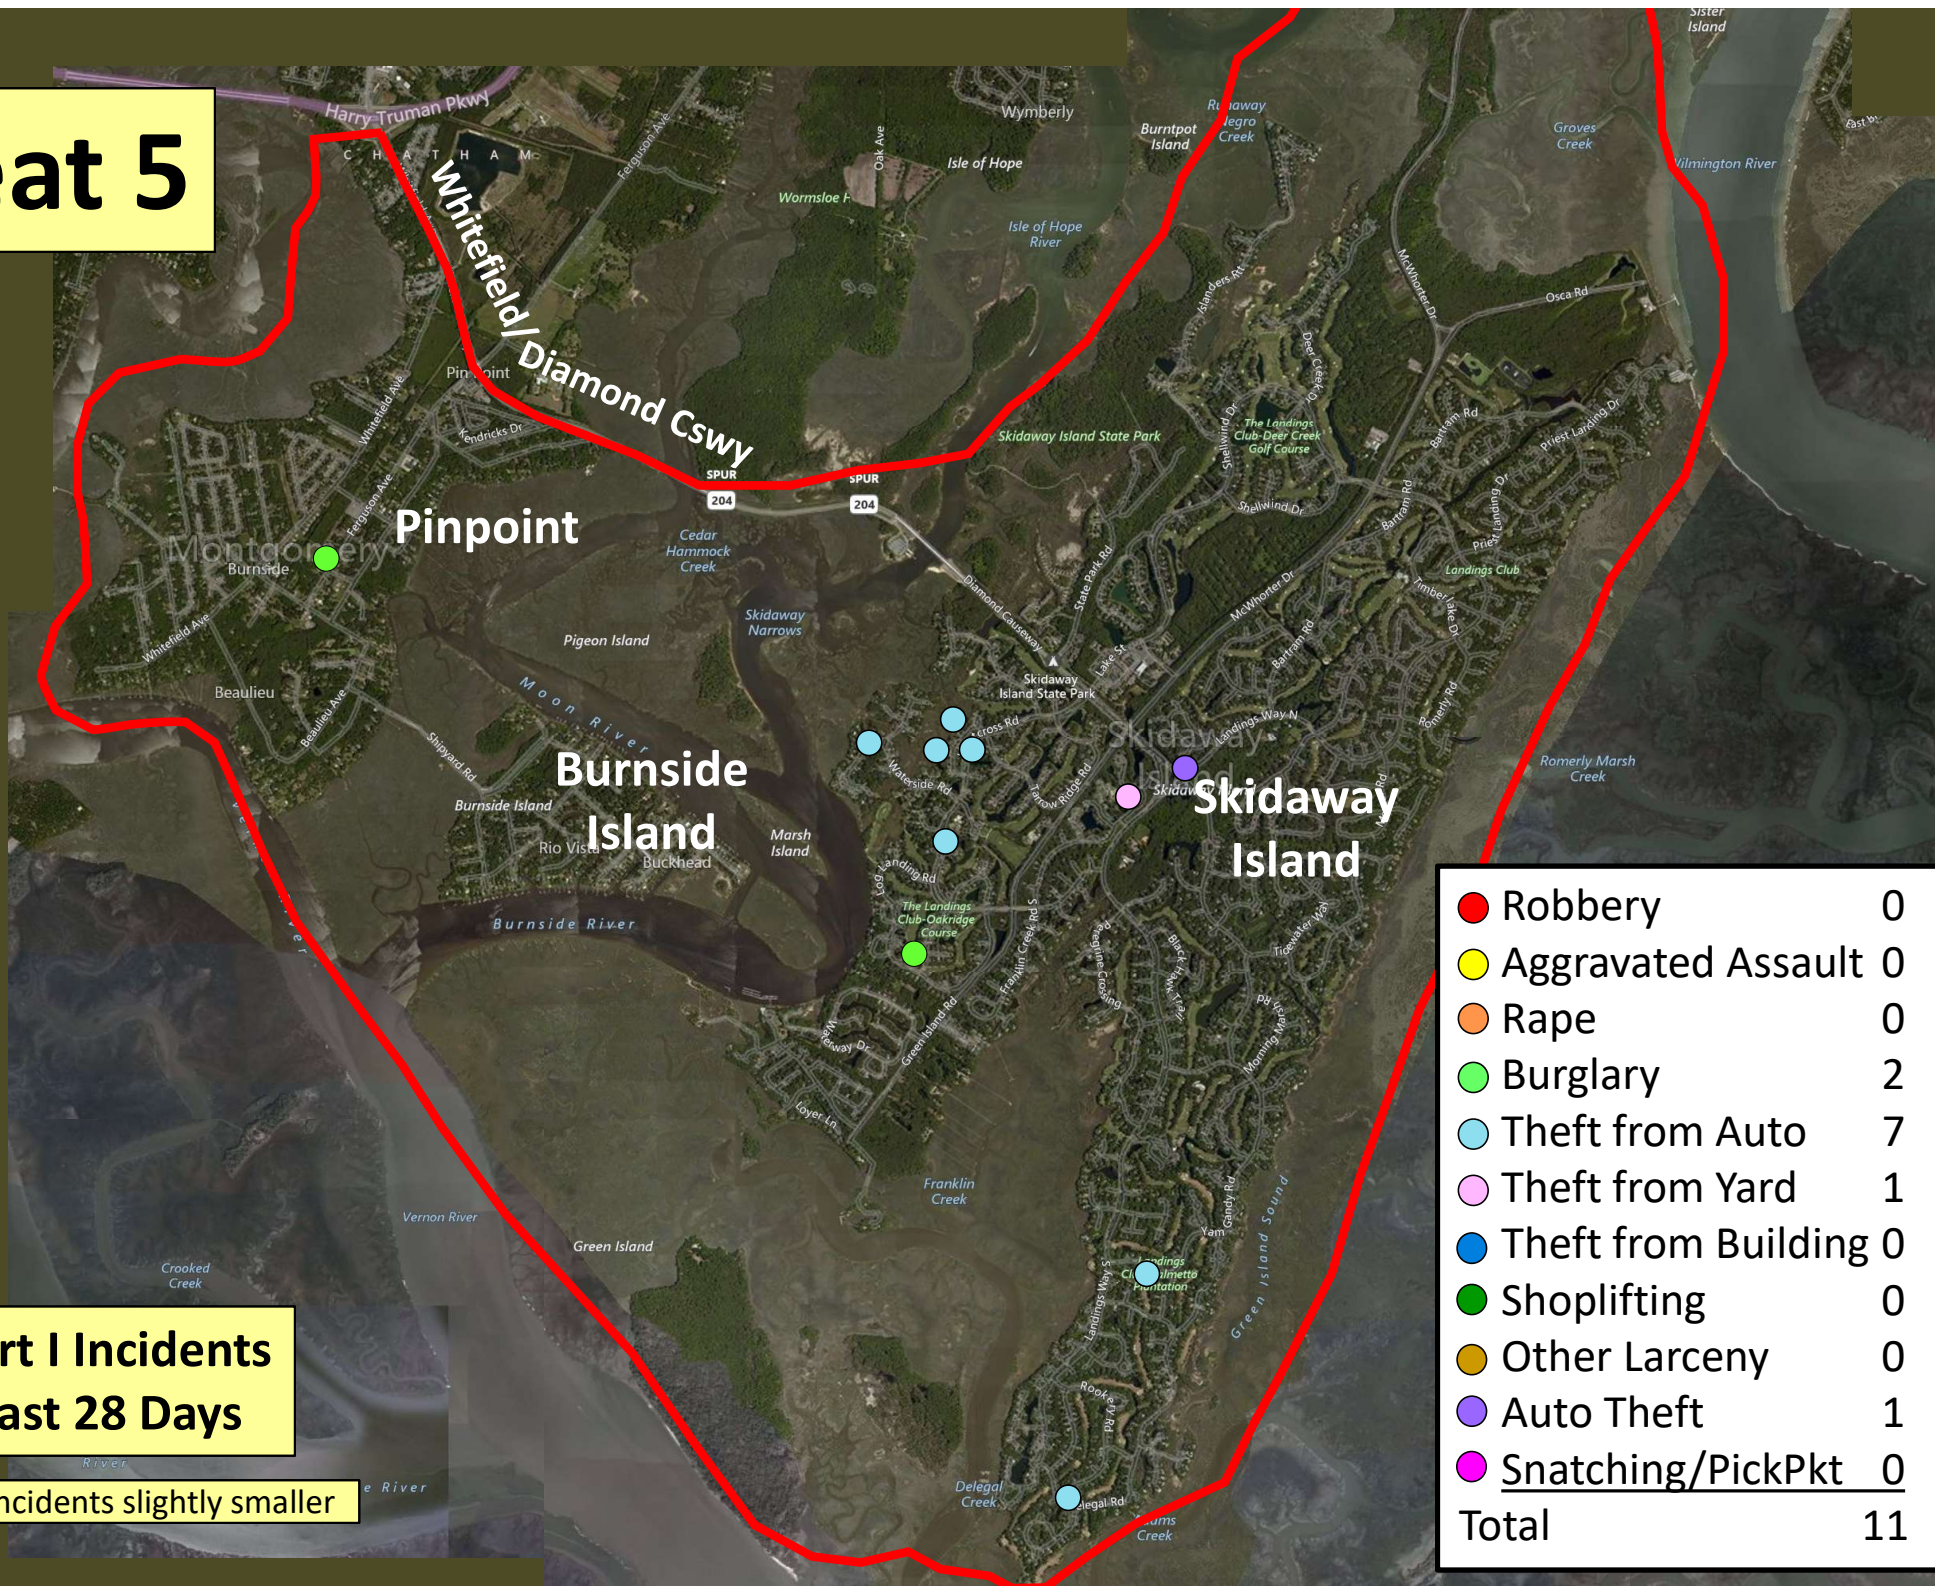

Beat 5

Part I Incidents
Last 28 Days

Older incidents slightly smaller

Beat 6

Part I Incidents
Last 28 Days

🟡 Homicide	1
🔴 Robbery	0
🟡 Aggravated Assault	0
🟠 Rape	0
🟢 Burglary	0
🟡 Theft from Auto	1
🟡 Theft from Yard	0
🟡 Theft from Building	0
🟢 Shoplifting	0
🟡 Other Larceny	0
🟡 Auto Theft	0
🟡 Snatching/PickPkt	0
Total	2

Older incidents slightly smaller