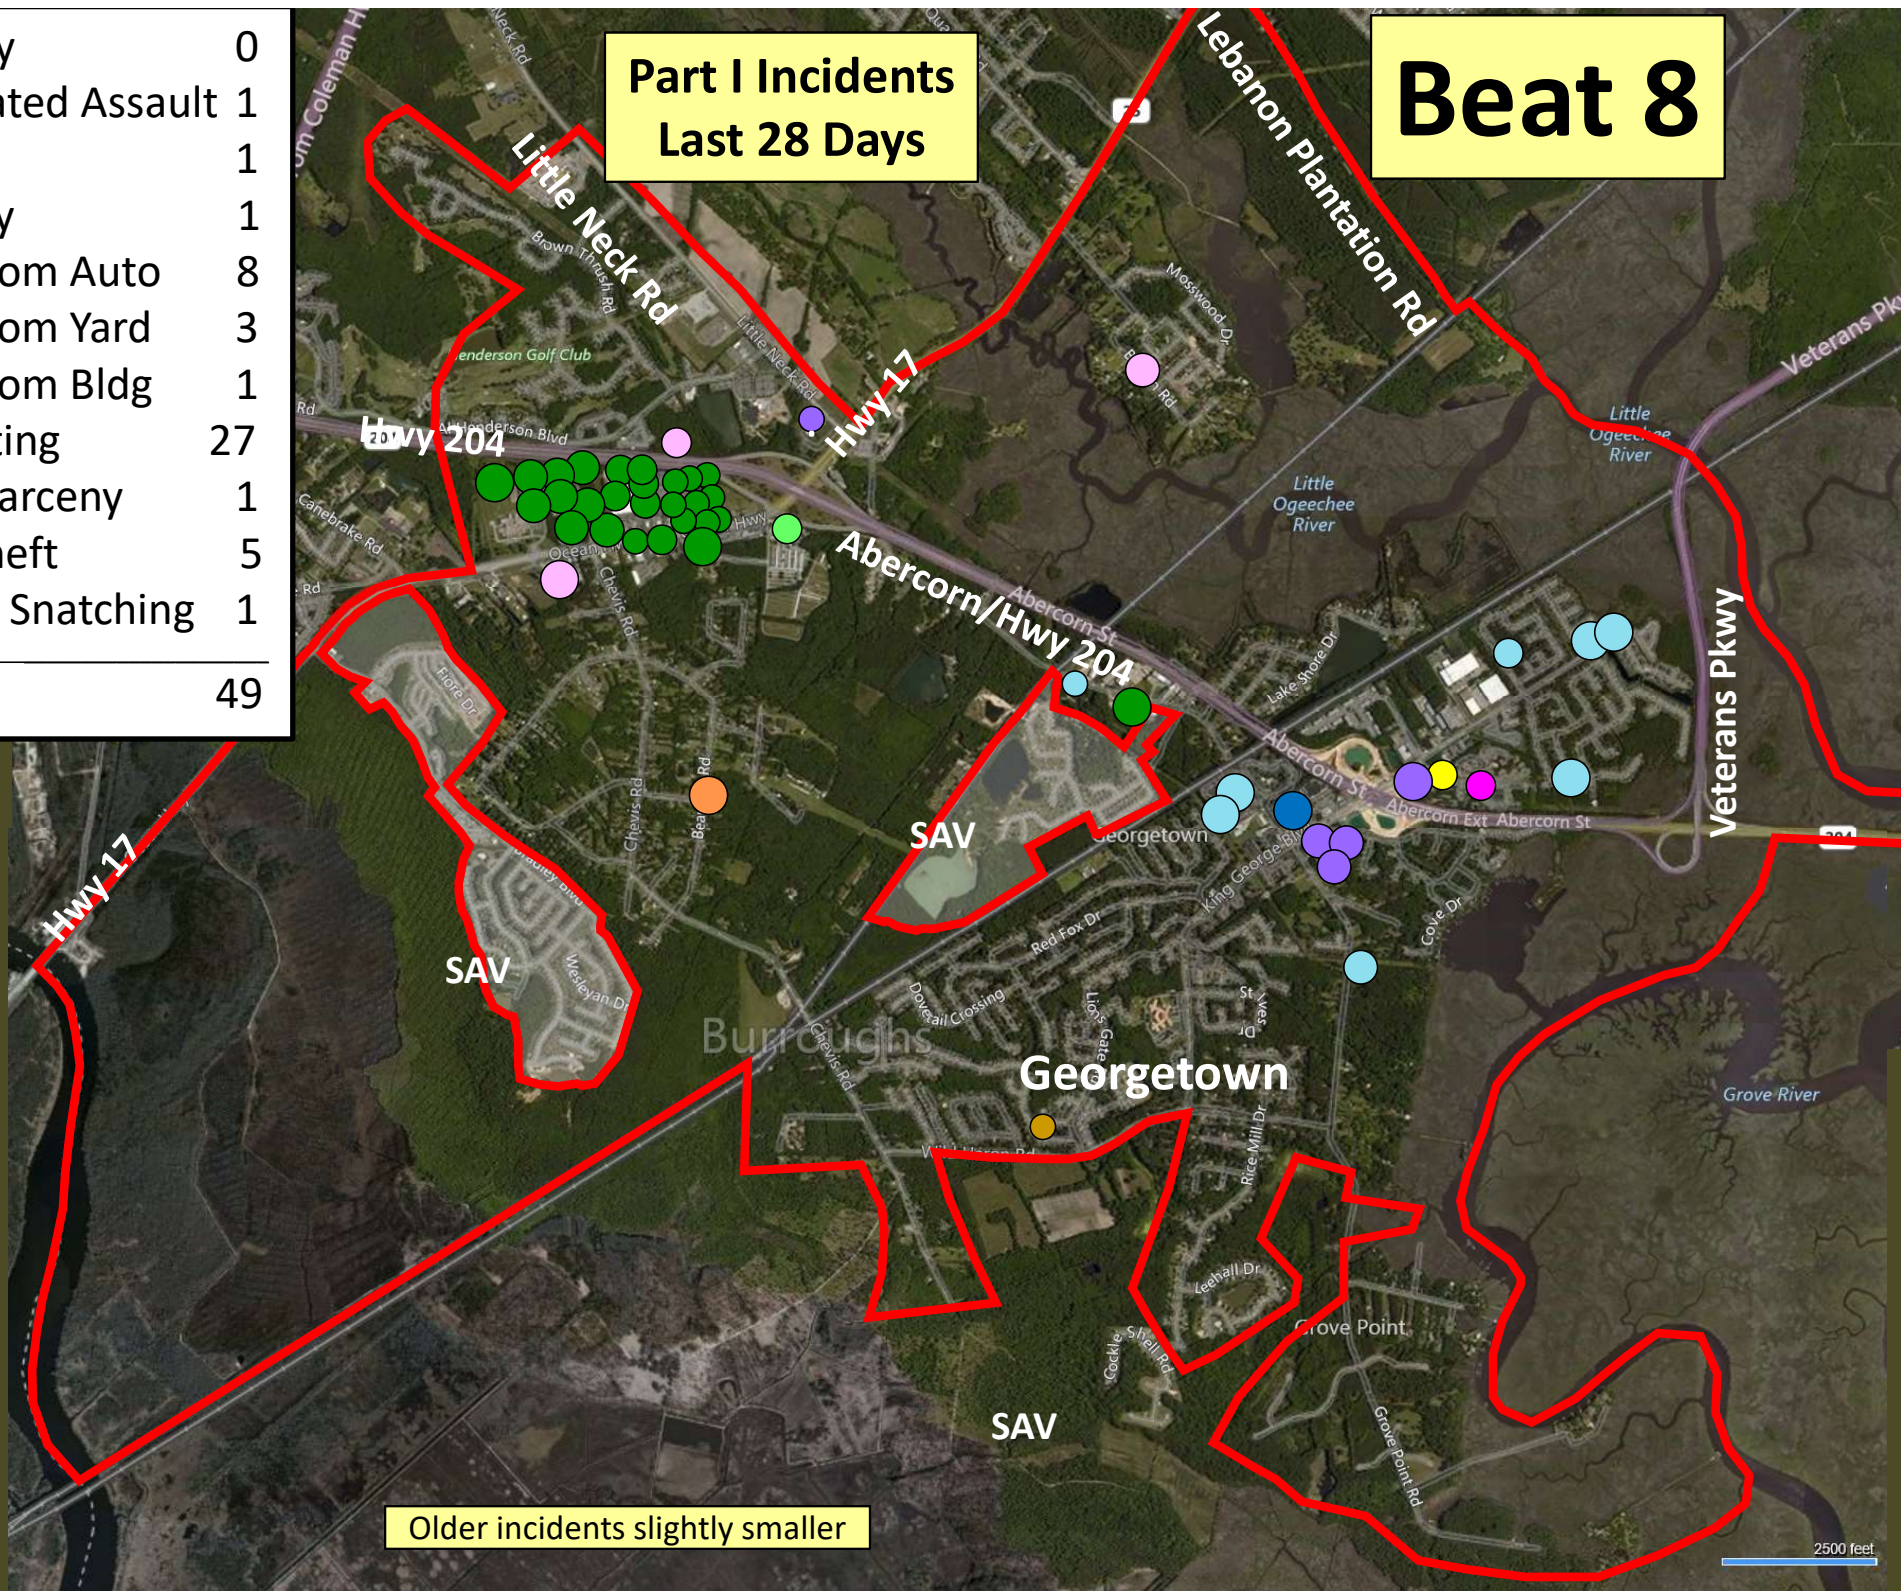

Beat 8

Part I Incidents Last 28 Days

● Robbery	0
● Aggravated Assault	1
● Rape	1
● Burglary	1
● Theft from Auto	8
● Theft from Yard	3
● Theft from Bldg	1
● Shoplifting	27
● Other Larceny	1
● Auto Theft	5
● Sudden Snatching	1
Total	49

Older incidents slightly smaller

2500 feet