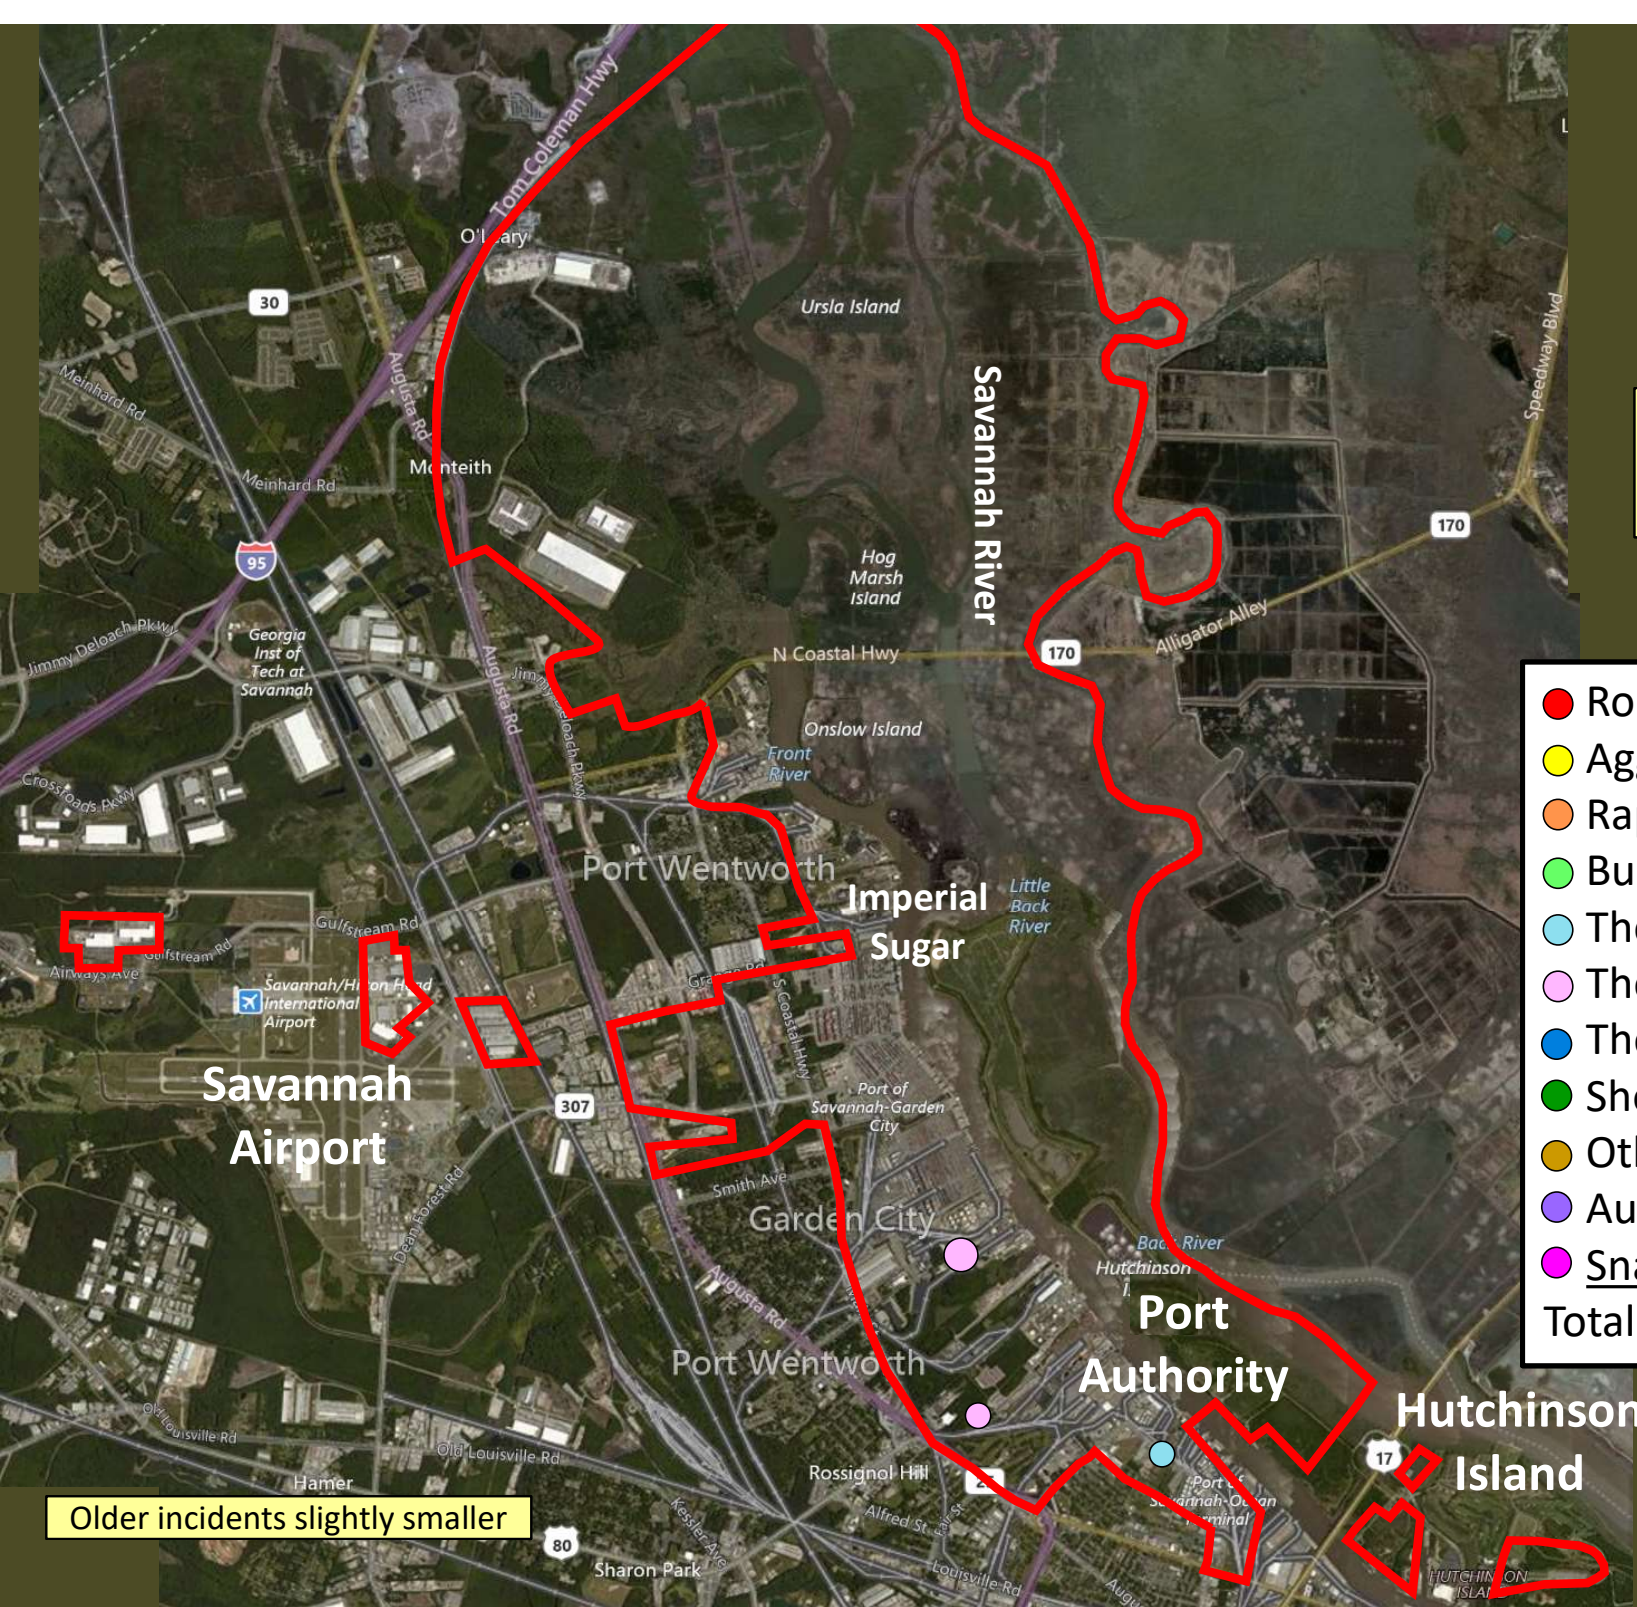

Beat 6

Part I Incidents
Last 28 Days

● Robbery	0
● Aggravated Assault	0
● Rape	0
● Burglary	0
● Theft from Auto	1
● Theft from Yard	2
● Theft from Building	0
● Shoplifting	0
● Other Larceny	0
● Auto Theft	0
● Snatching/PickPkt	0
Total	3

Older incidents slightly smaller