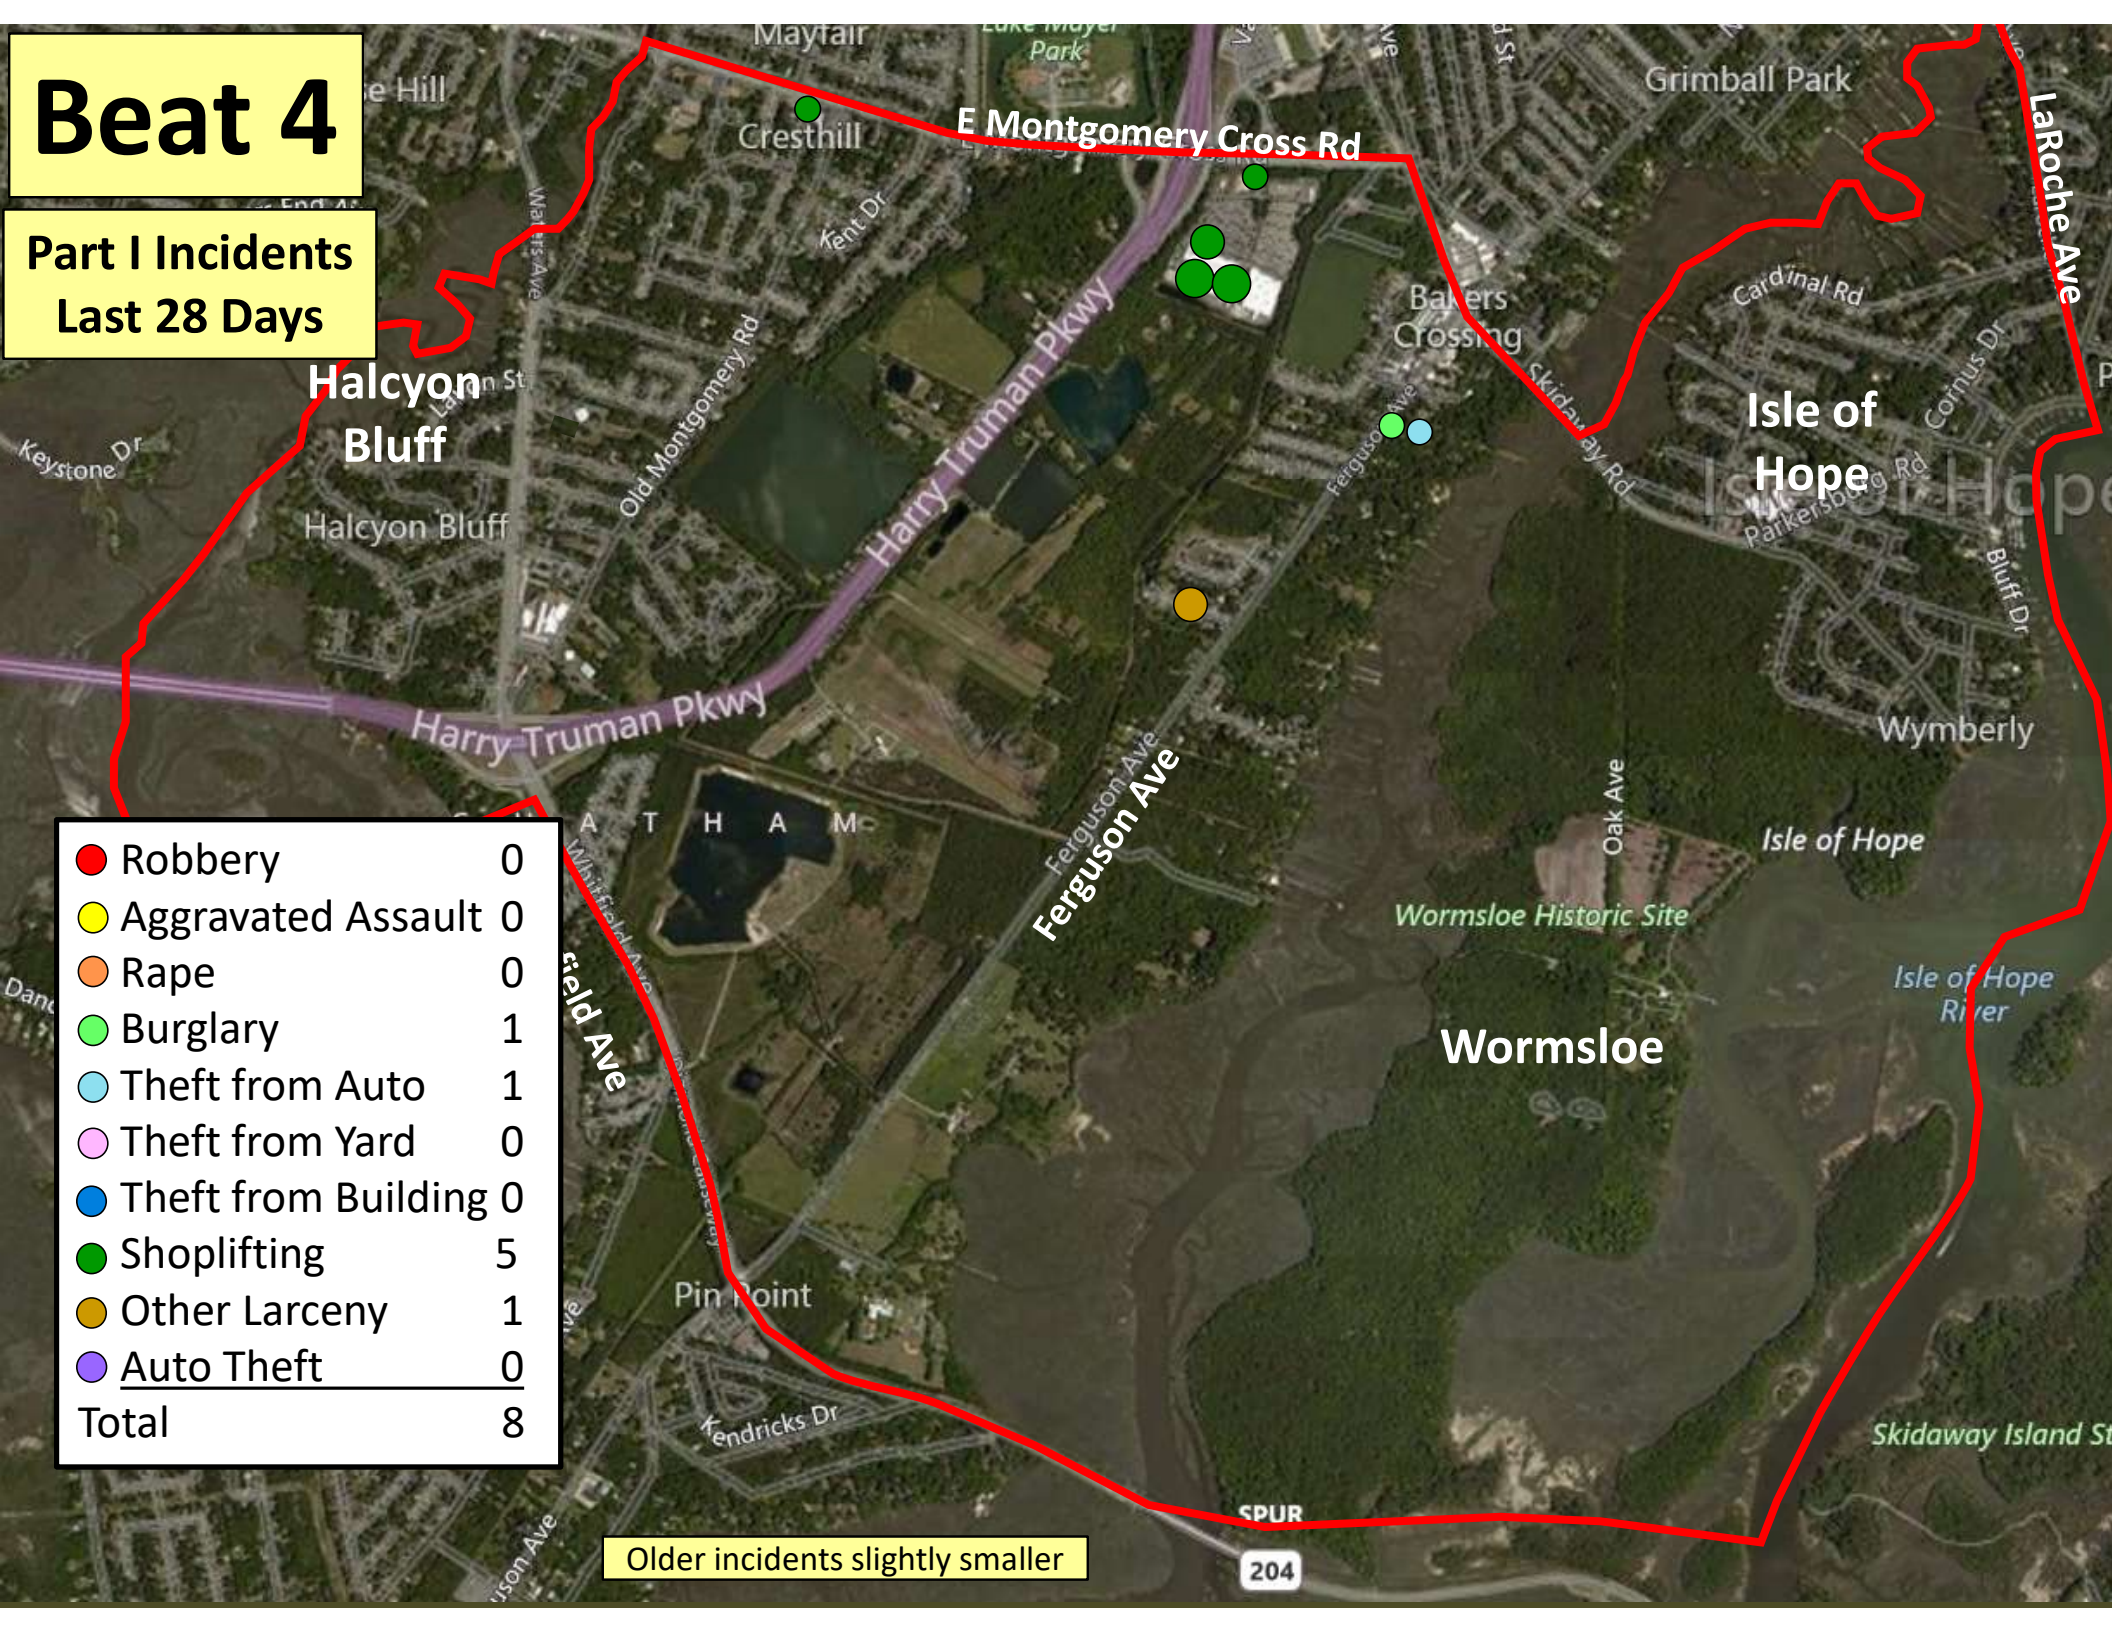

Beat 4

Part I Incidents
Last 28 Days

● Robbery	0
● Aggravated Assault	0
● Rape	0
● Burglary	1
● Theft from Auto	1
● Theft from Yard	0
● Theft from Building	0
● Shoplifting	5
● Other Larceny	1
● Auto Theft	0
Total	8

Older incidents slightly smaller