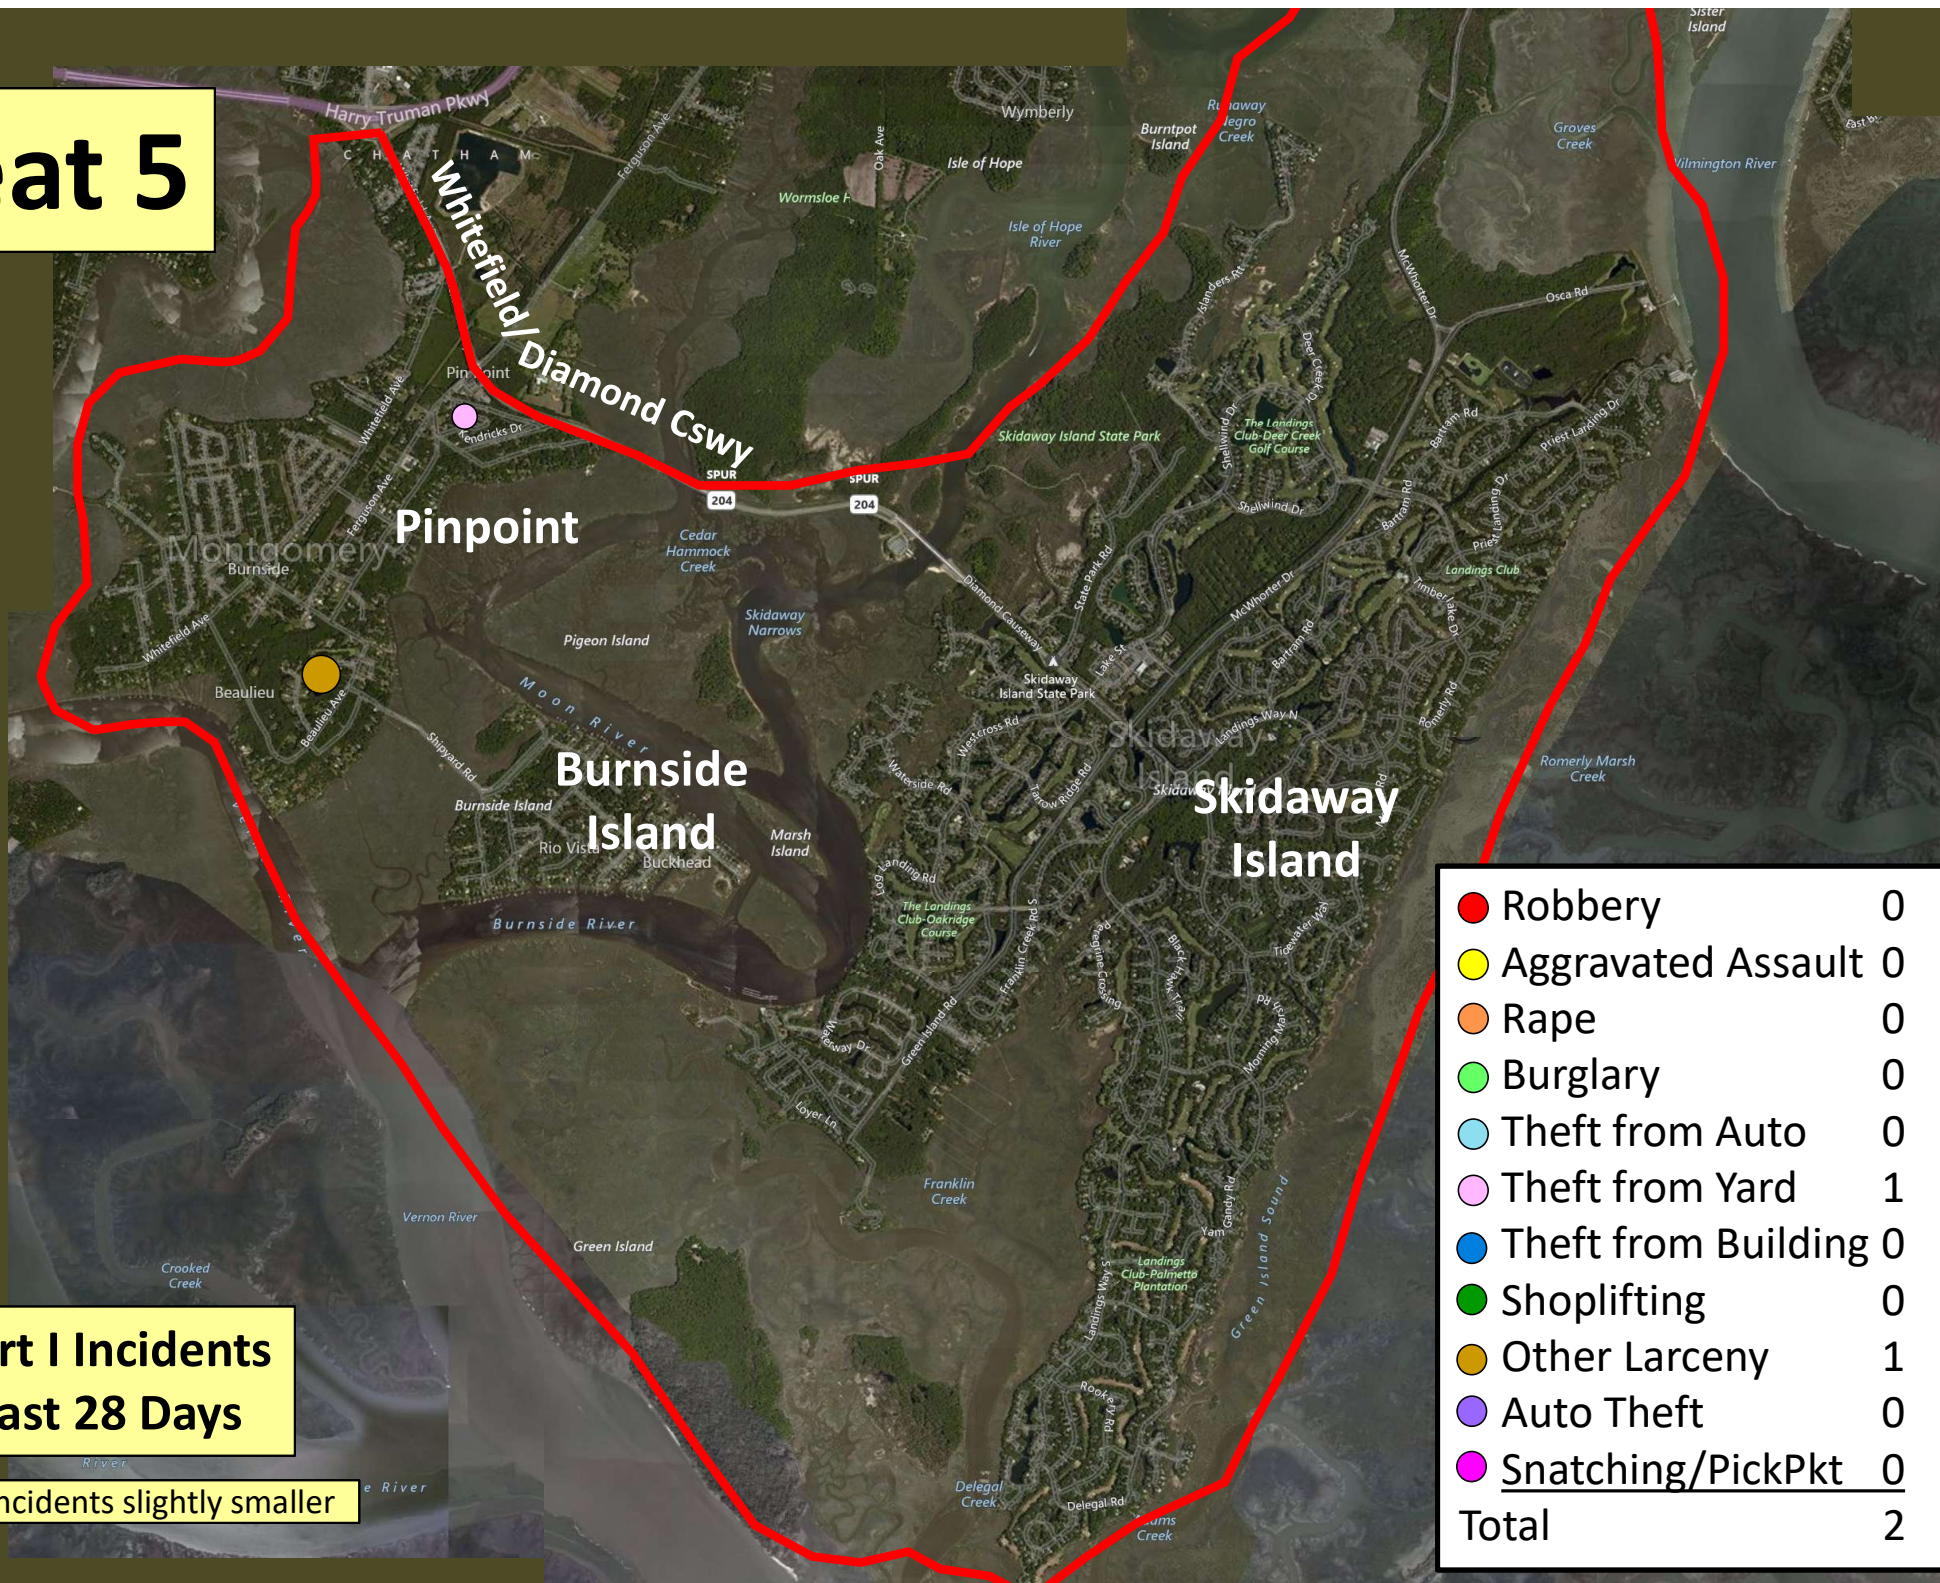

Beat 5

**Part I Incidents
Last 28 Days**

Older incidents slightly smaller

● Robbery	0
● Aggravated Assault	0
● Rape	0
● Burglary	0
● Theft from Auto	0
● Theft from Yard	1
● Theft from Building	0
● Shoplifting	0
● Other Larceny	1
● Auto Theft	0
● Snatching/PickPkt	0
Total	2