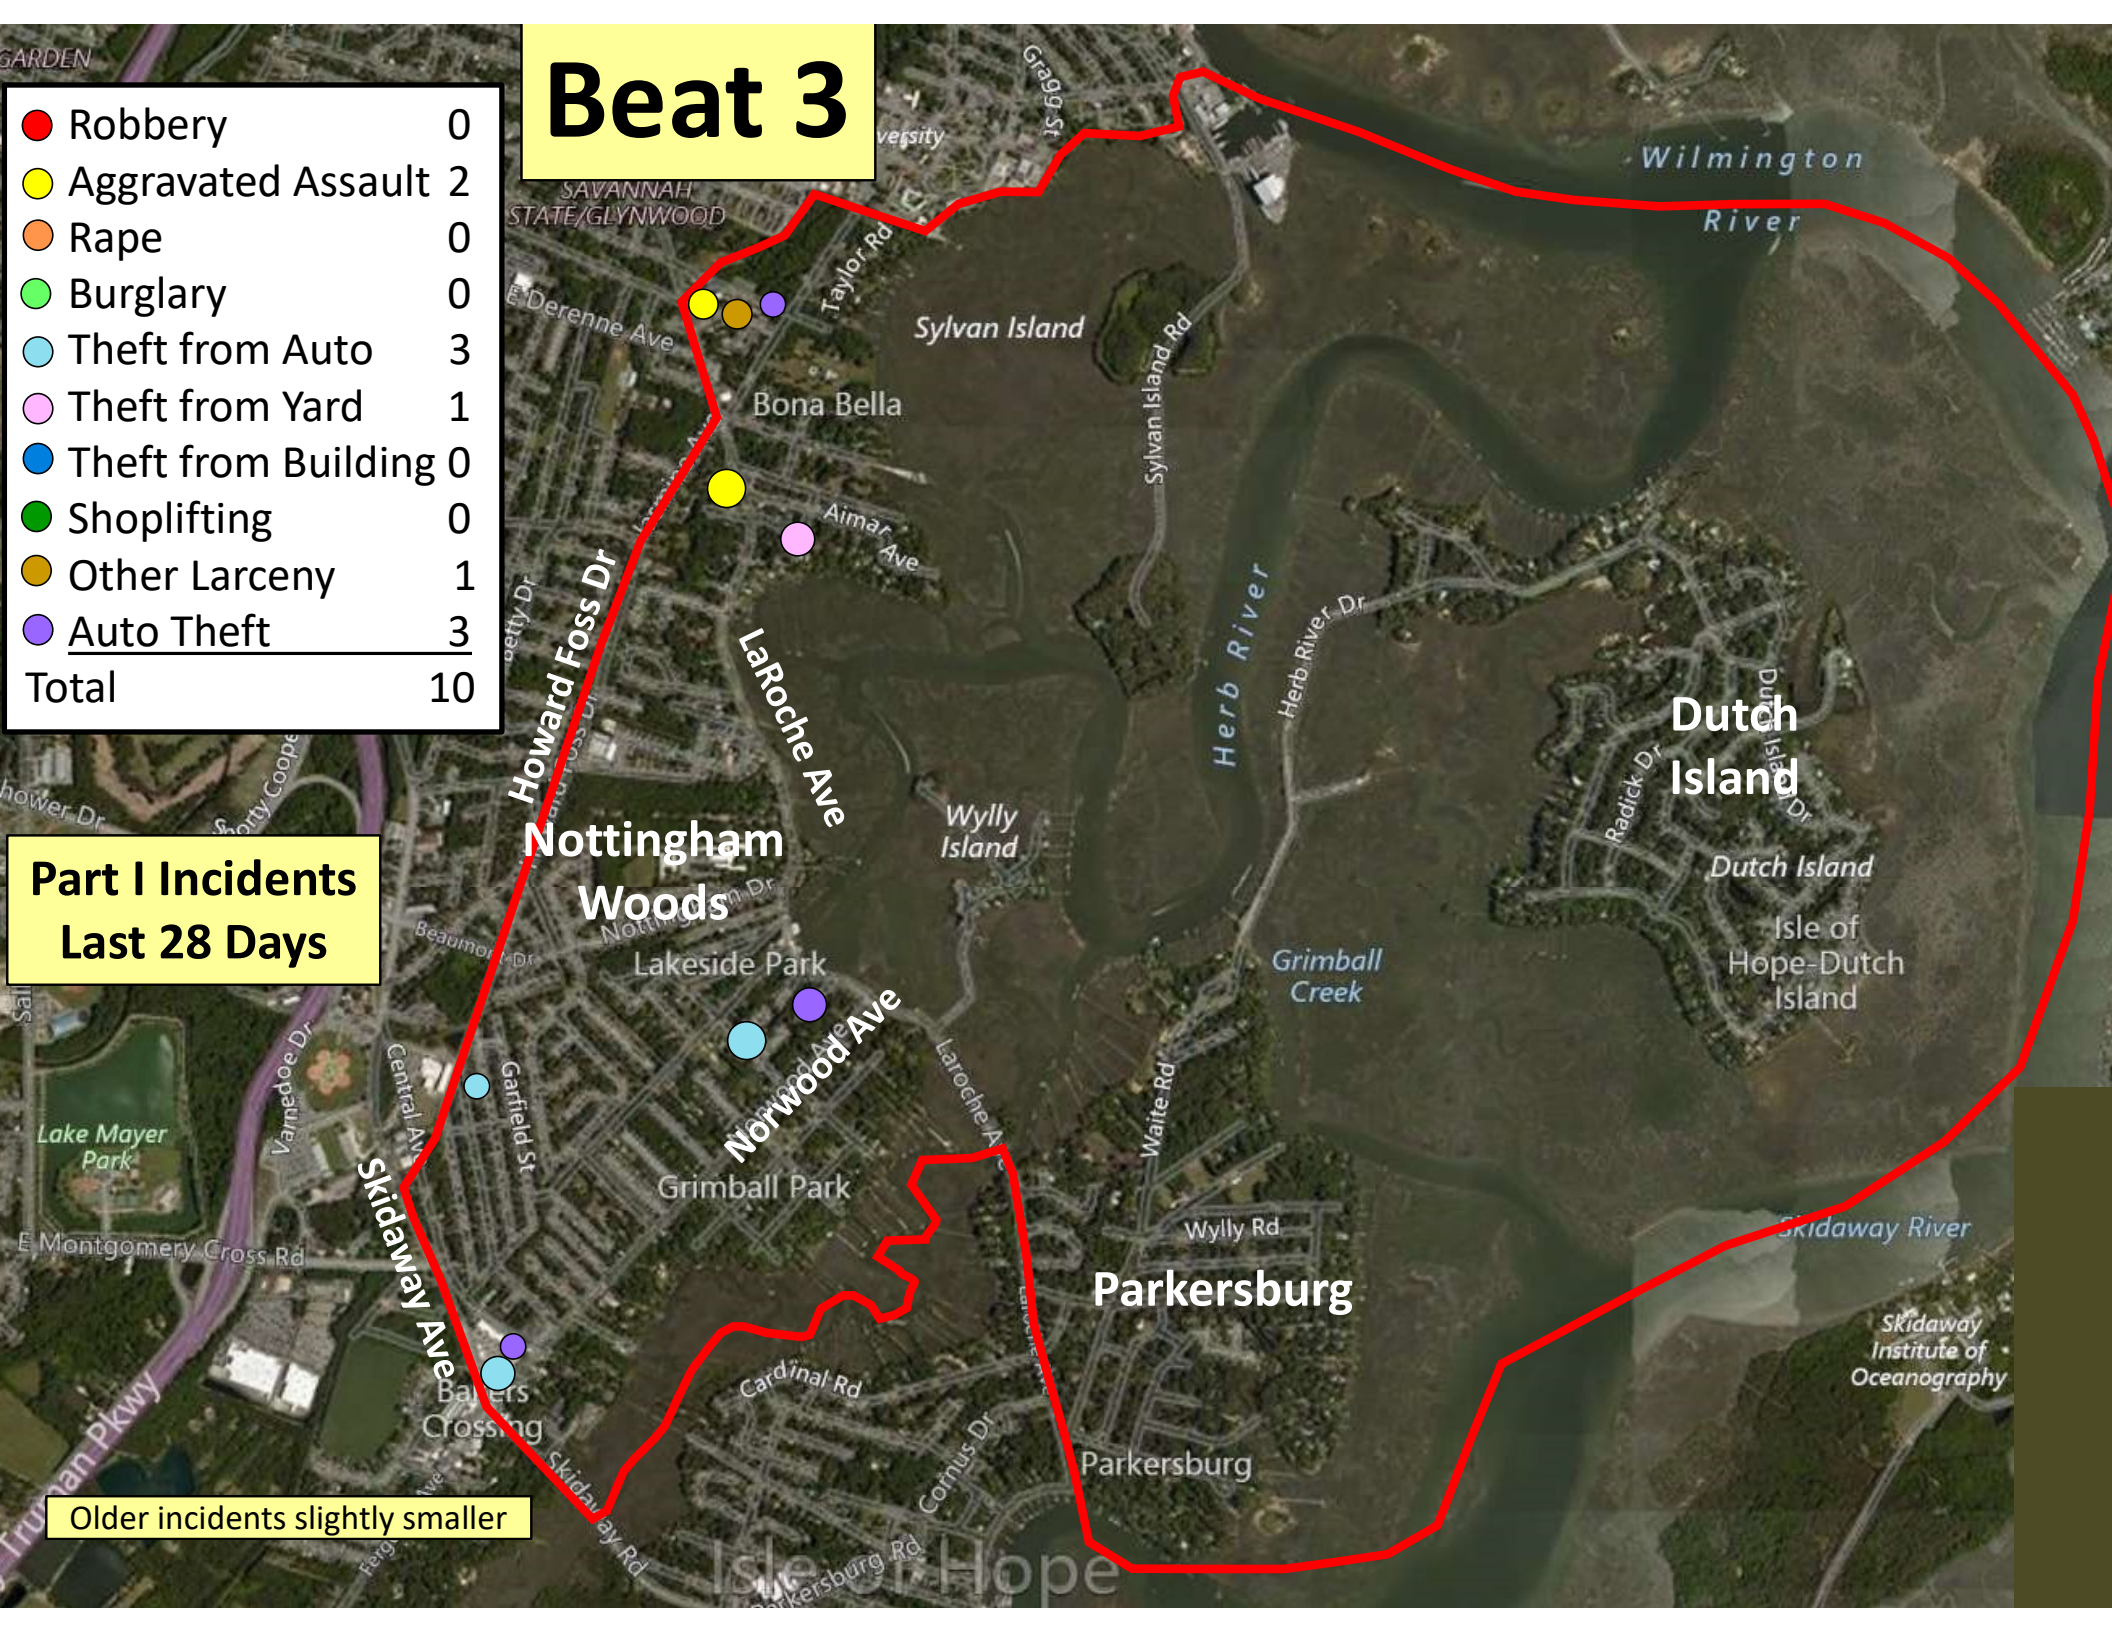

Beat 3

● Robbery	0
● Aggravated Assault	2
● Rape	0
● Burglary	0
● Theft from Auto	3
● Theft from Yard	1
● Theft from Building	0
● Shoplifting	0
● Other Larceny	1
● Auto Theft	3
Total	10

Part I Incidents Last 28 Days

Older incidents slightly smaller