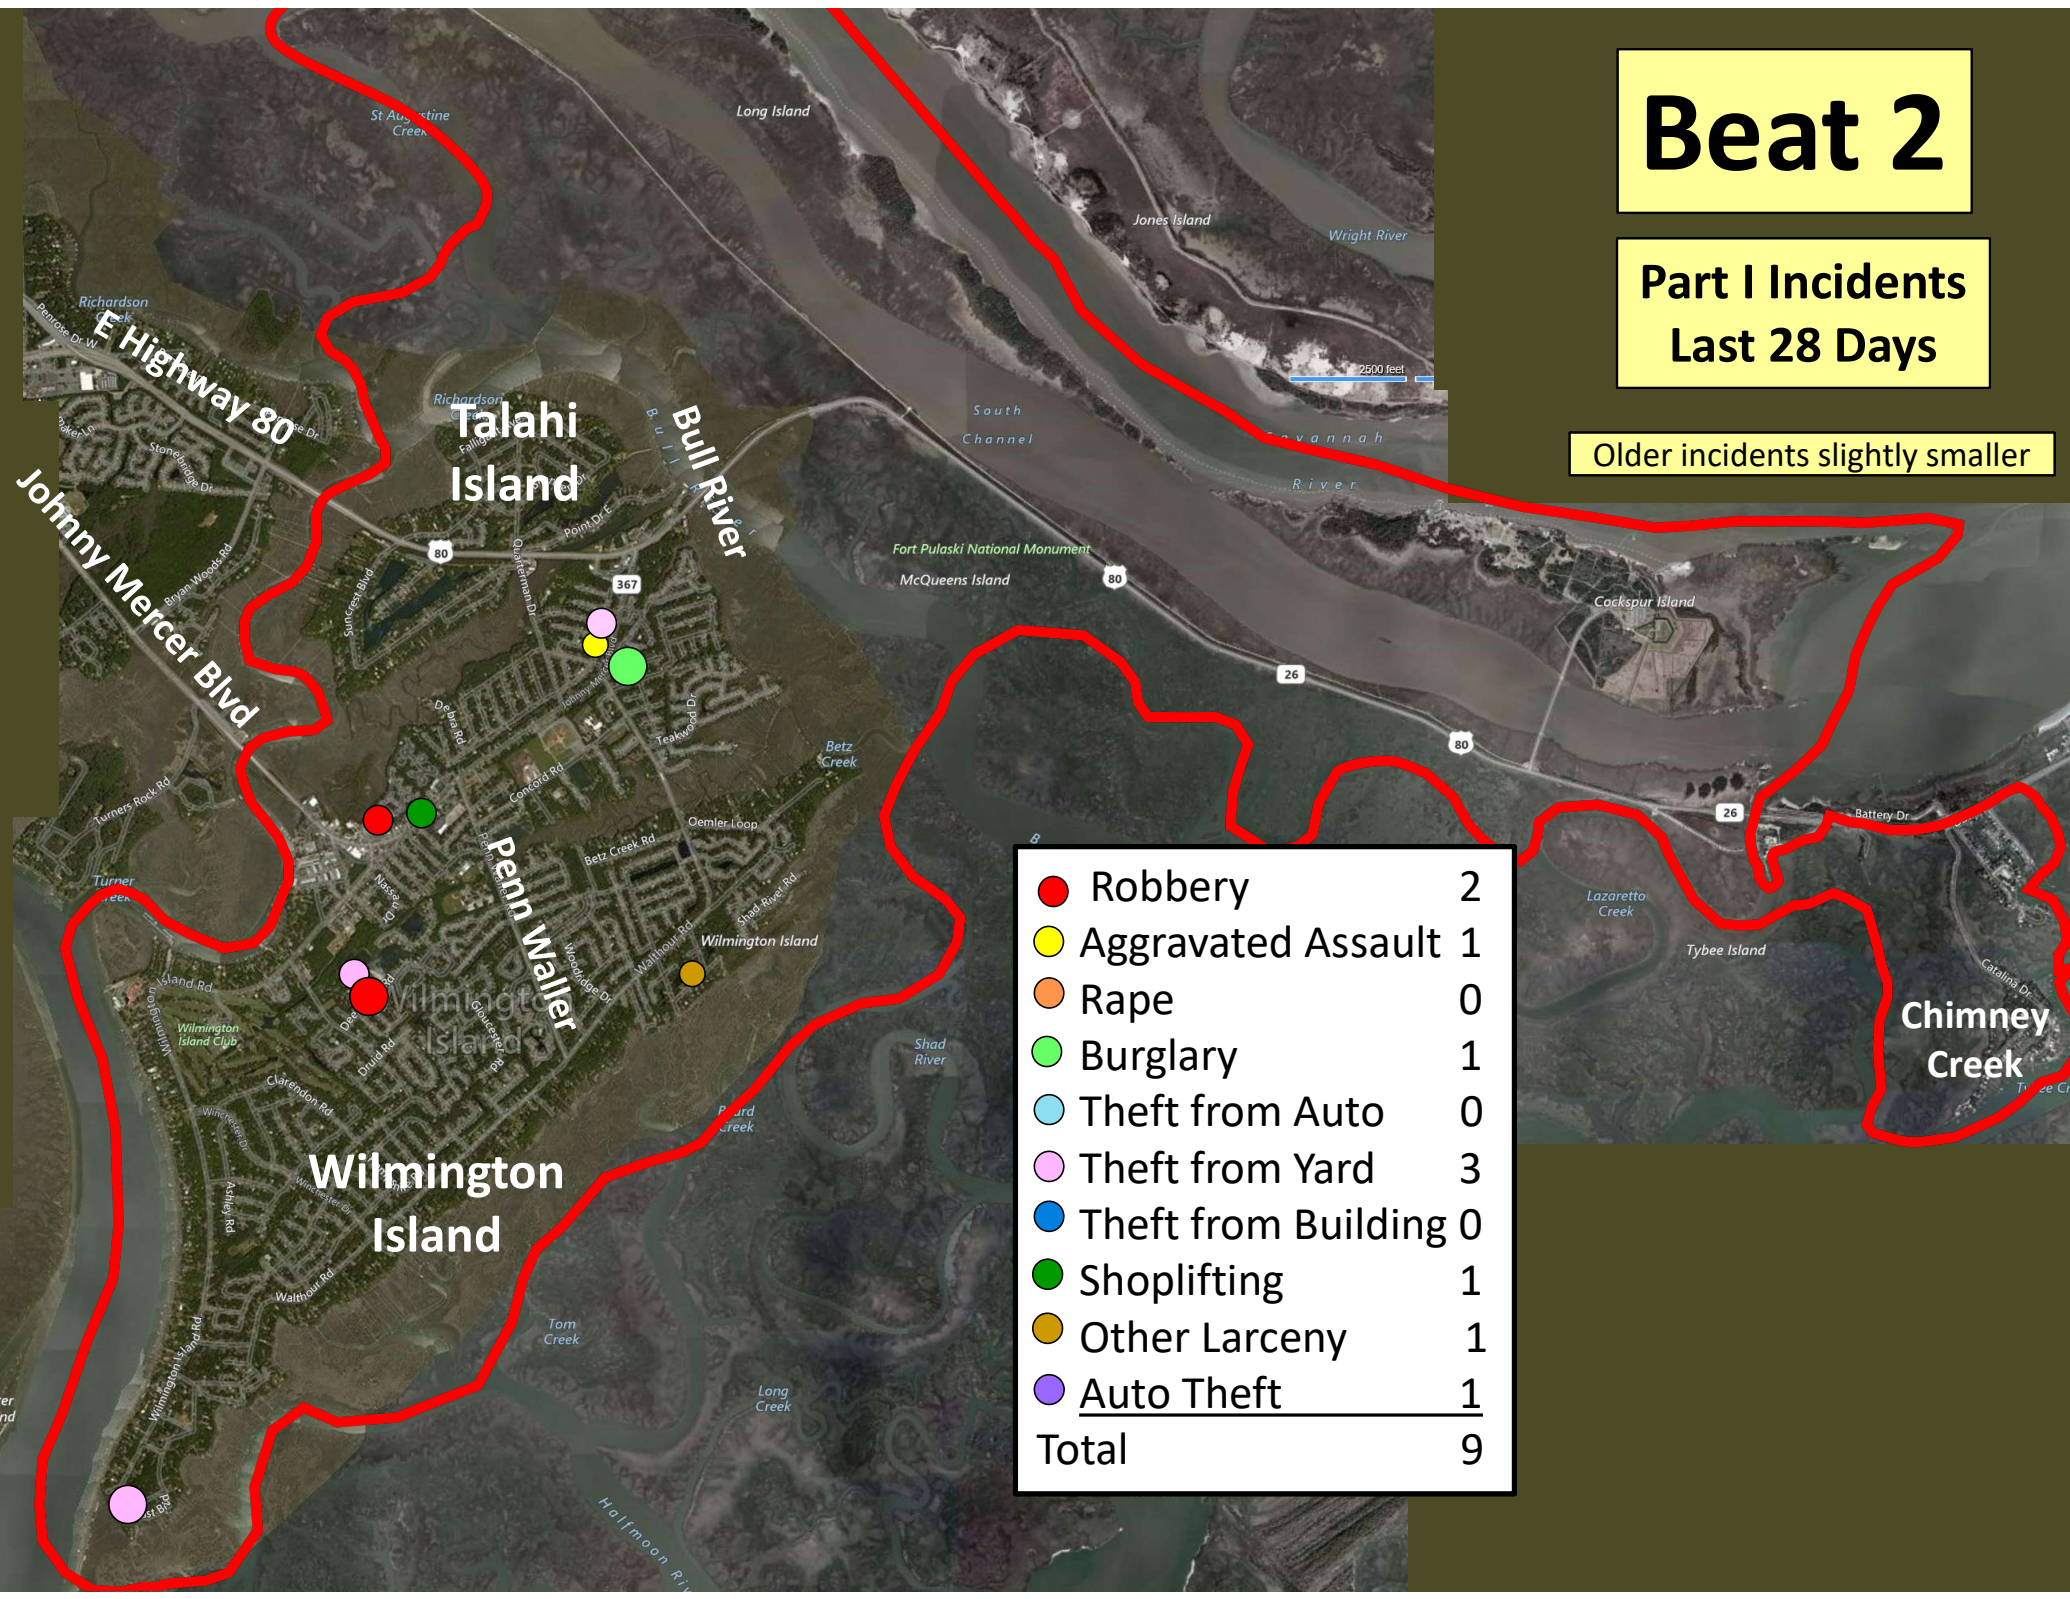

Beat 1

Part I Incidents Last 28 Days

	Homicide	1
	Robbery	0
	Aggravated Assault	0
	Rape	0
	Burglary	0
	Theft from Auto	1
	Theft from Yard	0
	Theft from Building	0
	Shoplifting	0
	Other Larceny	0
	Auto Theft	0
	Snatching/PickPkt	0
Total		2

Older incidents slightly smaller

Beat 2

Part I Incidents
Last 28 Days

Older incidents slightly smaller

● Robbery	2
● Aggravated Assault	1
● Rape	0
● Burglary	1
● Theft from Auto	0
● Theft from Yard	3
● Theft from Building	0
● Shoplifting	1
● Other Larceny	1
● Auto Theft	1
Total	9

Beat 3

● Robbery	0
● Aggravated Assault	2
● Rape	0
● Burglary	0
● Theft from Auto	3
● Theft from Yard	1
● Theft from Building	0
● Shoplifting	0
● Other Larceny	1
● Auto Theft	3
Total	10

Part I Incidents Last 28 Days

Older incidents slightly smaller

Beat 8

Part I Incidents Last 28 Days

Homicide	1
Robbery	2
Aggravated Assault	0
Rape	0
Burglary	1
Theft from Auto	6
Theft from Yard	1
Theft from Bldg	3
Shoplifting	18
Other Larceny	0
Auto Theft	6
Sudden Snatching	0
Total	38