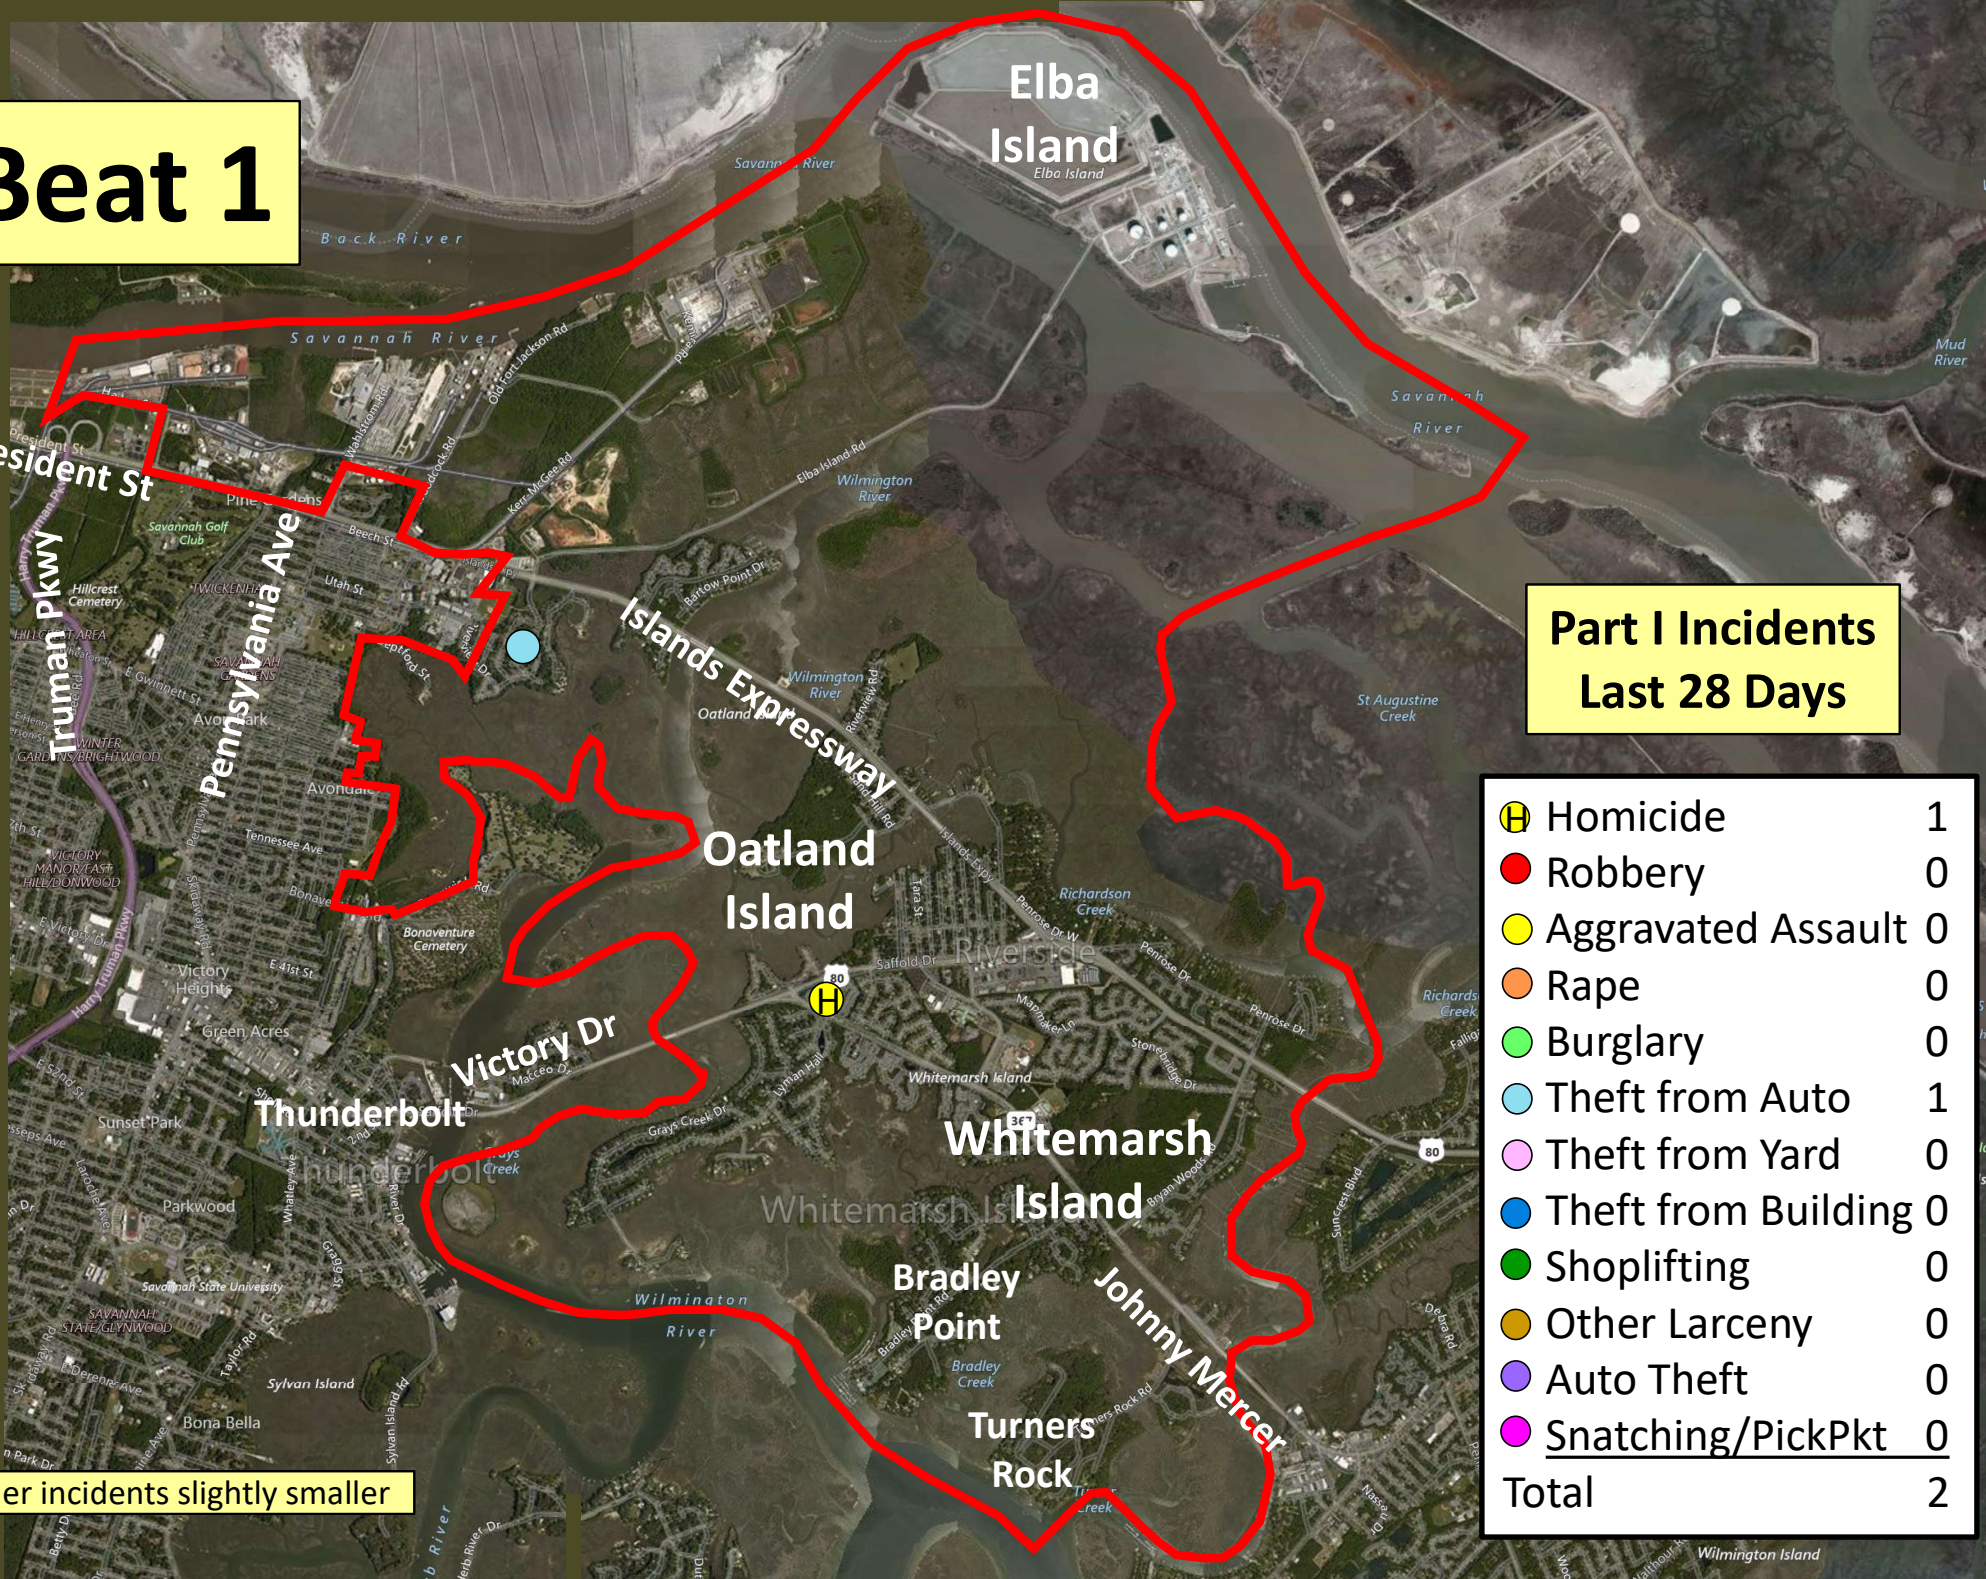

Beat 1

Part I Incidents Last 28 Days

	Homicide	1
	Robbery	0
	Aggravated Assault	0
	Rape	0
	Burglary	0
	Theft from Auto	1
	Theft from Yard	0
	Theft from Building	0
	Shoplifting	0
	Other Larceny	0
	Auto Theft	0
	Snatching/PickPkt	0
Total		2

Older incidents slightly smaller

Beat 2

Part I Incidents
Last 28 Days

Older incidents slightly smaller

● Robbery	2
● Aggravated Assault	1
● Rape	0
● Burglary	1
● Theft from Auto	0
● Theft from Yard	3
● Theft from Building	0
● Shoplifting	1
● Other Larceny	1
● Auto Theft	1
Total	9