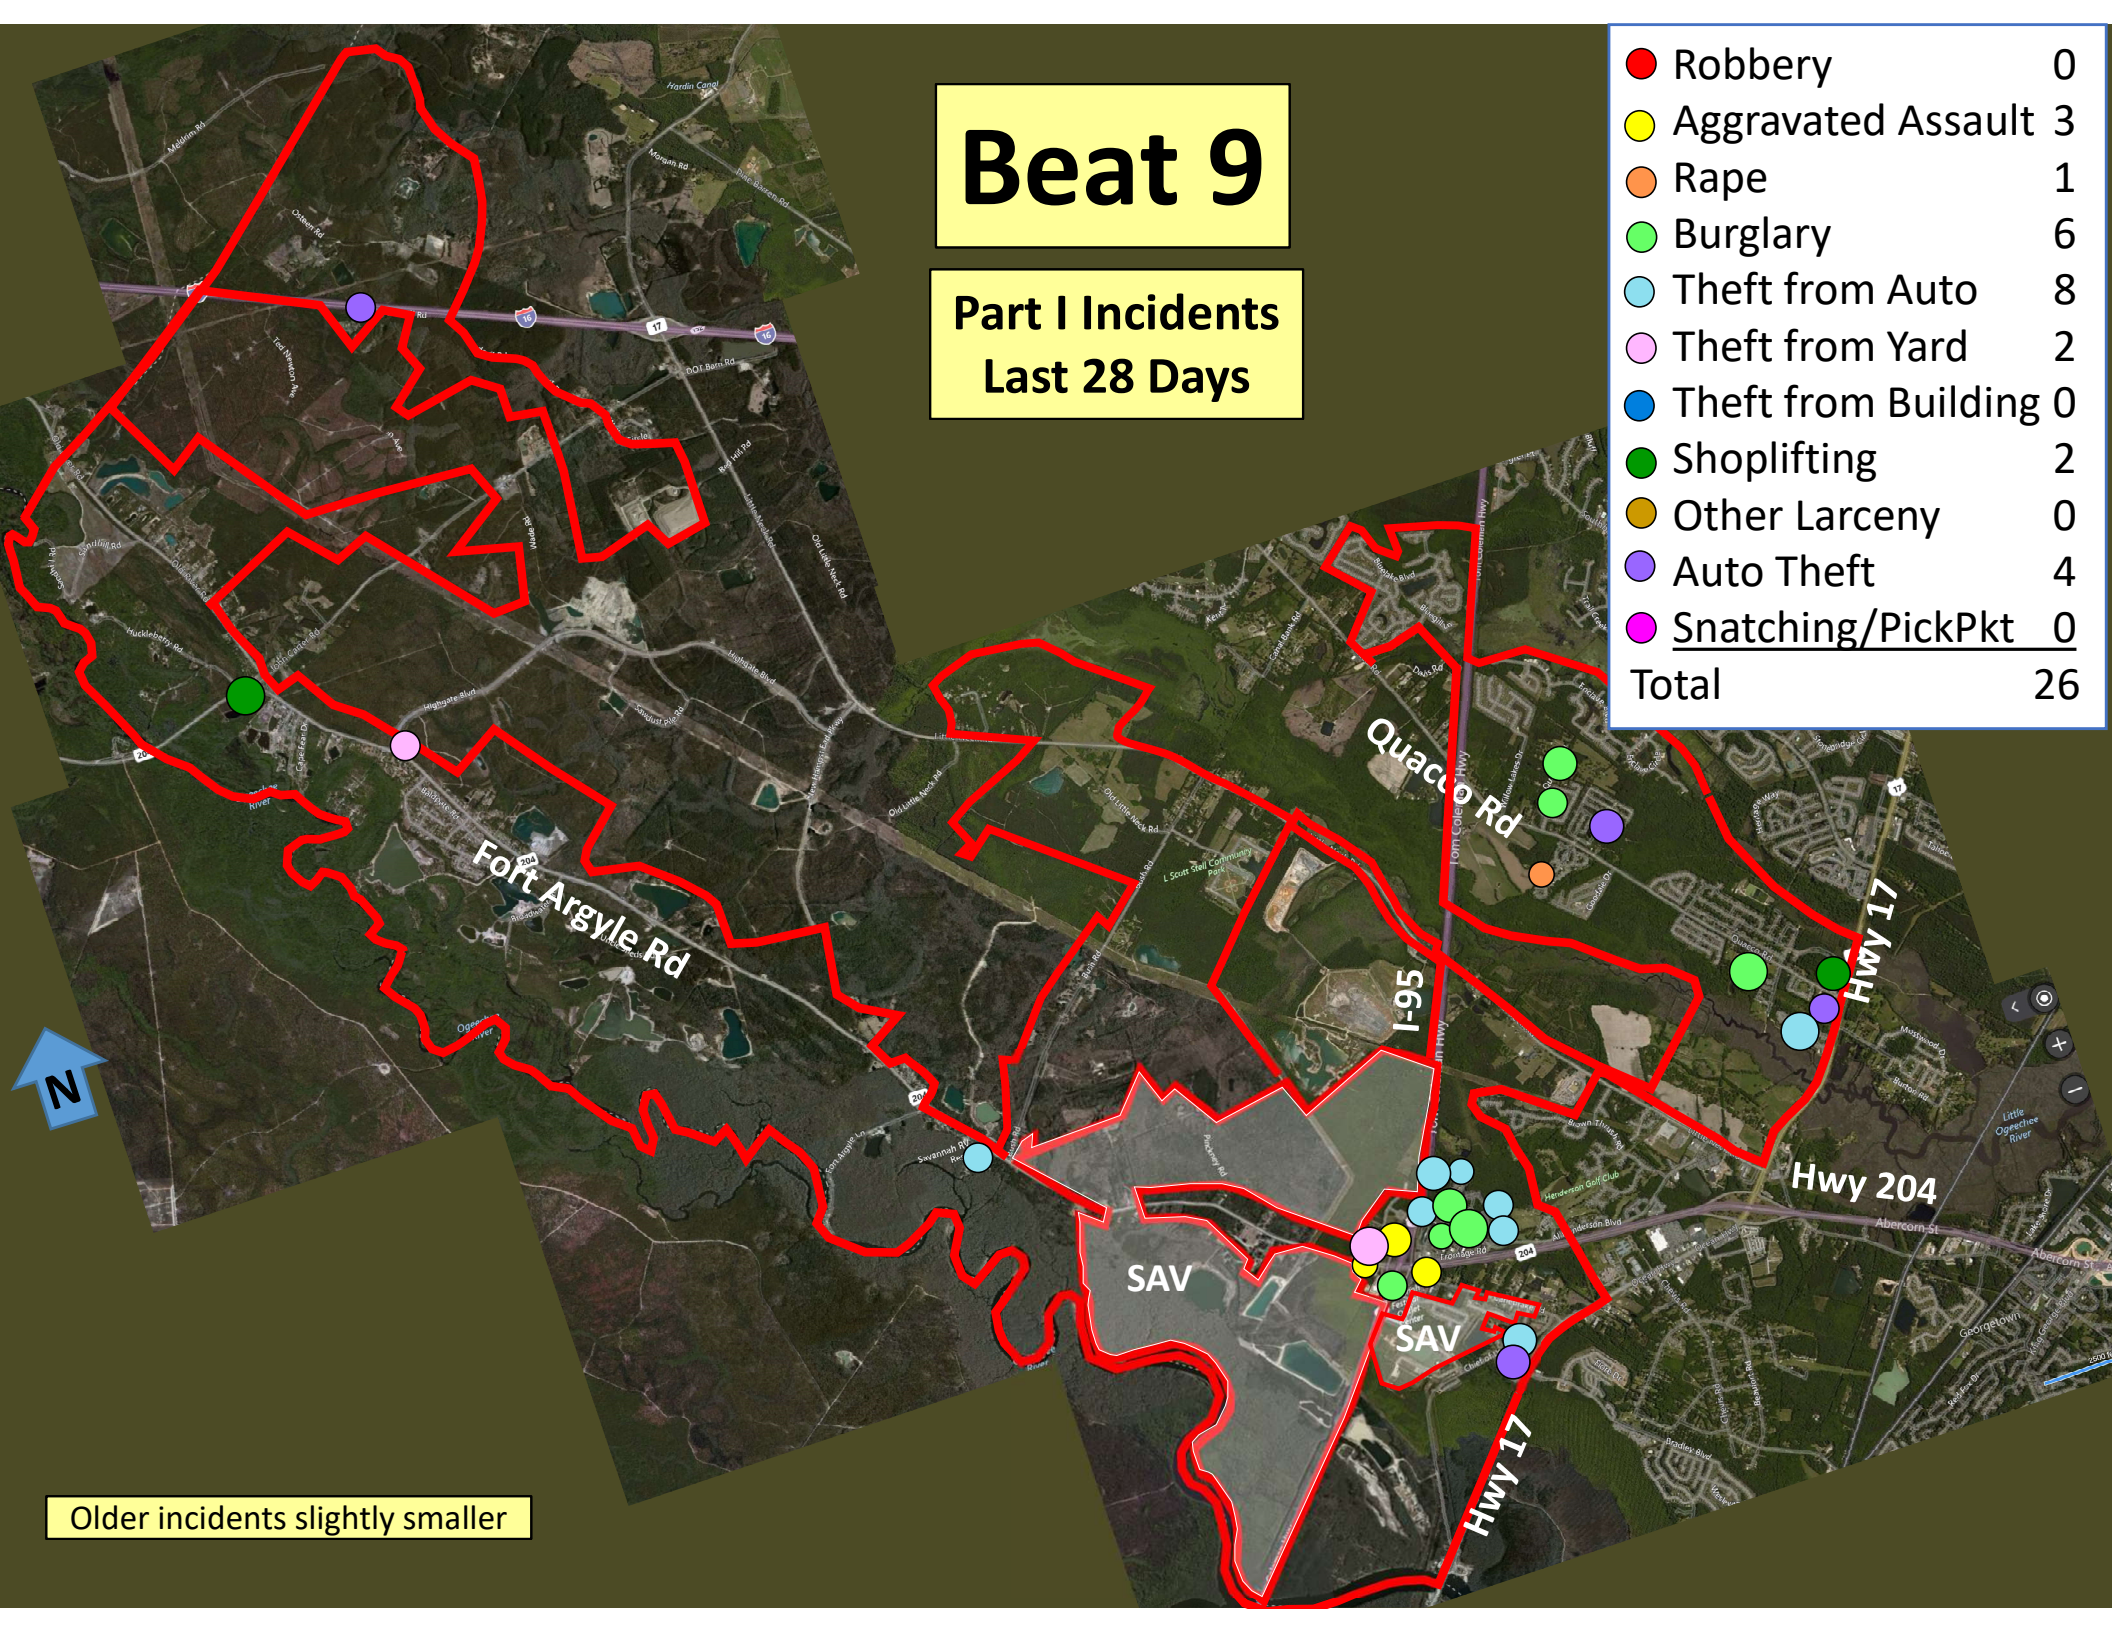

Older incidents slightly smaller

Beat 8

Part I Incidents Last 28 Days

Homicide	1
Robbery	2
Aggravated Assault	0
Rape	0
Burglary	1
Theft from Auto	6
Theft from Yard	1
Theft from Bldg	3
Shoplifting	18
Other Larceny	0
Auto Theft	6
Sudden Snatching	0
Total	38

Older incidents slightly smaller

Beat 9

Part I Incidents
Last 28 Days

● Robbery	0
● Aggravated Assault	3
● Rape	1
● Burglary	6
● Theft from Auto	8
● Theft from Yard	2
● Theft from Building	0
● Shoplifting	2
● Other Larceny	0
● Auto Theft	4
● Snatching/PickPkt	0
Total	26