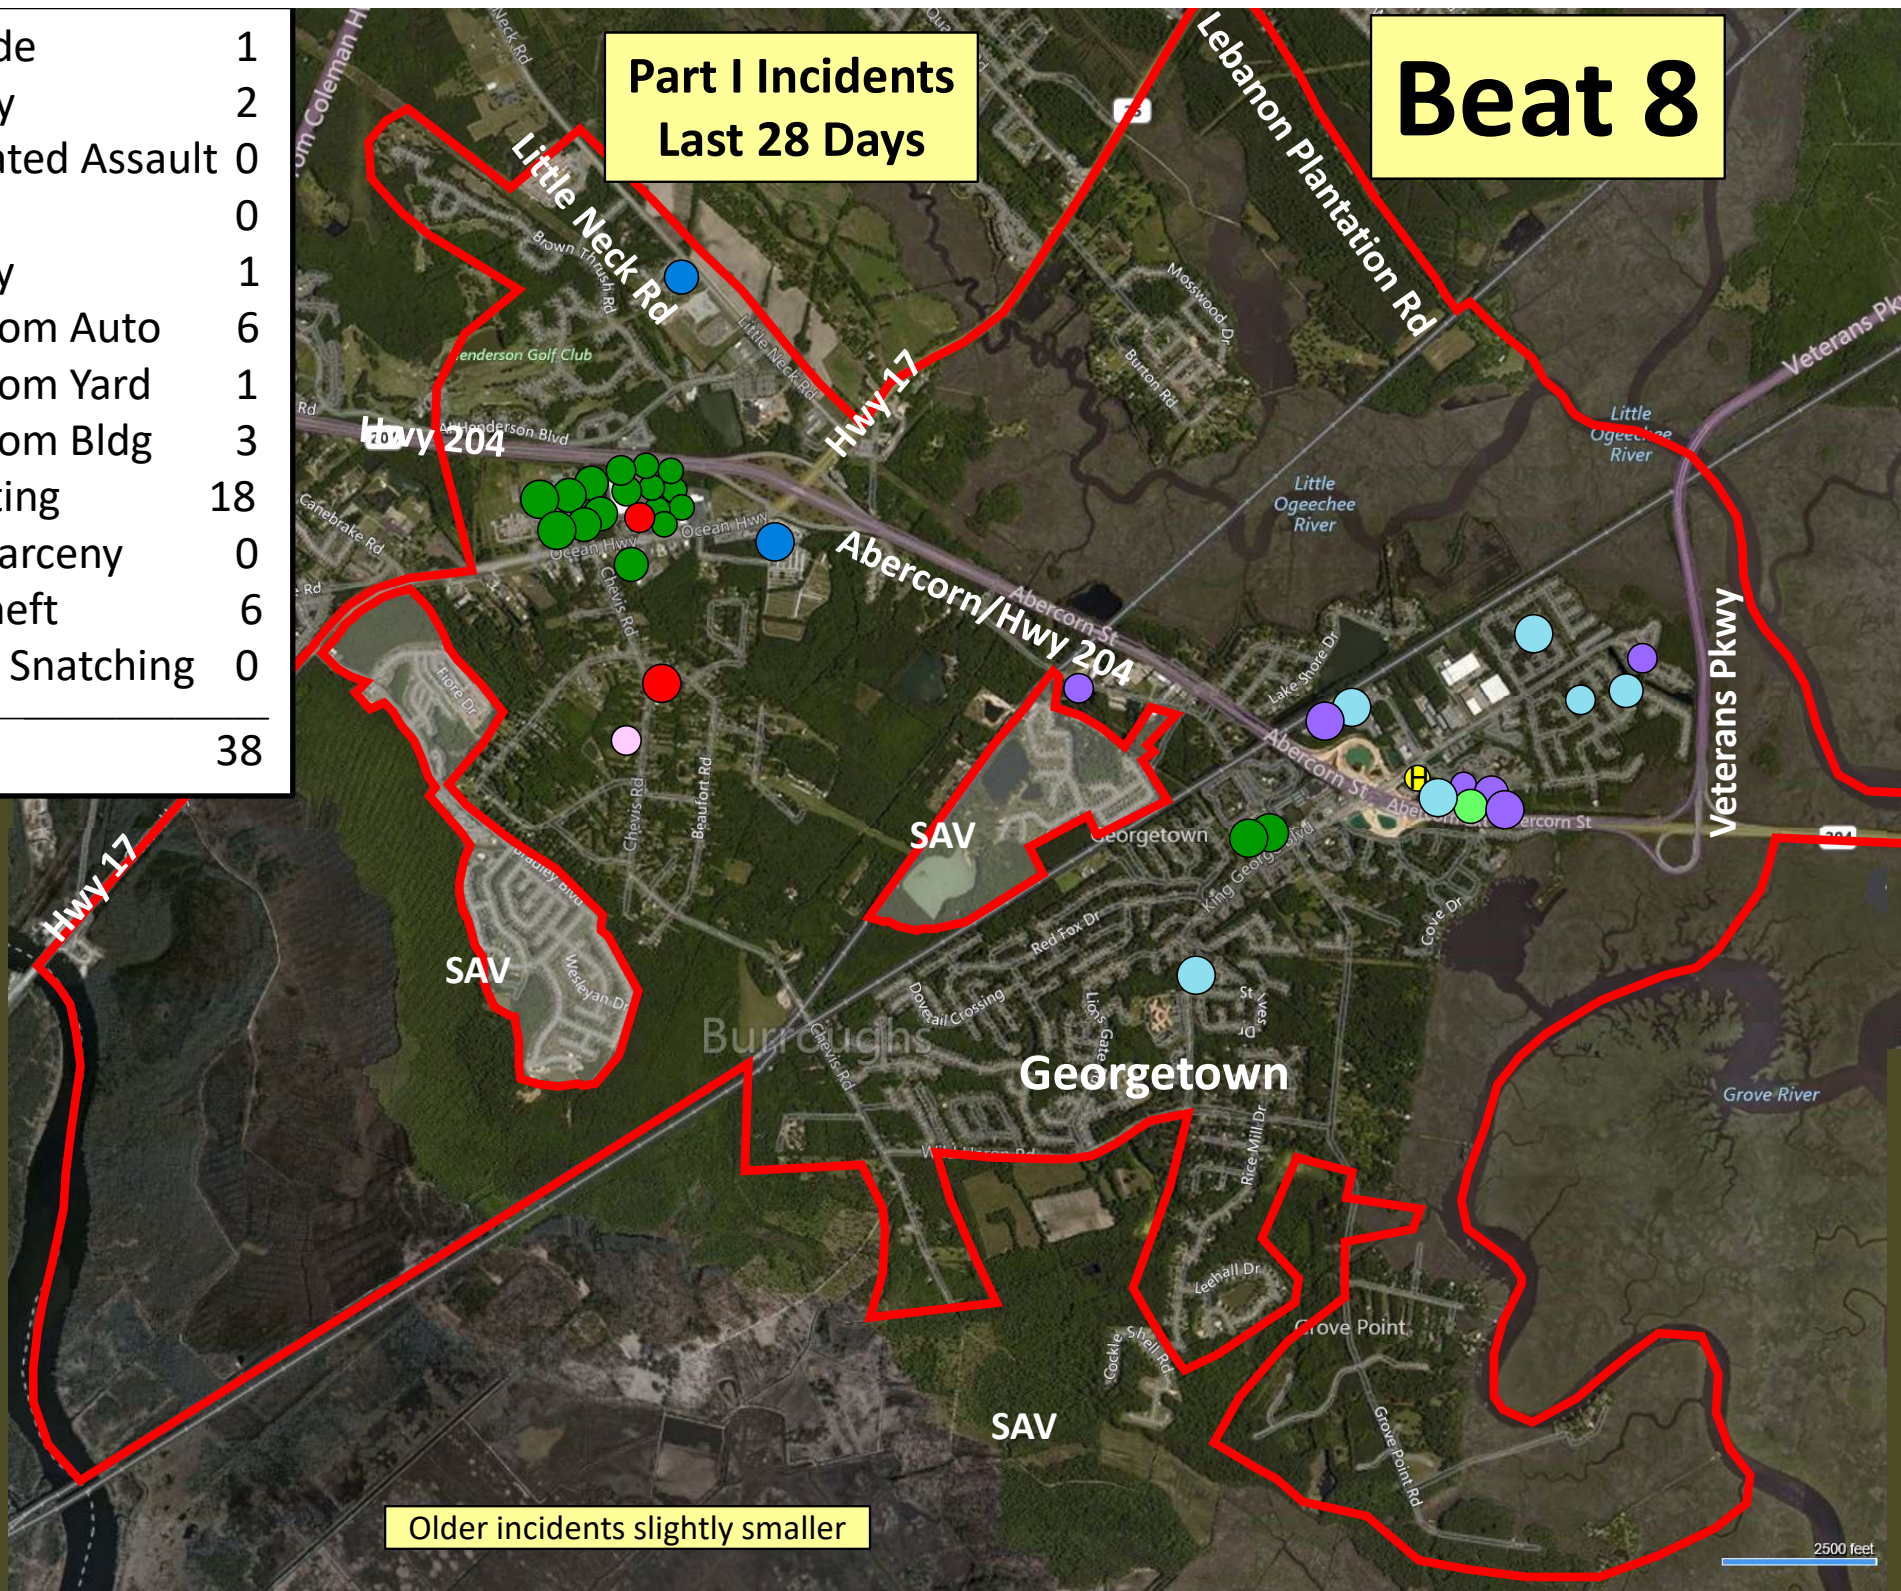

Beat 6

Part I Incidents
Last 28 Days

● Robbery	0
● Aggravated Assault	0
● Rape	0
● Burglary	0
● Theft from Auto	1
● Theft from Yard	2
● Theft from Building	0
● Shoplifting	0
● Other Larceny	0
● Auto Theft	0
● Snatching/PickPkt	0
Total	3

Older incidents slightly smaller

Beat 7

Part I Incidents
Last 28 Days

● Arson	1
● Robbery	2
● Aggravated Assault	0
● Rape	0
● Burglary	3
● Theft from Auto	12
● Theft from Yard	1
● Theft from Building	2
● Shoplifting	2
● Other Larceny	4
● Auto Theft	3
● Snatching/PickPkt	0
Total	30

Older incidents slightly smaller

Beat 8

Part I Incidents Last 28 Days

Homicide	1
Robbery	2
Aggravated Assault	0
Rape	0
Burglary	1
Theft from Auto	6
Theft from Yard	1
Theft from Bldg	3
Shoplifting	18
Other Larceny	0
Auto Theft	6
Sudden Snatching	0
Total	38

Older incidents slightly smaller

Beat 9

Part I Incidents
Last 28 Days

● Robbery	0
● Aggravated Assault	3
● Rape	1
● Burglary	6
● Theft from Auto	8
● Theft from Yard	2
● Theft from Building	0
● Shoplifting	2
● Other Larceny	0
● Auto Theft	4
● Snatching/PickPkt	0
Total	26