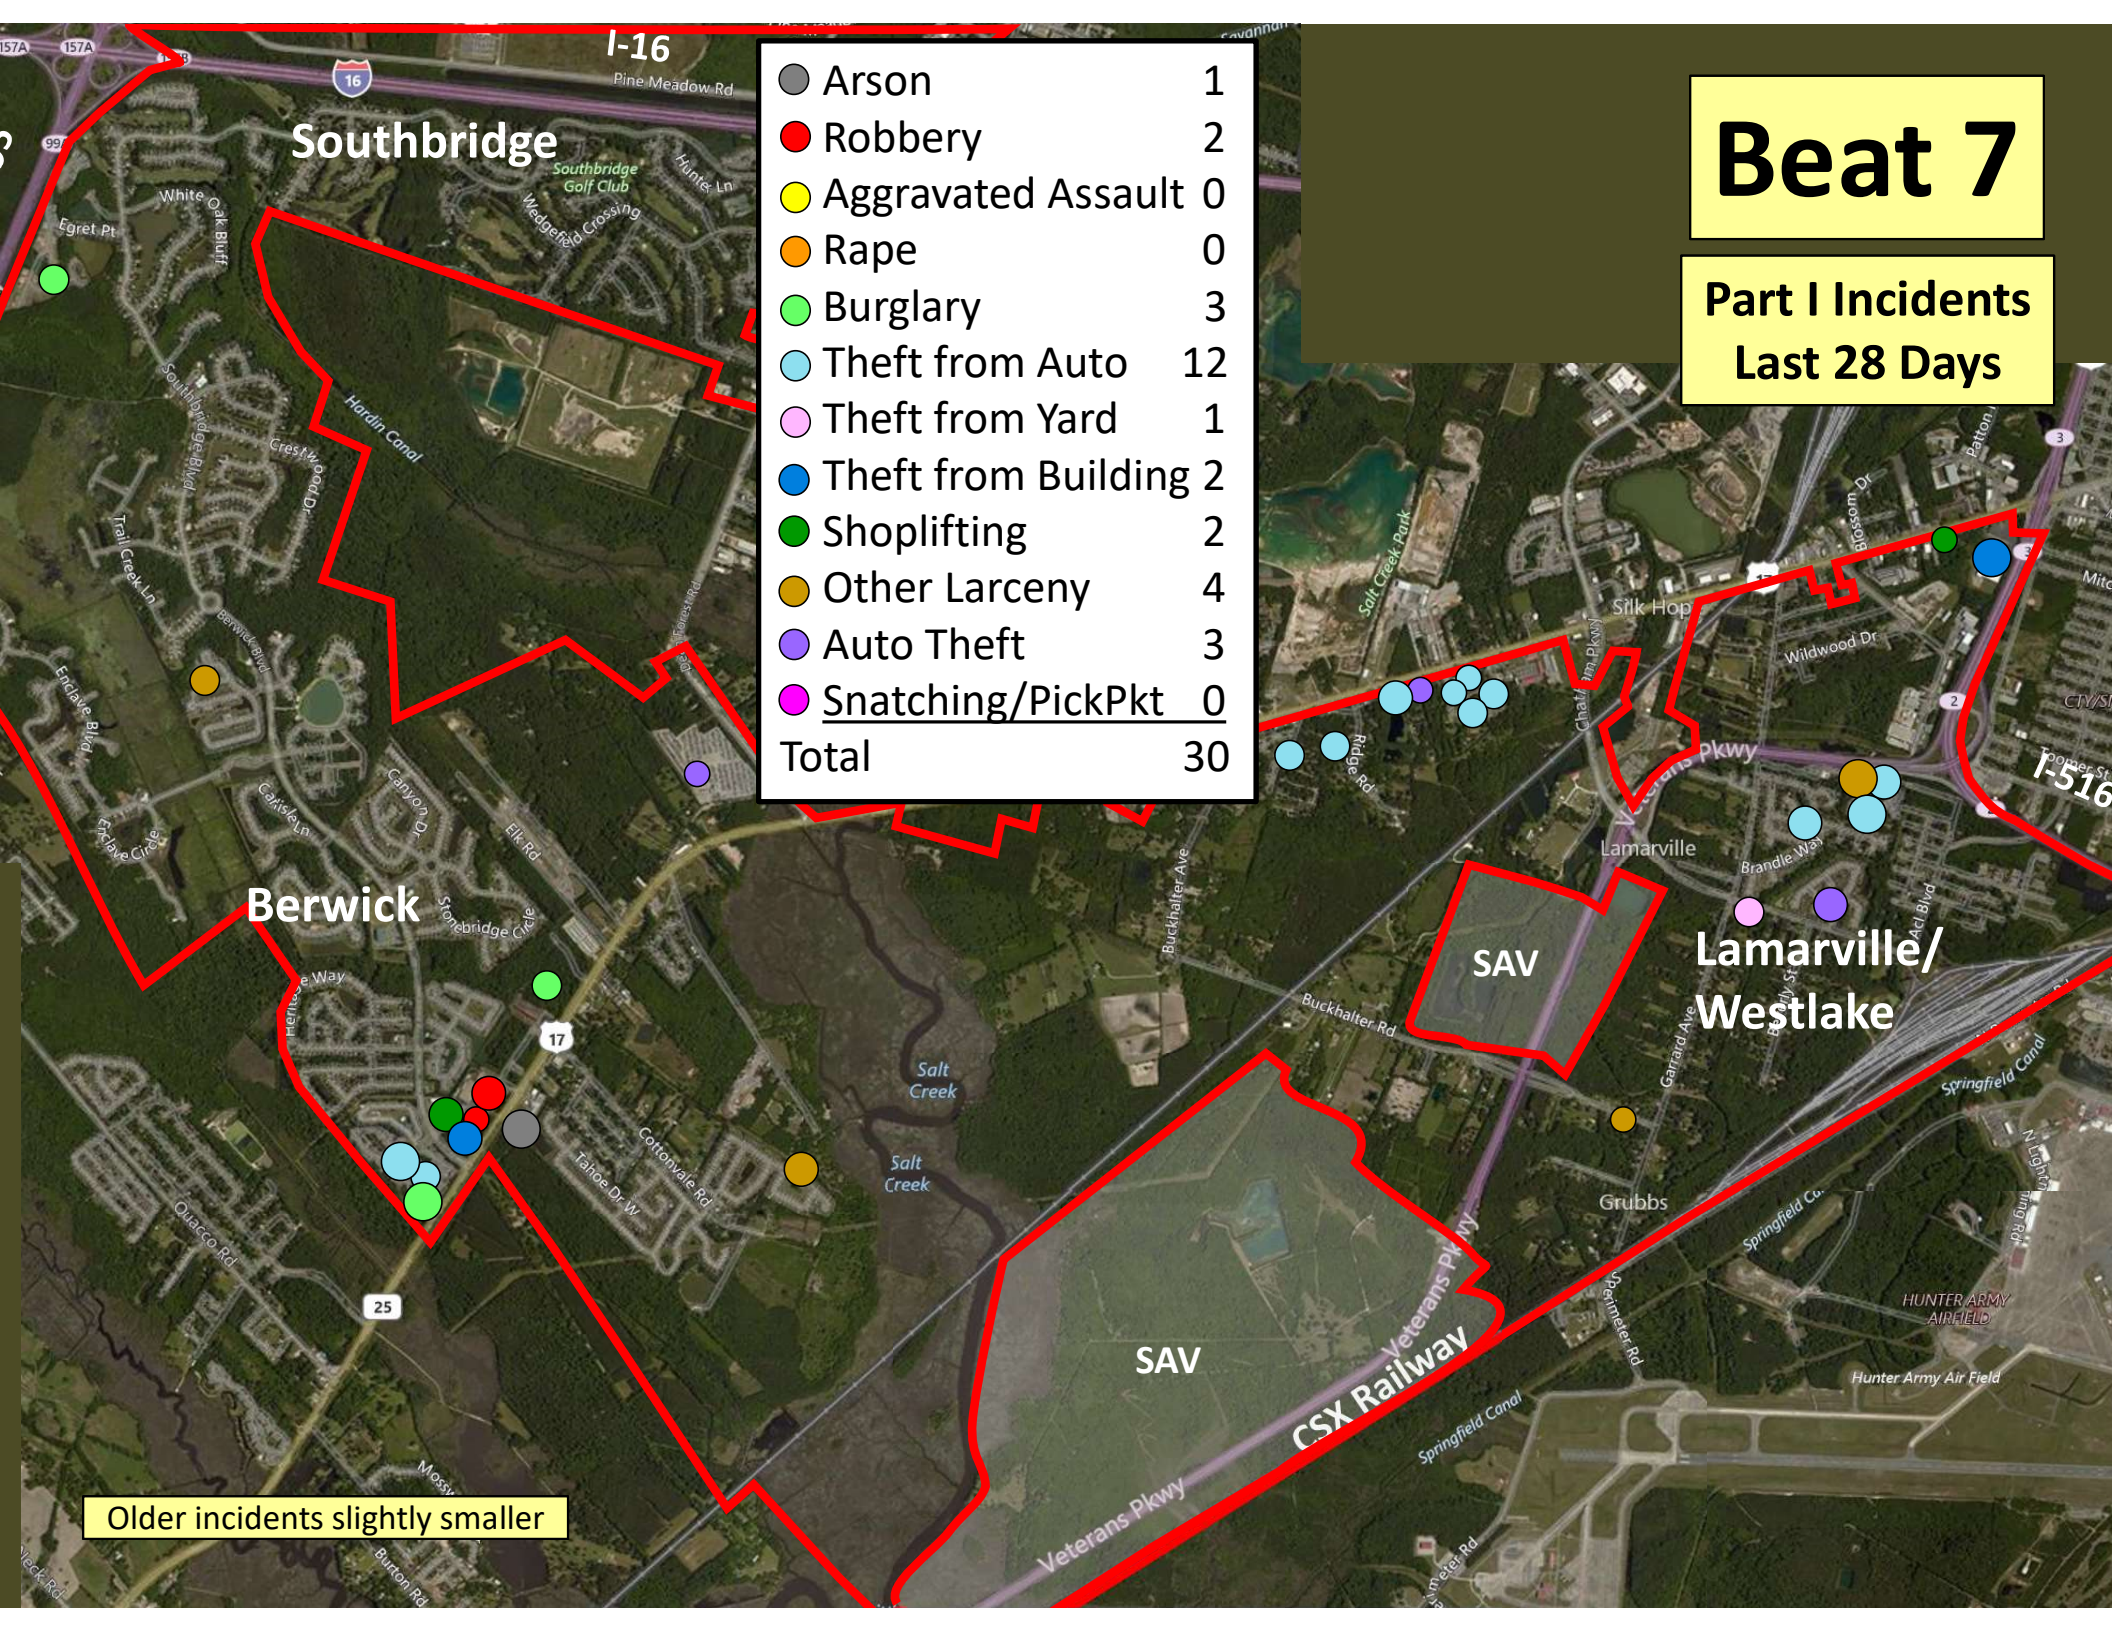

Older incidents slightly smaller

Beat 5

**Part I Incidents
Last 28 Days**

Older incidents slightly smaller

● Robbery	0
● Aggravated Assault	0
● Rape	0
● Burglary	0
● Theft from Auto	0
● Theft from Yard	1
● Theft from Building	0
● Shoplifting	0
● Other Larceny	1
● Auto Theft	0
● Snatching/PickPkt	0
Total	2

Beat 6

Part I Incidents
Last 28 Days

● Robbery	0
● Aggravated Assault	0
● Rape	0
● Burglary	0
● Theft from Auto	1
● Theft from Yard	2
● Theft from Building	0
● Shoplifting	0
● Other Larceny	0
● Auto Theft	0
● Snatching/PickPkt	0
Total	3

Older incidents slightly smaller

Beat 7

Part I Incidents
Last 28 Days

● Arson	1
● Robbery	2
● Aggravated Assault	0
● Rape	0
● Burglary	3
● Theft from Auto	12
● Theft from Yard	1
● Theft from Building	2
● Shoplifting	2
● Other Larceny	4
● Auto Theft	3
● Snatching/PickPkt	0
Total	30

Older incidents slightly smaller

Beat 8

Part I Incidents Last 28 Days

Homicide	1
Robbery	2
Aggravated Assault	0
Rape	0
Burglary	1
Theft from Auto	6
Theft from Yard	1
Theft from Bldg	3
Shoplifting	18
Other Larceny	0
Auto Theft	6
Sudden Snatching	0
Total	38