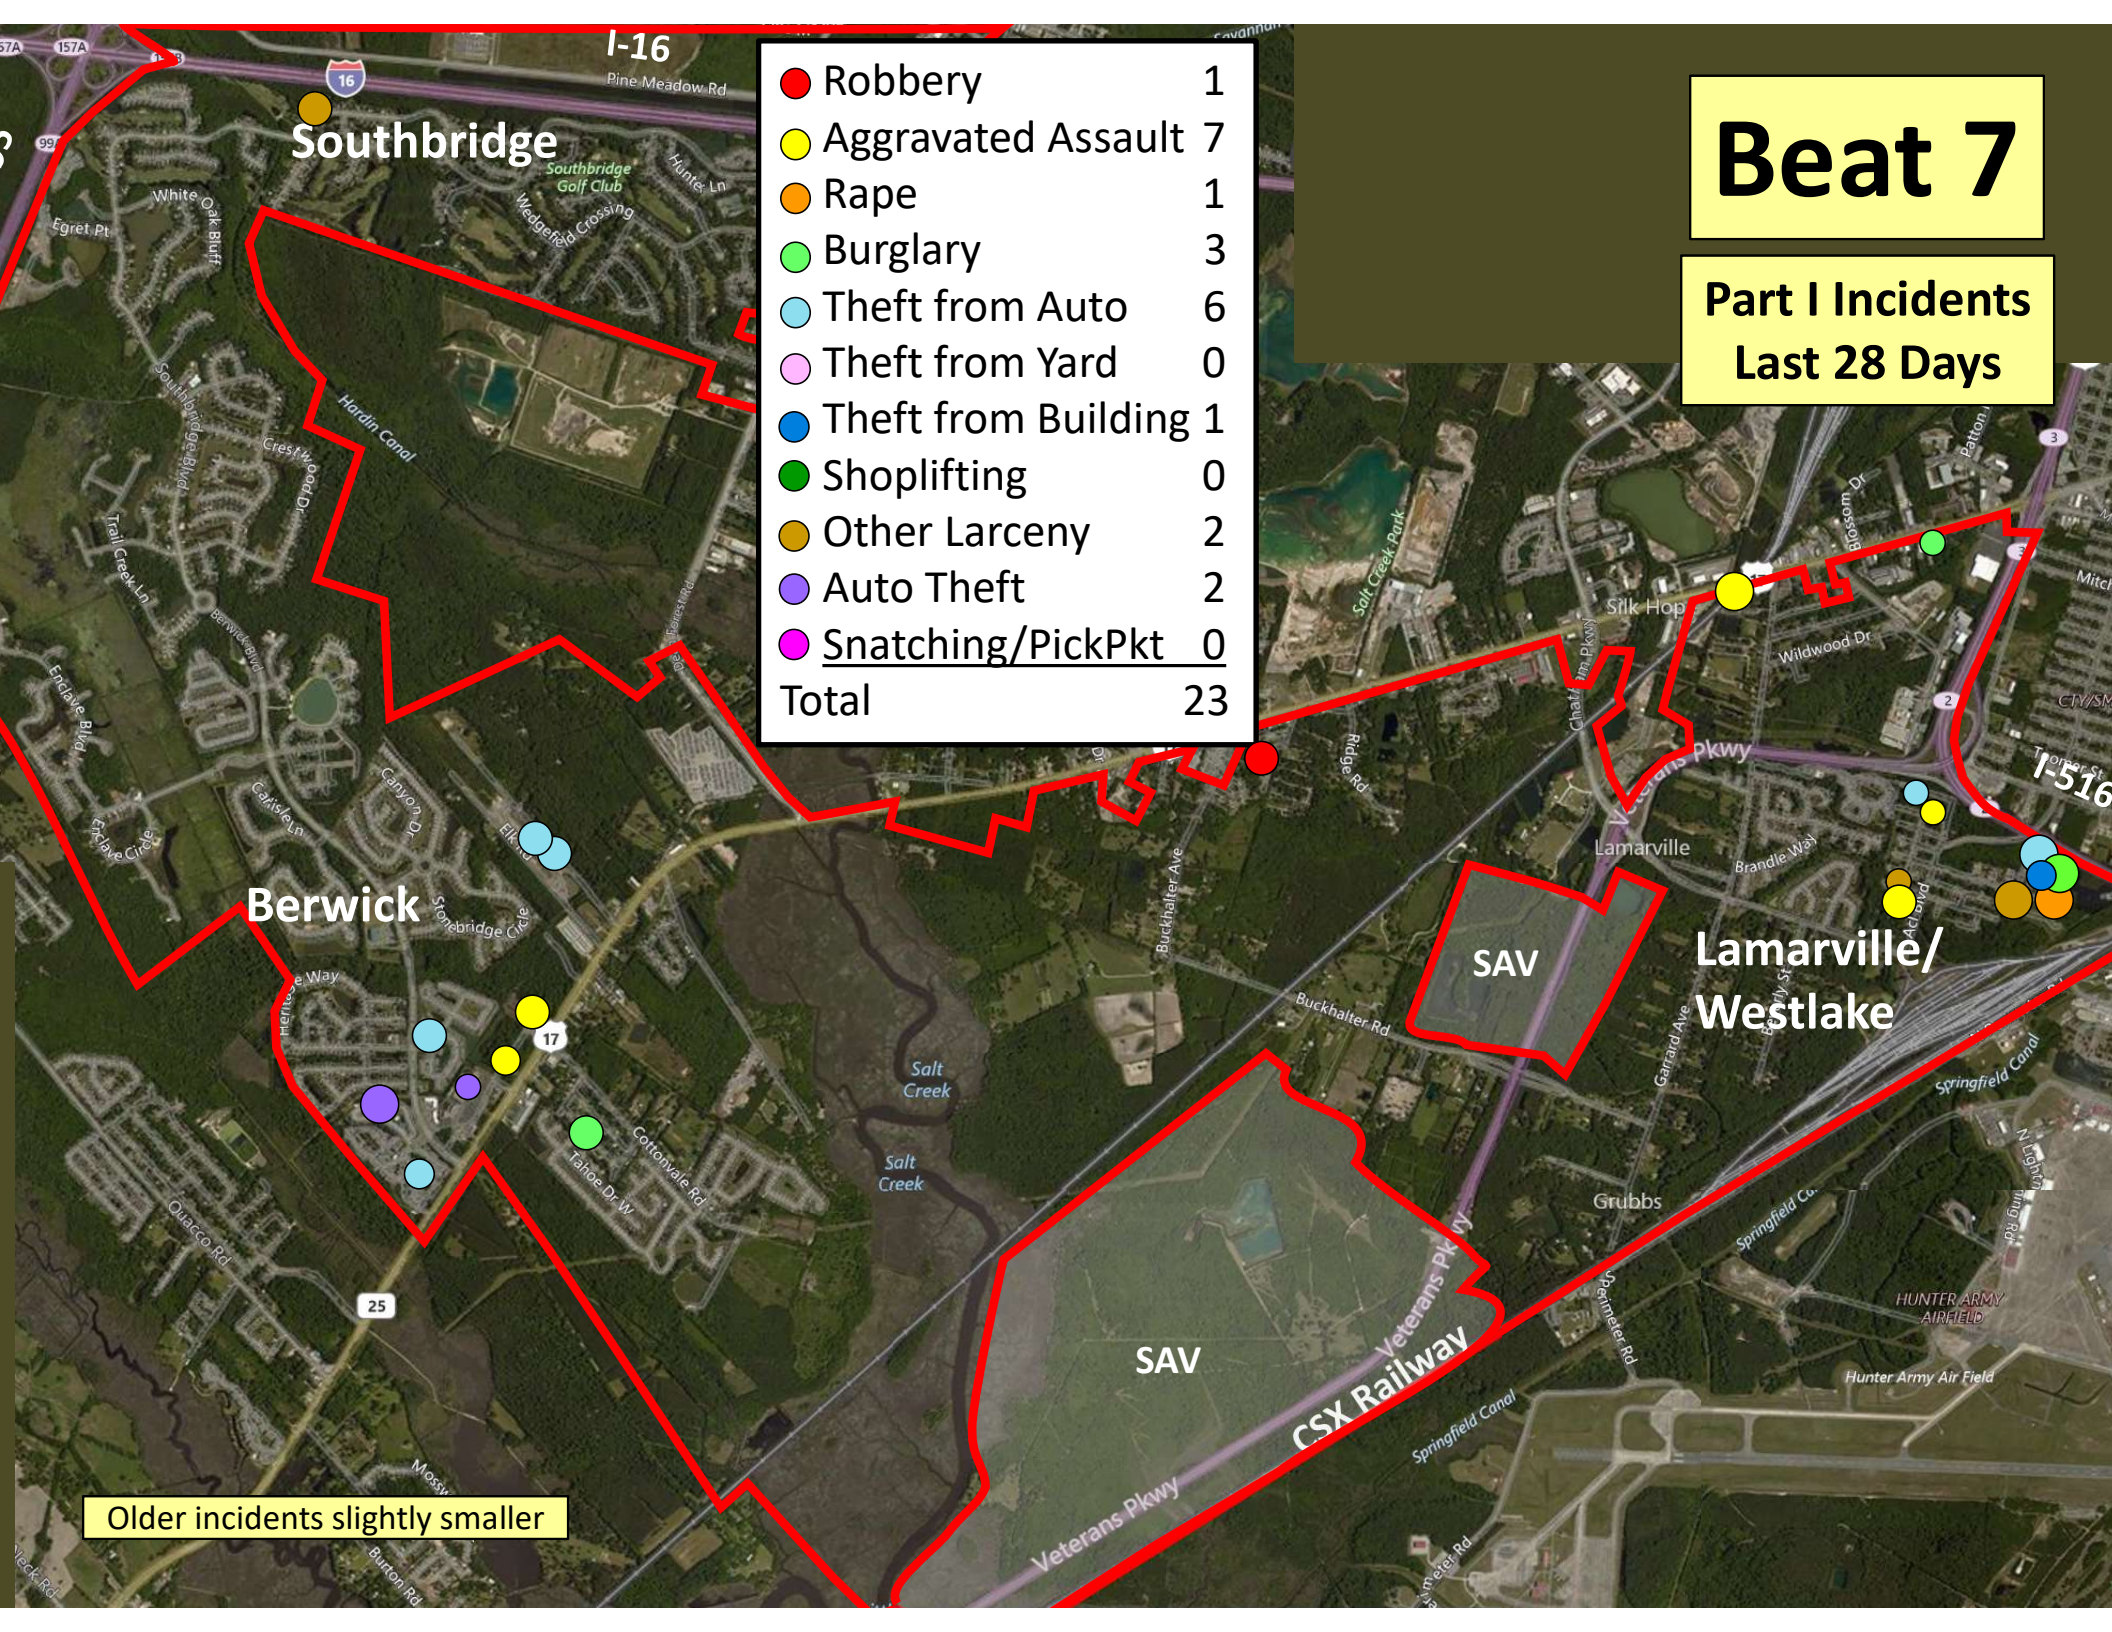

Beat 6

Part I Incidents
Last 28 Days

● Robbery	0
● Aggravated Assault	0
● Rape	0
● Burglary	0
● Theft from Auto	0
● Theft from Yard	1
● Theft from Building	0
● Shoplifting	0
● Other Larceny	0
● Auto Theft	0
● Snatching/PickPkt	0
Total	1

Older incidents slightly smaller

Beat 7

Part I Incidents
Last 28 Days

● Robbery	1
● Aggravated Assault	7
● Rape	1
● Burglary	3
● Theft from Auto	6
● Theft from Yard	0
● Theft from Building	1
● Shoplifting	0
● Other Larceny	2
● Auto Theft	2
● Snatching/PickPkt	0
Total	23

Older incidents slightly smaller

Beat 8

Part I Incidents Last 28 Days

Arson	2
Aggravated Assault	2
Rape	0
Burglary	8
Theft from Auto	5
Theft from Yard	1
Theft from Bldg	3
Shoplifting	8
Other Larceny	1
Auto Theft	1
Sudden Snatching	1
Total	32