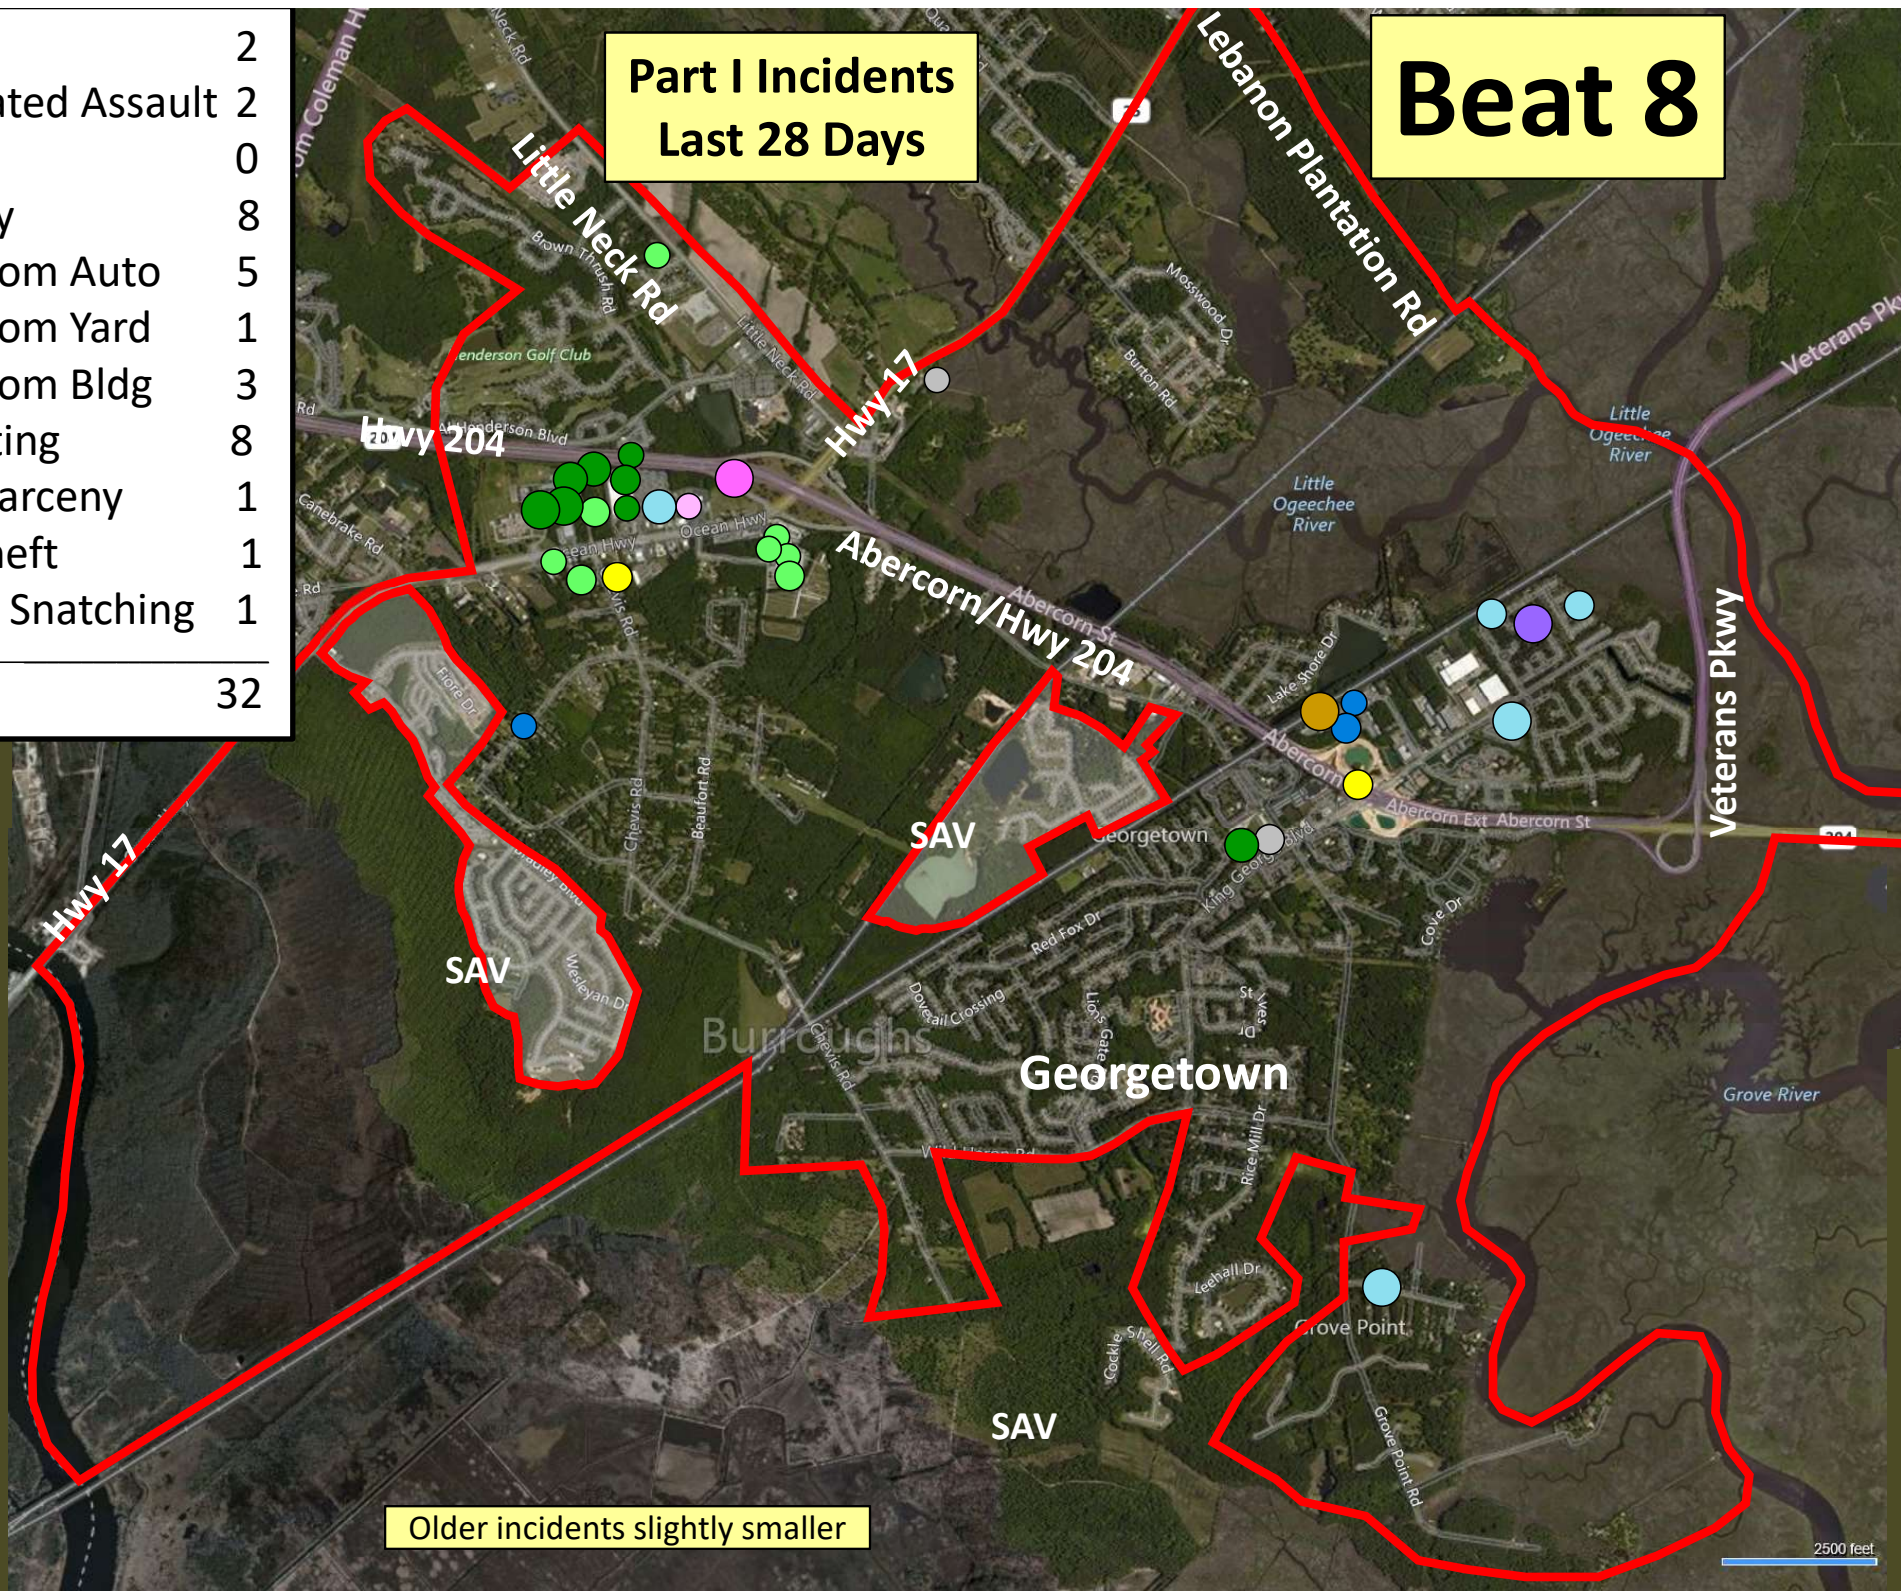

Beat 6

Part I Incidents
Last 28 Days

● Robbery	0
● Aggravated Assault	0
● Rape	0
● Burglary	0
● Theft from Auto	0
● Theft from Yard	1
● Theft from Building	0
● Shoplifting	0
● Other Larceny	0
● Auto Theft	0
● Snatching/PickPkt	0
Total	1

Older incidents slightly smaller

Beat 7

Part I Incidents
Last 28 Days

● Robbery	1
● Aggravated Assault	7
● Rape	1
● Burglary	3
● Theft from Auto	6
● Theft from Yard	0
● Theft from Building	1
● Shoplifting	0
● Other Larceny	2
● Auto Theft	2
● Snatching/PickPkt	0
Total	23

Older incidents slightly smaller

Beat 8

Part I Incidents Last 28 Days

Arson	2
Aggravated Assault	2
Rape	0
Burglary	8
Theft from Auto	5
Theft from Yard	1
Theft from Bldg	3
Shoplifting	8
Other Larceny	1
Auto Theft	1
Sudden Snatching	1
Total	32