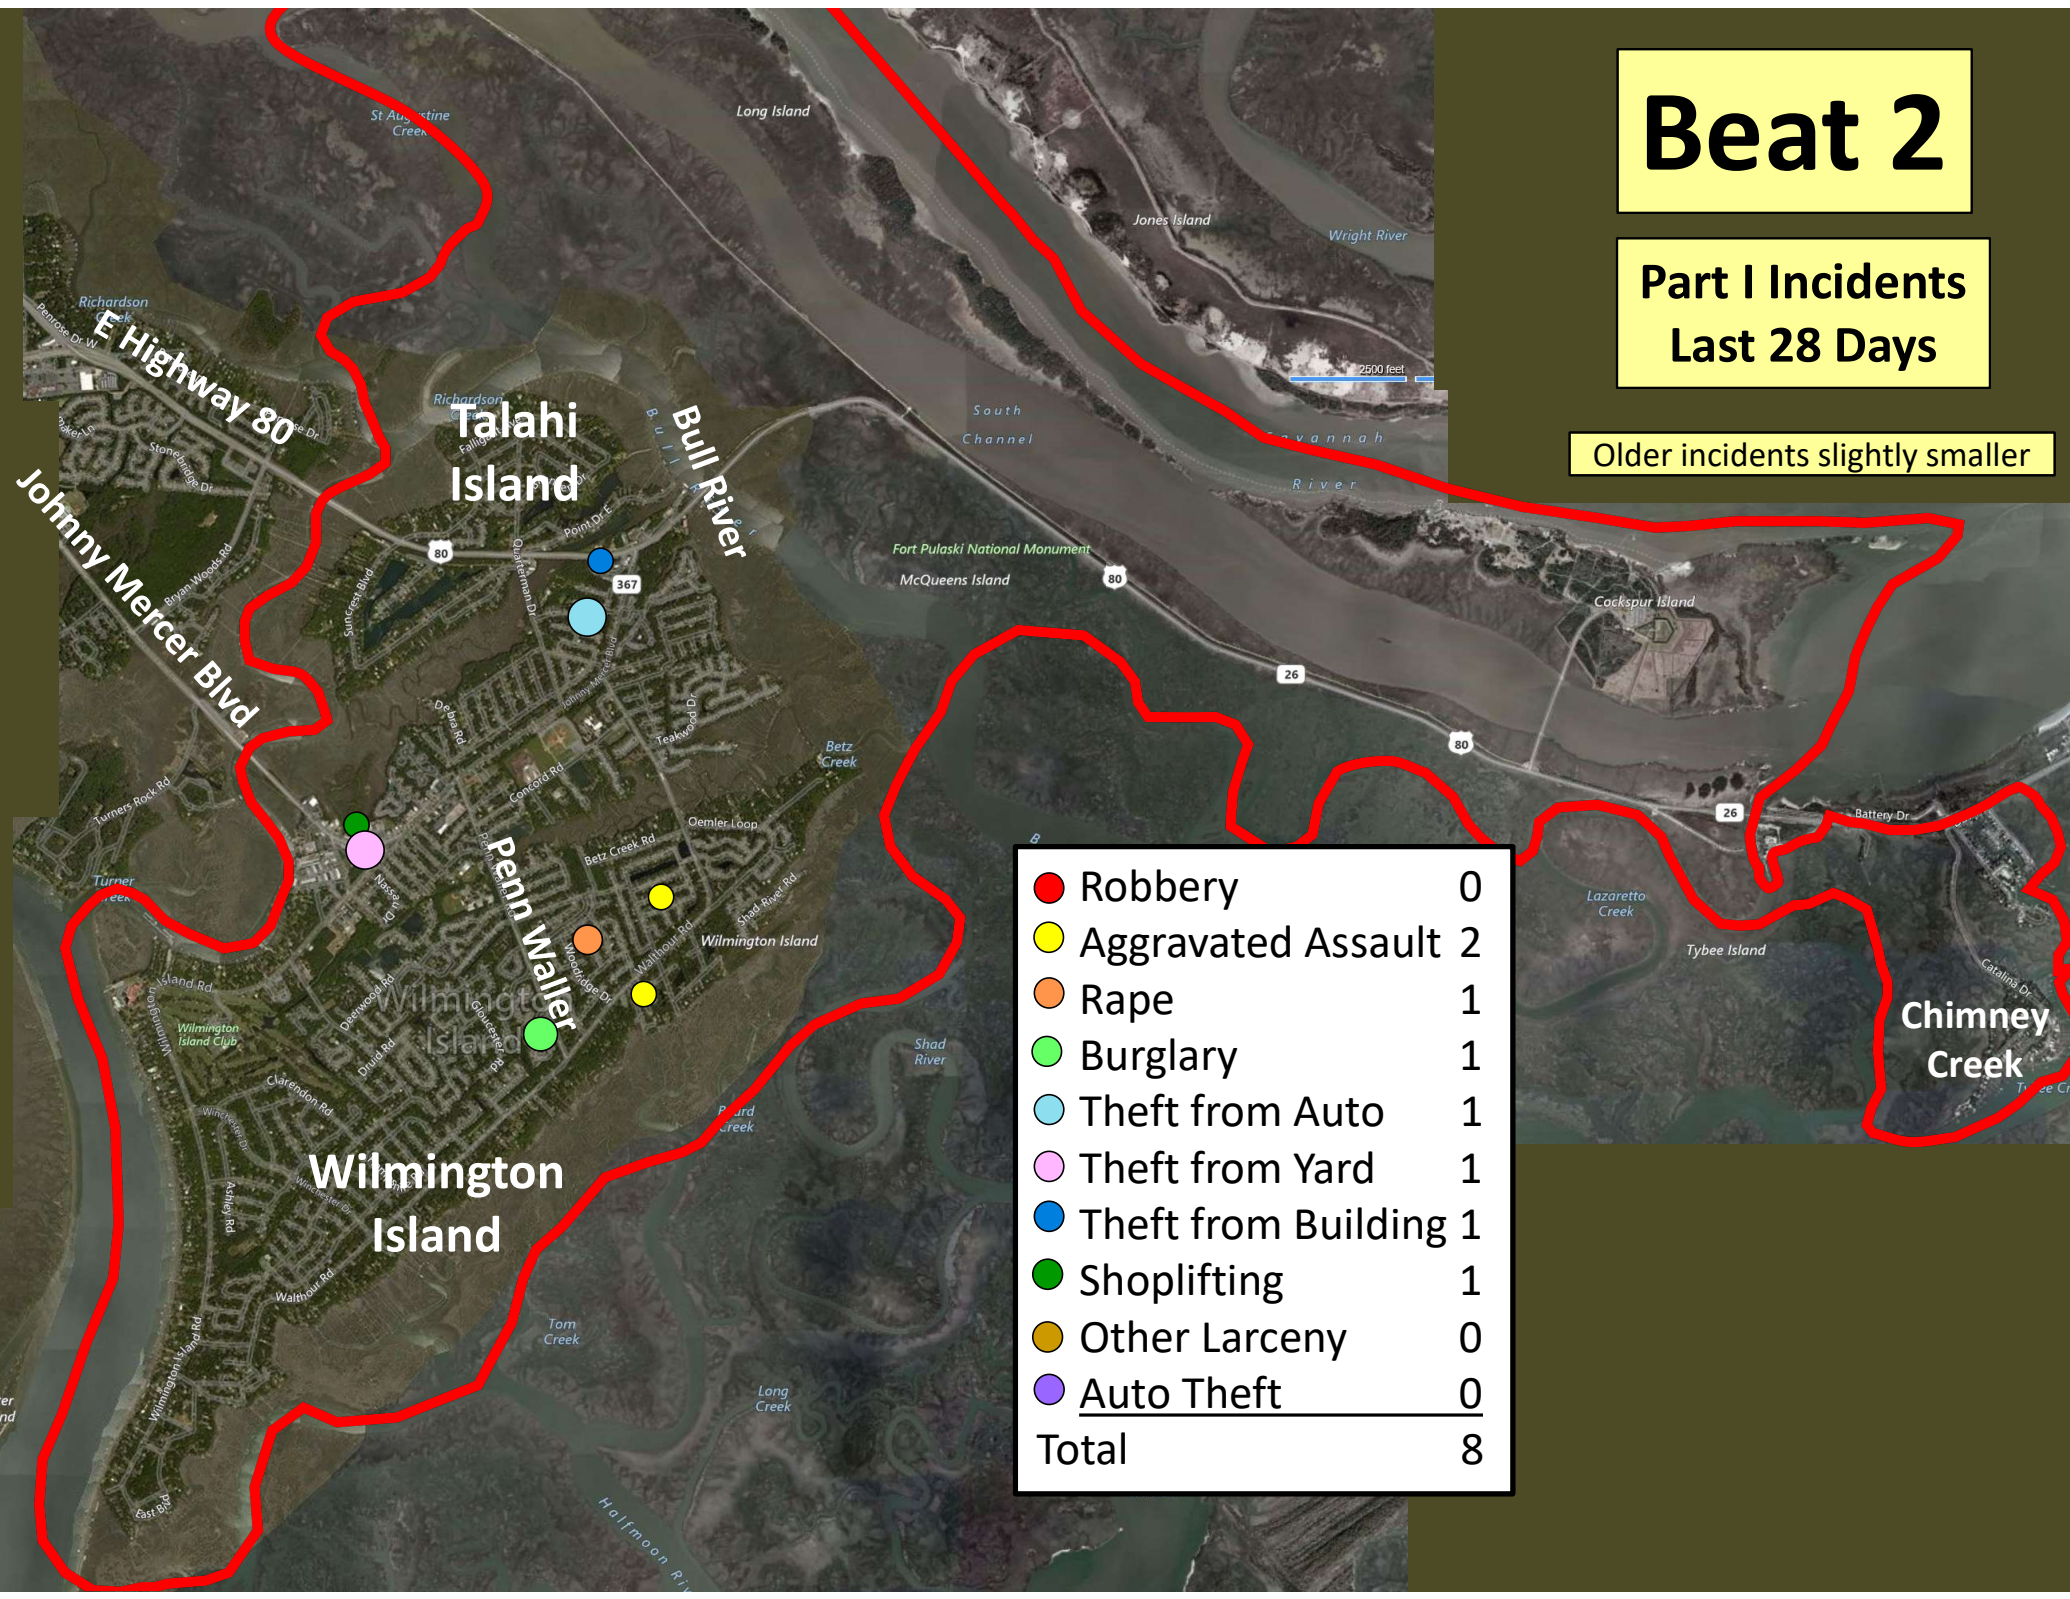

Beat 1

Part I Incidents Last 28 Days

● Robbery	0
● Aggravated Assault	0
● Rape	0
● Burglary	0
● Theft from Auto	0
● Theft from Yard	0
● Theft from Building	0
● Shoplifting	0
● Other Larceny	0
● Auto Theft	1
● Snatching/PickPkt	0
Total	1

Older incidents slightly smaller

Beat 2

Part I Incidents
Last 28 Days

Older incidents slightly smaller

● Robbery	0
● Aggravated Assault	2
● Rape	1
● Burglary	1
● Theft from Auto	1
● Theft from Yard	1
● Theft from Building	1
● Shoplifting	1
● Other Larceny	0
● Auto Theft	0
Total	8

Beat 3

● Robbery	1
● Aggravated Assault	1
● Rape	0
● Burglary	0
● Theft from Auto	1
● Theft from Yard	0
● Theft from Building	1
● Shoplifting	0
● Other Larceny	0
● Auto Theft	1
Total	5

Part I Incidents Last 28 Days

Older incidents slightly smaller

Beat 8

Part I Incidents Last 28 Days

Arson	2
Aggravated Assault	2
Rape	0
Burglary	8
Theft from Auto	5
Theft from Yard	1
Theft from Bldg	3
Shoplifting	8
Other Larceny	1
Auto Theft	1
Sudden Snatching	1
Total	32