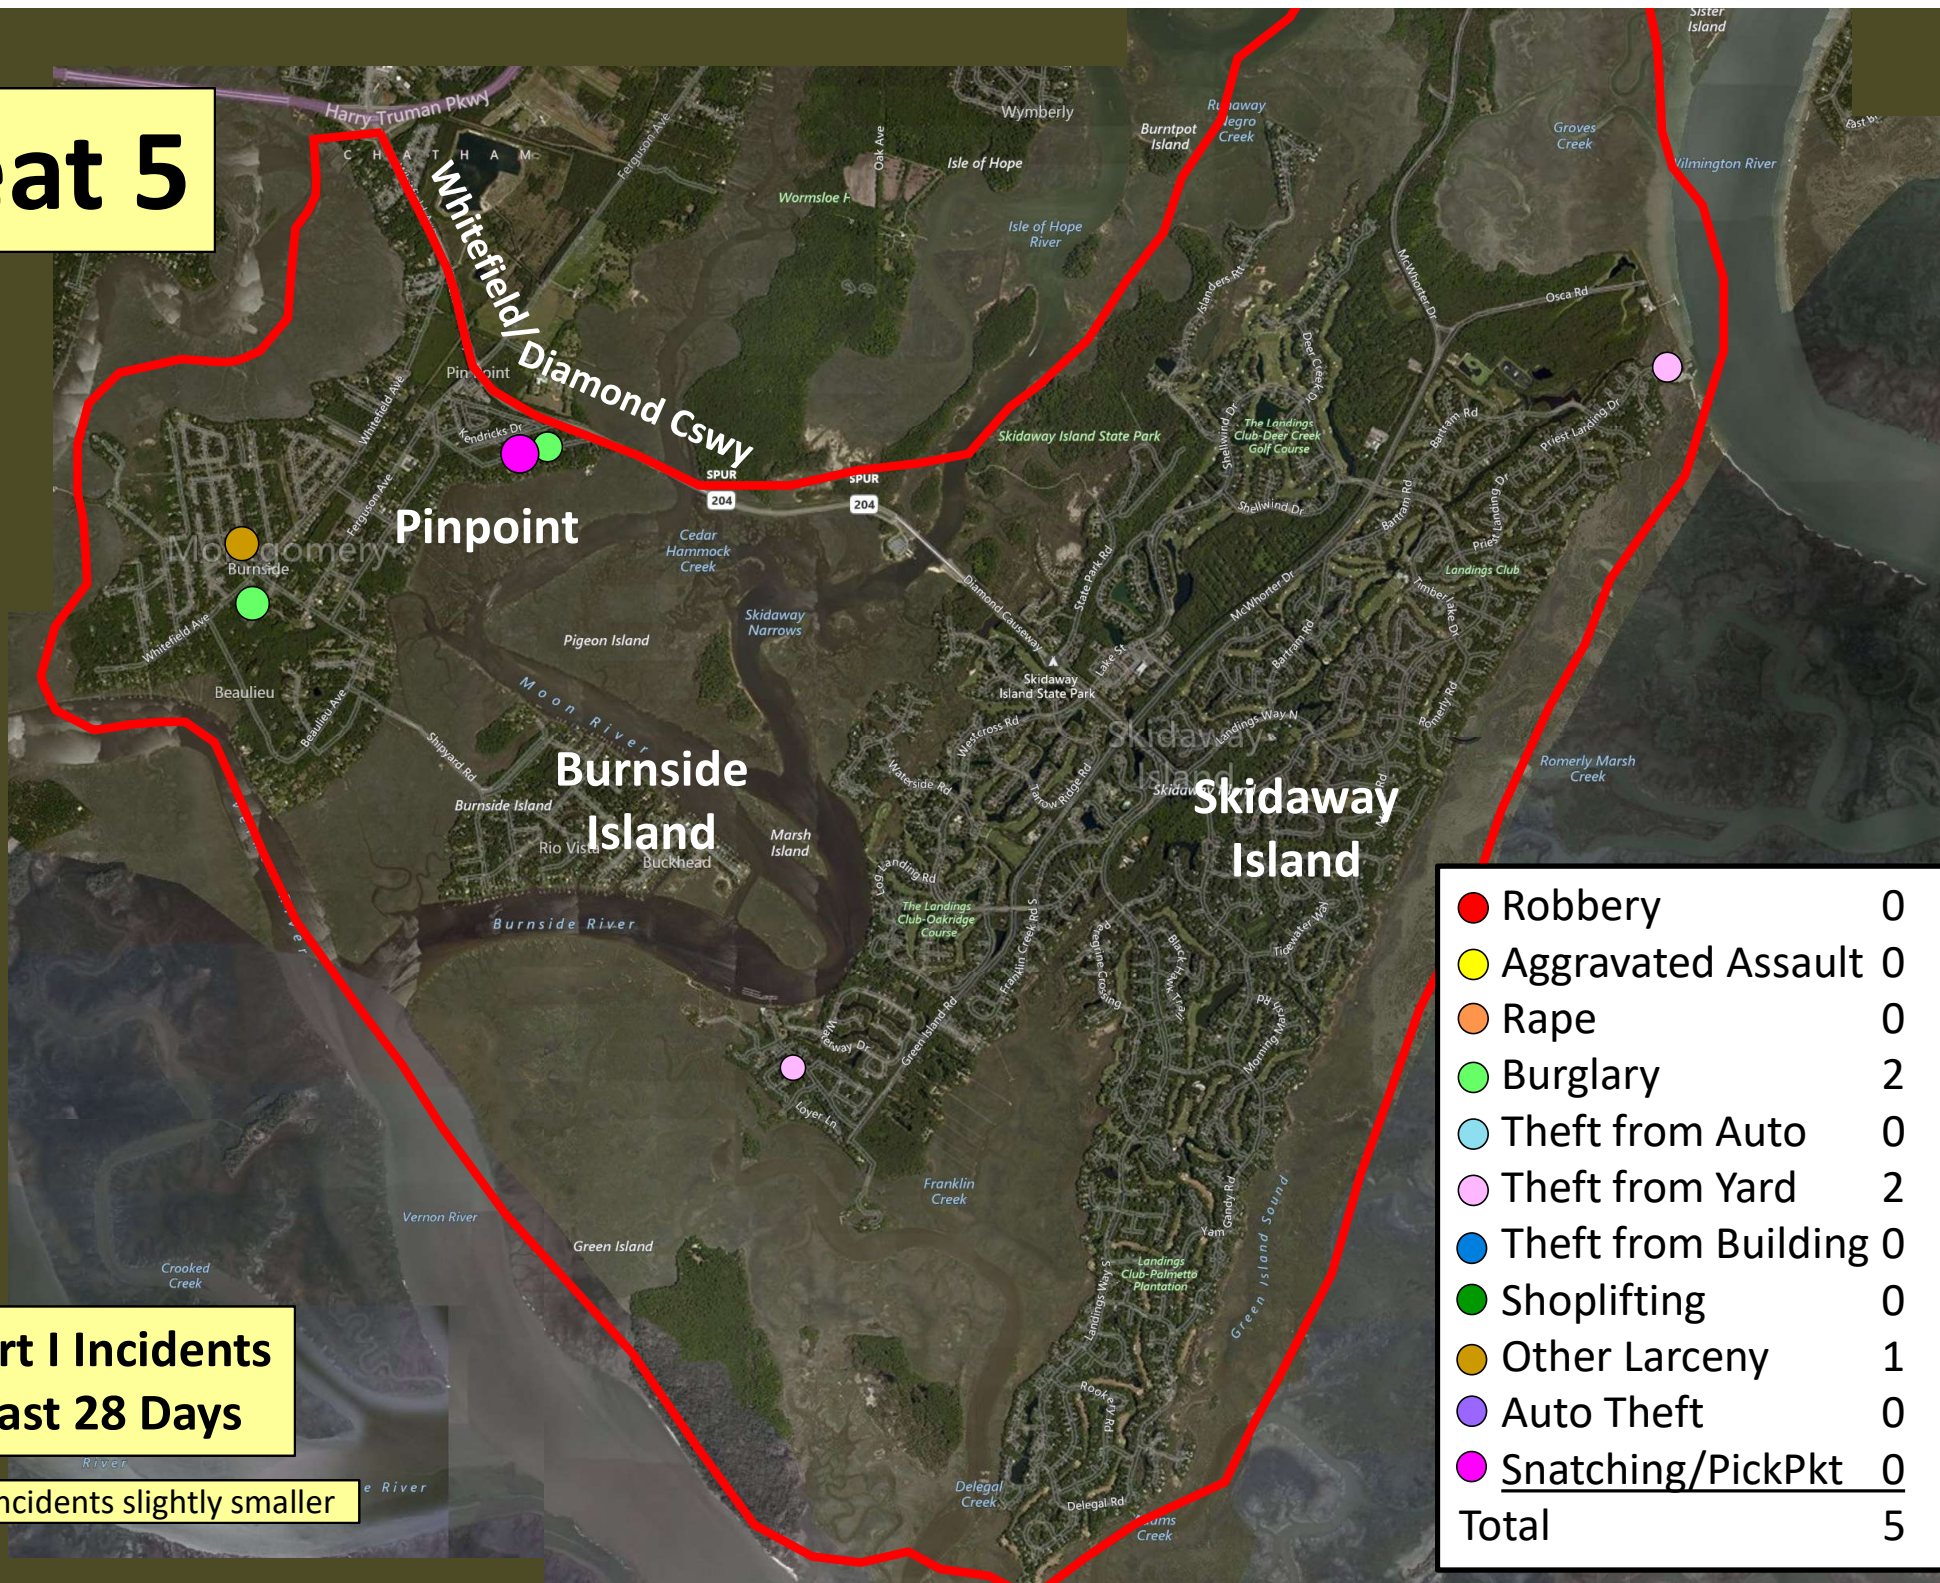

Beat 5

Part I Incidents
Last 28 Days

Older incidents slightly smaller

● Robbery	0
● Aggravated Assault	0
● Rape	0
● Burglary	2
● Theft from Auto	0
● Theft from Yard	2
● Theft from Building	0
● Shoplifting	0
● Other Larceny	1
● Auto Theft	0
● Snatching/PickPkt	0
Total	5