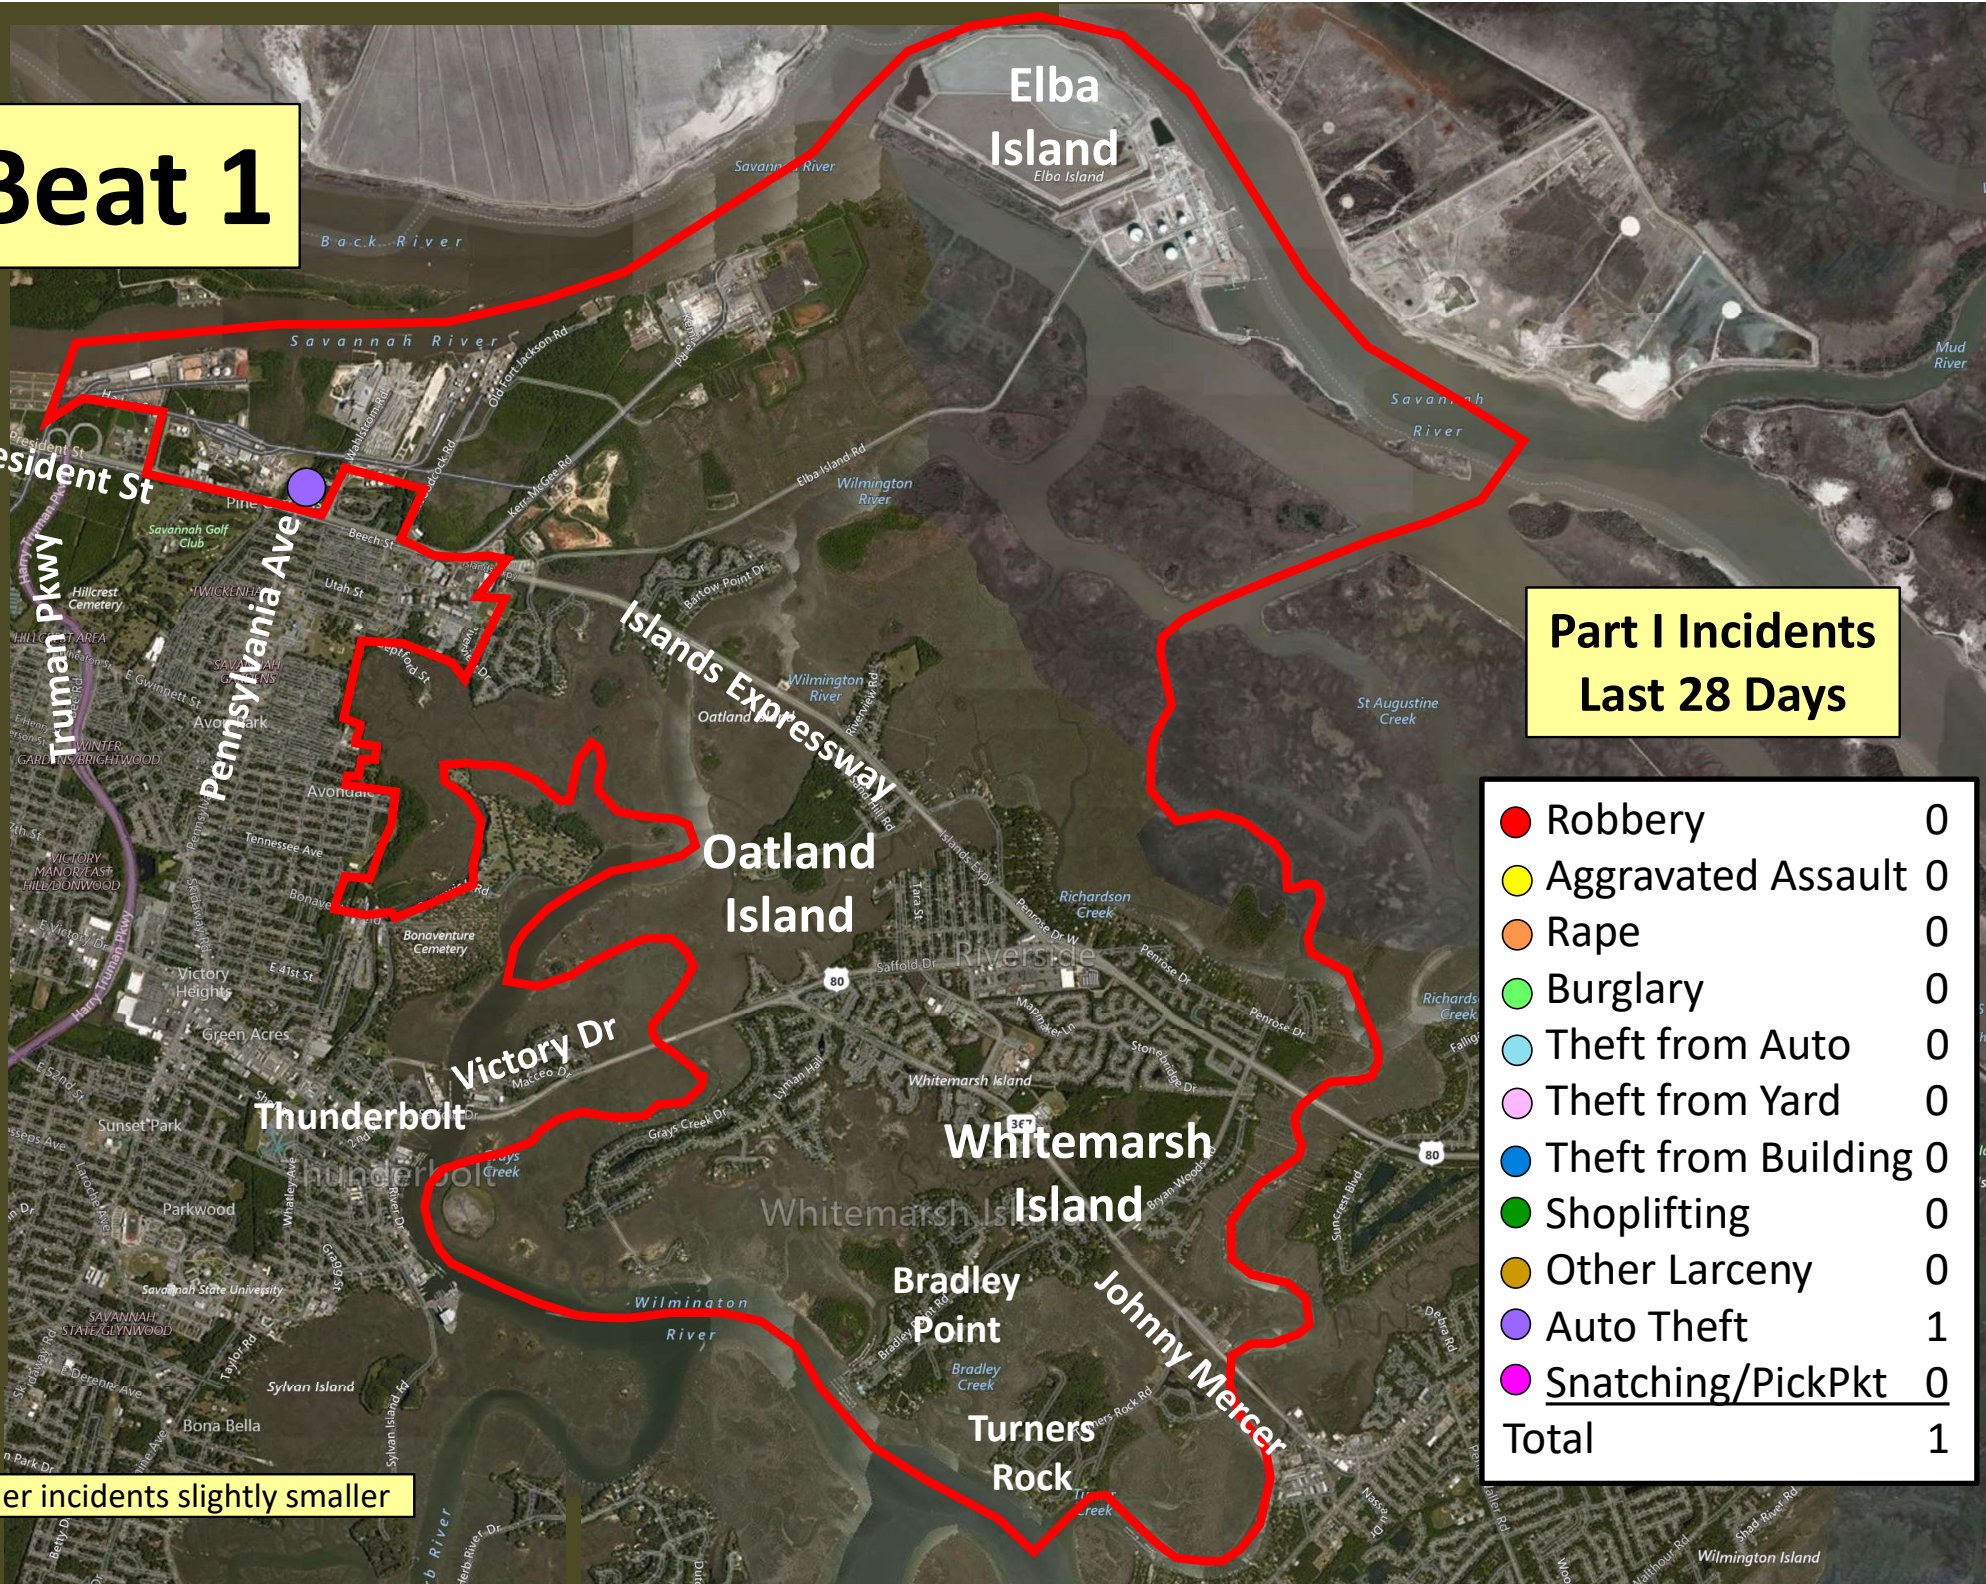

Beat 1

Part I Incidents Last 28 Days

● Robbery	0
● Aggravated Assault	0
● Rape	0
● Burglary	0
● Theft from Auto	0
● Theft from Yard	0
● Theft from Building	0
● Shoplifting	0
● Other Larceny	0
● Auto Theft	1
● Snatching/PickPkt	0
Total	1

Older incidents slightly smaller

Beat 2

Part I Incidents
Last 28 Days

Older incidents slightly smaller

● Robbery	0
● Aggravated Assault	2
● Rape	1
● Burglary	1
● Theft from Auto	1
● Theft from Yard	1
● Theft from Building	1
● Shoplifting	1
● Other Larceny	0
● Auto Theft	0
Total	8