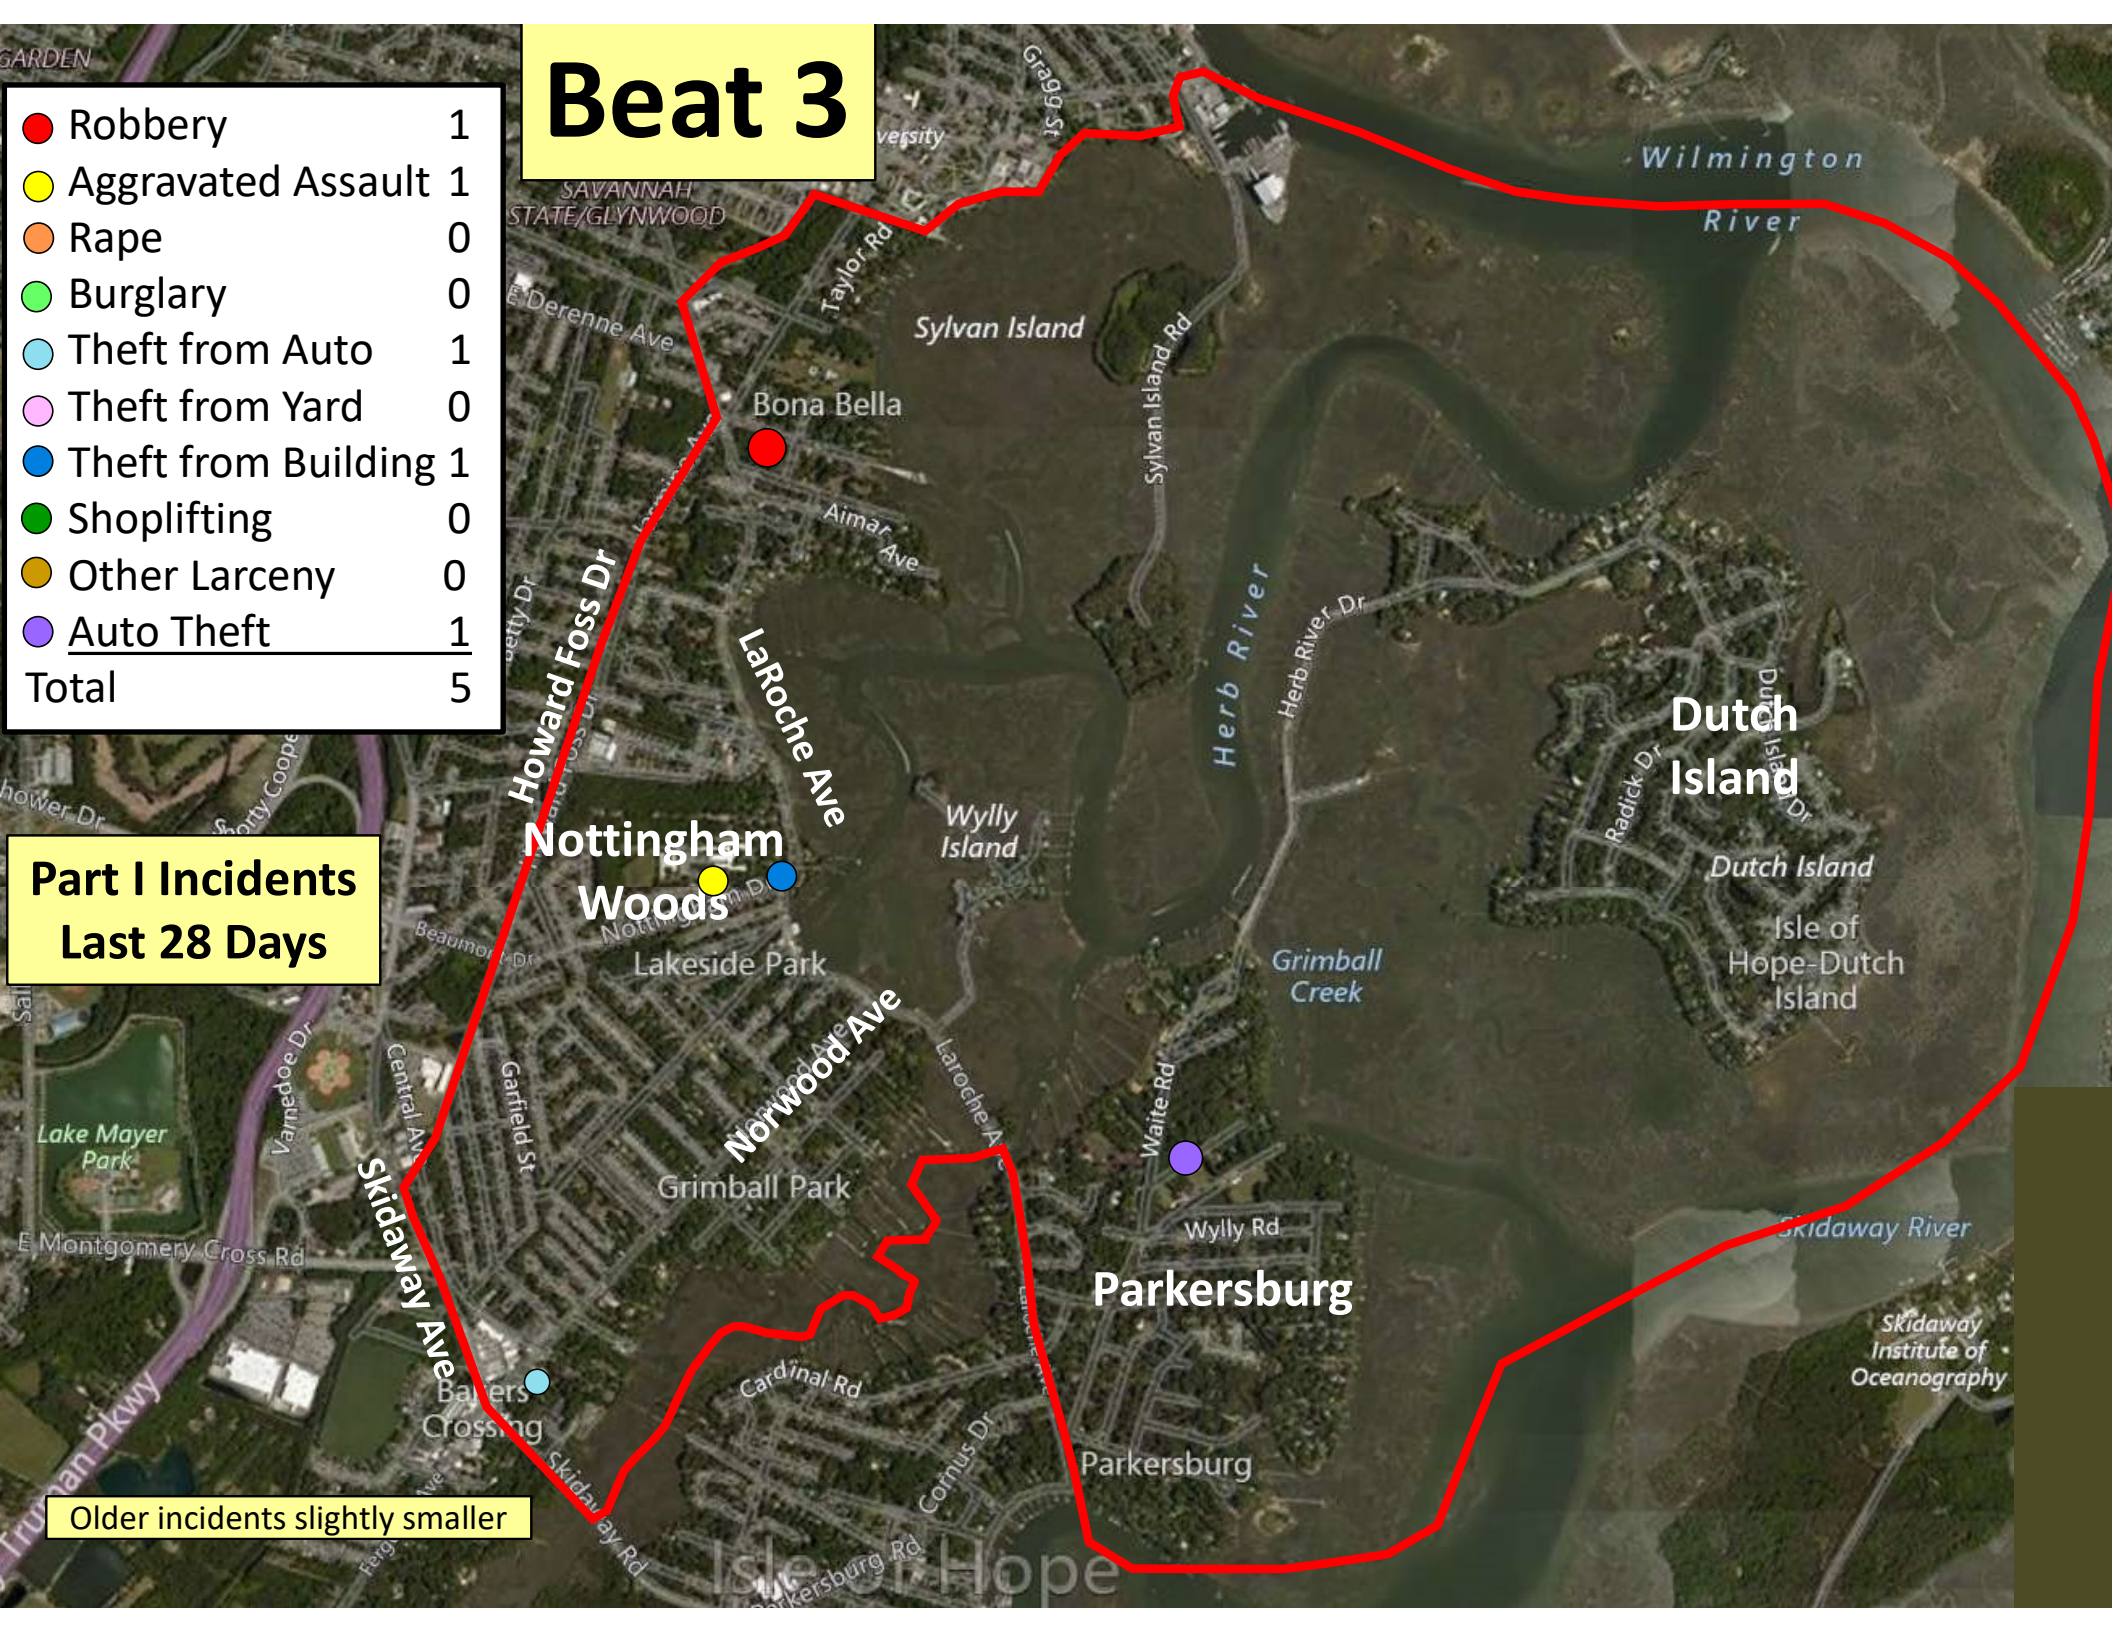

Beat 3

● Robbery	1
● Aggravated Assault	1
● Rape	0
● Burglary	0
● Theft from Auto	1
● Theft from Yard	0
● Theft from Building	1
● Shoplifting	0
● Other Larceny	0
● Auto Theft	1
Total	5

Part I Incidents Last 28 Days

Older incidents slightly smaller