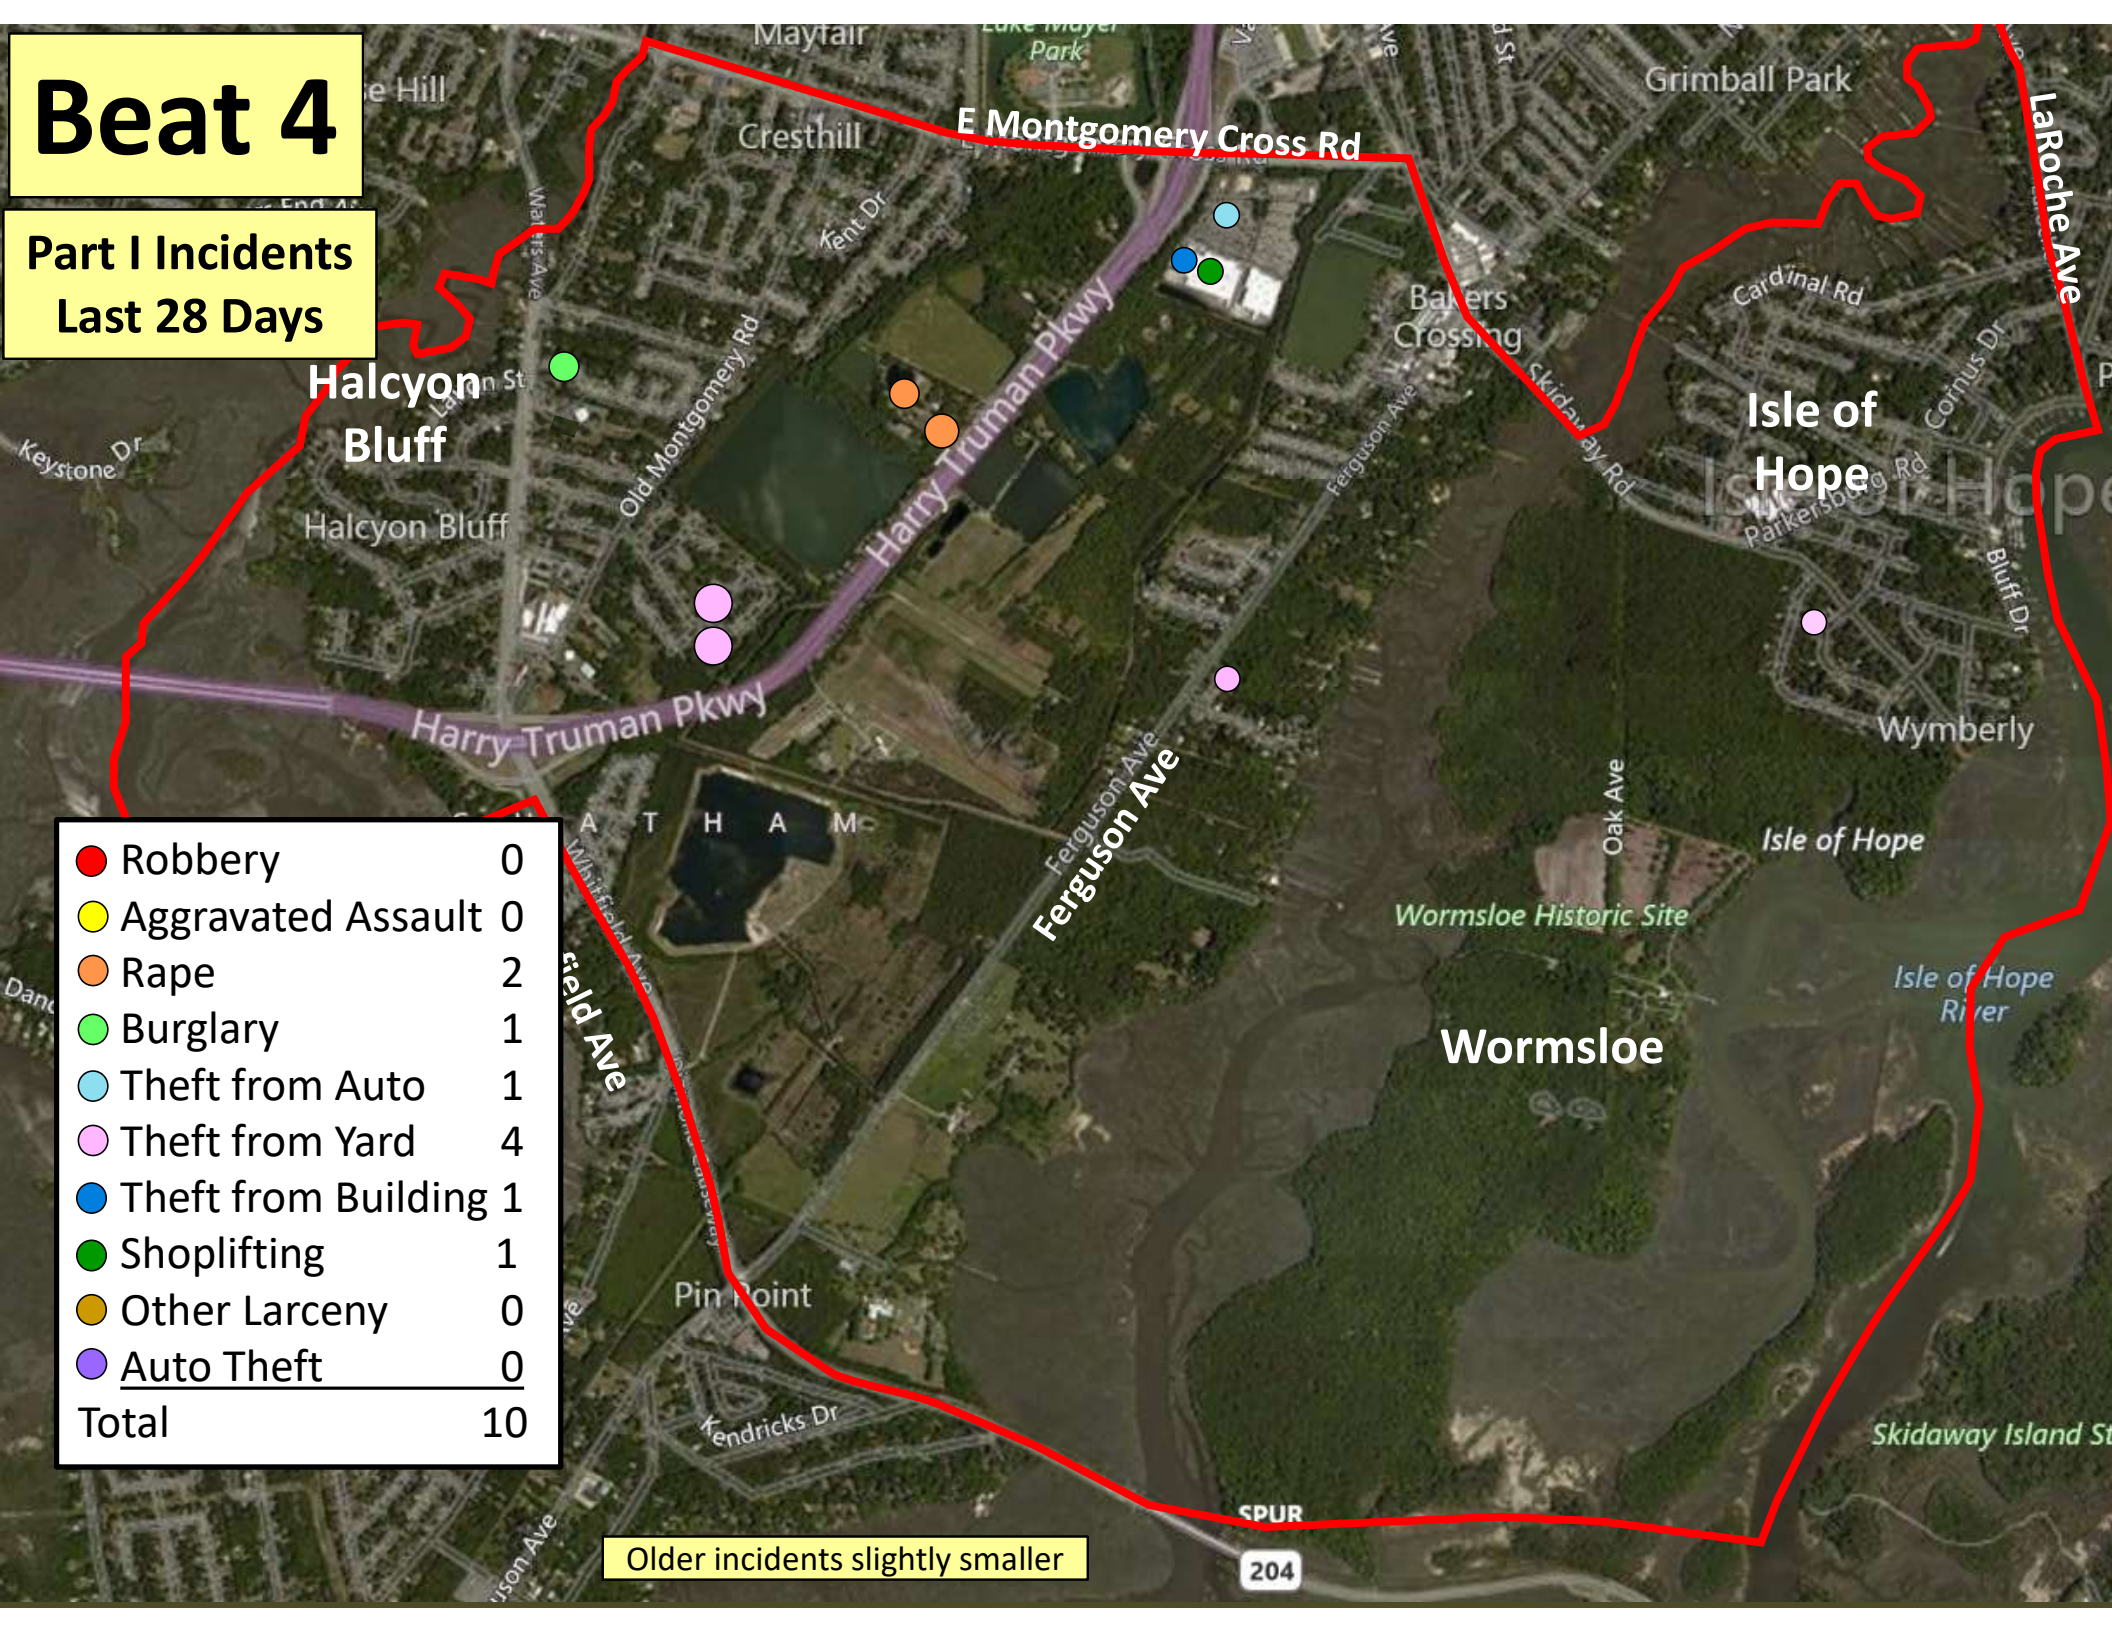

Beat 4

Part I Incidents
Last 28 Days

● Robbery	0
● Aggravated Assault	0
● Rape	2
● Burglary	1
● Theft from Auto	1
● Theft from Yard	4
● Theft from Building	1
● Shoplifting	1
● Other Larceny	0
● Auto Theft	0
Total	10

Older incidents slightly smaller