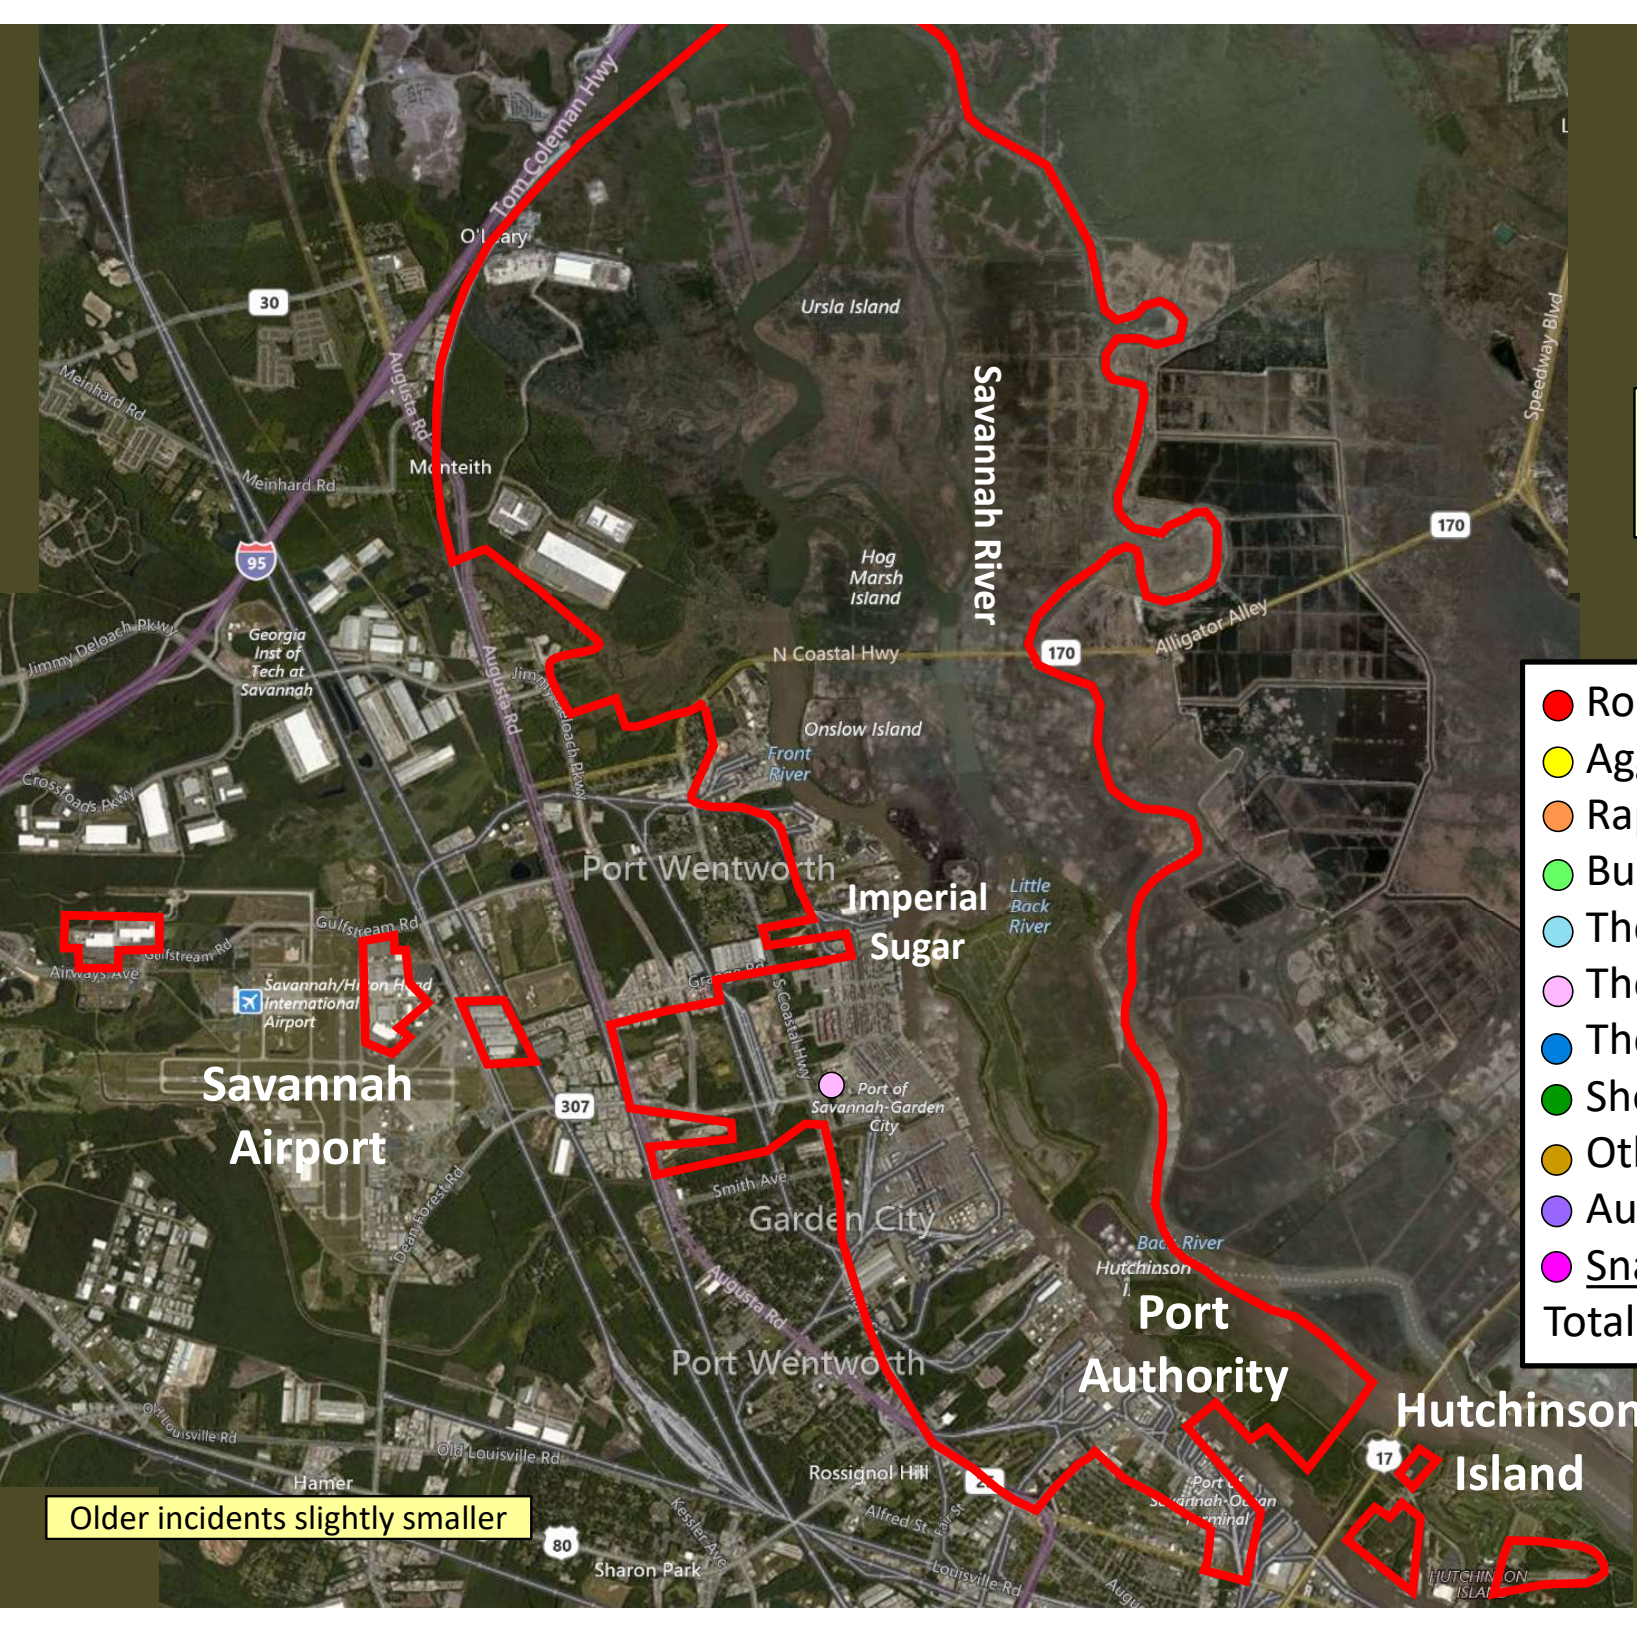

Beat 6

Part I Incidents
Last 28 Days

● Robbery	0
● Aggravated Assault	0
● Rape	0
● Burglary	0
● Theft from Auto	0
● Theft from Yard	1
● Theft from Building	0
● Shoplifting	0
● Other Larceny	0
● Auto Theft	0
● Snatching/PickPkt	0
Total	1

Older incidents slightly smaller