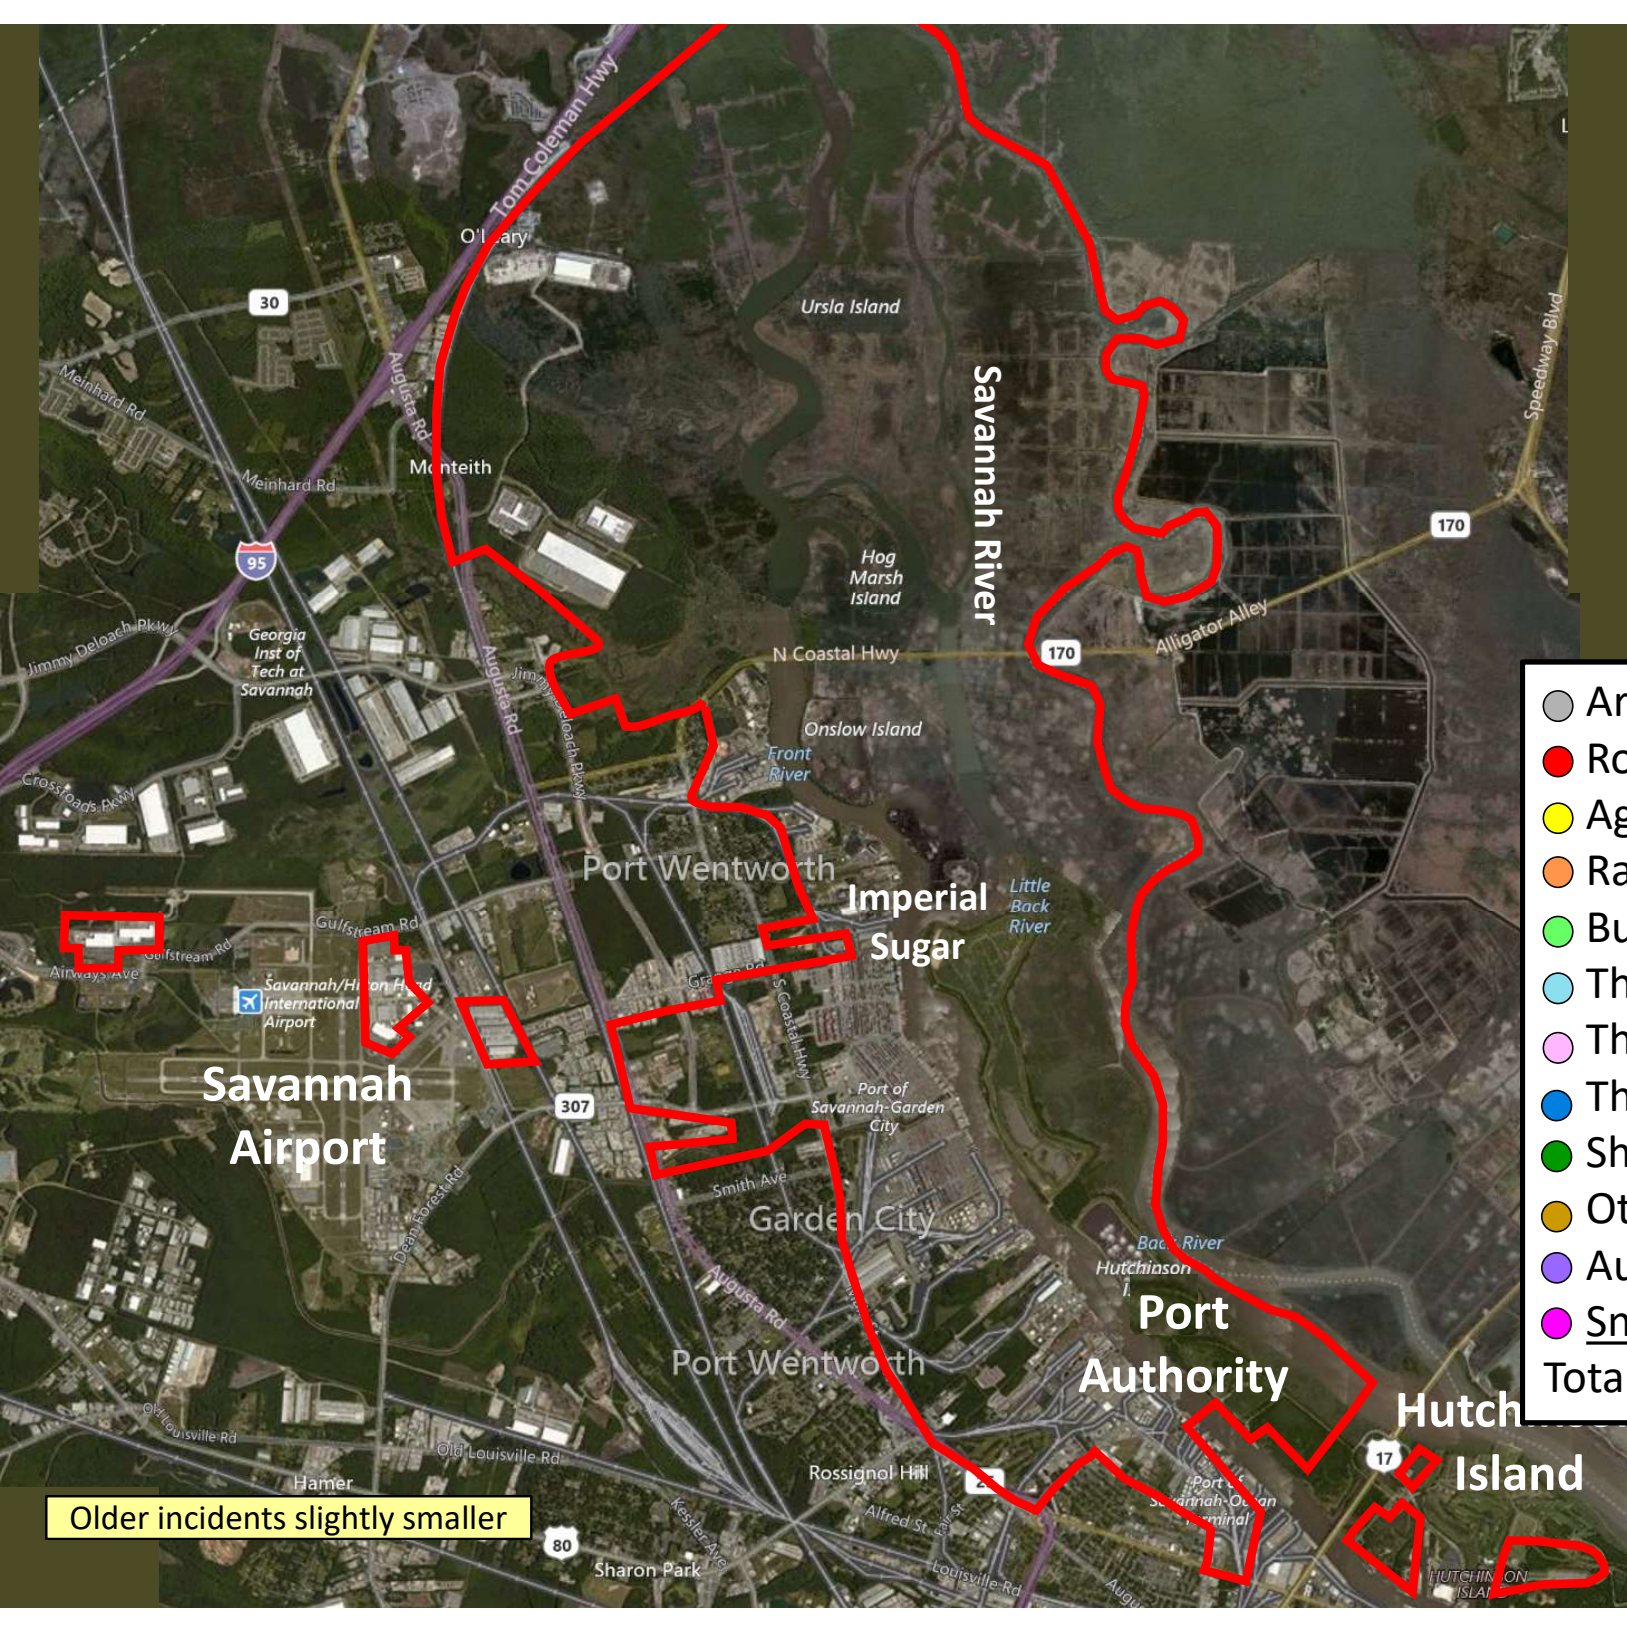

Beat 6

Part I Incidents
Last 28 Days

Arson	0
Robbery	1
Aggravated Assault	0
Rape	0
Burglary	0
Theft from Auto	0
Theft from Yard	0
Theft from Building	0
Shoplifting	0
Other Larceny	0
Auto Theft	0
Snatching/PickPkt	0
Total	0

Older incidents slightly smaller