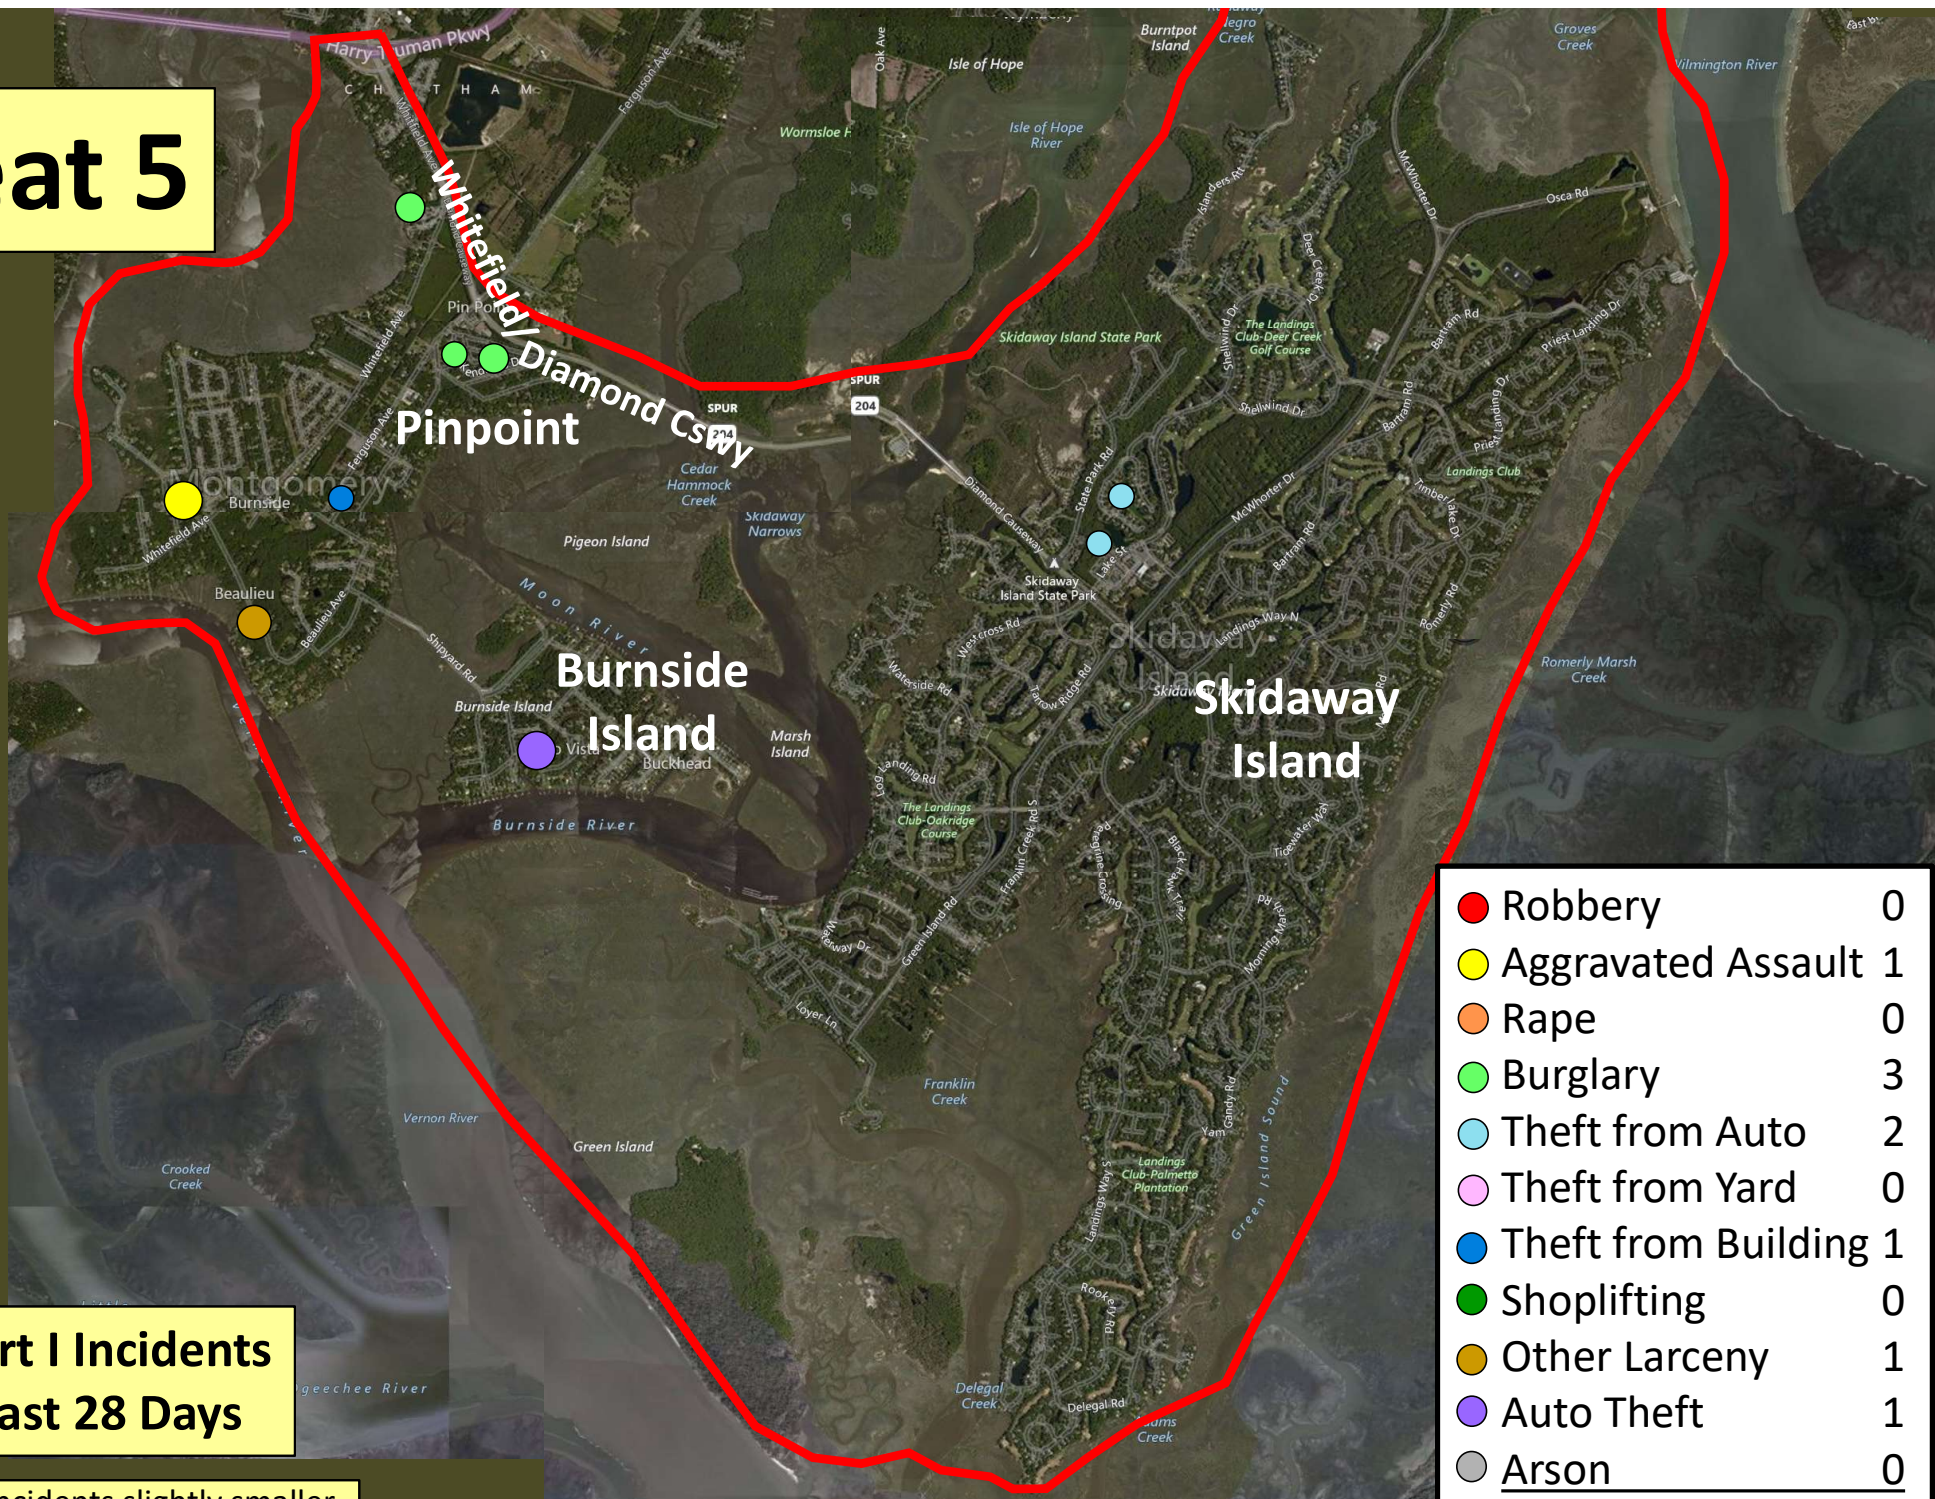

Beat 5

**Part I Incidents
Last 28 Days**

Older incidents slightly smaller

● Robbery	0
● Aggravated Assault	1
● Rape	0
● Burglary	3
● Theft from Auto	2
● Theft from Yard	0
● Theft from Building	1
● Shoplifting	0
● Other Larceny	1
● Auto Theft	1
● Arson	0
Total	9