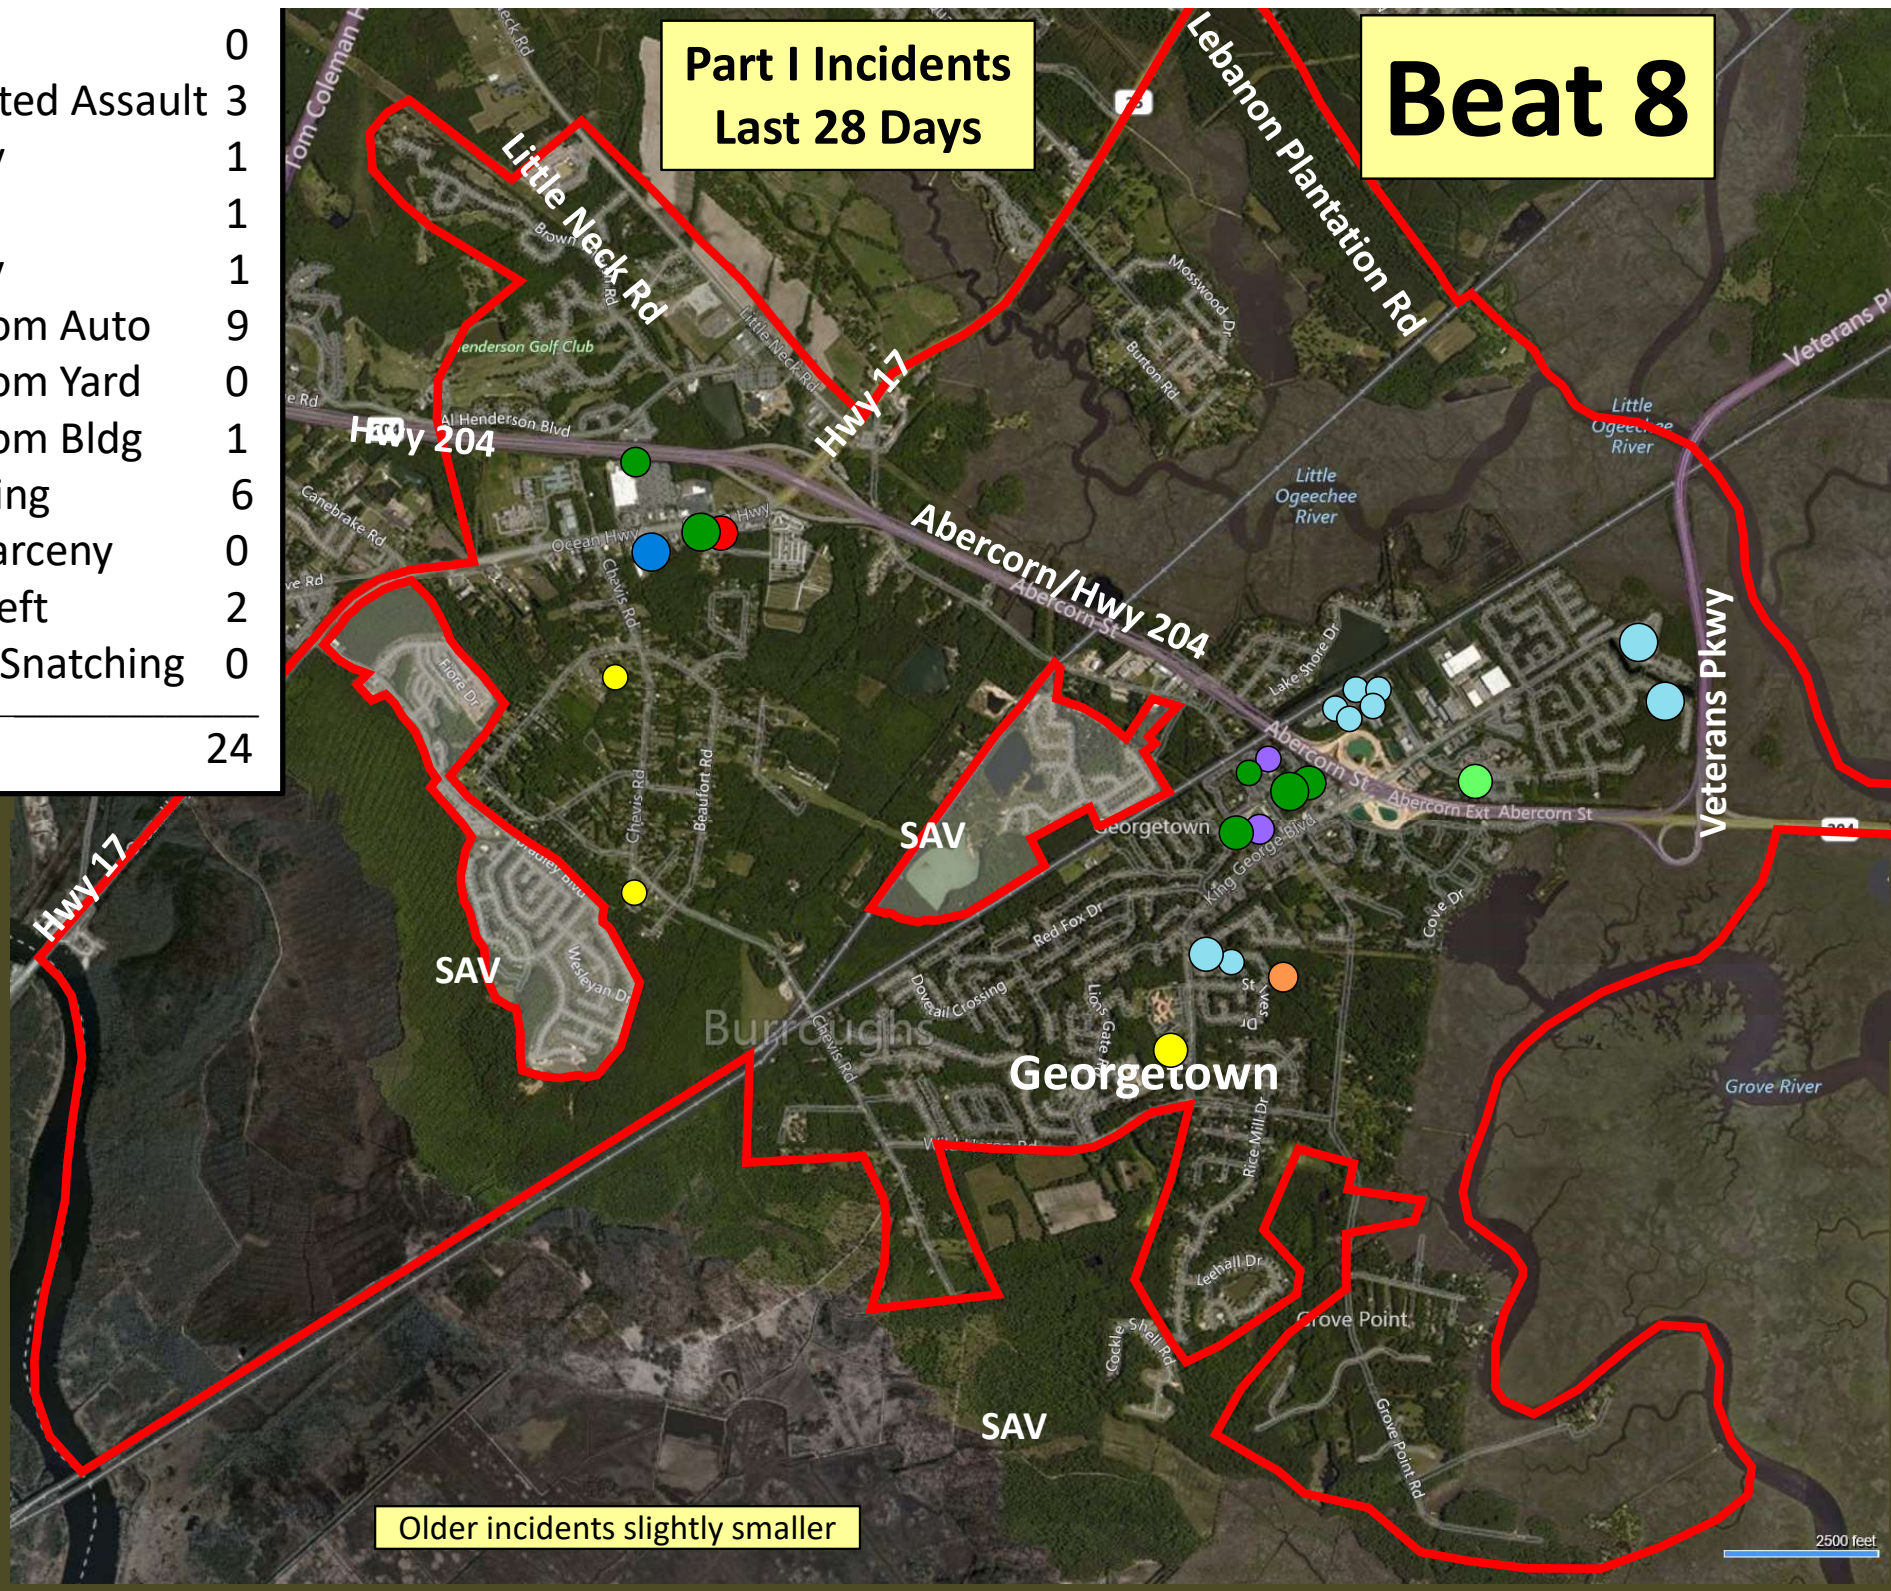

Beat 8

Part I Incidents Last 28 Days

Arson	0
Aggravated Assault	3
Robbery	1
Rape	1
Burglary	1
Theft from Auto	9
Theft from Yard	0
Theft from Bldg	1
Shoplifting	6
Other Larceny	0
Auto Theft	2
Sudden Snatching	0
Total	24

Older incidents slightly smaller