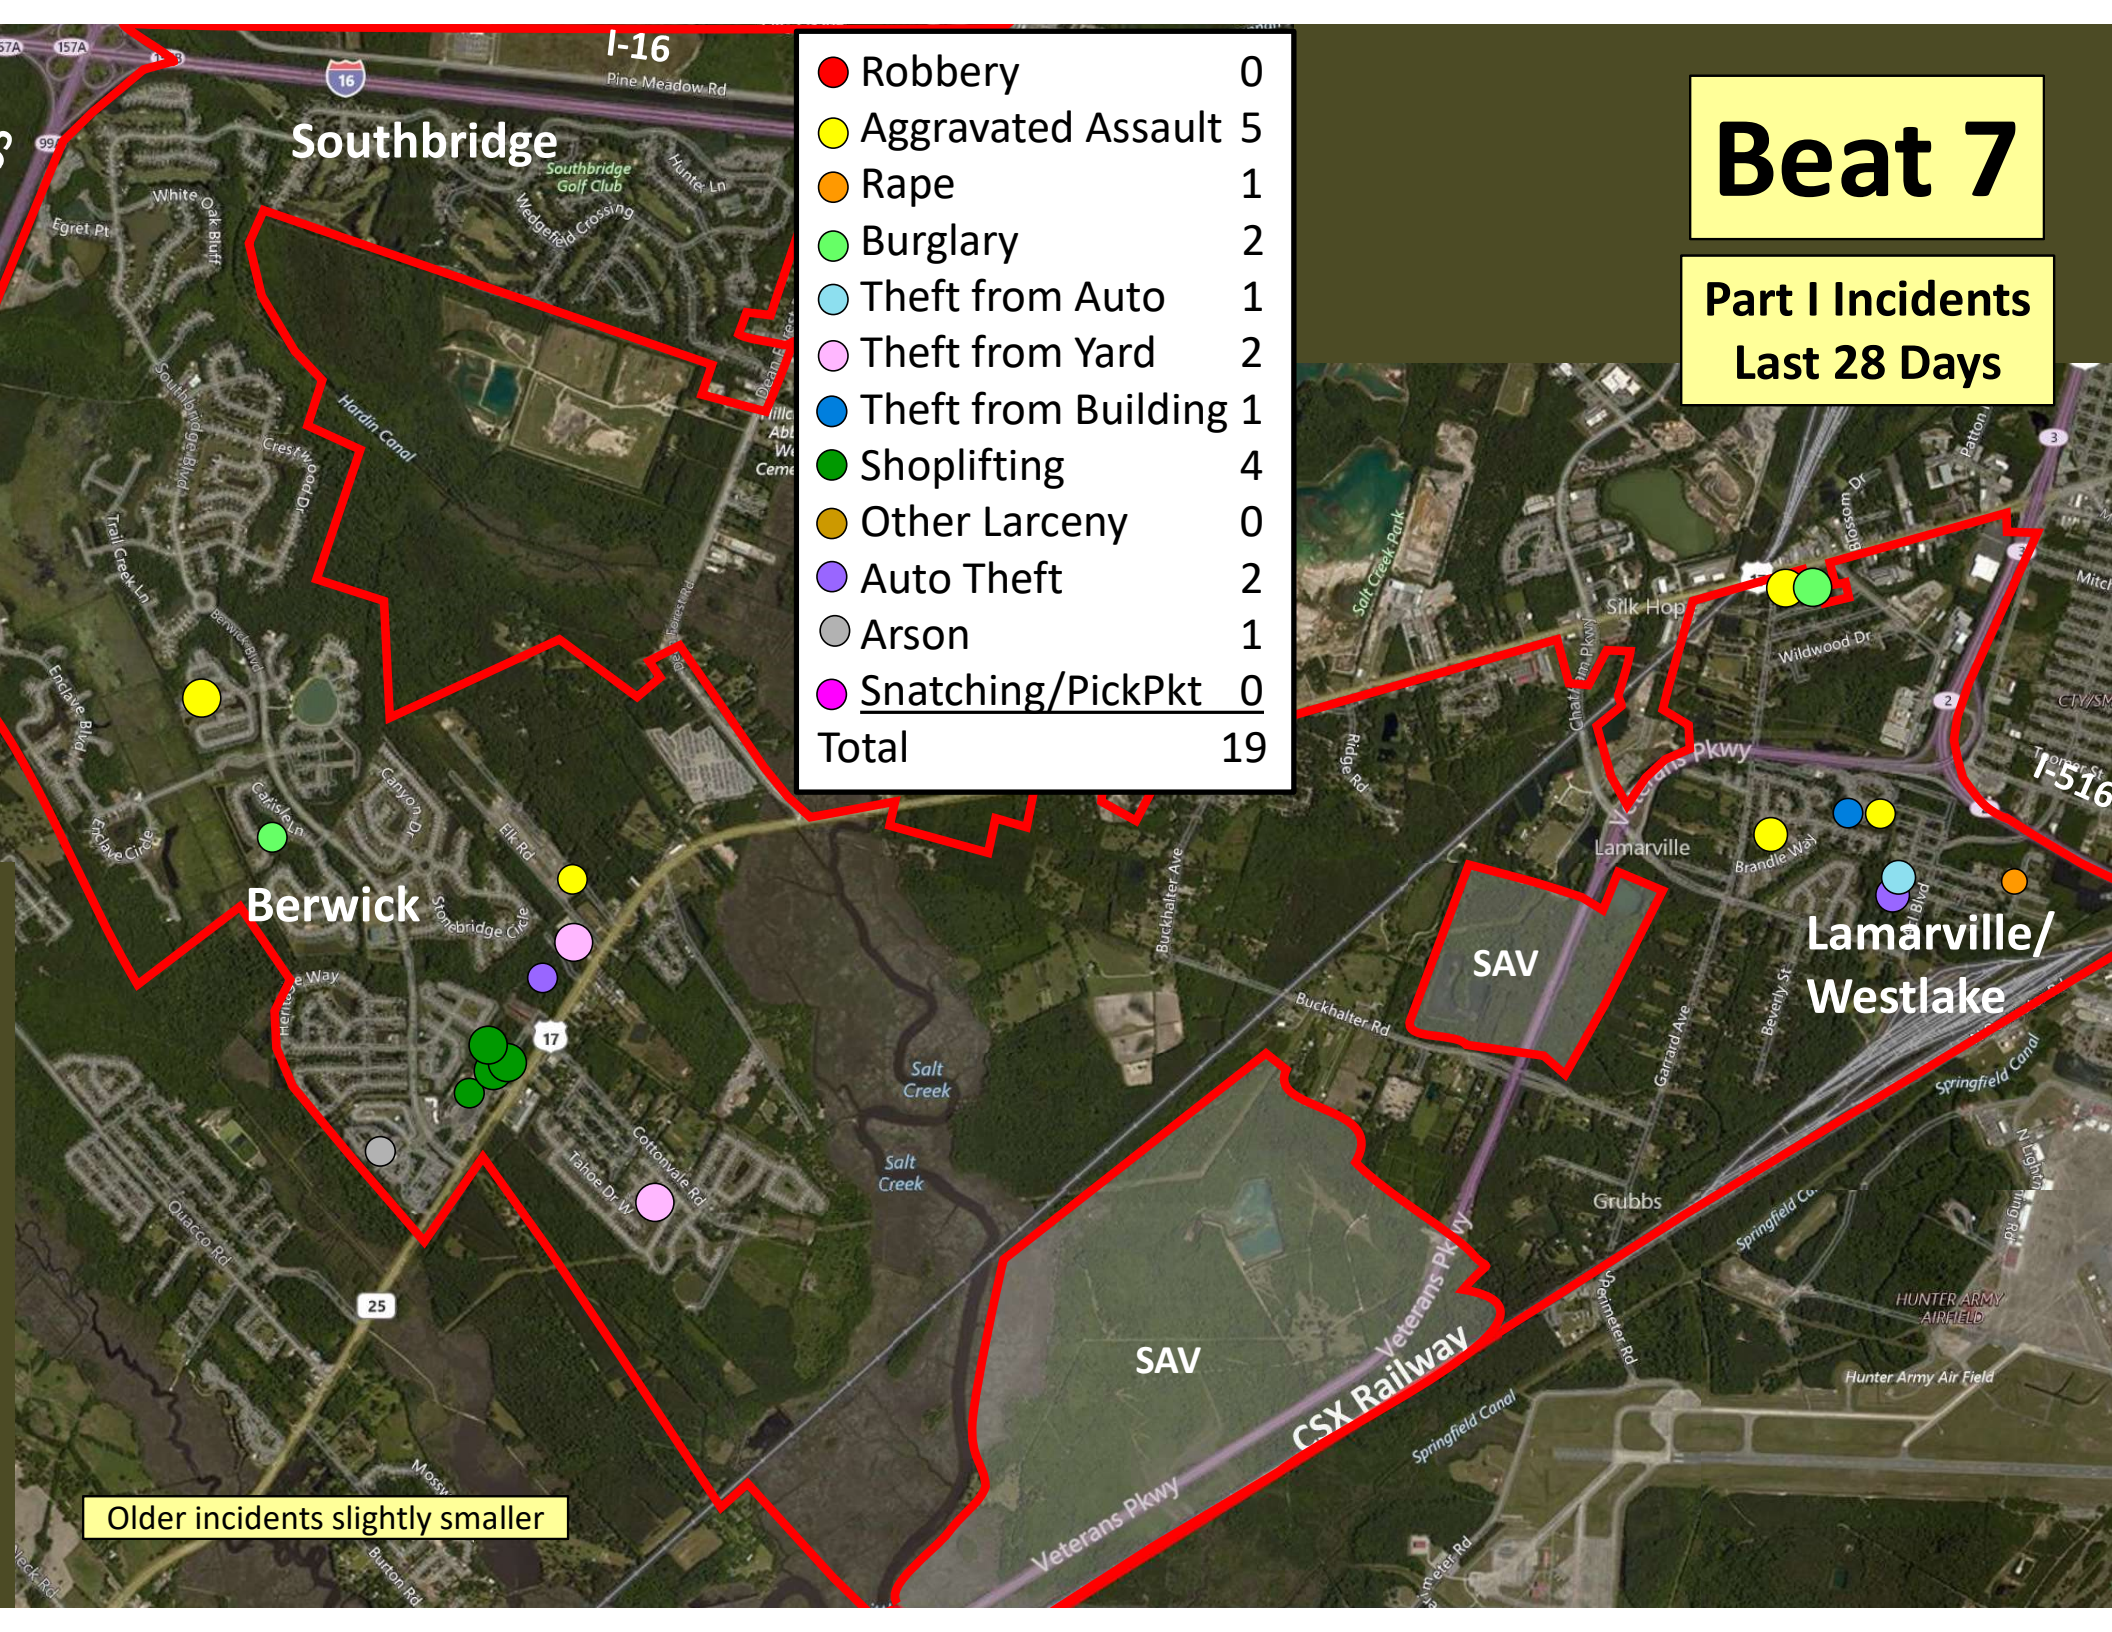

● Robbery	0
● Aggravated Assault	5
● Rape	1
● Burglary	2
● Theft from Auto	1
● Theft from Yard	2
● Theft from Building	1
● Shoplifting	4
● Other Larceny	0
● Auto Theft	2
● Arson	1
● Snatching/PickPkt	0
Total	19

Beat 7

**Part I Incidents
Last 28 Days**

Older incidents slightly smaller

SAV

Lamarville/
Westlake

SAV
CSX Railway
Veterans Pkwy