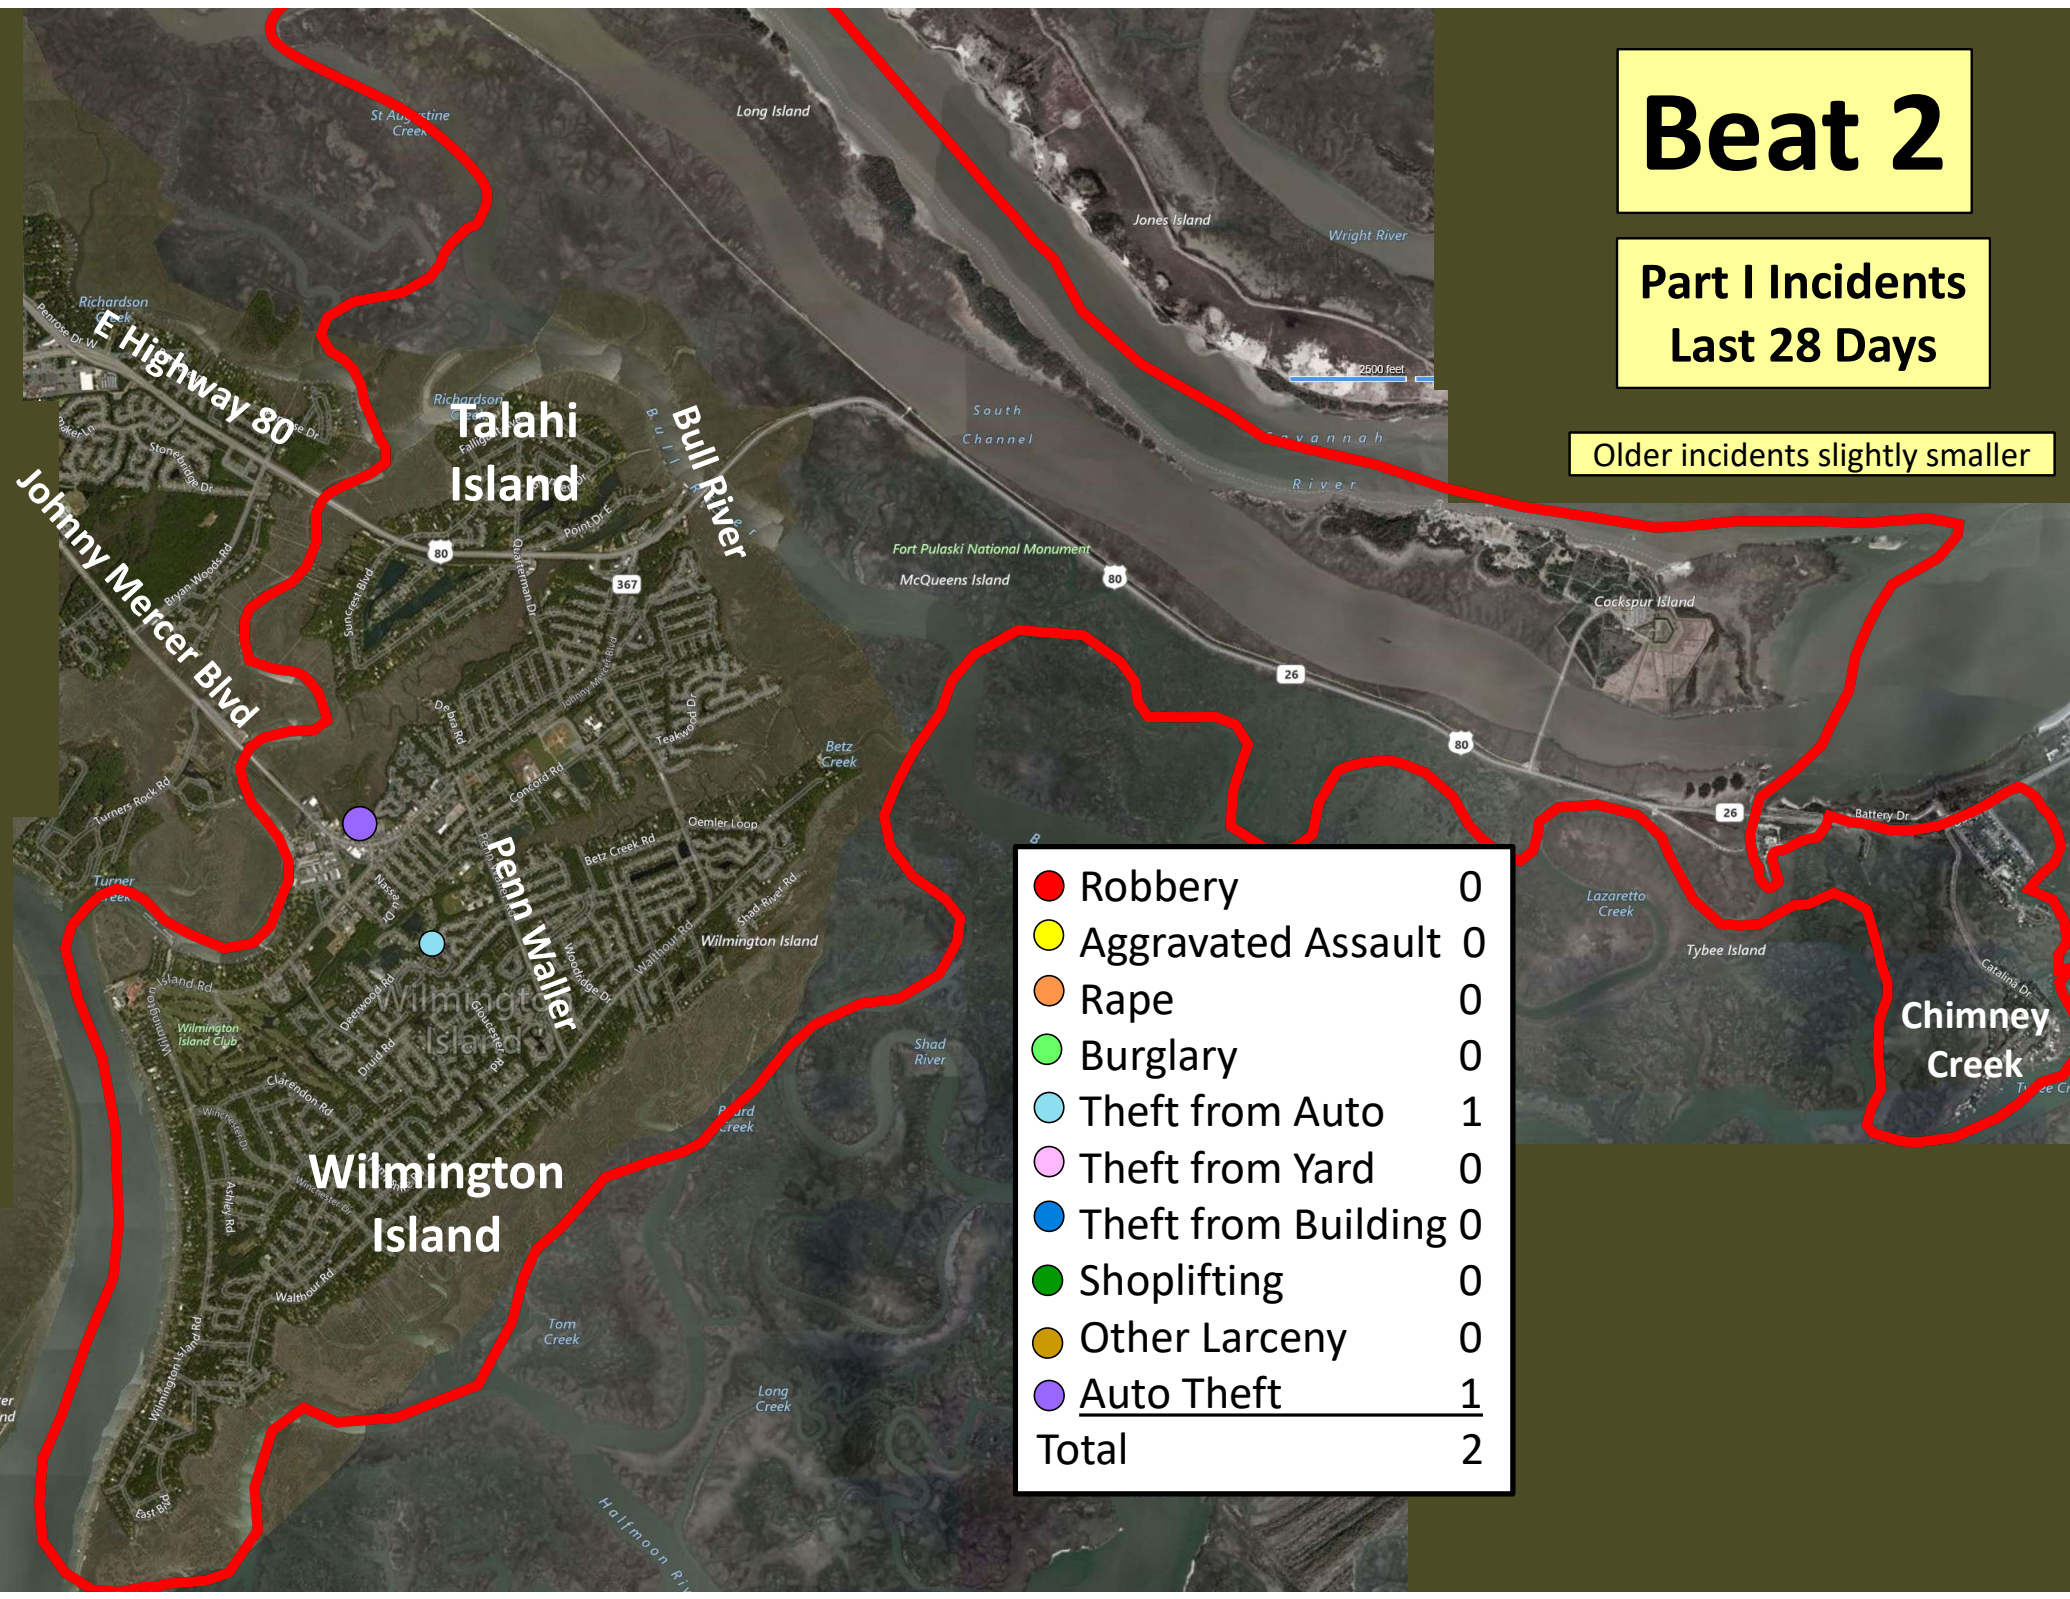

# Beat 2

Part I Incidents  
Last 28 Days

Older incidents slightly smaller

# Beat 3

● Robbery	0
● Aggravated Assault	0
● Rape	0
● Burglary	2
● Theft from Auto	2
● Theft from Yard	0
● Theft from Building	1
● Shoplifting	2
● Other Larceny	0
● Sudden Snatching	0
● Auto Theft	1
<b>Total</b>	<b>8</b>

## Part I Incidents Last 28 Days

Older incidents slightly smaller