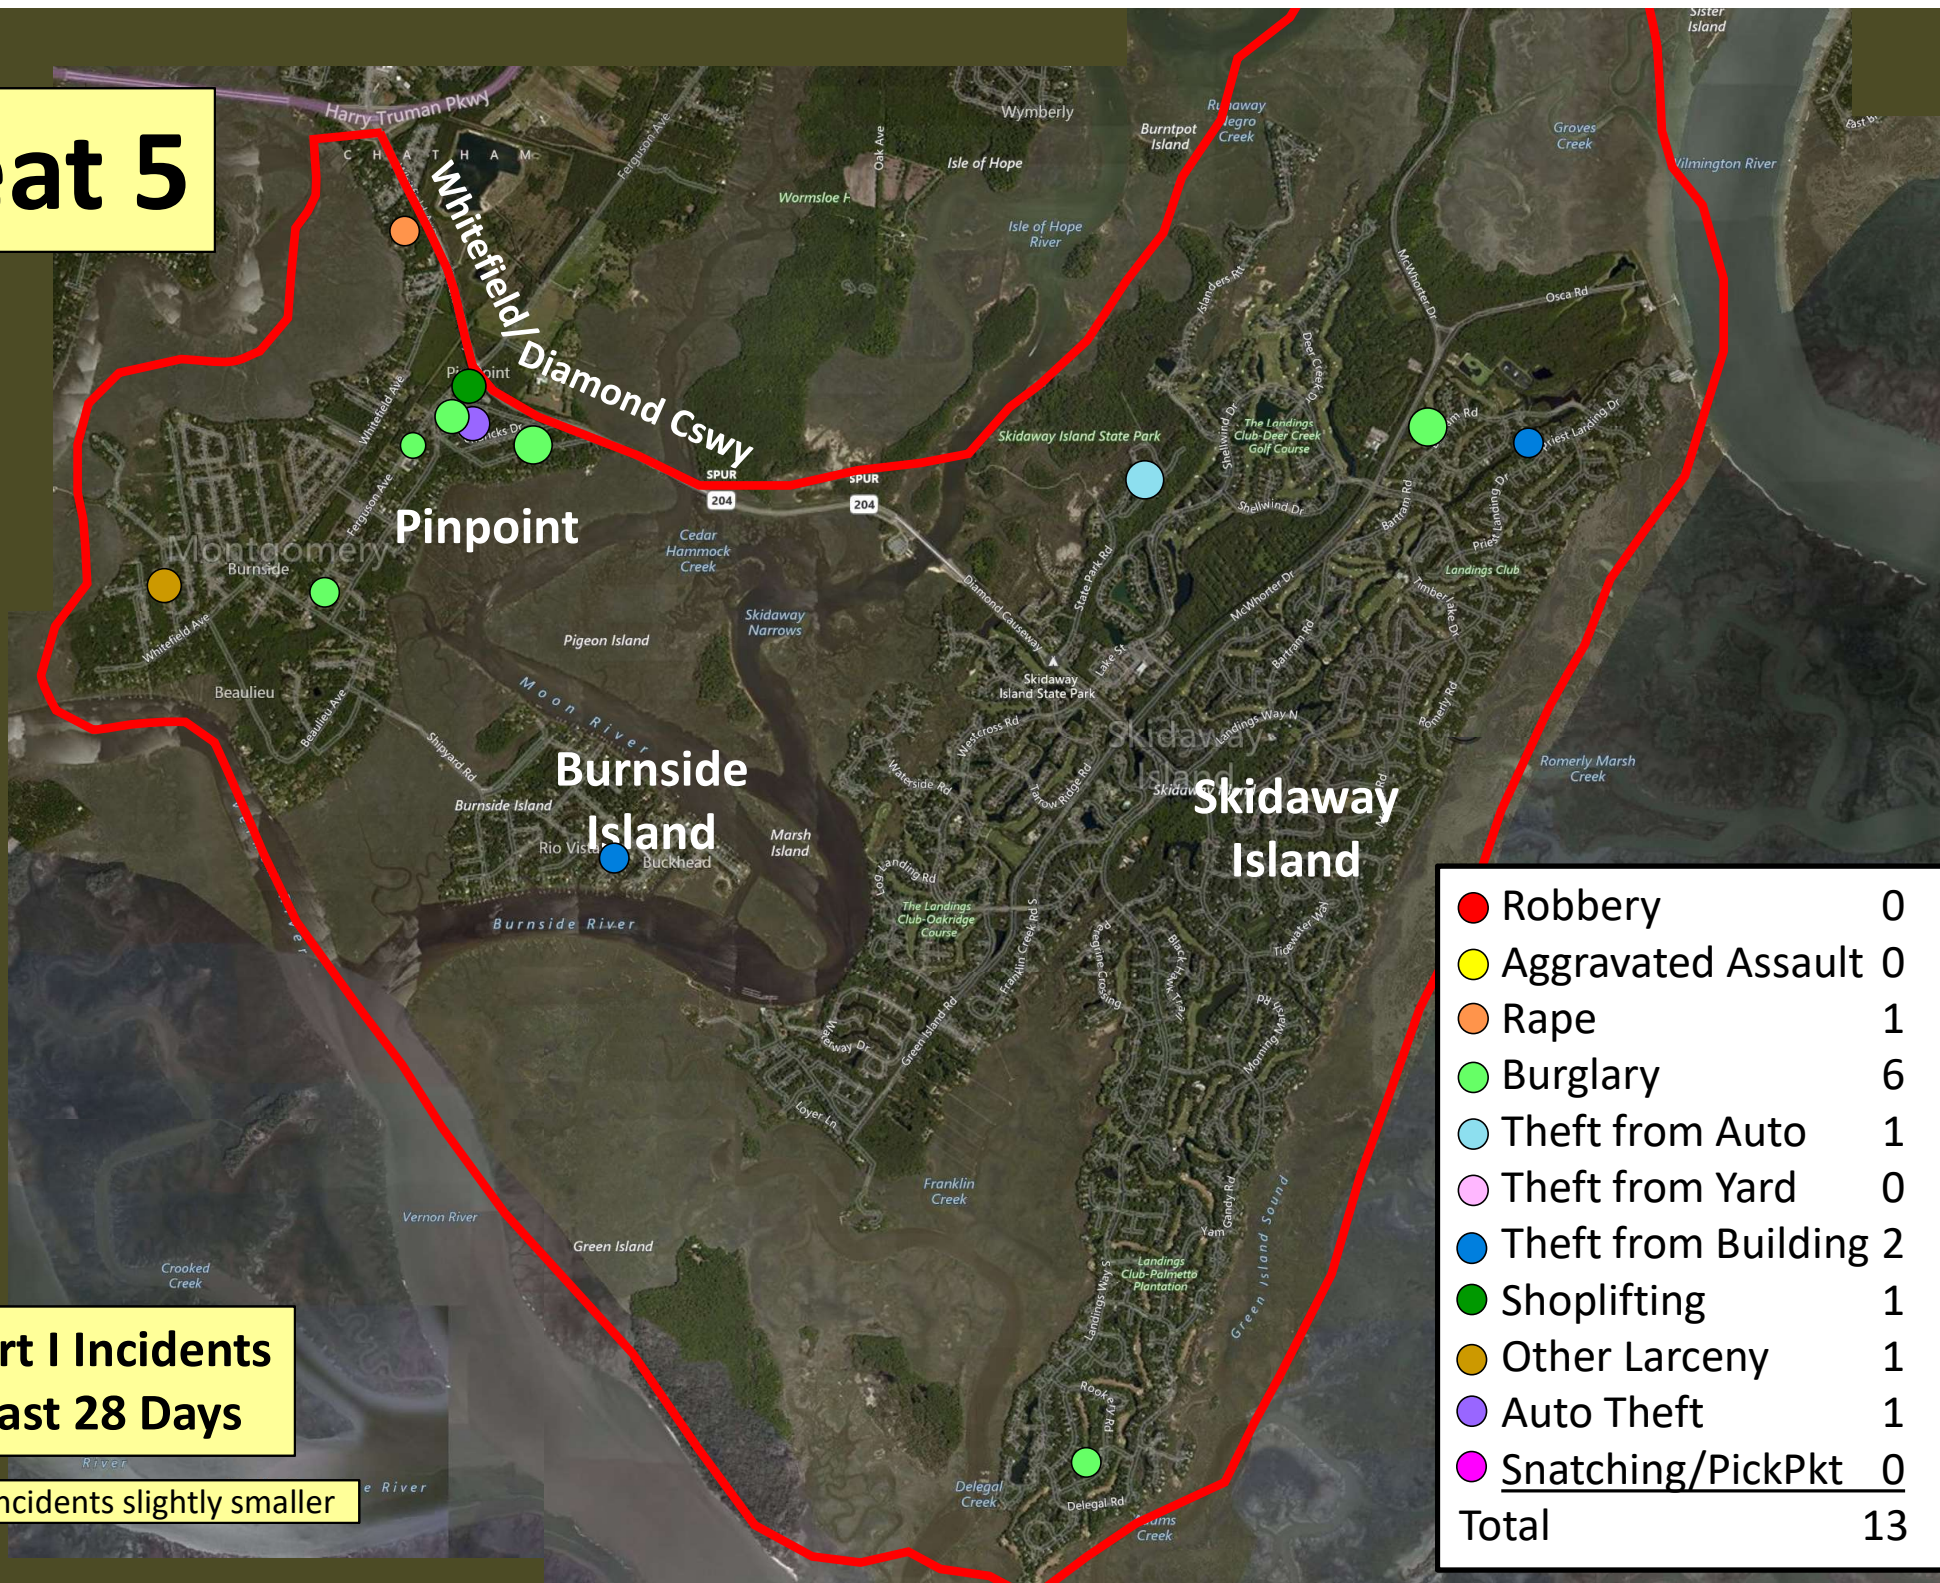

Beat 5

**Part I Incidents
Last 28 Days**

Older incidents slightly smaller

● Robbery	0
● Aggravated Assault	0
● Rape	1
● Burglary	6
● Theft from Auto	1
● Theft from Yard	0
● Theft from Building	2
● Shoplifting	1
● Other Larceny	1
● Auto Theft	1
● Snatching/PickPkt	0
Total	13