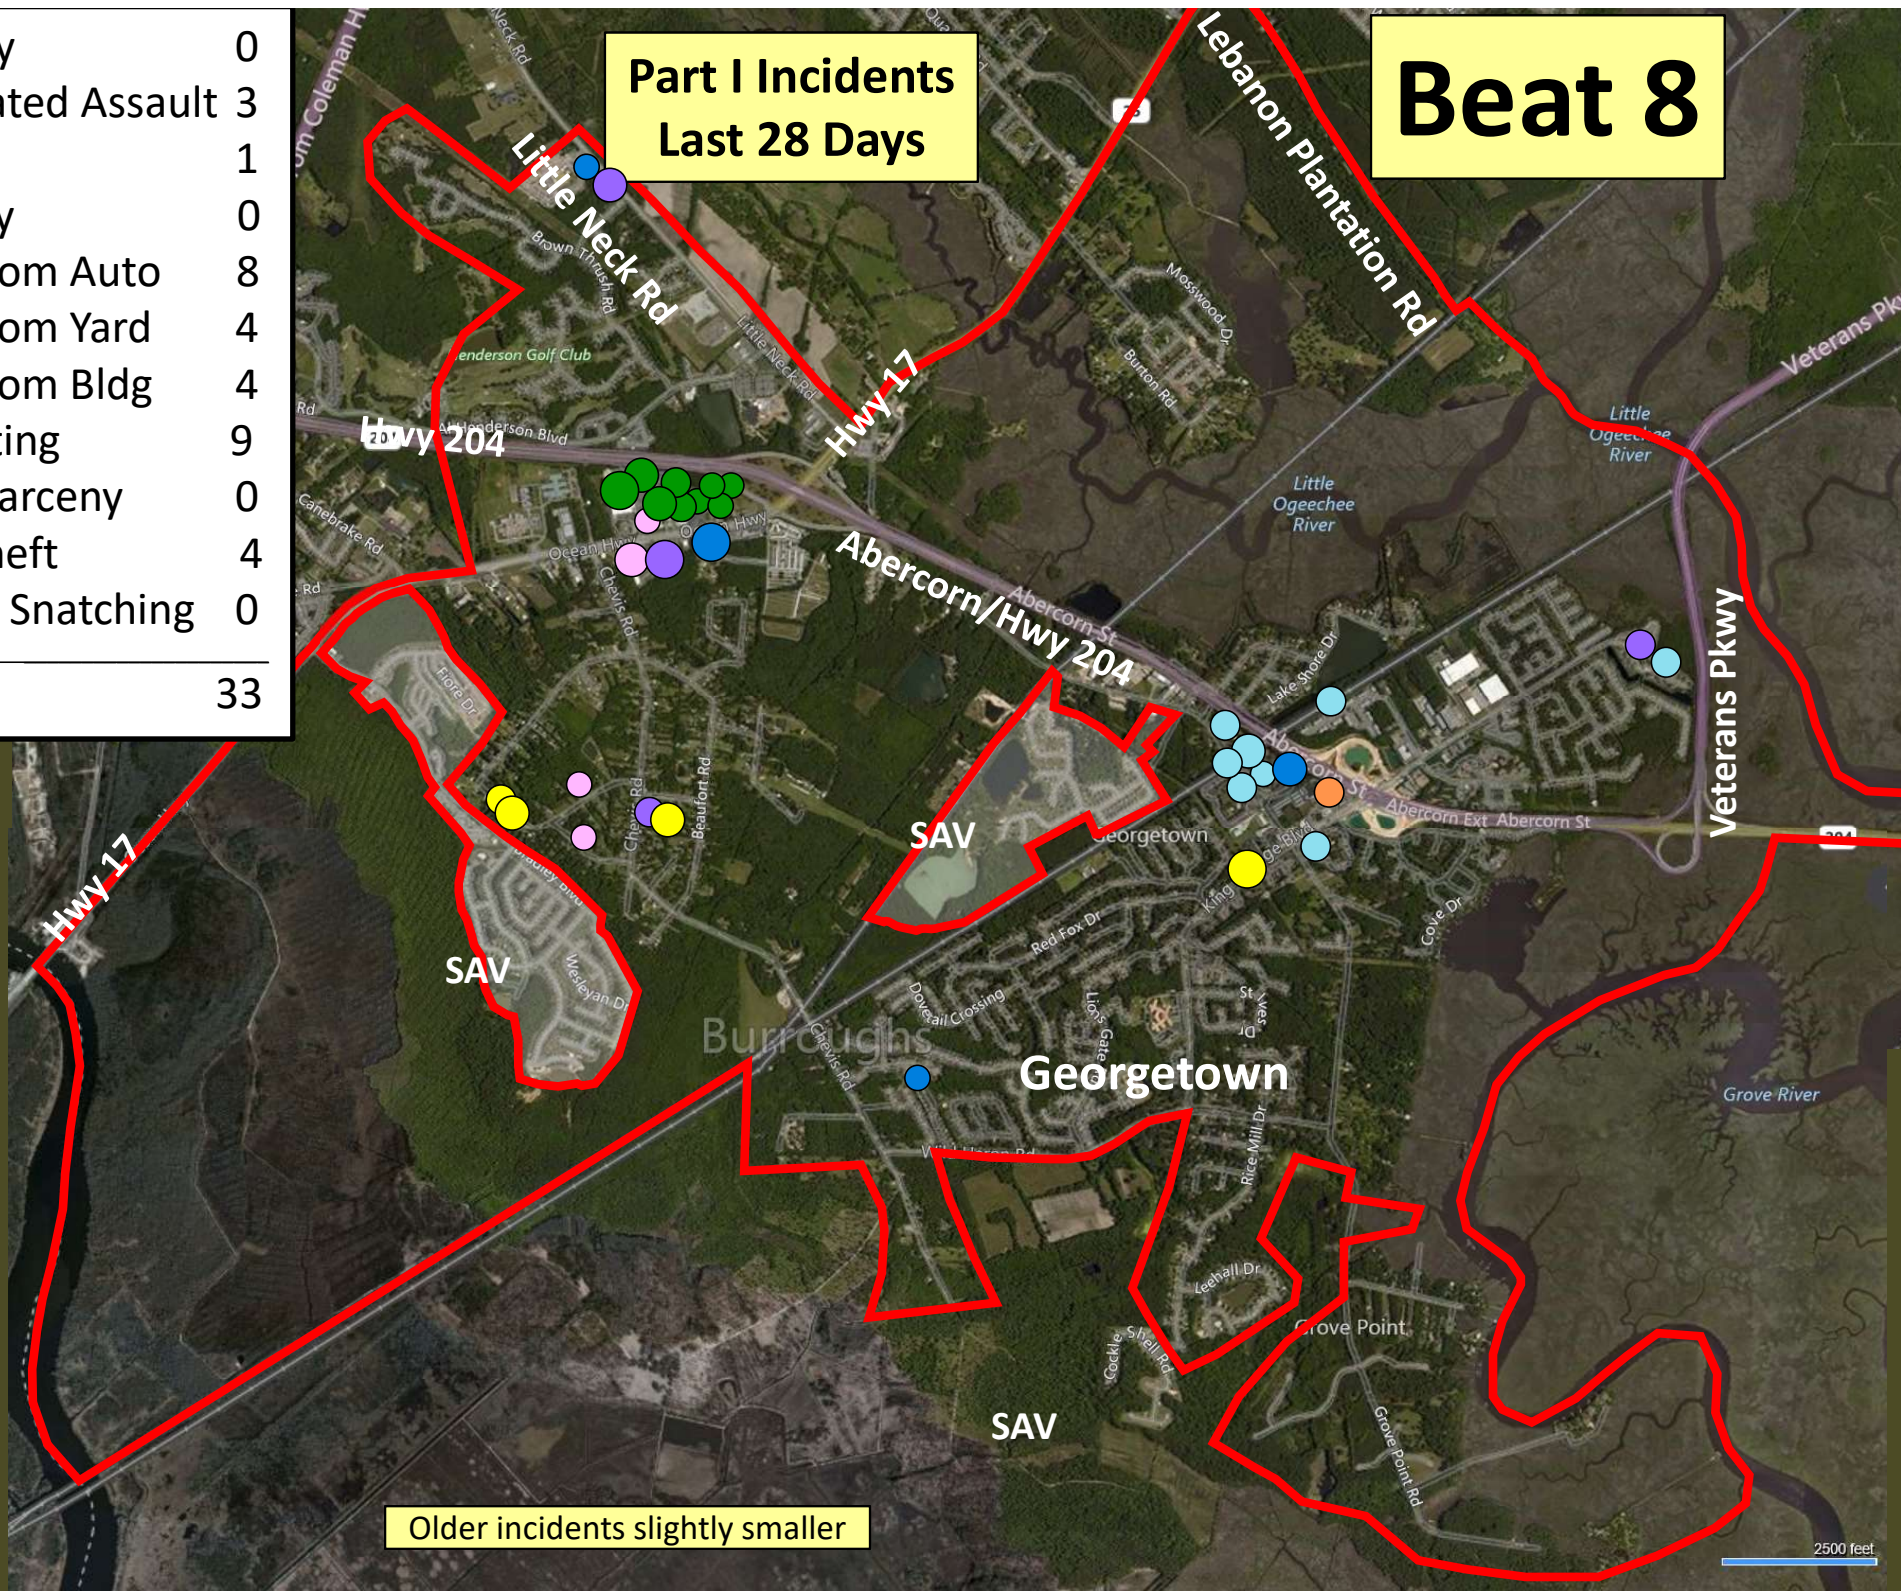

Beat 8

Part I Incidents Last 28 Days

● Robbery	0
● Aggravated Assault	3
● Rape	1
● Burglary	0
● Theft from Auto	8
● Theft from Yard	4
● Theft from Bldg	4
● Shoplifting	9
● Other Larceny	0
● Auto Theft	4
● Sudden Snatching	0
Total	33

Older incidents slightly smaller