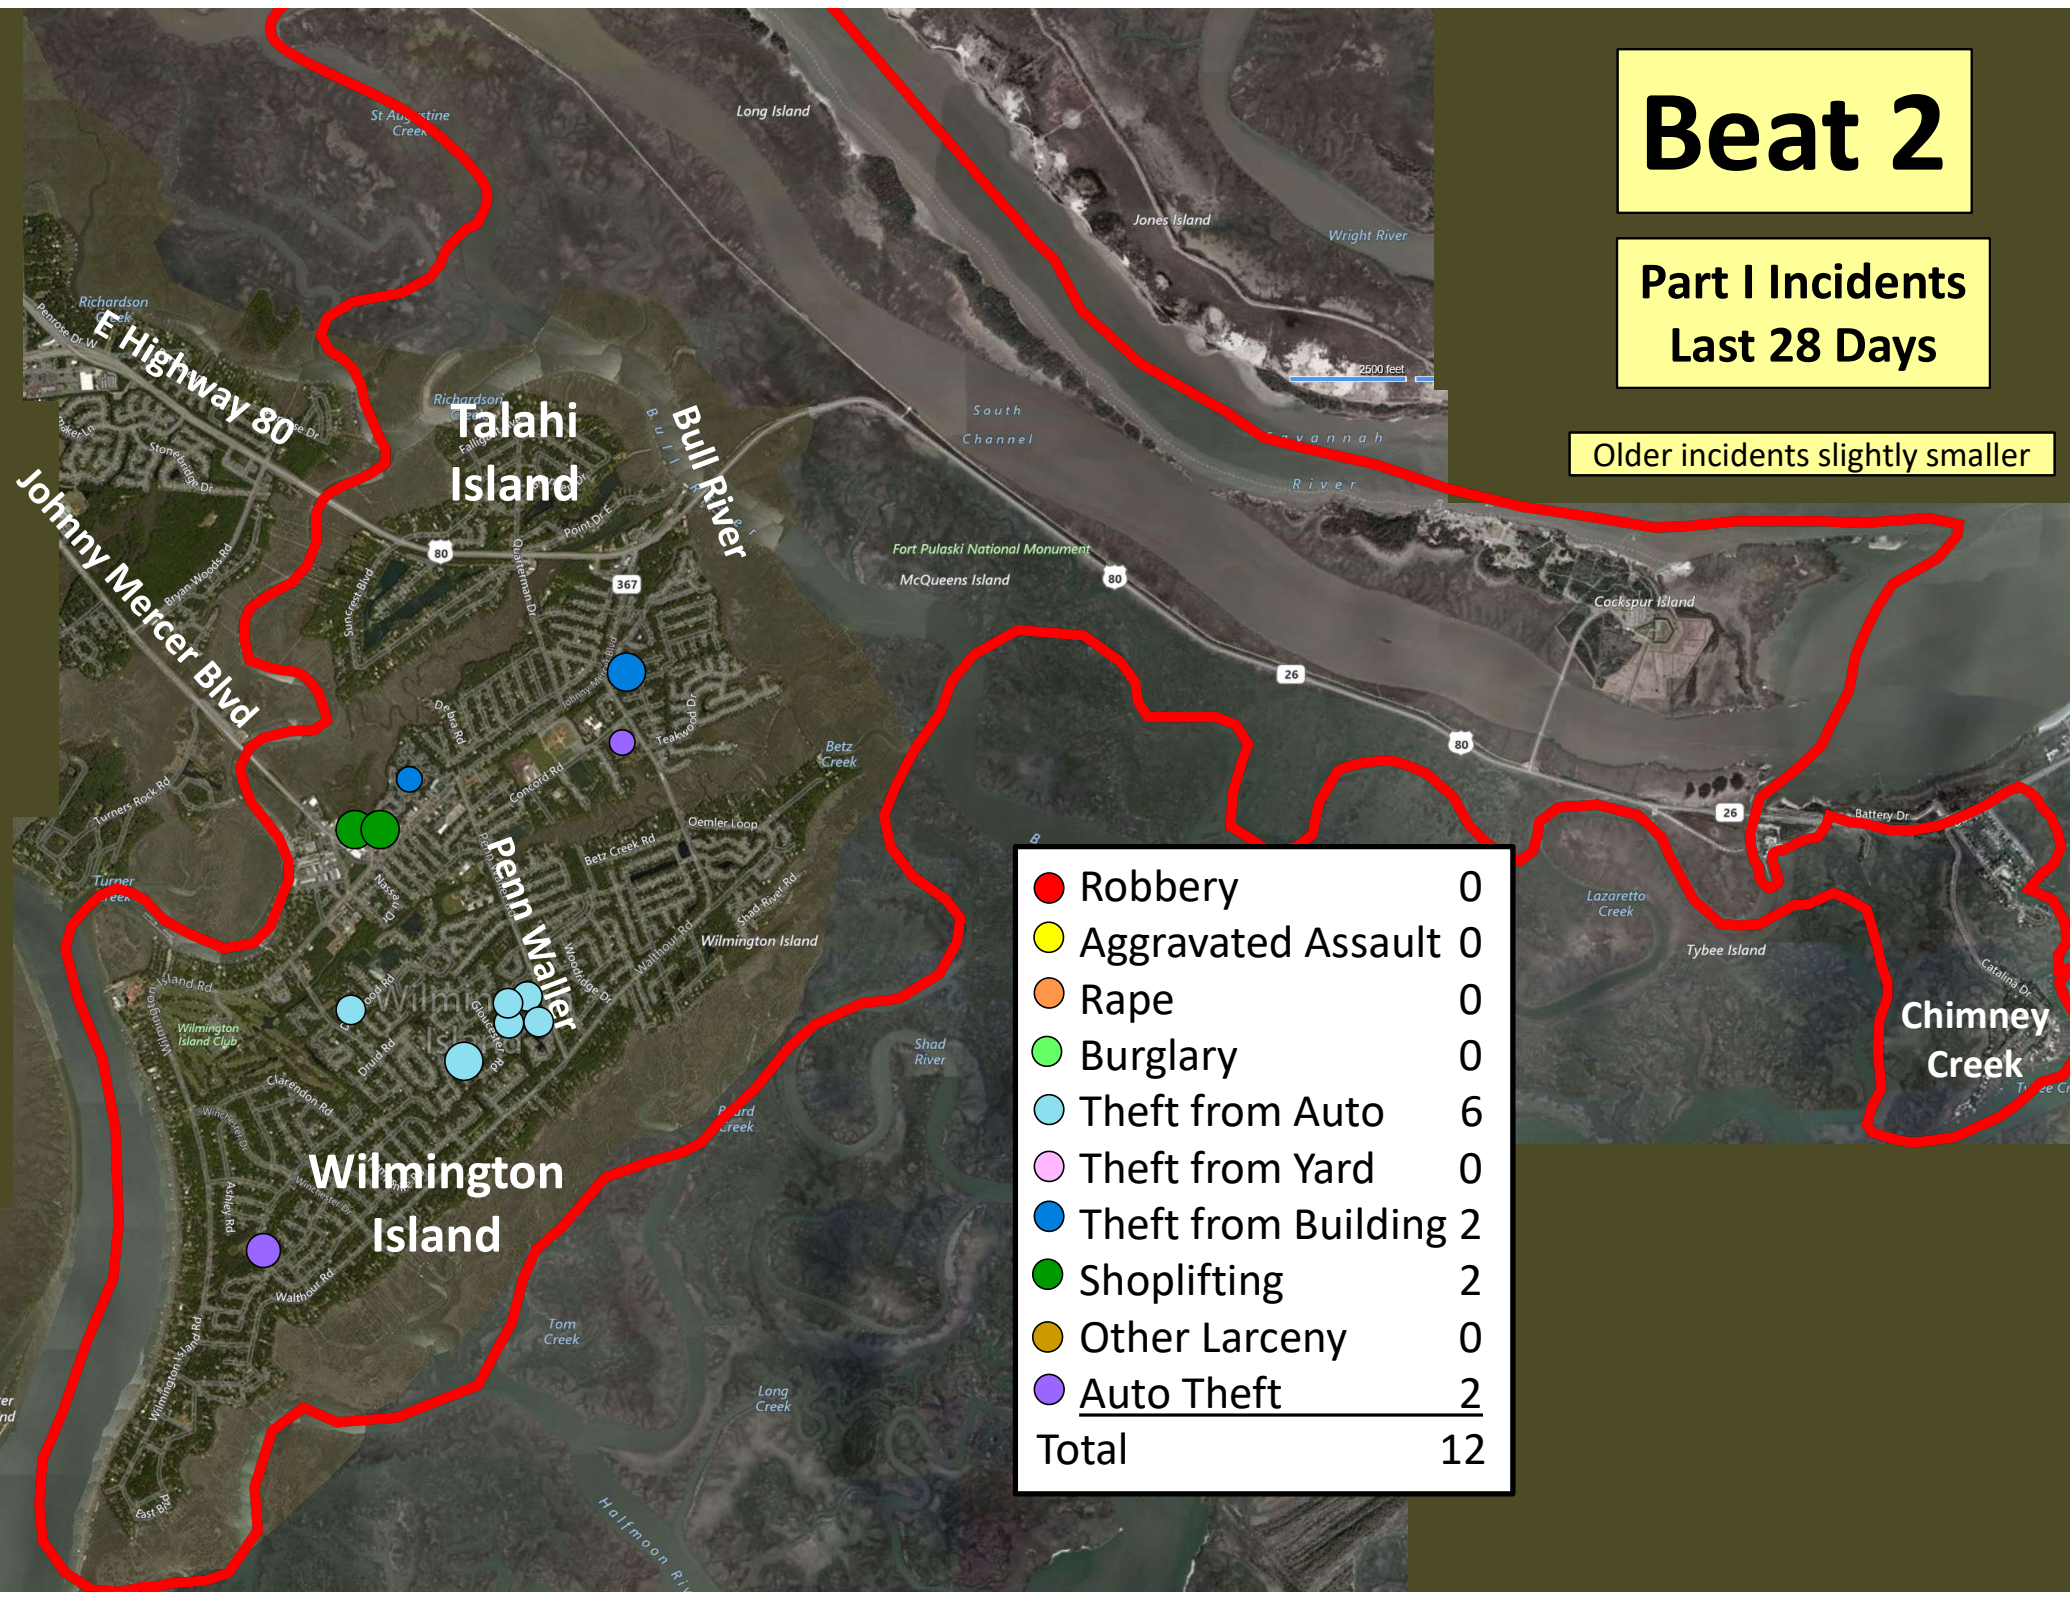

## Part I Incidents Last 28 Days

● Robbery	0
● Aggravated Assault	0
● Rape	0
● Burglary	1
● Theft from Auto	2
● Theft from Yard	0
● Theft from Building	2
● Shoplifting	1
● Other Larceny	1
● Auto Theft	1
● Snatching/PickPkt	0
<b>Total</b>	<b>8</b>

Older incidents slightly smaller

# Beat 2

Part I Incidents  
Last 28 Days

Older incidents slightly smaller