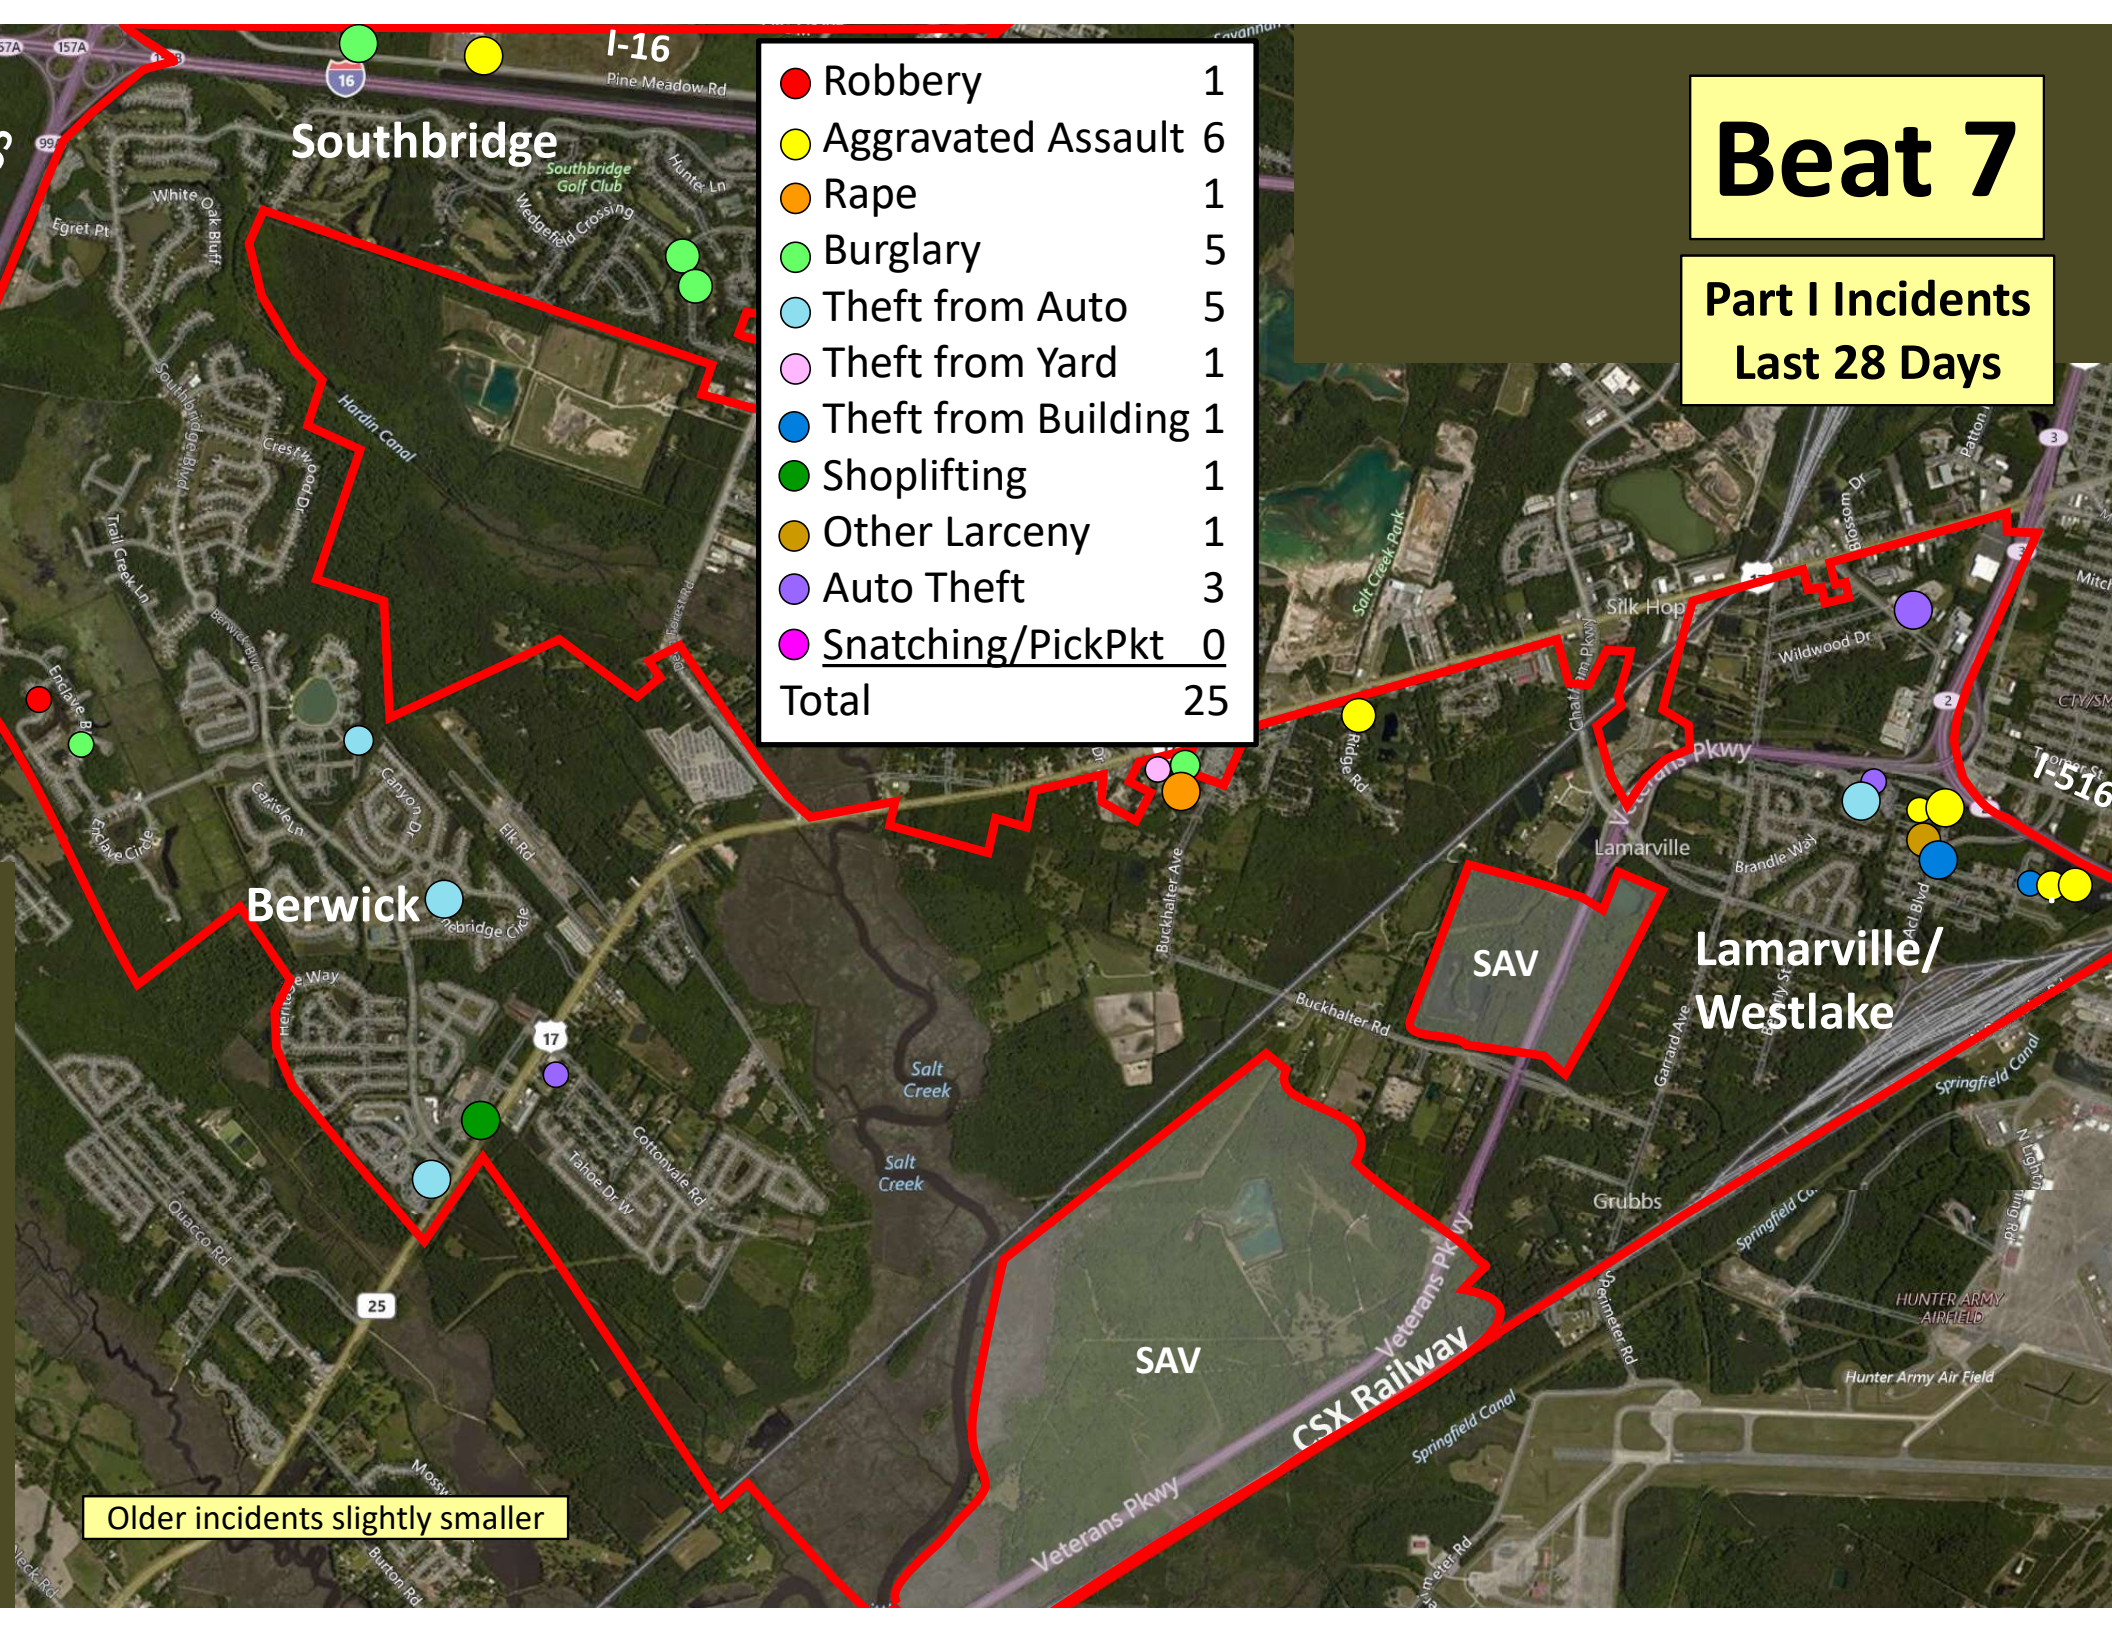

Beat 7

Part I Incidents
Last 28 Days

● Robbery	1
● Aggravated Assault	6
● Rape	1
● Burglary	5
● Theft from Auto	5
● Theft from Yard	1
● Theft from Building	1
● Shoplifting	1
● Other Larceny	1
● Auto Theft	3
● Snatching/PickPkt	0
Total	25

Older incidents slightly smaller